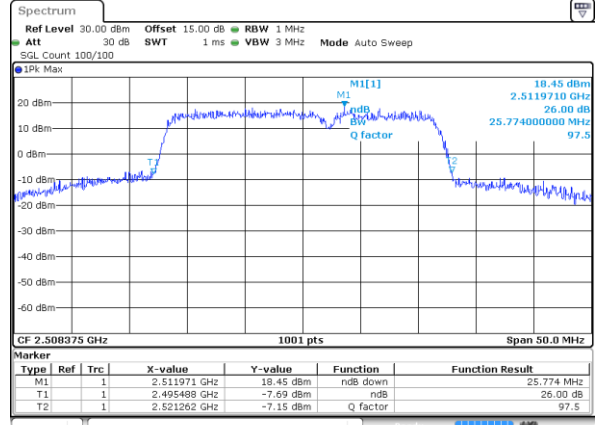

Lowest Channel / 10MHz+15MHz

Date: 9 MAY 2020 01:15:30

Middle Channel / 5MHz+20MHz

Date: 9 MAY 2020 00:47:26

Middle Channel / 10MHz+15MHz

Date: 9 MAY 2020 01:18:43

Highest Channel / 5MHz+20MHz

Date: 9 MAY 2020 00:51:42

Highest Channel / 10MHz+15MHz

Date: 9 MAY 2020 01:23:00

LTE Band 41

64QAM

Lowest Channel / 10MHz+20MHz

Date: 9 MAY 2020 21:40:44

Lowest Channel / 15MHz+10MHz

Date: 9 MAY 2020 21:53:56

Middle Channel / 10MHz+20MHz

Date: 9 MAY 2020 21:44:24

Middle Channel / 15MHz+10MHz

Date: 9 MAY 2020 22:04:44

Highest Channel / 10MHz+20MHz

Date: 9 MAY 2020 21:48:17

Highest Channel / 15MHz+10MHz

Date: 9 MAY 2020 22:06:12