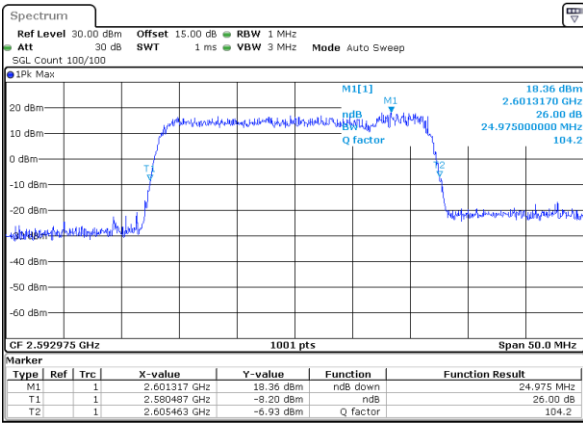

Middle Channel / 15MHz+20MHz

Date: 9 MAY 2020 22:17:24

Highest Channel / 15MHz+15MHz

Date: 9 MAY 2020 22:13:41

Highest Channel / 15MHz+20MHz

Date: 9 MAY 2020 22:18:17

LTE Band 41

64QAM

Lowest Channel / 20MHz+5MHz

Date: 9 MAY 2020 00:58:02

Lowest Channel / 20MHz+10MHz

Date: 9 MAY 2020 22:23:11

Middle Channel / 20MHz+5MHz

Date: 9 MAY 2020 01:01:15

Middle Channel / 20MHz+10MHz

Date: 9 MAY 2020 22:24:01

Highest Channel / 20MHz+5MHz

Date: 9 MAY 2020 01:05:31

Highest Channel / 20MHz+10MHz

Date: 9 MAY 2020 22:26:35

LTE Band 41

64QAM

Lowest Channel / 20MHz+15MHz

Date: 9 MAY 2020 00:29:33