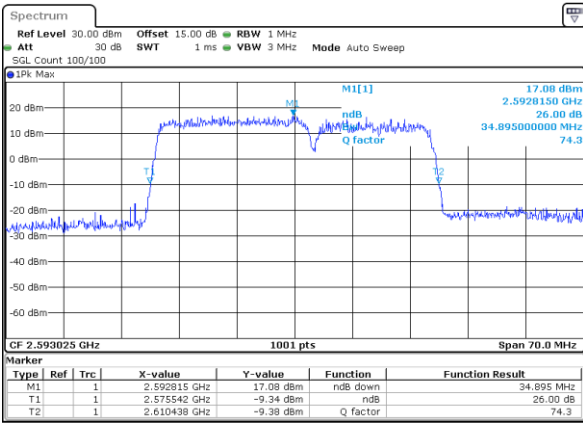

Middle Channel / 20MHz+10MHz

Date: 9 MAY 2020 22:24:27

Highest Channel / 20MHz+5MHz

Date: 9 MAY 2020 01:04:59

Highest Channel / 20MHz+10MHz

Date: 9 MAY 2020 22:26:14

LTE Band 41

16QAM

Lowest Channel / 20MHz+15MHz

Date: 9 MAY 2020 00:30:05

Lowest Channel / 20MHz+20MHz

Date: 9 MAY 2020 22:30:42

Middle Channel / 20MHz+15MHz

Date: 9 MAY 2020 00:33:51

Middle Channel / 20MHz+20MHz

Date: 9 MAY 2020 22:43:15

Highest Channel / 20MHz+15MHz

Date: 9 MAY 2020 00:37:03

Highest Channel / 20MHz+20MHz

Date: 9 MAY 2020 22:45:15

LTE Band 41

64QAM

Lowest Channel / 5MHz+20MHz

Date: 9 MAY 2020 00:44:14