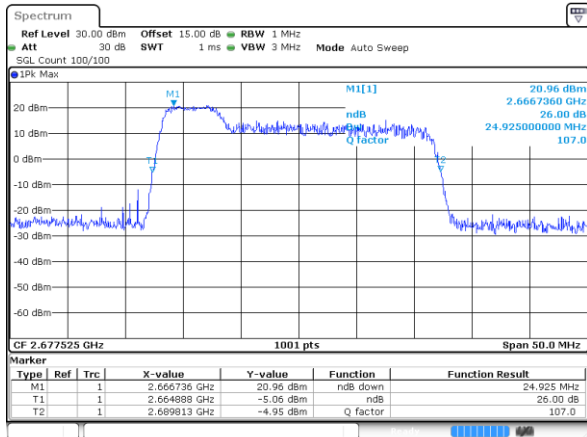

LTE Band 41

QPSK

Lowest Channel / 5MHz+20MHz

Date: 9 MAY 2020 00:45:18

Lowest Channel / 10MHz+15MHz

Date: 9 MAY 2020 01:16:35

Middle Channel / 5MHz+20MHz

Date: 9 MAY 2020 00:48:30

Middle Channel / 10MHz+15MHz

Date: 9 MAY 2020 01:19:47

Highest Channel / 5MHz+20MHz

Date: 9 MAY 2020 00:50:38

Highest Channel / 10MHz+15MHz

Date: 9 MAY 2020 01:21:55

LTE Band 41

QPSK