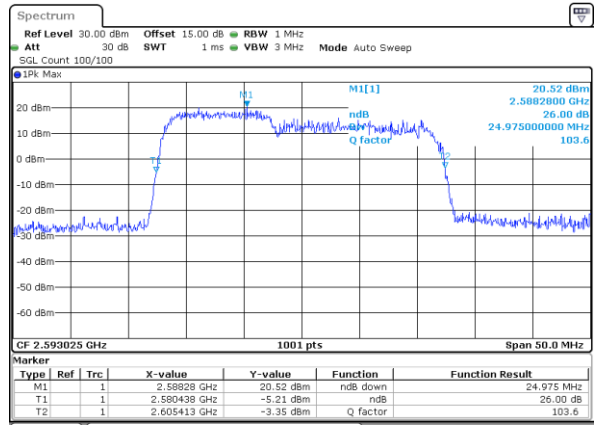

Highest Channel / 20MHz+15MHz

Date: 9 MAY 2020 00:37:03

Highest Channel / 20MHz+20MHz

Date: 9 MAY 2020 22:45:15

LTE Band 41

64QAM

Lowest Channel / 5MHz+20MHz

Date: 9 MAY 2020 00:44:14

Lowest Channel / 10MHz+15MHz

Date: 9 MAY 2020 01:15:30

Middle Channel / 5MHz+20MHz

Date: 9 MAY 2020 00:47:26

Middle Channel / 10MHz+15MHz

Date: 9 MAY 2020 01:18:43

Highest Channel / 5MHz+20MHz

Date: 9 MAY 2020 00:51:42

Highest Channel / 10MHz+15MHz

Date: 9 MAY 2020 01:23:00

LTE Band 41

64QAM

Lowest Channel / 10MHz+20MHz

Date: 9 MAY 2020 21:40:44

Lowest Channel / 15MHz+10MHz

Date: 9 MAY 2020 21:53:56