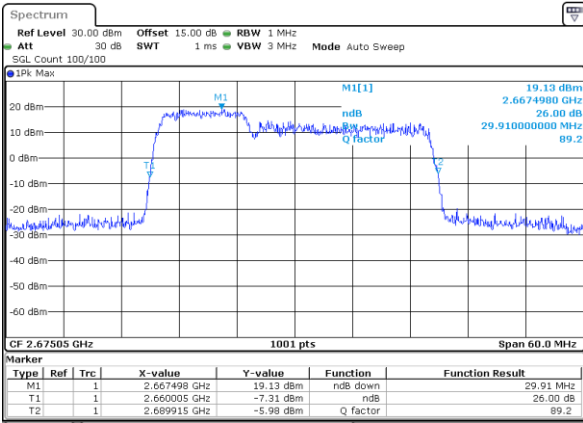

Highest Channel / 5MHz+20MHz

Date: 9 MAY 2020 00:51:10

Highest Channel / 10MHz+15MHz

Date: 9 MAY 2020 01:22:27

LTE Band 41

16QAM

Lowest Channel / 10MHz+20MHz

Date: 9 MAY 2020 21:41:20

Lowest Channel / 15MHz+10MHz

Date: 9 MAY 2020 21:54:33

Middle Channel / 10MHz+20MHz

Date: 9 MAY 2020 21:45:00

Middle Channel / 15MHz+10MHz

Date: 9 MAY 2020 22:11:38

Highest Channel / 10MHz+20MHz

Date: 9 MAY 2020 21:48:40

Highest Channel / 15MHz+10MHz

Date: 9 MAY 2020 22:07:03

LTE Band 41

16QAM

Lowest Channel / 15MHz+15MHz

Date: 9 MAY 2020 22:09:26

Lowest Channel / 15MHz+20MHz

Date: 9 MAY 2020 22:15:24