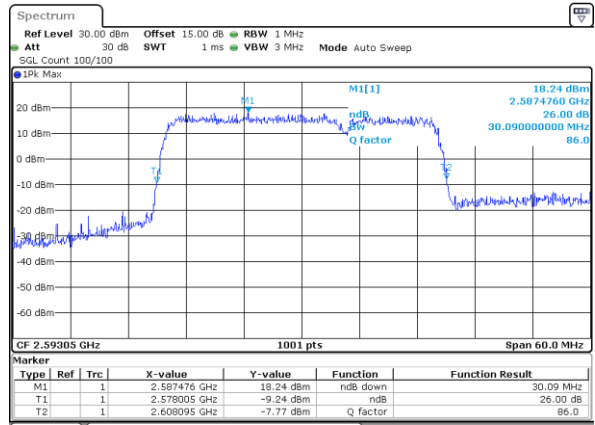

Highest Channel / 15MHz+20MHz

Date: 9 MAY 2020 22:19:24

LTE Band 41

QPSK

Lowest Channel / 20MHz+5MHz

Date: 9 MAY 2020 00:59:06

Lowest Channel / 20MHz+10MHz

Date: 9 MAY 2020 22:21:09

Middle Channel / 20MHz+5MHz

Date: 9 MAY 2020 01:02:19

Middle Channel / 20MHz+10MHz

Date: 9 MAY 2020 22:24:45

Highest Channel / 20MHz+5MHz

Date: 9 MAY 2020 01:04:27

Highest Channel / 20MHz+10MHz

Date: 9 MAY 2020 22:25:54