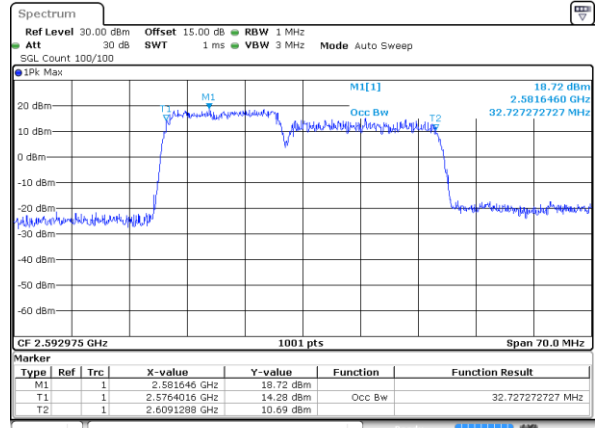

Highest Channel / 10MHz+20MHz

Date: 9 MAY 2020 21:47:27

Highest Channel / 15MHz+10MHz

Date: 9 MAY 2020 22:07:19

LTE Band 41

QPSK

Lowest Channel / 15MHz+15MHz

Date: 9 MAY 2020 22:08:58

Lowest Channel / 15MHz+20MHz

Date: 9 MAY 2020 22:15:36

Middle Channel / 15MHz+15MHz

Date: 9 MAY 2020 22:11:50

Middle Channel / 15MHz+20MHz

Date: 9 MAY 2020 22:16:31

Highest Channel / 15MHz+15MHz

Date: 9 MAY 2020 22:12:51

Highest Channel / 15MHz+20MHz

Date: 9 MAY 2020 22:19:18

LTE Band 41

QPSK

Lowest Channel / 20MHz+5MHz

Date: 9 MAY 2020 00:56:28

Lowest Channel / 20MHz+10MHz

Date: 9 MAY 2020 22:21:03