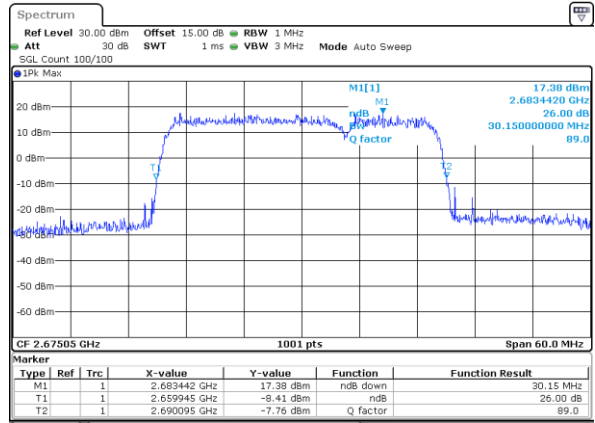

Middle Channel / 15MHz+20MHz

Date: 9 MAY 2020 22:17:24

Highest Channel / 15MHz+15MHz

Date: 9 MAY 2020 22:13:41

Highest Channel / 15MHz+20MHz

Date: 9 MAY 2020 22:18:17

LTE Band 41

64QAM

Lowest Channel / 20MHz+5MHz

Date: 9 MAY 2020 00:58:02

Lowest Channel / 20MHz+10MHz

Date: 9 MAY 2020 22:23:11

Middle Channel / 20MHz+5MHz

Date: 9 MAY 2020 01:01:15

Middle Channel / 20MHz+10MHz

Date: 9 MAY 2020 22:24:01

Highest Channel / 20MHz+5MHz

Date: 9 MAY 2020 01:05:31

Highest Channel / 20MHz+10MHz

Date: 9 MAY 2020 22:26:35

LTE Band 41

64QAM

Lowest Channel / 20MHz+15MHz

Date: 9 MAY 2020 00:29:33