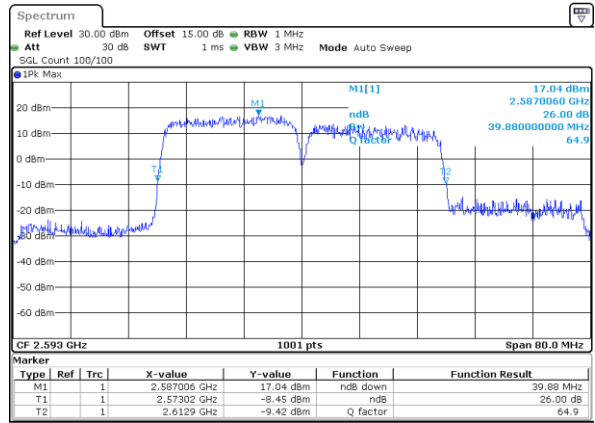

Middle Channel / 20MHz+10MHz

Date: 9 MAY 2020 22:24:27

Highest Channel / 20MHz+5MHz

Date: 9 MAY 2020 01:04:59

Highest Channel / 20MHz+10MHz

Date: 9 MAY 2020 22:26:14

LTE Band 41

16QAM

Lowest Channel / 20MHz+15MHz

Date: 9 MAY 2020 00:30:05

Lowest Channel / 20MHz+20MHz

Date: 9 MAY 2020 22:30:42

Middle Channel / 20MHz+15MHz

Date: 9 MAY 2020 00:33:51

Middle Channel / 20MHz+20MHz

Date: 9 MAY 2020 22:43:15

Highest Channel / 20MHz+15MHz

Date: 9 MAY 2020 00:37:03

Highest Channel / 20MHz+20MHz

Date: 9 MAY 2020 22:45:15

LTE Band 41

64QAM

Lowest Channel / 5MHz+20MHz

Date: 9 MAY 2020 00:44:14