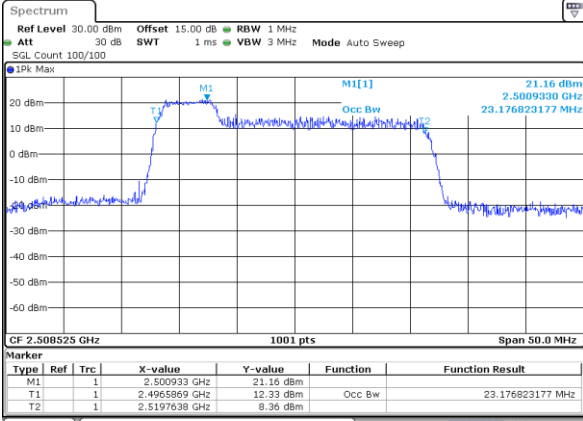

LTE Band 41

QPSK

Lowest Channel / 5MHz+20MHz

Date: 9 MAY 2020 00:42:38