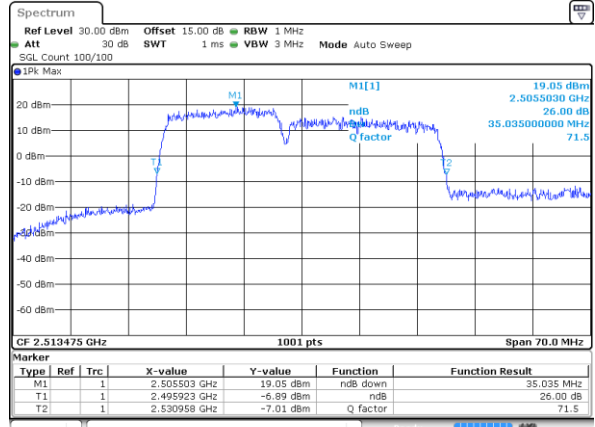

Highest Channel / 10MHz+20MHz

Date: 9 MAY 2020 21:48:03

Highest Channel / 15MHz+10MHz

Date: 9 MAY 2020 22:07:25

LTE Band 41

QPSK

Lowest Channel / 15MHz+15MHz

Date: 9 MAY 2020 22:09:04

Lowest Channel / 15MHz+20MHz

Date: 9 MAY 2020 22:15:42

Middle Channel / 15MHz+15MHz

Date: 9 MAY 2020 22:11:56

Middle Channel / 15MHz+20MHz

Date: 9 MAY 2020 22:16:38

Highest Channel / 15MHz+15MHz

Date: 9 MAY 2020 22:13:00