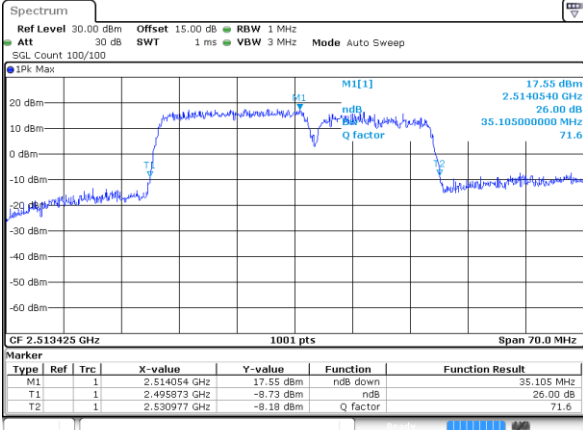

Highest Channel / 15MHz+20MHz

Date: 9 MAY 2020 22:19:24

LTE Band 41

QPSK

Lowest Channel / 20MHz+5MHz

Date: 9 MAY 2020 00:59:06

Lowest Channel / 20MHz+10MHz

Date: 9 MAY 2020 22:21:09

Middle Channel / 20MHz+5MHz

Date: 9 MAY 2020 01:02:19

Middle Channel / 20MHz+10MHz

Date: 9 MAY 2020 22:24:45

Highest Channel / 20MHz+5MHz

Date: 9 MAY 2020 01:04:27

Highest Channel / 20MHz+10MHz

Date: 9 MAY 2020 22:25:54

LTE Band 41

QPSK

Lowest Channel / 20MHz+15MHz

Date: 9 MAY 2020 00:31:13

Lowest Channel / 20MHz+20MHz

Date: 9 MAY 2020 22:31:05

Middle Channel / 20MHz+15MHz

Date: 9 MAY 2020 00:34:23