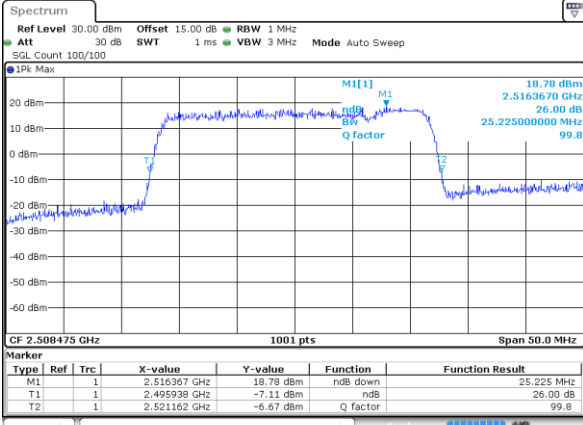

Highest Channel / 15MHz+20MHz

Date: 9 MAY 2020 22:19:24

LTE Band 41

QPSK

Lowest Channel / 20MHz+5MHz

Date: 9 MAY 2020 00:59:06

Lowest Channel / 20MHz+10MHz

Date: 9 MAY 2020 22:21:09

Middle Channel / 20MHz+5MHz

Date: 9 MAY 2020 01:02:19

Middle Channel / 20MHz+10MHz

Date: 9 MAY 2020 22:24:45

Highest Channel / 20MHz+5MHz

Date: 9 MAY 2020 01:04:27

Highest Channel / 20MHz+10MHz

Date: 9 MAY 2020 22:25:54