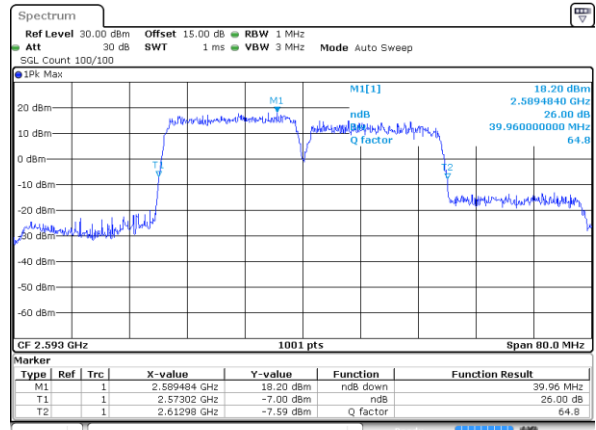

LTE Band 41

QPSK

Lowest Channel / 20MHz+15MHz

Date: 9 MAY 2020 00:31:13

Lowest Channel / 20MHz+20MHz

Date: 9 MAY 2020 22:31:05

Middle Channel / 20MHz+15MHz

Date: 9 MAY 2020 00:34:23

Middle Channel / 20MHz+20MHz

Date: 9 MAY 2020 22:42:53

Highest Channel / 20MHz+15MHz

Date: 9 MAY 2020 00:36:31

Highest Channel / 20MHz+20MHz

Date: 9 MAY 2020 22:45:34

LTE Band 41

16QAM