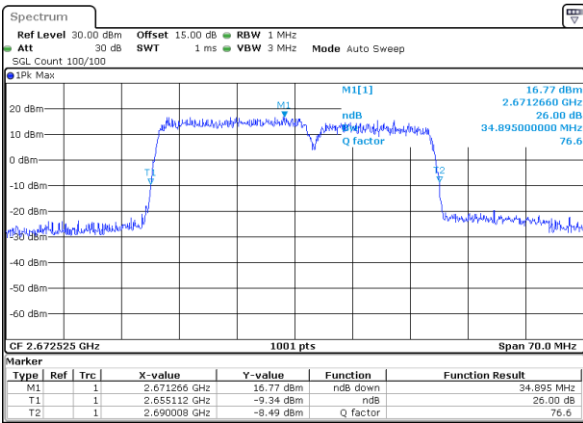

Highest Channel / 20MHz+5MHz

Date: 9 MAY 2020 01:05:31

Highest Channel / 20MHz+10MHz

Date: 9 MAY 2020 22:26:35

LTE Band 41

64QAM

Lowest Channel / 20MHz+15MHz

Date: 9 MAY 2020 00:29:33

Lowest Channel / 20MHz+20MHz

Date: 9 MAY 2020 22:30:21

Middle Channel / 20MHz+15MHz

Date: 9 MAY 2020 00:33:19

Middle Channel / 20MHz+20MHz

Date: 9 MAY 2020 22:43:34

Highest Channel / 20MHz+15MHz

Date: 9 MAY 2020 00:37:35

Highest Channel / 20MHz+20MHz

Date: 9 MAY 2020 22:44:49