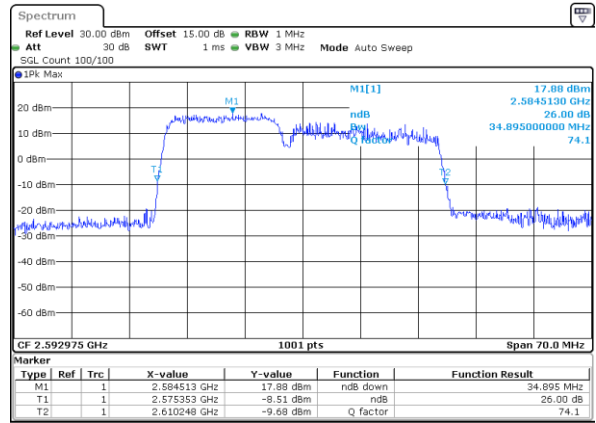

Middle Channel / 10MHz+20MHz

Date: 9 MAY 2020 21:44:24

Middle Channel / 15MHz+10MHz

Date: 9 MAY 2020 22:04:44

Highest Channel / 10MHz+20MHz

Date: 9 MAY 2020 21:48:17

Highest Channel / 15MHz+10MHz

Date: 9 MAY 2020 22:06:12

LTE Band 41

64QAM

Lowest Channel / 15MHz+15MHz

Date: 9 MAY 2020 22:09:46

Lowest Channel / 15MHz+20MHz

Date: 9 MAY 2020 22:15:02

Middle Channel / 15MHz+15MHz

Date: 9 MAY 2020 22:11:11

Middle Channel / 15MHz+20MHz

Date: 9 MAY 2020 22:17:24

Highest Channel / 15MHz+15MHz

Date: 9 MAY 2020 22:13:41

Highest Channel / 15MHz+20MHz

Date: 9 MAY 2020 22:18:17

LTE Band 41

64QAM