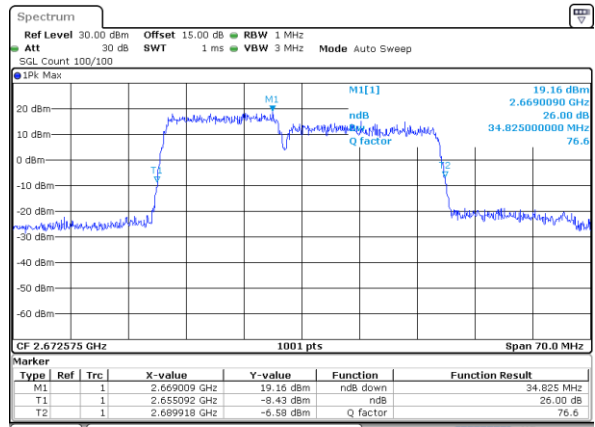

Highest Channel / 10MHz+20MHz

Date: 9 MAY 2020 21:48:03

Highest Channel / 15MHz+10MHz

Date: 9 MAY 2020 22:07:25

LTE Band 41

QPSK

Lowest Channel / 15MHz+15MHz

Date: 9 MAY 2020 22:09:04

Lowest Channel / 15MHz+20MHz

Date: 9 MAY 2020 22:15:42

Middle Channel / 15MHz+15MHz

Date: 9 MAY 2020 22:11:56

Middle Channel / 15MHz+20MHz

Date: 9 MAY 2020 22:16:38

Highest Channel / 15MHz+15MHz

Date: 9 MAY 2020 22:13:00

Highest Channel / 15MHz+20MHz

Date: 9 MAY 2020 22:19:24

LTE Band 41

QPSK

Lowest Channel / 20MHz+5MHz

Date: 9 MAY 2020 00:59:06

Lowest Channel / 20MHz+10MHz

Date: 9 MAY 2020 22:21:09