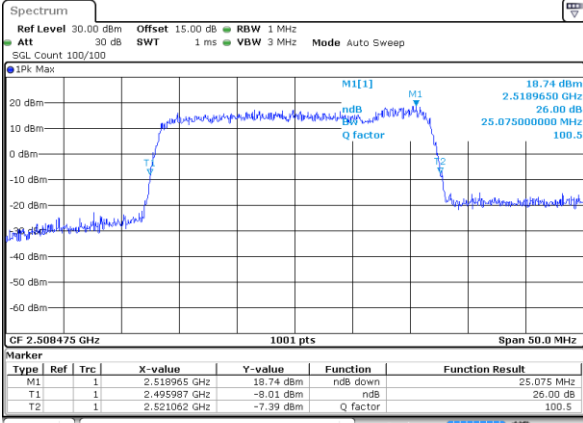

LTE Band 41

16QAM

Lowest Channel / 20MHz+5MHz

Date: 9 MAY 2020 00:58:35