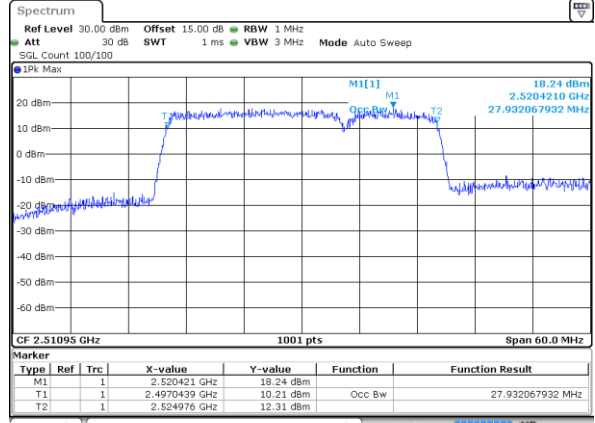

Highest Channel / 15MHz+20MHz

Date: 9 MAY 2020 22:19:18

LTE Band 41

QPSK

Lowest Channel / 20MHz+5MHz

Date: 9 MAY 2020 00:56:28

Lowest Channel / 20MHz+10MHz

Date: 9 MAY 2020 22:21:03