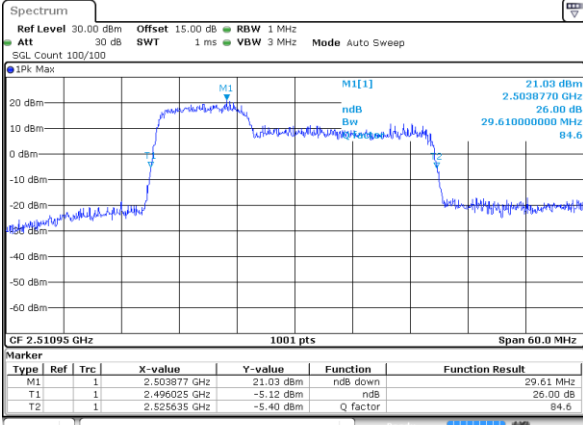

Highest Channel / 10MHz+15MHz

Date: 9 MAY 2020 01:23:00

LTE Band 41

64QAM

Lowest Channel / 10MHz+20MHz

Date: 9 MAY 2020 21:40:44

Lowest Channel / 15MHz+10MHz

Date: 9 MAY 2020 21:53:56