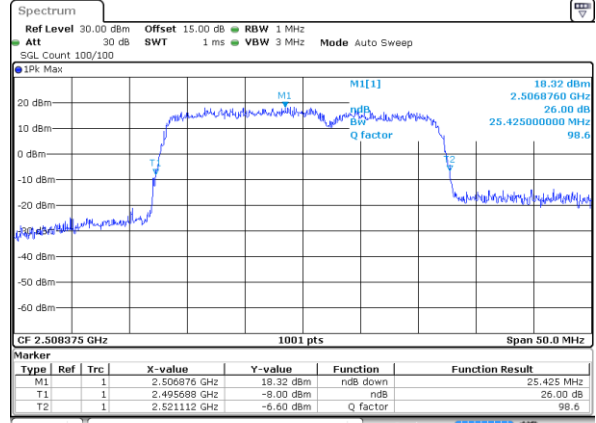

Highest Channel / 5MHz+20MHz

Date: 9 MAY 2020 00:51:10

Highest Channel / 10MHz+15MHz

Date: 9 MAY 2020 01:22:27

LTE Band 41

16QAM

Lowest Channel / 10MHz+20MHz

Date: 9 MAY 2020 21:41:20

Lowest Channel / 15MHz+10MHz

Date: 9 MAY 2020 21:54:33

Middle Channel / 10MHz+20MHz

Date: 9 MAY 2020 21:45:00

Middle Channel / 15MHz+10MHz

Date: 9 MAY 2020 22:11:38

Highest Channel / 10MHz+20MHz

Date: 9 MAY 2020 21:48:40