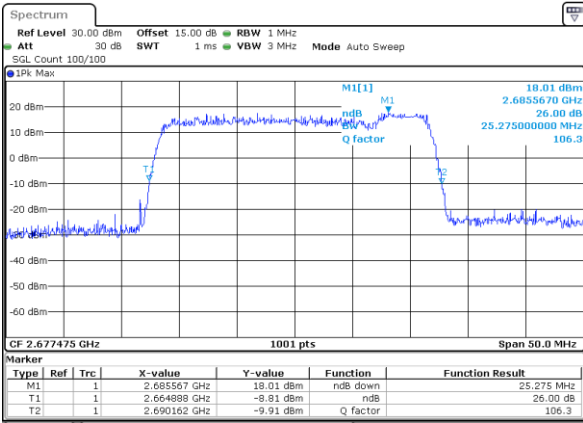

Middle Channel / 15MHz+15MHz

Date: 9 MAY 2020 22:11:38

Middle Channel / 15MHz+20MHz

Date: 9 MAY 2020 22:17:02

Highest Channel / 15MHz+15MHz

Date: 9 MAY 2020 22:13:22

Highest Channel / 15MHz+20MHz

Date: 9 MAY 2020 22:19:42

LTE Band 41

16QAM

Lowest Channel / 20MHz+5MHz

Date: 9 MAY 2020 00:58:35

Lowest Channel / 20MHz+10MHz

Date: 9 MAY 2020 22:21:30

Middle Channel / 20MHz+5MHz

Date: 9 MAY 2020 01:01:47

Middle Channel / 20MHz+10MHz

Date: 9 MAY 2020 22:24:27

Highest Channel / 20MHz+5MHz

Date: 9 MAY 2020 01:04:59

Highest Channel / 20MHz+10MHz

Date: 9 MAY 2020 22:26:14

LTE Band 41

16QAM