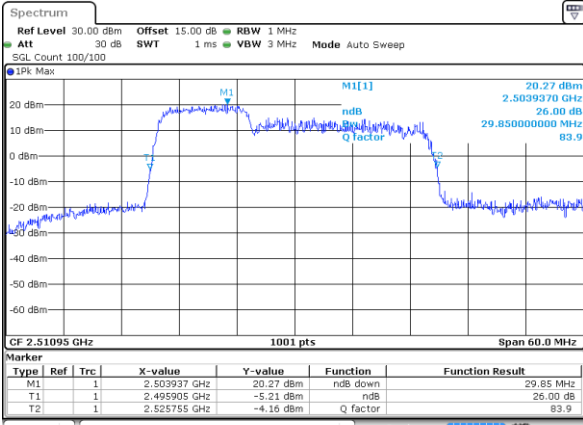

LTE Band 41

QPSK

Lowest Channel / 10MHz+20MHz

Date: 9 MAY 2020 21:41:57