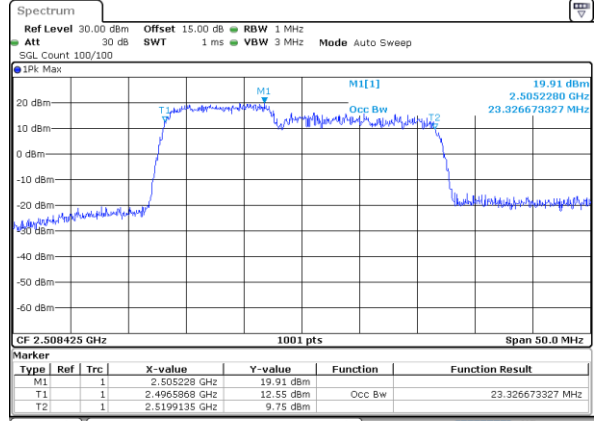

LTE Band 41

QPSK

Lowest Channel / 5MHz+20MHz

Date: 9 MAY 2020 00:42:38

Lowest Channel / 10MHz+15MHz

Date: 9 MAY 2020 01:13:54

Middle Channel / 5MHz+20MHz

Date: 9 MAY 2020 00:45:50

Middle Channel / 10MHz+15MHz

Date: 9 MAY 2020 01:17:07

Highest Channel / 5MHz+20MHz

Date: 9 MAY 2020 00:50:06

Highest Channel / 10MHz+15MHz

Date: 9 MAY 2020 01:21:23

LTE Band 41

QPSK