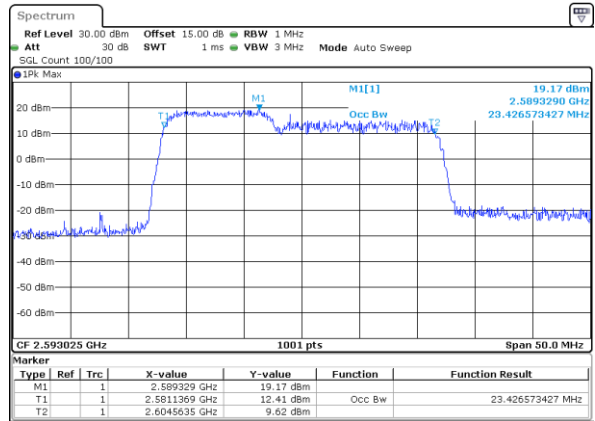

LTE Band 41

QPSK

Lowest Channel / 5MHz+20MHz

Date: 9 MAY 2020 00:42:38

Lowest Channel / 10MHz+15MHz

Date: 9 MAY 2020 01:13:54

Middle Channel / 5MHz+20MHz

Date: 9 MAY 2020 00:45:50

Middle Channel / 10MHz+15MHz

Date: 9 MAY 2020 01:17:07

Highest Channel / 5MHz+20MHz

Date: 9 MAY 2020 00:50:06

Highest Channel / 10MHz+15MHz

Date: 9 MAY 2020 01:21:23

LTE Band 41

QPSK