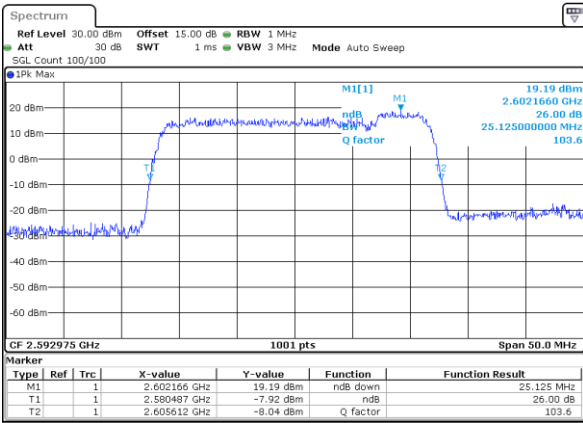

LTE Band 41

16QAM

Lowest Channel / 20MHz+5MHz

Date: 9 MAY 2020 00:58:35

Lowest Channel / 20MHz+10MHz

Date: 9 MAY 2020 22:21:30

Middle Channel / 20MHz+5MHz

Date: 9 MAY 2020 01:01:47

Middle Channel / 20MHz+10MHz

Date: 9 MAY 2020 22:24:27

Highest Channel / 20MHz+5MHz

Date: 9 MAY 2020 01:04:59

Highest Channel / 20MHz+10MHz

Date: 9 MAY 2020 22:26:14

LTE Band 41

16QAM