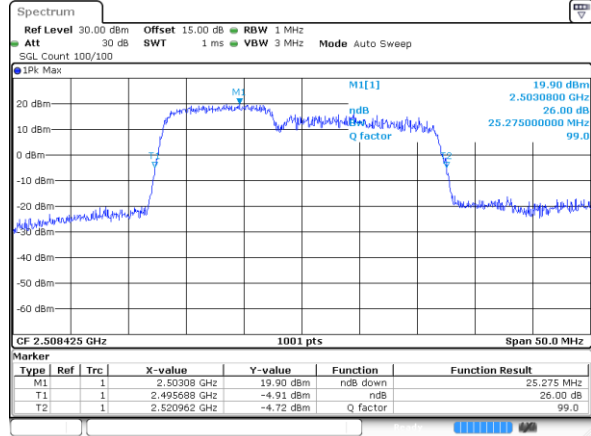

LTE Band 41

QPSK

Lowest Channel / 5MHz+20MHz

Date: 9 MAY 2020 00:45:18

Lowest Channel / 10MHz+15MHz

Date: 9 MAY 2020 01:16:35

Middle Channel / 5MHz+20MHz

Date: 9 MAY 2020 00:48:30

Middle Channel / 10MHz+15MHz

Date: 9 MAY 2020 01:19:47

Highest Channel / 5MHz+20MHz

Date: 9 MAY 2020 00:50:38

Highest Channel / 10MHz+15MHz

Date: 9 MAY 2020 01:21:55

LTE Band 41

QPSK