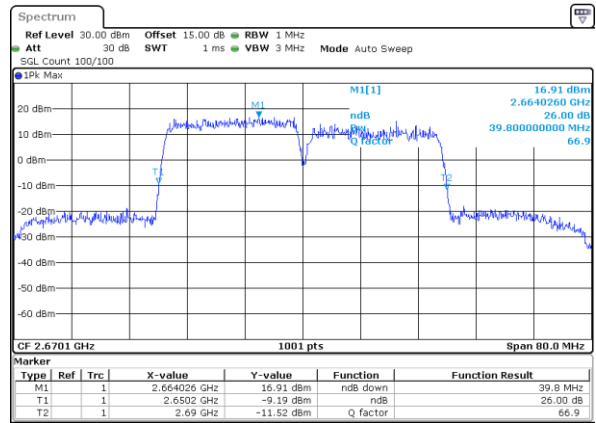

Highest Channel / 20MHz+5MHz

Date: 9 MAY 2020 01:05:31

Highest Channel / 20MHz+10MHz

Date: 9 MAY 2020 22:26:35

LTE Band 41

64QAM

Lowest Channel / 20MHz+15MHz

Date: 9 MAY 2020 00:29:33

Lowest Channel / 20MHz+20MHz

Date: 9 MAY 2020 22:30:21

Middle Channel / 20MHz+15MHz

Date: 9 MAY 2020 00:33:19

Middle Channel / 20MHz+20MHz

Date: 9 MAY 2020 22:43:34

Highest Channel / 20MHz+15MHz

Date: 9 MAY 2020 00:37:35

Highest Channel / 20MHz+20MHz

Date: 9 MAY 2020 22:44:49