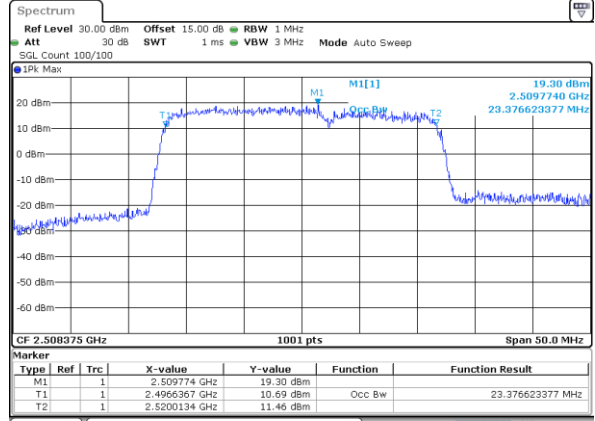

LTE Band 41

QPSK

Lowest Channel / 5MHz+20MHz

Date: 9 MAY 2020 00:42:38

Lowest Channel / 10MHz+15MHz

Date: 9 MAY 2020 01:13:54

Middle Channel / 5MHz+20MHz

Date: 9 MAY 2020 00:45:50

Middle Channel / 10MHz+15MHz

Date: 9 MAY 2020 01:17:07

Highest Channel / 5MHz+20MHz

Date: 9 MAY 2020 00:50:06

Highest Channel / 10MHz+15MHz

Date: 9 MAY 2020 01:21:23

LTE Band 41

QPSK

Lowest Channel / 10MHz+20MHz

Date: 9 MAY 2020 21:38:54

Lowest Channel / 15MHz+10MHz

Date: 9 MAY 2020 21:52:06

Middle Channel / 10MHz+20MHz

Date: 9 MAY 2020 21:42:34

Middle Channel / 15MHz+10MHz

Date: 9 MAY 2020 21:55:45