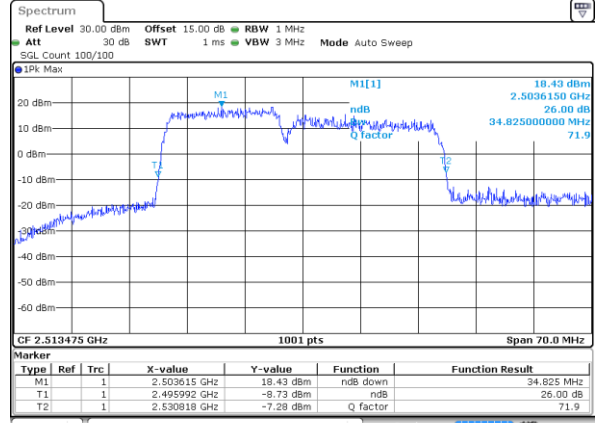

Middle Channel / 10MHz+20MHz

Date: 9 MAY 2020 21:44:24

Middle Channel / 15MHz+10MHz

Date: 9 MAY 2020 22:04:44

Highest Channel / 10MHz+20MHz

Date: 9 MAY 2020 21:48:17

Highest Channel / 15MHz+10MHz

Date: 9 MAY 2020 22:06:12

LTE Band 41

64QAM

Lowest Channel / 15MHz+15MHz

Date: 9 MAY 2020 22:09:46

Lowest Channel / 15MHz+20MHz

Date: 9 MAY 2020 22:15:02

Middle Channel / 15MHz+15MHz

Date: 9 MAY 2020 22:11:11

Middle Channel / 15MHz+20MHz

Date: 9 MAY 2020 22:17:24

Highest Channel / 15MHz+15MHz

Date: 9 MAY 2020 22:13:41

Highest Channel / 15MHz+20MHz

Date: 9 MAY 2020 22:18:17

LTE Band 41

64QAM