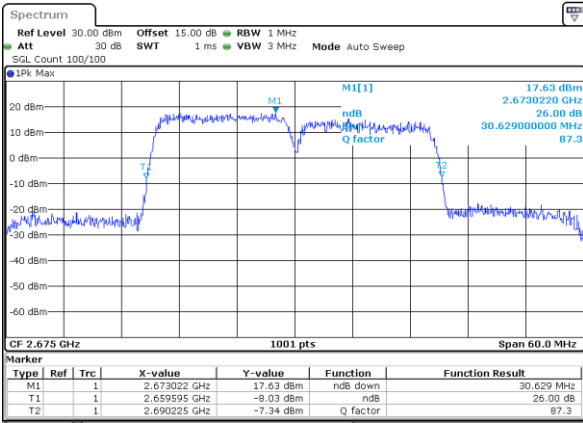

LTE Band 41

64QAM

Lowest Channel / 15MHz+15MHz

Date: 9 MAY 2020 22:09:46

Lowest Channel / 15MHz+20MHz

Date: 9 MAY 2020 22:15:02

Middle Channel / 15MHz+15MHz

Date: 9 MAY 2020 22:11:11

Middle Channel / 15MHz+20MHz

Date: 9 MAY 2020 22:17:24

Highest Channel / 15MHz+15MHz

Date: 9 MAY 2020 22:13:41

Highest Channel / 15MHz+20MHz

Date: 9 MAY 2020 22:18:17

LTE Band 41

64QAM