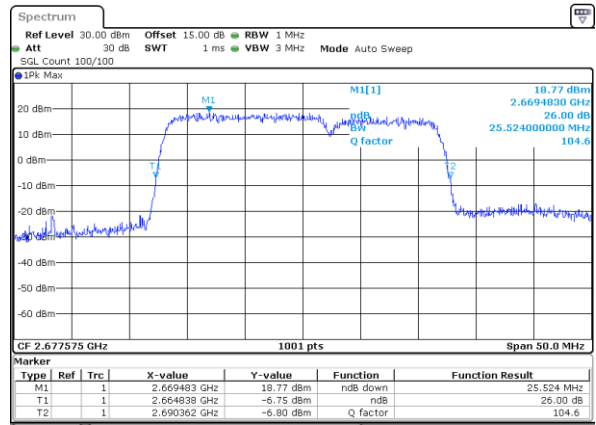

Middle Channel / 10MHz+15MHz

Date: 9 MAY 2020 01:19:47

Highest Channel / 5MHz+20MHz

Date: 9 MAY 2020 00:50:38

Highest Channel / 10MHz+15MHz

Date: 9 MAY 2020 01:21:55

LTE Band 41

QPSK

Lowest Channel / 10MHz+20MHz

Date: 9 MAY 2020 21:41:57

Lowest Channel / 15MHz+10MHz

Date: 9 MAY 2020 21:55:09

Middle Channel / 10MHz+20MHz

Date: 9 MAY 2020 21:45:37

Middle Channel / 15MHz+10MHz

Date: 9 MAY 2020 22:04:07

Highest Channel / 10MHz+20MHz

Date: 9 MAY 2020 21:48:03

Highest Channel / 15MHz+10MHz

Date: 9 MAY 2020 22:07:25

LTE Band 41

QPSK

Lowest Channel / 15MHz+15MHz

Date: 9 MAY 2020 22:09:04