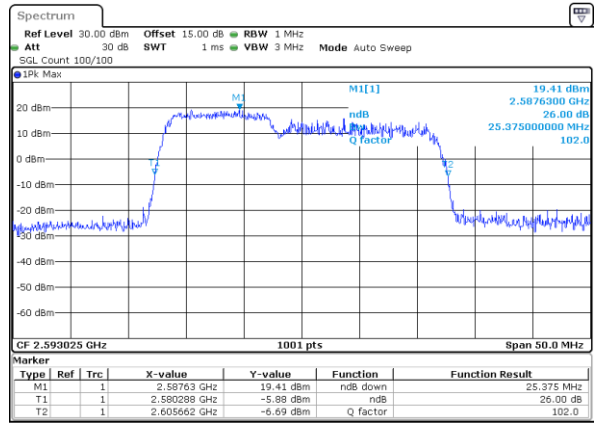

Middle Channel / 20MHz+20MHz

Date: 9 MAY 2020 22:42:53

Highest Channel / 20MHz+15MHz

Date: 9 MAY 2020 00:36:31

Highest Channel / 20MHz+20MHz

Date: 9 MAY 2020 22:45:34

LTE Band 41

16QAM

Lowest Channel / 5MHz+20MHz

Date: 9 MAY 2020 00:44:46

Lowest Channel / 10MHz+15MHz

Date: 9 MAY 2020 01:16:02

Middle Channel / 5MHz+20MHz

Date: 9 MAY 2020 00:47:58

Middle Channel / 10MHz+15MHz

Date: 9 MAY 2020 01:19:15

Highest Channel / 5MHz+20MHz

Date: 9 MAY 2020 00:51:10

Highest Channel / 10MHz+15MHz

Date: 9 MAY 2020 01:22:27

LTE Band 41

16QAM

Lowest Channel / 10MHz+20MHz

Date: 9 MAY 2020 21:41:20