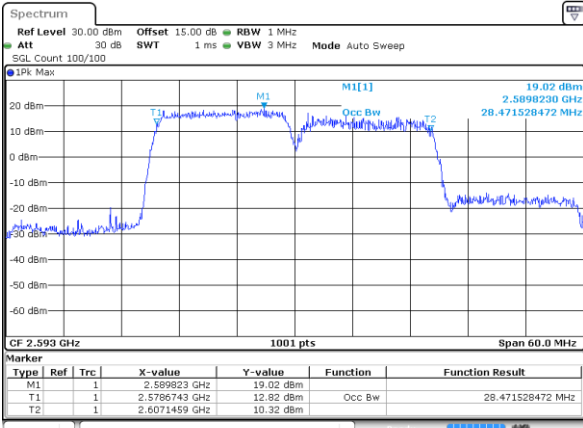

Middle Channel / 15MHz+15MHz

Date: 9 MAY 2020 22:11:50