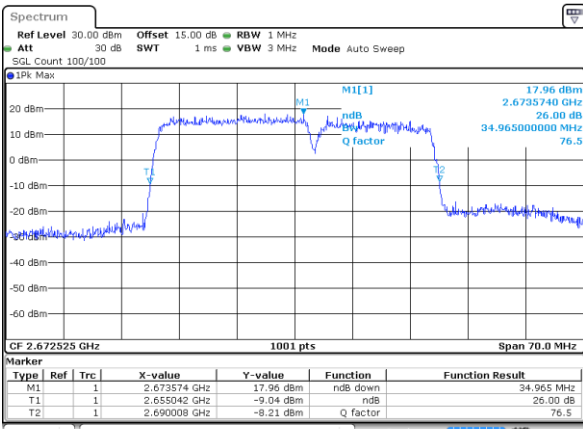

LTE Band 41

QPSK

Lowest Channel / 20MHz+15MHz

Date: 9 MAY 2020 00:31:13

Lowest Channel / 20MHz+20MHz

Date: 9 MAY 2020 22:31:05

Middle Channel / 20MHz+15MHz

Date: 9 MAY 2020 00:34:23

Middle Channel / 20MHz+20MHz

Date: 9 MAY 2020 22:42:53

Highest Channel / 20MHz+15MHz

Date: 9 MAY 2020 00:36:31

Highest Channel / 20MHz+20MHz

Date: 9 MAY 2020 22:45:34

LTE Band 41

16QAM