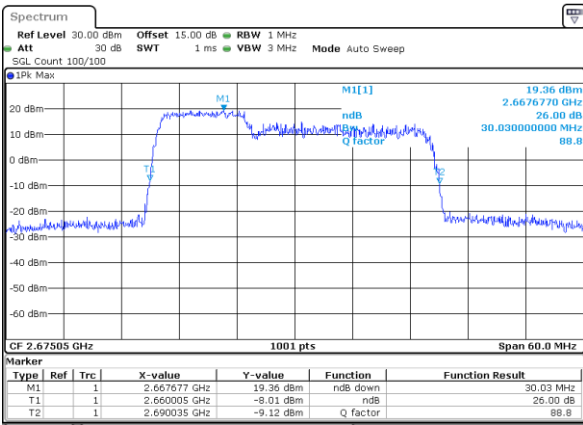

Middle Channel / 10MHz+15MHz

Date: 9 MAY 2020 01:19:47

Highest Channel / 5MHz+20MHz

Date: 9 MAY 2020 00:50:38

Highest Channel / 10MHz+15MHz

Date: 9 MAY 2020 01:21:55

LTE Band 41

QPSK

Lowest Channel / 10MHz+20MHz

Date: 9 MAY 2020 21:41:57

Lowest Channel / 15MHz+10MHz

Date: 9 MAY 2020 21:55:09

Middle Channel / 10MHz+20MHz

Date: 9 MAY 2020 21:45:37

Middle Channel / 15MHz+10MHz

Date: 9 MAY 2020 22:04:07

Highest Channel / 10MHz+20MHz

Date: 9 MAY 2020 21:48:03

Highest Channel / 15MHz+10MHz

Date: 9 MAY 2020 22:07:25

LTE Band 41

QPSK

Lowest Channel / 15MHz+15MHz

Date: 9 MAY 2020 22:09:04