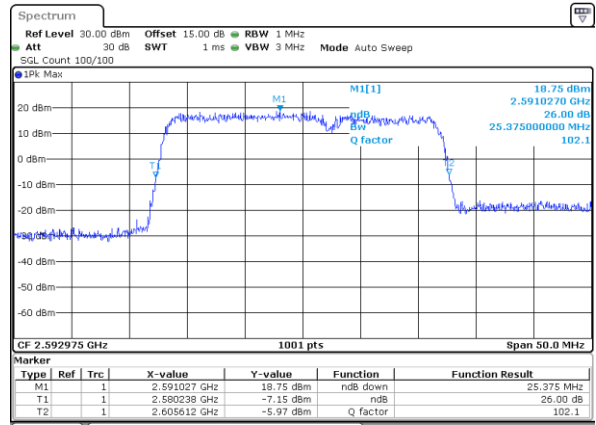

Middle Channel / 10MHz+15MHz

Date: 9 MAY 2020 01:19:47

Highest Channel / 5MHz+20MHz

Date: 9 MAY 2020 00:50:38

Highest Channel / 10MHz+15MHz

Date: 9 MAY 2020 01:21:55

LTE Band 41

QPSK

Lowest Channel / 10MHz+20MHz

Date: 9 MAY 2020 21:41:57

Lowest Channel / 15MHz+10MHz

Date: 9 MAY 2020 21:55:09

Middle Channel / 10MHz+20MHz

Date: 9 MAY 2020 21:45:37

Middle Channel / 15MHz+10MHz

Date: 9 MAY 2020 22:04:07

Highest Channel / 10MHz+20MHz

Date: 9 MAY 2020 21:48:03

Highest Channel / 15MHz+10MHz

Date: 9 MAY 2020 22:07:25

LTE Band 41

QPSK

Lowest Channel / 15MHz+15MHz

Date: 9 MAY 2020 22:09:04