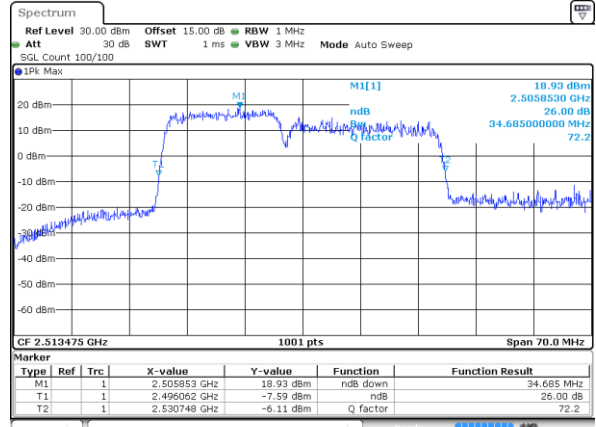

Lowest Channel / 15MHz+10MHz

Date: 9 MAY 2020 21:54:33

Middle Channel / 10MHz+20MHz

Date: 9 MAY 2020 21:45:00

Middle Channel / 15MHz+10MHz

Date: 9 MAY 2020 22:11:38

Highest Channel / 10MHz+20MHz

Date: 9 MAY 2020 21:48:40

Highest Channel / 15MHz+10MHz

Date: 9 MAY 2020 22:07:03

LTE Band 41

16QAM

Lowest Channel / 15MHz+15MHz

Date: 9 MAY 2020 22:09:26

Lowest Channel / 15MHz+20MHz

Date: 9 MAY 2020 22:15:24

Middle Channel / 15MHz+15MHz

Date: 9 MAY 2020 22:11:38

Middle Channel / 15MHz+20MHz

Date: 9 MAY 2020 22:17:02

Highest Channel / 15MHz+15MHz

Date: 9 MAY 2020 22:13:22

Highest Channel / 15MHz+20MHz

Date: 9 MAY 2020 22:19:42