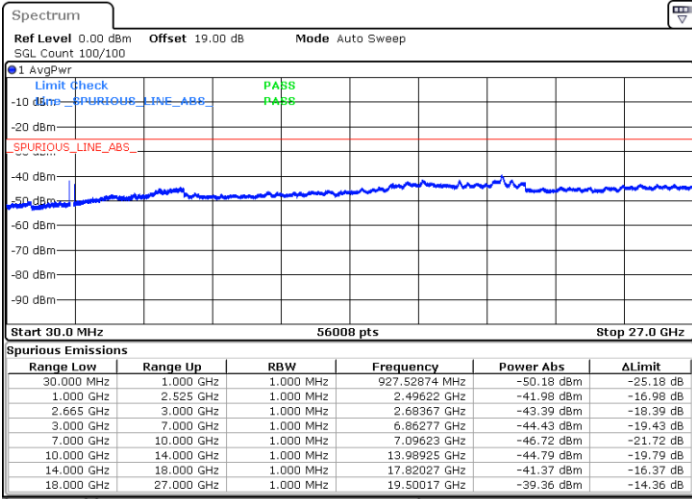

LTE Band 38C / 15MHz+15MHz

64QAM

Highest Channel / 1RB0 and 1RB74

Highest Channel / 1RB74 and 1RB0

Date: 7.MAY.2020 06:34:50

Date: 7.MAY.2020 06:36:59

Highest Channel / FullIRB

N/A

Date: 7.MAY.2020 06:20:18

LTE Band 38C / 20MHz+20MHz

64QAM

Lowest Channel / 1RB0 and 1RB99

Lowest Channel / 1RB99 and 1RB0

Date: 7.MAY.2020 04:51:03

Date: 7.MAY.2020 04:58:18

Lowest Channel / FullIRB

N/A

Date: 7.MAY.2020 04:49:23

LTE Band 38C / 20MHz+20MHz

64QAM

Middle Channel / 1RB0 and 1RB99

Middle Channel / 1RB99 and 1RB0

Date: 7.MAY.2020 04:10:30

Date: 7.MAY.2020 04:02:23

Middle Channel / FullIRB

N/A

Date: 7.MAY.2020 04:13:26

LTE Band 38C / 20MHz+20MHz

64QAM

Highest Channel / 1RB0 and 1RB99

Highest Channel / 1RB99 and 1RB0

Date: 7.MAY.2020 03:51:39