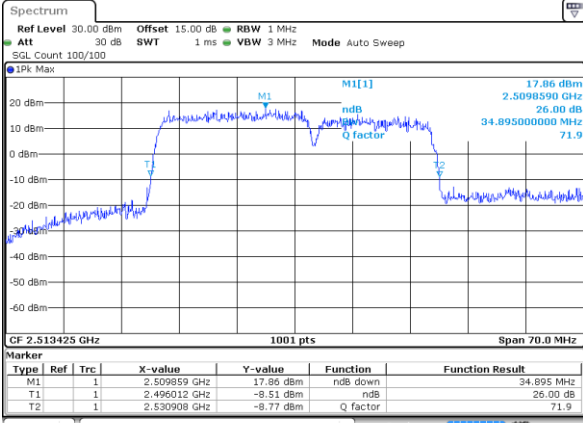

Lowest Channel / 20MHz+5MHz

Date: 9 MAY 2020 00:58:02

Lowest Channel / 20MHz+10MHz

Date: 9 MAY 2020 22:23:11

Middle Channel / 20MHz+5MHz

Date: 9 MAY 2020 01:01:15

Middle Channel / 20MHz+10MHz

Date: 9 MAY 2020 22:24:01

Highest Channel / 20MHz+5MHz

Date: 9 MAY 2020 01:05:31

Highest Channel / 20MHz+10MHz

Date: 9 MAY 2020 22:26:35

LTE Band 41

64QAM

Lowest Channel / 20MHz+15MHz

Date: 9 MAY 2020 00:29:33

Lowest Channel / 20MHz+20MHz

Date: 9 MAY 2020 22:30:21

Middle Channel / 20MHz+15MHz

Date: 9 MAY 2020 00:33:19

Middle Channel / 20MHz+20MHz

Date: 9 MAY 2020 22:43:34

Highest Channel / 20MHz+15MHz

Date: 9 MAY 2020 00:37:35

Highest Channel / 20MHz+20MHz

Date: 9 MAY 2020 22:44:49