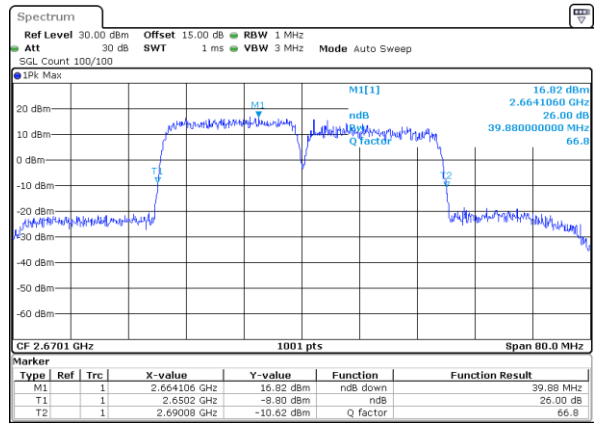

Middle Channel / 20MHz+10MHz

Date: 9 MAY 2020 22:24:27

Highest Channel / 20MHz+5MHz

Date: 9 MAY 2020 01:04:59

Highest Channel / 20MHz+10MHz

Date: 9 MAY 2020 22:26:14

LTE Band 41

16QAM

Lowest Channel / 20MHz+15MHz

Date: 9 MAY 2020 00:30:05

Lowest Channel / 20MHz+20MHz

Date: 9 MAY 2020 22:30:42

Middle Channel / 20MHz+15MHz

Date: 9 MAY 2020 00:33:51

Middle Channel / 20MHz+20MHz

Date: 9 MAY 2020 22:43:15

Highest Channel / 20MHz+15MHz

Date: 9 MAY 2020 00:37:03

Highest Channel / 20MHz+20MHz

Date: 9 MAY 2020 22:45:15

LTE Band 41

64QAM

Lowest Channel / 5MHz+20MHz

Date: 9 MAY 2020 00:44:14