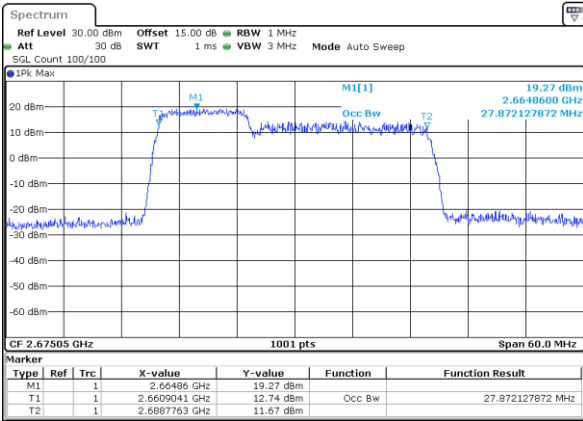

Middle Channel / 10MHz+15MHz

Date: 9 MAY 2020 01:17:07

Highest Channel / 5MHz+20MHz

Date: 9 MAY 2020 00:50:06

Highest Channel / 10MHz+15MHz

Date: 9 MAY 2020 01:21:23

LTE Band 41

QPSK

Lowest Channel / 10MHz+20MHz

Date: 9 MAY 2020 21:38:54

Lowest Channel / 15MHz+10MHz

Date: 9 MAY 2020 21:52:06

Middle Channel / 10MHz+20MHz

Date: 9 MAY 2020 21:42:34

Middle Channel / 15MHz+10MHz

Date: 9 MAY 2020 21:55:45

Highest Channel / 10MHz+20MHz

Date: 9 MAY 2020 21:47:27

Highest Channel / 15MHz+10MHz

Date: 9 MAY 2020 22:07:19

LTE Band 41

QPSK

Lowest Channel / 15MHz+15MHz

Date: 9 MAY 2020 22:08:58