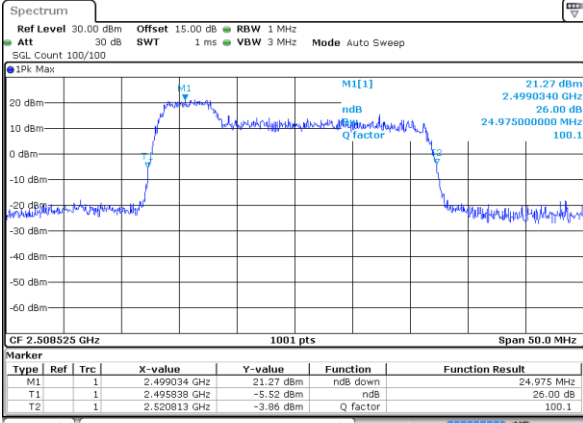

LTE Band 41

QPSK

Lowest Channel / 20MHz+15MHz

Date: 9 MAY 2020 00:31:13

Lowest Channel / 20MHz+20MHz

Date: 9 MAY 2020 22:31:05

Middle Channel / 20MHz+15MHz

Date: 9 MAY 2020 00:34:23

Middle Channel / 20MHz+20MHz

Date: 9 MAY 2020 22:42:53

Highest Channel / 20MHz+15MHz

Date: 9 MAY 2020 00:36:31

Highest Channel / 20MHz+20MHz

Date: 9 MAY 2020 22:45:34

LTE Band 41

16QAM

Lowest Channel / 5MHz+20MHz

Date: 9 MAY 2020 00:44:46

Lowest Channel / 10MHz+15MHz

Date: 9 MAY 2020 01:16:02

Middle Channel / 5MHz+20MHz

Date: 9 MAY 2020 00:47:58

Middle Channel / 10MHz+15MHz

Date: 9 MAY 2020 01:19:15