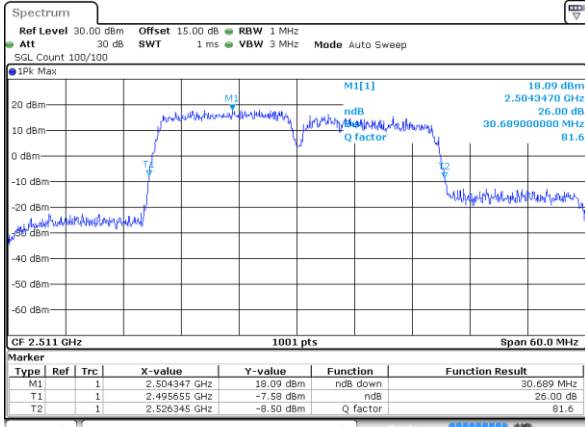

Highest Channel / 15MHz+10MHz

Date: 9 MAY 2020 22:07:03

LTE Band 41

16QAM

Lowest Channel / 15MHz+15MHz

Date: 9 MAY 2020 22:09:26

Lowest Channel / 15MHz+20MHz

Date: 9 MAY 2020 22:15:24