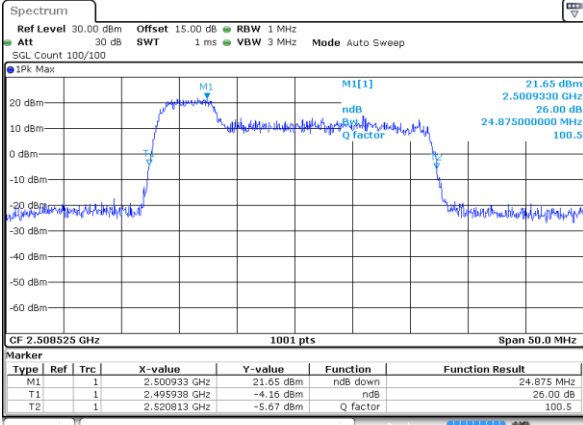

Highest Channel / 20MHz+15MHz

Date: 9 MAY 2020 00:37:03

Highest Channel / 20MHz+20MHz

Date: 9 MAY 2020 22:45:15

LTE Band 41

64QAM

Lowest Channel / 5MHz+20MHz

Date: 9 MAY 2020 00:44:14

Lowest Channel / 10MHz+15MHz

Date: 9 MAY 2020 01:15:30

Middle Channel / 5MHz+20MHz

Date: 9 MAY 2020 00:47:26

Middle Channel / 10MHz+15MHz

Date: 9 MAY 2020 01:18:43

Highest Channel / 5MHz+20MHz

Date: 9 MAY 2020 00:51:42