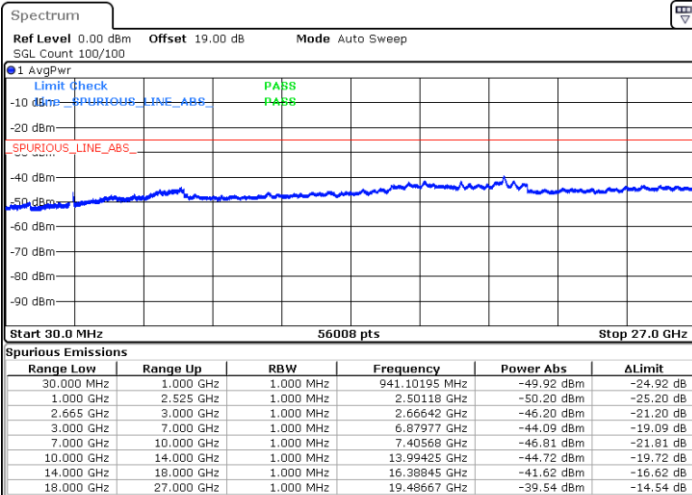

LTE Band 38C / 15MHz+15MHz

64QAM

Highest Channel / 1RB0 and 1RB74

Highest Channel / 1RB74 and 1RB0

Date: 7.MAY.2020 06:34:50

Date: 7.MAY.2020 06:36:59

Highest Channel / FullIRB

N/A

Date: 7.MAY.2020 06:20:18

LTE Band 38C / 20MHz+20MHz

64QAM

Lowest Channel / 1RB0 and 1RB99

Lowest Channel / 1RB99 and 1RB0

Date: 7.MAY.2020 04:51:03

Date: 7.MAY.2020 04:58:18

Lowest Channel / FullIRB