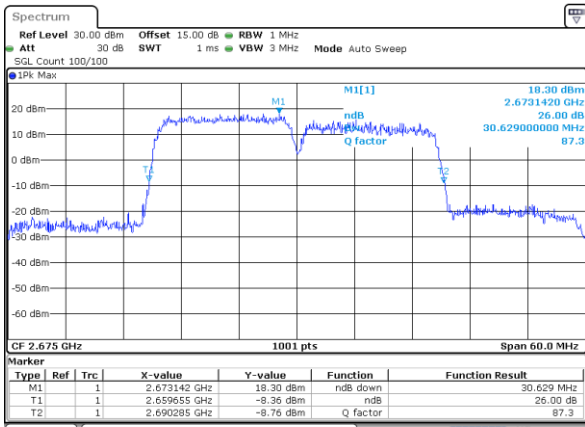

Middle Channel / 15MHz+15MHz

Date: 9 MAY 2020 22:11:38

Middle Channel / 15MHz+20MHz

Date: 9 MAY 2020 22:17:02

Highest Channel / 15MHz+15MHz

Date: 9 MAY 2020 22:13:22

Highest Channel / 15MHz+20MHz

Date: 9 MAY 2020 22:19:42