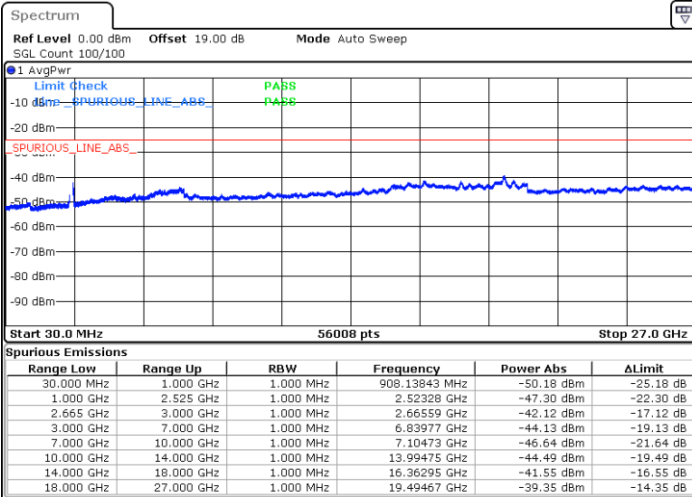

Highest Channel / FullIRB

N/A

Date: 7.MAY.2020 03:50:16