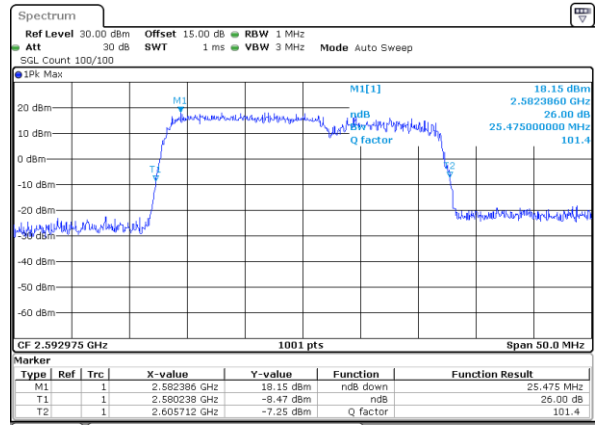

Lowest Channel / 10MHz+15MHz

Date: 9 MAY 2020 01:15:30

Middle Channel / 5MHz+20MHz

Date: 9 MAY 2020 00:47:26

Middle Channel / 10MHz+15MHz

Date: 9 MAY 2020 01:18:43

Highest Channel / 5MHz+20MHz

Date: 9 MAY 2020 00:51:42

Highest Channel / 10MHz+15MHz

Date: 9 MAY 2020 01:23:00

LTE Band 41

64QAM

Lowest Channel / 10MHz+20MHz

Date: 9 MAY 2020 21:40:44

Lowest Channel / 15MHz+10MHz

Date: 9 MAY 2020 21:53:56

Middle Channel / 10MHz+20MHz

Date: 9 MAY 2020 21:44:24

Middle Channel / 15MHz+10MHz

Date: 9 MAY 2020 22:04:44

Highest Channel / 10MHz+20MHz

Date: 9 MAY 2020 21:48:17

Highest Channel / 15MHz+10MHz

Date: 9 MAY 2020 22:06:12