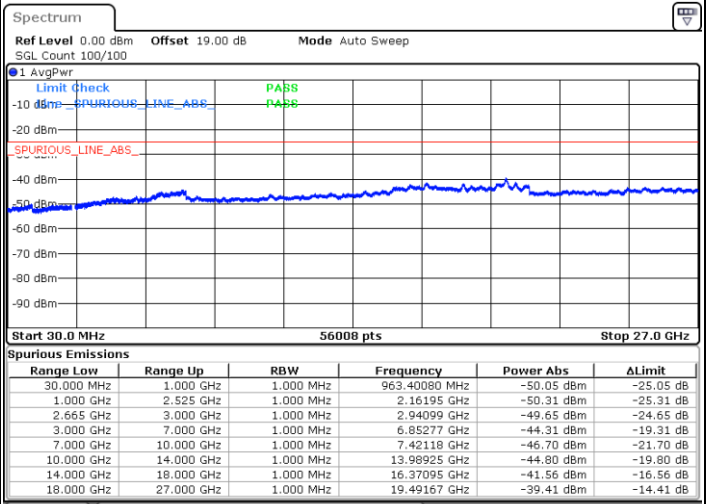

Date: 7.MAY.2020 06:20:18

LTE Band 38C / 20MHz+20MHz

64QAM

Lowest Channel / 1RB0 and 1RB99

Lowest Channel / 1RB99 and 1RB0

Date: 7.MAY.2020 04:51:03

Date: 7.MAY.2020 04:58:18

Lowest Channel / FullIRB

N/A

Date: 7.MAY.2020 04:49:23

LTE Band 38C / 20MHz+20MHz

64QAM

Middle Channel / 1RB0 and 1RB99

Middle Channel / 1RB99 and 1RB0

Date: 7.MAY.2020 04:10:30

Date: 7.MAY.2020 04:02:23

Middle Channel / FullIRB

N/A

Date: 7.MAY.2020 04:13:26

LTE Band 38C / 20MHz+20MHz

64QAM

Highest Channel / 1RB0 and 1RB99

Highest Channel / 1RB99 and 1RB0

Date: 7.MAY.2020 03:51:39