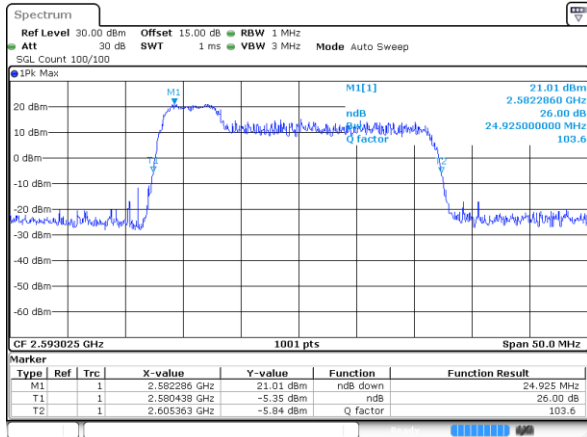

LTE Band 41

QPSK

Lowest Channel / 5MHz+20MHz

Date: 9 MAY 2020 00:45:18

Lowest Channel / 10MHz+15MHz

Date: 9 MAY 2020 01:16:35

Middle Channel / 5MHz+20MHz

Date: 9 MAY 2020 00:48:30

Middle Channel / 10MHz+15MHz

Date: 9 MAY 2020 01:19:47

Highest Channel / 5MHz+20MHz

Date: 9 MAY 2020 00:50:38

Highest Channel / 10MHz+15MHz

Date: 9 MAY 2020 01:21:55

LTE Band 41

QPSK