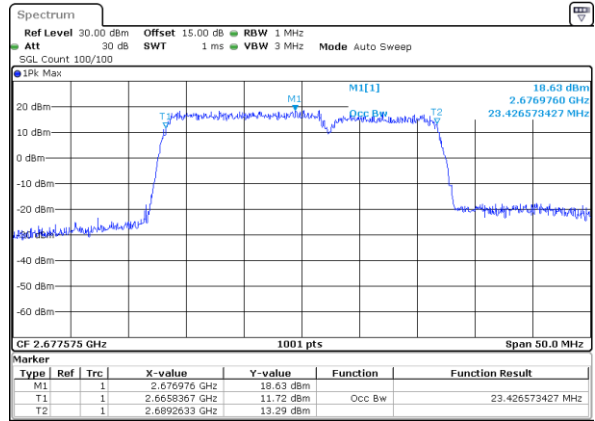

Middle Channel / 10MHz+15MHz

Date: 9 MAY 2020 01:17:07

Highest Channel / 5MHz+20MHz

Date: 9 MAY 2020 00:50:06

Highest Channel / 10MHz+15MHz

Date: 9 MAY 2020 01:21:23

LTE Band 41

QPSK

Lowest Channel / 10MHz+20MHz

Date: 9 MAY 2020 21:38:54

Lowest Channel / 15MHz+10MHz

Date: 9 MAY 2020 21:52:06

Middle Channel / 10MHz+20MHz

Date: 9 MAY 2020 21:42:34

Middle Channel / 15MHz+10MHz

Date: 9 MAY 2020 21:55:45

Highest Channel / 10MHz+20MHz

Date: 9 MAY 2020 21:47:27

Highest Channel / 15MHz+10MHz

Date: 9 MAY 2020 22:07:19

LTE Band 41

QPSK

Lowest Channel / 15MHz+15MHz

Date: 9 MAY 2020 22:08:58