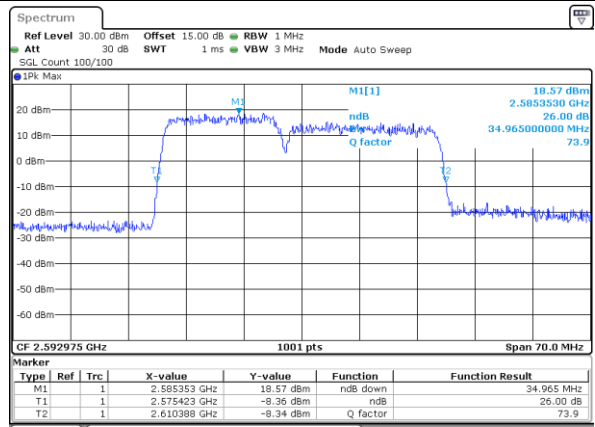

Highest Channel / 10MHz+20MHz

Date: 9 MAY 2020 21:48:03

Highest Channel / 15MHz+10MHz

Date: 9 MAY 2020 22:07:25

LTE Band 41

QPSK

Lowest Channel / 15MHz+15MHz

Date: 9 MAY 2020 22:09:04

Lowest Channel / 15MHz+20MHz

Date: 9 MAY 2020 22:15:42

Middle Channel / 15MHz+15MHz

Date: 9 MAY 2020 22:11:56

Middle Channel / 15MHz+20MHz

Date: 9 MAY 2020 22:16:38

Highest Channel / 15MHz+15MHz

Date: 9 MAY 2020 22:13:00

Highest Channel / 15MHz+20MHz

Date: 9 MAY 2020 22:19:24

LTE Band 41

QPSK

Lowest Channel / 20MHz+5MHz

Date: 9 MAY 2020 00:59:06

Lowest Channel / 20MHz+10MHz

Date: 9 MAY 2020 22:21:09