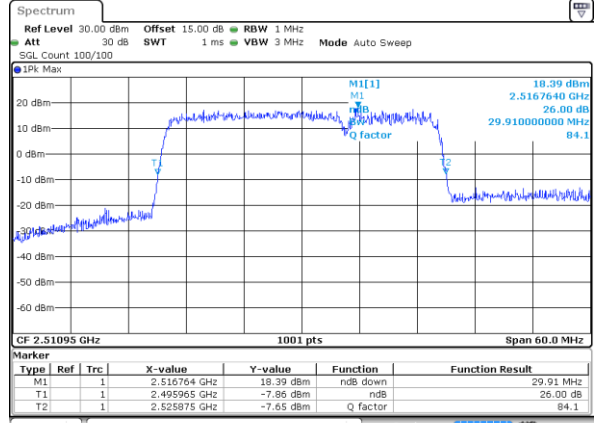

Middle Channel / 15MHz+20MHz

Date: 9 MAY 2020 22:17:24

Highest Channel / 15MHz+15MHz

Date: 9 MAY 2020 22:13:41

Highest Channel / 15MHz+20MHz

Date: 9 MAY 2020 22:18:17

LTE Band 41

64QAM

Lowest Channel / 20MHz+5MHz

Date: 9 MAY 2020 00:58:02

Lowest Channel / 20MHz+10MHz

Date: 9 MAY 2020 22:23:11

Middle Channel / 20MHz+5MHz

Date: 9 MAY 2020 01:01:15

Middle Channel / 20MHz+10MHz

Date: 9 MAY 2020 22:24:01