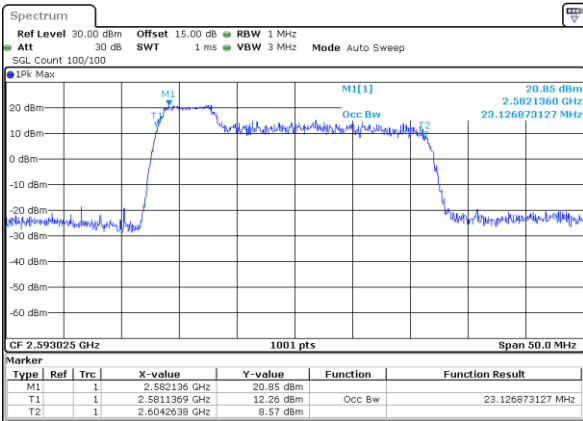

LTE Band 41

QPSK

Lowest Channel / 5MHz+20MHz

Date: 9 MAY 2020 00:42:38

Lowest Channel / 10MHz+15MHz

Date: 9 MAY 2020 01:13:54

Middle Channel / 5MHz+20MHz

Date: 9 MAY 2020 00:45:50

Middle Channel / 10MHz+15MHz

Date: 9 MAY 2020 01:17:07

Highest Channel / 5MHz+20MHz

Date: 9 MAY 2020 00:50:06

Highest Channel / 10MHz+15MHz

Date: 9 MAY 2020 01:21:23

LTE Band 41

QPSK