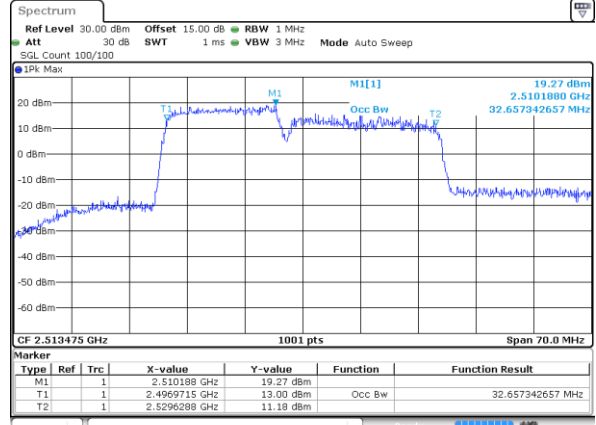

Lowest Channel / 10MHz+20MHz

Date: 9 MAY 2020 21:38:54

Lowest Channel / 15MHz+10MHz

Date: 9 MAY 2020 21:52:06

Middle Channel / 10MHz+20MHz

Date: 9 MAY 2020 21:42:34

Middle Channel / 15MHz+10MHz

Date: 9 MAY 2020 21:55:45

Highest Channel / 10MHz+20MHz

Date: 9 MAY 2020 21:47:27

Highest Channel / 15MHz+10MHz

Date: 9 MAY 2020 22:07:19

LTE Band 41

QPSK

Lowest Channel / 15MHz+15MHz

Date: 9 MAY 2020 22:08:58

Lowest Channel / 15MHz+20MHz

Date: 9 MAY 2020 22:15:36

Middle Channel / 15MHz+15MHz

Date: 9 MAY 2020 22:11:50

Middle Channel / 15MHz+20MHz

Date: 9 MAY 2020 22:16:31

Highest Channel / 15MHz+15MHz

Date: 9 MAY 2020 22:12:51