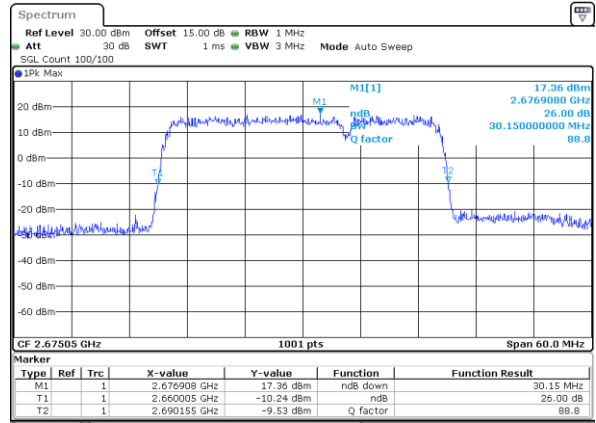

Middle Channel / 20MHz+10MHz

Date: 9 MAY 2020 22:24:27

Highest Channel / 20MHz+5MHz

Date: 9 MAY 2020 01:04:59

Highest Channel / 20MHz+10MHz

Date: 9 MAY 2020 22:26:14

LTE Band 41

16QAM

Lowest Channel / 20MHz+15MHz

Date: 9 MAY 2020 00:30:05

Lowest Channel / 20MHz+20MHz

Date: 9 MAY 2020 22:30:42

Middle Channel / 20MHz+15MHz

Date: 9 MAY 2020 00:33:51

Middle Channel / 20MHz+20MHz

Date: 9 MAY 2020 22:43:15