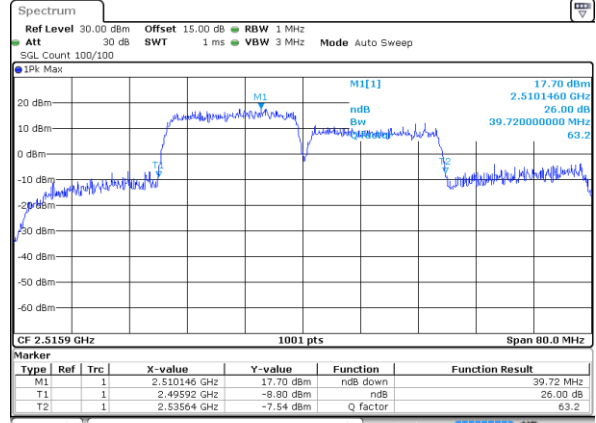

Highest Channel / 20MHz+5MHz

Date: 9 MAY 2020 01:05:31

Highest Channel / 20MHz+10MHz

Date: 9 MAY 2020 22:26:35

LTE Band 41

64QAM

Lowest Channel / 20MHz+15MHz

Date: 9 MAY 2020 00:29:33

Lowest Channel / 20MHz+20MHz

Date: 9 MAY 2020 22:30:21

Middle Channel / 20MHz+15MHz

Date: 9 MAY 2020 00:33:19

Middle Channel / 20MHz+20MHz

Date: 9 MAY 2020 22:43:34

Highest Channel / 20MHz+15MHz

Date: 9 MAY 2020 00:37:35

Highest Channel / 20MHz+20MHz

Date: 9 MAY 2020 22:44:49