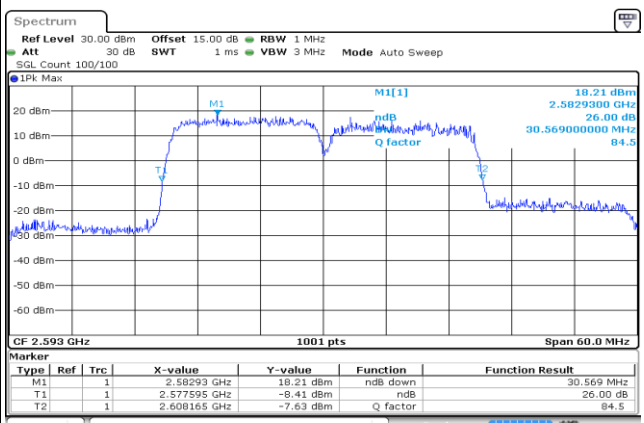

Highest Channel / 5MHz+20MHz

Date: 9 MAY 2020 00:51:10

Highest Channel / 10MHz+15MHz

Date: 9 MAY 2020 01:22:27

LTE Band 41

16QAM

Lowest Channel / 10MHz+20MHz

Date: 9 MAY 2020 21:41:20

Lowest Channel / 15MHz+10MHz

Date: 9 MAY 2020 21:54:33

Middle Channel / 10MHz+20MHz

Date: 9 MAY 2020 21:45:00

Middle Channel / 15MHz+10MHz

Date: 9 MAY 2020 22:11:38

Highest Channel / 10MHz+20MHz

Date: 9 MAY 2020 21:48:40

Highest Channel / 15MHz+10MHz

Date: 9 MAY 2020 22:07:03

LTE Band 41

16QAM

Lowest Channel / 15MHz+15MHz

Date: 9 MAY 2020 22:09:26

Lowest Channel / 15MHz+20MHz

Date: 9 MAY 2020 22:15:24