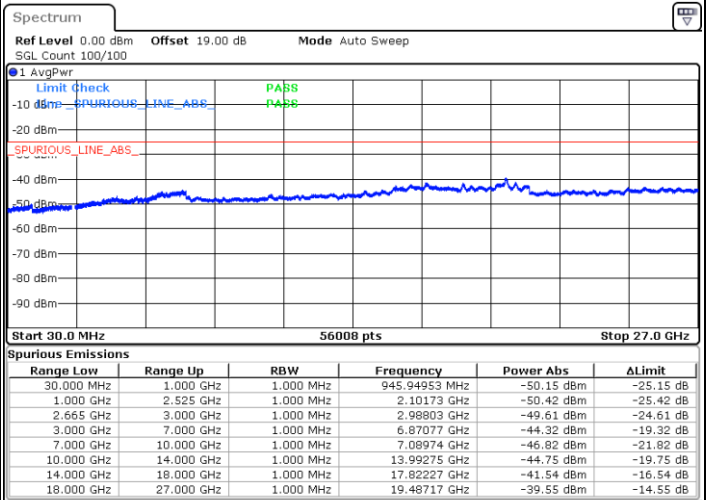

LTE Band 38C / 15MHz+15MHz

64QAM

Highest Channel / 1RB0 and 1RB74

Highest Channel / 1RB74 and 1RB0

Date: 7.MAY.2020 06:34:50

Date: 7.MAY.2020 06:36:59

Highest Channel / FullIRB

N/A

Date: 7.MAY.2020 06:20:18

LTE Band 38C / 20MHz+20MHz

64QAM

Lowest Channel / 1RB0 and 1RB99

Lowest Channel / 1RB99 and 1RB0

Date: 7.MAY.2020 04:51:03

Date: 7.MAY.2020 04:58:18

Lowest Channel / FullIRB