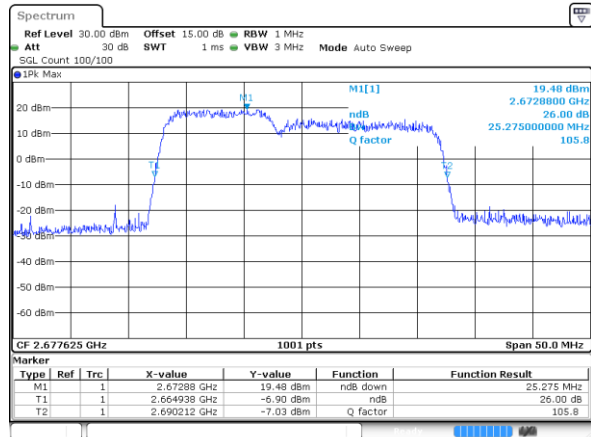

Middle Channel / 10MHz+15MHz

Date: 9 MAY 2020 01:19:47

Highest Channel / 5MHz+20MHz

Date: 9 MAY 2020 00:50:38

Highest Channel / 10MHz+15MHz

Date: 9 MAY 2020 01:21:55

LTE Band 41

QPSK