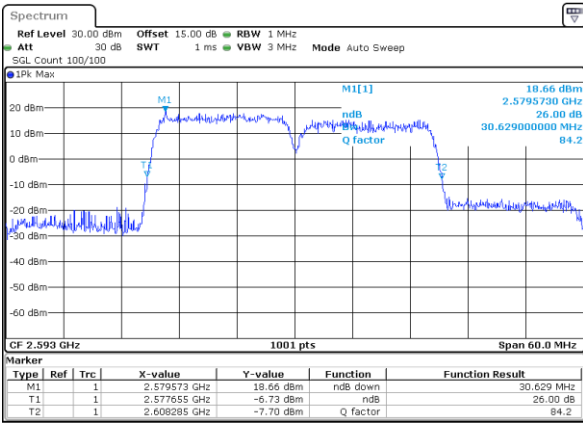

Middle Channel / 10MHz+20MHz

Date: 9 MAY 2020 21:44:24

Middle Channel / 15MHz+10MHz

Date: 9 MAY 2020 22:04:44

Highest Channel / 10MHz+20MHz

Date: 9 MAY 2020 21:48:17

Highest Channel / 15MHz+10MHz

Date: 9 MAY 2020 22:06:12

LTE Band 41

64QAM

Lowest Channel / 15MHz+15MHz

Date: 9 MAY 2020 22:09:46

Lowest Channel / 15MHz+20MHz

Date: 9 MAY 2020 22:15:02

Middle Channel / 15MHz+15MHz

Date: 9 MAY 2020 22:11:11

Middle Channel / 15MHz+20MHz

Date: 9 MAY 2020 22:17:24

Highest Channel / 15MHz+15MHz

Date: 9 MAY 2020 22:13:41

Highest Channel / 15MHz+20MHz

Date: 9 MAY 2020 22:18:17

LTE Band 41

64QAM