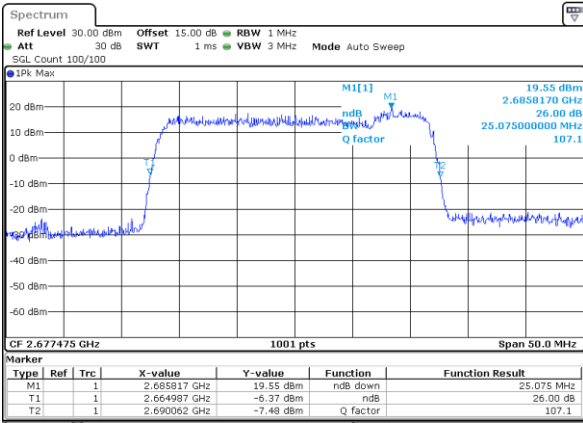

Middle Channel / 15MHz+20MHz

Date: 9 MAY 2020 22:17:24

Highest Channel / 15MHz+15MHz

Date: 9 MAY 2020 22:13:41

Highest Channel / 15MHz+20MHz

Date: 9 MAY 2020 22:18:17

LTE Band 41

64QAM

Lowest Channel / 20MHz+5MHz

Date: 9 MAY 2020 00:58:02

Lowest Channel / 20MHz+10MHz

Date: 9 MAY 2020 22:23:11

Middle Channel / 20MHz+5MHz

Date: 9 MAY 2020 01:01:15

Middle Channel / 20MHz+10MHz

Date: 9 MAY 2020 22:24:01

Highest Channel / 20MHz+5MHz

Date: 9 MAY 2020 01:05:31

Highest Channel / 20MHz+10MHz

Date: 9 MAY 2020 22:26:35

LTE Band 41

64QAM

Lowest Channel / 20MHz+15MHz

Date: 9 MAY 2020 00:29:33