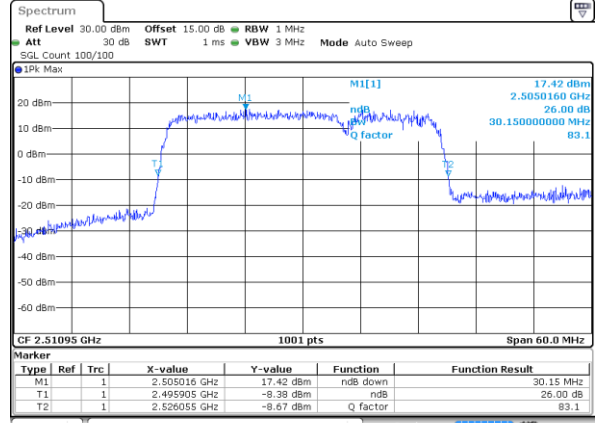

LTE Band 41

16QAM

Lowest Channel / 20MHz+5MHz

Date: 9 MAY 2020 00:58:35

Lowest Channel / 20MHz+10MHz

Date: 9 MAY 2020 22:21:30

Middle Channel / 20MHz+5MHz

Date: 9 MAY 2020 01:01:47

Middle Channel / 20MHz+10MHz

Date: 9 MAY 2020 22:24:27

Highest Channel / 20MHz+5MHz

Date: 9 MAY 2020 01:04:59

Highest Channel / 20MHz+10MHz

Date: 9 MAY 2020 22:26:14

LTE Band 41

16QAM