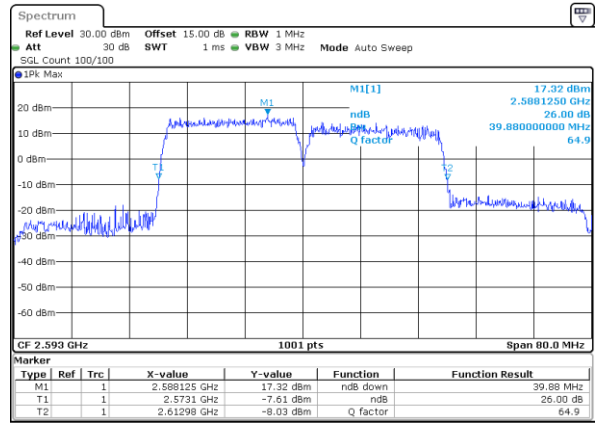

Highest Channel / 20MHz+5MHz

Date: 9 MAY 2020 01:05:31

Highest Channel / 20MHz+10MHz

Date: 9 MAY 2020 22:26:35

LTE Band 41

64QAM

Lowest Channel / 20MHz+15MHz

Date: 9 MAY 2020 00:29:33

Lowest Channel / 20MHz+20MHz

Date: 9 MAY 2020 22:30:21

Middle Channel / 20MHz+15MHz

Date: 9 MAY 2020 00:33:19

Middle Channel / 20MHz+20MHz

Date: 9 MAY 2020 22:43:34

Highest Channel / 20MHz+15MHz

Date: 9 MAY 2020 00:37:35

Highest Channel / 20MHz+20MHz

Date: 9 MAY 2020 22:44:49