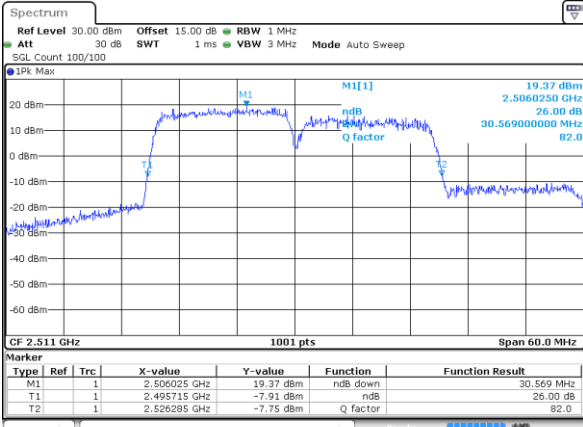

Highest Channel / 10MHz+20MHz

Date: 9 MAY 2020 21:48:03

Highest Channel / 15MHz+10MHz

Date: 9 MAY 2020 22:07:25

LTE Band 41

QPSK

Lowest Channel / 15MHz+15MHz

Date: 9 MAY 2020 22:09:04