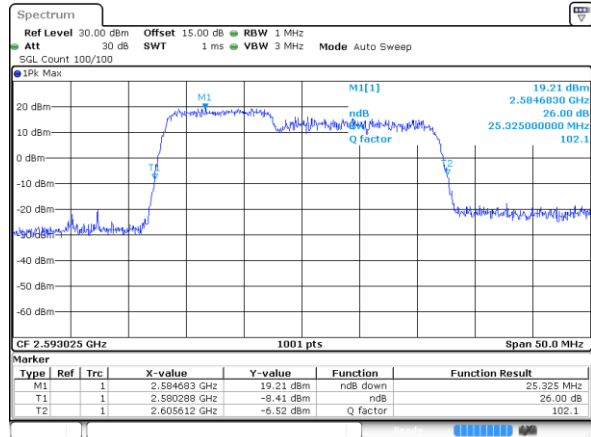

LTE Band 41

QPSK

Lowest Channel / 5MHz+20MHz

Date: 9 MAY 2020 00:45:18

Lowest Channel / 10MHz+15MHz

Date: 9 MAY 2020 01:16:35

Middle Channel / 5MHz+20MHz

Date: 9 MAY 2020 00:48:30

Middle Channel / 10MHz+15MHz

Date: 9 MAY 2020 01:19:47

Highest Channel / 5MHz+20MHz

Date: 9 MAY 2020 00:50:38

Highest Channel / 10MHz+15MHz

Date: 9 MAY 2020 01:21:55

LTE Band 41

QPSK