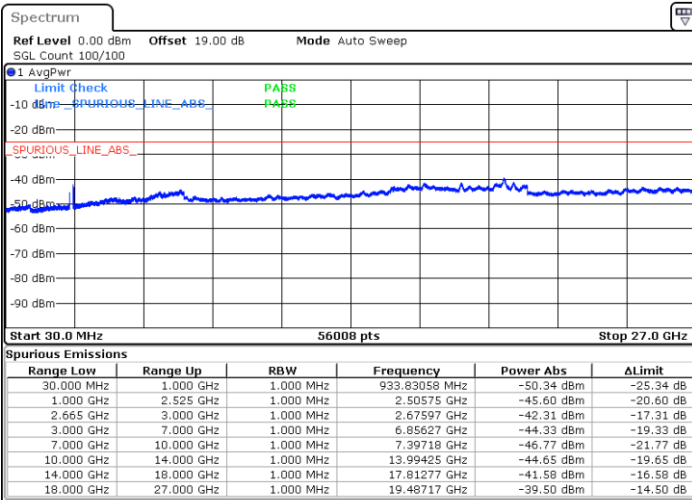

LTE Band 38C / 15MHz+15MHz

64QAM

Highest Channel / 1RB0 and 1RB74

Highest Channel / 1RB74 and 1RB0

Date: 7.MAY.2020 06:34:50

Date: 7.MAY.2020 06:36:59

Highest Channel / FullIRB

N/A

Date: 7.MAY.2020 06:20:18

LTE Band 38C / 20MHz+20MHz

64QAM

Lowest Channel / 1RB0 and 1RB99

Lowest Channel / 1RB99 and 1RB0

Date: 7.MAY.2020 04:51:03

Date: 7.MAY.2020 04:58:18

Lowest Channel / FullIRB