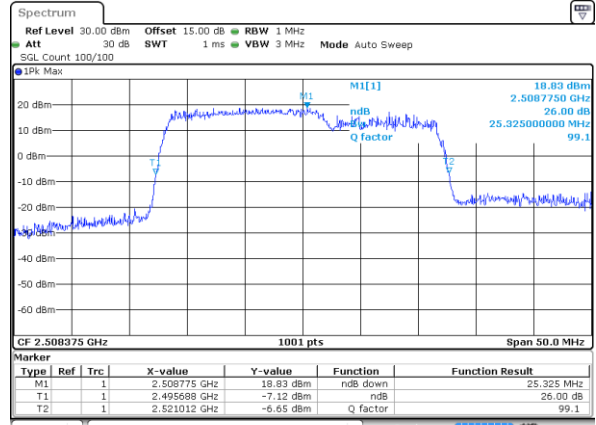

Middle Channel / 10MHz+15MHz

Date: 9 MAY 2020 01:19:47

Highest Channel / 5MHz+20MHz

Date: 9 MAY 2020 00:50:38

Highest Channel / 10MHz+15MHz

Date: 9 MAY 2020 01:21:55

LTE Band 41

QPSK

Lowest Channel / 10MHz+20MHz

Date: 9 MAY 2020 21:41:57

Lowest Channel / 15MHz+10MHz

Date: 9 MAY 2020 21:55:09

Middle Channel / 10MHz+20MHz

Date: 9 MAY 2020 21:45:37

Middle Channel / 15MHz+10MHz

Date: 9 MAY 2020 22:04:07

Highest Channel / 10MHz+20MHz

Date: 9 MAY 2020 21:48:03

Highest Channel / 15MHz+10MHz

Date: 9 MAY 2020 22:07:25

LTE Band 41

QPSK

Lowest Channel / 15MHz+15MHz

Date: 9 MAY 2020 22:09:04