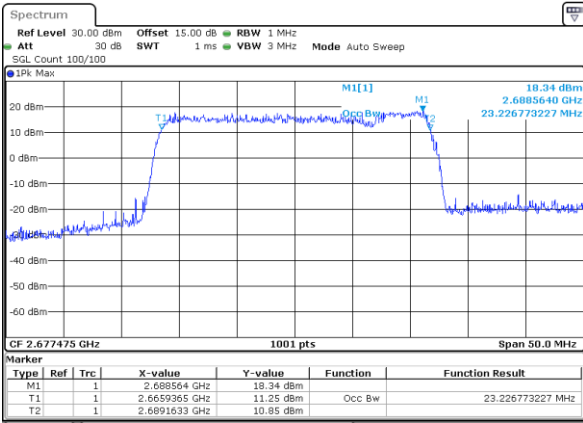

Highest Channel / 15MHz+20MHz

Date: 9 MAY 2020 22:19:18

LTE Band 41

QPSK

Lowest Channel / 20MHz+5MHz

Date: 9 MAY 2020 00:56:28

Lowest Channel / 20MHz+10MHz

Date: 9 MAY 2020 22:21:03

Middle Channel / 20MHz+5MHz

Date: 9 MAY 2020 00:59:38

Middle Channel / 20MHz+10MHz

Date: 9 MAY 2020 22:24:39

Highest Channel / 20MHz+5MHz

Date: 9 MAY 2020 01:03:55

Highest Channel / 20MHz+10MHz

Date: 9 MAY 2020 22:25:47