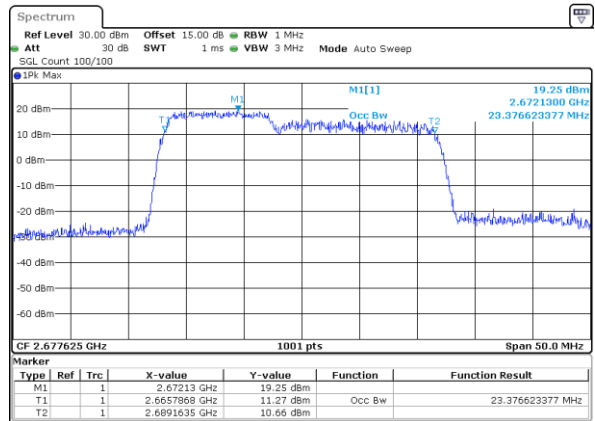

Middle Channel / 10MHz+15MHz

Date: 9 MAY 2020 01:17:07

Highest Channel / 5MHz+20MHz

Date: 9 MAY 2020 00:50:06

Highest Channel / 10MHz+15MHz

Date: 9 MAY 2020 01:21:23

LTE Band 41

QPSK

Lowest Channel / 10MHz+20MHz

Date: 9 MAY 2020 21:38:54

Lowest Channel / 15MHz+10MHz

Date: 9 MAY 2020 21:52:06

Middle Channel / 10MHz+20MHz

Date: 9 MAY 2020 21:42:34

Middle Channel / 15MHz+10MHz

Date: 9 MAY 2020 21:55:45