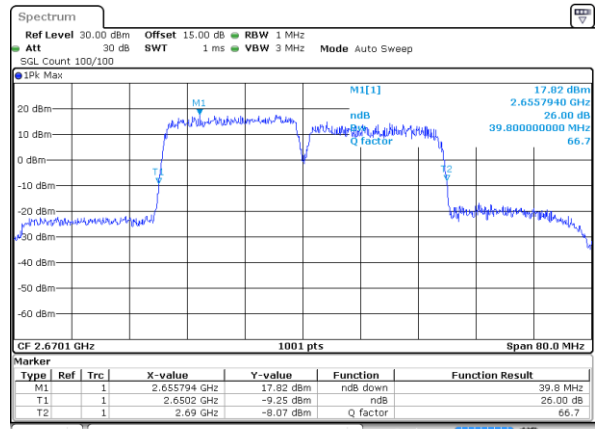

Middle Channel / 20MHz+20MHz

Date: 9 MAY 2020 22:42:53

Highest Channel / 20MHz+15MHz

Date: 9 MAY 2020 00:36:31

Highest Channel / 20MHz+20MHz

Date: 9 MAY 2020 22:45:34

LTE Band 41

16QAM