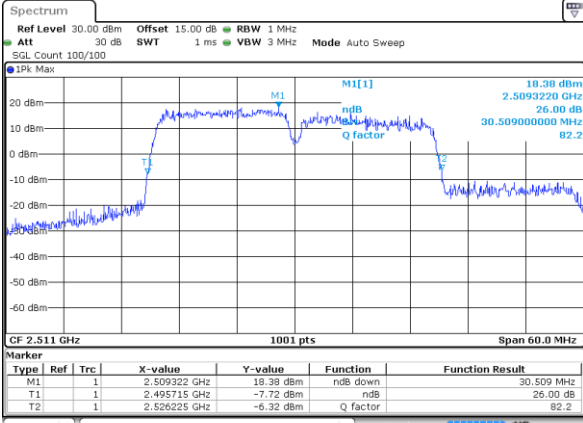

LTE Band 41

64QAM

Lowest Channel / 15MHz+15MHz

Date: 9 MAY 2020 22:09:46