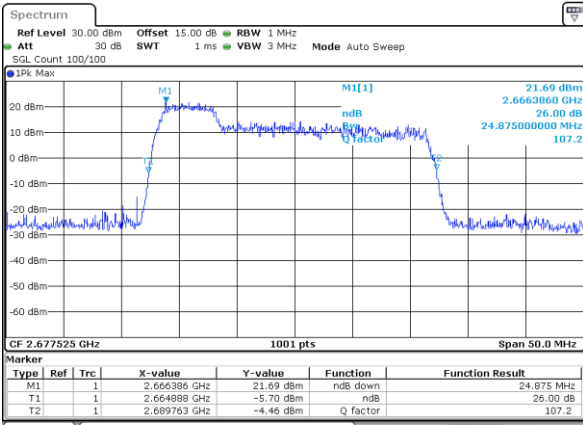

Highest Channel / 20MHz+15MHz

Date: 9 MAY 2020 00:37:03

Highest Channel / 20MHz+20MHz

Date: 9 MAY 2020 22:45:15

LTE Band 41

64QAM

Lowest Channel / 5MHz+20MHz

Date: 9 MAY 2020 00:44:14

Lowest Channel / 10MHz+15MHz

Date: 9 MAY 2020 01:15:30

Middle Channel / 5MHz+20MHz

Date: 9 MAY 2020 00:47:26

Middle Channel / 10MHz+15MHz

Date: 9 MAY 2020 01:18:43

Highest Channel / 5MHz+20MHz

Date: 9 MAY 2020 00:51:42

Highest Channel / 10MHz+15MHz

Date: 9 MAY 2020 01:23:00

LTE Band 41

64QAM

Lowest Channel / 10MHz+20MHz

Date: 9 MAY 2020 21:40:44

Lowest Channel / 15MHz+10MHz

Date: 9 MAY 2020 21:53:56