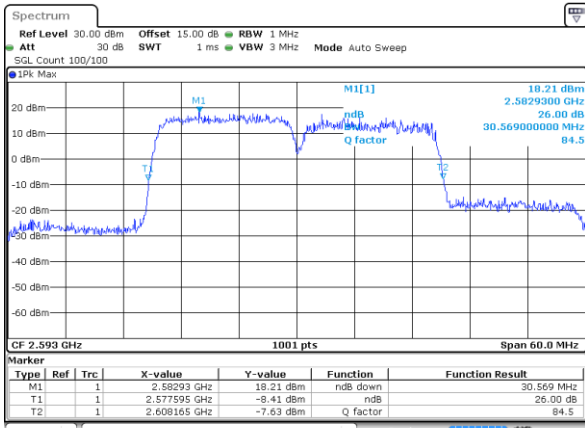

Middle Channel / 15MHz+15MHz

Date: 9 MAY 2020 22:11:38