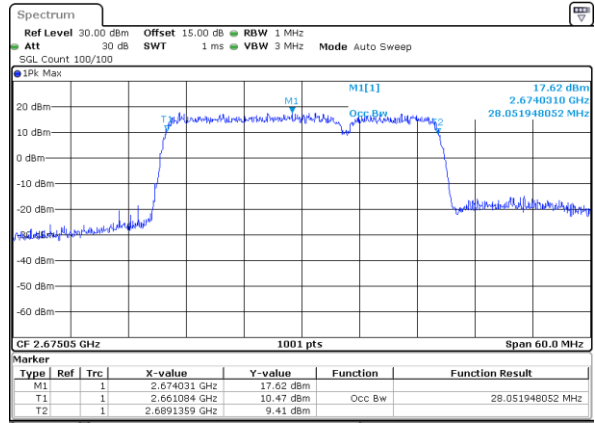

Highest Channel / 15MHz+20MHz

Date: 9 MAY 2020 22:19:18

LTE Band 41

QPSK

Lowest Channel / 20MHz+5MHz

Date: 9 MAY 2020 00:56:28

Lowest Channel / 20MHz+10MHz

Date: 9 MAY 2020 22:21:03

Middle Channel / 20MHz+5MHz

Date: 9 MAY 2020 00:59:38

Middle Channel / 20MHz+10MHz

Date: 9 MAY 2020 22:24:39

Highest Channel / 20MHz+5MHz

Date: 9 MAY 2020 01:03:55

Highest Channel / 20MHz+10MHz

Date: 9 MAY 2020 22:25:47