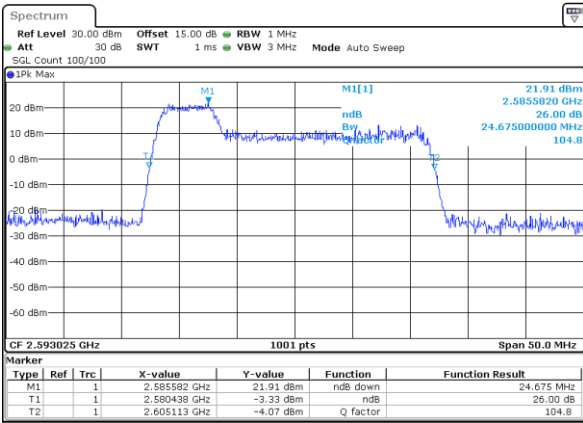

Middle Channel / 20MHz+20MHz

Date: 9 MAY 2020 22:42:53

Highest Channel / 20MHz+15MHz

Date: 9 MAY 2020 00:36:31

Highest Channel / 20MHz+20MHz

Date: 9 MAY 2020 22:45:34

LTE Band 41

16QAM

Lowest Channel / 5MHz+20MHz

Date: 9 MAY 2020 00:44:46

Lowest Channel / 10MHz+15MHz

Date: 9 MAY 2020 01:16:02

Middle Channel / 5MHz+20MHz

Date: 9 MAY 2020 00:47:58

Middle Channel / 10MHz+15MHz

Date: 9 MAY 2020 01:19:15

Highest Channel / 5MHz+20MHz

Date: 9 MAY 2020 00:51:10

Highest Channel / 10MHz+15MHz

Date: 9 MAY 2020 01:22:27

LTE Band 41

16QAM

Lowest Channel / 10MHz+20MHz

Date: 9 MAY 2020 21:41:20