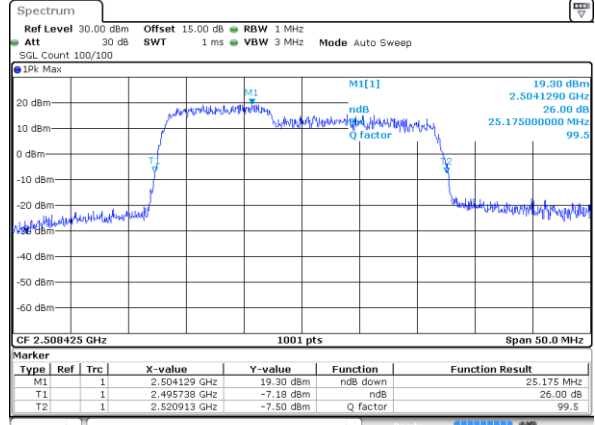

Highest Channel / 20MHz+15MHz

Date: 9 MAY 2020 00:37:03

Highest Channel / 20MHz+20MHz

Date: 9 MAY 2020 22:45:15

LTE Band 41

64QAM

Lowest Channel / 5MHz+20MHz

Date: 9 MAY 2020 00:44:14

Lowest Channel / 10MHz+15MHz

Date: 9 MAY 2020 01:15:30

Middle Channel / 5MHz+20MHz

Date: 9 MAY 2020 00:47:26

Middle Channel / 10MHz+15MHz

Date: 9 MAY 2020 01:18:43

Highest Channel / 5MHz+20MHz

Date: 9 MAY 2020 00:51:42