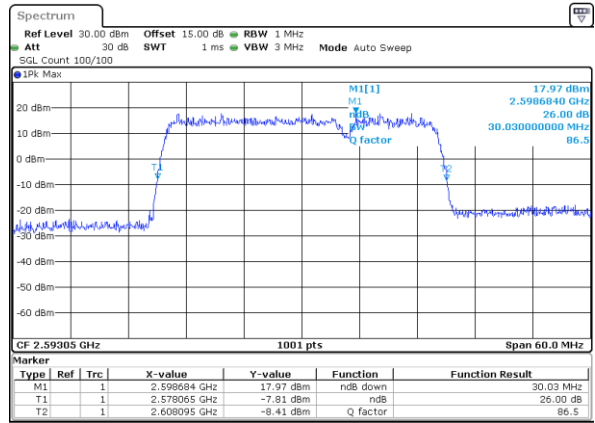

Middle Channel / 15MHz+20MHz

Date: 9 MAY 2020 22:17:24

Highest Channel / 15MHz+15MHz

Date: 9 MAY 2020 22:13:41

Highest Channel / 15MHz+20MHz

Date: 9 MAY 2020 22:18:17

LTE Band 41

64QAM

Lowest Channel / 20MHz+5MHz

Date: 9 MAY 2020 00:58:02

Lowest Channel / 20MHz+10MHz

Date: 9 MAY 2020 22:23:11

Middle Channel / 20MHz+5MHz

Date: 9 MAY 2020 01:01:15

Middle Channel / 20MHz+10MHz

Date: 9 MAY 2020 22:24:01

Highest Channel / 20MHz+5MHz

Date: 9 MAY 2020 01:05:31

Highest Channel / 20MHz+10MHz

Date: 9 MAY 2020 22:26:35

LTE Band 41

64QAM

Lowest Channel / 20MHz+15MHz

Date: 9 MAY 2020 00:29:33