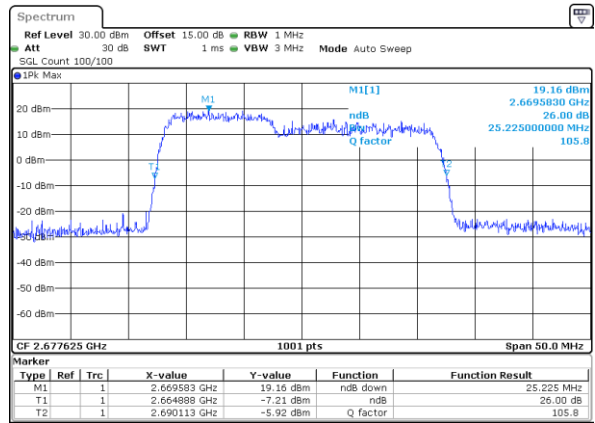

Middle Channel / 20MHz+20MHz

Date: 9 MAY 2020 22:42:53

Highest Channel / 20MHz+15MHz

Date: 9 MAY 2020 00:36:31

Highest Channel / 20MHz+20MHz

Date: 9 MAY 2020 22:45:34

LTE Band 41

16QAM

Lowest Channel / 5MHz+20MHz

Date: 9 MAY 2020 00:44:46

Lowest Channel / 10MHz+15MHz

Date: 9 MAY 2020 01:16:02

Middle Channel / 5MHz+20MHz

Date: 9 MAY 2020 00:47:58

Middle Channel / 10MHz+15MHz

Date: 9 MAY 2020 01:19:15

Highest Channel / 5MHz+20MHz

Date: 9 MAY 2020 00:51:10

Highest Channel / 10MHz+15MHz

Date: 9 MAY 2020 01:22:27

LTE Band 41

16QAM

Lowest Channel / 10MHz+20MHz

Date: 9 MAY 2020 21:41:20