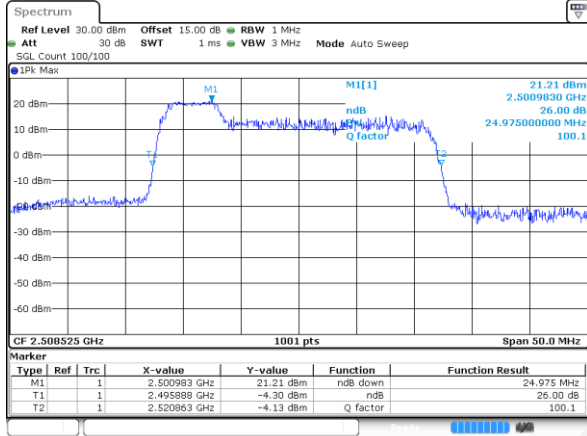

LTE Band 41

QPSK

Lowest Channel / 5MHz+20MHz

Date: 9 MAY 2020 00:45:18