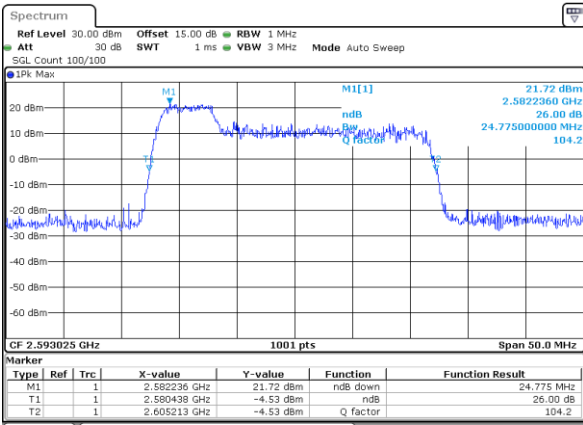

Highest Channel / 20MHz+15MHz

Date: 9 MAY 2020 00:37:03

Highest Channel / 20MHz+20MHz

Date: 9 MAY 2020 22:45:15

LTE Band 41

64QAM

Lowest Channel / 5MHz+20MHz

Date: 9 MAY 2020 00:44:14

Lowest Channel / 10MHz+15MHz

Date: 9 MAY 2020 01:15:30

Middle Channel / 5MHz+20MHz

Date: 9 MAY 2020 00:47:26

Middle Channel / 10MHz+15MHz

Date: 9 MAY 2020 01:18:43

Highest Channel / 5MHz+20MHz

Date: 9 MAY 2020 00:51:42