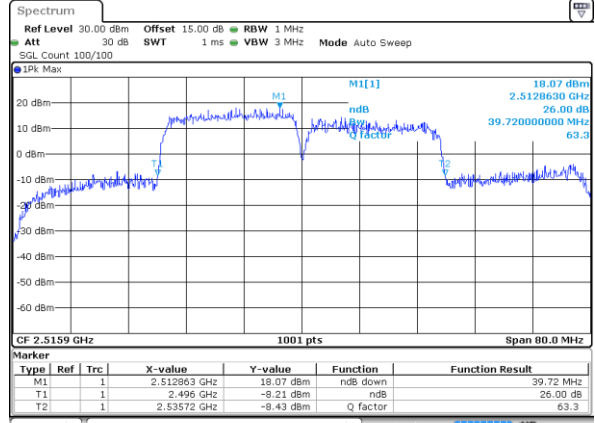

Middle Channel / 20MHz+10MHz

Date: 9 MAY 2020 22:24:27

Highest Channel / 20MHz+5MHz

Date: 9 MAY 2020 01:04:59

Highest Channel / 20MHz+10MHz

Date: 9 MAY 2020 22:26:14

LTE Band 41

16QAM

Lowest Channel / 20MHz+15MHz

Date: 9 MAY 2020 00:30:05

Lowest Channel / 20MHz+20MHz

Date: 9 MAY 2020 22:30:42

Middle Channel / 20MHz+15MHz

Date: 9 MAY 2020 00:33:51

Middle Channel / 20MHz+20MHz

Date: 9 MAY 2020 22:43:15

Highest Channel / 20MHz+15MHz

Date: 9 MAY 2020 00:37:03

Highest Channel / 20MHz+20MHz

Date: 9 MAY 2020 22:45:15

LTE Band 41

64QAM

Lowest Channel / 5MHz+20MHz

Date: 9 MAY 2020 00:44:14