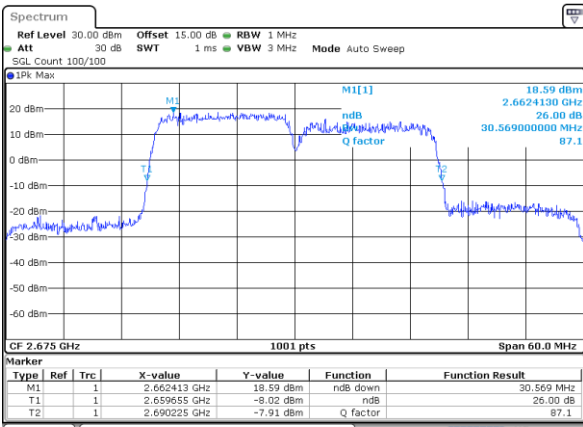

Highest Channel / 10MHz+20MHz

Date: 9 MAY 2020 21:48:03

Highest Channel / 15MHz+10MHz

Date: 9 MAY 2020 22:07:25

LTE Band 41

QPSK

Lowest Channel / 15MHz+15MHz

Date: 9 MAY 2020 22:09:04

Lowest Channel / 15MHz+20MHz

Date: 9 MAY 2020 22:15:42

Middle Channel / 15MHz+15MHz

Date: 9 MAY 2020 22:11:56

Middle Channel / 15MHz+20MHz

Date: 9 MAY 2020 22:16:38

Highest Channel / 15MHz+15MHz

Date: 9 MAY 2020 22:13:00

Highest Channel / 15MHz+20MHz

Date: 9 MAY 2020 22:19:24

LTE Band 41

QPSK

Lowest Channel / 20MHz+5MHz

Date: 9 MAY 2020 00:59:06

Lowest Channel / 20MHz+10MHz

Date: 9 MAY 2020 22:21:09