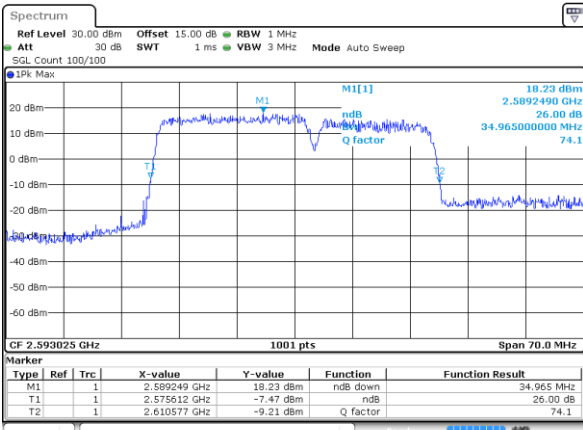

LTE Band 41

QPSK

Lowest Channel / 20MHz+15MHz

Date: 9 MAY 2020 00:31:13

Lowest Channel / 20MHz+20MHz

Date: 9 MAY 2020 22:31:05

Middle Channel / 20MHz+15MHz

Date: 9 MAY 2020 00:34:23

Middle Channel / 20MHz+20MHz

Date: 9 MAY 2020 22:42:53

Highest Channel / 20MHz+15MHz

Date: 9 MAY 2020 00:36:31

Highest Channel / 20MHz+20MHz

Date: 9 MAY 2020 22:45:34

LTE Band 41

16QAM