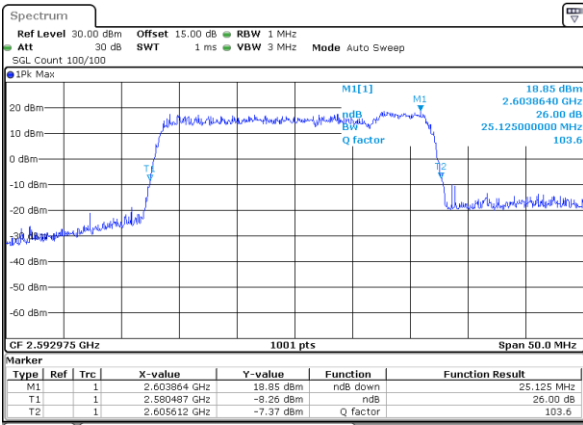

Highest Channel / 15MHz+20MHz

Date: 9 MAY 2020 22:19:24

LTE Band 41

QPSK

Lowest Channel / 20MHz+5MHz

Date: 9 MAY 2020 00:59:06

Lowest Channel / 20MHz+10MHz

Date: 9 MAY 2020 22:21:09

Middle Channel / 20MHz+5MHz

Date: 9 MAY 2020 01:02:19

Middle Channel / 20MHz+10MHz

Date: 9 MAY 2020 22:24:45

Highest Channel / 20MHz+5MHz

Date: 9 MAY 2020 01:04:27

Highest Channel / 20MHz+10MHz

Date: 9 MAY 2020 22:25:54