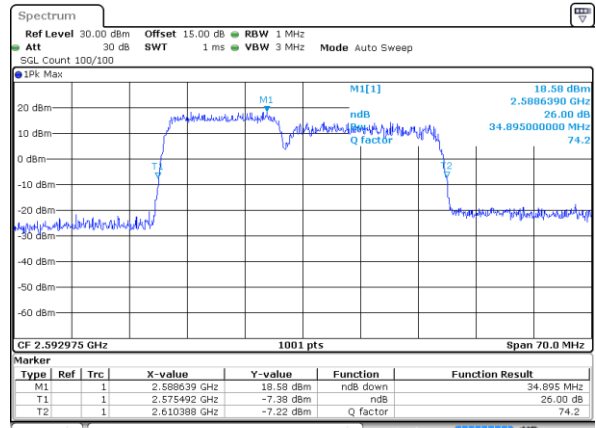

Middle Channel / 15MHz+20MHz

Date: 9 MAY 2020 22:17:02