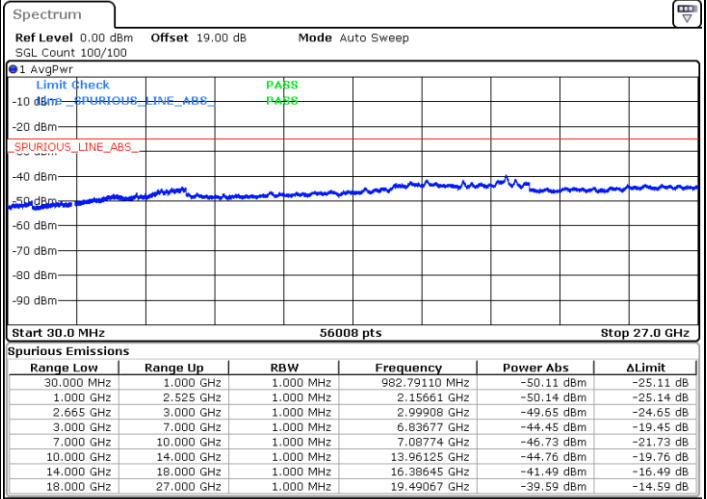

Middle Channel / FullIRB

N/A

Date: 7.MAY.2020 04:13:26

LTE Band 38C / 20MHz+20MHz

64QAM

Highest Channel / 1RB0 and 1RB99

Highest Channel / 1RB99 and 1RB0

Date: 7.MAY.2020 03:51:39

# LTE Band 41C