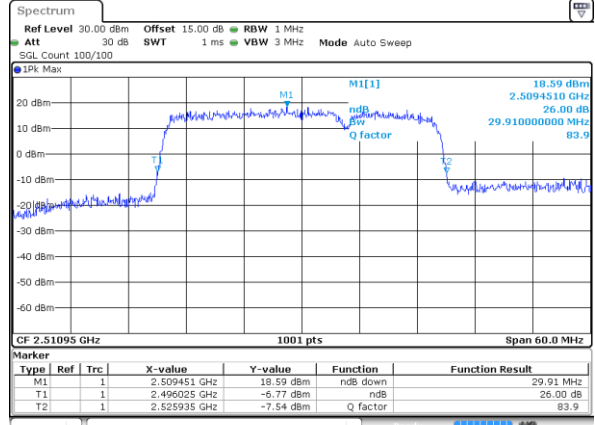

Highest Channel / 15MHz+20MHz

Date: 9 MAY 2020 22:19:24

LTE Band 41

QPSK

Lowest Channel / 20MHz+5MHz

Date: 9 MAY 2020 00:59:06

Lowest Channel / 20MHz+10MHz

Date: 9 MAY 2020 22:21:09

Middle Channel / 20MHz+5MHz

Date: 9 MAY 2020 01:02:19

Middle Channel / 20MHz+10MHz

Date: 9 MAY 2020 22:24:45

Highest Channel / 20MHz+5MHz

Date: 9 MAY 2020 01:04:27

Highest Channel / 20MHz+10MHz

Date: 9 MAY 2020 22:25:54