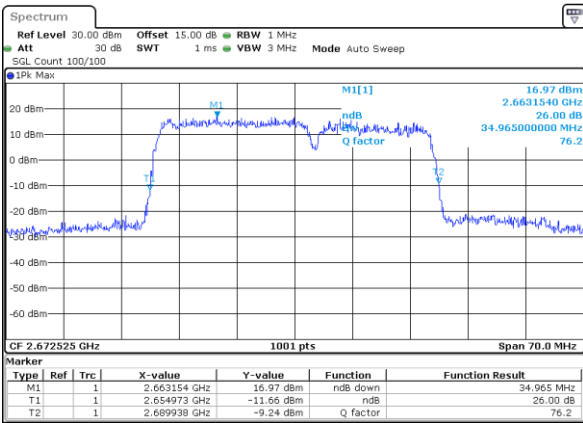

Middle Channel / 20MHz+10MHz

Date: 9 MAY 2020 22:24:27

Highest Channel / 20MHz+5MHz

Date: 9 MAY 2020 01:04:59

Highest Channel / 20MHz+10MHz

Date: 9 MAY 2020 22:26:14

LTE Band 41

16QAM

Lowest Channel / 20MHz+15MHz

Date: 9 MAY 2020 00:30:05

Lowest Channel / 20MHz+20MHz

Date: 9 MAY 2020 22:30:42

Middle Channel / 20MHz+15MHz

Date: 9 MAY 2020 00:33:51

Middle Channel / 20MHz+20MHz

Date: 9 MAY 2020 22:43:15

Highest Channel / 20MHz+15MHz

Date: 9 MAY 2020 00:37:03

Highest Channel / 20MHz+20MHz

Date: 9 MAY 2020 22:45:15

LTE Band 41

64QAM

Lowest Channel / 5MHz+20MHz

Date: 9 MAY 2020 00:44:14