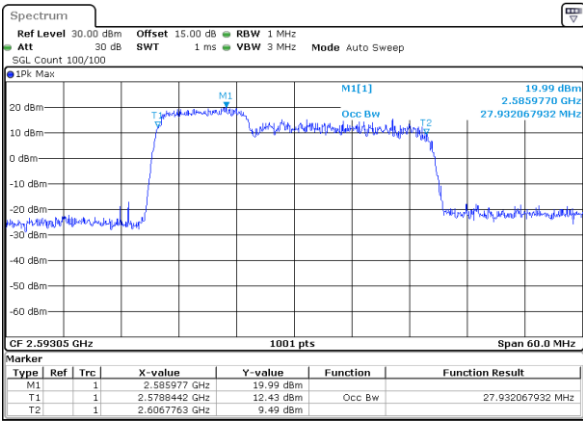

Middle Channel / 10MHz+15MHz

Date: 9 MAY 2020 01:17:07

Highest Channel / 5MHz+20MHz

Date: 9 MAY 2020 00:50:06

Highest Channel / 10MHz+15MHz

Date: 9 MAY 2020 01:21:23

LTE Band 41

QPSK

Lowest Channel / 10MHz+20MHz

Date: 9 MAY 2020 21:38:54

Lowest Channel / 15MHz+10MHz

Date: 9 MAY 2020 21:52:06

Middle Channel / 10MHz+20MHz

Date: 9 MAY 2020 21:42:34

Middle Channel / 15MHz+10MHz

Date: 9 MAY 2020 21:55:45

Highest Channel / 10MHz+20MHz

Date: 9 MAY 2020 21:47:27

Highest Channel / 15MHz+10MHz

Date: 9 MAY 2020 22:07:19

LTE Band 41

QPSK

Lowest Channel / 15MHz+15MHz

Date: 9 MAY 2020 22:08:58