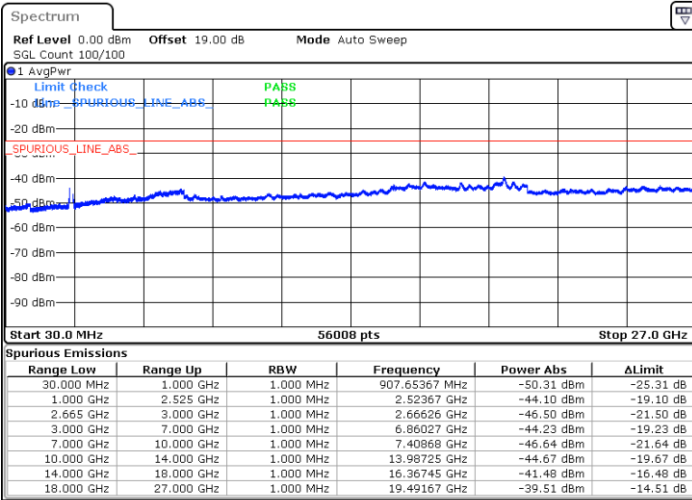

LTE Band 38C / 15MHz+15MHz

64QAM

Highest Channel / 1RB0 and 1RB74

Highest Channel / 1RB74 and 1RB0

Date: 7.MAY.2020 06:34:50

Date: 7.MAY.2020 06:36:59

Highest Channel / FullIRB

N/A

Date: 7.MAY.2020 06:20:18

LTE Band 38C / 20MHz+20MHz

64QAM

Lowest Channel / 1RB0 and 1RB99

Lowest Channel / 1RB99 and 1RB0

Date: 7.MAY.2020 04:51:03

Date: 7.MAY.2020 04:58:18

Lowest Channel / FullIRB

N/A

Date: 7.MAY.2020 04:49:23

LTE Band 38C / 20MHz+20MHz

64QAM

Middle Channel / 1RB0 and 1RB99

Middle Channel / 1RB99 and 1RB0

Date: 7.MAY.2020 04:10:30

Date: 7.MAY.2020 04:02:23

Middle Channel / FullIRB

N/A

Date: 7.MAY.2020 04:13:26

LTE Band 38C / 20MHz+20MHz

64QAM

Highest Channel / 1RB0 and 1RB99

Highest Channel / 1RB99 and 1RB0

Date: 7.MAY.2020 03:51:39