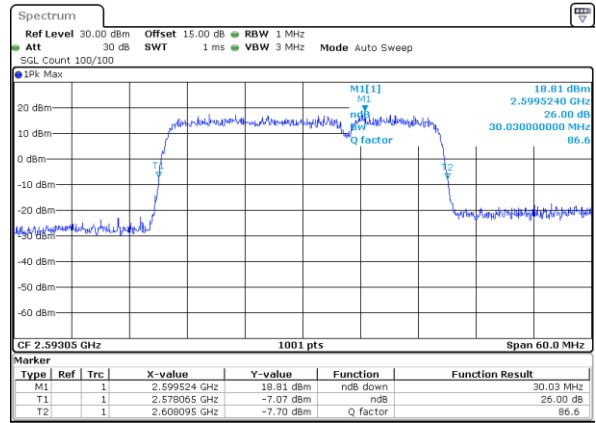

LTE Band 41

16QAM

Lowest Channel / 20MHz+5MHz

Date: 9 MAY 2020 00:58:35

Lowest Channel / 20MHz+10MHz

Date: 9 MAY 2020 22:21:30

Middle Channel / 20MHz+5MHz

Date: 9 MAY 2020 01:01:47

Middle Channel / 20MHz+10MHz

Date: 9 MAY 2020 22:24:27

Highest Channel / 20MHz+5MHz

Date: 9 MAY 2020 01:04:59

Highest Channel / 20MHz+10MHz

Date: 9 MAY 2020 22:26:14

LTE Band 41

16QAM