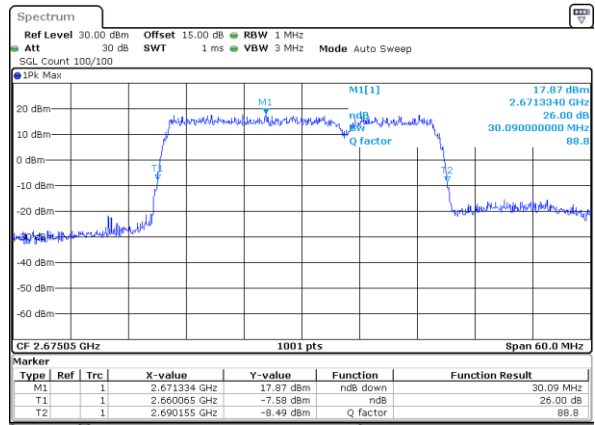

Highest Channel / 15MHz+20MHz

Date: 9 MAY 2020 22:19:24

LTE Band 41

QPSK

Lowest Channel / 20MHz+5MHz

Date: 9 MAY 2020 00:59:06

Lowest Channel / 20MHz+10MHz

Date: 9 MAY 2020 22:21:09

Middle Channel / 20MHz+5MHz

Date: 9 MAY 2020 01:02:19

Middle Channel / 20MHz+10MHz

Date: 9 MAY 2020 22:24:45

Highest Channel / 20MHz+5MHz

Date: 9 MAY 2020 01:04:27

Highest Channel / 20MHz+10MHz

Date: 9 MAY 2020 22:25:54

LTE Band 41

QPSK

Lowest Channel / 20MHz+15MHz

Date: 9 MAY 2020 00:31:13

Lowest Channel / 20MHz+20MHz

Date: 9 MAY 2020 22:31:05

Middle Channel / 20MHz+15MHz

Date: 9 MAY 2020 00:34:23