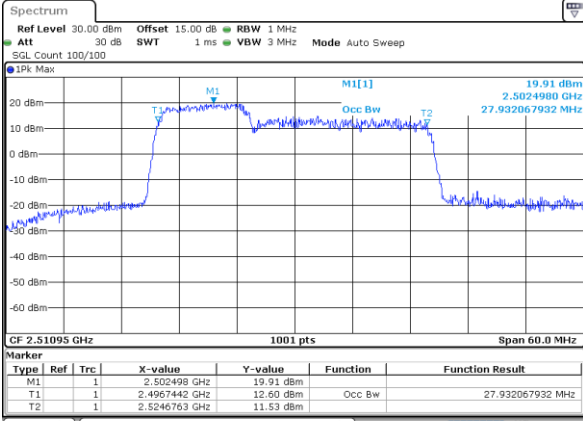

LTE Band 41

QPSK

Lowest Channel / 10MHz+20MHz

Date: 9 MAY 2020 21:38:54