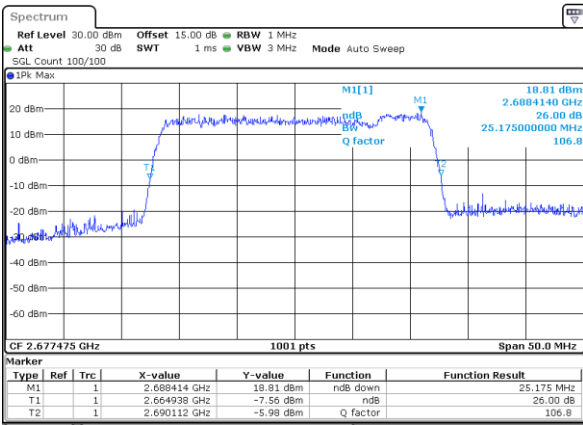

Middle Channel / 20MHz+5MHz

Date: 9 MAY 2020 01:02:19

Middle Channel / 20MHz+10MHz

Date: 9 MAY 2020 22:24:45

Highest Channel / 20MHz+5MHz

Date: 9 MAY 2020 01:04:27

Highest Channel / 20MHz+10MHz

Date: 9 MAY 2020 22:25:54