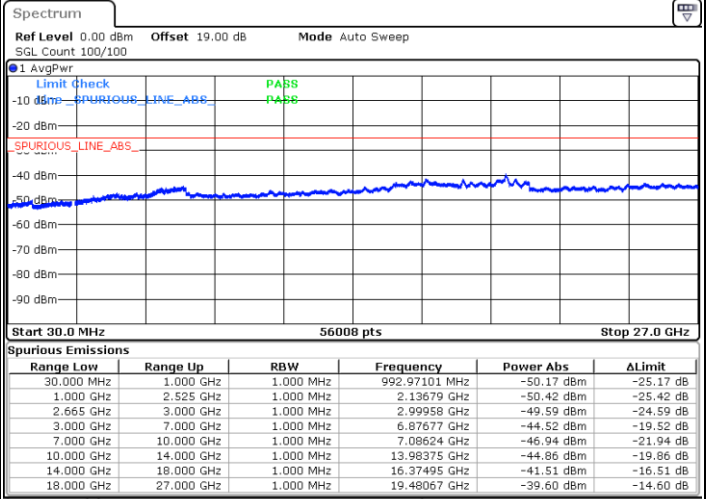

LTE Band 38C / 15MHz+15MHz

64QAM

Highest Channel / 1RB0 and 1RB74

Highest Channel / 1RB74 and 1RB0

Date: 7.MAY.2020 06:34:50

Date: 7.MAY.2020 06:36:59

Highest Channel / FullIRB

N/A

Date: 7.MAY.2020 06:20:18

LTE Band 38C / 20MHz+20MHz

64QAM

Lowest Channel / 1RB0 and 1RB99

Lowest Channel / 1RB99 and 1RB0

Date: 7.MAY.2020 04:51:03

Date: 7.MAY.2020 04:58:18

Lowest Channel / FullIRB

N/A

Date: 7.MAY.2020 04:49:23

LTE Band 38C / 20MHz+20MHz

64QAM

Middle Channel / 1RB0 and 1RB99

Middle Channel / 1RB99 and 1RB0

Date: 7.MAY.2020 04:10:30

Date: 7.MAY.2020 04:02:23

Middle Channel / FullIRB

N/A

Date: 7.MAY.2020 04:13:26

LTE Band 38C / 20MHz+20MHz

64QAM

Highest Channel / 1RB0 and 1RB99

Highest Channel / 1RB99 and 1RB0

Date: 7.MAY.2020 03:51:39