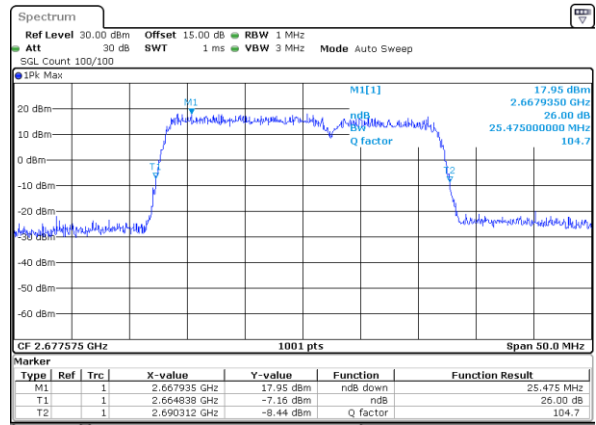

Highest Channel / 10MHz+15MHz

Date: 9 MAY 2020 01:23:00

LTE Band 41

64QAM

Lowest Channel / 10MHz+20MHz

Date: 9 MAY 2020 21:40:44

Lowest Channel / 15MHz+10MHz

Date: 9 MAY 2020 21:53:56

Middle Channel / 10MHz+20MHz

Date: 9 MAY 2020 21:44:24

Middle Channel / 15MHz+10MHz

Date: 9 MAY 2020 22:04:44

Highest Channel / 10MHz+20MHz

Date: 9 MAY 2020 21:48:17

Highest Channel / 15MHz+10MHz

Date: 9 MAY 2020 22:06:12