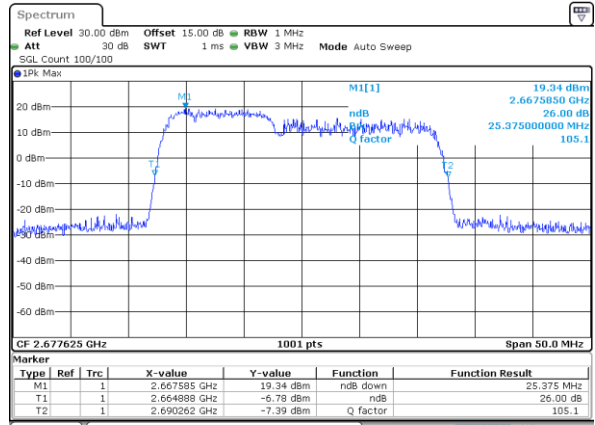

Highest Channel / 20MHz+15MHz

Date: 9 MAY 2020 00:37:03

Highest Channel / 20MHz+20MHz

Date: 9 MAY 2020 22:45:15

LTE Band 41

64QAM

Lowest Channel / 5MHz+20MHz

Date: 9 MAY 2020 00:44:14

Lowest Channel / 10MHz+15MHz

Date: 9 MAY 2020 01:15:30

Middle Channel / 5MHz+20MHz

Date: 9 MAY 2020 00:47:26

Middle Channel / 10MHz+15MHz

Date: 9 MAY 2020 01:18:43

Highest Channel / 5MHz+20MHz

Date: 9 MAY 2020 00:51:42

Highest Channel / 10MHz+15MHz

Date: 9 MAY 2020 01:23:00

LTE Band 41

64QAM

Lowest Channel / 10MHz+20MHz

Date: 9 MAY 2020 21:40:44

Lowest Channel / 15MHz+10MHz

Date: 9 MAY 2020 21:53:56