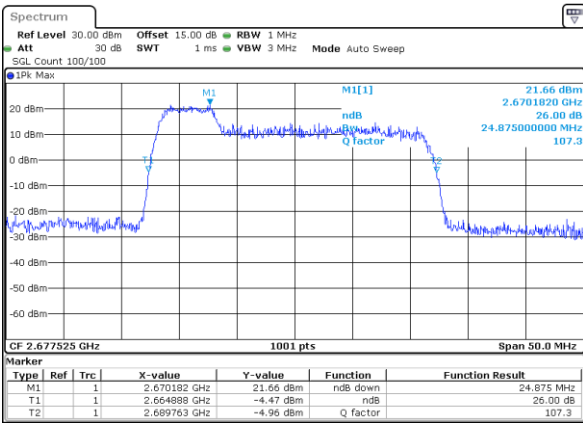

Middle Channel / 20MHz+20MHz

Date: 9 MAY 2020 22:42:53

Highest Channel / 20MHz+15MHz

Date: 9 MAY 2020 00:36:31

Highest Channel / 20MHz+20MHz

Date: 9 MAY 2020 22:45:34

LTE Band 41

16QAM

Lowest Channel / 5MHz+20MHz

Date: 9 MAY 2020 00:44:46

Lowest Channel / 10MHz+15MHz

Date: 9 MAY 2020 01:16:02

Middle Channel / 5MHz+20MHz

Date: 9 MAY 2020 00:47:58

Middle Channel / 10MHz+15MHz

Date: 9 MAY 2020 01:19:15

Highest Channel / 5MHz+20MHz

Date: 9 MAY 2020 00:51:10

Highest Channel / 10MHz+15MHz

Date: 9 MAY 2020 01:22:27

LTE Band 41

16QAM

Lowest Channel / 10MHz+20MHz

Date: 9 MAY 2020 21:41:20