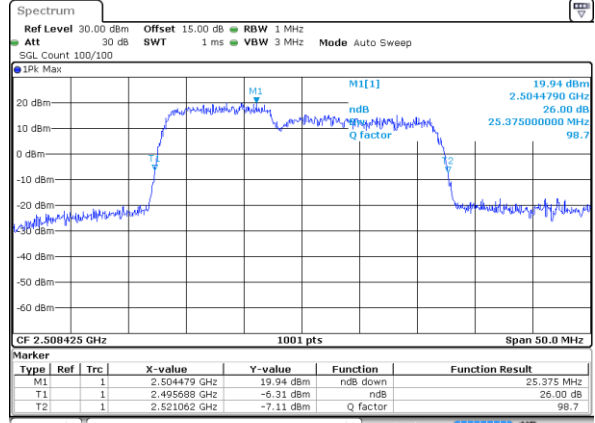

LTE Band 41

QPSK

Lowest Channel / 20MHz+15MHz

Date: 9 MAY 2020 00:31:13

Lowest Channel / 20MHz+20MHz

Date: 9 MAY 2020 22:31:05

Middle Channel / 20MHz+15MHz

Date: 9 MAY 2020 00:34:23

Middle Channel / 20MHz+20MHz

Date: 9 MAY 2020 22:42:53

Highest Channel / 20MHz+15MHz

Date: 9 MAY 2020 00:36:31

Highest Channel / 20MHz+20MHz

Date: 9 MAY 2020 22:45:34

LTE Band 41

16QAM

Lowest Channel / 5MHz+20MHz

Date: 9 MAY 2020 00:44:46

Lowest Channel / 10MHz+15MHz

Date: 9 MAY 2020 01:16:02

Middle Channel / 5MHz+20MHz

Date: 9 MAY 2020 00:47:58

Middle Channel / 10MHz+15MHz

Date: 9 MAY 2020 01:19:15