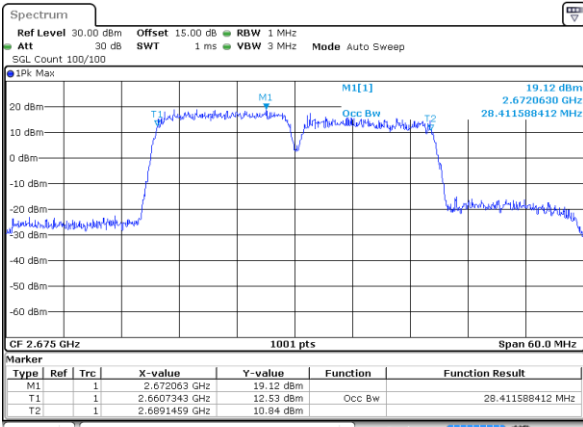

Lowest Channel / 15MHz+20MHz

Date: 9 MAY 2020 22:15:36

Middle Channel / 15MHz+15MHz

Date: 9 MAY 2020 22:11:50

Middle Channel / 15MHz+20MHz

Date: 9 MAY 2020 22:16:31

Highest Channel / 15MHz+15MHz

Date: 9 MAY 2020 22:12:51