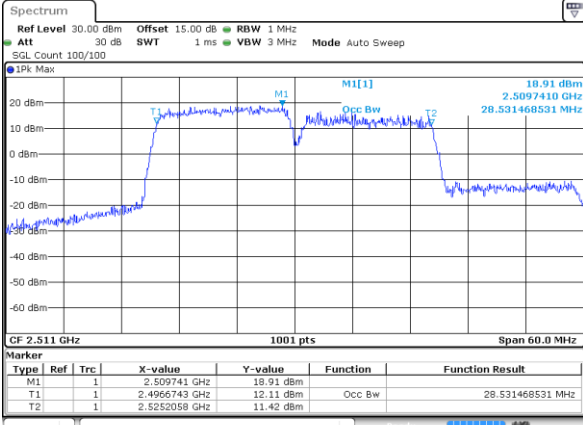

Highest Channel / 10MHz+20MHz

Date: 9 MAY 2020 21:47:27

Highest Channel / 15MHz+10MHz

Date: 9 MAY 2020 22:07:19

LTE Band 41

QPSK

Lowest Channel / 15MHz+15MHz

Date: 9 MAY 2020 22:08:58