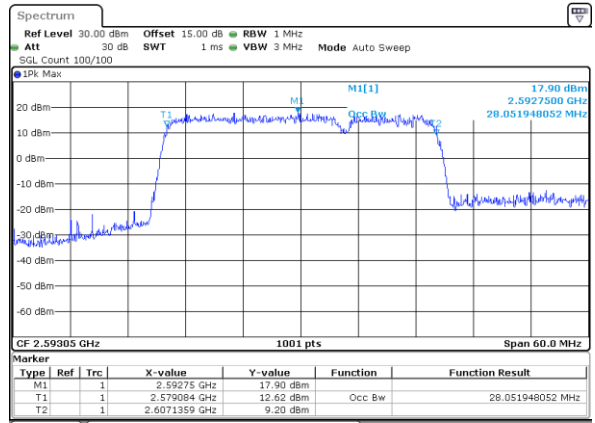

Lowest Channel / 15MHz+20MHz

Date: 9 MAY 2020 22:15:36

Middle Channel / 15MHz+15MHz

Date: 9 MAY 2020 22:11:50

Middle Channel / 15MHz+20MHz

Date: 9 MAY 2020 22:16:31

Highest Channel / 15MHz+15MHz

Date: 9 MAY 2020 22:12:51

Highest Channel / 15MHz+20MHz

Date: 9 MAY 2020 22:19:18

LTE Band 41

QPSK

Lowest Channel / 20MHz+5MHz

Date: 9 MAY 2020 00:56:28

Lowest Channel / 20MHz+10MHz

Date: 9 MAY 2020 22:21:03

Middle Channel / 20MHz+5MHz

Date: 9 MAY 2020 00:59:38

Middle Channel / 20MHz+10MHz

Date: 9 MAY 2020 22:24:39

Highest Channel / 20MHz+5MHz

Date: 9 MAY 2020 01:03:55

Highest Channel / 20MHz+10MHz

Date: 9 MAY 2020 22:25:47