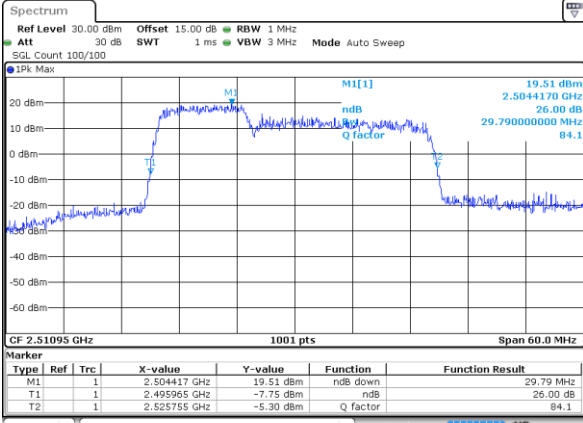

Lowest Channel / 5MHz+20MHz

Date: 9 MAY 2020 00:44:46

Lowest Channel / 10MHz+15MHz

Date: 9 MAY 2020 01:16:02

Middle Channel / 5MHz+20MHz

Date: 9 MAY 2020 00:47:58

Middle Channel / 10MHz+15MHz

Date: 9 MAY 2020 01:19:15

Highest Channel / 5MHz+20MHz

Date: 9 MAY 2020 00:51:10

Highest Channel / 10MHz+15MHz

Date: 9 MAY 2020 01:22:27

LTE Band 41

16QAM

Lowest Channel / 10MHz+20MHz

Date: 9 MAY 2020 21:41:20

Lowest Channel / 15MHz+10MHz

Date: 9 MAY 2020 21:54:33

Middle Channel / 10MHz+20MHz

Date: 9 MAY 2020 21:45:00

Middle Channel / 15MHz+10MHz

Date: 9 MAY 2020 22:11:38

Highest Channel / 10MHz+20MHz

Date: 9 MAY 2020 21:48:40