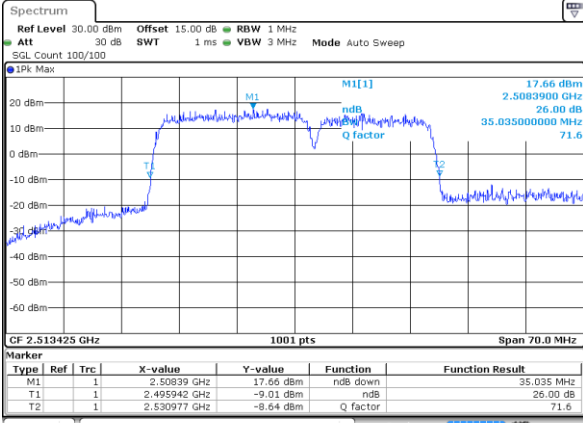

Middle Channel / 20MHz+10MHz

Date: 9 MAY 2020 22:24:27

Highest Channel / 20MHz+5MHz

Date: 9 MAY 2020 01:04:59

Highest Channel / 20MHz+10MHz

Date: 9 MAY 2020 22:26:14

LTE Band 41

16QAM

Lowest Channel / 20MHz+15MHz

Date: 9 MAY 2020 00:30:05

Lowest Channel / 20MHz+20MHz

Date: 9 MAY 2020 22:30:42

Middle Channel / 20MHz+15MHz

Date: 9 MAY 2020 00:33:51

Middle Channel / 20MHz+20MHz

Date: 9 MAY 2020 22:43:15