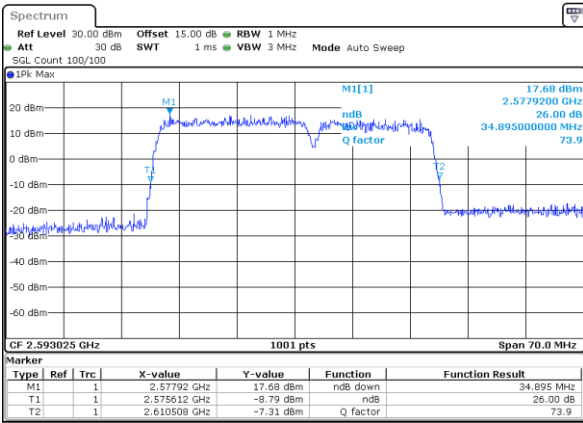

Lowest Channel / 20MHz+5MHz

Date: 9 MAY 2020 00:58:02

Lowest Channel / 20MHz+10MHz

Date: 9 MAY 2020 22:23:11

Middle Channel / 20MHz+5MHz

Date: 9 MAY 2020 01:01:15

Middle Channel / 20MHz+10MHz

Date: 9 MAY 2020 22:24:01

Highest Channel / 20MHz+5MHz

Date: 9 MAY 2020 01:05:31

Highest Channel / 20MHz+10MHz

Date: 9 MAY 2020 22:26:35

LTE Band 41

64QAM

Lowest Channel / 20MHz+15MHz

Date: 9 MAY 2020 00:29:33

Lowest Channel / 20MHz+20MHz

Date: 9 MAY 2020 22:30:21

Middle Channel / 20MHz+15MHz

Date: 9 MAY 2020 00:33:19

Middle Channel / 20MHz+20MHz

Date: 9 MAY 2020 22:43:34

Highest Channel / 20MHz+15MHz

Date: 9 MAY 2020 00:37:35

Highest Channel / 20MHz+20MHz

Date: 9 MAY 2020 22:44:49