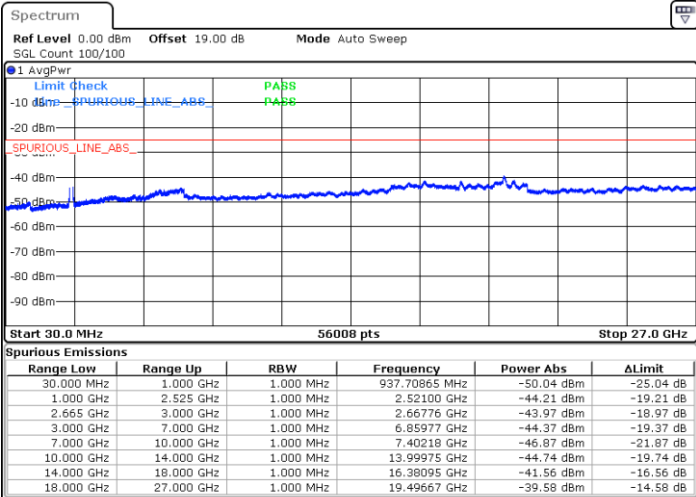

Date: 7.MAY.2020 06:20:18

LTE Band 38C / 20MHz+20MHz

64QAM

Lowest Channel / 1RB0 and 1RB99

Lowest Channel / 1RB99 and 1RB0

Date: 7.MAY.2020 04:51:03

Date: 7.MAY.2020 04:58:18

Lowest Channel / FullIRB

N/A

Date: 7.MAY.2020 04:49:23

LTE Band 38C / 20MHz+20MHz

64QAM

Middle Channel / 1RB0 and 1RB99

Middle Channel / 1RB99 and 1RB0

Date: 7.MAY.2020 04:10:30

Date: 7.MAY.2020 04:02:23

Middle Channel / FullIRB

N/A

Date: 7.MAY.2020 04:13:26

LTE Band 38C / 20MHz+20MHz

64QAM

Highest Channel / 1RB0 and 1RB99

Highest Channel / 1RB99 and 1RB0

Date: 7.MAY.2020 03:51:39