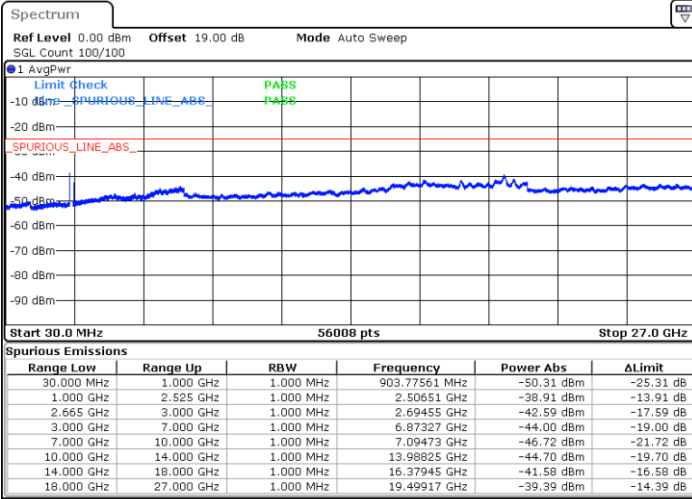

Middle Channel / FullIRB

N/A

Date: 7.MAY.2020 04:13:26

LTE Band 38C / 20MHz+20MHz

64QAM

Highest Channel / 1RB0 and 1RB99

Highest Channel / 1RB99 and 1RB0

Date: 7.MAY.2020 03:51:39

# LTE Band 41C