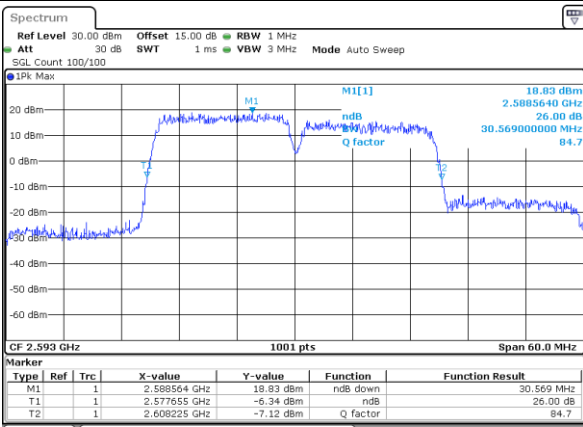

Highest Channel / 10MHz+20MHz

Date: 9 MAY 2020 21:48:03

Highest Channel / 15MHz+10MHz

Date: 9 MAY 2020 22:07:25

LTE Band 41

QPSK

Lowest Channel / 15MHz+15MHz

Date: 9 MAY 2020 22:09:04

Lowest Channel / 15MHz+20MHz

Date: 9 MAY 2020 22:15:42

Middle Channel / 15MHz+15MHz

Date: 9 MAY 2020 22:11:56

Middle Channel / 15MHz+20MHz

Date: 9 MAY 2020 22:16:38

Highest Channel / 15MHz+15MHz

Date: 9 MAY 2020 22:13:00