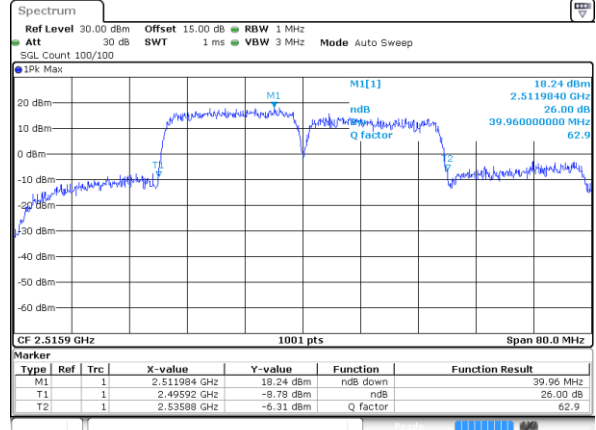

LTE Band 41

QPSK

Lowest Channel / 20MHz+15MHz

Date: 9 MAY 2020 00:31:13

Lowest Channel / 20MHz+20MHz

Date: 9 MAY 2020 22:31:05

Middle Channel / 20MHz+15MHz

Date: 9 MAY 2020 00:34:23

Middle Channel / 20MHz+20MHz

Date: 9 MAY 2020 22:42:53

Highest Channel / 20MHz+15MHz

Date: 9 MAY 2020 00:36:31

Highest Channel / 20MHz+20MHz

Date: 9 MAY 2020 22:45:34

LTE Band 41

16QAM