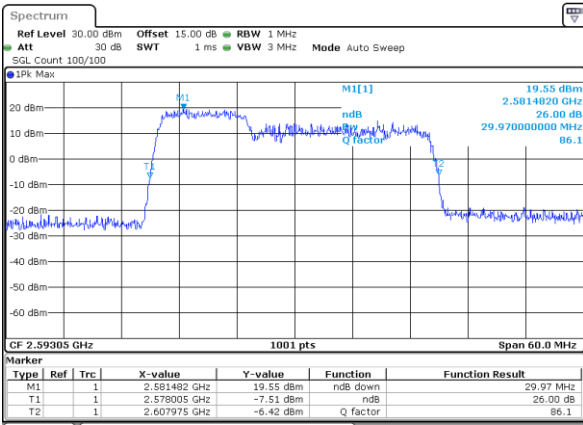

Highest Channel / 10MHz+15MHz

Date: 9 MAY 2020 01:23:00

LTE Band 41

64QAM

Lowest Channel / 10MHz+20MHz

Date: 9 MAY 2020 21:40:44

Lowest Channel / 15MHz+10MHz

Date: 9 MAY 2020 21:53:56

Middle Channel / 10MHz+20MHz

Date: 9 MAY 2020 21:44:24

Middle Channel / 15MHz+10MHz

Date: 9 MAY 2020 22:04:44

Highest Channel / 10MHz+20MHz

Date: 9 MAY 2020 21:48:17

Highest Channel / 15MHz+10MHz

Date: 9 MAY 2020 22:06:12