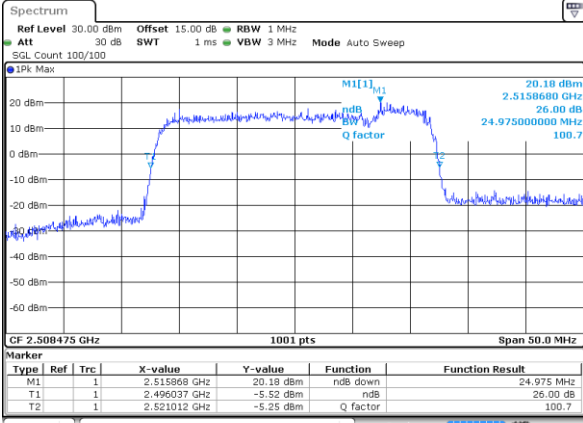

Middle Channel / 15MHz+20MHz

Date: 9 MAY 2020 22:17:24

Highest Channel / 15MHz+15MHz

Date: 9 MAY 2020 22:13:41

Highest Channel / 15MHz+20MHz

Date: 9 MAY 2020 22:18:17

LTE Band 41

64QAM

Lowest Channel / 20MHz+5MHz

Date: 9 MAY 2020 00:58:02

Lowest Channel / 20MHz+10MHz

Date: 9 MAY 2020 22:23:11

Middle Channel / 20MHz+5MHz

Date: 9 MAY 2020 01:01:15

Middle Channel / 20MHz+10MHz

Date: 9 MAY 2020 22:24:01