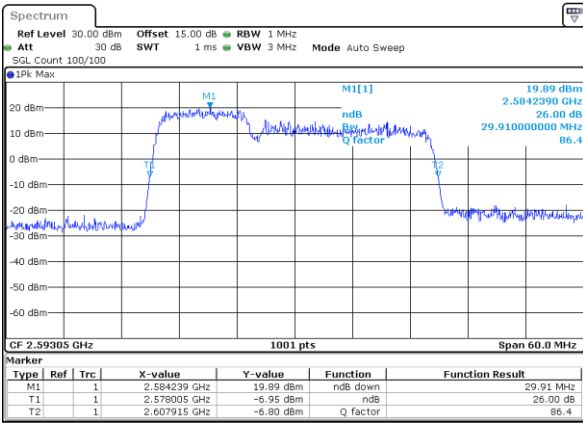

Highest Channel / 5MHz+20MHz

Date: 9 MAY 2020 00:51:10

Highest Channel / 10MHz+15MHz

Date: 9 MAY 2020 01:22:27

LTE Band 41

16QAM

Lowest Channel / 10MHz+20MHz

Date: 9 MAY 2020 21:41:20

Lowest Channel / 15MHz+10MHz

Date: 9 MAY 2020 21:54:33

Middle Channel / 10MHz+20MHz

Date: 9 MAY 2020 21:45:00

Middle Channel / 15MHz+10MHz

Date: 9 MAY 2020 22:11:38

Highest Channel / 10MHz+20MHz

Date: 9 MAY 2020 21:48:40