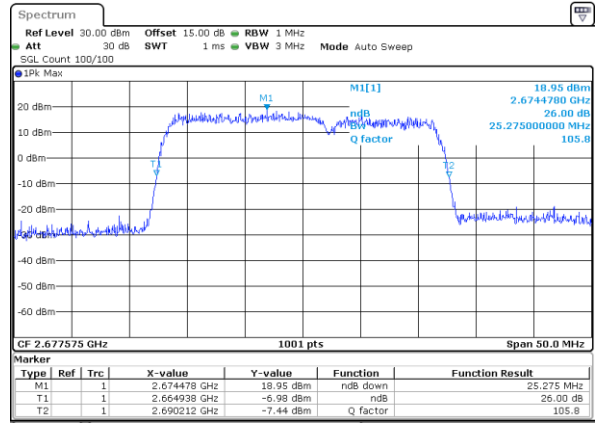

Highest Channel / 5MHz+20MHz

Date: 9 MAY 2020 00:51:10

Highest Channel / 10MHz+15MHz

Date: 9 MAY 2020 01:22:27

LTE Band 41

16QAM

Lowest Channel / 10MHz+20MHz

Date: 9 MAY 2020 21:41:20

Lowest Channel / 15MHz+10MHz

Date: 9 MAY 2020 21:54:33

Middle Channel / 10MHz+20MHz

Date: 9 MAY 2020 21:45:00

Middle Channel / 15MHz+10MHz

Date: 9 MAY 2020 22:11:38

Highest Channel / 10MHz+20MHz

Date: 9 MAY 2020 21:48:40

Highest Channel / 15MHz+10MHz

Date: 9 MAY 2020 22:07:03

LTE Band 41

16QAM

Lowest Channel / 15MHz+15MHz

Date: 9 MAY 2020 22:09:26

Lowest Channel / 15MHz+20MHz

Date: 9 MAY 2020 22:15:24