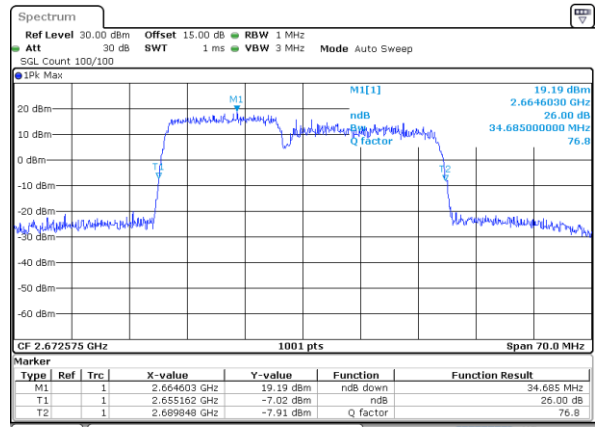

Middle Channel / 15MHz+15MHz

Date: 9 MAY 2020 22:11:38

Middle Channel / 15MHz+20MHz

Date: 9 MAY 2020 22:17:02

Highest Channel / 15MHz+15MHz

Date: 9 MAY 2020 22:13:22

Highest Channel / 15MHz+20MHz

Date: 9 MAY 2020 22:19:42