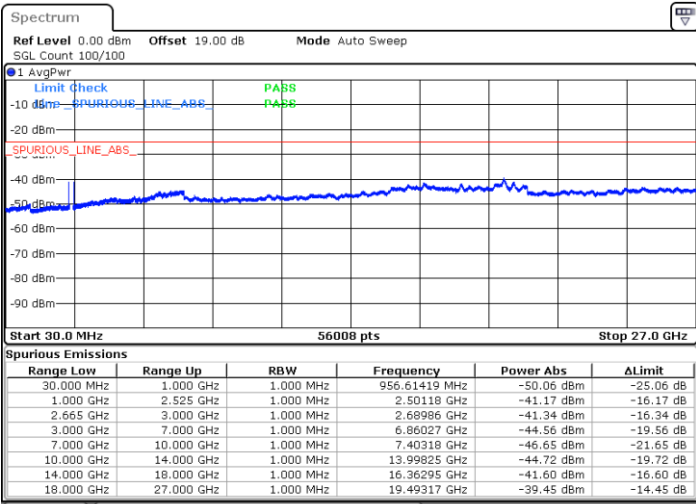

Date: 7.MAY.2020 06:20:18

LTE Band 38C / 20MHz+20MHz

64QAM

Lowest Channel / 1RB0 and 1RB99

Lowest Channel / 1RB99 and 1RB0

Date: 7.MAY.2020 04:51:03

Date: 7.MAY.2020 04:58:18

Lowest Channel / FullIRB

N/A

Date: 7.MAY.2020 04:49:23

LTE Band 38C / 20MHz+20MHz

64QAM

Middle Channel / 1RB0 and 1RB99

Middle Channel / 1RB99 and 1RB0

Date: 7.MAY.2020 04:10:30

Date: 7.MAY.2020 04:02:23

Middle Channel / FullIRB

N/A

Date: 7.MAY.2020 04:13:26

LTE Band 38C / 20MHz+20MHz

64QAM

Highest Channel / 1RB0 and 1RB99

Highest Channel / 1RB99 and 1RB0

Date: 7.MAY.2020 03:51:39