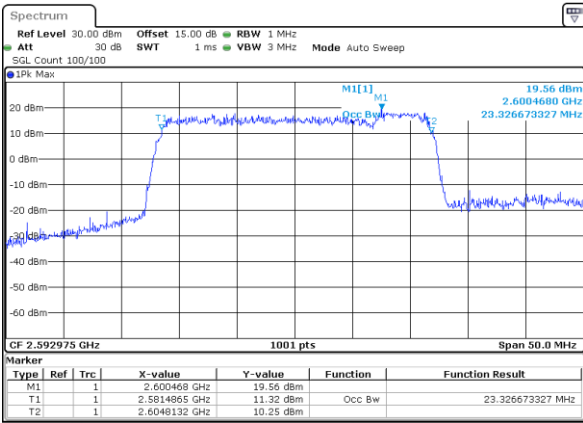

Middle Channel / 20MHz+5MHz

Date: 9 MAY 2020 00:59:38