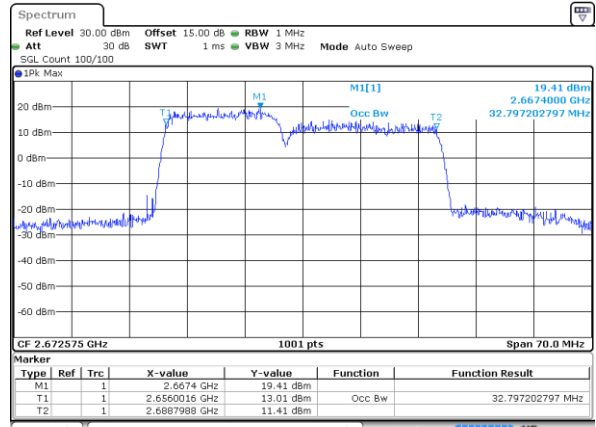

Highest Channel / 10MHz+20MHz

Date: 9 MAY 2020 21:47:27

Highest Channel / 15MHz+10MHz

Date: 9 MAY 2020 22:07:19

LTE Band 41

QPSK

Lowest Channel / 15MHz+15MHz

Date: 9 MAY 2020 22:08:58

Lowest Channel / 15MHz+20MHz

Date: 9 MAY 2020 22:15:36

Middle Channel / 15MHz+15MHz

Date: 9 MAY 2020 22:11:50

Middle Channel / 15MHz+20MHz

Date: 9 MAY 2020 22:16:31

Highest Channel / 15MHz+15MHz

Date: 9 MAY 2020 22:12:51

Highest Channel / 15MHz+20MHz

Date: 9 MAY 2020 22:19:18

LTE Band 41

QPSK

Lowest Channel / 20MHz+5MHz

Date: 9 MAY 2020 00:56:28

Lowest Channel / 20MHz+10MHz

Date: 9 MAY 2020 22:21:03