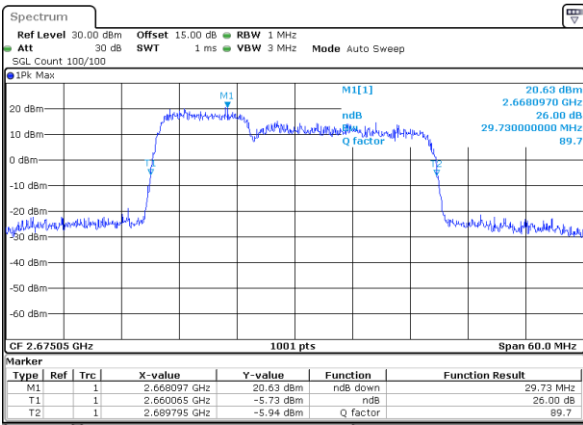

Highest Channel / 10MHz+15MHz

Date: 9 MAY 2020 01:23:00

LTE Band 41

64QAM

Lowest Channel / 10MHz+20MHz

Date: 9 MAY 2020 21:40:44

Lowest Channel / 15MHz+10MHz

Date: 9 MAY 2020 21:53:56

Middle Channel / 10MHz+20MHz

Date: 9 MAY 2020 21:44:24

Middle Channel / 15MHz+10MHz

Date: 9 MAY 2020 22:04:44

Highest Channel / 10MHz+20MHz

Date: 9 MAY 2020 21:48:17

Highest Channel / 15MHz+10MHz

Date: 9 MAY 2020 22:06:12