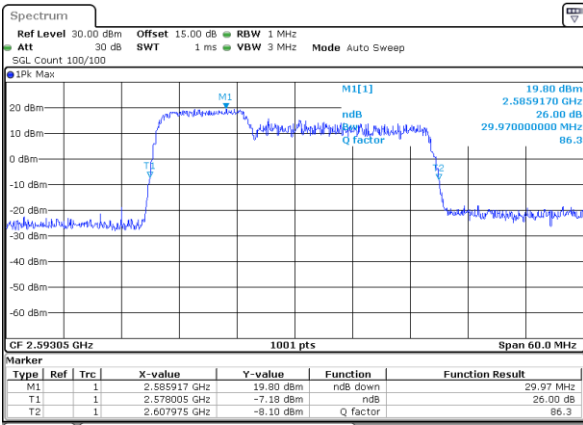

Lowest Channel / 10MHz+20MHz

Date: 9 MAY 2020 21:41:57

Lowest Channel / 15MHz+10MHz

Date: 9 MAY 2020 21:55:09

Middle Channel / 10MHz+20MHz

Date: 9 MAY 2020 21:45:37

Middle Channel / 15MHz+10MHz

Date: 9 MAY 2020 22:04:07

Highest Channel / 10MHz+20MHz

Date: 9 MAY 2020 21:48:03

Highest Channel / 15MHz+10MHz

Date: 9 MAY 2020 22:07:25

LTE Band 41

QPSK

Lowest Channel / 15MHz+15MHz

Date: 9 MAY 2020 22:09:04