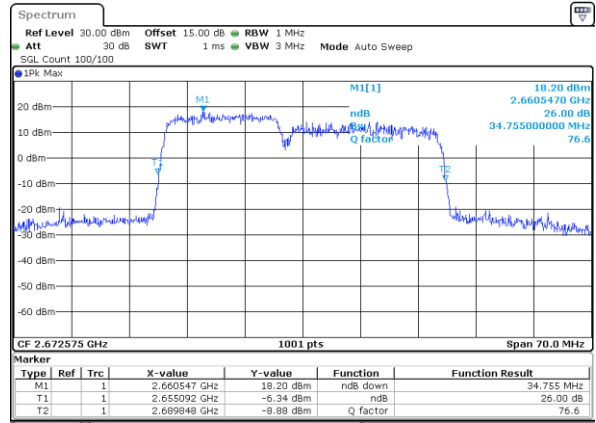

Middle Channel / 15MHz+20MHz

Date: 9 MAY 2020 22:17:24

Highest Channel / 15MHz+15MHz

Date: 9 MAY 2020 22:13:41

Highest Channel / 15MHz+20MHz

Date: 9 MAY 2020 22:18:17

LTE Band 41

64QAM

Lowest Channel / 20MHz+5MHz

Date: 9 MAY 2020 00:58:02

Lowest Channel / 20MHz+10MHz

Date: 9 MAY 2020 22:23:11

Middle Channel / 20MHz+5MHz

Date: 9 MAY 2020 01:01:15

Middle Channel / 20MHz+10MHz

Date: 9 MAY 2020 22:24:01