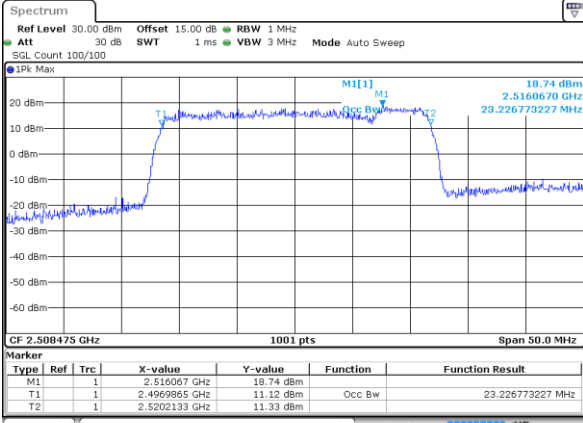

Highest Channel / 15MHz+20MHz

Date: 9 MAY 2020 22:19:18

LTE Band 41

QPSK

Lowest Channel / 20MHz+5MHz

Date: 9 MAY 2020 00:56:28

Lowest Channel / 20MHz+10MHz

Date: 9 MAY 2020 22:21:03