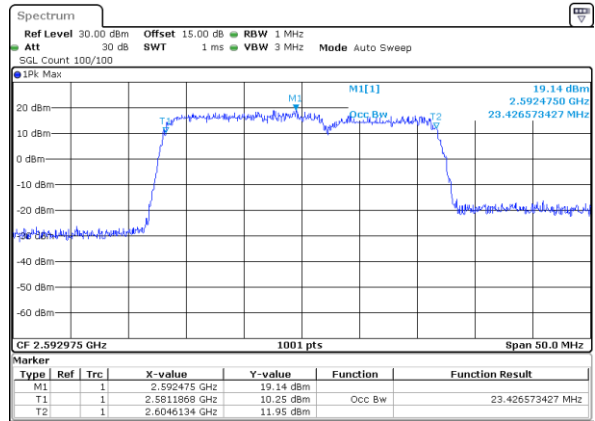

Middle Channel / 10MHz+15MHz

Date: 9 MAY 2020 01:17:07

Highest Channel / 5MHz+20MHz

Date: 9 MAY 2020 00:50:06

Highest Channel / 10MHz+15MHz

Date: 9 MAY 2020 01:21:23

LTE Band 41

QPSK

Lowest Channel / 10MHz+20MHz

Date: 9 MAY 2020 21:38:54

Lowest Channel / 15MHz+10MHz

Date: 9 MAY 2020 21:52:06

Middle Channel / 10MHz+20MHz

Date: 9 MAY 2020 21:42:34

Middle Channel / 15MHz+10MHz

Date: 9 MAY 2020 21:55:45

Highest Channel / 10MHz+20MHz

Date: 9 MAY 2020 21:47:27

Highest Channel / 15MHz+10MHz

Date: 9 MAY 2020 22:07:19

LTE Band 41

QPSK

Lowest Channel / 15MHz+15MHz

Date: 9 MAY 2020 22:08:58