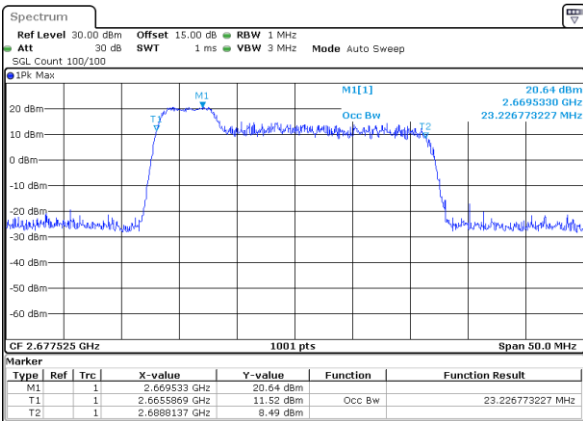

LTE Band 41

QPSK

Lowest Channel / 5MHz+20MHz

Date: 9 MAY 2020 00:42:38

Lowest Channel / 10MHz+15MHz

Date: 9 MAY 2020 01:13:54

Middle Channel / 5MHz+20MHz

Date: 9 MAY 2020 00:45:50

Middle Channel / 10MHz+15MHz

Date: 9 MAY 2020 01:17:07

Highest Channel / 5MHz+20MHz

Date: 9 MAY 2020 00:50:06

Highest Channel / 10MHz+15MHz

Date: 9 MAY 2020 01:21:23

LTE Band 41

QPSK