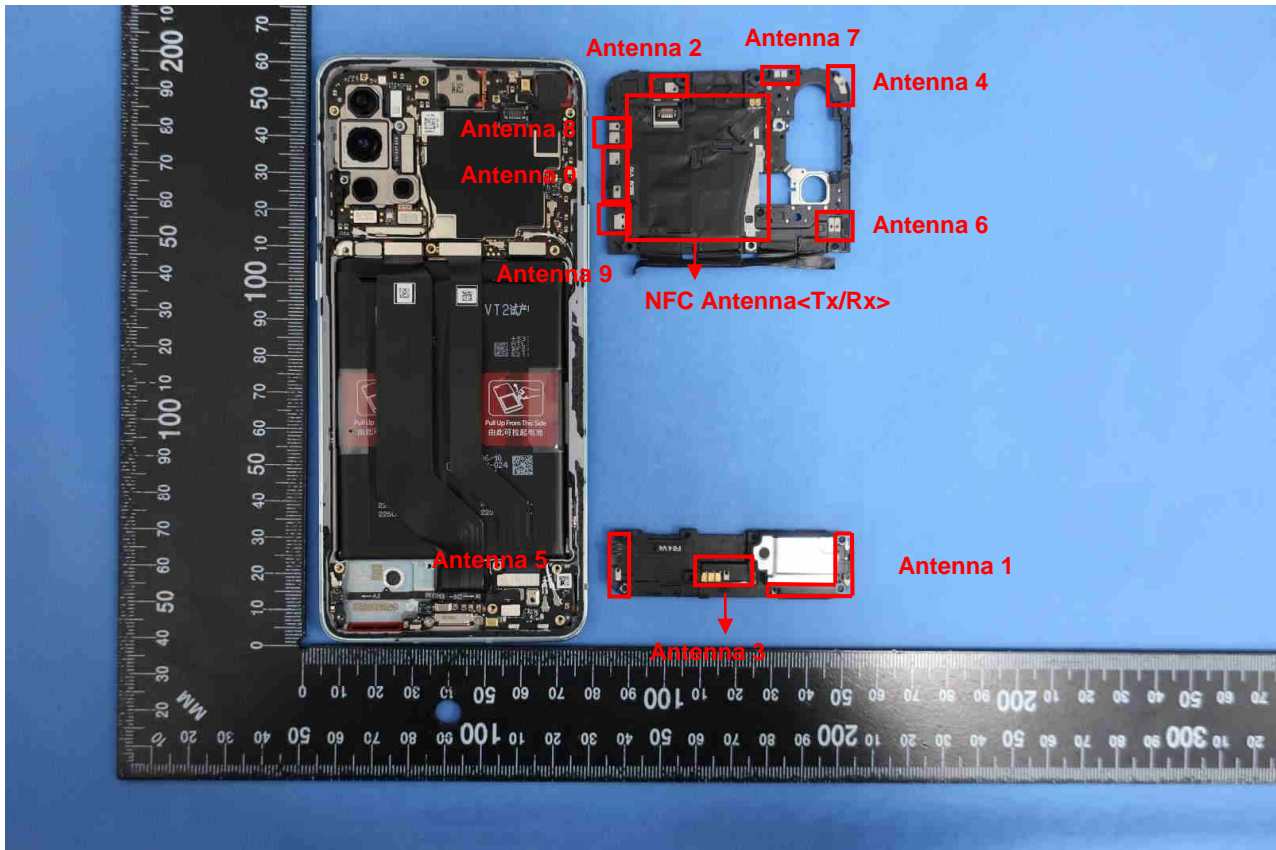

### 3. Internal Photograph of EUT

Brand Name: ONEPLUS / Model Name: KB2005

Brand Name: ONEPLUS / Model Name: KB2005

Brand Name: ONEPLUS / Model Name: KB2005

Brand Name: ONEPLUS / Model Name: KB2005

Brand Name: ONEPLUS / Model Name: KB2005