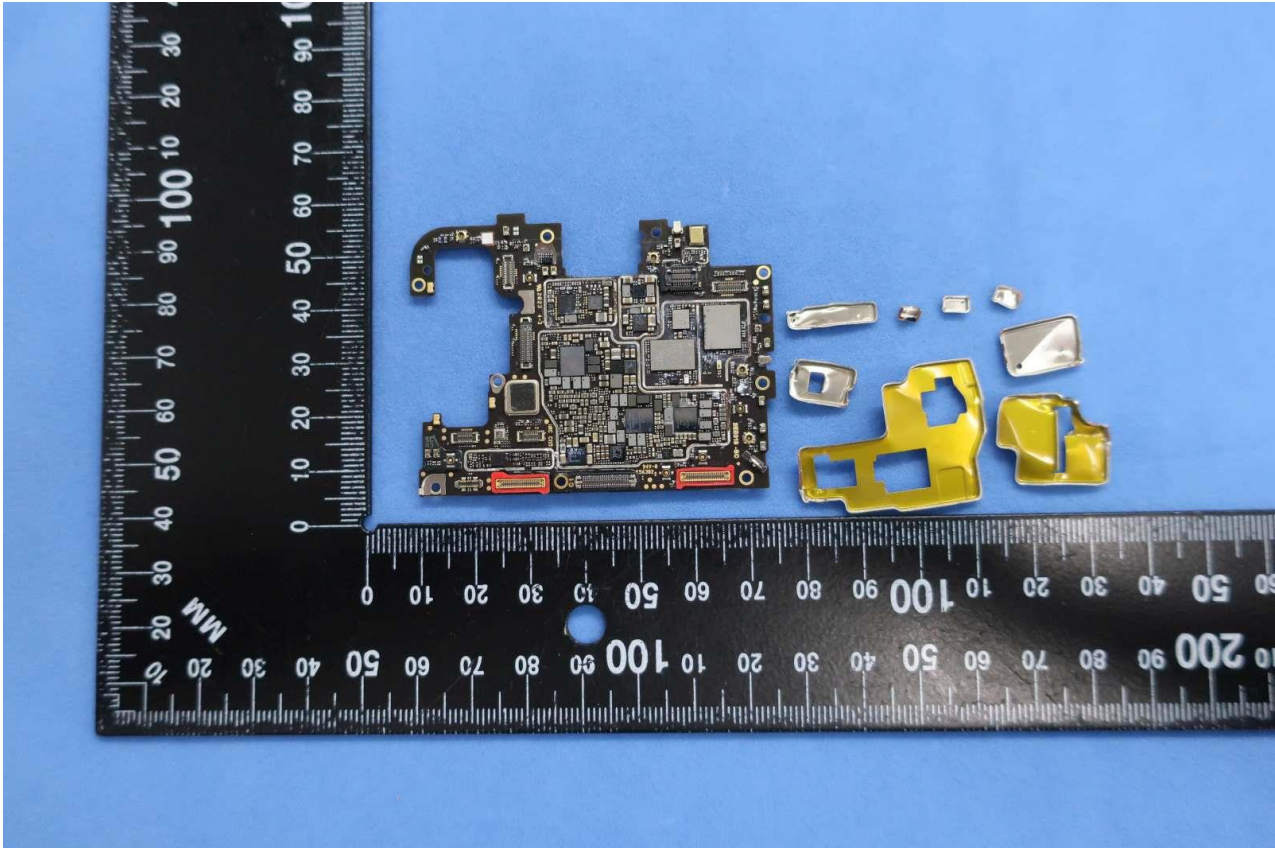

Brand Name: ONEPLUS / Model Name: KB2007