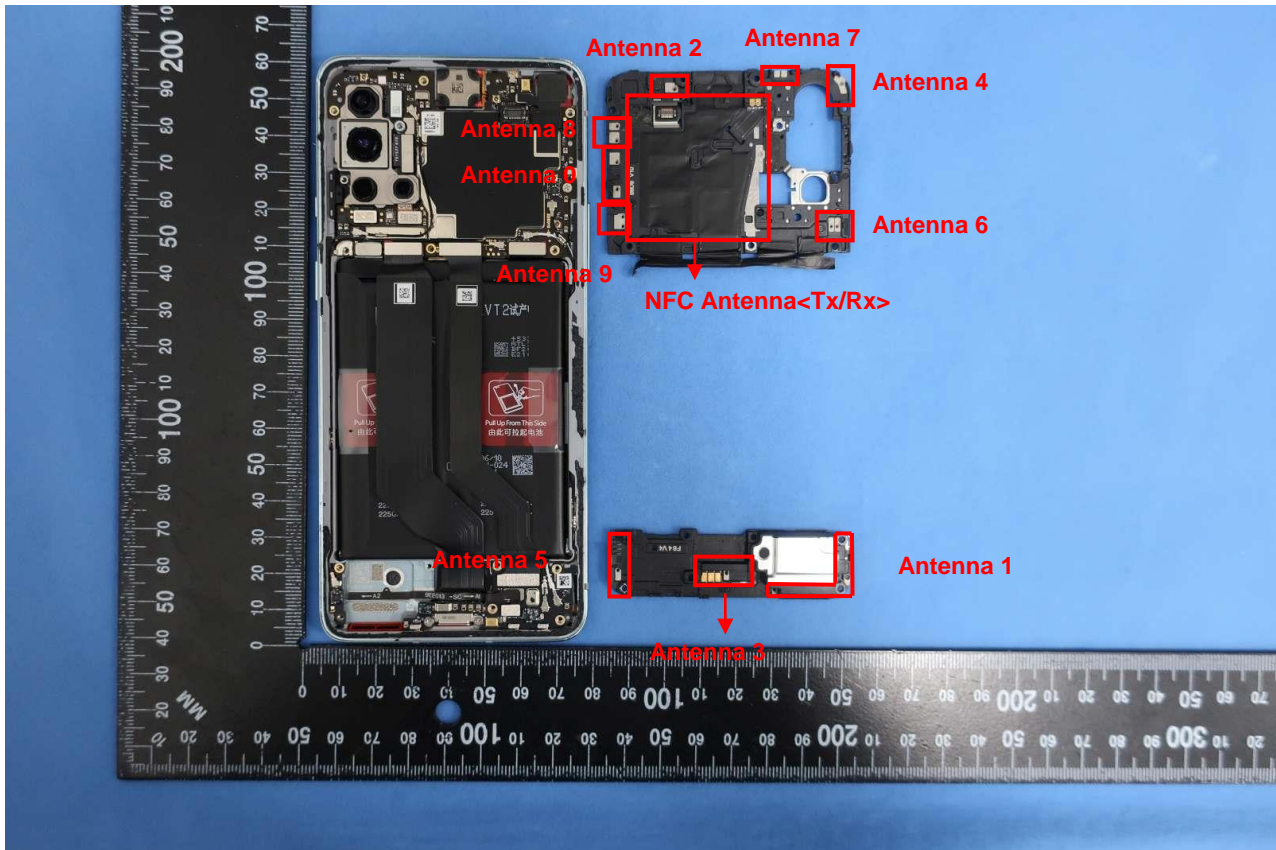

### 3. Internal Photograph of EUT

Brand Name: ONEPLUS / Model Name: KB2007

Brand Name: ONEPLUS / Model Name: KB2007

Brand Name: ONEPLUS / Model Name: KB2007

Brand Name: ONEPLUS / Model Name: KB2007

Brand Name: ONEPLUS / Model Name: KB2007