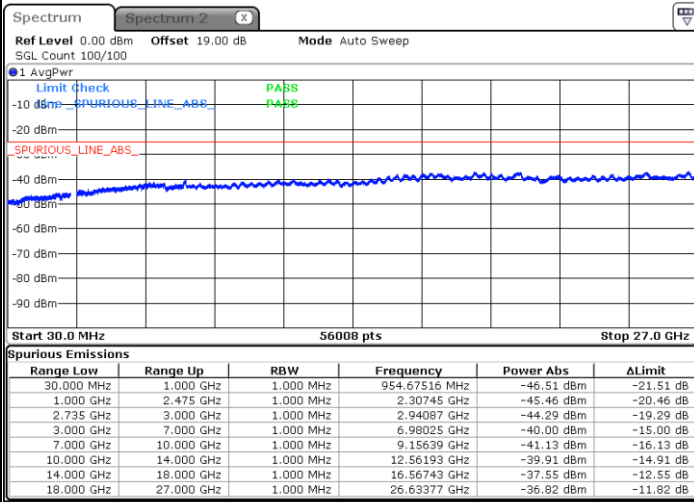

LTE Band 41C / 15MHz+10MHz

16QAM

Highest Channel / 1RB0 and 1RB49

Highest Channel / 1RB74 and 1RB0

Date: 26.JAN.2021 19:58:22

Date: 26.JAN.2021 20:16:54

Highest Channel / FullIRB

N/A

Date: 26.JAN.2021 19:54:12

LTE Band 41C / 15MHz+15MHz

16QAM

Lowest Channel / 1RB0 and 1RB74

Lowest Channel / 1RB74 and 1RB0

Date: 26.JAN.2021 23:16:55

Date: 26.JAN.2021 23:12:45

Lowest Channel / FullIRB

N/A

Date: 26.JAN.2021 23:21:04

LTE Band 41C / 15MHz+15MHz

16QAM

Middle Channel / 1RB0 and 1RB74

Middle Channel / 1RB74 and 1RB0

Date: 26.JAN.2021 23:29:22

Date: 26.JAN.2021 23:33:32

Middle Channel / FullIRB

N/A

Date: 26.JAN.2021 23:25:14

LTE Band 41C / 15MHz+15MHz

16QAM

Highest Channel / 1RB0 and 1RB74

Highest Channel / 1RB74 and 1RB0

Date: 26.JAN.2021 23:41:49