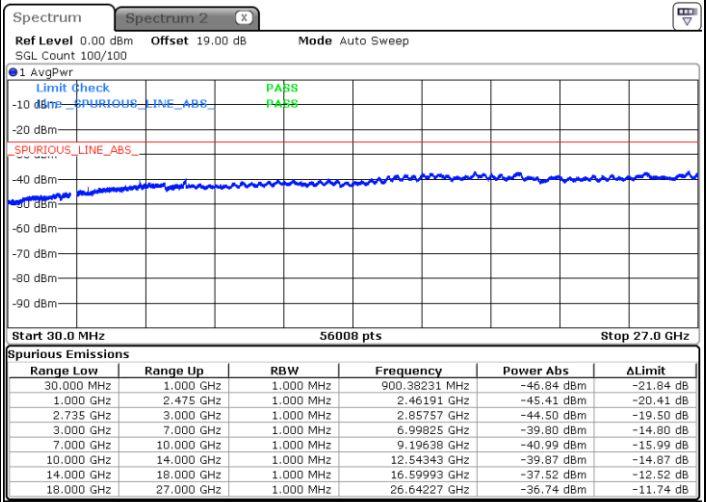

Date: 26.JAN.2021 19:54:12

LTE Band 41C / 15MHz+15MHz

16QAM

Lowest Channel / 1RB0 and 1RB74

Lowest Channel / 1RB74 and 1RB0

Date: 26.JAN.2021 23:16:55

Date: 26.JAN.2021 23:12:45

Lowest Channel / FullIRB

N/A

Date: 26.JAN.2021 23:21:04

LTE Band 41C / 15MHz+15MHz

16QAM

Middle Channel / 1RB0 and 1RB74

Middle Channel / 1RB74 and 1RB0

Date: 26.JAN.2021 23:29:22

Date: 26.JAN.2021 23:33:32

Middle Channel / FullIRB

N/A

Date: 26.JAN.2021 23:25:14

LTE Band 41C / 15MHz+15MHz

16QAM

Highest Channel / 1RB0 and 1RB74

Highest Channel / 1RB74 and 1RB0

Date: 26.JAN.2021 23:41:49

Date: 26.JAN.2021 23:37:41

Highest Channel / FullIRB

N/A

Date: 26.JAN.2021 23:45:59

LTE Band 41C / 15MHz+20MHz

16QAM

Lowest Channel / 1RB0 and 1RB99

Lowest Channel / 1RB74 and 1RB80