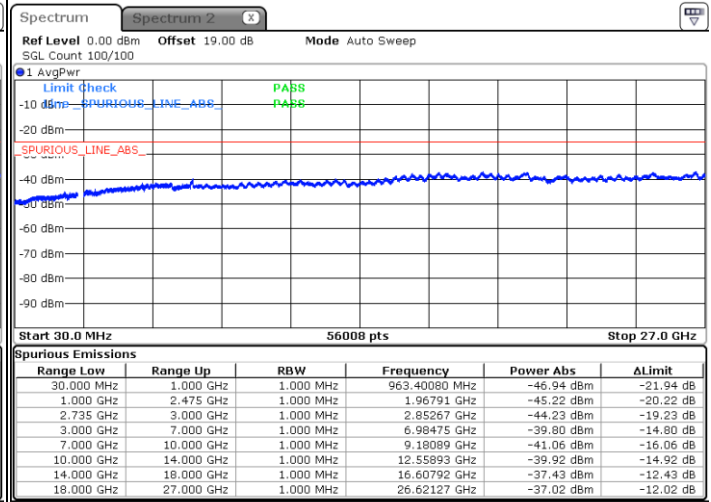

LTE Band 41C / 15MHz+10MHz

16QAM

Highest Channel / 1RB0 and 1RB49

Highest Channel / 1RB74 and 1RB0

Date: 26.JAN.2021 19:58:22

Date: 26.JAN.2021 20:16:54

Highest Channel / FullIRB

N/A

Date: 26.JAN.2021 19:54:12

LTE Band 41C / 15MHz+15MHz

16QAM

Lowest Channel / 1RB0 and 1RB74

Lowest Channel / 1RB74 and 1RB0

Date: 26.JAN.2021 23:16:55

Date: 26.JAN.2021 23:12:45

Lowest Channel / FullIRB

N/A

Date: 26.JAN.2021 23:21:04

LTE Band 41C / 15MHz+15MHz

16QAM

Middle Channel / 1RB0 and 1RB74

Middle Channel / 1RB74 and 1RB0

Date: 26.JAN.2021 23:29:22

Date: 26.JAN.2021 23:33:32

Middle Channel / FullIRB

N/A

Date: 26.JAN.2021 23:25:14

LTE Band 41C / 15MHz+15MHz

16QAM

Highest Channel / 1RB0 and 1RB74

Highest Channel / 1RB74 and 1RB0

Date: 26.JAN.2021 23:41:49