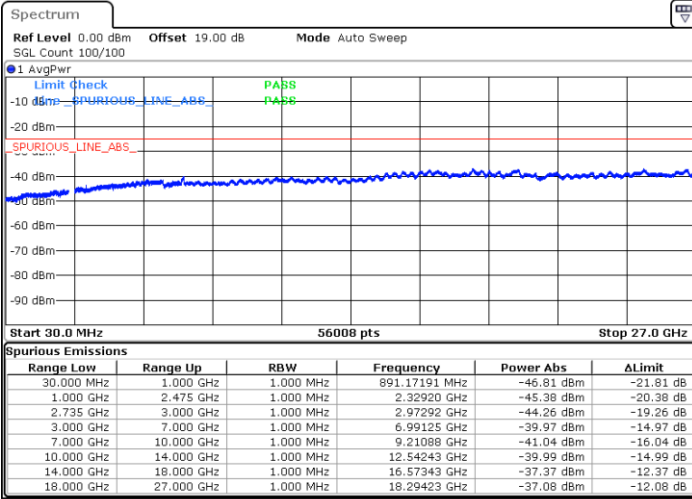

Lowest Channel / 1RB99 and 1RB0

Date: 27.JAN.2021 10:40:24

Date: 27.JAN.2021 10:36:12

Lowest Channel / FullIRB

N/A

Date: 27.JAN.2021 10:44:36

LTE Band 41C / 20MHz+15MHz

16QAM

Middle Channel / 1RB0 and 1RB74

Middle Channel / 1RB99 and 1RB0

Date: 27.JAN.2021 10:52:58

Date: 27.JAN.2021 10:57:09

Middle Channel / FullIRB

N/A

Date: 27.JAN.2021 10:48:47

LTE Band 41C / 20MHz+15MHz

16QAM

Highest Channel / 1RB0 and 1RB74

Highest Channel / 1RB99 and 1RB0

Date: 27.JAN.2021 11:05:31

Date: 27.JAN.2021 11:01:20

Highest Channel / FullIRB

N/A

Date: 27.JAN.2021 11:09:42

LTE Band 41C / 20MHz+20MHz

16QAM

Lowest Channel / 1RB0 and 1RB99

Lowest Channel / 1RB99 and 1RB0

Date: 27.JAN.2021 11:50:37

Date: 27.JAN.2021 11:46:26

Lowest Channel / FullIRB

N/A