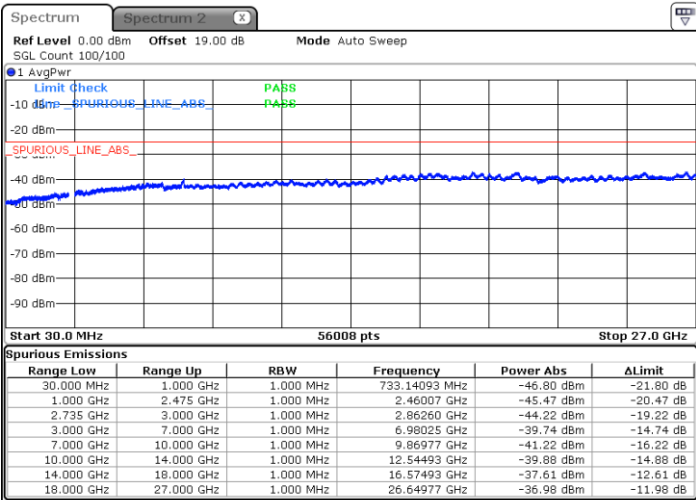

Date: 26.JAN.2021 17:21:47

LTE Band 41C / 20MHz+5MHz

16QAM

Highest Channel / 1RB0 and 1RB24

Highest Channel / 1RB99 and 1RB0

Date: 26.JAN.2021 17:38:31

Date: 26.JAN.2021 17:42:41

Highest Channel / FullIRB

N/A

Date: 26.JAN.2021 17:34:19

LTE Band 41C / 20MHz+10MHz

16QAM

Lowest Channel / 1RB0 and 1RB49

Lowest Channel / 1RB99 and 1RB0

Date: 26.JAN.2021 22:07:00

Date: 26.JAN.2021 22:02:51

Lowest Channel / FullIRB

N/A

Date: 26.JAN.2021 22:11:10

LTE Band 41C / 20MHz+10MHz

16QAM

Middle Channel / 1RB0 and 1RB49

Middle Channel / 1RB99 and 1RB0

Date: 26.JAN.2021 22:19:31

Date: 26.JAN.2021 22:23:41

Middle Channel / FullIRB

N/A

Date: 26.JAN.2021 22:15:21

LTE Band 41C / 20MHz+10MHz

16QAM

Highest Channel / 1RB0 and 1RB49

Highest Channel / 1RB99 and 1RB0