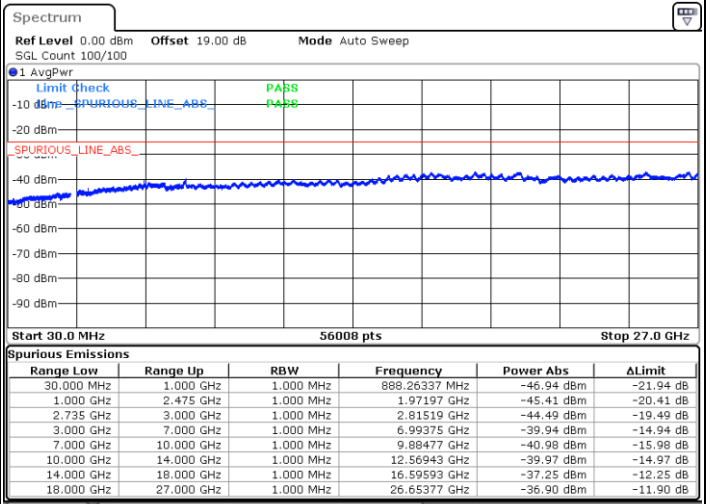

Date: 26.JAN.2021 22:31:58

Date: 26.JAN.2021 22:27:49

Highest Channel / FullIRB

N/A

Date: 26.JAN.2021 22:36:09

LTE Band 41C / 20MHz+15MHz

16QAM

Lowest Channel / 1RB0 and 1RB74

Lowest Channel / 1RB99 and 1RB0

Date: 27.JAN.2021 10:40:24

Date: 27.JAN.2021 10:36:12

Lowest Channel / FullIRB

N/A

Date: 27.JAN.2021 10:44:36

LTE Band 41C / 20MHz+15MHz

16QAM

Middle Channel / 1RB0 and 1RB74

Middle Channel / 1RB99 and 1RB0

Date: 27.JAN.2021 10:52:58

Date: 27.JAN.2021 10:57:09

Middle Channel / FullIRB

N/A

Date: 27.JAN.2021 10:48:47

LTE Band 41C / 20MHz+15MHz

16QAM

Highest Channel / 1RB0 and 1RB74

Highest Channel / 1RB99 and 1RB0

Date: 27.JAN.2021 11:05:31

Date: 27.JAN.2021 11:01:20

Highest Channel / FullIRB

N/A

Date: 27.JAN.2021 11:09:42