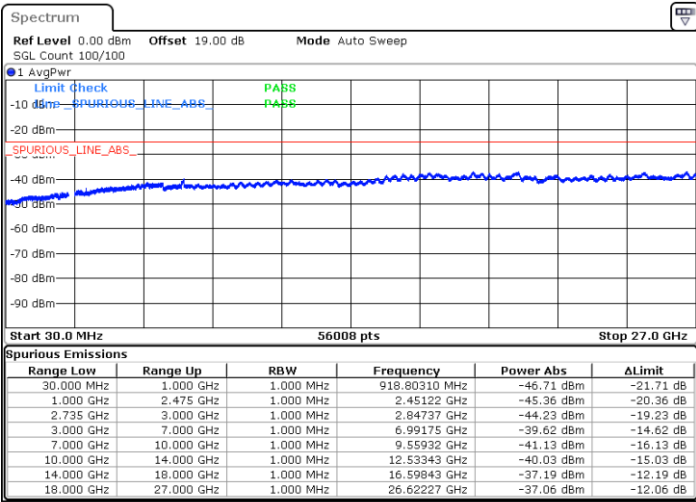

Date: 26.JAN.2021 22:23:41

Middle Channel / FullIRB

N/A

Date: 26.JAN.2021 22:15:21

LTE Band 41C / 20MHz+10MHz

16QAM

Highest Channel / 1RB0 and 1RB49

Highest Channel / 1RB99 and 1RB0

Date: 26.JAN.2021 22:31:58

Date: 26.JAN.2021 22:27:49

Highest Channel / FullIRB

N/A

Date: 26.JAN.2021 22:36:09

LTE Band 41C / 20MHz+15MHz

16QAM

Lowest Channel / 1RB0 and 1RB74

Lowest Channel / 1RB99 and 1RB0

Date: 27.JAN.2021 10:40:24

Date: 27.JAN.2021 10:36:12

Lowest Channel / FullIRB

N/A

Date: 27.JAN.2021 10:44:36

LTE Band 41C / 20MHz+15MHz

16QAM