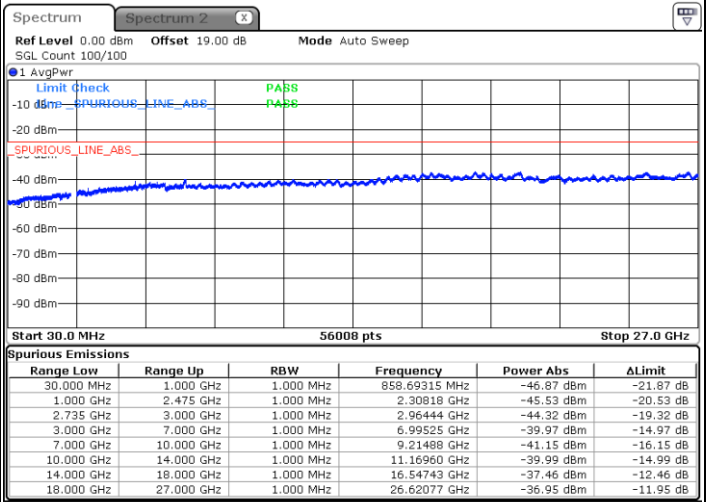

N/A

Date: 26.JAN.2021 18:31:47

LTE Band 41C / 10MHz+15MHz

16QAM

Highest Channel / 1RB0 and 1RB74

Highest Channel / 1RB49 and 1RB0

Date: 26.JAN.2021 18:48:27

Date: 26.JAN.2021 18:44:17

Highest Channel / FullIRB

N/A

Date: 26.JAN.2021 18:52:37

LTE Band 41C / 10MHz+20MHz

16QAM

Lowest Channel / 1RB0 and 1RB99

Lowest Channel / 1RB49 and 1RB0

Date: 26.JAN.2021 20:57:43

Date: 26.JAN.2021 20:53:33

Lowest Channel / FullIRB

N/A

Date: 26.JAN.2021 21:01:54

LTE Band 41C / 10MHz+20MHz

16QAM

Middle Channel / 1RB0 and 1RB99

Middle Channel / 1RB49 and 1RB0

Date: 26.JAN.2021 21:10:12

Date: 26.JAN.2021 21:14:21

Middle Channel / FullIRB

N/A

Date: 26.JAN.2021 21:06:03

LTE Band 41C / 10MHz+20MHz

16QAM

Highest Channel / 1RB0 and 1RB99