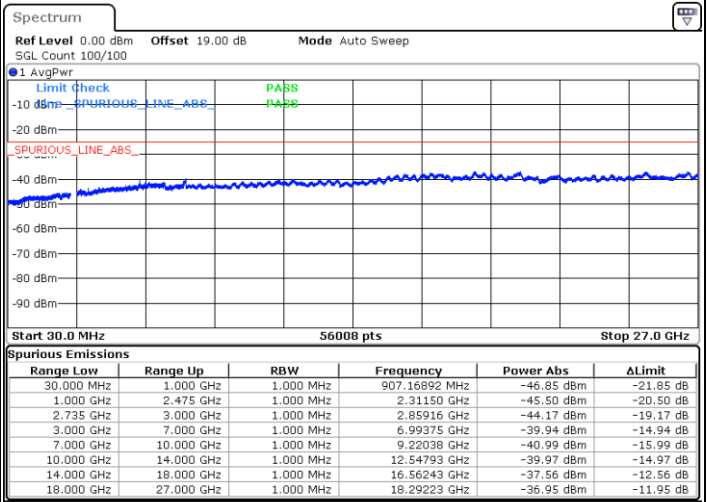

Date: 26.JAN.2021 22:31:58

Date: 26.JAN.2021 22:27:49

Highest Channel / FullIRB

N/A

Date: 26.JAN.2021 22:36:09

LTE Band 41C / 20MHz+15MHz

16QAM

Lowest Channel / 1RB0 and 1RB74

Lowest Channel / 1RB99 and 1RB0

Date: 27.JAN.2021 10:40:24

Date: 27.JAN.2021 10:36:12

Lowest Channel / FullIRB

N/A

Date: 27.JAN.2021 10:44:36

LTE Band 41C / 20MHz+15MHz

16QAM

Middle Channel / 1RB0 and 1RB74

Middle Channel / 1RB99 and 1RB0

Date: 27.JAN.2021 10:52:58

Date: 27.JAN.2021 10:57:09

Middle Channel / FullIRB

N/A

Date: 27.JAN.2021 10:48:47

LTE Band 41C / 20MHz+15MHz

16QAM

Highest Channel / 1RB0 and 1RB74

Highest Channel / 1RB99 and 1RB0

Date: 27.JAN.2021 11:05:31

Date: 27.JAN.2021 11:01:20

Highest Channel / FullIRB

N/A

Date: 27.JAN.2021 11:09:42