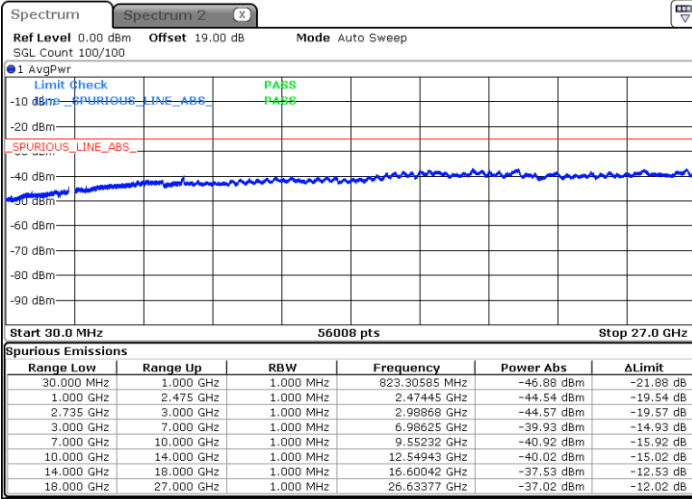

Date: 26.JAN.2021 21:10:12

Date: 26.JAN.2021 21:14:21

Middle Channel / FullIRB

N/A

Date: 26.JAN.2021 21:06:03

LTE Band 41C / 10MHz+20MHz

16QAM

Highest Channel / 1RB0 and 1RB99

Highest Channel / 1RB49 and 1RB0

Date: 26.JAN.2021 21:22:39

Date: 26.JAN.2021 21:18:30

Highest Channel / FullIRB

N/A

Date: 26.JAN.2021 21:26:48

LTE Band 41C / 15MHz+10MHz

16QAM

Lowest Channel / 1RB0 and 1RB49

Lowest Channel / 1RB74 and 1RB0

Date: 26.JAN.2021 19:33:20

Date: 26.JAN.2021 19:37:30

Lowest Channel / FullIRB

N/A

Date: 26.JAN.2021 19:29:09

LTE Band 41C / 15MHz+10MHz