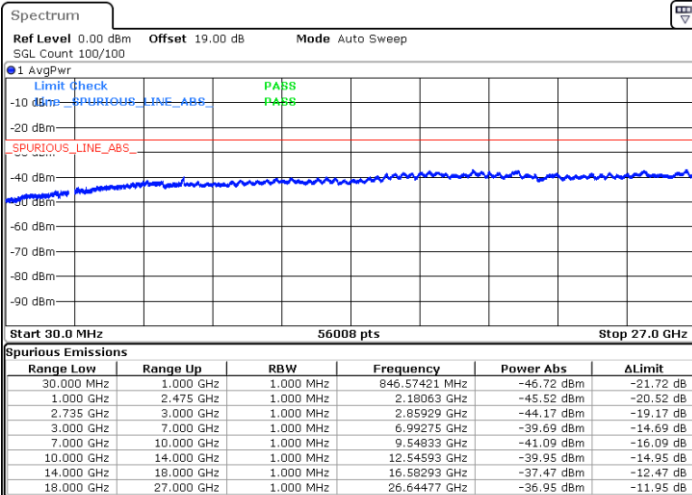

Middle Channel / 1RB74 and 1RB0

Date: 27.JAN.2021 00:39:14

Date: 27.JAN.2021 00:43:22

Middle Channel / FullIRB

N/A

Date: 27.JAN.2021 00:35:05

LTE Band 41C / 15MHz+20MHz

16QAM

Highest Channel / 1RB0 and 1RB99

Highest Channel / 1RB74 and 1RB0

Date: 27.JAN.2021 14:53:33

Date: 27.JAN.2021 14:49:21

Highest Channel / FullIRB

N/A

Date: 27.JAN.2021 14:57:46

LTE Band 41C / 20MHz+5MHz

16QAM

Lowest Channel / 1RB0 and 1RB24

Lowest Channel / 1RB99 and 1RB0

Date: 26.JAN.2021 17:13:23

Date: 26.JAN.2021 17:17:35

Lowest Channel / FullIRB

N/A

Date: 26.JAN.2021 17:09:12