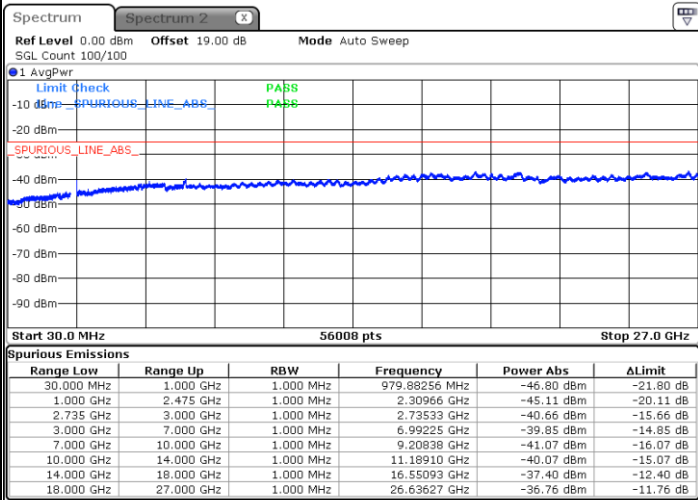

Lowest Channel / 1RB0 and 1RB49

Lowest Channel / 1RB74 and 1RB0

Date: 26.JAN.2021 19:33:20

Date: 26.JAN.2021 19:37:30

Lowest Channel / FullIRB

N/A

Date: 26.JAN.2021 19:29:09

LTE Band 41C / 15MHz+10MHz

16QAM

Middle Channel / 1RB0 and 1RB49

Middle Channel / 1RB74 and 1RB0

Date: 26.JAN.2021 19:45:50

Date: 26.JAN.2021 19:41:40

Middle Channel / FullIRB

N/A

Date: 26.JAN.2021 19:50:00

LTE Band 41C / 15MHz+10MHz

16QAM

Highest Channel / 1RB0 and 1RB49

Highest Channel / 1RB74 and 1RB0

Date: 26.JAN.2021 19:58:22

Date: 26.JAN.2021 20:16:54

Highest Channel / FullIRB

N/A

Date: 26.JAN.2021 19:54:12

LTE Band 41C / 15MHz+15MHz

16QAM

Lowest Channel / 1RB0 and 1RB74

Lowest Channel / 1RB74 and 1RB0

Date: 26.JAN.2021 23:16:55

Date: 26.JAN.2021 23:12:45

Lowest Channel / FullIRB