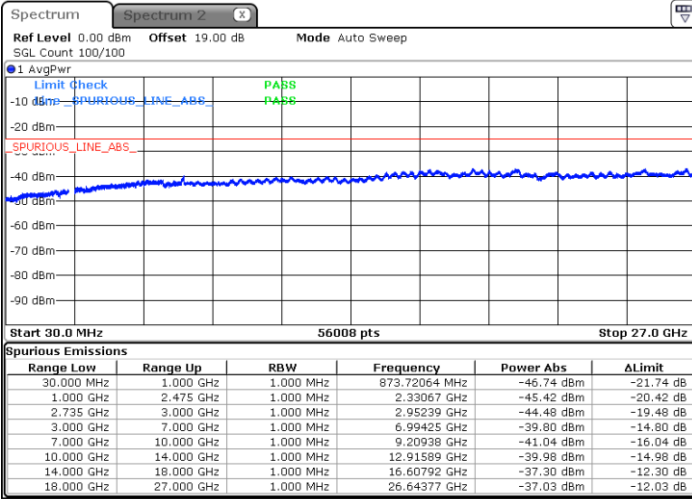

Middle Channel / FullIRB

N/A

Date: 26.JAN.2021 23:25:14

LTE Band 41C / 15MHz+15MHz

16QAM

Highest Channel / 1RB0 and 1RB74

Highest Channel / 1RB74 and 1RB0

Date: 26.JAN.2021 23:41:49

Date: 26.JAN.2021 23:37:41

Highest Channel / FullIRB

N/A

Date: 26.JAN.2021 23:45:59

LTE Band 41C / 15MHz+20MHz

16QAM

Lowest Channel / 1RB0 and 1RB99

Lowest Channel / 1RB74 and 1RB80

Date: 27.JAN.2021 00:26:47

Date: 27.JAN.2021 00:22:38

Lowest Channel / FullIRB

N/A

Date: 27.JAN.2021 00:30:57

LTE Band 41C / 15MHz+20MHz

16QAM

Middle Channel / 1RB0 and 1RB9