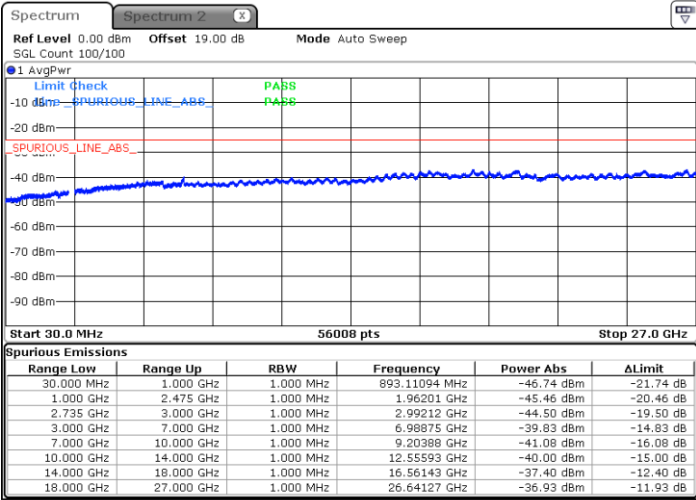

N/A

Date: 26.JAN.2021 17:34:19

LTE Band 41C / 20MHz+10MHz

16QAM

Lowest Channel / 1RB0 and 1RB49

Lowest Channel / 1RB99 and 1RB0

Date: 26.JAN.2021 22:07:00

Date: 26.JAN.2021 22:02:51

Lowest Channel / FullIRB

N/A

Date: 26.JAN.2021 22:11:10

LTE Band 41C / 20MHz+10MHz

16QAM

Middle Channel / 1RB0 and 1RB49

Middle Channel / 1RB99 and 1RB0

Date: 26.JAN.2021 22:19:31

Date: 26.JAN.2021 22:23:41

Middle Channel / FullIRB

N/A

Date: 26.JAN.2021 22:15:21

LTE Band 41C / 20MHz+10MHz

16QAM

Highest Channel / 1RB0 and 1RB49

Highest Channel / 1RB99 and 1RB0

Date: 26.JAN.2021 22:31:58

Date: 26.JAN.2021 22:27:49

Highest Channel / FullIRB

N/A

Date: 26.JAN.2021 22:36:09

LTE Band 41C / 20MHz+15MHz

16QAM

Lowest Channel / 1RB0 and 1RB74