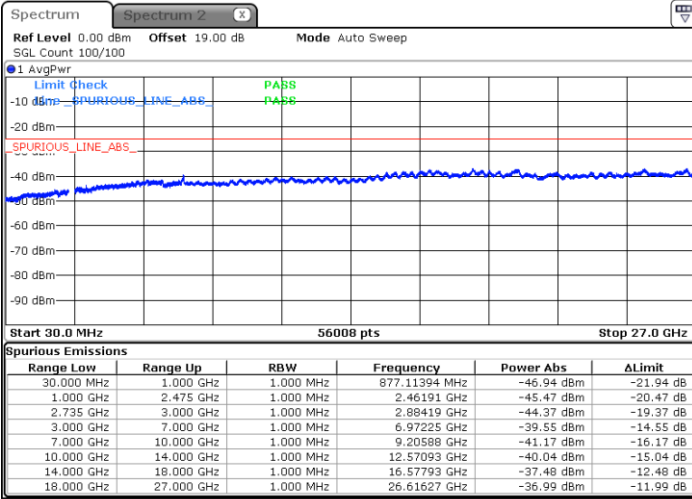

Highest Channel / 1RB0 and 1RB99

Highest Channel / 1RB74 and 1RB0

Date: 27.JAN.2021 14:53:33

Date: 27.JAN.2021 14:49:21

Highest Channel / FullIRB

N/A

Date: 27.JAN.2021 14:57:46

LTE Band 41C / 20MHz+5MHz

16QAM

Lowest Channel / 1RB0 and 1RB24

Lowest Channel / 1RB99 and 1RB0

Date: 26.JAN.2021 17:13:23

Date: 26.JAN.2021 17:17:35

Lowest Channel / FullIRB

N/A

Date: 26.JAN.2021 17:09:12

LTE Band 41C / 20MHz+5MHz

16QAM

Middle Channel / 1RB0 and 1RB24

Middle Channel / 1RB99 and 1RB0

Date: 26.JAN.2021 17:25:57

Date: 26.JAN.2021 17:30:08

Middle Channel / FullIRB

N/A

Date: 26.JAN.2021 17:21:47

LTE Band 41C / 20MHz+5MHz

16QAM

Highest Channel / 1RB0 and 1RB24

Highest Channel / 1RB99 and 1RB0

Date: 26.JAN.2021 17:38:31

Date: 26.JAN.2021 17:42:41

Highest Channel / FullIRB