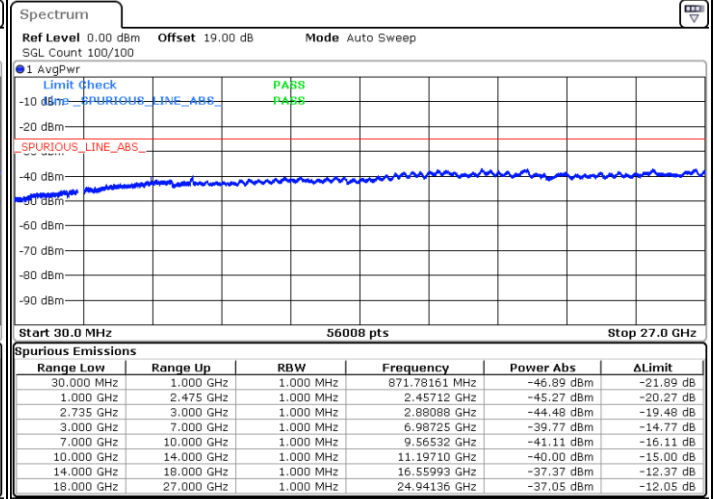

Date: 27.JAN.2021 00:26:47

Date: 27.JAN.2021 00:22:38

Lowest Channel / FullIRB

N/A

Date: 27.JAN.2021 00:30:57

LTE Band 41C / 15MHz+20MHz

16QAM

Middle Channel / 1RB0 and 1RB9

Middle Channel / 1RB74 and 1RB0

Date: 27.JAN.2021 00:39:14

Date: 27.JAN.2021 00:43:22

Middle Channel / FullIRB

N/A

Date: 27.JAN.2021 00:35:05

LTE Band 41C / 15MHz+20MHz

16QAM

Highest Channel / 1RB0 and 1RB99

Highest Channel / 1RB74 and 1RB0

Date: 27.JAN.2021 14:53:33

Date: 27.JAN.2021 14:49:21

Highest Channel / FullIRB

N/A

Date: 27.JAN.2021 14:57:46

LTE Band 41C / 20MHz+5MHz