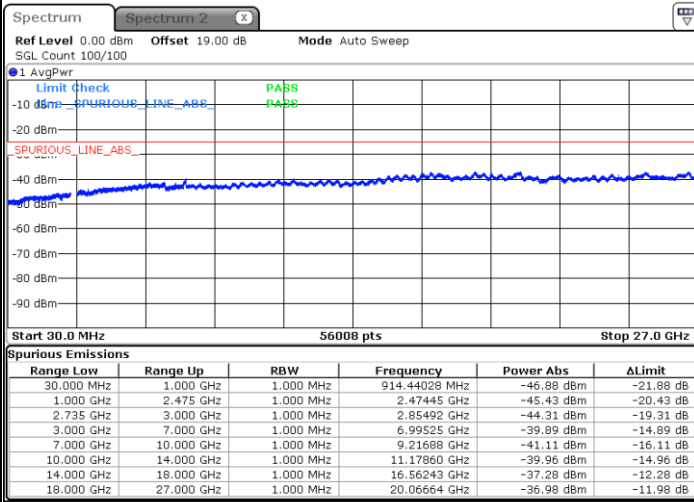

LTE Band 41C / 15MHz+10MHz

16QAM

Highest Channel / 1RB0 and 1RB49

Highest Channel / 1RB74 and 1RB0

Date: 26.JAN.2021 19:58:22

Date: 26.JAN.2021 20:16:54

Highest Channel / FullIRB

N/A

Date: 26.JAN.2021 19:54:12

LTE Band 41C / 15MHz+15MHz

16QAM

Lowest Channel / 1RB0 and 1RB74

Lowest Channel / 1RB74 and 1RB0

Date: 26.JAN.2021 23:16:55

Date: 26.JAN.2021 23:12:45

Lowest Channel / FullIRB

N/A

Date: 26.JAN.2021 23:21:04

LTE Band 41C / 15MHz+15MHz

16QAM

Middle Channel / 1RB0 and 1RB74

Middle Channel / 1RB74 and 1RB0

Date: 26.JAN.2021 23:29:22

Date: 26.JAN.2021 23:33:32

Middle Channel / FullIRB

N/A

Date: 26.JAN.2021 23:25:14

LTE Band 41C / 15MHz+15MHz

16QAM

Highest Channel / 1RB0 and 1RB74

Highest Channel / 1RB74 and 1RB0

Date: 26.JAN.2021 23:41:49