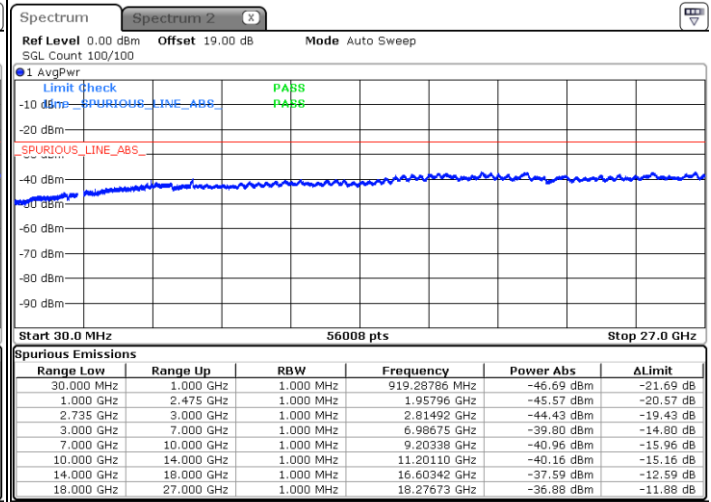

N/A

Date: 26.JAN.2021 18:31:47

LTE Band 41C / 10MHz+15MHz

16QAM

Highest Channel / 1RB0 and 1RB74

Highest Channel / 1RB49 and 1RB0

Date: 26.JAN.2021 18:48:27

Date: 26.JAN.2021 18:44:17

Highest Channel / FullIRB

N/A

Date: 26.JAN.2021 18:52:37

LTE Band 41C / 10MHz+20MHz

16QAM

Lowest Channel / 1RB0 and 1RB99

Lowest Channel / 1RB49 and 1RB0

Date: 26.JAN.2021 20:57:43

Date: 26.JAN.2021 20:53:33

Lowest Channel / FullIRB

N/A

Date: 26.JAN.2021 21:01:54

LTE Band 41C / 10MHz+20MHz

16QAM

Middle Channel / 1RB0 and 1RB99

Middle Channel / 1RB49 and 1RB0