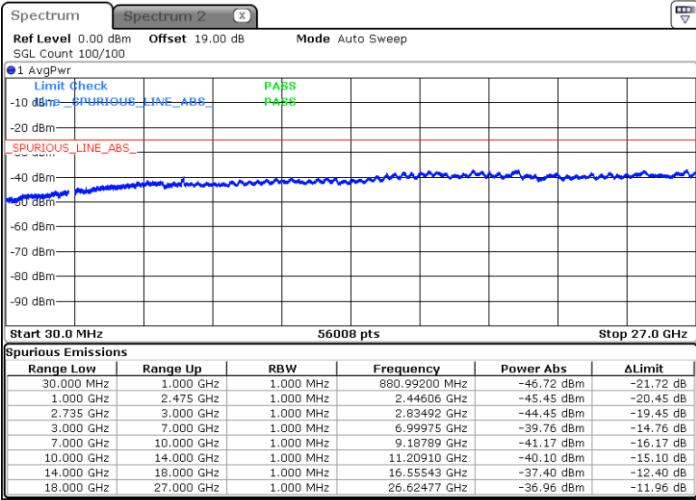

Middle Channel / FullIRB

N/A

Date: 26.JAN.2021 23:25:14

LTE Band 41C / 15MHz+15MHz

16QAM

Highest Channel / 1RB0 and 1RB74

Highest Channel / 1RB74 and 1RB0

Date: 26.JAN.2021 23:41:49

Date: 26.JAN.2021 23:37:41

Highest Channel / FullIRB

N/A

Date: 26.JAN.2021 23:45:59

LTE Band 41C / 15MHz+20MHz

16QAM

Lowest Channel / 1RB0 and 1RB99

Lowest Channel / 1RB74 and 1RB80

Date: 27.JAN.2021 00:26:47

Date: 27.JAN.2021 00:22:38

Lowest Channel / FullIRB

N/A

Date: 27.JAN.2021 00:30:57

LTE Band 41C / 15MHz+20MHz

16QAM

Middle Channel / 1RB0 and 1RB9

Highest Channel / 1RB0 and 1RB99

Highest Channel / 1RB74 and 1RB0

Date: 27.JAN.2021 14:53:33

Date: 27.JAN.2021 14:49:21

Highest Channel / FullIRB

N/A

Date: 27.JAN.2021 14:57:46

LTE Band 41C / 20MHz+5MHz