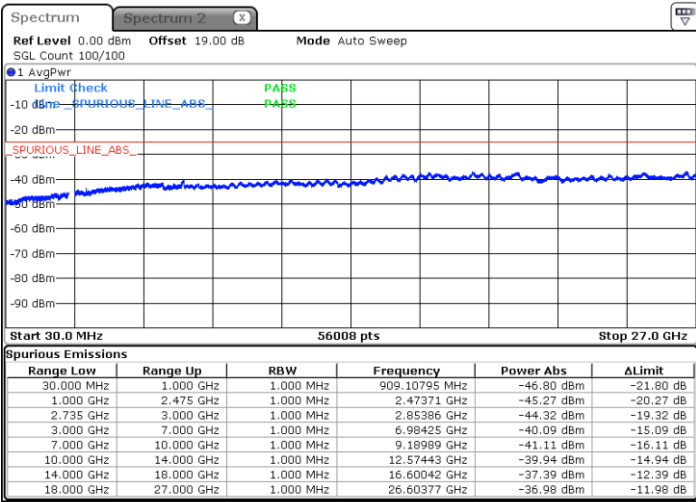

Highest Channel / FullIRB

N/A

Date: 26.JAN.2021 18:52:37

LTE Band 41C / 10MHz+20MHz

16QAM

Lowest Channel / 1RB0 and 1RB99

Lowest Channel / 1RB49 and 1RB0

Date: 26.JAN.2021 20:57:43

Date: 26.JAN.2021 20:53:33

Lowest Channel / FullIRB

N/A

Date: 26.JAN.2021 21:01:54

LTE Band 41C / 10MHz+20MHz

16QAM

Middle Channel / 1RB0 and 1RB99

Middle Channel / 1RB49 and 1RB0

Date: 26.JAN.2021 21:10:12

Date: 26.JAN.2021 21:14:21

Middle Channel / FullIRB

N/A

Date: 26.JAN.2021 21:06:03

LTE Band 41C / 10MHz+20MHz

16QAM

Highest Channel / 1RB0 and 1RB99

Highest Channel / 1RB49 and 1RB0

Date: 26.JAN.2021 21:22:39

Date: 26.JAN.2021 21:18:30

Highest Channel / FullIRB

N/A

Date: 26.JAN.2021 21:26:48

LTE Band 41C / 15MHz+10MHz

16QAM