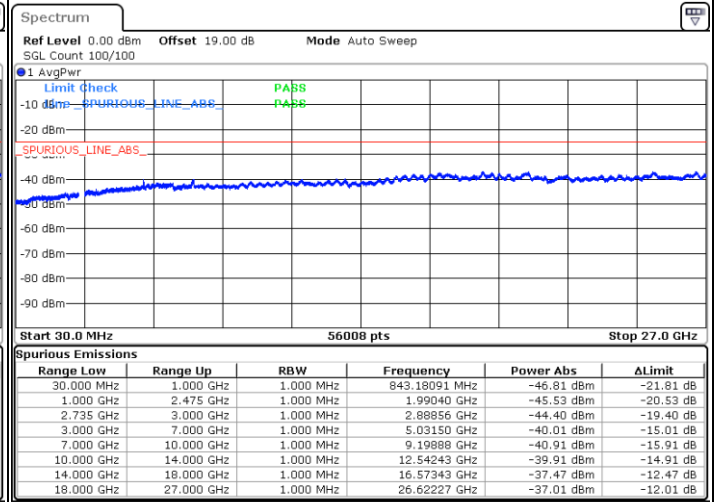

Date: 26.JAN.2021 22:23:41

Middle Channel / FullIRB

N/A

Date: 26.JAN.2021 22:15:21

LTE Band 41C / 20MHz+10MHz

16QAM

Highest Channel / 1RB0 and 1RB49

Highest Channel / 1RB99 and 1RB0

Date: 26.JAN.2021 22:31:58

Date: 26.JAN.2021 22:27:49

Highest Channel / FullIRB

N/A

Date: 26.JAN.2021 22:36:09

LTE Band 41C / 20MHz+15MHz

16QAM

Lowest Channel / 1RB0 and 1RB74

Lowest Channel / 1RB99 and 1RB0

Date: 27.JAN.2021 10:40:24

Date: 27.JAN.2021 10:36:12

Lowest Channel / FullIRB

N/A

Date: 27.JAN.2021 10:44:36

LTE Band 41C / 20MHz+15MHz

16QAM

Middle Channel / 1RB0 and 1RB74

Middle Channel / 1RB99 and 1RB0

Date: 27.JAN.2021 10:52:58

Date: 27.JAN.2021 10:57:09

Middle Channel / FullIRB

N/A

Date: 27.JAN.2021 10:48:47

LTE Band 41C / 20MHz+15MHz