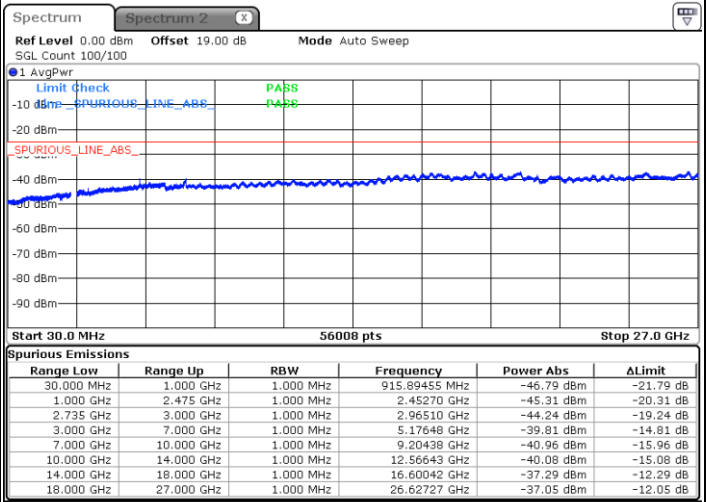

Highest Channel / FullIRB

N/A

Date: 26.JAN.2021 18:52:37

LTE Band 41C / 10MHz+20MHz

16QAM

Lowest Channel / 1RB0 and 1RB99

Lowest Channel / 1RB49 and 1RB0

Date: 26.JAN.2021 20:57:43

Date: 26.JAN.2021 20:53:33

Lowest Channel / FullIRB

N/A

Date: 26.JAN.2021 21:01:54

LTE Band 41C / 10MHz+20MHz

16QAM

Middle Channel / 1RB0 and 1RB99

Middle Channel / 1RB49 and 1RB0

Date: 26.JAN.2021 21:10:12

Date: 26.JAN.2021 21:14:21

Middle Channel / FullIRB

N/A

Date: 26.JAN.2021 21:06:03

LTE Band 41C / 10MHz+20MHz

16QAM

Highest Channel / 1RB0 and 1RB99

Highest Channel / 1RB49 and 1RB0

Date: 26.JAN.2021 21:22:39

Date: 26.JAN.2021 21:18:30

Highest Channel / FullIRB

N/A

Date: 26.JAN.2021 21:26:48

LTE Band 41C / 15MHz+10MHz

16QAM