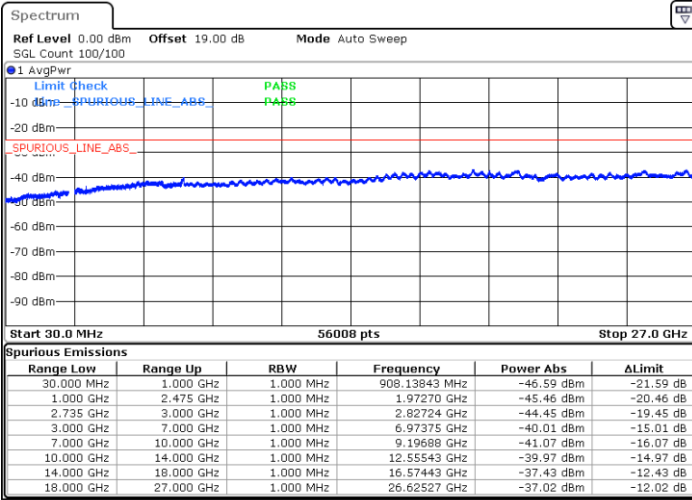

16QAM

Highest Channel / 1RB0 and 1RB74

Highest Channel / 1RB99 and 1RB0

Date: 27.JAN.2021 11:05:31

Date: 27.JAN.2021 11:01:20

Highest Channel / FullIRB

N/A

Date: 27.JAN.2021 11:09:42

LTE Band 41C / 20MHz+20MHz

16QAM

Lowest Channel / 1RB0 and 1RB99

Lowest Channel / 1RB99 and 1RB0

Date: 27.JAN.2021 11:50:37

Date: 27.JAN.2021 11:46:26

Lowest Channel / FullIRB

N/A