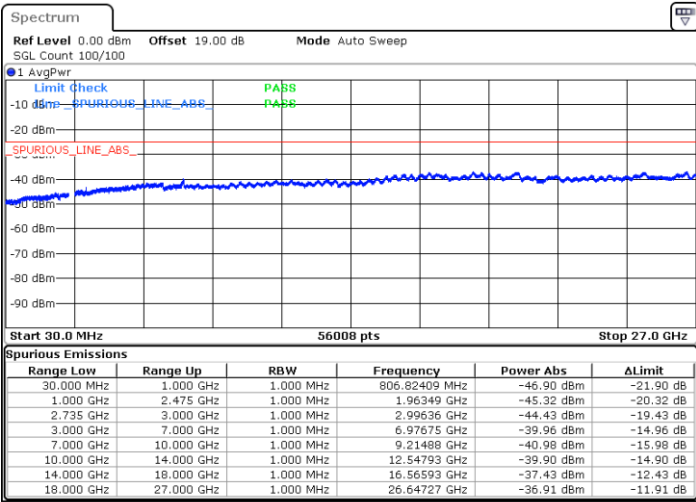

Lowest Channel / 1RB99 and 1RB0

Date: 27.JAN.2021 10:40:24

Date: 27.JAN.2021 10:36:12

Lowest Channel / FullIRB

N/A

Date: 27.JAN.2021 10:44:36

LTE Band 41C / 20MHz+15MHz

16QAM

Middle Channel / 1RB0 and 1RB74

Middle Channel / 1RB99 and 1RB0

Date: 27.JAN.2021 10:52:58

Date: 27.JAN.2021 10:57:09

Middle Channel / FullIRB

N/A

Date: 27.JAN.2021 10:48:47

LTE Band 41C / 20MHz+15MHz

16QAM

Highest Channel / 1RB0 and 1RB74

Highest Channel / 1RB99 and 1RB0

Date: 27.JAN.2021 11:05:31

Date: 27.JAN.2021 11:01:20

Highest Channel / FullIRB

N/A

Date: 27.JAN.2021 11:09:42

LTE Band 41C / 20MHz+20MHz

16QAM

Lowest Channel / 1RB0 and 1RB99

Lowest Channel / 1RB99 and 1RB0

Date: 27.JAN.2021 11:50:37

Date: 27.JAN.2021 11:46:26

Lowest Channel / FullIRB

N/A