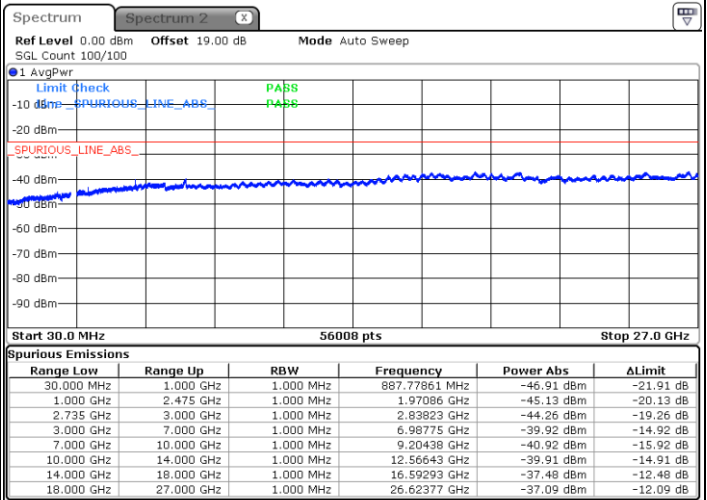

Date: 26.JAN.2021 17:21:47

LTE Band 41C / 20MHz+5MHz

16QAM

Highest Channel / 1RB0 and 1RB24

Highest Channel / 1RB99 and 1RB0

Date: 26.JAN.2021 17:38:31

Date: 26.JAN.2021 17:42:41

Highest Channel / FullIRB

N/A

Date: 26.JAN.2021 17:34:19

LTE Band 41C / 20MHz+10MHz

16QAM

Lowest Channel / 1RB0 and 1RB49

Lowest Channel / 1RB99 and 1RB0

Date: 26.JAN.2021 22:07:00

Date: 26.JAN.2021 22:02:51

Lowest Channel / FullIRB

N/A

Date: 26.JAN.2021 22:11:10

LTE Band 41C / 20MHz+10MHz

16QAM

Middle Channel / 1RB0 and 1RB49

Middle Channel / 1RB99 and 1RB0

Date: 26.JAN.2021 22:19:31

Date: 26.JAN.2021 22:23:41

Middle Channel / FullIRB

N/A

Date: 26.JAN.2021 22:15:21

LTE Band 41C / 20MHz+10MHz

16QAM

Highest Channel / 1RB0 and 1RB49

Highest Channel / 1RB99 and 1RB0