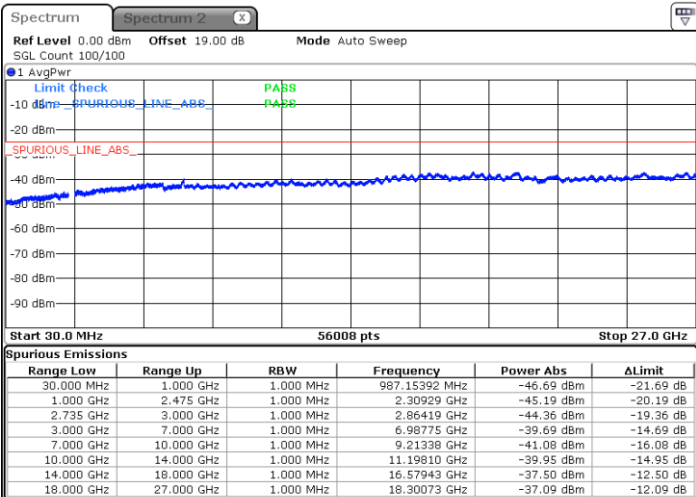

LTE Band 41C / 10MHz+15MHz

16QAM

Lowest Channel / 1RB0 and 1RB74

Lowest Channel / 1RB49 and 1RB0

Date: 26.JAN.2021 18:23:27

Date: 26.JAN.2021 18:27:37

Lowest Channel / FullIRB

N/A

Date: 26.JAN.2021 18:19:16

LTE Band 41C / 10MHz+15MHz

16QAM

MiddleChannel / 1RB0 and 1RB74

Middle Channel / 1RB49 and 1RB0

Date: 26.JAN.2021 18:35:57

Date: 26.JAN.2021 18:40:07

Middle Channel / FullIRB

N/A

Date: 26.JAN.2021 18:31:47

LTE Band 41C / 10MHz+15MHz

16QAM

Highest Channel / 1RB0 and 1RB74

Highest Channel / 1RB49 and 1RB0

Date: 26.JAN.2021 18:48:27

Date: 26.JAN.2021 18:44:17

Highest Channel / FullIRB

N/A

Date: 26.JAN.2021 18:52:37

LTE Band 41C / 10MHz+20MHz

16QAM

Lowest Channel / 1RB0 and 1RB99

Lowest Channel / 1RB49 and 1RB0

Date: 26.JAN.2021 20:57:43