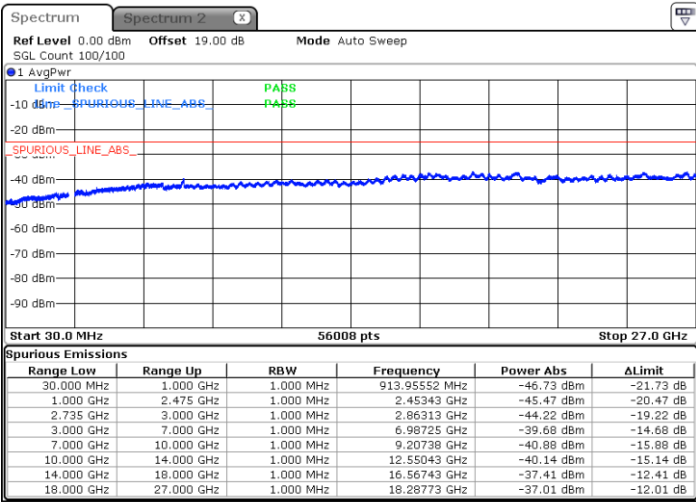

Date: 26.JAN.2021 19:54:12

LTE Band 41C / 15MHz+15MHz

16QAM

Lowest Channel / 1RB0 and 1RB74

Lowest Channel / 1RB74 and 1RB0

Date: 26.JAN.2021 23:16:55

Date: 26.JAN.2021 23:12:45

Lowest Channel / FullIRB

N/A

Date: 26.JAN.2021 23:21:04

LTE Band 41C / 15MHz+15MHz

16QAM

Middle Channel / 1RB0 and 1RB74

Middle Channel / 1RB74 and 1RB0

Date: 26.JAN.2021 23:29:22

Date: 26.JAN.2021 23:33:32

Middle Channel / FullIRB

N/A

Date: 26.JAN.2021 23:25:14

LTE Band 41C / 15MHz+15MHz

16QAM

Highest Channel / 1RB0 and 1RB74

Highest Channel / 1RB74 and 1RB0

Date: 26.JAN.2021 23:41:49

Date: 26.JAN.2021 23:37:41

Highest Channel / FullIRB

N/A

Date: 26.JAN.2021 23:45:59

LTE Band 41C / 15MHz+20MHz

16QAM

Lowest Channel / 1RB0 and 1RB99

Lowest Channel / 1RB74 and 1RB80