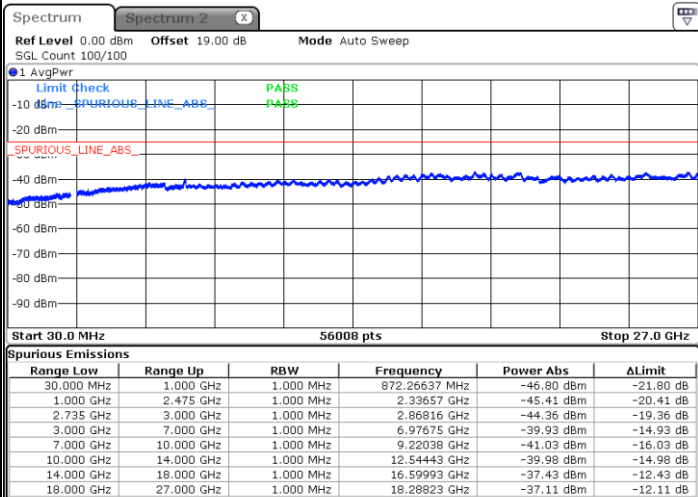

LTE Band 41C / 15MHz+10MHz

16QAM

Highest Channel / 1RB0 and 1RB49

Highest Channel / 1RB74 and 1RB0

Date: 26.JAN.2021 19:58:22

Date: 26.JAN.2021 20:16:54

Highest Channel / FullIRB

N/A

Date: 26.JAN.2021 19:54:12

LTE Band 41C / 15MHz+15MHz

16QAM

Lowest Channel / 1RB0 and 1RB74

Lowest Channel / 1RB74 and 1RB0

Date: 26.JAN.2021 23:16:55

Date: 26.JAN.2021 23:12:45

Lowest Channel / FullIRB