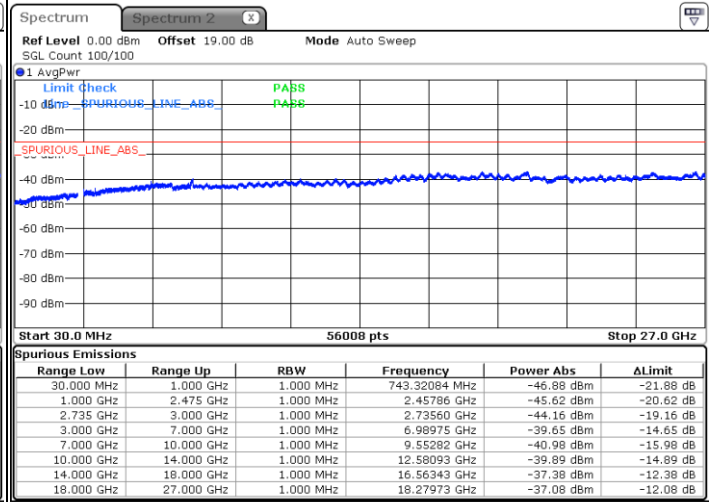

Lowest Channel / FullIRB

N/A

Date: 26.JAN.2021 22:11:10

LTE Band 41C / 20MHz+10MHz

16QAM

Middle Channel / 1RB0 and 1RB49

Middle Channel / 1RB99 and 1RB0

Date: 26.JAN.2021 22:19:31

Date: 26.JAN.2021 22:23:41

Middle Channel / FullIRB

N/A

Date: 26.JAN.2021 22:15:21

LTE Band 41C / 20MHz+10MHz

16QAM

Highest Channel / 1RB0 and 1RB49

Highest Channel / 1RB99 and 1RB0

Date: 26.JAN.2021 22:31:58

Date: 26.JAN.2021 22:27:49

Highest Channel / FullIRB

N/A

Date: 26.JAN.2021 22:36:09

LTE Band 41C / 20MHz+15MHz

16QAM

Lowest Channel / 1RB0 and 1RB74

Lowest Channel / 1RB99 and 1RB0

Date: 27.JAN.2021 10:40:24

Date: 27.JAN.2021 10:36:12

Lowest Channel / FullIRB

N/A

Date: 27.JAN.2021 10:44:36

LTE Band 41C / 20MHz+15MHz

16QAM