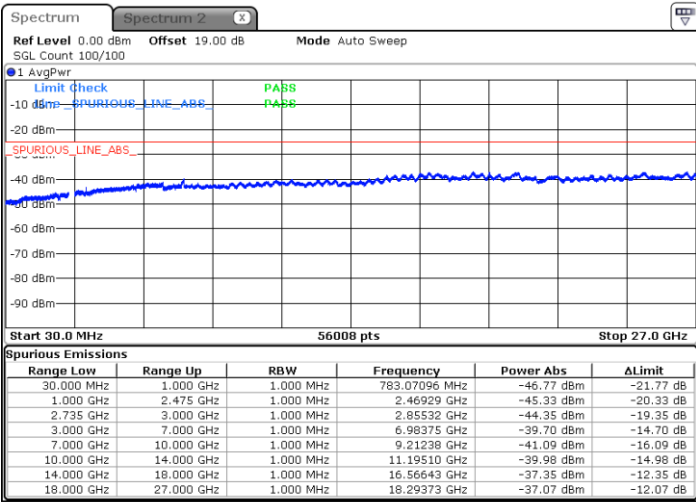

Date: 26.JAN.2021 19:54:12

LTE Band 41C / 15MHz+15MHz

16QAM

Lowest Channel / 1RB0 and 1RB74

Lowest Channel / 1RB74 and 1RB0

Date: 26.JAN.2021 23:16:55

Date: 26.JAN.2021 23:12:45

Lowest Channel / FullIRB

N/A

Date: 26.JAN.2021 23:21:04

LTE Band 41C / 15MHz+15MHz

16QAM

Middle Channel / 1RB0 and 1RB74

Middle Channel / 1RB74 and 1RB0

Date: 26.JAN.2021 23:29:22

Date: 26.JAN.2021 23:33:32

Middle Channel / FullIRB

N/A

Date: 26.JAN.2021 23:25:14

LTE Band 41C / 15MHz+15MHz

16QAM

Highest Channel / 1RB0 and 1RB74

Highest Channel / 1RB74 and 1RB0

Date: 26.JAN.2021 23:41:49

Date: 26.JAN.2021 23:37:41

Highest Channel / FullIRB

N/A

Date: 26.JAN.2021 23:45:59

LTE Band 41C / 15MHz+20MHz

16QAM

Lowest Channel / 1RB0 and 1RB99

Lowest Channel / 1RB74 and 1RB80