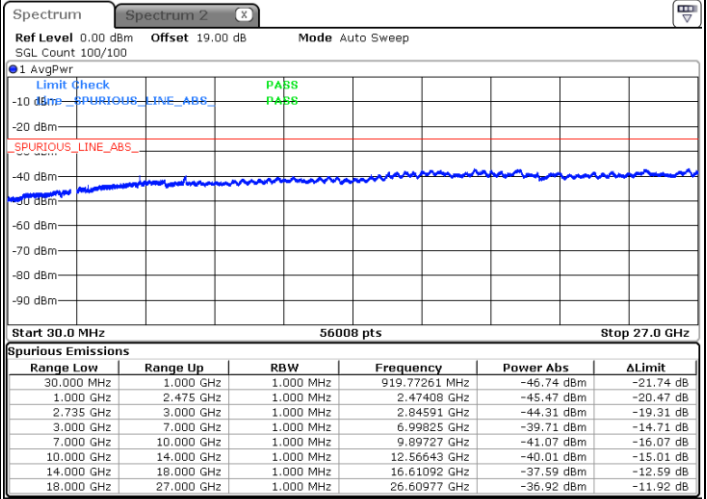

Highest Channel / 1RB0 and 1RB99

Highest Channel / 1RB74 and 1RB0

Date: 27.JAN.2021 14:53:33

Date: 27.JAN.2021 14:49:21

Highest Channel / FullIRB

N/A

Date: 27.JAN.2021 14:57:46

LTE Band 41C / 20MHz+5MHz

16QAM

Lowest Channel / 1RB0 and 1RB24

Lowest Channel / 1RB99 and 1RB0

Date: 26.JAN.2021 17:13:23

Date: 26.JAN.2021 17:17:35

Lowest Channel / FullIRB

N/A

Date: 26.JAN.2021 17:09:12

LTE Band 41C / 20MHz+5MHz

16QAM

Middle Channel / 1RB0 and 1RB24

Middle Channel / 1RB99 and 1RB0

Date: 26.JAN.2021 17:25:57

Date: 26.JAN.2021 17:30:08

Middle Channel / FullIRB

N/A

Date: 26.JAN.2021 17:21:47

LTE Band 41C / 20MHz+5MHz

16QAM

Highest Channel / 1RB0 and 1RB24

Highest Channel / 1RB99 and 1RB0

Date: 26.JAN.2021 17:38:31

Date: 26.JAN.2021 17:42:41

Highest Channel / FullIRB