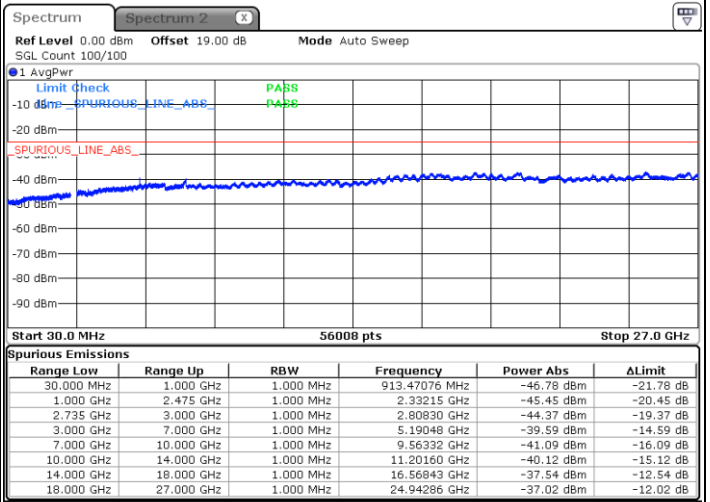

Date: 26.JAN.2021 19:41:40