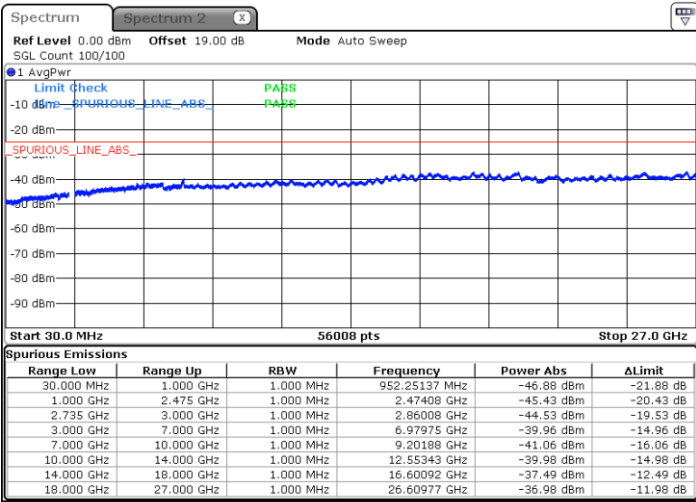

Date: 26.JAN.2021 23:37:41

Highest Channel / FullIRB

N/A

Date: 26.JAN.2021 23:45:59

LTE Band 41C / 15MHz+20MHz

16QAM

Lowest Channel / 1RB0 and 1RB99

Lowest Channel / 1RB74 and 1RB80

Date: 27.JAN.2021 00:26:47

Date: 27.JAN.2021 00:22:38

Lowest Channel / FullIRB

N/A

Date: 27.JAN.2021 00:30:57

LTE Band 41C / 15MHz+20MHz

16QAM

Middle Channel / 1RB0 and 1RB9

Middle Channel / 1RB74 and 1RB0

Date: 27.JAN.2021 00:39:14

Date: 27.JAN.2021 00:43:22

Middle Channel / FullIRB

N/A

Date: 27.JAN.2021 00:35:05

LTE Band 41C / 15MHz+20MHz

16QAM

Highest Channel / 1RB0 and 1RB99

Highest Channel / 1RB74 and 1RB0

Date: 27.JAN.2021 14:53:33

Date: 27.JAN.2021 14:49:21

Highest Channel / FullIRB

N/A

Date: 27.JAN.2021 14:57:46

LTE Band 41C / 20MHz+5MHz