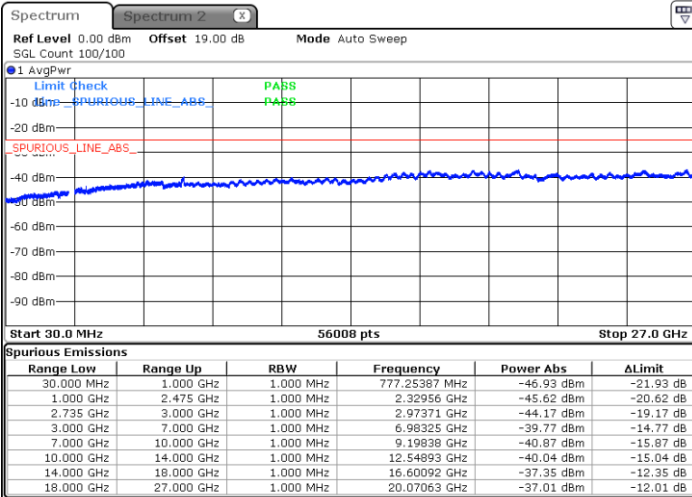

Date: 26.JAN.2021 21:10:12

Date: 26.JAN.2021 21:14:21

Middle Channel / FullIRB

N/A

Date: 26.JAN.2021 21:06:03

LTE Band 41C / 10MHz+20MHz

16QAM

Highest Channel / 1RB0 and 1RB99

Highest Channel / 1RB49 and 1RB0

Date: 26.JAN.2021 21:22:39

Date: 26.JAN.2021 21:18:30

Highest Channel / FullIRB

N/A

Date: 26.JAN.2021 21:26:48

LTE Band 41C / 15MHz+10MHz

16QAM

Lowest Channel / 1RB0 and 1RB49

Lowest Channel / 1RB74 and 1RB0

Date: 26.JAN.2021 19:33:20

Date: 26.JAN.2021 19:37:30

Lowest Channel / FullIRB

N/A

Date: 26.JAN.2021 19:29:09

LTE Band 41C / 15MHz+10MHz