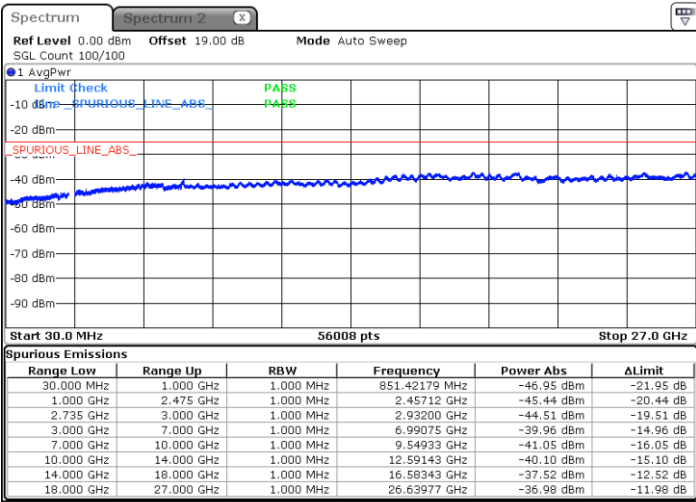

LTE Band 41C / 15MHz+10MHz

16QAM

Middle Channel / 1RB0 and 1RB49

Middle Channel / 1RB74 and 1RB0

Date: 26.JAN.2021 19:45:50