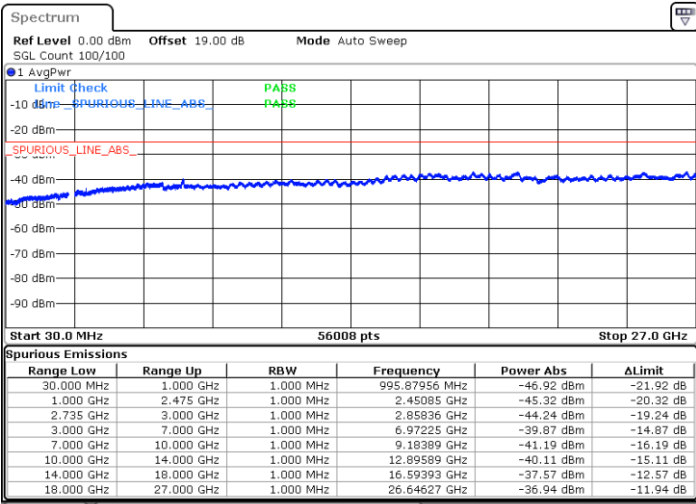

Date: 26.JAN.2021 22:31:58

Date: 26.JAN.2021 22:27:49

Highest Channel / FullIRB

N/A

Date: 26.JAN.2021 22:36:09

LTE Band 41C / 20MHz+15MHz

16QAM

Lowest Channel / 1RB0 and 1RB74

Lowest Channel / 1RB99 and 1RB0

Date: 27.JAN.2021 10:40:24

Date: 27.JAN.2021 10:36:12

Lowest Channel / FullIRB

N/A

Date: 27.JAN.2021 10:44:36

LTE Band 41C / 20MHz+15MHz

16QAM

Middle Channel / 1RB0 and 1RB74

Middle Channel / 1RB99 and 1RB0

Date: 27.JAN.2021 10:52:58

Date: 27.JAN.2021 10:57:09

Middle Channel / FullIRB

N/A

Date: 27.JAN.2021 10:48:47

LTE Band 41C / 20MHz+15MHz

16QAM

Highest Channel / 1RB0 and 1RB74

Highest Channel / 1RB99 and 1RB0

Date: 27.JAN.2021 11:05:31

Date: 27.JAN.2021 11:01:20

Highest Channel / FullIRB

N/A

Date: 27.JAN.2021 11:09:42