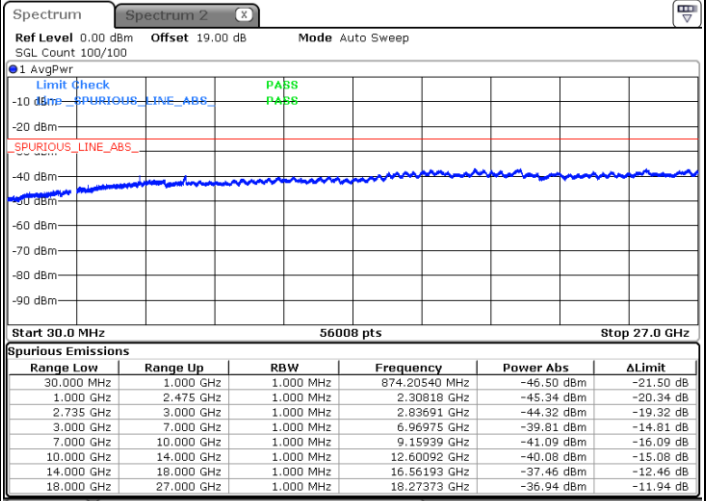

N/A

Date: 26.JAN.2021 17:34:19

LTE Band 41C / 20MHz+10MHz

16QAM

Lowest Channel / 1RB0 and 1RB49

Lowest Channel / 1RB99 and 1RB0

Date: 26.JAN.2021 22:07:00

Date: 26.JAN.2021 22:02:51

Lowest Channel / FullIRB

N/A

Date: 26.JAN.2021 22:11:10

LTE Band 41C / 20MHz+10MHz

16QAM

Middle Channel / 1RB0 and 1RB49

Middle Channel / 1RB99 and 1RB0

Date: 26.JAN.2021 22:19:31

Date: 26.JAN.2021 22:23:41

Middle Channel / FullIRB

N/A

Date: 26.JAN.2021 22:15:21

LTE Band 41C / 20MHz+10MHz

16QAM

Highest Channel / 1RB0 and 1RB49

Highest Channel / 1RB99 and 1RB0

Date: 26.JAN.2021 22:31:58

Date: 26.JAN.2021 22:27:49

Highest Channel / FullIRB

N/A

Date: 26.JAN.2021 22:36:09

LTE Band 41C / 20MHz+15MHz

16QAM

Lowest Channel / 1RB0 and 1RB74