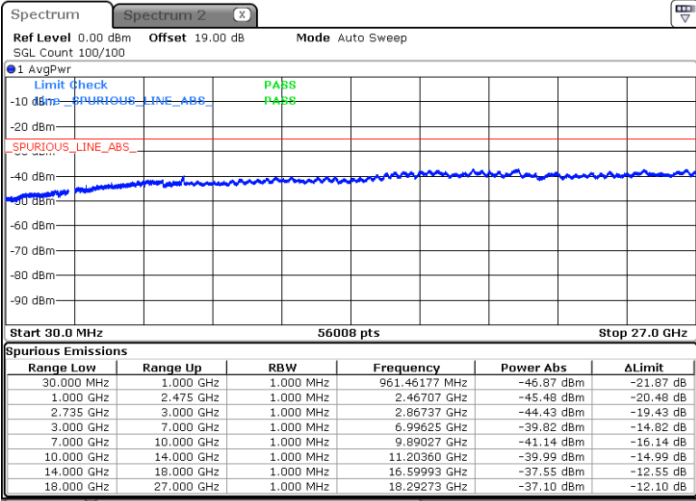

N/A

Date: 26.JAN.2021 17:34:19

LTE Band 41C / 20MHz+10MHz

16QAM

Lowest Channel / 1RB0 and 1RB49

Lowest Channel / 1RB99 and 1RB0

Date: 26.JAN.2021 22:07:00

Date: 26.JAN.2021 22:02:51

Lowest Channel / FullIRB

N/A

Date: 26.JAN.2021 22:11:10

LTE Band 41C / 20MHz+10MHz

16QAM

Middle Channel / 1RB0 and 1RB49

Middle Channel / 1RB99 and 1RB0

Date: 26.JAN.2021 22:19:31

Date: 26.JAN.2021 22:23:41

Middle Channel / FullIRB

N/A

Date: 26.JAN.2021 22:15:21

LTE Band 41C / 20MHz+10MHz

16QAM

Highest Channel / 1RB0 and 1RB49

Highest Channel / 1RB99 and 1RB0

Date: 26.JAN.2021 22:31:58

Date: 26.JAN.2021 22:27:49

Highest Channel / FullIRB

N/A

Date: 26.JAN.2021 22:36:09

LTE Band 41C / 20MHz+15MHz

16QAM

Lowest Channel / 1RB0 and 1RB74