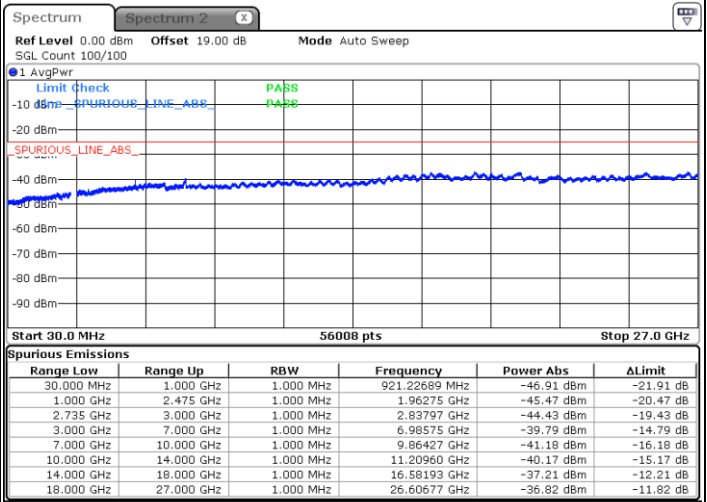

Middle Channel / 1RB74 and 1RB0

Date: 27.JAN.2021 00:39:14

Date: 27.JAN.2021 00:43:22

Middle Channel / FullIRB

N/A

Date: 27.JAN.2021 00:35:05

LTE Band 41C / 15MHz+20MHz

16QAM

Highest Channel / 1RB0 and 1RB99

Highest Channel / 1RB74 and 1RB0

Date: 27.JAN.2021 14:53:33

Date: 27.JAN.2021 14:49:21

Highest Channel / FullIRB

N/A

Date: 27.JAN.2021 14:57:46

LTE Band 41C / 20MHz+5MHz

16QAM

Lowest Channel / 1RB0 and 1RB24

Lowest Channel / 1RB99 and 1RB0

Date: 26.JAN.2021 17:13:23

Date: 26.JAN.2021 17:17:35

Lowest Channel / FullIRB

N/A

Date: 26.JAN.2021 17:09:12