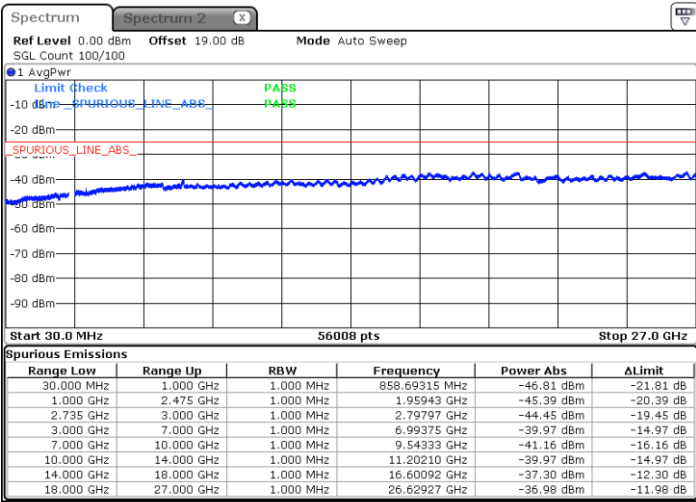

Date: 27.JAN.2021 00:26:47

Date: 27.JAN.2021 00:22:38

Lowest Channel / FullIRB

N/A

Date: 27.JAN.2021 00:30:57

LTE Band 41C / 15MHz+20MHz

16QAM

Middle Channel / 1RB0 and 1RB9

Middle Channel / 1RB74 and 1RB0

Date: 27.JAN.2021 00:39:14

Date: 27.JAN.2021 00:43:22

Middle Channel / FullIRB

N/A

Date: 27.JAN.2021 00:35:05

LTE Band 41C / 15MHz+20MHz

16QAM

Highest Channel / 1RB0 and 1RB99

Highest Channel / 1RB74 and 1RB0

Date: 27.JAN.2021 14:53:33

Date: 27.JAN.2021 14:49:21

Highest Channel / FullIRB

N/A

Date: 27.JAN.2021 14:57:46

LTE Band 41C / 20MHz+5MHz