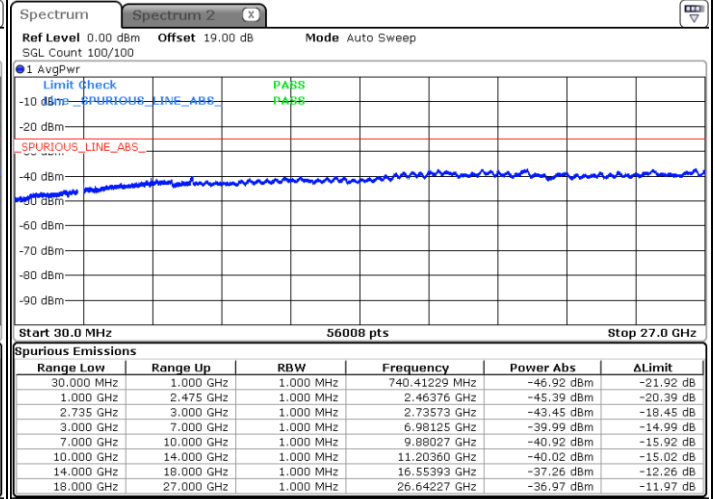

LTE Band 41C / 20MHz+5MHz

16QAM

Middle Channel / 1RB0 and 1RB24

Middle Channel / 1RB99 and 1RB0

Date: 26.JAN.2021 17:25:57

Date: 26.JAN.2021 17:30:08

Middle Channel / FullIRB

N/A

Date: 26.JAN.2021 17:21:47

LTE Band 41C / 20MHz+5MHz

16QAM

Highest Channel / 1RB0 and 1RB24

Highest Channel / 1RB99 and 1RB0

Date: 26.JAN.2021 17:38:31

Date: 26.JAN.2021 17:42:41

Highest Channel / FullIRB

N/A

Date: 26.JAN.2021 17:34:19

LTE Band 41C / 20MHz+10MHz

16QAM

Lowest Channel / 1RB0 and 1RB49

Lowest Channel / 1RB99 and 1RB0

Date: 26.JAN.2021 22:07:00

Date: 26.JAN.2021 22:02:51

Lowest Channel / FullIRB

N/A

Date: 26.JAN.2021 22:11:10

LTE Band 41C / 20MHz+10MHz

16QAM

Middle Channel / 1RB0 and 1RB49

Middle Channel / 1RB99 and 1RB0

Date: 26.JAN.2021 22:19:31