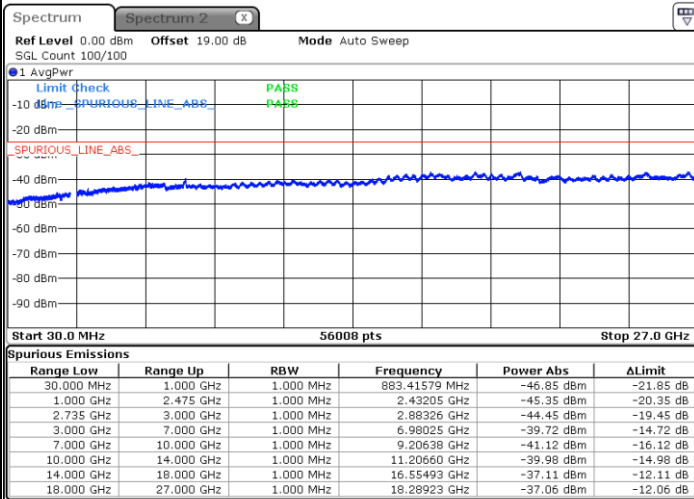

Lowest Channel / FullIRB

N/A

Date: 26.JAN.2021 22:11:10

LTE Band 41C / 20MHz+10MHz

16QAM

Middle Channel / 1RB0 and 1RB49

Middle Channel / 1RB99 and 1RB0

Date: 26.JAN.2021 22:19:31

Date: 26.JAN.2021 22:23:41

Middle Channel / FullIRB

N/A

Date: 26.JAN.2021 22:15:21

LTE Band 41C / 20MHz+10MHz

16QAM

Highest Channel / 1RB0 and 1RB49

Highest Channel / 1RB99 and 1RB0

Date: 26.JAN.2021 22:31:58

Date: 26.JAN.2021 22:27:49

Highest Channel / FullIRB

N/A

Date: 26.JAN.2021 22:36:09

LTE Band 41C / 20MHz+15MHz

16QAM

Lowest Channel / 1RB0 and 1RB74

Lowest Channel / 1RB99 and 1RB0

Date: 27.JAN.2021 10:40:24

Date: 27.JAN.2021 10:36:12

Lowest Channel / FullIRB

N/A

Date: 27.JAN.2021 10:44:36

LTE Band 41C / 20MHz+15MHz

16QAM