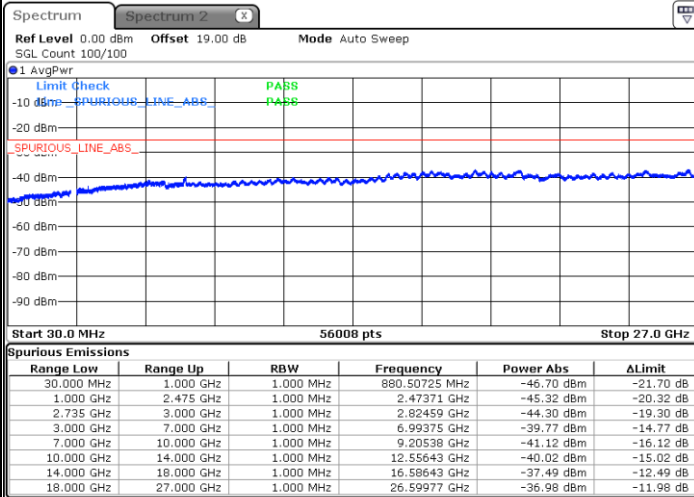

LTE Band 41C / 20MHz+5MHz

16QAM

Middle Channel / 1RB0 and 1RB24

Middle Channel / 1RB99 and 1RB0

Date: 26.JAN.2021 17:25:57

Date: 26.JAN.2021 17:30:08

Middle Channel / FullIRB

N/A

Date: 26.JAN.2021 17:21:47

LTE Band 41C / 20MHz+5MHz

16QAM

Highest Channel / 1RB0 and 1RB24

Highest Channel / 1RB99 and 1RB0

Date: 26.JAN.2021 17:38:31

Date: 26.JAN.2021 17:42:41

Highest Channel / FullIRB

N/A

Date: 26.JAN.2021 17:34:19

LTE Band 41C / 20MHz+10MHz

16QAM

Lowest Channel / 1RB0 and 1RB49

Lowest Channel / 1RB99 and 1RB0

Date: 26.JAN.2021 22:07:00

Date: 26.JAN.2021 22:02:51