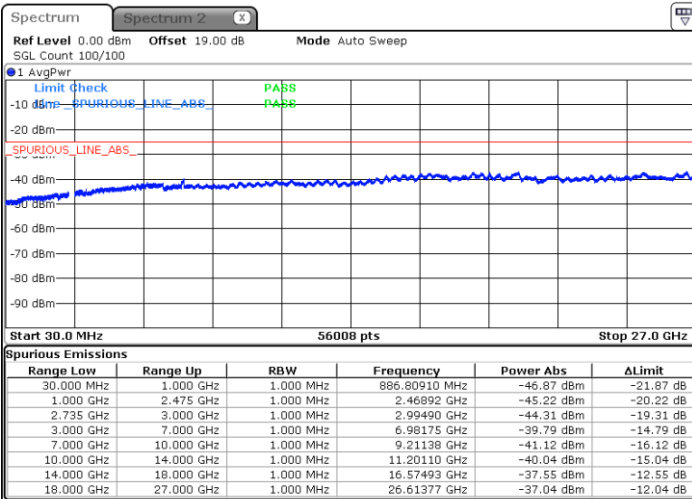

Highest Channel / 1RB0 and 1RB99

Highest Channel / 1RB74 and 1RB0

Date: 27.JAN.2021 14:53:33

Date: 27.JAN.2021 14:49:21

Highest Channel / FullIRB

N/A

Date: 27.JAN.2021 14:57:46

LTE Band 41C / 20MHz+5MHz

16QAM

Lowest Channel / 1RB0 and 1RB24

Lowest Channel / 1RB99 and 1RB0

Date: 26.JAN.2021 17:13:23

Date: 26.JAN.2021 17:17:35

Lowest Channel / FullIRB

N/A

Date: 26.JAN.2021 17:09:12

LTE Band 41C / 20MHz+5MHz

16QAM

Middle Channel / 1RB0 and 1RB24

Middle Channel / 1RB99 and 1RB0

Date: 26.JAN.2021 17:25:57

Date: 26.JAN.2021 17:30:08

Middle Channel / FullIRB

N/A

Date: 26.JAN.2021 17:21:47

LTE Band 41C / 20MHz+5MHz

16QAM

Highest Channel / 1RB0 and 1RB24

Highest Channel / 1RB99 and 1RB0

Date: 26.JAN.2021 17:38:31

Date: 26.JAN.2021 17:42:41

Highest Channel / FullIRB