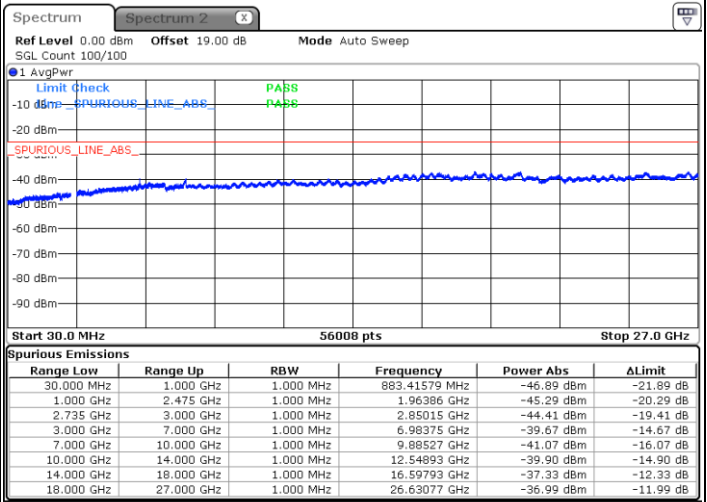

Date: 26.JAN.2021 23:37:41

Highest Channel / FullIRB

N/A

Date: 26.JAN.2021 23:45:59

LTE Band 41C / 15MHz+20MHz

16QAM

Lowest Channel / 1RB0 and 1RB99

Lowest Channel / 1RB74 and 1RB80

Date: 27.JAN.2021 00:26:47

Date: 27.JAN.2021 00:22:38

Lowest Channel / FullIRB

N/A

Date: 27.JAN.2021 00:30:57

LTE Band 41C / 15MHz+20MHz

16QAM

Middle Channel / 1RB0 and 1RB9

Middle Channel / 1RB74 and 1RB0

Date: 27.JAN.2021 00:39:14

Date: 27.JAN.2021 00:43:22

Middle Channel / FullIRB

N/A

Date: 27.JAN.2021 00:35:05

LTE Band 41C / 15MHz+20MHz

16QAM

Highest Channel / 1RB0 and 1RB99

Highest Channel / 1RB74 and 1RB0

Date: 27.JAN.2021 14:53:33

Date: 27.JAN.2021 14:49:21

Highest Channel / FullIRB

N/A

Date: 27.JAN.2021 14:57:46

LTE Band 41C / 20MHz+5MHz