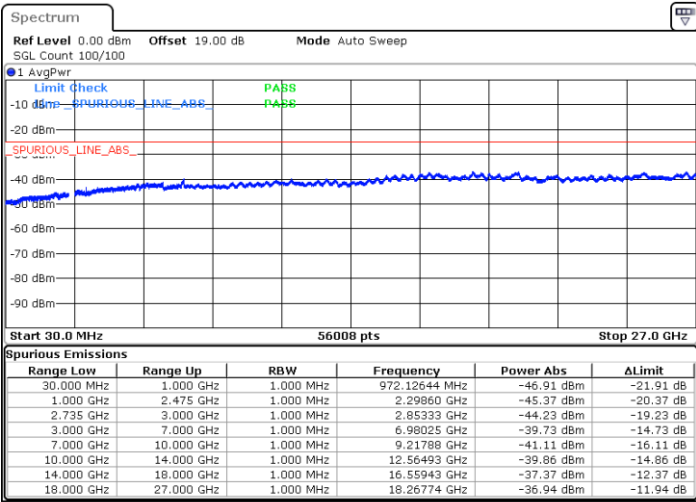

Date: 26.JAN.2021 22:31:58

Date: 26.JAN.2021 22:27:49

Highest Channel / FullIRB

N/A

Date: 26.JAN.2021 22:36:09

LTE Band 41C / 20MHz+15MHz

16QAM

Lowest Channel / 1RB0 and 1RB74

Lowest Channel / 1RB99 and 1RB0

Date: 27.JAN.2021 10:40:24

Date: 27.JAN.2021 10:36:12

Lowest Channel / FullIRB

N/A

Date: 27.JAN.2021 10:44:36

LTE Band 41C / 20MHz+15MHz

16QAM

Middle Channel / 1RB0 and 1RB74

Middle Channel / 1RB99 and 1RB0

Date: 27.JAN.2021 10:52:58

Date: 27.JAN.2021 10:57:09

Middle Channel / FullIRB

N/A

Date: 27.JAN.2021 10:48:47

LTE Band 41C / 20MHz+15MHz

16QAM

Highest Channel / 1RB0 and 1RB74

Highest Channel / 1RB99 and 1RB0

Date: 27.JAN.2021 11:05:31

Date: 27.JAN.2021 11:01:20

Highest Channel / FullIRB

N/A

Date: 27.JAN.2021 11:09:42