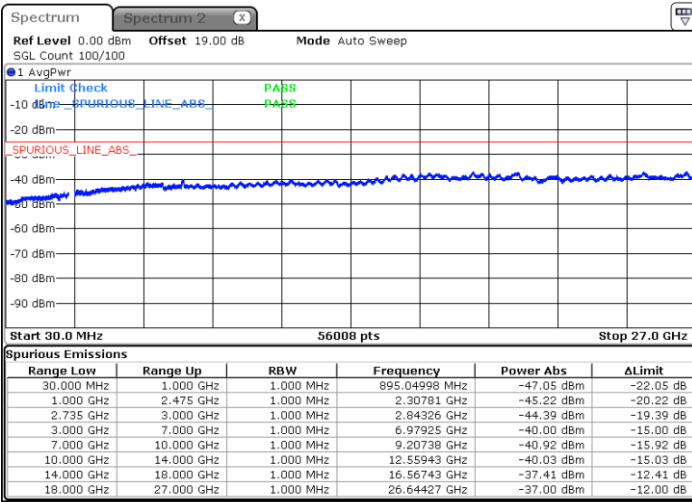

N/A

Date: 26.JAN.2021 18:31:47

LTE Band 41C / 10MHz+15MHz

16QAM

Highest Channel / 1RB0 and 1RB74

Highest Channel / 1RB49 and 1RB0

Date: 26.JAN.2021 18:48:27

Date: 26.JAN.2021 18:44:17

Highest Channel / FullIRB

N/A

Date: 26.JAN.2021 18:52:37

LTE Band 41C / 10MHz+20MHz

16QAM

Lowest Channel / 1RB0 and 1RB99

Lowest Channel / 1RB49 and 1RB0

Date: 26.JAN.2021 20:57:43

Date: 26.JAN.2021 20:53:33

Lowest Channel / FullIRB

N/A

Date: 26.JAN.2021 21:01:54

LTE Band 41C / 10MHz+20MHz

16QAM

Middle Channel / 1RB0 and 1RB99

Middle Channel / 1RB49 and 1RB0

Date: 26.JAN.2021 21:10:12

Date: 26.JAN.2021 21:14:21

Middle Channel / FullIRB

N/A

Date: 26.JAN.2021 21:06:03

LTE Band 41C / 10MHz+20MHz

16QAM

Highest Channel / 1RB0 and 1RB99