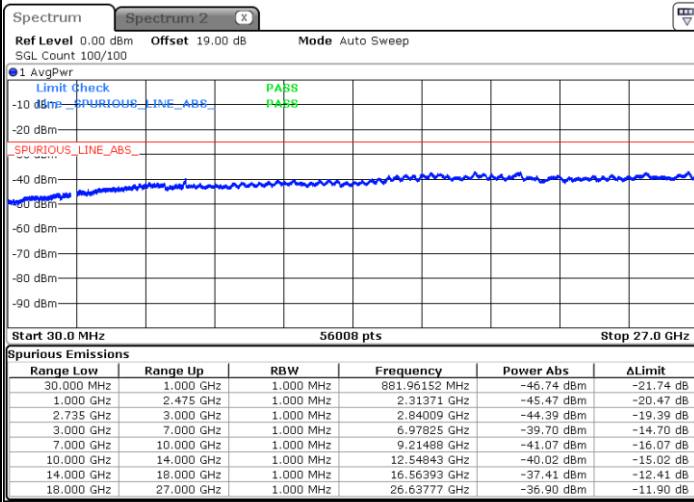

Lowest Channel / FullIRB

N/A

Date: 26.JAN.2021 22:11:10

LTE Band 41C / 20MHz+10MHz

16QAM

Middle Channel / 1RB0 and 1RB49

Middle Channel / 1RB99 and 1RB0

Date: 26.JAN.2021 22:19:31

Date: 26.JAN.2021 22:23:41

Middle Channel / FullIRB

N/A

Date: 26.JAN.2021 22:15:21

LTE Band 41C / 20MHz+10MHz

16QAM

Highest Channel / 1RB0 and 1RB49

Highest Channel / 1RB99 and 1RB0

Date: 26.JAN.2021 22:31:58

Date: 26.JAN.2021 22:27:49

Highest Channel / FullIRB

N/A

Date: 26.JAN.2021 22:36:09

LTE Band 41C / 20MHz+15MHz

16QAM

Lowest Channel / 1RB0 and 1RB74

Lowest Channel / 1RB99 and 1RB0

Date: 27.JAN.2021 10:40:24

Date: 27.JAN.2021 10:36:12

Lowest Channel / FullIRB

N/A

Date: 27.JAN.2021 10:44:36

LTE Band 41C / 20MHz+15MHz

16QAM