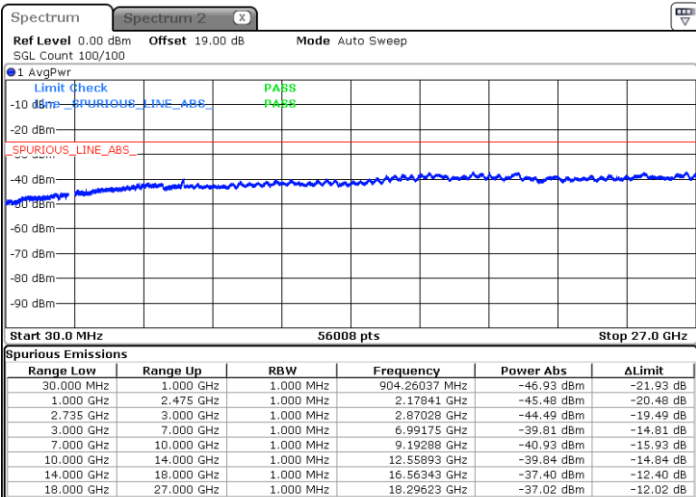

Date: 26.JAN.2021 17:21:47

LTE Band 41C / 20MHz+5MHz

16QAM

Highest Channel / 1RB0 and 1RB24

Highest Channel / 1RB99 and 1RB0

Date: 26.JAN.2021 17:38:31

Date: 26.JAN.2021 17:42:41

Highest Channel / FullIRB

N/A

Date: 26.JAN.2021 17:34:19

LTE Band 41C / 20MHz+10MHz

16QAM

Lowest Channel / 1RB0 and 1RB49

Lowest Channel / 1RB99 and 1RB0

Date: 26.JAN.2021 22:07:00

Date: 26.JAN.2021 22:02:51

Lowest Channel / FullIRB

N/A

Date: 26.JAN.2021 22:11:10

LTE Band 41C / 20MHz+10MHz

16QAM

Middle Channel / 1RB0 and 1RB49

Middle Channel / 1RB99 and 1RB0

Date: 26.JAN.2021 22:19:31

Date: 26.JAN.2021 22:23:41

Middle Channel / FullIRB

N/A

Date: 26.JAN.2021 22:15:21

LTE Band 41C / 20MHz+10MHz

16QAM

Highest Channel / 1RB0 and 1RB49

Highest Channel / 1RB99 and 1RB0