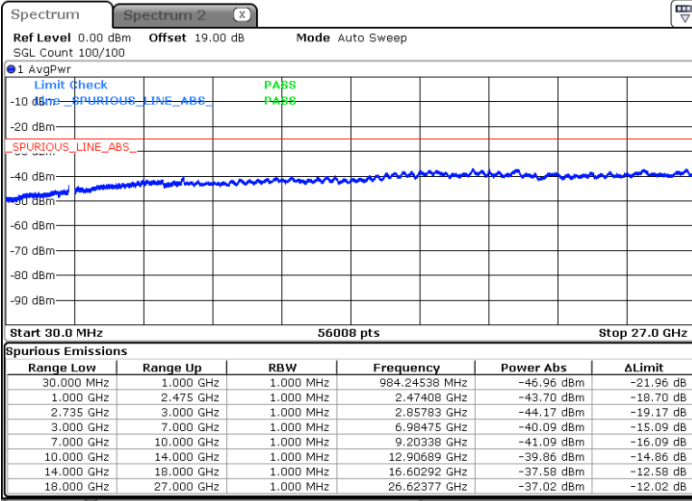

LTE Band 41C / 10MHz+15MHz

16QAM

Lowest Channel / 1RB0 and 1RB74

Lowest Channel / 1RB49 and 1RB0

Date: 26.JAN.2021 18:23:27

Date: 26.JAN.2021 18:27:37

Lowest Channel / FullIRB

N/A

Date: 26.JAN.2021 18:19:16

LTE Band 41C / 10MHz+15MHz

16QAM

MiddleChannel / 1RB0 and 1RB74

Middle Channel / 1RB49 and 1RB0

Date: 26.JAN.2021 18:35:57

Date: 26.JAN.2021 18:40:07

Middle Channel / FullIRB

N/A

Date: 26.JAN.2021 18:31:47

LTE Band 41C / 10MHz+15MHz

16QAM

Highest Channel / 1RB0 and 1RB74

Highest Channel / 1RB49 and 1RB0

Date: 26.JAN.2021 18:48:27

Date: 26.JAN.2021 18:44:17