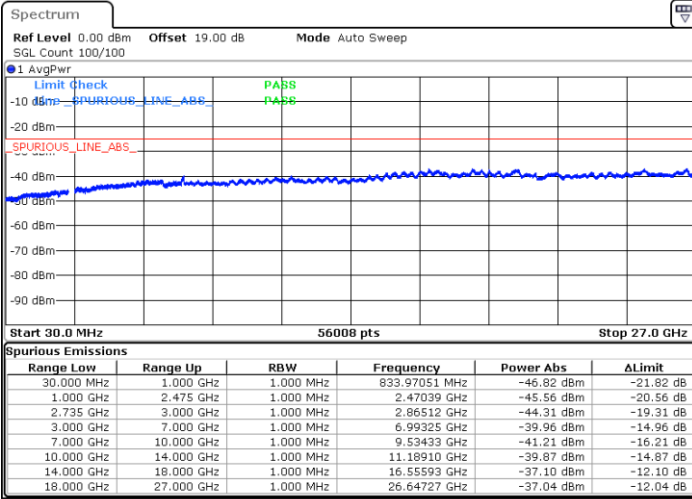

Date: 27.JAN.2021 00:26:47

Date: 27.JAN.2021 00:22:38

Lowest Channel / FullIRB

N/A

Date: 27.JAN.2021 00:30:57

LTE Band 41C / 15MHz+20MHz

16QAM

Middle Channel / 1RB0 and 1RB9

Middle Channel / 1RB74 and 1RB0

Date: 27.JAN.2021 00:39:14

Date: 27.JAN.2021 00:43:22

Middle Channel / FullIRB

N/A

Date: 27.JAN.2021 00:35:05

LTE Band 41C / 15MHz+20MHz

16QAM

Highest Channel / 1RB0 and 1RB99

Highest Channel / 1RB74 and 1RB0

Date: 27.JAN.2021 14:53:33

Date: 27.JAN.2021 14:49:21

Highest Channel / FullIRB

N/A

Date: 27.JAN.2021 14:57:46

LTE Band 41C / 20MHz+5MHz