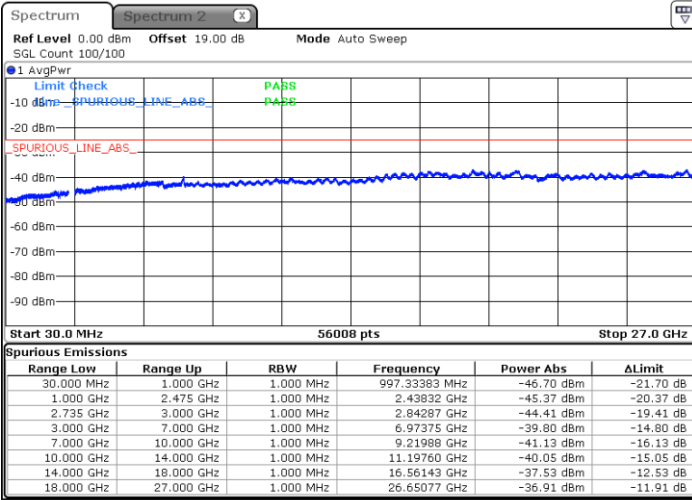

LTE Band 41C / 10MHz+15MHz

16QAM

Lowest Channel / 1RB0 and 1RB74

Lowest Channel / 1RB49 and 1RB0

Date: 26.JAN.2021 18:23:27

Date: 26.JAN.2021 18:27:37

Lowest Channel / FullIRB

N/A

Date: 26.JAN.2021 18:19:16

LTE Band 41C / 10MHz+15MHz

16QAM

MiddleChannel / 1RB0 and 1RB74

Middle Channel / 1RB49 and 1RB0

Date: 26.JAN.2021 18:35:57

Date: 26.JAN.2021 18:40:07

Middle Channel / FullIRB

N/A

Date: 26.JAN.2021 18:31:47

LTE Band 41C / 10MHz+15MHz

16QAM

Highest Channel / 1RB0 and 1RB74

Highest Channel / 1RB49 and 1RB0

Date: 26.JAN.2021 18:48:27

Date: 26.JAN.2021 18:44:17