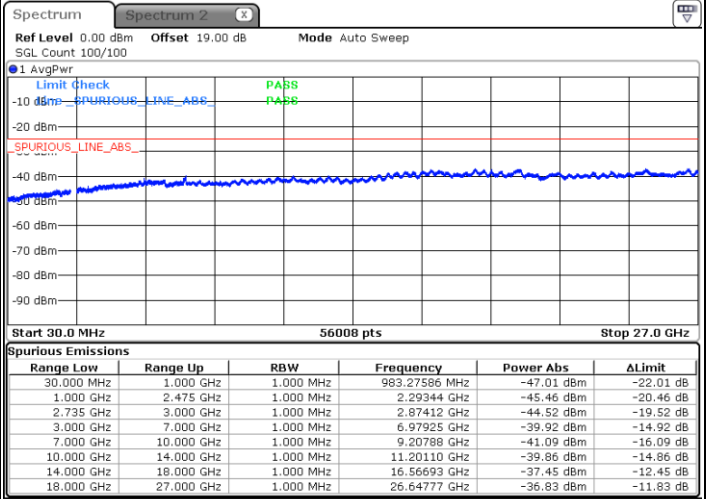

Date: 26.JAN.2021 20:53:33

Lowest Channel / FullIRB

N/A

Date: 26.JAN.2021 21:01:54

LTE Band 41C / 10MHz+20MHz

16QAM

Middle Channel / 1RB0 and 1RB99

Middle Channel / 1RB49 and 1RB0

Date: 26.JAN.2021 21:10:12

Date: 26.JAN.2021 21:14:21

Middle Channel / FullIRB

N/A

Date: 26.JAN.2021 21:06:03

LTE Band 41C / 10MHz+20MHz

16QAM

Highest Channel / 1RB0 and 1RB99

Highest Channel / 1RB49 and 1RB0

Date: 26.JAN.2021 21:22:39

Date: 26.JAN.2021 21:18:30

Highest Channel / FullIRB

N/A

Date: 26.JAN.2021 21:26:48

LTE Band 41C / 15MHz+10MHz

16QAM

Lowest Channel / 1RB0 and 1RB49

Lowest Channel / 1RB74 and 1RB0

Date: 26.JAN.2021 19:33:20

Date: 26.JAN.2021 19:37:30

Lowest Channel / FullIRB

N/A

Date: 26.JAN.2021 19:29:09

LTE Band 41C / 15MHz+10MHz