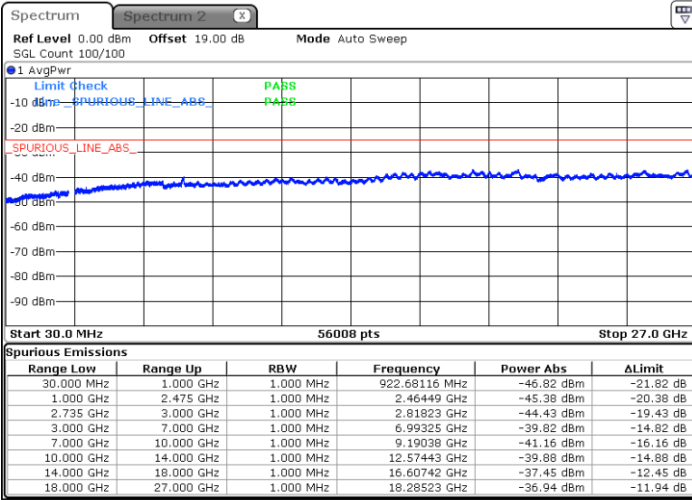

Highest Channel / 1RB0 and 1RB99

Highest Channel / 1RB74 and 1RB0

Date: 27.JAN.2021 14:53:33

Date: 27.JAN.2021 14:49:21

Highest Channel / FullIRB

N/A

Date: 27.JAN.2021 14:57:46

LTE Band 41C / 20MHz+5MHz

16QAM

Lowest Channel / 1RB0 and 1RB24

Lowest Channel / 1RB99 and 1RB0

Date: 26.JAN.2021 17:13:23

Date: 26.JAN.2021 17:17:35

Lowest Channel / FullIRB

N/A

Date: 26.JAN.2021 17:09:12

LTE Band 41C / 20MHz+5MHz

16QAM

Middle Channel / 1RB0 and 1RB24

Middle Channel / 1RB99 and 1RB0

Date: 26.JAN.2021 17:25:57

Date: 26.JAN.2021 17:30:08

Middle Channel / FullIRB

N/A

Date: 26.JAN.2021 17:21:47

LTE Band 41C / 20MHz+5MHz

16QAM

Highest Channel / 1RB0 and 1RB24

Highest Channel / 1RB99 and 1RB0

Date: 26.JAN.2021 17:38:31

Date: 26.JAN.2021 17:42:41

Highest Channel / FullIRB