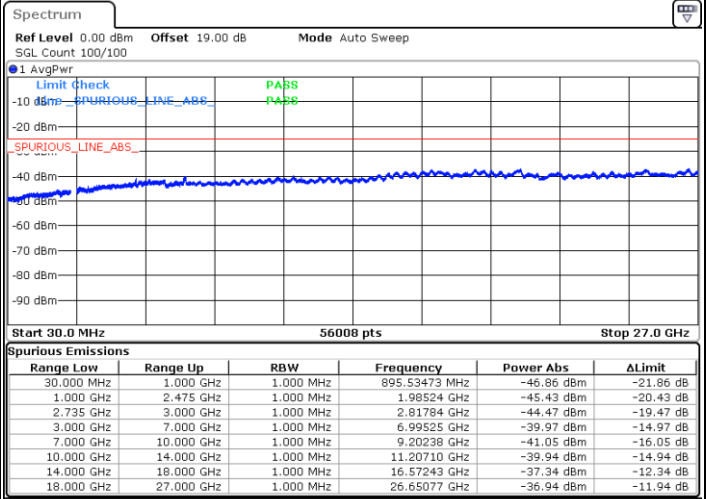

Lowest Channel / 1RB99 and 1RB0

Date: 27.JAN.2021 10:40:24

Date: 27.JAN.2021 10:36:12

Lowest Channel / FullIRB

N/A

Date: 27.JAN.2021 10:44:36

LTE Band 41C / 20MHz+15MHz

16QAM

Middle Channel / 1RB0 and 1RB74

Middle Channel / 1RB99 and 1RB0

Date: 27.JAN.2021 10:52:58

Date: 27.JAN.2021 10:57:09

Middle Channel / FullIRB

N/A

Date: 27.JAN.2021 10:48:47

LTE Band 41C / 20MHz+15MHz

16QAM

Highest Channel / 1RB0 and 1RB74

Highest Channel / 1RB99 and 1RB0

Date: 27.JAN.2021 11:05:31

Date: 27.JAN.2021 11:01:20

Highest Channel / FullIRB

N/A

Date: 27.JAN.2021 11:09:42

LTE Band 41C / 20MHz+20MHz

16QAM

Lowest Channel / 1RB0 and 1RB99

Lowest Channel / 1RB99 and 1RB0

Date: 27.JAN.2021 11:50:37

Date: 27.JAN.2021 11:46:26

Lowest Channel / FullIRB

N/A