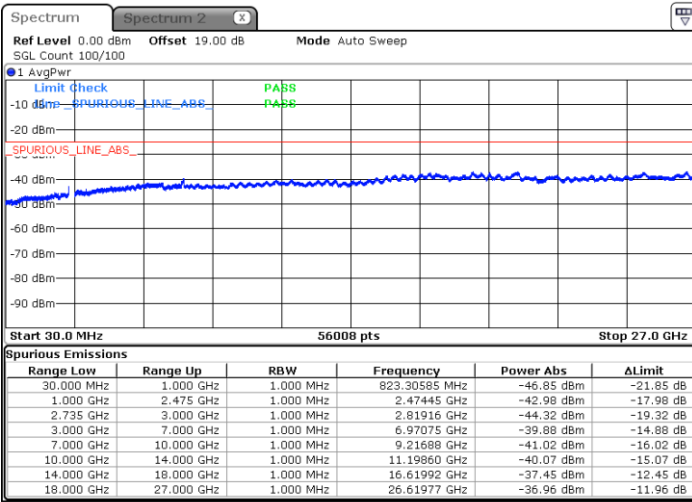

Middle Channel / 1RB74 and 1RB0

Date: 27.JAN.2021 00:39:14

Date: 27.JAN.2021 00:43:22

Middle Channel / FullIRB

N/A

Date: 27.JAN.2021 00:35:05

LTE Band 41C / 15MHz+20MHz

16QAM

Highest Channel / 1RB0 and 1RB99

Highest Channel / 1RB74 and 1RB0

Date: 27.JAN.2021 14:53:33

Date: 27.JAN.2021 14:49:21

Highest Channel / FullIRB

N/A

Date: 27.JAN.2021 14:57:46

LTE Band 41C / 20MHz+5MHz

16QAM

Lowest Channel / 1RB0 and 1RB24

Lowest Channel / 1RB99 and 1RB0

Date: 26.JAN.2021 17:13:23

Date: 26.JAN.2021 17:17:35

Lowest Channel / FullIRB

N/A

Date: 26.JAN.2021 17:09:12