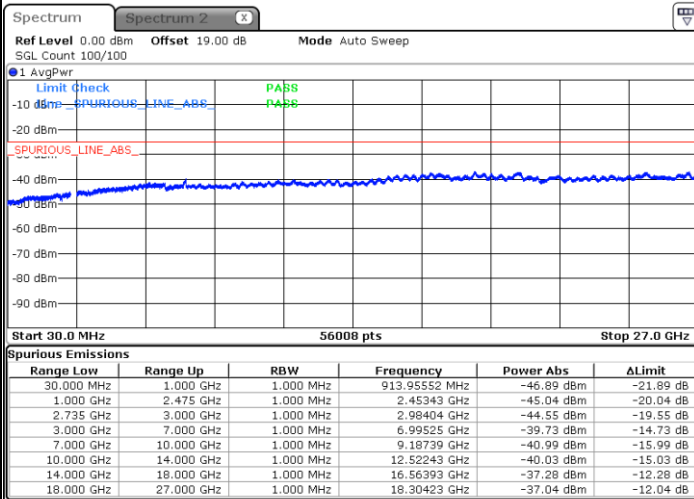

N/A

Date: 26.JAN.2021 18:31:47

LTE Band 41C / 10MHz+15MHz

16QAM

Highest Channel / 1RB0 and 1RB74

Highest Channel / 1RB49 and 1RB0

Date: 26.JAN.2021 18:48:27

Date: 26.JAN.2021 18:44:17

Highest Channel / FullIRB

N/A

Date: 26.JAN.2021 18:52:37

LTE Band 41C / 10MHz+20MHz

16QAM

Lowest Channel / 1RB0 and 1RB99

Lowest Channel / 1RB49 and 1RB0

Date: 26.JAN.2021 20:57:43

Date: 26.JAN.2021 20:53:33

Lowest Channel / FullIRB

N/A

Date: 26.JAN.2021 21:01:54

LTE Band 41C / 10MHz+20MHz

16QAM

Middle Channel / 1RB0 and 1RB99

Middle Channel / 1RB49 and 1RB0