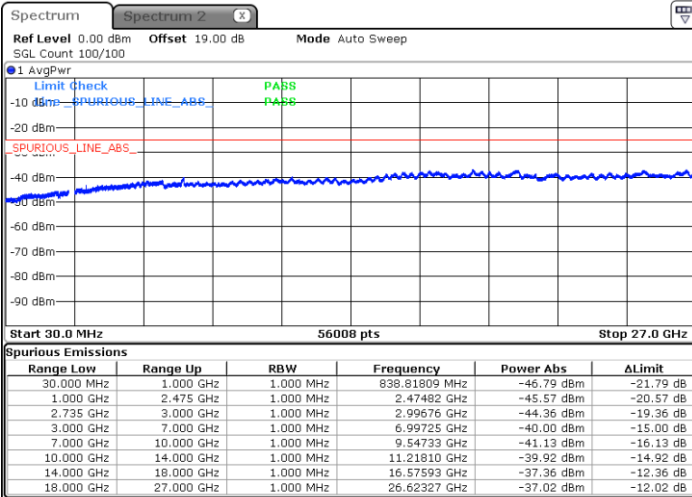

Highest Channel / 1RB49 and 1RB0

Date: 26.JAN.2021 21:22:39

Date: 26.JAN.2021 21:18:30

Highest Channel / FullIRB

N/A

Date: 26.JAN.2021 21:26:48

LTE Band 41C / 15MHz+10MHz

16QAM

Lowest Channel / 1RB0 and 1RB49

Lowest Channel / 1RB74 and 1RB0

Date: 26.JAN.2021 19:33:20

Date: 26.JAN.2021 19:37:30

Lowest Channel / FullIRB

N/A

Date: 26.JAN.2021 19:29:09

LTE Band 41C / 15MHz+10MHz

LTE Band 41C / 15MHz+10MHz

16QAM

Highest Channel / 1RB0 and 1RB49

Highest Channel / 1RB74 and 1RB0

Date: 26.JAN.2021 19:58:22

Date: 26.JAN.2021 20:16:54

Highest Channel / FullIRB

N/A