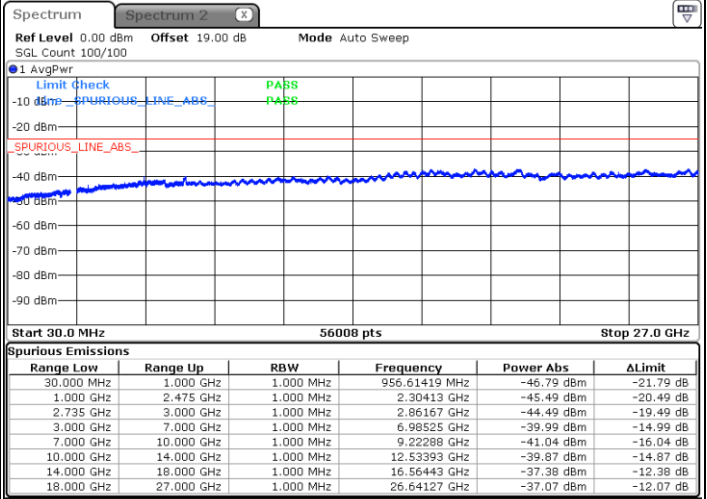

Middle Channel / FullIRB

N/A

Date: 26.JAN.2021 23:25:14

LTE Band 41C / 15MHz+15MHz

16QAM

Highest Channel / 1RB0 and 1RB74

Highest Channel / 1RB74 and 1RB0

Date: 26.JAN.2021 23:41:49

Date: 26.JAN.2021 23:37:41

Highest Channel / FullIRB

N/A

Date: 26.JAN.2021 23:45:59

LTE Band 41C / 15MHz+20MHz

16QAM

Lowest Channel / 1RB0 and 1RB99

Lowest Channel / 1RB74 and 1RB80

Date: 27.JAN.2021 00:26:47

Date: 27.JAN.2021 00:22:38

Lowest Channel / FullIRB

N/A

Date: 27.JAN.2021 00:30:57

LTE Band 41C / 15MHz+20MHz

16QAM

Middle Channel / 1RB0 and 1RB9