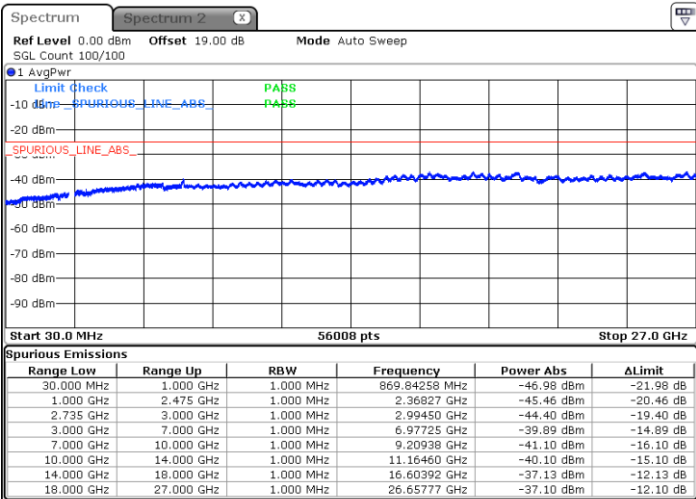

Highest Channel / FullIRB

N/A

Date: 26.JAN.2021 18:52:37

LTE Band 41C / 10MHz+20MHz

16QAM

Lowest Channel / 1RB0 and 1RB99

Lowest Channel / 1RB49 and 1RB0

Date: 26.JAN.2021 20:57:43

Date: 26.JAN.2021 20:53:33

Lowest Channel / FullIRB

N/A

Date: 26.JAN.2021 21:01:54

LTE Band 41C / 10MHz+20MHz

16QAM

Middle Channel / 1RB0 and 1RB99

Middle Channel / 1RB49 and 1RB0

Date: 26.JAN.2021 21:10:12

Date: 26.JAN.2021 21:14:21

Middle Channel / FullIRB

N/A

Date: 26.JAN.2021 21:06:03

LTE Band 41C / 10MHz+20MHz

16QAM

Highest Channel / 1RB0 and 1RB99

Highest Channel / 1RB49 and 1RB0

Date: 26.JAN.2021 21:22:39

Date: 26.JAN.2021 21:18:30

Highest Channel / FullIRB

N/A

Date: 26.JAN.2021 21:26:48

LTE Band 41C / 15MHz+10MHz

16QAM