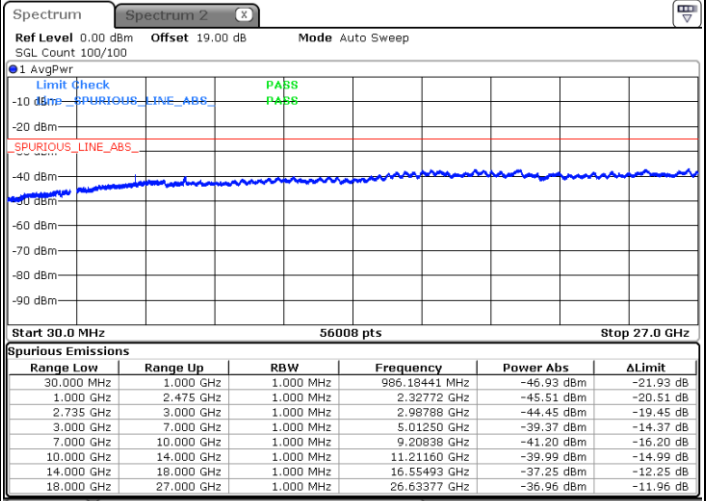

LTE Band 41C / 10MHz+15MHz

16QAM

Lowest Channel / 1RB0 and 1RB74

Lowest Channel / 1RB49 and 1RB0

Date: 26.JAN.2021 18:23:27

Date: 26.JAN.2021 18:27:37

Lowest Channel / FullIRB

N/A

Date: 26.JAN.2021 18:19:16

LTE Band 41C / 10MHz+15MHz

16QAM

MiddleChannel / 1RB0 and 1RB74

Middle Channel / 1RB49 and 1RB0

Date: 26.JAN.2021 18:35:57

Date: 26.JAN.2021 18:40:07

Middle Channel / FullIRB

N/A

Date: 26.JAN.2021 18:31:47

LTE Band 41C / 10MHz+15MHz

16QAM

Highest Channel / 1RB0 and 1RB74

Highest Channel / 1RB49 and 1RB0

Date: 26.JAN.2021 18:48:27

Date: 26.JAN.2021 18:44:17

Highest Channel / FullIRB

N/A

Date: 26.JAN.2021 18:52:37

LTE Band 41C / 10MHz+20MHz

16QAM

Lowest Channel / 1RB0 and 1RB99

Lowest Channel / 1RB49 and 1RB0

Date: 26.JAN.2021 20:57:43