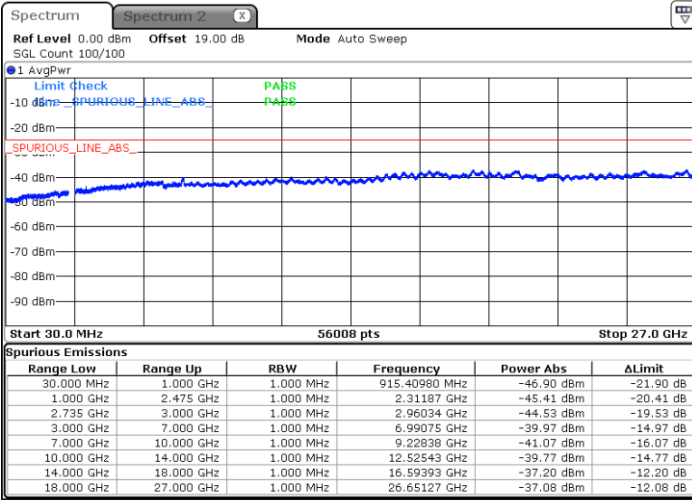

Middle Channel / FullIRB

N/A

Date: 26.JAN.2021 23:25:14

LTE Band 41C / 15MHz+15MHz

16QAM

Highest Channel / 1RB0 and 1RB74

Highest Channel / 1RB74 and 1RB0

Date: 26.JAN.2021 23:41:49

Date: 26.JAN.2021 23:37:41

Highest Channel / FullIRB

N/A

Date: 26.JAN.2021 23:45:59

LTE Band 41C / 15MHz+20MHz

16QAM

Lowest Channel / 1RB0 and 1RB99

Lowest Channel / 1RB74 and 1RB80

Date: 27.JAN.2021 00:26:47

Date: 27.JAN.2021 00:22:38

Lowest Channel / FullIRB

N/A

Date: 27.JAN.2021 00:30:57

LTE Band 41C / 15MHz+20MHz

16QAM

Middle Channel / 1RB0 and 1RB9