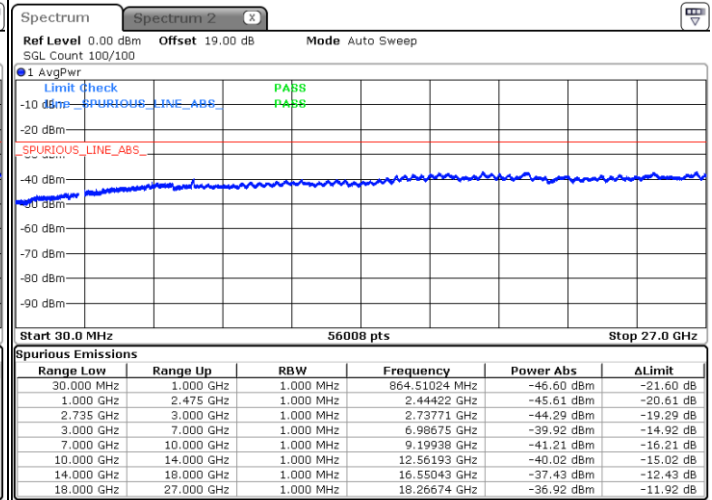

LTE Band 41C / 15MHz+10MHz

16QAM

Highest Channel / 1RB0 and 1RB49

Highest Channel / 1RB74 and 1RB0

Date: 26.JAN.2021 19:58:22

Date: 26.JAN.2021 20:16:54

Highest Channel / FullIRB

N/A

Date: 26.JAN.2021 19:54:12

LTE Band 41C / 15MHz+15MHz

16QAM

Lowest Channel / 1RB0 and 1RB74

Lowest Channel / 1RB74 and 1RB0

Date: 26.JAN.2021 23:16:55

Date: 26.JAN.2021 23:12:45

Lowest Channel / FullIRB