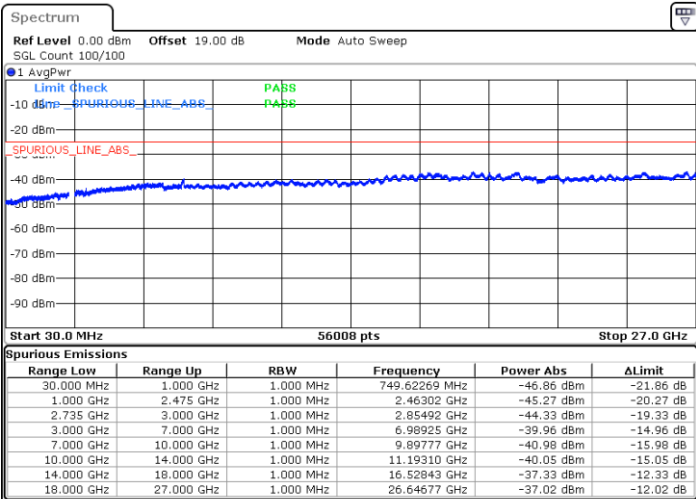

Date: 26.JAN.2021 22:31:58

Date: 26.JAN.2021 22:27:49

Highest Channel / FullIRB

N/A

Date: 26.JAN.2021 22:36:09

LTE Band 41C / 20MHz+15MHz

16QAM

Lowest Channel / 1RB0 and 1RB74

Lowest Channel / 1RB99 and 1RB0

Date: 27.JAN.2021 10:40:24

Date: 27.JAN.2021 10:36:12

Lowest Channel / FullIRB

N/A

Date: 27.JAN.2021 10:44:36

LTE Band 41C / 20MHz+15MHz

16QAM

Middle Channel / 1RB0 and 1RB74

Middle Channel / 1RB99 and 1RB0

Date: 27.JAN.2021 10:52:58

Date: 27.JAN.2021 10:57:09

Middle Channel / FullIRB

N/A

Date: 27.JAN.2021 10:48:47

LTE Band 41C / 20MHz+15MHz

16QAM

Highest Channel / 1RB0 and 1RB74

Highest Channel / 1RB99 and 1RB0

Date: 27.JAN.2021 11:05:31

Date: 27.JAN.2021 11:01:20

Highest Channel / FullIRB

N/A

Date: 27.JAN.2021 11:09:42