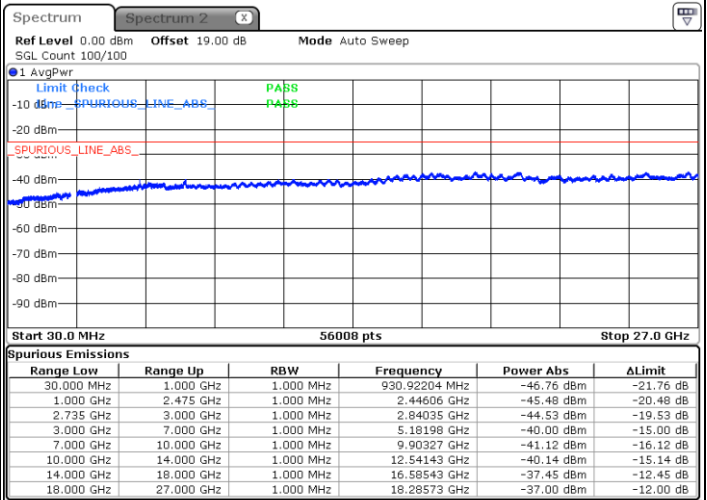

LTE Band 41C / 10MHz+15MHz

16QAM

Lowest Channel / 1RB0 and 1RB74

Lowest Channel / 1RB49 and 1RB0

Date: 26.JAN.2021 18:23:27

Date: 26.JAN.2021 18:27:37

Lowest Channel / FullIRB

N/A

Date: 26.JAN.2021 18:19:16

LTE Band 41C / 10MHz+15MHz

16QAM

MiddleChannel / 1RB0 and 1RB74

Middle Channel / 1RB49 and 1RB0

Date: 26.JAN.2021 18:35:57

Date: 26.JAN.2021 18:40:07

Middle Channel / FullIRB

N/A

Date: 26.JAN.2021 18:31:47

LTE Band 41C / 10MHz+15MHz

16QAM

Highest Channel / 1RB0 and 1RB74

Highest Channel / 1RB49 and 1RB0

Date: 26.JAN.2021 18:48:27

Date: 26.JAN.2021 18:44:17

Highest Channel / FullIRB

N/A

Date: 26.JAN.2021 18:52:37

LTE Band 41C / 10MHz+20MHz

16QAM

Lowest Channel / 1RB0 and 1RB99

Lowest Channel / 1RB49 and 1RB0

Date: 26.JAN.2021 20:57:43