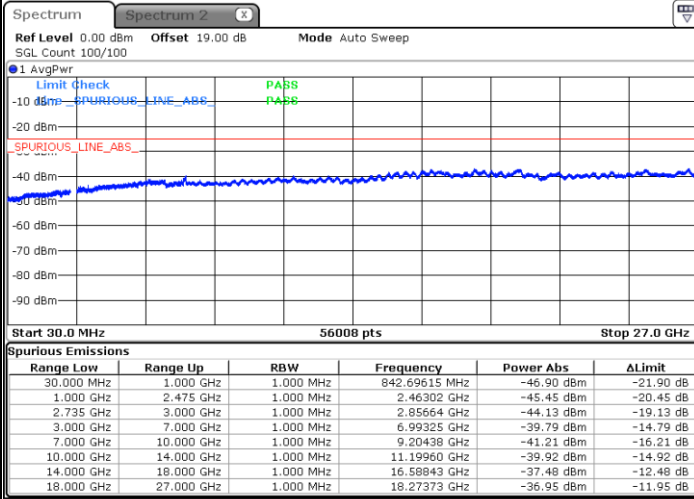

LTE Band 41C / 20MHz+5MHz

16QAM

Middle Channel / 1RB0 and 1RB24

Middle Channel / 1RB99 and 1RB0

Date: 26.JAN.2021 17:25:57

Date: 26.JAN.2021 17:30:08

Middle Channel / FullIRB

N/A

Date: 26.JAN.2021 17:21:47

LTE Band 41C / 20MHz+5MHz

16QAM

Highest Channel / 1RB0 and 1RB24

Highest Channel / 1RB99 and 1RB0

Date: 26.JAN.2021 17:38:31

Date: 26.JAN.2021 17:42:41

Highest Channel / FullIRB

N/A

Date: 26.JAN.2021 17:34:19

LTE Band 41C / 20MHz+10MHz

16QAM

Lowest Channel / 1RB0 and 1RB49

Lowest Channel / 1RB99 and 1RB0

Date: 26.JAN.2021 22:07:00

Date: 26.JAN.2021 22:02:51