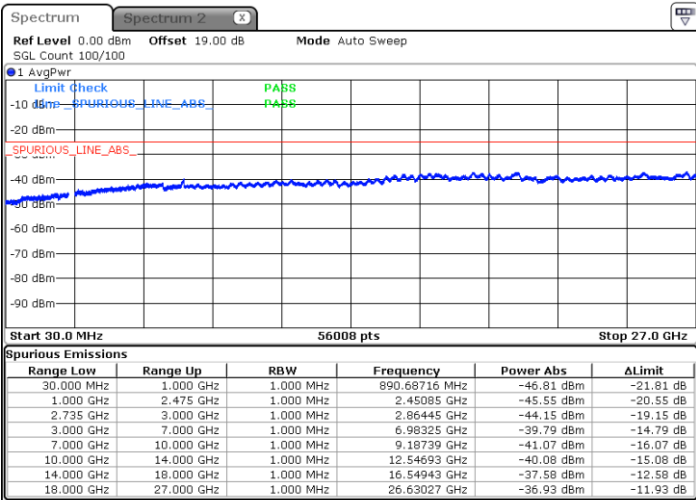

LTE Band 41C / 10MHz+15MHz

16QAM

Lowest Channel / 1RB0 and 1RB74

Lowest Channel / 1RB49 and 1RB0

Date: 26.JAN.2021 18:23:27

Date: 26.JAN.2021 18:27:37

Lowest Channel / FullIRB

N/A

Date: 26.JAN.2021 18:19:16

LTE Band 41C / 10MHz+15MHz

16QAM

MiddleChannel / 1RB0 and 1RB74

Middle Channel / 1RB49 and 1RB0

Date: 26.JAN.2021 18:35:57

Date: 26.JAN.2021 18:40:07

Middle Channel / FullIRB

N/A

Date: 26.JAN.2021 18:31:47

LTE Band 41C / 10MHz+15MHz

16QAM

Highest Channel / 1RB0 and 1RB74

Highest Channel / 1RB49 and 1RB0

Date: 26.JAN.2021 18:48:27

Date: 26.JAN.2021 18:44:17

Highest Channel / FullIRB

N/A

Date: 26.JAN.2021 18:52:37

LTE Band 41C / 10MHz+20MHz

16QAM

Lowest Channel / 1RB0 and 1RB99

Lowest Channel / 1RB49 and 1RB0

Date: 26.JAN.2021 20:57:43