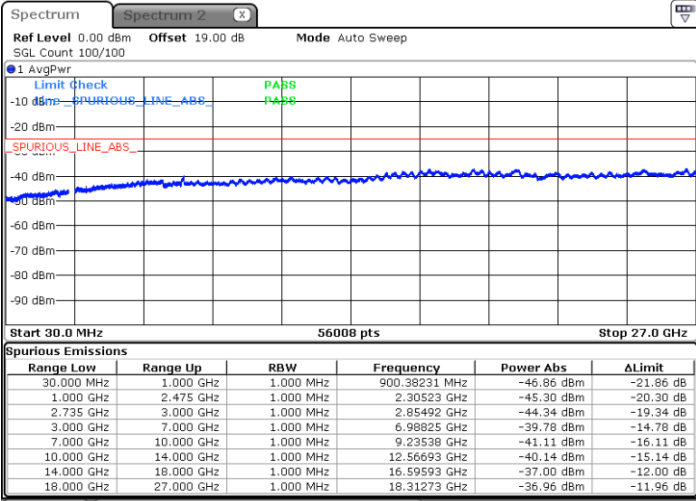

Middle Channel / FullIRB

N/A

Date: 26.JAN.2021 23:25:14

LTE Band 41C / 15MHz+15MHz

16QAM

Highest Channel / 1RB0 and 1RB74

Highest Channel / 1RB74 and 1RB0

Date: 26.JAN.2021 23:41:49

Date: 26.JAN.2021 23:37:41

Highest Channel / FullIRB

N/A

Date: 26.JAN.2021 23:45:59

LTE Band 41C / 15MHz+20MHz

16QAM

Lowest Channel / 1RB0 and 1RB99

Lowest Channel / 1RB74 and 1RB80

Date: 27.JAN.2021 00:26:47

Date: 27.JAN.2021 00:22:38

Lowest Channel / FullIRB

N/A

Date: 27.JAN.2021 00:30:57

LTE Band 41C / 15MHz+20MHz

16QAM

Middle Channel / 1RB0 and 1RB9

Highest Channel / 1RB0 and 1RB99

Highest Channel / 1RB74 and 1RB0

Date: 27.JAN.2021 14:53:33

Date: 27.JAN.2021 14:49:21

Highest Channel / FullIRB

N/A

Date: 27.JAN.2021 14:57:46

LTE Band 41C / 20MHz+5MHz