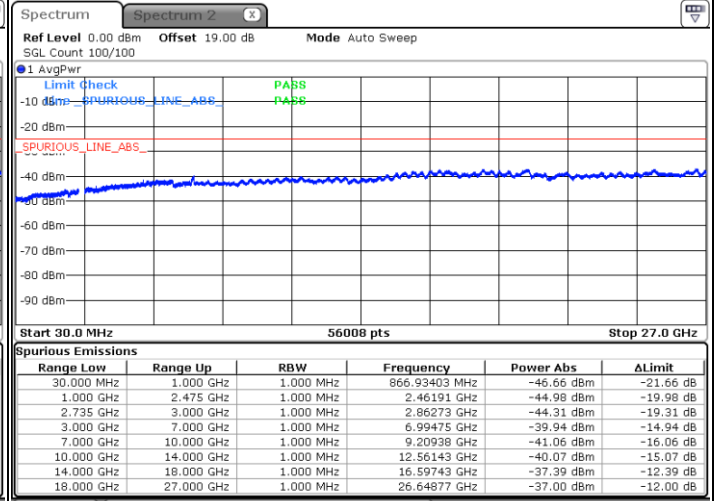

Middle Channel / FullIRB

N/A

Date: 26.JAN.2021 23:25:14

LTE Band 41C / 15MHz+15MHz

16QAM

Highest Channel / 1RB0 and 1RB74

Highest Channel / 1RB74 and 1RB0

Date: 26.JAN.2021 23:41:49

Date: 26.JAN.2021 23:37:41

Highest Channel / FullIRB

N/A

Date: 26.JAN.2021 23:45:59

LTE Band 41C / 15MHz+20MHz

16QAM

Lowest Channel / 1RB0 and 1RB99

Lowest Channel / 1RB74 and 1RB80

Date: 27.JAN.2021 00:26:47

Date: 27.JAN.2021 00:22:38

Lowest Channel / FullIRB

N/A

Date: 27.JAN.2021 00:30:57

LTE Band 41C / 15MHz+20MHz

16QAM

Middle Channel / 1RB0 and 1RB9

Highest Channel / 1RB0 and 1RB99

Highest Channel / 1RB74 and 1RB0

Date: 27.JAN.2021 14:53:33

Date: 27.JAN.2021 14:49:21

Highest Channel / FullIRB

N/A

Date: 27.JAN.2021 14:57:46

LTE Band 41C / 20MHz+5MHz