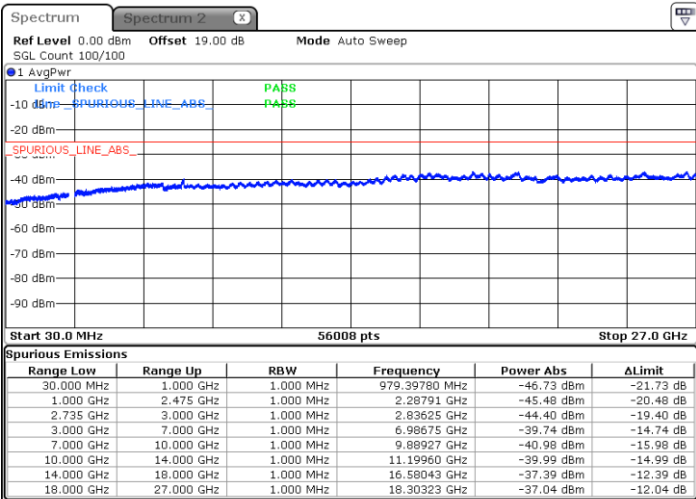

Lowest Channel / 1RB0 and 1RB49

Lowest Channel / 1RB74 and 1RB0

Date: 26.JAN.2021 19:33:20

Date: 26.JAN.2021 19:37:30

Lowest Channel / FullIRB

N/A

Date: 26.JAN.2021 19:29:09

LTE Band 41C / 15MHz+10MHz

16QAM

Middle Channel / 1RB0 and 1RB49

Middle Channel / 1RB74 and 1RB0

Date: 26.JAN.2021 19:45:50

Date: 26.JAN.2021 19:41:40

Middle Channel / FullIRB

N/A

Date: 26.JAN.2021 19:50:00

LTE Band 41C / 15MHz+10MHz

16QAM

Highest Channel / 1RB0 and 1RB49

Highest Channel / 1RB74 and 1RB0

Date: 26.JAN.2021 19:58:22

Date: 26.JAN.2021 20:16:54

Highest Channel / FullIRB

N/A

Date: 26.JAN.2021 19:54:12

LTE Band 41C / 15MHz+15MHz

16QAM

Lowest Channel / 1RB0 and 1RB74

Lowest Channel / 1RB74 and 1RB0

Date: 26.JAN.2021 23:16:55

Date: 26.JAN.2021 23:12:45

Lowest Channel / FullIRB