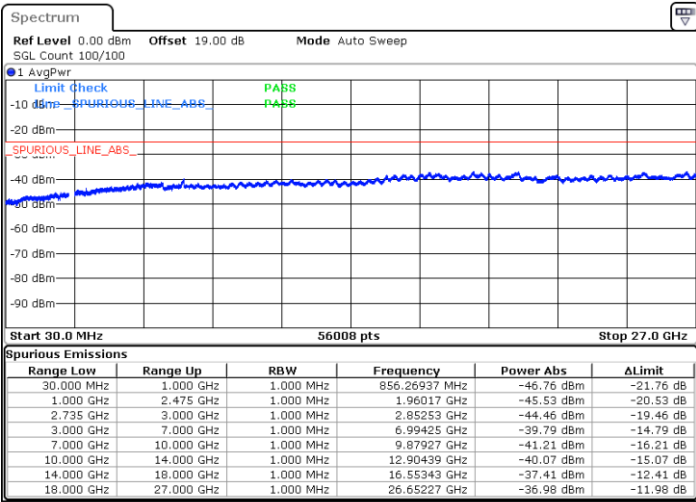

Date: 26.JAN.2021 22:31:58

Date: 26.JAN.2021 22:27:49

Highest Channel / FullIRB

N/A

Date: 26.JAN.2021 22:36:09

LTE Band 41C / 20MHz+15MHz

16QAM

Lowest Channel / 1RB0 and 1RB74

Lowest Channel / 1RB99 and 1RB0

Date: 27.JAN.2021 10:40:24

Date: 27.JAN.2021 10:36:12

Lowest Channel / FullIRB

N/A

Date: 27.JAN.2021 10:44:36

LTE Band 41C / 20MHz+15MHz

16QAM

Middle Channel / 1RB0 and 1RB74

Middle Channel / 1RB99 and 1RB0

Date: 27.JAN.2021 10:52:58

Date: 27.JAN.2021 10:57:09

Middle Channel / FullIRB

N/A

Date: 27.JAN.2021 10:48:47

LTE Band 41C / 20MHz+15MHz

16QAM

Highest Channel / 1RB0 and 1RB74

Highest Channel / 1RB99 and 1RB0

Date: 27.JAN.2021 11:05:31

Date: 27.JAN.2021 11:01:20

Highest Channel / FullIRB

N/A

Date: 27.JAN.2021 11:09:42