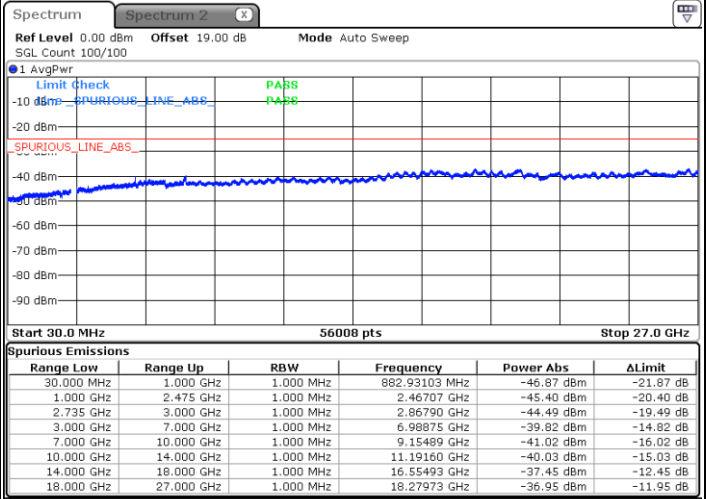

Date: 26.JAN.2021 21:10:12

Date: 26.JAN.2021 21:14:21

Middle Channel / FullIRB

N/A

Date: 26.JAN.2021 21:06:03

LTE Band 41C / 10MHz+20MHz

16QAM

Highest Channel / 1RB0 and 1RB99

Highest Channel / 1RB49 and 1RB0

Date: 26.JAN.2021 21:22:39

Date: 26.JAN.2021 21:18:30

Highest Channel / FullIRB

N/A

Date: 26.JAN.2021 21:26:48

LTE Band 41C / 15MHz+10MHz

16QAM

Lowest Channel / 1RB0 and 1RB49

Lowest Channel / 1RB74 and 1RB0

Date: 26.JAN.2021 19:33:20

Date: 26.JAN.2021 19:37:30

Lowest Channel / FullIRB

N/A

Date: 26.JAN.2021 19:29:09

LTE Band 41C / 15MHz+10MHz