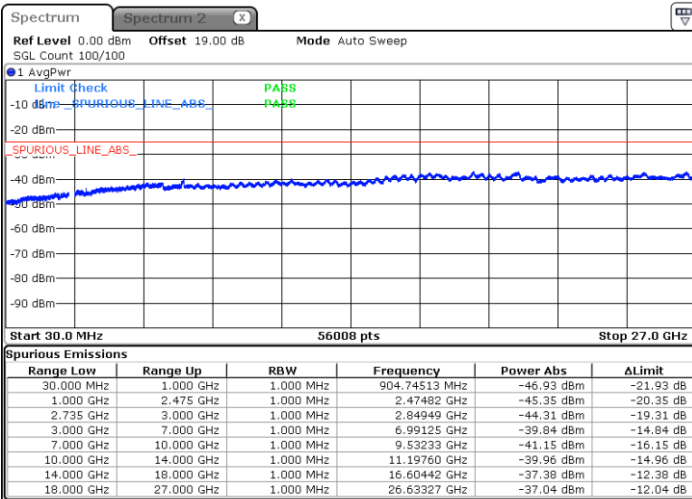

N/A

Date: 26.JAN.2021 18:31:47

LTE Band 41C / 10MHz+15MHz

16QAM

Highest Channel / 1RB0 and 1RB74

Highest Channel / 1RB49 and 1RB0

Date: 26.JAN.2021 18:48:27

Date: 26.JAN.2021 18:44:17

Highest Channel / FullIRB

N/A

Date: 26.JAN.2021 18:52:37

LTE Band 41C / 10MHz+20MHz

16QAM

Lowest Channel / 1RB0 and 1RB99

Lowest Channel / 1RB49 and 1RB0

Date: 26.JAN.2021 20:57:43

Date: 26.JAN.2021 20:53:33

Lowest Channel / FullIRB

N/A

Date: 26.JAN.2021 21:01:54

LTE Band 41C / 10MHz+20MHz

16QAM

Middle Channel / 1RB0 and 1RB99

Middle Channel / 1RB49 and 1RB0

Date: 26.JAN.2021 21:10:12

Date: 26.JAN.2021 21:14:21

Middle Channel / FullIRB

N/A

Date: 26.JAN.2021 21:06:03

LTE Band 41C / 10MHz+20MHz

16QAM

Highest Channel / 1RB0 and 1RB99