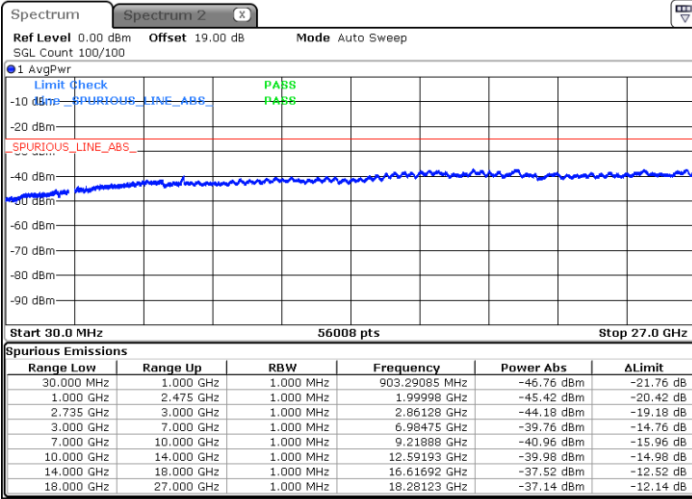

Date: 26.JAN.2021 20:53:33

Lowest Channel / FullIRB

N/A

Date: 26.JAN.2021 21:01:54

LTE Band 41C / 10MHz+20MHz

16QAM

Middle Channel / 1RB0 and 1RB99

Middle Channel / 1RB49 and 1RB0

Date: 26.JAN.2021 21:10:12

Date: 26.JAN.2021 21:14:21

Middle Channel / FullIRB

N/A

Date: 26.JAN.2021 21:06:03

LTE Band 41C / 10MHz+20MHz

16QAM

Highest Channel / 1RB0 and 1RB99

Highest Channel / 1RB49 and 1RB0

Date: 26.JAN.2021 21:22:39

Date: 26.JAN.2021 21:18:30

Highest Channel / FullIRB

N/A

Date: 26.JAN.2021 21:26:48

LTE Band 41C / 15MHz+10MHz

16QAM

Lowest Channel / 1RB0 and 1RB49

Lowest Channel / 1RB74 and 1RB0

Date: 26.JAN.2021 19:33:20

Date: 26.JAN.2021 19:37:30

Lowest Channel / FullIRB

N/A

Date: 26.JAN.2021 19:29:09

LTE Band 41C / 15MHz+10MHz