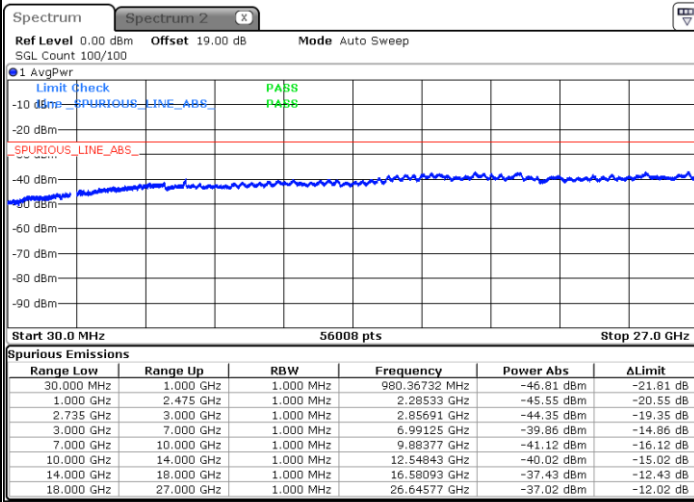

Date: 26.JAN.2021 18:19:16

LTE Band 41C / 10MHz+15MHz

16QAM

MiddleChannel / 1RB0 and 1RB74

Middle Channel / 1RB49 and 1RB0

Date: 26.JAN.2021 18:35:57

Date: 26.JAN.2021 18:40:07

Middle Channel / FullIRB

N/A

Date: 26.JAN.2021 18:31:47

LTE Band 41C / 10MHz+15MHz

16QAM

Highest Channel / 1RB0 and 1RB74

Highest Channel / 1RB49 and 1RB0

Date: 26.JAN.2021 18:48:27

Date: 26.JAN.2021 18:44:17

Highest Channel / FullIRB

N/A

Date: 26.JAN.2021 18:52:37

LTE Band 41C / 10MHz+20MHz

16QAM

Lowest Channel / 1RB0 and 1RB99

Lowest Channel / 1RB49 and 1RB0

Date: 26.JAN.2021 20:57:43

Date: 26.JAN.2021 20:53:33

Lowest Channel / FullIRB

N/A

Date: 26.JAN.2021 21:01:54

LTE Band 41C / 10MHz+20MHz

16QAM

Middle Channel / 1RB0 and 1RB99

Middle Channel / 1RB49 and 1RB0