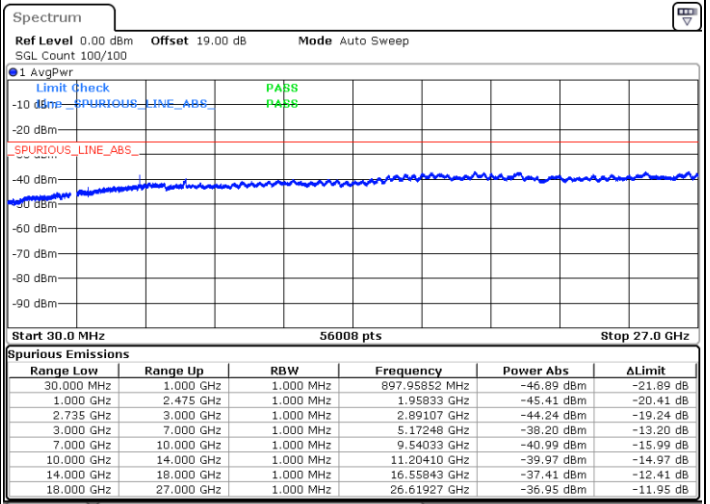

LTE Band 41C / 5MHz+20MHz

16QAM

Middle Channel / 1RB0 and 1RB9

Middle Channel / 1RB24 and 1RB0

Date: 27.JAN.2021 09:42:36

Date: 27.JAN.2021 09:46:47