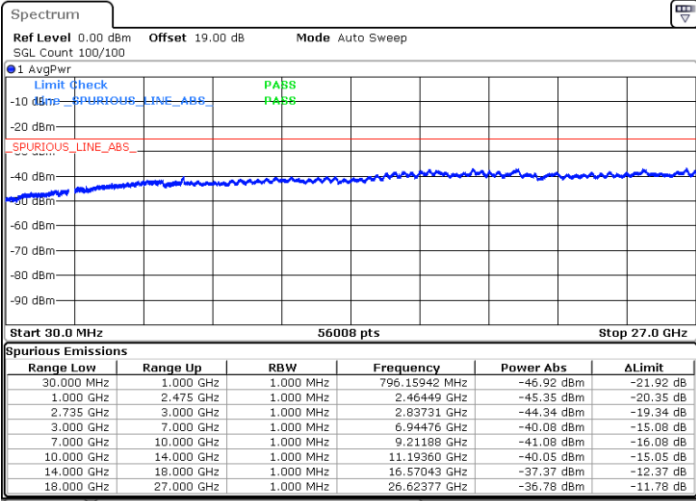

Lowest Channel / 1RB99 and 1RB0

Date: 26.JAN.2021 22:05:37

Date: 26.JAN.2021 22:04:14

Lowest Channel / FullIRB

N/A

Date: 26.JAN.2021 22:12:34

LTE Band 41C / 20MHz+10MHz

QPSK

Middle Channel / 1RB0 and 1RB49

Middle Channel / 1RB99 and 1RB0

Date: 26.JAN.2021 22:20:54

Date: 26.JAN.2021 22:22:17

Middle Channel / FullRB

N/A

Date: 26.JAN.2021 22:13:57

LTE Band 41C / 20MHz+10MHz

QPSK

Highest Channel / 1RB0 and 1RB49

Highest Channel / 1RB99 and 1RB0

Date: 26.JAN.2021 22:33:22

Date: 26.JAN.2021 22:26:27

Highest Channel / FullIRB

N/A

Date: 26.JAN.2021 22:34:46

LTE Band 41C / 20MHz+15MHz

QPSK

Lowest Channel / 1RB0 and 1RB74

Lowest Channel / 1RB99 and 1RB0

Date: 27.JAN.2021 10:39:00

Date: 27.JAN.2021 10:37:36

Lowest Channel / FullRB

N/A