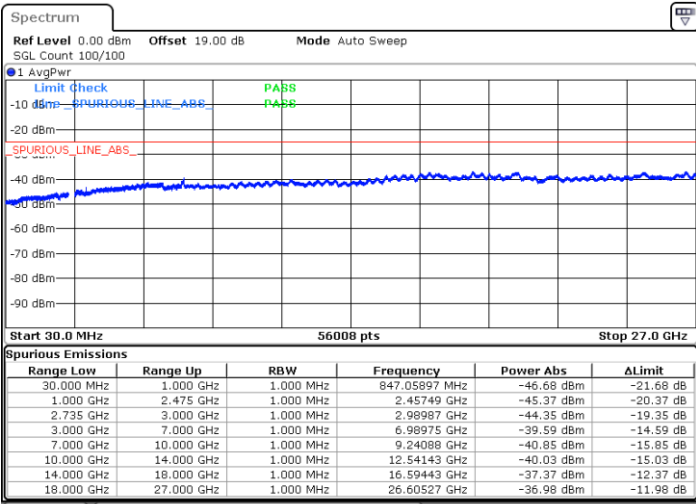

LTE Band 41C / 5MHz+20MHz

16QAM

Middle Channel / 1RB0 and 1RB9

Middle Channel / 1RB24 and 1RB0

Date: 27.JAN.2021 09:42:36

Date: 27.JAN.2021 09:46:47