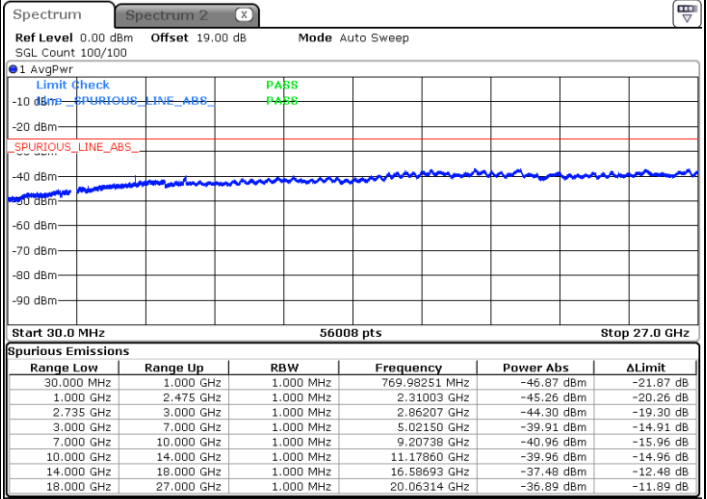

LTE Band 41C / 10MHz+20MHz

QPSK

Highest Channel / 1RB0 and 1RB99

Highest Channel / 1RB49 and 1RB0

Date: 26.JAN.2021 21:24:02

Date: 26.JAN.2021 21:17:07

Highest Channel / FullIRB

N/A

Date: 26.JAN.2021 21:25:25

LTE Band 41C / 15MHz+10MHz

QPSK

Lowest Channel / 1RB0 and 1RB49

Lowest Channel / 1RB74 and 1RB80

Date: 26.JAN.2021 19:34:43

Date: 26.JAN.2021 19:36:07

Lowest Channel / FullIRB

N/A

Date: 26.JAN.2021 19:27:44

LTE Band 41C / 15MHz+10MHz

QPSK

Middle Channel / 1RB0 and 1RB49

Middle Channel / 1RB74 and 1RB0

Date: 26.JAN.2021 19:44:27

Date: 26.JAN.2021 19:43:04

Middle Channel / FullIRB

N/A

Date: 26.JAN.2021 19:48:37

LTE Band 41C / 15MHz+10MHz

QPSK

Highest Channel / 1RB0 and 1RB49

Highest Channel / 1RB74 and 1RB0

Date: 26.JAN.2021 19:56:59