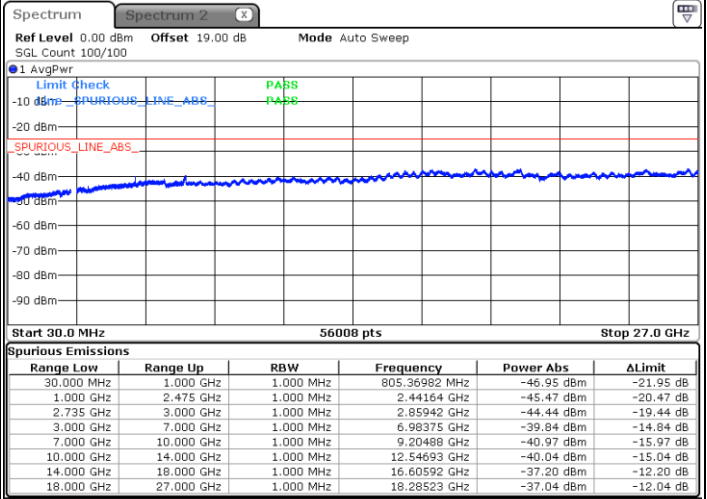

Middle Channel / FullIRB

N/A

Date: 26.JAN.2021 19:48:37

LTE Band 41C / 15MHz+10MHz

QPSK

Highest Channel / 1RB0 and 1RB49

Highest Channel / 1RB74 and 1RB0

Date: 26.JAN.2021 19:56:59

Date: 26.JAN.2021 20:15:30

Highest Channel / FullIRB

N/A

Date: 26.JAN.2021 19:55:36

LTE Band 41C / 15MHz+15MHz

QPSK

Lowest Channel / 1RB0 and 1RB74

Lowest Channel / 1RB74 and 1RB0

Date: 26.JAN.2021 23:15:32

Date: 26.JAN.2021 23:14:08

Lowest Channel / FullIRB

N/A

Date: 26.JAN.2021 23:22:27

LTE Band 41C / 15MHz+15MHz

QPSK

Middle Channel / 1RB0 and 1RB74