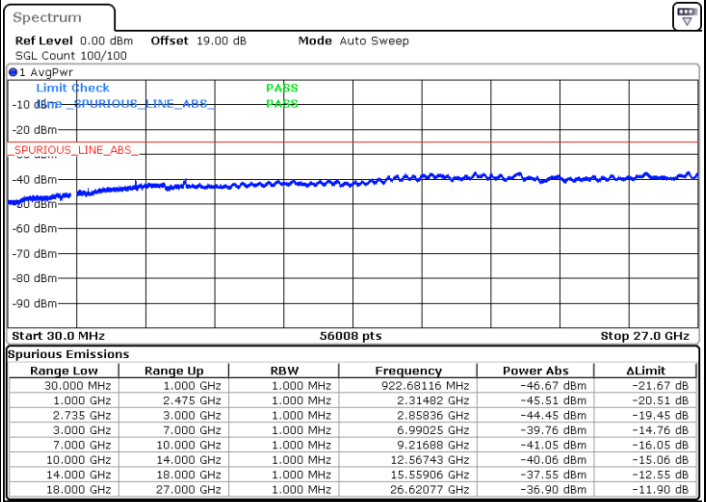

N/A

Date: 27.JAN.2021 10:47:23

LTE Band 41C / 20MHz+15MHz

QPSK

Highest Channel / 1RB0 and 1RB74

Highest Channel / 1RB99 and 1RB0

Date: 27.JAN.2021 11:06:55

Date: 27.JAN.2021 10:59:56

Highest Channel / FullIRB

N/A

Date: 27.JAN.2021 11:08:18

LTE Band 41C / 20MHz+20MHz

QPSK

Lowest Channel / 1RB0 and 1RB99

Lowest Channel / 1RB99 and 1RB0

Date: 27.JAN.2021 11:49:14

Date: 27.JAN.2021 11:47:50

Lowest Channel / FullIRB

N/A

Date: 27.JAN.2021 11:56:11

LTE Band 41C / 20MHz+20MHz

QPSK

MiddleChannel / 1RB0 and 1RB99

Middle Channel / 1RB99 and 1RB0

Date: 27.JAN.2021 12:04:33

Date: 27.JAN.2021 12:05:56

Middle Channel / FullIRB

N/A

Date: 27.JAN.2021 11:57:35

LTE Band 41C / 20MHz+20MHz

QPSK

Highest Channel / 1RB0 and 1RB99