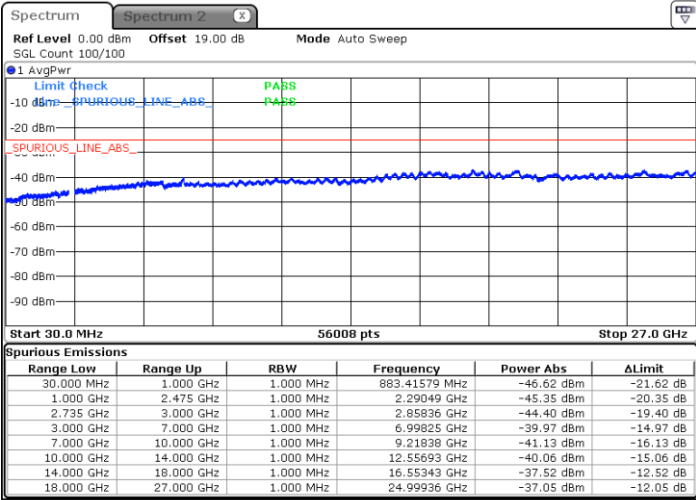

Date: 26.JAN.2021 21:25:25

LTE Band 41C / 15MHz+10MHz

QPSK

Lowest Channel / 1RB0 and 1RB49

Lowest Channel / 1RB74 and 1RB80

Date: 26.JAN.2021 19:34:43

Date: 26.JAN.2021 19:36:07

Lowest Channel / FullIRB

N/A

Date: 26.JAN.2021 19:27:44

LTE Band 41C / 15MHz+10MHz

QPSK

Middle Channel / 1RB0 and 1RB49

Middle Channel / 1RB74 and 1RB0

Date: 26.JAN.2021 19:44:27

Date: 26.JAN.2021 19:43:04

Middle Channel / FullIRB

N/A

Date: 26.JAN.2021 19:48:37

LTE Band 41C / 15MHz+10MHz

QPSK

Highest Channel / 1RB0 and 1RB49

Highest Channel / 1RB74 and 1RB0

Date: 26.JAN.2021 19:56:59

Date: 26.JAN.2021 20:15:30

Highest Channel / FullIRB

N/A

Date: 26.JAN.2021 19:55:36

LTE Band 41C / 15MHz+15MHz

QPSK

Lowest Channel / 1RB0 and 1RB74

Lowest Channel / 1RB74 and 1RB0