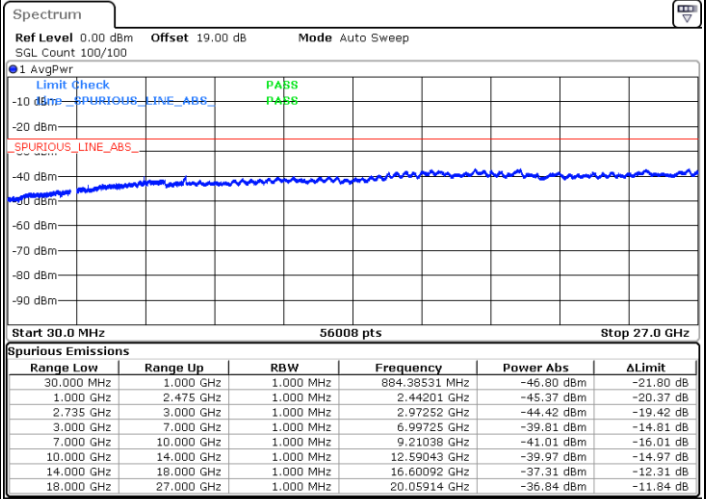

Date: 27.JAN.2021 10:46:00

LTE Band 41C / 20MHz+15MHz

QPSK

Middle Channel / 1RB0 and 1RB74

Middle Channel / 1RB99 and 1RB0

Date: 27.JAN.2021 10:54:21

Date: 27.JAN.2021 10:55:45

Middle Channel / FullIRB

N/A

Date: 27.JAN.2021 10:47:23

LTE Band 41C / 20MHz+15MHz

QPSK

Highest Channel / 1RB0 and 1RB74

Highest Channel / 1RB99 and 1RB0

Date: 27.JAN.2021 11:06:55

Date: 27.JAN.2021 10:59:56

Highest Channel / FullIRB

N/A

Date: 27.JAN.2021 11:08:18

LTE Band 41C / 20MHz+20MHz

QPSK

Lowest Channel / 1RB0 and 1RB99

Lowest Channel / 1RB99 and 1RB0

Date: 27.JAN.2021 11:49:14

Date: 27.JAN.2021 11:47:50

Lowest Channel / FullIRB

N/A

Date: 27.JAN.2021 11:56:11

LTE Band 41C / 20MHz+20MHz

QPSK

MiddleChannel / 1RB0 and 1RB99

Middle Channel / 1RB99 and 1RB0