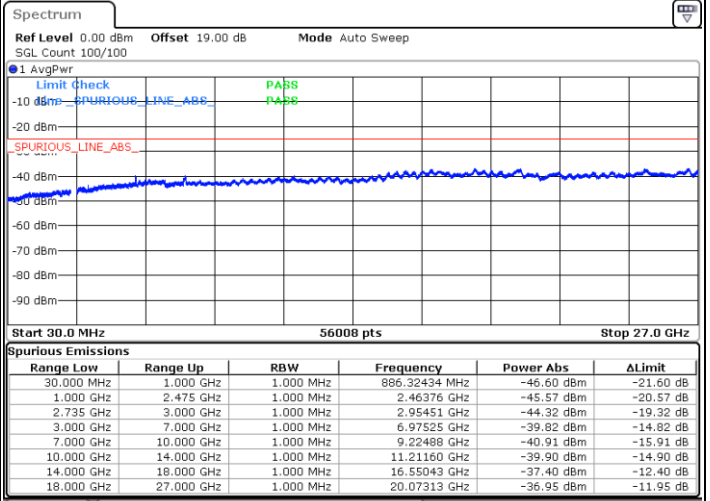

Lowest Channel / 1RB99 and 1RB0

Date: 26.JAN.2021 22:05:37

Date: 26.JAN.2021 22:04:14

Lowest Channel / FullIRB

N/A

Date: 26.JAN.2021 22:12:34

LTE Band 41C / 20MHz+10MHz

QPSK

Middle Channel / 1RB0 and 1RB49

Middle Channel / 1RB99 and 1RB0

Date: 26.JAN.2021 22:20:54

Date: 26.JAN.2021 22:22:17

Middle Channel / FullRB

N/A

Date: 26.JAN.2021 22:13:57

LTE Band 41C / 20MHz+10MHz

QPSK

Highest Channel / 1RB0 and 1RB49

Highest Channel / 1RB99 and 1RB0

Date: 26.JAN.2021 22:33:22

Date: 26.JAN.2021 22:26:27

Highest Channel / FullIRB

N/A

Date: 26.JAN.2021 22:34:46

LTE Band 41C / 20MHz+15MHz

QPSK

Lowest Channel / 1RB0 and 1RB74

Lowest Channel / 1RB99 and 1RB0

Date: 27.JAN.2021 10:39:00

Date: 27.JAN.2021 10:37:36

Lowest Channel / FullRB

N/A