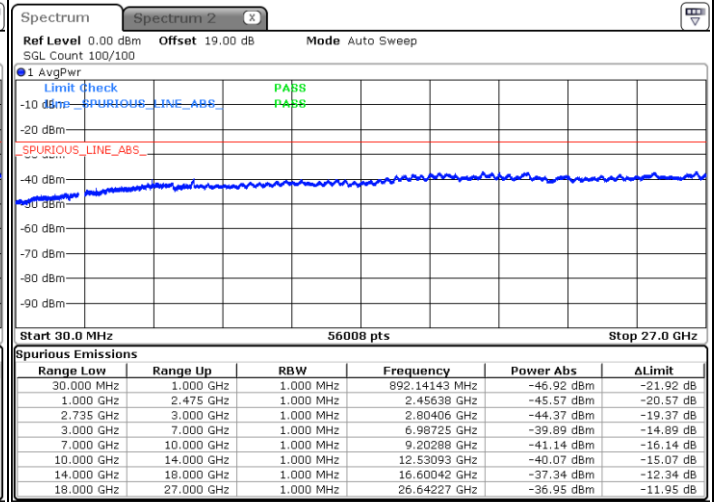

LTE Band 41C / 10MHz+20MHz

QPSK

Highest Channel / 1RB0 and 1RB99

Highest Channel / 1RB49 and 1RB0

Date: 26.JAN.2021 21:24:02

Date: 26.JAN.2021 21:17:07

Highest Channel / FullIRB

N/A

Date: 26.JAN.2021 21:25:25

LTE Band 41C / 15MHz+10MHz

QPSK

Lowest Channel / 1RB0 and 1RB49

Lowest Channel / 1RB74 and 1RB80

Date: 26.JAN.2021 19:34:43

Date: 26.JAN.2021 19:36:07

Lowest Channel / FullIRB