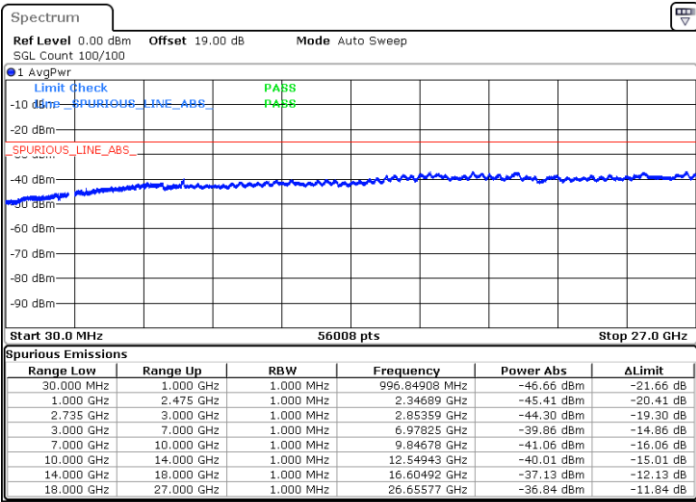

Lowest Channel / 1RB0 and 1RB99

Lowest Channel / 1RB24 and 1RB0

Date: 27.JAN.2021 09:30:01

Date: 27.JAN.2021 09:25:49

Lowest Channel / FullIRB

N/A

Date: 27.JAN.2021 09:34:13

LTE Band 41C / 5MHz+20MHz

LTE Band 41C / 5MHz+20MHz

16QAM

Highest Channel / 1RB0 and 1RB99

Highest Channel / 1RB24 and 1RB0

Date: 27.JAN.2021 09:55:10

Date: 27.JAN.2021 09:50:59

Highest Channel / FullIRB

N/A