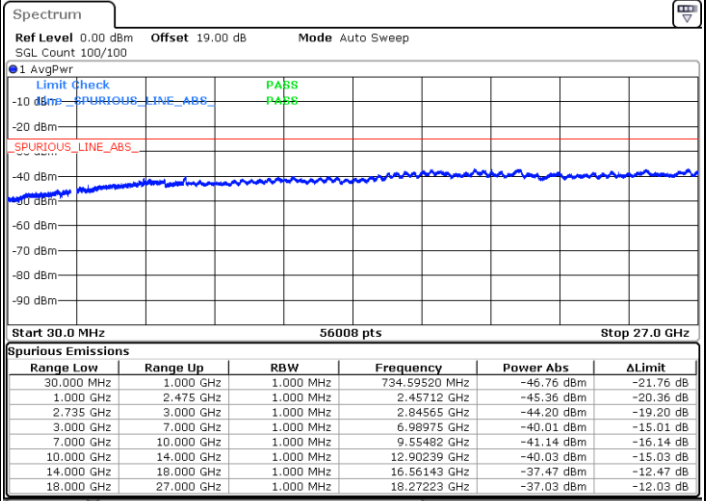

Date: 27.JAN.2021 11:47:50

Lowest Channel / FullIRB

N/A

Date: 27.JAN.2021 11:56:11

LTE Band 41C / 20MHz+20MHz

QPSK

MiddleChannel / 1RB0 and 1RB99

Middle Channel / 1RB99 and 1RB0

Date: 27.JAN.2021 12:04:33

Date: 27.JAN.2021 12:05:56

Middle Channel / FullIRB

N/A

Date: 27.JAN.2021 11:57:35

LTE Band 41C / 20MHz+20MHz

QPSK

Highest Channel / 1RB0 and 1RB99

Highest Channel / 1RB99 and 1RB0

Date: 27.JAN.2021 12:17:05

Date: 27.JAN.2021 12:10:07

Highest Channel / FullIRB

N/A

Date: 27.JAN.2021 12:18:28

LTE Band 41C / 5MHz+20MHz

16QAM

Lowest Channel / 1RB0 and 1RB99

Lowest Channel / 1RB24 and 1RB0

Date: 27.JAN.2021 09:30:01

Date: 27.JAN.2021 09:25:49

Lowest Channel / FullIRB

N/A

Date: 27.JAN.2021 09:34:13

LTE Band 41C / 5MHz+20MHz