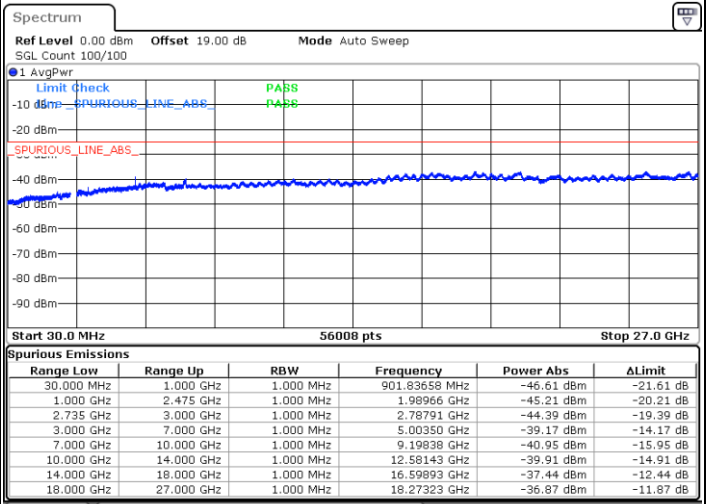

Date: 27.JAN.2021 12:04:33

Date: 27.JAN.2021 12:05:56

Middle Channel / FullIRB

N/A

Date: 27.JAN.2021 11:57:35

LTE Band 41C / 20MHz+20MHz

QPSK

Highest Channel / 1RB0 and 1RB99

Highest Channel / 1RB99 and 1RB0

Date: 27.JAN.2021 12:17:05

Date: 27.JAN.2021 12:10:07

Highest Channel / FullIRB

N/A

Date: 27.JAN.2021 12:18:28

LTE Band 41C / 5MHz+20MHz

16QAM

Lowest Channel / 1RB0 and 1RB99

Lowest Channel / 1RB24 and 1RB0

Date: 27.JAN.2021 09:30:01

Date: 27.JAN.2021 09:25:49

Lowest Channel / FullIRB

N/A

Date: 27.JAN.2021 09:34:13

LTE Band 41C / 5MHz+20MHz