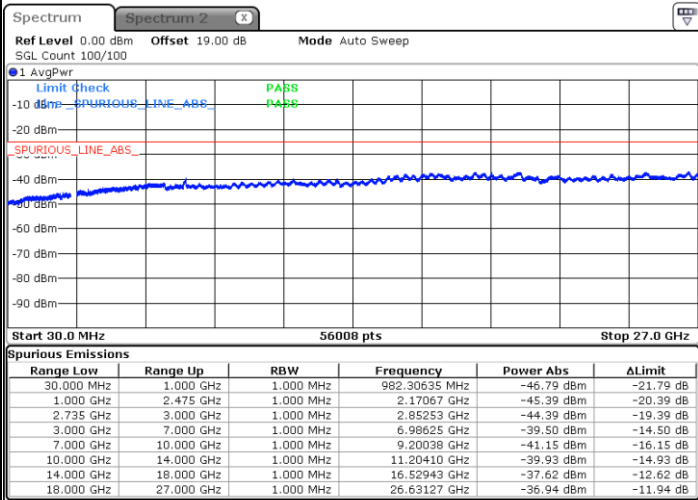

Middle Channel / FullIRB

N/A

Date: 26.JAN.2021 19:48:37

LTE Band 41C / 15MHz+10MHz

QPSK

Highest Channel / 1RB0 and 1RB49

Highest Channel / 1RB74 and 1RB0

Date: 26.JAN.2021 19:56:59

Date: 26.JAN.2021 20:15:30

Highest Channel / FullIRB

N/A

Date: 26.JAN.2021 19:55:36

LTE Band 41C / 15MHz+15MHz

QPSK

Lowest Channel / 1RB0 and 1RB74

Lowest Channel / 1RB74 and 1RB0

Date: 26.JAN.2021 23:15:32

Date: 26.JAN.2021 23:14:08

Lowest Channel / FullIRB

N/A

Date: 26.JAN.2021 23:22:27

LTE Band 41C / 15MHz+15MHz

QPSK

Middle Channel / 1RB0 and 1RB74