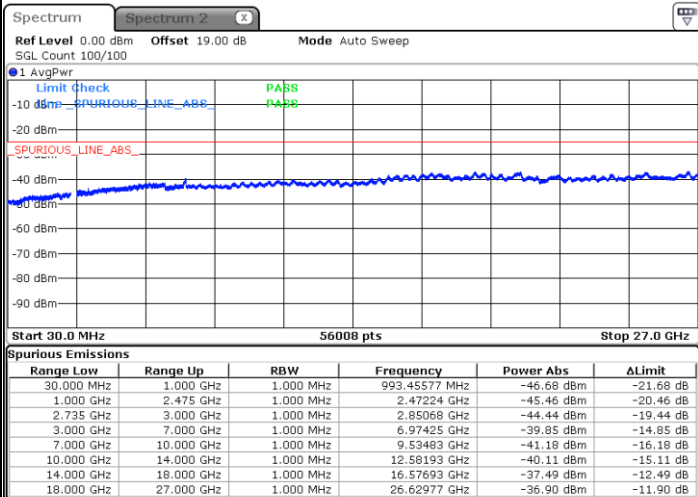

Middle Channel / FullIRB

N/A

Date: 26.JAN.2021 19:48:37

LTE Band 41C / 15MHz+10MHz

QPSK

Highest Channel / 1RB0 and 1RB49

Highest Channel / 1RB74 and 1RB0

Date: 26.JAN.2021 19:56:59

Date: 26.JAN.2021 20:15:30

Highest Channel / FullIRB

N/A

Date: 26.JAN.2021 19:55:36

LTE Band 41C / 15MHz+15MHz

QPSK

Lowest Channel / 1RB0 and 1RB74

Lowest Channel / 1RB74 and 1RB0

Date: 26.JAN.2021 23:15:32

Date: 26.JAN.2021 23:14:08

Lowest Channel / FullIRB

N/A

Date: 26.JAN.2021 23:22:27

LTE Band 41C / 15MHz+15MHz

QPSK

Middle Channel / 1RB0 and 1RB74