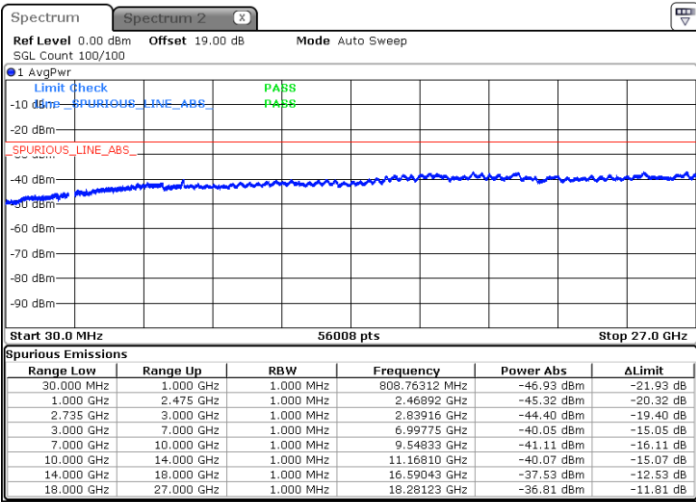

Date: 26.JAN.2021 17:28:44

Middle Channel / FullIRB

N/A

Date: 26.JAN.2021 17:20:23

LTE Band 41C / 20MHz+5MHz

QPSK

Highest Channel / 1RB0 and 1RB24

Highest Channel / 1RB99 and 1RB0

Date: 26.JAN.2021 17:39:54

Date: 26.JAN.2021 17:41:18

Highest Channel / FullIRB

N/A

Date: 26.JAN.2021 17:32:56

LTE Band 41C / 20MHz+10MHz

QPSK

Lowest Channel / 1RB0 and 1RB49

Lowest Channel / 1RB99 and 1RB0

Date: 26.JAN.2021 22:05:37

Date: 26.JAN.2021 22:04:14

Lowest Channel / FullIRB

N/A

Date: 26.JAN.2021 22:12:34

LTE Band 41C / 20MHz+10MHz

QPSK

Middle Channel / 1RB0 and 1RB49

Middle Channel / 1RB99 and 1RB0

Date: 26.JAN.2021 22:20:54

Date: 26.JAN.2021 22:22:17

Middle Channel / FullRB

N/A

Date: 26.JAN.2021 22:13:57

LTE Band 41C / 20MHz+10MHz