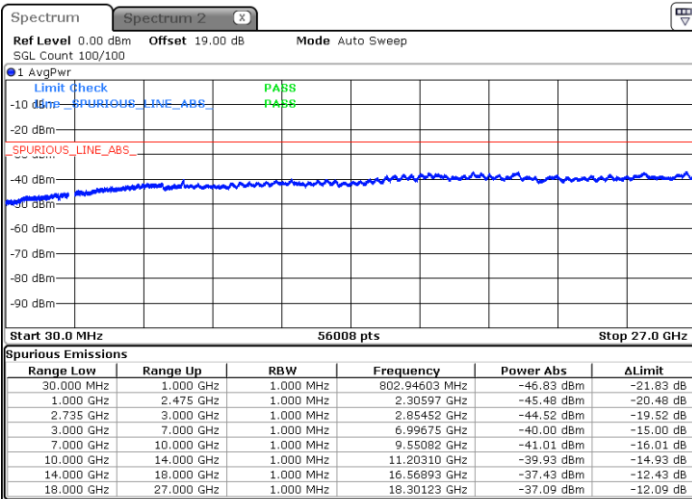

QPSK

Lowest Channel / 1RB0 and 1RB99

Lowest Channel / 1RB74 and 1RB80

Date: 27.JAN.2021 00:25:24

Date: 27.JAN.2021 00:24:02

Lowest Channel / FullIRB

N/A

Date: 27.JAN.2021 00:32:20

LTE Band 41C / 15MHz+20MHz

QPSK

Middle Channel / 1RB0 and 1RB99

Middle Channel / 1RB74 and 1RB0

Date: 27.JAN.2021 00:40:37

Date: 27.JAN.2021 00:41:59

Middle Channel / FullIRB

N/A

Date: 27.JAN.2021 00:33:42

LTE Band 41C / 15MHz+20MHz

QPSK

Highest Channel / 1RB0 and 1RB99

Highest Channel / 1RB74 and 1RB0

Date: 27.JAN.2021 14:54:57

Date: 27.JAN.2021 14:47:57

Highest Channel / FullIRB

N/A

Date: 27.JAN.2021 14:56:21

LTE Band 41C / 20MHz+5MHz

QPSK

Lowest Channel / 1RB0 and 1RB24

Lowest Channel / 1RB99 and 1RB0

Date: 26.JAN.2021 17:14:47

Date: 26.JAN.2021 17:16:11