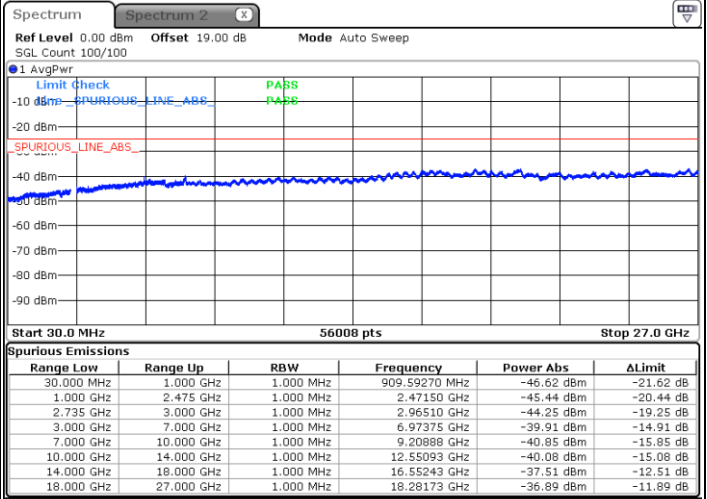

Date: 26.JAN.2021 23:15:32

Date: 26.JAN.2021 23:14:08

Lowest Channel / FullIRB

N/A

Date: 26.JAN.2021 23:22:27

LTE Band 41C / 15MHz+15MHz

QPSK

Middle Channel / 1RB0 and 1RB74

Middle Channel / 1RB74 and 1RB0

Date: 26.JAN.2021 23:30:45

Date: 26.JAN.2021 23:32:08

Middle Channel / FullIRB

N/A

Date: 26.JAN.2021 23:23:51

LTE Band 41C / 15MHz+15MHz

QPSK

Highest Channel / 1RB0 and 1RB74

Highest Channel / 1RB74 and 1RB0

Date: 26.JAN.2021 23:43:13

Date: 26.JAN.2021 23:36:18

Highest Channel / FullIRB

N/A

Date: 26.JAN.2021 23:44:36

LTE Band 41C / 15MHz+20MHz

QPSK

Lowest Channel / 1RB0 and 1RB99

Lowest Channel / 1RB74 and 1RB80

Date: 27.JAN.2021 00:25:24

Date: 27.JAN.2021 00:24:02

Lowest Channel / FullIRB

N/A

Date: 27.JAN.2021 00:32:20