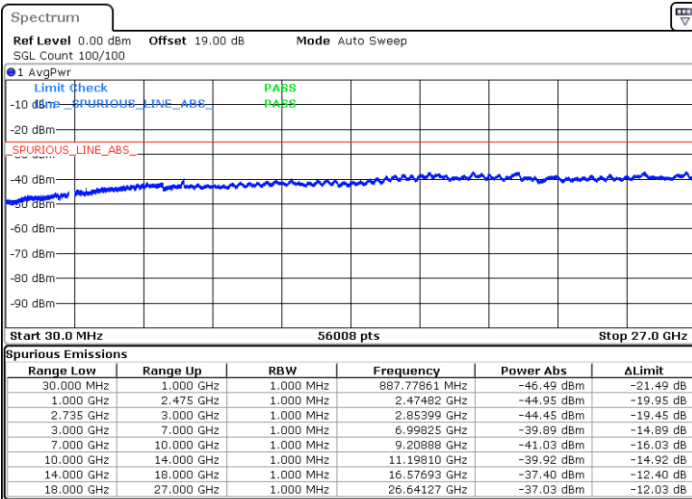

N/A

Date: 27.JAN.2021 10:47:23

LTE Band 41C / 20MHz+15MHz

QPSK

Highest Channel / 1RB0 and 1RB74

Highest Channel / 1RB99 and 1RB0

Date: 27.JAN.2021 11:06:55

Date: 27.JAN.2021 10:59:56

Highest Channel / FullIRB

N/A

Date: 27.JAN.2021 11:08:18

LTE Band 41C / 20MHz+20MHz

QPSK

Lowest Channel / 1RB0 and 1RB99

Lowest Channel / 1RB99 and 1RB0

Date: 27.JAN.2021 11:49:14

Date: 27.JAN.2021 11:47:50

Lowest Channel / FullIRB

N/A

Date: 27.JAN.2021 11:56:11

LTE Band 41C / 20MHz+20MHz

QPSK

MiddleChannel / 1RB0 and 1RB99

Middle Channel / 1RB99 and 1RB0

Date: 27.JAN.2021 12:04:33

Date: 27.JAN.2021 12:05:56

Middle Channel / FullIRB

N/A

Date: 27.JAN.2021 11:57:35

LTE Band 41C / 20MHz+20MHz

QPSK

Highest Channel / 1RB0 and 1RB99