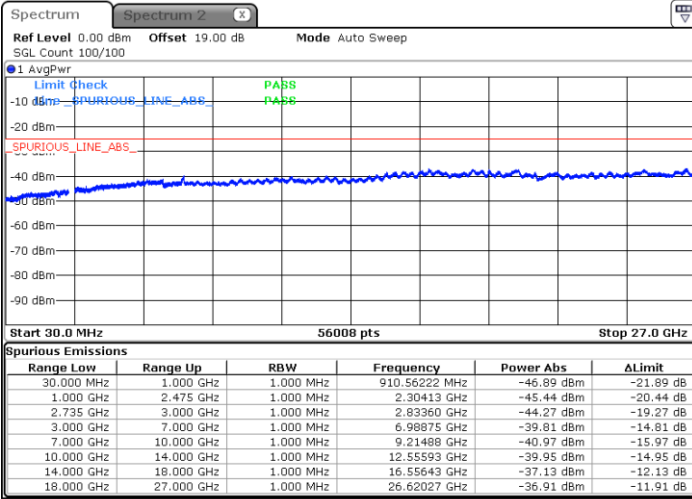

Middle Channel / FullIRB

N/A

Date: 26.JAN.2021 19:48:37

LTE Band 41C / 15MHz+10MHz

QPSK

Highest Channel / 1RB0 and 1RB49

Highest Channel / 1RB74 and 1RB0

Date: 26.JAN.2021 19:56:59

Date: 26.JAN.2021 20:15:30

Highest Channel / FullIRB

N/A

Date: 26.JAN.2021 19:55:36

LTE Band 41C / 15MHz+15MHz

QPSK

Lowest Channel / 1RB0 and 1RB74

Lowest Channel / 1RB74 and 1RB0

Date: 26.JAN.2021 23:15:32

Date: 26.JAN.2021 23:14:08

Lowest Channel / FullIRB

N/A

Date: 26.JAN.2021 23:22:27

LTE Band 41C / 15MHz+15MHz

QPSK

Middle Channel / 1RB0 and 1RB74