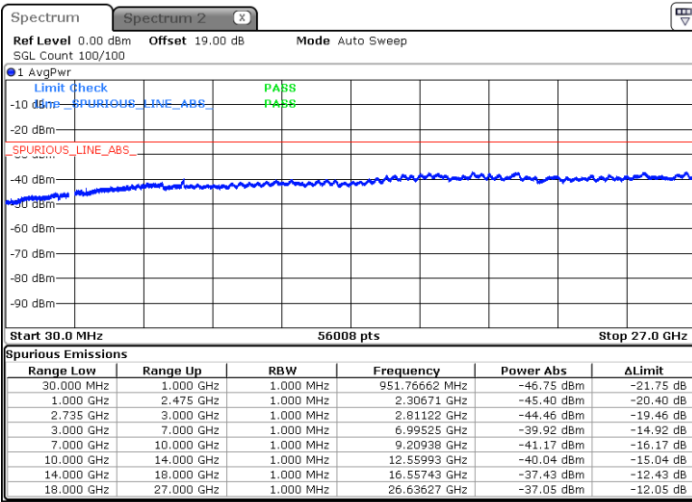

Lowest Channel / FullIRB

N/A

Date: 26.JAN.2021 17:07:48

LTE Band 41C / 20MHz+5MHz

QPSK

Middle Channel / 1RB0 and 1RB24

Middle Channel / 1RB99 and 1RB0

Date: 26.JAN.2021 17:27:21

Date: 26.JAN.2021 17:28:44

Middle Channel / FullIRB

N/A

Date: 26.JAN.2021 17:20:23

LTE Band 41C / 20MHz+5MHz

QPSK

Highest Channel / 1RB0 and 1RB24

Highest Channel / 1RB99 and 1RB0

Date: 26.JAN.2021 17:39:54

Date: 26.JAN.2021 17:41:18

Highest Channel / FullIRB

N/A

Date: 26.JAN.2021 17:32:56

LTE Band 41C / 20MHz+10MHz

QPSK

Lowest Channel / 1RB0 and 1RB49

Lowest Channel / 1RB99 and 1RB0

Date: 26.JAN.2021 22:05:37

Date: 26.JAN.2021 22:04:14

Lowest Channel / FullIRB

N/A

Date: 26.JAN.2021 22:12:34

LTE Band 41C / 20MHz+10MHz

QPSK