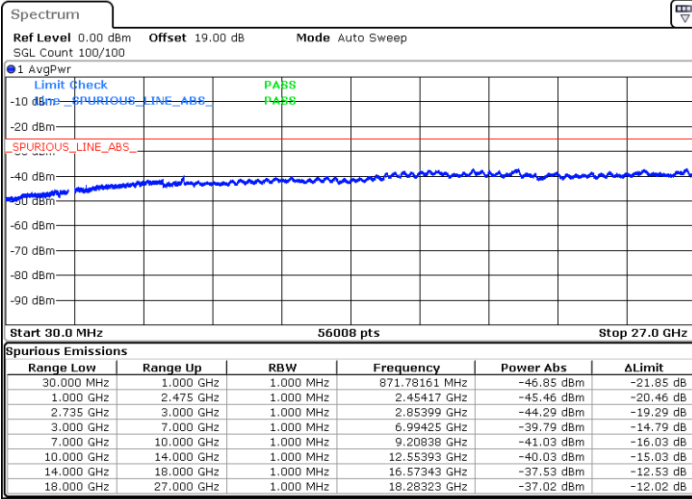

LTE Band 41C / 20MHz+15MHz

QPSK

Lowest Channel / 1RB0 and 1RB74

Lowest Channel / 1RB99 and 1RB0

Date: 27.JAN.2021 10:39:00

Date: 27.JAN.2021 10:37:36

Lowest Channel / FullRB

N/A

Date: 27.JAN.2021 10:46:00

LTE Band 41C / 20MHz+15MHz

QPSK

Middle Channel / 1RB0 and 1RB74

Middle Channel / 1RB99 and 1RB0

Date: 27.JAN.2021 10:54:21

Date: 27.JAN.2021 10:55:45

Middle Channel / FullIRB

N/A

Date: 27.JAN.2021 10:47:23

LTE Band 41C / 20MHz+15MHz

QPSK

Highest Channel / 1RB0 and 1RB74

Highest Channel / 1RB99 and 1RB0

Date: 27.JAN.2021 11:06:55

Date: 27.JAN.2021 10:59:56

Highest Channel / FullIRB

N/A

Date: 27.JAN.2021 11:08:18

LTE Band 41C / 20MHz+20MHz

QPSK

Lowest Channel / 1RB0 and 1RB99

Lowest Channel / 1RB99 and 1RB0

Date: 27.JAN.2021 11:49:14