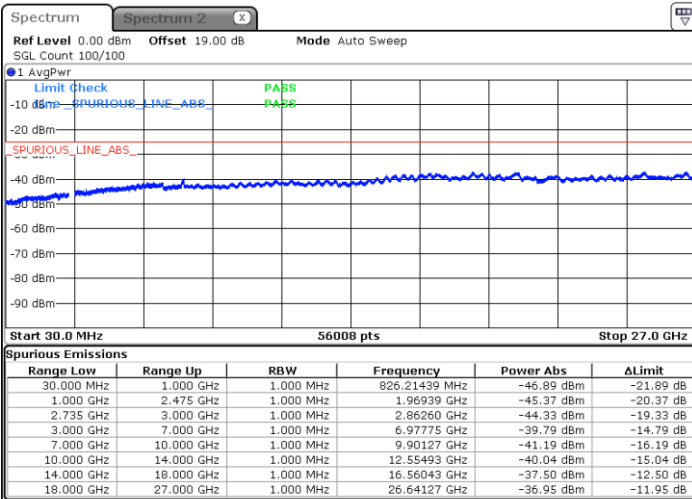

Date: 27.JAN.2021 00:33:42

LTE Band 41C / 15MHz+20MHz

QPSK

Highest Channel / 1RB0 and 1RB99

Highest Channel / 1RB74 and 1RB0

Date: 27.JAN.2021 14:54:57

Date: 27.JAN.2021 14:47:57

Highest Channel / FullIRB

N/A

Date: 27.JAN.2021 14:56:21

LTE Band 41C / 20MHz+5MHz

QPSK

Lowest Channel / 1RB0 and 1RB24

Lowest Channel / 1RB99 and 1RB0

Date: 26.JAN.2021 17:14:47

Date: 26.JAN.2021 17:16:11

Lowest Channel / FullIRB

N/A

Date: 26.JAN.2021 17:07:48

LTE Band 41C / 20MHz+5MHz

QPSK

Middle Channel / 1RB0 and 1RB24

Middle Channel / 1RB99 and 1RB0

Date: 26.JAN.2021 17:27:21

Date: 26.JAN.2021 17:28:44

Middle Channel / FullIRB

N/A

Date: 26.JAN.2021 17:20:23

LTE Band 41C / 20MHz+5MHz

QPSK

Highest Channel / 1RB0 and 1RB24

Highest Channel / 1RB99 and 1RB0