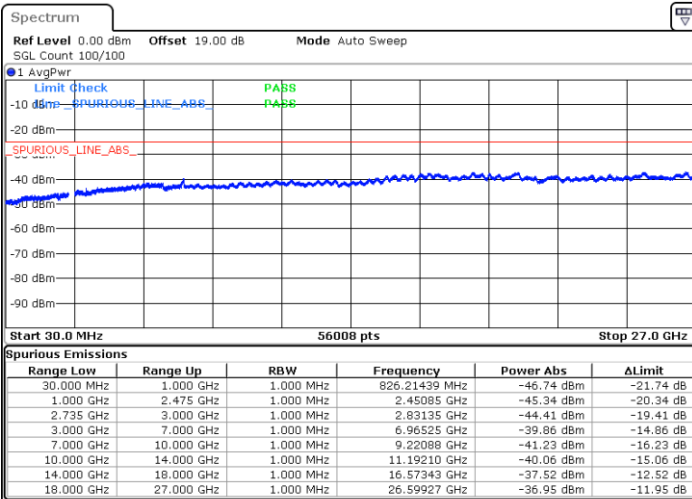

Highest Channel / FullIRB

N/A

Date: 27.JAN.2021 11:08:18

LTE Band 41C / 20MHz+20MHz

QPSK

Lowest Channel / 1RB0 and 1RB99

Lowest Channel / 1RB99 and 1RB0

Date: 27.JAN.2021 11:49:14

Date: 27.JAN.2021 11:47:50

Lowest Channel / FullIRB

N/A

Date: 27.JAN.2021 11:56:11

LTE Band 41C / 20MHz+20MHz

QPSK

MiddleChannel / 1RB0 and 1RB99

Middle Channel / 1RB99 and 1RB0

Date: 27.JAN.2021 12:04:33

Date: 27.JAN.2021 12:05:56

Middle Channel / FullIRB

N/A

Date: 27.JAN.2021 11:57:35

LTE Band 41C / 20MHz+20MHz

QPSK

Highest Channel / 1RB0 and 1RB99

Highest Channel / 1RB99 and 1RB0

Date: 27.JAN.2021 12:17:05

Date: 27.JAN.2021 12:10:07

Highest Channel / FullIRB

N/A

Date: 27.JAN.2021 12:18:28

LTE Band 41C / 5MHz+20MHz

16QAM