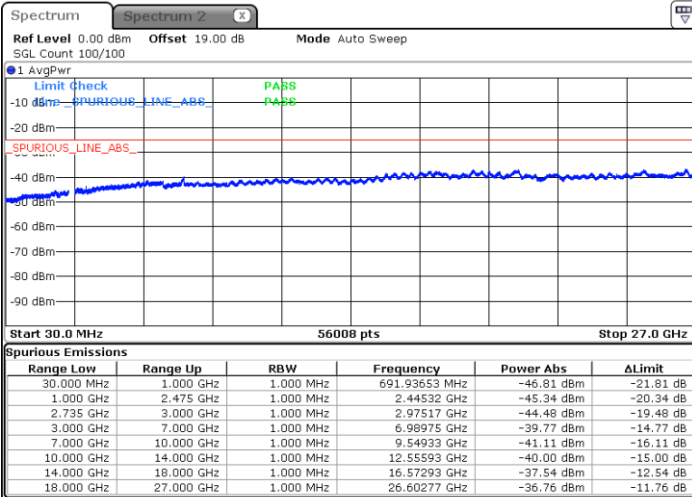

LTE Band 41C / 10MHz+20MHz

QPSK

Highest Channel / 1RB0 and 1RB99

Highest Channel / 1RB49 and 1RB0

Date: 26.JAN.2021 21:24:02

Date: 26.JAN.2021 21:17:07

Highest Channel / FullIRB

N/A

Date: 26.JAN.2021 21:25:25

LTE Band 41C / 15MHz+10MHz

QPSK

Lowest Channel / 1RB0 and 1RB49

Lowest Channel / 1RB74 and 1RB80

Date: 26.JAN.2021 19:34:43

Date: 26.JAN.2021 19:36:07

Lowest Channel / FullIRB

N/A

Date: 26.JAN.2021 19:27:44

LTE Band 41C / 15MHz+10MHz

QPSK

Middle Channel / 1RB0 and 1RB49

Middle Channel / 1RB74 and 1RB0

Date: 26.JAN.2021 19:44:27

Date: 26.JAN.2021 19:43:04

Middle Channel / FullIRB

N/A

Date: 26.JAN.2021 19:48:37

LTE Band 41C / 15MHz+10MHz

QPSK

Highest Channel / 1RB0 and 1RB49

Highest Channel / 1RB74 and 1RB0

Date: 26.JAN.2021 19:56:59