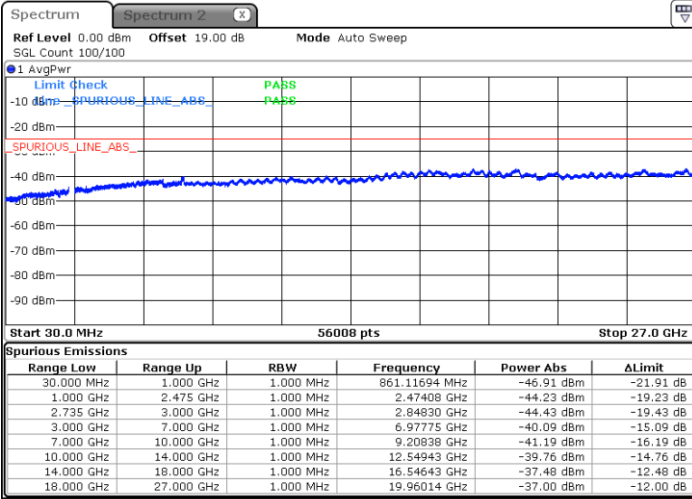

LTE Band 41C / 10MHz+20MHz

QPSK

Highest Channel / 1RB0 and 1RB99

Highest Channel / 1RB49 and 1RB0

Date: 26.JAN.2021 21:24:02

Date: 26.JAN.2021 21:17:07

Highest Channel / FullIRB

N/A

Date: 26.JAN.2021 21:25:25

LTE Band 41C / 15MHz+10MHz

QPSK

Lowest Channel / 1RB0 and 1RB49

Lowest Channel / 1RB74 and 1RB80

Date: 26.JAN.2021 19:34:43

Date: 26.JAN.2021 19:36:07

Lowest Channel / FullIRB

N/A

Date: 26.JAN.2021 19:27:44

LTE Band 41C / 15MHz+10MHz

QPSK

Middle Channel / 1RB0 and 1RB49

Middle Channel / 1RB74 and 1RB0

Date: 26.JAN.2021 19:44:27

Date: 26.JAN.2021 19:43:04

Middle Channel / FullIRB

N/A

Date: 26.JAN.2021 19:48:37

LTE Band 41C / 15MHz+10MHz

QPSK

Highest Channel / 1RB0 and 1RB49

Highest Channel / 1RB74 and 1RB0

Date: 26.JAN.2021 19:56:59