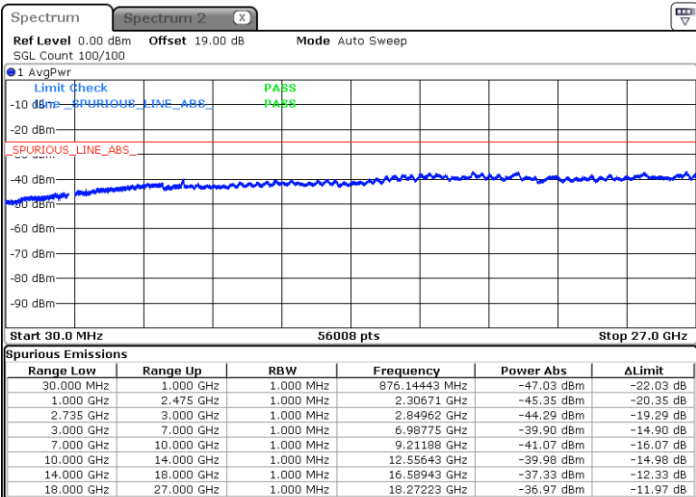

N/A

Date: 27.JAN.2021 14:56:21

LTE Band 41C / 20MHz+5MHz

QPSK

Lowest Channel / 1RB0 and 1RB24

Lowest Channel / 1RB99 and 1RB0

Date: 26.JAN.2021 17:14:47

Date: 26.JAN.2021 17:16:11

Lowest Channel / FullIRB

N/A

Date: 26.JAN.2021 17:07:48

LTE Band 41C / 20MHz+5MHz

QPSK

Middle Channel / 1RB0 and 1RB24

Middle Channel / 1RB99 and 1RB0

Date: 26.JAN.2021 17:27:21

Date: 26.JAN.2021 17:28:44

Middle Channel / FullIRB

N/A

Date: 26.JAN.2021 17:20:23

LTE Band 41C / 20MHz+5MHz

QPSK

Highest Channel / 1RB0 and 1RB24

Highest Channel / 1RB99 and 1RB0

Date: 26.JAN.2021 17:39:54

Date: 26.JAN.2021 17:41:18

Highest Channel / FullIRB

N/A

Date: 26.JAN.2021 17:32:56

LTE Band 41C / 20MHz+10MHz

QPSK

Lowest Channel / 1RB0 and 1RB49