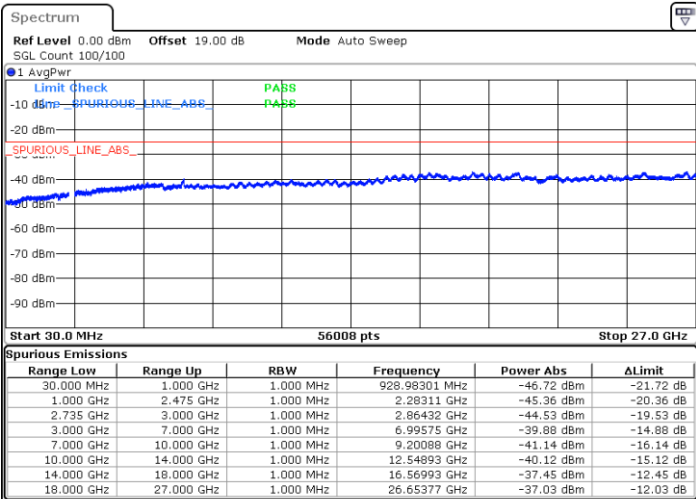

LTE Band 41C / 15MHz+20MHz

QPSK

Middle Channel / 1RB0 and 1RB99

Middle Channel / 1RB74 and 1RB0

Date: 27.JAN.2021 00:40:37

Date: 27.JAN.2021 00:41:59

Middle Channel / FullIRB

N/A

Date: 27.JAN.2021 00:33:42

LTE Band 41C / 15MHz+20MHz

QPSK

Highest Channel / 1RB0 and 1RB99

Highest Channel / 1RB74 and 1RB0

Date: 27.JAN.2021 14:54:57

Date: 27.JAN.2021 14:47:57

Highest Channel / FullIRB

N/A

Date: 27.JAN.2021 14:56:21

LTE Band 41C / 20MHz+5MHz

QPSK

Lowest Channel / 1RB0 and 1RB24

Lowest Channel / 1RB99 and 1RB0

Date: 26.JAN.2021 17:14:47

Date: 26.JAN.2021 17:16:11

Lowest Channel / FullIRB

N/A

Date: 26.JAN.2021 17:07:48

LTE Band 41C / 20MHz+5MHz

QPSK

Middle Channel / 1RB0 and 1RB24

Middle Channel / 1RB99 and 1RB0

Date: 26.JAN.2021 17:27:21