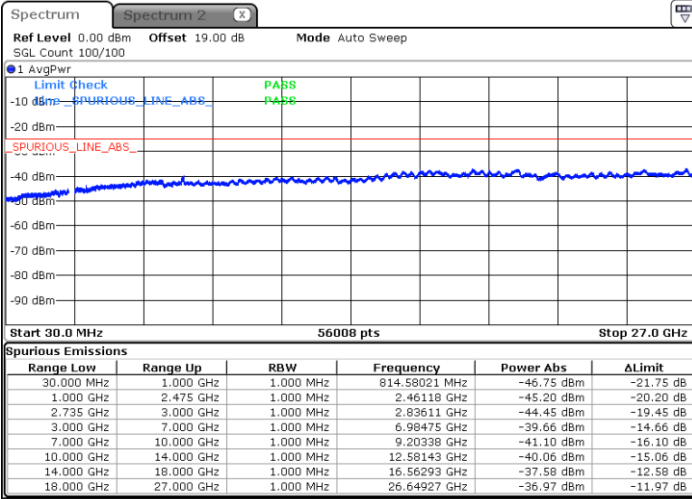

Date: 26.JAN.2021 20:15:30

Highest Channel / FullIRB

N/A

Date: 26.JAN.2021 19:55:36

LTE Band 41C / 15MHz+15MHz

QPSK

Lowest Channel / 1RB0 and 1RB74

Lowest Channel / 1RB74 and 1RB0

Date: 26.JAN.2021 23:15:32

Date: 26.JAN.2021 23:14:08

Lowest Channel / FullIRB

N/A

Date: 26.JAN.2021 23:22:27

LTE Band 41C / 15MHz+15MHz

QPSK

Middle Channel / 1RB0 and 1RB74

Middle Channel / 1RB74 and 1RB0

Date: 26.JAN.2021 23:30:45

Date: 26.JAN.2021 23:32:08

Middle Channel / FullIRB

N/A

Date: 26.JAN.2021 23:23:51

LTE Band 41C / 15MHz+15MHz

QPSK

Highest Channel / 1RB0 and 1RB74

Highest Channel / 1RB74 and 1RB0

Date: 26.JAN.2021 23:43:13

Date: 26.JAN.2021 23:36:18

Highest Channel / FullIRB

N/A

Date: 26.JAN.2021 23:44:36

LTE Band 41C / 15MHz+20MHz