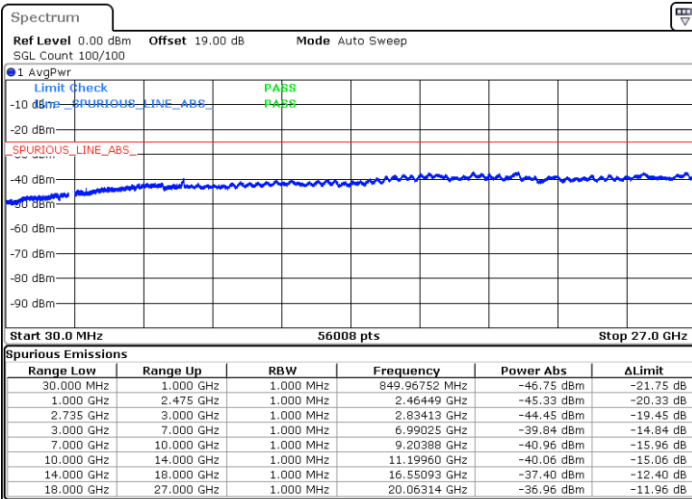

Date: 27.JAN.2021 12:04:33

Date: 27.JAN.2021 12:05:56

Middle Channel / FullIRB

N/A

Date: 27.JAN.2021 11:57:35

LTE Band 41C / 20MHz+20MHz

QPSK

Highest Channel / 1RB0 and 1RB99

Highest Channel / 1RB99 and 1RB0

Date: 27.JAN.2021 12:17:05

Date: 27.JAN.2021 12:10:07

Highest Channel / FullIRB

N/A

Date: 27.JAN.2021 12:18:28

LTE Band 41C / 5MHz+20MHz

16QAM

Lowest Channel / 1RB0 and 1RB99

Lowest Channel / 1RB24 and 1RB0

Date: 27.JAN.2021 09:30:01

Date: 27.JAN.2021 09:25:49

Lowest Channel / FullIRB

N/A

Date: 27.JAN.2021 09:34:13

LTE Band 41C / 5MHz+20MHz