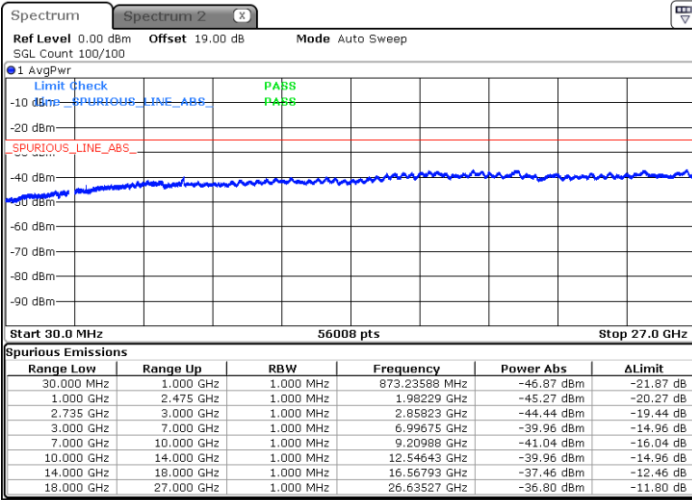

Date: 26.JAN.2021 23:15:32

Date: 26.JAN.2021 23:14:08

Lowest Channel / FullIRB

N/A

Date: 26.JAN.2021 23:22:27

LTE Band 41C / 15MHz+15MHz

QPSK

Middle Channel / 1RB0 and 1RB74

Middle Channel / 1RB74 and 1RB0

Date: 26.JAN.2021 23:30:45

Date: 26.JAN.2021 23:32:08

Middle Channel / FullIRB

N/A

Date: 26.JAN.2021 23:23:51

LTE Band 41C / 15MHz+15MHz

QPSK

Highest Channel / 1RB0 and 1RB74

Highest Channel / 1RB74 and 1RB0

Date: 26.JAN.2021 23:43:13

Date: 26.JAN.2021 23:36:18

Highest Channel / FullIRB

N/A

Date: 26.JAN.2021 23:44:36

LTE Band 41C / 15MHz+20MHz

QPSK

Lowest Channel / 1RB0 and 1RB99

Lowest Channel / 1RB74 and 1RB80

Date: 27.JAN.2021 00:25:24

Date: 27.JAN.2021 00:24:02

Lowest Channel / FullIRB

N/A

Date: 27.JAN.2021 00:32:20