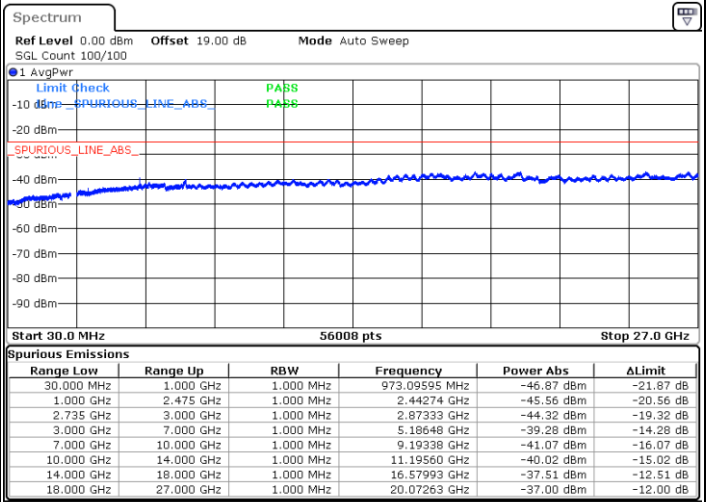

Highest Channel / FullIRB

N/A

Date: 27.JAN.2021 11:08:18

LTE Band 41C / 20MHz+20MHz

QPSK

Lowest Channel / 1RB0 and 1RB99

Lowest Channel / 1RB99 and 1RB0

Date: 27.JAN.2021 11:49:14

Date: 27.JAN.2021 11:47:50

Lowest Channel / FullIRB

N/A

Date: 27.JAN.2021 11:56:11

LTE Band 41C / 20MHz+20MHz

QPSK

MiddleChannel / 1RB0 and 1RB99

Middle Channel / 1RB99 and 1RB0

Date: 27.JAN.2021 12:04:33

Date: 27.JAN.2021 12:05:56

Middle Channel / FullIRB

N/A

Date: 27.JAN.2021 11:57:35

LTE Band 41C / 20MHz+20MHz

QPSK

Highest Channel / 1RB0 and 1RB99

Highest Channel / 1RB99 and 1RB0

Date: 27.JAN.2021 12:17:05

Date: 27.JAN.2021 12:10:07

Highest Channel / FullIRB

N/A

Date: 27.JAN.2021 12:18:28

LTE Band 41C / 5MHz+20MHz

16QAM