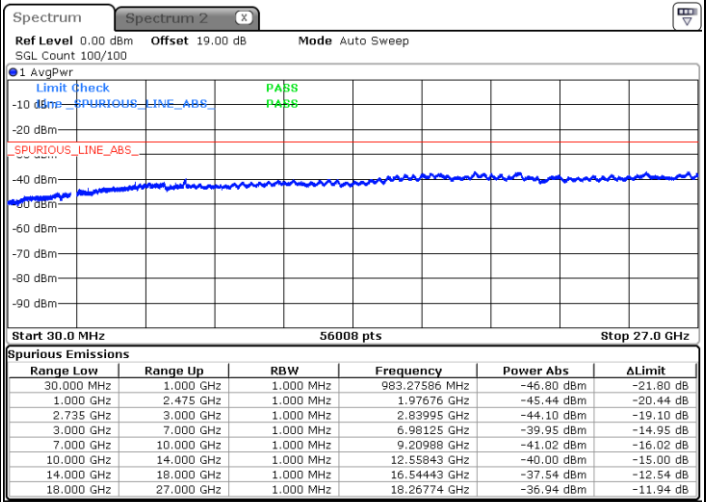

Middle Channel / 1RB74 and 1RB0

Date: 26.JAN.2021 23:30:45

Date: 26.JAN.2021 23:32:08

Middle Channel / FullIRB

N/A

Date: 26.JAN.2021 23:23:51

LTE Band 41C / 15MHz+15MHz

QPSK

Highest Channel / 1RB0 and 1RB74

Highest Channel / 1RB74 and 1RB0

Date: 26.JAN.2021 23:43:13

Date: 26.JAN.2021 23:36:18

Highest Channel / FullIRB

N/A

Date: 26.JAN.2021 23:44:36

LTE Band 41C / 15MHz+20MHz

QPSK

Lowest Channel / 1RB0 and 1RB99

Lowest Channel / 1RB74 and 1RB80

Date: 27.JAN.2021 00:25:24

Date: 27.JAN.2021 00:24:02

Lowest Channel / FullIRB

N/A

Date: 27.JAN.2021 00:32:20

LTE Band 41C / 15MHz+20MHz

QPSK

Middle Channel / 1RB0 and 1RB99

Middle Channel / 1RB74 and 1RB0

Date: 27.JAN.2021 00:40:37

Date: 27.JAN.2021 00:41:59

Middle Channel / FullIRB

N/A