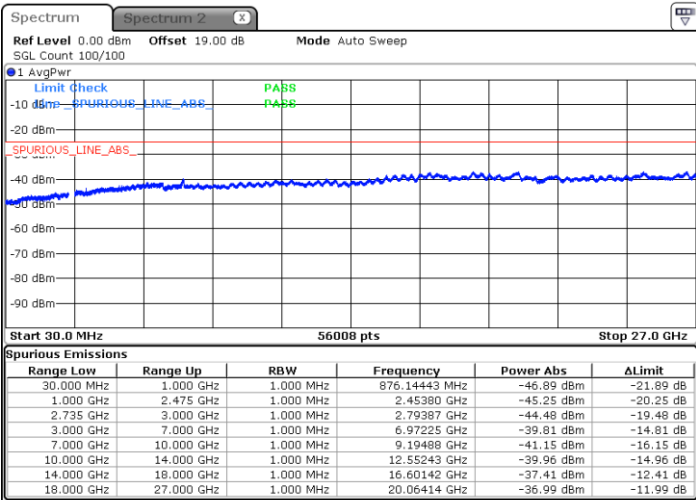

N/A

Date: 27.JAN.2021 14:56:21

LTE Band 41C / 20MHz+5MHz

QPSK

Lowest Channel / 1RB0 and 1RB24

Lowest Channel / 1RB99 and 1RB0

Date: 26.JAN.2021 17:14:47

Date: 26.JAN.2021 17:16:11

Lowest Channel / FullIRB

N/A

Date: 26.JAN.2021 17:07:48

LTE Band 41C / 20MHz+5MHz

QPSK

Middle Channel / 1RB0 and 1RB24

Middle Channel / 1RB99 and 1RB0

Date: 26.JAN.2021 17:27:21

Date: 26.JAN.2021 17:28:44

Middle Channel / FullIRB

N/A

Date: 26.JAN.2021 17:20:23

LTE Band 41C / 20MHz+5MHz

QPSK

Highest Channel / 1RB0 and 1RB24

Highest Channel / 1RB99 and 1RB0

Date: 26.JAN.2021 17:39:54

Date: 26.JAN.2021 17:41:18

Highest Channel / FullIRB

N/A

Date: 26.JAN.2021 17:32:56

LTE Band 41C / 20MHz+10MHz

QPSK

Lowest Channel / 1RB0 and 1RB49