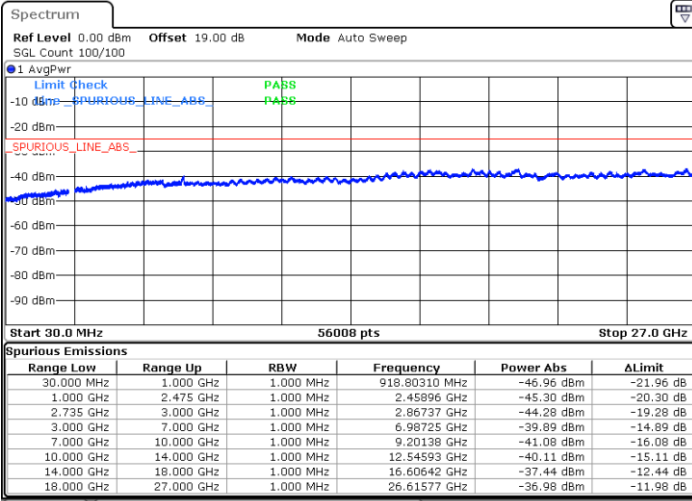

Date: 27.JAN.2021 11:47:50

Lowest Channel / FullIRB

N/A

Date: 27.JAN.2021 11:56:11

LTE Band 41C / 20MHz+20MHz

QPSK

MiddleChannel / 1RB0 and 1RB99

Middle Channel / 1RB99 and 1RB0

Date: 27.JAN.2021 12:04:33

Date: 27.JAN.2021 12:05:56

Middle Channel / FullIRB

N/A

Date: 27.JAN.2021 11:57:35

LTE Band 41C / 20MHz+20MHz

QPSK

Highest Channel / 1RB0 and 1RB99

Highest Channel / 1RB99 and 1RB0

Date: 27.JAN.2021 12:17:05

Date: 27.JAN.2021 12:10:07

Highest Channel / FullIRB

N/A

Date: 27.JAN.2021 12:18:28

LTE Band 41C / 5MHz+20MHz

16QAM

Lowest Channel / 1RB0 and 1RB99

Lowest Channel / 1RB24 and 1RB0

Date: 27.JAN.2021 09:30:01

Date: 27.JAN.2021 09:25:49

Lowest Channel / FullIRB

N/A

Date: 27.JAN.2021 09:34:13

LTE Band 41C / 5MHz+20MHz