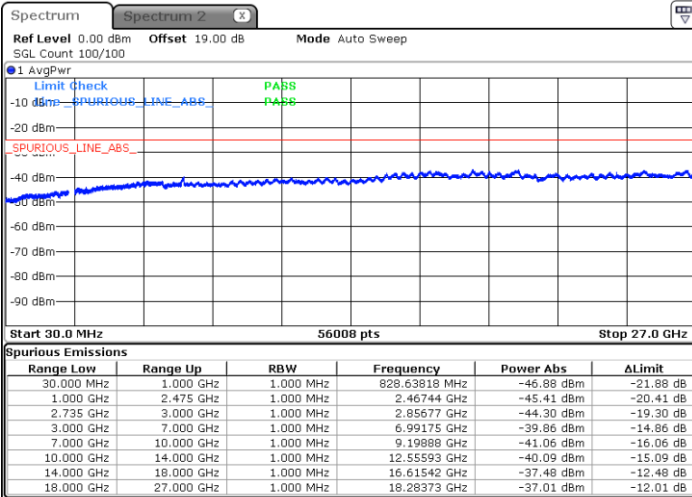

Lowest Channel / 1RB99 and 1RB0

Date: 26.JAN.2021 22:05:37

Date: 26.JAN.2021 22:04:14

Lowest Channel / FullIRB

N/A

Date: 26.JAN.2021 22:12:34

LTE Band 41C / 20MHz+10MHz

QPSK

Middle Channel / 1RB0 and 1RB49

Middle Channel / 1RB99 and 1RB0

Date: 26.JAN.2021 22:20:54

Date: 26.JAN.2021 22:22:17

Middle Channel / FullRB

N/A

Date: 26.JAN.2021 22:13:57

LTE Band 41C / 20MHz+10MHz

QPSK

Highest Channel / 1RB0 and 1RB49

Highest Channel / 1RB99 and 1RB0

Date: 26.JAN.2021 22:33:22

Date: 26.JAN.2021 22:26:27

Highest Channel / FullIRB

N/A

Date: 26.JAN.2021 22:34:46

LTE Band 41C / 20MHz+15MHz

QPSK

Lowest Channel / 1RB0 and 1RB74

Lowest Channel / 1RB99 and 1RB0

Date: 27.JAN.2021 10:39:00

Date: 27.JAN.2021 10:37:36

Lowest Channel / FullRB

N/A