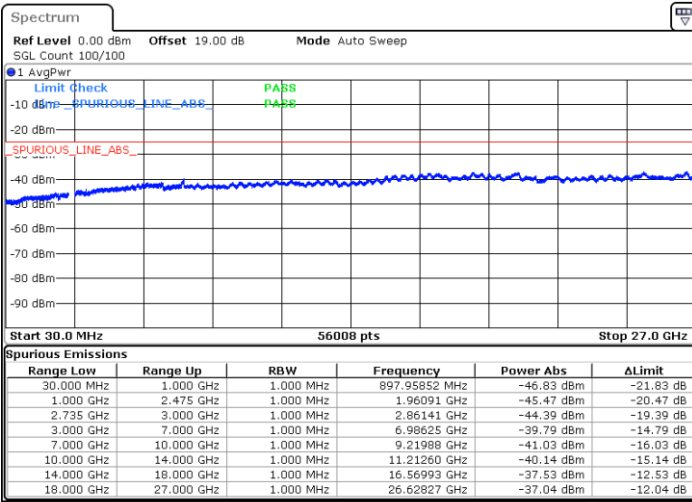

N/A

Date: 27.JAN.2021 10:47:23

LTE Band 41C / 20MHz+15MHz

QPSK

Highest Channel / 1RB0 and 1RB74

Highest Channel / 1RB99 and 1RB0

Date: 27.JAN.2021 11:06:55

Date: 27.JAN.2021 10:59:56

Highest Channel / FullIRB

N/A

Date: 27.JAN.2021 11:08:18

LTE Band 41C / 20MHz+20MHz

QPSK

Lowest Channel / 1RB0 and 1RB99

Lowest Channel / 1RB99 and 1RB0

Date: 27.JAN.2021 11:49:14

Date: 27.JAN.2021 11:47:50

Lowest Channel / FullIRB

N/A

Date: 27.JAN.2021 11:56:11

LTE Band 41C / 20MHz+20MHz

QPSK

MiddleChannel / 1RB0 and 1RB99

Middle Channel / 1RB99 and 1RB0

Date: 27.JAN.2021 12:04:33

Date: 27.JAN.2021 12:05:56

Middle Channel / FullIRB

N/A

Date: 27.JAN.2021 11:57:35

LTE Band 41C / 20MHz+20MHz

QPSK

Highest Channel / 1RB0 and 1RB99