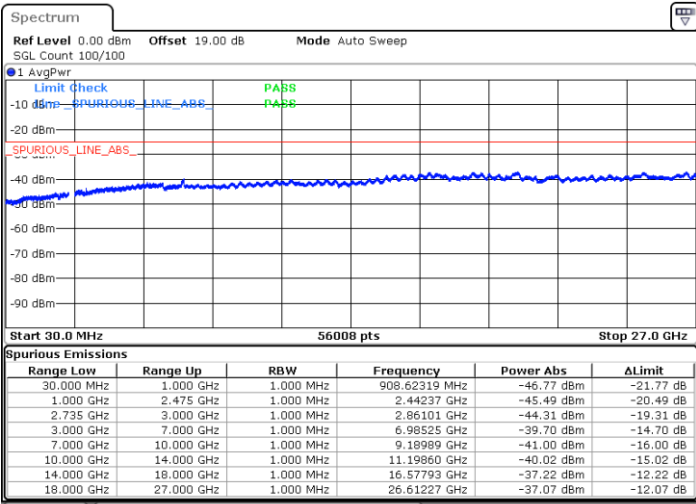

Highest Channel / 1RB99 and 1RB0

Date: 27.JAN.2021 12:17:05

Date: 27.JAN.2021 12:10:07

Highest Channel / FullIRB

N/A

Date: 27.JAN.2021 12:18:28

LTE Band 41C / 5MHz+20MHz

16QAM

Lowest Channel / 1RB0 and 1RB99

Lowest Channel / 1RB24 and 1RB0

Date: 27.JAN.2021 09:30:01

Date: 27.JAN.2021 09:25:49

Lowest Channel / FullIRB

N/A

Date: 27.JAN.2021 09:34:13

LTE Band 41C / 5MHz+20MHz

16QAM

Middle Channel / 1RB0 and 1RB9

Middle Channel / 1RB24 and 1RB0

Date: 27.JAN.2021 09:42:36

Date: 27.JAN.2021 09:46:47

Middle Channel / FullIRB

N/A

Date: 27.JAN.2021 09:38:24

LTE Band 41C / 5MHz+20MHz

16QAM

Highest Channel / 1RB0 and 1RB99

Highest Channel / 1RB24 and 1RB0

Date: 27.JAN.2021 09:55:10

Date: 27.JAN.2021 09:50:59

Highest Channel / FullIRB

N/A