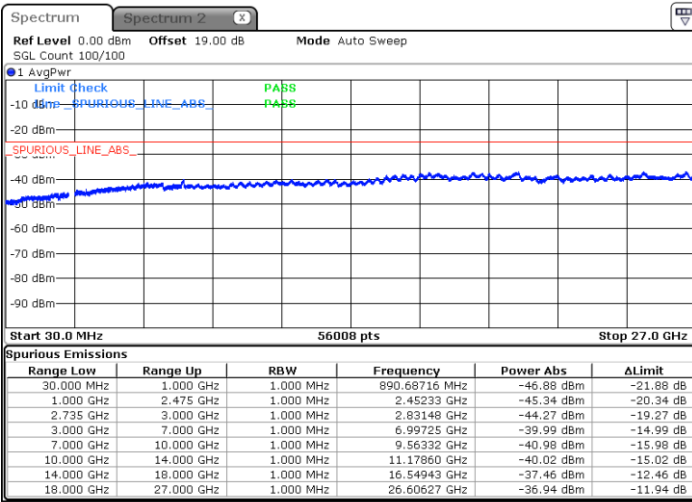

Highest Channel / 1RB0 and 1RB74

Highest Channel / 1RB74 and 1RB0

Date: 26.JAN.2021 23:43:13

Date: 26.JAN.2021 23:36:18

Highest Channel / FullIRB

N/A

Date: 26.JAN.2021 23:44:36

LTE Band 41C / 15MHz+20MHz

QPSK

Lowest Channel / 1RB0 and 1RB99

Lowest Channel / 1RB74 and 1RB80

Date: 27.JAN.2021 00:25:24

Date: 27.JAN.2021 00:24:02

Lowest Channel / FullIRB

N/A

Date: 27.JAN.2021 00:32:20

LTE Band 41C / 15MHz+20MHz

QPSK

Middle Channel / 1RB0 and 1RB99

Middle Channel / 1RB74 and 1RB0

Date: 27.JAN.2021 00:40:37

Date: 27.JAN.2021 00:41:59

Middle Channel / FullIRB

N/A

Date: 27.JAN.2021 00:33:42

LTE Band 41C / 15MHz+20MHz

QPSK

Highest Channel / 1RB0 and 1RB99

Highest Channel / 1RB74 and 1RB0

Date: 27.JAN.2021 14:54:57

Date: 27.JAN.2021 14:47:57

Highest Channel / FullIRB