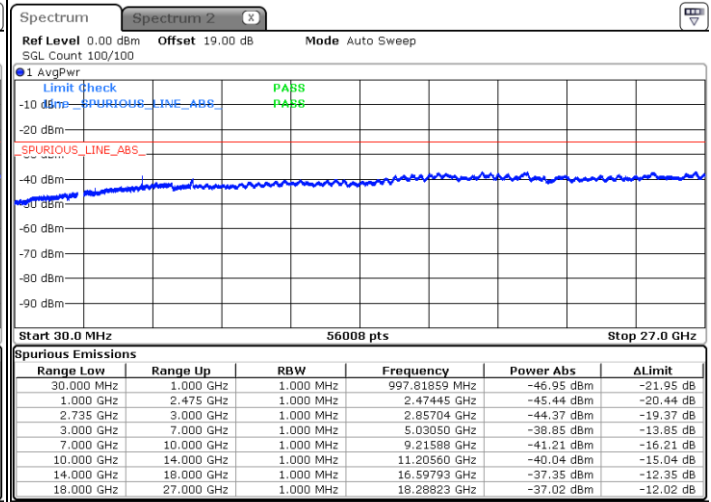

Date: 27.JAN.2021 00:33:42

LTE Band 41C / 15MHz+20MHz

QPSK

Highest Channel / 1RB0 and 1RB99

Highest Channel / 1RB74 and 1RB0

Date: 27.JAN.2021 14:54:57

Date: 27.JAN.2021 14:47:57

Highest Channel / FullIRB

N/A

Date: 27.JAN.2021 14:56:21

LTE Band 41C / 20MHz+5MHz

QPSK

Lowest Channel / 1RB0 and 1RB24

Lowest Channel / 1RB99 and 1RB0

Date: 26.JAN.2021 17:14:47

Date: 26.JAN.2021 17:16:11

Lowest Channel / FullIRB

N/A

Date: 26.JAN.2021 17:07:48

LTE Band 41C / 20MHz+5MHz

QPSK

Middle Channel / 1RB0 and 1RB24

Middle Channel / 1RB99 and 1RB0

Date: 26.JAN.2021 17:27:21

Date: 26.JAN.2021 17:28:44

Middle Channel / FullIRB

N/A

Date: 26.JAN.2021 17:20:23

LTE Band 41C / 20MHz+5MHz

QPSK

Highest Channel / 1RB0 and 1RB24

Highest Channel / 1RB99 and 1RB0