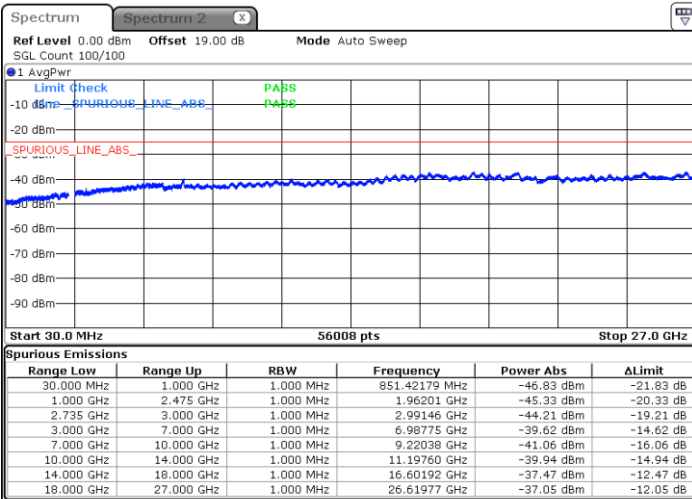

Lowest Channel / FullIRB

N/A

Date: 26.JAN.2021 17:07:48

LTE Band 41C / 20MHz+5MHz

QPSK

Middle Channel / 1RB0 and 1RB24

Middle Channel / 1RB99 and 1RB0

Date: 26.JAN.2021 17:27:21

Date: 26.JAN.2021 17:28:44

Middle Channel / FullIRB

N/A

Date: 26.JAN.2021 17:20:23

LTE Band 41C / 20MHz+5MHz

QPSK

Highest Channel / 1RB0 and 1RB24

Highest Channel / 1RB99 and 1RB0

Date: 26.JAN.2021 17:39:54

Date: 26.JAN.2021 17:41:18

Highest Channel / FullIRB

N/A

Date: 26.JAN.2021 17:32:56

LTE Band 41C / 20MHz+10MHz

QPSK

Lowest Channel / 1RB0 and 1RB49

Lowest Channel / 1RB99 and 1RB0

Date: 26.JAN.2021 22:05:37

Date: 26.JAN.2021 22:04:14

Lowest Channel / FullIRB

N/A

Date: 26.JAN.2021 22:12:34

LTE Band 41C / 20MHz+10MHz

QPSK