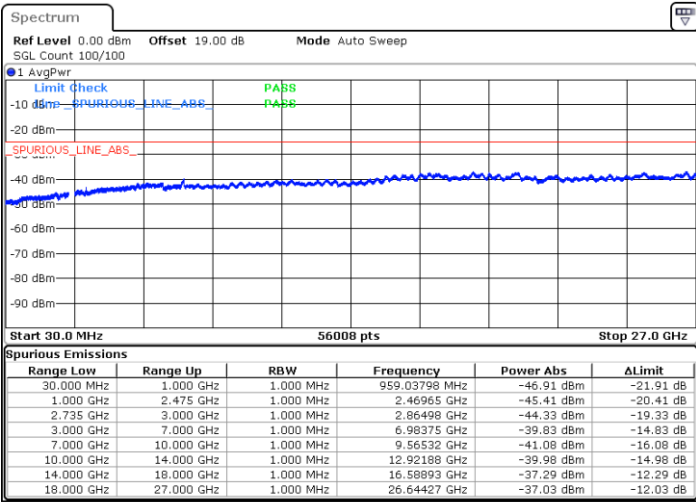

Highest Channel / 1RB99 and 1RB0

Date: 27.JAN.2021 12:17:05

Date: 27.JAN.2021 12:10:07

Highest Channel / FullIRB

N/A

Date: 27.JAN.2021 12:18:28

LTE Band 41C / 5MHz+20MHz

16QAM

Lowest Channel / 1RB0 and 1RB99

Lowest Channel / 1RB24 and 1RB0

Date: 27.JAN.2021 09:30:01

Date: 27.JAN.2021 09:25:49

Lowest Channel / FullIRB

N/A

Date: 27.JAN.2021 09:34:13

LTE Band 41C / 5MHz+20MHz

16QAM

Middle Channel / 1RB0 and 1RB9

Middle Channel / 1RB24 and 1RB0

Date: 27.JAN.2021 09:42:36

Date: 27.JAN.2021 09:46:47

Middle Channel / FullIRB

N/A

Date: 27.JAN.2021 09:38:24

LTE Band 41C / 5MHz+20MHz

16QAM

Highest Channel / 1RB0 and 1RB99

Highest Channel / 1RB24 and 1RB0

Date: 27.JAN.2021 09:55:10

Date: 27.JAN.2021 09:50:59

Highest Channel / FullIRB

N/A