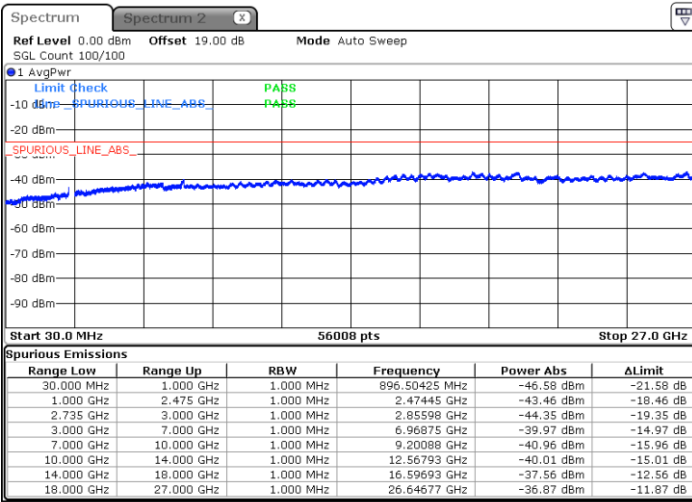

Date: 27.JAN.2021 00:33:42

LTE Band 41C / 15MHz+20MHz

QPSK

Highest Channel / 1RB0 and 1RB99

Highest Channel / 1RB74 and 1RB0

Date: 27.JAN.2021 14:54:57

Date: 27.JAN.2021 14:47:57

Highest Channel / FullIRB

N/A

Date: 27.JAN.2021 14:56:21

LTE Band 41C / 20MHz+5MHz

QPSK

Lowest Channel / 1RB0 and 1RB24

Lowest Channel / 1RB99 and 1RB0

Date: 26.JAN.2021 17:14:47

Date: 26.JAN.2021 17:16:11

Lowest Channel / FullIRB

N/A

Date: 26.JAN.2021 17:07:48

LTE Band 41C / 20MHz+5MHz

QPSK

Middle Channel / 1RB0 and 1RB24

Middle Channel / 1RB99 and 1RB0

Date: 26.JAN.2021 17:27:21

Date: 26.JAN.2021 17:28:44

Middle Channel / FullIRB

N/A

Date: 26.JAN.2021 17:20:23

LTE Band 41C / 20MHz+5MHz

QPSK

Highest Channel / 1RB0 and 1RB24

Highest Channel / 1RB99 and 1RB0