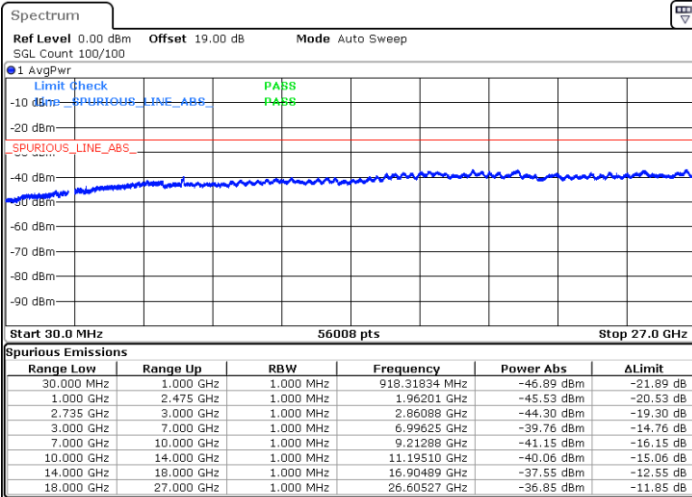

Date: 27.JAN.2021 10:46:00

LTE Band 41C / 20MHz+15MHz

QPSK

Middle Channel / 1RB0 and 1RB74

Middle Channel / 1RB99 and 1RB0

Date: 27.JAN.2021 10:54:21

Date: 27.JAN.2021 10:55:45

Middle Channel / FullIRB

N/A

Date: 27.JAN.2021 10:47:23

LTE Band 41C / 20MHz+15MHz

QPSK

Highest Channel / 1RB0 and 1RB74

Highest Channel / 1RB99 and 1RB0

Date: 27.JAN.2021 11:06:55

Date: 27.JAN.2021 10:59:56

Highest Channel / FullIRB

N/A

Date: 27.JAN.2021 11:08:18

LTE Band 41C / 20MHz+20MHz

QPSK

Lowest Channel / 1RB0 and 1RB99

Lowest Channel / 1RB99 and 1RB0

Date: 27.JAN.2021 11:49:14

Date: 27.JAN.2021 11:47:50

Lowest Channel / FullIRB

N/A

Date: 27.JAN.2021 11:56:11

LTE Band 41C / 20MHz+20MHz

QPSK

MiddleChannel / 1RB0 and 1RB99

Middle Channel / 1RB99 and 1RB0