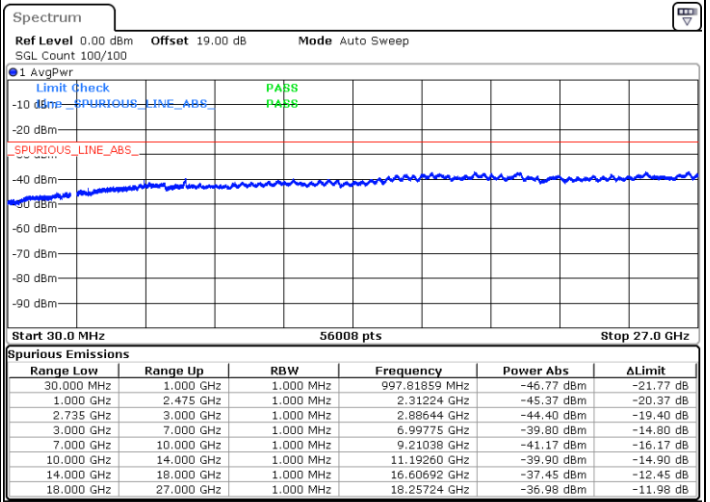

LTE Band 41C / 15MHz+20MHz

QPSK

Middle Channel / 1RB0 and 1RB99

Middle Channel / 1RB74 and 1RB0

Date: 27.JAN.2021 00:40:37

Date: 27.JAN.2021 00:41:59

Middle Channel / FullIRB

N/A

Date: 27.JAN.2021 00:33:42

LTE Band 41C / 15MHz+20MHz

QPSK

Highest Channel / 1RB0 and 1RB99

Highest Channel / 1RB74 and 1RB0

Date: 27.JAN.2021 14:54:57

Date: 27.JAN.2021 14:47:57

Highest Channel / FullIRB

N/A

Date: 27.JAN.2021 14:56:21

LTE Band 41C / 20MHz+5MHz

QPSK

Lowest Channel / 1RB0 and 1RB24

Lowest Channel / 1RB99 and 1RB0

Date: 26.JAN.2021 17:14:47

Date: 26.JAN.2021 17:16:11

Lowest Channel / FullIRB

N/A

Date: 26.JAN.2021 17:07:48

LTE Band 41C / 20MHz+5MHz

QPSK

Middle Channel / 1RB0 and 1RB24

Middle Channel / 1RB99 and 1RB0

Date: 26.JAN.2021 17:27:21