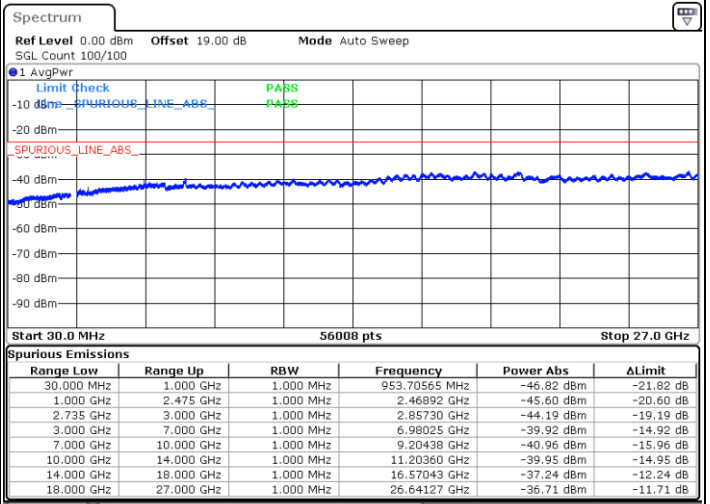

Highest Channel / 1RB99 and 1RB0

Date: 27.JAN.2021 12:17:05

Date: 27.JAN.2021 12:10:07

Highest Channel / FullIRB

N/A

Date: 27.JAN.2021 12:18:28

LTE Band 41C / 5MHz+20MHz

16QAM

Lowest Channel / 1RB0 and 1RB99

Lowest Channel / 1RB24 and 1RB0

Date: 27.JAN.2021 09:30:01

Date: 27.JAN.2021 09:25:49

Lowest Channel / FullIRB

N/A

Date: 27.JAN.2021 09:34:13

LTE Band 41C / 5MHz+20MHz

16QAM

Middle Channel / 1RB0 and 1RB9

Middle Channel / 1RB24 and 1RB0

Date: 27.JAN.2021 09:42:36

Date: 27.JAN.2021 09:46:47

Middle Channel / FullIRB

N/A

Date: 27.JAN.2021 09:38:24

LTE Band 41C / 5MHz+20MHz

16QAM

Highest Channel / 1RB0 and 1RB99

Highest Channel / 1RB24 and 1RB0

Date: 27.JAN.2021 09:55:10

Date: 27.JAN.2021 09:50:59

Highest Channel / FullIRB

N/A