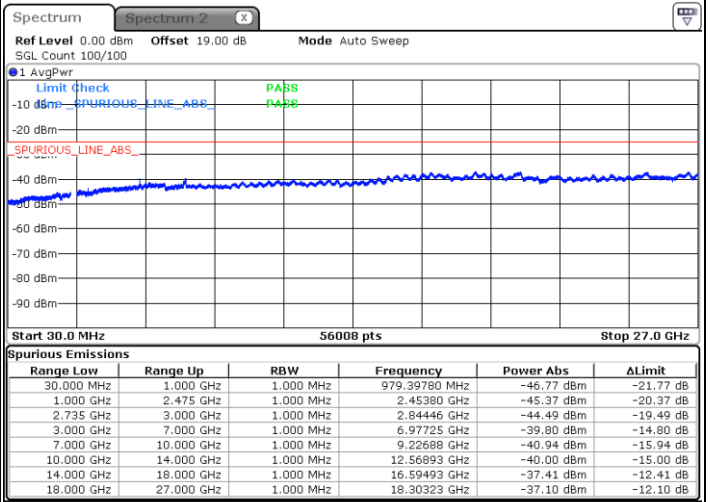

Date: 26.JAN.2021 17:39:54

Date: 26.JAN.2021 17:41:18

Highest Channel / FullIRB

N/A

Date: 26.JAN.2021 17:32:56

LTE Band 41C / 20MHz+10MHz

QPSK

Lowest Channel / 1RB0 and 1RB49

Lowest Channel / 1RB99 and 1RB0

Date: 26.JAN.2021 22:05:37

Date: 26.JAN.2021 22:04:14

Lowest Channel / FullIRB

N/A

Date: 26.JAN.2021 22:12:34

LTE Band 41C / 20MHz+10MHz

QPSK

Middle Channel / 1RB0 and 1RB49

Middle Channel / 1RB99 and 1RB0

Date: 26.JAN.2021 22:20:54

Date: 26.JAN.2021 22:22:17

Middle Channel / FullRB

N/A

Date: 26.JAN.2021 22:13:57

LTE Band 41C / 20MHz+10MHz

QPSK

Highest Channel / 1RB0 and 1RB49

Highest Channel / 1RB99 and 1RB0

Date: 26.JAN.2021 22:33:22

Date: 26.JAN.2021 22:26:27

Highest Channel / FullIRB

N/A

Date: 26.JAN.2021 22:34:46