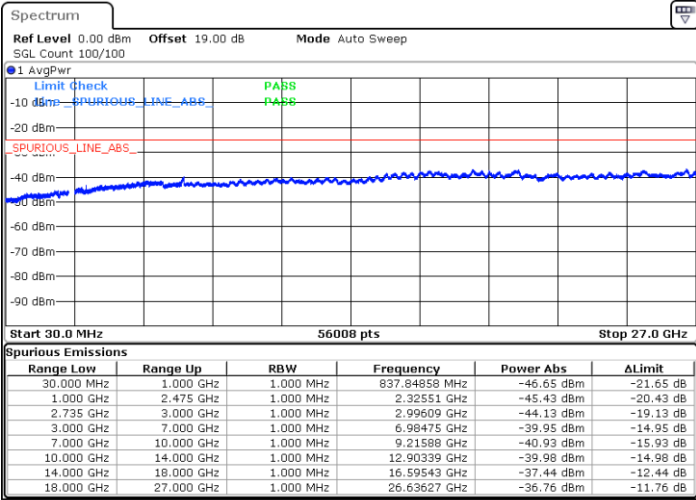

Date: 27.JAN.2021 12:04:33

Date: 27.JAN.2021 12:05:56

Middle Channel / FullIRB

N/A

Date: 27.JAN.2021 11:57:35

LTE Band 41C / 20MHz+20MHz

QPSK

Highest Channel / 1RB0 and 1RB99

Highest Channel / 1RB99 and 1RB0

Date: 27.JAN.2021 12:17:05

Date: 27.JAN.2021 12:10:07

Highest Channel / FullIRB

N/A

Date: 27.JAN.2021 12:18:28

LTE Band 41C / 5MHz+20MHz

16QAM

Lowest Channel / 1RB0 and 1RB99

Lowest Channel / 1RB24 and 1RB0

Date: 27.JAN.2021 09:30:01

Date: 27.JAN.2021 09:25:49

Lowest Channel / FullIRB

N/A

Date: 27.JAN.2021 09:34:13

LTE Band 41C / 5MHz+20MHz

LTE Band 41C / 5MHz+20MHz

16QAM

Highest Channel / 1RB0 and 1RB99

Highest Channel / 1RB24 and 1RB0

Date: 27.JAN.2021 09:55:10

Date: 27.JAN.2021 09:50:59

Highest Channel / FullIRB

N/A