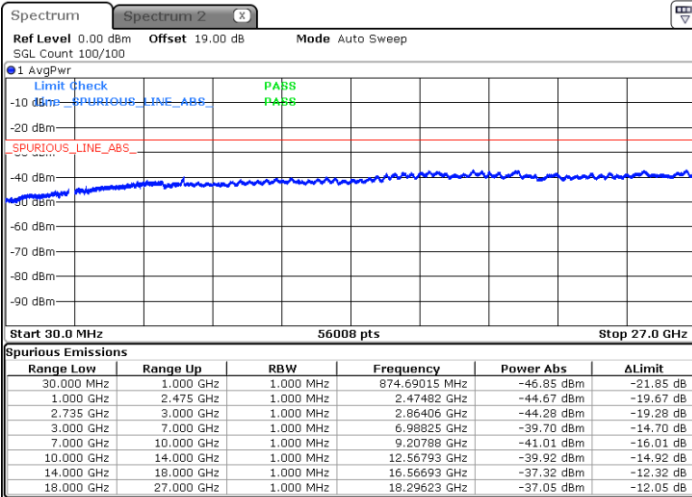

Middle Channel / FullIRB

N/A

Date: 26.JAN.2021 19:48:37

LTE Band 41C / 15MHz+10MHz

QPSK

Highest Channel / 1RB0 and 1RB49

Highest Channel / 1RB74 and 1RB0

Date: 26.JAN.2021 19:56:59

Date: 26.JAN.2021 20:15:30

Highest Channel / FullIRB

N/A

Date: 26.JAN.2021 19:55:36

LTE Band 41C / 15MHz+15MHz

QPSK

Lowest Channel / 1RB0 and 1RB74

Lowest Channel / 1RB74 and 1RB0

Date: 26.JAN.2021 23:15:32

Date: 26.JAN.2021 23:14:08

Lowest Channel / FullIRB

N/A

Date: 26.JAN.2021 23:22:27

LTE Band 41C / 15MHz+15MHz

QPSK

Middle Channel / 1RB0 and 1RB74