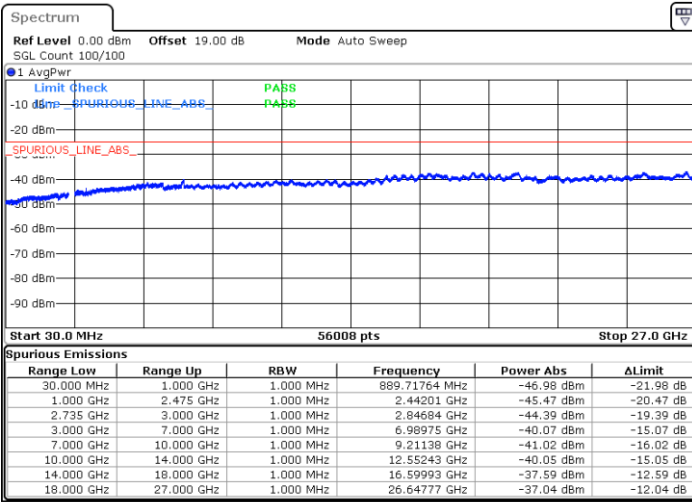

Highest Channel / FullIRB

N/A

Date: 27.JAN.2021 11:08:18

LTE Band 41C / 20MHz+20MHz

QPSK

Lowest Channel / 1RB0 and 1RB99

Lowest Channel / 1RB99 and 1RB0

Date: 27.JAN.2021 11:49:14

Date: 27.JAN.2021 11:47:50

Lowest Channel / FullIRB

N/A

Date: 27.JAN.2021 11:56:11

LTE Band 41C / 20MHz+20MHz

QPSK

MiddleChannel / 1RB0 and 1RB99

Middle Channel / 1RB99 and 1RB0

Date: 27.JAN.2021 12:04:33

Date: 27.JAN.2021 12:05:56

Middle Channel / FullIRB

N/A

Date: 27.JAN.2021 11:57:35

LTE Band 41C / 20MHz+20MHz

QPSK

Highest Channel / 1RB0 and 1RB99

Highest Channel / 1RB99 and 1RB0

Date: 27.JAN.2021 12:17:05

Date: 27.JAN.2021 12:10:07

Highest Channel / FullIRB

N/A

Date: 27.JAN.2021 12:18:28

LTE Band 41C / 5MHz+20MHz

16QAM