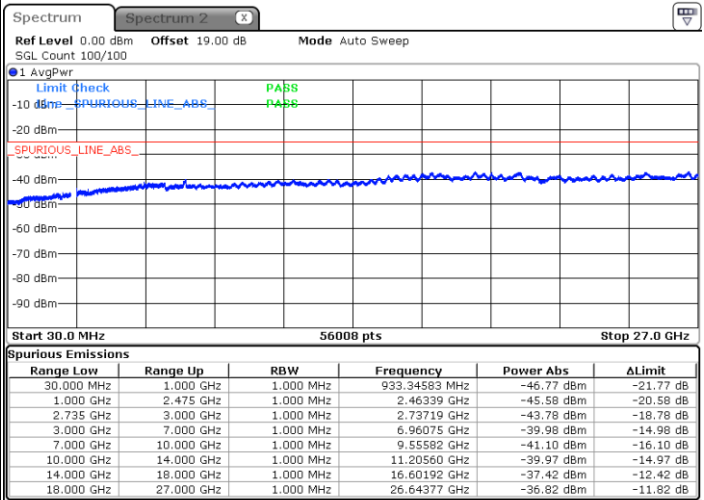

Middle Channel / FullIRB

N/A

Date: 26.JAN.2021 19:48:37

LTE Band 41C / 15MHz+10MHz

QPSK

Highest Channel / 1RB0 and 1RB49

Highest Channel / 1RB74 and 1RB0

Date: 26.JAN.2021 19:56:59

Date: 26.JAN.2021 20:15:30

Highest Channel / FullIRB

N/A

Date: 26.JAN.2021 19:55:36

LTE Band 41C / 15MHz+15MHz

QPSK

Lowest Channel / 1RB0 and 1RB74

Lowest Channel / 1RB74 and 1RB0

Date: 26.JAN.2021 23:15:32

Date: 26.JAN.2021 23:14:08

Lowest Channel / FullIRB

N/A

Date: 26.JAN.2021 23:22:27

LTE Band 41C / 15MHz+15MHz

QPSK

Middle Channel / 1RB0 and 1RB74