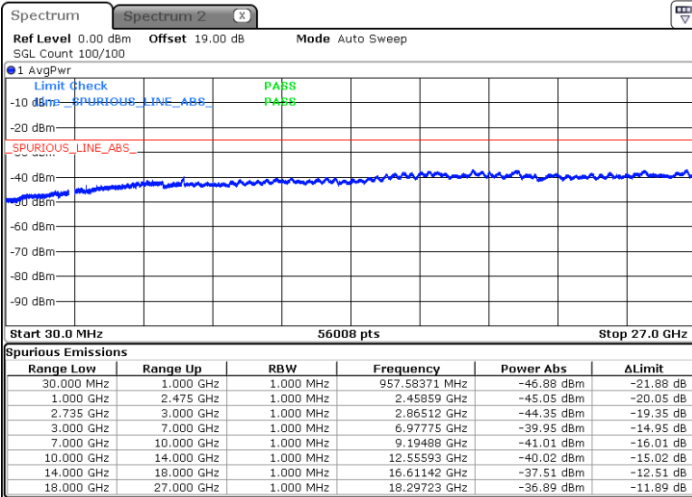

Middle Channel / 1RB74 and 1RB0

Date: 26.JAN.2021 23:30:45

Date: 26.JAN.2021 23:32:08

Middle Channel / FullIRB

N/A

Date: 26.JAN.2021 23:23:51

LTE Band 41C / 15MHz+15MHz

QPSK

Highest Channel / 1RB0 and 1RB74

Highest Channel / 1RB74 and 1RB0

Date: 26.JAN.2021 23:43:13

Date: 26.JAN.2021 23:36:18

Highest Channel / FullIRB

N/A

Date: 26.JAN.2021 23:44:36

LTE Band 41C / 15MHz+20MHz

QPSK

Lowest Channel / 1RB0 and 1RB99

Lowest Channel / 1RB74 and 1RB80

Date: 27.JAN.2021 00:25:24

Date: 27.JAN.2021 00:24:02

Lowest Channel / FullIRB

N/A

Date: 27.JAN.2021 00:32:20