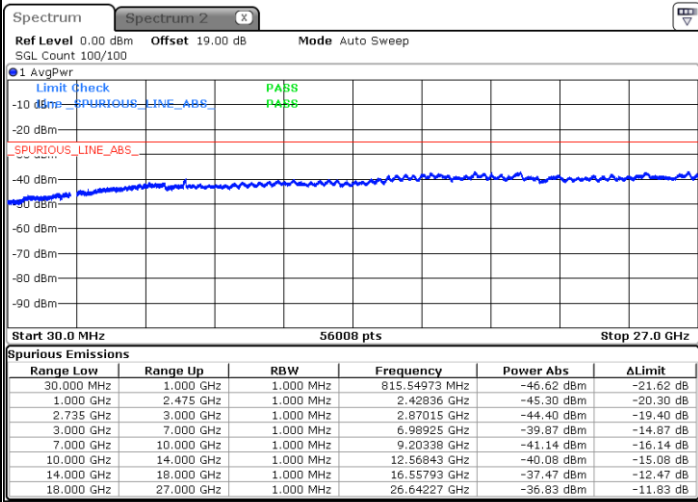

LTE Band 41C / 10MHz+20MHz

QPSK

Highest Channel / 1RB0 and 1RB99

Highest Channel / 1RB49 and 1RB0

Date: 26.JAN.2021 21:24:02

Date: 26.JAN.2021 21:17:07

Highest Channel / FullIRB

N/A

Date: 26.JAN.2021 21:25:25

LTE Band 41C / 15MHz+10MHz

QPSK

Lowest Channel / 1RB0 and 1RB49

Lowest Channel / 1RB74 and 1RB80

Date: 26.JAN.2021 19:34:43

Date: 26.JAN.2021 19:36:07

Lowest Channel / FullIRB