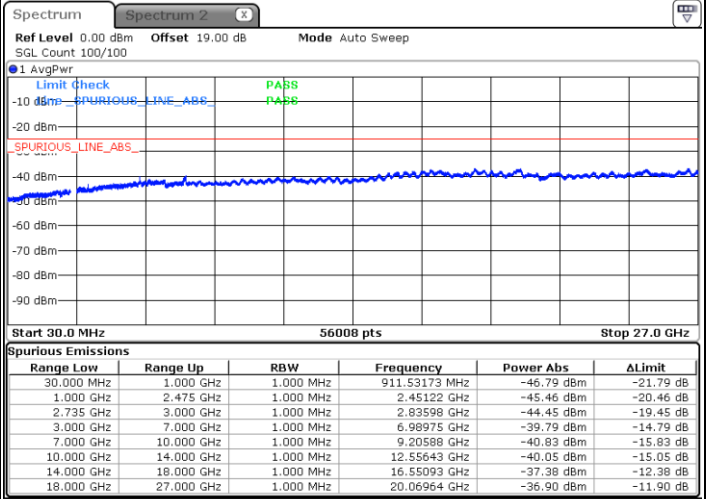

Date: 26.JAN.2021 20:15:30

Highest Channel / FullIRB

N/A

Date: 26.JAN.2021 19:55:36

LTE Band 41C / 15MHz+15MHz

QPSK

Lowest Channel / 1RB0 and 1RB74

Lowest Channel / 1RB74 and 1RB0

Date: 26.JAN.2021 23:15:32

Date: 26.JAN.2021 23:14:08

Lowest Channel / FullIRB

N/A

Date: 26.JAN.2021 23:22:27

LTE Band 41C / 15MHz+15MHz

QPSK

Middle Channel / 1RB0 and 1RB74

Middle Channel / 1RB74 and 1RB0

Date: 26.JAN.2021 23:30:45

Date: 26.JAN.2021 23:32:08

Middle Channel / FullIRB

N/A

Date: 26.JAN.2021 23:23:51

LTE Band 41C / 15MHz+15MHz

QPSK

Highest Channel / 1RB0 and 1RB74

Highest Channel / 1RB74 and 1RB0

Date: 26.JAN.2021 23:43:13

Date: 26.JAN.2021 23:36:18

Highest Channel / FullIRB

N/A

Date: 26.JAN.2021 23:44:36

LTE Band 41C / 15MHz+20MHz