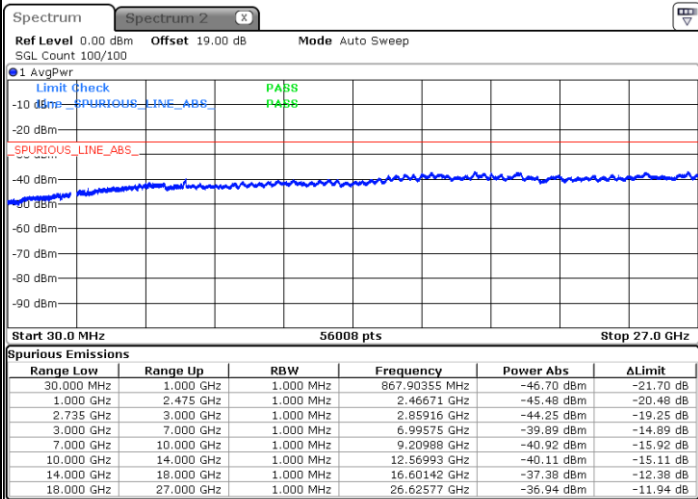

LTE Band 41C / 10MHz+20MHz

QPSK

Highest Channel / 1RB0 and 1RB99

Highest Channel / 1RB49 and 1RB0

Date: 26.JAN.2021 21:24:02

Date: 26.JAN.2021 21:17:07

Highest Channel / FullIRB

N/A

Date: 26.JAN.2021 21:25:25

LTE Band 41C / 15MHz+10MHz

QPSK

Lowest Channel / 1RB0 and 1RB49

Lowest Channel / 1RB74 and 1RB80

Date: 26.JAN.2021 19:34:43

Date: 26.JAN.2021 19:36:07

Lowest Channel / FullIRB