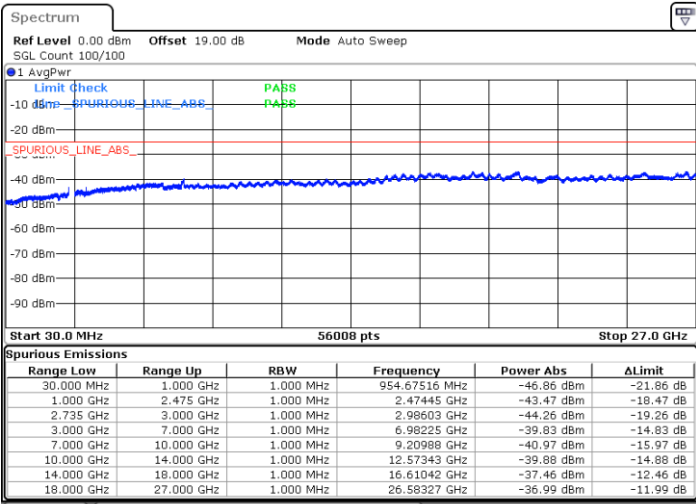

Date: 27.JAN.2021 12:04:33

Date: 27.JAN.2021 12:05:56

Middle Channel / FullIRB

N/A

Date: 27.JAN.2021 11:57:35

LTE Band 41C / 20MHz+20MHz

QPSK

Highest Channel / 1RB0 and 1RB99

Highest Channel / 1RB99 and 1RB0

Date: 27.JAN.2021 12:17:05

Date: 27.JAN.2021 12:10:07

Highest Channel / FullIRB

N/A

Date: 27.JAN.2021 12:18:28

LTE Band 41C / 5MHz+20MHz

16QAM

Lowest Channel / 1RB0 and 1RB99

Lowest Channel / 1RB24 and 1RB0

Date: 27.JAN.2021 09:30:01

Date: 27.JAN.2021 09:25:49

Lowest Channel / FullIRB

N/A

Date: 27.JAN.2021 09:34:13

LTE Band 41C / 5MHz+20MHz