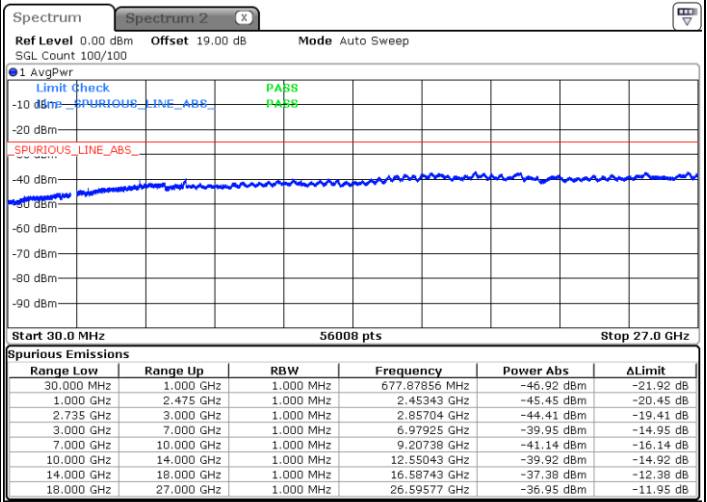

Highest Channel / 1RB0 and 1RB74

Highest Channel / 1RB74 and 1RB0

Date: 26.JAN.2021 23:43:13

Date: 26.JAN.2021 23:36:18

Highest Channel / FullIRB

N/A

Date: 26.JAN.2021 23:44:36

LTE Band 41C / 15MHz+20MHz

QPSK

Lowest Channel / 1RB0 and 1RB99

Lowest Channel / 1RB74 and 1RB80

Date: 27.JAN.2021 00:25:24

Date: 27.JAN.2021 00:24:02

Lowest Channel / FullIRB

N/A

Date: 27.JAN.2021 00:32:20

LTE Band 41C / 15MHz+20MHz

QPSK

Middle Channel / 1RB0 and 1RB99

Middle Channel / 1RB74 and 1RB0

Date: 27.JAN.2021 00:40:37

Date: 27.JAN.2021 00:41:59

Middle Channel / FullIRB

N/A

Date: 27.JAN.2021 00:33:42

LTE Band 41C / 15MHz+20MHz

QPSK

Highest Channel / 1RB0 and 1RB99

Highest Channel / 1RB74 and 1RB0

Date: 27.JAN.2021 14:54:57

Date: 27.JAN.2021 14:47:57

Highest Channel / FullIRB