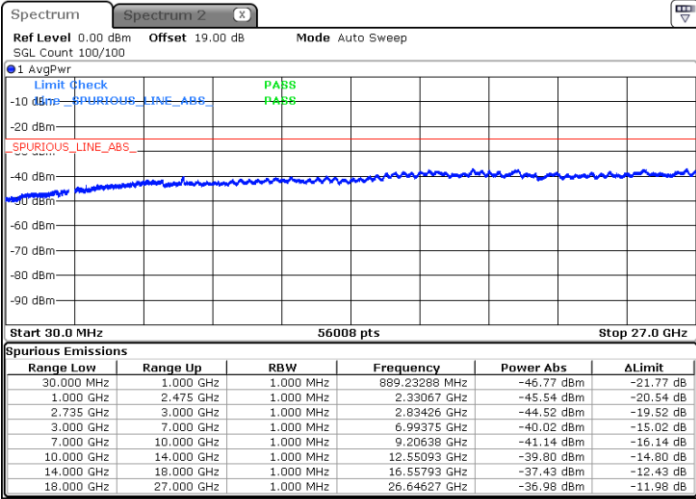

Date: 26.JAN.2021 21:25:25

LTE Band 41C / 15MHz+10MHz

QPSK

Lowest Channel / 1RB0 and 1RB49

Lowest Channel / 1RB74 and 1RB80

Date: 26.JAN.2021 19:34:43

Date: 26.JAN.2021 19:36:07

Lowest Channel / FullIRB

N/A

Date: 26.JAN.2021 19:27:44

LTE Band 41C / 15MHz+10MHz

QPSK

Middle Channel / 1RB0 and 1RB49

Middle Channel / 1RB74 and 1RB0

Date: 26.JAN.2021 19:44:27

Date: 26.JAN.2021 19:43:04

Middle Channel / FullIRB

N/A

Date: 26.JAN.2021 19:48:37

LTE Band 41C / 15MHz+10MHz

QPSK

Highest Channel / 1RB0 and 1RB49

Highest Channel / 1RB74 and 1RB0

Date: 26.JAN.2021 19:56:59

Date: 26.JAN.2021 20:15:30

Highest Channel / FullIRB

N/A

Date: 26.JAN.2021 19:55:36

LTE Band 41C / 15MHz+15MHz

QPSK

Lowest Channel / 1RB0 and 1RB74

Lowest Channel / 1RB74 and 1RB0