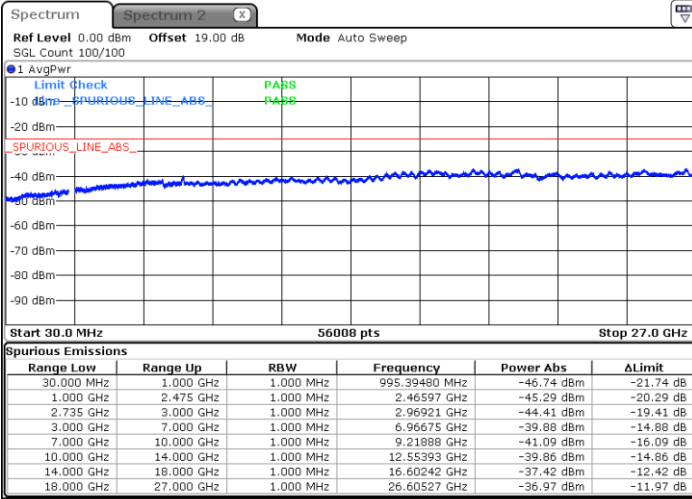

Date: 26.JAN.2021 17:39:54

Date: 26.JAN.2021 17:41:18

Highest Channel / FullIRB

N/A

Date: 26.JAN.2021 17:32:56

LTE Band 41C / 20MHz+10MHz

QPSK

Lowest Channel / 1RB0 and 1RB49

Lowest Channel / 1RB99 and 1RB0

Date: 26.JAN.2021 22:05:37

Date: 26.JAN.2021 22:04:14

Lowest Channel / FullIRB

N/A

Date: 26.JAN.2021 22:12:34

LTE Band 41C / 20MHz+10MHz

QPSK

Middle Channel / 1RB0 and 1RB49

Middle Channel / 1RB99 and 1RB0

Date: 26.JAN.2021 22:20:54

Date: 26.JAN.2021 22:22:17

Middle Channel / FullRB

N/A

Date: 26.JAN.2021 22:13:57

LTE Band 41C / 20MHz+10MHz

QPSK

Highest Channel / 1RB0 and 1RB49

Highest Channel / 1RB99 and 1RB0

Date: 26.JAN.2021 22:33:22

Date: 26.JAN.2021 22:26:27

Highest Channel / FullIRB

N/A

Date: 26.JAN.2021 22:34:46