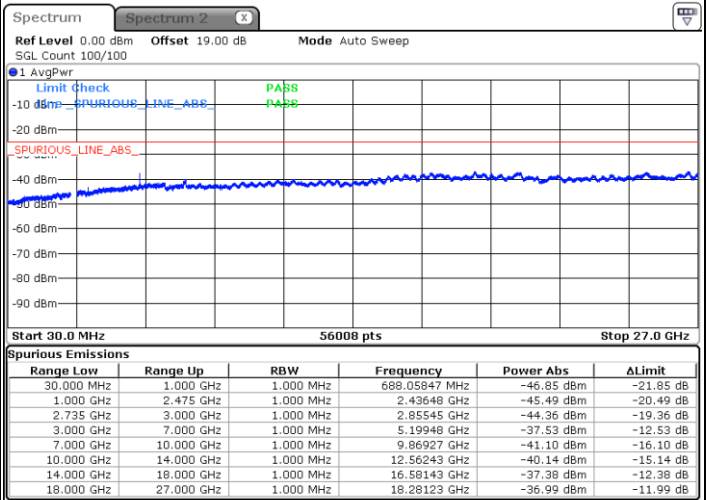

N/A

Date: 27.JAN.2021 14:56:21

LTE Band 41C / 20MHz+5MHz

QPSK

Lowest Channel / 1RB0 and 1RB24

Lowest Channel / 1RB99 and 1RB0

Date: 26.JAN.2021 17:14:47

Date: 26.JAN.2021 17:16:11

Lowest Channel / FullIRB

N/A

Date: 26.JAN.2021 17:07:48

LTE Band 41C / 20MHz+5MHz

QPSK

Middle Channel / 1RB0 and 1RB24

Middle Channel / 1RB99 and 1RB0

Date: 26.JAN.2021 17:27:21

Date: 26.JAN.2021 17:28:44

Middle Channel / FullIRB

N/A

Date: 26.JAN.2021 17:20:23

LTE Band 41C / 20MHz+5MHz

QPSK

Highest Channel / 1RB0 and 1RB24

Highest Channel / 1RB99 and 1RB0

Date: 26.JAN.2021 17:39:54

Date: 26.JAN.2021 17:41:18

Highest Channel / FullIRB

N/A

Date: 26.JAN.2021 17:32:56

LTE Band 41C / 20MHz+10MHz

QPSK

Lowest Channel / 1RB0 and 1RB49