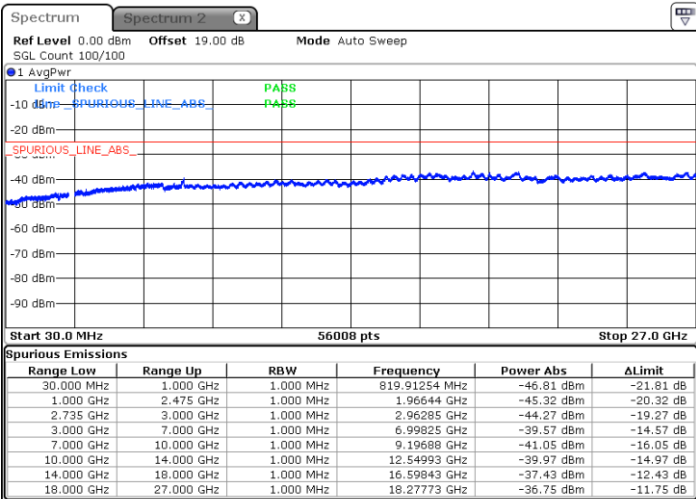

Date: 26.JAN.2021 17:39:54

Date: 26.JAN.2021 17:41:18

Highest Channel / FullIRB

N/A

Date: 26.JAN.2021 17:32:56

LTE Band 41C / 20MHz+10MHz

QPSK

Lowest Channel / 1RB0 and 1RB49

Lowest Channel / 1RB99 and 1RB0

Date: 26.JAN.2021 22:05:37

Date: 26.JAN.2021 22:04:14

Lowest Channel / FullIRB

N/A

Date: 26.JAN.2021 22:12:34

LTE Band 41C / 20MHz+10MHz

QPSK

Middle Channel / 1RB0 and 1RB49

Middle Channel / 1RB99 and 1RB0

Date: 26.JAN.2021 22:20:54

Date: 26.JAN.2021 22:22:17

Middle Channel / FullRB

N/A

Date: 26.JAN.2021 22:13:57

LTE Band 41C / 20MHz+10MHz

QPSK

Highest Channel / 1RB0 and 1RB49

Highest Channel / 1RB99 and 1RB0

Date: 26.JAN.2021 22:33:22

Date: 26.JAN.2021 22:26:27

Highest Channel / FullIRB

N/A

Date: 26.JAN.2021 22:34:46