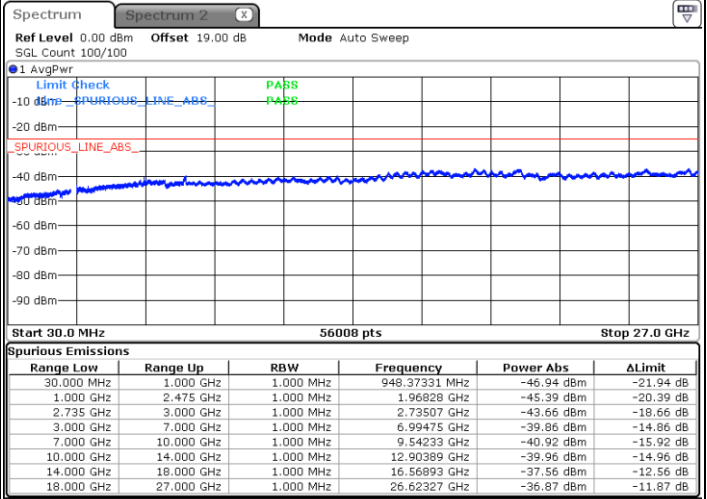

Date: 26.JAN.2021 17:39:54

Date: 26.JAN.2021 17:41:18

Highest Channel / FullIRB

N/A

Date: 26.JAN.2021 17:32:56

LTE Band 41C / 20MHz+10MHz

QPSK

Lowest Channel / 1RB0 and 1RB49

Lowest Channel / 1RB99 and 1RB0

Date: 26.JAN.2021 22:05:37

Date: 26.JAN.2021 22:04:14

Lowest Channel / FullIRB

N/A

Date: 26.JAN.2021 22:12:34

LTE Band 41C / 20MHz+10MHz

QPSK

Middle Channel / 1RB0 and 1RB49

Middle Channel / 1RB99 and 1RB0

Date: 26.JAN.2021 22:20:54

Date: 26.JAN.2021 22:22:17

Middle Channel / FullRB

N/A

Date: 26.JAN.2021 22:13:57

LTE Band 41C / 20MHz+10MHz

QPSK

Highest Channel / 1RB0 and 1RB49

Highest Channel / 1RB99 and 1RB0

Date: 26.JAN.2021 22:33:22

Date: 26.JAN.2021 22:26:27

Highest Channel / FullIRB

N/A

Date: 26.JAN.2021 22:34:46