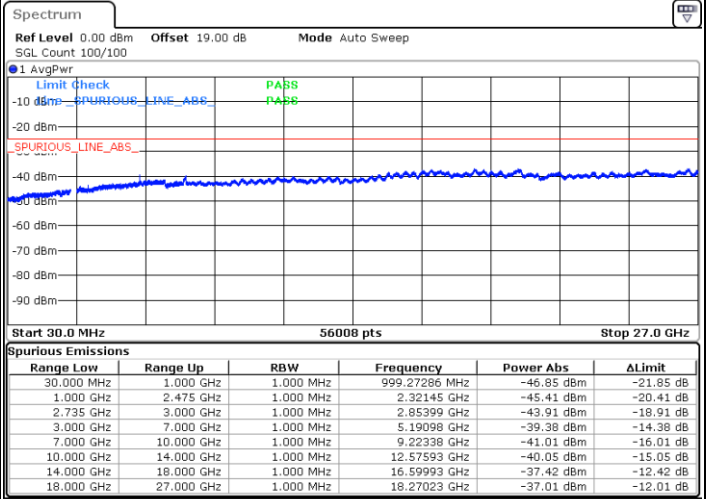

LTE Band 41C / 20MHz+15MHz

QPSK

Lowest Channel / 1RB0 and 1RB74

Lowest Channel / 1RB99 and 1RB0

Date: 27.JAN.2021 10:39:00

Date: 27.JAN.2021 10:37:36

Lowest Channel / FullRB

N/A

Date: 27.JAN.2021 10:46:00

LTE Band 41C / 20MHz+15MHz

QPSK

Middle Channel / 1RB0 and 1RB74

Middle Channel / 1RB99 and 1RB0

Date: 27.JAN.2021 10:54:21

Date: 27.JAN.2021 10:55:45

Middle Channel / FullIRB

N/A

Date: 27.JAN.2021 10:47:23

LTE Band 41C / 20MHz+15MHz

QPSK

Highest Channel / 1RB0 and 1RB74

Highest Channel / 1RB99 and 1RB0

Date: 27.JAN.2021 11:06:55

Date: 27.JAN.2021 10:59:56

Highest Channel / FullIRB

N/A

Date: 27.JAN.2021 11:08:18

LTE Band 41C / 20MHz+20MHz

QPSK

Lowest Channel / 1RB0 and 1RB99

Lowest Channel / 1RB99 and 1RB0

Date: 27.JAN.2021 11:49:14