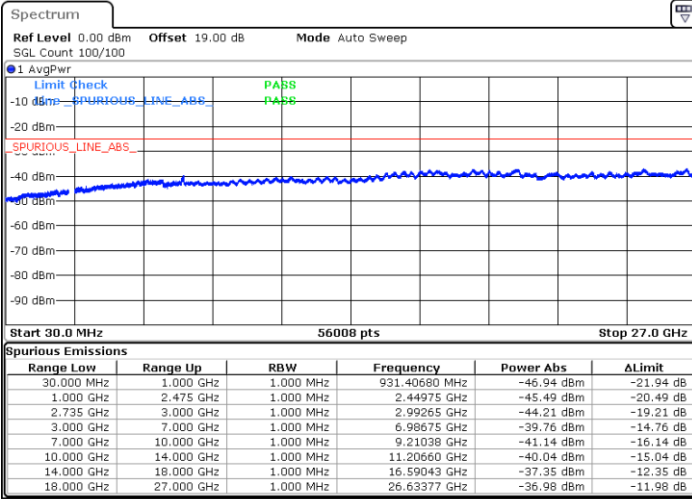

Date: 27.JAN.2021 10:46:00

LTE Band 41C / 20MHz+15MHz

QPSK

Middle Channel / 1RB0 and 1RB74

Middle Channel / 1RB99 and 1RB0

Date: 27.JAN.2021 10:54:21

Date: 27.JAN.2021 10:55:45

Middle Channel / FullIRB

N/A

Date: 27.JAN.2021 10:47:23

LTE Band 41C / 20MHz+15MHz

QPSK

Highest Channel / 1RB0 and 1RB74

Highest Channel / 1RB99 and 1RB0

Date: 27.JAN.2021 11:06:55

Date: 27.JAN.2021 10:59:56

Highest Channel / FullIRB

N/A

Date: 27.JAN.2021 11:08:18

LTE Band 41C / 20MHz+20MHz

QPSK

Lowest Channel / 1RB0 and 1RB99

Lowest Channel / 1RB99 and 1RB0

Date: 27.JAN.2021 11:49:14