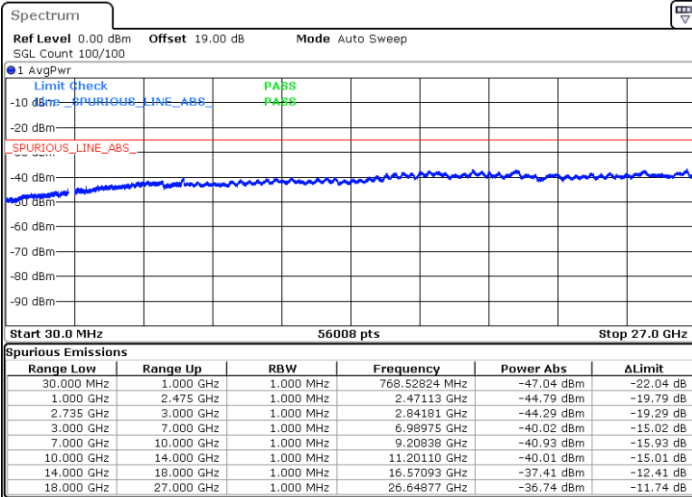

LTE Band 41C / 20MHz+15MHz

QPSK

Lowest Channel / 1RB0 and 1RB74

Lowest Channel / 1RB99 and 1RB0

Date: 27.JAN.2021 10:39:00

Date: 27.JAN.2021 10:37:36

Lowest Channel / FullRB

N/A

Date: 27.JAN.2021 10:46:00

LTE Band 41C / 20MHz+15MHz

QPSK

Middle Channel / 1RB0 and 1RB74

Middle Channel / 1RB99 and 1RB0

Date: 27.JAN.2021 10:54:21

Date: 27.JAN.2021 10:55:45

Middle Channel / FullIRB

N/A

Date: 27.JAN.2021 10:47:23

LTE Band 41C / 20MHz+15MHz

QPSK

Highest Channel / 1RB0 and 1RB74

Highest Channel / 1RB99 and 1RB0

Date: 27.JAN.2021 11:06:55

Date: 27.JAN.2021 10:59:56

Highest Channel / FullIRB

N/A

Date: 27.JAN.2021 11:08:18

LTE Band 41C / 20MHz+20MHz

QPSK

Lowest Channel / 1RB0 and 1RB99

Lowest Channel / 1RB99 and 1RB0

Date: 27.JAN.2021 11:49:14