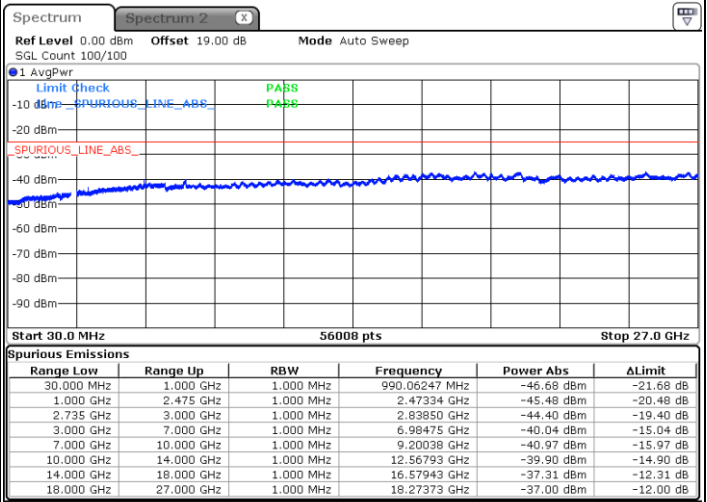

Lowest Channel / FullIRB

N/A

Date: 26.JAN.2021 17:07:48

LTE Band 41C / 20MHz+5MHz

QPSK

Middle Channel / 1RB0 and 1RB24

Middle Channel / 1RB99 and 1RB0

Date: 26.JAN.2021 17:27:21

Date: 26.JAN.2021 17:28:44

Middle Channel / FullIRB

N/A

Date: 26.JAN.2021 17:20:23

LTE Band 41C / 20MHz+5MHz

QPSK

Highest Channel / 1RB0 and 1RB24

Highest Channel / 1RB99 and 1RB0

Date: 26.JAN.2021 17:39:54

Date: 26.JAN.2021 17:41:18

Highest Channel / FullIRB

N/A

Date: 26.JAN.2021 17:32:56

LTE Band 41C / 20MHz+10MHz

QPSK

Lowest Channel / 1RB0 and 1RB49

Lowest Channel / 1RB99 and 1RB0

Date: 26.JAN.2021 22:05:37

Date: 26.JAN.2021 22:04:14

Lowest Channel / FullIRB

N/A

Date: 26.JAN.2021 22:12:34

LTE Band 41C / 20MHz+10MHz

QPSK