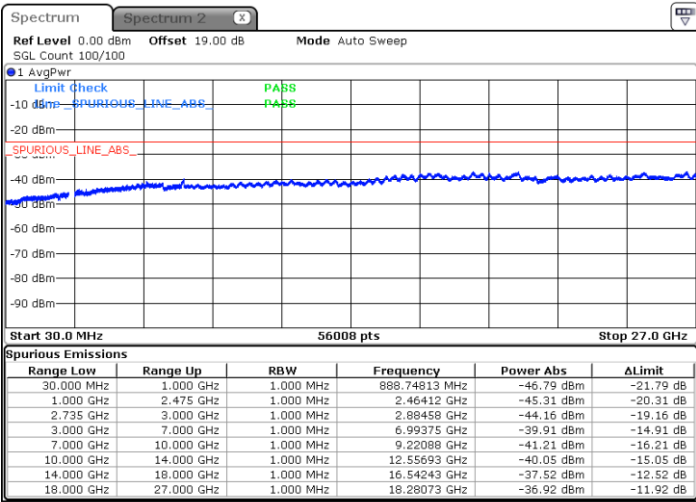

Date: 26.JAN.2021 17:39:54

Date: 26.JAN.2021 17:41:18

Highest Channel / FullIRB

N/A

Date: 26.JAN.2021 17:32:56

LTE Band 41C / 20MHz+10MHz

QPSK

Lowest Channel / 1RB0 and 1RB49

Lowest Channel / 1RB99 and 1RB0

Date: 26.JAN.2021 22:05:37

Date: 26.JAN.2021 22:04:14

Lowest Channel / FullIRB

N/A

Date: 26.JAN.2021 22:12:34

LTE Band 41C / 20MHz+10MHz

QPSK

Middle Channel / 1RB0 and 1RB49

Middle Channel / 1RB99 and 1RB0

Date: 26.JAN.2021 22:20:54

Date: 26.JAN.2021 22:22:17

Middle Channel / FullRB

N/A

Date: 26.JAN.2021 22:13:57

LTE Band 41C / 20MHz+10MHz

QPSK

Highest Channel / 1RB0 and 1RB49

Highest Channel / 1RB99 and 1RB0

Date: 26.JAN.2021 22:33:22

Date: 26.JAN.2021 22:26:27

Highest Channel / FullIRB

N/A

Date: 26.JAN.2021 22:34:46