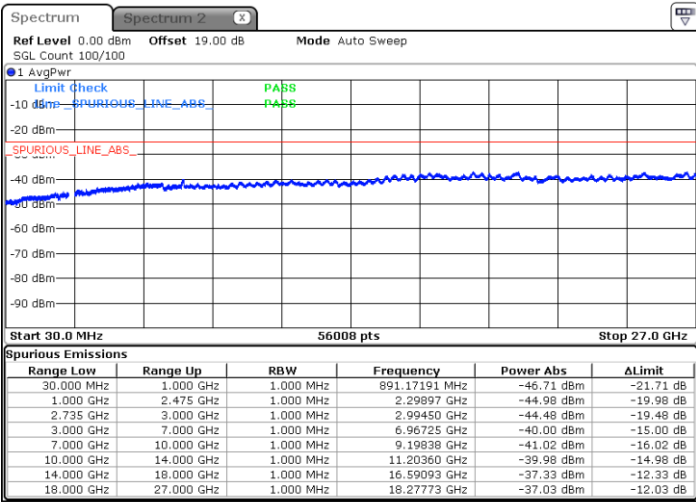

Date: 26.JAN.2021 17:39:54

Date: 26.JAN.2021 17:41:18

Highest Channel / FullIRB

N/A

Date: 26.JAN.2021 17:32:56

LTE Band 41C / 20MHz+10MHz

QPSK

Lowest Channel / 1RB0 and 1RB49

Lowest Channel / 1RB99 and 1RB0

Date: 26.JAN.2021 22:05:37

Date: 26.JAN.2021 22:04:14

Lowest Channel / FullIRB

N/A

Date: 26.JAN.2021 22:12:34

LTE Band 41C / 20MHz+10MHz

QPSK

Middle Channel / 1RB0 and 1RB49

Middle Channel / 1RB99 and 1RB0

Date: 26.JAN.2021 22:20:54

Date: 26.JAN.2021 22:22:17

Middle Channel / FullRB

N/A

Date: 26.JAN.2021 22:13:57

LTE Band 41C / 20MHz+10MHz

QPSK

Highest Channel / 1RB0 and 1RB49

Highest Channel / 1RB99 and 1RB0

Date: 26.JAN.2021 22:33:22

Date: 26.JAN.2021 22:26:27

Highest Channel / FullIRB

N/A

Date: 26.JAN.2021 22:34:46