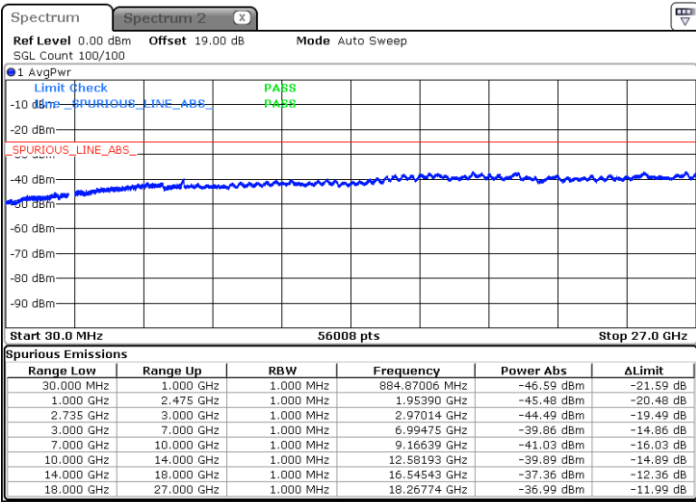

Middle Channel / 1RB74 and 1RB0

Date: 26.JAN.2021 23:30:45

Date: 26.JAN.2021 23:32:08

Middle Channel / FullIRB

N/A

Date: 26.JAN.2021 23:23:51

LTE Band 41C / 15MHz+15MHz

QPSK

Highest Channel / 1RB0 and 1RB74

Highest Channel / 1RB74 and 1RB0

Date: 26.JAN.2021 23:43:13

Date: 26.JAN.2021 23:36:18

Highest Channel / FullIRB

N/A

Date: 26.JAN.2021 23:44:36

LTE Band 41C / 15MHz+20MHz

QPSK

Lowest Channel / 1RB0 and 1RB99

Lowest Channel / 1RB74 and 1RB80

Date: 27.JAN.2021 00:25:24

Date: 27.JAN.2021 00:24:02

Lowest Channel / FullIRB

N/A

Date: 27.JAN.2021 00:32:20