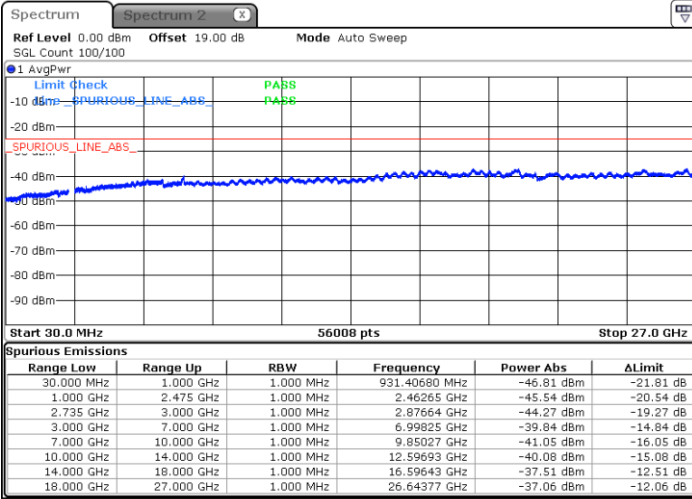

Date: 26.JAN.2021 23:15:32

Date: 26.JAN.2021 23:14:08

Lowest Channel / FullIRB

N/A

Date: 26.JAN.2021 23:22:27

LTE Band 41C / 15MHz+15MHz

QPSK

Middle Channel / 1RB0 and 1RB74

Middle Channel / 1RB74 and 1RB0

Date: 26.JAN.2021 23:30:45

Date: 26.JAN.2021 23:32:08

Middle Channel / FullIRB

N/A

Date: 26.JAN.2021 23:23:51

LTE Band 41C / 15MHz+15MHz

QPSK

Highest Channel / 1RB0 and 1RB74

Highest Channel / 1RB74 and 1RB0

Date: 26.JAN.2021 23:43:13

Date: 26.JAN.2021 23:36:18

Highest Channel / FullIRB

N/A

Date: 26.JAN.2021 23:44:36

LTE Band 41C / 15MHz+20MHz

QPSK

Lowest Channel / 1RB0 and 1RB99

Lowest Channel / 1RB74 and 1RB80

Date: 27.JAN.2021 00:25:24

Date: 27.JAN.2021 00:24:02

Lowest Channel / FullIRB

N/A

Date: 27.JAN.2021 00:32:20