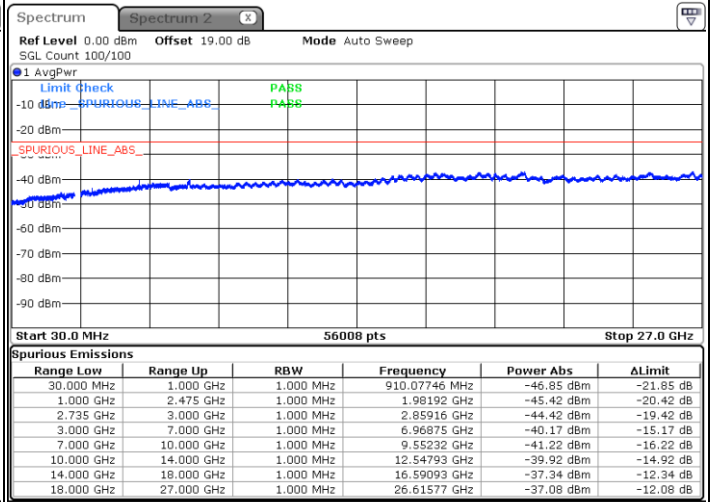

Date: 26.JAN.2021 17:28:44

Middle Channel / FullIRB

N/A

Date: 26.JAN.2021 17:20:23

LTE Band 41C / 20MHz+5MHz

QPSK

Highest Channel / 1RB0 and 1RB24

Highest Channel / 1RB99 and 1RB0

Date: 26.JAN.2021 17:39:54

Date: 26.JAN.2021 17:41:18

Highest Channel / FullIRB

N/A

Date: 26.JAN.2021 17:32:56

LTE Band 41C / 20MHz+10MHz

QPSK

Lowest Channel / 1RB0 and 1RB49

Lowest Channel / 1RB99 and 1RB0

Date: 26.JAN.2021 22:05:37

Date: 26.JAN.2021 22:04:14

Lowest Channel / FullIRB

N/A

Date: 26.JAN.2021 22:12:34

LTE Band 41C / 20MHz+10MHz

QPSK

Middle Channel / 1RB0 and 1RB49

Middle Channel / 1RB99 and 1RB0

Date: 26.JAN.2021 22:20:54

Date: 26.JAN.2021 22:22:17

Middle Channel / FullRB

N/A

Date: 26.JAN.2021 22:13:57

LTE Band 41C / 20MHz+10MHz