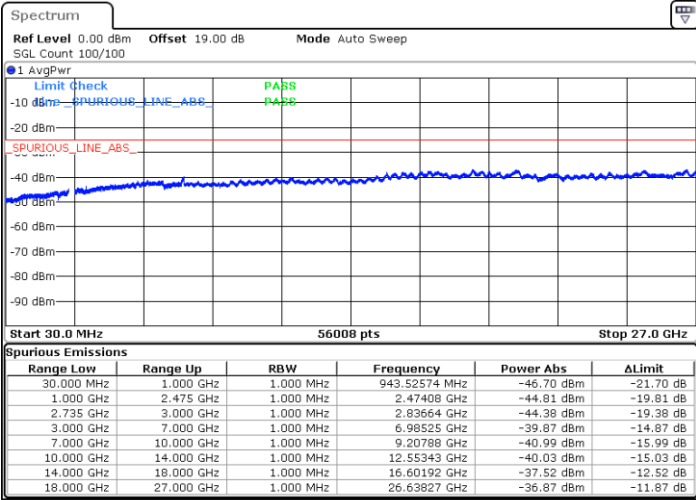

QPSK

Highest Channel / 1RB0 and 1RB49

Highest Channel / 1RB99 and 1RB0

Date: 26.JAN.2021 22:33:22

Date: 26.JAN.2021 22:26:27

Highest Channel / FullIRB

N/A

Date: 26.JAN.2021 22:34:46

LTE Band 41C / 20MHz+15MHz

QPSK

Lowest Channel / 1RB0 and 1RB74

Lowest Channel / 1RB99 and 1RB0

Date: 27.JAN.2021 10:39:00

Date: 27.JAN.2021 10:37:36

Lowest Channel / FullRB

N/A

Date: 27.JAN.2021 10:46:00

LTE Band 41C / 20MHz+15MHz

QPSK

Middle Channel / 1RB0 and 1RB74

Middle Channel / 1RB99 and 1RB0

Date: 27.JAN.2021 10:54:21

Date: 27.JAN.2021 10:55:45

Middle Channel / FullIRB

N/A

Date: 27.JAN.2021 10:47:23

LTE Band 41C / 20MHz+15MHz

QPSK

Highest Channel / 1RB0 and 1RB74

Highest Channel / 1RB99 and 1RB0

Date: 27.JAN.2021 11:06:55

Date: 27.JAN.2021 10:59:56