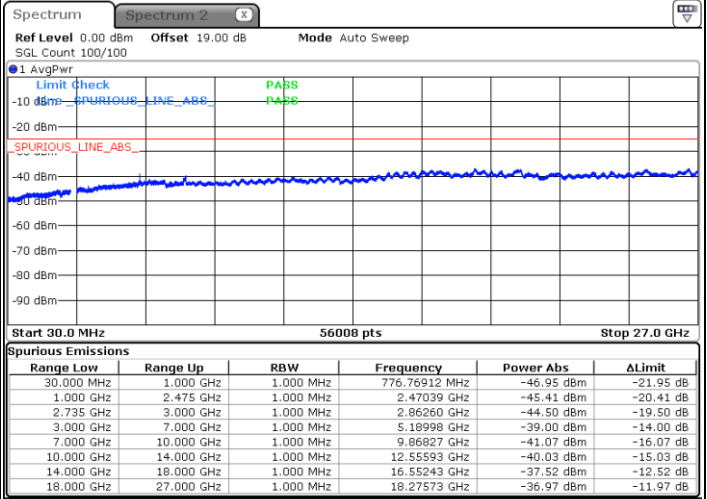

Date: 26.JAN.2021 21:25:25

LTE Band 41C / 15MHz+10MHz

QPSK

Lowest Channel / 1RB0 and 1RB49

Lowest Channel / 1RB74 and 1RB80

Date: 26.JAN.2021 19:34:43

Date: 26.JAN.2021 19:36:07

Lowest Channel / FullIRB

N/A

Date: 26.JAN.2021 19:27:44

LTE Band 41C / 15MHz+10MHz

QPSK

Middle Channel / 1RB0 and 1RB49

Middle Channel / 1RB74 and 1RB0

Date: 26.JAN.2021 19:44:27

Date: 26.JAN.2021 19:43:04

Middle Channel / FullIRB

N/A

Date: 26.JAN.2021 19:48:37

LTE Band 41C / 15MHz+10MHz

QPSK

Highest Channel / 1RB0 and 1RB49

Highest Channel / 1RB74 and 1RB0

Date: 26.JAN.2021 19:56:59

Date: 26.JAN.2021 20:15:30

Highest Channel / FullIRB

N/A

Date: 26.JAN.2021 19:55:36

LTE Band 41C / 15MHz+15MHz

QPSK

Lowest Channel / 1RB0 and 1RB74

Lowest Channel / 1RB74 and 1RB0