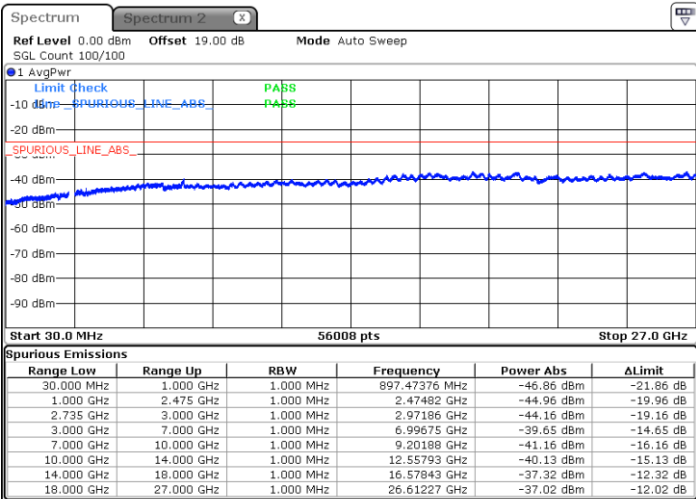

Highest Channel / 1RB0 and 1RB74

Highest Channel / 1RB74 and 1RB0

Date: 26.JAN.2021 23:43:13

Date: 26.JAN.2021 23:36:18

Highest Channel / FullIRB

N/A

Date: 26.JAN.2021 23:44:36

LTE Band 41C / 15MHz+20MHz

QPSK

Lowest Channel / 1RB0 and 1RB99

Lowest Channel / 1RB74 and 1RB80

Date: 27.JAN.2021 00:25:24

Date: 27.JAN.2021 00:24:02

Lowest Channel / FullIRB

N/A

Date: 27.JAN.2021 00:32:20

LTE Band 41C / 15MHz+20MHz

QPSK

Middle Channel / 1RB0 and 1RB99

Middle Channel / 1RB74 and 1RB0

Date: 27.JAN.2021 00:40:37

Date: 27.JAN.2021 00:41:59

Middle Channel / FullIRB

N/A

Date: 27.JAN.2021 00:33:42

LTE Band 41C / 15MHz+20MHz

QPSK

Highest Channel / 1RB0 and 1RB99

Highest Channel / 1RB74 and 1RB0

Date: 27.JAN.2021 14:54:57

Date: 27.JAN.2021 14:47:57

Highest Channel / FullIRB