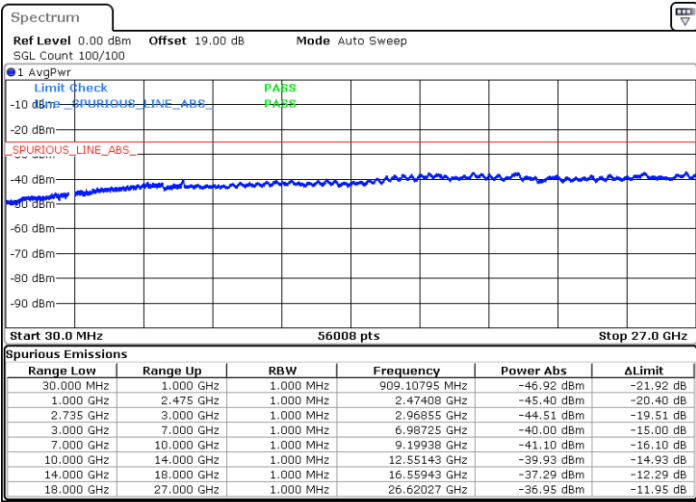

LTE Band 41C / 15MHz+20MHz

QPSK

Middle Channel / 1RB0 and 1RB99

Middle Channel / 1RB74 and 1RB0

Date: 27.JAN.2021 00:40:37

Date: 27.JAN.2021 00:41:59

Middle Channel / FullIRB

N/A

Date: 27.JAN.2021 00:33:42

LTE Band 41C / 15MHz+20MHz

QPSK

Highest Channel / 1RB0 and 1RB99

Highest Channel / 1RB74 and 1RB0

Date: 27.JAN.2021 14:54:57

Date: 27.JAN.2021 14:47:57

Highest Channel / FullIRB

N/A

Date: 27.JAN.2021 14:56:21

LTE Band 41C / 20MHz+5MHz

QPSK

Lowest Channel / 1RB0 and 1RB24

Lowest Channel / 1RB99 and 1RB0

Date: 26.JAN.2021 17:14:47

Date: 26.JAN.2021 17:16:11

Lowest Channel / FullIRB

N/A

Date: 26.JAN.2021 17:07:48

LTE Band 41C / 20MHz+5MHz

QPSK

Middle Channel / 1RB0 and 1RB24

Middle Channel / 1RB99 and 1RB0

Date: 26.JAN.2021 17:27:21