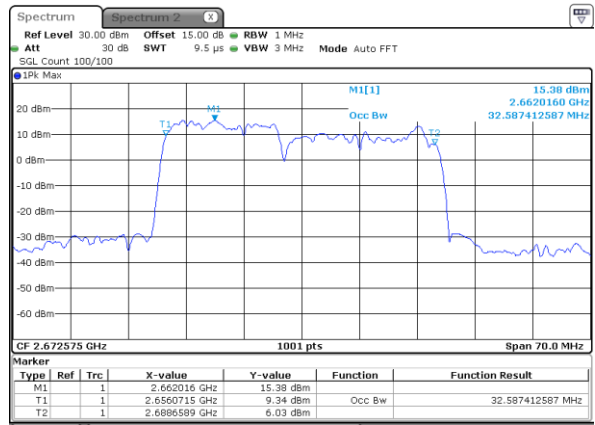

Highest Channel / 15MHz+10MHz

Date: 26.JAN.2021 18:58:38

LTE Band 41C

16QAM

Lowest Channel / 15MHz+15MHz

Date: 26.JAN.2021 22:38:41

Lowest Channel / 15MHz+20MHz

Date: 26.JAN.2021 23:48:32

Middle Channel / 15MHz+15MHz

Date: 26.JAN.2021 22:40:25

Middle Channel / 15MHz+20MHz

Date: 26.JAN.2021 23:50:16

Highest Channel / 15MHz+15MHz

Date: 26.JAN.2021 22:42:10

Highest Channel / 15MHz+20MHz

Date: 26.JAN.2021 23:52:01

LTE Band 41C

16QAM

Lowest Channel / 20MHz+5MHz

Date: 26.JAN.2021 16:35:07

Lowest Channel / 20MHz+10MHz

Date: 26.JAN.2021 21:28:46

Middle Channel / 20MHz+5MHz

Date: 26.JAN.2021 16:36:52

Middle Channel / 20MHz+10MHz

Date: 26.JAN.2021 21:30:30

Highest Channel / 20MHz+5MHz

Date: 26.JAN.2021 16:38:36

Highest Channel / 20MHz+10MHz

Date: 26.JAN.2021 21:32:15

LTE Band 41C

16QAM