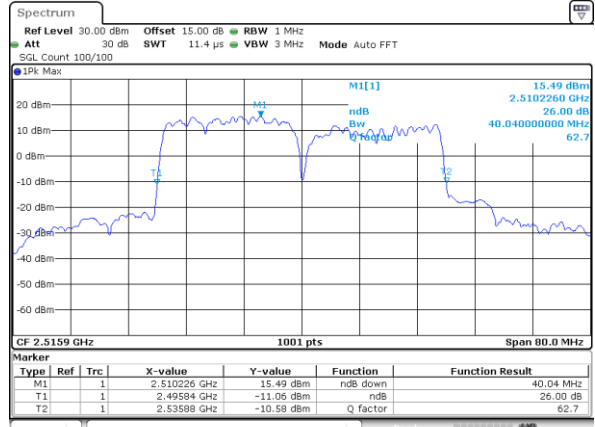

Lowest Channel / 20MHz+10MHz

Date: 26.JAN.2021 21:13:13

Middle Channel / 20MHz+5MHz

Date: 26.JAN.2021 16:42:32

Middle Channel / 20MHz+10MHz

Date: 26.JAN.2021 21:13:04

Highest Channel / 20MHz+5MHz

Date: 26.JAN.2021 16:13:46

Highest Channel / 20MHz+10MHz

Date: 26.JAN.2021 21:13:50

LTE Band 41C

64QAM

Lowest Channel / 20MHz+15MHz

Date: 27_JAN_2021 10:07:39

Lowest Channel / 20MHz+20MHz

Date: 27_JAN_2021 11:17:59

Middle Channel / 20MHz+15MHz

Date: 27_JAN_2021 10:08:13

Middle Channel / 20MHz+20MHz

Date: 27_JAN_2021 11:18:32

Highest Channel / 20MHz+15MHz

Date: 27_JAN_2021 10:10:58

Highest Channel / 20MHz+20MHz

Date: 27_JAN_2021 11:21:18