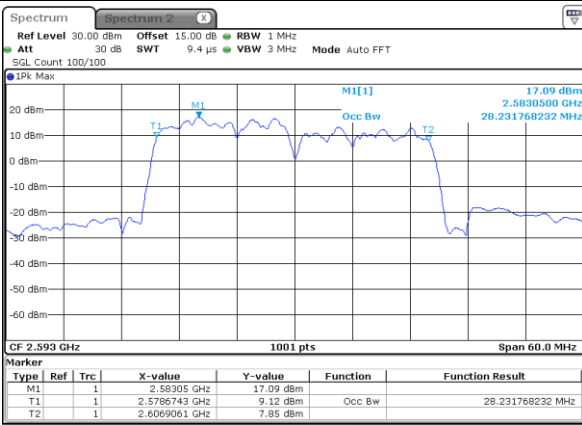

Highest Channel / 10MHz+15MHz

Date: 26.JAN.2021 17:49:18

LTE Band 41C

64QAM

Lowest Channel / 10MHz+20MHz

Date: 26.JAN.2021 20:20:02

Lowest Channel / 15MHz+10MHz

Date: 26.JAN.2021 18:55:44

Middle Channel / 10MHz+20MHz

Date: 26.JAN.2021 20:20:36

Middle Channel / 15MHz+10MHz

Date: 26.JAN.2021 18:56:19

Highest Channel / 10MHz+20MHz

Date: 26.JAN.2021 20:23:13

Highest Channel / 15MHz+10MHz

Date: 26.JAN.2021 18:59:13

LTE Band 41C

64QAM

Lowest Channel / 15MHz+15MHz

Date: 26.JAN.2021 22:39:16

Lowest Channel / 15MHz+20MHz

Date: 26.JAN.2021 23:49:07

Middle Channel / 15MHz+15MHz

Date: 26.JAN.2021 22:39:51

Middle Channel / 15MHz+20MHz

Date: 26.JAN.2021 23:49:41

Highest Channel / 15MHz+15MHz

Date: 26.JAN.2021 22:42:45

Highest Channel / 15MHz+20MHz

Date: 26.JAN.2021 23:52:36