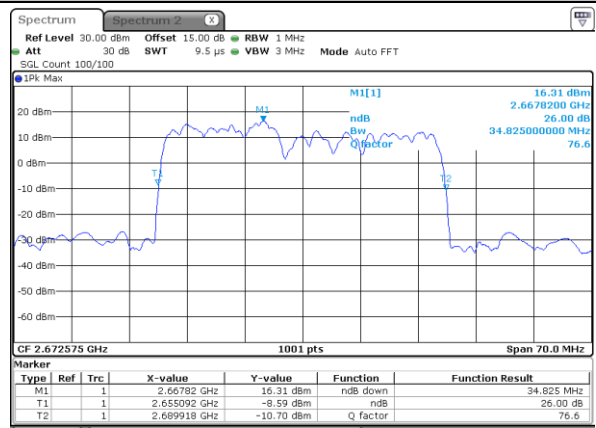

Middle Channel / 15MHz+10MHz

Date: 26_JAN_2021 19:02:34

Highest Channel / 10MHz+20MHz

Date: 26_JAN_2021 20:28:30

Highest Channel / 15MHz+10MHz

Date: 26_JAN_2021 18:59:48

LTE Band 41C

64QAM

Lowest Channel / 15MHz+15MHz

Date: 26.JAN.2021 22:46:38

Lowest Channel / 15MHz+20MHz

Date: 26.JAN.2021 23:54:17

Middle Channel / 15MHz+15MHz

Date: 26.JAN.2021 22:46:05

Middle Channel / 15MHz+20MHz

Date: 26.JAN.2021 23:54:50

Highest Channel / 15MHz+15MHz

Date: 26.JAN.2021 22:43:19

Highest Channel / 15MHz+20MHz

Date: 26.JAN.2021 23:57:36

LTE Band 41C

64QAM

Lowest Channel / 20MHz+5MHz

Date: 26.JAN.2021 16:43:05

Lowest Channel / 20MHz+10MHz

Date: 26.JAN.2021 21:13:13

Middle Channel / 20MHz+5MHz

Date: 26.JAN.2021 16:42:32

Middle Channel / 20MHz+10MHz

Date: 26.JAN.2021 21:13:04

Highest Channel / 20MHz+5MHz

Date: 26.JAN.2021 16:13:46