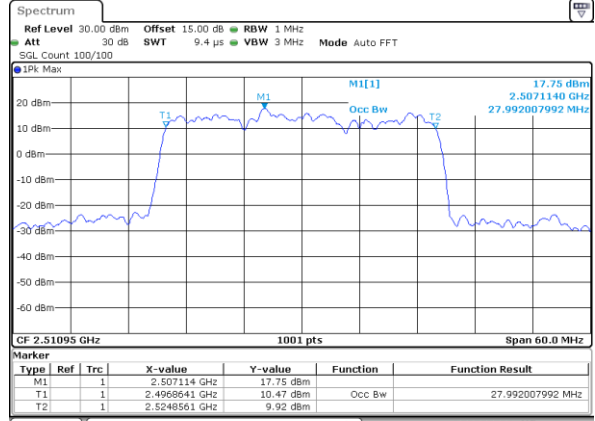

Highest Channel / 10MHz+20MHz

Date: 26.JAN.2021 20:22:21

Highest Channel / 15MHz+10MHz

Date: 26.JAN.2021 18:58:03

LTE Band 41C

QPSK

Lowest Channel / 15MHz+15MHz

Date: 26.JAN.2021 22:38:06

Lowest Channel / 15MHz+20MHz

Date: 26.JAN.2021 23:47:57

Middle Channel / 15MHz+15MHz

Date: 26.JAN.2021 22:41:00

Middle Channel / 15MHz+20MHz

Date: 26.JAN.2021 23:50:51

Highest Channel / 15MHz+15MHz

Date: 26.JAN.2021 22:41:35

Highest Channel / 15MHz+20MHz

Date: 26.JAN.2021 23:51:26

LTE Band 41C

QPSK

Lowest Channel / 20MHz+5MHz

Date: 26.JAN.2021 16:34:32

Lowest Channel / 20MHz+10MHz

Date: 27.JAN.2021 15:04:05

Middle Channel / 20MHz+5MHz

Date: 26.JAN.2021 16:37:27

Middle Channel / 20MHz+10MHz

Date: 26.JAN.2021 21:31:05

Highest Channel / 20MHz+5MHz

Date: 26.JAN.2021 16:38:01

Highest Channel / 20MHz+10MHz

Date: 26.JAN.2021 21:31:40