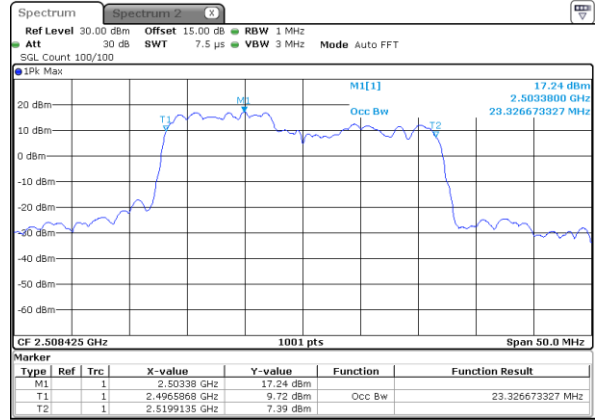

Lowest Channel / 20MHz+15MHz

Date: 27_JAN_2021 10:01:54

Lowest Channel / 20MHz+20MHz

Date: 27_JAN_2021 11:12:15

Middle Channel / 20MHz+15MHz

Date: 27_JAN_2021 10:03:39

Middle Channel / 20MHz+20MHz

Date: 27_JAN_2021 11:13:59

Highest Channel / 20MHz+15MHz

Date: 27_JAN_2021 10:05:23

Highest Channel / 20MHz+20MHz

Date: 27_JAN_2021 11:15:43

LTE Band 41C

64QAM

Lowest Channel / 5MHz+20MHz

Date: 26.JAN.2021 16:25:29

Lowest Channel / 10MHz+15MHz

Date: 26.JAN.2021 17:45:49

Middle Channel / 5MHz+20MHz

Date: 26.JAN.2021 16:26:04

Middle Channel / 10MHz+15MHz

Date: 26.JAN.2021 17:46:24

Highest Channel / 5MHz+20MHz

Date: 26.JAN.2021 16:28:58

Highest Channel / 10MHz+15MHz

Date: 26.JAN.2021 17:49:18

LTE Band 41C

64QAM

Lowest Channel / 10MHz+20MHz

Date: 26.JAN.2021 20:20:02

Lowest Channel / 15MHz+10MHz

Date: 26.JAN.2021 18:55:44