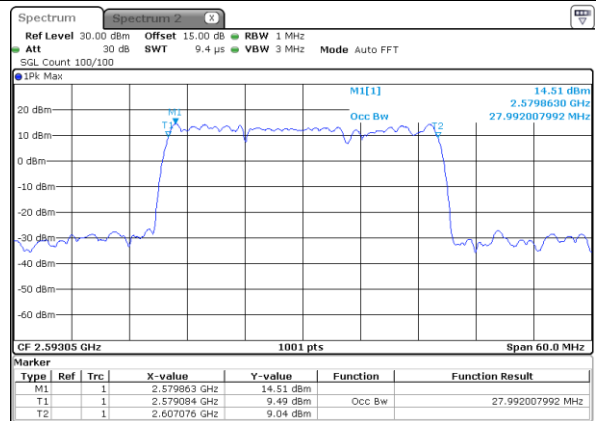

Middle Channel / 15MHz+15MHz

Date: 26.JAN.2021 22:40:25

Middle Channel / 15MHz+20MHz

Date: 26.JAN.2021 23:50:16

Highest Channel / 15MHz+15MHz

Date: 26.JAN.2021 22:42:10

Highest Channel / 15MHz+20MHz

Date: 26.JAN.2021 23:52:01

LTE Band 41C

16QAM

Lowest Channel / 20MHz+5MHz

Date: 26.JAN.2021 16:35:07

Lowest Channel / 20MHz+10MHz

Date: 26.JAN.2021 21:28:46

Middle Channel / 20MHz+5MHz

Date: 26.JAN.2021 16:36:52

Middle Channel / 20MHz+10MHz

Date: 26.JAN.2021 21:30:30

Highest Channel / 20MHz+5MHz

Date: 26.JAN.2021 16:38:36

Highest Channel / 20MHz+10MHz

Date: 26.JAN.2021 21:32:15

LTE Band 41C

16QAM