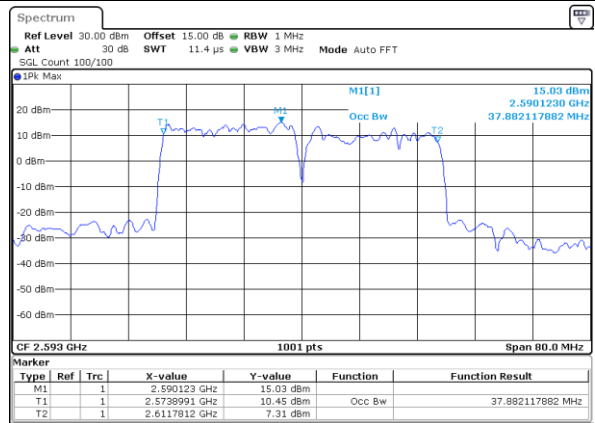

Middle Channel / 20MHz+10MHz

Date: 26.JAN.2021 21:30:30

Highest Channel / 20MHz+5MHz

Date: 26.JAN.2021 16:38:36

Highest Channel / 20MHz+10MHz

Date: 26.JAN.2021 21:32:15

LTE Band 41C

16QAM

Lowest Channel / 20MHz+15MHz

Date: 27_JAN_2021 10:01:54

Lowest Channel / 20MHz+20MHz

Date: 27_JAN_2021 11:12:15

Middle Channel / 20MHz+15MHz

Date: 27_JAN_2021 10:03:39

Middle Channel / 20MHz+20MHz

Date: 27_JAN_2021 11:13:59

Highest Channel / 20MHz+15MHz

Date: 27_JAN_2021 10:05:23

Highest Channel / 20MHz+20MHz

Date: 27_JAN_2021 11:15:43

LTE Band 41C

64QAM

Lowest Channel / 5MHz+20MHz

Date: 26.JAN.2021 16:25:29