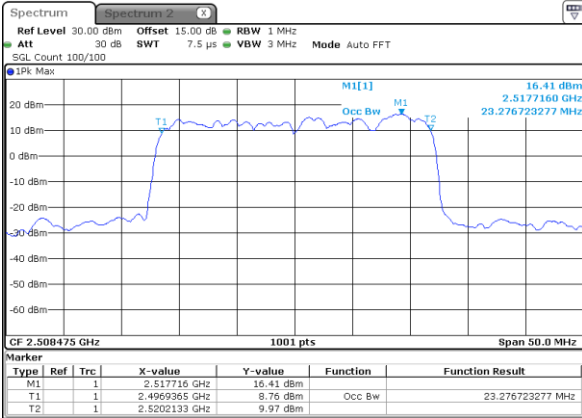

Highest Channel / 15MHz+10MHz

Date: 26.JAN.2021 18:58:38

LTE Band 41C

16QAM

Lowest Channel / 15MHz+15MHz

Date: 26.JAN.2021 22:38:41

Lowest Channel / 15MHz+20MHz

Date: 26.JAN.2021 23:48:32

Middle Channel / 15MHz+15MHz

Date: 26.JAN.2021 22:40:25

Middle Channel / 15MHz+20MHz

Date: 26.JAN.2021 23:50:16

Highest Channel / 15MHz+15MHz

Date: 26.JAN.2021 22:42:10

Highest Channel / 15MHz+20MHz

Date: 26.JAN.2021 23:52:01

LTE Band 41C

16QAM

Lowest Channel / 20MHz+5MHz

Date: 26.JAN.2021 16:35:07

Lowest Channel / 20MHz+10MHz

Date: 26.JAN.2021 21:28:46

Middle Channel / 20MHz+5MHz

Date: 26.JAN.2021 16:36:52

Middle Channel / 20MHz+10MHz

Date: 26.JAN.2021 21:30:30

Highest Channel / 20MHz+5MHz

Date: 26.JAN.2021 16:38:36

Highest Channel / 20MHz+10MHz

Date: 26.JAN.2021 21:32:15

LTE Band 41C

16QAM