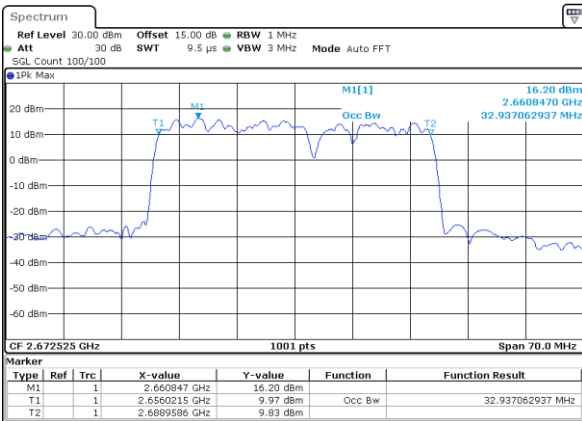

Middle Channel / 20MHz+5MHz

Date: 26.JAN.2021 16:37:27

Middle Channel / 20MHz+10MHz

Date: 26.JAN.2021 21:31:05

Highest Channel / 20MHz+5MHz

Date: 26.JAN.2021 16:38:01

Highest Channel / 20MHz+10MHz

Date: 26.JAN.2021 21:31:40

LTE Band 41C

QPSK

Lowest Channel / 20MHz+15MHz

Date: 27_JAN.2021 10:01:20

Lowest Channel / 20MHz+20MHz

Date: 27_JAN.2021 11:11:40

Middle Channel / 20MHz+15MHz

Date: 27_JAN.2021 10:04:14

Middle Channel / 20MHz+20MHz

Date: 27_JAN.2021 11:14:34

Highest Channel / 20MHz+15MHz

Date: 27_JAN.2021 10:04:48

Highest Channel / 20MHz+20MHz

Date: 27_JAN.2021 11:15:09

LTE Band 41C

16QAM