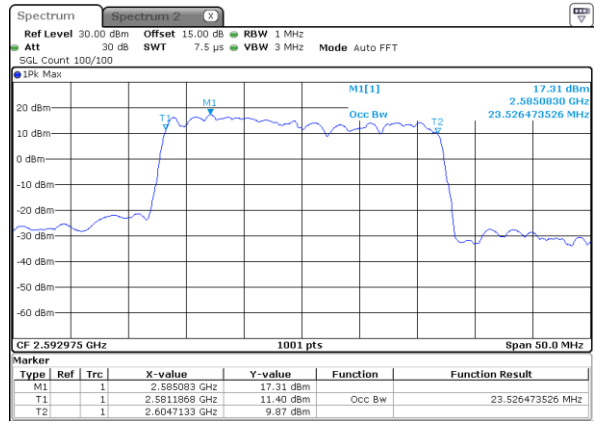

Middle Channel / 10MHz+15MHz

Date: 26.JAN.2021 17:47:34

Highest Channel / 5MHz+20MHz

Date: 26.JAN.2021 16:27:49

Highest Channel / 10MHz+15MHz

Date: 26.JAN.2021 17:48:09

LTE Band 41C

QPSK

Lowest Channel / 10MHz+20MHz

Date: 26.JAN.2021 20:18:51

Lowest Channel / 15MHz+10MHz

Date: 26.JAN.2021 18:54:34

Middle Channel / 10MHz+20MHz

Date: 26.JAN.2021 20:21:46

Middle Channel / 15MHz+10MHz

Date: 26.JAN.2021 18:57:29

Highest Channel / 10MHz+20MHz

Date: 26.JAN.2021 20:22:21

Highest Channel / 15MHz+10MHz

Date: 26.JAN.2021 18:58:03

LTE Band 41C

QPSK

Lowest Channel / 15MHz+15MHz

Date: 26.JAN.2021 22:38:06

Lowest Channel / 15MHz+20MHz

Date: 26.JAN.2021 23:47:57

Middle Channel / 15MHz+15MHz

Date: 26.JAN.2021 22:41:00

Middle Channel / 15MHz+20MHz

Date: 26.JAN.2021 23:50:51

Highest Channel / 15MHz+15MHz

Date: 26.JAN.2021 22:41:35