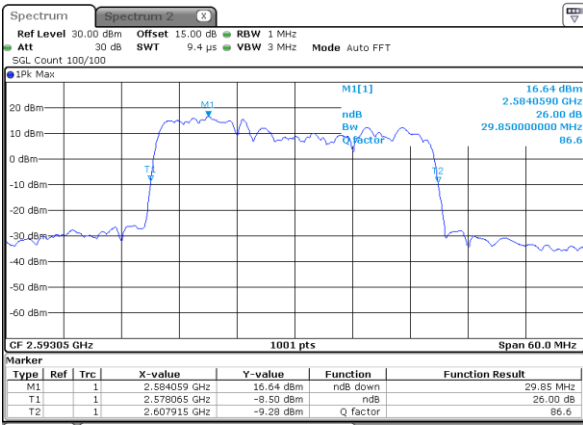

Middle Channel / 5MHz+20MHz

Date: 26.JAN.2021 16:31:12

Middle Channel / 10MHz+15MHz

Date: 26.JAN.2021 17:51:33

Highest Channel / 5MHz+20MHz

Date: 26.JAN.2021 16:33:58

Highest Channel / 10MHz+15MHz

Date: 26.JAN.2021 17:54:18

LTE Band 41C

64QAM

Lowest Channel / 10MHz+20MHz

Date: 26_JAN_2021 20:25:12

Lowest Channel / 15MHz+10MHz

Date: 26_JAN_2021 19:03:08

Middle Channel / 10MHz+20MHz

Date: 26_JAN_2021 20:25:45

Middle Channel / 15MHz+10MHz

Date: 26_JAN_2021 19:02:34

Highest Channel / 10MHz+20MHz

Date: 26_JAN_2021 20:28:30

Highest Channel / 15MHz+10MHz

Date: 26_JAN_2021 18:59:48

LTE Band 41C

64QAM

Lowest Channel / 15MHz+15MHz

Date: 26.JAN.2021 22:46:38

Lowest Channel / 15MHz+20MHz

Date: 26.JAN.2021 23:54:17

Middle Channel / 15MHz+15MHz

Date: 26.JAN.2021 22:46:05

Middle Channel / 15MHz+20MHz

Date: 26.JAN.2021 23:54:50