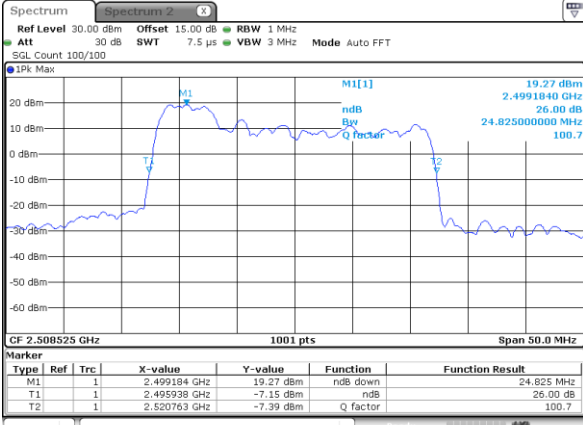

Lowest Channel / 20MHz+20MHz

Date: 27_JAN.2021 11:17:26

Middle Channel / 20MHz+15MHz

Date: 27_JAN.2021 10:08:46

Middle Channel / 20MHz+20MHz

Date: 27_JAN.2021 11:19:05

Highest Channel / 20MHz+15MHz

Date: 27_JAN.2021 10:10:25

Highest Channel / 20MHz+20MHz

Date: 27_JAN.2021 11:20:44

LTE Band 41C

64QAM

Lowest Channel / 5MHz+20MHz

Date: 26.JAN.2021 16:30:39

Lowest Channel / 10MHz+15MHz

Date: 26.JAN.2021 17:51:00

Middle Channel / 5MHz+20MHz

Date: 26.JAN.2021 16:31:12

Middle Channel / 10MHz+15MHz

Date: 26.JAN.2021 17:51:33

Highest Channel / 5MHz+20MHz

Date: 26.JAN.2021 16:33:58

Highest Channel / 10MHz+15MHz

Date: 26.JAN.2021 17:54:18