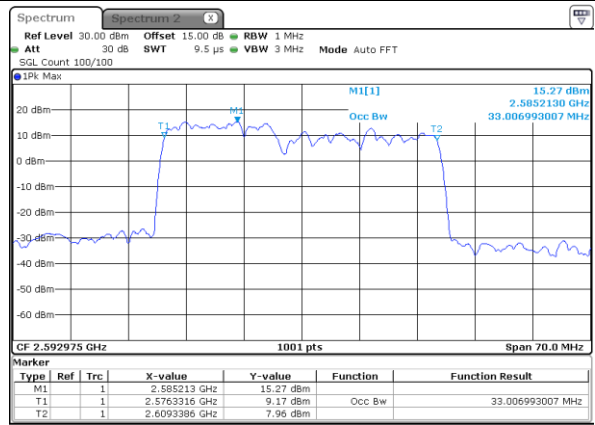

Highest Channel / 5MHz+20MHz

Date: 26.JAN.2021 16:28:23

Highest Channel / 10MHz+15MHz

Date: 26.JAN.2021 17:48:43

LTE Band 41C

16QAM

Lowest Channel / 10MHz+20MHz

Date: 26.JAN.2021 20:19:27

Lowest Channel / 15MHz+10MHz

Date: 26.JAN.2021 18:55:09

Middle Channel / 10MHz+20MHz

Date: 26.JAN.2021 20:21:11

Middle Channel / 15MHz+10MHz

Date: 26.JAN.2021 18:56:54

Highest Channel / 10MHz+20MHz

Date: 26.JAN.2021 20:22:56

Highest Channel / 15MHz+10MHz

Date: 26.JAN.2021 18:58:38

LTE Band 41C

16QAM

Lowest Channel / 15MHz+15MHz

Date: 26.JAN.2021 22:38:41

Lowest Channel / 15MHz+20MHz

Date: 26.JAN.2021 23:48:32

Middle Channel / 15MHz+15MHz

Date: 26.JAN.2021 22:40:25

Middle Channel / 15MHz+20MHz

Date: 26.JAN.2021 23:50:16

Highest Channel / 15MHz+15MHz

Date: 26.JAN.2021 22:42:10

Highest Channel / 15MHz+20MHz

Date: 26.JAN.2021 23:52:01