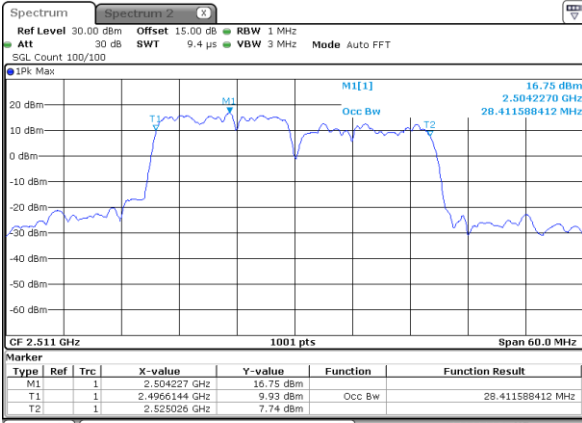

Highest Channel / 10MHz+15MHz

Date: 26.JAN.2021 17:49:18

LTE Band 41C

64QAM

Lowest Channel / 10MHz+20MHz

Date: 26.JAN.2021 20:20:02

Lowest Channel / 15MHz+10MHz

Date: 26.JAN.2021 18:55:44

Middle Channel / 10MHz+20MHz

Date: 26.JAN.2021 20:20:36

Middle Channel / 15MHz+10MHz

Date: 26.JAN.2021 18:56:19

Highest Channel / 10MHz+20MHz

Date: 26.JAN.2021 20:23:13

Highest Channel / 15MHz+10MHz

Date: 26.JAN.2021 18:59:13

LTE Band 41C

64QAM

Lowest Channel / 15MHz+15MHz

Date: 26.JAN.2021 22:39:16

Lowest Channel / 15MHz+20MHz

Date: 26.JAN.2021 23:49:07

Middle Channel / 15MHz+15MHz

Date: 26.JAN.2021 22:39:51