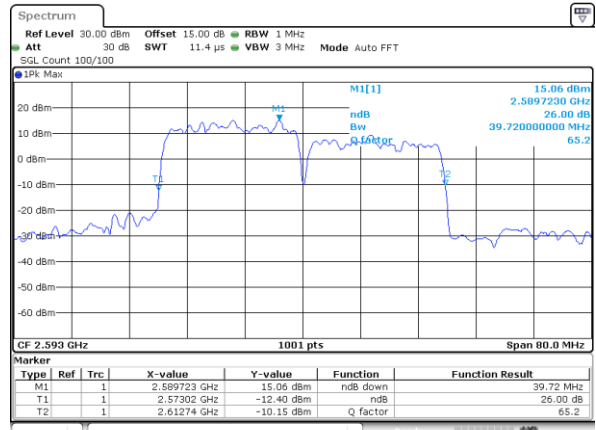

Highest Channel / 20MHz+5MHz

Date: 26.JAN.2021 16:40:19

Highest Channel / 20MHz+10MHz

Date: 26.JAN.2021 21:37:17

LTE Band 41C

16QAM

Lowest Channel / 20MHz+15MHz

Date: 27_JAN.2021 10:07:06

Lowest Channel / 20MHz+20MHz

Date: 27_JAN.2021 11:17:26

Middle Channel / 20MHz+15MHz

Date: 27_JAN.2021 10:08:46

Middle Channel / 20MHz+20MHz

Date: 27_JAN.2021 11:19:05

Highest Channel / 20MHz+15MHz

Date: 27_JAN.2021 10:10:25

Highest Channel / 20MHz+20MHz

Date: 27_JAN.2021 11:20:44

LTE Band 41C

64QAM

Lowest Channel / 5MHz+20MHz

Date: 26.JAN.2021 16:30:39

Lowest Channel / 10MHz+15MHz

Date: 26.JAN.2021 17:51:00