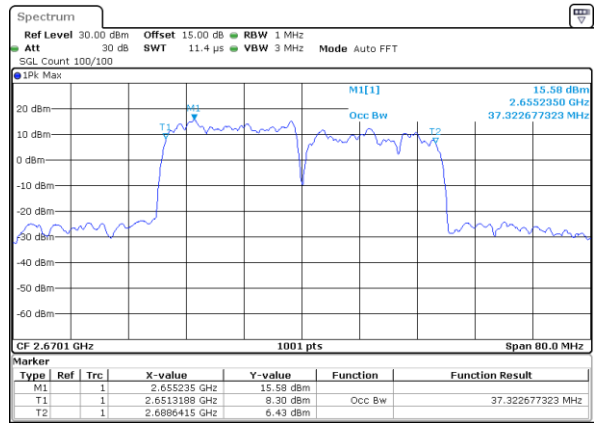

Middle Channel / 20MHz+10MHz

Date: 26.JAN.2021 21:30:30

Highest Channel / 20MHz+5MHz

Date: 26.JAN.2021 16:38:36

Highest Channel / 20MHz+10MHz

Date: 26.JAN.2021 21:32:15

LTE Band 41C

16QAM

Lowest Channel / 20MHz+15MHz

Date: 27_JAN_2021 10:01:54

Lowest Channel / 20MHz+20MHz

Date: 27_JAN_2021 11:12:15

Middle Channel / 20MHz+15MHz

Date: 27_JAN_2021 10:03:39

Middle Channel / 20MHz+20MHz

Date: 27_JAN_2021 11:13:59

Highest Channel / 20MHz+15MHz

Date: 27_JAN_2021 10:05:23

Highest Channel / 20MHz+20MHz

Date: 27_JAN_2021 11:15:43

LTE Band 41C

64QAM

Lowest Channel / 5MHz+20MHz

Date: 26.JAN.2021 16:25:29

Lowest Channel / 10MHz+15MHz

Date: 26.JAN.2021 17:45:49

Middle Channel / 5MHz+20MHz

Date: 26.JAN.2021 16:26:04

Middle Channel / 10MHz+15MHz

Date: 26.JAN.2021 17:46:24

Highest Channel / 5MHz+20MHz

Date: 26.JAN.2021 16:28:58