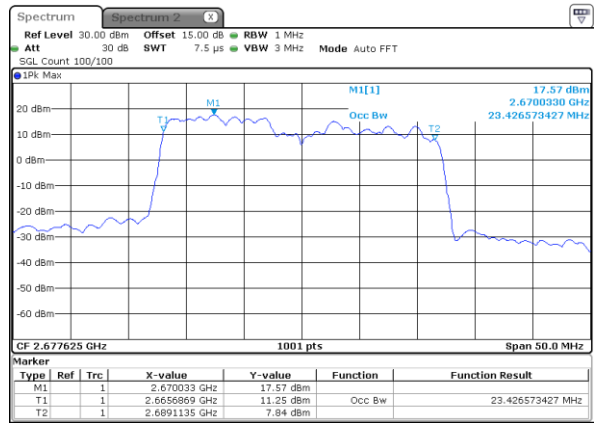

LTE Band 41C

QPSK

Lowest Channel / 5MHz+20MHz

Date: 26.JAN.2021 16:24:20

Lowest Channel / 10MHz+15MHz

Date: 26.JAN.2021 17:44:39

Middle Channel / 5MHz+20MHz

Date: 26.JAN.2021 16:27:14

Middle Channel / 10MHz+15MHz

Date: 26.JAN.2021 17:47:34

Highest Channel / 5MHz+20MHz

Date: 26.JAN.2021 16:27:49

Highest Channel / 10MHz+15MHz

Date: 26.JAN.2021 17:48:09

LTE Band 41C

QPSK

Lowest Channel / 10MHz+20MHz

Date: 26.JAN.2021 20:18:51

Lowest Channel / 15MHz+10MHz

Date: 26.JAN.2021 18:54:34

Middle Channel / 10MHz+20MHz

Date: 26.JAN.2021 20:21:46

Middle Channel / 15MHz+10MHz

Date: 26.JAN.2021 18:57:29

Highest Channel / 10MHz+20MHz

Date: 26.JAN.2021 20:22:21

Highest Channel / 15MHz+10MHz

Date: 26.JAN.2021 18:58:03

LTE Band 41C

QPSK

Lowest Channel / 15MHz+15MHz

Date: 26.JAN.2021 22:38:06