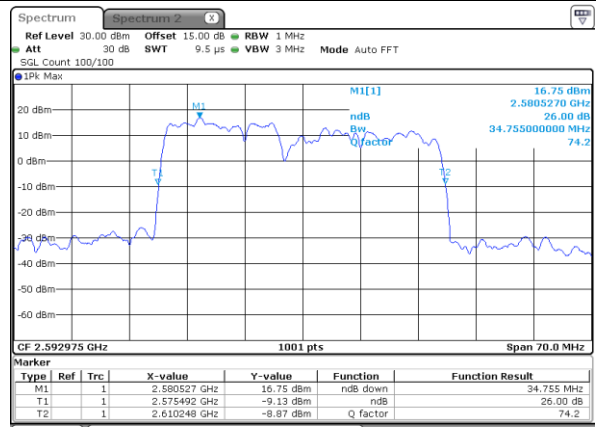

Middle Channel / 15MHz+10MHz

Date: 26_JAN_2021 19:02:34

Highest Channel / 10MHz+20MHz

Date: 26_JAN_2021 20:28:30

Highest Channel / 15MHz+10MHz

Date: 26_JAN_2021 18:59:48

LTE Band 41C

64QAM

Lowest Channel / 15MHz+15MHz

Date: 26.JAN.2021 22:46:38

Lowest Channel / 15MHz+20MHz

Date: 26.JAN.2021 23:54:17

Middle Channel / 15MHz+15MHz

Date: 26.JAN.2021 22:46:05

Middle Channel / 15MHz+20MHz

Date: 26.JAN.2021 23:54:50

Highest Channel / 15MHz+15MHz

Date: 26.JAN.2021 22:43:19

Highest Channel / 15MHz+20MHz

Date: 26.JAN.2021 23:57:36

LTE Band 41C

64QAM

Lowest Channel / 20MHz+5MHz

Date: 26.JAN.2021 16:43:05

Lowest Channel / 20MHz+10MHz

Date: 26.JAN.2021 21:13:13

Middle Channel / 20MHz+5MHz

Date: 26.JAN.2021 16:42:32

Middle Channel / 20MHz+10MHz

Date: 26.JAN.2021 21:13:04

Highest Channel / 20MHz+5MHz

Date: 26.JAN.2021 16:13:46