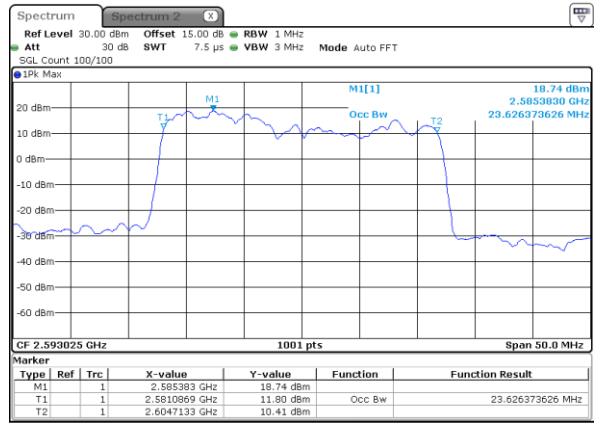

Mode	LTE Band 41C : 99%OBW(MHz)				
64QAM					
BW	5MHz+20MHz	10MHz+15MHz	10MHz+20MHz	15MHz+10MHz	15MHz+15MHz
Lowest CH	23.23	23.33	27.69	23.38	28.41
Middle CH	22.98	23.33	28.23	23.63	28.23
Highest CH	22.88	23.33	27.99	23.48	28.71
BW	15MHz+20MHz	20MHz+5MHz	20MHz+10MHz	20MHz+15MHz	20MHz+20MHz
Lowest CH	32.45	23.13	28.11	32.94	37.80
Middle CH	32.94	23.33	27.99	32.73	37.64
Highest CH	33.01	23.08	28.11	32.66	37.48

LTE Band 41C

QPSK

Lowest Channel / 5MHz+20MHz

Date: 26.JAN.2021 16:24:20

Lowest Channel / 10MHz+15MHz

Date: 26.JAN.2021 17:44:39

Middle Channel / 5MHz+20MHz

Date: 26.JAN.2021 16:27:14

Middle Channel / 10MHz+15MHz

Date: 26.JAN.2021 17:47:34

Highest Channel / 5MHz+20MHz

Date: 26.JAN.2021 16:27:49

Highest Channel / 10MHz+15MHz

Date: 26.JAN.2021 17:48:09

LTE Band 41C

QPSK

Lowest Channel / 10MHz+20MHz

Date: 26.JAN.2021 20:18:51

Lowest Channel / 15MHz+10MHz

Date: 26.JAN.2021 18:54:34

Middle Channel / 10MHz+20MHz

Date: 26.JAN.2021 20:21:46

Middle Channel / 15MHz+10MHz

Date: 26.JAN.2021 18:57:29