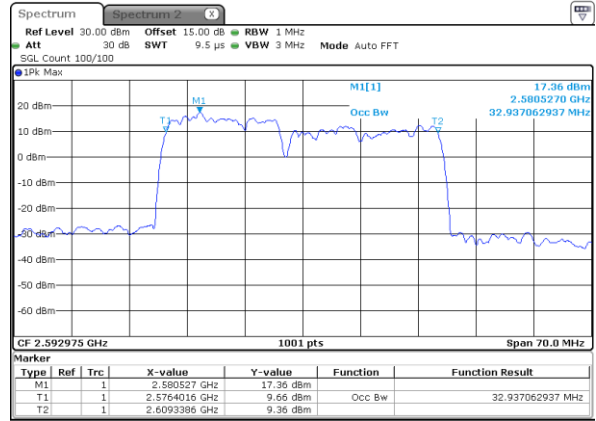

Highest Channel / 10MHz+20MHz

Date: 26.JAN.2021 20:22:21

Highest Channel / 15MHz+10MHz

Date: 26.JAN.2021 18:58:03

LTE Band 41C

QPSK

Lowest Channel / 15MHz+15MHz

Date: 26.JAN.2021 22:38:06

Lowest Channel / 15MHz+20MHz

Date: 26.JAN.2021 23:47:57

Middle Channel / 15MHz+15MHz

Date: 26.JAN.2021 22:41:00

Middle Channel / 15MHz+20MHz

Date: 26.JAN.2021 23:50:51

Highest Channel / 15MHz+15MHz

Date: 26.JAN.2021 22:41:35

Highest Channel / 15MHz+20MHz

Date: 26.JAN.2021 23:51:26

LTE Band 41C

QPSK

Lowest Channel / 20MHz+5MHz

Date: 26.JAN.2021 16:34:32

Lowest Channel / 20MHz+10MHz

Date: 27.JAN.2021 15:04:05

Middle Channel / 20MHz+5MHz

Date: 26.JAN.2021 16:37:27

Middle Channel / 20MHz+10MHz

Date: 26.JAN.2021 21:31:05

Highest Channel / 20MHz+5MHz

Date: 26.JAN.2021 16:38:01

Highest Channel / 20MHz+10MHz

Date: 26.JAN.2021 21:31:40