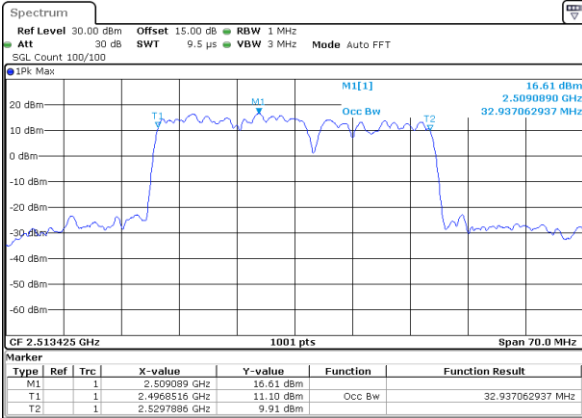

Highest Channel / 15MHz+20MHz

Date: 26.JAN.2021 23:51:26

LTE Band 41C

QPSK

Lowest Channel / 20MHz+5MHz

Date: 26.JAN.2021 16:34:32

Lowest Channel / 20MHz+10MHz

Date: 27.JAN.2021 15:04:05

Middle Channel / 20MHz+5MHz

Date: 26.JAN.2021 16:37:27

Middle Channel / 20MHz+10MHz

Date: 26.JAN.2021 21:31:05

Highest Channel / 20MHz+5MHz

Date: 26.JAN.2021 16:38:01

Highest Channel / 20MHz+10MHz

Date: 26.JAN.2021 21:31:40

LTE Band 41C

QPSK

Lowest Channel / 20MHz+15MHz

Date: 27_JAN.2021 10:01:20

Lowest Channel / 20MHz+20MHz

Date: 27_JAN.2021 11:11:40

Middle Channel / 20MHz+15MHz

Date: 27_JAN.2021 10:04:14

Middle Channel / 20MHz+20MHz

Date: 27_JAN.2021 11:14:34

Highest Channel / 20MHz+15MHz

Date: 27_JAN.2021 10:04:48

Highest Channel / 20MHz+20MHz

Date: 27_JAN.2021 11:15:09

LTE Band 41C

16QAM