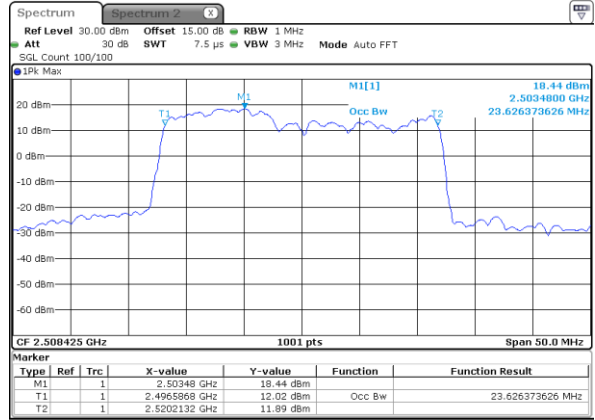

Mode	LTE Band 41C : 99%OBW(MHz)				
64QAM					
BW	5MHz+20MHz	10MHz+15MHz	10MHz+20MHz	15MHz+10MHz	15MHz+15MHz
Lowest CH	23.23	23.33	27.69	23.38	28.41
Middle CH	22.98	23.33	28.23	23.63	28.23
Highest CH	22.88	23.33	27.99	23.48	28.71
BW	15MHz+20MHz	20MHz+5MHz	20MHz+10MHz	20MHz+15MHz	20MHz+20MHz
Lowest CH	32.45	23.13	28.11	32.94	37.80
Middle CH	32.94	23.33	27.99	32.73	37.64
Highest CH	33.01	23.08	28.11	32.66	37.48

LTE Band 41C

QPSK

Lowest Channel / 5MHz+20MHz

Date: 26.JAN.2021 16:24:20

Lowest Channel / 10MHz+15MHz

Date: 26.JAN.2021 17:44:39

Middle Channel / 5MHz+20MHz

Date: 26.JAN.2021 16:27:14

Middle Channel / 10MHz+15MHz

Date: 26.JAN.2021 17:47:34

Highest Channel / 5MHz+20MHz

Date: 26.JAN.2021 16:27:49

Highest Channel / 10MHz+15MHz

Date: 26.JAN.2021 17:48:09

LTE Band 41C

QPSK

Lowest Channel / 10MHz+20MHz

Date: 26.JAN.2021 20:18:51

Lowest Channel / 15MHz+10MHz

Date: 26.JAN.2021 18:54:34

Middle Channel / 10MHz+20MHz

Date: 26.JAN.2021 20:21:46

Middle Channel / 15MHz+10MHz

Date: 26.JAN.2021 18:57:29