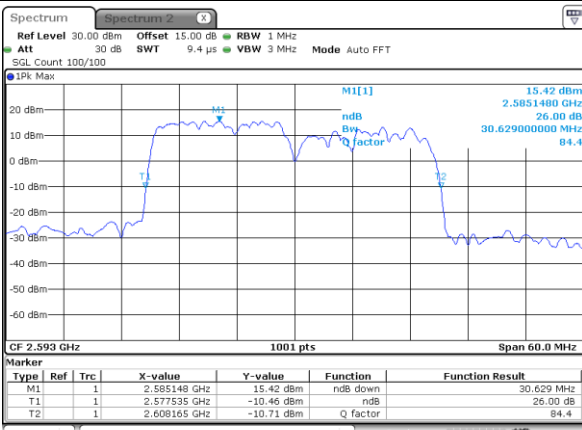

LTE Band 41C

16QAM

Lowest Channel / 15MHz+15MHz

Date: 26.JAN.2021 22:47:11

Lowest Channel / 15MHz+20MHz

Date: 26.JAN.2021 23:53:44

Middle Channel / 15MHz+15MHz

Date: 26.JAN.2021 22:45:32

Middle Channel / 15MHz+20MHz

Date: 26.JAN.2021 23:55:23

Highest Channel / 15MHz+15MHz

Date: 26.JAN.2021 22:43:53

Highest Channel / 15MHz+20MHz

Date: 26.JAN.2021 23:57:03

LTE Band 41C

16QAM