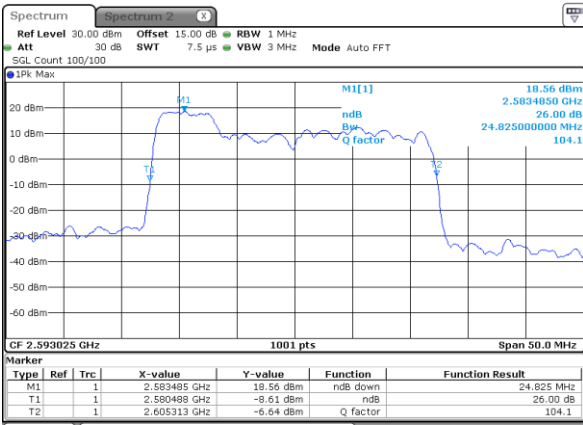

Lowest Channel / 20MHz+20MHz

Date: 27_JAN.2021 11:17:26

Middle Channel / 20MHz+15MHz

Date: 27_JAN.2021 10:08:46

Middle Channel / 20MHz+20MHz

Date: 27_JAN.2021 11:19:05

Highest Channel / 20MHz+15MHz

Date: 27_JAN.2021 10:10:25

Highest Channel / 20MHz+20MHz

Date: 27_JAN.2021 11:20:44

LTE Band 41C

64QAM

Lowest Channel / 5MHz+20MHz

Date: 26.JAN.2021 16:30:39

Lowest Channel / 10MHz+15MHz

Date: 26.JAN.2021 17:51:00

Middle Channel / 5MHz+20MHz

Date: 26.JAN.2021 16:31:12

Middle Channel / 10MHz+15MHz

Date: 26.JAN.2021 17:51:33

Highest Channel / 5MHz+20MHz

Date: 26.JAN.2021 16:33:58

Highest Channel / 10MHz+15MHz

Date: 26.JAN.2021 17:54:18