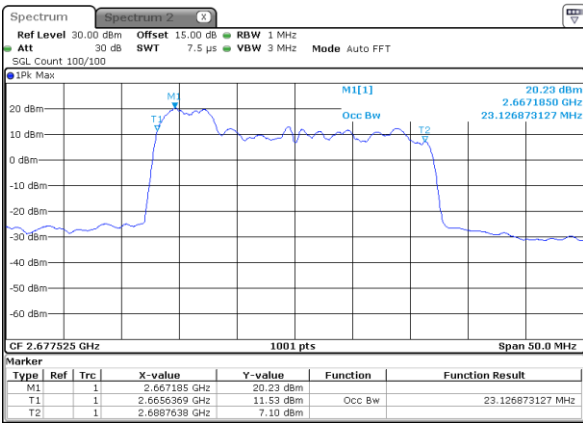

Mode	LTE Band 41C : 99%OBW(MHz)				
64QAM					
BW	5MHz+20MHz	10MHz+15MHz	10MHz+20MHz	15MHz+10MHz	15MHz+15MHz
Lowest CH	23.23	23.33	27.69	23.38	28.41
Middle CH	22.98	23.33	28.23	23.63	28.23
Highest CH	22.88	23.33	27.99	23.48	28.71
BW	15MHz+20MHz	20MHz+5MHz	20MHz+10MHz	20MHz+15MHz	20MHz+20MHz
Lowest CH	32.45	23.13	28.11	32.94	37.80
Middle CH	32.94	23.33	27.99	32.73	37.64
Highest CH	33.01	23.08	28.11	32.66	37.48

LTE Band 41C

QPSK

Lowest Channel / 5MHz+20MHz

Date: 26.JAN.2021 16:24:20

Lowest Channel / 10MHz+15MHz

Date: 26.JAN.2021 17:44:39

Middle Channel / 5MHz+20MHz

Date: 26.JAN.2021 16:27:14

Middle Channel / 10MHz+15MHz

Date: 26.JAN.2021 17:47:34

Highest Channel / 5MHz+20MHz

Date: 26.JAN.2021 16:27:49

Highest Channel / 10MHz+15MHz

Date: 26.JAN.2021 17:48:09

LTE Band 41C

QPSK