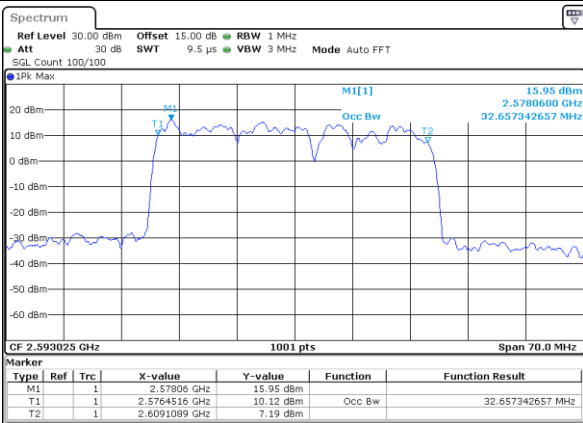

Middle Channel / 20MHz+10MHz

Date: 26.JAN.2021 21:30:30

Highest Channel / 20MHz+5MHz

Date: 26.JAN.2021 16:38:36

Highest Channel / 20MHz+10MHz

Date: 26.JAN.2021 21:32:15

LTE Band 41C

16QAM

Lowest Channel / 20MHz+15MHz

Date: 27_JAN_2021 10:01:54

Lowest Channel / 20MHz+20MHz

Date: 27_JAN_2021 11:12:15

Middle Channel / 20MHz+15MHz

Date: 27_JAN_2021 10:03:39

Middle Channel / 20MHz+20MHz

Date: 27_JAN_2021 11:13:59

Highest Channel / 20MHz+15MHz

Date: 27_JAN_2021 10:05:23

Highest Channel / 20MHz+20MHz

Date: 27_JAN_2021 11:15:43

LTE Band 41C

64QAM

Lowest Channel / 5MHz+20MHz

Date: 26.JAN.2021 16:25:29