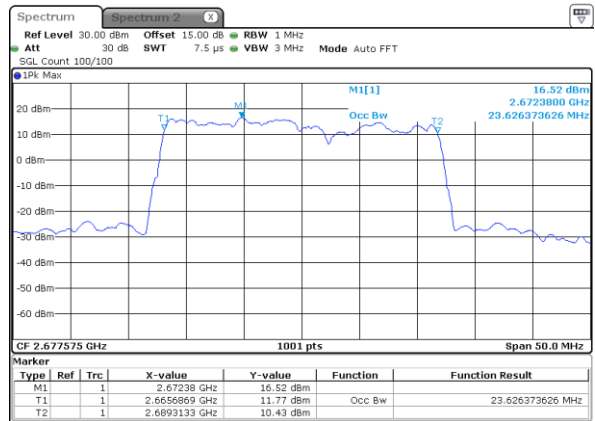

Middle Channel / 10MHz+15MHz

Date: 26.JAN.2021 17:47:34

Highest Channel / 5MHz+20MHz

Date: 26.JAN.2021 16:27:49

Highest Channel / 10MHz+15MHz

Date: 26.JAN.2021 17:48:09

LTE Band 41C

QPSK

Lowest Channel / 10MHz+20MHz

Date: 26.JAN.2021 20:18:51

Lowest Channel / 15MHz+10MHz

Date: 26.JAN.2021 18:54:34

Middle Channel / 10MHz+20MHz

Date: 26.JAN.2021 20:21:46

Middle Channel / 15MHz+10MHz

Date: 26.JAN.2021 18:57:29

Highest Channel / 10MHz+20MHz

Date: 26.JAN.2021 20:22:21

Highest Channel / 15MHz+10MHz

Date: 26.JAN.2021 18:58:03

LTE Band 41C

QPSK

Lowest Channel / 15MHz+15MHz

Date: 26.JAN.2021 22:38:06

Lowest Channel / 15MHz+20MHz

Date: 26.JAN.2021 23:47:57

Middle Channel / 15MHz+15MHz

Date: 26.JAN.2021 22:41:00

Middle Channel / 15MHz+20MHz

Date: 26.JAN.2021 23:50:51

Highest Channel / 15MHz+15MHz

Date: 26.JAN.2021 22:41:35