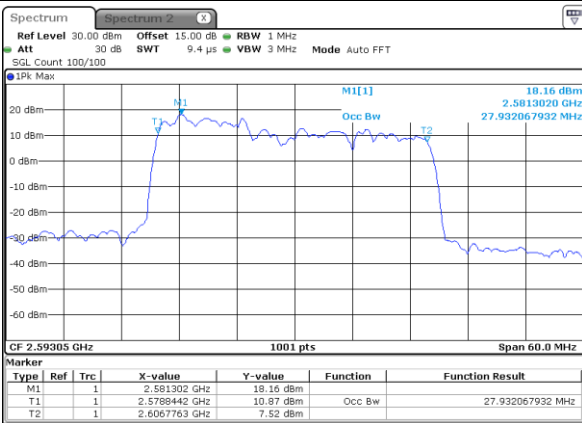

Lowest Channel / 5MHz+20MHz

Date: 26.JAN.2021 16:24:54

Lowest Channel / 10MHz+15MHz

Date: 26.JAN.2021 17:45:14

Middle Channel / 5MHz+20MHz

Date: 26.JAN.2021 16:26:39

Middle Channel / 10MHz+15MHz

Date: 26.JAN.2021 17:46:59

Highest Channel / 5MHz+20MHz

Date: 26.JAN.2021 16:28:23

Highest Channel / 10MHz+15MHz

Date: 26.JAN.2021 17:48:43

LTE Band 41C

16QAM

Lowest Channel / 10MHz+20MHz

Date: 26.JAN.2021 20:19:27

Lowest Channel / 15MHz+10MHz

Date: 26.JAN.2021 18:55:09

Middle Channel / 10MHz+20MHz

Date: 26.JAN.2021 20:21:11

Middle Channel / 15MHz+10MHz

Date: 26.JAN.2021 18:56:54

Highest Channel / 10MHz+20MHz

Date: 26.JAN.2021 20:22:56