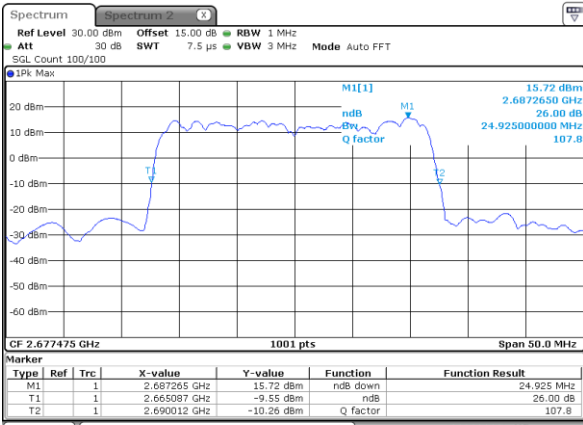

Highest Channel / 15MHz+15MHz

Date: 26.JAN.2021 22:43:19

Highest Channel / 15MHz+20MHz

Date: 26.JAN.2021 23:57:36

LTE Band 41C

64QAM

Lowest Channel / 20MHz+5MHz

Date: 26.JAN.2021 16:43:05

Lowest Channel / 20MHz+10MHz

Date: 26.JAN.2021 21:13:13

Middle Channel / 20MHz+5MHz

Date: 26.JAN.2021 16:42:32

Middle Channel / 20MHz+10MHz

Date: 26.JAN.2021 21:13:04

Highest Channel / 20MHz+5MHz

Date: 26.JAN.2021 16:13:46

Highest Channel / 20MHz+10MHz

Date: 26.JAN.2021 21:13:50

LTE Band 41C

64QAM

Lowest Channel / 20MHz+15MHz

Date: 27_JAN_2021 10:07:39

Lowest Channel / 20MHz+20MHz

Date: 27_JAN_2021 11:17:59