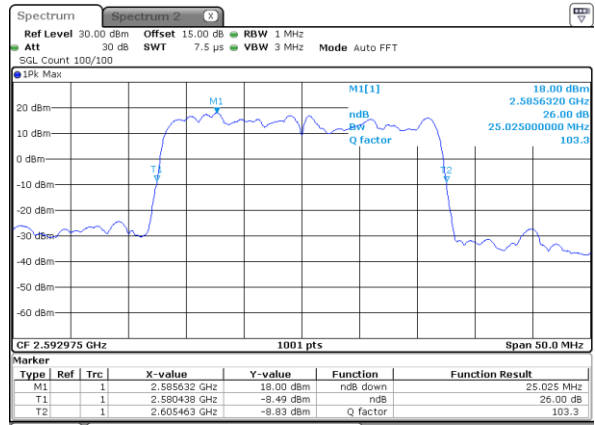

Middle Channel / 5MHz+20MHz

Date: 26.JAN.2021 16:31:12

Middle Channel / 10MHz+15MHz

Date: 26.JAN.2021 17:51:33

Highest Channel / 5MHz+20MHz

Date: 26.JAN.2021 16:33:58

Highest Channel / 10MHz+15MHz

Date: 26.JAN.2021 17:54:18

LTE Band 41C

64QAM

Lowest Channel / 10MHz+20MHz

Date: 26_JAN_2021 20:25:12

Lowest Channel / 15MHz+10MHz

Date: 26_JAN_2021 19:03:08

Middle Channel / 10MHz+20MHz

Date: 26_JAN_2021 20:25:45

Middle Channel / 15MHz+10MHz

Date: 26_JAN_2021 19:02:34

Highest Channel / 10MHz+20MHz

Date: 26_JAN_2021 20:28:30

Highest Channel / 15MHz+10MHz

Date: 26_JAN_2021 18:59:48

LTE Band 41C

64QAM

Lowest Channel / 15MHz+15MHz

Date: 26.JAN.2021 22:46:38

Lowest Channel / 15MHz+20MHz

Date: 26.JAN.2021 23:54:17

Middle Channel / 15MHz+15MHz

Date: 26.JAN.2021 22:46:05

Middle Channel / 15MHz+20MHz

Date: 26.JAN.2021 23:54:50