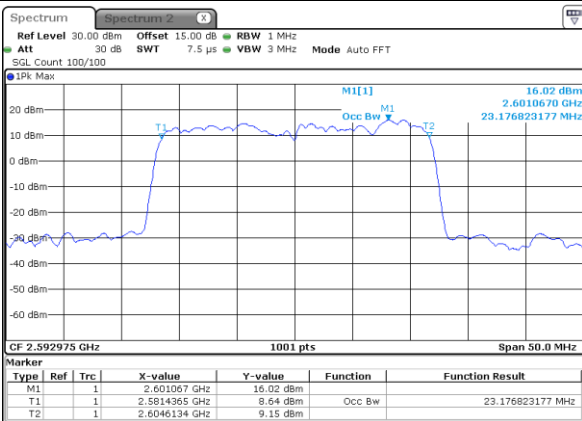

Middle Channel / 15MHz+15MHz

Date: 26.JAN.2021 22:40:25

Middle Channel / 15MHz+20MHz

Date: 26.JAN.2021 23:50:16

Highest Channel / 15MHz+15MHz

Date: 26.JAN.2021 22:42:10

Highest Channel / 15MHz+20MHz

Date: 26.JAN.2021 23:52:01

LTE Band 41C

16QAM

Lowest Channel / 20MHz+5MHz

Date: 26.JAN.2021 16:35:07

Lowest Channel / 20MHz+10MHz

Date: 26.JAN.2021 21:28:46

Middle Channel / 20MHz+5MHz

Date: 26.JAN.2021 16:36:52

Middle Channel / 20MHz+10MHz

Date: 26.JAN.2021 21:30:30

Highest Channel / 20MHz+5MHz

Date: 26.JAN.2021 16:38:36

Highest Channel / 20MHz+10MHz

Date: 26.JAN.2021 21:32:15

LTE Band 41C

16QAM