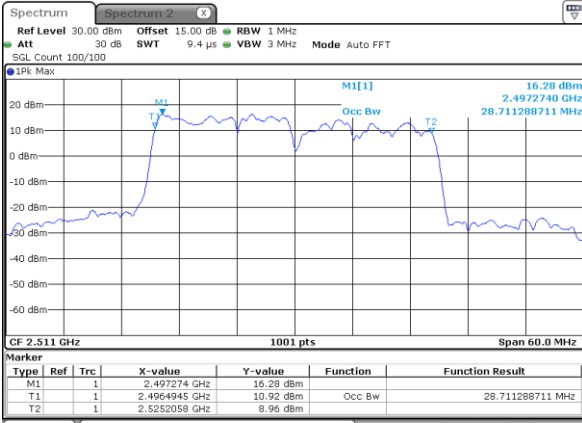

Lowest Channel / 15MHz+10MHz

Date: 26.JAN.2021 18:55:09

Middle Channel / 10MHz+20MHz

Date: 26.JAN.2021 20:21:11

Middle Channel / 15MHz+10MHz

Date: 26.JAN.2021 18:56:54

Highest Channel / 10MHz+20MHz

Date: 26.JAN.2021 20:22:56

Highest Channel / 15MHz+10MHz

Date: 26.JAN.2021 18:58:38

LTE Band 41C

16QAM

Lowest Channel / 15MHz+15MHz

Date: 26.JAN.2021 22:38:41

Lowest Channel / 15MHz+20MHz

Date: 26.JAN.2021 23:48:32

Middle Channel / 15MHz+15MHz

Date: 26.JAN.2021 22:40:25

Middle Channel / 15MHz+20MHz

Date: 26.JAN.2021 23:50:16

Highest Channel / 15MHz+15MHz

Date: 26.JAN.2021 22:42:10

Highest Channel / 15MHz+20MHz

Date: 26.JAN.2021 23:52:01