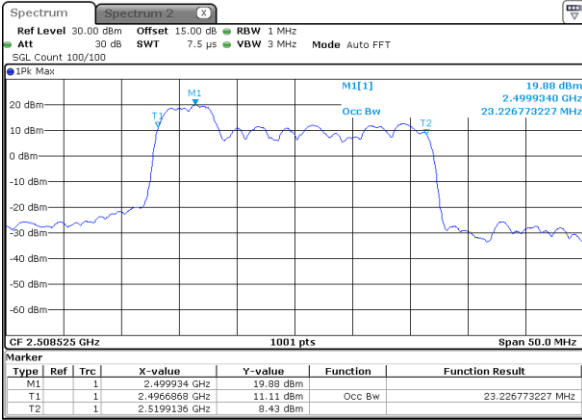

Lowest Channel / 20MHz+15MHz

Date: 27_JAN_2021 10:01:54

Lowest Channel / 20MHz+20MHz

Date: 27_JAN_2021 11:12:15

Middle Channel / 20MHz+15MHz

Date: 27_JAN_2021 10:03:39

Middle Channel / 20MHz+20MHz

Date: 27_JAN_2021 11:13:59

Highest Channel / 20MHz+15MHz

Date: 27_JAN_2021 10:05:23

Highest Channel / 20MHz+20MHz

Date: 27_JAN_2021 11:15:43

LTE Band 41C

64QAM

Lowest Channel / 5MHz+20MHz

Date: 26.JAN.2021 16:25:29

Lowest Channel / 10MHz+15MHz

Date: 26.JAN.2021 17:45:49

Middle Channel / 5MHz+20MHz

Date: 26.JAN.2021 16:26:04

Middle Channel / 10MHz+15MHz

Date: 26.JAN.2021 17:46:24

Highest Channel / 5MHz+20MHz

Date: 26.JAN.2021 16:28:58

Highest Channel / 10MHz+15MHz

Date: 26.JAN.2021 17:49:18

LTE Band 41C

64QAM

Lowest Channel / 10MHz+20MHz

Date: 26.JAN.2021 20:20:02

Lowest Channel / 15MHz+10MHz

Date: 26.JAN.2021 18:55:44