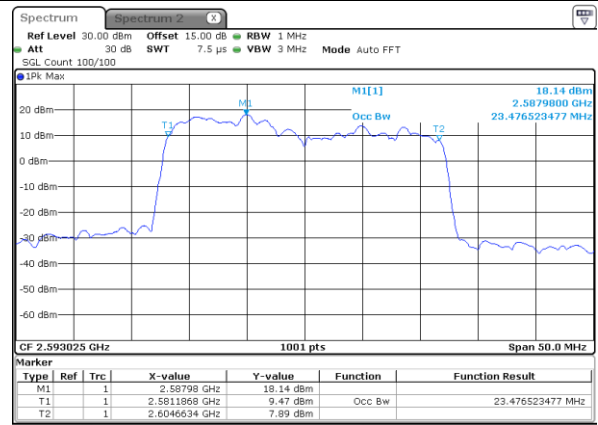

Middle Channel / 20MHz+20MHz

Date: 27_JAN.2021 11:14:34

Highest Channel / 20MHz+15MHz

Date: 27_JAN.2021 10:04:48

Highest Channel / 20MHz+20MHz

Date: 27_JAN.2021 11:15:09

LTE Band 41C

16QAM

Lowest Channel / 5MHz+20MHz

Date: 26.JAN.2021 16:24:54

Lowest Channel / 10MHz+15MHz

Date: 26.JAN.2021 17:45:14

Middle Channel / 5MHz+20MHz

Date: 26.JAN.2021 16:26:39

Middle Channel / 10MHz+15MHz

Date: 26.JAN.2021 17:46:59

Highest Channel / 5MHz+20MHz

Date: 26.JAN.2021 16:28:23

Highest Channel / 10MHz+15MHz

Date: 26.JAN.2021 17:48:43

LTE Band 41C

16QAM

Lowest Channel / 10MHz+20MHz

Date: 26.JAN.2021 20:19:27

Lowest Channel / 15MHz+10MHz

Date: 26.JAN.2021 18:55:09

Middle Channel / 10MHz+20MHz

Date: 26.JAN.2021 20:21:11

Middle Channel / 15MHz+10MHz

Date: 26.JAN.2021 18:56:54

Highest Channel / 10MHz+20MHz

Date: 26.JAN.2021 20:22:56