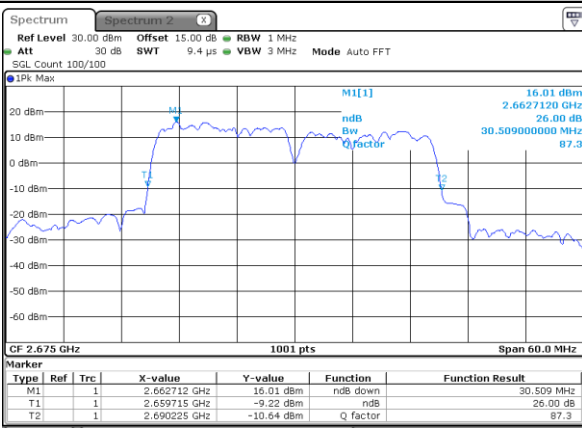

Middle Channel / 15MHz+10MHz

Date: 26_JAN_2021 19:02:34

Highest Channel / 10MHz+20MHz

Date: 26_JAN_2021 20:28:30

Highest Channel / 15MHz+10MHz

Date: 26_JAN_2021 18:59:48

LTE Band 41C

64QAM

Lowest Channel / 15MHz+15MHz

Date: 26.JAN.2021 22:46:38

Lowest Channel / 15MHz+20MHz

Date: 26.JAN.2021 23:54:17

Middle Channel / 15MHz+15MHz

Date: 26.JAN.2021 22:46:05

Middle Channel / 15MHz+20MHz

Date: 26.JAN.2021 23:54:50

Highest Channel / 15MHz+15MHz

Date: 26.JAN.2021 22:43:19

Highest Channel / 15MHz+20MHz

Date: 26.JAN.2021 23:57:36

LTE Band 41C

64QAM

Lowest Channel / 20MHz+5MHz

Date: 26.JAN.2021 16:43:05