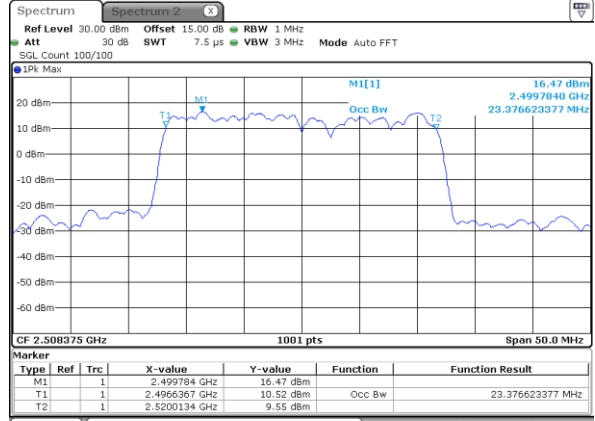

Highest Channel / 20MHz+15MHz

Date: 27_JAN_2021 10:05:23

Highest Channel / 20MHz+20MHz

Date: 27_JAN_2021 11:15:43

LTE Band 41C

64QAM

Lowest Channel / 5MHz+20MHz

Date: 26.JAN.2021 16:25:29

Lowest Channel / 10MHz+15MHz

Date: 26.JAN.2021 17:45:49

Middle Channel / 5MHz+20MHz

Date: 26.JAN.2021 16:26:04

Middle Channel / 10MHz+15MHz

Date: 26.JAN.2021 17:46:24

Highest Channel / 5MHz+20MHz

Date: 26.JAN.2021 16:28:58

Highest Channel / 10MHz+15MHz

Date: 26.JAN.2021 17:49:18

LTE Band 41C

64QAM

Lowest Channel / 10MHz+20MHz

Date: 26.JAN.2021 20:20:02

Lowest Channel / 15MHz+10MHz

Date: 26.JAN.2021 18:55:44

Middle Channel / 10MHz+20MHz

Date: 26.JAN.2021 20:20:36

Middle Channel / 15MHz+10MHz

Date: 26.JAN.2021 18:56:19

Highest Channel / 10MHz+20MHz

Date: 26.JAN.2021 20:23:13

Highest Channel / 15MHz+10MHz

Date: 26.JAN.2021 18:59:13