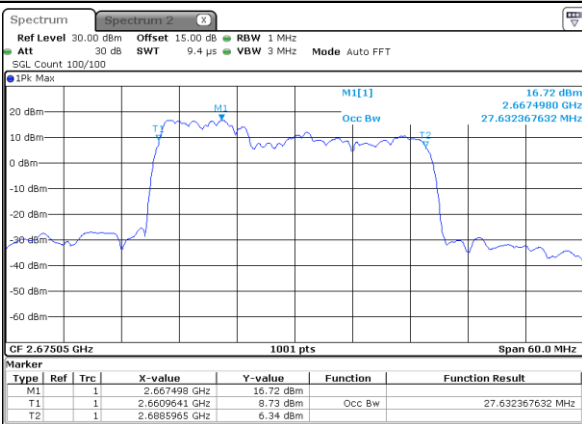

Highest Channel / 5MHz+20MHz

Date: 26.JAN.2021 16:28:23

Highest Channel / 10MHz+15MHz

Date: 26.JAN.2021 17:48:43

LTE Band 41C

16QAM

Lowest Channel / 10MHz+20MHz

Date: 26.JAN.2021 20:19:27

Lowest Channel / 15MHz+10MHz

Date: 26.JAN.2021 18:55:09

Middle Channel / 10MHz+20MHz

Date: 26.JAN.2021 20:21:11

Middle Channel / 15MHz+10MHz

Date: 26.JAN.2021 18:56:54

Highest Channel / 10MHz+20MHz

Date: 26.JAN.2021 20:22:56

Highest Channel / 15MHz+10MHz

Date: 26.JAN.2021 18:58:38

LTE Band 41C

16QAM

Lowest Channel / 15MHz+15MHz

Date: 26.JAN.2021 22:38:41

Lowest Channel / 15MHz+20MHz

Date: 26.JAN.2021 23:48:32