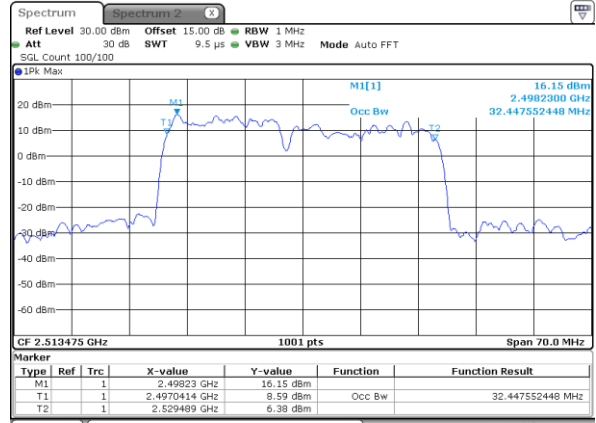

Highest Channel / 10MHz+15MHz

Date: 26.JAN.2021 17:49:18

LTE Band 41C

64QAM

Lowest Channel / 10MHz+20MHz

Date: 26.JAN.2021 20:20:02

Lowest Channel / 15MHz+10MHz

Date: 26.JAN.2021 18:55:44

Middle Channel / 10MHz+20MHz

Date: 26.JAN.2021 20:20:36

Middle Channel / 15MHz+10MHz

Date: 26.JAN.2021 18:56:19

Highest Channel / 10MHz+20MHz

Date: 26.JAN.2021 20:23:13

Highest Channel / 15MHz+10MHz

Date: 26.JAN.2021 18:59:13

LTE Band 41C

64QAM

Lowest Channel / 15MHz+15MHz

Date: 26.JAN.2021 22:39:16

Lowest Channel / 15MHz+20MHz

Date: 26.JAN.2021 23:49:07

Middle Channel / 15MHz+15MHz

Date: 26.JAN.2021 22:39:51

Middle Channel / 15MHz+20MHz

Date: 26.JAN.2021 23:49:41

Highest Channel / 15MHz+15MHz

Date: 26.JAN.2021 22:42:45

Highest Channel / 15MHz+20MHz

Date: 26.JAN.2021 23:52:36