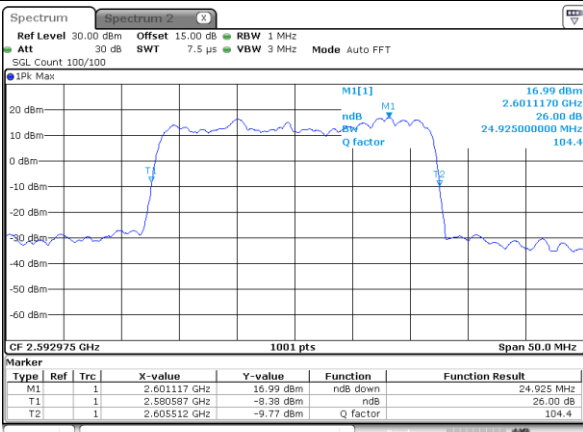

Middle Channel / 15MHz+20MHz

Date: 26.JAN.2021 23:55:23

Highest Channel / 15MHz+15MHz

Date: 26.JAN.2021 22:43:53

Highest Channel / 15MHz+20MHz

Date: 26.JAN.2021 23:57:03

LTE Band 41C

16QAM

Lowest Channel / 20MHz+5MHz

Date: 26.JAN.2021 16:43:38

Lowest Channel / 20MHz+10MHz

Date: 26.JAN.2021 21:33:58

Middle Channel / 20MHz+5MHz

Date: 26.JAN.2021 16:41:59

Middle Channel / 20MHz+10MHz

Date: 26.JAN.2021 21:35:37

Highest Channel / 20MHz+5MHz

Date: 26.JAN.2021 16:40:19

Highest Channel / 20MHz+10MHz

Date: 26.JAN.2021 21:37:17

LTE Band 41C

16QAM

Lowest Channel / 20MHz+15MHz

Date: 27_JAN.2021 10:07:06