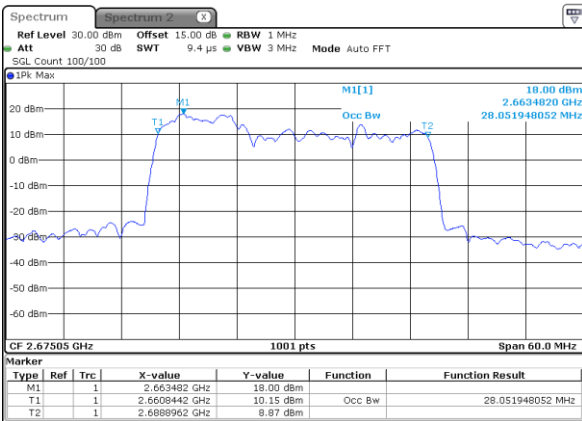

Middle Channel / 10MHz+15MHz

Date: 26.JAN.2021 17:47:34

Highest Channel / 5MHz+20MHz

Date: 26.JAN.2021 16:27:49

Highest Channel / 10MHz+15MHz

Date: 26.JAN.2021 17:48:09

LTE Band 41C

QPSK

Lowest Channel / 10MHz+20MHz

Date: 26.JAN.2021 20:18:51

Lowest Channel / 15MHz+10MHz

Date: 26.JAN.2021 18:54:34

Middle Channel / 10MHz+20MHz

Date: 26.JAN.2021 20:21:46

Middle Channel / 15MHz+10MHz

Date: 26.JAN.2021 18:57:29

Highest Channel / 10MHz+20MHz

Date: 26.JAN.2021 20:22:21

Highest Channel / 15MHz+10MHz

Date: 26.JAN.2021 18:58:03

LTE Band 41C

QPSK

Lowest Channel / 15MHz+15MHz

Date: 26.JAN.2021 22:38:06