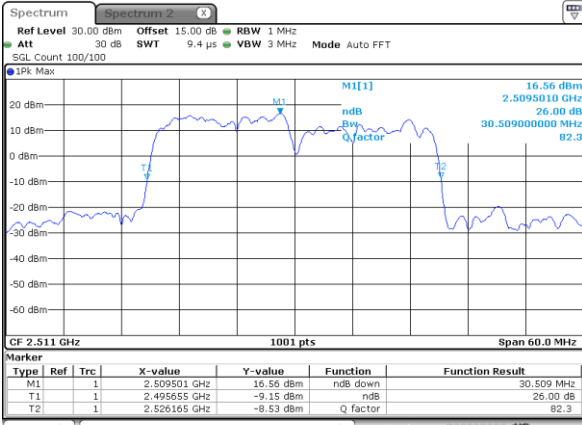

LTE Band 41C

16QAM

Lowest Channel / 15MHz+15MHz

Date: 26.JAN.2021 22:47:11

Lowest Channel / 15MHz+20MHz

Date: 26.JAN.2021 23:53:44

Middle Channel / 15MHz+15MHz

Date: 26.JAN.2021 22:45:32

Middle Channel / 15MHz+20MHz

Date: 26.JAN.2021 23:55:23

Highest Channel / 15MHz+15MHz

Date: 26.JAN.2021 22:43:53

Highest Channel / 15MHz+20MHz

Date: 26.JAN.2021 23:57:03

LTE Band 41C

16QAM