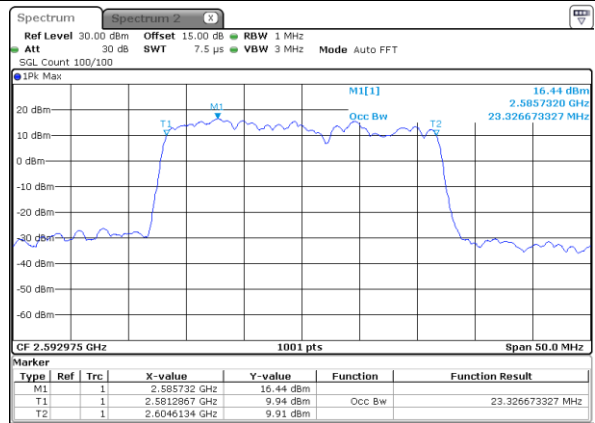

Highest Channel / 5MHz+20MHz

Date: 26.JAN.2021 16:28:23

Highest Channel / 10MHz+15MHz

Date: 26.JAN.2021 17:48:43

LTE Band 41C

16QAM

Lowest Channel / 10MHz+20MHz

Date: 26.JAN.2021 20:19:27

Lowest Channel / 15MHz+10MHz

Date: 26.JAN.2021 18:55:09

Middle Channel / 10MHz+20MHz

Date: 26.JAN.2021 20:21:11

Middle Channel / 15MHz+10MHz

Date: 26.JAN.2021 18:56:54

Highest Channel / 10MHz+20MHz

Date: 26.JAN.2021 20:22:56

Highest Channel / 15MHz+10MHz

Date: 26.JAN.2021 18:58:38

LTE Band 41C

16QAM

Lowest Channel / 15MHz+15MHz

Date: 26.JAN.2021 22:38:41

Lowest Channel / 15MHz+20MHz

Date: 26.JAN.2021 23:48:32

Middle Channel / 15MHz+15MHz

Date: 26.JAN.2021 22:40:25

Middle Channel / 15MHz+20MHz

Date: 26.JAN.2021 23:50:16

Highest Channel / 15MHz+15MHz

Date: 26.JAN.2021 22:42:10

Highest Channel / 15MHz+20MHz

Date: 26.JAN.2021 23:52:01