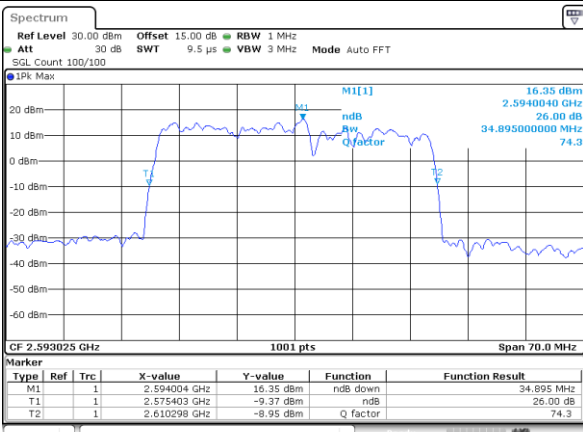

Lowest Channel / 20MHz+10MHz

Date: 26.JAN.2021 21:13:13

Middle Channel / 20MHz+5MHz

Date: 26.JAN.2021 16:42:32

Middle Channel / 20MHz+10MHz

Date: 26.JAN.2021 21:13:04

Highest Channel / 20MHz+5MHz

Date: 26.JAN.2021 16:13:46

Highest Channel / 20MHz+10MHz

Date: 26.JAN.2021 21:13:50

LTE Band 41C

64QAM

Lowest Channel / 20MHz+15MHz

Date: 27_JAN_2021 10:07:39

Lowest Channel / 20MHz+20MHz

Date: 27_JAN_2021 11:17:59

Middle Channel / 20MHz+15MHz

Date: 27_JAN_2021 10:08:13

Middle Channel / 20MHz+20MHz

Date: 27_JAN_2021 11:18:32

Highest Channel / 20MHz+15MHz

Date: 27_JAN_2021 10:10:58

Highest Channel / 20MHz+20MHz

Date: 27_JAN_2021 11:21:18