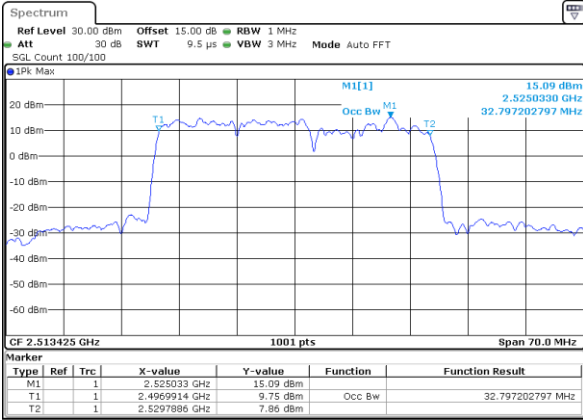

LTE Band 41C

16QAM

Lowest Channel / 20MHz+5MHz

Date: 26.JAN.2021 16:35:07

Lowest Channel / 20MHz+10MHz

Date: 26.JAN.2021 21:28:46

Middle Channel / 20MHz+5MHz

Date: 26.JAN.2021 16:36:52

Middle Channel / 20MHz+10MHz

Date: 26.JAN.2021 21:30:30

Highest Channel / 20MHz+5MHz

Date: 26.JAN.2021 16:38:36

Highest Channel / 20MHz+10MHz

Date: 26.JAN.2021 21:32:15

LTE Band 41C

16QAM

Lowest Channel / 20MHz+15MHz

Date: 27_JAN_2021 10:01:54

Lowest Channel / 20MHz+20MHz

Date: 27_JAN_2021 11:12:15

Middle Channel / 20MHz+15MHz

Date: 27_JAN_2021 10:03:39

Middle Channel / 20MHz+20MHz

Date: 27_JAN_2021 11:13:59

Highest Channel / 20MHz+15MHz

Date: 27_JAN_2021 10:05:23

Highest Channel / 20MHz+20MHz

Date: 27_JAN_2021 11:15:43

LTE Band 41C

64QAM

Lowest Channel / 5MHz+20MHz

Date: 26.JAN.2021 16:25:29