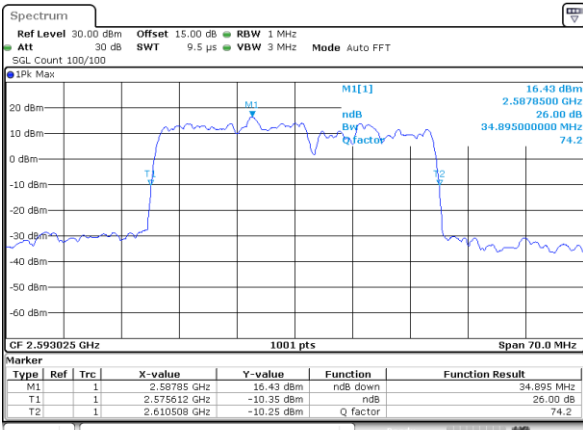

Highest Channel / 20MHz+5MHz

Date: 26.JAN.2021 16:40:19

Highest Channel / 20MHz+10MHz

Date: 26.JAN.2021 21:37:17

LTE Band 41C

16QAM

Lowest Channel / 20MHz+15MHz

Date: 27_JAN.2021 10:07:06

Lowest Channel / 20MHz+20MHz

Date: 27_JAN.2021 11:17:26

Middle Channel / 20MHz+15MHz

Date: 27_JAN.2021 10:08:46

Middle Channel / 20MHz+20MHz

Date: 27_JAN.2021 11:19:05

Highest Channel / 20MHz+15MHz

Date: 27_JAN.2021 10:10:25