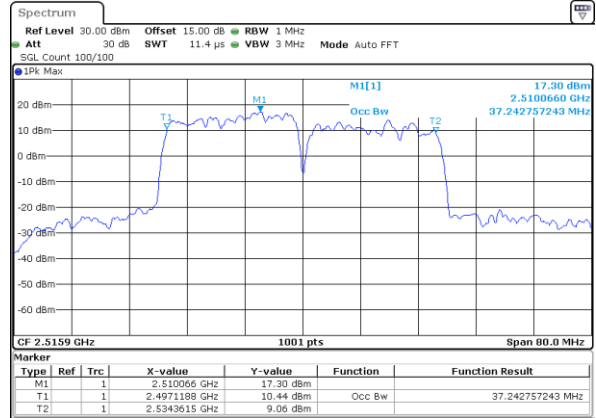

Middle Channel / 20MHz+5MHz

Date: 26.JAN.2021 16:37:27

Middle Channel / 20MHz+10MHz

Date: 26.JAN.2021 21:31:05

Highest Channel / 20MHz+5MHz

Date: 26.JAN.2021 16:38:01

Highest Channel / 20MHz+10MHz

Date: 26.JAN.2021 21:31:40

LTE Band 41C

QPSK

Lowest Channel / 20MHz+15MHz

Date: 27_JAN.2021 10:01:20

Lowest Channel / 20MHz+20MHz

Date: 27_JAN.2021 11:11:40

Middle Channel / 20MHz+15MHz

Date: 27_JAN.2021 10:04:14

Middle Channel / 20MHz+20MHz

Date: 27_JAN.2021 11:14:34

Highest Channel / 20MHz+15MHz

Date: 27_JAN.2021 10:04:48

Highest Channel / 20MHz+20MHz

Date: 27_JAN.2021 11:15:09

LTE Band 41C

16QAM