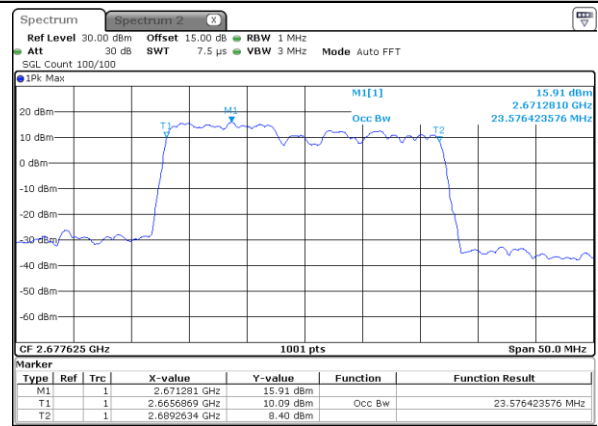

Middle Channel / 20MHz+20MHz

Date: 27_JAN.2021 11:14:34

Highest Channel / 20MHz+15MHz

Date: 27_JAN.2021 10:04:48

Highest Channel / 20MHz+20MHz

Date: 27_JAN.2021 11:15:09

LTE Band 41C

16QAM

Lowest Channel / 5MHz+20MHz

Date: 26.JAN.2021 16:24:54

Lowest Channel / 10MHz+15MHz

Date: 26.JAN.2021 17:45:14

Middle Channel / 5MHz+20MHz

Date: 26.JAN.2021 16:26:39

Middle Channel / 10MHz+15MHz

Date: 26.JAN.2021 17:46:59

Highest Channel / 5MHz+20MHz

Date: 26.JAN.2021 16:28:23

Highest Channel / 10MHz+15MHz

Date: 26.JAN.2021 17:48:43

LTE Band 41C

16QAM

Lowest Channel / 10MHz+20MHz

Date: 26.JAN.2021 20:19:27

Lowest Channel / 15MHz+10MHz

Date: 26.JAN.2021 18:55:09

Middle Channel / 10MHz+20MHz

Date: 26.JAN.2021 20:21:11

Middle Channel / 15MHz+10MHz

Date: 26.JAN.2021 18:56:54

Highest Channel / 10MHz+20MHz

Date: 26.JAN.2021 20:22:56