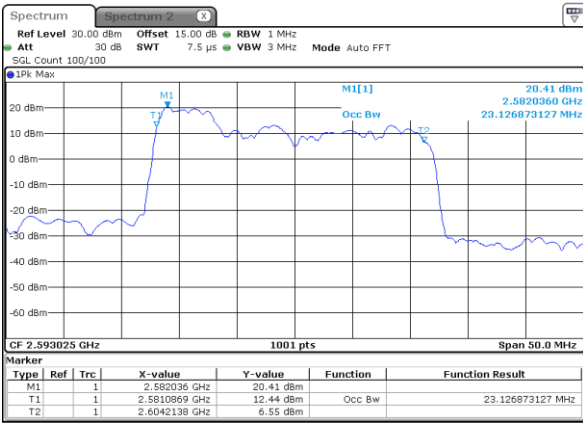

Mode	LTE Band 41C : 99%OBW(MHz)				
64QAM					
BW	5MHz+20MHz	10MHz+15MHz	10MHz+20MHz	15MHz+10MHz	15MHz+15MHz
Lowest CH	23.23	23.33	27.69	23.38	28.41
Middle CH	22.98	23.33	28.23	23.63	28.23
Highest CH	22.88	23.33	27.99	23.48	28.71
BW	15MHz+20MHz	20MHz+5MHz	20MHz+10MHz	20MHz+15MHz	20MHz+20MHz
Lowest CH	32.45	23.13	28.11	32.94	37.80
Middle CH	32.94	23.33	27.99	32.73	37.64
Highest CH	33.01	23.08	28.11	32.66	37.48

LTE Band 41C

QPSK

Lowest Channel / 5MHz+20MHz

Date: 26.JAN.2021 16:24:20

Lowest Channel / 10MHz+15MHz

Date: 26.JAN.2021 17:44:39

Middle Channel / 5MHz+20MHz

Date: 26.JAN.2021 16:27:14

Middle Channel / 10MHz+15MHz

Date: 26.JAN.2021 17:47:34

Highest Channel / 5MHz+20MHz

Date: 26.JAN.2021 16:27:49

Highest Channel / 10MHz+15MHz

Date: 26.JAN.2021 17:48:09

LTE Band 41C

QPSK