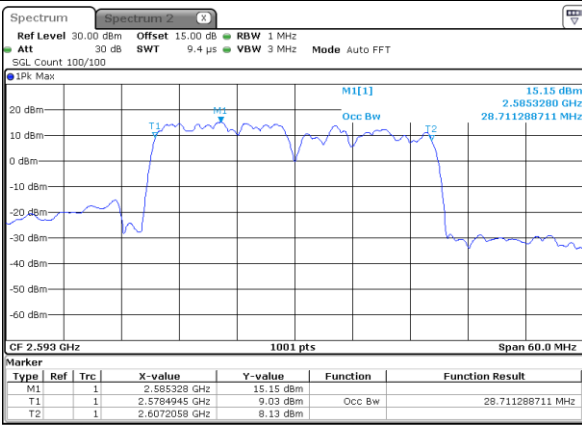

Lowest Channel / 15MHz+10MHz

Date: 26.JAN.2021 18:55:09

Middle Channel / 10MHz+20MHz

Date: 26.JAN.2021 20:21:11

Middle Channel / 15MHz+10MHz

Date: 26.JAN.2021 18:56:54

Highest Channel / 10MHz+20MHz

Date: 26.JAN.2021 20:22:56

Highest Channel / 15MHz+10MHz

Date: 26.JAN.2021 18:58:38

LTE Band 41C

16QAM

Lowest Channel / 15MHz+15MHz

Date: 26.JAN.2021 22:38:41

Lowest Channel / 15MHz+20MHz

Date: 26.JAN.2021 23:48:32

Middle Channel / 15MHz+15MHz

Date: 26.JAN.2021 22:40:25

Middle Channel / 15MHz+20MHz

Date: 26.JAN.2021 23:50:16

Highest Channel / 15MHz+15MHz

Date: 26.JAN.2021 22:42:10

Highest Channel / 15MHz+20MHz

Date: 26.JAN.2021 23:52:01