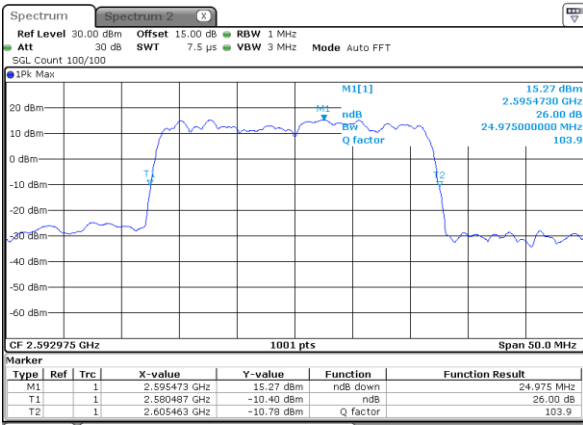

Lowest Channel / 15MHz+15MHz

Date: 26.JAN.2021 22:46:38

Lowest Channel / 15MHz+20MHz

Date: 26.JAN.2021 23:54:17

Middle Channel / 15MHz+15MHz

Date: 26.JAN.2021 22:46:05

Middle Channel / 15MHz+20MHz

Date: 26.JAN.2021 23:54:50

Highest Channel / 15MHz+15MHz

Date: 26.JAN.2021 22:43:19

Highest Channel / 15MHz+20MHz

Date: 26.JAN.2021 23:57:36

LTE Band 41C

64QAM

Lowest Channel / 20MHz+5MHz

Date: 26.JAN.2021 16:43:05

Lowest Channel / 20MHz+10MHz

Date: 26.JAN.2021 21:13:13

Middle Channel / 20MHz+5MHz

Date: 26.JAN.2021 16:42:32

Middle Channel / 20MHz+10MHz

Date: 26.JAN.2021 21:13:04

Highest Channel / 20MHz+5MHz

Date: 26.JAN.2021 16:13:46

Highest Channel / 20MHz+10MHz

Date: 26.JAN.2021 21:13:50

LTE Band 41C

64QAM

Lowest Channel / 20MHz+15MHz

Date: 27_JAN_2021 10:07:39

Lowest Channel / 20MHz+20MHz

Date: 27_JAN_2021 11:17:59