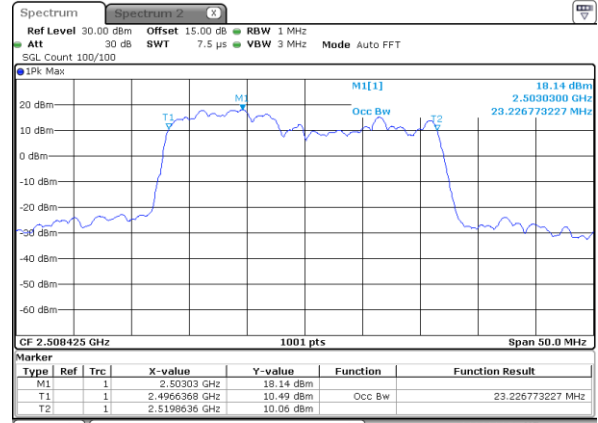

LTE Band 41C

QPSK

Lowest Channel / 20MHz+15MHz

Date: 27_JAN.2021 10:01:20

Lowest Channel / 20MHz+20MHz

Date: 27_JAN.2021 11:11:40

Middle Channel / 20MHz+15MHz

Date: 27_JAN.2021 10:04:14

Middle Channel / 20MHz+20MHz

Date: 27_JAN.2021 11:14:34

Highest Channel / 20MHz+15MHz

Date: 27_JAN.2021 10:04:48

Highest Channel / 20MHz+20MHz

Date: 27_JAN.2021 11:15:09

LTE Band 41C

16QAM

Lowest Channel / 5MHz+20MHz

Date: 26.JAN.2021 16:24:54

Lowest Channel / 10MHz+15MHz

Date: 26.JAN.2021 17:45:14

Middle Channel / 5MHz+20MHz

Date: 26.JAN.2021 16:26:39

Middle Channel / 10MHz+15MHz

Date: 26.JAN.2021 17:46:59

Highest Channel / 5MHz+20MHz

Date: 26.JAN.2021 16:28:23

Highest Channel / 10MHz+15MHz

Date: 26.JAN.2021 17:48:43

LTE Band 41C

16QAM

Lowest Channel / 10MHz+20MHz

Date: 26.JAN.2021 20:19:27