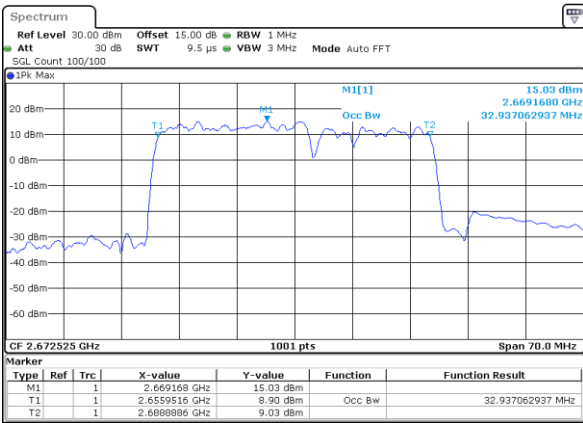

Middle Channel / 20MHz+10MHz

Date: 26.JAN.2021 21:30:30

Highest Channel / 20MHz+5MHz

Date: 26.JAN.2021 16:38:36

Highest Channel / 20MHz+10MHz

Date: 26.JAN.2021 21:32:15

LTE Band 41C

16QAM

Lowest Channel / 20MHz+15MHz

Date: 27_JAN_2021 10:01:54

Lowest Channel / 20MHz+20MHz

Date: 27_JAN_2021 11:12:15

Middle Channel / 20MHz+15MHz

Date: 27_JAN_2021 10:03:39

Middle Channel / 20MHz+20MHz

Date: 27_JAN_2021 11:13:59

Highest Channel / 20MHz+15MHz

Date: 27_JAN_2021 10:05:23

Highest Channel / 20MHz+20MHz

Date: 27_JAN_2021 11:15:43

LTE Band 41C

64QAM

Lowest Channel / 5MHz+20MHz

Date: 26.JAN.2021 16:25:29