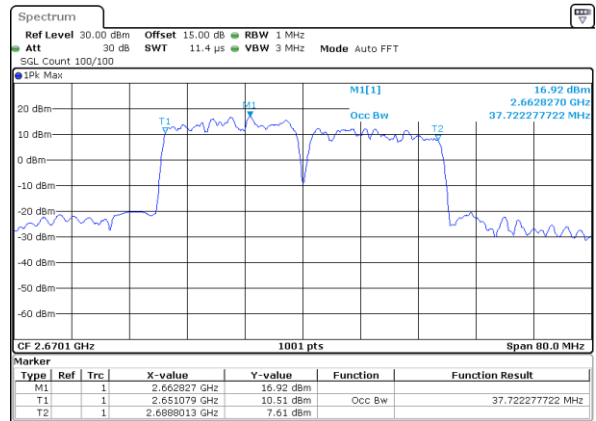

LTE Band 41C

QPSK

Lowest Channel / 20MHz+15MHz

Date: 27_JAN.2021 10:01:20

Lowest Channel / 20MHz+20MHz

Date: 27_JAN.2021 11:11:40

Middle Channel / 20MHz+15MHz

Date: 27_JAN.2021 10:04:14

Middle Channel / 20MHz+20MHz

Date: 27_JAN.2021 11:14:34

Highest Channel / 20MHz+15MHz

Date: 27_JAN.2021 10:04:48

Highest Channel / 20MHz+20MHz

Date: 27_JAN.2021 11:15:09

LTE Band 41C

16QAM

Lowest Channel / 5MHz+20MHz

Date: 26.JAN.2021 16:24:54

Lowest Channel / 10MHz+15MHz

Date: 26.JAN.2021 17:45:14

Middle Channel / 5MHz+20MHz

Date: 26.JAN.2021 16:26:39

Middle Channel / 10MHz+15MHz

Date: 26.JAN.2021 17:46:59

Highest Channel / 5MHz+20MHz

Date: 26.JAN.2021 16:28:23

Highest Channel / 10MHz+15MHz

Date: 26.JAN.2021 17:48:43

LTE Band 41C

16QAM

Lowest Channel / 10MHz+20MHz

Date: 26.JAN.2021 20:19:27