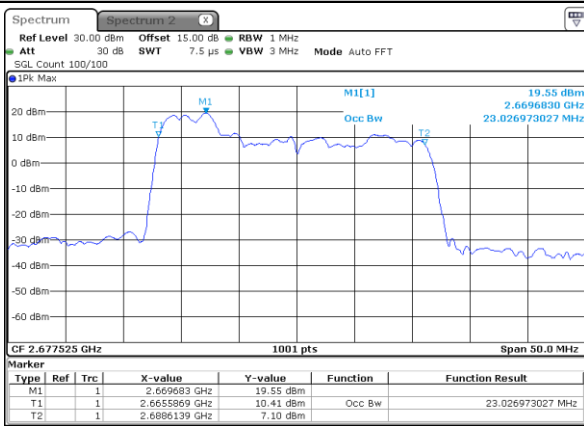

Middle Channel / 20MHz+20MHz

Date: 27_JAN.2021 11:14:34

Highest Channel / 20MHz+15MHz

Date: 27_JAN.2021 10:04:48

Highest Channel / 20MHz+20MHz

Date: 27_JAN.2021 11:15:09

LTE Band 41C

16QAM

Lowest Channel / 5MHz+20MHz

Date: 26.JAN.2021 16:24:54

Lowest Channel / 10MHz+15MHz

Date: 26.JAN.2021 17:45:14

Middle Channel / 5MHz+20MHz

Date: 26.JAN.2021 16:26:39

Middle Channel / 10MHz+15MHz

Date: 26.JAN.2021 17:46:59

Highest Channel / 5MHz+20MHz

Date: 26.JAN.2021 16:28:23

Highest Channel / 10MHz+15MHz

Date: 26.JAN.2021 17:48:43

LTE Band 41C

16QAM

Lowest Channel / 10MHz+20MHz

Date: 26.JAN.2021 20:19:27

Lowest Channel / 15MHz+10MHz

Date: 26.JAN.2021 18:55:09

Middle Channel / 10MHz+20MHz

Date: 26.JAN.2021 20:21:11

Middle Channel / 15MHz+10MHz

Date: 26.JAN.2021 18:56:54

Highest Channel / 10MHz+20MHz

Date: 26.JAN.2021 20:22:56