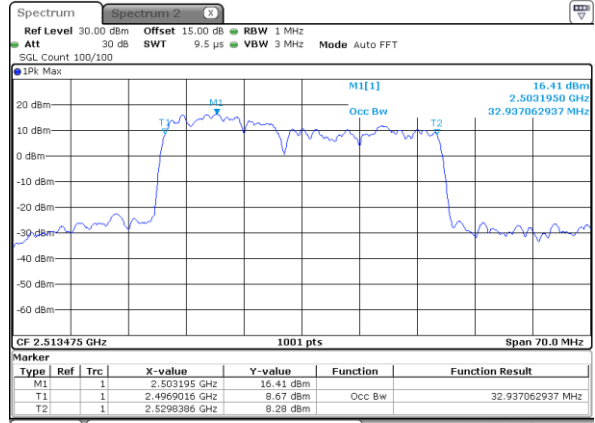

Highest Channel / 5MHz+20MHz

Date: 26.JAN.2021 16:28:23

Highest Channel / 10MHz+15MHz

Date: 26.JAN.2021 17:48:43

LTE Band 41C

16QAM

Lowest Channel / 10MHz+20MHz

Date: 26.JAN.2021 20:19:27

Lowest Channel / 15MHz+10MHz

Date: 26.JAN.2021 18:55:09

Middle Channel / 10MHz+20MHz

Date: 26.JAN.2021 20:21:11

Middle Channel / 15MHz+10MHz

Date: 26.JAN.2021 18:56:54

Highest Channel / 10MHz+20MHz

Date: 26.JAN.2021 20:22:56

Highest Channel / 15MHz+10MHz

Date: 26.JAN.2021 18:58:38

LTE Band 41C

16QAM

Lowest Channel / 15MHz+15MHz

Date: 26.JAN.2021 22:38:41

Lowest Channel / 15MHz+20MHz

Date: 26.JAN.2021 23:48:32

Middle Channel / 15MHz+15MHz

Date: 26.JAN.2021 22:40:25

Middle Channel / 15MHz+20MHz

Date: 26.JAN.2021 23:50:16

Highest Channel / 15MHz+15MHz

Date: 26.JAN.2021 22:42:10

Highest Channel / 15MHz+20MHz

Date: 26.JAN.2021 23:52:01