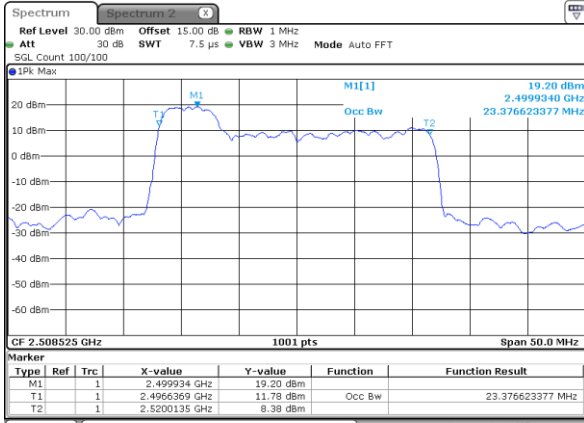

LTE Band 41C

QPSK

Lowest Channel / 20MHz+15MHz

Date: 27_JAN.2021 10:01:20

Lowest Channel / 20MHz+20MHz

Date: 27_JAN.2021 11:11:40

Middle Channel / 20MHz+15MHz

Date: 27_JAN.2021 10:04:14

Middle Channel / 20MHz+20MHz

Date: 27_JAN.2021 11:14:34

Highest Channel / 20MHz+15MHz

Date: 27_JAN.2021 10:04:48

Highest Channel / 20MHz+20MHz

Date: 27_JAN.2021 11:15:09

LTE Band 41C

16QAM

Lowest Channel / 5MHz+20MHz

Date: 26.JAN.2021 16:24:54

Lowest Channel / 10MHz+15MHz

Date: 26.JAN.2021 17:45:14

Middle Channel / 5MHz+20MHz

Date: 26.JAN.2021 16:26:39

Middle Channel / 10MHz+15MHz

Date: 26.JAN.2021 17:46:59

Highest Channel / 5MHz+20MHz

Date: 26.JAN.2021 16:28:23

Highest Channel / 10MHz+15MHz

Date: 26.JAN.2021 17:48:43

LTE Band 41C

16QAM

Lowest Channel / 10MHz+20MHz

Date: 26.JAN.2021 20:19:27