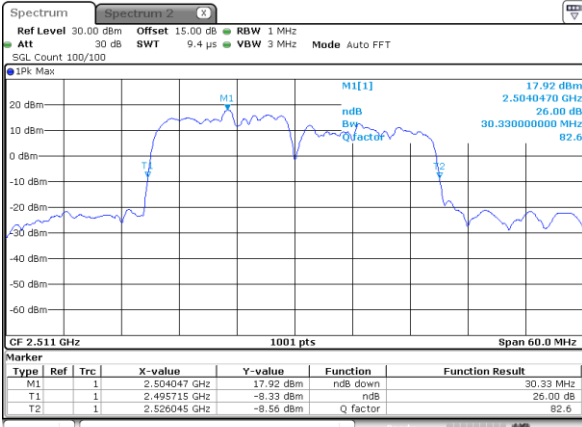

Middle Channel / 15MHz+10MHz

Date: 26_JAN_2021 19:02:34

Highest Channel / 10MHz+20MHz

Date: 26_JAN_2021 20:28:30

Highest Channel / 15MHz+10MHz

Date: 26_JAN_2021 18:59:48

LTE Band 41C

64QAM

Lowest Channel / 15MHz+15MHz

Date: 26.JAN.2021 22:46:38

Lowest Channel / 15MHz+20MHz

Date: 26.JAN.2021 23:54:17

Middle Channel / 15MHz+15MHz

Date: 26.JAN.2021 22:46:05

Middle Channel / 15MHz+20MHz

Date: 26.JAN.2021 23:54:50