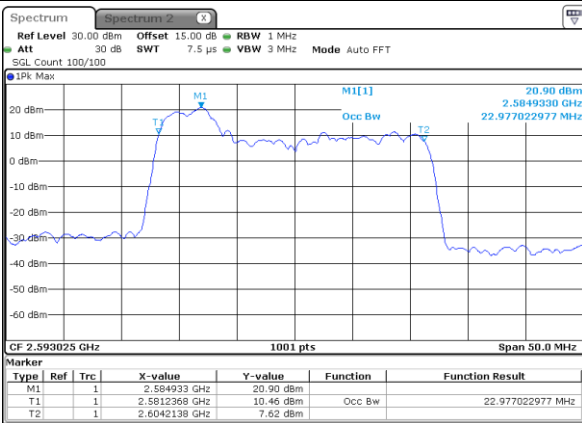

Lowest Channel / 20MHz+15MHz

Date: 27_JAN_2021 10:01:54

Lowest Channel / 20MHz+20MHz

Date: 27_JAN_2021 11:12:15

Middle Channel / 20MHz+15MHz

Date: 27_JAN_2021 10:03:39

Middle Channel / 20MHz+20MHz

Date: 27_JAN_2021 11:13:59

Highest Channel / 20MHz+15MHz

Date: 27_JAN_2021 10:05:23

Highest Channel / 20MHz+20MHz

Date: 27_JAN_2021 11:15:43

LTE Band 41C

64QAM

Lowest Channel / 5MHz+20MHz

Date: 26.JAN.2021 16:25:29

Lowest Channel / 10MHz+15MHz

Date: 26.JAN.2021 17:45:49

Middle Channel / 5MHz+20MHz

Date: 26.JAN.2021 16:26:04

Middle Channel / 10MHz+15MHz

Date: 26.JAN.2021 17:46:24

Highest Channel / 5MHz+20MHz

Date: 26.JAN.2021 16:28:58

Highest Channel / 10MHz+15MHz

Date: 26.JAN.2021 17:49:18

LTE Band 41C

64QAM

Lowest Channel / 10MHz+20MHz

Date: 26.JAN.2021 20:20:02

Lowest Channel / 15MHz+10MHz

Date: 26.JAN.2021 18:55:44