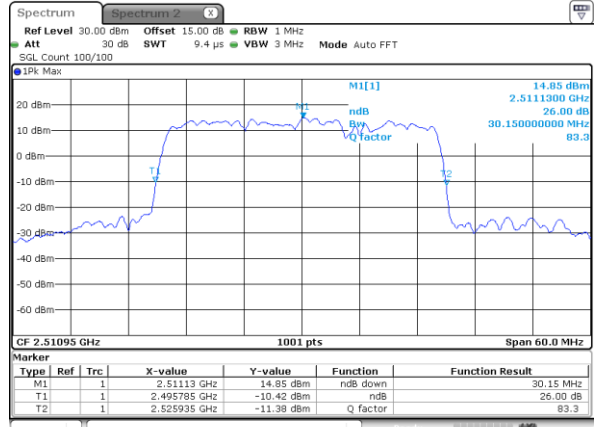

Middle Channel / 15MHz+20MHz

Date: 26.JAN.2021 23:55:23

Highest Channel / 15MHz+15MHz

Date: 26.JAN.2021 22:43:53

Highest Channel / 15MHz+20MHz

Date: 26.JAN.2021 23:57:03

LTE Band 41C

16QAM

Lowest Channel / 20MHz+5MHz

Date: 26.JAN.2021 16:43:38

Lowest Channel / 20MHz+10MHz

Date: 26.JAN.2021 21:33:58

Middle Channel / 20MHz+5MHz

Date: 26.JAN.2021 16:41:59

Middle Channel / 20MHz+10MHz

Date: 26.JAN.2021 21:35:37