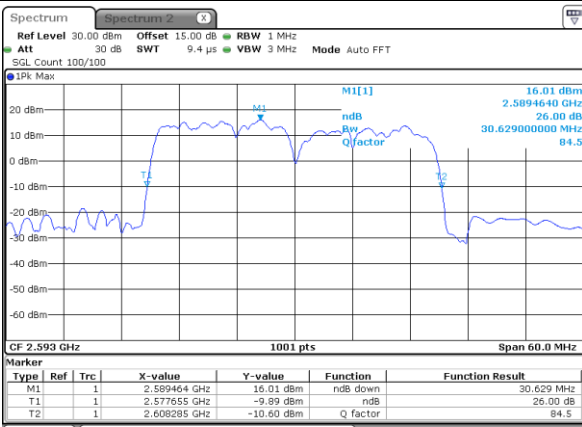

Middle Channel / 15MHz+10MHz

Date: 26_JAN_2021 19:02:34

Highest Channel / 10MHz+20MHz

Date: 26_JAN_2021 20:28:30

Highest Channel / 15MHz+10MHz

Date: 26_JAN_2021 18:59:48

LTE Band 41C

64QAM

Lowest Channel / 15MHz+15MHz

Date: 26.JAN.2021 22:46:38

Lowest Channel / 15MHz+20MHz

Date: 26.JAN.2021 23:54:17

Middle Channel / 15MHz+15MHz

Date: 26.JAN.2021 22:46:05

Middle Channel / 15MHz+20MHz

Date: 26.JAN.2021 23:54:50

Highest Channel / 15MHz+15MHz

Date: 26.JAN.2021 22:43:19

Highest Channel / 15MHz+20MHz

Date: 26.JAN.2021 23:57:36

LTE Band 41C

64QAM

Lowest Channel / 20MHz+5MHz

Date: 26.JAN.2021 16:43:05