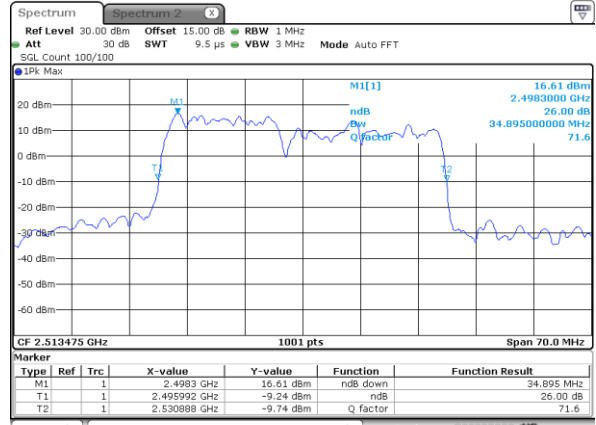

LTE Band 41C

16QAM

Lowest Channel / 15MHz+15MHz

Date: 26.JAN.2021 22:47:11

Lowest Channel / 15MHz+20MHz

Date: 26.JAN.2021 23:53:44

Middle Channel / 15MHz+15MHz

Date: 26.JAN.2021 22:45:32

Middle Channel / 15MHz+20MHz

Date: 26.JAN.2021 23:55:23

Highest Channel / 15MHz+15MHz

Date: 26.JAN.2021 22:43:53

Highest Channel / 15MHz+20MHz

Date: 26.JAN.2021 23:57:03

LTE Band 41C

16QAM