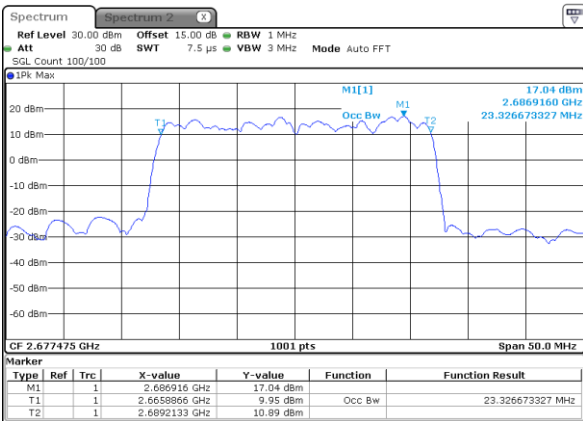

Highest Channel / 15MHz+20MHz

Date: 26.JAN.2021 23:51:26

LTE Band 41C

QPSK

Lowest Channel / 20MHz+5MHz

Date: 26.JAN.2021 16:34:32

Lowest Channel / 20MHz+10MHz

Date: 27.JAN.2021 15:04:05

Middle Channel / 20MHz+5MHz

Date: 26.JAN.2021 16:37:27

Middle Channel / 20MHz+10MHz

Date: 26.JAN.2021 21:31:05

Highest Channel / 20MHz+5MHz

Date: 26.JAN.2021 16:38:01

Highest Channel / 20MHz+10MHz

Date: 26.JAN.2021 21:31:40

LTE Band 41C

QPSK

Lowest Channel / 20MHz+15MHz

Date: 27_JAN.2021 10:01:20

Lowest Channel / 20MHz+20MHz

Date: 27_JAN.2021 11:11:40

Middle Channel / 20MHz+15MHz

Date: 27_JAN.2021 10:04:14

Middle Channel / 20MHz+20MHz

Date: 27_JAN.2021 11:14:34

Highest Channel / 20MHz+15MHz

Date: 27_JAN.2021 10:04:48

Highest Channel / 20MHz+20MHz

Date: 27_JAN.2021 11:15:09

LTE Band 41C

16QAM