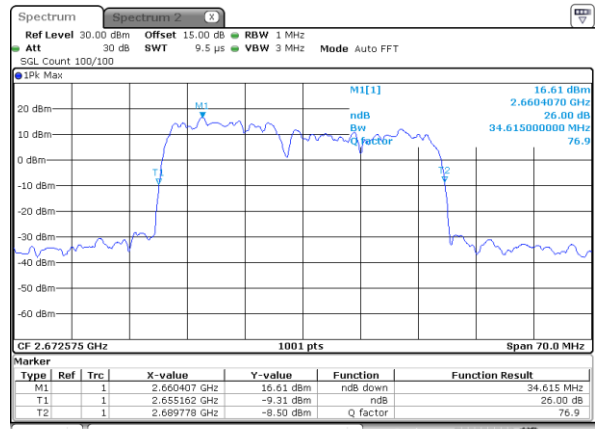

Middle Channel / 15MHz+20MHz

Date: 26.JAN.2021 23:55:23

Highest Channel / 15MHz+15MHz

Date: 26.JAN.2021 22:43:53

Highest Channel / 15MHz+20MHz

Date: 26.JAN.2021 23:57:03

LTE Band 41C

16QAM

Lowest Channel / 20MHz+5MHz

Date: 26.JAN.2021 16:43:38

Lowest Channel / 20MHz+10MHz

Date: 26.JAN.2021 21:33:58

Middle Channel / 20MHz+5MHz

Date: 26.JAN.2021 16:41:59

Middle Channel / 20MHz+10MHz

Date: 26.JAN.2021 21:35:37