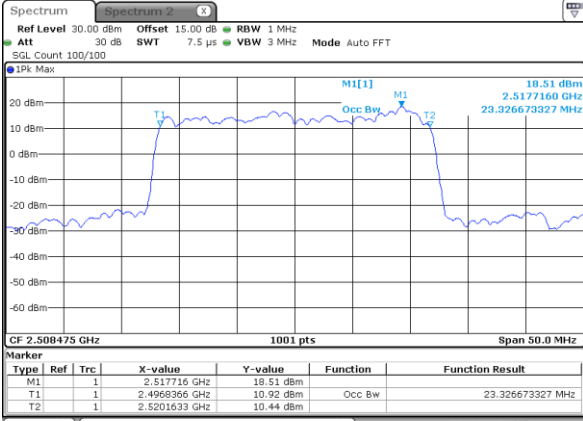

Highest Channel / 10MHz+20MHz

Date: 26.JAN.2021 20:22:21

Highest Channel / 15MHz+10MHz

Date: 26.JAN.2021 18:58:03

LTE Band 41C

QPSK

Lowest Channel / 15MHz+15MHz

Date: 26.JAN.2021 22:38:06

Lowest Channel / 15MHz+20MHz

Date: 26.JAN.2021 23:47:57

Middle Channel / 15MHz+15MHz

Date: 26.JAN.2021 22:41:00

Middle Channel / 15MHz+20MHz

Date: 26.JAN.2021 23:50:51

Highest Channel / 15MHz+15MHz

Date: 26.JAN.2021 22:41:35

Highest Channel / 15MHz+20MHz

Date: 26.JAN.2021 23:51:26

LTE Band 41C

QPSK

Lowest Channel / 20MHz+5MHz

Date: 26.JAN.2021 16:34:32

Lowest Channel / 20MHz+10MHz

Date: 27.JAN.2021 15:04:05

Middle Channel / 20MHz+5MHz

Date: 26.JAN.2021 16:37:27

Middle Channel / 20MHz+10MHz

Date: 26.JAN.2021 21:31:05

Highest Channel / 20MHz+5MHz

Date: 26.JAN.2021 16:38:01

Highest Channel / 20MHz+10MHz

Date: 26.JAN.2021 21:31:40