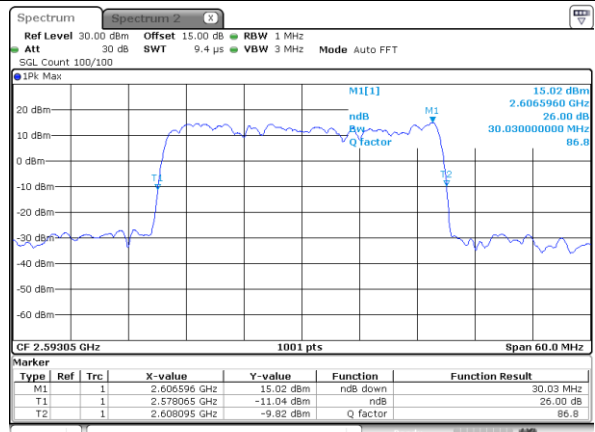

Middle Channel / 15MHz+20MHz

Date: 26.JAN.2021 23:55:23

Highest Channel / 15MHz+15MHz

Date: 26.JAN.2021 22:43:53

Highest Channel / 15MHz+20MHz

Date: 26.JAN.2021 23:57:03

LTE Band 41C

16QAM

Lowest Channel / 20MHz+5MHz

Date: 26.JAN.2021 16:43:38

Lowest Channel / 20MHz+10MHz

Date: 26.JAN.2021 21:33:58

Middle Channel / 20MHz+5MHz

Date: 26.JAN.2021 16:41:59

Middle Channel / 20MHz+10MHz

Date: 26.JAN.2021 21:35:37

Highest Channel / 20MHz+5MHz

Date: 26.JAN.2021 16:40:19

Highest Channel / 20MHz+10MHz

Date: 26.JAN.2021 21:37:17

LTE Band 41C

16QAM

Lowest Channel / 20MHz+15MHz

Date: 27_JAN.2021 10:07:06