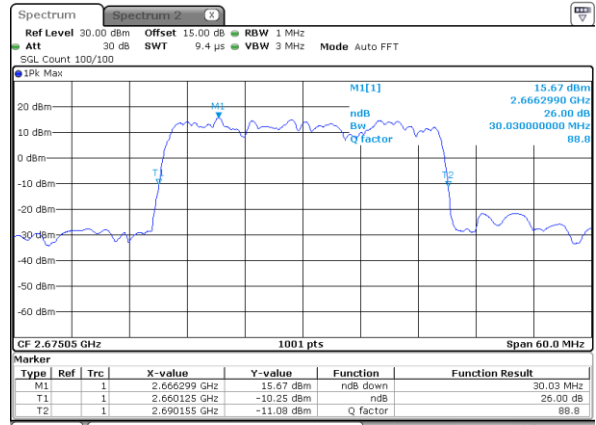

Highest Channel / 15MHz+15MHz

Date: 26.JAN.2021 22:43:19

Highest Channel / 15MHz+20MHz

Date: 26.JAN.2021 23:57:36

LTE Band 41C

64QAM

Lowest Channel / 20MHz+5MHz

Date: 26.JAN.2021 16:43:05

Lowest Channel / 20MHz+10MHz

Date: 26.JAN.2021 21:13:13

Middle Channel / 20MHz+5MHz

Date: 26.JAN.2021 16:42:32

Middle Channel / 20MHz+10MHz

Date: 26.JAN.2021 21:13:04

Highest Channel / 20MHz+5MHz

Date: 26.JAN.2021 16:13:46

Highest Channel / 20MHz+10MHz

Date: 26.JAN.2021 21:13:50

LTE Band 41C

64QAM

Lowest Channel / 20MHz+15MHz

Date: 27_JAN_2021 10:07:39

Lowest Channel / 20MHz+20MHz

Date: 27_JAN_2021 11:17:59

Middle Channel / 20MHz+15MHz

Date: 27_JAN_2021 10:08:13

Middle Channel / 20MHz+20MHz

Date: 27_JAN_2021 11:18:32

Highest Channel / 20MHz+15MHz

Date: 27_JAN_2021 10:10:58

Highest Channel / 20MHz+20MHz

Date: 27_JAN_2021 11:21:18