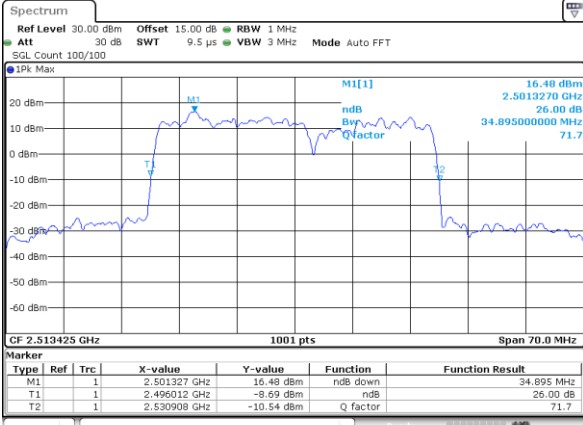

Lowest Channel / 20MHz+5MHz

Date: 26.JAN.2021 16:43:38

Lowest Channel / 20MHz+10MHz

Date: 26.JAN.2021 21:33:58

Middle Channel / 20MHz+5MHz

Date: 26.JAN.2021 16:41:59

Middle Channel / 20MHz+10MHz

Date: 26.JAN.2021 21:35:37

Highest Channel / 20MHz+5MHz

Date: 26.JAN.2021 16:40:19

Highest Channel / 20MHz+10MHz

Date: 26.JAN.2021 21:37:17

LTE Band 41C

16QAM

Lowest Channel / 20MHz+15MHz

Date: 27_JAN.2021 10:07:06

Lowest Channel / 20MHz+20MHz

Date: 27_JAN.2021 11:17:26

Middle Channel / 20MHz+15MHz

Date: 27_JAN.2021 10:08:46

Middle Channel / 20MHz+20MHz

Date: 27_JAN.2021 11:19:05

Highest Channel / 20MHz+15MHz

Date: 27_JAN.2021 10:10:25