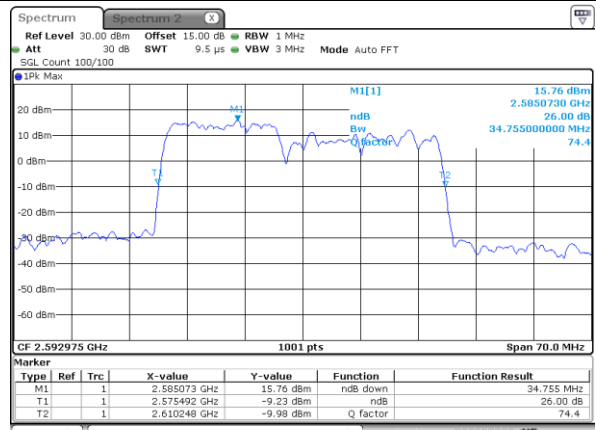

LTE Band 41C

16QAM

Lowest Channel / 15MHz+15MHz

Date: 26.JAN.2021 22:47:11

Lowest Channel / 15MHz+20MHz

Date: 26.JAN.2021 23:53:44

Middle Channel / 15MHz+15MHz

Date: 26.JAN.2021 22:45:32

Middle Channel / 15MHz+20MHz

Date: 26.JAN.2021 23:55:23

Highest Channel / 15MHz+15MHz

Date: 26.JAN.2021 22:43:53

Highest Channel / 15MHz+20MHz

Date: 26.JAN.2021 23:57:03

LTE Band 41C

16QAM