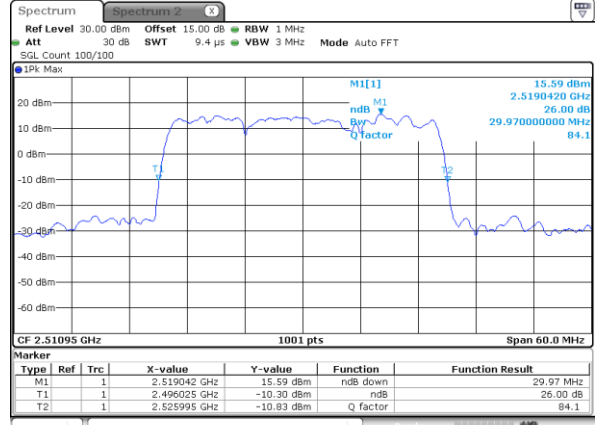

Lowest Channel / 15MHz+15MHz

Date: 26.JAN.2021 22:46:38

Lowest Channel / 15MHz+20MHz

Date: 26.JAN.2021 23:54:17

Middle Channel / 15MHz+15MHz

Date: 26.JAN.2021 22:46:05

Middle Channel / 15MHz+20MHz

Date: 26.JAN.2021 23:54:50

Highest Channel / 15MHz+15MHz

Date: 26.JAN.2021 22:43:19

Highest Channel / 15MHz+20MHz

Date: 26.JAN.2021 23:57:36

LTE Band 41C

64QAM

Lowest Channel / 20MHz+5MHz

Date: 26.JAN.2021 16:43:05

Lowest Channel / 20MHz+10MHz

Date: 26.JAN.2021 21:13:13

Middle Channel / 20MHz+5MHz

Date: 26.JAN.2021 16:42:32

Middle Channel / 20MHz+10MHz

Date: 26.JAN.2021 21:13:04

Highest Channel / 20MHz+5MHz

Date: 26.JAN.2021 16:13:46

Highest Channel / 20MHz+10MHz

Date: 26.JAN.2021 21:13:50

LTE Band 41C

64QAM

Lowest Channel / 20MHz+15MHz

Date: 27_JAN_2021 10:07:39

Lowest Channel / 20MHz+20MHz

Date: 27_JAN_2021 11:17:59