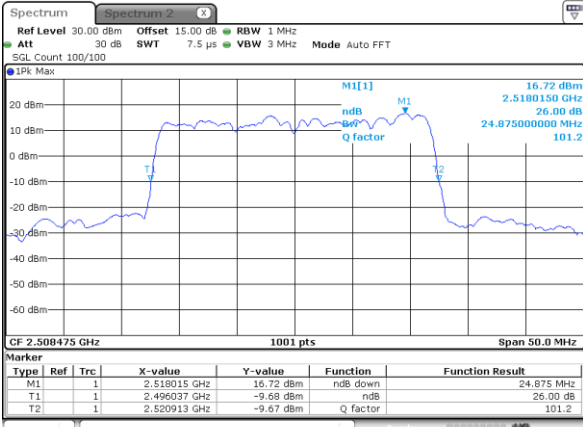

Middle Channel / 15MHz+20MHz

Date: 26.JAN.2021 23:55:23

Highest Channel / 15MHz+15MHz

Date: 26.JAN.2021 22:43:53

Highest Channel / 15MHz+20MHz

Date: 26.JAN.2021 23:57:03

LTE Band 41C

16QAM

Lowest Channel / 20MHz+5MHz

Date: 26.JAN.2021 16:43:38

Lowest Channel / 20MHz+10MHz

Date: 26.JAN.2021 21:33:58

Middle Channel / 20MHz+5MHz

Date: 26.JAN.2021 16:41:59

Middle Channel / 20MHz+10MHz

Date: 26.JAN.2021 21:35:37