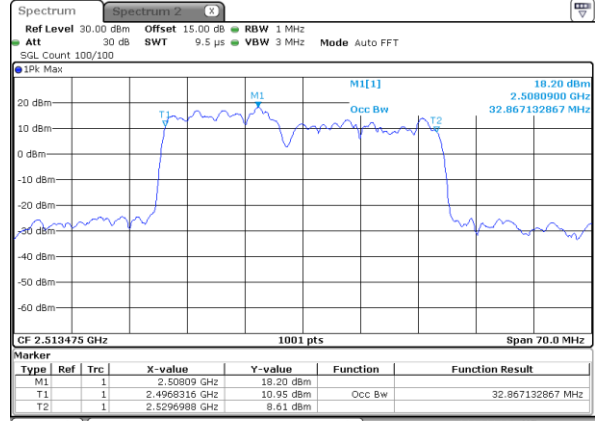

Lowest Channel / 10MHz+20MHz

Date: 26.JAN.2021 20:18:51

Lowest Channel / 15MHz+10MHz

Date: 26.JAN.2021 18:54:34

Middle Channel / 10MHz+20MHz

Date: 26.JAN.2021 20:21:46

Middle Channel / 15MHz+10MHz

Date: 26.JAN.2021 18:57:29

Highest Channel / 10MHz+20MHz

Date: 26.JAN.2021 20:22:21

Highest Channel / 15MHz+10MHz

Date: 26.JAN.2021 18:58:03

LTE Band 41C

QPSK

Lowest Channel / 15MHz+15MHz

Date: 26.JAN.2021 22:38:06

Lowest Channel / 15MHz+20MHz

Date: 26.JAN.2021 23:47:57

Middle Channel / 15MHz+15MHz

Date: 26.JAN.2021 22:41:00

Middle Channel / 15MHz+20MHz

Date: 26.JAN.2021 23:50:51

Highest Channel / 15MHz+15MHz

Date: 26.JAN.2021 22:41:35

Highest Channel / 15MHz+20MHz

Date: 26.JAN.2021 23:51:26

LTE Band 41C

QPSK

Lowest Channel / 20MHz+5MHz

Date: 26.JAN.2021 16:34:32

Lowest Channel / 20MHz+10MHz

Date: 27.JAN.2021 15:04:05