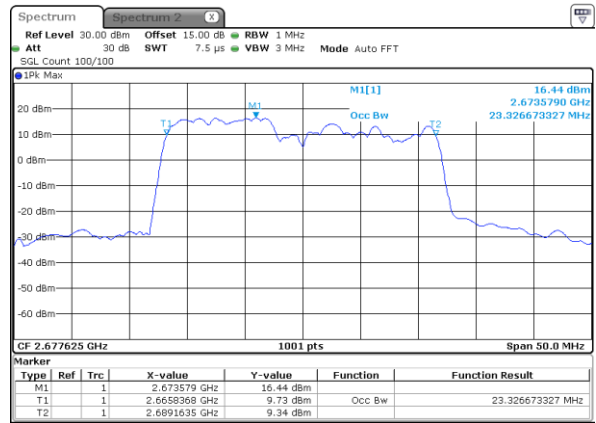

Highest Channel / 20MHz+15MHz

Date: 27_JAN_2021 10:05:23

Highest Channel / 20MHz+20MHz

Date: 27_JAN_2021 11:15:43

LTE Band 41C

64QAM

Lowest Channel / 5MHz+20MHz

Date: 26.JAN.2021 16:25:29

Lowest Channel / 10MHz+15MHz

Date: 26.JAN.2021 17:45:49

Middle Channel / 5MHz+20MHz

Date: 26.JAN.2021 16:26:04

Middle Channel / 10MHz+15MHz

Date: 26.JAN.2021 17:46:24

Highest Channel / 5MHz+20MHz

Date: 26.JAN.2021 16:28:58

Highest Channel / 10MHz+15MHz

Date: 26.JAN.2021 17:49:18

LTE Band 41C

64QAM

Lowest Channel / 10MHz+20MHz

Date: 26.JAN.2021 20:20:02

Lowest Channel / 15MHz+10MHz

Date: 26.JAN.2021 18:55:44

Middle Channel / 10MHz+20MHz

Date: 26.JAN.2021 20:20:36

Middle Channel / 15MHz+10MHz

Date: 26.JAN.2021 18:56:19

Highest Channel / 10MHz+20MHz

Date: 26.JAN.2021 20:23:13

Highest Channel / 15MHz+10MHz

Date: 26.JAN.2021 18:59:13