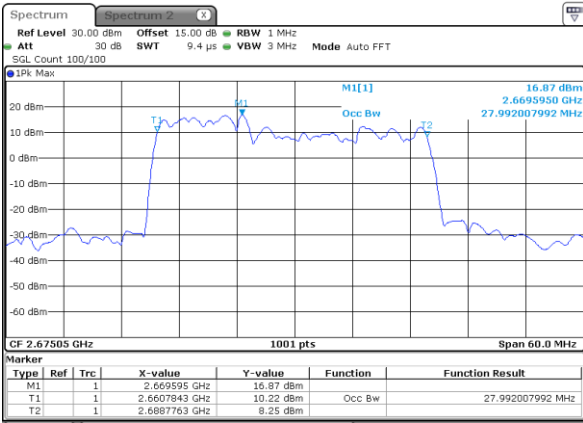

Highest Channel / 10MHz+15MHz

Date: 26.JAN.2021 17:49:18

LTE Band 41C

64QAM

Lowest Channel / 10MHz+20MHz

Date: 26.JAN.2021 20:20:02

Lowest Channel / 15MHz+10MHz

Date: 26.JAN.2021 18:55:44

Middle Channel / 10MHz+20MHz

Date: 26.JAN.2021 20:20:36

Middle Channel / 15MHz+10MHz

Date: 26.JAN.2021 18:56:19

Highest Channel / 10MHz+20MHz

Date: 26.JAN.2021 20:23:13

Highest Channel / 15MHz+10MHz

Date: 26.JAN.2021 18:59:13

LTE Band 41C

64QAM

Lowest Channel / 15MHz+15MHz

Date: 26.JAN.2021 22:39:16

Lowest Channel / 15MHz+20MHz

Date: 26.JAN.2021 23:49:07

Middle Channel / 15MHz+15MHz

Date: 26.JAN.2021 22:39:51

Middle Channel / 15MHz+20MHz

Date: 26.JAN.2021 23:49:41

Highest Channel / 15MHz+15MHz

Date: 26.JAN.2021 22:42:45

Highest Channel / 15MHz+20MHz

Date: 26.JAN.2021 23:52:36