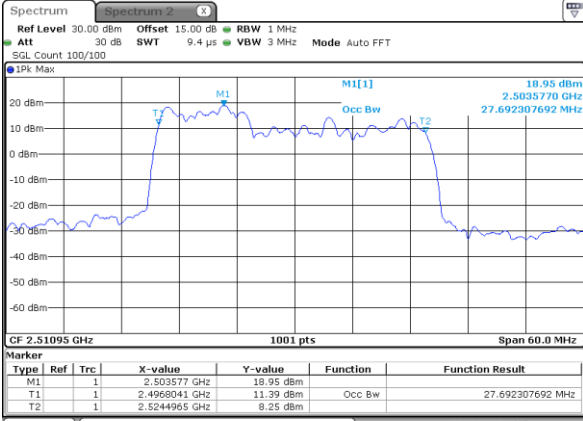

Highest Channel / 20MHz+15MHz

Date: 27_JAN_2021 10:05:23

Highest Channel / 20MHz+20MHz

Date: 27_JAN_2021 11:15:43

LTE Band 41C

64QAM

Lowest Channel / 5MHz+20MHz

Date: 26.JAN.2021 16:25:29

Lowest Channel / 10MHz+15MHz

Date: 26.JAN.2021 17:45:49

Middle Channel / 5MHz+20MHz

Date: 26.JAN.2021 16:26:04

Middle Channel / 10MHz+15MHz

Date: 26.JAN.2021 17:46:24

Highest Channel / 5MHz+20MHz

Date: 26.JAN.2021 16:28:58

Highest Channel / 10MHz+15MHz

Date: 26.JAN.2021 17:49:18

LTE Band 41C

64QAM

Lowest Channel / 10MHz+20MHz

Date: 26.JAN.2021 20:20:02

Lowest Channel / 15MHz+10MHz

Date: 26.JAN.2021 18:55:44

Middle Channel / 10MHz+20MHz

Date: 26.JAN.2021 20:20:36

Middle Channel / 15MHz+10MHz

Date: 26.JAN.2021 18:56:19

Highest Channel / 10MHz+20MHz

Date: 26.JAN.2021 20:23:13

Highest Channel / 15MHz+10MHz

Date: 26.JAN.2021 18:59:13