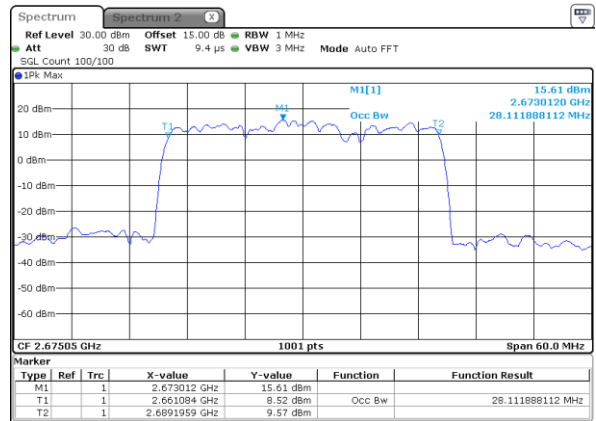

LTE Band 41C

16QAM

Lowest Channel / 20MHz+5MHz

Date: 26.JAN.2021 16:35:07

Lowest Channel / 20MHz+10MHz

Date: 26.JAN.2021 21:28:46

Middle Channel / 20MHz+5MHz

Date: 26.JAN.2021 16:36:52

Middle Channel / 20MHz+10MHz

Date: 26.JAN.2021 21:30:30

Highest Channel / 20MHz+5MHz

Date: 26.JAN.2021 16:38:36

Highest Channel / 20MHz+10MHz

Date: 26.JAN.2021 21:32:15

LTE Band 41C

16QAM

Lowest Channel / 20MHz+15MHz

Date: 27_JAN_2021 10:01:54

Lowest Channel / 20MHz+20MHz

Date: 27_JAN_2021 11:12:15

Middle Channel / 20MHz+15MHz

Date: 27_JAN_2021 10:03:39

Middle Channel / 20MHz+20MHz

Date: 27_JAN_2021 11:13:59

Highest Channel / 20MHz+15MHz

Date: 27_JAN_2021 10:05:23

Highest Channel / 20MHz+20MHz

Date: 27_JAN_2021 11:15:43

LTE Band 41C

64QAM

Lowest Channel / 5MHz+20MHz

Date: 26.JAN.2021 16:25:29