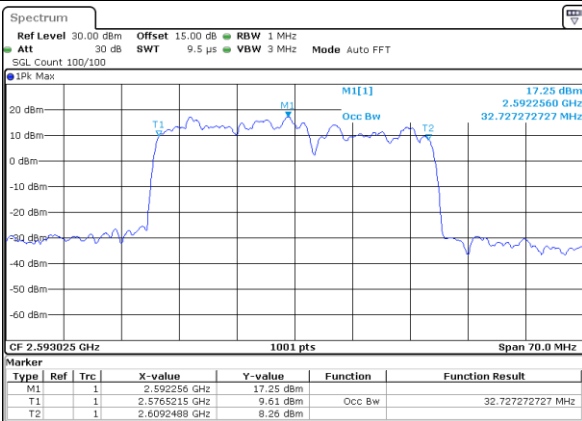

Middle Channel / 20MHz+5MHz

Date: 26.JAN.2021 16:37:27

Middle Channel / 20MHz+10MHz

Date: 26.JAN.2021 21:31:05

Highest Channel / 20MHz+5MHz

Date: 26.JAN.2021 16:38:01

Highest Channel / 20MHz+10MHz

Date: 26.JAN.2021 21:31:40

LTE Band 41C

QPSK

Lowest Channel / 20MHz+15MHz

Date: 27_JAN.2021 10:01:20

Lowest Channel / 20MHz+20MHz

Date: 27_JAN.2021 11:11:40

Middle Channel / 20MHz+15MHz

Date: 27_JAN.2021 10:04:14

Middle Channel / 20MHz+20MHz

Date: 27_JAN.2021 11:14:34

Highest Channel / 20MHz+15MHz

Date: 27_JAN.2021 10:04:48

Highest Channel / 20MHz+20MHz

Date: 27_JAN.2021 11:15:09

LTE Band 41C

16QAM