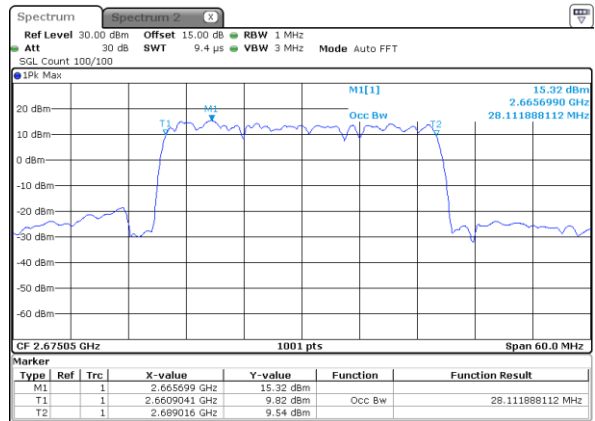

Highest Channel / 15MHz+20MHz

Date: 26.JAN.2021 23:51:26

LTE Band 41C

QPSK

Lowest Channel / 20MHz+5MHz

Date: 26.JAN.2021 16:34:32

Lowest Channel / 20MHz+10MHz

Date: 27.JAN.2021 15:04:05

Middle Channel / 20MHz+5MHz

Date: 26.JAN.2021 16:37:27

Middle Channel / 20MHz+10MHz

Date: 26.JAN.2021 21:31:05

Highest Channel / 20MHz+5MHz

Date: 26.JAN.2021 16:38:01

Highest Channel / 20MHz+10MHz

Date: 26.JAN.2021 21:31:40

LTE Band 41C

QPSK

Lowest Channel / 20MHz+15MHz

Date: 27_JAN.2021 10:01:20

Lowest Channel / 20MHz+20MHz

Date: 27_JAN.2021 11:11:40

Middle Channel / 20MHz+15MHz

Date: 27_JAN.2021 10:04:14

Middle Channel / 20MHz+20MHz

Date: 27_JAN.2021 11:14:34

Highest Channel / 20MHz+15MHz

Date: 27_JAN.2021 10:04:48

Highest Channel / 20MHz+20MHz

Date: 27_JAN.2021 11:15:09

LTE Band 41C

16QAM