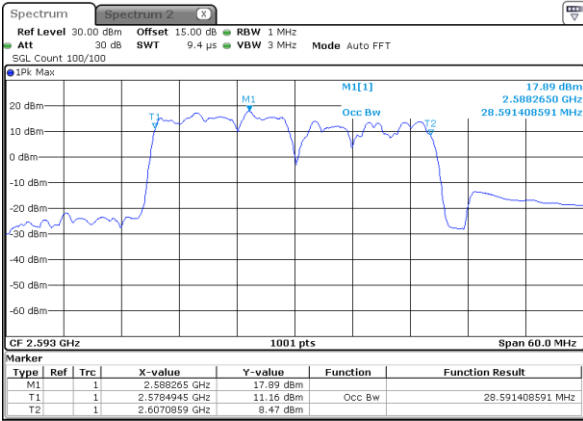

Lowest Channel / 10MHz+20MHz

Date: 26.JAN.2021 20:18:51

Lowest Channel / 15MHz+10MHz

Date: 26.JAN.2021 18:54:34

Middle Channel / 10MHz+20MHz

Date: 26.JAN.2021 20:21:46

Middle Channel / 15MHz+10MHz

Date: 26.JAN.2021 18:57:29

Highest Channel / 10MHz+20MHz

Date: 26.JAN.2021 20:22:21

Highest Channel / 15MHz+10MHz

Date: 26.JAN.2021 18:58:03

LTE Band 41C

QPSK

Lowest Channel / 15MHz+15MHz

Date: 26.JAN.2021 22:38:06

Lowest Channel / 15MHz+20MHz

Date: 26.JAN.2021 23:47:57

Middle Channel / 15MHz+15MHz

Date: 26.JAN.2021 22:41:00

Middle Channel / 15MHz+20MHz

Date: 26.JAN.2021 23:50:51

Highest Channel / 15MHz+15MHz

Date: 26.JAN.2021 22:41:35

Highest Channel / 15MHz+20MHz

Date: 26.JAN.2021 23:51:26

LTE Band 41C

QPSK

Lowest Channel / 20MHz+5MHz

Date: 26.JAN.2021 16:34:32

Lowest Channel / 20MHz+10MHz

Date: 27.JAN.2021 15:04:05