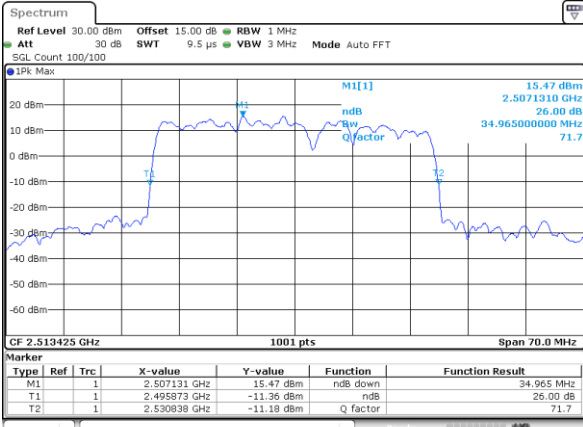

Lowest Channel / 20MHz+10MHz

Date: 26.JAN.2021 21:13:13

Middle Channel / 20MHz+5MHz

Date: 26.JAN.2021 16:42:32

Middle Channel / 20MHz+10MHz

Date: 26.JAN.2021 21:13:04

Highest Channel / 20MHz+5MHz

Date: 26.JAN.2021 16:13:46

Highest Channel / 20MHz+10MHz

Date: 26.JAN.2021 21:13:50

LTE Band 41C

64QAM

Lowest Channel / 20MHz+15MHz

Date: 27_JAN_2021 10:07:39

Lowest Channel / 20MHz+20MHz

Date: 27_JAN_2021 11:17:59

Middle Channel / 20MHz+15MHz

Date: 27_JAN_2021 10:08:13

Middle Channel / 20MHz+20MHz

Date: 27_JAN_2021 11:18:32

Highest Channel / 20MHz+15MHz

Date: 27_JAN_2021 10:10:58

Highest Channel / 20MHz+20MHz

Date: 27_JAN_2021 11:21:18