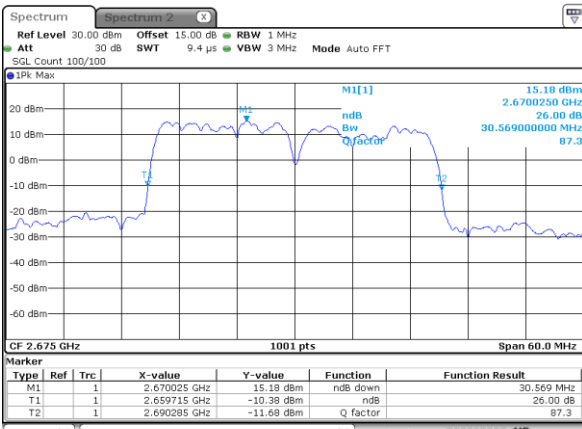

LTE Band 41C

16QAM

Lowest Channel / 15MHz+15MHz

Date: 26.JAN.2021 22:47:11

Lowest Channel / 15MHz+20MHz

Date: 26.JAN.2021 23:53:44

Middle Channel / 15MHz+15MHz

Date: 26.JAN.2021 22:45:32

Middle Channel / 15MHz+20MHz

Date: 26.JAN.2021 23:55:23

Highest Channel / 15MHz+15MHz

Date: 26.JAN.2021 22:43:53

Highest Channel / 15MHz+20MHz

Date: 26.JAN.2021 23:57:03

LTE Band 41C

16QAM