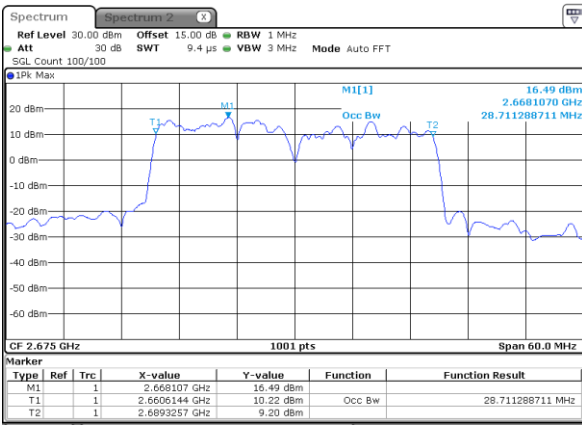

Highest Channel / 10MHz+15MHz

Date: 26.JAN.2021 17:49:18

LTE Band 41C

64QAM

Lowest Channel / 10MHz+20MHz

Date: 26.JAN.2021 20:20:02

Lowest Channel / 15MHz+10MHz

Date: 26.JAN.2021 18:55:44

Middle Channel / 10MHz+20MHz

Date: 26.JAN.2021 20:20:36

Middle Channel / 15MHz+10MHz

Date: 26.JAN.2021 18:56:19

Highest Channel / 10MHz+20MHz

Date: 26.JAN.2021 20:23:13

Highest Channel / 15MHz+10MHz

Date: 26.JAN.2021 18:59:13

LTE Band 41C

64QAM

Lowest Channel / 15MHz+15MHz

Date: 26.JAN.2021 22:39:16

Lowest Channel / 15MHz+20MHz

Date: 26.JAN.2021 23:49:07

Middle Channel / 15MHz+15MHz

Date: 26.JAN.2021 22:39:51

Middle Channel / 15MHz+20MHz

Date: 26.JAN.2021 23:49:41

Highest Channel / 15MHz+15MHz

Date: 26.JAN.2021 22:42:45

Highest Channel / 15MHz+20MHz

Date: 26.JAN.2021 23:52:36