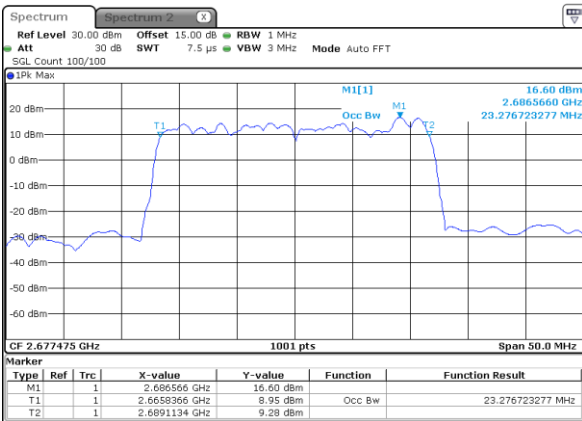

Middle Channel / 15MHz+15MHz

Date: 26.JAN.2021 22:40:25

Middle Channel / 15MHz+20MHz

Date: 26.JAN.2021 23:50:16

Highest Channel / 15MHz+15MHz

Date: 26.JAN.2021 22:42:10

Highest Channel / 15MHz+20MHz

Date: 26.JAN.2021 23:52:01

LTE Band 41C

16QAM

Lowest Channel / 20MHz+5MHz

Date: 26.JAN.2021 16:35:07

Lowest Channel / 20MHz+10MHz

Date: 26.JAN.2021 21:28:46

Middle Channel / 20MHz+5MHz

Date: 26.JAN.2021 16:36:52

Middle Channel / 20MHz+10MHz

Date: 26.JAN.2021 21:30:30

Highest Channel / 20MHz+5MHz

Date: 26.JAN.2021 16:38:36

Highest Channel / 20MHz+10MHz

Date: 26.JAN.2021 21:32:15

LTE Band 41C

16QAM