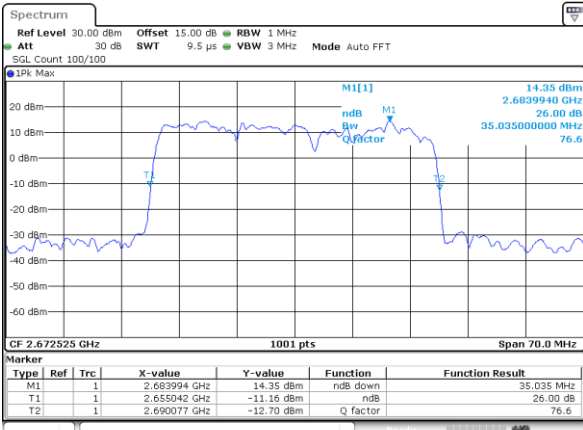

Lowest Channel / 20MHz+20MHz

Date: 27_JAN.2021 11:17:26

Middle Channel / 20MHz+15MHz

Date: 27_JAN.2021 10:08:46

Middle Channel / 20MHz+20MHz

Date: 27_JAN.2021 11:19:05

Highest Channel / 20MHz+15MHz

Date: 27_JAN.2021 10:10:25

Highest Channel / 20MHz+20MHz

Date: 27_JAN.2021 11:20:44

LTE Band 41C

64QAM

Lowest Channel / 5MHz+20MHz

Date: 26.JAN.2021 16:30:39

Lowest Channel / 10MHz+15MHz

Date: 26.JAN.2021 17:51:00