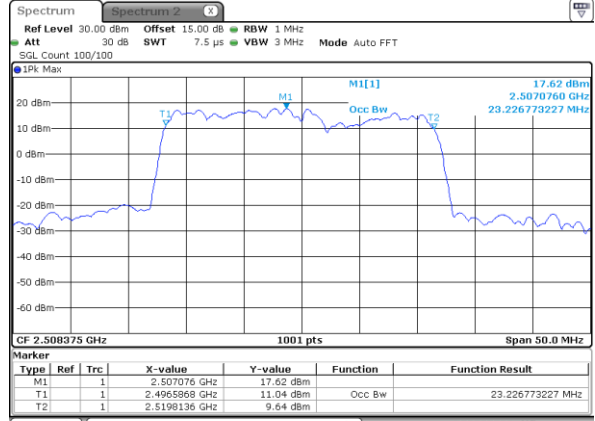

LTE Band 41C

QPSK

Lowest Channel / 5MHz+20MHz

Date: 26.JAN.2021 16:24:20

Lowest Channel / 10MHz+15MHz

Date: 26.JAN.2021 17:44:39

Middle Channel / 5MHz+20MHz

Date: 26.JAN.2021 16:27:14

Middle Channel / 10MHz+15MHz

Date: 26.JAN.2021 17:47:34

Highest Channel / 5MHz+20MHz

Date: 26.JAN.2021 16:27:49

Highest Channel / 10MHz+15MHz

Date: 26.JAN.2021 17:48:09

LTE Band 41C

QPSK

Lowest Channel / 10MHz+20MHz

Date: 26.JAN.2021 20:18:51

Lowest Channel / 15MHz+10MHz

Date: 26.JAN.2021 18:54:34

Middle Channel / 10MHz+20MHz

Date: 26.JAN.2021 20:21:46

Middle Channel / 15MHz+10MHz

Date: 26.JAN.2021 18:57:29

Highest Channel / 10MHz+20MHz

Date: 26.JAN.2021 20:22:21

Highest Channel / 15MHz+10MHz

Date: 26.JAN.2021 18:58:03

LTE Band 41C

QPSK

Lowest Channel / 15MHz+15MHz

Date: 26.JAN.2021 22:38:06