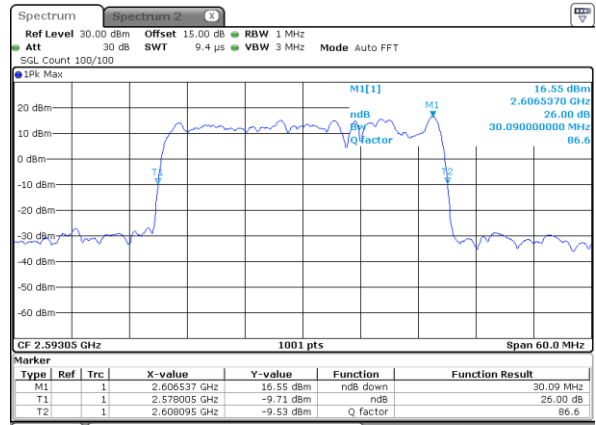

Highest Channel / 15MHz+15MHz

Date: 26.JAN.2021 22:43:19

Highest Channel / 15MHz+20MHz

Date: 26.JAN.2021 23:57:36

LTE Band 41C

64QAM

Lowest Channel / 20MHz+5MHz

Date: 26.JAN.2021 16:43:05

Lowest Channel / 20MHz+10MHz

Date: 26.JAN.2021 21:13:13

Middle Channel / 20MHz+5MHz

Date: 26.JAN.2021 16:42:32

Middle Channel / 20MHz+10MHz

Date: 26.JAN.2021 21:13:04

Highest Channel / 20MHz+5MHz

Date: 26.JAN.2021 16:13:46

Highest Channel / 20MHz+10MHz

Date: 26.JAN.2021 21:13:50

LTE Band 41C

64QAM

Lowest Channel / 20MHz+15MHz

Date: 27_JAN_2021 10:07:39

Lowest Channel / 20MHz+20MHz

Date: 27_JAN_2021 11:17:59

Middle Channel / 20MHz+15MHz

Date: 27_JAN_2021 10:08:13

Middle Channel / 20MHz+20MHz

Date: 27_JAN_2021 11:18:32

Highest Channel / 20MHz+15MHz

Date: 27_JAN_2021 10:10:58

Highest Channel / 20MHz+20MHz

Date: 27_JAN_2021 11:21:18