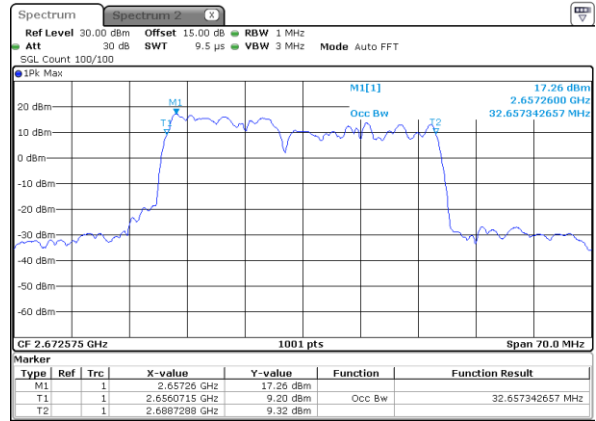

Highest Channel / 10MHz+20MHz

Date: 26.JAN.2021 20:22:21

Highest Channel / 15MHz+10MHz

Date: 26.JAN.2021 18:58:03

LTE Band 41C

QPSK

Lowest Channel / 15MHz+15MHz

Date: 26.JAN.2021 22:38:06

Lowest Channel / 15MHz+20MHz

Date: 26.JAN.2021 23:47:57

Middle Channel / 15MHz+15MHz

Date: 26.JAN.2021 22:41:00

Middle Channel / 15MHz+20MHz

Date: 26.JAN.2021 23:50:51

Highest Channel / 15MHz+15MHz

Date: 26.JAN.2021 22:41:35

Highest Channel / 15MHz+20MHz

Date: 26.JAN.2021 23:51:26

LTE Band 41C

QPSK

Lowest Channel / 20MHz+5MHz

Date: 26.JAN.2021 16:34:32

Lowest Channel / 20MHz+10MHz

Date: 27.JAN.2021 15:04:05

Middle Channel / 20MHz+5MHz

Date: 26.JAN.2021 16:37:27

Middle Channel / 20MHz+10MHz

Date: 26.JAN.2021 21:31:05

Highest Channel / 20MHz+5MHz

Date: 26.JAN.2021 16:38:01

Highest Channel / 20MHz+10MHz

Date: 26.JAN.2021 21:31:40