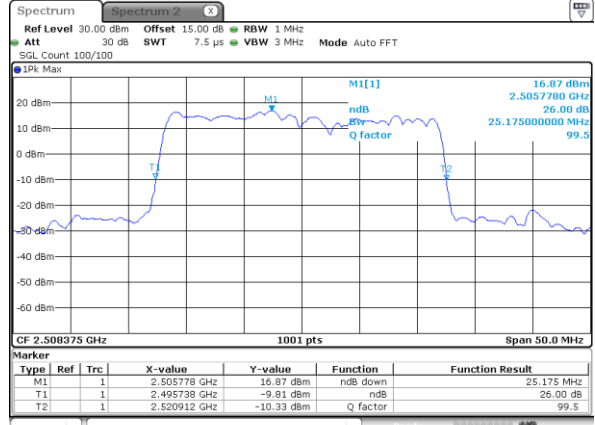

Middle Channel / 5MHz+20MHz

Date: 26.JAN.2021 16:31:12

Middle Channel / 10MHz+15MHz

Date: 26.JAN.2021 17:51:33

Highest Channel / 5MHz+20MHz

Date: 26.JAN.2021 16:33:58

Highest Channel / 10MHz+15MHz

Date: 26.JAN.2021 17:54:18

LTE Band 41C

64QAM

Lowest Channel / 10MHz+20MHz

Date: 26_JAN_2021 20:25:12

Lowest Channel / 15MHz+10MHz

Date: 26_JAN_2021 19:03:08

Middle Channel / 10MHz+20MHz

Date: 26_JAN_2021 20:25:45

Middle Channel / 15MHz+10MHz

Date: 26_JAN_2021 19:02:34

Highest Channel / 10MHz+20MHz

Date: 26_JAN_2021 20:28:30

Highest Channel / 15MHz+10MHz

Date: 26_JAN_2021 18:59:48

LTE Band 41C

64QAM

Lowest Channel / 15MHz+15MHz

Date: 26.JAN.2021 22:46:38

Lowest Channel / 15MHz+20MHz

Date: 26.JAN.2021 23:54:17

Middle Channel / 15MHz+15MHz

Date: 26.JAN.2021 22:46:05

Middle Channel / 15MHz+20MHz

Date: 26.JAN.2021 23:54:50