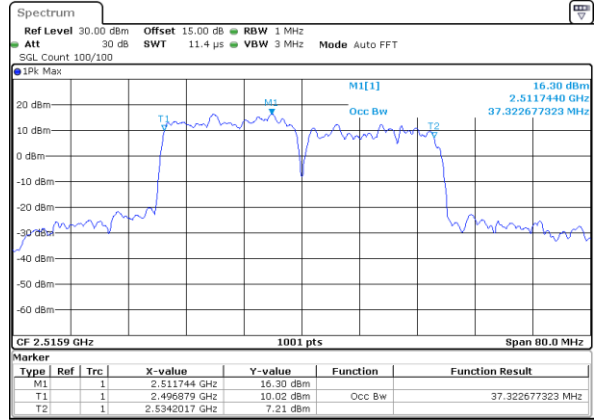

LTE Band 41C

16QAM

Lowest Channel / 20MHz+5MHz

Date: 26.JAN.2021 16:35:07

Lowest Channel / 20MHz+10MHz

Date: 26.JAN.2021 21:28:46

Middle Channel / 20MHz+5MHz

Date: 26.JAN.2021 16:36:52

Middle Channel / 20MHz+10MHz

Date: 26.JAN.2021 21:30:30

Highest Channel / 20MHz+5MHz

Date: 26.JAN.2021 16:38:36

Highest Channel / 20MHz+10MHz

Date: 26.JAN.2021 21:32:15

LTE Band 41C

16QAM

Lowest Channel / 20MHz+15MHz

Date: 27_JAN_2021 10:01:54

Lowest Channel / 20MHz+20MHz

Date: 27_JAN_2021 11:12:15

Middle Channel / 20MHz+15MHz

Date: 27_JAN_2021 10:03:39

Middle Channel / 20MHz+20MHz

Date: 27_JAN_2021 11:13:59

Highest Channel / 20MHz+15MHz

Date: 27_JAN_2021 10:05:23

Highest Channel / 20MHz+20MHz

Date: 27_JAN_2021 11:15:43

LTE Band 41C

64QAM

Lowest Channel / 5MHz+20MHz

Date: 26.JAN.2021 16:25:29