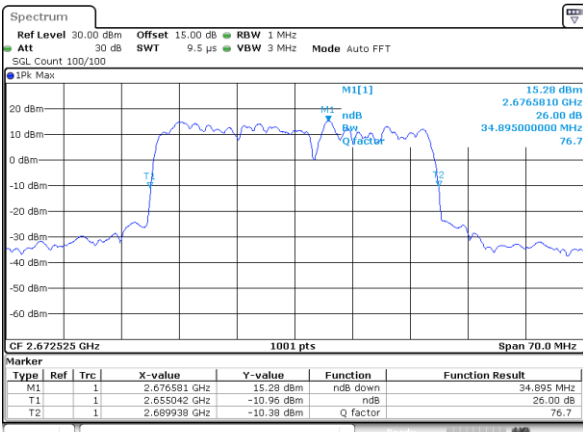

Highest Channel / 20MHz+10MHz

Date: 26.JAN.2021 21:13:50

LTE Band 41C

64QAM

Lowest Channel / 20MHz+15MHz

Date: 27_JAN_2021 10:07:39

Lowest Channel / 20MHz+20MHz

Date: 27_JAN_2021 11:17:59

Middle Channel / 20MHz+15MHz

Date: 27_JAN_2021 10:08:13

Middle Channel / 20MHz+20MHz

Date: 27_JAN_2021 11:18:32

Highest Channel / 20MHz+15MHz

Date: 27_JAN_2021 10:10:58

Highest Channel / 20MHz+20MHz

Date: 27_JAN_2021 11:21:18

Occupied Bandwidth

Mode	LTE Band 41C : 99%OBW(MHz)				
QPSK					
BW	5MHz+20MHz	10MHz+15MHz	10MHz+20MHz	15MHz+10MHz	15MHz+15MHz
Lowest CH	23.23	23.63	27.99	23.23	28.35
Middle CH	23.13	23.63	28.05	23.53	28.59
Highest CH	23.13	23.43	28.05	23.63	28.23
BW	15MHz+20MHz	20MHz+5MHz	20MHz+10MHz	20MHz+15MHz	20MHz+20MHz
Lowest CH	32.87	23.33	27.99	32.94	37.24
Middle CH	32.94	23.23	27.87	32.73	37.48
Highest CH	32.66	23.33	28.11	32.94	37.72