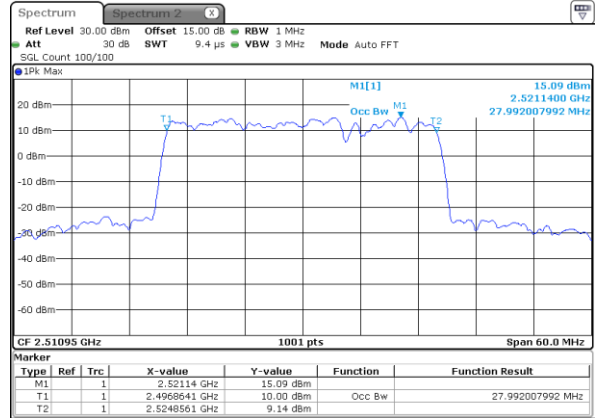

Middle Channel / 15MHz+15MHz

Date: 26.JAN.2021 22:40:25

Middle Channel / 15MHz+20MHz

Date: 26.JAN.2021 23:50:16

Highest Channel / 15MHz+15MHz

Date: 26.JAN.2021 22:42:10

Highest Channel / 15MHz+20MHz

Date: 26.JAN.2021 23:52:01

LTE Band 41C

16QAM

Lowest Channel / 20MHz+5MHz

Date: 26.JAN.2021 16:35:07

Lowest Channel / 20MHz+10MHz

Date: 26.JAN.2021 21:28:46

Middle Channel / 20MHz+5MHz

Date: 26.JAN.2021 16:36:52

Middle Channel / 20MHz+10MHz

Date: 26.JAN.2021 21:30:30

Highest Channel / 20MHz+5MHz

Date: 26.JAN.2021 16:38:36

Highest Channel / 20MHz+10MHz

Date: 26.JAN.2021 21:32:15

LTE Band 41C

16QAM

Lowest Channel / 20MHz+15MHz

Date: 27_JAN_2021 10:01:54

Lowest Channel / 20MHz+20MHz

Date: 27_JAN_2021 11:12:15

Middle Channel / 20MHz+15MHz

Date: 27_JAN_2021 10:03:39

Middle Channel / 20MHz+20MHz

Date: 27_JAN_2021 11:13:59