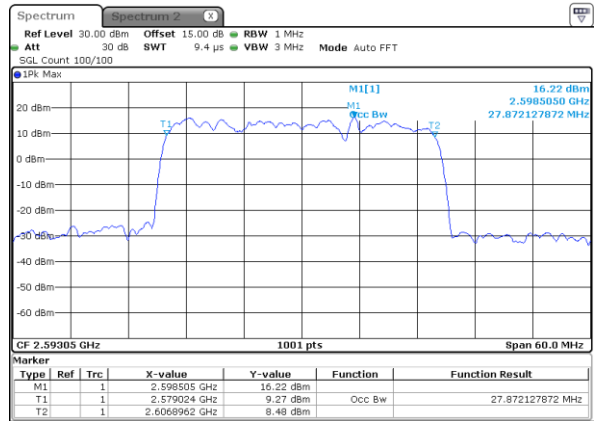

Highest Channel / 10MHz+20MHz

Date: 26.JAN.2021 20:22:21

Highest Channel / 15MHz+10MHz

Date: 26.JAN.2021 18:58:03

LTE Band 41C

QPSK

Lowest Channel / 15MHz+15MHz

Date: 26.JAN.2021 22:38:06

Lowest Channel / 15MHz+20MHz

Date: 26.JAN.2021 23:47:57

Middle Channel / 15MHz+15MHz

Date: 26.JAN.2021 22:41:00

Middle Channel / 15MHz+20MHz

Date: 26.JAN.2021 23:50:51

Highest Channel / 15MHz+15MHz

Date: 26.JAN.2021 22:41:35

Highest Channel / 15MHz+20MHz

Date: 26.JAN.2021 23:51:26

LTE Band 41C

QPSK

Lowest Channel / 20MHz+5MHz

Date: 26.JAN.2021 16:34:32

Lowest Channel / 20MHz+10MHz

Date: 27.JAN.2021 15:04:05

Middle Channel / 20MHz+5MHz

Date: 26.JAN.2021 16:37:27

Middle Channel / 20MHz+10MHz

Date: 26.JAN.2021 21:31:05

Highest Channel / 20MHz+5MHz

Date: 26.JAN.2021 16:38:01

Highest Channel / 20MHz+10MHz

Date: 26.JAN.2021 21:31:40