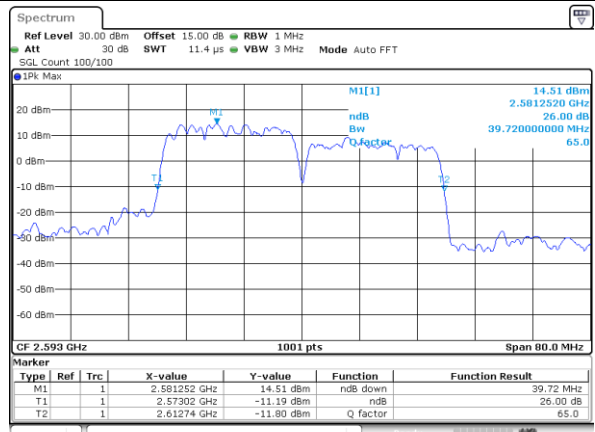

Lowest Channel / 20MHz+10MHz

Date: 26.JAN.2021 21:13:13

Middle Channel / 20MHz+5MHz

Date: 26.JAN.2021 16:42:32

Middle Channel / 20MHz+10MHz

Date: 26.JAN.2021 21:13:04

Highest Channel / 20MHz+5MHz

Date: 26.JAN.2021 16:13:46

Highest Channel / 20MHz+10MHz

Date: 26.JAN.2021 21:13:50

LTE Band 41C

64QAM

Lowest Channel / 20MHz+15MHz

Date: 27_JAN_2021 10:07:39

Lowest Channel / 20MHz+20MHz

Date: 27_JAN_2021 11:17:59

Middle Channel / 20MHz+15MHz

Date: 27_JAN_2021 10:08:13

Middle Channel / 20MHz+20MHz

Date: 27_JAN_2021 11:18:32

Highest Channel / 20MHz+15MHz

Date: 27_JAN_2021 10:10:58

Highest Channel / 20MHz+20MHz

Date: 27_JAN_2021 11:21:18