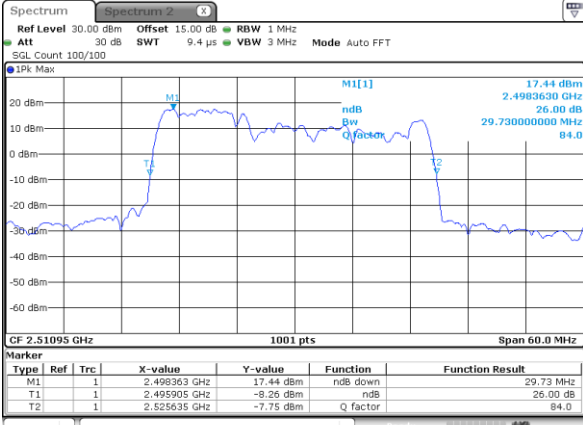

Highest Channel / 20MHz+20MHz

Date: 27_JAN.2021 11:20:44

LTE Band 41C

64QAM

Lowest Channel / 5MHz+20MHz

Date: 26.JAN.2021 16:30:39

Lowest Channel / 10MHz+15MHz

Date: 26.JAN.2021 17:51:00

Middle Channel / 5MHz+20MHz

Date: 26.JAN.2021 16:31:12

Middle Channel / 10MHz+15MHz

Date: 26.JAN.2021 17:51:33

Highest Channel / 5MHz+20MHz

Date: 26.JAN.2021 16:33:58

Highest Channel / 10MHz+15MHz

Date: 26.JAN.2021 17:54:18

LTE Band 41C

64QAM

Lowest Channel / 10MHz+20MHz

Date: 26_JAN_2021 20:25:12

Lowest Channel / 15MHz+10MHz

Date: 26_JAN_2021 19:03:08

Middle Channel / 10MHz+20MHz

Date: 26_JAN_2021 20:25:45

Middle Channel / 15MHz+10MHz

Date: 26_JAN_2021 19:02:34

Highest Channel / 10MHz+20MHz

Date: 26_JAN_2021 20:28:30

Highest Channel / 15MHz+10MHz

Date: 26_JAN_2021 18:59:48

LTE Band 41C

64QAM