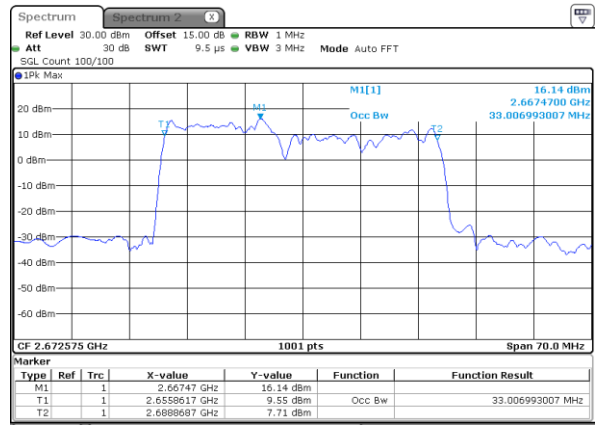

LTE Band 41C

64QAM

Lowest Channel / 15MHz+15MHz

Date: 26.JAN.2021 22:39:16

Lowest Channel / 15MHz+20MHz

Date: 26.JAN.2021 23:49:07

Middle Channel / 15MHz+15MHz

Date: 26.JAN.2021 22:39:51

Middle Channel / 15MHz+20MHz

Date: 26.JAN.2021 23:49:41

Highest Channel / 15MHz+15MHz

Date: 26.JAN.2021 22:42:45

Highest Channel / 15MHz+20MHz

Date: 26.JAN.2021 23:52:36