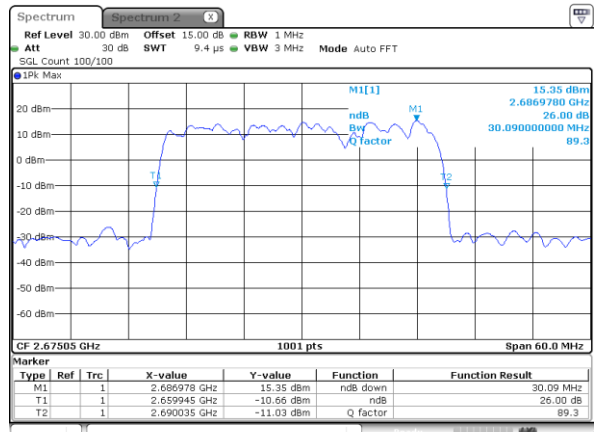

Lowest Channel / 20MHz+5MHz

Date: 26.JAN.2021 16:43:38

Lowest Channel / 20MHz+10MHz

Date: 26.JAN.2021 21:33:58

Middle Channel / 20MHz+5MHz

Date: 26.JAN.2021 16:41:59

Middle Channel / 20MHz+10MHz

Date: 26.JAN.2021 21:35:37

Highest Channel / 20MHz+5MHz

Date: 26.JAN.2021 16:40:19

Highest Channel / 20MHz+10MHz

Date: 26.JAN.2021 21:37:17

LTE Band 41C

16QAM

Lowest Channel / 20MHz+15MHz

Date: 27_JAN.2021 10:07:06