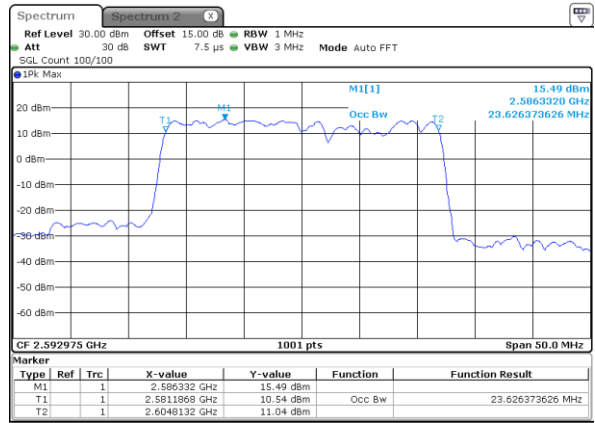

Highest Channel / 20MHz+15MHz

Date: 27_JAN_2021 10:05:23

Highest Channel / 20MHz+20MHz

Date: 27_JAN_2021 11:15:43

LTE Band 41C

64QAM

Lowest Channel / 5MHz+20MHz

Date: 26.JAN.2021 16:25:29

Lowest Channel / 10MHz+15MHz

Date: 26.JAN.2021 17:45:49

Middle Channel / 5MHz+20MHz

Date: 26.JAN.2021 16:26:04

Middle Channel / 10MHz+15MHz

Date: 26.JAN.2021 17:46:24

Highest Channel / 5MHz+20MHz

Date: 26.JAN.2021 16:28:58

Highest Channel / 10MHz+15MHz

Date: 26.JAN.2021 17:49:18

LTE Band 41C

64QAM

Lowest Channel / 10MHz+20MHz

Date: 26.JAN.2021 20:20:02

Lowest Channel / 15MHz+10MHz

Date: 26.JAN.2021 18:55:44

Middle Channel / 10MHz+20MHz

Date: 26.JAN.2021 20:20:36

Middle Channel / 15MHz+10MHz

Date: 26.JAN.2021 18:56:19

Highest Channel / 10MHz+20MHz

Date: 26.JAN.2021 20:23:13

Highest Channel / 15MHz+10MHz

Date: 26.JAN.2021 18:59:13