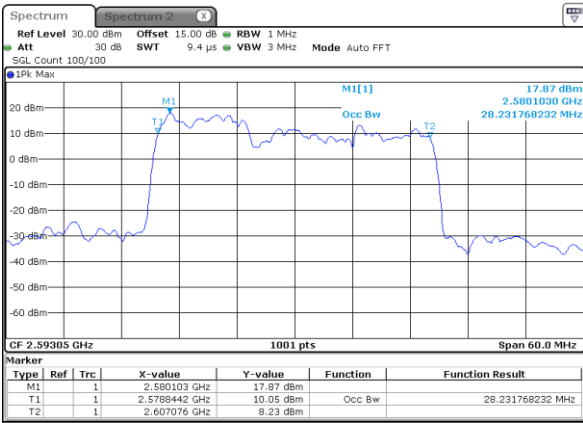

Highest Channel / 20MHz+15MHz

Date: 27_JAN_2021 10:05:23

Highest Channel / 20MHz+20MHz

Date: 27_JAN_2021 11:15:43

LTE Band 41C

64QAM

Lowest Channel / 5MHz+20MHz

Date: 26.JAN.2021 16:25:29

Lowest Channel / 10MHz+15MHz

Date: 26.JAN.2021 17:45:49

Middle Channel / 5MHz+20MHz

Date: 26.JAN.2021 16:26:04

Middle Channel / 10MHz+15MHz

Date: 26.JAN.2021 17:46:24

Highest Channel / 5MHz+20MHz

Date: 26.JAN.2021 16:28:58

Highest Channel / 10MHz+15MHz

Date: 26.JAN.2021 17:49:18

LTE Band 41C

64QAM

Lowest Channel / 10MHz+20MHz

Date: 26.JAN.2021 20:20:02

Lowest Channel / 15MHz+10MHz

Date: 26.JAN.2021 18:55:44

Middle Channel / 10MHz+20MHz

Date: 26.JAN.2021 20:20:36

Middle Channel / 15MHz+10MHz

Date: 26.JAN.2021 18:56:19

Highest Channel / 10MHz+20MHz

Date: 26.JAN.2021 20:23:13

Highest Channel / 15MHz+10MHz

Date: 26.JAN.2021 18:59:13