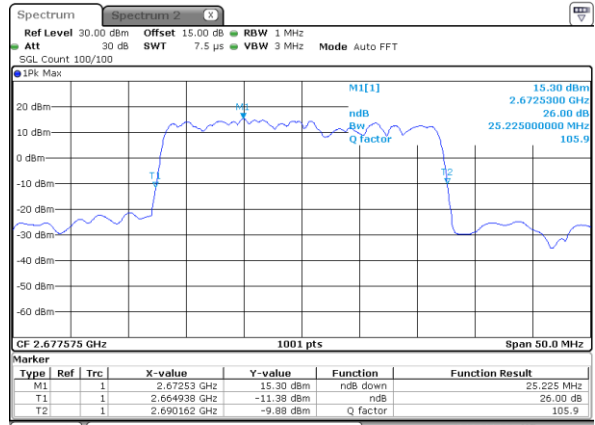

Middle Channel / 15MHz+10MHz

Date: 26_JAN_2021 19:02:34

Highest Channel / 10MHz+20MHz

Date: 26_JAN_2021 20:28:30

Highest Channel / 15MHz+10MHz

Date: 26_JAN_2021 18:59:48

LTE Band 41C

64QAM

Lowest Channel / 15MHz+15MHz

Date: 26.JAN.2021 22:46:38

Lowest Channel / 15MHz+20MHz

Date: 26.JAN.2021 23:54:17

Middle Channel / 15MHz+15MHz

Date: 26.JAN.2021 22:46:05

Middle Channel / 15MHz+20MHz

Date: 26.JAN.2021 23:54:50

Highest Channel / 15MHz+15MHz

Date: 26.JAN.2021 22:43:19

Highest Channel / 15MHz+20MHz

Date: 26.JAN.2021 23:57:36

LTE Band 41C

64QAM

Lowest Channel / 20MHz+5MHz

Date: 26.JAN.2021 16:43:05