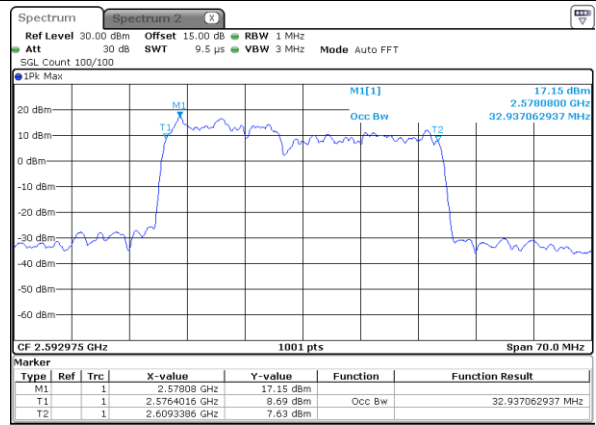

Highest Channel / 10MHz+15MHz

Date: 26.JAN.2021 17:49:18

LTE Band 41C

64QAM

Lowest Channel / 10MHz+20MHz

Date: 26.JAN.2021 20:20:02

Lowest Channel / 15MHz+10MHz

Date: 26.JAN.2021 18:55:44

Middle Channel / 10MHz+20MHz

Date: 26.JAN.2021 20:20:36

Middle Channel / 15MHz+10MHz

Date: 26.JAN.2021 18:56:19

Highest Channel / 10MHz+20MHz

Date: 26.JAN.2021 20:23:13

Highest Channel / 15MHz+10MHz

Date: 26.JAN.2021 18:59:13

LTE Band 41C

64QAM

Lowest Channel / 15MHz+15MHz

Date: 26.JAN.2021 22:39:16

Lowest Channel / 15MHz+20MHz

Date: 26.JAN.2021 23:49:07

Middle Channel / 15MHz+15MHz

Date: 26.JAN.2021 22:39:51

Middle Channel / 15MHz+20MHz

Date: 26.JAN.2021 23:49:41

Highest Channel / 15MHz+15MHz

Date: 26.JAN.2021 22:42:45

Highest Channel / 15MHz+20MHz

Date: 26.JAN.2021 23:52:36