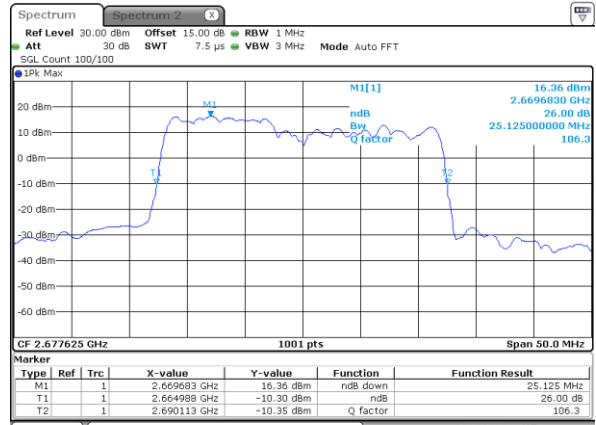

Highest Channel / 20MHz+20MHz

Date: 27_JAN.2021 11:20:44

LTE Band 41C

64QAM

Lowest Channel / 5MHz+20MHz

Date: 26.JAN.2021 16:30:39

Lowest Channel / 10MHz+15MHz

Date: 26.JAN.2021 17:51:00

Middle Channel / 5MHz+20MHz

Date: 26.JAN.2021 16:31:12

Middle Channel / 10MHz+15MHz

Date: 26.JAN.2021 17:51:33

Highest Channel / 5MHz+20MHz

Date: 26.JAN.2021 16:33:58

Highest Channel / 10MHz+15MHz

Date: 26.JAN.2021 17:54:18

LTE Band 41C

64QAM

Lowest Channel / 10MHz+20MHz

Date: 26_JAN_2021 20:25:12

Lowest Channel / 15MHz+10MHz

Date: 26_JAN_2021 19:03:08

Middle Channel / 10MHz+20MHz

Date: 26_JAN_2021 20:25:45

Middle Channel / 15MHz+10MHz

Date: 26_JAN_2021 19:02:34

Highest Channel / 10MHz+20MHz

Date: 26_JAN_2021 20:28:30

Highest Channel / 15MHz+10MHz

Date: 26_JAN_2021 18:59:48

LTE Band 41C

64QAM