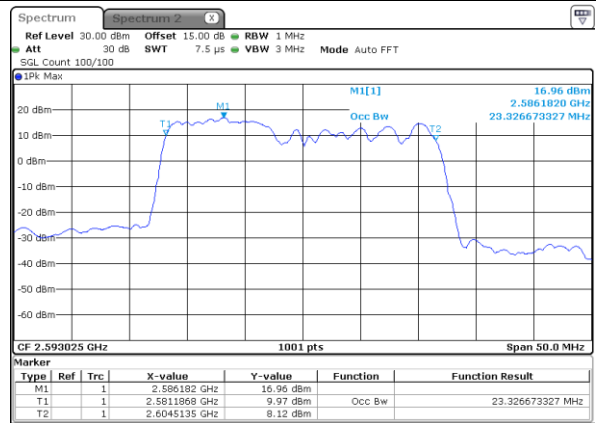

Highest Channel / 20MHz+15MHz

Date: 27_JAN_2021 10:05:23

Highest Channel / 20MHz+20MHz

Date: 27_JAN_2021 11:15:43

LTE Band 41C

64QAM

Lowest Channel / 5MHz+20MHz

Date: 26.JAN.2021 16:25:29

Lowest Channel / 10MHz+15MHz

Date: 26.JAN.2021 17:45:49

Middle Channel / 5MHz+20MHz

Date: 26.JAN.2021 16:26:04

Middle Channel / 10MHz+15MHz

Date: 26.JAN.2021 17:46:24

Highest Channel / 5MHz+20MHz

Date: 26.JAN.2021 16:28:58

Highest Channel / 10MHz+15MHz

Date: 26.JAN.2021 17:49:18

LTE Band 41C

64QAM

Lowest Channel / 10MHz+20MHz

Date: 26.JAN.2021 20:20:02

Lowest Channel / 15MHz+10MHz

Date: 26.JAN.2021 18:55:44