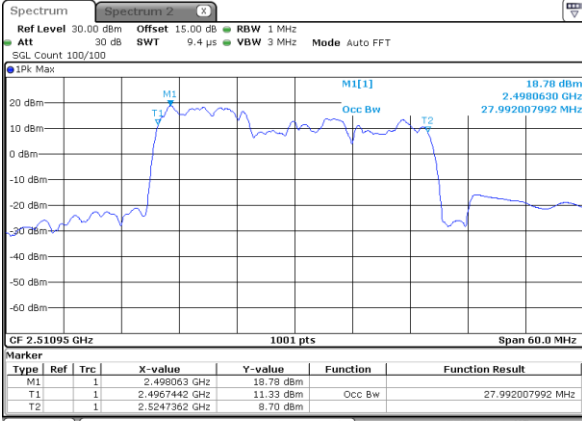

LTE Band 41C

QPSK

Lowest Channel / 5MHz+20MHz

Date: 26.JAN.2021 16:24:20

Lowest Channel / 10MHz+15MHz

Date: 26.JAN.2021 17:44:39

Middle Channel / 5MHz+20MHz

Date: 26.JAN.2021 16:27:14

Middle Channel / 10MHz+15MHz

Date: 26.JAN.2021 17:47:34

Highest Channel / 5MHz+20MHz

Date: 26.JAN.2021 16:27:49

Highest Channel / 10MHz+15MHz

Date: 26.JAN.2021 17:48:09

LTE Band 41C

QPSK

Lowest Channel / 10MHz+20MHz

Date: 26.JAN.2021 20:18:51

Lowest Channel / 15MHz+10MHz

Date: 26.JAN.2021 18:54:34

Middle Channel / 10MHz+20MHz

Date: 26.JAN.2021 20:21:46

Middle Channel / 15MHz+10MHz

Date: 26.JAN.2021 18:57:29

Highest Channel / 10MHz+20MHz

Date: 26.JAN.2021 20:22:21

Highest Channel / 15MHz+10MHz

Date: 26.JAN.2021 18:58:03

LTE Band 41C

QPSK

Lowest Channel / 15MHz+15MHz

Date: 26.JAN.2021 22:38:06