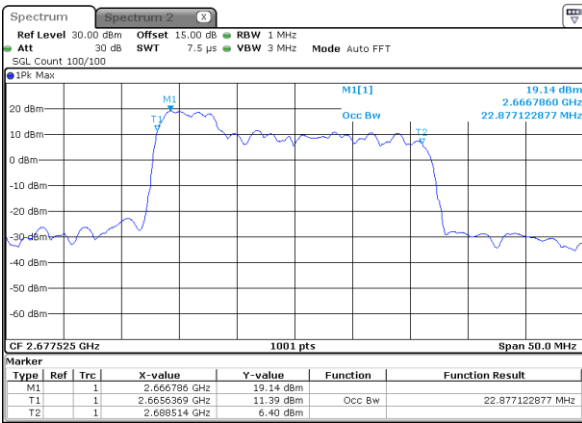

Highest Channel / 20MHz+15MHz

Date: 27_JAN_2021 10:05:23

Highest Channel / 20MHz+20MHz

Date: 27_JAN_2021 11:15:43

LTE Band 41C

64QAM

Lowest Channel / 5MHz+20MHz

Date: 26.JAN.2021 16:25:29

Lowest Channel / 10MHz+15MHz

Date: 26.JAN.2021 17:45:49

Middle Channel / 5MHz+20MHz

Date: 26.JAN.2021 16:26:04

Middle Channel / 10MHz+15MHz

Date: 26.JAN.2021 17:46:24

Highest Channel / 5MHz+20MHz

Date: 26.JAN.2021 16:28:58

Highest Channel / 10MHz+15MHz

Date: 26.JAN.2021 17:49:18

LTE Band 41C

64QAM

Lowest Channel / 10MHz+20MHz

Date: 26.JAN.2021 20:20:02

Lowest Channel / 15MHz+10MHz

Date: 26.JAN.2021 18:55:44