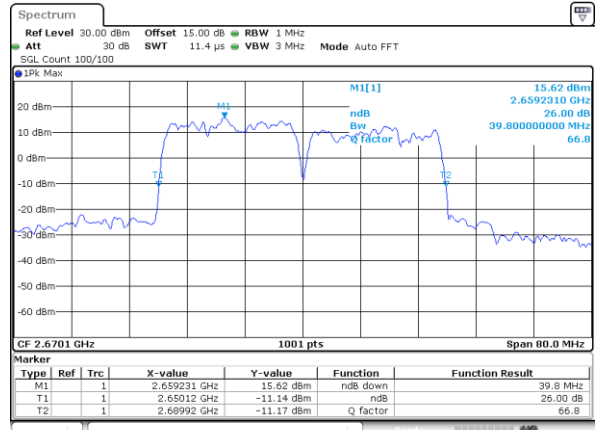

Highest Channel / 20MHz+5MHz

Date: 26.JAN.2021 16:40:19

Highest Channel / 20MHz+10MHz

Date: 26.JAN.2021 21:37:17

LTE Band 41C

16QAM

Lowest Channel / 20MHz+15MHz

Date: 27_JAN.2021 10:07:06

Lowest Channel / 20MHz+20MHz

Date: 27_JAN.2021 11:17:26

Middle Channel / 20MHz+15MHz

Date: 27_JAN.2021 10:08:46

Middle Channel / 20MHz+20MHz

Date: 27_JAN.2021 11:19:05

Highest Channel / 20MHz+15MHz

Date: 27_JAN.2021 10:10:25

Highest Channel / 20MHz+20MHz

Date: 27_JAN.2021 11:20:44

LTE Band 41C

64QAM

Lowest Channel / 5MHz+20MHz

Date: 26.JAN.2021 16:30:39

Lowest Channel / 10MHz+15MHz

Date: 26.JAN.2021 17:51:00