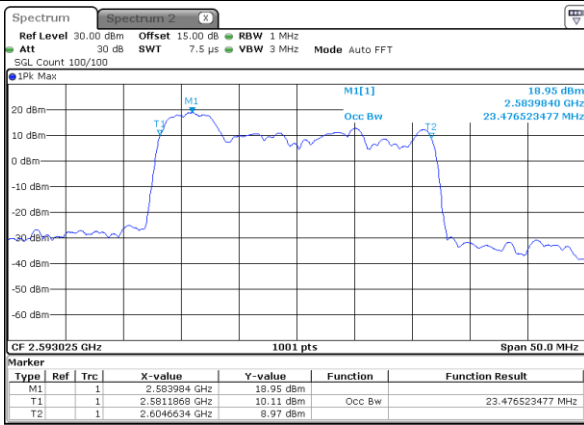

Middle Channel / 20MHz+20MHz

Date: 27_JAN.2021 11:14:34

Highest Channel / 20MHz+15MHz

Date: 27_JAN.2021 10:04:48

Highest Channel / 20MHz+20MHz

Date: 27_JAN.2021 11:15:09

LTE Band 41C

16QAM

Lowest Channel / 5MHz+20MHz

Date: 26.JAN.2021 16:24:54

Lowest Channel / 10MHz+15MHz

Date: 26.JAN.2021 17:45:14

Middle Channel / 5MHz+20MHz

Date: 26.JAN.2021 16:26:39

Middle Channel / 10MHz+15MHz

Date: 26.JAN.2021 17:46:59

Highest Channel / 5MHz+20MHz

Date: 26.JAN.2021 16:28:23

Highest Channel / 10MHz+15MHz

Date: 26.JAN.2021 17:48:43

LTE Band 41C

16QAM

Lowest Channel / 10MHz+20MHz

Date: 26.JAN.2021 20:19:27