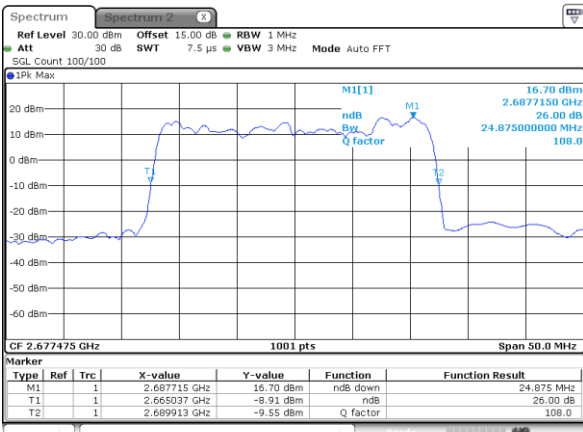

Lowest Channel / 20MHz+5MHz

Date: 26.JAN.2021 16:43:38

Lowest Channel / 20MHz+10MHz

Date: 26.JAN.2021 21:33:58

Middle Channel / 20MHz+5MHz

Date: 26.JAN.2021 16:41:59

Middle Channel / 20MHz+10MHz

Date: 26.JAN.2021 21:35:37

Highest Channel / 20MHz+5MHz

Date: 26.JAN.2021 16:40:19

Highest Channel / 20MHz+10MHz

Date: 26.JAN.2021 21:37:17

LTE Band 41C

16QAM

Lowest Channel / 20MHz+15MHz

Date: 27_JAN.2021 10:07:06