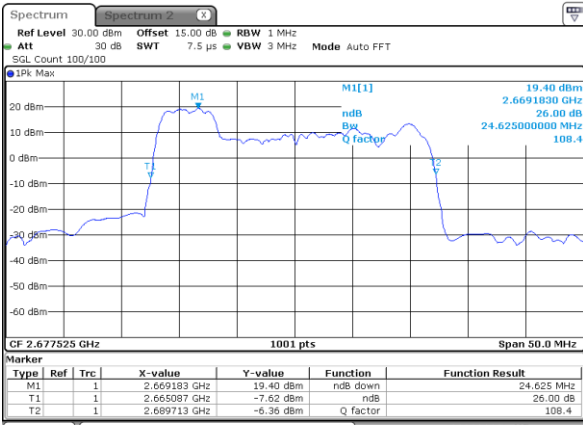

Highest Channel / 20MHz+20MHz

Date: 27_JAN.2021 11:20:44

LTE Band 41C

64QAM

Lowest Channel / 5MHz+20MHz

Date: 26.JAN.2021 16:30:39

Lowest Channel / 10MHz+15MHz

Date: 26.JAN.2021 17:51:00

Middle Channel / 5MHz+20MHz

Date: 26.JAN.2021 16:31:12

Middle Channel / 10MHz+15MHz

Date: 26.JAN.2021 17:51:33

Highest Channel / 5MHz+20MHz

Date: 26.JAN.2021 16:33:58

Highest Channel / 10MHz+15MHz

Date: 26.JAN.2021 17:54:18

LTE Band 41C

64QAM

Lowest Channel / 10MHz+20MHz

Date: 26_JAN_2021 20:25:12

Lowest Channel / 15MHz+10MHz

Date: 26_JAN_2021 19:03:08

Middle Channel / 10MHz+20MHz

Date: 26_JAN_2021 20:25:45