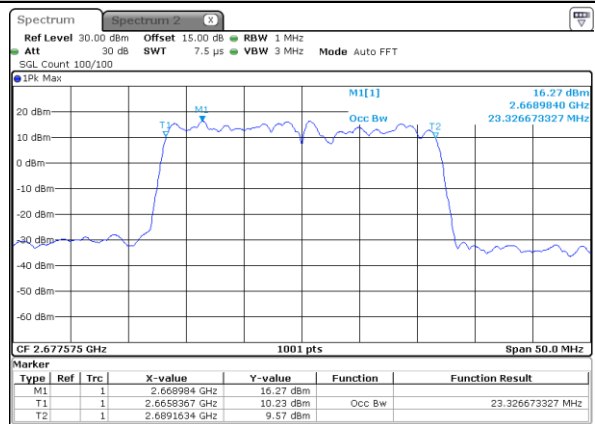

Highest Channel / 5MHz+20MHz

Date: 26.JAN.2021 16:28:23

Highest Channel / 10MHz+15MHz

Date: 26.JAN.2021 17:48:43

LTE Band 41C

16QAM

Lowest Channel / 10MHz+20MHz

Date: 26.JAN.2021 20:19:27

Lowest Channel / 15MHz+10MHz

Date: 26.JAN.2021 18:55:09

Middle Channel / 10MHz+20MHz

Date: 26.JAN.2021 20:21:11

Middle Channel / 15MHz+10MHz

Date: 26.JAN.2021 18:56:54

Highest Channel / 10MHz+20MHz

Date: 26.JAN.2021 20:22:56

Highest Channel / 15MHz+10MHz

Date: 26.JAN.2021 18:58:38

LTE Band 41C

16QAM

Lowest Channel / 15MHz+15MHz

Date: 26.JAN.2021 22:38:41

Lowest Channel / 15MHz+20MHz

Date: 26.JAN.2021 23:48:32