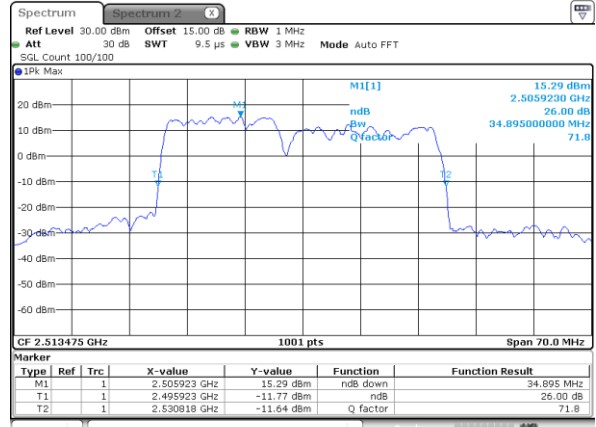

Middle Channel / 15MHz+10MHz

Date: 26_JAN_2021 19:02:34

Highest Channel / 10MHz+20MHz

Date: 26_JAN_2021 20:28:30

Highest Channel / 15MHz+10MHz

Date: 26_JAN_2021 18:59:48

LTE Band 41C

64QAM

Lowest Channel / 15MHz+15MHz

Date: 26.JAN.2021 22:46:38

Lowest Channel / 15MHz+20MHz

Date: 26.JAN.2021 23:54:17

Middle Channel / 15MHz+15MHz

Date: 26.JAN.2021 22:46:05

Middle Channel / 15MHz+20MHz

Date: 26.JAN.2021 23:54:50

Highest Channel / 15MHz+15MHz

Date: 26.JAN.2021 22:43:19

Highest Channel / 15MHz+20MHz

Date: 26.JAN.2021 23:57:36

LTE Band 41C

64QAM

Lowest Channel / 20MHz+5MHz

Date: 26.JAN.2021 16:43:05