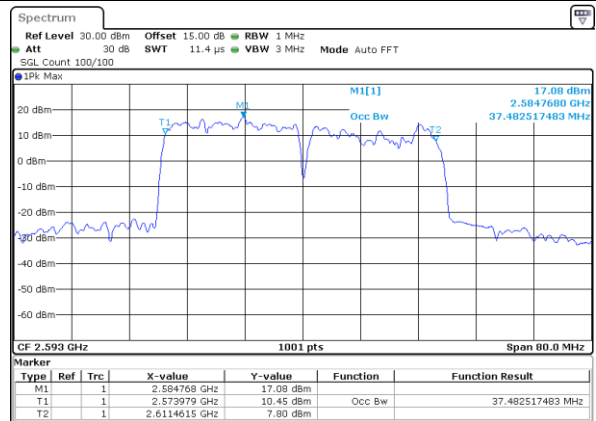

Middle Channel / 20MHz+5MHz

Date: 26.JAN.2021 16:37:27

Middle Channel / 20MHz+10MHz

Date: 26.JAN.2021 21:31:05

Highest Channel / 20MHz+5MHz

Date: 26.JAN.2021 16:38:01

Highest Channel / 20MHz+10MHz

Date: 26.JAN.2021 21:31:40

LTE Band 41C

QPSK

Lowest Channel / 20MHz+15MHz

Date: 27_JAN.2021 10:01:20

Lowest Channel / 20MHz+20MHz

Date: 27_JAN.2021 11:11:40

Middle Channel / 20MHz+15MHz

Date: 27_JAN.2021 10:04:14

Middle Channel / 20MHz+20MHz

Date: 27_JAN.2021 11:14:34

Highest Channel / 20MHz+15MHz

Date: 27_JAN.2021 10:04:48

Highest Channel / 20MHz+20MHz

Date: 27_JAN.2021 11:15:09

LTE Band 41C

16QAM