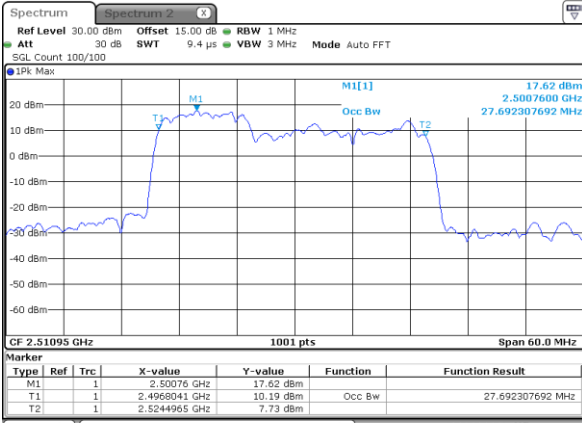

Lowest Channel / 5MHz+20MHz

Date: 26.JAN.2021 16:24:54

Lowest Channel / 10MHz+15MHz

Date: 26.JAN.2021 17:45:14

Middle Channel / 5MHz+20MHz

Date: 26.JAN.2021 16:26:39

Middle Channel / 10MHz+15MHz

Date: 26.JAN.2021 17:46:59

Highest Channel / 5MHz+20MHz

Date: 26.JAN.2021 16:28:23

Highest Channel / 10MHz+15MHz

Date: 26.JAN.2021 17:48:43

LTE Band 41C

16QAM

Lowest Channel / 10MHz+20MHz

Date: 26.JAN.2021 20:19:27

Lowest Channel / 15MHz+10MHz

Date: 26.JAN.2021 18:55:09

Middle Channel / 10MHz+20MHz

Date: 26.JAN.2021 20:21:11

Middle Channel / 15MHz+10MHz

Date: 26.JAN.2021 18:56:54

Highest Channel / 10MHz+20MHz

Date: 26.JAN.2021 20:22:56