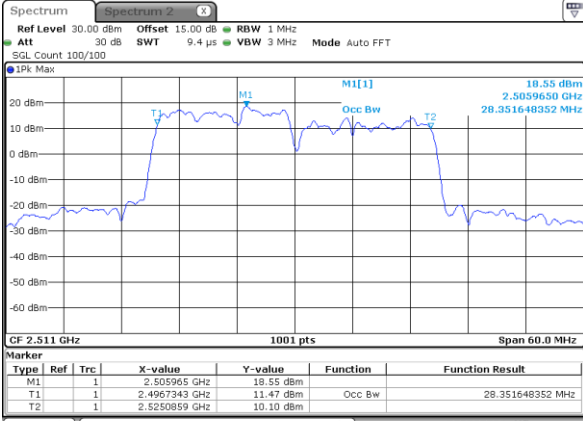

Lowest Channel / 10MHz+20MHz

Date: 26.JAN.2021 20:18:51

Lowest Channel / 15MHz+10MHz

Date: 26.JAN.2021 18:54:34

Middle Channel / 10MHz+20MHz

Date: 26.JAN.2021 20:21:46

Middle Channel / 15MHz+10MHz

Date: 26.JAN.2021 18:57:29

Highest Channel / 10MHz+20MHz

Date: 26.JAN.2021 20:22:21

Highest Channel / 15MHz+10MHz

Date: 26.JAN.2021 18:58:03

LTE Band 41C

QPSK

Lowest Channel / 15MHz+15MHz

Date: 26.JAN.2021 22:38:06

Lowest Channel / 15MHz+20MHz

Date: 26.JAN.2021 23:47:57

Middle Channel / 15MHz+15MHz

Date: 26.JAN.2021 22:41:00

Middle Channel / 15MHz+20MHz

Date: 26.JAN.2021 23:50:51

Highest Channel / 15MHz+15MHz

Date: 26.JAN.2021 22:41:35

Highest Channel / 15MHz+20MHz

Date: 26.JAN.2021 23:51:26

LTE Band 41C

QPSK

Lowest Channel / 20MHz+5MHz

Date: 26.JAN.2021 16:34:32

Lowest Channel / 20MHz+10MHz

Date: 27.JAN.2021 15:04:05