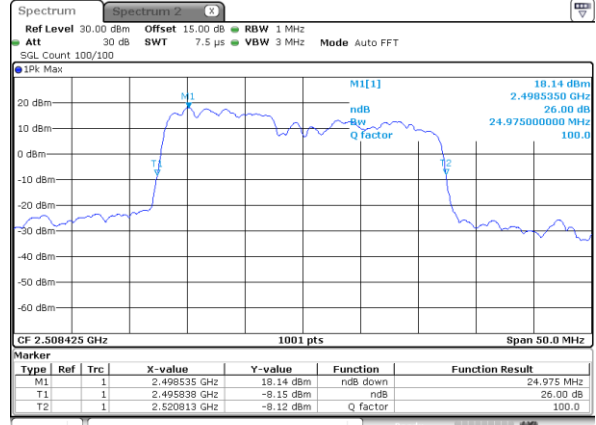

Lowest Channel / 20MHz+20MHz

Date: 27_JAN.2021 11:17:26

Middle Channel / 20MHz+15MHz

Date: 27_JAN.2021 10:08:46

Middle Channel / 20MHz+20MHz

Date: 27_JAN.2021 11:19:05

Highest Channel / 20MHz+15MHz

Date: 27_JAN.2021 10:10:25

Highest Channel / 20MHz+20MHz

Date: 27_JAN.2021 11:20:44

LTE Band 41C

64QAM

Lowest Channel / 5MHz+20MHz

Date: 26.JAN.2021 16:30:39

Lowest Channel / 10MHz+15MHz

Date: 26.JAN.2021 17:51:00

Middle Channel / 5MHz+20MHz

Date: 26.JAN.2021 16:31:12

Middle Channel / 10MHz+15MHz

Date: 26.JAN.2021 17:51:33

Highest Channel / 5MHz+20MHz

Date: 26.JAN.2021 16:33:58

Highest Channel / 10MHz+15MHz

Date: 26.JAN.2021 17:54:18

LTE Band 41C

64QAM

Lowest Channel / 10MHz+20MHz

Date: 26_JAN_2021 20:25:12

Lowest Channel / 15MHz+10MHz

Date: 26_JAN_2021 19:03:08

Middle Channel / 10MHz+20MHz

Date: 26_JAN_2021 20:25:45