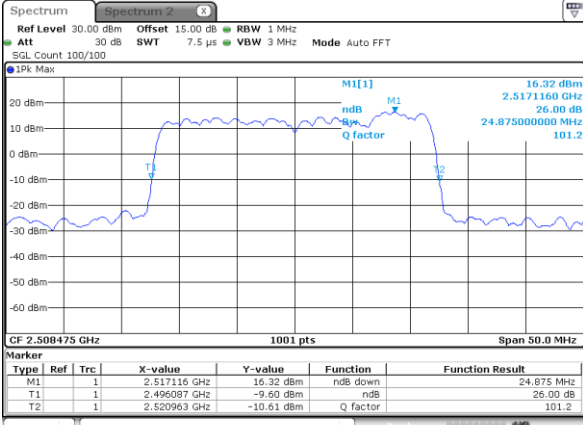

Lowest Channel / 15MHz+15MHz

Date: 26.JAN.2021 22:46:38

Lowest Channel / 15MHz+20MHz

Date: 26.JAN.2021 23:54:17

Middle Channel / 15MHz+15MHz

Date: 26.JAN.2021 22:46:05

Middle Channel / 15MHz+20MHz

Date: 26.JAN.2021 23:54:50

Highest Channel / 15MHz+15MHz

Date: 26.JAN.2021 22:43:19

Highest Channel / 15MHz+20MHz

Date: 26.JAN.2021 23:57:36

LTE Band 41C

64QAM

Lowest Channel / 20MHz+5MHz

Date: 26.JAN.2021 16:43:05

Lowest Channel / 20MHz+10MHz

Date: 26.JAN.2021 21:13:13

Middle Channel / 20MHz+5MHz

Date: 26.JAN.2021 16:42:32

Middle Channel / 20MHz+10MHz

Date: 26.JAN.2021 21:13:04

Highest Channel / 20MHz+5MHz

Date: 26.JAN.2021 16:13:46