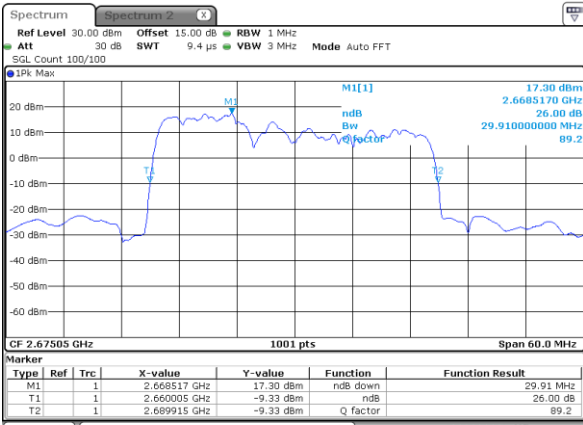

Middle Channel / 5MHz+20MHz

Date: 26.JAN.2021 16:31:12

Middle Channel / 10MHz+15MHz

Date: 26.JAN.2021 17:51:33

Highest Channel / 5MHz+20MHz

Date: 26.JAN.2021 16:33:58

Highest Channel / 10MHz+15MHz

Date: 26.JAN.2021 17:54:18

LTE Band 41C

64QAM

Lowest Channel / 10MHz+20MHz

Date: 26_JAN_2021 20:25:12

Lowest Channel / 15MHz+10MHz

Date: 26_JAN_2021 19:03:08

Middle Channel / 10MHz+20MHz

Date: 26_JAN_2021 20:25:45

Middle Channel / 15MHz+10MHz

Date: 26_JAN_2021 19:02:34

Highest Channel / 10MHz+20MHz

Date: 26_JAN_2021 20:28:30

Highest Channel / 15MHz+10MHz

Date: 26_JAN_2021 18:59:48

LTE Band 41C

64QAM

Lowest Channel / 15MHz+15MHz

Date: 26.JAN.2021 22:46:38

Lowest Channel / 15MHz+20MHz

Date: 26.JAN.2021 23:54:17

Middle Channel / 15MHz+15MHz

Date: 26.JAN.2021 22:46:05

Middle Channel / 15MHz+20MHz

Date: 26.JAN.2021 23:54:50