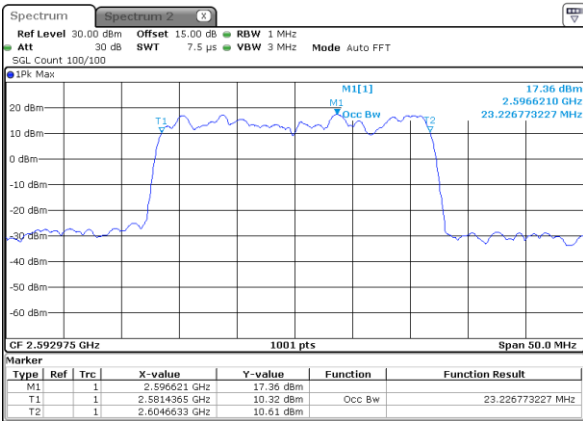

Highest Channel / 10MHz+20MHz

Date: 26.JAN.2021 20:22:21

Highest Channel / 15MHz+10MHz

Date: 26.JAN.2021 18:58:03

LTE Band 41C

QPSK

Lowest Channel / 15MHz+15MHz

Date: 26.JAN.2021 22:38:06

Lowest Channel / 15MHz+20MHz

Date: 26.JAN.2021 23:47:57

Middle Channel / 15MHz+15MHz

Date: 26.JAN.2021 22:41:00

Middle Channel / 15MHz+20MHz

Date: 26.JAN.2021 23:50:51

Highest Channel / 15MHz+15MHz

Date: 26.JAN.2021 22:41:35

Highest Channel / 15MHz+20MHz

Date: 26.JAN.2021 23:51:26

LTE Band 41C

QPSK

Lowest Channel / 20MHz+5MHz

Date: 26.JAN.2021 16:34:32

Lowest Channel / 20MHz+10MHz

Date: 27.JAN.2021 15:04:05

Middle Channel / 20MHz+5MHz

Date: 26.JAN.2021 16:37:27

Middle Channel / 20MHz+10MHz

Date: 26.JAN.2021 21:31:05

Highest Channel / 20MHz+5MHz

Date: 26.JAN.2021 16:38:01

Highest Channel / 20MHz+10MHz

Date: 26.JAN.2021 21:31:40