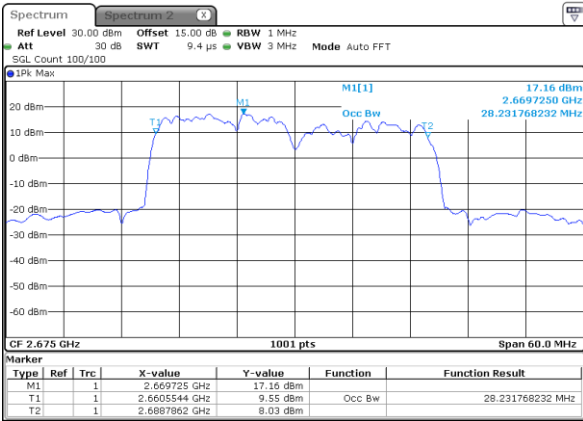

Highest Channel / 10MHz+20MHz

Date: 26.JAN.2021 20:22:21

Highest Channel / 15MHz+10MHz

Date: 26.JAN.2021 18:58:03

LTE Band 41C

QPSK

Lowest Channel / 15MHz+15MHz

Date: 26.JAN.2021 22:38:06

Lowest Channel / 15MHz+20MHz

Date: 26.JAN.2021 23:47:57

Middle Channel / 15MHz+15MHz

Date: 26.JAN.2021 22:41:00

Middle Channel / 15MHz+20MHz

Date: 26.JAN.2021 23:50:51

Highest Channel / 15MHz+15MHz

Date: 26.JAN.2021 22:41:35

Highest Channel / 15MHz+20MHz

Date: 26.JAN.2021 23:51:26

LTE Band 41C

QPSK

Lowest Channel / 20MHz+5MHz

Date: 26.JAN.2021 16:34:32

Lowest Channel / 20MHz+10MHz

Date: 27.JAN.2021 15:04:05

Middle Channel / 20MHz+5MHz

Date: 26.JAN.2021 16:37:27

Middle Channel / 20MHz+10MHz

Date: 26.JAN.2021 21:31:05

Highest Channel / 20MHz+5MHz

Date: 26.JAN.2021 16:38:01

Highest Channel / 20MHz+10MHz

Date: 26.JAN.2021 21:31:40