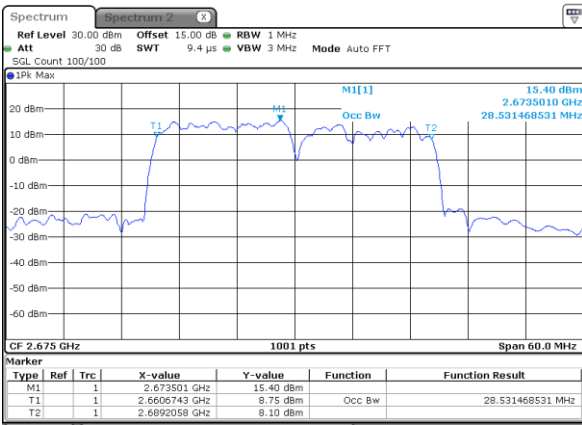

Highest Channel / 15MHz+10MHz

Date: 26.JAN.2021 18:58:38

LTE Band 41C

16QAM

Lowest Channel / 15MHz+15MHz

Date: 26.JAN.2021 22:38:41

Lowest Channel / 15MHz+20MHz

Date: 26.JAN.2021 23:48:32

Middle Channel / 15MHz+15MHz

Date: 26.JAN.2021 22:40:25

Middle Channel / 15MHz+20MHz

Date: 26.JAN.2021 23:50:16

Highest Channel / 15MHz+15MHz

Date: 26.JAN.2021 22:42:10

Highest Channel / 15MHz+20MHz

Date: 26.JAN.2021 23:52:01

LTE Band 41C

16QAM

Lowest Channel / 20MHz+5MHz

Date: 26.JAN.2021 16:35:07

Lowest Channel / 20MHz+10MHz

Date: 26.JAN.2021 21:28:46

Middle Channel / 20MHz+5MHz

Date: 26.JAN.2021 16:36:52

Middle Channel / 20MHz+10MHz

Date: 26.JAN.2021 21:30:30

Highest Channel / 20MHz+5MHz

Date: 26.JAN.2021 16:38:36

Highest Channel / 20MHz+10MHz

Date: 26.JAN.2021 21:32:15

LTE Band 41C

16QAM