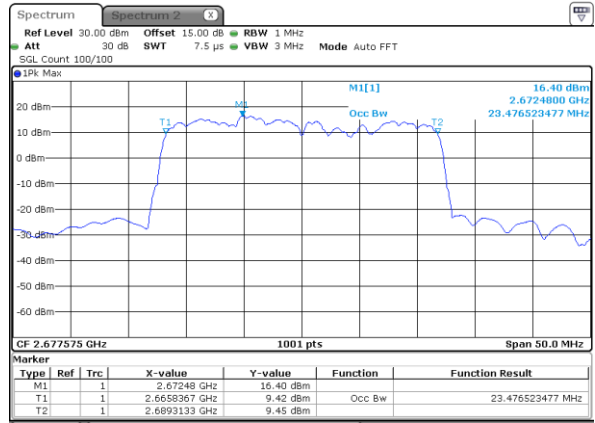

Highest Channel / 10MHz+15MHz

Date: 26.JAN.2021 17:49:18

LTE Band 41C

64QAM

Lowest Channel / 10MHz+20MHz

Date: 26.JAN.2021 20:20:02

Lowest Channel / 15MHz+10MHz

Date: 26.JAN.2021 18:55:44

Middle Channel / 10MHz+20MHz

Date: 26.JAN.2021 20:20:36

Middle Channel / 15MHz+10MHz

Date: 26.JAN.2021 18:56:19

Highest Channel / 10MHz+20MHz

Date: 26.JAN.2021 20:23:13

Highest Channel / 15MHz+10MHz

Date: 26.JAN.2021 18:59:13

LTE Band 41C

64QAM

Lowest Channel / 15MHz+15MHz

Date: 26.JAN.2021 22:39:16

Lowest Channel / 15MHz+20MHz

Date: 26.JAN.2021 23:49:07

Middle Channel / 15MHz+15MHz

Date: 26.JAN.2021 22:39:51

Middle Channel / 15MHz+20MHz

Date: 26.JAN.2021 23:49:41

Highest Channel / 15MHz+15MHz

Date: 26.JAN.2021 22:42:45

Highest Channel / 15MHz+20MHz

Date: 26.JAN.2021 23:52:36