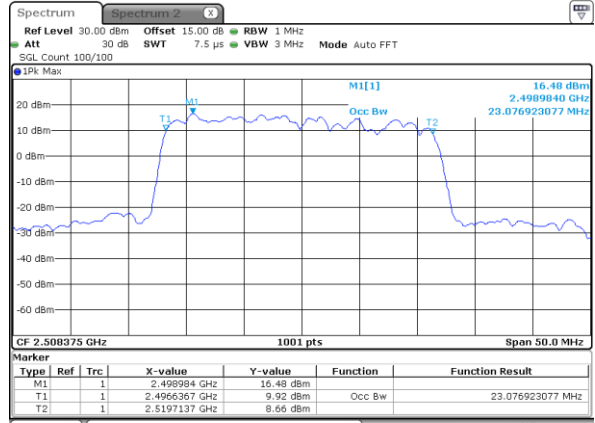

Lowest Channel / 5MHz+20MHz

Date: 26.JAN.2021 16:24:54

Lowest Channel / 10MHz+15MHz

Date: 26.JAN.2021 17:45:14

Middle Channel / 5MHz+20MHz

Date: 26.JAN.2021 16:26:39

Middle Channel / 10MHz+15MHz

Date: 26.JAN.2021 17:46:59

Highest Channel / 5MHz+20MHz

Date: 26.JAN.2021 16:28:23

Highest Channel / 10MHz+15MHz

Date: 26.JAN.2021 17:48:43

LTE Band 41C

16QAM

Lowest Channel / 10MHz+20MHz

Date: 26.JAN.2021 20:19:27

Lowest Channel / 15MHz+10MHz

Date: 26.JAN.2021 18:55:09

Middle Channel / 10MHz+20MHz

Date: 26.JAN.2021 20:21:11

Middle Channel / 15MHz+10MHz

Date: 26.JAN.2021 18:56:54

Highest Channel / 10MHz+20MHz

Date: 26.JAN.2021 20:22:56

Highest Channel / 15MHz+10MHz

Date: 26.JAN.2021 18:58:38

LTE Band 41C

16QAM

Lowest Channel / 15MHz+15MHz

Date: 26.JAN.2021 22:38:41

Lowest Channel / 15MHz+20MHz

Date: 26.JAN.2021 23:48:32