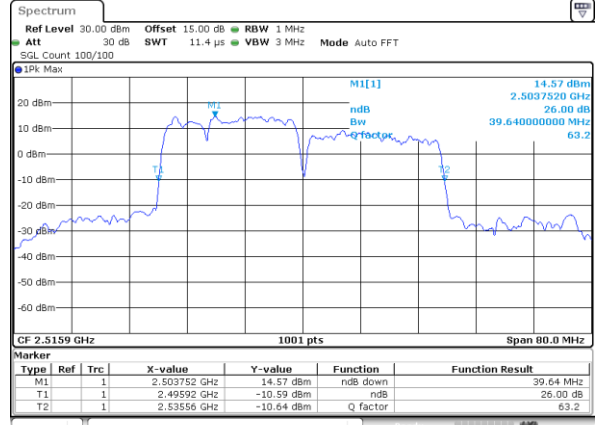

Lowest Channel / 20MHz+5MHz

Date: 26.JAN.2021 16:43:38

Lowest Channel / 20MHz+10MHz

Date: 26.JAN.2021 21:33:58

Middle Channel / 20MHz+5MHz

Date: 26.JAN.2021 16:41:59

Middle Channel / 20MHz+10MHz

Date: 26.JAN.2021 21:35:37

Highest Channel / 20MHz+5MHz

Date: 26.JAN.2021 16:40:19

Highest Channel / 20MHz+10MHz

Date: 26.JAN.2021 21:37:17

LTE Band 41C

16QAM

Lowest Channel / 20MHz+15MHz

Date: 27_JAN.2021 10:07:06

Lowest Channel / 20MHz+20MHz

Date: 27_JAN.2021 11:17:26

Middle Channel / 20MHz+15MHz

Date: 27_JAN.2021 10:08:46

Middle Channel / 20MHz+20MHz

Date: 27_JAN.2021 11:19:05

Highest Channel / 20MHz+15MHz

Date: 27_JAN.2021 10:10:25

Highest Channel / 20MHz+20MHz

Date: 27_JAN.2021 11:20:44

LTE Band 41C

64QAM

Lowest Channel / 5MHz+20MHz

Date: 26.JAN.2021 16:30:39

Lowest Channel / 10MHz+15MHz

Date: 26.JAN.2021 17:51:00