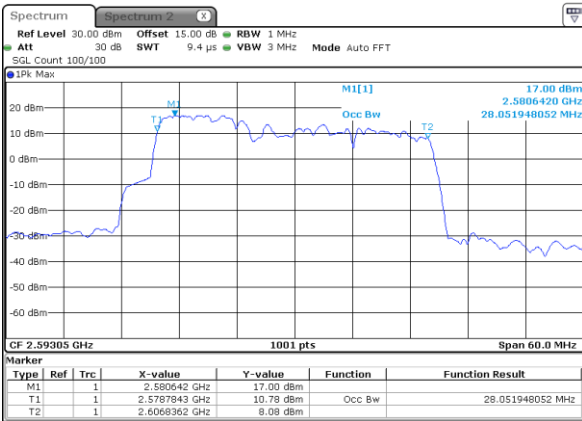

Middle Channel / 10MHz+15MHz

Date: 26.JAN.2021 17:47:34

Highest Channel / 5MHz+20MHz

Date: 26.JAN.2021 16:27:49

Highest Channel / 10MHz+15MHz

Date: 26.JAN.2021 17:48:09

LTE Band 41C

QPSK

Lowest Channel / 10MHz+20MHz

Date: 26.JAN.2021 20:18:51

Lowest Channel / 15MHz+10MHz

Date: 26.JAN.2021 18:54:34

Middle Channel / 10MHz+20MHz

Date: 26.JAN.2021 20:21:46

Middle Channel / 15MHz+10MHz

Date: 26.JAN.2021 18:57:29

Highest Channel / 10MHz+20MHz

Date: 26.JAN.2021 20:22:21

Highest Channel / 15MHz+10MHz

Date: 26.JAN.2021 18:58:03

LTE Band 41C

QPSK

Lowest Channel / 15MHz+15MHz

Date: 26.JAN.2021 22:38:06

Lowest Channel / 15MHz+20MHz

Date: 26.JAN.2021 23:47:57

Middle Channel / 15MHz+15MHz

Date: 26.JAN.2021 22:41:00

Middle Channel / 15MHz+20MHz

Date: 26.JAN.2021 23:50:51

Highest Channel / 15MHz+15MHz

Date: 26.JAN.2021 22:41:35