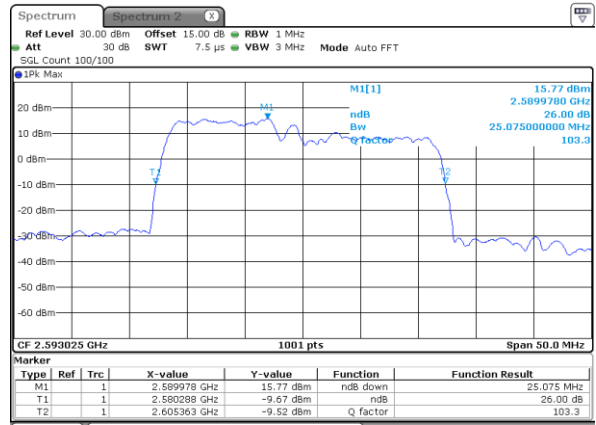

Lowest Channel / 20MHz+20MHz

Date: 27_JAN.2021 11:17:26

Middle Channel / 20MHz+15MHz

Date: 27_JAN.2021 10:08:46

Middle Channel / 20MHz+20MHz

Date: 27_JAN.2021 11:19:05

Highest Channel / 20MHz+15MHz

Date: 27_JAN.2021 10:10:25

Highest Channel / 20MHz+20MHz

Date: 27_JAN.2021 11:20:44

LTE Band 41C

64QAM

Lowest Channel / 5MHz+20MHz

Date: 26.JAN.2021 16:30:39

Lowest Channel / 10MHz+15MHz

Date: 26.JAN.2021 17:51:00

Middle Channel / 5MHz+20MHz

Date: 26.JAN.2021 16:31:12

Middle Channel / 10MHz+15MHz

Date: 26.JAN.2021 17:51:33

Highest Channel / 5MHz+20MHz

Date: 26.JAN.2021 16:33:58

Highest Channel / 10MHz+15MHz

Date: 26.JAN.2021 17:54:18