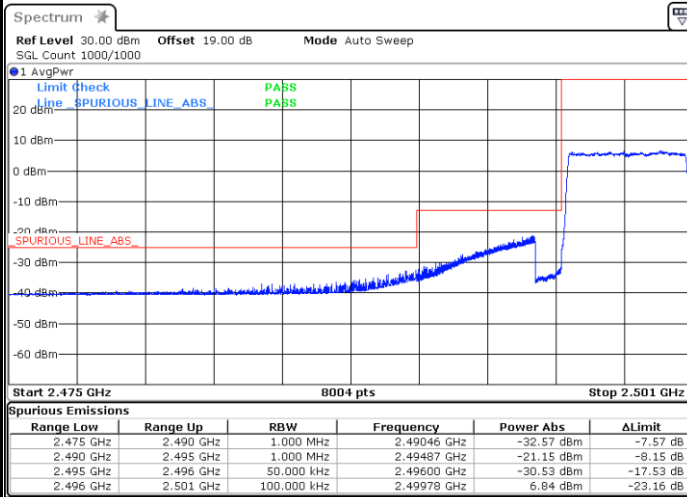

Lowest Band Edge / 1RB

Date: 25.JAN.2021 10:14:35

Highest Band Edge / 1 RB

Date: 25.JAN.2021 10:32:18

Lowest Band Edge / Full RB

Date: 25.JAN.2021 09:59:28

Highest Band Edge / Full RB

Date: 25.JAN.2021 10:37:00

LTE Band 41 / 5MHz / 64QAM

Lowest Band Edge / 1RB

Date: 25.JAN.2021 10:08:27

Highest Band Edge / 1 RB

Date: 25.JAN.2021 10:34:07

Lowest Band Edge / Full RB

Date: 3.FEB.2021 15:55:01

Highest Band Edge / Full RB

Date: 25.JAN.2021 10:35:13

LTE Band 41 / 10MHz / QPSK

Lowest Band Edge / 1 RB

Date: 25.JAN.2021 10:49:03

Highest Band Edge / 1 RB

Date: 25.JAN.2021 11:00:11

Lowest Band Edge / Full RB

Date: 5.FEB.2021 13:45:06

Highest Band Edge / Full RB

Date: 25.JAN.2021 11:02:31

LTE Band 41 / 10MHz / 16QAM

Lowest Band Edge / 1 RB

Date: 25.JAN.2021 10:46:58

Highest Band Edge / 1 RB

Date: 25.JAN.2021 11:01:12

Lowest Band Edge / Full RB