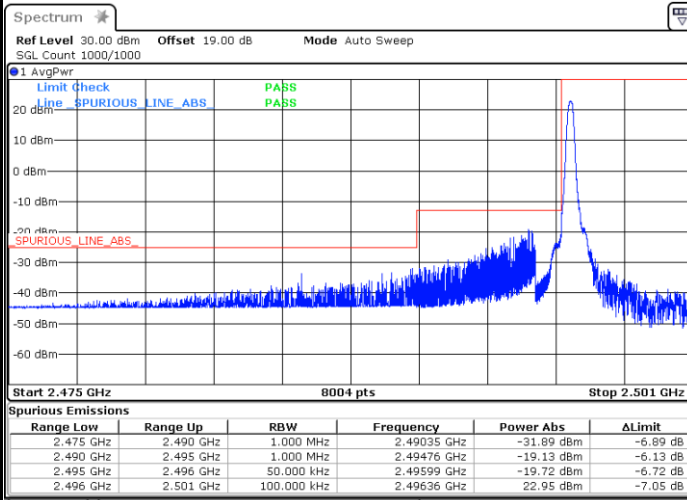

Middle Channel / 20MHz / 64QAM

Date: 25_JAN_2021 09:43:13

Highest Channel / 15MHz / 64QAM

Date: 25_JAN_2021 09:42:28

Highest Channel / 20MHz / 64QAM

Date: 25_JAN_2021 09:43:35

Conducted Band Edge

LTE Band 41 / 5MHz / 16QAM

Lowest Band Edge / 1RB

Date: 25.JAN.2021 10:14:35

Highest Band Edge / 1 RB

Date: 25.JAN.2021 10:32:18

Lowest Band Edge / Full RB

Date: 25.JAN.2021 09:59:28

Highest Band Edge / Full RB

Date: 25.JAN.2021 10:37:00

LTE Band 41 / 5MHz / 64QAM

Lowest Band Edge / 1RB

Date: 25.JAN.2021 10:08:27

Highest Band Edge / 1 RB

Date: 25.JAN.2021 10:34:07

Lowest Band Edge / Full RB

Date: 3.FEB.2021 15:55:01

Highest Band Edge / Full RB

Date: 25.JAN.2021 10:35:13

LTE Band 41 / 10MHz / QPSK

Lowest Band Edge / 1 RB

Date: 25.JAN.2021 10:49:03

Highest Band Edge / 1 RB

Date: 25.JAN.2021 11:00:11

Lowest Band Edge / Full RB

Date: 5.FEB.2021 13:45:06