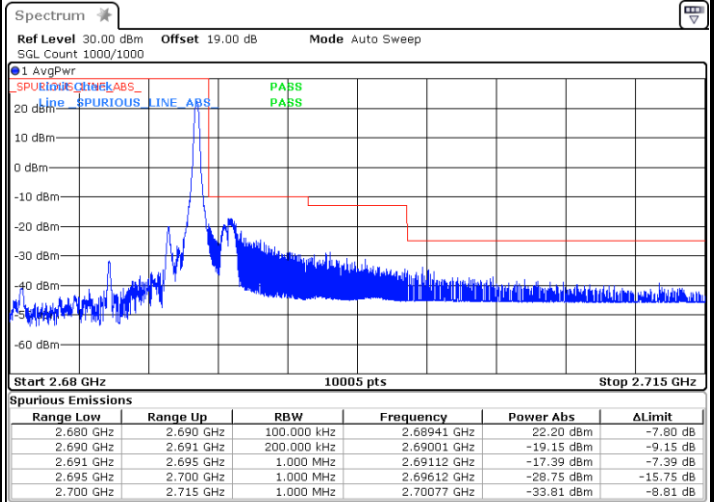

Date: 25.JAN.2021 10:35:13

LTE Band 41 / 10MHz / QPSK

Lowest Band Edge / 1 RB

Date: 25.JAN.2021 10:49:03

Highest Band Edge / 1 RB

Date: 25.JAN.2021 11:00:11

Lowest Band Edge / Full RB

Date: 5.FEB.2021 13:45:06

Highest Band Edge / Full RB

Date: 25.JAN.2021 11:02:31

LTE Band 41 / 10MHz / 16QAM

Lowest Band Edge / 1 RB

Date: 25.JAN.2021 10:46:58

Highest Band Edge / 1 RB

Date: 25.JAN.2021 11:01:12

Lowest Band Edge / Full RB

Date: 3.FEB.2021 15:57:37

Highest Band Edge / Full RB

Date: 25.JAN.2021 11:02:15

LTE Band 41 / 10MHz / 64QAM

Lowest Band Edge / 1 RB

Date: 25.JAN.2021 10:44:23

Highest Band Edge / 1 RB

Date: 25.JAN.2021 11:01:42

Lowest Band Edge / Full RB

Date: 3.FEB.2021 15:56:39

Highest Band Edge / Full RB

Date: 25.JAN.2021 11:02:00

LTE Band 41 / 15MHz / QPSK

Lowest Band Edge / 1 RB

Date: 25.JAN.2021 11:31:01

Highest Band Edge / 1 RB