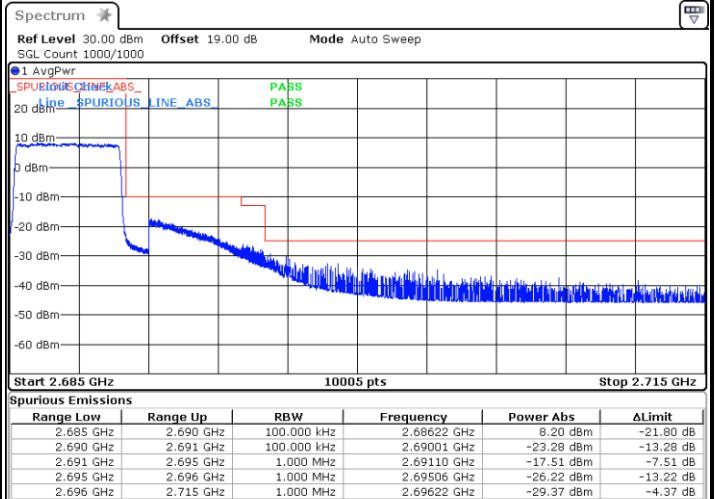

Middle Channel / 20MHz / 64QAM

Date: 25_JAN_2021 09:43:13

Highest Channel / 15MHz / 64QAM

Date: 25_JAN_2021 09:42:28

Highest Channel / 20MHz / 64QAM

Date: 25_JAN_2021 09:43:35

Conducted Band Edge

LTE Band 41 / 5MHz / 16QAM

Lowest Band Edge / 1RB

Date: 25.JAN.2021 10:14:35

Highest Band Edge / 1 RB

Date: 25.JAN.2021 10:32:18

Lowest Band Edge / Full RB

Date: 25.JAN.2021 09:59:28

Highest Band Edge / Full RB

Date: 25.JAN.2021 10:37:00

LTE Band 41 / 5MHz / 64QAM

Lowest Band Edge / 1RB

Date: 25.JAN.2021 10:08:27

Highest Band Edge / 1 RB

Date: 25.JAN.2021 10:34:07

Lowest Band Edge / Full RB

Date: 3.FEB.2021 15:55:01

Highest Band Edge / Full RB

Date: 25.JAN.2021 10:35:13

LTE Band 41 / 10MHz / QPSK

Lowest Band Edge / 1 RB

Date: 25.JAN.2021 10:49:03

Highest Band Edge / 1 RB

Date: 25.JAN.2021 11:00:11

Lowest Band Edge / Full RB

Date: 5.FEB.2021 13:45:06