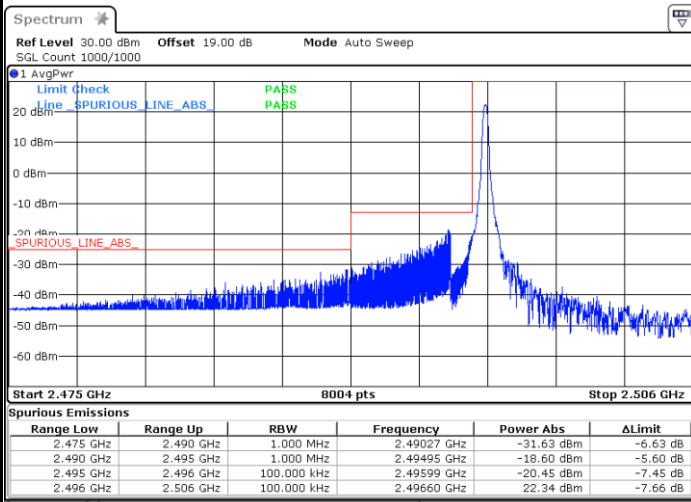

Date: 25.JAN.2021 10:35:13

LTE Band 41 / 10MHz / QPSK

Lowest Band Edge / 1 RB

Date: 25.JAN.2021 10:49:03

Highest Band Edge / 1 RB

Date: 25.JAN.2021 11:00:11

Lowest Band Edge / Full RB

Date: 5.FEB.2021 13:45:06

Highest Band Edge / Full RB

Date: 25.JAN.2021 11:02:31

LTE Band 41 / 10MHz / 16QAM

Lowest Band Edge / 1 RB

Date: 25.JAN.2021 10:46:58

Highest Band Edge / 1 RB

Date: 25.JAN.2021 11:01:12

Lowest Band Edge / Full RB

Date: 3.FEB.2021 15:57:37

Highest Band Edge / Full RB

Date: 25.JAN.2021 11:02:15

LTE Band 41 / 10MHz / 64QAM

Lowest Band Edge / 1 RB

Date: 25.JAN.2021 10:44:23

Highest Band Edge / 1 RB

Date: 25.JAN.2021 11:01:42

Lowest Band Edge / Full RB

Date: 3.FEB.2021 15:56:39

Highest Band Edge / Full RB

Date: 25.JAN.2021 11:02:00

LTE Band 41 / 15MHz / QPSK

Lowest Band Edge / 1 RB

Date: 25.JAN.2021 11:31:01

Highest Band Edge / 1 RB