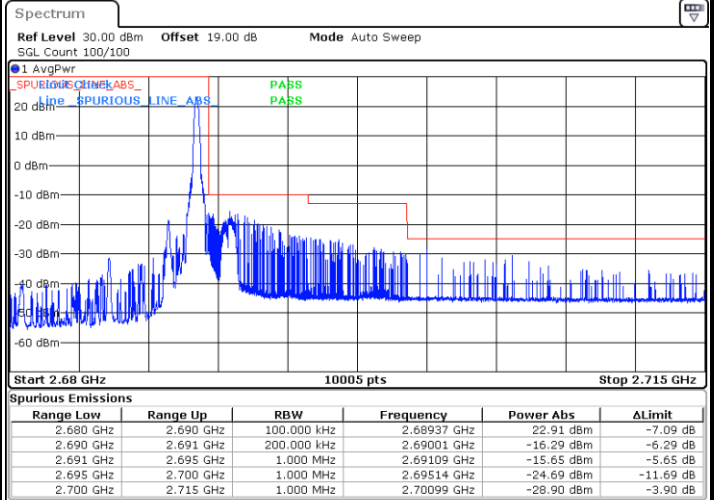

Highest Band Edge / Full RB

Date: 25.JAN.2021 11:02:31

LTE Band 41 / 10MHz / 16QAM

Lowest Band Edge / 1 RB

Date: 25.JAN.2021 10:46:58

Highest Band Edge / 1 RB

Date: 25.JAN.2021 11:01:12

Lowest Band Edge / Full RB

Date: 3.FEB.2021 15:57:37

Highest Band Edge / Full RB

Date: 25.JAN.2021 11:02:15

LTE Band 41 / 10MHz / 64QAM

Lowest Band Edge / 1 RB

Date: 25.JAN.2021 10:44:23

Highest Band Edge / 1 RB

Date: 25.JAN.2021 11:01:42

Lowest Band Edge / Full RB

Date: 3.FEB.2021 15:56:39

Highest Band Edge / Full RB

Date: 25.JAN.2021 11:02:00

LTE Band 41 / 15MHz / QPSK

Lowest Band Edge / 1 RB

Date: 25.JAN.2021 11:31:01

Highest Band Edge / 1 RB

Date: 25.JAN.2021 11:36:49

Lowest Band Edge / Full RB

Date: 3.FEB.2021 16:07:22

Highest Band Edge / Full RB

Date: 25.JAN.2021 11:38:26

LTE Band 41 / 15MHz / 16QAM

Lowest Band Edge / 1 RB

Date: 25.JAN.2021 11:31:58