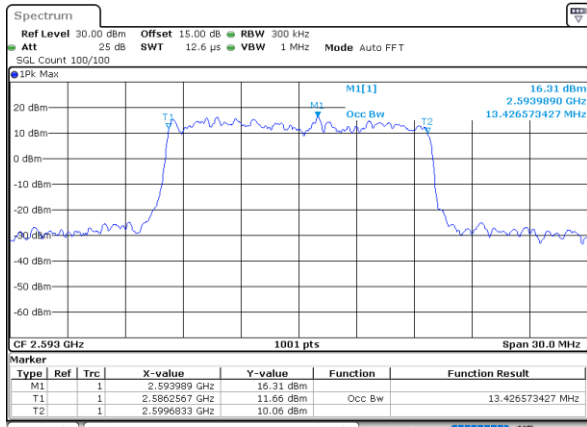

Date: 25_JAN_2021 09:41:22

LTE Band 41

Lowest Channel / 15MHz / 64QAM

Date: 25_JAN_2021 09:41:44

Lowest Channel / 20MHz / 64QAM

Date: 25_JAN_2021 09:42:51

Middle Channel / 15MHz / 64QAM

Date: 25_JAN_2021 09:42:06

Middle Channel / 20MHz / 64QAM

Date: 25_JAN_2021 09:43:13

Highest Channel / 15MHz / 64QAM

Date: 25_JAN_2021 09:42:28

Highest Channel / 20MHz / 64QAM

Date: 25_JAN_2021 09:43:35

Conducted Band Edge

LTE Band 41 / 5MHz / 16QAM

Lowest Band Edge / 1RB

Date: 25.JAN.2021 10:14:35

Highest Band Edge / 1 RB

Date: 25.JAN.2021 10:32:18

Lowest Band Edge / Full RB

Date: 25.JAN.2021 09:59:28

Highest Band Edge / Full RB

Date: 25.JAN.2021 10:37:00