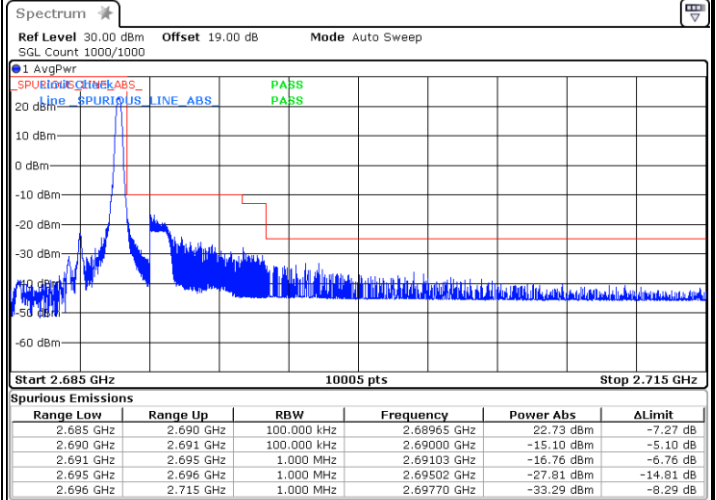

Middle Channel / 20MHz / 64QAM

Date: 25_JAN_2021 09:43:13

Highest Channel / 15MHz / 64QAM

Date: 25_JAN_2021 09:42:28

Highest Channel / 20MHz / 64QAM

Date: 25_JAN_2021 09:43:35

Conducted Band Edge

LTE Band 41 / 5MHz / 16QAM

Lowest Band Edge / 1RB

Date: 25.JAN.2021 10:14:35

Highest Band Edge / 1 RB

Date: 25.JAN.2021 10:32:18

Lowest Band Edge / Full RB

Date: 25.JAN.2021 09:59:28

Highest Band Edge / Full RB

Date: 25.JAN.2021 10:37:00

LTE Band 41 / 5MHz / 64QAM

Lowest Band Edge / 1RB

Date: 25.JAN.2021 10:08:27

Highest Band Edge / 1 RB

Date: 25.JAN.2021 10:34:07

Lowest Band Edge / Full RB

Date: 3.FEB.2021 15:55:01

Highest Band Edge / Full RB

Date: 25.JAN.2021 10:35:13

LTE Band 41 / 10MHz / QPSK

Lowest Band Edge / 1 RB

Date: 25.JAN.2021 10:49:03

Highest Band Edge / 1 RB

Date: 25.JAN.2021 11:00:11

Lowest Band Edge / Full RB

Date: 5.FEB.2021 13:45:06