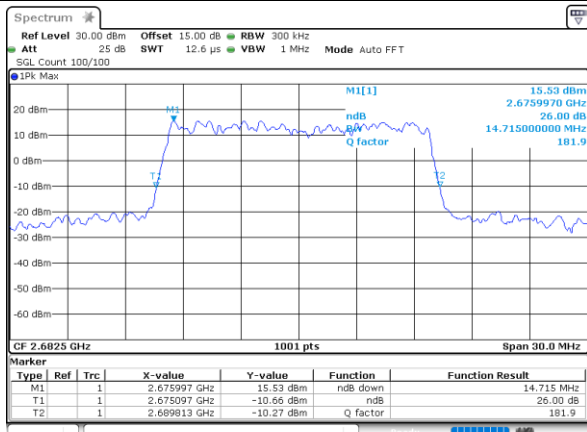

Date: 25_JAN_2021 09:41:33

LTE Band 41

Lowest Channel / 15MHz / 64QAM

Date: 25_JAN_2021 09:41:55

Lowest Channel / 20MHz / 64QAM

Date: 25_JAN_2021 09:43:02

Middle Channel / 15MHz / 64QAM

Date: 25_JAN_2021 09:42:17

Middle Channel / 20MHz / 64QAM

Date: 25_JAN_2021 09:43:24

Highest Channel / 15MHz / 64QAM

Date: 25_JAN_2021 09:42:39

Highest Channel / 20MHz / 64QAM

Date: 25_JAN_2021 09:43:46

Occupied Bandwidth

Mode	LTE Band 41 : 99%OBW(MHz)											
BW	1.4MHz		3MHz		5MHz		10MHz		15MHz		20MHz	
Mod.	QPSK	16QAM	QPSK	16QAM	QPSK	16QAM	QPSK	16QAM	QPSK	16QAM	QPSK	16QAM
Lowest CH	-	-	-	-	4.51	4.48	9.07	9.01	13.43	13.40	17.86	17.82
Middle CH	-	-	-	-	4.48	4.49	9.03	9.07	13.49	13.43	17.86	17.90
Highest CH	-	-	-	-	4.51	4.51	8.99	9.03	13.43	13.52	17.86	17.86
Mode	LTE Band 41 : 99%OBW(MHz)											
BW	1.4MHz		3MHz		5MHz		10MHz		15MHz		20MHz	
Mod.	64QAM		64QAM		64QAM		64QAM		64QAM		64QAM	
Lowest CH	-	-	-	-	4.46	-	9.01	-	13.43	-	17.98	-
Middle CH	-	-	-	-	4.50	-	8.97	-	13.43	-	17.86	-
Highest CH	-	-	-	-	4.50	-	9.09	-	13.37	-	17.90	-