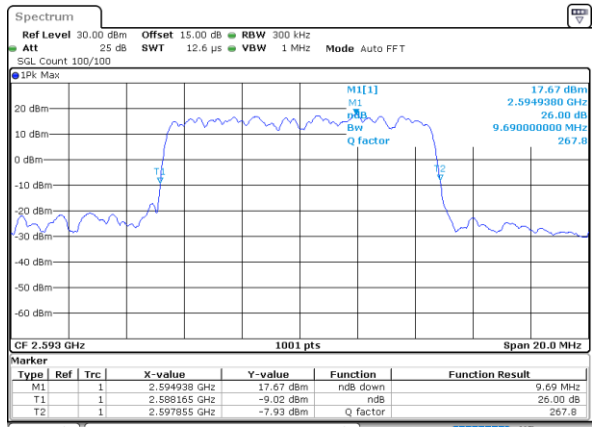

Date: 25_JAN_2021 09:21:30

Highest Channel / 5MHz / QPSK

Date: 25_JAN_2021 09:22:03

Highest Channel / 5MHz / 16QAM

Date: 25_JAN_2021 09:22:14

LTE Band 41

Lowest Channel / 10MHz / QPSK

Date: 25_JAN_2021 09:22:47

Lowest Channel / 10MHz / 16QAM

Date: 25_JAN_2021 09:22:58

Middle Channel / 10MHz / QPSK

Date: 25_JAN_2021 09:23:01

Middle Channel / 10MHz / 16QAM

Date: 25_JAN_2021 09:23:43

Highest Channel / 10MHz / QPSK

Date: 25_JAN_2021 09:24:16

Highest Channel / 10MHz / 16QAM

Date: 25_JAN_2021 09:24:27

LTE Band 41

Lowest Channel / 15MHz / QPSK

Date: 25_JAN.2021 09:25:00

Lowest Channel / 15MHz / 16QAM

Date: 25_JAN.2021 09:35:59

Middle Channel / 15MHz / QPSK

Date: 25_JAN.2021 09:25:44

Middle Channel / 15MHz / 16QAM

Date: 25_JAN.2021 09:25:56

Highest Channel / 15MHz / QPSK

Date: 25_JAN.2021 09:26:29

Highest Channel / 15MHz / 16QAM

Date: 25_JAN.2021 09:26:40

LTE Band 41