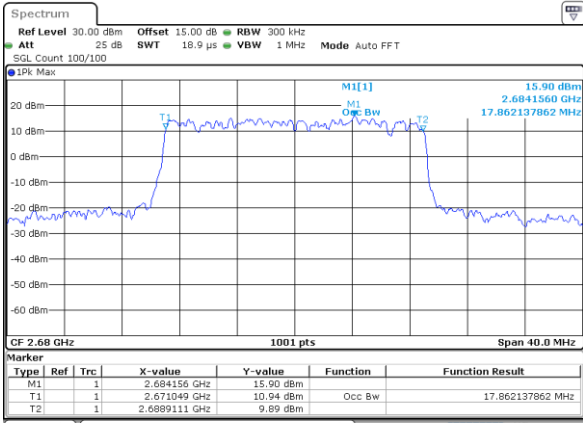

Lowest Channel / 20MHz / QPSK

Date: 25_JAN_2021 09:26:51

Lowest Channel / 20MHz / 16QAM

Date: 25_JAN_2021 09:27:02

Middle Channel / 20MHz / QPSK

Date: 25_JAN_2021 09:27:05

Middle Channel / 20MHz / 16QAM

Date: 25_JAN_2021 09:27:46

Highest Channel / 20MHz / QPSK

Date: 25_JAN_2021 09:35:08

Highest Channel / 20MHz / 16QAM

Date: 25_JAN_2021 09:28:30

LTE Band 41

Lowest Channel / 5MHz / 64QAM

Date: 25_JAN_2021 09:39:33

Lowest Channel / 10MHz / 64QAM