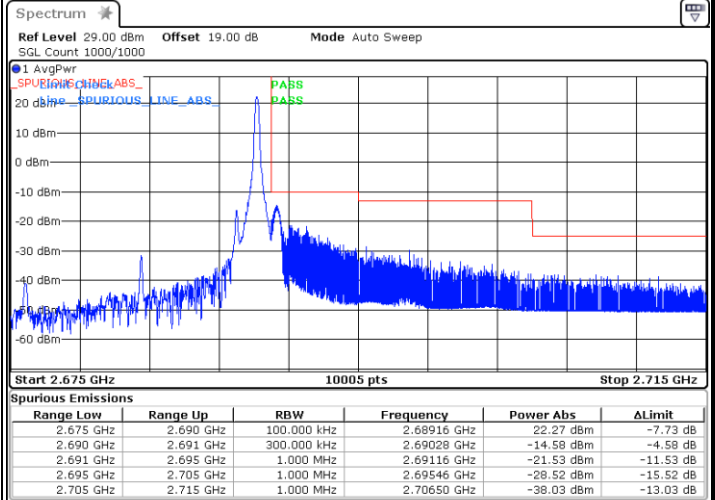

Date: 3.FEB.2021 15:57:37

Highest Band Edge / Full RB

Date: 25.JAN.2021 11:02:15

LTE Band 41 / 10MHz / 64QAM

Lowest Band Edge / 1 RB

Date: 25.JAN.2021 10:44:23

Highest Band Edge / 1 RB

Date: 25.JAN.2021 11:01:42

Lowest Band Edge / Full RB

Date: 3.FEB.2021 15:56:39

Highest Band Edge / Full RB

Date: 25.JAN.2021 11:02:00

LTE Band 41 / 15MHz / QPSK

Lowest Band Edge / 1 RB

Date: 25.JAN.2021 11:31:01

Highest Band Edge / 1 RB

Date: 25.JAN.2021 11:36:49

Lowest Band Edge / Full RB

Date: 3.FEB.2021 16:07:22

Highest Band Edge / Full RB

Date: 25.JAN.2021 11:38:26

LTE Band 41 / 15MHz / 16QAM

Lowest Band Edge / 1 RB

Date: 25.JAN.2021 11:31:58

Highest Band Edge / 1 RB

Date: 25.JAN.2021 11:35:27

Lowest Band Edge / Full RB

Date: 3.FEB.2021 16:06:23

Highest Band Edge / Full RB

Date: 25.JAN.2021 11:40:15