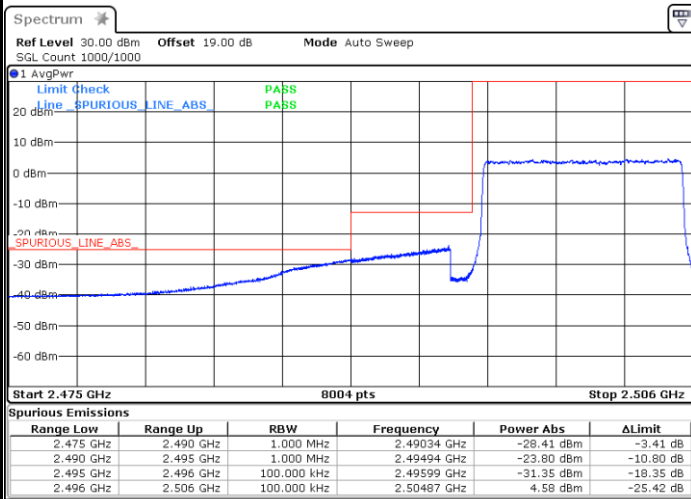

Date: 25.JAN.2021 10:35:13

LTE Band 41 / 10MHz / QPSK

Lowest Band Edge / 1 RB

Date: 25.JAN.2021 10:49:03

Highest Band Edge / 1 RB

Date: 25.JAN.2021 11:00:11

Lowest Band Edge / Full RB

Date: 5.FEB.2021 13:45:06

Highest Band Edge / Full RB

Date: 25.JAN.2021 11:02:31

LTE Band 41 / 10MHz / 16QAM

Lowest Band Edge / 1 RB

Date: 25.JAN.2021 10:46:58

Highest Band Edge / 1 RB

Date: 25.JAN.2021 11:01:12

Lowest Band Edge / Full RB

Date: 3.FEB.2021 15:57:37

Highest Band Edge / Full RB

Date: 25.JAN.2021 11:02:15

LTE Band 41 / 10MHz / 64QAM

Lowest Band Edge / 1 RB

Date: 25.JAN.2021 10:44:23

Highest Band Edge / 1 RB

Date: 25.JAN.2021 11:01:42

Lowest Band Edge / Full RB

Date: 3.FEB.2021 15:56:39

Highest Band Edge / Full RB

Date: 25.JAN.2021 11:02:00

LTE Band 41 / 15MHz / QPSK

Lowest Band Edge / 1 RB

Date: 25.JAN.2021 11:31:01

Highest Band Edge / 1 RB