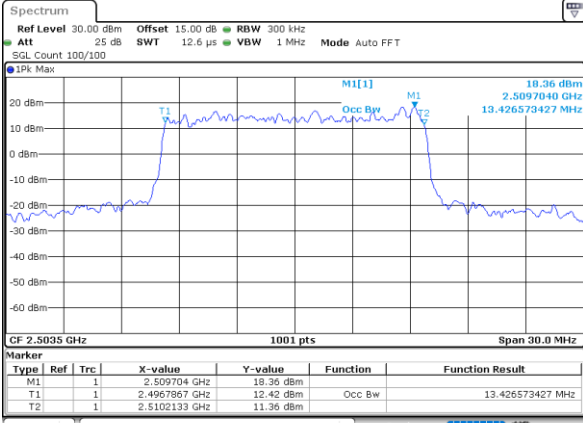

Lowest Channel / 10MHz / 16QAM

Date: 25_JAN.2021 09:22:36

Middle Channel / 10MHz / QPSK

Date: 25_JAN.2021 09:23:09

Middle Channel / 10MHz / 16QAM

Date: 25_JAN.2021 09:23:10

Highest Channel / 10MHz / QPSK

Date: 25_JAN.2021 09:23:54

Highest Channel / 10MHz / 16QAM

Date: 25_JAN.2021 09:24:05

LTE Band 41

Lowest Channel / 15MHz / QPSK

Date: 25_JAN_2021 09:24:38

Lowest Channel / 15MHz / 16QAM

Date: 25_JAN_2021 09:24:49

Middle Channel / 15MHz / QPSK

Date: 25_JAN_2021 09:25:22

Middle Channel / 15MHz / 16QAM

Date: 25_JAN_2021 09:25:33

Highest Channel / 15MHz / QPSK

Date: 25_JAN_2021 09:26:07

Highest Channel / 15MHz / 16QAM

Date: 25_JAN_2021 09:26:18

LTE Band 41