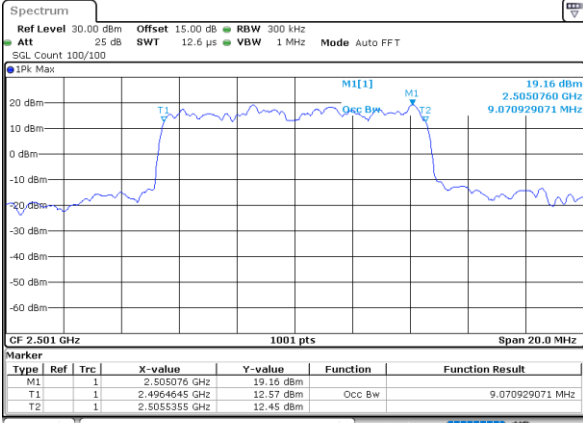

LTE Band 41

Lowest Channel / 5MHz / QPSK

Date: 25_JAN.2021 09:20:13

Lowest Channel / 5MHz / 16QAM

Date: 25_JAN.2021 09:20:24

Middle Channel / 5MHz / QPSK

Date: 25_JAN.2021 09:38:12

Middle Channel / 5MHz / 16QAM

Date: 25_JAN.2021 09:38:26

Highest Channel / 5MHz / QPSK

Date: 25_JAN.2021 09:21:41

Highest Channel / 5MHz / 16QAM

Date: 25_JAN.2021 09:21:52

LTE Band 41

Lowest Channel / 10MHz / QPSK

Date: 25_JAN.2021 09:22:25

Lowest Channel / 10MHz / 16QAM

Date: 25_JAN.2021 09:22:36

Middle Channel / 10MHz / QPSK

Date: 25_JAN.2021 09:23:09

Middle Channel / 10MHz / 16QAM

Date: 25_JAN.2021 09:23:10

Highest Channel / 10MHz / QPSK

Date: 25_JAN.2021 09:23:54