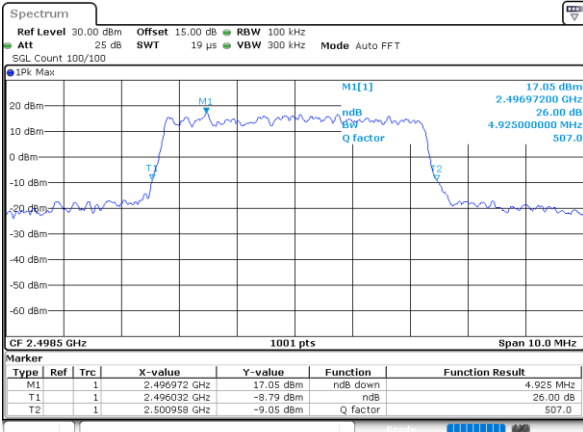

LTE Band 41

Lowest Channel / 5MHz / QPSK

Date: 25_JAN_2021 09:20:35