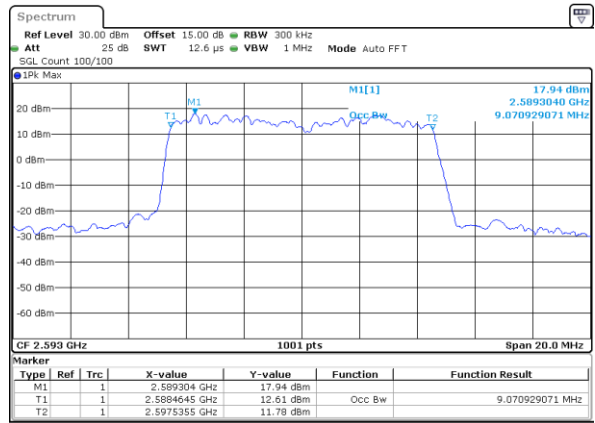

Date: 25_JAN.2021 09:38:26

Highest Channel / 5MHz / QPSK

Date: 25_JAN.2021 09:21:41

Highest Channel / 5MHz / 16QAM

Date: 25_JAN.2021 09:21:52

LTE Band 41

Lowest Channel / 10MHz / QPSK

Date: 25_JAN.2021 09:22:25

Lowest Channel / 10MHz / 16QAM

Date: 25_JAN.2021 09:22:36

Middle Channel / 10MHz / QPSK

Date: 25_JAN.2021 09:23:09

Middle Channel / 10MHz / 16QAM

Date: 25_JAN.2021 09:23:10

Highest Channel / 10MHz / QPSK

Date: 25_JAN.2021 09:23:54

Highest Channel / 10MHz / 16QAM

Date: 25_JAN.2021 09:24:05

LTE Band 41

Lowest Channel / 15MHz / QPSK

Date: 25_JAN_2021 09:24:38

Lowest Channel / 15MHz / 16QAM

Date: 25_JAN_2021 09:24:49

Middle Channel / 15MHz / QPSK