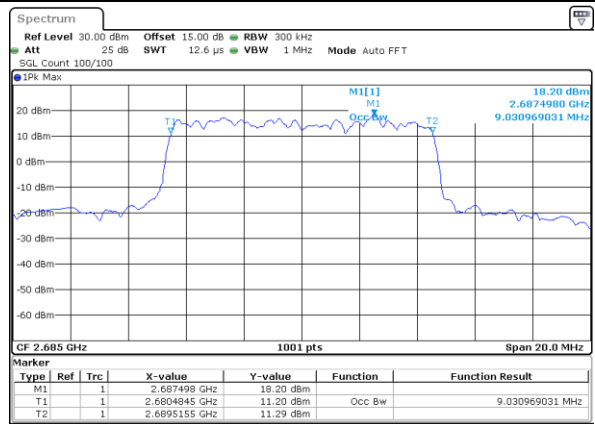

Date: 25_JAN.2021 09:38:26

Highest Channel / 5MHz / QPSK

Date: 25_JAN.2021 09:21:41

Highest Channel / 5MHz / 16QAM

Date: 25_JAN.2021 09:21:52

LTE Band 41

Lowest Channel / 10MHz / QPSK

Date: 25_JAN.2021 09:22:25

Lowest Channel / 10MHz / 16QAM

Date: 25_JAN.2021 09:22:36

Middle Channel / 10MHz / QPSK

Date: 25_JAN.2021 09:23:09

Middle Channel / 10MHz / 16QAM

Date: 25_JAN.2021 09:23:10

Highest Channel / 10MHz / QPSK

Date: 25_JAN.2021 09:23:54

Highest Channel / 10MHz / 16QAM

Date: 25_JAN.2021 09:24:05

LTE Band 41

Lowest Channel / 15MHz / QPSK

Date: 25_JAN_2021 09:24:38

Lowest Channel / 15MHz / 16QAM

Date: 25_JAN_2021 09:24:49

Middle Channel / 15MHz / QPSK