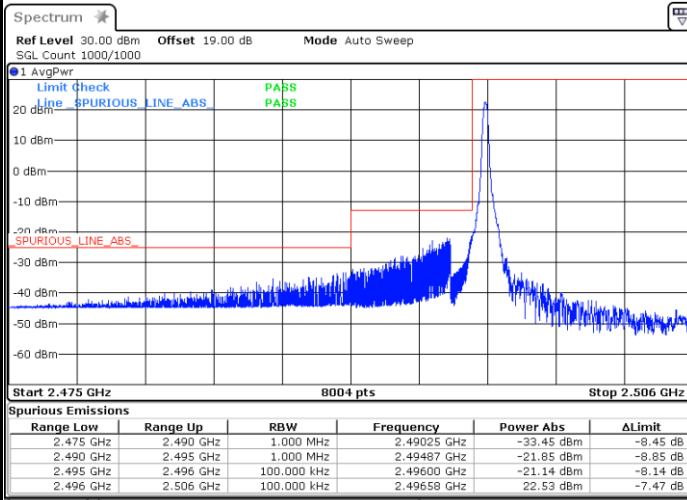

Highest Band Edge / Full RB

Date: 25.JAN.2021 11:02:31

LTE Band 41 / 10MHz / 16QAM

Lowest Band Edge / 1 RB

Date: 25.JAN.2021 10:46:58

Highest Band Edge / 1 RB

Date: 25.JAN.2021 11:01:12

Lowest Band Edge / Full RB

Date: 3.FEB.2021 15:57:37

Highest Band Edge / Full RB

Date: 25.JAN.2021 11:02:15

LTE Band 41 / 10MHz / 64QAM

Lowest Band Edge / 1 RB

Date: 25.JAN.2021 10:44:23

Highest Band Edge / 1 RB

Date: 25.JAN.2021 11:01:42

Lowest Band Edge / Full RB

Date: 3.FEB.2021 15:56:39

Highest Band Edge / Full RB

Date: 25.JAN.2021 11:02:00

LTE Band 41 / 15MHz / QPSK

Lowest Band Edge / 1 RB

Date: 25.JAN.2021 11:31:01

Highest Band Edge / 1 RB

Date: 25.JAN.2021 11:36:49

Lowest Band Edge / Full RB

Date: 3.FEB.2021 16:07:22

Highest Band Edge / Full RB

Date: 25.JAN.2021 11:38:26

LTE Band 41 / 15MHz / 16QAM

Lowest Band Edge / 1 RB

Date: 25.JAN.2021 11:31:58