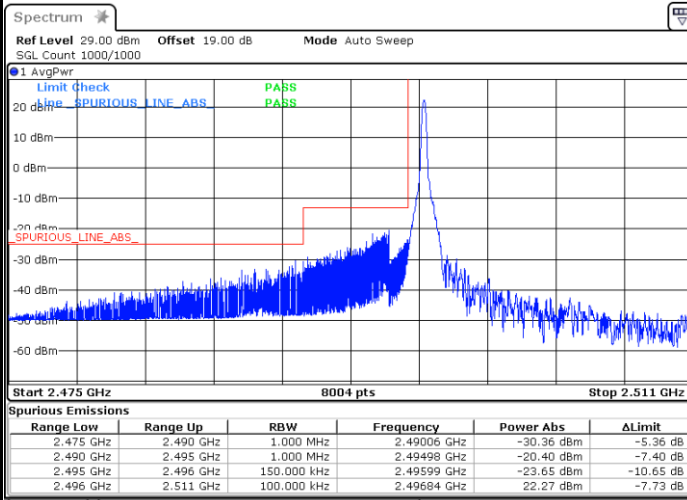

Date: 3.FEB.2021 15:57:37

Highest Band Edge / Full RB

Date: 25.JAN.2021 11:02:15

LTE Band 41 / 10MHz / 64QAM

Lowest Band Edge / 1 RB

Date: 25.JAN.2021 10:44:23

Highest Band Edge / 1 RB

Date: 25.JAN.2021 11:01:42

Lowest Band Edge / Full RB

Date: 3.FEB.2021 15:56:39

Highest Band Edge / Full RB

Date: 25.JAN.2021 11:02:00

LTE Band 41 / 15MHz / QPSK

Lowest Band Edge / 1 RB

Date: 25.JAN.2021 11:31:01

Highest Band Edge / 1 RB

Date: 25.JAN.2021 11:36:49

Lowest Band Edge / Full RB

Date: 3.FEB.2021 16:07:22

Highest Band Edge / Full RB

Date: 25.JAN.2021 11:38:26

LTE Band 41 / 15MHz / 16QAM

Lowest Band Edge / 1 RB

Date: 25.JAN.2021 11:31:58

Highest Band Edge / 1 RB

Date: 25.JAN.2021 11:35:27

Lowest Band Edge / Full RB

Date: 3.FEB.2021 16:06:23

Highest Band Edge / Full RB

Date: 25.JAN.2021 11:40:15