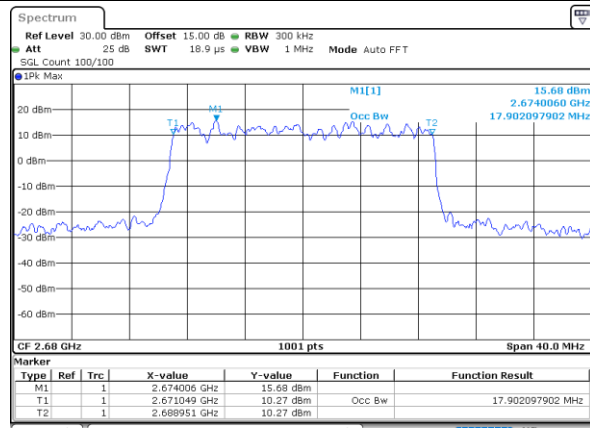

Date: 25_JAN_2021 09:41:22

LTE Band 41

Lowest Channel / 15MHz / 64QAM

Date: 25_JAN_2021 09:41:44

Lowest Channel / 20MHz / 64QAM

Date: 25_JAN_2021 09:42:51

Middle Channel / 15MHz / 64QAM

Date: 25_JAN_2021 09:42:06

Middle Channel / 20MHz / 64QAM

Date: 25_JAN_2021 09:43:13

Highest Channel / 15MHz / 64QAM

Date: 25_JAN_2021 09:42:28

Highest Channel / 20MHz / 64QAM

Date: 25_JAN_2021 09:43:35

Conducted Band Edge

LTE Band 41 / 5MHz / 16QAM

Lowest Band Edge / 1RB

Date: 25.JAN.2021 10:14:35

Highest Band Edge / 1 RB

Date: 25.JAN.2021 10:32:18

Lowest Band Edge / Full RB

Date: 25.JAN.2021 09:59:28

Highest Band Edge / Full RB

Date: 25.JAN.2021 10:37:00

LTE Band 41 / 5MHz / 64QAM

Lowest Band Edge / 1RB

Date: 25.JAN.2021 10:08:27

Highest Band Edge / 1 RB

Date: 25.JAN.2021 10:34:07

Lowest Band Edge / Full RB

Date: 3.FEB.2021 15:55:01

Highest Band Edge / Full RB