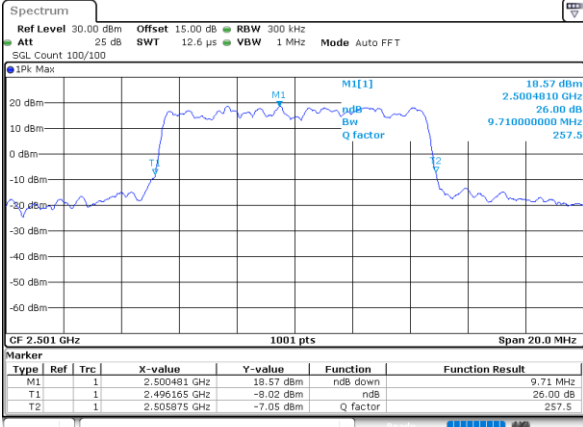

Date: 25_JAN_2021 09:21:30

Highest Channel / 5MHz / QPSK

Date: 25_JAN_2021 09:22:03

Highest Channel / 5MHz / 16QAM

Date: 25_JAN_2021 09:22:14

LTE Band 41

Lowest Channel / 10MHz / QPSK

Date: 25_JAN_2021 09:22:47