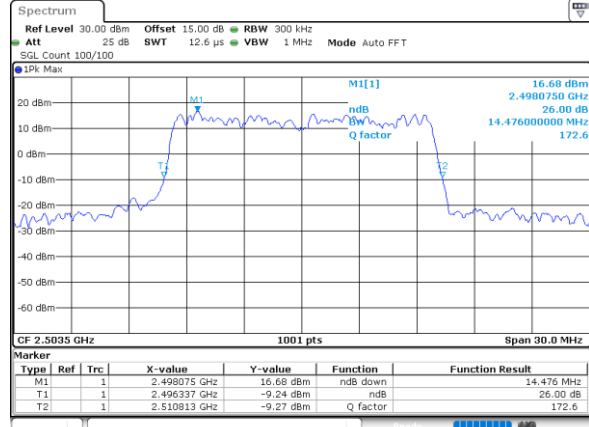

Highest Channel / 10MHz / 16QAM

Date: 25_JAN_2021 09:24:27

LTE Band 41

Lowest Channel / 15MHz / QPSK

Date: 25_JAN.2021 09:25:00

Lowest Channel / 15MHz / 16QAM

Date: 25_JAN.2021 09:35:59

Middle Channel / 15MHz / QPSK

Date: 25_JAN.2021 09:25:44

Middle Channel / 15MHz / 16QAM

Date: 25_JAN.2021 09:25:56

Highest Channel / 15MHz / QPSK

Date: 25_JAN.2021 09:26:29

Highest Channel / 15MHz / 16QAM

Date: 25_JAN.2021 09:26:40

LTE Band 41