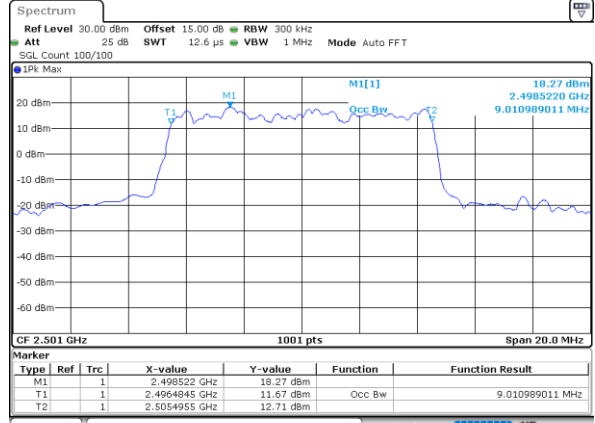

Date: 25_JAN.2021 09:38:26

Highest Channel / 5MHz / QPSK

Date: 25_JAN.2021 09:21:41

Highest Channel / 5MHz / 16QAM

Date: 25_JAN.2021 09:21:52

LTE Band 41

Lowest Channel / 10MHz / QPSK

Date: 25_JAN.2021 09:22:25

Lowest Channel / 10MHz / 16QAM

Date: 25_JAN.2021 09:22:36

Middle Channel / 10MHz / QPSK

Date: 25_JAN.2021 09:23:09

Middle Channel / 10MHz / 16QAM

Date: 25_JAN.2021 09:23:10

Highest Channel / 10MHz / QPSK

Date: 25_JAN.2021 09:23:54