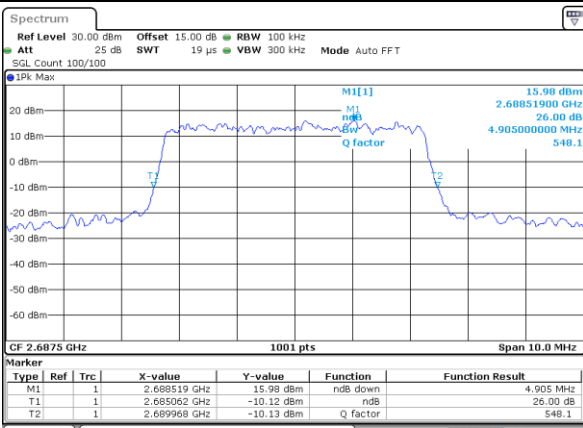

Date: 25_JAN_2021 09:40:48

Middle Channel / 5MHz / 64QAM

Date: 25_JAN_2021 09:40:04

Middle Channel / 10MHz / 64QAM

Date: 25_JAN_2021 09:41:11

Highest Channel / 5MHz / 64QAM

Date: 25_JAN_2021 09:40:26

Highest Channel / 10MHz / 64QAM