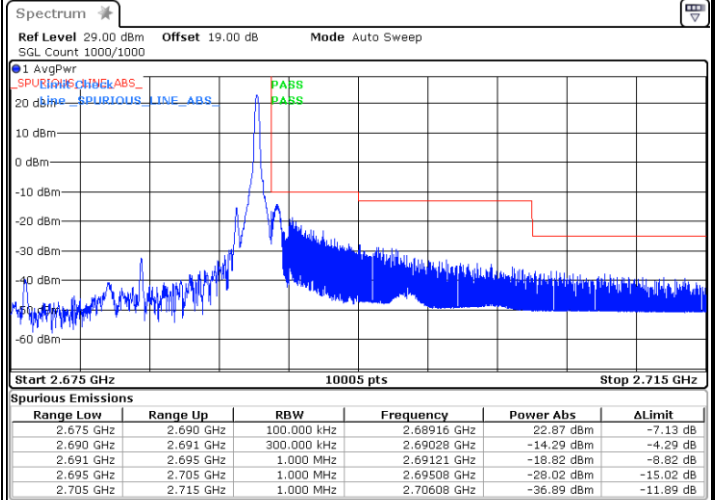

Date: 3.FEB.2021 15:57:37

Highest Band Edge / Full RB

Date: 25.JAN.2021 11:02:15

LTE Band 41 / 10MHz / 64QAM

Lowest Band Edge / 1 RB

Date: 25.JAN.2021 10:44:23

Highest Band Edge / 1 RB

Date: 25.JAN.2021 11:01:42

Lowest Band Edge / Full RB

Date: 3.FEB.2021 15:56:39

Highest Band Edge / Full RB

Date: 25.JAN.2021 11:02:00

LTE Band 41 / 15MHz / QPSK

Lowest Band Edge / 1 RB

Date: 25.JAN.2021 11:31:01

Highest Band Edge / 1 RB

Date: 25.JAN.2021 11:36:49

Lowest Band Edge / Full RB

Date: 3.FEB.2021 16:07:22

Highest Band Edge / Full RB

Date: 25.JAN.2021 11:38:26

LTE Band 41 / 15MHz / 16QAM

Lowest Band Edge / 1 RB

Date: 25.JAN.2021 11:31:58

Highest Band Edge / 1 RB

Date: 25.JAN.2021 11:35:27

Lowest Band Edge / Full RB

Date: 3.FEB.2021 16:06:23

Highest Band Edge / Full RB

Date: 25.JAN.2021 11:40:15