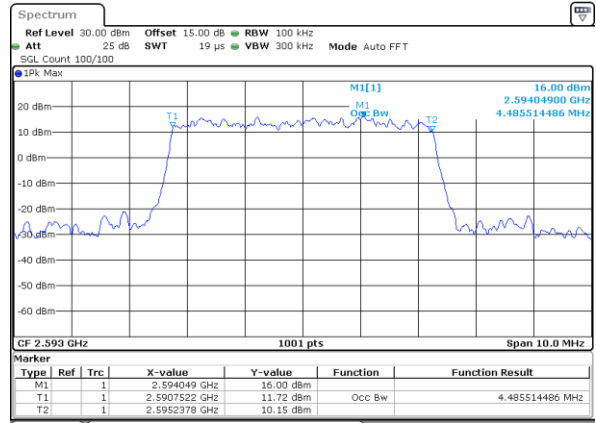

Middle Channel / 20MHz / 64QAM

Date: 25_JAN_2021 09:43:24

Highest Channel / 15MHz / 64QAM

Date: 25_JAN_2021 09:42:39

Highest Channel / 20MHz / 64QAM

Date: 25_JAN_2021 09:43:46

Occupied Bandwidth

Mode	LTE Band 41 : 99%OBW(MHz)											
BW	1.4MHz		3MHz		5MHz		10MHz		15MHz		20MHz	
Mod.	QPSK	16QAM	QPSK	16QAM	QPSK	16QAM	QPSK	16QAM	QPSK	16QAM	QPSK	16QAM
Lowest CH	-	-	-	-	4.51	4.48	9.07	9.01	13.43	13.40	17.86	17.82
Middle CH	-	-	-	-	4.48	4.49	9.03	9.07	13.49	13.43	17.86	17.90
Highest CH	-	-	-	-	4.51	4.51	8.99	9.03	13.43	13.52	17.86	17.86
Mode	LTE Band 41 : 99%OBW(MHz)											
BW	1.4MHz		3MHz		5MHz		10MHz		15MHz		20MHz	
Mod.	64QAM		64QAM		64QAM		64QAM		64QAM		64QAM	
Lowest CH	-	-	-	-	4.46	-	9.01	-	13.43	-	17.98	-
Middle CH	-	-	-	-	4.50	-	8.97	-	13.43	-	17.86	-
Highest CH	-	-	-	-	4.50	-	9.09	-	13.37	-	17.90	-

LTE Band 41

Lowest Channel / 5MHz / QPSK

Date: 25_JAN.2021 09:20:13

Lowest Channel / 5MHz / 16QAM

Date: 25_JAN.2021 09:20:24

Middle Channel / 5MHz / QPSK

Date: 25_JAN.2021 09:38:12

Middle Channel / 5MHz / 16QAM

Date: 25_JAN.2021 09:38:26

Highest Channel / 5MHz / QPSK

Date: 25_JAN.2021 09:21:41

Highest Channel / 5MHz / 16QAM

Date: 25_JAN.2021 09:21:52

LTE Band 41

Lowest Channel / 10MHz / QPSK

Date: 25_JAN.2021 09:22:25