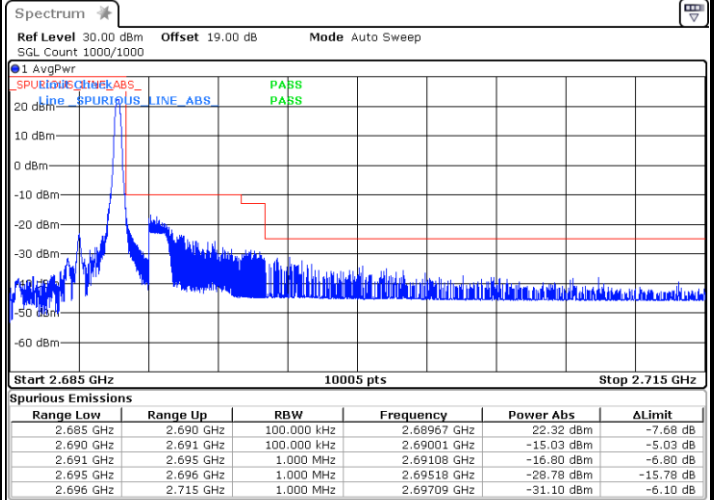

Date: 25_JAN_2021 09:41:22

LTE Band 41

Lowest Channel / 15MHz / 64QAM

Date: 25_JAN_2021 09:41:44

Lowest Channel / 20MHz / 64QAM

Date: 25_JAN_2021 09:42:51

Middle Channel / 15MHz / 64QAM

Date: 25_JAN_2021 09:42:06

Middle Channel / 20MHz / 64QAM

Date: 25_JAN_2021 09:43:13

Highest Channel / 15MHz / 64QAM

Date: 25_JAN_2021 09:42:28

Highest Channel / 20MHz / 64QAM

Date: 25_JAN_2021 09:43:35

Conducted Band Edge

LTE Band 41 / 5MHz / 16QAM

Lowest Band Edge / 1RB

Date: 25.JAN.2021 10:14:35

Highest Band Edge / 1 RB

Date: 25.JAN.2021 10:32:18

Lowest Band Edge / Full RB

Date: 25.JAN.2021 09:59:28

Highest Band Edge / Full RB

Date: 25.JAN.2021 10:37:00

LTE Band 41 / 5MHz / 64QAM

Lowest Band Edge / 1RB

Date: 25.JAN.2021 10:08:27

Highest Band Edge / 1 RB

Date: 25.JAN.2021 10:34:07

Lowest Band Edge / Full RB

Date: 3.FEB.2021 15:55:01

Highest Band Edge / Full RB