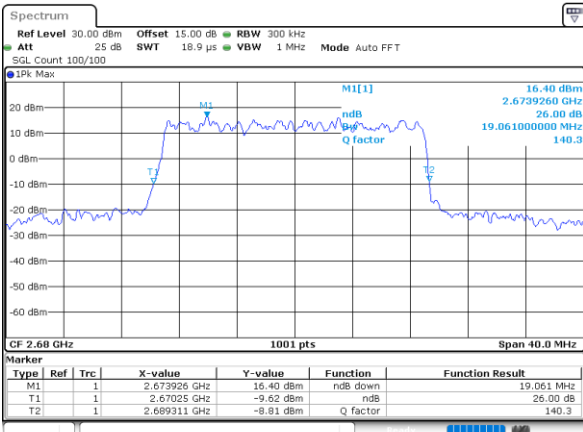

Lowest Channel / 20MHz / QPSK

Date: 25_JAN_2021 09:27:13

Lowest Channel / 20MHz / 16QAM

Date: 25_JAN_2021 09:27:24

Middle Channel / 20MHz / QPSK

Date: 25_JAN_2021 09:27:57

Middle Channel / 20MHz / 16QAM

Date: 25_JAN_2021 09:28:08

Highest Channel / 20MHz / QPSK

Date: 25_JAN_2021 09:28:41

Highest Channel / 20MHz / 16QAM

Date: 25_JAN_2021 09:28:53

LTE Band 41

Lowest Channel / 5MHz / 64QAM

Date: 25_JAN_2021 09:39:42

Lowest Channel / 10MHz / 64QAM