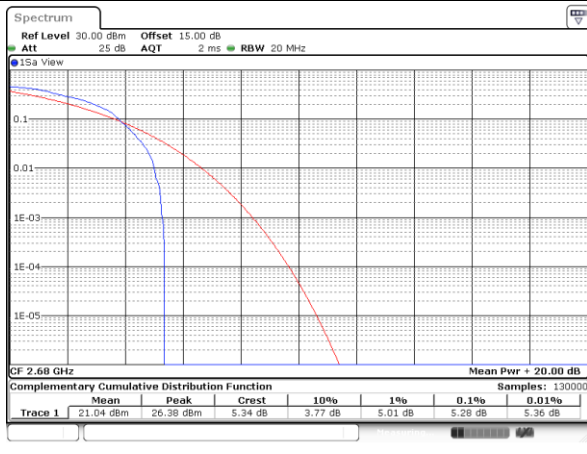

LTE Band 41 / 20MHz / 64QAM

Lowest Channel / 1RB

Date: 25_JAN.2021 09:43:58

Lowest Channel / Full RB

Date: 25_JAN.2021 09:44:19

Middle Channel / 1RB

Date: 25_JAN.2021 09:44:29

Middle Channel / Full RB

Date: 25_JAN.2021 09:44:40

Highest Channel / 1RB

Date: 25_JAN.2021 09:44:51

Highest Channel / Full RB

Date: 25_JAN.2021 09:45:01

26dB Bandwidth

Mode	LTE Band 41 : 26dB BW(MHz)											
BW	1.4MHz		3MHz		5MHz		10MHz		15MHz		20MHz	
Mod.	QPSK	16QAM	QPSK	16QAM	QPSK	16QAM	QPSK	16QAM	QPSK	16QAM	QPSK	16QAM
Lowest CH	-	-	-	-	4.93	4.96	9.71	9.73	14.24	14.48	18.82	18.86
Middle CH	-	-	-	-	4.92	4.77	9.73	9.69	14.24	14.15	18.82	18.94
Highest CH	-	-	-	-	4.84	4.78	9.77	9.79	14.27	14.39	19.06	19.10
Mode	LTE Band 41 : 26dB BW(MHz)											
BW	1.4MHz		3MHz		5MHz		10MHz		15MHz		20MHz	
Mod.	64QAM		64QAM		64QAM		64QAM		64QAM		64QAM	
Lowest CH	-	-	-	-	4.92	-	9.83	-	14.09	-	18.66	-
Middle CH	-	-	-	-	4.90	-	9.65	-	14.09	-	18.62	-
Highest CH	-	-	-	-	4.91	-	9.63	-	14.72	-	18.90	-