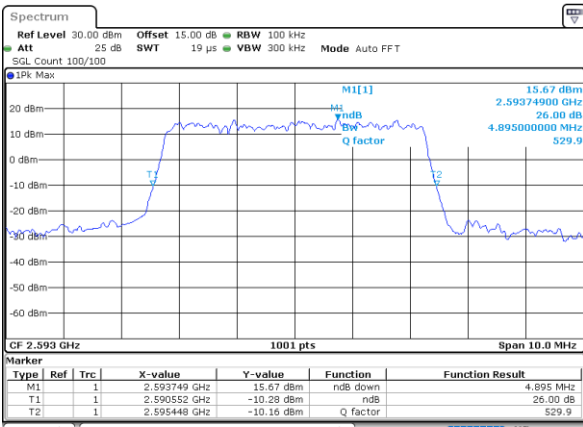

Highest Channel / 20MHz / QPSK

Date: 25_JAN_2021 09:28:41

Highest Channel / 20MHz / 16QAM

Date: 25_JAN_2021 09:28:53

LTE Band 41

Lowest Channel / 5MHz / 64QAM

Date: 25_JAN_2021 09:39:42

Lowest Channel / 10MHz / 64QAM

Date: 25_JAN_2021 09:40:48

Middle Channel / 5MHz / 64QAM

Date: 25_JAN_2021 09:40:04

Middle Channel / 10MHz / 64QAM

Date: 25_JAN_2021 09:41:11

Highest Channel / 5MHz / 64QAM

Date: 25_JAN_2021 09:40:26

Highest Channel / 10MHz / 64QAM