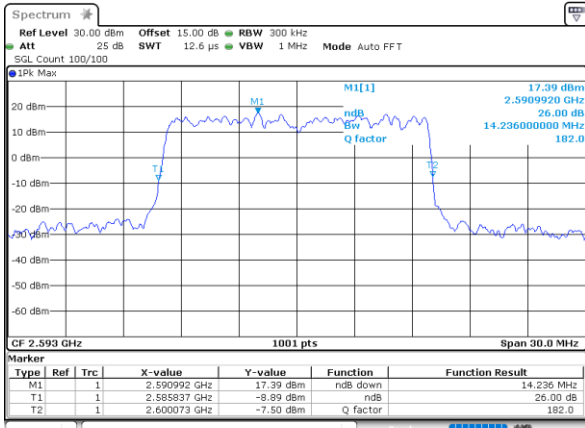

Highest Channel / 10MHz / 16QAM

Date: 25_JAN_2021 09:24:27

LTE Band 41

Lowest Channel / 15MHz / QPSK

Date: 25_JAN.2021 09:25:00

Lowest Channel / 15MHz / 16QAM

Date: 25_JAN.2021 09:35:59

Middle Channel / 15MHz / QPSK

Date: 25_JAN.2021 09:25:44

Middle Channel / 15MHz / 16QAM

Date: 25_JAN.2021 09:25:56

Highest Channel / 15MHz / QPSK

Date: 25_JAN.2021 09:26:29

Highest Channel / 15MHz / 16QAM

Date: 25_JAN.2021 09:26:40

LTE Band 41