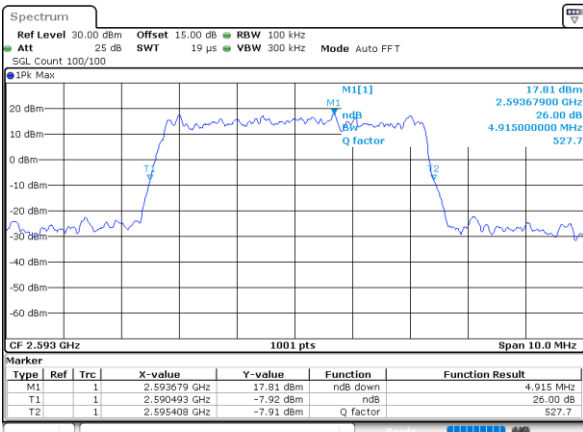

Date: 25_JAN.2021 09:44:40

Highest Channel / 1RB

Date: 25_JAN.2021 09:44:51

Highest Channel / Full RB

Date: 25_JAN.2021 09:45:01

26dB Bandwidth

Mode	LTE Band 41 : 26dB BW(MHz)											
BW	1.4MHz		3MHz		5MHz		10MHz		15MHz		20MHz	
Mod.	QPSK	16QAM	QPSK	16QAM	QPSK	16QAM	QPSK	16QAM	QPSK	16QAM	QPSK	16QAM
Lowest CH	-	-	-	-	4.93	4.96	9.71	9.73	14.24	14.48	18.82	18.86
Middle CH	-	-	-	-	4.92	4.77	9.73	9.69	14.24	14.15	18.82	18.94
Highest CH	-	-	-	-	4.84	4.78	9.77	9.79	14.27	14.39	19.06	19.10
Mode	LTE Band 41 : 26dB BW(MHz)											
BW	1.4MHz		3MHz		5MHz		10MHz		15MHz		20MHz	
Mod.	64QAM		64QAM		64QAM		64QAM		64QAM		64QAM	
Lowest CH	-	-	-	-	4.92	-	9.83	-	14.09	-	18.66	-
Middle CH	-	-	-	-	4.90	-	9.65	-	14.09	-	18.62	-
Highest CH	-	-	-	-	4.91	-	9.63	-	14.72	-	18.90	-

LTE Band 41

Lowest Channel / 5MHz / QPSK

Date: 25_JAN_2021 09:20:35

Lowest Channel / 5MHz / 16QAM

Date: 25_JAN_2021 09:13:46

Middle Channel / 5MHz / QPSK

Date: 25_JAN_2021 09:21:19

Middle Channel / 5MHz / 16QAM

Date: 25_JAN_2021 09:21:30

Highest Channel / 5MHz / QPSK

Date: 25_JAN_2021 09:22:03

Highest Channel / 5MHz / 16QAM

Date: 25_JAN_2021 09:22:14

LTE Band 41

Lowest Channel / 10MHz / QPSK

Date: 25_JAN_2021 09:22:47