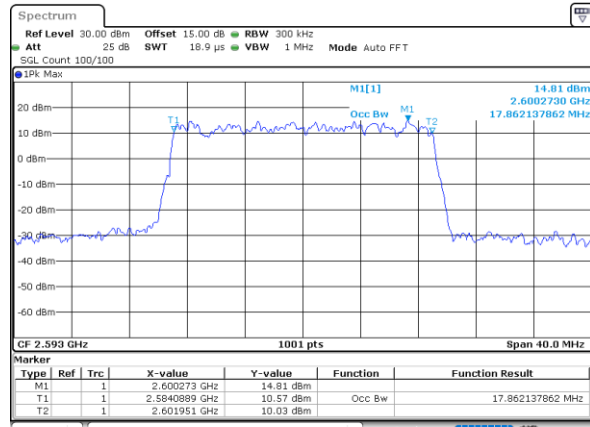

Date: 25_JAN_2021 09:41:22

LTE Band 41

Lowest Channel / 15MHz / 64QAM

Date: 25_JAN_2021 09:41:44

Lowest Channel / 20MHz / 64QAM

Date: 25_JAN_2021 09:42:51

Middle Channel / 15MHz / 64QAM

Date: 25_JAN_2021 09:42:06

Middle Channel / 20MHz / 64QAM

Date: 25_JAN_2021 09:43:13

Highest Channel / 15MHz / 64QAM

Date: 25_JAN_2021 09:42:28

Highest Channel / 20MHz / 64QAM

Date: 25_JAN_2021 09:43:35

Conducted Band Edge

LTE Band 41 / 5MHz / 16QAM

Lowest Band Edge / 1RB

Date: 25.JAN.2021 10:14:35

Highest Band Edge / 1 RB

Date: 25.JAN.2021 10:32:18

Lowest Band Edge / Full RB

Date: 25.JAN.2021 09:59:28

Highest Band Edge / Full RB

Date: 25.JAN.2021 10:37:00