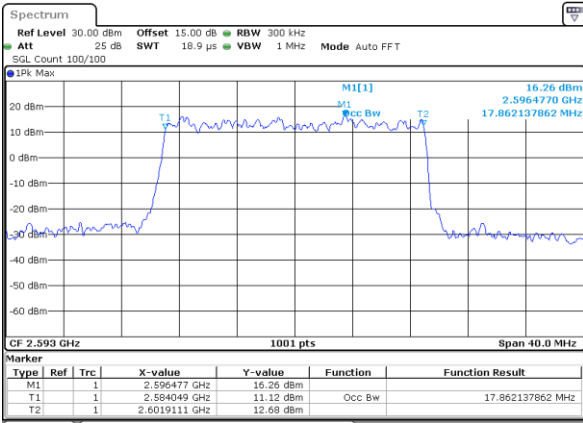

Lowest Channel / 20MHz / QPSK

Date: 25_JAN_2021 09:26:51

Lowest Channel / 20MHz / 16QAM

Date: 25_JAN_2021 09:27:02

Middle Channel / 20MHz / QPSK

Date: 25_JAN_2021 09:27:05

Middle Channel / 20MHz / 16QAM

Date: 25_JAN_2021 09:27:46

Highest Channel / 20MHz / QPSK

Date: 25_JAN_2021 09:35:08

Highest Channel / 20MHz / 16QAM

Date: 25_JAN_2021 09:28:30

LTE Band 41

Lowest Channel / 5MHz / 64QAM

Date: 25_JAN_2021 09:39:33

Lowest Channel / 10MHz / 64QAM