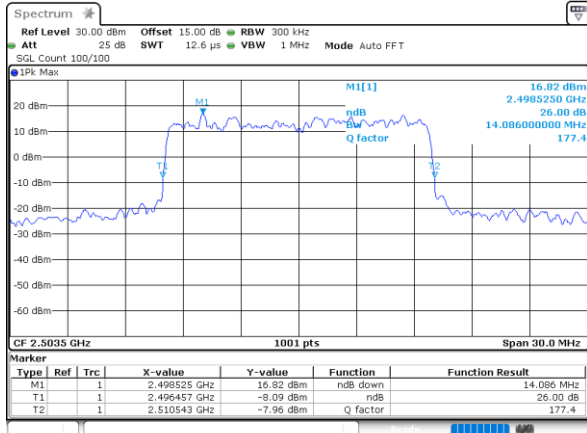

Date: 25_JAN_2021 09:40:48

Middle Channel / 5MHz / 64QAM

Date: 25_JAN_2021 09:40:04

Middle Channel / 10MHz / 64QAM

Date: 25_JAN_2021 09:41:11

Highest Channel / 5MHz / 64QAM

Date: 25_JAN_2021 09:40:26

Highest Channel / 10MHz / 64QAM

Date: 25_JAN_2021 09:41:33

LTE Band 41

Lowest Channel / 15MHz / 64QAM

Date: 25_JAN_2021 09:41:55

Lowest Channel / 20MHz / 64QAM

Date: 25_JAN_2021 09:43:02

Middle Channel / 15MHz / 64QAM

Date: 25_JAN_2021 09:42:17