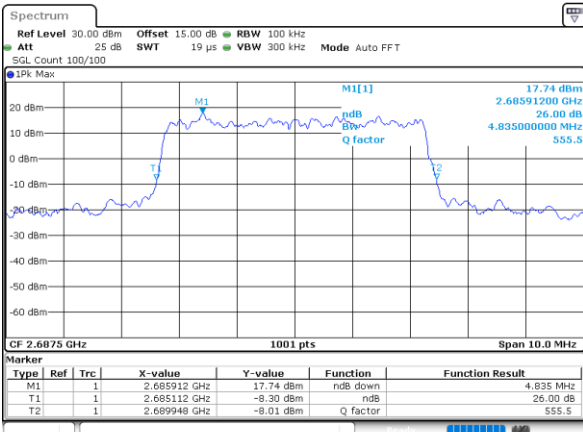

Date: 25_JAN.2021 09:44:40

Highest Channel / 1RB

Date: 25_JAN.2021 09:44:51

Highest Channel / Full RB

Date: 25_JAN.2021 09:45:01

26dB Bandwidth

Mode	LTE Band 41 : 26dB BW(MHz)											
BW	1.4MHz		3MHz		5MHz		10MHz		15MHz		20MHz	
Mod.	QPSK	16QAM	QPSK	16QAM	QPSK	16QAM	QPSK	16QAM	QPSK	16QAM	QPSK	16QAM
Lowest CH	-	-	-	-	4.93	4.96	9.71	9.73	14.24	14.48	18.82	18.86
Middle CH	-	-	-	-	4.92	4.77	9.73	9.69	14.24	14.15	18.82	18.94
Highest CH	-	-	-	-	4.84	4.78	9.77	9.79	14.27	14.39	19.06	19.10
Mode	LTE Band 41 : 26dB BW(MHz)											
BW	1.4MHz		3MHz		5MHz		10MHz		15MHz		20MHz	
Mod.	64QAM		64QAM		64QAM		64QAM		64QAM		64QAM	
Lowest CH	-	-	-	-	4.92	-	9.83	-	14.09	-	18.66	-
Middle CH	-	-	-	-	4.90	-	9.65	-	14.09	-	18.62	-
Highest CH	-	-	-	-	4.91	-	9.63	-	14.72	-	18.90	-

LTE Band 41

Lowest Channel / 5MHz / QPSK

Date: 25_JAN_2021 09:20:35

Lowest Channel / 5MHz / 16QAM

Date: 25_JAN_2021 09:13:46

Middle Channel / 5MHz / QPSK

Date: 25_JAN_2021 09:21:19

Middle Channel / 5MHz / 16QAM

Date: 25_JAN_2021 09:21:30

Highest Channel / 5MHz / QPSK

Date: 25_JAN_2021 09:22:03

Highest Channel / 5MHz / 16QAM

Date: 25_JAN_2021 09:22:14

LTE Band 41

Lowest Channel / 10MHz / QPSK

Date: 25_JAN_2021 09:22:47