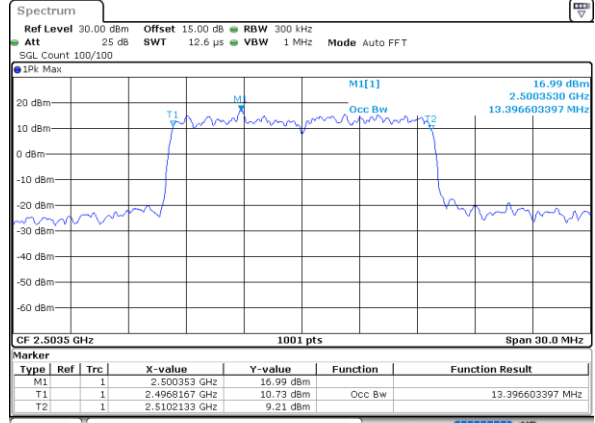

Highest Channel / 10MHz / 16QAM

Date: 25_JAN.2021 09:24:05

LTE Band 41

Lowest Channel / 15MHz / QPSK

Date: 25_JAN_2021 09:24:38

Lowest Channel / 15MHz / 16QAM

Date: 25_JAN_2021 09:24:49

Middle Channel / 15MHz / QPSK

Date: 25_JAN_2021 09:25:22

Middle Channel / 15MHz / 16QAM

Date: 25_JAN_2021 09:25:33

Highest Channel / 15MHz / QPSK

Date: 25_JAN_2021 09:26:07

Highest Channel / 15MHz / 16QAM

Date: 25_JAN_2021 09:26:18

LTE Band 41