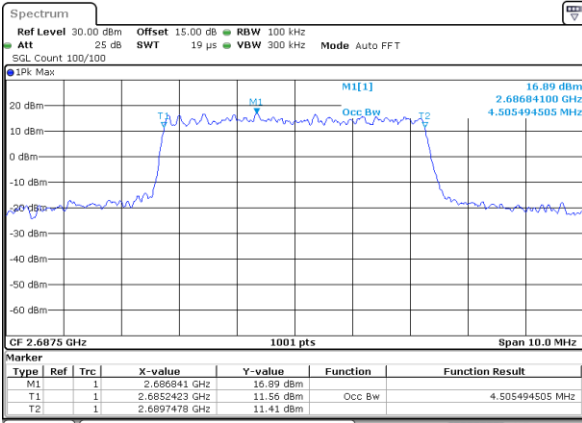

LTE Band 41

Lowest Channel / 5MHz / QPSK

Date: 25_JAN.2021 09:20:13

Lowest Channel / 5MHz / 16QAM

Date: 25_JAN.2021 09:20:24

Middle Channel / 5MHz / QPSK

Date: 25_JAN.2021 09:38:12

Middle Channel / 5MHz / 16QAM

Date: 25_JAN.2021 09:38:26

Highest Channel / 5MHz / QPSK

Date: 25_JAN.2021 09:21:41

Highest Channel / 5MHz / 16QAM

Date: 25_JAN.2021 09:21:52

LTE Band 41

Lowest Channel / 10MHz / QPSK

Date: 25_JAN.2021 09:22:25