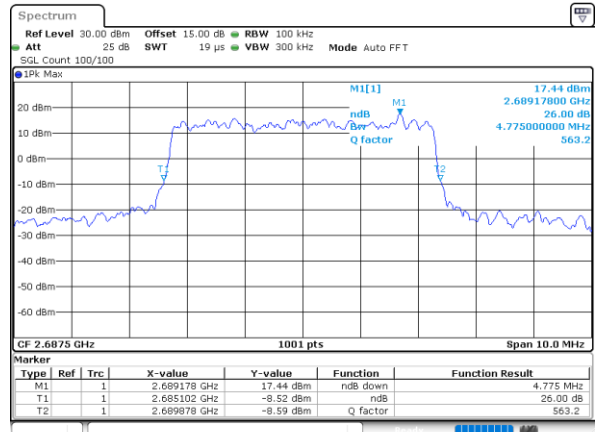

Date: 25_JAN.2021 09:44:40

Highest Channel / 1RB

Date: 25_JAN.2021 09:44:51

Highest Channel / Full RB

Date: 25_JAN.2021 09:45:01

26dB Bandwidth

Mode	LTE Band 41 : 26dB BW(MHz)											
BW	1.4MHz		3MHz		5MHz		10MHz		15MHz		20MHz	
Mod.	QPSK	16QAM	QPSK	16QAM	QPSK	16QAM	QPSK	16QAM	QPSK	16QAM	QPSK	16QAM
Lowest CH	-	-	-	-	4.93	4.96	9.71	9.73	14.24	14.48	18.82	18.86
Middle CH	-	-	-	-	4.92	4.77	9.73	9.69	14.24	14.15	18.82	18.94
Highest CH	-	-	-	-	4.84	4.78	9.77	9.79	14.27	14.39	19.06	19.10
Mode	LTE Band 41 : 26dB BW(MHz)											
BW	1.4MHz		3MHz		5MHz		10MHz		15MHz		20MHz	
Mod.	64QAM		64QAM		64QAM		64QAM		64QAM		64QAM	
Lowest CH	-	-	-	-	4.92	-	9.83	-	14.09	-	18.66	-
Middle CH	-	-	-	-	4.90	-	9.65	-	14.09	-	18.62	-
Highest CH	-	-	-	-	4.91	-	9.63	-	14.72	-	18.90	-

LTE Band 41

Lowest Channel / 5MHz / QPSK

Date: 25_JAN_2021 09:20:35

Lowest Channel / 5MHz / 16QAM

Date: 25_JAN_2021 09:13:46

Middle Channel / 5MHz / QPSK

Date: 25_JAN_2021 09:21:19

Middle Channel / 5MHz / 16QAM

Date: 25_JAN_2021 09:21:30

Highest Channel / 5MHz / QPSK

Date: 25_JAN_2021 09:22:03

Highest Channel / 5MHz / 16QAM

Date: 25_JAN_2021 09:22:14

LTE Band 41

Lowest Channel / 10MHz / QPSK

Date: 25_JAN_2021 09:22:47