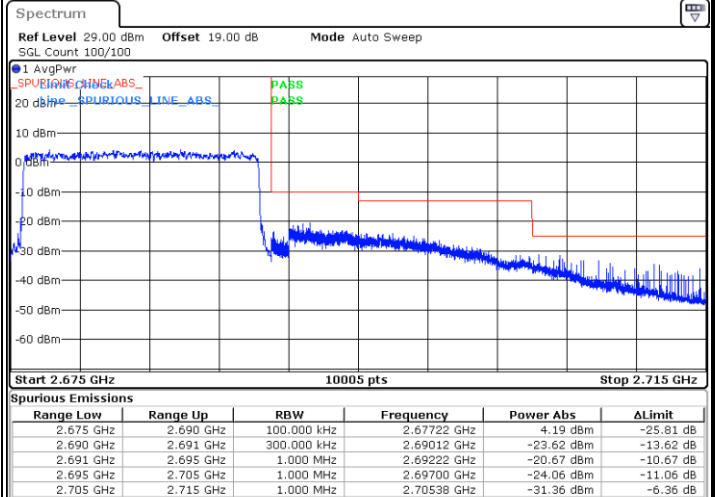

Lowest Band Edge / Full RB

Date: 3.FEB.2021 15:56:39

Highest Band Edge / Full RB

Date: 25.JAN.2021 11:02:00

LTE Band 41 / 15MHz / QPSK

Lowest Band Edge / 1 RB

Date: 25.JAN.2021 11:31:01

Highest Band Edge / 1 RB

Date: 25.JAN.2021 11:36:49

Lowest Band Edge / Full RB

Date: 3.FEB.2021 16:07:22

Highest Band Edge / Full RB

Date: 25.JAN.2021 11:38:26

LTE Band 41 / 15MHz / 16QAM

Lowest Band Edge / 1 RB

Date: 25.JAN.2021 11:31:58

Highest Band Edge / 1 RB

Date: 25.JAN.2021 11:35:27

Lowest Band Edge / Full RB

Date: 3.FEB.2021 16:06:23

Highest Band Edge / Full RB

Date: 25.JAN.2021 11:40:15