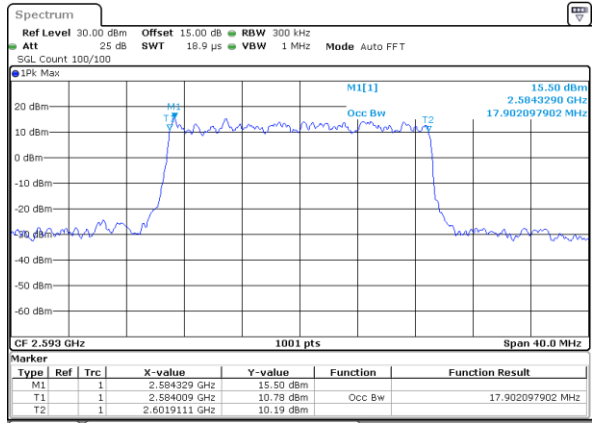

Date: 25_JAN_2021 09:25:22

Middle Channel / 15MHz / 16QAM

Date: 25_JAN_2021 09:25:33

Highest Channel / 15MHz / QPSK

Date: 25_JAN_2021 09:26:07

Highest Channel / 15MHz / 16QAM

Date: 25_JAN_2021 09:26:18

LTE Band 41

Lowest Channel / 20MHz / QPSK

Date: 25_JAN_2021 09:26:51

Lowest Channel / 20MHz / 16QAM

Date: 25_JAN_2021 09:27:02

Middle Channel / 20MHz / QPSK

Date: 25_JAN_2021 09:27:05

Middle Channel / 20MHz / 16QAM

Date: 25_JAN_2021 09:27:46

Highest Channel / 20MHz / QPSK

Date: 25_JAN_2021 09:35:08

Highest Channel / 20MHz / 16QAM

Date: 25_JAN_2021 09:28:30

LTE Band 41

Lowest Channel / 5MHz / 64QAM

Date: 25_JAN_2021 09:39:33

Lowest Channel / 10MHz / 64QAM