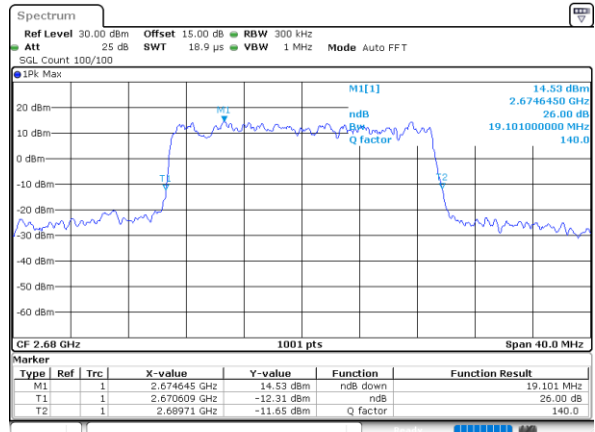

Date: 25_JAN.2021 09:25:44

Middle Channel / 15MHz / 16QAM

Date: 25_JAN.2021 09:25:56

Highest Channel / 15MHz / QPSK

Date: 25_JAN.2021 09:26:29

Highest Channel / 15MHz / 16QAM

Date: 25_JAN.2021 09:26:40

LTE Band 41

Lowest Channel / 20MHz / QPSK

Date: 25_JAN_2021 09:27:13

Lowest Channel / 20MHz / 16QAM

Date: 25_JAN_2021 09:27:24

Middle Channel / 20MHz / QPSK

Date: 25_JAN_2021 09:27:57

Middle Channel / 20MHz / 16QAM

Date: 25_JAN_2021 09:28:08

Highest Channel / 20MHz / QPSK

Date: 25_JAN_2021 09:28:41

Highest Channel / 20MHz / 16QAM

Date: 25_JAN_2021 09:28:53

LTE Band 41

Lowest Channel / 5MHz / 64QAM

Date: 25_JAN_2021 09:39:42

Lowest Channel / 10MHz / 64QAM