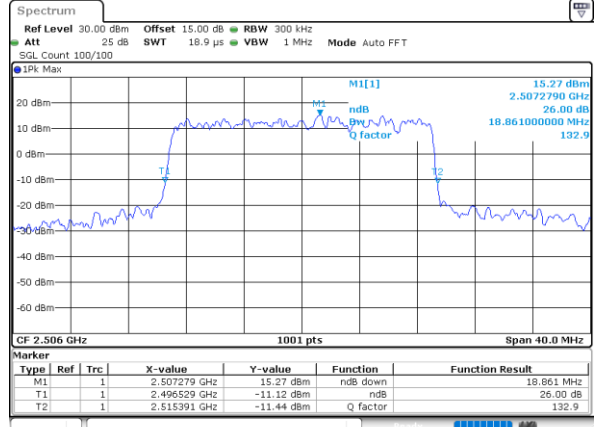

Lowest Channel / 20MHz / 16QAM

Date: 25_JAN_2021 09:27:24