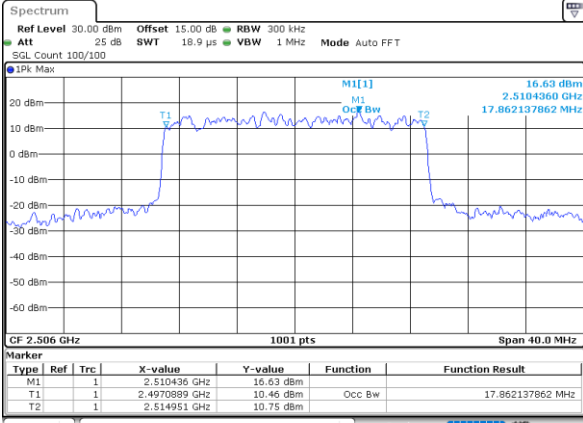

LTE Band 41

Lowest Channel / 20MHz / QPSK

Date: 25_JAN_2021 09:26:51