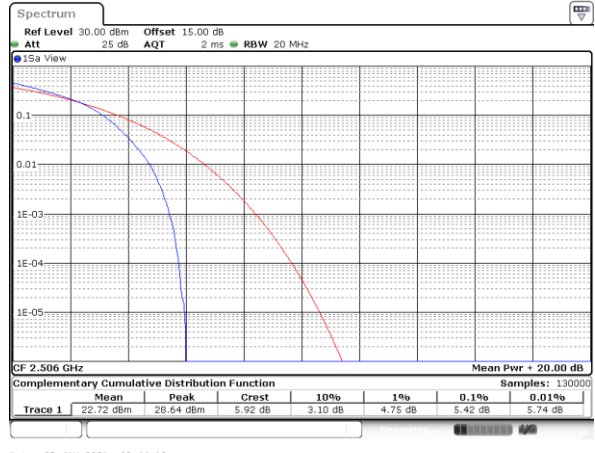

LTE Band 41 / 20MHz / 64QAM

Lowest Channel / 1RB

Date: 25_JAN.2021 09:43:58

Lowest Channel / Full RB

Date: 25_JAN.2021 09:44:19

Middle Channel / 1RB

Date: 25_JAN.2021 09:44:29

Middle Channel / Full RB

Date: 25_JAN.2021 09:44:40

Highest Channel / 1RB

Date: 25_JAN.2021 09:44:51

Highest Channel / Full RB

Date: 25_JAN.2021 09:45:01

26dB Bandwidth

Mode	LTE Band 41 : 26dB BW(MHz)											
BW	1.4MHz		3MHz		5MHz		10MHz		15MHz		20MHz	
Mod.	QPSK	16QAM	QPSK	16QAM	QPSK	16QAM	QPSK	16QAM	QPSK	16QAM	QPSK	16QAM
Lowest CH	-	-	-	-	4.93	4.96	9.71	9.73	14.24	14.48	18.82	18.86
Middle CH	-	-	-	-	4.92	4.77	9.73	9.69	14.24	14.15	18.82	18.94
Highest CH	-	-	-	-	4.84	4.78	9.77	9.79	14.27	14.39	19.06	19.10
Mode	LTE Band 41 : 26dB BW(MHz)											
BW	1.4MHz		3MHz		5MHz		10MHz		15MHz		20MHz	
Mod.	64QAM		64QAM		64QAM		64QAM		64QAM		64QAM	
Lowest CH	-	-	-	-	4.92	-	9.83	-	14.09	-	18.66	-
Middle CH	-	-	-	-	4.90	-	9.65	-	14.09	-	18.62	-
Highest CH	-	-	-	-	4.91	-	9.63	-	14.72	-	18.90	-