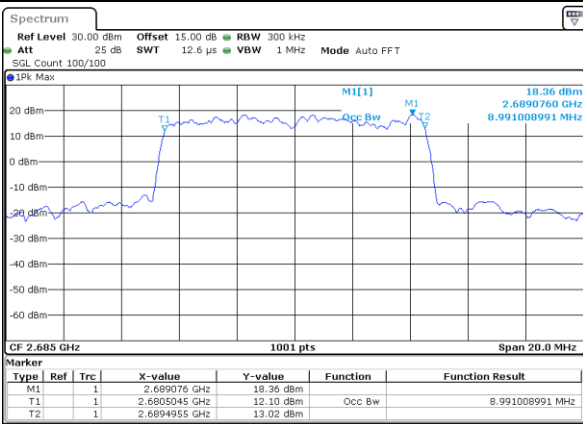

Date: 25_JAN.2021 09:38:26

Highest Channel / 5MHz / QPSK

Date: 25_JAN.2021 09:21:41

Highest Channel / 5MHz / 16QAM

Date: 25_JAN.2021 09:21:52

LTE Band 41

Lowest Channel / 10MHz / QPSK

Date: 25_JAN.2021 09:22:25

Lowest Channel / 10MHz / 16QAM

Date: 25_JAN.2021 09:22:36

Middle Channel / 10MHz / QPSK

Date: 25_JAN.2021 09:23:09

Middle Channel / 10MHz / 16QAM

Date: 25_JAN.2021 09:23:10

Highest Channel / 10MHz / QPSK

Date: 25_JAN.2021 09:23:54

Highest Channel / 10MHz / 16QAM

Date: 25_JAN.2021 09:24:05

LTE Band 41

Lowest Channel / 15MHz / QPSK

Date: 25_JAN_2021 09:24:38

Lowest Channel / 15MHz / 16QAM

Date: 25_JAN_2021 09:24:49

Middle Channel / 15MHz / QPSK