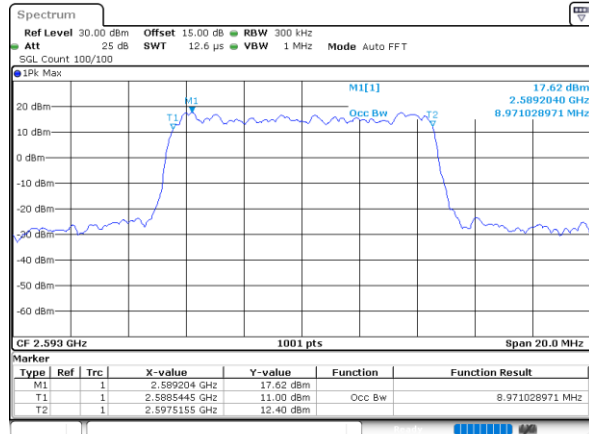

Highest Channel / 20MHz / QPSK

Date: 25_JAN_2021 09:35:08

Highest Channel / 20MHz / 16QAM

Date: 25_JAN_2021 09:28:30

LTE Band 41

Lowest Channel / 5MHz / 64QAM

Date: 25_JAN_2021 09:39:33

Lowest Channel / 10MHz / 64QAM

Date: 25_JAN_2021 09:40:37

Middle Channel / 5MHz / 64QAM

Date: 25_JAN_2021 09:39:53

Middle Channel / 10MHz / 64QAM

Date: 25_JAN_2021 09:40:59

Highest Channel / 5MHz / 64QAM

Date: 25_JAN_2021 09:40:15

Highest Channel / 10MHz / 64QAM