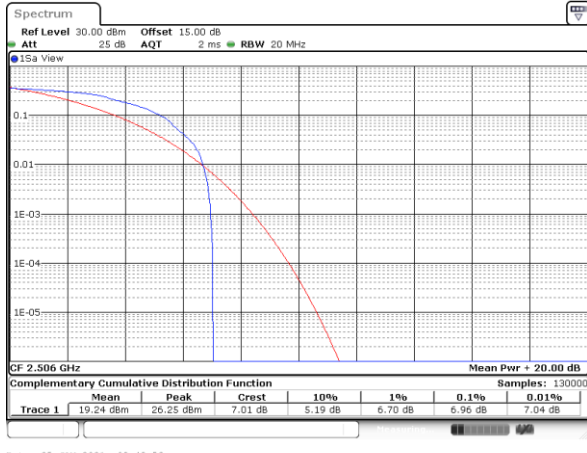

LTE Band 41 / 20MHz / 64QAM

Lowest Channel / 1RB

Date: 25_JAN.2021 09:43:58

Lowest Channel / Full RB

Date: 25_JAN.2021 09:44:19

Middle Channel / 1RB

Date: 25_JAN.2021 09:44:29

Middle Channel / Full RB

Date: 25_JAN.2021 09:44:40

Highest Channel / 1RB

Date: 25_JAN.2021 09:44:51

Highest Channel / Full RB

Date: 25_JAN.2021 09:45:01

26dB Bandwidth

Mode	LTE Band 41 : 26dB BW(MHz)											
BW	1.4MHz		3MHz		5MHz		10MHz		15MHz		20MHz	
Mod.	QPSK	16QAM	QPSK	16QAM	QPSK	16QAM	QPSK	16QAM	QPSK	16QAM	QPSK	16QAM
Lowest CH	-	-	-	-	4.93	4.96	9.71	9.73	14.24	14.48	18.82	18.86
Middle CH	-	-	-	-	4.92	4.77	9.73	9.69	14.24	14.15	18.82	18.94
Highest CH	-	-	-	-	4.84	4.78	9.77	9.79	14.27	14.39	19.06	19.10
Mode	LTE Band 41 : 26dB BW(MHz)											
BW	1.4MHz		3MHz		5MHz		10MHz		15MHz		20MHz	
Mod.	64QAM		64QAM		64QAM		64QAM		64QAM		64QAM	
Lowest CH	-	-	-	-	4.92	-	9.83	-	14.09	-	18.66	-
Middle CH	-	-	-	-	4.90	-	9.65	-	14.09	-	18.62	-
Highest CH	-	-	-	-	4.91	-	9.63	-	14.72	-	18.90	-