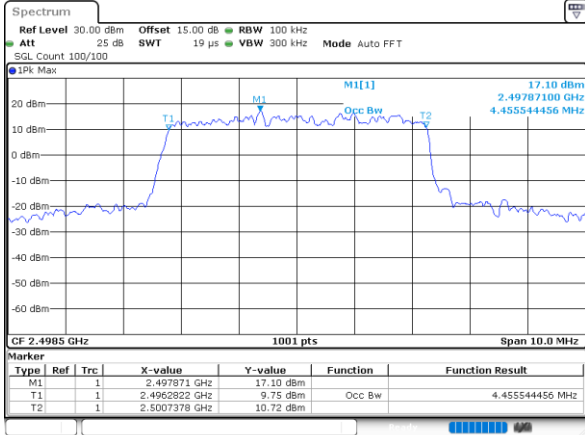

Highest Channel / 20MHz / QPSK

Date: 25_JAN_2021 09:35:08

Highest Channel / 20MHz / 16QAM

Date: 25_JAN_2021 09:28:30

LTE Band 41

Lowest Channel / 5MHz / 64QAM

Date: 25_JAN_2021 09:39:33

Lowest Channel / 10MHz / 64QAM

Date: 25_JAN_2021 09:40:37

Middle Channel / 5MHz / 64QAM

Date: 25_JAN_2021 09:39:53

Middle Channel / 10MHz / 64QAM

Date: 25_JAN_2021 09:40:59

Highest Channel / 5MHz / 64QAM

Date: 25_JAN_2021 09:40:15

Highest Channel / 10MHz / 64QAM