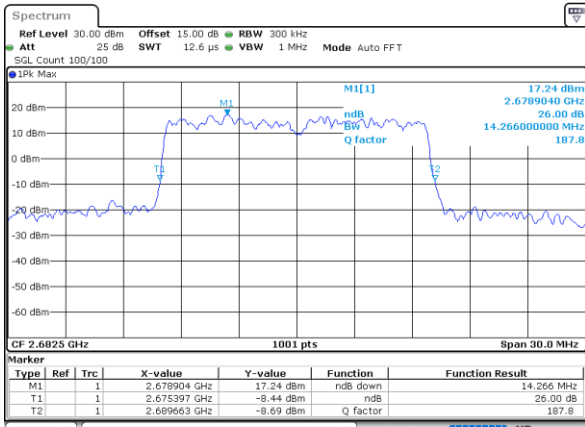

Highest Channel / 10MHz / 16QAM

Date: 25_JAN_2021 09:24:27

LTE Band 41

Lowest Channel / 15MHz / QPSK

Date: 25_JAN.2021 09:25:00

Lowest Channel / 15MHz / 16QAM

Date: 25_JAN.2021 09:35:59

Middle Channel / 15MHz / QPSK

Date: 25_JAN.2021 09:25:44

Middle Channel / 15MHz / 16QAM

Date: 25_JAN.2021 09:25:56

Highest Channel / 15MHz / QPSK

Date: 25_JAN.2021 09:26:29

Highest Channel / 15MHz / 16QAM

Date: 25_JAN.2021 09:26:40

LTE Band 41