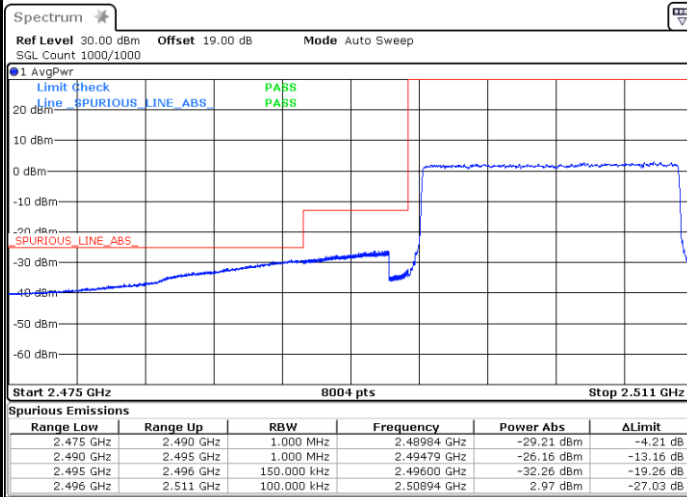

Date: 3.FEB.2021 15:57:37

Highest Band Edge / Full RB

Date: 25.JAN.2021 11:02:15

LTE Band 41 / 10MHz / 64QAM

Lowest Band Edge / 1 RB

Date: 25.JAN.2021 10:44:23

Highest Band Edge / 1 RB

Date: 25.JAN.2021 11:01:42

Lowest Band Edge / Full RB

Date: 3.FEB.2021 15:56:39

Highest Band Edge / Full RB

Date: 25.JAN.2021 11:02:00

LTE Band 41 / 15MHz / QPSK

Lowest Band Edge / 1 RB

Date: 25.JAN.2021 11:31:01

Highest Band Edge / 1 RB

Date: 25.JAN.2021 11:36:49

Lowest Band Edge / Full RB

Date: 3.FEB.2021 16:07:22

Highest Band Edge / Full RB

Date: 25.JAN.2021 11:38:26

LTE Band 41 / 15MHz / 16QAM

Lowest Band Edge / 1 RB

Date: 25.JAN.2021 11:31:58

Highest Band Edge / 1 RB

Date: 25.JAN.2021 11:35:27

Lowest Band Edge / Full RB

Date: 3.FEB.2021 16:06:23

Highest Band Edge / Full RB

Date: 25.JAN.2021 11:40:15