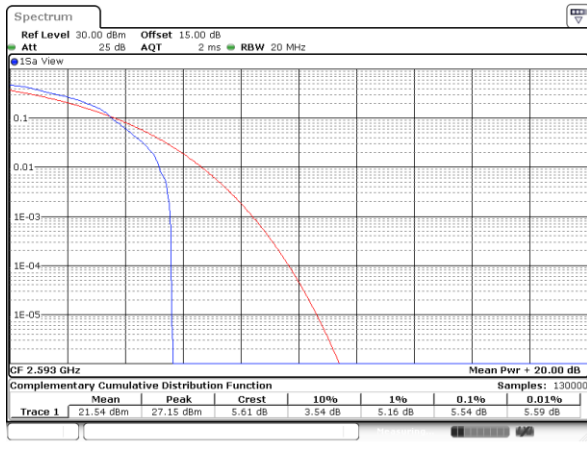

LTE Band 41 / 20MHz / 64QAM

Lowest Channel / 1RB

Date: 25_JAN.2021 09:43:58

Lowest Channel / Full RB

Date: 25_JAN.2021 09:44:19

Middle Channel / 1RB

Date: 25_JAN.2021 09:44:29

Middle Channel / Full RB

Date: 25_JAN.2021 09:44:40

Highest Channel / 1RB

Date: 25_JAN.2021 09:44:51

Highest Channel / Full RB

Date: 25_JAN.2021 09:45:01

26dB Bandwidth

Mode	LTE Band 41 : 26dB BW(MHz)											
BW	1.4MHz		3MHz		5MHz		10MHz		15MHz		20MHz	
Mod.	QPSK	16QAM	QPSK	16QAM	QPSK	16QAM	QPSK	16QAM	QPSK	16QAM	QPSK	16QAM
Lowest CH	-	-	-	-	4.93	4.96	9.71	9.73	14.24	14.48	18.82	18.86
Middle CH	-	-	-	-	4.92	4.77	9.73	9.69	14.24	14.15	18.82	18.94
Highest CH	-	-	-	-	4.84	4.78	9.77	9.79	14.27	14.39	19.06	19.10
Mode	LTE Band 41 : 26dB BW(MHz)											
BW	1.4MHz		3MHz		5MHz		10MHz		15MHz		20MHz	
Mod.	64QAM		64QAM		64QAM		64QAM		64QAM		64QAM	
Lowest CH	-	-	-	-	4.92	-	9.83	-	14.09	-	18.66	-
Middle CH	-	-	-	-	4.90	-	9.65	-	14.09	-	18.62	-
Highest CH	-	-	-	-	4.91	-	9.63	-	14.72	-	18.90	-