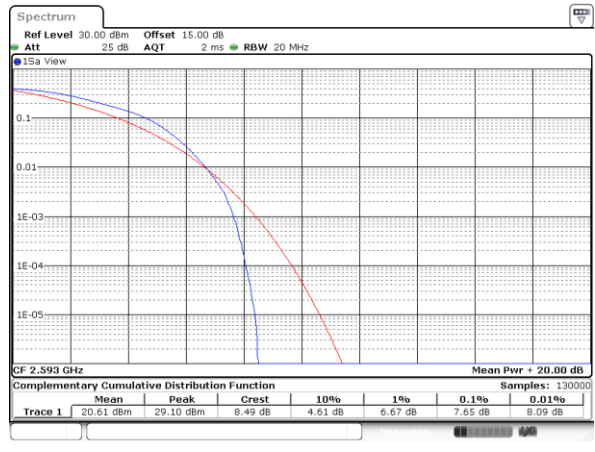

LTE Band 41 / 20MHz / 64QAM

Lowest Channel / 1RB

Date: 25_JAN.2021 09:43:58

Lowest Channel / Full RB

Date: 25_JAN.2021 09:44:19

Middle Channel / 1RB

Date: 25_JAN.2021 09:44:29

Middle Channel / Full RB

Date: 25_JAN.2021 09:44:40

Highest Channel / 1RB

Date: 25_JAN.2021 09:44:51

Highest Channel / Full RB

Date: 25_JAN.2021 09:45:01

26dB Bandwidth

Mode	LTE Band 41 : 26dB BW(MHz)											
BW	1.4MHz		3MHz		5MHz		10MHz		15MHz		20MHz	
Mod.	QPSK	16QAM	QPSK	16QAM	QPSK	16QAM	QPSK	16QAM	QPSK	16QAM	QPSK	16QAM
Lowest CH	-	-	-	-	4.93	4.96	9.71	9.73	14.24	14.48	18.82	18.86
Middle CH	-	-	-	-	4.92	4.77	9.73	9.69	14.24	14.15	18.82	18.94
Highest CH	-	-	-	-	4.84	4.78	9.77	9.79	14.27	14.39	19.06	19.10
Mode	LTE Band 41 : 26dB BW(MHz)											
BW	1.4MHz		3MHz		5MHz		10MHz		15MHz		20MHz	
Mod.	64QAM		64QAM		64QAM		64QAM		64QAM		64QAM	
Lowest CH	-	-	-	-	4.92	-	9.83	-	14.09	-	18.66	-
Middle CH	-	-	-	-	4.90	-	9.65	-	14.09	-	18.62	-
Highest CH	-	-	-	-	4.91	-	9.63	-	14.72	-	18.90	-