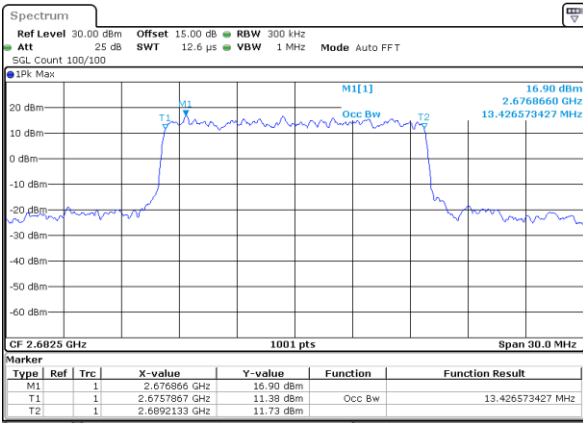

Highest Channel / 10MHz / 16QAM

Date: 25_JAN.2021 09:24:05

LTE Band 41

Lowest Channel / 15MHz / QPSK

Date: 25_JAN_2021 09:24:38

Lowest Channel / 15MHz / 16QAM

Date: 25_JAN_2021 09:24:49

Middle Channel / 15MHz / QPSK

Date: 25_JAN_2021 09:25:22

Middle Channel / 15MHz / 16QAM

Date: 25_JAN_2021 09:25:33

Highest Channel / 15MHz / QPSK

Date: 25_JAN_2021 09:26:07

Highest Channel / 15MHz / 16QAM

Date: 25_JAN_2021 09:26:18

LTE Band 41