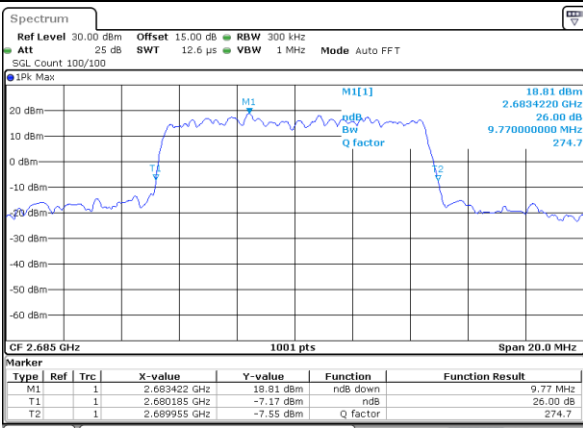

Lowest Channel / 10MHz / 16QAM

Date: 25_JAN_2021 09:22:58

Middle Channel / 10MHz / QPSK

Date: 25_JAN_2021 09:23:01

Middle Channel / 10MHz / 16QAM

Date: 25_JAN_2021 09:23:43

Highest Channel / 10MHz / QPSK

Date: 25_JAN_2021 09:24:16

Highest Channel / 10MHz / 16QAM

Date: 25_JAN_2021 09:24:27

LTE Band 41

Lowest Channel / 15MHz / QPSK

Date: 25_JAN.2021 09:25:00

Lowest Channel / 15MHz / 16QAM

Date: 25_JAN.2021 09:35:59

Middle Channel / 15MHz / QPSK