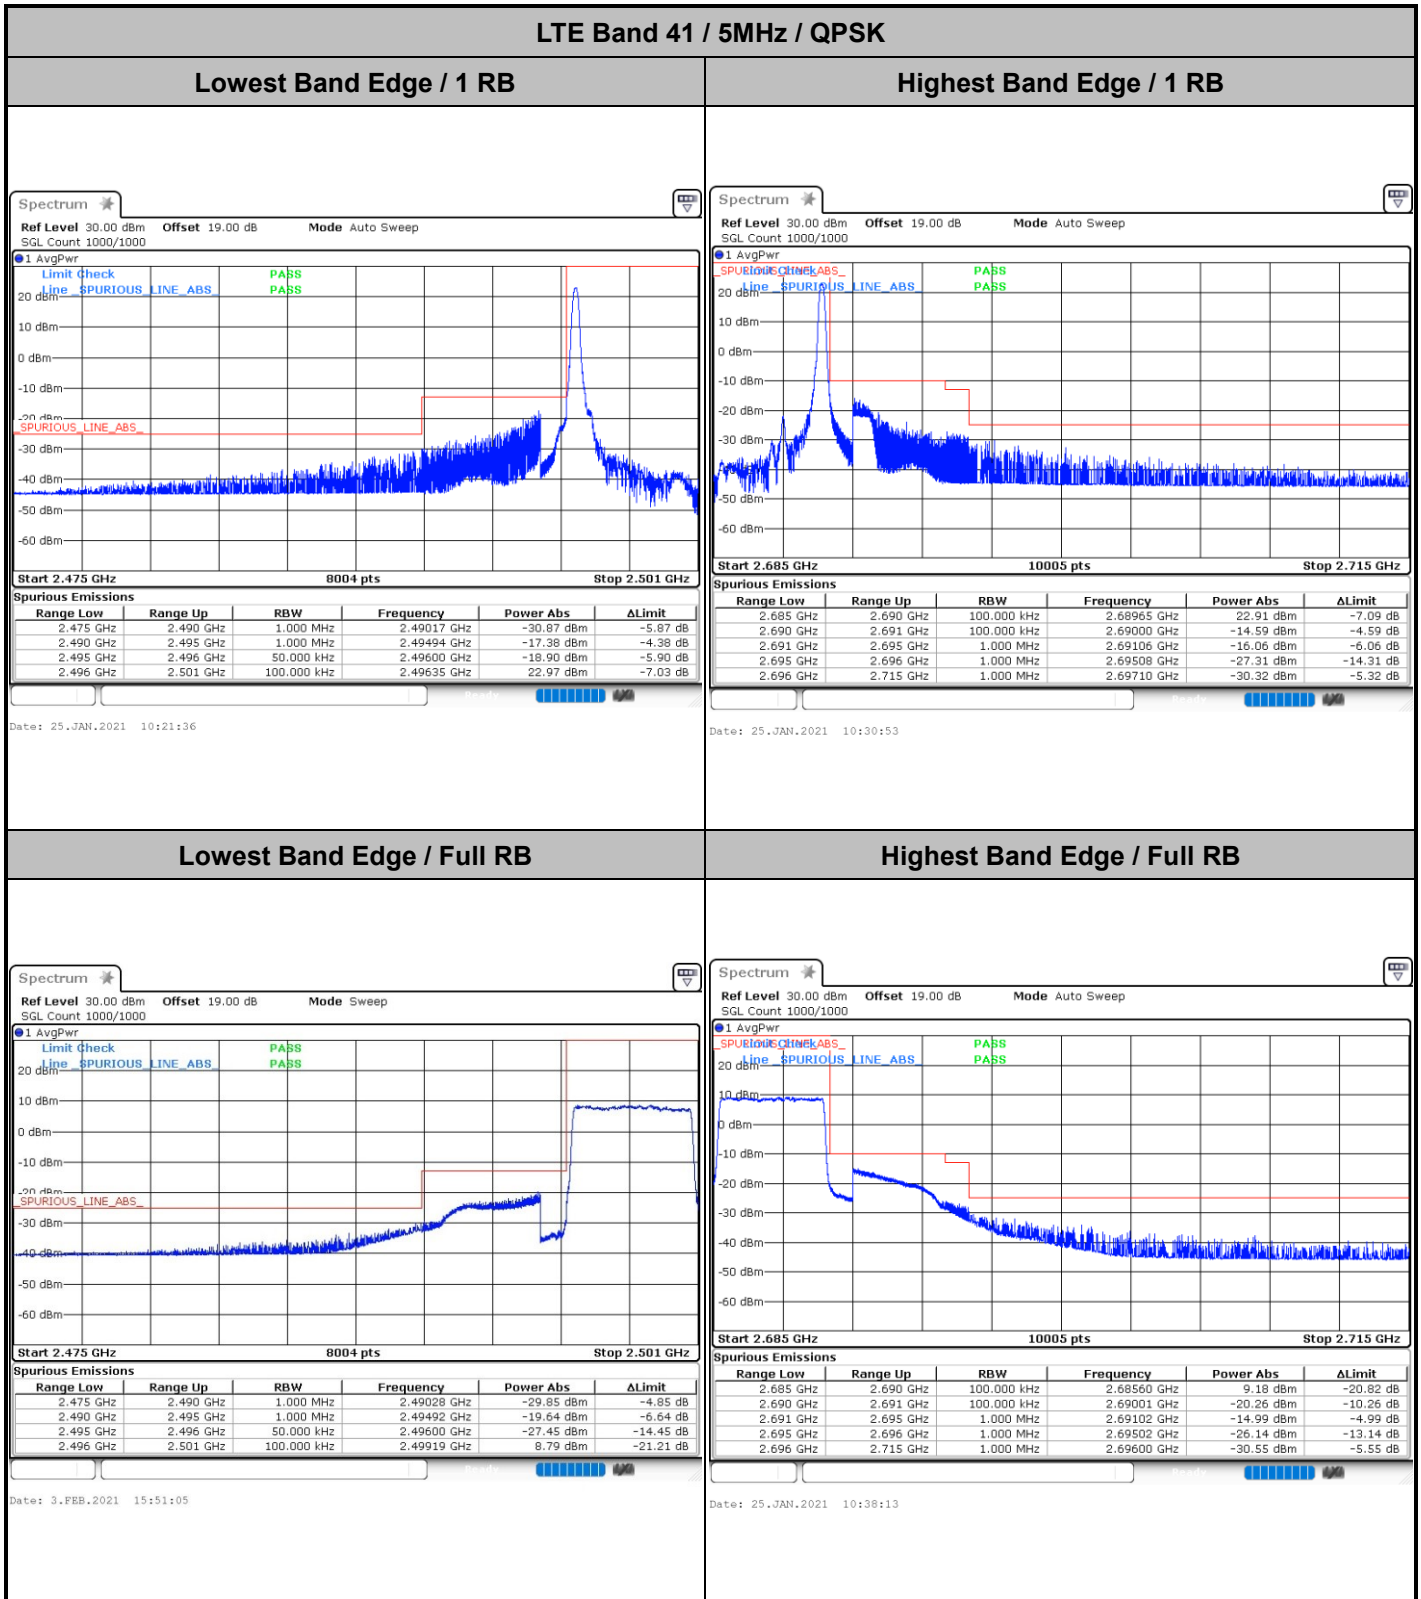

Middle Channel / 20MHz / 64QAM

Date: 25_JAN_2021 09:43:13

Highest Channel / 15MHz / 64QAM

Date: 25_JAN_2021 09:42:28

Highest Channel / 20MHz / 64QAM

Date: 25_JAN_2021 09:43:35

Conducted Band Edge

LTE Band 41 / 5MHz / 16QAM

Lowest Band Edge / 1RB

Date: 25.JAN.2021 10:14:35

Highest Band Edge / 1 RB

Date: 25.JAN.2021 10:32:18

Lowest Band Edge / Full RB

Date: 25.JAN.2021 09:59:28

Highest Band Edge / Full RB

Date: 25.JAN.2021 10:37:00

LTE Band 41 / 5MHz / 64QAM

Lowest Band Edge / 1RB

Date: 25.JAN.2021 10:08:27

Highest Band Edge / 1 RB

Date: 25.JAN.2021 10:34:07

Lowest Band Edge / Full RB

Date: 3.FEB.2021 15:55:01

Highest Band Edge / Full RB

Date: 25.JAN.2021 10:35:13

LTE Band 41 / 10MHz / QPSK

Lowest Band Edge / 1 RB

Date: 25.JAN.2021 10:49:03

Highest Band Edge / 1 RB

Date: 25.JAN.2021 11:00:11

Lowest Band Edge / Full RB

Date: 5.FEB.2021 13:45:06