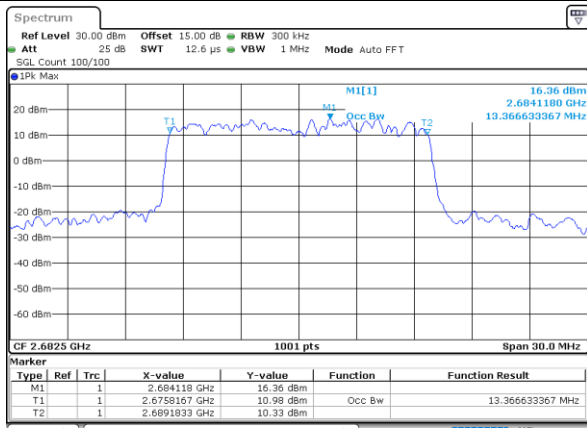

Date: 25_JAN_2021 09:41:22

LTE Band 41

Lowest Channel / 15MHz / 64QAM

Date: 25_JAN_2021 09:41:44

Lowest Channel / 20MHz / 64QAM

Date: 25_JAN_2021 09:42:51

Middle Channel / 15MHz / 64QAM

Date: 25_JAN_2021 09:42:06

Middle Channel / 20MHz / 64QAM

Date: 25_JAN_2021 09:43:13

Highest Channel / 15MHz / 64QAM

Date: 25_JAN_2021 09:42:28

Highest Channel / 20MHz / 64QAM

Date: 25_JAN_2021 09:43:35

Conducted Band Edge

LTE Band 41 / 5MHz / 16QAM

Lowest Band Edge / 1RB

Date: 25.JAN.2021 10:14:35

Highest Band Edge / 1 RB

Date: 25.JAN.2021 10:32:18

Lowest Band Edge / Full RB

Date: 25.JAN.2021 09:59:28

Highest Band Edge / Full RB

Date: 25.JAN.2021 10:37:00