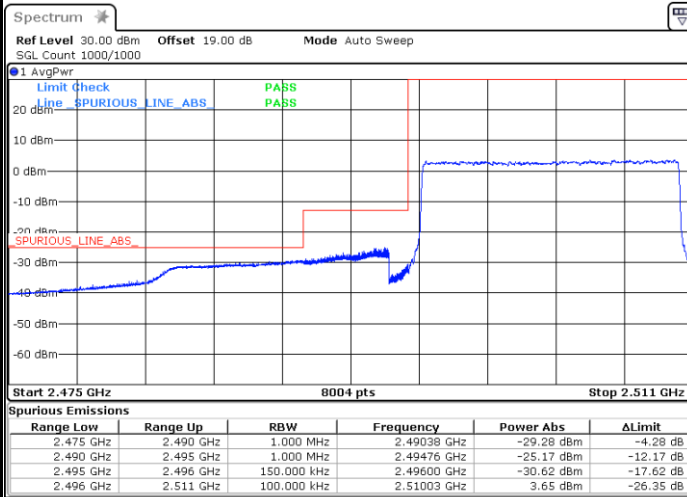

Date: 3.FEB.2021 15:57:37

Highest Band Edge / Full RB

Date: 25.JAN.2021 11:02:15

LTE Band 41 / 10MHz / 64QAM

Lowest Band Edge / 1 RB

Date: 25.JAN.2021 10:44:23

Highest Band Edge / 1 RB

Date: 25.JAN.2021 11:01:42

Lowest Band Edge / Full RB

Date: 3.FEB.2021 15:56:39

Highest Band Edge / Full RB

Date: 25.JAN.2021 11:02:00

LTE Band 41 / 15MHz / QPSK

Lowest Band Edge / 1 RB

Date: 25.JAN.2021 11:31:01

Highest Band Edge / 1 RB

Date: 25.JAN.2021 11:36:49

Lowest Band Edge / Full RB

Date: 3.FEB.2021 16:07:22

Highest Band Edge / Full RB

Date: 25.JAN.2021 11:38:26

LTE Band 41 / 15MHz / 16QAM

Lowest Band Edge / 1 RB

Date: 25.JAN.2021 11:31:58

Highest Band Edge / 1 RB

Date: 25.JAN.2021 11:35:27

Lowest Band Edge / Full RB

Date: 3.FEB.2021 16:06:23

Highest Band Edge / Full RB

Date: 25.JAN.2021 11:40:15