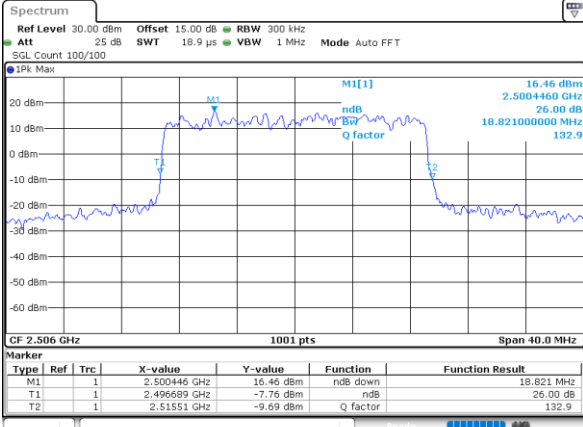

LTE Band 41

Lowest Channel / 20MHz / QPSK

Date: 25_JAN_2021 09:27:13