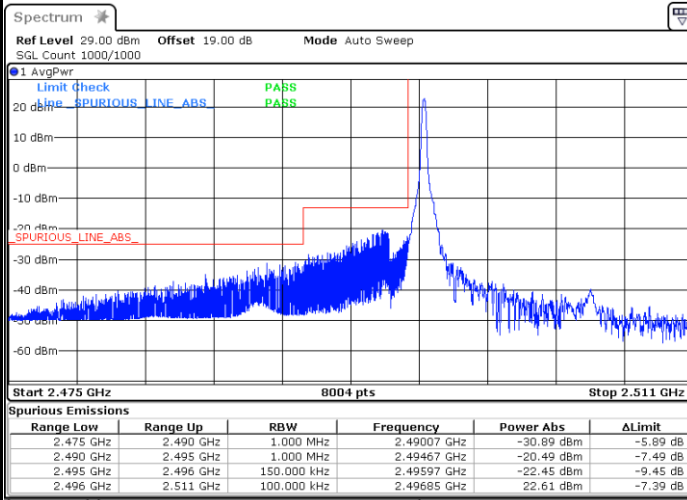

Date: 3.FEB.2021 15:57:37

Highest Band Edge / Full RB

Date: 25.JAN.2021 11:02:15

LTE Band 41 / 10MHz / 64QAM

Lowest Band Edge / 1 RB

Date: 25.JAN.2021 10:44:23

Highest Band Edge / 1 RB

Date: 25.JAN.2021 11:01:42

Lowest Band Edge / Full RB

Date: 3.FEB.2021 15:56:39

Highest Band Edge / Full RB

Date: 25.JAN.2021 11:02:00

LTE Band 41 / 15MHz / QPSK

Lowest Band Edge / 1 RB

Date: 25.JAN.2021 11:31:01

Highest Band Edge / 1 RB

Date: 25.JAN.2021 11:36:49

Lowest Band Edge / Full RB

Date: 3.FEB.2021 16:07:22

Highest Band Edge / Full RB

Date: 25.JAN.2021 11:38:26

LTE Band 41 / 15MHz / 16QAM

Lowest Band Edge / 1 RB

Date: 25.JAN.2021 11:31:58

Highest Band Edge / 1 RB

Date: 25.JAN.2021 11:35:27

Lowest Band Edge / Full RB

Date: 3.FEB.2021 16:06:23

Highest Band Edge / Full RB

Date: 25.JAN.2021 11:40:15