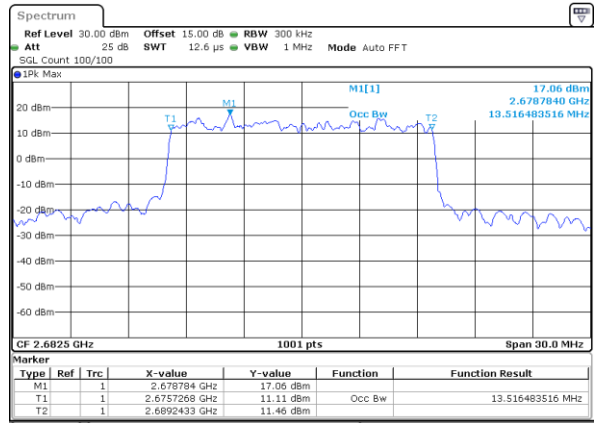

Highest Channel / 10MHz / 16QAM

Date: 25_JAN.2021 09:24:05

LTE Band 41

Lowest Channel / 15MHz / QPSK

Date: 25_JAN_2021 09:24:38

Lowest Channel / 15MHz / 16QAM

Date: 25_JAN_2021 09:24:49

Middle Channel / 15MHz / QPSK

Date: 25_JAN_2021 09:25:22

Middle Channel / 15MHz / 16QAM

Date: 25_JAN_2021 09:25:33

Highest Channel / 15MHz / QPSK

Date: 25_JAN_2021 09:26:07

Highest Channel / 15MHz / 16QAM

Date: 25_JAN_2021 09:26:18

LTE Band 41

Lowest Channel / 20MHz / QPSK

Date: 25_JAN_2021 09:26:51

Lowest Channel / 20MHz / 16QAM

Date: 25_JAN_2021 09:27:02

Middle Channel / 20MHz / QPSK

Date: 25_JAN_2021 09:27:05

Middle Channel / 20MHz / 16QAM

Date: 25_JAN_2021 09:27:46