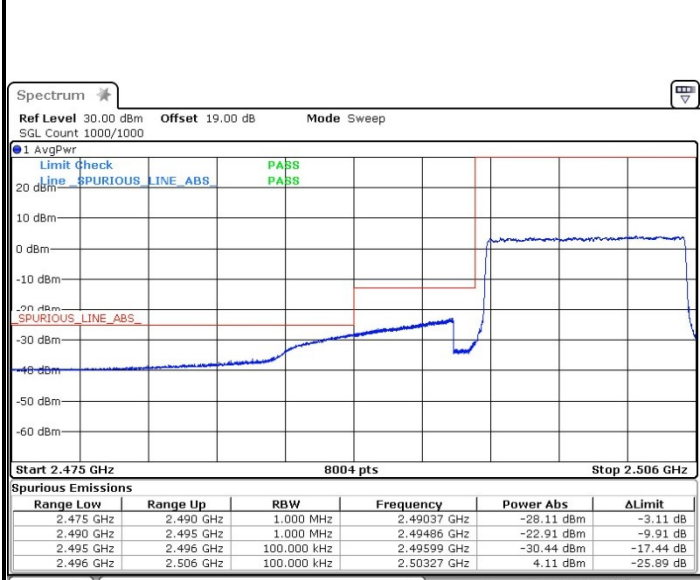

LTE Band 41 / 5MHz / 64QAM

Lowest Band Edge / 1RB

Date: 25.JAN.2021 10:08:27

Highest Band Edge / 1 RB

Date: 25.JAN.2021 10:34:07

Lowest Band Edge / Full RB

Date: 3.FEB.2021 15:55:01

Highest Band Edge / Full RB

Date: 25.JAN.2021 10:35:13

LTE Band 41 / 10MHz / QPSK

Lowest Band Edge / 1 RB

Date: 25.JAN.2021 10:49:03

Highest Band Edge / 1 RB

Date: 25.JAN.2021 11:00:11

Lowest Band Edge / Full RB

Date: 5.FEB.2021 13:45:06

Highest Band Edge / Full RB

Date: 25.JAN.2021 11:02:31

LTE Band 41 / 10MHz / 16QAM

Lowest Band Edge / 1 RB

Date: 25.JAN.2021 10:46:58

Highest Band Edge / 1 RB

Date: 25.JAN.2021 11:01:12

Lowest Band Edge / Full RB

Date: 3.FEB.2021 15:57:37

Highest Band Edge / Full RB

Date: 25.JAN.2021 11:02:15

LTE Band 41 / 10MHz / 64QAM

Lowest Band Edge / 1 RB

Date: 25.JAN.2021 10:44:23

Highest Band Edge / 1 RB

Date: 25.JAN.2021 11:01:42