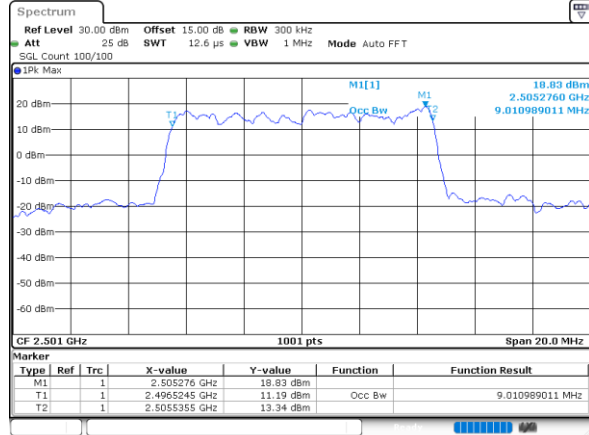

Highest Channel / 20MHz / QPSK

Date: 25_JAN_2021 09:35:08

Highest Channel / 20MHz / 16QAM

Date: 25_JAN_2021 09:28:30

LTE Band 41

Lowest Channel / 5MHz / 64QAM

Date: 25_JAN_2021 09:39:33

Lowest Channel / 10MHz / 64QAM