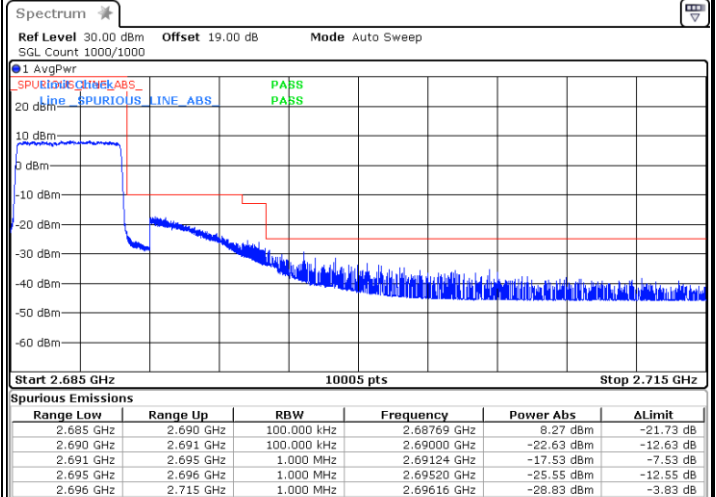

Lowest Band Edge / 1RB

Date: 25.JAN.2021 10:14:35

Highest Band Edge / 1 RB

Date: 25.JAN.2021 10:32:18

Lowest Band Edge / Full RB

Date: 25.JAN.2021 09:59:28

Highest Band Edge / Full RB

Date: 25.JAN.2021 10:37:00

LTE Band 41 / 5MHz / 64QAM

Lowest Band Edge / 1RB

Date: 25.JAN.2021 10:08:27

Highest Band Edge / 1 RB

Date: 25.JAN.2021 10:34:07

Lowest Band Edge / Full RB

Date: 3.FEB.2021 15:55:01

Highest Band Edge / Full RB

Date: 25.JAN.2021 10:35:13

LTE Band 41 / 10MHz / QPSK

Lowest Band Edge / 1 RB

Date: 25.JAN.2021 10:49:03

Highest Band Edge / 1 RB

Date: 25.JAN.2021 11:00:11

Lowest Band Edge / Full RB

Date: 5.FEB.2021 13:45:06

Highest Band Edge / Full RB

Date: 25.JAN.2021 11:02:31

LTE Band 41 / 10MHz / 16QAM

Lowest Band Edge / 1 RB

Date: 25.JAN.2021 10:46:58

Highest Band Edge / 1 RB

Date: 25.JAN.2021 11:01:12

Lowest Band Edge / Full RB