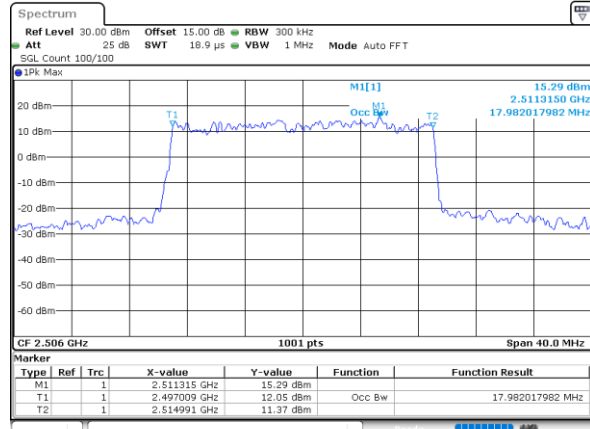

Date: 25_JAN_2021 09:40:37

Middle Channel / 5MHz / 64QAM

Date: 25_JAN_2021 09:39:53

Middle Channel / 10MHz / 64QAM

Date: 25_JAN_2021 09:40:59

Highest Channel / 5MHz / 64QAM

Date: 25_JAN_2021 09:40:15

Highest Channel / 10MHz / 64QAM

Date: 25_JAN_2021 09:41:22

LTE Band 41

Lowest Channel / 15MHz / 64QAM

Date: 25_JAN_2021 09:41:44

Lowest Channel / 20MHz / 64QAM

Date: 25_JAN_2021 09:42:51

Middle Channel / 15MHz / 64QAM

Date: 25_JAN_2021 09:42:06

Middle Channel / 20MHz / 64QAM

Date: 25_JAN_2021 09:43:13

Highest Channel / 15MHz / 64QAM

Date: 25_JAN_2021 09:42:28

Highest Channel / 20MHz / 64QAM

Date: 25_JAN_2021 09:43:35

Conducted Band Edge

LTE Band 41 / 5MHz / 16QAM

Lowest Band Edge / 1RB

Date: 25.JAN.2021 10:14:35

Highest Band Edge / 1 RB

Date: 25.JAN.2021 10:32:18

Lowest Band Edge / Full RB

Date: 25.JAN.2021 09:59:28

Highest Band Edge / Full RB

Date: 25.JAN.2021 10:37:00