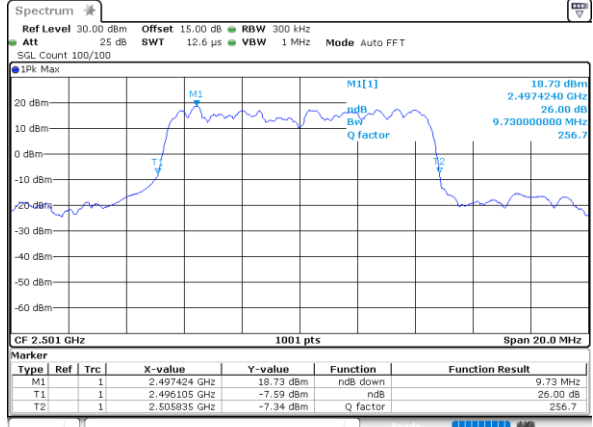

Lowest Channel / 10MHz / 16QAM

Date: 25_JAN_2021 09:22:58