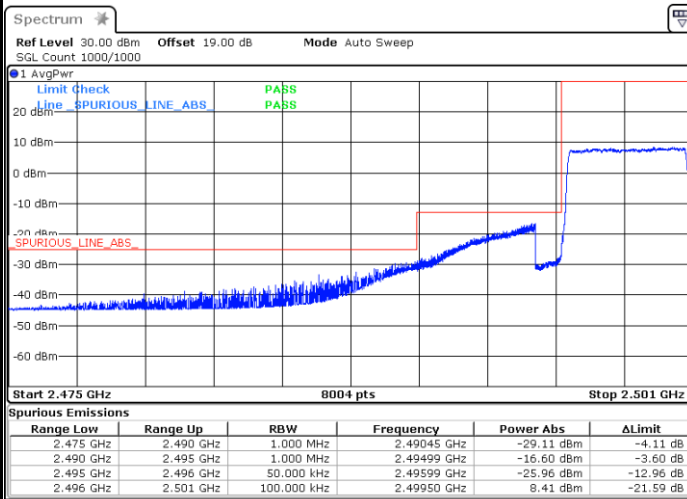

Middle Channel / 20MHz / 64QAM

Date: 25_JAN_2021 09:43:13

Highest Channel / 15MHz / 64QAM

Date: 25_JAN_2021 09:42:28

Highest Channel / 20MHz / 64QAM

Date: 25_JAN_2021 09:43:35

Conducted Band Edge

LTE Band 41 / 5MHz / 16QAM

Lowest Band Edge / 1RB

Date: 25.JAN.2021 10:14:35

Highest Band Edge / 1 RB

Date: 25.JAN.2021 10:32:18

Lowest Band Edge / Full RB

Date: 25.JAN.2021 09:59:28

Highest Band Edge / Full RB

Date: 25.JAN.2021 10:37:00

LTE Band 41 / 5MHz / 64QAM

Lowest Band Edge / 1RB

Date: 25.JAN.2021 10:08:27

Highest Band Edge / 1 RB

Date: 25.JAN.2021 10:34:07

Lowest Band Edge / Full RB

Date: 3.FEB.2021 15:55:01

Highest Band Edge / Full RB

Date: 25.JAN.2021 10:35:13

LTE Band 41 / 10MHz / QPSK

Lowest Band Edge / 1 RB

Date: 25.JAN.2021 10:49:03

Highest Band Edge / 1 RB

Date: 25.JAN.2021 11:00:11

Lowest Band Edge / Full RB

Date: 5.FEB.2021 13:45:06