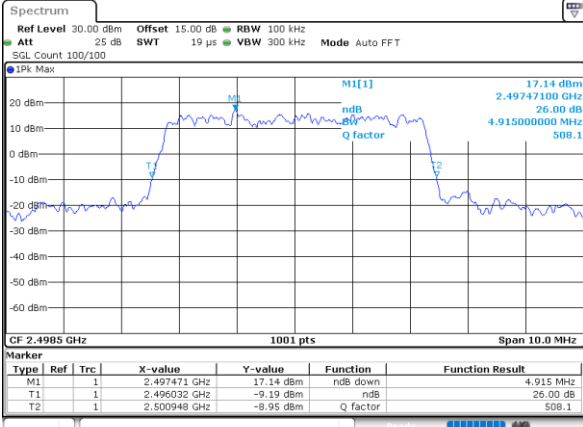

Highest Channel / 20MHz / QPSK

Date: 25_JAN_2021 09:28:41

Highest Channel / 20MHz / 16QAM

Date: 25_JAN_2021 09:28:53

LTE Band 41

Lowest Channel / 5MHz / 64QAM

Date: 25_JAN_2021 09:39:42

Lowest Channel / 10MHz / 64QAM