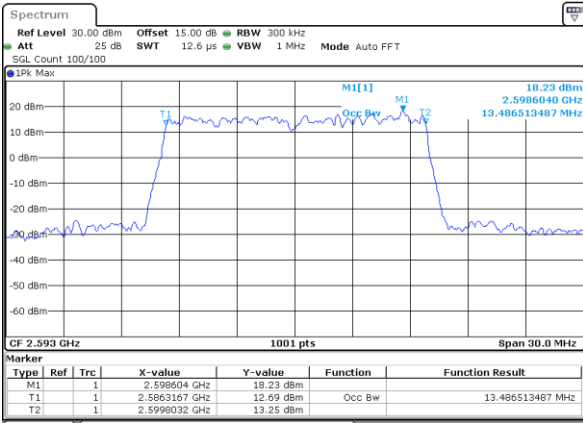

Highest Channel / 10MHz / 16QAM

Date: 25_JAN.2021 09:24:05

LTE Band 41

Lowest Channel / 15MHz / QPSK

Date: 25_JAN_2021 09:24:38

Lowest Channel / 15MHz / 16QAM

Date: 25_JAN_2021 09:24:49

Middle Channel / 15MHz / QPSK

Date: 25_JAN_2021 09:25:22

Middle Channel / 15MHz / 16QAM

Date: 25_JAN_2021 09:25:33

Highest Channel / 15MHz / QPSK

Date: 25_JAN_2021 09:26:07

Highest Channel / 15MHz / 16QAM

Date: 25_JAN_2021 09:26:18

LTE Band 41