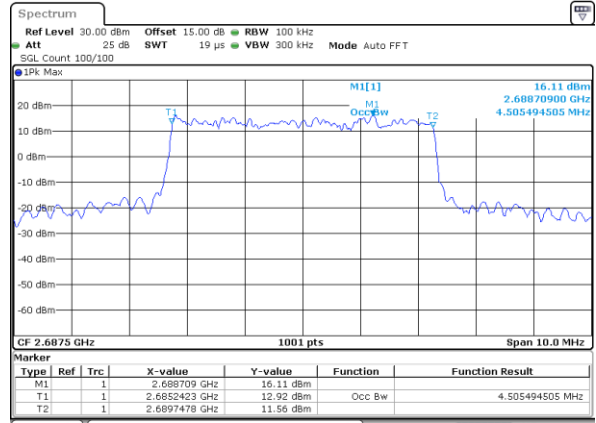

LTE Band 41

Lowest Channel / 5MHz / QPSK

Date: 25_JAN.2021 09:20:13

Lowest Channel / 5MHz / 16QAM

Date: 25_JAN.2021 09:20:24

Middle Channel / 5MHz / QPSK

Date: 25_JAN.2021 09:38:12

Middle Channel / 5MHz / 16QAM

Date: 25_JAN.2021 09:38:26

Highest Channel / 5MHz / QPSK

Date: 25_JAN.2021 09:21:41

Highest Channel / 5MHz / 16QAM

Date: 25_JAN.2021 09:21:52

LTE Band 41

Lowest Channel / 10MHz / QPSK

Date: 25_JAN.2021 09:22:25