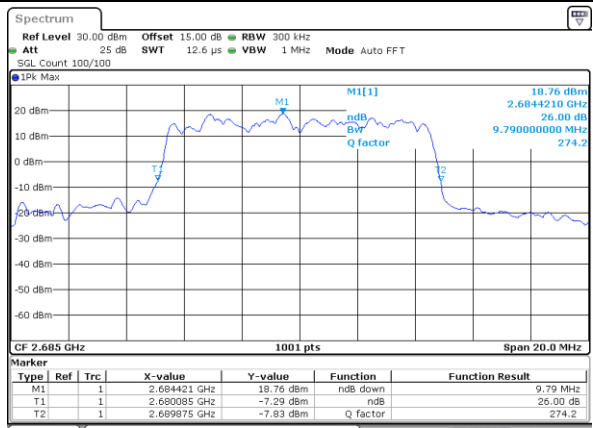

Date: 25_JAN_2021 09:21:30

Highest Channel / 5MHz / QPSK

Date: 25_JAN_2021 09:22:03

Highest Channel / 5MHz / 16QAM

Date: 25_JAN_2021 09:22:14

LTE Band 41

Lowest Channel / 10MHz / QPSK

Date: 25_JAN_2021 09:22:47

Lowest Channel / 10MHz / 16QAM

Date: 25_JAN_2021 09:22:58

Middle Channel / 10MHz / QPSK

Date: 25_JAN_2021 09:23:01

Middle Channel / 10MHz / 16QAM

Date: 25_JAN_2021 09:23:43

Highest Channel / 10MHz / QPSK

Date: 25_JAN_2021 09:24:16

Highest Channel / 10MHz / 16QAM

Date: 25_JAN_2021 09:24:27

LTE Band 41

Lowest Channel / 15MHz / QPSK

Date: 25_JAN.2021 09:25:00

Lowest Channel / 15MHz / 16QAM

Date: 25_JAN.2021 09:35:59

Middle Channel / 15MHz / QPSK