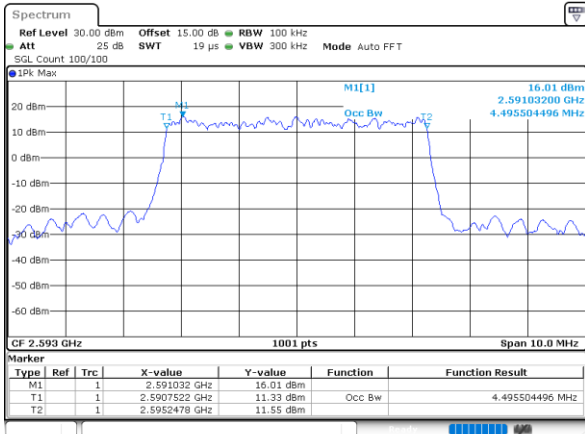

Highest Channel / 20MHz / QPSK

Date: 25_JAN_2021 09:35:08

Highest Channel / 20MHz / 16QAM

Date: 25_JAN_2021 09:28:30

LTE Band 41

Lowest Channel / 5MHz / 64QAM

Date: 25_JAN_2021 09:39:33

Lowest Channel / 10MHz / 64QAM

Date: 25_JAN_2021 09:40:37

Middle Channel / 5MHz / 64QAM

Date: 25_JAN_2021 09:39:53

Middle Channel / 10MHz / 64QAM

Date: 25_JAN_2021 09:40:59

Highest Channel / 5MHz / 64QAM

Date: 25_JAN_2021 09:40:15

Highest Channel / 10MHz / 64QAM