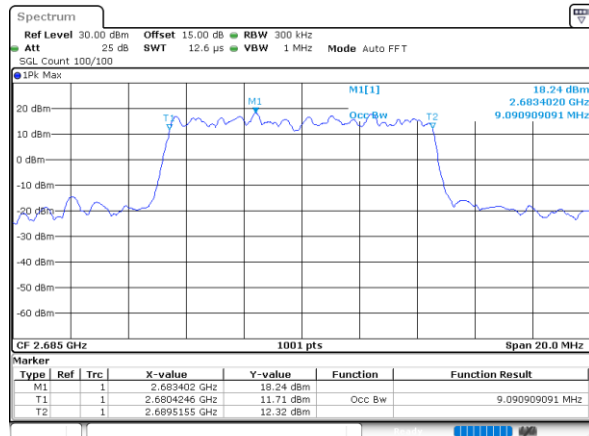

Highest Channel / 20MHz / QPSK

Date: 25_JAN_2021 09:35:08

Highest Channel / 20MHz / 16QAM

Date: 25_JAN_2021 09:28:30

LTE Band 41

Lowest Channel / 5MHz / 64QAM

Date: 25_JAN_2021 09:39:33

Lowest Channel / 10MHz / 64QAM

Date: 25_JAN_2021 09:40:37

Middle Channel / 5MHz / 64QAM

Date: 25_JAN_2021 09:39:53

Middle Channel / 10MHz / 64QAM

Date: 25_JAN_2021 09:40:59

Highest Channel / 5MHz / 64QAM

Date: 25_JAN_2021 09:40:15

Highest Channel / 10MHz / 64QAM

Date: 25_JAN_2021 09:41:22

LTE Band 41

Lowest Channel / 15MHz / 64QAM

Date: 25_JAN_2021 09:41:44

Lowest Channel / 20MHz / 64QAM

Date: 25_JAN_2021 09:42:51

Middle Channel / 15MHz / 64QAM

Date: 25_JAN_2021 09:42:06