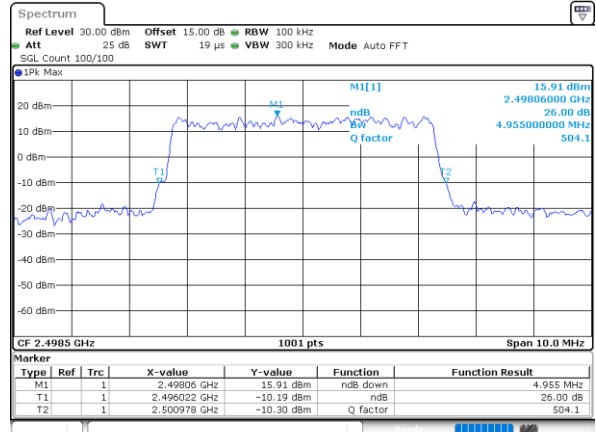

Lowest Channel / 5MHz / 16QAM

Date: 25_JAN_2021 09:13:46