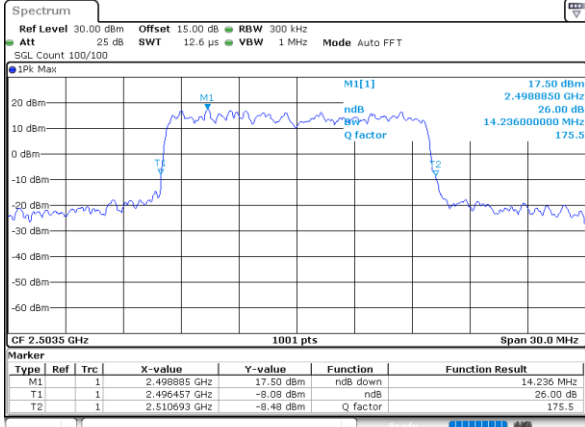

Highest Channel / 10MHz / 16QAM

Date: 25_JAN_2021 09:24:27

LTE Band 41

Lowest Channel / 15MHz / QPSK

Date: 25_JAN.2021 09:25:00

Lowest Channel / 15MHz / 16QAM

Date: 25_JAN.2021 09:35:59

Middle Channel / 15MHz / QPSK

Date: 25_JAN.2021 09:25:44

Middle Channel / 15MHz / 16QAM

Date: 25_JAN.2021 09:25:56

Highest Channel / 15MHz / QPSK

Date: 25_JAN.2021 09:26:29

Highest Channel / 15MHz / 16QAM

Date: 25_JAN.2021 09:26:40

LTE Band 41