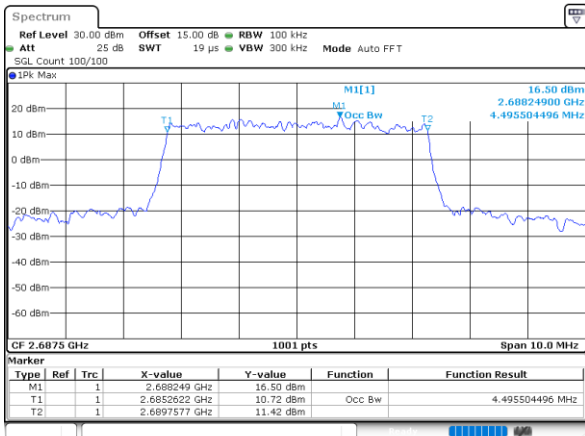

Highest Channel / 20MHz / QPSK

Date: 25_JAN_2021 09:35:08

Highest Channel / 20MHz / 16QAM

Date: 25_JAN_2021 09:28:30

LTE Band 41

Lowest Channel / 5MHz / 64QAM

Date: 25_JAN_2021 09:39:33

Lowest Channel / 10MHz / 64QAM

Date: 25_JAN_2021 09:40:37

Middle Channel / 5MHz / 64QAM

Date: 25_JAN_2021 09:39:53

Middle Channel / 10MHz / 64QAM

Date: 25_JAN_2021 09:40:59

Highest Channel / 5MHz / 64QAM

Date: 25_JAN_2021 09:40:15

Highest Channel / 10MHz / 64QAM

Date: 25_JAN_2021 09:41:22

LTE Band 41

Lowest Channel / 15MHz / 64QAM

Date: 25_JAN_2021 09:41:44

Lowest Channel / 20MHz / 64QAM

Date: 25_JAN_2021 09:42:51

Middle Channel / 15MHz / 64QAM

Date: 25_JAN_2021 09:42:06