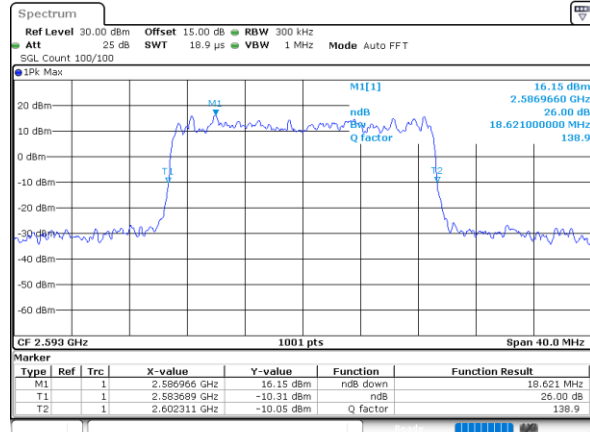

Middle Channel / 20MHz / 64QAM

Date: 25_JAN_2021 09:43:24