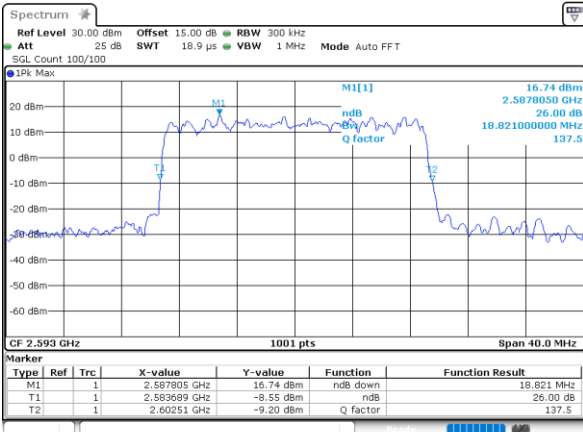

Lowest Channel / 20MHz / QPSK

Date: 25_JAN_2021 09:27:13

Lowest Channel / 20MHz / 16QAM

Date: 25_JAN_2021 09:27:24

Middle Channel / 20MHz / QPSK

Date: 25_JAN_2021 09:27:57

Middle Channel / 20MHz / 16QAM

Date: 25_JAN_2021 09:28:08

Highest Channel / 20MHz / QPSK

Date: 25_JAN_2021 09:28:41

Highest Channel / 20MHz / 16QAM

Date: 25_JAN_2021 09:28:53

LTE Band 41

Lowest Channel / 5MHz / 64QAM

Date: 25_JAN_2021 09:39:42

Lowest Channel / 10MHz / 64QAM