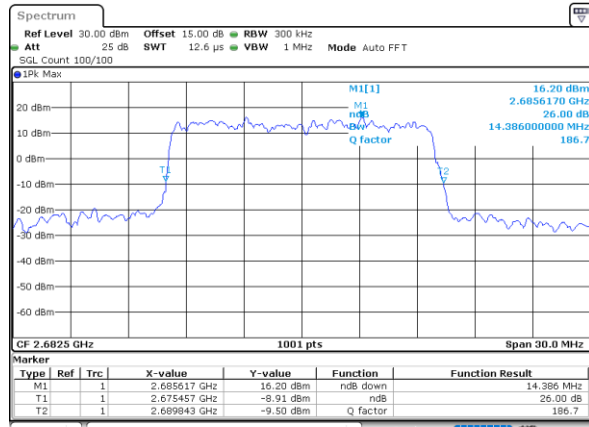

Date: 25_JAN.2021 09:25:44

Middle Channel / 15MHz / 16QAM

Date: 25_JAN.2021 09:25:56

Highest Channel / 15MHz / QPSK

Date: 25_JAN.2021 09:26:29

Highest Channel / 15MHz / 16QAM

Date: 25_JAN.2021 09:26:40

LTE Band 41