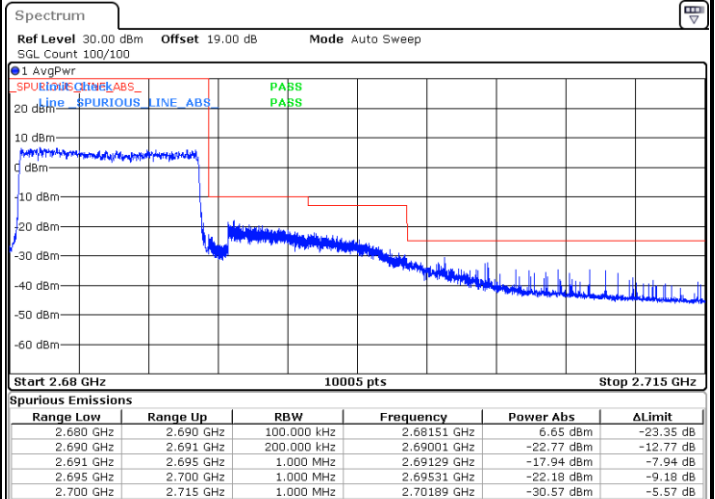

Date: 25.JAN.2021 10:35:13

LTE Band 41 / 10MHz / QPSK

Lowest Band Edge / 1 RB

Date: 25.JAN.2021 10:49:03

Highest Band Edge / 1 RB

Date: 25.JAN.2021 11:00:11

Lowest Band Edge / Full RB

Date: 5.FEB.2021 13:45:06

Highest Band Edge / Full RB

Date: 25.JAN.2021 11:02:31

LTE Band 41 / 10MHz / 16QAM

Lowest Band Edge / 1 RB

Date: 25.JAN.2021 10:46:58

Highest Band Edge / 1 RB

Date: 25.JAN.2021 11:01:12

Lowest Band Edge / Full RB

Date: 3.FEB.2021 15:57:37

Highest Band Edge / Full RB

Date: 25.JAN.2021 11:02:15

LTE Band 41 / 10MHz / 64QAM

Lowest Band Edge / 1 RB

Date: 25.JAN.2021 10:44:23

Highest Band Edge / 1 RB

Date: 25.JAN.2021 11:01:42

Lowest Band Edge / Full RB

Date: 3.FEB.2021 15:56:39

Highest Band Edge / Full RB

Date: 25.JAN.2021 11:02:00

LTE Band 41 / 15MHz / QPSK

Lowest Band Edge / 1 RB

Date: 25.JAN.2021 11:31:01

Highest Band Edge / 1 RB