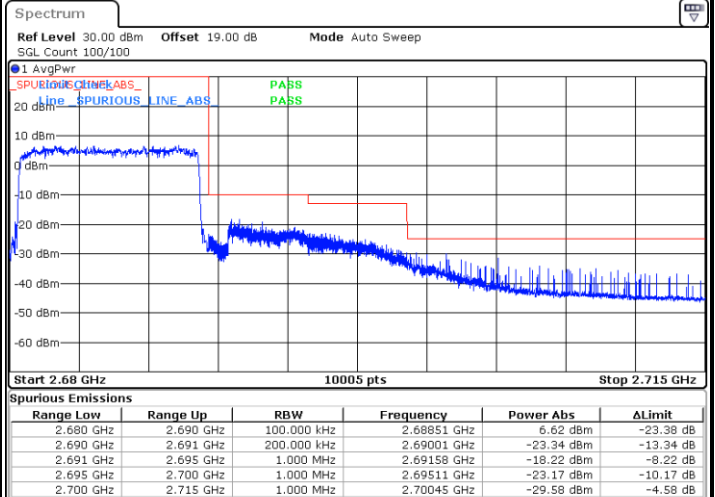

Highest Band Edge / Full RB

Date: 25.JAN.2021 11:02:31

LTE Band 41 / 10MHz / 16QAM

Lowest Band Edge / 1 RB

Date: 25.JAN.2021 10:46:58

Highest Band Edge / 1 RB

Date: 25.JAN.2021 11:01:12

Lowest Band Edge / Full RB

Date: 3.FEB.2021 15:57:37

Highest Band Edge / Full RB

Date: 25.JAN.2021 11:02:15

LTE Band 41 / 10MHz / 64QAM

Lowest Band Edge / 1 RB

Date: 25.JAN.2021 10:44:23

Highest Band Edge / 1 RB

Date: 25.JAN.2021 11:01:42

Lowest Band Edge / Full RB

Date: 3.FEB.2021 15:56:39

Highest Band Edge / Full RB

Date: 25.JAN.2021 11:02:00

LTE Band 41 / 15MHz / QPSK

Lowest Band Edge / 1 RB

Date: 25.JAN.2021 11:31:01

Highest Band Edge / 1 RB

Date: 25.JAN.2021 11:36:49

Lowest Band Edge / Full RB

Date: 3.FEB.2021 16:07:22

Highest Band Edge / Full RB

Date: 25.JAN.2021 11:38:26

LTE Band 41 / 15MHz / 16QAM

Lowest Band Edge / 1 RB

Date: 25.JAN.2021 11:31:58