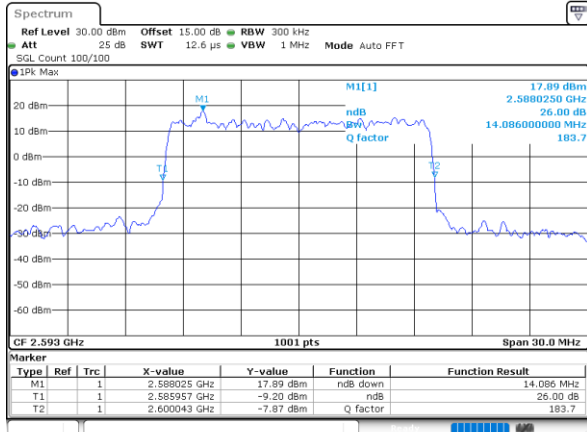

Date: 25_JAN_2021 09:41:33

LTE Band 41

Lowest Channel / 15MHz / 64QAM

Date: 25_JAN_2021 09:41:55

Lowest Channel / 20MHz / 64QAM

Date: 25_JAN_2021 09:43:02

Middle Channel / 15MHz / 64QAM

Date: 25_JAN_2021 09:42:17