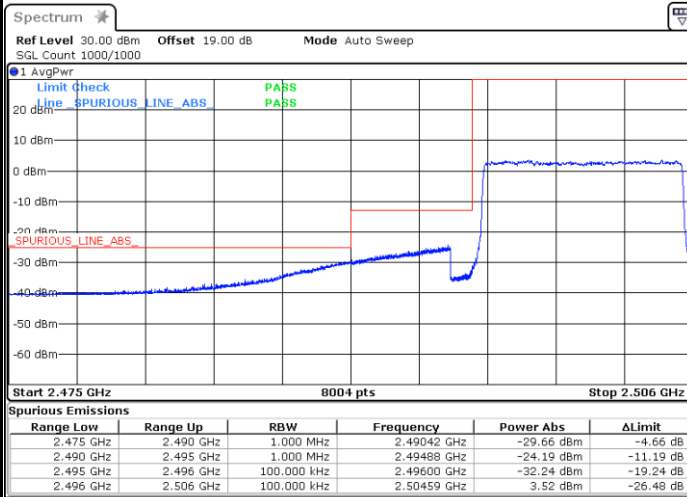

Highest Band Edge / Full RB

Date: 25.JAN.2021 11:02:31

LTE Band 41 / 10MHz / 16QAM

Lowest Band Edge / 1 RB

Date: 25.JAN.2021 10:46:58

Highest Band Edge / 1 RB

Date: 25.JAN.2021 11:01:12

Lowest Band Edge / Full RB

Date: 3.FEB.2021 15:57:37

Highest Band Edge / Full RB

Date: 25.JAN.2021 11:02:15

LTE Band 41 / 10MHz / 64QAM

Lowest Band Edge / 1 RB

Date: 25.JAN.2021 10:44:23

Highest Band Edge / 1 RB

Date: 25.JAN.2021 11:01:42

Lowest Band Edge / Full RB

Date: 3.FEB.2021 15:56:39

Highest Band Edge / Full RB

Date: 25.JAN.2021 11:02:00

LTE Band 41 / 15MHz / QPSK

Lowest Band Edge / 1 RB

Date: 25.JAN.2021 11:31:01

Highest Band Edge / 1 RB

Date: 25.JAN.2021 11:36:49

Lowest Band Edge / Full RB

Date: 3.FEB.2021 16:07:22

Highest Band Edge / Full RB

Date: 25.JAN.2021 11:38:26

LTE Band 41 / 15MHz / 16QAM

Lowest Band Edge / 1 RB

Date: 25.JAN.2021 11:31:58