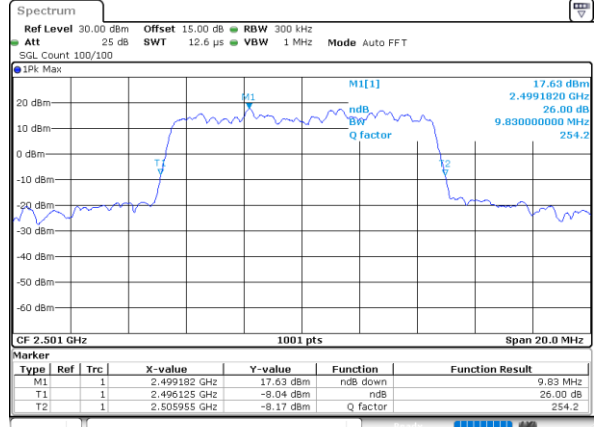

Highest Channel / 20MHz / QPSK

Date: 25_JAN_2021 09:28:41

Highest Channel / 20MHz / 16QAM

Date: 25_JAN_2021 09:28:53

LTE Band 41

Lowest Channel / 5MHz / 64QAM

Date: 25_JAN_2021 09:39:42

Lowest Channel / 10MHz / 64QAM