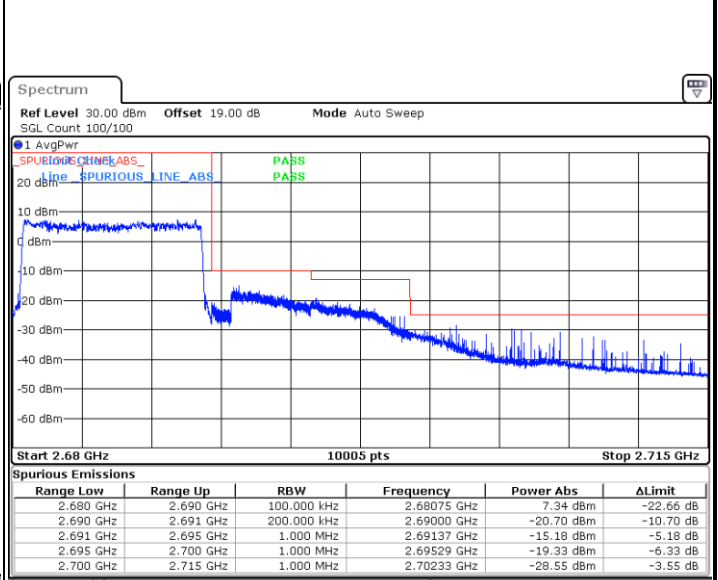

LTE Band 41 / 5MHz / 64QAM

Lowest Band Edge / 1RB

Date: 25.JAN.2021 10:08:27

Highest Band Edge / 1 RB

Date: 25.JAN.2021 10:34:07

Lowest Band Edge / Full RB

Date: 3.FEB.2021 15:55:01

Highest Band Edge / Full RB

Date: 25.JAN.2021 10:35:13

LTE Band 41 / 10MHz / QPSK

Lowest Band Edge / 1 RB

Date: 25.JAN.2021 10:49:03

Highest Band Edge / 1 RB

Date: 25.JAN.2021 11:00:11

Lowest Band Edge / Full RB

Date: 5.FEB.2021 13:45:06

Highest Band Edge / Full RB

Date: 25.JAN.2021 11:02:31

LTE Band 41 / 10MHz / 16QAM

Lowest Band Edge / 1 RB

Date: 25.JAN.2021 10:46:58

Highest Band Edge / 1 RB

Date: 25.JAN.2021 11:01:12

Lowest Band Edge / Full RB

Date: 3.FEB.2021 15:57:37

Highest Band Edge / Full RB

Date: 25.JAN.2021 11:02:15

LTE Band 41 / 10MHz / 64QAM

Lowest Band Edge / 1 RB

Date: 25.JAN.2021 10:44:23

Highest Band Edge / 1 RB

Date: 25.JAN.2021 11:01:42