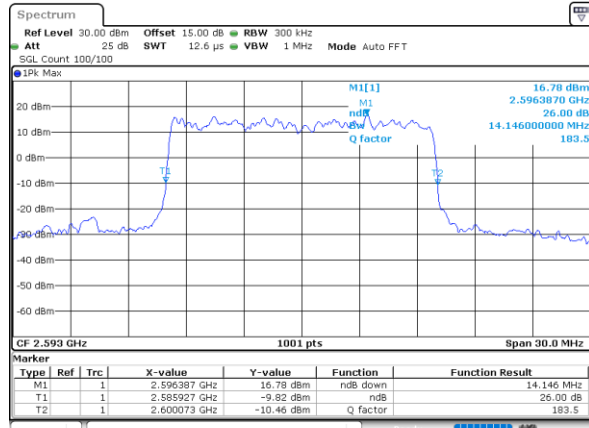

Highest Channel / 10MHz / 16QAM

Date: 25_JAN_2021 09:24:27

LTE Band 41

Lowest Channel / 15MHz / QPSK

Date: 25_JAN.2021 09:25:00

Lowest Channel / 15MHz / 16QAM

Date: 25_JAN.2021 09:35:59

Middle Channel / 15MHz / QPSK

Date: 25_JAN.2021 09:25:44

Middle Channel / 15MHz / 16QAM

Date: 25_JAN.2021 09:25:56

Highest Channel / 15MHz / QPSK

Date: 25_JAN.2021 09:26:29

Highest Channel / 15MHz / 16QAM

Date: 25_JAN.2021 09:26:40

LTE Band 41