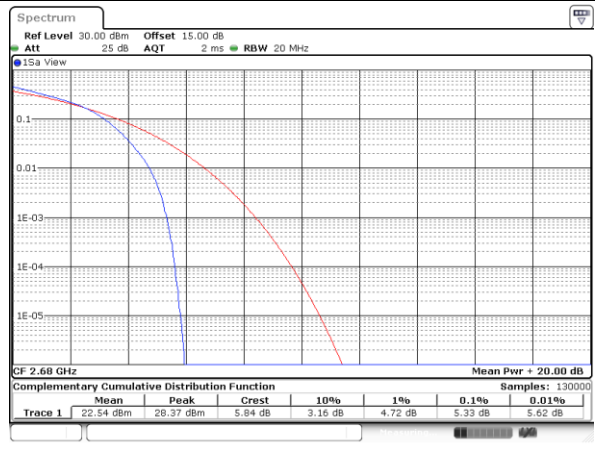

LTE Band 41 / 20MHz / 64QAM

Lowest Channel / 1RB

Date: 25_JAN.2021 09:43:58

Lowest Channel / Full RB

Date: 25_JAN.2021 09:44:19

Middle Channel / 1RB

Date: 25_JAN.2021 09:44:29

Middle Channel / Full RB

Date: 25_JAN.2021 09:44:40

Highest Channel / 1RB

Date: 25_JAN.2021 09:44:51

Highest Channel / Full RB

Date: 25_JAN.2021 09:45:01

26dB Bandwidth

Mode	LTE Band 41 : 26dB BW(MHz)											
BW	1.4MHz		3MHz		5MHz		10MHz		15MHz		20MHz	
Mod.	QPSK	16QAM	QPSK	16QAM	QPSK	16QAM	QPSK	16QAM	QPSK	16QAM	QPSK	16QAM
Lowest CH	-	-	-	-	4.93	4.96	9.71	9.73	14.24	14.48	18.82	18.86
Middle CH	-	-	-	-	4.92	4.77	9.73	9.69	14.24	14.15	18.82	18.94
Highest CH	-	-	-	-	4.84	4.78	9.77	9.79	14.27	14.39	19.06	19.10
Mode	LTE Band 41 : 26dB BW(MHz)											
BW	1.4MHz		3MHz		5MHz		10MHz		15MHz		20MHz	
Mod.	64QAM		64QAM		64QAM		64QAM		64QAM		64QAM	
Lowest CH	-	-	-	-	4.92	-	9.83	-	14.09	-	18.66	-
Middle CH	-	-	-	-	4.90	-	9.65	-	14.09	-	18.62	-
Highest CH	-	-	-	-	4.91	-	9.63	-	14.72	-	18.90	-