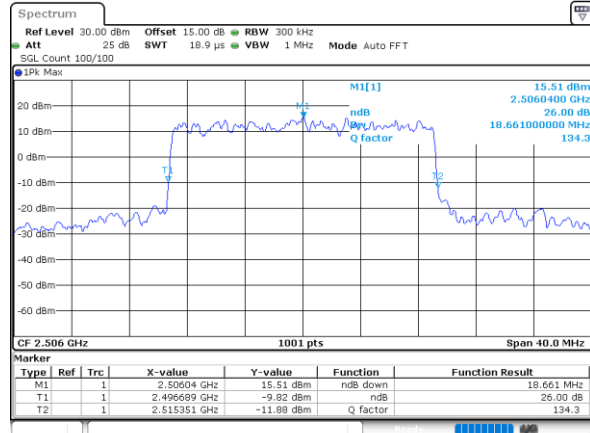

Date: 25_JAN_2021 09:41:33

LTE Band 41

Lowest Channel / 15MHz / 64QAM

Date: 25_JAN_2021 09:41:55

Lowest Channel / 20MHz / 64QAM

Date: 25_JAN_2021 09:43:02

Middle Channel / 15MHz / 64QAM

Date: 25_JAN_2021 09:42:17