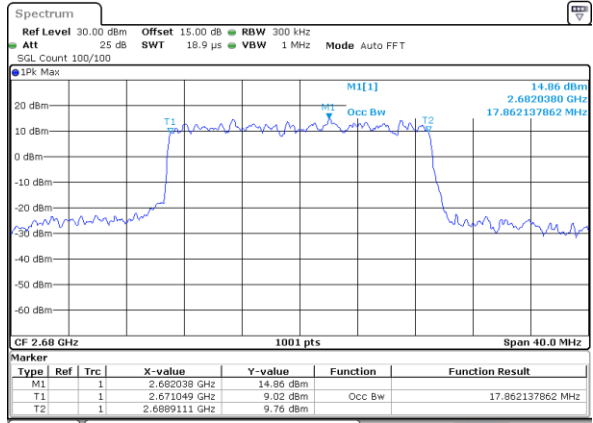

Lowest Channel / 20MHz / QPSK

Date: 25_JAN_2021 09:26:51

Lowest Channel / 20MHz / 16QAM

Date: 25_JAN_2021 09:27:02

Middle Channel / 20MHz / QPSK

Date: 25_JAN_2021 09:27:05

Middle Channel / 20MHz / 16QAM

Date: 25_JAN_2021 09:27:46

Highest Channel / 20MHz / QPSK

Date: 25_JAN_2021 09:35:08

Highest Channel / 20MHz / 16QAM

Date: 25_JAN_2021 09:28:30

LTE Band 41

Lowest Channel / 5MHz / 64QAM

Date: 25_JAN_2021 09:39:33

Lowest Channel / 10MHz / 64QAM