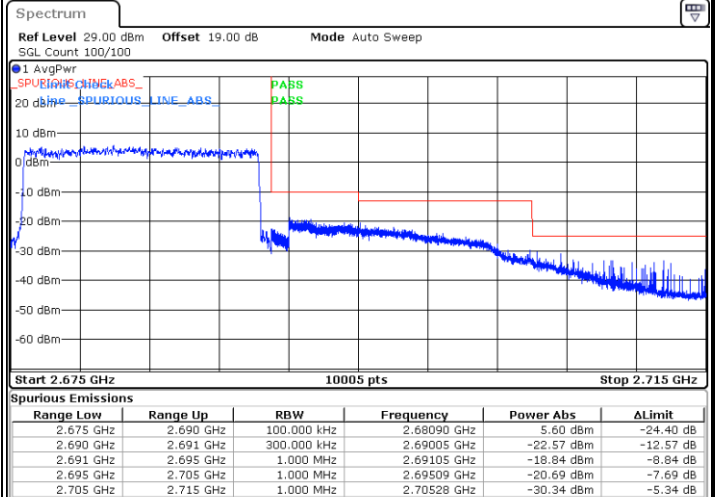

Date: 3.FEB.2021 15:57:37

Highest Band Edge / Full RB

Date: 25.JAN.2021 11:02:15

LTE Band 41 / 10MHz / 64QAM

Lowest Band Edge / 1 RB

Date: 25.JAN.2021 10:44:23

Highest Band Edge / 1 RB

Date: 25.JAN.2021 11:01:42

Lowest Band Edge / Full RB

Date: 3.FEB.2021 15:56:39

Highest Band Edge / Full RB

Date: 25.JAN.2021 11:02:00

LTE Band 41 / 15MHz / QPSK

Lowest Band Edge / 1 RB

Date: 25.JAN.2021 11:31:01

Highest Band Edge / 1 RB

Date: 25.JAN.2021 11:36:49

Lowest Band Edge / Full RB

Date: 3.FEB.2021 16:07:22

Highest Band Edge / Full RB

Date: 25.JAN.2021 11:38:26

LTE Band 41 / 15MHz / 16QAM

Lowest Band Edge / 1 RB

Date: 25.JAN.2021 11:31:58

Highest Band Edge / 1 RB

Date: 25.JAN.2021 11:35:27

Lowest Band Edge / Full RB

Date: 3.FEB.2021 16:06:23

Highest Band Edge / Full RB

Date: 25.JAN.2021 11:40:15