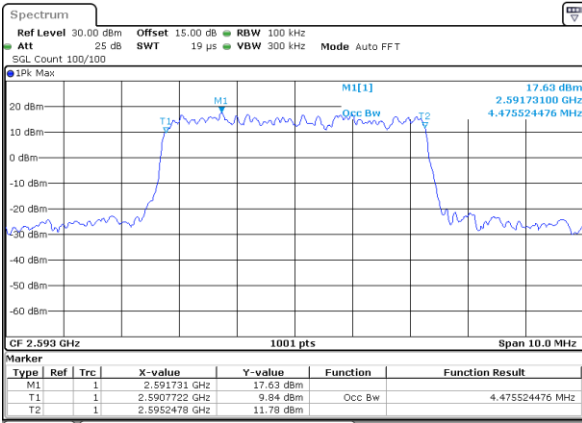

LTE Band 41

Lowest Channel / 5MHz / QPSK

Date: 25_JAN.2021 09:20:13

Lowest Channel / 5MHz / 16QAM

Date: 25_JAN.2021 09:20:24

Middle Channel / 5MHz / QPSK

Date: 25_JAN.2021 09:38:12

Middle Channel / 5MHz / 16QAM

Date: 25_JAN.2021 09:38:26

Highest Channel / 5MHz / QPSK

Date: 25_JAN.2021 09:21:41

Highest Channel / 5MHz / 16QAM

Date: 25_JAN.2021 09:21:52

LTE Band 41

Lowest Channel / 10MHz / QPSK

Date: 25_JAN.2021 09:22:25