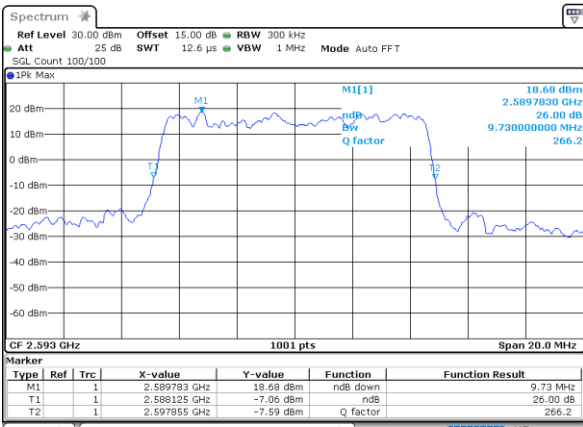

Middle Channel / 10MHz / QPSK

Date: 25_JAN_2021 09:23:01