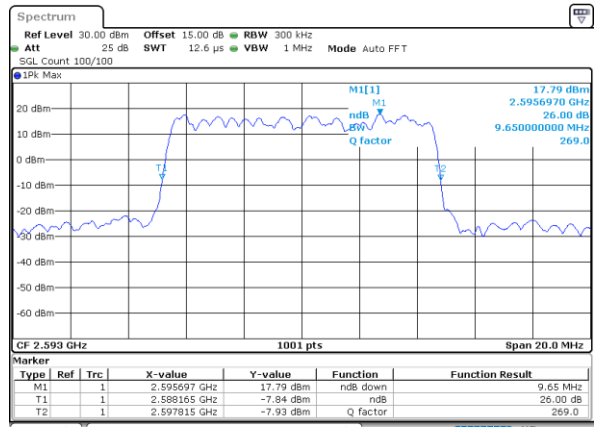

Highest Channel / 20MHz / QPSK

Date: 25_JAN_2021 09:28:41

Highest Channel / 20MHz / 16QAM

Date: 25_JAN_2021 09:28:53

LTE Band 41

Lowest Channel / 5MHz / 64QAM

Date: 25_JAN_2021 09:39:42

Lowest Channel / 10MHz / 64QAM

Date: 25_JAN_2021 09:40:48

Middle Channel / 5MHz / 64QAM

Date: 25_JAN_2021 09:40:04

Middle Channel / 10MHz / 64QAM

Date: 25_JAN_2021 09:41:11

Highest Channel / 5MHz / 64QAM

Date: 25_JAN_2021 09:40:26

Highest Channel / 10MHz / 64QAM