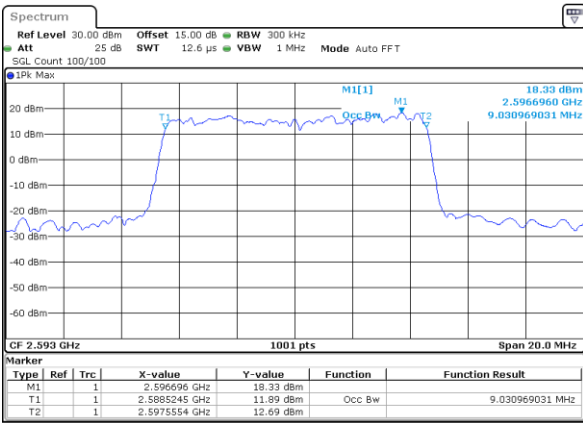

Date: 25_JAN.2021 09:38:26

Highest Channel / 5MHz / QPSK

Date: 25_JAN.2021 09:21:41

Highest Channel / 5MHz / 16QAM

Date: 25_JAN.2021 09:21:52

LTE Band 41

Lowest Channel / 10MHz / QPSK

Date: 25_JAN.2021 09:22:25

Lowest Channel / 10MHz / 16QAM

Date: 25_JAN.2021 09:22:36

Middle Channel / 10MHz / QPSK

Date: 25_JAN.2021 09:23:09

Middle Channel / 10MHz / 16QAM

Date: 25_JAN.2021 09:23:10

Highest Channel / 10MHz / QPSK

Date: 25_JAN.2021 09:23:54