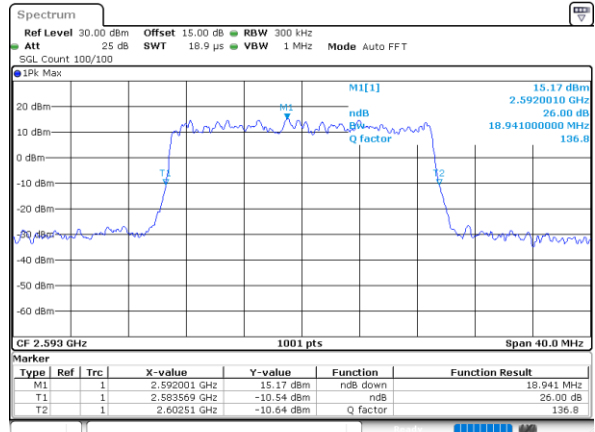

Lowest Channel / 20MHz / QPSK

Date: 25_JAN_2021 09:27:13

Lowest Channel / 20MHz / 16QAM

Date: 25_JAN_2021 09:27:24

Middle Channel / 20MHz / QPSK

Date: 25_JAN_2021 09:27:57

Middle Channel / 20MHz / 16QAM

Date: 25_JAN_2021 09:28:08

Highest Channel / 20MHz / QPSK

Date: 25_JAN_2021 09:28:41

Highest Channel / 20MHz / 16QAM

Date: 25_JAN_2021 09:28:53

LTE Band 41

Lowest Channel / 5MHz / 64QAM

Date: 25_JAN_2021 09:39:42

Lowest Channel / 10MHz / 64QAM