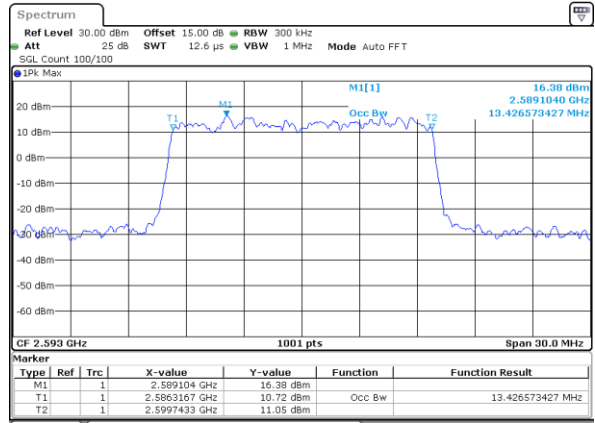

Highest Channel / 10MHz / 16QAM

Date: 25_JAN.2021 09:24:05

LTE Band 41

Lowest Channel / 15MHz / QPSK

Date: 25_JAN_2021 09:24:38

Lowest Channel / 15MHz / 16QAM

Date: 25_JAN_2021 09:24:49

Middle Channel / 15MHz / QPSK

Date: 25_JAN_2021 09:25:22

Middle Channel / 15MHz / 16QAM

Date: 25_JAN_2021 09:25:33

Highest Channel / 15MHz / QPSK

Date: 25_JAN_2021 09:26:07

Highest Channel / 15MHz / 16QAM

Date: 25_JAN_2021 09:26:18

LTE Band 41