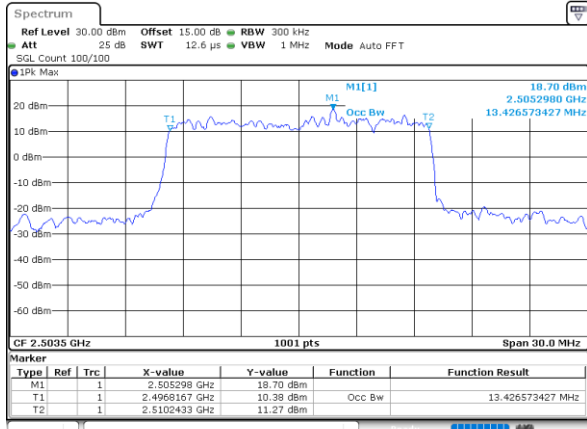

Highest Channel / 20MHz / QPSK

Date: 25_JAN_2021 09:35:08

Highest Channel / 20MHz / 16QAM

Date: 25_JAN_2021 09:28:30

LTE Band 41

Lowest Channel / 5MHz / 64QAM

Date: 25_JAN_2021 09:39:33

Lowest Channel / 10MHz / 64QAM

Date: 25_JAN_2021 09:40:37

Middle Channel / 5MHz / 64QAM

Date: 25_JAN_2021 09:39:53

Middle Channel / 10MHz / 64QAM

Date: 25_JAN_2021 09:40:59

Highest Channel / 5MHz / 64QAM

Date: 25_JAN_2021 09:40:15

Highest Channel / 10MHz / 64QAM

Date: 25_JAN_2021 09:41:22

LTE Band 41

Lowest Channel / 15MHz / 64QAM

Date: 25_JAN_2021 09:41:44

Lowest Channel / 20MHz / 64QAM

Date: 25_JAN_2021 09:42:51

Middle Channel / 15MHz / 64QAM

Date: 25_JAN_2021 09:42:06

Middle Channel / 20MHz / 64QAM

Date: 25_JAN_2021 09:43:13

Highest Channel / 15MHz / 64QAM

Date: 25_JAN_2021 09:42:28

Highest Channel / 20MHz / 64QAM

Date: 25_JAN_2021 09:43:35

Conducted Band Edge

LTE Band 41 / 5MHz / 16QAM