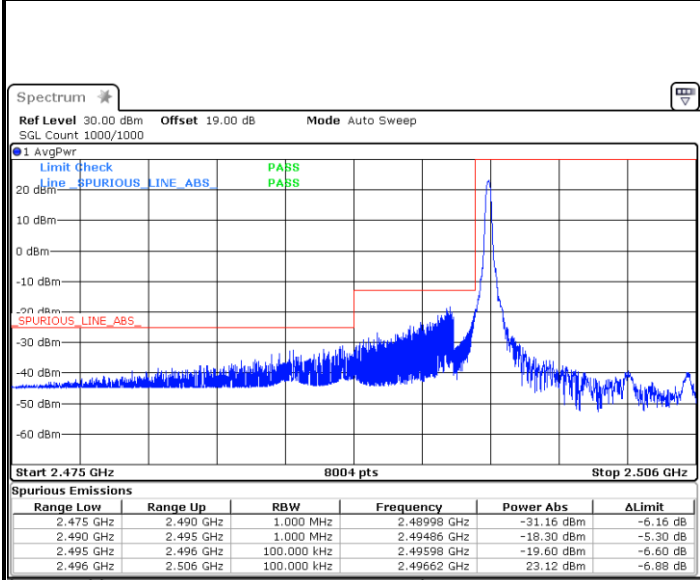

Lowest Band Edge / 1RB

Date: 25.JAN.2021 10:14:35

Highest Band Edge / 1 RB

Date: 25.JAN.2021 10:32:18

Lowest Band Edge / Full RB

Date: 25.JAN.2021 09:59:28

Highest Band Edge / Full RB

Date: 25.JAN.2021 10:37:00

LTE Band 41 / 5MHz / 64QAM

Lowest Band Edge / 1RB

Date: 25.JAN.2021 10:08:27

Highest Band Edge / 1 RB

Date: 25.JAN.2021 10:34:07

Lowest Band Edge / Full RB

Date: 3.FEB.2021 15:55:01

Highest Band Edge / Full RB

Date: 25.JAN.2021 10:35:13

LTE Band 41 / 10MHz / QPSK

Lowest Band Edge / 1 RB

Date: 25.JAN.2021 10:49:03

Highest Band Edge / 1 RB

Date: 25.JAN.2021 11:00:11

Lowest Band Edge / Full RB

Date: 5.FEB.2021 13:45:06

Highest Band Edge / Full RB

Date: 25.JAN.2021 11:02:31

LTE Band 41 / 10MHz / 16QAM

Lowest Band Edge / 1 RB

Date: 25.JAN.2021 10:46:58

Highest Band Edge / 1 RB

Date: 25.JAN.2021 11:01:12

Lowest Band Edge / Full RB