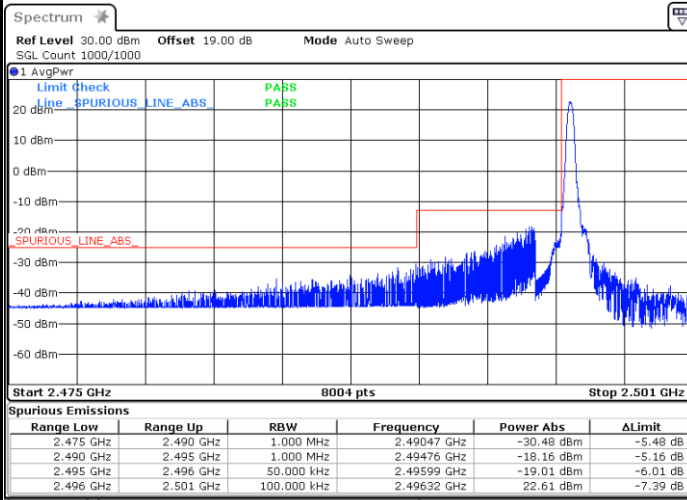

Date: 25_JAN_2021 09:41:22

LTE Band 41

Lowest Channel / 15MHz / 64QAM

Date: 25_JAN_2021 09:41:44

Lowest Channel / 20MHz / 64QAM

Date: 25_JAN_2021 09:42:51

Middle Channel / 15MHz / 64QAM

Date: 25_JAN_2021 09:42:06

Middle Channel / 20MHz / 64QAM

Date: 25_JAN_2021 09:43:13

Highest Channel / 15MHz / 64QAM

Date: 25_JAN_2021 09:42:28

Highest Channel / 20MHz / 64QAM

Date: 25_JAN_2021 09:43:35

Conducted Band Edge

LTE Band 41 / 5MHz / 16QAM

Lowest Band Edge / 1RB

Date: 25.JAN.2021 10:14:35

Highest Band Edge / 1 RB

Date: 25.JAN.2021 10:32:18

Lowest Band Edge / Full RB

Date: 25.JAN.2021 09:59:28

Highest Band Edge / Full RB

Date: 25.JAN.2021 10:37:00

LTE Band 41 / 5MHz / 64QAM

Lowest Band Edge / 1RB

Date: 25.JAN.2021 10:08:27

Highest Band Edge / 1 RB

Date: 25.JAN.2021 10:34:07

Lowest Band Edge / Full RB

Date: 3.FEB.2021 15:55:01

Highest Band Edge / Full RB