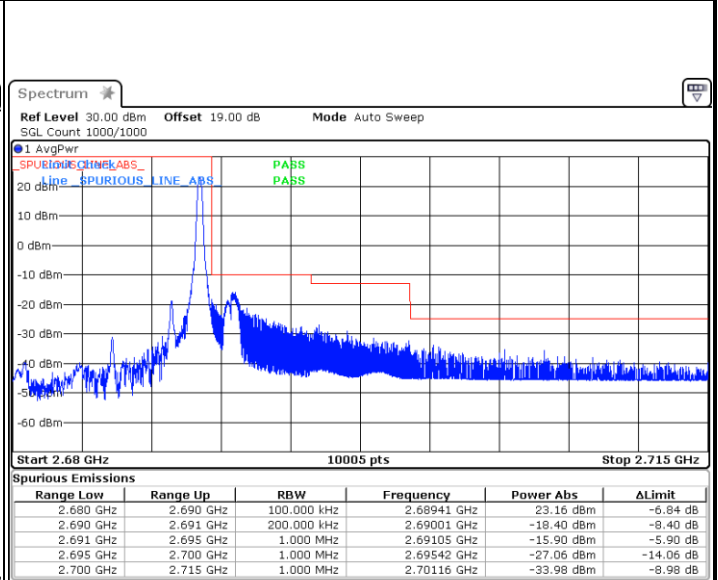

LTE Band 41 / 5MHz / 64QAM

Lowest Band Edge / 1RB

Date: 25.JAN.2021 10:08:27

Highest Band Edge / 1 RB

Date: 25.JAN.2021 10:34:07

Lowest Band Edge / Full RB

Date: 3.FEB.2021 15:55:01

Highest Band Edge / Full RB

Date: 25.JAN.2021 10:35:13

LTE Band 41 / 10MHz / QPSK

Lowest Band Edge / 1 RB

Date: 25.JAN.2021 10:49:03

Highest Band Edge / 1 RB

Date: 25.JAN.2021 11:00:11

Lowest Band Edge / Full RB

Date: 5.FEB.2021 13:45:06

Highest Band Edge / Full RB

Date: 25.JAN.2021 11:02:31

LTE Band 41 / 10MHz / 16QAM

Lowest Band Edge / 1 RB

Date: 25.JAN.2021 10:46:58

Highest Band Edge / 1 RB

Date: 25.JAN.2021 11:01:12

Lowest Band Edge / Full RB

Date: 3.FEB.2021 15:57:37

Highest Band Edge / Full RB

Date: 25.JAN.2021 11:02:15

LTE Band 41 / 10MHz / 64QAM

Lowest Band Edge / 1 RB

Date: 25.JAN.2021 10:44:23

Highest Band Edge / 1 RB

Date: 25.JAN.2021 11:01:42