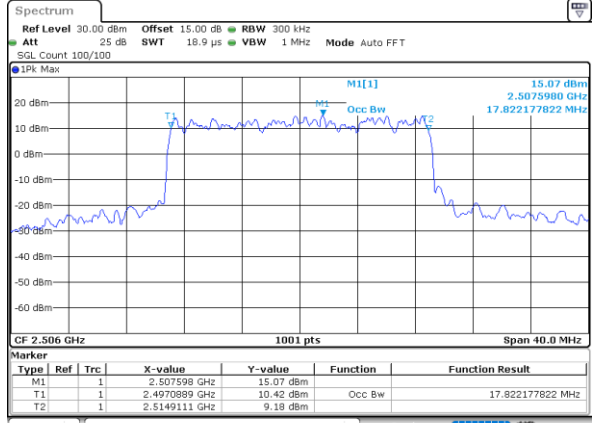

Lowest Channel / 20MHz / 16QAM

Date: 25_JAN_2021 09:27:02