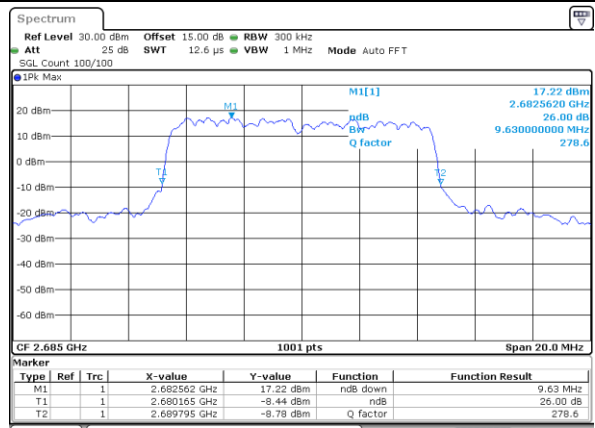

Highest Channel / 20MHz / QPSK

Date: 25_JAN_2021 09:28:41

Highest Channel / 20MHz / 16QAM

Date: 25_JAN_2021 09:28:53

LTE Band 41

Lowest Channel / 5MHz / 64QAM

Date: 25_JAN_2021 09:39:42

Lowest Channel / 10MHz / 64QAM

Date: 25_JAN_2021 09:40:48

Middle Channel / 5MHz / 64QAM

Date: 25_JAN_2021 09:40:04

Middle Channel / 10MHz / 64QAM

Date: 25_JAN_2021 09:41:11

Highest Channel / 5MHz / 64QAM

Date: 25_JAN_2021 09:40:26

Highest Channel / 10MHz / 64QAM

Date: 25_JAN_2021 09:41:33

LTE Band 41

Lowest Channel / 15MHz / 64QAM

Date: 25_JAN_2021 09:41:55

Lowest Channel / 20MHz / 64QAM

Date: 25_JAN_2021 09:43:02

Middle Channel / 15MHz / 64QAM

Date: 25_JAN_2021 09:42:17