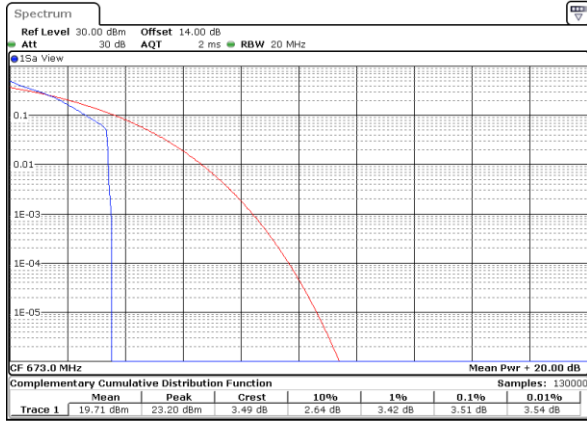

# LTE Band 71

## Peak-to-Average Ratio

Mode	LTE Band 71 / 20MHz				
Mod.	QPSK		16QAM		Limit: 13dB
RB Size	1RB	Full RB	1RB	Full RB	Result
Lowest CH	3.51	4.93	4.87	5.88	PASS
Middle CH	3.33	4.87	4.99	5.91	
Highest CH	3.51	4.84	5.22	5.80	
Mode	LTE Band 71 / 20MHz				
Mod.	64QAM				Limit: 13dB
RB Size	1RB	Full RB			Result
Lowest CH	6.06	6.43	-	-	PASS
Middle CH	6.26	6.35	-	-	
Highest CH	6.20	6.43	-	-	

LTE Band 71 / 20MHz / QPSK

Lowest Channel / 1RB

Date: 28\_JAN.2021 10:17:07

Lowest Channel / Full RB

Date: 28\_JAN.2021 10:17:36

Middle Channel / 1RB

Date: 28\_JAN.2021 10:18:05

Middle Channel / Full RB