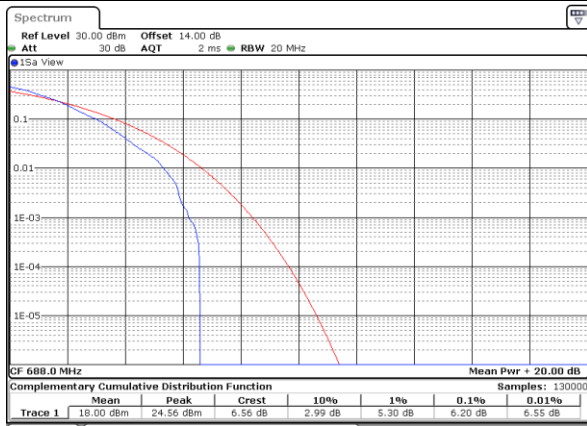

Lowest Channel / Full RB

Date: 28\_JAN.2021 10:14:43

Middle Channel / 1RB

Date: 28\_JAN.2021 10:15:12

Middle Channel / Full RB

Date: 28\_JAN.2021 10:15:41

Highest Channel / 1RB

Date: 28\_JAN.2021 10:16:09

Highest Channel / Full RB

Date: 28\_JAN.2021 10:16:38

LTE Band 71 / 20MHz / 64QAM

Lowest Channel / 1RB

Date: 28\_JAN.2021 10:19:59

Lowest Channel / Full RB

Date: 28\_JAN.2021 10:20:28

Middle Channel / 1RB

Date: 28\_JAN.2021 10:20:57

Middle Channel / Full RB

Date: 28\_JAN.2021 10:21:25

Highest Channel / 1RB

Date: 28\_JAN.2021 10:21:54

Highest Channel / Full RB

Date: 28\_JAN.2021 10:22:23

**26dB Bandwidth**