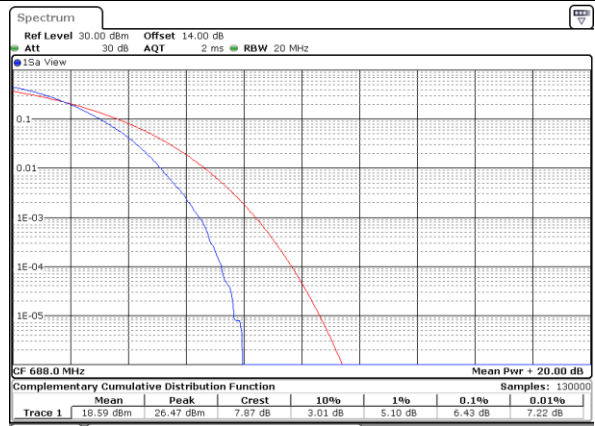

Highest Channel / Full RB

Date: 28\_JAN.2021 10:16:38

LTE Band 71 / 20MHz / 64QAM

Lowest Channel / 1RB

Date: 28\_JAN.2021 10:19:59

Lowest Channel / Full RB

Date: 28\_JAN.2021 10:20:28

Middle Channel / 1RB

Date: 28\_JAN.2021 10:20:57

Middle Channel / Full RB

Date: 28\_JAN.2021 10:21:25

Highest Channel / 1RB

Date: 28\_JAN.2021 10:21:54

Highest Channel / Full RB

Date: 28\_JAN.2021 10:22:23

**26dB Bandwidth**

Mode	LTE Band 71 : 26dB BW(MHz)											
BW	1.4MHz		3MHz		5MHz		10MHz		15MHz		20MHz	
Mod.	QPSK	16QAM	QPSK	16QAM	QPSK	16QAM	QPSK	16QAM	QPSK	16QAM	QPSK	16QAM
Lowest CH	-	-	-	-	4.89	4.88	9.93	9.71	14.48	14.57	18.82	18.66
Middle CH	-	-	-	-	4.89	4.93	9.77	9.89	14.39	14.42	19.10	19.18
Highest CH	-	-	-	-	4.90	4.90	9.79	9.65	14.48	14.54	19.06	18.62
Mode	LTE Band 71 : 26dB BW(MHz)											
BW	1.4MHz		3MHz		5MHz		10MHz		15MHz		20MHz	
Mod.	64QAM		64QAM		64QAM		64QAM		64QAM		64QAM	
Lowest CH	-	-	-	-	4.81	-	9.71	-	14.45	-	18.98	-
Middle CH	-	-	-	-	4.87	-	9.77	-	14.30	-	19.14	-
Highest CH	-	-	-	-	4.88	-	9.79	-	14.39	-	19.30	-