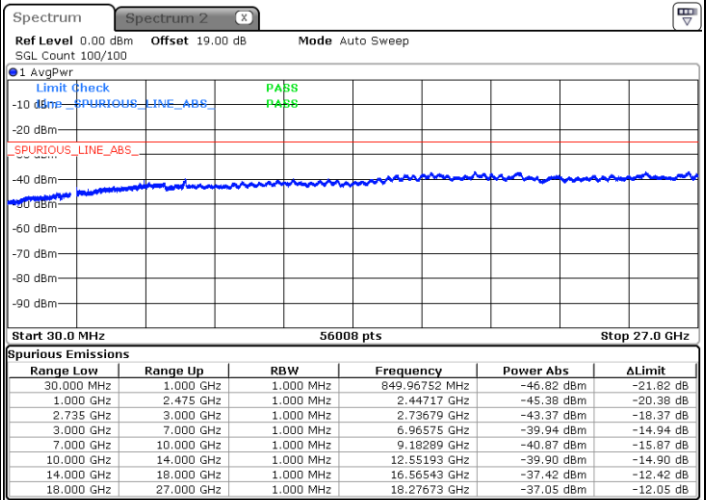

LTE Band 41C / 20MHz+10MHz

64QAM

Highest Channel / 1RB0 and 1RB49

Highest Channel / 1RB99 and 1RB0

Date: 26.JAN.2021 22:30:35

Date: 26.JAN.2021 22:29:12

Highest Channel / FullIRB

N/A

Date: 26.JAN.2021 22:37:32

LTE Band 41C / 20MHz+15MHz

64QAM

Lowest Channel / 1RB0 and 1RB74

Lowest Channel / 1RB99 and 1RB0

Date: 27.JAN.2021 10:41:48

Date: 27.JAN.2021 10:34:48

Lowest Channel / FullIRB