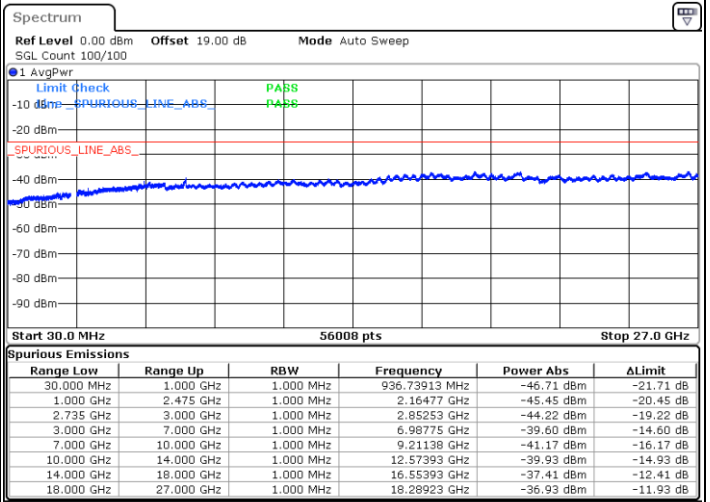

N/A

Date: 27.JAN.2021 10:43:12

LTE Band 41C / 20MHz+15MHz

64QAM

Middle Channel / 1RB0 and 1RB74

Middle Channel / 1RB99 and 1RB0

Date: 27.JAN.2021 10:51:34

Date: 27.JAN.2021 10:58:33

Middle Channel / FullIRB

N/A

Date: 27.JAN.2021 10:50:11

LTE Band 41C / 20MHz+15MHz

64QAM

Highest Channel / 1RB0 and 1RB74

Highest Channel / 1RB99 and 1RB0

Date: 27.JAN.2021 11:04:07

Date: 27.JAN.2021 11:02:44

Highest Channel / FullIRB

N/A

Date: 27.JAN.2021 11:11:06

LTE Band 41C / 20MHz+20MHz

64QAM

Lowest Channel / 1RB0 and 1RB99

Lowest Channel / 1RB99 and 1RB0

Date: 27.JAN.2021 11:52:01

Date: 27.JAN.2021 11:45:03

Lowest Channel / FullIRB

N/A

Date: 27.JAN.2021 11:53:24

LTE Band 41C / 20MHz+20MHz

64QAM

MiddleChannel / 1RB0 and 1RB99