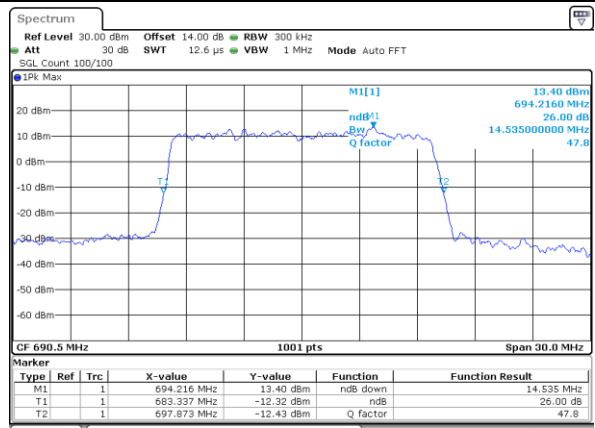

Date: 28\_JAN.2021 08:52:01

Highest Channel / 10MHz / 16QAM

Date: 28\_JAN.2021 08:52:28

LTE Band 71

Lowest Channel / 15MHz / QPSK

Date: 28\_JAN\_2021 09:11:03

Lowest Channel / 15MHz / 16QAM

Date: 28\_JAN\_2021 09:11:29

Middle Channel / 15MHz / QPSK

Date: 28\_JAN\_2021 09:19:48

Middle Channel / 15MHz / 16QAM

Date: 28\_JAN\_2021 09:20:14

Highest Channel / 15MHz / QPSK

Date: 28\_JAN\_2021 09:24:03

Highest Channel / 15MHz / 16QAM

Date: 28\_JAN\_2021 09:24:29

LTE Band 71

Lowest Channel / 20MHz / QPSK

Date: 28\_JAN\_2021 09:43:06

Lowest Channel / 20MHz / 16QAM

Date: 28\_JAN\_2021 09:43:32

Middle Channel / 20MHz / QPSK

Date: 28\_JAN\_2021 09:51:51