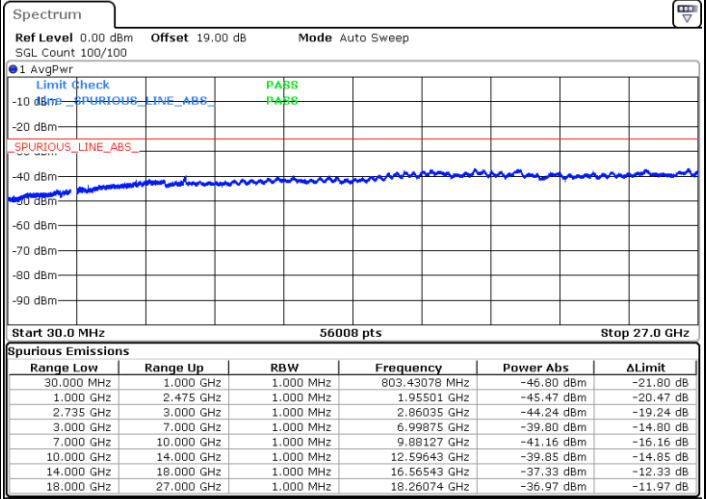

Middle Channel / FullIRB

N/A

Date: 27.JAN.2021 10:50:11

LTE Band 41C / 20MHz+15MHz

64QAM

Highest Channel / 1RB0 and 1RB74

Highest Channel / 1RB99 and 1RB0

Date: 27.JAN.2021 11:04:07

Date: 27.JAN.2021 11:02:44

Highest Channel / FullIRB

N/A

Date: 27.JAN.2021 11:11:06

LTE Band 41C / 20MHz+20MHz

64QAM

Lowest Channel / 1RB0 and 1RB99

Lowest Channel / 1RB99 and 1RB0

Date: 27.JAN.2021 11:52:01

Date: 27.JAN.2021 11:45:03

Lowest Channel / FullIRB

N/A

Date: 27.JAN.2021 11:53:24

LTE Band 41C / 20MHz+20MHz

64QAM

MiddleChannel / 1RB0 and 1RB99