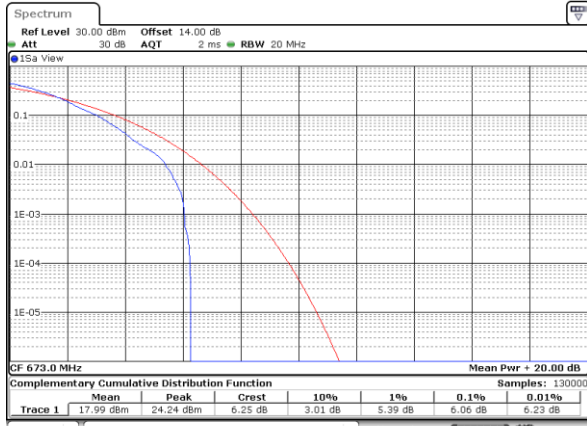

Lowest Channel / Full RB

Date: 28\_JAN.2021 10:14:43

Middle Channel / 1RB

Date: 28\_JAN.2021 10:15:12

Middle Channel / Full RB

Date: 28\_JAN.2021 10:15:41

Highest Channel / 1RB

Date: 28\_JAN.2021 10:16:09

Highest Channel / Full RB

Date: 28\_JAN.2021 10:16:38

LTE Band 71 / 20MHz / 64QAM

Lowest Channel / 1RB

Date: 28\_JAN.2021 10:19:59

Lowest Channel / Full RB

Date: 28\_JAN.2021 10:20:28

Middle Channel / 1RB

Date: 28\_JAN.2021 10:20:57

Middle Channel / Full RB

Date: 28\_JAN.2021 10:21:25

Highest Channel / 1RB

Date: 28\_JAN.2021 10:21:54

Highest Channel / Full RB

Date: 28\_JAN.2021 10:22:23

**26dB Bandwidth**

Mode	LTE Band 71 : 26dB BW(MHz)											
BW	1.4MHz		3MHz		5MHz		10MHz		15MHz		20MHz	
Mod.	QPSK	16QAM	QPSK	16QAM	QPSK	16QAM	QPSK	16QAM	QPSK	16QAM	QPSK	16QAM
Lowest CH	-	-	-	-	4.89	4.88	9.93	9.71	14.48	14.57	18.82	18.66
Middle CH	-	-	-	-	4.89	4.93	9.77	9.89	14.39	14.42	19.10	19.18
Highest CH	-	-	-	-	4.90	4.90	9.79	9.65	14.48	14.54	19.06	18.62
Mode	LTE Band 71 : 26dB BW(MHz)											
BW	1.4MHz		3MHz		5MHz		10MHz		15MHz		20MHz	
Mod.	64QAM		64QAM		64QAM		64QAM		64QAM		64QAM	
Lowest CH	-	-	-	-	4.81	-	9.71	-	14.45	-	18.98	-
Middle CH	-	-	-	-	4.87	-	9.77	-	14.30	-	19.14	-
Highest CH	-	-	-	-	4.88	-	9.79	-	14.39	-	19.30	-