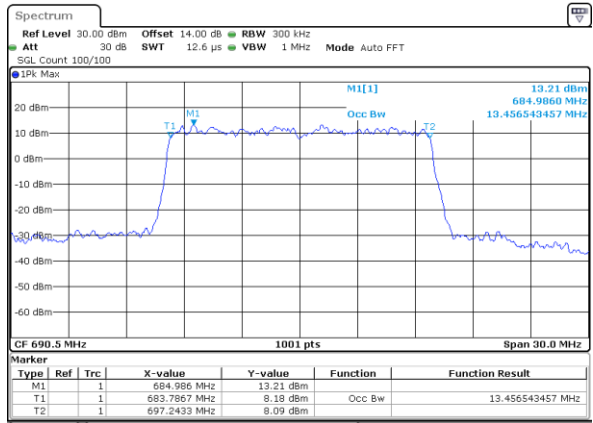

Date: 28\_JAN\_2021 08:51:06

Highest Channel / 10MHz / 16QAM

Date: 28\_JAN\_2021 08:51:34

LTE Band 71

Lowest Channel / 15MHz / QPSK

Date: 28\_JAN\_2021 09:10:07

Lowest Channel / 15MHz / 16QAM

Date: 28\_JAN\_2021 09:11:35

Middle Channel / 15MHz / QPSK

Date: 28\_JAN\_2021 09:18:52

Middle Channel / 15MHz / 16QAM

Date: 28\_JAN\_2021 09:19:20

Highest Channel / 15MHz / QPSK

Date: 28\_JAN\_2021 09:23:08

Highest Channel / 15MHz / 16QAM

Date: 28\_JAN\_2021 09:23:36

LTE Band 71

Lowest Channel / 20MHz / QPSK

Date: 28\_JAN.2021 09:42:11

Lowest Channel / 20MHz / 16QAM

Date: 28\_JAN.2021 09:42:139

Middle Channel / 20MHz / QPSK

Date: 28\_JAN.2021 09:50:55