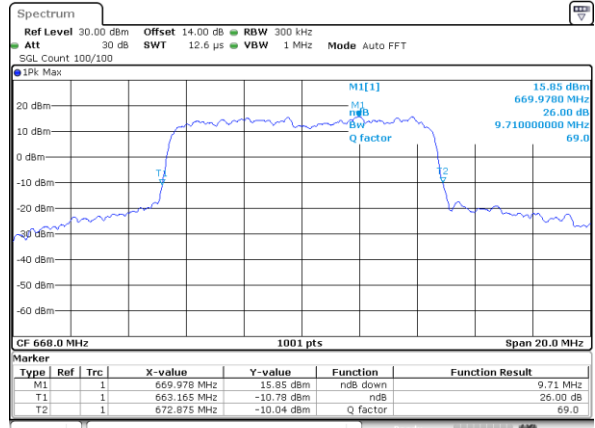

LTE Band 71

Lowest Channel / 5MHz / QPSK

Date: 27\_JAN.2021 16:57:56

Lowest Channel / 5MHz / 16QAM

Date: 27\_JAN.2021 16:58:22

Middle Channel / 5MHz / QPSK

Date: 27\_JAN.2021 17:06:08

Middle Channel / 5MHz / 16QAM

Date: 27\_JAN.2021 17:07:04

Highest Channel / 5MHz / QPSK

Date: 27\_JAN.2021 17:10:54

Highest Channel / 5MHz / 16QAM

Date: 27\_JAN.2021 17:11:21

LTE Band 71

Lowest Channel / 10MHz / QPSK

Date: 28\_JAN.2021 08:139:03

Lowest Channel / 10MHz / 16QAM

Date: 28\_JAN.2021 08:139:29

Middle Channel / 10MHz / QPSK

Date: 28\_JAN.2021 08:47:45

Middle Channel / 10MHz / 16QAM

Date: 28\_JAN.2021 08:48:11

Highest Channel / 10MHz / QPSK