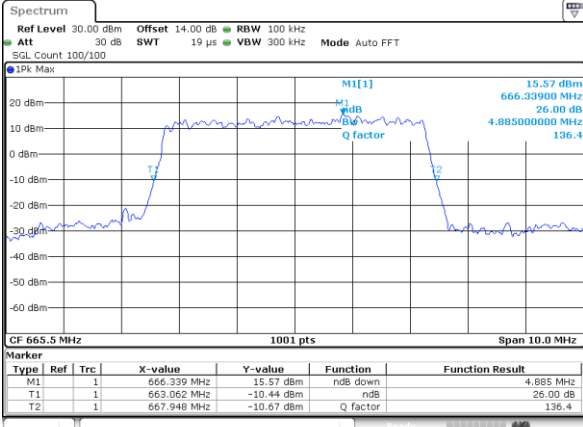

LTE Band 71

Lowest Channel / 5MHz / QPSK

Date: 27_JAN.2021 16:57:56