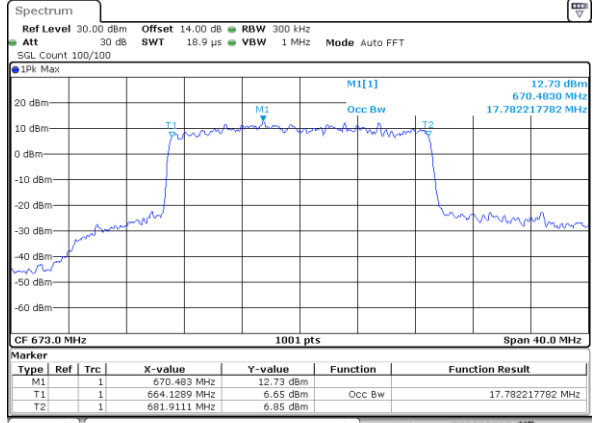

Date: 28\_JAN\_2021 09:23:36

LTE Band 71

Lowest Channel / 20MHz / QPSK

Date: 28\_JAN.2021 09:42:11

Lowest Channel / 20MHz / 16QAM

Date: 28\_JAN.2021 09:42:139

Middle Channel / 20MHz / QPSK

Date: 28\_JAN.2021 09:50:55

Middle Channel / 20MHz / 16QAM

Date: 28\_JAN.2021 09:51:123

Highest Channel / 20MHz / QPSK

Date: 28\_JAN.2021 09:55:11

Highest Channel / 20MHz / 16QAM

Date: 28\_JAN.2021 09:55:139

LTE Band 71

Lowest Channel / 5MHz / 64QAM