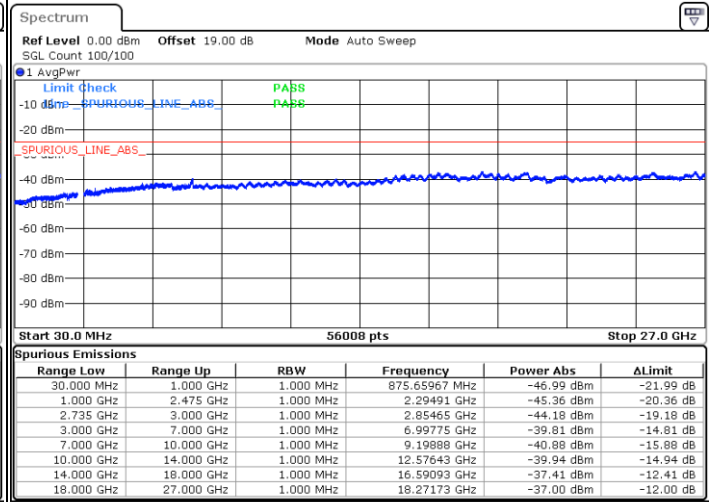

LTE Band 41C / 20MHz+10MHz

64QAM

Highest Channel / 1RB0 and 1RB49

Highest Channel / 1RB99 and 1RB0

Date: 26.JAN.2021 22:30:35

Date: 26.JAN.2021 22:29:12

Highest Channel / FullIRB

N/A

Date: 26.JAN.2021 22:37:32

LTE Band 41C / 20MHz+15MHz

64QAM

Lowest Channel / 1RB0 and 1RB74

Lowest Channel / 1RB99 and 1RB0

Date: 27.JAN.2021 10:41:48

Date: 27.JAN.2021 10:34:48

Lowest Channel / FullIRB

N/A

Date: 27.JAN.2021 10:43:12

LTE Band 41C / 20MHz+15MHz

64QAM

Middle Channel / 1RB0 and 1RB74

Middle Channel / 1RB99 and 1RB0

Date: 27.JAN.2021 10:51:34

Date: 27.JAN.2021 10:58:33

Middle Channel / FullIRB

N/A

Date: 27.JAN.2021 10:50:11

LTE Band 41C / 20MHz+15MHz

64QAM

Highest Channel / 1RB0 and 1RB74

Highest Channel / 1RB99 and 1RB0

Date: 27.JAN.2021 11:04:07