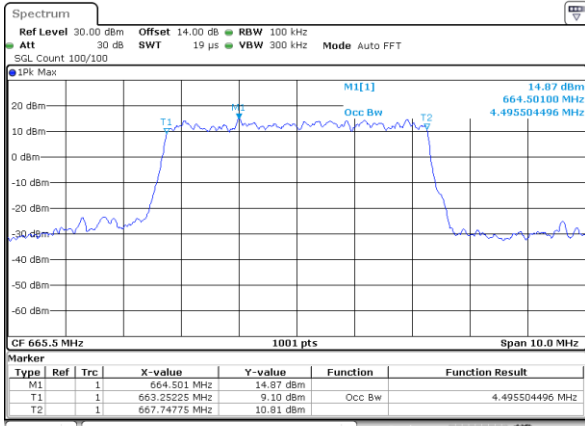

LTE Band 71

Lowest Channel / 5MHz / QPSK

Date: 27_JAN.2021 16:57:00