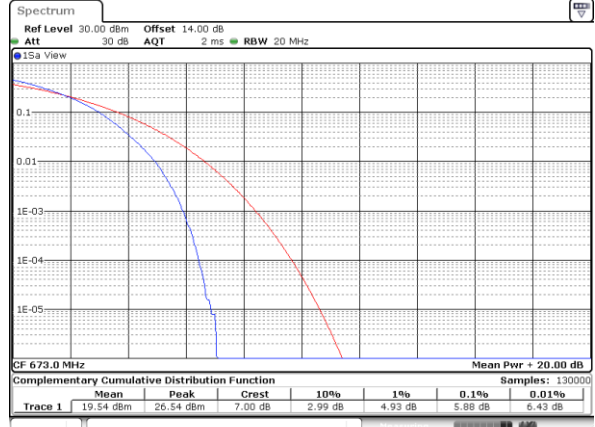

LTE Band 71 / 20MHz / QPSK

Lowest Channel / 1RB

Date: 28\_JAN.2021 10:17:07

Lowest Channel / Full RB

Date: 28\_JAN.2021 10:17:36

Middle Channel / 1RB

Date: 28\_JAN.2021 10:18:05

Middle Channel / Full RB

Date: 28\_JAN.2021 10:18:33

Highest Channel / 1RB

Date: 28\_JAN.2021 10:19:02

Highest Channel / Full RB

Date: 28\_JAN.2021 10:19:31

LTE Band 71 / 20MHz / 16QAM

Lowest Channel / 1RB

Date: 28\_JAN.2021 10:14:15

Lowest Channel / Full RB

Date: 28\_JAN.2021 10:14:43

Middle Channel / 1RB

Date: 28\_JAN.2021 10:15:12

Middle Channel / Full RB

Date: 28\_JAN.2021 10:15:41

Highest Channel / 1RB

Date: 28\_JAN.2021 10:16:09