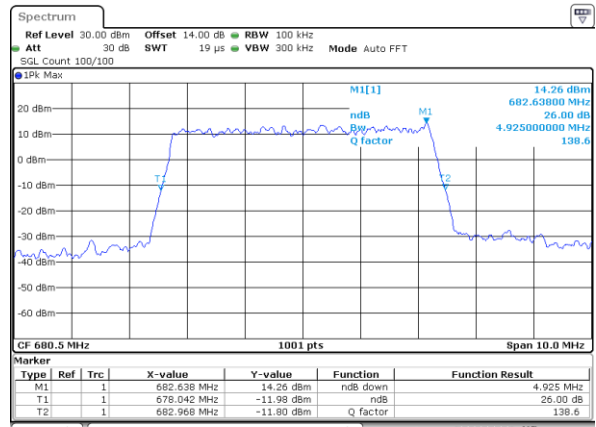

Date: 28\_JAN.2021 10:20:57

Middle Channel / Full RB

Date: 28\_JAN.2021 10:21:25

Highest Channel / 1RB

Date: 28\_JAN.2021 10:21:54

Highest Channel / Full RB

Date: 28\_JAN.2021 10:22:23

**26dB Bandwidth**

Mode	LTE Band 71 : 26dB BW(MHz)											
BW	1.4MHz		3MHz		5MHz		10MHz		15MHz		20MHz	
Mod.	QPSK	16QAM	QPSK	16QAM	QPSK	16QAM	QPSK	16QAM	QPSK	16QAM	QPSK	16QAM
Lowest CH	-	-	-	-	4.89	4.88	9.93	9.71	14.48	14.57	18.82	18.66
Middle CH	-	-	-	-	4.89	4.93	9.77	9.89	14.39	14.42	19.10	19.18
Highest CH	-	-	-	-	4.90	4.90	9.79	9.65	14.48	14.54	19.06	18.62
Mode	LTE Band 71 : 26dB BW(MHz)											
BW	1.4MHz		3MHz		5MHz		10MHz		15MHz		20MHz	
Mod.	64QAM		64QAM		64QAM		64QAM		64QAM		64QAM	
Lowest CH	-	-	-	-	4.81	-	9.71	-	14.45	-	18.98	-
Middle CH	-	-	-	-	4.87	-	9.77	-	14.30	-	19.14	-
Highest CH	-	-	-	-	4.88	-	9.79	-	14.39	-	19.30	-

LTE Band 71

Lowest Channel / 5MHz / QPSK

Date: 27\_JAN.2021 16:57:56

Lowest Channel / 5MHz / 16QAM

Date: 27\_JAN.2021 16:58:22

Middle Channel / 5MHz / QPSK

Date: 27\_JAN.2021 17:06:08

Middle Channel / 5MHz / 16QAM

Date: 27\_JAN.2021 17:07:04

Highest Channel / 5MHz / QPSK

Date: 27\_JAN.2021 17:10:54

Highest Channel / 5MHz / 16QAM

Date: 27\_JAN.2021 17:11:21

LTE Band 71

Lowest Channel / 10MHz / QPSK

Date: 28\_JAN.2021 08:139:03