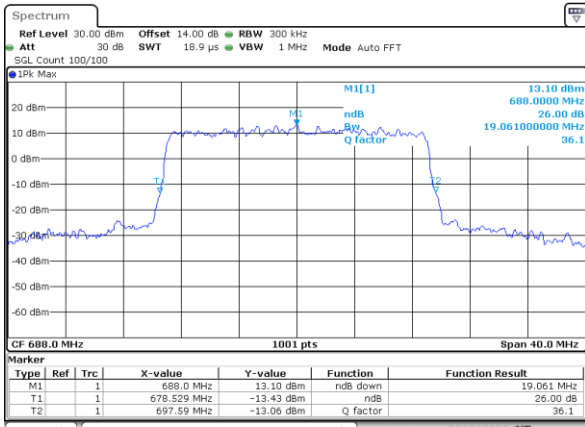

Date: 28\_JAN\_2021 09:24:29

LTE Band 71

Lowest Channel / 20MHz / QPSK

Date: 28\_JAN\_2021 09:43:06

Lowest Channel / 20MHz / 16QAM

Date: 28\_JAN\_2021 09:43:32

Middle Channel / 20MHz / QPSK

Date: 28\_JAN\_2021 09:51:51

Middle Channel / 20MHz / 16QAM

Date: 28\_JAN\_2021 09:52:17

Highest Channel / 20MHz / QPSK

Date: 28\_JAN\_2021 09:56:06

Highest Channel / 20MHz / 16QAM

Date: 28\_JAN\_2021 09:56:32

LTE Band 71

Lowest Channel / 5MHz / 64QAM