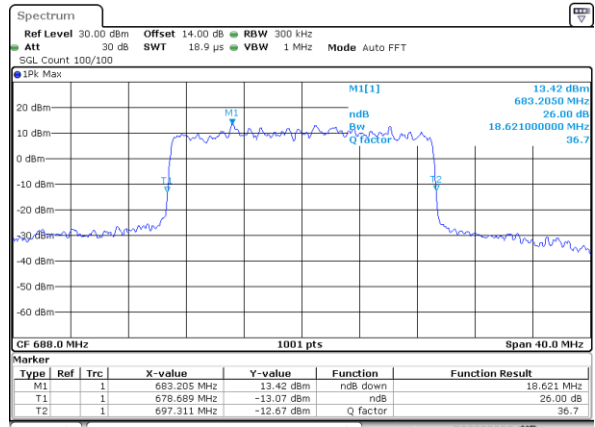

Middle Channel / 20MHz / 16QAM

Date: 28\_JAN\_2021 09:52:17

Highest Channel / 20MHz / QPSK

Date: 28\_JAN\_2021 09:56:06

Highest Channel / 20MHz / 16QAM

Date: 28\_JAN\_2021 09:56:32

LTE Band 71

Lowest Channel / 5MHz / 64QAM