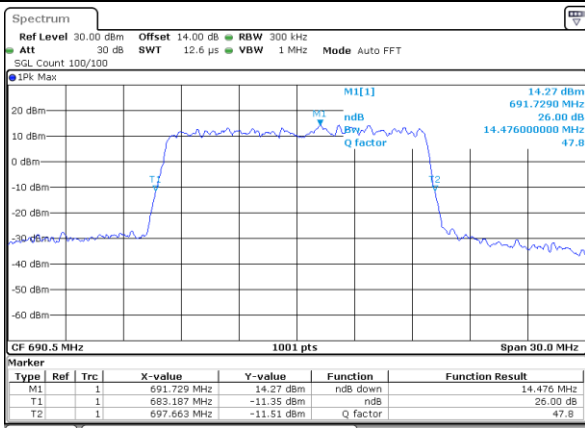

Date: 28\_JAN.2021 08:52:01

Highest Channel / 10MHz / 16QAM

Date: 28\_JAN.2021 08:52:28

LTE Band 71

Lowest Channel / 15MHz / QPSK

Date: 28\_JAN\_2021 09:11:03

Lowest Channel / 15MHz / 16QAM

Date: 28\_JAN\_2021 09:11:29

Middle Channel / 15MHz / QPSK

Date: 28\_JAN\_2021 09:19:48

Middle Channel / 15MHz / 16QAM

Date: 28\_JAN\_2021 09:20:14

Highest Channel / 15MHz / QPSK

Date: 28\_JAN\_2021 09:24:03

Highest Channel / 15MHz / 16QAM

Date: 28\_JAN\_2021 09:24:29

LTE Band 71

Lowest Channel / 20MHz / QPSK

Date: 28\_JAN\_2021 09:43:06

Lowest Channel / 20MHz / 16QAM

Date: 28\_JAN\_2021 09:43:32

Middle Channel / 20MHz / QPSK

Date: 28\_JAN\_2021 09:51:51