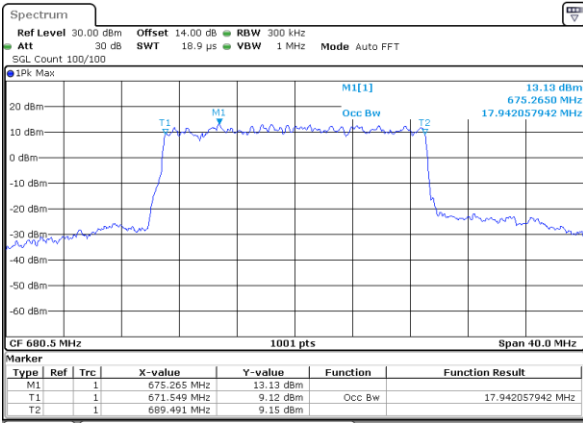

Date: 28\_JAN\_2021 09:23:36

LTE Band 71

Lowest Channel / 20MHz / QPSK

Date: 28\_JAN.2021 09:42:11

Lowest Channel / 20MHz / 16QAM

Date: 28\_JAN.2021 09:42:139

Middle Channel / 20MHz / QPSK

Date: 28\_JAN.2021 09:50:55

Middle Channel / 20MHz / 16QAM

Date: 28\_JAN.2021 09:51:123

Highest Channel / 20MHz / QPSK

Date: 28\_JAN.2021 09:55:11

Highest Channel / 20MHz / 16QAM

Date: 28\_JAN.2021 09:55:139

LTE Band 71

Lowest Channel / 5MHz / 64QAM