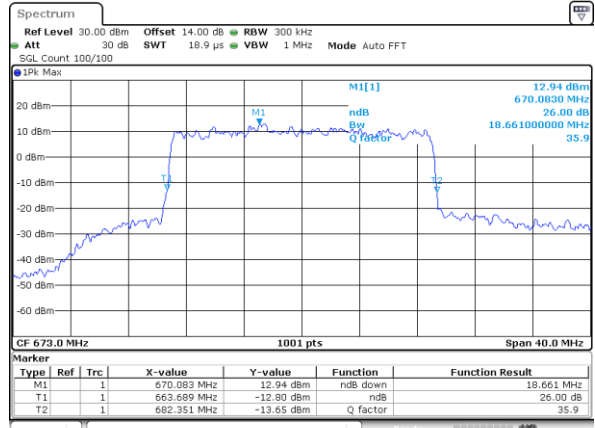

Date: 28\_JAN\_2021 09:24:29

LTE Band 71

Lowest Channel / 20MHz / QPSK

Date: 28\_JAN\_2021 09:43:06

Lowest Channel / 20MHz / 16QAM

Date: 28\_JAN\_2021 09:43:32

Middle Channel / 20MHz / QPSK

Date: 28\_JAN\_2021 09:51:51

Middle Channel / 20MHz / 16QAM

Date: 28\_JAN\_2021 09:52:17

Highest Channel / 20MHz / QPSK

Date: 28\_JAN\_2021 09:56:06

Highest Channel / 20MHz / 16QAM

Date: 28\_JAN\_2021 09:56:32

LTE Band 71

Lowest Channel / 5MHz / 64QAM