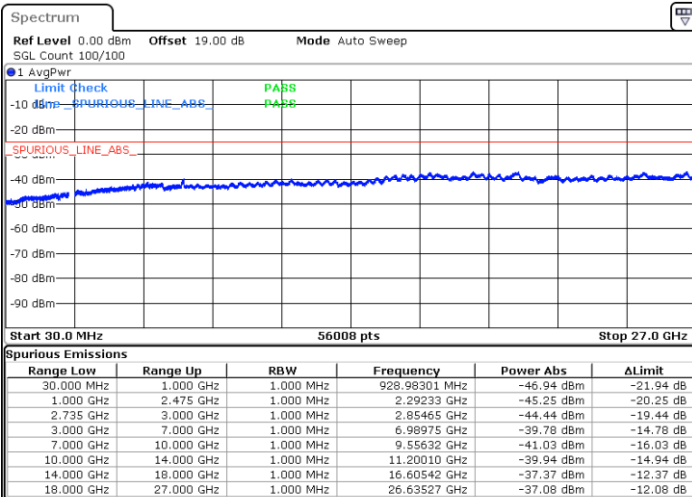

Middle Channel / FullIRB

N/A

Date: 27.JAN.2021 10:50:11

LTE Band 41C / 20MHz+15MHz

64QAM

Highest Channel / 1RB0 and 1RB74

Highest Channel / 1RB99 and 1RB0

Date: 27.JAN.2021 11:04:07

Date: 27.JAN.2021 11:02:44

Highest Channel / FullIRB

N/A

Date: 27.JAN.2021 11:11:06

LTE Band 41C / 20MHz+20MHz

64QAM

Lowest Channel / 1RB0 and 1RB99

Lowest Channel / 1RB99 and 1RB0

Date: 27.JAN.2021 11:52:01

Date: 27.JAN.2021 11:45:03

Lowest Channel / FullIRB

N/A

Date: 27.JAN.2021 11:53:24

LTE Band 41C / 20MHz+20MHz

64QAM

MiddleChannel / 1RB0 and 1RB99