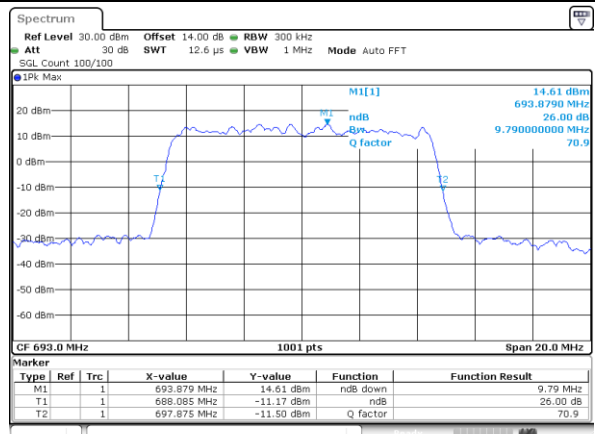

Middle Channel / 20MHz / 16QAM

Date: 28\_JAN\_2021 09:52:17

Highest Channel / 20MHz / QPSK

Date: 28\_JAN\_2021 09:56:06

Highest Channel / 20MHz / 16QAM

Date: 28\_JAN\_2021 09:56:32

LTE Band 71

Lowest Channel / 5MHz / 64QAM

Date: 27\_JAN\_2021 17:19:02

Lowest Channel / 10MHz / 64QAM

Date: 28\_JAN\_2021 09:00:06

Middle Channel / 5MHz / 64QAM

Date: 27\_JAN\_2021 17:23:14

Middle Channel / 10MHz / 64QAM

Date: 28\_JAN\_2021 09:04:16

Highest Channel / 5MHz / 64QAM

Date: 27\_JAN\_2021 17:25:10

Highest Channel / 10MHz / 64QAM

Date: 28\_JAN\_2021 09:06:13

LTE Band 71

Lowest Channel / 15MHz / 64QAM

Date: 28\_JAN\_2021 09:32:09

Lowest Channel / 20MHz / 64QAM