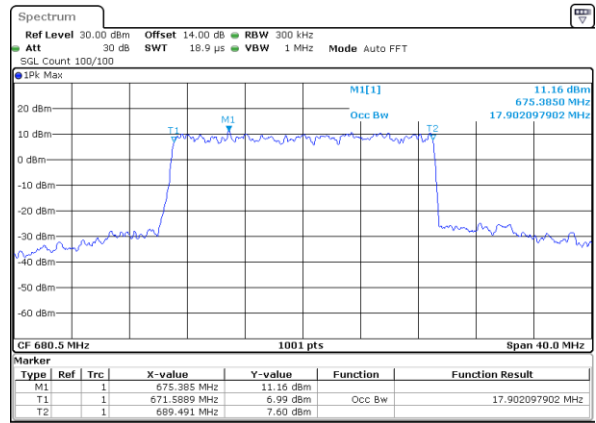

Middle Channel / 20MHz / 64QAM

Date: 28_JAN_2021 10:08:06