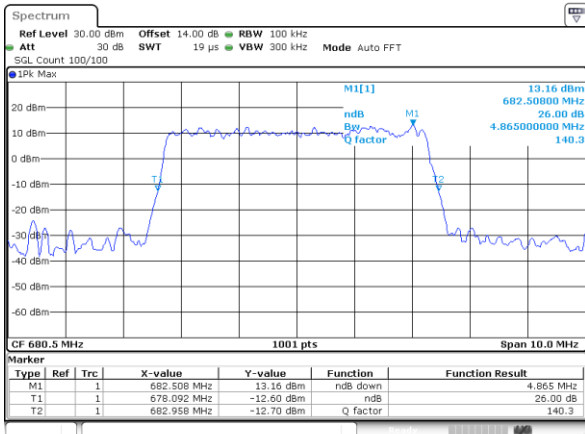

Middle Channel / 5MHz / 64QAM

Date: 27_JAN_2021 17:23:14