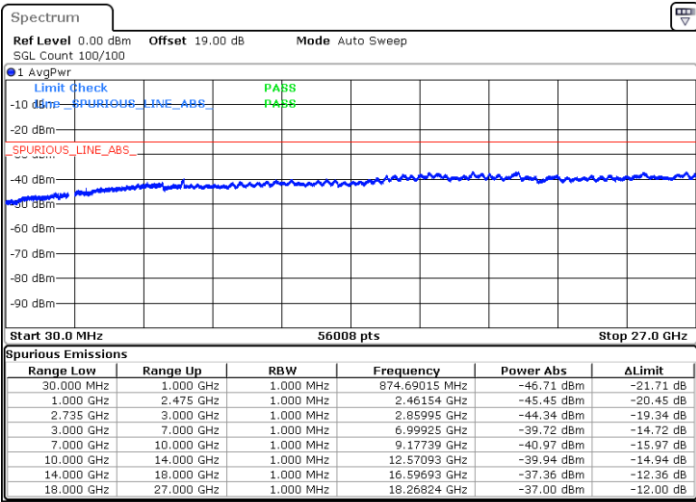

Middle Channel / FullIRB

N/A

Date: 27.JAN.2021 10:50:11

LTE Band 41C / 20MHz+15MHz

64QAM

Highest Channel / 1RB0 and 1RB74

Highest Channel / 1RB99 and 1RB0

Date: 27.JAN.2021 11:04:07

Date: 27.JAN.2021 11:02:44

Highest Channel / FullIRB

N/A

Date: 27.JAN.2021 11:11:06

LTE Band 41C / 20MHz+20MHz

64QAM

Lowest Channel / 1RB0 and 1RB99

Lowest Channel / 1RB99 and 1RB0

Date: 27.JAN.2021 11:52:01

Date: 27.JAN.2021 11:45:03

Lowest Channel / FullIRB

N/A

Date: 27.JAN.2021 11:53:24

LTE Band 41C / 20MHz+20MHz

64QAM

MiddleChannel / 1RB0 and 1RB99