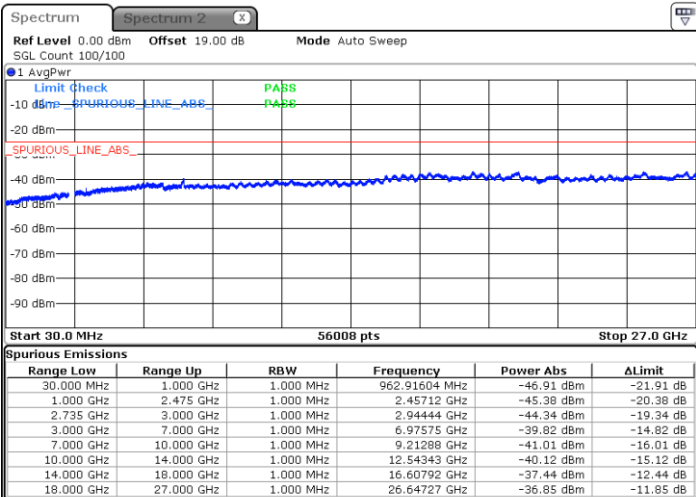

LTE Band 41C / 20MHz+10MHz

64QAM

Highest Channel / 1RB0 and 1RB49

Highest Channel / 1RB99 and 1RB0

Date: 26.JAN.2021 22:30:35

Date: 26.JAN.2021 22:29:12

Highest Channel / FullIRB

N/A

Date: 26.JAN.2021 22:37:32

LTE Band 41C / 20MHz+15MHz

64QAM

Lowest Channel / 1RB0 and 1RB74

Lowest Channel / 1RB99 and 1RB0

Date: 27.JAN.2021 10:41:48

Date: 27.JAN.2021 10:34:48

Lowest Channel / FullIRB