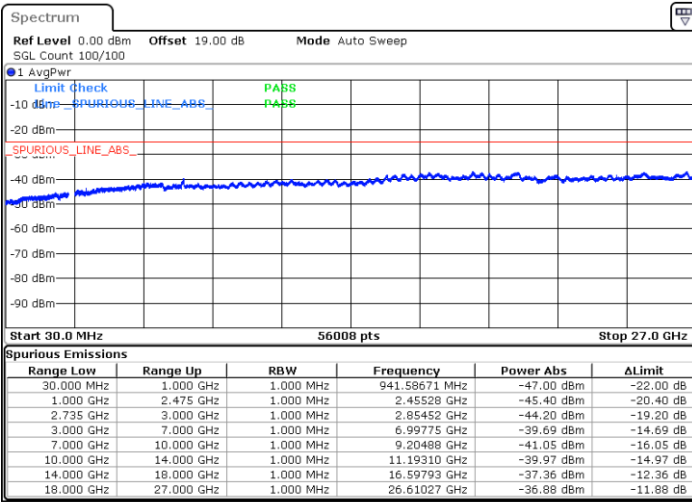

LTE Band 41C / 20MHz+10MHz

64QAM

Highest Channel / 1RB0 and 1RB49

Highest Channel / 1RB99 and 1RB0

Date: 26.JAN.2021 22:30:35

Date: 26.JAN.2021 22:29:12

Highest Channel / FullIRB

N/A

Date: 26.JAN.2021 22:37:32

LTE Band 41C / 20MHz+15MHz

64QAM

Lowest Channel / 1RB0 and 1RB74

Lowest Channel / 1RB99 and 1RB0

Date: 27.JAN.2021 10:41:48

Date: 27.JAN.2021 10:34:48

Lowest Channel / FullIRB

N/A

Date: 27.JAN.2021 10:43:12

LTE Band 41C / 20MHz+15MHz

64QAM

Middle Channel / 1RB0 and 1RB74

Middle Channel / 1RB99 and 1RB0

Date: 27.JAN.2021 10:51:34

Date: 27.JAN.2021 10:58:33

Middle Channel / FullIRB

N/A

Date: 27.JAN.2021 10:50:11

LTE Band 41C / 20MHz+15MHz

64QAM

Highest Channel / 1RB0 and 1RB74

Highest Channel / 1RB99 and 1RB0

Date: 27.JAN.2021 11:04:07