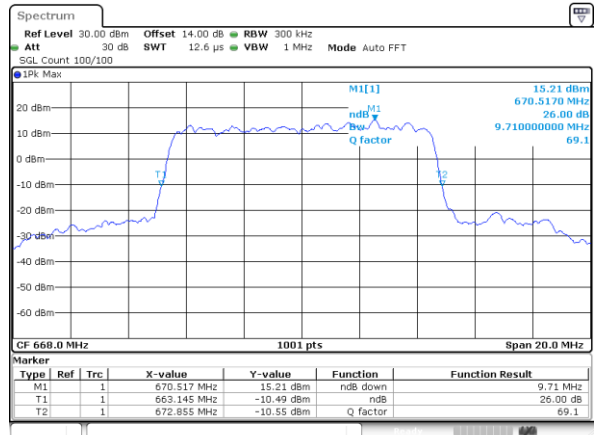

Middle Channel / 20MHz / 16QAM

Date: 28\_JAN\_2021 09:52:17

Highest Channel / 20MHz / QPSK

Date: 28\_JAN\_2021 09:56:06

Highest Channel / 20MHz / 16QAM

Date: 28\_JAN\_2021 09:56:32

LTE Band 71

Lowest Channel / 5MHz / 64QAM

Date: 27\_JAN\_2021 17:19:02

Lowest Channel / 10MHz / 64QAM

Date: 28\_JAN\_2021 09:00:06

Middle Channel / 5MHz / 64QAM

Date: 27\_JAN\_2021 17:23:14

Middle Channel / 10MHz / 64QAM

Date: 28\_JAN\_2021 09:04:16