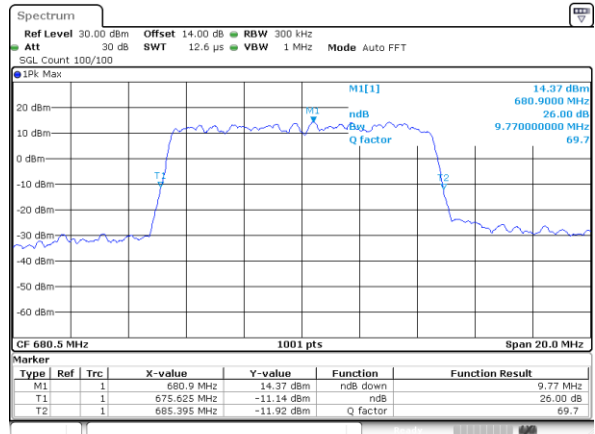

Middle Channel / 20MHz / 16QAM

Date: 28\_JAN\_2021 09:52:17

Highest Channel / 20MHz / QPSK

Date: 28\_JAN\_2021 09:56:06

Highest Channel / 20MHz / 16QAM

Date: 28\_JAN\_2021 09:56:32

LTE Band 71

Lowest Channel / 5MHz / 64QAM

Date: 27\_JAN\_2021 17:19:02

Lowest Channel / 10MHz / 64QAM

Date: 28\_JAN\_2021 09:00:06

Middle Channel / 5MHz / 64QAM

Date: 27\_JAN\_2021 17:23:14

Middle Channel / 10MHz / 64QAM

Date: 28\_JAN\_2021 09:04:16

Highest Channel / 5MHz / 64QAM

Date: 27\_JAN\_2021 17:25:10

Highest Channel / 10MHz / 64QAM

Date: 28\_JAN\_2021 09:06:13

LTE Band 71

Lowest Channel / 15MHz / 64QAM

Date: 28\_JAN\_2021 09:32:09

Lowest Channel / 20MHz / 64QAM