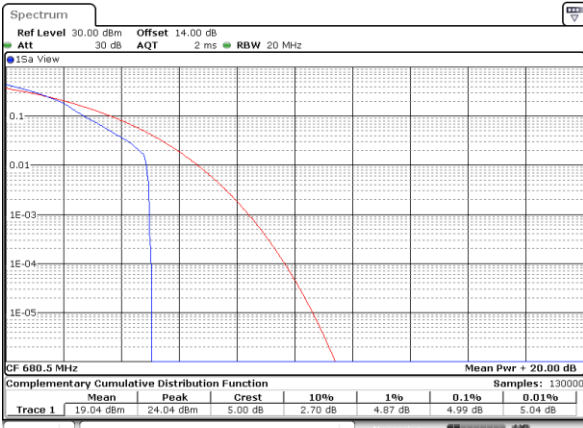

## Peak-to-Average Ratio

Mode	LTE Band 71 / 20MHz				
Mod.	QPSK		16QAM		Limit: 13dB
RB Size	1RB	Full RB	1RB	Full RB	Result
Lowest CH	3.51	4.93	4.87	5.88	PASS
Middle CH	3.33	4.87	4.99	5.91	
Highest CH	3.51	4.84	5.22	5.80	
Mode	LTE Band 71 / 20MHz				
Mod.	64QAM				Limit: 13dB
RB Size	1RB	Full RB			Result
Lowest CH	6.06	6.43	-	-	PASS
Middle CH	6.26	6.35	-	-	
Highest CH	6.20	6.43	-	-	

LTE Band 71 / 20MHz / QPSK

Lowest Channel / 1RB

Date: 28\_JAN.2021 10:17:07

Lowest Channel / Full RB

Date: 28\_JAN.2021 10:17:36

Middle Channel / 1RB

Date: 28\_JAN.2021 10:18:05

Middle Channel / Full RB

Date: 28\_JAN.2021 10:18:33

Highest Channel / 1RB

Date: 28\_JAN.2021 10:19:02

Highest Channel / Full RB

Date: 28\_JAN.2021 10:19:31

LTE Band 71 / 20MHz / 16QAM

Lowest Channel / 1RB

Date: 28\_JAN.2021 10:14:15

Lowest Channel / Full RB

Date: 28\_JAN.2021 10:14:43

Middle Channel / 1RB

Date: 28\_JAN.2021 10:15:12

Middle Channel / Full RB

Date: 28\_JAN.2021 10:15:41

Highest Channel / 1RB

Date: 28\_JAN.2021 10:16:09