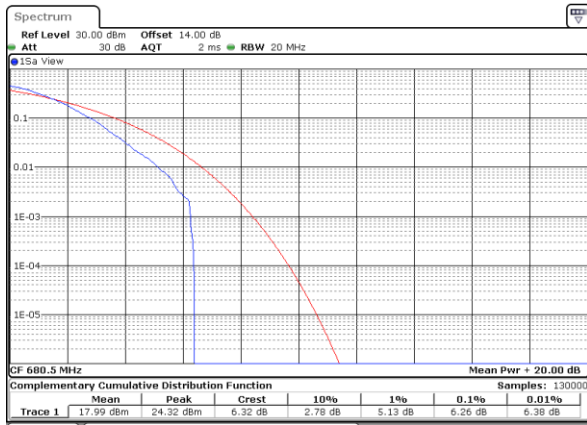

Lowest Channel / Full RB

Date: 28\_JAN.2021 10:14:43

Middle Channel / 1RB

Date: 28\_JAN.2021 10:15:12

Middle Channel / Full RB

Date: 28\_JAN.2021 10:15:41

Highest Channel / 1RB

Date: 28\_JAN.2021 10:16:09

Highest Channel / Full RB

Date: 28\_JAN.2021 10:16:38

LTE Band 71 / 20MHz / 64QAM

Lowest Channel / 1RB

Date: 28\_JAN.2021 10:19:59

Lowest Channel / Full RB

Date: 28\_JAN.2021 10:20:28

Middle Channel / 1RB

Date: 28\_JAN.2021 10:20:57

Middle Channel / Full RB

Date: 28\_JAN.2021 10:21:25

Highest Channel / 1RB

Date: 28\_JAN.2021 10:21:54

Highest Channel / Full RB

Date: 28\_JAN.2021 10:22:23

**26dB Bandwidth**

Mode	LTE Band 71 : 26dB BW(MHz)											
BW	1.4MHz		3MHz		5MHz		10MHz		15MHz		20MHz	
Mod.	QPSK	16QAM	QPSK	16QAM	QPSK	16QAM	QPSK	16QAM	QPSK	16QAM	QPSK	16QAM
Lowest CH	-	-	-	-	4.89	4.88	9.93	9.71	14.48	14.57	18.82	18.66
Middle CH	-	-	-	-	4.89	4.93	9.77	9.89	14.39	14.42	19.10	19.18
Highest CH	-	-	-	-	4.90	4.90	9.79	9.65	14.48	14.54	19.06	18.62
Mode	LTE Band 71 : 26dB BW(MHz)											
BW	1.4MHz		3MHz		5MHz		10MHz		15MHz		20MHz	
Mod.	64QAM		64QAM		64QAM		64QAM		64QAM		64QAM	
Lowest CH	-	-	-	-	4.81	-	9.71	-	14.45	-	18.98	-
Middle CH	-	-	-	-	4.87	-	9.77	-	14.30	-	19.14	-
Highest CH	-	-	-	-	4.88	-	9.79	-	14.39	-	19.30	-