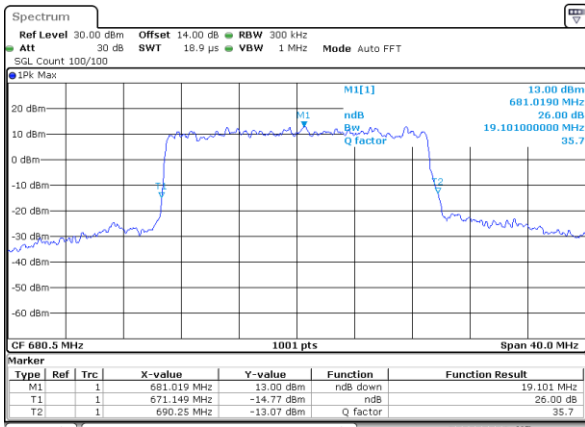

Date: 28\_JAN\_2021 09:24:29

LTE Band 71

Lowest Channel / 20MHz / QPSK

Date: 28\_JAN\_2021 09:43:06

Lowest Channel / 20MHz / 16QAM

Date: 28\_JAN\_2021 09:43:32

Middle Channel / 20MHz / QPSK

Date: 28\_JAN\_2021 09:51:51

Middle Channel / 20MHz / 16QAM

Date: 28\_JAN\_2021 09:52:17

Highest Channel / 20MHz / QPSK

Date: 28\_JAN\_2021 09:56:06

Highest Channel / 20MHz / 16QAM

Date: 28\_JAN\_2021 09:56:32

LTE Band 71

Lowest Channel / 5MHz / 64QAM