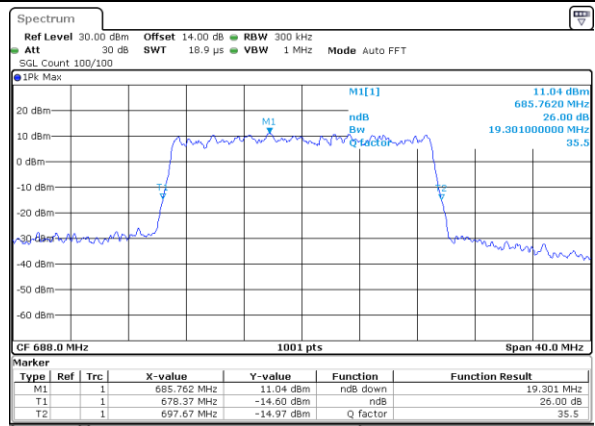

Highest Channel / 5MHz / 64QAM

Date: 27\_JAN\_2021 17:25:10

Highest Channel / 10MHz / 64QAM

Date: 28\_JAN\_2021 09:06:13

LTE Band 71

Lowest Channel / 15MHz / 64QAM

Date: 28\_JAN\_2021 09:32:09

Lowest Channel / 20MHz / 64QAM

Date: 28\_JAN\_2021 10:04:11

Middle Channel / 15MHz / 64QAM

Date: 28\_JAN\_2021 09:36:20

Middle Channel / 20MHz / 64QAM

Date: 28\_JAN\_2021 10:08:22

Highest Channel / 15MHz / 64QAM

Date: 28\_JAN\_2021 09:38:16

Highest Channel / 20MHz / 64QAM

Date: 28\_JAN\_2021 10:10:18