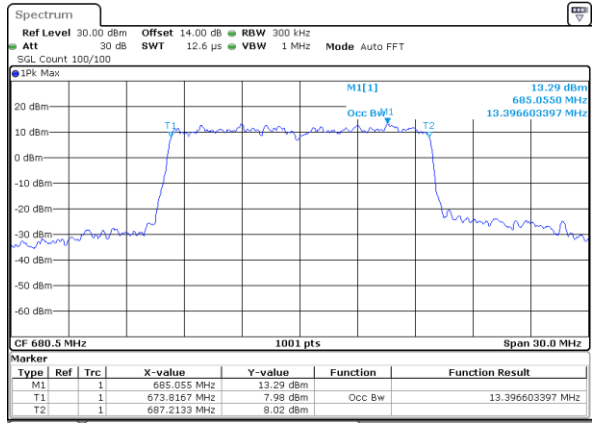

Lowest Channel / 10MHz / 16QAM

Date: 28\_JAN\_2021 08:13:14

Middle Channel / 10MHz / QPSK

Date: 28\_JAN\_2021 08:46:50

Middle Channel / 10MHz / 16QAM

Date: 28\_JAN\_2021 08:47:17

Highest Channel / 10MHz / QPSK

Date: 28\_JAN\_2021 08:51:06

Highest Channel / 10MHz / 16QAM

Date: 28\_JAN\_2021 08:51:34

LTE Band 71

Lowest Channel / 15MHz / QPSK

Date: 28\_JAN\_2021 09:10:07

Lowest Channel / 15MHz / 16QAM

Date: 28\_JAN\_2021 09:11:35

Middle Channel / 15MHz / QPSK

Date: 28\_JAN\_2021 09:18:52

Middle Channel / 15MHz / 16QAM

Date: 28\_JAN\_2021 09:19:20

Highest Channel / 15MHz / QPSK

Date: 28\_JAN\_2021 09:23:08

Highest Channel / 15MHz / 16QAM