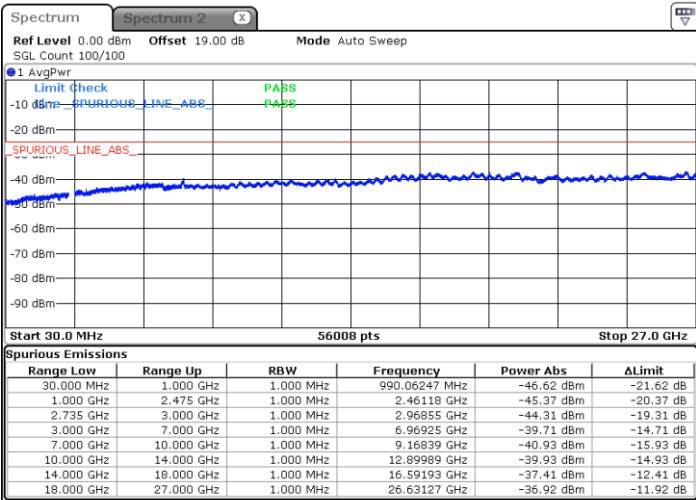

LTE Band 41C / 20MHz+10MHz

64QAM

Highest Channel / 1RB0 and 1RB49

Highest Channel / 1RB99 and 1RB0

Date: 26.JAN.2021 22:30:35

Date: 26.JAN.2021 22:29:12

Highest Channel / FullIRB

N/A

Date: 26.JAN.2021 22:37:32

LTE Band 41C / 20MHz+15MHz

64QAM

Lowest Channel / 1RB0 and 1RB74

Lowest Channel / 1RB99 and 1RB0

Date: 27.JAN.2021 10:41:48

Date: 27.JAN.2021 10:34:48

Lowest Channel / FullIRB