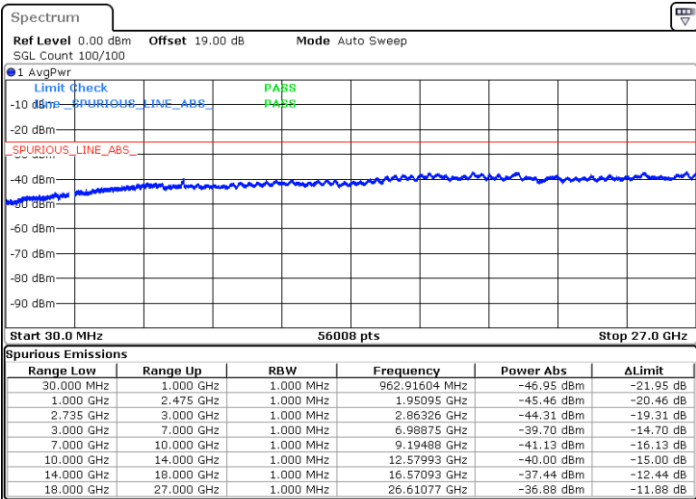

Middle Channel / FullIRB

N/A

Date: 27.JAN.2021 10:50:11

LTE Band 41C / 20MHz+15MHz

64QAM

Highest Channel / 1RB0 and 1RB74

Highest Channel / 1RB99 and 1RB0

Date: 27.JAN.2021 11:04:07

Date: 27.JAN.2021 11:02:44

Highest Channel / FullIRB

N/A

Date: 27.JAN.2021 11:11:06

LTE Band 41C / 20MHz+20MHz

64QAM

Lowest Channel / 1RB0 and 1RB99

Lowest Channel / 1RB99 and 1RB0

Date: 27.JAN.2021 11:52:01

Date: 27.JAN.2021 11:45:03

Lowest Channel / FullIRB

N/A

Date: 27.JAN.2021 11:53:24

LTE Band 41C / 20MHz+20MHz

64QAM

MiddleChannel / 1RB0 and 1RB99