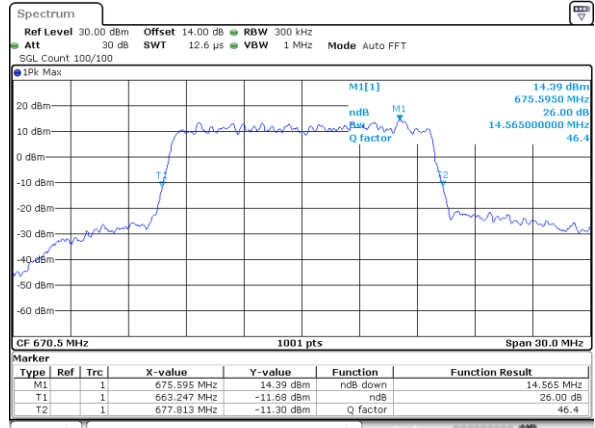

Date: 28\_JAN.2021 08:52:01

Highest Channel / 10MHz / 16QAM

Date: 28\_JAN.2021 08:52:28

LTE Band 71

Lowest Channel / 15MHz / QPSK

Date: 28\_JAN\_2021 09:11:03

Lowest Channel / 15MHz / 16QAM

Date: 28\_JAN\_2021 09:11:29