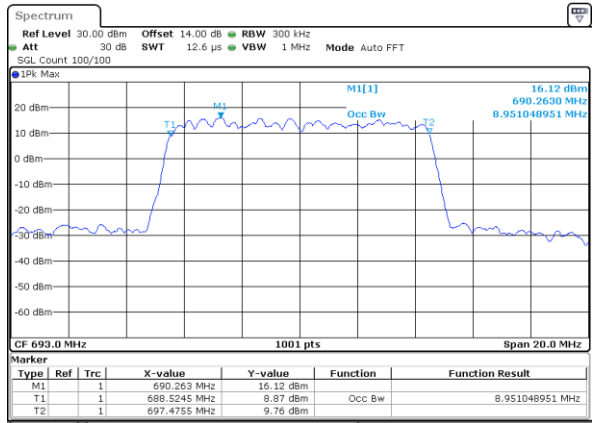

Date: 27\_JAN.2021 17:06:10

Highest Channel / 5MHz / QPSK

Date: 27\_JAN.2021 17:09:59

Highest Channel / 5MHz / 16QAM

Date: 27\_JAN.2021 17:10:27

LTE Band 71

Lowest Channel / 10MHz / QPSK

Date: 28\_JAN\_2021 08:13:03

Lowest Channel / 10MHz / 16QAM

Date: 28\_JAN\_2021 08:13:14

Middle Channel / 10MHz / QPSK

Date: 28\_JAN\_2021 08:46:50

Middle Channel / 10MHz / 16QAM

Date: 28\_JAN\_2021 08:47:17

Highest Channel / 10MHz / QPSK

Date: 28\_JAN\_2021 08:51:06

Highest Channel / 10MHz / 16QAM

Date: 28\_JAN\_2021 08:51:34

LTE Band 71

Lowest Channel / 15MHz / QPSK

Date: 28\_JAN\_2021 09:10:07

Lowest Channel / 15MHz / 16QAM

Date: 28\_JAN\_2021 09:11:35