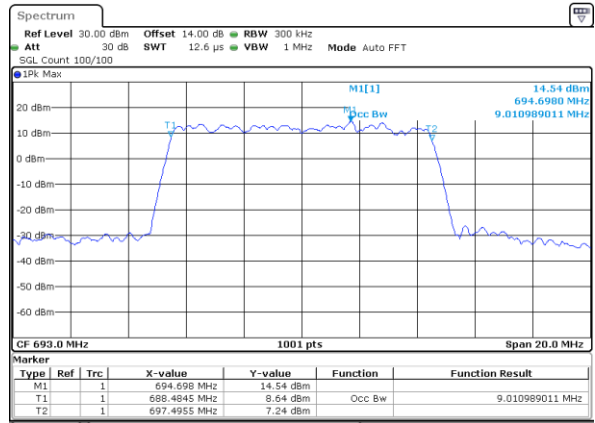

Middle Channel / 20MHz / 16QAM

Date: 28\_JAN.2021 09:51:123

Highest Channel / 20MHz / QPSK

Date: 28\_JAN.2021 09:55:11

Highest Channel / 20MHz / 16QAM

Date: 28\_JAN.2021 09:55:139

LTE Band 71

Lowest Channel / 5MHz / 64QAM

Date: 27\_JAN.2021 17:18:45

Lowest Channel / 10MHz / 64QAM

Date: 28\_JAN.2021 08:59:50

Middle Channel / 5MHz / 64QAM

Date: 27\_JAN.2021 17:22:57

Middle Channel / 10MHz / 64QAM

Date: 28\_JAN.2021 09:04:00

Highest Channel / 5MHz / 64QAM

Date: 27\_JAN.2021 17:24:54

Highest Channel / 10MHz / 64QAM

Date: 28\_JAN.2021 09:05:56

LTE Band 71

Lowest Channel / 15MHz / 64QAM

Date: 28\_JAN\_2021 09:31:52

Lowest Channel / 20MHz / 64QAM

Date: 28\_JAN\_2021 10:03:55