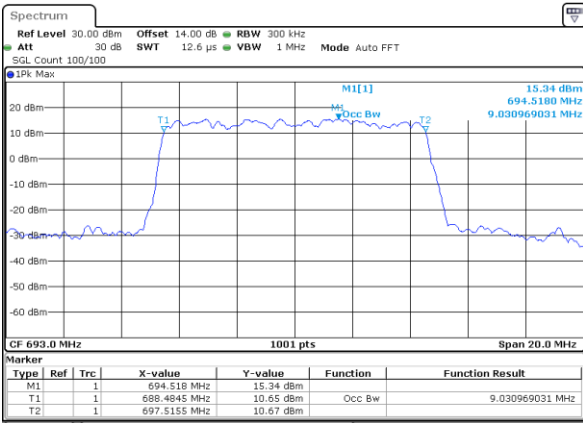

Date: 27\_JAN.2021 17:06:10

Highest Channel / 5MHz / QPSK

Date: 27\_JAN.2021 17:09:59

Highest Channel / 5MHz / 16QAM

Date: 27\_JAN.2021 17:10:27

LTE Band 71

Lowest Channel / 10MHz / QPSK

Date: 28\_JAN\_2021 08:13:03

Lowest Channel / 10MHz / 16QAM

Date: 28\_JAN\_2021 08:13:14

Middle Channel / 10MHz / QPSK

Date: 28\_JAN\_2021 08:46:50

Middle Channel / 10MHz / 16QAM

Date: 28\_JAN\_2021 08:47:17

Highest Channel / 10MHz / QPSK

Date: 28\_JAN\_2021 08:51:06

Highest Channel / 10MHz / 16QAM

Date: 28\_JAN\_2021 08:51:34

LTE Band 71

Lowest Channel / 15MHz / QPSK

Date: 28\_JAN\_2021 09:10:07

Lowest Channel / 15MHz / 16QAM

Date: 28\_JAN\_2021 09:11:35