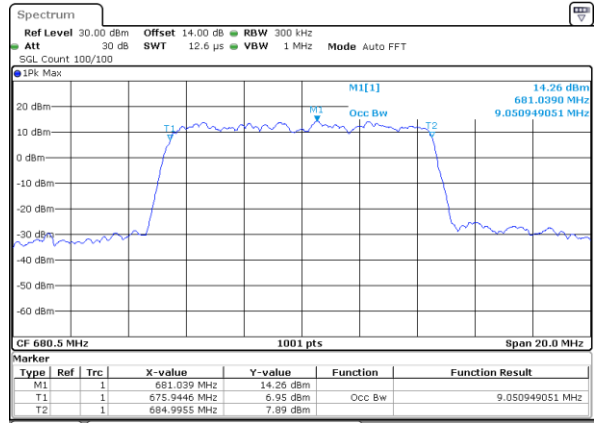

Middle Channel / 20MHz / 16QAM

Date: 28\_JAN.2021 09:51:123

Highest Channel / 20MHz / QPSK

Date: 28\_JAN.2021 09:55:11

Highest Channel / 20MHz / 16QAM

Date: 28\_JAN.2021 09:55:139

LTE Band 71

Lowest Channel / 5MHz / 64QAM

Date: 27\_JAN.2021 17:18:45

Lowest Channel / 10MHz / 64QAM

Date: 28\_JAN.2021 08:59:50

Middle Channel / 5MHz / 64QAM

Date: 27\_JAN.2021 17:22:57

Middle Channel / 10MHz / 64QAM

Date: 28\_JAN.2021 09:04:00

Highest Channel / 5MHz / 64QAM

Date: 27\_JAN.2021 17:24:54

Highest Channel / 10MHz / 64QAM

Date: 28\_JAN.2021 09:05:56

LTE Band 71

Lowest Channel / 15MHz / 64QAM

Date: 28\_JAN\_2021 09:31:52

Lowest Channel / 20MHz / 64QAM

Date: 28\_JAN\_2021 10:03:55