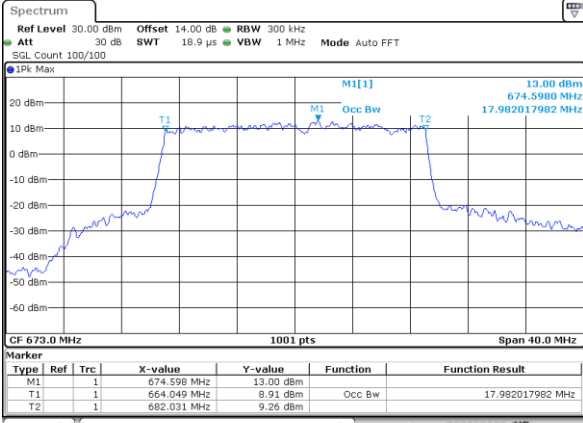

Date: 28\_JAN\_2021 08:51:06

Highest Channel / 10MHz / 16QAM

Date: 28\_JAN\_2021 08:51:34

LTE Band 71

Lowest Channel / 15MHz / QPSK

Date: 28\_JAN\_2021 09:10:07

Lowest Channel / 15MHz / 16QAM

Date: 28\_JAN\_2021 09:11:35

Middle Channel / 15MHz / QPSK

Date: 28\_JAN\_2021 09:18:52

Middle Channel / 15MHz / 16QAM

Date: 28\_JAN\_2021 09:19:20

Highest Channel / 15MHz / QPSK

Date: 28\_JAN\_2021 09:23:08

Highest Channel / 15MHz / 16QAM

Date: 28\_JAN\_2021 09:23:36

LTE Band 71

Lowest Channel / 20MHz / QPSK

Date: 28\_JAN.2021 09:42:11

Lowest Channel / 20MHz / 16QAM

Date: 28\_JAN.2021 09:42:139

Middle Channel / 20MHz / QPSK

Date: 28\_JAN.2021 09:50:55