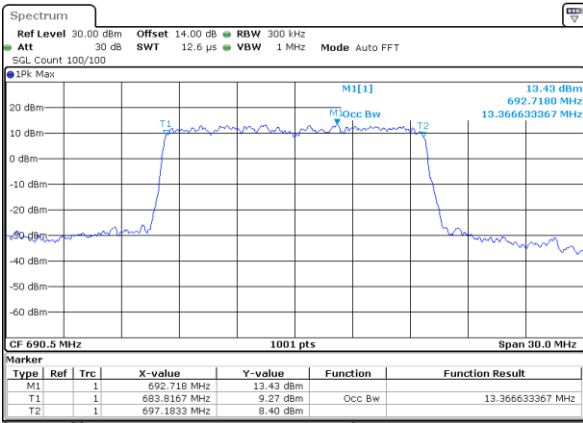

Date: 28\_JAN\_2021 08:51:06

Highest Channel / 10MHz / 16QAM

Date: 28\_JAN\_2021 08:51:34

LTE Band 71

Lowest Channel / 15MHz / QPSK

Date: 28\_JAN\_2021 09:10:07

Lowest Channel / 15MHz / 16QAM

Date: 28\_JAN\_2021 09:11:35

Middle Channel / 15MHz / QPSK

Date: 28\_JAN\_2021 09:18:52

Middle Channel / 15MHz / 16QAM

Date: 28\_JAN\_2021 09:19:20

Highest Channel / 15MHz / QPSK

Date: 28\_JAN\_2021 09:23:08

Highest Channel / 15MHz / 16QAM

Date: 28\_JAN\_2021 09:23:36

LTE Band 71

Lowest Channel / 20MHz / QPSK

Date: 28\_JAN.2021 09:42:11

Lowest Channel / 20MHz / 16QAM

Date: 28\_JAN.2021 09:42:139

Middle Channel / 20MHz / QPSK

Date: 28\_JAN.2021 09:50:55