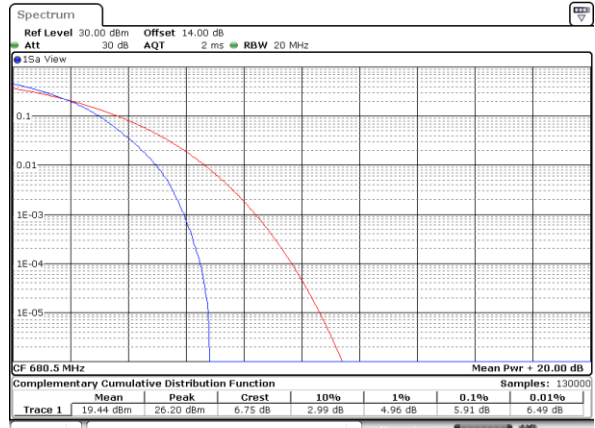

Date: 28\_JAN.2021 10:18:33

Highest Channel / 1RB

Date: 28\_JAN.2021 10:19:02

Highest Channel / Full RB

Date: 28\_JAN.2021 10:19:31

LTE Band 71 / 20MHz / 16QAM

Lowest Channel / 1RB

Date: 28\_JAN.2021 10:14:15

Lowest Channel / Full RB

Date: 28\_JAN.2021 10:14:43

Middle Channel / 1RB

Date: 28\_JAN.2021 10:15:12

Middle Channel / Full RB

Date: 28\_JAN.2021 10:15:41

Highest Channel / 1RB

Date: 28\_JAN.2021 10:16:09

Highest Channel / Full RB

Date: 28\_JAN.2021 10:16:38

LTE Band 71 / 20MHz / 64QAM

Lowest Channel / 1RB

Date: 28\_JAN.2021 10:19:59

Lowest Channel / Full RB

Date: 28\_JAN.2021 10:20:28

Middle Channel / 1RB

Date: 28\_JAN.2021 10:20:57

Middle Channel / Full RB

Date: 28\_JAN.2021 10:21:25

Highest Channel / 1RB

Date: 28\_JAN.2021 10:21:54

Highest Channel / Full RB

Date: 28\_JAN.2021 10:22:23

**26dB Bandwidth**