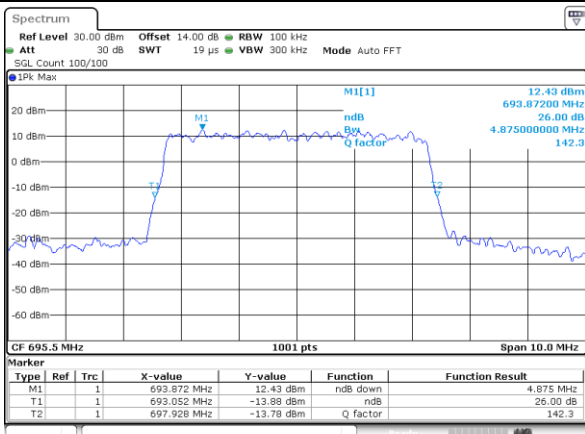

Middle Channel / 20MHz / 16QAM

Date: 28\_JAN\_2021 09:52:17

Highest Channel / 20MHz / QPSK

Date: 28\_JAN\_2021 09:56:06

Highest Channel / 20MHz / 16QAM

Date: 28\_JAN\_2021 09:56:32

LTE Band 71

Lowest Channel / 5MHz / 64QAM

Date: 27\_JAN\_2021 17:19:02

Lowest Channel / 10MHz / 64QAM

Date: 28\_JAN\_2021 09:00:06

Middle Channel / 5MHz / 64QAM

Date: 27\_JAN\_2021 17:23:14

Middle Channel / 10MHz / 64QAM

Date: 28\_JAN\_2021 09:04:16

Highest Channel / 5MHz / 64QAM

Date: 27\_JAN\_2021 17:25:10

Highest Channel / 10MHz / 64QAM

Date: 28\_JAN\_2021 09:06:13

LTE Band 71

Lowest Channel / 15MHz / 64QAM

Date: 28\_JAN\_2021 09:32:09

Lowest Channel / 20MHz / 64QAM