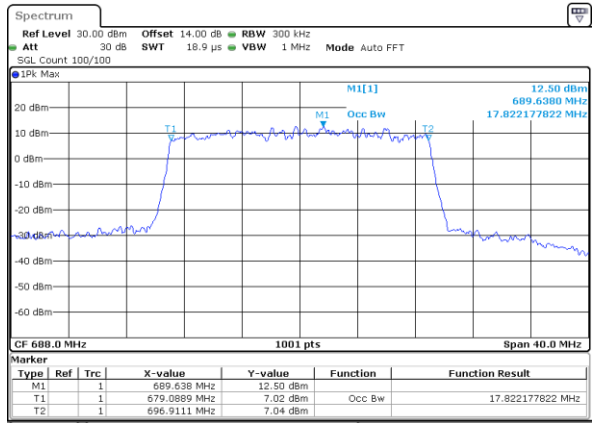

Date: 28\_JAN\_2021 09:23:36

LTE Band 71

Lowest Channel / 20MHz / QPSK

Date: 28\_JAN.2021 09:42:11

Lowest Channel / 20MHz / 16QAM

Date: 28\_JAN.2021 09:42:139

Middle Channel / 20MHz / QPSK

Date: 28\_JAN.2021 09:50:55

Middle Channel / 20MHz / 16QAM

Date: 28\_JAN.2021 09:51:123

Highest Channel / 20MHz / QPSK

Date: 28\_JAN.2021 09:55:11

Highest Channel / 20MHz / 16QAM

Date: 28\_JAN.2021 09:55:139

LTE Band 71

Lowest Channel / 5MHz / 64QAM

Date: 27\_JAN.2021 17:18:45

Lowest Channel / 10MHz / 64QAM

Date: 28\_JAN.2021 08:59:50

Middle Channel / 5MHz / 64QAM

Date: 27\_JAN.2021 17:22:57

Middle Channel / 10MHz / 64QAM

Date: 28\_JAN.2021 09:04:00

Highest Channel / 5MHz / 64QAM