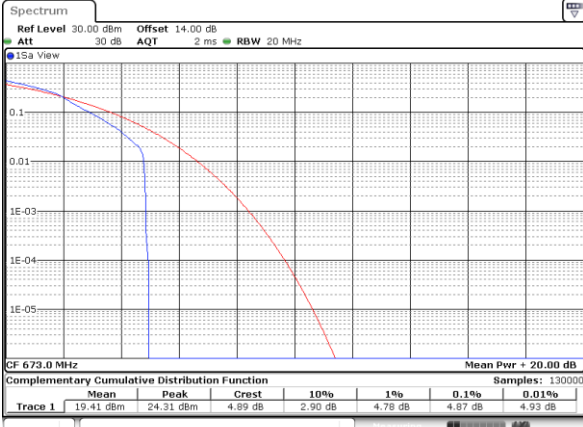

LTE Band 71 / 20MHz / QPSK

Lowest Channel / 1RB

Date: 28\_JAN.2021 10:17:07

Lowest Channel / Full RB

Date: 28\_JAN.2021 10:17:36

Middle Channel / 1RB

Date: 28\_JAN.2021 10:18:05

Middle Channel / Full RB

Date: 28\_JAN.2021 10:18:33

Highest Channel / 1RB

Date: 28\_JAN.2021 10:19:02

Highest Channel / Full RB

Date: 28\_JAN.2021 10:19:31

LTE Band 71 / 20MHz / 16QAM

Lowest Channel / 1RB

Date: 28\_JAN.2021 10:14:15

Lowest Channel / Full RB

Date: 28\_JAN.2021 10:14:43

Middle Channel / 1RB

Date: 28\_JAN.2021 10:15:12

Middle Channel / Full RB

Date: 28\_JAN.2021 10:15:41

Highest Channel / 1RB

Date: 28\_JAN.2021 10:16:09