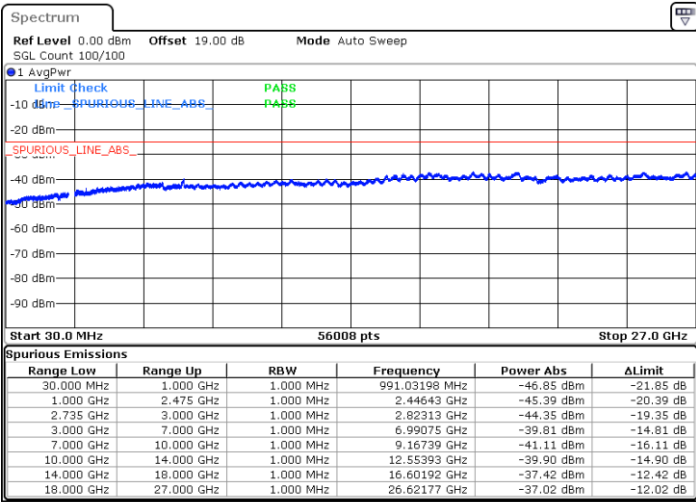

Date: 26.JAN.2021 22:37:32

LTE Band 41C / 20MHz+15MHz

64QAM

Lowest Channel / 1RB0 and 1RB74

Lowest Channel / 1RB99 and 1RB0

Date: 27.JAN.2021 10:41:48

Date: 27.JAN.2021 10:34:48

Lowest Channel / FullIRB

N/A

Date: 27.JAN.2021 10:43:12

LTE Band 41C / 20MHz+15MHz

64QAM

Middle Channel / 1RB0 and 1RB74

Middle Channel / 1RB99 and 1RB0

Date: 27.JAN.2021 10:51:34

Date: 27.JAN.2021 10:58:33

Middle Channel / FullIRB

N/A

Date: 27.JAN.2021 10:50:11

LTE Band 41C / 20MHz+15MHz

64QAM

Highest Channel / 1RB0 and 1RB74

Highest Channel / 1RB99 and 1RB0

Date: 27.JAN.2021 11:04:07

Date: 27.JAN.2021 11:02:44

Highest Channel / FullIRB

N/A

Date: 27.JAN.2021 11:11:06

LTE Band 41C / 20MHz+20MHz

64QAM

Lowest Channel / 1RB0 and 1RB99

Lowest Channel / 1RB99 and 1RB0