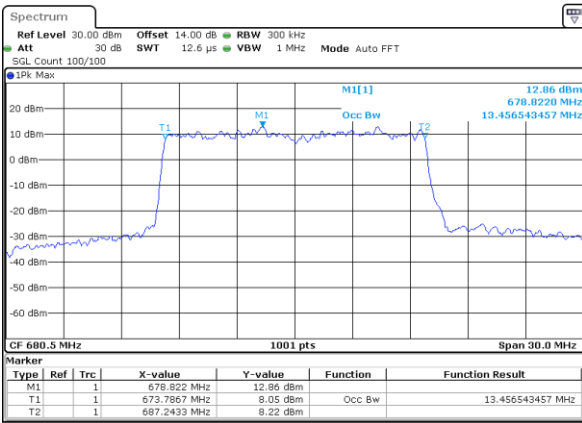

Date: 27\_JAN.2021 17:18:45

Lowest Channel / 10MHz / 64QAM

Date: 28\_JAN.2021 08:59:50

Middle Channel / 5MHz / 64QAM

Date: 27\_JAN.2021 17:22:57

Middle Channel / 10MHz / 64QAM

Date: 28\_JAN.2021 09:04:00

Highest Channel / 5MHz / 64QAM

Date: 27\_JAN.2021 17:24:54

Highest Channel / 10MHz / 64QAM

Date: 28\_JAN.2021 09:05:56

LTE Band 71

Lowest Channel / 15MHz / 64QAM

Date: 28\_JAN\_2021 09:31:52

Lowest Channel / 20MHz / 64QAM

Date: 28\_JAN\_2021 10:03:55

Middle Channel / 15MHz / 64QAM

Date: 28\_JAN\_2021 09:36:03

Middle Channel / 20MHz / 64QAM

Date: 28\_JAN\_2021 10:08:06

Highest Channel / 15MHz / 64QAM

Date: 28\_JAN\_2021 09:38:00

Highest Channel / 20MHz / 64QAM