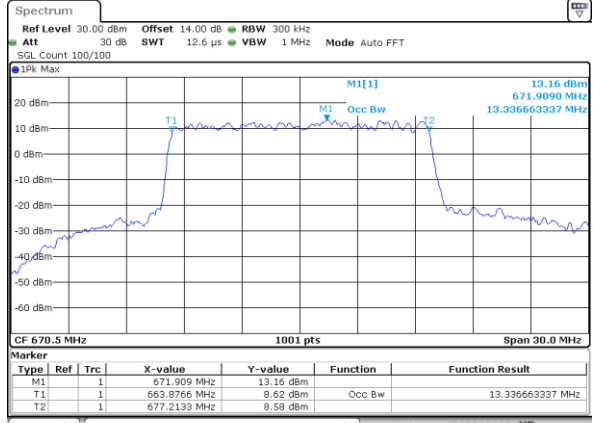

Date: 28\_JAN\_2021 08:51:06

Highest Channel / 10MHz / 16QAM

Date: 28\_JAN\_2021 08:51:34

LTE Band 71

Lowest Channel / 15MHz / QPSK

Date: 28\_JAN\_2021 09:10:07

Lowest Channel / 15MHz / 16QAM

Date: 28\_JAN\_2021 09:11:35