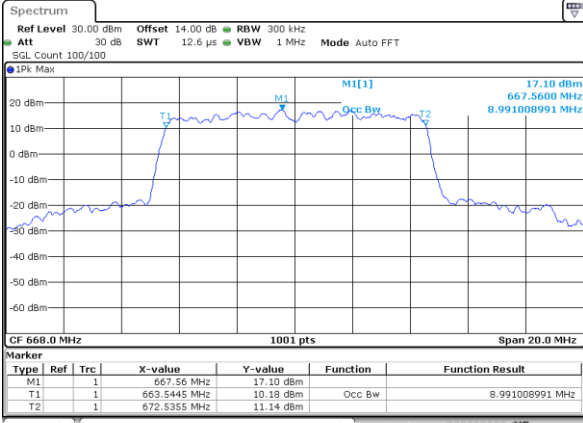

LTE Band 71

Lowest Channel / 5MHz / QPSK

Date: 27\_JAN.2021 16:57:00

Lowest Channel / 5MHz / 16QAM

Date: 27\_JAN.2021 16:57:28

Middle Channel / 5MHz / QPSK

Date: 27\_JAN.2021 17:05:42

Middle Channel / 5MHz / 16QAM

Date: 27\_JAN.2021 17:06:10

Highest Channel / 5MHz / QPSK

Date: 27\_JAN.2021 17:09:59

Highest Channel / 5MHz / 16QAM

Date: 27\_JAN.2021 17:10:27

LTE Band 71

Lowest Channel / 10MHz / QPSK

Date: 28\_JAN\_2021 08:13:03

Lowest Channel / 10MHz / 16QAM

Date: 28\_JAN\_2021 08:13:14

Middle Channel / 10MHz / QPSK

Date: 28\_JAN\_2021 08:46:50

Middle Channel / 10MHz / 16QAM

Date: 28\_JAN\_2021 08:47:17

Highest Channel / 10MHz / QPSK