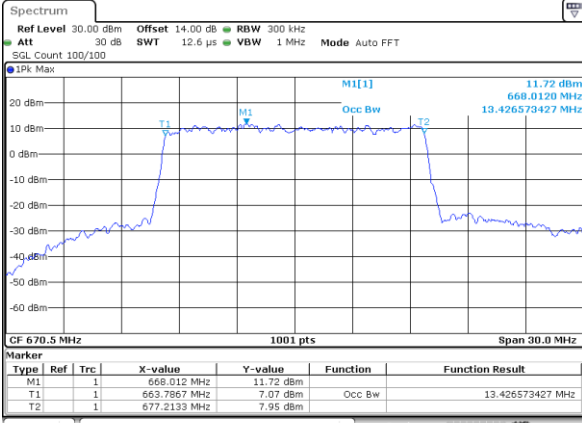

Date: 27\_JAN.2021 17:18:45

Lowest Channel / 10MHz / 64QAM

Date: 28\_JAN.2021 08:59:50

Middle Channel / 5MHz / 64QAM

Date: 27\_JAN.2021 17:22:57

Middle Channel / 10MHz / 64QAM

Date: 28\_JAN.2021 09:04:00

Highest Channel / 5MHz / 64QAM

Date: 27\_JAN.2021 17:24:54

Highest Channel / 10MHz / 64QAM

Date: 28\_JAN.2021 09:05:56

LTE Band 71

Lowest Channel / 15MHz / 64QAM

Date: 28\_JAN\_2021 09:31:52

Lowest Channel / 20MHz / 64QAM

Date: 28\_JAN\_2021 10:03:55

Middle Channel / 15MHz / 64QAM

Date: 28\_JAN\_2021 09:36:03

Middle Channel / 20MHz / 64QAM

Date: 28\_JAN\_2021 10:08:06

Highest Channel / 15MHz / 64QAM

Date: 28\_JAN\_2021 09:38:00

Highest Channel / 20MHz / 64QAM