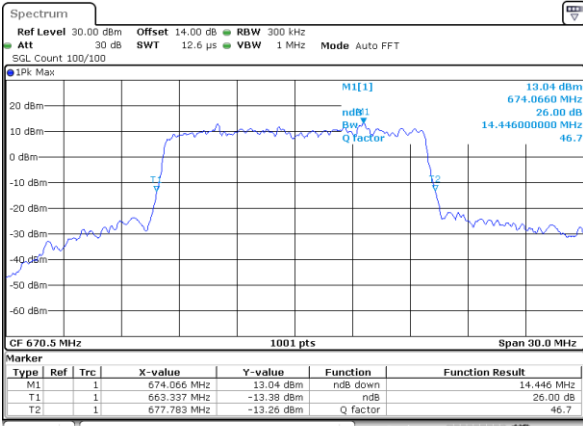

Highest Channel / 5MHz / 64QAM

Date: 27\_JAN\_2021 17:25:10

Highest Channel / 10MHz / 64QAM

Date: 28\_JAN\_2021 09:06:13

LTE Band 71

Lowest Channel / 15MHz / 64QAM

Date: 28\_JAN\_2021 09:32:09

Lowest Channel / 20MHz / 64QAM