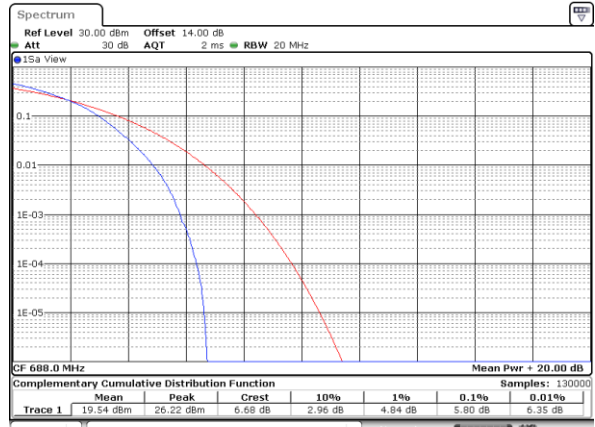

Date: 28\_JAN.2021 10:18:33

Highest Channel / 1RB

Date: 28\_JAN.2021 10:19:02

Highest Channel / Full RB

Date: 28\_JAN.2021 10:19:31

LTE Band 71 / 20MHz / 16QAM

Lowest Channel / 1RB

Date: 28\_JAN.2021 10:14:15

Lowest Channel / Full RB

Date: 28\_JAN.2021 10:14:43

Middle Channel / 1RB

Date: 28\_JAN.2021 10:15:12

Middle Channel / Full RB

Date: 28\_JAN.2021 10:15:41

Highest Channel / 1RB

Date: 28\_JAN.2021 10:16:09

Highest Channel / Full RB

Date: 28\_JAN.2021 10:16:38

LTE Band 71 / 20MHz / 64QAM

Lowest Channel / 1RB

Date: 28\_JAN.2021 10:19:59

Lowest Channel / Full RB

Date: 28\_JAN.2021 10:20:28

Middle Channel / 1RB

Date: 28\_JAN.2021 10:20:57

Middle Channel / Full RB

Date: 28\_JAN.2021 10:21:25

Highest Channel / 1RB

Date: 28\_JAN.2021 10:21:54

Highest Channel / Full RB

Date: 28\_JAN.2021 10:22:23

**26dB Bandwidth**