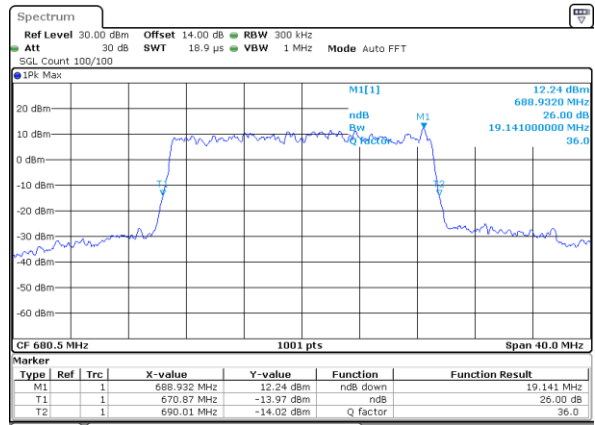

Date: 27\_JAN\_2021 17:19:02

Lowest Channel / 10MHz / 64QAM

Date: 28\_JAN\_2021 09:00:06

Middle Channel / 5MHz / 64QAM

Date: 27\_JAN\_2021 17:23:14

Middle Channel / 10MHz / 64QAM

Date: 28\_JAN\_2021 09:04:16

Highest Channel / 5MHz / 64QAM

Date: 27\_JAN\_2021 17:25:10

Highest Channel / 10MHz / 64QAM

Date: 28\_JAN\_2021 09:06:13

LTE Band 71

Lowest Channel / 15MHz / 64QAM

Date: 28\_JAN\_2021 09:32:09

Lowest Channel / 20MHz / 64QAM

Date: 28\_JAN\_2021 10:04:11

Middle Channel / 15MHz / 64QAM

Date: 28\_JAN\_2021 09:36:20

Middle Channel / 20MHz / 64QAM

Date: 28\_JAN\_2021 10:08:22

Highest Channel / 15MHz / 64QAM

Date: 28\_JAN\_2021 09:38:16

Highest Channel / 20MHz / 64QAM

Date: 28\_JAN\_2021 10:10:18