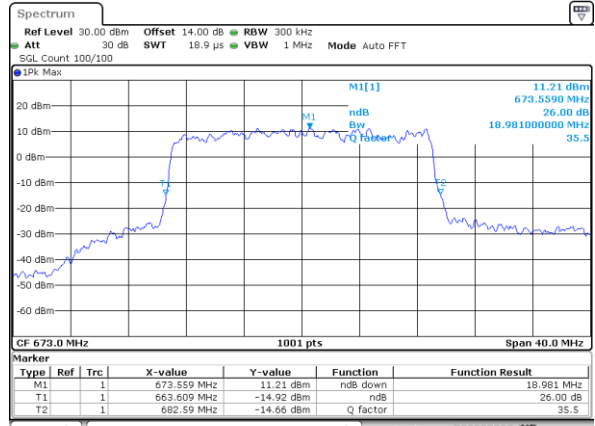

Date: 27\_JAN\_2021 17:19:02

Lowest Channel / 10MHz / 64QAM

Date: 28\_JAN\_2021 09:00:06

Middle Channel / 5MHz / 64QAM

Date: 27\_JAN\_2021 17:23:14

Middle Channel / 10MHz / 64QAM

Date: 28\_JAN\_2021 09:04:16

Highest Channel / 5MHz / 64QAM

Date: 27\_JAN\_2021 17:25:10

Highest Channel / 10MHz / 64QAM

Date: 28\_JAN\_2021 09:06:13

LTE Band 71

Lowest Channel / 15MHz / 64QAM

Date: 28\_JAN\_2021 09:32:09

Lowest Channel / 20MHz / 64QAM

Date: 28\_JAN\_2021 10:04:11

Middle Channel / 15MHz / 64QAM

Date: 28\_JAN\_2021 09:36:20

Middle Channel / 20MHz / 64QAM

Date: 28\_JAN\_2021 10:08:22

Highest Channel / 15MHz / 64QAM

Date: 28\_JAN\_2021 09:38:16

Highest Channel / 20MHz / 64QAM

Date: 28\_JAN\_2021 10:10:18