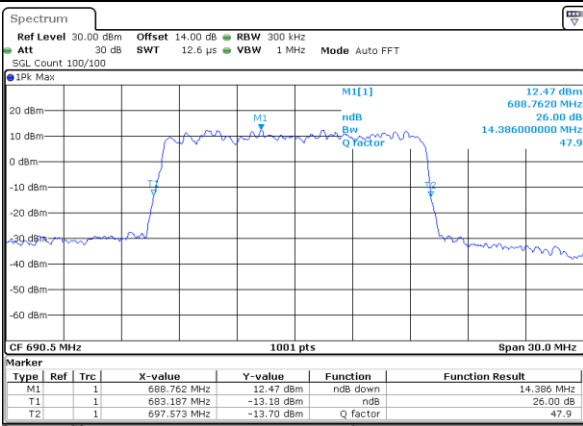

Highest Channel / 5MHz / 64QAM

Date: 27\_JAN\_2021 17:25:10

Highest Channel / 10MHz / 64QAM

Date: 28\_JAN\_2021 09:06:13

LTE Band 71

Lowest Channel / 15MHz / 64QAM

Date: 28\_JAN\_2021 09:32:09

Lowest Channel / 20MHz / 64QAM

Date: 28\_JAN\_2021 10:04:11

Middle Channel / 15MHz / 64QAM

Date: 28\_JAN\_2021 09:36:20

Middle Channel / 20MHz / 64QAM

Date: 28\_JAN\_2021 10:08:22

Highest Channel / 15MHz / 64QAM

Date: 28\_JAN\_2021 09:38:16

Highest Channel / 20MHz / 64QAM

Date: 28\_JAN\_2021 10:10:18