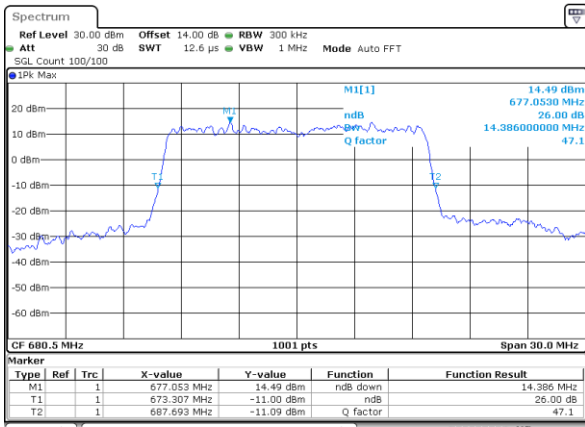

Middle Channel / 15MHz / QPSK

Date: 28_JAN_2021 09:19:48