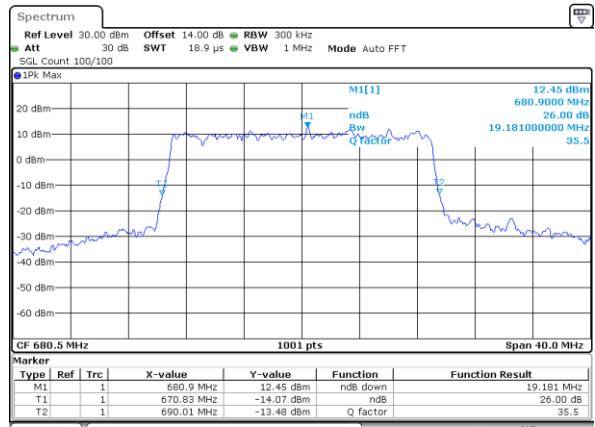

Date: 28\_JAN\_2021 09:24:29

LTE Band 71

Lowest Channel / 20MHz / QPSK

Date: 28\_JAN\_2021 09:43:06

Lowest Channel / 20MHz / 16QAM

Date: 28\_JAN\_2021 09:43:32

Middle Channel / 20MHz / QPSK

Date: 28\_JAN\_2021 09:51:51

Middle Channel / 20MHz / 16QAM

Date: 28\_JAN\_2021 09:52:17

Highest Channel / 20MHz / QPSK

Date: 28\_JAN\_2021 09:56:06

Highest Channel / 20MHz / 16QAM

Date: 28\_JAN\_2021 09:56:32

LTE Band 71

Lowest Channel / 5MHz / 64QAM