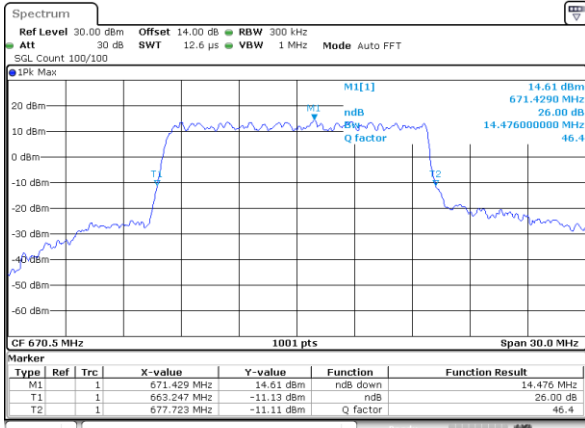

Date: 28\_JAN.2021 08:52:01

Highest Channel / 10MHz / 16QAM

Date: 28\_JAN.2021 08:52:28

LTE Band 71

Lowest Channel / 15MHz / QPSK

Date: 28\_JAN\_2021 09:11:03

Lowest Channel / 15MHz / 16QAM

Date: 28\_JAN\_2021 09:11:29