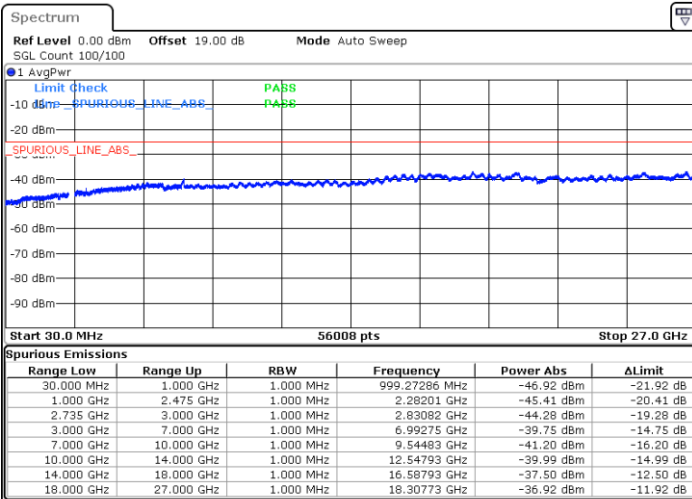

Date: 27.JAN.2021 11:52:01

Date: 27.JAN.2021 11:45:03

Lowest Channel / FullIRB

N/A

Date: 27.JAN.2021 11:53:24

LTE Band 41C / 20MHz+20MHz

64QAM

MiddleChannel / 1RB0 and 1RB99

Middle Channel / 1RB99 and 1RB0

Date: 27.JAN.2021 12:01:46

Date: 27.JAN.2021 12:08:43

Middle Channel / FullIRB

N/A

Date: 27.JAN.2021 12:00:22

LTE Band 41C / 20MHz+20MHz

64QAM

Highest Channel / 1RB0 and 1RB99

Highest Channel / 1RB99 and 1RB0

Date: 27.JAN.2021 12:14:18

Date: 27.JAN.2021 12:12:54

Highest Channel / FullIRB

N/A

Date: 27.JAN.2021 12:21:16

# LTE Band 71