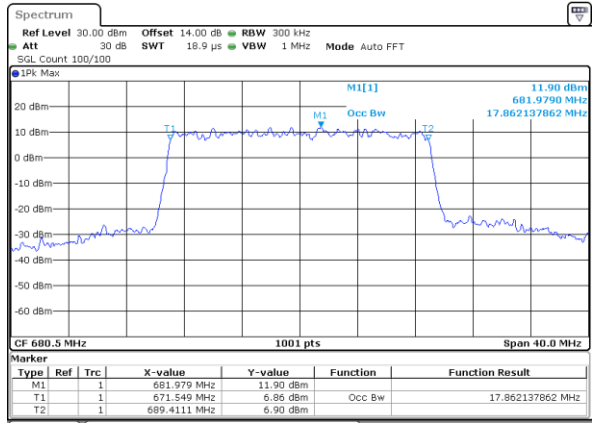

Date: 28\_JAN\_2021 09:23:36

LTE Band 71

Lowest Channel / 20MHz / QPSK

Date: 28\_JAN.2021 09:42:11

Lowest Channel / 20MHz / 16QAM

Date: 28\_JAN.2021 09:42:139

Middle Channel / 20MHz / QPSK

Date: 28\_JAN.2021 09:50:55

Middle Channel / 20MHz / 16QAM

Date: 28\_JAN.2021 09:51:123

Highest Channel / 20MHz / QPSK

Date: 28\_JAN.2021 09:55:11

Highest Channel / 20MHz / 16QAM

Date: 28\_JAN.2021 09:55:139

LTE Band 71

Lowest Channel / 5MHz / 64QAM