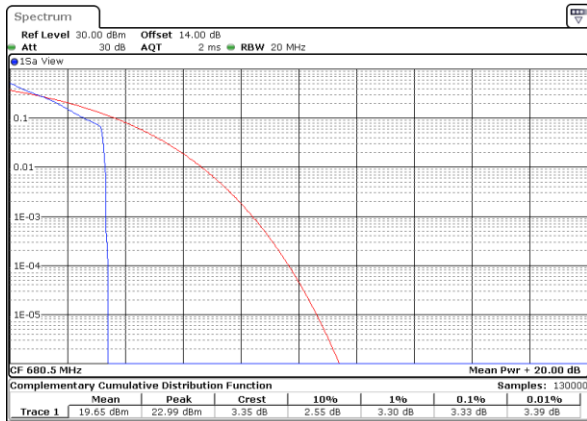

## Peak-to-Average Ratio

Mode	LTE Band 71 / 20MHz				
Mod.	QPSK		16QAM		Limit: 13dB
RB Size	1RB	Full RB	1RB	Full RB	Result
Lowest CH	3.51	4.93	4.87	5.88	PASS
Middle CH	3.33	4.87	4.99	5.91	
Highest CH	3.51	4.84	5.22	5.80	
Mode	LTE Band 71 / 20MHz				
Mod.	64QAM				Limit: 13dB
RB Size	1RB	Full RB			Result
Lowest CH	6.06	6.43	-	-	PASS
Middle CH	6.26	6.35	-	-	
Highest CH	6.20	6.43	-	-	

LTE Band 71 / 20MHz / QPSK

Lowest Channel / 1RB

Date: 28\_JAN.2021 10:17:07

Lowest Channel / Full RB

Date: 28\_JAN.2021 10:17:36

Middle Channel / 1RB

Date: 28\_JAN.2021 10:18:05

Middle Channel / Full RB

Date: 28\_JAN.2021 10:18:33

Highest Channel / 1RB

Date: 28\_JAN.2021 10:19:02

Highest Channel / Full RB

Date: 28\_JAN.2021 10:19:31

LTE Band 71 / 20MHz / 16QAM

Lowest Channel / 1RB

Date: 28\_JAN.2021 10:14:15

Lowest Channel / Full RB

Date: 28\_JAN.2021 10:14:43

Middle Channel / 1RB

Date: 28\_JAN.2021 10:15:12

Middle Channel / Full RB

Date: 28\_JAN.2021 10:15:41

Highest Channel / 1RB

Date: 28\_JAN.2021 10:16:09