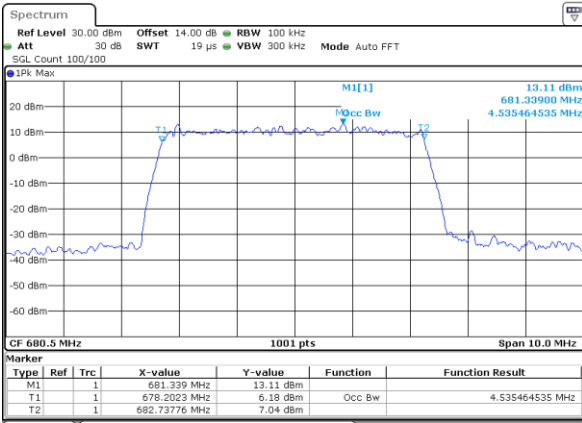

Date: 28\_JAN\_2021 09:23:36

LTE Band 71

Lowest Channel / 20MHz / QPSK

Date: 28\_JAN.2021 09:42:11

Lowest Channel / 20MHz / 16QAM

Date: 28\_JAN.2021 09:42:139

Middle Channel / 20MHz / QPSK

Date: 28\_JAN.2021 09:50:55

Middle Channel / 20MHz / 16QAM

Date: 28\_JAN.2021 09:51:123

Highest Channel / 20MHz / QPSK

Date: 28\_JAN.2021 09:55:11

Highest Channel / 20MHz / 16QAM

Date: 28\_JAN.2021 09:55:139

LTE Band 71

Lowest Channel / 5MHz / 64QAM

Date: 27\_JAN.2021 17:18:45

Lowest Channel / 10MHz / 64QAM

Date: 28\_JAN.2021 08:59:50

Middle Channel / 5MHz / 64QAM

Date: 27\_JAN.2021 17:22:57

Middle Channel / 10MHz / 64QAM

Date: 28\_JAN.2021 09:04:00

Highest Channel / 5MHz / 64QAM