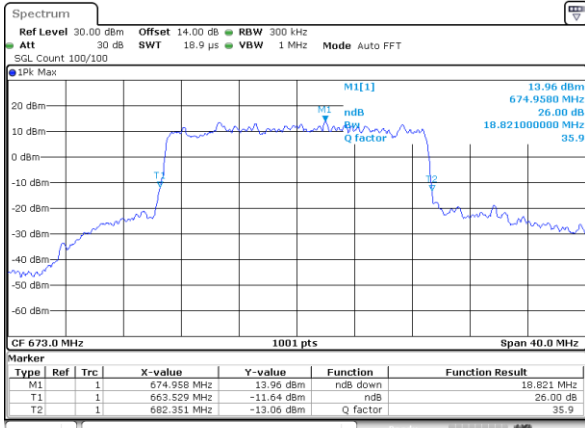

Date: 28\_JAN.2021 08:52:01

Highest Channel / 10MHz / 16QAM

Date: 28\_JAN.2021 08:52:28

LTE Band 71

Lowest Channel / 15MHz / QPSK

Date: 28\_JAN\_2021 09:11:03

Lowest Channel / 15MHz / 16QAM

Date: 28\_JAN\_2021 09:11:29

Middle Channel / 15MHz / QPSK

Date: 28\_JAN\_2021 09:19:48

Middle Channel / 15MHz / 16QAM

Date: 28\_JAN\_2021 09:20:14

Highest Channel / 15MHz / QPSK

Date: 28\_JAN\_2021 09:24:03

Highest Channel / 15MHz / 16QAM

Date: 28\_JAN\_2021 09:24:29

LTE Band 71

Lowest Channel / 20MHz / QPSK

Date: 28\_JAN\_2021 09:43:06

Lowest Channel / 20MHz / 16QAM

Date: 28\_JAN\_2021 09:43:32

Middle Channel / 20MHz / QPSK

Date: 28\_JAN\_2021 09:51:51