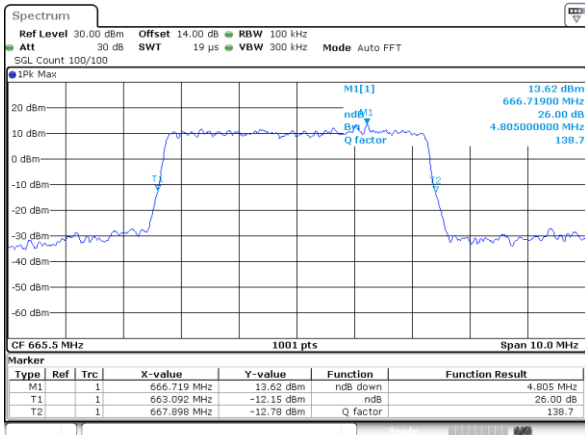

Middle Channel / 20MHz / 16QAM

Date: 28\_JAN\_2021 09:52:17

Highest Channel / 20MHz / QPSK

Date: 28\_JAN\_2021 09:56:06

Highest Channel / 20MHz / 16QAM

Date: 28\_JAN\_2021 09:56:32

LTE Band 71

Lowest Channel / 5MHz / 64QAM