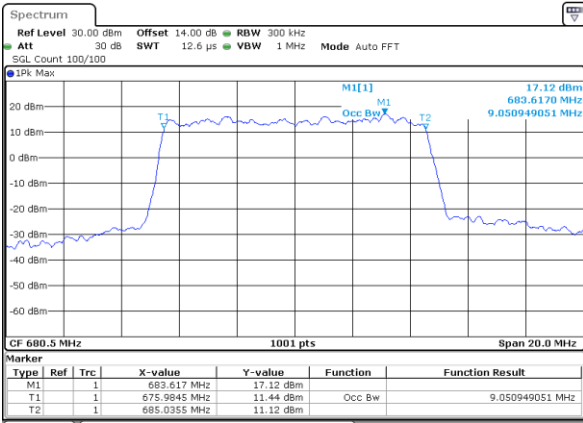

LTE Band 71

Lowest Channel / 5MHz / QPSK

Date: 27\_JAN.2021 16:57:00

Lowest Channel / 5MHz / 16QAM

Date: 27\_JAN.2021 16:57:28

Middle Channel / 5MHz / QPSK

Date: 27\_JAN.2021 17:05:42

Middle Channel / 5MHz / 16QAM

Date: 27\_JAN.2021 17:06:10

Highest Channel / 5MHz / QPSK

Date: 27\_JAN.2021 17:09:59

Highest Channel / 5MHz / 16QAM

Date: 27\_JAN.2021 17:10:27

LTE Band 71

Lowest Channel / 10MHz / QPSK

Date: 28\_JAN\_2021 08:13:03

Lowest Channel / 10MHz / 16QAM

Date: 28\_JAN\_2021 08:13:14

Middle Channel / 10MHz / QPSK

Date: 28\_JAN\_2021 08:46:50

Middle Channel / 10MHz / 16QAM

Date: 28\_JAN\_2021 08:47:17

Highest Channel / 10MHz / QPSK