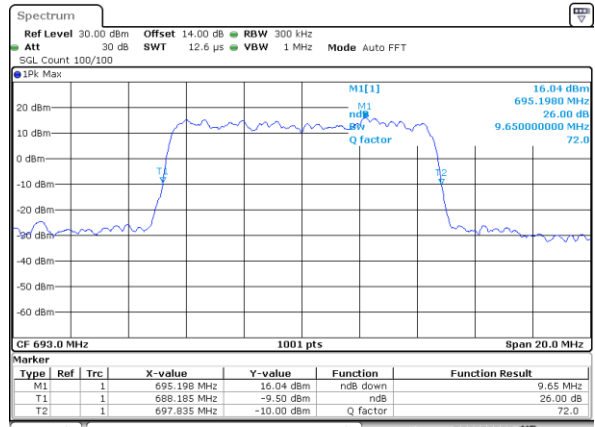

Date: 27\_JAN.2021 17:07:04

Highest Channel / 5MHz / QPSK

Date: 27\_JAN.2021 17:10:54

Highest Channel / 5MHz / 16QAM

Date: 27\_JAN.2021 17:11:21

LTE Band 71

Lowest Channel / 10MHz / QPSK

Date: 28\_JAN.2021 08:139:03

Lowest Channel / 10MHz / 16QAM

Date: 28\_JAN.2021 08:139:29

Middle Channel / 10MHz / QPSK

Date: 28\_JAN.2021 08:47:45

Middle Channel / 10MHz / 16QAM

Date: 28\_JAN.2021 08:48:11

Highest Channel / 10MHz / QPSK

Date: 28\_JAN.2021 08:52:01

Highest Channel / 10MHz / 16QAM

Date: 28\_JAN.2021 08:52:28

LTE Band 71

Lowest Channel / 15MHz / QPSK

Date: 28\_JAN\_2021 09:11:03

Lowest Channel / 15MHz / 16QAM

Date: 28\_JAN\_2021 09:11:29