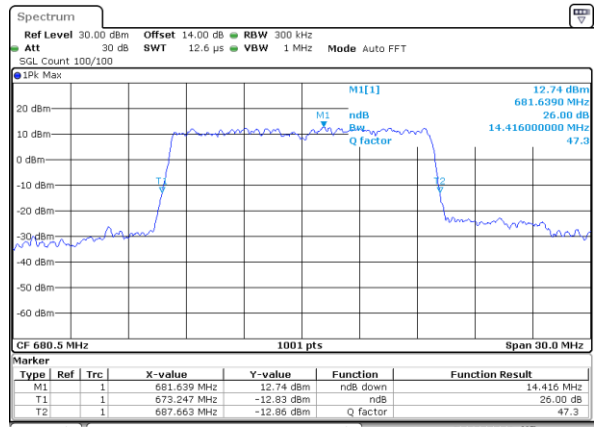

Middle Channel / 15MHz / 16QAM

Date: 28_JAN_2021 09:20:14