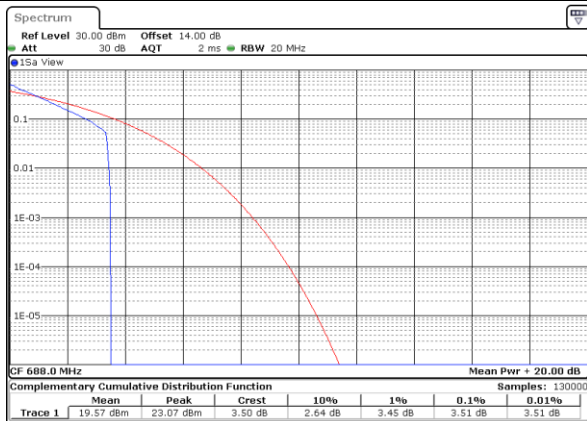

## Peak-to-Average Ratio

Mode	LTE Band 71 / 20MHz				
Mod.	QPSK		16QAM		Limit: 13dB
RB Size	1RB	Full RB	1RB	Full RB	Result
Lowest CH	3.51	4.93	4.87	5.88	PASS
Middle CH	3.33	4.87	4.99	5.91	
Highest CH	3.51	4.84	5.22	5.80	
Mode	LTE Band 71 / 20MHz				
Mod.	64QAM				Limit: 13dB
RB Size	1RB	Full RB			Result
Lowest CH	6.06	6.43	-	-	PASS
Middle CH	6.26	6.35	-	-	
Highest CH	6.20	6.43	-	-	

LTE Band 71 / 20MHz / QPSK

Lowest Channel / 1RB

Date: 28\_JAN.2021 10:17:07

Lowest Channel / Full RB

Date: 28\_JAN.2021 10:17:36

Middle Channel / 1RB

Date: 28\_JAN.2021 10:18:05

Middle Channel / Full RB

Date: 28\_JAN.2021 10:18:33

Highest Channel / 1RB

Date: 28\_JAN.2021 10:19:02

Highest Channel / Full RB

Date: 28\_JAN.2021 10:19:31

LTE Band 71 / 20MHz / 16QAM

Lowest Channel / 1RB

Date: 28\_JAN.2021 10:14:15