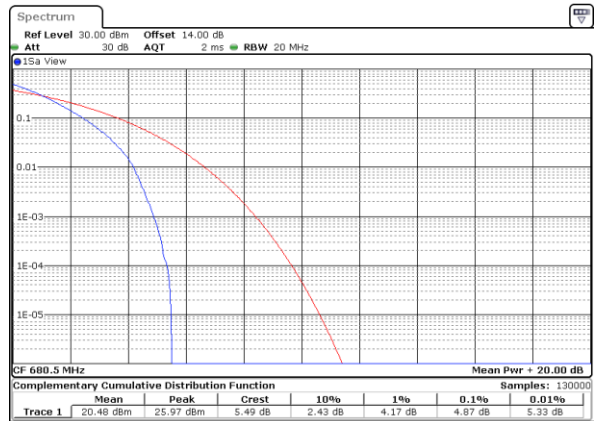

## Peak-to-Average Ratio

Mode	LTE Band 71 / 20MHz				
Mod.	QPSK		16QAM		Limit: 13dB
RB Size	1RB	Full RB	1RB	Full RB	Result
Lowest CH	3.51	4.93	4.87	5.88	PASS
Middle CH	3.33	4.87	4.99	5.91	
Highest CH	3.51	4.84	5.22	5.80	
Mode	LTE Band 71 / 20MHz				
Mod.	64QAM				Limit: 13dB
RB Size	1RB	Full RB			Result
Lowest CH	6.06	6.43	-	-	PASS
Middle CH	6.26	6.35	-	-	
Highest CH	6.20	6.43	-	-	

LTE Band 71 / 20MHz / QPSK

Lowest Channel / 1RB

Date: 28\_JAN.2021 10:17:07

Lowest Channel / Full RB

Date: 28\_JAN.2021 10:17:36

Middle Channel / 1RB

Date: 28\_JAN.2021 10:18:05

Middle Channel / Full RB

Date: 28\_JAN.2021 10:18:33

Highest Channel / 1RB

Date: 28\_JAN.2021 10:19:02

Highest Channel / Full RB

Date: 28\_JAN.2021 10:19:31

LTE Band 71 / 20MHz / 16QAM

Lowest Channel / 1RB

Date: 28\_JAN.2021 10:14:15

Lowest Channel / Full RB

Date: 28\_JAN.2021 10:14:43

Middle Channel / 1RB

Date: 28\_JAN.2021 10:15:12

Middle Channel / Full RB

Date: 28\_JAN.2021 10:15:41

Highest Channel / 1RB

Date: 28\_JAN.2021 10:16:09