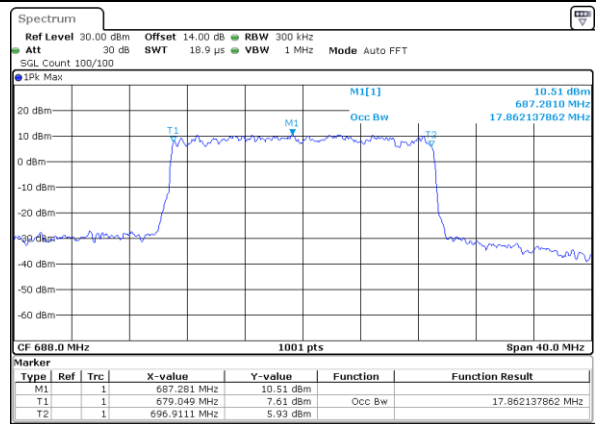

Date: 27\_JAN.2021 17:24:54

Highest Channel / 10MHz / 64QAM

Date: 28\_JAN.2021 09:05:56

LTE Band 71

Lowest Channel / 15MHz / 64QAM

Date: 28\_JAN\_2021 09:31:52

Lowest Channel / 20MHz / 64QAM

Date: 28\_JAN\_2021 10:03:55

Middle Channel / 15MHz / 64QAM

Date: 28\_JAN\_2021 09:36:03

Middle Channel / 20MHz / 64QAM

Date: 28\_JAN\_2021 10:08:06

Highest Channel / 15MHz / 64QAM

Date: 28\_JAN\_2021 09:38:00

Highest Channel / 20MHz / 64QAM