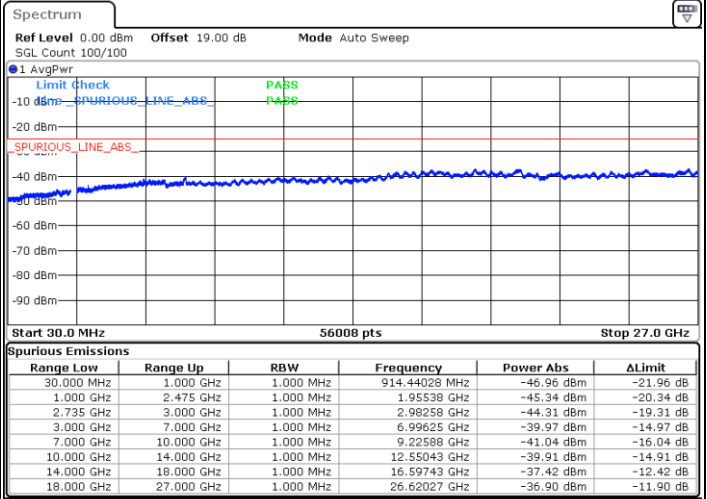

Date: 27.JAN.2021 11:52:01

Date: 27.JAN.2021 11:45:03

Lowest Channel / FullIRB

N/A

Date: 27.JAN.2021 11:53:24

LTE Band 41C / 20MHz+20MHz

64QAM

MiddleChannel / 1RB0 and 1RB99

Middle Channel / 1RB99 and 1RB0

Date: 27.JAN.2021 12:01:46

Date: 27.JAN.2021 12:08:43

Middle Channel / FullIRB

N/A

Date: 27.JAN.2021 12:00:22

LTE Band 41C / 20MHz+20MHz

64QAM

Highest Channel / 1RB0 and 1RB99

Highest Channel / 1RB99 and 1RB0

Date: 27.JAN.2021 12:14:18

Date: 27.JAN.2021 12:12:54

Highest Channel / FullIRB

N/A

Date: 27.JAN.2021 12:21:16

# LTE Band 71