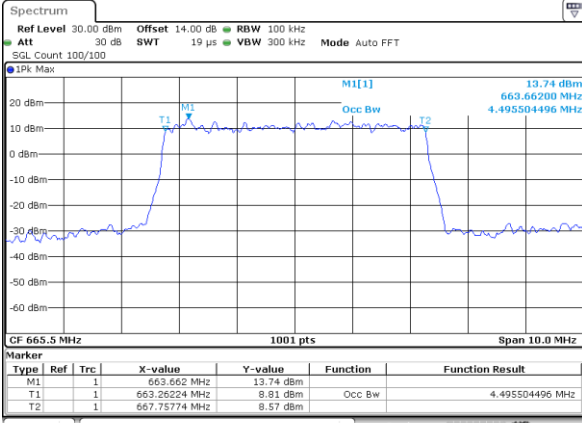

Date: 28\_JAN\_2021 09:23:36

LTE Band 71

Lowest Channel / 20MHz / QPSK

Date: 28\_JAN.2021 09:42:11

Lowest Channel / 20MHz / 16QAM

Date: 28\_JAN.2021 09:42:139

Middle Channel / 20MHz / QPSK

Date: 28\_JAN.2021 09:50:55

Middle Channel / 20MHz / 16QAM

Date: 28\_JAN.2021 09:51:123

Highest Channel / 20MHz / QPSK

Date: 28\_JAN.2021 09:55:11

Highest Channel / 20MHz / 16QAM

Date: 28\_JAN.2021 09:55:139

LTE Band 71

Lowest Channel / 5MHz / 64QAM

Date: 27\_JAN.2021 17:18:45

Lowest Channel / 10MHz / 64QAM

Date: 28\_JAN.2021 08:59:50

Middle Channel / 5MHz / 64QAM

Date: 27\_JAN.2021 17:22:57

Middle Channel / 10MHz / 64QAM

Date: 28\_JAN.2021 09:04:00

Highest Channel / 5MHz / 64QAM