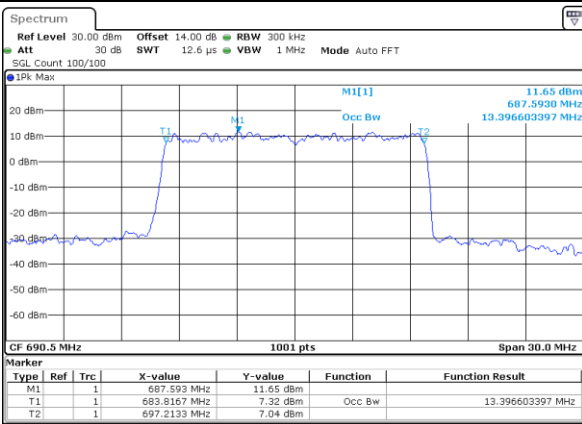

Date: 27\_JAN.2021 17:24:54

Highest Channel / 10MHz / 64QAM

Date: 28\_JAN.2021 09:05:56

LTE Band 71

Lowest Channel / 15MHz / 64QAM

Date: 28\_JAN\_2021 09:31:52

Lowest Channel / 20MHz / 64QAM

Date: 28\_JAN\_2021 10:03:55

Middle Channel / 15MHz / 64QAM

Date: 28\_JAN\_2021 09:36:03

Middle Channel / 20MHz / 64QAM

Date: 28\_JAN\_2021 10:08:06

Highest Channel / 15MHz / 64QAM

Date: 28\_JAN\_2021 09:38:00

Highest Channel / 20MHz / 64QAM