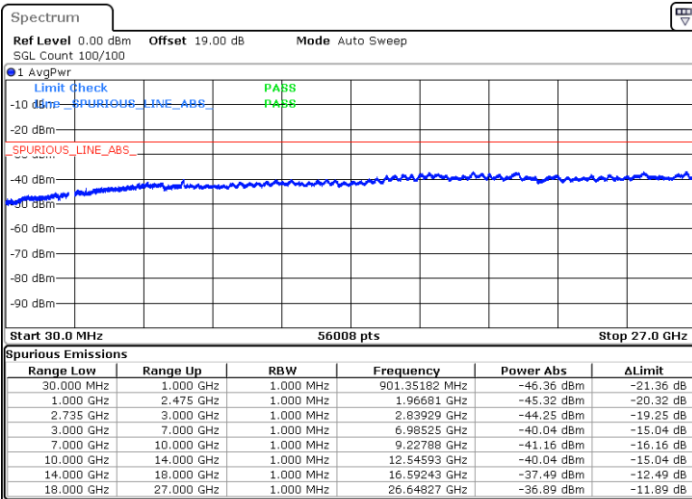

LTE Band 41C / 20MHz+10MHz

64QAM

Highest Channel / 1RB0 and 1RB49

Highest Channel / 1RB99 and 1RB0

Date: 26.JAN.2021 22:30:35

Date: 26.JAN.2021 22:29:12

Highest Channel / FullIRB

N/A

Date: 26.JAN.2021 22:37:32

LTE Band 41C / 20MHz+15MHz

64QAM

Lowest Channel / 1RB0 and 1RB74

Lowest Channel / 1RB99 and 1RB0

Date: 27.JAN.2021 10:41:48

Date: 27.JAN.2021 10:34:48

Lowest Channel / FullIRB

N/A

Date: 27.JAN.2021 10:43:12

LTE Band 41C / 20MHz+15MHz

64QAM

Middle Channel / 1RB0 and 1RB74

Middle Channel / 1RB99 and 1RB0

Date: 27.JAN.2021 10:51:34

Date: 27.JAN.2021 10:58:33

Middle Channel / FullIRB

N/A

Date: 27.JAN.2021 10:50:11

LTE Band 41C / 20MHz+15MHz

64QAM

Highest Channel / 1RB0 and 1RB74

Highest Channel / 1RB99 and 1RB0

Date: 27.JAN.2021 11:04:07