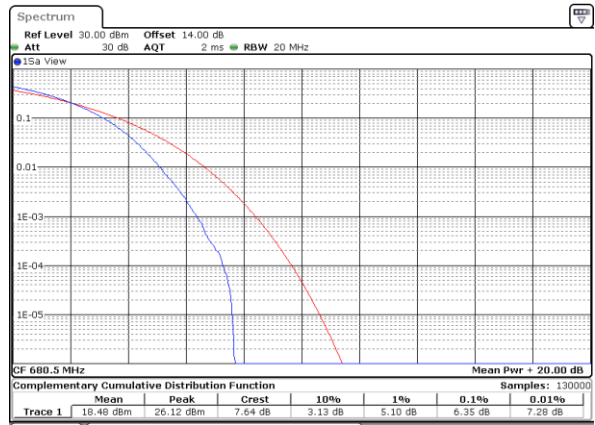

Lowest Channel / Full RB

Date: 28\_JAN.2021 10:14:43

Middle Channel / 1RB

Date: 28\_JAN.2021 10:15:12

Middle Channel / Full RB

Date: 28\_JAN.2021 10:15:41

Highest Channel / 1RB

Date: 28\_JAN.2021 10:16:09

Highest Channel / Full RB

Date: 28\_JAN.2021 10:16:38

LTE Band 71 / 20MHz / 64QAM

Lowest Channel / 1RB

Date: 28\_JAN.2021 10:19:59

Lowest Channel / Full RB

Date: 28\_JAN.2021 10:20:28

Middle Channel / 1RB

Date: 28\_JAN.2021 10:20:57

Middle Channel / Full RB

Date: 28\_JAN.2021 10:21:25

Highest Channel / 1RB

Date: 28\_JAN.2021 10:21:54

Highest Channel / Full RB

Date: 28\_JAN.2021 10:22:23

**26dB Bandwidth**