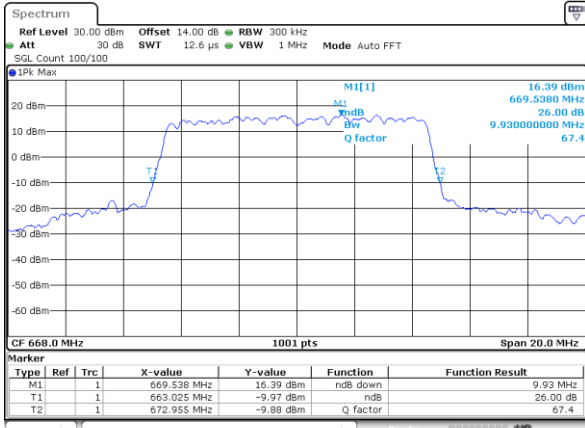

Date: 27\_JAN.2021 17:07:04

Highest Channel / 5MHz / QPSK

Date: 27\_JAN.2021 17:10:54

Highest Channel / 5MHz / 16QAM

Date: 27\_JAN.2021 17:11:21

LTE Band 71

Lowest Channel / 10MHz / QPSK

Date: 28\_JAN.2021 08:139:03