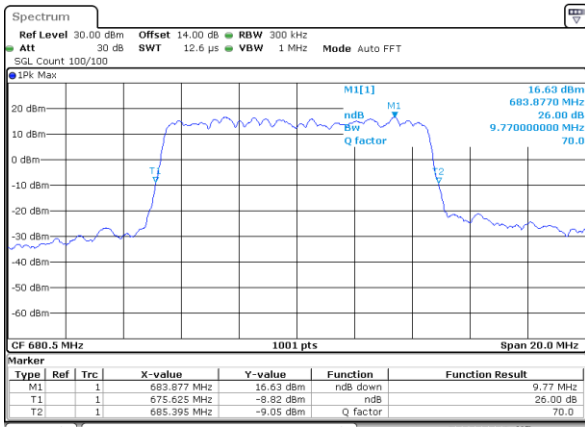

LTE Band 71

Lowest Channel / 5MHz / QPSK

Date: 27\_JAN.2021 16:57:56

Lowest Channel / 5MHz / 16QAM

Date: 27\_JAN.2021 16:58:22

Middle Channel / 5MHz / QPSK

Date: 27\_JAN.2021 17:06:08

Middle Channel / 5MHz / 16QAM

Date: 27\_JAN.2021 17:07:04

Highest Channel / 5MHz / QPSK

Date: 27\_JAN.2021 17:10:54

Highest Channel / 5MHz / 16QAM

Date: 27\_JAN.2021 17:11:21

LTE Band 71

Lowest Channel / 10MHz / QPSK

Date: 28\_JAN.2021 08:139:03

Lowest Channel / 10MHz / 16QAM

Date: 28\_JAN.2021 08:139:29

Middle Channel / 10MHz / QPSK

Date: 28\_JAN.2021 08:47:45

Middle Channel / 10MHz / 16QAM

Date: 28\_JAN.2021 08:48:11

Highest Channel / 10MHz / QPSK