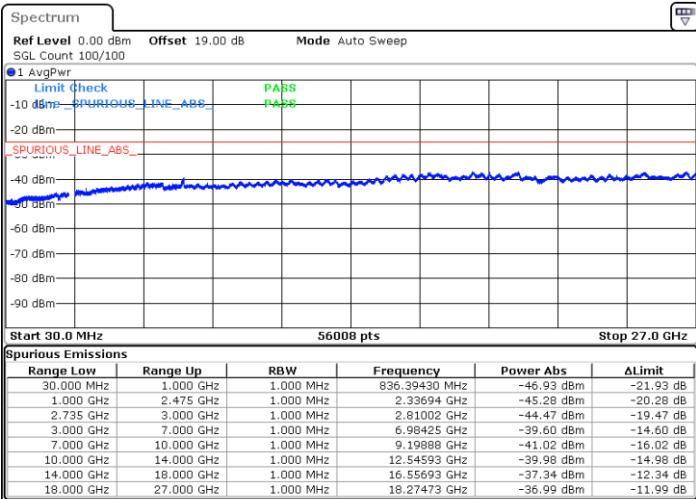

Date: 26.JAN.2021 22:37:32

LTE Band 41C / 20MHz+15MHz

64QAM

Lowest Channel / 1RB0 and 1RB74

Lowest Channel / 1RB99 and 1RB0

Date: 27.JAN.2021 10:41:48

Date: 27.JAN.2021 10:34:48

Lowest Channel / FullIRB

N/A

Date: 27.JAN.2021 10:43:12

LTE Band 41C / 20MHz+15MHz

64QAM

Middle Channel / 1RB0 and 1RB74

Middle Channel / 1RB99 and 1RB0

Date: 27.JAN.2021 10:51:34

Date: 27.JAN.2021 10:58:33

Middle Channel / FullIRB

N/A

Date: 27.JAN.2021 10:50:11

LTE Band 41C / 20MHz+15MHz

64QAM

Highest Channel / 1RB0 and 1RB74

Highest Channel / 1RB99 and 1RB0

Date: 27.JAN.2021 11:04:07

Date: 27.JAN.2021 11:02:44

Highest Channel / FullIRB

N/A

Date: 27.JAN.2021 11:11:06

LTE Band 41C / 20MHz+20MHz

64QAM

Lowest Channel / 1RB0 and 1RB99

Lowest Channel / 1RB99 and 1RB0