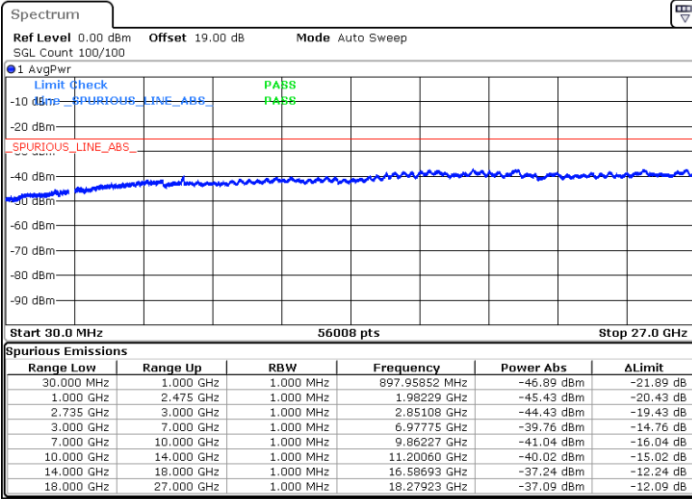

Date: 27.JAN.2021 11:52:01

Date: 27.JAN.2021 11:45:03

Lowest Channel / FullIRB

N/A

Date: 27.JAN.2021 11:53:24

LTE Band 41C / 20MHz+20MHz

64QAM

MiddleChannel / 1RB0 and 1RB99

Middle Channel / 1RB99 and 1RB0

Date: 27.JAN.2021 12:01:46

Date: 27.JAN.2021 12:08:43

Middle Channel / FullIRB

N/A

Date: 27.JAN.2021 12:00:22

LTE Band 41C / 20MHz+20MHz

64QAM

Highest Channel / 1RB0 and 1RB99

Highest Channel / 1RB99 and 1RB0

Date: 27.JAN.2021 12:14:18

Date: 27.JAN.2021 12:12:54

Highest Channel / FullIRB

N/A

Date: 27.JAN.2021 12:21:16