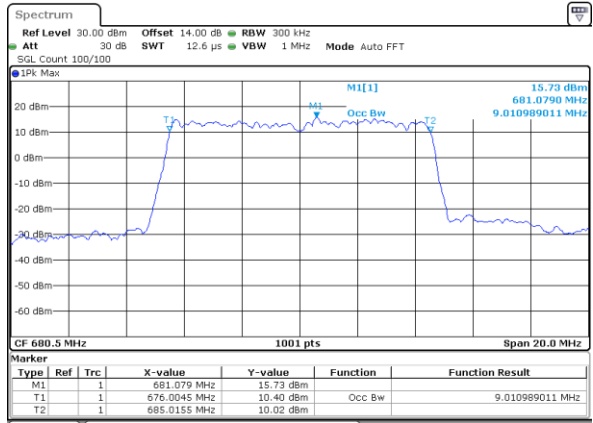

Date: 27\_JAN.2021 17:06:10

Highest Channel / 5MHz / QPSK

Date: 27\_JAN.2021 17:09:59

Highest Channel / 5MHz / 16QAM

Date: 27\_JAN.2021 17:10:27

LTE Band 71

Lowest Channel / 10MHz / QPSK

Date: 28\_JAN\_2021 08:13:03

Lowest Channel / 10MHz / 16QAM

Date: 28\_JAN\_2021 08:13:14

Middle Channel / 10MHz / QPSK

Date: 28\_JAN\_2021 08:46:50

Middle Channel / 10MHz / 16QAM

Date: 28\_JAN\_2021 08:47:17

Highest Channel / 10MHz / QPSK

Date: 28\_JAN\_2021 08:51:06

Highest Channel / 10MHz / 16QAM

Date: 28\_JAN\_2021 08:51:34

LTE Band 71

Lowest Channel / 15MHz / QPSK

Date: 28\_JAN\_2021 09:10:07

Lowest Channel / 15MHz / 16QAM

Date: 28\_JAN\_2021 09:11:35