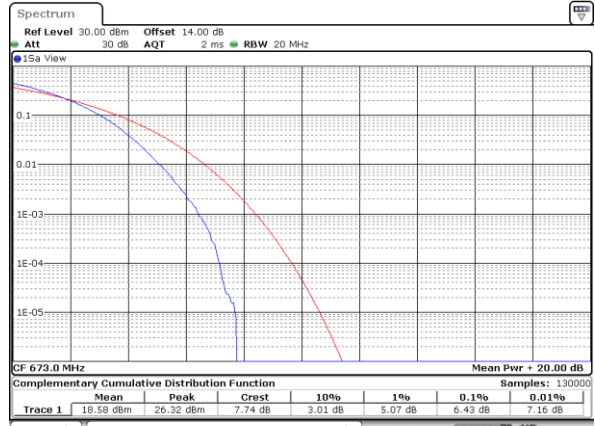

Lowest Channel / Full RB

Date: 28\_JAN.2021 10:14:43

Middle Channel / 1RB

Date: 28\_JAN.2021 10:15:12

Middle Channel / Full RB

Date: 28\_JAN.2021 10:15:41

Highest Channel / 1RB

Date: 28\_JAN.2021 10:16:09

Highest Channel / Full RB

Date: 28\_JAN.2021 10:16:38

LTE Band 71 / 20MHz / 64QAM

Lowest Channel / 1RB

Date: 28\_JAN.2021 10:19:59

Lowest Channel / Full RB

Date: 28\_JAN.2021 10:20:28

Middle Channel / 1RB

Date: 28\_JAN.2021 10:20:57

Middle Channel / Full RB

Date: 28\_JAN.2021 10:21:25

Highest Channel / 1RB

Date: 28\_JAN.2021 10:21:54

Highest Channel / Full RB

Date: 28\_JAN.2021 10:22:23

**26dB Bandwidth**