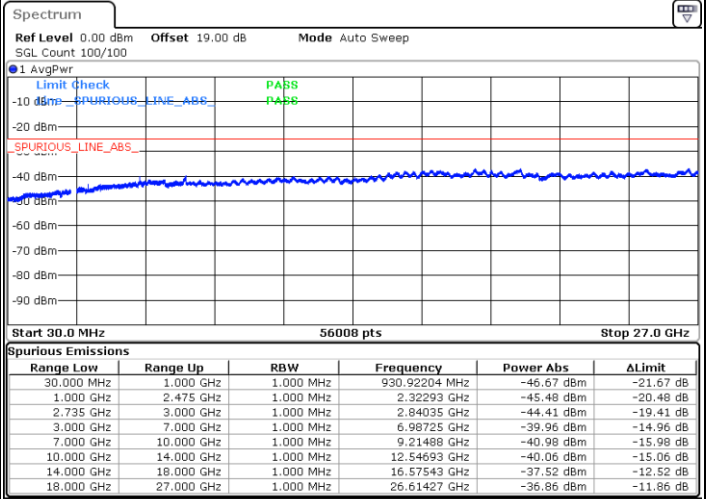

Date: 27.JAN.2021 11:02:44

Highest Channel / FullIRB

N/A

Date: 27.JAN.2021 11:11:06

LTE Band 41C / 20MHz+20MHz

64QAM

Lowest Channel / 1RB0 and 1RB99

Lowest Channel / 1RB99 and 1RB0

Date: 27.JAN.2021 11:52:01

Date: 27.JAN.2021 11:45:03

Lowest Channel / FullIRB

N/A

Date: 27.JAN.2021 11:53:24

LTE Band 41C / 20MHz+20MHz

64QAM

MiddleChannel / 1RB0 and 1RB99

Middle Channel / 1RB99 and 1RB0

Date: 27.JAN.2021 12:01:46

Date: 27.JAN.2021 12:08:43

Middle Channel / FullIRB

N/A

Date: 27.JAN.2021 12:00:22

LTE Band 41C / 20MHz+20MHz

64QAM

Highest Channel / 1RB0 and 1RB99

Highest Channel / 1RB99 and 1RB0

Date: 27.JAN.2021 12:14:18

Date: 27.JAN.2021 12:12:54

Highest Channel / FullIRB

N/A

Date: 27.JAN.2021 12:21:16