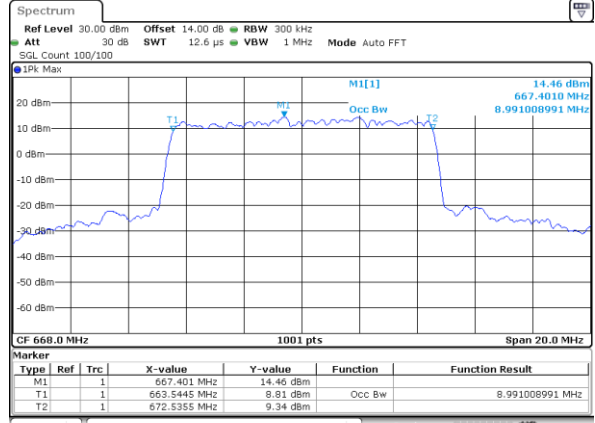

Date: 28\_JAN\_2021 09:23:36

LTE Band 71

Lowest Channel / 20MHz / QPSK

Date: 28\_JAN.2021 09:42:11

Lowest Channel / 20MHz / 16QAM

Date: 28\_JAN.2021 09:42:139

Middle Channel / 20MHz / QPSK

Date: 28\_JAN.2021 09:50:55

Middle Channel / 20MHz / 16QAM

Date: 28\_JAN.2021 09:51:123

Highest Channel / 20MHz / QPSK

Date: 28\_JAN.2021 09:55:11

Highest Channel / 20MHz / 16QAM

Date: 28\_JAN.2021 09:55:139

LTE Band 71

Lowest Channel / 5MHz / 64QAM

Date: 27\_JAN.2021 17:18:45

Lowest Channel / 10MHz / 64QAM

Date: 28\_JAN.2021 08:59:50

Middle Channel / 5MHz / 64QAM

Date: 27\_JAN.2021 17:22:57

Middle Channel / 10MHz / 64QAM

Date: 28\_JAN.2021 09:04:00

Highest Channel / 5MHz / 64QAM