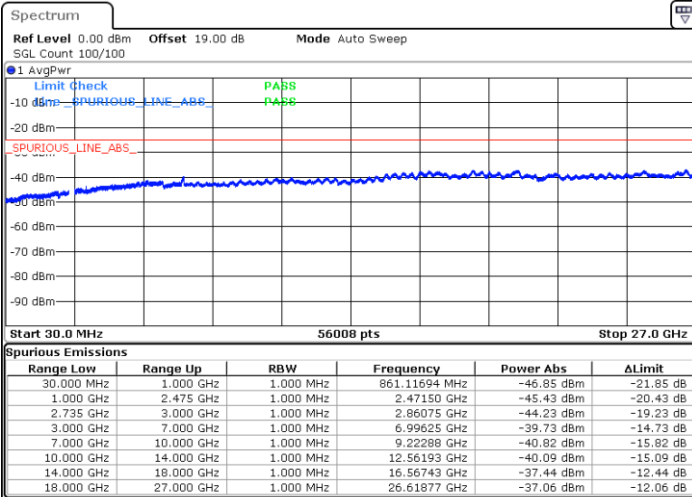

Middle Channel / 1RB99 and 1RB0

Date: 27.JAN.2021 12:01:46

Date: 27.JAN.2021 12:08:43

Middle Channel / FullIRB

N/A

Date: 27.JAN.2021 12:00:22

LTE Band 41C / 20MHz+20MHz

64QAM

Highest Channel / 1RB0 and 1RB99

Highest Channel / 1RB99 and 1RB0

Date: 27.JAN.2021 12:14:18

Date: 27.JAN.2021 12:12:54

Highest Channel / FullIRB

N/A

Date: 27.JAN.2021 12:21:16

# LTE Band 71

## Peak-to-Average Ratio

Mode	LTE Band 71 / 20MHz				
Mod.	QPSK		16QAM		Limit: 13dB
RB Size	1RB	Full RB	1RB	Full RB	Result
Lowest CH	3.51	4.93	4.87	5.88	PASS
Middle CH	3.33	4.87	4.99	5.91	
Highest CH	3.51	4.84	5.22	5.80	
Mode	LTE Band 71 / 20MHz				
Mod.	64QAM				Limit: 13dB
RB Size	1RB	Full RB			Result
Lowest CH	6.06	6.43	-	-	PASS
Middle CH	6.26	6.35	-	-	
Highest CH	6.20	6.43	-	-	