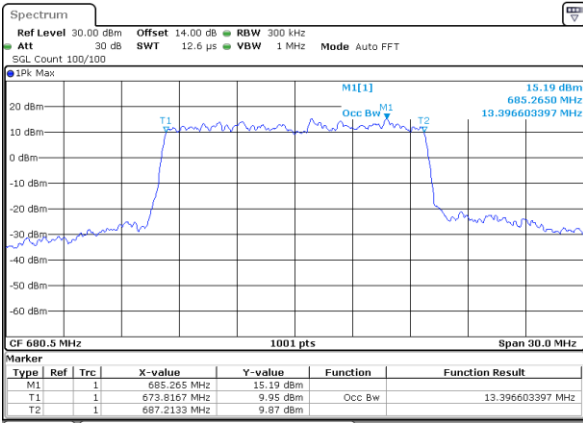

Date: 27\_JAN.2021 17:06:10

Highest Channel / 5MHz / QPSK

Date: 27\_JAN.2021 17:09:59

Highest Channel / 5MHz / 16QAM

Date: 27\_JAN.2021 17:10:27

LTE Band 71

Lowest Channel / 10MHz / QPSK

Date: 28\_JAN\_2021 08:13:03

Lowest Channel / 10MHz / 16QAM

Date: 28\_JAN\_2021 08:13:14

Middle Channel / 10MHz / QPSK

Date: 28\_JAN\_2021 08:46:50

Middle Channel / 10MHz / 16QAM

Date: 28\_JAN\_2021 08:47:17

Highest Channel / 10MHz / QPSK

Date: 28\_JAN\_2021 08:51:06

Highest Channel / 10MHz / 16QAM

Date: 28\_JAN\_2021 08:51:34

LTE Band 71

Lowest Channel / 15MHz / QPSK

Date: 28\_JAN\_2021 09:10:07

Lowest Channel / 15MHz / 16QAM

Date: 28\_JAN\_2021 09:11:35

Middle Channel / 15MHz / QPSK

Date: 28\_JAN\_2021 09:18:52

Middle Channel / 15MHz / 16QAM

Date: 28\_JAN\_2021 09:19:20

Highest Channel / 15MHz / QPSK

Date: 28\_JAN\_2021 09:23:08

Highest Channel / 15MHz / 16QAM