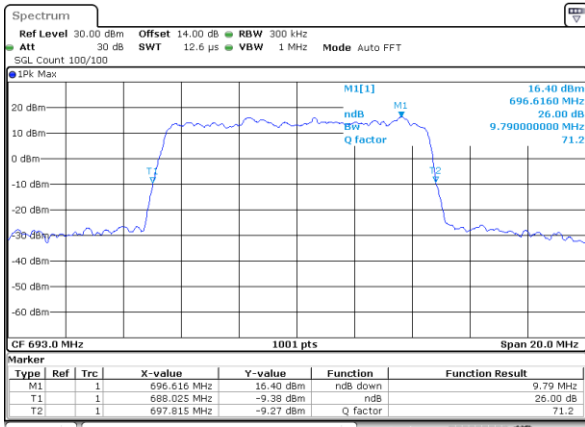

Date: 27\_JAN.2021 17:07:04

Highest Channel / 5MHz / QPSK

Date: 27\_JAN.2021 17:10:54

Highest Channel / 5MHz / 16QAM

Date: 27\_JAN.2021 17:11:21

LTE Band 71

Lowest Channel / 10MHz / QPSK

Date: 28\_JAN.2021 08:139:03

Lowest Channel / 10MHz / 16QAM

Date: 28\_JAN.2021 08:139:29

Middle Channel / 10MHz / QPSK

Date: 28\_JAN.2021 08:47:45

Middle Channel / 10MHz / 16QAM

Date: 28\_JAN.2021 08:48:11

Highest Channel / 10MHz / QPSK

Date: 28\_JAN.2021 08:52:01

Highest Channel / 10MHz / 16QAM

Date: 28\_JAN.2021 08:52:28

LTE Band 71

Lowest Channel / 15MHz / QPSK

Date: 28\_JAN\_2021 09:11:03

Lowest Channel / 15MHz / 16QAM

Date: 28\_JAN\_2021 09:11:29