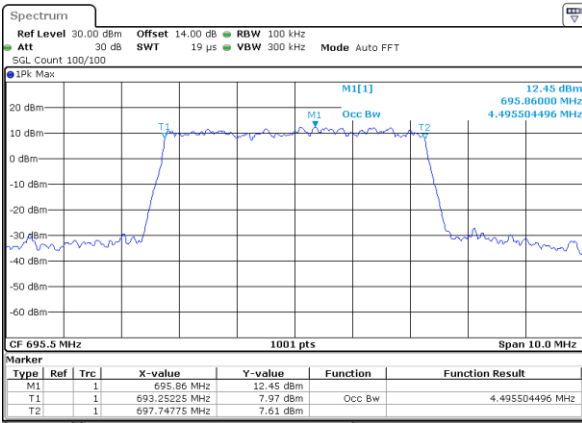

Middle Channel / 20MHz / 16QAM

Date: 28\_JAN.2021 09:51:123

Highest Channel / 20MHz / QPSK

Date: 28\_JAN.2021 09:55:11

Highest Channel / 20MHz / 16QAM

Date: 28\_JAN.2021 09:55:139

LTE Band 71

Lowest Channel / 5MHz / 64QAM

Date: 27\_JAN.2021 17:18:45

Lowest Channel / 10MHz / 64QAM

Date: 28\_JAN.2021 08:59:50

Middle Channel / 5MHz / 64QAM

Date: 27\_JAN.2021 17:22:57

Middle Channel / 10MHz / 64QAM

Date: 28\_JAN.2021 09:04:00

Highest Channel / 5MHz / 64QAM

Date: 27\_JAN.2021 17:24:54

Highest Channel / 10MHz / 64QAM

Date: 28\_JAN.2021 09:05:56

LTE Band 71

Lowest Channel / 15MHz / 64QAM

Date: 28\_JAN\_2021 09:31:52

Lowest Channel / 20MHz / 64QAM

Date: 28\_JAN\_2021 10:03:55