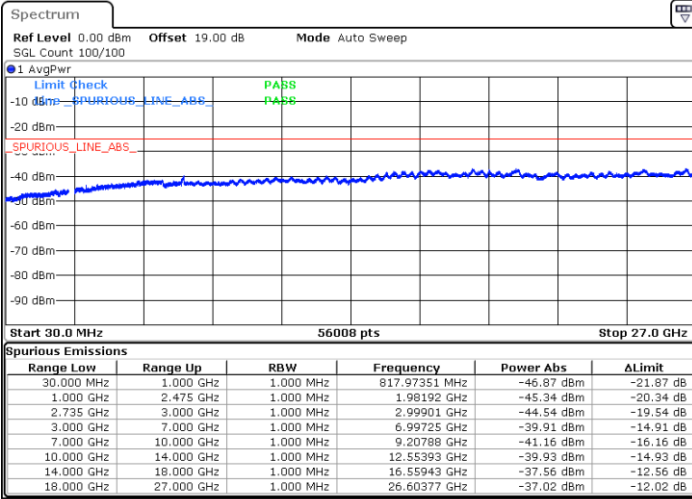

Date: 27.JAN.2021 11:02:44

Highest Channel / FullIRB

N/A

Date: 27.JAN.2021 11:11:06

LTE Band 41C / 20MHz+20MHz

64QAM

Lowest Channel / 1RB0 and 1RB99

Lowest Channel / 1RB99 and 1RB0

Date: 27.JAN.2021 11:52:01

Date: 27.JAN.2021 11:45:03

Lowest Channel / FullIRB

N/A

Date: 27.JAN.2021 11:53:24

LTE Band 41C / 20MHz+20MHz

64QAM

MiddleChannel / 1RB0 and 1RB99

Middle Channel / 1RB99 and 1RB0

Date: 27.JAN.2021 12:01:46

Date: 27.JAN.2021 12:08:43

Middle Channel / FullIRB

N/A

Date: 27.JAN.2021 12:00:22

LTE Band 41C / 20MHz+20MHz

64QAM

Highest Channel / 1RB0 and 1RB99

Highest Channel / 1RB99 and 1RB0

Date: 27.JAN.2021 12:14:18

Date: 27.JAN.2021 12:12:54

Highest Channel / FullIRB

N/A

Date: 27.JAN.2021 12:21:16