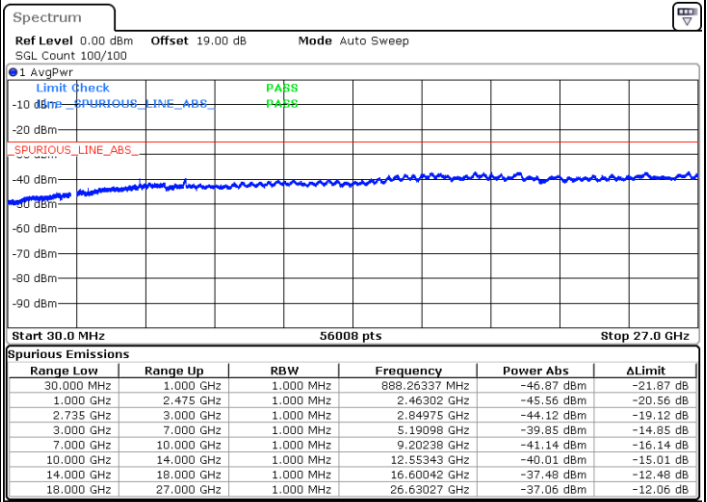

Date: 26.JAN.2021 22:37:32

LTE Band 41C / 20MHz+15MHz

64QAM

Lowest Channel / 1RB0 and 1RB74

Lowest Channel / 1RB99 and 1RB0

Date: 27.JAN.2021 10:41:48

Date: 27.JAN.2021 10:34:48

Lowest Channel / FullIRB

N/A

Date: 27.JAN.2021 10:43:12

LTE Band 41C / 20MHz+15MHz

64QAM

Middle Channel / 1RB0 and 1RB74

Middle Channel / 1RB99 and 1RB0

Date: 27.JAN.2021 10:51:34

Date: 27.JAN.2021 10:58:33

Middle Channel / FullIRB

N/A

Date: 27.JAN.2021 10:50:11

LTE Band 41C / 20MHz+15MHz

64QAM

Highest Channel / 1RB0 and 1RB74

Highest Channel / 1RB99 and 1RB0

Date: 27.JAN.2021 11:04:07

Date: 27.JAN.2021 11:02:44

Highest Channel / FullIRB

N/A

Date: 27.JAN.2021 11:11:06

LTE Band 41C / 20MHz+20MHz

64QAM

Lowest Channel / 1RB0 and 1RB99

Lowest Channel / 1RB99 and 1RB0