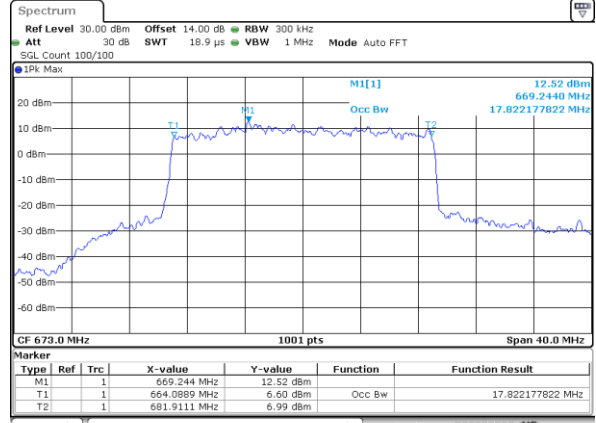

Date: 27\_JAN.2021 17:18:45

Lowest Channel / 10MHz / 64QAM

Date: 28\_JAN.2021 08:59:50

Middle Channel / 5MHz / 64QAM

Date: 27\_JAN.2021 17:22:57

Middle Channel / 10MHz / 64QAM

Date: 28\_JAN.2021 09:04:00

Highest Channel / 5MHz / 64QAM

Date: 27\_JAN.2021 17:24:54

Highest Channel / 10MHz / 64QAM

Date: 28\_JAN.2021 09:05:56

LTE Band 71

Lowest Channel / 15MHz / 64QAM

Date: 28\_JAN\_2021 09:31:52

Lowest Channel / 20MHz / 64QAM

Date: 28\_JAN\_2021 10:03:55

Middle Channel / 15MHz / 64QAM

Date: 28\_JAN\_2021 09:36:03

Middle Channel / 20MHz / 64QAM

Date: 28\_JAN\_2021 10:08:06

Highest Channel / 15MHz / 64QAM

Date: 28\_JAN\_2021 09:38:00

Highest Channel / 20MHz / 64QAM