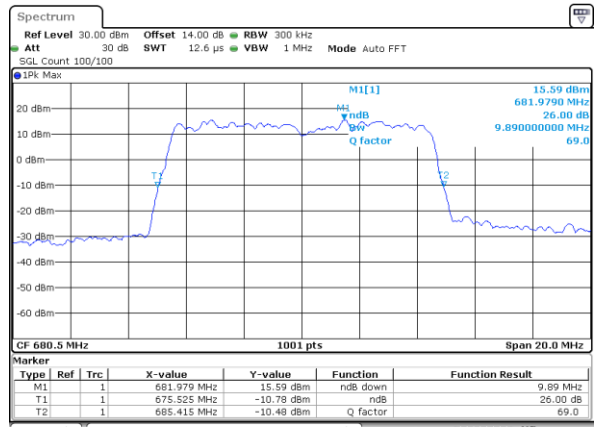

Date: 27\_JAN.2021 17:07:04

Highest Channel / 5MHz / QPSK

Date: 27\_JAN.2021 17:10:54

Highest Channel / 5MHz / 16QAM

Date: 27\_JAN.2021 17:11:21

LTE Band 71

Lowest Channel / 10MHz / QPSK

Date: 28\_JAN.2021 08:139:03

Lowest Channel / 10MHz / 16QAM

Date: 28\_JAN.2021 08:139:29

Middle Channel / 10MHz / QPSK

Date: 28\_JAN.2021 08:47:45

Middle Channel / 10MHz / 16QAM

Date: 28\_JAN.2021 08:48:11

Highest Channel / 10MHz / QPSK

Date: 28\_JAN.2021 08:52:01

Highest Channel / 10MHz / 16QAM

Date: 28\_JAN.2021 08:52:28

LTE Band 71

Lowest Channel / 15MHz / QPSK

Date: 28\_JAN\_2021 09:11:03

Lowest Channel / 15MHz / 16QAM

Date: 28\_JAN\_2021 09:11:29