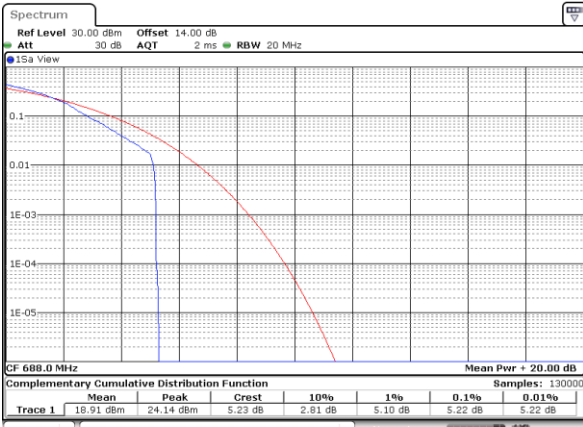

Date: 28\_JAN.2021 10:18:33

Highest Channel / 1RB

Date: 28\_JAN.2021 10:19:02

Highest Channel / Full RB

Date: 28\_JAN.2021 10:19:31

LTE Band 71 / 20MHz / 16QAM

Lowest Channel / 1RB

Date: 28\_JAN.2021 10:14:15

Lowest Channel / Full RB

Date: 28\_JAN.2021 10:14:43

Middle Channel / 1RB

Date: 28\_JAN.2021 10:15:12

Middle Channel / Full RB

Date: 28\_JAN.2021 10:15:41

Highest Channel / 1RB

Date: 28\_JAN.2021 10:16:09

Highest Channel / Full RB

Date: 28\_JAN.2021 10:16:38

LTE Band 71 / 20MHz / 64QAM

Lowest Channel / 1RB

Date: 28\_JAN.2021 10:19:59

Lowest Channel / Full RB

Date: 28\_JAN.2021 10:20:28

Middle Channel / 1RB

Date: 28\_JAN.2021 10:20:57

Middle Channel / Full RB

Date: 28\_JAN.2021 10:21:25

Highest Channel / 1RB

Date: 28\_JAN.2021 10:21:54

Highest Channel / Full RB

Date: 28\_JAN.2021 10:22:23

**26dB Bandwidth**