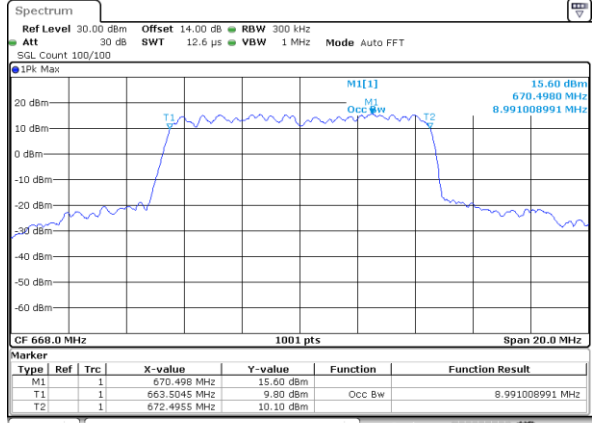

Lowest Channel / 10MHz / 16QAM

Date: 28_JAN_2021 08:13:14