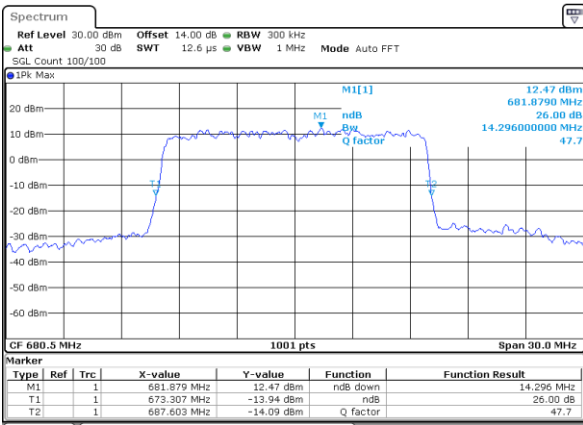

Date: 27\_JAN\_2021 17:19:02

Lowest Channel / 10MHz / 64QAM

Date: 28\_JAN\_2021 09:00:06

Middle Channel / 5MHz / 64QAM

Date: 27\_JAN\_2021 17:23:14

Middle Channel / 10MHz / 64QAM

Date: 28\_JAN\_2021 09:04:16

Highest Channel / 5MHz / 64QAM

Date: 27\_JAN\_2021 17:25:10

Highest Channel / 10MHz / 64QAM

Date: 28\_JAN\_2021 09:06:13

LTE Band 71

Lowest Channel / 15MHz / 64QAM

Date: 28\_JAN\_2021 09:32:09

Lowest Channel / 20MHz / 64QAM

Date: 28\_JAN\_2021 10:04:11

Middle Channel / 15MHz / 64QAM

Date: 28\_JAN\_2021 09:36:20

Middle Channel / 20MHz / 64QAM

Date: 28\_JAN\_2021 10:08:22

Highest Channel / 15MHz / 64QAM

Date: 28\_JAN\_2021 09:38:16

Highest Channel / 20MHz / 64QAM

Date: 28\_JAN\_2021 10:10:18