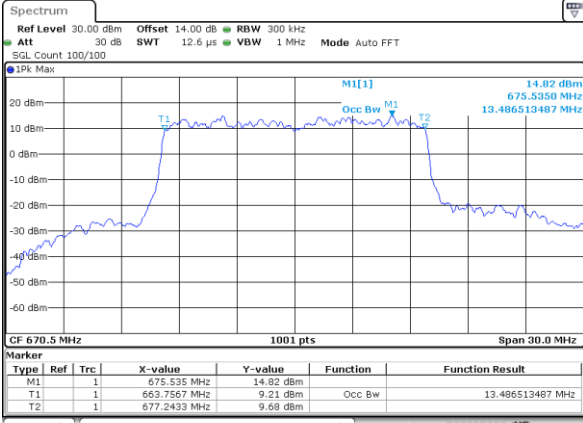

Lowest Channel / 10MHz / 16QAM

Date: 28\_JAN\_2021 08:13:14

Middle Channel / 10MHz / QPSK

Date: 28\_JAN\_2021 08:46:50

Middle Channel / 10MHz / 16QAM

Date: 28\_JAN\_2021 08:47:17

Highest Channel / 10MHz / QPSK

Date: 28\_JAN\_2021 08:51:06

Highest Channel / 10MHz / 16QAM

Date: 28\_JAN\_2021 08:51:34

LTE Band 71

Lowest Channel / 15MHz / QPSK

Date: 28\_JAN\_2021 09:10:07

Lowest Channel / 15MHz / 16QAM

Date: 28\_JAN\_2021 09:11:35