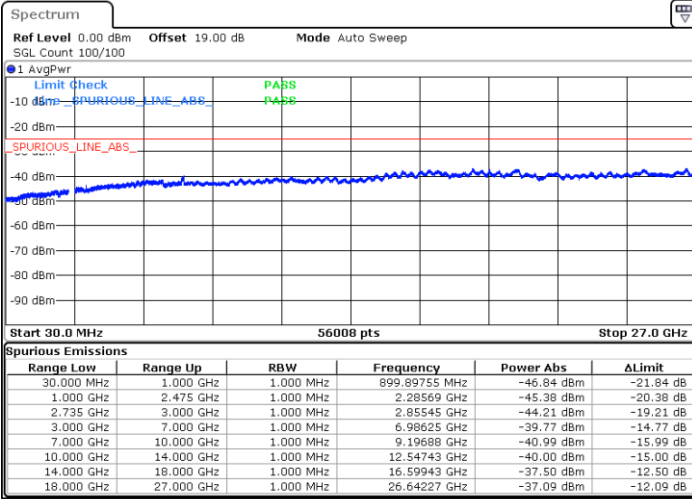

Middle Channel / FullIRB

N/A

Date: 27.JAN.2021 10:50:11

LTE Band 41C / 20MHz+15MHz

64QAM

Highest Channel / 1RB0 and 1RB74

Highest Channel / 1RB99 and 1RB0

Date: 27.JAN.2021 11:04:07

Date: 27.JAN.2021 11:02:44

Highest Channel / FullIRB

N/A

Date: 27.JAN.2021 11:11:06

LTE Band 41C / 20MHz+20MHz

64QAM

Lowest Channel / 1RB0 and 1RB99

Lowest Channel / 1RB99 and 1RB0

Date: 27.JAN.2021 11:52:01

Date: 27.JAN.2021 11:45:03

Lowest Channel / FullIRB

N/A

Date: 27.JAN.2021 11:53:24

LTE Band 41C / 20MHz+20MHz

64QAM

MiddleChannel / 1RB0 and 1RB99