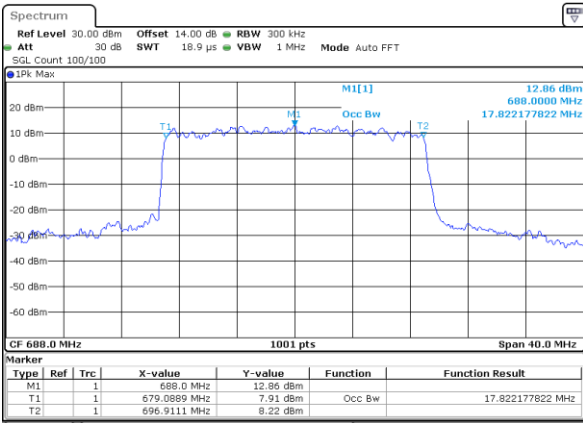

Date: 28\_JAN\_2021 09:23:36

LTE Band 71

Lowest Channel / 20MHz / QPSK

Date: 28\_JAN.2021 09:42:11

Lowest Channel / 20MHz / 16QAM

Date: 28\_JAN.2021 09:42:139

Middle Channel / 20MHz / QPSK

Date: 28\_JAN.2021 09:50:55

Middle Channel / 20MHz / 16QAM

Date: 28\_JAN.2021 09:51:123

Highest Channel / 20MHz / QPSK

Date: 28\_JAN.2021 09:55:11

Highest Channel / 20MHz / 16QAM

Date: 28\_JAN.2021 09:55:139

LTE Band 71

Lowest Channel / 5MHz / 64QAM