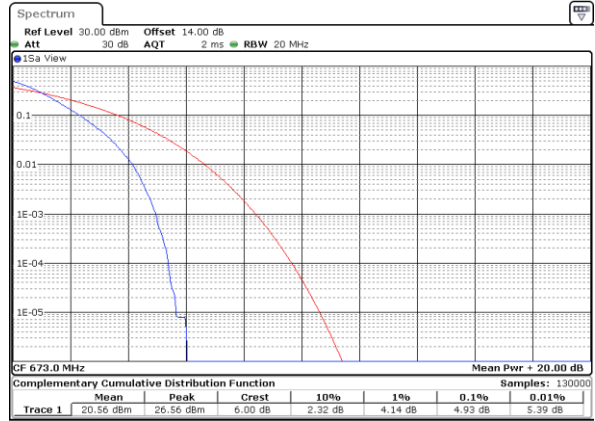

# LTE Band 71

## Peak-to-Average Ratio

Mode	LTE Band 71 / 20MHz				
Mod.	QPSK		16QAM		Limit: 13dB
RB Size	1RB	Full RB	1RB	Full RB	Result
Lowest CH	3.51	4.93	4.87	5.88	PASS
Middle CH	3.33	4.87	4.99	5.91	
Highest CH	3.51	4.84	5.22	5.80	
Mode	LTE Band 71 / 20MHz				
Mod.	64QAM				Limit: 13dB
RB Size	1RB	Full RB			Result
Lowest CH	6.06	6.43	-	-	PASS
Middle CH	6.26	6.35	-	-	
Highest CH	6.20	6.43	-	-	

LTE Band 71 / 20MHz / QPSK

Lowest Channel / 1RB

Date: 28\_JAN.2021 10:17:07

Lowest Channel / Full RB

Date: 28\_JAN.2021 10:17:36

Middle Channel / 1RB

Date: 28\_JAN.2021 10:18:05

Middle Channel / Full RB