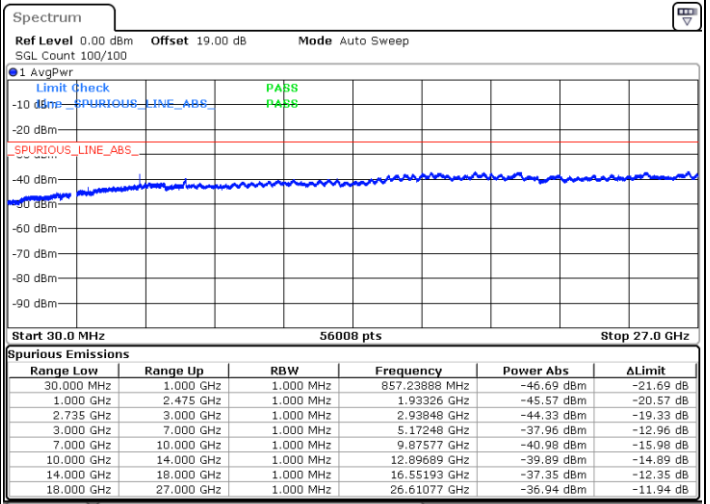

N/A

Date: 27.JAN.2021 12:19:52

LTE Band 41C / 5MHz+20MHz

64QAM

Lowest Channel / 1RB0 and 1RB99

Lowest Channel / 1RB24 and 1RB0

Date: 27. JAN. 2021 09:31:25

Date: 27. JAN. 2021 09:24:25

Lowest Channel / FullIRB

N/A

Date: 27. JAN. 2021 09:32:49

LTE Band 41C / 5MHz+20MHz

64QAM

Middle Channel / 1RB0 and 1RB9

Middle Channel / 1RB24 and 1RB0

Date: 27.JAN.2021 09:41:12

Date: 27.JAN.2021 09:48:11

Middle Channel / FullIRB

N/A

Date: 27.JAN.2021 09:39:48

LTE Band 41C / 5MHz+20MHz

64QAM

Highest Channel / 1RB0 and 1RB99

Highest Channel / 1RB24 and 1RB0

Date: 27.JAN.2021 09:53:46

Date: 27.JAN.2021 09:52:23

Highest Channel / FullIRB

N/A

Date: 27.JAN.2021 10:00:45

LTE Band 41C / 10MHz+15MHz

64QAM

Lowest Channel / 1RB0 and 1RB74