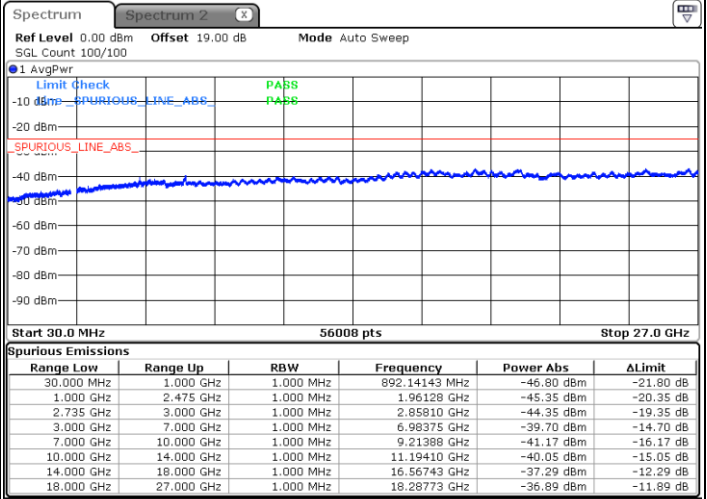

LTE Band 41C / 10MHz+20MHz

64QAM

Lowest Channel / 1RB0 and 1RB99

Lowest Channel / 1RB49 and 1RB0

Date: 26.JAN.2021 20:59:07

Date: 26.JAN.2021 20:52:10

Lowest Channel / FullIRB

N/A

Date: 26.JAN.2021 21:00:30

LTE Band 41C / 10MHz+20MHz

64QAM

Middle Channel / 1RB0 and 1RB99

Middle Channel / 1RB49 and 1RB0

Date: 26.JAN.2021 21:08:49

Date: 26.JAN.2021 21:15:44

Middle Channel / FullIRB

N/A

Date: 26.JAN.2021 21:07:26

LTE Band 41C / 10MHz+20MHz

64QAM

Highest Channel / 1RB0 and 1RB99

Highest Channel / 1RB49 and 1RB0

Date: 26.JAN.2021 21:21:16

Date: 26.JAN.2021 21:19:53

Highest Channel / FullIRB

N/A

Date: 26.JAN.2021 21:28:11

LTE Band 41C / 15MHz+10MHz

64QAM

Lowest Channel / 1RB0 and 1RB49

Lowest Channel / 1RB74 and 1RB80

Date: 26.JAN.2021 19:31:57