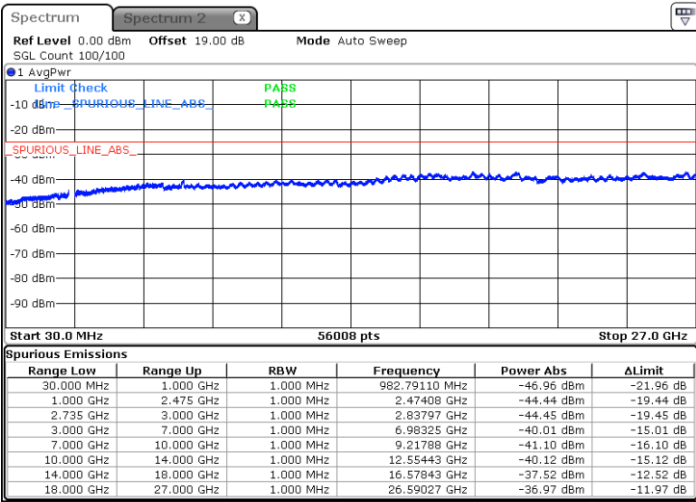

Date: 27.JAN.2021 09:48:11

Middle Channel / FullIRB

N/A

Date: 27.JAN.2021 09:39:48

LTE Band 41C / 5MHz+20MHz

64QAM

Highest Channel / 1RB0 and 1RB99

Highest Channel / 1RB24 and 1RB0

Date: 27.JAN.2021 09:53:46

Date: 27.JAN.2021 09:52:23

Highest Channel / FullIRB

N/A

Date: 27.JAN.2021 10:00:45

LTE Band 41C / 10MHz+15MHz

64QAM

Lowest Channel / 1RB0 and 1RB74

Lowest Channel / 1RB49 and 1RB0

Date: 26.JAN.2021 18:22:03

Date: 26.JAN.2021 18:29:00

Lowest Channel / FullIRB

N/A

Date: 26.JAN.2021 18:20:40

LTE Band 41C / 10MHz+15MHz

64QAM