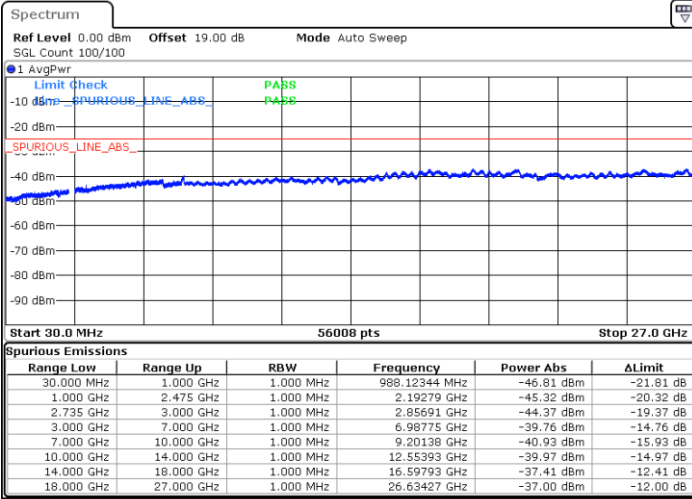

LTE Band 41C / 20MHz+20MHz

16QAM

MiddleChannel / 1RB0 and 1RB99

Middle Channel / 1RB99 and 1RB0

Date: 27.JAN.2021 12:03:09

Date: 27.JAN.2021 12:07:20

Middle Channel / FullIRB

N/A

Date: 27.JAN.2021 11:58:59

LTE Band 41C / 20MHz+20MHz

16QAM

Highest Channel / 1RB0 and 1RB99

Highest Channel / 1RB99 and 1RB0

Date: 27.JAN.2021 12:15:42

Date: 27.JAN.2021 12:11:31

Highest Channel / FullIRB

N/A

Date: 27.JAN.2021 12:19:52

LTE Band 41C / 5MHz+20MHz

64QAM

Lowest Channel / 1RB0 and 1RB99

Lowest Channel / 1RB24 and 1RB0

Date: 27. JAN. 2021 09:31:25

Date: 27. JAN. 2021 09:24:25

Lowest Channel / FullIRB

N/A

Date: 27. JAN. 2021 09:32:49

LTE Band 41C / 5MHz+20MHz

64QAM

Middle Channel / 1RB0 and 1RB9

Middle Channel / 1RB24 and 1RB0

Date: 27.JAN.2021 09:41:12