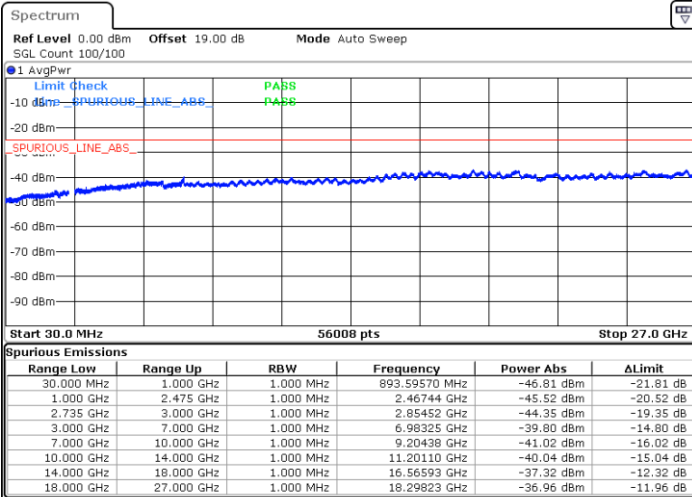

Date: 27.JAN.2021 11:58:59

LTE Band 41C / 20MHz+20MHz

16QAM

Highest Channel / 1RB0 and 1RB99

Highest Channel / 1RB99 and 1RB0

Date: 27.JAN.2021 12:15:42

Date: 27.JAN.2021 12:11:31

Highest Channel / FullIRB

N/A

Date: 27.JAN.2021 12:19:52

LTE Band 41C / 5MHz+20MHz

64QAM

Lowest Channel / 1RB0 and 1RB99

Lowest Channel / 1RB24 and 1RB0

Date: 27. JAN. 2021 09:31:25

Date: 27. JAN. 2021 09:24:25

Lowest Channel / FullIRB

N/A

Date: 27. JAN. 2021 09:32:49

LTE Band 41C / 5MHz+20MHz

64QAM

Middle Channel / 1RB0 and 1RB9

Middle Channel / 1RB24 and 1RB0

Date: 27.JAN.2021 09:41:12