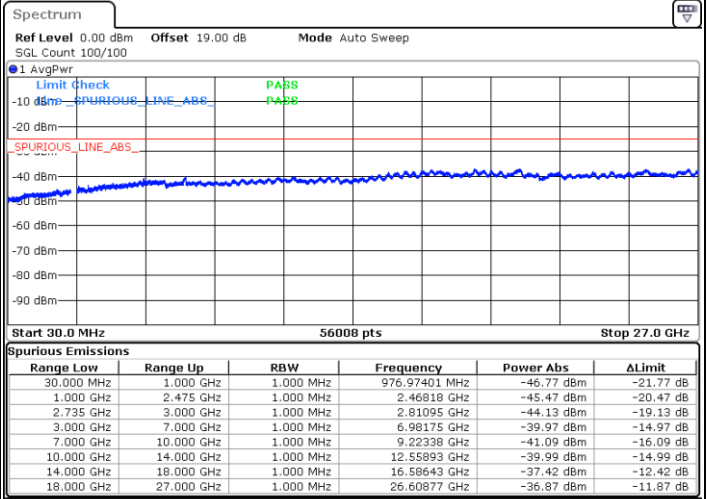

LTE Band 41C / 20MHz+20MHz

16QAM

MiddleChannel / 1RB0 and 1RB99

Middle Channel / 1RB99 and 1RB0

Date: 27.JAN.2021 12:03:09

Date: 27.JAN.2021 12:07:20

Middle Channel / FullIRB

N/A

Date: 27.JAN.2021 11:58:59

LTE Band 41C / 20MHz+20MHz

16QAM

Highest Channel / 1RB0 and 1RB99

Highest Channel / 1RB99 and 1RB0

Date: 27.JAN.2021 12:15:42

Date: 27.JAN.2021 12:11:31

Highest Channel / FullIRB

N/A

Date: 27.JAN.2021 12:19:52

LTE Band 41C / 5MHz+20MHz

64QAM

Lowest Channel / 1RB0 and 1RB99

Lowest Channel / 1RB24 and 1RB0

Date: 27. JAN. 2021 09:31:25

Date: 27. JAN. 2021 09:24:25

Lowest Channel / FullIRB

N/A

Date: 27. JAN. 2021 09:32:49

LTE Band 41C / 5MHz+20MHz

64QAM

Middle Channel / 1RB0 and 1RB9

Middle Channel / 1RB24 and 1RB0

Date: 27.JAN.2021 09:41:12