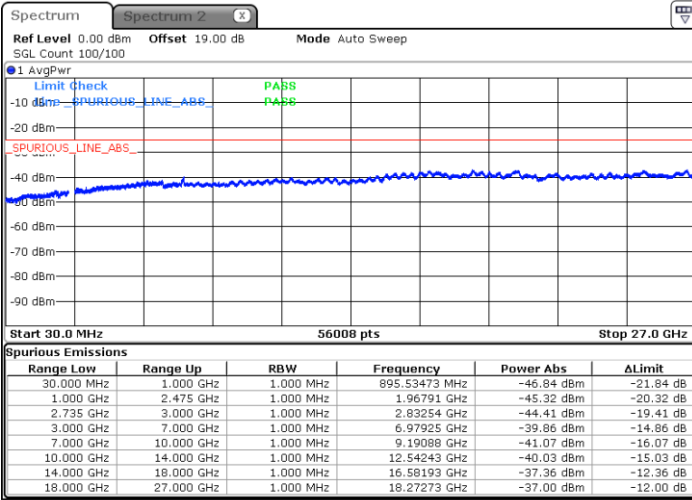

LTE Band 41C / 10MHz+20MHz

64QAM

Lowest Channel / 1RB0 and 1RB99

Lowest Channel / 1RB49 and 1RB0

Date: 26.JAN.2021 20:59:07

Date: 26.JAN.2021 20:52:10

Lowest Channel / FullIRB

N/A

Date: 26.JAN.2021 21:00:30

LTE Band 41C / 10MHz+20MHz

64QAM

Middle Channel / 1RB0 and 1RB99

Middle Channel / 1RB49 and 1RB0

Date: 26.JAN.2021 21:08:49

Date: 26.JAN.2021 21:15:44

Middle Channel / FullIRB

N/A

Date: 26.JAN.2021 21:07:26

LTE Band 41C / 10MHz+20MHz

64QAM

Highest Channel / 1RB0 and 1RB99

Highest Channel / 1RB49 and 1RB0

Date: 26.JAN.2021 21:21:16

Date: 26.JAN.2021 21:19:53

Highest Channel / FullIRB

N/A

Date: 26.JAN.2021 21:28:11

LTE Band 41C / 15MHz+10MHz

64QAM

Lowest Channel / 1RB0 and 1RB49

Lowest Channel / 1RB74 and 1RB80

Date: 26.JAN.2021 19:31:57