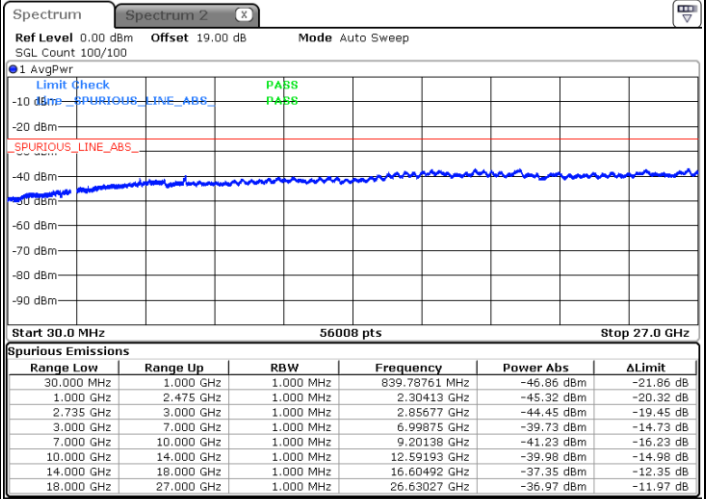

Date: 26.JAN.2021 23:47:23

LTE Band 41C / 15MHz+20MHz

64QAM

Lowest Channel / 1RB0 and 1RB99

Lowest Channel / 1RB74 and 1RB80

Date: 27.JAN.2021 00:28:11

Date: 27.JAN.2021 00:21:14

Lowest Channel / FullIRB

N/A

Date: 27.JAN.2021 00:29:34

LTE Band 41C / 15MHz+20MHz

64QAM

Middle Channel / 1RB0 and 1RB99

Middle Channel / 1RB74 and 1RB0

Date: 27.JAN.2021 00:37:51

Date: 27.JAN.2021 00:44:45

Middle Channel / FullIRB

N/A

Date: 27.JAN.2021 00:36:28

LTE Band 41C / 15MHz+20MHz

64QAM

Highest Channel / 1RB0 and 1RB99

Highest Channel / 1RB74 and 1RB0

Date: 27.JAN.2021 14:52:09

Date: 27.JAN.2021 14:50:45

Highest Channel / FullIRB

N/A

Date: 27.JAN.2021 14:59:10

LTE Band 41C / 20MHz+5MHz

64QAM

Lowest Channel / 1RB0 and 1RB24

Lowest Channel / 1RB99 and 1RB0