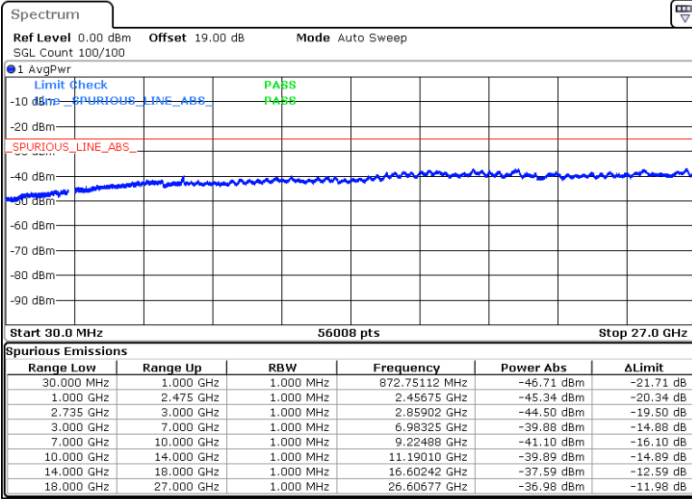

N/A

Date: 27.JAN.2021 00:29:34

LTE Band 41C / 15MHz+20MHz

64QAM

Middle Channel / 1RB0 and 1RB99

Middle Channel / 1RB74 and 1RB0

Date: 27.JAN.2021 00:37:51

Date: 27.JAN.2021 00:44:45

Middle Channel / FullIRB

N/A

Date: 27.JAN.2021 00:36:28

LTE Band 41C / 15MHz+20MHz

64QAM

Highest Channel / 1RB0 and 1RB99

Highest Channel / 1RB74 and 1RB0

Date: 27.JAN.2021 14:52:09

Date: 27.JAN.2021 14:50:45

Highest Channel / FullIRB

N/A

Date: 27.JAN.2021 14:59:10

LTE Band 41C / 20MHz+5MHz

64QAM

Lowest Channel / 1RB0 and 1RB24

Lowest Channel / 1RB99 and 1RB0