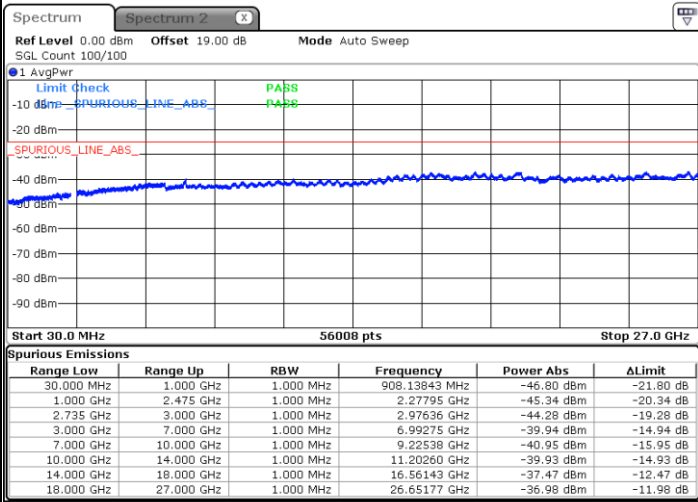

Date: 26.JAN.2021 21:00:30

LTE Band 41C / 10MHz+20MHz

64QAM

Middle Channel / 1RB0 and 1RB99

Middle Channel / 1RB49 and 1RB0

Date: 26.JAN.2021 21:08:49

Date: 26.JAN.2021 21:15:44

Middle Channel / FullIRB

N/A

Date: 26.JAN.2021 21:07:26

LTE Band 41C / 10MHz+20MHz

64QAM

Highest Channel / 1RB0 and 1RB99

Highest Channel / 1RB49 and 1RB0

Date: 26.JAN.2021 21:21:16

Date: 26.JAN.2021 21:19:53

Highest Channel / FullIRB

N/A

Date: 26.JAN.2021 21:28:11

LTE Band 41C / 15MHz+10MHz

64QAM

Lowest Channel / 1RB0 and 1RB49

Lowest Channel / 1RB74 and 1RB80

Date: 26.JAN.2021 19:31:57

Date: 26.JAN.2021 19:38:54

Lowest Channel / FullIRB

N/A

Date: 26.JAN.2021 19:30:33

LTE Band 41C / 15MHz+10MHz

64QAM

Middle Channel / 1RB0 and 1RB49

Middle Channel / 1RB74 and 1RB0