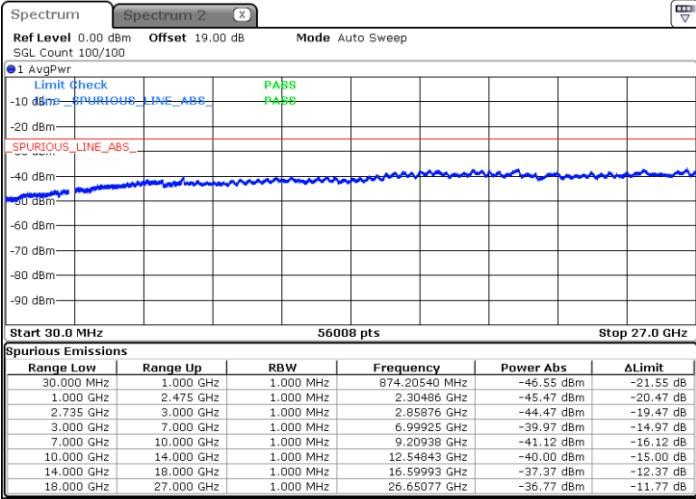

Date: 27.JAN.2021 09:53:46

Date: 27.JAN.2021 09:52:23

Highest Channel / FullIRB

N/A

Date: 27.JAN.2021 10:00:45

LTE Band 41C / 10MHz+15MHz

64QAM

Lowest Channel / 1RB0 and 1RB74

Lowest Channel / 1RB49 and 1RB0

Date: 26.JAN.2021 18:22:03

Date: 26.JAN.2021 18:29:00

Lowest Channel / FullIRB

N/A

Date: 26.JAN.2021 18:20:40

LTE Band 41C / 10MHz+15MHz

64QAM

MiddleChannel / 1RB0 and 1RB74

Middle Channel / 1RB49 and 1RB0

Date: 26.JAN.2021 18:34:34

Date: 26.JAN.2021 18:41:30

Middle Channel / FullIRB

N/A

Date: 26.JAN.2021 18:33:11

LTE Band 41C / 10MHz+15MHz