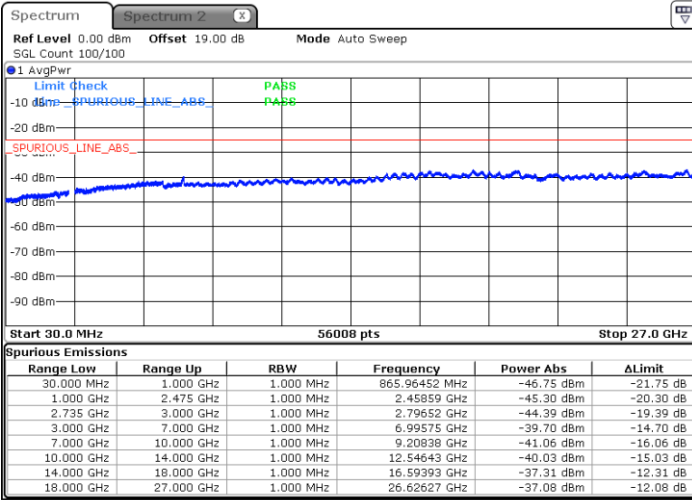

Middle Channel / FullIRB

N/A

Date: 27.JAN.2021 00:36:28

LTE Band 41C / 15MHz+20MHz

64QAM

Highest Channel / 1RB0 and 1RB99

Highest Channel / 1RB74 and 1RB0

Date: 27.JAN.2021 14:52:09

Date: 27.JAN.2021 14:50:45

Highest Channel / FullIRB

N/A

Date: 27.JAN.2021 14:59:10

LTE Band 41C / 20MHz+5MHz

64QAM

Lowest Channel / 1RB0 and 1RB24

Lowest Channel / 1RB99 and 1RB0

Date: 26.JAN.2021 17:12:00

Date: 26.JAN.2021 17:18:58

Lowest Channel / FullIRB

N/A

Date: 26.JAN.2021 17:10:36

LTE Band 41C / 20MHz+5MHz

64QAM

Middle Channel / 1RB0 and 1RB24