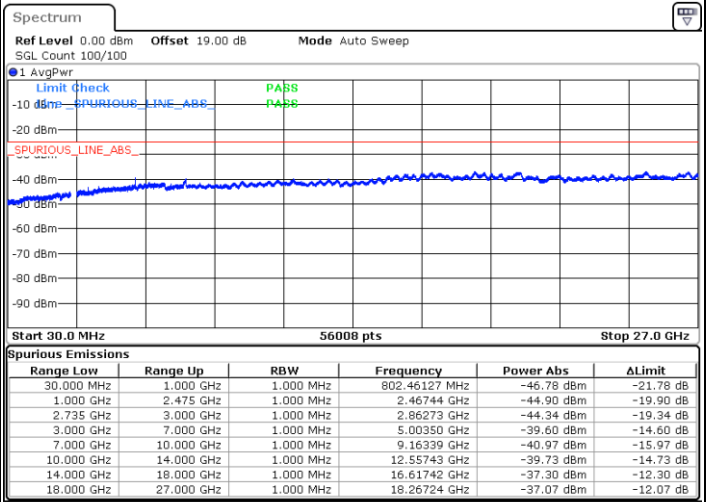

Date: 27.JAN.2021 11:58:59

LTE Band 41C / 20MHz+20MHz

16QAM

Highest Channel / 1RB0 and 1RB99

Highest Channel / 1RB99 and 1RB0

Date: 27.JAN.2021 12:15:42

Date: 27.JAN.2021 12:11:31

Highest Channel / FullIRB

N/A

Date: 27.JAN.2021 12:19:52

LTE Band 41C / 5MHz+20MHz

64QAM

Lowest Channel / 1RB0 and 1RB99

Lowest Channel / 1RB24 and 1RB0

Date: 27. JAN. 2021 09:31:25

Date: 27. JAN. 2021 09:24:25

Lowest Channel / FullIRB

N/A

Date: 27. JAN. 2021 09:32:49

LTE Band 41C / 5MHz+20MHz

64QAM

Middle Channel / 1RB0 and 1RB9

Middle Channel / 1RB24 and 1RB0

Date: 27.JAN.2021 09:41:12

Date: 27.JAN.2021 09:48:11

Middle Channel / FullIRB

N/A

Date: 27.JAN.2021 09:39:48

LTE Band 41C / 5MHz+20MHz

64QAM

Highest Channel / 1RB0 and 1RB99

Highest Channel / 1RB24 and 1RB0