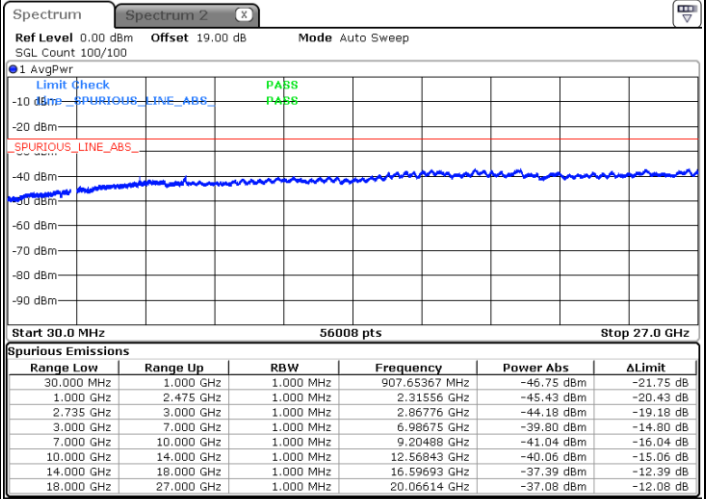

Highest Channel / FullIRB

N/A

Date: 26.JAN.2021 21:28:11

LTE Band 41C / 15MHz+10MHz

64QAM

Lowest Channel / 1RB0 and 1RB49

Lowest Channel / 1RB74 and 1RB80

Date: 26.JAN.2021 19:31:57

Date: 26.JAN.2021 19:38:54

Lowest Channel / FullIRB

N/A

Date: 26.JAN.2021 19:30:33

LTE Band 41C / 15MHz+10MHz

64QAM

Middle Channel / 1RB0 and 1RB49

Middle Channel / 1RB74 and 1RB0

Date: 26.JAN.2021 19:47:13

Date: 26.JAN.2021 19:40:17

Middle Channel / FullIRB

N/A

Date: 26.JAN.2021 19:51:25

LTE Band 41C / 15MHz+10MHz

64QAM

Highest Channel / 1RB0 and 1RB49

Highest Channel / 1RB74 and 1RB0

Date: 26.JAN.2021 19:59:46

Date: 26.JAN.2021 20:18:17

Highest Channel / FullIRB

N/A

Date: 26.JAN.2021 19:52:48

LTE Band 41C / 15MHz+15MHz

64QAM