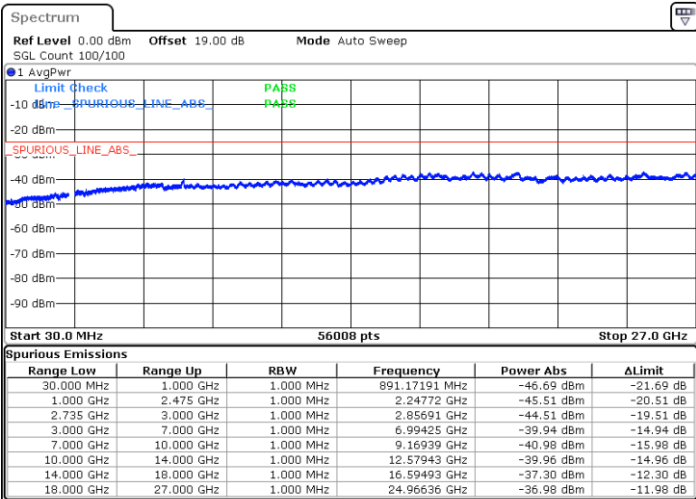

LTE Band 41C / 20MHz+20MHz

16QAM

MiddleChannel / 1RB0 and 1RB99

Middle Channel / 1RB99 and 1RB0

Date: 27.JAN.2021 12:03:09

Date: 27.JAN.2021 12:07:20

Middle Channel / FullIRB

N/A

Date: 27.JAN.2021 11:58:59

LTE Band 41C / 20MHz+20MHz

16QAM

Highest Channel / 1RB0 and 1RB99

Highest Channel / 1RB99 and 1RB0

Date: 27.JAN.2021 12:15:42

Date: 27.JAN.2021 12:11:31

Highest Channel / FullIRB