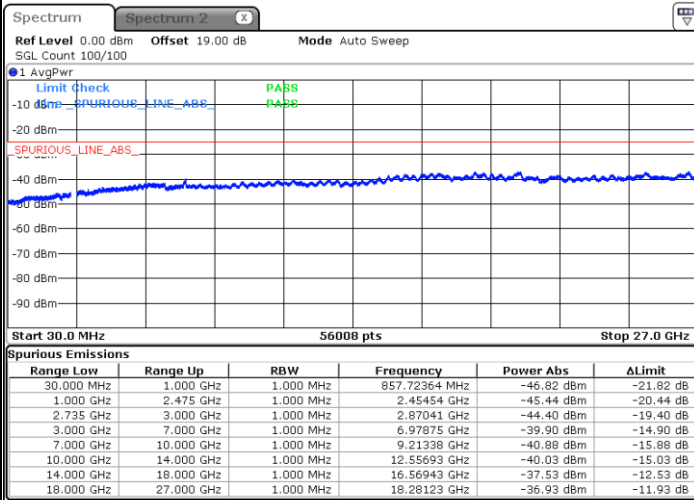

Lowest Channel / 1RB0 and 1RB74

Lowest Channel / 1RB74 and 1RB0

Date: 26.JAN.2021 23:18:18

Date: 26.JAN.2021 23:11:21

Lowest Channel / FullIRB

N/A

Date: 26.JAN.2021 23:19:41

LTE Band 41C / 15MHz+15MHz

64QAM

Middle Channel / 1RB0 and 1RB74

Middle Channel / 1RB74 and 1RB0

Date: 26.JAN.2021 23:27:59

Date: 26.JAN.2021 23:34:54

Middle Channel / FullIRB

N/A

Date: 26.JAN.2021 23:26:36

LTE Band 41C / 15MHz+15MHz

64QAM

Highest Channel / 1RB0 and 1RB74

Highest Channel / 1RB74 and 1RB0

Date: 26.JAN.2021 23:40:26

Date: 26.JAN.2021 23:39:03

Highest Channel / FullIRB

N/A

Date: 26.JAN.2021 23:47:23

LTE Band 41C / 15MHz+20MHz

64QAM

Lowest Channel / 1RB0 and 1RB99

Lowest Channel / 1RB74 and 1RB80

Date: 27.JAN.2021 00:28:11

Date: 27.JAN.2021 00:21:14

Lowest Channel / FullIRB