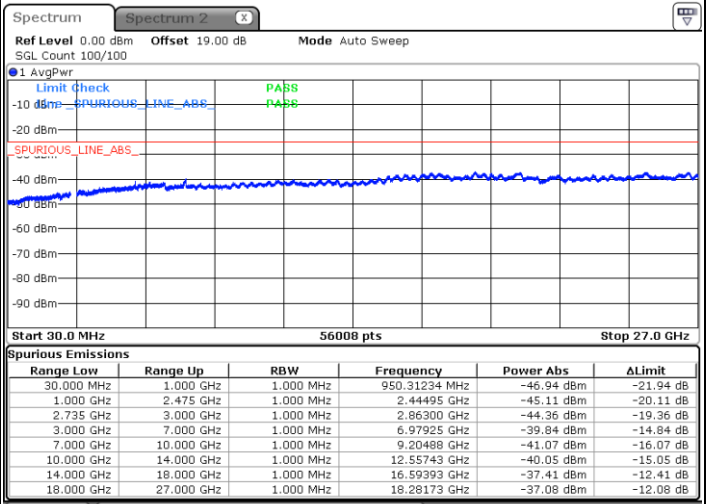

MiddleChannel / 1RB0 and 1RB74

Middle Channel / 1RB49 and 1RB0

Date: 26.JAN.2021 18:34:34

Date: 26.JAN.2021 18:41:30

Middle Channel / FullIRB

N/A

Date: 26.JAN.2021 18:33:11

LTE Band 41C / 10MHz+15MHz

64QAM

Highest Channel / 1RB0 and 1RB74

Highest Channel / 1RB49 and 1RB0

Date: 26.JAN.2021 18:49:50

Date: 26.JAN.2021 18:42:53

Highest Channel / FullIRB

N/A

Date: 26.JAN.2021 18:51:14

LTE Band 41C / 10MHz+20MHz

64QAM

Lowest Channel / 1RB0 and 1RB99

Lowest Channel / 1RB49 and 1RB0

Date: 26.JAN.2021 20:59:07

Date: 26.JAN.2021 20:52:10

Lowest Channel / FullIRB

N/A