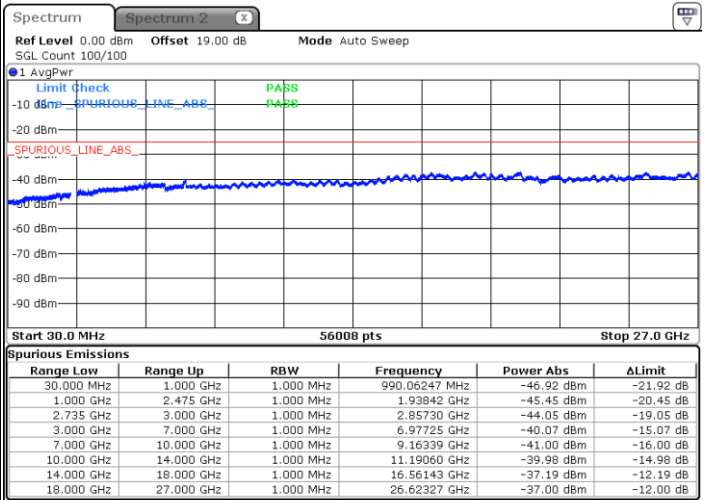

Date: 27.JAN.2021 14:50:45

Highest Channel / FullIRB

N/A

Date: 27.JAN.2021 14:59:10

LTE Band 41C / 20MHz+5MHz

64QAM

Lowest Channel / 1RB0 and 1RB24

Lowest Channel / 1RB99 and 1RB0

Date: 26.JAN.2021 17:12:00

Date: 26.JAN.2021 17:18:58

Lowest Channel / FullIRB

N/A

Date: 26.JAN.2021 17:10:36

LTE Band 41C / 20MHz+5MHz

64QAM

Middle Channel / 1RB0 and 1RB24

Middle Channel / 1RB99 and 1RB0

Date: 26.JAN.2021 17:24:34

Date: 26.JAN.2021 17:31:32

Middle Channel / FullIRB

N/A

Date: 26.JAN.2021 17:23:10

LTE Band 41C / 20MHz+5MHz

64QAM

Highest Channel / 1RB0 and 1RB24

Highest Channel / 1RB99 and 1RB0

Date: 26.JAN.2021 17:37:07

Date: 26.JAN.2021 17:44:05

Highest Channel / FullIRB

N/A

Date: 26.JAN.2021 17:35:43

LTE Band 41C / 20MHz+10MHz