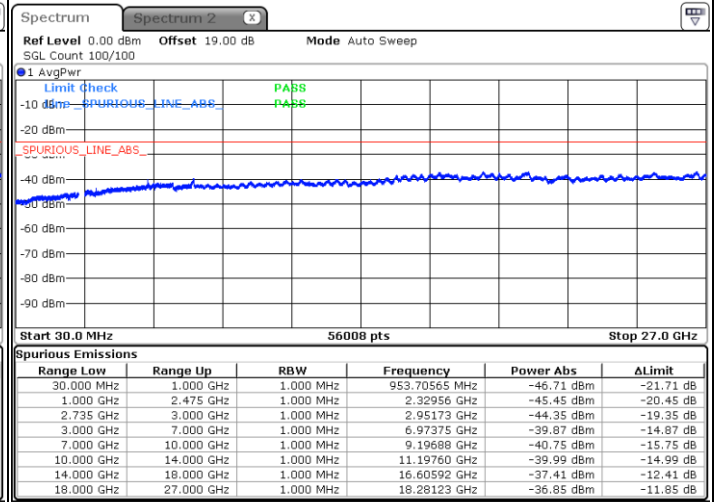

Date: 26.JAN.2021 23:34:54