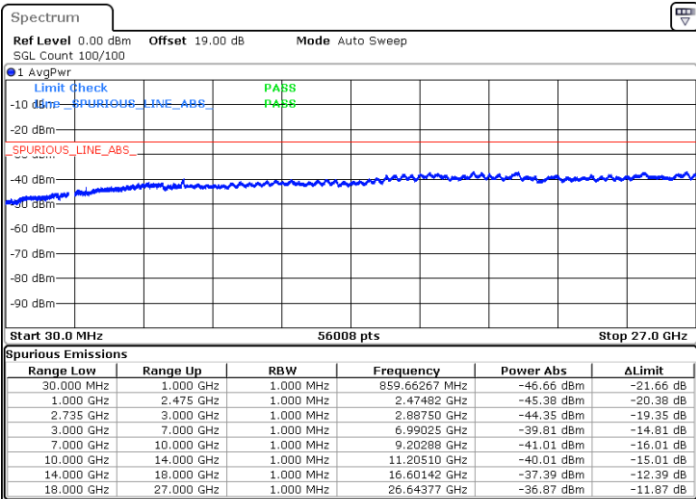

Date: 27.JAN.2021 11:58:59

LTE Band 41C / 20MHz+20MHz

16QAM

Highest Channel / 1RB0 and 1RB99

Highest Channel / 1RB99 and 1RB0

Date: 27.JAN.2021 12:15:42

Date: 27.JAN.2021 12:11:31

Highest Channel / FullIRB

N/A

Date: 27.JAN.2021 12:19:52

LTE Band 41C / 5MHz+20MHz

64QAM

Lowest Channel / 1RB0 and 1RB99

Lowest Channel / 1RB24 and 1RB0

Date: 27. JAN. 2021 09:31:25

Date: 27. JAN. 2021 09:24:25

Lowest Channel / FullIRB

N/A

Date: 27. JAN. 2021 09:32:49

LTE Band 41C / 5MHz+20MHz

64QAM

Middle Channel / 1RB0 and 1RB9

Middle Channel / 1RB24 and 1RB0

Date: 27.JAN.2021 09:41:12

Date: 27.JAN.2021 09:48:11

Middle Channel / FullIRB

N/A

Date: 27.JAN.2021 09:39:48

LTE Band 41C / 5MHz+20MHz

64QAM

Highest Channel / 1RB0 and 1RB99

Highest Channel / 1RB24 and 1RB0