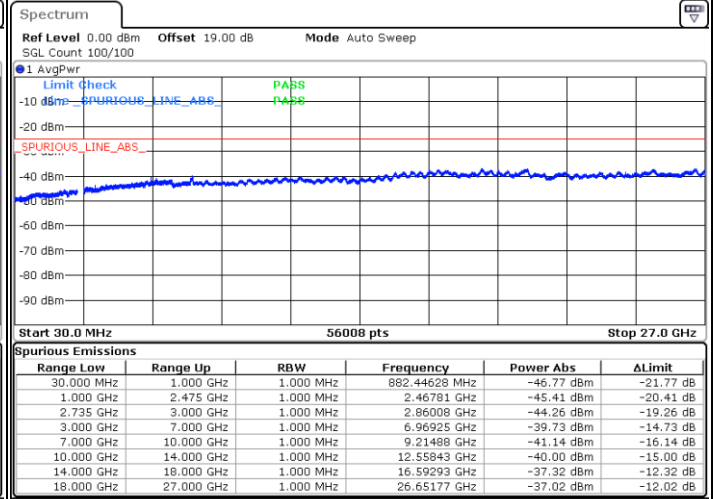

Lowest Channel / FullIRB

N/A

Date: 27. JAN. 2021 09:32:49

LTE Band 41C / 5MHz+20MHz

64QAM

Middle Channel / 1RB0 and 1RB9

Middle Channel / 1RB24 and 1RB0

Date: 27.JAN.2021 09:41:12

Date: 27.JAN.2021 09:48:11

Middle Channel / FullIRB

N/A

Date: 27.JAN.2021 09:39:48

LTE Band 41C / 5MHz+20MHz

64QAM

Highest Channel / 1RB0 and 1RB99

Highest Channel / 1RB24 and 1RB0

Date: 27.JAN.2021 09:53:46

Date: 27.JAN.2021 09:52:23

Highest Channel / FullIRB

N/A

Date: 27.JAN.2021 10:00:45

LTE Band 41C / 10MHz+15MHz

64QAM

Lowest Channel / 1RB0 and 1RB74

Lowest Channel / 1RB49 and 1RB0

Date: 26.JAN.2021 18:22:03

Date: 26.JAN.2021 18:29:00

Lowest Channel / FullIRB

N/A

Date: 26.JAN.2021 18:20:40

LTE Band 41C / 10MHz+15MHz

64QAM