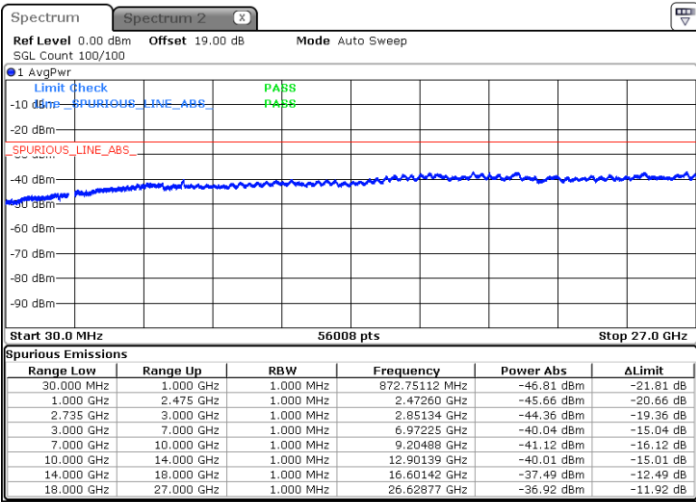

Date: 27.JAN.2021 09:53:46

Date: 27.JAN.2021 09:52:23

Highest Channel / FullIRB

N/A

Date: 27.JAN.2021 10:00:45

LTE Band 41C / 10MHz+15MHz

64QAM

Lowest Channel / 1RB0 and 1RB74

Lowest Channel / 1RB49 and 1RB0

Date: 26.JAN.2021 18:22:03

Date: 26.JAN.2021 18:29:00

Lowest Channel / FullIRB

N/A

Date: 26.JAN.2021 18:20:40

LTE Band 41C / 10MHz+15MHz

64QAM

MiddleChannel / 1RB0 and 1RB74

Middle Channel / 1RB49 and 1RB0

Date: 26.JAN.2021 18:34:34

Date: 26.JAN.2021 18:41:30

Middle Channel / FullIRB

N/A

Date: 26.JAN.2021 18:33:11

LTE Band 41C / 10MHz+15MHz