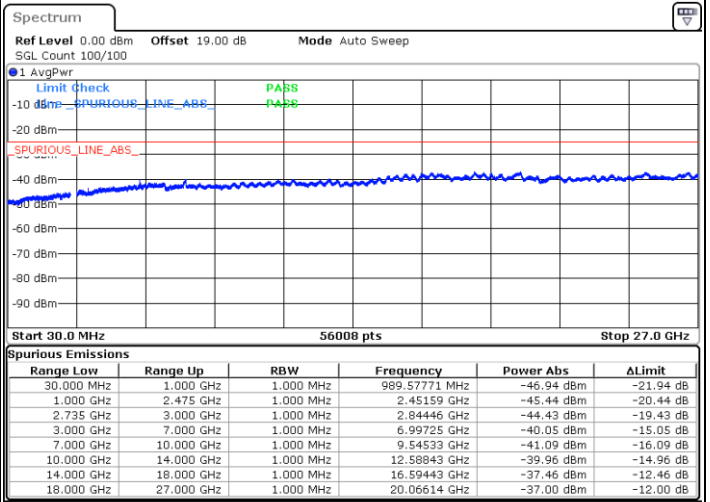

LTE Band 41C / 20MHz+20MHz

16QAM

MiddleChannel / 1RB0 and 1RB99

Middle Channel / 1RB99 and 1RB0

Date: 27.JAN.2021 12:03:09

Date: 27.JAN.2021 12:07:20

Middle Channel / FullIRB

N/A

Date: 27.JAN.2021 11:58:59

LTE Band 41C / 20MHz+20MHz

16QAM

Highest Channel / 1RB0 and 1RB99

Highest Channel / 1RB99 and 1RB0

Date: 27.JAN.2021 12:15:42

Date: 27.JAN.2021 12:11:31

Highest Channel / FullIRB

N/A

Date: 27.JAN.2021 12:19:52

LTE Band 41C / 5MHz+20MHz

64QAM

Lowest Channel / 1RB0 and 1RB99

Lowest Channel / 1RB24 and 1RB0

Date: 27. JAN. 2021 09:31:25

Date: 27. JAN. 2021 09:24:25