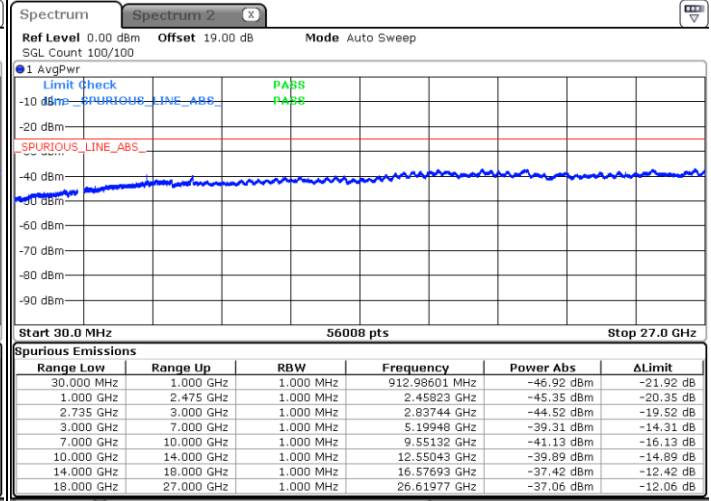

Date: 27.JAN.2021 14:50:45

Highest Channel / FullIRB

N/A

Date: 27.JAN.2021 14:59:10

LTE Band 41C / 20MHz+5MHz

64QAM

Lowest Channel / 1RB0 and 1RB24

Lowest Channel / 1RB99 and 1RB0

Date: 26.JAN.2021 17:12:00

Date: 26.JAN.2021 17:18:58

Lowest Channel / FullIRB

N/A

Date: 26.JAN.2021 17:10:36

LTE Band 41C / 20MHz+5MHz

64QAM

Middle Channel / 1RB0 and 1RB24

Middle Channel / 1RB99 and 1RB0

Date: 26.JAN.2021 17:24:34

Date: 26.JAN.2021 17:31:32

Middle Channel / FullIRB

N/A

Date: 26.JAN.2021 17:23:10

LTE Band 41C / 20MHz+5MHz

64QAM

Highest Channel / 1RB0 and 1RB24

Highest Channel / 1RB99 and 1RB0

Date: 26.JAN.2021 17:37:07

Date: 26.JAN.2021 17:44:05

Highest Channel / FullIRB

N/A

Date: 26.JAN.2021 17:35:43

LTE Band 41C / 20MHz+10MHz