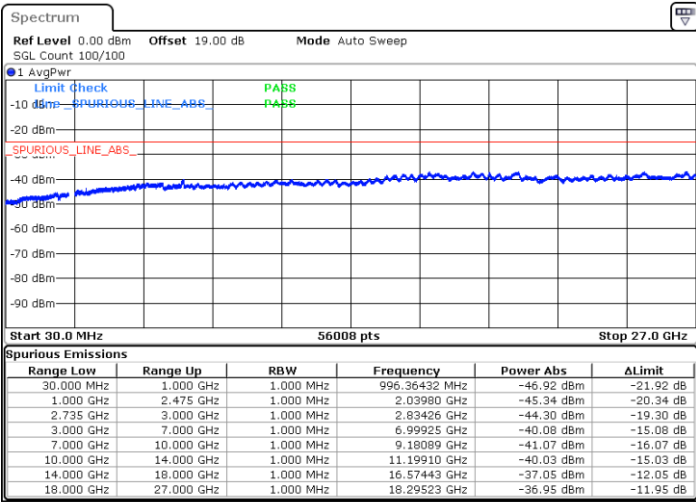

N/A

Date: 27.JAN.2021 12:19:52

LTE Band 41C / 5MHz+20MHz

64QAM

Lowest Channel / 1RB0 and 1RB99

Lowest Channel / 1RB24 and 1RB0

Date: 27. JAN. 2021 09:31:25

Date: 27. JAN. 2021 09:24:25

Lowest Channel / FullIRB

N/A

Date: 27. JAN. 2021 09:32:49

LTE Band 41C / 5MHz+20MHz

64QAM

Middle Channel / 1RB0 and 1RB9

Middle Channel / 1RB24 and 1RB0

Date: 27.JAN.2021 09:41:12

Date: 27.JAN.2021 09:48:11

Middle Channel / FullIRB

N/A

Date: 27.JAN.2021 09:39:48

LTE Band 41C / 5MHz+20MHz

64QAM

Highest Channel / 1RB0 and 1RB99

Highest Channel / 1RB24 and 1RB0

Date: 27.JAN.2021 09:53:46

Date: 27.JAN.2021 09:52:23

Highest Channel / FullIRB

N/A

Date: 27.JAN.2021 10:00:45

LTE Band 41C / 10MHz+15MHz

64QAM

Lowest Channel / 1RB0 and 1RB74