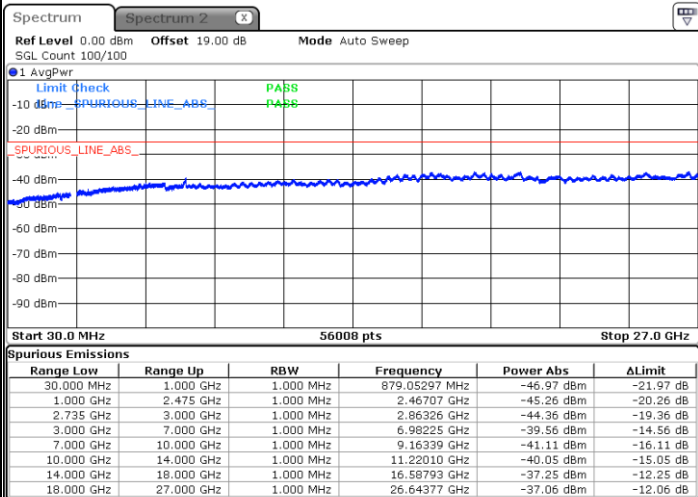

Date: 26.JAN.2021 17:12:00

Date: 26.JAN.2021 17:18:58

Lowest Channel / FullIRB

N/A

Date: 26.JAN.2021 17:10:36

LTE Band 41C / 20MHz+5MHz

64QAM

Middle Channel / 1RB0 and 1RB24

Middle Channel / 1RB99 and 1RB0

Date: 26.JAN.2021 17:24:34

Date: 26.JAN.2021 17:31:32

Middle Channel / FullIRB

N/A

Date: 26.JAN.2021 17:23:10

LTE Band 41C / 20MHz+5MHz

64QAM

Highest Channel / 1RB0 and 1RB24

Highest Channel / 1RB99 and 1RB0

Date: 26.JAN.2021 17:37:07

Date: 26.JAN.2021 17:44:05

Highest Channel / FullIRB

N/A

Date: 26.JAN.2021 17:35:43

LTE Band 41C / 20MHz+10MHz

64QAM

Lowest Channel / 1RB0 and 1RB49

Lowest Channel / 1RB99 and 1RB0

Date: 26.JAN.2021 22:08:23

Date: 26.JAN.2021 22:01:28

Lowest Channel / FullIRB

N/A

Date: 26.JAN.2021 22:09:47