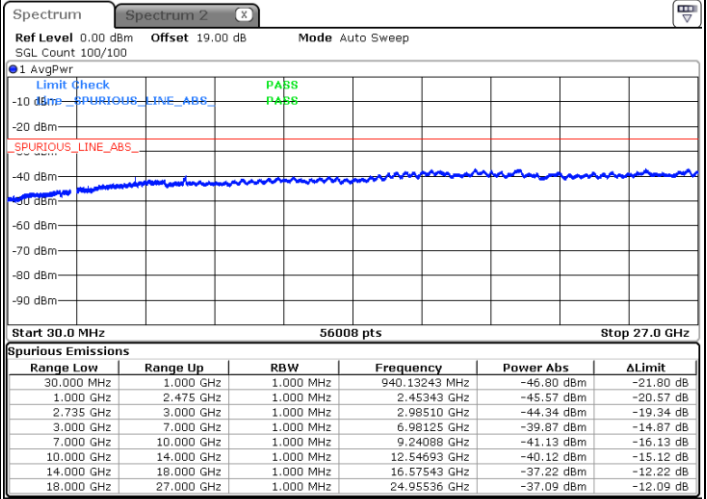

Date: 26.JAN.2021 17:12:00

Date: 26.JAN.2021 17:18:58

Lowest Channel / FullIRB

N/A

Date: 26.JAN.2021 17:10:36

LTE Band 41C / 20MHz+5MHz

64QAM

Middle Channel / 1RB0 and 1RB24

Middle Channel / 1RB99 and 1RB0

Date: 26.JAN.2021 17:24:34

Date: 26.JAN.2021 17:31:32

Middle Channel / FullIRB

N/A

Date: 26.JAN.2021 17:23:10

LTE Band 41C / 20MHz+5MHz

64QAM

Highest Channel / 1RB0 and 1RB24

Highest Channel / 1RB99 and 1RB0

Date: 26.JAN.2021 17:37:07

Date: 26.JAN.2021 17:44:05

Highest Channel / FullIRB

N/A

Date: 26.JAN.2021 17:35:43

LTE Band 41C / 20MHz+10MHz

64QAM

Lowest Channel / 1RB0 and 1RB49

Lowest Channel / 1RB99 and 1RB0

Date: 26.JAN.2021 22:08:23

Date: 26.JAN.2021 22:01:28

Lowest Channel / FullIRB

N/A

Date: 26.JAN.2021 22:09:47