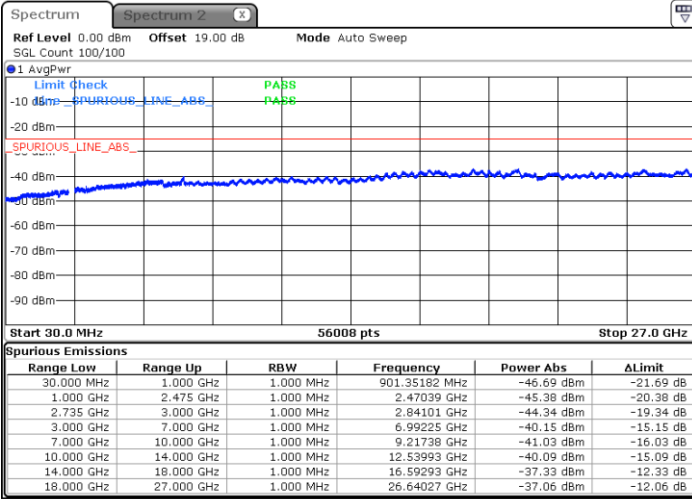

Date: 26.JAN.2021 19:38:54

Lowest Channel / FullIRB

N/A

Date: 26.JAN.2021 19:30:33

LTE Band 41C / 15MHz+10MHz

64QAM

Middle Channel / 1RB0 and 1RB49

Middle Channel / 1RB74 and 1RB0

Date: 26.JAN.2021 19:47:13

Date: 26.JAN.2021 19:40:17

Middle Channel / FullIRB

N/A

Date: 26.JAN.2021 19:51:25

LTE Band 41C / 15MHz+10MHz

64QAM

Highest Channel / 1RB0 and 1RB49

Highest Channel / 1RB74 and 1RB0

Date: 26.JAN.2021 19:59:46

Date: 26.JAN.2021 20:18:17

Highest Channel / FullIRB

N/A

Date: 26.JAN.2021 19:52:48

LTE Band 41C / 15MHz+15MHz

64QAM

Lowest Channel / 1RB0 and 1RB74

Lowest Channel / 1RB74 and 1RB0

Date: 26.JAN.2021 23:18:18

Date: 26.JAN.2021 23:11:21

Lowest Channel / FullIRB

N/A

Date: 26.JAN.2021 23:19:41

LTE Band 41C / 15MHz+15MHz