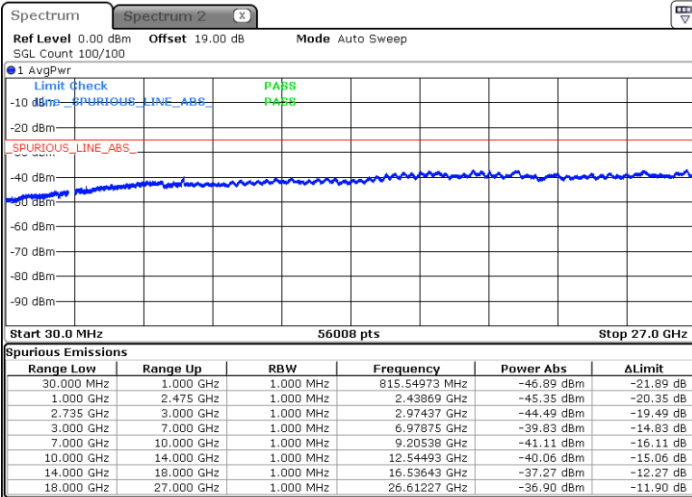

Highest Channel / 1RB0 and 1RB24

Highest Channel / 1RB99 and 1RB0

Date: 26.JAN.2021 17:37:07

Date: 26.JAN.2021 17:44:05

Highest Channel / FullIRB

N/A

Date: 26.JAN.2021 17:35:43

LTE Band 41C / 20MHz+10MHz

64QAM

Lowest Channel / 1RB0 and 1RB49

Lowest Channel / 1RB99 and 1RB0

Date: 26.JAN.2021 22:08:23

Date: 26.JAN.2021 22:01:28

Lowest Channel / FullIRB

N/A

Date: 26.JAN.2021 22:09:47

LTE Band 41C / 20MHz+10MHz

64QAM

Middle Channel / 1RB0 and 1RB49

Middle Channel / 1RB99 and 1RB0

Date: 26.JAN.2021 22:18:07

Date: 26.JAN.2021 22:25:04

Middle Channel / FullIRB

N/A