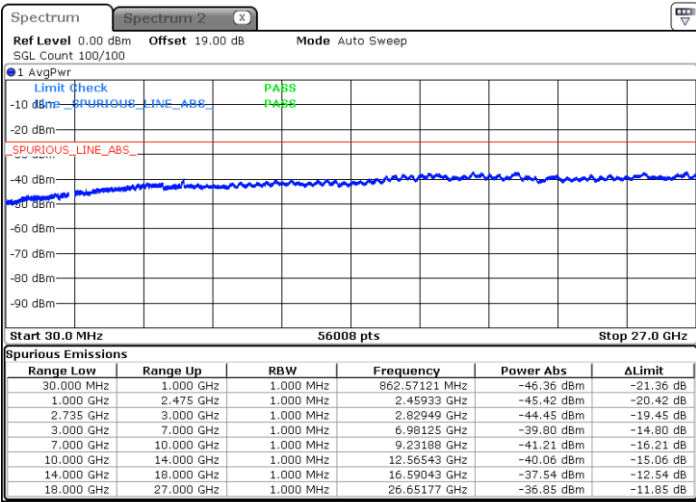

64QAM

Highest Channel / 1RB0 and 1RB74

Highest Channel / 1RB49 and 1RB0

Date: 26.JAN.2021 18:49:50

Date: 26.JAN.2021 18:42:53

Highest Channel / FullIRB

N/A

Date: 26.JAN.2021 18:51:14

LTE Band 41C / 10MHz+20MHz

64QAM

Lowest Channel / 1RB0 and 1RB99

Lowest Channel / 1RB49 and 1RB0

Date: 26.JAN.2021 20:59:07

Date: 26.JAN.2021 20:52:10

Lowest Channel / FullIRB

N/A

Date: 26.JAN.2021 21:00:30

LTE Band 41C / 10MHz+20MHz

64QAM

Middle Channel / 1RB0 and 1RB99

Middle Channel / 1RB49 and 1RB0

Date: 26.JAN.2021 21:08:49

Date: 26.JAN.2021 21:15:44

Middle Channel / FullIRB

N/A

Date: 26.JAN.2021 21:07:26

LTE Band 41C / 10MHz+20MHz

64QAM

Highest Channel / 1RB0 and 1RB99

Highest Channel / 1RB49 and 1RB0

Date: 26.JAN.2021 21:21:16

Date: 26.JAN.2021 21:19:53