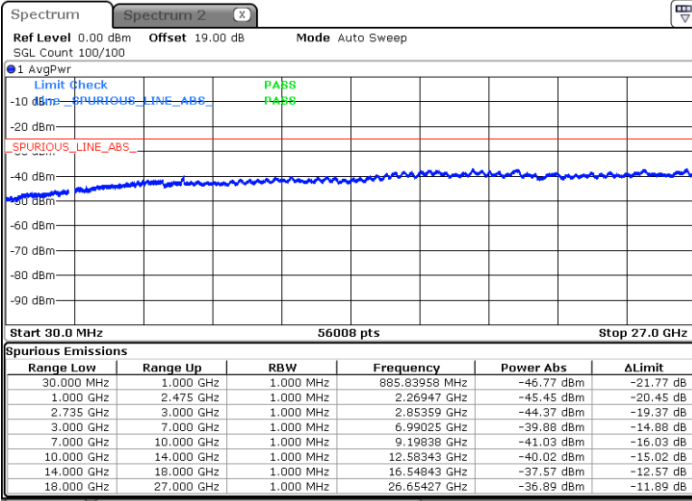

Date: 26.JAN.2021 19:47:13

Date: 26.JAN.2021 19:40:17

Middle Channel / FullIRB

N/A

Date: 26.JAN.2021 19:51:25

LTE Band 41C / 15MHz+10MHz

64QAM

Highest Channel / 1RB0 and 1RB49

Highest Channel / 1RB74 and 1RB0

Date: 26.JAN.2021 19:59:46

Date: 26.JAN.2021 20:18:17

Highest Channel / FullIRB

N/A

Date: 26.JAN.2021 19:52:48

LTE Band 41C / 15MHz+15MHz

64QAM

Lowest Channel / 1RB0 and 1RB74

Lowest Channel / 1RB74 and 1RB0

Date: 26.JAN.2021 23:18:18

Date: 26.JAN.2021 23:11:21

Lowest Channel / FullIRB

N/A

Date: 26.JAN.2021 23:19:41

LTE Band 41C / 15MHz+15MHz