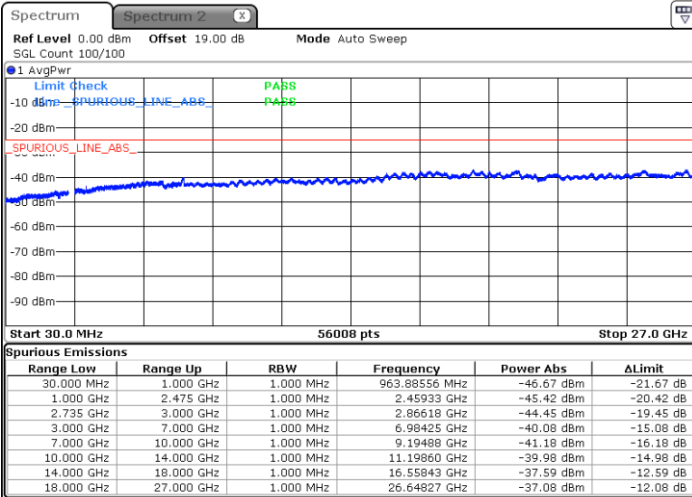

Date: 26.JAN.2021 19:47:13

Date: 26.JAN.2021 19:40:17

Middle Channel / FullIRB

N/A

Date: 26.JAN.2021 19:51:25

LTE Band 41C / 15MHz+10MHz

64QAM

Highest Channel / 1RB0 and 1RB49

Highest Channel / 1RB74 and 1RB0

Date: 26.JAN.2021 19:59:46

Date: 26.JAN.2021 20:18:17

Highest Channel / FullIRB

N/A

Date: 26.JAN.2021 19:52:48

LTE Band 41C / 15MHz+15MHz

64QAM

Lowest Channel / 1RB0 and 1RB74

Lowest Channel / 1RB74 and 1RB0

Date: 26.JAN.2021 23:18:18

Date: 26.JAN.2021 23:11:21

Lowest Channel / FullIRB

N/A

Date: 26.JAN.2021 23:19:41

LTE Band 41C / 15MHz+15MHz