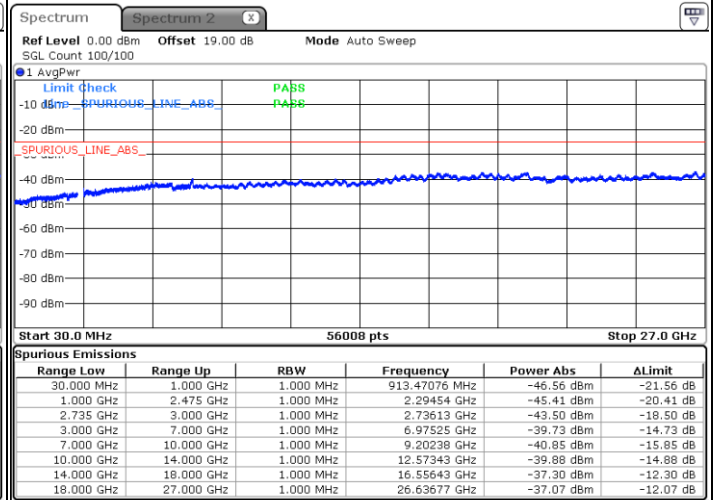

Lowest Channel / 1RB0 and 1RB74

Lowest Channel / 1RB74 and 1RB0

Date: 26.JAN.2021 23:18:18

Date: 26.JAN.2021 23:11:21

Lowest Channel / FullIRB

N/A

Date: 26.JAN.2021 23:19:41

LTE Band 41C / 15MHz+15MHz

LTE Band 41C / 15MHz+15MHz

64QAM

Highest Channel / 1RB0 and 1RB74

Highest Channel / 1RB74 and 1RB0

Date: 26.JAN.2021 23:40:26

Date: 26.JAN.2021 23:39:03

Highest Channel / FullIRB

N/A

Date: 26.JAN.2021 23:47:23

LTE Band 41C / 15MHz+20MHz

64QAM

Lowest Channel / 1RB0 and 1RB99

Lowest Channel / 1RB74 and 1RB80

Date: 27.JAN.2021 00:28:11

Date: 27.JAN.2021 00:21:14

Lowest Channel / FullIRB