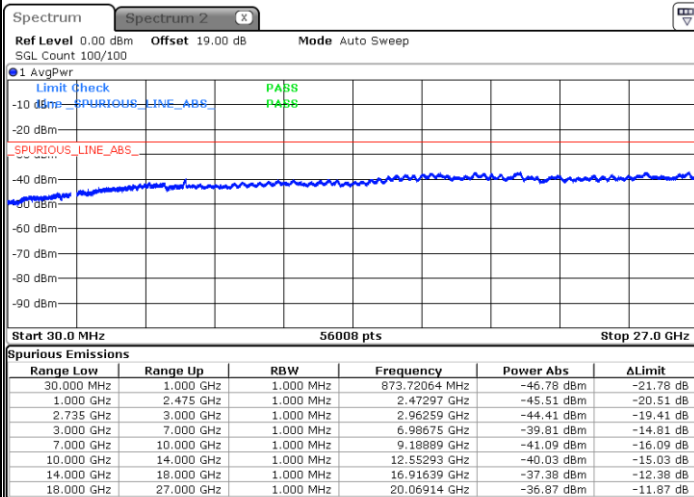

LTE Band 41C / 15MHz+15MHz

64QAM

Highest Channel / 1RB0 and 1RB74

Highest Channel / 1RB74 and 1RB0

Date: 26.JAN.2021 23:40:26

Date: 26.JAN.2021 23:39:03

Highest Channel / FullIRB

N/A

Date: 26.JAN.2021 23:47:23

LTE Band 41C / 15MHz+20MHz

64QAM

Lowest Channel / 1RB0 and 1RB99

Lowest Channel / 1RB74 and 1RB80

Date: 27.JAN.2021 00:28:11

Date: 27.JAN.2021 00:21:14

Lowest Channel / FullIRB

N/A

Date: 27.JAN.2021 00:29:34

LTE Band 41C / 15MHz+20MHz

64QAM

Middle Channel / 1RB0 and 1RB99

Middle Channel / 1RB74 and 1RB0

Date: 27.JAN.2021 00:37:51

Date: 27.JAN.2021 00:44:45

Middle Channel / FullIRB

N/A

Date: 27.JAN.2021 00:36:28

LTE Band 41C / 15MHz+20MHz

64QAM

Highest Channel / 1RB0 and 1RB99

Highest Channel / 1RB74 and 1RB0

Date: 27.JAN.2021 14:52:09