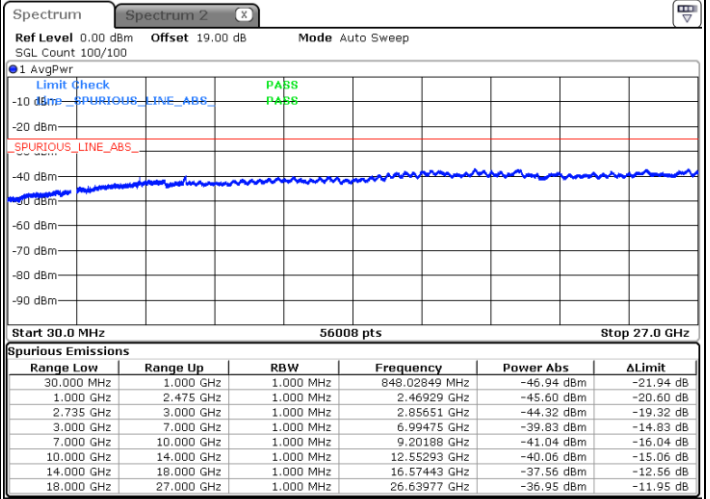

Date: 27.JAN.2021 09:53:46

Date: 27.JAN.2021 09:52:23

Highest Channel / FullIRB

N/A

Date: 27.JAN.2021 10:00:45

LTE Band 41C / 10MHz+15MHz

64QAM

Lowest Channel / 1RB0 and 1RB74

Lowest Channel / 1RB49 and 1RB0

Date: 26.JAN.2021 18:22:03

Date: 26.JAN.2021 18:29:00

Lowest Channel / FullIRB

N/A

Date: 26.JAN.2021 18:20:40

LTE Band 41C / 10MHz+15MHz

64QAM

MiddleChannel / 1RB0 and 1RB74

Middle Channel / 1RB49 and 1RB0

Date: 26.JAN.2021 18:34:34

Date: 26.JAN.2021 18:41:30

Middle Channel / FullIRB

N/A

Date: 26.JAN.2021 18:33:11

LTE Band 41C / 10MHz+15MHz