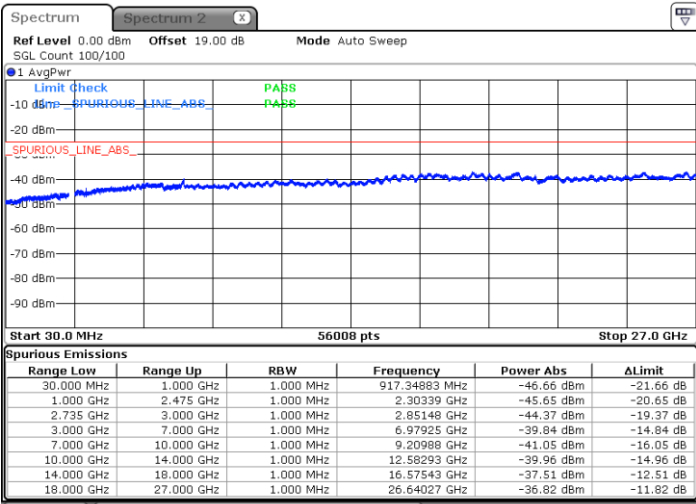

MiddleChannel / 1RB0 and 1RB74

Middle Channel / 1RB49 and 1RB0

Date: 26.JAN.2021 18:34:34

Date: 26.JAN.2021 18:41:30

Middle Channel / FullIRB

N/A

Date: 26.JAN.2021 18:33:11

LTE Band 41C / 10MHz+15MHz

64QAM

Highest Channel / 1RB0 and 1RB74

Highest Channel / 1RB49 and 1RB0

Date: 26.JAN.2021 18:49:50

Date: 26.JAN.2021 18:42:53

Highest Channel / FullIRB

N/A

Date: 26.JAN.2021 18:51:14

LTE Band 41C / 10MHz+20MHz

64QAM

Lowest Channel / 1RB0 and 1RB99

Lowest Channel / 1RB49 and 1RB0

Date: 26.JAN.2021 20:59:07

Date: 26.JAN.2021 20:52:10

Lowest Channel / FullIRB

N/A