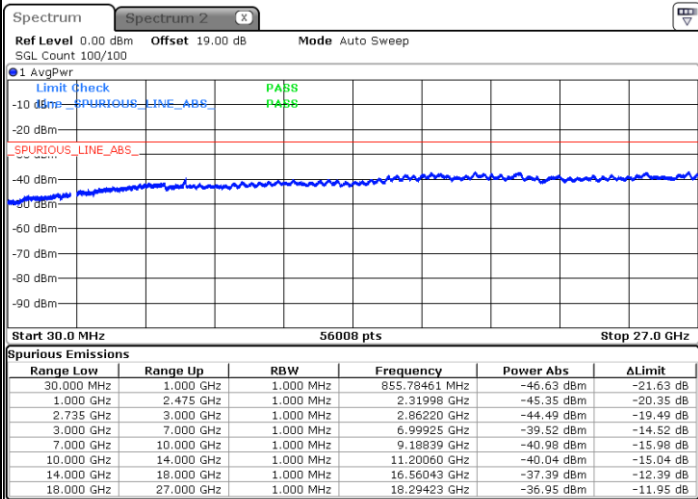

Date: 26.JAN.2021 21:00:30

LTE Band 41C / 10MHz+20MHz

64QAM

Middle Channel / 1RB0 and 1RB99

Middle Channel / 1RB49 and 1RB0

Date: 26.JAN.2021 21:08:49

Date: 26.JAN.2021 21:15:44

Middle Channel / FullIRB

N/A

Date: 26.JAN.2021 21:07:26

LTE Band 41C / 10MHz+20MHz

64QAM

Highest Channel / 1RB0 and 1RB99

Highest Channel / 1RB49 and 1RB0

Date: 26.JAN.2021 21:21:16

Date: 26.JAN.2021 21:19:53

Highest Channel / FullIRB

N/A

Date: 26.JAN.2021 21:28:11

LTE Band 41C / 15MHz+10MHz

64QAM

Lowest Channel / 1RB0 and 1RB49

Lowest Channel / 1RB74 and 1RB80

Date: 26.JAN.2021 19:31:57

Date: 26.JAN.2021 19:38:54

Lowest Channel / FullIRB

N/A

Date: 26.JAN.2021 19:30:33

LTE Band 41C / 15MHz+10MHz

64QAM

Middle Channel / 1RB0 and 1RB49

Middle Channel / 1RB74 and 1RB0