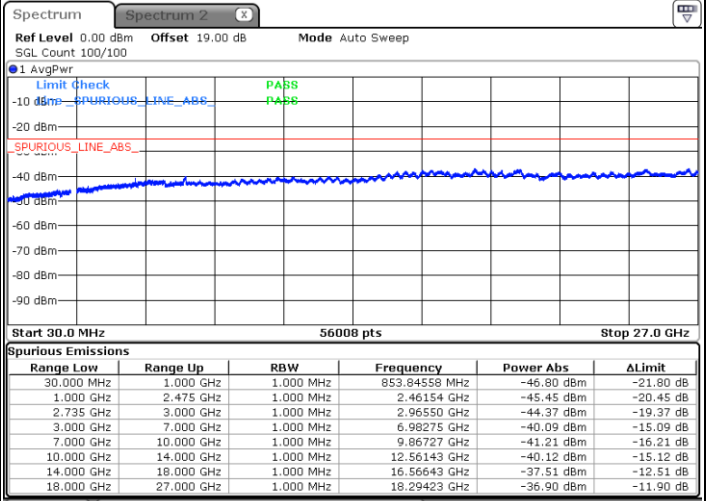

Middle Channel / FullIRB

N/A

Date: 27.JAN.2021 00:36:28

LTE Band 41C / 15MHz+20MHz

64QAM

Highest Channel / 1RB0 and 1RB99

Highest Channel / 1RB74 and 1RB0

Date: 27.JAN.2021 14:52:09

Date: 27.JAN.2021 14:50:45

Highest Channel / FullIRB

N/A

Date: 27.JAN.2021 14:59:10

LTE Band 41C / 20MHz+5MHz

64QAM

Lowest Channel / 1RB0 and 1RB24

Lowest Channel / 1RB99 and 1RB0

Date: 26.JAN.2021 17:12:00

Date: 26.JAN.2021 17:18:58

Lowest Channel / FullIRB

N/A

Date: 26.JAN.2021 17:10:36

LTE Band 41C / 20MHz+5MHz

64QAM

Middle Channel / 1RB0 and 1RB24

Highest Channel / 1RB0 and 1RB24

Highest Channel / 1RB99 and 1RB0

Date: 26.JAN.2021 17:37:07

Date: 26.JAN.2021 17:44:05

Highest Channel / FullIRB

N/A

Date: 26.JAN.2021 17:35:43

LTE Band 41C / 20MHz+10MHz