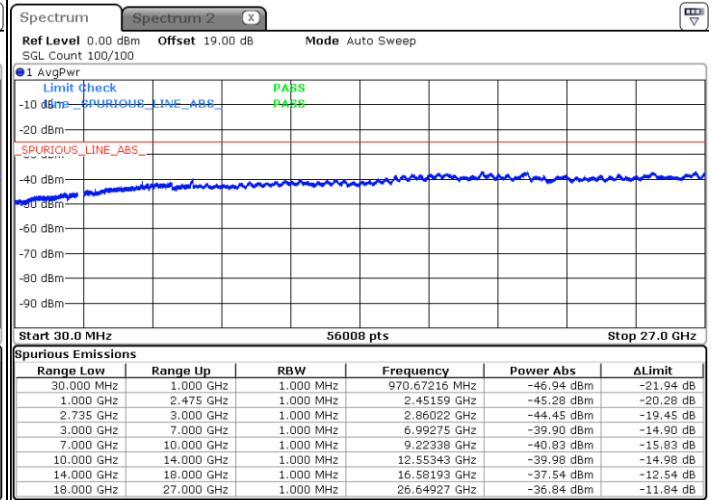

LTE Band 41C / 15MHz+15MHz

64QAM

Highest Channel / 1RB0 and 1RB74

Highest Channel / 1RB74 and 1RB0

Date: 26.JAN.2021 23:40:26

Date: 26.JAN.2021 23:39:03

Highest Channel / FullIRB

N/A

Date: 26.JAN.2021 23:47:23

LTE Band 41C / 15MHz+20MHz

64QAM

Lowest Channel / 1RB0 and 1RB99

Lowest Channel / 1RB74 and 1RB80

Date: 27.JAN.2021 00:28:11

Date: 27.JAN.2021 00:21:14

Lowest Channel / FullIRB

N/A

Date: 27.JAN.2021 00:29:34

LTE Band 41C / 15MHz+20MHz

64QAM

Middle Channel / 1RB0 and 1RB99

Middle Channel / 1RB74 and 1RB0

Date: 27.JAN.2021 00:37:51

Date: 27.JAN.2021 00:44:45

Middle Channel / FullIRB

N/A

Date: 27.JAN.2021 00:36:28

LTE Band 41C / 15MHz+20MHz

64QAM

Highest Channel / 1RB0 and 1RB99

Highest Channel / 1RB74 and 1RB0

Date: 27.JAN.2021 14:52:09