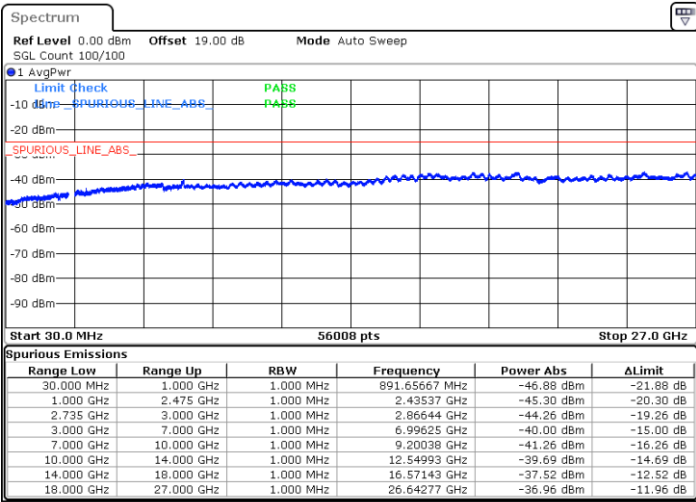

LTE Band 41C / 20MHz+20MHz

16QAM

MiddleChannel / 1RB0 and 1RB99

Middle Channel / 1RB99 and 1RB0

Date: 27.JAN.2021 12:03:09

Date: 27.JAN.2021 12:07:20

Middle Channel / FullIRB

N/A

Date: 27.JAN.2021 11:58:59

LTE Band 41C / 20MHz+20MHz

16QAM

Highest Channel / 1RB0 and 1RB99

Highest Channel / 1RB99 and 1RB0

Date: 27.JAN.2021 12:15:42

Date: 27.JAN.2021 12:11:31

Highest Channel / FullIRB