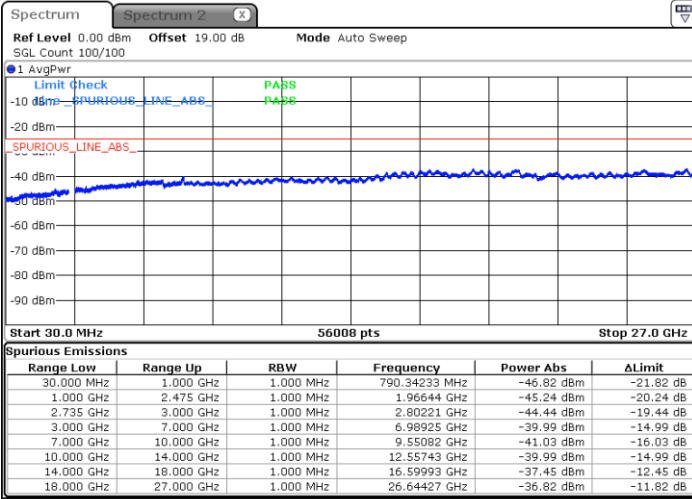

Date: 26.JAN.2021 23:47:23

LTE Band 41C / 15MHz+20MHz

64QAM

Lowest Channel / 1RB0 and 1RB99

Lowest Channel / 1RB74 and 1RB80

Date: 27.JAN.2021 00:28:11

Date: 27.JAN.2021 00:21:14

Lowest Channel / FullIRB

N/A

Date: 27.JAN.2021 00:29:34

LTE Band 41C / 15MHz+20MHz

64QAM

Middle Channel / 1RB0 and 1RB99

Middle Channel / 1RB74 and 1RB0

Date: 27.JAN.2021 00:37:51

Date: 27.JAN.2021 00:44:45

Middle Channel / FullIRB

N/A

Date: 27.JAN.2021 00:36:28

LTE Band 41C / 15MHz+20MHz

64QAM

Highest Channel / 1RB0 and 1RB99

Highest Channel / 1RB74 and 1RB0

Date: 27.JAN.2021 14:52:09

Date: 27.JAN.2021 14:50:45

Highest Channel / FullIRB

N/A

Date: 27.JAN.2021 14:59:10

LTE Band 41C / 20MHz+5MHz

64QAM

Lowest Channel / 1RB0 and 1RB24

Lowest Channel / 1RB99 and 1RB0