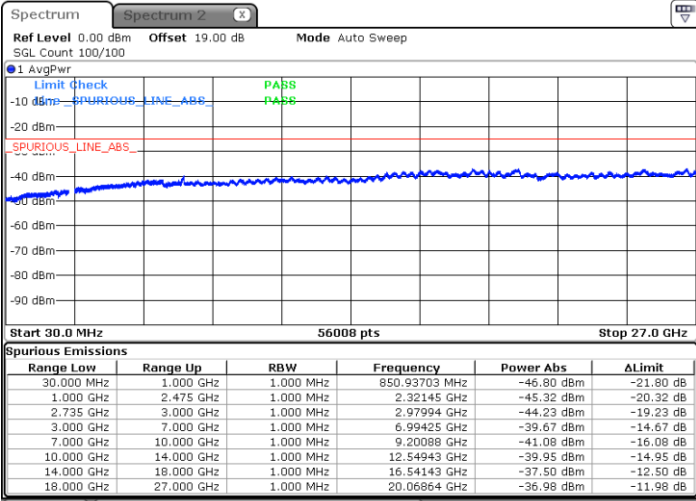

Lowest Channel / 1RB49 and 1RB0

Date: 26.JAN.2021 18:22:03

Date: 26.JAN.2021 18:29:00

Lowest Channel / FullIRB

N/A

Date: 26.JAN.2021 18:20:40

LTE Band 41C / 10MHz+15MHz

64QAM

MiddleChannel / 1RB0 and 1RB74

Middle Channel / 1RB49 and 1RB0

Date: 26.JAN.2021 18:34:34

Date: 26.JAN.2021 18:41:30

Middle Channel / FullIRB

N/A

Date: 26.JAN.2021 18:33:11

LTE Band 41C / 10MHz+15MHz

64QAM

Highest Channel / 1RB0 and 1RB74

Highest Channel / 1RB49 and 1RB0

Date: 26.JAN.2021 18:49:50

Date: 26.JAN.2021 18:42:53

Highest Channel / FullIRB

N/A

Date: 26.JAN.2021 18:51:14

LTE Band 41C / 10MHz+20MHz

64QAM

Lowest Channel / 1RB0 and 1RB99

Lowest Channel / 1RB49 and 1RB0

Date: 26.JAN.2021 20:59:07

Date: 26.JAN.2021 20:52:10

Lowest Channel / FullIRB

N/A