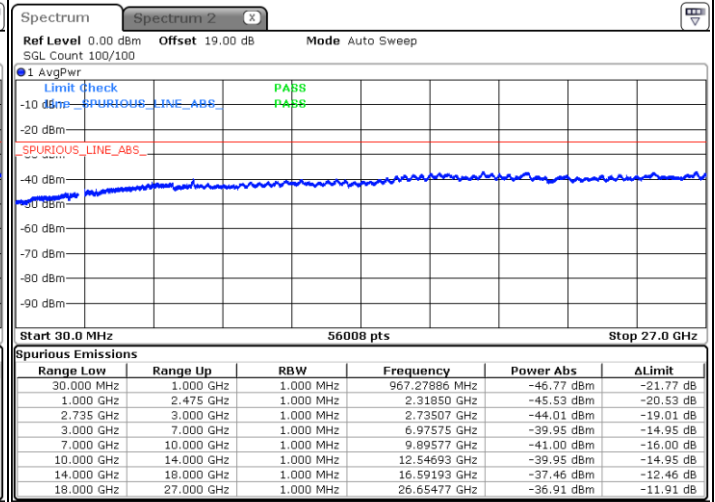

Date: 26.JAN.2021 21:00:30

LTE Band 41C / 10MHz+20MHz

64QAM

Middle Channel / 1RB0 and 1RB99

Middle Channel / 1RB49 and 1RB0

Date: 26.JAN.2021 21:08:49

Date: 26.JAN.2021 21:15:44

Middle Channel / FullIRB

N/A

Date: 26.JAN.2021 21:07:26

LTE Band 41C / 10MHz+20MHz

64QAM

Highest Channel / 1RB0 and 1RB99

Highest Channel / 1RB49 and 1RB0

Date: 26.JAN.2021 21:21:16

Date: 26.JAN.2021 21:19:53

Highest Channel / FullIRB

N/A

Date: 26.JAN.2021 21:28:11

LTE Band 41C / 15MHz+10MHz

64QAM

Lowest Channel / 1RB0 and 1RB49

Lowest Channel / 1RB74 and 1RB80

Date: 26.JAN.2021 19:31:57

Date: 26.JAN.2021 19:38:54

Lowest Channel / FullIRB

N/A

Date: 26.JAN.2021 19:30:33

LTE Band 41C / 15MHz+10MHz

64QAM

Middle Channel / 1RB0 and 1RB49

Middle Channel / 1RB74 and 1RB0