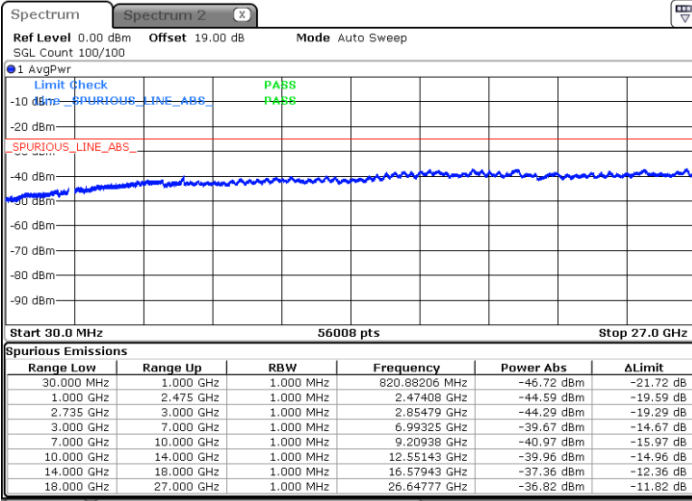

N/A

Date: 26.JAN.2021 21:07:26

LTE Band 41C / 10MHz+20MHz

64QAM

Highest Channel / 1RB0 and 1RB99

Highest Channel / 1RB49 and 1RB0

Date: 26.JAN.2021 21:21:16

Date: 26.JAN.2021 21:19:53

Highest Channel / FullIRB

N/A

Date: 26.JAN.2021 21:28:11

LTE Band 41C / 15MHz+10MHz

64QAM

Lowest Channel / 1RB0 and 1RB49

Lowest Channel / 1RB74 and 1RB80

Date: 26.JAN.2021 19:31:57

Date: 26.JAN.2021 19:38:54

Lowest Channel / FullIRB

N/A

Date: 26.JAN.2021 19:30:33

LTE Band 41C / 15MHz+10MHz

64QAM

Middle Channel / 1RB0 and 1RB49

Middle Channel / 1RB74 and 1RB0

Date: 26.JAN.2021 19:47:13

Date: 26.JAN.2021 19:40:17

Middle Channel / FullIRB

N/A

Date: 26.JAN.2021 19:51:25

LTE Band 41C / 15MHz+10MHz

64QAM

Highest Channel / 1RB0 and 1RB49