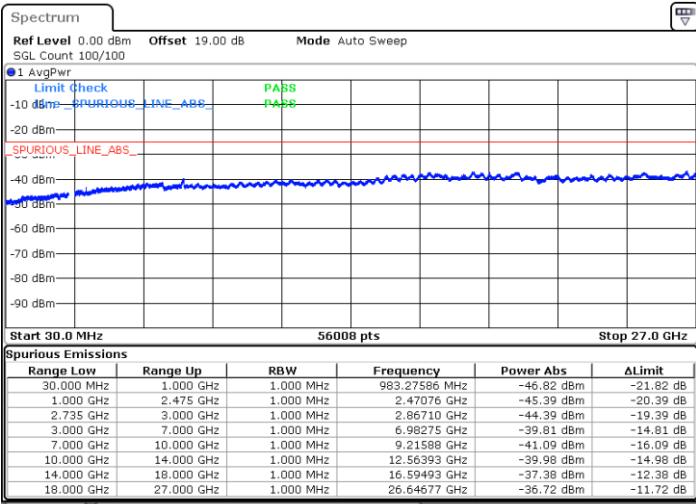

N/A

Date: 27.JAN.2021 12:19:52

LTE Band 41C / 5MHz+20MHz

64QAM

Lowest Channel / 1RB0 and 1RB99

Lowest Channel / 1RB24 and 1RB0

Date: 27. JAN. 2021 09:31:25

Date: 27. JAN. 2021 09:24:25

Lowest Channel / FullIRB

N/A

Date: 27. JAN. 2021 09:32:49

LTE Band 41C / 5MHz+20MHz

64QAM

Middle Channel / 1RB0 and 1RB9

Middle Channel / 1RB24 and 1RB0

Date: 27.JAN.2021 09:41:12

Date: 27.JAN.2021 09:48:11

Middle Channel / FullIRB

N/A

Date: 27.JAN.2021 09:39:48

LTE Band 41C / 5MHz+20MHz

64QAM

Highest Channel / 1RB0 and 1RB99

Highest Channel / 1RB24 and 1RB0

Date: 27.JAN.2021 09:53:46

Date: 27.JAN.2021 09:52:23

Highest Channel / FullIRB

N/A

Date: 27.JAN.2021 10:00:45

LTE Band 41C / 10MHz+15MHz

64QAM

Lowest Channel / 1RB0 and 1RB74