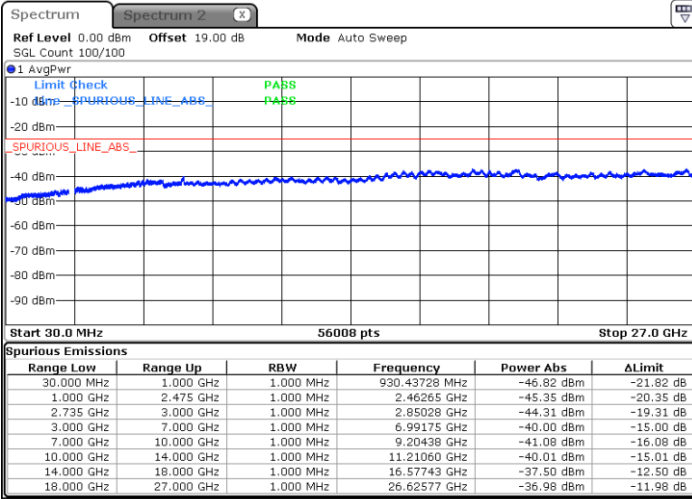

Date: 26.JAN.2021 17:12:00

Date: 26.JAN.2021 17:18:58

Lowest Channel / FullIRB

N/A

Date: 26.JAN.2021 17:10:36

LTE Band 41C / 20MHz+5MHz

64QAM

Middle Channel / 1RB0 and 1RB24

Middle Channel / 1RB99 and 1RB0

Date: 26.JAN.2021 17:24:34

Date: 26.JAN.2021 17:31:32

Middle Channel / FullIRB

N/A

Date: 26.JAN.2021 17:23:10

LTE Band 41C / 20MHz+5MHz

64QAM

Highest Channel / 1RB0 and 1RB24

Highest Channel / 1RB99 and 1RB0

Date: 26.JAN.2021 17:37:07

Date: 26.JAN.2021 17:44:05

Highest Channel / FullIRB

N/A

Date: 26.JAN.2021 17:35:43

LTE Band 41C / 20MHz+10MHz

64QAM

Lowest Channel / 1RB0 and 1RB49

Lowest Channel / 1RB99 and 1RB0

Date: 26.JAN.2021 22:08:23

Date: 26.JAN.2021 22:01:28

Lowest Channel / FullIRB

N/A

Date: 26.JAN.2021 22:09:47