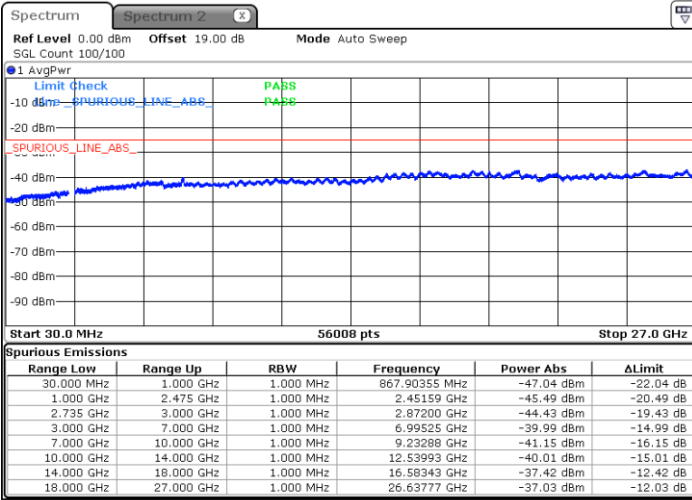

Date: 27.JAN.2021 14:50:45

Highest Channel / FullIRB

N/A

Date: 27.JAN.2021 14:59:10

LTE Band 41C / 20MHz+5MHz

64QAM

Lowest Channel / 1RB0 and 1RB24

Lowest Channel / 1RB99 and 1RB0

Date: 26.JAN.2021 17:12:00

Date: 26.JAN.2021 17:18:58

Lowest Channel / FullIRB

N/A

Date: 26.JAN.2021 17:10:36

LTE Band 41C / 20MHz+5MHz

64QAM

Middle Channel / 1RB0 and 1RB24

Middle Channel / 1RB99 and 1RB0

Date: 26.JAN.2021 17:24:34

Date: 26.JAN.2021 17:31:32

Middle Channel / FullIRB

N/A

Date: 26.JAN.2021 17:23:10

LTE Band 41C / 20MHz+5MHz

64QAM

Highest Channel / 1RB0 and 1RB24

Highest Channel / 1RB99 and 1RB0

Date: 26.JAN.2021 17:37:07

Date: 26.JAN.2021 17:44:05

Highest Channel / FullIRB

N/A

Date: 26.JAN.2021 17:35:43

LTE Band 41C / 20MHz+10MHz