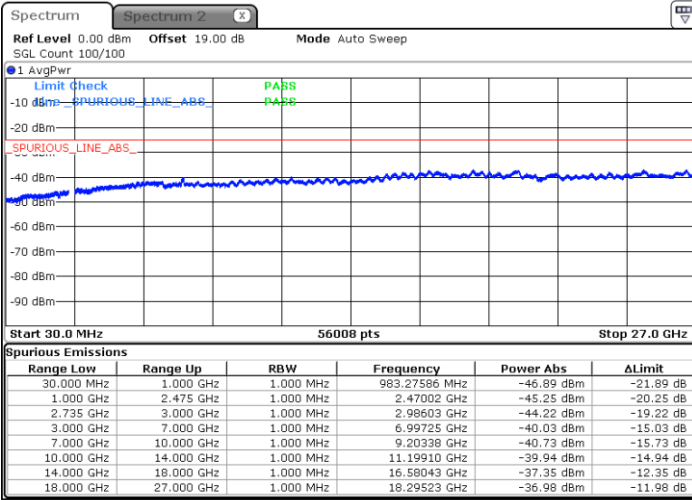

N/A

Date: 26.JAN.2021 21:07:26

LTE Band 41C / 10MHz+20MHz

64QAM

Highest Channel / 1RB0 and 1RB99

Highest Channel / 1RB49 and 1RB0

Date: 26.JAN.2021 21:21:16

Date: 26.JAN.2021 21:19:53

Highest Channel / FullIRB

N/A

Date: 26.JAN.2021 21:28:11

LTE Band 41C / 15MHz+10MHz

64QAM

Lowest Channel / 1RB0 and 1RB49

Lowest Channel / 1RB74 and 1RB80

Date: 26.JAN.2021 19:31:57

Date: 26.JAN.2021 19:38:54

Lowest Channel / FullIRB

N/A

Date: 26.JAN.2021 19:30:33

LTE Band 41C / 15MHz+10MHz

64QAM

Middle Channel / 1RB0 and 1RB49

Middle Channel / 1RB74 and 1RB0

Date: 26.JAN.2021 19:47:13

Date: 26.JAN.2021 19:40:17

Middle Channel / FullIRB

N/A

Date: 26.JAN.2021 19:51:25

LTE Band 41C / 15MHz+10MHz

64QAM

Highest Channel / 1RB0 and 1RB49