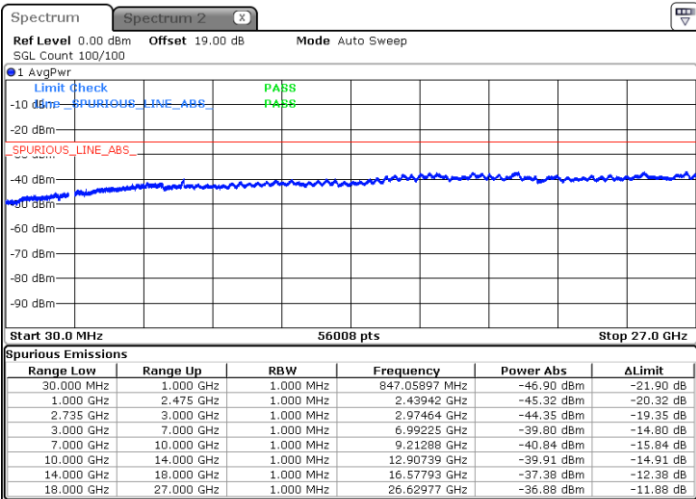

Highest Channel / 1RB0 and 1RB24

Highest Channel / 1RB99 and 1RB0

Date: 26.JAN.2021 17:37:07

Date: 26.JAN.2021 17:44:05

Highest Channel / FullIRB

N/A

Date: 26.JAN.2021 17:35:43

LTE Band 41C / 20MHz+10MHz

64QAM

Lowest Channel / 1RB0 and 1RB49

Lowest Channel / 1RB99 and 1RB0

Date: 26.JAN.2021 22:08:23

Date: 26.JAN.2021 22:01:28

Lowest Channel / FullIRB

N/A

Date: 26.JAN.2021 22:09:47

LTE Band 41C / 20MHz+10MHz

64QAM

Middle Channel / 1RB0 and 1RB49

Middle Channel / 1RB99 and 1RB0

Date: 26.JAN.2021 22:18:07

Date: 26.JAN.2021 22:25:04

Middle Channel / FullIRB

N/A