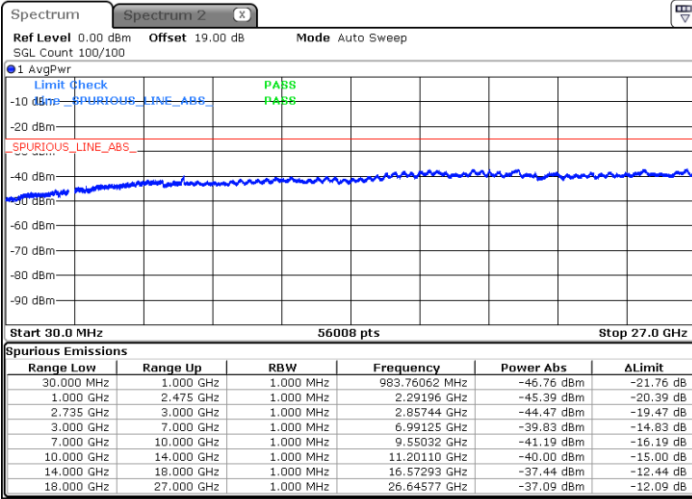

Highest Channel / FullIRB

N/A

Date: 26.JAN.2021 21:28:11

LTE Band 41C / 15MHz+10MHz

64QAM

Lowest Channel / 1RB0 and 1RB49

Lowest Channel / 1RB74 and 1RB80

Date: 26.JAN.2021 19:31:57

Date: 26.JAN.2021 19:38:54

Lowest Channel / FullIRB

N/A

Date: 26.JAN.2021 19:30:33

LTE Band 41C / 15MHz+10MHz

64QAM

Middle Channel / 1RB0 and 1RB49

Middle Channel / 1RB74 and 1RB0

Date: 26.JAN.2021 19:47:13

Date: 26.JAN.2021 19:40:17

Middle Channel / FullIRB

N/A

Date: 26.JAN.2021 19:51:25

LTE Band 41C / 15MHz+10MHz

64QAM

Highest Channel / 1RB0 and 1RB49

Highest Channel / 1RB74 and 1RB0

Date: 26.JAN.2021 19:59:46

Date: 26.JAN.2021 20:18:17

Highest Channel / FullIRB

N/A

Date: 26.JAN.2021 19:52:48

LTE Band 41C / 15MHz+15MHz

64QAM