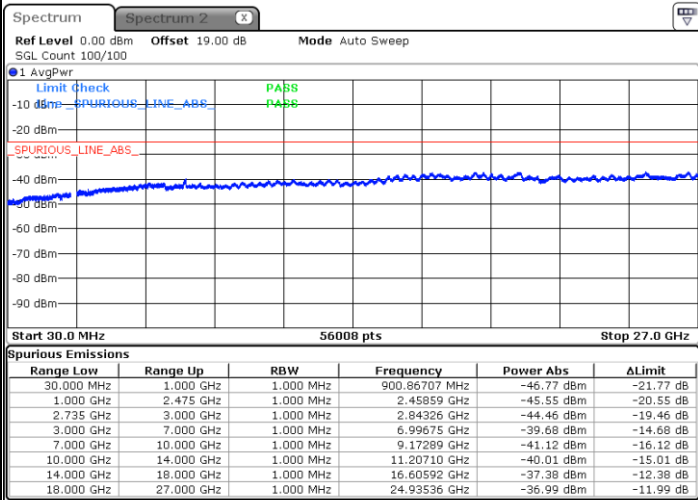

Date: 27.JAN.2021 14:50:45

Highest Channel / FullIRB

N/A

Date: 27.JAN.2021 14:59:10

LTE Band 41C / 20MHz+5MHz

64QAM

Lowest Channel / 1RB0 and 1RB24

Lowest Channel / 1RB99 and 1RB0

Date: 26.JAN.2021 17:12:00

Date: 26.JAN.2021 17:18:58

Lowest Channel / FullIRB

N/A

Date: 26.JAN.2021 17:10:36

LTE Band 41C / 20MHz+5MHz

64QAM

Middle Channel / 1RB0 and 1RB24

Middle Channel / 1RB99 and 1RB0

Date: 26.JAN.2021 17:24:34

Date: 26.JAN.2021 17:31:32

Middle Channel / FullIRB

N/A

Date: 26.JAN.2021 17:23:10

LTE Band 41C / 20MHz+5MHz

64QAM

Highest Channel / 1RB0 and 1RB24

Highest Channel / 1RB99 and 1RB0

Date: 26.JAN.2021 17:37:07

Date: 26.JAN.2021 17:44:05

Highest Channel / FullIRB

N/A

Date: 26.JAN.2021 17:35:43

LTE Band 41C / 20MHz+10MHz