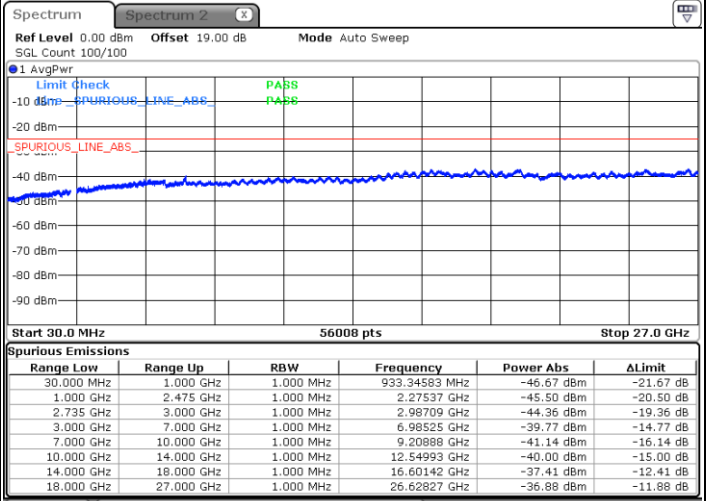

Lowest Channel / 1RB49 and 1RB0

Date: 26.JAN.2021 18:22:03

Date: 26.JAN.2021 18:29:00

Lowest Channel / FullIRB

N/A

Date: 26.JAN.2021 18:20:40

LTE Band 41C / 10MHz+15MHz

64QAM

MiddleChannel / 1RB0 and 1RB74

Middle Channel / 1RB49 and 1RB0

Date: 26.JAN.2021 18:34:34

Date: 26.JAN.2021 18:41:30

Middle Channel / FullIRB

N/A

Date: 26.JAN.2021 18:33:11

LTE Band 41C / 10MHz+15MHz

64QAM

Highest Channel / 1RB0 and 1RB74

Highest Channel / 1RB49 and 1RB0

Date: 26.JAN.2021 18:49:50

Date: 26.JAN.2021 18:42:53

Highest Channel / FullIRB

N/A

Date: 26.JAN.2021 18:51:14

LTE Band 41C / 10MHz+20MHz

64QAM

Lowest Channel / 1RB0 and 1RB99

Lowest Channel / 1RB49 and 1RB0

Date: 26.JAN.2021 20:59:07

Date: 26.JAN.2021 20:52:10

Lowest Channel / FullIRB

N/A