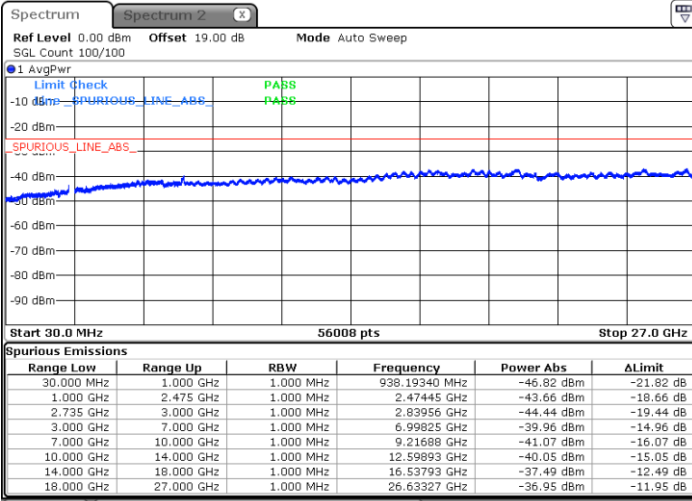

Middle Channel / FullIRB

N/A

Date: 27.JAN.2021 00:36:28

LTE Band 41C / 15MHz+20MHz

64QAM

Highest Channel / 1RB0 and 1RB99

Highest Channel / 1RB74 and 1RB0

Date: 27.JAN.2021 14:52:09

Date: 27.JAN.2021 14:50:45

Highest Channel / FullIRB

N/A

Date: 27.JAN.2021 14:59:10

LTE Band 41C / 20MHz+5MHz

64QAM

Lowest Channel / 1RB0 and 1RB24

Lowest Channel / 1RB99 and 1RB0

Date: 26.JAN.2021 17:12:00

Date: 26.JAN.2021 17:18:58

Lowest Channel / FullIRB

N/A

Date: 26.JAN.2021 17:10:36

LTE Band 41C / 20MHz+5MHz

64QAM

Middle Channel / 1RB0 and 1RB24

Highest Channel / 1RB0 and 1RB24

Highest Channel / 1RB99 and 1RB0

Date: 26.JAN.2021 17:37:07

Date: 26.JAN.2021 17:44:05

Highest Channel / FullIRB

N/A

Date: 26.JAN.2021 17:35:43

LTE Band 41C / 20MHz+10MHz