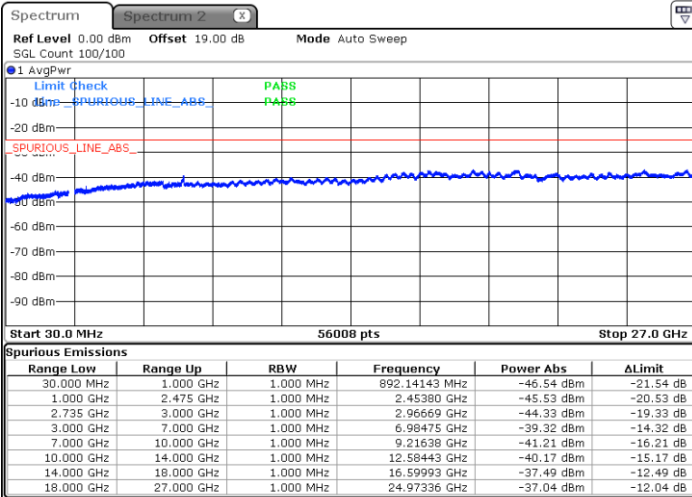

Highest Channel / FullIRB

N/A

Date: 26.JAN.2021 21:28:11

LTE Band 41C / 15MHz+10MHz

64QAM

Lowest Channel / 1RB0 and 1RB49

Lowest Channel / 1RB74 and 1RB80

Date: 26.JAN.2021 19:31:57

Date: 26.JAN.2021 19:38:54

Lowest Channel / FullIRB

N/A

Date: 26.JAN.2021 19:30:33

LTE Band 41C / 15MHz+10MHz

64QAM

Middle Channel / 1RB0 and 1RB49

Middle Channel / 1RB74 and 1RB0

Date: 26.JAN.2021 19:47:13

Date: 26.JAN.2021 19:40:17

Middle Channel / FullIRB

N/A

Date: 26.JAN.2021 19:51:25

LTE Band 41C / 15MHz+10MHz

64QAM

Highest Channel / 1RB0 and 1RB49

Highest Channel / 1RB74 and 1RB0

Date: 26.JAN.2021 19:59:46

Date: 26.JAN.2021 20:18:17

Highest Channel / FullIRB

N/A

Date: 26.JAN.2021 19:52:48

LTE Band 41C / 15MHz+15MHz

64QAM