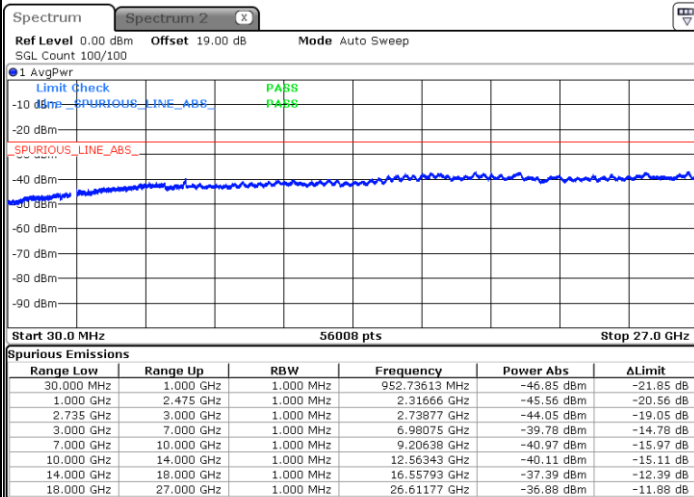

Lowest Channel / 1RB0 and 1RB74

Lowest Channel / 1RB74 and 1RB0

Date: 26.JAN.2021 23:18:18

Date: 26.JAN.2021 23:11:21

Lowest Channel / FullIRB

N/A

Date: 26.JAN.2021 23:19:41

LTE Band 41C / 15MHz+15MHz

LTE Band 41C / 15MHz+15MHz

64QAM

Highest Channel / 1RB0 and 1RB74

Highest Channel / 1RB74 and 1RB0

Date: 26.JAN.2021 23:40:26

Date: 26.JAN.2021 23:39:03

Highest Channel / FullIRB

N/A

Date: 26.JAN.2021 23:47:23

LTE Band 41C / 15MHz+20MHz

64QAM

Lowest Channel / 1RB0 and 1RB99

Lowest Channel / 1RB74 and 1RB80

Date: 27.JAN.2021 00:28:11

Date: 27.JAN.2021 00:21:14

Lowest Channel / FullIRB