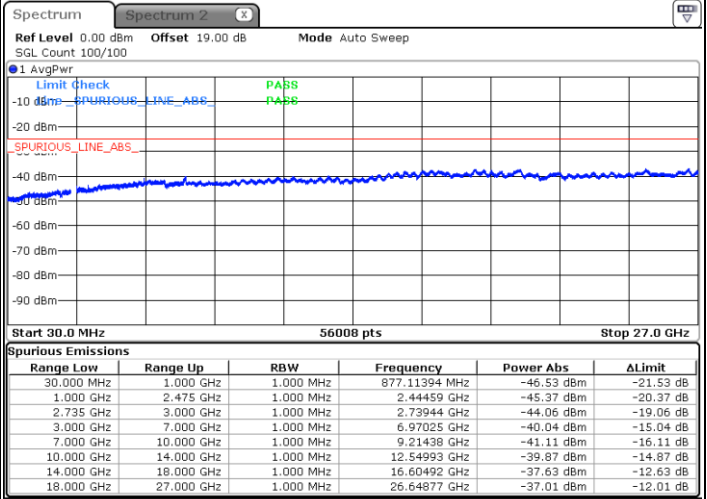

Date: 26.JAN.2021 19:38:54

Lowest Channel / FullIRB

N/A

Date: 26.JAN.2021 19:30:33

LTE Band 41C / 15MHz+10MHz

64QAM

Middle Channel / 1RB0 and 1RB49

Middle Channel / 1RB74 and 1RB0

Date: 26.JAN.2021 19:47:13

Date: 26.JAN.2021 19:40:17

Middle Channel / FullIRB

N/A

Date: 26.JAN.2021 19:51:25

LTE Band 41C / 15MHz+10MHz

64QAM

Highest Channel / 1RB0 and 1RB49

Highest Channel / 1RB74 and 1RB0

Date: 26.JAN.2021 19:59:46

Date: 26.JAN.2021 20:18:17

Highest Channel / FullIRB

N/A

Date: 26.JAN.2021 19:52:48

LTE Band 41C / 15MHz+15MHz

64QAM

Lowest Channel / 1RB0 and 1RB74

Lowest Channel / 1RB74 and 1RB0

Date: 26.JAN.2021 23:18:18

Date: 26.JAN.2021 23:11:21

Lowest Channel / FullIRB

N/A

Date: 26.JAN.2021 23:19:41

LTE Band 41C / 15MHz+15MHz