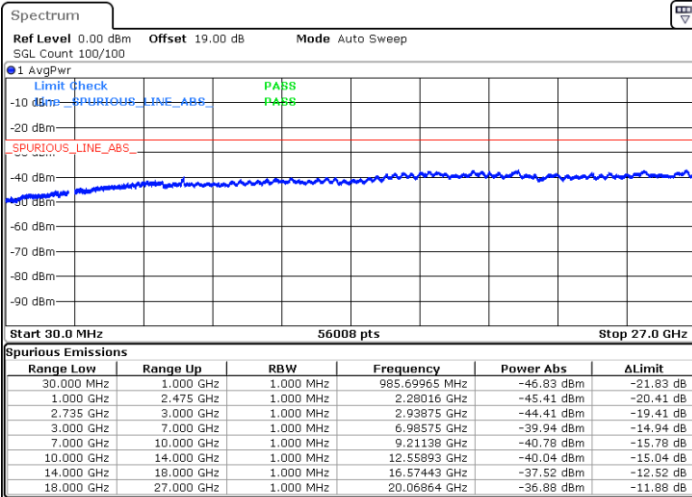

N/A

Date: 27.JAN.2021 00:29:34

LTE Band 41C / 15MHz+20MHz

64QAM

Middle Channel / 1RB0 and 1RB99

Middle Channel / 1RB74 and 1RB0

Date: 27.JAN.2021 00:37:51

Date: 27.JAN.2021 00:44:45

Middle Channel / FullIRB

N/A

Date: 27.JAN.2021 00:36:28

LTE Band 41C / 15MHz+20MHz

64QAM

Highest Channel / 1RB0 and 1RB99

Highest Channel / 1RB74 and 1RB0

Date: 27.JAN.2021 14:52:09

Date: 27.JAN.2021 14:50:45

Highest Channel / FullIRB

N/A

Date: 27.JAN.2021 14:59:10

LTE Band 41C / 20MHz+5MHz

64QAM

Lowest Channel / 1RB0 and 1RB24

Lowest Channel / 1RB99 and 1RB0

Date: 26.JAN.2021 17:12:00

Date: 26.JAN.2021 17:18:58

Lowest Channel / FullIRB

N/A

Date: 26.JAN.2021 17:10:36

LTE Band 41C / 20MHz+5MHz

64QAM

Middle Channel / 1RB0 and 1RB24