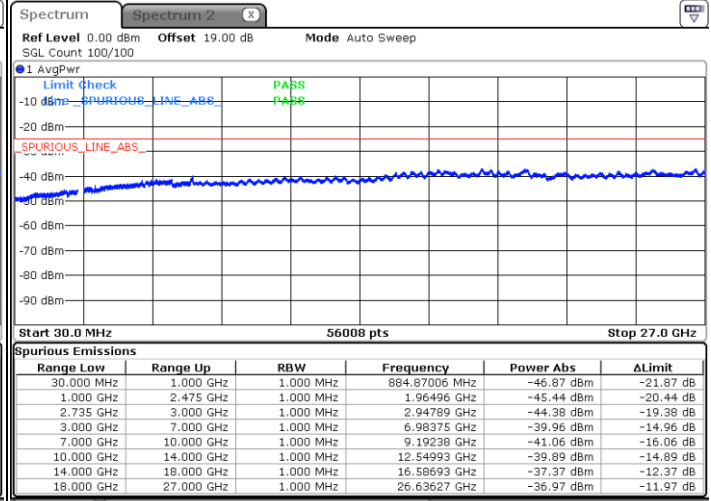

N/A

Date: 26.JAN.2021 21:07:26

LTE Band 41C / 10MHz+20MHz

64QAM

Highest Channel / 1RB0 and 1RB99

Highest Channel / 1RB49 and 1RB0

Date: 26.JAN.2021 21:21:16

Date: 26.JAN.2021 21:19:53

Highest Channel / FullIRB

N/A

Date: 26.JAN.2021 21:28:11

LTE Band 41C / 15MHz+10MHz

64QAM

Lowest Channel / 1RB0 and 1RB49

Lowest Channel / 1RB74 and 1RB80

Date: 26.JAN.2021 19:31:57

Date: 26.JAN.2021 19:38:54

Lowest Channel / FullIRB

N/A

Date: 26.JAN.2021 19:30:33

LTE Band 41C / 15MHz+10MHz

64QAM

Middle Channel / 1RB0 and 1RB49

Middle Channel / 1RB74 and 1RB0

Date: 26.JAN.2021 19:47:13

Date: 26.JAN.2021 19:40:17

Middle Channel / FullIRB

N/A

Date: 26.JAN.2021 19:51:25

LTE Band 41C / 15MHz+10MHz

64QAM

Highest Channel / 1RB0 and 1RB49