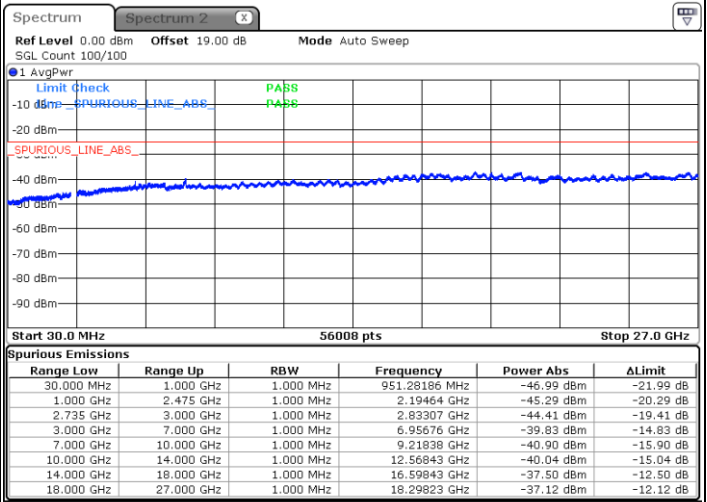

Date: 27.JAN.2021 09:48:11

Middle Channel / FullIRB

N/A

Date: 27.JAN.2021 09:39:48

LTE Band 41C / 5MHz+20MHz

64QAM

Highest Channel / 1RB0 and 1RB99

Highest Channel / 1RB24 and 1RB0

Date: 27.JAN.2021 09:53:46

Date: 27.JAN.2021 09:52:23

Highest Channel / FullIRB

N/A

Date: 27.JAN.2021 10:00:45

LTE Band 41C / 10MHz+15MHz

64QAM

Lowest Channel / 1RB0 and 1RB74

Lowest Channel / 1RB49 and 1RB0

Date: 26.JAN.2021 18:22:03

Date: 26.JAN.2021 18:29:00

Lowest Channel / FullIRB

N/A

Date: 26.JAN.2021 18:20:40

LTE Band 41C / 10MHz+15MHz

64QAM

MiddleChannel / 1RB0 and 1RB74

Middle Channel / 1RB49 and 1RB0

Date: 26.JAN.2021 18:34:34

Date: 26.JAN.2021 18:41:30

Middle Channel / FullIRB

N/A

Date: 26.JAN.2021 18:33:11

LTE Band 41C / 10MHz+15MHz