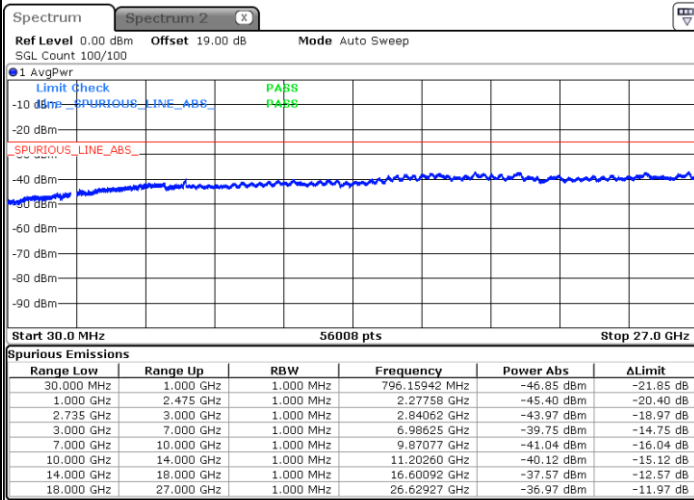

LTE Band 41C / 15MHz+15MHz

64QAM

Highest Channel / 1RB0 and 1RB74

Highest Channel / 1RB74 and 1RB0

Date: 26.JAN.2021 23:40:26

Date: 26.JAN.2021 23:39:03

Highest Channel / FullIRB

N/A

Date: 26.JAN.2021 23:47:23

LTE Band 41C / 15MHz+20MHz

64QAM

Lowest Channel / 1RB0 and 1RB99

Lowest Channel / 1RB74 and 1RB80

Date: 27.JAN.2021 00:28:11

Date: 27.JAN.2021 00:21:14

Lowest Channel / FullIRB

N/A

Date: 27.JAN.2021 00:29:34

LTE Band 41C / 15MHz+20MHz

64QAM

Middle Channel / 1RB0 and 1RB99

Middle Channel / 1RB74 and 1RB0

Date: 27.JAN.2021 00:37:51

Date: 27.JAN.2021 00:44:45

Middle Channel / FullIRB

N/A

Date: 27.JAN.2021 00:36:28

LTE Band 41C / 15MHz+20MHz

64QAM

Highest Channel / 1RB0 and 1RB99

Highest Channel / 1RB74 and 1RB0

Date: 27.JAN.2021 14:52:09