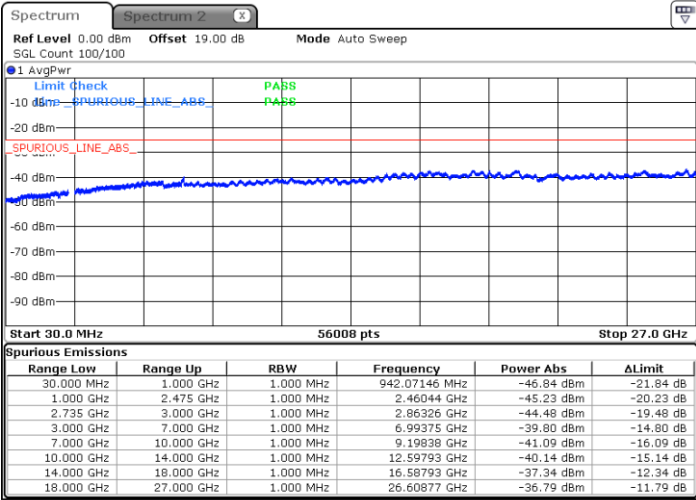

MiddleChannel / 1RB0 and 1RB74

Middle Channel / 1RB49 and 1RB0

Date: 26.JAN.2021 18:34:34

Date: 26.JAN.2021 18:41:30

Middle Channel / FullIRB

N/A

Date: 26.JAN.2021 18:33:11

LTE Band 41C / 10MHz+15MHz

64QAM

Highest Channel / 1RB0 and 1RB74

Highest Channel / 1RB49 and 1RB0

Date: 26.JAN.2021 18:49:50

Date: 26.JAN.2021 18:42:53

Highest Channel / FullIRB

N/A

Date: 26.JAN.2021 18:51:14

LTE Band 41C / 10MHz+20MHz

64QAM

Lowest Channel / 1RB0 and 1RB99

Lowest Channel / 1RB49 and 1RB0

Date: 26.JAN.2021 20:59:07

Date: 26.JAN.2021 20:52:10

Lowest Channel / FullIRB

N/A