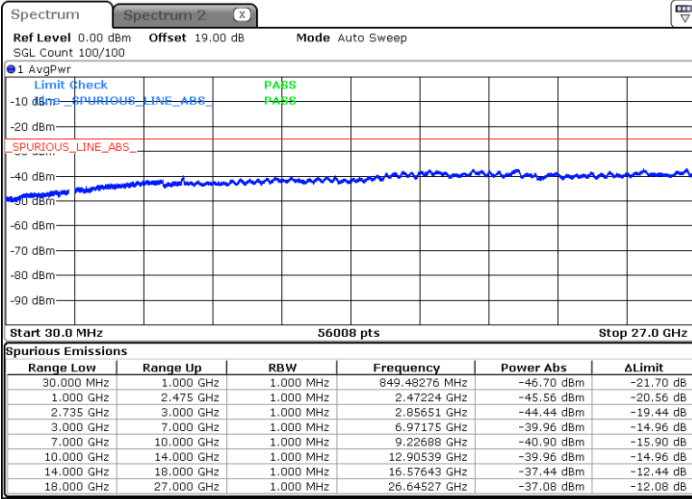

LTE Band 41C / 10MHz+20MHz

64QAM

Lowest Channel / 1RB0 and 1RB99

Lowest Channel / 1RB49 and 1RB0

Date: 26.JAN.2021 20:59:07

Date: 26.JAN.2021 20:52:10

Lowest Channel / FullIRB

N/A

Date: 26.JAN.2021 21:00:30

LTE Band 41C / 10MHz+20MHz

64QAM

Middle Channel / 1RB0 and 1RB99

Middle Channel / 1RB49 and 1RB0

Date: 26.JAN.2021 21:08:49

Date: 26.JAN.2021 21:15:44

Middle Channel / FullIRB

N/A

Date: 26.JAN.2021 21:07:26

LTE Band 41C / 10MHz+20MHz

64QAM

Highest Channel / 1RB0 and 1RB99

Highest Channel / 1RB49 and 1RB0

Date: 26.JAN.2021 21:21:16

Date: 26.JAN.2021 21:19:53

Highest Channel / FullIRB

N/A

Date: 26.JAN.2021 21:28:11

LTE Band 41C / 15MHz+10MHz

64QAM

Lowest Channel / 1RB0 and 1RB49

Lowest Channel / 1RB74 and 1RB80

Date: 26.JAN.2021 19:31:57