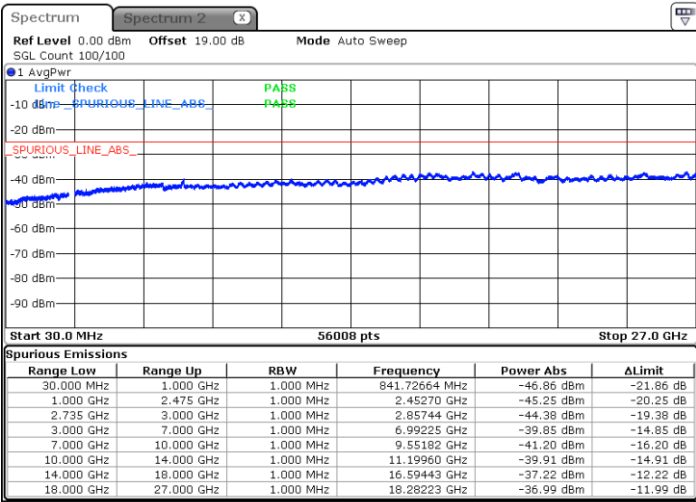

LTE Band 41C / 15MHz+15MHz

64QAM

Middle Channel / 1RB0 and 1RB74

Middle Channel / 1RB74 and 1RB0

Date: 26.JAN.2021 23:27:59