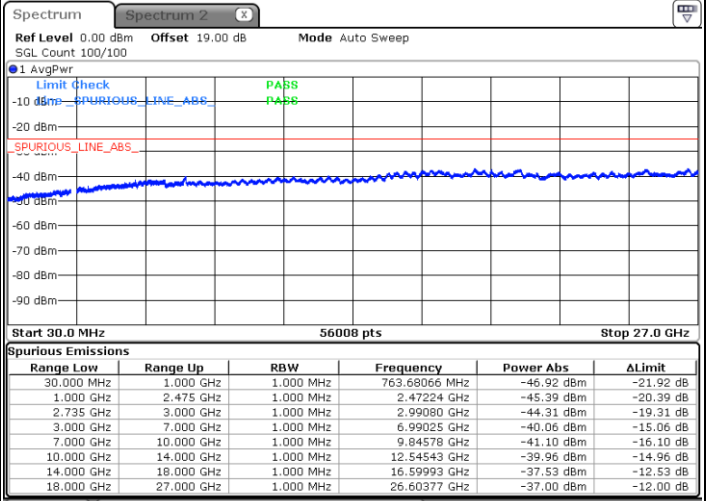

Date: 26.JAN.2021 19:47:13

Date: 26.JAN.2021 19:40:17

Middle Channel / FullIRB

N/A

Date: 26.JAN.2021 19:51:25

LTE Band 41C / 15MHz+10MHz

64QAM

Highest Channel / 1RB0 and 1RB49

Highest Channel / 1RB74 and 1RB0

Date: 26.JAN.2021 19:59:46

Date: 26.JAN.2021 20:18:17

Highest Channel / FullIRB

N/A

Date: 26.JAN.2021 19:52:48

LTE Band 41C / 15MHz+15MHz

64QAM

Lowest Channel / 1RB0 and 1RB74

Lowest Channel / 1RB74 and 1RB0

Date: 26.JAN.2021 23:18:18

Date: 26.JAN.2021 23:11:21

Lowest Channel / FullIRB

N/A

Date: 26.JAN.2021 23:19:41

LTE Band 41C / 15MHz+15MHz