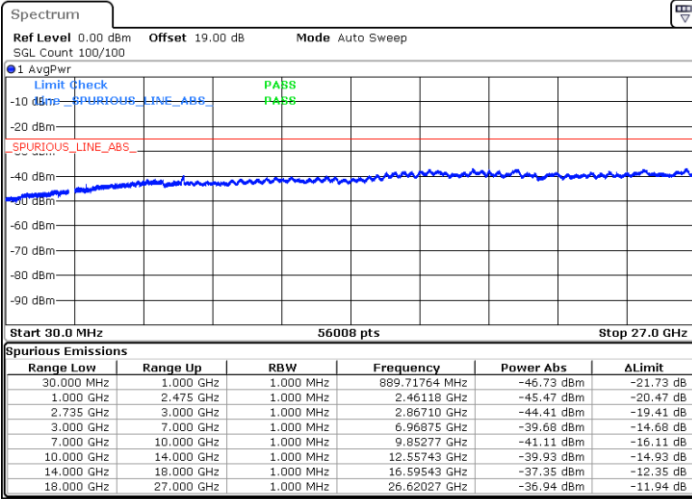

Lowest Channel / FullIRB

N/A

Date: 27. JAN. 2021 09:32:49

LTE Band 41C / 5MHz+20MHz

64QAM

Middle Channel / 1RB0 and 1RB9

Middle Channel / 1RB24 and 1RB0

Date: 27.JAN.2021 09:41:12

Date: 27.JAN.2021 09:48:11

Middle Channel / FullIRB

N/A

Date: 27.JAN.2021 09:39:48

LTE Band 41C / 5MHz+20MHz

64QAM

Highest Channel / 1RB0 and 1RB99

Highest Channel / 1RB24 and 1RB0

Date: 27.JAN.2021 09:53:46

Date: 27.JAN.2021 09:52:23

Highest Channel / FullIRB

N/A

Date: 27.JAN.2021 10:00:45

LTE Band 41C / 10MHz+15MHz

64QAM

Lowest Channel / 1RB0 and 1RB74

Lowest Channel / 1RB49 and 1RB0

Date: 26.JAN.2021 18:22:03

Date: 26.JAN.2021 18:29:00

Lowest Channel / FullIRB

N/A

Date: 26.JAN.2021 18:20:40

LTE Band 41C / 10MHz+15MHz

64QAM