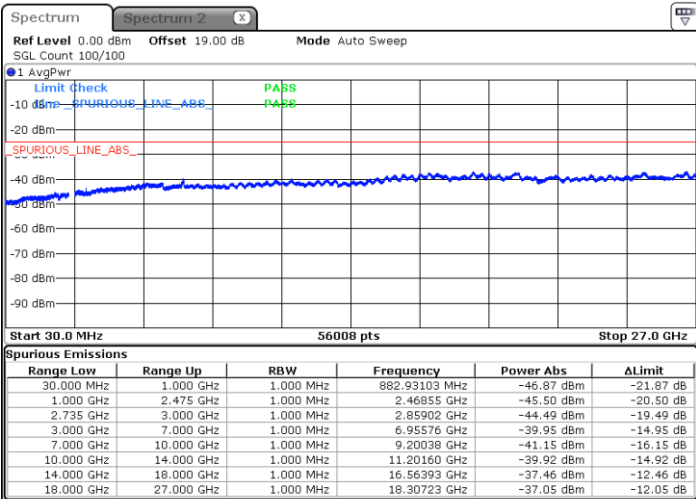

Lowest Channel / 1RB0 and 1RB74

Lowest Channel / 1RB74 and 1RB0

Date: 26.JAN.2021 23:18:18

Date: 26.JAN.2021 23:11:21

Lowest Channel / FullIRB

N/A

Date: 26.JAN.2021 23:19:41

LTE Band 41C / 15MHz+15MHz

64QAM

Middle Channel / 1RB0 and 1RB74

Middle Channel / 1RB74 and 1RB0

Date: 26.JAN.2021 23:27:59

Date: 26.JAN.2021 23:34:54

Middle Channel / FullIRB

N/A

Date: 26.JAN.2021 23:26:36

LTE Band 41C / 15MHz+15MHz

64QAM

Highest Channel / 1RB0 and 1RB74

Highest Channel / 1RB74 and 1RB0

Date: 26.JAN.2021 23:40:26

Date: 26.JAN.2021 23:39:03

Highest Channel / FullIRB

N/A

Date: 26.JAN.2021 23:47:23

LTE Band 41C / 15MHz+20MHz

64QAM

Lowest Channel / 1RB0 and 1RB99

Lowest Channel / 1RB74 and 1RB80

Date: 27.JAN.2021 00:28:11

Date: 27.JAN.2021 00:21:14

Lowest Channel / FullIRB