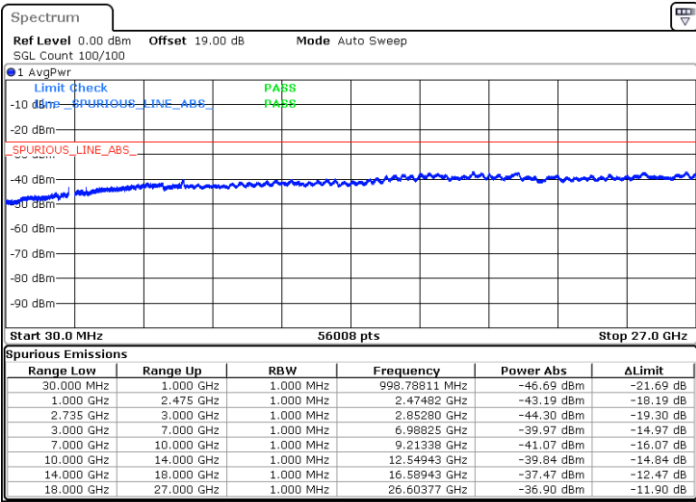

Date: 27.JAN.2021 11:58:59

LTE Band 41C / 20MHz+20MHz

16QAM

Highest Channel / 1RB0 and 1RB99

Highest Channel / 1RB99 and 1RB0

Date: 27.JAN.2021 12:15:42

Date: 27.JAN.2021 12:11:31

Highest Channel / FullIRB

N/A

Date: 27.JAN.2021 12:19:52

LTE Band 41C / 5MHz+20MHz

64QAM

Lowest Channel / 1RB0 and 1RB99

Lowest Channel / 1RB24 and 1RB0

Date: 27. JAN. 2021 09:31:25

Date: 27. JAN. 2021 09:24:25

Lowest Channel / FullIRB

N/A

Date: 27. JAN. 2021 09:32:49

LTE Band 41C / 5MHz+20MHz

64QAM

Middle Channel / 1RB0 and 1RB9

Middle Channel / 1RB24 and 1RB0

Date: 27.JAN.2021 09:41:12

Date: 27.JAN.2021 09:48:11

Middle Channel / FullIRB

N/A

Date: 27.JAN.2021 09:39:48

LTE Band 41C / 5MHz+20MHz

64QAM

Highest Channel / 1RB0 and 1RB99

Highest Channel / 1RB24 and 1RB0