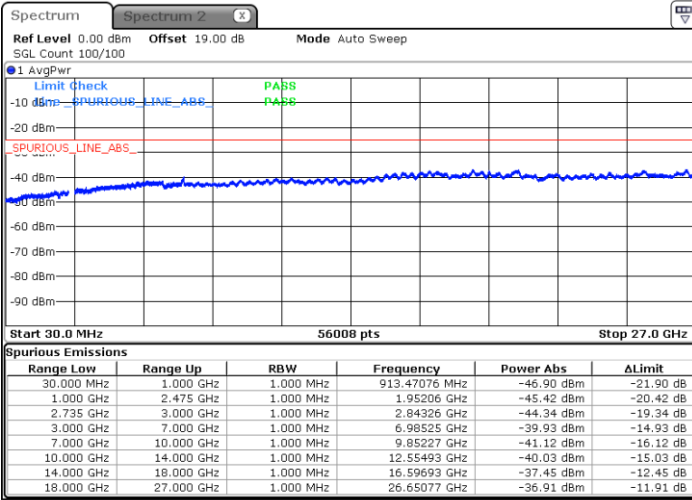

Highest Channel / 1RB74 and 1RB0

Date: 26.JAN.2021 19:59:46

Date: 26.JAN.2021 20:18:17

Highest Channel / FullIRB

N/A

Date: 26.JAN.2021 19:52:48

LTE Band 41C / 15MHz+15MHz

64QAM

Lowest Channel / 1RB0 and 1RB74

Lowest Channel / 1RB74 and 1RB0

Date: 26.JAN.2021 23:18:18

Date: 26.JAN.2021 23:11:21

Lowest Channel / FullIRB

N/A

Date: 26.JAN.2021 23:19:41

LTE Band 41C / 15MHz+15MHz

LTE Band 41C / 15MHz+15MHz

64QAM

Highest Channel / 1RB0 and 1RB74

Highest Channel / 1RB74 and 1RB0

Date: 26.JAN.2021 23:40:26

Date: 26.JAN.2021 23:39:03

Highest Channel / FullIRB

N/A