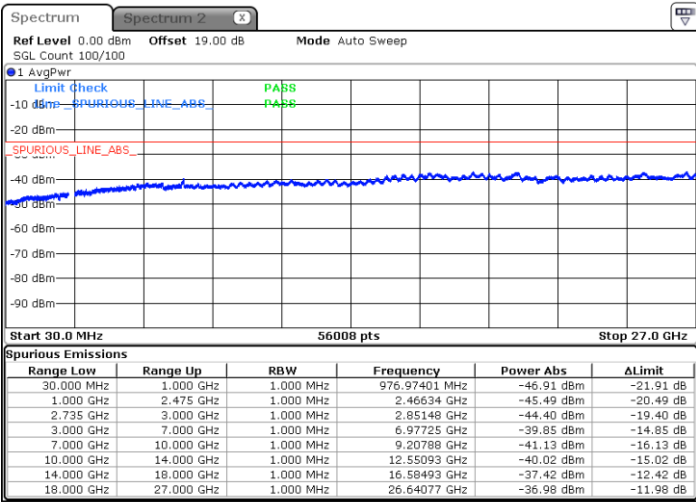

Highest Channel / 1RB0 and 1RB24

Highest Channel / 1RB99 and 1RB0

Date: 26.JAN.2021 17:37:07

Date: 26.JAN.2021 17:44:05

Highest Channel / FullIRB

N/A

Date: 26.JAN.2021 17:35:43

LTE Band 41C / 20MHz+10MHz

64QAM

Lowest Channel / 1RB0 and 1RB49

Lowest Channel / 1RB99 and 1RB0

Date: 26.JAN.2021 22:08:23

Date: 26.JAN.2021 22:01:28

Lowest Channel / FullIRB

N/A

Date: 26.JAN.2021 22:09:47

LTE Band 41C / 20MHz+10MHz

64QAM

Middle Channel / 1RB0 and 1RB49

Middle Channel / 1RB99 and 1RB0

Date: 26.JAN.2021 22:18:07

Date: 26.JAN.2021 22:25:04

Middle Channel / FullIRB

N/A