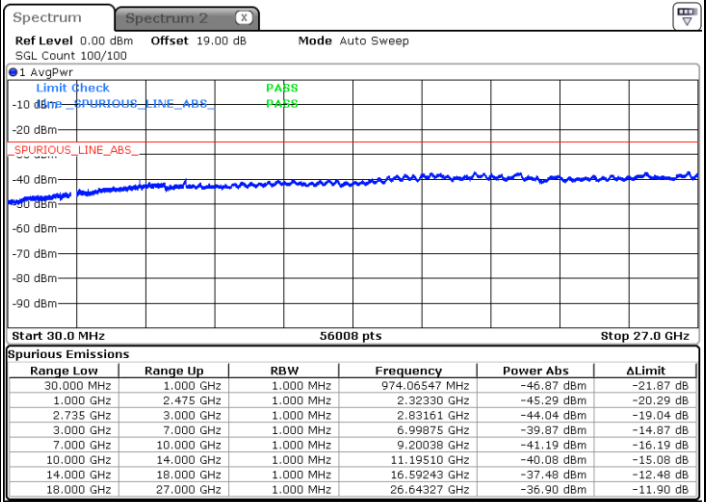

Highest Channel / 1RB0 and 1RB24

Highest Channel / 1RB99 and 1RB0

Date: 26.JAN.2021 17:37:07

Date: 26.JAN.2021 17:44:05

Highest Channel / FullIRB

N/A

Date: 26.JAN.2021 17:35:43

LTE Band 41C / 20MHz+10MHz

64QAM

Lowest Channel / 1RB0 and 1RB49

Lowest Channel / 1RB99 and 1RB0

Date: 26.JAN.2021 22:08:23

Date: 26.JAN.2021 22:01:28

Lowest Channel / FullIRB

N/A

Date: 26.JAN.2021 22:09:47

LTE Band 41C / 20MHz+10MHz

64QAM

Middle Channel / 1RB0 and 1RB49

Middle Channel / 1RB99 and 1RB0

Date: 26.JAN.2021 22:18:07

Date: 26.JAN.2021 22:25:04

Middle Channel / FullIRB

N/A