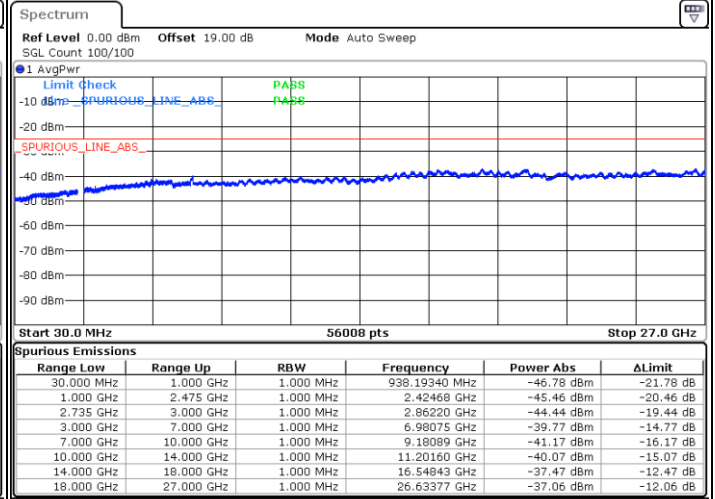

N/A

Date: 27.JAN.2021 00:29:34

LTE Band 41C / 15MHz+20MHz

64QAM

Middle Channel / 1RB0 and 1RB99

Middle Channel / 1RB74 and 1RB0

Date: 27.JAN.2021 00:37:51

Date: 27.JAN.2021 00:44:45

Middle Channel / FullIRB

N/A

Date: 27.JAN.2021 00:36:28

LTE Band 41C / 15MHz+20MHz

64QAM

Highest Channel / 1RB0 and 1RB99

Highest Channel / 1RB74 and 1RB0

Date: 27.JAN.2021 14:52:09

Date: 27.JAN.2021 14:50:45

Highest Channel / FullIRB

N/A

Date: 27.JAN.2021 14:59:10

LTE Band 41C / 20MHz+5MHz

64QAM

Lowest Channel / 1RB0 and 1RB24

Lowest Channel / 1RB99 and 1RB0

Date: 26.JAN.2021 17:12:00

Date: 26.JAN.2021 17:18:58

Lowest Channel / FullIRB

N/A

Date: 26.JAN.2021 17:10:36

LTE Band 41C / 20MHz+5MHz

64QAM

Middle Channel / 1RB0 and 1RB24