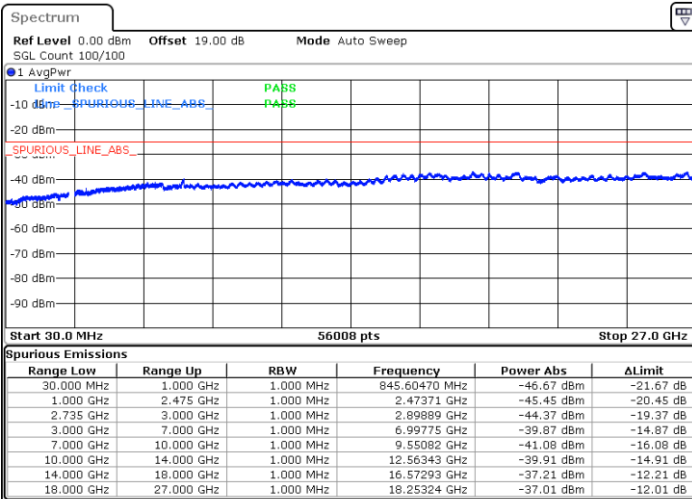

Lowest Channel / FullIRB

N/A

Date: 27. JAN. 2021 09:32:49

LTE Band 41C / 5MHz+20MHz

64QAM

Middle Channel / 1RB0 and 1RB9

Middle Channel / 1RB24 and 1RB0

Date: 27.JAN.2021 09:41:12

Date: 27.JAN.2021 09:48:11

Middle Channel / FullIRB

N/A

Date: 27.JAN.2021 09:39:48

LTE Band 41C / 5MHz+20MHz

64QAM

Highest Channel / 1RB0 and 1RB99

Highest Channel / 1RB24 and 1RB0

Date: 27.JAN.2021 09:53:46

Date: 27.JAN.2021 09:52:23

Highest Channel / FullIRB

N/A

Date: 27.JAN.2021 10:00:45

LTE Band 41C / 10MHz+15MHz

64QAM

Lowest Channel / 1RB0 and 1RB74

Lowest Channel / 1RB49 and 1RB0

Date: 26.JAN.2021 18:22:03

Date: 26.JAN.2021 18:29:00

Lowest Channel / FullIRB

N/A

Date: 26.JAN.2021 18:20:40

LTE Band 41C / 10MHz+15MHz

64QAM