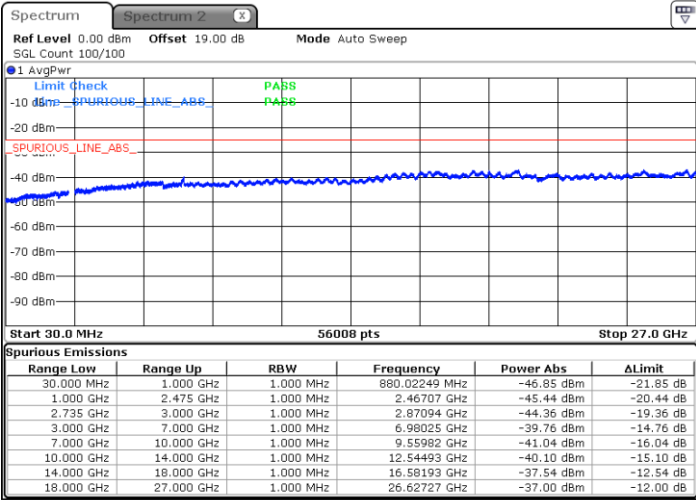

Lowest Channel / 1RB49 and 1RB0

Date: 26.JAN.2021 18:22:03

Date: 26.JAN.2021 18:29:00

Lowest Channel / FullIRB

N/A

Date: 26.JAN.2021 18:20:40

LTE Band 41C / 10MHz+15MHz

64QAM

MiddleChannel / 1RB0 and 1RB74

Middle Channel / 1RB49 and 1RB0

Date: 26.JAN.2021 18:34:34

Date: 26.JAN.2021 18:41:30

Middle Channel / FullIRB

N/A

Date: 26.JAN.2021 18:33:11

LTE Band 41C / 10MHz+15MHz

64QAM

Highest Channel / 1RB0 and 1RB74

Highest Channel / 1RB49 and 1RB0

Date: 26.JAN.2021 18:49:50

Date: 26.JAN.2021 18:42:53

Highest Channel / FullIRB

N/A

Date: 26.JAN.2021 18:51:14

LTE Band 41C / 10MHz+20MHz

64QAM

Lowest Channel / 1RB0 and 1RB99

Lowest Channel / 1RB49 and 1RB0

Date: 26.JAN.2021 20:59:07

Date: 26.JAN.2021 20:52:10

Lowest Channel / FullIRB

N/A