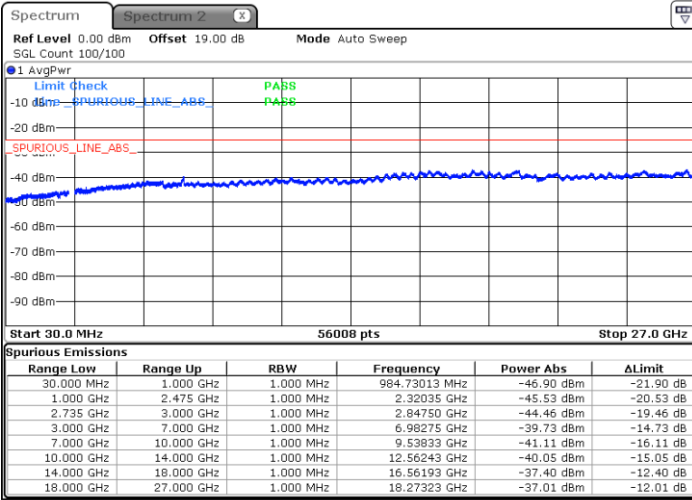

Date: 26.JAN.2021 23:47:23

LTE Band 41C / 15MHz+20MHz

64QAM

Lowest Channel / 1RB0 and 1RB99

Lowest Channel / 1RB74 and 1RB80

Date: 27.JAN.2021 00:28:11

Date: 27.JAN.2021 00:21:14

Lowest Channel / FullIRB

N/A

Date: 27.JAN.2021 00:29:34

LTE Band 41C / 15MHz+20MHz

64QAM

Middle Channel / 1RB0 and 1RB99

Middle Channel / 1RB74 and 1RB0

Date: 27.JAN.2021 00:37:51

Date: 27.JAN.2021 00:44:45

Middle Channel / FullIRB

N/A

Date: 27.JAN.2021 00:36:28

LTE Band 41C / 15MHz+20MHz

64QAM

Highest Channel / 1RB0 and 1RB99

Highest Channel / 1RB74 and 1RB0

Date: 27.JAN.2021 14:52:09

Date: 27.JAN.2021 14:50:45

Highest Channel / FullIRB

N/A

Date: 27.JAN.2021 14:59:10

LTE Band 41C / 20MHz+5MHz

64QAM

Lowest Channel / 1RB0 and 1RB24

Lowest Channel / 1RB99 and 1RB0