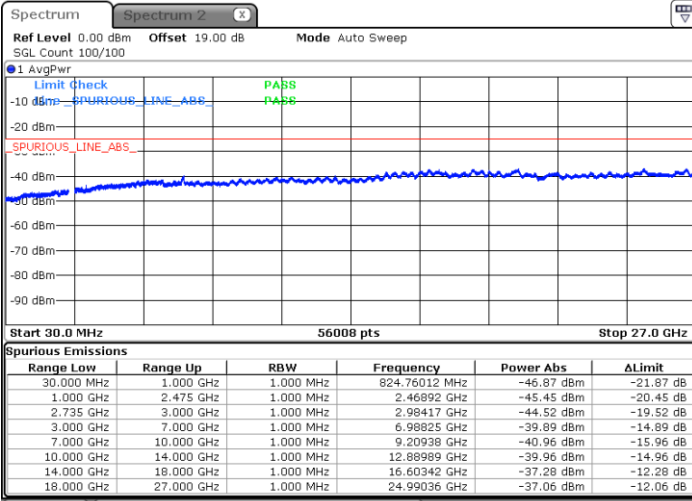

Date: 27.JAN.2021 14:50:45

Highest Channel / FullIRB

N/A

Date: 27.JAN.2021 14:59:10

LTE Band 41C / 20MHz+5MHz

64QAM

Lowest Channel / 1RB0 and 1RB24

Lowest Channel / 1RB99 and 1RB0

Date: 26.JAN.2021 17:12:00

Date: 26.JAN.2021 17:18:58

Lowest Channel / FullIRB

N/A

Date: 26.JAN.2021 17:10:36

LTE Band 41C / 20MHz+5MHz

64QAM

Middle Channel / 1RB0 and 1RB24

Middle Channel / 1RB99 and 1RB0

Date: 26.JAN.2021 17:24:34

Date: 26.JAN.2021 17:31:32

Middle Channel / FullIRB

N/A

Date: 26.JAN.2021 17:23:10

LTE Band 41C / 20MHz+5MHz

64QAM

Highest Channel / 1RB0 and 1RB24

Highest Channel / 1RB99 and 1RB0

Date: 26.JAN.2021 17:37:07

Date: 26.JAN.2021 17:44:05

Highest Channel / FullIRB

N/A

Date: 26.JAN.2021 17:35:43

LTE Band 41C / 20MHz+10MHz