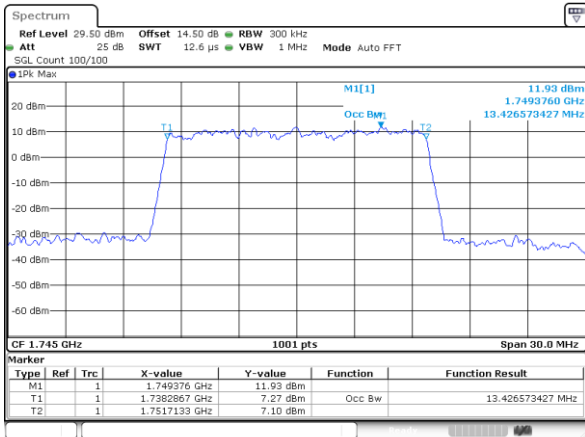

Middle Channel / 15MHz / 64QAM