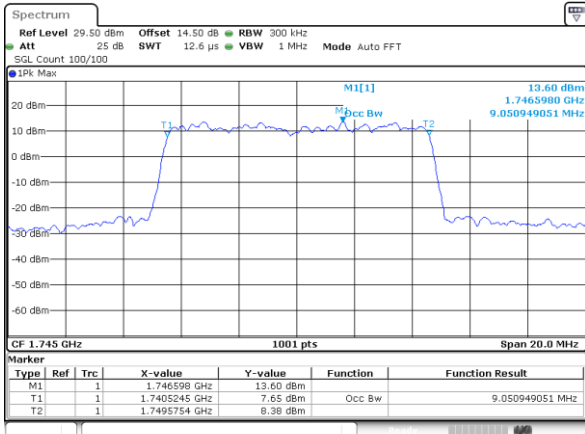

Date: 1.FEB.2021 10:22:20

LTE Band 66

Lowest Channel / 10MHz / QPSK

Lowest Channel / 10MHz / 16QAM

Middle Channel / 10MHz / QPSK

Middle Channel / 10MHz / 16QAM

Highest Channel / 10MHz / QPSK

Highest Channel / 10MHz / 16QAM

LTE Band 66

Lowest Channel / 15MHz / QPSK

Lowest Channel / 15MHz / 16QAM

Middle Channel / 15MHz / QPSK

Middle Channel / 15MHz / 16QAM

Highest Channel / 15MHz / QPSK

Highest Channel / 15MHz / 16QAM

LTE Band 66