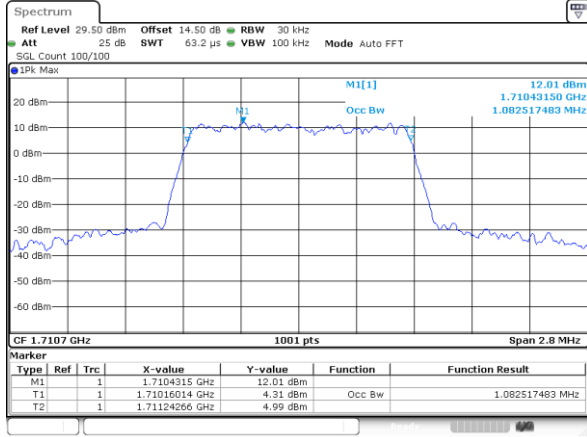

Highest Channel / 20MHz / QPSK

Date: 1.FEB.2021 11:25:00

Highest Channel / 20MHz / 16QAM

Date: 1.FEB.2021 11:25:11

LTE Band 66

Lowest Channel / 1.4MHz / 64QAM

Lowest Channel / 3MHz / 64QAM

Middle Channel / 20MHz / 64QAM

Middle Channel / 3MHz / 64QAM

Highest Channel / 20MHz / 64QAM

Highest Channel / 3MHz / 64QAM

LTE Band 66

Lowest Channel / 5MHz / 64QAM

Date: 1.FEB.2021 10:05:14

Lowest Channel / 10MHz / 64QAM

Middle Channel / 5MHz / 64QAM