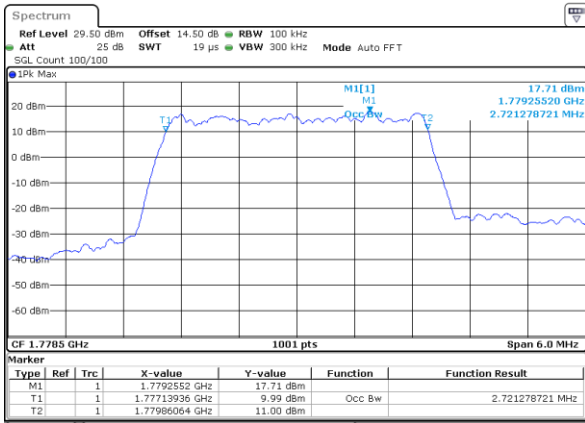

LTE Band 66

Lowest Channel / 1.4MHz / QPSK

Lowest Channel / 1.4MHz / 16QAM

Middle Channel / 1.4MHz / QPSK

Middle Channel / 1.4MHz / 16QAM

Highest Channel / 1.4MHz / QPSK

Highest Channel / 1.4MHz / 16QAM

LTE Band 66

Lowest Channel / 3MHz / QPSK

Date: 1.FEB.2021 09:41:39

Lowest Channel / 3MHz / 16QAM

Date: 1.FEB.2021 09:41:50

Middle Channel / 3MHz / QPSK

Date: 1.FEB.2021 09:48:19

Middle Channel / 3MHz / 16QAM

Date: 1.FEB.2021 09:48:30

Highest Channel / 3MHz / QPSK

Date: 1.FEB.2021 09:50:43

Highest Channel / 3MHz / 16QAM

Date: 1.FEB.2021 09:50:54

LTE Band 66

Lowest Channel / 5MHz / QPSK

Date: 1.FEB.2021 10:13:06

Lowest Channel / 5MHz / 16QAM