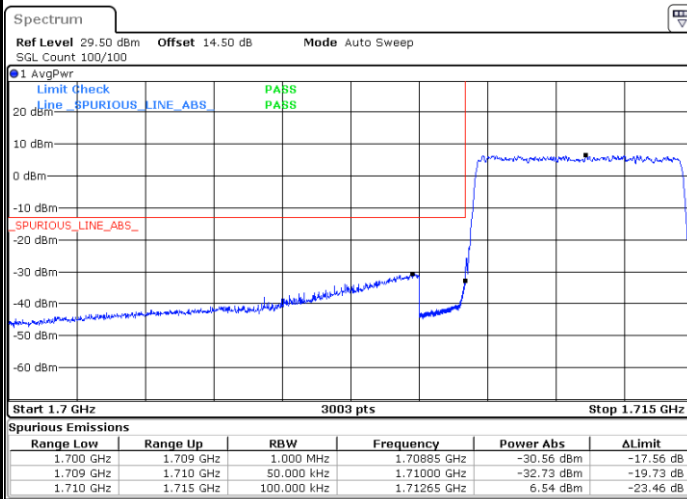

Highest Band Edge / 1 RB

Date: 1.FEB.2021 10:23:46

Lowest Band Edge / Full RB

Date: 1.FEB.2021 10:16:50

Highest Band Edge / Full RB

Date: 1.FEB.2021 10:25:54

LTE Band 66 / 5MHz / 16QAM

Lowest Band Edge / 1RB

Date: 1.FEB.2021 10:15:46

Highest Band Edge / 1 RB

Date: 1.FEB.2021 10:24:50

Lowest Band Edge / Full RB

Date: 1.FEB.2021 10:17:54

Highest Band Edge / Full RB

Date: 1.FEB.2021 10:26:58

LTE Band 66 / 5MHz / 64QAM

Lowest Band Edge / 1RB

Date: 1.FEB.2021 10:06:29

Highest Band Edge / 1 RB

Date: 1.FEB.2021 10:11:01

Lowest Band Edge / Full RB

Date: 1.FEB.2021 10:07:33

Highest Band Edge / Full RB

Date: 1.FEB.2021 10:12:05

LTE Band 66 / 10MHz / QPSK

Lowest Band Edge / 1 RB

Highest Band Edge / 1 RB

Lowest Band Edge / Full RB

Highest Band Edge / Full RB

LTE Band 66 / 10MHz / 16QAM

Lowest Band Edge / 1 RB

Highest Band Edge / 1 RB