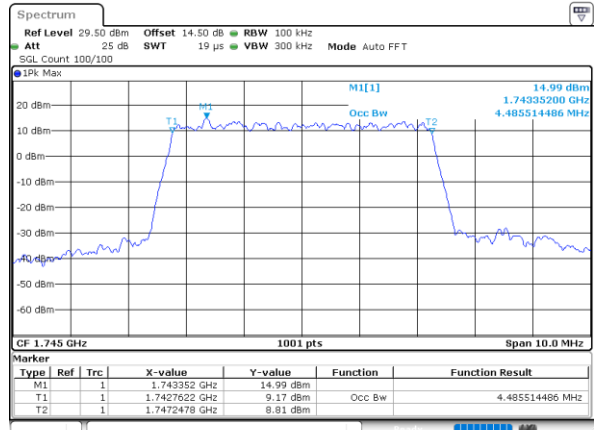

Highest Channel / 3MHz / QPSK

Date: 1.FEB.2021 09:50:43

Highest Channel / 3MHz / 16QAM

Date: 1.FEB.2021 09:50:54

LTE Band 66

Lowest Channel / 5MHz / QPSK

Date: 1.FEB.2021 10:13:06

Lowest Channel / 5MHz / 16QAM

Date: 1.FEB.2021 10:13:17

Middle Channel / 5MHz / QPSK

Date: 1.FEB.2021 10:19:45

Middle Channel / 5MHz / 16QAM

Date: 1.FEB.2021 10:19:56

Highest Channel / 5MHz / QPSK

Date: 1.FEB.2021 10:22:09

Highest Channel / 5MHz / 16QAM