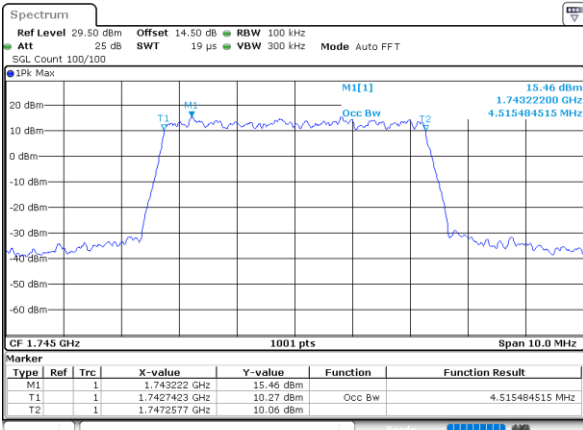

Middle Channel / 5MHz / QPSK

Date: 1.FEB.2021 10:19:45