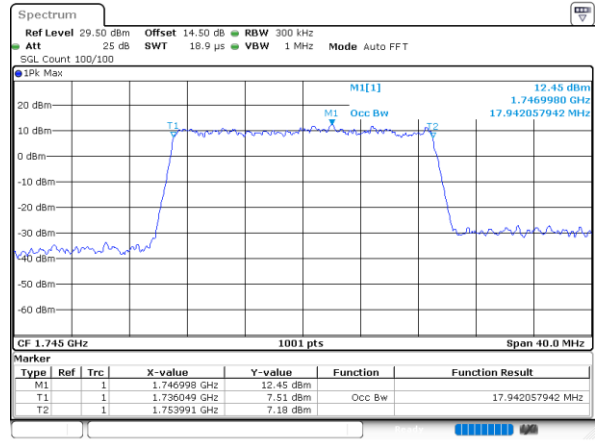

Middle Channel / 20MHz / 64QAM