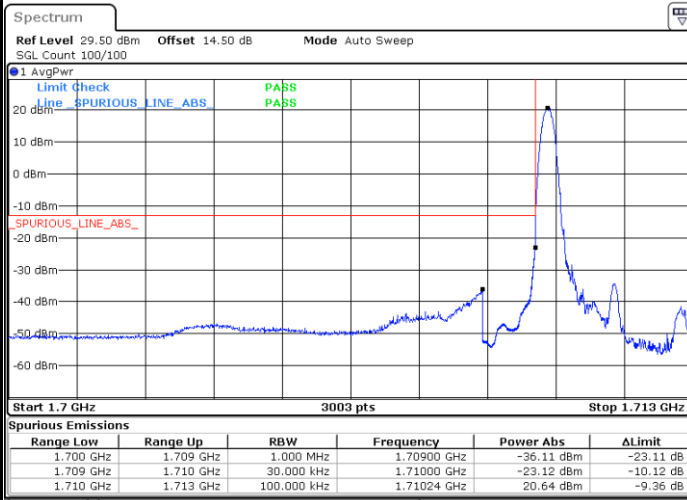

**Highest Band Edge / 1 RB**

**Lowest Band Edge / Full RB**

**Highest Band Edge / Full RB**

LTE Band 66 / 3MHz / 16QAM

Lowest Band Edge / 1 RB

Date: 1.FEB.2021 09:44:20

Highest Band Edge / 1 RB

Date: 1.FEB.2021 09:53:24

Lowest Band Edge / Full RB

Date: 1.FEB.2021 09:46:28

Highest Band Edge / Full RB

Date: 1.FEB.2021 09:55:32

LTE Band 66 / 3MHz / 64QAM

Lowest Band Edge / 1 RB

Date: 1.FEB.2021 09:58:37

Highest Band Edge / 1 RB

Date: 1.FEB.2021 10:03:09

Lowest Band Edge / Full RB

Date: 1.FEB.2021 09:59:41

Highest Band Edge / Full RB

Date: 1.FEB.2021 10:04:13

LTE Band 66 / 5MHz / QPSK

Lowest Band Edge / 1 RB

Date: 1.FEB.2021 10:14:42

Highest Band Edge / 1 RB

Date: 1.FEB.2021 10:23:46

Lowest Band Edge / Full RB

Date: 1.FEB.2021 10:16:50

Highest Band Edge / Full RB

Date: 1.FEB.2021 10:25:54

LTE Band 66 / 5MHz / 16QAM

Lowest Band Edge / 1RB