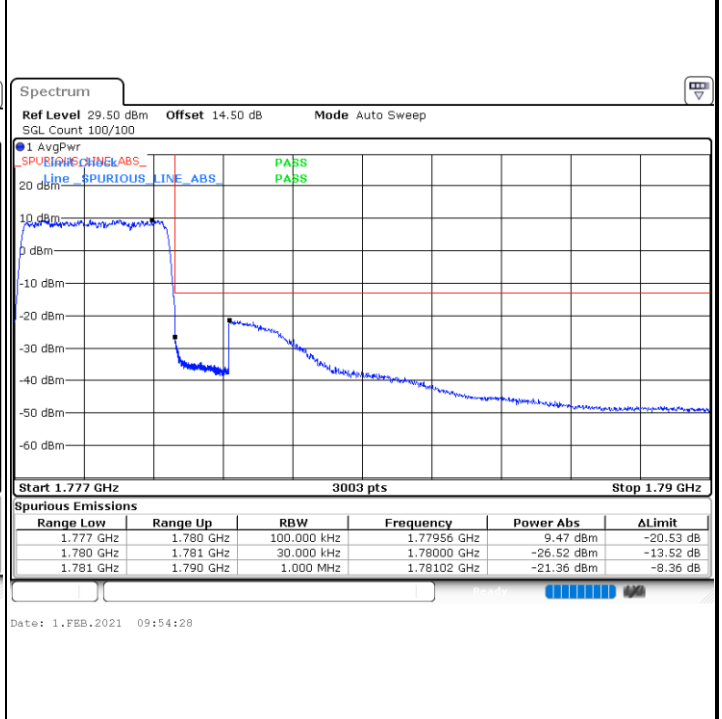

# Conducted Band Edge

LTE Band 66 / 1.4MHz / 64QAM

Lowest Band Edge / 1 RB

Highest Band Edge / 1 RB

Lowest Band Edge / Full RB

Highest Band Edge / Full RB

**LTE Band 66 / 3MHz / QPSK**

**Lowest Band Edge / 1RB**

**Highest Band Edge / 1 RB**

**Lowest Band Edge / Full RB**

**Highest Band Edge / Full RB**

LTE Band 66 / 3MHz / 16QAM

Lowest Band Edge / 1 RB

Date: 1.FEB.2021 09:44:20

Highest Band Edge / 1 RB

Date: 1.FEB.2021 09:53:24

Lowest Band Edge / Full RB

Date: 1.FEB.2021 09:46:28

Highest Band Edge / Full RB

Date: 1.FEB.2021 09:55:32

LTE Band 66 / 3MHz / 64QAM

Lowest Band Edge / 1 RB

Date: 1.FEB.2021 09:58:37

Highest Band Edge / 1 RB

Date: 1.FEB.2021 10:03:09

Lowest Band Edge / Full RB

Date: 1.FEB.2021 09:59:41

Highest Band Edge / Full RB

Date: 1.FEB.2021 10:04:13

LTE Band 66 / 5MHz / QPSK

Lowest Band Edge / 1 RB

Date: 1.FEB.2021 10:14:42