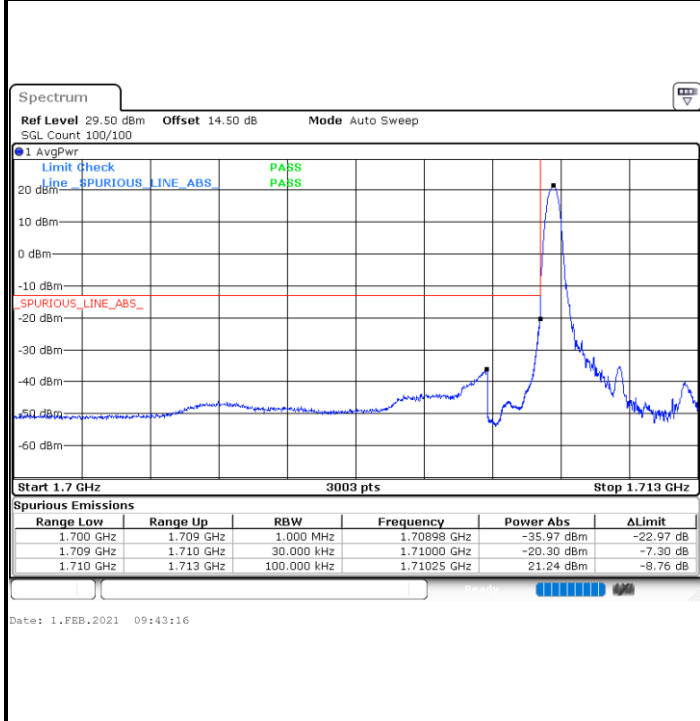

# Conducted Band Edge

LTE Band 66 / 1.4MHz / 64QAM

Lowest Band Edge / 1 RB

Highest Band Edge / 1 RB

Lowest Band Edge / Full RB

Highest Band Edge / Full RB

**LTE Band 66 / 3MHz / QPSK**

**Lowest Band Edge / 1RB**

**Highest Band Edge / 1 RB**

**Lowest Band Edge / Full RB**

**Highest Band Edge / Full RB**

LTE Band 66 / 3MHz / 16QAM

Lowest Band Edge / 1 RB

Date: 1.FEB.2021 09:44:20

Highest Band Edge / 1 RB

Date: 1.FEB.2021 09:53:24

Lowest Band Edge / Full RB

Date: 1.FEB.2021 09:46:28

Highest Band Edge / Full RB

Date: 1.FEB.2021 09:55:32

LTE Band 66 / 3MHz / 64QAM

Lowest Band Edge / 1 RB

Date: 1.FEB.2021 09:58:37

Highest Band Edge / 1 RB

Date: 1.FEB.2021 10:03:09

Lowest Band Edge / Full RB

Date: 1.FEB.2021 09:59:41

Highest Band Edge / Full RB

Date: 1.FEB.2021 10:04:13

LTE Band 66 / 5MHz / QPSK

Lowest Band Edge / 1 RB

Date: 1.FEB.2021 10:14:42