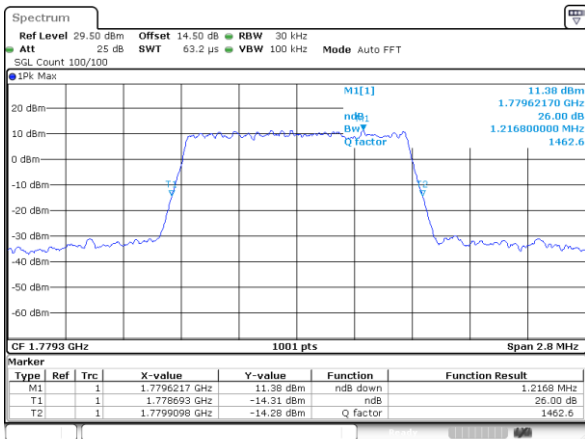

Lowest Channel / 1.4MHz / 64QAM

Lowest Channel / 3MHz / 64QAM

Middle Channel / 20MHz / 64QAM

Middle Channel / 3MHz / 64QAM

Highest Channel / 20MHz / 64QAM

Highest Channel / 3MHz / 64QAM

LTE Band 66

Lowest Channel / 5MHz / 64QAM