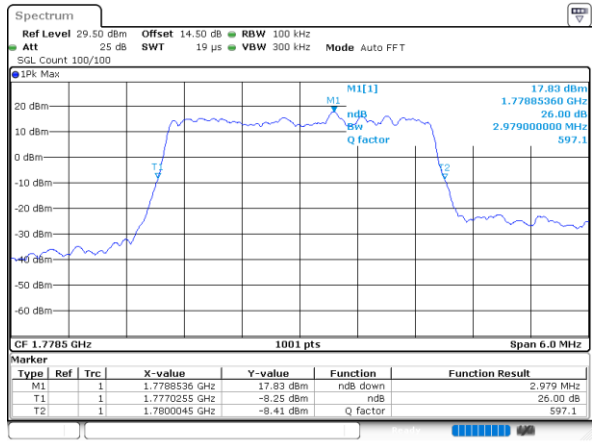

LTE Band 66

Lowest Channel / 20MHz / QPSK

Lowest Channel / 20MHz / 16QAM

Middle Channel / 20MHz / QPSK

Middle Channel / 20MHz / 16QAM

Highest Channel / 20MHz / QPSK

Highest Channel / 20MHz / 16QAM

LTE Band 66

Lowest Channel / 1.4MHz / 64QAM

Lowest Channel / 3MHz / 64QAM

Middle Channel / 20MHz / 64QAM

Middle Channel / 3MHz / 64QAM

Highest Channel / 20MHz / 64QAM

Highest Channel / 3MHz / 64QAM

LTE Band 66

Lowest Channel / 5MHz / 64QAM

Date: 1.FEB.2021 10:05:25

Lowest Channel / 10MHz / 64QAM

Middle Channel / 5MHz / 64QAM

Date: 1.FEB.2021 10:08:45

Middle Channel / 10MHz / 64QAM

Highest Channel / 5MHz / 64QAM

Date: 1.FEB.2021 10:09:57

Highest Channel / 10MHz / 64QAM

LTE Band 66

Lowest Channel / 15MHz / 64QAM

Lowest Channel / 20MHz / 64QAM

Middle Channel / 15MHz / 64QAM

Middle Channel / 20MHz / 64QAM

Highest Channel / 15MHz / 64QAM

Highest Channel / 20MHz / 64QAM