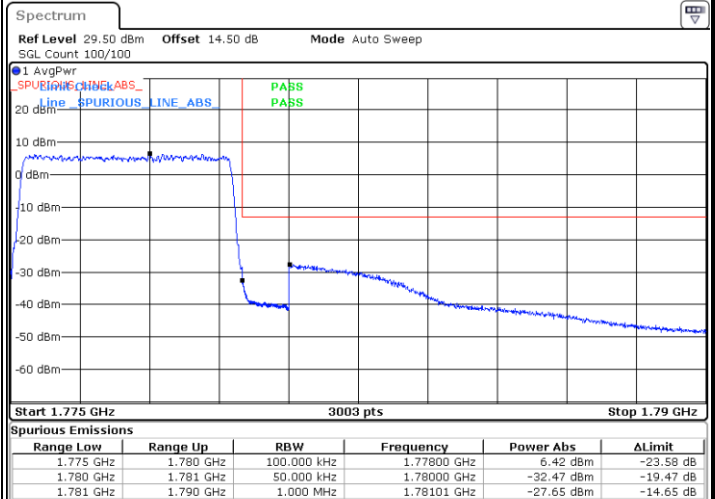

Highest Band Edge / 1 RB

Date: 1.FEB.2021 10:23:46

Lowest Band Edge / Full RB

Date: 1.FEB.2021 10:16:50

Highest Band Edge / Full RB

Date: 1.FEB.2021 10:25:54

LTE Band 66 / 5MHz / 16QAM

Lowest Band Edge / 1RB

Date: 1.FEB.2021 10:15:46

Highest Band Edge / 1 RB

Date: 1.FEB.2021 10:24:50

Lowest Band Edge / Full RB

Date: 1.FEB.2021 10:17:54

Highest Band Edge / Full RB

Date: 1.FEB.2021 10:26:58

LTE Band 66 / 5MHz / 64QAM

Lowest Band Edge / 1RB

Date: 1.FEB.2021 10:06:29

Highest Band Edge / 1 RB

Date: 1.FEB.2021 10:11:01

Lowest Band Edge / Full RB

Date: 1.FEB.2021 10:07:33

Highest Band Edge / Full RB

Date: 1.FEB.2021 10:12:05

LTE Band 66 / 10MHz / QPSK

Lowest Band Edge / 1 RB

Highest Band Edge / 1 RB

Lowest Band Edge / Full RB

Highest Band Edge / Full RB

LTE Band 66 / 10MHz / 16QAM

Lowest Band Edge / 1 RB

Highest Band Edge / 1 RB