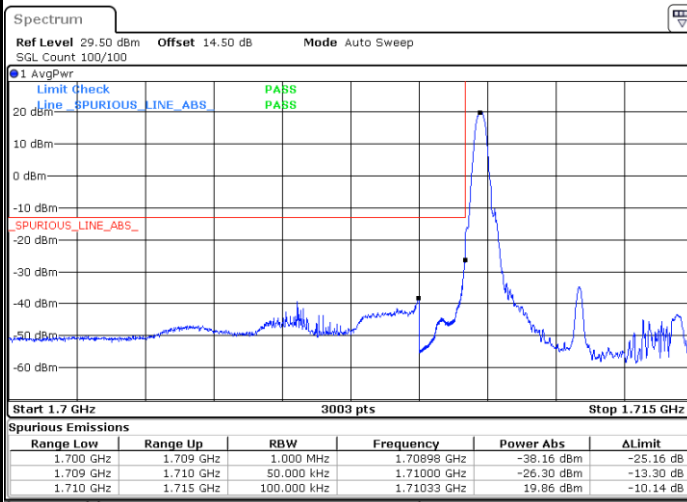

Highest Band Edge / 1 RB

Date: 1.FEB.2021 10:23:46

Lowest Band Edge / Full RB

Date: 1.FEB.2021 10:16:50

Highest Band Edge / Full RB

Date: 1.FEB.2021 10:25:54

LTE Band 66 / 5MHz / 16QAM

Lowest Band Edge / 1RB

Date: 1.FEB.2021 10:15:46

Highest Band Edge / 1 RB

Date: 1.FEB.2021 10:24:50

Lowest Band Edge / Full RB

Date: 1.FEB.2021 10:17:54

Highest Band Edge / Full RB

Date: 1.FEB.2021 10:26:58

LTE Band 66 / 5MHz / 64QAM

Lowest Band Edge / 1RB

Date: 1.FEB.2021 10:06:29

Highest Band Edge / 1 RB

Date: 1.FEB.2021 10:11:01

Lowest Band Edge / Full RB

Date: 1.FEB.2021 10:07:33

Highest Band Edge / Full RB

Date: 1.FEB.2021 10:12:05

LTE Band 66 / 10MHz / QPSK

Lowest Band Edge / 1 RB

Highest Band Edge / 1 RB

Lowest Band Edge / Full RB

Highest Band Edge / Full RB

LTE Band 66 / 10MHz / 16QAM

Lowest Band Edge / 1 RB

Highest Band Edge / 1 RB