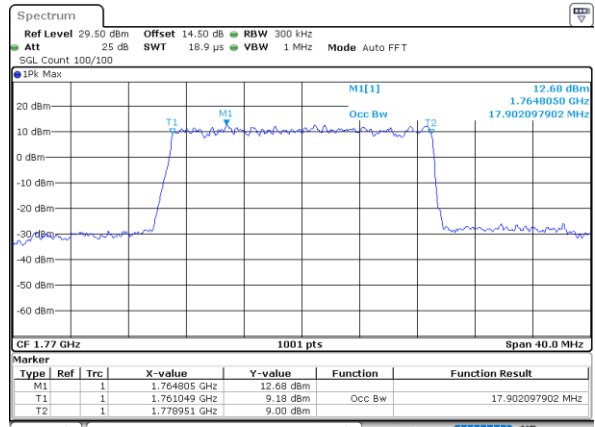

LTE Band 66

Lowest Channel / 15MHz / QPSK

Lowest Channel / 15MHz / 16QAM

Middle Channel / 15MHz / QPSK

Middle Channel / 15MHz / 16QAM

Highest Channel / 15MHz / QPSK

Highest Channel / 15MHz / 16QAM

LTE Band 66

Lowest Channel / 20MHz / QPSK

Date: 1.FEB.2021 11:15:56

Lowest Channel / 20MHz / 16QAM

Date: 1.FEB.2021 11:16:07

Middle Channel / 20MHz / QPSK

Date: 1.FEB.2021 11:22:36

Middle Channel / 20MHz / 16QAM

Date: 1.FEB.2021 11:22:47

Highest Channel / 20MHz / QPSK

Date: 1.FEB.2021 11:25:00

Highest Channel / 20MHz / 16QAM

Date: 1.FEB.2021 11:25:11

LTE Band 66

Lowest Channel / 1.4MHz / 64QAM

Lowest Channel / 3MHz / 64QAM

Middle Channel / 20MHz / 64QAM