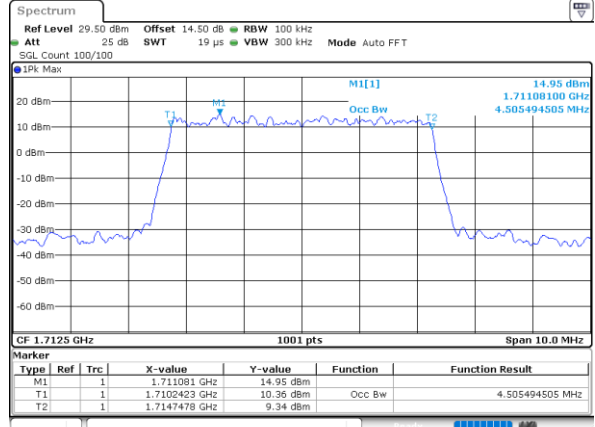

Highest Channel / 3MHz / QPSK

Date: 1.FEB.2021 09:50:43

Highest Channel / 3MHz / 16QAM

Date: 1.FEB.2021 09:50:54

LTE Band 66

Lowest Channel / 5MHz / QPSK

Date: 1.FEB.2021 10:13:06

Lowest Channel / 5MHz / 16QAM