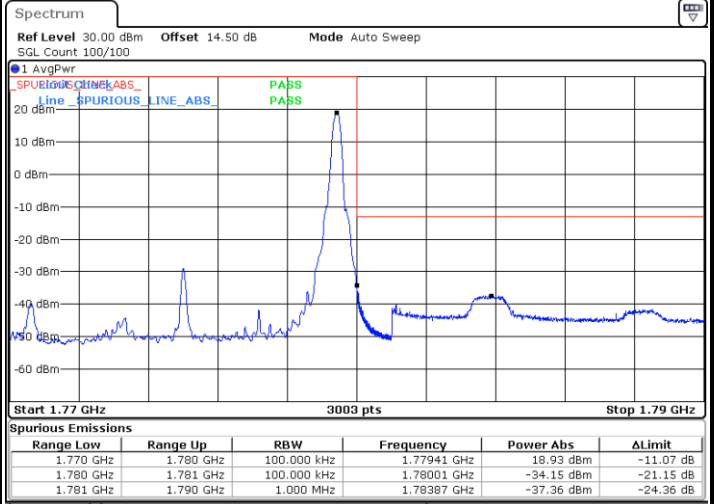

Date: 1.FEB.2021 10:15:46

Highest Band Edge / 1 RB

Date: 1.FEB.2021 10:24:50

Lowest Band Edge / Full RB

Date: 1.FEB.2021 10:17:54

Highest Band Edge / Full RB

Date: 1.FEB.2021 10:26:58

LTE Band 66 / 5MHz / 64QAM

Lowest Band Edge / 1RB

Date: 1.FEB.2021 10:06:29

Highest Band Edge / 1 RB

Date: 1.FEB.2021 10:11:01

Lowest Band Edge / Full RB

Date: 1.FEB.2021 10:07:33

Highest Band Edge / Full RB

Date: 1.FEB.2021 10:12:05

LTE Band 66 / 10MHz / QPSK

Lowest Band Edge / 1 RB

Highest Band Edge / 1 RB

Lowest Band Edge / Full RB

Highest Band Edge / Full RB

LTE Band 66 / 10MHz / 16QAM

Lowest Band Edge / 1 RB

Highest Band Edge / 1 RB

Lowest Band Edge / Full RB

Highest Band Edge / Full RB