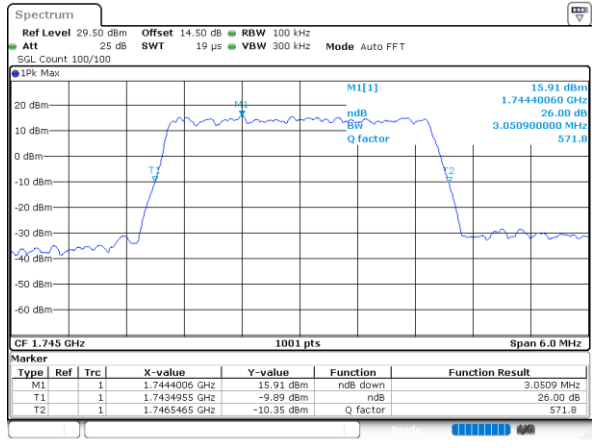

LTE Band 66

Lowest Channel / 20MHz / QPSK

Lowest Channel / 20MHz / 16QAM

Middle Channel / 20MHz / QPSK

Middle Channel / 20MHz / 16QAM

Highest Channel / 20MHz / QPSK

Highest Channel / 20MHz / 16QAM

LTE Band 66

Lowest Channel / 1.4MHz / 64QAM

Lowest Channel / 3MHz / 64QAM

Middle Channel / 20MHz / 64QAM

Middle Channel / 3MHz / 64QAM

Highest Channel / 20MHz / 64QAM

Highest Channel / 3MHz / 64QAM

LTE Band 66

Lowest Channel / 5MHz / 64QAM

Date: 1.FEB.2021 10:05:25

Lowest Channel / 10MHz / 64QAM

Middle Channel / 5MHz / 64QAM

Date: 1.FEB.2021 10:08:45

Middle Channel / 10MHz / 64QAM

Highest Channel / 5MHz / 64QAM

Date: 1.FEB.2021 10:09:57

Highest Channel / 10MHz / 64QAM