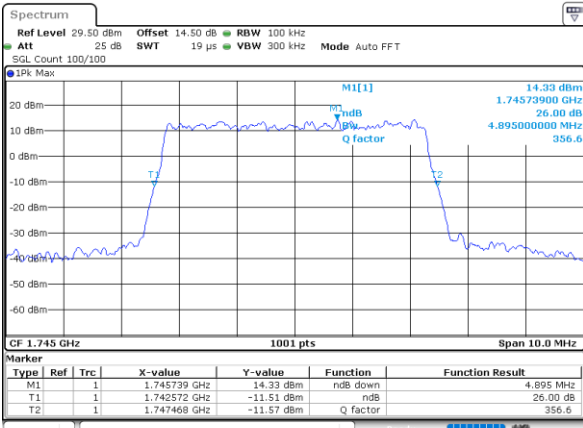

LTE Band 66

Lowest Channel / 20MHz / QPSK

Lowest Channel / 20MHz / 16QAM

Middle Channel / 20MHz / QPSK

Middle Channel / 20MHz / 16QAM

Highest Channel / 20MHz / QPSK

Highest Channel / 20MHz / 16QAM

LTE Band 66

Lowest Channel / 1.4MHz / 64QAM

Lowest Channel / 3MHz / 64QAM

Middle Channel / 20MHz / 64QAM

Middle Channel / 3MHz / 64QAM

Highest Channel / 20MHz / 64QAM

Highest Channel / 3MHz / 64QAM

LTE Band 66

Lowest Channel / 5MHz / 64QAM

Date: 1.FEB.2021 10:05:25

Lowest Channel / 10MHz / 64QAM

Middle Channel / 5MHz / 64QAM

Date: 1.FEB.2021 10:08:45

Middle Channel / 10MHz / 64QAM

Highest Channel / 5MHz / 64QAM

Date: 1.FEB.2021 10:09:57

Highest Channel / 10MHz / 64QAM

LTE Band 66

Lowest Channel / 15MHz / 64QAM

Lowest Channel / 20MHz / 64QAM

Middle Channel / 15MHz / 64QAM

Middle Channel / 20MHz / 64QAM

Highest Channel / 15MHz / 64QAM

Highest Channel / 20MHz / 64QAM