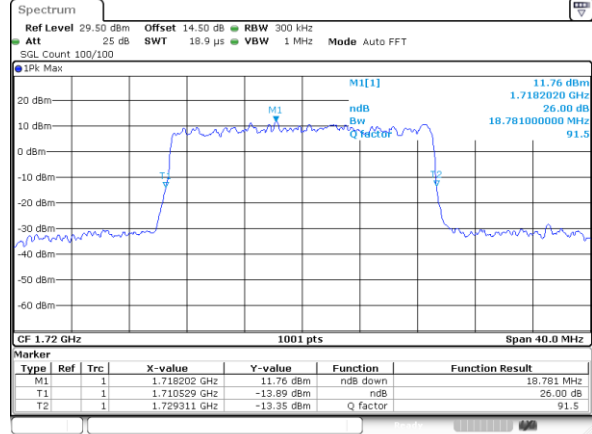

Lowest Channel / 1.4MHz / 64QAM

Lowest Channel / 3MHz / 64QAM

Middle Channel / 20MHz / 64QAM

Middle Channel / 3MHz / 64QAM

Highest Channel / 20MHz / 64QAM

Highest Channel / 3MHz / 64QAM

LTE Band 66

Lowest Channel / 5MHz / 64QAM

Date: 1.FEB.2021 10:05:25

Lowest Channel / 10MHz / 64QAM

Middle Channel / 5MHz / 64QAM

Date: 1.FEB.2021 10:08:45

Middle Channel / 10MHz / 64QAM

Highest Channel / 5MHz / 64QAM

Date: 1.FEB.2021 10:09:57

Highest Channel / 10MHz / 64QAM

LTE Band 66

Lowest Channel / 15MHz / 64QAM

Lowest Channel / 20MHz / 64QAM

Middle Channel / 15MHz / 64QAM

Middle Channel / 20MHz / 64QAM

Highest Channel / 15MHz / 64QAM

Highest Channel / 20MHz / 64QAM

### Occupied Bandwidth

Mode	LTE Band 66 : 99%OBW(MHz)											
BW	1.4MHz		3MHz		5MHz		10MHz		15MHz		20MHz	
Mod.	QPSK	16QAM	QPSK	16QAM	QPSK	16QAM	QPSK	16QAM	QPSK	16QAM	QPSK	16QAM
Lowest CH	1.10	1.09	2.71	2.73	4.49	4.51	8.99	8.99	13.43	13.43	17.86	17.82
Middle CH	1.09	1.09	2.72	2.70	4.52	4.49	9.05	9.01	13.43	13.43	17.94	17.90
Highest CH	1.09	1.09	2.72	2.72	4.50	4.49	9.03	8.95	13.40	13.40	17.90	17.90
Mode	LTE Band 66 : 99%OBW(MHz)											
BW	1.4MHz		3MHz		5MHz		10MHz		15MHz		20MHz	
Mod.	64QAM		64QAM		64QAM		64QAM		64QAM		64QAM	
Lowest CH	1.08	-	2.70	-	4.49	-	8.99	-	13.40	-	17.86	-
Middle CH	1.09	-	2.72	-	4.49	-	8.97	-	13.43	-	17.94	-
Highest CH	1.09	-	2.74	-	4.48	-	8.97	-	13.43	-	17.90	-