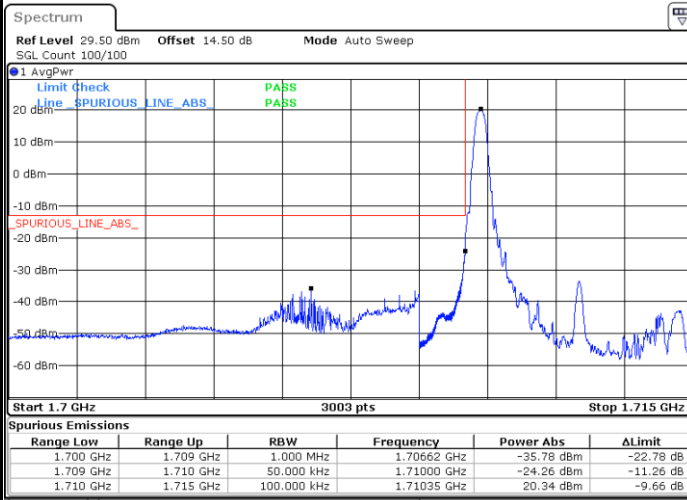

Date: 1.FEB.2021 10:03:09

Lowest Band Edge / Full RB

Date: 1.FEB.2021 09:59:41

Highest Band Edge / Full RB

Date: 1.FEB.2021 10:04:13

LTE Band 66 / 5MHz / QPSK

Lowest Band Edge / 1 RB

Date: 1.FEB.2021 10:14:42

Highest Band Edge / 1 RB

Date: 1.FEB.2021 10:23:46

Lowest Band Edge / Full RB

Date: 1.FEB.2021 10:16:50

Highest Band Edge / Full RB

Date: 1.FEB.2021 10:25:54

LTE Band 66 / 5MHz / 16QAM

Lowest Band Edge / 1RB

Date: 1.FEB.2021 10:15:46

Highest Band Edge / 1 RB

Date: 1.FEB.2021 10:24:50

Lowest Band Edge / Full RB

Date: 1.FEB.2021 10:17:54

Highest Band Edge / Full RB

Date: 1.FEB.2021 10:26:58

LTE Band 66 / 5MHz / 64QAM

Lowest Band Edge / 1RB

Date: 1.FEB.2021 10:06:29

Highest Band Edge / 1 RB

Date: 1.FEB.2021 10:11:01

Lowest Band Edge / Full RB

Date: 1.FEB.2021 10:07:33

Highest Band Edge / Full RB

Date: 1.FEB.2021 10:12:05