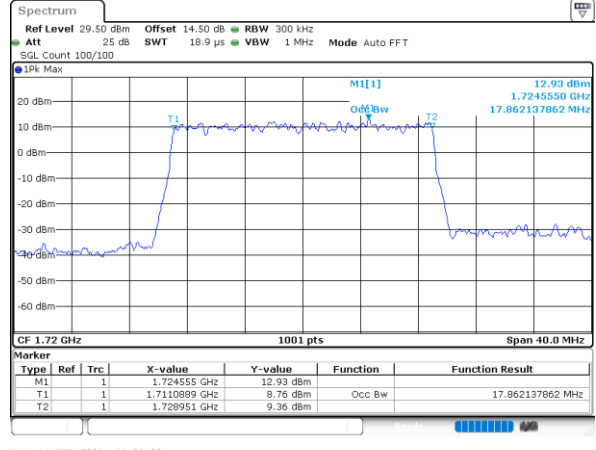

Date: 1.FEB.2021 10:08:34

Middle Channel / 10MHz / 64QAM

Highest Channel / 5MHz / 64QAM

Date: 1.FEB.2021 10:09:46

Highest Channel / 10MHz / 64QAM

LTE Band 66

Lowest Channel / 15MHz / 64QAM

Lowest Channel / 20MHz / 64QAM