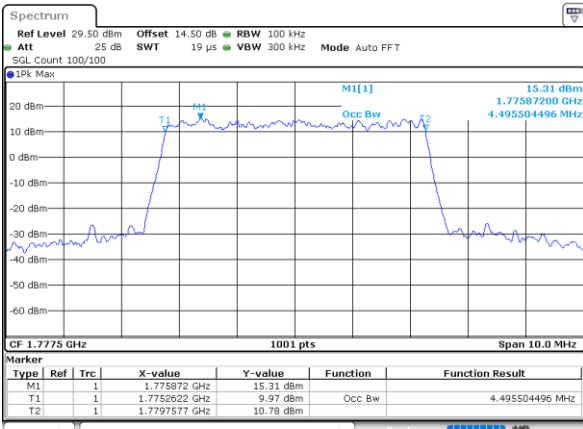

Highest Channel / 3MHz / QPSK

Date: 1.FEB.2021 09:50:43

Highest Channel / 3MHz / 16QAM

Date: 1.FEB.2021 09:50:54

LTE Band 66

Lowest Channel / 5MHz / QPSK

Date: 1.FEB.2021 10:13:06

Lowest Channel / 5MHz / 16QAM

Date: 1.FEB.2021 10:13:17

Middle Channel / 5MHz / QPSK

Date: 1.FEB.2021 10:19:45

Middle Channel / 5MHz / 16QAM

Date: 1.FEB.2021 10:19:56

Highest Channel / 5MHz / QPSK

Date: 1.FEB.2021 10:22:09

Highest Channel / 5MHz / 16QAM

Date: 1.FEB.2021 10:22:20

LTE Band 66

Lowest Channel / 10MHz / QPSK

Lowest Channel / 10MHz / 16QAM

Middle Channel / 10MHz / QPSK

Middle Channel / 10MHz / 16QAM

Highest Channel / 10MHz / QPSK

Highest Channel / 10MHz / 16QAM