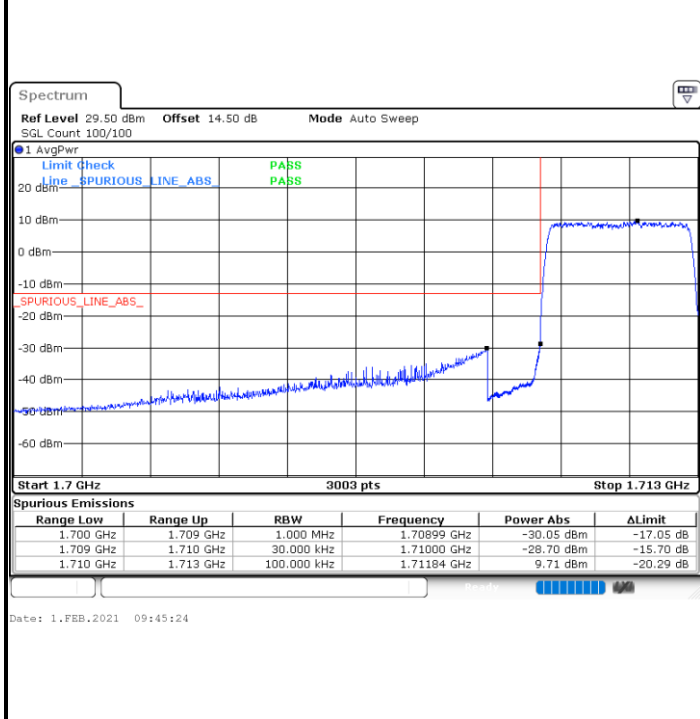

# Conducted Band Edge

LTE Band 66 / 1.4MHz / 64QAM

Lowest Band Edge / 1 RB

Highest Band Edge / 1 RB

Lowest Band Edge / Full RB

Highest Band Edge / Full RB

**LTE Band 66 / 3MHz / QPSK**

**Lowest Band Edge / 1RB**

**Highest Band Edge / 1 RB**

**Lowest Band Edge / Full RB**

**Highest Band Edge / Full RB**

LTE Band 66 / 3MHz / 16QAM

Lowest Band Edge / 1 RB

Date: 1.FEB.2021 09:44:20

Highest Band Edge / 1 RB

Date: 1.FEB.2021 09:53:24

Lowest Band Edge / Full RB

Date: 1.FEB.2021 09:46:28

Highest Band Edge / Full RB

Date: 1.FEB.2021 09:55:32

LTE Band 66 / 3MHz / 64QAM

Lowest Band Edge / 1 RB

Date: 1.FEB.2021 09:58:37

Highest Band Edge / 1 RB

Date: 1.FEB.2021 10:03:09

Lowest Band Edge / Full RB

Date: 1.FEB.2021 09:59:41

Highest Band Edge / Full RB

Date: 1.FEB.2021 10:04:13

LTE Band 66 / 5MHz / QPSK

Lowest Band Edge / 1 RB

Date: 1.FEB.2021 10:14:42