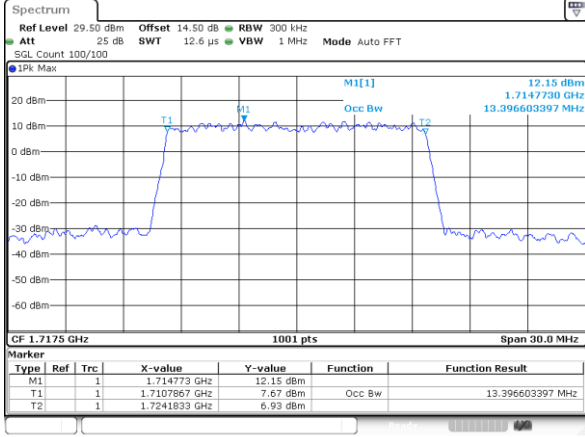

Date: 1.FEB.2021 10:08:34

Middle Channel / 10MHz / 64QAM

Highest Channel / 5MHz / 64QAM

Date: 1.FEB.2021 10:09:46

Highest Channel / 10MHz / 64QAM

LTE Band 66

Lowest Channel / 15MHz / 64QAM

Lowest Channel / 20MHz / 64QAM

# Conducted Band Edge

LTE Band 66 / 1.4MHz / 64QAM

Lowest Band Edge / 1 RB

Highest Band Edge / 1 RB

Lowest Band Edge / Full RB

Highest Band Edge / Full RB

**LTE Band 66 / 3MHz / QPSK**

**Lowest Band Edge / 1RB**