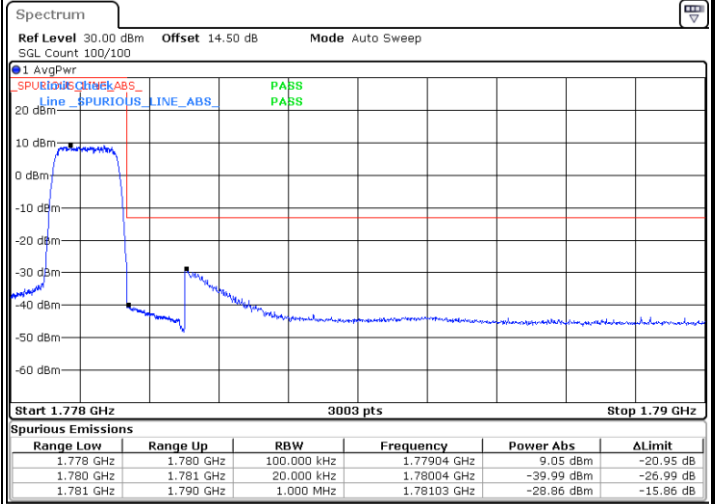

Date: 1.FEB.2021 10:08:34

Middle Channel / 10MHz / 64QAM

Highest Channel / 5MHz / 64QAM

Date: 1.FEB.2021 10:09:46

Highest Channel / 10MHz / 64QAM

LTE Band 66

Lowest Channel / 15MHz / 64QAM

Lowest Channel / 20MHz / 64QAM

# Conducted Band Edge

LTE Band 66 / 1.4MHz / 64QAM

Lowest Band Edge / 1 RB

Highest Band Edge / 1 RB

Lowest Band Edge / Full RB

Highest Band Edge / Full RB

**LTE Band 66 / 3MHz / QPSK**

**Lowest Band Edge / 1RB**

**Highest Band Edge / 1 RB**

**Lowest Band Edge / Full RB**

**Highest Band Edge / Full RB**

LTE Band 66 / 3MHz / 16QAM

Lowest Band Edge / 1 RB

Date: 1.FEB.2021 09:44:20

Highest Band Edge / 1 RB

Date: 1.FEB.2021 09:53:24

Lowest Band Edge / Full RB

Date: 1.FEB.2021 09:46:28

Highest Band Edge / Full RB

Date: 1.FEB.2021 09:55:32

LTE Band 66 / 3MHz / 64QAM

Lowest Band Edge / 1 RB

Date: 1.FEB.2021 09:58:37

Highest Band Edge / 1 RB