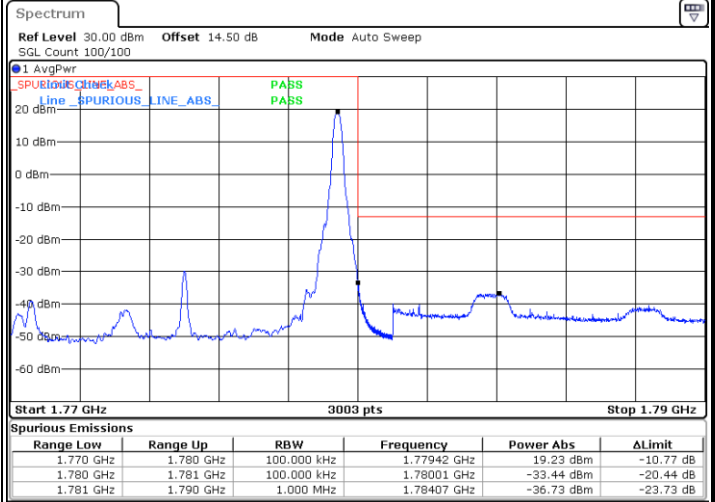

Highest Band Edge / 1 RB

Date: 1.FEB.2021 10:23:46

Lowest Band Edge / Full RB

Date: 1.FEB.2021 10:16:50

Highest Band Edge / Full RB

Date: 1.FEB.2021 10:25:54

LTE Band 66 / 5MHz / 16QAM

Lowest Band Edge / 1RB

Date: 1.FEB.2021 10:15:46

Highest Band Edge / 1 RB

Date: 1.FEB.2021 10:24:50

Lowest Band Edge / Full RB

Date: 1.FEB.2021 10:17:54

Highest Band Edge / Full RB

Date: 1.FEB.2021 10:26:58

LTE Band 66 / 5MHz / 64QAM

Lowest Band Edge / 1RB

Date: 1.FEB.2021 10:06:29

Highest Band Edge / 1 RB

Date: 1.FEB.2021 10:11:01

Lowest Band Edge / Full RB

Date: 1.FEB.2021 10:07:33

Highest Band Edge / Full RB

Date: 1.FEB.2021 10:12:05

LTE Band 66 / 10MHz / QPSK

Lowest Band Edge / 1 RB

Highest Band Edge / 1 RB

Lowest Band Edge / Full RB

Highest Band Edge / Full RB

LTE Band 66 / 10MHz / 16QAM

Lowest Band Edge / 1 RB

Highest Band Edge / 1 RB