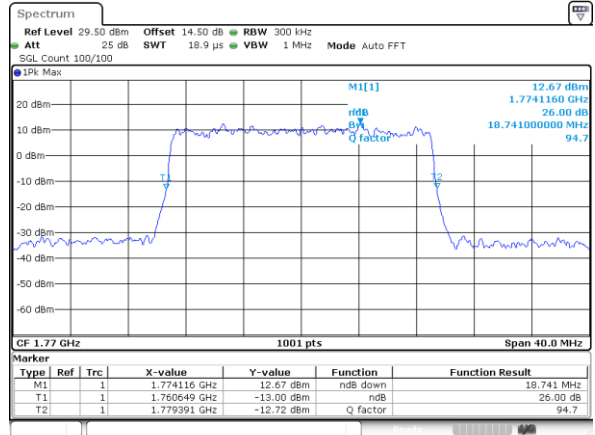

LTE Band 66

Lowest Channel / 20MHz / QPSK

Lowest Channel / 20MHz / 16QAM

Middle Channel / 20MHz / QPSK

Middle Channel / 20MHz / 16QAM

Highest Channel / 20MHz / QPSK

Highest Channel / 20MHz / 16QAM

LTE Band 66

Lowest Channel / 1.4MHz / 64QAM

Lowest Channel / 3MHz / 64QAM

Middle Channel / 20MHz / 64QAM

Middle Channel / 3MHz / 64QAM

Highest Channel / 20MHz / 64QAM

Highest Channel / 3MHz / 64QAM

LTE Band 66

Lowest Channel / 5MHz / 64QAM