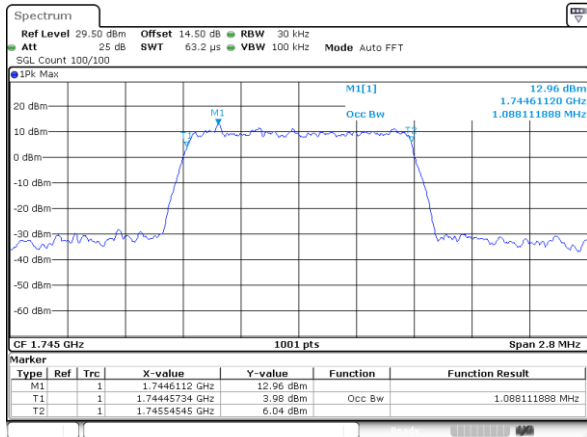

Highest Channel / 20MHz / QPSK

Date: 1.FEB.2021 11:25:00

Highest Channel / 20MHz / 16QAM

Date: 1.FEB.2021 11:25:11

LTE Band 66

Lowest Channel / 1.4MHz / 64QAM

Lowest Channel / 3MHz / 64QAM

Middle Channel / 20MHz / 64QAM

Middle Channel / 3MHz / 64QAM

Highest Channel / 20MHz / 64QAM

Highest Channel / 3MHz / 64QAM

LTE Band 66

Lowest Channel / 5MHz / 64QAM

Date: 1.FEB.2021 10:05:14

Lowest Channel / 10MHz / 64QAM

Middle Channel / 5MHz / 64QAM

Date: 1.FEB.2021 10:08:34

Middle Channel / 10MHz / 64QAM

Highest Channel / 5MHz / 64QAM

Date: 1.FEB.2021 10:09:46

Highest Channel / 10MHz / 64QAM

LTE Band 66

Lowest Channel / 15MHz / 64QAM

Lowest Channel / 20MHz / 64QAM