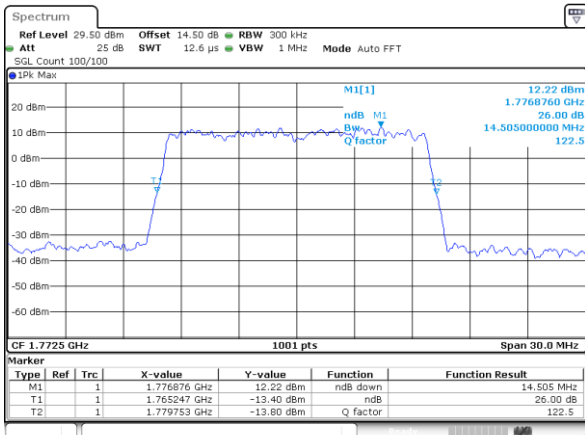

Date: 1.FEB.2021 10:05:25

Lowest Channel / 10MHz / 64QAM

Middle Channel / 5MHz / 64QAM

Date: 1.FEB.2021 10:08:45

Middle Channel / 10MHz / 64QAM

Highest Channel / 5MHz / 64QAM

Date: 1.FEB.2021 10:09:57

Highest Channel / 10MHz / 64QAM

LTE Band 66

Lowest Channel / 15MHz / 64QAM

Lowest Channel / 20MHz / 64QAM

Middle Channel / 15MHz / 64QAM

Middle Channel / 20MHz / 64QAM

Highest Channel / 15MHz / 64QAM

Highest Channel / 20MHz / 64QAM

### Occupied Bandwidth

Mode	LTE Band 66 : 99%OBW(MHz)											
BW	1.4MHz		3MHz		5MHz		10MHz		15MHz		20MHz	
Mod.	QPSK	16QAM	QPSK	16QAM	QPSK	16QAM	QPSK	16QAM	QPSK	16QAM	QPSK	16QAM
Lowest CH	1.10	1.09	2.71	2.73	4.49	4.51	8.99	8.99	13.43	13.43	17.86	17.82
Middle CH	1.09	1.09	2.72	2.70	4.52	4.49	9.05	9.01	13.43	13.43	17.94	17.90
Highest CH	1.09	1.09	2.72	2.72	4.50	4.49	9.03	8.95	13.40	13.40	17.90	17.90
Mode	LTE Band 66 : 99%OBW(MHz)											
BW	1.4MHz		3MHz		5MHz		10MHz		15MHz		20MHz	
Mod.	64QAM		64QAM		64QAM		64QAM		64QAM		64QAM	
Lowest CH	1.08	-	2.70	-	4.49	-	8.99	-	13.40	-	17.86	-
Middle CH	1.09	-	2.72	-	4.49	-	8.97	-	13.43	-	17.94	-
Highest CH	1.09	-	2.74	-	4.48	-	8.97	-	13.43	-	17.90	-

LTE Band 66

Lowest Channel / 1.4MHz / QPSK

Lowest Channel / 1.4MHz / 16QAM

Middle Channel / 1.4MHz / QPSK

Middle Channel / 1.4MHz / 16QAM

Highest Channel / 1.4MHz / QPSK

Highest Channel / 1.4MHz / 16QAM

LTE Band 66