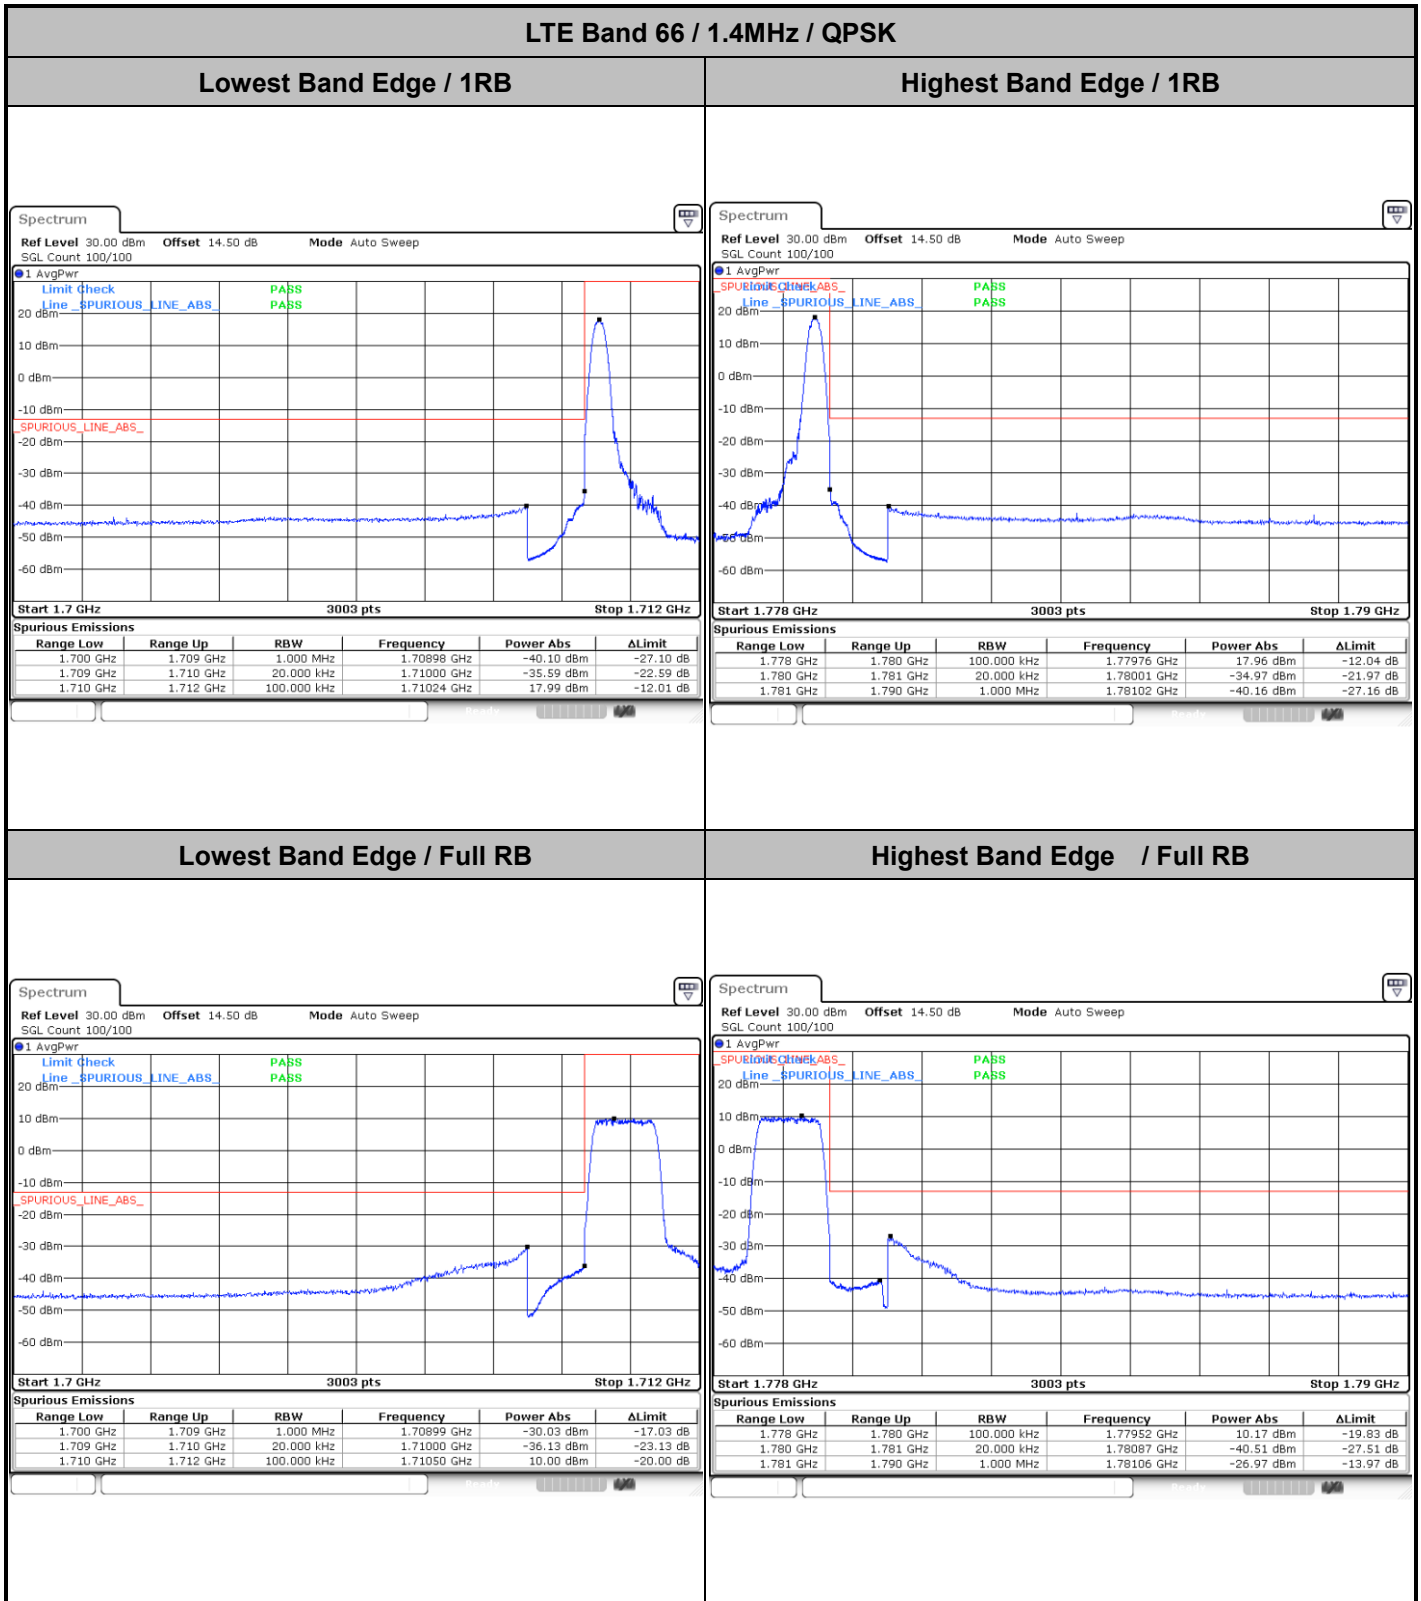

Date: 1.FEB.2021 10:08:34

Middle Channel / 10MHz / 64QAM

Highest Channel / 5MHz / 64QAM

Date: 1.FEB.2021 10:09:46

Highest Channel / 10MHz / 64QAM

LTE Band 66

Lowest Channel / 15MHz / 64QAM

Lowest Channel / 20MHz / 64QAM

# Conducted Band Edge

LTE Band 66 / 1.4MHz / 64QAM

Lowest Band Edge / 1 RB

Highest Band Edge / 1 RB

Lowest Band Edge / Full RB

Highest Band Edge / Full RB

**LTE Band 66 / 3MHz / QPSK**

**Lowest Band Edge / 1RB**

**Highest Band Edge / 1 RB**

**Lowest Band Edge / Full RB**

**Highest Band Edge / Full RB**

LTE Band 66 / 3MHz / 16QAM

Lowest Band Edge / 1 RB

Date: 1.FEB.2021 09:44:20

Highest Band Edge / 1 RB

Date: 1.FEB.2021 09:53:24

Lowest Band Edge / Full RB

Date: 1.FEB.2021 09:46:28

Highest Band Edge / Full RB

Date: 1.FEB.2021 09:55:32

LTE Band 66 / 3MHz / 64QAM

Lowest Band Edge / 1 RB

Date: 1.FEB.2021 09:58:37

Highest Band Edge / 1 RB