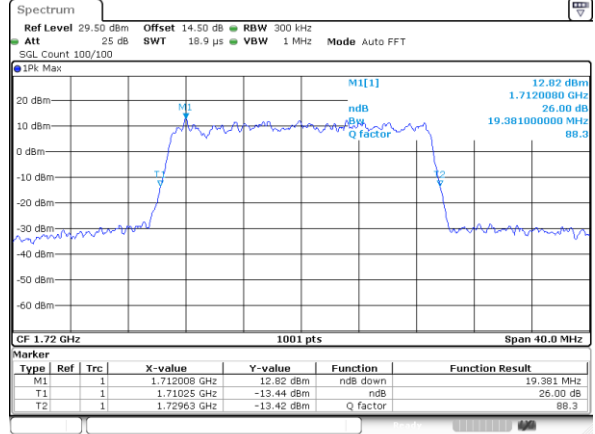

LTE Band 66

Lowest Channel / 20MHz / QPSK

Lowest Channel / 20MHz / 16QAM

Middle Channel / 20MHz / QPSK

Middle Channel / 20MHz / 16QAM

Highest Channel / 20MHz / QPSK

Highest Channel / 20MHz / 16QAM

LTE Band 66

Lowest Channel / 1.4MHz / 64QAM

Lowest Channel / 3MHz / 64QAM

Middle Channel / 20MHz / 64QAM

Middle Channel / 3MHz / 64QAM

Highest Channel / 20MHz / 64QAM

Highest Channel / 3MHz / 64QAM

LTE Band 66

Lowest Channel / 5MHz / 64QAM