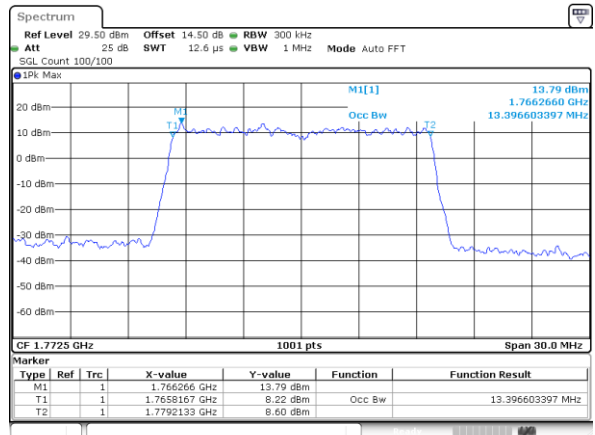

LTE Band 66

Lowest Channel / 15MHz / QPSK

Lowest Channel / 15MHz / 16QAM

Middle Channel / 15MHz / QPSK

Middle Channel / 15MHz / 16QAM

Highest Channel / 15MHz / QPSK

Highest Channel / 15MHz / 16QAM

LTE Band 66