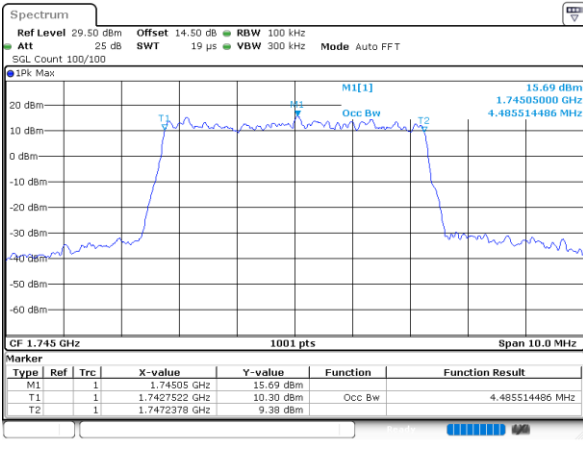

Highest Channel / 20MHz / QPSK

Date: 1.FEB.2021 11:25:00

Highest Channel / 20MHz / 16QAM

Date: 1.FEB.2021 11:25:11

LTE Band 66

Lowest Channel / 1.4MHz / 64QAM

Lowest Channel / 3MHz / 64QAM

Middle Channel / 20MHz / 64QAM

Middle Channel / 3MHz / 64QAM

Highest Channel / 20MHz / 64QAM

Highest Channel / 3MHz / 64QAM

LTE Band 66

Lowest Channel / 5MHz / 64QAM

Date: 1.FEB.2021 10:05:14

Lowest Channel / 10MHz / 64QAM

Middle Channel / 5MHz / 64QAM

Date: 1.FEB.2021 10:08:34

Middle Channel / 10MHz / 64QAM

Highest Channel / 5MHz / 64QAM

Date: 1.FEB.2021 10:09:46

Highest Channel / 10MHz / 64QAM

LTE Band 66

Lowest Channel / 15MHz / 64QAM

Lowest Channel / 20MHz / 64QAM