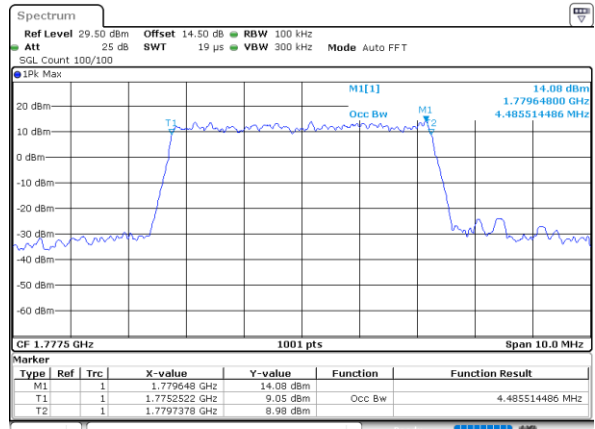

Highest Channel / 3MHz / QPSK

Date: 1.FEB.2021 09:50:43

Highest Channel / 3MHz / 16QAM

Date: 1.FEB.2021 09:50:54

LTE Band 66

Lowest Channel / 5MHz / QPSK

Date: 1.FEB.2021 10:13:06

Lowest Channel / 5MHz / 16QAM

Date: 1.FEB.2021 10:13:17

Middle Channel / 5MHz / QPSK

Date: 1.FEB.2021 10:19:45

Middle Channel / 5MHz / 16QAM

Date: 1.FEB.2021 10:19:56

Highest Channel / 5MHz / QPSK

Date: 1.FEB.2021 10:22:09

Highest Channel / 5MHz / 16QAM

Date: 1.FEB.2021 10:22:20

LTE Band 66

Lowest Channel / 10MHz / QPSK

Lowest Channel / 10MHz / 16QAM

Middle Channel / 10MHz / QPSK

Middle Channel / 10MHz / 16QAM

Highest Channel / 10MHz / QPSK

Highest Channel / 10MHz / 16QAM