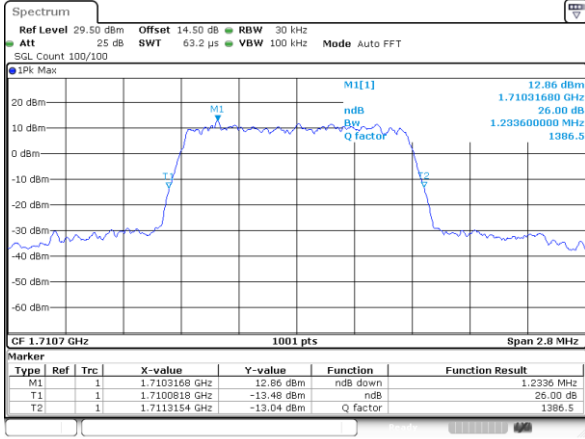

LTE Band 66

Lowest Channel / 20MHz / QPSK

Lowest Channel / 20MHz / 16QAM

Middle Channel / 20MHz / QPSK

Middle Channel / 20MHz / 16QAM

Highest Channel / 20MHz / QPSK

Highest Channel / 20MHz / 16QAM

LTE Band 66

Lowest Channel / 1.4MHz / 64QAM

Lowest Channel / 3MHz / 64QAM

Middle Channel / 20MHz / 64QAM

Middle Channel / 3MHz / 64QAM

Highest Channel / 20MHz / 64QAM

Highest Channel / 3MHz / 64QAM

LTE Band 66

Lowest Channel / 5MHz / 64QAM