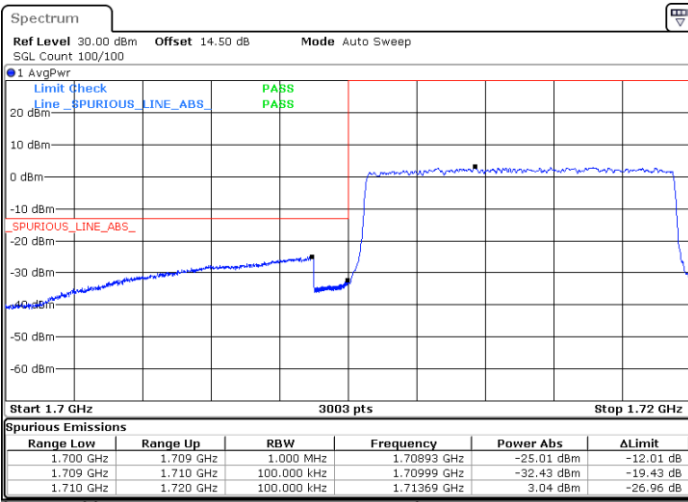

Date: 1.FEB.2021 10:15:46

Highest Band Edge / 1 RB

Date: 1.FEB.2021 10:24:50

Lowest Band Edge / Full RB

Date: 1.FEB.2021 10:17:54

Highest Band Edge / Full RB

Date: 1.FEB.2021 10:26:58

LTE Band 66 / 5MHz / 64QAM

Lowest Band Edge / 1RB

Date: 1.FEB.2021 10:06:29

Highest Band Edge / 1 RB

Date: 1.FEB.2021 10:11:01

Lowest Band Edge / Full RB

Date: 1.FEB.2021 10:07:33

Highest Band Edge / Full RB

Date: 1.FEB.2021 10:12:05

LTE Band 66 / 10MHz / QPSK

Lowest Band Edge / 1 RB

Highest Band Edge / 1 RB

Lowest Band Edge / Full RB

Highest Band Edge / Full RB

LTE Band 66 / 10MHz / 16QAM

Lowest Band Edge / 1 RB

Highest Band Edge / 1 RB

Lowest Band Edge / Full RB

Highest Band Edge / Full RB