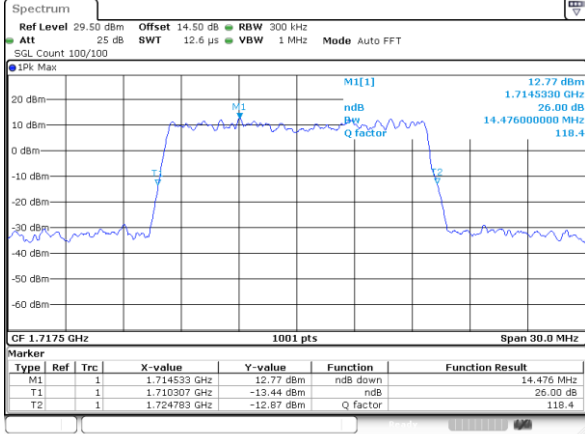

Lowest Channel / 1.4MHz / 64QAM

Lowest Channel / 3MHz / 64QAM

Middle Channel / 20MHz / 64QAM

Middle Channel / 3MHz / 64QAM

Highest Channel / 20MHz / 64QAM

Highest Channel / 3MHz / 64QAM

LTE Band 66

Lowest Channel / 5MHz / 64QAM

Date: 1.FEB.2021 10:05:25

Lowest Channel / 10MHz / 64QAM

Middle Channel / 5MHz / 64QAM

Date: 1.FEB.2021 10:08:45

Middle Channel / 10MHz / 64QAM

Highest Channel / 5MHz / 64QAM

Date: 1.FEB.2021 10:09:57

Highest Channel / 10MHz / 64QAM

LTE Band 66

Lowest Channel / 15MHz / 64QAM

Lowest Channel / 20MHz / 64QAM

Middle Channel / 15MHz / 64QAM

Middle Channel / 20MHz / 64QAM

Highest Channel / 15MHz / 64QAM

Highest Channel / 20MHz / 64QAM

### Occupied Bandwidth

Mode	LTE Band 66 : 99%OBW(MHz)											
BW	1.4MHz		3MHz		5MHz		10MHz		15MHz		20MHz	
Mod.	QPSK	16QAM	QPSK	16QAM	QPSK	16QAM	QPSK	16QAM	QPSK	16QAM	QPSK	16QAM
Lowest CH	1.10	1.09	2.71	2.73	4.49	4.51	8.99	8.99	13.43	13.43	17.86	17.82
Middle CH	1.09	1.09	2.72	2.70	4.52	4.49	9.05	9.01	13.43	13.43	17.94	17.90
Highest CH	1.09	1.09	2.72	2.72	4.50	4.49	9.03	8.95	13.40	13.40	17.90	17.90
Mode	LTE Band 66 : 99%OBW(MHz)											
BW	1.4MHz		3MHz		5MHz		10MHz		15MHz		20MHz	
Mod.	64QAM		64QAM		64QAM		64QAM		64QAM		64QAM	
Lowest CH	1.08	-	2.70	-	4.49	-	8.99	-	13.40	-	17.86	-
Middle CH	1.09	-	2.72	-	4.49	-	8.97	-	13.43	-	17.94	-
Highest CH	1.09	-	2.74	-	4.48	-	8.97	-	13.43	-	17.90	-