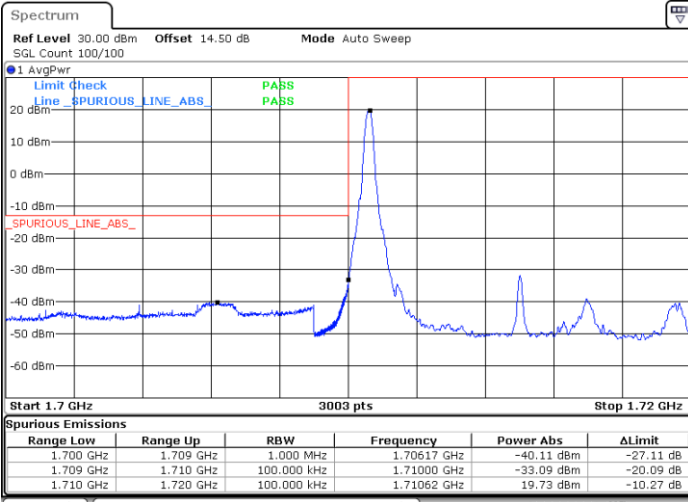

Highest Band Edge / 1 RB

Date: 1.FEB.2021 10:23:46

Lowest Band Edge / Full RB

Date: 1.FEB.2021 10:16:50

Highest Band Edge / Full RB

Date: 1.FEB.2021 10:25:54

LTE Band 66 / 5MHz / 16QAM

Lowest Band Edge / 1RB

Date: 1.FEB.2021 10:15:46

Highest Band Edge / 1 RB

Date: 1.FEB.2021 10:24:50

Lowest Band Edge / Full RB

Date: 1.FEB.2021 10:17:54

Highest Band Edge / Full RB

Date: 1.FEB.2021 10:26:58

LTE Band 66 / 5MHz / 64QAM

Lowest Band Edge / 1RB

Date: 1.FEB.2021 10:06:29

Highest Band Edge / 1 RB

Date: 1.FEB.2021 10:11:01

Lowest Band Edge / Full RB

Date: 1.FEB.2021 10:07:33

Highest Band Edge / Full RB

Date: 1.FEB.2021 10:12:05

LTE Band 66 / 10MHz / QPSK

Lowest Band Edge / 1 RB

Highest Band Edge / 1 RB

Lowest Band Edge / Full RB

Highest Band Edge / Full RB

LTE Band 66 / 10MHz / 16QAM

Lowest Band Edge / 1 RB

Highest Band Edge / 1 RB