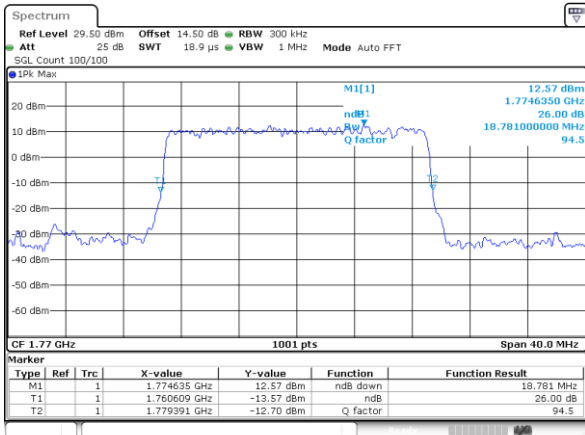

LTE Band 66

Lowest Channel / 20MHz / QPSK

Lowest Channel / 20MHz / 16QAM

Middle Channel / 20MHz / QPSK

Middle Channel / 20MHz / 16QAM

Highest Channel / 20MHz / QPSK

Highest Channel / 20MHz / 16QAM

LTE Band 66

Lowest Channel / 1.4MHz / 64QAM

Lowest Channel / 3MHz / 64QAM

Middle Channel / 20MHz / 64QAM

Middle Channel / 3MHz / 64QAM

Highest Channel / 20MHz / 64QAM

Highest Channel / 3MHz / 64QAM

LTE Band 66

Lowest Channel / 5MHz / 64QAM