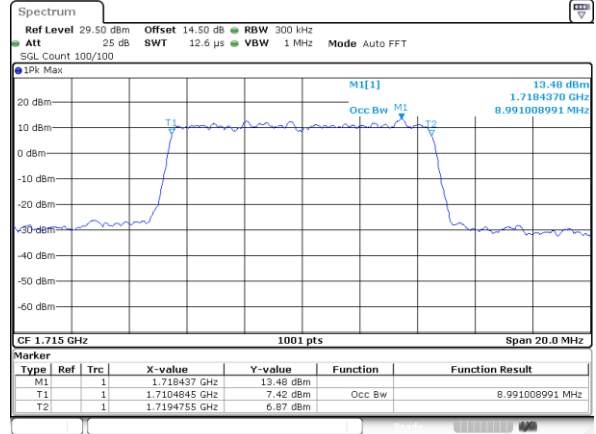

Date: 1.FEB.2021 10:22:20

LTE Band 66

Lowest Channel / 10MHz / QPSK

Lowest Channel / 10MHz / 16QAM

Middle Channel / 10MHz / QPSK

Middle Channel / 10MHz / 16QAM

Highest Channel / 10MHz / QPSK

Highest Channel / 10MHz / 16QAM

LTE Band 66

Lowest Channel / 15MHz / QPSK

Lowest Channel / 15MHz / 16QAM

Middle Channel / 15MHz / QPSK

Middle Channel / 15MHz / 16QAM

Highest Channel / 15MHz / QPSK

Highest Channel / 15MHz / 16QAM

LTE Band 66