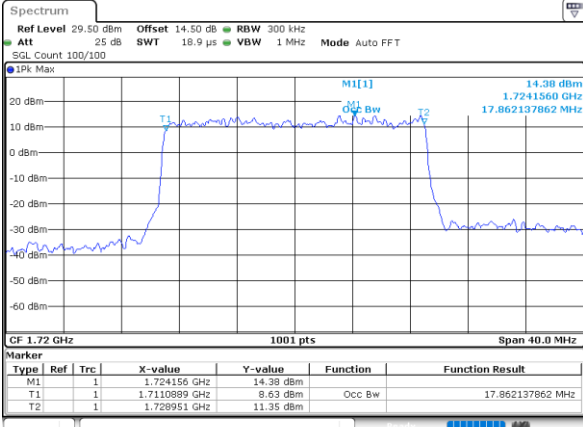

LTE Band 66

Lowest Channel / 20MHz / QPSK

Date: 1.FEB.2021 11:15:56