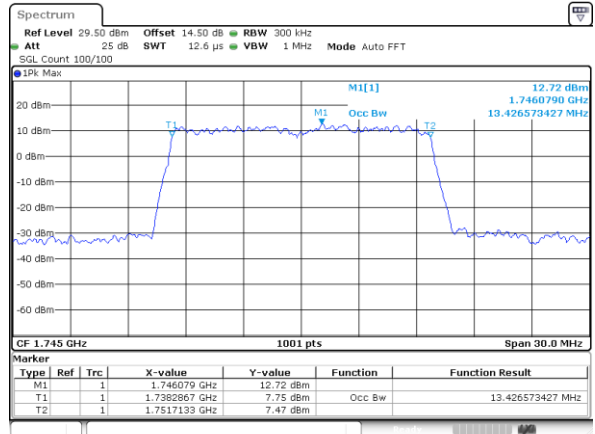

LTE Band 66

Lowest Channel / 15MHz / QPSK

Lowest Channel / 15MHz / 16QAM

Middle Channel / 15MHz / QPSK

Middle Channel / 15MHz / 16QAM

Highest Channel / 15MHz / QPSK

Highest Channel / 15MHz / 16QAM

LTE Band 66