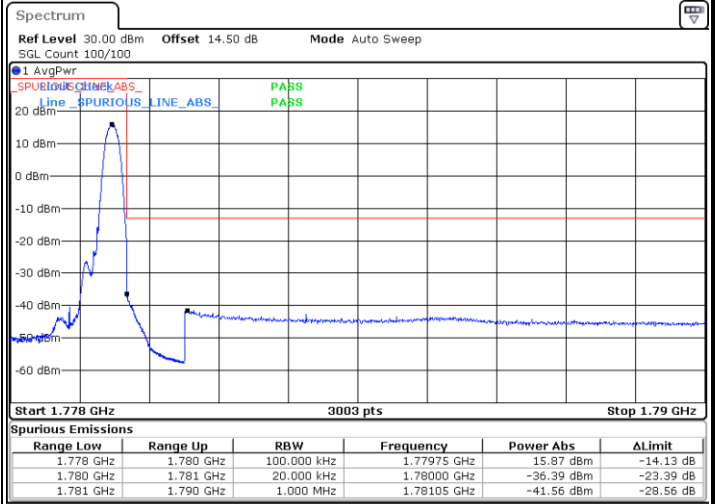

# Conducted Band Edge

LTE Band 66 / 1.4MHz / 64QAM

Lowest Band Edge / 1 RB

Highest Band Edge / 1 RB

Lowest Band Edge / Full RB

Highest Band Edge / Full RB

**LTE Band 66 / 3MHz / QPSK**

**Lowest Band Edge / 1RB**

**Highest Band Edge / 1 RB**

**Lowest Band Edge / Full RB**

**Highest Band Edge / Full RB**

LTE Band 66 / 3MHz / 16QAM

Lowest Band Edge / 1 RB

Date: 1.FEB.2021 09:44:20

Highest Band Edge / 1 RB

Date: 1.FEB.2021 09:53:24

Lowest Band Edge / Full RB

Date: 1.FEB.2021 09:46:28

Highest Band Edge / Full RB

Date: 1.FEB.2021 09:55:32

LTE Band 66 / 3MHz / 64QAM

Lowest Band Edge / 1 RB

Date: 1.FEB.2021 09:58:37

Highest Band Edge / 1 RB

Date: 1.FEB.2021 10:03:09

Lowest Band Edge / Full RB

Date: 1.FEB.2021 09:59:41

Highest Band Edge / Full RB

Date: 1.FEB.2021 10:04:13

LTE Band 66 / 5MHz / QPSK

Lowest Band Edge / 1 RB

Date: 1.FEB.2021 10:14:42