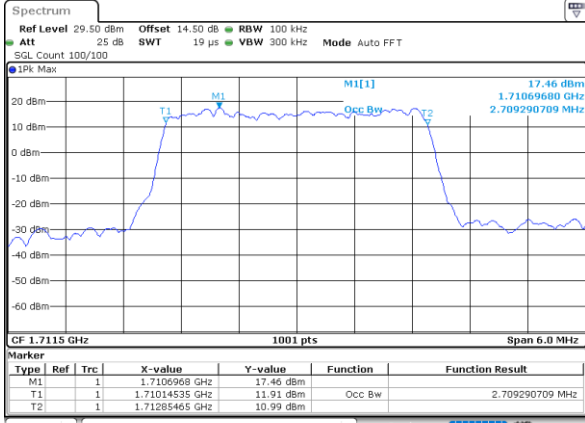

LTE Band 66

Lowest Channel / 3MHz / QPSK

Date: 1.FEB.2021 09:41:39