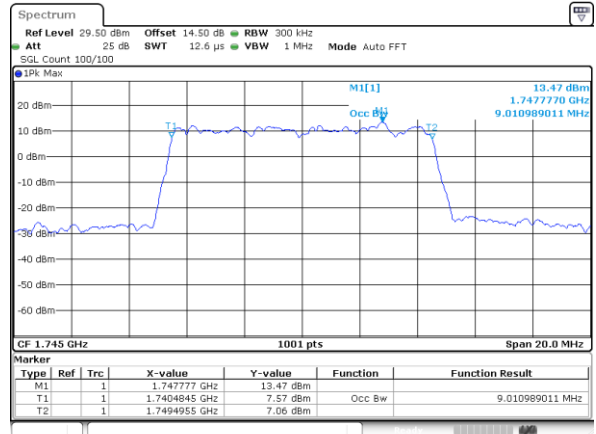

Date: 1.FEB.2021 10:22:20

LTE Band 66

Lowest Channel / 10MHz / QPSK

Lowest Channel / 10MHz / 16QAM

Middle Channel / 10MHz / QPSK

Middle Channel / 10MHz / 16QAM

Highest Channel / 10MHz / QPSK

Highest Channel / 10MHz / 16QAM

LTE Band 66

Lowest Channel / 15MHz / QPSK

Lowest Channel / 15MHz / 16QAM

Middle Channel / 15MHz / QPSK

Middle Channel / 15MHz / 16QAM

Highest Channel / 15MHz / QPSK

Highest Channel / 15MHz / 16QAM

LTE Band 66