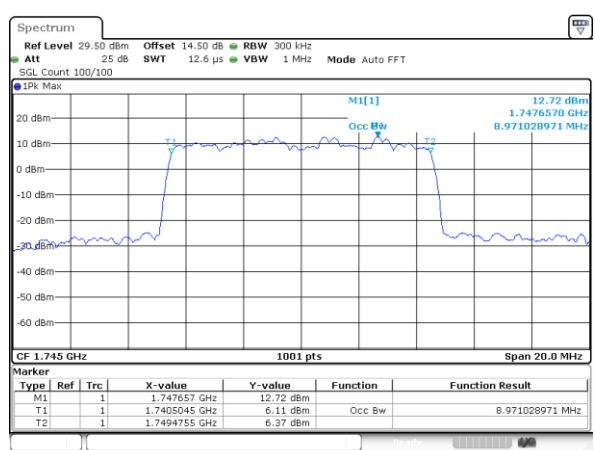

Highest Channel / 20MHz / QPSK

Date: 1.FEB.2021 11:25:00

Highest Channel / 20MHz / 16QAM

Date: 1.FEB.2021 11:25:11

LTE Band 66

Lowest Channel / 1.4MHz / 64QAM

Lowest Channel / 3MHz / 64QAM

Middle Channel / 20MHz / 64QAM

Middle Channel / 3MHz / 64QAM

Highest Channel / 20MHz / 64QAM

Highest Channel / 3MHz / 64QAM

LTE Band 66

Lowest Channel / 5MHz / 64QAM

Date: 1.FEB.2021 10:05:14

Lowest Channel / 10MHz / 64QAM

Middle Channel / 5MHz / 64QAM

Date: 1.FEB.2021 10:08:34

Middle Channel / 10MHz / 64QAM

Highest Channel / 5MHz / 64QAM

Date: 1.FEB.2021 10:09:46

Highest Channel / 10MHz / 64QAM

LTE Band 66

Lowest Channel / 15MHz / 64QAM

Lowest Channel / 20MHz / 64QAM