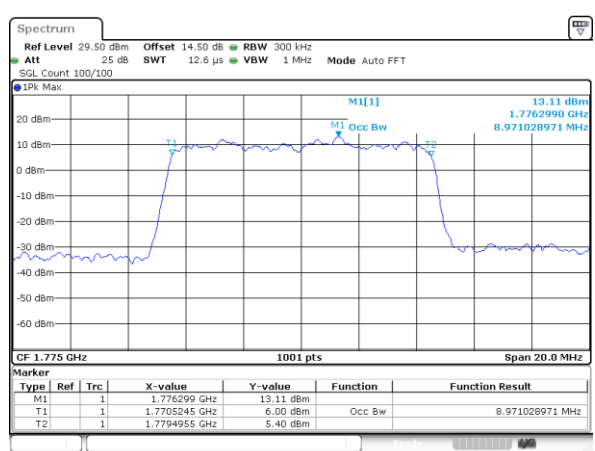

Middle Channel / 3MHz / 64QAM

Highest Channel / 20MHz / 64QAM

Highest Channel / 3MHz / 64QAM

LTE Band 66

Lowest Channel / 5MHz / 64QAM

Date: 1.FEB.2021 10:05:14

Lowest Channel / 10MHz / 64QAM

Middle Channel / 5MHz / 64QAM

Date: 1.FEB.2021 10:08:34

Middle Channel / 10MHz / 64QAM

Highest Channel / 5MHz / 64QAM

Date: 1.FEB.2021 10:09:46

Highest Channel / 10MHz / 64QAM

LTE Band 66

Lowest Channel / 15MHz / 64QAM

Lowest Channel / 20MHz / 64QAM

# Conducted Band Edge

LTE Band 66 / 1.4MHz / 64QAM

Lowest Band Edge / 1 RB

Highest Band Edge / 1 RB

Lowest Band Edge / Full RB

Highest Band Edge / Full RB

**LTE Band 66 / 3MHz / QPSK**

**Lowest Band Edge / 1RB**