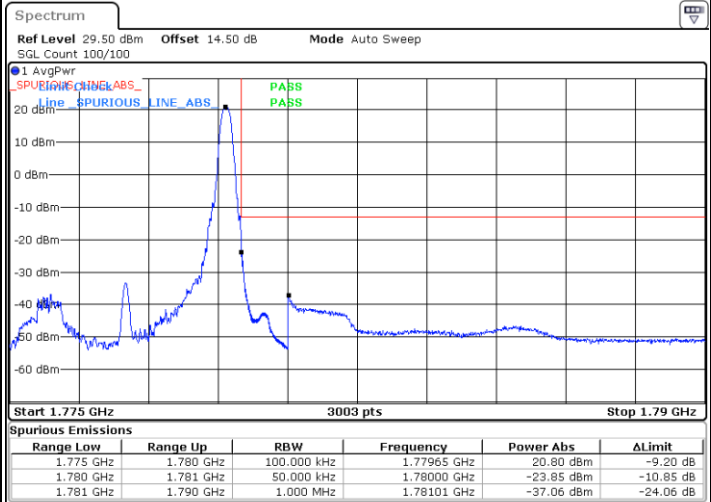

Lowest Band Edge / Full RB

Date: 1.FEB.2021 09:46:28

Highest Band Edge / Full RB

Date: 1.FEB.2021 09:55:32

LTE Band 66 / 3MHz / 64QAM

Lowest Band Edge / 1 RB

Date: 1.FEB.2021 09:58:37

Highest Band Edge / 1 RB

Date: 1.FEB.2021 10:03:09

Lowest Band Edge / Full RB

Date: 1.FEB.2021 09:59:41

Highest Band Edge / Full RB

Date: 1.FEB.2021 10:04:13

LTE Band 66 / 5MHz / QPSK

Lowest Band Edge / 1 RB

Date: 1.FEB.2021 10:14:42

Highest Band Edge / 1 RB

Date: 1.FEB.2021 10:23:46

Lowest Band Edge / Full RB

Date: 1.FEB.2021 10:16:50

Highest Band Edge / Full RB

Date: 1.FEB.2021 10:25:54

LTE Band 66 / 5MHz / 16QAM

Lowest Band Edge / 1RB

Date: 1.FEB.2021 10:15:46

Highest Band Edge / 1 RB

Date: 1.FEB.2021 10:24:50

Lowest Band Edge / Full RB

Date: 1.FEB.2021 10:17:54

Highest Band Edge / Full RB

Date: 1.FEB.2021 10:26:58

LTE Band 66 / 5MHz / 64QAM