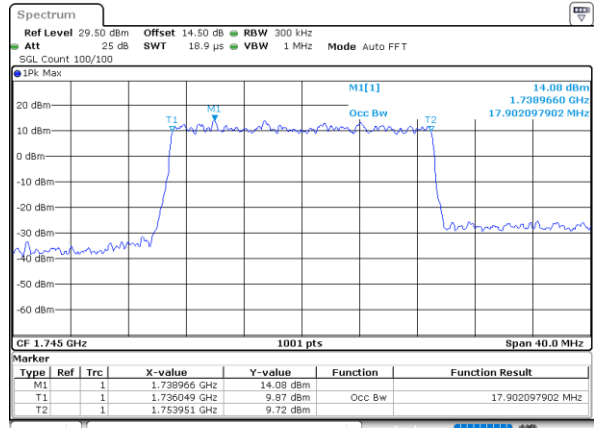

LTE Band 66

Lowest Channel / 15MHz / QPSK

Lowest Channel / 15MHz / 16QAM

Middle Channel / 15MHz / QPSK

Middle Channel / 15MHz / 16QAM

Highest Channel / 15MHz / QPSK

Highest Channel / 15MHz / 16QAM

LTE Band 66

Lowest Channel / 20MHz / QPSK

Date: 1.FEB.2021 11:15:56

Lowest Channel / 20MHz / 16QAM

Date: 1.FEB.2021 11:16:07

Middle Channel / 20MHz / QPSK

Date: 1.FEB.2021 11:22:36

Middle Channel / 20MHz / 16QAM

Date: 1.FEB.2021 11:22:47

Highest Channel / 20MHz / QPSK

Date: 1.FEB.2021 11:25:00

Highest Channel / 20MHz / 16QAM

Date: 1.FEB.2021 11:25:11

LTE Band 66

Lowest Channel / 1.4MHz / 64QAM

Lowest Channel / 3MHz / 64QAM

Middle Channel / 20MHz / 64QAM