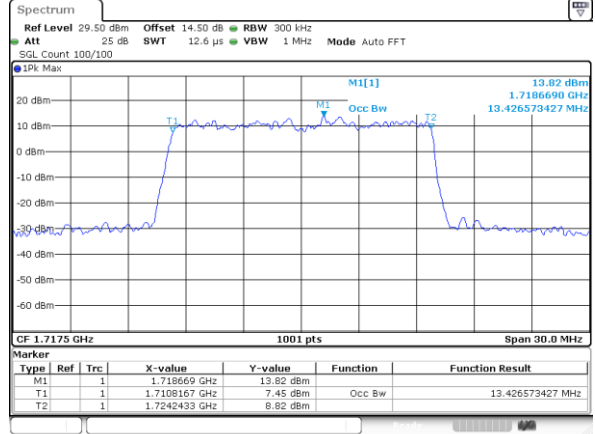

Date: 1.FEB.2021 10:22:20

LTE Band 66

Lowest Channel / 10MHz / QPSK

Lowest Channel / 10MHz / 16QAM

Middle Channel / 10MHz / QPSK

Middle Channel / 10MHz / 16QAM

Highest Channel / 10MHz / QPSK

Highest Channel / 10MHz / 16QAM

LTE Band 66

Lowest Channel / 15MHz / QPSK

Lowest Channel / 15MHz / 16QAM

Middle Channel / 15MHz / QPSK

Middle Channel / 15MHz / 16QAM

Highest Channel / 15MHz / QPSK

Highest Channel / 15MHz / 16QAM

LTE Band 66