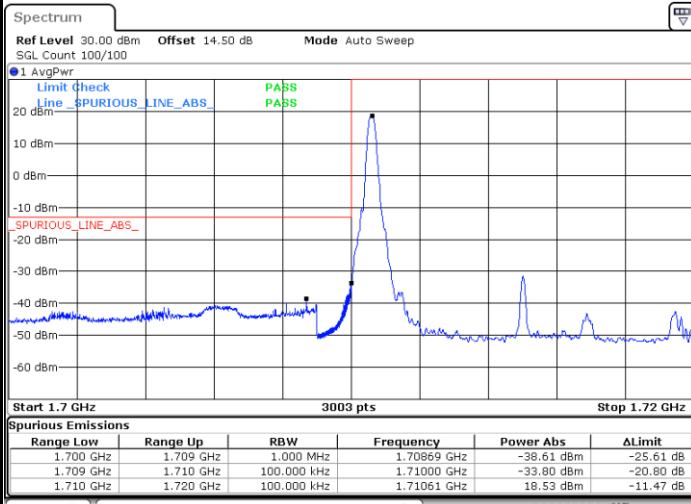

Date: 1.FEB.2021 10:15:46

Highest Band Edge / 1 RB

Date: 1.FEB.2021 10:24:50

Lowest Band Edge / Full RB

Date: 1.FEB.2021 10:17:54

Highest Band Edge / Full RB

Date: 1.FEB.2021 10:26:58

LTE Band 66 / 5MHz / 64QAM

Lowest Band Edge / 1RB

Date: 1.FEB.2021 10:06:29

Highest Band Edge / 1 RB

Date: 1.FEB.2021 10:11:01

Lowest Band Edge / Full RB

Date: 1.FEB.2021 10:07:33

Highest Band Edge / Full RB

Date: 1.FEB.2021 10:12:05

LTE Band 66 / 10MHz / QPSK

Lowest Band Edge / 1 RB

Highest Band Edge / 1 RB

Lowest Band Edge / Full RB

Highest Band Edge / Full RB

LTE Band 66 / 10MHz / 16QAM

Lowest Band Edge / 1 RB

Highest Band Edge / 1 RB

Lowest Band Edge / Full RB

Highest Band Edge / Full RB