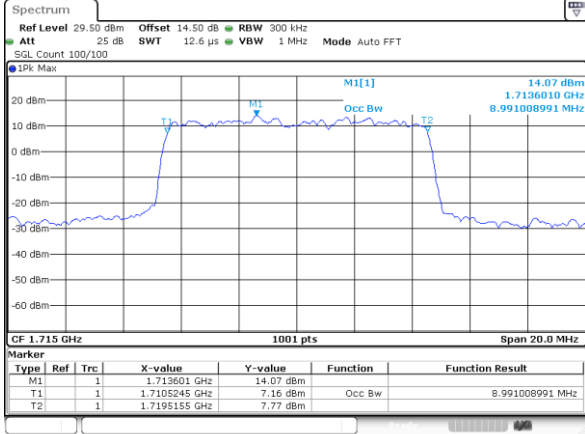

Highest Channel / 3MHz / QPSK

Date: 1.FEB.2021 09:50:43

Highest Channel / 3MHz / 16QAM

Date: 1.FEB.2021 09:50:54

LTE Band 66

Lowest Channel / 5MHz / QPSK

Date: 1.FEB.2021 10:13:06

Lowest Channel / 5MHz / 16QAM

Date: 1.FEB.2021 10:13:17

Middle Channel / 5MHz / QPSK

Date: 1.FEB.2021 10:19:45

Middle Channel / 5MHz / 16QAM

Date: 1.FEB.2021 10:19:56

Highest Channel / 5MHz / QPSK

Date: 1.FEB.2021 10:22:09

Highest Channel / 5MHz / 16QAM

Date: 1.FEB.2021 10:22:20

LTE Band 66

Lowest Channel / 10MHz / QPSK

Lowest Channel / 10MHz / 16QAM

Middle Channel / 10MHz / QPSK

Middle Channel / 10MHz / 16QAM

Highest Channel / 10MHz / QPSK

Highest Channel / 10MHz / 16QAM