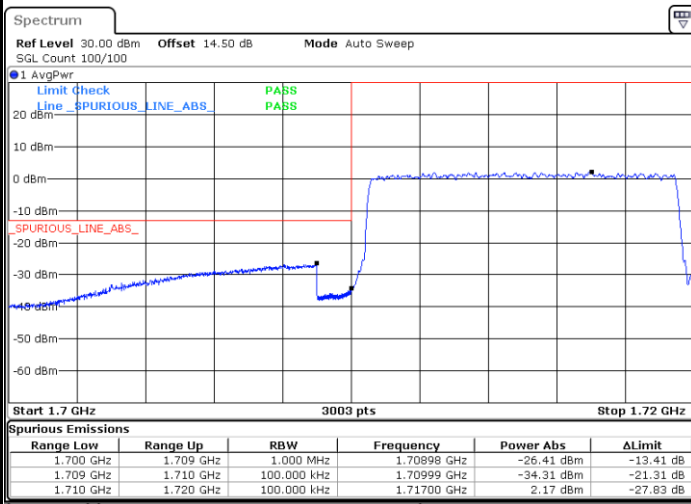

Date: 1.FEB.2021 10:15:46

Highest Band Edge / 1 RB

Date: 1.FEB.2021 10:24:50

Lowest Band Edge / Full RB

Date: 1.FEB.2021 10:17:54

Highest Band Edge / Full RB

Date: 1.FEB.2021 10:26:58

LTE Band 66 / 5MHz / 64QAM

Lowest Band Edge / 1RB

Date: 1.FEB.2021 10:06:29

Highest Band Edge / 1 RB

Date: 1.FEB.2021 10:11:01

Lowest Band Edge / Full RB

Date: 1.FEB.2021 10:07:33

Highest Band Edge / Full RB

Date: 1.FEB.2021 10:12:05

LTE Band 66 / 10MHz / QPSK

Lowest Band Edge / 1 RB

Highest Band Edge / 1 RB

Lowest Band Edge / Full RB

Highest Band Edge / Full RB

LTE Band 66 / 10MHz / 16QAM

Lowest Band Edge / 1 RB

Highest Band Edge / 1 RB

Lowest Band Edge / Full RB

Highest Band Edge / Full RB