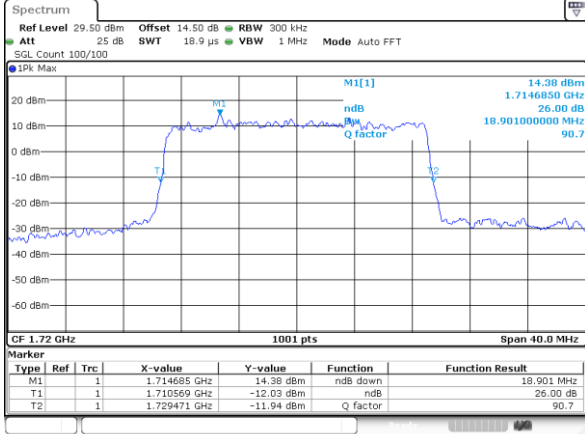

LTE Band 66

Lowest Channel / 20MHz / QPSK

Lowest Channel / 20MHz / 16QAM

Middle Channel / 20MHz / QPSK

Middle Channel / 20MHz / 16QAM

Highest Channel / 20MHz / QPSK

Highest Channel / 20MHz / 16QAM

LTE Band 66

Lowest Channel / 1.4MHz / 64QAM

Lowest Channel / 3MHz / 64QAM

Middle Channel / 20MHz / 64QAM

Middle Channel / 3MHz / 64QAM

Highest Channel / 20MHz / 64QAM

Highest Channel / 3MHz / 64QAM

LTE Band 66

Lowest Channel / 5MHz / 64QAM