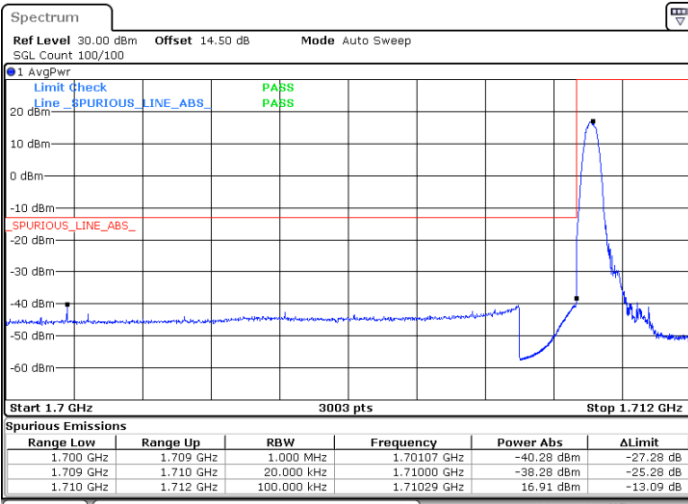

# Conducted Band Edge

LTE Band 66 / 1.4MHz / 64QAM

Lowest Band Edge / 1 RB

Highest Band Edge / 1 RB

Lowest Band Edge / Full RB

Highest Band Edge / Full RB

**LTE Band 66 / 3MHz / QPSK**

**Lowest Band Edge / 1RB**

**Highest Band Edge / 1 RB**

**Lowest Band Edge / Full RB**

**Highest Band Edge / Full RB**

LTE Band 66 / 3MHz / 16QAM

Lowest Band Edge / 1 RB

Date: 1.FEB.2021 09:44:20

Highest Band Edge / 1 RB

Date: 1.FEB.2021 09:53:24

Lowest Band Edge / Full RB

Date: 1.FEB.2021 09:46:28

Highest Band Edge / Full RB

Date: 1.FEB.2021 09:55:32

LTE Band 66 / 3MHz / 64QAM

Lowest Band Edge / 1 RB

Date: 1.FEB.2021 09:58:37

Highest Band Edge / 1 RB

Date: 1.FEB.2021 10:03:09

Lowest Band Edge / Full RB

Date: 1.FEB.2021 09:59:41

Highest Band Edge / Full RB

Date: 1.FEB.2021 10:04:13

LTE Band 66 / 5MHz / QPSK

Lowest Band Edge / 1 RB

Date: 1.FEB.2021 10:14:42