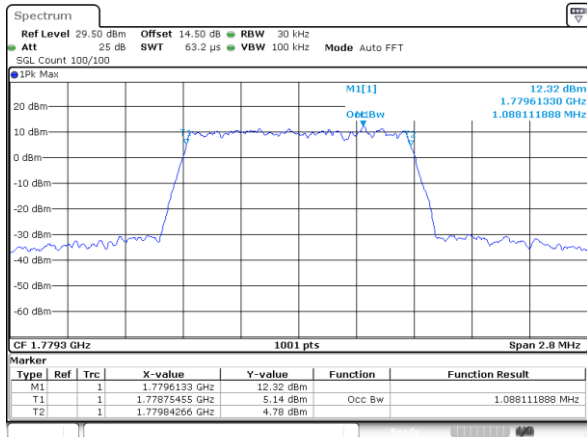

Highest Channel / 20MHz / QPSK

Date: 1.FEB.2021 11:25:00

Highest Channel / 20MHz / 16QAM

Date: 1.FEB.2021 11:25:11

LTE Band 66

Lowest Channel / 1.4MHz / 64QAM

Lowest Channel / 3MHz / 64QAM

Middle Channel / 20MHz / 64QAM

Middle Channel / 3MHz / 64QAM

Highest Channel / 20MHz / 64QAM

Highest Channel / 3MHz / 64QAM

LTE Band 66

Lowest Channel / 5MHz / 64QAM

Date: 1.FEB.2021 10:05:14

Lowest Channel / 10MHz / 64QAM

Middle Channel / 5MHz / 64QAM