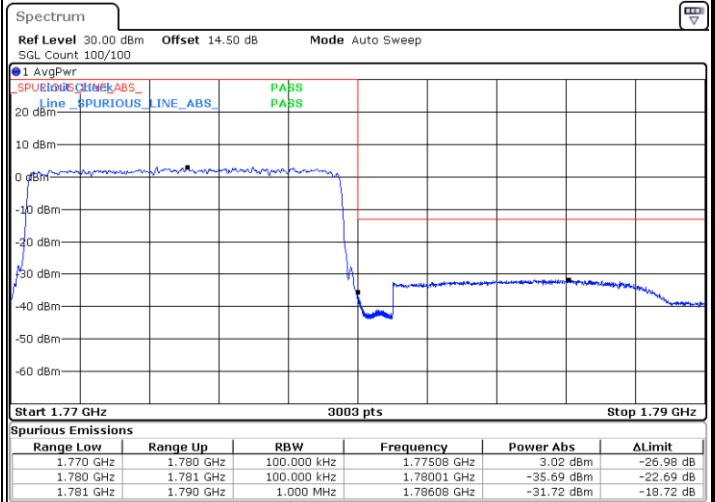

Date: 1.FEB.2021 10:15:46

Highest Band Edge / 1 RB

Date: 1.FEB.2021 10:24:50

Lowest Band Edge / Full RB

Date: 1.FEB.2021 10:17:54

Highest Band Edge / Full RB

Date: 1.FEB.2021 10:26:58

LTE Band 66 / 5MHz / 64QAM

Lowest Band Edge / 1RB

Date: 1.FEB.2021 10:06:29

Highest Band Edge / 1 RB

Date: 1.FEB.2021 10:11:01

Lowest Band Edge / Full RB

Date: 1.FEB.2021 10:07:33

Highest Band Edge / Full RB

Date: 1.FEB.2021 10:12:05

LTE Band 66 / 10MHz / QPSK

Lowest Band Edge / 1 RB

Highest Band Edge / 1 RB

Lowest Band Edge / Full RB

Highest Band Edge / Full RB

LTE Band 66 / 10MHz / 16QAM

Lowest Band Edge / 1 RB

Highest Band Edge / 1 RB

Lowest Band Edge / Full RB

Highest Band Edge / Full RB