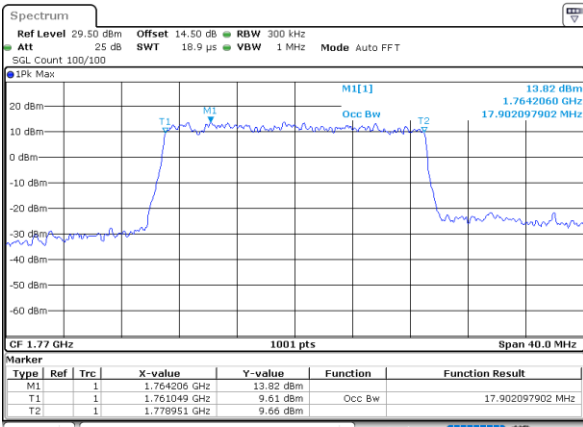

LTE Band 66

Lowest Channel / 15MHz / QPSK

Lowest Channel / 15MHz / 16QAM

Middle Channel / 15MHz / QPSK

Middle Channel / 15MHz / 16QAM

Highest Channel / 15MHz / QPSK

Highest Channel / 15MHz / 16QAM

LTE Band 66

Lowest Channel / 20MHz / QPSK

Date: 1.FEB.2021 11:15:56

Lowest Channel / 20MHz / 16QAM

Date: 1.FEB.2021 11:16:07

Middle Channel / 20MHz / QPSK

Date: 1.FEB.2021 11:22:36

Middle Channel / 20MHz / 16QAM

Date: 1.FEB.2021 11:22:47

Highest Channel / 20MHz / QPSK

Date: 1.FEB.2021 11:25:00

Highest Channel / 20MHz / 16QAM

Date: 1.FEB.2021 11:25:11

LTE Band 66

Lowest Channel / 1.4MHz / 64QAM

Lowest Channel / 3MHz / 64QAM

Middle Channel / 20MHz / 64QAM