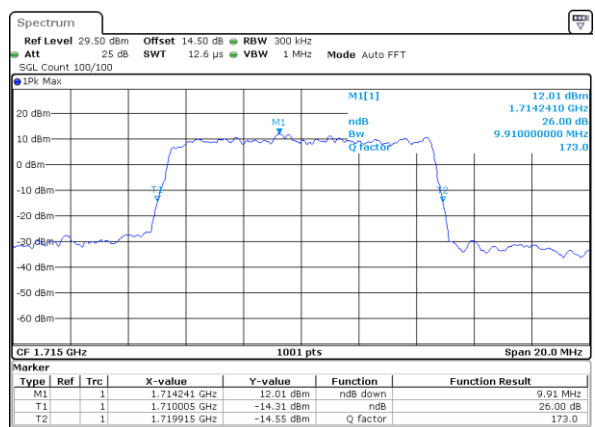

LTE Band 66

Lowest Channel / 20MHz / QPSK

Lowest Channel / 20MHz / 16QAM

Middle Channel / 20MHz / QPSK

Middle Channel / 20MHz / 16QAM

Highest Channel / 20MHz / QPSK

Highest Channel / 20MHz / 16QAM

LTE Band 66

Lowest Channel / 1.4MHz / 64QAM

Lowest Channel / 3MHz / 64QAM

Middle Channel / 20MHz / 64QAM

Middle Channel / 3MHz / 64QAM

Highest Channel / 20MHz / 64QAM

Highest Channel / 3MHz / 64QAM

LTE Band 66

Lowest Channel / 5MHz / 64QAM

Date: 1.FEB.2021 10:05:25

Lowest Channel / 10MHz / 64QAM

Middle Channel / 5MHz / 64QAM

Date: 1.FEB.2021 10:08:45

Middle Channel / 10MHz / 64QAM

Highest Channel / 5MHz / 64QAM

Date: 1.FEB.2021 10:09:57

Highest Channel / 10MHz / 64QAM