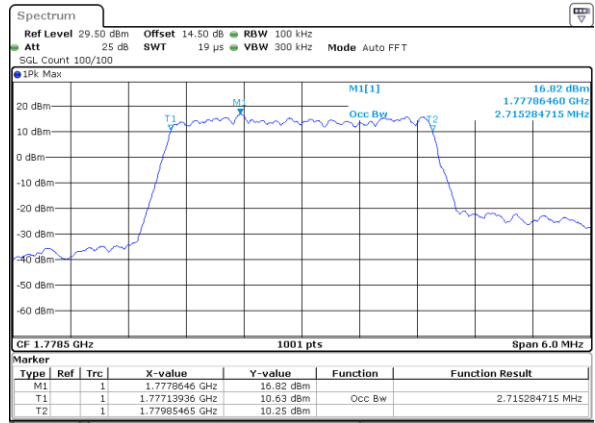

LTE Band 66

Lowest Channel / 1.4MHz / QPSK

Lowest Channel / 1.4MHz / 16QAM

Middle Channel / 1.4MHz / QPSK

Middle Channel / 1.4MHz / 16QAM

Highest Channel / 1.4MHz / QPSK

Highest Channel / 1.4MHz / 16QAM

LTE Band 66

Lowest Channel / 3MHz / QPSK

Date: 1.FEB.2021 09:41:39

Lowest Channel / 3MHz / 16QAM

Date: 1.FEB.2021 09:41:50

Middle Channel / 3MHz / QPSK

Date: 1.FEB.2021 09:48:19

Middle Channel / 3MHz / 16QAM

Date: 1.FEB.2021 09:48:30

Highest Channel / 3MHz / QPSK

Date: 1.FEB.2021 09:50:43

Highest Channel / 3MHz / 16QAM

Date: 1.FEB.2021 09:50:54

LTE Band 66

Lowest Channel / 5MHz / QPSK

Date: 1.FEB.2021 10:13:06

Lowest Channel / 5MHz / 16QAM