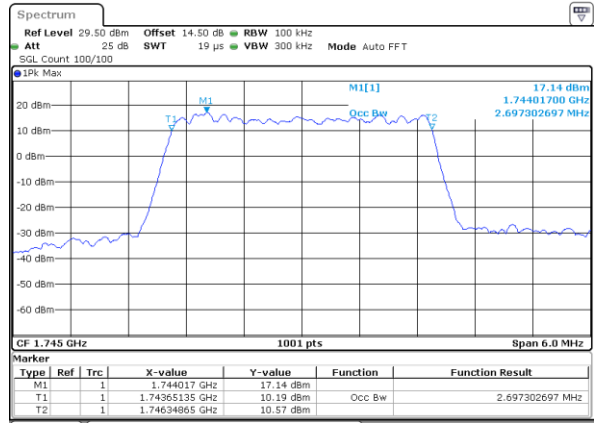

LTE Band 66

Lowest Channel / 1.4MHz / QPSK

Lowest Channel / 1.4MHz / 16QAM

Middle Channel / 1.4MHz / QPSK

Middle Channel / 1.4MHz / 16QAM

Highest Channel / 1.4MHz / QPSK

Highest Channel / 1.4MHz / 16QAM

LTE Band 66

Lowest Channel / 3MHz / QPSK

Date: 1.FEB.2021 09:41:39

Lowest Channel / 3MHz / 16QAM

Date: 1.FEB.2021 09:41:50

Middle Channel / 3MHz / QPSK

Date: 1.FEB.2021 09:48:19

Middle Channel / 3MHz / 16QAM

Date: 1.FEB.2021 09:48:30

Highest Channel / 3MHz / QPSK

Date: 1.FEB.2021 09:50:43

Highest Channel / 3MHz / 16QAM

Date: 1.FEB.2021 09:50:54

LTE Band 66

Lowest Channel / 5MHz / QPSK

Date: 1.FEB.2021 10:13:06

Lowest Channel / 5MHz / 16QAM