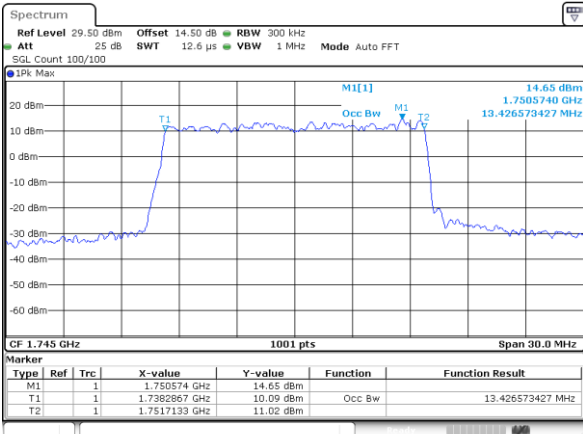

Date: 1.FEB.2021 10:22:20

LTE Band 66

Lowest Channel / 10MHz / QPSK

Lowest Channel / 10MHz / 16QAM

Middle Channel / 10MHz / QPSK

Middle Channel / 10MHz / 16QAM

Highest Channel / 10MHz / QPSK

Highest Channel / 10MHz / 16QAM

LTE Band 66

Lowest Channel / 15MHz / QPSK

Lowest Channel / 15MHz / 16QAM

Middle Channel / 15MHz / QPSK

Middle Channel / 15MHz / 16QAM

Highest Channel / 15MHz / QPSK

Highest Channel / 15MHz / 16QAM

LTE Band 66

Highest Channel / 20MHz / QPSK

Date: 1.FEB.2021 11:25:00

Highest Channel / 20MHz / 16QAM

Date: 1.FEB.2021 11:25:11

LTE Band 66

Lowest Channel / 1.4MHz / 64QAM

Lowest Channel / 3MHz / 64QAM

Middle Channel / 20MHz / 64QAM