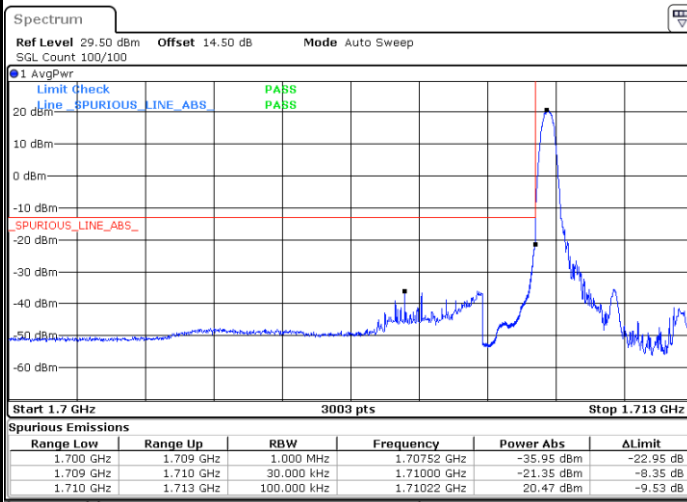

# Conducted Band Edge

LTE Band 66 / 1.4MHz / 64QAM

Lowest Band Edge / 1 RB

Highest Band Edge / 1 RB

Lowest Band Edge / Full RB

Highest Band Edge / Full RB

**LTE Band 66 / 3MHz / QPSK**

**Lowest Band Edge / 1RB**

**Highest Band Edge / 1 RB**

**Lowest Band Edge / Full RB**

**Highest Band Edge / Full RB**

LTE Band 66 / 3MHz / 16QAM

Lowest Band Edge / 1 RB

Date: 1.FEB.2021 09:44:20

Highest Band Edge / 1 RB

Date: 1.FEB.2021 09:53:24

Lowest Band Edge / Full RB

Date: 1.FEB.2021 09:46:28

Highest Band Edge / Full RB

Date: 1.FEB.2021 09:55:32

LTE Band 66 / 3MHz / 64QAM

Lowest Band Edge / 1 RB

Date: 1.FEB.2021 09:58:37

Highest Band Edge / 1 RB

Date: 1.FEB.2021 10:03:09

Lowest Band Edge / Full RB

Date: 1.FEB.2021 09:59:41

Highest Band Edge / Full RB

Date: 1.FEB.2021 10:04:13

LTE Band 66 / 5MHz / QPSK

Lowest Band Edge / 1 RB

Date: 1.FEB.2021 10:14:42