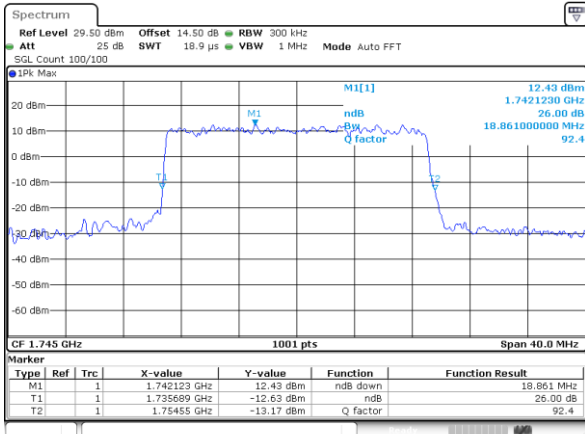

LTE Band 66

Lowest Channel / 20MHz / QPSK

Lowest Channel / 20MHz / 16QAM

Middle Channel / 20MHz / QPSK

Middle Channel / 20MHz / 16QAM

Highest Channel / 20MHz / QPSK

Highest Channel / 20MHz / 16QAM

LTE Band 66

Lowest Channel / 1.4MHz / 64QAM

Lowest Channel / 3MHz / 64QAM

Middle Channel / 20MHz / 64QAM

Middle Channel / 3MHz / 64QAM

Highest Channel / 20MHz / 64QAM

Highest Channel / 3MHz / 64QAM

LTE Band 66

Lowest Channel / 5MHz / 64QAM