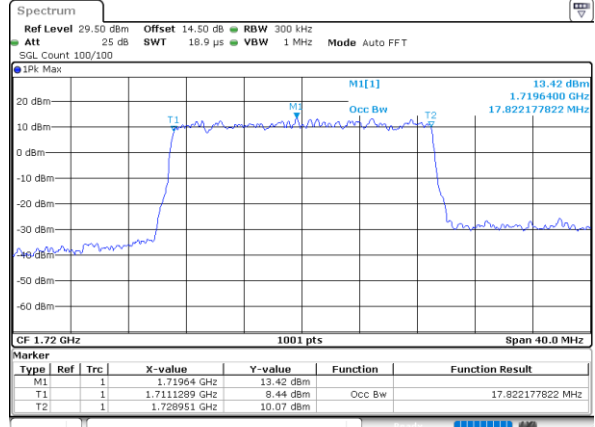

Lowest Channel / 20MHz / 16QAM

Date: 1.FEB.2021 11:16:07