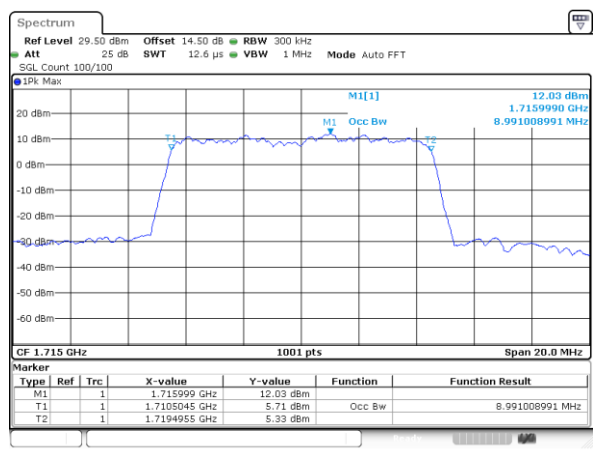

Highest Channel / 20MHz / QPSK

Date: 1.FEB.2021 11:25:00

Highest Channel / 20MHz / 16QAM

Date: 1.FEB.2021 11:25:11

LTE Band 66

Lowest Channel / 1.4MHz / 64QAM

Lowest Channel / 3MHz / 64QAM

Middle Channel / 20MHz / 64QAM

Middle Channel / 3MHz / 64QAM

Highest Channel / 20MHz / 64QAM

Highest Channel / 3MHz / 64QAM

LTE Band 66

Lowest Channel / 5MHz / 64QAM

Date: 1.FEB.2021 10:05:14

Lowest Channel / 10MHz / 64QAM

Middle Channel / 5MHz / 64QAM

Date: 1.FEB.2021 10:08:34

Middle Channel / 10MHz / 64QAM

Highest Channel / 5MHz / 64QAM

Date: 1.FEB.2021 10:09:46

Highest Channel / 10MHz / 64QAM

LTE Band 66

Lowest Channel / 15MHz / 64QAM

Lowest Channel / 20MHz / 64QAM