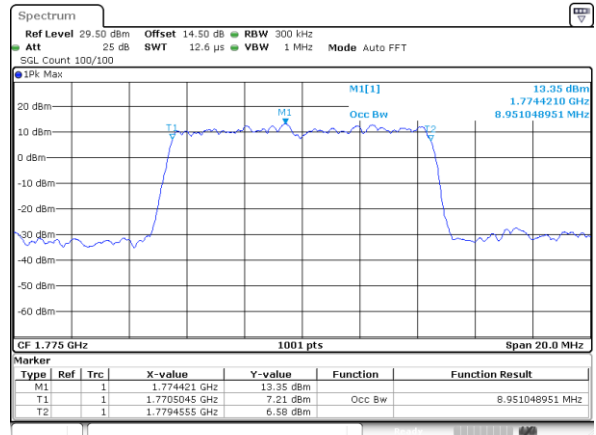

Date: 1.FEB.2021 10:22:20

LTE Band 66

Lowest Channel / 10MHz / QPSK

Lowest Channel / 10MHz / 16QAM

Middle Channel / 10MHz / QPSK

Middle Channel / 10MHz / 16QAM

Highest Channel / 10MHz / QPSK

Highest Channel / 10MHz / 16QAM

LTE Band 66

Lowest Channel / 15MHz / QPSK

Lowest Channel / 15MHz / 16QAM

Middle Channel / 15MHz / QPSK

Middle Channel / 15MHz / 16QAM

Highest Channel / 15MHz / QPSK

Highest Channel / 15MHz / 16QAM

LTE Band 66