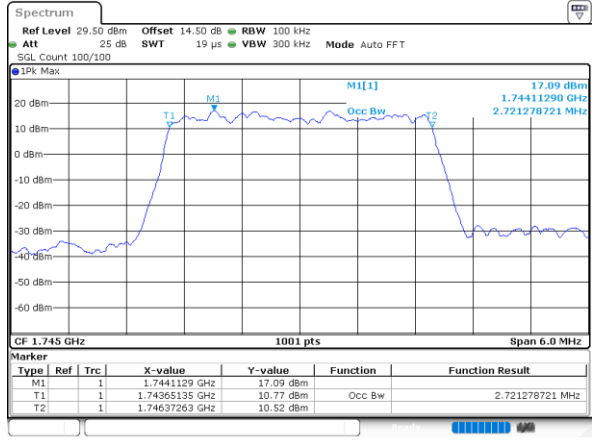

Highest Channel / 20MHz / QPSK

Date: 1.FEB.2021 11:25:00

Highest Channel / 20MHz / 16QAM

Date: 1.FEB.2021 11:25:11

LTE Band 66

Lowest Channel / 1.4MHz / 64QAM

Lowest Channel / 3MHz / 64QAM

Middle Channel / 20MHz / 64QAM

Middle Channel / 3MHz / 64QAM

Highest Channel / 20MHz / 64QAM

Highest Channel / 3MHz / 64QAM

LTE Band 66

Lowest Channel / 5MHz / 64QAM

Date: 1.FEB.2021 10:05:14

Lowest Channel / 10MHz / 64QAM

Middle Channel / 5MHz / 64QAM