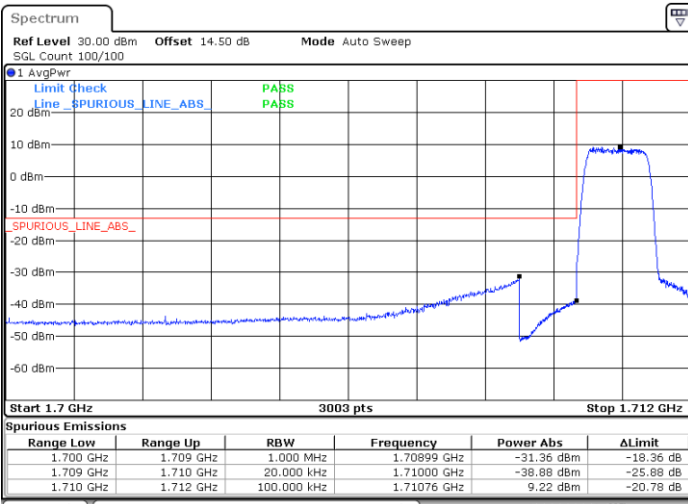

# Conducted Band Edge

LTE Band 66 / 1.4MHz / 64QAM

Lowest Band Edge / 1 RB

Highest Band Edge / 1 RB

Lowest Band Edge / Full RB

Highest Band Edge / Full RB

**LTE Band 66 / 3MHz / QPSK**

**Lowest Band Edge / 1RB**

**Highest Band Edge / 1 RB**

**Lowest Band Edge / Full RB**

**Highest Band Edge / Full RB**

LTE Band 66 / 3MHz / 16QAM

Lowest Band Edge / 1 RB

Date: 1.FEB.2021 09:44:20

Highest Band Edge / 1 RB

Date: 1.FEB.2021 09:53:24

Lowest Band Edge / Full RB

Date: 1.FEB.2021 09:46:28

Highest Band Edge / Full RB

Date: 1.FEB.2021 09:55:32

LTE Band 66 / 3MHz / 64QAM

Lowest Band Edge / 1 RB

Date: 1.FEB.2021 09:58:37

Highest Band Edge / 1 RB

Date: 1.FEB.2021 10:03:09

Lowest Band Edge / Full RB

Date: 1.FEB.2021 09:59:41

Highest Band Edge / Full RB

Date: 1.FEB.2021 10:04:13

LTE Band 66 / 5MHz / QPSK

Lowest Band Edge / 1 RB

Date: 1.FEB.2021 10:14:42