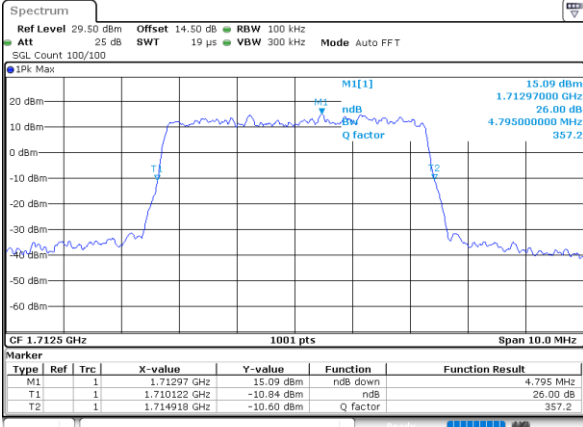

LTE Band 66

Lowest Channel / 20MHz / QPSK

Lowest Channel / 20MHz / 16QAM

Middle Channel / 20MHz / QPSK

Middle Channel / 20MHz / 16QAM

Highest Channel / 20MHz / QPSK

Highest Channel / 20MHz / 16QAM

LTE Band 66

Lowest Channel / 1.4MHz / 64QAM

Lowest Channel / 3MHz / 64QAM

Middle Channel / 20MHz / 64QAM

Middle Channel / 3MHz / 64QAM

Highest Channel / 20MHz / 64QAM

Highest Channel / 3MHz / 64QAM

LTE Band 66

Lowest Channel / 5MHz / 64QAM

Date: 1.FEB.2021 10:05:25

Lowest Channel / 10MHz / 64QAM

Middle Channel / 5MHz / 64QAM

Date: 1.FEB.2021 10:08:45

Middle Channel / 10MHz / 64QAM

Highest Channel / 5MHz / 64QAM

Date: 1.FEB.2021 10:09:57

Highest Channel / 10MHz / 64QAM