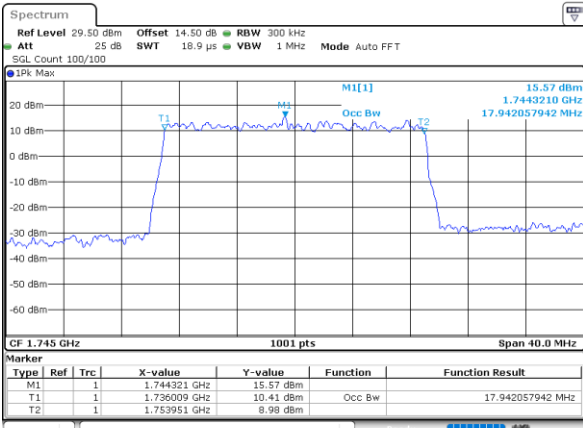

LTE Band 66

Lowest Channel / 15MHz / QPSK

Lowest Channel / 15MHz / 16QAM

Middle Channel / 15MHz / QPSK

Middle Channel / 15MHz / 16QAM

Highest Channel / 15MHz / QPSK

Highest Channel / 15MHz / 16QAM

LTE Band 66

Lowest Channel / 20MHz / QPSK

Date: 1.FEB.2021 11:15:56

Lowest Channel / 20MHz / 16QAM

Date: 1.FEB.2021 11:16:07

Middle Channel / 20MHz / QPSK

Date: 1.FEB.2021 11:22:36

Middle Channel / 20MHz / 16QAM

Date: 1.FEB.2021 11:22:47

Highest Channel / 20MHz / QPSK

Date: 1.FEB.2021 11:25:00

Highest Channel / 20MHz / 16QAM

Date: 1.FEB.2021 11:25:11

LTE Band 66

Lowest Channel / 1.4MHz / 64QAM

Lowest Channel / 3MHz / 64QAM

Middle Channel / 20MHz / 64QAM