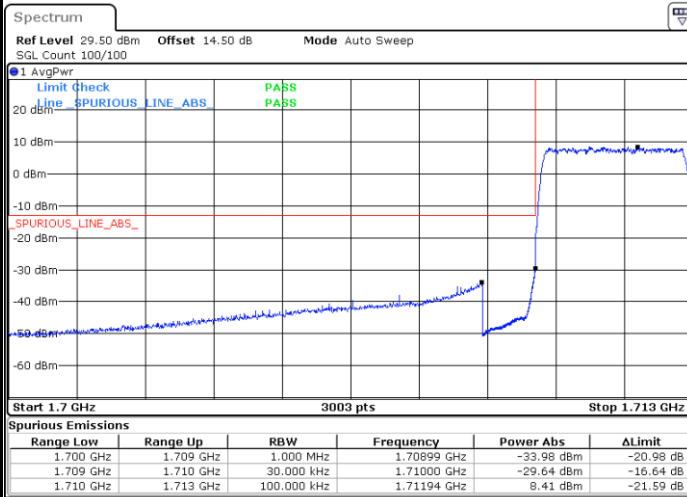

**Highest Band Edge / 1 RB**

**Lowest Band Edge / Full RB**

**Highest Band Edge / Full RB**

LTE Band 66 / 3MHz / 16QAM

Lowest Band Edge / 1 RB

Date: 1.FEB.2021 09:44:20

Highest Band Edge / 1 RB

Date: 1.FEB.2021 09:53:24

Lowest Band Edge / Full RB

Date: 1.FEB.2021 09:46:28

Highest Band Edge / Full RB

Date: 1.FEB.2021 09:55:32

LTE Band 66 / 3MHz / 64QAM

Lowest Band Edge / 1 RB

Date: 1.FEB.2021 09:58:37

Highest Band Edge / 1 RB

Date: 1.FEB.2021 10:03:09

Lowest Band Edge / Full RB

Date: 1.FEB.2021 09:59:41

Highest Band Edge / Full RB

Date: 1.FEB.2021 10:04:13

LTE Band 66 / 5MHz / QPSK

Lowest Band Edge / 1 RB

Date: 1.FEB.2021 10:14:42

Highest Band Edge / 1 RB

Date: 1.FEB.2021 10:23:46

Lowest Band Edge / Full RB

Date: 1.FEB.2021 10:16:50

Highest Band Edge / Full RB

Date: 1.FEB.2021 10:25:54

LTE Band 66 / 5MHz / 16QAM

Lowest Band Edge / 1RB