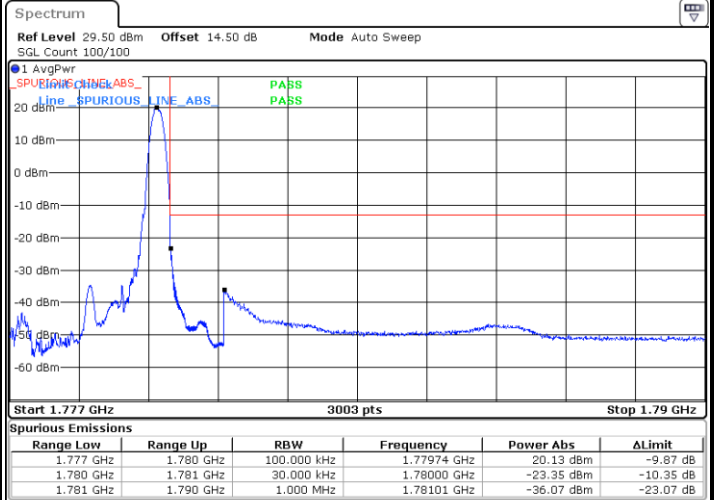

**Highest Band Edge / 1 RB**

**Lowest Band Edge / Full RB**

**Highest Band Edge / Full RB**

LTE Band 66 / 3MHz / 16QAM

Lowest Band Edge / 1 RB

Date: 1.FEB.2021 09:44:20

Highest Band Edge / 1 RB

Date: 1.FEB.2021 09:53:24

Lowest Band Edge / Full RB

Date: 1.FEB.2021 09:46:28

Highest Band Edge / Full RB

Date: 1.FEB.2021 09:55:32

LTE Band 66 / 3MHz / 64QAM

Lowest Band Edge / 1 RB

Date: 1.FEB.2021 09:58:37

Highest Band Edge / 1 RB

Date: 1.FEB.2021 10:03:09

Lowest Band Edge / Full RB

Date: 1.FEB.2021 09:59:41

Highest Band Edge / Full RB

Date: 1.FEB.2021 10:04:13

LTE Band 66 / 5MHz / QPSK

Lowest Band Edge / 1 RB

Date: 1.FEB.2021 10:14:42

Highest Band Edge / 1 RB

Date: 1.FEB.2021 10:23:46

Lowest Band Edge / Full RB

Date: 1.FEB.2021 10:16:50

Highest Band Edge / Full RB

Date: 1.FEB.2021 10:25:54

LTE Band 66 / 5MHz / 16QAM

Lowest Band Edge / 1RB