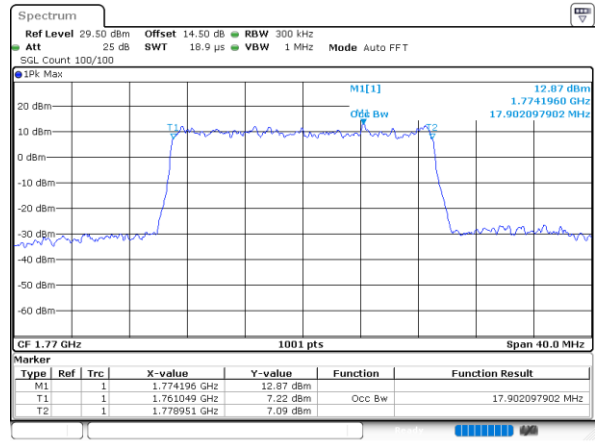

Date: 1.FEB.2021 10:08:34

Middle Channel / 10MHz / 64QAM

Highest Channel / 5MHz / 64QAM

Date: 1.FEB.2021 10:09:46

Highest Channel / 10MHz / 64QAM

LTE Band 66

Lowest Channel / 15MHz / 64QAM

Lowest Channel / 20MHz / 64QAM

Middle Channel / 15MHz / 64QAM

Middle Channel / 20MHz / 64QAM

Highest Channel / 15MHz / 64QAM

Highest Channel / 20MHz / 64QAM

# Conducted Band Edge

LTE Band 66 / 1.4MHz / 64QAM

Lowest Band Edge / 1 RB

Highest Band Edge / 1 RB

Lowest Band Edge / Full RB

Highest Band Edge / Full RB

**LTE Band 66 / 3MHz / QPSK**

**Lowest Band Edge / 1RB**

**Highest Band Edge / 1 RB**

**Lowest Band Edge / Full RB**

**Highest Band Edge / Full RB**

LTE Band 66 / 3MHz / 16QAM

Lowest Band Edge / 1 RB

Date: 1.FEB.2021 09:44:20

Highest Band Edge / 1 RB

Date: 1.FEB.2021 09:53:24