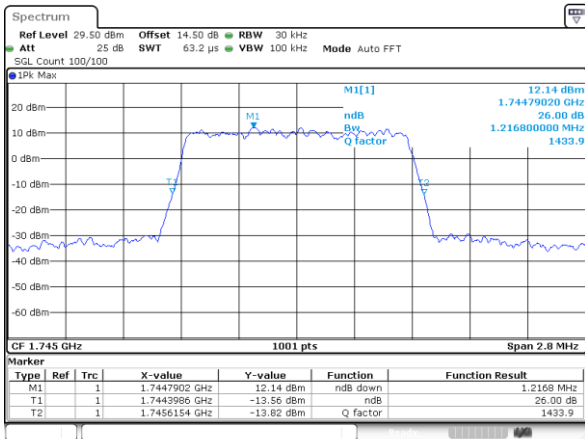

LTE Band 66

Lowest Channel / 20MHz / QPSK

Lowest Channel / 20MHz / 16QAM

Middle Channel / 20MHz / QPSK

Middle Channel / 20MHz / 16QAM

Highest Channel / 20MHz / QPSK

Highest Channel / 20MHz / 16QAM

LTE Band 66

Lowest Channel / 1.4MHz / 64QAM

Lowest Channel / 3MHz / 64QAM

Middle Channel / 20MHz / 64QAM

Middle Channel / 3MHz / 64QAM

Highest Channel / 20MHz / 64QAM

Highest Channel / 3MHz / 64QAM

LTE Band 66

Lowest Channel / 5MHz / 64QAM