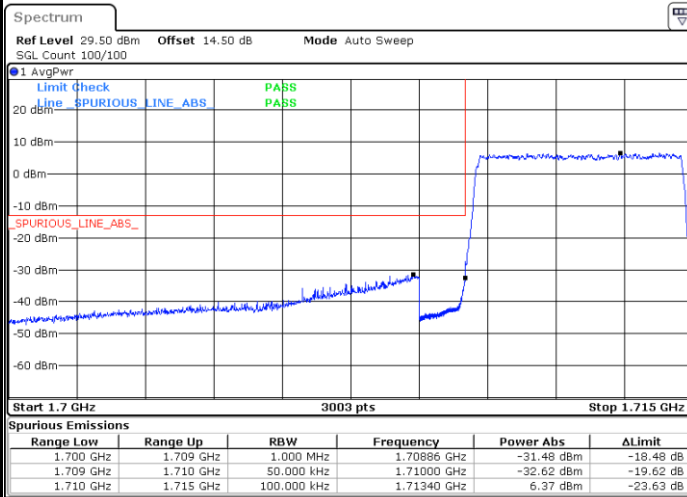

Date: 1.FEB.2021 10:03:09

Lowest Band Edge / Full RB

Date: 1.FEB.2021 09:59:41

Highest Band Edge / Full RB

Date: 1.FEB.2021 10:04:13

LTE Band 66 / 5MHz / QPSK

Lowest Band Edge / 1 RB

Date: 1.FEB.2021 10:14:42

Highest Band Edge / 1 RB

Date: 1.FEB.2021 10:23:46

Lowest Band Edge / Full RB

Date: 1.FEB.2021 10:16:50

Highest Band Edge / Full RB

Date: 1.FEB.2021 10:25:54

LTE Band 66 / 5MHz / 16QAM

Lowest Band Edge / 1RB

Date: 1.FEB.2021 10:15:46

Highest Band Edge / 1 RB

Date: 1.FEB.2021 10:24:50

Lowest Band Edge / Full RB

Date: 1.FEB.2021 10:17:54

Highest Band Edge / Full RB

Date: 1.FEB.2021 10:26:58

LTE Band 66 / 5MHz / 64QAM

Lowest Band Edge / 1RB

Date: 1.FEB.2021 10:06:29

Highest Band Edge / 1 RB

Date: 1.FEB.2021 10:11:01

Lowest Band Edge / Full RB

Date: 1.FEB.2021 10:07:33

Highest Band Edge / Full RB

Date: 1.FEB.2021 10:12:05