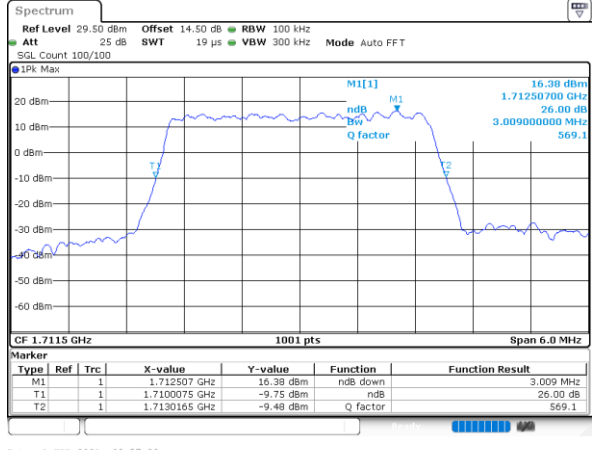

LTE Band 66

Lowest Channel / 20MHz / QPSK

Lowest Channel / 20MHz / 16QAM

Middle Channel / 20MHz / QPSK

Middle Channel / 20MHz / 16QAM

Highest Channel / 20MHz / QPSK

Highest Channel / 20MHz / 16QAM

LTE Band 66

Lowest Channel / 1.4MHz / 64QAM

Lowest Channel / 3MHz / 64QAM

Middle Channel / 20MHz / 64QAM

Middle Channel / 3MHz / 64QAM

Highest Channel / 20MHz / 64QAM

Highest Channel / 3MHz / 64QAM

LTE Band 66

Lowest Channel / 5MHz / 64QAM