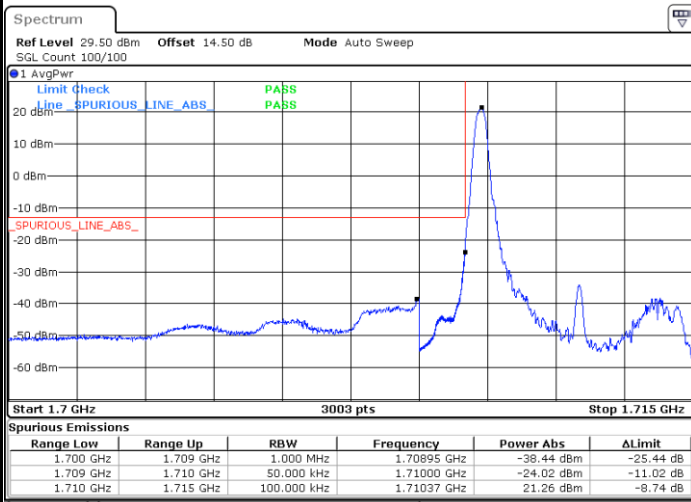

Lowest Band Edge / Full RB

Date: 1.FEB.2021 09:46:28

Highest Band Edge / Full RB

Date: 1.FEB.2021 09:55:32

LTE Band 66 / 3MHz / 64QAM

Lowest Band Edge / 1 RB

Date: 1.FEB.2021 09:58:37

Highest Band Edge / 1 RB

Date: 1.FEB.2021 10:03:09

Lowest Band Edge / Full RB

Date: 1.FEB.2021 09:59:41

Highest Band Edge / Full RB

Date: 1.FEB.2021 10:04:13

LTE Band 66 / 5MHz / QPSK

Lowest Band Edge / 1 RB

Date: 1.FEB.2021 10:14:42

Highest Band Edge / 1 RB

Date: 1.FEB.2021 10:23:46

Lowest Band Edge / Full RB

Date: 1.FEB.2021 10:16:50

Highest Band Edge / Full RB

Date: 1.FEB.2021 10:25:54

LTE Band 66 / 5MHz / 16QAM

Lowest Band Edge / 1RB

Date: 1.FEB.2021 10:15:46

Highest Band Edge / 1 RB

Date: 1.FEB.2021 10:24:50

Lowest Band Edge / Full RB

Date: 1.FEB.2021 10:17:54

Highest Band Edge / Full RB

Date: 1.FEB.2021 10:26:58

LTE Band 66 / 5MHz / 64QAM