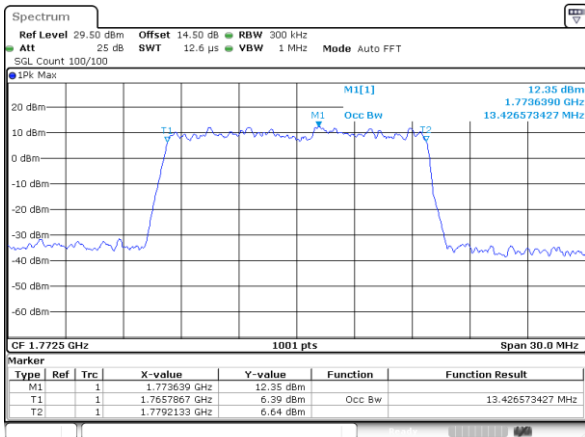

Highest Channel / 15MHz / 64QAM