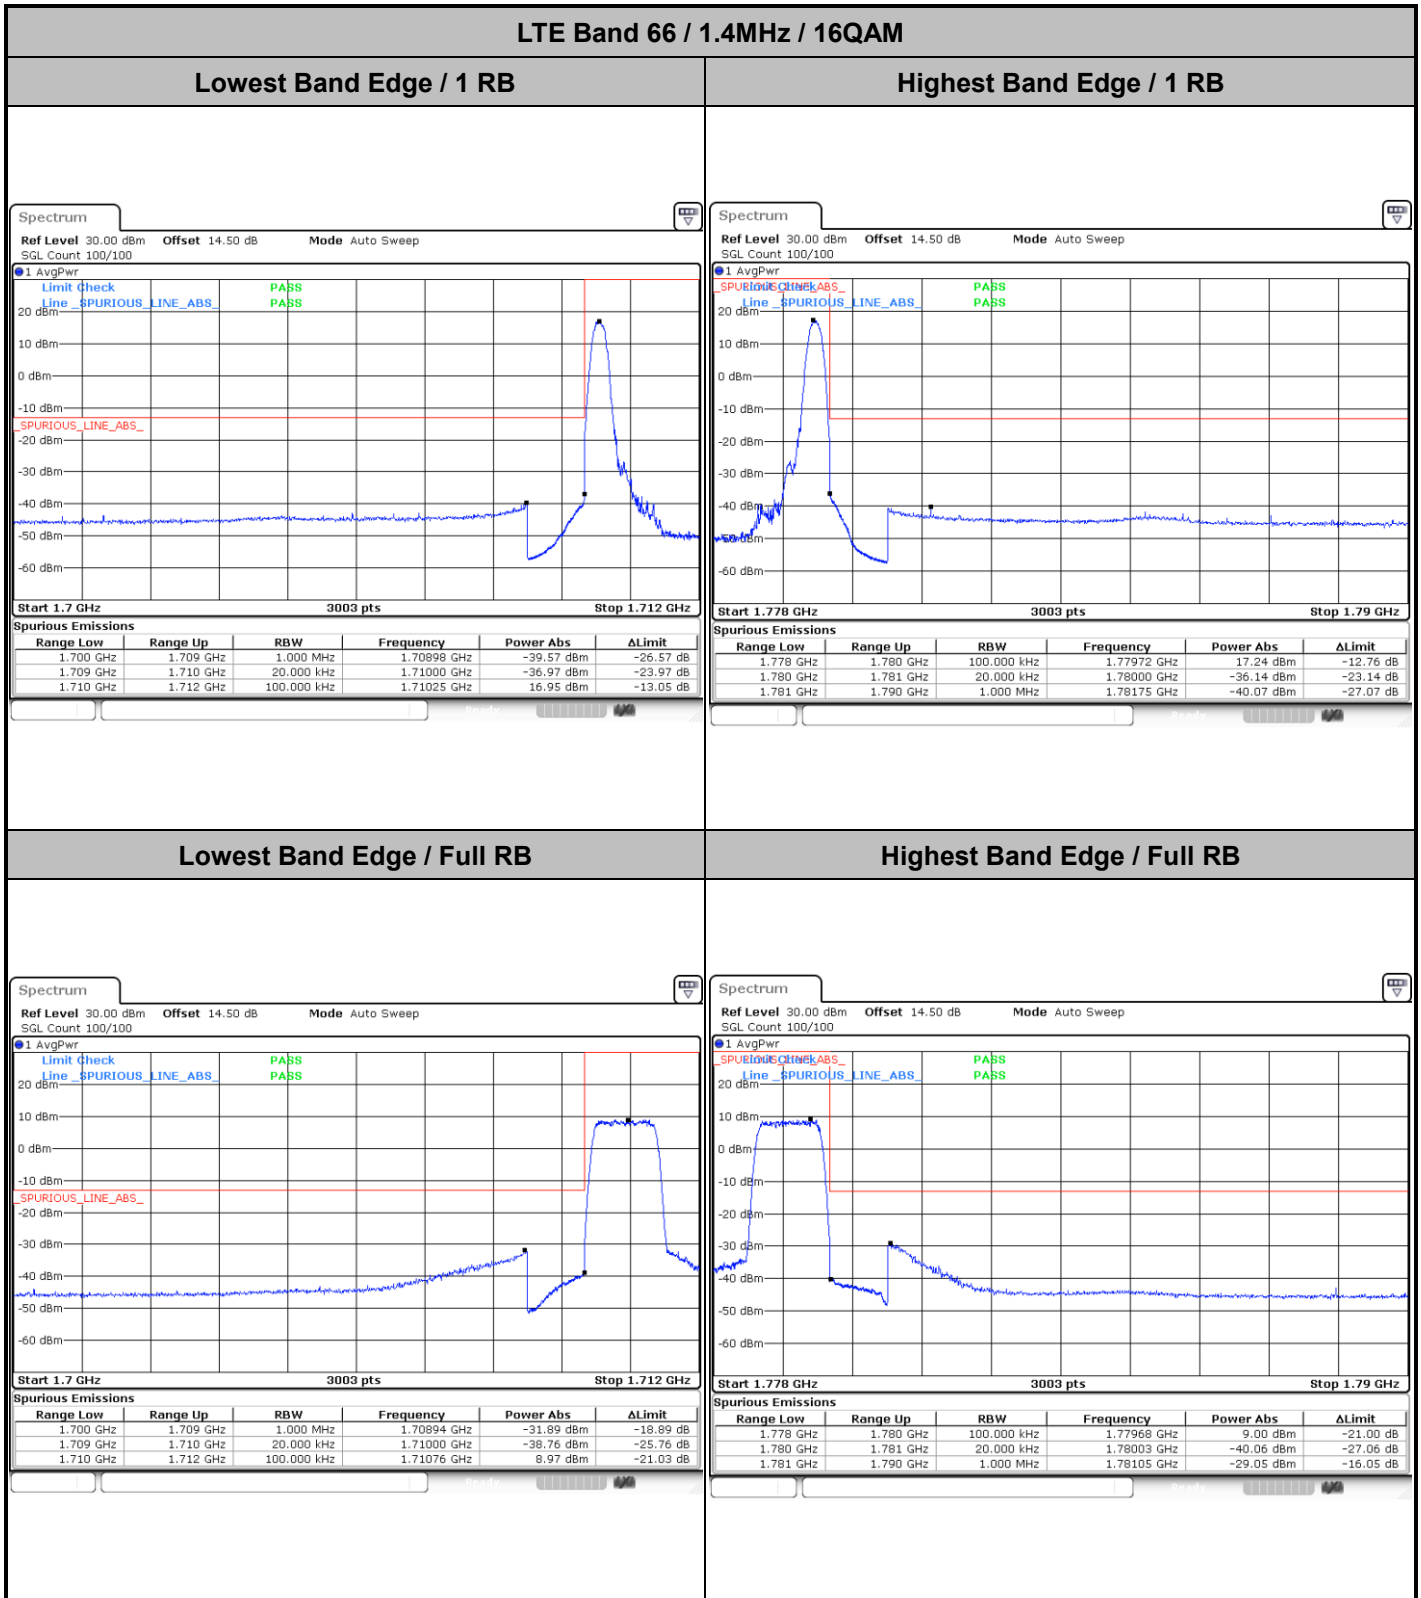

Date: 1.FEB.2021 10:08:34

Middle Channel / 10MHz / 64QAM

Highest Channel / 5MHz / 64QAM

Date: 1.FEB.2021 10:09:46

Highest Channel / 10MHz / 64QAM

LTE Band 66

Lowest Channel / 15MHz / 64QAM

Lowest Channel / 20MHz / 64QAM

# Conducted Band Edge

LTE Band 66 / 1.4MHz / 64QAM

Lowest Band Edge / 1 RB

Highest Band Edge / 1 RB

Lowest Band Edge / Full RB

Highest Band Edge / Full RB

**LTE Band 66 / 3MHz / QPSK**

**Lowest Band Edge / 1RB**

**Highest Band Edge / 1 RB**

**Lowest Band Edge / Full RB**

**Highest Band Edge / Full RB**

LTE Band 66 / 3MHz / 16QAM

Lowest Band Edge / 1 RB

Date: 1.FEB.2021 09:44:20

Highest Band Edge / 1 RB

Date: 1.FEB.2021 09:53:24

Lowest Band Edge / Full RB

Date: 1.FEB.2021 09:46:28

Highest Band Edge / Full RB

Date: 1.FEB.2021 09:55:32

LTE Band 66 / 3MHz / 64QAM

Lowest Band Edge / 1 RB

Date: 1.FEB.2021 09:58:37

Highest Band Edge / 1 RB