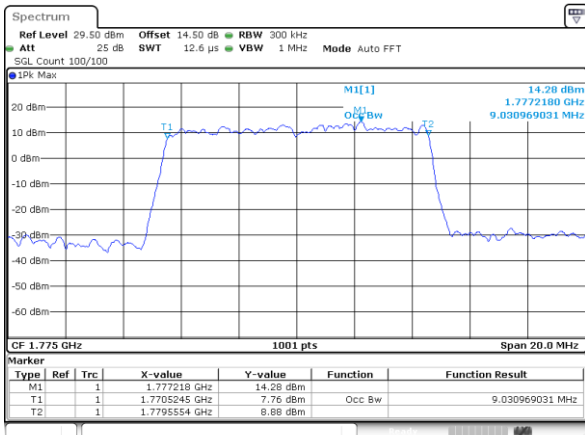

Date: 1.FEB.2021 10:22:20

LTE Band 66

Lowest Channel / 10MHz / QPSK

Lowest Channel / 10MHz / 16QAM

Middle Channel / 10MHz / QPSK

Middle Channel / 10MHz / 16QAM

Highest Channel / 10MHz / QPSK

Highest Channel / 10MHz / 16QAM

LTE Band 66

Lowest Channel / 15MHz / QPSK

Lowest Channel / 15MHz / 16QAM

Middle Channel / 15MHz / QPSK

Middle Channel / 15MHz / 16QAM

Highest Channel / 15MHz / QPSK

Highest Channel / 15MHz / 16QAM

LTE Band 66