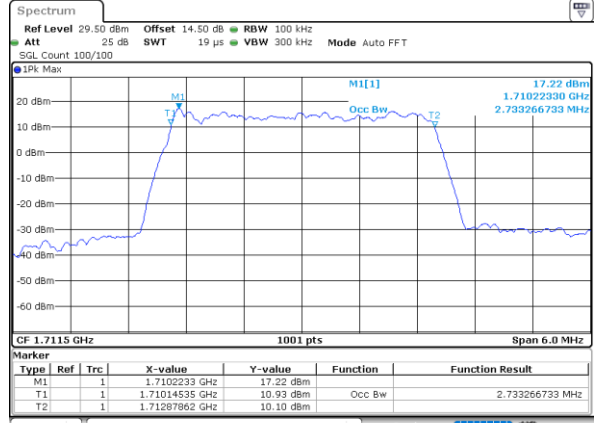

Lowest Channel / 3MHz / 16QAM

Date: 1.FEB.2021 09:41:50