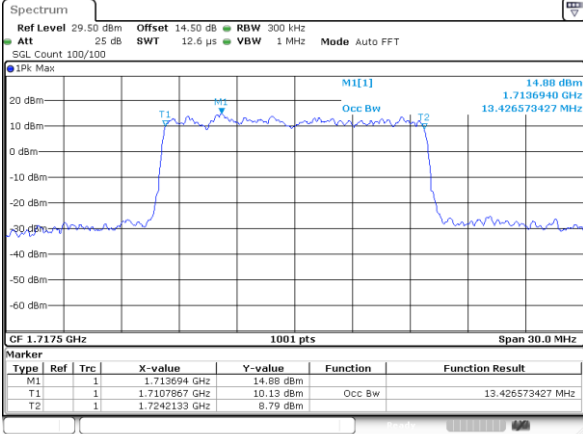

Date: 1.FEB.2021 10:22:20

LTE Band 66

Lowest Channel / 10MHz / QPSK

Lowest Channel / 10MHz / 16QAM

Middle Channel / 10MHz / QPSK

Middle Channel / 10MHz / 16QAM

Highest Channel / 10MHz / QPSK

Highest Channel / 10MHz / 16QAM

LTE Band 66

Lowest Channel / 15MHz / QPSK

Lowest Channel / 15MHz / 16QAM

Middle Channel / 15MHz / QPSK

Middle Channel / 15MHz / 16QAM

Highest Channel / 15MHz / QPSK

Highest Channel / 15MHz / 16QAM

LTE Band 66