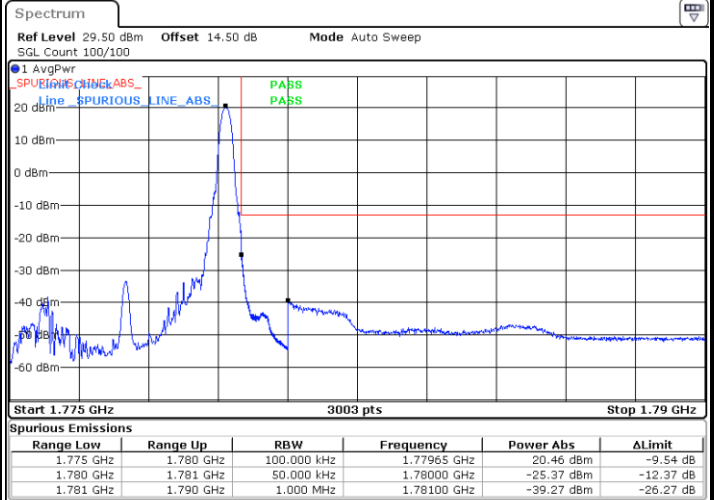

Date: 1.FEB.2021 10:03:09

Lowest Band Edge / Full RB

Date: 1.FEB.2021 09:59:41

Highest Band Edge / Full RB

Date: 1.FEB.2021 10:04:13

LTE Band 66 / 5MHz / QPSK

Lowest Band Edge / 1 RB

Date: 1.FEB.2021 10:14:42

Highest Band Edge / 1 RB

Date: 1.FEB.2021 10:23:46

Lowest Band Edge / Full RB

Date: 1.FEB.2021 10:16:50

Highest Band Edge / Full RB

Date: 1.FEB.2021 10:25:54

LTE Band 66 / 5MHz / 16QAM

Lowest Band Edge / 1RB

Date: 1.FEB.2021 10:15:46

Highest Band Edge / 1 RB

Date: 1.FEB.2021 10:24:50

Lowest Band Edge / Full RB

Date: 1.FEB.2021 10:17:54

Highest Band Edge / Full RB

Date: 1.FEB.2021 10:26:58

LTE Band 66 / 5MHz / 64QAM

Lowest Band Edge / 1RB

Date: 1.FEB.2021 10:06:29

Highest Band Edge / 1 RB

Date: 1.FEB.2021 10:11:01

Lowest Band Edge / Full RB

Date: 1.FEB.2021 10:07:33

Highest Band Edge / Full RB

Date: 1.FEB.2021 10:12:05