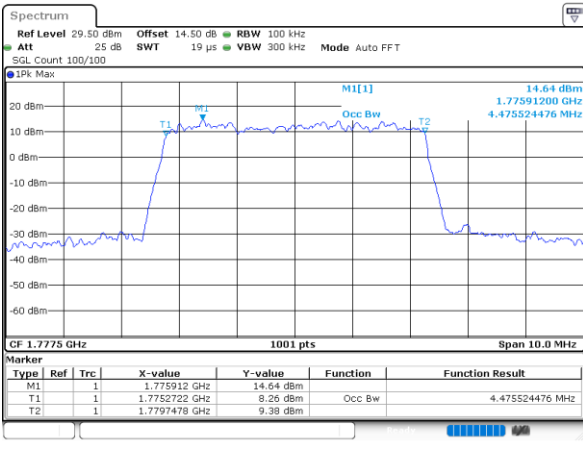

Highest Channel / 20MHz / QPSK

Date: 1.FEB.2021 11:25:00

Highest Channel / 20MHz / 16QAM

Date: 1.FEB.2021 11:25:11

LTE Band 66

Lowest Channel / 1.4MHz / 64QAM

Lowest Channel / 3MHz / 64QAM

Middle Channel / 20MHz / 64QAM

Middle Channel / 3MHz / 64QAM

Highest Channel / 20MHz / 64QAM

Highest Channel / 3MHz / 64QAM

LTE Band 66

Lowest Channel / 5MHz / 64QAM

Date: 1.FEB.2021 10:05:14

Lowest Channel / 10MHz / 64QAM

Middle Channel / 5MHz / 64QAM

Date: 1.FEB.2021 10:08:34

Middle Channel / 10MHz / 64QAM

Highest Channel / 5MHz / 64QAM

Date: 1.FEB.2021 10:09:46

Highest Channel / 10MHz / 64QAM

LTE Band 66

Lowest Channel / 15MHz / 64QAM

Lowest Channel / 20MHz / 64QAM