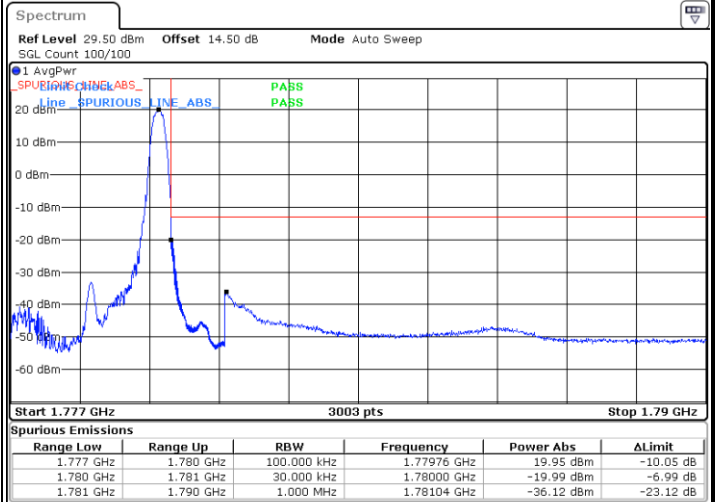

# Conducted Band Edge

LTE Band 66 / 1.4MHz / 64QAM

Lowest Band Edge / 1 RB

Highest Band Edge / 1 RB

Lowest Band Edge / Full RB

Highest Band Edge / Full RB

**LTE Band 66 / 3MHz / QPSK**

**Lowest Band Edge / 1RB**

**Highest Band Edge / 1 RB**

**Lowest Band Edge / Full RB**

**Highest Band Edge / Full RB**

LTE Band 66 / 3MHz / 16QAM

Lowest Band Edge / 1 RB

Date: 1.FEB.2021 09:44:20

Highest Band Edge / 1 RB

Date: 1.FEB.2021 09:53:24

Lowest Band Edge / Full RB

Date: 1.FEB.2021 09:46:28

Highest Band Edge / Full RB

Date: 1.FEB.2021 09:55:32

LTE Band 66 / 3MHz / 64QAM

Lowest Band Edge / 1 RB

Date: 1.FEB.2021 09:58:37

Highest Band Edge / 1 RB

Date: 1.FEB.2021 10:03:09

Lowest Band Edge / Full RB

Date: 1.FEB.2021 09:59:41

Highest Band Edge / Full RB

Date: 1.FEB.2021 10:04:13

LTE Band 66 / 5MHz / QPSK

Lowest Band Edge / 1 RB

Date: 1.FEB.2021 10:14:42