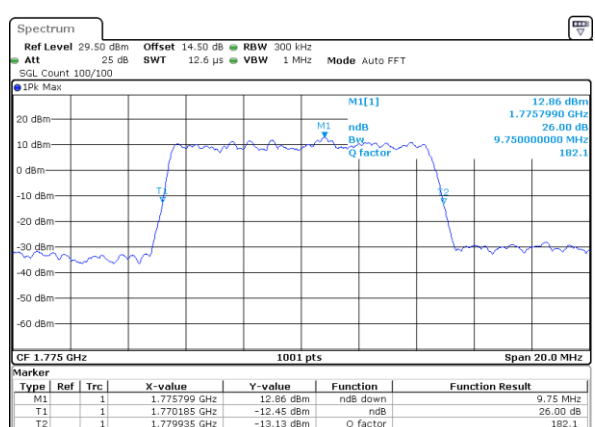

Lowest Channel / 1.4MHz / 64QAM

Lowest Channel / 3MHz / 64QAM

Middle Channel / 20MHz / 64QAM

Middle Channel / 3MHz / 64QAM

Highest Channel / 20MHz / 64QAM

Highest Channel / 3MHz / 64QAM

LTE Band 66

Lowest Channel / 5MHz / 64QAM

Date: 1.FEB.2021 10:05:25

Lowest Channel / 10MHz / 64QAM

Middle Channel / 5MHz / 64QAM

Date: 1.FEB.2021 10:08:45

Middle Channel / 10MHz / 64QAM

Highest Channel / 5MHz / 64QAM

Date: 1.FEB.2021 10:09:57

Highest Channel / 10MHz / 64QAM

LTE Band 66

Lowest Channel / 15MHz / 64QAM

Lowest Channel / 20MHz / 64QAM

Middle Channel / 15MHz / 64QAM

Middle Channel / 20MHz / 64QAM

Highest Channel / 15MHz / 64QAM

Highest Channel / 20MHz / 64QAM

### Occupied Bandwidth

Mode	LTE Band 66 : 99%OBW(MHz)											
BW	1.4MHz		3MHz		5MHz		10MHz		15MHz		20MHz	
Mod.	QPSK	16QAM	QPSK	16QAM	QPSK	16QAM	QPSK	16QAM	QPSK	16QAM	QPSK	16QAM
Lowest CH	1.10	1.09	2.71	2.73	4.49	4.51	8.99	8.99	13.43	13.43	17.86	17.82
Middle CH	1.09	1.09	2.72	2.70	4.52	4.49	9.05	9.01	13.43	13.43	17.94	17.90
Highest CH	1.09	1.09	2.72	2.72	4.50	4.49	9.03	8.95	13.40	13.40	17.90	17.90
Mode	LTE Band 66 : 99%OBW(MHz)											
BW	1.4MHz		3MHz		5MHz		10MHz		15MHz		20MHz	
Mod.	64QAM		64QAM		64QAM		64QAM		64QAM		64QAM	
Lowest CH	1.08	-	2.70	-	4.49	-	8.99	-	13.40	-	17.86	-
Middle CH	1.09	-	2.72	-	4.49	-	8.97	-	13.43	-	17.94	-
Highest CH	1.09	-	2.74	-	4.48	-	8.97	-	13.43	-	17.90	-