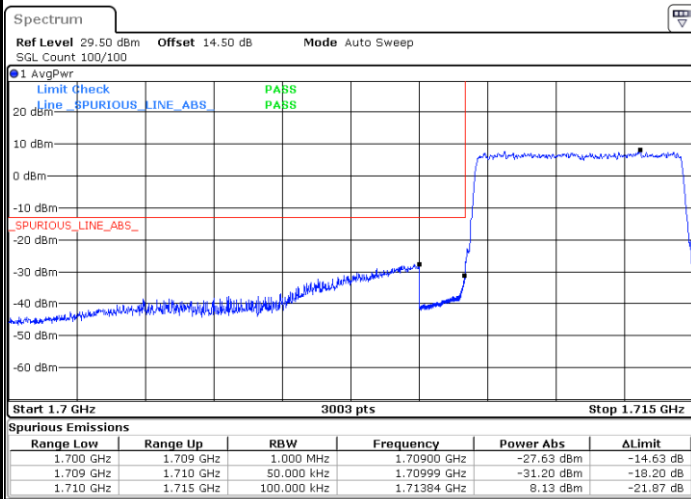

Lowest Band Edge / Full RB

Date: 1.FEB.2021 09:46:28

Highest Band Edge / Full RB

Date: 1.FEB.2021 09:55:32

LTE Band 66 / 3MHz / 64QAM

Lowest Band Edge / 1 RB

Date: 1.FEB.2021 09:58:37

Highest Band Edge / 1 RB

Date: 1.FEB.2021 10:03:09

Lowest Band Edge / Full RB

Date: 1.FEB.2021 09:59:41

Highest Band Edge / Full RB

Date: 1.FEB.2021 10:04:13

LTE Band 66 / 5MHz / QPSK

Lowest Band Edge / 1 RB

Date: 1.FEB.2021 10:14:42

Highest Band Edge / 1 RB

Date: 1.FEB.2021 10:23:46

Lowest Band Edge / Full RB

Date: 1.FEB.2021 10:16:50

Highest Band Edge / Full RB

Date: 1.FEB.2021 10:25:54

LTE Band 66 / 5MHz / 16QAM

Lowest Band Edge / 1RB

Date: 1.FEB.2021 10:15:46

Highest Band Edge / 1 RB

Date: 1.FEB.2021 10:24:50

Lowest Band Edge / Full RB

Date: 1.FEB.2021 10:17:54

Highest Band Edge / Full RB

Date: 1.FEB.2021 10:26:58

LTE Band 66 / 5MHz / 64QAM