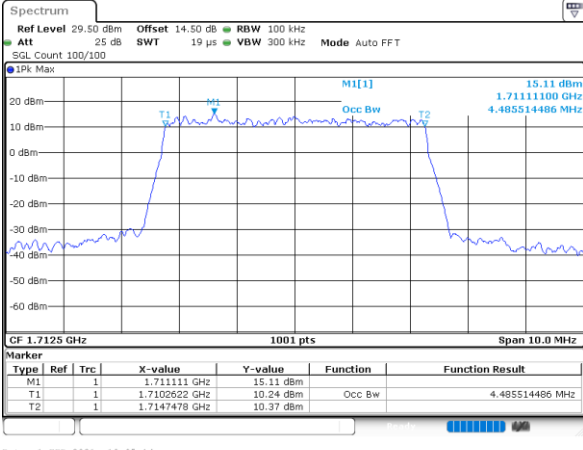

Highest Channel / 20MHz / QPSK

Date: 1.FEB.2021 11:25:00

Highest Channel / 20MHz / 16QAM

Date: 1.FEB.2021 11:25:11

LTE Band 66

Lowest Channel / 1.4MHz / 64QAM

Lowest Channel / 3MHz / 64QAM

Middle Channel / 20MHz / 64QAM

Middle Channel / 3MHz / 64QAM

Highest Channel / 20MHz / 64QAM

Highest Channel / 3MHz / 64QAM

LTE Band 66

Lowest Channel / 5MHz / 64QAM

Date: 1.FEB.2021 10:05:14

Lowest Channel / 10MHz / 64QAM

Middle Channel / 5MHz / 64QAM

Date: 1.FEB.2021 10:08:34

Middle Channel / 10MHz / 64QAM

Highest Channel / 5MHz / 64QAM

Date: 1.FEB.2021 10:09:46

Highest Channel / 10MHz / 64QAM

LTE Band 66

Lowest Channel / 15MHz / 64QAM

Lowest Channel / 20MHz / 64QAM