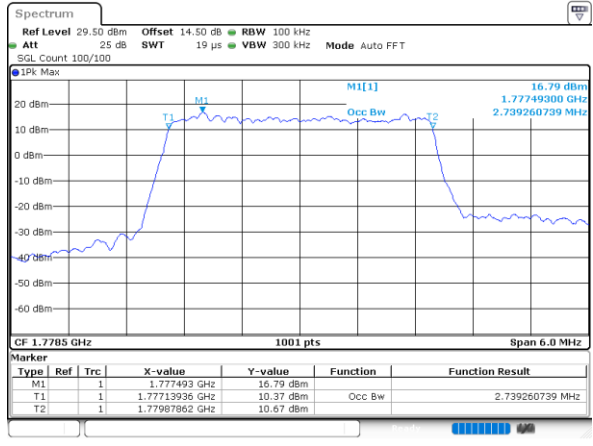

Highest Channel / 20MHz / QPSK

Date: 1.FEB.2021 11:25:00

Highest Channel / 20MHz / 16QAM

Date: 1.FEB.2021 11:25:11

LTE Band 66

Lowest Channel / 1.4MHz / 64QAM

Lowest Channel / 3MHz / 64QAM

Middle Channel / 20MHz / 64QAM

Middle Channel / 3MHz / 64QAM

Highest Channel / 20MHz / 64QAM

Highest Channel / 3MHz / 64QAM

LTE Band 66

Lowest Channel / 5MHz / 64QAM

Date: 1.FEB.2021 10:05:14

Lowest Channel / 10MHz / 64QAM

Middle Channel / 5MHz / 64QAM