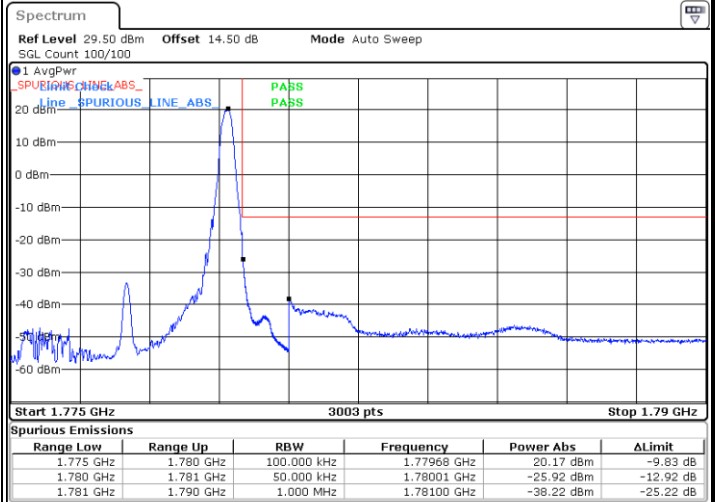

Highest Band Edge / 1 RB

Date: 1.FEB.2021 10:23:46

Lowest Band Edge / Full RB

Date: 1.FEB.2021 10:16:50

Highest Band Edge / Full RB

Date: 1.FEB.2021 10:25:54

LTE Band 66 / 5MHz / 16QAM

Lowest Band Edge / 1RB

Date: 1.FEB.2021 10:15:46

Highest Band Edge / 1 RB

Date: 1.FEB.2021 10:24:50

Lowest Band Edge / Full RB

Date: 1.FEB.2021 10:17:54

Highest Band Edge / Full RB

Date: 1.FEB.2021 10:26:58

LTE Band 66 / 5MHz / 64QAM

Lowest Band Edge / 1RB

Date: 1.FEB.2021 10:06:29

Highest Band Edge / 1 RB

Date: 1.FEB.2021 10:11:01

Lowest Band Edge / Full RB

Date: 1.FEB.2021 10:07:33

Highest Band Edge / Full RB

Date: 1.FEB.2021 10:12:05

LTE Band 66 / 10MHz / QPSK

Lowest Band Edge / 1 RB

Highest Band Edge / 1 RB

Lowest Band Edge / Full RB

Highest Band Edge / Full RB

LTE Band 66 / 10MHz / 16QAM

Lowest Band Edge / 1 RB

Highest Band Edge / 1 RB