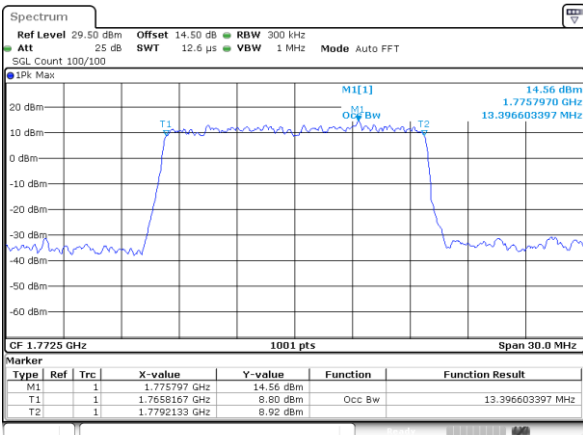

LTE Band 66

Lowest Channel / 15MHz / QPSK

Lowest Channel / 15MHz / 16QAM

Middle Channel / 15MHz / QPSK

Middle Channel / 15MHz / 16QAM

Highest Channel / 15MHz / QPSK

Highest Channel / 15MHz / 16QAM

LTE Band 66

Highest Channel / 20MHz / QPSK

Date: 1.FEB.2021 11:25:00

Highest Channel / 20MHz / 16QAM

Date: 1.FEB.2021 11:25:11

LTE Band 66

Lowest Channel / 1.4MHz / 64QAM

Lowest Channel / 3MHz / 64QAM

Middle Channel / 20MHz / 64QAM