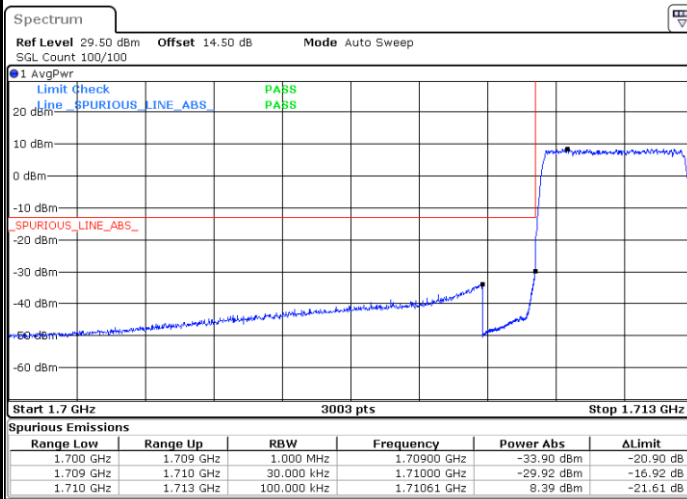

# Conducted Band Edge

LTE Band 66 / 1.4MHz / 64QAM

Lowest Band Edge / 1 RB

Highest Band Edge / 1 RB

Lowest Band Edge / Full RB

Highest Band Edge / Full RB

**LTE Band 66 / 3MHz / QPSK**

**Lowest Band Edge / 1RB**

**Highest Band Edge / 1 RB**

**Lowest Band Edge / Full RB**

**Highest Band Edge / Full RB**

LTE Band 66 / 3MHz / 16QAM

Lowest Band Edge / 1 RB

Date: 1.FEB.2021 09:44:20

Highest Band Edge / 1 RB

Date: 1.FEB.2021 09:53:24

Lowest Band Edge / Full RB

Date: 1.FEB.2021 09:46:28

Highest Band Edge / Full RB

Date: 1.FEB.2021 09:55:32

LTE Band 66 / 3MHz / 64QAM

Lowest Band Edge / 1 RB

Date: 1.FEB.2021 09:58:37

Highest Band Edge / 1 RB

Date: 1.FEB.2021 10:03:09

Lowest Band Edge / Full RB

Date: 1.FEB.2021 09:59:41

Highest Band Edge / Full RB

Date: 1.FEB.2021 10:04:13

LTE Band 66 / 5MHz / QPSK

Lowest Band Edge / 1 RB

Date: 1.FEB.2021 10:14:42