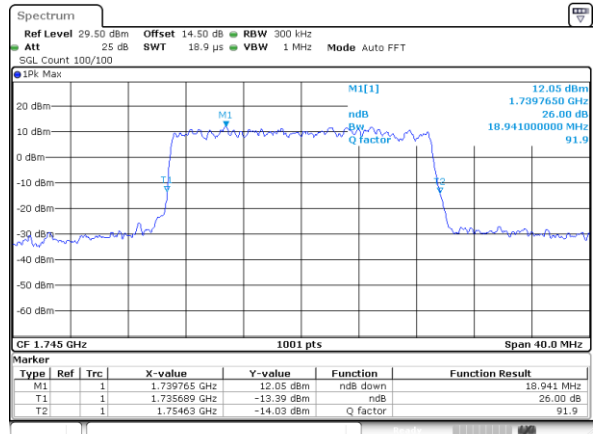

LTE Band 66

Lowest Channel / 20MHz / QPSK

Lowest Channel / 20MHz / 16QAM

Middle Channel / 20MHz / QPSK

Middle Channel / 20MHz / 16QAM

Highest Channel / 20MHz / QPSK

Highest Channel / 20MHz / 16QAM

LTE Band 66

Lowest Channel / 1.4MHz / 64QAM

Lowest Channel / 3MHz / 64QAM

Middle Channel / 20MHz / 64QAM

Middle Channel / 3MHz / 64QAM

Highest Channel / 20MHz / 64QAM

Highest Channel / 3MHz / 64QAM

LTE Band 66

Lowest Channel / 5MHz / 64QAM