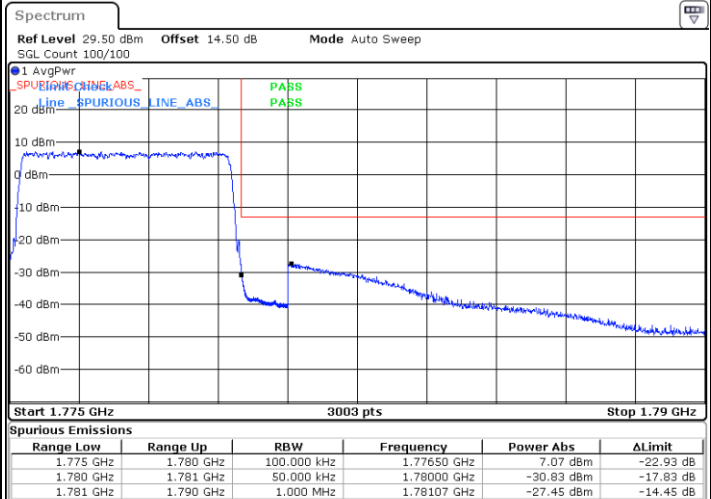

Date: 1.FEB.2021 10:03:09

Lowest Band Edge / Full RB

Date: 1.FEB.2021 09:59:41

Highest Band Edge / Full RB

Date: 1.FEB.2021 10:04:13

LTE Band 66 / 5MHz / QPSK

Lowest Band Edge / 1 RB

Date: 1.FEB.2021 10:14:42

Highest Band Edge / 1 RB

Date: 1.FEB.2021 10:23:46

Lowest Band Edge / Full RB

Date: 1.FEB.2021 10:16:50

Highest Band Edge / Full RB

Date: 1.FEB.2021 10:25:54

LTE Band 66 / 5MHz / 16QAM

Lowest Band Edge / 1RB

Date: 1.FEB.2021 10:15:46

Highest Band Edge / 1 RB

Date: 1.FEB.2021 10:24:50

Lowest Band Edge / Full RB

Date: 1.FEB.2021 10:17:54

Highest Band Edge / Full RB

Date: 1.FEB.2021 10:26:58

LTE Band 66 / 5MHz / 64QAM

Lowest Band Edge / 1RB

Date: 1.FEB.2021 10:06:29

Highest Band Edge / 1 RB

Date: 1.FEB.2021 10:11:01

Lowest Band Edge / Full RB

Date: 1.FEB.2021 10:07:33

Highest Band Edge / Full RB

Date: 1.FEB.2021 10:12:05