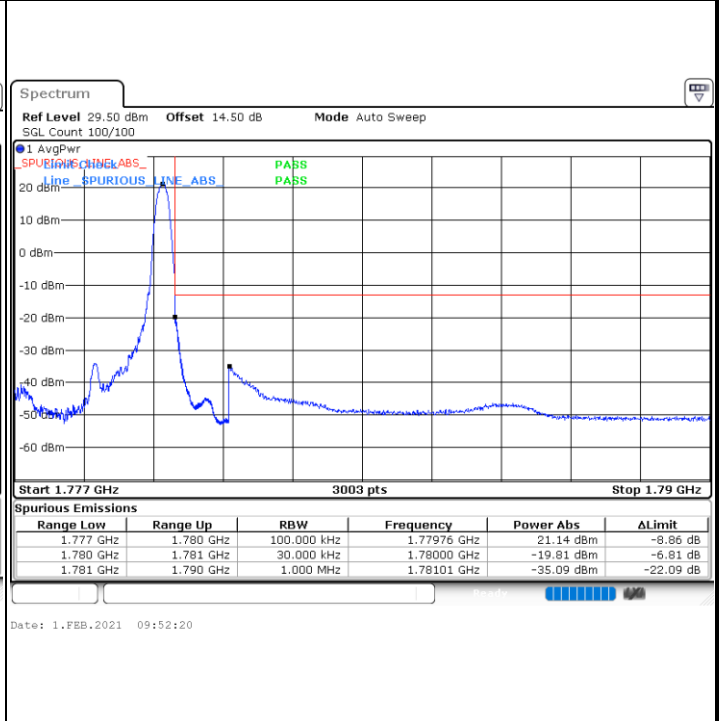

# Conducted Band Edge

LTE Band 66 / 1.4MHz / 64QAM

Lowest Band Edge / 1 RB

Highest Band Edge / 1 RB

Lowest Band Edge / Full RB

Highest Band Edge / Full RB

**LTE Band 66 / 3MHz / QPSK**

**Lowest Band Edge / 1RB**

**Highest Band Edge / 1 RB**

**Lowest Band Edge / Full RB**

**Highest Band Edge / Full RB**

LTE Band 66 / 3MHz / 16QAM

Lowest Band Edge / 1 RB

Date: 1.FEB.2021 09:44:20

Highest Band Edge / 1 RB

Date: 1.FEB.2021 09:53:24

Lowest Band Edge / Full RB

Date: 1.FEB.2021 09:46:28

Highest Band Edge / Full RB

Date: 1.FEB.2021 09:55:32

LTE Band 66 / 3MHz / 64QAM

Lowest Band Edge / 1 RB

Date: 1.FEB.2021 09:58:37

Highest Band Edge / 1 RB

Date: 1.FEB.2021 10:03:09

Lowest Band Edge / Full RB

Date: 1.FEB.2021 09:59:41

Highest Band Edge / Full RB

Date: 1.FEB.2021 10:04:13

LTE Band 66 / 5MHz / QPSK

Lowest Band Edge / 1 RB

Date: 1.FEB.2021 10:14:42