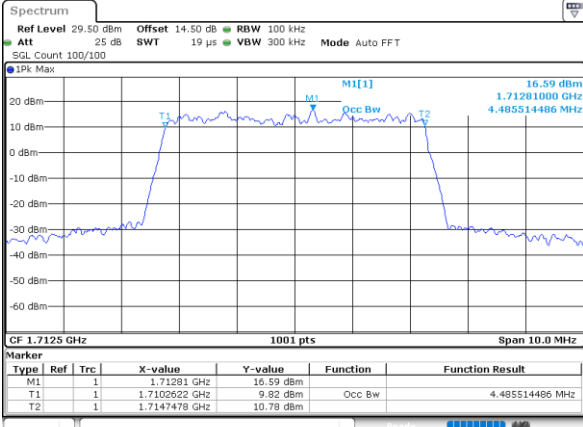

Highest Channel / 3MHz / QPSK

Date: 1.FEB.2021 09:50:43

Highest Channel / 3MHz / 16QAM

Date: 1.FEB.2021 09:50:54

LTE Band 66

Lowest Channel / 5MHz / QPSK

Date: 1.FEB.2021 10:13:06

Lowest Channel / 5MHz / 16QAM