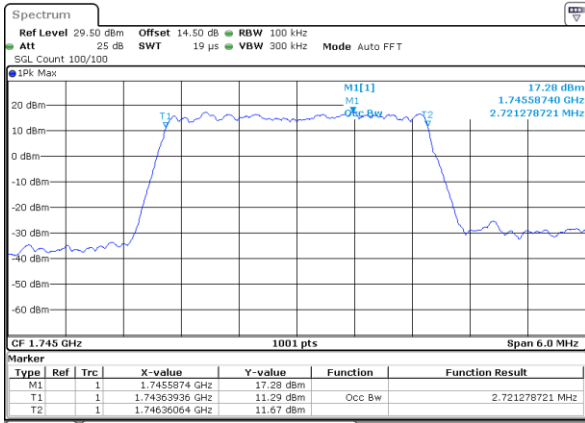

LTE Band 66

Lowest Channel / 1.4MHz / QPSK

Lowest Channel / 1.4MHz / 16QAM

Middle Channel / 1.4MHz / QPSK

Middle Channel / 1.4MHz / 16QAM

Highest Channel / 1.4MHz / QPSK

Highest Channel / 1.4MHz / 16QAM

LTE Band 66

Lowest Channel / 3MHz / QPSK

Date: 1.FEB.2021 09:41:39

Lowest Channel / 3MHz / 16QAM

Date: 1.FEB.2021 09:41:50

Middle Channel / 3MHz / QPSK

Date: 1.FEB.2021 09:48:19

Middle Channel / 3MHz / 16QAM

Date: 1.FEB.2021 09:48:30

Highest Channel / 3MHz / QPSK

Date: 1.FEB.2021 09:50:43

Highest Channel / 3MHz / 16QAM

Date: 1.FEB.2021 09:50:54

LTE Band 66

Lowest Channel / 5MHz / QPSK

Date: 1.FEB.2021 10:13:06

Lowest Channel / 5MHz / 16QAM