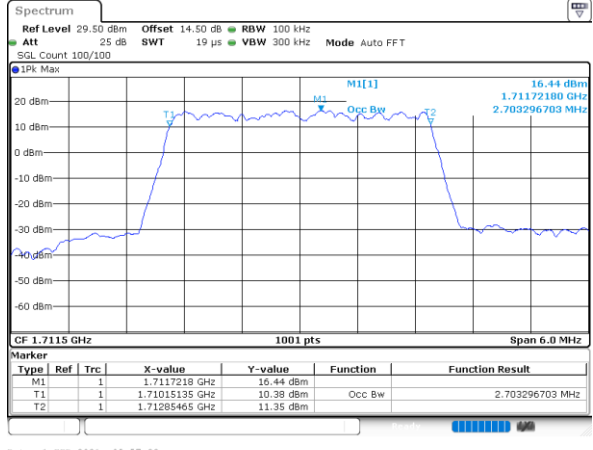

Highest Channel / 20MHz / QPSK

Date: 1.FEB.2021 11:25:00

Highest Channel / 20MHz / 16QAM

Date: 1.FEB.2021 11:25:11

LTE Band 66

Lowest Channel / 1.4MHz / 64QAM

Lowest Channel / 3MHz / 64QAM

Middle Channel / 20MHz / 64QAM

Middle Channel / 3MHz / 64QAM

Highest Channel / 20MHz / 64QAM

Highest Channel / 3MHz / 64QAM

LTE Band 66

Lowest Channel / 5MHz / 64QAM

Date: 1.FEB.2021 10:05:14

Lowest Channel / 10MHz / 64QAM

Middle Channel / 5MHz / 64QAM