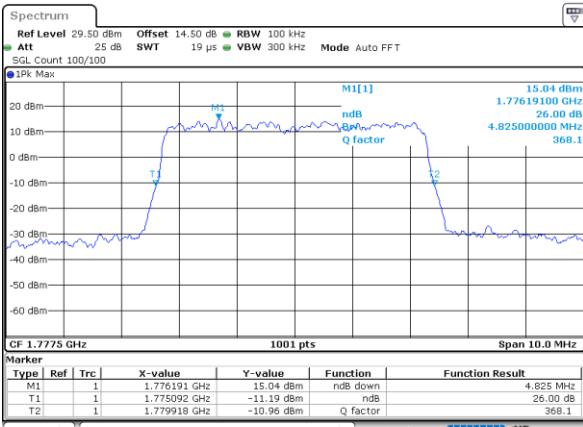

Date: 1.FEB.2021 10:05:25

Lowest Channel / 10MHz / 64QAM

Middle Channel / 5MHz / 64QAM

Date: 1.FEB.2021 10:08:45

Middle Channel / 10MHz / 64QAM

Highest Channel / 5MHz / 64QAM

Date: 1.FEB.2021 10:09:57

Highest Channel / 10MHz / 64QAM

LTE Band 66

Lowest Channel / 15MHz / 64QAM

Lowest Channel / 20MHz / 64QAM

Middle Channel / 15MHz / 64QAM

Middle Channel / 20MHz / 64QAM

Highest Channel / 15MHz / 64QAM

Highest Channel / 20MHz / 64QAM

### Occupied Bandwidth

Mode	LTE Band 66 : 99%OBW(MHz)											
BW	1.4MHz		3MHz		5MHz		10MHz		15MHz		20MHz	
Mod.	QPSK	16QAM	QPSK	16QAM	QPSK	16QAM	QPSK	16QAM	QPSK	16QAM	QPSK	16QAM
Lowest CH	1.10	1.09	2.71	2.73	4.49	4.51	8.99	8.99	13.43	13.43	17.86	17.82
Middle CH	1.09	1.09	2.72	2.70	4.52	4.49	9.05	9.01	13.43	13.43	17.94	17.90
Highest CH	1.09	1.09	2.72	2.72	4.50	4.49	9.03	8.95	13.40	13.40	17.90	17.90
Mode	LTE Band 66 : 99%OBW(MHz)											
BW	1.4MHz		3MHz		5MHz		10MHz		15MHz		20MHz	
Mod.	64QAM		64QAM		64QAM		64QAM		64QAM		64QAM	
Lowest CH	1.08	-	2.70	-	4.49	-	8.99	-	13.40	-	17.86	-
Middle CH	1.09	-	2.72	-	4.49	-	8.97	-	13.43	-	17.94	-
Highest CH	1.09	-	2.74	-	4.48	-	8.97	-	13.43	-	17.90	-