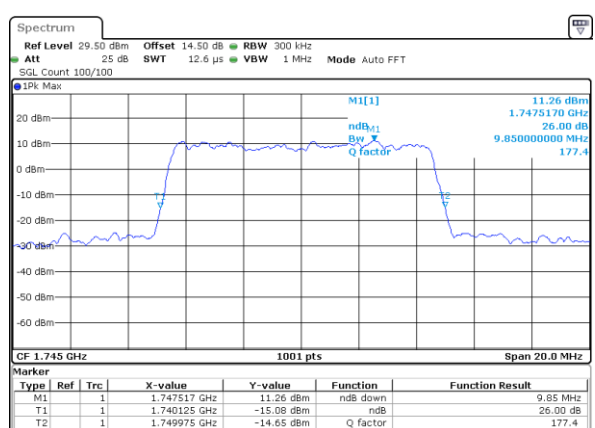

Lowest Channel / 1.4MHz / 64QAM

Lowest Channel / 3MHz / 64QAM

Middle Channel / 20MHz / 64QAM

Middle Channel / 3MHz / 64QAM

Highest Channel / 20MHz / 64QAM

Highest Channel / 3MHz / 64QAM

LTE Band 66

Lowest Channel / 5MHz / 64QAM

Date: 1.FEB.2021 10:05:25

Lowest Channel / 10MHz / 64QAM

Middle Channel / 5MHz / 64QAM

Date: 1.FEB.2021 10:08:45

Middle Channel / 10MHz / 64QAM

Highest Channel / 5MHz / 64QAM

Date: 1.FEB.2021 10:09:57

Highest Channel / 10MHz / 64QAM

LTE Band 66

Lowest Channel / 15MHz / 64QAM

Lowest Channel / 20MHz / 64QAM

Middle Channel / 15MHz / 64QAM

Middle Channel / 20MHz / 64QAM

Highest Channel / 15MHz / 64QAM

Highest Channel / 20MHz / 64QAM

### Occupied Bandwidth

Mode	LTE Band 66 : 99%OBW(MHz)											
BW	1.4MHz		3MHz		5MHz		10MHz		15MHz		20MHz	
Mod.	QPSK	16QAM	QPSK	16QAM	QPSK	16QAM	QPSK	16QAM	QPSK	16QAM	QPSK	16QAM
Lowest CH	1.10	1.09	2.71	2.73	4.49	4.51	8.99	8.99	13.43	13.43	17.86	17.82
Middle CH	1.09	1.09	2.72	2.70	4.52	4.49	9.05	9.01	13.43	13.43	17.94	17.90
Highest CH	1.09	1.09	2.72	2.72	4.50	4.49	9.03	8.95	13.40	13.40	17.90	17.90
Mode	LTE Band 66 : 99%OBW(MHz)											
BW	1.4MHz		3MHz		5MHz		10MHz		15MHz		20MHz	
Mod.	64QAM		64QAM		64QAM		64QAM		64QAM		64QAM	
Lowest CH	1.08	-	2.70	-	4.49	-	8.99	-	13.40	-	17.86	-
Middle CH	1.09	-	2.72	-	4.49	-	8.97	-	13.43	-	17.94	-
Highest CH	1.09	-	2.74	-	4.48	-	8.97	-	13.43	-	17.90	-