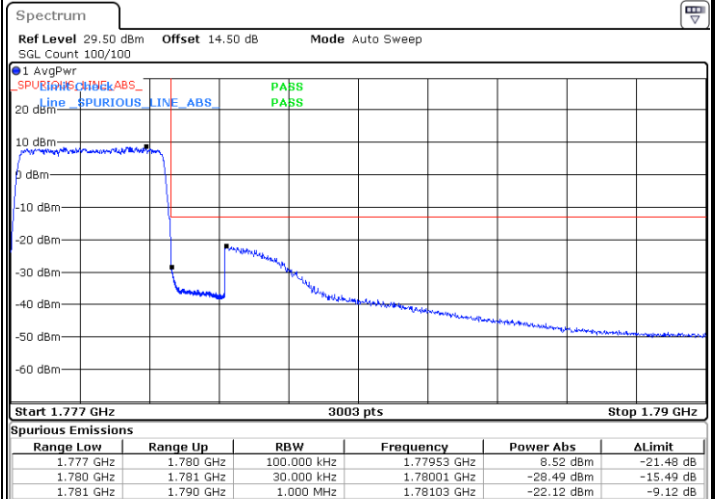

# Conducted Band Edge

LTE Band 66 / 1.4MHz / 64QAM

Lowest Band Edge / 1 RB

Highest Band Edge / 1 RB

Lowest Band Edge / Full RB

Highest Band Edge / Full RB

**LTE Band 66 / 3MHz / QPSK**

**Lowest Band Edge / 1RB**

**Highest Band Edge / 1 RB**

**Lowest Band Edge / Full RB**

**Highest Band Edge / Full RB**

LTE Band 66 / 3MHz / 16QAM

Lowest Band Edge / 1 RB

Date: 1.FEB.2021 09:44:20

Highest Band Edge / 1 RB

Date: 1.FEB.2021 09:53:24

Lowest Band Edge / Full RB

Date: 1.FEB.2021 09:46:28

Highest Band Edge / Full RB

Date: 1.FEB.2021 09:55:32

LTE Band 66 / 3MHz / 64QAM

Lowest Band Edge / 1 RB

Date: 1.FEB.2021 09:58:37

Highest Band Edge / 1 RB

Date: 1.FEB.2021 10:03:09

Lowest Band Edge / Full RB

Date: 1.FEB.2021 09:59:41

Highest Band Edge / Full RB

Date: 1.FEB.2021 10:04:13

LTE Band 66 / 5MHz / QPSK

Lowest Band Edge / 1 RB

Date: 1.FEB.2021 10:14:42