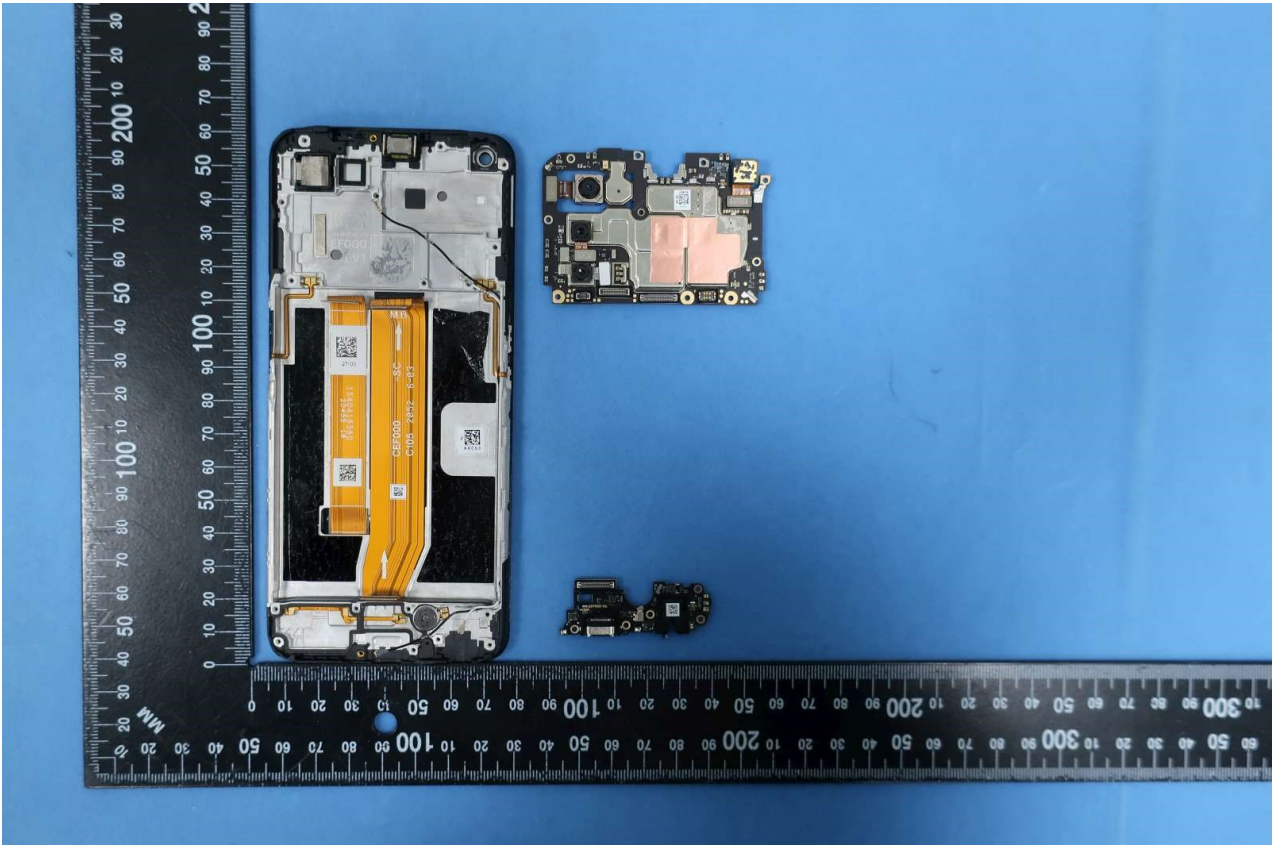

3. Internal Photograph of EUT

Brand Name: ONEPLUS / Model Name: DE2118, DE2117

Brand Name: ONEPLUS / Model Name: DE2118, DE2117

Brand Name: ONEPLUS / Model Name: DE2118, DE2117

Brand Name: ONEPLUS / Model Name: DE2118, DE2117

Brand Name: ONEPLUS / Model Name: DE2118, DE2117

Brand Name: ONEPLUS / Model Name: DE2118, DE2117

Brand Name: ONEPLUS / Model Name: DE2118, DE2117

Brand Name: ONEPLUS / Model Name: DE2118, DE2117

Brand Name: ONEPLUS / Model Name: DE2118, DE2117