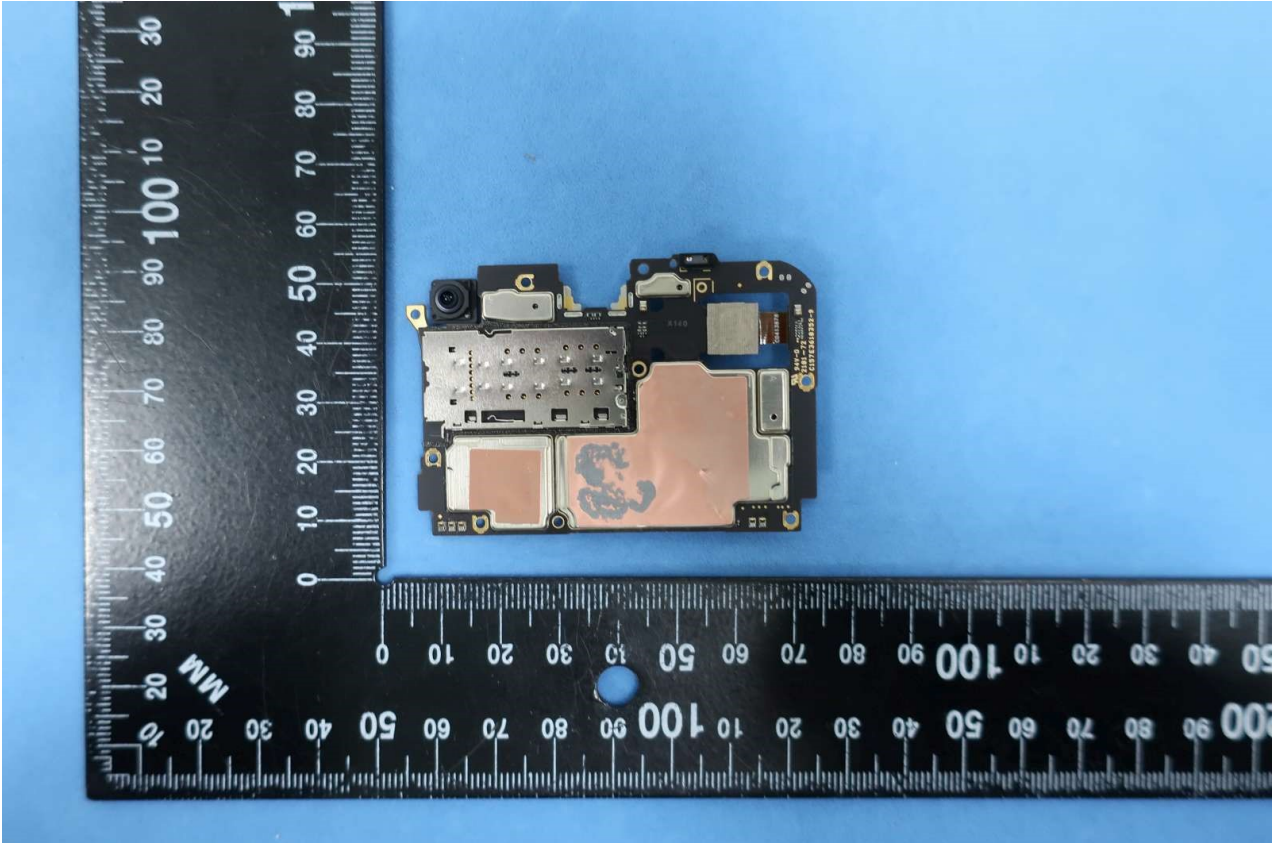

3. Internal Photograph of EUT

Brand Name: ONEPLUS / Model Name: DE2118, DE2117

Brand Name: ONEPLUS / Model Name: DE2118, DE2117

Brand Name: ONEPLUS / Model Name: DE2118, DE2117

Brand Name: ONEPLUS / Model Name: DE2118, DE2117

Brand Name: ONEPLUS / Model Name: DE2118, DE2117

Brand Name: ONEPLUS / Model Name: DE2118, DE2117

Brand Name: ONEPLUS / Model Name: DE2118, DE2117

Brand Name: ONEPLUS / Model Name: DE2118, DE2117

Brand Name: ONEPLUS / Model Name: DE2118, DE2117