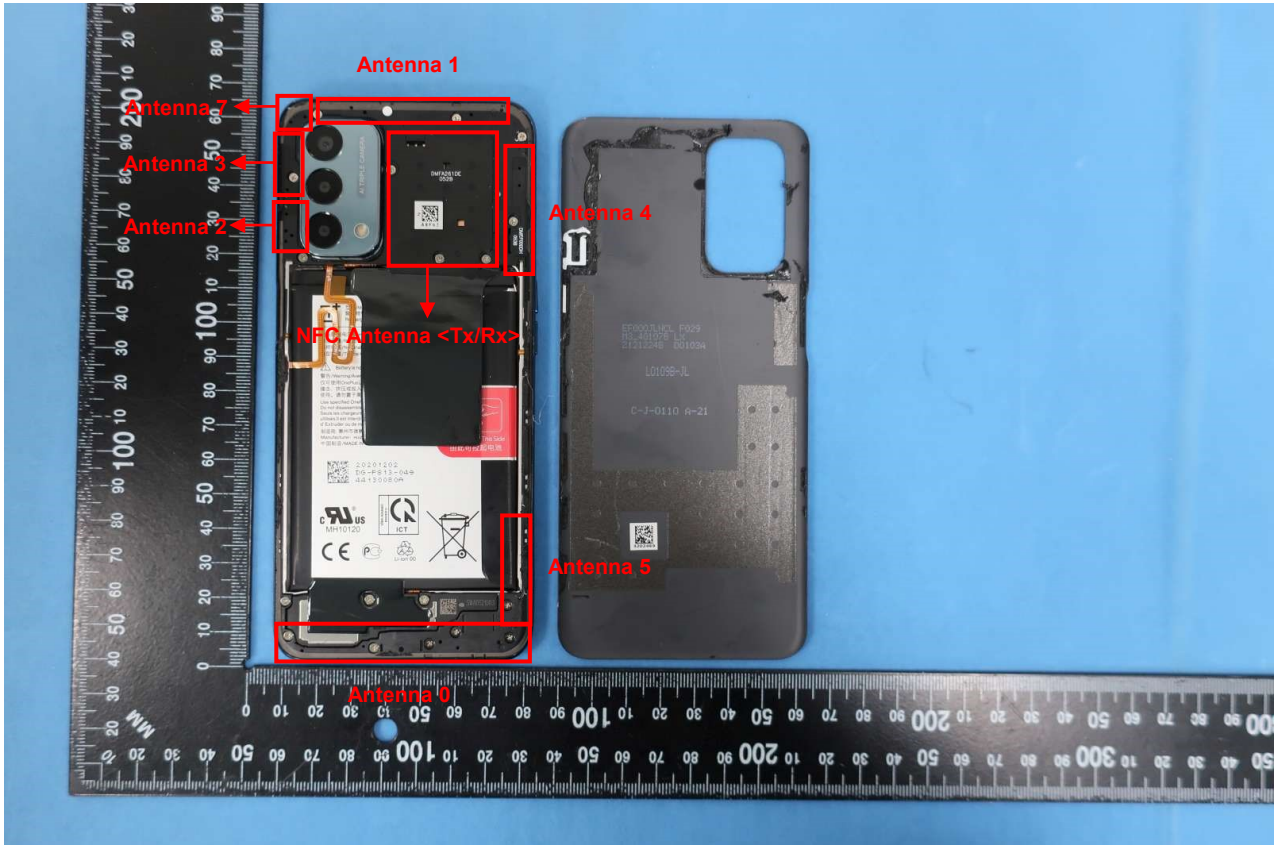

3. Internal Photograph of EUT

Brand Name: ONEPLUS / Model Name: DE2118, DE2117

Brand Name: ONEPLUS / Model Name: DE2118, DE2117

Brand Name: ONEPLUS / Model Name: DE2118, DE2117

Brand Name: ONEPLUS / Model Name: DE2118, DE2117

Brand Name: ONEPLUS / Model Name: DE2118, DE2117

Brand Name: ONEPLUS / Model Name: DE2118, DE2117

Brand Name: ONEPLUS / Model Name: DE2118, DE2117

Brand Name: ONEPLUS / Model Name: DE2118, DE2117

Brand Name: ONEPLUS / Model Name: DE2118, DE2117