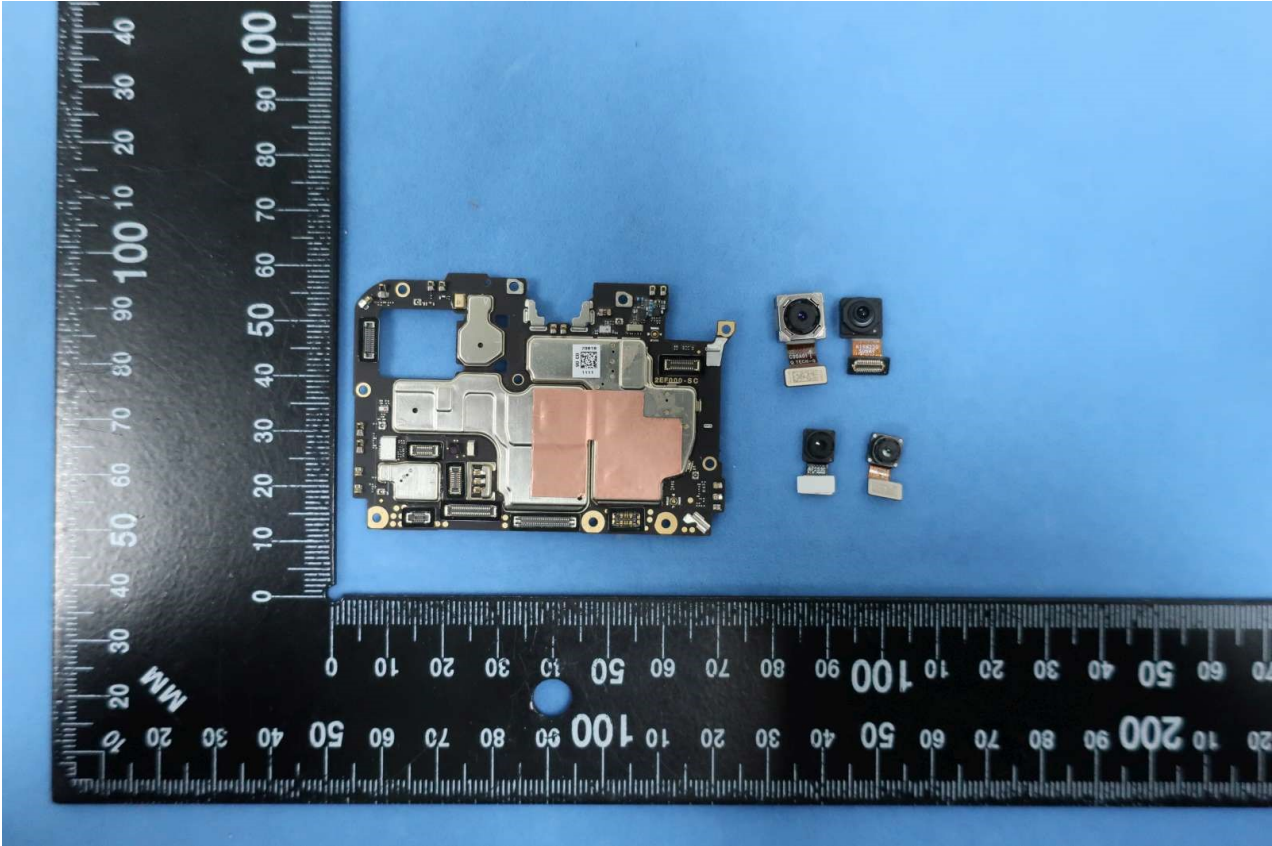

3. Internal Photograph of EUT

Brand Name: ONEPLUS / Model Name: DE2118, DE2117

Brand Name: ONEPLUS / Model Name: DE2118, DE2117

Brand Name: ONEPLUS / Model Name: DE2118, DE2117

Brand Name: ONEPLUS / Model Name: DE2118, DE2117

Brand Name: ONEPLUS / Model Name: DE2118, DE2117

Brand Name: ONEPLUS / Model Name: DE2118, DE2117

Brand Name: ONEPLUS / Model Name: DE2118, DE2117

Brand Name: ONEPLUS / Model Name: DE2118, DE2117

Brand Name: ONEPLUS / Model Name: DE2118, DE2117