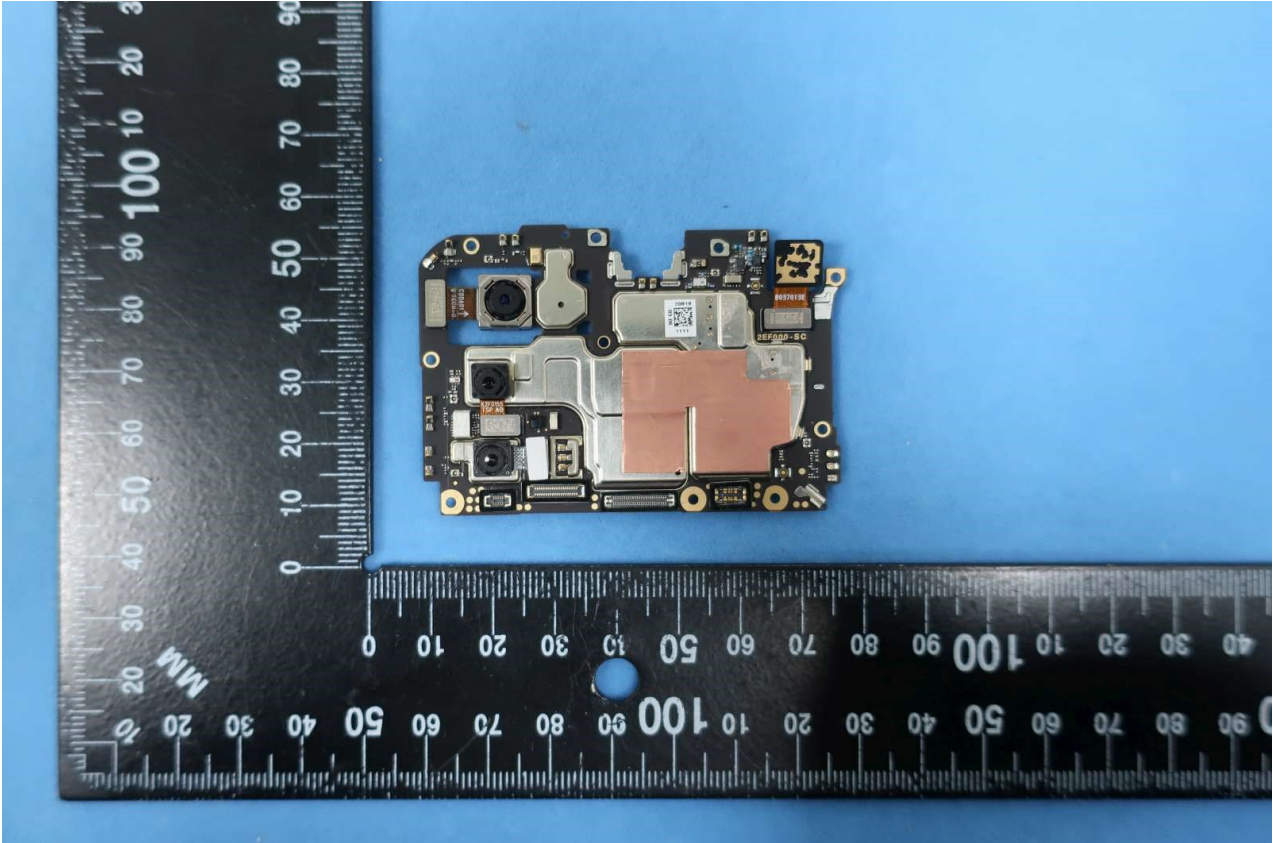

3. Internal Photograph of EUT

Brand Name: ONEPLUS / Model Name: DE2118, DE2117

Brand Name: ONEPLUS / Model Name: DE2118, DE2117

Brand Name: ONEPLUS / Model Name: DE2118, DE2117

Brand Name: ONEPLUS / Model Name: DE2118, DE2117

Brand Name: ONEPLUS / Model Name: DE2118, DE2117

Brand Name: ONEPLUS / Model Name: DE2118, DE2117

Brand Name: ONEPLUS / Model Name: DE2118, DE2117

Brand Name: ONEPLUS / Model Name: DE2118, DE2117

Brand Name: ONEPLUS / Model Name: DE2118, DE2117