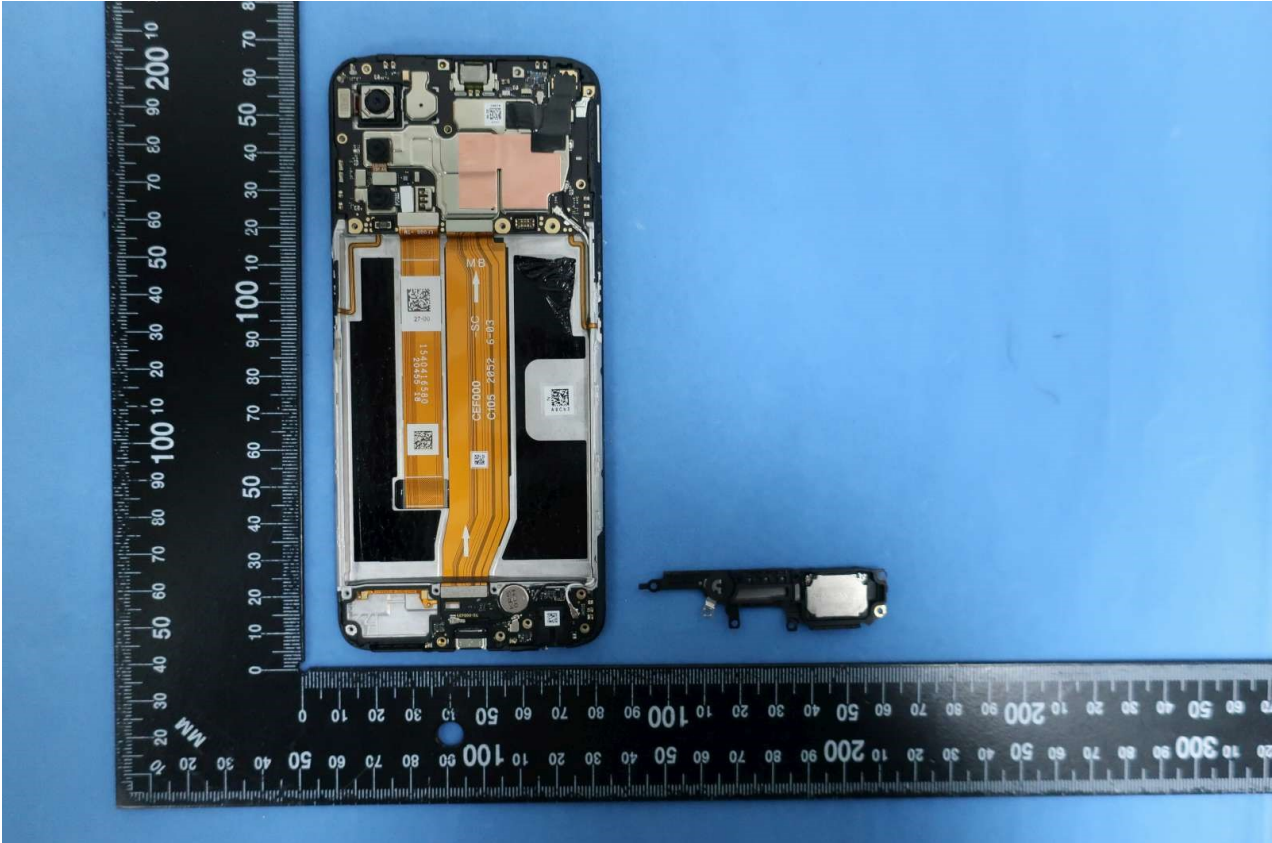

3. Internal Photograph of EUT

Brand Name: ONEPLUS / Model Name: DE2118, DE2117

Brand Name: ONEPLUS / Model Name: DE2118, DE2117

Brand Name: ONEPLUS / Model Name: DE2118, DE2117

Brand Name: ONEPLUS / Model Name: DE2118, DE2117

Brand Name: ONEPLUS / Model Name: DE2118, DE2117

Brand Name: ONEPLUS / Model Name: DE2118, DE2117

Brand Name: ONEPLUS / Model Name: DE2118, DE2117

Brand Name: ONEPLUS / Model Name: DE2118, DE2117

Brand Name: ONEPLUS / Model Name: DE2118, DE2117