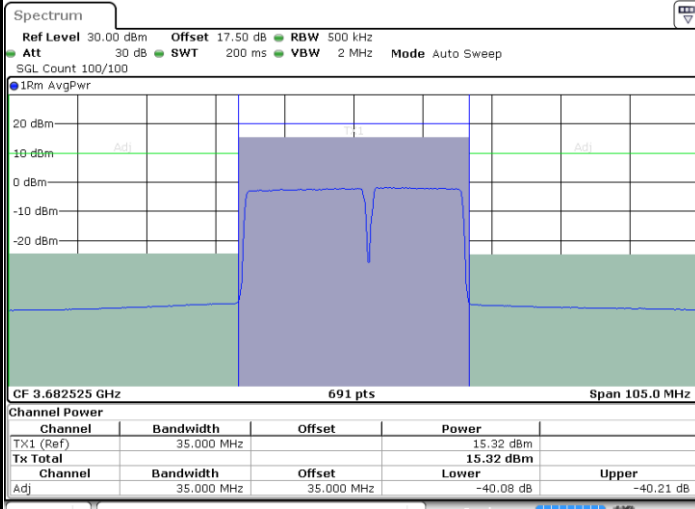

Middle Channel / FullRB

N/A

Date: 10.FEB.2020 16:25:11

LTE Band 48C / 20MHz+15MHz

64QAM

Highest Channel / 1RB0 and 1RB74

Highest Channel / 1RB99 and 1RB0

Date: 10.FEB.2020 17:23:24

Date: 10.FEB.2020 17:24:05

Highest Channel / FullRB

N/A

Date: 10.FEB.2020 17:19:59

LTE Band 48C / 20MHz+20MHz

64QAM

Lowest Channel / 1RB0 and 1RB99

Lowest Channel / 1RB99 and 1RB0