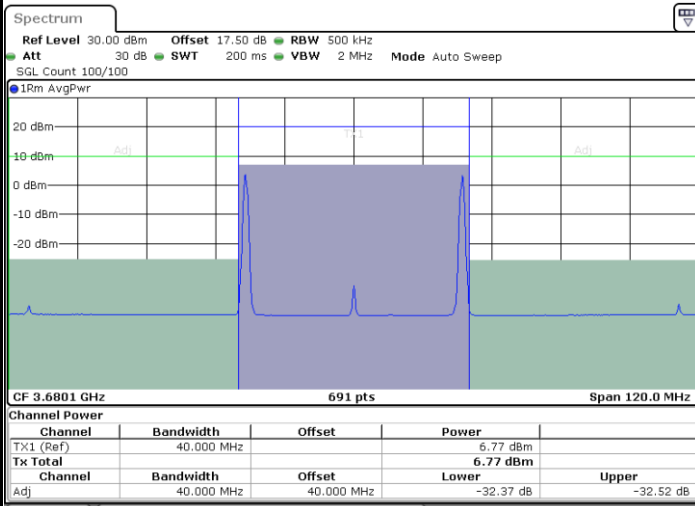

Date: 10.FEB.2020 11:31:58

LTE Band 48C / 20MHz+20MHz

16QAM

Highest Channel / 1RB0 and 1RB99

Highest Channel / 1RB99 and 1RB0

Date: 10.FEB.2020 14:02:03

Date: 10.FEB.2020 14:04:05

Highest Channel / FullRB