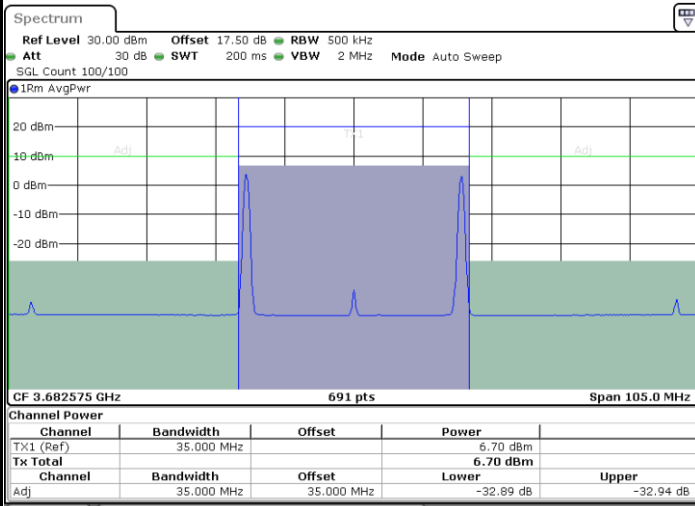

Date: 10.FEB.2020 22:02:10

Date: 10.FEB.2020 22:04:12

Middle Channel / FullIRB

N/A

Date: 10.FEB.2020 22:00:07

LTE Band 48C / 15MHz+20MHz

16QAM

Highest Channel / 1RB0 and 1RB99

Highest Channel / 1RB74 and 1RB0

Date: 10.FEB.2020 22:52:13

Date: 13.FEB.2020 15:08:28

Highest Channel / FullRB

N/A

Date: 10.FEB.2020 22:50:10

LTE Band 48C / 20MHz+5MHz

16QAM