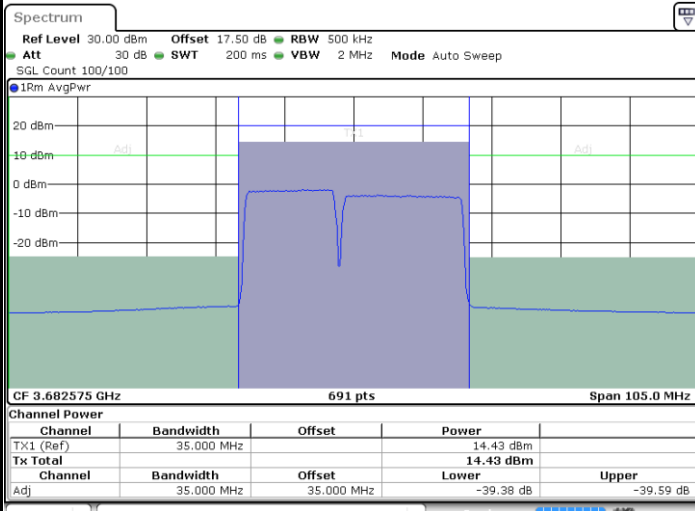

Highest Channel / 1RB74 and 1RB0

Date: 10.FEB.2020 22:52:13

Date: 13.FEB.2020 15:08:28

Highest Channel / FullRB

N/A

Date: 10.FEB.2020 22:50:10

LTE Band 48C / 20MHz+5MHz

16QAM

Lowest Channel / 1RB0 and 1RB24

Lowest Channel / 1RB99 and 1RB0

Date: 19.FEB.2020 11:42:03

Date: 19.FEB.2020 11:44:07

Lowest Channel / FullRB

N/A

Date: 19.FEB.2020 11:39:57

LTE Band 48C / 20MHz+5MHz