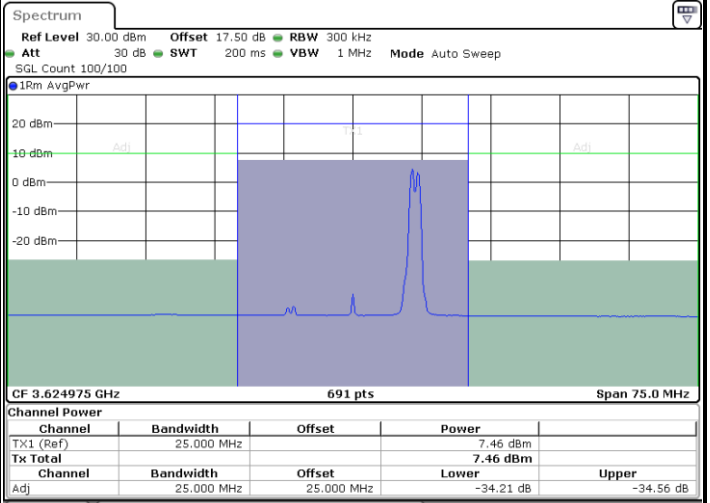

Date: 19.FEB.2020 14:15:29