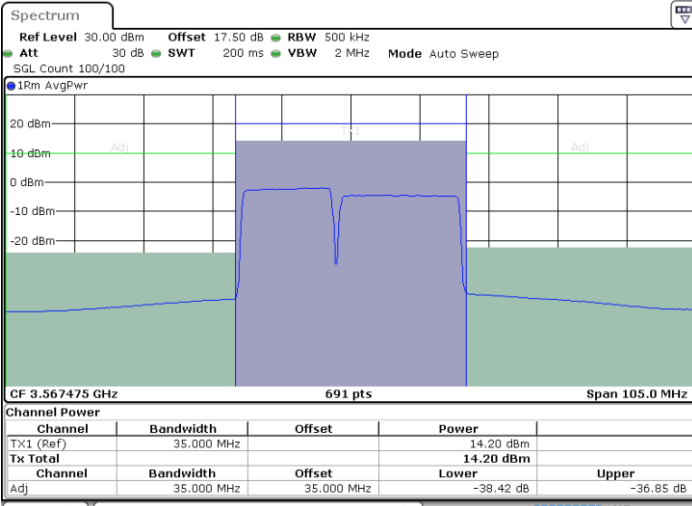

Lowest Channel / FullIRB

N/A

Date: 10.FEB.2020 21:15:51