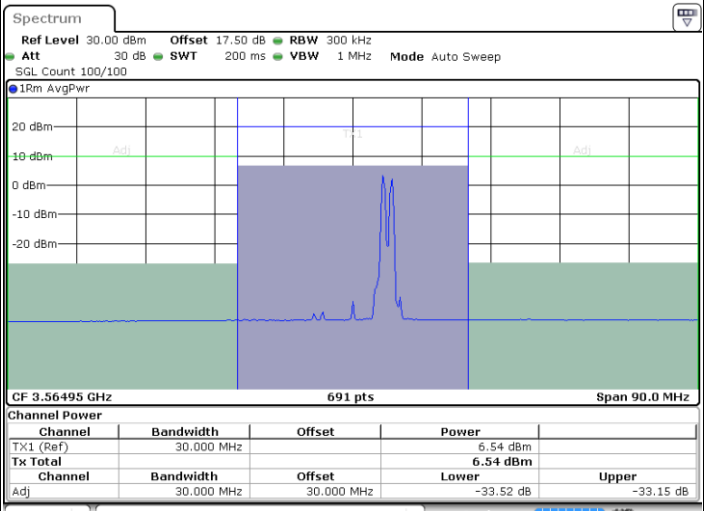

Date: 19.FEB.2020 15:00:01

LTE Band 48C / 20MHz+10MHz

16QAM

Lowest Channel / 1RB0 and 1RB49

Lowest Channel / 1RB99 and 1RB0

Date: 10.FEB.2020 18:12:28

Date: 10.FEB.2020 18:14:31

Lowest Channel / FullIRB