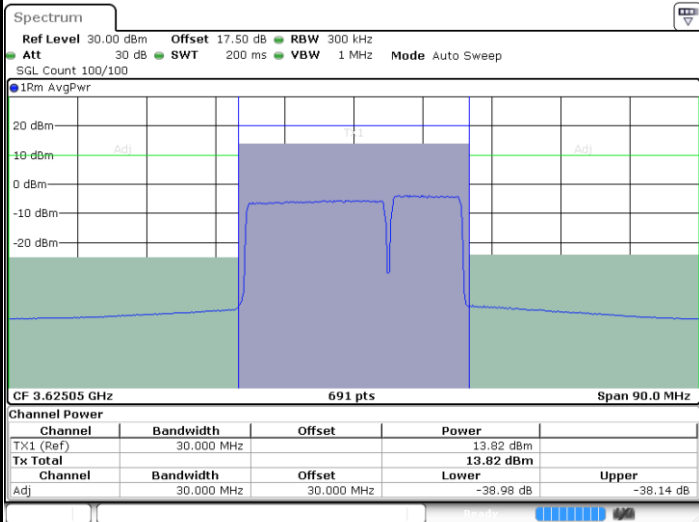

Date: 19.FEB.2020 15:00:01

LTE Band 48C / 20MHz+10MHz

16QAM

Lowest Channel / 1RB0 and 1RB49

Lowest Channel / 1RB99 and 1RB0

Date: 10.FEB.2020 18:12:28

Date: 10.FEB.2020 18:14:31

Lowest Channel / FullIRB

N/A

Date: 10.FEB.2020 18:10:25

LTE Band 48C / 20MHz+10MHz

16QAM

Middle Channel / 1RB0 and 1RB49

Middle Channel / 1RB99 and 1RB0

Date: 10.FEB.2020 19:03:30

Date: 10.FEB.2020 19:05:33

Middle Channel / FullIRB

N/A

Date: 10.FEB.2020 19:01:27

LTE Band 48C / 20MHz+10MHz

16QAM

Highest Channel / 1RB0 and 1RB49

Highest Channel / 1RB99 and 1RB0

Date: 10.FEB.2020 19:49:44