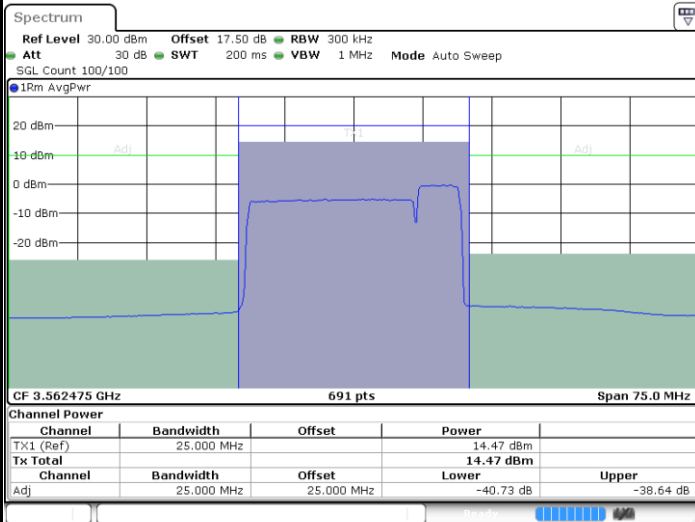

N/A

Date: 10.FEB.2020 22:00:48

LTE Band 48C / 15MHz+20MHz

64QAM

Highest Channel / 1RB0 and 1RB99

Highest Channel / 1RB74 and 1RB0

Date: 10.FEB.2020 22:52:54

Date: 10.FEB.2020 22:53:35

Highest Channel / FullRB

N/A

Date: 10.FEB.2020 22:49:29

LTE Band 48C / 20MHz+5MHz

64QAM

Lowest Channel / 1RB0 and 1RB24

Lowest Channel / 1RB99 and 1RB0

Date: 19.FEB.2020 11:41:21

Date: 19.FEB.2020 11:44:49

Lowest Channel / FullRB

N/A

Date: 19.FEB.2020 11:40:39

LTE Band 48C / 20MHz+5MHz

64QAM

Middle Channel / 1RB0 and 1RB24

Middle Channel / 1RB99 and 1RB0