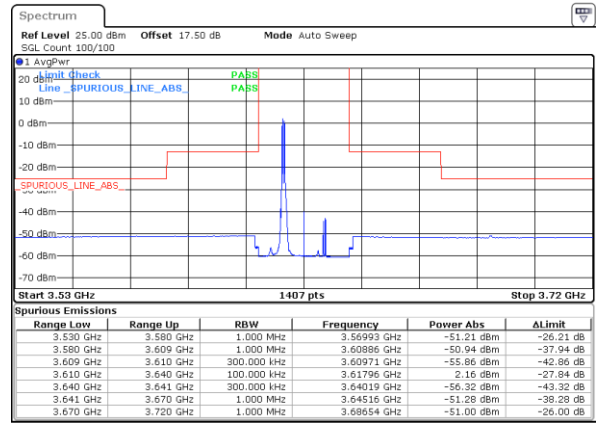

Highest Channel / 1RB0 and 1RB99

Highest Channel / 1RB99 and 1RB0

Date: 10.FEB.2020 14:02:44

Date: 10.FEB.2020 14:03:24

Highest Channel / FullRB

N/A

Date: 10.FEB.2020 13:59:19

Conducted Band Edge

LTE Band 48C / 5MHz+20MHz

QPSK

Lowest Band Edge / 1RB0 and 1RB9

Middle Band Edge / 1RB0 and 1RB9

Date: 19 FEB 2020 16:13:42

Date: 19 FEB 2020 17:44:40

Lowest Band Edge / 1RB24 and 1RB0

Middle Band Edge / 1RB24 and 1RB0