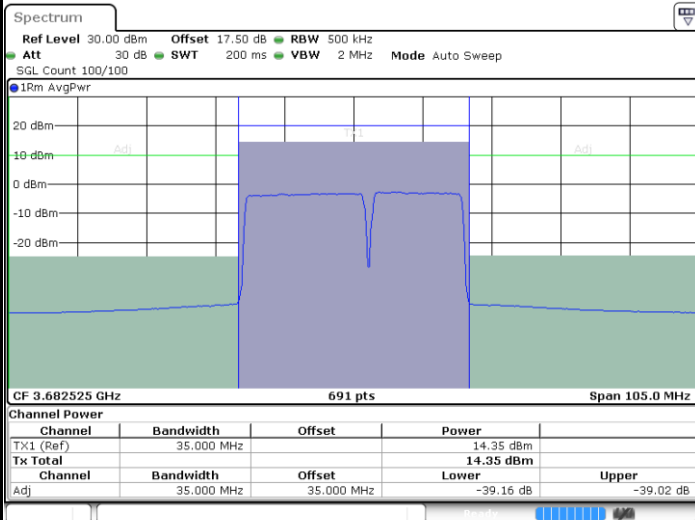

Highest Channel / 1RB0 and 1RB74

Highest Channel / 1RB99 and 1RB0

Date: 10.FEB.2020 17:22:43

Date: 10.FEB.2020 17:24:46

Highest Channel / FullRB

N/A

Date: 10.FEB.2020 17:20:40

LTE Band 48C / 20MHz+20MHz