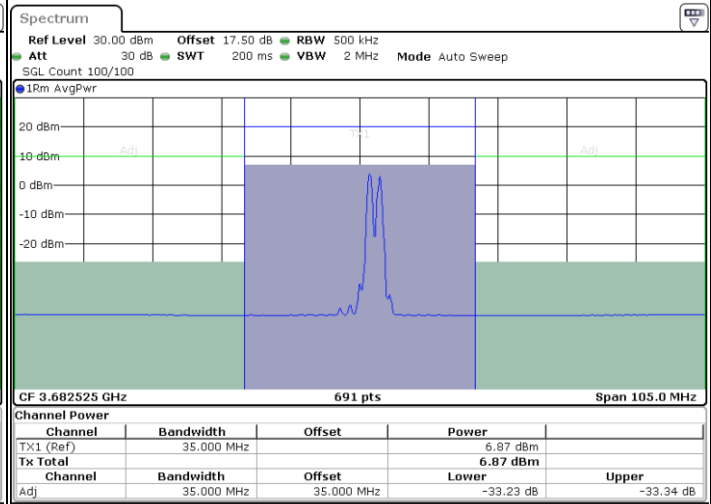

Middle Channel / 1RB99 and 1RB0

Date: 10.FEB.2020 16:28:33

Date: 10.FEB.2020 16:28:36

Middle Channel / FullRB

N/A

Date: 10.FEB.2020 16:24:30

LTE Band 48C / 20MHz+15MHz

16QAM

Highest Channel / 1RB0 and 1RB74

Highest Channel / 1RB99 and 1RB0

Date: 10.FEB.2020 17:22:43

Date: 10.FEB.2020 17:24:46

Highest Channel / FullRB

N/A

Date: 10.FEB.2020 17:20:40

LTE Band 48C / 20MHz+20MHz