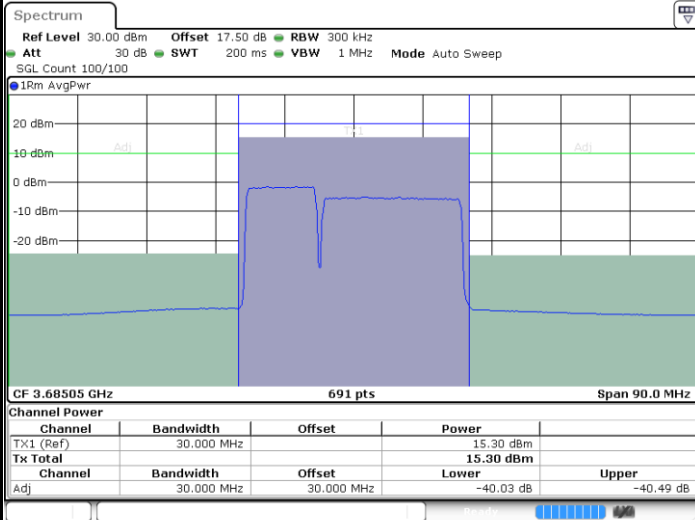

N/A

Date: 14.FEB.2020 10:37:11

LTE Band 48C / 10MHz+20MHz

16QAM

Highest Channel / 1RB0 and 1RB99

Highest Channel / 1RB49 and 1RB0

Date: 19.FEB.2020 10:55:23

Date: 19.FEB.2020 10:57:27

Highest Channel / FullRB

N/A

Date: 19.FEB.2020 10:53:16

LTE Band 48C / 15MHz+20MHz

16QAM

Lowest Channel / 1RB0 and 1RB99

Lowest Channel / 1RB74 and 1RB0

Date: 10.FEB.2020 21:17:54