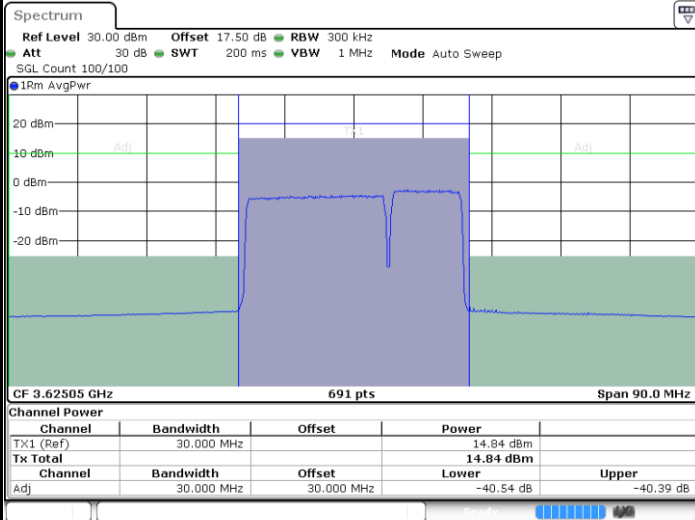

Lowest Channel / 1RB0 and 1RB49

Lowest Channel / 1RB99 and 1RB0

Date: 10.FEB.2020 18:11:47

Date: 10.FEB.2020 18:15:11

Lowest Channel / FullRB

N/A

Date: 10.FEB.2020 18:11:06

LTE Band 48C / 20MHz+10MHz

64QAM

Middle Channel / 1RB0 and 1RB49

Middle Channel / 1RB99 and 1RB0

Date: 10.FEB.2020 19:02:49

Date: 10.FEB.2020 19:06:13

Middle Channel / FullIRB

N/A

Date: 10.FEB.2020 19:02:08

LTE Band 48C / 20MHz+10MHz

64QAM

Highest Channel / 1RB0 and 1RB49

Highest Channel / 1RB99 and 1RB0

Date: 10.FEB.2020 19:50:25

Date: 10.FEB.2020 19:51:05

Highest Channel / FullRB

N/A