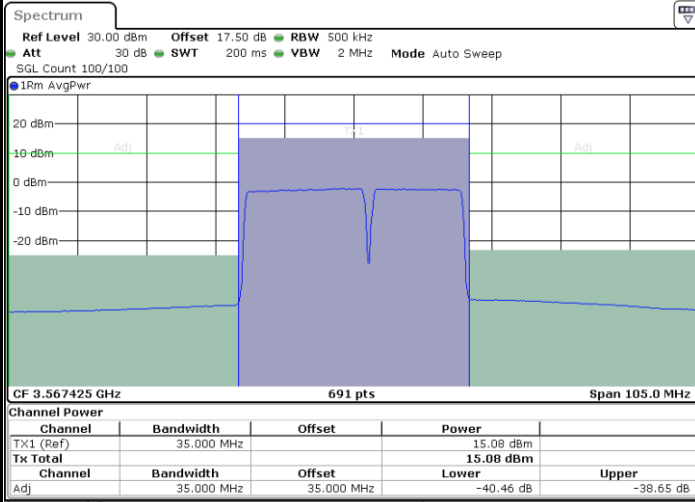

Lowest Channel / FullRB

N/A

Date: 10.FEB.2020 15:21:55