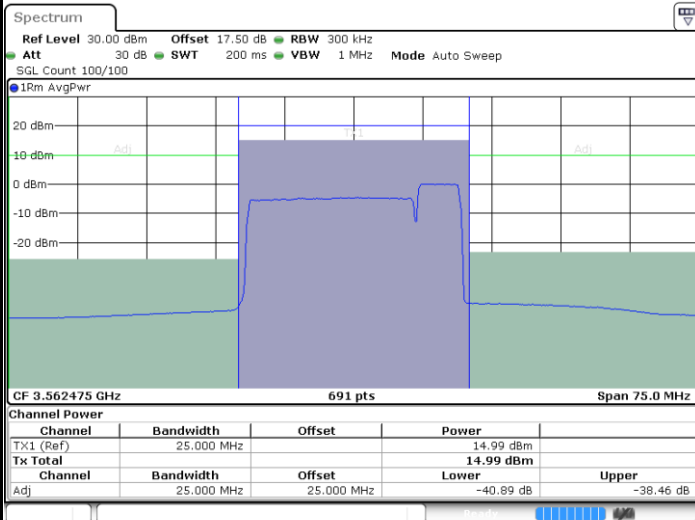

Lowest Channel / 1RB0 and 1RB24

Lowest Channel / 1RB99 and 1RB0

Date: 19.FEB.2020 11:42:03

Date: 19.FEB.2020 11:44:07

Lowest Channel / FullRB

N/A

Date: 19.FEB.2020 11:39:57

LTE Band 48C / 20MHz+5MHz