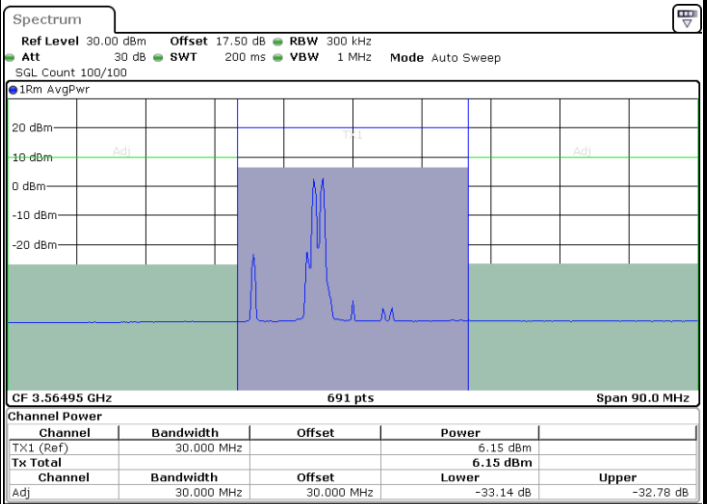

LTE Band 48C / 10MHz+20MHz

16QAM

Lowest Channel / 1RB0 and 1RB99

Lowest Channel / 1RB49 and 1RB0

Date: 14.FEB.2020 10:02:07

Date: 14.FEB.2020 10:04:11

Lowest Channel / FullIRB

N/A