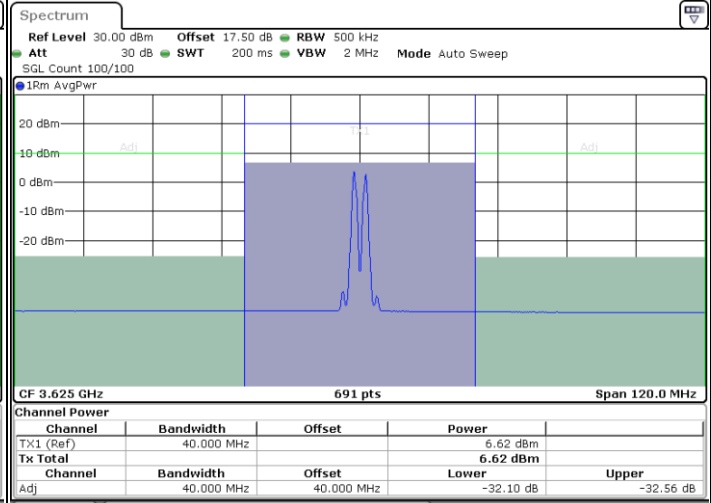

Date: 10.FEB.2020 17:24:05

Highest Channel / FullRB

N/A

Date: 10.FEB.2020 17:19:59

LTE Band 48C / 20MHz+20MHz

64QAM

Lowest Channel / 1RB0 and 1RB99

Lowest Channel / 1RB99 and 1RB0

Date: 10.FEB.2020 10:42:23

Date: 10.FEB.2020 10:45:51

Lowest Channel / FullRB

N/A

Date: 10.FEB.2020 10:41:41

LTE Band 48C / 20MHz+20MHz

64QAM

MiddleChannel / 1RB0 and 1RB99

Middle Channel / 1RB99 and 1RB0

Date: 10.FEB.2020 11:33:22

Date: 10.FEB.2020 11:36:49

Middle Channel / FullIRB

N/A

Date: 10.FEB.2020 11:32:40

LTE Band 48C / 20MHz+20MHz

64QAM