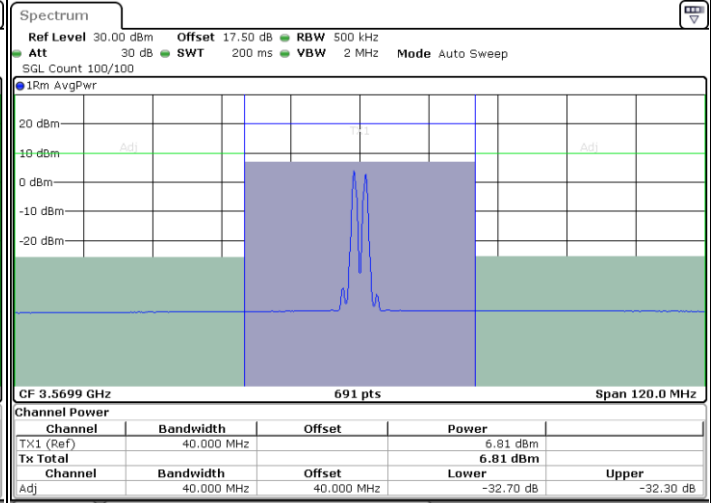

Date: 10.FEB.2020 10:45:09