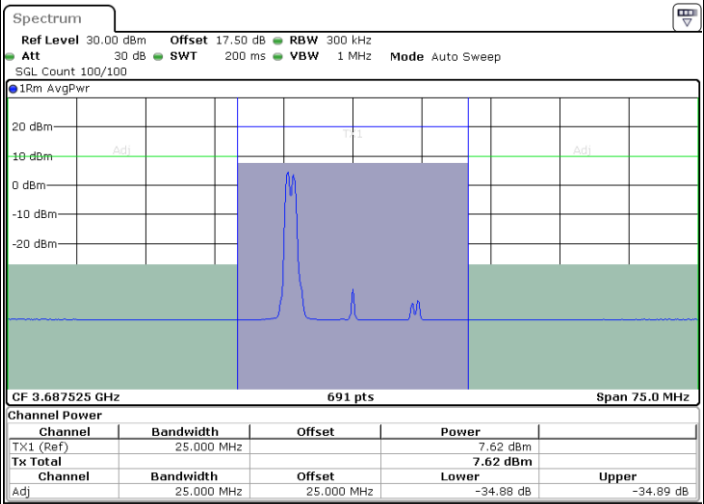

Date: 19.FEB.2020 18:06:59

Middle Channel / FullRB

N/A

Date: 19.FEB.2020 18:02:48

LTE Band 48C / 5MHz+20MHz

64QAM

Highest Channel / 1RB0 and 1RB99

Highest Channel / 1RB24 and 1RB0

Date: 19.FEB.2020 18:43:59

Date: 19.FEB.2020 18:44:39

Highest Channel / FullRB

N/A

Date: 19.FEB.2020 18:40:29

LTE Band 48C / 10MHz+20MHz

64QAM

Lowest Channel / 1RB0 and 1RB99