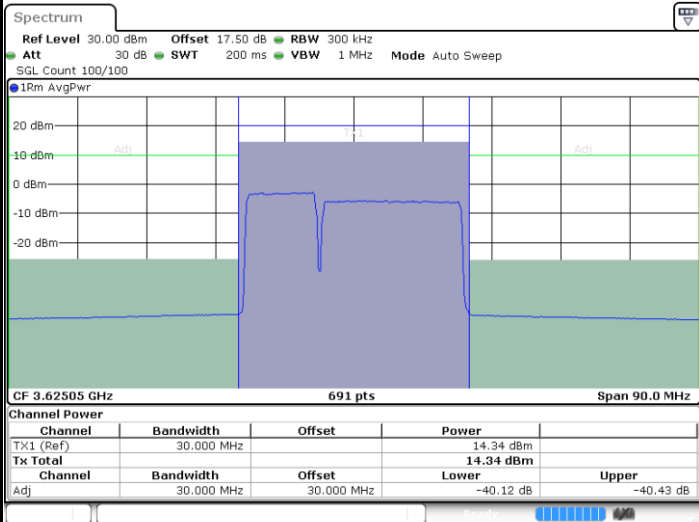

Lowest Channel / 1RB49 and 1RB0

Date: 14.FEB.2020 10:01:25

Date: 14.FEB.2020 10:04:53

Lowest Channel / FullIRB

N/A

Date: 14.FEB.2020 10:00:43

LTE Band 48C / 10MHz+20MHz

64QAM

Middle Channel / 1RB0 and 1RB99

Middle Channel / 1RB49 and 1RB0

Date: 14.FEB.2020 10:38:35

Date: 14.FEB.2020 10:42:02

Middle Channel / FullIRB

N/A

Date: 14.FEB.2020 10:37:53

LTE Band 48C / 10MHz+20MHz