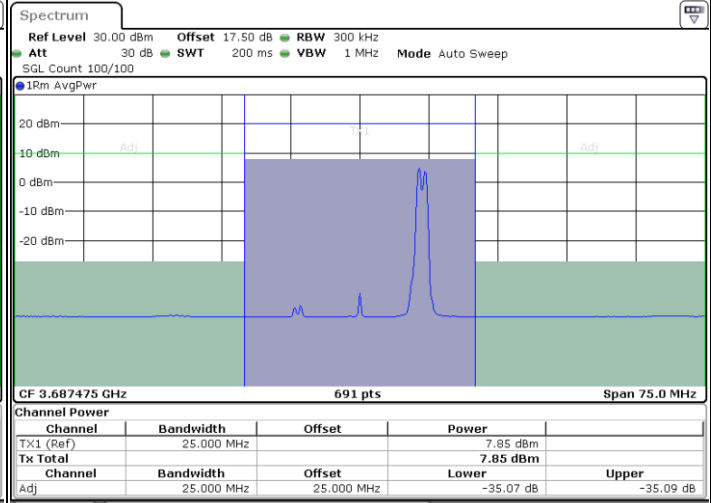

LTE Band 48C / 20MHz+5MHz

16QAM

Highest Channel / 1RB0 and 1RB24

Highest Channel / 1RB99 and 1RB0

Date: 19.FEB.2020 15:02:07

Date: 19.FEB.2020 15:04:11

Highest Channel / FullRB

N/A

Date: 19.FEB.2020 15:00:01

LTE Band 48C / 20MHz+10MHz

16QAM

Lowest Channel / 1RB0 and 1RB49

Lowest Channel / 1RB99 and 1RB0

Date: 10.FEB.2020 18:12:28

Date: 10.FEB.2020 18:14:31

Lowest Channel / FullIRB