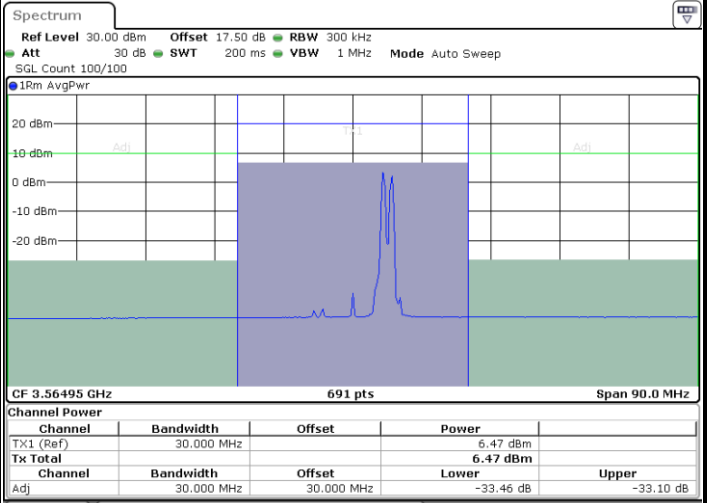

Date: 19.FEB.2020 14:12:43

Date: 19.FEB.2020 14:16:11

Middle Channel / FullIRB

N/A

Date: 19.FEB.2020 14:12:01

LTE Band 48C / 20MHz+5MHz

64QAM

Highest Channel / 1RB0 and 1RB24

Highest Channel / 1RB99 and 1RB0

Date: 19.FEB.2020 15:02:49

Date: 19.FEB.2020 15:03:29

Highest Channel / FullRB

N/A

Date: 19.FEB.2020 14:59:19

LTE Band 48C / 20MHz+10MHz

64QAM

Lowest Channel / 1RB0 and 1RB49

Lowest Channel / 1RB99 and 1RB0

Date: 10.FEB.2020 18:11:47

Date: 10.FEB.2020 18:15:11

Lowest Channel / FullRB

N/A

Date: 10.FEB.2020 18:11:06

LTE Band 48C / 20MHz+10MHz