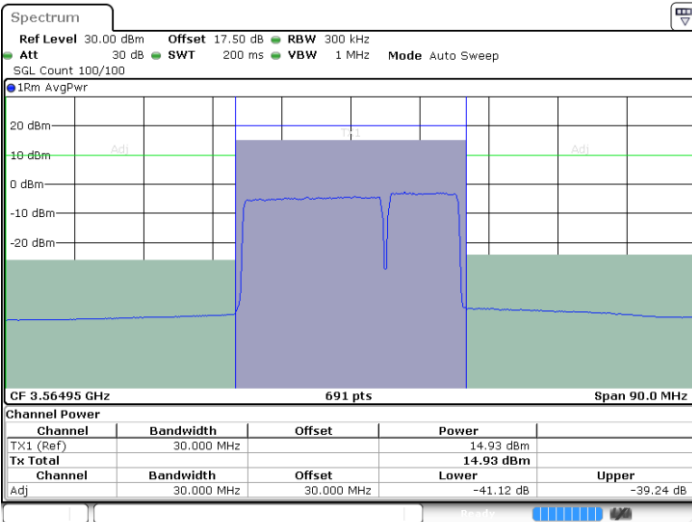

Highest Channel / 1RB99 and 1RB0

Date: 19.FEB.2020 15:02:49

Date: 19.FEB.2020 15:03:29

Highest Channel / FullRB

N/A

Date: 19.FEB.2020 14:59:19

LTE Band 48C / 20MHz+10MHz

64QAM

Lowest Channel / 1RB0 and 1RB49

Lowest Channel / 1RB99 and 1RB0

Date: 10.FEB.2020 18:11:47

Date: 10.FEB.2020 18:15:11

Lowest Channel / FullRB

N/A

Date: 10.FEB.2020 18:11:06

LTE Band 48C / 20MHz+10MHz