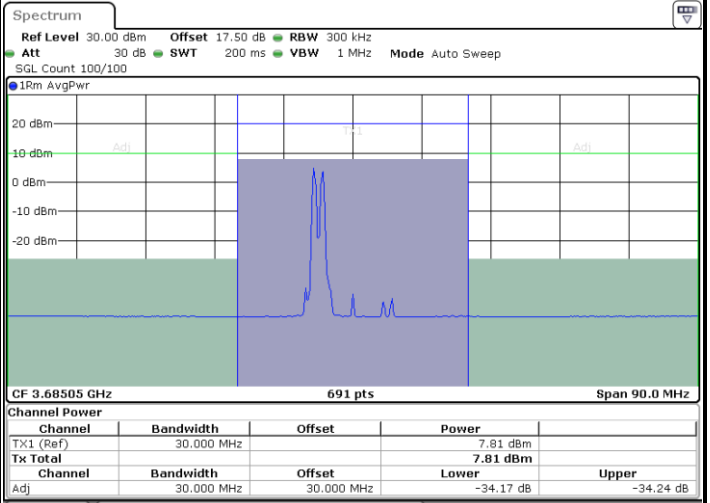

N/A

Date: 14.FEB.2020 10:37:11

LTE Band 48C / 10MHz+20MHz

16QAM

Highest Channel / 1RB0 and 1RB99

Highest Channel / 1RB49 and 1RB0

Date: 19.FEB.2020 10:55:23

Date: 19.FEB.2020 10:57:27

Highest Channel / FullRB

N/A

Date: 19.FEB.2020 10:53:16

LTE Band 48C / 15MHz+20MHz

16QAM

Lowest Channel / 1RB0 and 1RB99

Lowest Channel / 1RB74 and 1RB0

Date: 10.FEB.2020 21:17:54