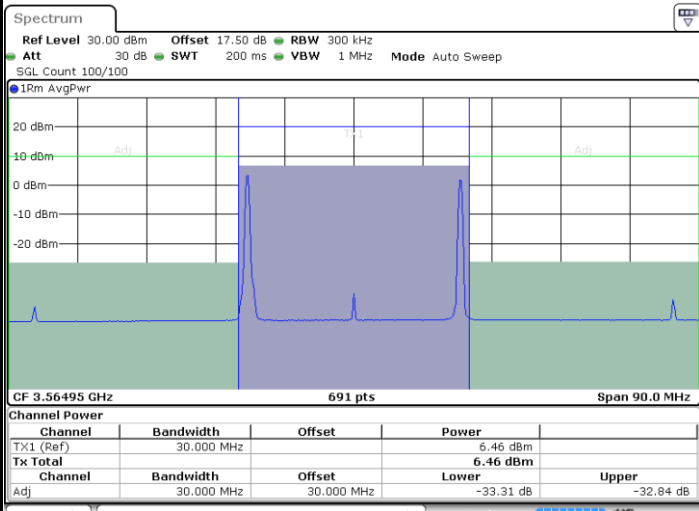

Date: 19.FEB.2020 15:00:01

LTE Band 48C / 20MHz+10MHz

16QAM

Lowest Channel / 1RB0 and 1RB49

Lowest Channel / 1RB99 and 1RB0

Date: 10.FEB.2020 18:12:28

Date: 10.FEB.2020 18:14:31

Lowest Channel / FullIRB