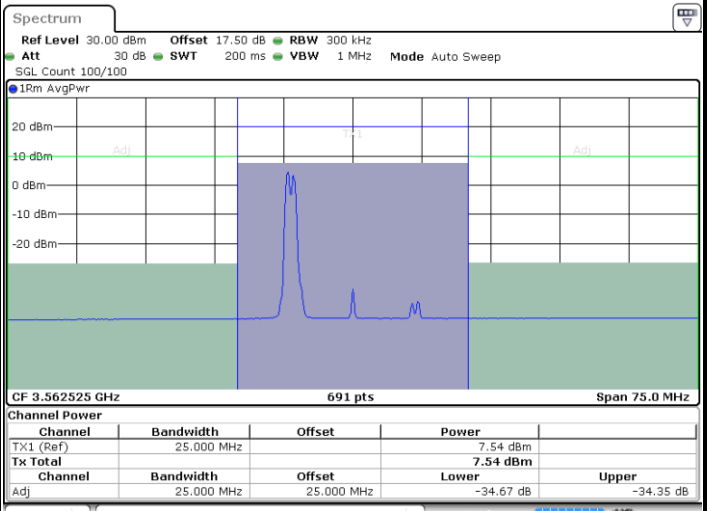

N/A

Date: 10.FEB.2020 14:00:00

LTE Band 48C / 5MHz+20MHz

64QAM

Lowest Channel / 1RB0 and 1RB99

Lowest Channel / 1RB24 and 1RB0

Date: 19.FEB.2020 16:32:27

Date: 19.FEB.2020 16:35:55