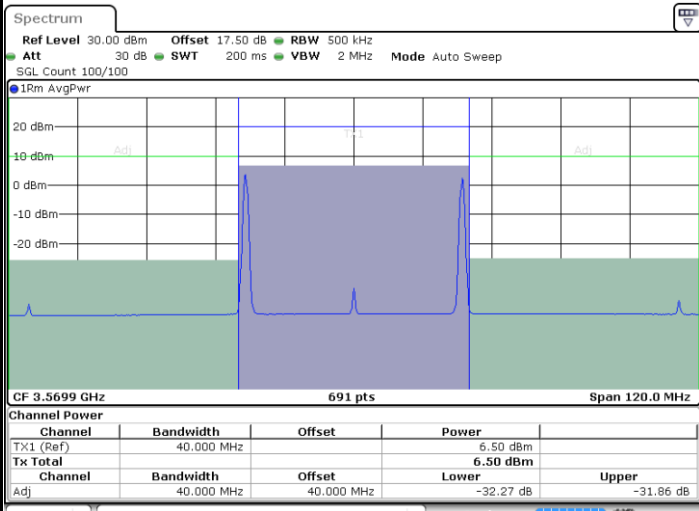

Middle Channel / FullRB

N/A

Date: 10.FEB.2020 16:25:11

LTE Band 48C / 20MHz+15MHz

64QAM

Highest Channel / 1RB0 and 1RB74

Highest Channel / 1RB99 and 1RB0

Date: 10.FEB.2020 17:23:24

Date: 10.FEB.2020 17:24:05

Highest Channel / FullRB

N/A

Date: 10.FEB.2020 17:19:59

LTE Band 48C / 20MHz+20MHz

64QAM

Lowest Channel / 1RB0 and 1RB99

Lowest Channel / 1RB99 and 1RB0

Date: 10.FEB.2020 10:42:23

Date: 10.FEB.2020 10:45:51

Lowest Channel / FullRB

N/A

Date: 10.FEB.2020 10:41:41

LTE Band 48C / 20MHz+20MHz

64QAM

MiddleChannel / 1RB0 and 1RB99