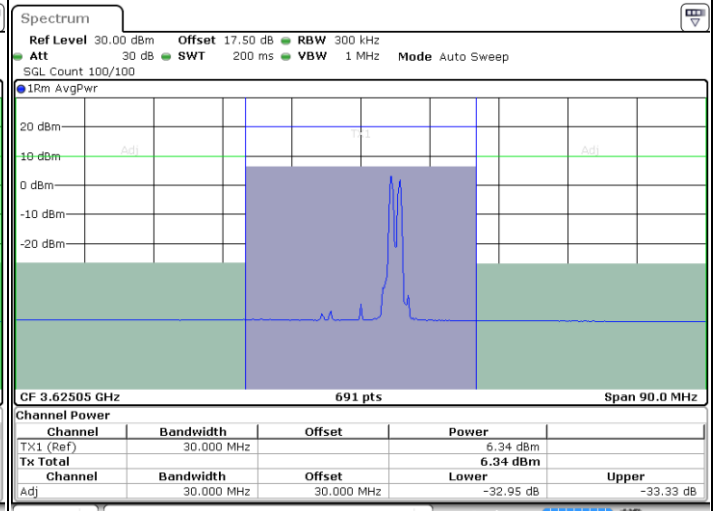

N/A

Date: 10.FEB.2020 18:10:25

LTE Band 48C / 20MHz+10MHz

16QAM

Middle Channel / 1RB0 and 1RB49

Middle Channel / 1RB99 and 1RB0

Date: 10.FEB.2020 19:03:30

Date: 10.FEB.2020 19:05:33

Middle Channel / FullIRB

N/A

Date: 10.FEB.2020 19:01:27

LTE Band 48C / 20MHz+10MHz

16QAM

Highest Channel / 1RB0 and 1RB49

Highest Channel / 1RB99 and 1RB0

Date: 10.FEB.2020 19:49:44