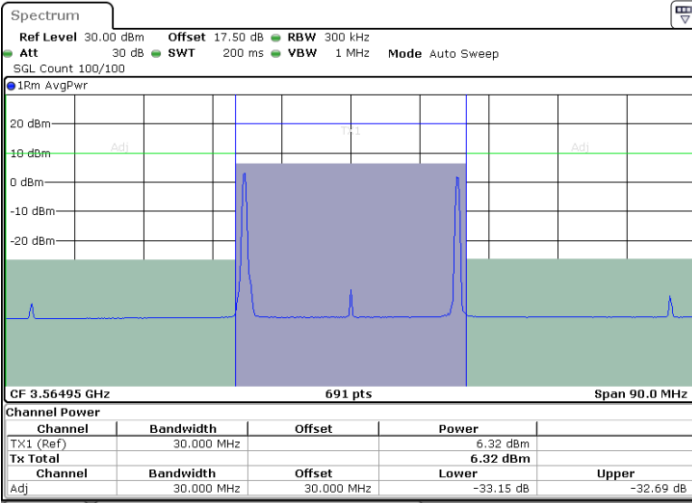

Date: 19.FEB.2020 14:12:43

Date: 19.FEB.2020 14:16:11

Middle Channel / FullIRB

N/A

Date: 19.FEB.2020 14:12:01

LTE Band 48C / 20MHz+5MHz

64QAM

Highest Channel / 1RB0 and 1RB24

Highest Channel / 1RB99 and 1RB0

Date: 19.FEB.2020 15:02:49

Date: 19.FEB.2020 15:03:29

Highest Channel / FullRB

N/A

Date: 19.FEB.2020 14:59:19

LTE Band 48C / 20MHz+10MHz

64QAM

Lowest Channel / 1RB0 and 1RB49

Lowest Channel / 1RB99 and 1RB0

Date: 10.FEB.2020 18:11:47

Date: 10.FEB.2020 18:15:11

Lowest Channel / FullRB

N/A

Date: 10.FEB.2020 18:11:06

LTE Band 48C / 20MHz+10MHz