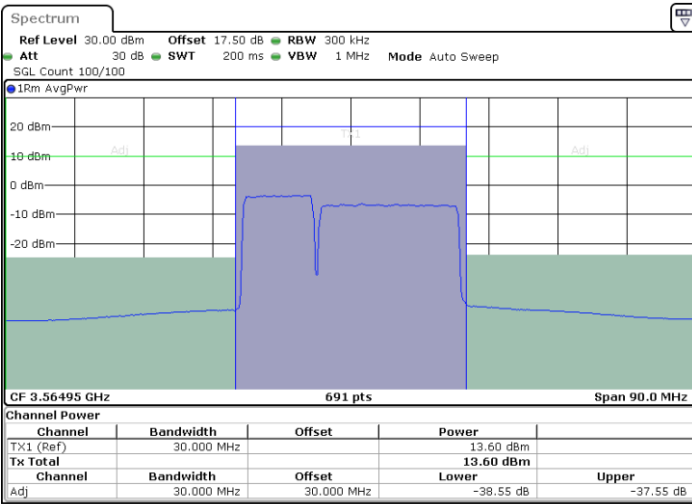

LTE Band 48C / 10MHz+20MHz

16QAM

Lowest Channel / 1RB0 and 1RB99

Lowest Channel / 1RB49 and 1RB0

Date: 14.FEB.2020 10:02:07

Date: 14.FEB.2020 10:04:11

Lowest Channel / FullIRB

N/A