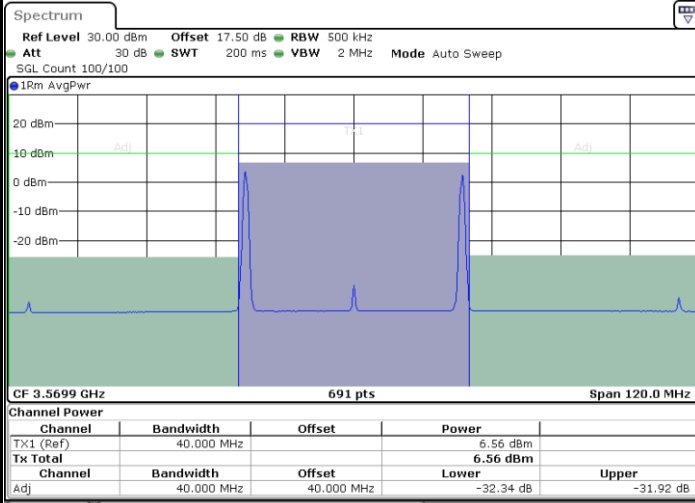

LTE Band 48C / 20MHz+20MHz

16QAM

Lowest Channel / 1RB0 and 1RB99

Lowest Channel / 1RB99 and 1RB0

Date: 10.FEB.2020 10:43:05