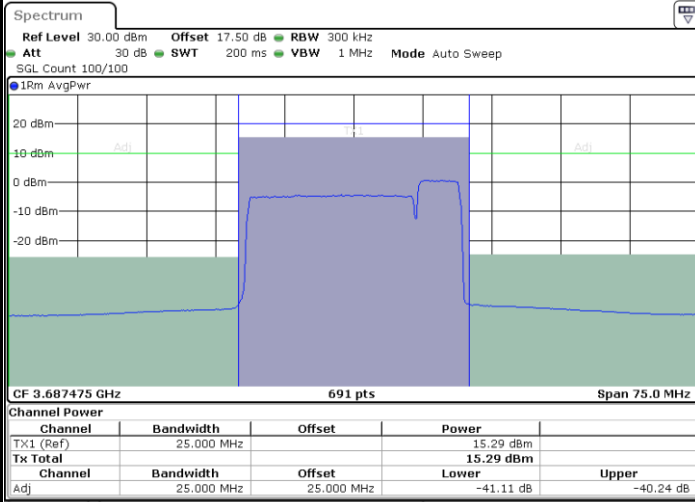

LTE Band 48C / 20MHz+5MHz

16QAM

Highest Channel / 1RB0 and 1RB24

Highest Channel / 1RB99 and 1RB0

Date: 19.FEB.2020 15:02:07

Date: 19.FEB.2020 15:04:11

Highest Channel / FullRB

N/A

Date: 19.FEB.2020 15:00:01

LTE Band 48C / 20MHz+10MHz

16QAM

Lowest Channel / 1RB0 and 1RB49

Lowest Channel / 1RB99 and 1RB0

Date: 10.FEB.2020 18:12:28

Date: 10.FEB.2020 18:14:31

Lowest Channel / FullIRB