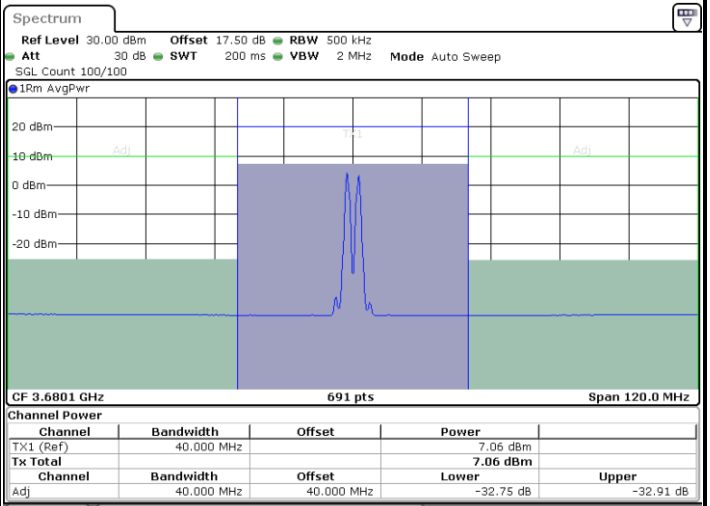

Date: 10.FEB.2020 10:42:23

Date: 10.FEB.2020 10:45:51

Lowest Channel / FullRB

N/A

Date: 10.FEB.2020 10:41:41

LTE Band 48C / 20MHz+20MHz

64QAM

MiddleChannel / 1RB0 and 1RB99

Middle Channel / 1RB99 and 1RB0

Date: 10.FEB.2020 11:33:22

Date: 10.FEB.2020 11:36:49

Middle Channel / FullIRB

N/A

Date: 10.FEB.2020 11:32:40

LTE Band 48C / 20MHz+20MHz

64QAM

Highest Channel / 1RB0 and 1RB99

Highest Channel / 1RB99 and 1RB0

Date: 10.FEB.2020 14:02:44

Date: 10.FEB.2020 14:03:24

Highest Channel / FullRB

N/A

Date: 10.FEB.2020 13:59:19

Conducted Band Edge