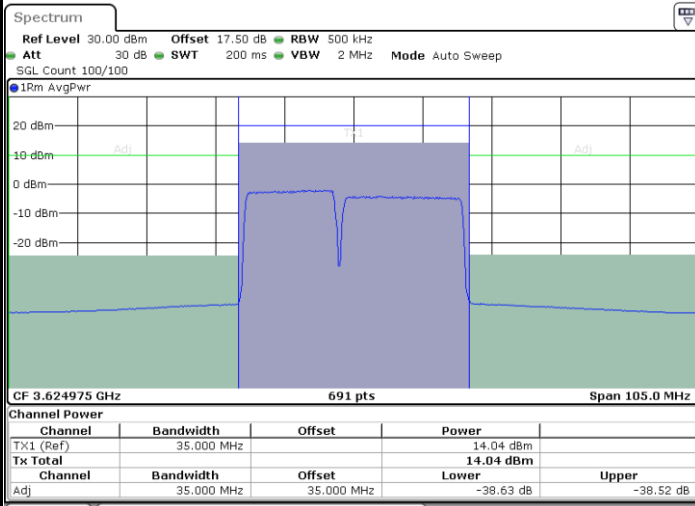

Date: 10.FEB.2020 21:19:57

Lowest Channel / FullIRB

N/A

Date: 10.FEB.2020 21:15:51

LTE Band 48C / 15MHz+20MHz

16QAM

Middle Channel / 1RB0 and 1RB99

Middle Channel / 1RB74 and 1RB0

Date: 10.FEB.2020 22:02:10

Date: 10.FEB.2020 22:04:12

Middle Channel / FullIRB

N/A

Date: 10.FEB.2020 22:00:07

LTE Band 48C / 15MHz+20MHz

16QAM

Highest Channel / 1RB0 and 1RB99