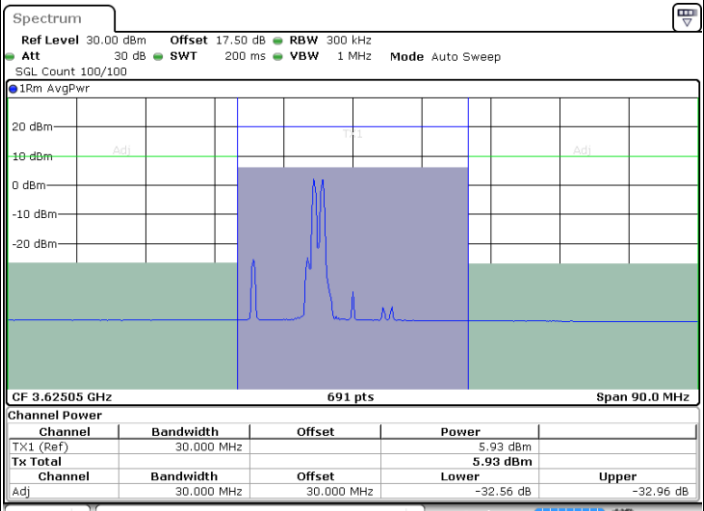

Date: 19.FEB.2020 18:43:59

Date: 19.FEB.2020 18:44:39

Highest Channel / FullRB

N/A

Date: 19.FEB.2020 18:40:29

LTE Band 48C / 10MHz+20MHz

64QAM

Lowest Channel / 1RB0 and 1RB99

Lowest Channel / 1RB49 and 1RB0

Date: 14.FEB.2020 10:01:25

Date: 14.FEB.2020 10:04:53

Lowest Channel / FullIRB

N/A

Date: 14.FEB.2020 10:00:43

LTE Band 48C / 10MHz+20MHz

64QAM

Middle Channel / 1RB0 and 1RB99

Middle Channel / 1RB49 and 1RB0

Date: 14.FEB.2020 10:38:35

Date: 14.FEB.2020 10:42:02

Middle Channel / FullIRB

N/A

Date: 14.FEB.2020 10:37:53

LTE Band 48C / 10MHz+20MHz