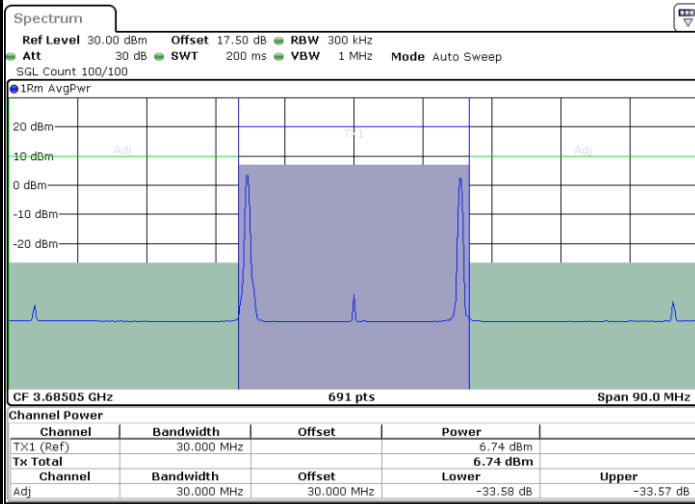

Middle Channel / FullIRB

N/A

Date: 10.FEB.2020 19:01:27

LTE Band 48C / 20MHz+10MHz

16QAM

Highest Channel / 1RB0 and 1RB49

Highest Channel / 1RB99 and 1RB0

Date: 10.FEB.2020 19:49:44