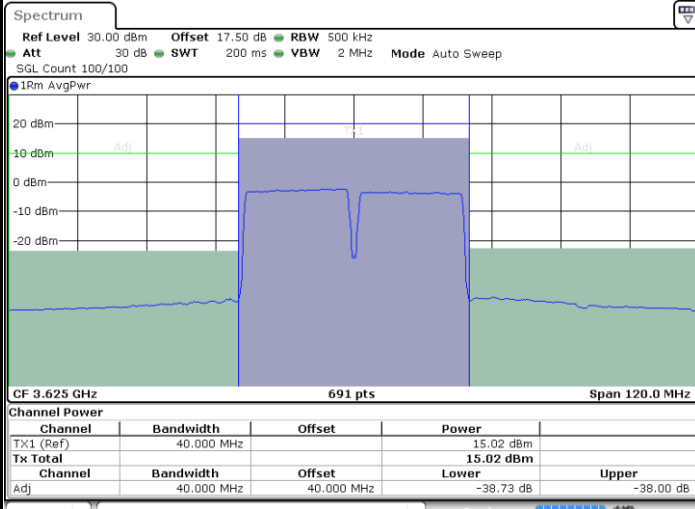

Date: 10.FEB.2020 10:42:23

Date: 10.FEB.2020 10:45:51

Lowest Channel / FullRB

N/A

Date: 10.FEB.2020 10:41:41

LTE Band 48C / 20MHz+20MHz

64QAM

MiddleChannel / 1RB0 and 1RB99

Middle Channel / 1RB99 and 1RB0

Date: 10.FEB.2020 11:33:22

Date: 10.FEB.2020 11:36:49

Middle Channel / FullIRB

N/A

Date: 10.FEB.2020 11:32:40

LTE Band 48C / 20MHz+20MHz

64QAM

Highest Channel / 1RB0 and 1RB99

Highest Channel / 1RB99 and 1RB0

Date: 10.FEB.2020 14:02:44

Date: 10.FEB.2020 14:03:24

Highest Channel / FullRB

N/A

Date: 10.FEB.2020 13:59:19

Conducted Band Edge