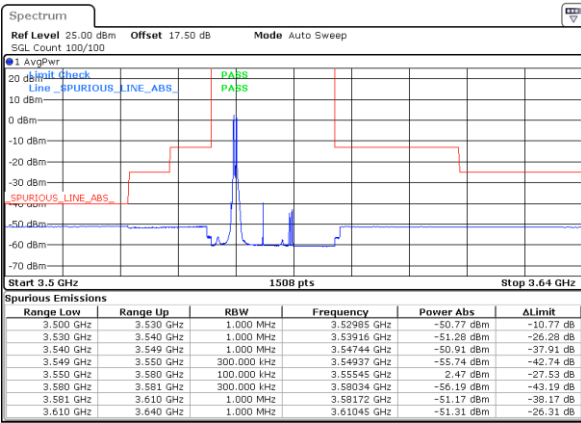

Highest Channel / 1RB0 and 1RB99

Highest Channel / 1RB99 and 1RB0

Date: 10.FEB.2020 14:02:44

Date: 10.FEB.2020 14:03:24

Highest Channel / FullRB

N/A

Date: 10.FEB.2020 13:59:19

Conducted Band Edge

LTE Band 48C / 5MHz+20MHz

QPSK

Lowest Band Edge / 1RB0 and 1RB9

Middle Band Edge / 1RB0 and 1RB9

Date: 19 FEB 2020 16:13:42

Date: 19 FEB 2020 17:44:40

Lowest Band Edge / 1RB24 and 1RB0

Middle Band Edge / 1RB24 and 1RB0