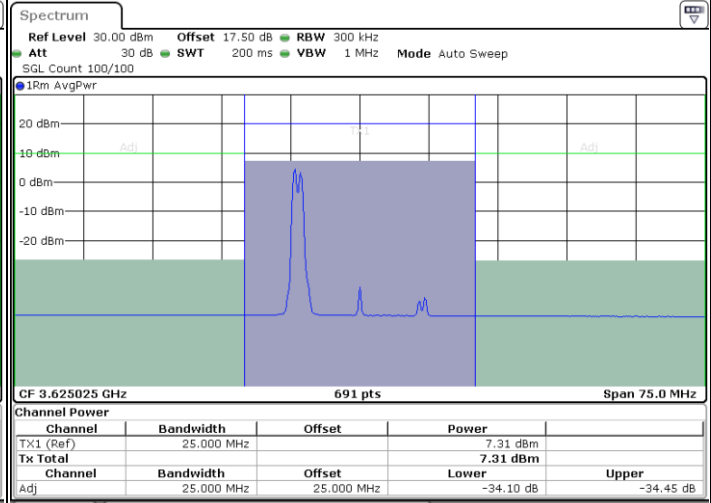

Lowest Channel / FullRB

N/A

Date: 19.FEB.2020 16:31:45

LTE Band 48C / 5MHz+20MHz

64QAM

Middle Channel / 1RB0 and 1RB99

Middle Channel / 1RB24 and 1RB0

Date: 19.FEB.2020 18:03:30

Date: 19.FEB.2020 18:06:59

Middle Channel / FullRB

N/A

Date: 19.FEB.2020 18:02:48

LTE Band 48C / 5MHz+20MHz

64QAM

Highest Channel / 1RB0 and 1RB99

Highest Channel / 1RB24 and 1RB0