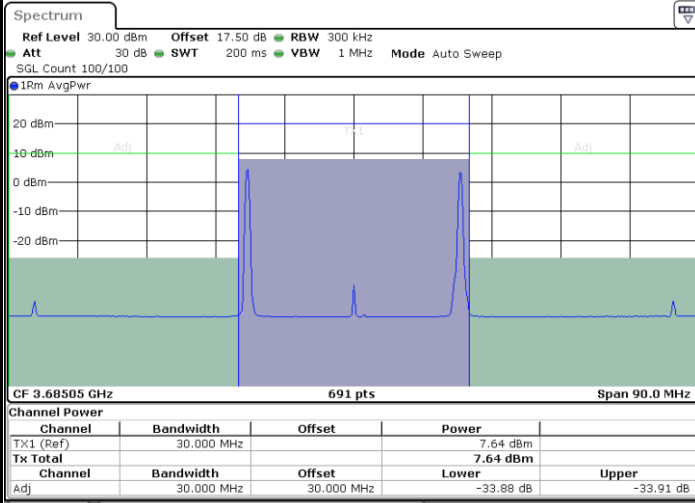

N/A

Date: 14.FEB.2020 10:37:11

LTE Band 48C / 10MHz+20MHz

16QAM

Highest Channel / 1RB0 and 1RB99

Highest Channel / 1RB49 and 1RB0

Date: 19.FEB.2020 10:55:23

Date: 19.FEB.2020 10:57:27

Highest Channel / FullRB

N/A

Date: 19.FEB.2020 10:53:16

LTE Band 48C / 15MHz+20MHz

16QAM

Lowest Channel / 1RB0 and 1RB99

Lowest Channel / 1RB74 and 1RB0

Date: 10.FEB.2020 21:17:54