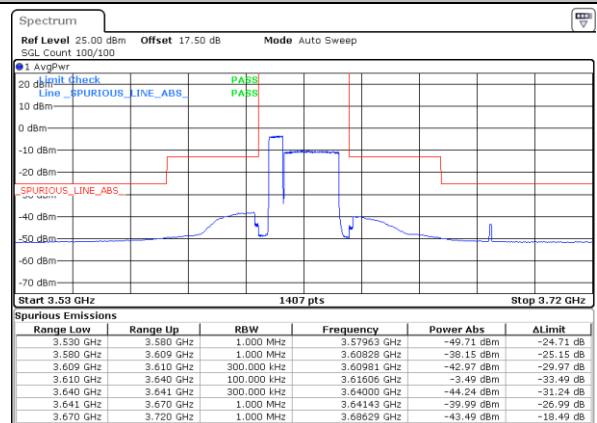

Lowest Band Edge / Full RB

Middle Band Edge / Full RB

Date: 19 FEB 2020 16:05:12

Date: 19 FEB 2020 17:36:10