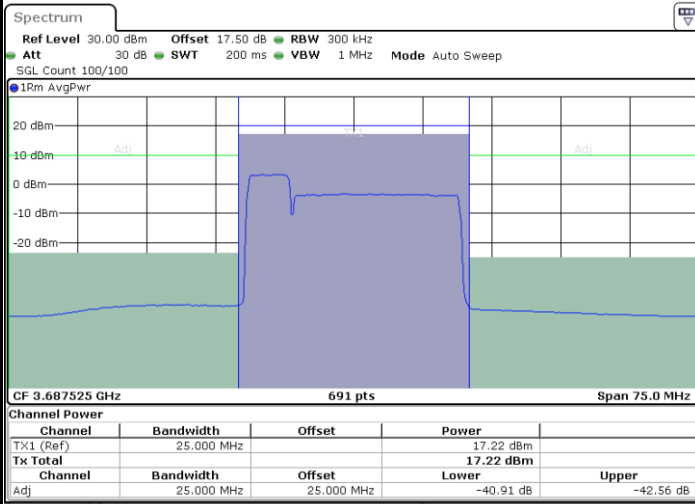

Date: 19.FEB.2020 18:06:59

Middle Channel / FullRB

N/A

Date: 19.FEB.2020 18:02:48

LTE Band 48C / 5MHz+20MHz

64QAM

Highest Channel / 1RB0 and 1RB99

Highest Channel / 1RB24 and 1RB0

Date: 19.FEB.2020 18:43:59

Date: 19.FEB.2020 18:44:39

Highest Channel / FullRB

N/A

Date: 19.FEB.2020 18:40:29

LTE Band 48C / 10MHz+20MHz

64QAM

Lowest Channel / 1RB0 and 1RB99