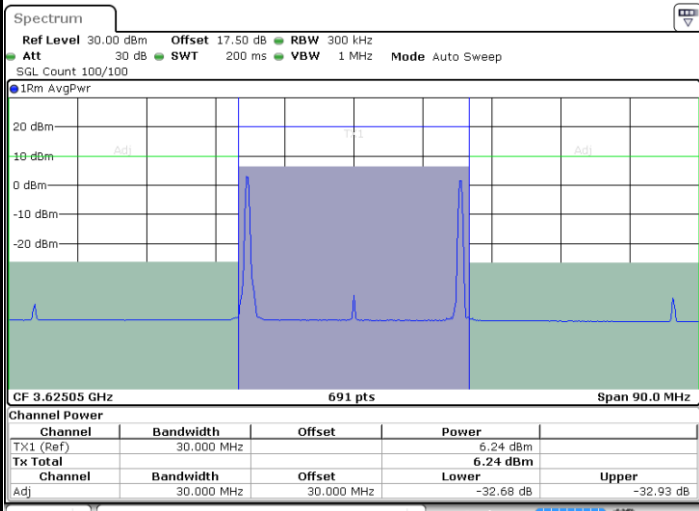

N/A

Date: 10.FEB.2020 18:10:25

LTE Band 48C / 20MHz+10MHz

16QAM

Middle Channel / 1RB0 and 1RB49

Middle Channel / 1RB99 and 1RB0

Date: 10.FEB.2020 19:03:30

Date: 10.FEB.2020 19:05:33

Middle Channel / FullIRB

N/A

Date: 10.FEB.2020 19:01:27

LTE Band 48C / 20MHz+10MHz

16QAM

Highest Channel / 1RB0 and 1RB49

Highest Channel / 1RB99 and 1RB0

Date: 10.FEB.2020 19:49:44