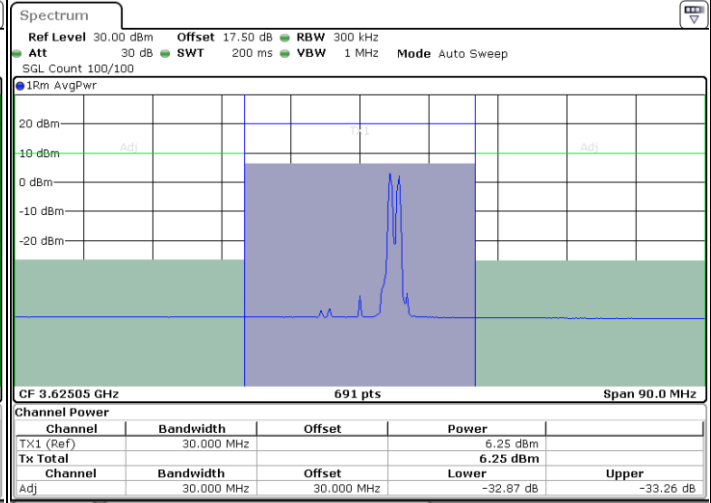

Date: 10.FEB.2020 19:06:13