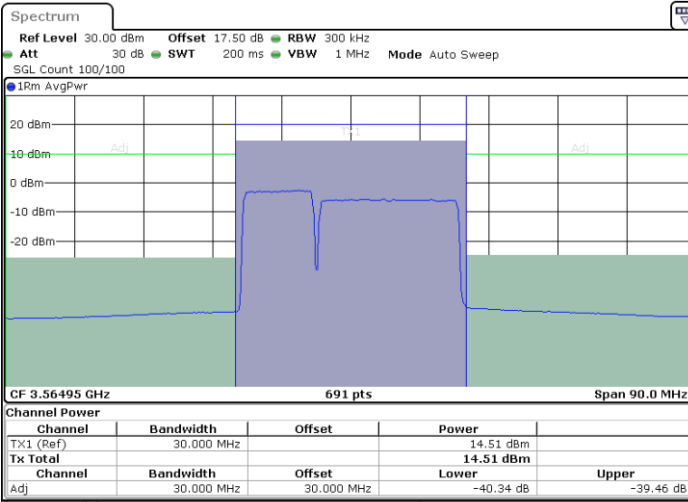

Date: 19.FEB.2020 18:43:59

Date: 19.FEB.2020 18:44:39

Highest Channel / FullRB

N/A

Date: 19.FEB.2020 18:40:29

LTE Band 48C / 10MHz+20MHz

64QAM

Lowest Channel / 1RB0 and 1RB99

Lowest Channel / 1RB49 and 1RB0

Date: 14.FEB.2020 10:01:25

Date: 14.FEB.2020 10:04:53

Lowest Channel / FullIRB

N/A

Date: 14.FEB.2020 10:00:43

LTE Band 48C / 10MHz+20MHz

64QAM

Middle Channel / 1RB0 and 1RB99

Middle Channel / 1RB49 and 1RB0

Date: 14.FEB.2020 10:38:35

Date: 14.FEB.2020 10:42:02

Middle Channel / FullIRB

N/A

Date: 14.FEB.2020 10:37:53

LTE Band 48C / 10MHz+20MHz