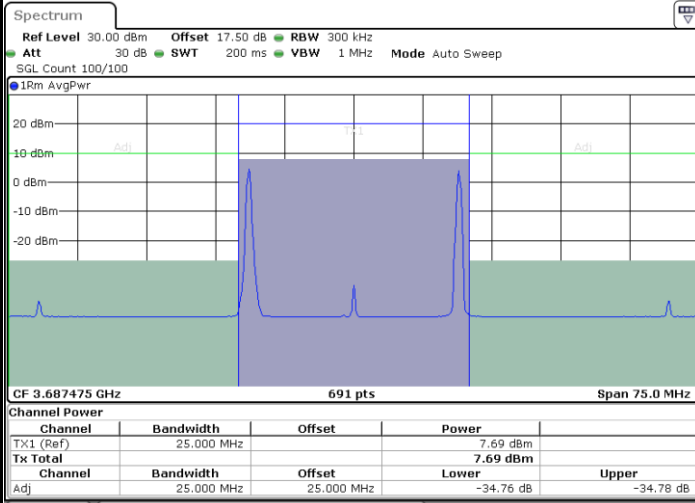

LTE Band 48C / 20MHz+5MHz

16QAM

Highest Channel / 1RB0 and 1RB24

Highest Channel / 1RB99 and 1RB0

Date: 19.FEB.2020 15:02:07

Date: 19.FEB.2020 15:04:11

Highest Channel / FullRB

N/A