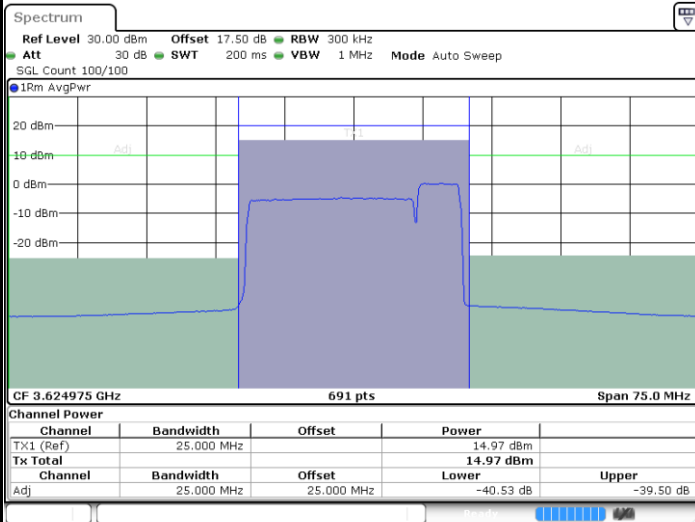

Middle Channel / FullIRB

N/A

Date: 19.FEB.2020 14:11:19