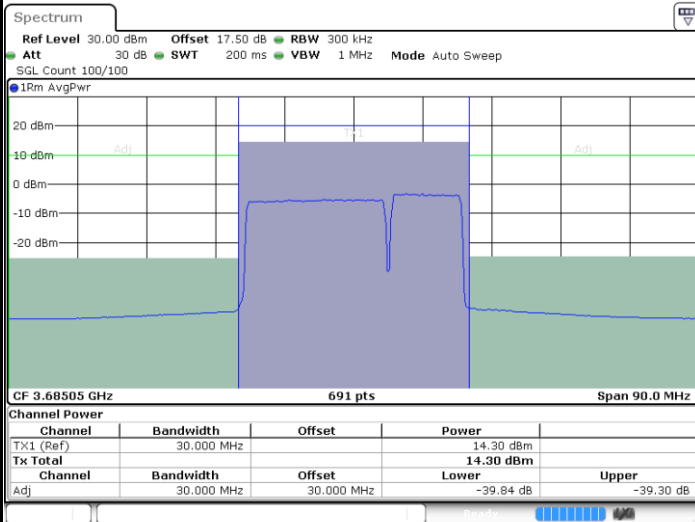

Middle Channel / FullIRB

N/A

Date: 10.FEB.2020 19:01:27

LTE Band 48C / 20MHz+10MHz

16QAM

Highest Channel / 1RB0 and 1RB49

Highest Channel / 1RB99 and 1RB0

Date: 10.FEB.2020 19:49:44

Date: 10.FEB.2020 19:51:46

Highest Channel / FullRB

N/A

Date: 10.FEB.2020 19:47:41

LTE Band 48C / 20MHz+15MHz

16QAM

Lowest Channel / 1RB0 and 1RB74

Lowest Channel / 1RB99 and 1RB0