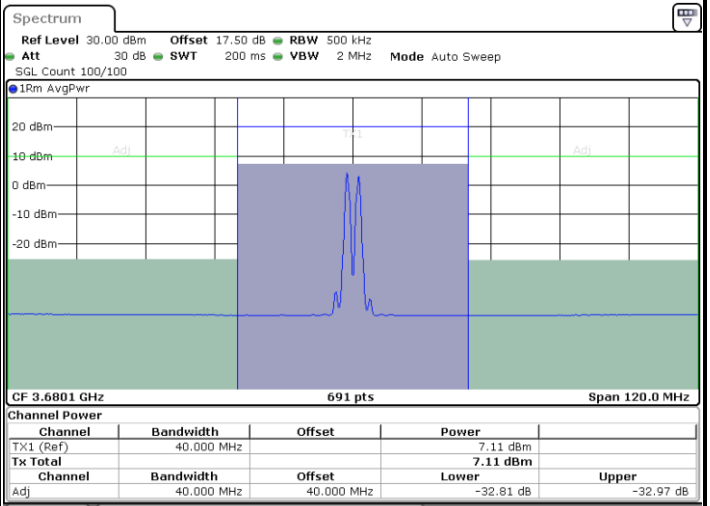

Date: 10.FEB.2020 11:31:58

LTE Band 48C / 20MHz+20MHz

16QAM

Highest Channel / 1RB0 and 1RB99

Highest Channel / 1RB99 and 1RB0

Date: 10.FEB.2020 14:02:03

Date: 10.FEB.2020 14:04:05

Highest Channel / FullRB