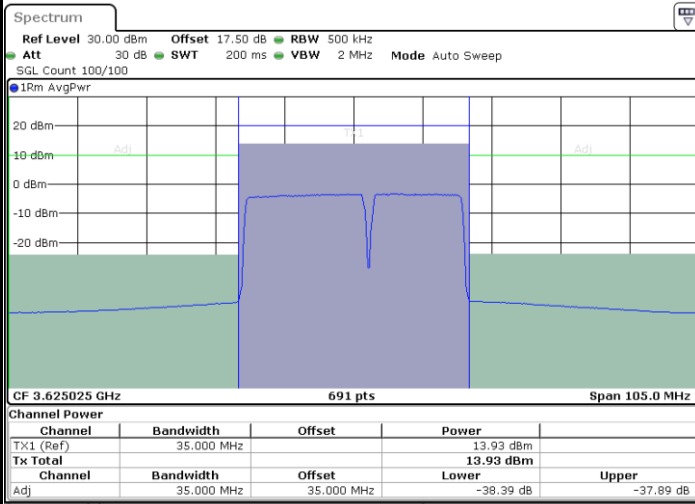

Middle Channel / 1RB99 and 1RB0

Date: 10.FEB.2020 16:28:33

Date: 10.FEB.2020 16:28:36

Middle Channel / FullRB

N/A

Date: 10.FEB.2020 16:24:30

LTE Band 48C / 20MHz+15MHz

16QAM

Highest Channel / 1RB0 and 1RB74

Highest Channel / 1RB99 and 1RB0

Date: 10.FEB.2020 17:22:43

Date: 10.FEB.2020 17:24:46

Highest Channel / FullRB

N/A

Date: 10.FEB.2020 17:20:40

LTE Band 48C / 20MHz+20MHz