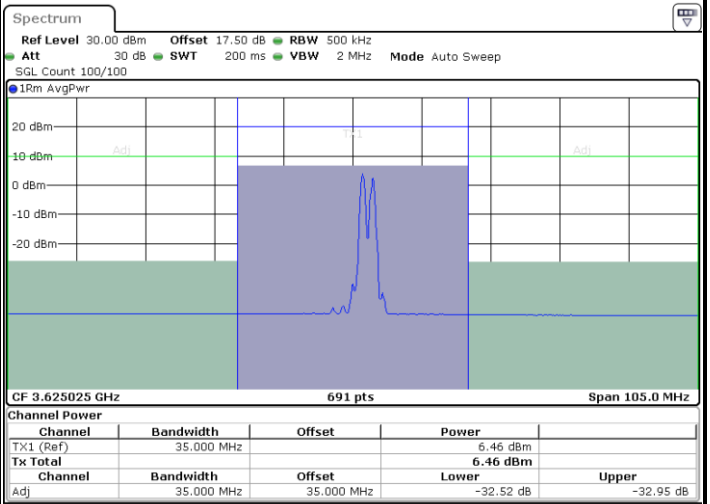

Date: 10.FEB.2020 16:28:36