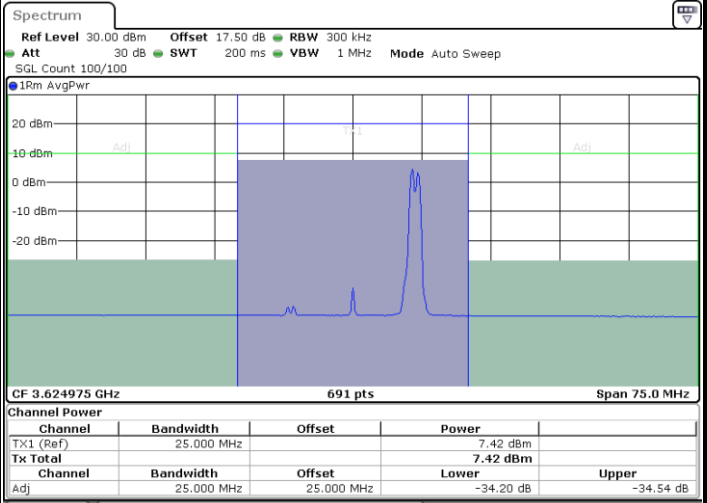

Highest Channel / FullRB

N/A

Date: 10.FEB.2020 22:49:29

LTE Band 48C / 20MHz+5MHz

64QAM

Lowest Channel / 1RB0 and 1RB24

Lowest Channel / 1RB99 and 1RB0

Date: 19.FEB.2020 11:41:21

Date: 19.FEB.2020 11:44:49

Lowest Channel / FullRB

N/A

Date: 19.FEB.2020 11:40:39

LTE Band 48C / 20MHz+5MHz

64QAM

Middle Channel / 1RB0 and 1RB24

Middle Channel / 1RB99 and 1RB0

Date: 19.FEB.2020 14:12:43

Date: 19.FEB.2020 14:16:11

Middle Channel / FullIRB

N/A

Date: 19.FEB.2020 14:12:01

LTE Band 48C / 20MHz+5MHz

64QAM

Highest Channel / 1RB0 and 1RB24