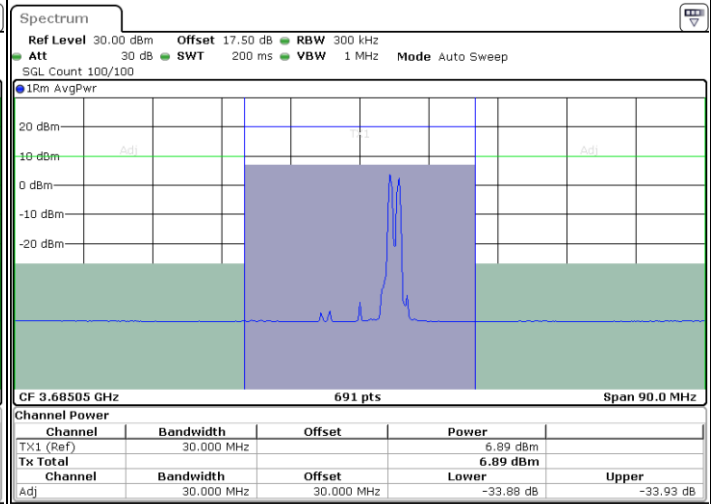

Middle Channel / FullIRB

N/A

Date: 10.FEB.2020 19:01:27

LTE Band 48C / 20MHz+10MHz

16QAM

Highest Channel / 1RB0 and 1RB49

Highest Channel / 1RB99 and 1RB0

Date: 10.FEB.2020 19:49:44

Date: 10.FEB.2020 19:51:46

Highest Channel / FullRB

N/A

Date: 10.FEB.2020 19:47:41

LTE Band 48C / 20MHz+15MHz

16QAM

Lowest Channel / 1RB0 and 1RB74

Lowest Channel / 1RB99 and 1RB0