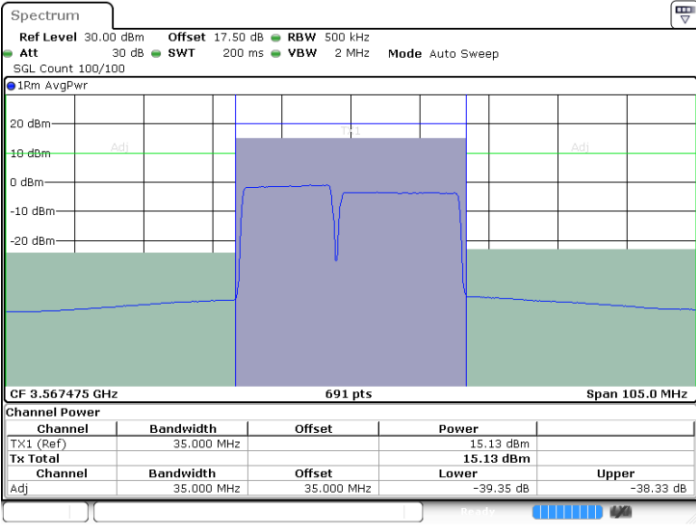

LTE Band 48C / 15MHz+20MHz

64QAM

Lowest Channel / 1RB0 and 1RB99

Lowest Channel / 1RB74 and 1RB0

Date: 10.FEB.2020 21:17:13

Date: 10.FEB.2020 21:20:38

Lowest Channel / FullIRB

N/A

Date: 10.FEB.2020 21:16:32

LTE Band 48C / 15MHz+20MHz

64QAM

Middle Channel / 1RB0 and 1RB99

Middle Channel / 1RB74 and 1RB0

Date: 10.FEB.2020 22:01:29

Date: 10.FEB.2020 22:04:53

Middle Channel / FullIRB