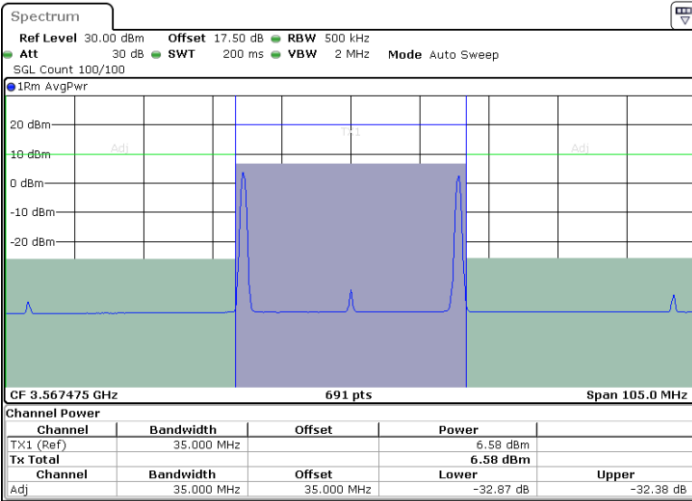

N/A

Date: 14.FEB.2020 10:37:11

LTE Band 48C / 10MHz+20MHz

16QAM

Highest Channel / 1RB0 and 1RB99

Highest Channel / 1RB49 and 1RB0

Date: 19.FEB.2020 10:55:23

Date: 19.FEB.2020 10:57:27

Highest Channel / FullRB

N/A

Date: 19.FEB.2020 10:53:16

LTE Band 48C / 15MHz+20MHz

16QAM

Lowest Channel / 1RB0 and 1RB99

Lowest Channel / 1RB74 and 1RB0

Date: 10.FEB.2020 21:17:54