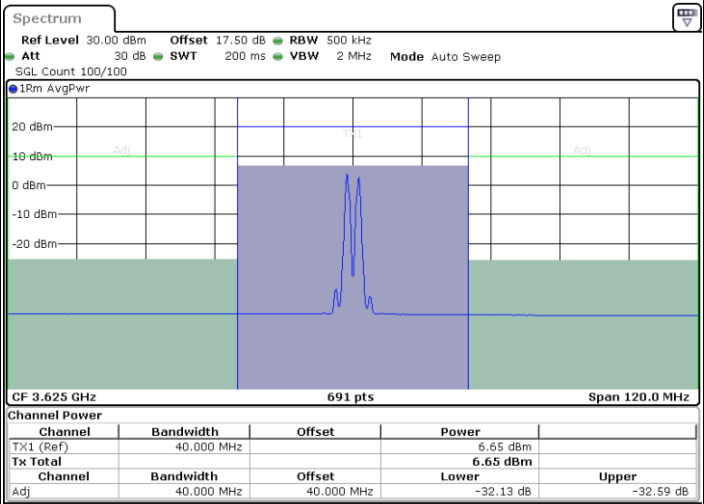

LTE Band 48C / 20MHz+20MHz

16QAM

MiddleChannel / 1RB0 and 1RB99

Middle Channel / 1RB99 and 1RB0

Date: 10.FEB.2020 11:34:03

Date: 10.FEB.2020 11:36:07

Middle Channel / FullIRB

N/A

Date: 10.FEB.2020 11:31:58

LTE Band 48C / 20MHz+20MHz

16QAM

Highest Channel / 1RB0 and 1RB99

Highest Channel / 1RB99 and 1RB0

Date: 10.FEB.2020 14:02:03

Date: 10.FEB.2020 14:04:05

Highest Channel / FullRB