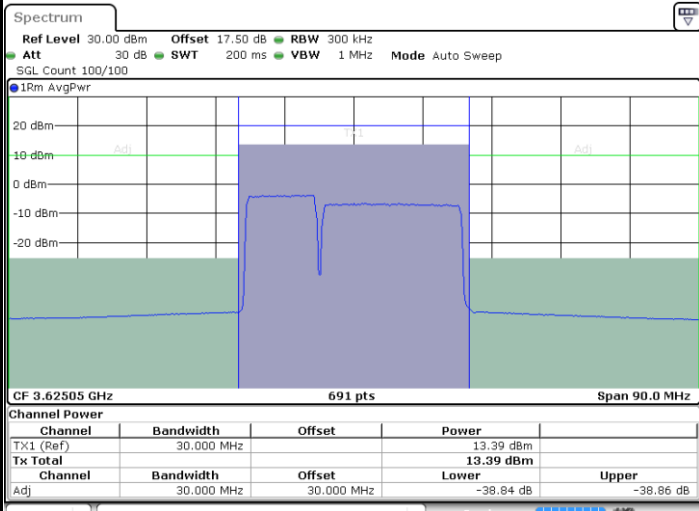

Date: 14.FEB.2020 10:00:01

LTE Band 48C / 10MHz+20MHz

16QAM

Middle Channel / 1RB0 and 1RB99

Middle Channel / 1RB49 and 1RB0

Date: 14.FEB.2020 10:39:16

Date: 14.FEB.2020 10:41:21

Middle Channel / FullRB

N/A

Date: 14.FEB.2020 10:37:11

LTE Band 48C / 10MHz+20MHz

16QAM

Highest Channel / 1RB0 and 1RB99

Highest Channel / 1RB49 and 1RB0

Date: 19.FEB.2020 10:55:23

Date: 19.FEB.2020 10:57:27