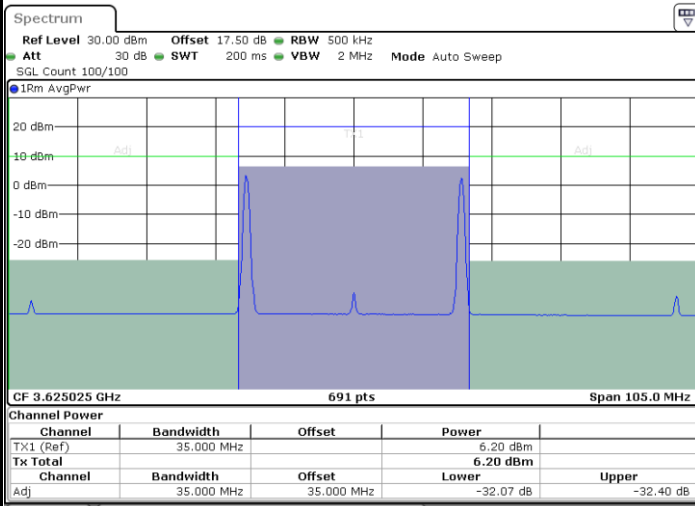

Date: 10.FEB.2020 19:47:00

LTE Band 48C / 20MHz+15MHz

64QAM

Lowest Channel / 1RB0 and 1RB74

Lowest Channel / 1RB99 and 1RB0

Date: 10.FEB.2020 15:22:36

Date: 10.FEB.2020 15:26:01

Lowest Channel / FullRB

N/A

Date: 10.FEB.2020 15:21:55

LTE Band 48C / 20MHz+15MHz

64QAM

Middle Channel / 1RB0 and 1RB74

Middle Channel / 1RB99 and 1RB0

Date: 10.FEB.2020 16:25:52

Date: 10.FEB.2020 16:29:17

Middle Channel / FullRB

N/A

Date: 10.FEB.2020 16:25:11

LTE Band 48C / 20MHz+15MHz

64QAM

Highest Channel / 1RB0 and 1RB74

Highest Channel / 1RB99 and 1RB0

Date: 10.FEB.2020 17:23:24