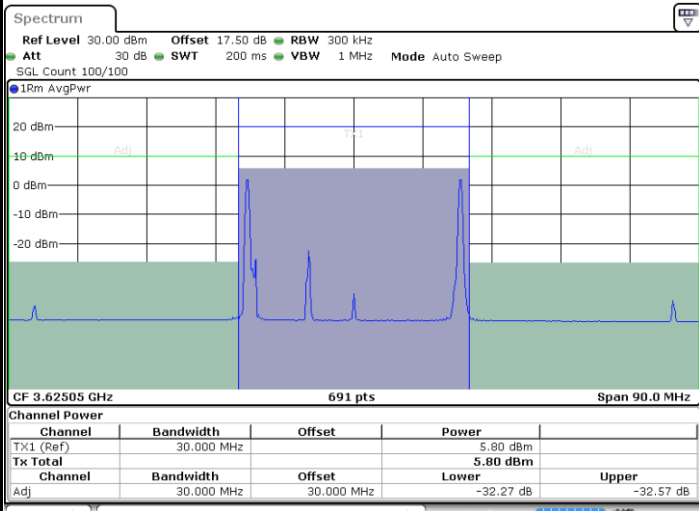

LTE Band 48C / 10MHz+20MHz

64QAM

Middle Channel / 1RB0 and 1RB99

Middle Channel / 1RB49 and 1RB0

Date: 14.FEB.2020 10:38:35