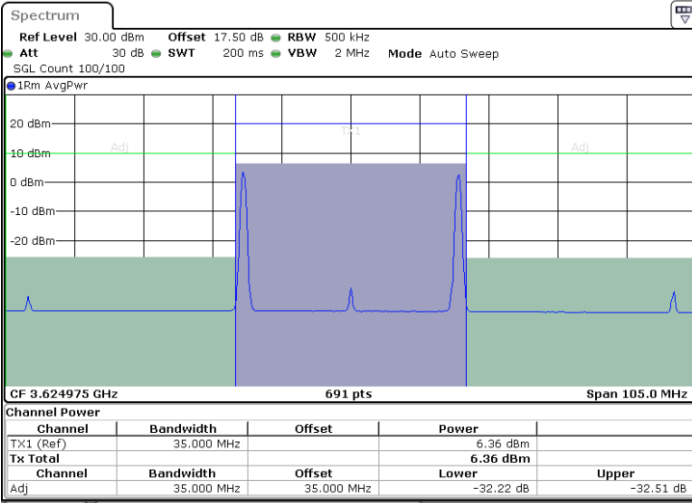

LTE Band 48C / 15MHz+20MHz

64QAM

Lowest Channel / 1RB0 and 1RB99

Lowest Channel / 1RB74 and 1RB0

Date: 10.FEB.2020 21:17:13

Date: 10.FEB.2020 21:20:38

Lowest Channel / FullIRB

N/A

Date: 10.FEB.2020 21:16:32

LTE Band 48C / 15MHz+20MHz

64QAM

Middle Channel / 1RB0 and 1RB99

Middle Channel / 1RB74 and 1RB0

Date: 10.FEB.2020 22:01:29

Date: 10.FEB.2020 22:04:53

Middle Channel / FullIRB

N/A

Date: 10.FEB.2020 22:00:48

LTE Band 48C / 15MHz+20MHz

64QAM

Highest Channel / 1RB0 and 1RB99

Highest Channel / 1RB74 and 1RB0

Date: 10.FEB.2020 22:52:54

Date: 10.FEB.2020 22:53:35