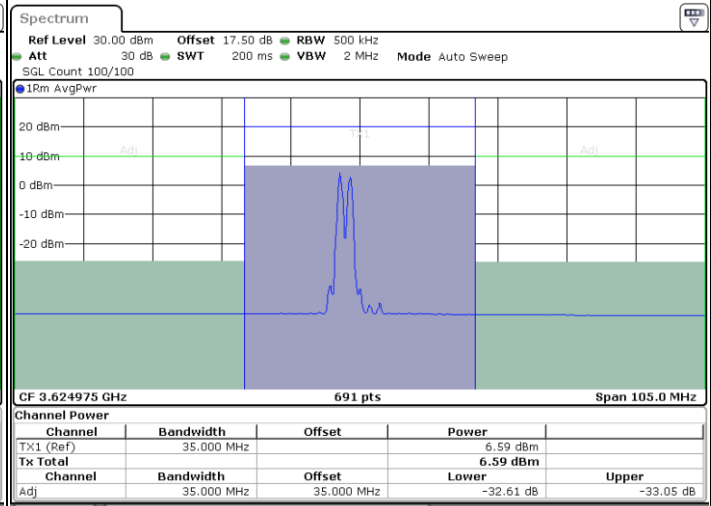

Date: 10.FEB.2020 21:19:57

Lowest Channel / FullIRB

N/A

Date: 10.FEB.2020 21:15:51

LTE Band 48C / 15MHz+20MHz

16QAM

Middle Channel / 1RB0 and 1RB99

Middle Channel / 1RB74 and 1RB0

Date: 10.FEB.2020 22:02:10

Date: 10.FEB.2020 22:04:12

Middle Channel / FullIRB

N/A

Date: 10.FEB.2020 22:00:07

LTE Band 48C / 15MHz+20MHz

16QAM

Highest Channel / 1RB0 and 1RB99