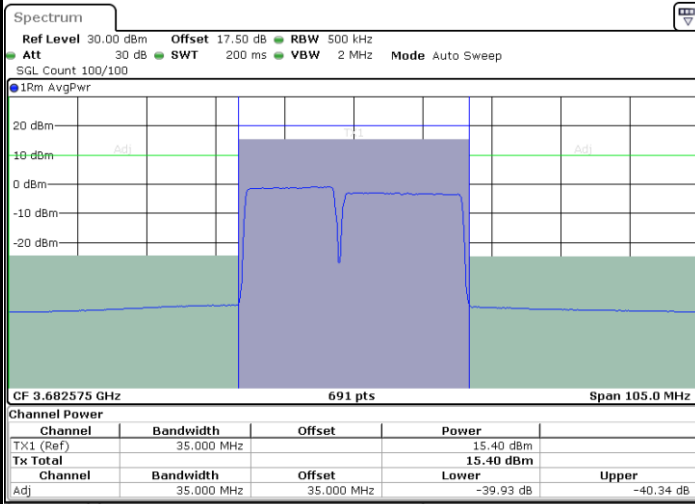

N/A

Date: 10.FEB.2020 22:00:48

LTE Band 48C / 15MHz+20MHz

64QAM

Highest Channel / 1RB0 and 1RB99

Highest Channel / 1RB74 and 1RB0

Date: 10.FEB.2020 22:52:54

Date: 10.FEB.2020 22:53:35

Highest Channel / FullRB

N/A

Date: 10.FEB.2020 22:49:29

LTE Band 48C / 20MHz+5MHz

64QAM

Lowest Channel / 1RB0 and 1RB24

Lowest Channel / 1RB99 and 1RB0

Date: 19.FEB.2020 11:41:21