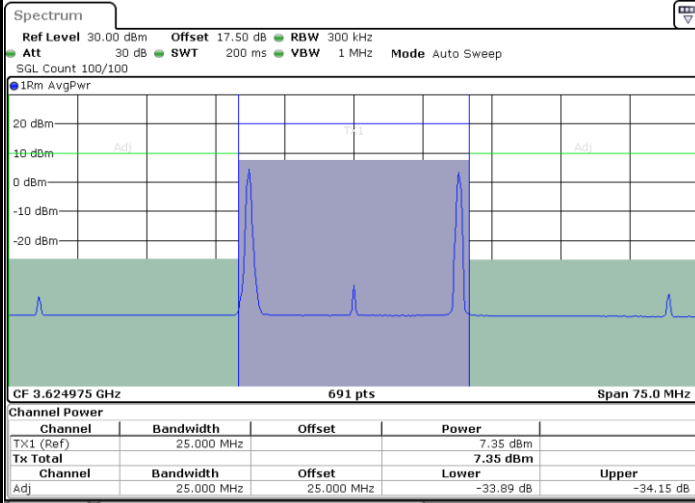

LTE Band 48C / 20MHz+5MHz

16QAM

Middle Channel / 1RB0 and 1RB24

Middle Channel / 1RB99 and 1RB0

Date: 19.FEB.2020 14:13:25