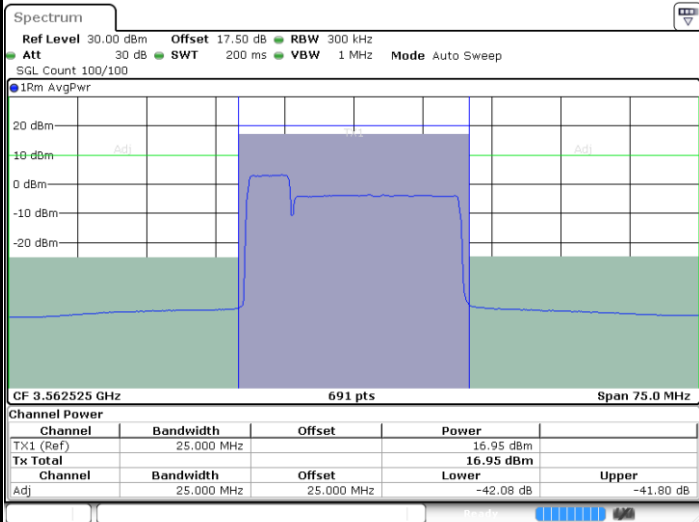

Lowest Channel / FullRB

N/A

Date: 19.FEB.2020 16:31:45