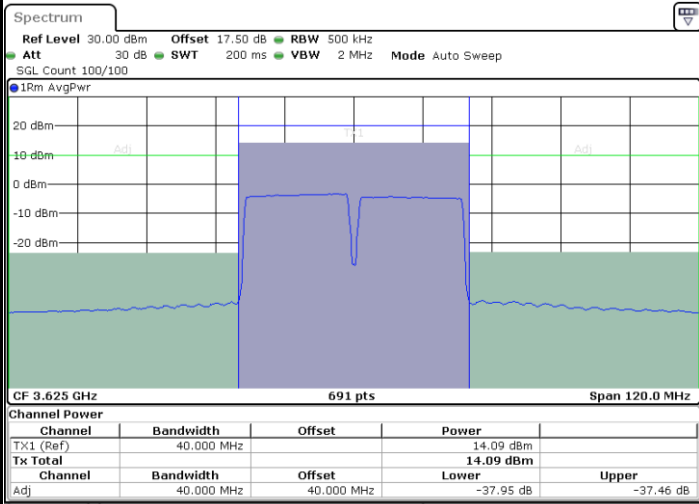

LTE Band 48C / 20MHz+20MHz

16QAM

MiddleChannel / 1RB0 and 1RB99

Middle Channel / 1RB99 and 1RB0

Date: 10.FEB.2020 11:34:03

Date: 10.FEB.2020 11:36:07

Middle Channel / FullIRB

N/A

Date: 10.FEB.2020 11:31:58

LTE Band 48C / 20MHz+20MHz

16QAM

Highest Channel / 1RB0 and 1RB99

Highest Channel / 1RB99 and 1RB0

Date: 10.FEB.2020 14:02:03

Date: 10.FEB.2020 14:04:05

Highest Channel / FullRB