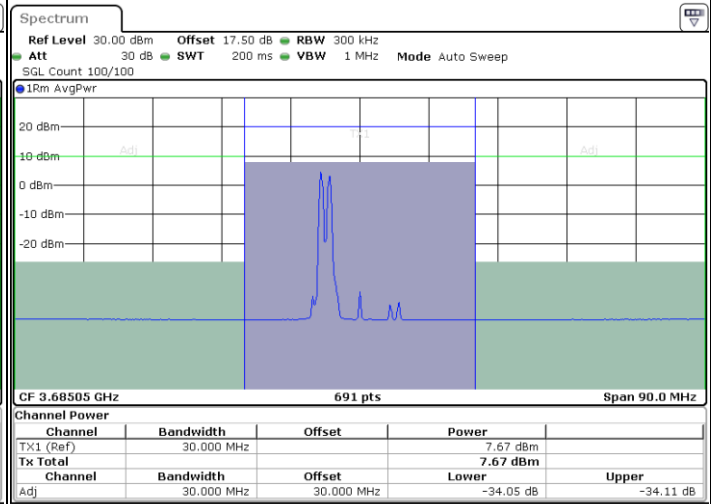

Date: 19.FEB.2020 10:56:45