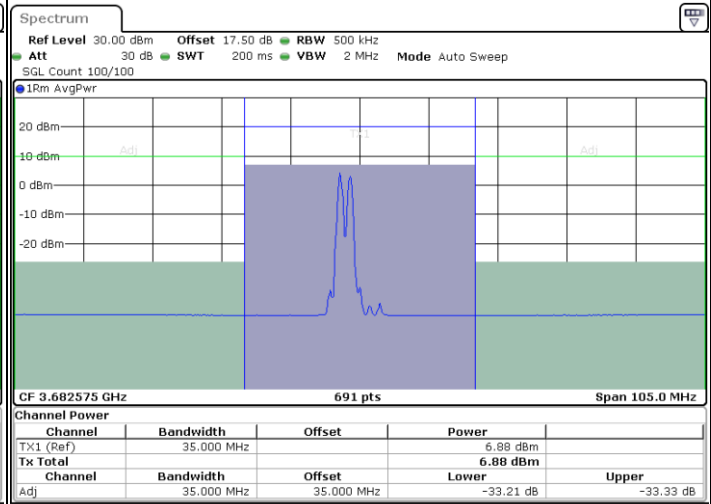

N/A

Date: 10.FEB.2020 22:00:48

LTE Band 48C / 15MHz+20MHz

64QAM

Highest Channel / 1RB0 and 1RB99

Highest Channel / 1RB74 and 1RB0

Date: 10.FEB.2020 22:52:54

Date: 10.FEB.2020 22:53:35

Highest Channel / FullRB

N/A

Date: 10.FEB.2020 22:49:29

LTE Band 48C / 20MHz+5MHz

64QAM

Lowest Channel / 1RB0 and 1RB24

Lowest Channel / 1RB99 and 1RB0

Date: 19.FEB.2020 11:41:21