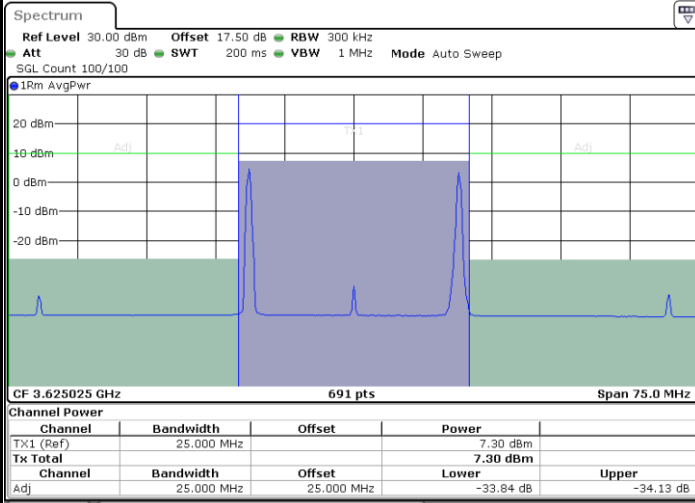

Lowest Channel / FullRB

N/A

Date: 19.FEB.2020 16:31:45

LTE Band 48C / 5MHz+20MHz

64QAM

Middle Channel / 1RB0 and 1RB99

Middle Channel / 1RB24 and 1RB0

Date: 19.FEB.2020 18:03:30

Date: 19.FEB.2020 18:06:59

Middle Channel / FullRB

N/A

Date: 19.FEB.2020 18:02:48

LTE Band 48C / 5MHz+20MHz

64QAM

Highest Channel / 1RB0 and 1RB99

Highest Channel / 1RB24 and 1RB0