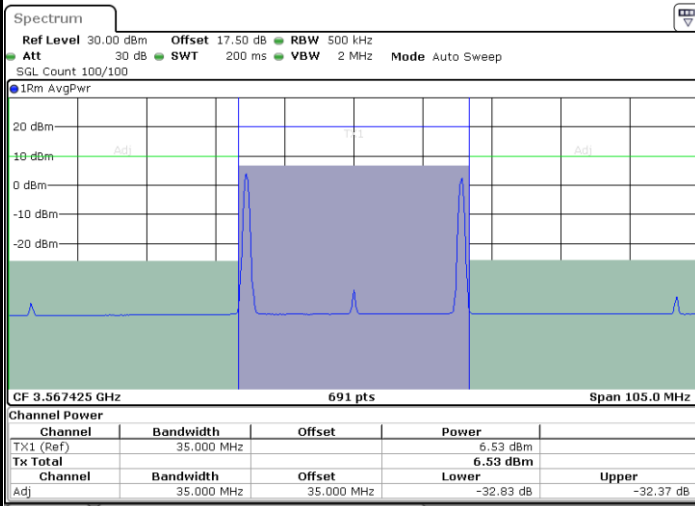

Date: 10.FEB.2020 19:51:46

Highest Channel / FullRB

N/A

Date: 10.FEB.2020 19:47:41

LTE Band 48C / 20MHz+15MHz

16QAM

Lowest Channel / 1RB0 and 1RB74

Lowest Channel / 1RB99 and 1RB0