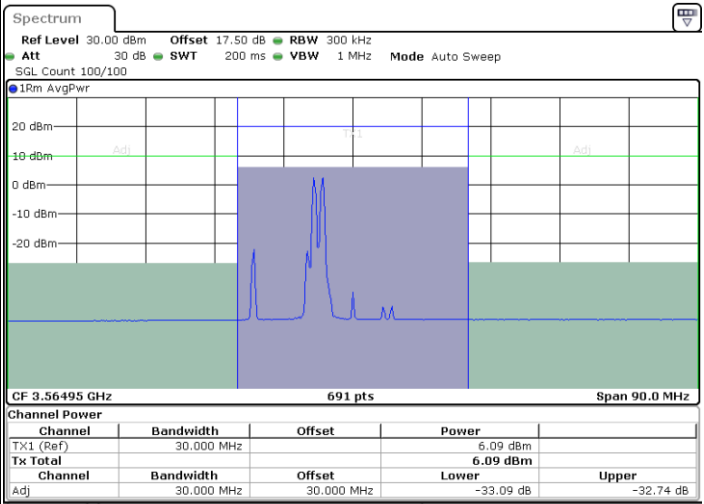

Date: 19.FEB.2020 18:43:59

Date: 19.FEB.2020 18:44:39

Highest Channel / FullRB

N/A

Date: 19.FEB.2020 18:40:29

LTE Band 48C / 10MHz+20MHz

64QAM

Lowest Channel / 1RB0 and 1RB99

Lowest Channel / 1RB49 and 1RB0

Date: 14.FEB.2020 10:01:25

Date: 14.FEB.2020 10:04:53

Lowest Channel / FullIRB

N/A

Date: 14.FEB.2020 10:00:43

LTE Band 48C / 10MHz+20MHz

64QAM