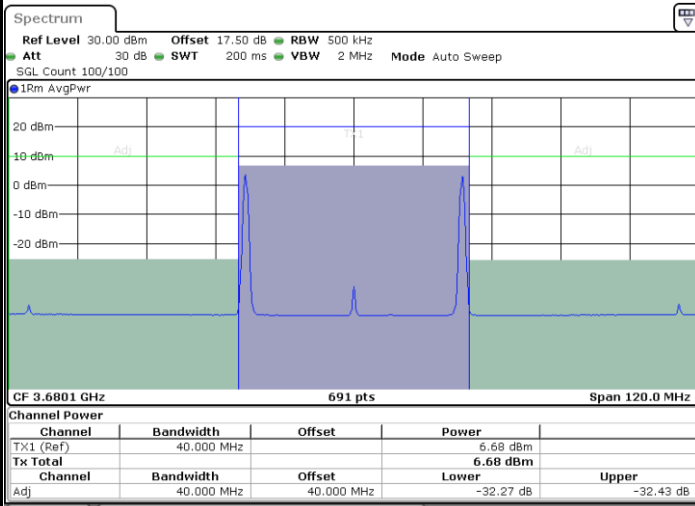

Date: 10.FEB.2020 10:42:23

Date: 10.FEB.2020 10:45:51

Lowest Channel / FullRB

N/A

Date: 10.FEB.2020 10:41:41

LTE Band 48C / 20MHz+20MHz

64QAM

MiddleChannel / 1RB0 and 1RB99

Middle Channel / 1RB99 and 1RB0

Date: 10.FEB.2020 11:33:22

Date: 10.FEB.2020 11:36:49

Middle Channel / FullIRB

N/A

Date: 10.FEB.2020 11:32:40

LTE Band 48C / 20MHz+20MHz

64QAM

Highest Channel / 1RB0 and 1RB99

Highest Channel / 1RB99 and 1RB0

Date: 10.FEB.2020 14:02:44

Date: 10.FEB.2020 14:03:24

Highest Channel / FullRB

N/A

Date: 10.FEB.2020 13:59:19

Conducted Band Edge