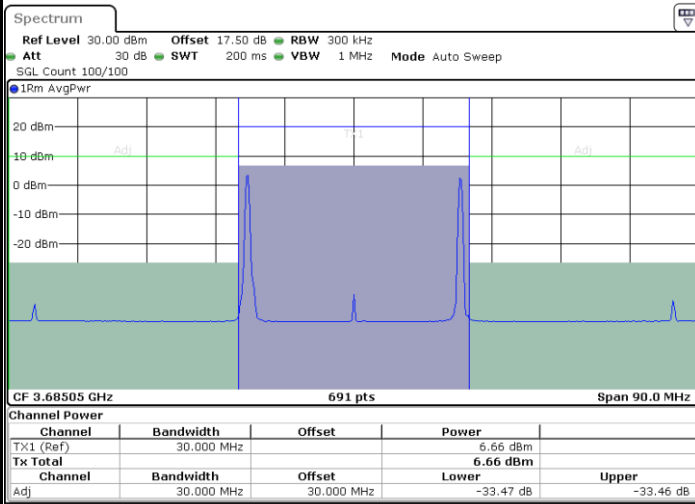

Lowest Channel / 1RB0 and 1RB49

Lowest Channel / 1RB99 and 1RB0

Date: 10.FEB.2020 18:11:47

Date: 10.FEB.2020 18:15:11

Lowest Channel / FullRB

N/A

Date: 10.FEB.2020 18:11:06

LTE Band 48C / 20MHz+10MHz

LTE Band 48C / 20MHz+10MHz

64QAM

Highest Channel / 1RB0 and 1RB49

Highest Channel / 1RB99 and 1RB0

Date: 10.FEB.2020 19:50:25

Date: 10.FEB.2020 19:51:05

Highest Channel / FullRB

N/A