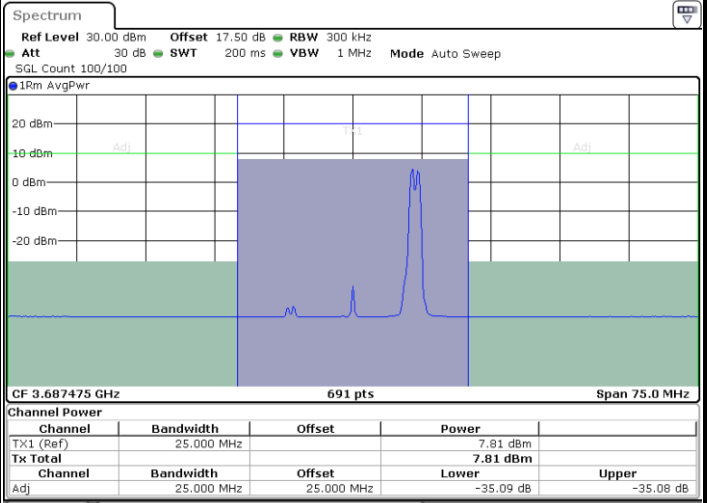

Date: 19.FEB.2020 14:12:43

Date: 19.FEB.2020 14:16:11

Middle Channel / FullIRB

N/A

Date: 19.FEB.2020 14:12:01

LTE Band 48C / 20MHz+5MHz

64QAM

Highest Channel / 1RB0 and 1RB24

Highest Channel / 1RB99 and 1RB0

Date: 19.FEB.2020 15:02:49

Date: 19.FEB.2020 15:03:29

Highest Channel / FullRB

N/A

Date: 19.FEB.2020 14:59:19

LTE Band 48C / 20MHz+10MHz

64QAM