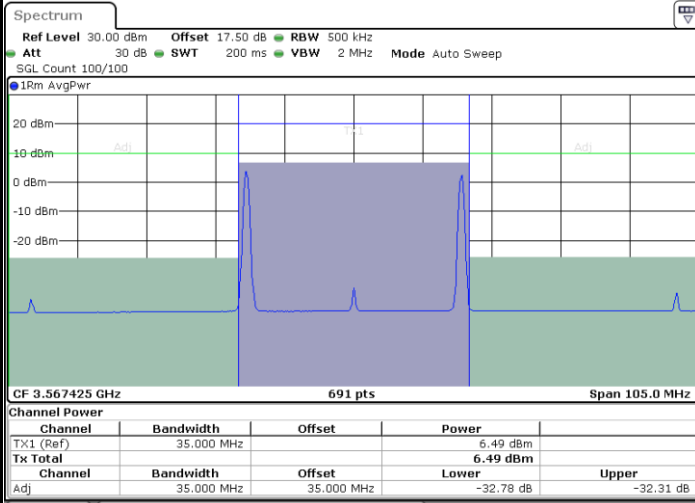

LTE Band 48C / 20MHz+10MHz

64QAM

Highest Channel / 1RB0 and 1RB49

Highest Channel / 1RB99 and 1RB0

Date: 10.FEB.2020 19:50:25

Date: 10.FEB.2020 19:51:05

Highest Channel / FullRB

N/A

Date: 10.FEB.2020 19:47:00

LTE Band 48C / 20MHz+15MHz

64QAM

Lowest Channel / 1RB0 and 1RB74

Lowest Channel / 1RB99 and 1RB0

Date: 10.FEB.2020 15:22:36

Date: 10.FEB.2020 15:26:01

Lowest Channel / FullRB