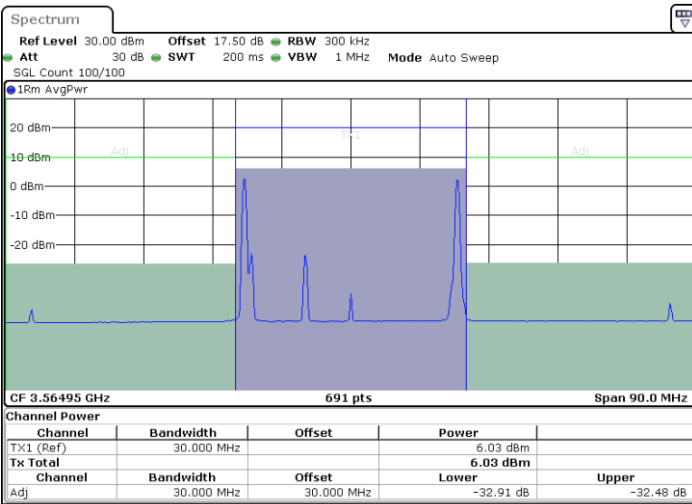

LTE Band 48C / 10MHz+20MHz

16QAM

Lowest Channel / 1RB0 and 1RB99

Lowest Channel / 1RB49 and 1RB0

Date: 14.FEB.2020 10:02:07

Date: 14.FEB.2020 10:04:11

Lowest Channel / FullIRB

N/A