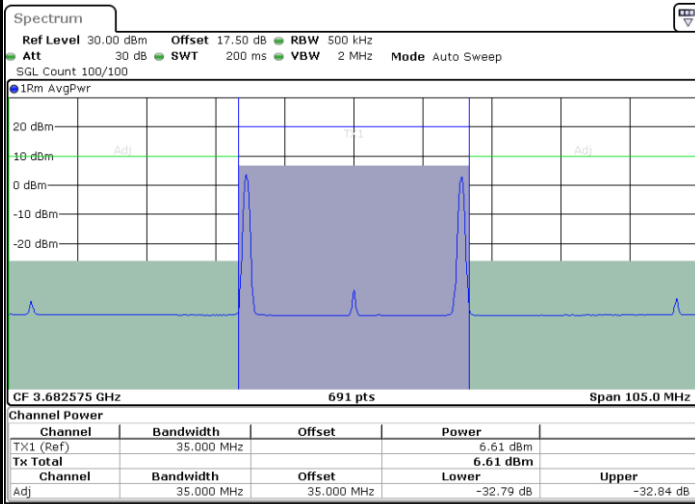

N/A

Date: 10.FEB.2020 22:00:48

LTE Band 48C / 15MHz+20MHz

64QAM

Highest Channel / 1RB0 and 1RB99

Highest Channel / 1RB74 and 1RB0

Date: 10.FEB.2020 22:52:54

Date: 10.FEB.2020 22:53:35

Highest Channel / FullRB

N/A

Date: 10.FEB.2020 22:49:29

LTE Band 48C / 20MHz+5MHz

64QAM

Lowest Channel / 1RB0 and 1RB24

Lowest Channel / 1RB99 and 1RB0

Date: 19.FEB.2020 11:41:21