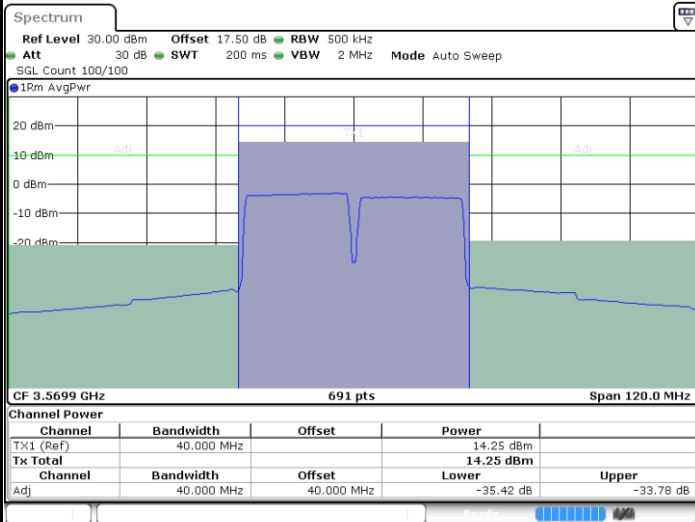

Highest Channel / 1RB0 and 1RB74

Highest Channel / 1RB99 and 1RB0

Date: 10.FEB.2020 17:22:43

Date: 10.FEB.2020 17:24:46

Highest Channel / FullRB

N/A

Date: 10.FEB.2020 17:20:40

LTE Band 48C / 20MHz+20MHz

16QAM

Lowest Channel / 1RB0 and 1RB99

Lowest Channel / 1RB99 and 1RB0

Date: 10.FEB.2020 10:43:05

Date: 10.FEB.2020 10:45:09

Lowest Channel / FullRB

N/A

Date: 10.FEB.2020 10:41:00

LTE Band 48C / 20MHz+20MHz

16QAM

MiddleChannel / 1RB0 and 1RB99

Middle Channel / 1RB99 and 1RB0

Date: 10.FEB.2020 11:34:03

Date: 10.FEB.2020 11:36:07

Middle Channel / FullIRB

N/A

Date: 10.FEB.2020 11:31:58

LTE Band 48C / 20MHz+20MHz

16QAM

Highest Channel / 1RB0 and 1RB99

Highest Channel / 1RB99 and 1RB0

Date: 10.FEB.2020 14:02:03

Date: 10.FEB.2020 14:04:05

Highest Channel / FullRB