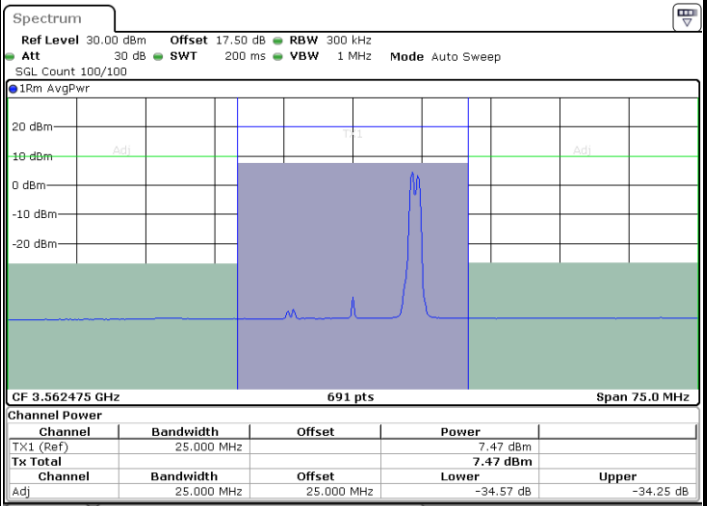

Highest Channel / 1RB74 and 1RB0

Date: 10.FEB.2020 22:52:13

Date: 13.FEB.2020 15:08:28

Highest Channel / FullRB

N/A

Date: 10.FEB.2020 22:50:10

LTE Band 48C / 20MHz+5MHz

16QAM

Lowest Channel / 1RB0 and 1RB24

Lowest Channel / 1RB99 and 1RB0

Date: 19.FEB.2020 11:42:03

Date: 19.FEB.2020 11:44:07

Lowest Channel / FullRB

N/A

Date: 19.FEB.2020 11:39:57

LTE Band 48C / 20MHz+5MHz