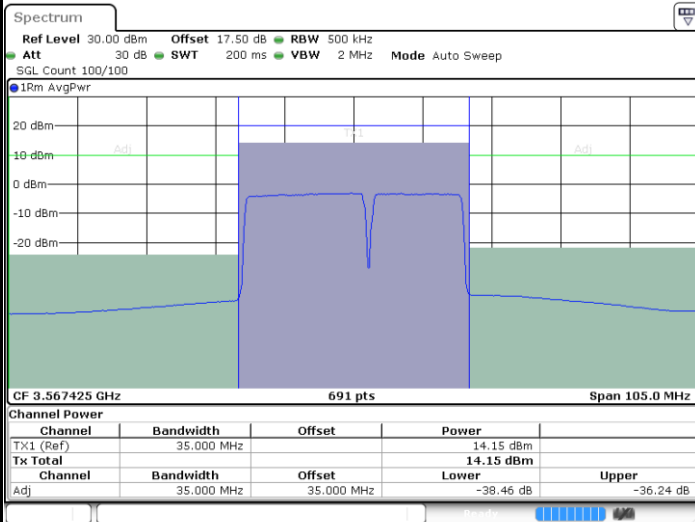

Lowest Channel / FullRB

N/A

Date: 10.FEB.2020 15:21:14