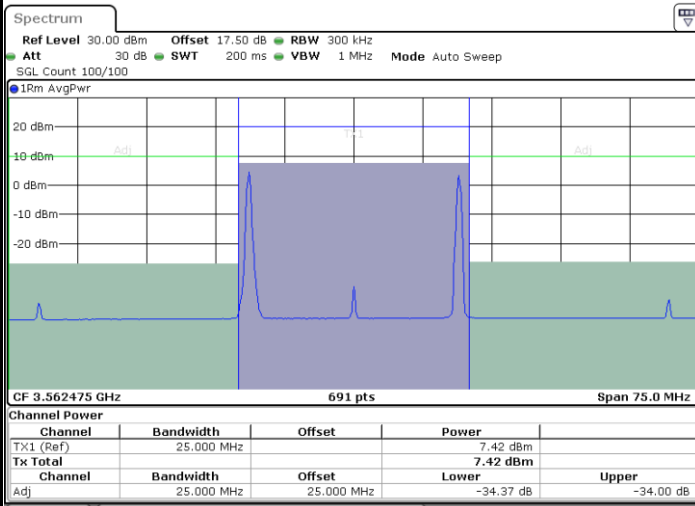

Highest Channel / 1RB74 and 1RB0

Date: 10.FEB.2020 22:52:13

Date: 13.FEB.2020 15:08:28

Highest Channel / FullRB

N/A

Date: 10.FEB.2020 22:50:10

LTE Band 48C / 20MHz+5MHz

16QAM

Lowest Channel / 1RB0 and 1RB24

Lowest Channel / 1RB99 and 1RB0

Date: 19.FEB.2020 11:42:03

Date: 19.FEB.2020 11:44:07

Lowest Channel / FullRB

N/A

Date: 19.FEB.2020 11:39:57

LTE Band 48C / 20MHz+5MHz