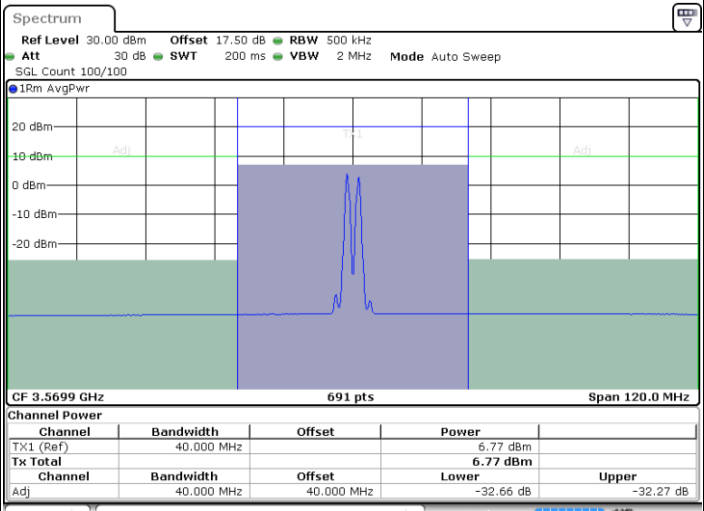

Middle Channel / FullRB

N/A

Date: 10.FEB.2020 16:25:11

LTE Band 48C / 20MHz+15MHz

64QAM

Highest Channel / 1RB0 and 1RB74

Highest Channel / 1RB99 and 1RB0

Date: 10.FEB.2020 17:23:24

Date: 10.FEB.2020 17:24:05

Highest Channel / FullRB

N/A

Date: 10.FEB.2020 17:19:59

LTE Band 48C / 20MHz+20MHz

64QAM

Lowest Channel / 1RB0 and 1RB99

Lowest Channel / 1RB99 and 1RB0

Date: 10.FEB.2020 10:42:23

Date: 10.FEB.2020 10:45:51

Lowest Channel / FullRB

N/A

Date: 10.FEB.2020 10:41:41

LTE Band 48C / 20MHz+20MHz

64QAM

MiddleChannel / 1RB0 and 1RB99