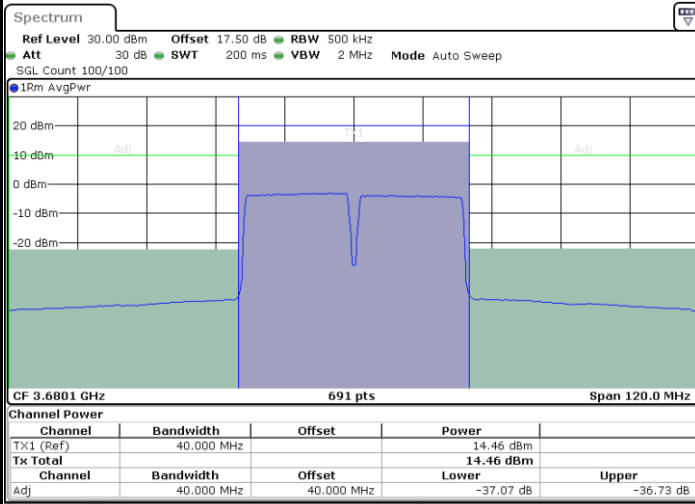

Date: 10.FEB.2020 11:31:58

LTE Band 48C / 20MHz+20MHz

16QAM

Highest Channel / 1RB0 and 1RB99

Highest Channel / 1RB99 and 1RB0

Date: 10.FEB.2020 14:02:03

Date: 10.FEB.2020 14:04:05

Highest Channel / FullRB

N/A

Date: 10.FEB.2020 14:00:00

LTE Band 48C / 5MHz+20MHz

64QAM

Lowest Channel / 1RB0 and 1RB99

Lowest Channel / 1RB24 and 1RB0

Date: 19.FEB.2020 16:32:27

Date: 19.FEB.2020 16:35:55