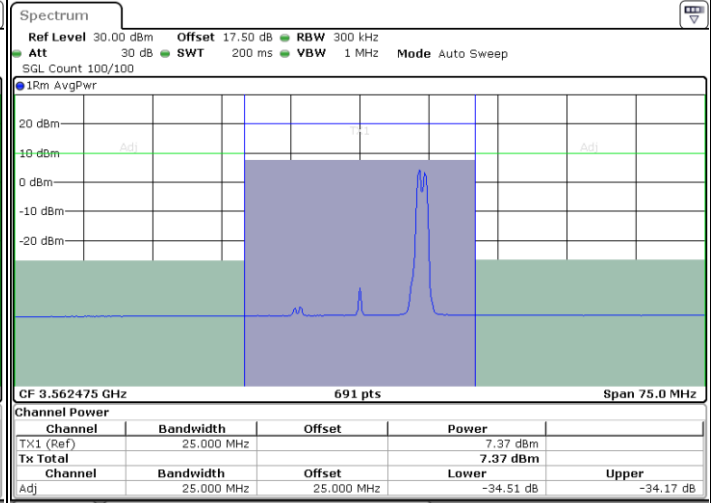

Highest Channel / FullRB

N/A

Date: 10.FEB.2020 22:49:29

LTE Band 48C / 20MHz+5MHz

64QAM

Lowest Channel / 1RB0 and 1RB24

Lowest Channel / 1RB99 and 1RB0

Date: 19.FEB.2020 11:41:21