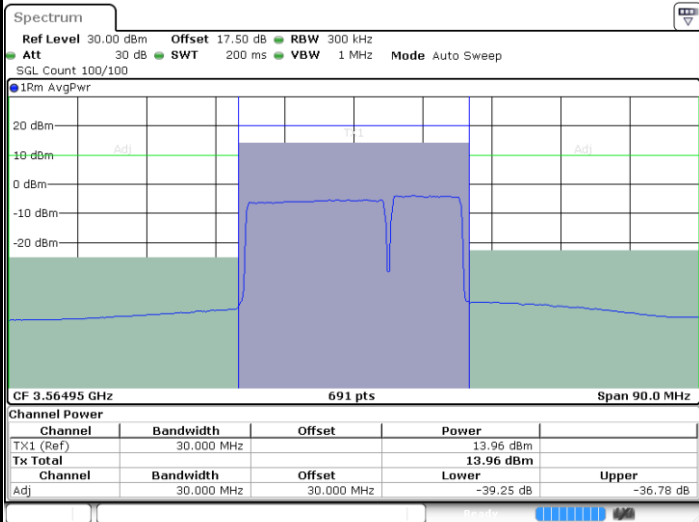

Lowest Channel / FullIRB

N/A

Date: 10.FEB.2020 18:10:25