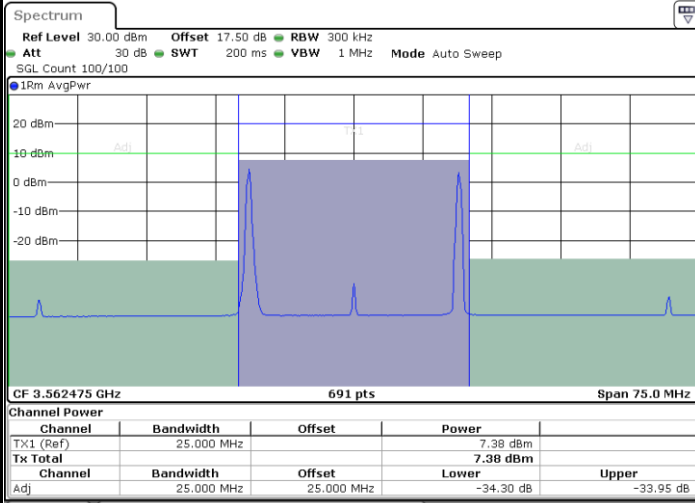

N/A

Date: 10.FEB.2020 22:00:48

LTE Band 48C / 15MHz+20MHz

64QAM

Highest Channel / 1RB0 and 1RB99

Highest Channel / 1RB74 and 1RB0

Date: 10.FEB.2020 22:52:54

Date: 10.FEB.2020 22:53:35

Highest Channel / FullRB

N/A

Date: 10.FEB.2020 22:49:29

LTE Band 48C / 20MHz+5MHz

64QAM

Lowest Channel / 1RB0 and 1RB24

Lowest Channel / 1RB99 and 1RB0

Date: 19.FEB.2020 11:41:21

Date: 19.FEB.2020 11:44:49

Lowest Channel / FullRB

N/A

Date: 19.FEB.2020 11:40:39

LTE Band 48C / 20MHz+5MHz

64QAM

Middle Channel / 1RB0 and 1RB24

Middle Channel / 1RB99 and 1RB0