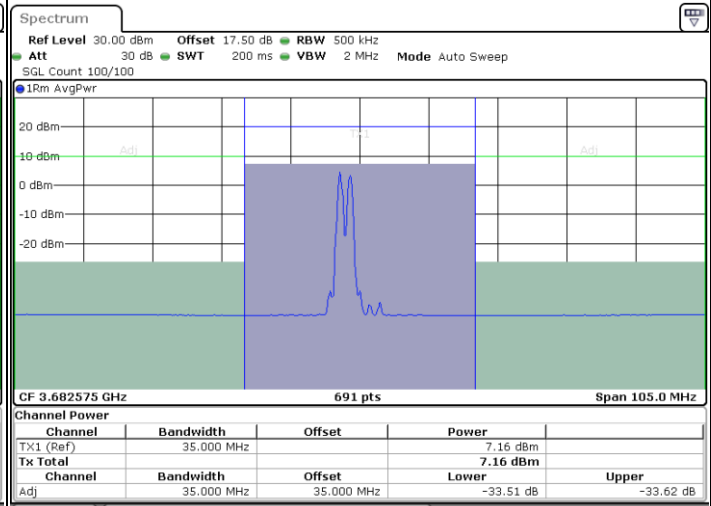

Date: 10.FEB.2020 22:02:10

Date: 10.FEB.2020 22:04:12

Middle Channel / FullIRB

N/A

Date: 10.FEB.2020 22:00:07

LTE Band 48C / 15MHz+20MHz

16QAM

Highest Channel / 1RB0 and 1RB99

Highest Channel / 1RB74 and 1RB0

Date: 10.FEB.2020 22:52:13

Date: 13.FEB.2020 15:08:28

Highest Channel / FullRB

N/A

Date: 10.FEB.2020 22:50:10

LTE Band 48C / 20MHz+5MHz

16QAM