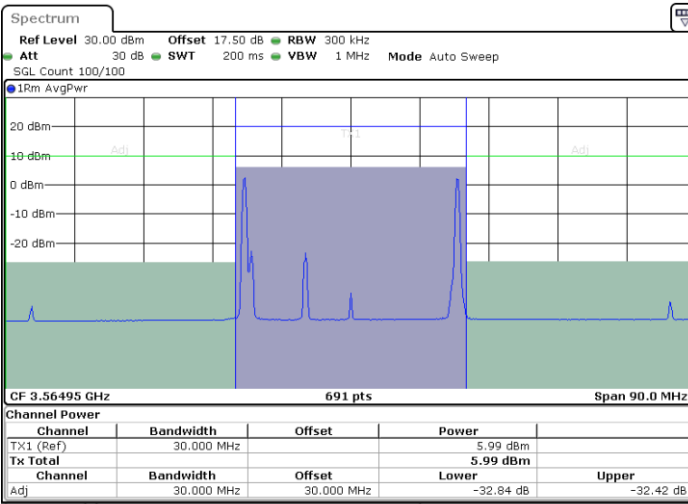

LTE Band 48C / 10MHz+20MHz

64QAM

Lowest Channel / 1RB0 and 1RB99

Lowest Channel / 1RB49 and 1RB0

Date: 14.FEB.2020 10:01:25

Date: 14.FEB.2020 10:04:53