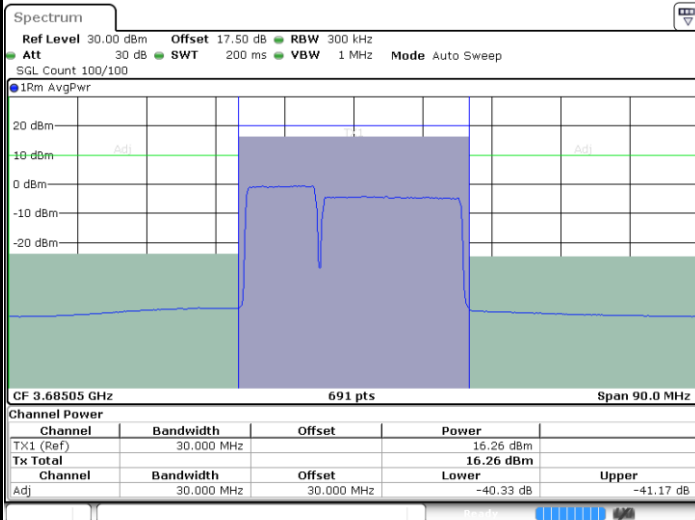

Middle Channel / 1RB0 and 1RB99

Middle Channel / 1RB49 and 1RB0

Date: 14.FEB.2020 10:38:35

Date: 14.FEB.2020 10:42:02

Middle Channel / FullIRB

N/A

Date: 14.FEB.2020 10:37:53

LTE Band 48C / 10MHz+20MHz

64QAM

Highest Channel / 1RB0 and 1RB99

Highest Channel / 1RB49 and 1RB0

Date: 19.FEB.2020 10:56:04

Date: 19.FEB.2020 10:56:45

Highest Channel / FullRB

N/A

Date: 19.FEB.2020 10:52:36

LTE Band 48C / 15MHz+20MHz

64QAM

Lowest Channel / 1RB0 and 1RB99

Lowest Channel / 1RB74 and 1RB0

Date: 10.FEB.2020 21:17:13

Date: 10.FEB.2020 21:20:38

Lowest Channel / FullIRB

N/A