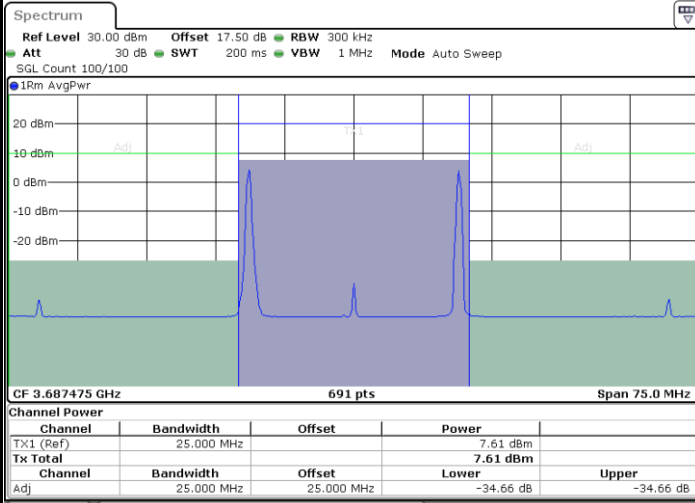

Date: 19.FEB.2020 14:12:43

Date: 19.FEB.2020 14:16:11

Middle Channel / FullIRB

N/A

Date: 19.FEB.2020 14:12:01

LTE Band 48C / 20MHz+5MHz

64QAM

Highest Channel / 1RB0 and 1RB24

Highest Channel / 1RB99 and 1RB0

Date: 19.FEB.2020 15:02:49

Date: 19.FEB.2020 15:03:29

Highest Channel / FullRB

N/A

Date: 19.FEB.2020 14:59:19

LTE Band 48C / 20MHz+10MHz

64QAM