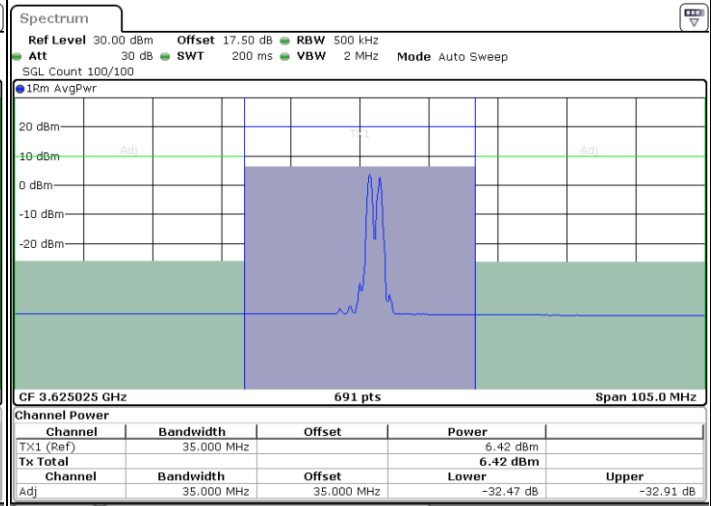

Date: 10.FEB.2020 19:47:00

LTE Band 48C / 20MHz+15MHz

64QAM

Lowest Channel / 1RB0 and 1RB74

Lowest Channel / 1RB99 and 1RB0

Date: 10.FEB.2020 15:22:36

Date: 10.FEB.2020 15:26:01

Lowest Channel / FullRB

N/A

Date: 10.FEB.2020 15:21:55

LTE Band 48C / 20MHz+15MHz

64QAM

Middle Channel / 1RB0 and 1RB74

Middle Channel / 1RB99 and 1RB0

Date: 10.FEB.2020 16:25:52

Date: 10.FEB.2020 16:29:17

Middle Channel / FullRB

N/A

Date: 10.FEB.2020 16:25:11

LTE Band 48C / 20MHz+15MHz

64QAM

Highest Channel / 1RB0 and 1RB74

Highest Channel / 1RB99 and 1RB0

Date: 10.FEB.2020 17:23:24