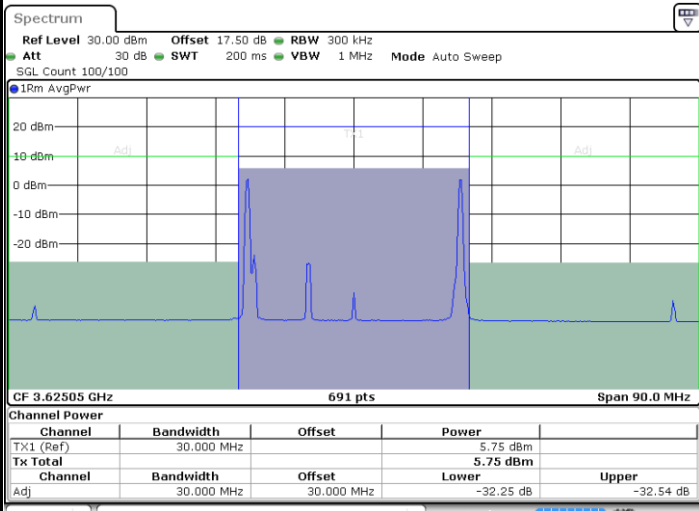

Date: 14.FEB.2020 10:00:01

LTE Band 48C / 10MHz+20MHz

16QAM

Middle Channel / 1RB0 and 1RB99

Middle Channel / 1RB49 and 1RB0

Date: 14.FEB.2020 10:39:16

Date: 14.FEB.2020 10:41:21

Middle Channel / FullRB