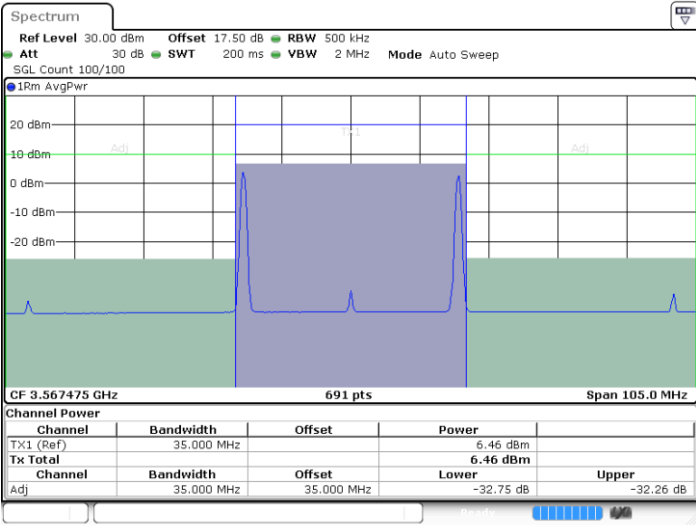

64QAM

Highest Channel / 1RB0 and 1RB99

Highest Channel / 1RB49 and 1RB0

Date: 19.FEB.2020 10:56:04

Date: 19.FEB.2020 10:56:45

Highest Channel / FullRB

N/A

Date: 19.FEB.2020 10:52:36

LTE Band 48C / 15MHz+20MHz

64QAM

Lowest Channel / 1RB0 and 1RB99

Lowest Channel / 1RB74 and 1RB0

Date: 10.FEB.2020 21:17:13

Date: 10.FEB.2020 21:20:38

Lowest Channel / FullIRB

N/A