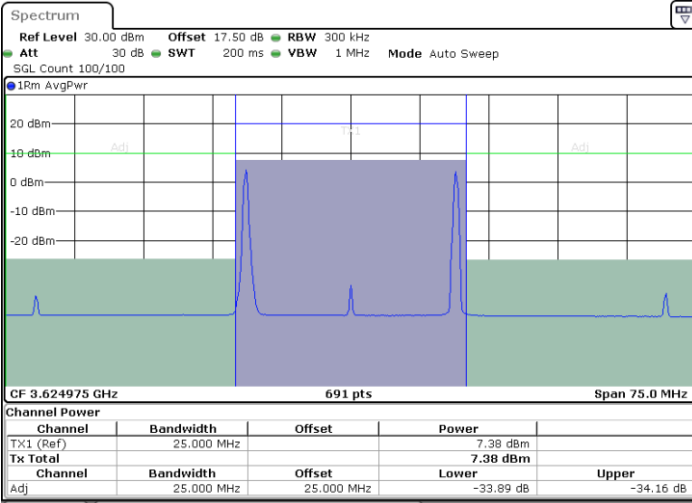

Highest Channel / FullRB

N/A

Date: 10.FEB.2020 22:49:29

LTE Band 48C / 20MHz+5MHz

64QAM

Lowest Channel / 1RB0 and 1RB24

Lowest Channel / 1RB99 and 1RB0

Date: 19.FEB.2020 11:41:21

Date: 19.FEB.2020 11:44:49

Lowest Channel / FullRB

N/A

Date: 19.FEB.2020 11:40:39

LTE Band 48C / 20MHz+5MHz

64QAM

Middle Channel / 1RB0 and 1RB24

Middle Channel / 1RB99 and 1RB0

Date: 19.FEB.2020 14:12:43

Date: 19.FEB.2020 14:16:11

Middle Channel / FullIRB

N/A

Date: 19.FEB.2020 14:12:01

LTE Band 48C / 20MHz+5MHz

64QAM

Highest Channel / 1RB0 and 1RB24