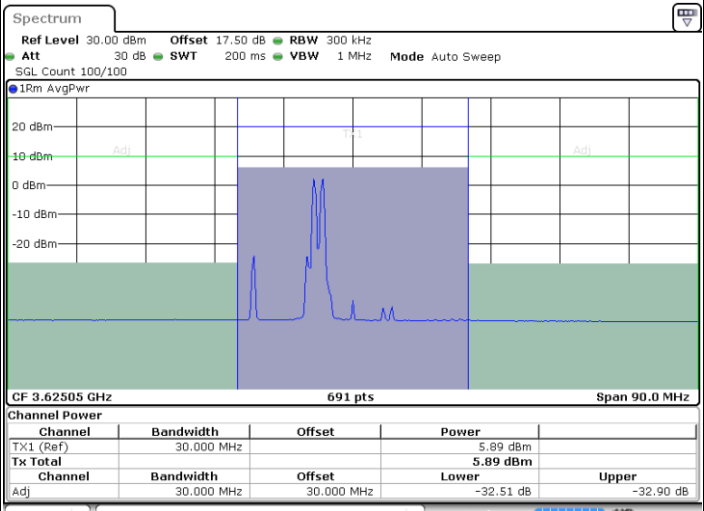

Date: 14.FEB.2020 10:00:01

LTE Band 48C / 10MHz+20MHz

16QAM

Middle Channel / 1RB0 and 1RB99

Middle Channel / 1RB49 and 1RB0

Date: 14.FEB.2020 10:39:16

Date: 14.FEB.2020 10:41:21

Middle Channel / FullRB

N/A

Date: 14.FEB.2020 10:37:11

LTE Band 48C / 10MHz+20MHz

16QAM

Highest Channel / 1RB0 and 1RB99

Highest Channel / 1RB49 and 1RB0

Date: 19.FEB.2020 10:55:23

Date: 19.FEB.2020 10:57:27