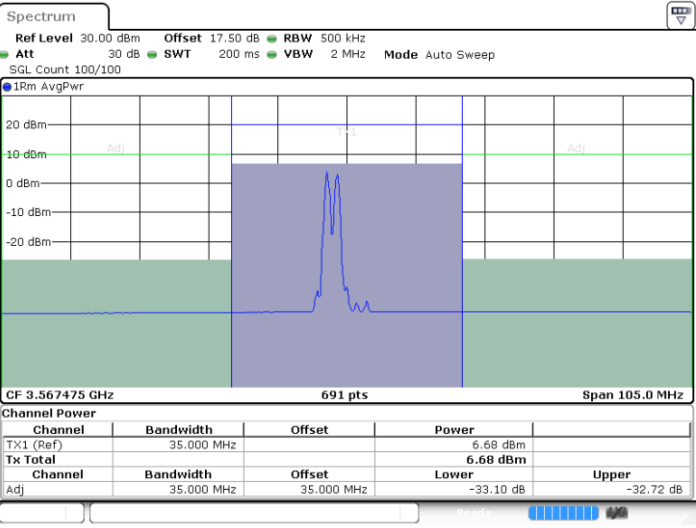

64QAM

Highest Channel / 1RB0 and 1RB99

Highest Channel / 1RB49 and 1RB0

Date: 19.FEB.2020 10:56:04

Date: 19.FEB.2020 10:56:45

Highest Channel / FullRB

N/A

Date: 19.FEB.2020 10:52:36

LTE Band 48C / 15MHz+20MHz

64QAM

Lowest Channel / 1RB0 and 1RB99

Lowest Channel / 1RB74 and 1RB0

Date: 10.FEB.2020 21:17:13

Date: 10.FEB.2020 21:20:38

Lowest Channel / FullIRB

N/A