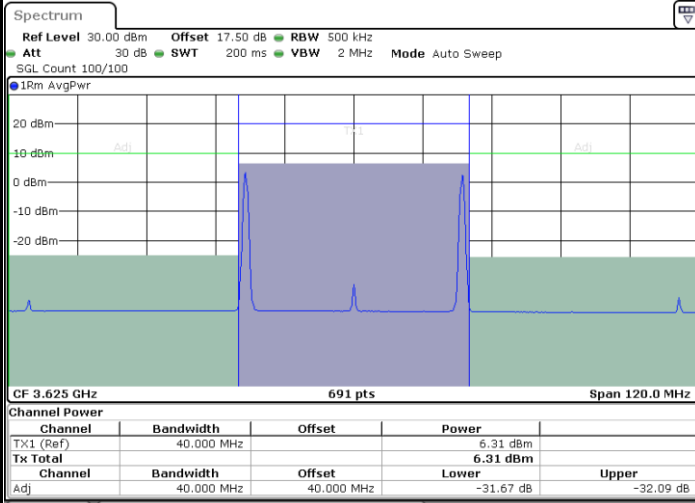

Date: 10.FEB.2020 17:24:05

Highest Channel / FullRB

N/A

Date: 10.FEB.2020 17:19:59

LTE Band 48C / 20MHz+20MHz

64QAM

Lowest Channel / 1RB0 and 1RB99

Lowest Channel / 1RB99 and 1RB0

Date: 10.FEB.2020 10:42:23

Date: 10.FEB.2020 10:45:51

Lowest Channel / FullRB

N/A

Date: 10.FEB.2020 10:41:41

LTE Band 48C / 20MHz+20MHz

64QAM

MiddleChannel / 1RB0 and 1RB99

Middle Channel / 1RB99 and 1RB0

Date: 10.FEB.2020 11:33:22

Date: 10.FEB.2020 11:36:49

Middle Channel / FullIRB

N/A

Date: 10.FEB.2020 11:32:40

LTE Band 48C / 20MHz+20MHz

64QAM