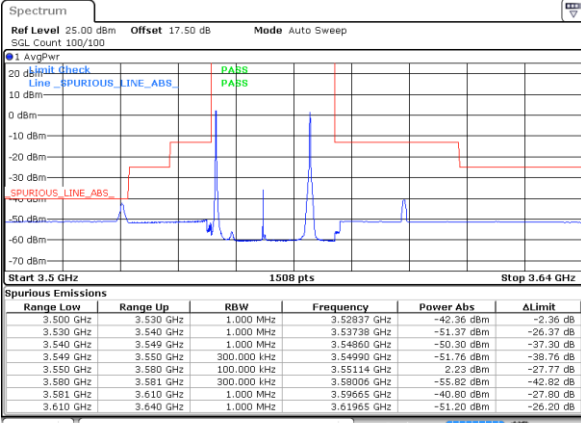

Middle Channel / 1RB99 and 1RB0

Date: 10.FEB.2020 11:33:22

Date: 10.FEB.2020 11:36:49

Middle Channel / FullIRB

N/A

Date: 10.FEB.2020 11:32:40

LTE Band 48C / 20MHz+20MHz

64QAM

Highest Channel / 1RB0 and 1RB99

Highest Channel / 1RB99 and 1RB0

Date: 10.FEB.2020 14:02:44

Date: 10.FEB.2020 14:03:24

Highest Channel / FullRB

N/A

Date: 10.FEB.2020 13:59:19

Conducted Band Edge

LTE Band 48C / 5MHz+20MHz

QPSK

Lowest Band Edge / 1RB0 and 1RB9

Middle Band Edge / 1RB0 and 1RB9

Date: 19 FEB 2020 16:13:42

Date: 19 FEB 2020 17:44:40

Lowest Band Edge / 1RB24 and 1RB0

Middle Band Edge / 1RB24 and 1RB0