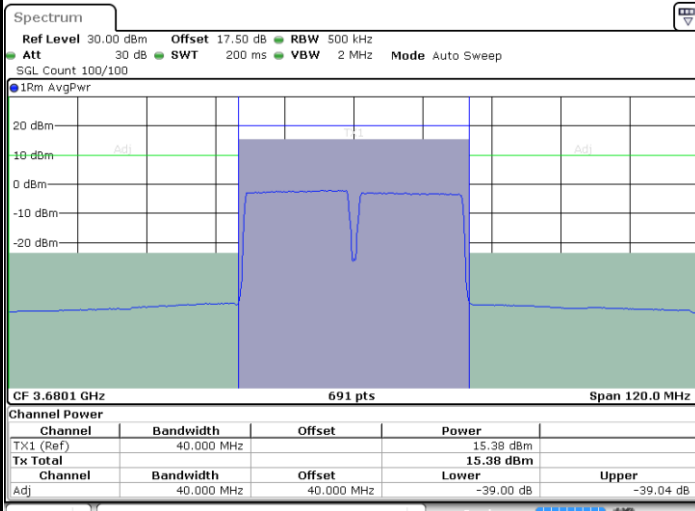

Middle Channel / 1RB99 and 1RB0

Date: 10.FEB.2020 11:33:22

Date: 10.FEB.2020 11:36:49

Middle Channel / FullIRB

N/A

Date: 10.FEB.2020 11:32:40

LTE Band 48C / 20MHz+20MHz

64QAM

Highest Channel / 1RB0 and 1RB99

Highest Channel / 1RB99 and 1RB0

Date: 10.FEB.2020 14:02:44

Date: 10.FEB.2020 14:03:24

Highest Channel / FullRB

N/A

Date: 10.FEB.2020 13:59:19

Conducted Band Edge

LTE Band 48C / 5MHz+20MHz

QPSK

Lowest Band Edge / 1RB0 and 1RB9

Middle Band Edge / 1RB0 and 1RB9

Date: 19 FEB 2020 16:13:42

Date: 19 FEB 2020 17:44:40

Lowest Band Edge / 1RB24 and 1RB0

Middle Band Edge / 1RB24 and 1RB0