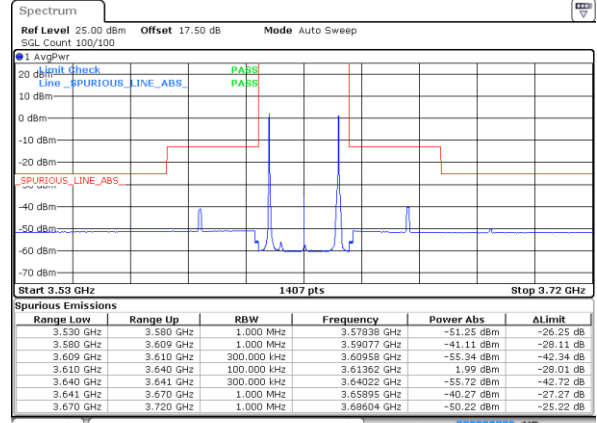

Middle Channel / 1RB99 and 1RB0

Date: 10.FEB.2020 11:33:22

Date: 10.FEB.2020 11:36:49

Middle Channel / FullIRB

N/A

Date: 10.FEB.2020 11:32:40

LTE Band 48C / 20MHz+20MHz

64QAM

Highest Channel / 1RB0 and 1RB99

Highest Channel / 1RB99 and 1RB0

Date: 10.FEB.2020 14:02:44

Date: 10.FEB.2020 14:03:24

Highest Channel / FullRB

N/A

Date: 10.FEB.2020 13:59:19

Conducted Band Edge

LTE Band 48C / 5MHz+20MHz

QPSK

Lowest Band Edge / 1RB0 and 1RB9

Middle Band Edge / 1RB0 and 1RB9

Date: 19 FEB 2020 16:13:42

Date: 19 FEB 2020 17:44:40

Lowest Band Edge / 1RB24 and 1RB0

Middle Band Edge / 1RB24 and 1RB0