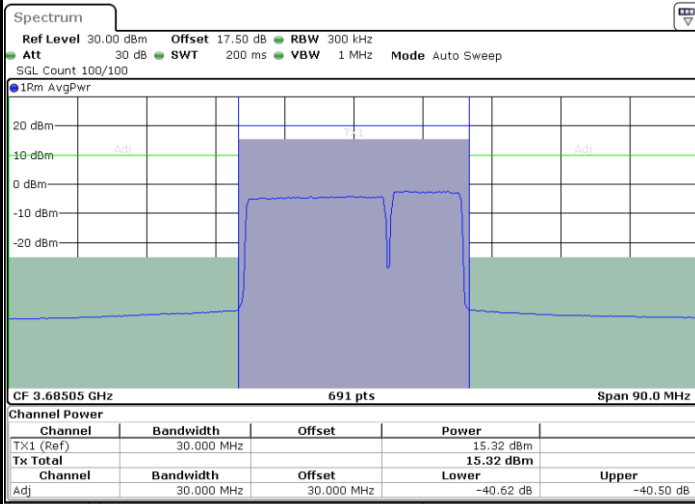

LTE Band 48C / 20MHz+10MHz

64QAM

Highest Channel / 1RB0 and 1RB49

Highest Channel / 1RB99 and 1RB0

Date: 10.FEB.2020 19:50:25

Date: 10.FEB.2020 19:51:05

Highest Channel / FullRB

N/A

Date: 10.FEB.2020 19:47:00

LTE Band 48C / 20MHz+15MHz

64QAM

Lowest Channel / 1RB0 and 1RB74

Lowest Channel / 1RB99 and 1RB0

Date: 10.FEB.2020 15:22:36

Date: 10.FEB.2020 15:26:01

Lowest Channel / FullRB