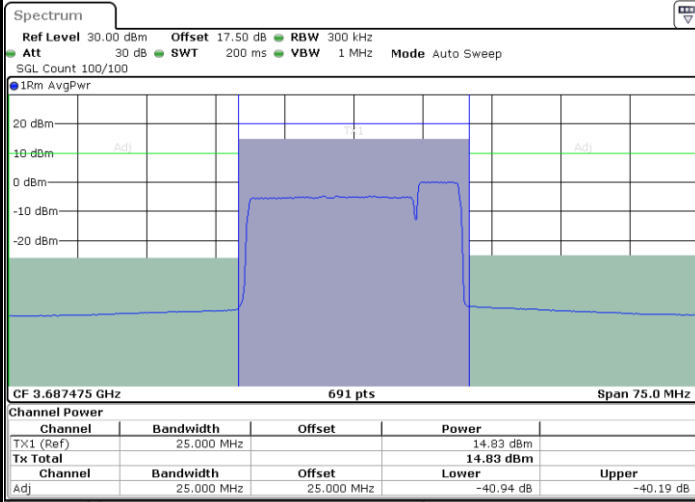

Date: 19.FEB.2020 14:12:43

Date: 19.FEB.2020 14:16:11

Middle Channel / FullIRB

N/A

Date: 19.FEB.2020 14:12:01

LTE Band 48C / 20MHz+5MHz

64QAM

Highest Channel / 1RB0 and 1RB24

Highest Channel / 1RB99 and 1RB0

Date: 19.FEB.2020 15:02:49

Date: 19.FEB.2020 15:03:29

Highest Channel / FullRB

N/A

Date: 19.FEB.2020 14:59:19

LTE Band 48C / 20MHz+10MHz

64QAM

Lowest Channel / 1RB0 and 1RB49

Lowest Channel / 1RB99 and 1RB0

Date: 10.FEB.2020 18:11:47

Date: 10.FEB.2020 18:15:11

Lowest Channel / FullRB

N/A

Date: 10.FEB.2020 18:11:06

LTE Band 48C / 20MHz+10MHz