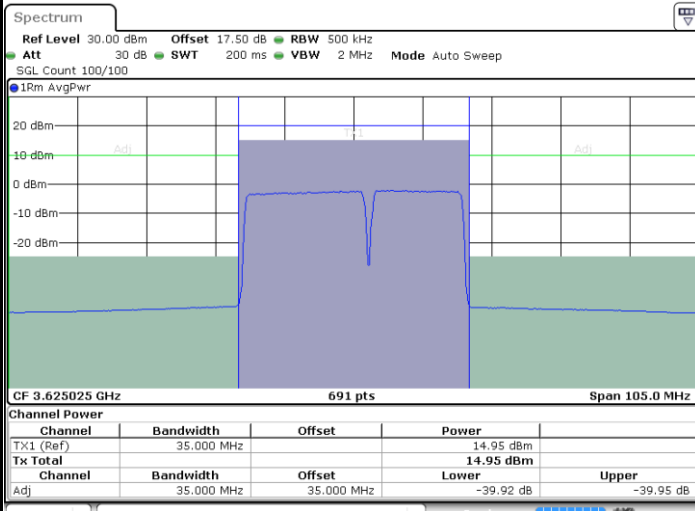

Date: 10.FEB.2020 19:47:00

LTE Band 48C / 20MHz+15MHz

64QAM

Lowest Channel / 1RB0 and 1RB74

Lowest Channel / 1RB99 and 1RB0

Date: 10.FEB.2020 15:22:36

Date: 10.FEB.2020 15:26:01

Lowest Channel / FullRB

N/A

Date: 10.FEB.2020 15:21:55

LTE Band 48C / 20MHz+15MHz

64QAM

Middle Channel / 1RB0 and 1RB74

Middle Channel / 1RB99 and 1RB0

Date: 10.FEB.2020 16:25:52

Date: 10.FEB.2020 16:29:17

Middle Channel / FullRB

N/A

Date: 10.FEB.2020 16:25:11

LTE Band 48C / 20MHz+15MHz

64QAM

Highest Channel / 1RB0 and 1RB74

Highest Channel / 1RB99 and 1RB0

Date: 10.FEB.2020 17:23:24