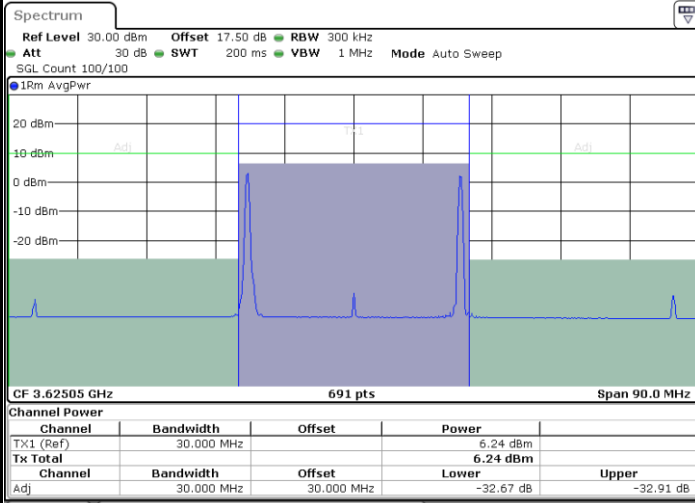

LTE Band 48C / 20MHz+10MHz

64QAM

Middle Channel / 1RB0 and 1RB49

Middle Channel / 1RB99 and 1RB0

Date: 10.FEB.2020 19:02:49