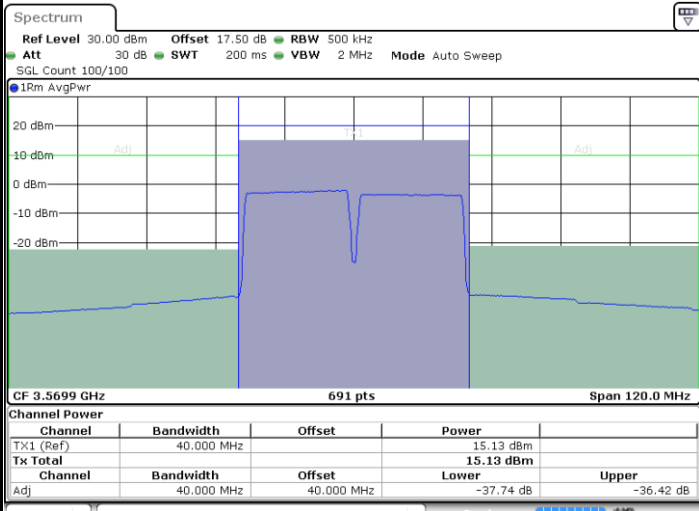

Middle Channel / FullRB

N/A

Date: 10.FEB.2020 16:25:11

LTE Band 48C / 20MHz+15MHz

64QAM

Highest Channel / 1RB0 and 1RB74

Highest Channel / 1RB99 and 1RB0

Date: 10.FEB.2020 17:23:24

Date: 10.FEB.2020 17:24:05

Highest Channel / FullRB

N/A

Date: 10.FEB.2020 17:19:59

LTE Band 48C / 20MHz+20MHz

64QAM

Lowest Channel / 1RB0 and 1RB99

Lowest Channel / 1RB99 and 1RB0

Date: 10.FEB.2020 10:42:23

Date: 10.FEB.2020 10:45:51

Lowest Channel / FullRB

N/A

Date: 10.FEB.2020 10:41:41

LTE Band 48C / 20MHz+20MHz

64QAM

MiddleChannel / 1RB0 and 1RB99