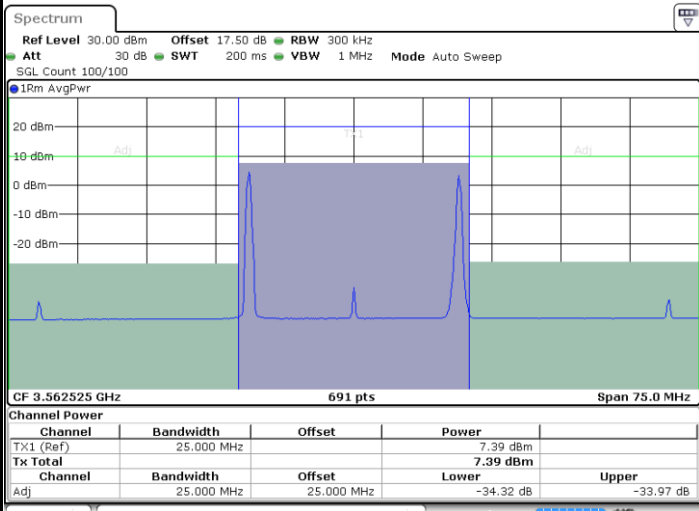

N/A

Date: 10.FEB.2020 14:00:00

LTE Band 48C / 5MHz+20MHz

64QAM

Lowest Channel / 1RB0 and 1RB99

Lowest Channel / 1RB24 and 1RB0

Date: 19.FEB.2020 16:32:27

Date: 19.FEB.2020 16:35:55