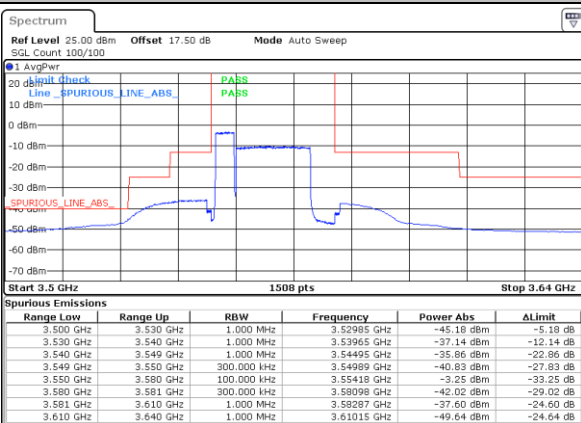

Lowest Band Edge / Full RB

Middle Band Edge / Full RB

Date: 19 FEB 2020 16:05:12

Date: 19 FEB 2020 17:36:10