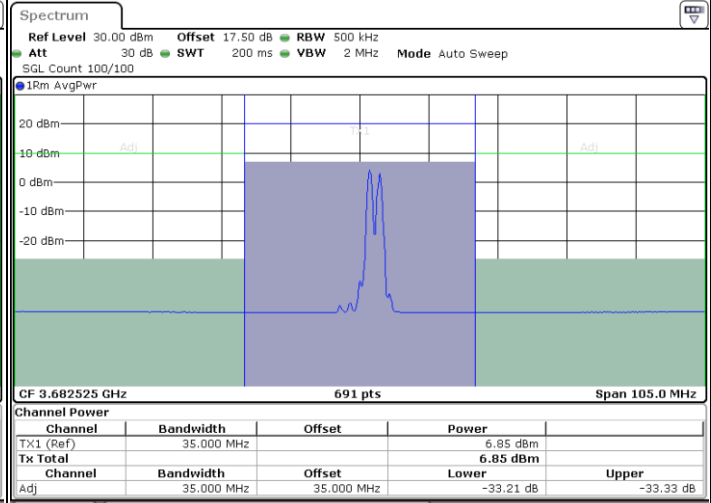

Middle Channel / FullRB

N/A

Date: 10.FEB.2020 16:25:11

LTE Band 48C / 20MHz+15MHz

64QAM

Highest Channel / 1RB0 and 1RB74

Highest Channel / 1RB99 and 1RB0

Date: 10.FEB.2020 17:23:24

Date: 10.FEB.2020 17:24:05

Highest Channel / FullRB

N/A

Date: 10.FEB.2020 17:19:59

LTE Band 48C / 20MHz+20MHz

64QAM

Lowest Channel / 1RB0 and 1RB99

Lowest Channel / 1RB99 and 1RB0