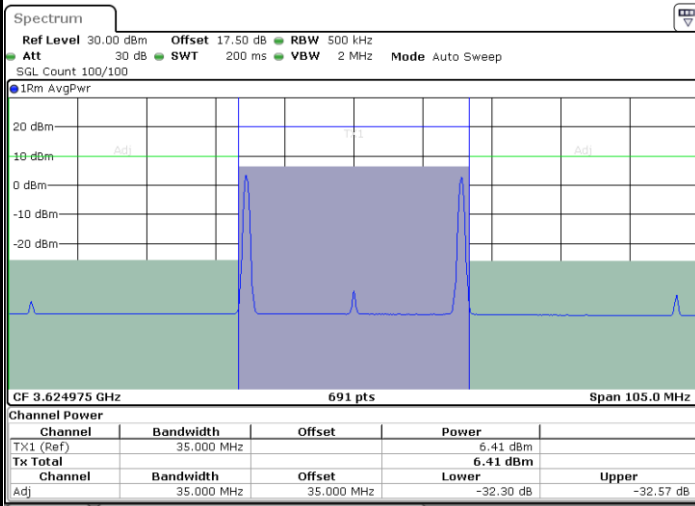

Date: 10.FEB.2020 21:19:57

Lowest Channel / FullIRB

N/A

Date: 10.FEB.2020 21:15:51

LTE Band 48C / 15MHz+20MHz

16QAM

Middle Channel / 1RB0 and 1RB99

Middle Channel / 1RB74 and 1RB0