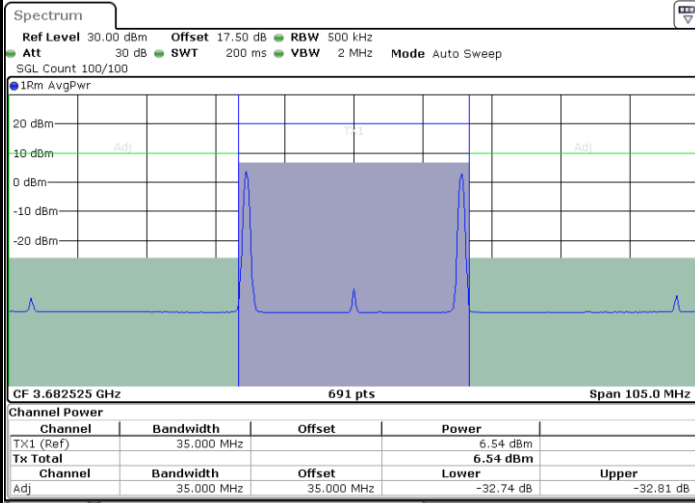

Middle Channel / FullRB

N/A

Date: 10.FEB.2020 16:25:11

LTE Band 48C / 20MHz+15MHz

64QAM

Highest Channel / 1RB0 and 1RB74

Highest Channel / 1RB99 and 1RB0

Date: 10.FEB.2020 17:23:24

Date: 10.FEB.2020 17:24:05

Highest Channel / FullRB

N/A

Date: 10.FEB.2020 17:19:59

LTE Band 48C / 20MHz+20MHz

64QAM

Lowest Channel / 1RB0 and 1RB99

Lowest Channel / 1RB99 and 1RB0