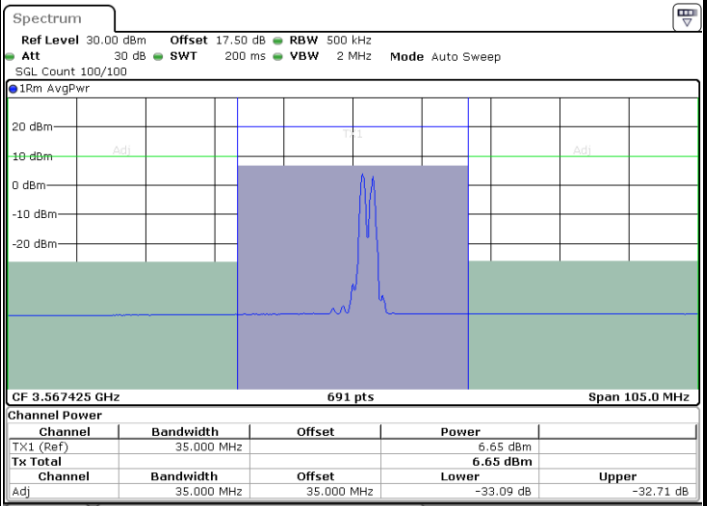

Date: 10.FEB.2020 15:25:20