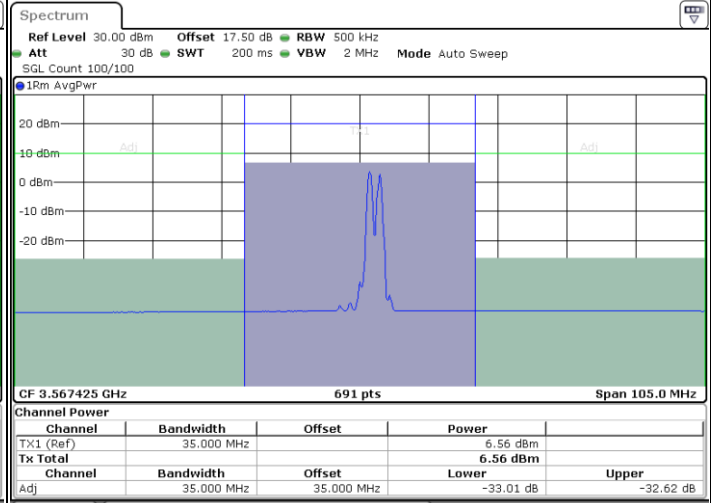

LTE Band 48C / 20MHz+10MHz

64QAM

Highest Channel / 1RB0 and 1RB49

Highest Channel / 1RB99 and 1RB0

Date: 10.FEB.2020 19:50:25

Date: 10.FEB.2020 19:51:05

Highest Channel / FullRB

N/A

Date: 10.FEB.2020 19:47:00

LTE Band 48C / 20MHz+15MHz

64QAM

Lowest Channel / 1RB0 and 1RB74

Lowest Channel / 1RB99 and 1RB0

Date: 10.FEB.2020 15:22:36

Date: 10.FEB.2020 15:26:01

Lowest Channel / FullRB