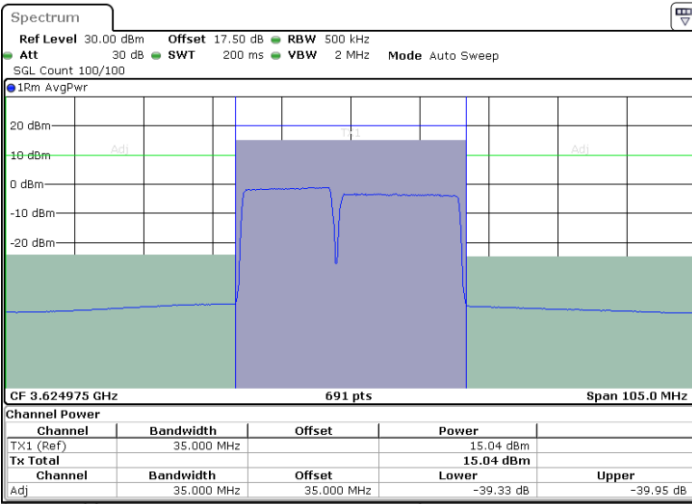

LTE Band 48C / 15MHz+20MHz

64QAM

Lowest Channel / 1RB0 and 1RB99

Lowest Channel / 1RB74 and 1RB0

Date: 10.FEB.2020 21:17:13

Date: 10.FEB.2020 21:20:38

Lowest Channel / FullIRB

N/A

Date: 10.FEB.2020 21:16:32

LTE Band 48C / 15MHz+20MHz

64QAM

Middle Channel / 1RB0 and 1RB99

Middle Channel / 1RB74 and 1RB0

Date: 10.FEB.2020 22:01:29

Date: 10.FEB.2020 22:04:53

Middle Channel / FullIRB

N/A

Date: 10.FEB.2020 22:00:48

LTE Band 48C / 15MHz+20MHz

64QAM

Highest Channel / 1RB0 and 1RB99

Highest Channel / 1RB74 and 1RB0

Date: 10.FEB.2020 22:52:54

Date: 10.FEB.2020 22:53:35