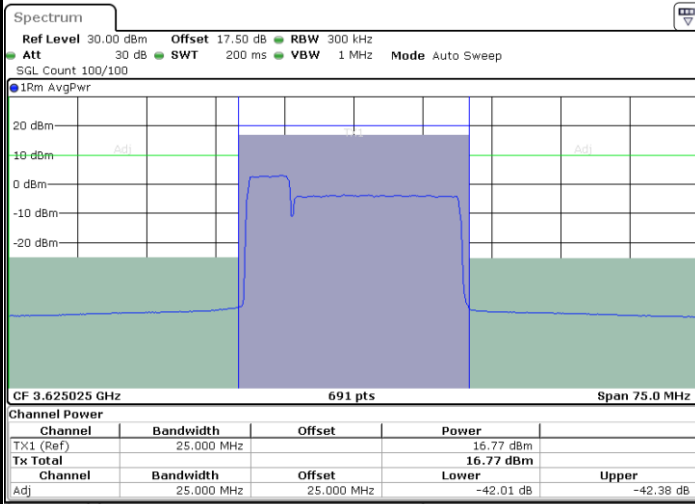

Lowest Channel / FullRB

N/A

Date: 19.FEB.2020 16:31:45

LTE Band 48C / 5MHz+20MHz

64QAM

Middle Channel / 1RB0 and 1RB99

Middle Channel / 1RB24 and 1RB0

Date: 19.FEB.2020 18:03:30

Date: 19.FEB.2020 18:06:59

Middle Channel / FullRB

N/A

Date: 19.FEB.2020 18:02:48

LTE Band 48C / 5MHz+20MHz

64QAM

Highest Channel / 1RB0 and 1RB99

Highest Channel / 1RB24 and 1RB0