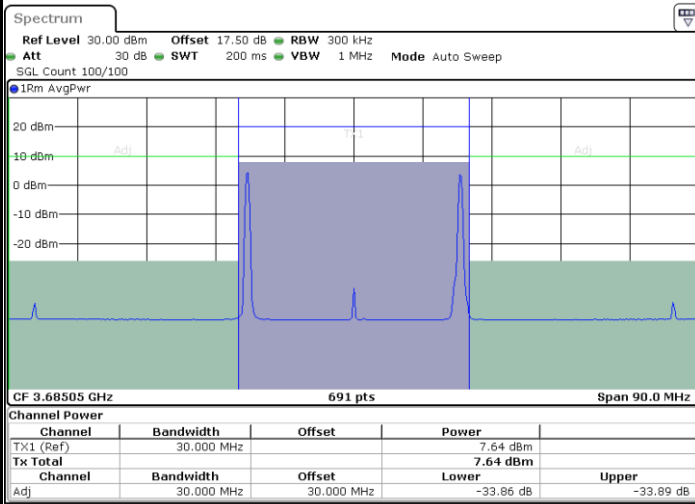

LTE Band 48C / 10MHz+20MHz

64QAM

Highest Channel / 1RB0 and 1RB99

Highest Channel / 1RB49 and 1RB0

Date: 19.FEB.2020 10:56:04