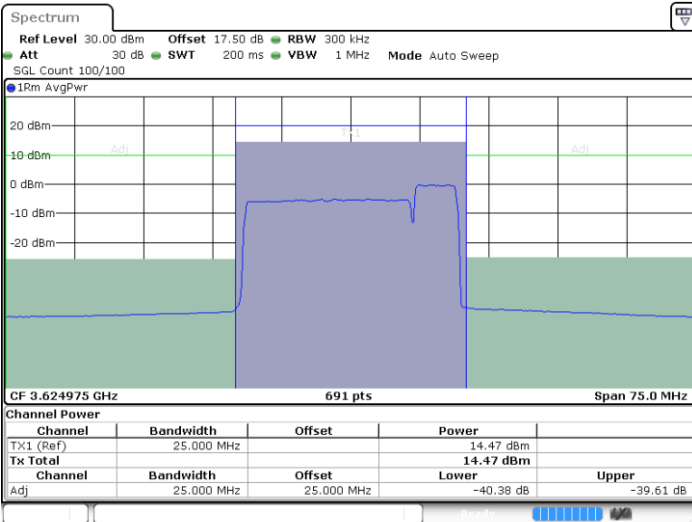

Highest Channel / FullRB

N/A

Date: 10.FEB.2020 22:49:29

LTE Band 48C / 20MHz+5MHz

64QAM

Lowest Channel / 1RB0 and 1RB24

Lowest Channel / 1RB99 and 1RB0

Date: 19.FEB.2020 11:41:21

Date: 19.FEB.2020 11:44:49

Lowest Channel / FullRB

N/A

Date: 19.FEB.2020 11:40:39

LTE Band 48C / 20MHz+5MHz

64QAM

Middle Channel / 1RB0 and 1RB24

Middle Channel / 1RB99 and 1RB0

Date: 19.FEB.2020 14:12:43

Date: 19.FEB.2020 14:16:11

Middle Channel / FullIRB

N/A

Date: 19.FEB.2020 14:12:01

LTE Band 48C / 20MHz+5MHz

64QAM

Highest Channel / 1RB0 and 1RB24