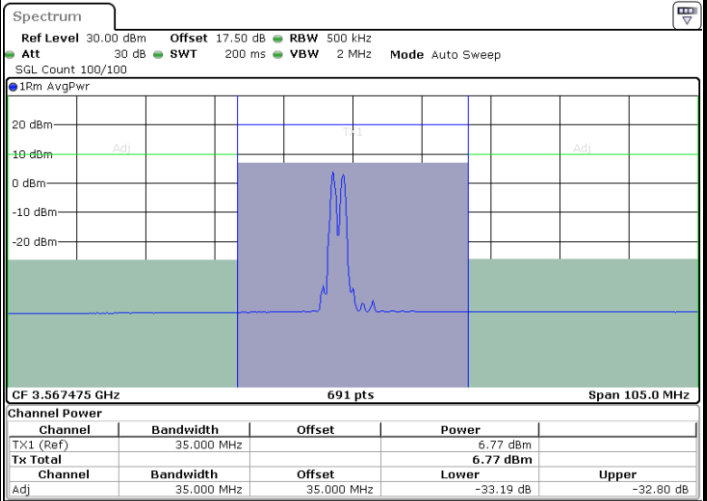

Highest Channel / FullRB

N/A

Date: 19.FEB.2020 10:53:16

LTE Band 48C / 15MHz+20MHz

16QAM

Lowest Channel / 1RB0 and 1RB99

Lowest Channel / 1RB74 and 1RB0

Date: 10.FEB.2020 21:17:54