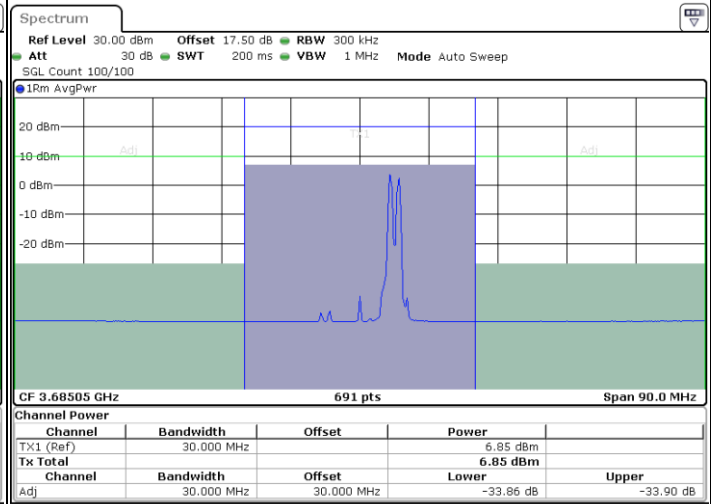

LTE Band 48C / 20MHz+10MHz

64QAM

Highest Channel / 1RB0 and 1RB49

Highest Channel / 1RB99 and 1RB0

Date: 10.FEB.2020 19:50:25

Date: 10.FEB.2020 19:51:05

Highest Channel / FullRB

N/A

Date: 10.FEB.2020 19:47:00

LTE Band 48C / 20MHz+15MHz

64QAM

Lowest Channel / 1RB0 and 1RB74

Lowest Channel / 1RB99 and 1RB0

Date: 10.FEB.2020 15:22:36

Date: 10.FEB.2020 15:26:01

Lowest Channel / FullRB