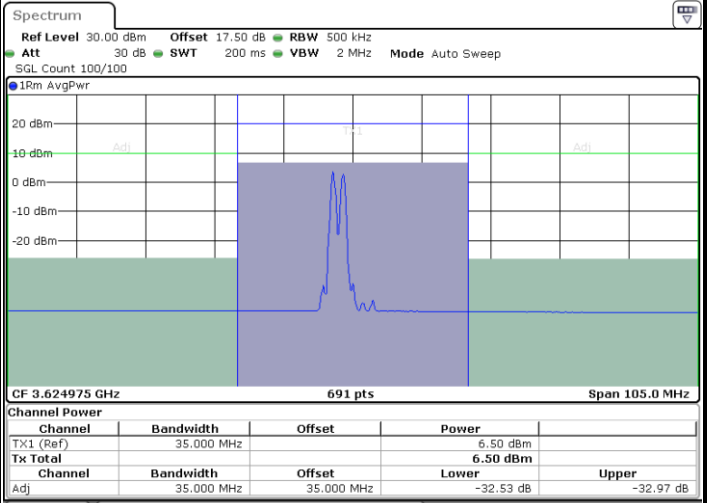

LTE Band 48C / 15MHz+20MHz

64QAM

Lowest Channel / 1RB0 and 1RB99

Lowest Channel / 1RB74 and 1RB0

Date: 10.FEB.2020 21:17:13

Date: 10.FEB.2020 21:20:38

Lowest Channel / FullIRB

N/A

Date: 10.FEB.2020 21:16:32

LTE Band 48C / 15MHz+20MHz

64QAM

Middle Channel / 1RB0 and 1RB99

Middle Channel / 1RB74 and 1RB0

Date: 10.FEB.2020 22:01:29

Date: 10.FEB.2020 22:04:53

Middle Channel / FullIRB

N/A

Date: 10.FEB.2020 22:00:48

LTE Band 48C / 15MHz+20MHz

64QAM

Highest Channel / 1RB0 and 1RB99

Highest Channel / 1RB74 and 1RB0

Date: 10.FEB.2020 22:52:54

Date: 10.FEB.2020 22:53:35