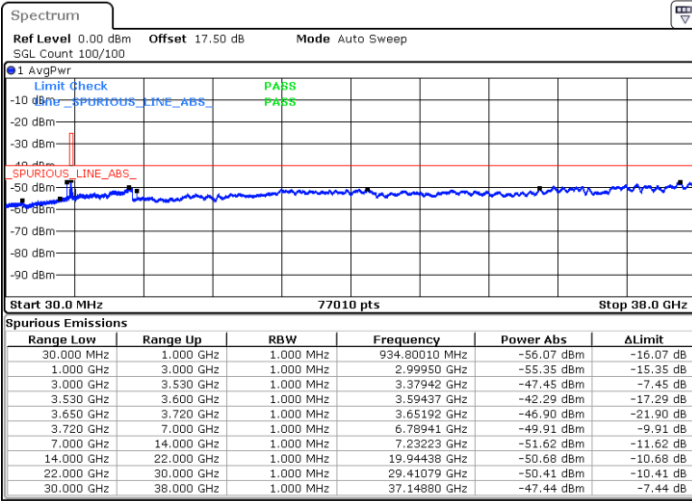

Highest Channel / 1RB0

Highest Channel / 1RBmax

Date: 18 JAN 2020 14:23:08

Date: 18 JAN 2020 14:41:26

Highest Channel / FullRB

N/A

Date: 18 JAN 2020 14:32:17

LTE Band 48 / 20MHz

16QAM

Lowest Channel / 1RB0

Lowest Channel / 1RBmax

Date: 18 JAN 2020 14:53:39

Date: 18 JAN 2020 15:02:48

Lowest Channel / FullIRB

N/A

Date: 18 JAN 2020 14:44:30

LTE Band 48 / 20MHz

16QAM

Middle Channel / 1RB0

Middle Channel / 1RBmax

Date: 18 JAN 2020 14:56:42

Date: 18 JAN 2020 15:05:51

Middle Channel / FullIRB

N/A

Date: 18 JAN 2020 14:47:33

LTE Band 48 / 20MHz

16QAM

Highest Channel / 1RB0

Highest Channel / 1RBmax

Date: 18 JAN 2020 14:59:45

Date: 18 JAN 2020 15:08:53

Highest Channel / FullRB