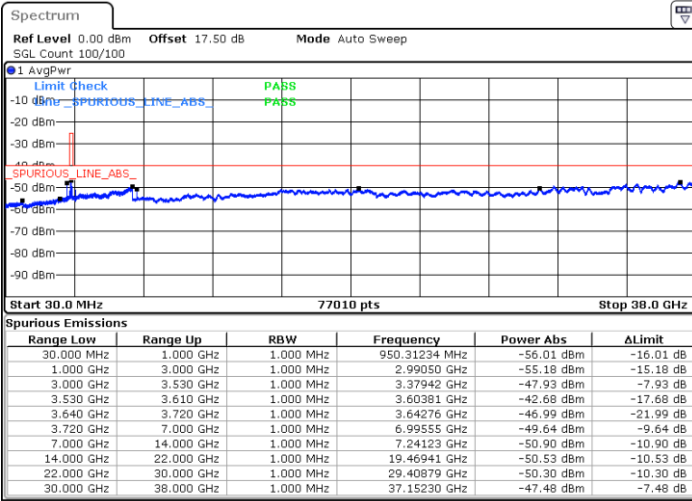

Date: 18 JAN 2020 13:27:12

Date: 18 JAN 2020 13:45:30

Highest Channel / FullRB

N/A

Date: 18 JAN 2020 13:36:21

LTE Band 48 / 10MHz

QPSK

Lowest Channel / 1RB0

Lowest Channel / 1RBmax

Date: 18 JAN 2020 13:50:37

Date: 18 JAN 2020 14:08:54

Lowest Channel / FullIRB

N/A

Date: 18 JAN 2020 13:59:45

LTE Band 48 / 10MHz

QPSK

MiddleChannel / 1RB0

Middle Channel / 1RBmax

Date: 18 JAN 2020 13:51:37

Date: 18 JAN 2020 14:09:55

Middle Channel / FullIRB

N/A

Date: 18 JAN 2020 14:00:46

LTE Band 48 / 10MHz

QPSK

Highest Channel / 1RB0

Highest Channel / 1RBmax

Date: 18 JAN 2020 13:56:42

Date: 18 JAN 2020 14:14:59

Highest Channel / FullRB

N/A

Date: 18 JAN 2020 14:05:51