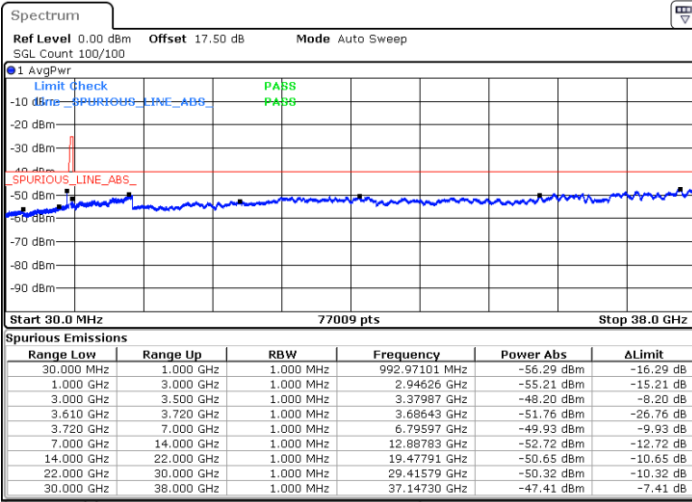

Date: 20 JAN 2020 19:51:56

Conducted Spurious Emission

LTE Band 48 / 5MHz

QPSK

Lowest Channel / 1RB0

Lowest Channel / 1RBmax

Date: 18 JAN 2020 13:21:07

Date: 18 JAN 2020 13:39:25

Lowest Channel / FullIRB

N/A

Date: 18 JAN 2020 13:30:16

LTE Band 48 / 5MHz

QPSK

Middle Channel / 1RB0

Middle Channel / 1RBmax

Date: 18 JAN 2020 13:26:11

Date: 18 JAN 2020 13:44:29

Middle Channel / FullIRB

N/A

Date: 18 JAN 2020 13:35:20

LTE Band 48 / 5MHz

QPSK

Highest Channel / 1RB0

Highest Channel / 1RBmax