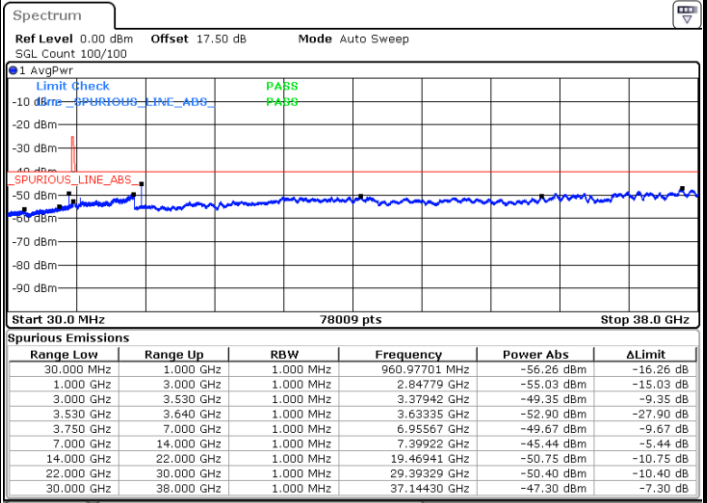

Lowest Channel / FullIRB

N/A

Date: 18 JAN 2020 13:30:16

LTE Band 48 / 5MHz

QPSK

Middle Channel / 1RB0

Middle Channel / 1RBmax

Date: 18 JAN 2020 13:26:11

Date: 18 JAN 2020 13:44:29

Middle Channel / FullIRB

N/A

Date: 18 JAN 2020 13:35:20

LTE Band 48 / 5MHz

QPSK

Highest Channel / 1RB0

Highest Channel / 1RBmax

Date: 18 JAN 2020 13:27:12

Date: 18 JAN 2020 13:45:30

Highest Channel / FullRB

N/A

Date: 18 JAN 2020 13:36:21

LTE Band 48 / 10MHz

QPSK

Lowest Channel / 1RB0

Lowest Channel / 1RBmax

Date: 18 JAN 2020 13:50:37

Date: 18 JAN 2020 14:08:54

Lowest Channel / FullIRB

N/A

Date: 18 JAN 2020 13:59:45

LTE Band 48 / 10MHz

QPSK