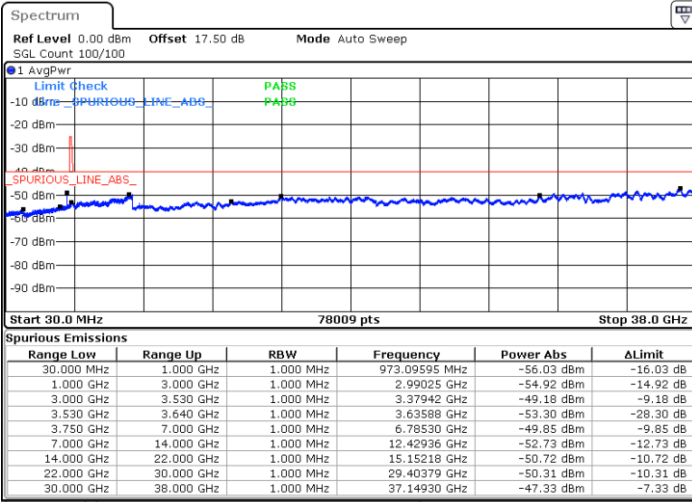

MiddleChannel / 1RB0

Middle Channel / 1RBmax

Date: 18 JAN 2020 13:51:37

Date: 18 JAN 2020 14:09:55

Middle Channel / FullIRB

N/A

Date: 18 JAN 2020 14:00:46

LTE Band 48 / 10MHz

QPSK

Highest Channel / 1RB0

Highest Channel / 1RBmax

Date: 18 JAN 2020 13:56:42

Date: 18 JAN 2020 14:14:59

Highest Channel / FullRB

N/A

Date: 18 JAN 2020 14:05:51

LTE Band 48 / 15MHz

QPSK

Lowest Channel / 1RB0

Lowest Channel / 1RBmax

Date: 18 JAN 2020 14:16:01

Date: 18 JAN 2020 14:34:19

Lowest Channel / FullIRB

N/A