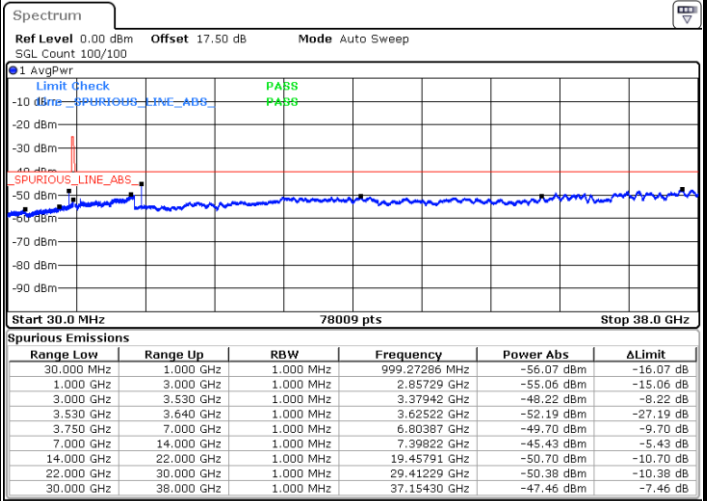

Date: 18 JAN 2020 14:25:10

LTE Band 48 / 15MHz

QPSK

Middle Channel / 1RB0

Middle Channel / 1RBmax

Date: 18 JAN 2020 14:21:06

Date: 18 JAN 2020 14:39:24

Middle Channel / FullIRB

N/A

Date: 18 JAN 2020 14:30:15

LTE Band 48 / 15MHz

QPSK

Highest Channel / 1RB0

Highest Channel / 1RBmax

Date: 18 JAN 2020 14:22:07

Date: 18 JAN 2020 14:40:25

Highest Channel / FullRB

N/A

Date: 18 JAN 2020 14:31:16

LTE Band 48 / 20MHz

QPSK

Lowest Channel / 1RB0

Lowest Channel / 1RBmax

Date: 18 JAN 2020 14:54:40

Date: 18 JAN 2020 15:03:49

Lowest Channel / FullIRB

N/A

Date: 18 JAN 2020 14:45:31

LTE Band 48 / 20MHz

QPSK

Middle Channel / 1RB0

Middle Channel / 1RBmax