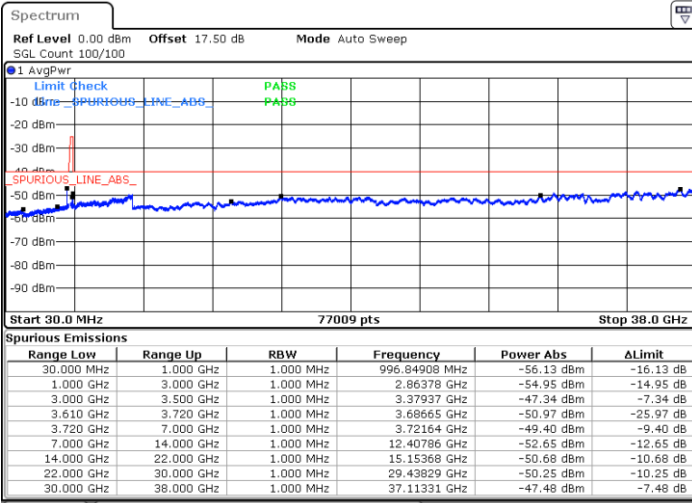

Date: 18 JAN 2020 14:55:41

Date: 18 JAN 2020 15:04:50

Middle Channel / FullIRB

N/A

Date: 18 JAN 2020 14:46:32

LTE Band 48 / 20MHz

QPSK

Highest Channel / 1RB0

Highest Channel / 1RBmax

Date: 20 JAN 2020 19:04:24

Date: 18 JAN 2020 15:09:54

Highest Channel / FullIRB

N/A

Date: 18 JAN 2020 14:51:37

LTE Band 48 / 5MHz

16QAM

Lowest Channel / 1RB0

Lowest Channel / 1RBmax

Date: 18 JAN 2020 13:22:08

Date: 18 JAN 2020 13:40:26

Lowest Channel / FullIRB

N/A

Date: 18 JAN 2020 13:31:17

LTE Band 48 / 5MHz