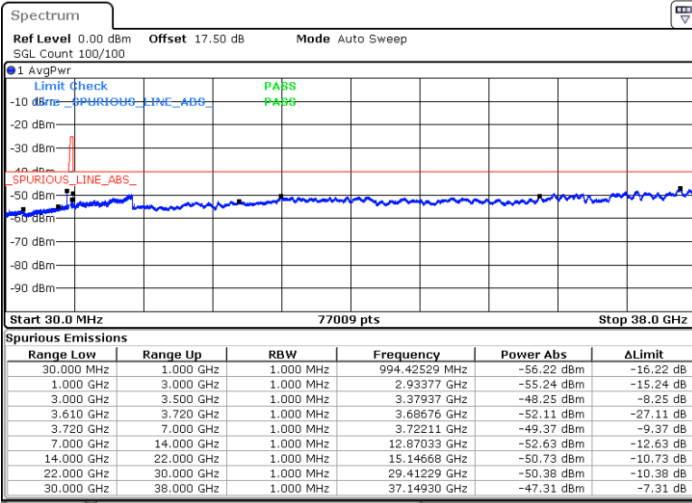

Date: 18 JAN 2020 13:44:29

Middle Channel / FullIRB

N/A

Date: 18 JAN 2020 13:35:20

LTE Band 48 / 5MHz

QPSK

Highest Channel / 1RB0

Highest Channel / 1RBmax

Date: 18 JAN 2020 13:27:12

Date: 18 JAN 2020 13:45:30

Highest Channel / FullRB

N/A

Date: 18 JAN 2020 13:36:21

LTE Band 48 / 10MHz

QPSK

Lowest Channel / 1RB0

Lowest Channel / 1RBmax

Date: 18 JAN 2020 13:50:37

Date: 18 JAN 2020 14:08:54

Lowest Channel / FullIRB

N/A

Date: 18 JAN 2020 13:59:45

LTE Band 48 / 10MHz

QPSK