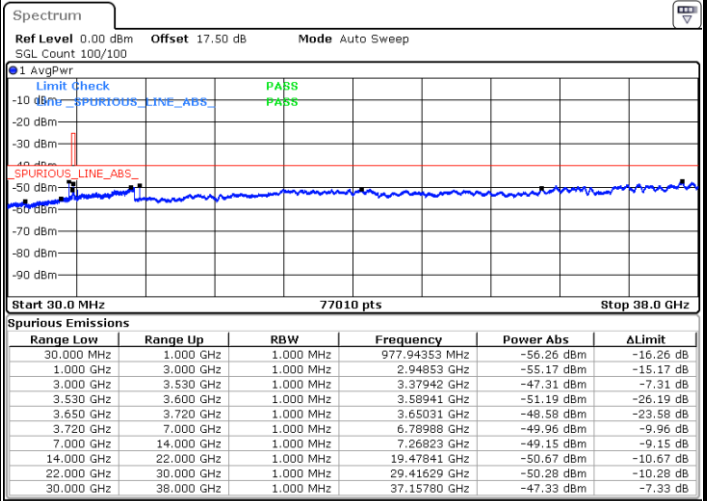

Highest Channel / 1RB0

Highest Channel / 1RBmax

Date: 18 JAN 2020 14:23:08

Date: 18 JAN 2020 14:41:26

Highest Channel / FullRB

N/A

Date: 18 JAN 2020 14:32:17

LTE Band 48 / 20MHz

16QAM

Lowest Channel / 1RB0

Lowest Channel / 1RBmax

Date: 18 JAN 2020 14:53:39

Date: 18 JAN 2020 15:02:48

Lowest Channel / FullIRB

N/A

Date: 18 JAN 2020 14:44:30

LTE Band 48 / 20MHz

16QAM

Middle Channel / 1RB0

Middle Channel / 1RBmax

Date: 18 JAN 2020 14:56:42

Date: 18 JAN 2020 15:05:51

Middle Channel / FullIRB

N/A

Date: 18 JAN 2020 14:47:33

LTE Band 48 / 20MHz

16QAM

Highest Channel / 1RB0

Highest Channel / 1RBmax

Date: 18 JAN 2020 14:59:45

Date: 18 JAN 2020 15:08:53

Highest Channel / FullRB