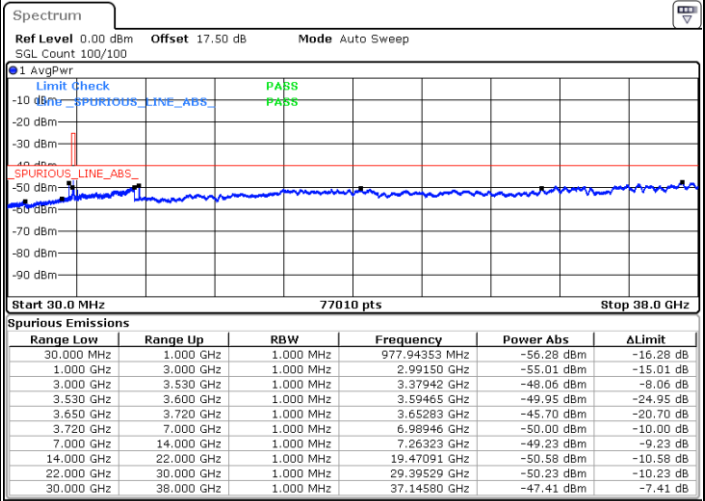

LTE Band 48 / 15MHz

QPSK

Lowest Channel / 1RB0

Lowest Channel / 1RBmax

Date: 18 JAN 2020 14:16:01

Date: 18 JAN 2020 14:34:19

Lowest Channel / FullIRB

N/A

Date: 18 JAN 2020 14:25:10

LTE Band 48 / 15MHz

QPSK

Middle Channel / 1RB0

Middle Channel / 1RBmax

Date: 18 JAN 2020 14:21:06

Date: 18 JAN 2020 14:39:24

Middle Channel / FullIRB

N/A

Date: 18 JAN 2020 14:30:15

LTE Band 48 / 15MHz

QPSK

Highest Channel / 1RB0

Highest Channel / 1RBmax

Date: 18 JAN 2020 14:22:07

Date: 18 JAN 2020 14:40:25

Highest Channel / FullRB

N/A

Date: 18 JAN 2020 14:31:16

LTE Band 48 / 20MHz

QPSK

Lowest Channel / 1RB0

Lowest Channel / 1RBmax

Date: 18 JAN 2020 14:54:40