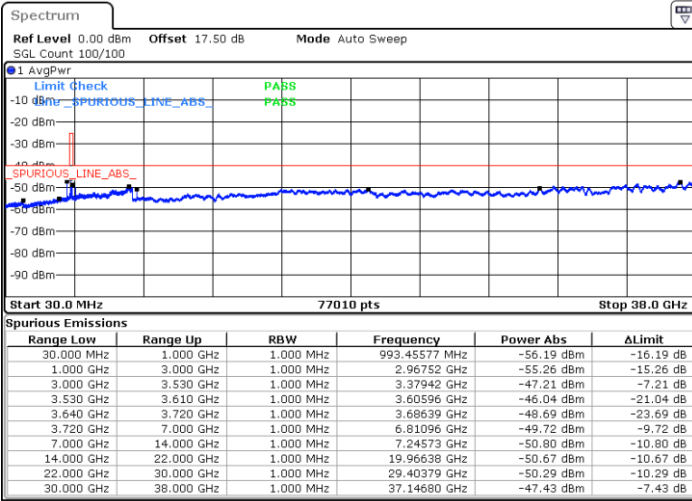

LTE Band 48 / 5MHz

16QAM

Middle Channel / 1RB0

Middle Channel / 1RBmax

Date: 18 JAN 2020 13:25:11

Date: 18 JAN 2020 13:43:29