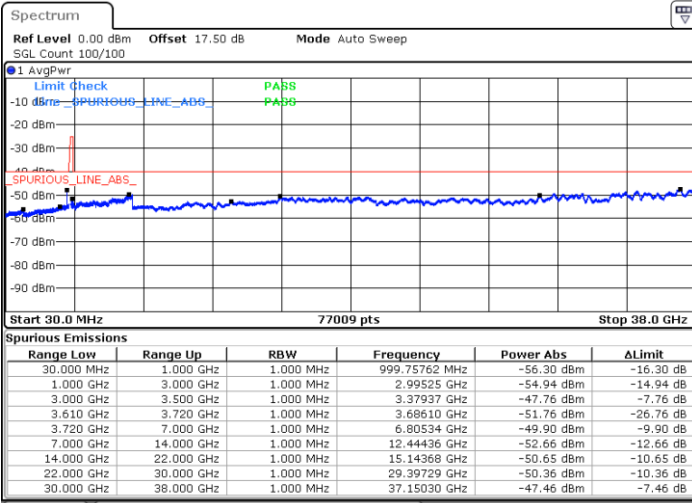

LTE Band 48 / 5MHz

16QAM

Highest Channel / 1RB0

Highest Channel / 1RBmax

Date: 18 JAN 2020 13:28:14

Date: 18 JAN 2020 13:46:31

Highest Channel / FullIRB

N/A

Date: 18 JAN 2020 13:37:22

LTE Band 48 / 10MHz

16QAM

Lowest Channel / 1RB0

Lowest Channel / 1RBmax

Date: 18 JAN 2020 13:49:35

Date: 18 JAN 2020 14:07:53

Lowest Channel / FullIRB

N/A

Date: 18 JAN 2020 13:58:44

LTE Band 48 / 10MHz

16QAM

MiddleChannel / 1RB0

Middle Channel / 1RBmax

Date: 18 JAN 2020 13:52:38

Date: 18 JAN 2020 14:10:56

Middle Channel / FullIRB

N/A

Date: 18 JAN 2020 14:01:47

LTE Band 48 / 10MHz

16QAM

Highest Channel / 1RB0

Highest Channel / 1RBmax

Date: 18 JAN 2020 13:55:40