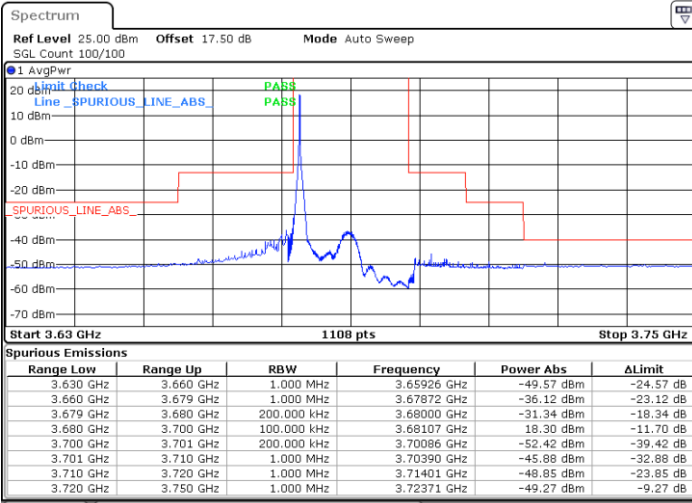

LTE Band 48 / 20MHz

64QAM

Highest Channel / 1RB0

Highest Channel / 1RBmax

Date: 20 JAN 2020 20:03:55

Date: 20 JAN 2020 20:15:53

Highest Channel / FullIRB

N/A

Date: 20 JAN 2020 19:51:56

Conducted Spurious Emission

LTE Band 48 / 5MHz

QPSK

Lowest Channel / 1RB0

Lowest Channel / 1RBmax

Date: 18 JAN 2020 13:21:07

Date: 18 JAN 2020 13:39:25