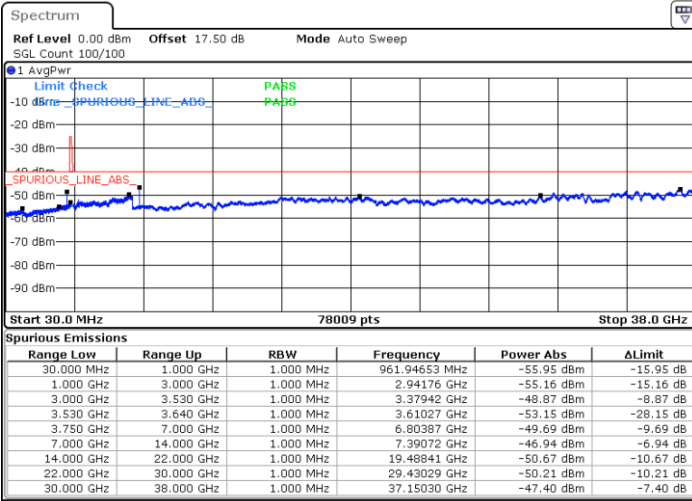

Lowest Channel / 1RB0

Lowest Channel / 1RBmax

Date: 18 JAN 2020 13:22:08

Date: 18 JAN 2020 13:40:26

Lowest Channel / FullIRB

N/A

Date: 18 JAN 2020 13:31:17

LTE Band 48 / 5MHz

16QAM

Middle Channel / 1RB0

Middle Channel / 1RBmax

Date: 18 JAN 2020 13:25:11

Date: 18 JAN 2020 13:43:29

Middle Channel / FullIRB

N/A

Date: 18 JAN 2020 13:34:20

LTE Band 48 / 5MHz

16QAM

Highest Channel / 1RB0

Highest Channel / 1RBmax

Date: 18 JAN 2020 13:28:14

Date: 18 JAN 2020 13:46:31

Highest Channel / FullIRB

N/A

Date: 18 JAN 2020 13:37:22

LTE Band 48 / 10MHz

16QAM

Lowest Channel / 1RB0

Lowest Channel / 1RBmax

Date: 18 JAN 2020 13:49:35

Date: 18 JAN 2020 14:07:53

Lowest Channel / FullIRB