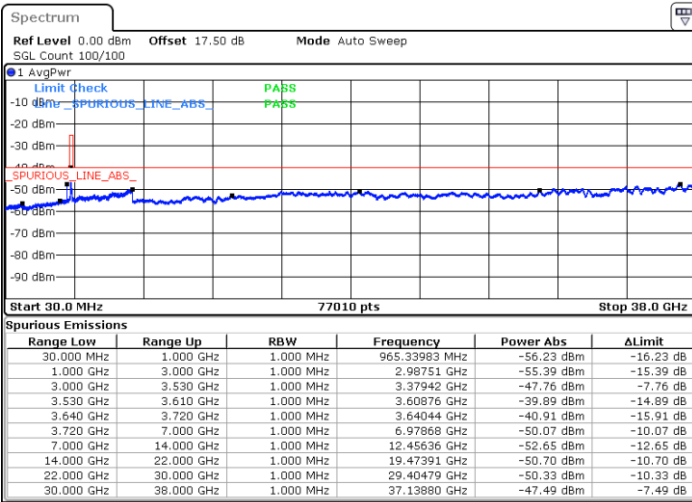

Lowest Channel / 1RBmax

Date: 18 JAN 2020 13:50:37

Date: 18 JAN 2020 14:08:54

Lowest Channel / FullIRB

N/A

Date: 18 JAN 2020 13:59:45

LTE Band 48 / 10MHz

QPSK

MiddleChannel / 1RB0

Middle Channel / 1RBmax

Date: 18 JAN 2020 13:51:37

Date: 18 JAN 2020 14:09:55

Middle Channel / FullIRB

N/A

Date: 18 JAN 2020 14:00:46

LTE Band 48 / 10MHz

QPSK

Highest Channel / 1RB0

Highest Channel / 1RBmax

Date: 18 JAN 2020 13:56:42

Date: 18 JAN 2020 14:14:59

Highest Channel / FullRB

N/A

Date: 18 JAN 2020 14:05:51

LTE Band 48 / 15MHz

QPSK

Lowest Channel / 1RB0

Lowest Channel / 1RBmax

Date: 18 JAN 2020 14:16:01

Date: 18 JAN 2020 14:34:19

Lowest Channel / FullIRB

N/A