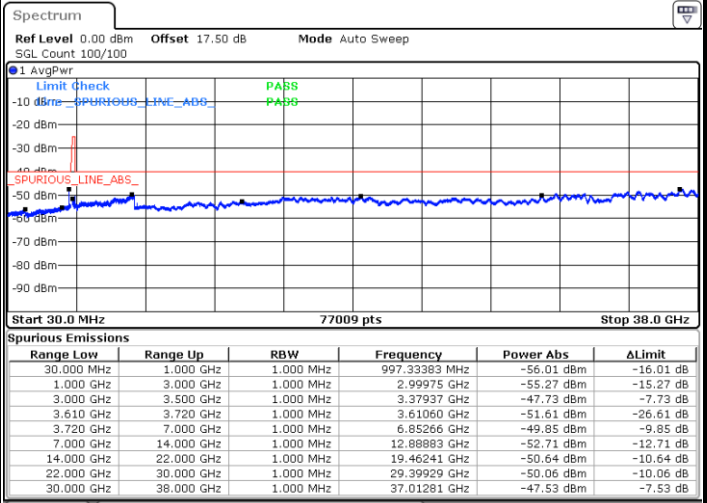

Middle Channel / FullIRB

N/A

Date: 18 JAN 2020 14:01:47

LTE Band 48 / 10MHz

16QAM

Highest Channel / 1RB0

Highest Channel / 1RBmax

Date: 18 JAN 2020 13:55:40

Date: 18 JAN 2020 14:13:58

Highest Channel / FullRB

N/A

Date: 18 JAN 2020 14:04:49

LTE Band 48 / 15MHz

16QAM

Lowest Channel / 1RB0

Lowest Channel / 1RBmax

Date: 18 JAN 2020 14:17:02

Date: 18 JAN 2020 14:35:20

Lowest Channel / FullIRB

N/A

Date: 18 JAN 2020 14:26:11

LTE Band 48 / 15MHz

16QAM

Middle Channel / 1RB0