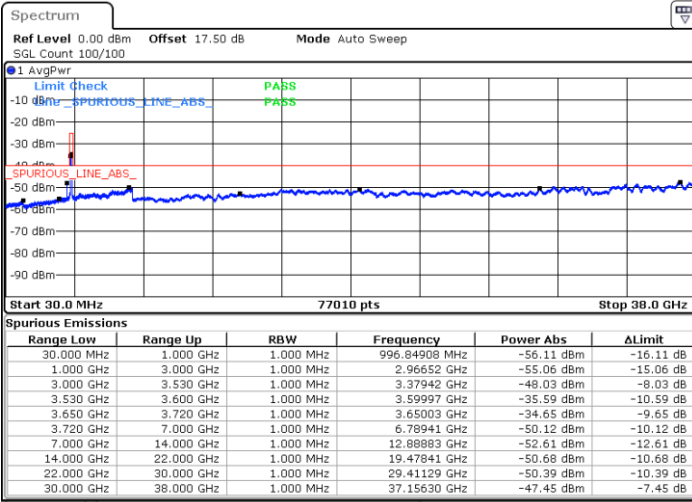

Highest Channel / 1RB0

Highest Channel / 1RBmax

Date: 18 JAN 2020 14:23:08

Date: 18 JAN 2020 14:41:26

Highest Channel / FullRB

N/A

Date: 18 JAN 2020 14:32:17

LTE Band 48 / 20MHz

16QAM

Lowest Channel / 1RB0

Lowest Channel / 1RBmax

Date: 18 JAN 2020 14:53:39

Date: 18 JAN 2020 15:02:48

Lowest Channel / FullIRB

N/A

Date: 18 JAN 2020 14:44:30

LTE Band 48 / 20MHz

16QAM

Middle Channel / 1RB0

Middle Channel / 1RBmax

Date: 18 JAN 2020 14:56:42

Date: 18 JAN 2020 15:05:51

Middle Channel / FullIRB

N/A

Date: 18 JAN 2020 14:47:33

LTE Band 48 / 20MHz

16QAM

Highest Channel / 1RB0

Highest Channel / 1RBmax

Date: 18 JAN 2020 14:59:45

Date: 18 JAN 2020 15:08:53

Highest Channel / FullRB