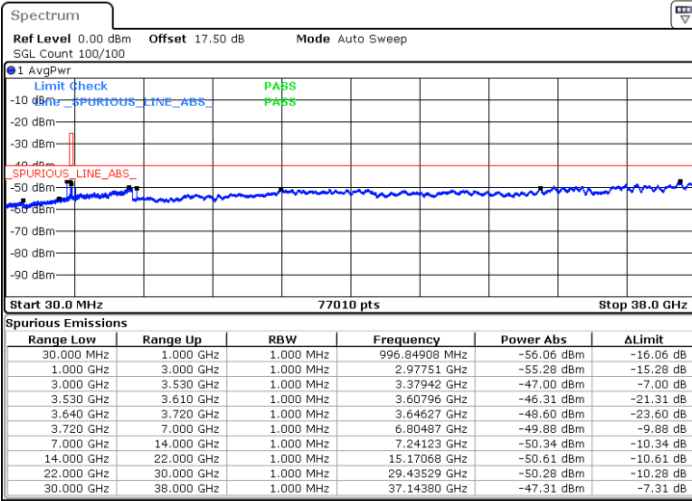

Date: 18 JAN 2020 13:37:22

LTE Band 48 / 10MHz

16QAM

Lowest Channel / 1RB0

Lowest Channel / 1RBmax

Date: 18 JAN 2020 13:49:35

Date: 18 JAN 2020 14:07:53

Lowest Channel / FullIRB

N/A

Date: 18 JAN 2020 13:58:44

LTE Band 48 / 10MHz

16QAM

MiddleChannel / 1RB0

Middle Channel / 1RBmax

Date: 18 JAN 2020 13:52:38

Date: 18 JAN 2020 14:10:56

Middle Channel / FullIRB

N/A

Date: 18 JAN 2020 14:01:47

LTE Band 48 / 10MHz

16QAM

Highest Channel / 1RB0

Highest Channel / 1RBmax

Date: 18 JAN 2020 13:55:40

Date: 18 JAN 2020 14:13:58

Highest Channel / FullRB

N/A

Date: 18 JAN 2020 14:04:49

LTE Band 48 / 15MHz

16QAM

Lowest Channel / 1RB0

Lowest Channel / 1RBmax