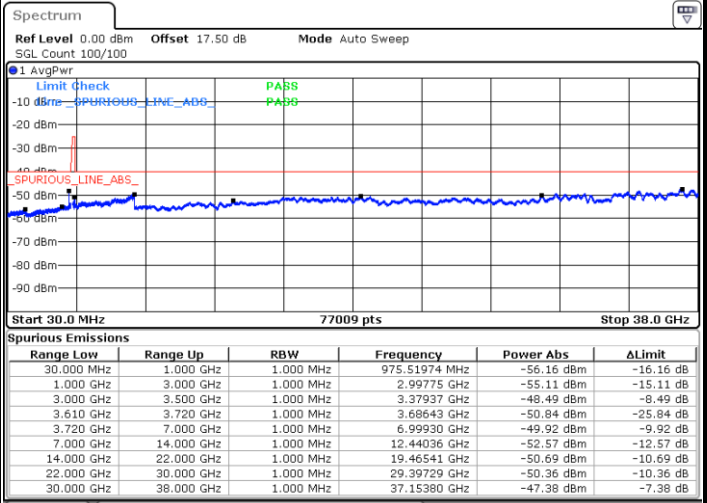

Date: 18 JAN 2020 14:55:41

Date: 18 JAN 2020 15:04:50

Middle Channel / FullIRB

N/A

Date: 18 JAN 2020 14:46:32

LTE Band 48 / 20MHz

QPSK

Highest Channel / 1RB0

Highest Channel / 1RBmax

Date: 20 JAN 2020 19:04:24

Date: 18 JAN 2020 15:09:54

Highest Channel / FullIRB

N/A

Date: 18 JAN 2020 14:51:37

LTE Band 48 / 5MHz

16QAM

Lowest Channel / 1RB0

Lowest Channel / 1RBmax

Date: 18 JAN 2020 13:22:08

Date: 18 JAN 2020 13:40:26

Lowest Channel / FullIRB

N/A

Date: 18 JAN 2020 13:31:17

LTE Band 48 / 5MHz