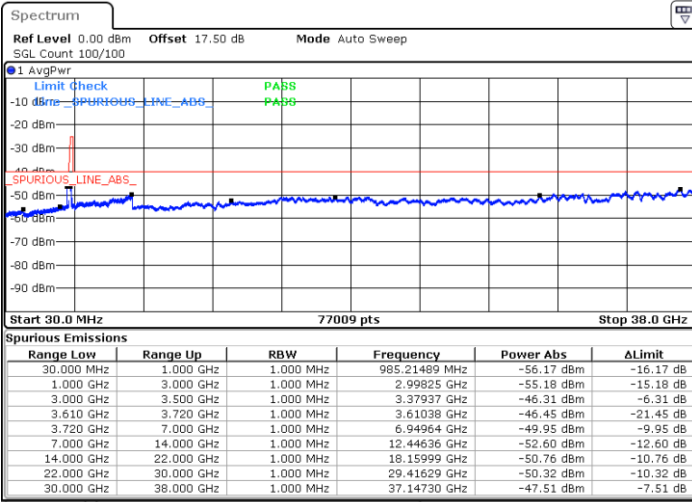

Highest Channel / 1RB0

Highest Channel / 1RBmax

Date: 18 JAN 2020 14:23:08

Date: 18 JAN 2020 14:41:26

Highest Channel / FullRB

N/A

Date: 18 JAN 2020 14:32:17

LTE Band 48 / 20MHz

16QAM

Lowest Channel / 1RB0

Lowest Channel / 1RBmax

Date: 18 JAN 2020 14:53:39

Date: 18 JAN 2020 15:02:48

Lowest Channel / FullIRB

N/A

Date: 18 JAN 2020 14:44:30

LTE Band 48 / 20MHz

16QAM

Middle Channel / 1RB0

Middle Channel / 1RBmax

Date: 18 JAN 2020 14:56:42

Date: 18 JAN 2020 15:05:51

Middle Channel / FullIRB

N/A

Date: 18 JAN 2020 14:47:33

LTE Band 48 / 20MHz

16QAM

Highest Channel / 1RB0

Highest Channel / 1RBmax

Date: 18 JAN 2020 14:59:45

Date: 18 JAN 2020 15:08:53

Highest Channel / FullRB