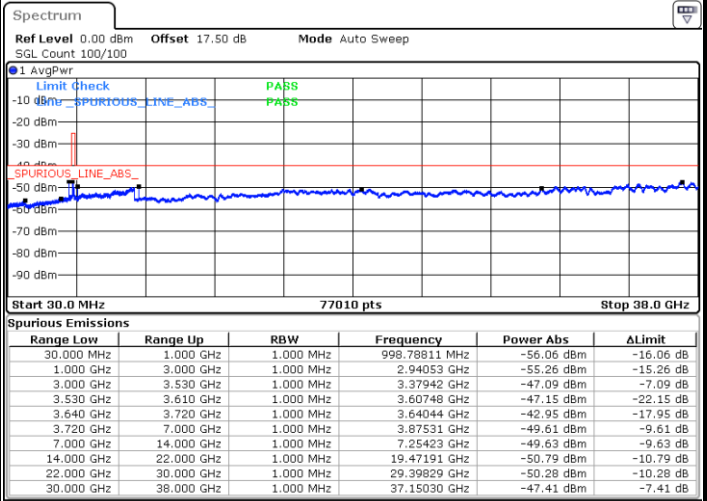

Date: 20 JAN 2020 19:51:56

Conducted Spurious Emission

LTE Band 48 / 5MHz

QPSK

Lowest Channel / 1RB0

Lowest Channel / 1RBmax

Date: 18 JAN 2020 13:21:07

Date: 18 JAN 2020 13:39:25

Lowest Channel / FullIRB

N/A

Date: 18 JAN 2020 13:30:16

LTE Band 48 / 5MHz

QPSK

Middle Channel / 1RB0

Middle Channel / 1RBmax

Date: 18 JAN 2020 13:26:11

Date: 18 JAN 2020 13:44:29

Middle Channel / FullIRB

N/A

Date: 18 JAN 2020 13:35:20

LTE Band 48 / 5MHz

QPSK

Highest Channel / 1RB0

Highest Channel / 1RBmax

Date: 18 JAN 2020 13:27:12

Date: 18 JAN 2020 13:45:30

Highest Channel / FullRB

N/A

Date: 18 JAN 2020 13:36:21

LTE Band 48 / 10MHz

QPSK

Lowest Channel / 1RB0