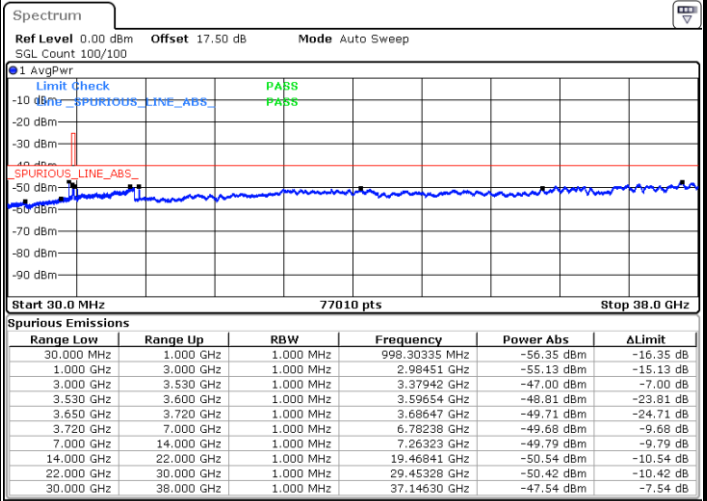

Date: 18 JAN 2020 14:13:58

Highest Channel / FullRB

N/A

Date: 18 JAN 2020 14:04:49

LTE Band 48 / 15MHz

16QAM

Lowest Channel / 1RB0

Lowest Channel / 1RBmax

Date: 18 JAN 2020 14:17:02

Date: 18 JAN 2020 14:35:20

Lowest Channel / FullIRB

N/A

Date: 18 JAN 2020 14:26:11

LTE Band 48 / 15MHz

16QAM

Middle Channel / 1RB0

Middle Channel / 1RBmax

Date: 18 JAN 2020 14:20:05

Date: 18 JAN 2020 14:38:23

Middle Channel / FullIRB

N/A

Date: 18 JAN 2020 14:29:14

LTE Band 48 / 15MHz

16QAM

Highest Channel / 1RB0

Highest Channel / 1RBmax

Date: 18 JAN 2020 14:23:08

Date: 18 JAN 2020 14:41:26

Highest Channel / FullRB

N/A

Date: 18 JAN 2020 14:32:17

LTE Band 48 / 20MHz