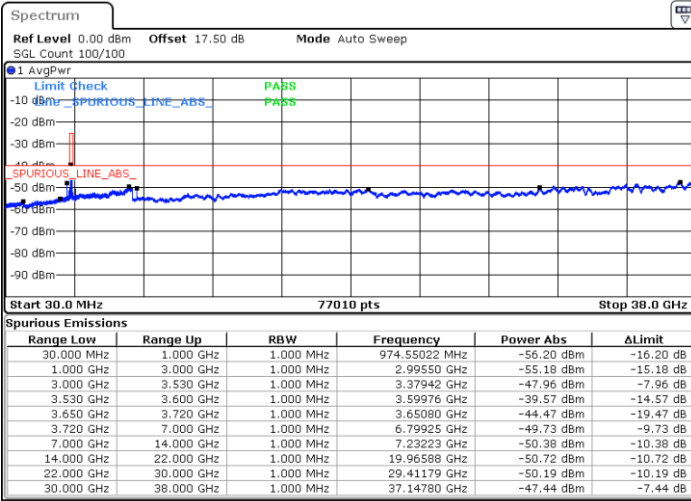

Highest Channel / FullRB

N/A

Date: 18 JAN 2020 14:31:16

LTE Band 48 / 20MHz

QPSK

Lowest Channel / 1RB0

Lowest Channel / 1RBmax

Date: 18 JAN 2020 14:54:40

Date: 18 JAN 2020 15:03:49

Lowest Channel / FullIRB

N/A

Date: 18 JAN 2020 14:45:31

LTE Band 48 / 20MHz

QPSK

Middle Channel / 1RB0

Middle Channel / 1RBmax

Date: 18 JAN 2020 14:55:41

Date: 18 JAN 2020 15:04:50

Middle Channel / FullIRB

N/A

Date: 18 JAN 2020 14:46:32

LTE Band 48 / 20MHz

QPSK

Highest Channel / 1RB0

Highest Channel / 1RBmax

Date: 20 JAN 2020 19:04:24

Date: 18 JAN 2020 15:09:54

Highest Channel / FullIRB

N/A

Date: 18 JAN 2020 14:51:37

LTE Band 48 / 5MHz

16QAM