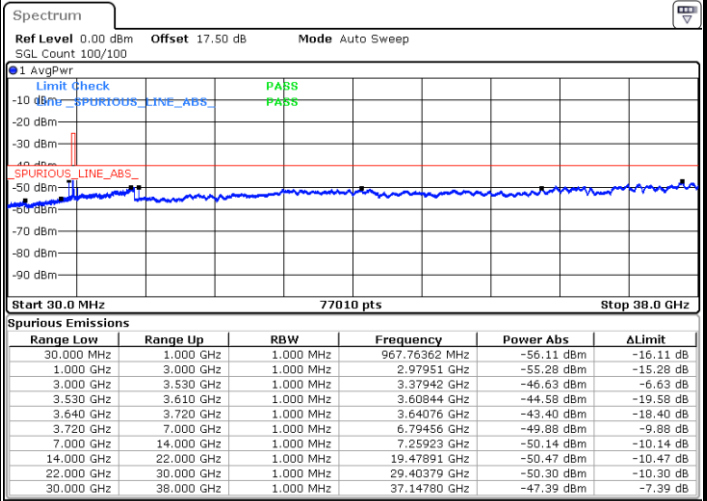

Date: 18 JAN 2020 13:37:22

LTE Band 48 / 10MHz

16QAM

Lowest Channel / 1RB0

Lowest Channel / 1RBmax

Date: 18 JAN 2020 13:49:35

Date: 18 JAN 2020 14:07:53

Lowest Channel / FullIRB

N/A

Date: 18 JAN 2020 13:58:44

LTE Band 48 / 10MHz

16QAM

MiddleChannel / 1RB0

Middle Channel / 1RBmax

Date: 18 JAN 2020 13:52:38

Date: 18 JAN 2020 14:10:56

Middle Channel / FullIRB

N/A

Date: 18 JAN 2020 14:01:47

LTE Band 48 / 10MHz

16QAM

Highest Channel / 1RB0

Highest Channel / 1RBmax

Date: 18 JAN 2020 13:55:40

Date: 18 JAN 2020 14:13:58

Highest Channel / FullRB

N/A

Date: 18 JAN 2020 14:04:49

LTE Band 48 / 15MHz

16QAM

Lowest Channel / 1RB0

Lowest Channel / 1RBmax