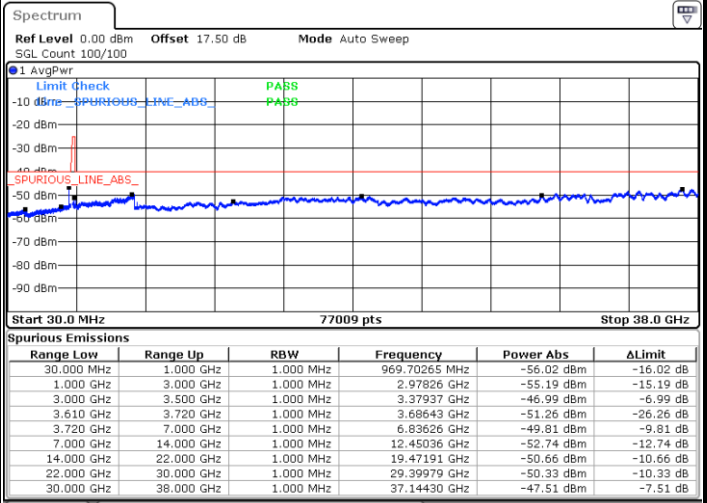

Middle Channel / 1RBmax

Date: 18 JAN 2020 14:20:05

Date: 18 JAN 2020 14:38:23

Middle Channel / FullIRB

N/A

Date: 18 JAN 2020 14:29:14

LTE Band 48 / 15MHz

16QAM

Highest Channel / 1RB0

Highest Channel / 1RBmax

Date: 18 JAN 2020 14:23:08

Date: 18 JAN 2020 14:41:26

Highest Channel / FullRB

N/A

Date: 18 JAN 2020 14:32:17

LTE Band 48 / 20MHz

16QAM

Lowest Channel / 1RB0

Lowest Channel / 1RBmax

Date: 18 JAN 2020 14:53:39

Date: 18 JAN 2020 15:02:48

Lowest Channel / FullIRB

N/A

Date: 18 JAN 2020 14:44:30