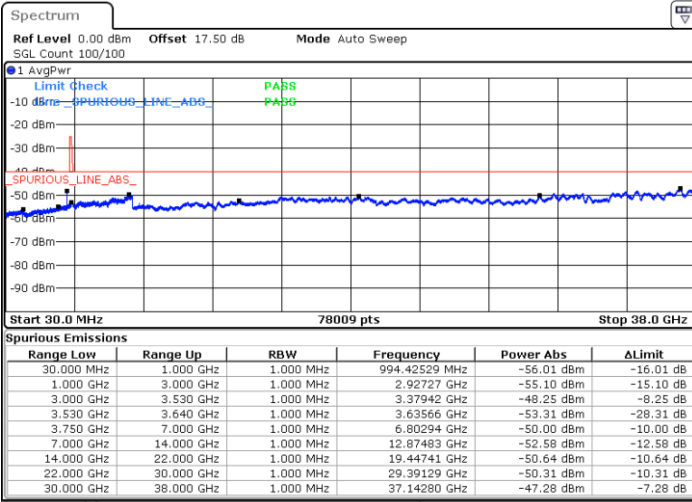

Lowest Channel / 1RB0

Lowest Channel / 1RBmax

Date: 18 JAN 2020 13:22:08

Date: 18 JAN 2020 13:40:26

Lowest Channel / FullIRB

N/A

Date: 18 JAN 2020 13:31:17

LTE Band 48 / 5MHz

LTE Band 48 / 5MHz

16QAM

Highest Channel / 1RB0

Highest Channel / 1RBmax

Date: 18 JAN 2020 13:28:14

Date: 18 JAN 2020 13:46:31

Highest Channel / FullIRB

N/A

Date: 18 JAN 2020 13:37:22

LTE Band 48 / 10MHz

16QAM

Lowest Channel / 1RB0

Lowest Channel / 1RBmax

Date: 18 JAN 2020 13:49:35

Date: 18 JAN 2020 14:07:53

Lowest Channel / FullIRB