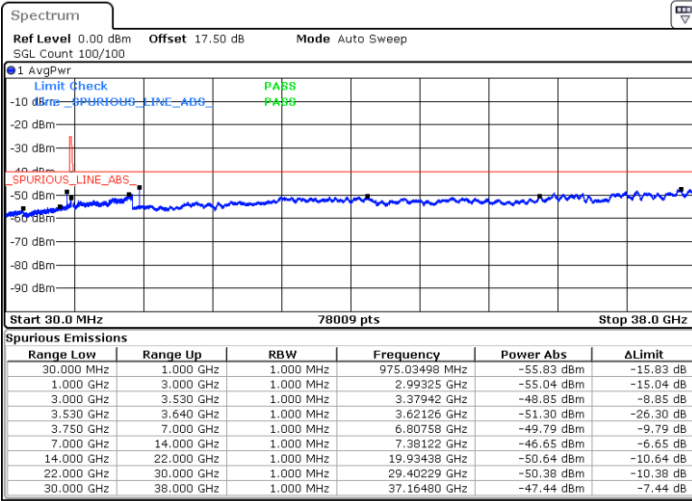

N/A

Date: 18 JAN 2020 13:58:44

LTE Band 48 / 10MHz

16QAM

MiddleChannel / 1RB0

Middle Channel / 1RBmax

Date: 18 JAN 2020 13:52:38

Date: 18 JAN 2020 14:10:56

Middle Channel / FullIRB

N/A

Date: 18 JAN 2020 14:01:47

LTE Band 48 / 10MHz

16QAM

Highest Channel / 1RB0

Highest Channel / 1RBmax

Date: 18 JAN 2020 13:55:40

Date: 18 JAN 2020 14:13:58

Highest Channel / FullRB

N/A

Date: 18 JAN 2020 14:04:49

LTE Band 48 / 15MHz

16QAM

Lowest Channel / 1RB0

Lowest Channel / 1RBmax