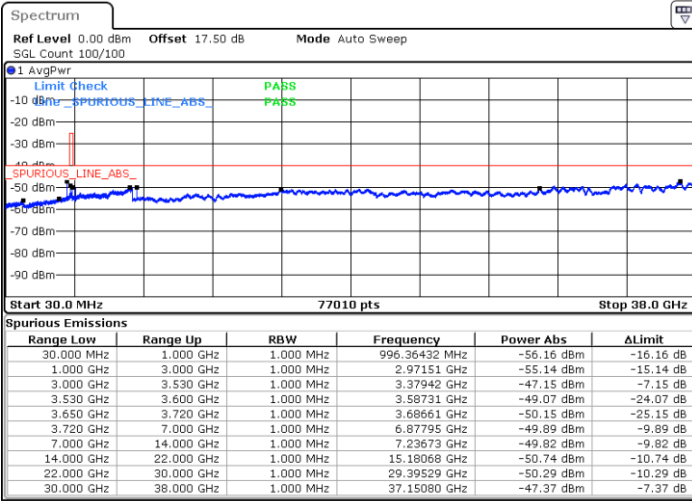

Date: 18 JAN 2020 14:13:58

Highest Channel / FullRB

N/A

Date: 18 JAN 2020 14:04:49

LTE Band 48 / 15MHz

16QAM

Lowest Channel / 1RB0

Lowest Channel / 1RBmax

Date: 18 JAN 2020 14:17:02

Date: 18 JAN 2020 14:35:20

Lowest Channel / FullIRB

N/A

Date: 18 JAN 2020 14:26:11

LTE Band 48 / 15MHz

16QAM

Middle Channel / 1RB0

Middle Channel / 1RBmax

Date: 18 JAN 2020 14:20:05

Date: 18 JAN 2020 14:38:23

Middle Channel / FullIRB

N/A

Date: 18 JAN 2020 14:29:14

LTE Band 48 / 15MHz

16QAM

Highest Channel / 1RB0

Highest Channel / 1RBmax

Date: 18 JAN 2020 14:23:08

Date: 18 JAN 2020 14:41:26

Highest Channel / FullRB

N/A

Date: 18 JAN 2020 14:32:17

LTE Band 48 / 20MHz