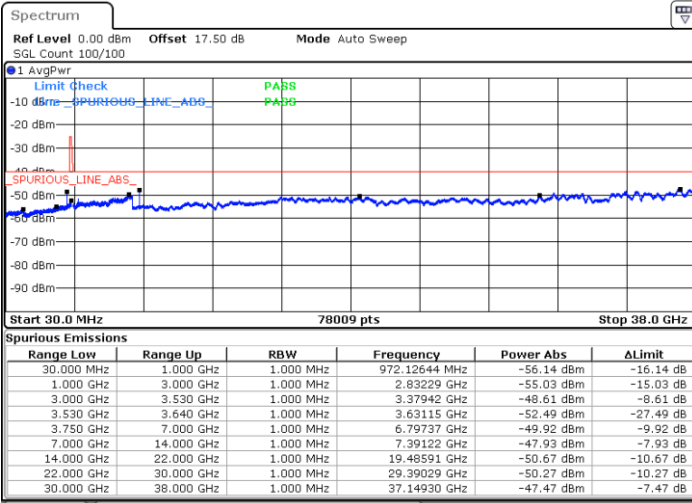

Lowest Channel / FullIRB

N/A

Date: 18 JAN 2020 13:30:16

LTE Band 48 / 5MHz

QPSK

Middle Channel / 1RB0

Middle Channel / 1RBmax

Date: 18 JAN 2020 13:26:11

Date: 18 JAN 2020 13:44:29

Middle Channel / FullIRB

N/A

Date: 18 JAN 2020 13:35:20

LTE Band 48 / 5MHz

QPSK

Highest Channel / 1RB0

Highest Channel / 1RBmax

Date: 18 JAN 2020 13:27:12

Date: 18 JAN 2020 13:45:30

Highest Channel / FullRB

N/A

Date: 18 JAN 2020 13:36:21

LTE Band 48 / 10MHz

QPSK

Lowest Channel / 1RB0

Lowest Channel / 1RBmax

Date: 18 JAN 2020 13:50:37

Date: 18 JAN 2020 14:08:54

Lowest Channel / FullIRB

N/A

Date: 18 JAN 2020 13:59:45

LTE Band 48 / 10MHz

QPSK