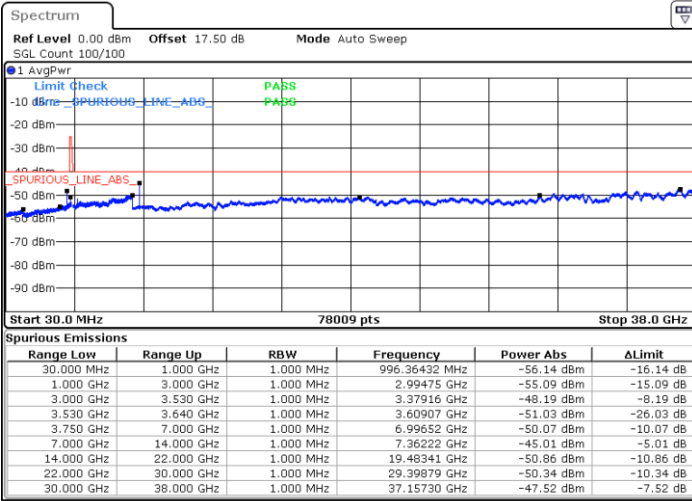

Date: 18 JAN 2020 15:03:49

Lowest Channel / FullIRB

N/A

Date: 18 JAN 2020 14:45:31

LTE Band 48 / 20MHz

QPSK

Middle Channel / 1RB0

Middle Channel / 1RBmax

Date: 18 JAN 2020 14:55:41

Date: 18 JAN 2020 15:04:50

Middle Channel / FullIRB

N/A

Date: 18 JAN 2020 14:46:32

LTE Band 48 / 20MHz

QPSK

Highest Channel / 1RB0

Highest Channel / 1RBmax

Date: 20 JAN 2020 19:04:24

Date: 18 JAN 2020 15:09:54

Highest Channel / FullIRB

N/A

Date: 18 JAN 2020 14:51:37

LTE Band 48 / 5MHz

16QAM

Lowest Channel / 1RB0

Lowest Channel / 1RBmax

Date: 18 JAN 2020 13:22:08

Date: 18 JAN 2020 13:40:26

Lowest Channel / FullIRB

N/A

Date: 18 JAN 2020 13:31:17

LTE Band 48 / 5MHz