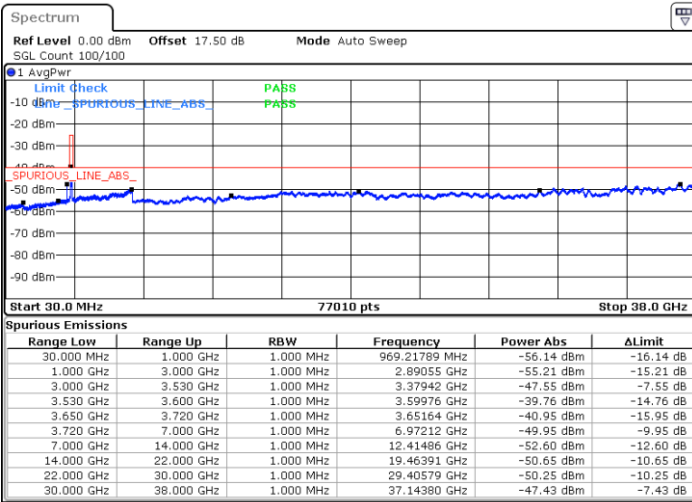

Date: 18 JAN 2020 14:17:02

Date: 18 JAN 2020 14:35:20

Lowest Channel / FullIRB

N/A

Date: 18 JAN 2020 14:26:11

LTE Band 48 / 15MHz

16QAM

Middle Channel / 1RB0

Middle Channel / 1RBmax

Date: 18 JAN 2020 14:20:05

Date: 18 JAN 2020 14:38:23

Middle Channel / FullIRB

N/A

Date: 18 JAN 2020 14:29:14

LTE Band 48 / 15MHz

16QAM

Highest Channel / 1RB0

Highest Channel / 1RBmax

Date: 18 JAN 2020 14:23:08

Date: 18 JAN 2020 14:41:26

Highest Channel / FullRB

N/A

Date: 18 JAN 2020 14:32:17

LTE Band 48 / 20MHz