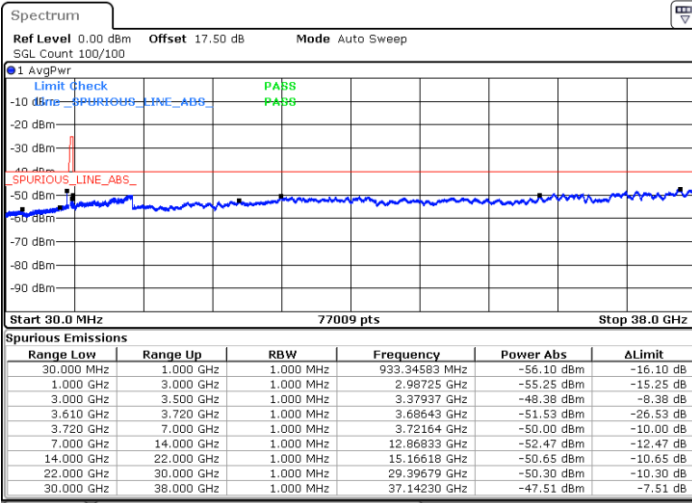

Date: 20 JAN 2020 19:51:56

Conducted Spurious Emission

LTE Band 48 / 5MHz

QPSK

Lowest Channel / 1RB0

Lowest Channel / 1RBmax

Date: 18 JAN 2020 13:21:07

Date: 18 JAN 2020 13:39:25

Lowest Channel / FullIRB

N/A

Date: 18 JAN 2020 13:30:16

LTE Band 48 / 5MHz

QPSK

Middle Channel / 1RB0

Middle Channel / 1RBmax

Date: 18 JAN 2020 13:26:11

Date: 18 JAN 2020 13:44:29

Middle Channel / FullIRB

N/A

Date: 18 JAN 2020 13:35:20

LTE Band 48 / 5MHz

QPSK

Highest Channel / 1RB0

Highest Channel / 1RBmax