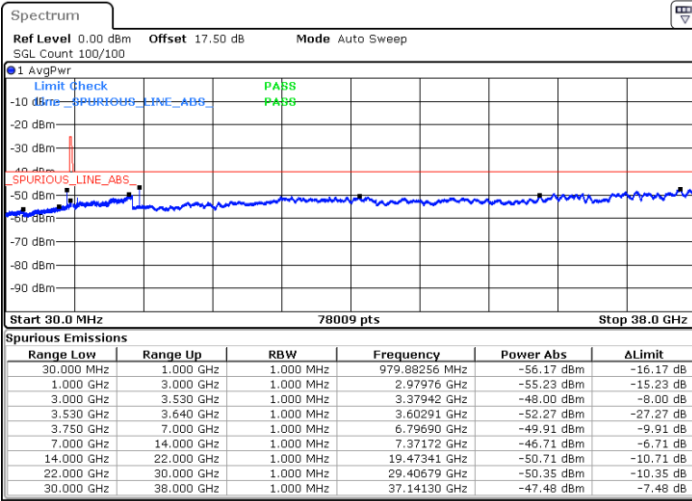

Date: 18 JAN 2020 14:25:10

LTE Band 48 / 15MHz

QPSK

Middle Channel / 1RB0

Middle Channel / 1RBmax

Date: 18 JAN 2020 14:21:06

Date: 18 JAN 2020 14:39:24

Middle Channel / FullIRB

N/A

Date: 18 JAN 2020 14:30:15

LTE Band 48 / 15MHz

QPSK

Highest Channel / 1RB0

Highest Channel / 1RBmax

Date: 18 JAN 2020 14:22:07

Date: 18 JAN 2020 14:40:25

Highest Channel / FullRB

N/A

Date: 18 JAN 2020 14:31:16

LTE Band 48 / 20MHz

QPSK

Lowest Channel / 1RB0

Lowest Channel / 1RBmax

Date: 18 JAN 2020 14:54:40

Date: 18 JAN 2020 15:03:49

Lowest Channel / FullIRB

N/A

Date: 18 JAN 2020 14:45:31

LTE Band 48 / 20MHz

QPSK

Middle Channel / 1RB0

Middle Channel / 1RBmax