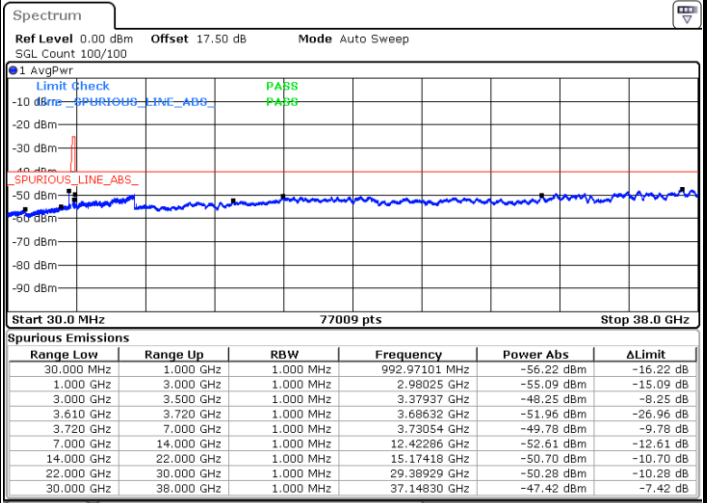

LTE Band 48 / 20MHz

64QAM

Highest Channel / 1RB0

Highest Channel / 1RBmax

Date: 20 JAN 2020 20:03:55

Date: 20 JAN 2020 20:15:53

Highest Channel / FullIRB

N/A

Date: 20 JAN 2020 19:51:56

Conducted Spurious Emission

LTE Band 48 / 5MHz

QPSK

Lowest Channel / 1RB0

Lowest Channel / 1RBmax

Date: 18 JAN 2020 13:21:07

Date: 18 JAN 2020 13:39:25

Lowest Channel / FullIRB

N/A

Date: 18 JAN 2020 13:30:16

LTE Band 48 / 5MHz

QPSK

Middle Channel / 1RB0

Middle Channel / 1RBmax

Date: 18 JAN 2020 13:26:11

Date: 18 JAN 2020 13:44:29

Middle Channel / FullIRB

N/A

Date: 18 JAN 2020 13:35:20

LTE Band 48 / 5MHz

QPSK

Highest Channel / 1RB0

Highest Channel / 1RBmax