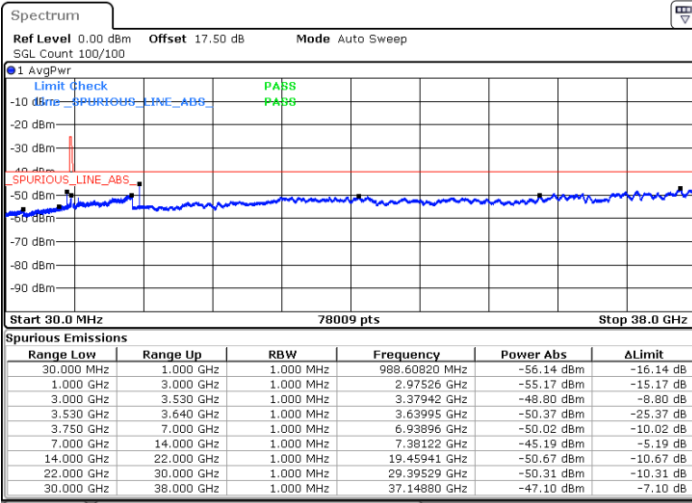

Lowest Channel / 1RBmax

Date: 18 JAN 2020 13:50:37

Date: 18 JAN 2020 14:08:54

Lowest Channel / FullIRB

N/A

Date: 18 JAN 2020 13:59:45

LTE Band 48 / 10MHz

QPSK

MiddleChannel / 1RB0

Middle Channel / 1RBmax

Date: 18 JAN 2020 13:51:37

Date: 18 JAN 2020 14:09:55

Middle Channel / FullIRB

N/A

Date: 18 JAN 2020 14:00:46

LTE Band 48 / 10MHz

QPSK

Highest Channel / 1RB0

Highest Channel / 1RBmax

Date: 18 JAN 2020 13:56:42

Date: 18 JAN 2020 14:14:59

Highest Channel / FullRB

N/A

Date: 18 JAN 2020 14:05:51

LTE Band 48 / 15MHz

QPSK

Lowest Channel / 1RB0

Lowest Channel / 1RBmax

Date: 18 JAN 2020 14:16:01

Date: 18 JAN 2020 14:34:19

Lowest Channel / FullIRB

N/A