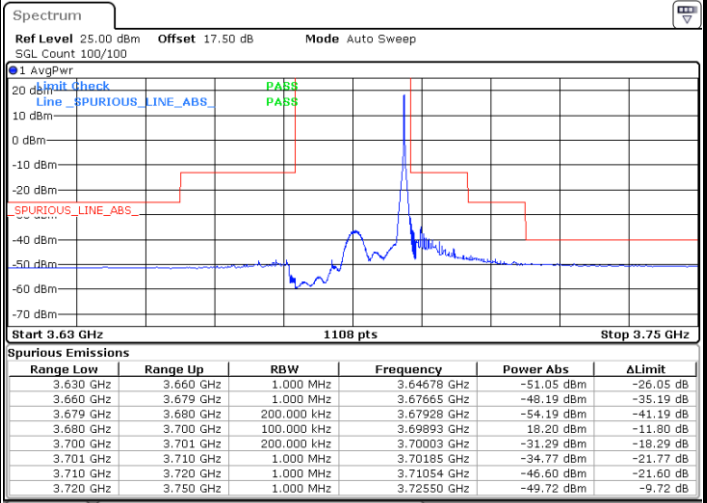

LTE Band 48 / 20MHz

64QAM

Highest Channel / 1RB0

Highest Channel / 1RBmax

Date: 20 JAN 2020 20:03:55

Date: 20 JAN 2020 20:15:53

Highest Channel / FullIRB

N/A

Date: 20 JAN 2020 19:51:56

Conducted Spurious Emission

LTE Band 48 / 5MHz

QPSK

Lowest Channel / 1RB0

Lowest Channel / 1RBmax

Date: 18 JAN 2020 13:21:07

Date: 18 JAN 2020 13:39:25