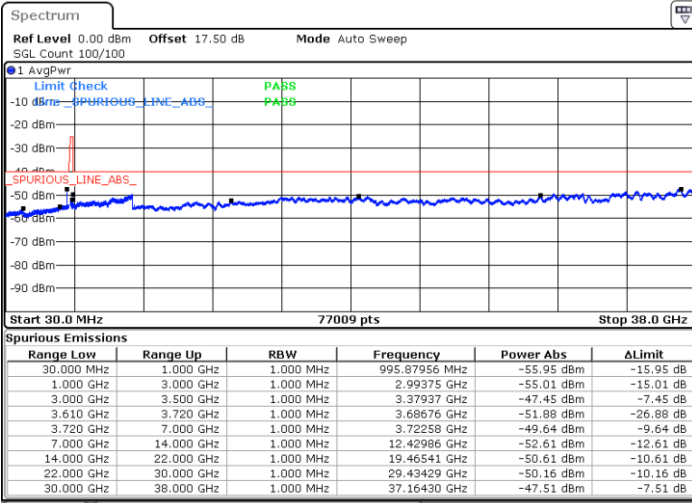

Middle Channel / FullIRB

N/A

Date: 18 JAN 2020 14:01:47

LTE Band 48 / 10MHz

16QAM

Highest Channel / 1RB0

Highest Channel / 1RBmax

Date: 18 JAN 2020 13:55:40

Date: 18 JAN 2020 14:13:58

Highest Channel / FullRB

N/A

Date: 18 JAN 2020 14:04:49

LTE Band 48 / 15MHz

16QAM

Lowest Channel / 1RB0

Lowest Channel / 1RBmax

Date: 18 JAN 2020 14:17:02

Date: 18 JAN 2020 14:35:20

Lowest Channel / FullIRB

N/A

Date: 18 JAN 2020 14:26:11

LTE Band 48 / 15MHz

16QAM

Middle Channel / 1RB0