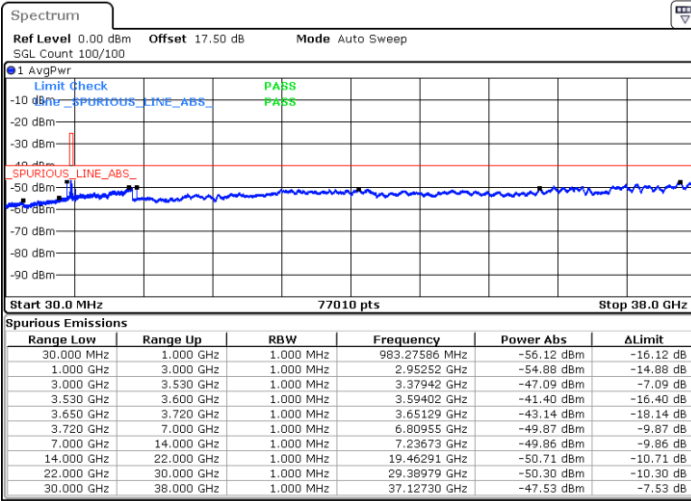

LTE Band 48 / 15MHz

QPSK

Lowest Channel / 1RB0

Lowest Channel / 1RBmax

Date: 18 JAN 2020 14:16:01

Date: 18 JAN 2020 14:34:19

Lowest Channel / FullIRB

N/A

Date: 18 JAN 2020 14:25:10

LTE Band 48 / 15MHz

QPSK

Middle Channel / 1RB0

Middle Channel / 1RBmax

Date: 18 JAN 2020 14:21:06

Date: 18 JAN 2020 14:39:24

Middle Channel / FullIRB

N/A

Date: 18 JAN 2020 14:30:15

LTE Band 48 / 15MHz

QPSK

Highest Channel / 1RB0

Highest Channel / 1RBmax

Date: 18 JAN 2020 14:22:07

Date: 18 JAN 2020 14:40:25

Highest Channel / FullRB

N/A

Date: 18 JAN 2020 14:31:16

LTE Band 48 / 20MHz

QPSK

Lowest Channel / 1RB0

Lowest Channel / 1RBmax

Date: 18 JAN 2020 14:54:40