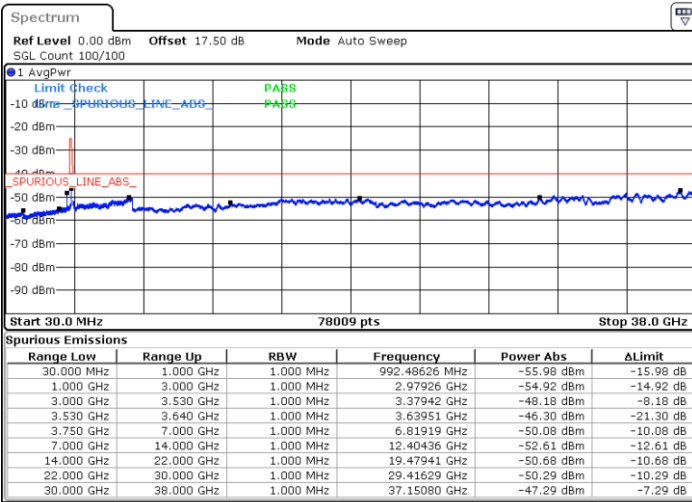

Date: 18 JAN 2020 14:55:41

Date: 18 JAN 2020 15:04:50

Middle Channel / FullIRB

N/A

Date: 18 JAN 2020 14:46:32

LTE Band 48 / 20MHz

QPSK

Highest Channel / 1RB0

Highest Channel / 1RBmax

Date: 20 JAN 2020 19:04:24

Date: 18 JAN 2020 15:09:54

Highest Channel / FullIRB

N/A

Date: 18 JAN 2020 14:51:37

LTE Band 48 / 5MHz

16QAM

Lowest Channel / 1RB0

Lowest Channel / 1RBmax

Date: 18 JAN 2020 13:22:08

Date: 18 JAN 2020 13:40:26

Lowest Channel / FullIRB

N/A

Date: 18 JAN 2020 13:31:17

LTE Band 48 / 5MHz