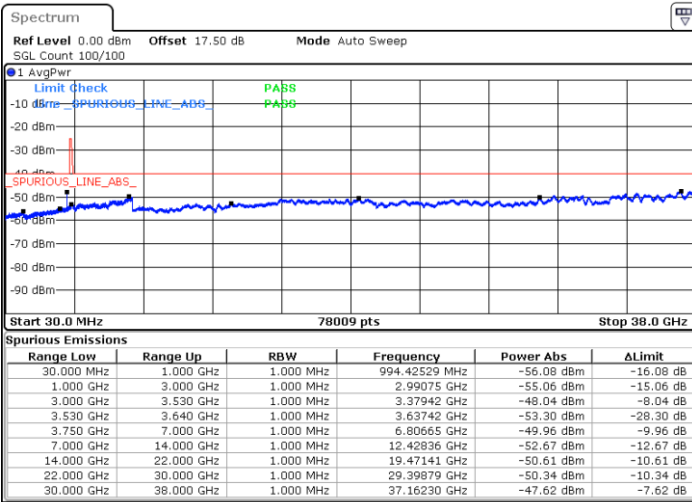

N/A

Date: 18 JAN 2020 13:58:44

LTE Band 48 / 10MHz

16QAM

MiddleChannel / 1RB0

Middle Channel / 1RBmax

Date: 18 JAN 2020 13:52:38

Date: 18 JAN 2020 14:10:56

Middle Channel / FullIRB

N/A

Date: 18 JAN 2020 14:01:47

LTE Band 48 / 10MHz

16QAM

Highest Channel / 1RB0

Highest Channel / 1RBmax

Date: 18 JAN 2020 13:55:40

Date: 18 JAN 2020 14:13:58

Highest Channel / FullRB

N/A

Date: 18 JAN 2020 14:04:49

LTE Band 48 / 15MHz

16QAM

Lowest Channel / 1RB0

Lowest Channel / 1RBmax