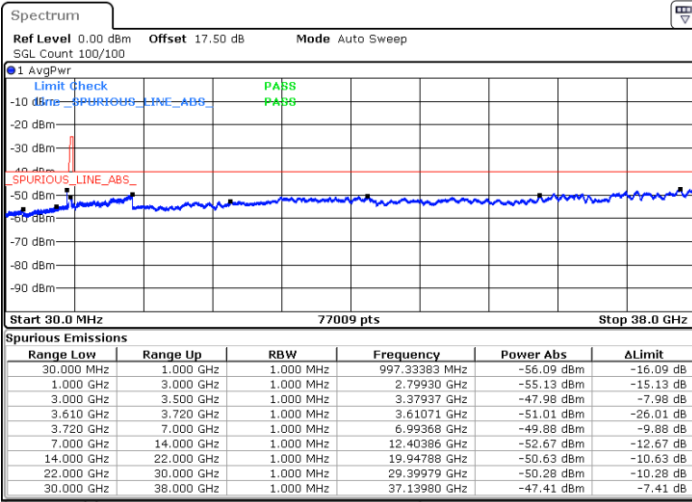

Middle Channel / FullIRB

N/A

Date: 18 JAN 2020 14:01:47

LTE Band 48 / 10MHz

16QAM

Highest Channel / 1RB0

Highest Channel / 1RBmax

Date: 18 JAN 2020 13:55:40

Date: 18 JAN 2020 14:13:58

Highest Channel / FullRB

N/A

Date: 18 JAN 2020 14:04:49

LTE Band 48 / 15MHz

16QAM

Lowest Channel / 1RB0

Lowest Channel / 1RBmax

Date: 18 JAN 2020 14:17:02

Date: 18 JAN 2020 14:35:20

Lowest Channel / FullIRB

N/A

Date: 18 JAN 2020 14:26:11

LTE Band 48 / 15MHz

16QAM

Middle Channel / 1RB0