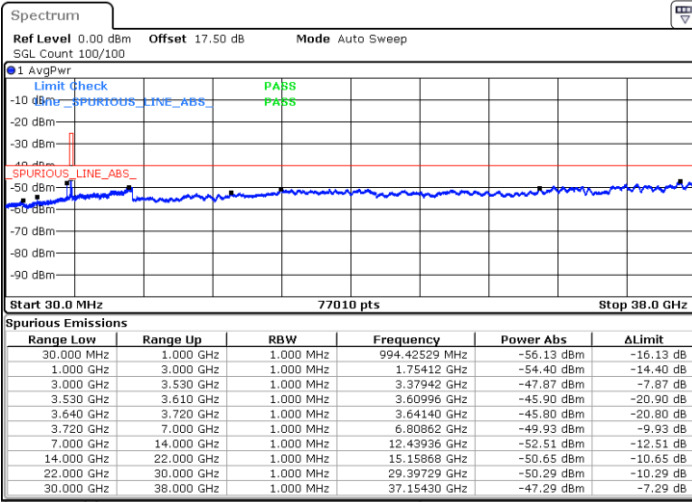

Date: 20 JAN 2020 19:51:56

Conducted Spurious Emission

LTE Band 48 / 5MHz

QPSK

Lowest Channel / 1RB0

Lowest Channel / 1RBmax

Date: 18 JAN 2020 13:21:07

Date: 18 JAN 2020 13:39:25

Lowest Channel / FullIRB

N/A

Date: 18 JAN 2020 13:30:16

LTE Band 48 / 5MHz

QPSK

Middle Channel / 1RB0

Middle Channel / 1RBmax

Date: 18 JAN 2020 13:26:11

Date: 18 JAN 2020 13:44:29

Middle Channel / FullIRB

N/A

Date: 18 JAN 2020 13:35:20

LTE Band 48 / 5MHz

QPSK

Highest Channel / 1RB0

Highest Channel / 1RBmax

Date: 18 JAN 2020 13:27:12

Date: 18 JAN 2020 13:45:30

Highest Channel / FullRB

N/A

Date: 18 JAN 2020 13:36:21

LTE Band 48 / 10MHz

QPSK

Lowest Channel / 1RB0