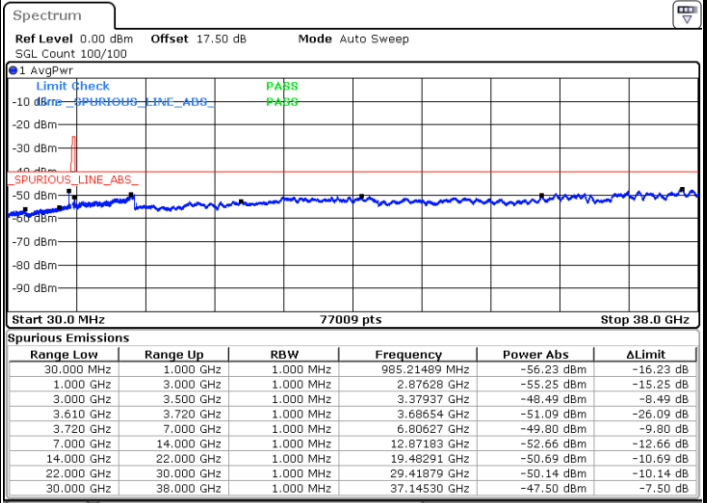

LTE Band 48 / 5MHz

16QAM

Highest Channel / 1RB0

Highest Channel / 1RBmax

Date: 18 JAN 2020 13:28:14

Date: 18 JAN 2020 13:46:31

Highest Channel / FullIRB

N/A

Date: 18 JAN 2020 13:37:22

LTE Band 48 / 10MHz

16QAM

Lowest Channel / 1RB0

Lowest Channel / 1RBmax

Date: 18 JAN 2020 13:49:35

Date: 18 JAN 2020 14:07:53

Lowest Channel / FullIRB

N/A

Date: 18 JAN 2020 13:58:44

LTE Band 48 / 10MHz

16QAM

MiddleChannel / 1RB0

Middle Channel / 1RBmax

Date: 18 JAN 2020 13:52:38

Date: 18 JAN 2020 14:10:56

Middle Channel / FullIRB

N/A

Date: 18 JAN 2020 14:01:47

LTE Band 48 / 10MHz

16QAM

Highest Channel / 1RB0

Highest Channel / 1RBmax

Date: 18 JAN 2020 13:55:40