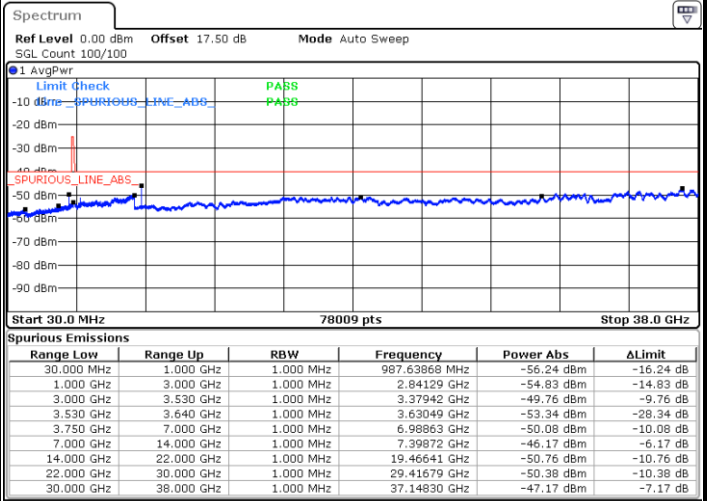

Middle Channel / FullIRB

N/A

Date: 18 JAN 2020 14:01:47

LTE Band 48 / 10MHz

16QAM

Highest Channel / 1RB0

Highest Channel / 1RBmax

Date: 18 JAN 2020 13:55:40

Date: 18 JAN 2020 14:13:58

Highest Channel / FullRB

N/A

Date: 18 JAN 2020 14:04:49

LTE Band 48 / 15MHz

16QAM

Lowest Channel / 1RB0

Lowest Channel / 1RBmax