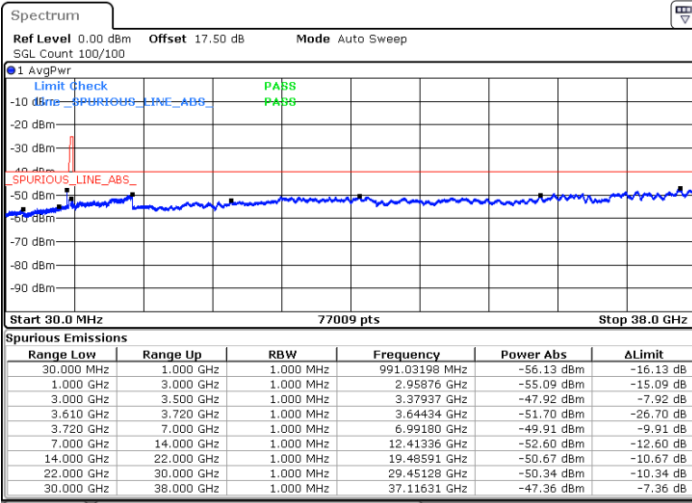

Middle Channel / 1RBmax

Date: 18 JAN 2020 14:20:05

Date: 18 JAN 2020 14:38:23

Middle Channel / FullIRB

N/A

Date: 18 JAN 2020 14:29:14

LTE Band 48 / 15MHz

16QAM

Highest Channel / 1RB0

Highest Channel / 1RBmax

Date: 18 JAN 2020 14:23:08

Date: 18 JAN 2020 14:41:26

Highest Channel / FullRB

N/A

Date: 18 JAN 2020 14:32:17

LTE Band 48 / 20MHz

16QAM

Lowest Channel / 1RB0

Lowest Channel / 1RBmax

Date: 18 JAN 2020 14:53:39

Date: 18 JAN 2020 15:02:48

Lowest Channel / FullIRB

N/A

Date: 18 JAN 2020 14:44:30