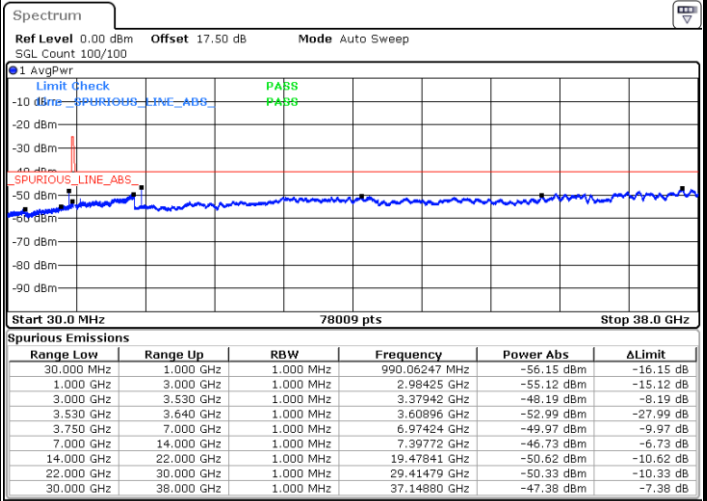

LTE Band 48 / 20MHz

16QAM

Middle Channel / 1RB0

Middle Channel / 1RBmax

Date: 18 JAN 2020 14:56:42

Date: 18 JAN 2020 15:05:51

Middle Channel / FullIRB

N/A

Date: 18 JAN 2020 14:47:33

LTE Band 48 / 20MHz

16QAM

Highest Channel / 1RB0

Highest Channel / 1RBmax

Date: 18 JAN 2020 14:59:45

Date: 18 JAN 2020 15:08:53

Highest Channel / FullRB