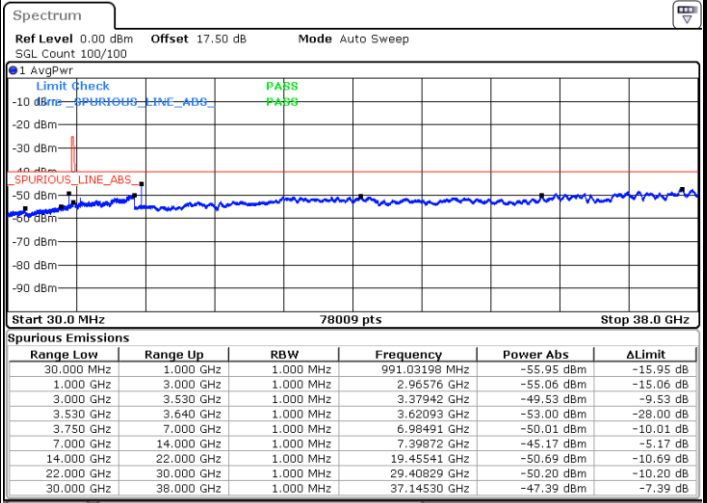

Lowest Channel / 1RBmax

Date: 18 JAN 2020 13:50:37

Date: 18 JAN 2020 14:08:54

Lowest Channel / FullIRB

N/A

Date: 18 JAN 2020 13:59:45

LTE Band 48 / 10MHz

QPSK

MiddleChannel / 1RB0

Middle Channel / 1RBmax

Date: 18 JAN 2020 13:51:37

Date: 18 JAN 2020 14:09:55

Middle Channel / FullIRB

N/A

Date: 18 JAN 2020 14:00:46

LTE Band 48 / 10MHz

QPSK

Highest Channel / 1RB0

Highest Channel / 1RBmax

Date: 18 JAN 2020 13:56:42

Date: 18 JAN 2020 14:14:59

Highest Channel / FullRB

N/A

Date: 18 JAN 2020 14:05:51

LTE Band 48 / 15MHz

QPSK

Lowest Channel / 1RB0

Lowest Channel / 1RBmax

Date: 18 JAN 2020 14:16:01

Date: 18 JAN 2020 14:34:19

Lowest Channel / FullIRB

N/A