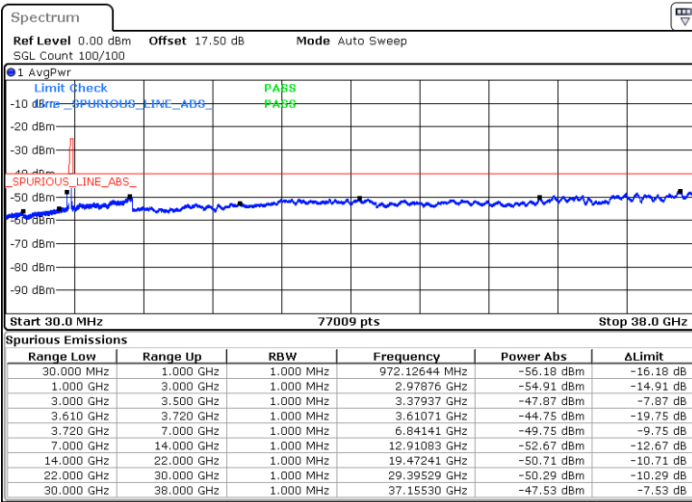

N/A

Date: 18 JAN 2020 14:30:15

LTE Band 48 / 15MHz

QPSK

Highest Channel / 1RB0

Highest Channel / 1RBmax

Date: 18 JAN 2020 14:22:07

Date: 18 JAN 2020 14:40:25

Highest Channel / FullRB

N/A

Date: 18 JAN 2020 14:31:16

LTE Band 48 / 20MHz

QPSK

Lowest Channel / 1RB0

Lowest Channel / 1RBmax

Date: 18 JAN 2020 14:54:40

Date: 18 JAN 2020 15:03:49

Lowest Channel / FullIRB

N/A

Date: 18 JAN 2020 14:45:31

LTE Band 48 / 20MHz

QPSK

Middle Channel / 1RB0

Middle Channel / 1RBmax

Date: 18 JAN 2020 14:55:41

Date: 18 JAN 2020 15:04:50

Middle Channel / FullIRB

N/A

Date: 18 JAN 2020 14:46:32

LTE Band 48 / 20MHz

QPSK

Highest Channel / 1RB0