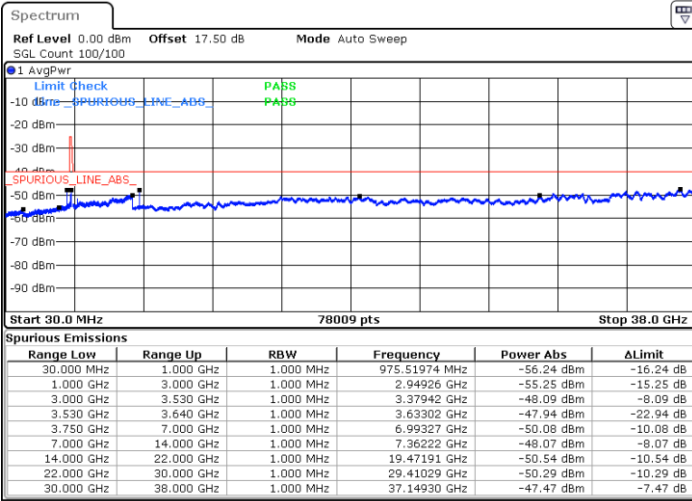

LTE Band 48 / 20MHz

16QAM

Middle Channel / 1RB0

Middle Channel / 1RBmax

Date: 18 JAN 2020 14:56:42

Date: 18 JAN 2020 15:05:51

Middle Channel / FullIRB

N/A

Date: 18 JAN 2020 14:47:33

LTE Band 48 / 20MHz

16QAM

Highest Channel / 1RB0

Highest Channel / 1RBmax

Date: 18 JAN 2020 14:59:45

Date: 18 JAN 2020 15:08:53

Highest Channel / FullRB