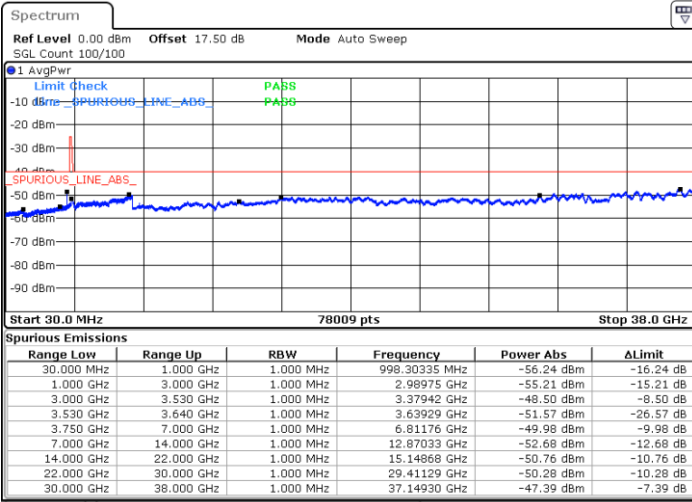

Date: 18 JAN 2020 14:25:10

LTE Band 48 / 15MHz

QPSK

Middle Channel / 1RB0

Middle Channel / 1RBmax

Date: 18 JAN 2020 14:21:06

Date: 18 JAN 2020 14:39:24

Middle Channel / FullIRB

N/A

Date: 18 JAN 2020 14:30:15

LTE Band 48 / 15MHz

QPSK

Highest Channel / 1RB0

Highest Channel / 1RBmax

Date: 18 JAN 2020 14:22:07

Date: 18 JAN 2020 14:40:25

Highest Channel / FullRB

N/A

Date: 18 JAN 2020 14:31:16

LTE Band 48 / 20MHz

QPSK

Lowest Channel / 1RB0

Lowest Channel / 1RBmax

Date: 18 JAN 2020 14:54:40

Date: 18 JAN 2020 15:03:49

Lowest Channel / FullIRB

N/A

Date: 18 JAN 2020 14:45:31

LTE Band 48 / 20MHz

QPSK

Middle Channel / 1RB0

Middle Channel / 1RBmax