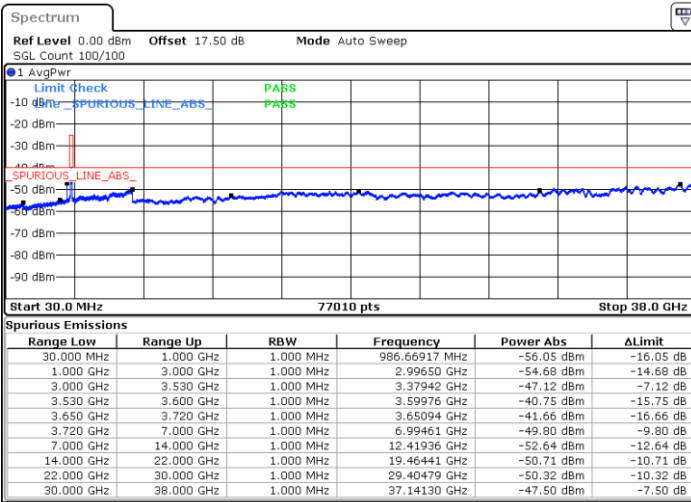

LTE Band 48 / 15MHz

QPSK

Lowest Channel / 1RB0

Lowest Channel / 1RBmax

Date: 18 JAN 2020 14:16:01

Date: 18 JAN 2020 14:34:19

Lowest Channel / FullIRB

N/A

Date: 18 JAN 2020 14:25:10

LTE Band 48 / 15MHz

QPSK

Middle Channel / 1RB0

Middle Channel / 1RBmax

Date: 18 JAN 2020 14:21:06

Date: 18 JAN 2020 14:39:24

Middle Channel / FullIRB

N/A

Date: 18 JAN 2020 14:30:15

LTE Band 48 / 15MHz

QPSK

Highest Channel / 1RB0

Highest Channel / 1RBmax

Date: 18 JAN 2020 14:22:07

Date: 18 JAN 2020 14:40:25

Highest Channel / FullRB

N/A

Date: 18 JAN 2020 14:31:16

LTE Band 48 / 20MHz

QPSK

Lowest Channel / 1RB0

Lowest Channel / 1RBmax

Date: 18 JAN 2020 14:54:40