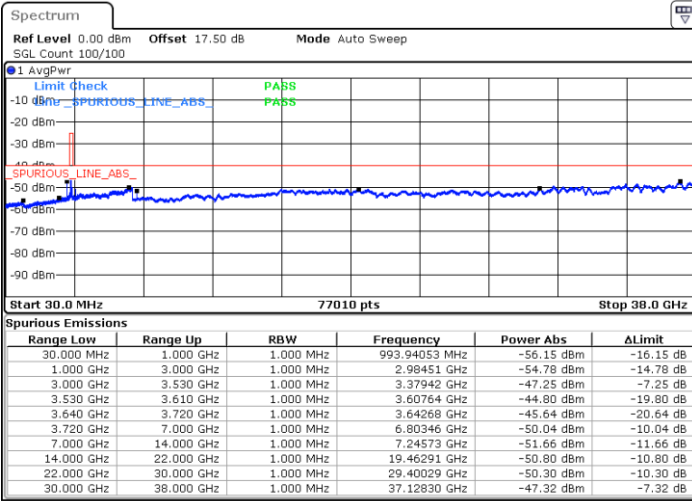

Date: 20 JAN 2020 19:51:56

Conducted Spurious Emission

LTE Band 48 / 5MHz

QPSK

Lowest Channel / 1RB0

Lowest Channel / 1RBmax

Date: 18 JAN 2020 13:21:07

Date: 18 JAN 2020 13:39:25

Lowest Channel / FullIRB

N/A

Date: 18 JAN 2020 13:30:16

LTE Band 48 / 5MHz

QPSK

Middle Channel / 1RB0

Middle Channel / 1RBmax

Date: 18 JAN 2020 13:26:11

Date: 18 JAN 2020 13:44:29

Middle Channel / FullIRB

N/A

Date: 18 JAN 2020 13:35:20

LTE Band 48 / 5MHz

QPSK

Highest Channel / 1RB0

Highest Channel / 1RBmax

Date: 18 JAN 2020 13:27:12

Date: 18 JAN 2020 13:45:30

Highest Channel / FullRB

N/A

Date: 18 JAN 2020 13:36:21

LTE Band 48 / 10MHz

QPSK

Lowest Channel / 1RB0