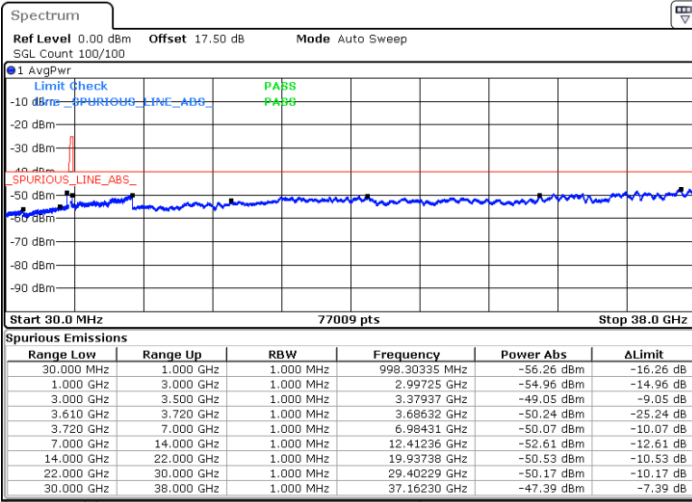

LTE Band 48 / 5MHz

16QAM

Highest Channel / 1RB0

Highest Channel / 1RBmax

Date: 18 JAN 2020 13:28:14

Date: 18 JAN 2020 13:46:31

Highest Channel / FullIRB

N/A

Date: 18 JAN 2020 13:37:22

LTE Band 48 / 10MHz

16QAM

Lowest Channel / 1RB0

Lowest Channel / 1RBmax

Date: 18 JAN 2020 13:49:35

Date: 18 JAN 2020 14:07:53

Lowest Channel / FullIRB

N/A

Date: 18 JAN 2020 13:58:44

LTE Band 48 / 10MHz

16QAM

MiddleChannel / 1RB0

Middle Channel / 1RBmax

Date: 18 JAN 2020 13:52:38

Date: 18 JAN 2020 14:10:56

Middle Channel / FullIRB

N/A

Date: 18 JAN 2020 14:01:47

LTE Band 48 / 10MHz

16QAM

Highest Channel / 1RB0

Highest Channel / 1RBmax

Date: 18 JAN 2020 13:55:40