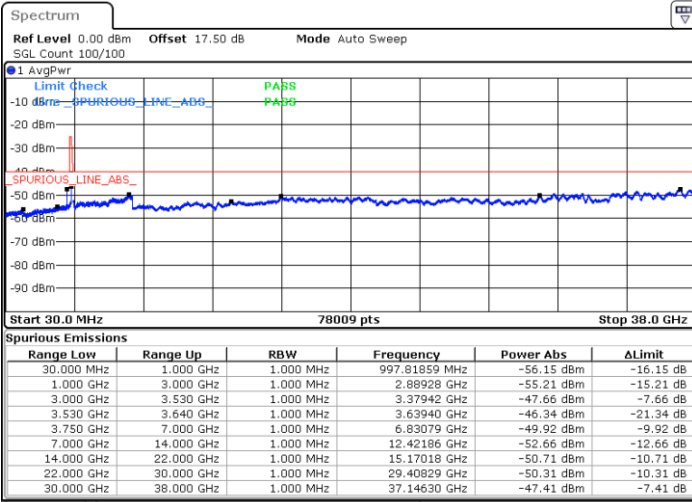

Highest Channel / FullRB

N/A

Date: 18 JAN 2020 14:50:35