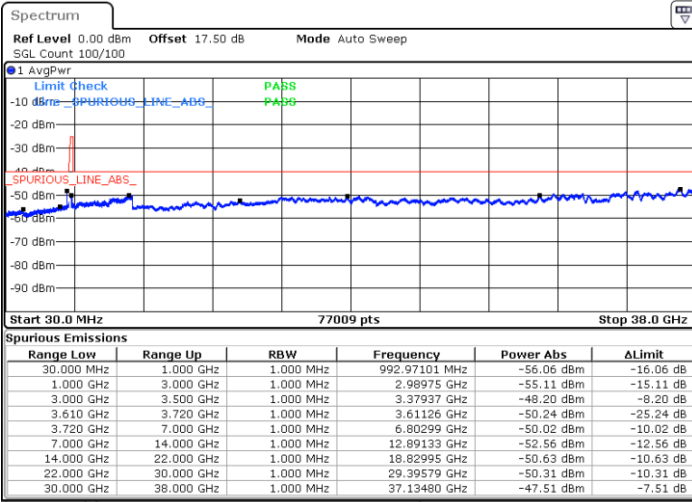

QPSK

Highest Channel / 1RB0

Highest Channel / 1RBmax

Date: 18 JAN 2020 13:56:42

Date: 18 JAN 2020 14:14:59

Highest Channel / FullRB

N/A

Date: 18 JAN 2020 14:05:51

LTE Band 48 / 15MHz

QPSK

Lowest Channel / 1RB0

Lowest Channel / 1RBmax

Date: 18 JAN 2020 14:16:01

Date: 18 JAN 2020 14:34:19

Lowest Channel / FullIRB

N/A

Date: 18 JAN 2020 14:25:10

LTE Band 48 / 15MHz

QPSK

Middle Channel / 1RB0

Middle Channel / 1RBmax

Date: 18 JAN 2020 14:21:06

Date: 18 JAN 2020 14:39:24

Middle Channel / FullIRB

N/A

Date: 18 JAN 2020 14:30:15

LTE Band 48 / 15MHz

QPSK

Highest Channel / 1RB0

Highest Channel / 1RBmax

Date: 18 JAN 2020 14:22:07

Date: 18 JAN 2020 14:40:25