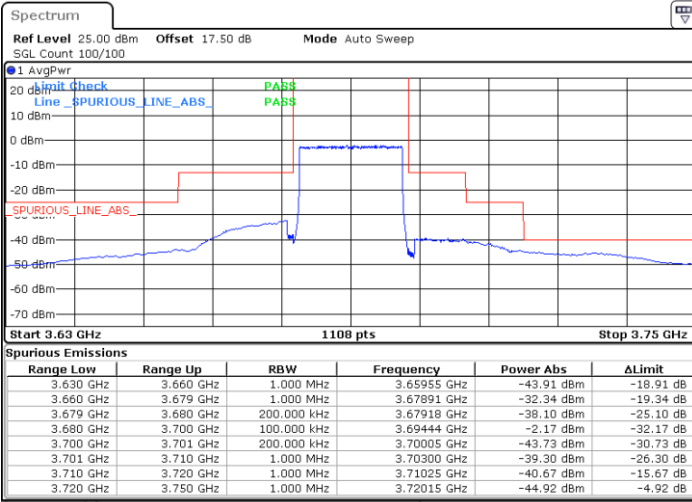

LTE Band 48 / 20MHz

64QAM

Highest Channel / 1RB0

Highest Channel / 1RBmax

Date: 20 JAN 2020 20:03:55

Date: 20 JAN 2020 20:15:53

Highest Channel / FullIRB

N/A

Date: 20 JAN 2020 19:51:56

Conducted Spurious Emission

LTE Band 48 / 5MHz

QPSK

Lowest Channel / 1RB0

Lowest Channel / 1RBmax

Date: 18 JAN 2020 13:21:07

Date: 18 JAN 2020 13:39:25