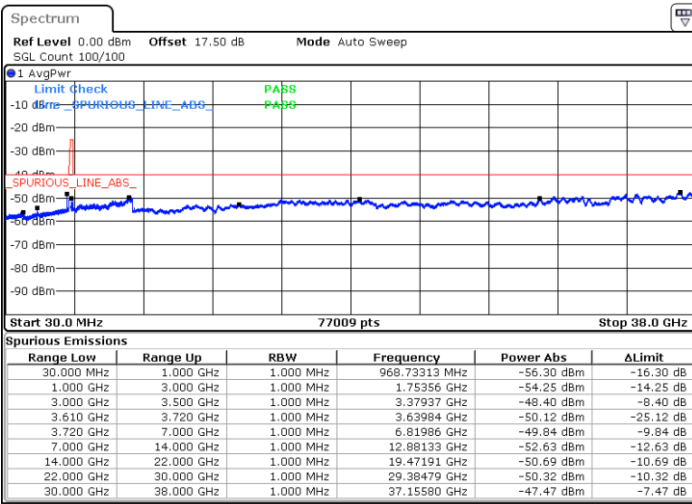

N/A

Date: 18 JAN 2020 14:30:15

LTE Band 48 / 15MHz

QPSK

Highest Channel / 1RB0

Highest Channel / 1RBmax

Date: 18 JAN 2020 14:22:07

Date: 18 JAN 2020 14:40:25

Highest Channel / FullRB

N/A

Date: 18 JAN 2020 14:31:16

LTE Band 48 / 20MHz

QPSK

Lowest Channel / 1RB0

Lowest Channel / 1RBmax

Date: 18 JAN 2020 14:54:40

Date: 18 JAN 2020 15:03:49

Lowest Channel / FullIRB

N/A

Date: 18 JAN 2020 14:45:31

LTE Band 48 / 20MHz

QPSK

Middle Channel / 1RB0

Middle Channel / 1RBmax

Date: 18 JAN 2020 14:55:41

Date: 18 JAN 2020 15:04:50

Middle Channel / FullIRB

N/A

Date: 18 JAN 2020 14:46:32

LTE Band 48 / 20MHz

QPSK

Highest Channel / 1RB0