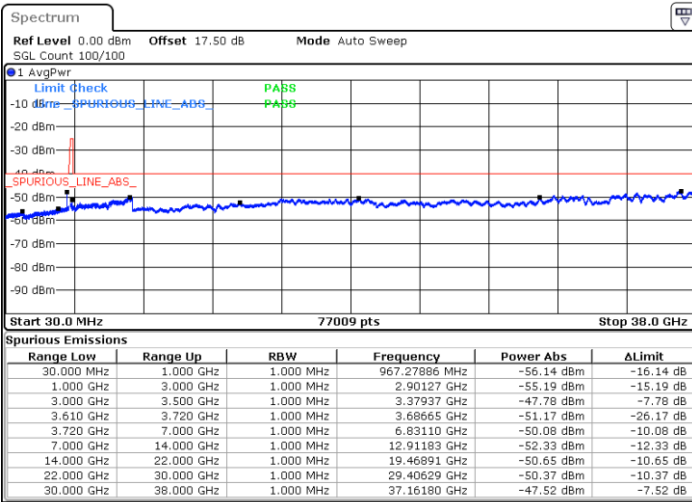

Date: 18 JAN 2020 13:27:12

Date: 18 JAN 2020 13:45:30

Highest Channel / FullRB

N/A

Date: 18 JAN 2020 13:36:21

LTE Band 48 / 10MHz

QPSK

Lowest Channel / 1RB0

Lowest Channel / 1RBmax

Date: 18 JAN 2020 13:50:37

Date: 18 JAN 2020 14:08:54

Lowest Channel / FullIRB

N/A

Date: 18 JAN 2020 13:59:45

LTE Band 48 / 10MHz

QPSK

MiddleChannel / 1RB0

Middle Channel / 1RBmax

Date: 18 JAN 2020 13:51:37

Date: 18 JAN 2020 14:09:55

Middle Channel / FullIRB

N/A

Date: 18 JAN 2020 14:00:46

LTE Band 48 / 10MHz

QPSK

Highest Channel / 1RB0

Highest Channel / 1RBmax

Date: 18 JAN 2020 13:56:42

Date: 18 JAN 2020 14:14:59

Highest Channel / FullRB

N/A

Date: 18 JAN 2020 14:05:51