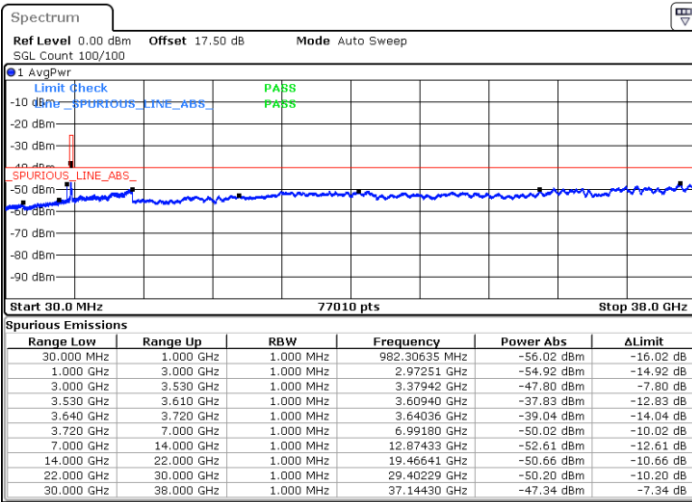

Date: 18 JAN 2020 13:37:22

LTE Band 48 / 10MHz

16QAM

Lowest Channel / 1RB0

Lowest Channel / 1RBmax

Date: 18 JAN 2020 13:49:35

Date: 18 JAN 2020 14:07:53

Lowest Channel / FullIRB

N/A

Date: 18 JAN 2020 13:58:44

LTE Band 48 / 10MHz

16QAM

MiddleChannel / 1RB0

Middle Channel / 1RBmax

Date: 18 JAN 2020 13:52:38

Date: 18 JAN 2020 14:10:56

Middle Channel / FullIRB

N/A

Date: 18 JAN 2020 14:01:47

LTE Band 48 / 10MHz

16QAM

Highest Channel / 1RB0

Highest Channel / 1RBmax

Date: 18 JAN 2020 13:55:40

Date: 18 JAN 2020 14:13:58

Highest Channel / FullRB

N/A

Date: 18 JAN 2020 14:04:49

LTE Band 48 / 15MHz

16QAM

Lowest Channel / 1RB0

Lowest Channel / 1RBmax