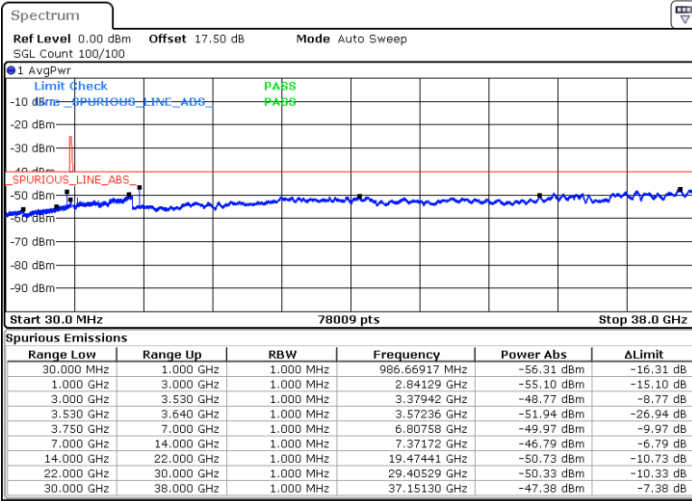

Date: 18 JAN 2020 14:17:02

Date: 18 JAN 2020 14:35:20

Lowest Channel / FullIRB

N/A

Date: 18 JAN 2020 14:26:11

LTE Band 48 / 15MHz

16QAM

Middle Channel / 1RB0

Middle Channel / 1RBmax

Date: 18 JAN 2020 14:20:05

Date: 18 JAN 2020 14:38:23

Middle Channel / FullIRB

N/A

Date: 18 JAN 2020 14:29:14

LTE Band 48 / 15MHz

16QAM

Highest Channel / 1RB0

Highest Channel / 1RBmax

Date: 18 JAN 2020 14:23:08

Date: 18 JAN 2020 14:41:26

Highest Channel / FullRB

N/A

Date: 18 JAN 2020 14:32:17

LTE Band 48 / 20MHz