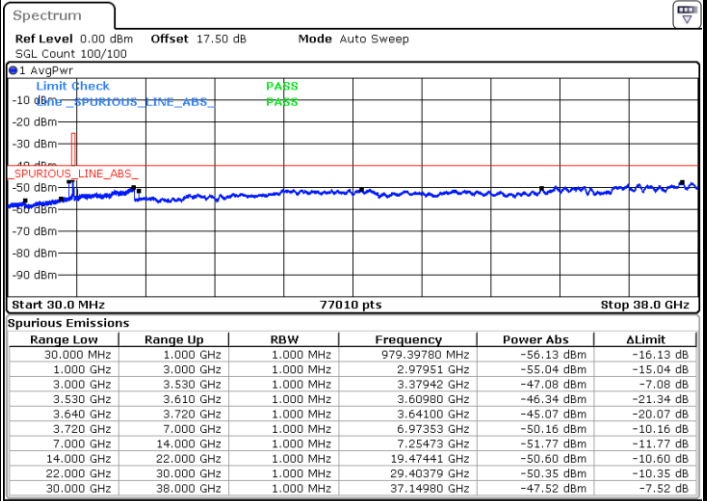

LTE Band 48 / 5MHz

16QAM

Middle Channel / 1RB0

Middle Channel / 1RBmax

Date: 18 JAN 2020 13:25:11

Date: 18 JAN 2020 13:43:29