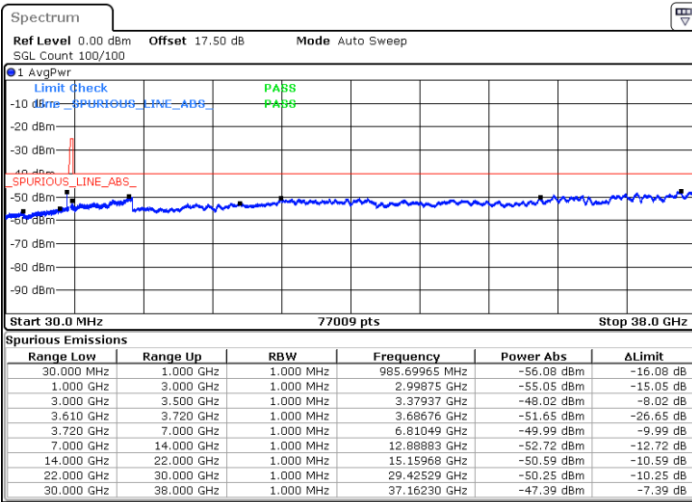

Highest Channel / 1RBmax

Date: 20 JAN 2020 19:04:24

Date: 18 JAN 2020 15:09:54

Highest Channel / FullIRB

N/A

Date: 18 JAN 2020 14:51:37

LTE Band 48 / 5MHz

16QAM

Lowest Channel / 1RB0

Lowest Channel / 1RBmax

Date: 18 JAN 2020 13:22:08

Date: 18 JAN 2020 13:40:26

Lowest Channel / FullIRB

N/A

Date: 18 JAN 2020 13:31:17

LTE Band 48 / 5MHz

LTE Band 48 / 5MHz

16QAM

Highest Channel / 1RB0

Highest Channel / 1RBmax

Date: 18 JAN 2020 13:28:14

Date: 18 JAN 2020 13:46:31

Highest Channel / FullIRB

N/A