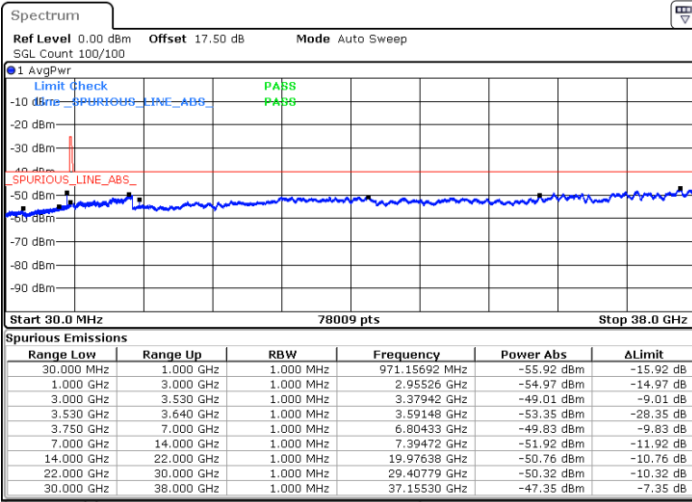

Lowest Channel / FullIRB

N/A

Date: 18 JAN 2020 13:30:16

LTE Band 48 / 5MHz

QPSK

Middle Channel / 1RB0

Middle Channel / 1RBmax

Date: 18 JAN 2020 13:26:11

Date: 18 JAN 2020 13:44:29

Middle Channel / FullIRB

N/A

Date: 18 JAN 2020 13:35:20

LTE Band 48 / 5MHz

QPSK

Highest Channel / 1RB0

Highest Channel / 1RBmax

Date: 18 JAN 2020 13:27:12

Date: 18 JAN 2020 13:45:30

Highest Channel / FullRB

N/A

Date: 18 JAN 2020 13:36:21

LTE Band 48 / 10MHz

QPSK

Lowest Channel / 1RB0

Lowest Channel / 1RBmax

Date: 18 JAN 2020 13:50:37

Date: 18 JAN 2020 14:08:54

Lowest Channel / FullIRB

N/A

Date: 18 JAN 2020 13:59:45

LTE Band 48 / 10MHz

QPSK