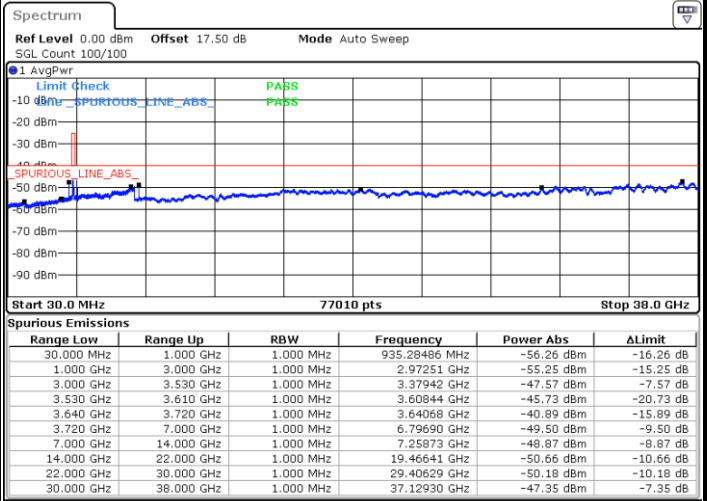

Date: 18 JAN 2020 13:27:12

Date: 18 JAN 2020 13:45:30

Highest Channel / FullRB

N/A

Date: 18 JAN 2020 13:36:21

LTE Band 48 / 10MHz

QPSK

Lowest Channel / 1RB0

Lowest Channel / 1RBmax

Date: 18 JAN 2020 13:50:37

Date: 18 JAN 2020 14:08:54

Lowest Channel / FullIRB

N/A

Date: 18 JAN 2020 13:59:45

LTE Band 48 / 10MHz

QPSK

MiddleChannel / 1RB0

Middle Channel / 1RBmax

Date: 18 JAN 2020 13:51:37

Date: 18 JAN 2020 14:09:55

Middle Channel / FullIRB

N/A

Date: 18 JAN 2020 14:00:46

LTE Band 48 / 10MHz

QPSK

Highest Channel / 1RB0

Highest Channel / 1RBmax

Date: 18 JAN 2020 13:56:42

Date: 18 JAN 2020 14:14:59

Highest Channel / FullRB

N/A

Date: 18 JAN 2020 14:05:51