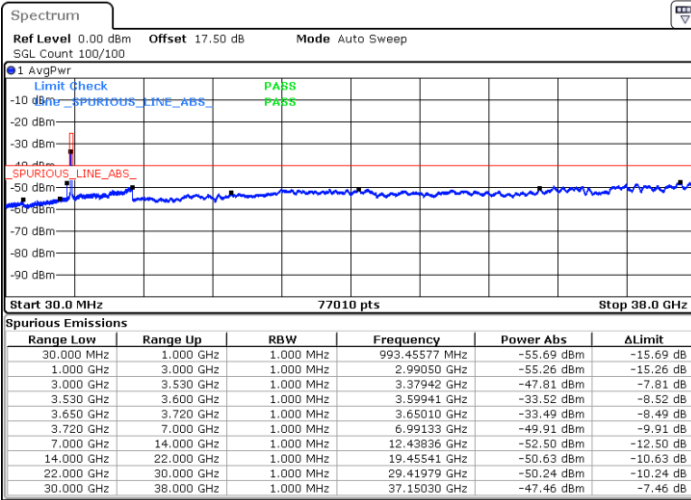

Highest Channel / FullRB

N/A

Date: 18 JAN 2020 14:31:16

LTE Band 48 / 20MHz

QPSK

Lowest Channel / 1RB0

Lowest Channel / 1RBmax

Date: 18 JAN 2020 14:54:40

Date: 18 JAN 2020 15:03:49

Lowest Channel / FullIRB

N/A

Date: 18 JAN 2020 14:45:31

LTE Band 48 / 20MHz

QPSK

Middle Channel / 1RB0

Middle Channel / 1RBmax

Date: 18 JAN 2020 14:55:41

Date: 18 JAN 2020 15:04:50

Middle Channel / FullIRB

N/A

Date: 18 JAN 2020 14:46:32

LTE Band 48 / 20MHz

QPSK

Highest Channel / 1RB0

Highest Channel / 1RBmax

Date: 20 JAN 2020 19:04:24

Date: 18 JAN 2020 15:09:54

Highest Channel / FullIRB

N/A

Date: 18 JAN 2020 14:51:37

LTE Band 48 / 5MHz

16QAM