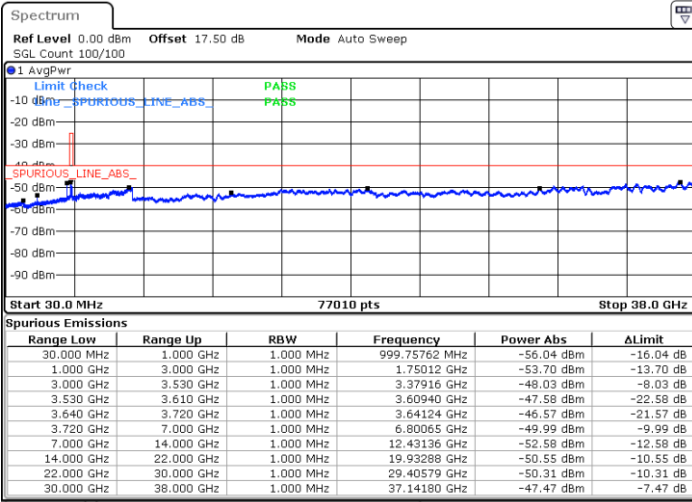

Lowest Channel / 1RB0

Lowest Channel / 1RBmax

Date: 18 JAN 2020 13:22:08

Date: 18 JAN 2020 13:40:26

Lowest Channel / FullIRB

N/A

Date: 18 JAN 2020 13:31:17

LTE Band 48 / 5MHz

16QAM

Middle Channel / 1RB0

Middle Channel / 1RBmax

Date: 18 JAN 2020 13:25:11

Date: 18 JAN 2020 13:43:29

Middle Channel / FullIRB

N/A

Date: 18 JAN 2020 13:34:20

LTE Band 48 / 5MHz

16QAM

Highest Channel / 1RB0

Highest Channel / 1RBmax

Date: 18 JAN 2020 13:28:14

Date: 18 JAN 2020 13:46:31

Highest Channel / FullIRB

N/A

Date: 18 JAN 2020 13:37:22

LTE Band 48 / 10MHz

16QAM

Lowest Channel / 1RB0

Lowest Channel / 1RBmax

Date: 18 JAN 2020 13:49:35

Date: 18 JAN 2020 14:07:53

Lowest Channel / FullIRB