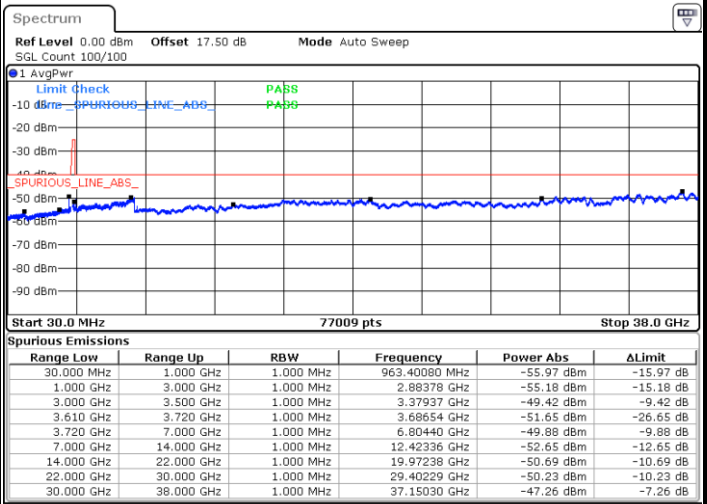

N/A

Date: 18 JAN 2020 14:30:15

LTE Band 48 / 15MHz

QPSK

Highest Channel / 1RB0

Highest Channel / 1RBmax

Date: 18 JAN 2020 14:22:07

Date: 18 JAN 2020 14:40:25

Highest Channel / FullRB

N/A

Date: 18 JAN 2020 14:31:16

LTE Band 48 / 20MHz

QPSK

Lowest Channel / 1RB0

Lowest Channel / 1RBmax

Date: 18 JAN 2020 14:54:40

Date: 18 JAN 2020 15:03:49

Lowest Channel / FullIRB

N/A

Date: 18 JAN 2020 14:45:31

LTE Band 48 / 20MHz

QPSK

Middle Channel / 1RB0

Middle Channel / 1RBmax