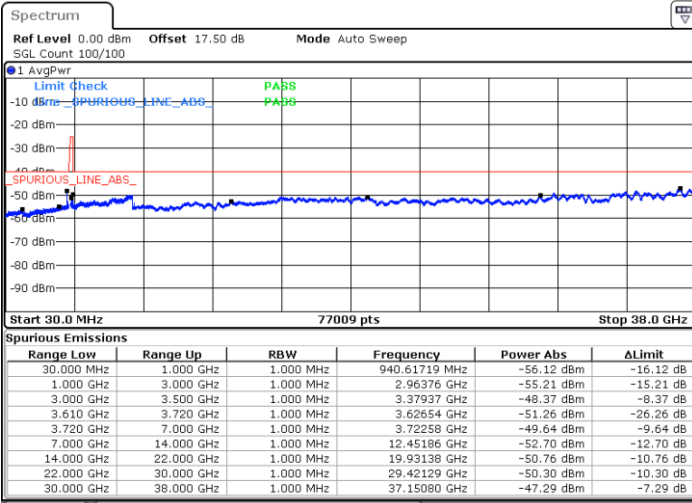

MiddleChannel / 1RB0

Middle Channel / 1RBmax

Date: 18 JAN 2020 13:51:37

Date: 18 JAN 2020 14:09:55

Middle Channel / FullIRB

N/A

Date: 18 JAN 2020 14:00:46

LTE Band 48 / 10MHz

QPSK

Highest Channel / 1RB0

Highest Channel / 1RBmax

Date: 18 JAN 2020 13:56:42

Date: 18 JAN 2020 14:14:59

Highest Channel / FullRB

N/A

Date: 18 JAN 2020 14:05:51

LTE Band 48 / 15MHz

QPSK

Lowest Channel / 1RB0

Lowest Channel / 1RBmax

Date: 18 JAN 2020 14:16:01

Date: 18 JAN 2020 14:34:19

Lowest Channel / FullIRB

N/A

Date: 18 JAN 2020 14:25:10

LTE Band 48 / 15MHz

QPSK

Middle Channel / 1RB0

Middle Channel / 1RBmax

Date: 18 JAN 2020 14:21:06

Date: 18 JAN 2020 14:39:24

Middle Channel / FullIRB