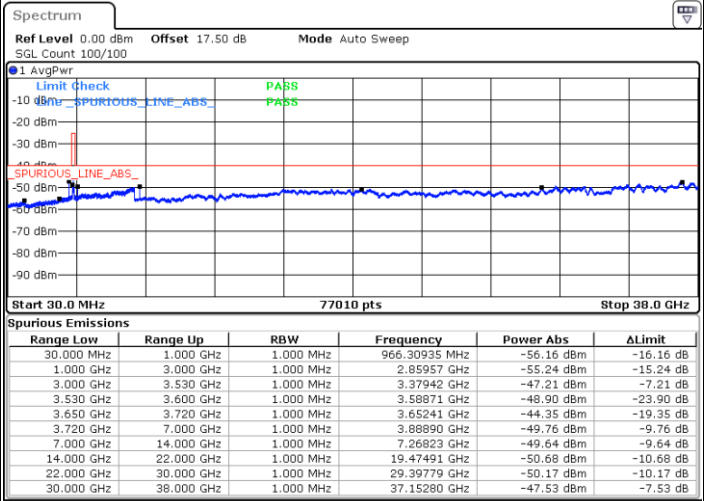

Highest Channel / FullRB

N/A

Date: 18 JAN 2020 14:31:16

LTE Band 48 / 20MHz

QPSK

Lowest Channel / 1RB0

Lowest Channel / 1RBmax

Date: 18 JAN 2020 14:54:40

Date: 18 JAN 2020 15:03:49

Lowest Channel / FullIRB

N/A

Date: 18 JAN 2020 14:45:31

LTE Band 48 / 20MHz

QPSK

Middle Channel / 1RB0

Middle Channel / 1RBmax

Date: 18 JAN 2020 14:55:41

Date: 18 JAN 2020 15:04:50

Middle Channel / FullIRB

N/A

Date: 18 JAN 2020 14:46:32

LTE Band 48 / 20MHz

QPSK

Highest Channel / 1RB0

Highest Channel / 1RBmax

Date: 20 JAN 2020 19:04:24

Date: 18 JAN 2020 15:09:54

Highest Channel / FullIRB

N/A

Date: 18 JAN 2020 14:51:37

LTE Band 48 / 5MHz

16QAM