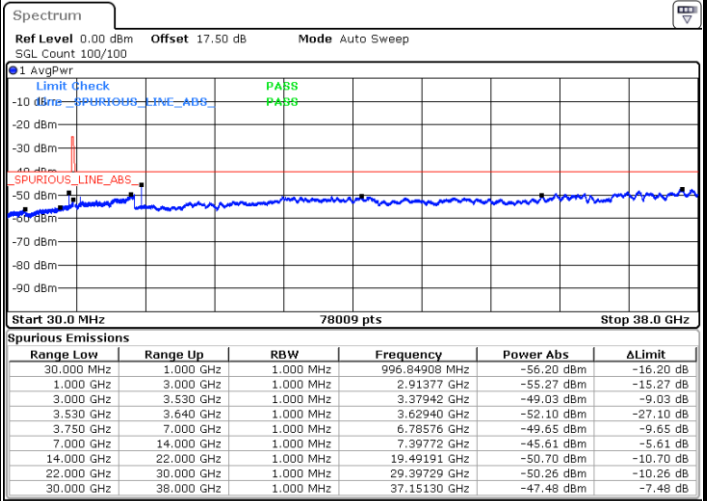

Date: 18 JAN 2020 15:03:49

Lowest Channel / FullIRB

N/A

Date: 18 JAN 2020 14:45:31

LTE Band 48 / 20MHz

QPSK

Middle Channel / 1RB0

Middle Channel / 1RBmax

Date: 18 JAN 2020 14:55:41

Date: 18 JAN 2020 15:04:50

Middle Channel / FullIRB

N/A

Date: 18 JAN 2020 14:46:32

LTE Band 48 / 20MHz

QPSK

Highest Channel / 1RB0

Highest Channel / 1RBmax

Date: 20 JAN 2020 19:04:24

Date: 18 JAN 2020 15:09:54

Highest Channel / FullIRB

N/A

Date: 18 JAN 2020 14:51:37

LTE Band 48 / 5MHz

16QAM

Lowest Channel / 1RB0

Lowest Channel / 1RBmax

Date: 18 JAN 2020 13:22:08

Date: 18 JAN 2020 13:40:26

Lowest Channel / FullIRB

N/A

Date: 18 JAN 2020 13:31:17

LTE Band 48 / 5MHz