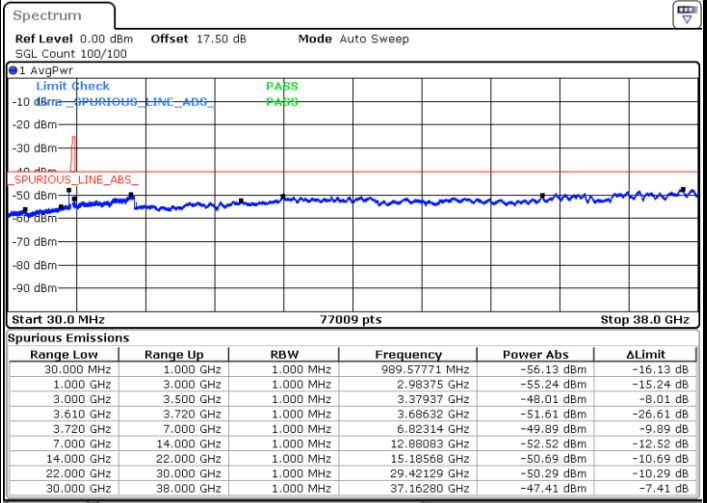

Date: 18 JAN 2020 13:44:29

Middle Channel / FullIRB

N/A

Date: 18 JAN 2020 13:35:20

LTE Band 48 / 5MHz

QPSK

Highest Channel / 1RB0

Highest Channel / 1RBmax

Date: 18 JAN 2020 13:27:12

Date: 18 JAN 2020 13:45:30

Highest Channel / FullRB

N/A

Date: 18 JAN 2020 13:36:21

LTE Band 48 / 10MHz

QPSK

Lowest Channel / 1RB0

Lowest Channel / 1RBmax

Date: 18 JAN 2020 13:50:37

Date: 18 JAN 2020 14:08:54

Lowest Channel / FullIRB

N/A

Date: 18 JAN 2020 13:59:45

LTE Band 48 / 10MHz

QPSK