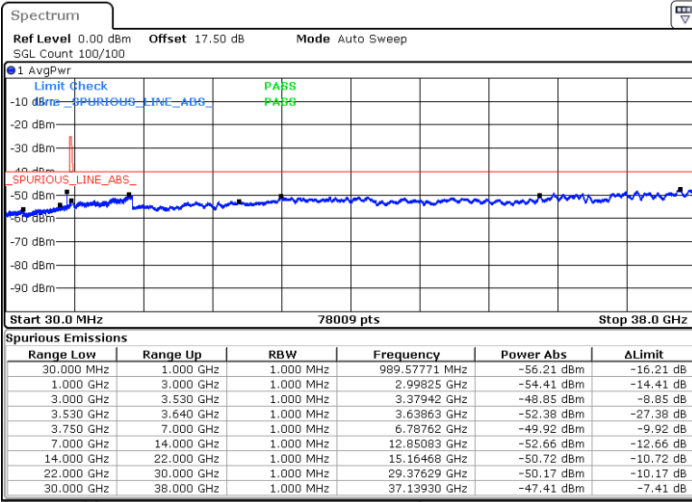

Middle Channel / 1RBmax

Date: 18 JAN 2020 14:20:05

Date: 18 JAN 2020 14:38:23

Middle Channel / FullIRB

N/A

Date: 18 JAN 2020 14:29:14

LTE Band 48 / 15MHz

16QAM

Highest Channel / 1RB0

Highest Channel / 1RBmax

Date: 18 JAN 2020 14:23:08

Date: 18 JAN 2020 14:41:26

Highest Channel / FullRB

N/A

Date: 18 JAN 2020 14:32:17

LTE Band 48 / 20MHz

16QAM

Lowest Channel / 1RB0

Lowest Channel / 1RBmax

Date: 18 JAN 2020 14:53:39

Date: 18 JAN 2020 15:02:48

Lowest Channel / FullIRB

N/A

Date: 18 JAN 2020 14:44:30