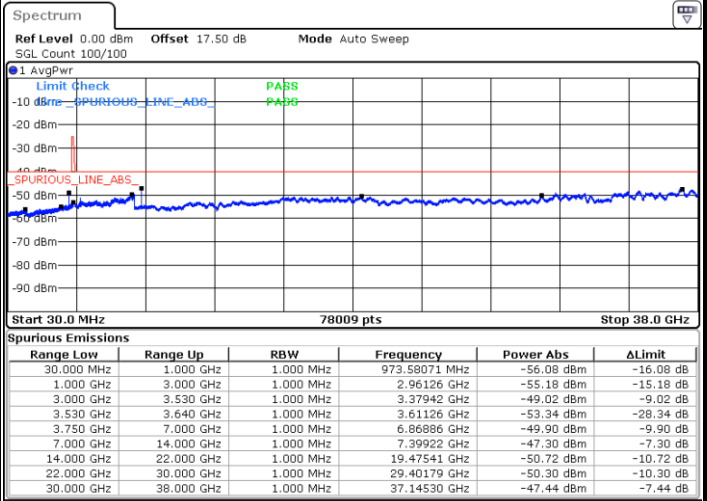

Lowest Channel / 1RB0

Lowest Channel / 1RBmax

Date: 18 JAN 2020 13:22:08

Date: 18 JAN 2020 13:40:26

Lowest Channel / FullIRB

N/A

Date: 18 JAN 2020 13:31:17

LTE Band 48 / 5MHz

16QAM

Middle Channel / 1RB0

Middle Channel / 1RBmax

Date: 18 JAN 2020 13:25:11

Date: 18 JAN 2020 13:43:29

Middle Channel / FullIRB

N/A

Date: 18 JAN 2020 13:34:20

LTE Band 48 / 5MHz

16QAM

Highest Channel / 1RB0

Highest Channel / 1RBmax

Date: 18 JAN 2020 13:28:14

Date: 18 JAN 2020 13:46:31

Highest Channel / FullIRB

N/A

Date: 18 JAN 2020 13:37:22

LTE Band 48 / 10MHz

16QAM

Lowest Channel / 1RB0

Lowest Channel / 1RBmax

Date: 18 JAN 2020 13:49:35

Date: 18 JAN 2020 14:07:53

Lowest Channel / FullIRB