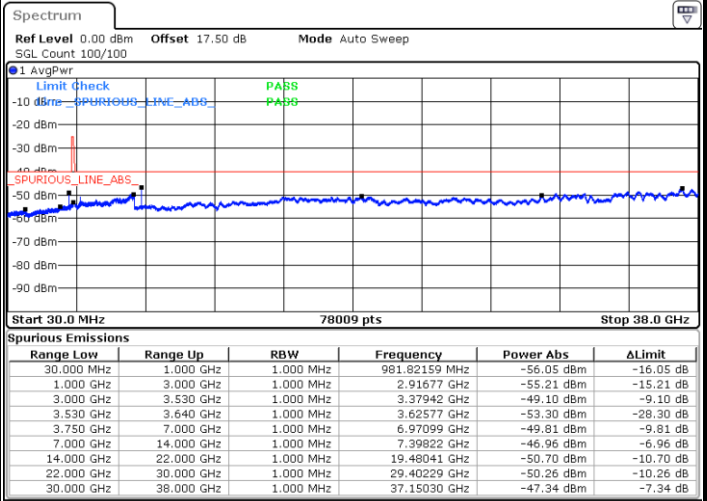

Date: 18 JAN 2020 14:17:02

Date: 18 JAN 2020 14:35:20

Lowest Channel / FullIRB

N/A

Date: 18 JAN 2020 14:26:11

LTE Band 48 / 15MHz

16QAM

Middle Channel / 1RB0

Middle Channel / 1RBmax

Date: 18 JAN 2020 14:20:05

Date: 18 JAN 2020 14:38:23

Middle Channel / FullIRB

N/A

Date: 18 JAN 2020 14:29:14

LTE Band 48 / 15MHz

16QAM

Highest Channel / 1RB0

Highest Channel / 1RBmax

Date: 18 JAN 2020 14:23:08

Date: 18 JAN 2020 14:41:26

Highest Channel / FullRB

N/A

Date: 18 JAN 2020 14:32:17

LTE Band 48 / 20MHz