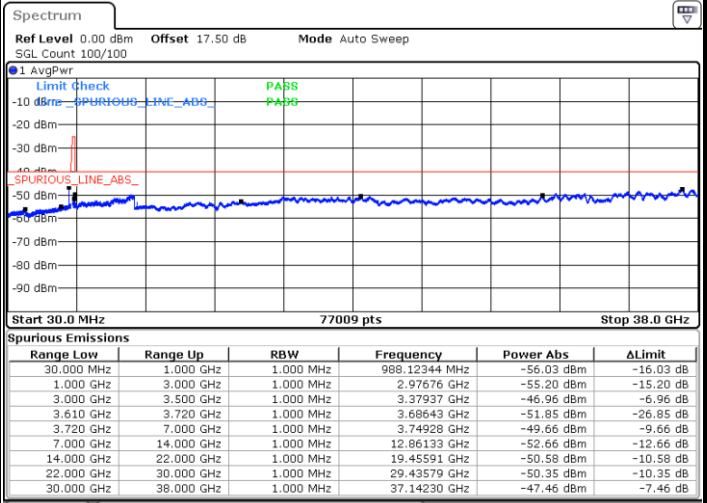

MiddleChannel / 1RB0

Middle Channel / 1RBmax

Date: 18 JAN 2020 13:51:37

Date: 18 JAN 2020 14:09:55

Middle Channel / FullIRB

N/A

Date: 18 JAN 2020 14:00:46

LTE Band 48 / 10MHz

QPSK

Highest Channel / 1RB0

Highest Channel / 1RBmax

Date: 18 JAN 2020 13:56:42

Date: 18 JAN 2020 14:14:59

Highest Channel / FullRB

N/A

Date: 18 JAN 2020 14:05:51

LTE Band 48 / 15MHz

QPSK

Lowest Channel / 1RB0

Lowest Channel / 1RBmax

Date: 18 JAN 2020 14:16:01

Date: 18 JAN 2020 14:34:19

Lowest Channel / FullIRB

N/A