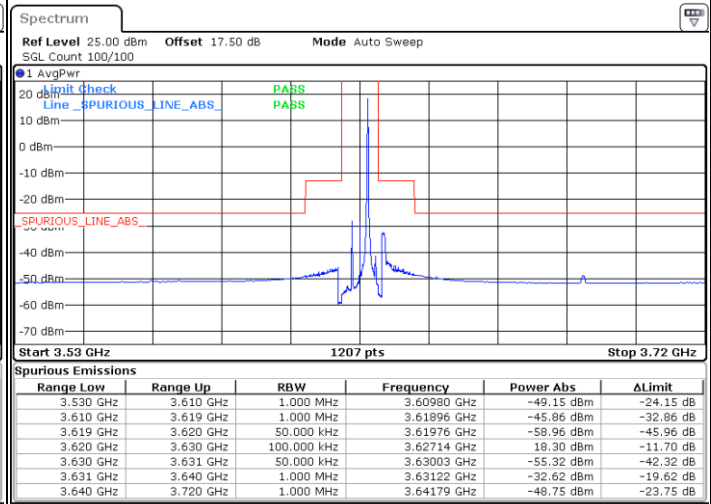

Date: 20 JAN 2020 19:53:16

LTE Band 48 / 5MHz

64QAM

Lowest Channel / 1RB0

Lowest Channel / 1RBmax

Date: 18 JAN 2020 11:00:37

Date: 18 JAN 2020 11:24:32

Lowest Channel / FullIRB

N/A

Date: 18 JAN 2020 11:12:35

LTE Band 48 / 5MHz

64QAM

Middle Channel / 1RB0

Middle Channel / 1RBmax

Date: 18 JAN 2020 11:01:57

Date: 18 JAN 2020 11:25:51

Middle Channel / FullRB

N/A

Date: 18 JAN 2020 11:13:54

LTE Band 48 / 5MHz

64QAM

Highest Channel / 1RB0

Highest Channel / 1RBmax

Date: 18 JAN 2020 11:08:35

Date: 18 JAN 2020 11:32:30

Highest Channel / FullRB

N/A

Date: 18 JAN 2020 11:20:32

LTE Band 48 / 10MHz

64QAM

Lowest Channel / 1RB0

Lowest Channel / 1RBmax