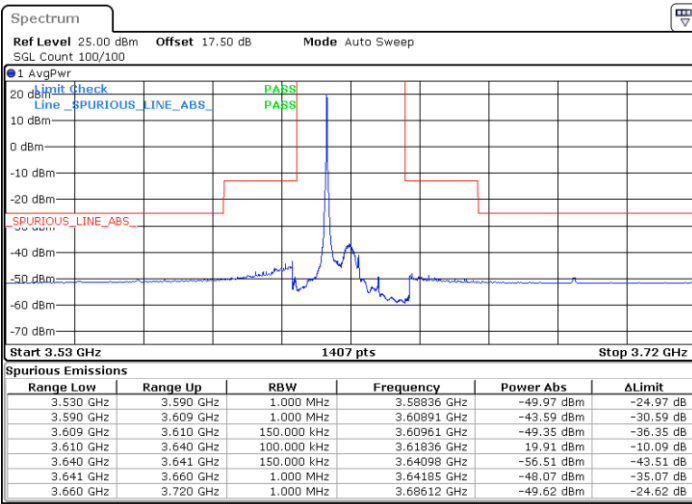

LTE Band 48 / 15MHz

QPSK

Middle Channel / 1RB0

Middle Channel / 1RBmax

Date: 20 JAN 2020 19:14:46

Date: 20 JAN 2020 19:38:38

Middle Channel / FullIRB

N/A

Date: 20 JAN 2020 19:26:42

LTE Band 48 / 15MHz

QPSK

Highest Channel / 1RB0

Highest Channel / 1RBmax

Date: 20 JAN 2020 19:16:05

Date: 20 JAN 2020 19:39:58

Highest Channel / FullRB