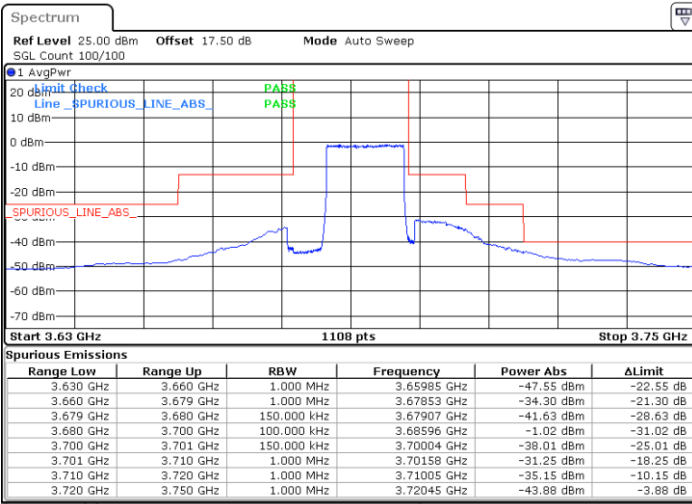

LTE Band 48 / 15MHz

64QAM

Middle Channel / 1RB0

Middle Channel / 1RBmax

Date: 20 JAN 2020 19:12:08

Date: 20 JAN 2020 19:36:00

Middle Channel / FullIRB

N/A

Date: 20 JAN 2020 19:24:04

LTE Band 48 / 15MHz

64QAM

Highest Channel / 1RB0

Highest Channel / 1RBmax

Date: 20 JAN 2020 19:18:45

Date: 20 JAN 2020 19:42:37

Highest Channel / FullIRB

N/A

Date: 20 JAN 2020 19:30:41

LTE Band 48 / 20MHz

64QAM

Lowest Channel / 1RB0

Lowest Channel / 1RBmax

Date: 20 JAN 2020 19:55:57

Date: 20 JAN 2020 20:07:55