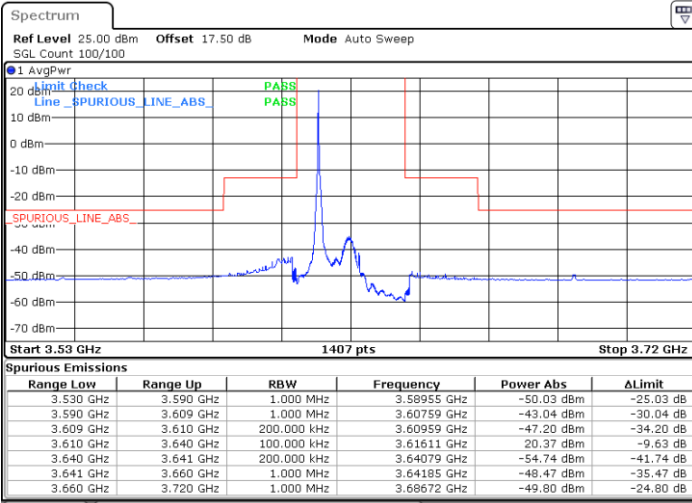

Lowest Channel / FullIRB

N/A

Date: 20 JAN 2020 19:46:39

LTE Band 48 / 20MHz

QPSK

Middle Channel / 1RB0

Middle Channel / 1RBmax

Date: 20 JAN 2020 19:59:57

Date: 20 JAN 2020 20:11:55

Middle Channel / FullRB

N/A

Date: 20 JAN 2020 19:47:59

LTE Band 48 / 20MHz

QPSK

Highest Channel / 1RB0

Highest Channel / 1RBmax