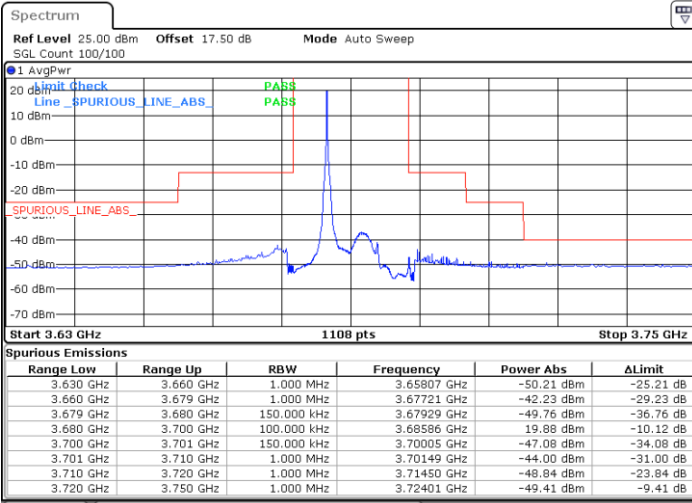

Date: 20 JAN 2020 19:26:42

LTE Band 48 / 15MHz

QPSK

Highest Channel / 1RB0

Highest Channel / 1RBmax

Date: 20 JAN 2020 19:16:05

Date: 20 JAN 2020 19:39:58

Highest Channel / FullRB

N/A

Date: 20 JAN 2020 19:28:01

LTE Band 48 / 20MHz

QPSK

Lowest Channel / 1RB0

Lowest Channel / 1RBmax

Date: 20 JAN 2020 19:58:38

Date: 20 JAN 2020 20:10:36