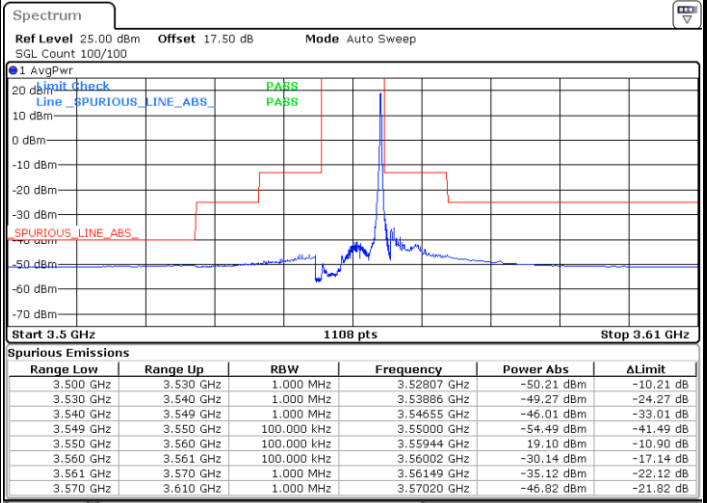

Middle Channel / 1RB0

Middle Channel / 1RBmax

Date: 18 JAN 2020 11:03:17

Date: 18 JAN 2020 11:27:11

Middle Channel / FullIRB

N/A

Date: 18 JAN 2020 11:15:14

LTE Band 48 / 5MHz

16QAM

Highest Channel / 1RB0

Highest Channel / 1RBmax

Date: 18 JAN 2020 11:07:16

Date: 18 JAN 2020 11:31:10

Highest Channel / FullRB

N/A

Date: 18 JAN 2020 11:19:13

LTE Band 48 / 10MHz

16QAM

Lowest Channel / 1RB0

Lowest Channel / 1RBmax

Date: 18 JAN 2020 11:35:10

Date: 18 JAN 2020 11:59:04

Lowest Channel / FullIRB

N/A