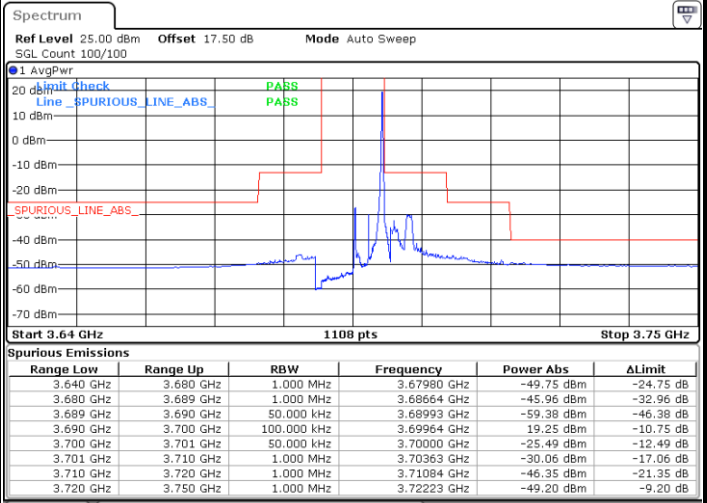

Lowest Channel / 1RBmax

Date: 18 JAN 2020 10:59:18

Date: 18 JAN 2020 11:23:12

Lowest Channel / FullIRB

N/A

Date: 18 JAN 2020 11:11:15

LTE Band 48 / 5MHz

16QAM

Middle Channel / 1RB0

Middle Channel / 1RBmax

Date: 18 JAN 2020 11:03:17

Date: 18 JAN 2020 11:27:11

Middle Channel / FullIRB

N/A

Date: 18 JAN 2020 11:15:14

LTE Band 48 / 5MHz

16QAM

Highest Channel / 1RB0

Highest Channel / 1RBmax

Date: 18 JAN 2020 11:07:16

Date: 18 JAN 2020 11:31:10

Highest Channel / FullRB

N/A

Date: 18 JAN 2020 11:19:13

LTE Band 48 / 10MHz

16QAM

Lowest Channel / 1RB0

Lowest Channel / 1RBmax

Date: 18 JAN 2020 11:35:10

Date: 18 JAN 2020 11:59:04

Lowest Channel / FullIRB

N/A