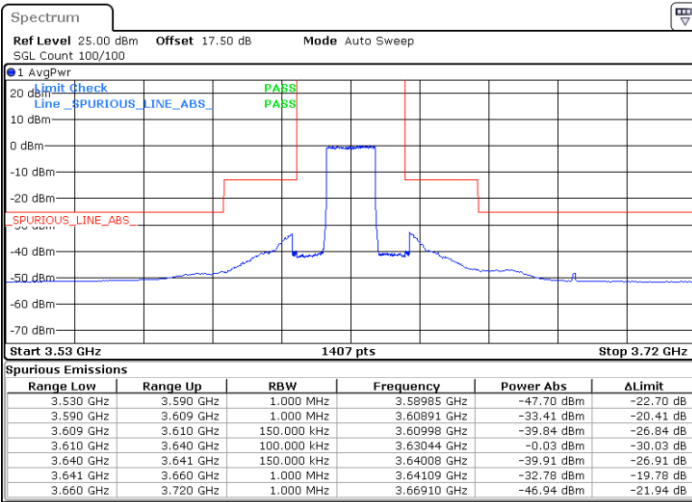

Highest Channel / FullRB

N/A

Date: 18 JAN 2020 11:55:05

LTE Band 48 / 15MHz

16QAM

Lowest Channel / 1RB0

Lowest Channel / 1RBmax

Date: 20 JAN 2020 19:09:29

Date: 20 JAN 2020 19:33:20

Lowest Channel / FullIRB

N/A

Date: 20 JAN 2020 19:21:25

LTE Band 48 / 15MHz

16QAM

Middle Channel / 1RB0

Middle Channel / 1RBmax

Date: 20 JAN 2020 19:13:27

Date: 20 JAN 2020 19:37:19

Middle Channel / FullRB

N/A

Date: 20 JAN 2020 19:25:23

LTE Band 48 / 15MHz

16QAM

Highest Channel / 1RB0

Highest Channel / 1RBmax

Date: 20 JAN 2020 19:17:25

Date: 20 JAN 2020 19:41:18

Highest Channel / FullIRB

N/A

Date: 18 JAN 2020 12:30:57

LTE Band 48 / 20MHz

16QAM