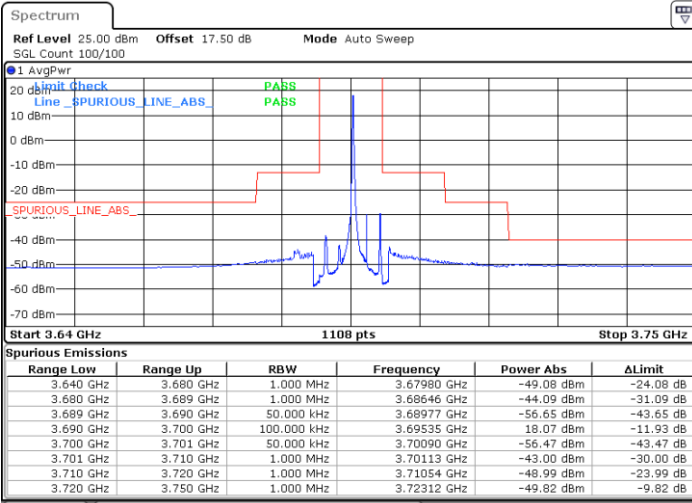

Middle Channel / FullRB

N/A

Date: 18 JAN 2020 11:13:54

LTE Band 48 / 5MHz

64QAM

Highest Channel / 1RB0

Highest Channel / 1RBmax

Date: 18 JAN 2020 11:08:35

Date: 18 JAN 2020 11:32:30

Highest Channel / FullRB

N/A

Date: 18 JAN 2020 11:20:32

LTE Band 48 / 10MHz

64QAM

Lowest Channel / 1RB0

Lowest Channel / 1RBmax

Date: 18 JAN 2020 11:33:50

Date: 18 JAN 2020 11:57:44

Lowest Channel / FullIRB

N/A

Date: 18 JAN 2020 11:45:47

LTE Band 48 / 10MHz

64QAM

MiddleChannel / 1RB0