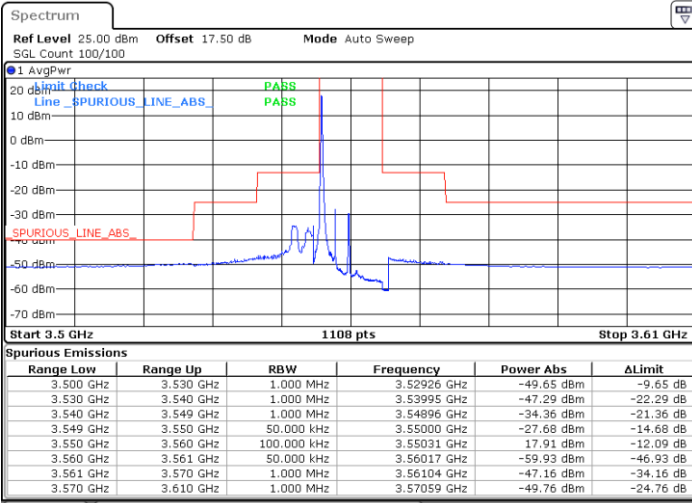

LTE Band 48 / 20MHz

16QAM

Highest Channel / 1RB0

Highest Channel / 1RBmax

Date: 20 JAN 2020 20:05:15

Date: 20 JAN 2020 20:17:13

Highest Channel / FullIRB

N/A

Date: 20 JAN 2020 19:53:16

LTE Band 48 / 5MHz

64QAM

Lowest Channel / 1RB0

Lowest Channel / 1RBmax

Date: 18 JAN 2020 11:00:37

Date: 18 JAN 2020 11:24:32

Lowest Channel / FullIRB

N/A

Date: 18 JAN 2020 11:12:35

LTE Band 48 / 5MHz

64QAM

Middle Channel / 1RB0

Middle Channel / 1RBmax

Date: 18 JAN 2020 11:01:57

Date: 18 JAN 2020 11:25:51

Middle Channel / FullRB

N/A

Date: 18 JAN 2020 11:13:54

LTE Band 48 / 5MHz

64QAM

Highest Channel / 1RB0

Highest Channel / 1RBmax

Date: 18 JAN 2020 11:08:35