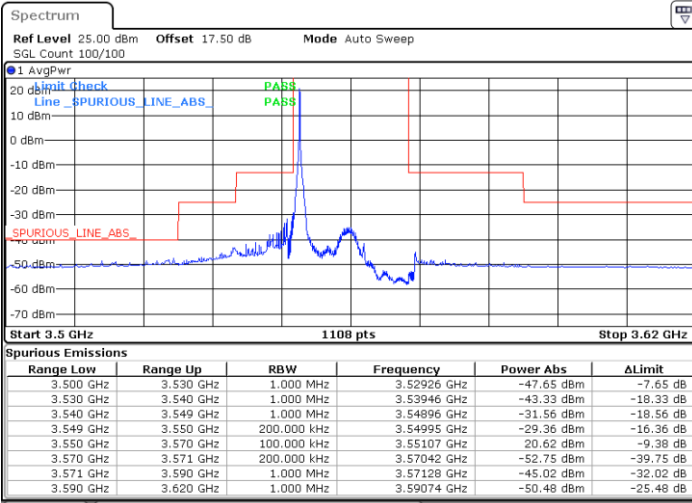

Date: 20 JAN 2020 19:26:42

LTE Band 48 / 15MHz

QPSK

Highest Channel / 1RB0

Highest Channel / 1RBmax

Date: 20 JAN 2020 19:16:05

Date: 20 JAN 2020 19:39:58

Highest Channel / FullRB

N/A

Date: 20 JAN 2020 19:28:01

LTE Band 48 / 20MHz

QPSK

Lowest Channel / 1RB0

Lowest Channel / 1RBmax

Date: 20 JAN 2020 19:58:38

Date: 20 JAN 2020 20:10:36

Lowest Channel / FullIRB

N/A

Date: 20 JAN 2020 19:46:39

LTE Band 48 / 20MHz

QPSK

Middle Channel / 1RB0

Middle Channel / 1RBmax

Date: 20 JAN 2020 19:59:57