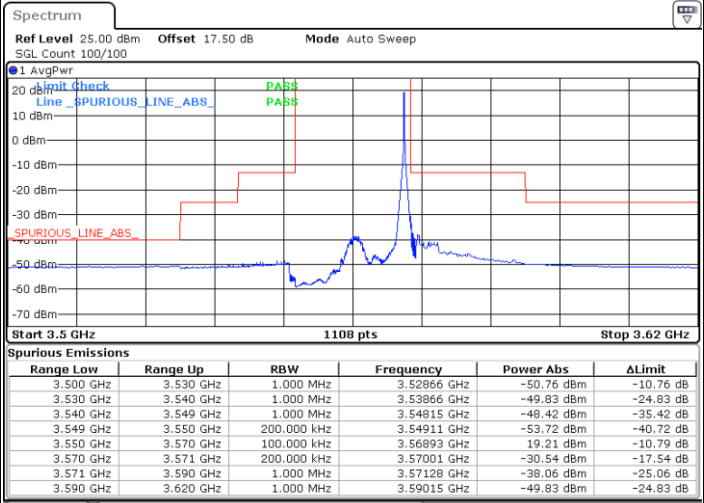

Date: 20 JAN 2020 19:13:27

Date: 20 JAN 2020 19:37:19

Middle Channel / FullRB

N/A

Date: 20 JAN 2020 19:25:23

LTE Band 48 / 15MHz

16QAM

Highest Channel / 1RB0

Highest Channel / 1RBmax

Date: 20 JAN 2020 19:17:25

Date: 20 JAN 2020 19:41:18

Highest Channel / FullIRB

N/A

Date: 18 JAN 2020 12:30:57

LTE Band 48 / 20MHz

16QAM

Lowest Channel / 1RB0

Lowest Channel / 1RBmax

Date: 20 JAN 2020 19:57:17

Date: 20 JAN 2020 20:09:15

Lowest Channel / FullIRB

N/A

Date: 18 JAN 2020 12:46:53

LTE Band 48 / 20MHz