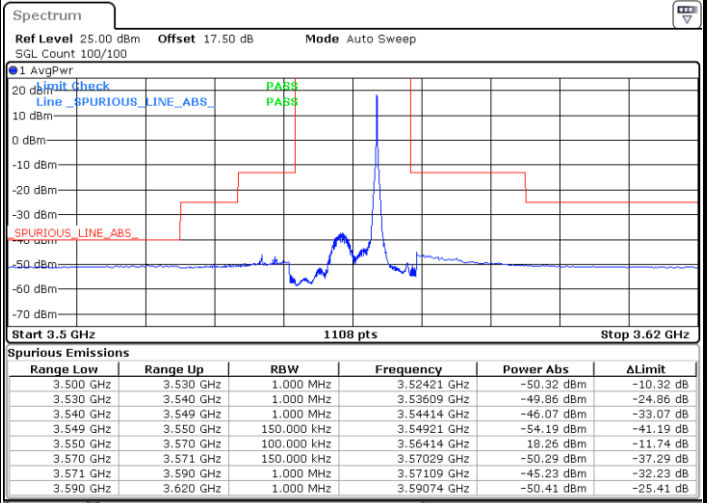

Middle Channel / 1RBmax

Date: 18 JAN 2020 11:40:29

Date: 18 JAN 2020 12:04:23

Middle Channel / FullIRB

N/A

Date: 18 JAN 2020 11:52:26

LTE Band 48 / 10MHz

64QAM

Highest Channel / 1RB0

Highest Channel / 1RBmax

Date: 18 JAN 2020 11:41:48

Date: 18 JAN 2020 12:05:42

Highest Channel / FullIRB

N/A

Date: 18 JAN 2020 11:53:45

LTE Band 48 / 15MHz

64QAM

Lowest Channel / 1RB0

Lowest Channel / 1RBmax

Date: 20 JAN 2020 19:10:48

Date: 20 JAN 2020 19:34:40

Lowest Channel / FullIRB

N/A

Date: 20 JAN 2020 19:22:44