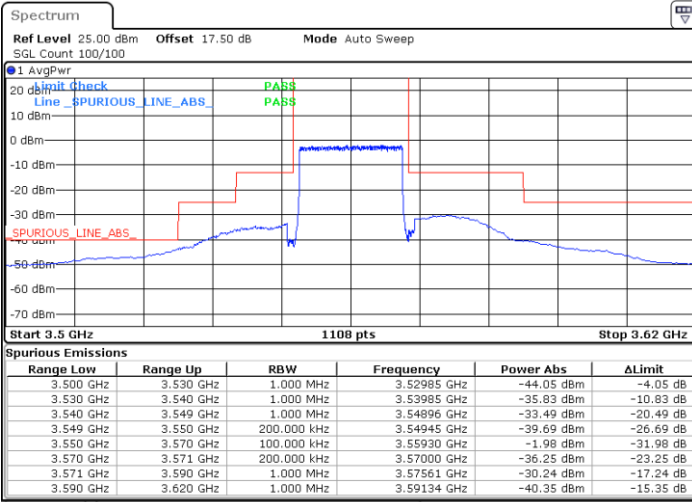

Date: 20 JAN 2020 19:24:04

LTE Band 48 / 15MHz

64QAM

Highest Channel / 1RB0

Highest Channel / 1RBmax

Date: 20 JAN 2020 19:18:45

Date: 20 JAN 2020 19:42:37

Highest Channel / FullIRB

N/A

Date: 20 JAN 2020 19:30:41

LTE Band 48 / 20MHz

64QAM

Lowest Channel / 1RB0

Lowest Channel / 1RBmax

Date: 20 JAN 2020 19:55:57

Date: 20 JAN 2020 20:07:55

Lowest Channel / FullIRB

N/A

Date: 20 JAN 2020 19:43:58

LTE Band 48 / 20MHz

64QAM

Middle Channel / 1RB0

Middle Channel / 1RBmax

Date: 20 JAN 2020 20:02:36