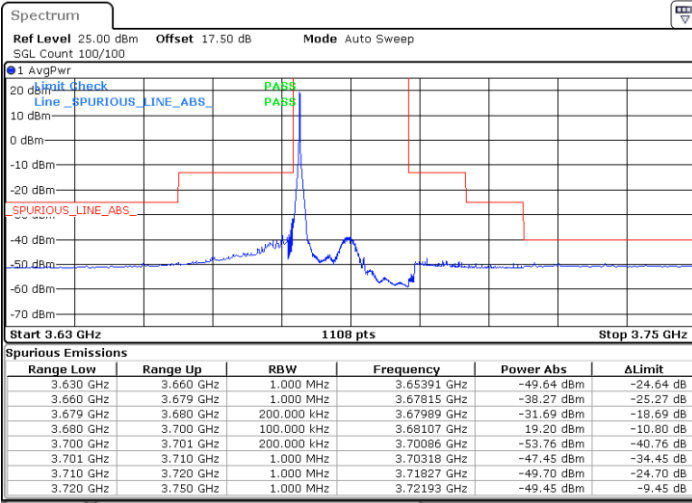

Lowest Channel / 1RB0

Lowest Channel / 1RBmax

Date: 20 JAN 2020 19:57:17

Date: 20 JAN 2020 20:09:15

Lowest Channel / FullIRB

N/A

Date: 18 JAN 2020 12:46:53

LTE Band 48 / 20MHz

16QAM

Middle Channel / 1RB0

Middle Channel / 1RBmax

Date: 20 JAN 2020 20:01:17

Date: 20 JAN 2020 20:13:14

Middle Channel / FullRB

N/A

Date: 20 JAN 2020 19:49:18

LTE Band 48 / 20MHz

16QAM

Highest Channel / 1RB0

Highest Channel / 1RBmax

Date: 20 JAN 2020 20:05:15

Date: 20 JAN 2020 20:17:13

Highest Channel / FullIRB

N/A

Date: 20 JAN 2020 19:53:16

LTE Band 48 / 5MHz

64QAM

Lowest Channel / 1RB0

Lowest Channel / 1RBmax

Date: 18 JAN 2020 11:00:37

Date: 18 JAN 2020 11:24:32

Lowest Channel / FullIRB