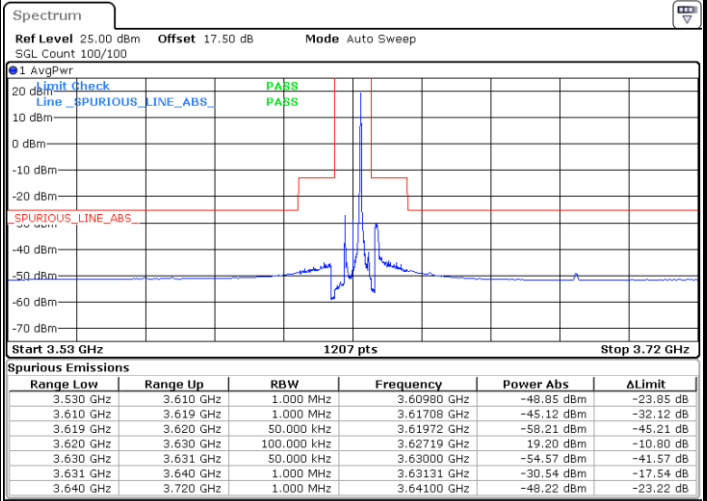

Lowest Channel / 1RBmax

Date: 18 JAN 2020 10:59:18

Date: 18 JAN 2020 11:23:12

Lowest Channel / FullIRB

N/A

Date: 18 JAN 2020 11:11:15

LTE Band 48 / 5MHz

16QAM

Middle Channel / 1RB0

Middle Channel / 1RBmax

Date: 18 JAN 2020 11:03:17

Date: 18 JAN 2020 11:27:11

Middle Channel / FullIRB

N/A

Date: 18 JAN 2020 11:15:14

LTE Band 48 / 5MHz