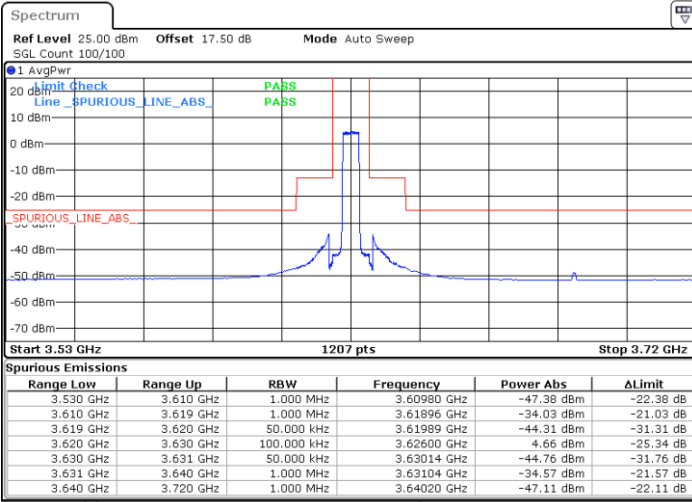

Middle Channel / 1RB0

Middle Channel / 1RBmax

Date: 18 JAN 2020 11:03:17

Date: 18 JAN 2020 11:27:11

Middle Channel / FullIRB

N/A

Date: 18 JAN 2020 11:15:14

LTE Band 48 / 5MHz