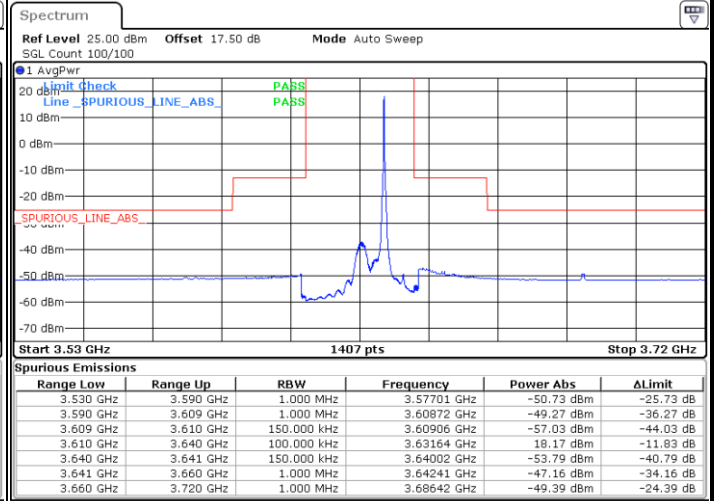

Highest Channel / 1RB0

Highest Channel / 1RBmax

Date: 18 JAN 2020 11:41:48

Date: 18 JAN 2020 12:05:42

Highest Channel / FullIRB

N/A

Date: 18 JAN 2020 11:53:45

LTE Band 48 / 15MHz

64QAM

Lowest Channel / 1RB0

Lowest Channel / 1RBmax

Date: 20 JAN 2020 19:10:48

Date: 20 JAN 2020 19:34:40

Lowest Channel / FullIRB

N/A

Date: 20 JAN 2020 19:22:44

LTE Band 48 / 15MHz

64QAM

Middle Channel / 1RB0

Middle Channel / 1RBmax

Date: 20 JAN 2020 19:12:08

Date: 20 JAN 2020 19:36:00

Middle Channel / FullIRB

N/A

Date: 20 JAN 2020 19:24:04

LTE Band 48 / 15MHz

64QAM

Highest Channel / 1RB0

Highest Channel / 1RBmax

Date: 20 JAN 2020 19:18:45

Date: 20 JAN 2020 19:42:37

Highest Channel / FullIRB