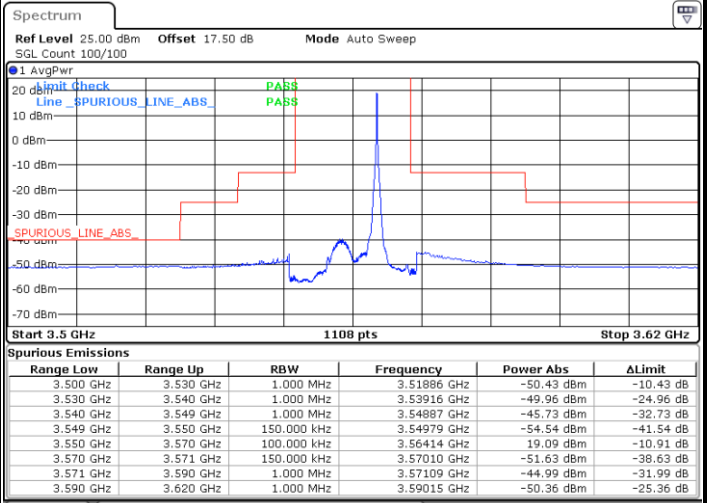

N/A

Date: 18 JAN 2020 11:51:06

LTE Band 48 / 10MHz

16QAM

Highest Channel / 1RB0

Highest Channel / 1RBmax

Date: 18 JAN 2020 11:43:08

Date: 18 JAN 2020 12:07:02

Highest Channel / FullRB

N/A

Date: 18 JAN 2020 11:55:05

LTE Band 48 / 15MHz

16QAM

Lowest Channel / 1RB0

Lowest Channel / 1RBmax

Date: 20 JAN 2020 19:09:29

Date: 20 JAN 2020 19:33:20

Lowest Channel / FullIRB

N/A

Date: 20 JAN 2020 19:21:25

LTE Band 48 / 15MHz

16QAM

Middle Channel / 1RB0

Middle Channel / 1RBmax