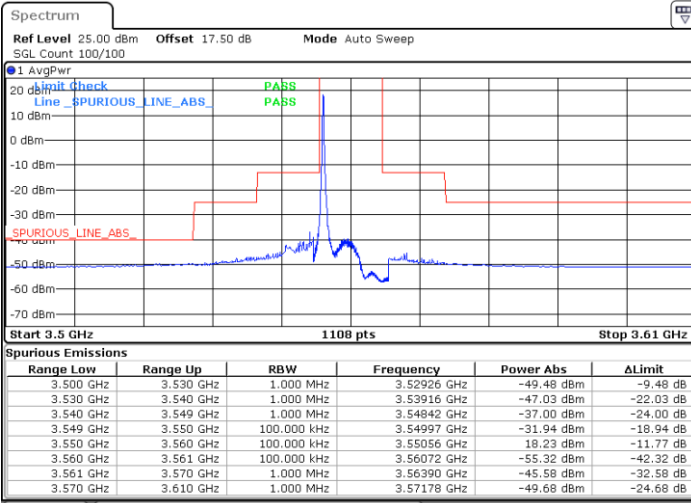

Middle Channel / FullRB

N/A

Date: 18 JAN 2020 11:13:54

LTE Band 48 / 5MHz

64QAM

Highest Channel / 1RB0

Highest Channel / 1RBmax

Date: 18 JAN 2020 11:08:35

Date: 18 JAN 2020 11:32:30

Highest Channel / FullRB

N/A

Date: 18 JAN 2020 11:20:32

LTE Band 48 / 10MHz

64QAM

Lowest Channel / 1RB0

Lowest Channel / 1RBmax

Date: 18 JAN 2020 11:33:50

Date: 18 JAN 2020 11:57:44

Lowest Channel / FullIRB

N/A

Date: 18 JAN 2020 11:45:47

LTE Band 48 / 10MHz

64QAM

MiddleChannel / 1RB0