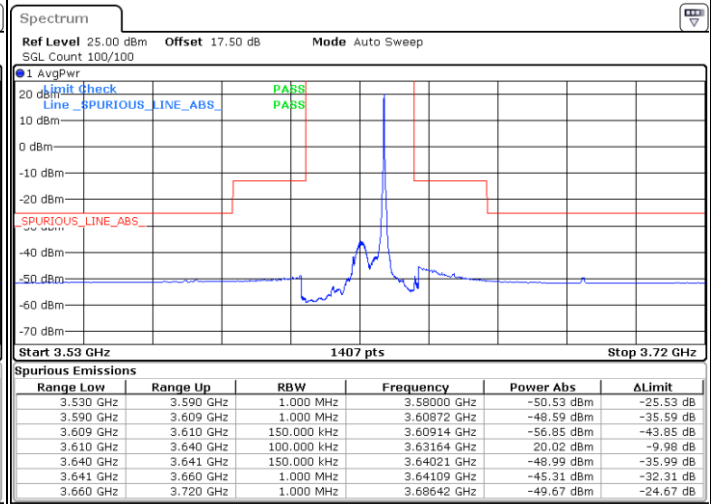

LTE Band 48 / 15MHz

QPSK

Middle Channel / 1RB0

Middle Channel / 1RBmax

Date: 20 JAN 2020 19:14:46

Date: 20 JAN 2020 19:38:38

Middle Channel / FullIRB

N/A

Date: 20 JAN 2020 19:26:42

LTE Band 48 / 15MHz

QPSK

Highest Channel / 1RB0

Highest Channel / 1RBmax

Date: 20 JAN 2020 19:16:05

Date: 20 JAN 2020 19:39:58

Highest Channel / FullRB