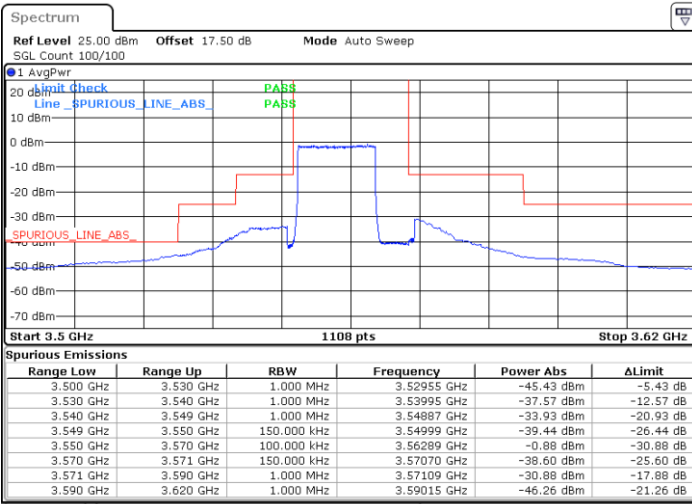

Highest Channel / 1RB0

Highest Channel / 1RBmax

Date: 18 JAN 2020 11:41:48

Date: 18 JAN 2020 12:05:42

Highest Channel / FullIRB

N/A

Date: 18 JAN 2020 11:53:45

LTE Band 48 / 15MHz

64QAM

Lowest Channel / 1RB0

Lowest Channel / 1RBmax

Date: 20 JAN 2020 19:10:48

Date: 20 JAN 2020 19:34:40

Lowest Channel / FullIRB

N/A

Date: 20 JAN 2020 19:22:44

LTE Band 48 / 15MHz

64QAM

Middle Channel / 1RB0

Middle Channel / 1RBmax

Date: 20 JAN 2020 19:12:08

Date: 20 JAN 2020 19:36:00

Middle Channel / FullIRB

N/A

Date: 20 JAN 2020 19:24:04

LTE Band 48 / 15MHz

64QAM

Highest Channel / 1RB0

Highest Channel / 1RBmax

Date: 20 JAN 2020 19:18:45

Date: 20 JAN 2020 19:42:37

Highest Channel / FullIRB