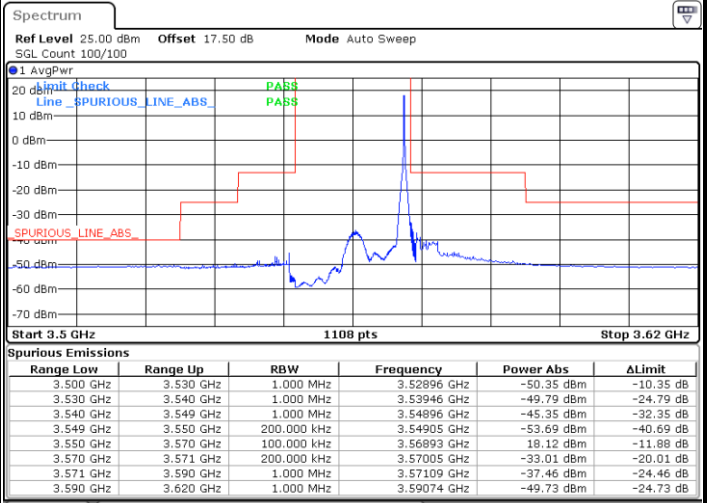

Date: 20 JAN 2020 19:24:04

LTE Band 48 / 15MHz

64QAM

Highest Channel / 1RB0

Highest Channel / 1RBmax

Date: 20 JAN 2020 19:18:45

Date: 20 JAN 2020 19:42:37

Highest Channel / FullIRB

N/A

Date: 20 JAN 2020 19:30:41

LTE Band 48 / 20MHz

64QAM

Lowest Channel / 1RB0

Lowest Channel / 1RBmax

Date: 20 JAN 2020 19:55:57

Date: 20 JAN 2020 20:07:55

Lowest Channel / FullIRB

N/A

Date: 20 JAN 2020 19:43:58

LTE Band 48 / 20MHz

64QAM

Middle Channel / 1RB0

Middle Channel / 1RBmax

Date: 20 JAN 2020 20:02:36