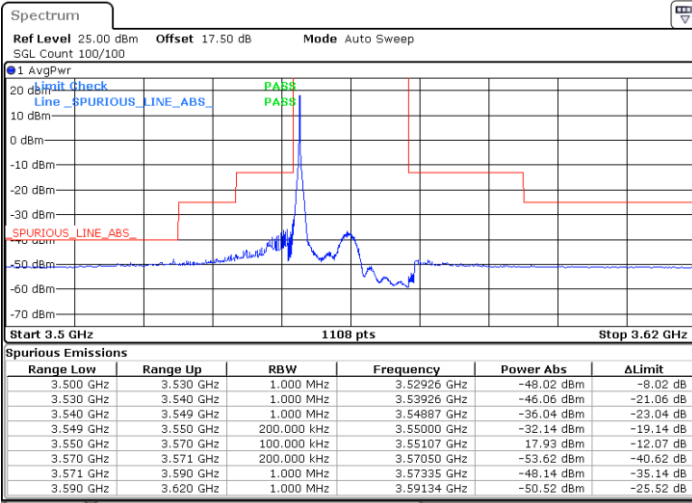

Date: 20 JAN 2020 19:24:04

LTE Band 48 / 15MHz

64QAM

Highest Channel / 1RB0

Highest Channel / 1RBmax

Date: 20 JAN 2020 19:18:45

Date: 20 JAN 2020 19:42:37

Highest Channel / FullIRB

N/A

Date: 20 JAN 2020 19:30:41

LTE Band 48 / 20MHz

64QAM

Lowest Channel / 1RB0

Lowest Channel / 1RBmax

Date: 20 JAN 2020 19:55:57

Date: 20 JAN 2020 20:07:55

Lowest Channel / FullIRB

N/A

Date: 20 JAN 2020 19:43:58

LTE Band 48 / 20MHz

64QAM

Middle Channel / 1RB0

Middle Channel / 1RBmax

Date: 20 JAN 2020 20:02:36