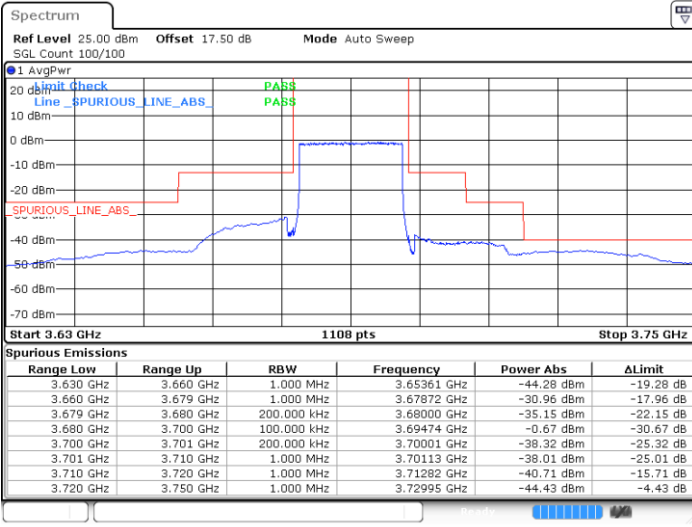

Lowest Channel / FullIRB

N/A

Date: 20 JAN 2020 19:46:39

LTE Band 48 / 20MHz

QPSK

Middle Channel / 1RB0

Middle Channel / 1RBmax

Date: 20 JAN 2020 19:59:57

Date: 20 JAN 2020 20:11:55

Middle Channel / FullRB

N/A

Date: 20 JAN 2020 19:47:59

LTE Band 48 / 20MHz

QPSK

Highest Channel / 1RB0

Highest Channel / 1RBmax

Date: 20 JAN 2020 20:06:35

Date: 20 JAN 2020 20:18:32

Highest Channel / FullIRB

N/A

Date: 20 JAN 2020 19:54:36

LTE Band 48 / 5MHz

16QAM

Lowest Channel / 1RB0

Lowest Channel / 1RBmax

Date: 18 JAN 2020 10:59:18

Date: 18 JAN 2020 11:23:12

Lowest Channel / FullIRB

N/A

Date: 18 JAN 2020 11:11:15

LTE Band 48 / 5MHz

16QAM