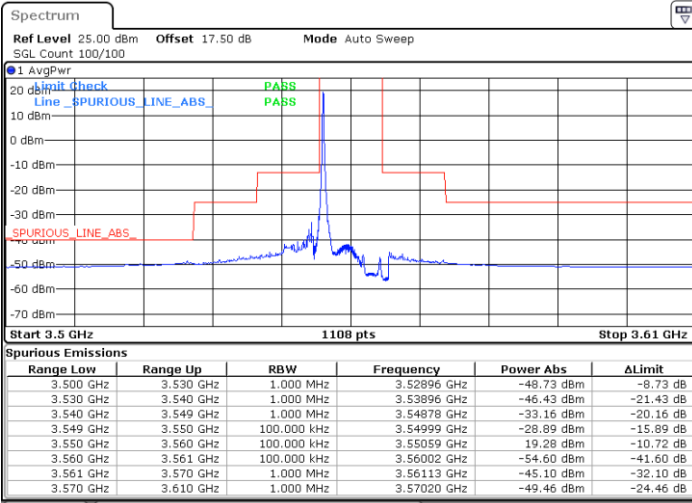

16QAM

Highest Channel / 1RB0

Highest Channel / 1RBmax

Date: 18 JAN 2020 11:07:16

Date: 18 JAN 2020 11:31:10

Highest Channel / FullRB

N/A

Date: 18 JAN 2020 11:19:13

LTE Band 48 / 10MHz

16QAM

Lowest Channel / 1RB0

Lowest Channel / 1RBmax

Date: 18 JAN 2020 11:35:10

Date: 18 JAN 2020 11:59:04

Lowest Channel / FullIRB

N/A