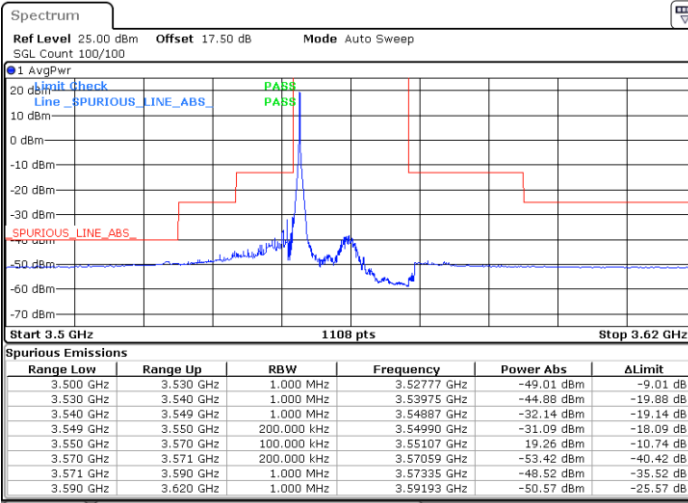

Date: 20 JAN 2020 19:13:27

Date: 20 JAN 2020 19:37:19

Middle Channel / FullRB

N/A

Date: 20 JAN 2020 19:25:23

LTE Band 48 / 15MHz

16QAM

Highest Channel / 1RB0

Highest Channel / 1RBmax

Date: 20 JAN 2020 19:17:25

Date: 20 JAN 2020 19:41:18

Highest Channel / FullIRB

N/A

Date: 18 JAN 2020 12:30:57

LTE Band 48 / 20MHz

16QAM

Lowest Channel / 1RB0

Lowest Channel / 1RBmax

Date: 20 JAN 2020 19:57:17

Date: 20 JAN 2020 20:09:15

Lowest Channel / FullIRB

N/A

Date: 18 JAN 2020 12:46:53

LTE Band 48 / 20MHz