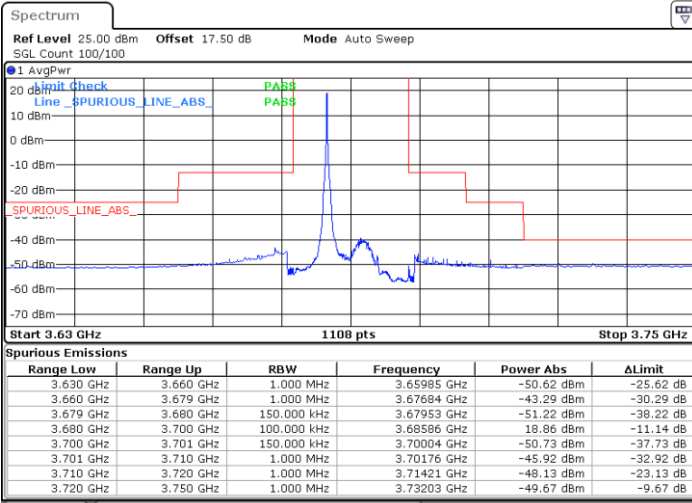

Date: 20 JAN 2020 19:33:20

Lowest Channel / FullIRB

N/A

Date: 20 JAN 2020 19:21:25

LTE Band 48 / 15MHz

16QAM

Middle Channel / 1RB0

Middle Channel / 1RBmax

Date: 20 JAN 2020 19:13:27

Date: 20 JAN 2020 19:37:19

Middle Channel / FullRB

N/A

Date: 20 JAN 2020 19:25:23

LTE Band 48 / 15MHz

16QAM

Highest Channel / 1RB0

Highest Channel / 1RBmax

Date: 20 JAN 2020 19:17:25

Date: 20 JAN 2020 19:41:18

Highest Channel / FullIRB

N/A

Date: 18 JAN 2020 12:30:57

LTE Band 48 / 20MHz

16QAM

Lowest Channel / 1RB0

Lowest Channel / 1RBmax

Date: 20 JAN 2020 19:57:17

Date: 20 JAN 2020 20:09:15

Lowest Channel / FullIRB

N/A

Date: 18 JAN 2020 12:46:53

LTE Band 48 / 20MHz