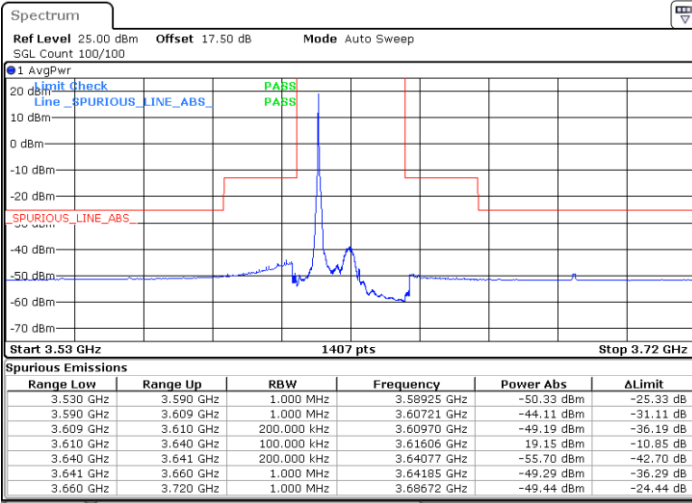

LTE Band 48 / 20MHz

16QAM

Middle Channel / 1RB0

Middle Channel / 1RBmax

Date: 20 JAN 2020 20:01:17