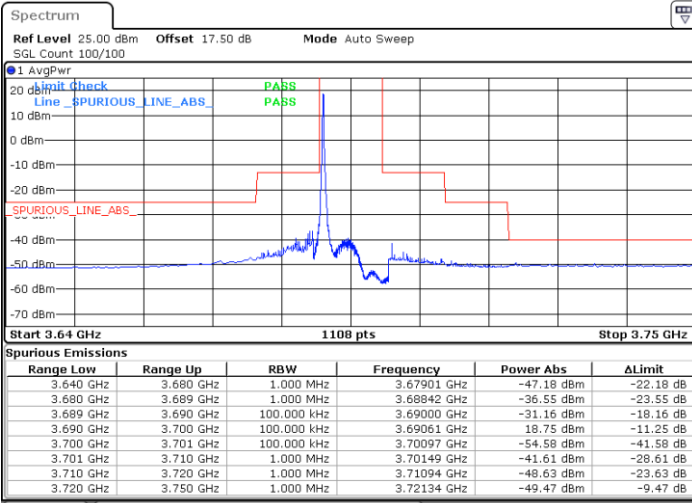

Date: 18 JAN 2020 11:33:50

Date: 18 JAN 2020 11:57:44

Lowest Channel / FullIRB

N/A

Date: 18 JAN 2020 11:45:47

LTE Band 48 / 10MHz

64QAM

MiddleChannel / 1RB0

Middle Channel / 1RBmax

Date: 18 JAN 2020 11:40:29

Date: 18 JAN 2020 12:04:23

Middle Channel / FullIRB

N/A

Date: 18 JAN 2020 11:52:26

LTE Band 48 / 10MHz

64QAM

Highest Channel / 1RB0

Highest Channel / 1RBmax

Date: 18 JAN 2020 11:41:48

Date: 18 JAN 2020 12:05:42

Highest Channel / FullIRB

N/A

Date: 18 JAN 2020 11:53:45

LTE Band 48 / 15MHz