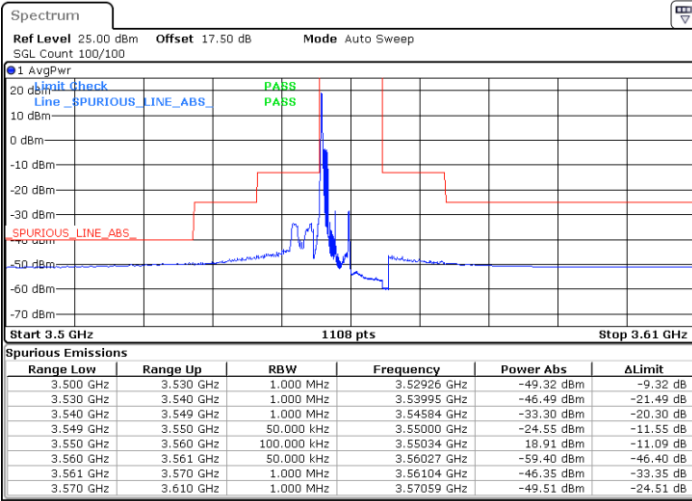

Date: 20 JAN 2020 20:06:35

Date: 20 JAN 2020 20:18:32

Highest Channel / FullIRB

N/A

Date: 20 JAN 2020 19:54:36

LTE Band 48 / 5MHz

16QAM

Lowest Channel / 1RB0

Lowest Channel / 1RBmax

Date: 18 JAN 2020 10:59:18

Date: 18 JAN 2020 11:23:12

Lowest Channel / FullIRB

N/A

Date: 18 JAN 2020 11:11:15

LTE Band 48 / 5MHz

16QAM