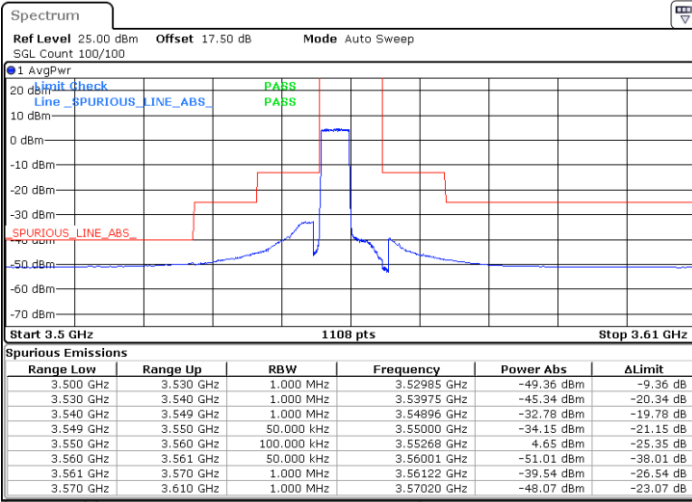

Lowest Channel / 1RBmax

Date: 18 JAN 2020 10:59:18

Date: 18 JAN 2020 11:23:12

Lowest Channel / FullIRB

N/A

Date: 18 JAN 2020 11:11:15

LTE Band 48 / 5MHz

16QAM

Middle Channel / 1RB0

Middle Channel / 1RBmax

Date: 18 JAN 2020 11:03:17

Date: 18 JAN 2020 11:27:11

Middle Channel / FullIRB

N/A

Date: 18 JAN 2020 11:15:14

LTE Band 48 / 5MHz