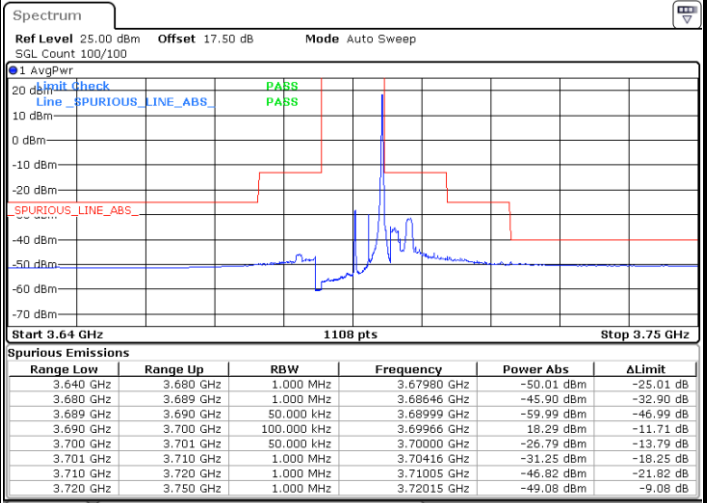

N/A

Date: 18 JAN 2020 11:12:35

LTE Band 48 / 5MHz

64QAM

Middle Channel / 1RB0

Middle Channel / 1RBmax

Date: 18 JAN 2020 11:01:57

Date: 18 JAN 2020 11:25:51

Middle Channel / FullRB

N/A

Date: 18 JAN 2020 11:13:54

LTE Band 48 / 5MHz

64QAM

Highest Channel / 1RB0

Highest Channel / 1RBmax

Date: 18 JAN 2020 11:08:35

Date: 18 JAN 2020 11:32:30

Highest Channel / FullRB

N/A

Date: 18 JAN 2020 11:20:32

LTE Band 48 / 10MHz

64QAM

Lowest Channel / 1RB0

Lowest Channel / 1RBmax

Date: 18 JAN 2020 11:33:50

Date: 18 JAN 2020 11:57:44

Lowest Channel / FullIRB

N/A

Date: 18 JAN 2020 11:45:47

LTE Band 48 / 10MHz

64QAM

MiddleChannel / 1RB0