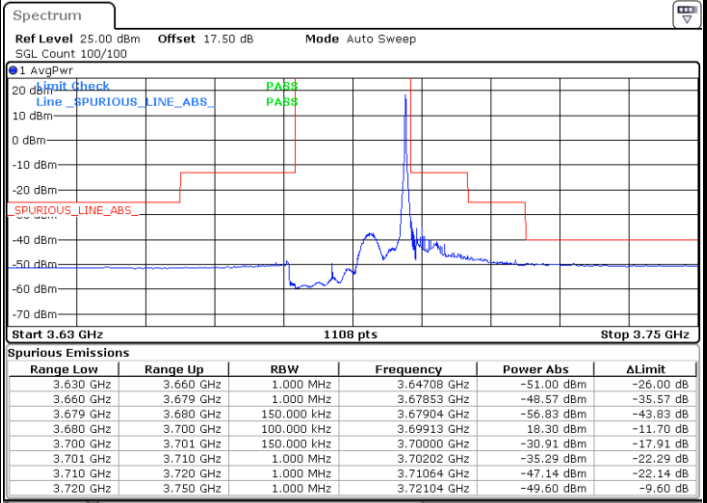

LTE Band 48 / 15MHz

64QAM

Middle Channel / 1RB0

Middle Channel / 1RBmax

Date: 20 JAN 2020 19:12:08

Date: 20 JAN 2020 19:36:00

Middle Channel / FullIRB

N/A

Date: 20 JAN 2020 19:24:04

LTE Band 48 / 15MHz

64QAM

Highest Channel / 1RB0

Highest Channel / 1RBmax

Date: 20 JAN 2020 19:18:45

Date: 20 JAN 2020 19:42:37

Highest Channel / FullIRB

N/A

Date: 20 JAN 2020 19:30:41

LTE Band 48 / 20MHz

64QAM

Lowest Channel / 1RB0

Lowest Channel / 1RBmax

Date: 20 JAN 2020 19:55:57

Date: 20 JAN 2020 20:07:55

Lowest Channel / FullIRB

N/A

Date: 20 JAN 2020 19:43:58

LTE Band 48 / 20MHz

64QAM

Middle Channel / 1RB0

Middle Channel / 1RBmax

Date: 20 JAN 2020 20:02:36