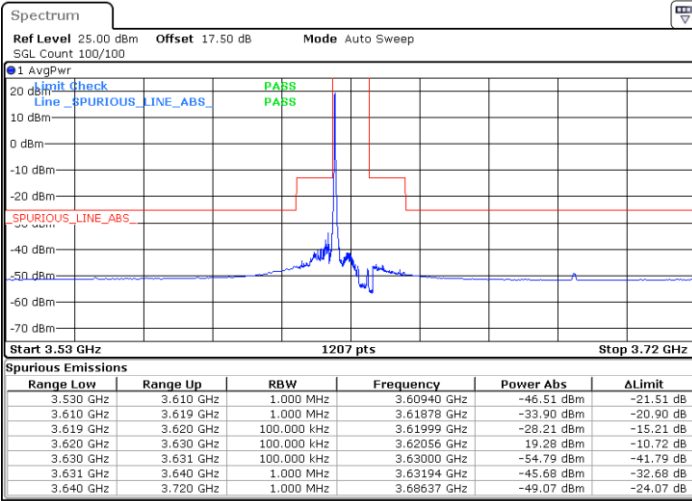

LTE Band 48 / 10MHz

16QAM

Lowest Channel / 1RB0

Lowest Channel / 1RBmax

Date: 18 JAN 2020 11:35:10

Date: 18 JAN 2020 11:59:04

Lowest Channel / FullIRB

N/A

Date: 18 JAN 2020 11:47:07

LTE Band 48 / 10MHz

16QAM

MiddleChannel / 1RB0

Middle Channel / 1RBmax

Date: 18 JAN 2020 11:39:09

Date: 18 JAN 2020 12:03:03

Middle Channel / FullIRB

N/A

Date: 18 JAN 2020 11:51:06

LTE Band 48 / 10MHz

16QAM

Highest Channel / 1RB0

Highest Channel / 1RBmax

Date: 18 JAN 2020 11:43:08

Date: 18 JAN 2020 12:07:02