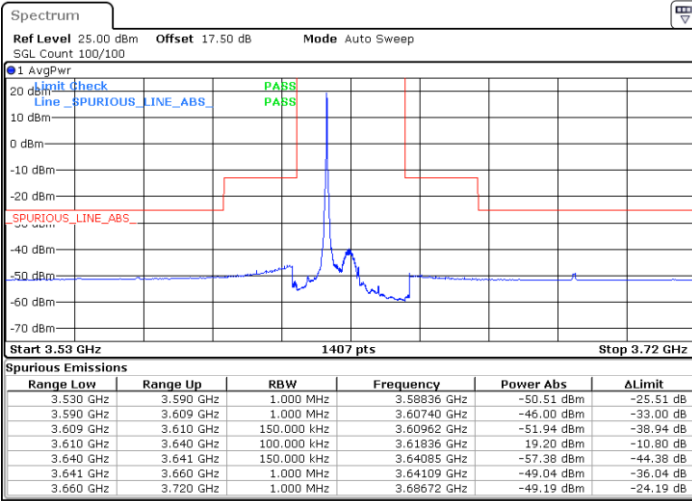

Highest Channel / FullRB

N/A

Date: 18 JAN 2020 11:55:05

LTE Band 48 / 15MHz

16QAM

Lowest Channel / 1RB0

Lowest Channel / 1RBmax

Date: 20 JAN 2020 19:09:29

Date: 20 JAN 2020 19:33:20

Lowest Channel / FullIRB

N/A

Date: 20 JAN 2020 19:21:25

LTE Band 48 / 15MHz

16QAM

Middle Channel / 1RB0

Middle Channel / 1RBmax

Date: 20 JAN 2020 19:13:27

Date: 20 JAN 2020 19:37:19

Middle Channel / FullRB

N/A

Date: 20 JAN 2020 19:25:23

LTE Band 48 / 15MHz

16QAM

Highest Channel / 1RB0

Highest Channel / 1RBmax

Date: 20 JAN 2020 19:17:25

Date: 20 JAN 2020 19:41:18

Highest Channel / FullIRB

N/A

Date: 18 JAN 2020 12:30:57

LTE Band 48 / 20MHz

16QAM