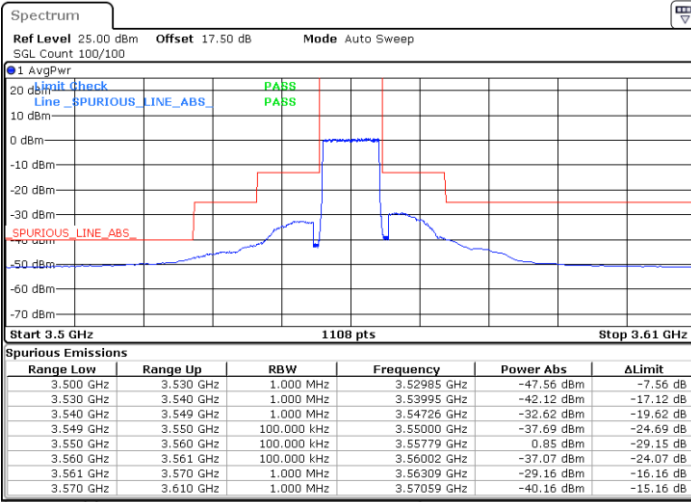

Middle Channel / FullRB

N/A

Date: 18 JAN 2020 11:13:54

LTE Band 48 / 5MHz

64QAM

Highest Channel / 1RB0

Highest Channel / 1RBmax

Date: 18 JAN 2020 11:08:35

Date: 18 JAN 2020 11:32:30

Highest Channel / FullRB

N/A

Date: 18 JAN 2020 11:20:32

LTE Band 48 / 10MHz

64QAM

Lowest Channel / 1RB0

Lowest Channel / 1RBmax

Date: 18 JAN 2020 11:33:50

Date: 18 JAN 2020 11:57:44

Lowest Channel / FullIRB

N/A

Date: 18 JAN 2020 11:45:47

LTE Band 48 / 10MHz

64QAM

MiddleChannel / 1RB0