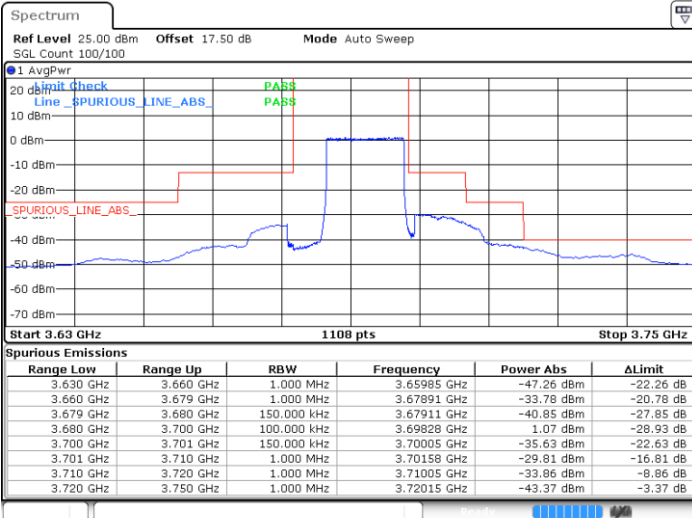

Date: 20 JAN 2020 19:26:42

LTE Band 48 / 15MHz

QPSK

Highest Channel / 1RB0

Highest Channel / 1RBmax

Date: 20 JAN 2020 19:16:05

Date: 20 JAN 2020 19:39:58

Highest Channel / FullRB

N/A

Date: 20 JAN 2020 19:28:01

LTE Band 48 / 20MHz

QPSK

Lowest Channel / 1RB0

Lowest Channel / 1RBmax

Date: 20 JAN 2020 19:58:38

Date: 20 JAN 2020 20:10:36