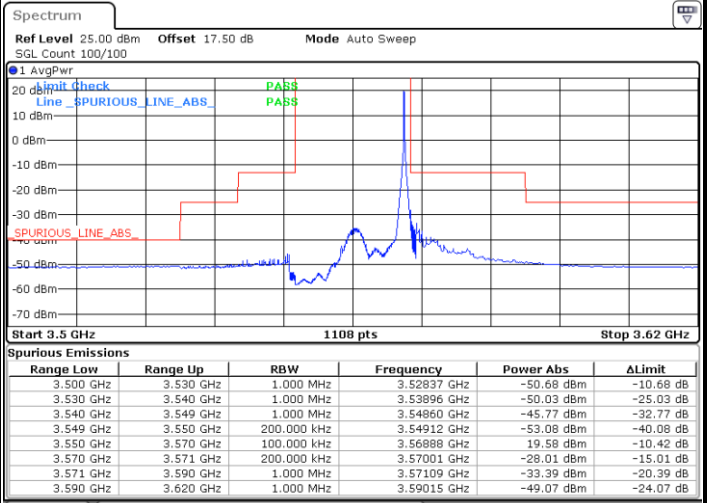

Date: 20 JAN 2020 19:26:42

LTE Band 48 / 15MHz

QPSK

Highest Channel / 1RB0

Highest Channel / 1RBmax

Date: 20 JAN 2020 19:16:05

Date: 20 JAN 2020 19:39:58

Highest Channel / FullRB

N/A

Date: 20 JAN 2020 19:28:01

LTE Band 48 / 20MHz

QPSK

Lowest Channel / 1RB0

Lowest Channel / 1RBmax

Date: 20 JAN 2020 19:58:38

Date: 20 JAN 2020 20:10:36

Lowest Channel / FullIRB

N/A

Date: 20 JAN 2020 19:46:39

LTE Band 48 / 20MHz

QPSK

Middle Channel / 1RB0

Middle Channel / 1RBmax

Date: 20 JAN 2020 19:59:57

Date: 20 JAN 2020 20:11:55

Middle Channel / FullRB

N/A

Date: 20 JAN 2020 19:47:59

LTE Band 48 / 20MHz

QPSK

Highest Channel / 1RB0

Highest Channel / 1RBmax