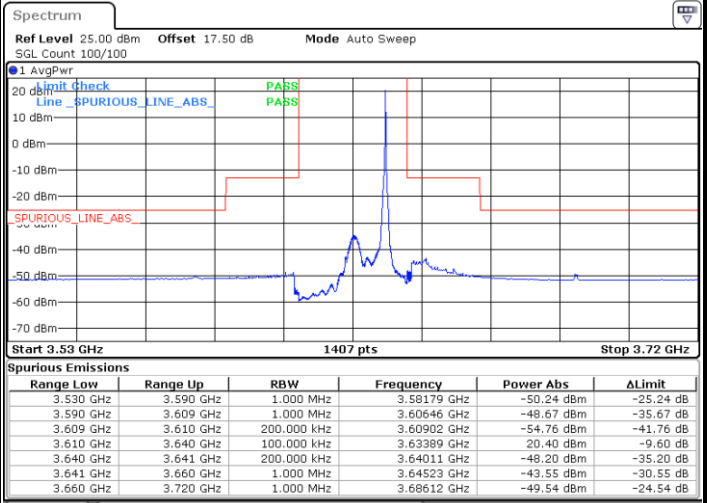

Lowest Channel / FullIRB

N/A

Date: 20 JAN 2020 19:46:39

LTE Band 48 / 20MHz

QPSK

Middle Channel / 1RB0

Middle Channel / 1RBmax

Date: 20 JAN 2020 19:59:57

Date: 20 JAN 2020 20:11:55

Middle Channel / FullRB

N/A

Date: 20 JAN 2020 19:47:59

LTE Band 48 / 20MHz

QPSK

Highest Channel / 1RB0

Highest Channel / 1RBmax