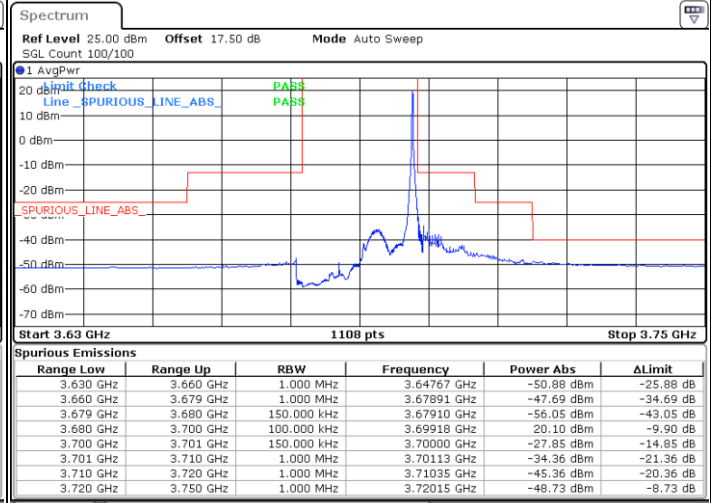

Date: 20 JAN 2020 19:26:42

LTE Band 48 / 15MHz

QPSK

Highest Channel / 1RB0

Highest Channel / 1RBmax

Date: 20 JAN 2020 19:16:05

Date: 20 JAN 2020 19:39:58

Highest Channel / FullRB

N/A

Date: 20 JAN 2020 19:28:01

LTE Band 48 / 20MHz

QPSK

Lowest Channel / 1RB0

Lowest Channel / 1RBmax

Date: 20 JAN 2020 19:58:38

Date: 20 JAN 2020 20:10:36