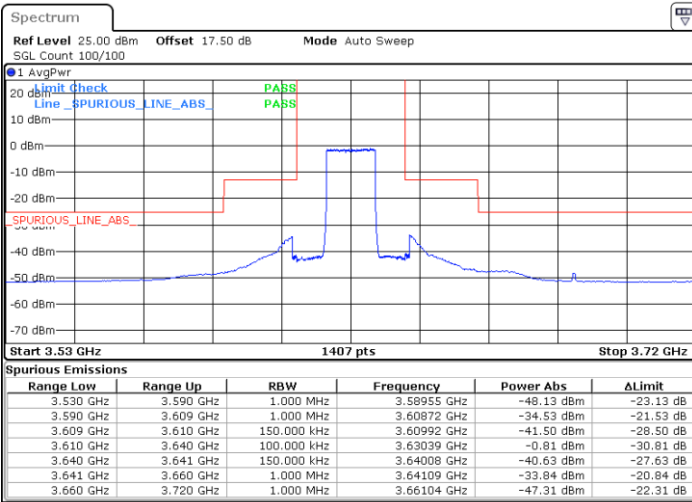

Highest Channel / 1RB0

Highest Channel / 1RBmax

Date: 18 JAN 2020 11:41:48

Date: 18 JAN 2020 12:05:42

Highest Channel / FullIRB

N/A

Date: 18 JAN 2020 11:53:45

LTE Band 48 / 15MHz

64QAM

Lowest Channel / 1RB0

Lowest Channel / 1RBmax

Date: 20 JAN 2020 19:10:48

Date: 20 JAN 2020 19:34:40

Lowest Channel / FullIRB

N/A

Date: 20 JAN 2020 19:22:44

LTE Band 48 / 15MHz

64QAM

Middle Channel / 1RB0

Middle Channel / 1RBmax

Date: 20 JAN 2020 19:12:08

Date: 20 JAN 2020 19:36:00

Middle Channel / FullIRB

N/A

Date: 20 JAN 2020 19:24:04

LTE Band 48 / 15MHz

64QAM

Highest Channel / 1RB0

Highest Channel / 1RBmax

Date: 20 JAN 2020 19:18:45

Date: 20 JAN 2020 19:42:37

Highest Channel / FullIRB