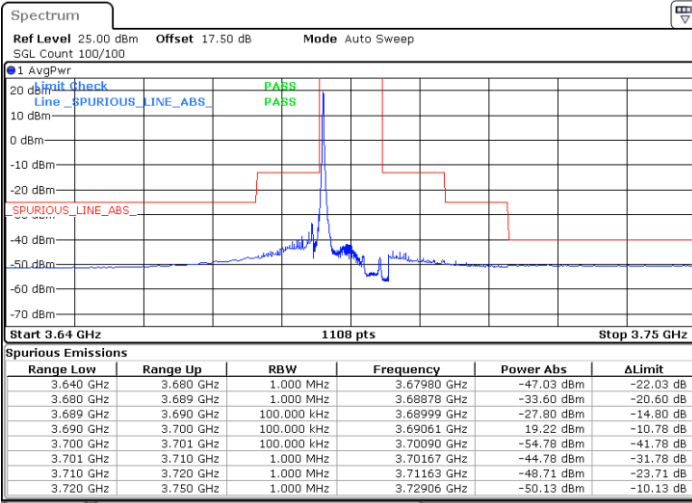

Date: 18 JAN 2020 11:47:07

LTE Band 48 / 10MHz

16QAM

MiddleChannel / 1RB0

Middle Channel / 1RBmax

Date: 18 JAN 2020 11:39:09

Date: 18 JAN 2020 12:03:03

Middle Channel / FullIRB

N/A

Date: 18 JAN 2020 11:51:06

LTE Band 48 / 10MHz

16QAM

Highest Channel / 1RB0

Highest Channel / 1RBmax

Date: 18 JAN 2020 11:43:08

Date: 18 JAN 2020 12:07:02

Highest Channel / FullRB

N/A

Date: 18 JAN 2020 11:55:05

LTE Band 48 / 15MHz

16QAM

Lowest Channel / 1RB0

Lowest Channel / 1RBmax

Date: 20 JAN 2020 19:09:29