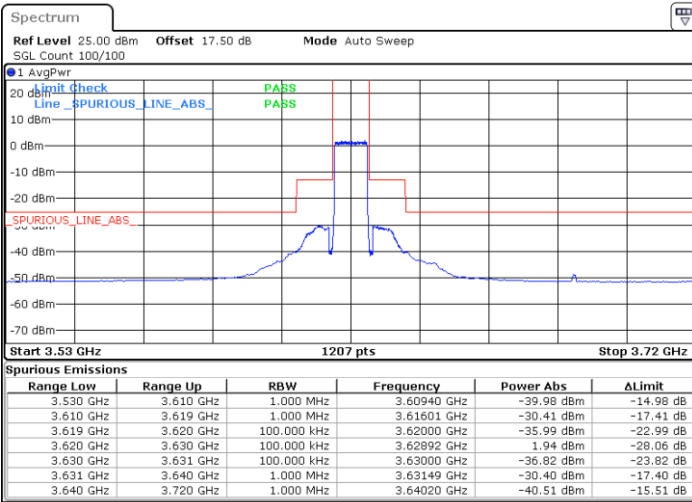

LTE Band 48 / 10MHz

16QAM

Lowest Channel / 1RB0

Lowest Channel / 1RBmax

Date: 18 JAN 2020 11:35:10

Date: 18 JAN 2020 11:59:04

Lowest Channel / FullIRB

N/A

Date: 18 JAN 2020 11:47:07

LTE Band 48 / 10MHz

16QAM

MiddleChannel / 1RB0

Middle Channel / 1RBmax

Date: 18 JAN 2020 11:39:09

Date: 18 JAN 2020 12:03:03

Middle Channel / FullIRB

N/A

Date: 18 JAN 2020 11:51:06

LTE Band 48 / 10MHz

16QAM

Highest Channel / 1RB0

Highest Channel / 1RBmax

Date: 18 JAN 2020 11:43:08

Date: 18 JAN 2020 12:07:02