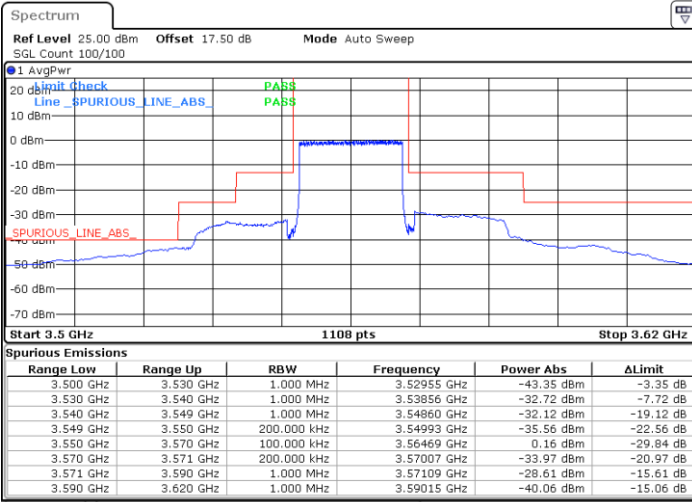

N/A

Date: 20 JAN 2020 19:28:01

LTE Band 48 / 20MHz

QPSK

Lowest Channel / 1RB0

Lowest Channel / 1RBmax

Date: 20 JAN 2020 19:58:38

Date: 20 JAN 2020 20:10:36

Lowest Channel / FullIRB

N/A

Date: 20 JAN 2020 19:46:39

LTE Band 48 / 20MHz

QPSK

Middle Channel / 1RB0

Middle Channel / 1RBmax

Date: 20 JAN 2020 19:59:57