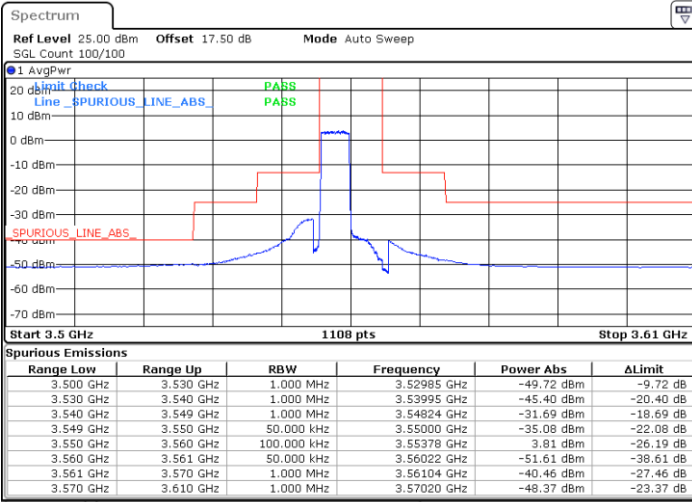

LTE Band 48 / 20MHz

16QAM

Highest Channel / 1RB0

Highest Channel / 1RBmax

Date: 20 JAN 2020 20:05:15

Date: 20 JAN 2020 20:17:13

Highest Channel / FullIRB

N/A

Date: 20 JAN 2020 19:53:16

LTE Band 48 / 5MHz

64QAM

Lowest Channel / 1RB0

Lowest Channel / 1RBmax

Date: 18 JAN 2020 11:00:37

Date: 18 JAN 2020 11:24:32

Lowest Channel / FullIRB

N/A

Date: 18 JAN 2020 11:12:35

LTE Band 48 / 5MHz

64QAM

Middle Channel / 1RB0

Middle Channel / 1RBmax

Date: 18 JAN 2020 11:01:57

Date: 18 JAN 2020 11:25:51