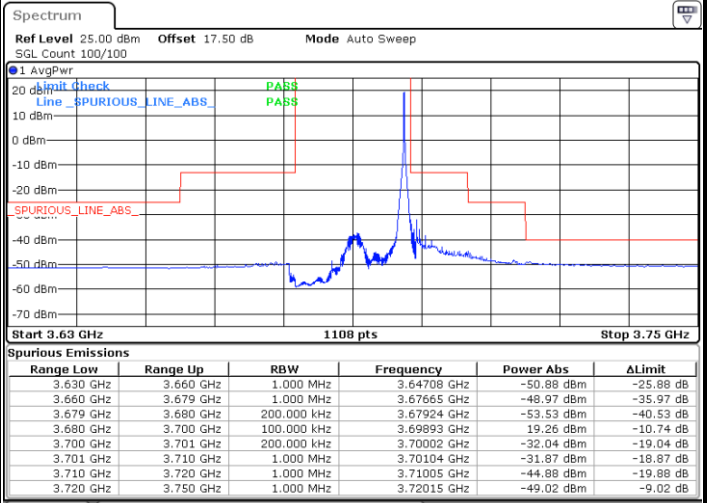

Lowest Channel / 1RB0

Lowest Channel / 1RBmax

Date: 20 JAN 2020 19:57:17

Date: 20 JAN 2020 20:09:15

Lowest Channel / FullIRB

N/A

Date: 18 JAN 2020 12:46:53

LTE Band 48 / 20MHz

16QAM

Middle Channel / 1RB0

Middle Channel / 1RBmax

Date: 20 JAN 2020 20:01:17

Date: 20 JAN 2020 20:13:14

Middle Channel / FullRB

N/A

Date: 20 JAN 2020 19:49:18

LTE Band 48 / 20MHz

16QAM

Highest Channel / 1RB0

Highest Channel / 1RBmax

Date: 20 JAN 2020 20:05:15

Date: 20 JAN 2020 20:17:13

Highest Channel / FullIRB

N/A

Date: 20 JAN 2020 19:53:16

LTE Band 48 / 5MHz

64QAM

Lowest Channel / 1RB0

Lowest Channel / 1RBmax

Date: 18 JAN 2020 11:00:37

Date: 18 JAN 2020 11:24:32

Lowest Channel / FullIRB