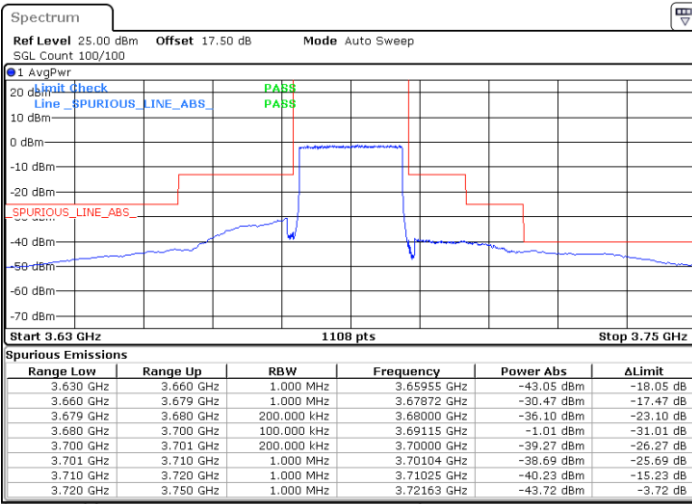

LTE Band 48 / 20MHz

16QAM

Highest Channel / 1RB0

Highest Channel / 1RBmax

Date: 20 JAN 2020 20:05:15

Date: 20 JAN 2020 20:17:13

Highest Channel / FullIRB

N/A

Date: 20 JAN 2020 19:53:16

LTE Band 48 / 5MHz

64QAM

Lowest Channel / 1RB0

Lowest Channel / 1RBmax

Date: 18 JAN 2020 11:00:37

Date: 18 JAN 2020 11:24:32

Lowest Channel / FullIRB