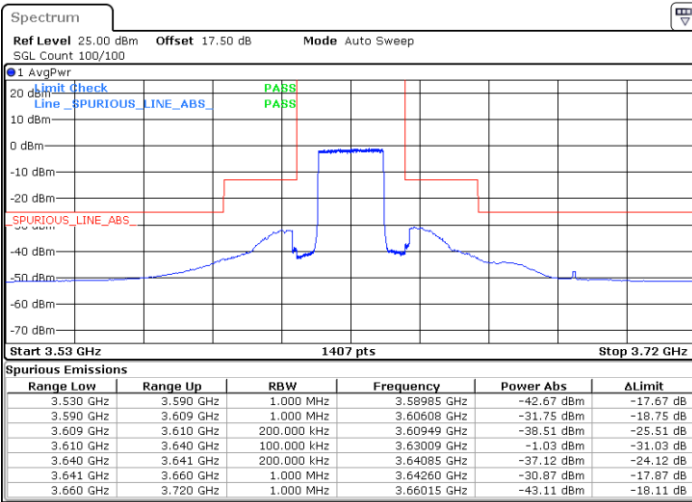

Middle Channel / FullRB

N/A

Date: 20 JAN 2020 19:49:18