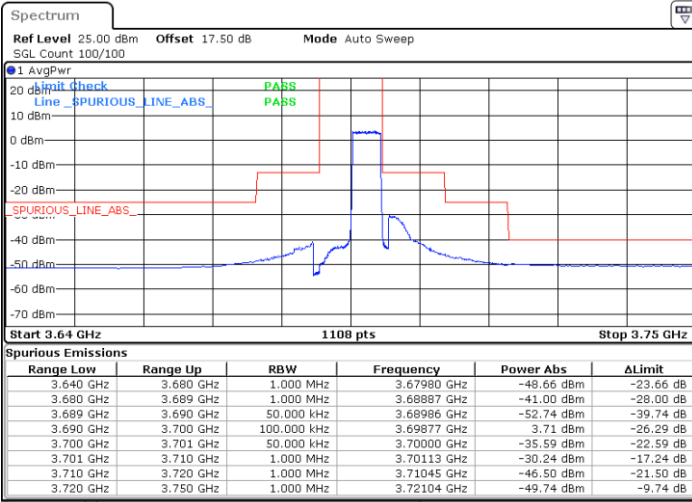

N/A

Date: 18 JAN 2020 11:12:35

LTE Band 48 / 5MHz

64QAM

Middle Channel / 1RB0

Middle Channel / 1RBmax

Date: 18 JAN 2020 11:01:57

Date: 18 JAN 2020 11:25:51

Middle Channel / FullRB

N/A

Date: 18 JAN 2020 11:13:54

LTE Band 48 / 5MHz

64QAM

Highest Channel / 1RB0

Highest Channel / 1RBmax

Date: 18 JAN 2020 11:08:35

Date: 18 JAN 2020 11:32:30

Highest Channel / FullRB

N/A

Date: 18 JAN 2020 11:20:32

LTE Band 48 / 10MHz

64QAM

Lowest Channel / 1RB0

Lowest Channel / 1RBmax