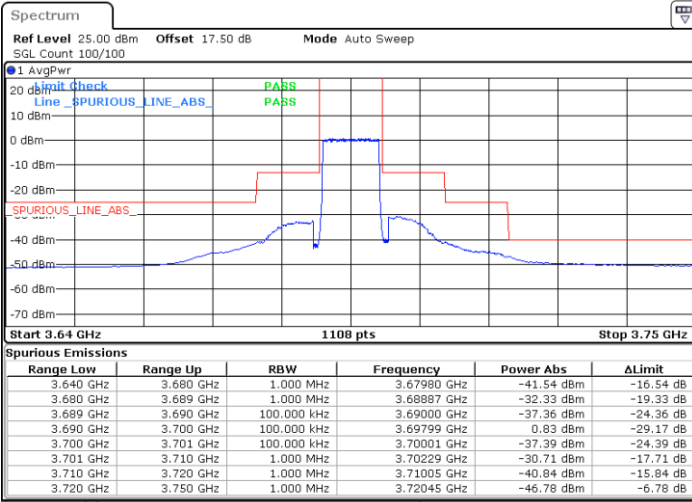

Middle Channel / 1RBmax

Date: 18 JAN 2020 11:40:29

Date: 18 JAN 2020 12:04:23

Middle Channel / FullIRB

N/A

Date: 18 JAN 2020 11:52:26

LTE Band 48 / 10MHz

64QAM

Highest Channel / 1RB0

Highest Channel / 1RBmax

Date: 18 JAN 2020 11:41:48

Date: 18 JAN 2020 12:05:42

Highest Channel / FullIRB

N/A

Date: 18 JAN 2020 11:53:45

LTE Band 48 / 15MHz

64QAM

Lowest Channel / 1RB0

Lowest Channel / 1RBmax

Date: 20 JAN 2020 19:10:48

Date: 20 JAN 2020 19:34:40

Lowest Channel / FullIRB

N/A

Date: 20 JAN 2020 19:22:44