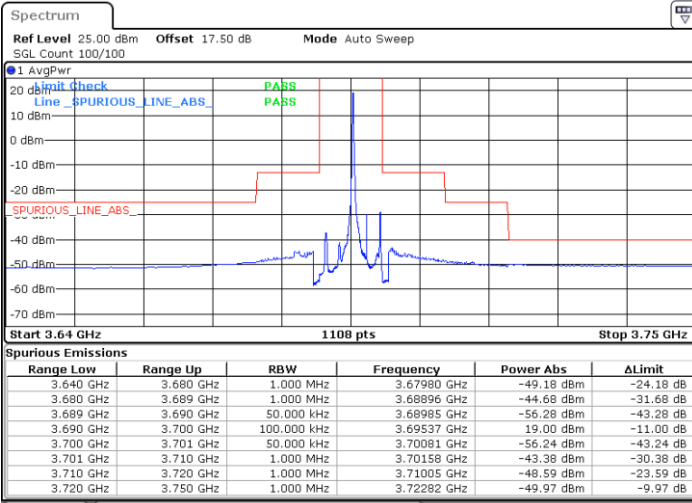

LTE Band 48 / 5MHz

16QAM

Highest Channel / 1RB0

Highest Channel / 1RBmax

Date: 18 JAN 2020 11:07:16

Date: 18 JAN 2020 11:31:10