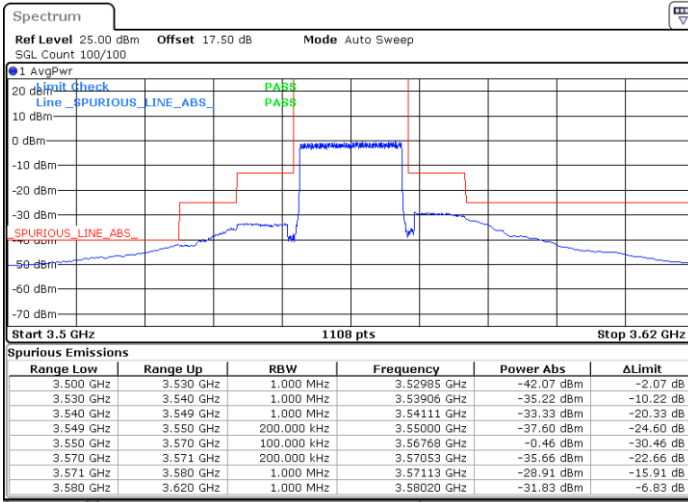

Highest Channel / 1RBmax

Date: 20 JAN 2020 19:17:25

Date: 20 JAN 2020 19:41:18

Highest Channel / FullIRB

N/A

Date: 18 JAN 2020 12:30:57

LTE Band 48 / 20MHz

16QAM

Lowest Channel / 1RB0

Lowest Channel / 1RBmax

Date: 20 JAN 2020 19:57:17

Date: 20 JAN 2020 20:09:15

Lowest Channel / FullIRB

N/A

Date: 18 JAN 2020 12:46:53

LTE Band 48 / 20MHz