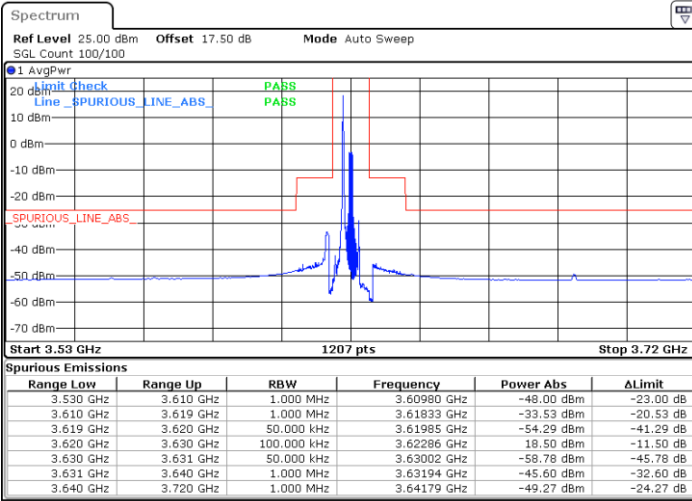

LTE Band 48 / 5MHz

16QAM

Middle Channel / 1RB0

Middle Channel / 1RBmax

Date: 18 JAN 2020 11:03:17