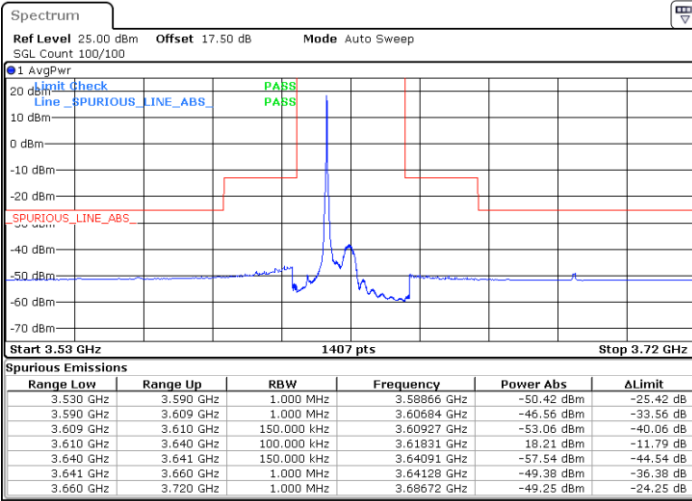

Highest Channel / 1RB0

Highest Channel / 1RBmax

Date: 18 JAN 2020 11:41:48

Date: 18 JAN 2020 12:05:42

Highest Channel / FullIRB

N/A

Date: 18 JAN 2020 11:53:45

LTE Band 48 / 15MHz

64QAM

Lowest Channel / 1RB0

Lowest Channel / 1RBmax

Date: 20 JAN 2020 19:10:48

Date: 20 JAN 2020 19:34:40

Lowest Channel / FullIRB

N/A

Date: 20 JAN 2020 19:22:44

LTE Band 48 / 15MHz

64QAM

Middle Channel / 1RB0

Middle Channel / 1RBmax

Date: 20 JAN 2020 19:12:08

Date: 20 JAN 2020 19:36:00

Middle Channel / FullIRB

N/A

Date: 20 JAN 2020 19:24:04

LTE Band 48 / 15MHz

64QAM

Highest Channel / 1RB0

Highest Channel / 1RBmax

Date: 20 JAN 2020 19:18:45

Date: 20 JAN 2020 19:42:37

Highest Channel / FullIRB