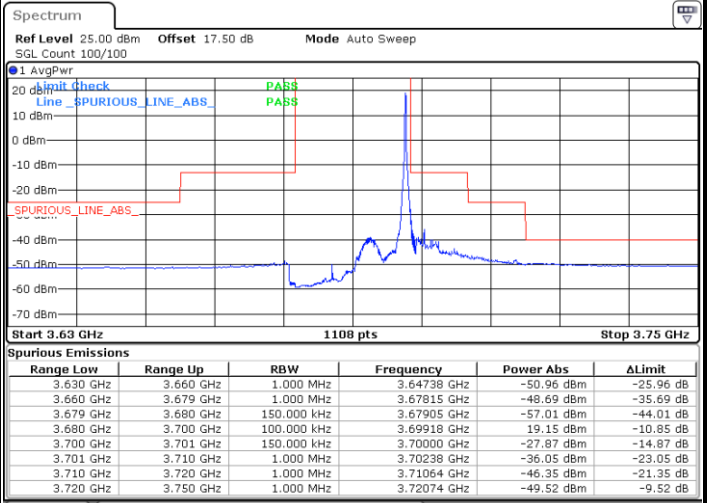

Date: 20 JAN 2020 19:33:20

Lowest Channel / FullIRB

N/A

Date: 20 JAN 2020 19:21:25

LTE Band 48 / 15MHz

16QAM

Middle Channel / 1RB0

Middle Channel / 1RBmax

Date: 20 JAN 2020 19:13:27

Date: 20 JAN 2020 19:37:19

Middle Channel / FullRB

N/A

Date: 20 JAN 2020 19:25:23

LTE Band 48 / 15MHz

16QAM

Highest Channel / 1RB0

Highest Channel / 1RBmax

Date: 20 JAN 2020 19:17:25

Date: 20 JAN 2020 19:41:18

Highest Channel / FullIRB

N/A

Date: 18 JAN 2020 12:30:57

LTE Band 48 / 20MHz

16QAM

Lowest Channel / 1RB0

Lowest Channel / 1RBmax

Date: 20 JAN 2020 19:57:17

Date: 20 JAN 2020 20:09:15

Lowest Channel / FullIRB

N/A

Date: 18 JAN 2020 12:46:53

LTE Band 48 / 20MHz