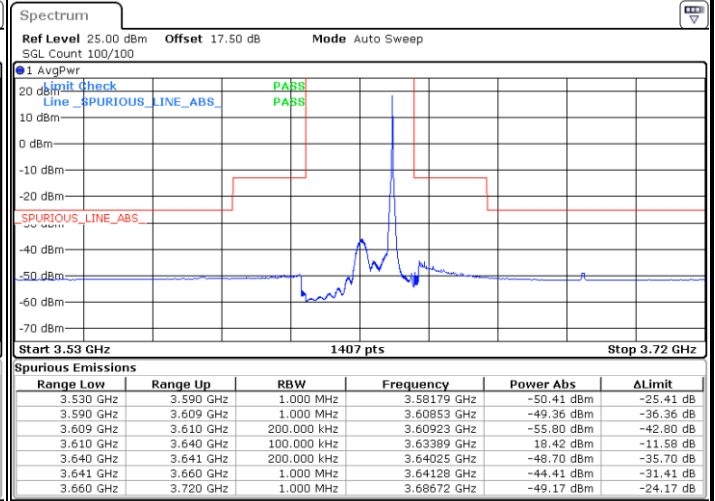

Date: 20 JAN 2020 19:24:04

LTE Band 48 / 15MHz

64QAM

Highest Channel / 1RB0

Highest Channel / 1RBmax

Date: 20 JAN 2020 19:18:45

Date: 20 JAN 2020 19:42:37

Highest Channel / FullIRB

N/A

Date: 20 JAN 2020 19:30:41

LTE Band 48 / 20MHz

64QAM

Lowest Channel / 1RB0

Lowest Channel / 1RBmax

Date: 20 JAN 2020 19:55:57

Date: 20 JAN 2020 20:07:55

Lowest Channel / FullIRB

N/A

Date: 20 JAN 2020 19:43:58

LTE Band 48 / 20MHz

64QAM

Middle Channel / 1RB0

Middle Channel / 1RBmax

Date: 20 JAN 2020 20:02:36