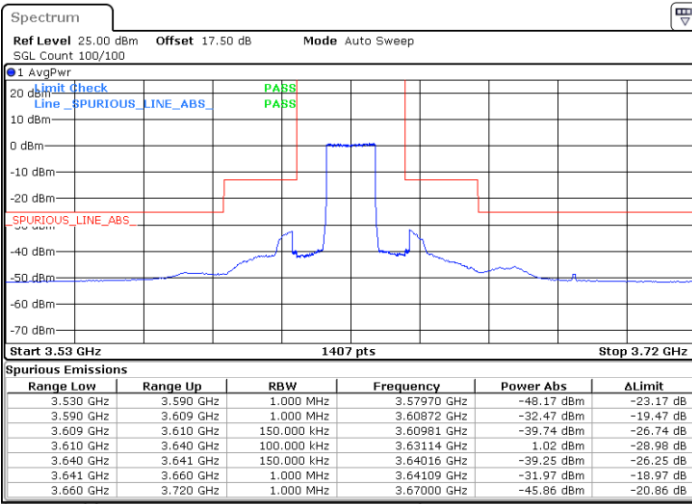

LTE Band 48 / 15MHz

QPSK

Middle Channel / 1RB0

Middle Channel / 1RBmax

Date: 20 JAN 2020 19:14:46

Date: 20 JAN 2020 19:38:38

Middle Channel / FullIRB

N/A

Date: 20 JAN 2020 19:26:42

LTE Band 48 / 15MHz

QPSK

Highest Channel / 1RB0

Highest Channel / 1RBmax

Date: 20 JAN 2020 19:16:05

Date: 20 JAN 2020 19:39:58

Highest Channel / FullRB