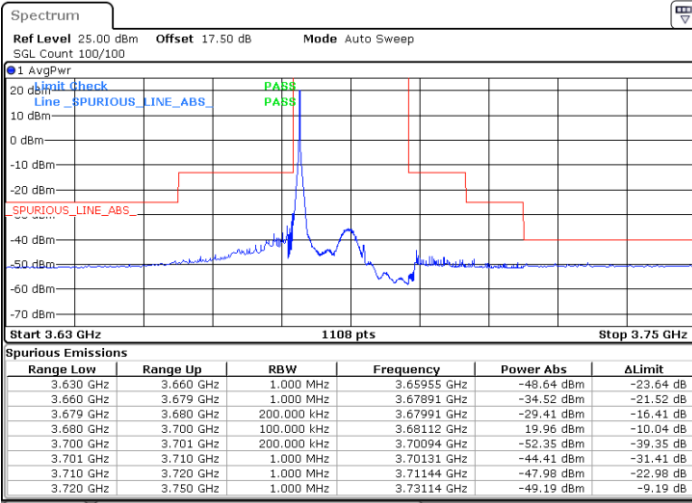

Date: 20 JAN 2020 20:11:55

Middle Channel / FullRB

N/A

Date: 20 JAN 2020 19:47:59

LTE Band 48 / 20MHz

QPSK

Highest Channel / 1RB0

Highest Channel / 1RBmax

Date: 20 JAN 2020 20:06:35

Date: 20 JAN 2020 20:18:32

Highest Channel / FullIRB

N/A

Date: 20 JAN 2020 19:54:36

LTE Band 48 / 5MHz

16QAM

Lowest Channel / 1RB0