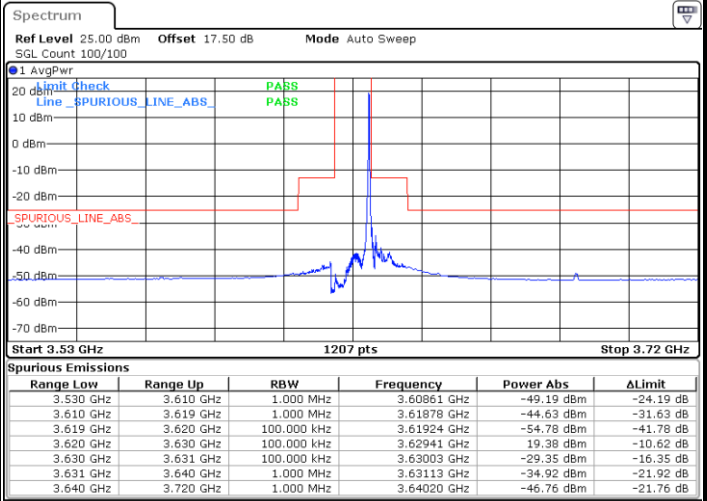

LTE Band 48 / 10MHz

16QAM

Lowest Channel / 1RB0

Lowest Channel / 1RBmax

Date: 18 JAN 2020 11:35:10

Date: 18 JAN 2020 11:59:04

Lowest Channel / FullIRB

N/A

Date: 18 JAN 2020 11:47:07

LTE Band 48 / 10MHz

16QAM

MiddleChannel / 1RB0

Middle Channel / 1RBmax

Date: 18 JAN 2020 11:39:09

Date: 18 JAN 2020 12:03:03

Middle Channel / FullIRB

N/A

Date: 18 JAN 2020 11:51:06

LTE Band 48 / 10MHz

16QAM

Highest Channel / 1RB0

Highest Channel / 1RBmax

Date: 18 JAN 2020 11:43:08

Date: 18 JAN 2020 12:07:02