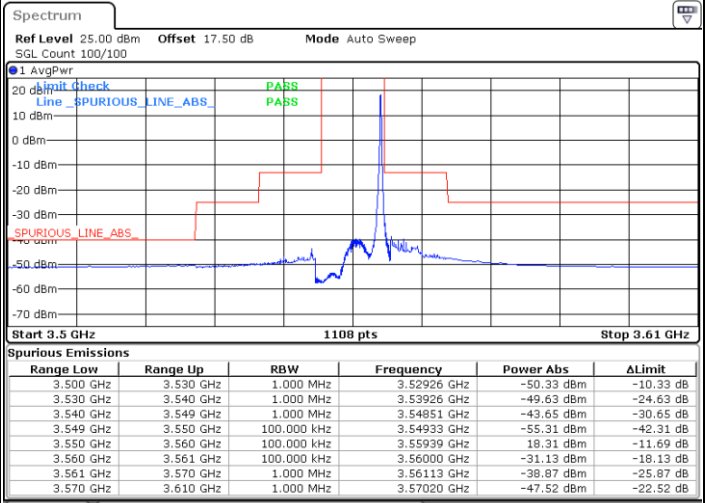

Middle Channel / FullRB

N/A

Date: 18 JAN 2020 11:13:54

LTE Band 48 / 5MHz

64QAM

Highest Channel / 1RB0

Highest Channel / 1RBmax

Date: 18 JAN 2020 11:08:35

Date: 18 JAN 2020 11:32:30

Highest Channel / FullRB

N/A

Date: 18 JAN 2020 11:20:32

LTE Band 48 / 10MHz

64QAM

Lowest Channel / 1RB0

Lowest Channel / 1RBmax

Date: 18 JAN 2020 11:33:50

Date: 18 JAN 2020 11:57:44

Lowest Channel / FullIRB

N/A

Date: 18 JAN 2020 11:45:47

LTE Band 48 / 10MHz

64QAM

MiddleChannel / 1RB0