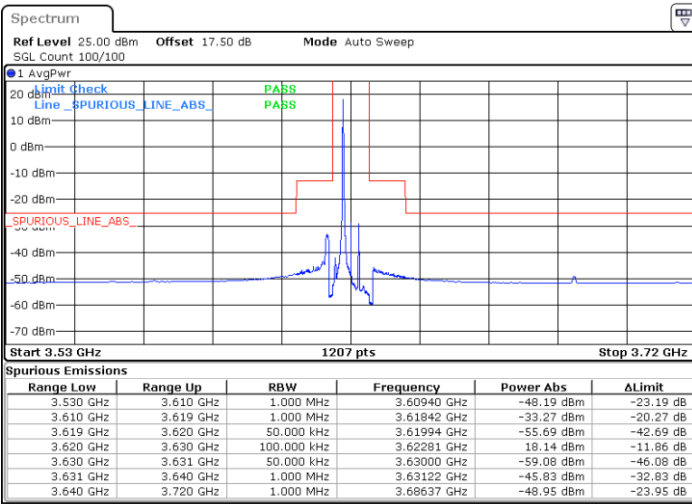

Date: 20 JAN 2020 19:53:16

LTE Band 48 / 5MHz

64QAM

Lowest Channel / 1RB0

Lowest Channel / 1RBmax

Date: 18 JAN 2020 11:00:37

Date: 18 JAN 2020 11:24:32

Lowest Channel / FullIRB

N/A

Date: 18 JAN 2020 11:12:35

LTE Band 48 / 5MHz

64QAM

Middle Channel / 1RB0

Middle Channel / 1RBmax

Date: 18 JAN 2020 11:01:57

Date: 18 JAN 2020 11:25:51

Middle Channel / FullRB

N/A

Date: 18 JAN 2020 11:13:54

LTE Band 48 / 5MHz

64QAM

Highest Channel / 1RB0

Highest Channel / 1RBmax

Date: 18 JAN 2020 11:08:35

Date: 18 JAN 2020 11:32:30

Highest Channel / FullRB

N/A

Date: 18 JAN 2020 11:20:32

LTE Band 48 / 10MHz

64QAM

Lowest Channel / 1RB0

Lowest Channel / 1RBmax