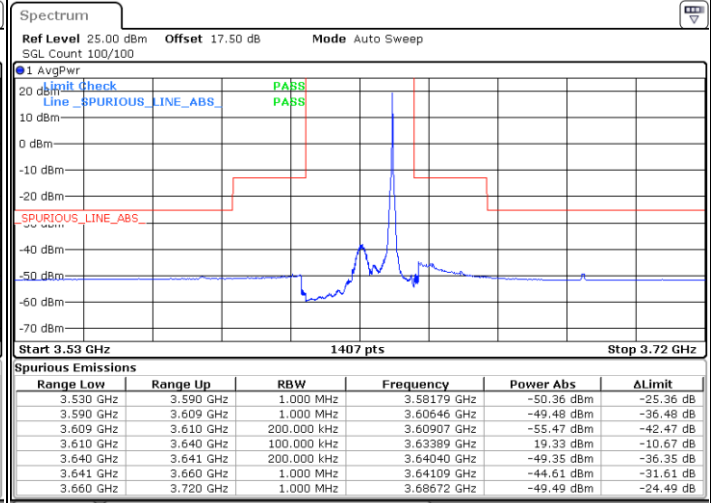

Date: 20 JAN 2020 20:13:14