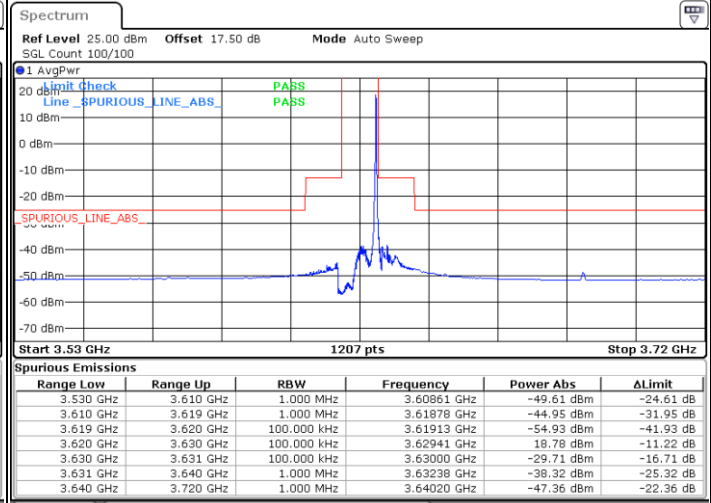

Date: 18 JAN 2020 11:32:30

Highest Channel / FullRB

N/A

Date: 18 JAN 2020 11:20:32

LTE Band 48 / 10MHz

64QAM

Lowest Channel / 1RB0

Lowest Channel / 1RBmax

Date: 18 JAN 2020 11:33:50

Date: 18 JAN 2020 11:57:44

Lowest Channel / FullIRB

N/A

Date: 18 JAN 2020 11:45:47

LTE Band 48 / 10MHz

64QAM

MiddleChannel / 1RB0

Middle Channel / 1RBmax

Date: 18 JAN 2020 11:40:29

Date: 18 JAN 2020 12:04:23

Middle Channel / FullIRB

N/A

Date: 18 JAN 2020 11:52:26

LTE Band 48 / 10MHz

64QAM

Highest Channel / 1RB0

Highest Channel / 1RBmax

Date: 18 JAN 2020 11:41:48

Date: 18 JAN 2020 12:05:42

Highest Channel / FullIRB

N/A

Date: 18 JAN 2020 11:53:45

LTE Band 48 / 15MHz