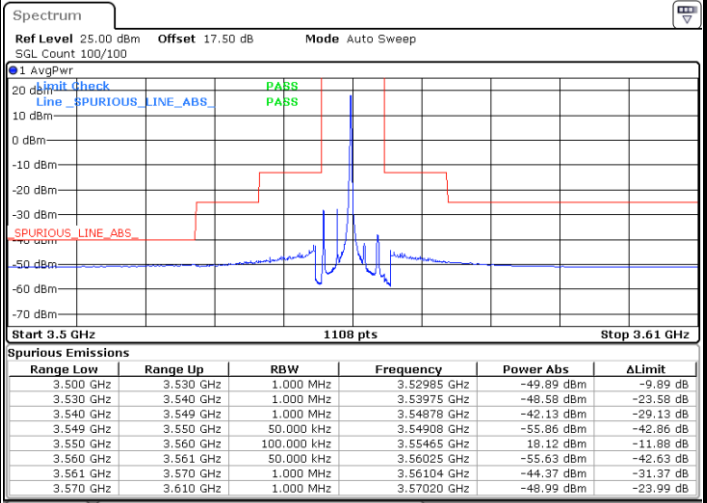

LTE Band 48 / 20MHz

16QAM

Highest Channel / 1RB0

Highest Channel / 1RBmax

Date: 20 JAN 2020 20:05:15

Date: 20 JAN 2020 20:17:13

Highest Channel / FullIRB

N/A

Date: 20 JAN 2020 19:53:16

LTE Band 48 / 5MHz

64QAM

Lowest Channel / 1RB0

Lowest Channel / 1RBmax

Date: 18 JAN 2020 11:00:37

Date: 18 JAN 2020 11:24:32

Lowest Channel / FullIRB

N/A

Date: 18 JAN 2020 11:12:35

LTE Band 48 / 5MHz

64QAM

Middle Channel / 1RB0

Middle Channel / 1RBmax

Date: 18 JAN 2020 11:01:57

Date: 18 JAN 2020 11:25:51

Middle Channel / FullRB

N/A

Date: 18 JAN 2020 11:13:54

LTE Band 48 / 5MHz

64QAM

Highest Channel / 1RB0

Highest Channel / 1RBmax

Date: 18 JAN 2020 11:08:35