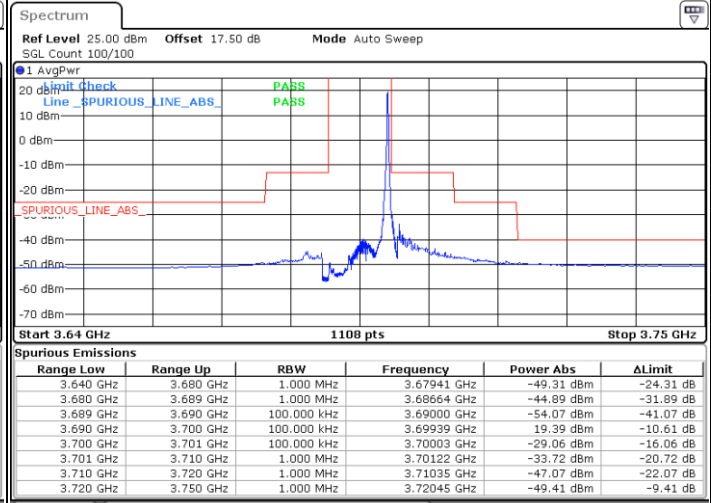

Date: 18 JAN 2020 11:47:07

LTE Band 48 / 10MHz

16QAM

MiddleChannel / 1RB0

Middle Channel / 1RBmax

Date: 18 JAN 2020 11:39:09

Date: 18 JAN 2020 12:03:03

Middle Channel / FullIRB

N/A

Date: 18 JAN 2020 11:51:06

LTE Band 48 / 10MHz

16QAM

Highest Channel / 1RB0

Highest Channel / 1RBmax

Date: 18 JAN 2020 11:43:08

Date: 18 JAN 2020 12:07:02

Highest Channel / FullRB

N/A

Date: 18 JAN 2020 11:55:05

LTE Band 48 / 15MHz

16QAM

Lowest Channel / 1RB0

Lowest Channel / 1RBmax

Date: 20 JAN 2020 19:09:29