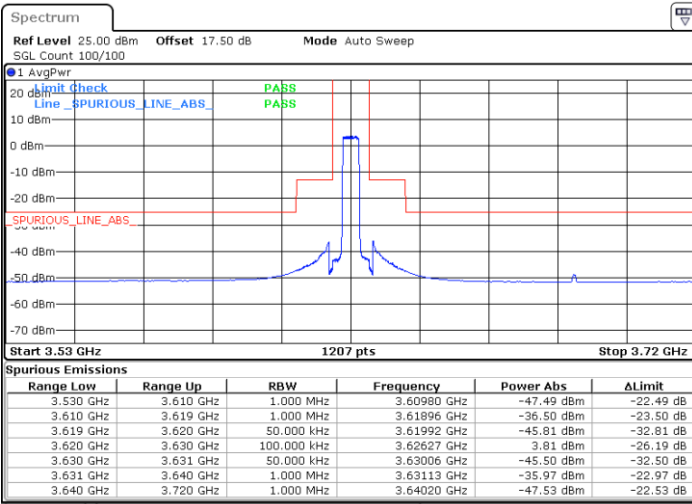

Date: 20 JAN 2020 19:53:16

LTE Band 48 / 5MHz

64QAM

Lowest Channel / 1RB0

Lowest Channel / 1RBmax

Date: 18 JAN 2020 11:00:37

Date: 18 JAN 2020 11:24:32

Lowest Channel / FullIRB

N/A

Date: 18 JAN 2020 11:12:35

LTE Band 48 / 5MHz

64QAM

Middle Channel / 1RB0

Middle Channel / 1RBmax

Date: 18 JAN 2020 11:01:57

Date: 18 JAN 2020 11:25:51

Middle Channel / FullRB

N/A

Date: 18 JAN 2020 11:13:54

LTE Band 48 / 5MHz

64QAM

Highest Channel / 1RB0

Highest Channel / 1RBmax

Date: 18 JAN 2020 11:08:35