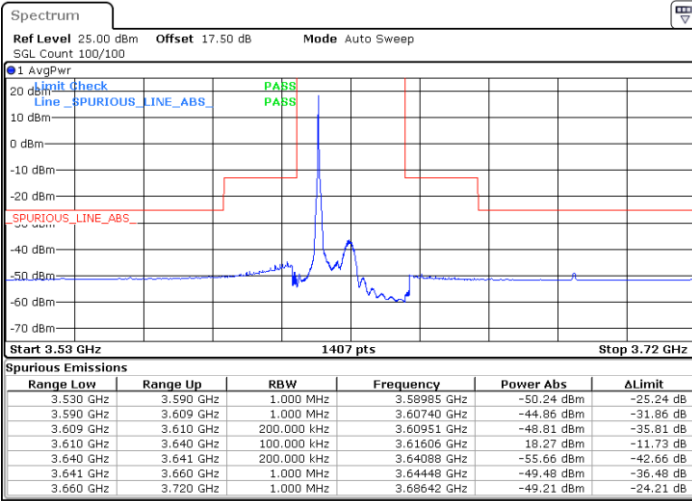

N/A

Date: 20 JAN 2020 19:30:41

LTE Band 48 / 20MHz

64QAM

Lowest Channel / 1RB0

Lowest Channel / 1RBmax

Date: 20 JAN 2020 19:55:57

Date: 20 JAN 2020 20:07:55

Lowest Channel / FullIRB

N/A

Date: 20 JAN 2020 19:43:58

LTE Band 48 / 20MHz

64QAM

Middle Channel / 1RB0

Middle Channel / 1RBmax

Date: 20 JAN 2020 20:02:36