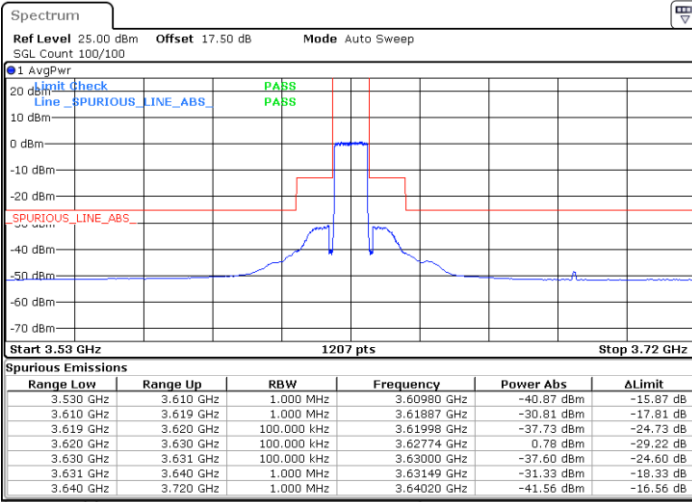

Date: 18 JAN 2020 11:33:50

Date: 18 JAN 2020 11:57:44

Lowest Channel / FullIRB

N/A

Date: 18 JAN 2020 11:45:47

LTE Band 48 / 10MHz

64QAM

MiddleChannel / 1RB0

Middle Channel / 1RBmax

Date: 18 JAN 2020 11:40:29

Date: 18 JAN 2020 12:04:23

Middle Channel / FullIRB

N/A

Date: 18 JAN 2020 11:52:26

LTE Band 48 / 10MHz

64QAM

Highest Channel / 1RB0

Highest Channel / 1RBmax

Date: 18 JAN 2020 11:41:48

Date: 18 JAN 2020 12:05:42

Highest Channel / FullIRB

N/A

Date: 18 JAN 2020 11:53:45

LTE Band 48 / 15MHz