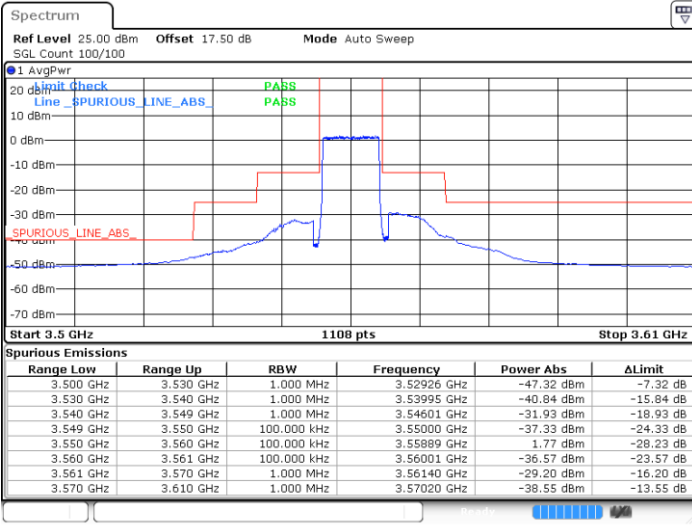

LTE Band 48 / 10MHz

16QAM

Lowest Channel / 1RB0

Lowest Channel / 1RBmax

Date: 18 JAN 2020 11:35:10

Date: 18 JAN 2020 11:59:04

Lowest Channel / FullIRB

N/A

Date: 18 JAN 2020 11:47:07

LTE Band 48 / 10MHz

16QAM

MiddleChannel / 1RB0

Middle Channel / 1RBmax

Date: 18 JAN 2020 11:39:09

Date: 18 JAN 2020 12:03:03

Middle Channel / FullIRB

N/A

Date: 18 JAN 2020 11:51:06

LTE Band 48 / 10MHz

16QAM

Highest Channel / 1RB0

Highest Channel / 1RBmax

Date: 18 JAN 2020 11:43:08

Date: 18 JAN 2020 12:07:02