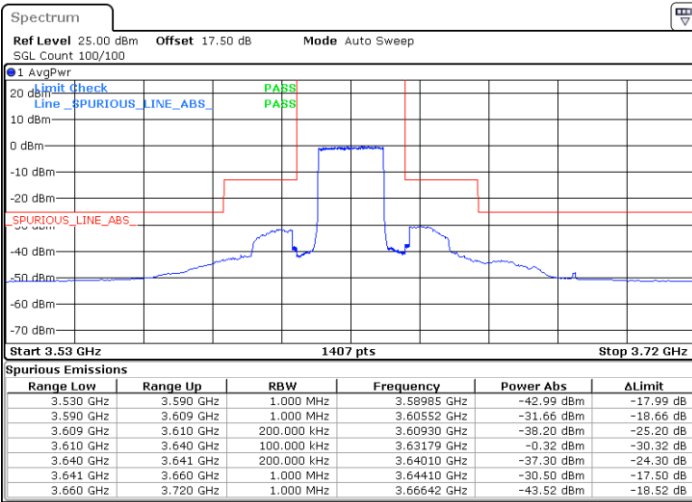

Lowest Channel / FullIRB

N/A

Date: 20 JAN 2020 19:46:39

LTE Band 48 / 20MHz

QPSK

Middle Channel / 1RB0

Middle Channel / 1RBmax

Date: 20 JAN 2020 19:59:57

Date: 20 JAN 2020 20:11:55

Middle Channel / FullRB

N/A

Date: 20 JAN 2020 19:47:59

LTE Band 48 / 20MHz

QPSK

Highest Channel / 1RB0

Highest Channel / 1RBmax