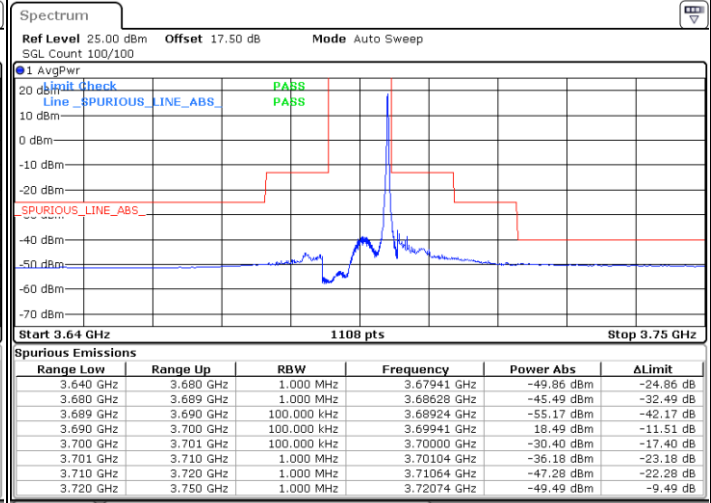

Date: 18 JAN 2020 11:33:50

Date: 18 JAN 2020 11:57:44

Lowest Channel / FullIRB

N/A

Date: 18 JAN 2020 11:45:47

LTE Band 48 / 10MHz

64QAM

MiddleChannel / 1RB0

Middle Channel / 1RBmax

Date: 18 JAN 2020 11:40:29

Date: 18 JAN 2020 12:04:23

Middle Channel / FullIRB

N/A

Date: 18 JAN 2020 11:52:26

LTE Band 48 / 10MHz

64QAM

Highest Channel / 1RB0

Highest Channel / 1RBmax

Date: 18 JAN 2020 11:41:48

Date: 18 JAN 2020 12:05:42

Highest Channel / FullIRB

N/A

Date: 18 JAN 2020 11:53:45

LTE Band 48 / 15MHz