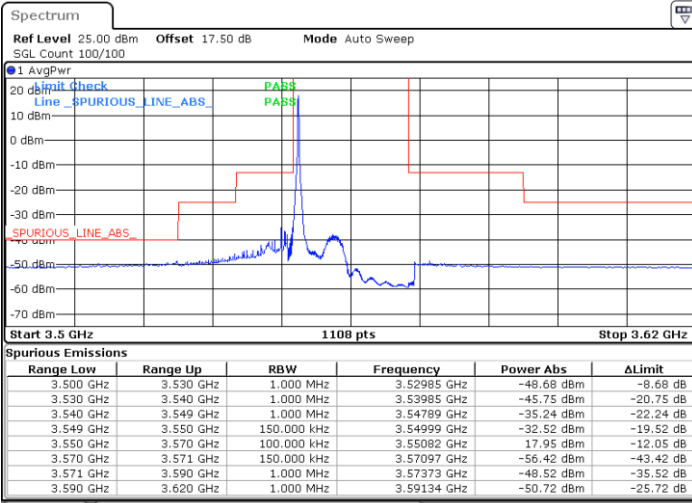

Middle Channel / 1RBmax

Date: 18 JAN 2020 11:40:29

Date: 18 JAN 2020 12:04:23

Middle Channel / FullIRB

N/A

Date: 18 JAN 2020 11:52:26

LTE Band 48 / 10MHz

64QAM

Highest Channel / 1RB0

Highest Channel / 1RBmax

Date: 18 JAN 2020 11:41:48

Date: 18 JAN 2020 12:05:42

Highest Channel / FullIRB

N/A

Date: 18 JAN 2020 11:53:45

LTE Band 48 / 15MHz

64QAM

Lowest Channel / 1RB0

Lowest Channel / 1RBmax

Date: 20 JAN 2020 19:10:48

Date: 20 JAN 2020 19:34:40

Lowest Channel / FullIRB

N/A

Date: 20 JAN 2020 19:22:44