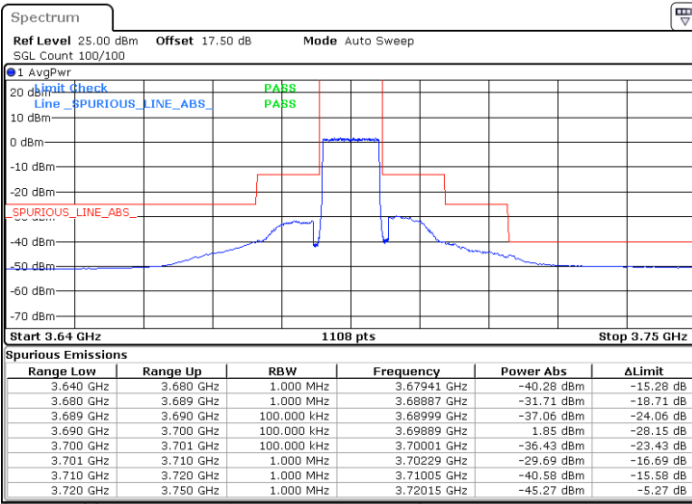

Date: 18 JAN 2020 11:47:07

LTE Band 48 / 10MHz

16QAM

MiddleChannel / 1RB0

Middle Channel / 1RBmax

Date: 18 JAN 2020 11:39:09

Date: 18 JAN 2020 12:03:03

Middle Channel / FullIRB

N/A

Date: 18 JAN 2020 11:51:06

LTE Band 48 / 10MHz

16QAM

Highest Channel / 1RB0

Highest Channel / 1RBmax

Date: 18 JAN 2020 11:43:08

Date: 18 JAN 2020 12:07:02

Highest Channel / FullRB

N/A

Date: 18 JAN 2020 11:55:05

LTE Band 48 / 15MHz

16QAM

Lowest Channel / 1RB0

Lowest Channel / 1RBmax

Date: 20 JAN 2020 19:09:29