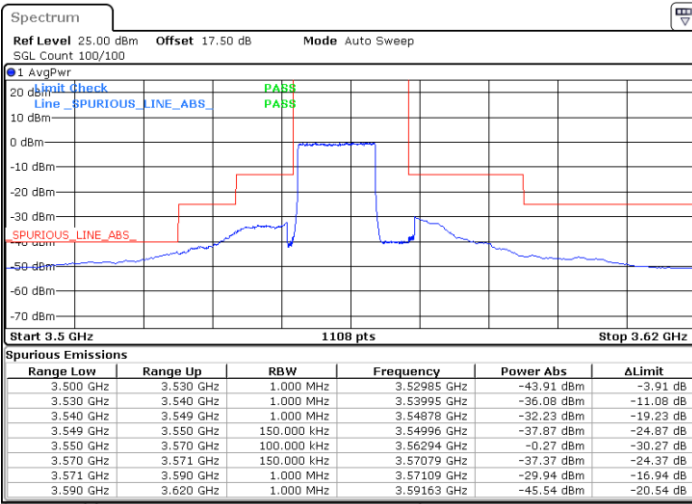

N/A

Date: 18 JAN 2020 11:51:06

LTE Band 48 / 10MHz

16QAM

Highest Channel / 1RB0

Highest Channel / 1RBmax

Date: 18 JAN 2020 11:43:08

Date: 18 JAN 2020 12:07:02

Highest Channel / FullRB

N/A

Date: 18 JAN 2020 11:55:05

LTE Band 48 / 15MHz

16QAM

Lowest Channel / 1RB0

Lowest Channel / 1RBmax

Date: 20 JAN 2020 19:09:29

Date: 20 JAN 2020 19:33:20

Lowest Channel / FullIRB

N/A

Date: 20 JAN 2020 19:21:25

LTE Band 48 / 15MHz

16QAM

Middle Channel / 1RB0

Middle Channel / 1RBmax