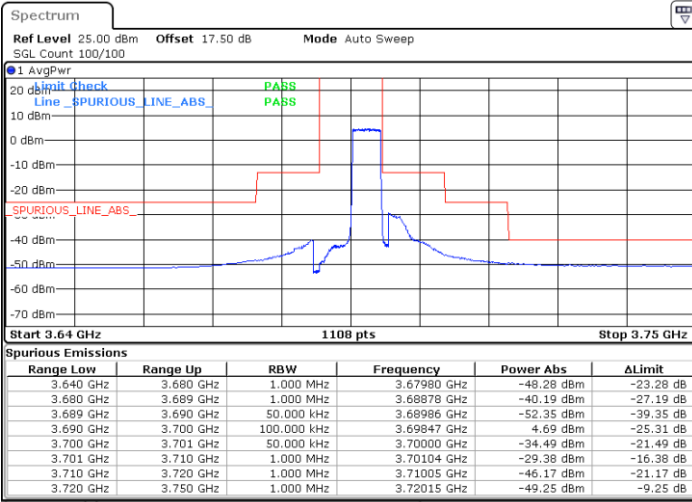

16QAM

Highest Channel / 1RB0

Highest Channel / 1RBmax

Date: 18 JAN 2020 11:07:16

Date: 18 JAN 2020 11:31:10

Highest Channel / FullRB

N/A

Date: 18 JAN 2020 11:19:13

LTE Band 48 / 10MHz

16QAM

Lowest Channel / 1RB0

Lowest Channel / 1RBmax

Date: 18 JAN 2020 11:35:10

Date: 18 JAN 2020 11:59:04

Lowest Channel / FullIRB

N/A