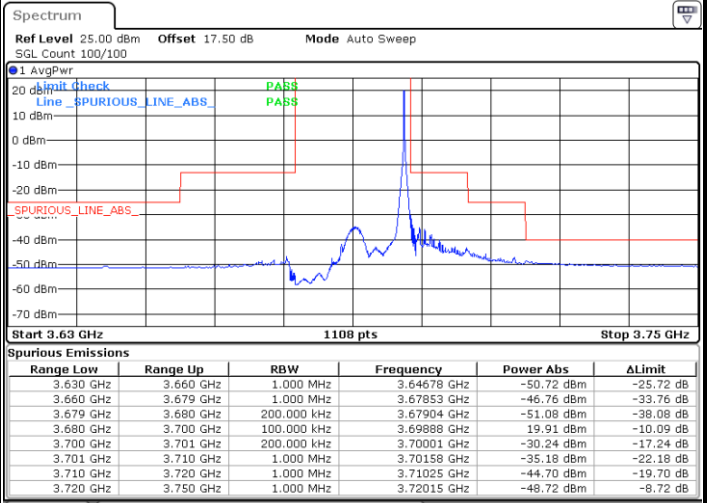

Lowest Channel / FullIRB

N/A

Date: 20 JAN 2020 19:46:39

LTE Band 48 / 20MHz

QPSK

Middle Channel / 1RB0

Middle Channel / 1RBmax

Date: 20 JAN 2020 19:59:57

Date: 20 JAN 2020 20:11:55

Middle Channel / FullRB

N/A

Date: 20 JAN 2020 19:47:59

LTE Band 48 / 20MHz

QPSK

Highest Channel / 1RB0

Highest Channel / 1RBmax

Date: 20 JAN 2020 20:06:35

Date: 20 JAN 2020 20:18:32

Highest Channel / FullIRB

N/A

Date: 20 JAN 2020 19:54:36

LTE Band 48 / 5MHz

16QAM

Lowest Channel / 1RB0

Lowest Channel / 1RBmax

Date: 18 JAN 2020 10:59:18

Date: 18 JAN 2020 11:23:12

Lowest Channel / FullIRB

N/A

Date: 18 JAN 2020 11:11:15

LTE Band 48 / 5MHz

16QAM