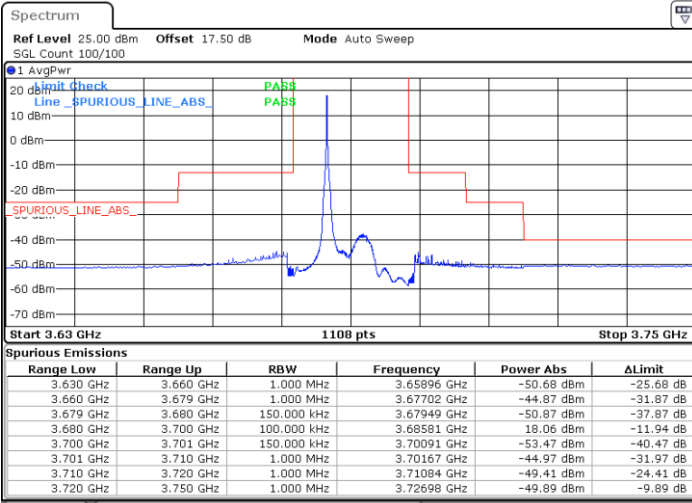

LTE Band 48 / 15MHz

64QAM

Middle Channel / 1RB0

Middle Channel / 1RBmax

Date: 20 JAN 2020 19:12:08

Date: 20 JAN 2020 19:36:00

Middle Channel / FullIRB

N/A

Date: 20 JAN 2020 19:24:04

LTE Band 48 / 15MHz

64QAM

Highest Channel / 1RB0

Highest Channel / 1RBmax

Date: 20 JAN 2020 19:18:45

Date: 20 JAN 2020 19:42:37

Highest Channel / FullIRB

N/A

Date: 20 JAN 2020 19:30:41

LTE Band 48 / 20MHz

64QAM

Lowest Channel / 1RB0

Lowest Channel / 1RBmax

Date: 20 JAN 2020 19:55:57

Date: 20 JAN 2020 20:07:55