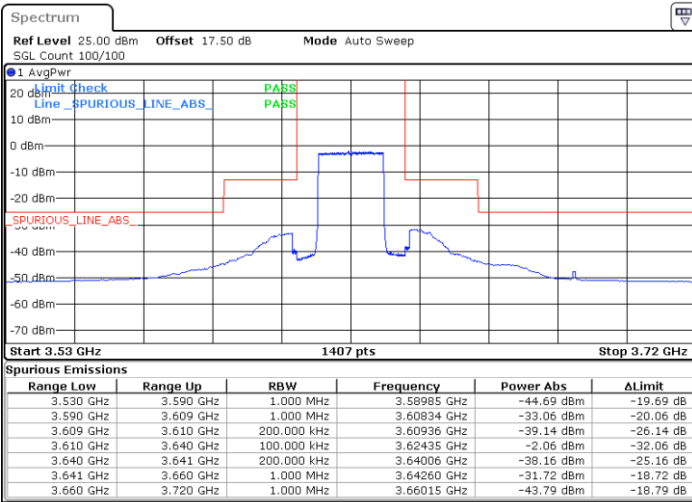

Middle Channel / FullIRB

N/A

Date: 20 JAN 2020 19:50:37