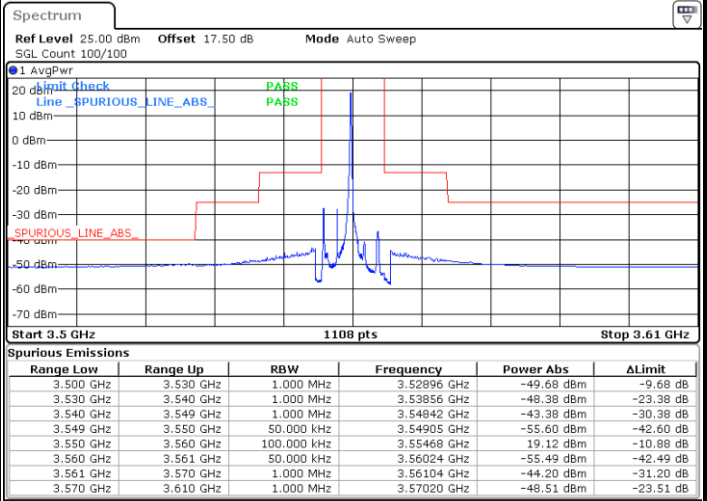

Date: 20 JAN 2020 20:06:35

Date: 20 JAN 2020 20:18:32

Highest Channel / FullIRB

N/A

Date: 20 JAN 2020 19:54:36

LTE Band 48 / 5MHz

16QAM

Lowest Channel / 1RB0

Lowest Channel / 1RBmax

Date: 18 JAN 2020 10:59:18

Date: 18 JAN 2020 11:23:12

Lowest Channel / FullIRB

N/A

Date: 18 JAN 2020 11:11:15

LTE Band 48 / 5MHz

16QAM