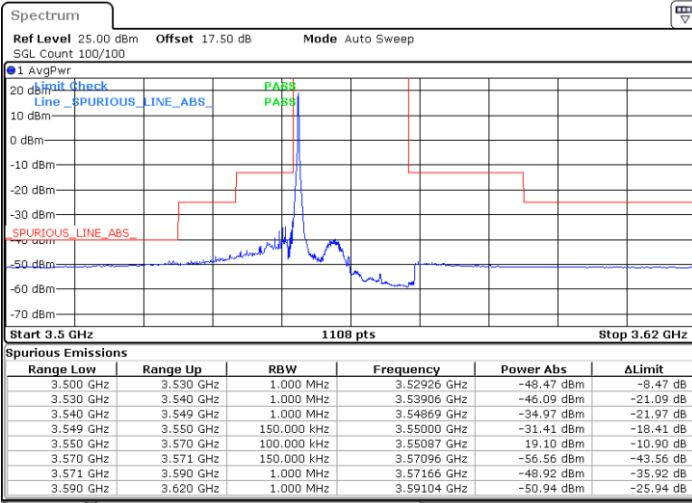

N/A

Date: 18 JAN 2020 11:51:06

LTE Band 48 / 10MHz

16QAM

Highest Channel / 1RB0

Highest Channel / 1RBmax

Date: 18 JAN 2020 11:43:08

Date: 18 JAN 2020 12:07:02

Highest Channel / FullRB

N/A

Date: 18 JAN 2020 11:55:05

LTE Band 48 / 15MHz

16QAM

Lowest Channel / 1RB0

Lowest Channel / 1RBmax

Date: 20 JAN 2020 19:09:29

Date: 20 JAN 2020 19:33:20

Lowest Channel / FullIRB

N/A

Date: 20 JAN 2020 19:21:25

LTE Band 48 / 15MHz

16QAM

Middle Channel / 1RB0

Middle Channel / 1RBmax