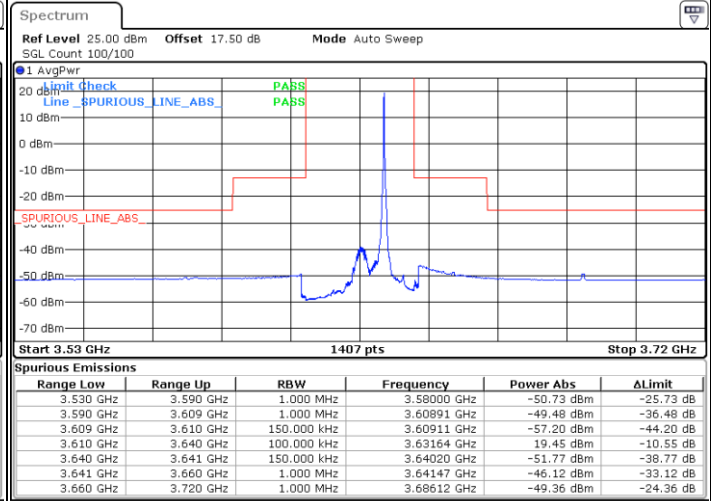

Highest Channel / FullRB

N/A

Date: 18 JAN 2020 11:55:05

LTE Band 48 / 15MHz

16QAM

Lowest Channel / 1RB0

Lowest Channel / 1RBmax

Date: 20 JAN 2020 19:09:29

Date: 20 JAN 2020 19:33:20

Lowest Channel / FullIRB

N/A

Date: 20 JAN 2020 19:21:25

LTE Band 48 / 15MHz

16QAM

Middle Channel / 1RB0

Middle Channel / 1RBmax

Date: 20 JAN 2020 19:13:27

Date: 20 JAN 2020 19:37:19

Middle Channel / FullRB

N/A

Date: 20 JAN 2020 19:25:23

LTE Band 48 / 15MHz

16QAM

Highest Channel / 1RB0

Highest Channel / 1RBmax

Date: 20 JAN 2020 19:17:25

Date: 20 JAN 2020 19:41:18

Highest Channel / FullIRB

N/A

Date: 18 JAN 2020 12:30:57

LTE Band 48 / 20MHz

16QAM