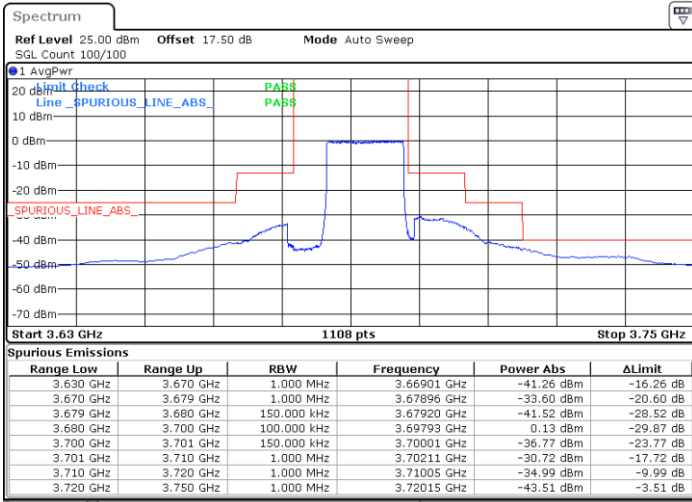

Highest Channel / 1RBmax

Date: 20 JAN 2020 19:17:25

Date: 20 JAN 2020 19:41:18

Highest Channel / FullIRB

N/A

Date: 18 JAN 2020 12:30:57

LTE Band 48 / 20MHz

16QAM

Lowest Channel / 1RB0

Lowest Channel / 1RBmax

Date: 20 JAN 2020 19:57:17

Date: 20 JAN 2020 20:09:15

Lowest Channel / FullIRB

N/A

Date: 18 JAN 2020 12:46:53

LTE Band 48 / 20MHz