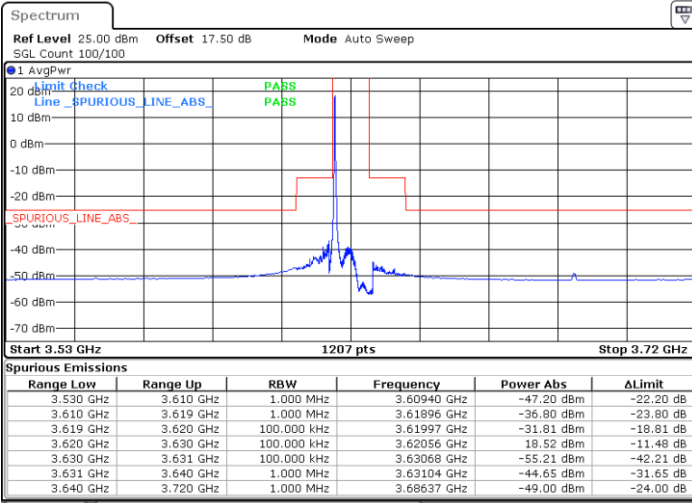

Date: 18 JAN 2020 11:32:30

Highest Channel / FullRB

N/A

Date: 18 JAN 2020 11:20:32

LTE Band 48 / 10MHz

64QAM

Lowest Channel / 1RB0

Lowest Channel / 1RBmax

Date: 18 JAN 2020 11:33:50

Date: 18 JAN 2020 11:57:44

Lowest Channel / FullIRB

N/A

Date: 18 JAN 2020 11:45:47

LTE Band 48 / 10MHz

64QAM

MiddleChannel / 1RB0

Middle Channel / 1RBmax

Date: 18 JAN 2020 11:40:29

Date: 18 JAN 2020 12:04:23

Middle Channel / FullIRB

N/A

Date: 18 JAN 2020 11:52:26

LTE Band 48 / 10MHz

64QAM

Highest Channel / 1RB0

Highest Channel / 1RBmax

Date: 18 JAN 2020 11:41:48

Date: 18 JAN 2020 12:05:42

Highest Channel / FullIRB

N/A

Date: 18 JAN 2020 11:53:45

LTE Band 48 / 15MHz