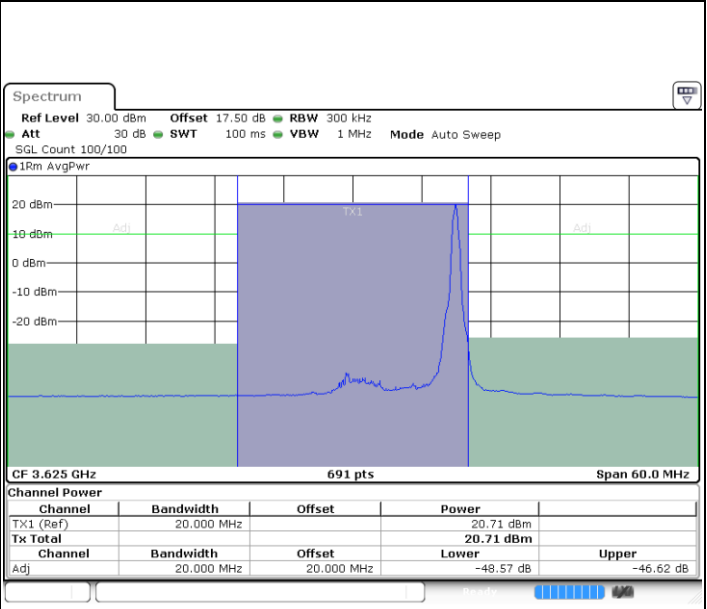

LTE Band 48 / 20MHz

64QAM

Middle Channel / 1RB0

Date: 20.OCT.2019 22:40:39

Middle Channel / 1RBmax

Date: 20.OCT.2019 22:45:00

Middle Channel / FullRB

Date: 20.OCT.2019 22:36:18

N/A

LTE Band 48 / 20MHz

64QAM

Highest Channel / 1RB0

Highest Channel / 1RBmax

Highest Channel / FullIRB

N/A

26dB Bandwidth