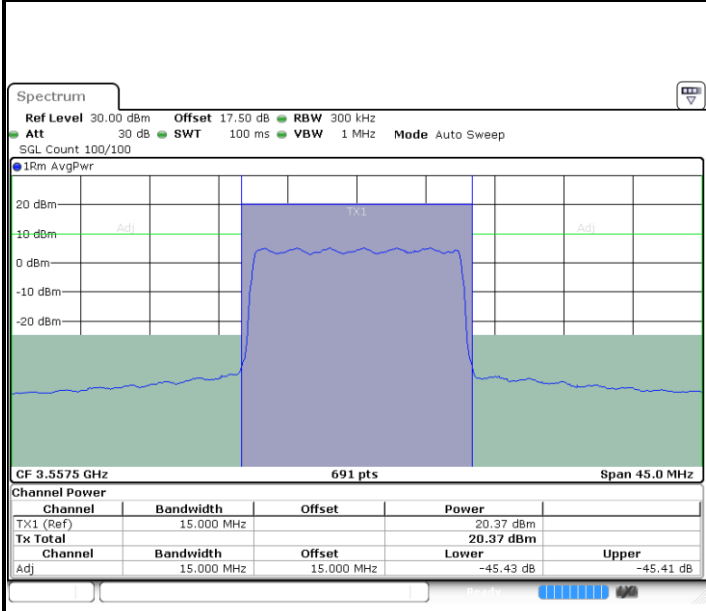

Highest Channel / 1RBmax

Date: 20.OCT.2019 22:19:23

Highest Channel / FullIRB

Date: 20.OCT.2019 22:10:07

N/A

LTE Band 48 / 15MHz

64QAM

Lowest Channel / 1RB0

Lowest Channel / 1RBmax

Lowest Channel / FullIRB

N/A

LTE Band 48 / 15MHz

64QAM

Middle Channel / 1RB0

Middle Channel / 1RBmax

Middle Channel / FullRB