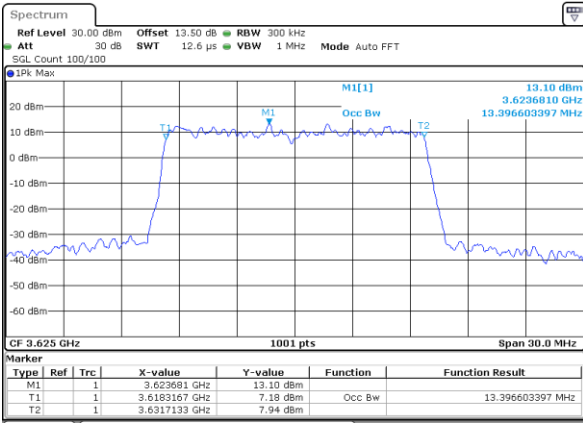

Date: 20.OCT.2019 19:11:49

LTE Band 48

Lowest Channel / 15MHz / 64QAM

Date: 20.OCT.2019 19:12:14

Lowest Channel / 20MHz / 64QAM

Date: 20.OCT.2019 19:13:25

Middle Channel / 15MHz / 64QAM

Date: 20.OCT.2019 19:12:37

Middle Channel / 20MHz / 64QAM

Date: 20.OCT.2019 19:13:49

Highest Channel / 15MHz / 64QAM

Date: 20.OCT.2019 19:13:01

Highest Channel / 20MHz / 64QAM

Date: 20.OCT.2019 19:14:12

Conducted Band Edge

LTE Band 48 / 5MHz