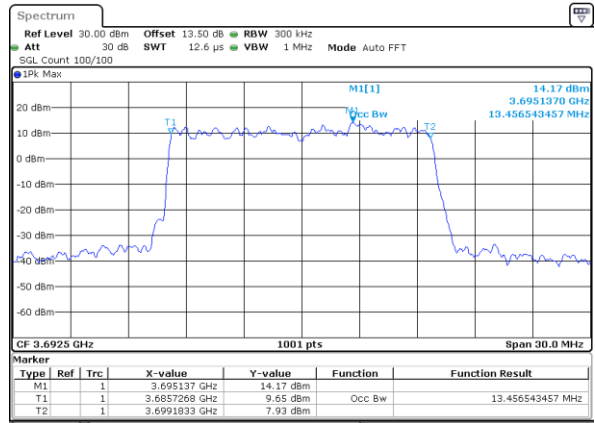

Highest Channel / 10MHz / 16QAM

Date: 20.OCT.2019 19:04:28

LTE Band 48

Lowest Channel / 15MHz / QPSK

Date: 20.OCT.2019 19:05:04

Lowest Channel / 15MHz / 16QAM

Date: 20.OCT.2019 19:05:17

Middle Channel / 15MHz / QPSK

Date: 20.OCT.2019 19:05:53

Middle Channel / 15MHz / 16QAM

Date: 20.OCT.2019 19:06:04

Highest Channel / 15MHz / QPSK

Date: 20.OCT.2019 19:06:39

Highest Channel / 15MHz / 16QAM

Date: 20.OCT.2019 19:06:51

LTE Band 48

Lowest Channel / 20MHz / QPSK

Date: 20.OCT.2019 19:07:27

Lowest Channel / 20MHz / 16QAM

Date: 20.OCT.2019 19:07:40

Middle Channel / 20MHz / QPSK

Date: 20.OCT.2019 19:08:15

Middle Channel / 20MHz / 16QAM

Date: 20.OCT.2019 19:08:27

Highest Channel / 20MHz / QPSK

Date: 20.OCT.2019 19:09:02

Highest Channel / 20MHz / 16QAM

Date: 20.OCT.2019 19:09:14

LTE Band 48

Lowest Channel / 5MHz / 64QAM

Date: 20.OCT.2019 19:09:51

Lowest Channel / 10MHz / 64QAM