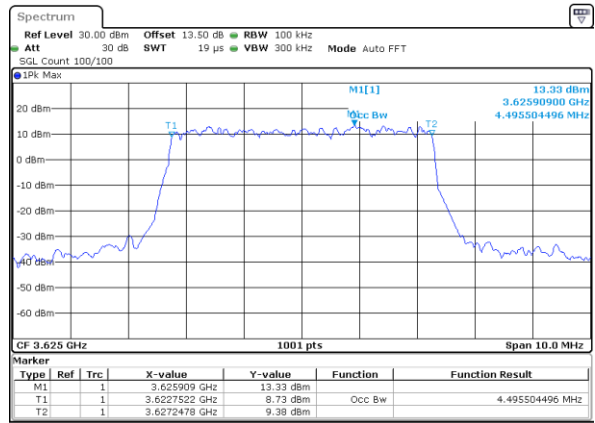

Middle Channel / 20MHz / 64QAM

Date: 20.OCT.2019 19:14:00

Highest Channel / 15MHz / 64QAM

Date: 20.OCT.2019 19:13:12

Highest Channel / 20MHz / 64QAM

Date: 20.OCT.2019 19:14:24

Occupied Bandwidth

Mode	LTE Band 48 : 99%OBW(MHz)											
BW	1.4MHz		3MHz		5MHz		10MHz		15MHz		20MHz	
Mod.	QPSK	16QAM	QPSK	16QAM	QPSK	16QAM	QPSK	16QAM	QPSK	16QAM	QPSK	16QAM
Lowest CH	-	-	-	-	4.52	4.47	9.01	9.03	13.43	13.40	17.94	17.78
Middle CH	-	-	-	-	4.47	4.50	9.05	9.01	13.52	13.46	17.82	17.86
Highest CH	-	-	-	-	4.52	4.50	9.05	8.97	13.52	13.46	17.82	17.90
Mode	LTE Band 48 : 99%OBW(MHz)											
BW	1.4MHz		3MHz		5MHz		10MHz		15MHz		20MHz	
Mod.	64QAM		64QAM		64QAM		64QAM		64QAM		64QAM	
Lowest CH	-	-	-	-	4.50	-	8.99	-	13.40	-	17.94	-
Middle CH	-	-	-	-	4.49	-	9.05	-	13.40	-	17.86	-
Highest CH	-	-	-	-	4.49	-	8.99	-	13.46	-	17.82	-

LTE Band 48

Lowest Channel / 5MHz / QPSK

Date: 20.OCT.2019 19:00:19

Lowest Channel / 5MHz / 16QAM

Date: 20.OCT.2019 19:00:31

Middle Channel / 5MHz / QPSK

Date: 20.OCT.2019 19:01:07

Middle Channel / 5MHz / 16QAM

Date: 20.OCT.2019 19:01:18

Highest Channel / 5MHz / QPSK

Date: 20.OCT.2019 19:01:53

Highest Channel / 5MHz / 16QAM

Date: 20.OCT.2019 19:02:05

LTE Band 48

Lowest Channel / 10MHz / QPSK

Date: 20.OCT.2019 19:02:42