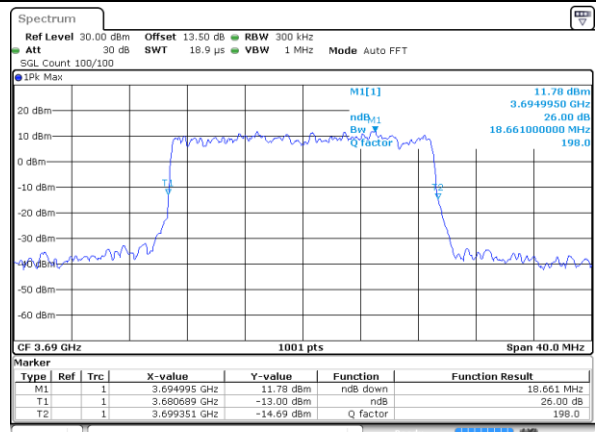

Highest Channel / 20MHz / QPSK

Date: 20.OCT.2019 19:09:26

Highest Channel / 20MHz / 16QAM

Date: 20.OCT.2019 19:09:38

LTE Band 48

Lowest Channel / 5MHz / 64QAM

Date: 20.OCT.2019 19:10:03

Lowest Channel / 10MHz / 64QAM