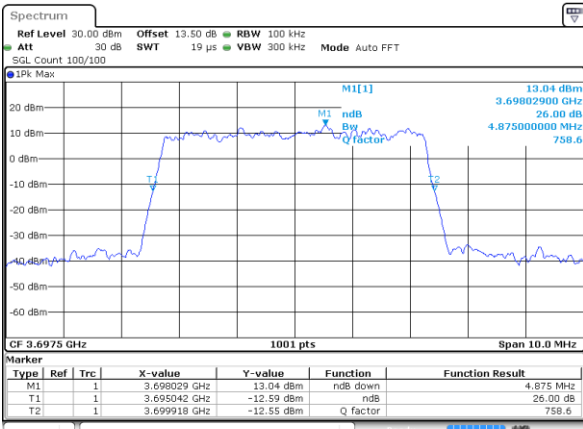

Highest Channel / 20MHz / QPSK

Date: 20.OCT.2019 19:09:26

Highest Channel / 20MHz / 16QAM

Date: 20.OCT.2019 19:09:38

LTE Band 48

Lowest Channel / 5MHz / 64QAM

Date: 20.OCT.2019 19:10:03

Lowest Channel / 10MHz / 64QAM

Date: 20.OCT.2019 19:11:14

Middle Channel / 5MHz / 64QAM

Date: 20.OCT.2019 19:10:26

Middle Channel / 10MHz / 64QAM

Date: 20.OCT.2019 19:11:38

Highest Channel / 5MHz / 64QAM

Date: 20.OCT.2019 19:10:50

Highest Channel / 10MHz / 64QAM

Date: 20.OCT.2019 19:12:01

LTE Band 48

Lowest Channel / 15MHz / 64QAM

Date: 20.OCT.2019 19:12:28

Lowest Channel / 20MHz / 64QAM

Date: 20.OCT.2019 19:13:37

Middle Channel / 15MHz / 64QAM

Date: 20.OCT.2019 19:12:49