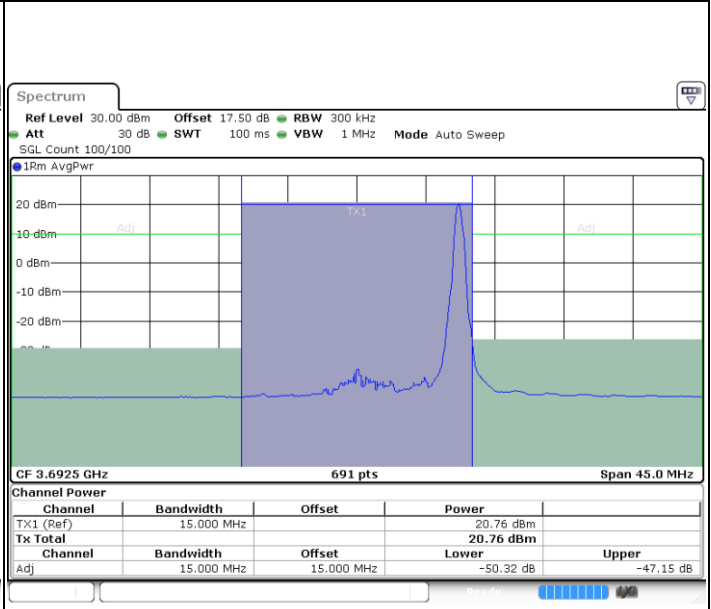

Lowest Channel / 1RBmax

Lowest Channel / FullIRB

N/A

LTE Band 48 / 15MHz

64QAM

Middle Channel / 1RB0

Middle Channel / 1RBmax

Middle Channel / FullRB

N/A

LTE Band 48 / 15MHz

64QAM

Highest Channel / 1RB0

Date: 20.OCT.2019 22:24:44

Highest Channel / 1RBmax

Date: 20.OCT.2019 22:33:25

Highest Channel / FullIRB

Date: 20.OCT.2019 22:29:04

N/A

LTE Band 48 / 20MHz

64QAM

Lowest Channel / 1RB0

Lowest Channel / 1RBmax

Lowest Channel / FullIRB

N/A