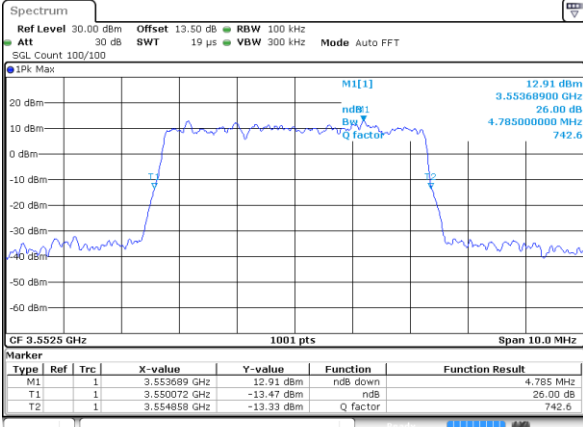

Highest Channel / 20MHz / QPSK

Date: 20.OCT.2019 19:09:26

Highest Channel / 20MHz / 16QAM

Date: 20.OCT.2019 19:09:38

LTE Band 48

Lowest Channel / 5MHz / 64QAM

Date: 20.OCT.2019 19:10:03

Lowest Channel / 10MHz / 64QAM