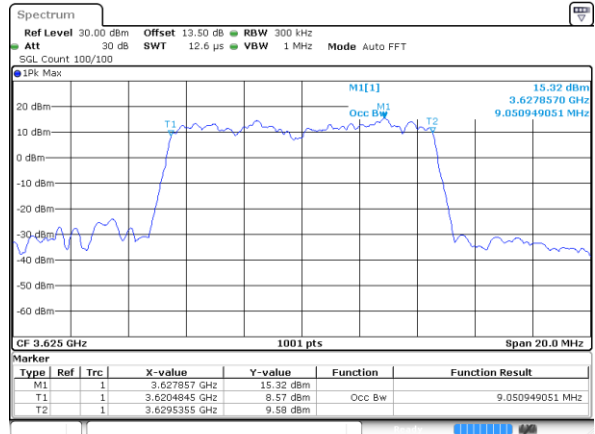

Highest Channel / 20MHz / QPSK

Date: 20.OCT.2019 19:09:02

Highest Channel / 20MHz / 16QAM

Date: 20.OCT.2019 19:09:14

LTE Band 48

Lowest Channel / 5MHz / 64QAM

Date: 20.OCT.2019 19:09:51

Lowest Channel / 10MHz / 64QAM

Date: 20.OCT.2019 19:11:02

Middle Channel / 5MHz / 64QAM

Date: 20.OCT.2019 19:10:15

Middle Channel / 10MHz / 64QAM

Date: 20.OCT.2019 19:11:26

Highest Channel / 5MHz / 64QAM

Date: 20.OCT.2019 19:10:38

Highest Channel / 10MHz / 64QAM