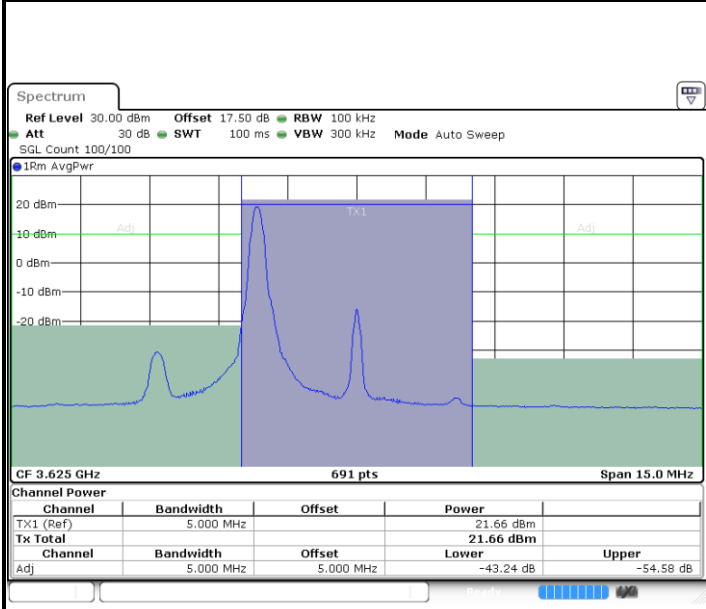

LTE Band 48 / 5MHz

64QAM

Middle Channel / 1RB0

Date: 20.OCT.2019 21:51:03

Middle Channel / 1RBmax

Date: 20.OCT.2019 21:59:51

Middle Channel / FullRB

Date: 20.OCT.2019 21:55:27

N/A

LTE Band 48 / 5MHz

64QAM

Highest Channel / 1RB0

Date: 20.OCT.2019 21:53:29

Highest Channel / 1RBmax

Date: 20.OCT.2019 22:02:17

Highest Channel / FullIRB