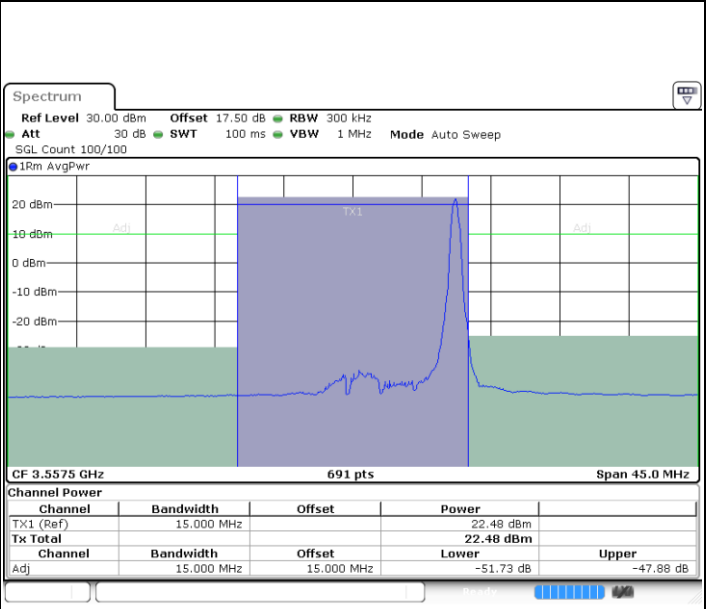

Highest Channel / 1RBmax

Date: 20.OCT.2019 22:19:23

Highest Channel / FullIRB

Date: 20.OCT.2019 22:10:07

N/A

LTE Band 48 / 15MHz

64QAM

Lowest Channel / 1RB0

Lowest Channel / 1RBmax

Lowest Channel / FullIRB

N/A

LTE Band 48 / 15MHz

64QAM

Middle Channel / 1RB0

Middle Channel / 1RBmax

Middle Channel / FullRB