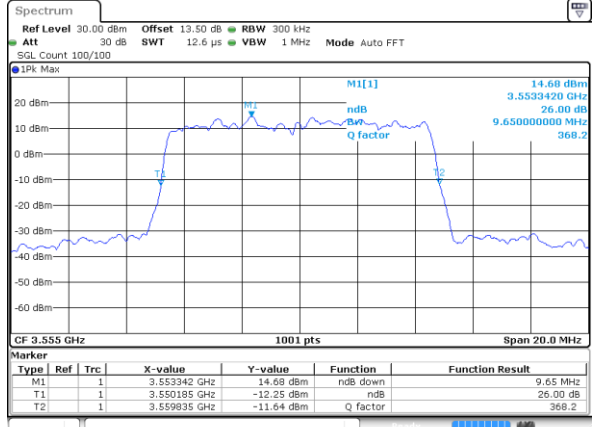

Highest Channel / 20MHz / QPSK

Date: 20.OCT.2019 19:09:26

Highest Channel / 20MHz / 16QAM

Date: 20.OCT.2019 19:09:38

LTE Band 48

Lowest Channel / 5MHz / 64QAM

Date: 20.OCT.2019 19:10:03

Lowest Channel / 10MHz / 64QAM

Date: 20.OCT.2019 19:11:14

Middle Channel / 5MHz / 64QAM

Date: 20.OCT.2019 19:10:26

Middle Channel / 10MHz / 64QAM

Date: 20.OCT.2019 19:11:38

Highest Channel / 5MHz / 64QAM

Date: 20.OCT.2019 19:10:50

Highest Channel / 10MHz / 64QAM