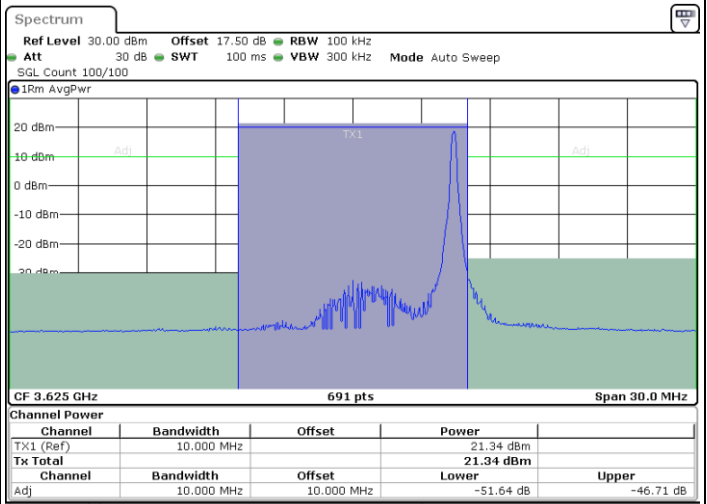

Lowest Channel / FullIRB

Date: 20.OCT.2019 22:07:12

N/A

LTE Band 48 / 10MHz

64QAM

MiddleChannel / 1RB0

Middle Channel / 1RBmax

Date: 20.OCT.2019 22:05:14