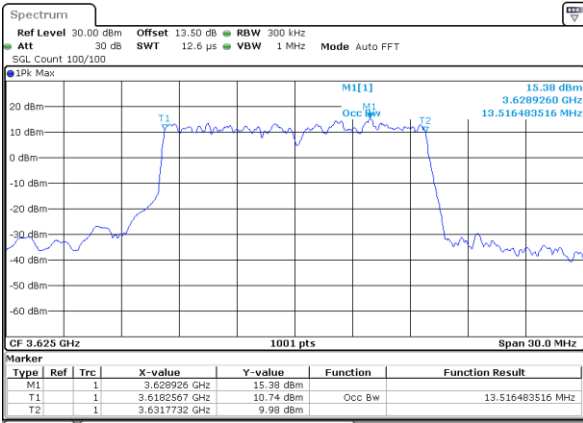

Highest Channel / 10MHz / 16QAM

Date: 20.OCT.2019 19:04:28

LTE Band 48

Lowest Channel / 15MHz / QPSK

Date: 20.OCT.2019 19:05:04

Lowest Channel / 15MHz / 16QAM

Date: 20.OCT.2019 19:05:17

Middle Channel / 15MHz / QPSK

Date: 20.OCT.2019 19:05:53

Middle Channel / 15MHz / 16QAM

Date: 20.OCT.2019 19:06:04

Highest Channel / 15MHz / QPSK

Date: 20.OCT.2019 19:06:39

Highest Channel / 15MHz / 16QAM

Date: 20.OCT.2019 19:06:51

LTE Band 48