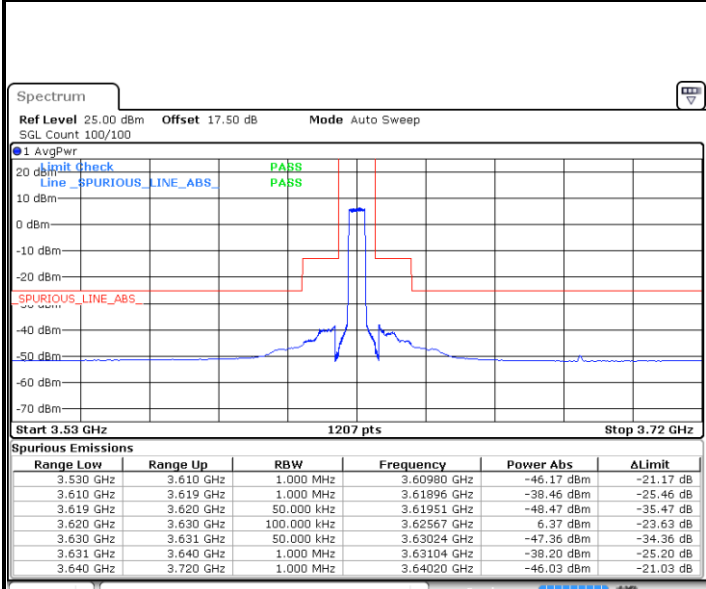

Date: 20.OCT.2019 19:11:49

LTE Band 48

Lowest Channel / 15MHz / 64QAM

Date: 20.OCT.2019 19:12:14

Lowest Channel / 20MHz / 64QAM

Date: 20.OCT.2019 19:13:25

Middle Channel / 15MHz / 64QAM

Date: 20.OCT.2019 19:12:37

Middle Channel / 20MHz / 64QAM

Date: 20.OCT.2019 19:13:49

Highest Channel / 15MHz / 64QAM

Date: 20.OCT.2019 19:13:01

Highest Channel / 20MHz / 64QAM

Date: 20.OCT.2019 19:14:12

Conducted Band Edge

LTE Band 48 / 5MHz

QPSK

Middle Channel / 1RB0

Date: 20.OCT.2019 16:27:52

Middle Channel / 1RBmax

Date: 20.OCT.2019 16:51:48

Middle Channel / FullIRB

Date: 20.OCT.2019 16:39:51

N/A