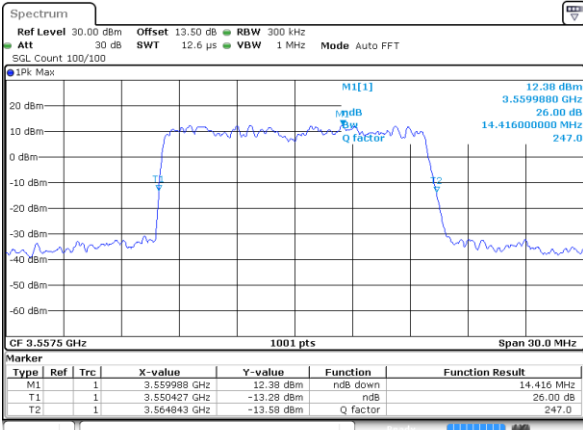

Highest Channel / 20MHz / QPSK

Date: 20.OCT.2019 19:09:26

Highest Channel / 20MHz / 16QAM

Date: 20.OCT.2019 19:09:38

LTE Band 48

Lowest Channel / 5MHz / 64QAM

Date: 20.OCT.2019 19:10:03

Lowest Channel / 10MHz / 64QAM

Date: 20.OCT.2019 19:11:14

Middle Channel / 5MHz / 64QAM

Date: 20.OCT.2019 19:10:26

Middle Channel / 10MHz / 64QAM

Date: 20.OCT.2019 19:11:38

Highest Channel / 5MHz / 64QAM

Date: 20.OCT.2019 19:10:50

Highest Channel / 10MHz / 64QAM

Date: 20.OCT.2019 19:12:01

LTE Band 48

Lowest Channel / 15MHz / 64QAM

Date: 20.OCT.2019 19:12:28

Lowest Channel / 20MHz / 64QAM

Date: 20.OCT.2019 19:13:37

Middle Channel / 15MHz / 64QAM

Date: 20.OCT.2019 19:12:49