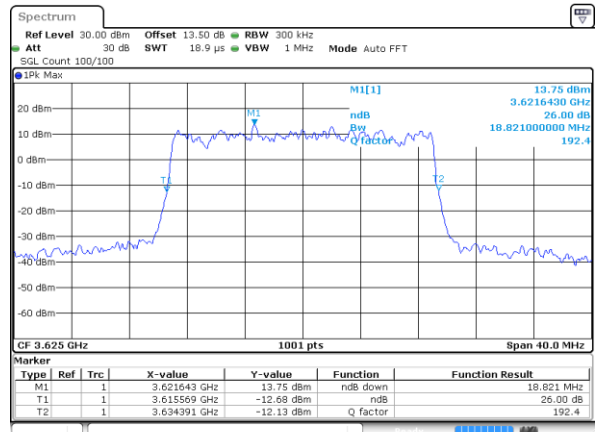

Lowest Channel / 20MHz / QPSK

Date: 20.OCT.2019 19:07:52

Lowest Channel / 20MHz / 16QAM

Date: 20.OCT.2019 19:08:04

Middle Channel / 20MHz / QPSK

Date: 20.OCT.2019 19:08:39

Middle Channel / 20MHz / 16QAM

Date: 20.OCT.2019 19:08:50

Highest Channel / 20MHz / QPSK

Date: 20.OCT.2019 19:09:26

Highest Channel / 20MHz / 16QAM

Date: 20.OCT.2019 19:09:38

LTE Band 48

Lowest Channel / 5MHz / 64QAM

Date: 20.OCT.2019 19:10:03

Lowest Channel / 10MHz / 64QAM