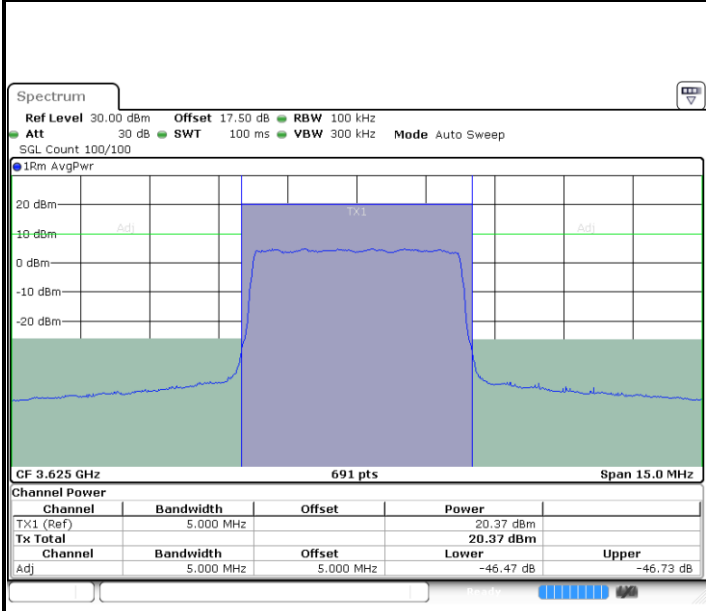

LTE Band 48 / 5MHz

64QAM

Middle Channel / 1RB0

Date: 20.OCT.2019 21:51:03

Middle Channel / 1RBmax

Date: 20.OCT.2019 21:59:51

Middle Channel / FullRB

Date: 20.OCT.2019 21:55:27

N/A

LTE Band 48 / 5MHz

64QAM

Highest Channel / 1RB0

Date: 20.OCT.2019 21:53:29

Highest Channel / 1RBmax

Date: 20.OCT.2019 22:02:17

Highest Channel / FullIRB