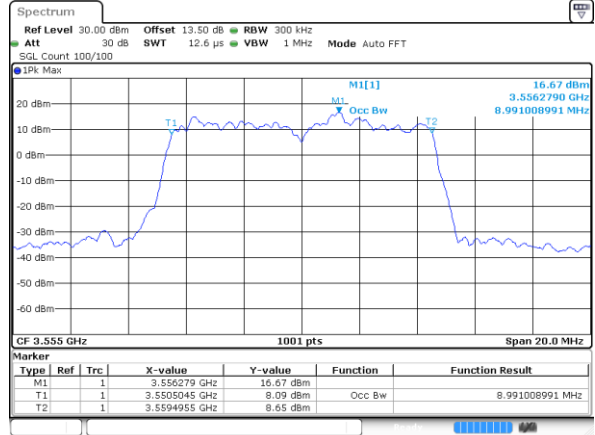

Highest Channel / 20MHz / QPSK

Date: 20.OCT.2019 19:09:02

Highest Channel / 20MHz / 16QAM

Date: 20.OCT.2019 19:09:14

LTE Band 48

Lowest Channel / 5MHz / 64QAM

Date: 20.OCT.2019 19:09:51

Lowest Channel / 10MHz / 64QAM

Date: 20.OCT.2019 19:11:02

Middle Channel / 5MHz / 64QAM

Date: 20.OCT.2019 19:10:15

Middle Channel / 10MHz / 64QAM

Date: 20.OCT.2019 19:11:26

Highest Channel / 5MHz / 64QAM

Date: 20.OCT.2019 19:10:38

Highest Channel / 10MHz / 64QAM