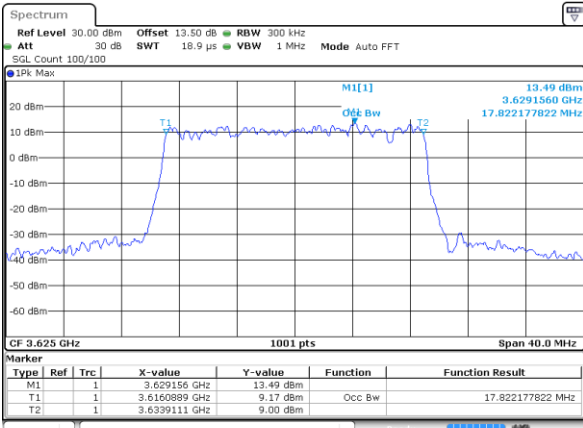

Date: 20.OCT.2019 19:05:53

Middle Channel / 15MHz / 16QAM

Date: 20.OCT.2019 19:06:04

Highest Channel / 15MHz / QPSK

Date: 20.OCT.2019 19:06:39

Highest Channel / 15MHz / 16QAM

Date: 20.OCT.2019 19:06:51

LTE Band 48

Lowest Channel / 20MHz / QPSK

Date: 20.OCT.2019 19:07:27

Lowest Channel / 20MHz / 16QAM

Date: 20.OCT.2019 19:07:40

Middle Channel / 20MHz / QPSK

Date: 20.OCT.2019 19:08:15

Middle Channel / 20MHz / 16QAM

Date: 20.OCT.2019 19:08:27

Highest Channel / 20MHz / QPSK

Date: 20.OCT.2019 19:09:02

Highest Channel / 20MHz / 16QAM

Date: 20.OCT.2019 19:09:14

LTE Band 48

Lowest Channel / 5MHz / 64QAM

Date: 20.OCT.2019 19:09:51

Lowest Channel / 10MHz / 64QAM