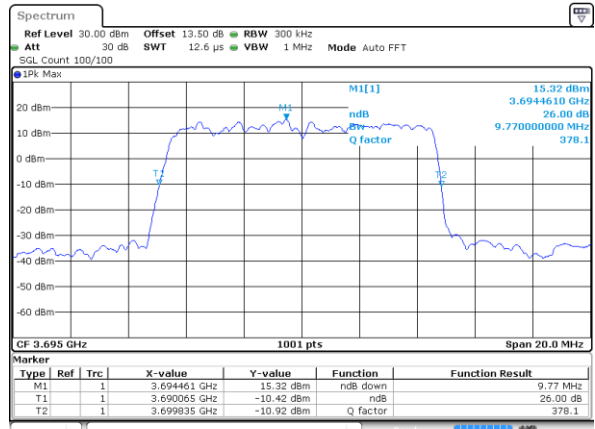

Date: 20.OCT.2019 19:01:41

Highest Channel / 5MHz / QPSK

Date: 20.OCT.2019 19:02:17

Highest Channel / 5MHz / 16QAM

Date: 20.OCT.2019 19:02:29

LTE Band 48

Lowest Channel / 10MHz / QPSK

Date: 20.OCT.2019 19:03:06

Lowest Channel / 10MHz / 16QAM

Date: 20.OCT.2019 19:03:18

Middle Channel / 10MHz / QPSK

Date: 20.OCT.2019 19:03:53

Middle Channel / 10MHz / 16QAM

Date: 20.OCT.2019 19:04:04

Highest Channel / 10MHz / QPSK

Date: 20.OCT.2019 19:04:40

Highest Channel / 10MHz / 16QAM

Date: 20.OCT.2019 19:04:52

LTE Band 48

Lowest Channel / 15MHz / QPSK

Date: 20.OCT.2019 19:05:29

Lowest Channel / 15MHz / 16QAM

Date: 20.OCT.2019 19:05:41

Middle Channel / 15MHz / QPSK