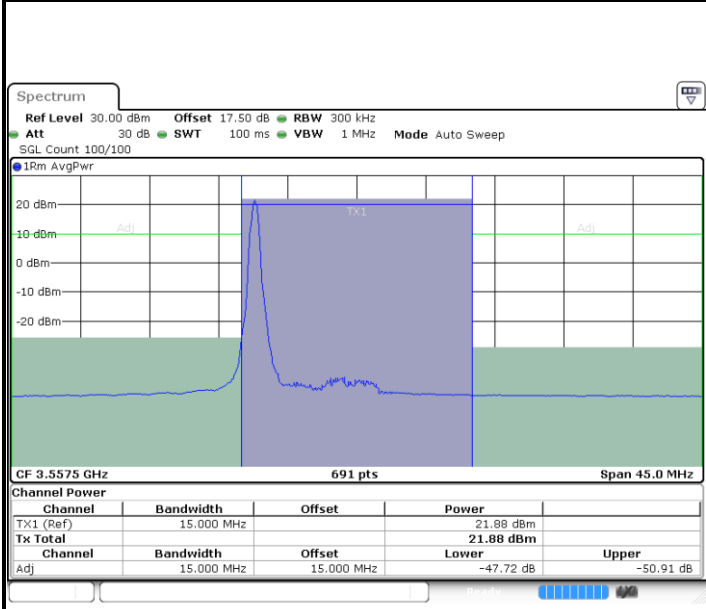

Highest Channel / 1RBmax

Date: 20.OCT.2019 22:19:23

Highest Channel / FullIRB

Date: 20.OCT.2019 22:10:07

N/A

LTE Band 48 / 15MHz

64QAM

Lowest Channel / 1RB0

Lowest Channel / 1RBmax

Lowest Channel / FullIRB

N/A

LTE Band 48 / 15MHz

64QAM

Middle Channel / 1RB0

Middle Channel / 1RBmax

Middle Channel / FullRB