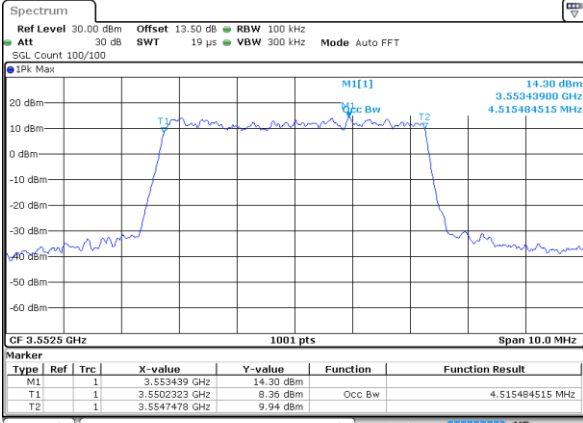

Date: 20.OCT.2019 19:12:01

LTE Band 48

Lowest Channel / 15MHz / 64QAM

Date: 20.OCT.2019 19:12:28

Lowest Channel / 20MHz / 64QAM

Date: 20.OCT.2019 19:13:37

Middle Channel / 15MHz / 64QAM

Date: 20.OCT.2019 19:12:49

Middle Channel / 20MHz / 64QAM

Date: 20.OCT.2019 19:14:00

Highest Channel / 15MHz / 64QAM

Date: 20.OCT.2019 19:13:12

Highest Channel / 20MHz / 64QAM

Date: 20.OCT.2019 19:14:24

Occupied Bandwidth

Mode	LTE Band 48 : 99%OBW(MHz)											
BW	1.4MHz		3MHz		5MHz		10MHz		15MHz		20MHz	
Mod.	QPSK	16QAM	QPSK	16QAM	QPSK	16QAM	QPSK	16QAM	QPSK	16QAM	QPSK	16QAM
Lowest CH	-	-	-	-	4.52	4.47	9.01	9.03	13.43	13.40	17.94	17.78
Middle CH	-	-	-	-	4.47	4.50	9.05	9.01	13.52	13.46	17.82	17.86
Highest CH	-	-	-	-	4.52	4.50	9.05	8.97	13.52	13.46	17.82	17.90
Mode	LTE Band 48 : 99%OBW(MHz)											
BW	1.4MHz		3MHz		5MHz		10MHz		15MHz		20MHz	
Mod.	64QAM		64QAM		64QAM		64QAM		64QAM		64QAM	
Lowest CH	-	-	-	-	4.50	-	8.99	-	13.40	-	17.94	-
Middle CH	-	-	-	-	4.49	-	9.05	-	13.40	-	17.86	-
Highest CH	-	-	-	-	4.49	-	8.99	-	13.46	-	17.82	-

LTE Band 48

Lowest Channel / 5MHz / QPSK

Date: 20.OCT.2019 19:00:19

Lowest Channel / 5MHz / 16QAM

Date: 20.OCT.2019 19:00:31

Middle Channel / 5MHz / QPSK

Date: 20.OCT.2019 19:01:07

Middle Channel / 5MHz / 16QAM