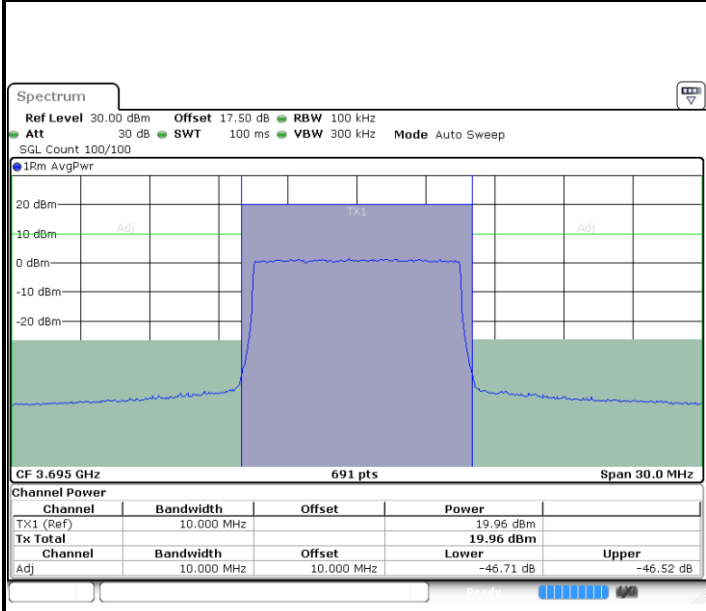

Date: 20.OCT.2019 22:13:38

Middle Channel / FullRB

N/A

Date: 20.OCT.2019 22:09:38

LTE Band 48 / 10MHz

64QAM

Highest Channel / 1RB0

Date: 20.OCT.2019 22:05:43

Highest Channel / 1RBmax

Date: 20.OCT.2019 22:19:23

Highest Channel / FullIRB

Date: 20.OCT.2019 22:10:07

N/A

LTE Band 48 / 15MHz

64QAM

Lowest Channel / 1RB0