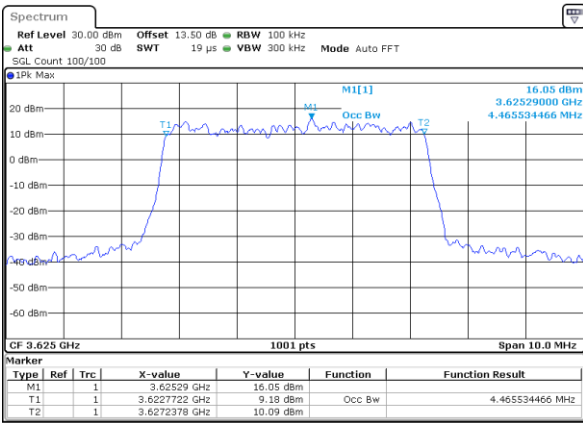

Middle Channel / 20MHz / 64QAM

Date: 20.OCT.2019 19:14:00

Highest Channel / 15MHz / 64QAM

Date: 20.OCT.2019 19:13:12

Highest Channel / 20MHz / 64QAM

Date: 20.OCT.2019 19:14:24

Occupied Bandwidth

Mode	LTE Band 48 : 99%OBW(MHz)											
BW	1.4MHz		3MHz		5MHz		10MHz		15MHz		20MHz	
Mod.	QPSK	16QAM	QPSK	16QAM	QPSK	16QAM	QPSK	16QAM	QPSK	16QAM	QPSK	16QAM
Lowest CH	-	-	-	-	4.52	4.47	9.01	9.03	13.43	13.40	17.94	17.78
Middle CH	-	-	-	-	4.47	4.50	9.05	9.01	13.52	13.46	17.82	17.86
Highest CH	-	-	-	-	4.52	4.50	9.05	8.97	13.52	13.46	17.82	17.90
Mode	LTE Band 48 : 99%OBW(MHz)											
BW	1.4MHz		3MHz		5MHz		10MHz		15MHz		20MHz	
Mod.	64QAM		64QAM		64QAM		64QAM		64QAM		64QAM	
Lowest CH	-	-	-	-	4.50	-	8.99	-	13.40	-	17.94	-
Middle CH	-	-	-	-	4.49	-	9.05	-	13.40	-	17.86	-
Highest CH	-	-	-	-	4.49	-	8.99	-	13.46	-	17.82	-

LTE Band 48

Lowest Channel / 5MHz / QPSK

Date: 20.OCT.2019 19:00:19

Lowest Channel / 5MHz / 16QAM

Date: 20.OCT.2019 19:00:31

Middle Channel / 5MHz / QPSK

Date: 20.OCT.2019 19:01:07

Middle Channel / 5MHz / 16QAM

Date: 20.OCT.2019 19:01:18

Highest Channel / 5MHz / QPSK

Date: 20.OCT.2019 19:01:53

Highest Channel / 5MHz / 16QAM

Date: 20.OCT.2019 19:02:05

LTE Band 48

Lowest Channel / 10MHz / QPSK

Date: 20.OCT.2019 19:02:42