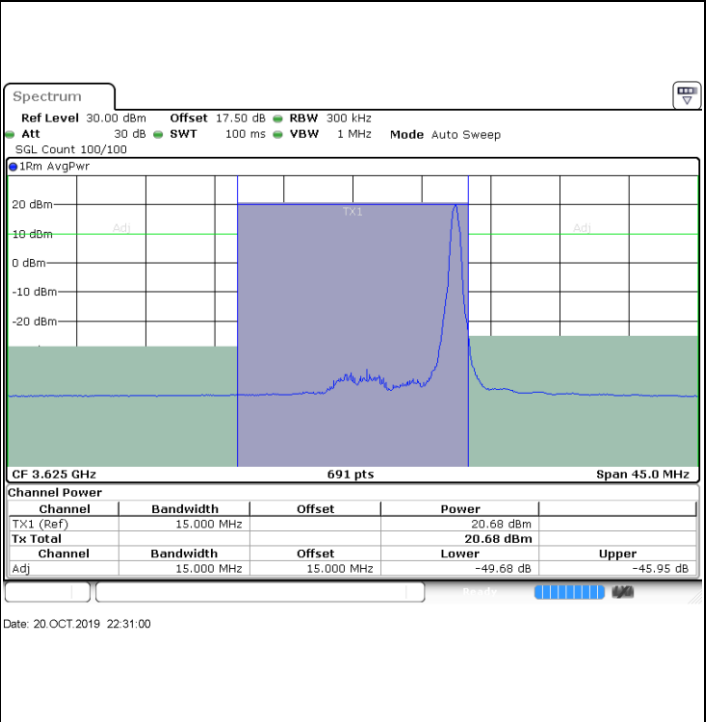

Highest Channel / 1RBmax

Date: 20.OCT.2019 22:19:23

Highest Channel / FullIRB

Date: 20.OCT.2019 22:10:07

N/A

LTE Band 48 / 15MHz

64QAM

Lowest Channel / 1RB0

Lowest Channel / 1RBmax

Lowest Channel / FullIRB

N/A

LTE Band 48 / 15MHz

64QAM

Middle Channel / 1RB0

Middle Channel / 1RBmax

Middle Channel / FullRB

N/A

LTE Band 48 / 15MHz

64QAM

Highest Channel / 1RB0

Date: 20.OCT.2019 22:24:44

Highest Channel / 1RBmax

Date: 20.OCT.2019 22:33:25

Highest Channel / FullIRB