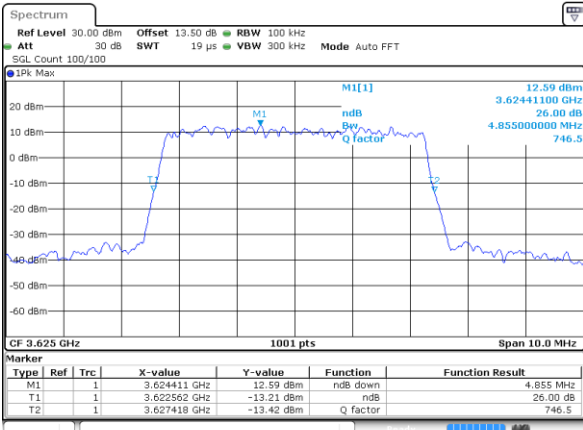

Highest Channel / 20MHz / QPSK

Date: 20.OCT.2019 19:09:26

Highest Channel / 20MHz / 16QAM

Date: 20.OCT.2019 19:09:38

LTE Band 48

Lowest Channel / 5MHz / 64QAM

Date: 20.OCT.2019 19:10:03

Lowest Channel / 10MHz / 64QAM

Date: 20.OCT.2019 19:11:14

Middle Channel / 5MHz / 64QAM

Date: 20.OCT.2019 19:10:26

Middle Channel / 10MHz / 64QAM

Date: 20.OCT.2019 19:11:38

Highest Channel / 5MHz / 64QAM

Date: 20.OCT.2019 19:10:50

Highest Channel / 10MHz / 64QAM