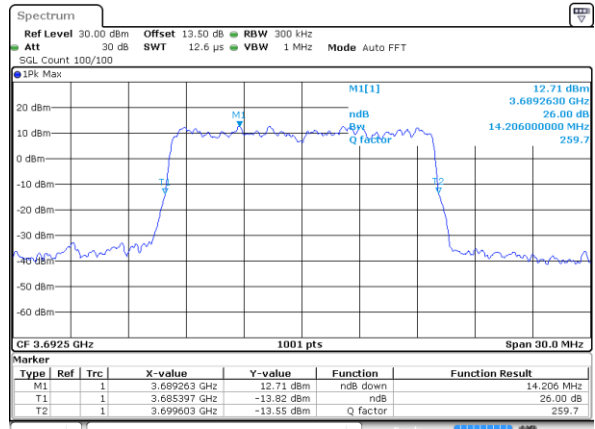

Highest Channel / 10MHz / 16QAM

Date: 20.OCT.2019 19:04:52

LTE Band 48

Lowest Channel / 15MHz / QPSK

Date: 20.OCT.2019 19:05:29

Lowest Channel / 15MHz / 16QAM

Date: 20.OCT.2019 19:05:41

Middle Channel / 15MHz / QPSK

Date: 20.OCT.2019 19:06:15

Middle Channel / 15MHz / 16QAM

Date: 20.OCT.2019 19:06:27

Highest Channel / 15MHz / QPSK

Date: 20.OCT.2019 19:07:03

Highest Channel / 15MHz / 16QAM

Date: 20.OCT.2019 19:07:15

LTE Band 48