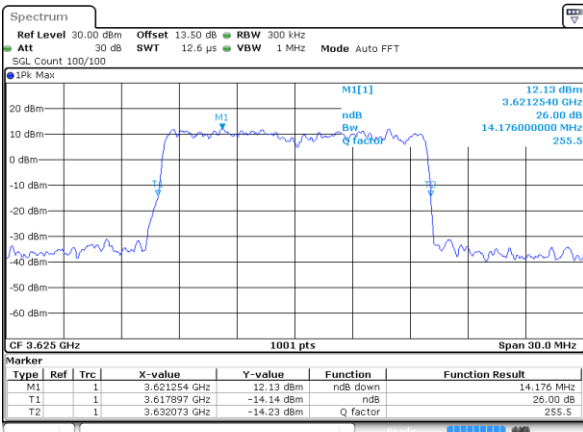

Date: 20.OCT.2019 19:12:01

LTE Band 48

Lowest Channel / 15MHz / 64QAM

Date: 20.OCT.2019 19:12:28

Lowest Channel / 20MHz / 64QAM

Date: 20.OCT.2019 19:13:37

Middle Channel / 15MHz / 64QAM

Date: 20.OCT.2019 19:12:49

Middle Channel / 20MHz / 64QAM

Date: 20.OCT.2019 19:14:00

Highest Channel / 15MHz / 64QAM

Date: 20.OCT.2019 19:13:12

Highest Channel / 20MHz / 64QAM

Date: 20.OCT.2019 19:14:24

Occupied Bandwidth

Mode	LTE Band 48 : 99%OBW(MHz)											
BW	1.4MHz		3MHz		5MHz		10MHz		15MHz		20MHz	
Mod.	QPSK	16QAM	QPSK	16QAM	QPSK	16QAM	QPSK	16QAM	QPSK	16QAM	QPSK	16QAM
Lowest CH	-	-	-	-	4.52	4.47	9.01	9.03	13.43	13.40	17.94	17.78
Middle CH	-	-	-	-	4.47	4.50	9.05	9.01	13.52	13.46	17.82	17.86
Highest CH	-	-	-	-	4.52	4.50	9.05	8.97	13.52	13.46	17.82	17.90
Mode	LTE Band 48 : 99%OBW(MHz)											
BW	1.4MHz		3MHz		5MHz		10MHz		15MHz		20MHz	
Mod.	64QAM		64QAM		64QAM		64QAM		64QAM		64QAM	
Lowest CH	-	-	-	-	4.50	-	8.99	-	13.40	-	17.94	-
Middle CH	-	-	-	-	4.49	-	9.05	-	13.40	-	17.86	-
Highest CH	-	-	-	-	4.49	-	8.99	-	13.46	-	17.82	-