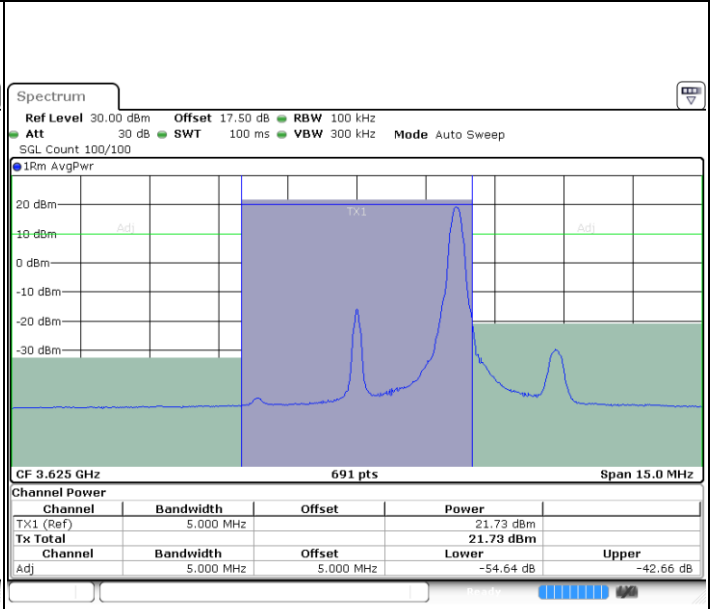

LTE Band 48 / 5MHz

64QAM

Middle Channel / 1RB0

Date: 20.OCT.2019 21:51:03

Middle Channel / 1RBmax

Date: 20.OCT.2019 21:59:51

Middle Channel / FullRB

Date: 20.OCT.2019 21:55:27

N/A

LTE Band 48 / 5MHz

64QAM

Highest Channel / 1RB0

Date: 20.OCT.2019 21:53:29

Highest Channel / 1RBmax

Date: 20.OCT.2019 22:02:17

Highest Channel / FullIRB