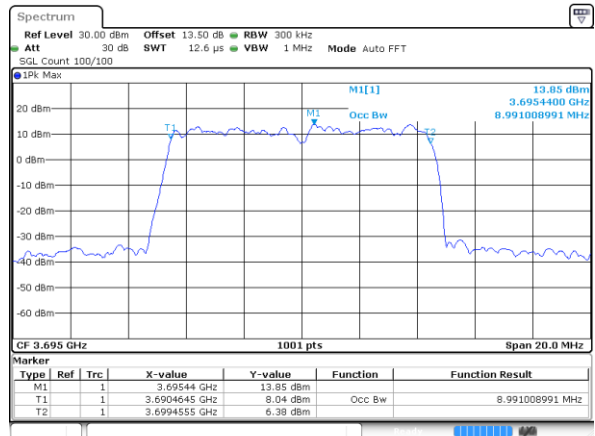

Highest Channel / 20MHz / QPSK

Date: 20.OCT.2019 19:09:02

Highest Channel / 20MHz / 16QAM

Date: 20.OCT.2019 19:09:14

LTE Band 48

Lowest Channel / 5MHz / 64QAM

Date: 20.OCT.2019 19:09:51

Lowest Channel / 10MHz / 64QAM

Date: 20.OCT.2019 19:11:02

Middle Channel / 5MHz / 64QAM

Date: 20.OCT.2019 19:10:15

Middle Channel / 10MHz / 64QAM

Date: 20.OCT.2019 19:11:26

Highest Channel / 5MHz / 64QAM

Date: 20.OCT.2019 19:10:38

Highest Channel / 10MHz / 64QAM

Date: 20.OCT.2019 19:11:49

LTE Band 48

Lowest Channel / 15MHz / 64QAM

Date: 20.OCT.2019 19:12:14

Lowest Channel / 20MHz / 64QAM

Date: 20.OCT.2019 19:13:25

Middle Channel / 15MHz / 64QAM

Date: 20.OCT.2019 19:12:37