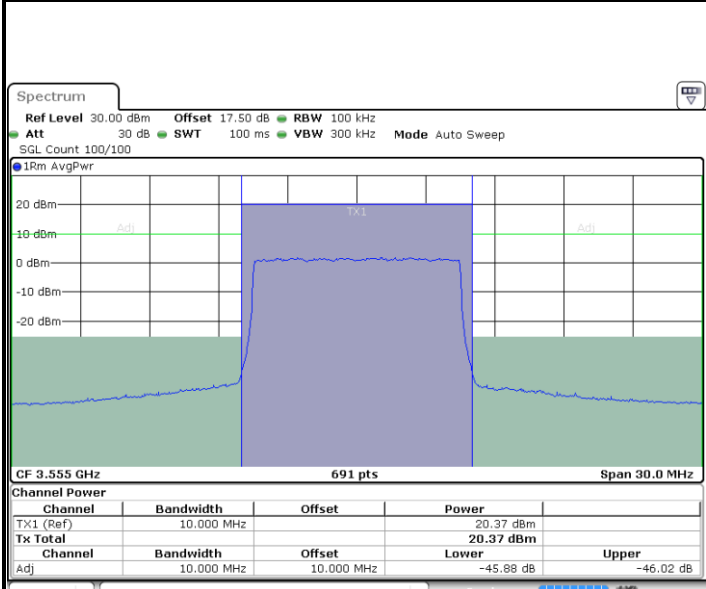

Lowest Channel / FullIRB

Date: 20.OCT.2019 22:07:12

N/A