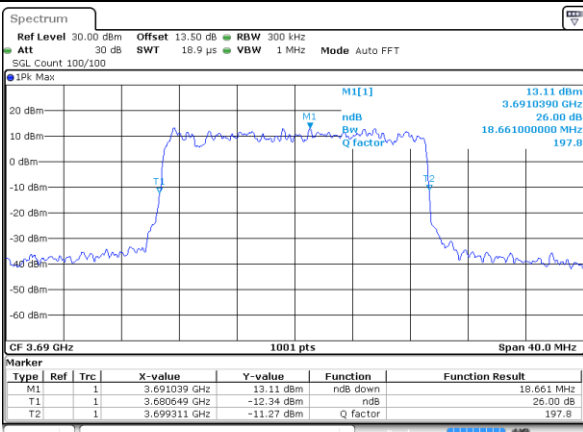

Lowest Channel / 20MHz / QPSK

Date: 20.OCT.2019 19:07:52

Lowest Channel / 20MHz / 16QAM

Date: 20.OCT.2019 19:08:04

Middle Channel / 20MHz / QPSK

Date: 20.OCT.2019 19:08:39

Middle Channel / 20MHz / 16QAM

Date: 20.OCT.2019 19:08:50

Highest Channel / 20MHz / QPSK

Date: 20.OCT.2019 19:09:26

Highest Channel / 20MHz / 16QAM

Date: 20.OCT.2019 19:09:38

LTE Band 48

Lowest Channel / 5MHz / 64QAM

Date: 20.OCT.2019 19:10:03

Lowest Channel / 10MHz / 64QAM