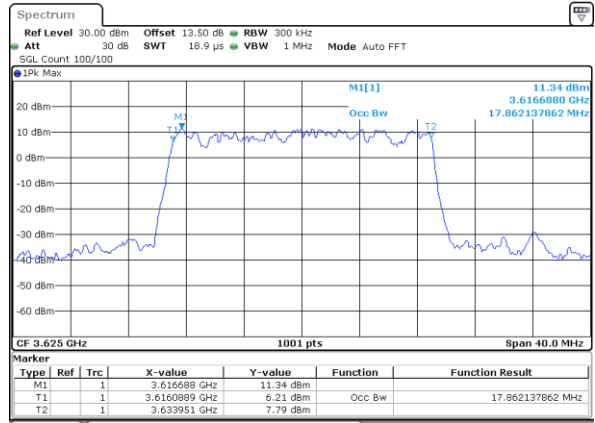

Date: 20.OCT.2019 19:11:02

Middle Channel / 5MHz / 64QAM

Date: 20.OCT.2019 19:10:15

Middle Channel / 10MHz / 64QAM

Date: 20.OCT.2019 19:11:26

Highest Channel / 5MHz / 64QAM

Date: 20.OCT.2019 19:10:38

Highest Channel / 10MHz / 64QAM

Date: 20.OCT.2019 19:11:49

LTE Band 48

Lowest Channel / 15MHz / 64QAM

Date: 20.OCT.2019 19:12:14

Lowest Channel / 20MHz / 64QAM

Date: 20.OCT.2019 19:13:25

Middle Channel / 15MHz / 64QAM

Date: 20.OCT.2019 19:12:37

Middle Channel / 20MHz / 64QAM

Date: 20.OCT.2019 19:13:49

Highest Channel / 15MHz / 64QAM

Date: 20.OCT.2019 19:13:01

Highest Channel / 20MHz / 64QAM

Date: 20.OCT.2019 19:14:12

Conducted Band Edge

LTE Band 48 / 5MHz