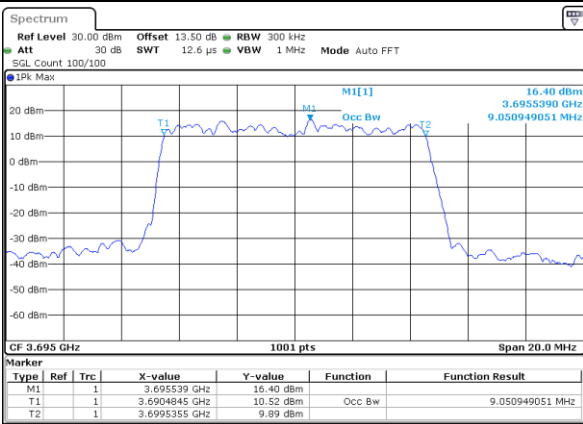

Date: 20.OCT.2019 19:01:18

Highest Channel / 5MHz / QPSK

Date: 20.OCT.2019 19:01:53

Highest Channel / 5MHz / 16QAM

Date: 20.OCT.2019 19:02:05

LTE Band 48

Lowest Channel / 10MHz / QPSK

Date: 20.OCT.2019 19:02:42

Lowest Channel / 10MHz / 16QAM

Date: 20.OCT.2019 19:02:54

Middle Channel / 10MHz / QPSK

Date: 20.OCT.2019 19:03:30

Middle Channel / 10MHz / 16QAM

Date: 20.OCT.2019 19:03:41

Highest Channel / 10MHz / QPSK

Date: 20.OCT.2019 19:04:16

Highest Channel / 10MHz / 16QAM

Date: 20.OCT.2019 19:04:28

LTE Band 48

Lowest Channel / 15MHz / QPSK

Date: 20.OCT.2019 19:05:04

Lowest Channel / 15MHz / 16QAM

Date: 20.OCT.2019 19:05:17

Middle Channel / 15MHz / QPSK