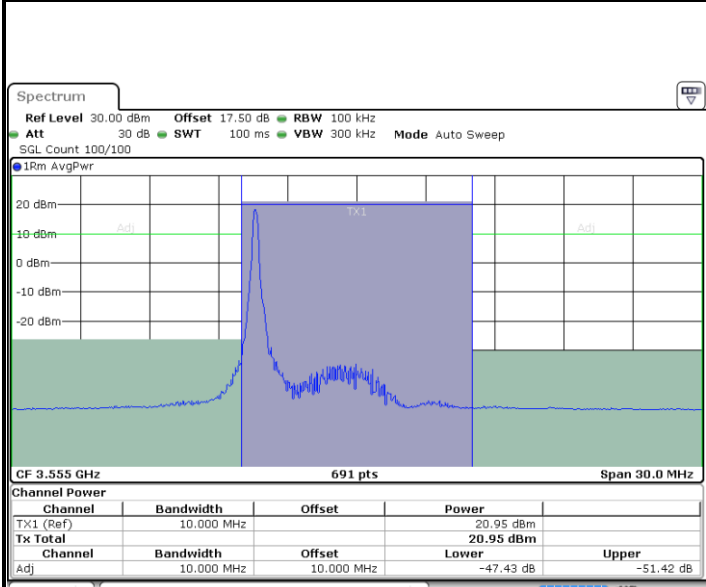

Date: 20.OCT.2019 21:57:53

N/A

LTE Band 48 / 10MHz

64QAM

Lowest Channel / 1RB0

Date: 20.OCT.2019 22:02:47

Lowest Channel / 1RBmax

Date: 20.OCT.2019 22:11:36