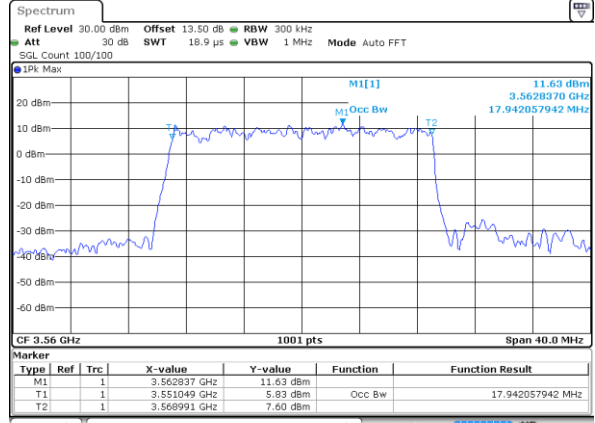

Highest Channel / 20MHz / QPSK

Date: 20.OCT.2019 19:09:02

Highest Channel / 20MHz / 16QAM

Date: 20.OCT.2019 19:09:14

LTE Band 48

Lowest Channel / 5MHz / 64QAM

Date: 20.OCT.2019 19:09:51

Lowest Channel / 10MHz / 64QAM

Date: 20.OCT.2019 19:11:02

Middle Channel / 5MHz / 64QAM

Date: 20.OCT.2019 19:10:15

Middle Channel / 10MHz / 64QAM

Date: 20.OCT.2019 19:11:26

Highest Channel / 5MHz / 64QAM

Date: 20.OCT.2019 19:10:38

Highest Channel / 10MHz / 64QAM

Date: 20.OCT.2019 19:11:49

LTE Band 48

Lowest Channel / 15MHz / 64QAM

Date: 20.OCT.2019 19:12:14

Lowest Channel / 20MHz / 64QAM

Date: 20.OCT.2019 19:13:25

Middle Channel / 15MHz / 64QAM

Date: 20.OCT.2019 19:12:37

Middle Channel / 20MHz / 64QAM

Date: 20.OCT.2019 19:13:49

Highest Channel / 15MHz / 64QAM

Date: 20.OCT.2019 19:13:01

Highest Channel / 20MHz / 64QAM

Date: 20.OCT.2019 19:14:12

Conducted Band Edge

LTE Band 48 / 5MHz