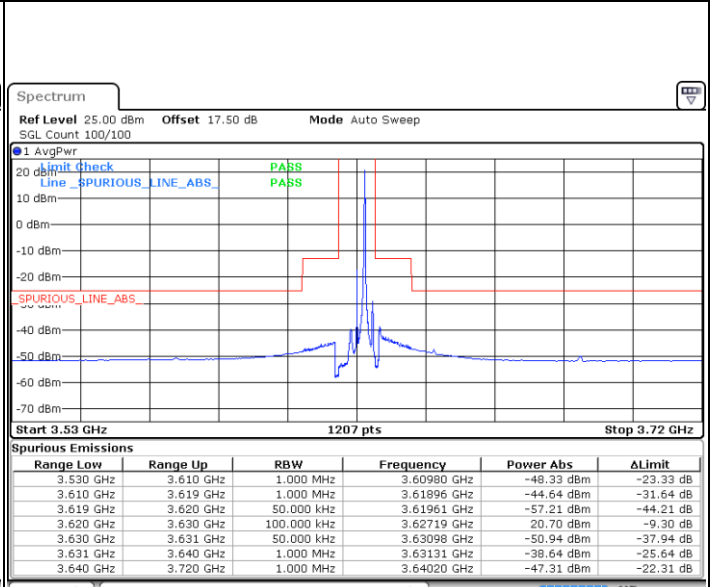

Middle Channel / 1RBmax

Date: 20.OCT.2019 16:51:48