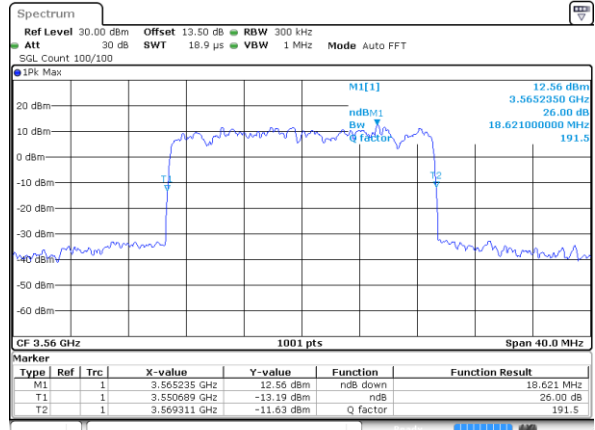

Date: 20.OCT.2019 19:12:01

LTE Band 48

Lowest Channel / 15MHz / 64QAM

Date: 20.OCT.2019 19:12:28

Lowest Channel / 20MHz / 64QAM

Date: 20.OCT.2019 19:13:37

Middle Channel / 15MHz / 64QAM

Date: 20.OCT.2019 19:12:49

Middle Channel / 20MHz / 64QAM

Date: 20.OCT.2019 19:14:00

Highest Channel / 15MHz / 64QAM

Date: 20.OCT.2019 19:13:12

Highest Channel / 20MHz / 64QAM

Date: 20.OCT.2019 19:14:24

Occupied Bandwidth

Mode	LTE Band 48 : 99%OBW(MHz)											
BW	1.4MHz		3MHz		5MHz		10MHz		15MHz		20MHz	
Mod.	QPSK	16QAM	QPSK	16QAM	QPSK	16QAM	QPSK	16QAM	QPSK	16QAM	QPSK	16QAM
Lowest CH	-	-	-	-	4.52	4.47	9.01	9.03	13.43	13.40	17.94	17.78
Middle CH	-	-	-	-	4.47	4.50	9.05	9.01	13.52	13.46	17.82	17.86
Highest CH	-	-	-	-	4.52	4.50	9.05	8.97	13.52	13.46	17.82	17.90
Mode	LTE Band 48 : 99%OBW(MHz)											
BW	1.4MHz		3MHz		5MHz		10MHz		15MHz		20MHz	
Mod.	64QAM		64QAM		64QAM		64QAM		64QAM		64QAM	
Lowest CH	-	-	-	-	4.50	-	8.99	-	13.40	-	17.94	-
Middle CH	-	-	-	-	4.49	-	9.05	-	13.40	-	17.86	-
Highest CH	-	-	-	-	4.49	-	8.99	-	13.46	-	17.82	-