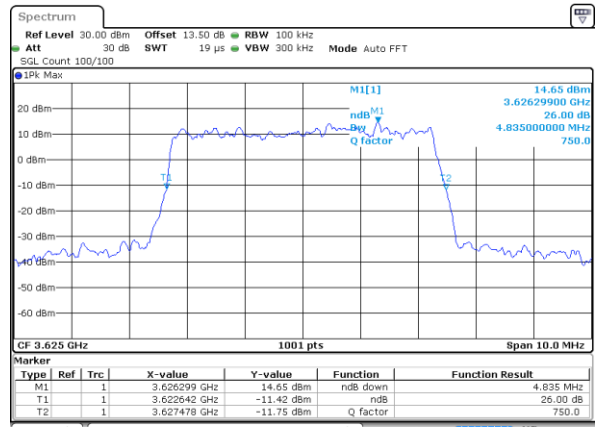

N/A

LTE Band 48 / 20MHz

64QAM

Highest Channel / 1RB0

Highest Channel / 1RBmax

Highest Channel / FullIRB

N/A

26dB Bandwidth

Mode	LTE Band 48 : 26dB BW(MHz)											
BW	1.4MHz		3MHz		5MHz		10MHz		15MHz		20MHz	
Mod.	QPSK	16QAM	QPSK	16QAM	QPSK	16QAM	QPSK	16QAM	QPSK	16QAM	QPSK	16QAM
Lowest CH	-	-	-	-	4.86	4.84	9.67	9.71	14.57	14.30	18.82	18.62
Middle CH	-	-	-	-	4.88	4.84	9.67	9.71	14.12	14.21	18.74	18.82
Highest CH	-	-	-	-	4.81	4.95	9.83	9.77	14.24	14.21	18.66	18.66
Mode	LTE Band 48 : 26dB BW(MHz)											
BW	1.4MHz		3MHz		5MHz		10MHz		15MHz		20MHz	
Mod.	64QAM		64QAM		64QAM		64QAM		64QAM		64QAM	
Lowest CH	-	-	-	-	4.79	-	9.65	-	14.42	-	18.62	-
Middle CH	-	-	-	-	4.86	-	9.83	-	14.18	-	18.74	-
Highest CH	-	-	-	-	4.88	-	9.67	-	14.12	-	18.66	-

LTE Band 48

Lowest Channel / 5MHz / QPSK

Date: 20.OCT.2019 19:00:43

Lowest Channel / 5MHz / 16QAM

Date: 20.OCT.2019 19:00:55

Middle Channel / 5MHz / QPSK

Date: 20.OCT.2019 19:01:30

Middle Channel / 5MHz / 16QAM

Date: 20.OCT.2019 19:01:41

Highest Channel / 5MHz / QPSK

Date: 20.OCT.2019 19:02:17

Highest Channel / 5MHz / 16QAM

Date: 20.OCT.2019 19:02:29

LTE Band 48

Lowest Channel / 10MHz / QPSK

Date: 20.OCT.2019 19:03:06