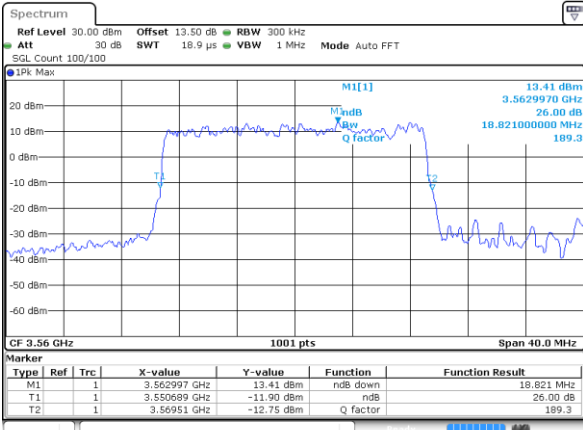

LTE Band 48

Lowest Channel / 20MHz / QPSK

Date: 20.OCT.2019 19:07:52