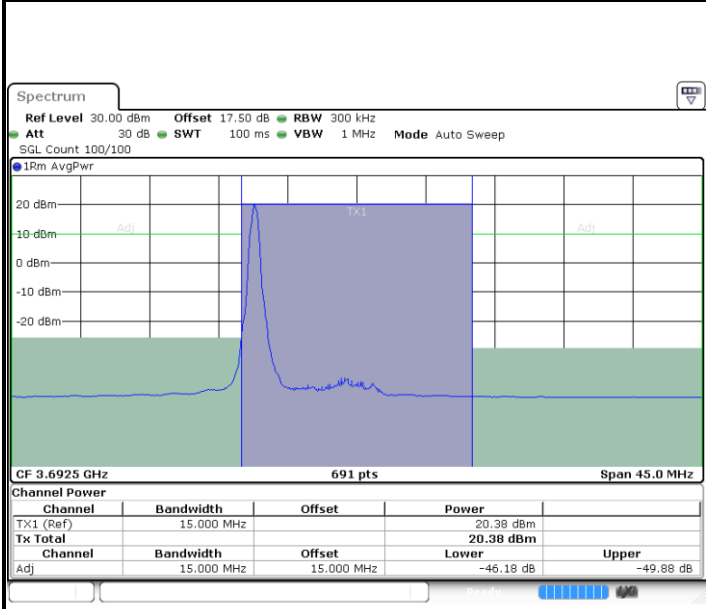

Lowest Channel / 1RBmax

Lowest Channel / FullIRB

N/A

LTE Band 48 / 15MHz

64QAM

Middle Channel / 1RB0

Middle Channel / 1RBmax

Middle Channel / FullRB

N/A

LTE Band 48 / 15MHz

64QAM

Highest Channel / 1RB0

Date: 20.OCT.2019 22:24:44

Highest Channel / 1RBmax

Date: 20.OCT.2019 22:33:25

Highest Channel / FullIRB

Date: 20.OCT.2019 22:29:04

N/A

LTE Band 48 / 20MHz

64QAM

Lowest Channel / 1RB0

Lowest Channel / 1RBmax

Lowest Channel / FullIRB

N/A