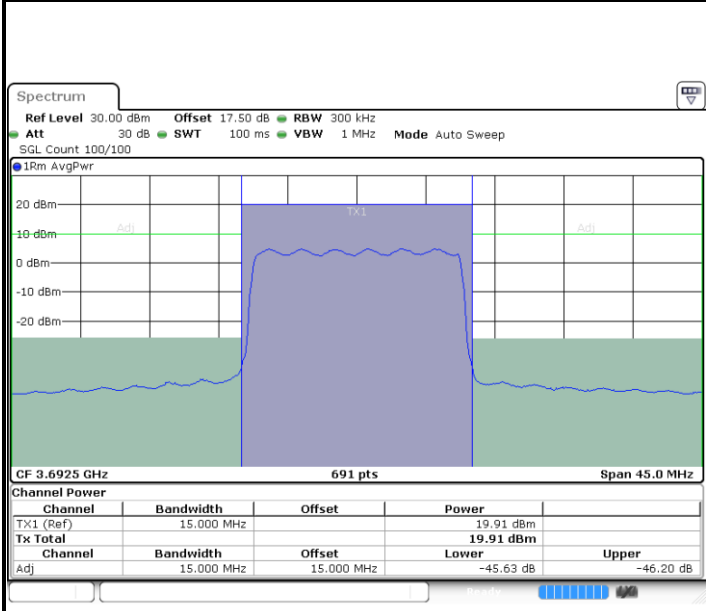

Lowest Channel / 1RBmax

Lowest Channel / FullIRB

N/A

LTE Band 48 / 15MHz

64QAM

Middle Channel / 1RB0

Middle Channel / 1RBmax

Middle Channel / FullRB

N/A

LTE Band 48 / 15MHz

64QAM

Highest Channel / 1RB0

Date: 20.OCT.2019 22:24:44

Highest Channel / 1RBmax

Date: 20.OCT.2019 22:33:25

Highest Channel / FullIRB

Date: 20.OCT.2019 22:29:04

N/A

LTE Band 48 / 20MHz

64QAM

Lowest Channel / 1RB0

Lowest Channel / 1RBmax

Lowest Channel / FullIRB

N/A