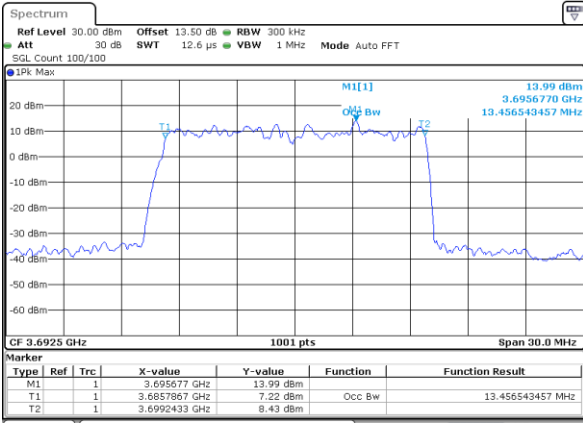

Date: 20.OCT.2019 19:11:49

LTE Band 48

Lowest Channel / 15MHz / 64QAM

Date: 20.OCT.2019 19:12:14

Lowest Channel / 20MHz / 64QAM

Date: 20.OCT.2019 19:13:25

Middle Channel / 15MHz / 64QAM

Date: 20.OCT.2019 19:12:37

Middle Channel / 20MHz / 64QAM

Date: 20.OCT.2019 19:13:49

Highest Channel / 15MHz / 64QAM

Date: 20.OCT.2019 19:13:01

Highest Channel / 20MHz / 64QAM

Date: 20.OCT.2019 19:14:12

Conducted Band Edge

LTE Band 48 / 5MHz