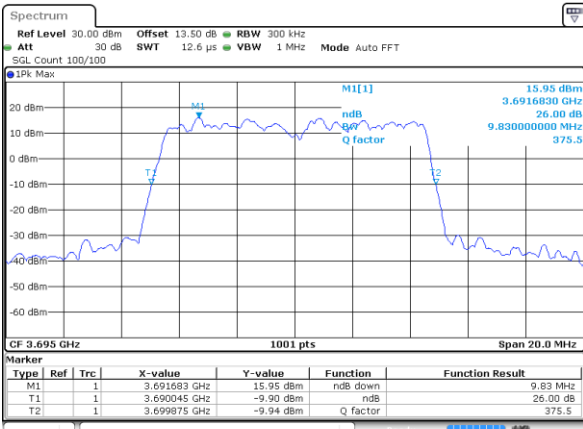

Date: 20.OCT.2019 19:01:41

Highest Channel / 5MHz / QPSK

Date: 20.OCT.2019 19:02:17

Highest Channel / 5MHz / 16QAM

Date: 20.OCT.2019 19:02:29

LTE Band 48

Lowest Channel / 10MHz / QPSK

Date: 20.OCT.2019 19:03:06

Lowest Channel / 10MHz / 16QAM

Date: 20.OCT.2019 19:03:18

Middle Channel / 10MHz / QPSK

Date: 20.OCT.2019 19:03:53

Middle Channel / 10MHz / 16QAM

Date: 20.OCT.2019 19:04:04

Highest Channel / 10MHz / QPSK

Date: 20.OCT.2019 19:04:40

Highest Channel / 10MHz / 16QAM

Date: 20.OCT.2019 19:04:52

LTE Band 48

Lowest Channel / 15MHz / QPSK

Date: 20.OCT.2019 19:05:29

Lowest Channel / 15MHz / 16QAM

Date: 20.OCT.2019 19:05:41

Middle Channel / 15MHz / QPSK