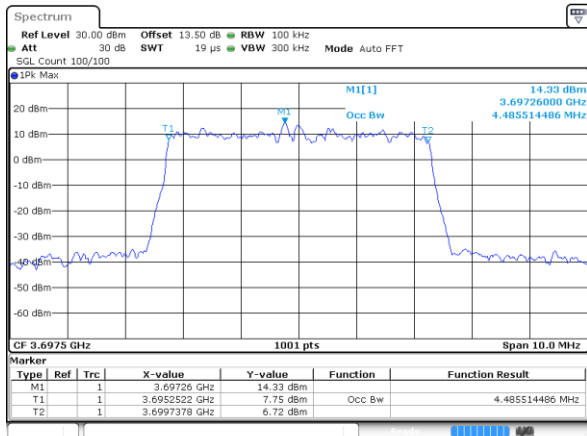

Highest Channel / 20MHz / QPSK

Date: 20.OCT.2019 19:09:02

Highest Channel / 20MHz / 16QAM

Date: 20.OCT.2019 19:09:14

LTE Band 48

Lowest Channel / 5MHz / 64QAM

Date: 20.OCT.2019 19:09:51

Lowest Channel / 10MHz / 64QAM

Date: 20.OCT.2019 19:11:02

Middle Channel / 5MHz / 64QAM

Date: 20.OCT.2019 19:10:15

Middle Channel / 10MHz / 64QAM

Date: 20.OCT.2019 19:11:26

Highest Channel / 5MHz / 64QAM

Date: 20.OCT.2019 19:10:38

Highest Channel / 10MHz / 64QAM

Date: 20.OCT.2019 19:11:49

LTE Band 48

Lowest Channel / 15MHz / 64QAM

Date: 20.OCT.2019 19:12:14

Lowest Channel / 20MHz / 64QAM

Date: 20.OCT.2019 19:13:25

Middle Channel / 15MHz / 64QAM

Date: 20.OCT.2019 19:12:37