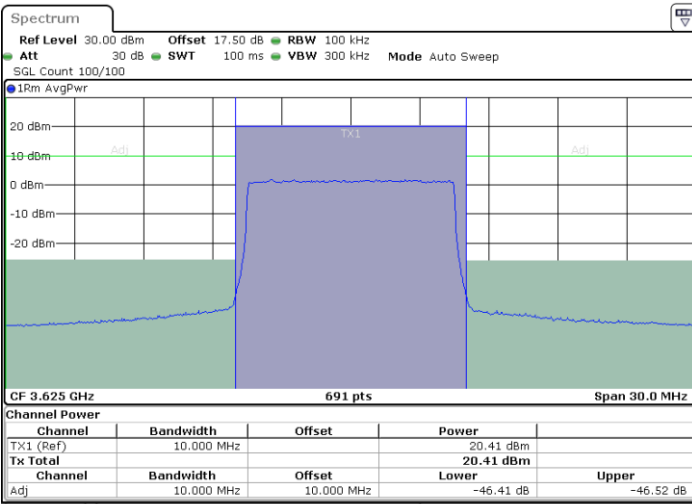

Middle Channel / FullRB

N/A

Date: 20.OCT.2019 22:09:38