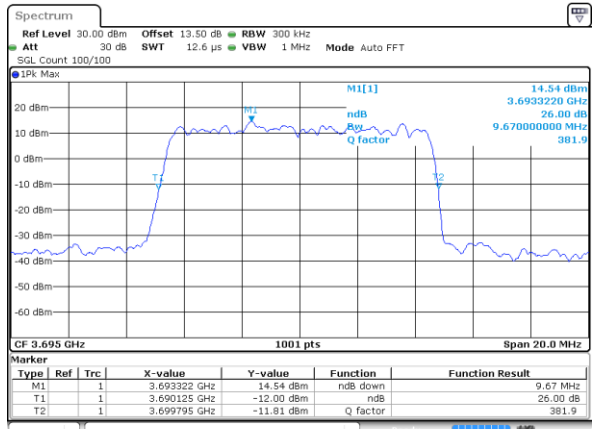

Highest Channel / 20MHz / QPSK

Date: 20.OCT.2019 19:09:26

Highest Channel / 20MHz / 16QAM

Date: 20.OCT.2019 19:09:38

LTE Band 48

Lowest Channel / 5MHz / 64QAM

Date: 20.OCT.2019 19:10:03

Lowest Channel / 10MHz / 64QAM

Date: 20.OCT.2019 19:11:14

Middle Channel / 5MHz / 64QAM

Date: 20.OCT.2019 19:10:26

Middle Channel / 10MHz / 64QAM

Date: 20.OCT.2019 19:11:38

Highest Channel / 5MHz / 64QAM

Date: 20.OCT.2019 19:10:50

Highest Channel / 10MHz / 64QAM