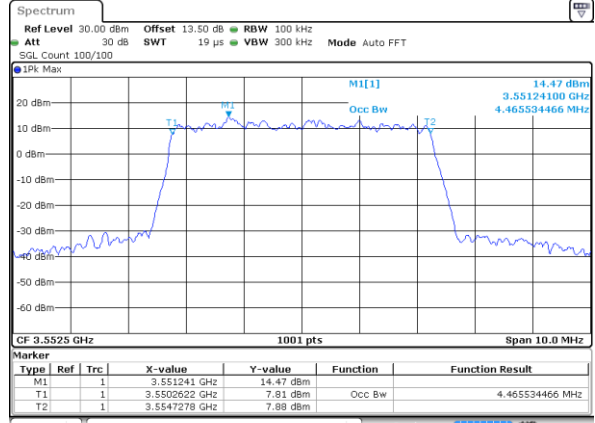

Date: 20.OCT.2019 19:12:01

LTE Band 48

Lowest Channel / 15MHz / 64QAM

Date: 20.OCT.2019 19:12:28

Lowest Channel / 20MHz / 64QAM

Date: 20.OCT.2019 19:13:37

Middle Channel / 15MHz / 64QAM

Date: 20.OCT.2019 19:12:49

Middle Channel / 20MHz / 64QAM

Date: 20.OCT.2019 19:14:00

Highest Channel / 15MHz / 64QAM

Date: 20.OCT.2019 19:13:12

Highest Channel / 20MHz / 64QAM

Date: 20.OCT.2019 19:14:24

Occupied Bandwidth

Mode	LTE Band 48 : 99%OBW(MHz)											
BW	1.4MHz		3MHz		5MHz		10MHz		15MHz		20MHz	
Mod.	QPSK	16QAM	QPSK	16QAM	QPSK	16QAM	QPSK	16QAM	QPSK	16QAM	QPSK	16QAM
Lowest CH	-	-	-	-	4.52	4.47	9.01	9.03	13.43	13.40	17.94	17.78
Middle CH	-	-	-	-	4.47	4.50	9.05	9.01	13.52	13.46	17.82	17.86
Highest CH	-	-	-	-	4.52	4.50	9.05	8.97	13.52	13.46	17.82	17.90
Mode	LTE Band 48 : 99%OBW(MHz)											
BW	1.4MHz		3MHz		5MHz		10MHz		15MHz		20MHz	
Mod.	64QAM		64QAM		64QAM		64QAM		64QAM		64QAM	
Lowest CH	-	-	-	-	4.50	-	8.99	-	13.40	-	17.94	-
Middle CH	-	-	-	-	4.49	-	9.05	-	13.40	-	17.86	-
Highest CH	-	-	-	-	4.49	-	8.99	-	13.46	-	17.82	-

LTE Band 48

Lowest Channel / 5MHz / QPSK

Date: 20.OCT.2019 19:00:19

Lowest Channel / 5MHz / 16QAM

Date: 20.OCT.2019 19:00:31

Middle Channel / 5MHz / QPSK

Date: 20.OCT.2019 19:01:07

Middle Channel / 5MHz / 16QAM