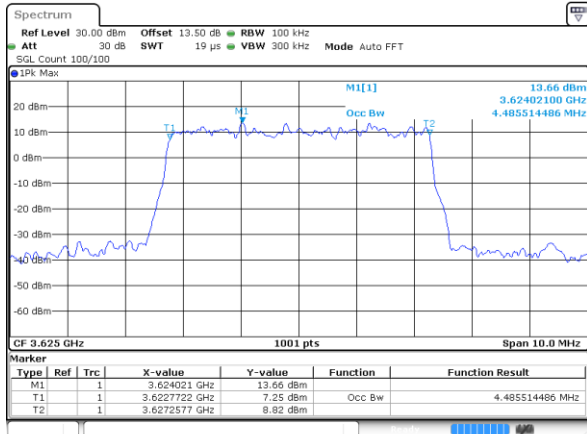

Middle Channel / 5MHz / 64QAM

Date: 20.OCT.2019 19:10:15