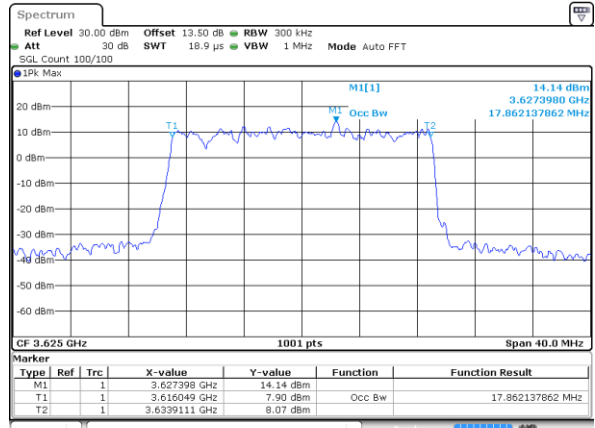

Date: 20.OCT.2019 19:05:53

Middle Channel / 15MHz / 16QAM

Date: 20.OCT.2019 19:06:04

Highest Channel / 15MHz / QPSK

Date: 20.OCT.2019 19:06:39

Highest Channel / 15MHz / 16QAM

Date: 20.OCT.2019 19:06:51

LTE Band 48

Lowest Channel / 20MHz / QPSK

Date: 20.OCT.2019 19:07:27

Lowest Channel / 20MHz / 16QAM

Date: 20.OCT.2019 19:07:40

Middle Channel / 20MHz / QPSK

Date: 20.OCT.2019 19:08:15

Middle Channel / 20MHz / 16QAM

Date: 20.OCT.2019 19:08:27

Highest Channel / 20MHz / QPSK

Date: 20.OCT.2019 19:09:02

Highest Channel / 20MHz / 16QAM

Date: 20.OCT.2019 19:09:14

LTE Band 48

Lowest Channel / 5MHz / 64QAM

Date: 20.OCT.2019 19:09:51

Lowest Channel / 10MHz / 64QAM