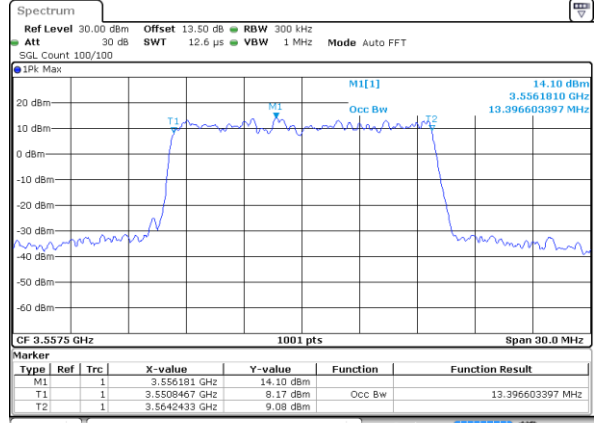

Highest Channel / 10MHz / 16QAM

Date: 20.OCT.2019 19:04:28

LTE Band 48

Lowest Channel / 15MHz / QPSK

Date: 20.OCT.2019 19:05:04

Lowest Channel / 15MHz / 16QAM

Date: 20.OCT.2019 19:05:17

Middle Channel / 15MHz / QPSK

Date: 20.OCT.2019 19:05:53

Middle Channel / 15MHz / 16QAM

Date: 20.OCT.2019 19:06:04

Highest Channel / 15MHz / QPSK

Date: 20.OCT.2019 19:06:39

Highest Channel / 15MHz / 16QAM

Date: 20.OCT.2019 19:06:51

LTE Band 48