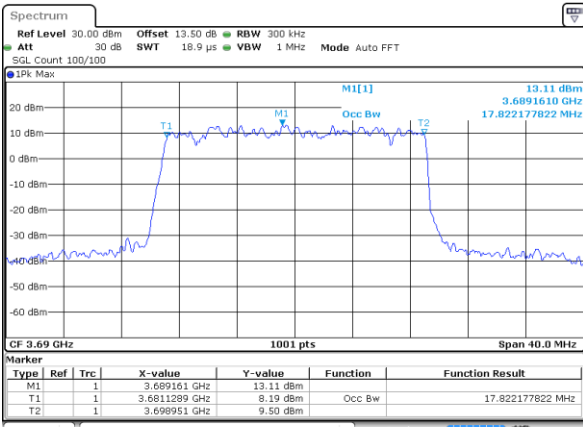

Highest Channel / 20MHz / QPSK

Date: 20.OCT.2019 19:09:02

Highest Channel / 20MHz / 16QAM

Date: 20.OCT.2019 19:09:14

LTE Band 48

Lowest Channel / 5MHz / 64QAM

Date: 20.OCT.2019 19:09:51

Lowest Channel / 10MHz / 64QAM