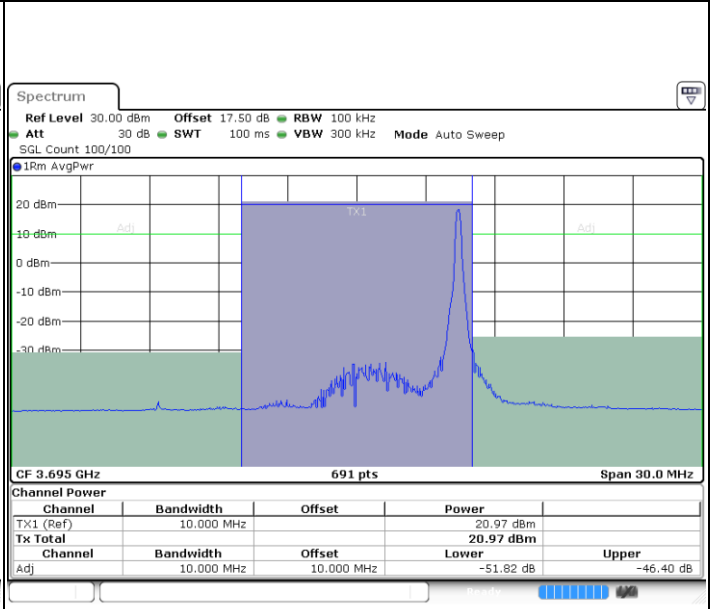

Date: 20.OCT.2019 22:13:38

Middle Channel / FullRB

N/A

Date: 20.OCT.2019 22:09:38

LTE Band 48 / 10MHz

64QAM

Highest Channel / 1RB0

Date: 20.OCT.2019 22:05:43

Highest Channel / 1RBmax

Date: 20.OCT.2019 22:19:23

Highest Channel / FullIRB

Date: 20.OCT.2019 22:10:07

N/A

LTE Band 48 / 15MHz

64QAM

Lowest Channel / 1RB0

Lowest Channel / 1RBmax

Lowest Channel / FullIRB

N/A

LTE Band 48 / 15MHz

64QAM

Middle Channel / 1RB0

Middle Channel / 1RBmax

Middle Channel / FullRB