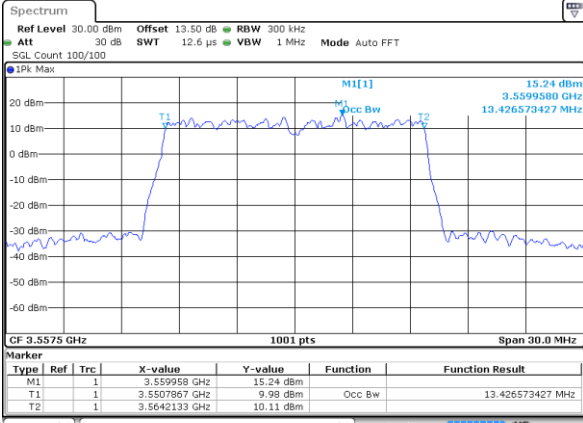

Highest Channel / 10MHz / 16QAM

Date: 20.OCT.2019 19:04:28

LTE Band 48

Lowest Channel / 15MHz / QPSK

Date: 20.OCT.2019 19:05:04

Lowest Channel / 15MHz / 16QAM

Date: 20.OCT.2019 19:05:17

Middle Channel / 15MHz / QPSK

Date: 20.OCT.2019 19:05:53

Middle Channel / 15MHz / 16QAM

Date: 20.OCT.2019 19:06:04

Highest Channel / 15MHz / QPSK

Date: 20.OCT.2019 19:06:39

Highest Channel / 15MHz / 16QAM

Date: 20.OCT.2019 19:06:51

LTE Band 48