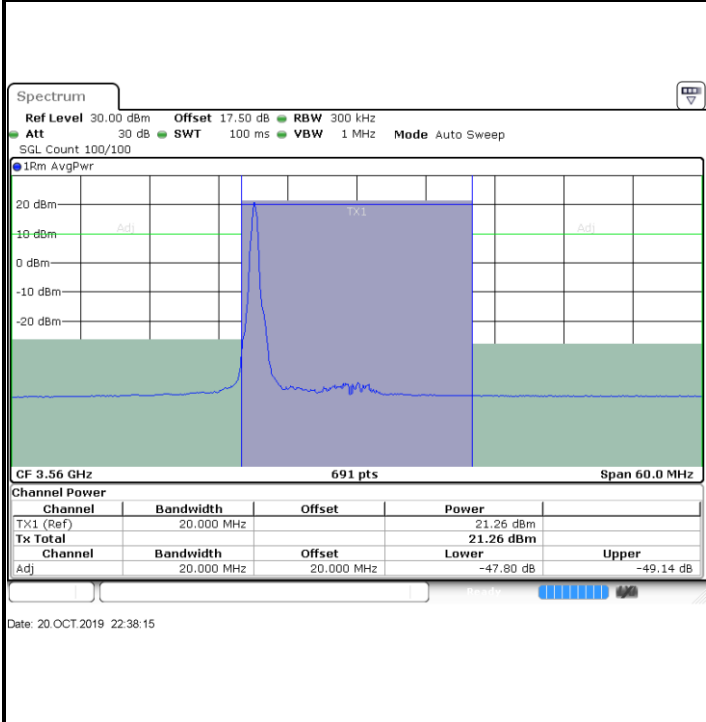

N/A

LTE Band 48 / 15MHz

64QAM

Highest Channel / 1RB0

Date: 20.OCT.2019 22:24:44

Highest Channel / 1RBmax

Date: 20.OCT.2019 22:33:25

Highest Channel / FullIRB

Date: 20.OCT.2019 22:29:04

N/A

LTE Band 48 / 20MHz

64QAM

Lowest Channel / 1RB0

Lowest Channel / 1RBmax

Lowest Channel / FullIRB

N/A

LTE Band 48 / 20MHz

64QAM

Middle Channel / 1RB0

Date: 20.OCT.2019 22:40:39

Middle Channel / 1RBmax

Date: 20.OCT.2019 22:45:00

Middle Channel / FullRB

Date: 20.OCT.2019 22:36:18

N/A

LTE Band 48 / 20MHz

64QAM

Highest Channel / 1RB0

Highest Channel / 1RBmax

Highest Channel / FullIRB

N/A

26dB Bandwidth