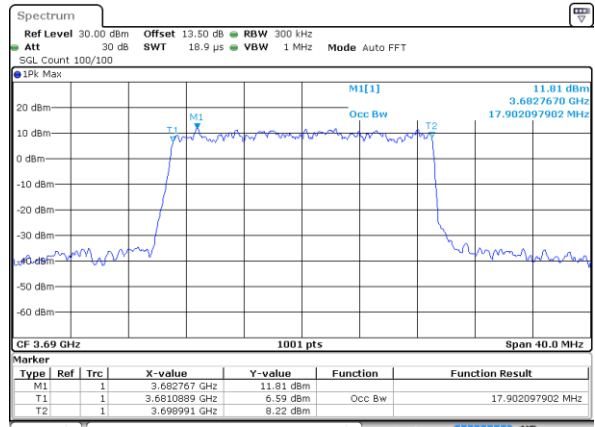

Date: 20.OCT.2019 19:05:53

Middle Channel / 15MHz / 16QAM

Date: 20.OCT.2019 19:06:04

Highest Channel / 15MHz / QPSK

Date: 20.OCT.2019 19:06:39

Highest Channel / 15MHz / 16QAM

Date: 20.OCT.2019 19:06:51

LTE Band 48

Lowest Channel / 20MHz / QPSK

Date: 20.OCT.2019 19:07:27

Lowest Channel / 20MHz / 16QAM

Date: 20.OCT.2019 19:07:40

Middle Channel / 20MHz / QPSK

Date: 20.OCT.2019 19:08:15

Middle Channel / 20MHz / 16QAM

Date: 20.OCT.2019 19:08:27

Highest Channel / 20MHz / QPSK

Date: 20.OCT.2019 19:09:02

Highest Channel / 20MHz / 16QAM

Date: 20.OCT.2019 19:09:14

LTE Band 48

Lowest Channel / 5MHz / 64QAM

Date: 20.OCT.2019 19:09:51

Lowest Channel / 10MHz / 64QAM