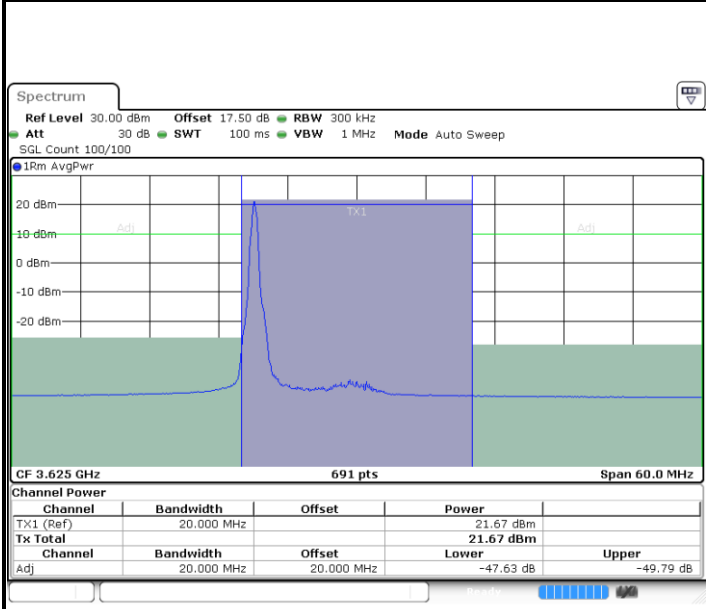

LTE Band 48 / 20MHz

64QAM

Middle Channel / 1RB0