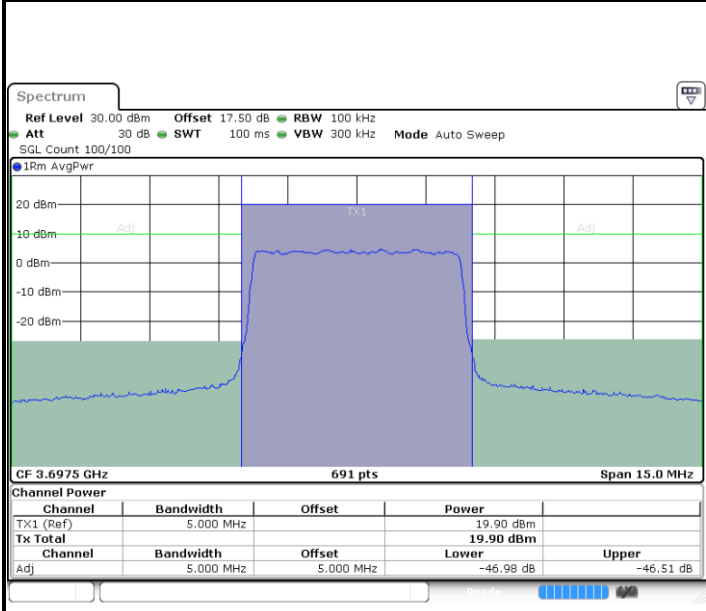

N/A

LTE Band 48 / 5MHz

64QAM

Highest Channel / 1RB0

Date: 20.OCT.2019 21:53:29

Highest Channel / 1RBmax

Date: 20.OCT.2019 22:02:17

Highest Channel / FullIRB