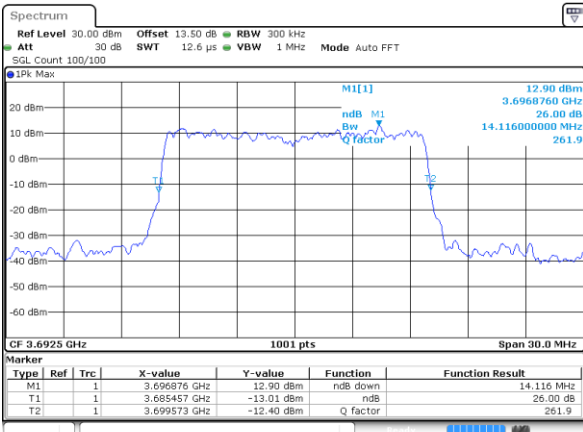

Date: 20.OCT.2019 19:12:01

LTE Band 48

Lowest Channel / 15MHz / 64QAM

Date: 20.OCT.2019 19:12:28

Lowest Channel / 20MHz / 64QAM

Date: 20.OCT.2019 19:13:37

Middle Channel / 15MHz / 64QAM

Date: 20.OCT.2019 19:12:49

Middle Channel / 20MHz / 64QAM

Date: 20.OCT.2019 19:14:00

Highest Channel / 15MHz / 64QAM

Date: 20.OCT.2019 19:13:12

Highest Channel / 20MHz / 64QAM

Date: 20.OCT.2019 19:14:24

Occupied Bandwidth

Mode	LTE Band 48 : 99%OBW(MHz)											
BW	1.4MHz		3MHz		5MHz		10MHz		15MHz		20MHz	
Mod.	QPSK	16QAM	QPSK	16QAM	QPSK	16QAM	QPSK	16QAM	QPSK	16QAM	QPSK	16QAM
Lowest CH	-	-	-	-	4.52	4.47	9.01	9.03	13.43	13.40	17.94	17.78
Middle CH	-	-	-	-	4.47	4.50	9.05	9.01	13.52	13.46	17.82	17.86
Highest CH	-	-	-	-	4.52	4.50	9.05	8.97	13.52	13.46	17.82	17.90
Mode	LTE Band 48 : 99%OBW(MHz)											
BW	1.4MHz		3MHz		5MHz		10MHz		15MHz		20MHz	
Mod.	64QAM		64QAM		64QAM		64QAM		64QAM		64QAM	
Lowest CH	-	-	-	-	4.50	-	8.99	-	13.40	-	17.94	-
Middle CH	-	-	-	-	4.49	-	9.05	-	13.40	-	17.86	-
Highest CH	-	-	-	-	4.49	-	8.99	-	13.46	-	17.82	-