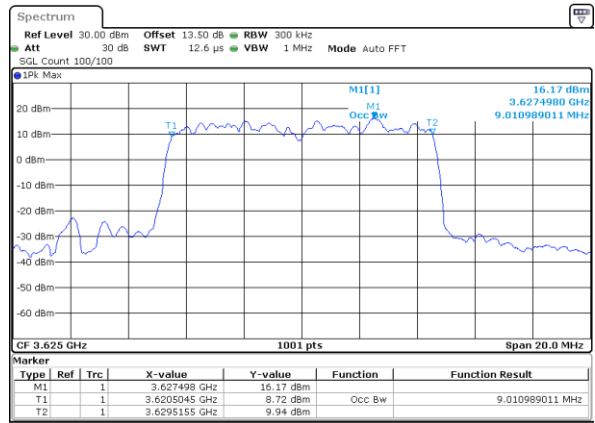

Date: 20.OCT.2019 19:01:18

Highest Channel / 5MHz / QPSK

Date: 20.OCT.2019 19:01:53

Highest Channel / 5MHz / 16QAM

Date: 20.OCT.2019 19:02:05

LTE Band 48

Lowest Channel / 10MHz / QPSK

Date: 20.OCT.2019 19:02:42

Lowest Channel / 10MHz / 16QAM

Date: 20.OCT.2019 19:02:54

Middle Channel / 10MHz / QPSK

Date: 20.OCT.2019 19:03:30

Middle Channel / 10MHz / 16QAM

Date: 20.OCT.2019 19:03:41

Highest Channel / 10MHz / QPSK

Date: 20.OCT.2019 19:04:16

Highest Channel / 10MHz / 16QAM

Date: 20.OCT.2019 19:04:28

LTE Band 48

Lowest Channel / 15MHz / QPSK

Date: 20.OCT.2019 19:05:04

Lowest Channel / 15MHz / 16QAM

Date: 20.OCT.2019 19:05:17

Middle Channel / 15MHz / QPSK