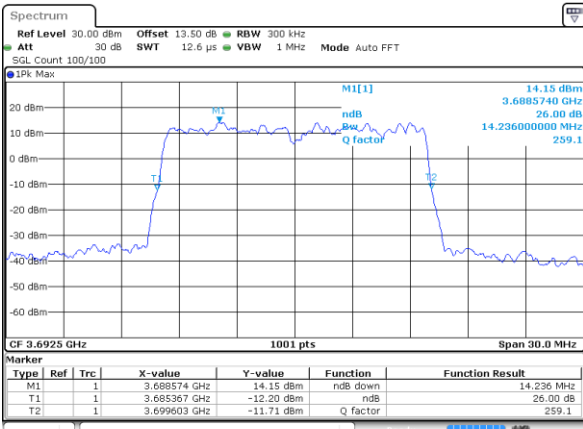

Highest Channel / 10MHz / 16QAM

Date: 20.OCT.2019 19:04:52

LTE Band 48

Lowest Channel / 15MHz / QPSK

Date: 20.OCT.2019 19:05:29

Lowest Channel / 15MHz / 16QAM

Date: 20.OCT.2019 19:05:41

Middle Channel / 15MHz / QPSK

Date: 20.OCT.2019 19:06:15

Middle Channel / 15MHz / 16QAM

Date: 20.OCT.2019 19:06:27

Highest Channel / 15MHz / QPSK

Date: 20.OCT.2019 19:07:03

Highest Channel / 15MHz / 16QAM

Date: 20.OCT.2019 19:07:15

LTE Band 48