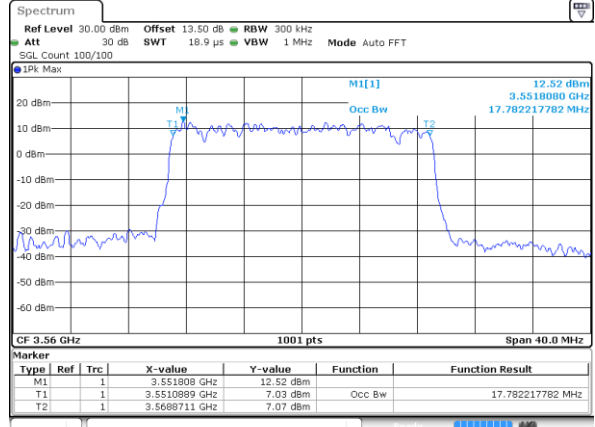

Lowest Channel / 20MHz / 16QAM

Date: 20.OCT.2019 19:07:40