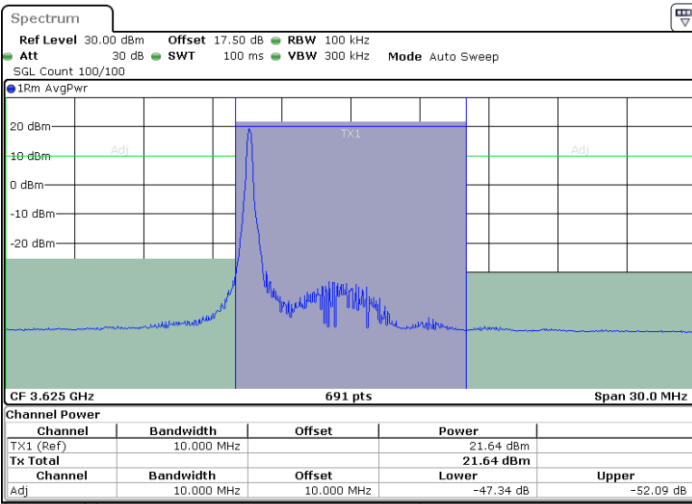

Lowest Channel / FullIRB

Date: 20.OCT.2019 22:07:12

N/A

LTE Band 48 / 10MHz

64QAM

MiddleChannel / 1RB0

Middle Channel / 1RBmax

Date: 20.OCT.2019 22:05:14

Date: 20.OCT.2019 22:13:38

Middle Channel / FullRB

N/A

Date: 20.OCT.2019 22:09:38

LTE Band 48 / 10MHz

64QAM

Highest Channel / 1RB0

Date: 20.OCT.2019 22:05:43

Highest Channel / 1RBmax

Date: 20.OCT.2019 22:19:23

Highest Channel / FullIRB

Date: 20.OCT.2019 22:10:07

N/A

LTE Band 48 / 15MHz

64QAM

Lowest Channel / 1RB0