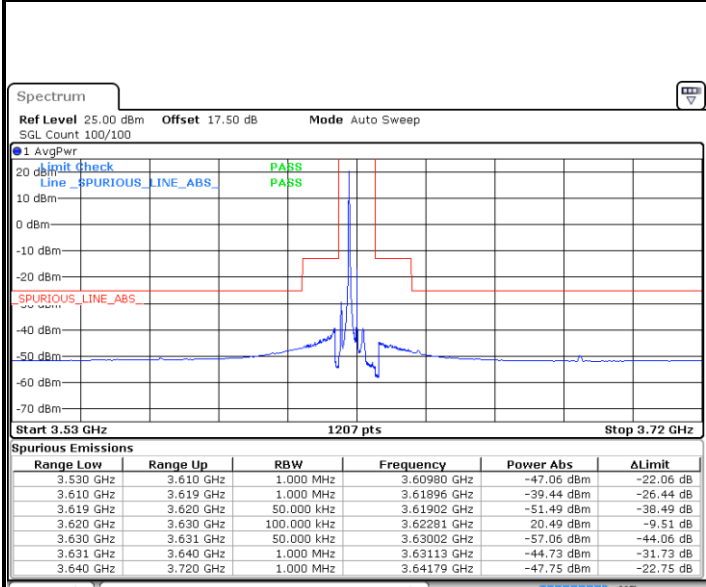

LTE Band 48 / 5MHz

QPSK

Middle Channel / 1RB0

Date: 20.OCT.2019 16:27:52