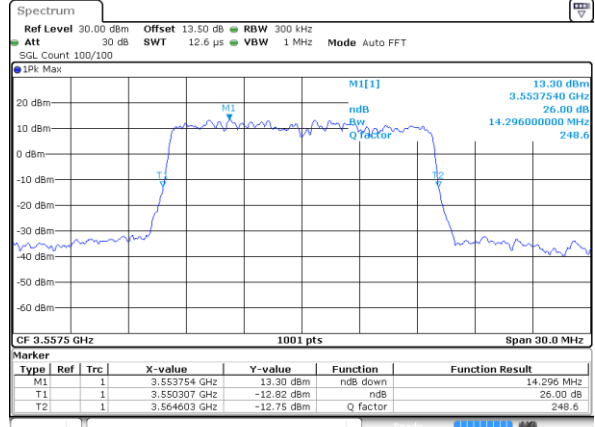

Highest Channel / 10MHz / 16QAM

Date: 20.OCT.2019 19:04:52

LTE Band 48

Lowest Channel / 15MHz / QPSK

Date: 20.OCT.2019 19:05:29

Lowest Channel / 15MHz / 16QAM

Date: 20.OCT.2019 19:05:41

Middle Channel / 15MHz / QPSK

Date: 20.OCT.2019 19:06:15

Middle Channel / 15MHz / 16QAM

Date: 20.OCT.2019 19:06:27

Highest Channel / 15MHz / QPSK

Date: 20.OCT.2019 19:07:03

Highest Channel / 15MHz / 16QAM

Date: 20.OCT.2019 19:07:15

LTE Band 48