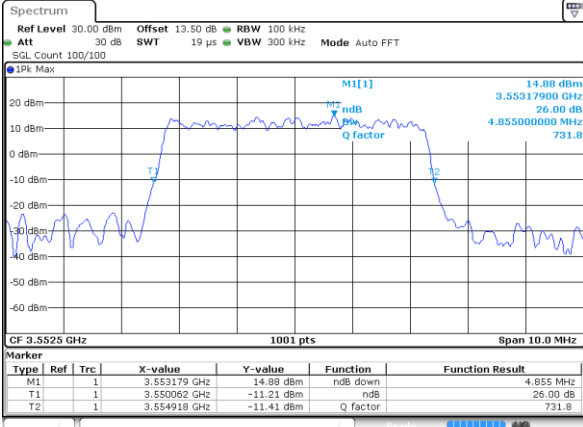

LTE Band 48

Lowest Channel / 5MHz / QPSK

Date: 20.OCT.2019 19:00:43