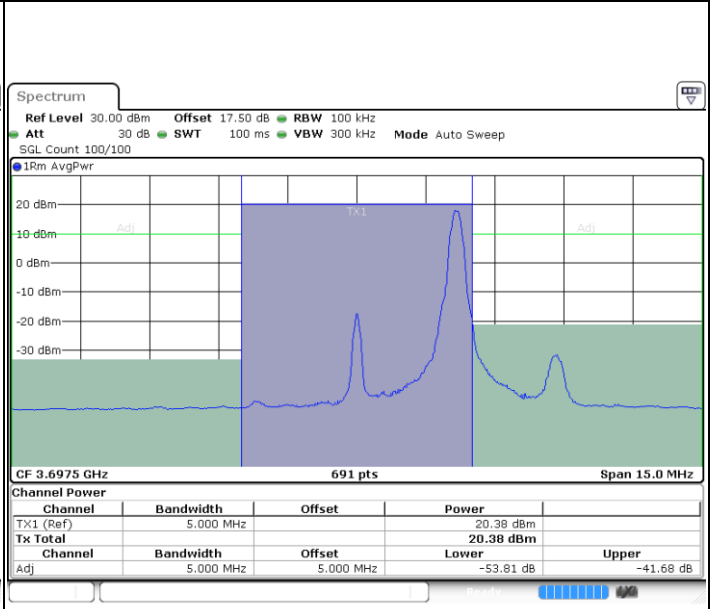

N/A

LTE Band 48 / 5MHz

64QAM

Highest Channel / 1RB0

Date: 20.OCT.2019 21:53:29

Highest Channel / 1RBmax

Date: 20.OCT.2019 22:02:17

Highest Channel / FullIRB