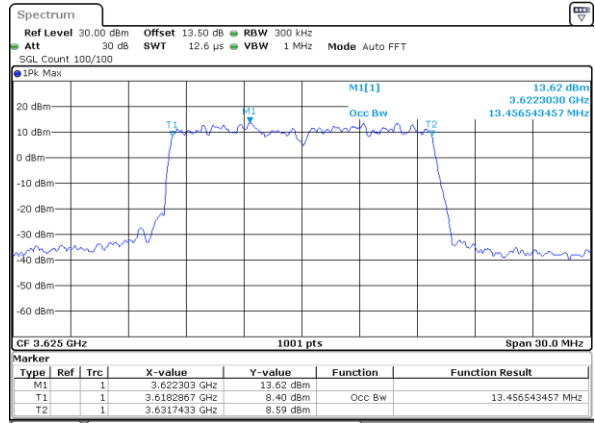

Highest Channel / 10MHz / 16QAM

Date: 20.OCT.2019 19:04:28

LTE Band 48

Lowest Channel / 15MHz / QPSK

Date: 20.OCT.2019 19:05:04

Lowest Channel / 15MHz / 16QAM

Date: 20.OCT.2019 19:05:17

Middle Channel / 15MHz / QPSK

Date: 20.OCT.2019 19:05:53

Middle Channel / 15MHz / 16QAM

Date: 20.OCT.2019 19:06:04

Highest Channel / 15MHz / QPSK

Date: 20.OCT.2019 19:06:39

Highest Channel / 15MHz / 16QAM

Date: 20.OCT.2019 19:06:51

LTE Band 48