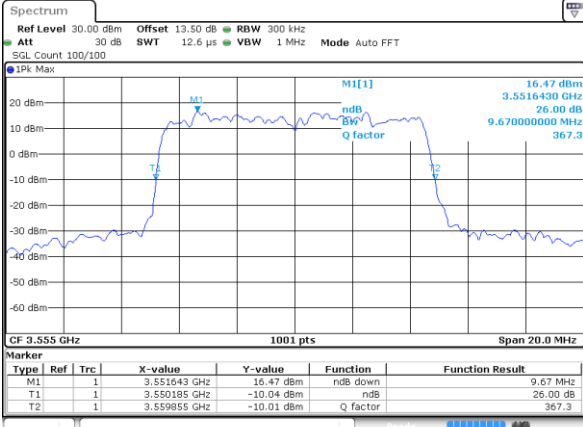

Date: 20.OCT.2019 19:01:41

Highest Channel / 5MHz / QPSK

Date: 20.OCT.2019 19:02:17

Highest Channel / 5MHz / 16QAM

Date: 20.OCT.2019 19:02:29

LTE Band 48

Lowest Channel / 10MHz / QPSK

Date: 20.OCT.2019 19:03:06