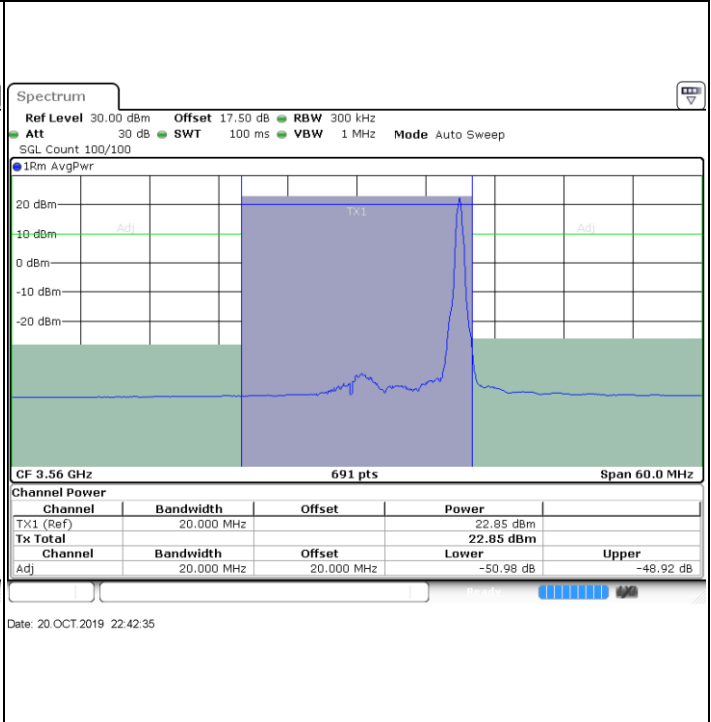

N/A

LTE Band 48 / 15MHz

64QAM

Highest Channel / 1RB0

Date: 20.OCT.2019 22:24:44

Highest Channel / 1RBmax

Date: 20.OCT.2019 22:33:25

Highest Channel / FullIRB

Date: 20.OCT.2019 22:29:04

N/A

LTE Band 48 / 20MHz

64QAM

Lowest Channel / 1RB0

Lowest Channel / 1RBmax

Lowest Channel / FullIRB

N/A

LTE Band 48 / 20MHz

64QAM

Middle Channel / 1RB0

Date: 20.OCT.2019 22:40:39

Middle Channel / 1RBmax

Date: 20.OCT.2019 22:45:00

Middle Channel / FullRB

Date: 20.OCT.2019 22:36:18

N/A

LTE Band 48 / 20MHz

64QAM

Highest Channel / 1RB0

Highest Channel / 1RBmax

Highest Channel / FullIRB

N/A

26dB Bandwidth