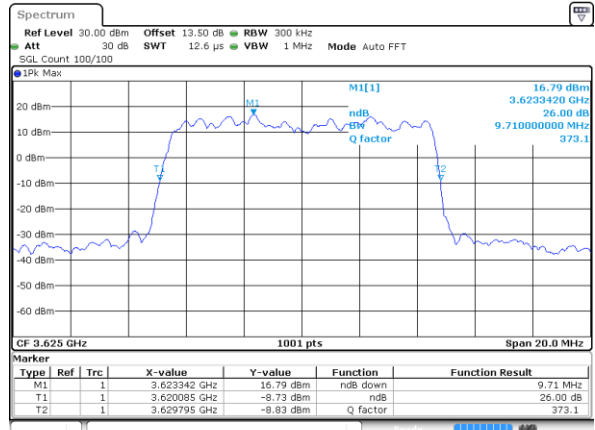

Date: 20.OCT.2019 19:01:41

Highest Channel / 5MHz / QPSK

Date: 20.OCT.2019 19:02:17

Highest Channel / 5MHz / 16QAM

Date: 20.OCT.2019 19:02:29

LTE Band 48

Lowest Channel / 10MHz / QPSK

Date: 20.OCT.2019 19:03:06

Lowest Channel / 10MHz / 16QAM

Date: 20.OCT.2019 19:03:18

Middle Channel / 10MHz / QPSK

Date: 20.OCT.2019 19:03:53

Middle Channel / 10MHz / 16QAM

Date: 20.OCT.2019 19:04:04

Highest Channel / 10MHz / QPSK

Date: 20.OCT.2019 19:04:40

Highest Channel / 10MHz / 16QAM

Date: 20.OCT.2019 19:04:52

LTE Band 48

Lowest Channel / 15MHz / QPSK

Date: 20.OCT.2019 19:05:29

Lowest Channel / 15MHz / 16QAM

Date: 20.OCT.2019 19:05:41

Middle Channel / 15MHz / QPSK