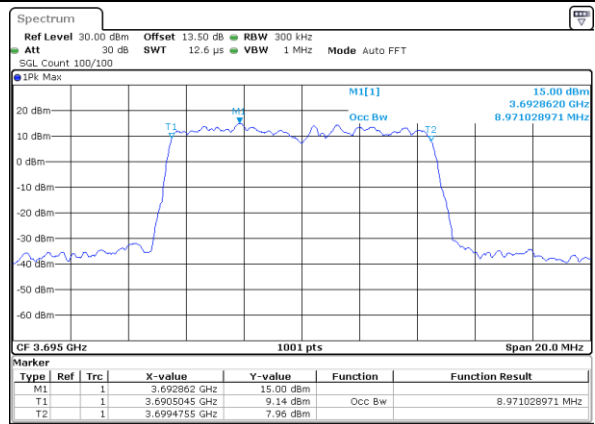

Lowest Channel / 10MHz / 16QAM

Date: 20.OCT.2019 19:02:54

Middle Channel / 10MHz / QPSK

Date: 20.OCT.2019 19:03:30

Middle Channel / 10MHz / 16QAM

Date: 20.OCT.2019 19:03:41

Highest Channel / 10MHz / QPSK

Date: 20.OCT.2019 19:04:16

Highest Channel / 10MHz / 16QAM

Date: 20.OCT.2019 19:04:28

LTE Band 48

Lowest Channel / 15MHz / QPSK

Date: 20.OCT.2019 19:05:04

Lowest Channel / 15MHz / 16QAM

Date: 20.OCT.2019 19:05:17

Middle Channel / 15MHz / QPSK