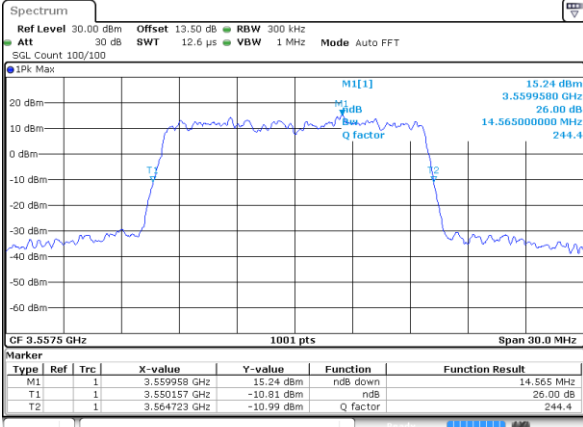

Highest Channel / 10MHz / 16QAM

Date: 20.OCT.2019 19:04:52

LTE Band 48

Lowest Channel / 15MHz / QPSK

Date: 20.OCT.2019 19:05:29

Lowest Channel / 15MHz / 16QAM

Date: 20.OCT.2019 19:05:41

Middle Channel / 15MHz / QPSK

Date: 20.OCT.2019 19:06:15

Middle Channel / 15MHz / 16QAM

Date: 20.OCT.2019 19:06:27

Highest Channel / 15MHz / QPSK

Date: 20.OCT.2019 19:07:03

Highest Channel / 15MHz / 16QAM

Date: 20.OCT.2019 19:07:15

LTE Band 48