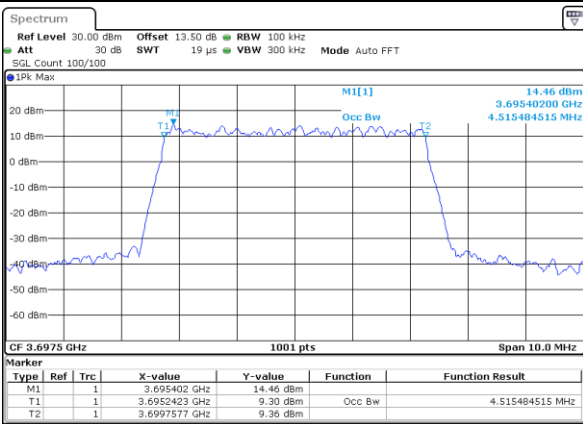

Middle Channel / 20MHz / 64QAM

Date: 20.OCT.2019 19:14:00

Highest Channel / 15MHz / 64QAM

Date: 20.OCT.2019 19:13:12

Highest Channel / 20MHz / 64QAM

Date: 20.OCT.2019 19:14:24

Occupied Bandwidth

Mode	LTE Band 48 : 99%OBW(MHz)											
BW	1.4MHz		3MHz		5MHz		10MHz		15MHz		20MHz	
Mod.	QPSK	16QAM	QPSK	16QAM	QPSK	16QAM	QPSK	16QAM	QPSK	16QAM	QPSK	16QAM
Lowest CH	-	-	-	-	4.52	4.47	9.01	9.03	13.43	13.40	17.94	17.78
Middle CH	-	-	-	-	4.47	4.50	9.05	9.01	13.52	13.46	17.82	17.86
Highest CH	-	-	-	-	4.52	4.50	9.05	8.97	13.52	13.46	17.82	17.90
Mode	LTE Band 48 : 99%OBW(MHz)											
BW	1.4MHz		3MHz		5MHz		10MHz		15MHz		20MHz	
Mod.	64QAM		64QAM		64QAM		64QAM		64QAM		64QAM	
Lowest CH	-	-	-	-	4.50	-	8.99	-	13.40	-	17.94	-
Middle CH	-	-	-	-	4.49	-	9.05	-	13.40	-	17.86	-
Highest CH	-	-	-	-	4.49	-	8.99	-	13.46	-	17.82	-

LTE Band 48

Lowest Channel / 5MHz / QPSK

Date: 20.OCT.2019 19:00:19

Lowest Channel / 5MHz / 16QAM

Date: 20.OCT.2019 19:00:31

Middle Channel / 5MHz / QPSK

Date: 20.OCT.2019 19:01:07

Middle Channel / 5MHz / 16QAM

Date: 20.OCT.2019 19:01:18

Highest Channel / 5MHz / QPSK

Date: 20.OCT.2019 19:01:53

Highest Channel / 5MHz / 16QAM

Date: 20.OCT.2019 19:02:05

LTE Band 48

Lowest Channel / 10MHz / QPSK

Date: 20.OCT.2019 19:02:42