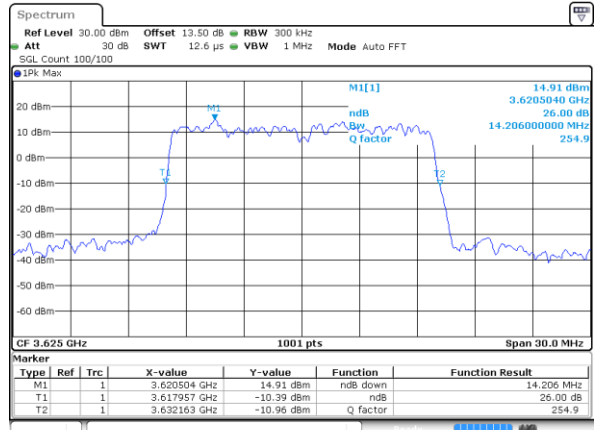

Highest Channel / 10MHz / 16QAM

Date: 20.OCT.2019 19:04:52

LTE Band 48

Lowest Channel / 15MHz / QPSK

Date: 20.OCT.2019 19:05:29

Lowest Channel / 15MHz / 16QAM

Date: 20.OCT.2019 19:05:41

Middle Channel / 15MHz / QPSK

Date: 20.OCT.2019 19:06:15

Middle Channel / 15MHz / 16QAM

Date: 20.OCT.2019 19:06:27

Highest Channel / 15MHz / QPSK

Date: 20.OCT.2019 19:07:03

Highest Channel / 15MHz / 16QAM

Date: 20.OCT.2019 19:07:15

LTE Band 48