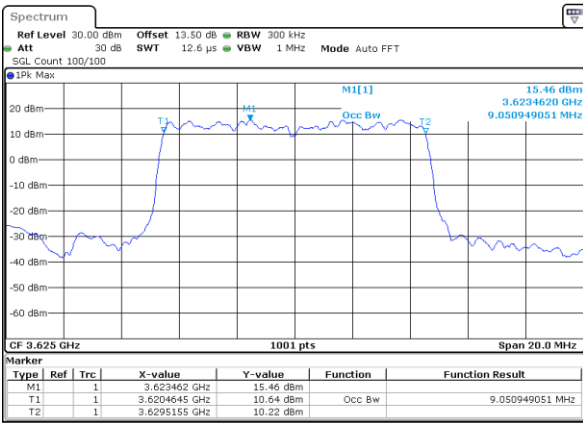

Middle Channel / 10MHz / QPSK

Date: 20.OCT.2019 19:03:30