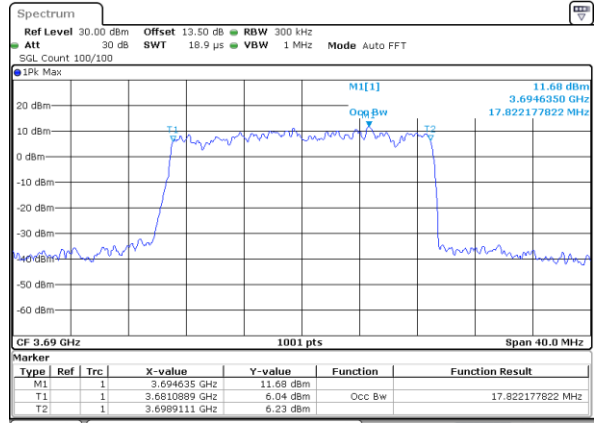

Date: 20.OCT.2019 19:11:49

LTE Band 48

Lowest Channel / 15MHz / 64QAM

Date: 20.OCT.2019 19:12:14

Lowest Channel / 20MHz / 64QAM

Date: 20.OCT.2019 19:13:25

Middle Channel / 15MHz / 64QAM

Date: 20.OCT.2019 19:12:37

Middle Channel / 20MHz / 64QAM

Date: 20.OCT.2019 19:13:49

Highest Channel / 15MHz / 64QAM

Date: 20.OCT.2019 19:13:01

Highest Channel / 20MHz / 64QAM

Date: 20.OCT.2019 19:14:12

Conducted Band Edge

LTE Band 48 / 5MHz