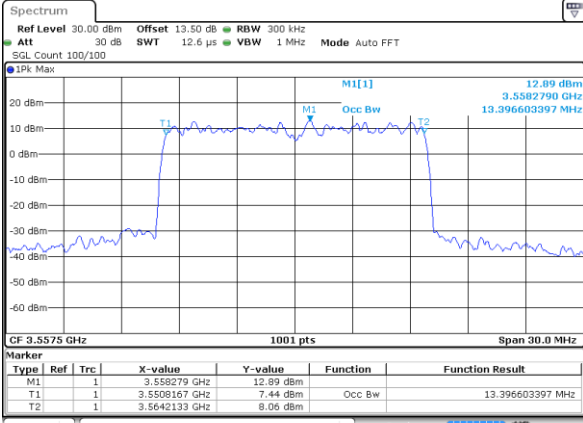

Highest Channel / 20MHz / QPSK

Date: 20.OCT.2019 19:09:02

Highest Channel / 20MHz / 16QAM

Date: 20.OCT.2019 19:09:14

LTE Band 48

Lowest Channel / 5MHz / 64QAM

Date: 20.OCT.2019 19:09:51

Lowest Channel / 10MHz / 64QAM

Date: 20.OCT.2019 19:11:02

Middle Channel / 5MHz / 64QAM

Date: 20.OCT.2019 19:10:15

Middle Channel / 10MHz / 64QAM

Date: 20.OCT.2019 19:11:26

Highest Channel / 5MHz / 64QAM

Date: 20.OCT.2019 19:10:38

Highest Channel / 10MHz / 64QAM

Date: 20.OCT.2019 19:11:49

LTE Band 48

Lowest Channel / 15MHz / 64QAM

Date: 20.OCT.2019 19:12:14

Lowest Channel / 20MHz / 64QAM

Date: 20.OCT.2019 19:13:25

Middle Channel / 15MHz / 64QAM

Date: 20.OCT.2019 19:12:37