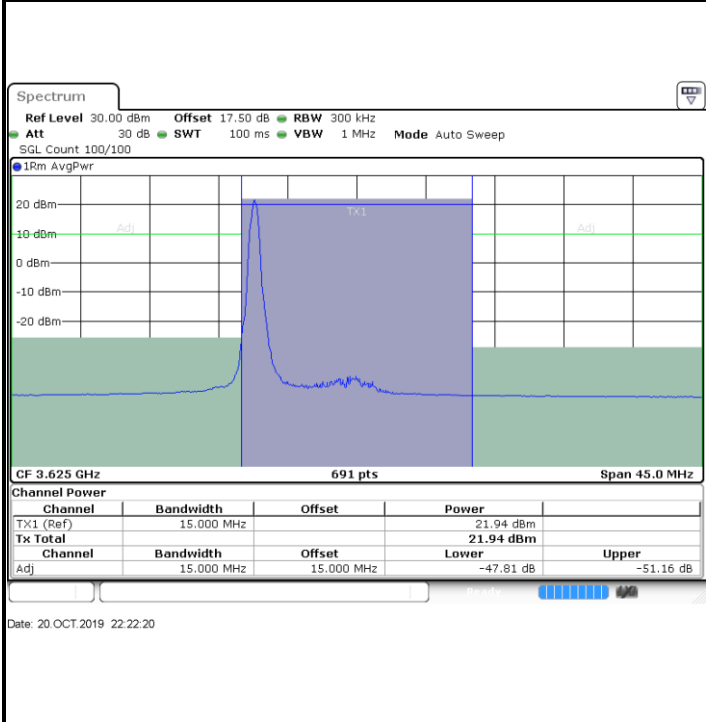

Highest Channel / 1RBmax

Date: 20.OCT.2019 22:19:23

Highest Channel / FullIRB

Date: 20.OCT.2019 22:10:07

N/A

LTE Band 48 / 15MHz

64QAM

Lowest Channel / 1RB0

Lowest Channel / 1RBmax

Lowest Channel / FullIRB

N/A

LTE Band 48 / 15MHz

64QAM

Middle Channel / 1RB0

Middle Channel / 1RBmax

Middle Channel / FullRB

N/A

LTE Band 48 / 15MHz

64QAM

Highest Channel / 1RB0

Date: 20.OCT.2019 22:24:44

Highest Channel / 1RBmax

Date: 20.OCT.2019 22:33:25

Highest Channel / FullIRB