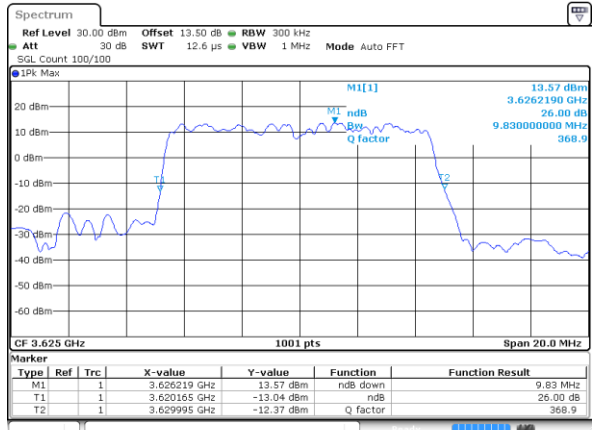

Highest Channel / 20MHz / QPSK

Date: 20.OCT.2019 19:09:26

Highest Channel / 20MHz / 16QAM

Date: 20.OCT.2019 19:09:38

LTE Band 48

Lowest Channel / 5MHz / 64QAM

Date: 20.OCT.2019 19:10:03

Lowest Channel / 10MHz / 64QAM

Date: 20.OCT.2019 19:11:14

Middle Channel / 5MHz / 64QAM

Date: 20.OCT.2019 19:10:26

Middle Channel / 10MHz / 64QAM

Date: 20.OCT.2019 19:11:38

Highest Channel / 5MHz / 64QAM

Date: 20.OCT.2019 19:10:50

Highest Channel / 10MHz / 64QAM