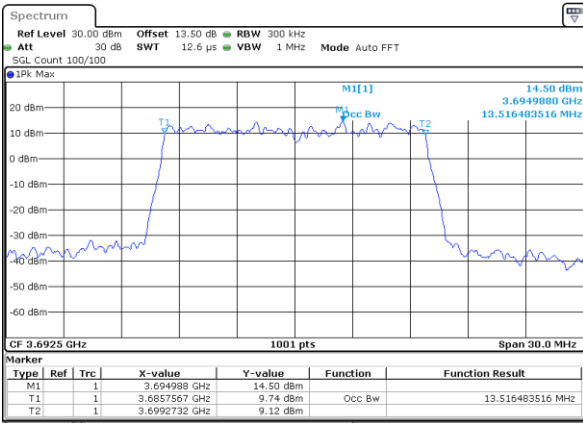

Highest Channel / 10MHz / 16QAM

Date: 20.OCT.2019 19:04:28

LTE Band 48

Lowest Channel / 15MHz / QPSK

Date: 20.OCT.2019 19:05:04

Lowest Channel / 15MHz / 16QAM

Date: 20.OCT.2019 19:05:17

Middle Channel / 15MHz / QPSK

Date: 20.OCT.2019 19:05:53

Middle Channel / 15MHz / 16QAM

Date: 20.OCT.2019 19:06:04

Highest Channel / 15MHz / QPSK

Date: 20.OCT.2019 19:06:39

Highest Channel / 15MHz / 16QAM

Date: 20.OCT.2019 19:06:51

LTE Band 48