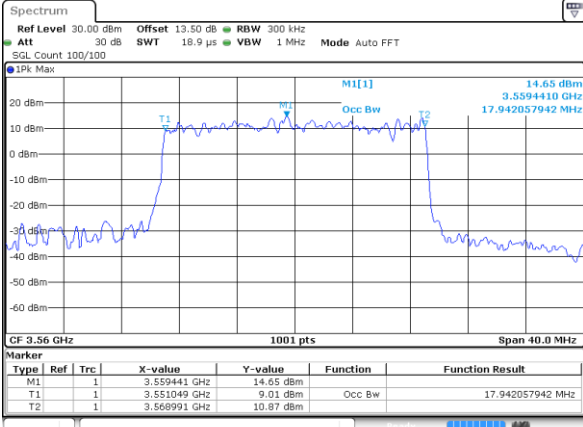

LTE Band 48

Lowest Channel / 20MHz / QPSK

Date: 20.OCT.2019 19:07:27