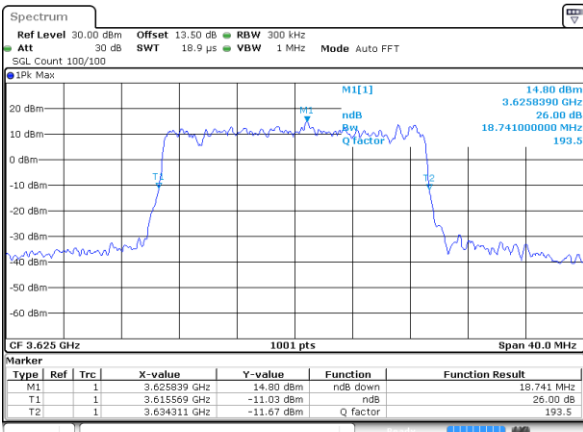

Date: 20.OCT.2019 19:06:15

Middle Channel / 15MHz / 16QAM

Date: 20.OCT.2019 19:06:27

Highest Channel / 15MHz / QPSK

Date: 20.OCT.2019 19:07:03

Highest Channel / 15MHz / 16QAM

Date: 20.OCT.2019 19:07:15

LTE Band 48

Lowest Channel / 20MHz / QPSK

Date: 20.OCT.2019 19:07:52

Lowest Channel / 20MHz / 16QAM

Date: 20.OCT.2019 19:08:04

Middle Channel / 20MHz / QPSK

Date: 20.OCT.2019 19:08:39

Middle Channel / 20MHz / 16QAM

Date: 20.OCT.2019 19:08:50

Highest Channel / 20MHz / QPSK

Date: 20.OCT.2019 19:09:26

Highest Channel / 20MHz / 16QAM

Date: 20.OCT.2019 19:09:38

LTE Band 48

Lowest Channel / 5MHz / 64QAM

Date: 20.OCT.2019 19:10:03

Lowest Channel / 10MHz / 64QAM