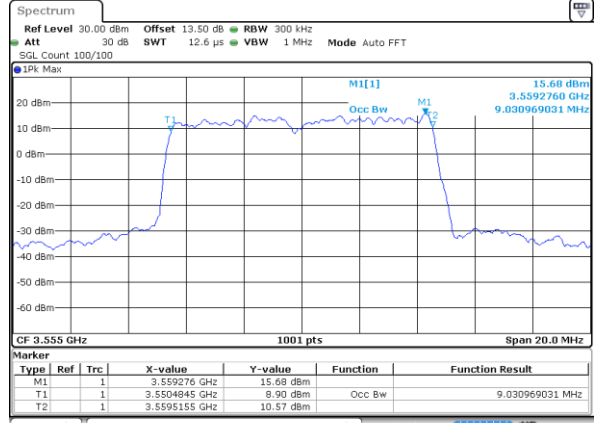

Lowest Channel / 10MHz / 16QAM

Date: 20.OCT.2019 19:02:54