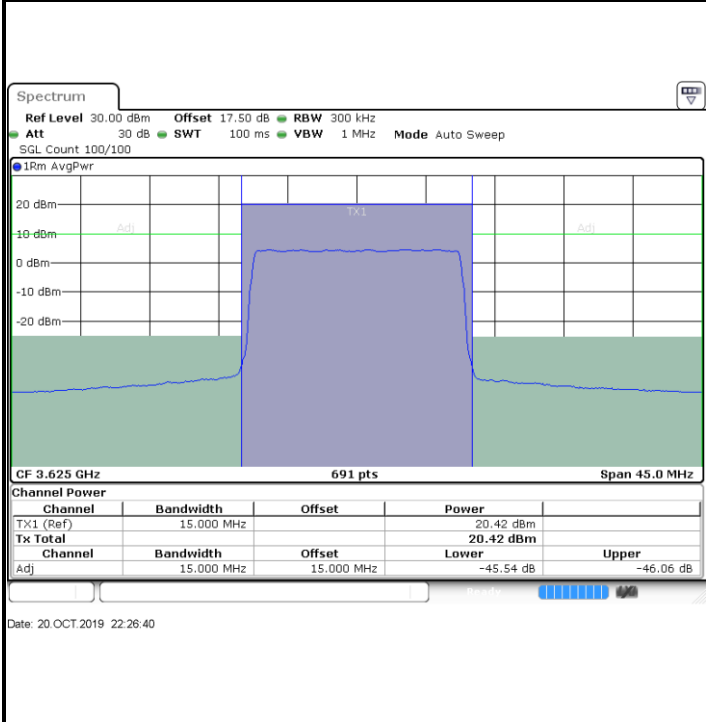

Highest Channel / 1RBmax

Date: 20.OCT.2019 22:19:23

Highest Channel / FullIRB

Date: 20.OCT.2019 22:10:07

N/A

LTE Band 48 / 15MHz

64QAM

Lowest Channel / 1RB0

Lowest Channel / 1RBmax

Lowest Channel / FullIRB

N/A

LTE Band 48 / 15MHz

64QAM

Middle Channel / 1RB0

Middle Channel / 1RBmax

Middle Channel / FullRB

N/A

LTE Band 48 / 15MHz

64QAM

Highest Channel / 1RB0

Date: 20.OCT.2019 22:24:44

Highest Channel / 1RBmax

Date: 20.OCT.2019 22:33:25

Highest Channel / FullIRB