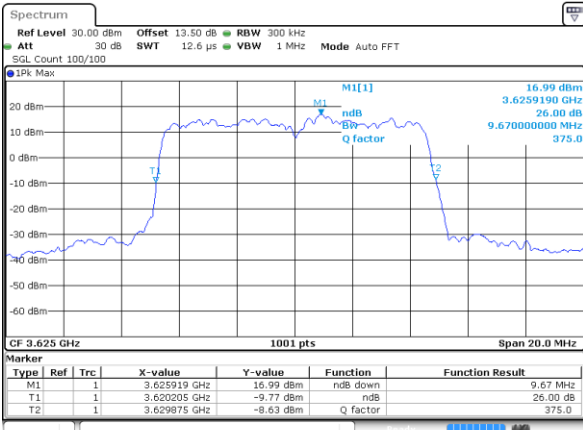

Middle Channel / 10MHz / QPSK

Date: 20.OCT.2019 19:03:53