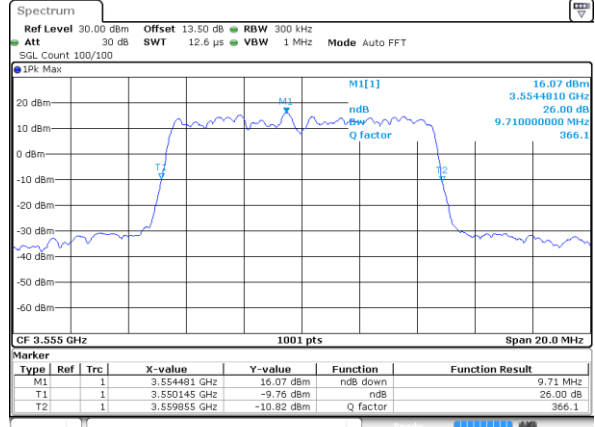

Lowest Channel / 10MHz / 16QAM

Date: 20.OCT.2019 19:03:18