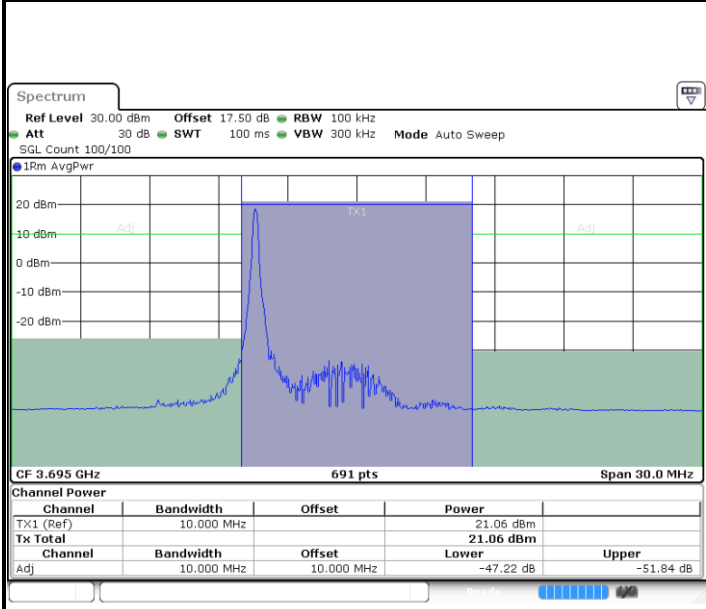

Date: 20.OCT.2019 22:13:38

Middle Channel / FullRB

N/A

Date: 20.OCT.2019 22:09:38

LTE Band 48 / 10MHz

64QAM

Highest Channel / 1RB0

Date: 20.OCT.2019 22:05:43

Highest Channel / 1RBmax

Date: 20.OCT.2019 22:19:23

Highest Channel / FullIRB

Date: 20.OCT.2019 22:10:07

N/A

LTE Band 48 / 15MHz

64QAM

Lowest Channel / 1RB0

Lowest Channel / 1RBmax

Lowest Channel / FullIRB

N/A

LTE Band 48 / 15MHz

64QAM

Middle Channel / 1RB0

Middle Channel / 1RBmax

Middle Channel / FullRB