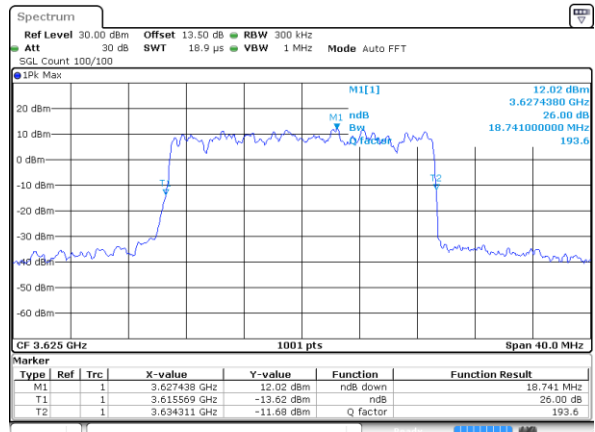

Date: 20.OCT.2019 19:12:01

LTE Band 48

Lowest Channel / 15MHz / 64QAM

Date: 20.OCT.2019 19:12:28

Lowest Channel / 20MHz / 64QAM

Date: 20.OCT.2019 19:13:37

Middle Channel / 15MHz / 64QAM

Date: 20.OCT.2019 19:12:49

Middle Channel / 20MHz / 64QAM

Date: 20.OCT.2019 19:14:00

Highest Channel / 15MHz / 64QAM

Date: 20.OCT.2019 19:13:12

Highest Channel / 20MHz / 64QAM

Date: 20.OCT.2019 19:14:24

Occupied Bandwidth

Mode	LTE Band 48 : 99%OBW(MHz)											
BW	1.4MHz		3MHz		5MHz		10MHz		15MHz		20MHz	
Mod.	QPSK	16QAM	QPSK	16QAM	QPSK	16QAM	QPSK	16QAM	QPSK	16QAM	QPSK	16QAM
Lowest CH	-	-	-	-	4.52	4.47	9.01	9.03	13.43	13.40	17.94	17.78
Middle CH	-	-	-	-	4.47	4.50	9.05	9.01	13.52	13.46	17.82	17.86
Highest CH	-	-	-	-	4.52	4.50	9.05	8.97	13.52	13.46	17.82	17.90
Mode	LTE Band 48 : 99%OBW(MHz)											
BW	1.4MHz		3MHz		5MHz		10MHz		15MHz		20MHz	
Mod.	64QAM		64QAM		64QAM		64QAM		64QAM		64QAM	
Lowest CH	-	-	-	-	4.50	-	8.99	-	13.40	-	17.94	-
Middle CH	-	-	-	-	4.49	-	9.05	-	13.40	-	17.86	-
Highest CH	-	-	-	-	4.49	-	8.99	-	13.46	-	17.82	-