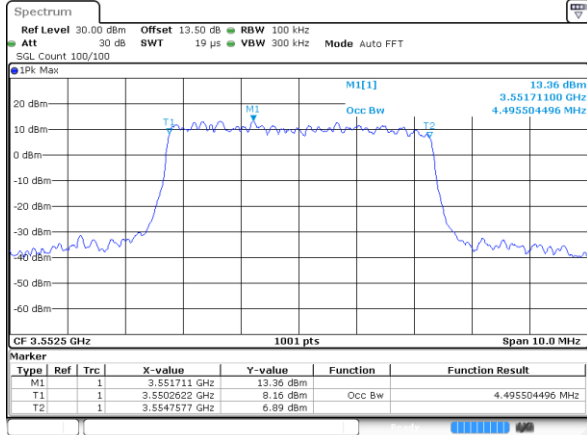

Highest Channel / 20MHz / QPSK

Date: 20.OCT.2019 19:09:02

Highest Channel / 20MHz / 16QAM

Date: 20.OCT.2019 19:09:14

LTE Band 48

Lowest Channel / 5MHz / 64QAM

Date: 20.OCT.2019 19:09:51

Lowest Channel / 10MHz / 64QAM

Date: 20.OCT.2019 19:11:02

Middle Channel / 5MHz / 64QAM

Date: 20.OCT.2019 19:10:15

Middle Channel / 10MHz / 64QAM

Date: 20.OCT.2019 19:11:26

Highest Channel / 5MHz / 64QAM

Date: 20.OCT.2019 19:10:38

Highest Channel / 10MHz / 64QAM