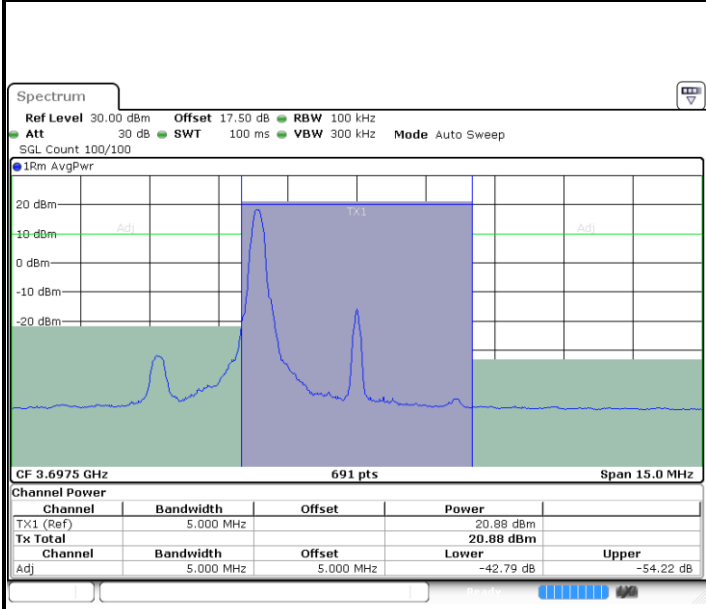

LTE Band 48 / 5MHz

64QAM

Middle Channel / 1RB0

Date: 20.OCT.2019 21:51:03

Middle Channel / 1RBmax

Date: 20.OCT.2019 21:59:51

Middle Channel / FullRB

Date: 20.OCT.2019 21:55:27

N/A

LTE Band 48 / 5MHz

64QAM

Highest Channel / 1RB0

Date: 20.OCT.2019 21:53:29

Highest Channel / 1RBmax

Date: 20.OCT.2019 22:02:17

Highest Channel / FullIRB