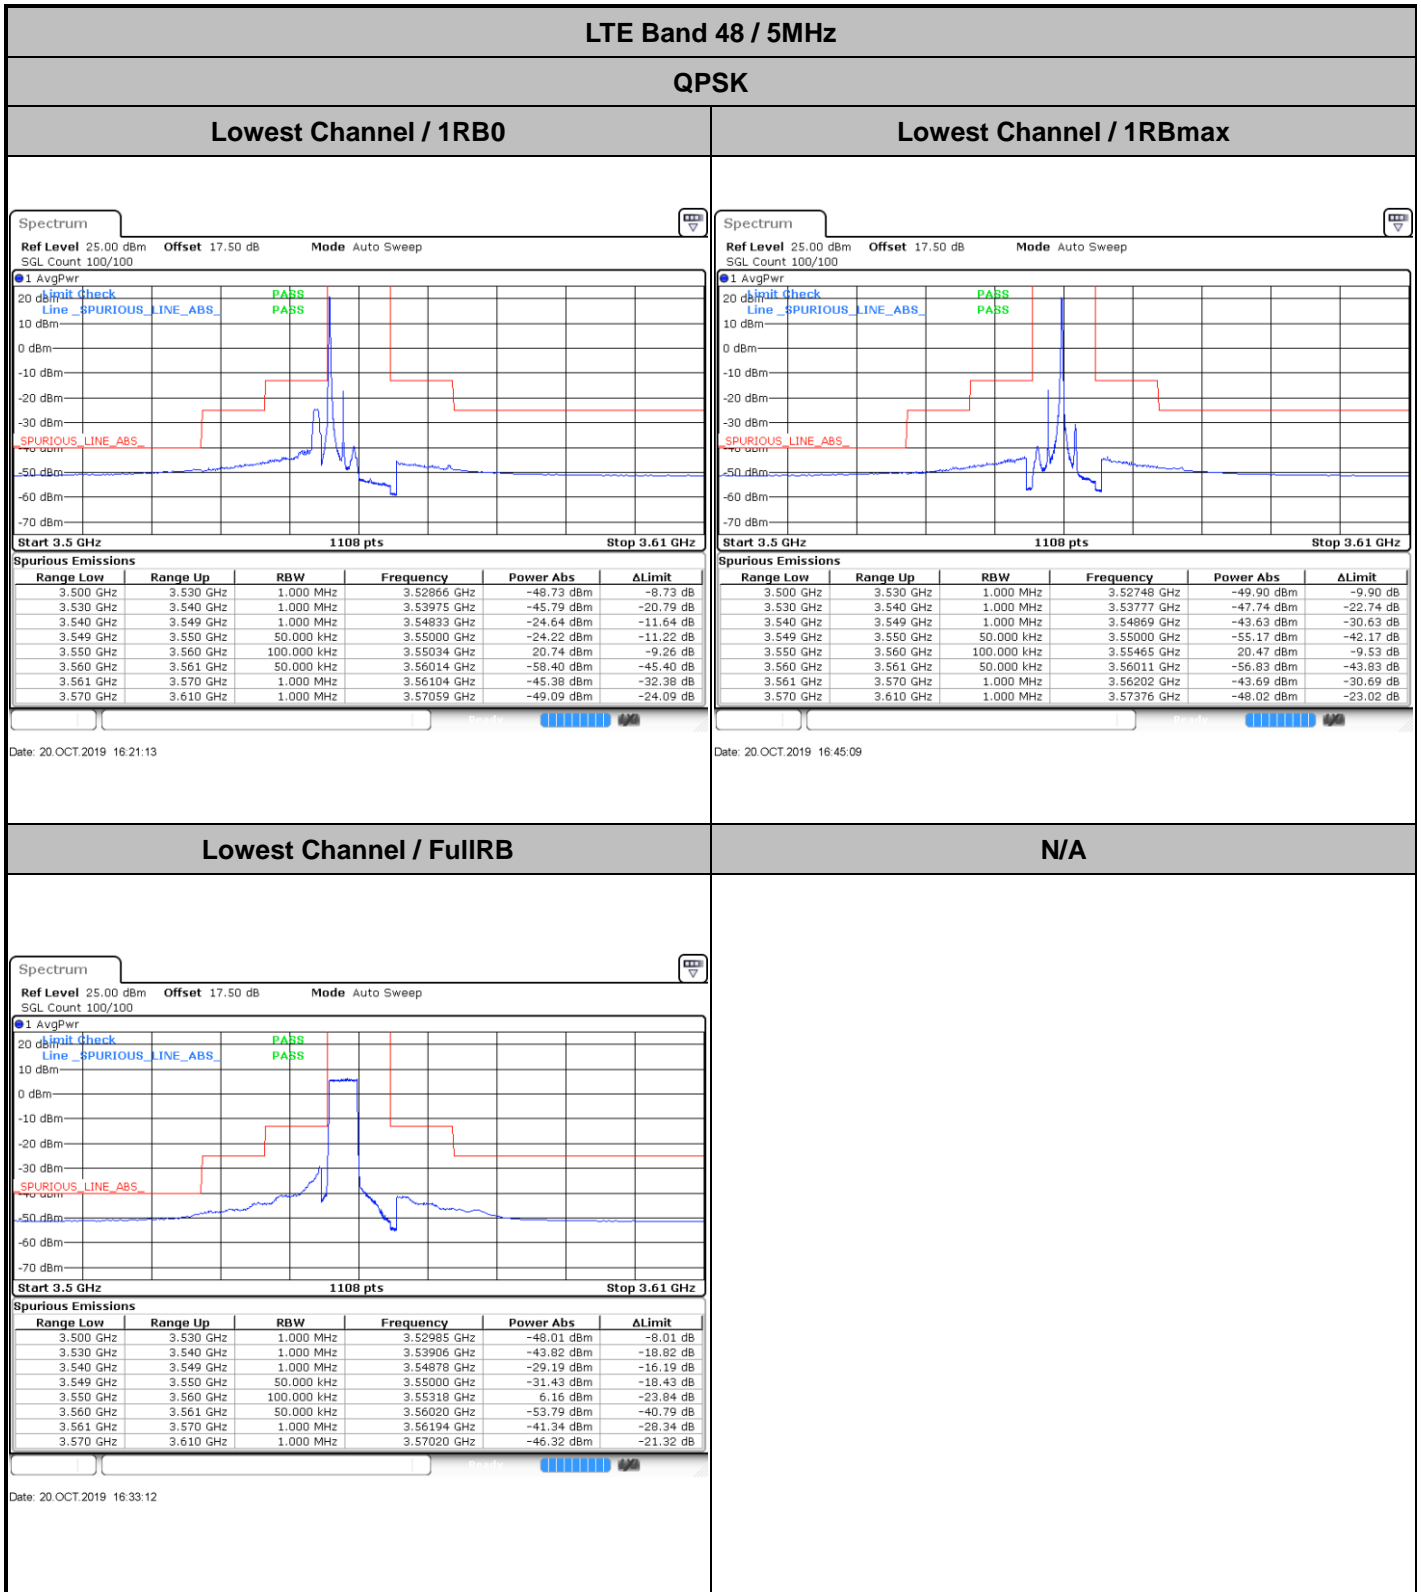

Date: 20.OCT.2019 19:11:49

LTE Band 48

Lowest Channel / 15MHz / 64QAM

Date: 20.OCT.2019 19:12:14

Lowest Channel / 20MHz / 64QAM

Date: 20.OCT.2019 19:13:25

Middle Channel / 15MHz / 64QAM

Date: 20.OCT.2019 19:12:37

Middle Channel / 20MHz / 64QAM

Date: 20.OCT.2019 19:13:49

Highest Channel / 15MHz / 64QAM

Date: 20.OCT.2019 19:13:01

Highest Channel / 20MHz / 64QAM

Date: 20.OCT.2019 19:14:12

Conducted Band Edge

LTE Band 48 / 5MHz