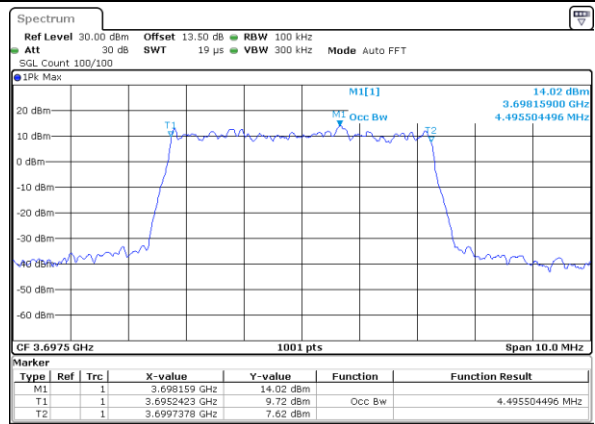

Middle Channel / 20MHz / 64QAM

Date: 20.OCT.2019 19:14:00

Highest Channel / 15MHz / 64QAM

Date: 20.OCT.2019 19:13:12

Highest Channel / 20MHz / 64QAM

Date: 20.OCT.2019 19:14:24

Occupied Bandwidth

Mode	LTE Band 48 : 99%OBW(MHz)											
BW	1.4MHz		3MHz		5MHz		10MHz		15MHz		20MHz	
Mod.	QPSK	16QAM	QPSK	16QAM	QPSK	16QAM	QPSK	16QAM	QPSK	16QAM	QPSK	16QAM
Lowest CH	-	-	-	-	4.52	4.47	9.01	9.03	13.43	13.40	17.94	17.78
Middle CH	-	-	-	-	4.47	4.50	9.05	9.01	13.52	13.46	17.82	17.86
Highest CH	-	-	-	-	4.52	4.50	9.05	8.97	13.52	13.46	17.82	17.90
Mode	LTE Band 48 : 99%OBW(MHz)											
BW	1.4MHz		3MHz		5MHz		10MHz		15MHz		20MHz	
Mod.	64QAM		64QAM		64QAM		64QAM		64QAM		64QAM	
Lowest CH	-	-	-	-	4.50	-	8.99	-	13.40	-	17.94	-
Middle CH	-	-	-	-	4.49	-	9.05	-	13.40	-	17.86	-
Highest CH	-	-	-	-	4.49	-	8.99	-	13.46	-	17.82	-

LTE Band 48

Lowest Channel / 5MHz / QPSK

Date: 20.OCT.2019 19:00:19

Lowest Channel / 5MHz / 16QAM

Date: 20.OCT.2019 19:00:31

Middle Channel / 5MHz / QPSK

Date: 20.OCT.2019 19:01:07

Middle Channel / 5MHz / 16QAM

Date: 20.OCT.2019 19:01:18

Highest Channel / 5MHz / QPSK

Date: 20.OCT.2019 19:01:53

Highest Channel / 5MHz / 16QAM

Date: 20.OCT.2019 19:02:05

LTE Band 48

Lowest Channel / 10MHz / QPSK

Date: 20.OCT.2019 19:02:42