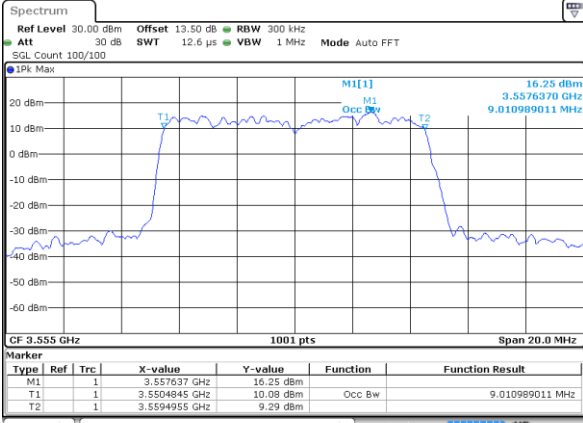

LTE Band 48

Lowest Channel / 5MHz / QPSK

Date: 20.OCT.2019 19:00:19

Lowest Channel / 5MHz / 16QAM

Date: 20.OCT.2019 19:00:31

Middle Channel / 5MHz / QPSK

Date: 20.OCT.2019 19:01:07

Middle Channel / 5MHz / 16QAM

Date: 20.OCT.2019 19:01:18

Highest Channel / 5MHz / QPSK

Date: 20.OCT.2019 19:01:53

Highest Channel / 5MHz / 16QAM

Date: 20.OCT.2019 19:02:05

LTE Band 48

Lowest Channel / 10MHz / QPSK

Date: 20.OCT.2019 19:02:42