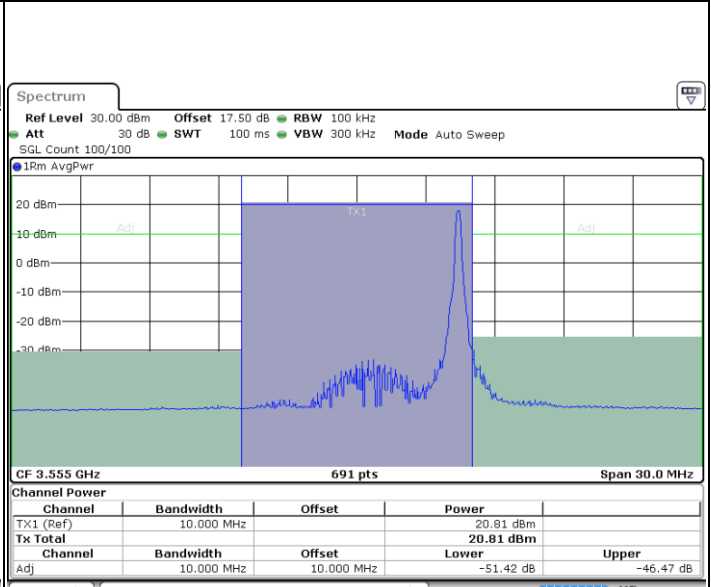

Date: 20.OCT.2019 21:57:53

N/A

LTE Band 48 / 10MHz

64QAM

Lowest Channel / 1RB0

Date: 20.OCT.2019 22:02:47

Lowest Channel / 1RBmax

Date: 20.OCT.2019 22:11:36