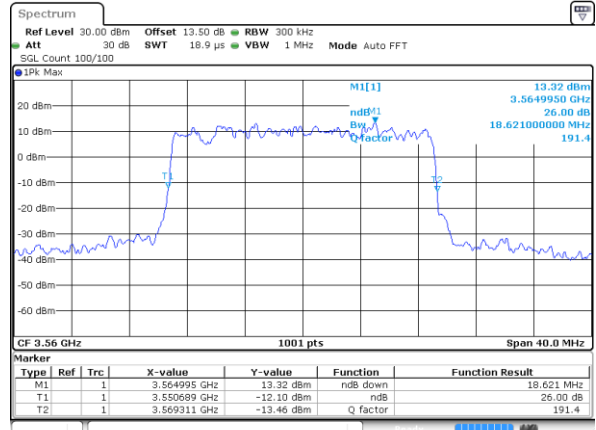

Lowest Channel / 20MHz / 16QAM

Date: 20.OCT.2019 19:08:04