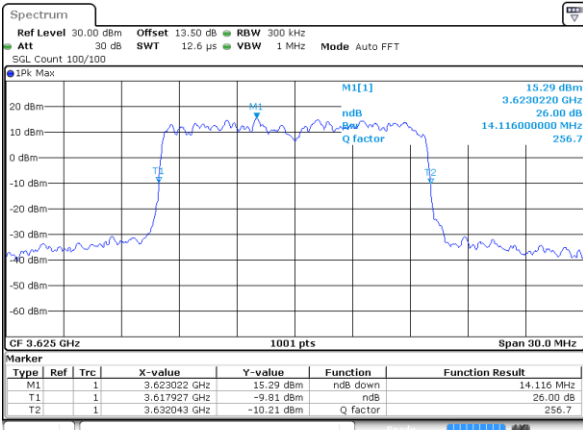

Highest Channel / 10MHz / 16QAM

Date: 20.OCT.2019 19:04:52

LTE Band 48

Lowest Channel / 15MHz / QPSK

Date: 20.OCT.2019 19:05:29

Lowest Channel / 15MHz / 16QAM

Date: 20.OCT.2019 19:05:41

Middle Channel / 15MHz / QPSK

Date: 20.OCT.2019 19:06:15

Middle Channel / 15MHz / 16QAM

Date: 20.OCT.2019 19:06:27

Highest Channel / 15MHz / QPSK

Date: 20.OCT.2019 19:07:03

Highest Channel / 15MHz / 16QAM

Date: 20.OCT.2019 19:07:15

LTE Band 48