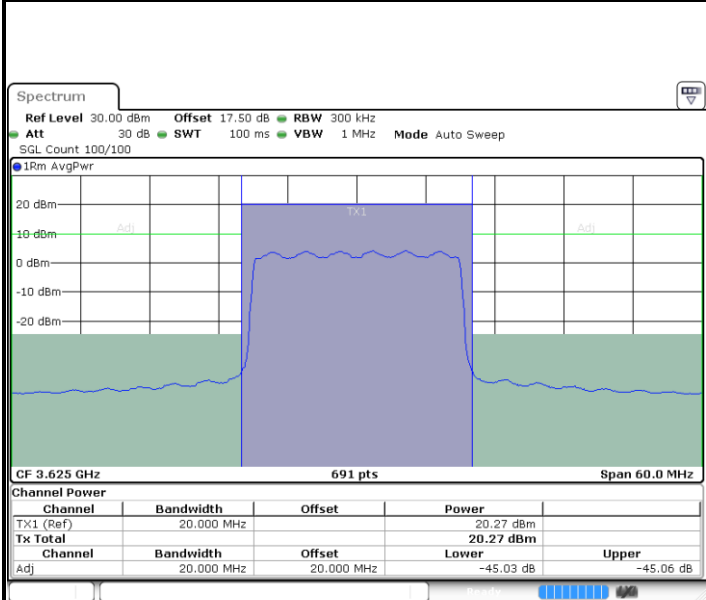

LTE Band 48 / 20MHz

64QAM

Middle Channel / 1RB0

Date: 20.OCT.2019 22:40:39

Middle Channel / 1RBmax

Date: 20.OCT.2019 22:45:00

Middle Channel / FullRB

Date: 20.OCT.2019 22:36:18

N/A

LTE Band 48 / 20MHz

64QAM

Highest Channel / 1RB0

Highest Channel / 1RBmax

Highest Channel / FullIRB

N/A

26dB Bandwidth