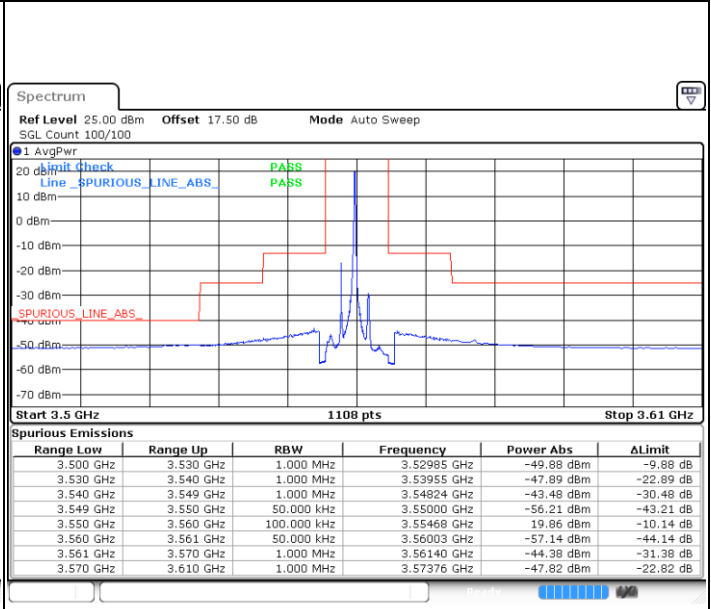

Date: 20.OCT.2019 18:12:54

LTE Band 48 / 20MHz

QPSK

Highest Channel / 1RB0

Highest Channel / 1RBmax

Date: 20.OCT.2019 18:31:31

Date: 20.OCT.2019 18:43:31

Highest Channel / FullIRB

N/A

Date: 20.OCT.2019 18:19:32

LTE Band 48 / 5MHz

16QAM

Lowest Channel / 1RB0

Date: 20.OCT.2019 16:22:33

Lowest Channel / 1RBmax

Date: 20.OCT.2019 16:46:29

Lowest Channel / FullIRB

Date: 20.OCT.2019 16:34:31

N/A

LTE Band 48 / 5MHz

16QAM

Middle Channel / 1RB0

Middle Channel / 1RBmax

Date: 20.OCT.2019 16:26:33