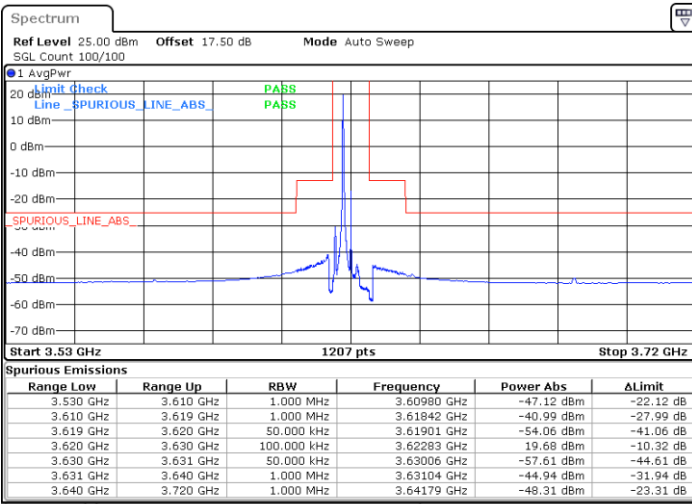

Lowest Channel / FullIRB

Date: 20.OCT.2019 16:34:31

N/A

LTE Band 48 / 5MHz

16QAM

Middle Channel / 1RB0

Middle Channel / 1RBmax

Date: 20.OCT.2019 16:26:33

Date: 20.OCT.2019 16:50:29

Middle Channel / FullIRB

N/A

Date: 20.OCT.2019 16:38:31

LTE Band 48 / 5MHz

16QAM

Highest Channel / 1RB0

Highest Channel / 1RBmax