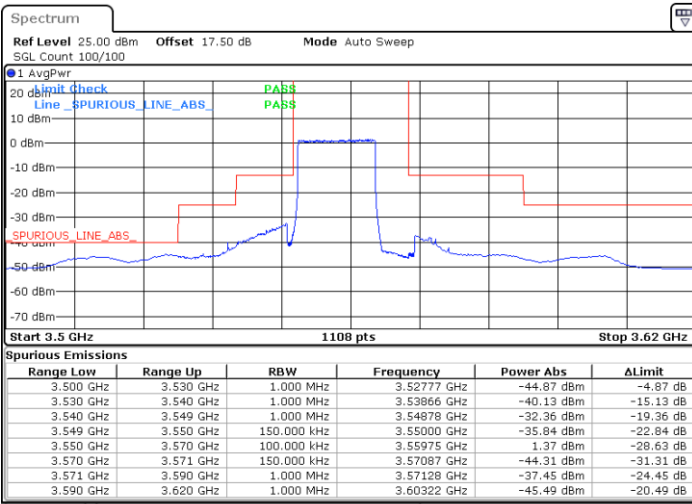

Middle Channel / FullIRB

N/A

Date: 20.OCT.2019 17:13:06

LTE Band 48 / 10MHz

QPSK

Highest Channel / 1RB0

Highest Channel / 1RBmax

Date: 20.OCT.2019 17:07:47

Date: 20.OCT.2019 17:31:43

Highest Channel / FullIRB

N/A

Date: 20.OCT.2019 17:19:45

LTE Band 48 / 15MHz

QPSK

Lowest Channel / 1RB0

Lowest Channel / 1RBmax

Date: 20.OCT.2019 17:33:03

Date: 20.OCT.2019 17:56:56

Lowest Channel / FullRB

N/A

Date: 20.OCT.2019 17:45:00

LTE Band 48 / 15MHz

QPSK

Middle Channel / 1RB0