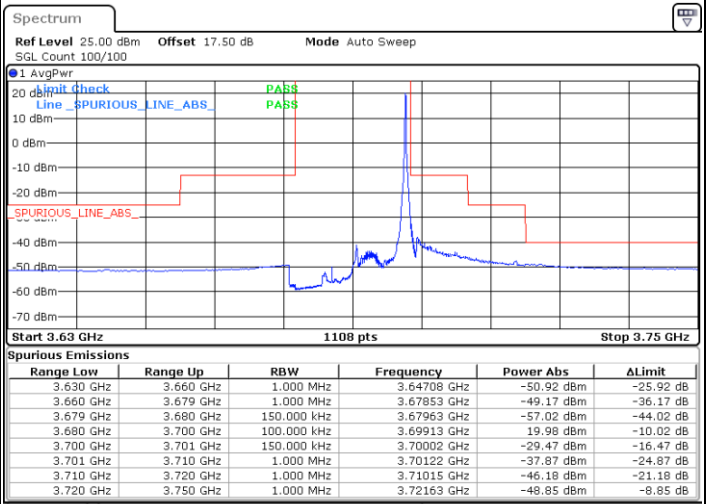

Date: 20.OCT.2019 17:33:03

Date: 20.OCT.2019 17:56:56

Lowest Channel / FullRB

N/A

Date: 20.OCT.2019 17:45:00

LTE Band 48 / 15MHz

QPSK

Middle Channel / 1RB0

Middle Channel / 1RBmax

Date: 20.OCT.2019 17:39:41

Date: 20.OCT.2019 18:03:33

Middle Channel / FullIRB

N/A

Date: 20.OCT.2019 17:51:37

LTE Band 48 / 15MHz

QPSK

Highest Channel / 1RB0

Highest Channel / 1RBmax

Date: 20.OCT.2019 17:41:00

Date: 20.OCT.2019 18:04:53

Highest Channel / FullIRB

N/A

Date: 20.OCT.2019 17:52:57

LTE Band 48 / 20MHz