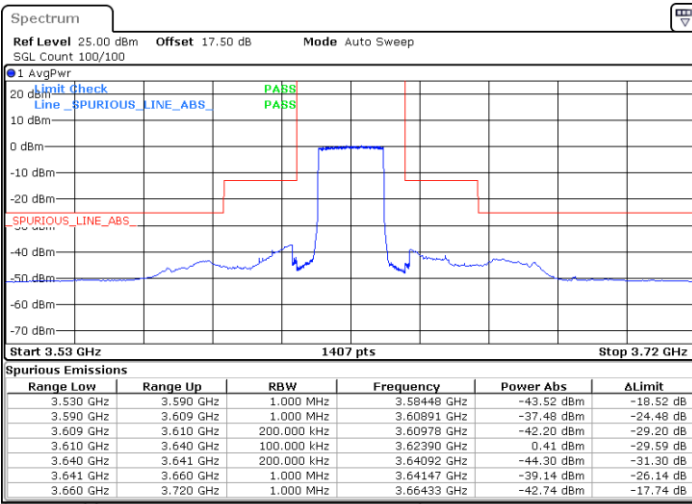

LTE Band 48 / 20MHz

QPSK

Middle Channel / 1RB0

Middle Channel / 1RBmax

Date: 20.OCT.2019 18:24:53

Date: 20.OCT.2019 18:36:52

Middle Channel / FullIRB

N/A

Date: 20.OCT.2019 18:12:54

LTE Band 48 / 20MHz

QPSK

Highest Channel / 1RB0

Highest Channel / 1RBmax

Date: 20.OCT.2019 18:31:31

Date: 20.OCT.2019 18:43:31

Highest Channel / FullIRB