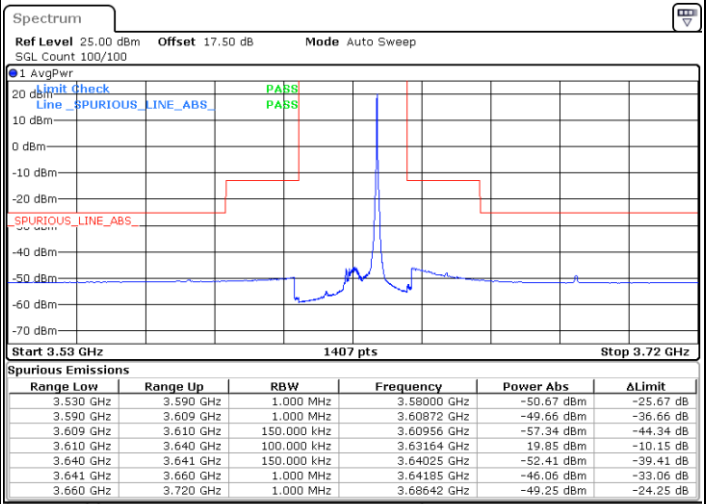

LTE Band 48 / 15MHz

16QAM

Lowest Channel / 1RB0

Lowest Channel / 1RBmax

Date: 20.OCT.2019 17:34:23

Date: 20.OCT.2019 17:58:16

Lowest Channel / FullIRB

N/A

Date: 20.OCT.2019 17:46:19

LTE Band 48 / 15MHz

16QAM

Middle Channel / 1RB0

Middle Channel / 1RBmax

Date: 20.OCT.2019 17:38:21

Date: 20.OCT.2019 18:02:14

Middle Channel / FullIRB

N/A

Date: 20.OCT.2019 17:50:18

LTE Band 48 / 15MHz

16QAM

Highest Channel / 1RB0

Highest Channel / 1RBmax

Date: 20.OCT.2019 17:42:20

Date: 20.OCT.2019 18:06:13

Highest Channel / FullIRB

N/A

Date: 20.OCT.2019 17:54:16

LTE Band 48 / 20MHz

16QAM

Lowest Channel / 1RB0

Lowest Channel / 1RBmax

Date: 20.OCT.2019 18:22:13