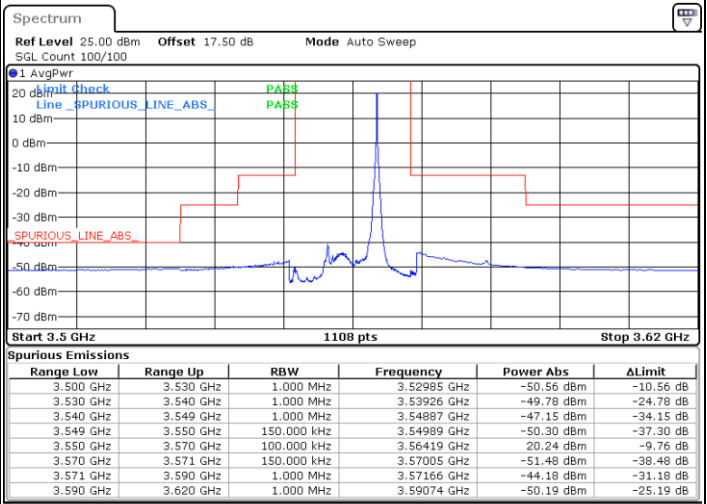

Middle Channel / FullIRB

N/A

Date: 20.OCT.2019 17:13:06

LTE Band 48 / 10MHz

QPSK

Highest Channel / 1RB0

Highest Channel / 1RBmax

Date: 20.OCT.2019 17:07:47

Date: 20.OCT.2019 17:31:43

Highest Channel / FullIRB

N/A

Date: 20.OCT.2019 17:19:45

LTE Band 48 / 15MHz

QPSK

Lowest Channel / 1RB0

Lowest Channel / 1RBmax

Date: 20.OCT.2019 17:33:03

Date: 20.OCT.2019 17:56:56

Lowest Channel / FullRB

N/A

Date: 20.OCT.2019 17:45:00

LTE Band 48 / 15MHz

QPSK

Middle Channel / 1RB0