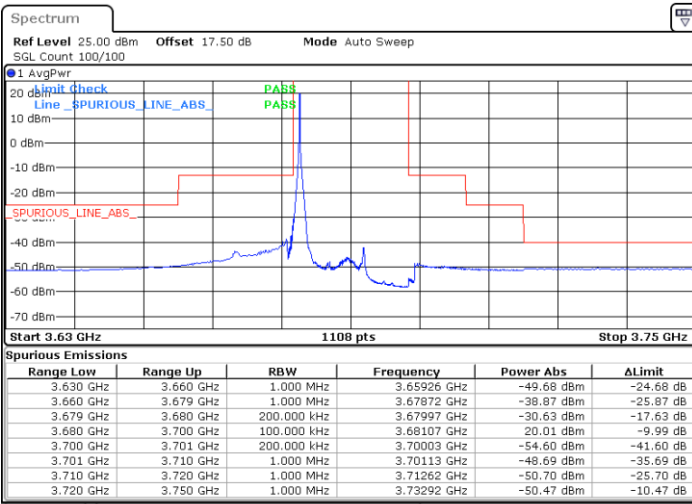

LTE Band 48 / 20MHz

QPSK

Middle Channel / 1RB0

Middle Channel / 1RBmax

Date: 20.OCT.2019 18:24:53

Date: 20.OCT.2019 18:36:52

Middle Channel / FullIRB

N/A

Date: 20.OCT.2019 18:12:54

LTE Band 48 / 20MHz

QPSK

Highest Channel / 1RB0

Highest Channel / 1RBmax

Date: 20.OCT.2019 18:31:31

Date: 20.OCT.2019 18:43:31

Highest Channel / FullIRB

N/A

Date: 20.OCT.2019 18:19:32

LTE Band 48 / 5MHz

16QAM

Lowest Channel / 1RB0

Date: 20.OCT.2019 16:22:33

Lowest Channel / 1RBmax

Date: 20.OCT.2019 16:46:29