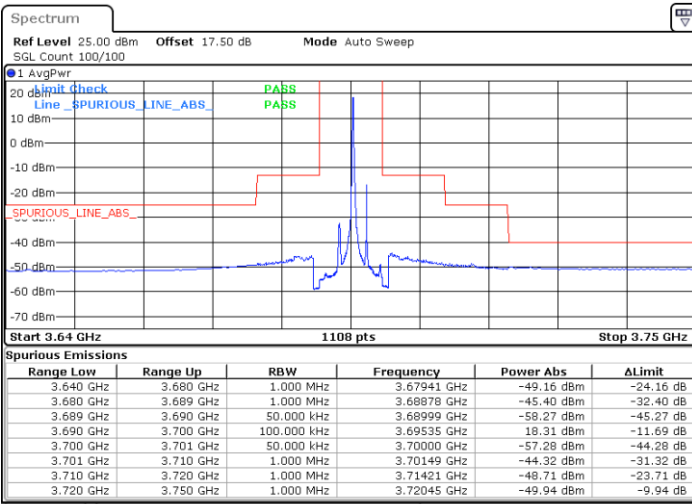

Lowest Channel / 1RB0

Lowest Channel / 1RBmax

Date: 20.OCT.2019 16:23:53

Date: 20.OCT.2019 16:47:49

Lowest Channel / FullIRB

N/A

Date: 20.OCT.2019 16:35:51

LTE Band 48 / 5MHz

64QAM

Middle Channel / 1RB0

Middle Channel / 1RBmax

Date: 20.OCT.2019 16:25:13

Date: 20.OCT.2019 16:49:09

Middle Channel / FullIRB

N/A

Date: 20.OCT.2019 16:37:11

LTE Band 48 / 5MHz

64QAM

Highest Channel / 1RB0

Highest Channel / 1RBmax

Date: 20.OCT.2019 16:31:52

Date: 20.OCT.2019 16:55:47

Highest Channel / FullIRB

N/A