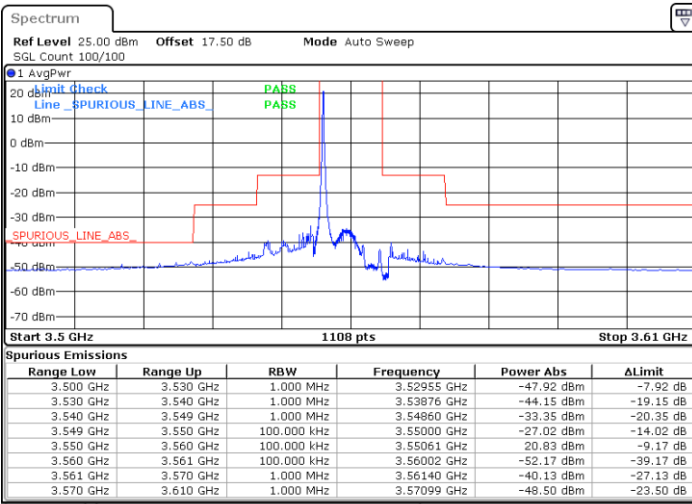

LTE Band 48 / 5MHz

QPSK

Highest Channel / 1RB0

Highest Channel / 1RBmax

Date: 20.OCT.2019 16:29:12

Date: 20.OCT.2019 16:53:08

Highest Channel / FullIRB

N/A

Date: 20.OCT.2019 16:41:10

LTE Band 48 / 10MHz

QPSK

Lowest Channel / 1RB0

Lowest Channel / 1RBmax

Date: 20.OCT.2019 16:59:47

Date: 20.OCT.2019 17:23:44

Lowest Channel / FullIRB

N/A

Date: 20.OCT.2019 17:11:46

LTE Band 48 / 10MHz

QPSK

MiddleChannel / 1RB0

Middle Channel / 1RBmax

Date: 20.OCT.2019 17:01:08

Date: 20.OCT.2019 17:25:04