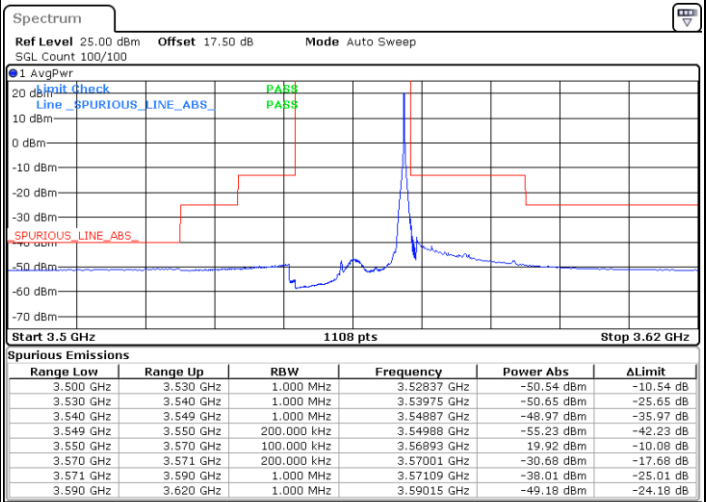

N/A

Date: 20.OCT.2019 17:50:18

LTE Band 48 / 15MHz

16QAM

Highest Channel / 1RB0

Highest Channel / 1RBmax

Date: 20.OCT.2019 17:42:20

Date: 20.OCT.2019 18:06:13

Highest Channel / FullIRB

N/A

Date: 20.OCT.2019 17:54:16

LTE Band 48 / 20MHz

16QAM

Lowest Channel / 1RB0

Lowest Channel / 1RBmax

Date: 20.OCT.2019 18:22:13

Date: 20.OCT.2019 18:34:12

Lowest Channel / FullRB

N/A

Date: 20.OCT.2019 18:10:14

LTE Band 48 / 20MHz

16QAM

Middle Channel / 1RB0

Middle Channel / 1RBmax