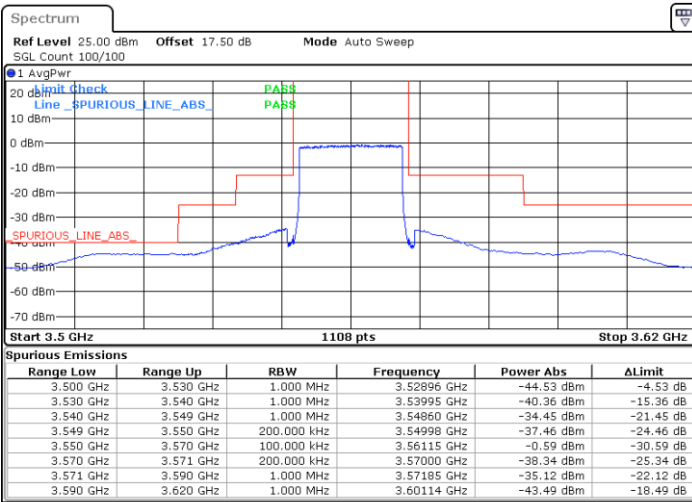

N/A

Date: 20.OCT.2019 17:50:18

LTE Band 48 / 15MHz

16QAM

Highest Channel / 1RB0

Highest Channel / 1RBmax

Date: 20.OCT.2019 17:42:20

Date: 20.OCT.2019 18:06:13

Highest Channel / FullIRB

N/A

Date: 20.OCT.2019 17:54:16

LTE Band 48 / 20MHz

16QAM

Lowest Channel / 1RB0

Lowest Channel / 1RBmax

Date: 20.OCT.2019 18:22:13

Date: 20.OCT.2019 18:34:12

Lowest Channel / FullRB

N/A

Date: 20.OCT.2019 18:10:14

LTE Band 48 / 20MHz

16QAM

Middle Channel / 1RB0

Middle Channel / 1RBmax