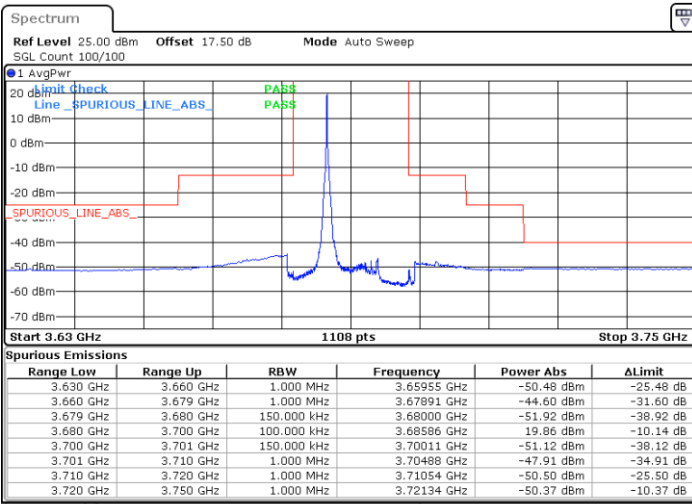

N/A

Date: 20.OCT.2019 17:50:18

LTE Band 48 / 15MHz

16QAM

Highest Channel / 1RB0

Highest Channel / 1RBmax

Date: 20.OCT.2019 17:42:20

Date: 20.OCT.2019 18:06:13

Highest Channel / FullIRB

N/A

Date: 20.OCT.2019 17:54:16

LTE Band 48 / 20MHz

16QAM

Lowest Channel / 1RB0

Lowest Channel / 1RBmax

Date: 20.OCT.2019 18:22:13