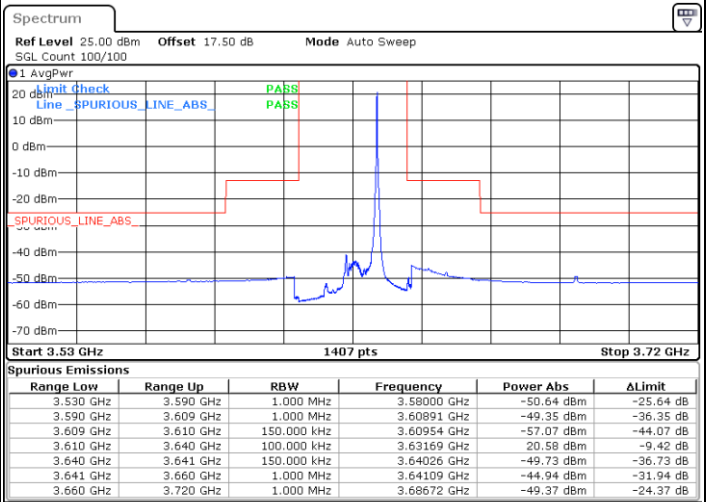

Date: 20.OCT.2019 17:31:43

Highest Channel / FullIRB

N/A

Date: 20.OCT.2019 17:19:45

LTE Band 48 / 15MHz

QPSK

Lowest Channel / 1RB0

Lowest Channel / 1RBmax

Date: 20.OCT.2019 17:33:03

Date: 20.OCT.2019 17:56:56

Lowest Channel / FullRB

N/A

Date: 20.OCT.2019 17:45:00

LTE Band 48 / 15MHz

QPSK

Middle Channel / 1RB0

Middle Channel / 1RBmax

Date: 20.OCT.2019 17:39:41

Date: 20.OCT.2019 18:03:33

Middle Channel / FullIRB

N/A

Date: 20.OCT.2019 17:51:37

LTE Band 48 / 15MHz

QPSK

Highest Channel / 1RB0

Highest Channel / 1RBmax

Date: 20.OCT.2019 17:41:00

Date: 20.OCT.2019 18:04:53

Highest Channel / FullIRB

N/A

Date: 20.OCT.2019 17:52:57

LTE Band 48 / 20MHz