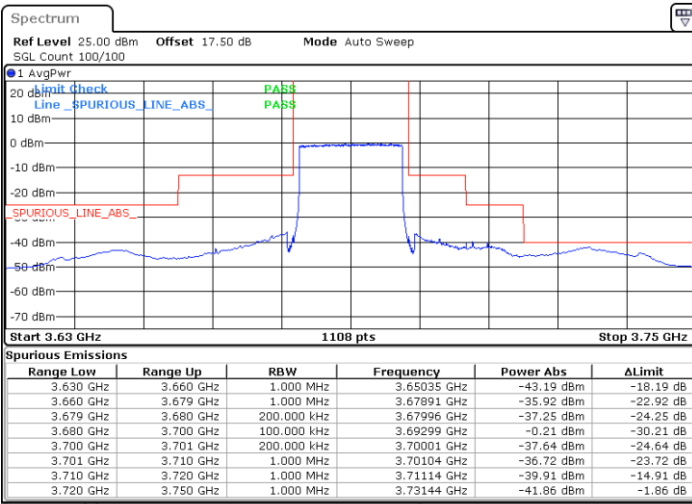

LTE Band 48 / 20MHz

QPSK

Middle Channel / 1RB0

Middle Channel / 1RBmax

Date: 20.OCT.2019 18:24:53

Date: 20.OCT.2019 18:36:52

Middle Channel / FullIRB

N/A

Date: 20.OCT.2019 18:12:54

LTE Band 48 / 20MHz

QPSK

Highest Channel / 1RB0

Highest Channel / 1RBmax

Date: 20.OCT.2019 18:31:31

Date: 20.OCT.2019 18:43:31

Highest Channel / FullIRB

N/A

Date: 20.OCT.2019 18:19:32

LTE Band 48 / 5MHz

16QAM

Lowest Channel / 1RB0

Date: 20.OCT.2019 16:22:33

Lowest Channel / 1RBmax

Date: 20.OCT.2019 16:46:29