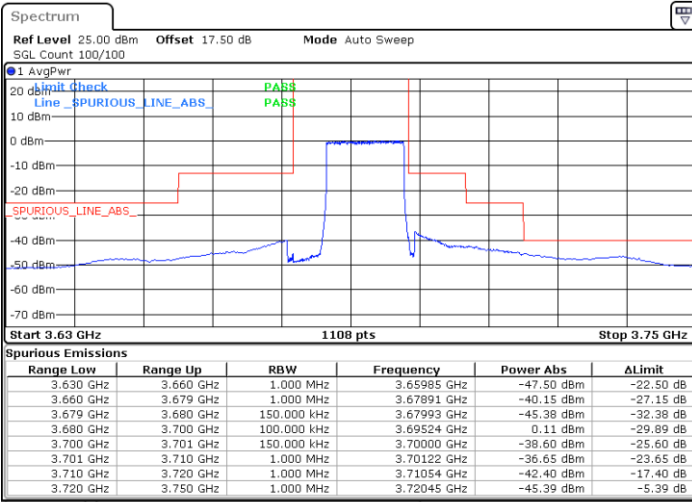

Date: 20.OCT.2019 17:46:19

LTE Band 48 / 15MHz

16QAM

Middle Channel / 1RB0

Middle Channel / 1RBmax

Date: 20.OCT.2019 17:38:21

Date: 20.OCT.2019 18:02:14

Middle Channel / FullIRB

N/A

Date: 20.OCT.2019 17:50:18

LTE Band 48 / 15MHz

16QAM

Highest Channel / 1RB0

Highest Channel / 1RBmax

Date: 20.OCT.2019 17:42:20

Date: 20.OCT.2019 18:06:13

Highest Channel / FullIRB

N/A

Date: 20.OCT.2019 17:54:16

LTE Band 48 / 20MHz

16QAM

Lowest Channel / 1RB0

Lowest Channel / 1RBmax

Date: 20.OCT.2019 18:22:13