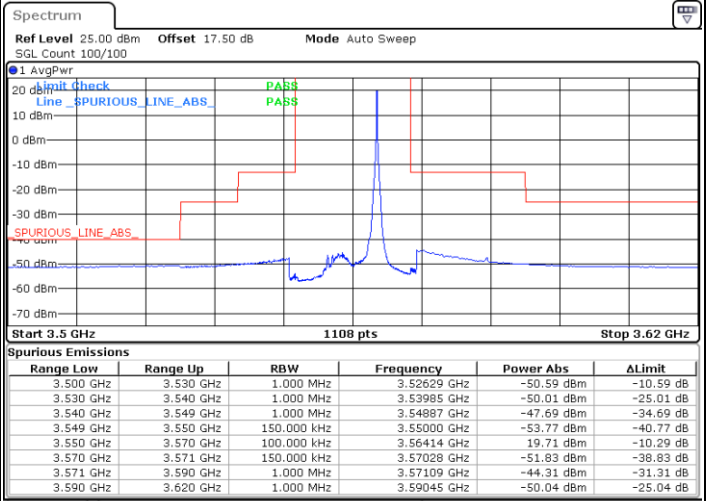

MiddleChannel / 1RB0

Middle Channel / 1RBmax

Date: 20.OCT.2019 17:02:27

Date: 20.OCT.2019 17:26:24

Middle Channel / FullIRB

N/A

Date: 20.OCT.2019 17:14:26

LTE Band 48 / 10MHz

16QAM

Highest Channel / 1RB0

Highest Channel / 1RBmax

Date: 20.OCT.2019 17:06:27

Date: 20.OCT.2019 17:30:23

Highest Channel / FullIRB

N/A

Date: 20.OCT.2019 17:18:25

LTE Band 48 / 15MHz

16QAM

Lowest Channel / 1RB0

Lowest Channel / 1RBmax

Date: 20.OCT.2019 17:34:23

Date: 20.OCT.2019 17:58:16

Lowest Channel / FullIRB

N/A