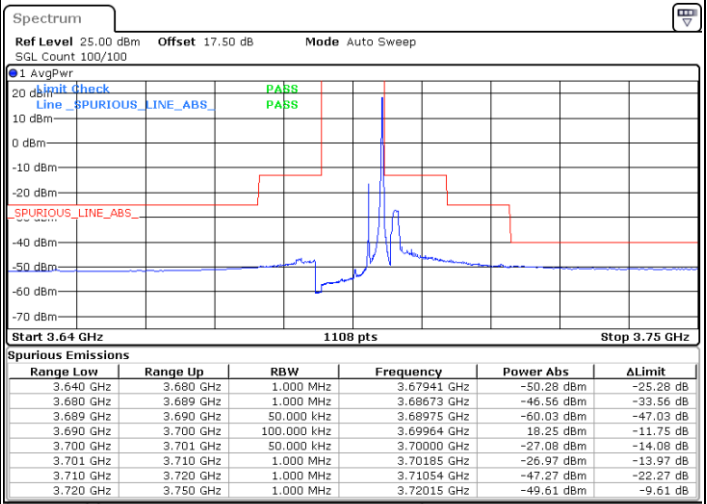

Lowest Channel / 1RB0

Lowest Channel / 1RBmax

Date: 20.OCT.2019 16:23:53

Date: 20.OCT.2019 16:47:49

Lowest Channel / FullIRB

N/A

Date: 20.OCT.2019 16:35:51

LTE Band 48 / 5MHz

64QAM

Middle Channel / 1RB0

Middle Channel / 1RBmax

Date: 20.OCT.2019 16:25:13

Date: 20.OCT.2019 16:49:09

Middle Channel / FullIRB

N/A

Date: 20.OCT.2019 16:37:11

LTE Band 48 / 5MHz

64QAM

Highest Channel / 1RB0

Highest Channel / 1RBmax

Date: 20.OCT.2019 16:31:52

Date: 20.OCT.2019 16:55:47

Highest Channel / FullIRB

N/A