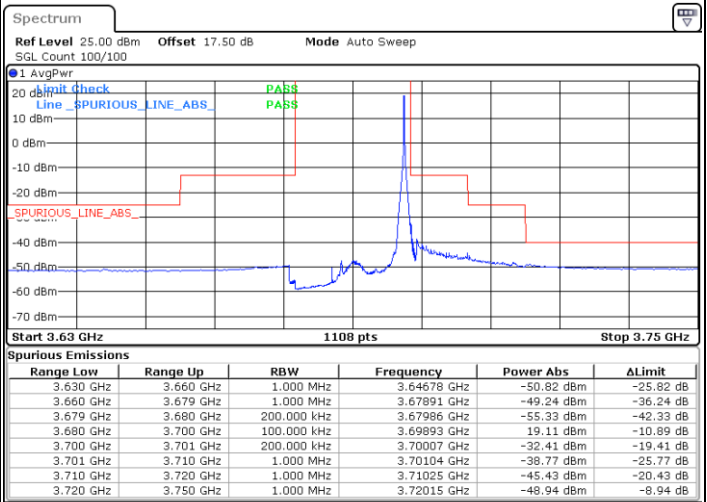

Date: 20.OCT.2019 18:34:12

Lowest Channel / FullRB

N/A

Date: 20.OCT.2019 18:10:14

LTE Band 48 / 20MHz

16QAM

Middle Channel / 1RB0

Middle Channel / 1RBmax

Date: 20.OCT.2019 18:26:12

Date: 20.OCT.2019 18:38:12

Middle Channel / FullIRB

N/A

Date: 20.OCT.2019 18:14:13

LTE Band 48 / 20MHz

16QAM

Highest Channel / 1RB0

Highest Channel / 1RBmax

Date: 20.OCT.2019 18:30:11

Date: 20.OCT.2019 18:42:11

Highest Channel / FullRB

N/A

Date: 20.OCT.2019 18:18:12

LTE Band 48 / 5MHz

64QAM

Lowest Channel / 1RB0

Lowest Channel / 1RBmax

Date: 20.OCT.2019 16:23:53

Date: 20.OCT.2019 16:47:49

Lowest Channel / FullIRB

N/A

Date: 20.OCT.2019 16:35:51

LTE Band 48 / 5MHz