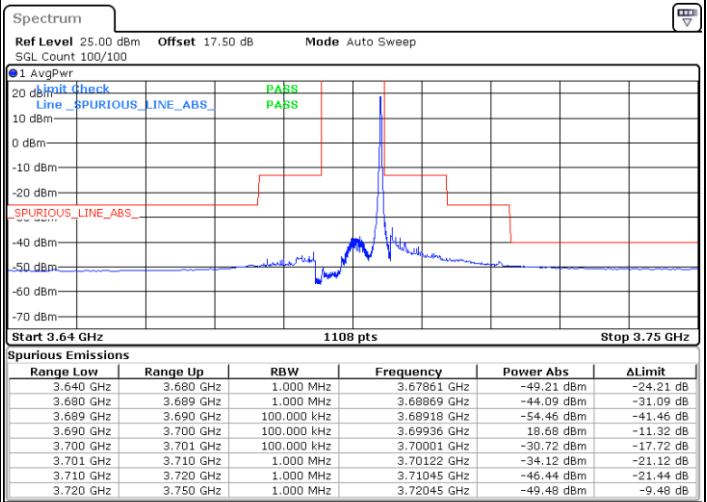

Lowest Channel / 1RBmax

Date: 20.OCT.2019 16:58:28

Date: 20.OCT.2019 17:22:24

Lowest Channel / FullIRB

N/A

Date: 20.OCT.2019 17:10:26

LTE Band 48 / 10MHz

16QAM

MiddleChannel / 1RB0

Middle Channel / 1RBmax

Date: 20.OCT.2019 17:02:27

Date: 20.OCT.2019 17:26:24

Middle Channel / FullIRB

N/A

Date: 20.OCT.2019 17:14:26

LTE Band 48 / 10MHz

16QAM

Highest Channel / 1RB0

Highest Channel / 1RBmax

Date: 20.OCT.2019 17:06:27

Date: 20.OCT.2019 17:30:23

Highest Channel / FullIRB

N/A

Date: 20.OCT.2019 17:18:25