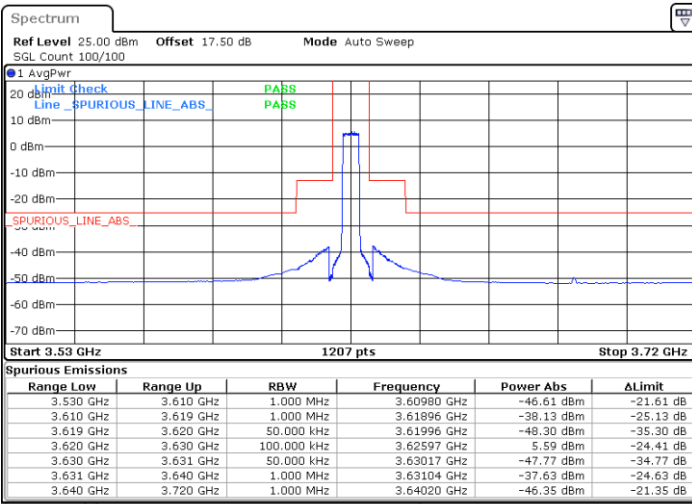

Lowest Channel / FullIRB

Date: 20.OCT.2019 16:34:31

N/A

LTE Band 48 / 5MHz

16QAM

Middle Channel / 1RB0

Middle Channel / 1RBmax

Date: 20.OCT.2019 16:26:33

Date: 20.OCT.2019 16:50:29

Middle Channel / FullIRB

N/A

Date: 20.OCT.2019 16:38:31

LTE Band 48 / 5MHz

16QAM

Highest Channel / 1RB0

Highest Channel / 1RBmax