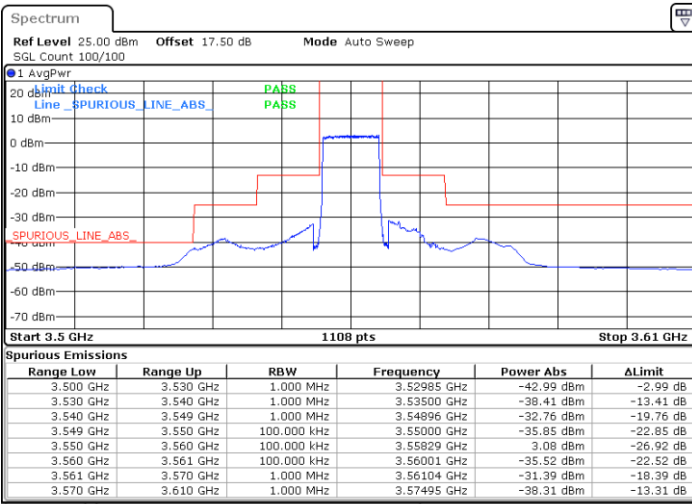

LTE Band 48 / 5MHz

QPSK

Highest Channel / 1RB0

Highest Channel / 1RBmax

Date: 20.OCT.2019 16:29:12

Date: 20.OCT.2019 16:53:08

Highest Channel / FullIRB

N/A

Date: 20.OCT.2019 16:41:10

LTE Band 48 / 10MHz

QPSK

Lowest Channel / 1RB0

Lowest Channel / 1RBmax

Date: 20.OCT.2019 16:59:47

Date: 20.OCT.2019 17:23:44

Lowest Channel / FullIRB

N/A

Date: 20.OCT.2019 17:11:46

LTE Band 48 / 10MHz

QPSK

MiddleChannel / 1RB0

Middle Channel / 1RBmax

Date: 20.OCT.2019 17:01:08

Date: 20.OCT.2019 17:25:04