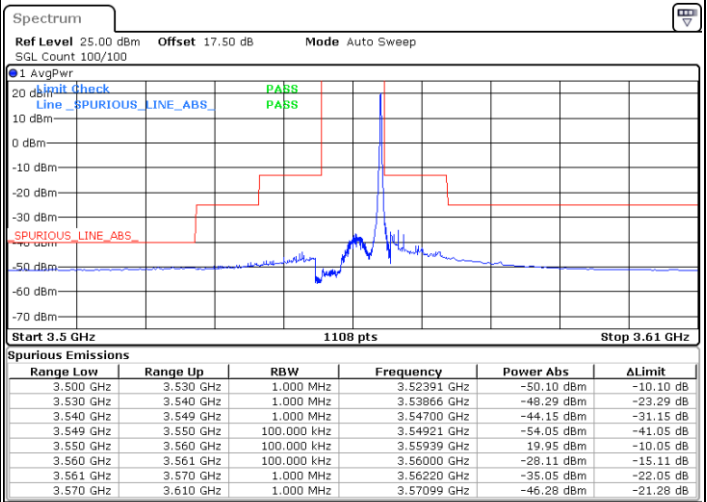

Date: 20.OCT.2019 16:50:29

Middle Channel / FullIRB

N/A

Date: 20.OCT.2019 16:38:31

LTE Band 48 / 5MHz

16QAM

Highest Channel / 1RB0

Highest Channel / 1RBmax

Date: 20.OCT.2019 16:30:32

Date: 20.OCT.2019 16:54:27

Highest Channel / FullIRB

N/A

Date: 20.OCT.2019 16:42:30

LTE Band 48 / 10MHz

16QAM

Lowest Channel / 1RB0

Lowest Channel / 1RBmax

Date: 20.OCT.2019 16:58:28

Date: 20.OCT.2019 17:22:24

Lowest Channel / FullIRB

N/A

Date: 20.OCT.2019 17:10:26

LTE Band 48 / 10MHz

16QAM