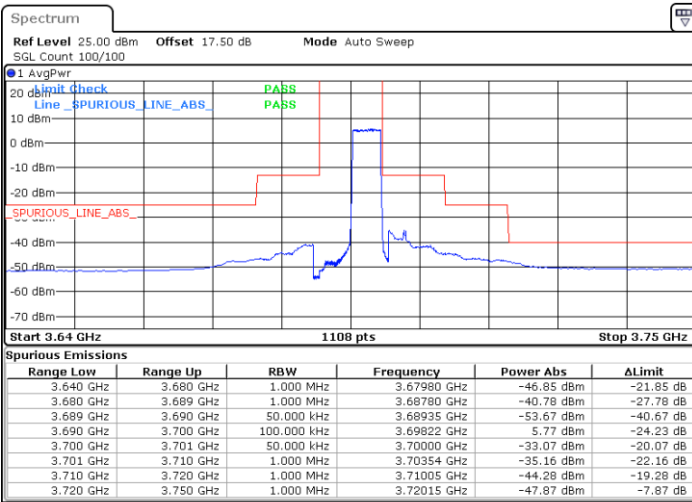

LTE Band 48 / 5MHz

QPSK

Highest Channel / 1RB0

Highest Channel / 1RBmax

Date: 20.OCT.2019 16:29:12

Date: 20.OCT.2019 16:53:08

Highest Channel / FullIRB

N/A

Date: 20.OCT.2019 16:41:10

LTE Band 48 / 10MHz

QPSK

Lowest Channel / 1RB0

Lowest Channel / 1RBmax

Date: 20.OCT.2019 16:59:47

Date: 20.OCT.2019 17:23:44

Lowest Channel / FullIRB