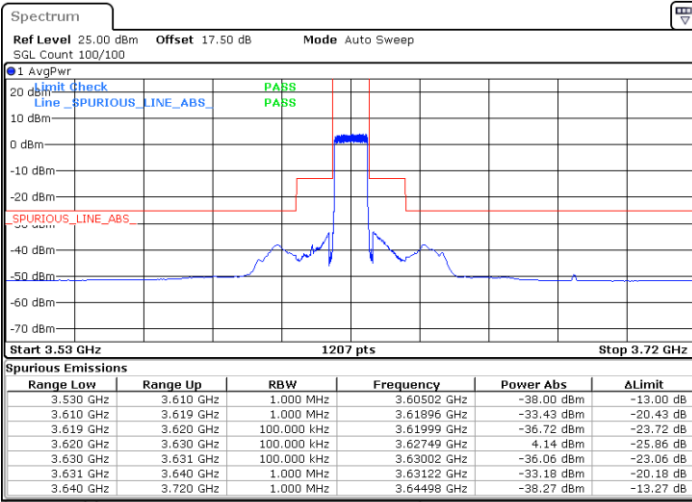

Date: 20.OCT.2019 16:41:10

LTE Band 48 / 10MHz

QPSK

Lowest Channel / 1RB0

Lowest Channel / 1RBmax

Date: 20.OCT.2019 16:59:47

Date: 20.OCT.2019 17:23:44

Lowest Channel / FullIRB

N/A

Date: 20.OCT.2019 17:11:46

LTE Band 48 / 10MHz

QPSK

MiddleChannel / 1RB0

Middle Channel / 1RBmax

Date: 20.OCT.2019 17:01:08

Date: 20.OCT.2019 17:25:04

Middle Channel / FullIRB

N/A

Date: 20.OCT.2019 17:13:06

LTE Band 48 / 10MHz

QPSK

Highest Channel / 1RB0

Highest Channel / 1RBmax

Date: 20.OCT.2019 17:07:47