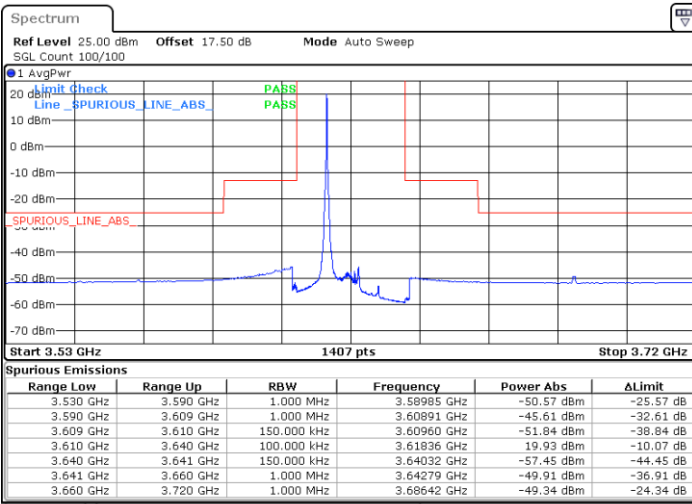

LTE Band 48 / 15MHz

16QAM

Lowest Channel / 1RB0

Lowest Channel / 1RBmax

Date: 20.OCT.2019 17:34:23

Date: 20.OCT.2019 17:58:16

Lowest Channel / FullIRB

N/A

Date: 20.OCT.2019 17:46:19

LTE Band 48 / 15MHz

16QAM

Middle Channel / 1RB0

Middle Channel / 1RBmax

Date: 20.OCT.2019 17:38:21

Date: 20.OCT.2019 18:02:14

Middle Channel / FullIRB

N/A

Date: 20.OCT.2019 17:50:18

LTE Band 48 / 15MHz

16QAM

Highest Channel / 1RB0

Highest Channel / 1RBmax

Date: 20.OCT.2019 17:42:20

Date: 20.OCT.2019 18:06:13

Highest Channel / FullIRB

N/A

Date: 20.OCT.2019 17:54:16

LTE Band 48 / 20MHz

16QAM

Lowest Channel / 1RB0

Lowest Channel / 1RBmax

Date: 20.OCT.2019 18:22:13