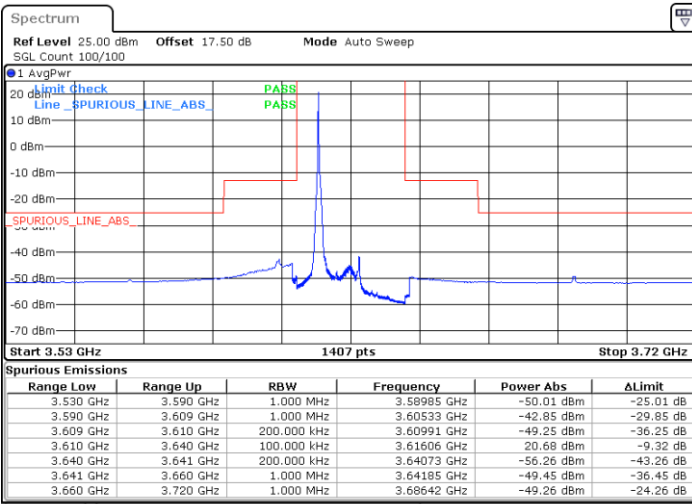

Highest Channel / 1RB0

Highest Channel / 1RBmax

Date: 20.OCT.2019 17:41:00

Date: 20.OCT.2019 18:04:53

Highest Channel / FullIRB

N/A

Date: 20.OCT.2019 17:52:57

LTE Band 48 / 20MHz

QPSK

Lowest Channel / 1RB0

Date: 20.OCT.2019 18:23:34

Lowest Channel / 1RBmax

Date: 20.OCT.2019 18:35:33

Lowest Channel / FullIRB

Date: 20.OCT.2019 18:11:35

N/A

LTE Band 48 / 20MHz

QPSK

Middle Channel / 1RB0

Middle Channel / 1RBmax

Date: 20.OCT.2019 18:24:53

Date: 20.OCT.2019 18:36:52

Middle Channel / FullIRB

N/A