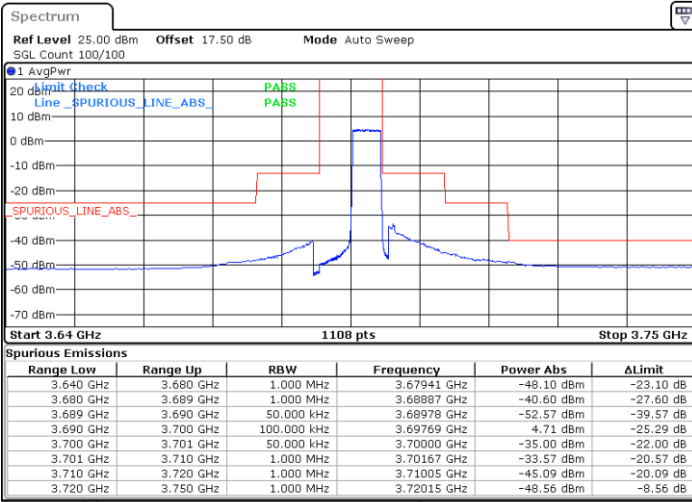

Lowest Channel / FullIRB

Date: 20.OCT.2019 16:34:31

N/A

LTE Band 48 / 5MHz

16QAM

Middle Channel / 1RB0

Middle Channel / 1RBmax

Date: 20.OCT.2019 16:26:33

Date: 20.OCT.2019 16:50:29

Middle Channel / FullIRB

N/A

Date: 20.OCT.2019 16:38:31

LTE Band 48 / 5MHz

16QAM

Highest Channel / 1RB0

Highest Channel / 1RBmax

Date: 20.OCT.2019 16:30:32

Date: 20.OCT.2019 16:54:27

Highest Channel / FullIRB

N/A

Date: 20.OCT.2019 16:42:30

LTE Band 48 / 10MHz

16QAM

Lowest Channel / 1RB0