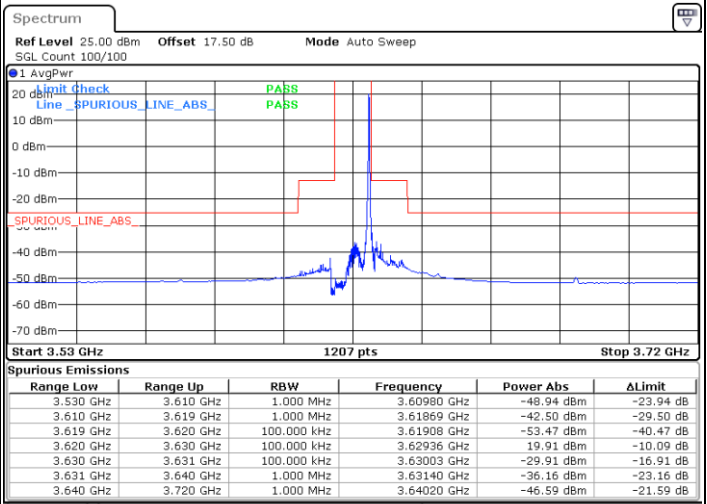

Date: 20.OCT.2019 16:30:32

Date: 20.OCT.2019 16:54:27

Highest Channel / FullIRB

N/A

Date: 20.OCT.2019 16:42:30

LTE Band 48 / 10MHz

16QAM

Lowest Channel / 1RB0

Lowest Channel / 1RBmax

Date: 20.OCT.2019 16:58:28

Date: 20.OCT.2019 17:22:24

Lowest Channel / FullIRB

N/A

Date: 20.OCT.2019 17:10:26

LTE Band 48 / 10MHz

16QAM

MiddleChannel / 1RB0

Middle Channel / 1RBmax

Date: 20.OCT.2019 17:02:27

Date: 20.OCT.2019 17:26:24

Middle Channel / FullIRB

N/A

Date: 20.OCT.2019 17:14:26

LTE Band 48 / 10MHz