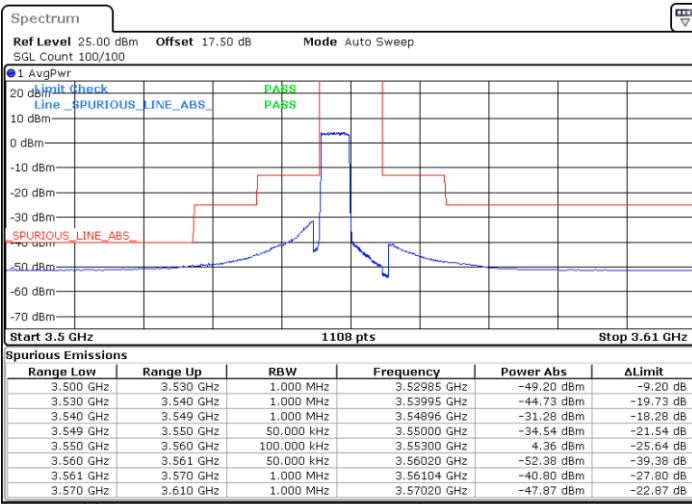

Highest Channel / 1RBmax

Date: 20.OCT.2019 18:30:11

Date: 20.OCT.2019 18:42:11

Highest Channel / FullRB

N/A

Date: 20.OCT.2019 18:18:12

LTE Band 48 / 5MHz

64QAM

Lowest Channel / 1RB0

Lowest Channel / 1RBmax

Date: 20.OCT.2019 16:23:53

Date: 20.OCT.2019 16:47:49

Lowest Channel / FullIRB

N/A

Date: 20.OCT.2019 16:35:51

LTE Band 48 / 5MHz