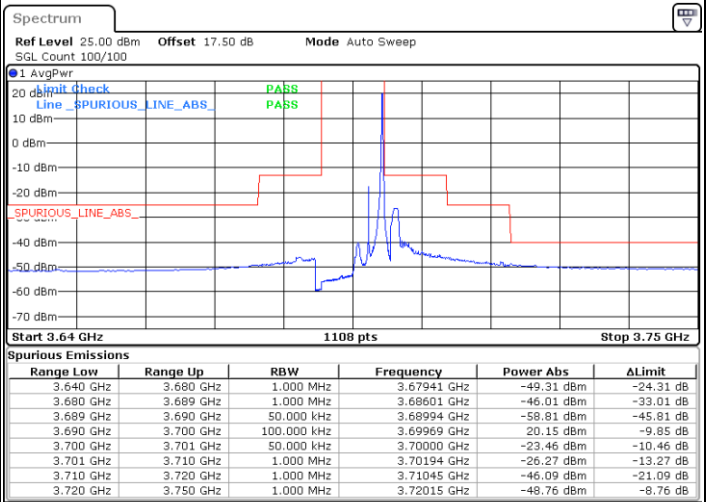

LTE Band 48 / 5MHz

QPSK

Highest Channel / 1RB0

Highest Channel / 1RBmax

Date: 20.OCT.2019 16:29:12

Date: 20.OCT.2019 16:53:08

Highest Channel / FullIRB

N/A

Date: 20.OCT.2019 16:41:10

LTE Band 48 / 10MHz

QPSK

Lowest Channel / 1RB0

Lowest Channel / 1RBmax

Date: 20.OCT.2019 16:59:47

Date: 20.OCT.2019 17:23:44

Lowest Channel / FullIRB