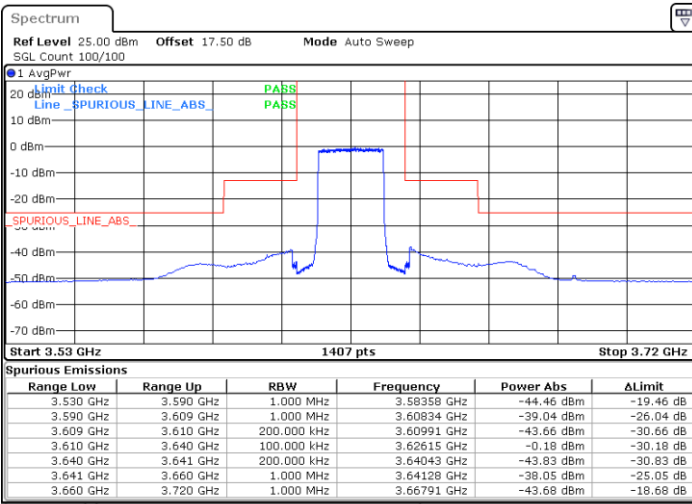

Highest Channel / FullIRB

N/A

Date: 20.OCT.2019 17:54:16

LTE Band 48 / 20MHz

16QAM

Lowest Channel / 1RB0

Lowest Channel / 1RBmax

Date: 20.OCT.2019 18:22:13

Date: 20.OCT.2019 18:34:12

Lowest Channel / FullRB

N/A

Date: 20.OCT.2019 18:10:14

LTE Band 48 / 20MHz

16QAM

Middle Channel / 1RB0

Middle Channel / 1RBmax

Date: 20.OCT.2019 18:26:12

Date: 20.OCT.2019 18:38:12

Middle Channel / FullIRB

N/A

Date: 20.OCT.2019 18:14:13

LTE Band 48 / 20MHz

16QAM

Highest Channel / 1RB0