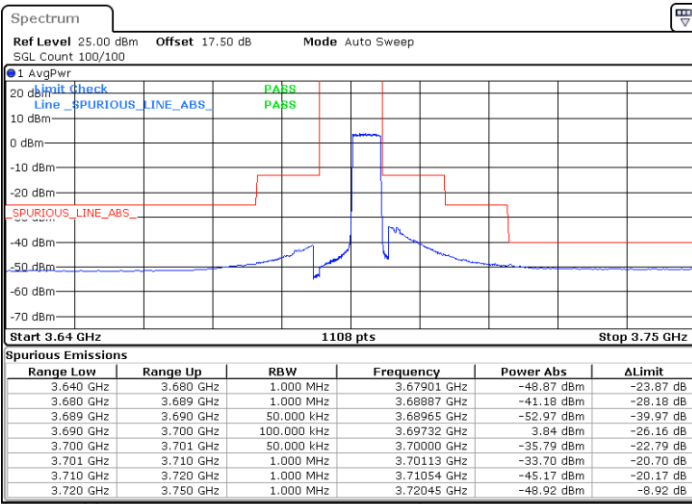

Lowest Channel / 1RB0

Lowest Channel / 1RBmax

Date: 20.OCT.2019 16:23:53

Date: 20.OCT.2019 16:47:49

Lowest Channel / FullIRB

N/A

Date: 20.OCT.2019 16:35:51

LTE Band 48 / 5MHz

LTE Band 48 / 5MHz

64QAM

Highest Channel / 1RB0

Highest Channel / 1RBmax

Date: 20.OCT.2019 16:31:52

Date: 20.OCT.2019 16:55:47

Highest Channel / FullIRB

N/A