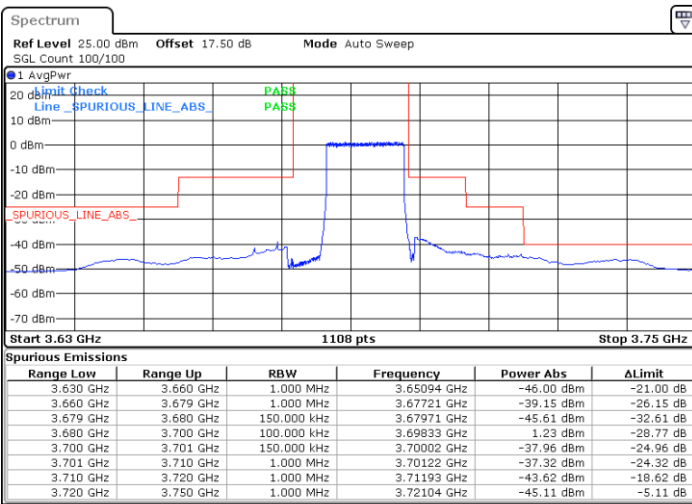

Middle Channel / 1RBmax

Date: 20.OCT.2019 17:39:41

Date: 20.OCT.2019 18:03:33

Middle Channel / FullIRB

N/A

Date: 20.OCT.2019 17:51:37

LTE Band 48 / 15MHz

QPSK

Highest Channel / 1RB0

Highest Channel / 1RBmax

Date: 20.OCT.2019 17:41:00

Date: 20.OCT.2019 18:04:53

Highest Channel / FullIRB

N/A

Date: 20.OCT.2019 17:52:57

LTE Band 48 / 20MHz

QPSK

Lowest Channel / 1RB0

Date: 20.OCT.2019 18:23:34

Lowest Channel / 1RBmax

Date: 20.OCT.2019 18:35:33

Lowest Channel / FullIRB

Date: 20.OCT.2019 18:11:35

N/A