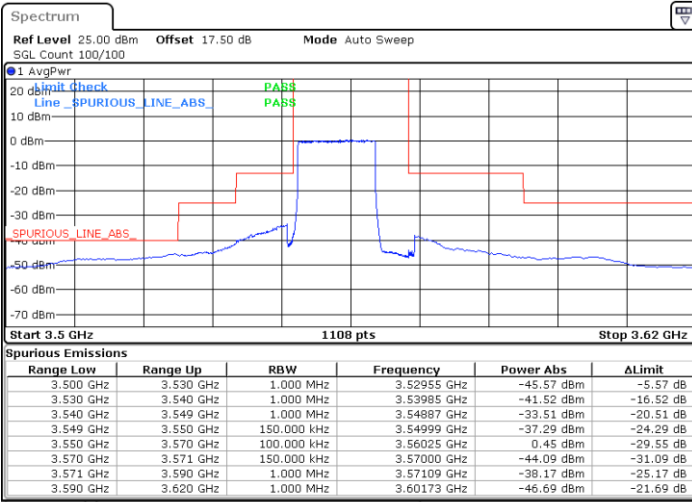

LTE Band 48 / 15MHz

16QAM

Lowest Channel / 1RB0

Lowest Channel / 1RBmax

Date: 20.OCT.2019 17:34:23

Date: 20.OCT.2019 17:58:16

Lowest Channel / FullIRB

N/A