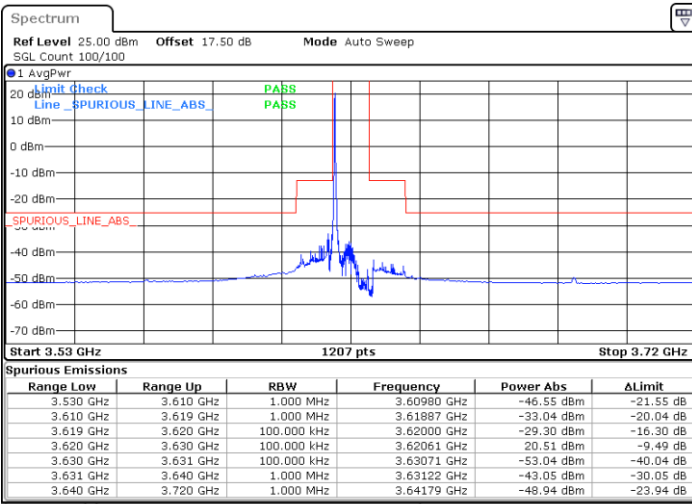

Date: 20.OCT.2019 16:30:32

Date: 20.OCT.2019 16:54:27

Highest Channel / FullIRB

N/A

Date: 20.OCT.2019 16:42:30

LTE Band 48 / 10MHz

16QAM

Lowest Channel / 1RB0

Lowest Channel / 1RBmax

Date: 20.OCT.2019 16:58:28

Date: 20.OCT.2019 17:22:24

Lowest Channel / FullIRB

N/A

Date: 20.OCT.2019 17:10:26

LTE Band 48 / 10MHz

16QAM

MiddleChannel / 1RB0

Middle Channel / 1RBmax

Date: 20.OCT.2019 17:02:27

Date: 20.OCT.2019 17:26:24

Middle Channel / FullIRB

N/A

Date: 20.OCT.2019 17:14:26

LTE Band 48 / 10MHz