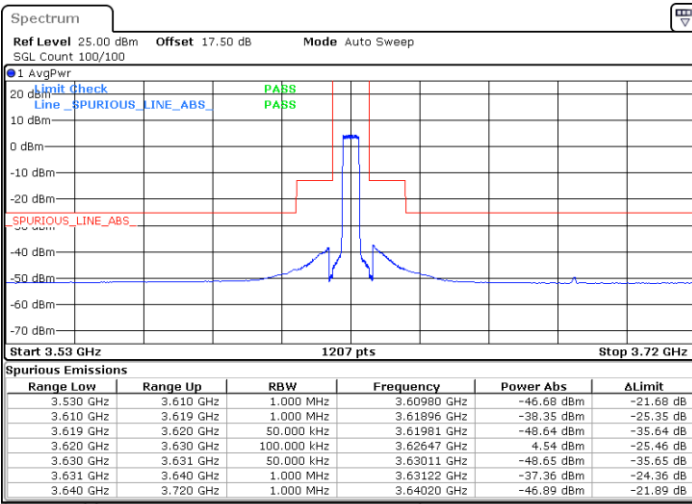

Lowest Channel / 1RB0

Lowest Channel / 1RBmax

Date: 20.OCT.2019 16:23:53

Date: 20.OCT.2019 16:47:49

Lowest Channel / FullIRB

N/A

Date: 20.OCT.2019 16:35:51

LTE Band 48 / 5MHz

64QAM

Middle Channel / 1RB0

Middle Channel / 1RBmax

Date: 20.OCT.2019 16:25:13

Date: 20.OCT.2019 16:49:09

Middle Channel / FullIRB

N/A

Date: 20.OCT.2019 16:37:11

LTE Band 48 / 5MHz

64QAM

Highest Channel / 1RB0

Highest Channel / 1RBmax

Date: 20.OCT.2019 16:31:52

Date: 20.OCT.2019 16:55:47

Highest Channel / FullIRB

N/A