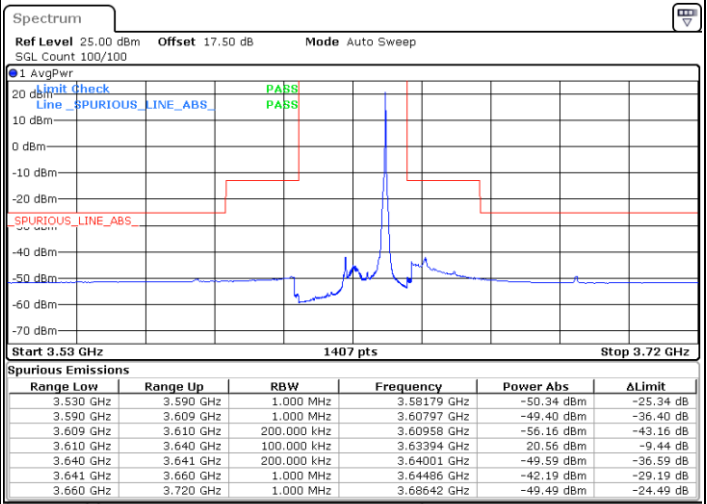

Highest Channel / 1RB0

Highest Channel / 1RBmax

Date: 20.OCT.2019 17:41:00

Date: 20.OCT.2019 18:04:53

Highest Channel / FullIRB

N/A

Date: 20.OCT.2019 17:52:57

LTE Band 48 / 20MHz

QPSK

Lowest Channel / 1RB0

Date: 20.OCT.2019 18:23:34

Lowest Channel / 1RBmax

Date: 20.OCT.2019 18:35:33

Lowest Channel / FullIRB

Date: 20.OCT.2019 18:11:35

N/A

LTE Band 48 / 20MHz

QPSK

Middle Channel / 1RB0

Middle Channel / 1RBmax

Date: 20.OCT.2019 18:24:53

Date: 20.OCT.2019 18:36:52

Middle Channel / FullIRB

N/A

Date: 20.OCT.2019 18:12:54

LTE Band 48 / 20MHz

QPSK

Highest Channel / 1RB0

Highest Channel / 1RBmax

Date: 20.OCT.2019 18:31:31

Date: 20.OCT.2019 18:43:31

Highest Channel / FullIRB