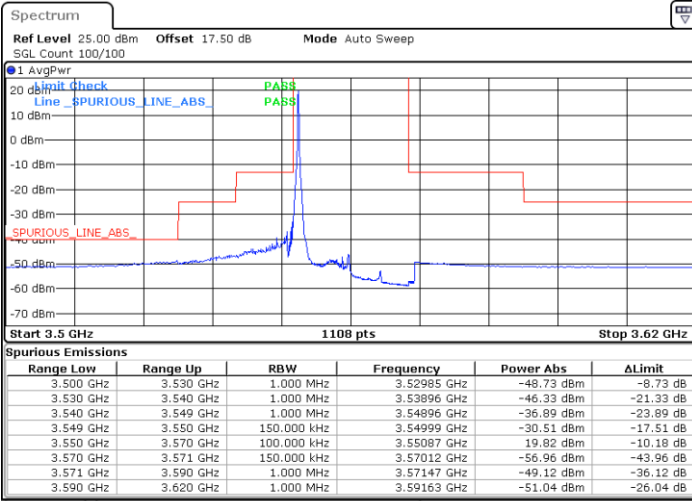

Lowest Channel / 1RBmax

Date: 20.OCT.2019 16:58:28

Date: 20.OCT.2019 17:22:24

Lowest Channel / FullIRB

N/A

Date: 20.OCT.2019 17:10:26

LTE Band 48 / 10MHz

16QAM

MiddleChannel / 1RB0

Middle Channel / 1RBmax

Date: 20.OCT.2019 17:02:27

Date: 20.OCT.2019 17:26:24

Middle Channel / FullIRB

N/A

Date: 20.OCT.2019 17:14:26

LTE Band 48 / 10MHz

16QAM

Highest Channel / 1RB0

Highest Channel / 1RBmax

Date: 20.OCT.2019 17:06:27

Date: 20.OCT.2019 17:30:23

Highest Channel / FullIRB

N/A

Date: 20.OCT.2019 17:18:25

LTE Band 48 / 15MHz

16QAM

Lowest Channel / 1RB0

Lowest Channel / 1RBmax

Date: 20.OCT.2019 17:34:23

Date: 20.OCT.2019 17:58:16

Lowest Channel / FullIRB

N/A