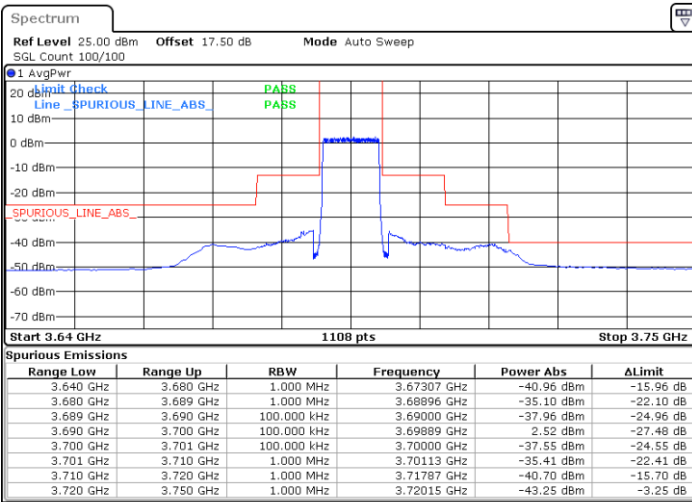

Lowest Channel / 1RBmax

Date: 20.OCT.2019 16:58:28

Date: 20.OCT.2019 17:22:24

Lowest Channel / FullIRB

N/A

Date: 20.OCT.2019 17:10:26

LTE Band 48 / 10MHz

16QAM

MiddleChannel / 1RB0

Middle Channel / 1RBmax

Date: 20.OCT.2019 17:02:27

Date: 20.OCT.2019 17:26:24

Middle Channel / FullIRB

N/A

Date: 20.OCT.2019 17:14:26

LTE Band 48 / 10MHz

16QAM

Highest Channel / 1RB0

Highest Channel / 1RBmax

Date: 20.OCT.2019 17:06:27

Date: 20.OCT.2019 17:30:23

Highest Channel / FullIRB

N/A

Date: 20.OCT.2019 17:18:25

LTE Band 48 / 15MHz

16QAM

Lowest Channel / 1RB0

Lowest Channel / 1RBmax

Date: 20.OCT.2019 17:34:23

Date: 20.OCT.2019 17:58:16

Lowest Channel / FullIRB

N/A