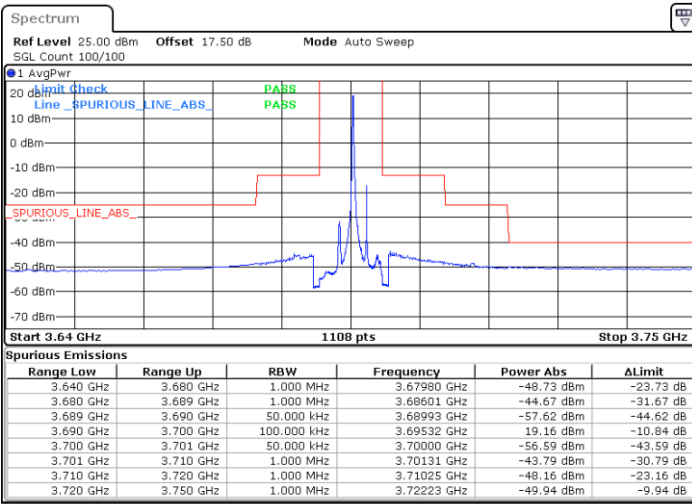

Lowest Channel / FullIRB

Date: 20.OCT.2019 16:34:31

N/A

LTE Band 48 / 5MHz

16QAM

Middle Channel / 1RB0

Middle Channel / 1RBmax

Date: 20.OCT.2019 16:26:33

Date: 20.OCT.2019 16:50:29

Middle Channel / FullIRB

N/A

Date: 20.OCT.2019 16:38:31

LTE Band 48 / 5MHz

16QAM

Highest Channel / 1RB0

Highest Channel / 1RBmax

Date: 20.OCT.2019 16:30:32

Date: 20.OCT.2019 16:54:27

Highest Channel / FullIRB

N/A

Date: 20.OCT.2019 16:42:30

LTE Band 48 / 10MHz

16QAM

Lowest Channel / 1RB0