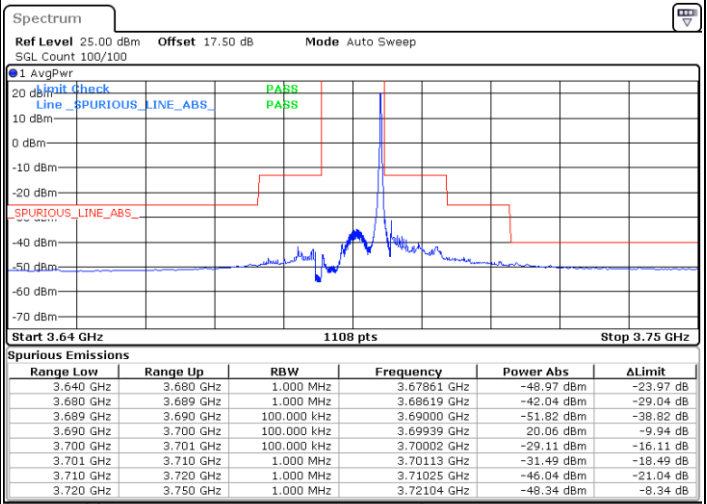

N/A

Date: 20.OCT.2019 17:11:46

LTE Band 48 / 10MHz

QPSK

MiddleChannel / 1RB0

Middle Channel / 1RBmax

Date: 20.OCT.2019 17:01:08

Date: 20.OCT.2019 17:25:04

Middle Channel / FullIRB

N/A

Date: 20.OCT.2019 17:13:06

LTE Band 48 / 10MHz

QPSK

Highest Channel / 1RB0

Highest Channel / 1RBmax

Date: 20.OCT.2019 17:07:47

Date: 20.OCT.2019 17:31:43

Highest Channel / FullIRB

N/A

Date: 20.OCT.2019 17:19:45

LTE Band 48 / 15MHz

QPSK

Lowest Channel / 1RB0

Lowest Channel / 1RBmax