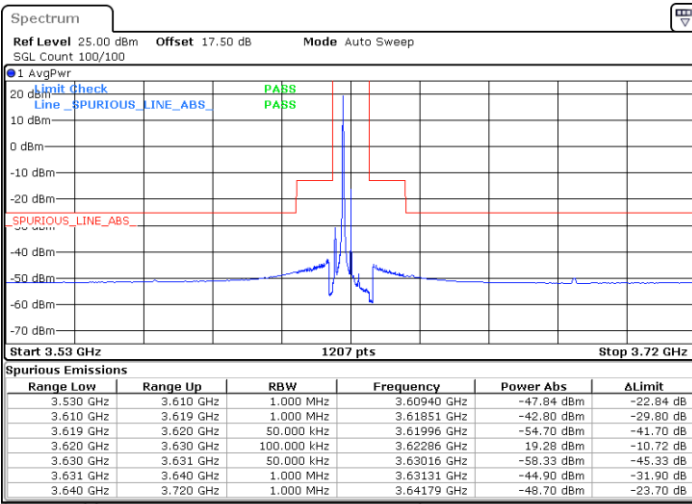

LTE Band 48 / 5MHz

64QAM

Middle Channel / 1RB0

Middle Channel / 1RBmax

Date: 20.OCT.2019 16:25:13

Date: 20.OCT.2019 16:49:09