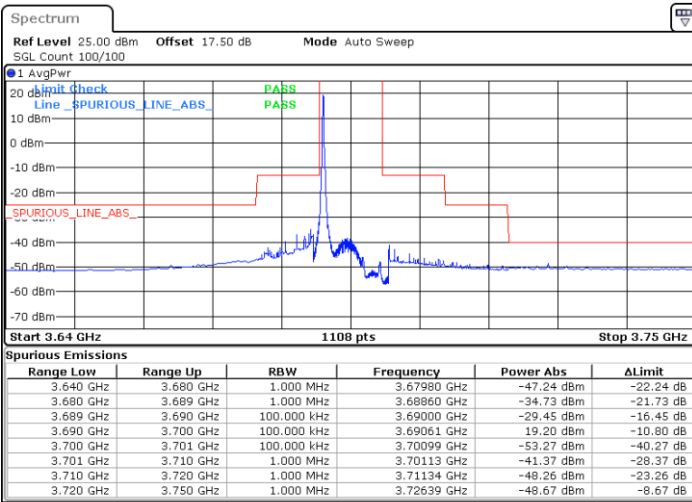

Lowest Channel / 1RBmax

Date: 20.OCT.2019 16:58:28

Date: 20.OCT.2019 17:22:24

Lowest Channel / FullIRB

N/A

Date: 20.OCT.2019 17:10:26

LTE Band 48 / 10MHz

16QAM

MiddleChannel / 1RB0

Middle Channel / 1RBmax

Date: 20.OCT.2019 17:02:27

Date: 20.OCT.2019 17:26:24

Middle Channel / FullIRB

N/A

Date: 20.OCT.2019 17:14:26

LTE Band 48 / 10MHz

16QAM

Highest Channel / 1RB0

Highest Channel / 1RBmax

Date: 20.OCT.2019 17:06:27

Date: 20.OCT.2019 17:30:23

Highest Channel / FullIRB

N/A

Date: 20.OCT.2019 17:18:25

LTE Band 48 / 15MHz

16QAM

Lowest Channel / 1RB0

Lowest Channel / 1RBmax

Date: 20.OCT.2019 17:34:23

Date: 20.OCT.2019 17:58:16

Lowest Channel / FullIRB

N/A