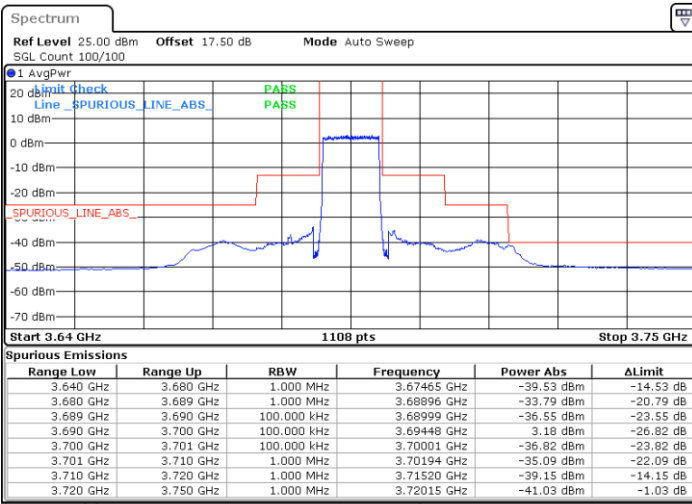

Middle Channel / FullIRB

N/A

Date: 20.OCT.2019 17:13:06

LTE Band 48 / 10MHz

QPSK

Highest Channel / 1RB0

Highest Channel / 1RBmax

Date: 20.OCT.2019 17:07:47

Date: 20.OCT.2019 17:31:43

Highest Channel / FullIRB

N/A

Date: 20.OCT.2019 17:19:45

LTE Band 48 / 15MHz

QPSK

Lowest Channel / 1RB0

Lowest Channel / 1RBmax