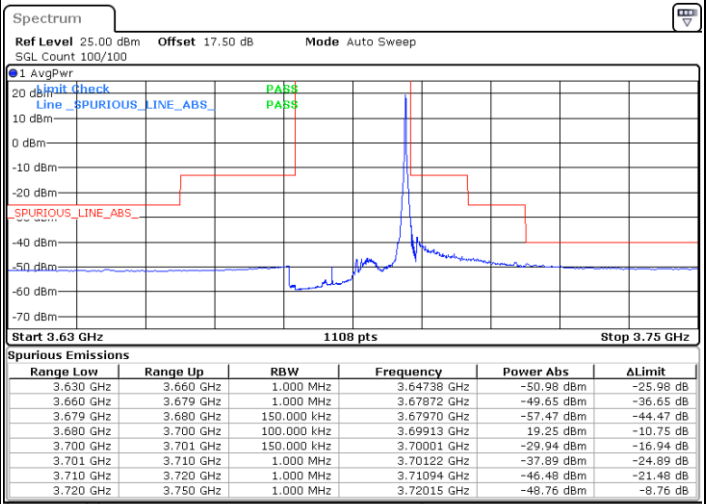

Date: 20.OCT.2019 17:46:19

LTE Band 48 / 15MHz

16QAM

Middle Channel / 1RB0

Middle Channel / 1RBmax

Date: 20.OCT.2019 17:38:21

Date: 20.OCT.2019 18:02:14

Middle Channel / FullIRB

N/A

Date: 20.OCT.2019 17:50:18

LTE Band 48 / 15MHz

16QAM

Highest Channel / 1RB0

Highest Channel / 1RBmax

Date: 20.OCT.2019 17:42:20

Date: 20.OCT.2019 18:06:13

Highest Channel / FullIRB

N/A

Date: 20.OCT.2019 17:54:16

LTE Band 48 / 20MHz

16QAM

Lowest Channel / 1RB0

Lowest Channel / 1RBmax

Date: 20.OCT.2019 18:22:13