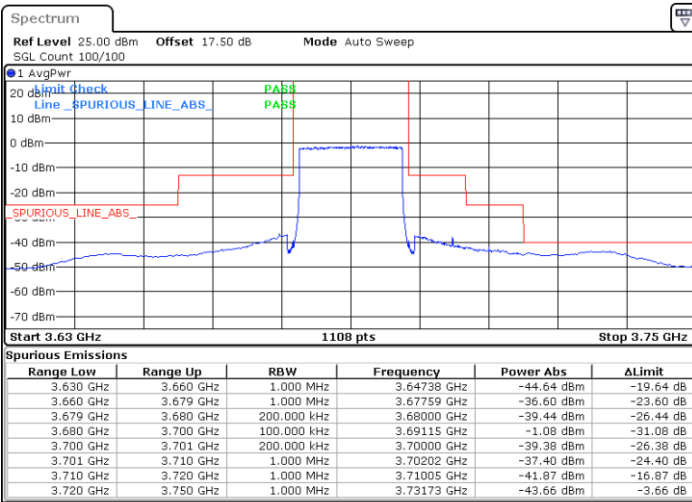

Date: 20.OCT.2019 18:26:12

Date: 20.OCT.2019 18:38:12

Middle Channel / FullIRB

N/A

Date: 20.OCT.2019 18:14:13

LTE Band 48 / 20MHz

16QAM

Highest Channel / 1RB0

Highest Channel / 1RBmax

Date: 20.OCT.2019 18:30:11

Date: 20.OCT.2019 18:42:11

Highest Channel / FullRB

N/A

Date: 20.OCT.2019 18:18:12

LTE Band 48 / 5MHz

64QAM

Lowest Channel / 1RB0

Lowest Channel / 1RBmax

Date: 20.OCT.2019 16:23:53

Date: 20.OCT.2019 16:47:49

Lowest Channel / FullIRB

N/A

Date: 20.OCT.2019 16:35:51

LTE Band 48 / 5MHz