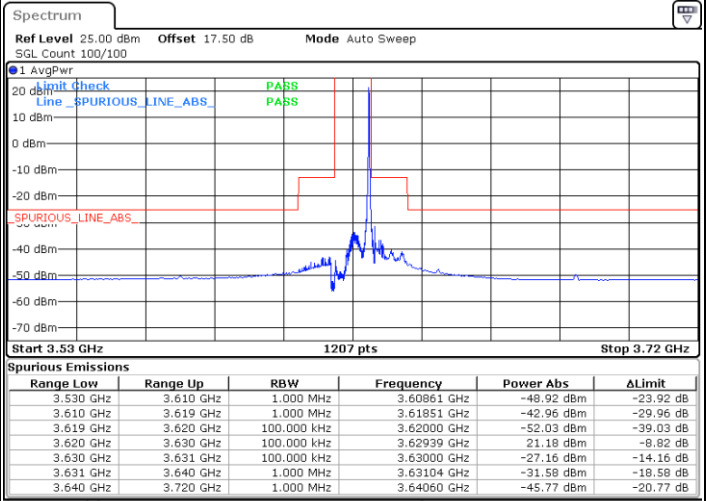

Date: 20.OCT.2019 16:41:10

LTE Band 48 / 10MHz

QPSK

Lowest Channel / 1RB0

Lowest Channel / 1RBmax

Date: 20.OCT.2019 16:59:47

Date: 20.OCT.2019 17:23:44

Lowest Channel / FullIRB

N/A

Date: 20.OCT.2019 17:11:46

LTE Band 48 / 10MHz

QPSK

MiddleChannel / 1RB0

Middle Channel / 1RBmax

Date: 20.OCT.2019 17:01:08

Date: 20.OCT.2019 17:25:04

Middle Channel / FullIRB

N/A

Date: 20.OCT.2019 17:13:06

LTE Band 48 / 10MHz

QPSK

Highest Channel / 1RB0

Highest Channel / 1RBmax

Date: 20.OCT.2019 17:07:47

Date: 20.OCT.2019 17:31:43

Highest Channel / FullIRB

N/A

Date: 20.OCT.2019 17:19:45

LTE Band 48 / 15MHz

QPSK

Lowest Channel / 1RB0

Lowest Channel / 1RBmax