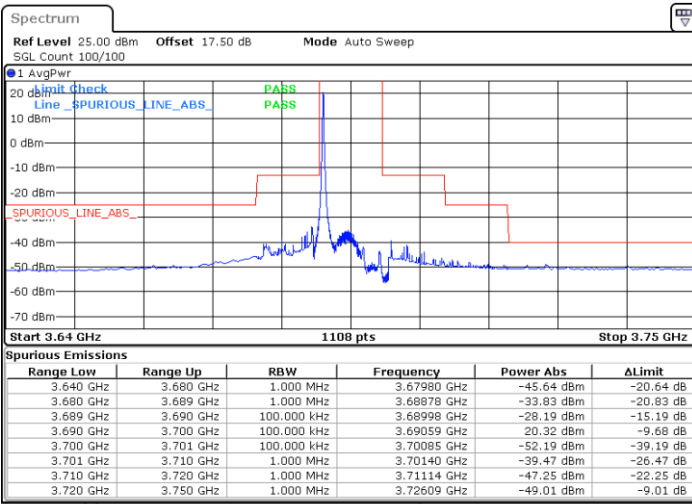

Middle Channel / FullIRB

N/A

Date: 20.OCT.2019 17:13:06

LTE Band 48 / 10MHz

QPSK

Highest Channel / 1RB0

Highest Channel / 1RBmax

Date: 20.OCT.2019 17:07:47

Date: 20.OCT.2019 17:31:43

Highest Channel / FullIRB

N/A

Date: 20.OCT.2019 17:19:45

LTE Band 48 / 15MHz

QPSK

Lowest Channel / 1RB0

Lowest Channel / 1RBmax