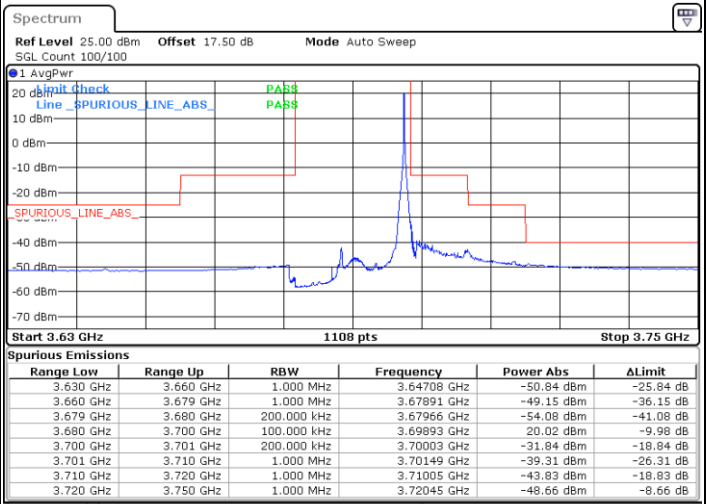

LTE Band 48 / 20MHz

QPSK

Middle Channel / 1RB0

Middle Channel / 1RBmax

Date: 20.OCT.2019 18:24:53

Date: 20.OCT.2019 18:36:52

Middle Channel / FullIRB

N/A

Date: 20.OCT.2019 18:12:54

LTE Band 48 / 20MHz

QPSK

Highest Channel / 1RB0

Highest Channel / 1RBmax

Date: 20.OCT.2019 18:31:31

Date: 20.OCT.2019 18:43:31

Highest Channel / FullIRB

N/A

Date: 20.OCT.2019 18:19:32

LTE Band 48 / 5MHz

16QAM

Lowest Channel / 1RB0

Date: 20.OCT.2019 16:22:33

Lowest Channel / 1RBmax

Date: 20.OCT.2019 16:46:29

Lowest Channel / FullIRB

Date: 20.OCT.2019 16:34:31

N/A

LTE Band 48 / 5MHz

16QAM

Middle Channel / 1RB0

Middle Channel / 1RBmax

Date: 20.OCT.2019 16:26:33