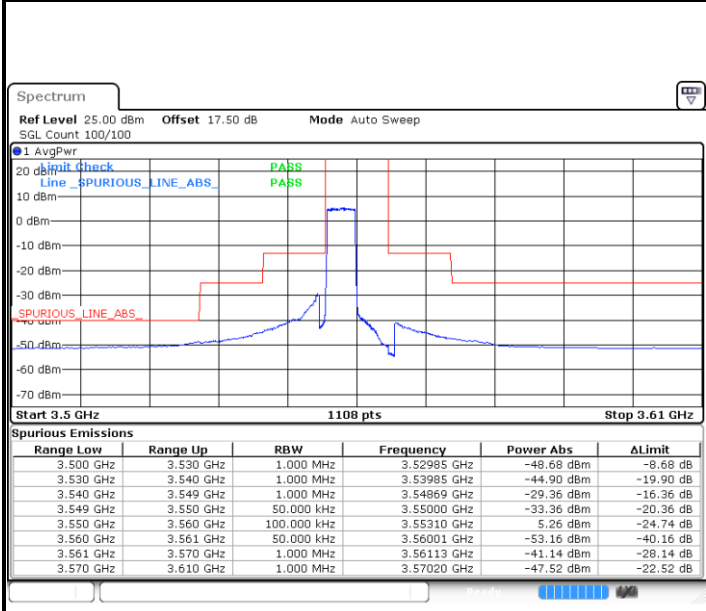

Date: 20.OCT.2019 18:12:54

LTE Band 48 / 20MHz

QPSK

Highest Channel / 1RB0

Highest Channel / 1RBmax

Date: 20.OCT.2019 18:31:31

Date: 20.OCT.2019 18:43:31

Highest Channel / FullIRB

N/A

Date: 20.OCT.2019 18:19:32

LTE Band 48 / 5MHz

16QAM

Lowest Channel / 1RB0

Date: 20.OCT.2019 16:22:33

Lowest Channel / 1RBmax

Date: 20.OCT.2019 16:46:29

Lowest Channel / FullIRB

Date: 20.OCT.2019 16:34:31

N/A

LTE Band 48 / 5MHz

16QAM

Middle Channel / 1RB0

Middle Channel / 1RBmax

Date: 20.OCT.2019 16:26:33