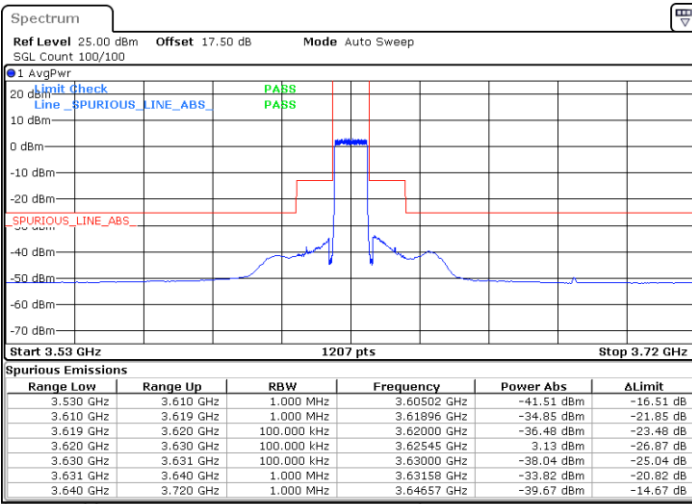

Lowest Channel / 1RBmax

Date: 20.OCT.2019 16:58:28

Date: 20.OCT.2019 17:22:24

Lowest Channel / FullIRB

N/A

Date: 20.OCT.2019 17:10:26

LTE Band 48 / 10MHz

16QAM

MiddleChannel / 1RB0

Middle Channel / 1RBmax

Date: 20.OCT.2019 17:02:27

Date: 20.OCT.2019 17:26:24

Middle Channel / FullIRB

N/A

Date: 20.OCT.2019 17:14:26

LTE Band 48 / 10MHz

16QAM

Highest Channel / 1RB0

Highest Channel / 1RBmax

Date: 20.OCT.2019 17:06:27

Date: 20.OCT.2019 17:30:23

Highest Channel / FullIRB

N/A

Date: 20.OCT.2019 17:18:25