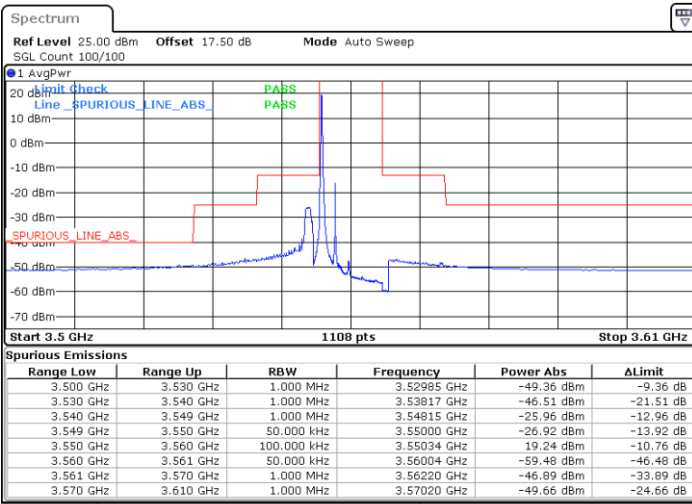

Date: 20.OCT.2019 18:26:12

Date: 20.OCT.2019 18:38:12

Middle Channel / FullIRB

N/A

Date: 20.OCT.2019 18:14:13

LTE Band 48 / 20MHz

16QAM

Highest Channel / 1RB0

Highest Channel / 1RBmax

Date: 20.OCT.2019 18:30:11

Date: 20.OCT.2019 18:42:11

Highest Channel / FullRB

N/A

Date: 20.OCT.2019 18:18:12

LTE Band 48 / 5MHz

64QAM

Lowest Channel / 1RB0

Lowest Channel / 1RBmax

Date: 20.OCT.2019 16:23:53

Date: 20.OCT.2019 16:47:49

Lowest Channel / FullIRB

N/A

Date: 20.OCT.2019 16:35:51

LTE Band 48 / 5MHz