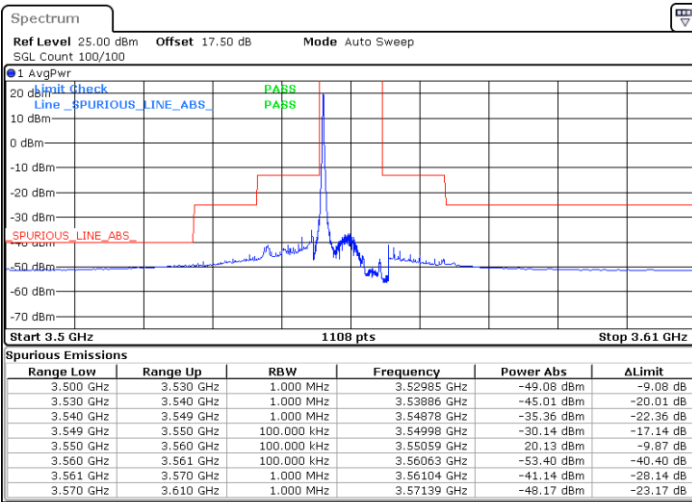

Date: 20.OCT.2019 16:50:29

Middle Channel / FullIRB

N/A

Date: 20.OCT.2019 16:38:31

LTE Band 48 / 5MHz

16QAM

Highest Channel / 1RB0

Highest Channel / 1RBmax

Date: 20.OCT.2019 16:30:32

Date: 20.OCT.2019 16:54:27

Highest Channel / FullIRB

N/A

Date: 20.OCT.2019 16:42:30

LTE Band 48 / 10MHz

16QAM

Lowest Channel / 1RB0

Lowest Channel / 1RBmax

Date: 20.OCT.2019 16:58:28

Date: 20.OCT.2019 17:22:24

Lowest Channel / FullIRB

N/A

Date: 20.OCT.2019 17:10:26

LTE Band 48 / 10MHz

16QAM