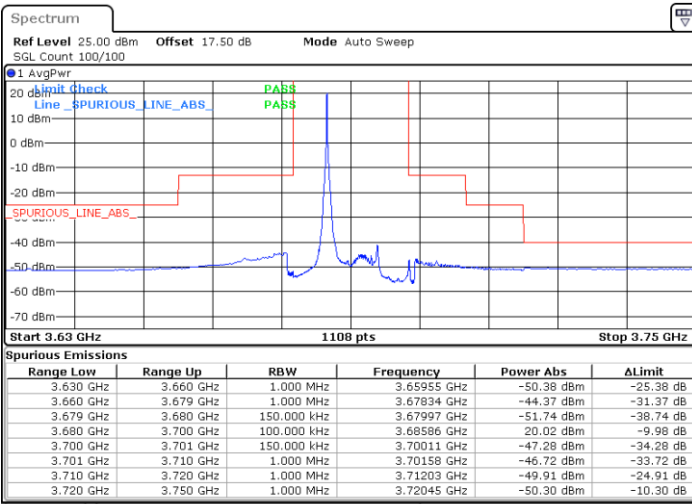

Middle Channel / 1RBmax

Date: 20.OCT.2019 17:39:41

Date: 20.OCT.2019 18:03:33

Middle Channel / FullIRB

N/A

Date: 20.OCT.2019 17:51:37

LTE Band 48 / 15MHz

QPSK

Highest Channel / 1RB0

Highest Channel / 1RBmax

Date: 20.OCT.2019 17:41:00

Date: 20.OCT.2019 18:04:53

Highest Channel / FullIRB

N/A

Date: 20.OCT.2019 17:52:57

LTE Band 48 / 20MHz