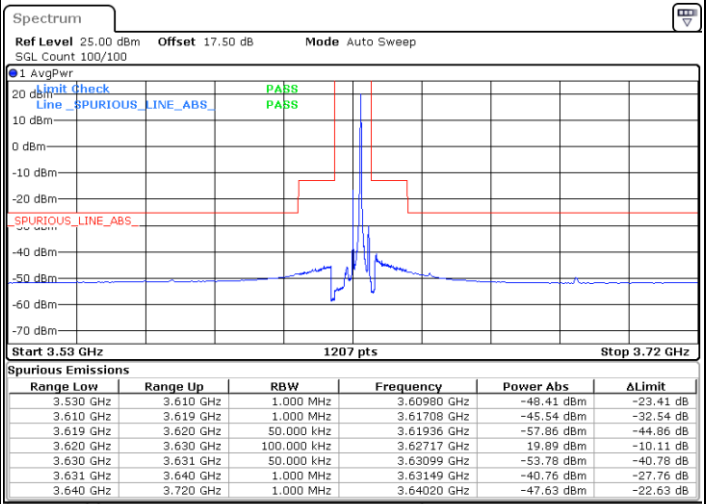

Lowest Channel / FullIRB

Date: 20.OCT.2019 16:34:31

N/A

LTE Band 48 / 5MHz

16QAM

Middle Channel / 1RB0

Middle Channel / 1RBmax

Date: 20.OCT.2019 16:26:33

Date: 20.OCT.2019 16:50:29

Middle Channel / FullIRB

N/A

Date: 20.OCT.2019 16:38:31

LTE Band 48 / 5MHz

16QAM

Highest Channel / 1RB0

Highest Channel / 1RBmax