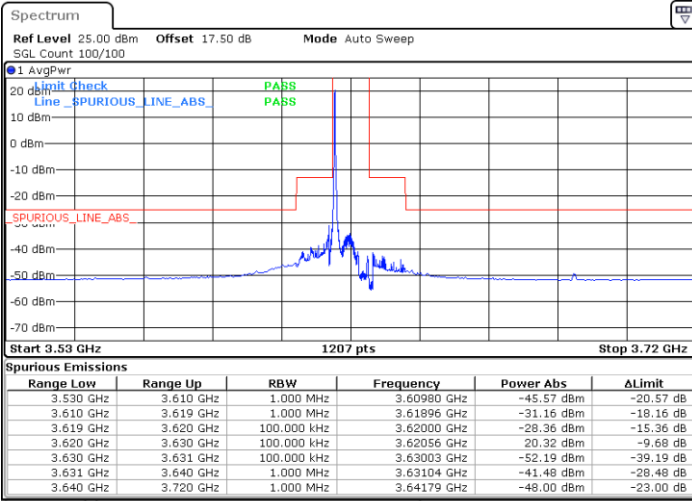

Date: 20.OCT.2019 16:41:10

LTE Band 48 / 10MHz

QPSK

Lowest Channel / 1RB0

Lowest Channel / 1RBmax

Date: 20.OCT.2019 16:59:47

Date: 20.OCT.2019 17:23:44

Lowest Channel / FullIRB

N/A

Date: 20.OCT.2019 17:11:46

LTE Band 48 / 10MHz

QPSK

MiddleChannel / 1RB0

Middle Channel / 1RBmax

Date: 20.OCT.2019 17:01:08

Date: 20.OCT.2019 17:25:04

Middle Channel / FullIRB

N/A

Date: 20.OCT.2019 17:13:06

LTE Band 48 / 10MHz

QPSK

Highest Channel / 1RB0

Highest Channel / 1RBmax

Date: 20.OCT.2019 17:07:47

Date: 20.OCT.2019 17:31:43

Highest Channel / FullIRB

N/A

Date: 20.OCT.2019 17:19:45

LTE Band 48 / 15MHz

QPSK

Lowest Channel / 1RB0

Lowest Channel / 1RBmax