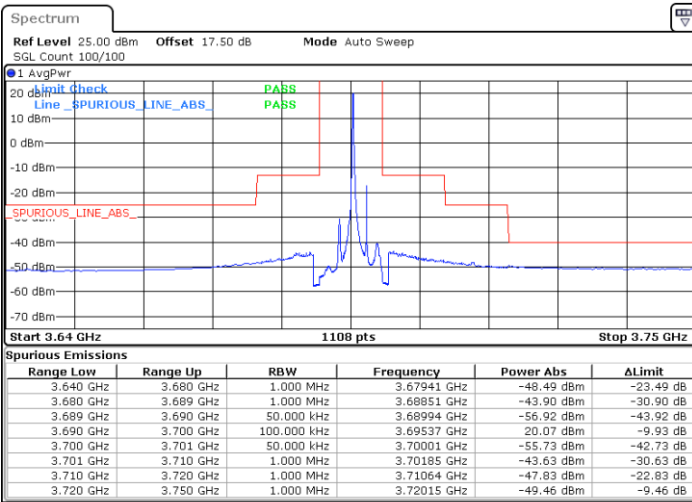

LTE Band 48 / 5MHz

QPSK

Highest Channel / 1RB0

Highest Channel / 1RBmax

Date: 20.OCT.2019 16:29:12

Date: 20.OCT.2019 16:53:08

Highest Channel / FullIRB

N/A

Date: 20.OCT.2019 16:41:10

LTE Band 48 / 10MHz

QPSK

Lowest Channel / 1RB0

Lowest Channel / 1RBmax

Date: 20.OCT.2019 16:59:47

Date: 20.OCT.2019 17:23:44

Lowest Channel / FullIRB