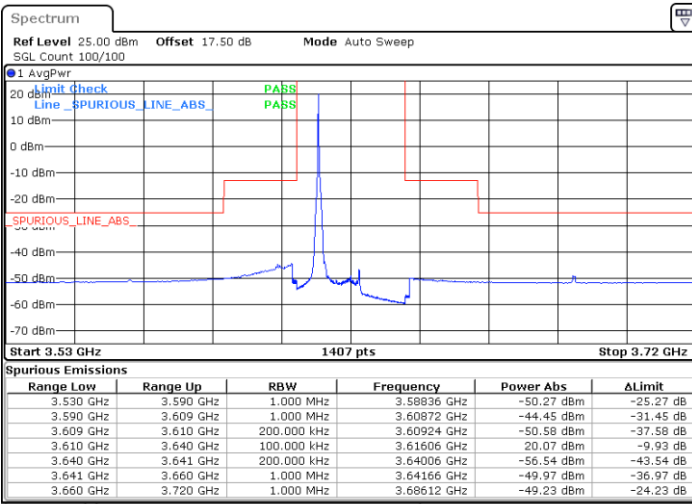

Highest Channel / FullIRB

N/A

Date: 20.OCT.2019 17:54:16

LTE Band 48 / 20MHz

16QAM

Lowest Channel / 1RB0

Lowest Channel / 1RBmax

Date: 20.OCT.2019 18:22:13

Date: 20.OCT.2019 18:34:12

Lowest Channel / FullRB

N/A

Date: 20.OCT.2019 18:10:14

LTE Band 48 / 20MHz

16QAM

Middle Channel / 1RB0

Middle Channel / 1RBmax

Date: 20.OCT.2019 18:26:12

Date: 20.OCT.2019 18:38:12

Middle Channel / FullIRB

N/A

Date: 20.OCT.2019 18:14:13

LTE Band 48 / 20MHz

16QAM

Highest Channel / 1RB0