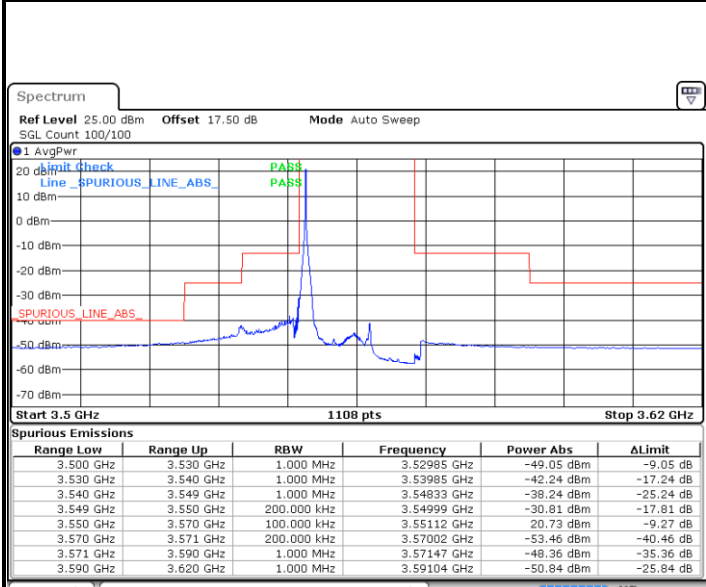

Highest Channel / 1RB0

Highest Channel / 1RBmax

Date: 20.OCT.2019 17:41:00

Date: 20.OCT.2019 18:04:53

Highest Channel / FullIRB

N/A

Date: 20.OCT.2019 17:52:57

LTE Band 48 / 20MHz

QPSK

Lowest Channel / 1RB0

Date: 20.OCT.2019 18:23:34

Lowest Channel / 1RBmax

Date: 20.OCT.2019 18:35:33

Lowest Channel / FullIRB

Date: 20.OCT.2019 18:11:35

N/A