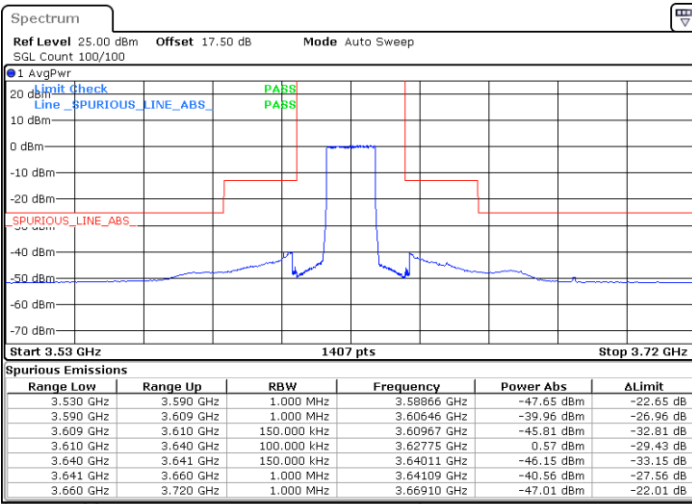

LTE Band 48 / 15MHz

16QAM

Lowest Channel / 1RB0

Lowest Channel / 1RBmax

Date: 20.OCT.2019 17:34:23

Date: 20.OCT.2019 17:58:16

Lowest Channel / FullIRB

N/A

Date: 20.OCT.2019 17:46:19

LTE Band 48 / 15MHz

16QAM

Middle Channel / 1RB0

Middle Channel / 1RBmax

Date: 20.OCT.2019 17:38:21

Date: 20.OCT.2019 18:02:14

Middle Channel / FullIRB

N/A

Date: 20.OCT.2019 17:50:18

LTE Band 48 / 15MHz

16QAM

Highest Channel / 1RB0

Highest Channel / 1RBmax

Date: 20.OCT.2019 17:42:20

Date: 20.OCT.2019 18:06:13

Highest Channel / FullIRB

N/A

Date: 20.OCT.2019 17:54:16

LTE Band 48 / 20MHz

16QAM

Lowest Channel / 1RB0

Lowest Channel / 1RBmax

Date: 20.OCT.2019 18:22:13