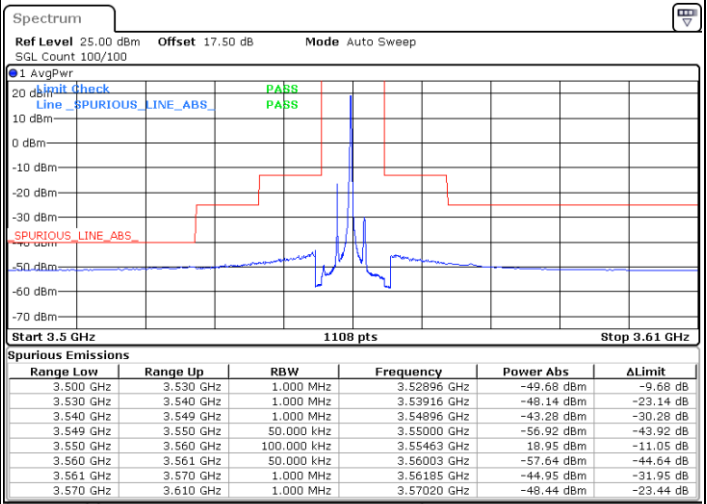

Date: 20.OCT.2019 18:26:12

Date: 20.OCT.2019 18:38:12

Middle Channel / FullIRB

N/A

Date: 20.OCT.2019 18:14:13

LTE Band 48 / 20MHz

16QAM

Highest Channel / 1RB0

Highest Channel / 1RBmax

Date: 20.OCT.2019 18:30:11

Date: 20.OCT.2019 18:42:11

Highest Channel / FullRB

N/A

Date: 20.OCT.2019 18:18:12

LTE Band 48 / 5MHz

64QAM

Lowest Channel / 1RB0

Lowest Channel / 1RBmax

Date: 20.OCT.2019 16:23:53

Date: 20.OCT.2019 16:47:49

Lowest Channel / FullIRB

N/A

Date: 20.OCT.2019 16:35:51

LTE Band 48 / 5MHz