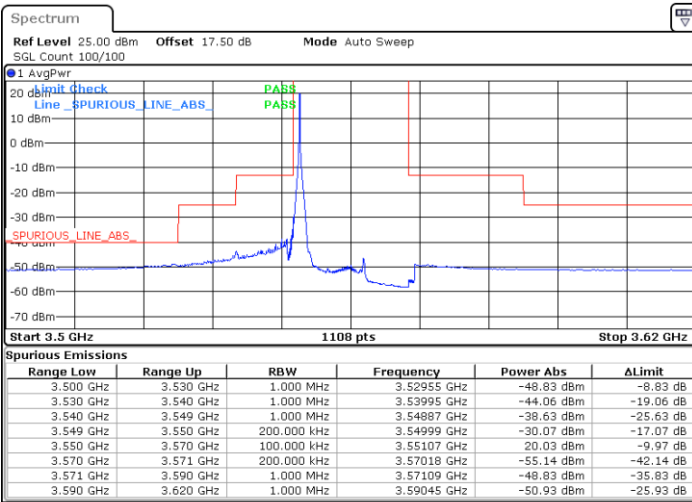

N/A

Date: 20.OCT.2019 17:50:18

LTE Band 48 / 15MHz

16QAM

Highest Channel / 1RB0

Highest Channel / 1RBmax

Date: 20.OCT.2019 17:42:20

Date: 20.OCT.2019 18:06:13

Highest Channel / FullIRB

N/A

Date: 20.OCT.2019 17:54:16

LTE Band 48 / 20MHz

16QAM

Lowest Channel / 1RB0

Lowest Channel / 1RBmax

Date: 20.OCT.2019 18:22:13

Date: 20.OCT.2019 18:34:12

Lowest Channel / FullRB

N/A

Date: 20.OCT.2019 18:10:14

LTE Band 48 / 20MHz

16QAM

Middle Channel / 1RB0

Middle Channel / 1RBmax