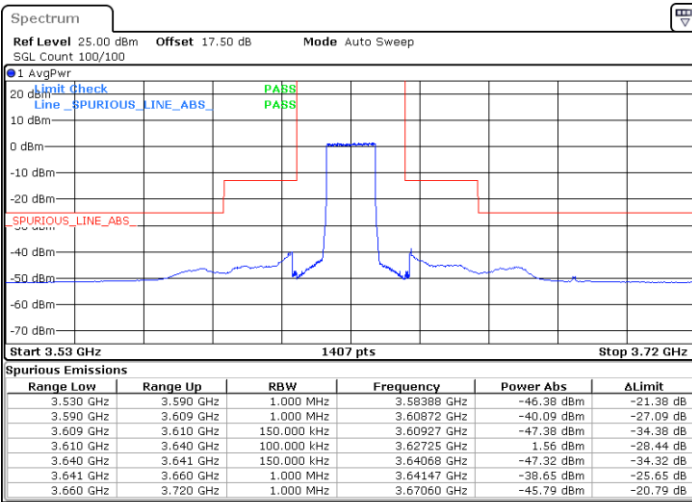

Middle Channel / 1RBmax

Date: 20.OCT.2019 17:39:41

Date: 20.OCT.2019 18:03:33

Middle Channel / FullIRB

N/A

Date: 20.OCT.2019 17:51:37

LTE Band 48 / 15MHz

QPSK

Highest Channel / 1RB0

Highest Channel / 1RBmax

Date: 20.OCT.2019 17:41:00

Date: 20.OCT.2019 18:04:53

Highest Channel / FullIRB

N/A

Date: 20.OCT.2019 17:52:57

LTE Band 48 / 20MHz