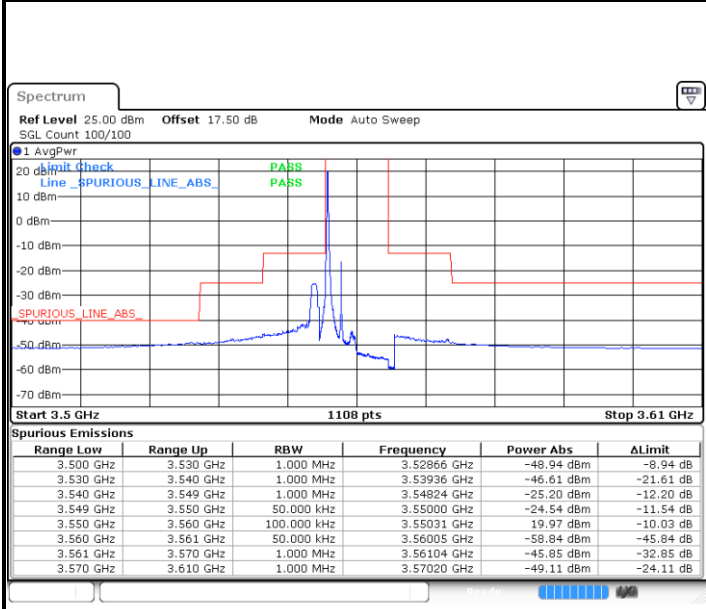

Date: 20.OCT.2019 18:12:54

LTE Band 48 / 20MHz

QPSK

Highest Channel / 1RB0

Highest Channel / 1RBmax

Date: 20.OCT.2019 18:31:31

Date: 20.OCT.2019 18:43:31

Highest Channel / FullIRB

N/A

Date: 20.OCT.2019 18:19:32

LTE Band 48 / 5MHz

16QAM

Lowest Channel / 1RB0

Date: 20.OCT.2019 16:22:33

Lowest Channel / 1RBmax

Date: 20.OCT.2019 16:46:29

Lowest Channel / FullIRB

Date: 20.OCT.2019 16:34:31

N/A

LTE Band 48 / 5MHz

16QAM

Middle Channel / 1RB0

Middle Channel / 1RBmax

Date: 20.OCT.2019 16:26:33