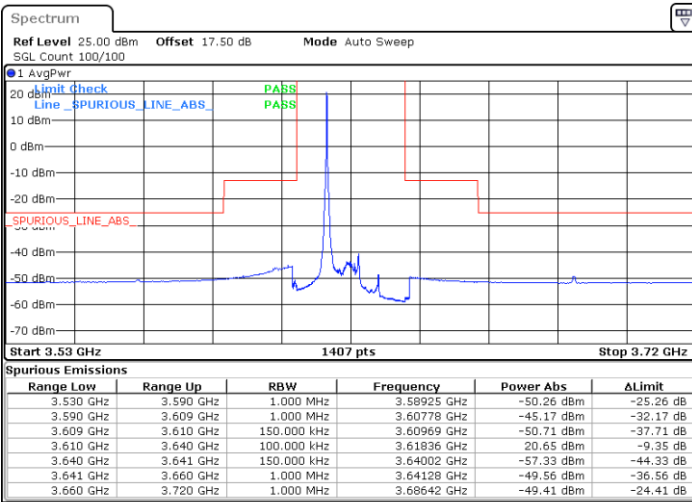

LTE Band 48 / 15MHz

QPSK

Middle Channel / 1RB0

Middle Channel / 1RBmax

Date: 20.OCT.2019 17:39:41

Date: 20.OCT.2019 18:03:33