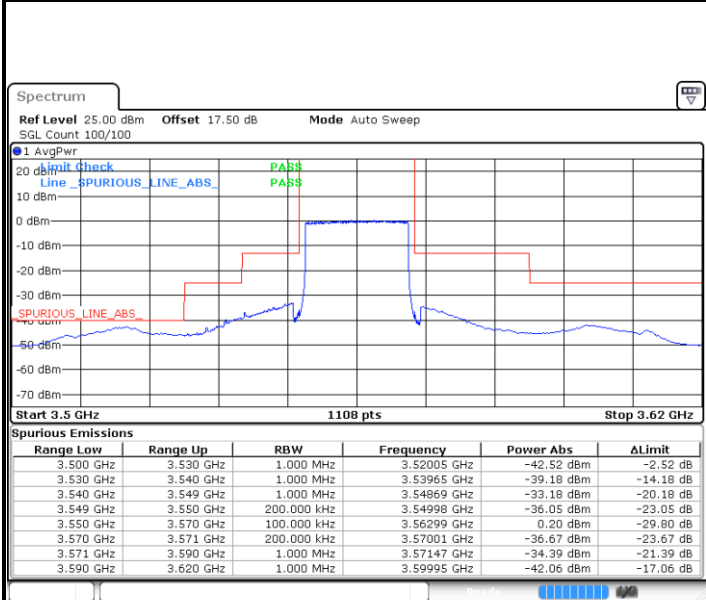

Highest Channel / 1RB0

Highest Channel / 1RBmax

Date: 20.OCT.2019 17:41:00

Date: 20.OCT.2019 18:04:53

Highest Channel / FullIRB

N/A

Date: 20.OCT.2019 17:52:57

LTE Band 48 / 20MHz

QPSK

Lowest Channel / 1RB0

Date: 20.OCT.2019 18:23:34

Lowest Channel / 1RBmax

Date: 20.OCT.2019 18:35:33

Lowest Channel / FullIRB

Date: 20.OCT.2019 18:11:35

N/A

LTE Band 48 / 20MHz

QPSK

Middle Channel / 1RB0

Middle Channel / 1RBmax

Date: 20.OCT.2019 18:24:53

Date: 20.OCT.2019 18:36:52

Middle Channel / FullIRB

N/A

Date: 20.OCT.2019 18:12:54

LTE Band 48 / 20MHz

QPSK

Highest Channel / 1RB0

Highest Channel / 1RBmax

Date: 20.OCT.2019 18:31:31

Date: 20.OCT.2019 18:43:31

Highest Channel / FullIRB