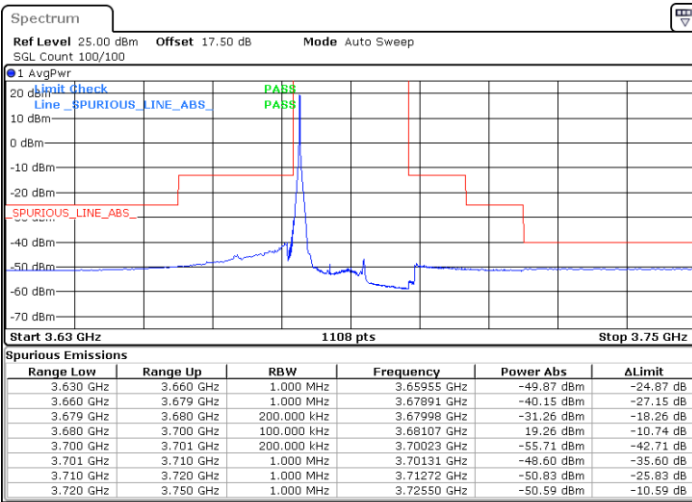

Date: 20.OCT.2019 18:34:12

Lowest Channel / FullRB

N/A

Date: 20.OCT.2019 18:10:14

LTE Band 48 / 20MHz

16QAM

Middle Channel / 1RB0

Middle Channel / 1RBmax

Date: 20.OCT.2019 18:26:12

Date: 20.OCT.2019 18:38:12

Middle Channel / FullIRB

N/A

Date: 20.OCT.2019 18:14:13

LTE Band 48 / 20MHz

16QAM

Highest Channel / 1RB0

Highest Channel / 1RBmax

Date: 20.OCT.2019 18:30:11

Date: 20.OCT.2019 18:42:11

Highest Channel / FullRB

N/A

Date: 20.OCT.2019 18:18:12

LTE Band 48 / 5MHz

64QAM

Lowest Channel / 1RB0

Lowest Channel / 1RBmax

Date: 20.OCT.2019 16:23:53

Date: 20.OCT.2019 16:47:49

Lowest Channel / FullIRB

N/A

Date: 20.OCT.2019 16:35:51

LTE Band 48 / 5MHz