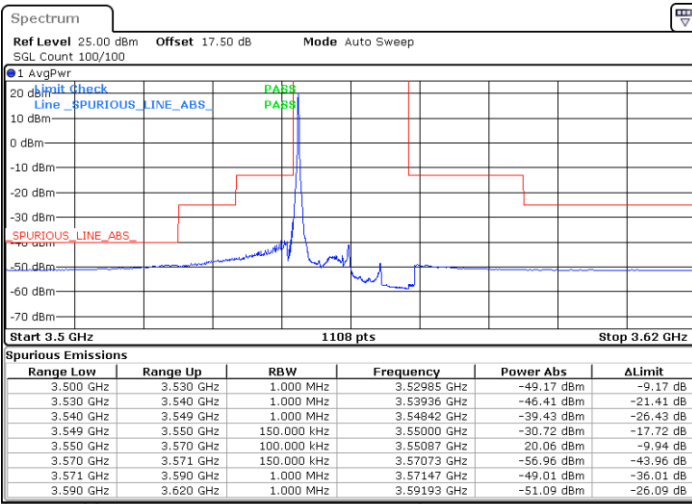

Middle Channel / FullIRB

N/A

Date: 20.OCT.2019 17:13:06

LTE Band 48 / 10MHz

QPSK

Highest Channel / 1RB0

Highest Channel / 1RBmax

Date: 20.OCT.2019 17:07:47

Date: 20.OCT.2019 17:31:43

Highest Channel / FullIRB

N/A

Date: 20.OCT.2019 17:19:45

LTE Band 48 / 15MHz

QPSK

Lowest Channel / 1RB0

Lowest Channel / 1RBmax

Date: 20.OCT.2019 17:33:03

Date: 20.OCT.2019 17:56:56

Lowest Channel / FullRB

N/A

Date: 20.OCT.2019 17:45:00

LTE Band 48 / 15MHz

QPSK

Middle Channel / 1RB0