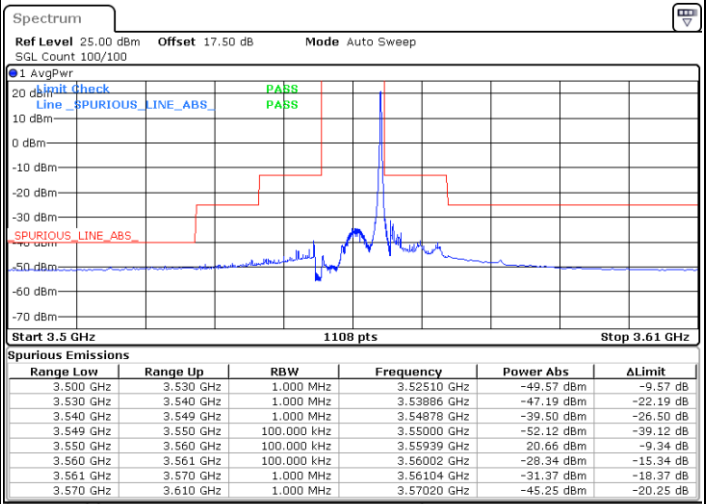

LTE Band 48 / 5MHz

QPSK

Highest Channel / 1RB0

Highest Channel / 1RBmax

Date: 20.OCT.2019 16:29:12

Date: 20.OCT.2019 16:53:08

Highest Channel / FullIRB

N/A

Date: 20.OCT.2019 16:41:10

LTE Band 48 / 10MHz

QPSK

Lowest Channel / 1RB0

Lowest Channel / 1RBmax

Date: 20.OCT.2019 16:59:47

Date: 20.OCT.2019 17:23:44

Lowest Channel / FullIRB

N/A

Date: 20.OCT.2019 17:11:46

LTE Band 48 / 10MHz

QPSK

MiddleChannel / 1RB0

Middle Channel / 1RBmax

Date: 20.OCT.2019 17:01:08

Date: 20.OCT.2019 17:25:04

Middle Channel / FullIRB

N/A

Date: 20.OCT.2019 17:13:06

LTE Band 48 / 10MHz

QPSK

Highest Channel / 1RB0

Highest Channel / 1RBmax

Date: 20.OCT.2019 17:07:47