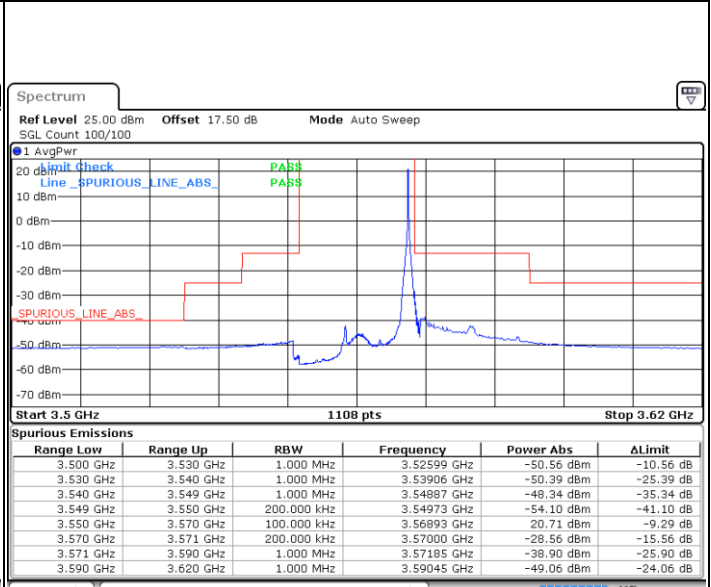

Highest Channel / 1RB0

Highest Channel / 1RBmax

Date: 20.OCT.2019 17:41:00

Date: 20.OCT.2019 18:04:53

Highest Channel / FullIRB

N/A

Date: 20.OCT.2019 17:52:57

LTE Band 48 / 20MHz

QPSK

Lowest Channel / 1RB0

Date: 20.OCT.2019 18:23:34

Lowest Channel / 1RBmax

Date: 20.OCT.2019 18:35:33

Lowest Channel / FullIRB

Date: 20.OCT.2019 18:11:35

N/A