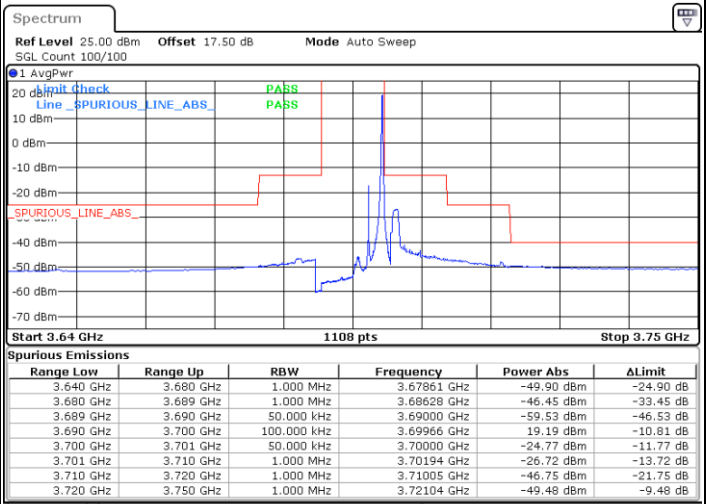

Lowest Channel / FullIRB

Date: 20.OCT.2019 16:34:31

N/A

LTE Band 48 / 5MHz

16QAM

Middle Channel / 1RB0

Middle Channel / 1RBmax

Date: 20.OCT.2019 16:26:33

Date: 20.OCT.2019 16:50:29

Middle Channel / FullIRB

N/A

Date: 20.OCT.2019 16:38:31

LTE Band 48 / 5MHz

16QAM

Highest Channel / 1RB0

Highest Channel / 1RBmax

Date: 20.OCT.2019 16:30:32

Date: 20.OCT.2019 16:54:27

Highest Channel / FullIRB

N/A

Date: 20.OCT.2019 16:42:30

LTE Band 48 / 10MHz

16QAM

Lowest Channel / 1RB0

Lowest Channel / 1RBmax

Date: 20.OCT.2019 16:58:28

Date: 20.OCT.2019 17:22:24

Lowest Channel / FullIRB

N/A

Date: 20.OCT.2019 17:10:26

LTE Band 48 / 10MHz

16QAM