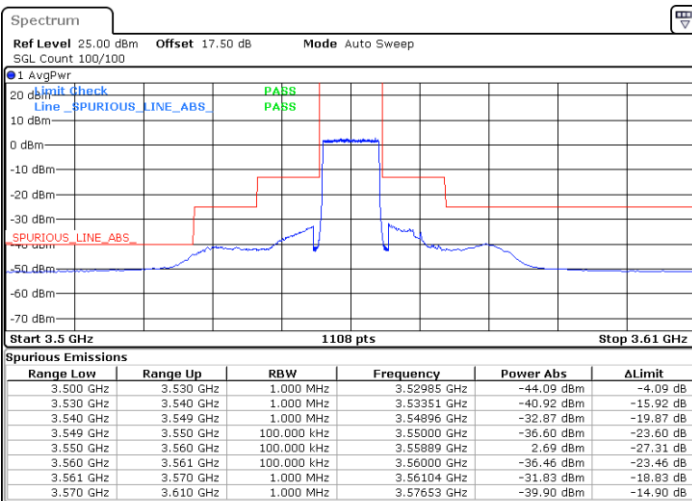

Date: 20.OCT.2019 16:30:32

Date: 20.OCT.2019 16:54:27

Highest Channel / FullIRB

N/A

Date: 20.OCT.2019 16:42:30

LTE Band 48 / 10MHz

16QAM

Lowest Channel / 1RB0

Lowest Channel / 1RBmax

Date: 20.OCT.2019 16:58:28

Date: 20.OCT.2019 17:22:24

Lowest Channel / FullIRB

N/A

Date: 20.OCT.2019 17:10:26

LTE Band 48 / 10MHz

16QAM

MiddleChannel / 1RB0

Middle Channel / 1RBmax

Date: 20.OCT.2019 17:02:27

Date: 20.OCT.2019 17:26:24

Middle Channel / FullIRB

N/A

Date: 20.OCT.2019 17:14:26

LTE Band 48 / 10MHz