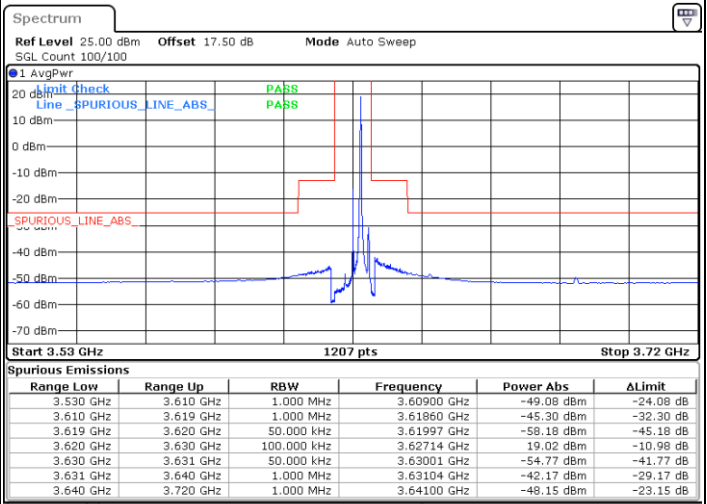

LTE Band 48 / 5MHz

64QAM

Middle Channel / 1RB0

Middle Channel / 1RBmax

Date: 20.OCT.2019 16:25:13

Date: 20.OCT.2019 16:49:09