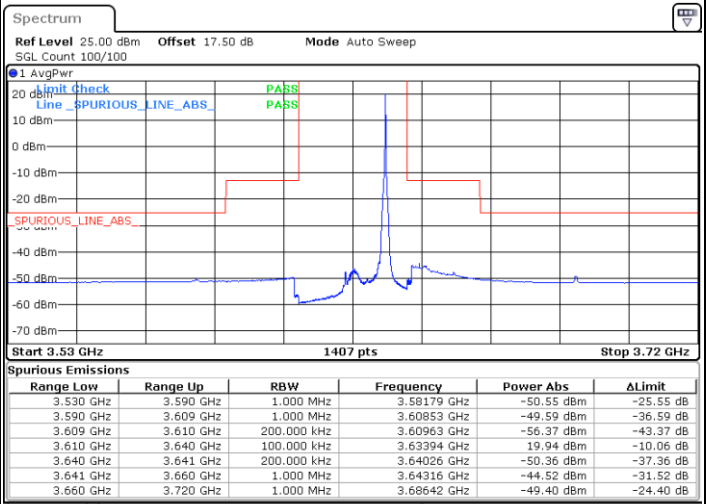

Highest Channel / FullIRB

N/A

Date: 20.OCT.2019 17:54:16

LTE Band 48 / 20MHz

16QAM

Lowest Channel / 1RB0

Lowest Channel / 1RBmax

Date: 20.OCT.2019 18:22:13

Date: 20.OCT.2019 18:34:12

Lowest Channel / FullRB

N/A

Date: 20.OCT.2019 18:10:14

LTE Band 48 / 20MHz

16QAM

Middle Channel / 1RB0

Middle Channel / 1RBmax

Date: 20.OCT.2019 18:26:12

Date: 20.OCT.2019 18:38:12

Middle Channel / FullIRB

N/A

Date: 20.OCT.2019 18:14:13

LTE Band 48 / 20MHz

16QAM

Highest Channel / 1RB0

Highest Channel / 1RBmax

Date: 20.OCT.2019 18:30:11

Date: 20.OCT.2019 18:42:11

Highest Channel / FullRB

N/A

Date: 20.OCT.2019 18:18:12

LTE Band 48 / 5MHz

64QAM