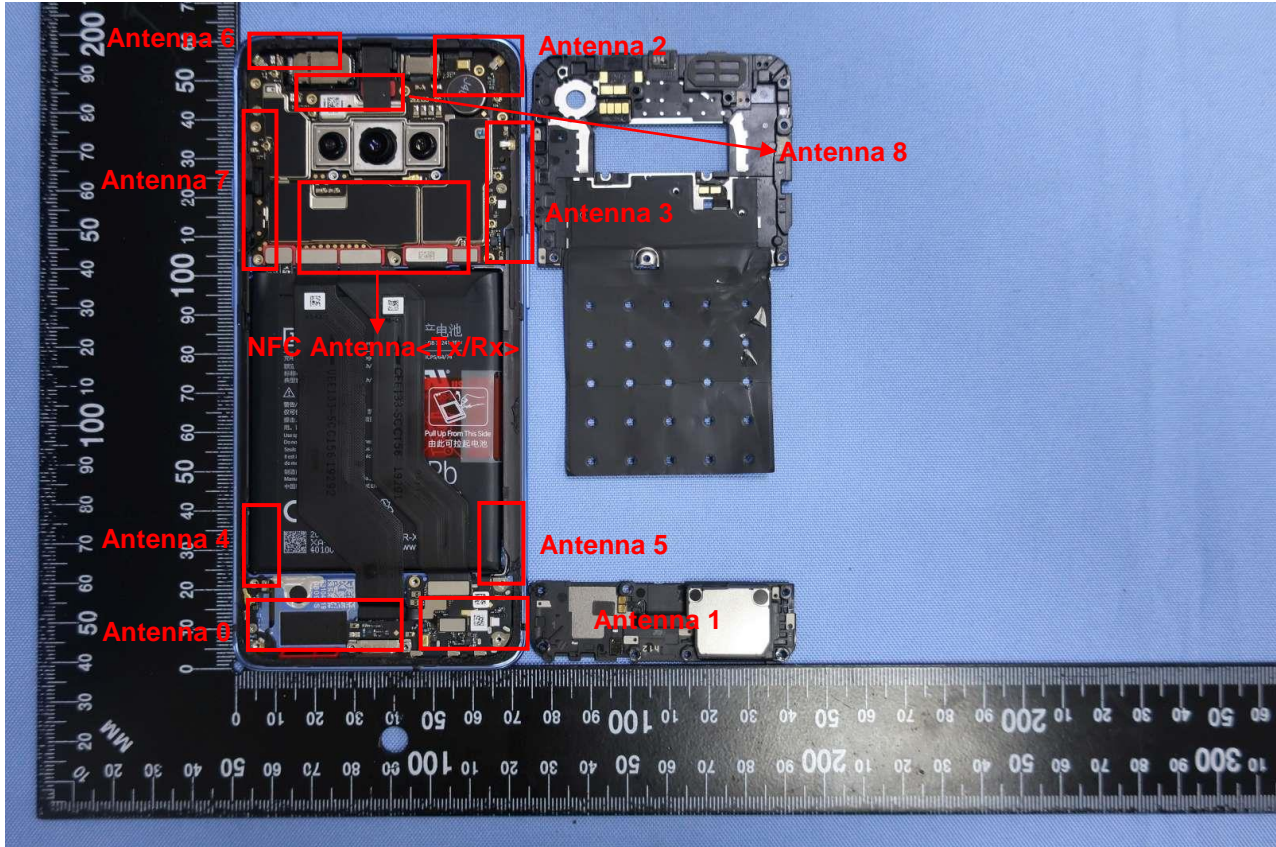

### 3. Internal Photograph of EUT

Brand Name: ONEPLUS / Model Name: HD1905

Brand Name: ONEPLUS / Model Name: HD1905

Antenna 0: CDMA BC0/BC10, GSM850, WCDMA B5, LTE B5/12/13/17/26/71 <Rx>

Antenna 1: CDMA BC1, GSM1900, WCDMA B2/4, LTE B2/4/7/25/30/38/41/66 <Tx/Rx>

Antenna 2: CDMA BC1, GSM1900, WCDMA B2/4, LTE B2/4/7/25/30/38/41/48/66 <Tx/Rx>

Antenna 3: CDMA BC0/BC10, GSM850, WCDMA B5, LTE B5/12/13/17/26/71 <Tx/Rx>

& LTE B29<Rx>

Antenna 4: LTE B2/4/25/41/66 <Rx>

Antenna 5: LTE B2/4/25/41/48/66 <Rx>

Antenna 6: Bluetooth, WLAN 2.4GHz/5GHz Chain 1 <Tx/Rx> & GNSS (1559-1610/1164-1215) <Rx>

& LTE B46<Rx>

Antenna 7: WLAN 2.4GHz Chain 2 <Tx/Rx>& LTE B48 <Rx>

Antenna 8: WLAN 5GHz Chain 2 <Tx/Rx> & LTE B 46/48 <Rx>