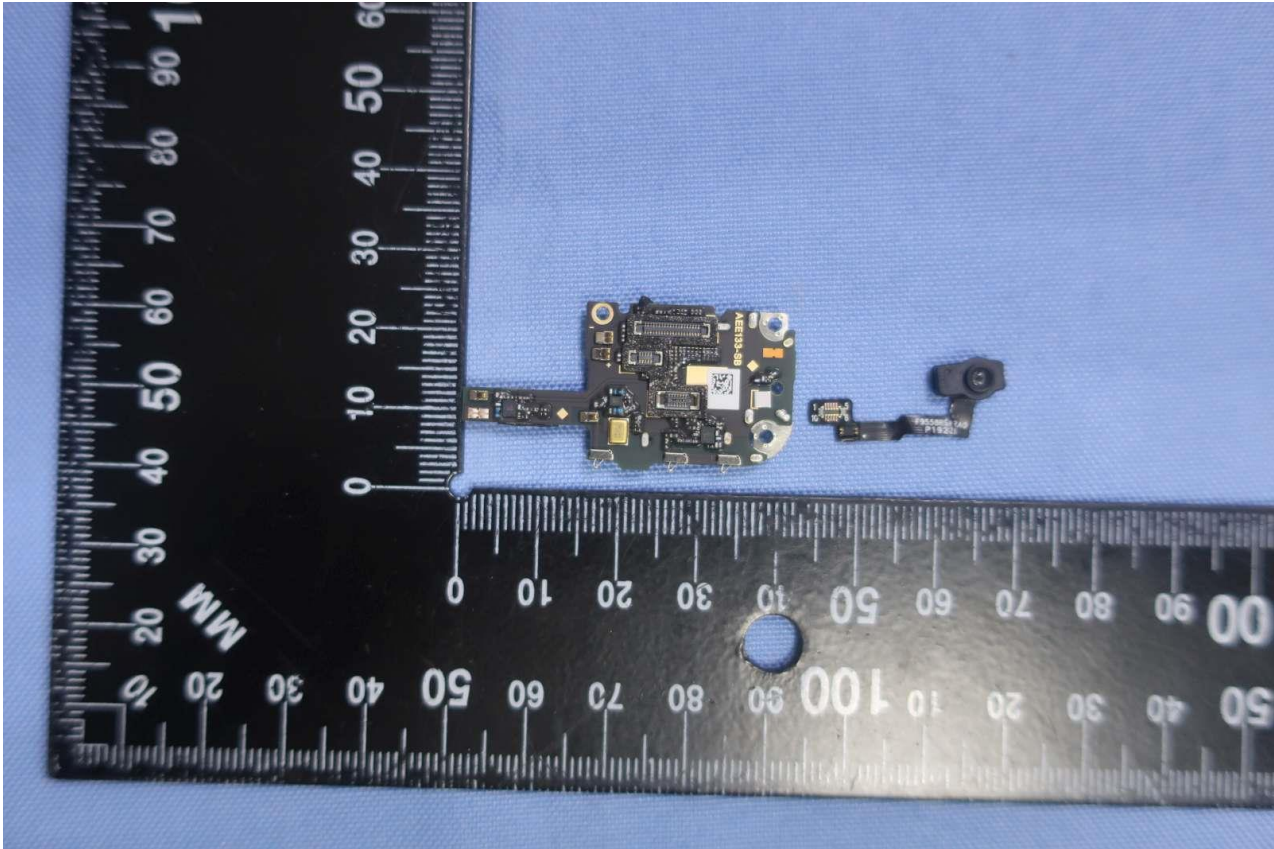

Antenna 6: Bluetooth, WLAN 2.4GHz/5GHz Chain 1 <Tx/Rx> & GNSS (1559-1610/1164-1215) <Rx>

& LTE B46<Rx>

Antenna 7: WLAN 2.4GHz Chain 2 <Tx/Rx>& LTE B48 <Rx>

Antenna 8: WLAN 5GHz Chain 2 <Tx/Rx> & LTE B 46/48 <Rx>

Brand Name: ONEPLUS / Model Name: HD1905

Brand Name: ONEPLUS / Model Name: HD1905

Brand Name: ONEPLUS / Model Name: HD1905

Brand Name: ONEPLUS / Model Name: HD1905

Brand Name: ONEPLUS / Model Name: HD1905