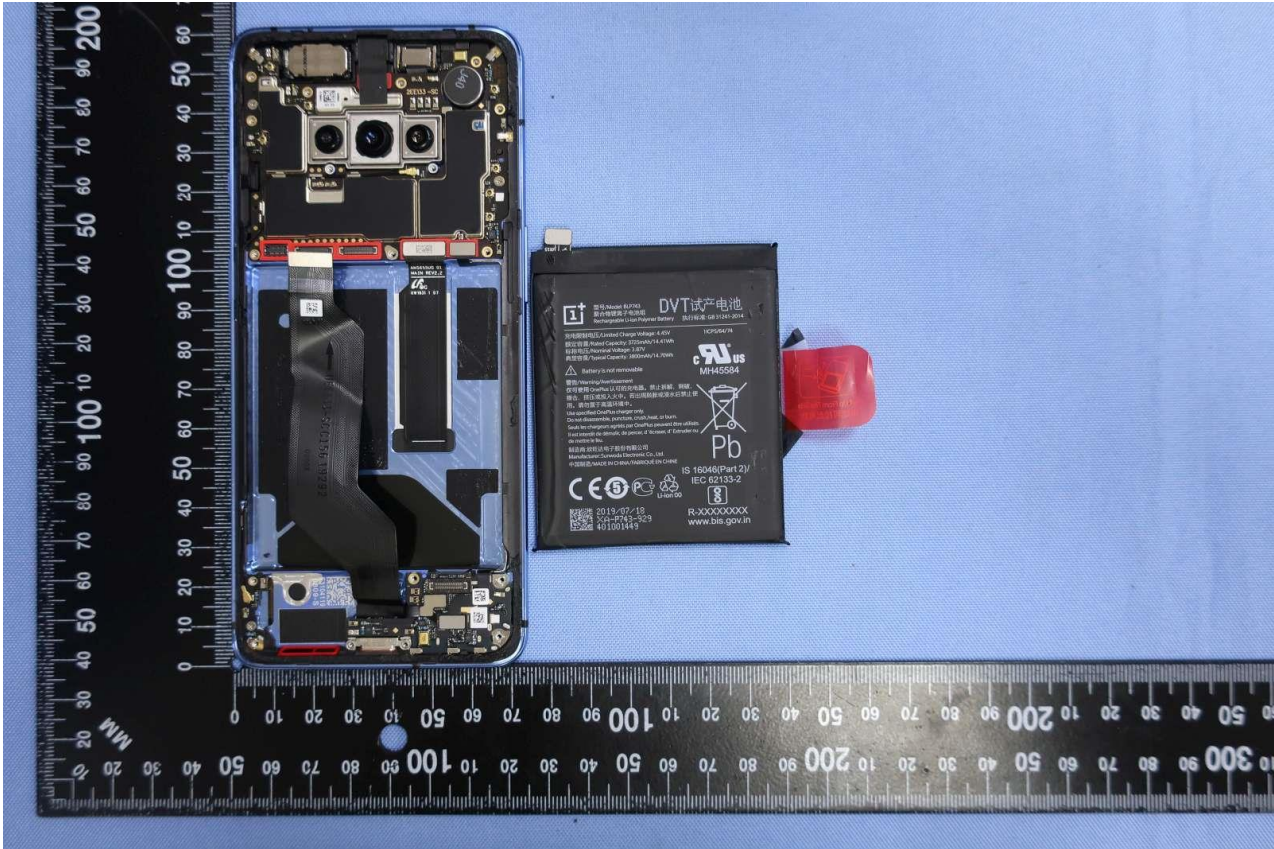

Brand Name: ONEPLUS / Model Name: HD1905