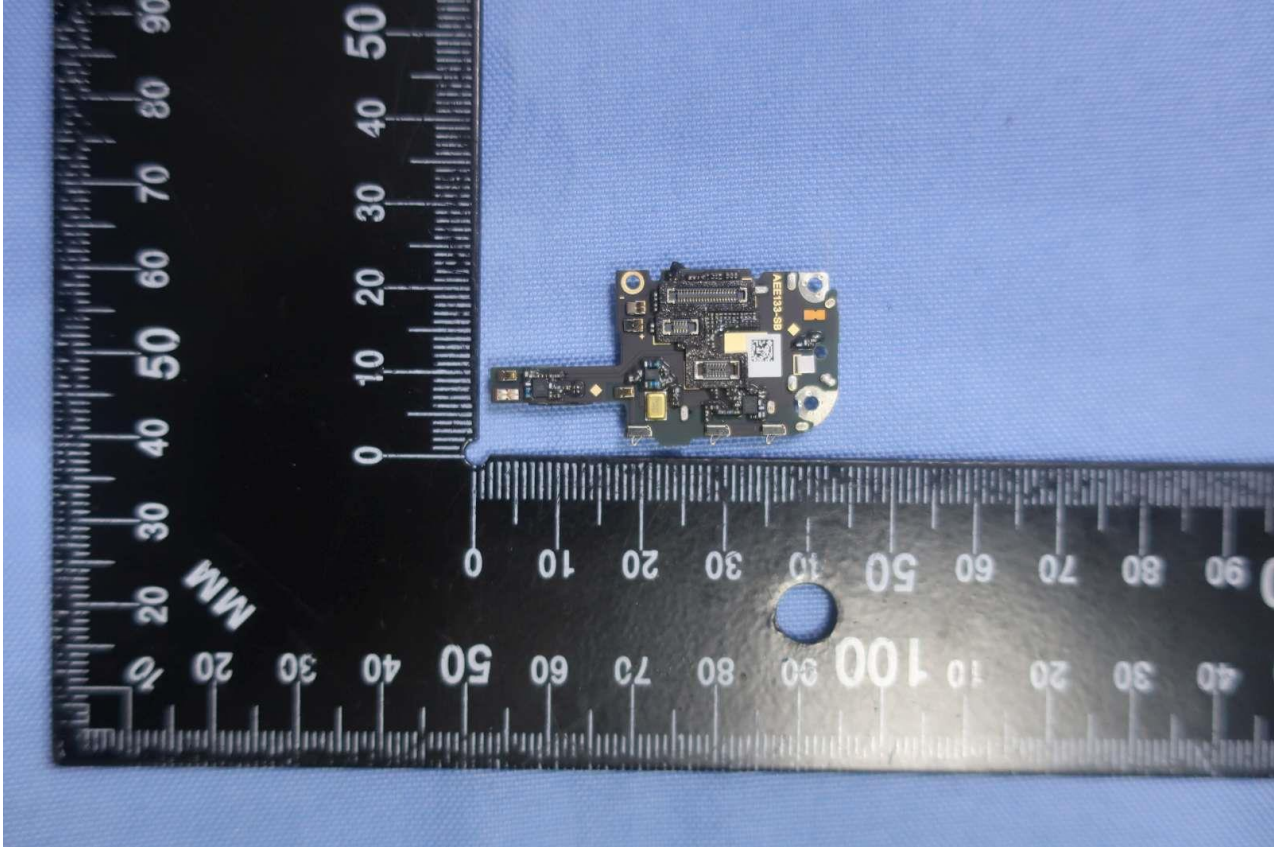

Antenna 6: Bluetooth, WLAN 2.4GHz/5GHz Chain 1 <Tx/Rx> & GNSS (1559-1610/1164-1215) <Rx>

& LTE B46<Rx>

Antenna 7: WLAN 2.4GHz Chain 2 <Tx/Rx>& LTE B48 <Rx>

Antenna 8: WLAN 5GHz Chain 2 <Tx/Rx> & LTE B 46/48 <Rx>

Brand Name: ONEPLUS / Model Name: HD1905

Brand Name: ONEPLUS / Model Name: HD1905

Brand Name: ONEPLUS / Model Name: HD1905

Brand Name: ONEPLUS / Model Name: HD1905

Brand Name: ONEPLUS / Model Name: HD1905