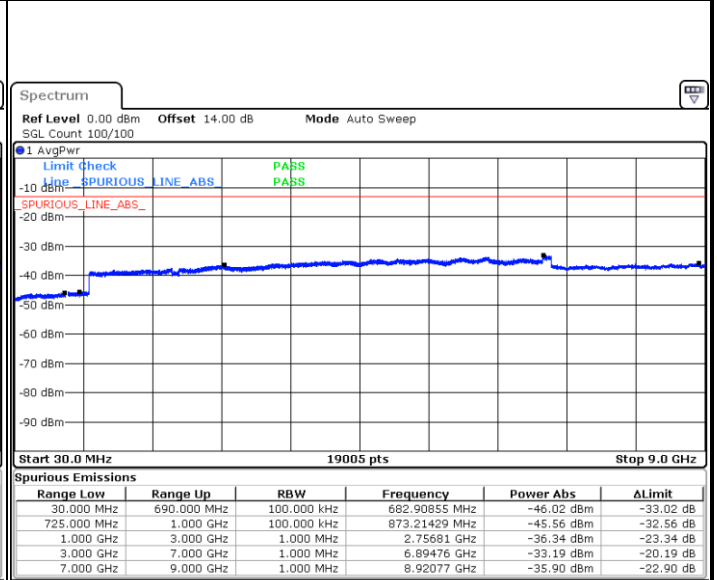

Lowest Channel / 64QAM

Middle Channel / 64QAM

Date: 17.JUL.2019 01:26:57

Date: 17.JUL.2019 01:28:12

Highest Channel / 64QAM

Date: 17.JUL.2019 01:31:44

LTE Band 12 / 1.4MHz

Lowest Channel / QPSK

Date: 14.JUL.2019 13:39:38

Lowest Channel / 16QAM

Date: 14.JUL.2019 13:40:32

Middle Channel / QPSK

Date: 14.JUL.2019 13:42:07

Middle Channel / 16QAM

Date: 14.JUL.2019 13:43:01

LTE Band 12 / 1.4MHz

Highest Channel / QPSK

Date: 14 JUL 2019 13:44:36

Highest Channel / 16QAM

Date: 14 JUL 2019 13:45:30

LTE Band 12 / 3MHz

Lowest Channel / QPSK

Date: 14 JUL 2019 13:47:04

Lowest Channel / 16QAM