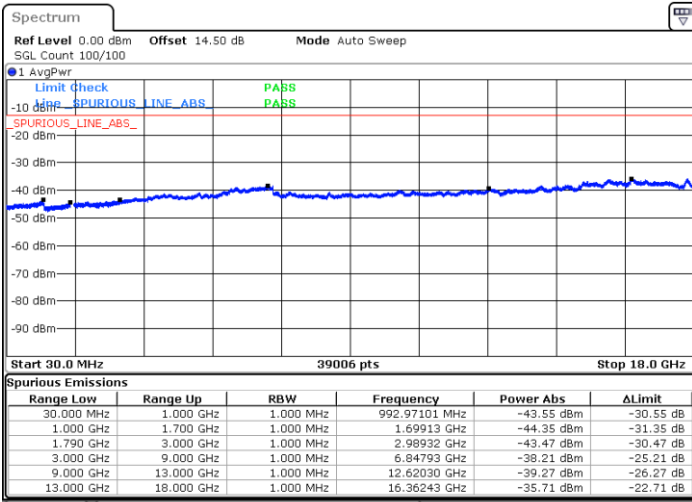

Date: 21 JUL 2019 17:27:08

Highest Channel / 16QAM

Date: 21 JUL 2019 17:30:38

LTE Band 66 / 3MHz

Lowest Channel / QPSK

Date: 21 JUL 2019 17:45:21

Lowest Channel / 16QAM

Date: 21 JUL 2019 17:46:12

LTE Band 66 / 3MHz

Middle Channel / QPSK

Middle Channel / 16QAM

Date: 21.JUL.2019 18:37:10

Date: 21.JUL.2019 18:39:38

Highest Channel / QPSK

Highest Channel / 16QAM

Date: 21.JUL.2019 18:27:13

Date: 21.JUL.2019 18:29:56

LTE Band 66 / 5MHz

Lowest Channel / QPSK

Lowest Channel / 16QAM

Date: 7.AUG.2019 15:01:12

Date: 7.AUG.2019 14:59:45

Middle Channel / QPSK

Middle Channel / 16QAM

Date: 7.AUG.2019 14:42:46

Date: 7.AUG.2019 14:45:46

LTE Band 66 / 5MHz

Highest Channel / QPSK

Highest Channel / 16QAM

Date: 7.AUG.2019 15:02:41

Date: 7.AUG.2019 15:03:32

LTE Band 66 / 10MHz