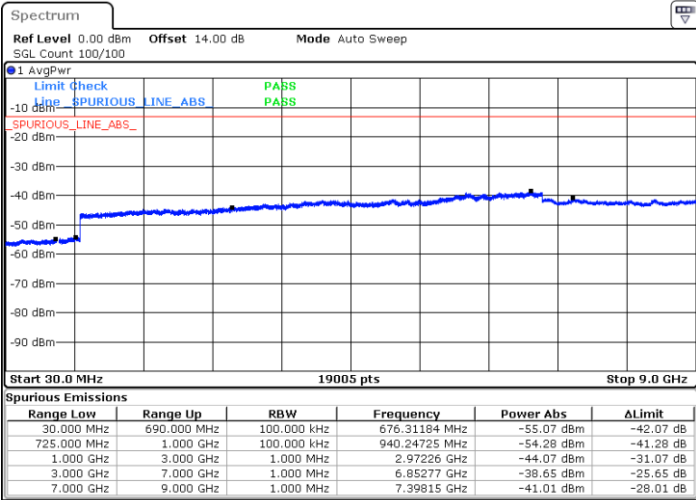

Date: 22 JUL 2019 10:35:05

LTE Band 17 / 10MHz

Lowest Channel / QPSK

Lowest Channel / 16QAM

Date: 22 JUL 2019 10:41:11

Date: 22 JUL 2019 10:42:05

LTE Band 17 / 10MHz

Middle Channel / QPSK

Date: 22 JUL 2019 10:43:40

Middle Channel / 16QAM

Date: 22 JUL 2019 10:44:33

Highest Channel / QPSK

Date: 22 JUL 2019 10:50:40

Highest Channel / 16QAM

Date: 22 JUL 2019 10:51:33

LTE Band 17 / 5MHz

Lowest Channel / 64QAM

Middle Channel / 64QAM

Date: 22 JUL 2019 11:05:29

Date: 22 JUL 2019 11:06:22

Highest Channel / 64QAM

Date: 22 JUL 2019 11:07:16

LTE Band 17 / 10MHz

Lowest Channel / 64QAM

Middle Channel / 64QAM

Date: 22 JUL 2019 11:13:43

Date: 22 JUL 2019 11:14:36

Highest Channel / 64QAM

Date: 22 JUL 2019 11:15:29

LTE Band 66 / 1.4MHz

Lowest Channel / QPSK

Lowest Channel / 16QAM