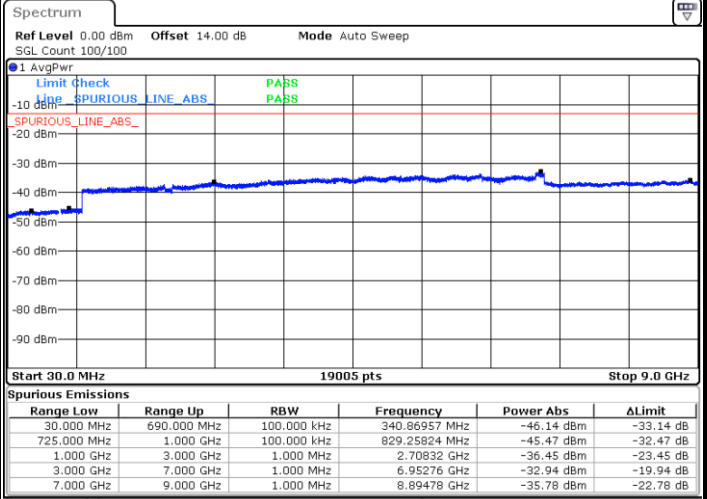

Middle Channel / 16QAM

Date: 14.JUL.2019 14:05:18

Highest Channel / QPSK

Date: 14.JUL.2019 14:06:53

Highest Channel / 16QAM

Date: 14.JUL.2019 14:07:47

LTE Band 12 / 1.4MHz

Lowest Channel / 64QAM

Date: 14.JUL.2019 14:11:46

Middle Channel / 64QAM

Date: 14.JUL.2019 14:13:00

Highest Channel / 64QAM

Date: 14.JUL.2019 14:14:14

LTE Band 12 / 3MHz

Lowest Channel / 64QAM

Middle Channel / 64QAM

Date: 14.JUL.2019 14:15:29

Date: 14.JUL.2019 14:16:43

Highest Channel / 64QAM

Date: 14.JUL.2019 14:17:57

LTE Band 12 / 5MHz

Lowest Channel / 64QAM

Middle Channel / 64QAM

Date: 14.JUL.2019 14:19:12