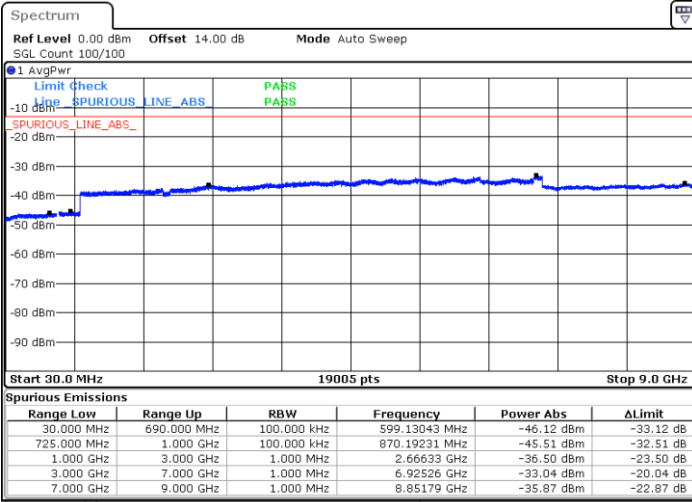

Highest Channel / QPSK

Date: 14 JUL 2019 13:44:36

Highest Channel / 16QAM

Date: 14 JUL 2019 13:45:30

LTE Band 12 / 3MHz

Lowest Channel / QPSK

Date: 14 JUL 2019 13:47:04

Lowest Channel / 16QAM

Date: 14 JUL 2019 13:47:58

LTE Band 12 / 3MHz

Middle Channel / QPSK

Middle Channel / 16QAM

Date: 14.JUL.2019 13:49:33

Date: 14.JUL.2019 13:50:27

Highest Channel / QPSK

Highest Channel / 16QAM