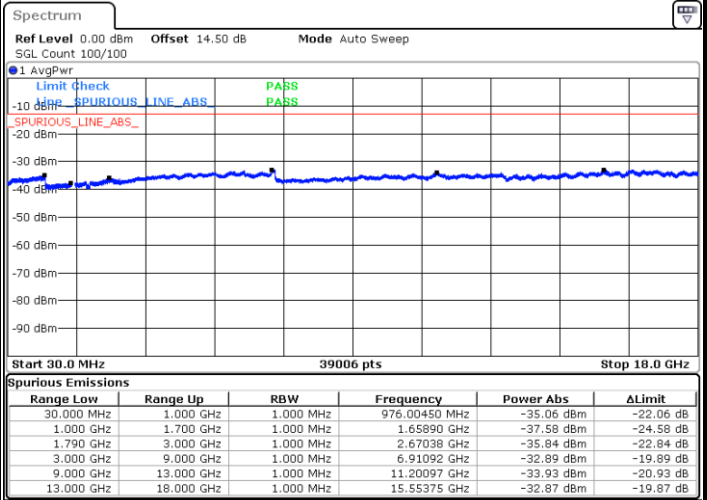

Middle Channel / 64QAM

Date: 22 JUL 2019 11:13:43

Date: 22 JUL 2019 11:14:36

Highest Channel / 64QAM

Date: 22 JUL 2019 11:15:29

LTE Band 66 / 1.4MHz

Lowest Channel / QPSK

Lowest Channel / 16QAM

Date: 21 JUL 2019 16:45:56

Date: 21 JUL 2019 17:01:20

Middle Channel / QPSK

Middle Channel / 16QAM

Date: 21 JUL 2019 17:12:17

Date: 21 JUL 2019 17:14:35

LTE Band 66 / 1.4MHz

Highest Channel / QPSK

Date: 21 JUL 2019 17:27:08

Highest Channel / 16QAM

Date: 21 JUL 2019 17:30:38

LTE Band 66 / 3MHz

Lowest Channel / QPSK

Date: 21 JUL 2019 17:45:21

Lowest Channel / 16QAM

Date: 21 JUL 2019 17:46:12

LTE Band 66 / 3MHz

Middle Channel / QPSK

Middle Channel / 16QAM

Date: 21.JUL.2019 18:37:10

Date: 21.JUL.2019 18:39:38

Highest Channel / QPSK

Highest Channel / 16QAM

Date: 21.JUL.2019 18:27:13