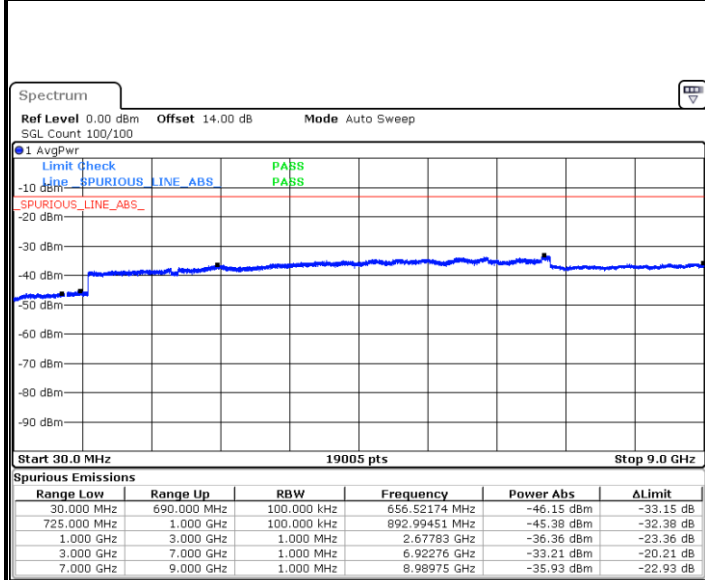

Lowest Channel / 64QAM

Middle Channel / 64QAM

Date: 17.JUL.2019 01:26:57

Date: 17.JUL.2019 01:28:12

Highest Channel / 64QAM

Date: 17.JUL.2019 01:31:44

LTE Band 12 / 1.4MHz

Lowest Channel / QPSK

Date: 14.JUL.2019 13:39:38

Lowest Channel / 16QAM

Date: 14.JUL.2019 13:40:32

Middle Channel / QPSK

Date: 14.JUL.2019 13:42:07

Middle Channel / 16QAM

Date: 14.JUL.2019 13:43:01

LTE Band 12 / 1.4MHz

Highest Channel / QPSK

Date: 14 JUL 2019 13:44:36

Highest Channel / 16QAM

Date: 14 JUL 2019 13:45:30

LTE Band 12 / 3MHz

Lowest Channel / QPSK

Date: 14 JUL 2019 13:47:04

Lowest Channel / 16QAM