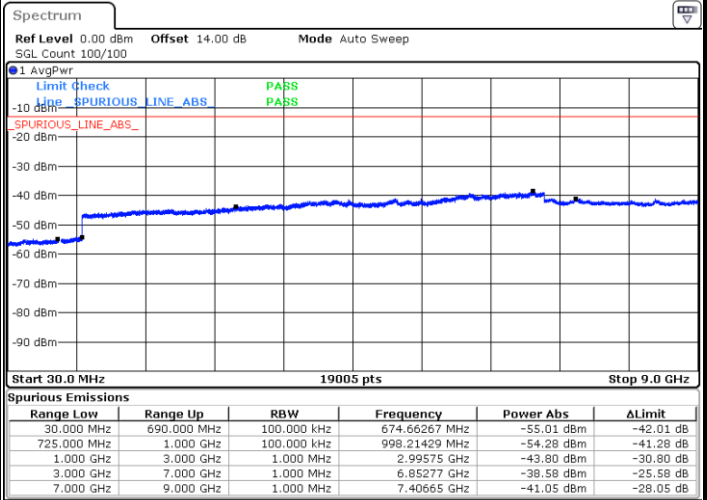

Middle Channel / 16QAM

Date: 22 JUL 2019 12:09:32

Date: 22 JUL 2019 12:10:25

LTE Band 13 / 5MHz

Highest Channel / QPSK

Highest Channel / 16QAM

LTE Band 13 / 10MHz

Middle Channel / QPSK

Middle Channel / 16QAM

LTE Band 13 / 10MHz

Middle Channel / 64QAM

LTE Band 17 / 5MHz

Lowest Channel / QPSK

Lowest Channel / 16QAM

Date: 22 JUL 2019 10:24:44

Date: 22 JUL 2019 10:25:37

Middle Channel / QPSK

Middle Channel / 16QAM

Date: 22 JUL 2019 10:27:11

Date: 22 JUL 2019 10:28:05

LTE Band 17 / 5MHz

Highest Channel / QPSK

Highest Channel / 16QAM

Date: 22 JUL 2019 10:34:11