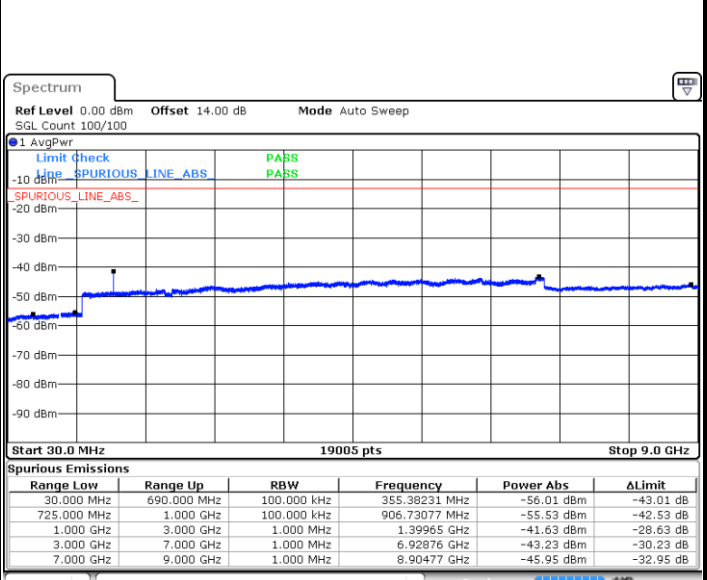

Date: 14.JUL.2019 13:52:01

Date: 14.JUL.2019 13:52:55

LTE Band 12 / 5MHz

Lowest Channel / QPSK

Lowest Channel / 16QAM

Date: 14.JUL.2019 13:54:30

Date: 14.JUL.2019 13:55:24

Middle Channel / QPSK

Middle Channel / 16QAM

Date: 14.JUL.2019 13:56:58

Date: 14.JUL.2019 13:57:52

LTE Band 12 / 5MHz

Highest Channel / QPSK

Date: 14 JUL 2019 13:59:27

Highest Channel / 16QAM

Date: 14 JUL 2019 14:00:21

LTE Band 12 / 10MHz

Lowest Channel / QPSK

Date: 14 JUL 2019 14:01:55

Lowest Channel / 16QAM

Date: 14 JUL 2019 14:02:50

LTE Band 12 / 10MHz

Middle Channel / QPSK

Date: 14.JUL.2019 14:04:24

Middle Channel / 16QAM

Date: 14.JUL.2019 14:05:18

Highest Channel / QPSK

Date: 14.JUL.2019 14:06:53

Highest Channel / 16QAM

Date: 14.JUL.2019 14:07:47

LTE Band 12 / 1.4MHz

Lowest Channel / 64QAM