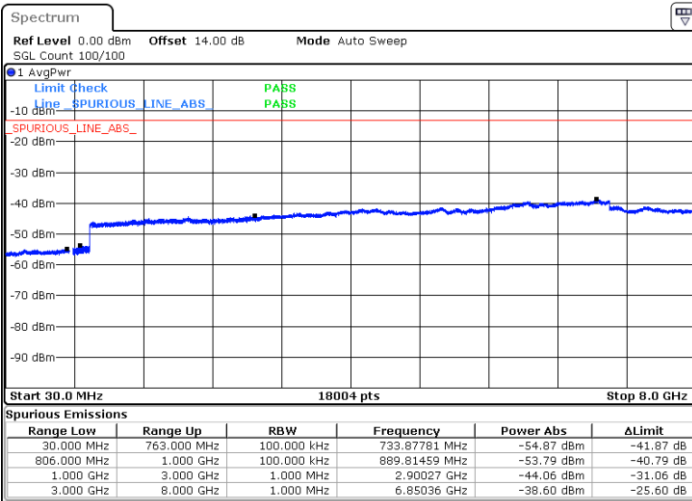

Date: 14.JUL.2019 14:20:26

Highest Channel / 64QAM

Date: 14.JUL.2019 14:21:40

LTE Band 12 / 10MHz

Lowest Channel / 64QAM

Middle Channel / 64QAM

Date: 14.JUL.2019 14:22:54

Date: 14.JUL.2019 14:24:09

Highest Channel / 64QAM

Date: 14.JUL.2019 14:25:23

LTE Band 13 / 5MHz

Lowest Channel / QPSK

Lowest Channel / 16QAM

Date: 22 JUL 2019 12:07:04

Date: 22 JUL 2019 12:07:57

Middle Channel / QPSK

Middle Channel / 16QAM

Date: 22 JUL 2019 12:09:32

Date: 22 JUL 2019 12:10:25

LTE Band 13 / 5MHz

Highest Channel / QPSK

Highest Channel / 16QAM

LTE Band 13 / 10MHz

Middle Channel / QPSK