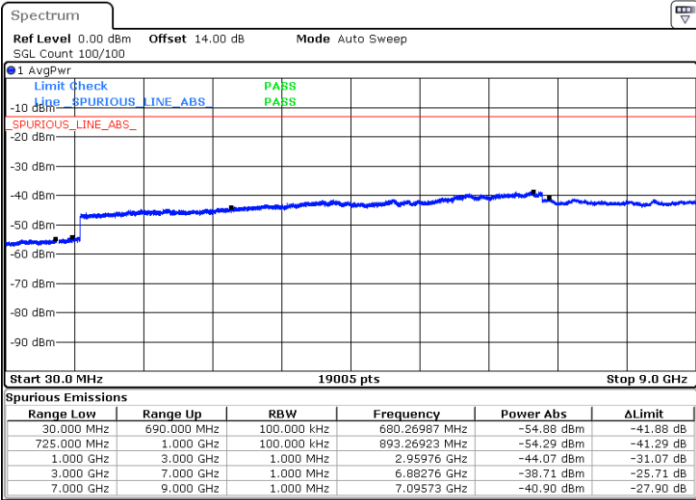

Middle Channel / 16QAM

Date: 22 JUL 2019 12:09:32

Date: 22 JUL 2019 12:10:25

LTE Band 13 / 5MHz

Highest Channel / QPSK

Highest Channel / 16QAM

LTE Band 13 / 10MHz

Middle Channel / QPSK

Middle Channel / 16QAM

LTE Band 13 / 10MHz

Middle Channel / 64QAM

LTE Band 17 / 5MHz

Lowest Channel / QPSK

Lowest Channel / 16QAM

Date: 22 JUL 2019 10:24:44

Date: 22 JUL 2019 10:25:37

Middle Channel / QPSK

Middle Channel / 16QAM

Date: 22 JUL 2019 10:27:11

Date: 22 JUL 2019 10:28:05

LTE Band 17 / 5MHz

Highest Channel / QPSK

Highest Channel / 16QAM

Date: 22 JUL 2019 10:34:11