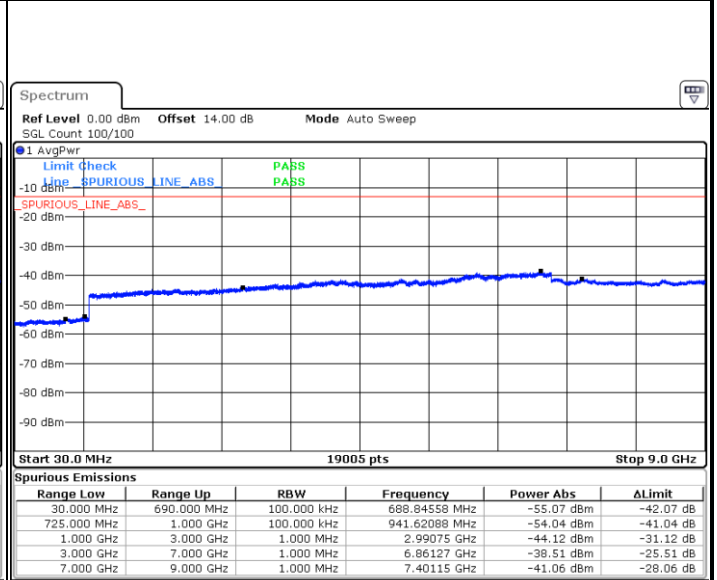

Middle Channel / QPSK

Middle Channel / 16QAM

Date: 22 JUL 2019 10:27:11

Date: 22 JUL 2019 10:28:05

LTE Band 17 / 5MHz

Highest Channel / QPSK

Highest Channel / 16QAM

Date: 22 JUL 2019 10:34:11

Date: 22 JUL 2019 10:35:05

LTE Band 17 / 10MHz

Lowest Channel / QPSK

Lowest Channel / 16QAM

Date: 22 JUL 2019 10:41:11

Date: 22 JUL 2019 10:42:05

LTE Band 17 / 10MHz

Middle Channel / QPSK

Date: 22 JUL 2019 10:43:40

Middle Channel / 16QAM

Date: 22 JUL 2019 10:44:33

Highest Channel / QPSK

Date: 22 JUL 2019 10:50:40

Highest Channel / 16QAM

Date: 22 JUL 2019 10:51:33

LTE Band 17 / 5MHz

Lowest Channel / 64QAM

Middle Channel / 64QAM

Date: 22 JUL 2019 11:05:29

Date: 22 JUL 2019 11:06:22

Highest Channel / 64QAM

Date: 22 JUL 2019 11:07:16

LTE Band 17 / 10MHz

Lowest Channel / 64QAM