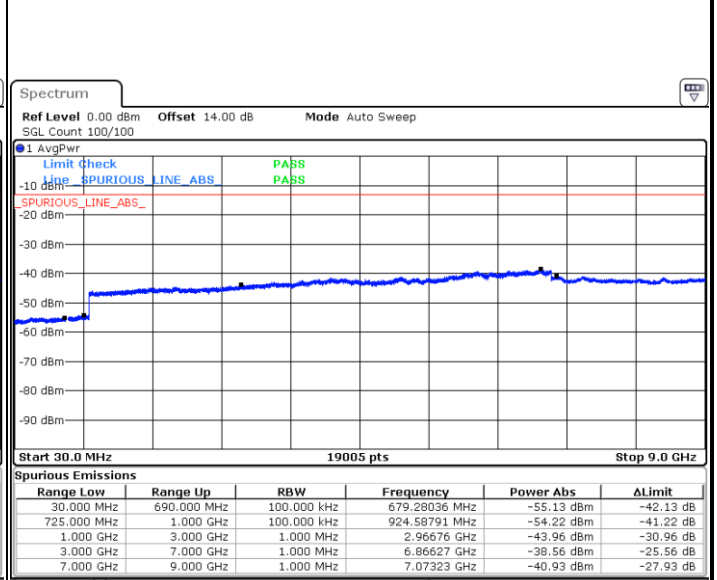

Date: 22 JUL 2019 10:35:05

LTE Band 17 / 10MHz

Lowest Channel / QPSK

Lowest Channel / 16QAM

Date: 22 JUL 2019 10:41:11

Date: 22 JUL 2019 10:42:05

LTE Band 17 / 10MHz

Middle Channel / QPSK

Date: 22 JUL 2019 10:43:40

Middle Channel / 16QAM

Date: 22 JUL 2019 10:44:33

Highest Channel / QPSK

Date: 22 JUL 2019 10:50:40

Highest Channel / 16QAM

Date: 22 JUL 2019 10:51:33

LTE Band 17 / 5MHz

Lowest Channel / 64QAM

Middle Channel / 64QAM

Date: 22 JUL 2019 11:05:29

Date: 22 JUL 2019 11:06:22

Highest Channel / 64QAM

Date: 22 JUL 2019 11:07:16

LTE Band 17 / 10MHz

Lowest Channel / 64QAM

Middle Channel / 64QAM

Date: 22 JUL 2019 11:13:43

Date: 22 JUL 2019 11:14:36

Highest Channel / 64QAM

Date: 22 JUL 2019 11:15:29

LTE Band 66 / 1.4MHz

Lowest Channel / QPSK

Lowest Channel / 16QAM