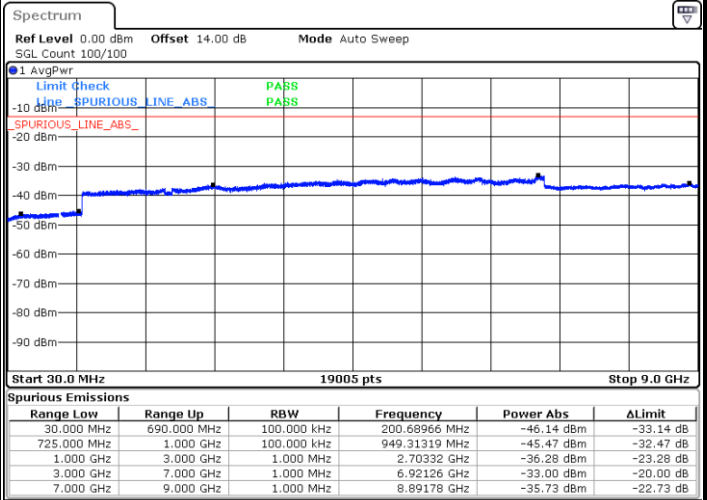

Date: 14.JUL.2019 13:52:01

Date: 14.JUL.2019 13:52:55

LTE Band 12 / 5MHz

Lowest Channel / QPSK

Lowest Channel / 16QAM

Date: 14.JUL.2019 13:54:30

Date: 14.JUL.2019 13:55:24

Middle Channel / QPSK

Middle Channel / 16QAM

Date: 14.JUL.2019 13:56:58

Date: 14.JUL.2019 13:57:52

LTE Band 12 / 5MHz

Highest Channel / QPSK

Date: 14 JUL 2019 13:59:27

Highest Channel / 16QAM

Date: 14 JUL 2019 14:00:21