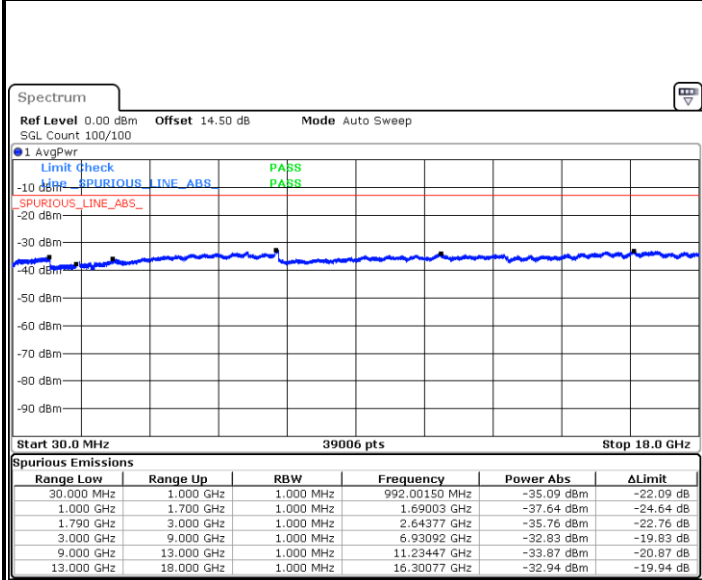

Middle Channel / 64QAM

Date: 22 JUL 2019 11:13:43

Date: 22 JUL 2019 11:14:36

Highest Channel / 64QAM

Date: 22 JUL 2019 11:15:29

LTE Band 66 / 1.4MHz

Lowest Channel / QPSK

Lowest Channel / 16QAM

Date: 21 JUL 2019 16:45:56

Date: 21 JUL 2019 17:01:20

Middle Channel / QPSK

Middle Channel / 16QAM

Date: 21 JUL 2019 17:12:17

Date: 21 JUL 2019 17:14:35

LTE Band 66 / 1.4MHz

Highest Channel / QPSK

Date: 21 JUL 2019 17:27:08

Highest Channel / 16QAM

Date: 21 JUL 2019 17:30:38

LTE Band 66 / 3MHz

Lowest Channel / QPSK

Date: 21 JUL 2019 17:45:21

Lowest Channel / 16QAM

Date: 21 JUL 2019 17:46:12