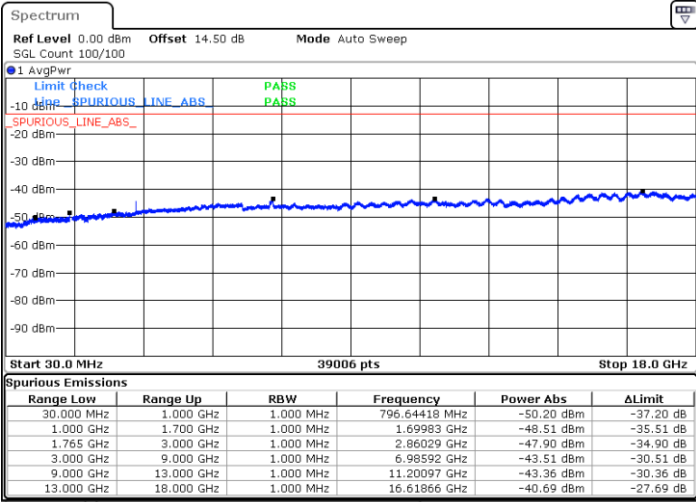

LTE Band 4 / 15MHz

Lowest Channel / 64QAM

Middle Channel / 64QAM

Date: 17.JUL.2019 01:18:38

Date: 17.JUL.2019 01:19:53

Highest Channel / 64QAM

Date: 17.JUL.2019 01:23:25

LTE Band 4 / 20MHz

Lowest Channel / 64QAM

Middle Channel / 64QAM

Date: 17.JUL.2019 01:26:57

Date: 17.JUL.2019 01:28:12

Highest Channel / 64QAM

Date: 17.JUL.2019 01:31:44

LTE Band 12 / 1.4MHz

Lowest Channel / QPSK