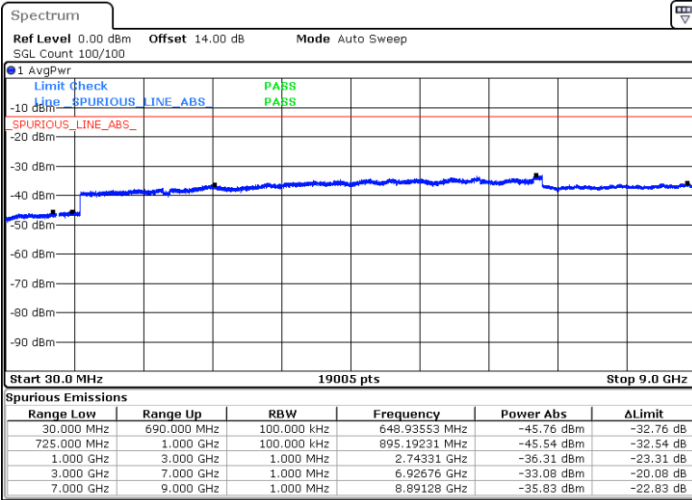

Date: 14 JUL 2019 13:47:58

LTE Band 12 / 3MHz

Middle Channel / QPSK

Middle Channel / 16QAM

Date: 14.JUL.2019 13:49:33

Date: 14.JUL.2019 13:50:27

Highest Channel / QPSK

Highest Channel / 16QAM

Date: 14.JUL.2019 13:52:01

Date: 14.JUL.2019 13:52:55

LTE Band 12 / 5MHz

Lowest Channel / QPSK

Lowest Channel / 16QAM

Date: 14.JUL.2019 13:54:30

Date: 14.JUL.2019 13:55:24

Middle Channel / QPSK

Middle Channel / 16QAM

Date: 14.JUL.2019 13:56:58

Date: 14.JUL.2019 13:57:52

LTE Band 12 / 5MHz

Highest Channel / QPSK

Date: 14 JUL 2019 13:59:27

Highest Channel / 16QAM

Date: 14 JUL 2019 14:00:21