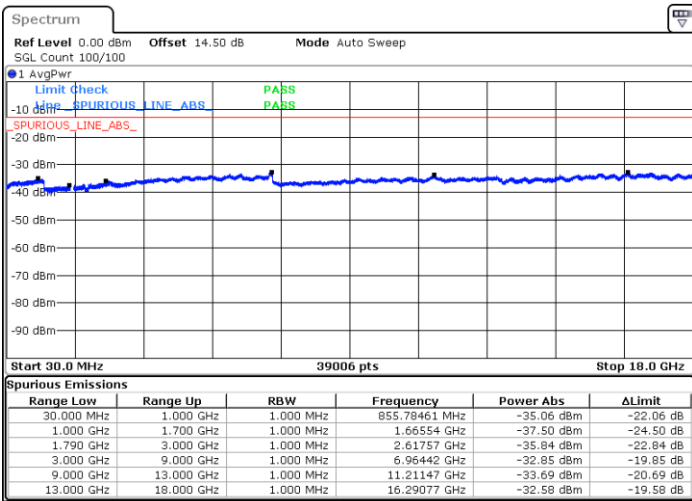

Lowest Channel / 64QAM

Middle Channel / 64QAM

Date: 22 JUL 2019 11:05:29

Date: 22 JUL 2019 11:06:22

Highest Channel / 64QAM

Date: 22 JUL 2019 11:07:16

LTE Band 17 / 10MHz

Lowest Channel / 64QAM

Middle Channel / 64QAM

Date: 22 JUL 2019 11:13:43

Date: 22 JUL 2019 11:14:36

Highest Channel / 64QAM

Date: 22 JUL 2019 11:15:29

LTE Band 66 / 1.4MHz

Lowest Channel / QPSK

Lowest Channel / 16QAM

Date: 21 JUL 2019 16:45:56

Date: 21 JUL 2019 17:01:20

Middle Channel / QPSK

Middle Channel / 16QAM

Date: 21 JUL 2019 17:12:17

Date: 21 JUL 2019 17:14:35

LTE Band 66 / 1.4MHz

Highest Channel / QPSK