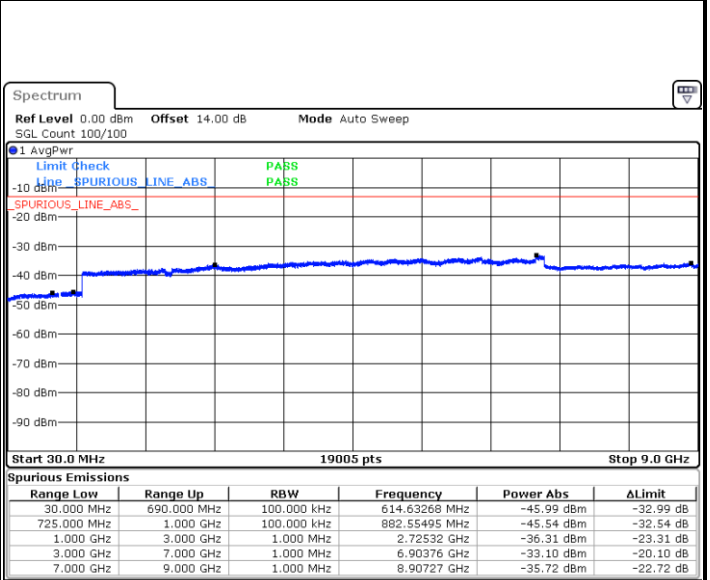

LTE Band 4 / 15MHz

Lowest Channel / 64QAM

Middle Channel / 64QAM

Date: 17.JUL.2019 01:18:38

Date: 17.JUL.2019 01:19:53

Highest Channel / 64QAM

Date: 17.JUL.2019 01:23:25

LTE Band 4 / 20MHz

Lowest Channel / 64QAM

Middle Channel / 64QAM

Date: 17.JUL.2019 01:26:57

Date: 17.JUL.2019 01:28:12

Highest Channel / 64QAM

Date: 17.JUL.2019 01:31:44

LTE Band 12 / 1.4MHz

Lowest Channel / QPSK

Date: 14.JUL.2019 13:39:38

Lowest Channel / 16QAM

Date: 14.JUL.2019 13:40:32

Middle Channel / QPSK

Date: 14.JUL.2019 13:42:07

Middle Channel / 16QAM

Date: 14.JUL.2019 13:43:01

LTE Band 12 / 1.4MHz