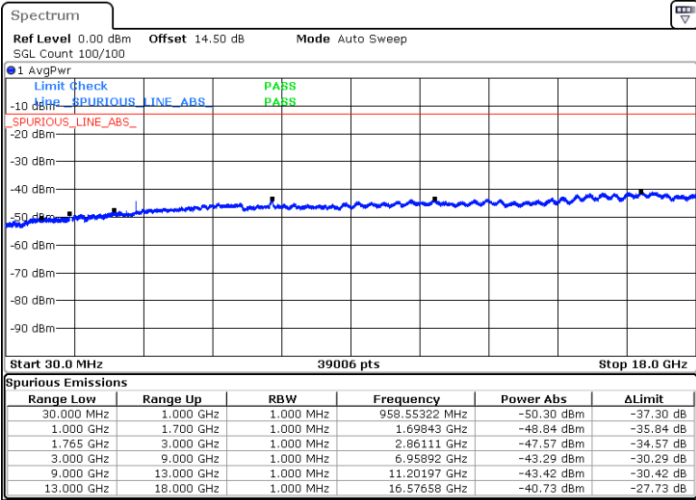

LTE Band 4 / 15MHz

Lowest Channel / 64QAM

Middle Channel / 64QAM

Date: 17.JUL.2019 01:18:38

Date: 17.JUL.2019 01:19:53

Highest Channel / 64QAM

Date: 17.JUL.2019 01:23:25

LTE Band 4 / 20MHz

Lowest Channel / 64QAM

Middle Channel / 64QAM

Date: 17.JUL.2019 01:26:57

Date: 17.JUL.2019 01:28:12

Highest Channel / 64QAM

Date: 17.JUL.2019 01:31:44

LTE Band 12 / 1.4MHz

Lowest Channel / QPSK