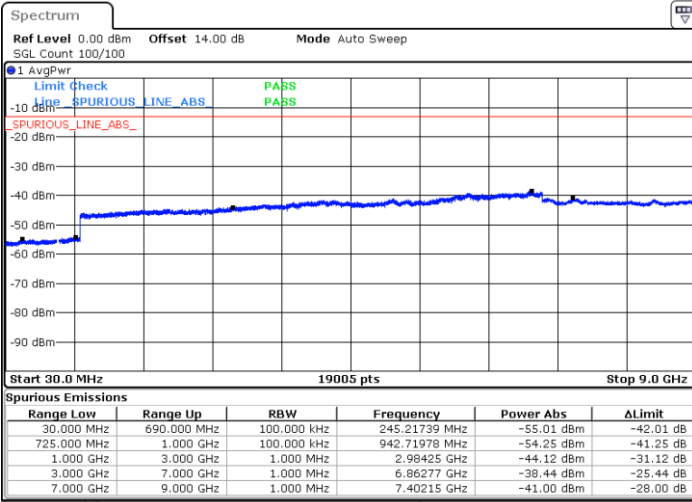

Date: 22 JUL 2019 10:43:40

Middle Channel / 16QAM

Date: 22 JUL 2019 10:44:33

Highest Channel / QPSK

Date: 22 JUL 2019 10:50:40

Highest Channel / 16QAM

Date: 22 JUL 2019 10:51:33

LTE Band 17 / 5MHz

Lowest Channel / 64QAM

Middle Channel / 64QAM

Date: 22 JUL 2019 11:05:29

Date: 22 JUL 2019 11:06:22

Highest Channel / 64QAM

Date: 22 JUL 2019 11:07:16

LTE Band 17 / 10MHz

Lowest Channel / 64QAM

Middle Channel / 64QAM

Date: 22 JUL 2019 11:13:43

Date: 22 JUL 2019 11:14:36

Highest Channel / 64QAM

Date: 22 JUL 2019 11:15:29

LTE Band 66 / 1.4MHz

Lowest Channel / QPSK

Lowest Channel / 16QAM