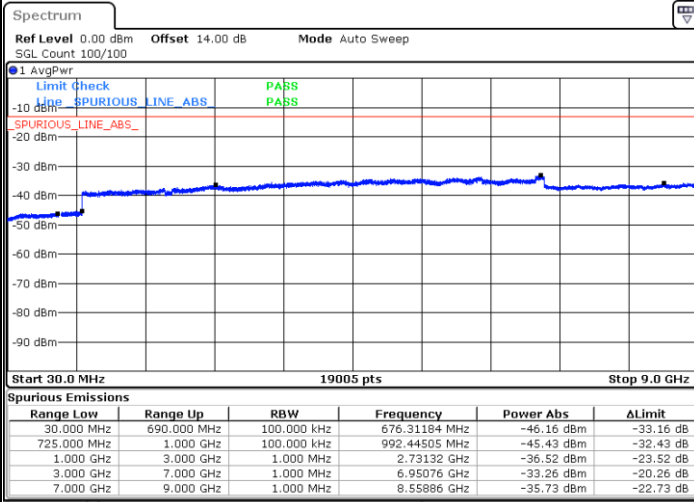

Date: 14.JUL.2019 14:15:29

Date: 14.JUL.2019 14:16:43

Highest Channel / 64QAM

Date: 14.JUL.2019 14:17:57

LTE Band 12 / 5MHz

Lowest Channel / 64QAM

Middle Channel / 64QAM

Date: 14.JUL.2019 14:19:12

Date: 14.JUL.2019 14:20:26

Highest Channel / 64QAM

Date: 14.JUL.2019 14:21:40

LTE Band 12 / 10MHz

Lowest Channel / 64QAM

Middle Channel / 64QAM

Date: 14.JUL.2019 14:22:54

Date: 14.JUL.2019 14:24:09