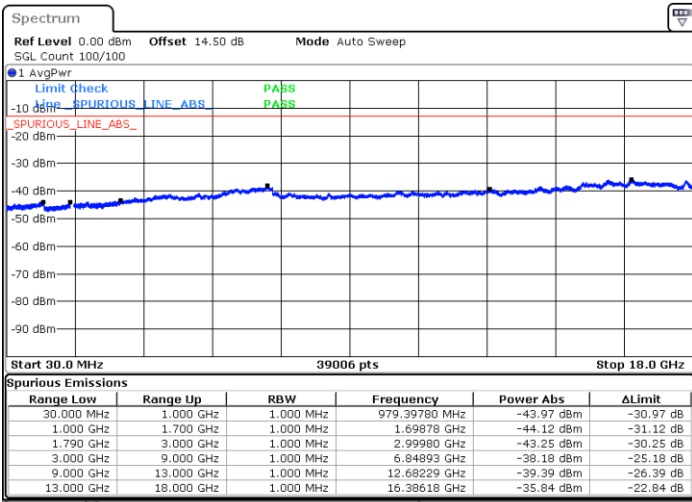

Date: 21.JUL.2019 18:29:56

LTE Band 66 / 5MHz

Lowest Channel / QPSK

Lowest Channel / 16QAM

Date: 7.AUG.2019 15:01:12

Date: 7.AUG.2019 14:59:45

Middle Channel / QPSK

Middle Channel / 16QAM

Date: 7.AUG.2019 14:42:46

Date: 7.AUG.2019 14:45:46

LTE Band 66 / 5MHz

Highest Channel / QPSK

Highest Channel / 16QAM

Date: 7.AUG.2019 15:02:41

Date: 7.AUG.2019 15:03:32

LTE Band 66 / 10MHz

Lowest Channel / QPSK

Lowest Channel / 16QAM

Date: 23.JUL.2019 15:16:41

Date: 23.JUL.2019 15:15:11

LTE Band 66 / 10MHz

Middle Channel / QPSK

Middle Channel / 16QAM

Date: 23 JUL 2019 15:24:12