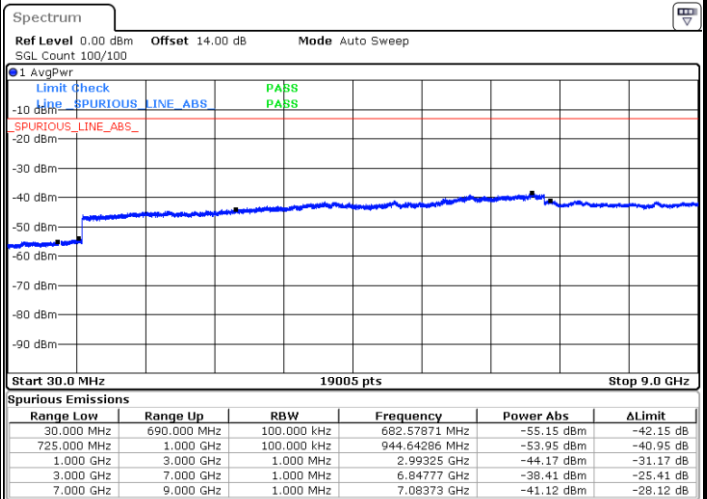

Middle Channel / 16QAM

Date: 22 JUL 2019 12:09:32

Date: 22 JUL 2019 12:10:25

LTE Band 13 / 5MHz

Highest Channel / QPSK

Highest Channel / 16QAM

LTE Band 13 / 10MHz

Middle Channel / QPSK

Middle Channel / 16QAM

LTE Band 13 / 10MHz

Middle Channel / 64QAM

LTE Band 17 / 5MHz

Lowest Channel / QPSK

Lowest Channel / 16QAM

Date: 22 JUL 2019 10:24:44

Date: 22 JUL 2019 10:25:37

Middle Channel / QPSK

Middle Channel / 16QAM

Date: 22 JUL 2019 10:27:11

Date: 22 JUL 2019 10:28:05

LTE Band 17 / 5MHz

Highest Channel / QPSK

Highest Channel / 16QAM

Date: 22 JUL 2019 10:34:11