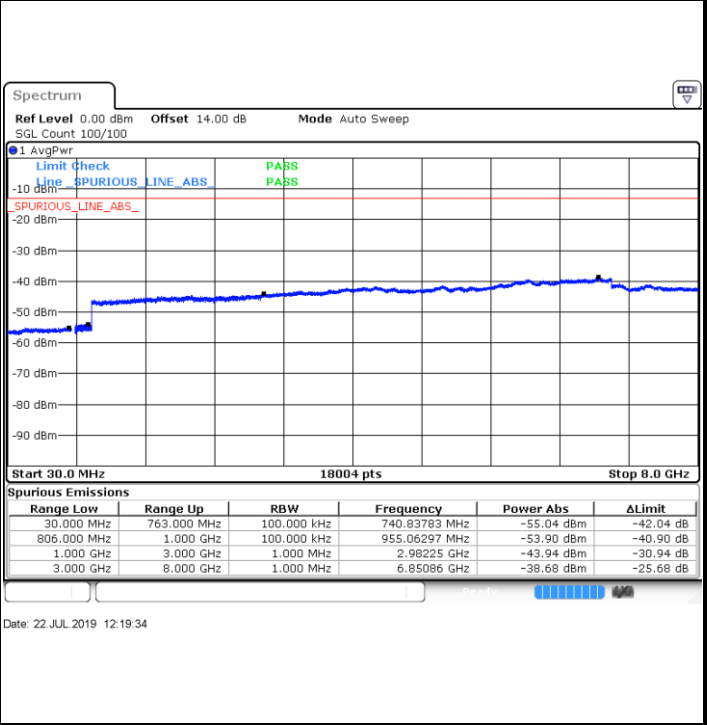

Highest Channel / 64QAM

Date: 14.JUL.2019 14:25:23

LTE Band 13 / 5MHz

Lowest Channel / QPSK

Lowest Channel / 16QAM

Date: 22 JUL 2019 12:07:04

Date: 22 JUL 2019 12:07:57

Middle Channel / QPSK

Middle Channel / 16QAM

Date: 22 JUL 2019 12:09:32

Date: 22 JUL 2019 12:10:25

LTE Band 13 / 5MHz

Highest Channel / QPSK

Highest Channel / 16QAM

LTE Band 13 / 10MHz

Middle Channel / QPSK

Middle Channel / 16QAM

LTE Band 13 / 10MHz

Middle Channel / 64QAM

LTE Band 17 / 5MHz

Lowest Channel / QPSK

Lowest Channel / 16QAM

Date: 22 JUL 2019 10:24:44

Date: 22 JUL 2019 10:25:37

Middle Channel / QPSK

Middle Channel / 16QAM

Date: 22 JUL 2019 10:27:11

Date: 22 JUL 2019 10:28:05

LTE Band 17 / 5MHz

Highest Channel / QPSK

Highest Channel / 16QAM

Date: 22 JUL 2019 10:34:11