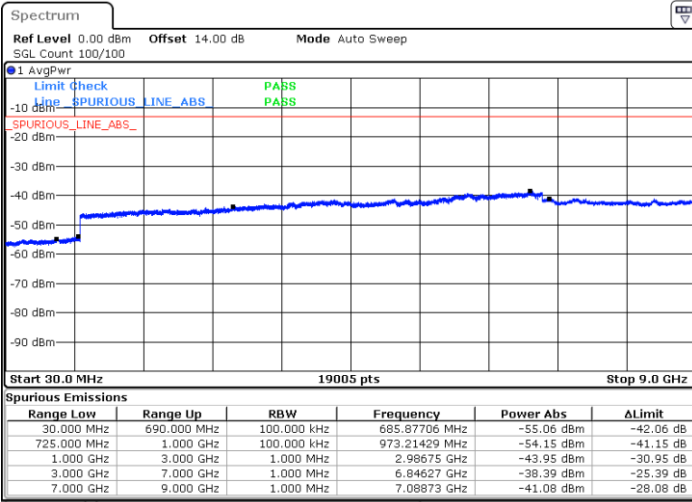

Date: 22 JUL 2019 10:43:40

Middle Channel / 16QAM

Date: 22 JUL 2019 10:44:33

Highest Channel / QPSK

Date: 22 JUL 2019 10:50:40

Highest Channel / 16QAM

Date: 22 JUL 2019 10:51:33

LTE Band 17 / 5MHz

Lowest Channel / 64QAM

Middle Channel / 64QAM

Date: 22 JUL 2019 11:05:29

Date: 22 JUL 2019 11:06:22

Highest Channel / 64QAM

Date: 22 JUL 2019 11:07:16

LTE Band 17 / 10MHz

Lowest Channel / 64QAM

Middle Channel / 64QAM

Date: 22 JUL 2019 11:13:43

Date: 22 JUL 2019 11:14:36

Highest Channel / 64QAM

Date: 22 JUL 2019 11:15:29

LTE Band 66 / 1.4MHz

Lowest Channel / QPSK

Lowest Channel / 16QAM