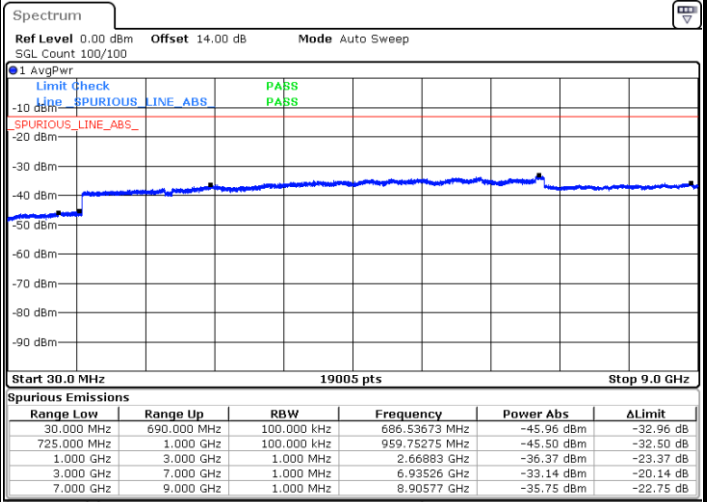

Date: 14 JUL 2019 13:47:58

LTE Band 12 / 3MHz

Middle Channel / QPSK

Middle Channel / 16QAM

Date: 14.JUL.2019 13:49:33

Date: 14.JUL.2019 13:50:27

Highest Channel / QPSK

Highest Channel / 16QAM

Date: 14.JUL.2019 13:52:01

Date: 14.JUL.2019 13:52:55

LTE Band 12 / 5MHz

Lowest Channel / QPSK

Lowest Channel / 16QAM

Date: 14.JUL.2019 13:54:30

Date: 14.JUL.2019 13:55:24

Middle Channel / QPSK