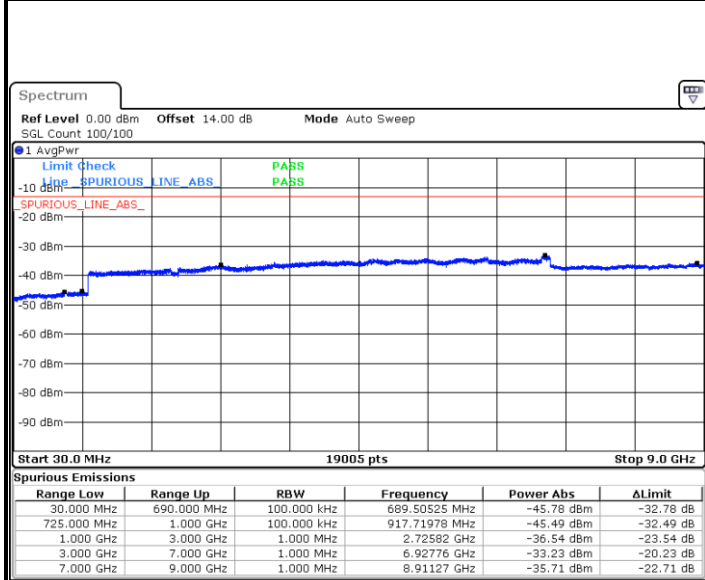

LTE Band 4 / 15MHz

Lowest Channel / 64QAM

Middle Channel / 64QAM

Date: 17.JUL.2019 01:18:38

Date: 17.JUL.2019 01:19:53

Highest Channel / 64QAM

Date: 17.JUL.2019 01:23:25

LTE Band 4 / 20MHz

Lowest Channel / 64QAM

Middle Channel / 64QAM

Date: 17.JUL.2019 01:26:57

Date: 17.JUL.2019 01:28:12

Highest Channel / 64QAM

Date: 17.JUL.2019 01:31:44

LTE Band 12 / 1.4MHz

Lowest Channel / QPSK

Date: 14.JUL.2019 13:39:38

Lowest Channel / 16QAM

Date: 14.JUL.2019 13:40:32

Middle Channel / QPSK

Date: 14.JUL.2019 13:42:07

Middle Channel / 16QAM

Date: 14.JUL.2019 13:43:01

LTE Band 12 / 1.4MHz

Highest Channel / QPSK

Date: 14 JUL 2019 13:44:36

Highest Channel / 16QAM

Date: 14 JUL 2019 13:45:30

LTE Band 12 / 3MHz

Lowest Channel / QPSK

Date: 14 JUL 2019 13:47:04

Lowest Channel / 16QAM