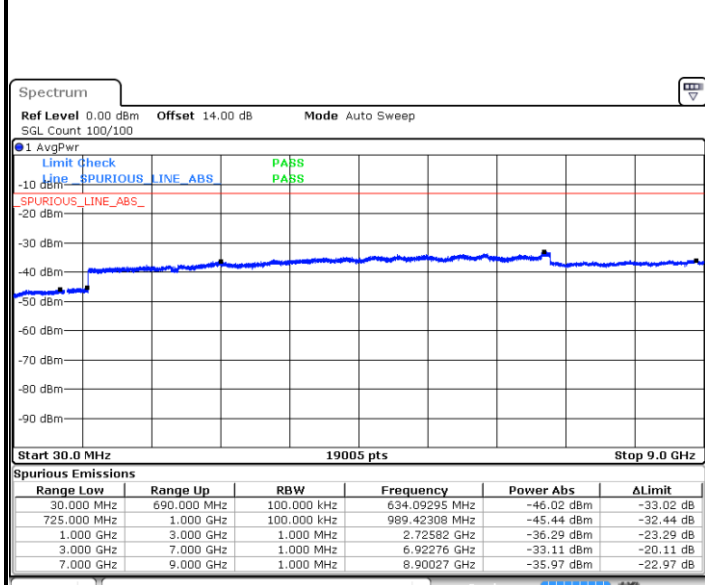

Date: 14.JUL.2019 13:39:38

Lowest Channel / 16QAM

Date: 14.JUL.2019 13:40:32

Middle Channel / QPSK

Date: 14.JUL.2019 13:42:07

Middle Channel / 16QAM

Date: 14.JUL.2019 13:43:01

LTE Band 12 / 1.4MHz

Highest Channel / QPSK

Date: 14 JUL 2019 13:44:36

Highest Channel / 16QAM

Date: 14 JUL 2019 13:45:30

LTE Band 12 / 3MHz

Lowest Channel / QPSK

Date: 14 JUL 2019 13:47:04

Lowest Channel / 16QAM

Date: 14 JUL 2019 13:47:58

LTE Band 12 / 3MHz

Middle Channel / QPSK

Middle Channel / 16QAM

Date: 14.JUL.2019 13:49:33

Date: 14.JUL.2019 13:50:27

Highest Channel / QPSK

Highest Channel / 16QAM

Date: 14.JUL.2019 13:52:01

Date: 14.JUL.2019 13:52:55

LTE Band 12 / 5MHz

Lowest Channel / QPSK

Lowest Channel / 16QAM

Date: 14.JUL.2019 13:54:30

Date: 14.JUL.2019 13:55:24

Middle Channel / QPSK