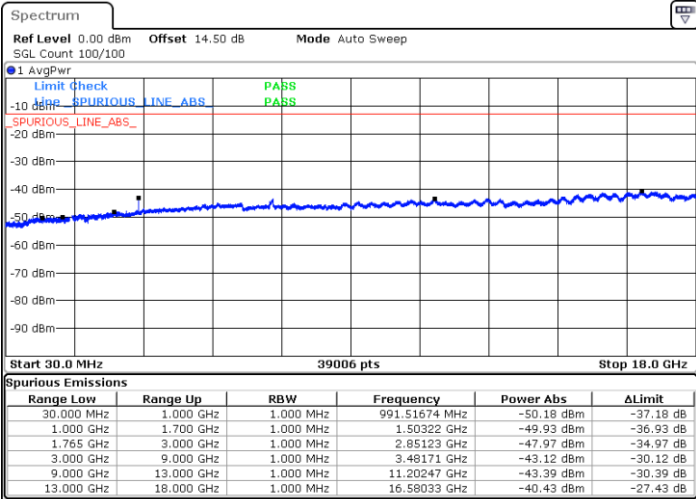

LTE Band 4 / 15MHz

Lowest Channel / 64QAM

Middle Channel / 64QAM

Date: 17.JUL.2019 01:18:38

Date: 17.JUL.2019 01:19:53

Highest Channel / 64QAM

Date: 17.JUL.2019 01:23:25

LTE Band 4 / 20MHz

Lowest Channel / 64QAM

Middle Channel / 64QAM

Date: 17.JUL.2019 01:26:57

Date: 17.JUL.2019 01:28:12

Highest Channel / 64QAM

Date: 17.JUL.2019 01:31:44

LTE Band 12 / 1.4MHz

Lowest Channel / QPSK