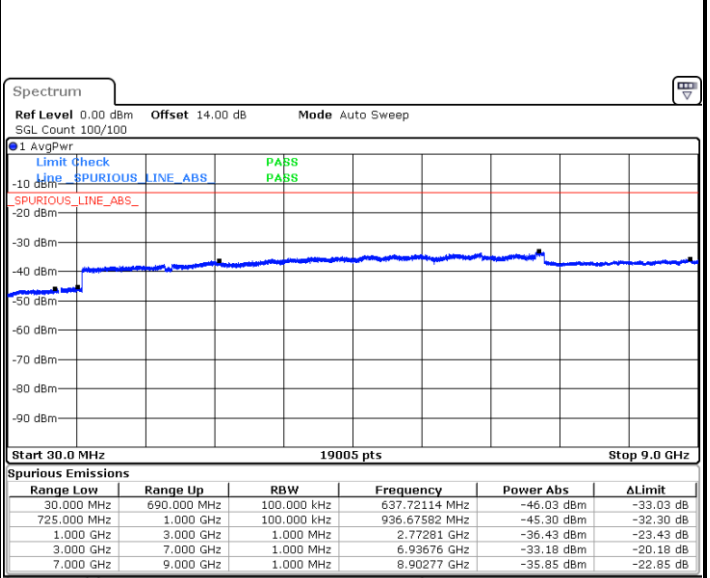

Lowest Channel / 64QAM

Middle Channel / 64QAM

Date: 17.JUL.2019 01:26:57

Date: 17.JUL.2019 01:28:12

Highest Channel / 64QAM

Date: 17.JUL.2019 01:31:44

LTE Band 12 / 1.4MHz

Lowest Channel / QPSK

Date: 14.JUL.2019 13:39:38

Lowest Channel / 16QAM

Date: 14.JUL.2019 13:40:32

Middle Channel / QPSK

Date: 14.JUL.2019 13:42:07

Middle Channel / 16QAM

Date: 14.JUL.2019 13:43:01

LTE Band 12 / 1.4MHz

Highest Channel / QPSK

Date: 14 JUL 2019 13:44:36

Highest Channel / 16QAM

Date: 14 JUL 2019 13:45:30

LTE Band 12 / 3MHz

Lowest Channel / QPSK

Date: 14 JUL 2019 13:47:04

Lowest Channel / 16QAM