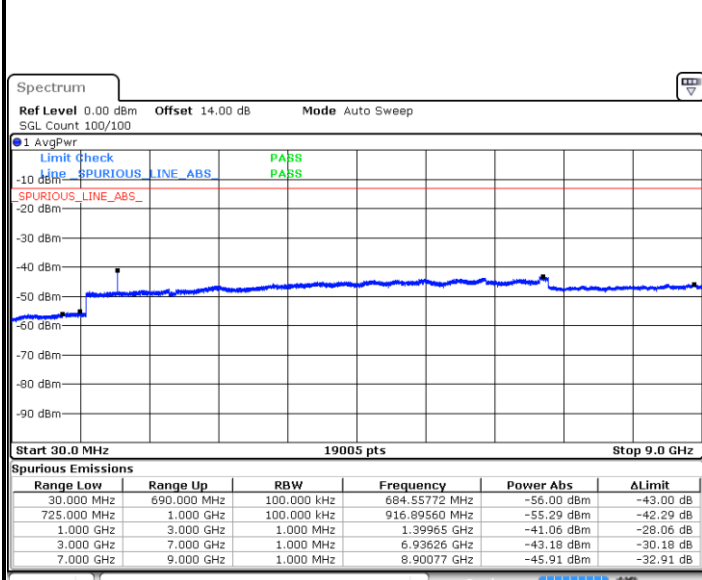

Date: 14.JUL.2019 13:52:01

Date: 14.JUL.2019 13:52:55

LTE Band 12 / 5MHz

Lowest Channel / QPSK

Lowest Channel / 16QAM

Date: 14.JUL.2019 13:54:30

Date: 14.JUL.2019 13:55:24

Middle Channel / QPSK

Middle Channel / 16QAM

Date: 14.JUL.2019 13:56:58

Date: 14.JUL.2019 13:57:52

LTE Band 12 / 5MHz

Highest Channel / QPSK

Date: 14 JUL 2019 13:59:27

Highest Channel / 16QAM

Date: 14 JUL 2019 14:00:21

LTE Band 12 / 10MHz

Lowest Channel / QPSK

Date: 14 JUL 2019 14:01:55

Lowest Channel / 16QAM

Date: 14 JUL 2019 14:02:50

LTE Band 12 / 10MHz

Middle Channel / QPSK

Date: 14.JUL.2019 14:04:24

Middle Channel / 16QAM

Date: 14.JUL.2019 14:05:18

Highest Channel / QPSK

Date: 14.JUL.2019 14:06:53

Highest Channel / 16QAM

Date: 14.JUL.2019 14:07:47

LTE Band 12 / 1.4MHz

Lowest Channel / 64QAM