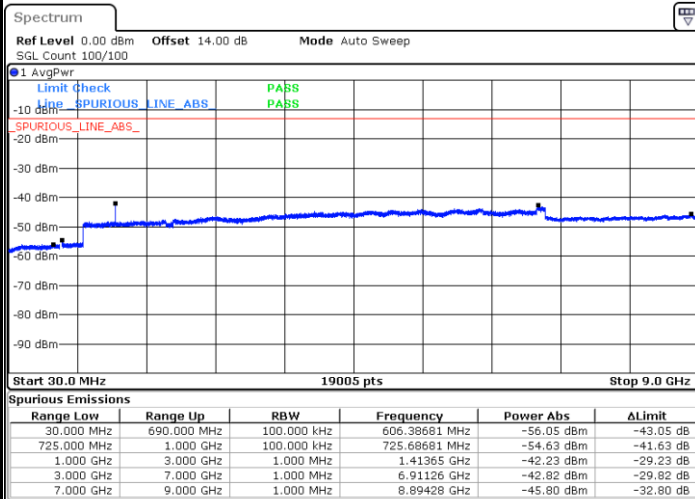

Date: 14.JUL.2019 14:15:29

Date: 14.JUL.2019 14:16:43

Highest Channel / 64QAM

Date: 14.JUL.2019 14:17:57

LTE Band 12 / 5MHz

Lowest Channel / 64QAM

Middle Channel / 64QAM

Date: 14.JUL.2019 14:19:12

Date: 14.JUL.2019 14:20:26

Highest Channel / 64QAM

Date: 14.JUL.2019 14:21:40

LTE Band 12 / 10MHz

Lowest Channel / 64QAM

Middle Channel / 64QAM

Date: 14.JUL.2019 14:22:54

Date: 14.JUL.2019 14:24:09

Highest Channel / 64QAM

Date: 14.JUL.2019 14:25:23

LTE Band 13 / 5MHz

Lowest Channel / QPSK

Lowest Channel / 16QAM

Date: 22 JUL 2019 12:07:04

Date: 22 JUL 2019 12:07:57

Middle Channel / QPSK