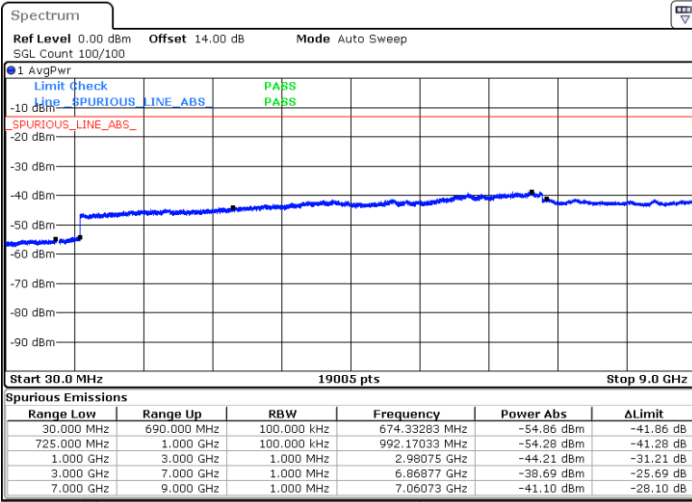

Middle Channel / 16QAM

LTE Band 13 / 10MHz

Middle Channel / 64QAM

LTE Band 17 / 5MHz

Lowest Channel / QPSK

Lowest Channel / 16QAM

Date: 22 JUL 2019 10:24:44

Date: 22 JUL 2019 10:25:37

Middle Channel / QPSK

Middle Channel / 16QAM

Date: 22 JUL 2019 10:27:11

Date: 22 JUL 2019 10:28:05

LTE Band 17 / 5MHz

Highest Channel / QPSK

Highest Channel / 16QAM

Date: 22 JUL 2019 10:34:11

Date: 22 JUL 2019 10:35:05

LTE Band 17 / 10MHz

Lowest Channel / QPSK

Lowest Channel / 16QAM

Date: 22 JUL 2019 10:41:11

Date: 22 JUL 2019 10:42:05

LTE Band 17 / 10MHz

Middle Channel / QPSK