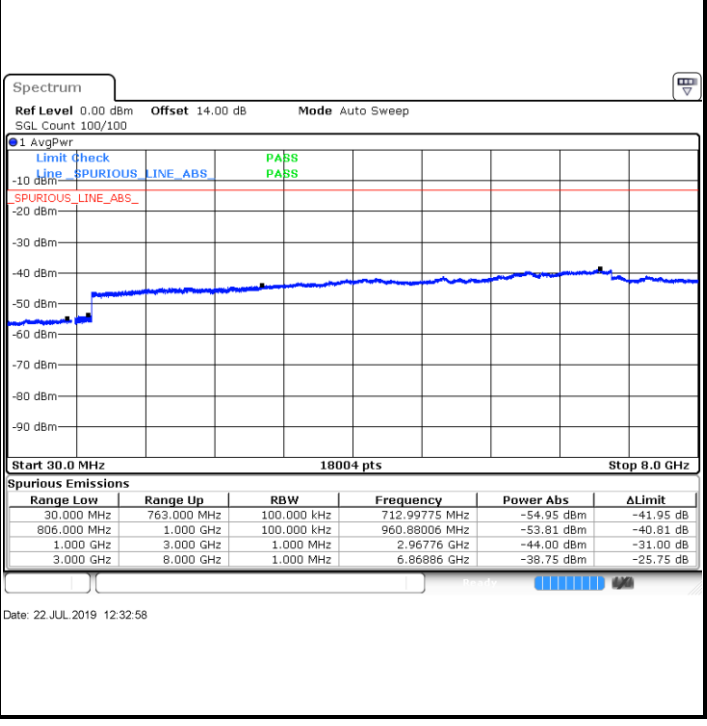

Highest Channel / 64QAM

Date: 14.JUL.2019 14:25:23

LTE Band 13 / 5MHz

Lowest Channel / QPSK

Lowest Channel / 16QAM

Date: 22 JUL 2019 12:07:04

Date: 22 JUL 2019 12:07:57

Middle Channel / QPSK

Middle Channel / 16QAM

Date: 22 JUL 2019 12:09:32

Date: 22 JUL 2019 12:10:25

LTE Band 13 / 5MHz

Highest Channel / QPSK

Highest Channel / 16QAM

LTE Band 13 / 10MHz

Middle Channel / QPSK

Middle Channel / 16QAM

LTE Band 13 / 10MHz

Middle Channel / 64QAM

LTE Band 17 / 5MHz

Lowest Channel / QPSK

Lowest Channel / 16QAM

Date: 22 JUL 2019 10:24:44

Date: 22 JUL 2019 10:25:37