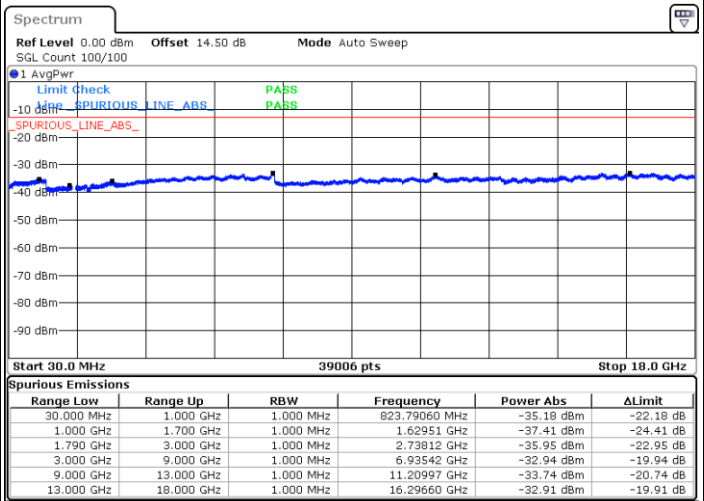

Lowest Channel / 64QAM

Middle Channel / 64QAM

Date: 22 JUL 2019 11:05:29

Date: 22 JUL 2019 11:06:22

Highest Channel / 64QAM

Date: 22 JUL 2019 11:07:16

LTE Band 17 / 10MHz

Lowest Channel / 64QAM

Middle Channel / 64QAM

Date: 22 JUL 2019 11:13:43

Date: 22 JUL 2019 11:14:36

Highest Channel / 64QAM

Date: 22 JUL 2019 11:15:29

LTE Band 66 / 1.4MHz

Lowest Channel / QPSK

Lowest Channel / 16QAM

Date: 21 JUL 2019 16:45:56

Date: 21 JUL 2019 17:01:20

Middle Channel / QPSK

Middle Channel / 16QAM

Date: 21 JUL 2019 17:12:17

Date: 21 JUL 2019 17:14:35

LTE Band 66 / 1.4MHz

Highest Channel / QPSK