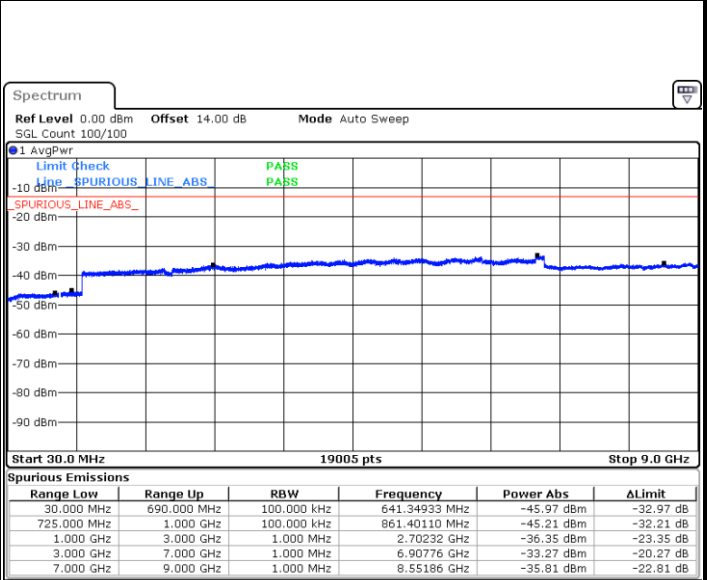

Middle Channel / 16QAM

Date: 14.JUL.2019 14:05:18

Highest Channel / QPSK

Date: 14.JUL.2019 14:06:53

Highest Channel / 16QAM

Date: 14.JUL.2019 14:07:47

LTE Band 12 / 1.4MHz

Lowest Channel / 64QAM

Date: 14.JUL.2019 14:11:46

Middle Channel / 64QAM

Date: 14.JUL.2019 14:13:00

Highest Channel / 64QAM

Date: 14.JUL.2019 14:14:14

LTE Band 12 / 3MHz

Lowest Channel / 64QAM

Middle Channel / 64QAM