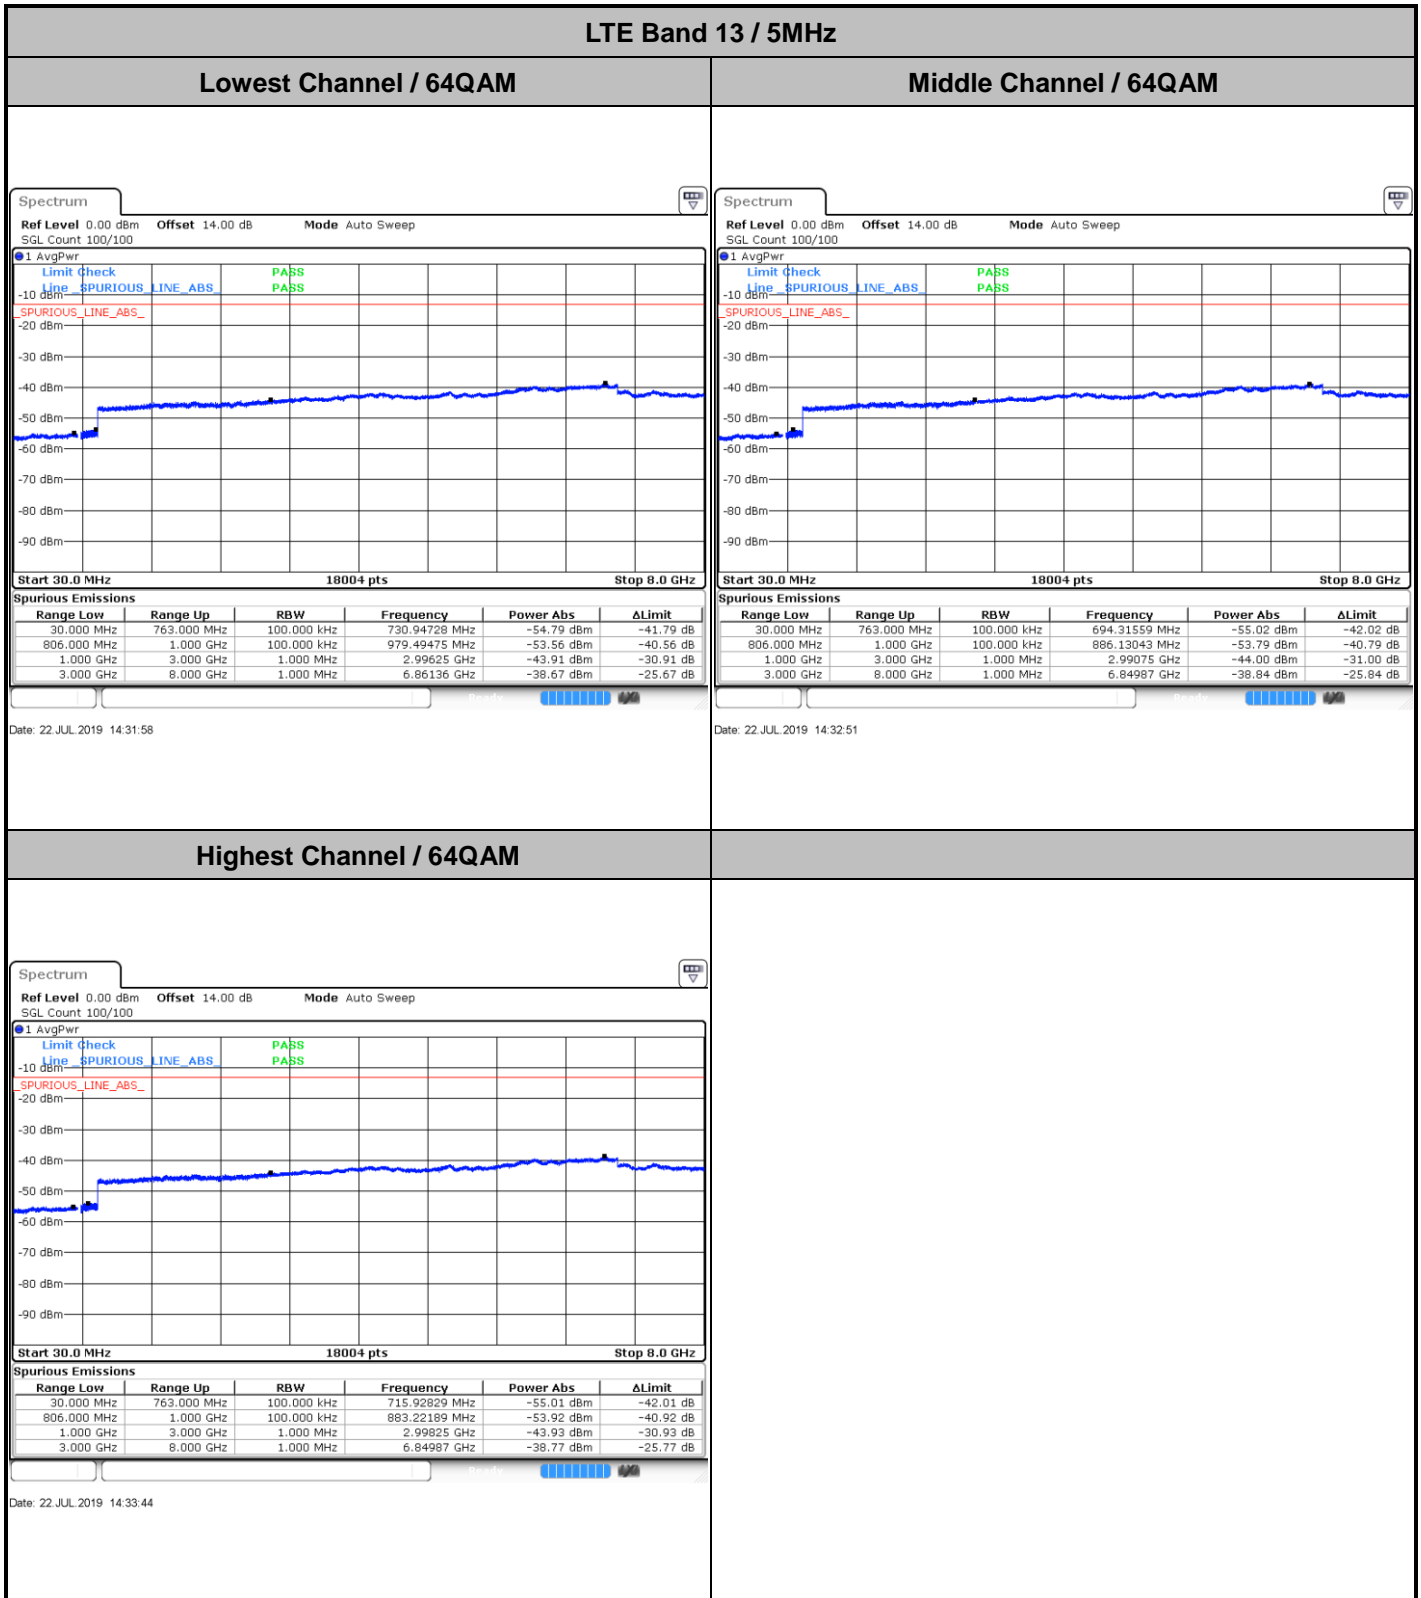

Highest Channel / 64QAM

Date: 14.JUL.2019 14:25:23

LTE Band 13 / 5MHz

Lowest Channel / QPSK

Lowest Channel / 16QAM

Date: 22 JUL 2019 12:07:04

Date: 22 JUL 2019 12:07:57

Middle Channel / QPSK

Middle Channel / 16QAM

Date: 22 JUL 2019 12:09:32

Date: 22 JUL 2019 12:10:25

LTE Band 13 / 5MHz

Highest Channel / QPSK

Highest Channel / 16QAM

LTE Band 13 / 10MHz

Middle Channel / QPSK

Middle Channel / 16QAM

LTE Band 13 / 10MHz

Middle Channel / 64QAM

LTE Band 17 / 5MHz

Lowest Channel / QPSK

Lowest Channel / 16QAM

Date: 22 JUL 2019 10:24:44

Date: 22 JUL 2019 10:25:37