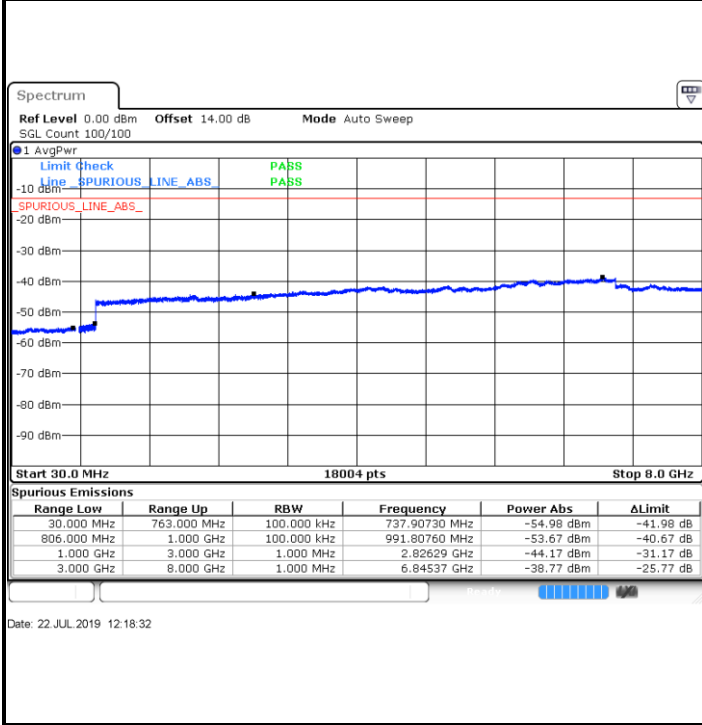

Highest Channel / 64QAM

Date: 14.JUL.2019 14:25:23

LTE Band 13 / 5MHz

Lowest Channel / QPSK

Lowest Channel / 16QAM

Date: 22 JUL 2019 12:07:04

Date: 22 JUL 2019 12:07:57

Middle Channel / QPSK

Middle Channel / 16QAM

Date: 22 JUL 2019 12:09:32

Date: 22 JUL 2019 12:10:25

LTE Band 13 / 5MHz

Highest Channel / QPSK

Highest Channel / 16QAM

LTE Band 13 / 10MHz

Middle Channel / QPSK

Middle Channel / 16QAM

LTE Band 13 / 10MHz

Middle Channel / 64QAM

LTE Band 17 / 5MHz

Lowest Channel / QPSK

Lowest Channel / 16QAM

Date: 22 JUL 2019 10:24:44

Date: 22 JUL 2019 10:25:37