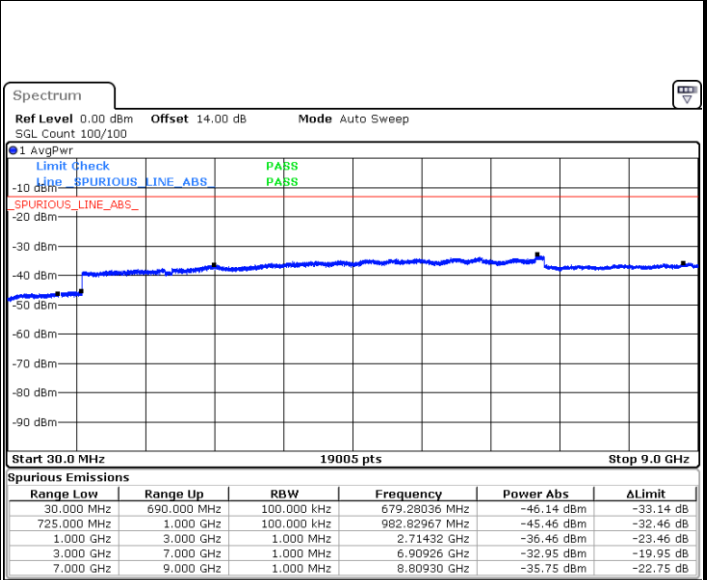

Date: 14.JUL.2019 13:52:01

Date: 14.JUL.2019 13:52:55

LTE Band 12 / 5MHz

Lowest Channel / QPSK

Lowest Channel / 16QAM

Date: 14.JUL.2019 13:54:30

Date: 14.JUL.2019 13:55:24

Middle Channel / QPSK

Middle Channel / 16QAM

Date: 14.JUL.2019 13:56:58

Date: 14.JUL.2019 13:57:52

LTE Band 12 / 5MHz

Highest Channel / QPSK

Date: 14 JUL 2019 13:59:27

Highest Channel / 16QAM

Date: 14 JUL 2019 14:00:21

LTE Band 12 / 10MHz

Lowest Channel / QPSK

Date: 14 JUL 2019 14:01:55

Lowest Channel / 16QAM

Date: 14 JUL 2019 14:02:50

LTE Band 12 / 10MHz

Middle Channel / QPSK

Date: 14.JUL.2019 14:04:24