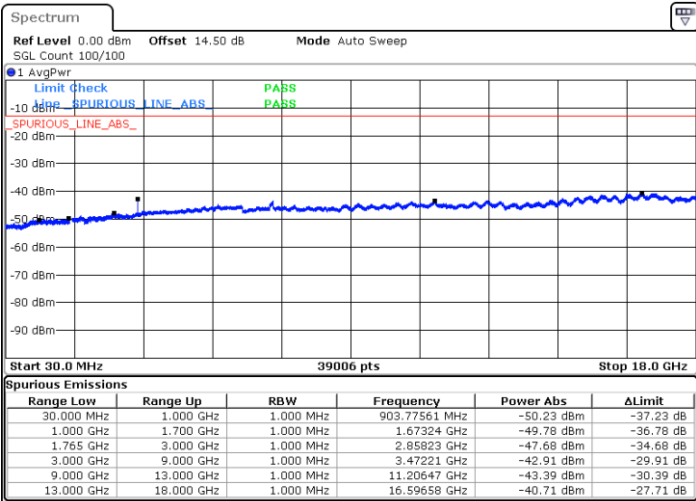

Lowest Channel / 64QAM

Middle Channel / 64QAM

Date: 17.JUL.2019 01:26:57

Date: 17.JUL.2019 01:28:12

Highest Channel / 64QAM

Date: 17.JUL.2019 01:31:44

LTE Band 12 / 1.4MHz

Lowest Channel / QPSK

Date: 14.JUL.2019 13:39:38

Lowest Channel / 16QAM

Date: 14.JUL.2019 13:40:32

Middle Channel / QPSK

Date: 14.JUL.2019 13:42:07

Middle Channel / 16QAM

Date: 14.JUL.2019 13:43:01

LTE Band 12 / 1.4MHz