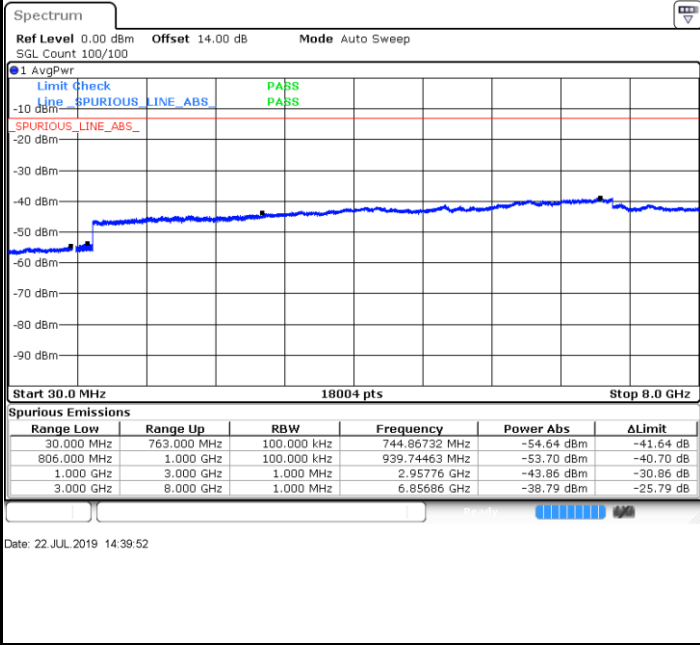

Middle Channel / 16QAM

Date: 22 JUL 2019 12:09:32

Date: 22 JUL 2019 12:10:25

LTE Band 13 / 5MHz

Highest Channel / QPSK

Highest Channel / 16QAM

LTE Band 13 / 10MHz

Middle Channel / QPSK

Middle Channel / 16QAM

LTE Band 13 / 10MHz

Middle Channel / 64QAM

LTE Band 17 / 5MHz

Lowest Channel / QPSK

Lowest Channel / 16QAM

Date: 22 JUL 2019 10:24:44

Date: 22 JUL 2019 10:25:37

Middle Channel / QPSK

Middle Channel / 16QAM

Date: 22 JUL 2019 10:27:11

Date: 22 JUL 2019 10:28:05

LTE Band 17 / 5MHz

Highest Channel / QPSK

Highest Channel / 16QAM

Date: 22 JUL 2019 10:34:11