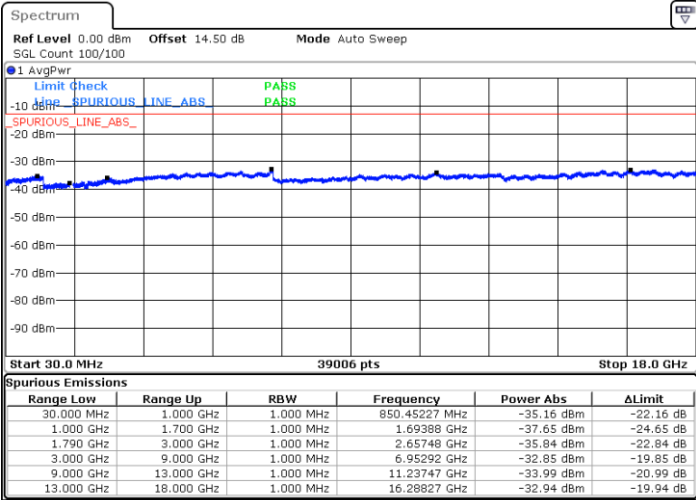

Date: 21 JUL 2019 16:45:56

Date: 21 JUL 2019 17:01:20

Middle Channel / QPSK

Middle Channel / 16QAM

Date: 21 JUL 2019 17:12:17

Date: 21 JUL 2019 17:14:35

LTE Band 66 / 1.4MHz

Highest Channel / QPSK

Date: 21 JUL 2019 17:27:08

Highest Channel / 16QAM

Date: 21 JUL 2019 17:30:38

LTE Band 66 / 3MHz

Lowest Channel / QPSK

Date: 21 JUL 2019 17:45:21

Lowest Channel / 16QAM

Date: 21 JUL 2019 17:46:12

LTE Band 66 / 3MHz

Middle Channel / QPSK

Middle Channel / 16QAM

Date: 21.JUL.2019 18:37:10

Date: 21.JUL.2019 18:39:38

Highest Channel / QPSK

Highest Channel / 16QAM

Date: 21.JUL.2019 18:27:13