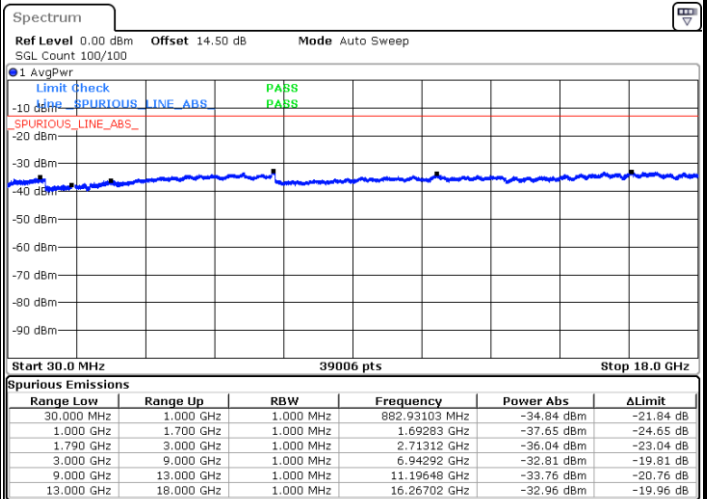

Date: 21 JUL 2019 17:27:08

Highest Channel / 16QAM

Date: 21 JUL 2019 17:30:38

LTE Band 66 / 3MHz

Lowest Channel / QPSK

Date: 21 JUL 2019 17:45:21

Lowest Channel / 16QAM

Date: 21 JUL 2019 17:46:12

LTE Band 66 / 3MHz

Middle Channel / QPSK

Middle Channel / 16QAM

Date: 21.JUL.2019 18:37:10

Date: 21.JUL.2019 18:39:38

Highest Channel / QPSK

Highest Channel / 16QAM

Date: 21.JUL.2019 18:27:13

Date: 21.JUL.2019 18:29:56

LTE Band 66 / 5MHz

Lowest Channel / QPSK

Lowest Channel / 16QAM

Date: 7.AUG.2019 15:01:12

Date: 7.AUG.2019 14:59:45

Middle Channel / QPSK

Middle Channel / 16QAM

Date: 7.AUG.2019 14:42:46

Date: 7.AUG.2019 14:45:46

LTE Band 66 / 5MHz

Highest Channel / QPSK

Highest Channel / 16QAM

Date: 7.AUG.2019 15:02:41

Date: 7.AUG.2019 15:03:32

LTE Band 66 / 10MHz