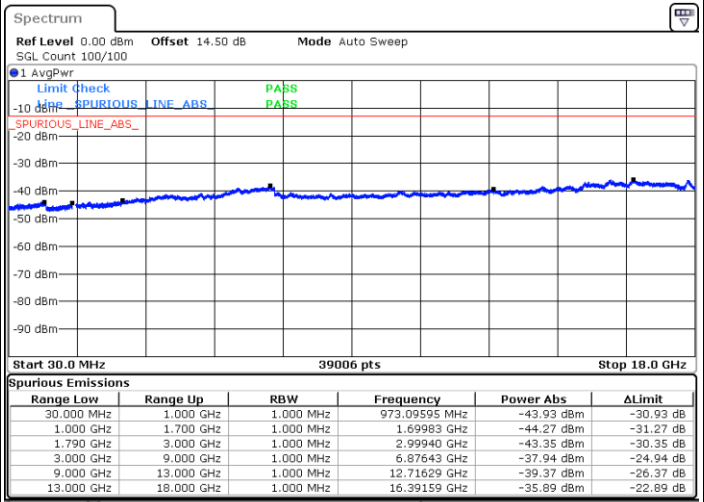

Date: 21.JUL.2019 18:29:56

LTE Band 66 / 5MHz

Lowest Channel / QPSK

Lowest Channel / 16QAM

Date: 7.AUG.2019 15:01:12

Date: 7.AUG.2019 14:59:45

Middle Channel / QPSK

Middle Channel / 16QAM

Date: 7.AUG.2019 14:42:46

Date: 7.AUG.2019 14:45:46

LTE Band 66 / 5MHz

Highest Channel / QPSK

Highest Channel / 16QAM

Date: 7.AUG.2019 15:02:41

Date: 7.AUG.2019 15:03:32

LTE Band 66 / 10MHz

Lowest Channel / QPSK

Lowest Channel / 16QAM

Date: 23.JUL.2019 15:16:41

Date: 23.JUL.2019 15:15:11

LTE Band 66 / 10MHz

Middle Channel / QPSK

Middle Channel / 16QAM

Date: 23 JUL 2019 15:24:12