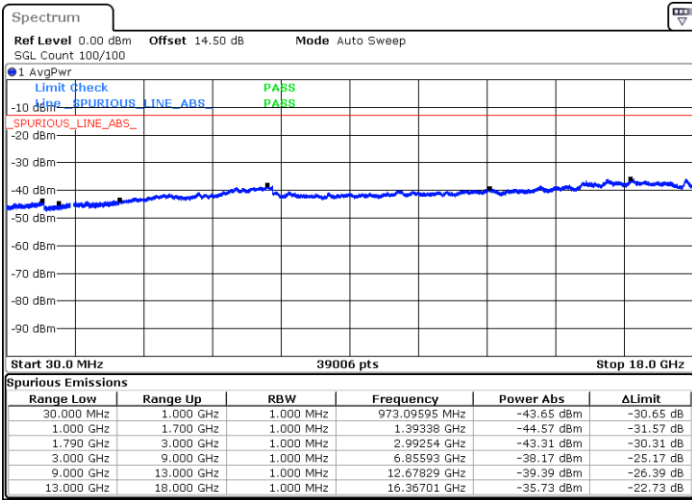

Date: 7.AUG.2019 14:42:46

Date: 7.AUG.2019 14:45:46

LTE Band 66 / 5MHz

Highest Channel / QPSK

Highest Channel / 16QAM

Date: 7.AUG.2019 15:02:41

Date: 7.AUG.2019 15:03:32

LTE Band 66 / 10MHz

Lowest Channel / QPSK

Lowest Channel / 16QAM

Date: 23.JUL.2019 15:16:41

Date: 23.JUL.2019 15:15:11

LTE Band 66 / 10MHz

Middle Channel / QPSK

Middle Channel / 16QAM

Date: 23 JUL 2019 15:24:12

Date: 23 JUL 2019 15:25:16

Highest Channel / QPSK

Highest Channel / 16QAM

Date: 23 JUL 2019 15:36:18

Date: 23 JUL 2019 15:37:12