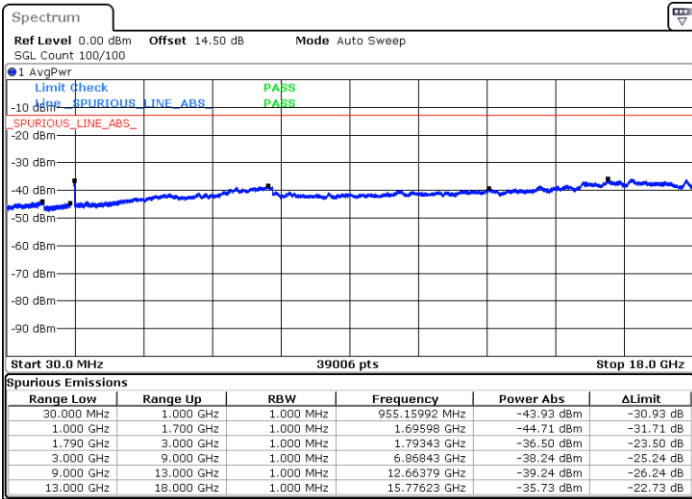

Date: 7.AUG.2019 14:42:46

Date: 7.AUG.2019 14:45:46

LTE Band 66 / 5MHz

Highest Channel / QPSK

Highest Channel / 16QAM

Date: 7.AUG.2019 15:02:41

Date: 7.AUG.2019 15:03:32

LTE Band 66 / 10MHz

Lowest Channel / QPSK

Lowest Channel / 16QAM

Date: 23.JUL.2019 15:16:41

Date: 23.JUL.2019 15:15:11

LTE Band 66 / 10MHz

Middle Channel / QPSK

Middle Channel / 16QAM

Date: 23 JUL 2019 15:24:12

Date: 23 JUL 2019 15:25:16

Highest Channel / QPSK

Highest Channel / 16QAM

Date: 23 JUL 2019 15:36:18

Date: 23 JUL 2019 15:37:12