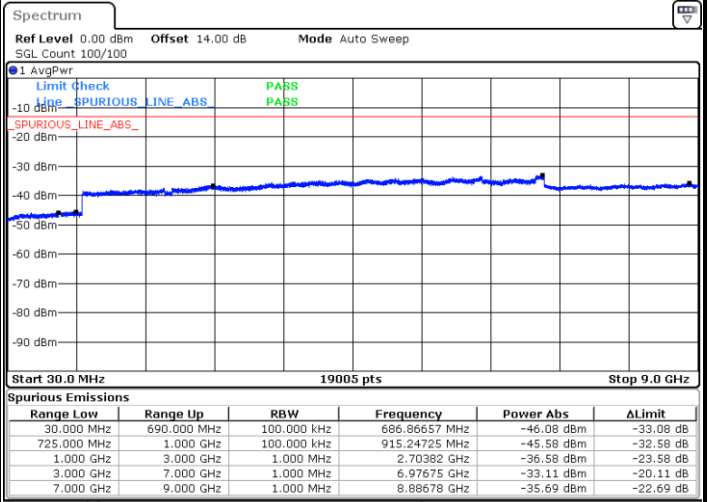

Date: 14.JUL.2019 14:15:29

Date: 14.JUL.2019 14:16:43

Highest Channel / 64QAM

Date: 14.JUL.2019 14:17:57

LTE Band 12 / 5MHz

Lowest Channel / 64QAM

Middle Channel / 64QAM

Date: 14.JUL.2019 14:19:12

Date: 14.JUL.2019 14:20:26

Highest Channel / 64QAM

Date: 14.JUL.2019 14:21:40

LTE Band 12 / 10MHz

Lowest Channel / 64QAM

Middle Channel / 64QAM

Date: 14.JUL.2019 14:22:54

Date: 14.JUL.2019 14:24:09