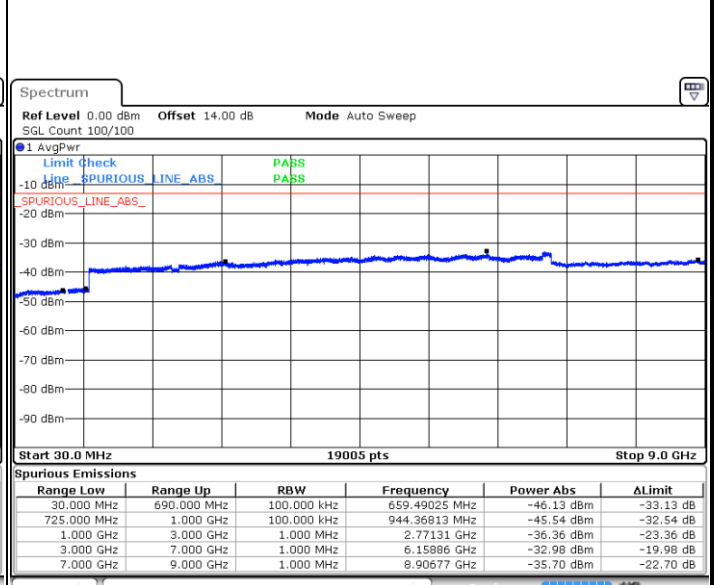

Date: 14.JUL.2019 13:39:38

Lowest Channel / 16QAM

Date: 14.JUL.2019 13:40:32

Middle Channel / QPSK

Date: 14.JUL.2019 13:42:07

Middle Channel / 16QAM

Date: 14.JUL.2019 13:43:01

LTE Band 12 / 1.4MHz

Highest Channel / QPSK

Date: 14 JUL 2019 13:44:36

Highest Channel / 16QAM

Date: 14 JUL 2019 13:45:30

LTE Band 12 / 3MHz

Lowest Channel / QPSK

Date: 14 JUL 2019 13:47:04

Lowest Channel / 16QAM

Date: 14 JUL 2019 13:47:58

LTE Band 12 / 3MHz

Middle Channel / QPSK

Middle Channel / 16QAM

Date: 14.JUL.2019 13:49:33

Date: 14.JUL.2019 13:50:27

Highest Channel / QPSK

Highest Channel / 16QAM