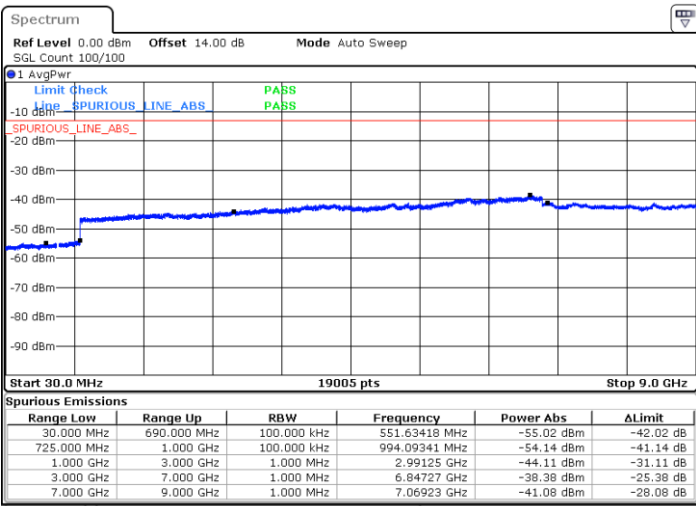

Date: 22 JUL 2019 10:43:40

Middle Channel / 16QAM

Date: 22 JUL 2019 10:44:33

Highest Channel / QPSK

Date: 22 JUL 2019 10:50:40

Highest Channel / 16QAM

Date: 22 JUL 2019 10:51:33

LTE Band 17 / 5MHz

Lowest Channel / 64QAM

Middle Channel / 64QAM

Date: 22 JUL 2019 11:05:29

Date: 22 JUL 2019 11:06:22

Highest Channel / 64QAM

Date: 22 JUL 2019 11:07:16

LTE Band 17 / 10MHz

Lowest Channel / 64QAM

Middle Channel / 64QAM

Date: 22 JUL 2019 11:13:43

Date: 22 JUL 2019 11:14:36

Highest Channel / 64QAM

Date: 22 JUL 2019 11:15:29

LTE Band 66 / 1.4MHz

Lowest Channel / QPSK

Lowest Channel / 16QAM