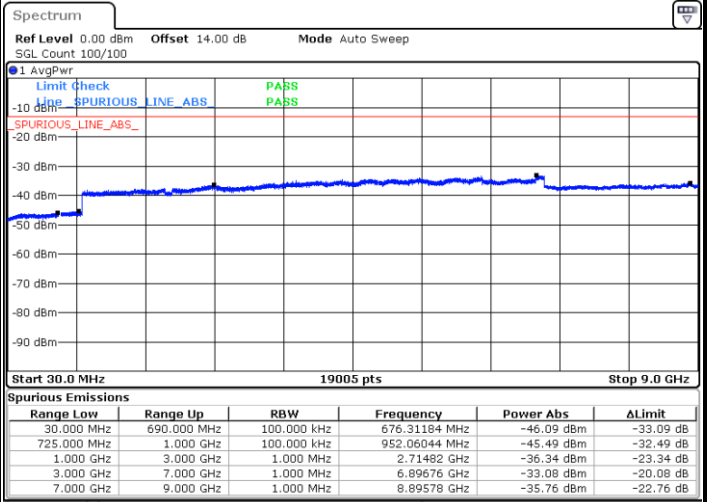

Highest Channel / QPSK

Date: 14 JUL 2019 13:44:36

Highest Channel / 16QAM

Date: 14 JUL 2019 13:45:30

LTE Band 12 / 3MHz

Lowest Channel / QPSK

Date: 14 JUL 2019 13:47:04

Lowest Channel / 16QAM

Date: 14 JUL 2019 13:47:58

LTE Band 12 / 3MHz

Middle Channel / QPSK

Middle Channel / 16QAM

Date: 14.JUL.2019 13:49:33

Date: 14.JUL.2019 13:50:27

Highest Channel / QPSK

Highest Channel / 16QAM