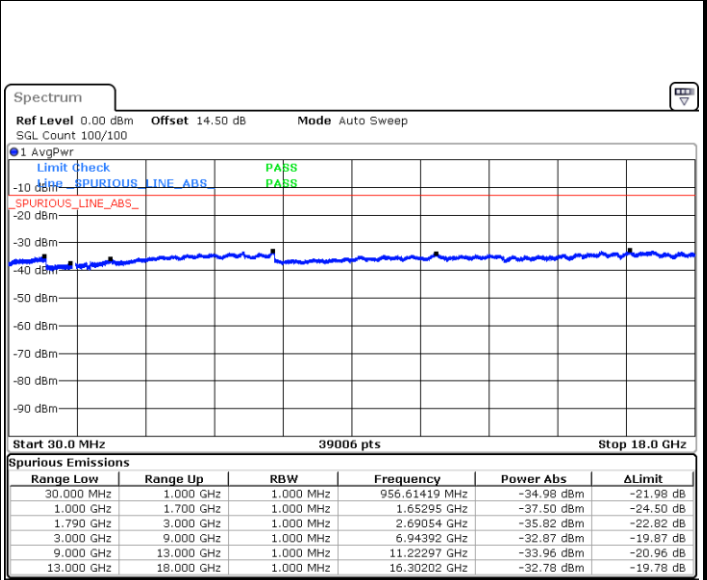

Middle Channel / 64QAM

Date: 22 JUL 2019 11:13:43

Date: 22 JUL 2019 11:14:36

Highest Channel / 64QAM

Date: 22 JUL 2019 11:15:29

LTE Band 66 / 1.4MHz

Lowest Channel / QPSK

Lowest Channel / 16QAM

Date: 21 JUL 2019 16:45:56

Date: 21 JUL 2019 17:01:20

Middle Channel / QPSK

Middle Channel / 16QAM

Date: 21 JUL 2019 17:12:17

Date: 21 JUL 2019 17:14:35

LTE Band 66 / 1.4MHz

Highest Channel / QPSK

Date: 21 JUL 2019 17:27:08

Highest Channel / 16QAM

Date: 21 JUL 2019 17:30:38

LTE Band 66 / 3MHz

Lowest Channel / QPSK

Date: 21 JUL 2019 17:45:21

Lowest Channel / 16QAM

Date: 21 JUL 2019 17:46:12