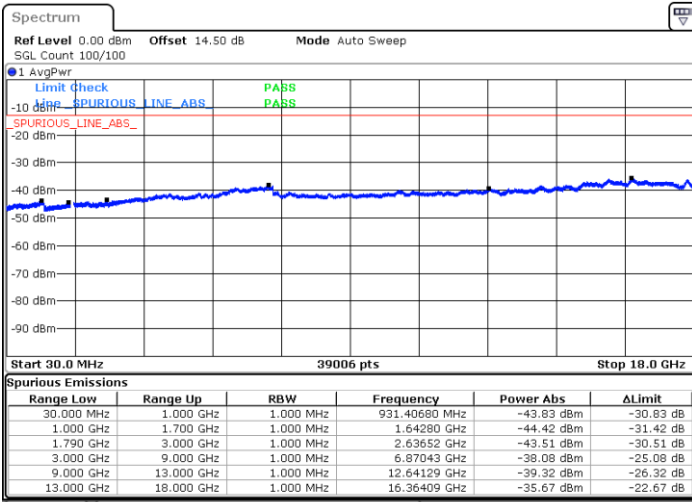

Date: 21.JUL.2019 18:29:56

LTE Band 66 / 5MHz

Lowest Channel / QPSK

Lowest Channel / 16QAM

Date: 7.AUG.2019 15:01:12

Date: 7.AUG.2019 14:59:45

Middle Channel / QPSK

Middle Channel / 16QAM

Date: 7.AUG.2019 14:42:46

Date: 7.AUG.2019 14:45:46

LTE Band 66 / 5MHz

Highest Channel / QPSK

Highest Channel / 16QAM

Date: 7.AUG.2019 15:02:41

Date: 7.AUG.2019 15:03:32

LTE Band 66 / 10MHz

Lowest Channel / QPSK

Lowest Channel / 16QAM

Date: 23.JUL.2019 15:16:41

Date: 23.JUL.2019 15:15:11

LTE Band 66 / 10MHz

Middle Channel / QPSK

Middle Channel / 16QAM

Date: 23 JUL 2019 15:24:12