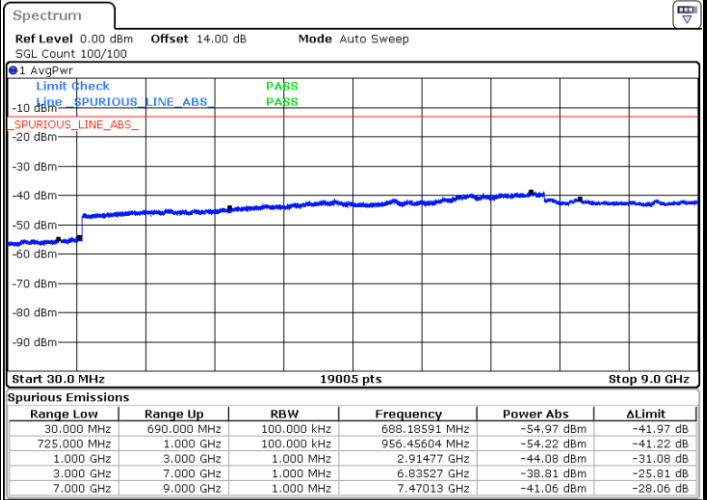

Date: 22 JUL 2019 10:35:05

LTE Band 17 / 10MHz

Lowest Channel / QPSK

Lowest Channel / 16QAM

Date: 22 JUL 2019 10:41:11

Date: 22 JUL 2019 10:42:05

LTE Band 17 / 10MHz

Middle Channel / QPSK

Date: 22 JUL 2019 10:43:40

Middle Channel / 16QAM

Date: 22 JUL 2019 10:44:33

Highest Channel / QPSK

Date: 22 JUL 2019 10:50:40

Highest Channel / 16QAM

Date: 22 JUL 2019 10:51:33

LTE Band 17 / 5MHz

Lowest Channel / 64QAM

Middle Channel / 64QAM

Date: 22 JUL 2019 11:05:29

Date: 22 JUL 2019 11:06:22

Highest Channel / 64QAM

Date: 22 JUL 2019 11:07:16

LTE Band 17 / 10MHz

Lowest Channel / 64QAM

Middle Channel / 64QAM

Date: 22 JUL 2019 11:13:43

Date: 22 JUL 2019 11:14:36

Highest Channel / 64QAM

Date: 22 JUL 2019 11:15:29

LTE Band 66 / 1.4MHz

Lowest Channel / QPSK

Lowest Channel / 16QAM