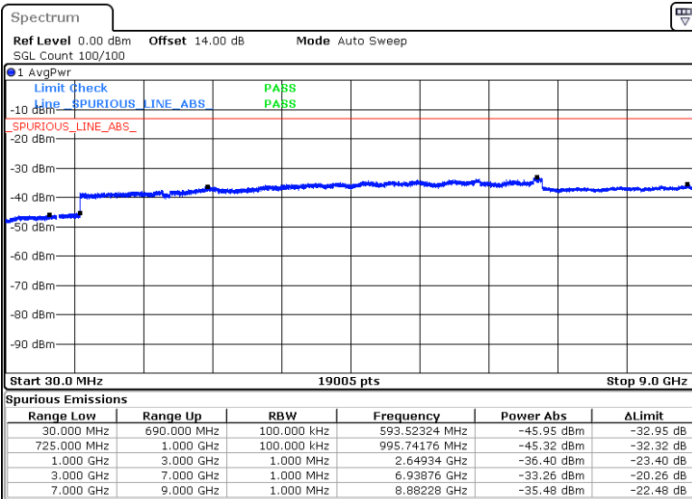

Date: 14.JUL.2019 13:52:01

Date: 14.JUL.2019 13:52:55

LTE Band 12 / 5MHz

Lowest Channel / QPSK

Lowest Channel / 16QAM

Date: 14.JUL.2019 13:54:30

Date: 14.JUL.2019 13:55:24

Middle Channel / QPSK

Middle Channel / 16QAM

Date: 14.JUL.2019 13:56:58

Date: 14.JUL.2019 13:57:52

LTE Band 12 / 5MHz

Highest Channel / QPSK

Date: 14 JUL 2019 13:59:27

Highest Channel / 16QAM

Date: 14 JUL 2019 14:00:21