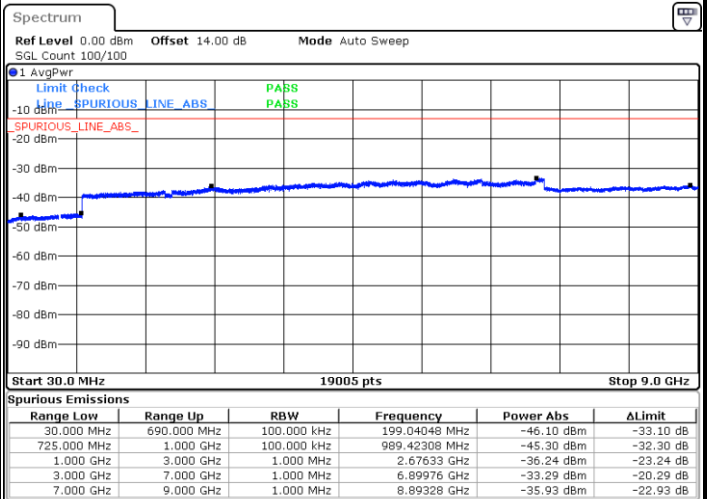

Date: 14 JUL 2019 13:47:58

LTE Band 12 / 3MHz

Middle Channel / QPSK

Middle Channel / 16QAM

Date: 14.JUL.2019 13:49:33

Date: 14.JUL.2019 13:50:27

Highest Channel / QPSK

Highest Channel / 16QAM

Date: 14.JUL.2019 13:52:01

Date: 14.JUL.2019 13:52:55

LTE Band 12 / 5MHz

Lowest Channel / QPSK

Lowest Channel / 16QAM

Date: 14.JUL.2019 13:54:30

Date: 14.JUL.2019 13:55:24

Middle Channel / QPSK

Middle Channel / 16QAM

Date: 14.JUL.2019 13:56:58

Date: 14.JUL.2019 13:57:52

LTE Band 12 / 5MHz

Highest Channel / QPSK

Date: 14 JUL 2019 13:59:27

Highest Channel / 16QAM

Date: 14 JUL 2019 14:00:21