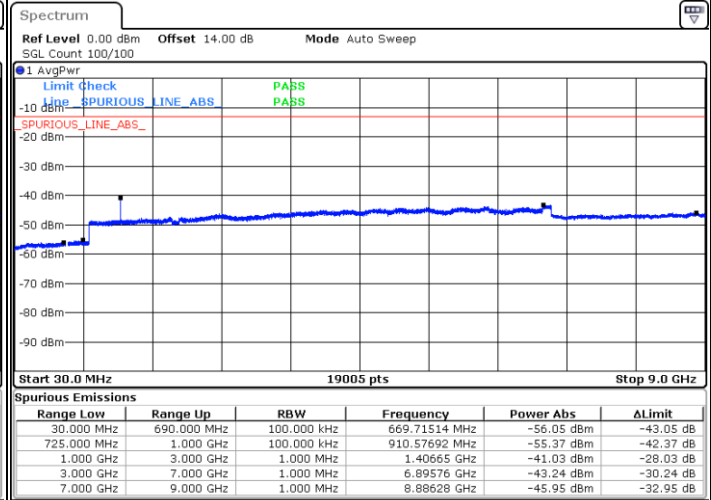

Date: 14.JUL.2019 14:15:29

Date: 14.JUL.2019 14:16:43

Highest Channel / 64QAM

Date: 14.JUL.2019 14:17:57

LTE Band 12 / 5MHz

Lowest Channel / 64QAM

Middle Channel / 64QAM

Date: 14.JUL.2019 14:19:12

Date: 14.JUL.2019 14:20:26

Highest Channel / 64QAM

Date: 14.JUL.2019 14:21:40

LTE Band 12 / 10MHz

Lowest Channel / 64QAM

Middle Channel / 64QAM

Date: 14.JUL.2019 14:22:54

Date: 14.JUL.2019 14:24:09

Highest Channel / 64QAM

Date: 14.JUL.2019 14:25:23

LTE Band 13 / 5MHz

Lowest Channel / QPSK

Lowest Channel / 16QAM

Date: 22 JUL 2019 12:07:04

Date: 22 JUL 2019 12:07:57

Middle Channel / QPSK