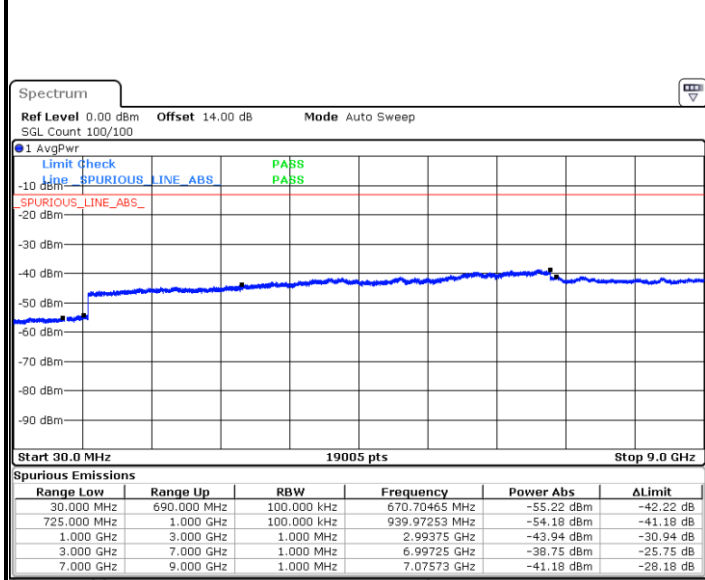

Middle Channel / QPSK

Middle Channel / 16QAM

Date: 22 JUL 2019 10:27:11

Date: 22 JUL 2019 10:28:05

LTE Band 17 / 5MHz

Highest Channel / QPSK

Highest Channel / 16QAM

Date: 22 JUL 2019 10:34:11

Date: 22 JUL 2019 10:35:05

LTE Band 17 / 10MHz

Lowest Channel / QPSK

Lowest Channel / 16QAM

Date: 22 JUL 2019 10:41:11

Date: 22 JUL 2019 10:42:05

LTE Band 17 / 10MHz

Middle Channel / QPSK

Date: 22 JUL 2019 10:43:40

Middle Channel / 16QAM

Date: 22 JUL 2019 10:44:33

Highest Channel / QPSK

Date: 22 JUL 2019 10:50:40

Highest Channel / 16QAM

Date: 22 JUL 2019 10:51:33

LTE Band 17 / 5MHz