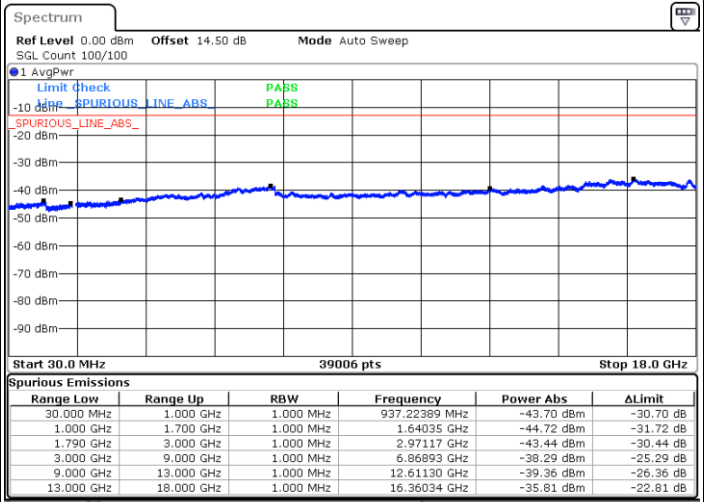

Date: 21.JUL.2019 18:29:56

LTE Band 66 / 5MHz

Lowest Channel / QPSK

Lowest Channel / 16QAM

Date: 7.AUG.2019 15:01:12

Date: 7.AUG.2019 14:59:45

Middle Channel / QPSK

Middle Channel / 16QAM

Date: 7.AUG.2019 14:42:46

Date: 7.AUG.2019 14:45:46

LTE Band 66 / 5MHz

Highest Channel / QPSK

Highest Channel / 16QAM

Date: 7.AUG.2019 15:02:41

Date: 7.AUG.2019 15:03:32

LTE Band 66 / 10MHz

Lowest Channel / QPSK

Lowest Channel / 16QAM

Date: 23.JUL.2019 15:16:41

Date: 23.JUL.2019 15:15:11

LTE Band 66 / 10MHz

Middle Channel / QPSK

Middle Channel / 16QAM

Date: 23 JUL 2019 15:24:12