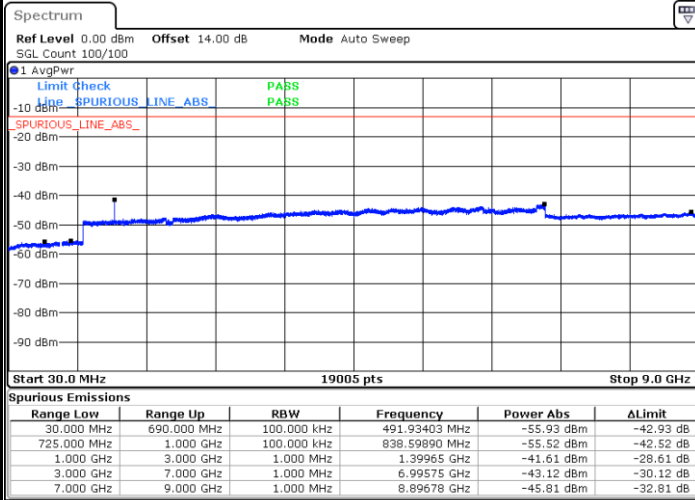

Date: 14.JUL.2019 14:15:29

Date: 14.JUL.2019 14:16:43

Highest Channel / 64QAM

Date: 14.JUL.2019 14:17:57

LTE Band 12 / 5MHz

Lowest Channel / 64QAM

Middle Channel / 64QAM

Date: 14.JUL.2019 14:19:12

Date: 14.JUL.2019 14:20:26

Highest Channel / 64QAM

Date: 14.JUL.2019 14:21:40

LTE Band 12 / 10MHz

Lowest Channel / 64QAM

Middle Channel / 64QAM

Date: 14.JUL.2019 14:22:54

Date: 14.JUL.2019 14:24:09

Highest Channel / 64QAM

Date: 14.JUL.2019 14:25:23

LTE Band 13 / 5MHz

Lowest Channel / QPSK

Lowest Channel / 16QAM

Date: 22 JUL 2019 12:07:04

Date: 22 JUL 2019 12:07:57

Middle Channel / QPSK