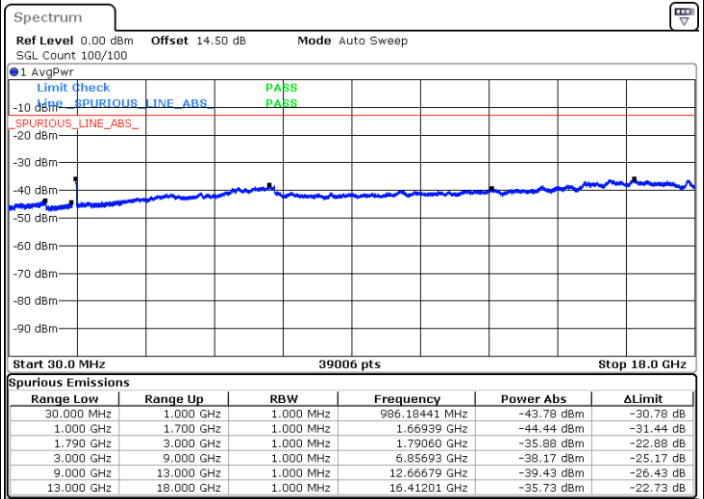

Highest Channel / QPSK

Highest Channel / 16QAM

Date: 23 JUL 2019 15:36:18

Date: 23 JUL 2019 15:37:12