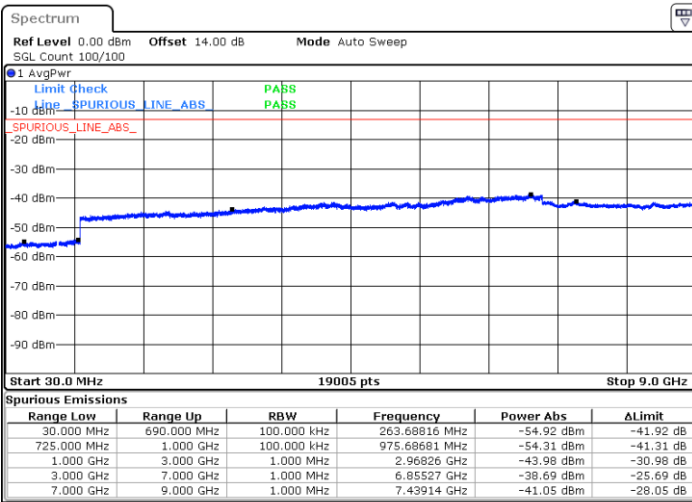

Middle Channel / 16QAM

LTE Band 13 / 10MHz

Middle Channel / 64QAM

LTE Band 17 / 5MHz

Lowest Channel / QPSK

Lowest Channel / 16QAM

Date: 22 JUL 2019 10:24:44

Date: 22 JUL 2019 10:25:37

Middle Channel / QPSK

Middle Channel / 16QAM

Date: 22 JUL 2019 10:27:11

Date: 22 JUL 2019 10:28:05

LTE Band 17 / 5MHz

Highest Channel / QPSK

Highest Channel / 16QAM

Date: 22 JUL 2019 10:34:11

Date: 22 JUL 2019 10:35:05

LTE Band 17 / 10MHz

Lowest Channel / QPSK

Lowest Channel / 16QAM

Date: 22 JUL 2019 10:41:11

Date: 22 JUL 2019 10:42:05

LTE Band 17 / 10MHz

Middle Channel / QPSK