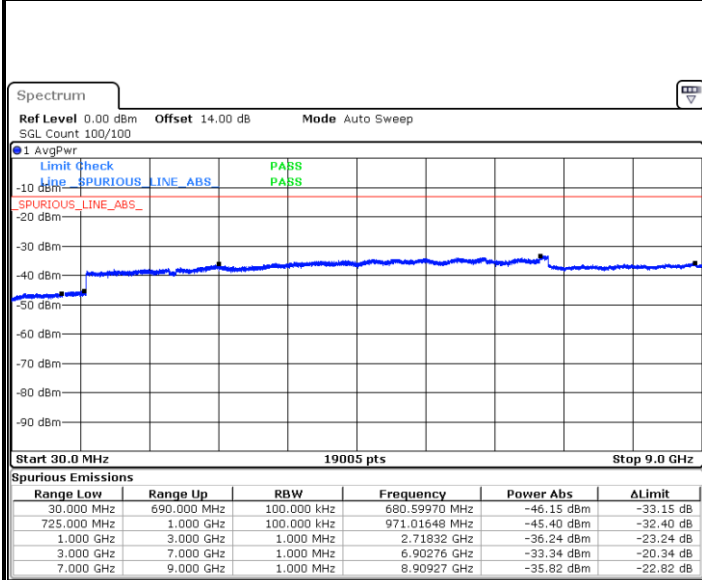

Date: 14.JUL.2019 13:52:01

Date: 14.JUL.2019 13:52:55

LTE Band 12 / 5MHz

Lowest Channel / QPSK

Lowest Channel / 16QAM

Date: 14.JUL.2019 13:54:30

Date: 14.JUL.2019 13:55:24

Middle Channel / QPSK

Middle Channel / 16QAM

Date: 14.JUL.2019 13:56:58

Date: 14.JUL.2019 13:57:52

LTE Band 12 / 5MHz

Highest Channel / QPSK

Date: 14 JUL 2019 13:59:27

Highest Channel / 16QAM

Date: 14 JUL 2019 14:00:21

LTE Band 12 / 10MHz

Lowest Channel / QPSK

Date: 14 JUL 2019 14:01:55

Lowest Channel / 16QAM

Date: 14 JUL 2019 14:02:50

LTE Band 12 / 10MHz

Middle Channel / QPSK

Date: 14.JUL.2019 14:04:24

Middle Channel / 16QAM

Date: 14.JUL.2019 14:05:18

Highest Channel / QPSK

Date: 14.JUL.2019 14:06:53

Highest Channel / 16QAM

Date: 14.JUL.2019 14:07:47

LTE Band 12 / 1.4MHz

Lowest Channel / 64QAM