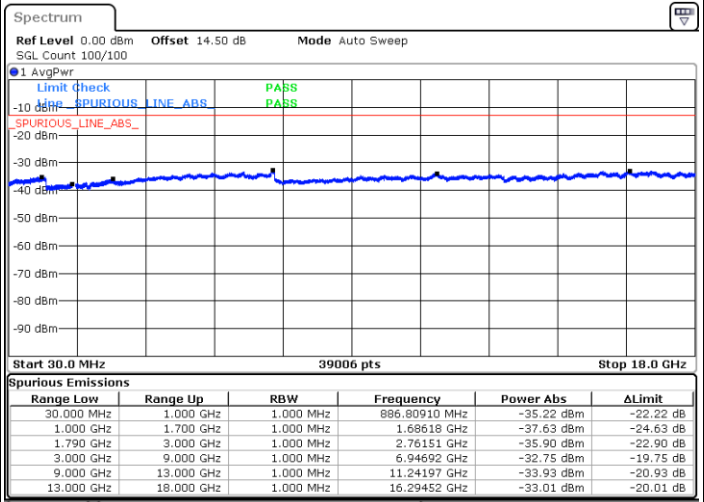

Lowest Channel / 64QAM

Middle Channel / 64QAM

Date: 22 JUL 2019 11:05:29

Date: 22 JUL 2019 11:06:22

Highest Channel / 64QAM

Date: 22 JUL 2019 11:07:16

LTE Band 17 / 10MHz

Lowest Channel / 64QAM

Middle Channel / 64QAM

Date: 22 JUL 2019 11:13:43

Date: 22 JUL 2019 11:14:36

Highest Channel / 64QAM

Date: 22 JUL 2019 11:15:29

LTE Band 66 / 1.4MHz

Lowest Channel / QPSK

Lowest Channel / 16QAM

Date: 21 JUL 2019 16:45:56

Date: 21 JUL 2019 17:01:20

Middle Channel / QPSK

Middle Channel / 16QAM

Date: 21 JUL 2019 17:12:17

Date: 21 JUL 2019 17:14:35

LTE Band 66 / 1.4MHz

Highest Channel / QPSK