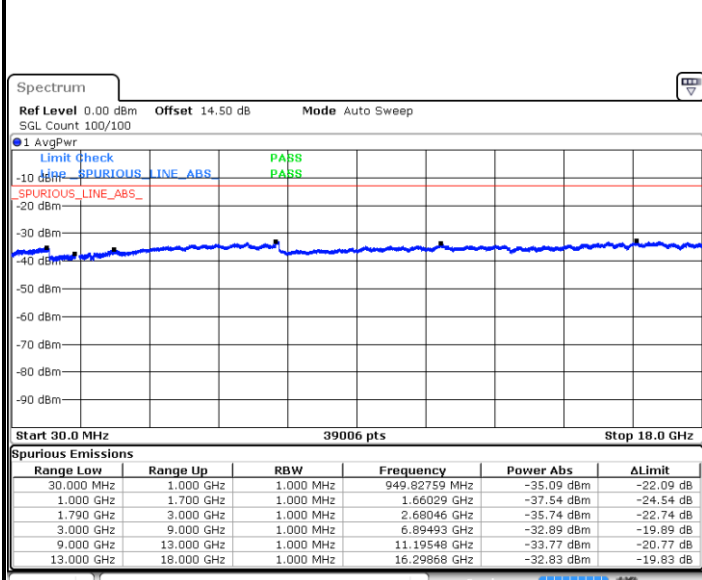

Date: 21 JUL 2019 16:45:56

Date: 21 JUL 2019 17:01:20

Middle Channel / QPSK

Middle Channel / 16QAM

Date: 21 JUL 2019 17:12:17

Date: 21 JUL 2019 17:14:35

LTE Band 66 / 1.4MHz

Highest Channel / QPSK

Date: 21 JUL 2019 17:27:08

Highest Channel / 16QAM

Date: 21 JUL 2019 17:30:38

LTE Band 66 / 3MHz

Lowest Channel / QPSK

Date: 21 JUL 2019 17:45:21

Lowest Channel / 16QAM

Date: 21 JUL 2019 17:46:12

LTE Band 66 / 3MHz

Middle Channel / QPSK

Middle Channel / 16QAM

Date: 21.JUL.2019 18:37:10

Date: 21.JUL.2019 18:39:38

Highest Channel / QPSK

Highest Channel / 16QAM

Date: 21.JUL.2019 18:27:13