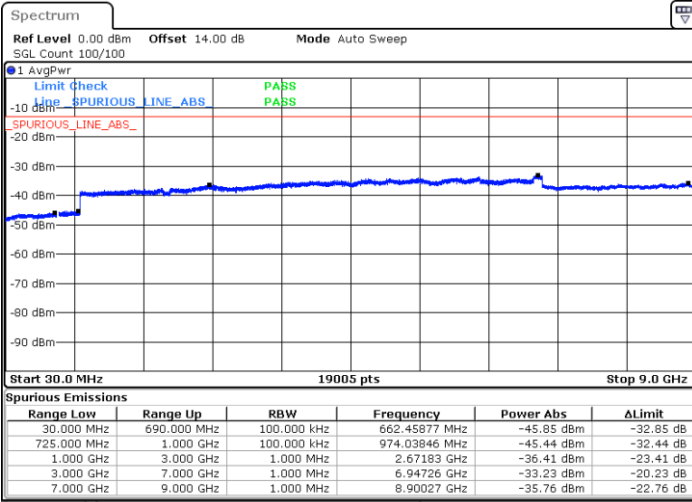

Date: 14 JUL 2019 13:47:58

LTE Band 12 / 3MHz

Middle Channel / QPSK

Middle Channel / 16QAM

Date: 14.JUL.2019 13:49:33

Date: 14.JUL.2019 13:50:27

Highest Channel / QPSK

Highest Channel / 16QAM

Date: 14.JUL.2019 13:52:01

Date: 14.JUL.2019 13:52:55

LTE Band 12 / 5MHz

Lowest Channel / QPSK

Lowest Channel / 16QAM

Date: 14.JUL.2019 13:54:30

Date: 14.JUL.2019 13:55:24

Middle Channel / QPSK