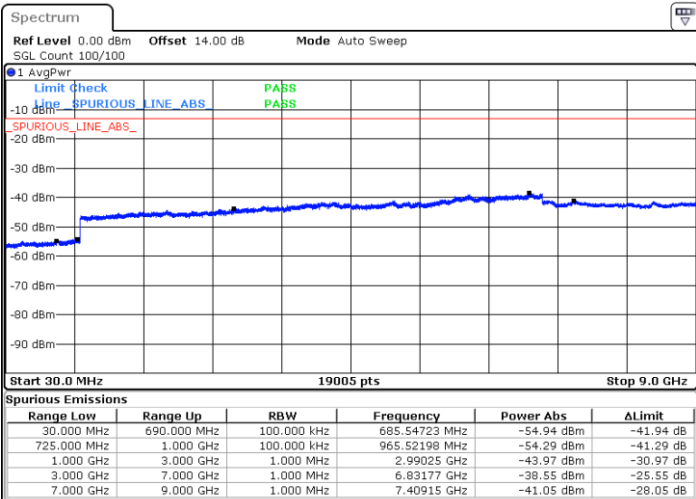

Middle Channel / 16QAM

Date: 22 JUL 2019 12:09:32

Date: 22 JUL 2019 12:10:25

LTE Band 13 / 5MHz

Highest Channel / QPSK

Highest Channel / 16QAM

LTE Band 13 / 10MHz

Middle Channel / QPSK

Middle Channel / 16QAM

LTE Band 13 / 10MHz

Middle Channel / 64QAM

LTE Band 17 / 5MHz

Lowest Channel / QPSK

Lowest Channel / 16QAM

Date: 22 JUL 2019 10:24:44

Date: 22 JUL 2019 10:25:37

Middle Channel / QPSK

Middle Channel / 16QAM

Date: 22 JUL 2019 10:27:11

Date: 22 JUL 2019 10:28:05

LTE Band 17 / 5MHz

Highest Channel / QPSK

Highest Channel / 16QAM

Date: 22 JUL 2019 10:34:11