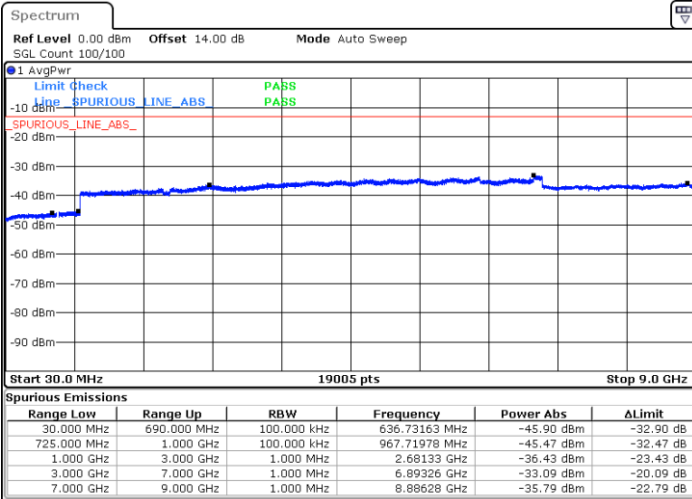

Middle Channel / 16QAM

Date: 14.JUL.2019 14:05:18

Highest Channel / QPSK

Date: 14.JUL.2019 14:06:53

Highest Channel / 16QAM

Date: 14.JUL.2019 14:07:47

LTE Band 12 / 1.4MHz

Lowest Channel / 64QAM

Date: 14.JUL.2019 14:11:46

Middle Channel / 64QAM

Date: 14.JUL.2019 14:13:00

Highest Channel / 64QAM

Date: 14.JUL.2019 14:14:14

LTE Band 12 / 3MHz

Lowest Channel / 64QAM

Middle Channel / 64QAM

Date: 14.JUL.2019 14:15:29

Date: 14.JUL.2019 14:16:43

Highest Channel / 64QAM

Date: 14.JUL.2019 14:17:57

LTE Band 12 / 5MHz

Lowest Channel / 64QAM

Middle Channel / 64QAM

Date: 14.JUL.2019 14:19:12