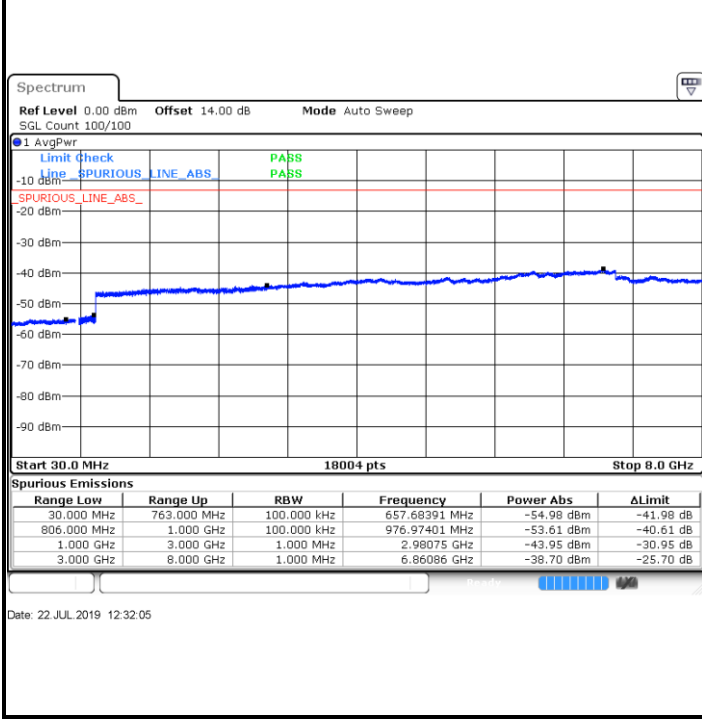

Highest Channel / 64QAM

Date: 14.JUL.2019 14:25:23

LTE Band 13 / 5MHz

Lowest Channel / QPSK

Lowest Channel / 16QAM

Date: 22 JUL 2019 12:07:04

Date: 22 JUL 2019 12:07:57

Middle Channel / QPSK

Middle Channel / 16QAM

Date: 22 JUL 2019 12:09:32

Date: 22 JUL 2019 12:10:25

LTE Band 13 / 5MHz

Highest Channel / QPSK

Highest Channel / 16QAM

LTE Band 13 / 10MHz

Middle Channel / QPSK

Middle Channel / 16QAM

LTE Band 13 / 10MHz

Middle Channel / 64QAM

LTE Band 17 / 5MHz

Lowest Channel / QPSK

Lowest Channel / 16QAM

Date: 22 JUL 2019 10:24:44

Date: 22 JUL 2019 10:25:37

Middle Channel / QPSK

Middle Channel / 16QAM

Date: 22 JUL 2019 10:27:11

Date: 22 JUL 2019 10:28:05

LTE Band 17 / 5MHz

Highest Channel / QPSK

Highest Channel / 16QAM

Date: 22 JUL 2019 10:34:11