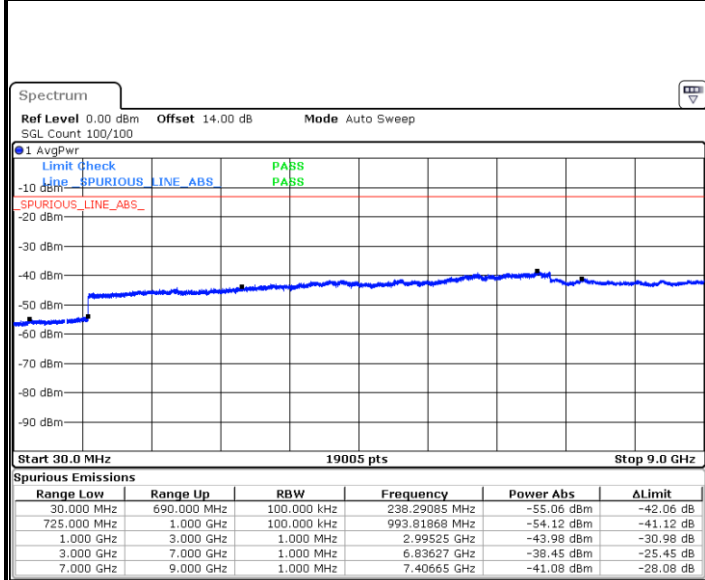

Middle Channel / QPSK

Middle Channel / 16QAM

Date: 22 JUL 2019 10:27:11

Date: 22 JUL 2019 10:28:05

LTE Band 17 / 5MHz

Highest Channel / QPSK

Highest Channel / 16QAM

Date: 22 JUL 2019 10:34:11

Date: 22 JUL 2019 10:35:05

LTE Band 17 / 10MHz

Lowest Channel / QPSK

Lowest Channel / 16QAM

Date: 22 JUL 2019 10:41:11

Date: 22 JUL 2019 10:42:05

LTE Band 17 / 10MHz

Middle Channel / QPSK

Date: 22 JUL 2019 10:43:40

Middle Channel / 16QAM

Date: 22 JUL 2019 10:44:33

Highest Channel / QPSK

Date: 22 JUL 2019 10:50:40

Highest Channel / 16QAM

Date: 22 JUL 2019 10:51:33

LTE Band 17 / 5MHz