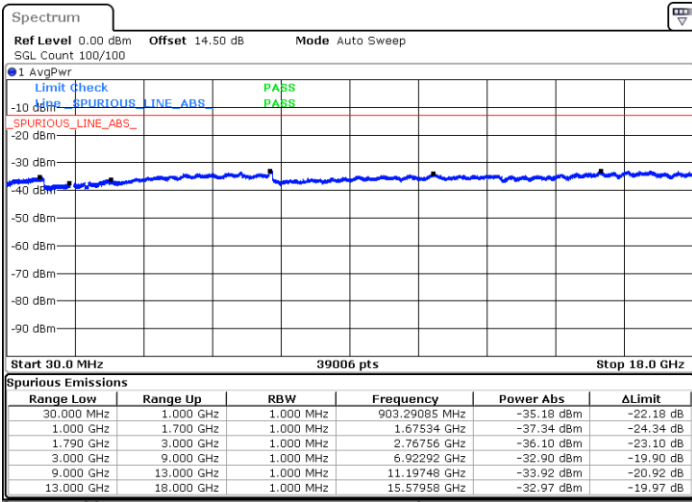

Lowest Channel / 64QAM

Middle Channel / 64QAM

Date: 22 JUL 2019 11:05:29

Date: 22 JUL 2019 11:06:22

Highest Channel / 64QAM

Date: 22 JUL 2019 11:07:16

LTE Band 17 / 10MHz

Lowest Channel / 64QAM

Middle Channel / 64QAM

Date: 22 JUL 2019 11:13:43

Date: 22 JUL 2019 11:14:36

Highest Channel / 64QAM

Date: 22 JUL 2019 11:15:29

LTE Band 66 / 1.4MHz

Lowest Channel / QPSK

Lowest Channel / 16QAM

Date: 21 JUL 2019 16:45:56

Date: 21 JUL 2019 17:01:20

Middle Channel / QPSK

Middle Channel / 16QAM

Date: 21 JUL 2019 17:12:17

Date: 21 JUL 2019 17:14:35

LTE Band 66 / 1.4MHz

Highest Channel / QPSK