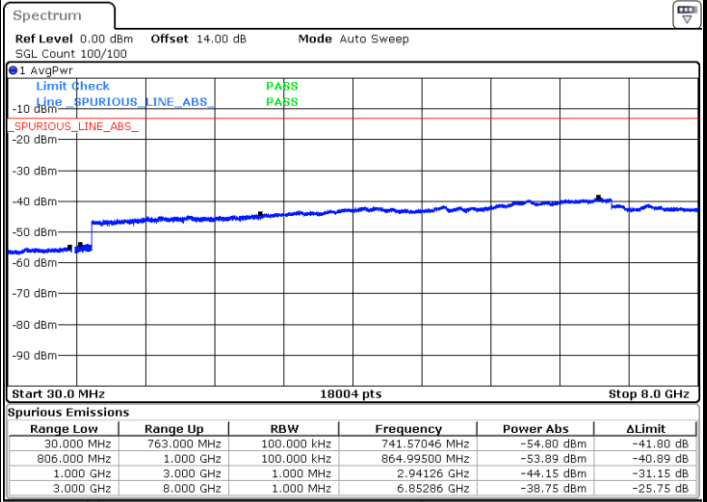

Date: 14.JUL.2019 14:20:26

Highest Channel / 64QAM

Date: 14.JUL.2019 14:21:40

LTE Band 12 / 10MHz

Lowest Channel / 64QAM

Middle Channel / 64QAM

Date: 14.JUL.2019 14:22:54

Date: 14.JUL.2019 14:24:09

Highest Channel / 64QAM

Date: 14.JUL.2019 14:25:23

LTE Band 13 / 5MHz

Lowest Channel / QPSK

Lowest Channel / 16QAM

Date: 22 JUL 2019 12:07:04

Date: 22 JUL 2019 12:07:57

Middle Channel / QPSK

Middle Channel / 16QAM

Date: 22 JUL 2019 12:09:32

Date: 22 JUL 2019 12:10:25

LTE Band 13 / 5MHz

Highest Channel / QPSK

Highest Channel / 16QAM

LTE Band 13 / 10MHz

Middle Channel / QPSK