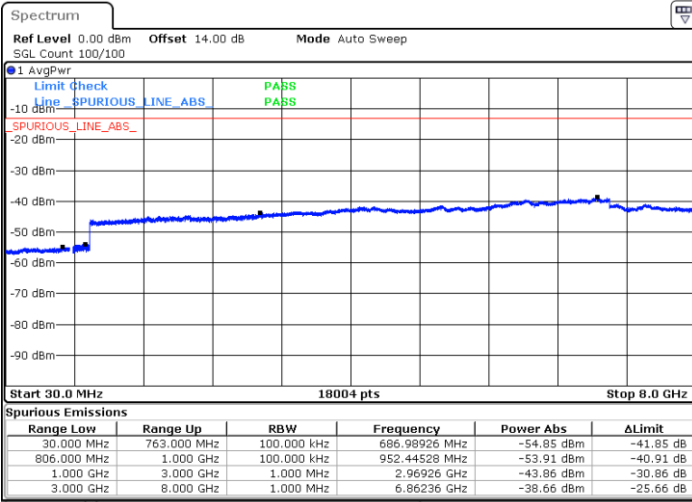

Date: 14.JUL.2019 14:20:26

Highest Channel / 64QAM

Date: 14.JUL.2019 14:21:40

LTE Band 12 / 10MHz

Lowest Channel / 64QAM

Middle Channel / 64QAM

Date: 14.JUL.2019 14:22:54

Date: 14.JUL.2019 14:24:09

Highest Channel / 64QAM

Date: 14.JUL.2019 14:25:23

LTE Band 13 / 5MHz

Lowest Channel / QPSK

Lowest Channel / 16QAM

Date: 22 JUL 2019 12:07:04

Date: 22 JUL 2019 12:07:57

Middle Channel / QPSK

Middle Channel / 16QAM

Date: 22 JUL 2019 12:09:32

Date: 22 JUL 2019 12:10:25

LTE Band 13 / 5MHz

Highest Channel / QPSK

Highest Channel / 16QAM

LTE Band 13 / 10MHz

Middle Channel / QPSK