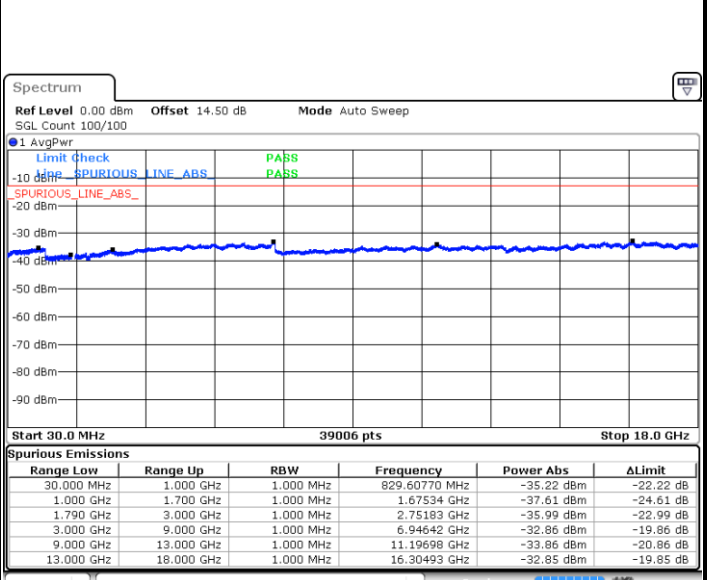

Date: 21 JUL 2019 16:45:56

Date: 21 JUL 2019 17:01:20

Middle Channel / QPSK

Middle Channel / 16QAM

Date: 21 JUL 2019 17:12:17

Date: 21 JUL 2019 17:14:35

LTE Band 66 / 1.4MHz

Highest Channel / QPSK

Date: 21 JUL 2019 17:27:08

Highest Channel / 16QAM

Date: 21 JUL 2019 17:30:38

LTE Band 66 / 3MHz

Lowest Channel / QPSK

Date: 21 JUL 2019 17:45:21

Lowest Channel / 16QAM

Date: 21 JUL 2019 17:46:12

LTE Band 66 / 3MHz

Middle Channel / QPSK

Middle Channel / 16QAM

Date: 21.JUL.2019 18:37:10

Date: 21.JUL.2019 18:39:38

Highest Channel / QPSK

Highest Channel / 16QAM

Date: 21.JUL.2019 18:27:13