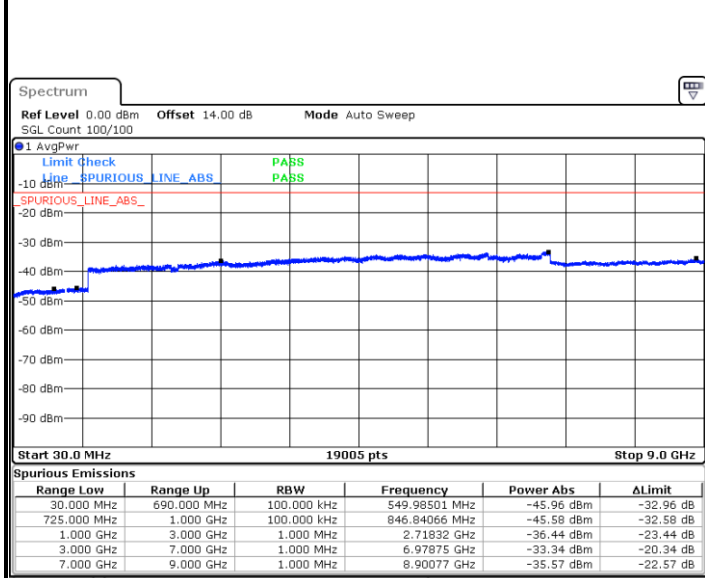

LTE Band 4 / 15MHz

Lowest Channel / 64QAM

Middle Channel / 64QAM

Date: 17.JUL.2019 01:18:38

Date: 17.JUL.2019 01:19:53

Highest Channel / 64QAM

Date: 17.JUL.2019 01:23:25

LTE Band 4 / 20MHz

Lowest Channel / 64QAM

Middle Channel / 64QAM

Date: 17.JUL.2019 01:26:57

Date: 17.JUL.2019 01:28:12

Highest Channel / 64QAM

Date: 17.JUL.2019 01:31:44

LTE Band 12 / 1.4MHz

Lowest Channel / QPSK

Date: 14.JUL.2019 13:39:38

Lowest Channel / 16QAM

Date: 14.JUL.2019 13:40:32

Middle Channel / QPSK

Date: 14.JUL.2019 13:42:07

Middle Channel / 16QAM

Date: 14.JUL.2019 13:43:01

LTE Band 12 / 1.4MHz

Highest Channel / QPSK

Date: 14 JUL 2019 13:44:36

Highest Channel / 16QAM

Date: 14 JUL 2019 13:45:30

LTE Band 12 / 3MHz

Lowest Channel / QPSK

Date: 14 JUL 2019 13:47:04

Lowest Channel / 16QAM