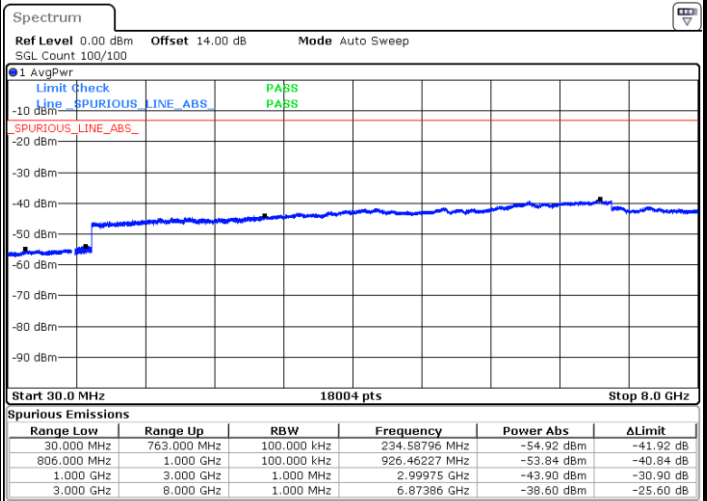

Date: 14.JUL.2019 14:20:26

Highest Channel / 64QAM

Date: 14.JUL.2019 14:21:40

LTE Band 12 / 10MHz

Lowest Channel / 64QAM

Middle Channel / 64QAM

Date: 14.JUL.2019 14:22:54

Date: 14.JUL.2019 14:24:09

Highest Channel / 64QAM

Date: 14.JUL.2019 14:25:23

LTE Band 13 / 5MHz

Lowest Channel / QPSK

Lowest Channel / 16QAM

Date: 22 JUL 2019 12:07:04

Date: 22 JUL 2019 12:07:57

Middle Channel / QPSK

Middle Channel / 16QAM

Date: 22 JUL 2019 12:09:32

Date: 22 JUL 2019 12:10:25

LTE Band 13 / 5MHz

Highest Channel / QPSK

Highest Channel / 16QAM

LTE Band 13 / 10MHz

Middle Channel / QPSK