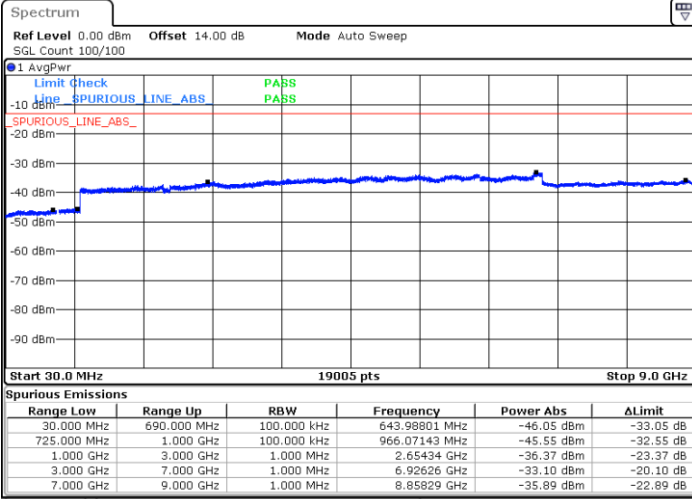

Middle Channel / 16QAM

Date: 14.JUL.2019 14:05:18

Highest Channel / QPSK

Date: 14.JUL.2019 14:06:53

Highest Channel / 16QAM

Date: 14.JUL.2019 14:07:47

LTE Band 12 / 1.4MHz

Lowest Channel / 64QAM

Date: 14.JUL.2019 14:11:46

Middle Channel / 64QAM

Date: 14.JUL.2019 14:13:00

Highest Channel / 64QAM

Date: 14.JUL.2019 14:14:14

LTE Band 12 / 3MHz

Lowest Channel / 64QAM

Middle Channel / 64QAM

Date: 14.JUL.2019 14:15:29

Date: 14.JUL.2019 14:16:43

Highest Channel / 64QAM

Date: 14.JUL.2019 14:17:57

LTE Band 12 / 5MHz

Lowest Channel / 64QAM

Middle Channel / 64QAM

Date: 14.JUL.2019 14:19:12