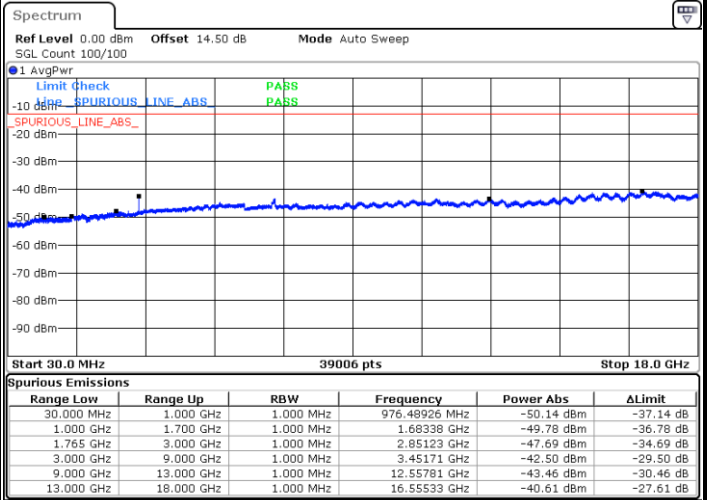

LTE Band 4 / 15MHz

Lowest Channel / 64QAM

Middle Channel / 64QAM

Date: 17.JUL.2019 01:18:38

Date: 17.JUL.2019 01:19:53

Highest Channel / 64QAM

Date: 17.JUL.2019 01:23:25

LTE Band 4 / 20MHz

Lowest Channel / 64QAM

Middle Channel / 64QAM

Date: 17.JUL.2019 01:26:57

Date: 17.JUL.2019 01:28:12

Highest Channel / 64QAM

Date: 17.JUL.2019 01:31:44

LTE Band 12 / 1.4MHz

Lowest Channel / QPSK