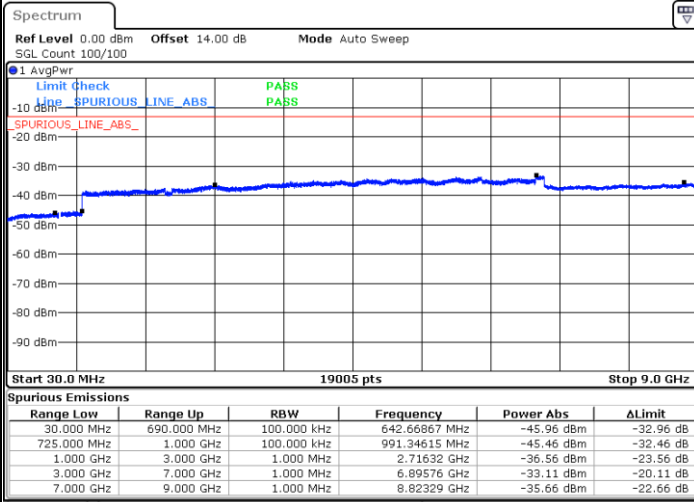

Date: 14.JUL.2019 14:15:29

Date: 14.JUL.2019 14:16:43

Highest Channel / 64QAM

Date: 14.JUL.2019 14:17:57

LTE Band 12 / 5MHz

Lowest Channel / 64QAM

Middle Channel / 64QAM

Date: 14.JUL.2019 14:19:12

Date: 14.JUL.2019 14:20:26

Highest Channel / 64QAM

Date: 14.JUL.2019 14:21:40

LTE Band 12 / 10MHz

Lowest Channel / 64QAM

Middle Channel / 64QAM

Date: 14.JUL.2019 14:22:54

Date: 14.JUL.2019 14:24:09