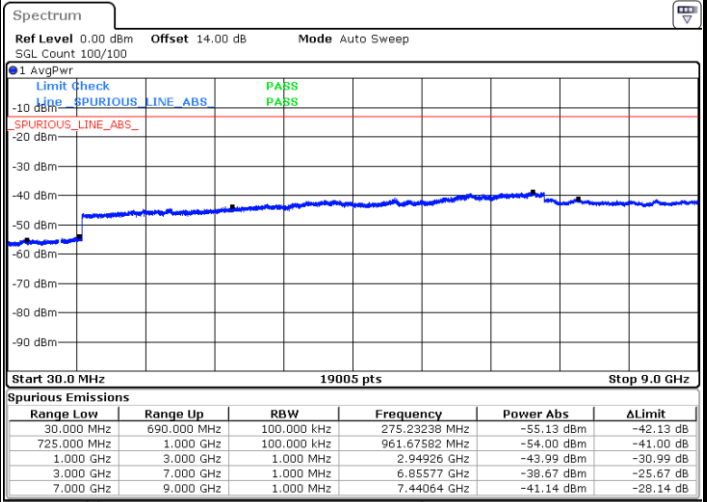

Middle Channel / 16QAM

LTE Band 13 / 10MHz

Middle Channel / 64QAM

LTE Band 17 / 5MHz

Lowest Channel / QPSK

Lowest Channel / 16QAM

Date: 22 JUL 2019 10:24:44

Date: 22 JUL 2019 10:25:37

Middle Channel / QPSK

Middle Channel / 16QAM

Date: 22 JUL 2019 10:27:11

Date: 22 JUL 2019 10:28:05

LTE Band 17 / 5MHz

Highest Channel / QPSK

Highest Channel / 16QAM

Date: 22 JUL 2019 10:34:11

Date: 22 JUL 2019 10:35:05

LTE Band 17 / 10MHz

Lowest Channel / QPSK

Lowest Channel / 16QAM

Date: 22 JUL 2019 10:41:11

Date: 22 JUL 2019 10:42:05

LTE Band 17 / 10MHz

Middle Channel / QPSK