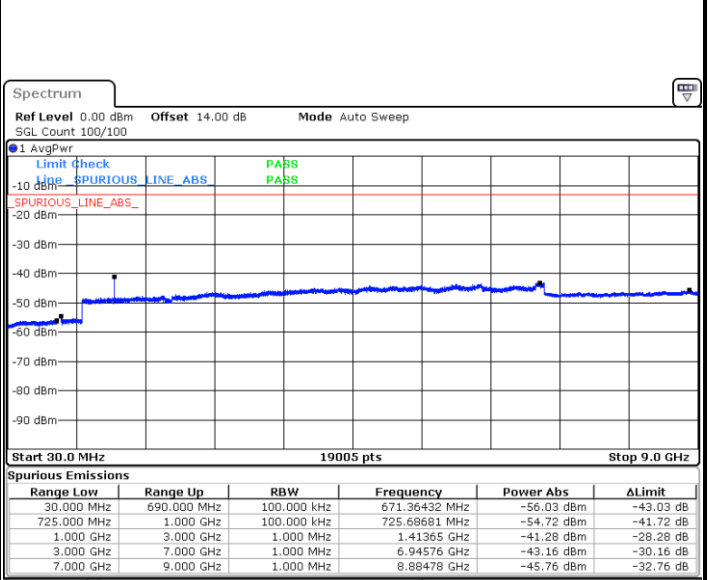

LTE Band 12 / 10MHz

Lowest Channel / QPSK

Date: 14 JUL 2019 14:01:55

Lowest Channel / 16QAM

Date: 14 JUL 2019 14:02:50

LTE Band 12 / 10MHz

Middle Channel / QPSK

Date: 14.JUL.2019 14:04:24

Middle Channel / 16QAM

Date: 14.JUL.2019 14:05:18

Highest Channel / QPSK

Date: 14.JUL.2019 14:06:53

Highest Channel / 16QAM

Date: 14.JUL.2019 14:07:47

LTE Band 12 / 1.4MHz

Lowest Channel / 64QAM

Date: 14.JUL.2019 14:11:46

Middle Channel / 64QAM

Date: 14.JUL.2019 14:13:00

Highest Channel / 64QAM

Date: 14.JUL.2019 14:14:14

LTE Band 12 / 3MHz

Lowest Channel / 64QAM

Middle Channel / 64QAM