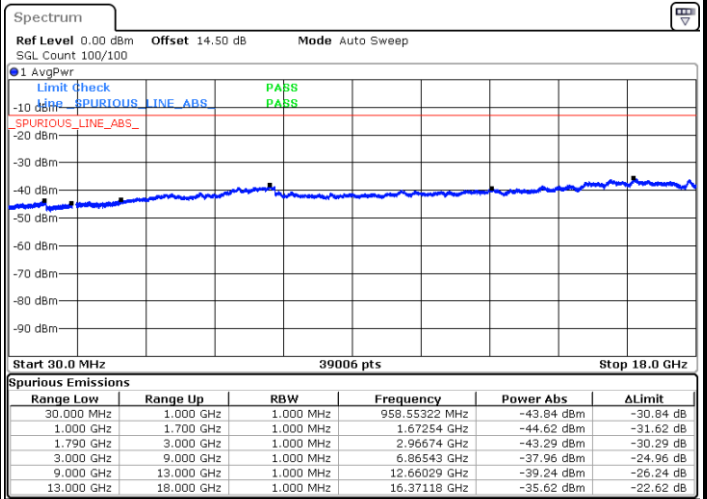

LTE Band 66 / 3MHz

Middle Channel / QPSK

Middle Channel / 16QAM

Date: 21.JUL.2019 18:37:10

Date: 21.JUL.2019 18:39:38

Highest Channel / QPSK

Highest Channel / 16QAM

Date: 21.JUL.2019 18:27:13

Date: 21.JUL.2019 18:29:56

LTE Band 66 / 5MHz

Lowest Channel / QPSK

Lowest Channel / 16QAM

Date: 7.AUG.2019 15:01:12

Date: 7.AUG.2019 14:59:45

Middle Channel / QPSK

Middle Channel / 16QAM

Date: 7.AUG.2019 14:42:46

Date: 7.AUG.2019 14:45:46

LTE Band 66 / 5MHz

Highest Channel / QPSK

Highest Channel / 16QAM

Date: 7.AUG.2019 15:02:41

Date: 7.AUG.2019 15:03:32

LTE Band 66 / 10MHz