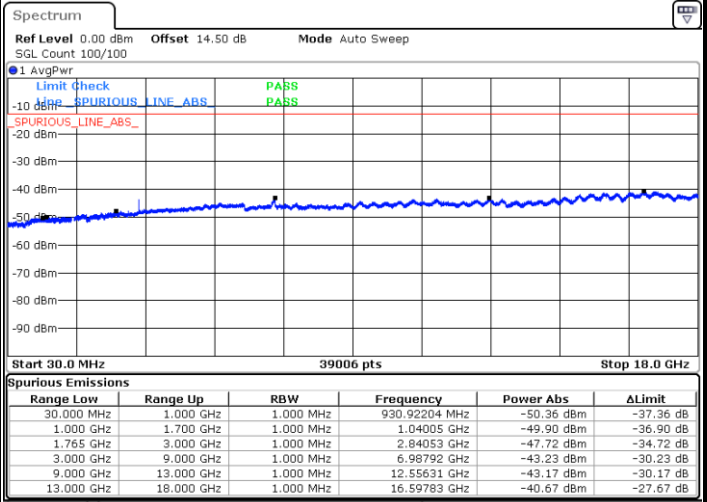

LTE Band 4 / 15MHz

Lowest Channel / 64QAM

Middle Channel / 64QAM

Date: 17.JUL.2019 01:18:38

Date: 17.JUL.2019 01:19:53

Highest Channel / 64QAM

Date: 17.JUL.2019 01:23:25

LTE Band 4 / 20MHz

Lowest Channel / 64QAM

Middle Channel / 64QAM

Date: 17.JUL.2019 01:26:57

Date: 17.JUL.2019 01:28:12

Highest Channel / 64QAM

Date: 17.JUL.2019 01:31:44

LTE Band 12 / 1.4MHz

Lowest Channel / QPSK