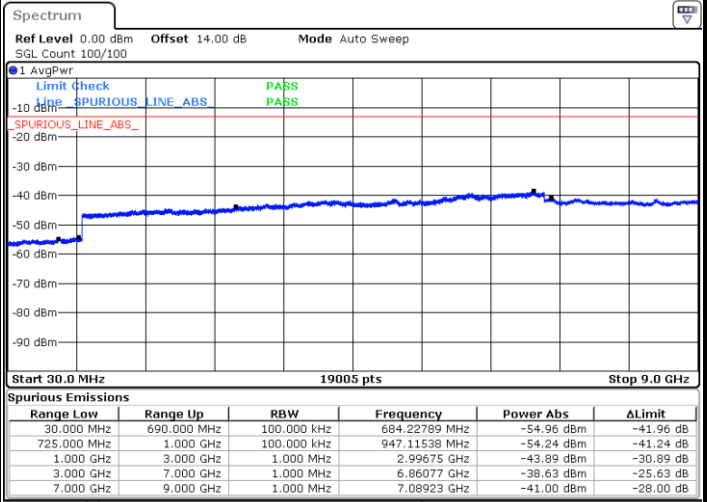

Date: 22 JUL 2019 10:43:40

Middle Channel / 16QAM

Date: 22 JUL 2019 10:44:33

Highest Channel / QPSK

Date: 22 JUL 2019 10:50:40

Highest Channel / 16QAM

Date: 22 JUL 2019 10:51:33

LTE Band 17 / 5MHz

Lowest Channel / 64QAM

Middle Channel / 64QAM

Date: 22 JUL 2019 11:05:29

Date: 22 JUL 2019 11:06:22

Highest Channel / 64QAM

Date: 22 JUL 2019 11:07:16

LTE Band 17 / 10MHz

Lowest Channel / 64QAM

Middle Channel / 64QAM

Date: 22 JUL 2019 11:13:43

Date: 22 JUL 2019 11:14:36

Highest Channel / 64QAM

Date: 22 JUL 2019 11:15:29

LTE Band 66 / 1.4MHz

Lowest Channel / QPSK

Lowest Channel / 16QAM

Date: 21 JUL 2019 16:45:56

Date: 21 JUL 2019 17:01:20

Middle Channel / QPSK

Middle Channel / 16QAM

Date: 21 JUL 2019 17:12:17

Date: 21 JUL 2019 17:14:35

LTE Band 66 / 1.4MHz

Highest Channel / QPSK