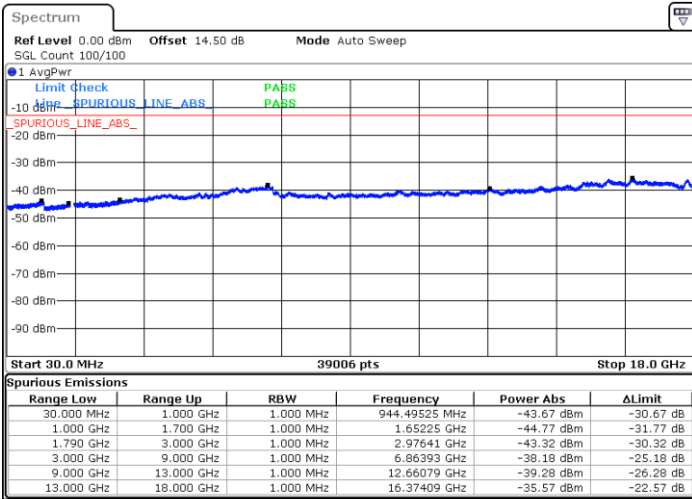

LTE Band 66 / 3MHz

Middle Channel / QPSK

Middle Channel / 16QAM

Date: 21.JUL.2019 18:37:10

Date: 21.JUL.2019 18:39:38

Highest Channel / QPSK

Highest Channel / 16QAM

Date: 21.JUL.2019 18:27:13

Date: 21.JUL.2019 18:29:56

LTE Band 66 / 5MHz

Lowest Channel / QPSK

Lowest Channel / 16QAM

Date: 7.AUG.2019 15:01:12

Date: 7.AUG.2019 14:59:45

Middle Channel / QPSK

Middle Channel / 16QAM

Date: 7.AUG.2019 14:42:46

Date: 7.AUG.2019 14:45:46

LTE Band 66 / 5MHz

Highest Channel / QPSK

Highest Channel / 16QAM

Date: 7.AUG.2019 15:02:41

Date: 7.AUG.2019 15:03:32

LTE Band 66 / 10MHz