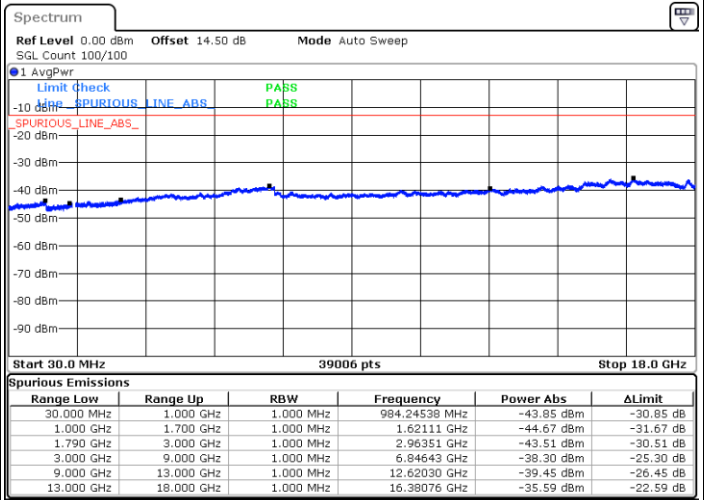

Date: 7.AUG.2019 14:42:46

Date: 7.AUG.2019 14:45:46

LTE Band 66 / 5MHz

Highest Channel / QPSK

Highest Channel / 16QAM

Date: 7.AUG.2019 15:02:41

Date: 7.AUG.2019 15:03:32

LTE Band 66 / 10MHz

Lowest Channel / QPSK

Lowest Channel / 16QAM

Date: 23.JUL.2019 15:16:41

Date: 23.JUL.2019 15:15:11

LTE Band 66 / 10MHz

Middle Channel / QPSK

Middle Channel / 16QAM

Date: 23 JUL 2019 15:24:12

Date: 23 JUL 2019 15:25:16

Highest Channel / QPSK

Highest Channel / 16QAM

Date: 23 JUL 2019 15:36:18

Date: 23 JUL 2019 15:37:12