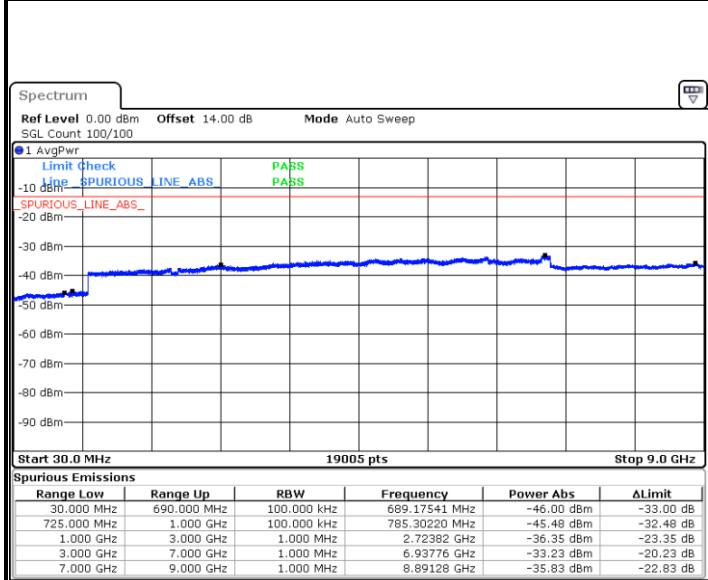

LTE Band 12 / 10MHz

Lowest Channel / QPSK

Date: 14 JUL 2019 14:01:55

Lowest Channel / 16QAM

Date: 14 JUL 2019 14:02:50

LTE Band 12 / 10MHz

Middle Channel / QPSK

Date: 14.JUL.2019 14:04:24

Middle Channel / 16QAM

Date: 14.JUL.2019 14:05:18

Highest Channel / QPSK

Date: 14.JUL.2019 14:06:53

Highest Channel / 16QAM

Date: 14.JUL.2019 14:07:47

LTE Band 12 / 1.4MHz

Lowest Channel / 64QAM

Date: 14.JUL.2019 14:11:46

Middle Channel / 64QAM

Date: 14.JUL.2019 14:13:00

Highest Channel / 64QAM

Date: 14.JUL.2019 14:14:14

LTE Band 12 / 3MHz

Lowest Channel / 64QAM

Middle Channel / 64QAM