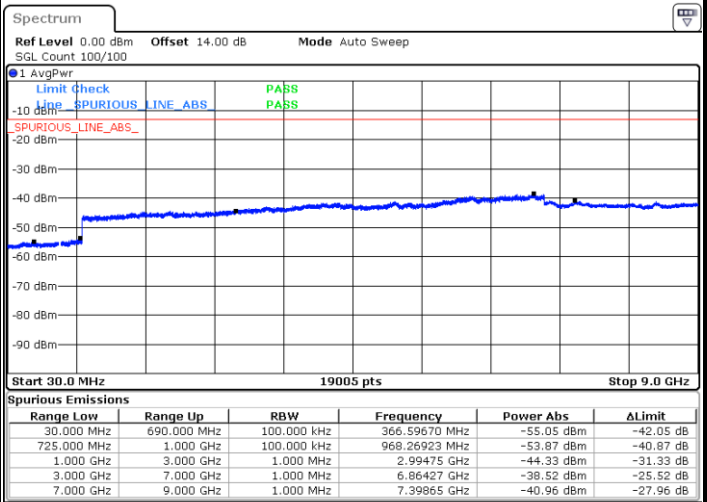

Middle Channel / 16QAM

LTE Band 13 / 10MHz

Middle Channel / 64QAM

LTE Band 17 / 5MHz

Lowest Channel / QPSK

Lowest Channel / 16QAM

Date: 22 JUL 2019 10:24:44

Date: 22 JUL 2019 10:25:37

Middle Channel / QPSK

Middle Channel / 16QAM

Date: 22 JUL 2019 10:27:11

Date: 22 JUL 2019 10:28:05

LTE Band 17 / 5MHz

Highest Channel / QPSK

Highest Channel / 16QAM

Date: 22 JUL 2019 10:34:11

Date: 22 JUL 2019 10:35:05

LTE Band 17 / 10MHz

Lowest Channel / QPSK

Lowest Channel / 16QAM

Date: 22 JUL 2019 10:41:11

Date: 22 JUL 2019 10:42:05

LTE Band 17 / 10MHz

Middle Channel / QPSK