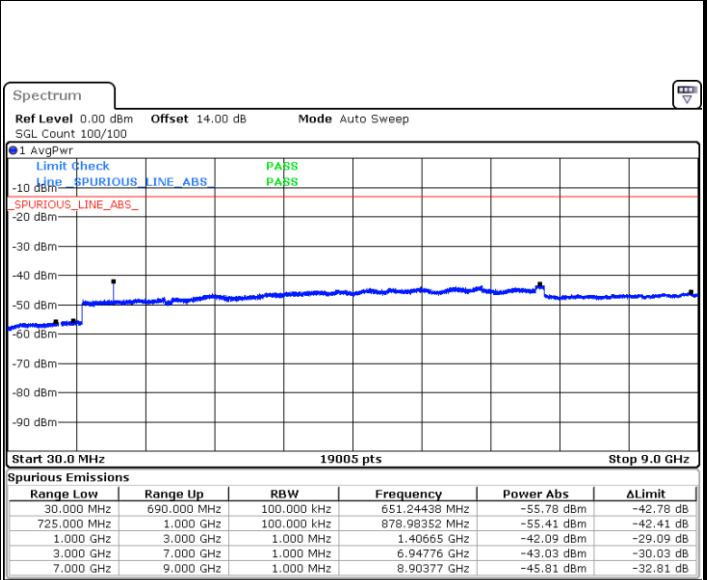

LTE Band 12 / 10MHz

Lowest Channel / QPSK

Date: 14 JUL 2019 14:01:55

Lowest Channel / 16QAM

Date: 14 JUL 2019 14:02:50

LTE Band 12 / 10MHz

Middle Channel / QPSK

Date: 14.JUL.2019 14:04:24

Middle Channel / 16QAM

Date: 14.JUL.2019 14:05:18

Highest Channel / QPSK

Date: 14.JUL.2019 14:06:53

Highest Channel / 16QAM

Date: 14.JUL.2019 14:07:47

LTE Band 12 / 1.4MHz

Lowest Channel / 64QAM