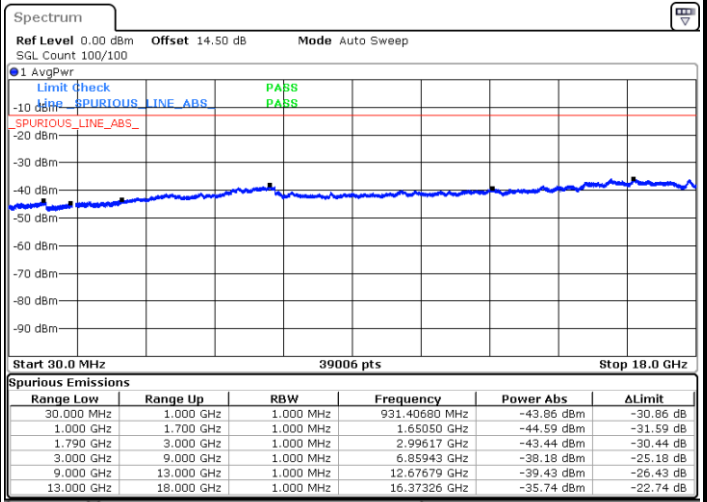

Date: 21 JUL 2019 17:27:08

Highest Channel / 16QAM

Date: 21 JUL 2019 17:30:38

LTE Band 66 / 3MHz

Lowest Channel / QPSK

Date: 21 JUL 2019 17:45:21

Lowest Channel / 16QAM

Date: 21 JUL 2019 17:46:12

LTE Band 66 / 3MHz

Middle Channel / QPSK

Middle Channel / 16QAM

Date: 21.JUL.2019 18:37:10

Date: 21.JUL.2019 18:39:38

Highest Channel / QPSK

Highest Channel / 16QAM

Date: 21.JUL.2019 18:27:13

Date: 21.JUL.2019 18:29:56

LTE Band 66 / 5MHz

Lowest Channel / QPSK

Lowest Channel / 16QAM

Date: 7.AUG.2019 15:01:12

Date: 7.AUG.2019 14:59:45

Middle Channel / QPSK

Middle Channel / 16QAM

Date: 7.AUG.2019 14:42:46

Date: 7.AUG.2019 14:45:46

LTE Band 66 / 5MHz

Highest Channel / QPSK

Highest Channel / 16QAM

Date: 7.AUG.2019 15:02:41

Date: 7.AUG.2019 15:03:32

LTE Band 66 / 10MHz