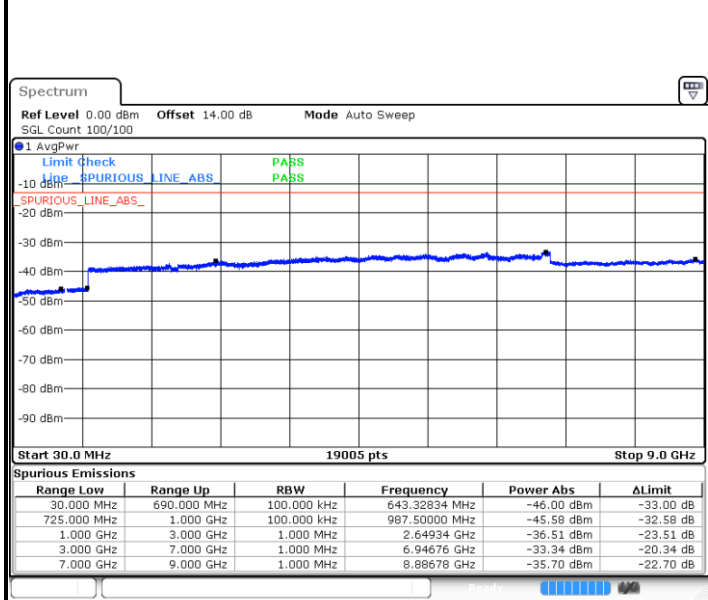

LTE Band 12 / 10MHz

Lowest Channel / QPSK

Date: 14 JUL 2019 14:01:55

Lowest Channel / 16QAM

Date: 14 JUL 2019 14:02:50

LTE Band 12 / 10MHz

Middle Channel / QPSK

Date: 14.JUL.2019 14:04:24

Middle Channel / 16QAM

Date: 14.JUL.2019 14:05:18

Highest Channel / QPSK

Date: 14.JUL.2019 14:06:53

Highest Channel / 16QAM

Date: 14.JUL.2019 14:07:47

LTE Band 12 / 1.4MHz

Lowest Channel / 64QAM

Date: 14.JUL.2019 14:11:46

Middle Channel / 64QAM

Date: 14.JUL.2019 14:13:00

Highest Channel / 64QAM

Date: 14.JUL.2019 14:14:14

LTE Band 12 / 3MHz

Lowest Channel / 64QAM

Middle Channel / 64QAM