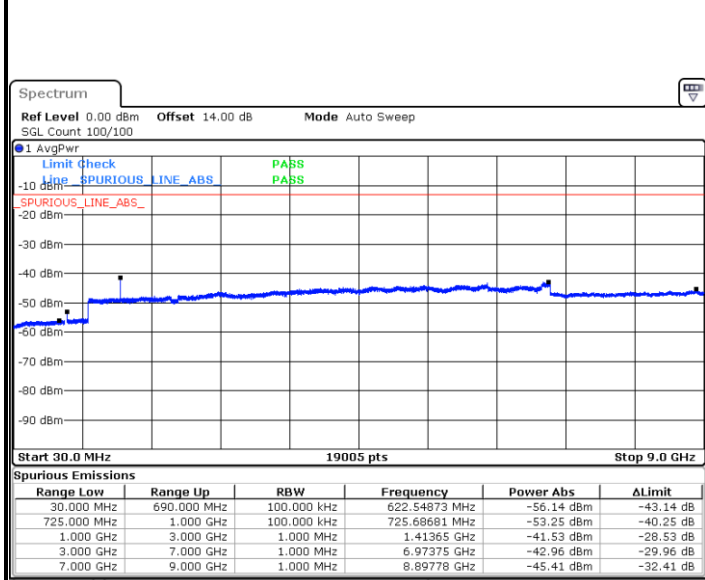

Middle Channel / 16QAM

Date: 14.JUL.2019 13:56:58

Date: 14.JUL.2019 13:57:52

LTE Band 12 / 5MHz

Highest Channel / QPSK

Date: 14 JUL 2019 13:59:27

Highest Channel / 16QAM

Date: 14 JUL 2019 14:00:21

LTE Band 12 / 10MHz

Lowest Channel / QPSK

Date: 14 JUL 2019 14:01:55

Lowest Channel / 16QAM

Date: 14 JUL 2019 14:02:50

LTE Band 12 / 10MHz

Middle Channel / QPSK

Date: 14.JUL.2019 14:04:24

Middle Channel / 16QAM

Date: 14.JUL.2019 14:05:18

Highest Channel / QPSK

Date: 14.JUL.2019 14:06:53

Highest Channel / 16QAM

Date: 14.JUL.2019 14:07:47

LTE Band 12 / 1.4MHz

Lowest Channel / 64QAM