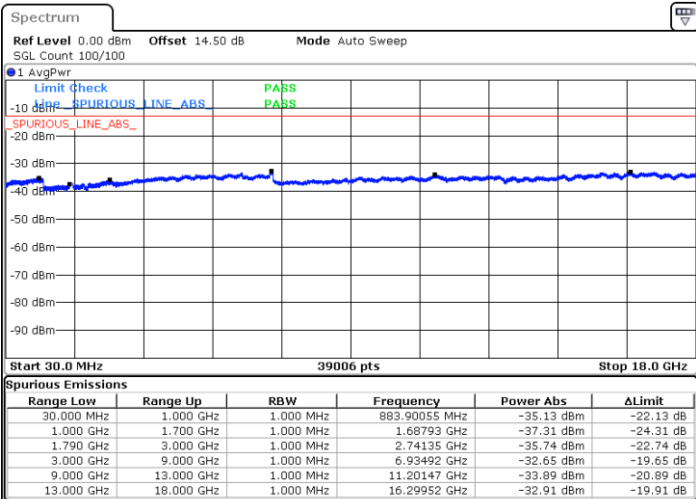

Date: 21 JUL 2019 17:27:08

Highest Channel / 16QAM

Date: 21 JUL 2019 17:30:38

LTE Band 66 / 3MHz

Lowest Channel / QPSK

Date: 21 JUL 2019 17:45:21

Lowest Channel / 16QAM

Date: 21 JUL 2019 17:46:12

LTE Band 66 / 3MHz

Middle Channel / QPSK

Middle Channel / 16QAM

Date: 21.JUL.2019 18:37:10

Date: 21.JUL.2019 18:39:38

Highest Channel / QPSK

Highest Channel / 16QAM

Date: 21.JUL.2019 18:27:13

Date: 21.JUL.2019 18:29:56

LTE Band 66 / 5MHz

Lowest Channel / QPSK

Lowest Channel / 16QAM

Date: 7.AUG.2019 15:01:12

Date: 7.AUG.2019 14:59:45

Middle Channel / QPSK

Middle Channel / 16QAM