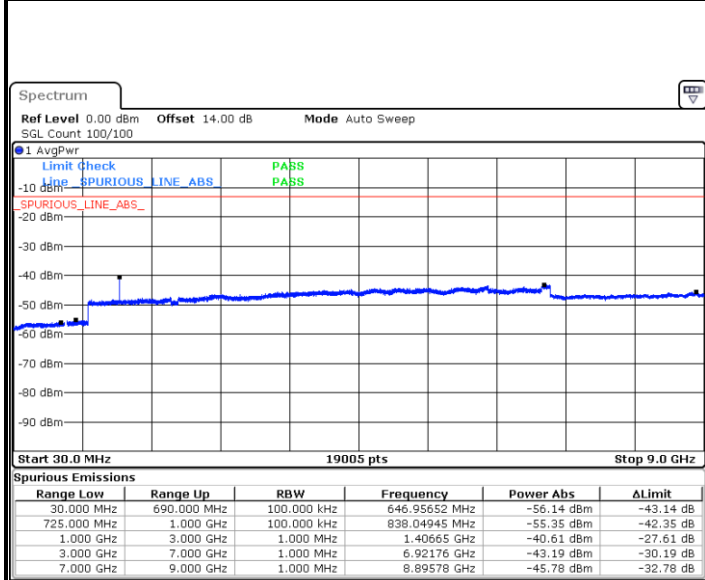

Middle Channel / 16QAM

Date: 14.JUL.2019 13:56:58

Date: 14.JUL.2019 13:57:52

LTE Band 12 / 5MHz

Highest Channel / QPSK

Date: 14 JUL 2019 13:59:27

Highest Channel / 16QAM

Date: 14 JUL 2019 14:00:21

LTE Band 12 / 10MHz

Lowest Channel / QPSK

Date: 14 JUL 2019 14:01:55

Lowest Channel / 16QAM

Date: 14 JUL 2019 14:02:50

LTE Band 12 / 10MHz

Middle Channel / QPSK

Date: 14.JUL.2019 14:04:24

Middle Channel / 16QAM

Date: 14.JUL.2019 14:05:18

Highest Channel / QPSK

Date: 14.JUL.2019 14:06:53

Highest Channel / 16QAM

Date: 14.JUL.2019 14:07:47

LTE Band 12 / 1.4MHz

Lowest Channel / 64QAM