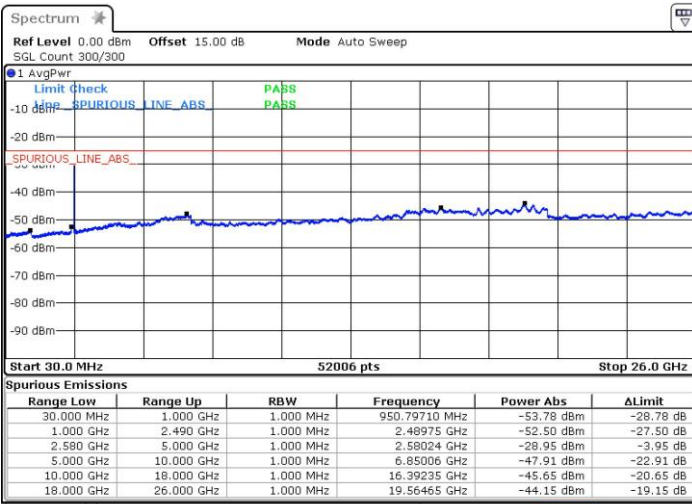

LTE Band 7C_CA / 20MHz+10MHz

64QAM

Lowest Channel / 1RB0 and 1RB49

Lowest Channel / 1RB99 and 1RB0

Date: 28 JUL 2019 09:15:15

Date: 28 JUL 2019 09:16:37

Lowest Channel / FullIRB

Date: 26 JUL 2019 17:51:34

LTE Band 7C_CA / 20MHz+10MHz

64QAM

Middle Channel / 1RB0 and 1RB49

Middle Channel / 1RB99 and 1RB0

Date: 28 JUL 2019 10:01:12

Date: 28 JUL 2019 10:08:50

Middle Channel / FullRB

Date: 28 JUL 2019 09:56:22

LTE Band 7C_CA / 20MHz+10MHz

64QAM

Highest Channel / 1RB0 and 1RB49

Highest Channel / 1RB99 and 1RB0

Date: 28 JUL 2019 10:42:46

Date: 28 JUL 2019 10:28:45

Highest Channel / FullIRB

Date: 28 JUL 2019 16:03:13

LTE Band 7C_CA / 20MHz+15MHz

64QAM

Lowest Channel / 1RB0 and 1RB74

Lowest Channel / 1RB99 and 1RB0

Date: 28 JUL 2019 16:03:13

Date: 28 JUL 2019 17:22:50

Lowest Channel / FullIRB

Date: 28 JUL 2019 17:12:04