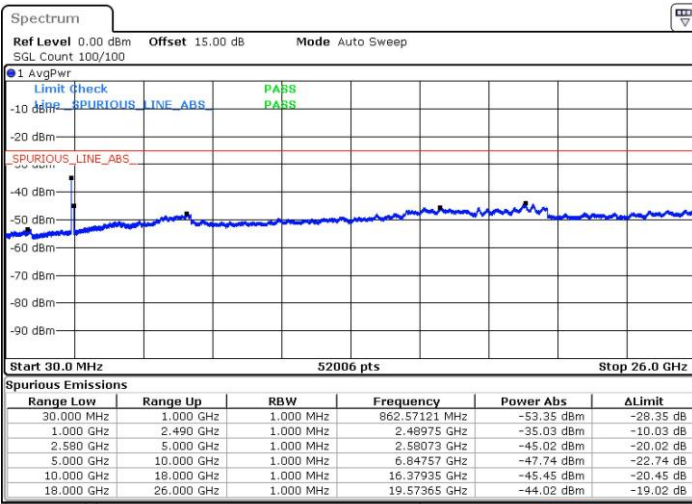

LTE Band 7C_CA / 20MHz+10MHz

64QAM

Highest Channel / 1RB0 and 1RB49

Highest Channel / 1RB99 and 1RB0

Date: 28 JUL 2019 10:42:46

Date: 28 JUL 2019 10:28:45

Highest Channel / FullIRB

Date: 28 JUL 2019 16:03:13

LTE Band 7C_CA / 20MHz+15MHz

64QAM

Lowest Channel / 1RB0 and 1RB74

Lowest Channel / 1RB99 and 1RB0

Date: 28 JUL 2019 16:03:13

Date: 28 JUL 2019 17:22:50

Lowest Channel / FullIRB

Date: 28 JUL 2019 17:12:04

LTE Band 7C_CA / 20MHz+15MHz

64QAM

MiddleChannel / 1RB0 and 1RB74

Middle Channel / 1RB99 and 1RB0

Date: 28 JUL 2019 17:36:39

Date: 28 JUL 2019 17:24:22

Middle Channel / FullRB

Date: 28 JUL 2019 18:12:41

LTE Band 7C_CA / 20MHz+15MHz

64QAM

Highest Channel / 1RB0 and 1RB74

Highest Channel / 1RB99 and 1RB0

Date: 28 JUL 2019 18:15:30

Date: 28 JUL 2019 18:30:54

Highest Channel / FullIRB

Date: 28 JUL 2019 18:14:01