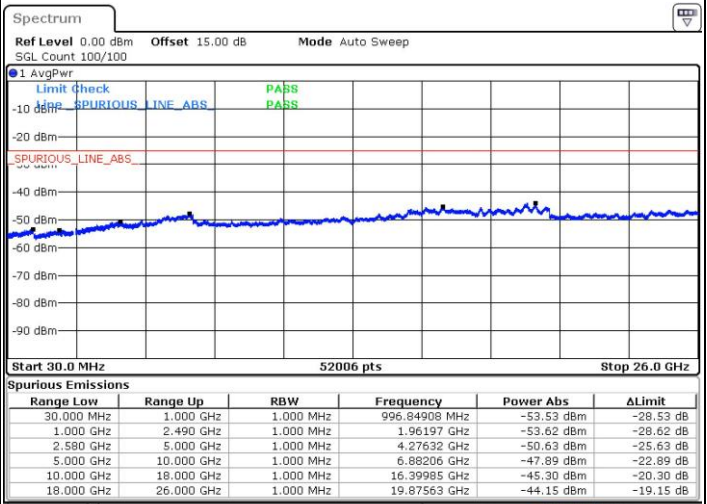

LTE Band 7C_CA / 20MHz+15MHz

64QAM

MiddleChannel / 1RB0 and 1RB74

Middle Channel / 1RB99 and 1RB0

Date: 28 JUL 2019 17:36:39

Date: 28 JUL 2019 17:24:22

Middle Channel / FullRB

Date: 28 JUL 2019 18:12:41

LTE Band 7C_CA / 20MHz+15MHz

64QAM

Highest Channel / 1RB0 and 1RB74

Highest Channel / 1RB99 and 1RB0

Date: 28 JUL 2019 18:15:30

Date: 28 JUL 2019 18:30:54

Highest Channel / FullIRB

Date: 28 JUL 2019 18:14:01

LTE Band 7C_CA / 20MHz+20MHz

64QAM

Lowest Channel / 1RB0 and 1RB99

Lowest Channel / 1RB99 and 1RB0

Date: 28 JUL 2019 21:10:22

Date: 28 JUL 2019 21:42:02

Lowest Channel / FullIRB

Date: 28 JUL 2019 21:08:27