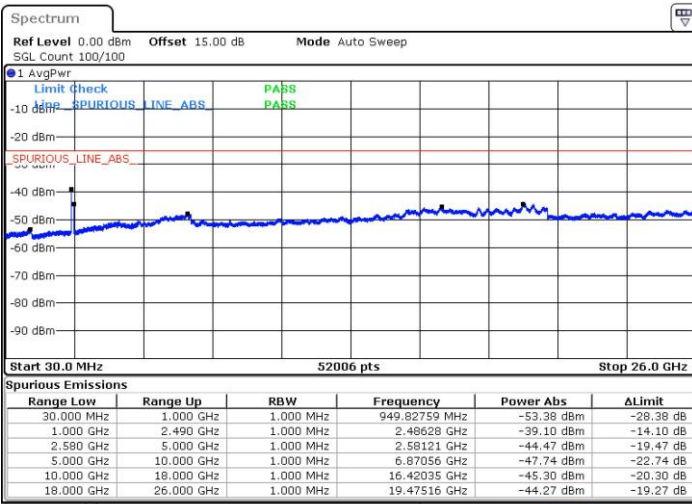

LTE Band 7C_CA / 15MHz+15MHz

64QAM

Middle Channel / 1RB0 and 1RB74

Middle Channel / 1RB74 and 1RB0

Date: 28 JUL 2019 12:49:42

Date: 28 JUL 2019 11:55:01

Middle Channel / FullRB

Date: 28 JUL 2019 12:51:20

LTE Band 7C_CA / 15MHz+15MHz

64QAM

Highest Channel / 1RB0 and 1RB74

Highest Channel / 1RB74 and 1RB0

Date: 28 JUL 2019 13:20:06

Date: 28 JUL 2019 13:28:32

Highest Channel / FullIRB

Date: 28 JUL 2019 13:16:59

LTE Band 7C_CA / 15MHz+20MHz

64QAM

Lowest Channel / 1RB0 and 1RB9

Lowest Channel / 1RB74 and 1RB0

Date: 28 JUL 2019 13:59:46

Date: 28 JUL 2019 14:08:35

Lowest Channel / FullIRB

Date: 28 JUL 2019 13:57:37