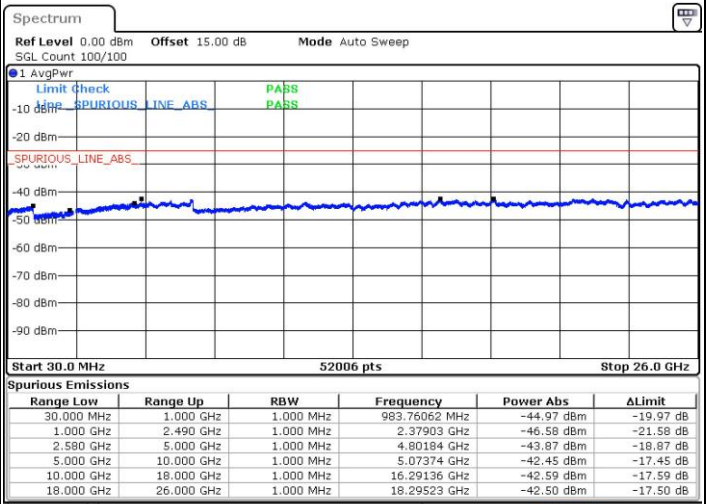

LTE Band 7C_CA / 15MHz+10MHz

64QAM

Lowest Channel / 1RB0 and 1RB49

Lowest Channel / 1RB74 and 1RB0

Date: 29 JUL 2019 00:32:17

Date: 29 JUL 2019 00:35:40

Lowest Channel / FullIRB

Date: 28 JUL 2019 23:57:05

LTE Band 7C_CA / 15MHz+10MHz

64QAM

Middle Channel / 1RB0 and 1RB49

Middle Channel / 1RB74 and 1RB0

Date: 29 JUL 2019 01:44:37

Date: 29 JUL 2019 02:00:02

Middle Channel / FullRB

Date: 29 JUL 2019 01:30:10

LTE Band 7C_CA / 15MHz+10MHz

64QAM

Highest Channel / 1RB0 and 1RB49

Highest Channel / 1RB74 and 1RB0

Date: 29 JUL 2019 00:58:20

Date: 29 JUL 2019 00:54:57

Highest Channel / FullIRB

Date: 29 JUL 2019 01:16:46

LTE Band 7C_CA / 15MHz+15MHz

64QAM

Lowest Channel / 1RB0 and 1RB74

Lowest Channel / 1RB74 and 1RB0

Date: 28 JUL 2019 11:10:01

Date: 28 JUL 2019 11:20:50

Lowest Channel / FullIRB

Date: 28 JUL 2019 11:08:41