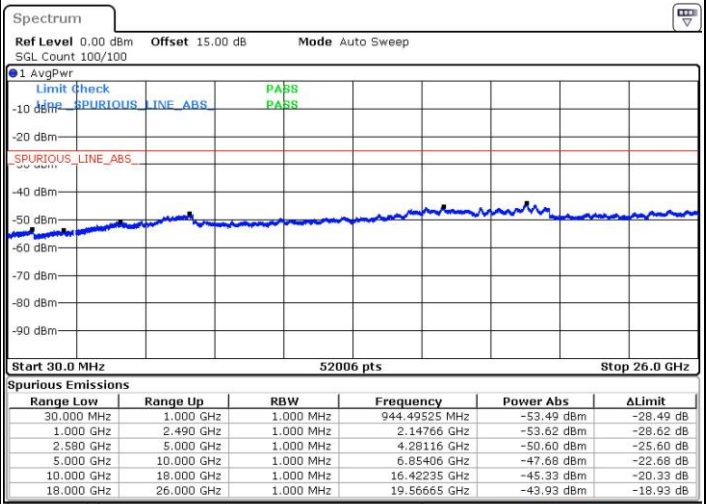

LTE Band 7C_CA / 10MHz+20MHz

64QAM

Lowest Channel / 1RB0 and 1RB99

Lowest Channel / 1RB49 and 1RB0

Date: 26 JUL 2019 10:56:06

Date: 26 JUL 2019 11:14:56

Lowest Channel / FullIRB

Date: 26 JUL 2019 10:49:25

LTE Band 7C_CA / 10MHz+20MHz

64QAM

MiddleChannel / 1RB0 and 1RB99

Middle Channel / 1RB49 and 1RB0

Date: 26 JUL 2019 10:49:25

Date: 26 JUL 2019 11:18:20

Middle Channel / FullRB

Date: 26 JUL 2019 11:28:05

LTE Band 7C_CA / 10MHz+20MHz

64QAM

Highest Channel / 1RB0 and 1RB99

Highest Channel / 1RB49 and 1RB0

Date: 26 JUL 2019 17:07:30

Date: 26 JUL 2019 17:08:57

Highest Channel / FullIRB

Date: 26 JUL 2019 12:01:41

LTE Band 7C_CA / 15MHz+10MHz

64QAM

Lowest Channel / 1RB0 and 1RB49

Lowest Channel / 1RB74 and 1RB0

Date: 29 JUL 2019 00:32:17

Date: 29 JUL 2019 00:35:40

Lowest Channel / FullIRB

Date: 28 JUL 2019 23:57:05