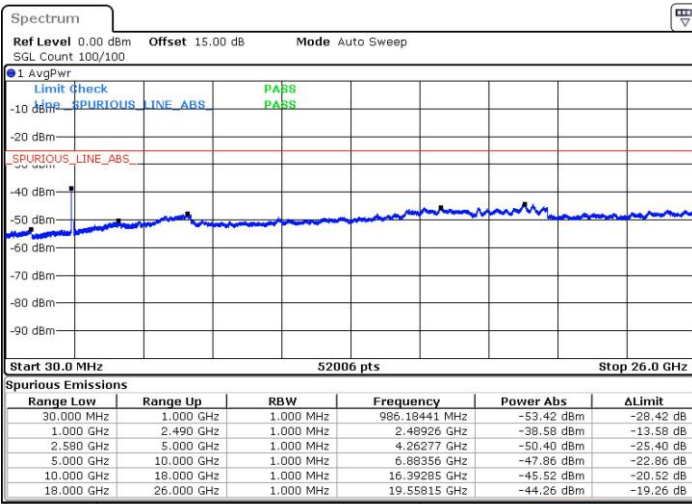

LTE Band 7C_CA / 20MHz+20MHz

16QAM

Highest Channel / 1RB0 and 1RB99

Highest Channel / 1RB99 and 1RB0

Date: 28 JUL 2019 23:17:59

Date: 28 JUL 2019 23:42:17

Highest Channel / FullIRB

Date: 28 JUL 2019 22:53:05

LTE Band 7C_CA / 10MHz+20MHz

64QAM

Lowest Channel / 1RB0 and 1RB99

Lowest Channel / 1RB49 and 1RB0

Date: 26 JUL 2019 10:56:06

Date: 26 JUL 2019 11:14:56

Lowest Channel / FullIRB

Date: 26 JUL 2019 10:49:25

LTE Band 7C_CA / 10MHz+20MHz

64QAM

MiddleChannel / 1RB0 and 1RB99

Middle Channel / 1RB49 and 1RB0

Date: 26 JUL 2019 10:49:25

Date: 26 JUL 2019 11:18:20

Middle Channel / FullRB

Date: 26 JUL 2019 11:28:05

LTE Band 7C_CA / 10MHz+20MHz

64QAM

Highest Channel / 1RB0 and 1RB99

Highest Channel / 1RB49 and 1RB0

Date: 26 JUL 2019 17:07:30

Date: 26 JUL 2019 17:08:57

Highest Channel / FullIRB

Date: 26 JUL 2019 12:01:41