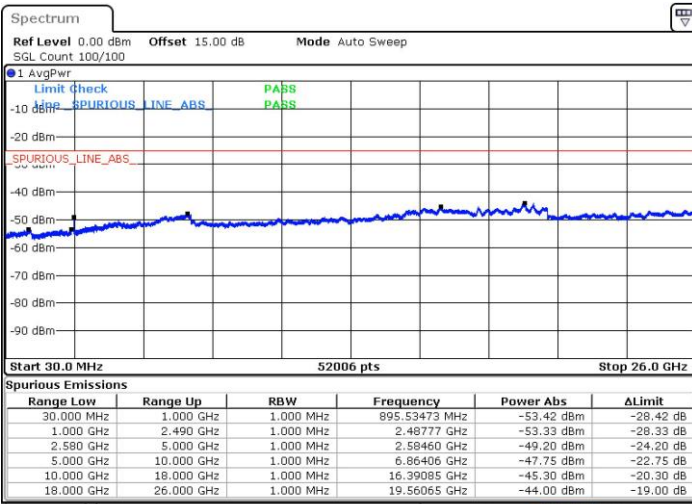

LTE Band 7C_CA / 15MHz+20MHz

64QAM

Middle Channel / 1RB0 and 1RB99

Middle Channel / 1RB74 and 1RB0

Date: 28 JUL 2019 14:19:36

Date: 28 JUL 2019 14:13:57

Middle Channel / FullRB

Date: 28 JUL 2019 14:39:34

LTE Band 7C_CA / 15MHz+20MHz

64QAM

Highest Channel / 1RB0 and 1RB99

Highest Channel / 1RB74 and 1RB0

Date: 28 JUL 2019 14:58:31

Date: 28 JUL 2019 15:10:02

Highest Channel / FullIRB

Date: 28 JUL 2019 14:57:18

LTE Band 7C_CA / 20MHz+10MHz

64QAM

Lowest Channel / 1RB0 and 1RB49

Lowest Channel / 1RB99 and 1RB0

Date: 28 JUL 2019 09:15:15

Date: 28 JUL 2019 09:16:37

Lowest Channel / FullIRB

Date: 26 JUL 2019 17:51:34