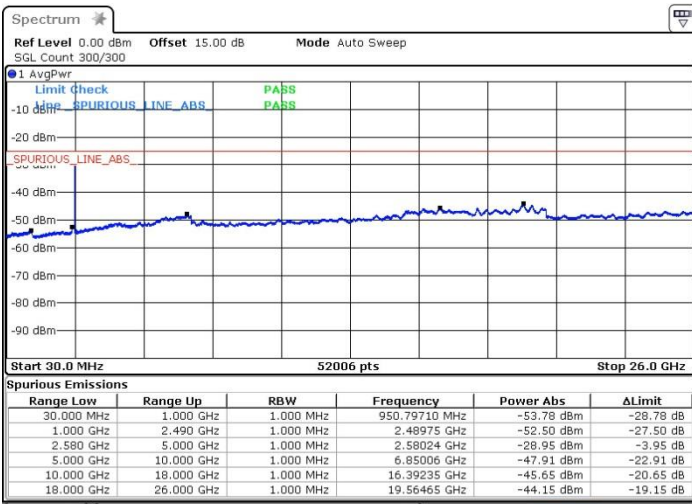

LTE Band 7C_CA / 20MHz+10MHz

64QAM

Middle Channel / 1RB0 and 1RB49

Middle Channel / 1RB99 and 1RB0

Date: 28 JUL 2019 10:01:12

Date: 28 JUL 2019 10:08:50

Middle Channel / FullRB

Date: 28 JUL 2019 09:56:22

LTE Band 7C_CA / 20MHz+10MHz

64QAM

Highest Channel / 1RB0 and 1RB49

Highest Channel / 1RB99 and 1RB0

Date: 28 JUL 2019 10:42:46

Date: 28 JUL 2019 10:28:45

Highest Channel / FullIRB

Date: 28 JUL 2019 16:03:13

LTE Band 7C_CA / 20MHz+15MHz

64QAM

Lowest Channel / 1RB0 and 1RB74

Lowest Channel / 1RB99 and 1RB0

Date: 28 JUL 2019 16:03:13

Date: 28 JUL 2019 17:22:50

Lowest Channel / FullIRB

Date: 28 JUL 2019 17:12:04