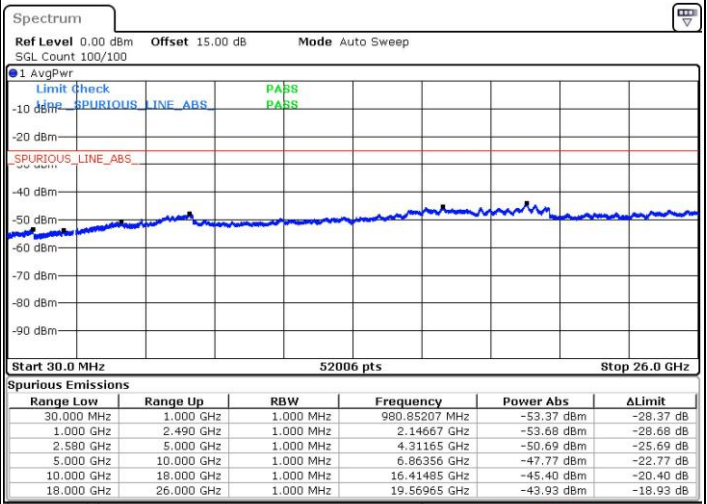

LTE Band 7C_CA / 15MHz+15MHz

64QAM

Lowest Channel / 1RB0 and 1RB74

Lowest Channel / 1RB74 and 1RB0

Date: 28 JUL 2019 11:10:01

Date: 28 JUL 2019 11:20:50

Lowest Channel / FullIRB

Date: 28 JUL 2019 11:08:41

LTE Band 7C_CA / 15MHz+15MHz

64QAM

Middle Channel / 1RB0 and 1RB74

Middle Channel / 1RB74 and 1RB0

Date: 28 JUL 2019 12:49:42

Date: 28 JUL 2019 11:55:01

Middle Channel / FullRB

Date: 28 JUL 2019 12:51:20

LTE Band 7C_CA / 15MHz+15MHz

64QAM

Highest Channel / 1RB0 and 1RB74

Highest Channel / 1RB74 and 1RB0

Date: 28 JUL 2019 13:20:06

Date: 28 JUL 2019 13:28:32

Highest Channel / FullIRB

Date: 28 JUL 2019 13:16:59

LTE Band 7C_CA / 15MHz+20MHz

64QAM

Lowest Channel / 1RB0 and 1RB9

Lowest Channel / 1RB74 and 1RB0

Date: 28 JUL 2019 13:59:46

Date: 28 JUL 2019 14:08:35

Lowest Channel / FullIRB

Date: 28 JUL 2019 13:57:37