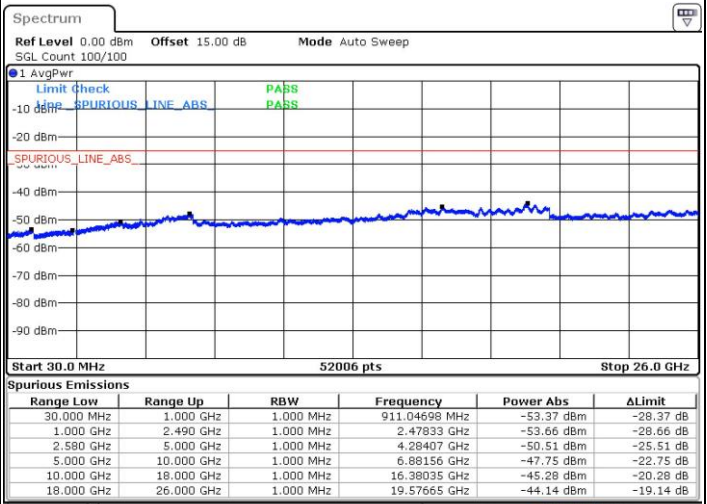

LTE Band 7C_CA / 20MHz+10MHz

64QAM

Highest Channel / 1RB0 and 1RB49

Highest Channel / 1RB99 and 1RB0

Date: 28 JUL 2019 10:42:46

Date: 28 JUL 2019 10:28:45

Highest Channel / FullIRB

Date: 28 JUL 2019 16:03:13

LTE Band 7C_CA / 20MHz+15MHz

64QAM

Lowest Channel / 1RB0 and 1RB74

Lowest Channel / 1RB99 and 1RB0

Date: 28 JUL 2019 16:03:13

Date: 28 JUL 2019 17:22:50

Lowest Channel / FullIRB

Date: 28 JUL 2019 17:12:04

LTE Band 7C_CA / 20MHz+15MHz

64QAM

MiddleChannel / 1RB0 and 1RB74

Middle Channel / 1RB99 and 1RB0

Date: 28 JUL 2019 17:36:39

Date: 28 JUL 2019 17:24:22

Middle Channel / FullRB

Date: 28 JUL 2019 18:12:41

LTE Band 7C_CA / 20MHz+15MHz

64QAM

Highest Channel / 1RB0 and 1RB74

Highest Channel / 1RB99 and 1RB0

Date: 28 JUL 2019 18:15:30

Date: 28 JUL 2019 18:30:54

Highest Channel / FullIRB

Date: 28 JUL 2019 18:14:01