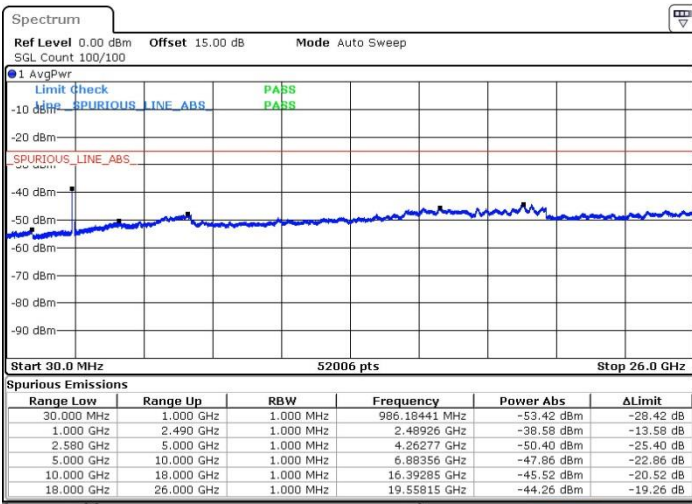

LTE Band 7C_CA / 20MHz+20MHz

16QAM

Highest Channel / 1RB0 and 1RB99

Highest Channel / 1RB99 and 1RB0

Date: 28 JUL 2019 23:17:59

Date: 28 JUL 2019 23:42:17

Highest Channel / FullIRB

Date: 28 JUL 2019 22:53:05

LTE Band 7C_CA / 10MHz+20MHz

64QAM

Lowest Channel / 1RB0 and 1RB99

Lowest Channel / 1RB49 and 1RB0

Date: 26 JUL 2019 10:56:06

Date: 26 JUL 2019 11:14:56

Lowest Channel / FullIRB

Date: 26 JUL 2019 10:49:25

LTE Band 7C_CA / 10MHz+20MHz

64QAM

MiddleChannel / 1RB0 and 1RB99

Middle Channel / 1RB49 and 1RB0

Date: 26 JUL 2019 10:49:25

Date: 26 JUL 2019 11:18:20

Middle Channel / FullRB

Date: 26 JUL 2019 11:28:05

LTE Band 7C_CA / 10MHz+20MHz

64QAM

Highest Channel / 1RB0 and 1RB99

Highest Channel / 1RB49 and 1RB0

Date: 26 JUL 2019 17:07:30

Date: 26 JUL 2019 17:08:57

Highest Channel / FullIRB

Date: 26 JUL 2019 12:01:41