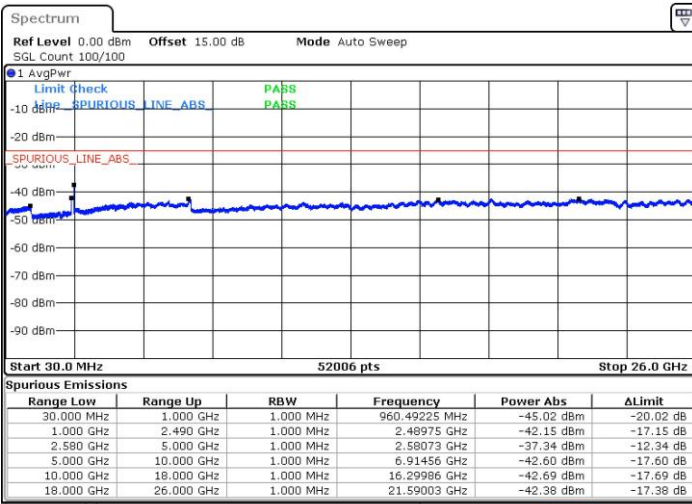

LTE Band 7C_CA / 20MHz+15MHz

64QAM

Highest Channel / 1RB0 and 1RB74

Highest Channel / 1RB99 and 1RB0

Date: 28 JUL 2019 18:15:30

Date: 28 JUL 2019 18:30:54

Highest Channel / FullIRB

Date: 28 JUL 2019 18:14:01

LTE Band 7C_CA / 20MHz+20MHz

64QAM

Lowest Channel / 1RB0 and 1RB99

Lowest Channel / 1RB99 and 1RB0

Date: 28 JUL 2019 21:10:22

Date: 28 JUL 2019 21:42:02

Lowest Channel / FullIRB

Date: 28 JUL 2019 21:08:27

LTE Band 7C_CA / 20MHz+20MHz

64QAM

Middle Channel / 1RB0 and 1RB99

Middle Channel / 1RB99 and 1RB0

Date: 28 JUL 2019 22:01:27

Date: 28 JUL 2019 21:44:04

Middle Channel / FullRB

Date: 28 JUL 2019 22:06:13

LTE Band 7C_CA / 20MHz+20MHz

64QAM

Highest Channel / 1RB0 and 1RB99

Highest Channel / 1RB99 and 1RB0

Date: 28 JUL 2019 23:21:12

Date: 28 JUL 2019 23:37:08

Highest Channel / FullIRB

Date: 28 JUL 2019 22:58:37