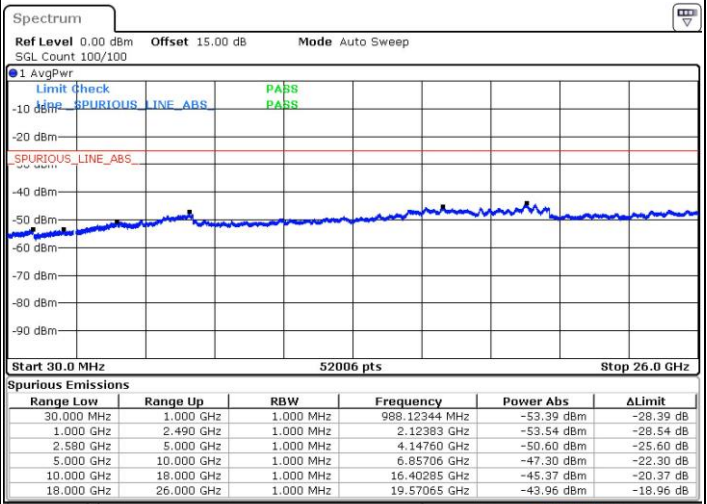

LTE Band 7C_CA / 15MHz+15MHz

64QAM

Highest Channel / 1RB0 and 1RB74

Highest Channel / 1RB74 and 1RB0

Date: 28 JUL 2019 13:20:06

Date: 28 JUL 2019 13:28:32

Highest Channel / FullIRB

Date: 28 JUL 2019 13:16:59

LTE Band 7C_CA / 15MHz+20MHz

64QAM

Lowest Channel / 1RB0 and 1RB9

Lowest Channel / 1RB74 and 1RB0

Date: 28 JUL 2019 13:59:46

Date: 28 JUL 2019 14:08:35

Lowest Channel / FullIRB

Date: 28 JUL 2019 13:57:37

LTE Band 7C_CA / 15MHz+20MHz

64QAM

Middle Channel / 1RB0 and 1RB99

Middle Channel / 1RB74 and 1RB0

Date: 28 JUL 2019 14:19:36

Date: 28 JUL 2019 14:13:57

Middle Channel / FullRB

Date: 28 JUL 2019 14:39:34

LTE Band 7C_CA / 15MHz+20MHz

64QAM

Highest Channel / 1RB0 and 1RB99

Highest Channel / 1RB74 and 1RB0

Date: 28 JUL 2019 14:58:31

Date: 28 JUL 2019 15:10:02

Highest Channel / FullIRB

Date: 28 JUL 2019 14:57:18