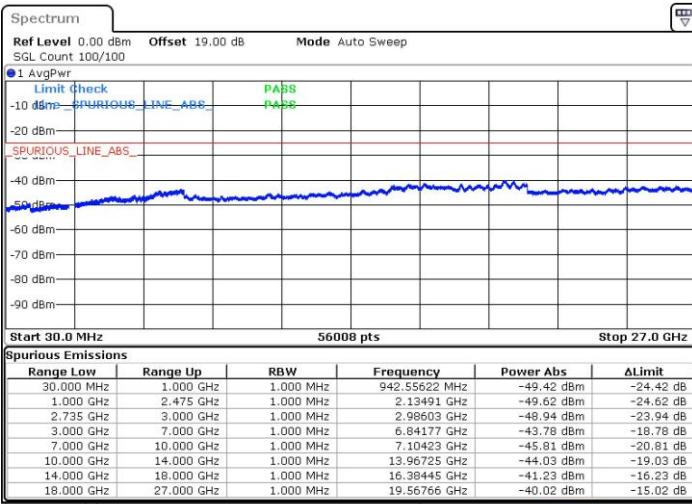

LTE Band 7C_CA / 20MHz+20MHz

64QAM

Highest Channel / 1RB0 and 1RB99

Highest Channel / 1RB99 and 1RB0

Date: 28 JUL 2019 23:21:12

Date: 28 JUL 2019 23:37:08

Highest Channel / FullIRB

Date: 28 JUL 2019 22:58:37

LTE Band 41C_CA / 5MHz+20MHz

QPSK

Lowest Channel / 1RB0 and 1RB99

Lowest Channel / 1RB24 and 1RB0

Date: 18 JUL 2019 19:50:43

Date: 18 JUL 2019 19:52:02

Lowest Channel / FullIRB

Date: 18 JUL 2019 19:39:36

LTE Band 41C_CA / 5MHz+20MHz

QPSK

Middle Channel / 1RB0 and 1RB99

Middle Channel / 1RB24 and 1RB0

Date: 18 JUL 2019 20:05:06

Date: 18 JUL 2019 20:03:00

Middle Channel / FullIRB

Date: 18 JUL 2019 20:14:36