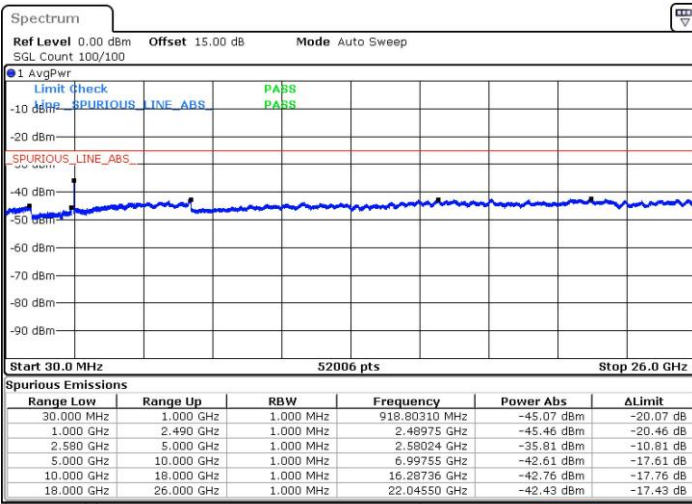

LTE Band 7C_CA / 20MHz+20MHz

16QAM

Highest Channel / 1RB0 and 1RB99

Highest Channel / 1RB99 and 1RB0

Date: 28 JUL 2019 23:17:59

Date: 28 JUL 2019 23:42:17

Highest Channel / FullIRB

Date: 28 JUL 2019 22:53:05

LTE Band 7C_CA / 10MHz+20MHz

64QAM

Lowest Channel / 1RB0 and 1RB99

Lowest Channel / 1RB49 and 1RB0

Date: 26 JUL 2019 10:56:06

Date: 26 JUL 2019 11:14:56

Lowest Channel / FullIRB

Date: 26 JUL 2019 10:49:25