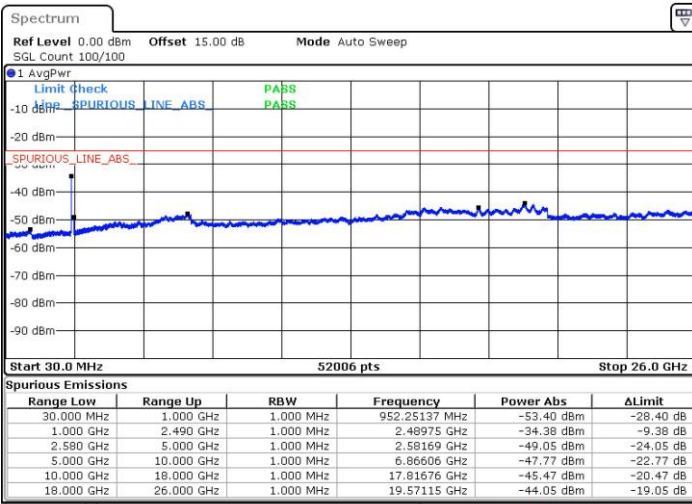

LTE Band 7C_CA / 15MHz+10MHz

64QAM

Highest Channel / 1RB0 and 1RB49

Highest Channel / 1RB74 and 1RB0

Date: 29 JUL 2019 00:58:20

Date: 29 JUL 2019 00:54:57

Highest Channel / FullIRB

Date: 29 JUL 2019 01:16:46

LTE Band 7C_CA / 15MHz+15MHz

64QAM

Lowest Channel / 1RB0 and 1RB74

Lowest Channel / 1RB74 and 1RB0

Date: 28 JUL 2019 11:10:01

Date: 28 JUL 2019 11:20:50

Lowest Channel / FullIRB

Date: 28 JUL 2019 11:08:41

LTE Band 7C_CA / 15MHz+15MHz

64QAM

Middle Channel / 1RB0 and 1RB74

Middle Channel / 1RB74 and 1RB0

Date: 28 JUL 2019 12:49:42

Date: 28 JUL 2019 11:55:01

Middle Channel / FullRB

Date: 28 JUL 2019 12:51:20

LTE Band 7C_CA / 15MHz+15MHz

64QAM

Highest Channel / 1RB0 and 1RB74

Highest Channel / 1RB74 and 1RB0

Date: 28 JUL 2019 13:20:06

Date: 28 JUL 2019 13:28:32

Highest Channel / FullIRB

Date: 28 JUL 2019 13:16:59