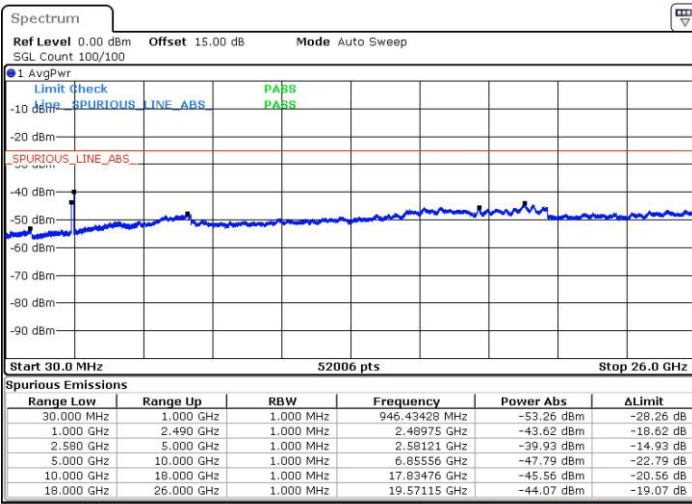

LTE Band 7C_CA / 15MHz+20MHz

64QAM

Lowest Channel / 1RB0 and 1RB9

Lowest Channel / 1RB74 and 1RB0

Date: 28 JUL 2019 13:59:46

Date: 28 JUL 2019 14:08:35

Lowest Channel / FullIRB

Date: 28 JUL 2019 13:57:37

LTE Band 7C_CA / 15MHz+20MHz

64QAM

Middle Channel / 1RB0 and 1RB99

Middle Channel / 1RB74 and 1RB0

Date: 28 JUL 2019 14:19:36

Date: 28 JUL 2019 14:13:57

Middle Channel / FullRB

Date: 28 JUL 2019 14:39:34

LTE Band 7C_CA / 15MHz+20MHz

64QAM

Highest Channel / 1RB0 and 1RB99

Highest Channel / 1RB74 and 1RB0

Date: 28 JUL 2019 14:58:31

Date: 28 JUL 2019 15:10:02

Highest Channel / FullIRB

Date: 28 JUL 2019 14:57:18

LTE Band 7C_CA / 20MHz+10MHz

64QAM

Lowest Channel / 1RB0 and 1RB49

Lowest Channel / 1RB99 and 1RB0

Date: 28 JUL 2019 09:15:15

Date: 28 JUL 2019 09:16:37

Lowest Channel / FullIRB

Date: 26 JUL 2019 17:51:34