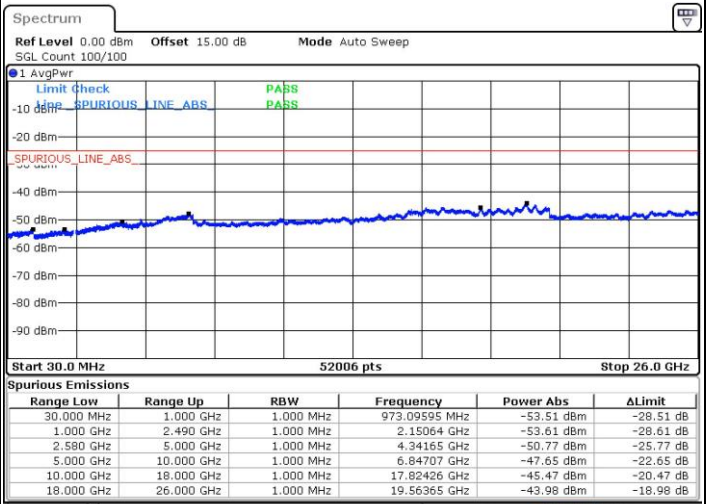

LTE Band 7C_CA / 15MHz+20MHz

64QAM

Highest Channel / 1RB0 and 1RB99

Highest Channel / 1RB74 and 1RB0

Date: 28 JUL 2019 14:58:31

Date: 28 JUL 2019 15:10:02

Highest Channel / FullIRB

Date: 28 JUL 2019 14:57:18

LTE Band 7C_CA / 20MHz+10MHz

64QAM

Lowest Channel / 1RB0 and 1RB49

Lowest Channel / 1RB99 and 1RB0

Date: 28 JUL 2019 09:15:15

Date: 28 JUL 2019 09:16:37

Lowest Channel / FullIRB

Date: 26 JUL 2019 17:51:34

LTE Band 7C_CA / 20MHz+10MHz

64QAM

Middle Channel / 1RB0 and 1RB49

Middle Channel / 1RB99 and 1RB0

Date: 28 JUL 2019 10:01:12

Date: 28 JUL 2019 10:08:50

Middle Channel / FullRB

Date: 28 JUL 2019 09:56:22

LTE Band 7C_CA / 20MHz+10MHz

64QAM

Highest Channel / 1RB0 and 1RB49

Highest Channel / 1RB99 and 1RB0

Date: 28 JUL 2019 10:42:46

Date: 28 JUL 2019 10:28:45

Highest Channel / FullIRB

Date: 28 JUL 2019 16:03:13