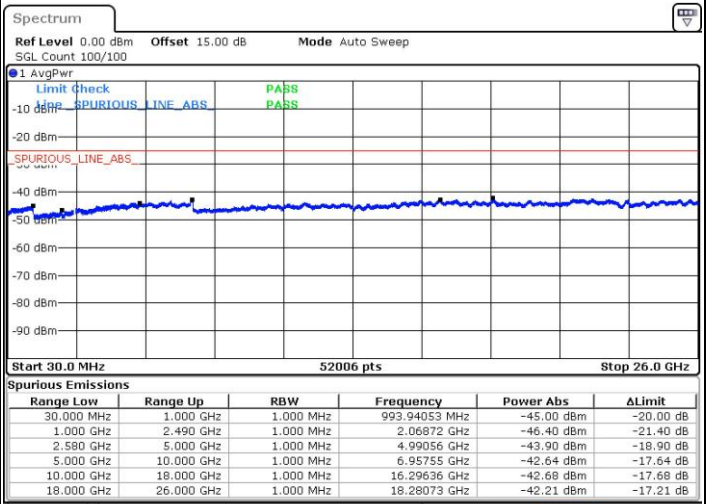

LTE Band 7C_CA / 20MHz+15MHz

64QAM

Highest Channel / 1RB0 and 1RB74

Highest Channel / 1RB99 and 1RB0

Date: 28 JUL 2019 18:15:30

Date: 28 JUL 2019 18:30:54

Highest Channel / FullIRB

Date: 28 JUL 2019 18:14:01

LTE Band 7C_CA / 20MHz+20MHz

64QAM

Lowest Channel / 1RB0 and 1RB99

Lowest Channel / 1RB99 and 1RB0

Date: 28 JUL 2019 21:10:22

Date: 28 JUL 2019 21:42:02

Lowest Channel / FullIRB

Date: 28 JUL 2019 21:08:27

LTE Band 7C_CA / 20MHz+20MHz

64QAM

Middle Channel / 1RB0 and 1RB99

Middle Channel / 1RB99 and 1RB0

Date: 28 JUL 2019 22:01:27

Date: 28 JUL 2019 21:44:04

Middle Channel / FullRB

Date: 28 JUL 2019 22:06:13

LTE Band 7C_CA / 20MHz+20MHz

64QAM

Highest Channel / 1RB0 and 1RB99

Highest Channel / 1RB99 and 1RB0

Date: 28 JUL 2019 23:21:12

Date: 28 JUL 2019 23:37:08

Highest Channel / FullIRB

Date: 28 JUL 2019 22:58:37