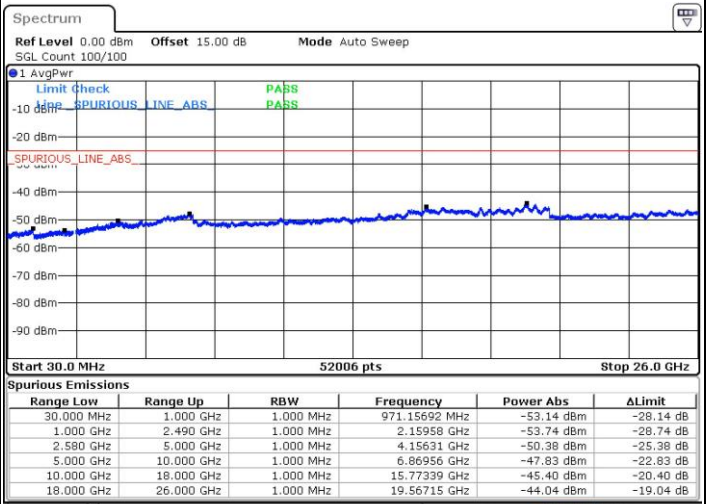

LTE Band 7C_CA / 15MHz+20MHz

64QAM

Middle Channel / 1RB0 and 1RB99

Middle Channel / 1RB74 and 1RB0

Date: 28 JUL 2019 14:19:36

Date: 28 JUL 2019 14:13:57

Middle Channel / FullRB

Date: 28 JUL 2019 14:39:34

LTE Band 7C_CA / 15MHz+20MHz

64QAM

Highest Channel / 1RB0 and 1RB99

Highest Channel / 1RB74 and 1RB0

Date: 28 JUL 2019 14:58:31

Date: 28 JUL 2019 15:10:02

Highest Channel / FullIRB

Date: 28 JUL 2019 14:57:18

LTE Band 7C_CA / 20MHz+10MHz

64QAM

Lowest Channel / 1RB0 and 1RB49

Lowest Channel / 1RB99 and 1RB0

Date: 28 JUL 2019 09:15:15

Date: 28 JUL 2019 09:16:37

Lowest Channel / FullIRB

Date: 26 JUL 2019 17:51:34