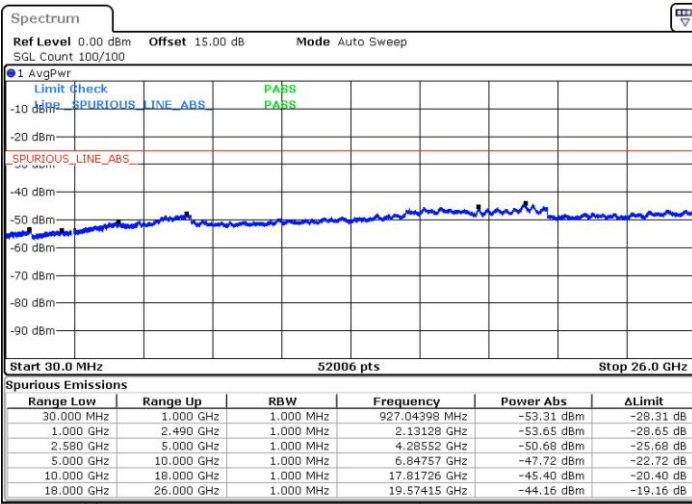

LTE Band 7C_CA / 15MHz+15MHz

64QAM

Lowest Channel / 1RB0 and 1RB74

Lowest Channel / 1RB74 and 1RB0

Date: 28 JUL 2019 11:10:01

Date: 28 JUL 2019 11:20:50

Lowest Channel / FullIRB

Date: 28 JUL 2019 11:08:41

LTE Band 7C_CA / 15MHz+15MHz

64QAM

Middle Channel / 1RB0 and 1RB74

Middle Channel / 1RB74 and 1RB0

Date: 28 JUL 2019 12:49:42

Date: 28 JUL 2019 11:55:01

Middle Channel / FullRB

Date: 28 JUL 2019 12:51:20

LTE Band 7C_CA / 15MHz+15MHz

64QAM

Highest Channel / 1RB0 and 1RB74

Highest Channel / 1RB74 and 1RB0

Date: 28 JUL 2019 13:20:06

Date: 28 JUL 2019 13:28:32

Highest Channel / FullIRB

Date: 28 JUL 2019 13:16:59

LTE Band 7C_CA / 15MHz+20MHz

64QAM

Lowest Channel / 1RB0 and 1RB9

Lowest Channel / 1RB74 and 1RB0

Date: 28 JUL 2019 13:59:46

Date: 28 JUL 2019 14:08:35

Lowest Channel / FullIRB

Date: 28 JUL 2019 13:57:37