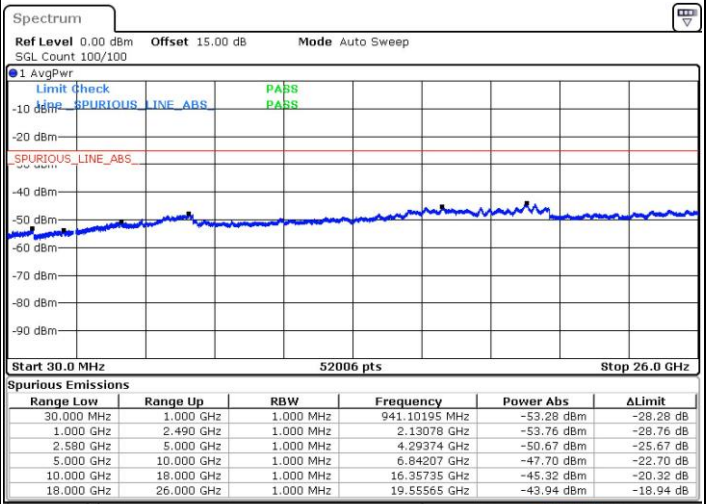

LTE Band 7C_CA / 20MHz+10MHz

64QAM

Lowest Channel / 1RB0 and 1RB49

Lowest Channel / 1RB99 and 1RB0

Date: 28 JUL 2019 09:15:15

Date: 28 JUL 2019 09:16:37

Lowest Channel / FullIRB

Date: 26 JUL 2019 17:51:34

LTE Band 7C_CA / 20MHz+10MHz

64QAM

Middle Channel / 1RB0 and 1RB49

Middle Channel / 1RB99 and 1RB0

Date: 28 JUL 2019 10:01:12

Date: 28 JUL 2019 10:08:50

Middle Channel / FullRB

Date: 28 JUL 2019 09:56:22

LTE Band 7C_CA / 20MHz+10MHz

64QAM

Highest Channel / 1RB0 and 1RB49

Highest Channel / 1RB99 and 1RB0

Date: 28 JUL 2019 10:42:46

Date: 28 JUL 2019 10:28:45

Highest Channel / FullIRB

Date: 28 JUL 2019 16:03:13