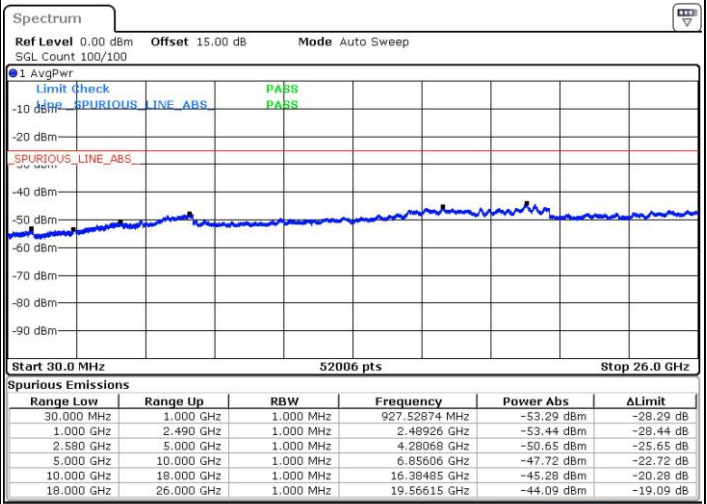

LTE Band 7C_CA / 20MHz+20MHz

16QAM

Highest Channel / 1RB0 and 1RB99

Highest Channel / 1RB99 and 1RB0

Date: 28 JUL 2019 23:17:59

Date: 28 JUL 2019 23:42:17

Highest Channel / FullIRB

Date: 28 JUL 2019 22:53:05

LTE Band 7C_CA / 10MHz+20MHz

64QAM

Lowest Channel / 1RB0 and 1RB99

Lowest Channel / 1RB49 and 1RB0

Date: 26 JUL 2019 10:56:06

Date: 26 JUL 2019 11:14:56

Lowest Channel / FullIRB

Date: 26 JUL 2019 10:49:25

LTE Band 7C_CA / 10MHz+20MHz

64QAM

MiddleChannel / 1RB0 and 1RB99

Middle Channel / 1RB49 and 1RB0

Date: 26 JUL 2019 10:49:25

Date: 26 JUL 2019 11:18:20

Middle Channel / FullRB

Date: 26 JUL 2019 11:28:05

LTE Band 7C_CA / 10MHz+20MHz

64QAM

Highest Channel / 1RB0 and 1RB99

Highest Channel / 1RB49 and 1RB0

Date: 26 JUL 2019 17:07:30

Date: 26 JUL 2019 17:08:57

Highest Channel / FullIRB

Date: 26 JUL 2019 12:01:41