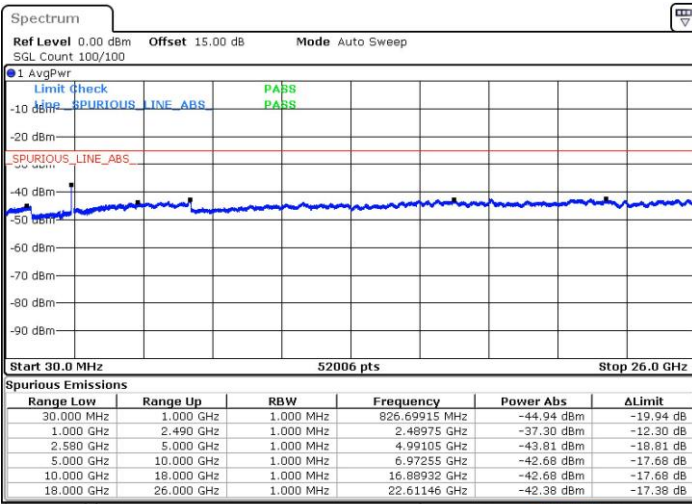

LTE Band 7C_CA / 10MHz+20MHz

64QAM

Highest Channel / 1RB0 and 1RB99

Highest Channel / 1RB49 and 1RB0

Date: 26 JUL 2019 17:07:30

Date: 26 JUL 2019 17:08:57

Highest Channel / FullIRB

Date: 26 JUL 2019 12:01:41

LTE Band 7C_CA / 15MHz+10MHz

64QAM

Lowest Channel / 1RB0 and 1RB49

Lowest Channel / 1RB74 and 1RB0

Date: 29 JUL 2019 00:32:17

Date: 29 JUL 2019 00:35:40

Lowest Channel / FullIRB

Date: 28 JUL 2019 23:57:05

LTE Band 7C_CA / 15MHz+10MHz

64QAM

Middle Channel / 1RB0 and 1RB49

Middle Channel / 1RB74 and 1RB0

Date: 29 JUL 2019 01:44:37

Date: 29 JUL 2019 02:00:02

Middle Channel / FullRB

Date: 29 JUL 2019 01:30:10

LTE Band 7C_CA / 15MHz+10MHz

64QAM

Highest Channel / 1RB0 and 1RB49

Highest Channel / 1RB74 and 1RB0

Date: 29 JUL 2019 00:58:20

Date: 29 JUL 2019 00:54:57

Highest Channel / FullIRB

Date: 29 JUL 2019 01:16:46