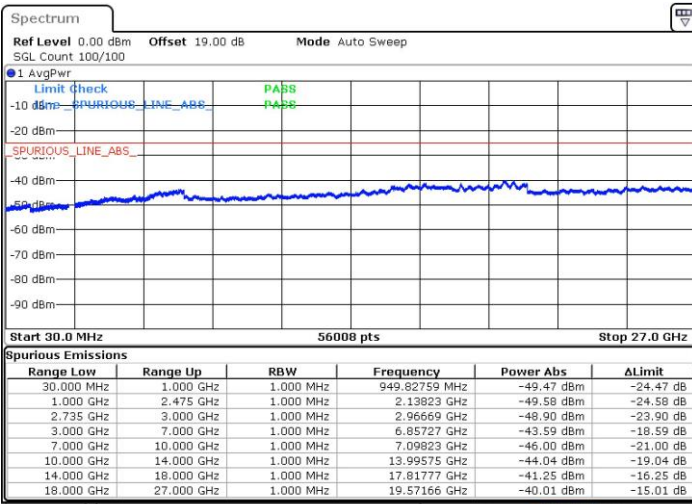

LTE Band 7C_CA / 20MHz+20MHz

64QAM

Highest Channel / 1RB0 and 1RB99

Highest Channel / 1RB99 and 1RB0

Date: 28 JUL 2019 23:21:12

Date: 28 JUL 2019 23:37:08

Highest Channel / FullIRB

Date: 28 JUL 2019 22:58:37

LTE Band 41C_CA / 5MHz+20MHz

QPSK

Lowest Channel / 1RB0 and 1RB99

Lowest Channel / 1RB24 and 1RB0

Date: 18 JUL 2019 19:50:43

Date: 18 JUL 2019 19:52:02

Lowest Channel / FullIRB

Date: 18 JUL 2019 19:39:36

LTE Band 41C_CA / 5MHz+20MHz

QPSK

Middle Channel / 1RB0 and 1RB99

Middle Channel / 1RB24 and 1RB0

Date: 18 JUL 2019 20:05:06

Date: 18 JUL 2019 20:03:00

Middle Channel / FullIRB

Date: 18 JUL 2019 20:14:36