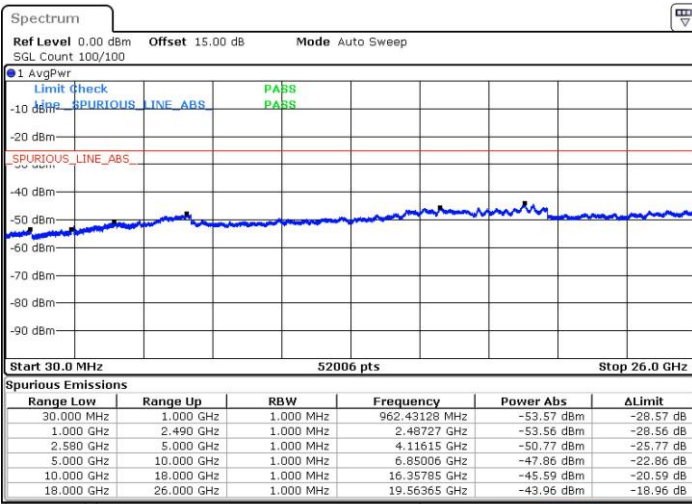

LTE Band 7C_CA / 20MHz+20MHz

16QAM

Highest Channel / 1RB0 and 1RB99

Highest Channel / 1RB99 and 1RB0

Date: 28 JUL 2019 23:17:59

Date: 28 JUL 2019 23:42:17

Highest Channel / FullIRB

Date: 28 JUL 2019 22:53:05

LTE Band 7C_CA / 10MHz+20MHz

64QAM

Lowest Channel / 1RB0 and 1RB99

Lowest Channel / 1RB49 and 1RB0

Date: 26 JUL 2019 10:56:06

Date: 26 JUL 2019 11:14:56

Lowest Channel / FullIRB

Date: 26 JUL 2019 10:49:25

LTE Band 7C_CA / 10MHz+20MHz

64QAM

Highest Channel / 1RB0 and 1RB99

Highest Channel / 1RB49 and 1RB0

Date: 26 JUL 2019 17:07:30

Date: 26 JUL 2019 17:08:57

Highest Channel / FullIRB

Date: 26 JUL 2019 12:01:41