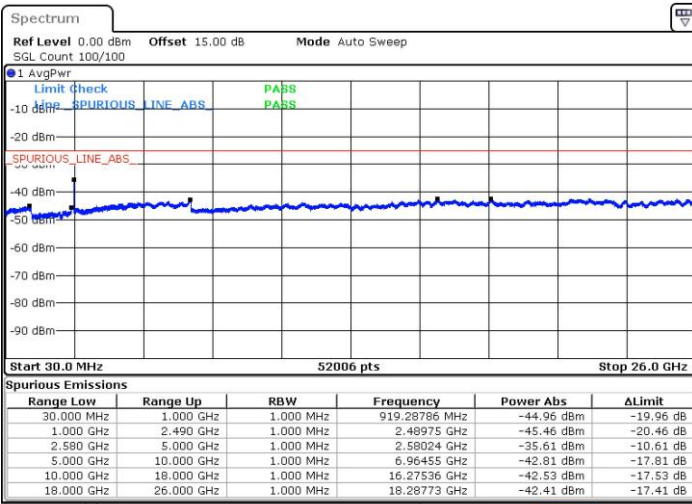

LTE Band 7C_CA / 20MHz+20MHz

64QAM

Lowest Channel / 1RB0 and 1RB99

Lowest Channel / 1RB99 and 1RB0

Date: 28 JUL 2019 21:10:22

Date: 28 JUL 2019 21:42:02

Lowest Channel / FullIRB

Date: 28 JUL 2019 21:08:27

LTE Band 7C_CA / 20MHz+20MHz

64QAM

Middle Channel / 1RB0 and 1RB99

Middle Channel / 1RB99 and 1RB0

Date: 28 JUL 2019 22:01:27

Date: 28 JUL 2019 21:44:04

Middle Channel / FullRB

Date: 28 JUL 2019 22:06:13

LTE Band 7C_CA / 20MHz+20MHz

64QAM

Highest Channel / 1RB0 and 1RB99

Highest Channel / 1RB99 and 1RB0

Date: 28 JUL 2019 23:21:12

Date: 28 JUL 2019 23:37:08

Highest Channel / FullIRB

Date: 28 JUL 2019 22:58:37

LTE Band 41C_CA / 5MHz+20MHz

QPSK

Lowest Channel / 1RB0 and 1RB99

Lowest Channel / 1RB24 and 1RB0

Date: 18 JUL 2019 19:50:43

Date: 18 JUL 2019 19:52:02

Lowest Channel / FullIRB

Date: 18 JUL 2019 19:39:36