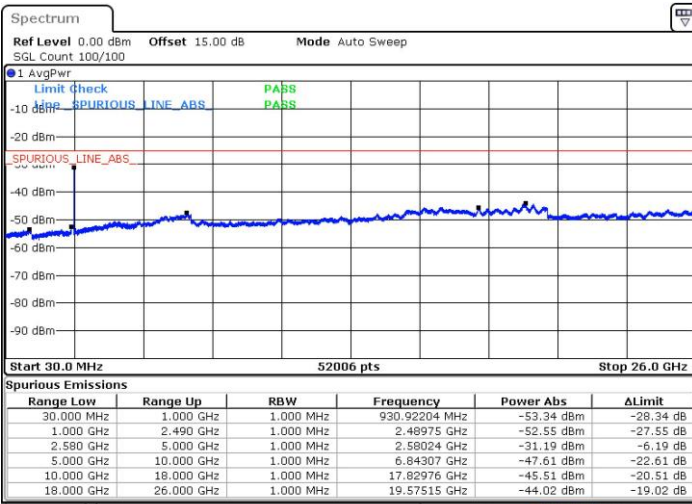

LTE Band 7C_CA / 15MHz+15MHz

64QAM

Highest Channel / 1RB0 and 1RB74

Highest Channel / 1RB74 and 1RB0

Date: 28 JUL 2019 13:20:06

Date: 28 JUL 2019 13:28:32

Highest Channel / FullIRB

Date: 28 JUL 2019 13:16:59

LTE Band 7C_CA / 15MHz+20MHz

64QAM

Lowest Channel / 1RB0 and 1RB9

Lowest Channel / 1RB74 and 1RB0

Date: 28 JUL 2019 13:59:46

Date: 28 JUL 2019 14:08:35

Lowest Channel / FullIRB

Date: 28 JUL 2019 13:57:37