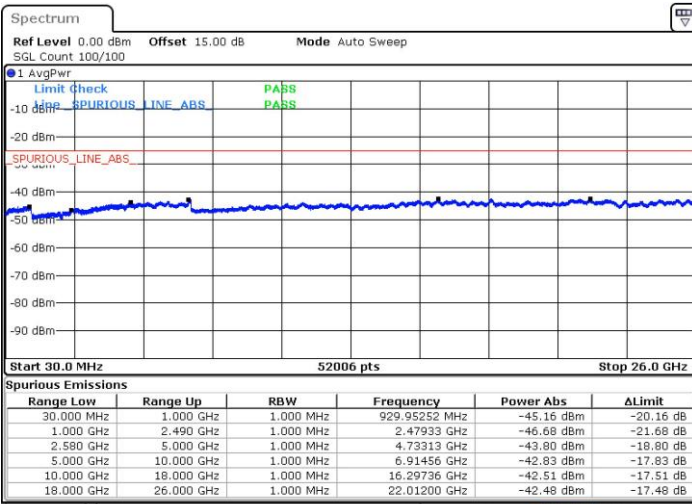

LTE Band 7C_CA / 20MHz+15MHz

64QAM

Lowest Channel / 1RB0 and 1RB74

Lowest Channel / 1RB99 and 1RB0

Date: 28 JUL 2019 16:03:13

Date: 28 JUL 2019 17:22:50

Lowest Channel / FullIRB

Date: 28 JUL 2019 17:12:04

LTE Band 7C_CA / 20MHz+15MHz

64QAM

MiddleChannel / 1RB0 and 1RB74

Middle Channel / 1RB99 and 1RB0

Date: 28 JUL 2019 17:36:39

Date: 28 JUL 2019 17:24:22

Middle Channel / FullRB

Date: 28 JUL 2019 18:12:41

LTE Band 7C_CA / 20MHz+15MHz

64QAM

Highest Channel / 1RB0 and 1RB74

Highest Channel / 1RB99 and 1RB0

Date: 28 JUL 2019 18:15:30

Date: 28 JUL 2019 18:30:54

Highest Channel / FullIRB

Date: 28 JUL 2019 18:14:01

LTE Band 7C_CA / 20MHz+20MHz

64QAM

Lowest Channel / 1RB0 and 1RB99

Lowest Channel / 1RB99 and 1RB0

Date: 28 JUL 2019 21:10:22

Date: 28 JUL 2019 21:42:02

Lowest Channel / FullIRB

Date: 28 JUL 2019 21:08:27