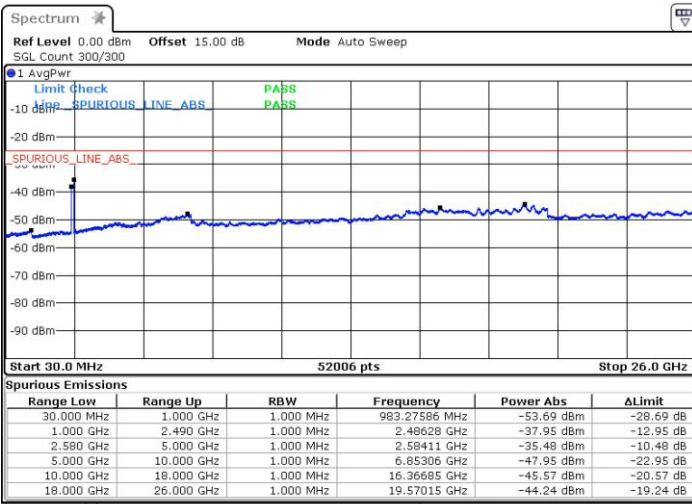

LTE Band 7C_CA / 15MHz+15MHz

64QAM

Highest Channel / 1RB0 and 1RB74

Highest Channel / 1RB74 and 1RB0

Date: 28 JUL 2019 13:20:06

Date: 28 JUL 2019 13:28:32

Highest Channel / FullIRB

Date: 28 JUL 2019 13:16:59

LTE Band 7C_CA / 15MHz+20MHz

64QAM

Lowest Channel / 1RB0 and 1RB9

Lowest Channel / 1RB74 and 1RB0

Date: 28 JUL 2019 13:59:46

Date: 28 JUL 2019 14:08:35

Lowest Channel / FullIRB

Date: 28 JUL 2019 13:57:37

LTE Band 7C_CA / 15MHz+20MHz

64QAM

Middle Channel / 1RB0 and 1RB99

Middle Channel / 1RB74 and 1RB0

Date: 28 JUL 2019 14:19:36

Date: 28 JUL 2019 14:13:57

Middle Channel / FullRB

Date: 28 JUL 2019 14:39:34

LTE Band 7C_CA / 15MHz+20MHz

64QAM

Highest Channel / 1RB0 and 1RB99

Highest Channel / 1RB74 and 1RB0

Date: 28 JUL 2019 14:58:31

Date: 28 JUL 2019 15:10:02

Highest Channel / FullIRB

Date: 28 JUL 2019 14:57:18