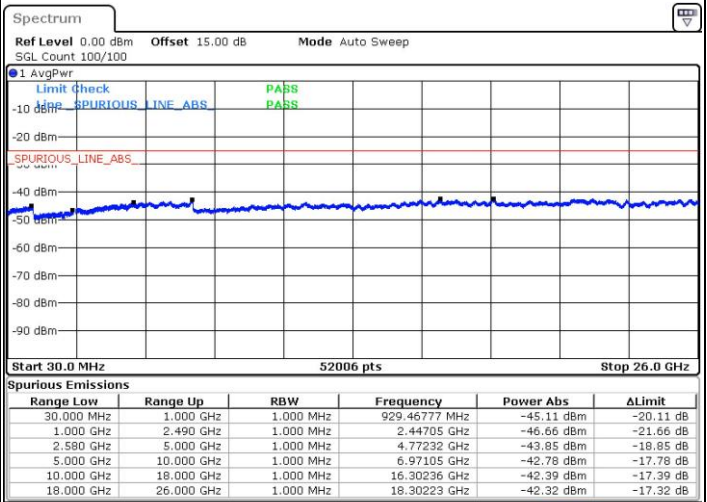

LTE Band 7C_CA / 15MHz+10MHz

64QAM

Lowest Channel / 1RB0 and 1RB49

Lowest Channel / 1RB74 and 1RB0

Date: 29 JUL 2019 00:32:17

Date: 29 JUL 2019 00:35:40

Lowest Channel / FullIRB

Date: 28 JUL 2019 23:57:05

LTE Band 7C_CA / 15MHz+10MHz

64QAM

Middle Channel / 1RB0 and 1RB49

Middle Channel / 1RB74 and 1RB0

Date: 29 JUL 2019 01:44:37

Date: 29 JUL 2019 02:00:02

Middle Channel / FullRB

Date: 29 JUL 2019 01:30:10

LTE Band 7C_CA / 15MHz+10MHz

64QAM

Highest Channel / 1RB0 and 1RB49

Highest Channel / 1RB74 and 1RB0

Date: 29 JUL 2019 00:58:20

Date: 29 JUL 2019 00:54:57

Highest Channel / FullIRB

Date: 29 JUL 2019 01:16:46

LTE Band 7C_CA / 15MHz+15MHz

64QAM

Lowest Channel / 1RB0 and 1RB74

Lowest Channel / 1RB74 and 1RB0

Date: 28 JUL 2019 11:10:01

Date: 28 JUL 2019 11:20:50

Lowest Channel / FullIRB

Date: 28 JUL 2019 11:08:41