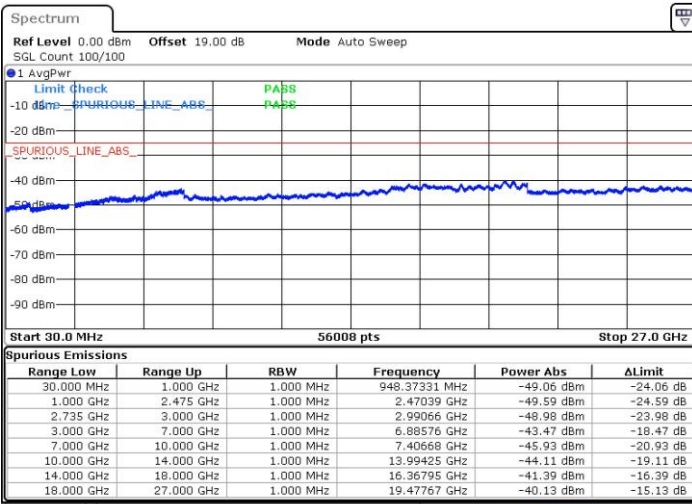

LTE Band 7C_CA / 20MHz+20MHz

64QAM

Middle Channel / 1RB0 and 1RB99

Middle Channel / 1RB99 and 1RB0

Date: 28 JUL 2019 22:01:27

Date: 28 JUL 2019 21:44:04

Middle Channel / FullRB

Date: 28 JUL 2019 22:06:13

LTE Band 7C_CA / 20MHz+20MHz

64QAM

Highest Channel / 1RB0 and 1RB99

Highest Channel / 1RB99 and 1RB0

Date: 28 JUL 2019 23:21:12

Date: 28 JUL 2019 23:37:08

Highest Channel / FullIRB

Date: 28 JUL 2019 22:58:37

LTE Band 41C_CA / 5MHz+20MHz

QPSK

Lowest Channel / 1RB0 and 1RB99

Lowest Channel / 1RB24 and 1RB0

Date: 18 JUL 2019 19:50:43

Date: 18 JUL 2019 19:52:02

Lowest Channel / FullIRB

Date: 18 JUL 2019 19:39:36