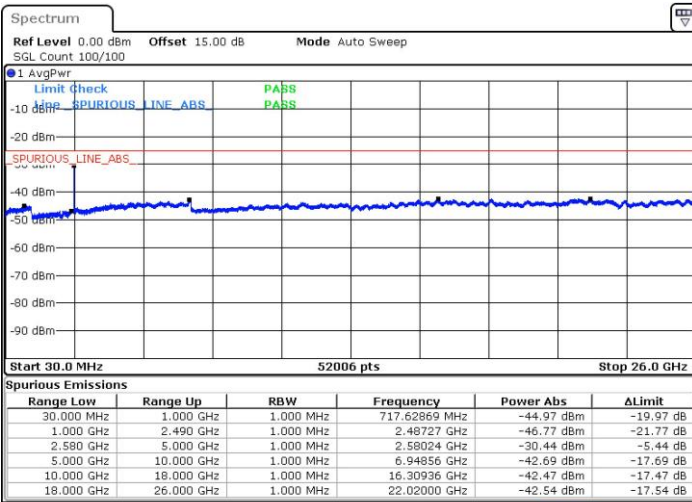

LTE Band 7C_CA / 15MHz+10MHz

64QAM

Middle Channel / 1RB0 and 1RB49

Middle Channel / 1RB74 and 1RB0

Date: 29 JUL 2019 01:44:37

Date: 29 JUL 2019 02:00:02

Middle Channel / FullRB

Date: 29 JUL 2019 01:30:10

LTE Band 7C_CA / 15MHz+10MHz

64QAM

Highest Channel / 1RB0 and 1RB49

Highest Channel / 1RB74 and 1RB0

Date: 29 JUL 2019 00:58:20

Date: 29 JUL 2019 00:54:57

Highest Channel / FullIRB

Date: 29 JUL 2019 01:16:46

LTE Band 7C_CA / 15MHz+15MHz

64QAM

Lowest Channel / 1RB0 and 1RB74

Lowest Channel / 1RB74 and 1RB0

Date: 28 JUL 2019 11:10:01

Date: 28 JUL 2019 11:20:50

Lowest Channel / FullIRB

Date: 28 JUL 2019 11:08:41