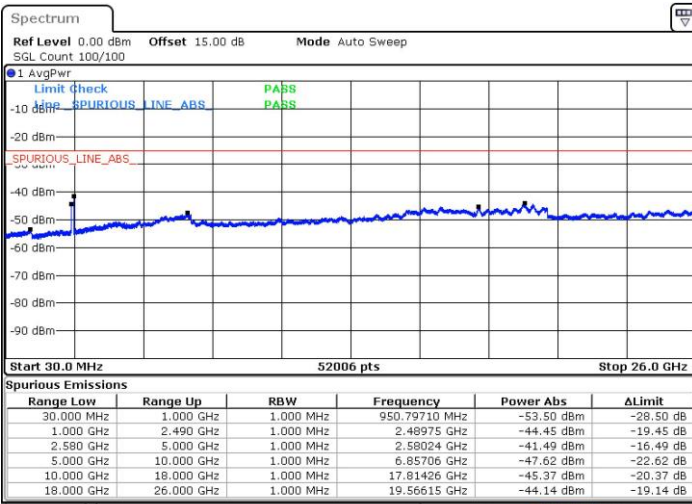

LTE Band 7C_CA / 20MHz+10MHz

64QAM

Lowest Channel / 1RB0 and 1RB49

Lowest Channel / 1RB99 and 1RB0

Date: 28 JUL 2019 09:15:15

Date: 28 JUL 2019 09:16:37

Lowest Channel / FullIRB

Date: 26 JUL 2019 17:51:34

LTE Band 7C_CA / 20MHz+10MHz

64QAM

Middle Channel / 1RB0 and 1RB49

Middle Channel / 1RB99 and 1RB0

Date: 28 JUL 2019 10:01:12

Date: 28 JUL 2019 10:08:50

Middle Channel / FullRB

Date: 28 JUL 2019 09:56:22

LTE Band 7C_CA / 20MHz+10MHz

64QAM

Highest Channel / 1RB0 and 1RB49

Highest Channel / 1RB99 and 1RB0

Date: 28 JUL 2019 10:42:46

Date: 28 JUL 2019 10:28:45

Highest Channel / FullIRB

Date: 28 JUL 2019 16:03:13

LTE Band 7C_CA / 20MHz+15MHz

64QAM

Lowest Channel / 1RB0 and 1RB74

Lowest Channel / 1RB99 and 1RB0

Date: 28 JUL 2019 16:03:13

Date: 28 JUL 2019 17:22:50

Lowest Channel / FullIRB

Date: 28 JUL 2019 17:12:04