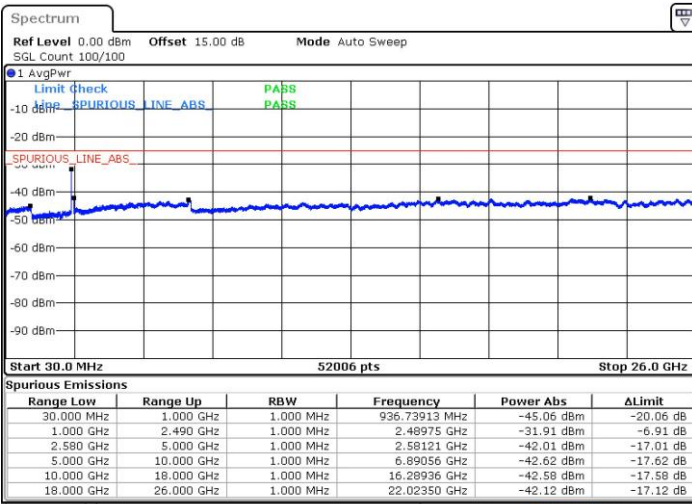

LTE Band 7C_CA / 20MHz+15MHz

64QAM

Highest Channel / 1RB0 and 1RB74

Highest Channel / 1RB99 and 1RB0

Date: 28 JUL 2019 18:15:30

Date: 28 JUL 2019 18:30:54

Highest Channel / FullIRB

Date: 28 JUL 2019 18:14:01

LTE Band 7C_CA / 20MHz+20MHz

64QAM

Lowest Channel / 1RB0 and 1RB99

Lowest Channel / 1RB99 and 1RB0

Date: 28 JUL 2019 21:10:22

Date: 28 JUL 2019 21:42:02

Lowest Channel / FullIRB

Date: 28 JUL 2019 21:08:27

LTE Band 7C_CA / 20MHz+20MHz

64QAM

Middle Channel / 1RB0 and 1RB99

Middle Channel / 1RB99 and 1RB0

Date: 28 JUL 2019 22:01:27

Date: 28 JUL 2019 21:44:04

Middle Channel / FullRB

Date: 28 JUL 2019 22:06:13

LTE Band 7C_CA / 20MHz+20MHz

64QAM

Highest Channel / 1RB0 and 1RB99

Highest Channel / 1RB99 and 1RB0

Date: 28 JUL 2019 23:21:12

Date: 28 JUL 2019 23:37:08

Highest Channel / FullIRB

Date: 28 JUL 2019 22:58:37