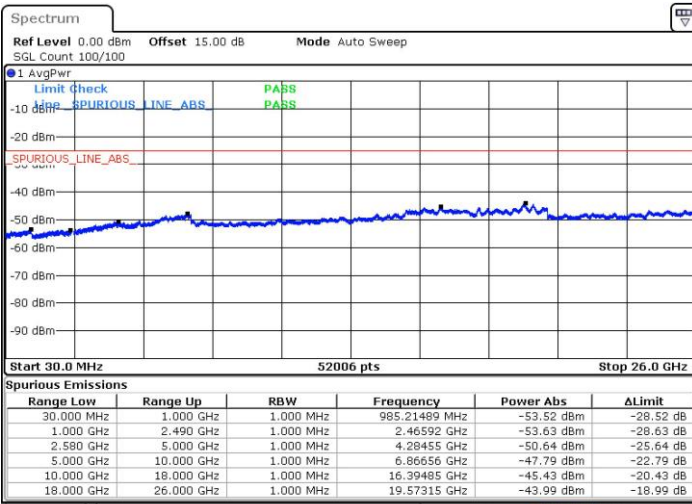

LTE Band 7C_CA / 15MHz+20MHz

64QAM

Highest Channel / 1RB0 and 1RB99

Highest Channel / 1RB74 and 1RB0

Date: 28 JUL 2019 14:58:31

Date: 28 JUL 2019 15:10:02

Highest Channel / FullIRB

Date: 28 JUL 2019 14:57:18

LTE Band 7C_CA / 20MHz+10MHz

64QAM

Lowest Channel / 1RB0 and 1RB49

Lowest Channel / 1RB99 and 1RB0

Date: 28 JUL 2019 09:15:15

Date: 28 JUL 2019 09:16:37

Lowest Channel / FullIRB

Date: 26 JUL 2019 17:51:34

LTE Band 7C_CA / 20MHz+10MHz

64QAM

Middle Channel / 1RB0 and 1RB49

Middle Channel / 1RB99 and 1RB0

Date: 28 JUL 2019 10:01:12

Date: 28 JUL 2019 10:08:50

Middle Channel / FullRB

Date: 28 JUL 2019 09:56:22

LTE Band 7C_CA / 20MHz+10MHz

64QAM

Highest Channel / 1RB0 and 1RB49

Highest Channel / 1RB99 and 1RB0

Date: 28 JUL 2019 10:42:46

Date: 28 JUL 2019 10:28:45

Highest Channel / FullIRB

Date: 28 JUL 2019 16:03:13