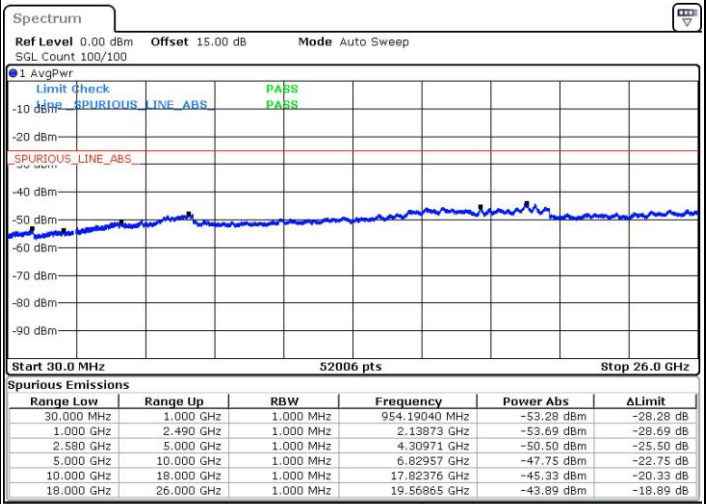

LTE Band 7C_CA / 15MHz+15MHz

64QAM

Middle Channel / 1RB0 and 1RB74

Middle Channel / 1RB74 and 1RB0

Date: 28 JUL 2019 12:49:42

Date: 28 JUL 2019 11:55:01

Middle Channel / FullRB

Date: 28 JUL 2019 12:51:20

LTE Band 7C_CA / 15MHz+15MHz

64QAM

Highest Channel / 1RB0 and 1RB74

Highest Channel / 1RB74 and 1RB0

Date: 28 JUL 2019 13:20:06

Date: 28 JUL 2019 13:28:32

Highest Channel / FullIRB

Date: 28 JUL 2019 13:16:59

LTE Band 7C_CA / 15MHz+20MHz

64QAM

Lowest Channel / 1RB0 and 1RB9

Lowest Channel / 1RB74 and 1RB0

Date: 28 JUL 2019 13:59:46

Date: 28 JUL 2019 14:08:35

Lowest Channel / FullIRB

Date: 28 JUL 2019 13:57:37