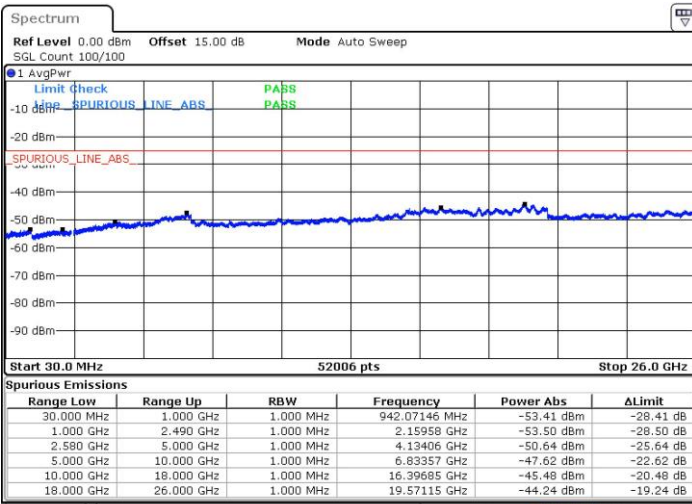

LTE Band 7C_CA / 15MHz+20MHz

64QAM

Lowest Channel / 1RB0 and 1RB9

Lowest Channel / 1RB74 and 1RB0

Date: 28 JUL 2019 13:59:46

Date: 28 JUL 2019 14:08:35

Lowest Channel / FullIRB

Date: 28 JUL 2019 13:57:37

LTE Band 7C_CA / 15MHz+20MHz

64QAM

Middle Channel / 1RB0 and 1RB99

Middle Channel / 1RB74 and 1RB0

Date: 28 JUL 2019 14:19:36

Date: 28 JUL 2019 14:13:57

Middle Channel / FullRB

Date: 28 JUL 2019 14:39:34

LTE Band 7C_CA / 15MHz+20MHz

64QAM

Highest Channel / 1RB0 and 1RB99

Highest Channel / 1RB74 and 1RB0

Date: 28 JUL 2019 14:58:31

Date: 28 JUL 2019 15:10:02

Highest Channel / FullIRB

Date: 28 JUL 2019 14:57:18

LTE Band 7C_CA / 20MHz+10MHz

64QAM

Lowest Channel / 1RB0 and 1RB49

Lowest Channel / 1RB99 and 1RB0

Date: 28 JUL 2019 09:15:15

Date: 28 JUL 2019 09:16:37

Lowest Channel / FullIRB

Date: 26 JUL 2019 17:51:34