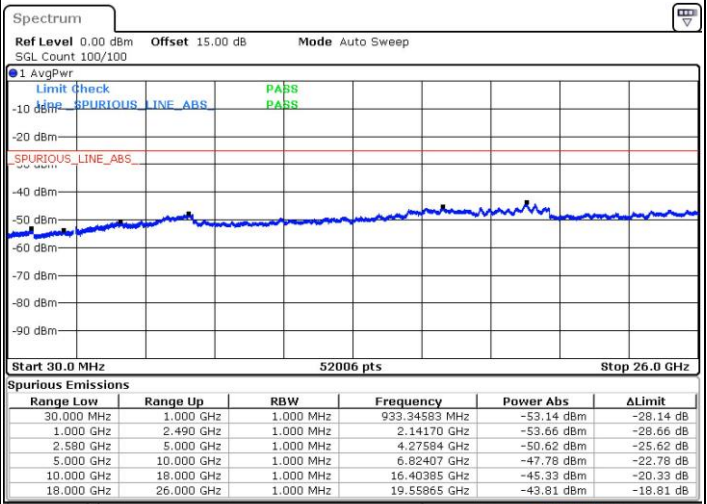

LTE Band 7C_CA / 20MHz+10MHz

64QAM

Lowest Channel / 1RB0 and 1RB49

Lowest Channel / 1RB99 and 1RB0

Date: 28 JUL 2019 09:15:15

Date: 28 JUL 2019 09:16:37

Lowest Channel / FullIRB

Date: 26 JUL 2019 17:51:34

LTE Band 7C_CA / 20MHz+10MHz

64QAM

Middle Channel / 1RB0 and 1RB49

Middle Channel / 1RB99 and 1RB0

Date: 28 JUL 2019 10:01:12

Date: 28 JUL 2019 10:08:50

Middle Channel / FullRB

Date: 28 JUL 2019 09:56:22

LTE Band 7C_CA / 20MHz+10MHz

64QAM

Highest Channel / 1RB0 and 1RB49

Highest Channel / 1RB99 and 1RB0

Date: 28 JUL 2019 10:42:46

Date: 28 JUL 2019 10:28:45

Highest Channel / FullIRB

Date: 28 JUL 2019 16:03:13