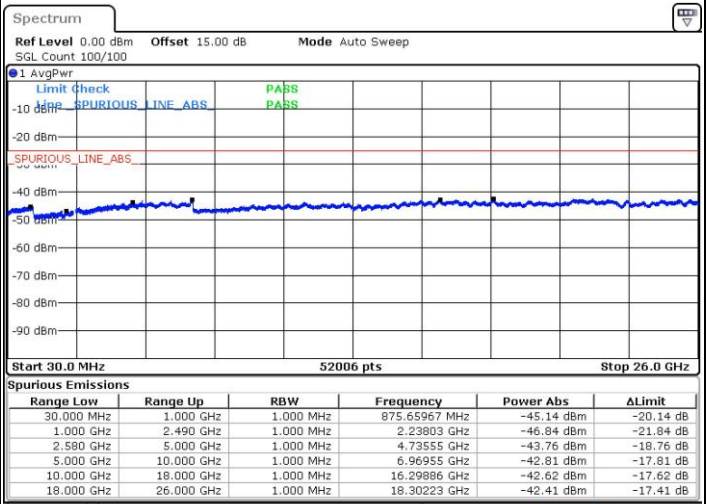

LTE Band 7C_CA / 20MHz+20MHz

16QAM

Highest Channel / 1RB0 and 1RB99

Highest Channel / 1RB99 and 1RB0

Date: 28 JUL 2019 23:17:59

Date: 28 JUL 2019 23:42:17

Highest Channel / FullIRB

Date: 28 JUL 2019 22:53:05

LTE Band 7C_CA / 10MHz+20MHz

64QAM

Lowest Channel / 1RB0 and 1RB99

Lowest Channel / 1RB49 and 1RB0

Date: 26 JUL 2019 10:56:06

Date: 26 JUL 2019 11:14:56

Lowest Channel / FullIRB

Date: 26 JUL 2019 10:49:25