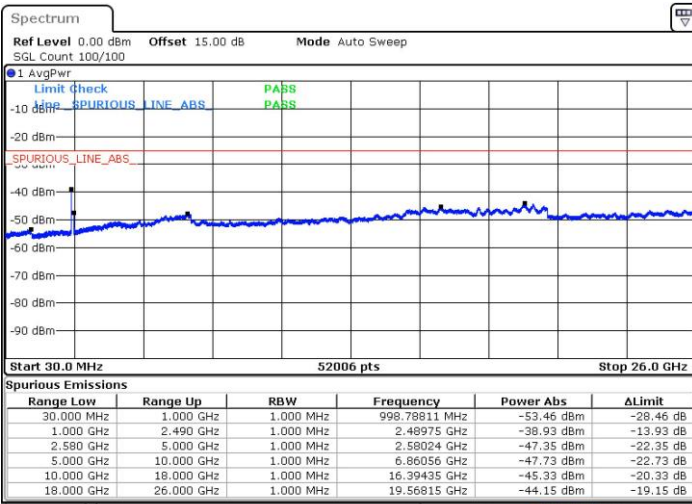

LTE Band 7C_CA / 15MHz+20MHz

64QAM

Highest Channel / 1RB0 and 1RB99

Highest Channel / 1RB74 and 1RB0

Date: 28 JUL 2019 14:58:31

Date: 28 JUL 2019 15:10:02

Highest Channel / FullIRB

Date: 28 JUL 2019 14:57:18

LTE Band 7C_CA / 20MHz+10MHz

64QAM

Lowest Channel / 1RB0 and 1RB49

Lowest Channel / 1RB99 and 1RB0

Date: 28 JUL 2019 09:15:15

Date: 28 JUL 2019 09:16:37

Lowest Channel / FullIRB

Date: 26 JUL 2019 17:51:34

LTE Band 7C_CA / 20MHz+10MHz

64QAM

Middle Channel / 1RB0 and 1RB49

Middle Channel / 1RB99 and 1RB0

Date: 28 JUL 2019 10:01:12

Date: 28 JUL 2019 10:08:50

Middle Channel / FullRB

Date: 28 JUL 2019 09:56:22

LTE Band 7C_CA / 20MHz+10MHz

64QAM

Highest Channel / 1RB0 and 1RB49

Highest Channel / 1RB99 and 1RB0

Date: 28 JUL 2019 10:42:46

Date: 28 JUL 2019 10:28:45

Highest Channel / FullIRB

Date: 28 JUL 2019 16:03:13