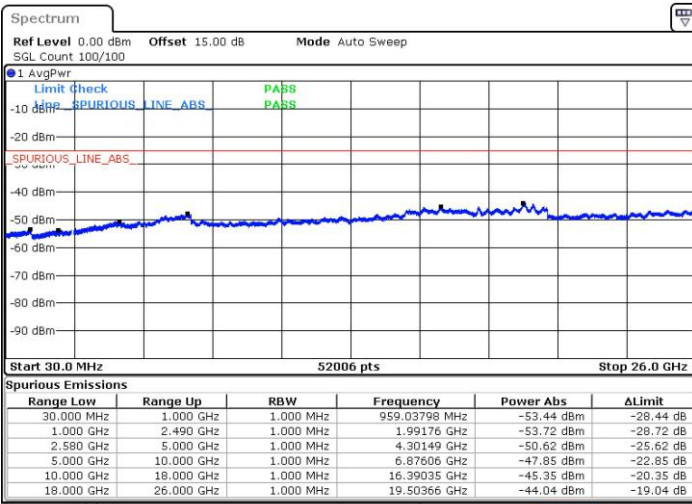

LTE Band 7C_CA / 15MHz+10MHz

64QAM

Highest Channel / 1RB0 and 1RB49

Highest Channel / 1RB74 and 1RB0

Date: 29 JUL 2019 00:58:20

Date: 29 JUL 2019 00:54:57

Highest Channel / FullIRB

Date: 29 JUL 2019 01:16:46

LTE Band 7C_CA / 15MHz+15MHz

64QAM

Lowest Channel / 1RB0 and 1RB74

Lowest Channel / 1RB74 and 1RB0

Date: 28 JUL 2019 11:10:01

Date: 28 JUL 2019 11:20:50

Lowest Channel / FullIRB

Date: 28 JUL 2019 11:08:41

LTE Band 7C_CA / 15MHz+15MHz

64QAM

Middle Channel / 1RB0 and 1RB74

Middle Channel / 1RB74 and 1RB0

Date: 28 JUL 2019 12:49:42

Date: 28 JUL 2019 11:55:01

Middle Channel / FullRB

Date: 28 JUL 2019 12:51:20

LTE Band 7C_CA / 15MHz+15MHz

64QAM

Highest Channel / 1RB0 and 1RB74

Highest Channel / 1RB74 and 1RB0

Date: 28 JUL 2019 13:20:06

Date: 28 JUL 2019 13:28:32

Highest Channel / FullIRB

Date: 28 JUL 2019 13:16:59