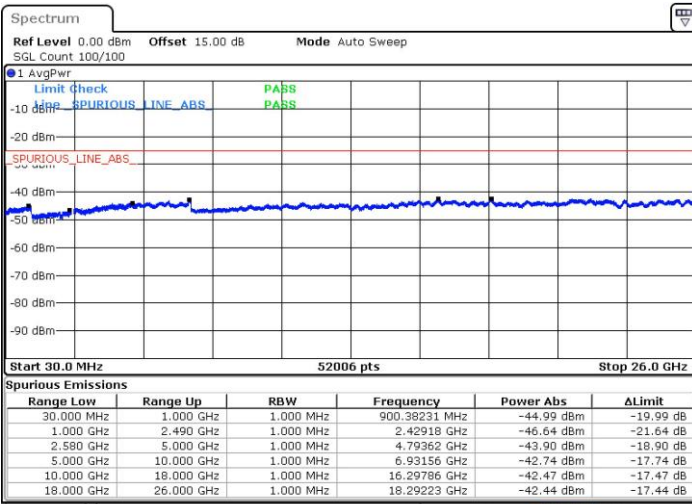

LTE Band 7C_CA / 10MHz+20MHz

64QAM

MiddleChannel / 1RB0 and 1RB99

Middle Channel / 1RB49 and 1RB0

Date: 26 JUL 2019 10:49:25

Date: 26 JUL 2019 11:18:20

Middle Channel / FullRB

Date: 26 JUL 2019 11:28:05

LTE Band 7C_CA / 10MHz+20MHz

64QAM

Highest Channel / 1RB0 and 1RB99

Highest Channel / 1RB49 and 1RB0

Date: 26 JUL 2019 17:07:30

Date: 26 JUL 2019 17:08:57

Highest Channel / FullIRB

Date: 26 JUL 2019 12:01:41

LTE Band 7C_CA / 15MHz+10MHz

64QAM

Lowest Channel / 1RB0 and 1RB49

Lowest Channel / 1RB74 and 1RB0

Date: 29 JUL 2019 00:32:17

Date: 29 JUL 2019 00:35:40

Lowest Channel / FullIRB

Date: 28 JUL 2019 23:57:05