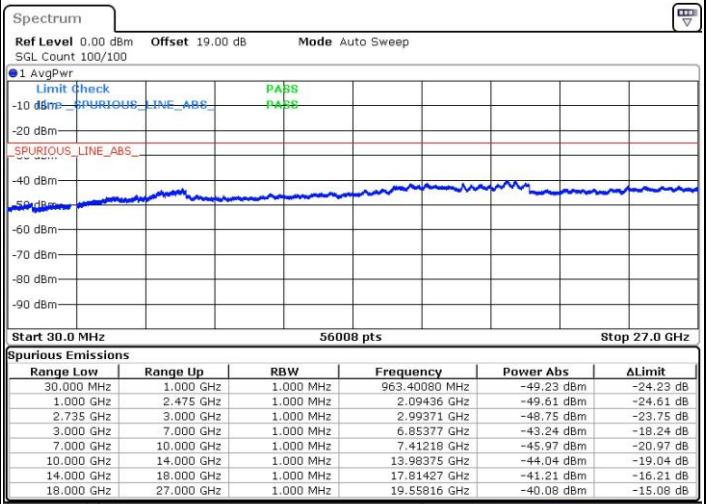

LTE Band 7C_CA / 20MHz+20MHz

64QAM

Highest Channel / 1RB0 and 1RB99

Highest Channel / 1RB99 and 1RB0

Date: 28 JUL 2019 23:21:12

Date: 28 JUL 2019 23:37:08

Highest Channel / FullIRB

Date: 28 JUL 2019 22:58:37

LTE Band 41C_CA / 5MHz+20MHz

QPSK

Lowest Channel / 1RB0 and 1RB99

Lowest Channel / 1RB24 and 1RB0

Date: 18 JUL 2019 19:50:43

Date: 18 JUL 2019 19:52:02

Lowest Channel / FullIRB

Date: 18 JUL 2019 19:39:36

LTE Band 41C_CA / 5MHz+20MHz

QPSK

Middle Channel / 1RB0 and 1RB99

Middle Channel / 1RB24 and 1RB0

Date: 18 JUL 2019 20:05:06

Date: 18 JUL 2019 20:03:00

Middle Channel / FullIRB

Date: 18 JUL 2019 20:14:36