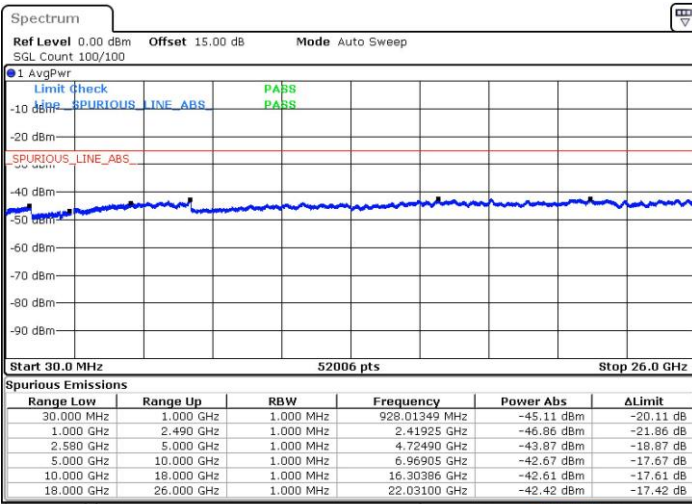

LTE Band 7C_CA / 20MHz+15MHz

64QAM

Highest Channel / 1RB0 and 1RB74

Highest Channel / 1RB99 and 1RB0

Date: 28 JUL 2019 18:15:30

Date: 28 JUL 2019 18:30:54

Highest Channel / FullIRB

Date: 28 JUL 2019 18:14:01

LTE Band 7C_CA / 20MHz+20MHz

64QAM

Lowest Channel / 1RB0 and 1RB99

Lowest Channel / 1RB99 and 1RB0

Date: 28 JUL 2019 21:10:22

Date: 28 JUL 2019 21:42:02

Lowest Channel / FullIRB

Date: 28 JUL 2019 21:08:27

LTE Band 7C_CA / 20MHz+20MHz

64QAM

Middle Channel / 1RB0 and 1RB99

Middle Channel / 1RB99 and 1RB0

Date: 28 JUL 2019 22:01:27

Date: 28 JUL 2019 21:44:04

Middle Channel / FullRB

Date: 28 JUL 2019 22:06:13

LTE Band 7C_CA / 20MHz+20MHz

64QAM

Highest Channel / 1RB0 and 1RB99

Highest Channel / 1RB99 and 1RB0

Date: 28 JUL 2019 23:21:12

Date: 28 JUL 2019 23:37:08

Highest Channel / FullIRB

Date: 28 JUL 2019 22:58:37