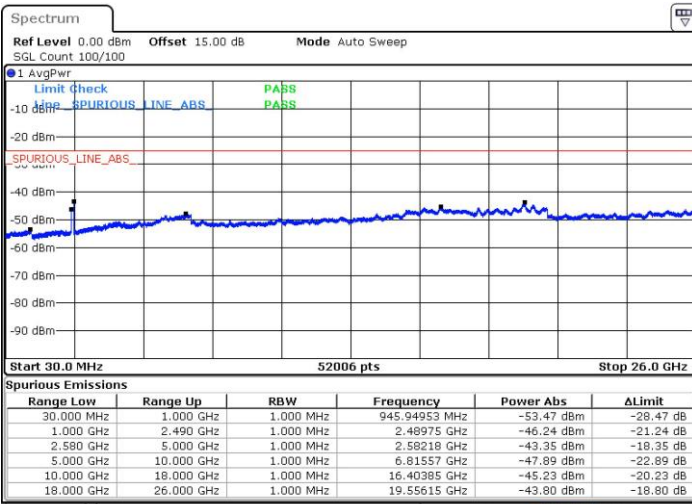

LTE Band 7C_CA / 10MHz+20MHz

64QAM

Lowest Channel / 1RB0 and 1RB99

Lowest Channel / 1RB49 and 1RB0

Date: 26 JUL 2019 10:56:06

Date: 26 JUL 2019 11:14:56

Lowest Channel / FullIRB

Date: 26 JUL 2019 10:49:25

LTE Band 7C_CA / 10MHz+20MHz

64QAM

MiddleChannel / 1RB0 and 1RB99

Middle Channel / 1RB49 and 1RB0

Date: 26 JUL 2019 10:49:25

Date: 26 JUL 2019 11:18:20

Middle Channel / FullRB

Date: 26 JUL 2019 11:28:05

LTE Band 7C_CA / 10MHz+20MHz

64QAM

Highest Channel / 1RB0 and 1RB99

Highest Channel / 1RB49 and 1RB0

Date: 26 JUL 2019 17:07:30

Date: 26 JUL 2019 17:08:57

Highest Channel / FullIRB

Date: 26 JUL 2019 12:01:41

LTE Band 7C_CA / 15MHz+10MHz

64QAM

Lowest Channel / 1RB0 and 1RB49

Lowest Channel / 1RB74 and 1RB0

Date: 29 JUL 2019 00:32:17

Date: 29 JUL 2019 00:35:40

Lowest Channel / FullIRB

Date: 28 JUL 2019 23:57:05