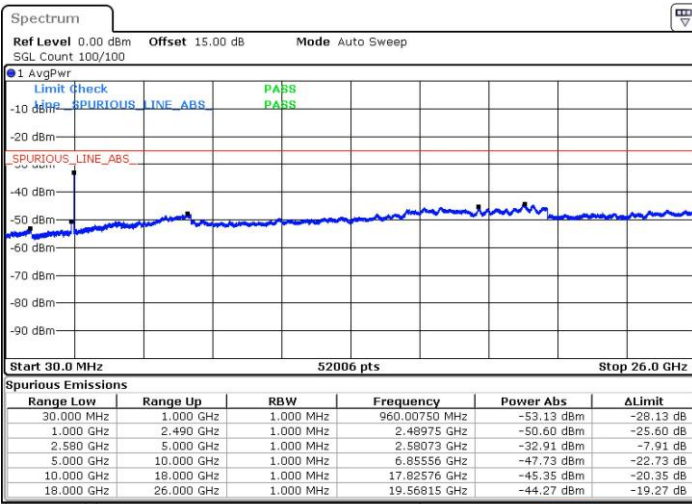

LTE Band 7C_CA / 20MHz+15MHz

64QAM

MiddleChannel / 1RB0 and 1RB74

Middle Channel / 1RB99 and 1RB0

Date: 28 JUL 2019 17:36:39

Date: 28 JUL 2019 17:24:22

Middle Channel / FullRB

Date: 28 JUL 2019 18:12:41

LTE Band 7C_CA / 20MHz+15MHz

64QAM

Highest Channel / 1RB0 and 1RB74

Highest Channel / 1RB99 and 1RB0

Date: 28 JUL 2019 18:15:30

Date: 28 JUL 2019 18:30:54

Highest Channel / FullIRB

Date: 28 JUL 2019 18:14:01

LTE Band 7C_CA / 20MHz+20MHz

64QAM

Lowest Channel / 1RB0 and 1RB99

Lowest Channel / 1RB99 and 1RB0

Date: 28 JUL 2019 21:10:22

Date: 28 JUL 2019 21:42:02

Lowest Channel / FullIRB

Date: 28 JUL 2019 21:08:27