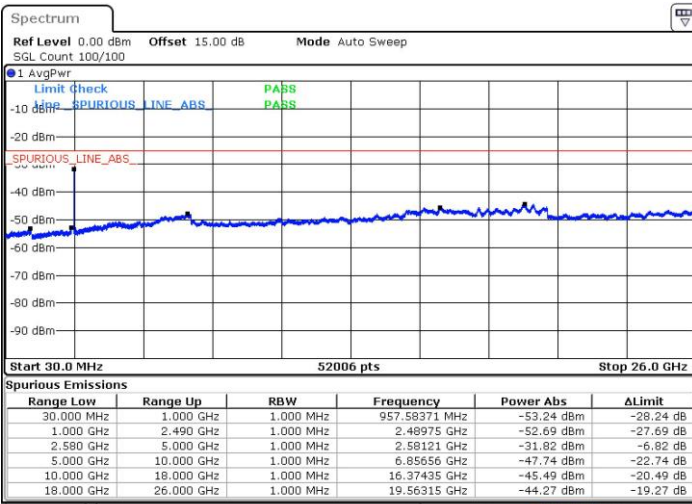

LTE Band 7C_CA / 10MHz+20MHz

64QAM

MiddleChannel / 1RB0 and 1RB99

Middle Channel / 1RB49 and 1RB0

Date: 26 JUL 2019 10:49:25

Date: 26 JUL 2019 11:18:20

Middle Channel / FullRB

Date: 26 JUL 2019 11:28:05

LTE Band 7C_CA / 10MHz+20MHz

64QAM

Highest Channel / 1RB0 and 1RB99

Highest Channel / 1RB49 and 1RB0

Date: 26 JUL 2019 17:07:30

Date: 26 JUL 2019 17:08:57

Highest Channel / FullIRB

Date: 26 JUL 2019 12:01:41

LTE Band 7C_CA / 15MHz+10MHz

64QAM

Lowest Channel / 1RB0 and 1RB49

Lowest Channel / 1RB74 and 1RB0

Date: 29 JUL 2019 00:32:17

Date: 29 JUL 2019 00:35:40

Lowest Channel / FullIRB

Date: 28 JUL 2019 23:57:05