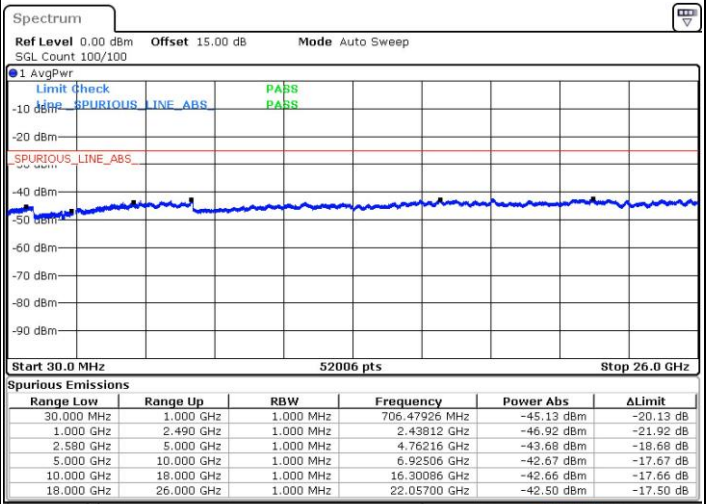

LTE Band 7C_CA / 20MHz+15MHz

64QAM

Highest Channel / 1RB0 and 1RB74

Highest Channel / 1RB99 and 1RB0

Date: 28 JUL 2019 18:15:30

Date: 28 JUL 2019 18:30:54

Highest Channel / FullIRB

Date: 28 JUL 2019 18:14:01

LTE Band 7C_CA / 20MHz+20MHz

64QAM

Lowest Channel / 1RB0 and 1RB99

Lowest Channel / 1RB99 and 1RB0

Date: 28 JUL 2019 21:10:22

Date: 28 JUL 2019 21:42:02

Lowest Channel / FullIRB

Date: 28 JUL 2019 21:08:27

LTE Band 7C_CA / 20MHz+20MHz

64QAM

Middle Channel / 1RB0 and 1RB99

Middle Channel / 1RB99 and 1RB0

Date: 28 JUL 2019 22:01:27

Date: 28 JUL 2019 21:44:04

Middle Channel / FullRB

Date: 28 JUL 2019 22:06:13

LTE Band 7C_CA / 20MHz+20MHz

64QAM

Highest Channel / 1RB0 and 1RB99

Highest Channel / 1RB99 and 1RB0

Date: 28 JUL 2019 23:21:12

Date: 28 JUL 2019 23:37:08

Highest Channel / FullIRB

Date: 28 JUL 2019 22:58:37