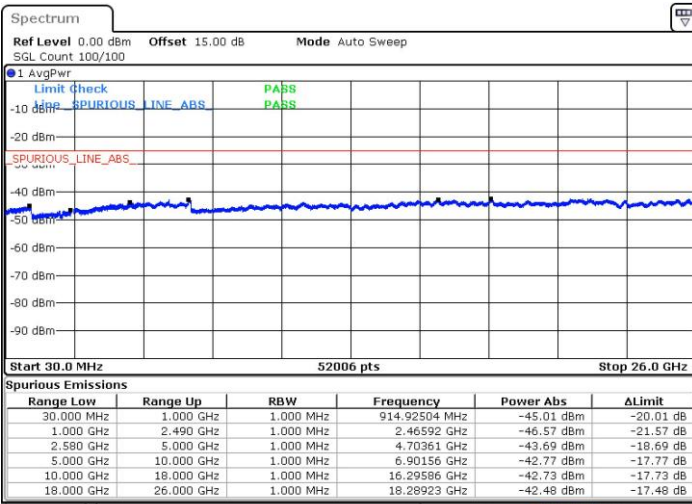

LTE Band 7C_CA / 20MHz+20MHz

16QAM

Highest Channel / 1RB0 and 1RB99

Highest Channel / 1RB99 and 1RB0

Date: 28 JUL 2019 23:17:59

Date: 28 JUL 2019 23:42:17

Highest Channel / FullIRB

Date: 28 JUL 2019 22:53:05

LTE Band 7C_CA / 10MHz+20MHz

64QAM

Lowest Channel / 1RB0 and 1RB99

Lowest Channel / 1RB49 and 1RB0

Date: 26 JUL 2019 10:56:06

Date: 26 JUL 2019 11:14:56

Lowest Channel / FullIRB

Date: 26 JUL 2019 10:49:25

LTE Band 7C_CA / 10MHz+20MHz

64QAM

Highest Channel / 1RB0 and 1RB99

Highest Channel / 1RB49 and 1RB0

Date: 26 JUL 2019 17:07:30

Date: 26 JUL 2019 17:08:57

Highest Channel / FullIRB

Date: 26 JUL 2019 12:01:41