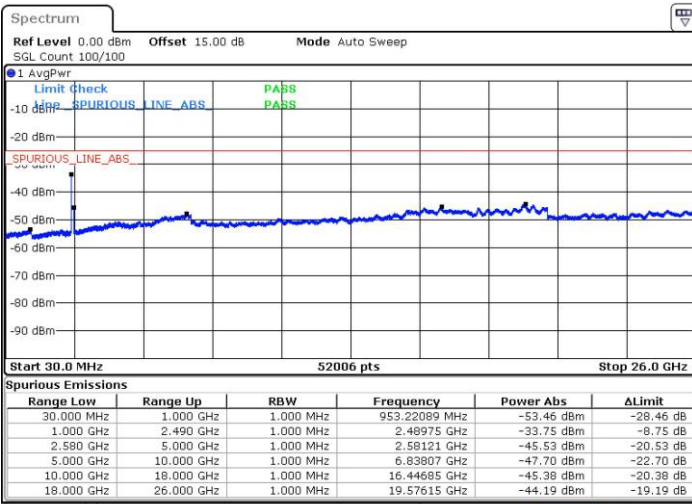

LTE Band 7C_CA / 15MHz+15MHz

64QAM

Highest Channel / 1RB0 and 1RB74

Highest Channel / 1RB74 and 1RB0

Date: 28 JUL 2019 13:20:06

Date: 28 JUL 2019 13:28:32

Highest Channel / FullIRB

Date: 28 JUL 2019 13:16:59

LTE Band 7C_CA / 15MHz+20MHz

64QAM

Lowest Channel / 1RB0 and 1RB9

Lowest Channel / 1RB74 and 1RB0

Date: 28 JUL 2019 13:59:46

Date: 28 JUL 2019 14:08:35

Lowest Channel / FullIRB

Date: 28 JUL 2019 13:57:37

LTE Band 7C_CA / 15MHz+20MHz

64QAM

Middle Channel / 1RB0 and 1RB99

Middle Channel / 1RB74 and 1RB0

Date: 28 JUL 2019 14:19:36

Date: 28 JUL 2019 14:13:57

Middle Channel / FullRB

Date: 28 JUL 2019 14:39:34

LTE Band 7C_CA / 15MHz+20MHz

64QAM

Highest Channel / 1RB0 and 1RB99

Highest Channel / 1RB74 and 1RB0

Date: 28 JUL 2019 14:58:31

Date: 28 JUL 2019 15:10:02

Highest Channel / FullIRB

Date: 28 JUL 2019 14:57:18