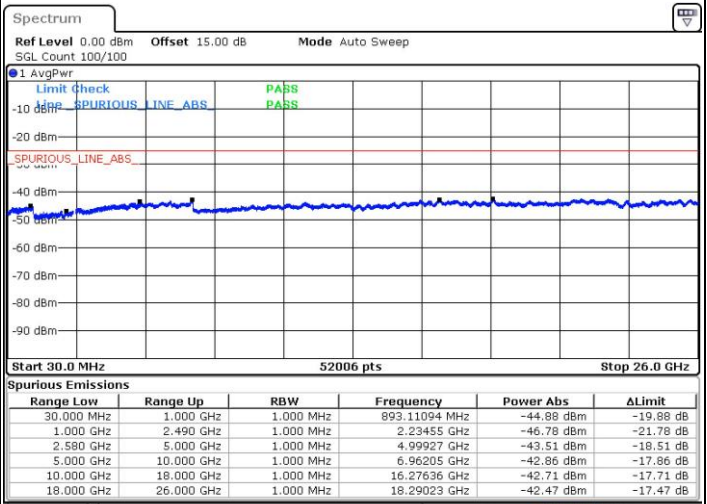

LTE Band 7C_CA / 20MHz+15MHz

64QAM

Highest Channel / 1RB0 and 1RB74

Highest Channel / 1RB99 and 1RB0

Date: 28 JUL 2019 18:15:30

Date: 28 JUL 2019 18:30:54

Highest Channel / FullIRB

Date: 28 JUL 2019 18:14:01

LTE Band 7C_CA / 20MHz+20MHz

64QAM

Lowest Channel / 1RB0 and 1RB99

Lowest Channel / 1RB99 and 1RB0

Date: 28 JUL 2019 21:10:22

Date: 28 JUL 2019 21:42:02

Lowest Channel / FullIRB

Date: 28 JUL 2019 21:08:27

LTE Band 7C_CA / 20MHz+20MHz

64QAM

Middle Channel / 1RB0 and 1RB99

Middle Channel / 1RB99 and 1RB0

Date: 28 JUL 2019 22:01:27

Date: 28 JUL 2019 21:44:04

Middle Channel / FullRB

Date: 28 JUL 2019 22:06:13

LTE Band 7C_CA / 20MHz+20MHz

64QAM

Highest Channel / 1RB0 and 1RB99

Highest Channel / 1RB99 and 1RB0

Date: 28 JUL 2019 23:21:12

Date: 28 JUL 2019 23:37:08

Highest Channel / FullIRB

Date: 28 JUL 2019 22:58:37