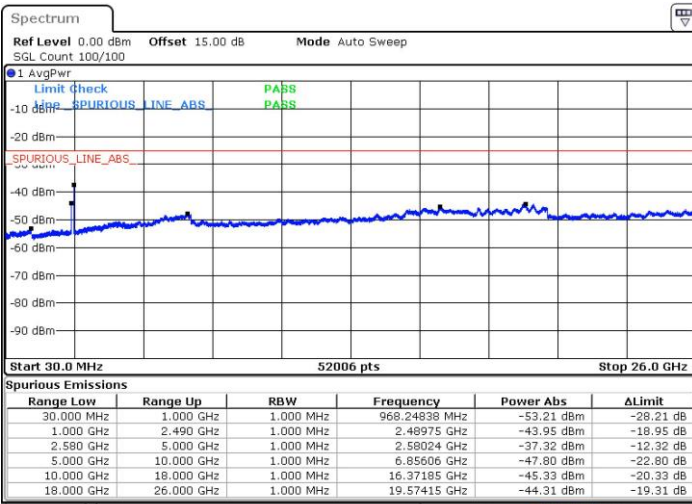

LTE Band 7C_CA / 20MHz+15MHz

64QAM

Lowest Channel / 1RB0 and 1RB74

Lowest Channel / 1RB99 and 1RB0

Date: 28 JUL 2019 16:03:13

Date: 28 JUL 2019 17:22:50

Lowest Channel / FullIRB

Date: 28 JUL 2019 17:12:04

LTE Band 7C_CA / 20MHz+15MHz

64QAM

MiddleChannel / 1RB0 and 1RB74

Middle Channel / 1RB99 and 1RB0

Date: 28 JUL 2019 17:36:39

Date: 28 JUL 2019 17:24:22

Middle Channel / FullRB

Date: 28 JUL 2019 18:12:41

LTE Band 7C_CA / 20MHz+15MHz

64QAM

Highest Channel / 1RB0 and 1RB74

Highest Channel / 1RB99 and 1RB0

Date: 28 JUL 2019 18:15:30

Date: 28 JUL 2019 18:30:54

Highest Channel / FullIRB

Date: 28 JUL 2019 18:14:01

LTE Band 7C_CA / 20MHz+20MHz

64QAM

Lowest Channel / 1RB0 and 1RB99

Lowest Channel / 1RB99 and 1RB0

Date: 28 JUL 2019 21:10:22

Date: 28 JUL 2019 21:42:02

Lowest Channel / FullIRB

Date: 28 JUL 2019 21:08:27