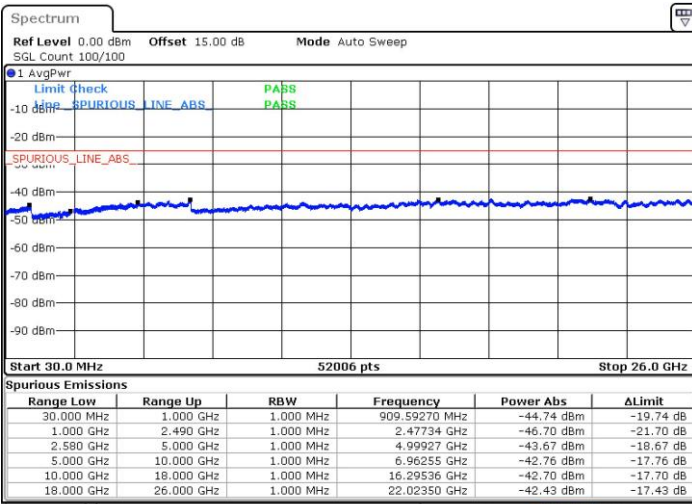

LTE Band 7C_CA / 20MHz+15MHz

64QAM

Highest Channel / 1RB0 and 1RB74

Highest Channel / 1RB99 and 1RB0

Date: 28 JUL 2019 18:15:30

Date: 28 JUL 2019 18:30:54

Highest Channel / FullIRB

Date: 28 JUL 2019 18:14:01

LTE Band 7C_CA / 20MHz+20MHz

64QAM

Lowest Channel / 1RB0 and 1RB99

Lowest Channel / 1RB99 and 1RB0

Date: 28 JUL 2019 21:10:22

Date: 28 JUL 2019 21:42:02

Lowest Channel / FullIRB

Date: 28 JUL 2019 21:08:27

LTE Band 7C_CA / 20MHz+20MHz

64QAM

Middle Channel / 1RB0 and 1RB99

Middle Channel / 1RB99 and 1RB0

Date: 28 JUL 2019 22:01:27

Date: 28 JUL 2019 21:44:04

Middle Channel / FullRB

Date: 28 JUL 2019 22:06:13

LTE Band 7C_CA / 20MHz+20MHz

64QAM

Highest Channel / 1RB0 and 1RB99

Highest Channel / 1RB99 and 1RB0

Date: 28 JUL 2019 23:21:12

Date: 28 JUL 2019 23:37:08

Highest Channel / FullIRB

Date: 28 JUL 2019 22:58:37