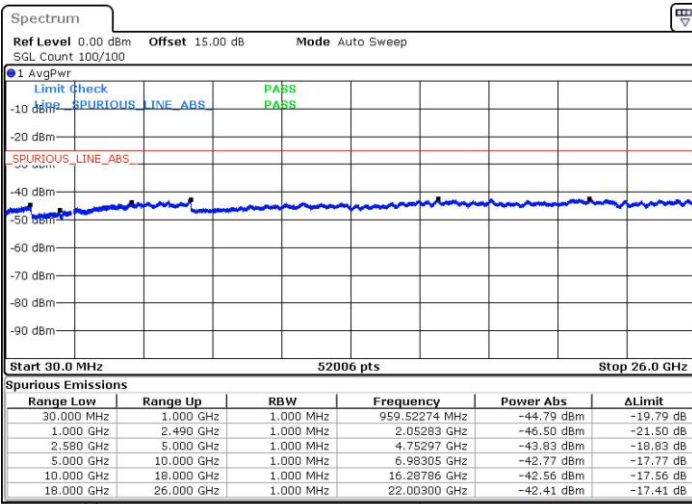

LTE Band 7C_CA / 10MHz+20MHz

64QAM

Highest Channel / 1RB0 and 1RB99

Highest Channel / 1RB49 and 1RB0

Date: 26 JUL 2019 17:07:30

Date: 26 JUL 2019 17:08:57

Highest Channel / FullIRB

Date: 26 JUL 2019 12:01:41

LTE Band 7C_CA / 15MHz+10MHz

64QAM

Lowest Channel / 1RB0 and 1RB49

Lowest Channel / 1RB74 and 1RB0

Date: 29 JUL 2019 00:32:17

Date: 29 JUL 2019 00:35:40

Lowest Channel / FullIRB

Date: 28 JUL 2019 23:57:05

LTE Band 7C_CA / 15MHz+10MHz

64QAM

Middle Channel / 1RB0 and 1RB49

Middle Channel / 1RB74 and 1RB0

Date: 29 JUL 2019 01:44:37

Date: 29 JUL 2019 02:00:02

Middle Channel / FullRB

Date: 29 JUL 2019 01:30:10

LTE Band 7C_CA / 15MHz+10MHz

64QAM

Highest Channel / 1RB0 and 1RB49

Highest Channel / 1RB74 and 1RB0

Date: 29 JUL 2019 00:58:20

Date: 29 JUL 2019 00:54:57

Highest Channel / FullIRB

Date: 29 JUL 2019 01:16:46