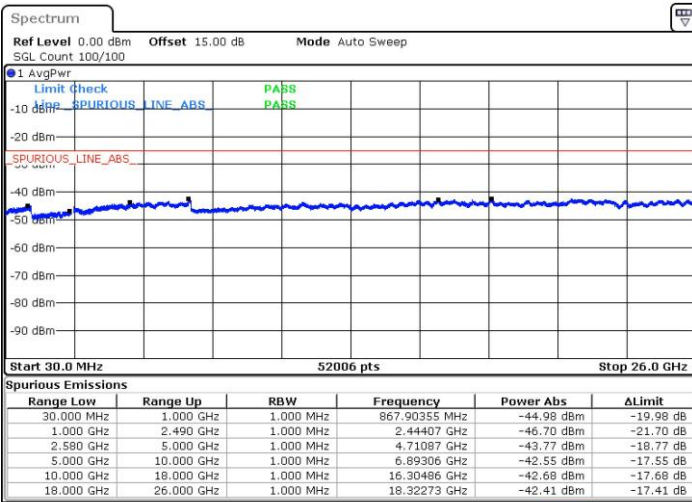

LTE Band 7C_CA / 15MHz+10MHz

64QAM

Lowest Channel / 1RB0 and 1RB49

Lowest Channel / 1RB74 and 1RB0

Date: 29 JUL 2019 00:32:17

Date: 29 JUL 2019 00:35:40

Lowest Channel / FullIRB

Date: 28 JUL 2019 23:57:05

LTE Band 7C_CA / 15MHz+10MHz

64QAM

Middle Channel / 1RB0 and 1RB49

Middle Channel / 1RB74 and 1RB0

Date: 29 JUL 2019 01:44:37

Date: 29 JUL 2019 02:00:02

Middle Channel / FullRB

Date: 29 JUL 2019 01:30:10

LTE Band 7C_CA / 15MHz+10MHz

64QAM

Highest Channel / 1RB0 and 1RB49

Highest Channel / 1RB74 and 1RB0

Date: 29 JUL 2019 00:58:20

Date: 29 JUL 2019 00:54:57

Highest Channel / FullIRB

Date: 29 JUL 2019 01:16:46

LTE Band 7C_CA / 15MHz+15MHz

64QAM

Lowest Channel / 1RB0 and 1RB74

Lowest Channel / 1RB74 and 1RB0

Date: 28 JUL 2019 11:10:01

Date: 28 JUL 2019 11:20:50

Lowest Channel / FullIRB

Date: 28 JUL 2019 11:08:41