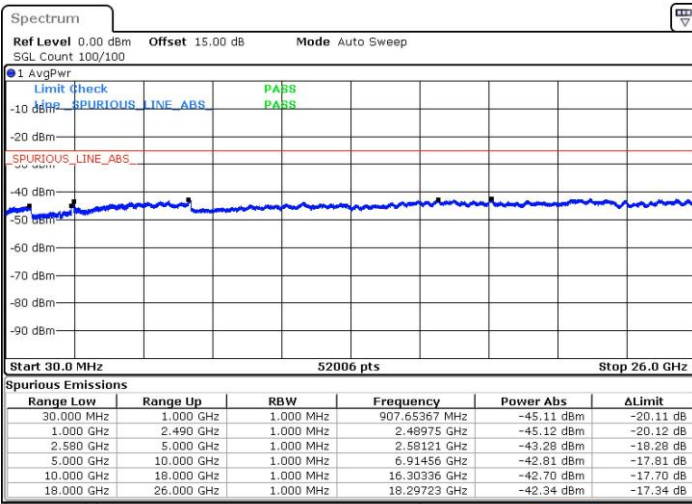

LTE Band 7C_CA / 15MHz+10MHz

64QAM

Lowest Channel / 1RB0 and 1RB49

Lowest Channel / 1RB74 and 1RB0

Date: 29 JUL 2019 00:32:17

Date: 29 JUL 2019 00:35:40

Lowest Channel / FullIRB

Date: 28 JUL 2019 23:57:05

LTE Band 7C_CA / 15MHz+10MHz

64QAM

Middle Channel / 1RB0 and 1RB49

Middle Channel / 1RB74 and 1RB0

Date: 29 JUL 2019 01:44:37

Date: 29 JUL 2019 02:00:02

Middle Channel / FullRB

Date: 29 JUL 2019 01:30:10

LTE Band 7C_CA / 15MHz+10MHz

64QAM

Highest Channel / 1RB0 and 1RB49

Highest Channel / 1RB74 and 1RB0

Date: 29 JUL 2019 00:58:20

Date: 29 JUL 2019 00:54:57

Highest Channel / FullIRB

Date: 29 JUL 2019 01:16:46

LTE Band 7C_CA / 15MHz+15MHz

64QAM

Lowest Channel / 1RB0 and 1RB74

Lowest Channel / 1RB74 and 1RB0

Date: 28 JUL 2019 11:10:01

Date: 28 JUL 2019 11:20:50

Lowest Channel / FullIRB

Date: 28 JUL 2019 11:08:41