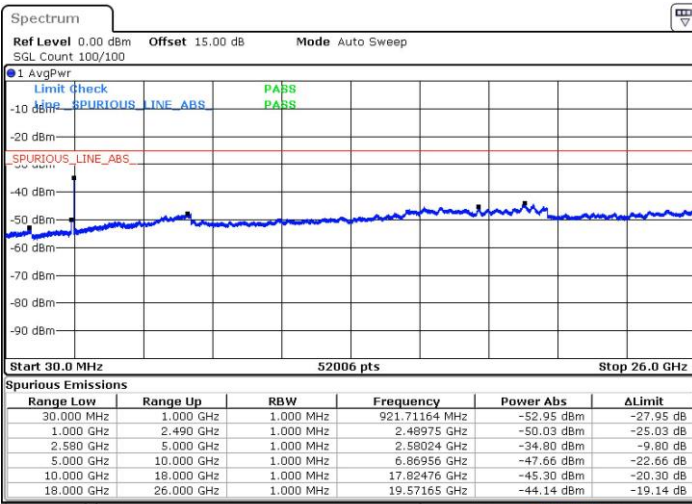

LTE Band 7C_CA / 15MHz+20MHz

64QAM

Middle Channel / 1RB0 and 1RB99

Middle Channel / 1RB74 and 1RB0

Date: 28 JUL 2019 14:19:36

Date: 28 JUL 2019 14:13:57

Middle Channel / FullRB

Date: 28 JUL 2019 14:39:34

LTE Band 7C_CA / 15MHz+20MHz

64QAM

Highest Channel / 1RB0 and 1RB99

Highest Channel / 1RB74 and 1RB0

Date: 28 JUL 2019 14:58:31

Date: 28 JUL 2019 15:10:02

Highest Channel / FullIRB

Date: 28 JUL 2019 14:57:18

LTE Band 7C_CA / 20MHz+10MHz

64QAM

Lowest Channel / 1RB0 and 1RB49

Lowest Channel / 1RB99 and 1RB0

Date: 28 JUL 2019 09:15:15

Date: 28 JUL 2019 09:16:37

Lowest Channel / FullIRB

Date: 26 JUL 2019 17:51:34