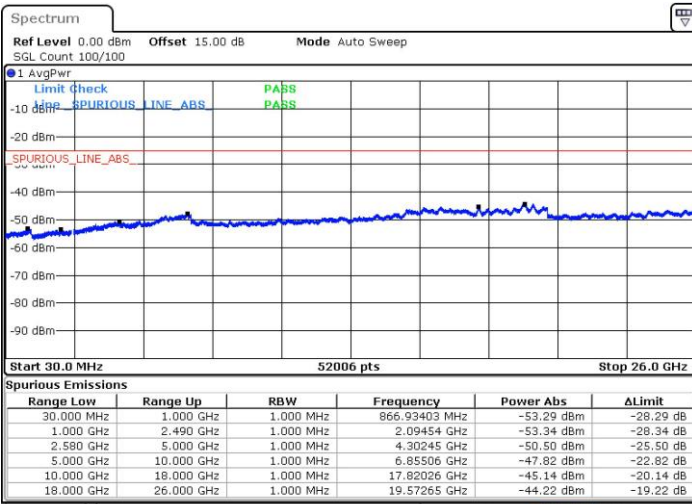

LTE Band 7C_CA / 10MHz+20MHz

64QAM

Lowest Channel / 1RB0 and 1RB99

Lowest Channel / 1RB49 and 1RB0

Date: 26 JUL 2019 10:56:06

Date: 26 JUL 2019 11:14:56

Lowest Channel / FullIRB

Date: 26 JUL 2019 10:49:25

LTE Band 7C_CA / 10MHz+20MHz

64QAM

MiddleChannel / 1RB0 and 1RB99

Middle Channel / 1RB49 and 1RB0

Date: 26 JUL 2019 10:49:25

Date: 26 JUL 2019 11:18:20

Middle Channel / FullRB

Date: 26 JUL 2019 11:28:05

LTE Band 7C_CA / 10MHz+20MHz

64QAM

Highest Channel / 1RB0 and 1RB99

Highest Channel / 1RB49 and 1RB0

Date: 26 JUL 2019 17:07:30

Date: 26 JUL 2019 17:08:57

Highest Channel / FullIRB

Date: 26 JUL 2019 12:01:41

LTE Band 7C_CA / 15MHz+10MHz

64QAM

Lowest Channel / 1RB0 and 1RB49

Lowest Channel / 1RB74 and 1RB0

Date: 29 JUL 2019 00:32:17

Date: 29 JUL 2019 00:35:40

Lowest Channel / FullIRB

Date: 28 JUL 2019 23:57:05