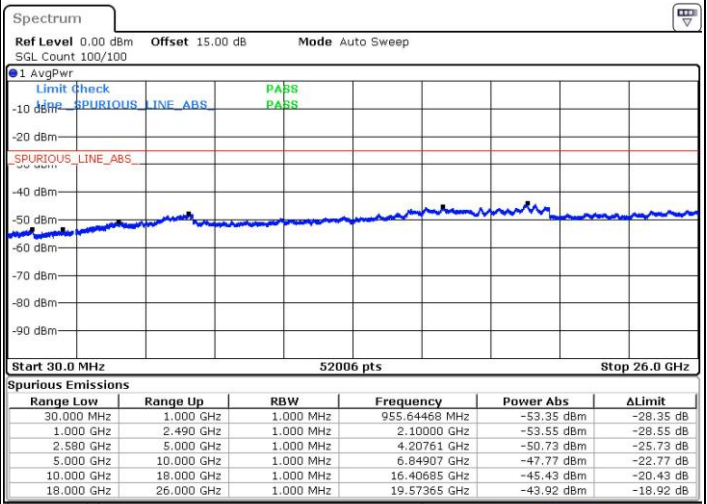

LTE Band 7C_CA / 15MHz+20MHz

64QAM

Lowest Channel / 1RB0 and 1RB9

Lowest Channel / 1RB74 and 1RB0

Date: 28 JUL 2019 13:59:46

Date: 28 JUL 2019 14:08:35

Lowest Channel / FullIRB

Date: 28 JUL 2019 13:57:37

LTE Band 7C_CA / 15MHz+20MHz

64QAM

Middle Channel / 1RB0 and 1RB99

Middle Channel / 1RB74 and 1RB0

Date: 28 JUL 2019 14:19:36

Date: 28 JUL 2019 14:13:57

Middle Channel / FullRB

Date: 28 JUL 2019 14:39:34

LTE Band 7C_CA / 15MHz+20MHz

64QAM

Highest Channel / 1RB0 and 1RB99

Highest Channel / 1RB74 and 1RB0

Date: 28 JUL 2019 14:58:31

Date: 28 JUL 2019 15:10:02

Highest Channel / FullIRB

Date: 28 JUL 2019 14:57:18

LTE Band 7C_CA / 20MHz+10MHz

64QAM

Lowest Channel / 1RB0 and 1RB49

Lowest Channel / 1RB99 and 1RB0

Date: 28 JUL 2019 09:15:15

Date: 28 JUL 2019 09:16:37

Lowest Channel / FullIRB

Date: 26 JUL 2019 17:51:34