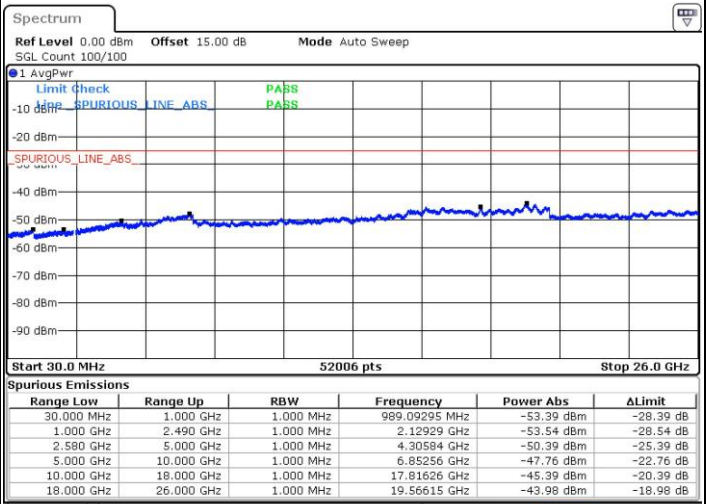

LTE Band 7C_CA / 20MHz+15MHz

64QAM

Lowest Channel / 1RB0 and 1RB74

Lowest Channel / 1RB99 and 1RB0

Date: 28 JUL 2019 16:03:13

Date: 28 JUL 2019 17:22:50

Lowest Channel / FullIRB

Date: 28 JUL 2019 17:12:04

LTE Band 7C_CA / 20MHz+15MHz

64QAM

MiddleChannel / 1RB0 and 1RB74

Middle Channel / 1RB99 and 1RB0

Date: 28 JUL 2019 17:36:39

Date: 28 JUL 2019 17:24:22

Middle Channel / FullRB

Date: 28 JUL 2019 18:12:41

LTE Band 7C_CA / 20MHz+15MHz

64QAM

Highest Channel / 1RB0 and 1RB74

Highest Channel / 1RB99 and 1RB0

Date: 28 JUL 2019 18:15:30

Date: 28 JUL 2019 18:30:54

Highest Channel / FullIRB

Date: 28 JUL 2019 18:14:01

LTE Band 7C_CA / 20MHz+20MHz

64QAM

Lowest Channel / 1RB0 and 1RB99

Lowest Channel / 1RB99 and 1RB0

Date: 28 JUL 2019 21:10:22

Date: 28 JUL 2019 21:42:02

Lowest Channel / FullIRB

Date: 28 JUL 2019 21:08:27