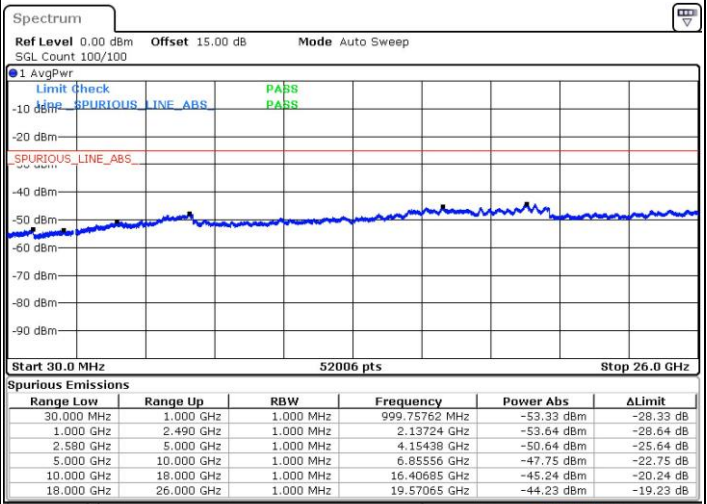

LTE Band 7C_CA / 10MHz+20MHz

64QAM

MiddleChannel / 1RB0 and 1RB99

Middle Channel / 1RB49 and 1RB0

Date: 26 JUL 2019 10:49:25

Date: 26 JUL 2019 11:18:20

Middle Channel / FullRB

Date: 26 JUL 2019 11:28:05

LTE Band 7C_CA / 10MHz+20MHz

64QAM

Highest Channel / 1RB0 and 1RB99

Highest Channel / 1RB49 and 1RB0

Date: 26 JUL 2019 17:07:30

Date: 26 JUL 2019 17:08:57

Highest Channel / FullIRB

Date: 26 JUL 2019 12:01:41

LTE Band 7C_CA / 15MHz+10MHz

64QAM

Lowest Channel / 1RB0 and 1RB49

Lowest Channel / 1RB74 and 1RB0

Date: 29 JUL 2019 00:32:17

Date: 29 JUL 2019 00:35:40

Lowest Channel / FullIRB

Date: 28 JUL 2019 23:57:05