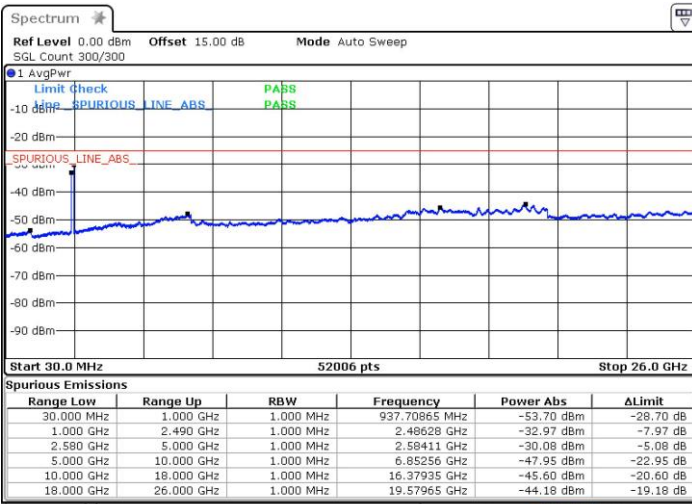

LTE Band 7C_CA / 20MHz+10MHz

64QAM

Highest Channel / 1RB0 and 1RB49

Highest Channel / 1RB99 and 1RB0

Date: 28 JUL 2019 10:42:46

Date: 28 JUL 2019 10:28:45

Highest Channel / FullIRB

Date: 28 JUL 2019 16:03:13

LTE Band 7C_CA / 20MHz+15MHz

64QAM

Lowest Channel / 1RB0 and 1RB74

Lowest Channel / 1RB99 and 1RB0

Date: 28 JUL 2019 16:03:13

Date: 28 JUL 2019 17:22:50

Lowest Channel / FullIRB

Date: 28 JUL 2019 17:12:04

LTE Band 7C_CA / 20MHz+15MHz

64QAM

MiddleChannel / 1RB0 and 1RB74

Middle Channel / 1RB99 and 1RB0

Date: 28 JUL 2019 17:36:39

Date: 28 JUL 2019 17:24:22

Middle Channel / FullRB

Date: 28 JUL 2019 18:12:41

LTE Band 7C_CA / 20MHz+15MHz

64QAM

Highest Channel / 1RB0 and 1RB74

Highest Channel / 1RB99 and 1RB0

Date: 28 JUL 2019 18:15:30

Date: 28 JUL 2019 18:30:54

Highest Channel / FullIRB

Date: 28 JUL 2019 18:14:01