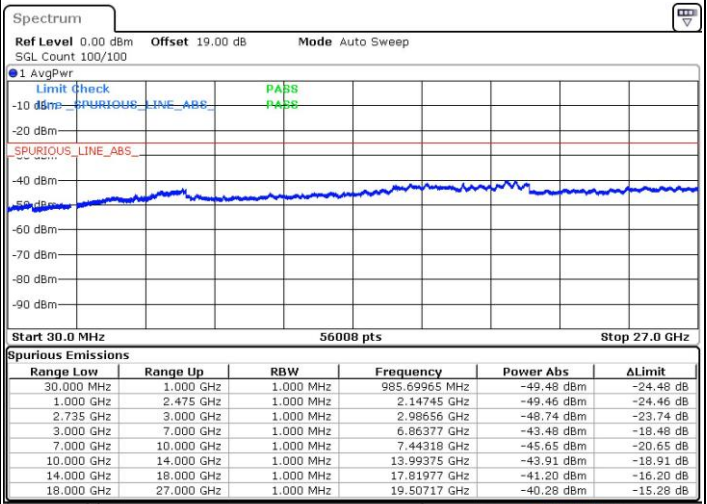

LTE Band 7C_CA / 20MHz+20MHz

64QAM

Highest Channel / 1RB0 and 1RB99

Highest Channel / 1RB99 and 1RB0

Date: 28 JUL 2019 23:21:12

Date: 28 JUL 2019 23:37:08

Highest Channel / FullIRB

Date: 28 JUL 2019 22:58:37

LTE Band 41C_CA / 5MHz+20MHz

QPSK

Lowest Channel / 1RB0 and 1RB99

Lowest Channel / 1RB24 and 1RB0

Date: 18 JUL 2019 19:50:43

Date: 18 JUL 2019 19:52:02

Lowest Channel / FullIRB

Date: 18 JUL 2019 19:39:36

LTE Band 41C_CA / 5MHz+20MHz

QPSK

Middle Channel / 1RB0 and 1RB99

Middle Channel / 1RB24 and 1RB0

Date: 18 JUL 2019 20:05:06

Date: 18 JUL 2019 20:03:00

Middle Channel / FullIRB

Date: 18 JUL 2019 20:14:36