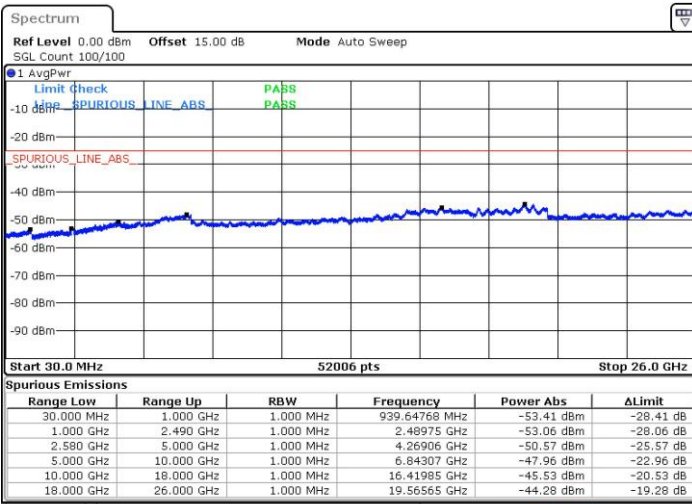

LTE Band 7C_CA / 15MHz+10MHz

64QAM

Middle Channel / 1RB0 and 1RB49

Middle Channel / 1RB74 and 1RB0

Date: 29 JUL 2019 01:44:37

Date: 29 JUL 2019 02:00:02

Middle Channel / FullRB

Date: 29 JUL 2019 01:30:10

LTE Band 7C_CA / 15MHz+10MHz

64QAM

Highest Channel / 1RB0 and 1RB49

Highest Channel / 1RB74 and 1RB0

Date: 29 JUL 2019 00:58:20

Date: 29 JUL 2019 00:54:57

Highest Channel / FullIRB

Date: 29 JUL 2019 01:16:46

LTE Band 7C_CA / 15MHz+15MHz

64QAM

Lowest Channel / 1RB0 and 1RB74

Lowest Channel / 1RB74 and 1RB0

Date: 28 JUL 2019 11:10:01

Date: 28 JUL 2019 11:20:50

Lowest Channel / FullIRB

Date: 28 JUL 2019 11:08:41