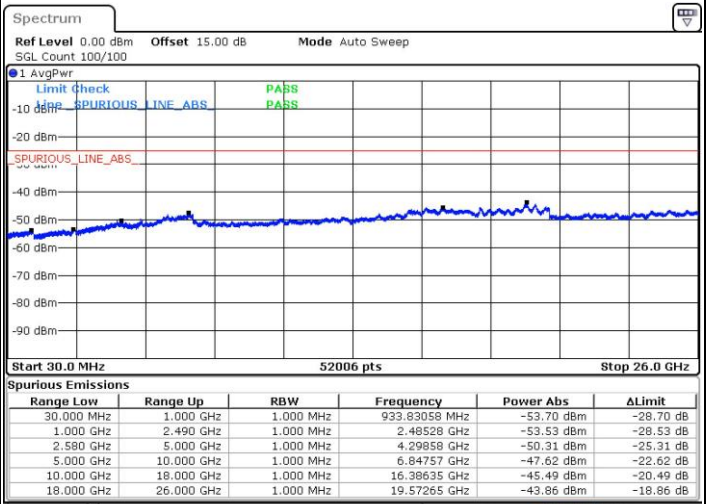

LTE Band 7C_CA / 15MHz+10MHz

64QAM

Middle Channel / 1RB0 and 1RB49

Middle Channel / 1RB74 and 1RB0

Date: 29 JUL 2019 01:44:37

Date: 29 JUL 2019 02:00:02

Middle Channel / FullRB

Date: 29 JUL 2019 01:30:10

LTE Band 7C_CA / 15MHz+10MHz

64QAM

Highest Channel / 1RB0 and 1RB49

Highest Channel / 1RB74 and 1RB0

Date: 29 JUL 2019 00:58:20

Date: 29 JUL 2019 00:54:57

Highest Channel / FullIRB

Date: 29 JUL 2019 01:16:46

LTE Band 7C_CA / 15MHz+15MHz

64QAM

Lowest Channel / 1RB0 and 1RB74

Lowest Channel / 1RB74 and 1RB0

Date: 28 JUL 2019 11:10:01

Date: 28 JUL 2019 11:20:50

Lowest Channel / FullIRB

Date: 28 JUL 2019 11:08:41