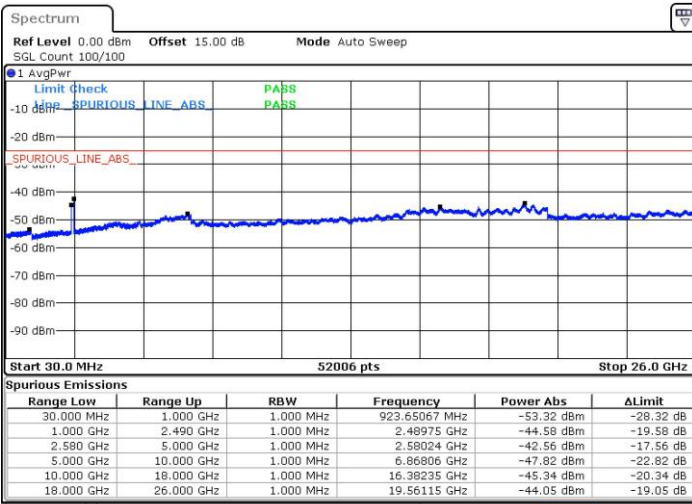

LTE Band 7C_CA / 15MHz+15MHz

64QAM

Lowest Channel / 1RB0 and 1RB74

Lowest Channel / 1RB74 and 1RB0

Date: 28 JUL 2019 11:10:01

Date: 28 JUL 2019 11:20:50

Lowest Channel / FullIRB

Date: 28 JUL 2019 11:08:41

LTE Band 7C_CA / 15MHz+15MHz

64QAM

Middle Channel / 1RB0 and 1RB74

Middle Channel / 1RB74 and 1RB0

Date: 28 JUL 2019 12:49:42

Date: 28 JUL 2019 11:55:01

Middle Channel / FullRB

Date: 28 JUL 2019 12:51:20

LTE Band 7C_CA / 15MHz+15MHz

64QAM

Highest Channel / 1RB0 and 1RB74

Highest Channel / 1RB74 and 1RB0

Date: 28 JUL 2019 13:20:06

Date: 28 JUL 2019 13:28:32

Highest Channel / FullIRB

Date: 28 JUL 2019 13:16:59

LTE Band 7C_CA / 15MHz+20MHz

64QAM

Lowest Channel / 1RB0 and 1RB9

Lowest Channel / 1RB74 and 1RB0

Date: 28 JUL 2019 13:59:46

Date: 28 JUL 2019 14:08:35

Lowest Channel / FullIRB

Date: 28 JUL 2019 13:57:37