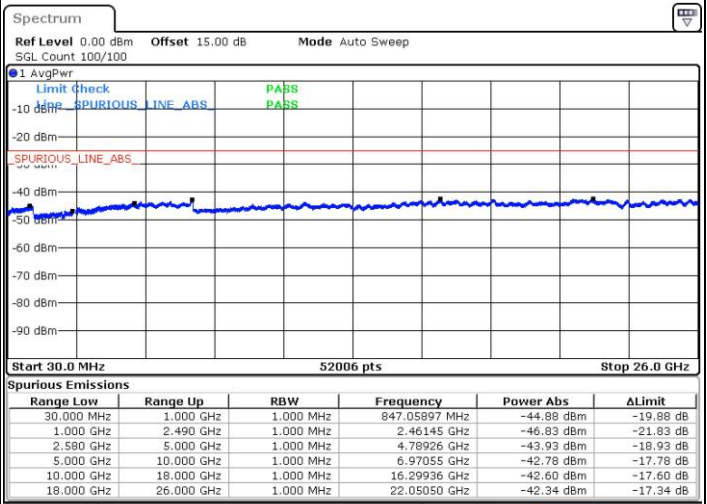

LTE Band 7C_CA / 10MHz+20MHz

64QAM

Highest Channel / 1RB0 and 1RB99

Highest Channel / 1RB49 and 1RB0

Date: 26 JUL 2019 17:07:30

Date: 26 JUL 2019 17:08:57

Highest Channel / FullIRB

Date: 26 JUL 2019 12:01:41

LTE Band 7C_CA / 15MHz+10MHz

64QAM

Lowest Channel / 1RB0 and 1RB49

Lowest Channel / 1RB74 and 1RB0

Date: 29 JUL 2019 00:32:17

Date: 29 JUL 2019 00:35:40

Lowest Channel / FullIRB

Date: 28 JUL 2019 23:57:05

LTE Band 7C_CA / 15MHz+10MHz

64QAM

Middle Channel / 1RB0 and 1RB49

Middle Channel / 1RB74 and 1RB0

Date: 29 JUL 2019 01:44:37

Date: 29 JUL 2019 02:00:02

Middle Channel / FullRB

Date: 29 JUL 2019 01:30:10

LTE Band 7C_CA / 15MHz+10MHz

64QAM

Highest Channel / 1RB0 and 1RB49

Highest Channel / 1RB74 and 1RB0

Date: 29 JUL 2019 00:58:20

Date: 29 JUL 2019 00:54:57

Highest Channel / FullIRB

Date: 29 JUL 2019 01:16:46