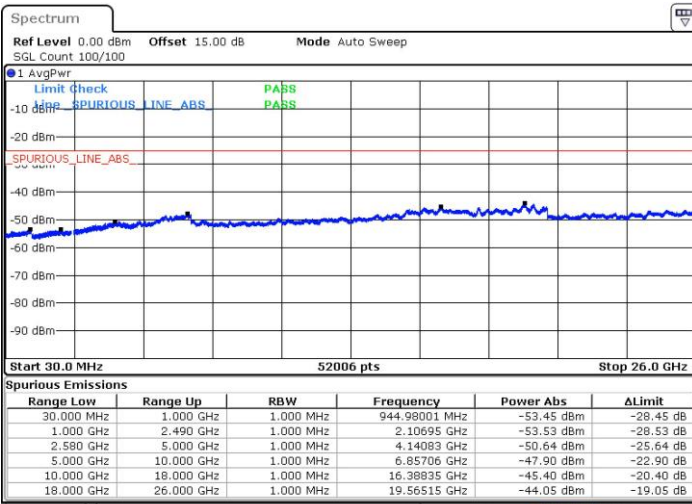

LTE Band 7C_CA / 20MHz+15MHz

64QAM

Lowest Channel / 1RB0 and 1RB74

Lowest Channel / 1RB99 and 1RB0

Date: 28 JUL 2019 16:03:13

Date: 28 JUL 2019 17:22:50

Lowest Channel / FullIRB

Date: 28 JUL 2019 17:12:04

LTE Band 7C_CA / 20MHz+15MHz

64QAM

MiddleChannel / 1RB0 and 1RB74

Middle Channel / 1RB99 and 1RB0

Date: 28 JUL 2019 17:36:39

Date: 28 JUL 2019 17:24:22

Middle Channel / FullRB

Date: 28 JUL 2019 18:12:41

LTE Band 7C_CA / 20MHz+15MHz

64QAM

Highest Channel / 1RB0 and 1RB74

Highest Channel / 1RB99 and 1RB0

Date: 28 JUL 2019 18:15:30

Date: 28 JUL 2019 18:30:54

Highest Channel / FullIRB

Date: 28 JUL 2019 18:14:01

LTE Band 7C_CA / 20MHz+20MHz

64QAM

Lowest Channel / 1RB0 and 1RB99

Lowest Channel / 1RB99 and 1RB0

Date: 28 JUL 2019 21:10:22

Date: 28 JUL 2019 21:42:02

Lowest Channel / FullIRB

Date: 28 JUL 2019 21:08:27