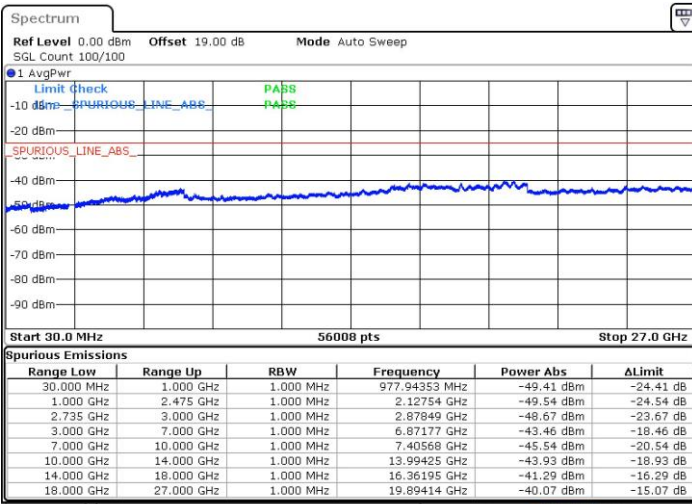

LTE Band 7C_CA / 20MHz+20MHz

64QAM

Highest Channel / 1RB0 and 1RB99

Highest Channel / 1RB99 and 1RB0

Date: 28 JUL 2019 23:21:12

Date: 28 JUL 2019 23:37:08

Highest Channel / FullIRB

Date: 28 JUL 2019 22:58:37

LTE Band 41C_CA / 5MHz+20MHz

QPSK

Lowest Channel / 1RB0 and 1RB99

Lowest Channel / 1RB24 and 1RB0

Date: 18 JUL 2019 19:50:43

Date: 18 JUL 2019 19:52:02

Lowest Channel / FullIRB

Date: 18 JUL 2019 19:39:36

LTE Band 41C_CA / 5MHz+20MHz

QPSK

Middle Channel / 1RB0 and 1RB99

Middle Channel / 1RB24 and 1RB0

Date: 18 JUL 2019 20:05:06

Date: 18 JUL 2019 20:03:00

Middle Channel / FullIRB

Date: 18 JUL 2019 20:14:36