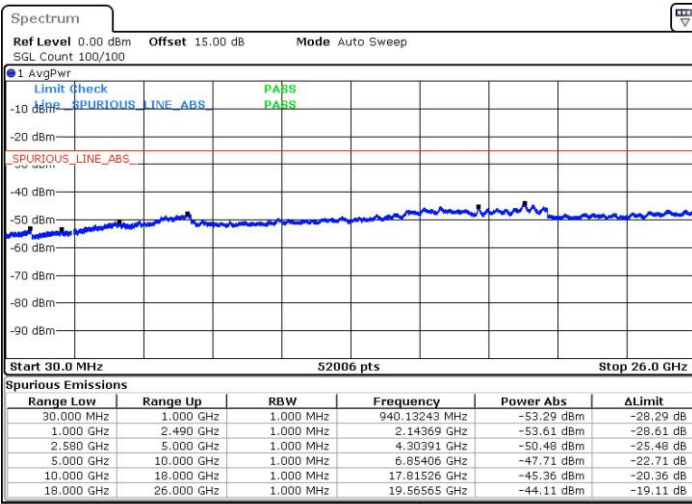

LTE Band 7C_CA / 20MHz+10MHz

64QAM

Lowest Channel / 1RB0 and 1RB49

Lowest Channel / 1RB99 and 1RB0

Date: 28 JUL 2019 09:15:15

Date: 28 JUL 2019 09:16:37

Lowest Channel / FullIRB

Date: 26 JUL 2019 17:51:34

LTE Band 7C_CA / 20MHz+10MHz

64QAM

Middle Channel / 1RB0 and 1RB49

Middle Channel / 1RB99 and 1RB0

Date: 28 JUL 2019 10:01:12

Date: 28 JUL 2019 10:08:50

Middle Channel / FullRB

Date: 28 JUL 2019 09:56:22

LTE Band 7C_CA / 20MHz+10MHz

64QAM

Highest Channel / 1RB0 and 1RB49

Highest Channel / 1RB99 and 1RB0

Date: 28 JUL 2019 10:42:46

Date: 28 JUL 2019 10:28:45

Highest Channel / FullIRB

Date: 28 JUL 2019 16:03:13

LTE Band 7C_CA / 20MHz+15MHz

64QAM

Lowest Channel / 1RB0 and 1RB74

Lowest Channel / 1RB99 and 1RB0

Date: 28 JUL 2019 16:03:13

Date: 28 JUL 2019 17:22:50

Lowest Channel / FullIRB

Date: 28 JUL 2019 17:12:04