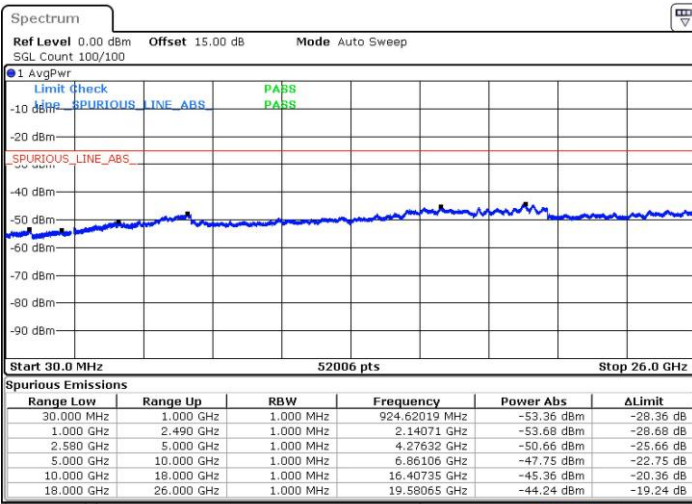

LTE Band 7C_CA / 20MHz+15MHz

QPSK

MiddleChannel / 1RB0 and 1RB74

Middle Channel / 1RB99 and 1RB0

Date: 28 JUL 2019 17:30:06

Date: 28 JUL 2019 17:26:37

Middle Channel / FullIRB

Date: 28 JUL 2019 17:47:34

LTE Band 7C_CA / 20MHz+15MHz

QPSK

Highest Channel / 1RB0 and 1RB74

Highest Channel / 1RB99 and 1RB0

Date: 28 JUL 2019 18:19:12

Date: 28 JUL 2019 18:29:17

Highest Channel / FullIRB

Date: 28 JUL 2019 18:01:02

LTE Band 7C_CA / 20MHz+20MHz

QPSK

Lowest Channel / 1RB0 and 1RB99

Lowest Channel / 1RB99 and 1RB0

Date: 28 JUL 2019 21:15:49

Date: 28 JUL 2019 21:20:10

Lowest Channel / FullIRB

Date: 28 JUL 2019 20:50:33