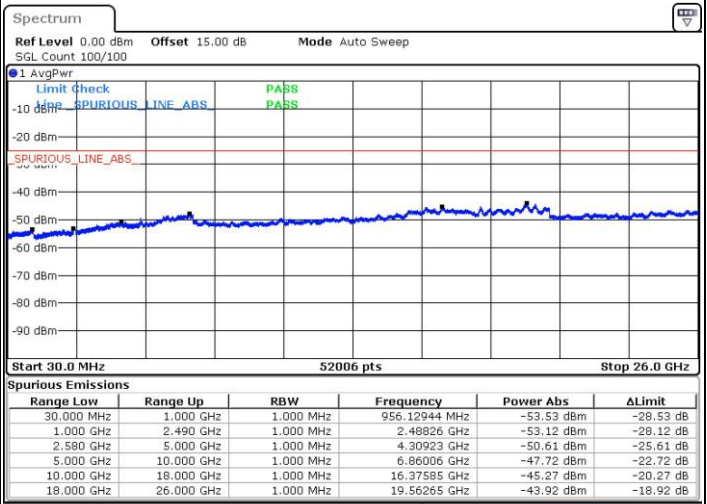

Middle Channel / 1RB74 and 1RB0

Date: 29 JUL 2019 01:46:37

Date: 29 JUL 2019 01:49:20

Middle Channel / FullRB

Date: 29 JUL 2019 01:33:27

LTE Band 7C_CA / 15MHz+10MHz

16QAM

Highest Channel / 1RB0 and 1RB49

Highest Channel / 1RB74 and 1RB0

Date: 29 JUL 2019 01:01:37

Date: 29 JUL 2019 00:52:05

Highest Channel / FullIRB

Date: 29 JUL 2019 01:13:06

LTE Band 7C_CA / 15MHz+15MHz

16QAM

Lowest Channel / 1RB0 and 1RB74

Lowest Channel / 1RB74 and 1RB0

Date: 28 JUL 2019 11:12:13

Date: 28 JUL 2019 11:18:04

Lowest Channel / FullIRB

Date: 28 JUL 2019 11:01:17

LTE Band 7C_CA / 15MHz+15MHz

16QAM

Middle Channel / 1RB0 and 1RB74

Middle Channel / 1RB74 and 1RB0

Date: 28 JUL 2019 12:48:26

Date: 28 JUL 2019 11:57:47

Middle Channel / FullIRB

Date: 28 JUL 2019 12:55:02

LTE Band 7C_CA / 15MHz+15MHz

16QAM

Highest Channel / 1RB0 and 1RB74