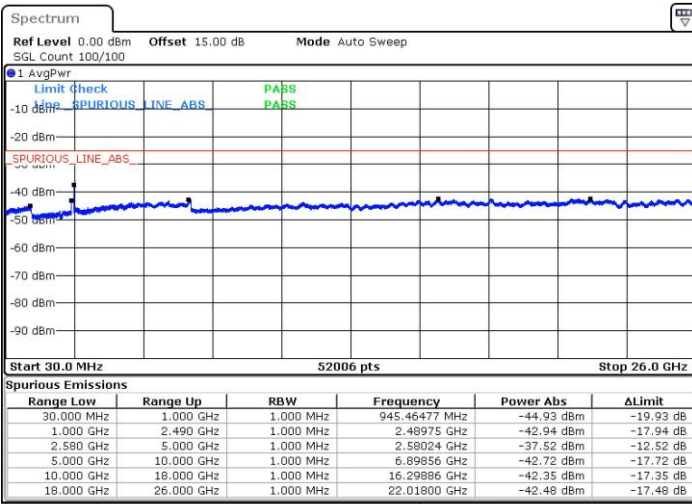

Highest Channel / 1RB99 and 1RB0

Date: 28 JUL 2019 18:18:09

Date: 28 JUL 2019 18:25:52

Highest Channel / FullIRB

Date: 28 JUL 2019 18:02:35

LTE Band 7C_CA / 20MHz+20MHz

16QAM

Lowest Channel / 1RB0 and 1RB99

Lowest Channel / 1RB99 and 1RB0

Date: 28 JUL 2019 21:13:36

Date: 28 JUL 2019 21:27:36

Lowest Channel / FullIRB

Date: 28 JUL 2019 20:54:51

LTE Band 7C_CA / 20MHz+20MHz

16QAM

Middle Channel / 1RB0 and 1RB99

Middle Channel / 1RB99 and 1RB0

Date: 28 JUL 2019 21:57:18

Date: 28 JUL 2019 21:49:04

Middle Channel / FullRB

Date: 28 JUL 2019 22:09:14