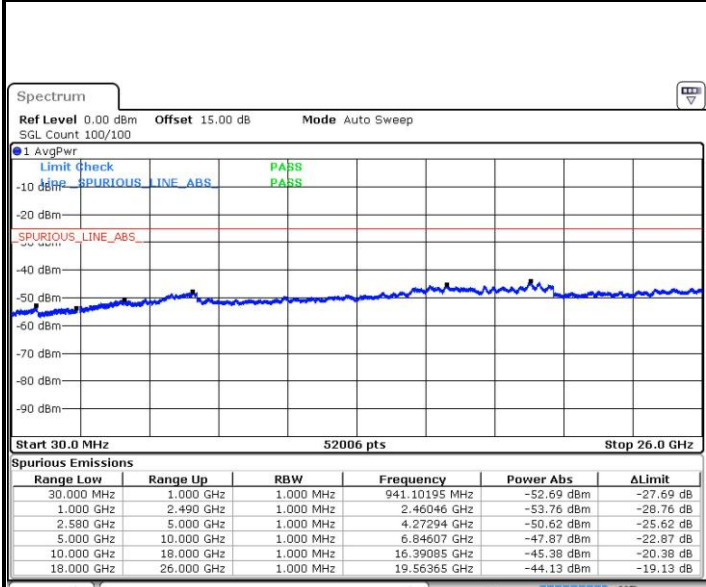

Lowest Channel / 1RB74 and 1RB0

Date: 28 JUL 2019 14:02:07

Date: 28 JUL 2019 14:07:19

Lowest Channel / FullIRB

Date: 28 JUL 2019 13:44:43

LTE Band 7C_CA / 15MHz+20MHz

16QAM

Middle Channel / 1RB0 and 1RB99

Middle Channel / 1RB74 and 1RB0

Date: 28 JUL 2019 14:24:09

Date: 28 JUL 2019 14:12:41

Middle Channel / FullRB

Date: 28 JUL 2019 14:31:18

LTE Band 7C_CA / 15MHz+20MHz

16QAM

Highest Channel / 1RB0 and 1RB99

Date: 28 JUL 2019 15:01:58

Highest Channel / 1RB74 and 1RB0

Date: 28 JUL 2019 15:07:17

Highest Channel / FullIRB

Date: 28 JUL 2019 14:49:02

LTE Band 7C_CA / 20MHz+10MHz

16QAM

Lowest Channel / 1RB0 and 1RB49

Lowest Channel / 1RB99 and 1RB0

Date: 28 JUL 2019 09:13:59

Date: 28 JUL 2019 09:17:58

Lowest Channel / FullIRB

Date: 26 JUL 2019 17:38:28

LTE Band 7C_CA / 20MHz+10MHz

16QAM

Middle Channel / 1RB0 and 1RB49