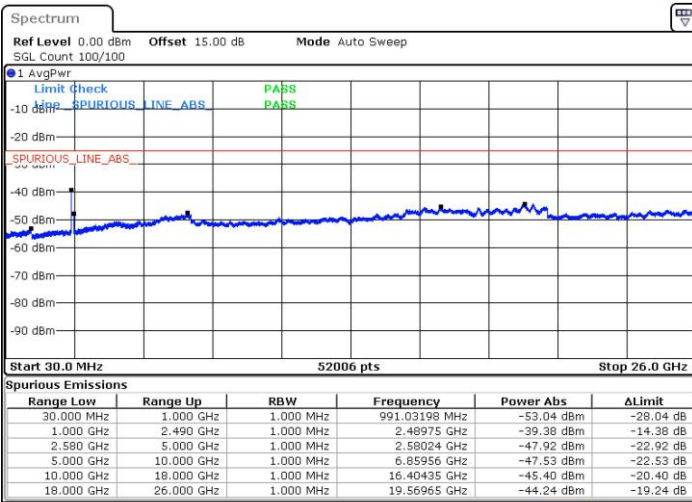

Date: 28 JUL 2019 15:01:58

Highest Channel / 1RB74 and 1RB0

Date: 28 JUL 2019 15:07:17

Highest Channel / FullIRB

Date: 28 JUL 2019 14:49:02

LTE Band 7C_CA / 20MHz+10MHz

16QAM

Lowest Channel / 1RB0 and 1RB49

Lowest Channel / 1RB99 and 1RB0

Date: 28 JUL 2019 09:13:59

Date: 28 JUL 2019 09:17:58

Lowest Channel / FullIRB

Date: 26 JUL 2019 17:38:28

LTE Band 7C_CA / 20MHz+10MHz

16QAM

Middle Channel / 1RB0 and 1RB49

Middle Channel / 1RB99 and 1RB0

Date: 28 JUL 2019 10:02:45

Date: 28 JUL 2019 10:07:18

Middle Channel / FullRB

Date: 28 JUL 2019 09:50:30

LTE Band 7C_CA / 20MHz+10MHz

16QAM

Highest Channel / 1RB0 and 1RB49

Date: 28 JUL 2019 10:40:33

Highest Channel / 1RB99 and 1RB0

Date: 28 JUL 2019 10:33:22

Highest Channel / FullIRB

Date: 28 JUL 2019 15:58:48

LTE Band 7C_CA / 20MHz+15MHz

16QAM

Lowest Channel / 1RB0 and 1RB74