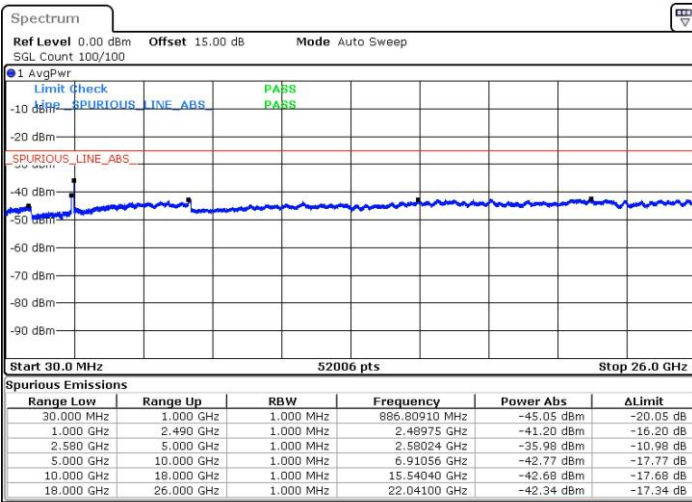

LTE Band 7C_CA / 20MHz+20MHz

QPSK

Lowest Channel / 1RB0 and 1RB99

Lowest Channel / 1RB99 and 1RB0

Date: 28 JUL 2019 21:15:49

Date: 28 JUL 2019 21:20:10

Lowest Channel / FullIRB

Date: 28 JUL 2019 20:50:33

LTE Band 7C_CA / 20MHz+20MHz

QPSK

Middle Channel / 1RB0 and 1RB99

Middle Channel / 1RB99 and 1RB0

Date: 28 JUL 2019 21:55:47

Date: 28 JUL 2019 21:51:55

Middle Channel / FullRB

Date: 28 JUL 2019 22:15:49

LTE Band 7C_CA / 20MHz+20MHz

QPSK

Highest Channel / 1RB0 and 1RB99

Highest Channel / 1RB99 and 1RB0

Date: 28 JUL 2019 23:11:39

Date: 28 JUL 2019 23:45:36

Highest Channel / FullIRB

Date: 28 JUL 2019 22:50:20

LTE Band 7C_CA / 10MHz+20MHz

16QAM

Lowest Channel / 1RB0 and 1RB99

Lowest Channel / 1RB49 and 1RB0

Date: 26 JUL 2019 10:57:32

Date: 26 JUL 2019 11:12:09

Lowest Channel / FullIRB

Date: 26 JUL 2019 10:41:56