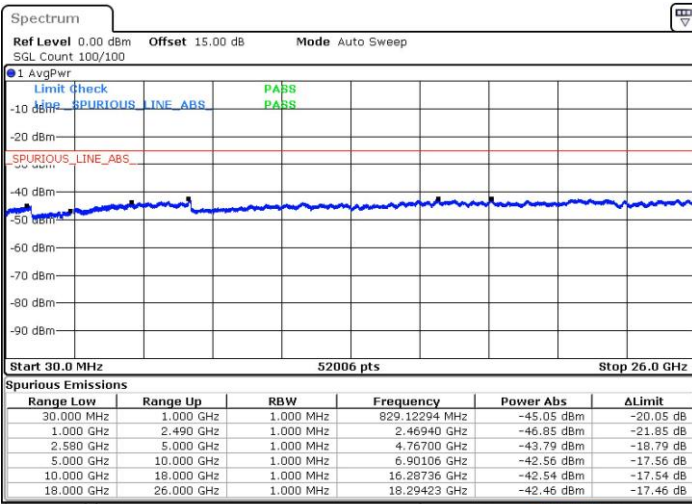

LTE Band 7C_CA / 20MHz+20MHz

QPSK

Lowest Channel / 1RB0 and 1RB99

Lowest Channel / 1RB99 and 1RB0

Date: 28 JUL 2019 21:15:49

Date: 28 JUL 2019 21:20:10

Lowest Channel / FullIRB

Date: 28 JUL 2019 20:50:33

LTE Band 7C_CA / 20MHz+20MHz

QPSK

Middle Channel / 1RB0 and 1RB99

Middle Channel / 1RB99 and 1RB0

Date: 28 JUL 2019 21:55:47

Date: 28 JUL 2019 21:51:55

Middle Channel / FullRB

Date: 28 JUL 2019 22:15:49

LTE Band 7C_CA / 20MHz+20MHz

QPSK

Highest Channel / 1RB0 and 1RB99

Highest Channel / 1RB99 and 1RB0

Date: 28 JUL 2019 23:11:39

Date: 28 JUL 2019 23:45:36

Highest Channel / FullIRB

Date: 28 JUL 2019 22:50:20

LTE Band 7C_CA / 10MHz+20MHz

16QAM

Lowest Channel / 1RB0 and 1RB99

Lowest Channel / 1RB49 and 1RB0

Date: 26 JUL 2019 10:57:32

Date: 26 JUL 2019 11:12:09

Lowest Channel / FullIRB

Date: 26 JUL 2019 10:41:56