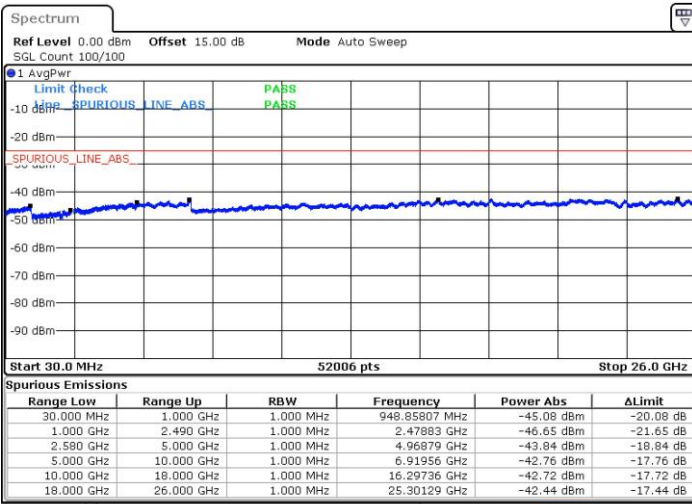

LTE Band 7C_CA / 20MHz+15MHz

QPSK

MiddleChannel / 1RB0 and 1RB74

Middle Channel / 1RB99 and 1RB0

Date: 28 JUL 2019 17:30:06

Date: 28 JUL 2019 17:26:37

Middle Channel / FullIRB

Date: 28 JUL 2019 17:47:34

LTE Band 7C_CA / 20MHz+15MHz

QPSK

Highest Channel / 1RB0 and 1RB74

Highest Channel / 1RB99 and 1RB0

Date: 28 JUL 2019 18:19:12

Date: 28 JUL 2019 18:29:17

Highest Channel / FullIRB

Date: 28 JUL 2019 18:01:02

LTE Band 7C_CA / 20MHz+20MHz

QPSK

Lowest Channel / 1RB0 and 1RB99

Lowest Channel / 1RB99 and 1RB0

Date: 28 JUL 2019 21:15:49

Date: 28 JUL 2019 21:20:10

Lowest Channel / FullIRB

Date: 28 JUL 2019 20:50:33

LTE Band 7C_CA / 20MHz+20MHz

QPSK

Middle Channel / 1RB0 and 1RB99

Middle Channel / 1RB99 and 1RB0

Date: 28 JUL 2019 21:55:47

Date: 28 JUL 2019 21:51:55

Middle Channel / FullRB

Date: 28 JUL 2019 22:15:49