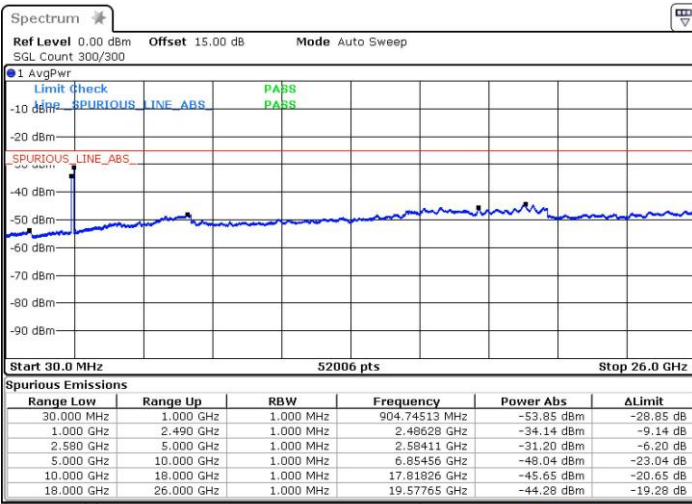

Highest Channel / 1RB74 and 1RB0

Date: 28 JUL 2019 13:23:15

Date: 28 JUL 2019 13:27:10

Highest Channel / FullIRB

Date: 28 JUL 2019 13:13:28

LTE Band 7C_CA / 15MHz+20MHz

16QAM

Lowest Channel / 1RB0 and 1RB9

Lowest Channel / 1RB74 and 1RB0

Date: 28 JUL 2019 14:02:07

Date: 28 JUL 2019 14:07:19

Lowest Channel / FullIRB

Date: 28 JUL 2019 13:44:43

LTE Band 7C_CA / 15MHz+20MHz

16QAM

Middle Channel / 1RB0 and 1RB99

Middle Channel / 1RB74 and 1RB0

Date: 28 JUL 2019 14:24:09

Date: 28 JUL 2019 14:12:41

Middle Channel / FullRB

Date: 28 JUL 2019 14:31:18

LTE Band 7C_CA / 15MHz+20MHz

16QAM

Highest Channel / 1RB0 and 1RB99

Date: 28 JUL 2019 15:01:58

Highest Channel / 1RB74 and 1RB0

Date: 28 JUL 2019 15:07:17

Highest Channel / FullIRB

Date: 28 JUL 2019 14:49:02

LTE Band 7C_CA / 20MHz+10MHz

16QAM

Lowest Channel / 1RB0 and 1RB49