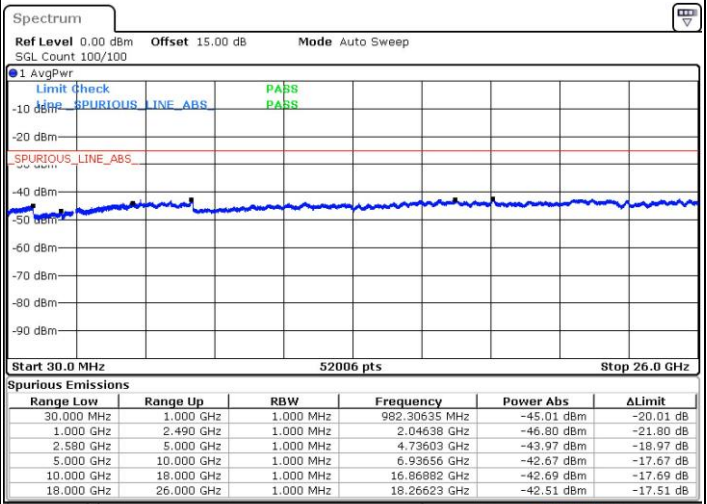

LTE Band 7C_CA / 10MHz+20MHz

16QAM

MiddleChannel / 1RB0 and 1RB99

Middle Channel / 1RB49 and 1RB0

Middle Channel / FullRB

LTE Band 7C_CA / 10MHz+20MHz

16QAM

Highest Channel / 1RB0 and 1RB99

Highest Channel / 1RB49 and 1RB0

Date: 26 JUL 2019 17:05:57

Date: 26 JUL 2019 17:12:47

Highest Channel / FullIRB

Date: 26 JUL 2019 11:51:42

LTE Band 7C_CA / 15MHz+10MHz

16QAM

Lowest Channel / 1RB0 and 1RB49

Lowest Channel / 1RB74 and 1RB0

Date: 29 JUL 2019 00:24:13

Date: 29 JUL 2019 00:38:47

Lowest Channel / FullIRB

Date: 29 JUL 2019 00:19:30

LTE Band 7C_CA / 15MHz+10MHz

16QAM

Middle Channel / 1RB0 and 1RB49