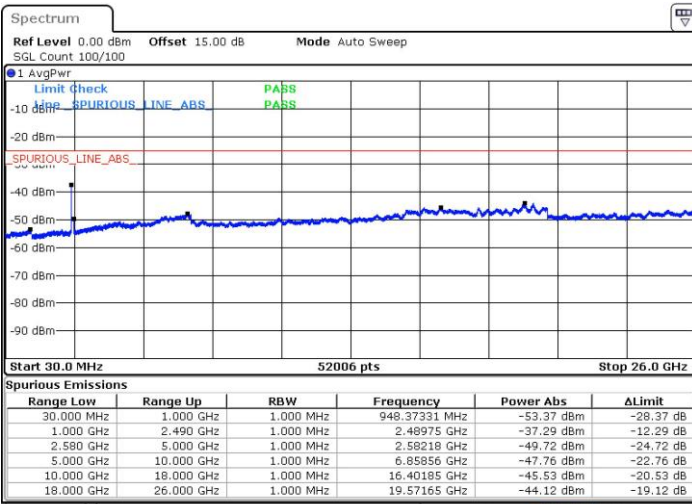

LTE Band 7C_CA / 20MHz+20MHz

QPSK

Highest Channel / 1RB0 and 1RB99

Highest Channel / 1RB99 and 1RB0

Date: 28 JUL 2019 23:11:39

Date: 28 JUL 2019 23:45:36

Highest Channel / FullIRB

Date: 28 JUL 2019 22:50:20

LTE Band 7C_CA / 10MHz+20MHz

16QAM

Lowest Channel / 1RB0 and 1RB99

Lowest Channel / 1RB49 and 1RB0

Date: 26 JUL 2019 10:57:32

Date: 26 JUL 2019 11:12:09

Lowest Channel / FullIRB

Date: 26 JUL 2019 10:41:56

LTE Band 7C_CA / 10MHz+20MHz

16QAM

MiddleChannel / 1RB0 and 1RB99

Middle Channel / 1RB49 and 1RB0

Middle Channel / FullRB

LTE Band 7C_CA / 10MHz+20MHz

16QAM

Highest Channel / 1RB0 and 1RB99

Highest Channel / 1RB49 and 1RB0

Date: 26 JUL 2019 17:05:57

Date: 26 JUL 2019 17:12:47

Highest Channel / FullIRB

Date: 26 JUL 2019 11:51:42

LTE Band 7C_CA / 15MHz+10MHz

16QAM

Lowest Channel / 1RB0 and 1RB49