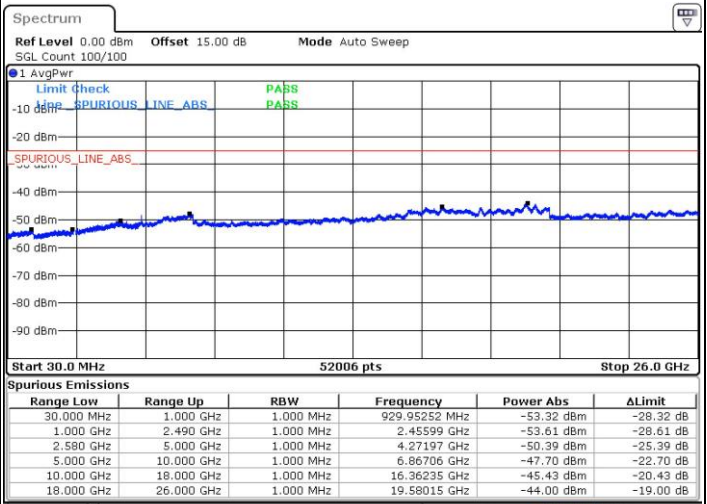

Highest Channel / 1RB74 and 1RB0

Date: 28 JUL 2019 13:23:15

Date: 28 JUL 2019 13:27:10

Highest Channel / FullIRB

Date: 28 JUL 2019 13:13:28

LTE Band 7C_CA / 15MHz+20MHz

16QAM

Lowest Channel / 1RB0 and 1RB9

Lowest Channel / 1RB74 and 1RB0

Date: 28 JUL 2019 14:02:07

Date: 28 JUL 2019 14:07:19

Lowest Channel / FullIRB

Date: 28 JUL 2019 13:44:43

LTE Band 7C_CA / 15MHz+20MHz

16QAM

Middle Channel / 1RB0 and 1RB99

Middle Channel / 1RB74 and 1RB0

Date: 28 JUL 2019 14:24:09

Date: 28 JUL 2019 14:12:41

Middle Channel / FullRB

Date: 28 JUL 2019 14:31:18

LTE Band 7C_CA / 15MHz+20MHz

16QAM

Highest Channel / 1RB0 and 1RB99

Date: 28 JUL 2019 15:01:58

Highest Channel / 1RB74 and 1RB0

Date: 28 JUL 2019 15:07:17

Highest Channel / FullIRB

Date: 28 JUL 2019 14:49:02

LTE Band 7C_CA / 20MHz+10MHz

16QAM

Lowest Channel / 1RB0 and 1RB49