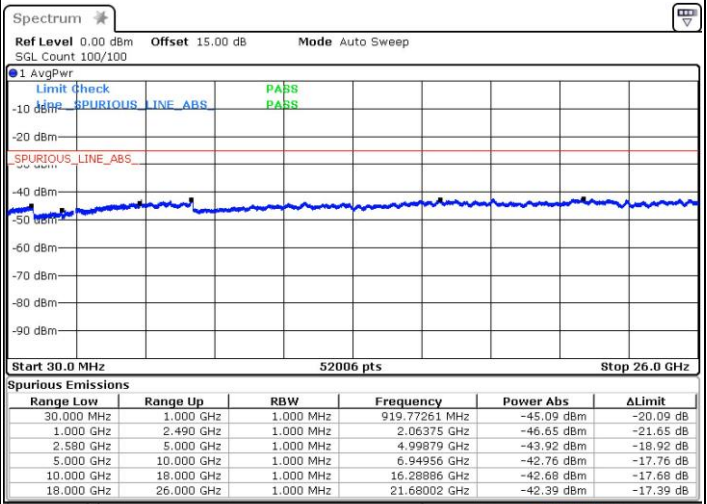

Highest Channel / 1RB99 and 1RB0

Date: 28 JUL 2019 18:18:09

Date: 28 JUL 2019 18:25:52

Highest Channel / FullIRB

Date: 28 JUL 2019 18:02:35

LTE Band 7C_CA / 20MHz+20MHz

16QAM

Lowest Channel / 1RB0 and 1RB99

Lowest Channel / 1RB99 and 1RB0

Date: 28 JUL 2019 21:13:36

Date: 28 JUL 2019 21:27:36

Lowest Channel / FullIRB

Date: 28 JUL 2019 20:54:51

LTE Band 7C_CA / 20MHz+20MHz

16QAM

Middle Channel / 1RB0 and 1RB99

Middle Channel / 1RB99 and 1RB0

Date: 28 JUL 2019 21:57:18

Date: 28 JUL 2019 21:49:04

Middle Channel / FullRB

Date: 28 JUL 2019 22:09:14