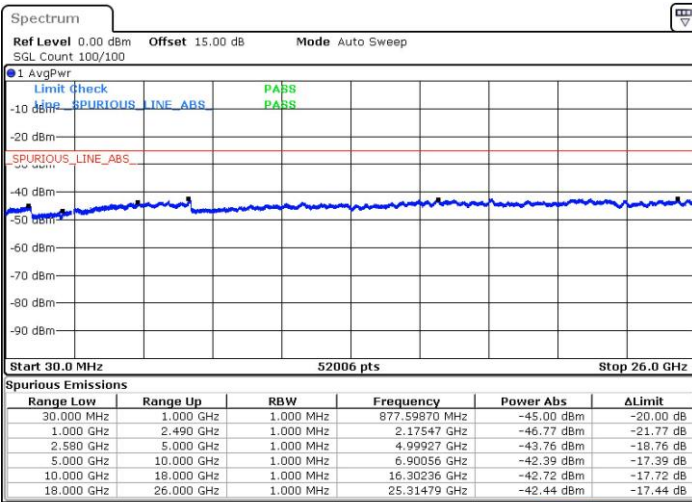

Lowest Channel / 1RB99 and 1RB0

Date: 28 JUL 2019 17:15:55

Date: 28 JUL 2019 17:20:30

Lowest Channel / FullIRB

Date: 28 JUL 2019 17:04:53

LTE Band 7C_CA / 20MHz+15MHz

16QAM

MiddleChannel / 1RB0 and 1RB74

Middle Channel / 1RB99 and 1RB0

Date: 28 JUL 2019 17:33:36

Date: 28 JUL 2019 17:25:29

Middle Channel / FullIRB

Date: 28 JUL 2019 17:42:04

LTE Band 7C_CA / 20MHz+15MHz

16QAM

Highest Channel / 1RB0 and 1RB74

Highest Channel / 1RB99 and 1RB0

Date: 28 JUL 2019 18:18:09

Date: 28 JUL 2019 18:25:52

Highest Channel / FullIRB

Date: 28 JUL 2019 18:02:35

LTE Band 7C_CA / 20MHz+20MHz

16QAM

Lowest Channel / 1RB0 and 1RB99

Lowest Channel / 1RB99 and 1RB0

Date: 28 JUL 2019 21:13:36

Date: 28 JUL 2019 21:27:36

Lowest Channel / FullIRB

Date: 28 JUL 2019 20:54:51

LTE Band 7C_CA / 20MHz+20MHz

16QAM

Middle Channel / 1RB0 and 1RB99