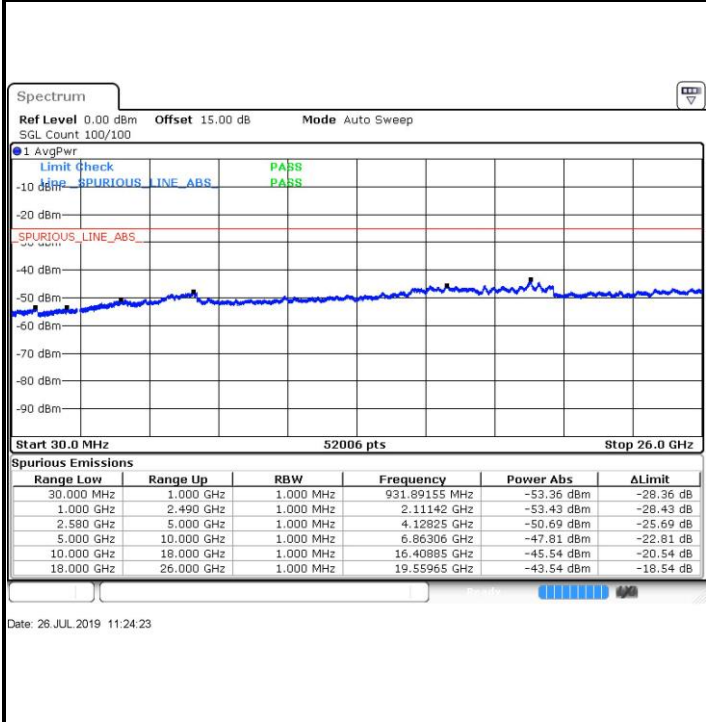

LTE Band 7C_CA / 20MHz+20MHz

QPSK

Highest Channel / 1RB0 and 1RB99

Highest Channel / 1RB99 and 1RB0

Date: 28 JUL 2019 23:11:39

Date: 28 JUL 2019 23:45:36

Highest Channel / FullIRB

Date: 28 JUL 2019 22:50:20

LTE Band 7C_CA / 10MHz+20MHz

16QAM

Lowest Channel / 1RB0 and 1RB99

Lowest Channel / 1RB49 and 1RB0

Date: 26 JUL 2019 10:57:32

Date: 26 JUL 2019 11:12:09

Lowest Channel / FullIRB

Date: 26 JUL 2019 10:41:56

LTE Band 7C_CA / 10MHz+20MHz

16QAM

MiddleChannel / 1RB0 and 1RB99

Middle Channel / 1RB49 and 1RB0

Middle Channel / FullRB

LTE Band 7C_CA / 10MHz+20MHz

16QAM

Highest Channel / 1RB0 and 1RB99

Highest Channel / 1RB49 and 1RB0

Date: 26 JUL 2019 17:05:57

Date: 26 JUL 2019 17:12:47

Highest Channel / FullIRB

Date: 26 JUL 2019 11:51:42

LTE Band 7C_CA / 15MHz+10MHz

16QAM

Lowest Channel / 1RB0 and 1RB49