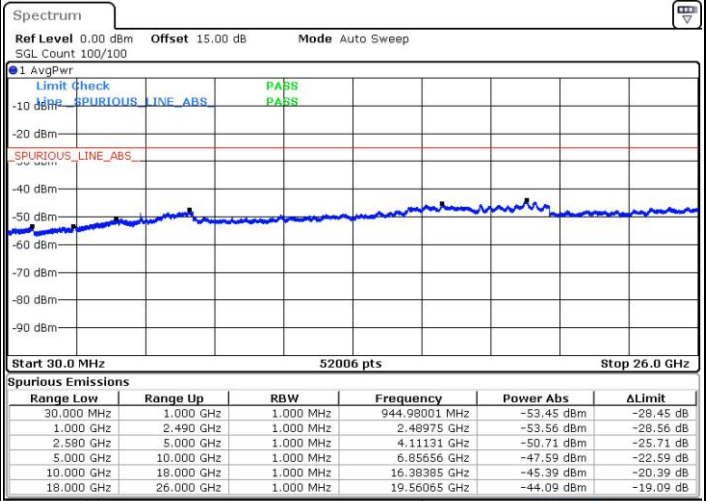

Middle Channel / 1RB74 and 1RB0

Date: 28 JUL 2019 14:24:09

Date: 28 JUL 2019 14:12:41

Middle Channel / FullRB

Date: 28 JUL 2019 14:31:18

LTE Band 7C_CA / 15MHz+20MHz

16QAM

Highest Channel / 1RB0 and 1RB99

Date: 28 JUL 2019 15:01:58

Highest Channel / 1RB74 and 1RB0

Date: 28 JUL 2019 15:07:17

Highest Channel / FullIRB

Date: 28 JUL 2019 14:49:02

LTE Band 7C_CA / 20MHz+10MHz

16QAM

Lowest Channel / 1RB0 and 1RB49

Lowest Channel / 1RB99 and 1RB0

Date: 28 JUL 2019 09:13:59

Date: 28 JUL 2019 09:17:58

Lowest Channel / FullIRB

Date: 26 JUL 2019 17:38:28

LTE Band 7C_CA / 20MHz+10MHz

16QAM

Middle Channel / 1RB0 and 1RB49