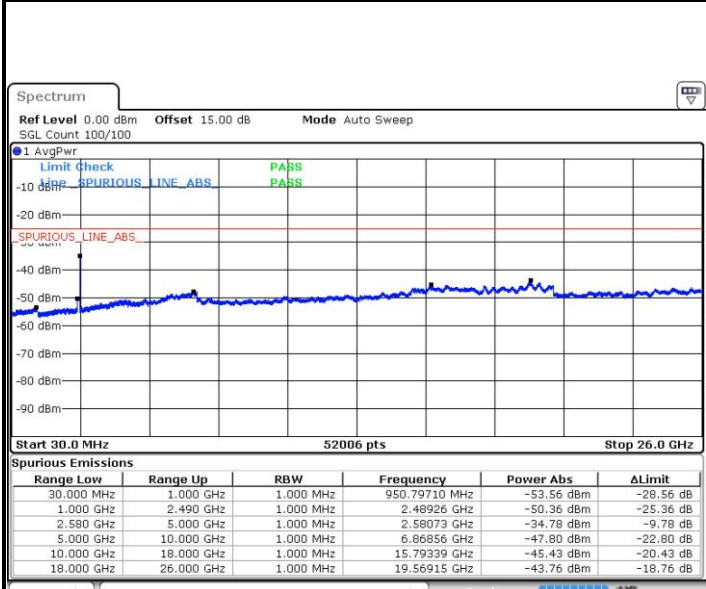

Lowest Channel / 1RB74 and 1RB0

Date: 28 JUL 2019 14:02:07

Date: 28 JUL 2019 14:07:19

Lowest Channel / FullIRB

Date: 28 JUL 2019 13:44:43

LTE Band 7C_CA / 15MHz+20MHz

16QAM

Middle Channel / 1RB0 and 1RB99

Middle Channel / 1RB74 and 1RB0

Date: 28 JUL 2019 14:24:09

Date: 28 JUL 2019 14:12:41

Middle Channel / FullRB

Date: 28 JUL 2019 14:31:18

LTE Band 7C_CA / 15MHz+20MHz

16QAM

Highest Channel / 1RB0 and 1RB99

Date: 28 JUL 2019 15:01:58

Highest Channel / 1RB74 and 1RB0

Date: 28 JUL 2019 15:07:17

Highest Channel / FullIRB

Date: 28 JUL 2019 14:49:02

LTE Band 7C_CA / 20MHz+10MHz

16QAM

Lowest Channel / 1RB0 and 1RB49

Lowest Channel / 1RB99 and 1RB0

Date: 28 JUL 2019 09:13:59

Date: 28 JUL 2019 09:17:58

Lowest Channel / FullIRB

Date: 26 JUL 2019 17:38:28

LTE Band 7C_CA / 20MHz+10MHz

16QAM

Middle Channel / 1RB0 and 1RB49