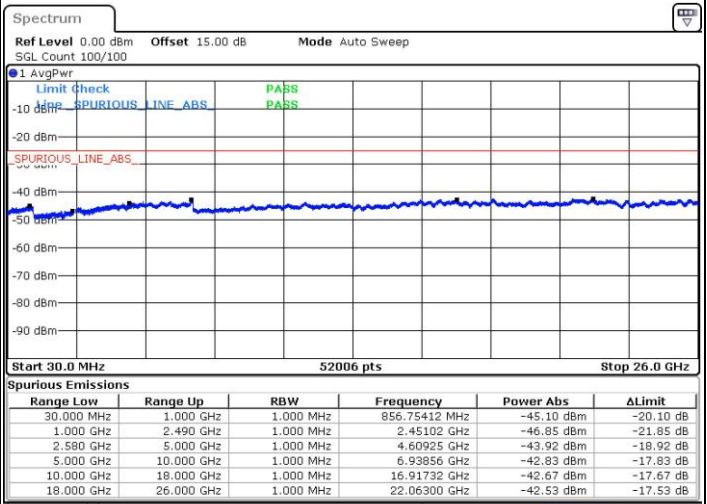

Lowest Channel / 1RB74 and 1RB0

Date: 29 JUL 2019 00:24:13

Date: 29 JUL 2019 00:38:47

Lowest Channel / FullIRB

Date: 29 JUL 2019 00:19:30

LTE Band 7C_CA / 15MHz+10MHz

16QAM

Middle Channel / 1RB0 and 1RB49

Middle Channel / 1RB74 and 1RB0

Date: 29 JUL 2019 01:46:37

Date: 29 JUL 2019 01:49:20

Middle Channel / FullRB

Date: 29 JUL 2019 01:33:27

LTE Band 7C_CA / 15MHz+10MHz

16QAM

Highest Channel / 1RB0 and 1RB49

Highest Channel / 1RB74 and 1RB0

Date: 29 JUL 2019 01:01:37

Date: 29 JUL 2019 00:52:05

Highest Channel / FullIRB

Date: 29 JUL 2019 01:13:06

LTE Band 7C_CA / 15MHz+15MHz

16QAM

Lowest Channel / 1RB0 and 1RB74

Lowest Channel / 1RB74 and 1RB0

Date: 28 JUL 2019 11:12:13

Date: 28 JUL 2019 11:18:04

Lowest Channel / FullIRB

Date: 28 JUL 2019 11:01:17

LTE Band 7C_CA / 15MHz+15MHz

16QAM

Middle Channel / 1RB0 and 1RB74