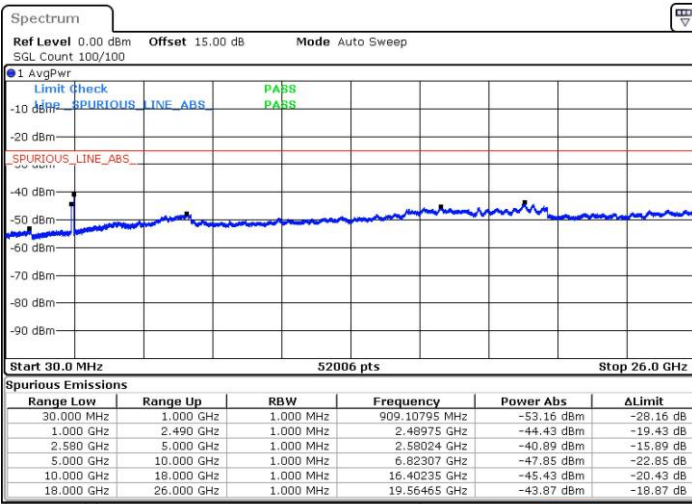

Date: 28 JUL 2019 15:01:58

Highest Channel / 1RB74 and 1RB0

Date: 28 JUL 2019 15:07:17

Highest Channel / FullIRB

Date: 28 JUL 2019 14:49:02

LTE Band 7C_CA / 20MHz+10MHz

16QAM

Lowest Channel / 1RB0 and 1RB49

Lowest Channel / 1RB99 and 1RB0

Date: 28 JUL 2019 09:13:59

Date: 28 JUL 2019 09:17:58

Lowest Channel / FullIRB

Date: 26 JUL 2019 17:38:28

LTE Band 7C_CA / 20MHz+10MHz

16QAM

Middle Channel / 1RB0 and 1RB49

Middle Channel / 1RB99 and 1RB0

Date: 28 JUL 2019 10:02:45

Date: 28 JUL 2019 10:07:18

Middle Channel / FullRB

Date: 28 JUL 2019 09:50:30

LTE Band 7C_CA / 20MHz+10MHz

16QAM

Highest Channel / 1RB0 and 1RB49

Date: 28 JUL 2019 10:40:33

Highest Channel / 1RB99 and 1RB0

Date: 28 JUL 2019 10:33:22

Highest Channel / FullIRB

Date: 28 JUL 2019 15:58:48

LTE Band 7C_CA / 20MHz+15MHz

16QAM

Lowest Channel / 1RB0 and 1RB74