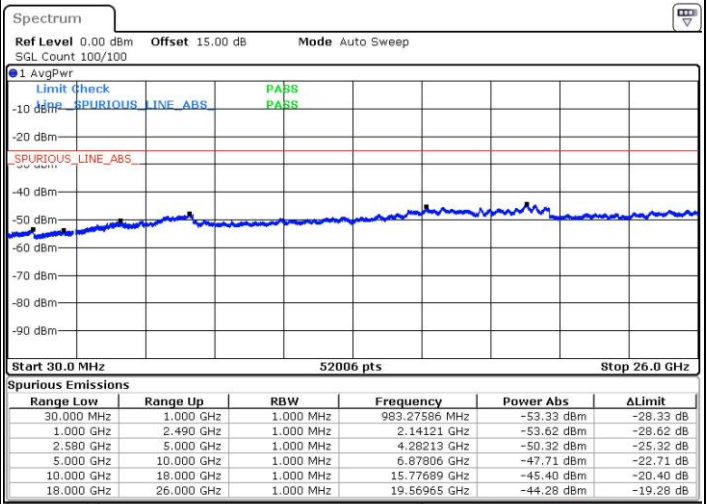

Date: 28 JUL 2019 10:40:33

Highest Channel / 1RB99 and 1RB0

Date: 28 JUL 2019 10:33:22

Highest Channel / FullIRB

Date: 28 JUL 2019 15:58:48

LTE Band 7C_CA / 20MHz+15MHz

16QAM

Lowest Channel / 1RB0 and 1RB74

Lowest Channel / 1RB99 and 1RB0

Date: 28 JUL 2019 17:15:55

Date: 28 JUL 2019 17:20:30

Lowest Channel / FullIRB

Date: 28 JUL 2019 17:04:53

LTE Band 7C_CA / 20MHz+15MHz

16QAM

MiddleChannel / 1RB0 and 1RB74

Middle Channel / 1RB99 and 1RB0

Date: 28 JUL 2019 17:33:36

Date: 28 JUL 2019 17:25:29

Middle Channel / FullIRB

Date: 28 JUL 2019 17:42:04

LTE Band 7C_CA / 20MHz+15MHz

16QAM

Highest Channel / 1RB0 and 1RB74

Highest Channel / 1RB99 and 1RB0

Date: 28 JUL 2019 18:18:09

Date: 28 JUL 2019 18:25:52

Highest Channel / FullIRB

Date: 28 JUL 2019 18:02:35

LTE Band 7C_CA / 20MHz+20MHz

16QAM

Lowest Channel / 1RB0 and 1RB99