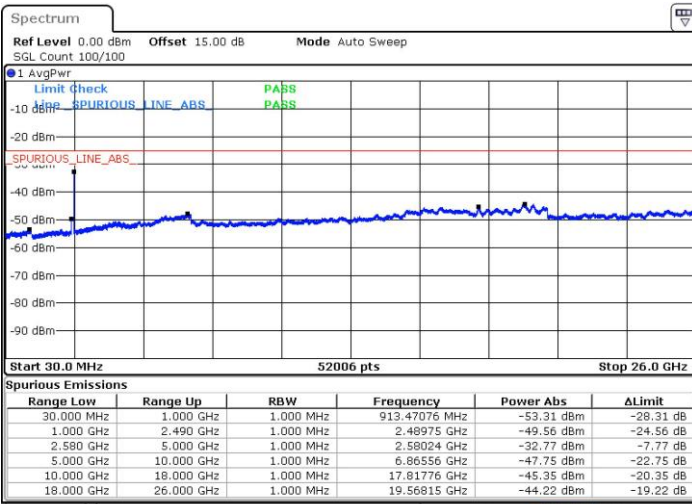

LTE Band 7C_CA / 20MHz+15MHz

QPSK

MiddleChannel / 1RB0 and 1RB74

Middle Channel / 1RB99 and 1RB0

Date: 28 JUL 2019 17:30:06

Date: 28 JUL 2019 17:26:37

Middle Channel / FullIRB

Date: 28 JUL 2019 17:47:34

LTE Band 7C_CA / 20MHz+15MHz

QPSK

Highest Channel / 1RB0 and 1RB74

Highest Channel / 1RB99 and 1RB0

Date: 28 JUL 2019 18:19:12

Date: 28 JUL 2019 18:29:17

Highest Channel / FullIRB

Date: 28 JUL 2019 18:01:02

LTE Band 7C_CA / 20MHz+20MHz

QPSK

Lowest Channel / 1RB0 and 1RB99

Lowest Channel / 1RB99 and 1RB0

Date: 28 JUL 2019 21:15:49

Date: 28 JUL 2019 21:20:10

Lowest Channel / FullIRB

Date: 28 JUL 2019 20:50:33

LTE Band 7C_CA / 20MHz+20MHz

QPSK

Middle Channel / 1RB0 and 1RB99

Middle Channel / 1RB99 and 1RB0

Date: 28 JUL 2019 21:55:47

Date: 28 JUL 2019 21:51:55

Middle Channel / FullRB

Date: 28 JUL 2019 22:15:49