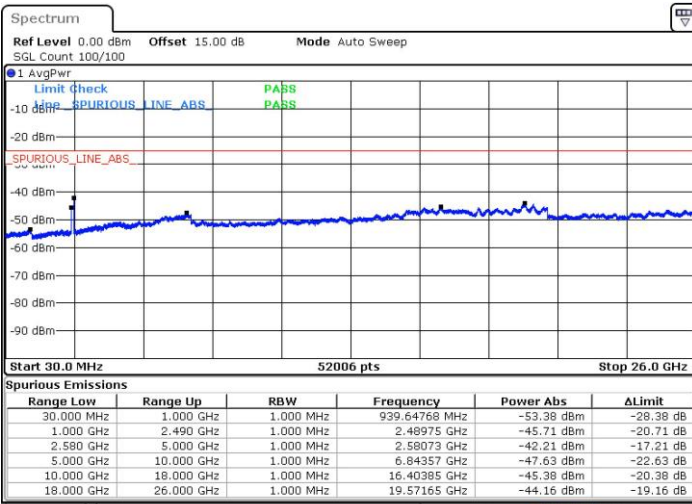

Highest Channel / 1RB74 and 1RB0

Date: 29 JUL 2019 01:01:37

Date: 29 JUL 2019 00:52:05

Highest Channel / FullIRB

Date: 29 JUL 2019 01:13:06

LTE Band 7C_CA / 15MHz+15MHz

16QAM

Lowest Channel / 1RB0 and 1RB74

Lowest Channel / 1RB74 and 1RB0

Date: 28 JUL 2019 11:12:13

Date: 28 JUL 2019 11:18:04

Lowest Channel / FullIRB

Date: 28 JUL 2019 11:01:17

LTE Band 7C_CA / 15MHz+15MHz

16QAM

Middle Channel / 1RB0 and 1RB74

Middle Channel / 1RB74 and 1RB0

Date: 28 JUL 2019 12:48:26

Date: 28 JUL 2019 11:57:47

Middle Channel / FullIRB

Date: 28 JUL 2019 12:55:02

LTE Band 7C_CA / 15MHz+15MHz

16QAM

Highest Channel / 1RB0 and 1RB74

Highest Channel / 1RB74 and 1RB0

Date: 28 JUL 2019 13:23:15

Date: 28 JUL 2019 13:27:10

Highest Channel / FullIRB

Date: 28 JUL 2019 13:13:28

LTE Band 7C_CA / 15MHz+20MHz

16QAM

Lowest Channel / 1RB0 and 1RB9