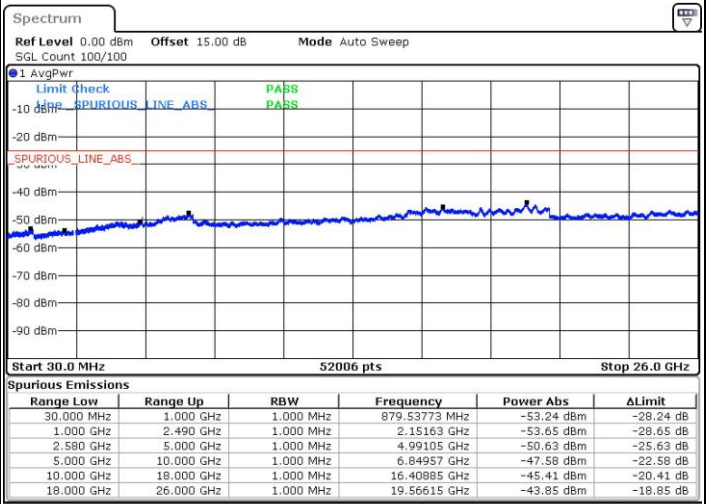

Date: 28 JUL 2019 15:01:58

Highest Channel / 1RB74 and 1RB0

Date: 28 JUL 2019 15:07:17

Highest Channel / FullIRB

Date: 28 JUL 2019 14:49:02

LTE Band 7C_CA / 20MHz+10MHz

16QAM

Lowest Channel / 1RB0 and 1RB49

Lowest Channel / 1RB99 and 1RB0

Date: 28 JUL 2019 09:13:59

Date: 28 JUL 2019 09:17:58

Lowest Channel / FullIRB

Date: 26 JUL 2019 17:38:28

LTE Band 7C_CA / 20MHz+10MHz

16QAM

Middle Channel / 1RB0 and 1RB49

Middle Channel / 1RB99 and 1RB0

Date: 28 JUL 2019 10:02:45

Date: 28 JUL 2019 10:07:18

Middle Channel / FullRB

Date: 28 JUL 2019 09:50:30

LTE Band 7C_CA / 20MHz+10MHz

16QAM

Highest Channel / 1RB0 and 1RB49

Date: 28 JUL 2019 10:40:33

Highest Channel / 1RB99 and 1RB0

Date: 28 JUL 2019 10:33:22

Highest Channel / FullIRB

Date: 28 JUL 2019 15:58:48

LTE Band 7C_CA / 20MHz+15MHz

16QAM

Lowest Channel / 1RB0 and 1RB74