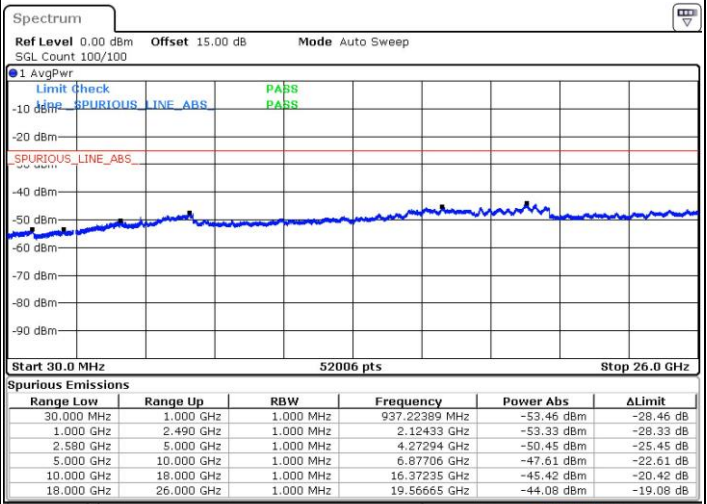

Lowest Channel / 1RB99 and 1RB0

Date: 28 JUL 2019 09:13:59

Date: 28 JUL 2019 09:17:58

Lowest Channel / FullIRB

Date: 26 JUL 2019 17:38:28

LTE Band 7C_CA / 20MHz+10MHz

16QAM

Middle Channel / 1RB0 and 1RB49

Middle Channel / 1RB99 and 1RB0

Date: 28 JUL 2019 10:02:45

Date: 28 JUL 2019 10:07:18

Middle Channel / FullRB

Date: 28 JUL 2019 09:50:30

LTE Band 7C_CA / 20MHz+10MHz

16QAM

Highest Channel / 1RB0 and 1RB49

Date: 28 JUL 2019 10:40:33

Highest Channel / 1RB99 and 1RB0

Date: 28 JUL 2019 10:33:22

Highest Channel / FullIRB

Date: 28 JUL 2019 15:58:48

LTE Band 7C_CA / 20MHz+15MHz

16QAM

Lowest Channel / 1RB0 and 1RB74

Lowest Channel / 1RB99 and 1RB0

Date: 28 JUL 2019 17:15:55

Date: 28 JUL 2019 17:20:30

Lowest Channel / FullIRB

Date: 28 JUL 2019 17:04:53

LTE Band 7C_CA / 20MHz+15MHz

16QAM

MiddleChannel / 1RB0 and 1RB74