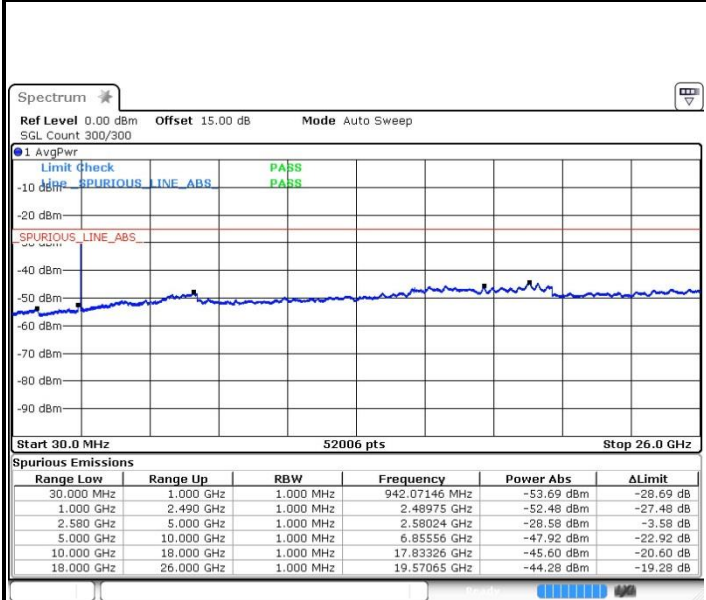

Lowest Channel / 1RB99 and 1RB0

Date: 28 JUL 2019 09:13:59

Date: 28 JUL 2019 09:17:58

Lowest Channel / FullIRB

Date: 26 JUL 2019 17:38:28

LTE Band 7C_CA / 20MHz+10MHz

16QAM

Middle Channel / 1RB0 and 1RB49

Middle Channel / 1RB99 and 1RB0

Date: 28 JUL 2019 10:02:45

Date: 28 JUL 2019 10:07:18

Middle Channel / FullRB

Date: 28 JUL 2019 09:50:30

LTE Band 7C_CA / 20MHz+10MHz

16QAM

Highest Channel / 1RB0 and 1RB49

Date: 28 JUL 2019 10:40:33

Highest Channel / 1RB99 and 1RB0

Date: 28 JUL 2019 10:33:22

Highest Channel / FullIRB

Date: 28 JUL 2019 15:58:48

LTE Band 7C_CA / 20MHz+15MHz

16QAM

Lowest Channel / 1RB0 and 1RB74

Lowest Channel / 1RB99 and 1RB0

Date: 28 JUL 2019 17:15:55

Date: 28 JUL 2019 17:20:30

Lowest Channel / FullIRB

Date: 28 JUL 2019 17:04:53

LTE Band 7C_CA / 20MHz+15MHz

16QAM

MiddleChannel / 1RB0 and 1RB74