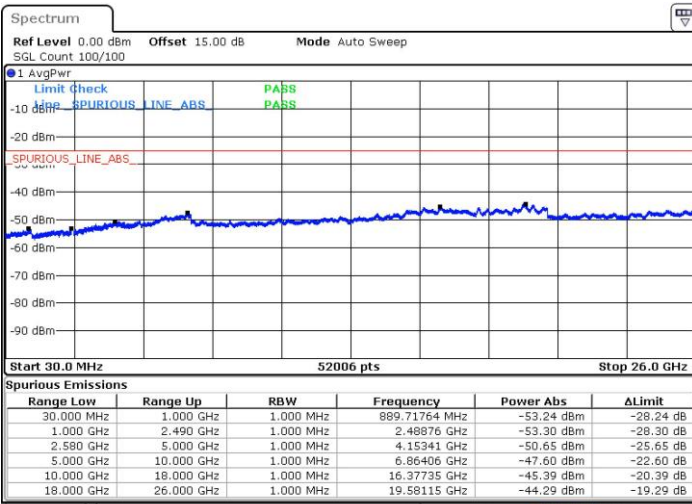

Lowest Channel / 1RB99 and 1RB0

Date: 28 JUL 2019 09:13:59

Date: 28 JUL 2019 09:17:58

Lowest Channel / FullIRB

Date: 26 JUL 2019 17:38:28

LTE Band 7C_CA / 20MHz+10MHz

16QAM

Middle Channel / 1RB0 and 1RB49

Middle Channel / 1RB99 and 1RB0

Date: 28 JUL 2019 10:02:45

Date: 28 JUL 2019 10:07:18

Middle Channel / FullRB

Date: 28 JUL 2019 09:50:30

LTE Band 7C_CA / 20MHz+10MHz

16QAM

Highest Channel / 1RB0 and 1RB49

Date: 28 JUL 2019 10:40:33

Highest Channel / 1RB99 and 1RB0

Date: 28 JUL 2019 10:33:22

Highest Channel / FullIRB

Date: 28 JUL 2019 15:58:48

LTE Band 7C_CA / 20MHz+15MHz

16QAM

Lowest Channel / 1RB0 and 1RB74

Lowest Channel / 1RB99 and 1RB0

Date: 28 JUL 2019 17:15:55

Date: 28 JUL 2019 17:20:30

Lowest Channel / FullIRB

Date: 28 JUL 2019 17:04:53

LTE Band 7C_CA / 20MHz+15MHz

16QAM

MiddleChannel / 1RB0 and 1RB74