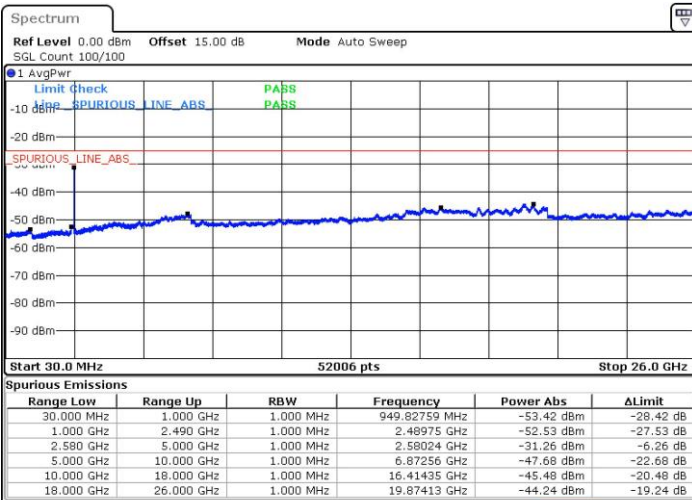

Lowest Channel / 1RB74 and 1RB0

Date: 28 JUL 2019 11:12:13

Date: 28 JUL 2019 11:18:04

Lowest Channel / FullIRB

Date: 28 JUL 2019 11:01:17

LTE Band 7C_CA / 15MHz+15MHz

16QAM

Middle Channel / 1RB0 and 1RB74

Middle Channel / 1RB74 and 1RB0

Date: 28 JUL 2019 12:48:26

Date: 28 JUL 2019 11:57:47

Middle Channel / FullIRB

Date: 28 JUL 2019 12:55:02

LTE Band 7C_CA / 15MHz+15MHz

16QAM

Highest Channel / 1RB0 and 1RB74

Highest Channel / 1RB74 and 1RB0

Date: 28 JUL 2019 13:23:15

Date: 28 JUL 2019 13:27:10

Highest Channel / FullIRB

Date: 28 JUL 2019 13:13:28

LTE Band 7C_CA / 15MHz+20MHz

16QAM

Lowest Channel / 1RB0 and 1RB9

Lowest Channel / 1RB74 and 1RB0

Date: 28 JUL 2019 14:02:07

Date: 28 JUL 2019 14:07:19

Lowest Channel / FullIRB

Date: 28 JUL 2019 13:44:43

LTE Band 7C_CA / 15MHz+20MHz

16QAM

Middle Channel / 1RB0 and 1RB99