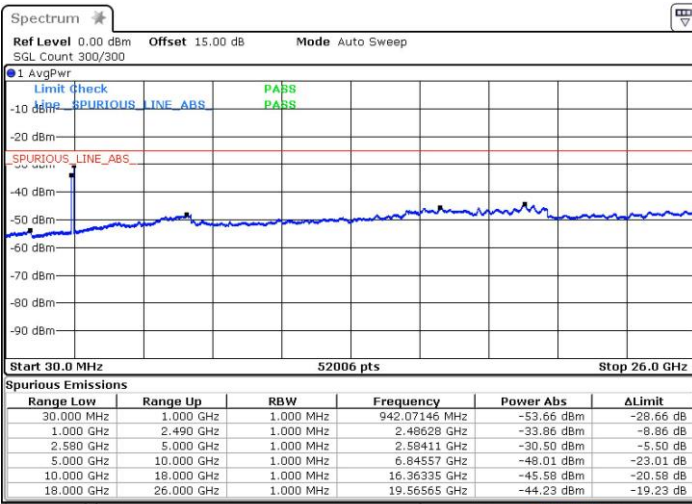

Date: 28 JUL 2019 10:40:33

Highest Channel / 1RB99 and 1RB0

Date: 28 JUL 2019 10:33:22

Highest Channel / FullIRB

Date: 28 JUL 2019 15:58:48

LTE Band 7C_CA / 20MHz+15MHz

16QAM

Lowest Channel / 1RB0 and 1RB74

Lowest Channel / 1RB99 and 1RB0

Date: 28 JUL 2019 17:15:55

Date: 28 JUL 2019 17:20:30

Lowest Channel / FullIRB

Date: 28 JUL 2019 17:04:53

LTE Band 7C_CA / 20MHz+15MHz

16QAM

MiddleChannel / 1RB0 and 1RB74

Middle Channel / 1RB99 and 1RB0

Date: 28 JUL 2019 17:33:36

Date: 28 JUL 2019 17:25:29

Middle Channel / FullIRB

Date: 28 JUL 2019 17:42:04

LTE Band 7C_CA / 20MHz+15MHz

16QAM

Highest Channel / 1RB0 and 1RB74

Highest Channel / 1RB99 and 1RB0

Date: 28 JUL 2019 18:18:09

Date: 28 JUL 2019 18:25:52

Highest Channel / FullIRB

Date: 28 JUL 2019 18:02:35

LTE Band 7C_CA / 20MHz+20MHz

16QAM

Lowest Channel / 1RB0 and 1RB99