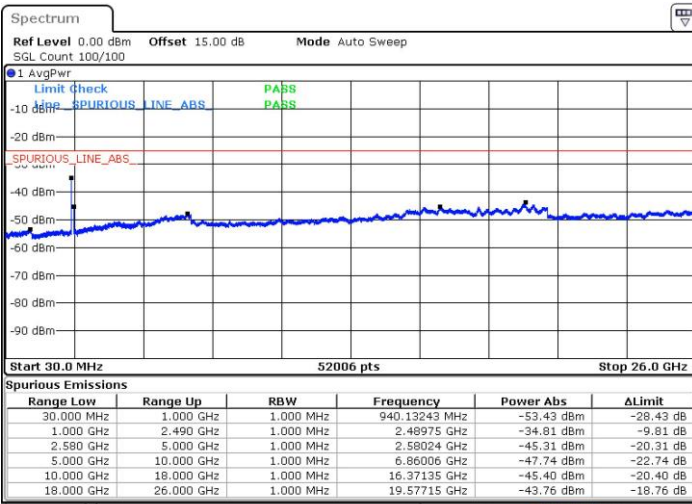

Date: 28 JUL 2019 10:40:33

Highest Channel / 1RB99 and 1RB0

Date: 28 JUL 2019 10:33:22

Highest Channel / FullIRB

Date: 28 JUL 2019 15:58:48

LTE Band 7C_CA / 20MHz+15MHz

16QAM

Lowest Channel / 1RB0 and 1RB74

Lowest Channel / 1RB99 and 1RB0

Date: 28 JUL 2019 17:15:55

Date: 28 JUL 2019 17:20:30

Lowest Channel / FullIRB

Date: 28 JUL 2019 17:04:53

LTE Band 7C_CA / 20MHz+15MHz

16QAM

MiddleChannel / 1RB0 and 1RB74

Middle Channel / 1RB99 and 1RB0

Date: 28 JUL 2019 17:33:36

Date: 28 JUL 2019 17:25:29

Middle Channel / FullIRB

Date: 28 JUL 2019 17:42:04

LTE Band 7C_CA / 20MHz+15MHz

16QAM

Highest Channel / 1RB0 and 1RB74

Highest Channel / 1RB99 and 1RB0

Date: 28 JUL 2019 18:18:09

Date: 28 JUL 2019 18:25:52

Highest Channel / FullIRB

Date: 28 JUL 2019 18:02:35

LTE Band 7C_CA / 20MHz+20MHz

16QAM

Lowest Channel / 1RB0 and 1RB99