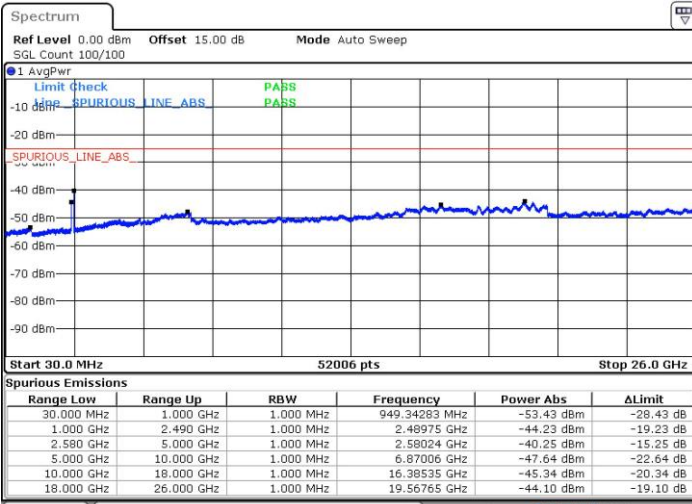

Lowest Channel / 1RB74 and 1RB0

Date: 28 JUL 2019 14:02:07

Date: 28 JUL 2019 14:07:19

Lowest Channel / FullIRB

Date: 28 JUL 2019 13:44:43

LTE Band 7C_CA / 15MHz+20MHz

16QAM

Middle Channel / 1RB0 and 1RB99

Middle Channel / 1RB74 and 1RB0

Date: 28 JUL 2019 14:24:09

Date: 28 JUL 2019 14:12:41

Middle Channel / FullRB

Date: 28 JUL 2019 14:31:18

LTE Band 7C_CA / 15MHz+20MHz

16QAM

Highest Channel / 1RB0 and 1RB99

Date: 28 JUL 2019 15:01:58

Highest Channel / 1RB74 and 1RB0

Date: 28 JUL 2019 15:07:17

Highest Channel / FullIRB

Date: 28 JUL 2019 14:49:02

LTE Band 7C_CA / 20MHz+10MHz

16QAM

Lowest Channel / 1RB0 and 1RB49

Lowest Channel / 1RB99 and 1RB0

Date: 28 JUL 2019 09:13:59

Date: 28 JUL 2019 09:17:58

Lowest Channel / FullIRB

Date: 26 JUL 2019 17:38:28

LTE Band 7C_CA / 20MHz+10MHz

16QAM

Middle Channel / 1RB0 and 1RB49