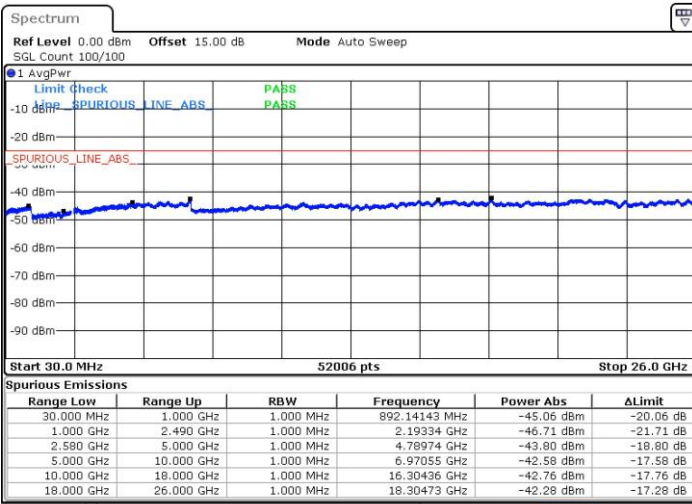

LTE Band 7C_CA / 10MHz+20MHz

16QAM

Lowest Channel / 1RB0 and 1RB99

Lowest Channel / 1RB49 and 1RB0

Date: 26 JUL 2019 10:57:32

Date: 26 JUL 2019 11:12:09

Lowest Channel / FullIRB

Date: 26 JUL 2019 10:41:56

LTE Band 7C_CA / 10MHz+20MHz

16QAM

MiddleChannel / 1RB0 and 1RB99

Middle Channel / 1RB49 and 1RB0

Middle Channel / FullRB

LTE Band 7C_CA / 10MHz+20MHz

16QAM

Highest Channel / 1RB0 and 1RB99

Highest Channel / 1RB49 and 1RB0

Date: 26 JUL 2019 17:05:57

Date: 26 JUL 2019 17:12:47

Highest Channel / FullIRB

Date: 26 JUL 2019 11:51:42

LTE Band 7C_CA / 15MHz+10MHz

16QAM

Lowest Channel / 1RB0 and 1RB49

Lowest Channel / 1RB74 and 1RB0

Date: 29 JUL 2019 00:24:13

Date: 29 JUL 2019 00:38:47

Lowest Channel / FullIRB

Date: 29 JUL 2019 00:19:30

LTE Band 7C_CA / 15MHz+10MHz

16QAM

Middle Channel / 1RB0 and 1RB49