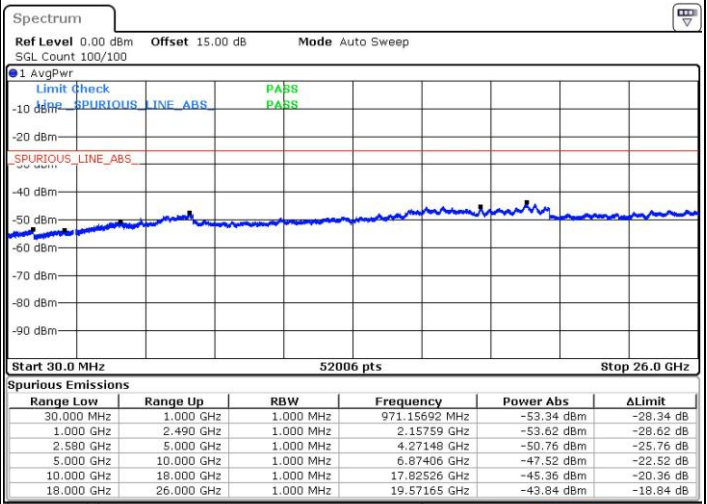

Middle Channel / 1RB74 and 1RB0

Date: 28 JUL 2019 12:48:26

Date: 28 JUL 2019 11:57:47

Middle Channel / FullIRB

Date: 28 JUL 2019 12:55:02

LTE Band 7C_CA / 15MHz+15MHz

16QAM

Highest Channel / 1RB0 and 1RB74

Highest Channel / 1RB74 and 1RB0

Date: 28 JUL 2019 13:23:15

Date: 28 JUL 2019 13:27:10

Highest Channel / FullIRB

Date: 28 JUL 2019 13:13:28

LTE Band 7C_CA / 15MHz+20MHz

16QAM

Lowest Channel / 1RB0 and 1RB9

Lowest Channel / 1RB74 and 1RB0

Date: 28 JUL 2019 14:02:07

Date: 28 JUL 2019 14:07:19

Lowest Channel / FullIRB

Date: 28 JUL 2019 13:44:43

LTE Band 7C_CA / 15MHz+20MHz

16QAM

Middle Channel / 1RB0 and 1RB99