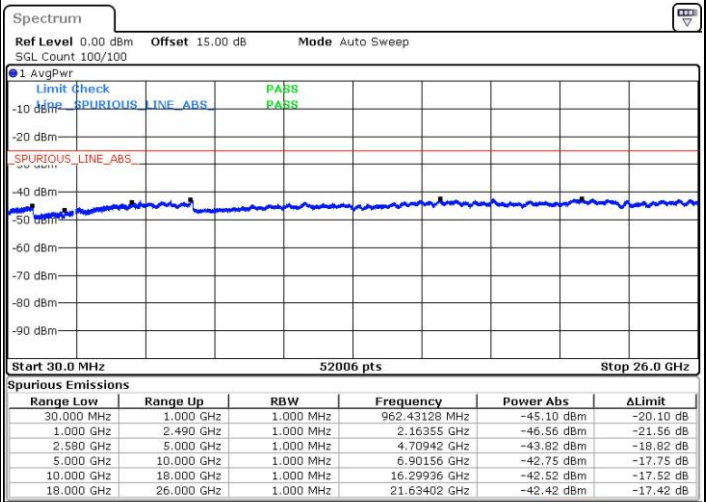

Lowest Channel / 1RB99 and 1RB0

Date: 28 JUL 2019 17:15:55

Date: 28 JUL 2019 17:20:30

Lowest Channel / FullIRB

Date: 28 JUL 2019 17:04:53

LTE Band 7C_CA / 20MHz+15MHz

16QAM

MiddleChannel / 1RB0 and 1RB74

Middle Channel / 1RB99 and 1RB0

Date: 28 JUL 2019 17:33:36

Date: 28 JUL 2019 17:25:29

Middle Channel / FullIRB

Date: 28 JUL 2019 17:42:04

LTE Band 7C_CA / 20MHz+15MHz

16QAM

Highest Channel / 1RB0 and 1RB74

Highest Channel / 1RB99 and 1RB0

Date: 28 JUL 2019 18:18:09

Date: 28 JUL 2019 18:25:52

Highest Channel / FullIRB

Date: 28 JUL 2019 18:02:35

LTE Band 7C_CA / 20MHz+20MHz

16QAM

Lowest Channel / 1RB0 and 1RB99

Lowest Channel / 1RB99 and 1RB0

Date: 28 JUL 2019 21:13:36

Date: 28 JUL 2019 21:27:36

Lowest Channel / FullIRB

Date: 28 JUL 2019 20:54:51

LTE Band 7C_CA / 20MHz+20MHz

16QAM

Middle Channel / 1RB0 and 1RB99