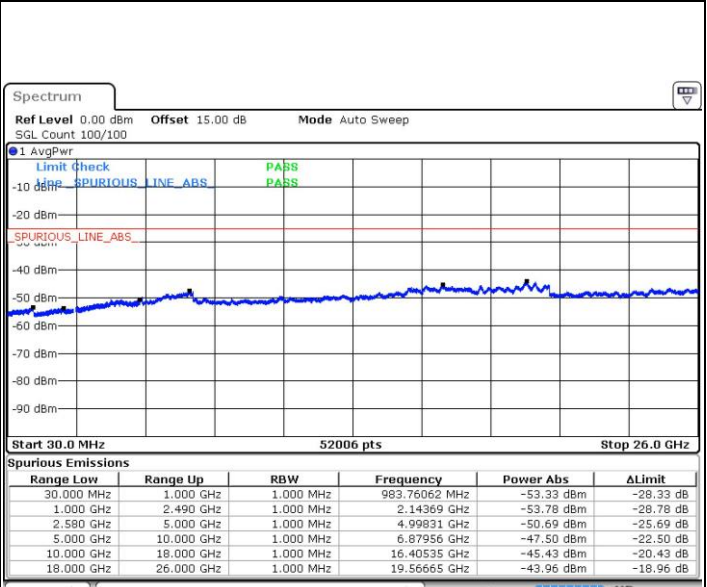

Lowest Channel / 1RB74 and 1RB0

Date: 28 JUL 2019 14:02:07

Date: 28 JUL 2019 14:07:19

Lowest Channel / FullIRB

Date: 28 JUL 2019 13:44:43

LTE Band 7C_CA / 15MHz+20MHz

16QAM

Middle Channel / 1RB0 and 1RB99

Middle Channel / 1RB74 and 1RB0

Date: 28 JUL 2019 14:24:09

Date: 28 JUL 2019 14:12:41

Middle Channel / FullRB

Date: 28 JUL 2019 14:31:18

LTE Band 7C_CA / 15MHz+20MHz

16QAM

Highest Channel / 1RB0 and 1RB99

Date: 28 JUL 2019 15:01:58

Highest Channel / 1RB74 and 1RB0

Date: 28 JUL 2019 15:07:17

Highest Channel / FullIRB

Date: 28 JUL 2019 14:49:02

LTE Band 7C_CA / 20MHz+10MHz

16QAM

Lowest Channel / 1RB0 and 1RB49

Lowest Channel / 1RB99 and 1RB0

Date: 28 JUL 2019 09:13:59

Date: 28 JUL 2019 09:17:58

Lowest Channel / FullIRB

Date: 26 JUL 2019 17:38:28

LTE Band 7C_CA / 20MHz+10MHz

16QAM

Middle Channel / 1RB0 and 1RB49