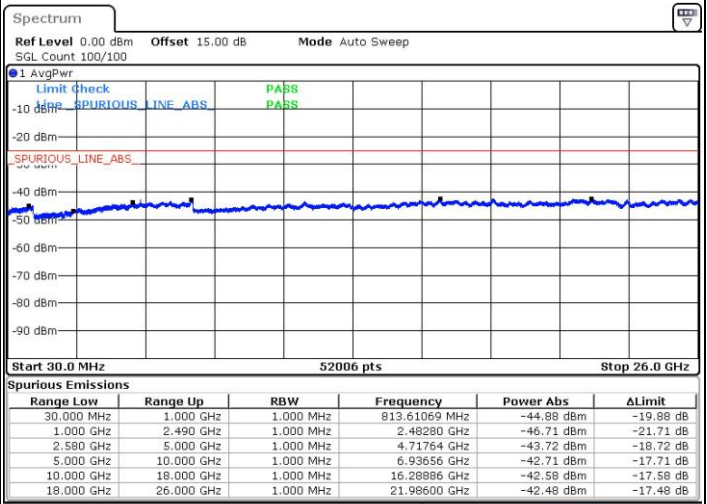

LTE Band 7C_CA / 20MHz+15MHz

QPSK

MiddleChannel / 1RB0 and 1RB74

Middle Channel / 1RB99 and 1RB0

Date: 28 JUL 2019 17:30:06

Date: 28 JUL 2019 17:26:37

Middle Channel / FullIRB

Date: 28 JUL 2019 17:47:34

LTE Band 7C_CA / 20MHz+15MHz

QPSK

Highest Channel / 1RB0 and 1RB74

Highest Channel / 1RB99 and 1RB0

Date: 28 JUL 2019 18:19:12

Date: 28 JUL 2019 18:29:17

Highest Channel / FullIRB

Date: 28 JUL 2019 18:01:02

LTE Band 7C_CA / 20MHz+20MHz

QPSK

Lowest Channel / 1RB0 and 1RB99

Lowest Channel / 1RB99 and 1RB0

Date: 28 JUL 2019 21:15:49

Date: 28 JUL 2019 21:20:10

Lowest Channel / FullIRB

Date: 28 JUL 2019 20:50:33

LTE Band 7C_CA / 20MHz+20MHz

QPSK

Middle Channel / 1RB0 and 1RB99

Middle Channel / 1RB99 and 1RB0

Date: 28 JUL 2019 21:55:47

Date: 28 JUL 2019 21:51:55

Middle Channel / FullRB

Date: 28 JUL 2019 22:15:49