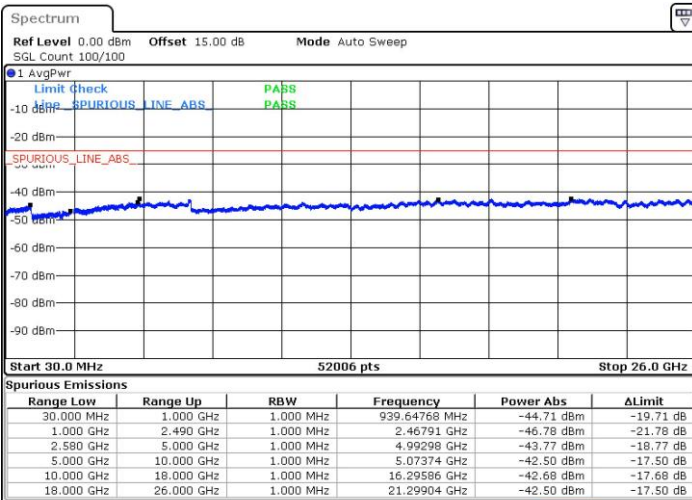

Highest Channel / 1RB49 and 1RB0

Date: 26 JUL 2019 17:05:57

Date: 26 JUL 2019 17:12:47

Highest Channel / FullIRB

Date: 26 JUL 2019 11:51:42

LTE Band 7C_CA / 15MHz+10MHz

16QAM

Lowest Channel / 1RB0 and 1RB49

Lowest Channel / 1RB74 and 1RB0

Date: 29 JUL 2019 00:24:13

Date: 29 JUL 2019 00:38:47

Lowest Channel / FullIRB

Date: 29 JUL 2019 00:19:30

LTE Band 7C_CA / 15MHz+10MHz

16QAM

Middle Channel / 1RB0 and 1RB49

Middle Channel / 1RB74 and 1RB0

Date: 29 JUL 2019 01:46:37

Date: 29 JUL 2019 01:49:20

Middle Channel / FullRB

Date: 29 JUL 2019 01:33:27

LTE Band 7C_CA / 15MHz+10MHz

16QAM

Highest Channel / 1RB0 and 1RB49

Highest Channel / 1RB74 and 1RB0

Date: 29 JUL 2019 01:01:37

Date: 29 JUL 2019 00:52:05

Highest Channel / FullIRB

Date: 29 JUL 2019 01:13:06

LTE Band 7C_CA / 15MHz+15MHz

16QAM

Lowest Channel / 1RB0 and 1RB74