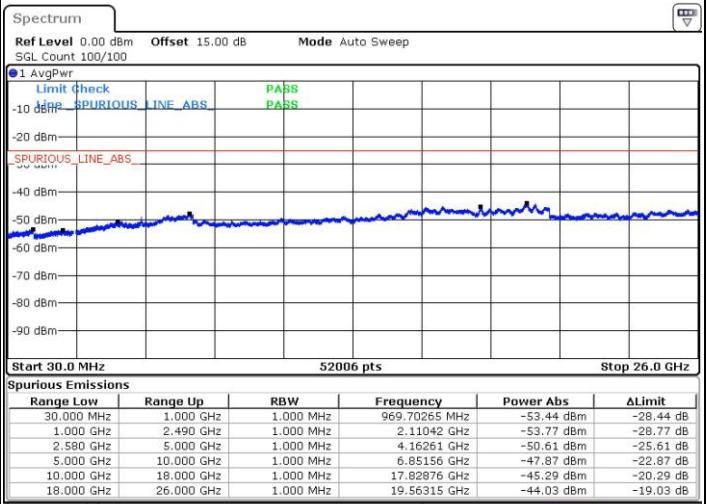

LTE Band 7C_CA / 20MHz+15MHz

QPSK

MiddleChannel / 1RB0 and 1RB74

Middle Channel / 1RB99 and 1RB0

Date: 28 JUL 2019 17:30:06

Date: 28 JUL 2019 17:26:37

Middle Channel / FullIRB

Date: 28 JUL 2019 17:47:34

LTE Band 7C_CA / 20MHz+15MHz

QPSK

Highest Channel / 1RB0 and 1RB74

Highest Channel / 1RB99 and 1RB0

Date: 28 JUL 2019 18:19:12

Date: 28 JUL 2019 18:29:17

Highest Channel / FullIRB

Date: 28 JUL 2019 18:01:02

LTE Band 7C_CA / 20MHz+20MHz

QPSK

Lowest Channel / 1RB0 and 1RB99

Lowest Channel / 1RB99 and 1RB0

Date: 28 JUL 2019 21:15:49

Date: 28 JUL 2019 21:20:10

Lowest Channel / FullIRB

Date: 28 JUL 2019 20:50:33