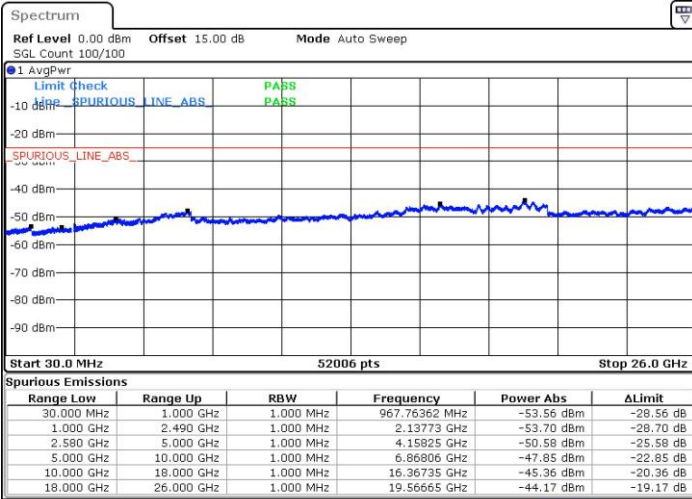

Lowest Channel / 1RB74 and 1RB0

Date: 28 JUL 2019 11:12:13

Date: 28 JUL 2019 11:18:04

Lowest Channel / FullIRB

Date: 28 JUL 2019 11:01:17

LTE Band 7C_CA / 15MHz+15MHz

16QAM

Middle Channel / 1RB0 and 1RB74

Middle Channel / 1RB74 and 1RB0

Date: 28 JUL 2019 12:48:26

Date: 28 JUL 2019 11:57:47

Middle Channel / FullIRB

Date: 28 JUL 2019 12:55:02

LTE Band 7C_CA / 15MHz+15MHz

16QAM

Highest Channel / 1RB0 and 1RB74

Highest Channel / 1RB74 and 1RB0

Date: 28 JUL 2019 13:23:15

Date: 28 JUL 2019 13:27:10

Highest Channel / FullIRB

Date: 28 JUL 2019 13:13:28

LTE Band 7C_CA / 15MHz+20MHz

16QAM

Lowest Channel / 1RB0 and 1RB9

Lowest Channel / 1RB74 and 1RB0

Date: 28 JUL 2019 14:02:07

Date: 28 JUL 2019 14:07:19

Lowest Channel / FullIRB

Date: 28 JUL 2019 13:44:43

LTE Band 7C_CA / 15MHz+20MHz

16QAM

Middle Channel / 1RB0 and 1RB99