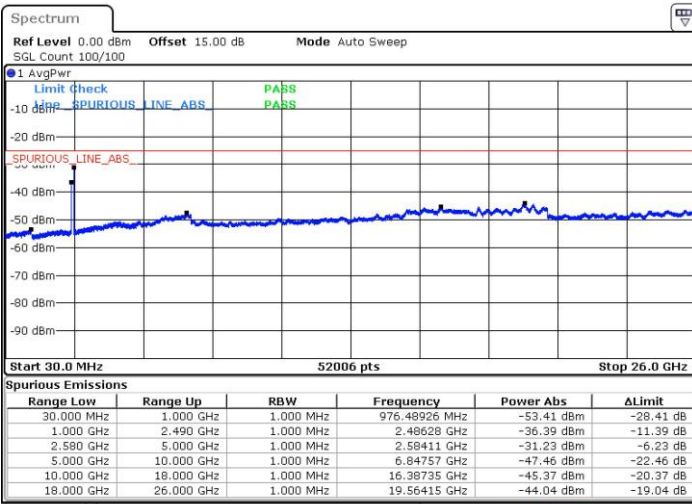

LTE Band 7C_CA / 20MHz+15MHz

QPSK

MiddleChannel / 1RB0 and 1RB74

Middle Channel / 1RB99 and 1RB0

Date: 28 JUL 2019 17:30:06

Date: 28 JUL 2019 17:26:37

Middle Channel / FullIRB

Date: 28 JUL 2019 17:47:34

LTE Band 7C_CA / 20MHz+15MHz

QPSK

Highest Channel / 1RB0 and 1RB74

Highest Channel / 1RB99 and 1RB0

Date: 28 JUL 2019 18:19:12

Date: 28 JUL 2019 18:29:17

Highest Channel / FullIRB

Date: 28 JUL 2019 18:01:02

LTE Band 7C_CA / 20MHz+20MHz

QPSK

Lowest Channel / 1RB0 and 1RB99

Lowest Channel / 1RB99 and 1RB0

Date: 28 JUL 2019 21:15:49

Date: 28 JUL 2019 21:20:10

Lowest Channel / FullIRB

Date: 28 JUL 2019 20:50:33