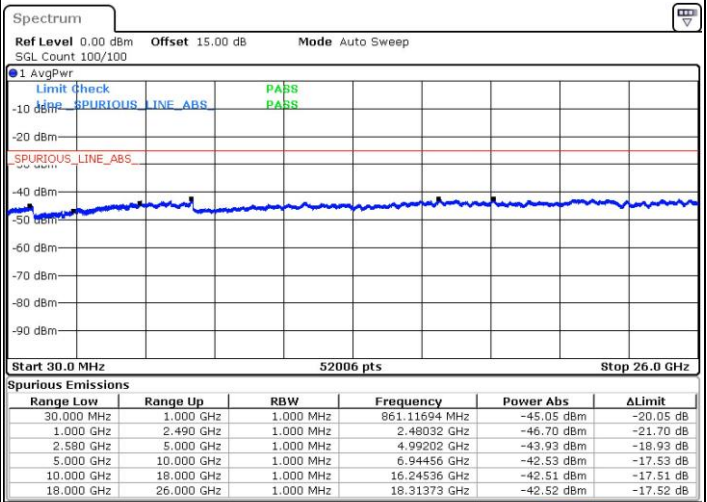

LTE Band 7C_CA / 20MHz+15MHz

QPSK

Highest Channel / 1RB0 and 1RB74

Highest Channel / 1RB99 and 1RB0

Date: 28 JUL 2019 18:19:12

Date: 28 JUL 2019 18:29:17

Highest Channel / FullIRB

Date: 28 JUL 2019 18:01:02

LTE Band 7C_CA / 20MHz+20MHz

QPSK

Lowest Channel / 1RB0 and 1RB99

Lowest Channel / 1RB99 and 1RB0

Date: 28 JUL 2019 21:15:49

Date: 28 JUL 2019 21:20:10

Lowest Channel / FullIRB

Date: 28 JUL 2019 20:50:33

LTE Band 7C_CA / 20MHz+20MHz

QPSK

Middle Channel / 1RB0 and 1RB99

Middle Channel / 1RB99 and 1RB0

Date: 28 JUL 2019 21:55:47

Date: 28 JUL 2019 21:51:55

Middle Channel / FullRB

Date: 28 JUL 2019 22:15:49

LTE Band 7C_CA / 20MHz+20MHz

QPSK

Highest Channel / 1RB0 and 1RB99

Highest Channel / 1RB99 and 1RB0

Date: 28 JUL 2019 23:11:39

Date: 28 JUL 2019 23:45:36

Highest Channel / FullIRB

Date: 28 JUL 2019 22:50:20