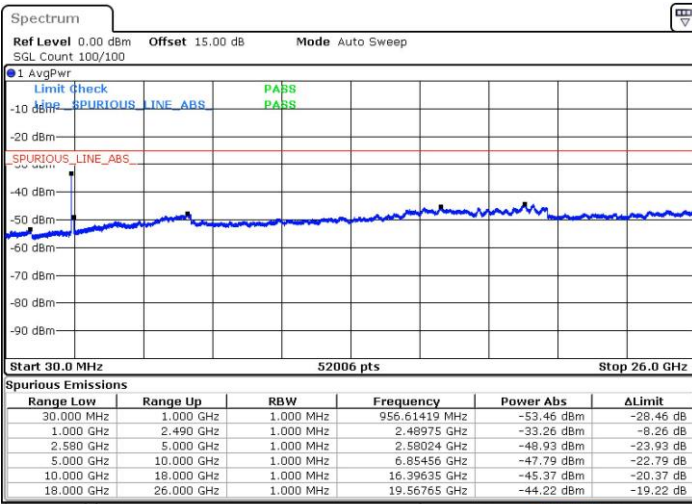

Highest Channel / 1RB74 and 1RB0

Date: 29 JUL 2019 01:01:37

Date: 29 JUL 2019 00:52:05

Highest Channel / FullIRB

Date: 29 JUL 2019 01:13:06

LTE Band 7C_CA / 15MHz+15MHz

16QAM

Lowest Channel / 1RB0 and 1RB74

Lowest Channel / 1RB74 and 1RB0

Date: 28 JUL 2019 11:12:13

Date: 28 JUL 2019 11:18:04

Lowest Channel / FullIRB

Date: 28 JUL 2019 11:01:17

LTE Band 7C_CA / 15MHz+15MHz

16QAM

Middle Channel / 1RB0 and 1RB74

Middle Channel / 1RB74 and 1RB0

Date: 28 JUL 2019 12:48:26

Date: 28 JUL 2019 11:57:47

Middle Channel / FullIRB

Date: 28 JUL 2019 12:55:02

LTE Band 7C_CA / 15MHz+15MHz

16QAM

Highest Channel / 1RB0 and 1RB74

Highest Channel / 1RB74 and 1RB0

Date: 28 JUL 2019 13:23:15

Date: 28 JUL 2019 13:27:10

Highest Channel / FullIRB

Date: 28 JUL 2019 13:13:28

LTE Band 7C_CA / 15MHz+20MHz

16QAM

Lowest Channel / 1RB0 and 1RB9