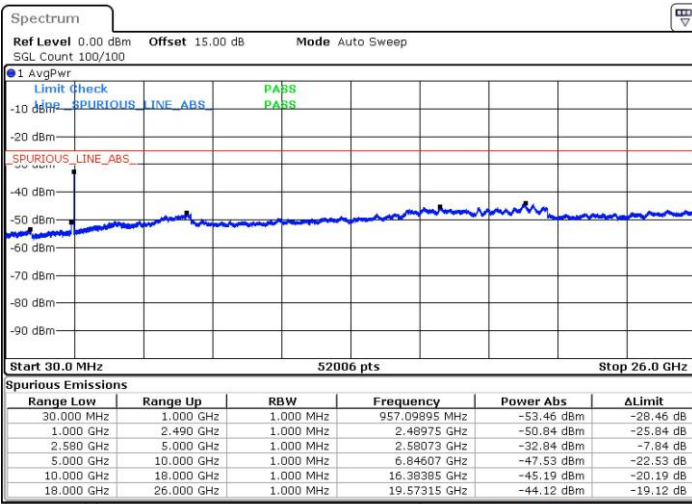

Date: 28 JUL 2019 10:40:33

Highest Channel / 1RB99 and 1RB0

Date: 28 JUL 2019 10:33:22

Highest Channel / FullIRB

Date: 28 JUL 2019 15:58:48

LTE Band 7C_CA / 20MHz+15MHz

16QAM

Lowest Channel / 1RB0 and 1RB74

Lowest Channel / 1RB99 and 1RB0

Date: 28 JUL 2019 17:15:55

Date: 28 JUL 2019 17:20:30

Lowest Channel / FullIRB

Date: 28 JUL 2019 17:04:53

LTE Band 7C_CA / 20MHz+15MHz

16QAM

MiddleChannel / 1RB0 and 1RB74

Middle Channel / 1RB99 and 1RB0

Date: 28 JUL 2019 17:33:36

Date: 28 JUL 2019 17:25:29

Middle Channel / FullIRB

Date: 28 JUL 2019 17:42:04

LTE Band 7C_CA / 20MHz+15MHz

16QAM

Highest Channel / 1RB0 and 1RB74

Highest Channel / 1RB99 and 1RB0

Date: 28 JUL 2019 18:18:09

Date: 28 JUL 2019 18:25:52

Highest Channel / FullIRB

Date: 28 JUL 2019 18:02:35

LTE Band 7C_CA / 20MHz+20MHz

16QAM

Lowest Channel / 1RB0 and 1RB99