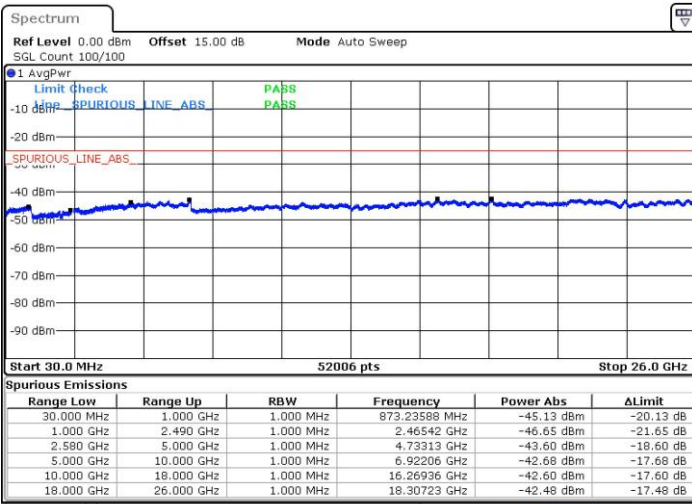

Middle Channel / 1RB99 and 1RB0

Date: 28 JUL 2019 17:33:36

Date: 28 JUL 2019 17:25:29

Middle Channel / FullIRB

Date: 28 JUL 2019 17:42:04

LTE Band 7C_CA / 20MHz+15MHz

16QAM

Highest Channel / 1RB0 and 1RB74

Highest Channel / 1RB99 and 1RB0

Date: 28 JUL 2019 18:18:09

Date: 28 JUL 2019 18:25:52

Highest Channel / FullIRB

Date: 28 JUL 2019 18:02:35

LTE Band 7C_CA / 20MHz+20MHz

16QAM

Lowest Channel / 1RB0 and 1RB99

Lowest Channel / 1RB99 and 1RB0

Date: 28 JUL 2019 21:13:36

Date: 28 JUL 2019 21:27:36

Lowest Channel / FullIRB

Date: 28 JUL 2019 20:54:51

LTE Band 7C_CA / 20MHz+20MHz

16QAM

Middle Channel / 1RB0 and 1RB99

Middle Channel / 1RB99 and 1RB0

Date: 28 JUL 2019 21:57:18

Date: 28 JUL 2019 21:49:04

Middle Channel / FullRB

Date: 28 JUL 2019 22:09:14