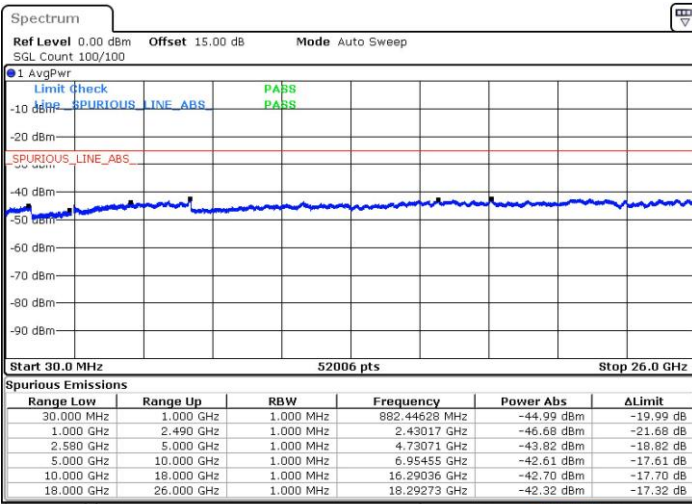

Lowest Channel / 1RB74 and 1RB0

Date: 29 JUL 2019 00:24:13

Date: 29 JUL 2019 00:38:47

Lowest Channel / FullIRB

Date: 29 JUL 2019 00:19:30

LTE Band 7C_CA / 15MHz+10MHz

16QAM

Middle Channel / 1RB0 and 1RB49

Middle Channel / 1RB74 and 1RB0

Date: 29 JUL 2019 01:46:37

Date: 29 JUL 2019 01:49:20

Middle Channel / FullRB

Date: 29 JUL 2019 01:33:27

LTE Band 7C_CA / 15MHz+10MHz

16QAM

Highest Channel / 1RB0 and 1RB49

Highest Channel / 1RB74 and 1RB0

Date: 29 JUL 2019 01:01:37

Date: 29 JUL 2019 00:52:05

Highest Channel / FullIRB

Date: 29 JUL 2019 01:13:06

LTE Band 7C_CA / 15MHz+15MHz

16QAM

Lowest Channel / 1RB0 and 1RB74

Lowest Channel / 1RB74 and 1RB0

Date: 28 JUL 2019 11:12:13

Date: 28 JUL 2019 11:18:04

Lowest Channel / FullIRB

Date: 28 JUL 2019 11:01:17

LTE Band 7C_CA / 15MHz+15MHz

16QAM

Middle Channel / 1RB0 and 1RB74