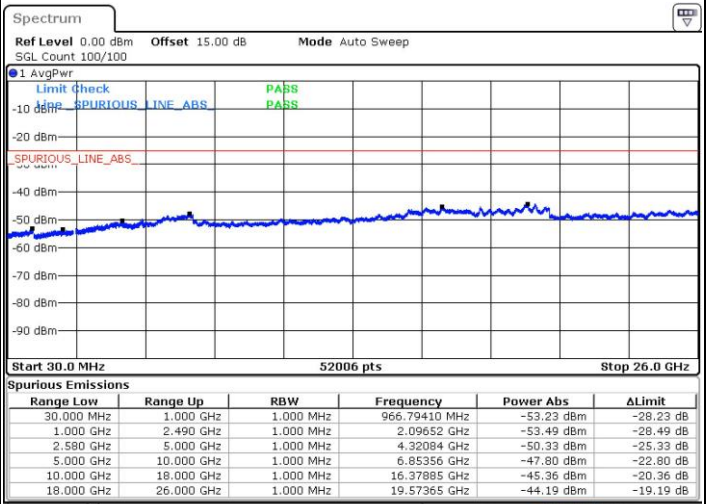

LTE Band 7C_CA / 20MHz+15MHz

QPSK

MiddleChannel / 1RB0 and 1RB74

Middle Channel / 1RB99 and 1RB0

Date: 28 JUL 2019 17:30:06

Date: 28 JUL 2019 17:26:37

Middle Channel / FullIRB

Date: 28 JUL 2019 17:47:34

LTE Band 7C_CA / 20MHz+15MHz

QPSK

Highest Channel / 1RB0 and 1RB74

Highest Channel / 1RB99 and 1RB0

Date: 28 JUL 2019 18:19:12

Date: 28 JUL 2019 18:29:17

Highest Channel / FullIRB

Date: 28 JUL 2019 18:01:02

LTE Band 7C_CA / 20MHz+20MHz

QPSK

Lowest Channel / 1RB0 and 1RB99

Lowest Channel / 1RB99 and 1RB0

Date: 28 JUL 2019 21:15:49

Date: 28 JUL 2019 21:20:10

Lowest Channel / FullIRB

Date: 28 JUL 2019 20:50:33