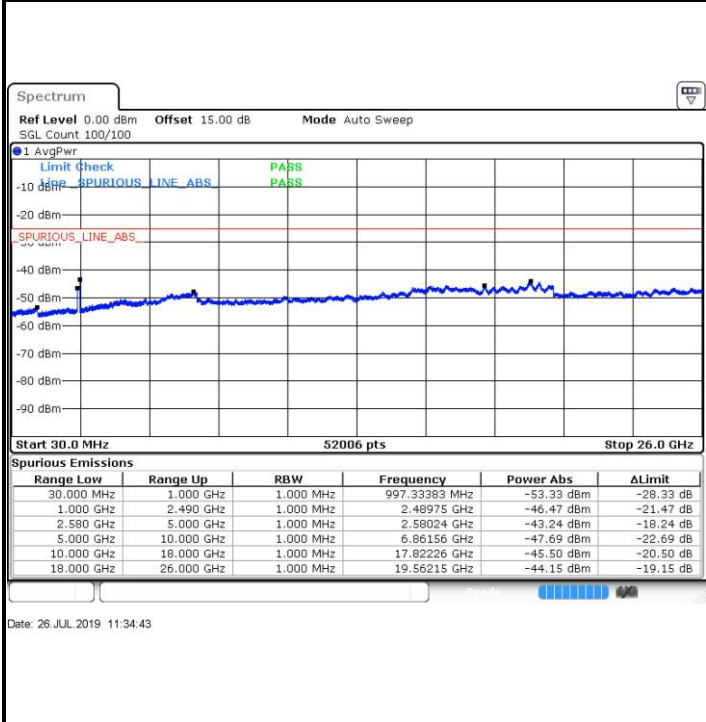

LTE Band 7C_CA / 10MHz+20MHz

16QAM

Lowest Channel / 1RB0 and 1RB99

Lowest Channel / 1RB49 and 1RB0

Date: 26 JUL 2019 10:57:32

Date: 26 JUL 2019 11:12:09

Lowest Channel / FullIRB

Date: 26 JUL 2019 10:41:56

LTE Band 7C_CA / 10MHz+20MHz

16QAM

MiddleChannel / 1RB0 and 1RB99

Middle Channel / 1RB49 and 1RB0

Middle Channel / FullRB

LTE Band 7C_CA / 10MHz+20MHz

16QAM

Highest Channel / 1RB0 and 1RB99

Highest Channel / 1RB49 and 1RB0

Date: 26 JUL 2019 17:05:57

Date: 26 JUL 2019 17:12:47

Highest Channel / FullIRB

Date: 26 JUL 2019 11:51:42

LTE Band 7C_CA / 15MHz+10MHz

16QAM

Lowest Channel / 1RB0 and 1RB49

Lowest Channel / 1RB74 and 1RB0

Date: 29 JUL 2019 00:24:13

Date: 29 JUL 2019 00:38:47

Lowest Channel / FullIRB

Date: 29 JUL 2019 00:19:30

LTE Band 7C_CA / 15MHz+10MHz

16QAM

Middle Channel / 1RB0 and 1RB49