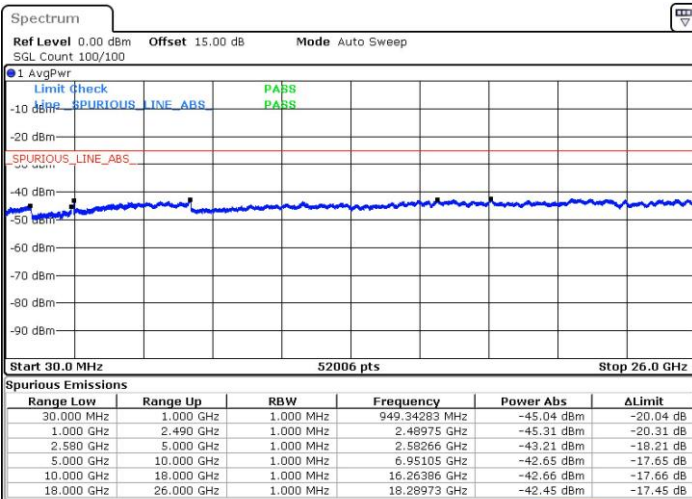

Lowest Channel / 1RB74 and 1RB0

Date: 29 JUL 2019 00:24:13

Date: 29 JUL 2019 00:38:47

Lowest Channel / FullIRB

Date: 29 JUL 2019 00:19:30

LTE Band 7C_CA / 15MHz+10MHz

16QAM

Middle Channel / 1RB0 and 1RB49

Middle Channel / 1RB74 and 1RB0

Date: 29 JUL 2019 01:46:37

Date: 29 JUL 2019 01:49:20

Middle Channel / FullRB

Date: 29 JUL 2019 01:33:27

LTE Band 7C_CA / 15MHz+10MHz

16QAM

Highest Channel / 1RB0 and 1RB49

Highest Channel / 1RB74 and 1RB0

Date: 29 JUL 2019 01:01:37

Date: 29 JUL 2019 00:52:05

Highest Channel / FullIRB

Date: 29 JUL 2019 01:13:06

LTE Band 7C_CA / 15MHz+15MHz

16QAM

Lowest Channel / 1RB0 and 1RB74