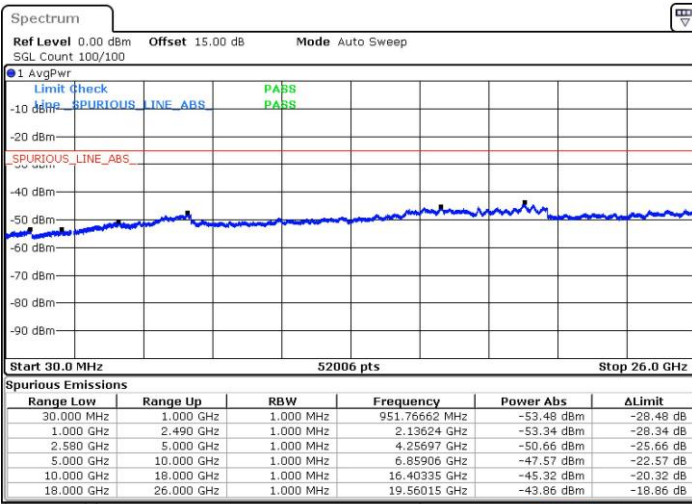

Date: 28 JUL 2019 15:01:58

Highest Channel / 1RB74 and 1RB0

Date: 28 JUL 2019 15:07:17

Highest Channel / FullIRB

Date: 28 JUL 2019 14:49:02

LTE Band 7C_CA / 20MHz+10MHz

16QAM

Lowest Channel / 1RB0 and 1RB49

Lowest Channel / 1RB99 and 1RB0

Date: 28 JUL 2019 09:13:59

Date: 28 JUL 2019 09:17:58

Lowest Channel / FullIRB

Date: 26 JUL 2019 17:38:28

LTE Band 7C_CA / 20MHz+10MHz

16QAM

Middle Channel / 1RB0 and 1RB49

Middle Channel / 1RB99 and 1RB0

Date: 28 JUL 2019 10:02:45

Date: 28 JUL 2019 10:07:18

Middle Channel / FullRB

Date: 28 JUL 2019 09:50:30

LTE Band 7C_CA / 20MHz+10MHz

16QAM

Highest Channel / 1RB0 and 1RB49

Date: 28 JUL 2019 10:40:33

Highest Channel / 1RB99 and 1RB0

Date: 28 JUL 2019 10:33:22

Highest Channel / FullIRB

Date: 28 JUL 2019 15:58:48

LTE Band 7C_CA / 20MHz+15MHz

16QAM

Lowest Channel / 1RB0 and 1RB74