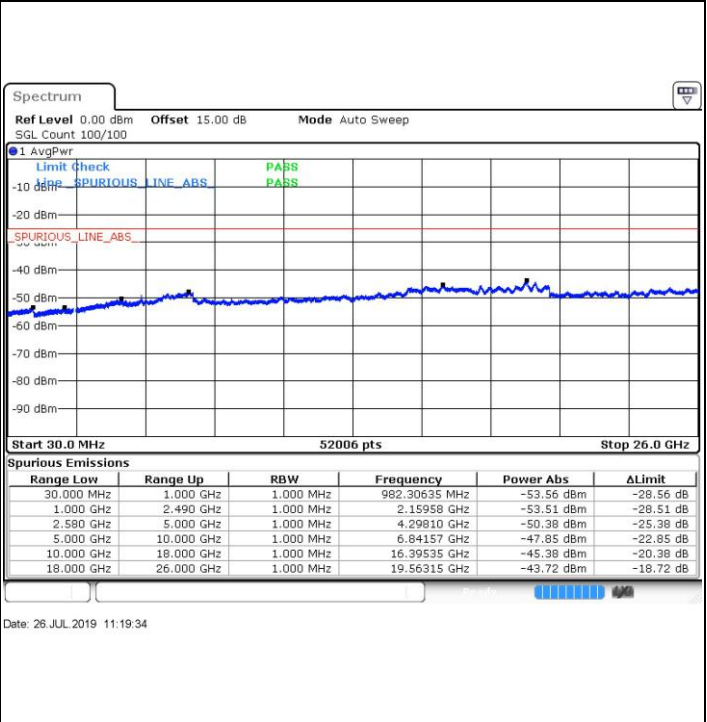

LTE Band 7C_CA / 20MHz+20MHz

QPSK

Highest Channel / 1RB0 and 1RB99

Highest Channel / 1RB99 and 1RB0

Date: 28 JUL 2019 23:11:39

Date: 28 JUL 2019 23:45:36

Highest Channel / FullIRB

Date: 28 JUL 2019 22:50:20

LTE Band 7C_CA / 10MHz+20MHz

16QAM

Lowest Channel / 1RB0 and 1RB99

Lowest Channel / 1RB49 and 1RB0

Date: 26 JUL 2019 10:57:32

Date: 26 JUL 2019 11:12:09

Lowest Channel / FullIRB

Date: 26 JUL 2019 10:41:56

LTE Band 7C_CA / 10MHz+20MHz

16QAM

MiddleChannel / 1RB0 and 1RB99

Middle Channel / 1RB49 and 1RB0

Middle Channel / FullRB

LTE Band 7C_CA / 10MHz+20MHz

16QAM

Highest Channel / 1RB0 and 1RB99

Highest Channel / 1RB49 and 1RB0

Date: 26 JUL 2019 17:05:57

Date: 26 JUL 2019 17:12:47

Highest Channel / FullIRB

Date: 26 JUL 2019 11:51:42

LTE Band 7C_CA / 15MHz+10MHz

16QAM

Lowest Channel / 1RB0 and 1RB49