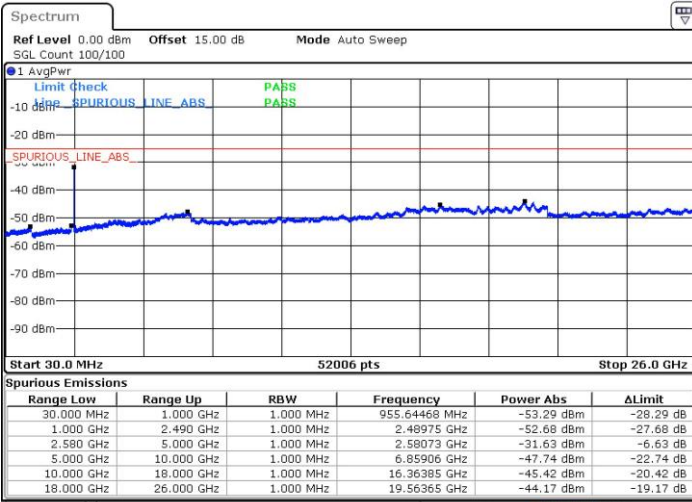

LTE Band 7C_CA / 10MHz+20MHz

16QAM

MiddleChannel / 1RB0 and 1RB99

Middle Channel / 1RB49 and 1RB0

Middle Channel / FullRB

LTE Band 7C_CA / 10MHz+20MHz

16QAM

Highest Channel / 1RB0 and 1RB99

Highest Channel / 1RB49 and 1RB0

Date: 26 JUL 2019 17:05:57

Date: 26 JUL 2019 17:12:47

Highest Channel / FullIRB

Date: 26 JUL 2019 11:51:42

LTE Band 7C_CA / 15MHz+10MHz

16QAM

Lowest Channel / 1RB0 and 1RB49

Lowest Channel / 1RB74 and 1RB0

Date: 29 JUL 2019 00:24:13

Date: 29 JUL 2019 00:38:47

Lowest Channel / FullIRB

Date: 29 JUL 2019 00:19:30

LTE Band 7C_CA / 15MHz+10MHz

16QAM

Middle Channel / 1RB0 and 1RB49