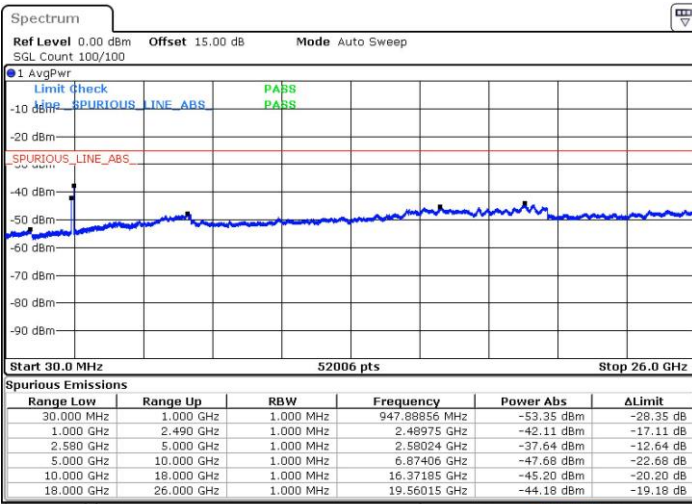

LTE Band 7C_CA / 20MHz+15MHz

QPSK

MiddleChannel / 1RB0 and 1RB74

Middle Channel / 1RB99 and 1RB0

Date: 28 JUL 2019 17:30:06

Date: 28 JUL 2019 17:26:37

Middle Channel / FullIRB

Date: 28 JUL 2019 17:47:34

LTE Band 7C_CA / 20MHz+15MHz

QPSK

Highest Channel / 1RB0 and 1RB74

Highest Channel / 1RB99 and 1RB0

Date: 28 JUL 2019 18:19:12

Date: 28 JUL 2019 18:29:17

Highest Channel / FullIRB

Date: 28 JUL 2019 18:01:02

LTE Band 7C_CA / 20MHz+20MHz

QPSK

Lowest Channel / 1RB0 and 1RB99

Lowest Channel / 1RB99 and 1RB0

Date: 28 JUL 2019 21:15:49

Date: 28 JUL 2019 21:20:10

Lowest Channel / FullIRB

Date: 28 JUL 2019 20:50:33