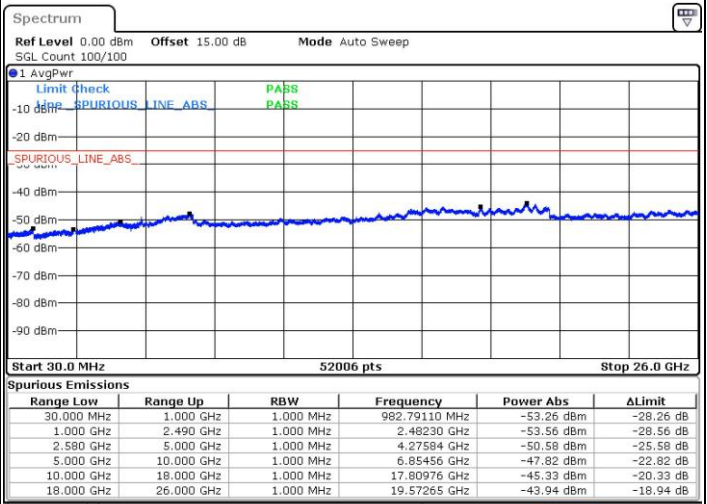

Highest Channel / 1RB74 and 1RB0

Date: 29 JUL 2019 01:01:37

Date: 29 JUL 2019 00:52:05

Highest Channel / FullIRB

Date: 29 JUL 2019 01:13:06

LTE Band 7C_CA / 15MHz+15MHz

16QAM

Lowest Channel / 1RB0 and 1RB74

Lowest Channel / 1RB74 and 1RB0

Date: 28 JUL 2019 11:12:13

Date: 28 JUL 2019 11:18:04

Lowest Channel / FullIRB

Date: 28 JUL 2019 11:01:17

LTE Band 7C_CA / 15MHz+15MHz

16QAM

Middle Channel / 1RB0 and 1RB74

Middle Channel / 1RB74 and 1RB0

Date: 28 JUL 2019 12:48:26

Date: 28 JUL 2019 11:57:47

Middle Channel / FullIRB

Date: 28 JUL 2019 12:55:02

LTE Band 7C_CA / 15MHz+15MHz

16QAM

Highest Channel / 1RB0 and 1RB74

Highest Channel / 1RB74 and 1RB0

Date: 28 JUL 2019 13:23:15

Date: 28 JUL 2019 13:27:10

Highest Channel / FullIRB

Date: 28 JUL 2019 13:13:28

LTE Band 7C_CA / 15MHz+20MHz

16QAM

Lowest Channel / 1RB0 and 1RB9