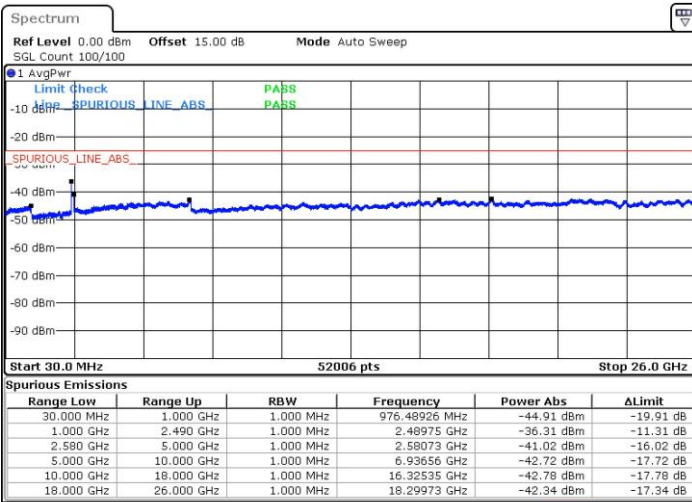

Highest Channel / 1RB99 and 1RB0

Date: 28 JUL 2019 18:18:09

Date: 28 JUL 2019 18:25:52

Highest Channel / FullIRB

Date: 28 JUL 2019 18:02:35

LTE Band 7C_CA / 20MHz+20MHz

16QAM

Lowest Channel / 1RB0 and 1RB99

Lowest Channel / 1RB99 and 1RB0

Date: 28 JUL 2019 21:13:36

Date: 28 JUL 2019 21:27:36

Lowest Channel / FullIRB

Date: 28 JUL 2019 20:54:51

LTE Band 7C_CA / 20MHz+20MHz

16QAM

Middle Channel / 1RB0 and 1RB99

Middle Channel / 1RB99 and 1RB0

Date: 28 JUL 2019 21:57:18

Date: 28 JUL 2019 21:49:04

Middle Channel / FullRB

Date: 28 JUL 2019 22:09:14