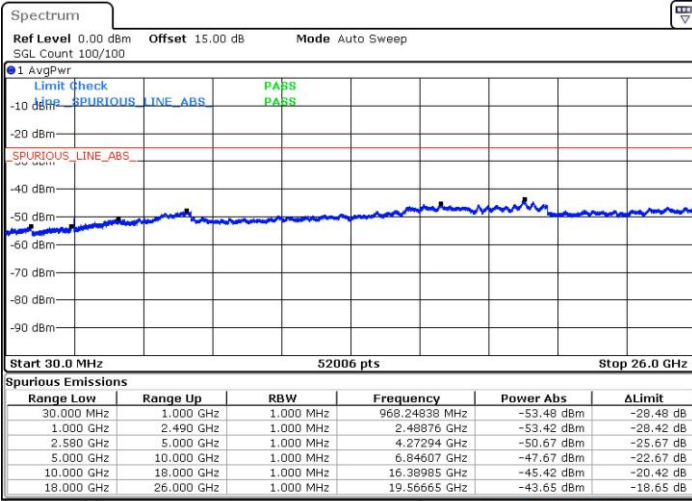

Middle Channel / 1RB74 and 1RB0

Date: 28 JUL 2019 14:24:09

Date: 28 JUL 2019 14:12:41

Middle Channel / FullRB

Date: 28 JUL 2019 14:31:18

LTE Band 7C_CA / 15MHz+20MHz

16QAM

Highest Channel / 1RB0 and 1RB99

Date: 28 JUL 2019 15:01:58

Highest Channel / 1RB74 and 1RB0

Date: 28 JUL 2019 15:07:17

Highest Channel / FullIRB

Date: 28 JUL 2019 14:49:02

LTE Band 7C_CA / 20MHz+10MHz

16QAM

Lowest Channel / 1RB0 and 1RB49

Lowest Channel / 1RB99 and 1RB0

Date: 28 JUL 2019 09:13:59

Date: 28 JUL 2019 09:17:58

Lowest Channel / FullIRB

Date: 26 JUL 2019 17:38:28

LTE Band 7C_CA / 20MHz+10MHz

16QAM

Middle Channel / 1RB0 and 1RB49