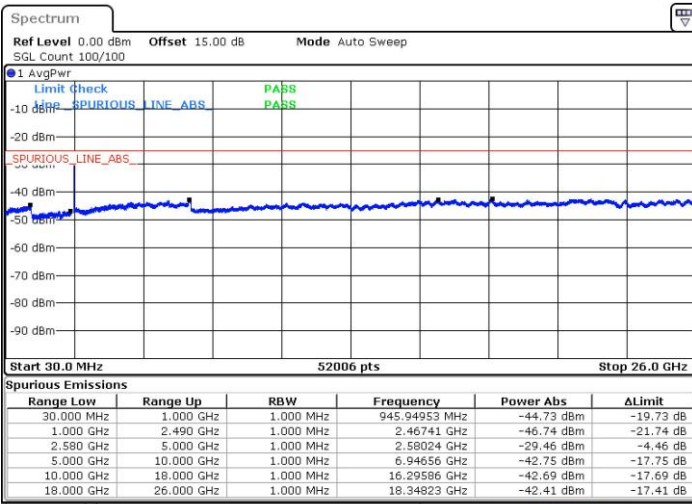

Lowest Channel / 1RB74 and 1RB0

Date: 29 JUL 2019 00:24:13

Date: 29 JUL 2019 00:38:47

Lowest Channel / FullIRB

Date: 29 JUL 2019 00:19:30

LTE Band 7C_CA / 15MHz+10MHz

16QAM

Middle Channel / 1RB0 and 1RB49

Middle Channel / 1RB74 and 1RB0

Date: 29 JUL 2019 01:46:37

Date: 29 JUL 2019 01:49:20

Middle Channel / FullRB

Date: 29 JUL 2019 01:33:27

LTE Band 7C_CA / 15MHz+10MHz

16QAM

Highest Channel / 1RB0 and 1RB49

Highest Channel / 1RB74 and 1RB0

Date: 29 JUL 2019 01:01:37

Date: 29 JUL 2019 00:52:05

Highest Channel / FullIRB

Date: 29 JUL 2019 01:13:06

LTE Band 7C_CA / 15MHz+15MHz

16QAM

Lowest Channel / 1RB0 and 1RB74

Lowest Channel / 1RB74 and 1RB0

Date: 28 JUL 2019 11:12:13

Date: 28 JUL 2019 11:18:04

Lowest Channel / FullIRB

Date: 28 JUL 2019 11:01:17

LTE Band 7C_CA / 15MHz+15MHz

16QAM

Middle Channel / 1RB0 and 1RB74