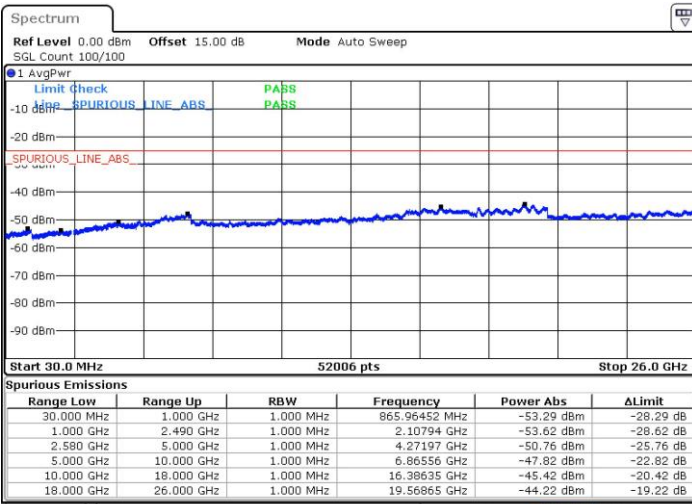

Date: 28 JUL 2019 10:40:33

Highest Channel / 1RB99 and 1RB0

Date: 28 JUL 2019 10:33:22

Highest Channel / FullIRB

Date: 28 JUL 2019 15:58:48

LTE Band 7C_CA / 20MHz+15MHz

16QAM

Lowest Channel / 1RB0 and 1RB74

Lowest Channel / 1RB99 and 1RB0

Date: 28 JUL 2019 17:15:55

Date: 28 JUL 2019 17:20:30

Lowest Channel / FullIRB

Date: 28 JUL 2019 17:04:53

LTE Band 7C_CA / 20MHz+15MHz

16QAM

MiddleChannel / 1RB0 and 1RB74

Middle Channel / 1RB99 and 1RB0

Date: 28 JUL 2019 17:33:36

Date: 28 JUL 2019 17:25:29

Middle Channel / FullIRB

Date: 28 JUL 2019 17:42:04

LTE Band 7C_CA / 20MHz+15MHz

16QAM

Highest Channel / 1RB0 and 1RB74

Highest Channel / 1RB99 and 1RB0

Date: 28 JUL 2019 18:18:09

Date: 28 JUL 2019 18:25:52

Highest Channel / FullIRB

Date: 28 JUL 2019 18:02:35

LTE Band 7C_CA / 20MHz+20MHz

16QAM

Lowest Channel / 1RB0 and 1RB99