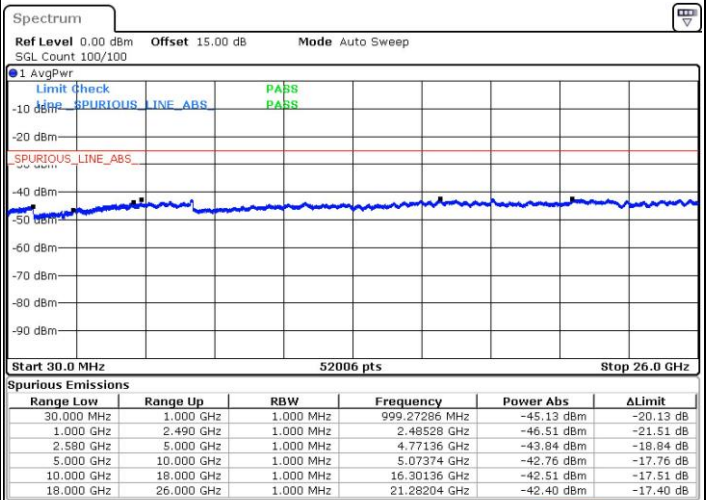

Highest Channel / 1RB49 and 1RB0

Date: 26 JUL 2019 17:05:57

Date: 26 JUL 2019 17:12:47

Highest Channel / FullIRB

Date: 26 JUL 2019 11:51:42

LTE Band 7C_CA / 15MHz+10MHz

16QAM

Lowest Channel / 1RB0 and 1RB49

Lowest Channel / 1RB74 and 1RB0

Date: 29 JUL 2019 00:24:13

Date: 29 JUL 2019 00:38:47

Lowest Channel / FullIRB

Date: 29 JUL 2019 00:19:30

LTE Band 7C_CA / 15MHz+10MHz

16QAM

Middle Channel / 1RB0 and 1RB49

Middle Channel / 1RB74 and 1RB0

Date: 29 JUL 2019 01:46:37

Date: 29 JUL 2019 01:49:20

Middle Channel / FullRB

Date: 29 JUL 2019 01:33:27

LTE Band 7C_CA / 15MHz+10MHz

16QAM

Highest Channel / 1RB0 and 1RB49

Highest Channel / 1RB74 and 1RB0

Date: 29 JUL 2019 01:01:37

Date: 29 JUL 2019 00:52:05

Highest Channel / FullIRB

Date: 29 JUL 2019 01:13:06

LTE Band 7C_CA / 15MHz+15MHz

16QAM

Lowest Channel / 1RB0 and 1RB74