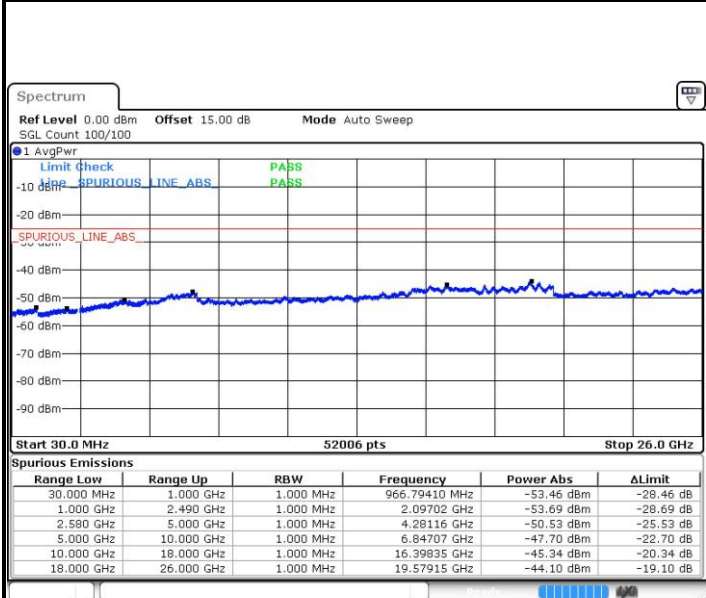

Date: 28 JUL 2019 15:01:58

Highest Channel / 1RB74 and 1RB0

Date: 28 JUL 2019 15:07:17

Highest Channel / FullIRB

Date: 28 JUL 2019 14:49:02

LTE Band 7C_CA / 20MHz+10MHz

16QAM

Lowest Channel / 1RB0 and 1RB49

Lowest Channel / 1RB99 and 1RB0

Date: 28 JUL 2019 09:13:59

Date: 28 JUL 2019 09:17:58

Lowest Channel / FullIRB

Date: 26 JUL 2019 17:38:28

LTE Band 7C_CA / 20MHz+10MHz

16QAM

Middle Channel / 1RB0 and 1RB49

Middle Channel / 1RB99 and 1RB0

Date: 28 JUL 2019 10:02:45

Date: 28 JUL 2019 10:07:18

Middle Channel / FullRB

Date: 28 JUL 2019 09:50:30

LTE Band 7C_CA / 20MHz+10MHz

16QAM

Highest Channel / 1RB0 and 1RB49

Date: 28 JUL 2019 10:40:33

Highest Channel / 1RB99 and 1RB0

Date: 28 JUL 2019 10:33:22

Highest Channel / FullIRB

Date: 28 JUL 2019 15:58:48

LTE Band 7C_CA / 20MHz+15MHz

16QAM

Lowest Channel / 1RB0 and 1RB74