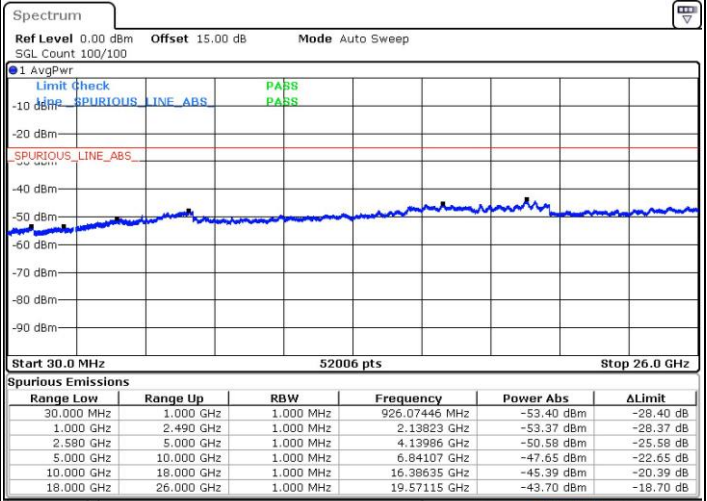

LTE Band 7C_CA / 10MHz+20MHz

16QAM

Lowest Channel / 1RB0 and 1RB99

Lowest Channel / 1RB49 and 1RB0

Date: 26 JUL 2019 10:57:32

Date: 26 JUL 2019 11:12:09

Lowest Channel / FullIRB

Date: 26 JUL 2019 10:41:56

LTE Band 7C_CA / 10MHz+20MHz

16QAM

MiddleChannel / 1RB0 and 1RB99

Middle Channel / 1RB49 and 1RB0

Middle Channel / FullRB

LTE Band 7C_CA / 10MHz+20MHz

16QAM

Highest Channel / 1RB0 and 1RB99

Highest Channel / 1RB49 and 1RB0

Date: 26 JUL 2019 17:05:57

Date: 26 JUL 2019 17:12:47

Highest Channel / FullIRB

Date: 26 JUL 2019 11:51:42

LTE Band 7C_CA / 15MHz+10MHz

16QAM

Lowest Channel / 1RB0 and 1RB49

Lowest Channel / 1RB74 and 1RB0

Date: 29 JUL 2019 00:24:13

Date: 29 JUL 2019 00:38:47

Lowest Channel / FullIRB

Date: 29 JUL 2019 00:19:30

LTE Band 7C_CA / 15MHz+10MHz

16QAM

Middle Channel / 1RB0 and 1RB49