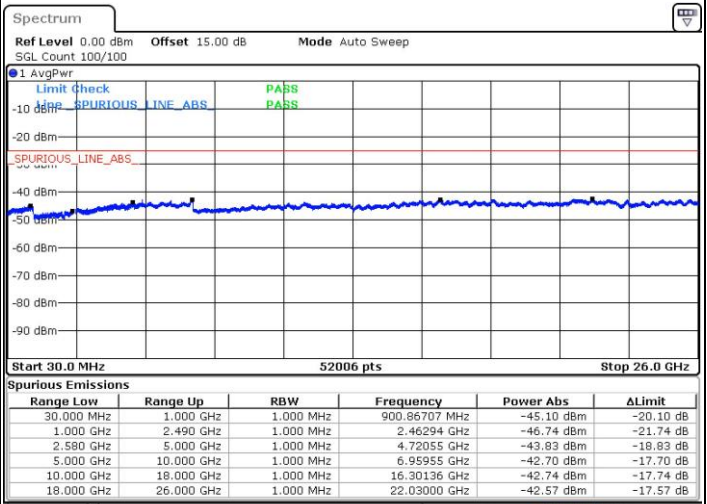

LTE Band 7C_CA / 20MHz+20MHz

QPSK

Lowest Channel / 1RB0 and 1RB99

Lowest Channel / 1RB99 and 1RB0

Date: 28 JUL 2019 21:15:49

Date: 28 JUL 2019 21:20:10

Lowest Channel / FullIRB

Date: 28 JUL 2019 20:50:33

LTE Band 7C_CA / 20MHz+20MHz

QPSK

Middle Channel / 1RB0 and 1RB99

Middle Channel / 1RB99 and 1RB0

Date: 28 JUL 2019 21:55:47

Date: 28 JUL 2019 21:51:55

Middle Channel / FullRB

Date: 28 JUL 2019 22:15:49

LTE Band 7C_CA / 20MHz+20MHz

QPSK

Highest Channel / 1RB0 and 1RB99

Highest Channel / 1RB99 and 1RB0

Date: 28 JUL 2019 23:11:39

Date: 28 JUL 2019 23:45:36

Highest Channel / FullIRB

Date: 28 JUL 2019 22:50:20

LTE Band 7C_CA / 10MHz+20MHz

16QAM

Lowest Channel / 1RB0 and 1RB99

Lowest Channel / 1RB49 and 1RB0

Date: 26 JUL 2019 10:57:32

Date: 26 JUL 2019 11:12:09

Lowest Channel / FullIRB

Date: 26 JUL 2019 10:41:56