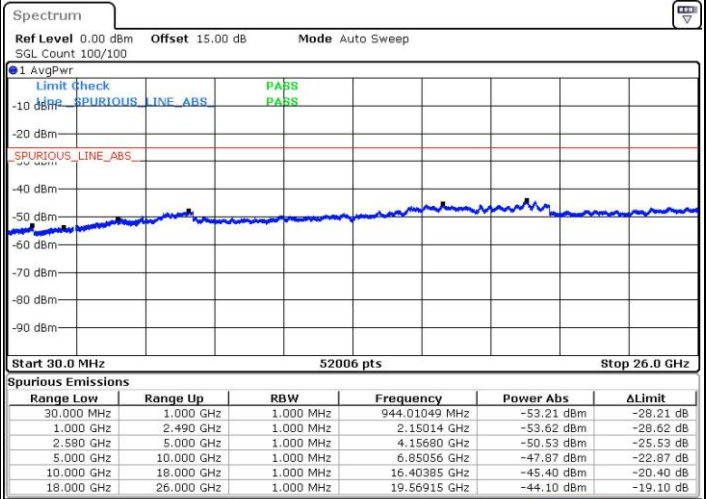

Lowest Channel / 1RB74 and 1RB0

Date: 28 JUL 2019 11:12:13

Date: 28 JUL 2019 11:18:04

Lowest Channel / FullIRB

Date: 28 JUL 2019 11:01:17

LTE Band 7C_CA / 15MHz+15MHz

16QAM

Middle Channel / 1RB0 and 1RB74

Middle Channel / 1RB74 and 1RB0

Date: 28 JUL 2019 12:48:26

Date: 28 JUL 2019 11:57:47

Middle Channel / FullIRB

Date: 28 JUL 2019 12:55:02

LTE Band 7C_CA / 15MHz+15MHz

16QAM

Highest Channel / 1RB0 and 1RB74

Highest Channel / 1RB74 and 1RB0

Date: 28 JUL 2019 13:23:15

Date: 28 JUL 2019 13:27:10

Highest Channel / FullIRB

Date: 28 JUL 2019 13:13:28

LTE Band 7C_CA / 15MHz+20MHz

16QAM

Lowest Channel / 1RB0 and 1RB9

Lowest Channel / 1RB74 and 1RB0

Date: 28 JUL 2019 14:02:07

Date: 28 JUL 2019 14:07:19

Lowest Channel / FullIRB

Date: 28 JUL 2019 13:44:43

LTE Band 7C_CA / 15MHz+20MHz

16QAM

Middle Channel / 1RB0 and 1RB99