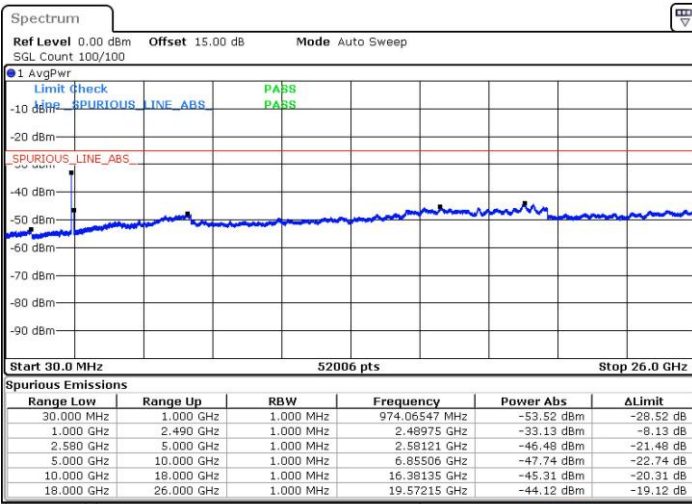

Middle Channel / 1RB74 and 1RB0

Date: 28 JUL 2019 12:48:26

Date: 28 JUL 2019 11:57:47

Middle Channel / FullIRB

Date: 28 JUL 2019 12:55:02

LTE Band 7C_CA / 15MHz+15MHz

16QAM

Highest Channel / 1RB0 and 1RB74

Highest Channel / 1RB74 and 1RB0

Date: 28 JUL 2019 13:23:15

Date: 28 JUL 2019 13:27:10

Highest Channel / FullIRB

Date: 28 JUL 2019 13:13:28

LTE Band 7C_CA / 15MHz+20MHz

16QAM

Lowest Channel / 1RB0 and 1RB9

Lowest Channel / 1RB74 and 1RB0

Date: 28 JUL 2019 14:02:07

Date: 28 JUL 2019 14:07:19

Lowest Channel / FullIRB

Date: 28 JUL 2019 13:44:43

LTE Band 7C_CA / 15MHz+20MHz

16QAM

Middle Channel / 1RB0 and 1RB99