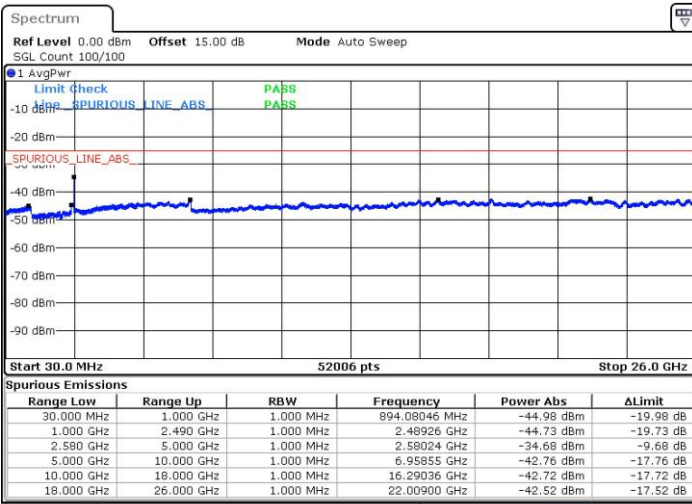

LTE Band 7C_CA / 20MHz+20MHz

QPSK

Middle Channel / 1RB0 and 1RB99

Middle Channel / 1RB99 and 1RB0

Date: 28 JUL 2019 21:55:47

Date: 28 JUL 2019 21:51:55

Middle Channel / FullRB

Date: 28 JUL 2019 22:15:49

LTE Band 7C_CA / 20MHz+20MHz

QPSK

Highest Channel / 1RB0 and 1RB99

Highest Channel / 1RB99 and 1RB0

Date: 28 JUL 2019 23:11:39

Date: 28 JUL 2019 23:45:36

Highest Channel / FullIRB

Date: 28 JUL 2019 22:50:20

LTE Band 7C_CA / 10MHz+20MHz

16QAM

Lowest Channel / 1RB0 and 1RB99

Lowest Channel / 1RB49 and 1RB0

Date: 26 JUL 2019 10:57:32

Date: 26 JUL 2019 11:12:09

Lowest Channel / FullIRB

Date: 26 JUL 2019 10:41:56

LTE Band 7C_CA / 10MHz+20MHz

16QAM

MiddleChannel / 1RB0 and 1RB99

Middle Channel / 1RB49 and 1RB0

Middle Channel / FullRB

LTE Band 7C_CA / 10MHz+20MHz

16QAM

Highest Channel / 1RB0 and 1RB99