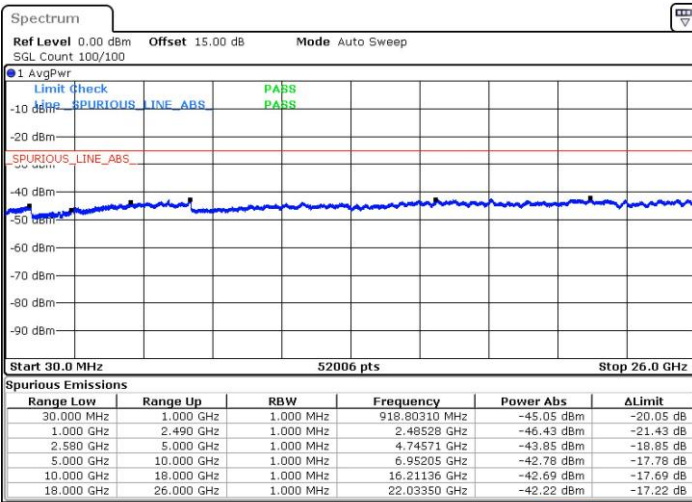

LTE Band 7C_CA / 20MHz+15MHz

QPSK

Highest Channel / 1RB0 and 1RB74

Highest Channel / 1RB99 and 1RB0

Date: 28 JUL 2019 18:19:12

Date: 28 JUL 2019 18:29:17

Highest Channel / FullIRB

Date: 28 JUL 2019 18:01:02

LTE Band 7C_CA / 20MHz+20MHz

QPSK

Lowest Channel / 1RB0 and 1RB99

Lowest Channel / 1RB99 and 1RB0

Date: 28 JUL 2019 21:15:49

Date: 28 JUL 2019 21:20:10

Lowest Channel / FullIRB

Date: 28 JUL 2019 20:50:33

LTE Band 7C_CA / 20MHz+20MHz

QPSK

Middle Channel / 1RB0 and 1RB99

Middle Channel / 1RB99 and 1RB0

Date: 28 JUL 2019 21:55:47

Date: 28 JUL 2019 21:51:55

Middle Channel / FullRB

Date: 28 JUL 2019 22:15:49

LTE Band 7C_CA / 20MHz+20MHz

QPSK

Highest Channel / 1RB0 and 1RB99

Highest Channel / 1RB99 and 1RB0

Date: 28 JUL 2019 23:11:39

Date: 28 JUL 2019 23:45:36

Highest Channel / FullIRB

Date: 28 JUL 2019 22:50:20