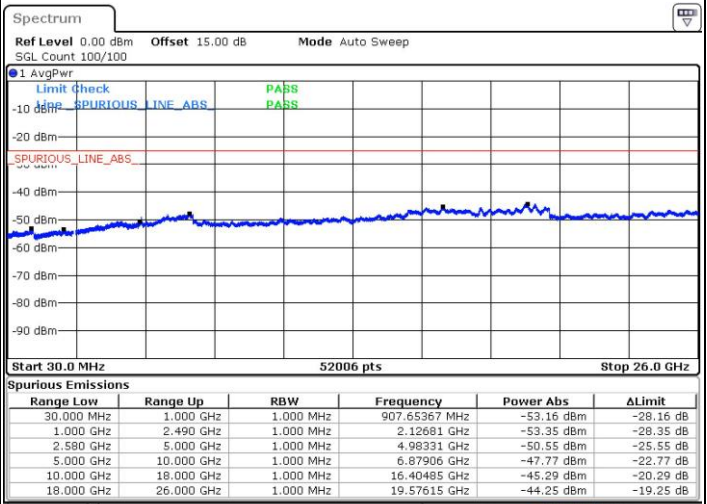

Date: 28 JUL 2019 10:40:33

Highest Channel / 1RB99 and 1RB0

Date: 28 JUL 2019 10:33:22

Highest Channel / FullIRB

Date: 28 JUL 2019 15:58:48

LTE Band 7C_CA / 20MHz+15MHz

16QAM

Lowest Channel / 1RB0 and 1RB74

Lowest Channel / 1RB99 and 1RB0

Date: 28 JUL 2019 17:15:55

Date: 28 JUL 2019 17:20:30

Lowest Channel / FullIRB

Date: 28 JUL 2019 17:04:53

LTE Band 7C_CA / 20MHz+15MHz

16QAM

MiddleChannel / 1RB0 and 1RB74

Middle Channel / 1RB99 and 1RB0

Date: 28 JUL 2019 17:33:36

Date: 28 JUL 2019 17:25:29

Middle Channel / FullIRB

Date: 28 JUL 2019 17:42:04

LTE Band 7C_CA / 20MHz+15MHz

16QAM

Highest Channel / 1RB0 and 1RB74

Highest Channel / 1RB99 and 1RB0

Date: 28 JUL 2019 18:18:09

Date: 28 JUL 2019 18:25:52

Highest Channel / FullIRB

Date: 28 JUL 2019 18:02:35

LTE Band 7C_CA / 20MHz+20MHz

16QAM

Lowest Channel / 1RB0 and 1RB99