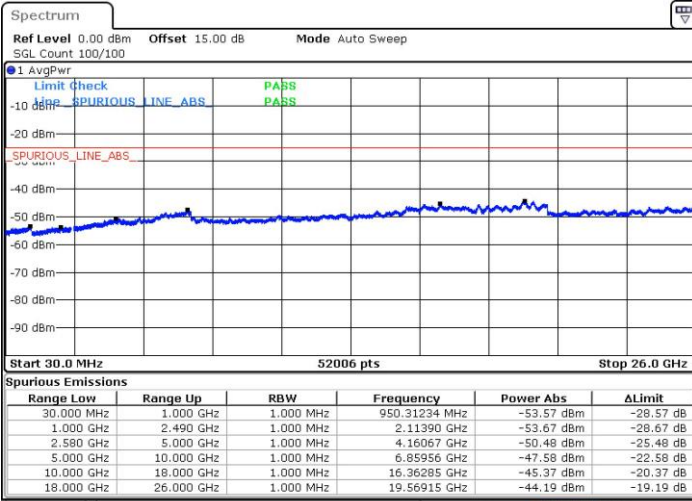

LTE Band 7C_CA / 10MHz+20MHz

16QAM

Lowest Channel / 1RB0 and 1RB99

Lowest Channel / 1RB49 and 1RB0

Date: 26 JUL 2019 10:57:32

Date: 26 JUL 2019 11:12:09

Lowest Channel / FullIRB

Date: 26 JUL 2019 10:41:56

LTE Band 7C_CA / 10MHz+20MHz

16QAM

MiddleChannel / 1RB0 and 1RB99

Middle Channel / 1RB49 and 1RB0

Middle Channel / FullRB

LTE Band 7C_CA / 10MHz+20MHz

16QAM

Highest Channel / 1RB0 and 1RB99

Highest Channel / 1RB49 and 1RB0

Date: 26 JUL 2019 17:05:57

Date: 26 JUL 2019 17:12:47

Highest Channel / FullIRB

Date: 26 JUL 2019 11:51:42

LTE Band 7C_CA / 15MHz+10MHz

16QAM

Lowest Channel / 1RB0 and 1RB49

Lowest Channel / 1RB74 and 1RB0

Date: 29 JUL 2019 00:24:13

Date: 29 JUL 2019 00:38:47

Lowest Channel / FullIRB

Date: 29 JUL 2019 00:19:30

LTE Band 7C_CA / 15MHz+10MHz

16QAM

Middle Channel / 1RB0 and 1RB49