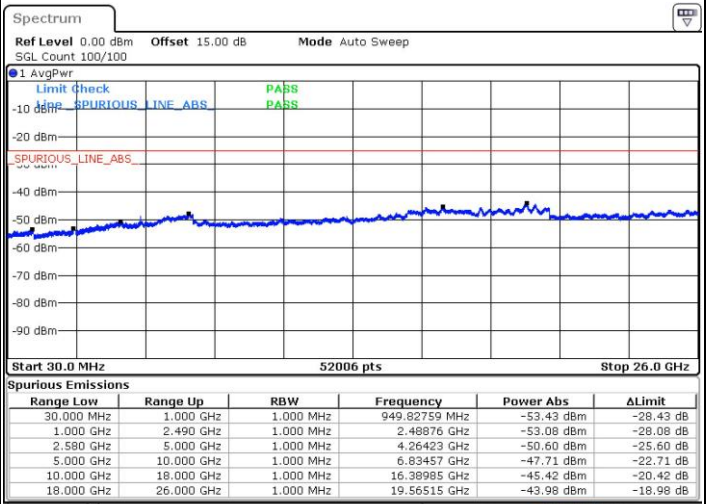

LTE Band 7C_CA / 20MHz+20MHz

QPSK

Highest Channel / 1RB0 and 1RB99

Highest Channel / 1RB99 and 1RB0

Date: 28 JUL 2019 23:11:39

Date: 28 JUL 2019 23:45:36

Highest Channel / FullIRB

Date: 28 JUL 2019 22:50:20

LTE Band 7C_CA / 10MHz+20MHz

16QAM

Lowest Channel / 1RB0 and 1RB99

Lowest Channel / 1RB49 and 1RB0

Date: 26 JUL 2019 10:57:32

Date: 26 JUL 2019 11:12:09

Lowest Channel / FullIRB

Date: 26 JUL 2019 10:41:56

LTE Band 7C_CA / 10MHz+20MHz

16QAM

MiddleChannel / 1RB0 and 1RB99

Middle Channel / 1RB49 and 1RB0

Middle Channel / FullRB

LTE Band 7C_CA / 10MHz+20MHz

16QAM

Highest Channel / 1RB0 and 1RB99

Highest Channel / 1RB49 and 1RB0

Date: 26 JUL 2019 17:05:57

Date: 26 JUL 2019 17:12:47

Highest Channel / FullIRB

Date: 26 JUL 2019 11:51:42

LTE Band 7C_CA / 15MHz+10MHz

16QAM

Lowest Channel / 1RB0 and 1RB49