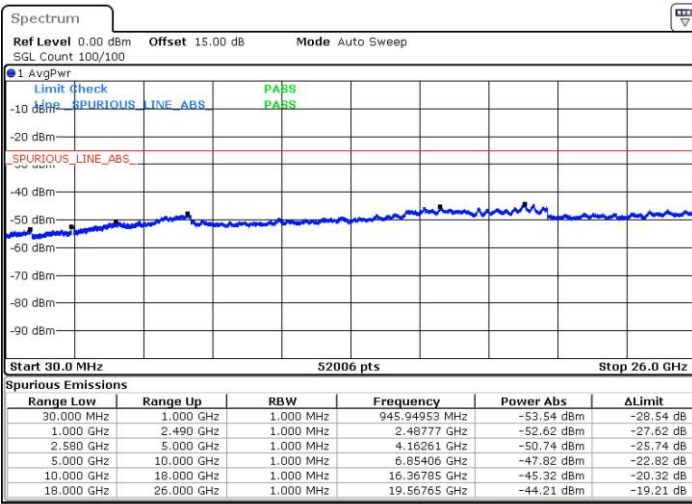

LTE Band 7C_CA / 20MHz+20MHz

QPSK

Middle Channel / 1RB0 and 1RB99

Middle Channel / 1RB99 and 1RB0

Date: 28 JUL 2019 21:55:47

Date: 28 JUL 2019 21:51:55

Middle Channel / FullRB

Date: 28 JUL 2019 22:15:49

LTE Band 7C_CA / 20MHz+20MHz

QPSK

Highest Channel / 1RB0 and 1RB99

Highest Channel / 1RB99 and 1RB0

Date: 28 JUL 2019 23:11:39

Date: 28 JUL 2019 23:45:36

Highest Channel / FullIRB

Date: 28 JUL 2019 22:50:20

LTE Band 7C_CA / 10MHz+20MHz

16QAM

Lowest Channel / 1RB0 and 1RB99

Lowest Channel / 1RB49 and 1RB0

Date: 26 JUL 2019 10:57:32

Date: 26 JUL 2019 11:12:09

Lowest Channel / FullIRB

Date: 26 JUL 2019 10:41:56

LTE Band 7C_CA / 10MHz+20MHz

16QAM

MiddleChannel / 1RB0 and 1RB99

Middle Channel / 1RB49 and 1RB0

Middle Channel / FullRB

LTE Band 7C_CA / 10MHz+20MHz

16QAM

Highest Channel / 1RB0 and 1RB99