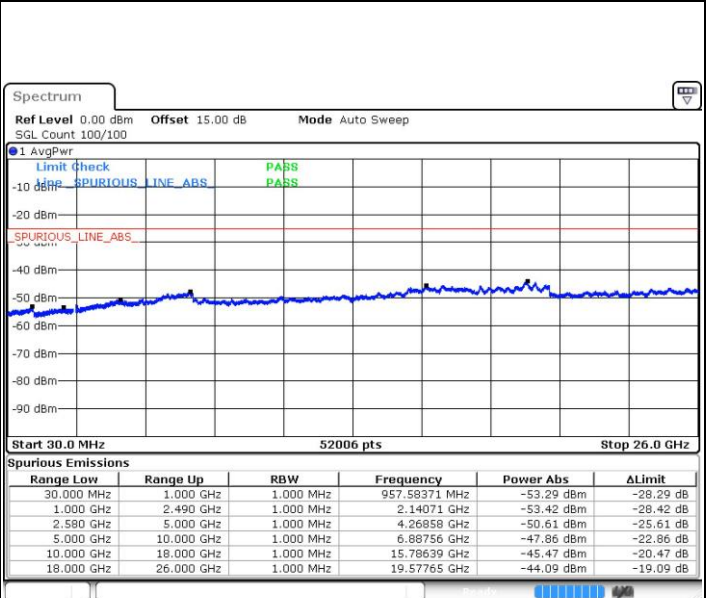

Lowest Channel / 1RB99 and 1RB0

Date: 28 JUL 2019 09:13:59

Date: 28 JUL 2019 09:17:58

Lowest Channel / FullIRB

Date: 26 JUL 2019 17:38:28

LTE Band 7C_CA / 20MHz+10MHz

16QAM

Middle Channel / 1RB0 and 1RB49

Middle Channel / 1RB99 and 1RB0

Date: 28 JUL 2019 10:02:45

Date: 28 JUL 2019 10:07:18

Middle Channel / FullRB

Date: 28 JUL 2019 09:50:30

LTE Band 7C_CA / 20MHz+10MHz

16QAM

Highest Channel / 1RB0 and 1RB49

Date: 28 JUL 2019 10:40:33

Highest Channel / 1RB99 and 1RB0

Date: 28 JUL 2019 10:33:22

Highest Channel / FullIRB

Date: 28 JUL 2019 15:58:48

LTE Band 7C_CA / 20MHz+15MHz

16QAM

Lowest Channel / 1RB0 and 1RB74

Lowest Channel / 1RB99 and 1RB0

Date: 28 JUL 2019 17:15:55

Date: 28 JUL 2019 17:20:30

Lowest Channel / FullIRB

Date: 28 JUL 2019 17:04:53

LTE Band 7C_CA / 20MHz+15MHz

16QAM

MiddleChannel / 1RB0 and 1RB74