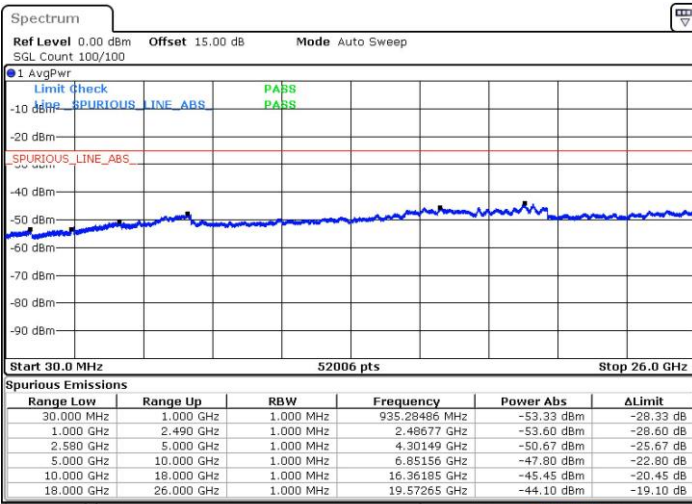

Middle Channel / 1RB74 and 1RB0

Date: 29 JUL 2019 01:46:37

Date: 29 JUL 2019 01:49:20

Middle Channel / FullRB

Date: 29 JUL 2019 01:33:27

LTE Band 7C_CA / 15MHz+10MHz

16QAM

Highest Channel / 1RB0 and 1RB49

Highest Channel / 1RB74 and 1RB0

Date: 29 JUL 2019 01:01:37

Date: 29 JUL 2019 00:52:05

Highest Channel / FullIRB

Date: 29 JUL 2019 01:13:06

LTE Band 7C_CA / 15MHz+15MHz

16QAM

Lowest Channel / 1RB0 and 1RB74

Lowest Channel / 1RB74 and 1RB0

Date: 28 JUL 2019 11:12:13

Date: 28 JUL 2019 11:18:04

Lowest Channel / FullIRB

Date: 28 JUL 2019 11:01:17

LTE Band 7C_CA / 15MHz+15MHz

16QAM

Middle Channel / 1RB0 and 1RB74

Middle Channel / 1RB74 and 1RB0

Date: 28 JUL 2019 12:48:26

Date: 28 JUL 2019 11:57:47

Middle Channel / FullIRB

Date: 28 JUL 2019 12:55:02

LTE Band 7C_CA / 15MHz+15MHz

16QAM

Highest Channel / 1RB0 and 1RB74