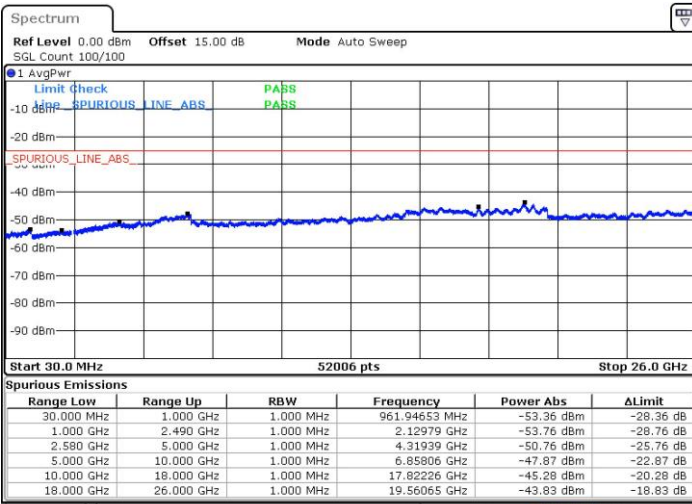

Highest Channel / 1RB74 and 1RB0

Date: 29 JUL 2019 01:01:37

Date: 29 JUL 2019 00:52:05

Highest Channel / FullIRB

Date: 29 JUL 2019 01:13:06

LTE Band 7C_CA / 15MHz+15MHz

16QAM

Lowest Channel / 1RB0 and 1RB74

Lowest Channel / 1RB74 and 1RB0

Date: 28 JUL 2019 11:12:13

Date: 28 JUL 2019 11:18:04

Lowest Channel / FullIRB

Date: 28 JUL 2019 11:01:17

LTE Band 7C_CA / 15MHz+15MHz

16QAM

Middle Channel / 1RB0 and 1RB74

Middle Channel / 1RB74 and 1RB0

Date: 28 JUL 2019 12:48:26

Date: 28 JUL 2019 11:57:47

Middle Channel / FullIRB

Date: 28 JUL 2019 12:55:02

LTE Band 7C_CA / 15MHz+15MHz

16QAM

Highest Channel / 1RB0 and 1RB74

Highest Channel / 1RB74 and 1RB0

Date: 28 JUL 2019 13:23:15

Date: 28 JUL 2019 13:27:10

Highest Channel / FullIRB

Date: 28 JUL 2019 13:13:28

LTE Band 7C_CA / 15MHz+20MHz

16QAM

Lowest Channel / 1RB0 and 1RB9