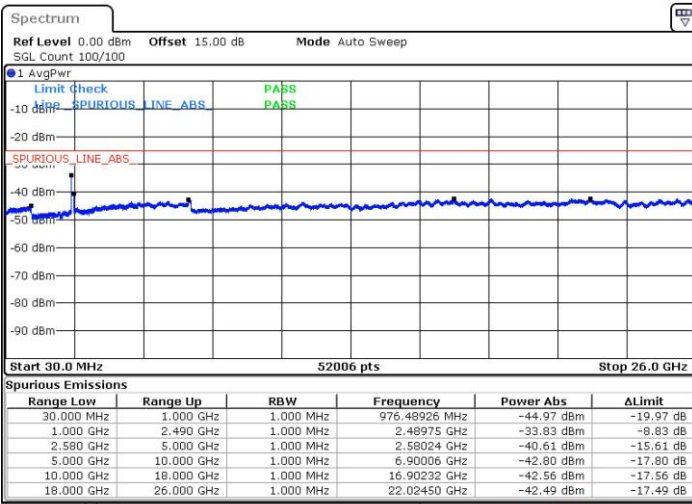

LTE Band 7C_CA / 20MHz+15MHz

QPSK

Highest Channel / 1RB0 and 1RB74

Highest Channel / 1RB99 and 1RB0

Date: 28 JUL 2019 18:19:12

Date: 28 JUL 2019 18:29:17

Highest Channel / FullIRB

Date: 28 JUL 2019 18:01:02

LTE Band 7C_CA / 20MHz+20MHz

QPSK

Lowest Channel / 1RB0 and 1RB99

Lowest Channel / 1RB99 and 1RB0

Date: 28 JUL 2019 21:15:49

Date: 28 JUL 2019 21:20:10

Lowest Channel / FullIRB

Date: 28 JUL 2019 20:50:33

LTE Band 7C_CA / 20MHz+20MHz

QPSK

Middle Channel / 1RB0 and 1RB99

Middle Channel / 1RB99 and 1RB0

Date: 28 JUL 2019 21:55:47

Date: 28 JUL 2019 21:51:55

Middle Channel / FullRB

Date: 28 JUL 2019 22:15:49

LTE Band 7C_CA / 20MHz+20MHz

QPSK

Highest Channel / 1RB0 and 1RB99

Highest Channel / 1RB99 and 1RB0

Date: 28 JUL 2019 23:11:39

Date: 28 JUL 2019 23:45:36

Highest Channel / FullIRB

Date: 28 JUL 2019 22:50:20