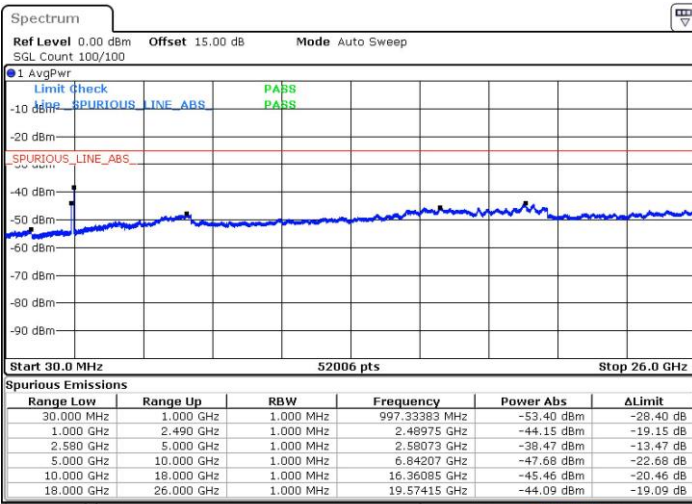

Date: 28 JUL 2019 10:40:33

Highest Channel / 1RB99 and 1RB0

Date: 28 JUL 2019 10:33:22

Highest Channel / FullIRB

Date: 28 JUL 2019 15:58:48

LTE Band 7C_CA / 20MHz+15MHz

16QAM

Lowest Channel / 1RB0 and 1RB74

Lowest Channel / 1RB99 and 1RB0

Date: 28 JUL 2019 17:15:55

Date: 28 JUL 2019 17:20:30

Lowest Channel / FullIRB

Date: 28 JUL 2019 17:04:53

LTE Band 7C_CA / 20MHz+15MHz

16QAM

MiddleChannel / 1RB0 and 1RB74

Middle Channel / 1RB99 and 1RB0

Date: 28 JUL 2019 17:33:36

Date: 28 JUL 2019 17:25:29

Middle Channel / FullIRB

Date: 28 JUL 2019 17:42:04

LTE Band 7C_CA / 20MHz+15MHz

16QAM

Highest Channel / 1RB0 and 1RB74

Highest Channel / 1RB99 and 1RB0

Date: 28 JUL 2019 18:18:09

Date: 28 JUL 2019 18:25:52

Highest Channel / FullIRB

Date: 28 JUL 2019 18:02:35

LTE Band 7C_CA / 20MHz+20MHz

16QAM

Lowest Channel / 1RB0 and 1RB99