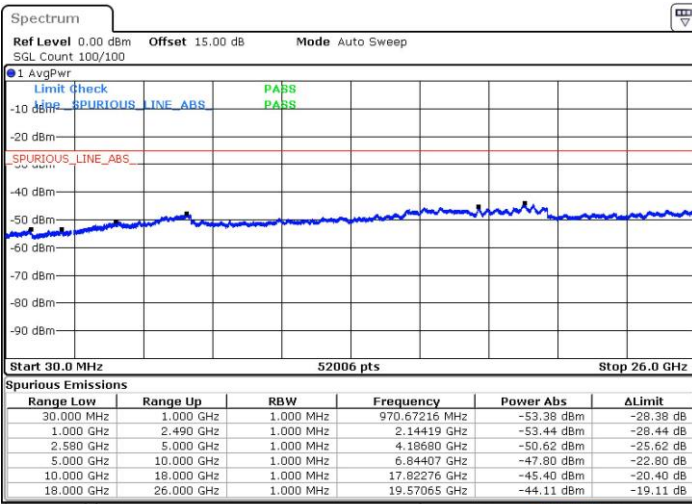

Middle Channel / 1RB74 and 1RB0

Date: 28 JUL 2019 12:48:26

Date: 28 JUL 2019 11:57:47

Middle Channel / FullIRB

Date: 28 JUL 2019 12:55:02

LTE Band 7C_CA / 15MHz+15MHz

16QAM

Highest Channel / 1RB0 and 1RB74

Highest Channel / 1RB74 and 1RB0

Date: 28 JUL 2019 13:23:15

Date: 28 JUL 2019 13:27:10

Highest Channel / FullIRB

Date: 28 JUL 2019 13:13:28

LTE Band 7C_CA / 15MHz+20MHz

16QAM

Lowest Channel / 1RB0 and 1RB9

Lowest Channel / 1RB74 and 1RB0

Date: 28 JUL 2019 14:02:07

Date: 28 JUL 2019 14:07:19

Lowest Channel / FullIRB

Date: 28 JUL 2019 13:44:43

LTE Band 7C_CA / 15MHz+20MHz

16QAM

Middle Channel / 1RB0 and 1RB99