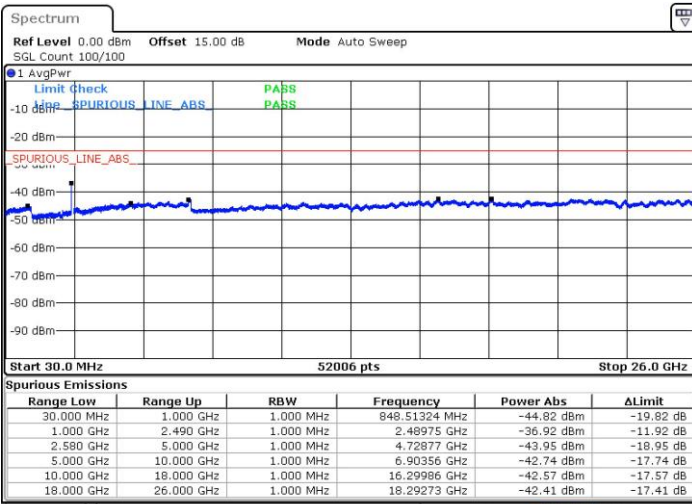

LTE Band 7C_CA / 10MHz+20MHz

16QAM

Lowest Channel / 1RB0 and 1RB99

Lowest Channel / 1RB49 and 1RB0

Date: 26 JUL 2019 10:57:32

Date: 26 JUL 2019 11:12:09

Lowest Channel / FullIRB

Date: 26 JUL 2019 10:41:56

LTE Band 7C_CA / 10MHz+20MHz

16QAM

MiddleChannel / 1RB0 and 1RB99

Middle Channel / 1RB49 and 1RB0

Middle Channel / FullRB

LTE Band 7C_CA / 10MHz+20MHz

16QAM

Highest Channel / 1RB0 and 1RB99

Highest Channel / 1RB49 and 1RB0

Date: 26 JUL 2019 17:05:57

Date: 26 JUL 2019 17:12:47

Highest Channel / FullIRB

Date: 26 JUL 2019 11:51:42

LTE Band 7C_CA / 15MHz+10MHz

16QAM

Lowest Channel / 1RB0 and 1RB49

Lowest Channel / 1RB74 and 1RB0

Date: 29 JUL 2019 00:24:13

Date: 29 JUL 2019 00:38:47

Lowest Channel / FullIRB

Date: 29 JUL 2019 00:19:30

LTE Band 7C_CA / 15MHz+10MHz

16QAM

Middle Channel / 1RB0 and 1RB49