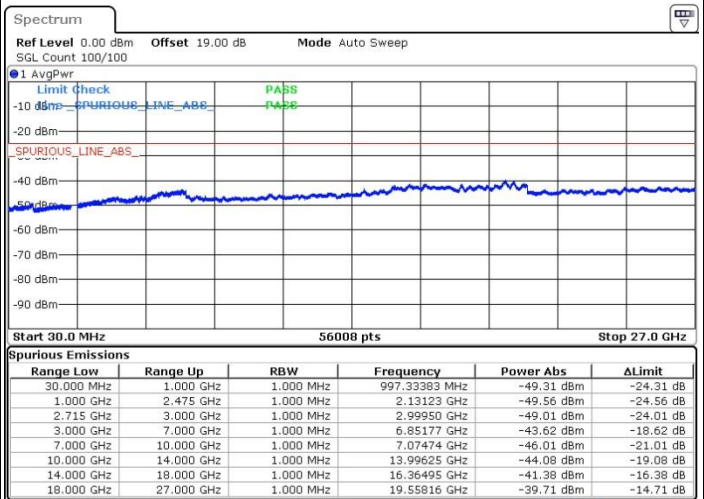

Middle Channel / QPSK

Middle Channel / 16QAM

Date: 31.JUL.2019 11:46:49

Date: 31.JUL.2019 11:46:00