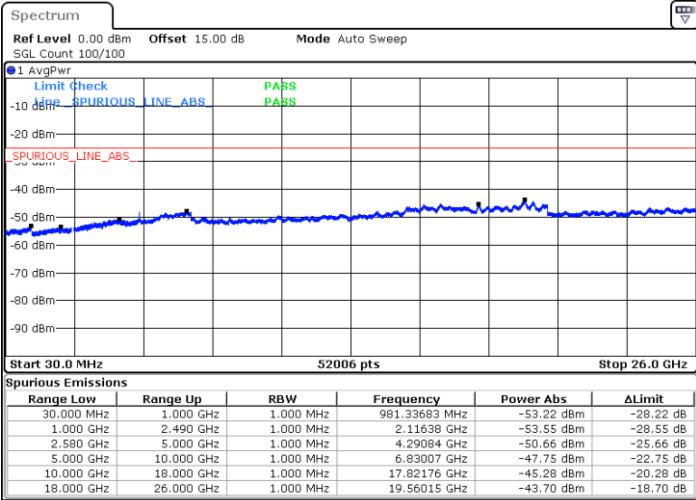

LTE Band 7 / 10MHz

Middle Channel / QPSK

Middle Channel / 16QAM

Date: 7.AUG.2019 11:37:53

Date: 7.AUG.2019 11:40:30

Highest Channel / QPSK

Highest Channel / 16QAM

Date: 7.AUG.2019 11:38:45

Date: 7.AUG.2019 11:41:23

LTE Band 7 / 15MHz

Lowest Channel / QPSK

Lowest Channel / 16QAM

Date: 7.AUG.2019 11:42:15

Date: 7.AUG.2019 11:44:53

Middle Channel / QPSK

Middle Channel / 16QAM

Date: 7.AUG.2019 11:43:08

Date: 7.AUG.2019 11:45:45

LTE Band 7 / 15MHz

Highest Channel / QPSK

Highest Channel / 16QAM

Date: 7.AUG.2019 11:44:00

Date: 7.AUG.2019 11:46:38

LTE Band 7 / 20MHz