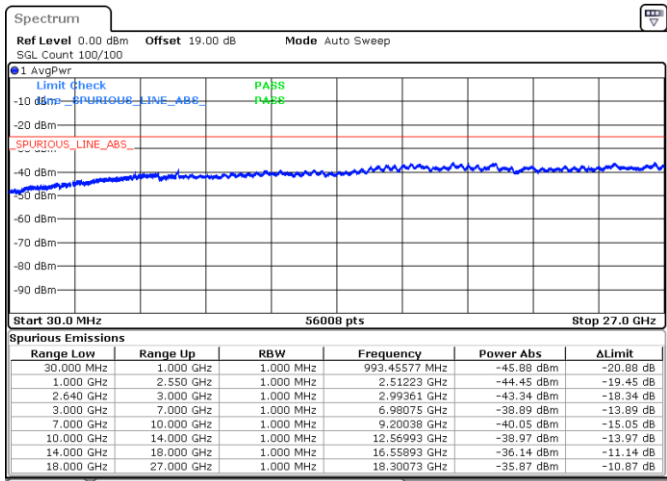

Date: 20.JUL.2019 23:18:40

Date: 20.JUL.2019 23:18:36

Highest Channel / 64QAM

Date: 20.JUL.2019 23:40:33

LTE Band 38 / 15MHz

Lowest Channel / 64QAM

Middle Channel / 64QAM

Date: 20_JUL_2019 23:41:29

Date: 20_JUL_2019 23:42:26

Highest Channel / 64QAM

Date: 20_JUL_2019 23:43:22

LTE Band 38 / 20MHz

Lowest Channel / 64QAM

Middle Channel / 64QAM

Highest Channel / 64QAM

LTE Band 41 / 5MHz