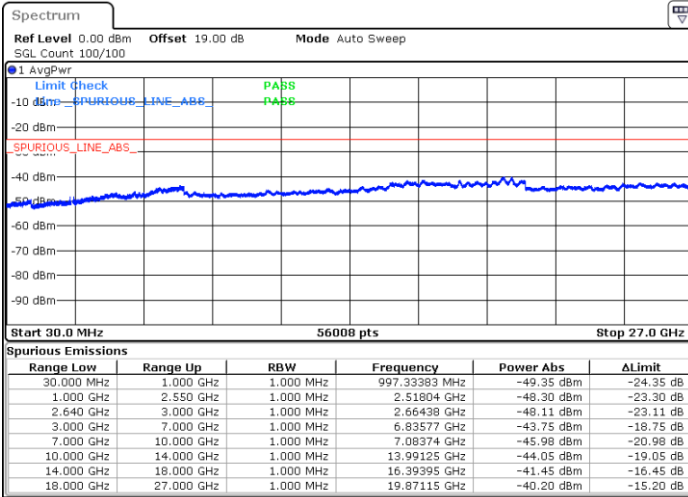

Highest Channel / 64QAM

Date: 7.AUG.2019 14:04:08

LTE Band 7 / 20MHz

Lowest Channel / 64QAM

Middle Channel / 64QAM

Date: 7.AUG.2019 14:05:01

Date: 7.AUG.2019 14:05:53

Highest Channel / 64QAM

Date: 7.AUG.2019 14:06:46

LTE Band 38 / 5MHz

Lowest Channel / QPSK

Lowest Channel / 16QAM

Date: 20 JUL 2019 09:49:56

Date: 20 JUL 2019 09:50:50

Middle Channel / QPSK

Middle Channel / 16QAM

Date: 20 JUL 2019 09:51:43

Date: 20 JUL 2019 09:52:37

LTE Band 38 / 5MHz

Highest Channel / QPSK

Date: 20 JUL 2019 09:53:31

Highest Channel / 16QAM

Date: 20 JUL 2019 09:54:24

LTE Band 38 / 10MHz