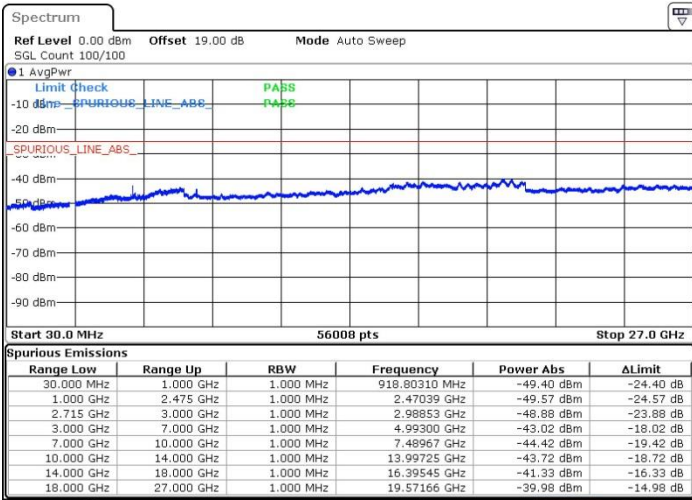

Date: 20.JUL.2019 23:18:40

Date: 20.JUL.2019 23:18:36

Highest Channel / 64QAM

Date: 20.JUL.2019 23:40:33

LTE Band 38 / 15MHz

Lowest Channel / 64QAM

Middle Channel / 64QAM

Date: 20_JUL_2019 23:41:29

Date: 20_JUL_2019 23:42:26

Highest Channel / 64QAM

Date: 20_JUL_2019 23:43:22

LTE Band 38 / 20MHz

Lowest Channel / 64QAM

Middle Channel / 64QAM

Highest Channel / 64QAM

LTE Band 41 / 5MHz

Lowest Channel / QPSK

Lowest Channel / 16QAM

Date: 31.JUL.2019 11:24:35

Date: 31.JUL.2019 11:25:29

Middle Channel / QPSK

Middle Channel / 16QAM

Date: 31.JUL.2019 11:28:59

Date: 31.JUL.2019 11:28:07