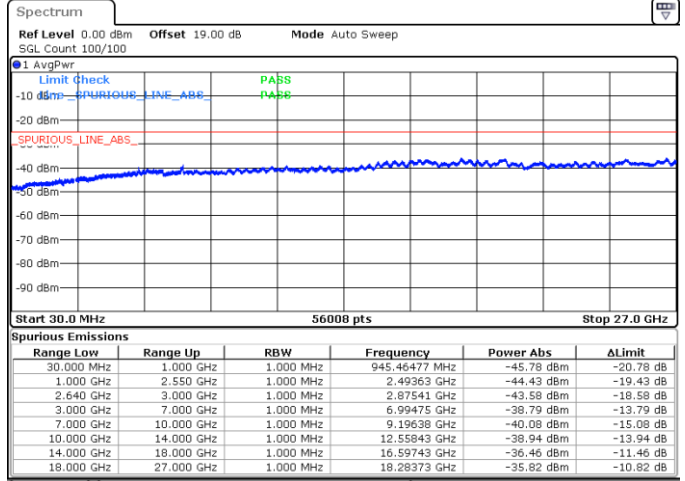

Date: 20 JUL 2019 10:17:29

LTE Band 38 / 5MHz

Lowest Channel / 64QAM

Middle Channel / 64QAM

Highest Channel / 64QAM

LTE Band 38 / 10MHz

Lowest Channel / 64QAM

Middle Channel / 64QAM

Date: 20.JUL.2019 23:18:40

Date: 20.JUL.2019 23:18:36

Highest Channel / 64QAM

Date: 20.JUL.2019 23:40:33

LTE Band 38 / 15MHz

Lowest Channel / 64QAM

Middle Channel / 64QAM

Date: 20_JUL_2019 23:41:29

Date: 20_JUL_2019 23:42:26

Highest Channel / 64QAM

Date: 20_JUL_2019 23:43:22

LTE Band 38 / 20MHz

Lowest Channel / 64QAM

Middle Channel / 64QAM

Highest Channel / 64QAM

LTE Band 41 / 5MHz