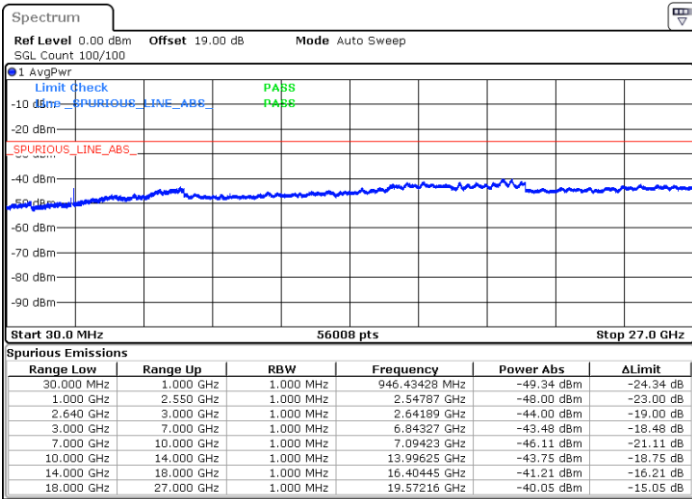

Date: 20 JUL 2019 09:58:53

Highest Channel / 16QAM

Date: 20 JUL 2019 09:59:46

LTE Band 38 / 20MHz

Lowest Channel / QPSK

Date: 20 JUL 2019 10:13:01

Lowest Channel / 16QAM

Date: 20 JUL 2019 10:13:54

LTE Band 38 / 20MHz

Middle Channel / QPSK

Middle Channel / 16QAM

Date: 20 JUL 2019 10:14:48

Date: 20 JUL 2019 10:15:41

Highest Channel / QPSK

Highest Channel / 16QAM

Date: 20 JUL 2019 10:16:35

Date: 20 JUL 2019 10:17:29

LTE Band 38 / 5MHz

Lowest Channel / 64QAM

Middle Channel / 64QAM

Highest Channel / 64QAM

LTE Band 38 / 10MHz

Lowest Channel / 64QAM

Middle Channel / 64QAM