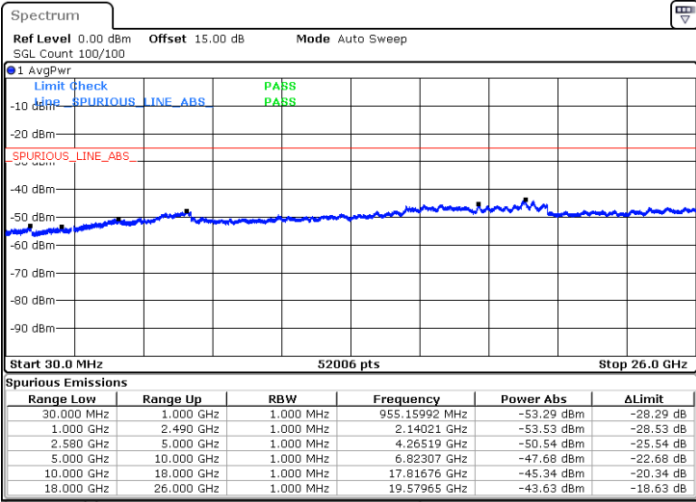

Date: 7.AUG.2019 13:57:08

Date: 7.AUG.2019 13:58:01

Highest Channel / 64QAM

Date: 7.AUG.2019 13:58:53

LTE Band 7 / 10MHz

Lowest Channel / 64QAM

Date: 7.AUG.2019 13:59:46

Middle Channel / 64QAM

Date: 7.AUG.2019 14:00:38

Highest Channel / 64QAM

Date: 7.AUG.2019 14:01:31

LTE Band 7 / 15MHz

Lowest Channel / 64QAM

Middle Channel / 64QAM

Date: 7.AUG.2019 14:02:23

Date: 7.AUG.2019 14:03:16

Highest Channel / 64QAM

Date: 7.AUG.2019 14:04:08

LTE Band 7 / 20MHz

Lowest Channel / 64QAM

Middle Channel / 64QAM

Date: 7.AUG.2019 14:05:01

Date: 7.AUG.2019 14:05:53

Highest Channel / 64QAM