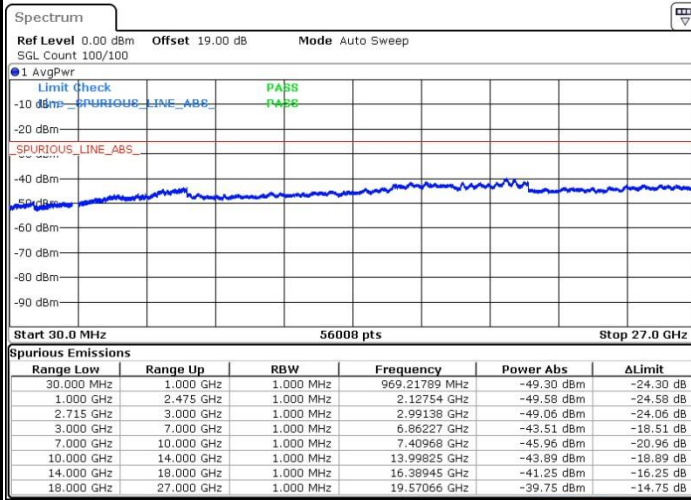

Date: 20_JUL_2019 23:42:26

Highest Channel / 64QAM

Date: 20_JUL_2019 23:43:22

LTE Band 38 / 20MHz

Lowest Channel / 64QAM

Middle Channel / 64QAM

Highest Channel / 64QAM

LTE Band 41 / 5MHz

Lowest Channel / QPSK

Lowest Channel / 16QAM

Date: 31.JUL.2019 11:24:35

Date: 31.JUL.2019 11:25:29

Middle Channel / QPSK

Middle Channel / 16QAM

Date: 31.JUL.2019 11:28:59

Date: 31.JUL.2019 11:28:07

LTE Band 41 / 5MHz

Highest Channel / QPSK

Date: 31 JUL 2019 11:29:54

Highest Channel / 16QAM

Date: 31 JUL 2019 11:30:43

LTE Band 41 / 10MHz

Lowest Channel / QPSK

Date: 31 JUL 2019 11:32:48