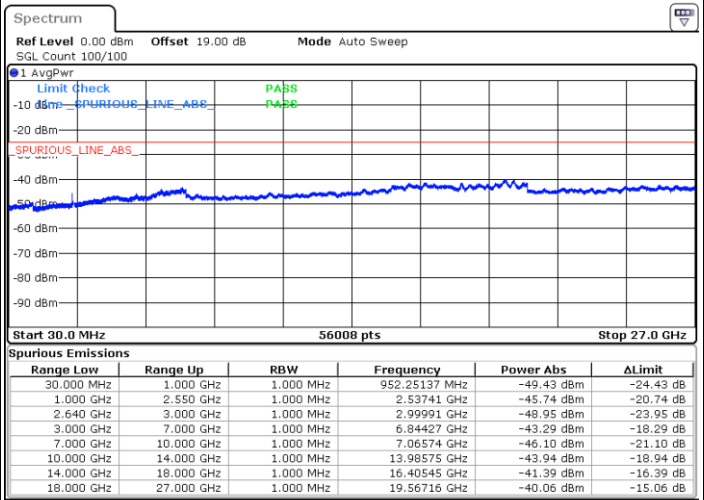

Date: 20 JUL 2019 09:55:18

Date: 20 JUL 2019 09:56:12

Middle Channel / QPSK

Middle Channel / 16QAM

Date: 20 JUL 2019 09:57:05

Date: 20 JUL 2019 09:57:59

LTE Band 38 / 15MHz

Highest Channel / QPSK

Date: 20 JUL 2019 09:58:53

Highest Channel / 16QAM

Date: 20 JUL 2019 09:59:46

LTE Band 38 / 20MHz

Lowest Channel / QPSK

Date: 20 JUL 2019 10:13:01

Lowest Channel / 16QAM

Date: 20 JUL 2019 10:13:54

LTE Band 38 / 20MHz

Middle Channel / QPSK

Middle Channel / 16QAM

Date: 20 JUL 2019 10:14:48

Date: 20 JUL 2019 10:15:41

Highest Channel / QPSK

Highest Channel / 16QAM

Date: 20 JUL 2019 10:16:35