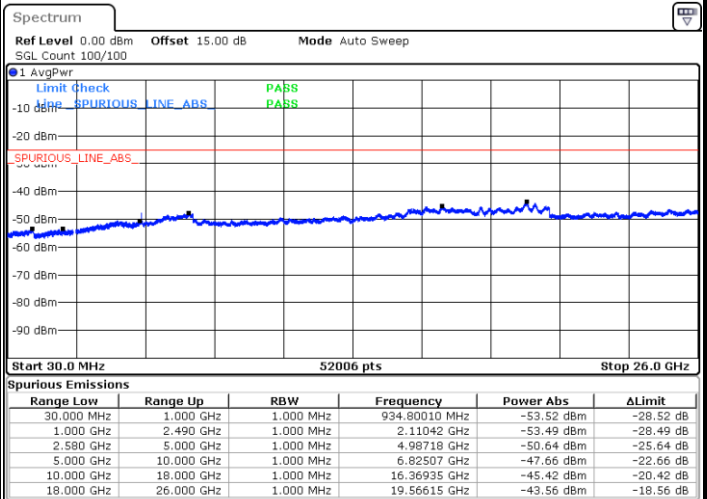

LTE Band 7 / 10MHz

Middle Channel / QPSK

Middle Channel / 16QAM

Date: 7.AUG.2019 11:37:53

Date: 7.AUG.2019 11:40:30

Highest Channel / QPSK

Highest Channel / 16QAM

Date: 7.AUG.2019 11:38:45

Date: 7.AUG.2019 11:41:23

LTE Band 7 / 15MHz

Lowest Channel / QPSK

Lowest Channel / 16QAM

Date: 7.AUG.2019 11:42:15

Date: 7.AUG.2019 11:44:53

Middle Channel / QPSK

Middle Channel / 16QAM

Date: 7.AUG.2019 11:43:08

Date: 7.AUG.2019 11:45:45

LTE Band 7 / 15MHz

Highest Channel / QPSK

Highest Channel / 16QAM

Date: 7.AUG.2019 11:44:00

Date: 7.AUG.2019 11:46:38

LTE Band 7 / 20MHz