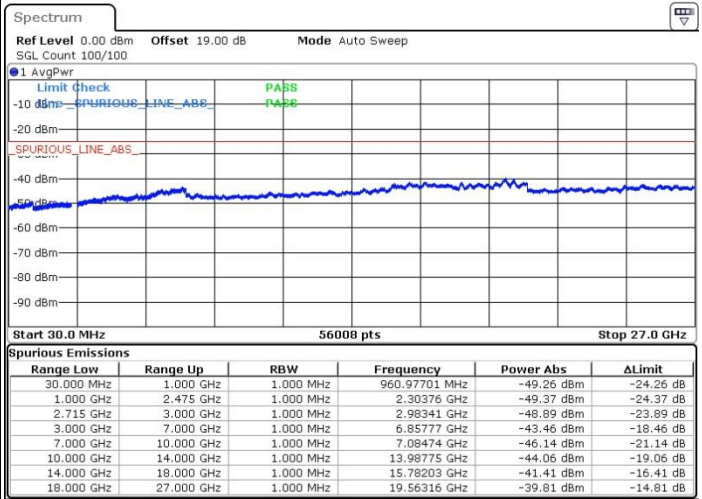

LTE Band 41 / 5MHz

Highest Channel / QPSK

Date: 31 JUL 2019 11:29:54

Highest Channel / 16QAM

Date: 31 JUL 2019 11:30:43

LTE Band 41 / 10MHz

Lowest Channel / QPSK

Date: 31 JUL 2019 11:32:48

Lowest Channel / 16QAM

Date: 31 JUL 2019 11:33:46

LTE Band 41 / 10MHz

Middle Channel / QPSK

Middle Channel / 16QAM

Date: 31.JUL.2019 11:37:29

Date: 31.JUL.2019 11:36:25

Highest Channel / QPSK

Highest Channel / 16QAM

Date: 31.JUL.2019 11:38:32

Date: 31.JUL.2019 11:39:21

LTE Band 41 / 15MHz

Lowest Channel / QPSK

Lowest Channel / 16QAM

Date: 31.JUL.2019 11:41:25

Date: 31.JUL.2019 11:42:15