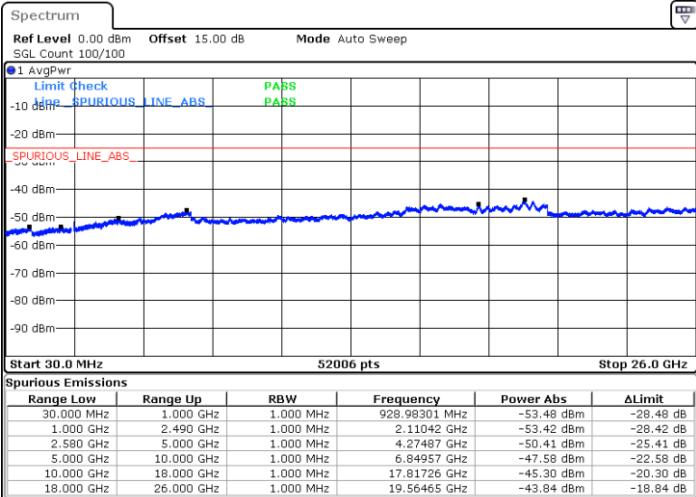

Lowest Channel / QPSK

Lowest Channel / 16QAM

Date: 7.AUG.2019 11:47:30

Date: 7.AUG.2019 11:50:08

LTE Band 7 / 20MHz

Middle Channel / QPSK

Middle Channel / 16QAM

Date: 7.AUG.2019 11:48:23

Date: 7.AUG.2019 11:51:00

Highest Channel / QPSK

Highest Channel / 16QAM

Date: 7.AUG.2019 11:49:15

Date: 7.AUG.2019 11:51:53

LTE Band 7 / 5MHz

Lowest Channel / 64QAM

Middle Channel / 64QAM

Date: 7.AUG.2019 13:57:08

Date: 7.AUG.2019 13:58:01

Highest Channel / 64QAM

Date: 7.AUG.2019 13:58:53

LTE Band 7 / 10MHz

Lowest Channel / 64QAM

Date: 7.AUG.2019 13:59:46

Middle Channel / 64QAM