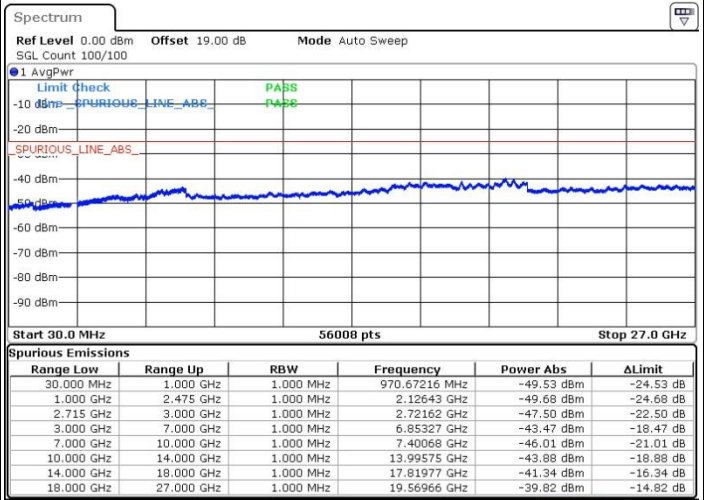

Date: 20_JUL_2019 23:42:26

Highest Channel / 64QAM

Date: 20_JUL_2019 23:43:22

LTE Band 38 / 20MHz

Lowest Channel / 64QAM

Middle Channel / 64QAM

Highest Channel / 64QAM

LTE Band 41 / 5MHz

Lowest Channel / QPSK

Lowest Channel / 16QAM

Date: 31.JUL.2019 11:24:35

Date: 31.JUL.2019 11:25:29

Middle Channel / QPSK

Middle Channel / 16QAM

Date: 31.JUL.2019 11:28:59

Date: 31.JUL.2019 11:28:07

LTE Band 41 / 5MHz

Highest Channel / QPSK

Date: 31 JUL 2019 11:29:54

Highest Channel / 16QAM

Date: 31 JUL 2019 11:30:43

LTE Band 41 / 10MHz

Lowest Channel / QPSK

Date: 31 JUL 2019 11:32:48