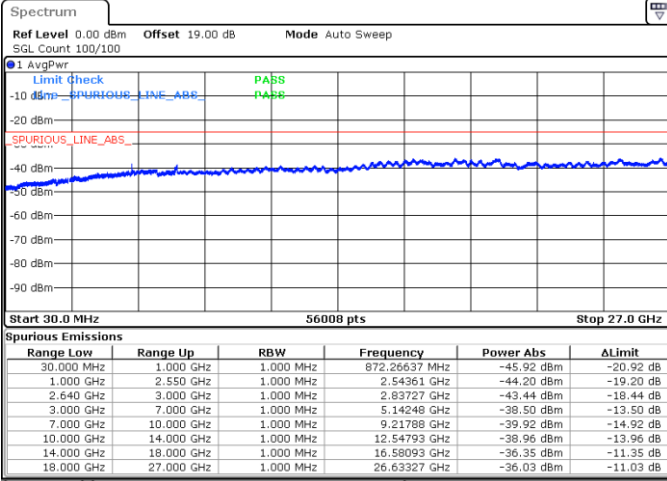

Date: 20.JUL.2019 23:18:40

Date: 20.JUL.2019 23:18:36

Highest Channel / 64QAM

Date: 20.JUL.2019 23:40:33

LTE Band 38 / 15MHz

Lowest Channel / 64QAM

Middle Channel / 64QAM

Date: 20_JUL_2019 23:41:29

Date: 20_JUL_2019 23:42:26

Highest Channel / 64QAM

Date: 20_JUL_2019 23:43:22

LTE Band 38 / 20MHz

Lowest Channel / 64QAM

Middle Channel / 64QAM

Highest Channel / 64QAM

LTE Band 41 / 5MHz

Lowest Channel / QPSK

Lowest Channel / 16QAM

Date: 31.JUL.2019 11:24:35

Date: 31.JUL.2019 11:25:29

Middle Channel / QPSK

Middle Channel / 16QAM

Date: 31.JUL.2019 11:28:59

Date: 31.JUL.2019 11:28:07