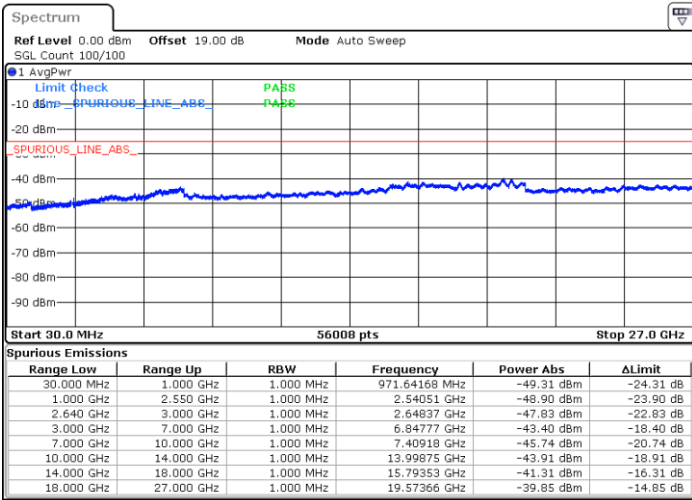

Date: 20 JUL 2019 09:55:18

Date: 20 JUL 2019 09:56:12

Middle Channel / QPSK

Middle Channel / 16QAM

Date: 20 JUL 2019 09:57:05

Date: 20 JUL 2019 09:57:59

LTE Band 38 / 15MHz

Highest Channel / QPSK

Date: 20 JUL 2019 09:58:53

Highest Channel / 16QAM

Date: 20 JUL 2019 09:59:46

LTE Band 38 / 20MHz

Lowest Channel / QPSK

Date: 20 JUL 2019 10:13:01

Lowest Channel / 16QAM

Date: 20 JUL 2019 10:13:54

LTE Band 38 / 20MHz

Middle Channel / QPSK

Middle Channel / 16QAM

Date: 20 JUL 2019 10:14:48

Date: 20 JUL 2019 10:15:41

Highest Channel / QPSK

Highest Channel / 16QAM

Date: 20 JUL 2019 10:16:35