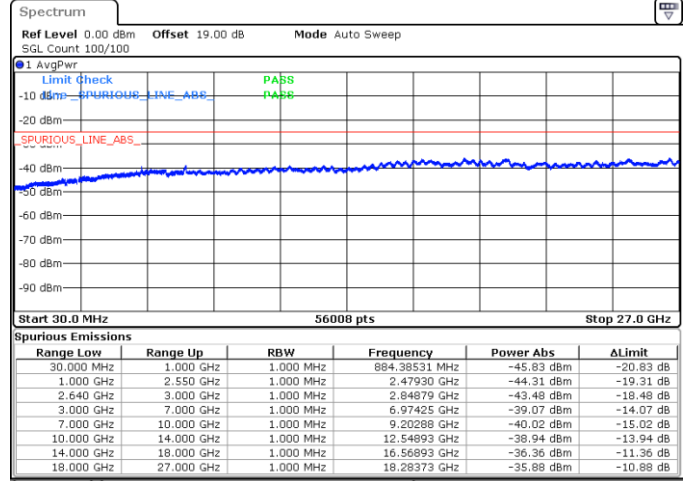

Date: 20.JUL.2019 23:18:40

Date: 20.JUL.2019 23:18:36

Highest Channel / 64QAM

Date: 20.JUL.2019 23:40:33

LTE Band 38 / 15MHz

Lowest Channel / 64QAM

Middle Channel / 64QAM

Date: 20_JUL_2019 23:41:29

Date: 20_JUL_2019 23:42:26

Highest Channel / 64QAM

Date: 20_JUL_2019 23:43:22

LTE Band 38 / 20MHz

Lowest Channel / 64QAM

Middle Channel / 64QAM

Highest Channel / 64QAM

LTE Band 41 / 5MHz

Lowest Channel / QPSK

Lowest Channel / 16QAM

Date: 31.JUL.2019 11:24:35

Date: 31.JUL.2019 11:25:29

Middle Channel / QPSK

Middle Channel / 16QAM

Date: 31.JUL.2019 11:28:59

Date: 31.JUL.2019 11:28:07

LTE Band 41 / 5MHz

Highest Channel / QPSK

Date: 31 JUL 2019 11:29:54

Highest Channel / 16QAM

Date: 31 JUL 2019 11:30:43

LTE Band 41 / 10MHz

Lowest Channel / QPSK

Date: 31 JUL 2019 11:32:48