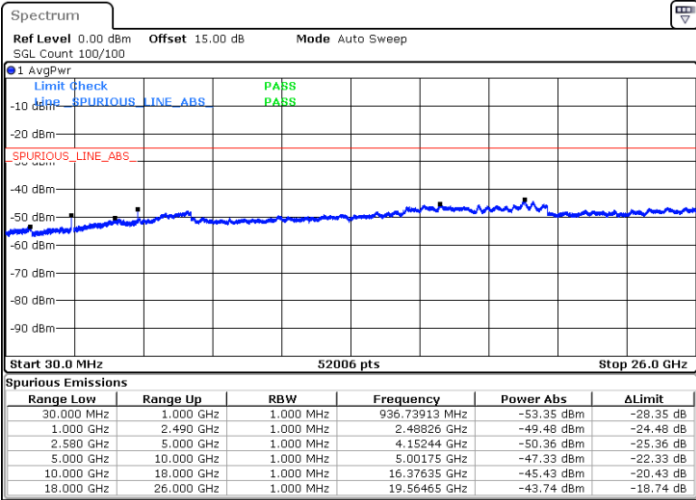

LTE Band 7 / 10MHz

Middle Channel / QPSK

Middle Channel / 16QAM

Date: 7.AUG.2019 11:37:53

Date: 7.AUG.2019 11:40:30

Highest Channel / QPSK

Highest Channel / 16QAM

Date: 7.AUG.2019 11:38:45

Date: 7.AUG.2019 11:41:23

LTE Band 7 / 15MHz

Lowest Channel / QPSK

Lowest Channel / 16QAM

Date: 7.AUG.2019 11:42:15

Date: 7.AUG.2019 11:44:53

Middle Channel / QPSK

Middle Channel / 16QAM

Date: 7.AUG.2019 11:43:08

Date: 7.AUG.2019 11:45:45

LTE Band 7 / 15MHz

Highest Channel / QPSK

Highest Channel / 16QAM

Date: 7.AUG.2019 11:44:00

Date: 7.AUG.2019 11:46:38

LTE Band 7 / 20MHz