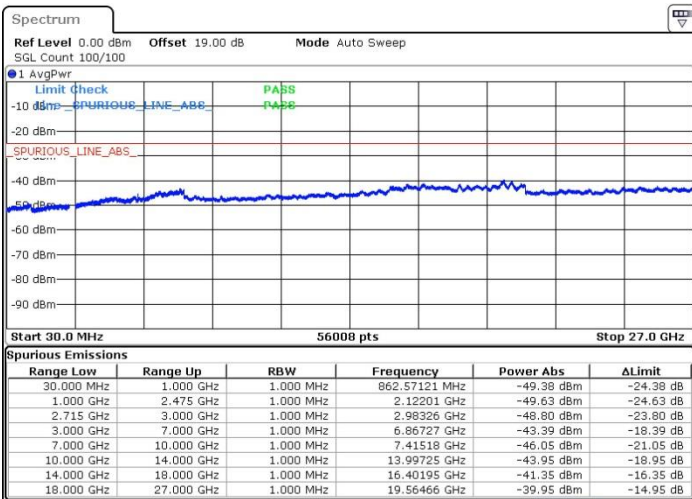

Middle Channel / QPSK

Middle Channel / 16QAM

Date: 31.JUL.2019 11:46:49

Date: 31.JUL.2019 11:46:00