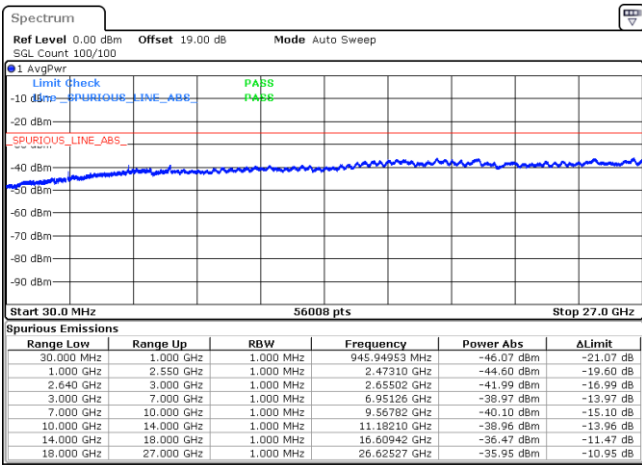

LTE Band 38 / 20MHz

Middle Channel / QPSK

Middle Channel / 16QAM

Date: 20 JUL 2019 10:14:48

Date: 20 JUL 2019 10:15:41

Highest Channel / QPSK

Highest Channel / 16QAM

Date: 20 JUL 2019 10:16:35

Date: 20 JUL 2019 10:17:29

LTE Band 38 / 5MHz

Lowest Channel / 64QAM

Middle Channel / 64QAM

Highest Channel / 64QAM

LTE Band 38 / 10MHz

Lowest Channel / 64QAM

Middle Channel / 64QAM

Date: 20.JUL.2019 23:18:40

Date: 20.JUL.2019 23:18:36

Highest Channel / 64QAM

Date: 20.JUL.2019 23:40:33

LTE Band 38 / 15MHz

Lowest Channel / 64QAM

Middle Channel / 64QAM

Date: 20_JUL_2019 23:41:29