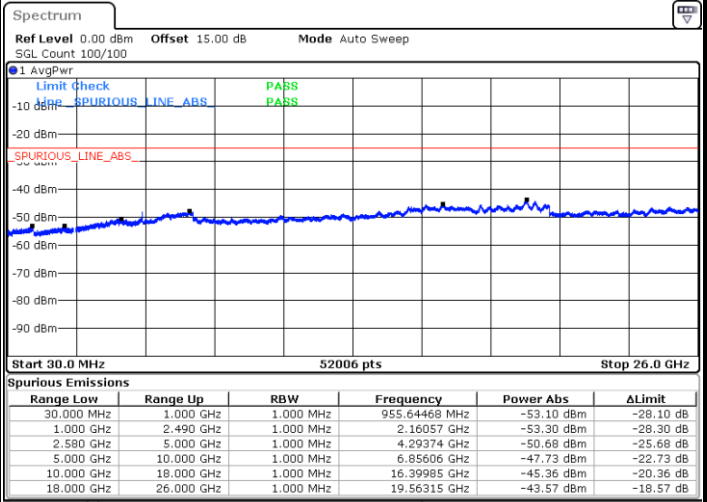

Date: 7.AUG.2019 11:43:08

Date: 7.AUG.2019 11:45:45

LTE Band 7 / 15MHz

Highest Channel / QPSK

Highest Channel / 16QAM

Date: 7.AUG.2019 11:44:00

Date: 7.AUG.2019 11:46:38

LTE Band 7 / 20MHz

Lowest Channel / QPSK

Lowest Channel / 16QAM

Date: 7.AUG.2019 11:47:30

Date: 7.AUG.2019 11:50:08

LTE Band 7 / 20MHz

Middle Channel / QPSK

Middle Channel / 16QAM

Date: 7.AUG.2019 11:48:23

Date: 7.AUG.2019 11:51:00

Highest Channel / QPSK

Highest Channel / 16QAM

Date: 7.AUG.2019 11:49:15

Date: 7.AUG.2019 11:51:53

LTE Band 7 / 5MHz

Lowest Channel / 64QAM

Middle Channel / 64QAM