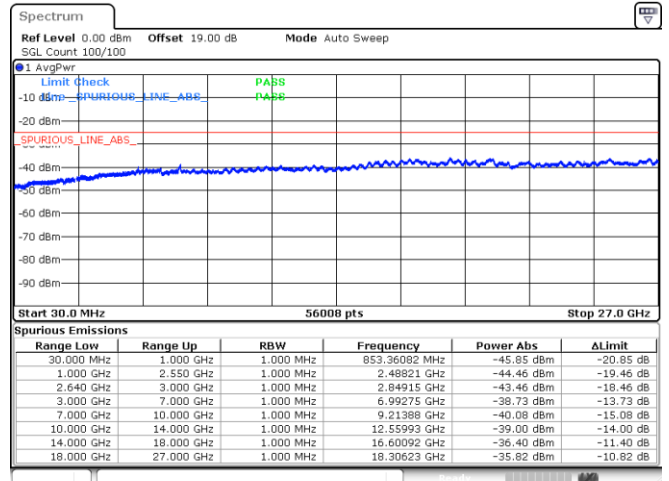

Date: 20 JUL 2019 10:17:29

LTE Band 38 / 5MHz

Lowest Channel / 64QAM

Middle Channel / 64QAM

Highest Channel / 64QAM

LTE Band 38 / 10MHz

Lowest Channel / 64QAM

Middle Channel / 64QAM

Date: 20.JUL.2019 23:18:40

Date: 20.JUL.2019 23:18:36

Highest Channel / 64QAM

Date: 20.JUL.2019 23:40:33

LTE Band 38 / 15MHz

Lowest Channel / 64QAM

Middle Channel / 64QAM

Date: 20_JUL_2019 23:41:29

Date: 20_JUL_2019 23:42:26

Highest Channel / 64QAM

Date: 20_JUL_2019 23:43:22

LTE Band 38 / 20MHz

Lowest Channel / 64QAM

Middle Channel / 64QAM

Highest Channel / 64QAM

LTE Band 41 / 5MHz