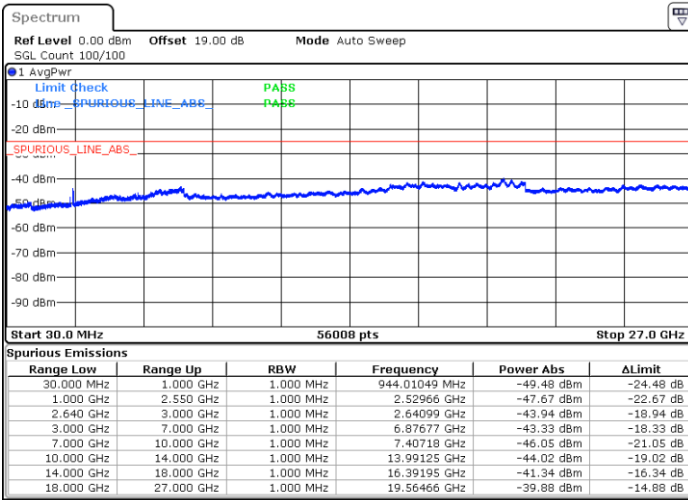

Date: 20 JUL 2019 09:51:43

Date: 20 JUL 2019 09:52:37

LTE Band 38 / 5MHz

Highest Channel / QPSK

Date: 20 JUL 2019 09:53:31

Highest Channel / 16QAM

Date: 20 JUL 2019 09:54:24

LTE Band 38 / 10MHz

Lowest Channel / QPSK

Date: 20 JUL 2019 10:07:39

Lowest Channel / 16QAM

Date: 20 JUL 2019 10:08:33

LTE Band 38 / 10MHz

Middle Channel / QPSK

Middle Channel / 16QAM

Date: 20 JUL 2019 10:09:26

Date: 20 JUL 2019 10:10:20

Highest Channel / QPSK

Highest Channel / 16QAM

Date: 20 JUL 2019 10:11:13

Date: 20 JUL 2019 10:12:07

LTE Band 38 / 15MHz

Lowest Channel / QPSK

Lowest Channel / 16QAM