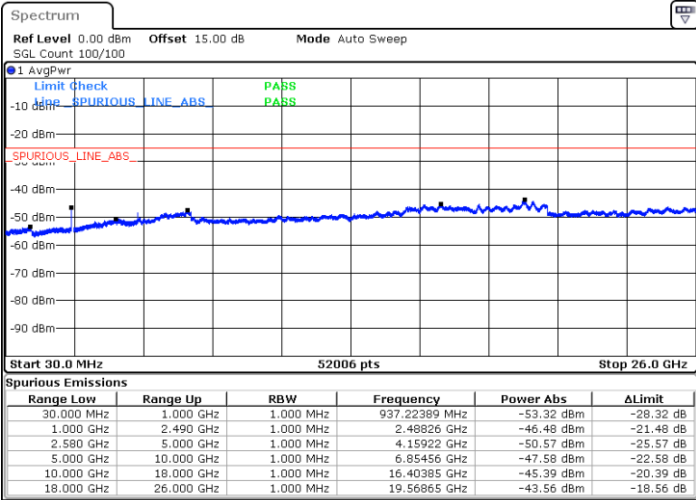

Date: 7.AUG.2019 14:00:38

Highest Channel / 64QAM

Date: 7.AUG.2019 14:01:31

LTE Band 7 / 15MHz

Lowest Channel / 64QAM

Middle Channel / 64QAM

Date: 7.AUG.2019 14:02:23

Date: 7.AUG.2019 14:03:16

Highest Channel / 64QAM

Date: 7.AUG.2019 14:04:08

LTE Band 7 / 20MHz

Lowest Channel / 64QAM

Middle Channel / 64QAM

Date: 7.AUG.2019 14:05:01

Date: 7.AUG.2019 14:05:53

Highest Channel / 64QAM

Date: 7.AUG.2019 14:06:46

LTE Band 38 / 5MHz

Lowest Channel / QPSK

Lowest Channel / 16QAM

Date: 20 JUL 2019 09:49:56

Date: 20 JUL 2019 09:50:50

Middle Channel / QPSK

Middle Channel / 16QAM

Date: 20 JUL 2019 09:51:43

Date: 20 JUL 2019 09:52:37

LTE Band 38 / 5MHz

Highest Channel / QPSK

Date: 20 JUL 2019 09:53:31

Highest Channel / 16QAM

Date: 20 JUL 2019 09:54:24

LTE Band 38 / 10MHz