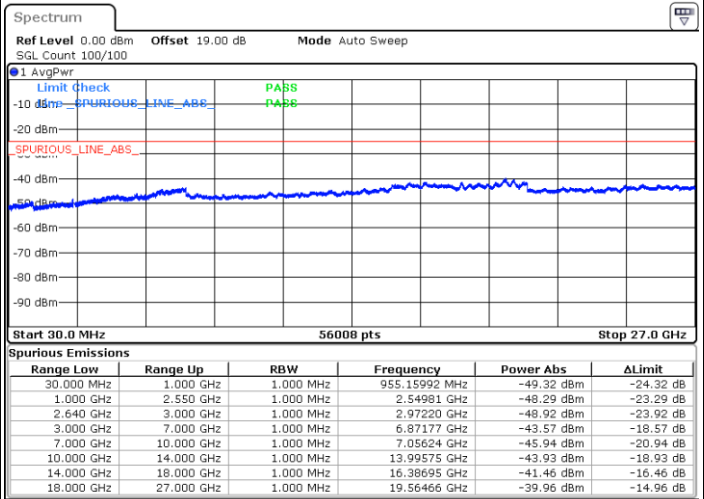

Date: 20 JUL 2019 09:58:53

Highest Channel / 16QAM

Date: 20 JUL 2019 09:59:46

LTE Band 38 / 20MHz

Lowest Channel / QPSK

Date: 20 JUL 2019 10:13:01

Lowest Channel / 16QAM

Date: 20 JUL 2019 10:13:54

LTE Band 38 / 20MHz

Middle Channel / QPSK

Middle Channel / 16QAM

Date: 20 JUL 2019 10:14:48

Date: 20 JUL 2019 10:15:41

Highest Channel / QPSK

Highest Channel / 16QAM

Date: 20 JUL 2019 10:16:35

Date: 20 JUL 2019 10:17:29

LTE Band 38 / 5MHz

Lowest Channel / 64QAM

Middle Channel / 64QAM

Highest Channel / 64QAM

LTE Band 38 / 10MHz

Lowest Channel / 64QAM

Middle Channel / 64QAM