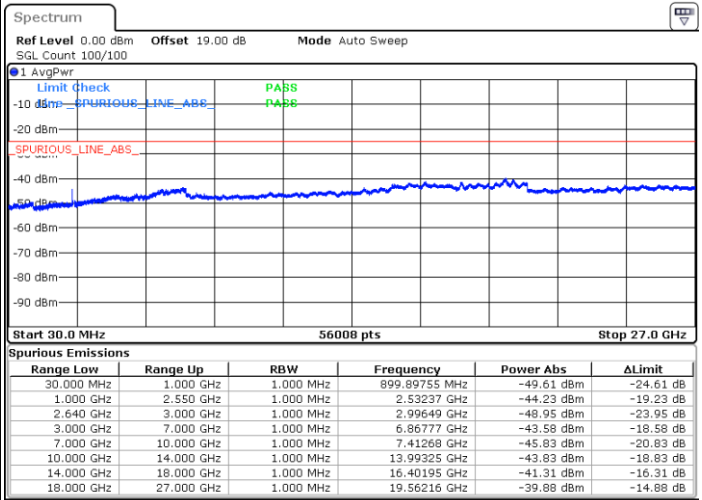

Date: 20 JUL 2019 10:10:20

Highest Channel / QPSK

Highest Channel / 16QAM

Date: 20 JUL 2019 10:11:13

Date: 20 JUL 2019 10:12:07

LTE Band 38 / 15MHz

Lowest Channel / QPSK

Lowest Channel / 16QAM

Date: 20 JUL 2019 09:55:18

Date: 20 JUL 2019 09:56:12

Middle Channel / QPSK

Middle Channel / 16QAM

Date: 20 JUL 2019 09:57:05

Date: 20 JUL 2019 09:57:59

LTE Band 38 / 15MHz

Highest Channel / QPSK