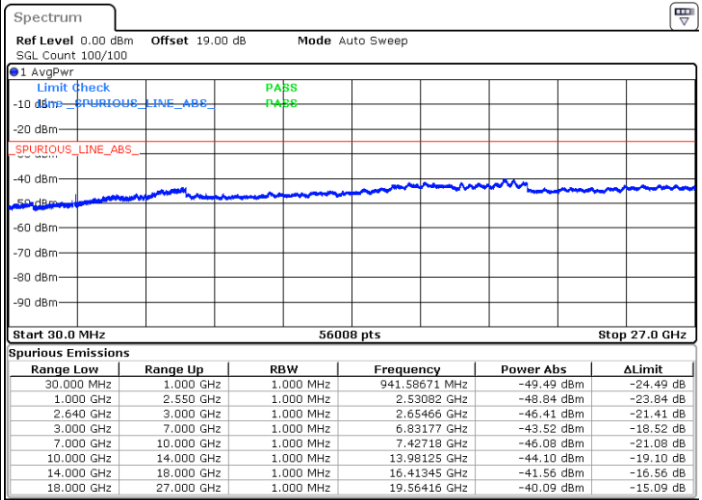

Date: 20 JUL 2019 09:51:43

Date: 20 JUL 2019 09:52:37

LTE Band 38 / 5MHz

Highest Channel / QPSK

Date: 20 JUL 2019 09:53:31

Highest Channel / 16QAM

Date: 20 JUL 2019 09:54:24

LTE Band 38 / 10MHz

Lowest Channel / QPSK

Date: 20 JUL 2019 10:07:39

Lowest Channel / 16QAM

Date: 20 JUL 2019 10:08:33

LTE Band 38 / 10MHz

Middle Channel / QPSK

Middle Channel / 16QAM

Date: 20 JUL 2019 10:09:26

Date: 20 JUL 2019 10:10:20

Highest Channel / QPSK

Highest Channel / 16QAM

Date: 20 JUL 2019 10:11:13

Date: 20 JUL 2019 10:12:07

LTE Band 38 / 15MHz

Lowest Channel / QPSK

Lowest Channel / 16QAM