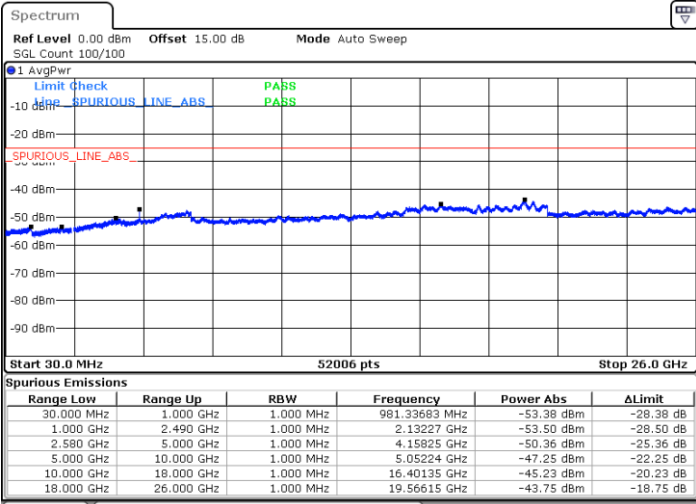

Date: 7.AUG.2019 11:43:08

Date: 7.AUG.2019 11:45:45

LTE Band 7 / 15MHz

Highest Channel / QPSK

Highest Channel / 16QAM

Date: 7.AUG.2019 11:44:00

Date: 7.AUG.2019 11:46:38

LTE Band 7 / 20MHz

Lowest Channel / QPSK

Lowest Channel / 16QAM

Date: 7.AUG.2019 11:47:30

Date: 7.AUG.2019 11:50:08

LTE Band 7 / 20MHz

Middle Channel / QPSK

Middle Channel / 16QAM

Date: 7.AUG.2019 11:48:23

Date: 7.AUG.2019 11:51:00

Highest Channel / QPSK

Highest Channel / 16QAM

Date: 7.AUG.2019 11:49:15

Date: 7.AUG.2019 11:51:53

LTE Band 7 / 5MHz

Lowest Channel / 64QAM

Middle Channel / 64QAM