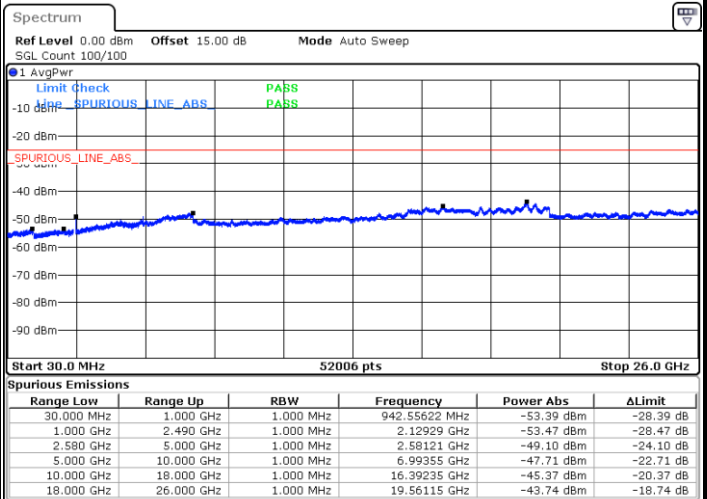

LTE Band 7 / 10MHz

Middle Channel / QPSK

Middle Channel / 16QAM

Date: 7.AUG.2019 11:37:53

Date: 7.AUG.2019 11:40:30

Highest Channel / QPSK

Highest Channel / 16QAM

Date: 7.AUG.2019 11:38:45

Date: 7.AUG.2019 11:41:23

LTE Band 7 / 15MHz

Lowest Channel / QPSK

Lowest Channel / 16QAM

Date: 7.AUG.2019 11:42:15

Date: 7.AUG.2019 11:44:53

Middle Channel / QPSK

Middle Channel / 16QAM

Date: 7.AUG.2019 11:43:08

Date: 7.AUG.2019 11:45:45

LTE Band 7 / 15MHz

Highest Channel / QPSK

Highest Channel / 16QAM

Date: 7.AUG.2019 11:44:00

Date: 7.AUG.2019 11:46:38

LTE Band 7 / 20MHz