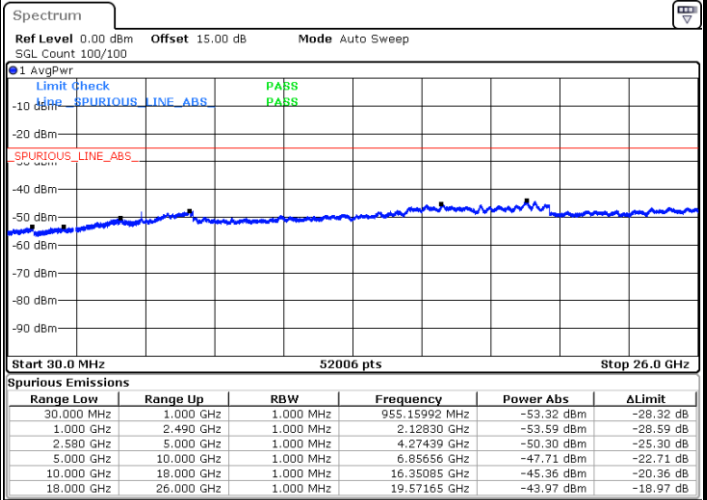

Lowest Channel / QPSK

Lowest Channel / 16QAM

Date: 7.AUG.2019 11:47:30

Date: 7.AUG.2019 11:50:08

LTE Band 7 / 20MHz

Middle Channel / QPSK

Middle Channel / 16QAM

Date: 7.AUG.2019 11:48:23

Date: 7.AUG.2019 11:51:00

Highest Channel / QPSK

Highest Channel / 16QAM

Date: 7.AUG.2019 11:49:15

Date: 7.AUG.2019 11:51:53

LTE Band 7 / 5MHz

Lowest Channel / 64QAM

Middle Channel / 64QAM

Date: 7.AUG.2019 13:57:08

Date: 7.AUG.2019 13:58:01

Highest Channel / 64QAM

Date: 7.AUG.2019 13:58:53

LTE Band 7 / 10MHz

Lowest Channel / 64QAM

Date: 7.AUG.2019 13:59:46

Middle Channel / 64QAM