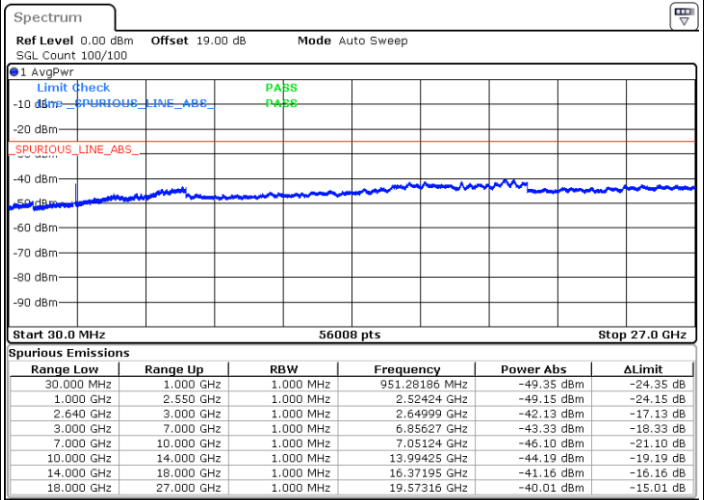

Date: 20 JUL 2019 09:51:43

Date: 20 JUL 2019 09:52:37

LTE Band 38 / 5MHz

Highest Channel / QPSK

Date: 20 JUL 2019 09:53:31

Highest Channel / 16QAM

Date: 20 JUL 2019 09:54:24

LTE Band 38 / 10MHz

Lowest Channel / QPSK

Date: 20 JUL 2019 10:07:39

Lowest Channel / 16QAM

Date: 20 JUL 2019 10:08:33

LTE Band 38 / 10MHz

Middle Channel / QPSK

Middle Channel / 16QAM

Date: 20 JUL 2019 10:09:26