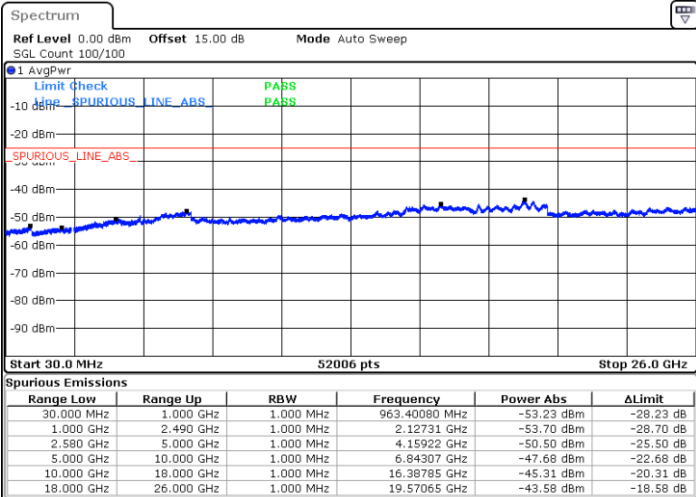

Date: 7.AUG.2019 14:00:38

Highest Channel / 64QAM

Date: 7.AUG.2019 14:01:31

LTE Band 7 / 15MHz

Lowest Channel / 64QAM

Middle Channel / 64QAM

Date: 7.AUG.2019 14:02:23

Date: 7.AUG.2019 14:03:16

Highest Channel / 64QAM

Date: 7.AUG.2019 14:04:08

LTE Band 7 / 20MHz

Lowest Channel / 64QAM

Middle Channel / 64QAM

Date: 7.AUG.2019 14:05:01

Date: 7.AUG.2019 14:05:53

Highest Channel / 64QAM

Date: 7.AUG.2019 14:06:46

LTE Band 38 / 5MHz

Lowest Channel / QPSK

Lowest Channel / 16QAM

Date: 20 JUL 2019 09:49:56

Date: 20 JUL 2019 09:50:50

Middle Channel / QPSK

Middle Channel / 16QAM