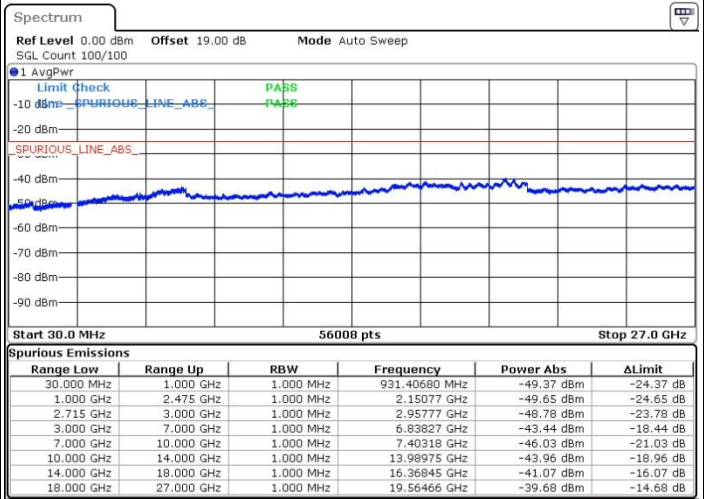

Date: 20_JUL_2019 23:42:26

Highest Channel / 64QAM

Date: 20_JUL_2019 23:43:22

LTE Band 38 / 20MHz

Lowest Channel / 64QAM

Middle Channel / 64QAM

Highest Channel / 64QAM

LTE Band 41 / 5MHz

Lowest Channel / QPSK

Lowest Channel / 16QAM

Date: 31.JUL.2019 11:24:35

Date: 31.JUL.2019 11:25:29

Middle Channel / QPSK

Middle Channel / 16QAM

Date: 31.JUL.2019 11:28:59

Date: 31.JUL.2019 11:28:07

LTE Band 41 / 5MHz

Highest Channel / QPSK

Date: 31 JUL 2019 11:29:54

Highest Channel / 16QAM

Date: 31 JUL 2019 11:30:43

LTE Band 41 / 10MHz

Lowest Channel / QPSK

Date: 31 JUL 2019 11:32:48