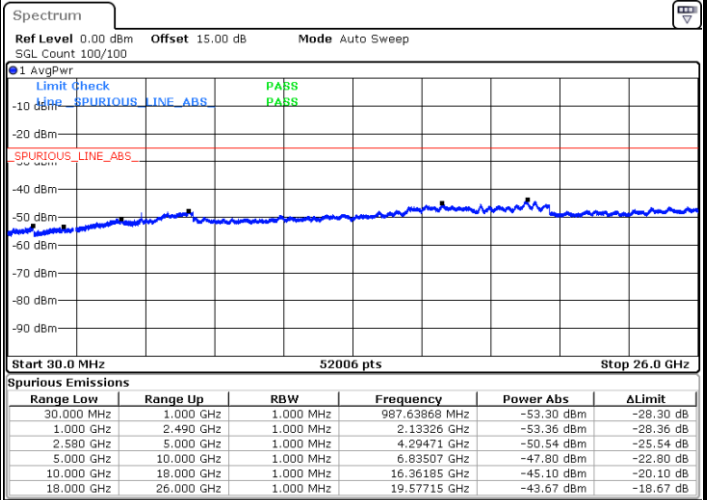

Date: 7.AUG.2019 13:57:08

Date: 7.AUG.2019 13:58:01

Highest Channel / 64QAM

Date: 7.AUG.2019 13:58:53

LTE Band 7 / 10MHz

Lowest Channel / 64QAM

Date: 7.AUG.2019 13:59:46

Middle Channel / 64QAM

Date: 7.AUG.2019 14:00:38

Highest Channel / 64QAM

Date: 7.AUG.2019 14:01:31

LTE Band 7 / 15MHz

Lowest Channel / 64QAM

Middle Channel / 64QAM

Date: 7.AUG.2019 14:02:23

Date: 7.AUG.2019 14:03:16

Highest Channel / 64QAM

Date: 7.AUG.2019 14:04:08

LTE Band 7 / 20MHz

Lowest Channel / 64QAM

Middle Channel / 64QAM

Date: 7.AUG.2019 14:05:01

Date: 7.AUG.2019 14:05:53

Highest Channel / 64QAM