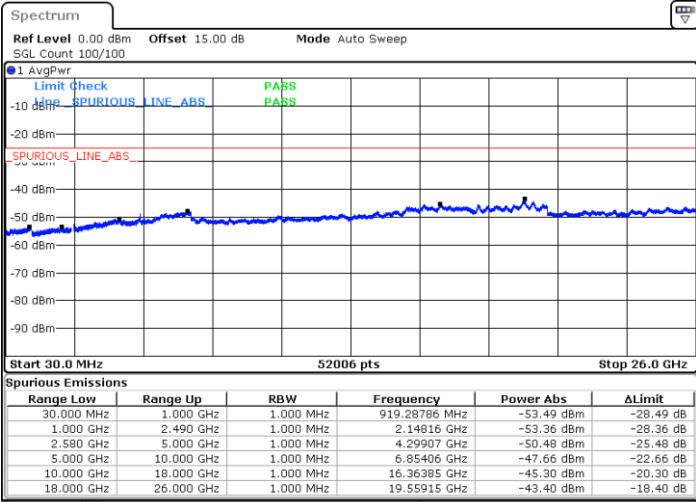

Date: 7.AUG.2019 11:43:08

Date: 7.AUG.2019 11:45:45

LTE Band 7 / 15MHz

Highest Channel / QPSK

Highest Channel / 16QAM

Date: 7.AUG.2019 11:44:00

Date: 7.AUG.2019 11:46:38

LTE Band 7 / 20MHz

Lowest Channel / QPSK

Lowest Channel / 16QAM

Date: 7.AUG.2019 11:47:30

Date: 7.AUG.2019 11:50:08

LTE Band 7 / 20MHz

Middle Channel / QPSK

Middle Channel / 16QAM

Date: 7.AUG.2019 11:48:23

Date: 7.AUG.2019 11:51:00

Highest Channel / QPSK

Highest Channel / 16QAM

Date: 7.AUG.2019 11:49:15

Date: 7.AUG.2019 11:51:53

LTE Band 7 / 5MHz

Lowest Channel / 64QAM

Middle Channel / 64QAM