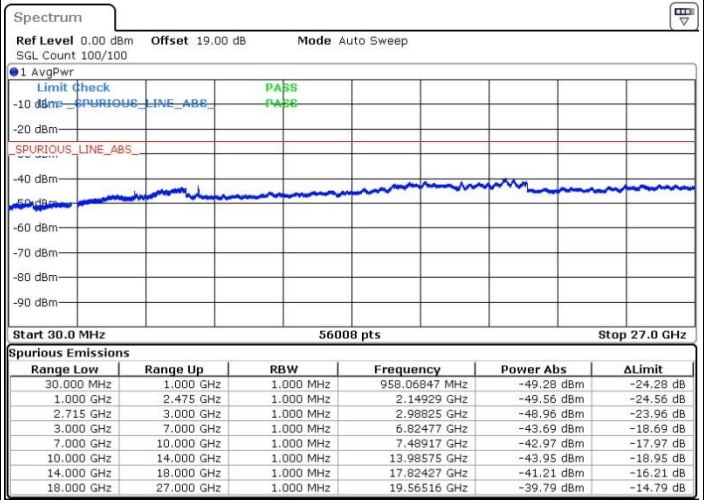

Date: 20.JUL.2019 23:18:40

Date: 20.JUL.2019 23:18:36

Highest Channel / 64QAM

Date: 20.JUL.2019 23:40:33

LTE Band 38 / 15MHz

Lowest Channel / 64QAM

Middle Channel / 64QAM

Date: 20_JUL_2019 23:41:29

Date: 20_JUL_2019 23:42:26

Highest Channel / 64QAM

Date: 20_JUL_2019 23:43:22

LTE Band 38 / 20MHz

Lowest Channel / 64QAM

Middle Channel / 64QAM

Highest Channel / 64QAM

LTE Band 41 / 5MHz

Lowest Channel / QPSK

Lowest Channel / 16QAM

Date: 31.JUL.2019 11:24:35

Date: 31.JUL.2019 11:25:29

Middle Channel / QPSK

Middle Channel / 16QAM

Date: 31.JUL.2019 11:28:59

Date: 31.JUL.2019 11:28:07