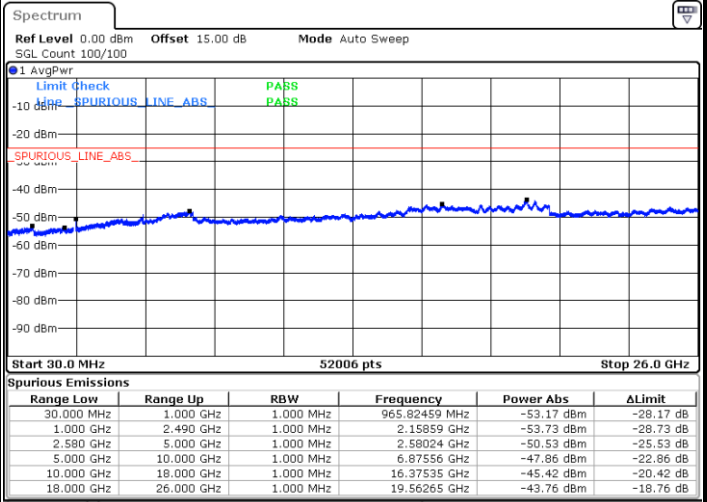

Date: 7.AUG.2019 11:41:23

LTE Band 7 / 15MHz

Lowest Channel / QPSK

Lowest Channel / 16QAM

Date: 7.AUG.2019 11:42:15

Date: 7.AUG.2019 11:44:53

Middle Channel / QPSK

Middle Channel / 16QAM

Date: 7.AUG.2019 11:43:08

Date: 7.AUG.2019 11:45:45

LTE Band 7 / 15MHz

Highest Channel / QPSK

Highest Channel / 16QAM

Date: 7.AUG.2019 11:44:00

Date: 7.AUG.2019 11:46:38

LTE Band 7 / 20MHz

Lowest Channel / QPSK

Lowest Channel / 16QAM

Date: 7.AUG.2019 11:47:30

Date: 7.AUG.2019 11:50:08

LTE Band 7 / 20MHz

Middle Channel / QPSK

Middle Channel / 16QAM

Date: 7.AUG.2019 11:48:23

Date: 7.AUG.2019 11:51:00

Highest Channel / QPSK

Highest Channel / 16QAM

Date: 7.AUG.2019 11:49:15

Date: 7.AUG.2019 11:51:53

LTE Band 7 / 5MHz

Lowest Channel / 64QAM

Middle Channel / 64QAM