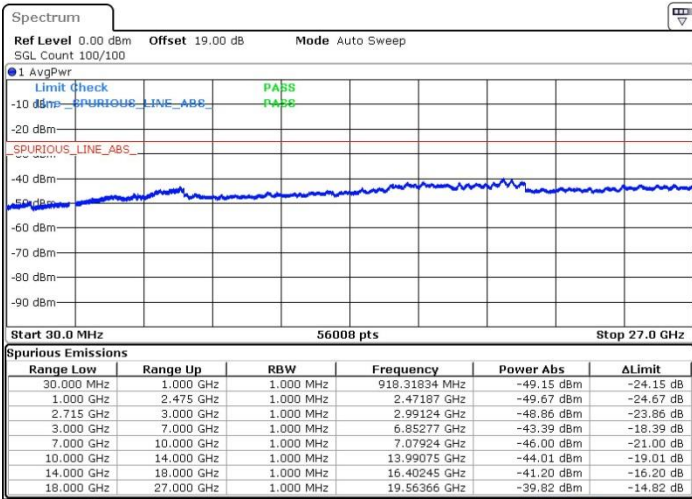

Date: 20_JUL_2019 23:42:26

Highest Channel / 64QAM

Date: 20_JUL_2019 23:43:22

LTE Band 38 / 20MHz

Lowest Channel / 64QAM

Middle Channel / 64QAM

Highest Channel / 64QAM

LTE Band 41 / 5MHz

Lowest Channel / QPSK

Lowest Channel / 16QAM

Date: 31.JUL.2019 11:24:35

Date: 31.JUL.2019 11:25:29

Middle Channel / QPSK

Middle Channel / 16QAM

Date: 31.JUL.2019 11:28:59

Date: 31.JUL.2019 11:28:07

LTE Band 41 / 5MHz

Highest Channel / QPSK

Date: 31 JUL 2019 11:29:54

Highest Channel / 16QAM

Date: 31 JUL 2019 11:30:43

LTE Band 41 / 10MHz

Lowest Channel / QPSK

Date: 31 JUL 2019 11:32:48