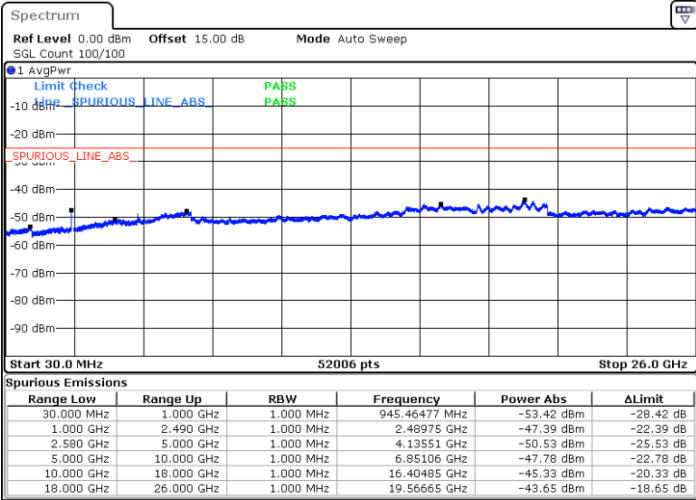

Date: 7.AUG.2019 13:57:08

Date: 7.AUG.2019 13:58:01

Highest Channel / 64QAM

Date: 7.AUG.2019 13:58:53

LTE Band 7 / 10MHz

Lowest Channel / 64QAM

Date: 7.AUG.2019 13:59:46

Middle Channel / 64QAM

Date: 7.AUG.2019 14:00:38

Highest Channel / 64QAM

Date: 7.AUG.2019 14:01:31

LTE Band 7 / 15MHz

Lowest Channel / 64QAM

Middle Channel / 64QAM

Date: 7.AUG.2019 14:02:23

Date: 7.AUG.2019 14:03:16

Highest Channel / 64QAM

Date: 7.AUG.2019 14:04:08

LTE Band 7 / 20MHz

Lowest Channel / 64QAM

Middle Channel / 64QAM

Date: 7.AUG.2019 14:05:01

Date: 7.AUG.2019 14:05:53

Highest Channel / 64QAM