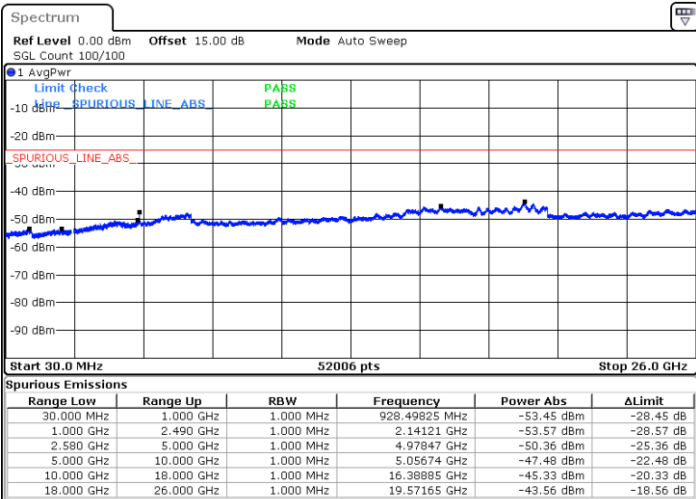

LTE Band 7 / 10MHz

Middle Channel / QPSK

Middle Channel / 16QAM

Date: 7.AUG.2019 11:37:53

Date: 7.AUG.2019 11:40:30

Highest Channel / QPSK

Highest Channel / 16QAM

Date: 7.AUG.2019 11:38:45

Date: 7.AUG.2019 11:41:23

LTE Band 7 / 15MHz

Lowest Channel / QPSK

Lowest Channel / 16QAM

Date: 7.AUG.2019 11:42:15

Date: 7.AUG.2019 11:44:53

Middle Channel / QPSK

Middle Channel / 16QAM

Date: 7.AUG.2019 11:43:08

Date: 7.AUG.2019 11:45:45

LTE Band 7 / 15MHz

Highest Channel / QPSK

Highest Channel / 16QAM

Date: 7.AUG.2019 11:44:00

Date: 7.AUG.2019 11:46:38

LTE Band 7 / 20MHz