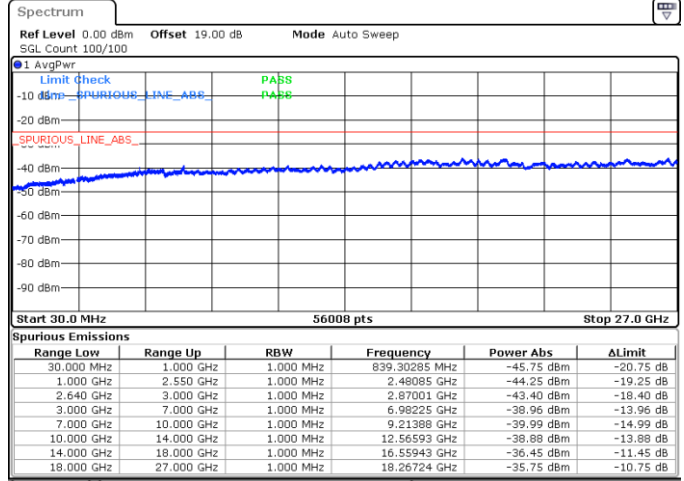

LTE Band 38 / 20MHz

Middle Channel / QPSK

Middle Channel / 16QAM

Date: 20 JUL 2019 10:14:48

Date: 20 JUL 2019 10:15:41

Highest Channel / QPSK

Highest Channel / 16QAM

Date: 20 JUL 2019 10:16:35

Date: 20 JUL 2019 10:17:29

LTE Band 38 / 5MHz

Lowest Channel / 64QAM

Middle Channel / 64QAM

Highest Channel / 64QAM

LTE Band 38 / 10MHz

Lowest Channel / 64QAM

Middle Channel / 64QAM

Date: 20.JUL.2019 23:18:40

Date: 20.JUL.2019 23:18:36

Highest Channel / 64QAM

Date: 20.JUL.2019 23:40:33

LTE Band 38 / 15MHz

Lowest Channel / 64QAM

Middle Channel / 64QAM

Date: 20_JUL_2019 23:41:29