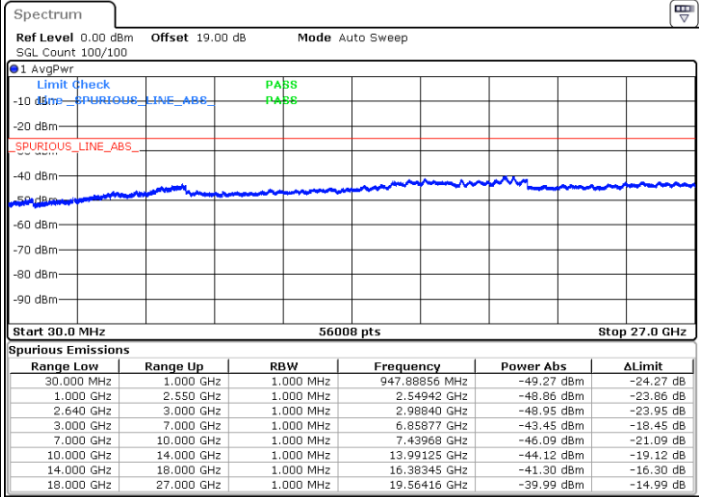

Date: 7.AUG.2019 14:00:38

Highest Channel / 64QAM

Date: 7.AUG.2019 14:01:31

LTE Band 7 / 15MHz

Lowest Channel / 64QAM

Middle Channel / 64QAM

Date: 7.AUG.2019 14:02:23

Date: 7.AUG.2019 14:03:16

Highest Channel / 64QAM

Date: 7.AUG.2019 14:04:08

LTE Band 7 / 20MHz

Lowest Channel / 64QAM

Middle Channel / 64QAM

Date: 7.AUG.2019 14:05:01

Date: 7.AUG.2019 14:05:53

Highest Channel / 64QAM

Date: 7.AUG.2019 14:06:46

LTE Band 38 / 5MHz

Lowest Channel / QPSK

Lowest Channel / 16QAM

Date: 20 JUL 2019 09:49:56

Date: 20 JUL 2019 09:50:50

Middle Channel / QPSK

Middle Channel / 16QAM