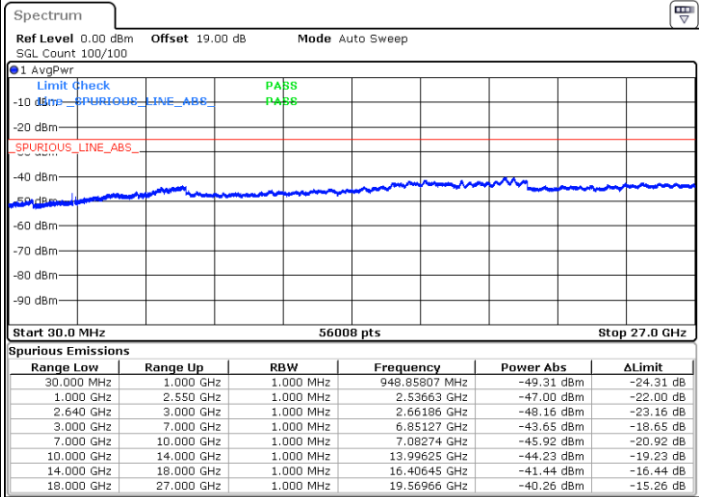

Highest Channel / 64QAM

Date: 7.AUG.2019 14:04:08

LTE Band 7 / 20MHz

Lowest Channel / 64QAM

Middle Channel / 64QAM

Date: 7.AUG.2019 14:05:01

Date: 7.AUG.2019 14:05:53

Highest Channel / 64QAM

Date: 7.AUG.2019 14:06:46

LTE Band 38 / 5MHz

Lowest Channel / QPSK

Lowest Channel / 16QAM

Date: 20 JUL 2019 09:49:56

Date: 20 JUL 2019 09:50:50

Middle Channel / QPSK

Middle Channel / 16QAM

Date: 20 JUL 2019 09:51:43

Date: 20 JUL 2019 09:52:37

LTE Band 38 / 5MHz

Highest Channel / QPSK

Date: 20 JUL 2019 09:53:31

Highest Channel / 16QAM

Date: 20 JUL 2019 09:54:24

LTE Band 38 / 10MHz