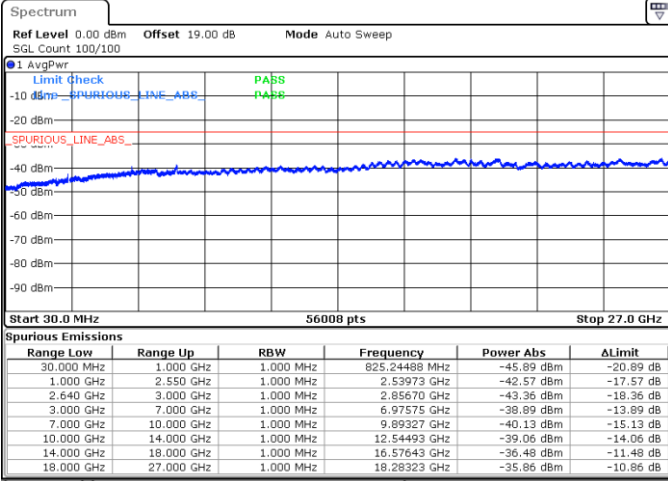

LTE Band 38 / 20MHz

Middle Channel / QPSK

Middle Channel / 16QAM

Date: 20 JUL 2019 10:14:48

Date: 20 JUL 2019 10:15:41

Highest Channel / QPSK

Highest Channel / 16QAM

Date: 20 JUL 2019 10:16:35

Date: 20 JUL 2019 10:17:29

LTE Band 38 / 5MHz

Lowest Channel / 64QAM

Middle Channel / 64QAM

Highest Channel / 64QAM

LTE Band 38 / 10MHz

Lowest Channel / 64QAM

Middle Channel / 64QAM

Date: 20.JUL.2019 23:18:40

Date: 20.JUL.2019 23:18:36

Highest Channel / 64QAM

Date: 20.JUL.2019 23:40:33

LTE Band 38 / 15MHz

Lowest Channel / 64QAM

Middle Channel / 64QAM

Date: 20_JUL_2019 23:41:29