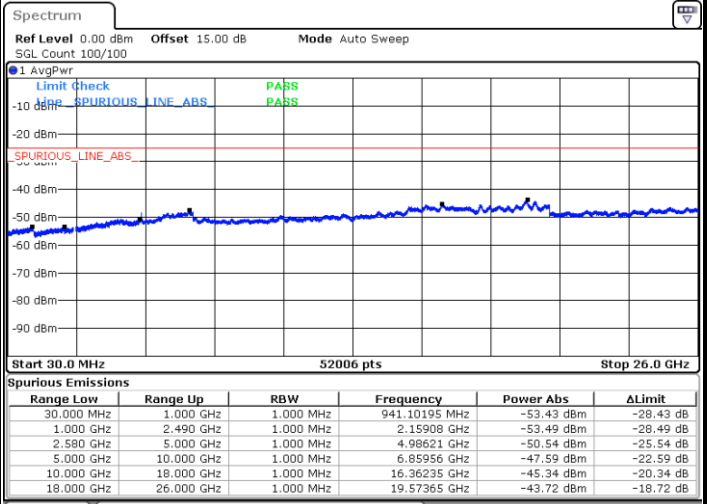

Date: 7.AUG.2019 11:43:08

Date: 7.AUG.2019 11:45:45

LTE Band 7 / 15MHz

Highest Channel / QPSK

Highest Channel / 16QAM

Date: 7.AUG.2019 11:44:00

Date: 7.AUG.2019 11:46:38

LTE Band 7 / 20MHz

Lowest Channel / QPSK

Lowest Channel / 16QAM

Date: 7.AUG.2019 11:47:30

Date: 7.AUG.2019 11:50:08

LTE Band 7 / 20MHz

Middle Channel / QPSK

Middle Channel / 16QAM

Date: 7.AUG.2019 11:48:23

Date: 7.AUG.2019 11:51:00

Highest Channel / QPSK

Highest Channel / 16QAM

Date: 7.AUG.2019 11:49:15

Date: 7.AUG.2019 11:51:53

LTE Band 7 / 5MHz

Lowest Channel / 64QAM

Middle Channel / 64QAM

Date: 7.AUG.2019 13:57:08

Date: 7.AUG.2019 13:58:01

Highest Channel / 64QAM

Date: 7.AUG.2019 13:58:53

LTE Band 7 / 10MHz

Lowest Channel / 64QAM

Date: 7.AUG.2019 13:59:46

Middle Channel / 64QAM