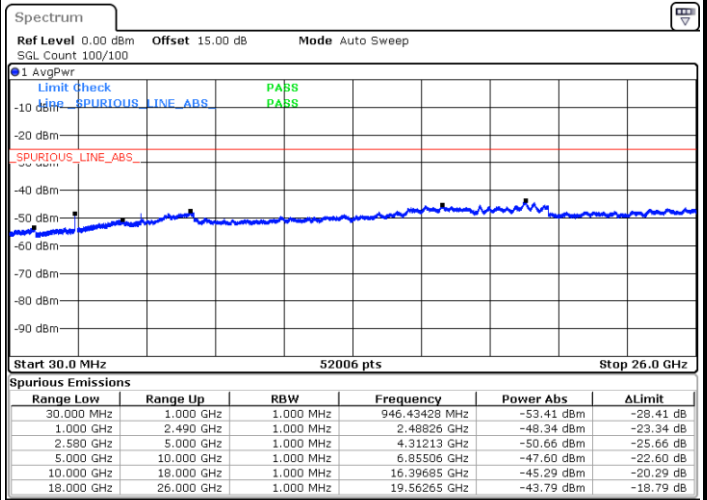

LTE Band 7 / 10MHz

Middle Channel / QPSK

Middle Channel / 16QAM

Date: 7.AUG.2019 11:37:53

Date: 7.AUG.2019 11:40:30

Highest Channel / QPSK

Highest Channel / 16QAM

Date: 7.AUG.2019 11:38:45

Date: 7.AUG.2019 11:41:23

LTE Band 7 / 15MHz

Lowest Channel / QPSK

Lowest Channel / 16QAM

Date: 7.AUG.2019 11:42:15

Date: 7.AUG.2019 11:44:53

Middle Channel / QPSK

Middle Channel / 16QAM

Date: 7.AUG.2019 11:43:08

Date: 7.AUG.2019 11:45:45

LTE Band 7 / 15MHz

Highest Channel / QPSK

Highest Channel / 16QAM

Date: 7.AUG.2019 11:44:00

Date: 7.AUG.2019 11:46:38

LTE Band 7 / 20MHz