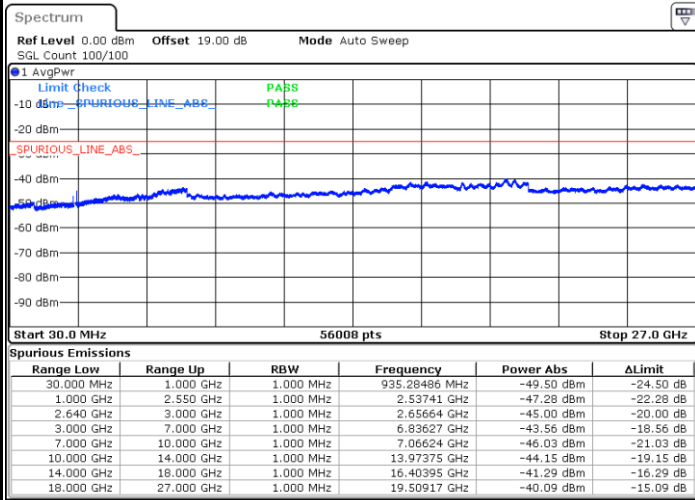

Date: 20 JUL 2019 10:10:20

Highest Channel / QPSK

Highest Channel / 16QAM

Date: 20 JUL 2019 10:11:13

Date: 20 JUL 2019 10:12:07

LTE Band 38 / 15MHz

Lowest Channel / QPSK

Lowest Channel / 16QAM

Date: 20 JUL 2019 09:55:18

Date: 20 JUL 2019 09:56:12

Middle Channel / QPSK

Middle Channel / 16QAM

Date: 20 JUL 2019 09:57:05

Date: 20 JUL 2019 09:57:59

LTE Band 38 / 15MHz

Highest Channel / QPSK

Date: 20 JUL 2019 09:58:53

Highest Channel / 16QAM

Date: 20 JUL 2019 09:59:46

LTE Band 38 / 20MHz

Lowest Channel / QPSK

Date: 20 JUL 2019 10:13:01

Lowest Channel / 16QAM

Date: 20 JUL 2019 10:13:54