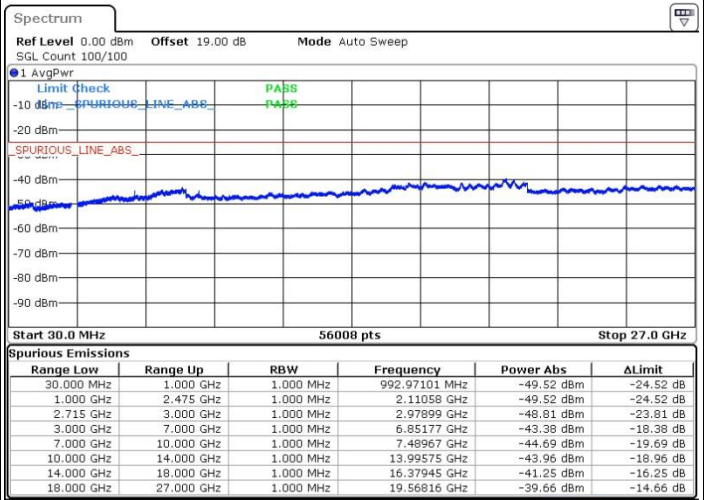

LTE Band 41 / 5MHz

Highest Channel / QPSK

Date: 31 JUL 2019 11:29:54

Highest Channel / 16QAM

Date: 31 JUL 2019 11:30:43

LTE Band 41 / 10MHz

Lowest Channel / QPSK

Date: 31 JUL 2019 11:32:48

Lowest Channel / 16QAM

Date: 31 JUL 2019 11:33:46

LTE Band 41 / 10MHz

Middle Channel / QPSK

Middle Channel / 16QAM

Date: 31.JUL.2019 11:37:29

Date: 31.JUL.2019 11:36:25

Highest Channel / QPSK

Highest Channel / 16QAM

Date: 31.JUL.2019 11:38:32

Date: 31.JUL.2019 11:39:21

LTE Band 41 / 15MHz

Lowest Channel / QPSK

Lowest Channel / 16QAM

Date: 31.JUL.2019 11:41:25

Date: 31.JUL.2019 11:42:15