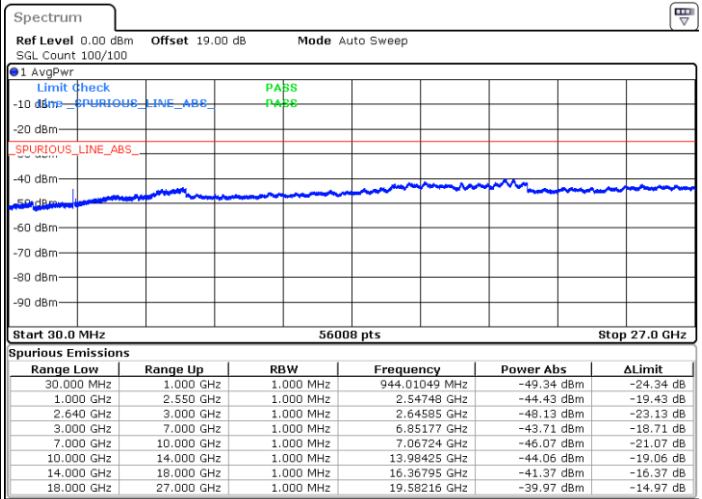

Lowest Channel / QPSK

Date: 20 JUL 2019 10:07:39

Lowest Channel / 16QAM

Date: 20 JUL 2019 10:08:33

LTE Band 38 / 10MHz

Middle Channel / QPSK

Middle Channel / 16QAM

Date: 20 JUL 2019 10:09:26

Date: 20 JUL 2019 10:10:20

Highest Channel / QPSK

Highest Channel / 16QAM

Date: 20 JUL 2019 10:11:13

Date: 20 JUL 2019 10:12:07

LTE Band 38 / 15MHz

Lowest Channel / QPSK

Lowest Channel / 16QAM

Date: 20 JUL 2019 09:55:18

Date: 20 JUL 2019 09:56:12

Middle Channel / QPSK

Middle Channel / 16QAM

Date: 20 JUL 2019 09:57:05

Date: 20 JUL 2019 09:57:59

LTE Band 38 / 15MHz

Highest Channel / QPSK