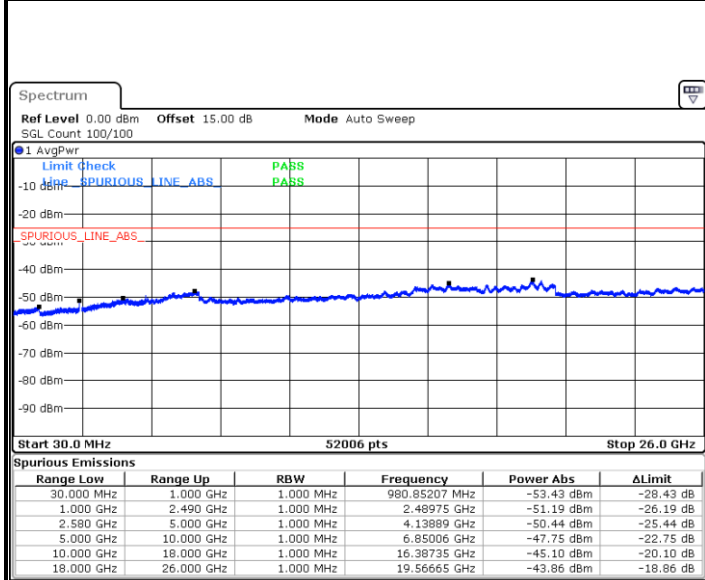

Date: 7.AUG.2019 11:51:00

Highest Channel / QPSK

Highest Channel / 16QAM

Date: 7.AUG.2019 11:49:15

Date: 7.AUG.2019 11:51:53

LTE Band 7 / 5MHz

Lowest Channel / 64QAM

Middle Channel / 64QAM

Date: 7.AUG.2019 13:57:08

Date: 7.AUG.2019 13:58:01

Highest Channel / 64QAM

Date: 7.AUG.2019 13:58:53

LTE Band 7 / 10MHz

Lowest Channel / 64QAM

Date: 7.AUG.2019 13:59:46

Middle Channel / 64QAM

Date: 7.AUG.2019 14:00:38

Highest Channel / 64QAM

Date: 7.AUG.2019 14:01:31

LTE Band 7 / 15MHz

Lowest Channel / 64QAM

Middle Channel / 64QAM

Date: 7.AUG.2019 14:02:23

Date: 7.AUG.2019 14:03:16

Highest Channel / 64QAM

Date: 7.AUG.2019 14:04:08

LTE Band 7 / 20MHz

Lowest Channel / 64QAM

Middle Channel / 64QAM

Date: 7.AUG.2019 14:05:01

Date: 7.AUG.2019 14:05:53

Highest Channel / 64QAM