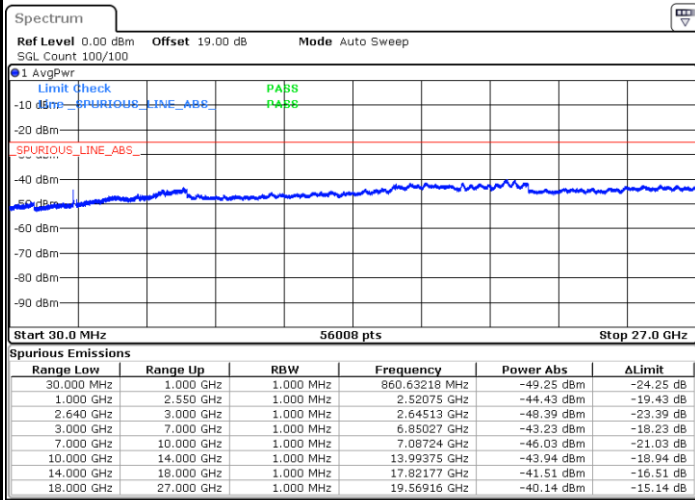

Date: 20 JUL 2019 09:51:43

Date: 20 JUL 2019 09:52:37

LTE Band 38 / 5MHz

Highest Channel / QPSK

Date: 20 JUL 2019 09:53:31

Highest Channel / 16QAM

Date: 20 JUL 2019 09:54:24

LTE Band 38 / 10MHz

Lowest Channel / QPSK

Date: 20 JUL 2019 10:07:39

Lowest Channel / 16QAM

Date: 20 JUL 2019 10:08:33

LTE Band 38 / 10MHz

Middle Channel / QPSK

Middle Channel / 16QAM

Date: 20 JUL 2019 10:09:26