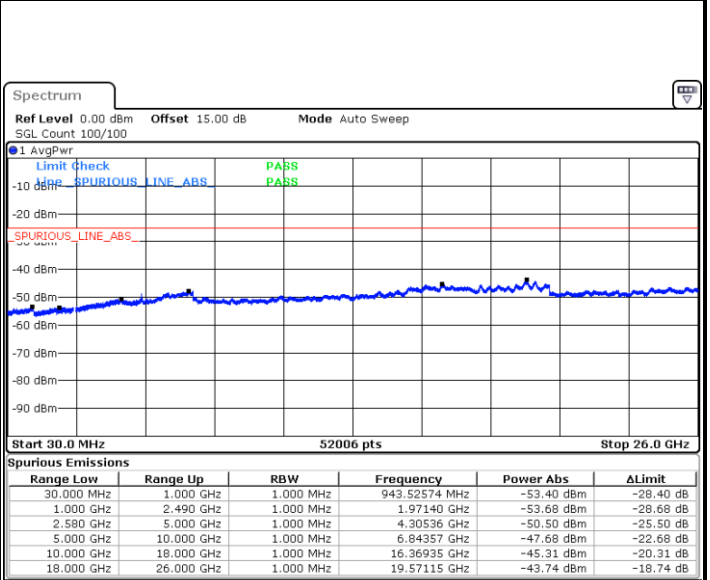

Date: 7.AUG.2019 11:51:00

Highest Channel / QPSK

Highest Channel / 16QAM

Date: 7.AUG.2019 11:49:15

Date: 7.AUG.2019 11:51:53

LTE Band 7 / 5MHz

Lowest Channel / 64QAM

Middle Channel / 64QAM

Date: 7.AUG.2019 13:57:08

Date: 7.AUG.2019 13:58:01

Highest Channel / 64QAM

Date: 7.AUG.2019 13:58:53

LTE Band 7 / 10MHz

Lowest Channel / 64QAM

Date: 7.AUG.2019 13:59:46

Middle Channel / 64QAM

Date: 7.AUG.2019 14:00:38

Highest Channel / 64QAM

Date: 7.AUG.2019 14:01:31

LTE Band 7 / 15MHz

Lowest Channel / 64QAM

Middle Channel / 64QAM

Date: 7.AUG.2019 14:02:23

Date: 7.AUG.2019 14:03:16