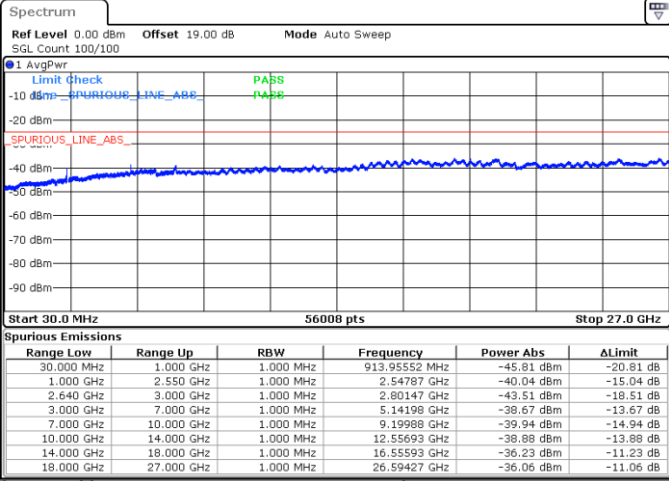

Date: 20 JUL 2019 10:17:29

LTE Band 38 / 5MHz

Lowest Channel / 64QAM

Middle Channel / 64QAM

Highest Channel / 64QAM

LTE Band 38 / 10MHz

Lowest Channel / 64QAM

Middle Channel / 64QAM

Date: 20.JUL.2019 23:18:40

Date: 20.JUL.2019 23:18:36

Highest Channel / 64QAM

Date: 20.JUL.2019 23:40:33

LTE Band 38 / 15MHz

Lowest Channel / 64QAM

Middle Channel / 64QAM

Date: 20_JUL_2019 23:41:29

Date: 20_JUL_2019 23:42:26

Highest Channel / 64QAM

Date: 20_JUL_2019 23:43:22

LTE Band 38 / 20MHz

Lowest Channel / 64QAM

Middle Channel / 64QAM

Highest Channel / 64QAM

LTE Band 41 / 5MHz