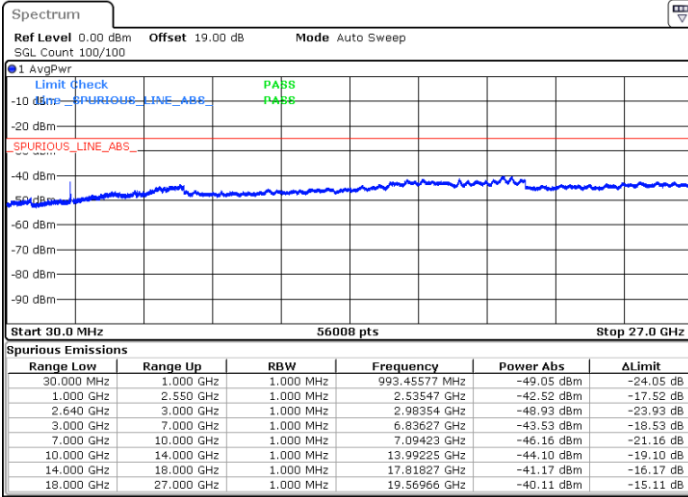

Highest Channel / 64QAM

Date: 7.AUG.2019 14:04:08

LTE Band 7 / 20MHz

Lowest Channel / 64QAM

Middle Channel / 64QAM

Date: 7.AUG.2019 14:05:01

Date: 7.AUG.2019 14:05:53

Highest Channel / 64QAM

Date: 7.AUG.2019 14:06:46

LTE Band 38 / 5MHz

Lowest Channel / QPSK

Lowest Channel / 16QAM

Date: 20 JUL 2019 09:49:56

Date: 20 JUL 2019 09:50:50

Middle Channel / QPSK

Middle Channel / 16QAM