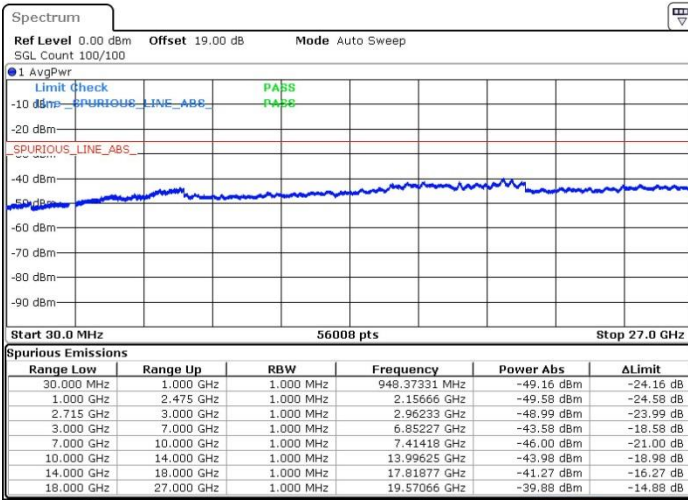

LTE Band 41 / 5MHz

Highest Channel / QPSK

Date: 31 JUL 2019 11:29:54

Highest Channel / 16QAM

Date: 31 JUL 2019 11:30:43

LTE Band 41 / 10MHz

Lowest Channel / QPSK

Date: 31 JUL 2019 11:32:48

Lowest Channel / 16QAM

Date: 31 JUL 2019 11:33:46

LTE Band 41 / 10MHz

Middle Channel / QPSK

Middle Channel / 16QAM

Date: 31.JUL.2019 11:37:29

Date: 31.JUL.2019 11:36:25

Highest Channel / QPSK

Highest Channel / 16QAM

Date: 31.JUL.2019 11:38:32

Date: 31.JUL.2019 11:39:21

LTE Band 41 / 15MHz

Lowest Channel / QPSK

Lowest Channel / 16QAM

Date: 31.JUL.2019 11:41:25

Date: 31.JUL.2019 11:42:15