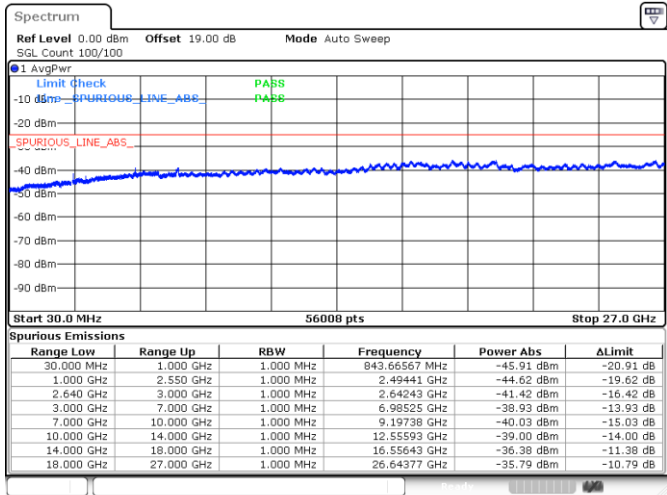

Date: 20 JUL 2019 10:17:29

LTE Band 38 / 5MHz

Lowest Channel / 64QAM

Middle Channel / 64QAM

Highest Channel / 64QAM

LTE Band 38 / 10MHz

Lowest Channel / 64QAM

Middle Channel / 64QAM

Date: 20.JUL.2019 23:18:40

Date: 20.JUL.2019 23:18:36

Highest Channel / 64QAM

Date: 20.JUL.2019 23:40:33

LTE Band 38 / 15MHz

Lowest Channel / 64QAM

Middle Channel / 64QAM

Date: 20_JUL_2019 23:41:29