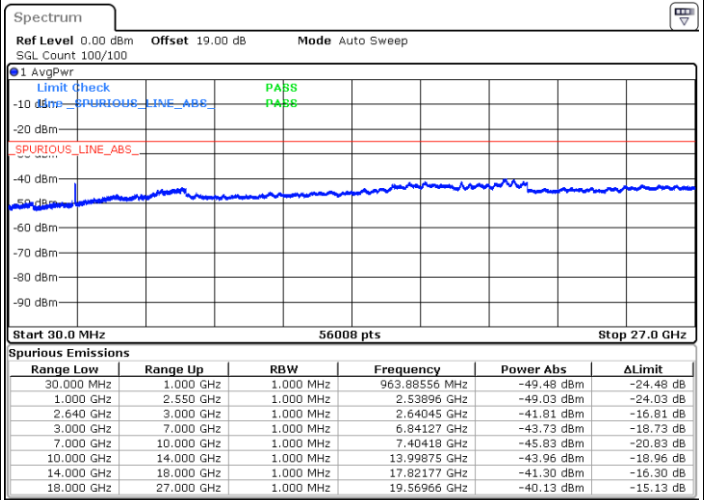

Date: 20 JUL 2019 10:10:20

Highest Channel / QPSK

Highest Channel / 16QAM

Date: 20 JUL 2019 10:11:13

Date: 20 JUL 2019 10:12:07

LTE Band 38 / 15MHz

Lowest Channel / QPSK

Lowest Channel / 16QAM

Date: 20 JUL 2019 09:55:18

Date: 20 JUL 2019 09:56:12

Middle Channel / QPSK

Middle Channel / 16QAM

Date: 20 JUL 2019 09:57:05

Date: 20 JUL 2019 09:57:59

LTE Band 38 / 15MHz

Highest Channel / QPSK

Date: 20 JUL 2019 09:58:53

Highest Channel / 16QAM

Date: 20 JUL 2019 09:59:46

LTE Band 38 / 20MHz

Lowest Channel / QPSK

Date: 20 JUL 2019 10:13:01

Lowest Channel / 16QAM

Date: 20 JUL 2019 10:13:54