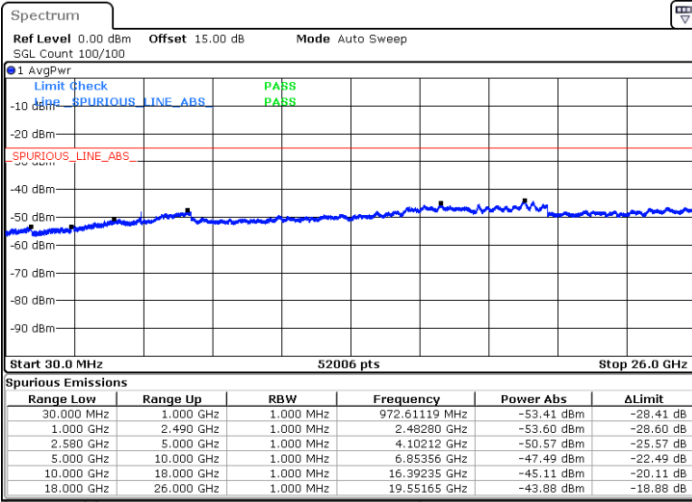

Date: 7.AUG.2019 11:41:23

LTE Band 7 / 15MHz

Lowest Channel / QPSK

Lowest Channel / 16QAM

Date: 7.AUG.2019 11:42:15

Date: 7.AUG.2019 11:44:53

Middle Channel / QPSK

Middle Channel / 16QAM

Date: 7.AUG.2019 11:43:08

Date: 7.AUG.2019 11:45:45

LTE Band 7 / 15MHz

Highest Channel / QPSK

Highest Channel / 16QAM

Date: 7.AUG.2019 11:44:00

Date: 7.AUG.2019 11:46:38

LTE Band 7 / 20MHz

Lowest Channel / QPSK

Lowest Channel / 16QAM

Date: 7.AUG.2019 11:47:30

Date: 7.AUG.2019 11:50:08

LTE Band 7 / 20MHz

Middle Channel / QPSK

Middle Channel / 16QAM

Date: 7.AUG.2019 11:48:23

Date: 7.AUG.2019 11:51:00

Highest Channel / QPSK

Highest Channel / 16QAM

Date: 7.AUG.2019 11:49:15

Date: 7.AUG.2019 11:51:53

LTE Band 7 / 5MHz

Lowest Channel / 64QAM

Middle Channel / 64QAM