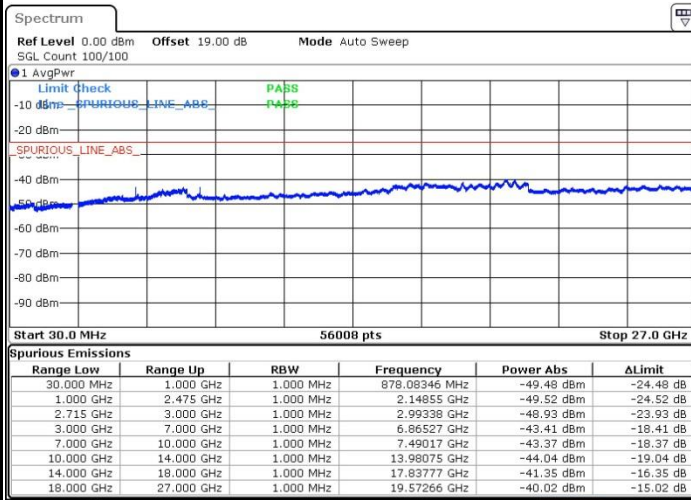

LTE Band 41 / 5MHz

Highest Channel / QPSK

Date: 31 JUL 2019 11:29:54

Highest Channel / 16QAM

Date: 31 JUL 2019 11:30:43

LTE Band 41 / 10MHz

Lowest Channel / QPSK

Date: 31 JUL 2019 11:32:48

Lowest Channel / 16QAM

Date: 31 JUL 2019 11:33:46

LTE Band 41 / 10MHz

Middle Channel / QPSK

Middle Channel / 16QAM

Date: 31.JUL.2019 11:37:29

Date: 31.JUL.2019 11:36:25

Highest Channel / QPSK