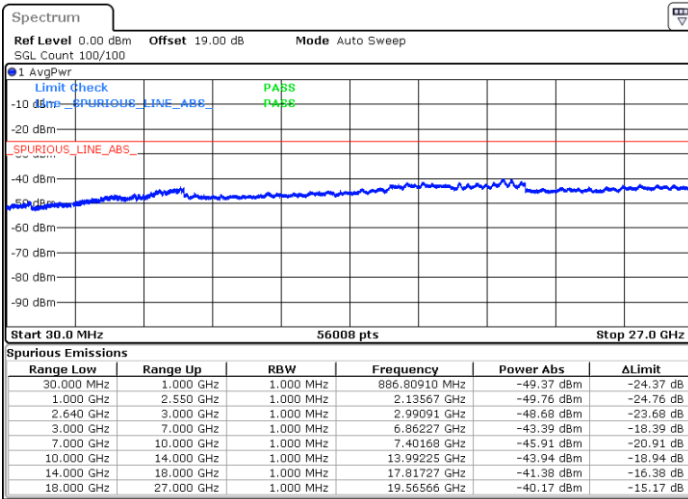

Lowest Channel / QPSK

Date: 20 JUL 2019 10:07:39

Lowest Channel / 16QAM

Date: 20 JUL 2019 10:08:33

LTE Band 38 / 10MHz

Middle Channel / QPSK

Middle Channel / 16QAM

Date: 20 JUL 2019 10:09:26

Date: 20 JUL 2019 10:10:20

Highest Channel / QPSK

Highest Channel / 16QAM

Date: 20 JUL 2019 10:11:13

Date: 20 JUL 2019 10:12:07

LTE Band 38 / 15MHz

Lowest Channel / QPSK

Lowest Channel / 16QAM

Date: 20 JUL 2019 09:55:18

Date: 20 JUL 2019 09:56:12

Middle Channel / QPSK

Middle Channel / 16QAM

Date: 20 JUL 2019 09:57:05

Date: 20 JUL 2019 09:57:59

LTE Band 38 / 15MHz

Highest Channel / QPSK