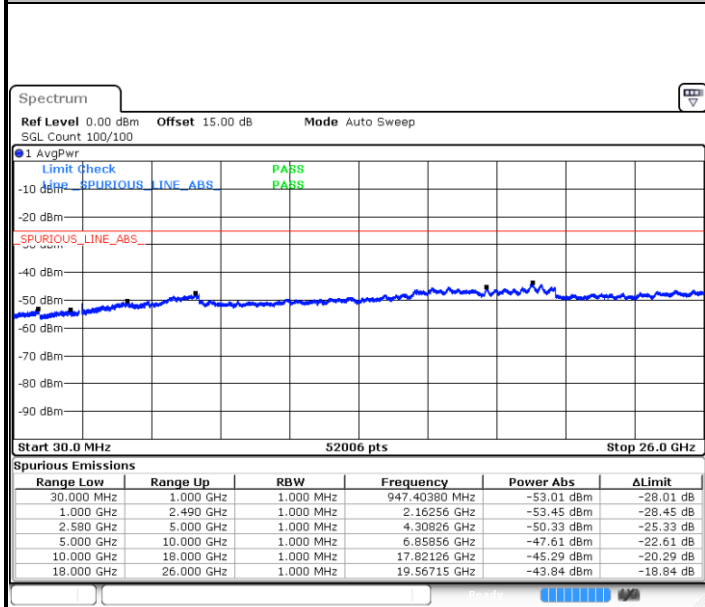

Date: 7.AUG.2019 11:51:00

Highest Channel / QPSK

Highest Channel / 16QAM

Date: 7.AUG.2019 11:49:15

Date: 7.AUG.2019 11:51:53

LTE Band 7 / 5MHz

Lowest Channel / 64QAM

Middle Channel / 64QAM

Date: 7.AUG.2019 13:57:08

Date: 7.AUG.2019 13:58:01

Highest Channel / 64QAM

Date: 7.AUG.2019 13:58:53

LTE Band 7 / 10MHz

Lowest Channel / 64QAM

Date: 7.AUG.2019 13:59:46

Middle Channel / 64QAM

Date: 7.AUG.2019 14:00:38

Highest Channel / 64QAM

Date: 7.AUG.2019 14:01:31

LTE Band 7 / 15MHz

Lowest Channel / 64QAM

Middle Channel / 64QAM

Date: 7.AUG.2019 14:02:23

Date: 7.AUG.2019 14:03:16

Highest Channel / 64QAM

Date: 7.AUG.2019 14:04:08

LTE Band 7 / 20MHz

Lowest Channel / 64QAM

Middle Channel / 64QAM

Date: 7.AUG.2019 14:05:01

Date: 7.AUG.2019 14:05:53

Highest Channel / 64QAM