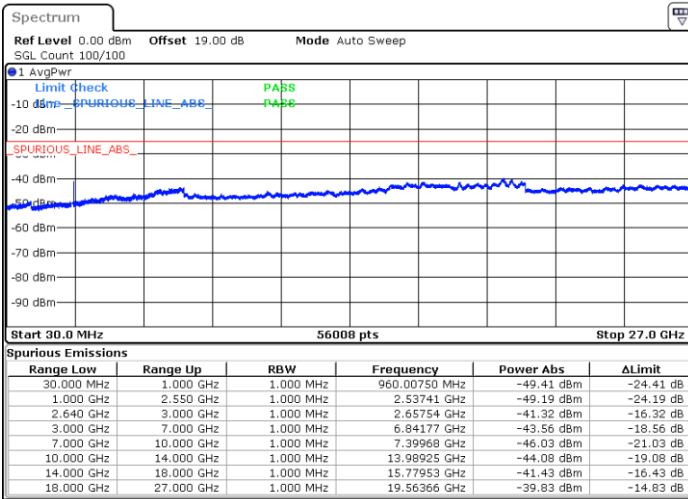

Date: 20 JUL 2019 09:51:43

Date: 20 JUL 2019 09:52:37

LTE Band 38 / 5MHz

Highest Channel / QPSK

Date: 20 JUL 2019 09:53:31

Highest Channel / 16QAM

Date: 20 JUL 2019 09:54:24

LTE Band 38 / 10MHz

Lowest Channel / QPSK

Date: 20 JUL 2019 10:07:39

Lowest Channel / 16QAM

Date: 20 JUL 2019 10:08:33

LTE Band 38 / 10MHz

Middle Channel / QPSK

Middle Channel / 16QAM

Date: 20 JUL 2019 10:09:26

Date: 20 JUL 2019 10:10:20

Highest Channel / QPSK

Highest Channel / 16QAM

Date: 20 JUL 2019 10:11:13

Date: 20 JUL 2019 10:12:07

LTE Band 38 / 15MHz

Lowest Channel / QPSK

Lowest Channel / 16QAM