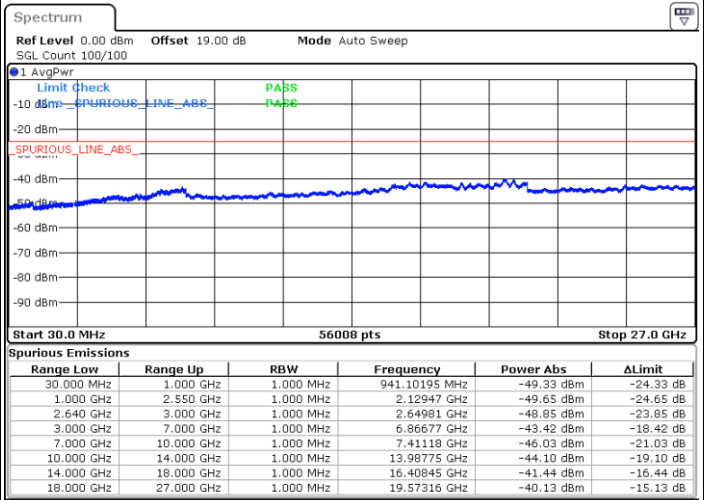

Date: 20 JUL 2019 09:55:18

Date: 20 JUL 2019 09:56:12

Middle Channel / QPSK

Middle Channel / 16QAM

Date: 20 JUL 2019 09:57:05

Date: 20 JUL 2019 09:57:59

LTE Band 38 / 15MHz

Highest Channel / QPSK

Date: 20 JUL 2019 09:58:53

Highest Channel / 16QAM

Date: 20 JUL 2019 09:59:46

LTE Band 38 / 20MHz

Lowest Channel / QPSK

Date: 20 JUL 2019 10:13:01

Lowest Channel / 16QAM

Date: 20 JUL 2019 10:13:54

LTE Band 38 / 20MHz

Middle Channel / QPSK

Middle Channel / 16QAM

Date: 20 JUL 2019 10:14:48

Date: 20 JUL 2019 10:15:41

Highest Channel / QPSK

Highest Channel / 16QAM

Date: 20 JUL 2019 10:16:35