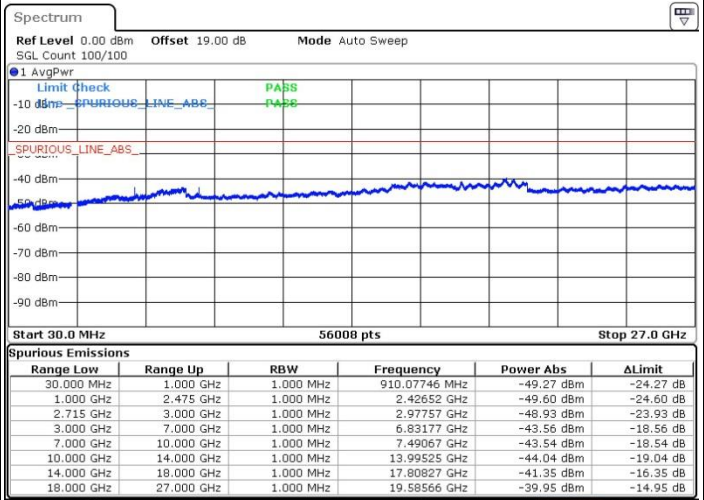

Lowest Channel / 16QAM

Date: 31 JUL 2019 11:33:46

LTE Band 41 / 10MHz

Middle Channel / QPSK

Middle Channel / 16QAM

Date: 31.JUL.2019 11:37:29

Date: 31.JUL.2019 11:36:25

Highest Channel / QPSK

Highest Channel / 16QAM

Date: 31.JUL.2019 11:38:32

Date: 31.JUL.2019 11:39:21

LTE Band 41 / 15MHz

Lowest Channel / QPSK

Lowest Channel / 16QAM

Date: 31.JUL.2019 11:41:25

Date: 31.JUL.2019 11:42:15