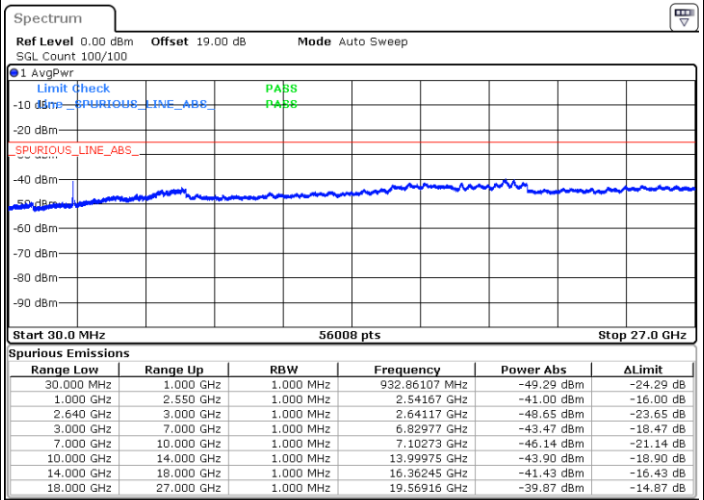

Date: 7.AUG.2019 14:06:46

LTE Band 38 / 5MHz

Lowest Channel / QPSK

Lowest Channel / 16QAM

Date: 20 JUL 2019 09:49:56

Date: 20 JUL 2019 09:50:50

Middle Channel / QPSK

Middle Channel / 16QAM

Date: 20 JUL 2019 09:51:43

Date: 20 JUL 2019 09:52:37

LTE Band 38 / 5MHz

Highest Channel / QPSK

Date: 20 JUL 2019 09:53:31

Highest Channel / 16QAM

Date: 20 JUL 2019 09:54:24

LTE Band 38 / 10MHz

Lowest Channel / QPSK

Date: 20 JUL 2019 10:07:39

Lowest Channel / 16QAM

Date: 20 JUL 2019 10:08:33

LTE Band 38 / 10MHz

Middle Channel / QPSK

Middle Channel / 16QAM

Date: 20 JUL 2019 10:09:26