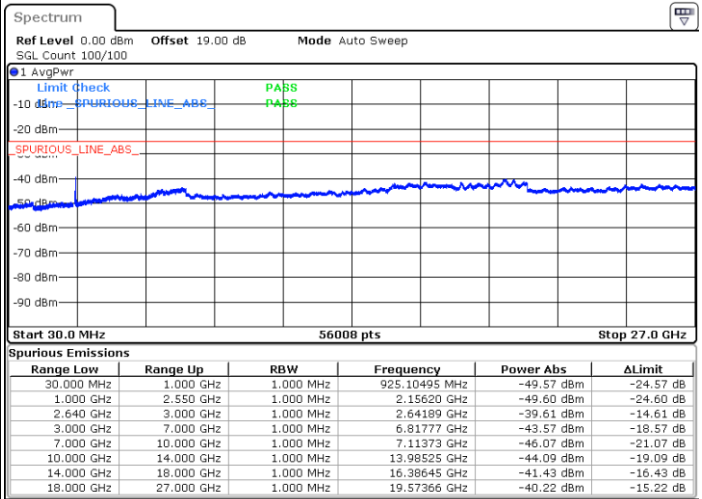

Date: 20 JUL 2019 09:51:43

Date: 20 JUL 2019 09:52:37

LTE Band 38 / 5MHz

Highest Channel / QPSK

Date: 20 JUL 2019 09:53:31

Highest Channel / 16QAM

Date: 20 JUL 2019 09:54:24

LTE Band 38 / 10MHz

Lowest Channel / QPSK

Date: 20 JUL 2019 10:07:39

Lowest Channel / 16QAM

Date: 20 JUL 2019 10:08:33

LTE Band 38 / 10MHz

Middle Channel / QPSK

Middle Channel / 16QAM

Date: 20 JUL 2019 10:09:26

Date: 20 JUL 2019 10:10:20

Highest Channel / QPSK

Highest Channel / 16QAM

Date: 20 JUL 2019 10:11:13

Date: 20 JUL 2019 10:12:07

LTE Band 38 / 15MHz

Lowest Channel / QPSK

Lowest Channel / 16QAM