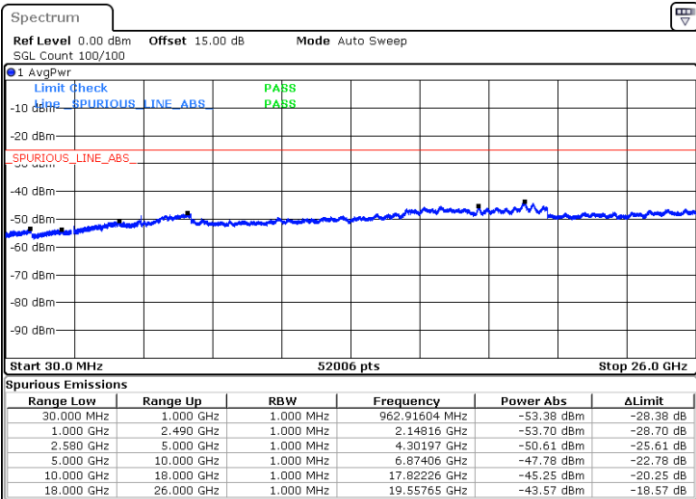

LTE Band 7 / 10MHz

Middle Channel / QPSK

Middle Channel / 16QAM

Date: 7.AUG.2019 11:37:53

Date: 7.AUG.2019 11:40:30

Highest Channel / QPSK

Highest Channel / 16QAM

Date: 7.AUG.2019 11:38:45

Date: 7.AUG.2019 11:41:23

LTE Band 7 / 15MHz

Lowest Channel / QPSK

Lowest Channel / 16QAM

Date: 7.AUG.2019 11:42:15

Date: 7.AUG.2019 11:44:53

Middle Channel / QPSK

Middle Channel / 16QAM

Date: 7.AUG.2019 11:43:08

Date: 7.AUG.2019 11:45:45

LTE Band 7 / 15MHz

Highest Channel / QPSK

Highest Channel / 16QAM

Date: 7.AUG.2019 11:44:00

Date: 7.AUG.2019 11:46:38

LTE Band 7 / 20MHz