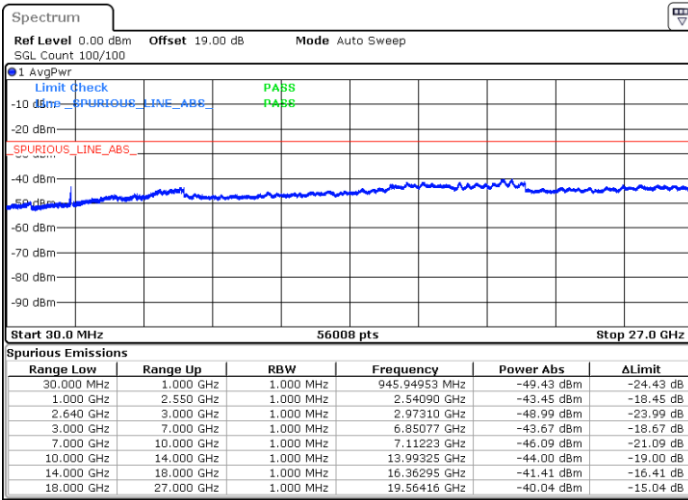

Lowest Channel / QPSK

Date: 20 JUL 2019 10:07:39

Lowest Channel / 16QAM

Date: 20 JUL 2019 10:08:33

LTE Band 38 / 10MHz

Middle Channel / QPSK

Middle Channel / 16QAM

Date: 20 JUL 2019 10:09:26

Date: 20 JUL 2019 10:10:20

Highest Channel / QPSK

Highest Channel / 16QAM

Date: 20 JUL 2019 10:11:13

Date: 20 JUL 2019 10:12:07

LTE Band 38 / 15MHz

Lowest Channel / QPSK

Lowest Channel / 16QAM

Date: 20 JUL 2019 09:55:18

Date: 20 JUL 2019 09:56:12

Middle Channel / QPSK

Middle Channel / 16QAM

Date: 20 JUL 2019 09:57:05

Date: 20 JUL 2019 09:57:59

LTE Band 38 / 15MHz

Highest Channel / QPSK