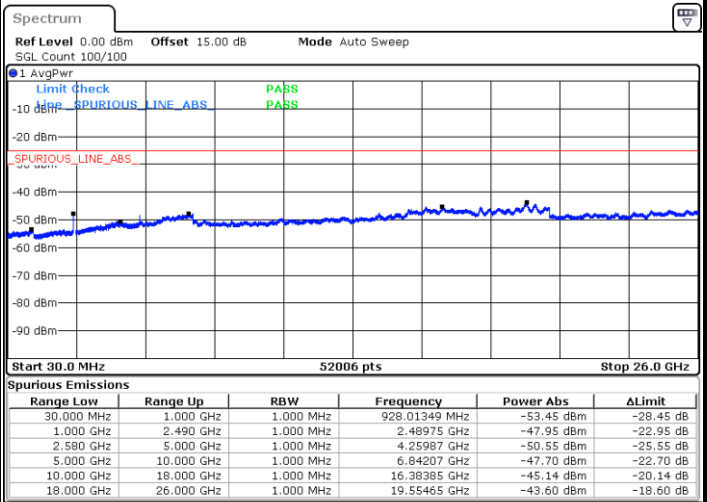

Date: 7.AUG.2019 11:41:23

LTE Band 7 / 15MHz

Lowest Channel / QPSK

Lowest Channel / 16QAM

Date: 7.AUG.2019 11:42:15

Date: 7.AUG.2019 11:44:53

Middle Channel / QPSK

Middle Channel / 16QAM

Date: 7.AUG.2019 11:43:08

Date: 7.AUG.2019 11:45:45

LTE Band 7 / 15MHz

Highest Channel / QPSK

Highest Channel / 16QAM

Date: 7.AUG.2019 11:44:00

Date: 7.AUG.2019 11:46:38

LTE Band 7 / 20MHz

Lowest Channel / QPSK

Lowest Channel / 16QAM

Date: 7.AUG.2019 11:47:30

Date: 7.AUG.2019 11:50:08

LTE Band 7 / 20MHz

Middle Channel / QPSK

Middle Channel / 16QAM

Date: 7.AUG.2019 11:48:23

Date: 7.AUG.2019 11:51:00

Highest Channel / QPSK

Highest Channel / 16QAM

Date: 7.AUG.2019 11:49:15

Date: 7.AUG.2019 11:51:53

LTE Band 7 / 5MHz

Lowest Channel / 64QAM

Middle Channel / 64QAM