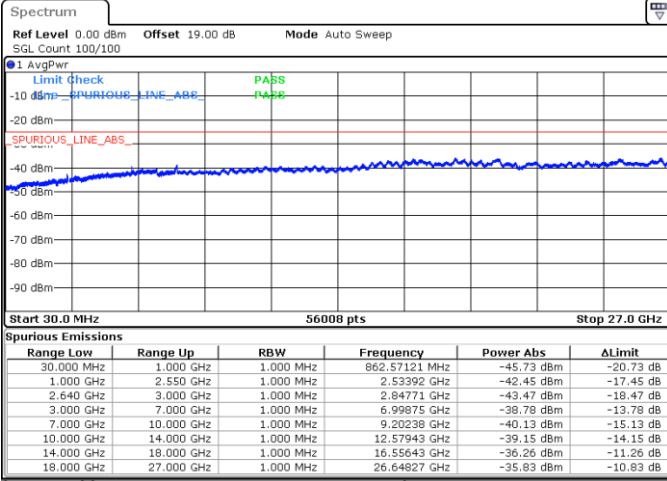

Date: 20 JUL 2019 09:58:53

Highest Channel / 16QAM

Date: 20 JUL 2019 09:59:46

LTE Band 38 / 20MHz

Lowest Channel / QPSK

Date: 20 JUL 2019 10:13:01

Lowest Channel / 16QAM

Date: 20 JUL 2019 10:13:54

LTE Band 38 / 20MHz

Middle Channel / QPSK

Middle Channel / 16QAM

Date: 20 JUL 2019 10:14:48

Date: 20 JUL 2019 10:15:41

Highest Channel / QPSK

Highest Channel / 16QAM

Date: 20 JUL 2019 10:16:35

Date: 20 JUL 2019 10:17:29

LTE Band 38 / 5MHz

Lowest Channel / 64QAM

Middle Channel / 64QAM

Highest Channel / 64QAM

LTE Band 38 / 10MHz

Lowest Channel / 64QAM

Middle Channel / 64QAM