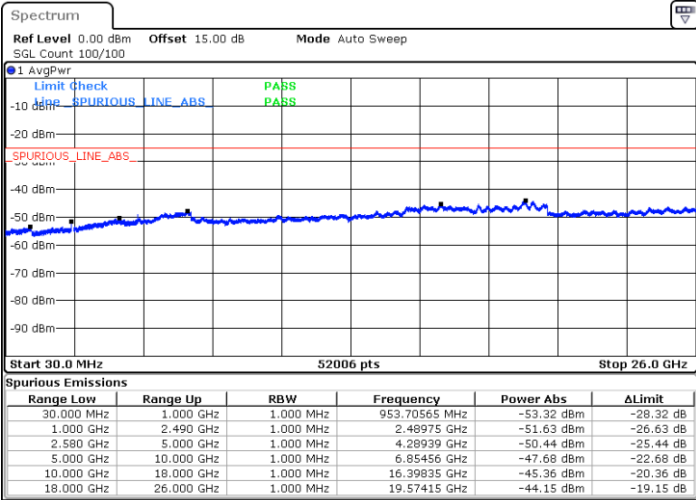

Lowest Channel / QPSK

Lowest Channel / 16QAM

Date: 7.AUG.2019 11:47:30

Date: 7.AUG.2019 11:50:08

LTE Band 7 / 20MHz

Middle Channel / QPSK

Middle Channel / 16QAM

Date: 7.AUG.2019 11:48:23

Date: 7.AUG.2019 11:51:00

Highest Channel / QPSK

Highest Channel / 16QAM

Date: 7.AUG.2019 11:49:15

Date: 7.AUG.2019 11:51:53

LTE Band 7 / 5MHz

Lowest Channel / 64QAM

Middle Channel / 64QAM

Date: 7.AUG.2019 13:57:08

Date: 7.AUG.2019 13:58:01

Highest Channel / 64QAM

Date: 7.AUG.2019 13:58:53

LTE Band 7 / 10MHz

Lowest Channel / 64QAM

Date: 7.AUG.2019 13:59:46

Middle Channel / 64QAM