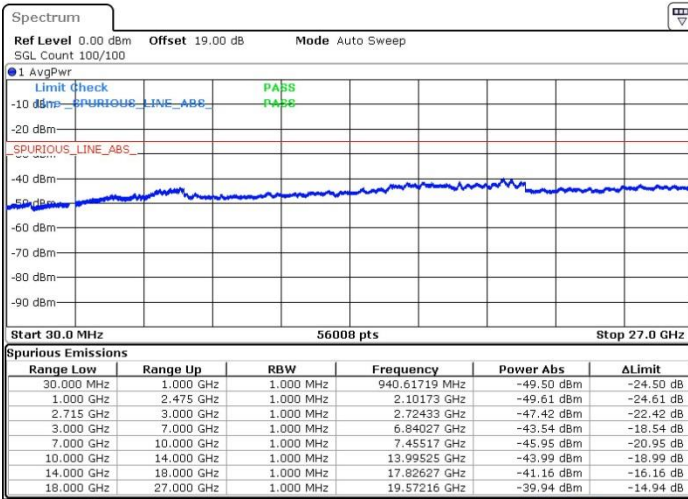

LTE Band 41 / 5MHz

Highest Channel / QPSK

Date: 31 JUL 2019 11:29:54

Highest Channel / 16QAM

Date: 31 JUL 2019 11:30:43

LTE Band 41 / 10MHz

Lowest Channel / QPSK

Date: 31 JUL 2019 11:32:48

Lowest Channel / 16QAM

Date: 31 JUL 2019 11:33:46

LTE Band 41 / 10MHz

Middle Channel / QPSK

Middle Channel / 16QAM

Date: 31.JUL.2019 11:37:29

Date: 31.JUL.2019 11:36:25

Highest Channel / QPSK

Highest Channel / 16QAM

Date: 31.JUL.2019 11:38:32

Date: 31.JUL.2019 11:39:21

LTE Band 41 / 15MHz

Lowest Channel / QPSK

Lowest Channel / 16QAM

Date: 31.JUL.2019 11:41:25

Date: 31.JUL.2019 11:42:15