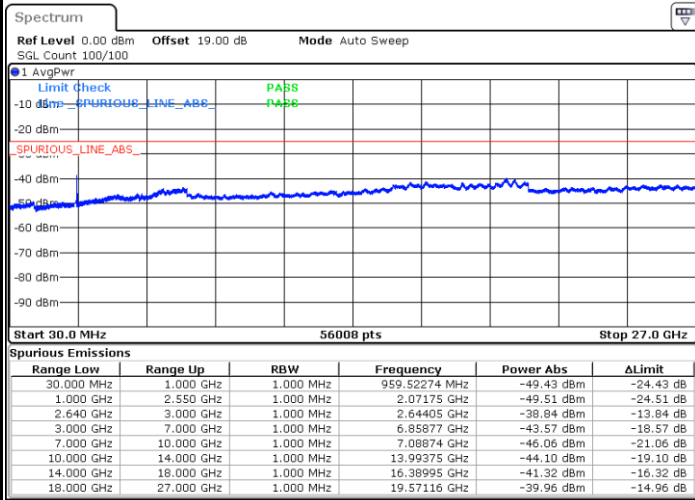

Highest Channel / 64QAM

Date: 7.AUG.2019 14:04:08

LTE Band 7 / 20MHz

Lowest Channel / 64QAM

Middle Channel / 64QAM

Date: 7.AUG.2019 14:05:01

Date: 7.AUG.2019 14:05:53

Highest Channel / 64QAM

Date: 7.AUG.2019 14:06:46

LTE Band 38 / 5MHz

Lowest Channel / QPSK

Lowest Channel / 16QAM

Date: 20 JUL 2019 09:49:56

Date: 20 JUL 2019 09:50:50

Middle Channel / QPSK

Middle Channel / 16QAM

Date: 20 JUL 2019 09:51:43

Date: 20 JUL 2019 09:52:37

LTE Band 38 / 5MHz

Highest Channel / QPSK

Date: 20 JUL 2019 09:53:31

Highest Channel / 16QAM

Date: 20 JUL 2019 09:54:24

LTE Band 38 / 10MHz