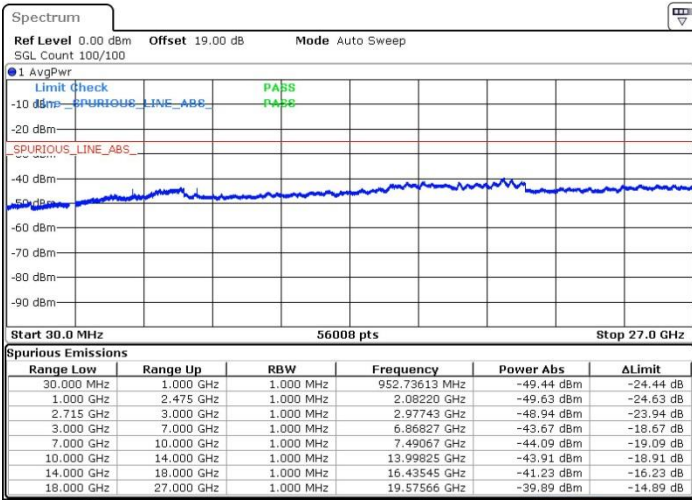

Lowest Channel / 16QAM

Date: 31 JUL 2019 11:33:46

LTE Band 41 / 10MHz

Middle Channel / QPSK

Middle Channel / 16QAM

Date: 31.JUL.2019 11:37:29

Date: 31.JUL.2019 11:36:25

Highest Channel / QPSK

Highest Channel / 16QAM

Date: 31.JUL.2019 11:38:32

Date: 31.JUL.2019 11:39:21

LTE Band 41 / 15MHz

Lowest Channel / QPSK

Lowest Channel / 16QAM

Date: 31.JUL.2019 11:41:25

Date: 31.JUL.2019 11:42:15