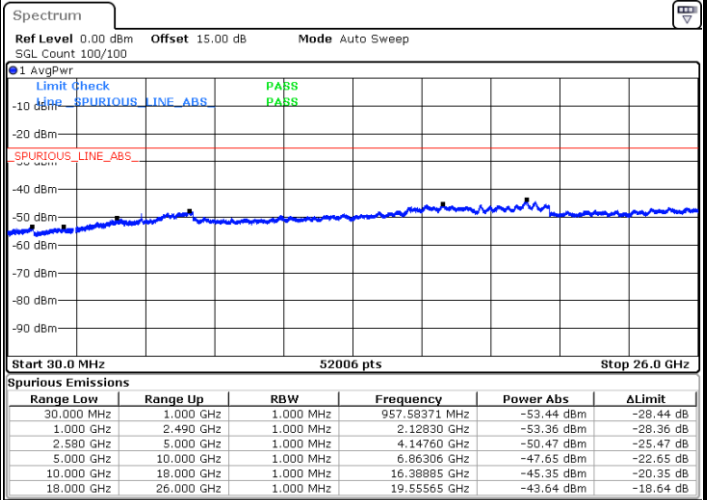

LTE Band 7 / 10MHz

Middle Channel / QPSK

Middle Channel / 16QAM

Date: 7.AUG.2019 11:37:53

Date: 7.AUG.2019 11:40:30

Highest Channel / QPSK

Highest Channel / 16QAM

Date: 7.AUG.2019 11:38:45

Date: 7.AUG.2019 11:41:23

LTE Band 7 / 15MHz

Lowest Channel / QPSK

Lowest Channel / 16QAM

Date: 7.AUG.2019 11:42:15

Date: 7.AUG.2019 11:44:53

Middle Channel / QPSK

Middle Channel / 16QAM

Date: 7.AUG.2019 11:43:08

Date: 7.AUG.2019 11:45:45

LTE Band 7 / 15MHz

Highest Channel / QPSK

Highest Channel / 16QAM

Date: 7.AUG.2019 11:44:00

Date: 7.AUG.2019 11:46:38

LTE Band 7 / 20MHz