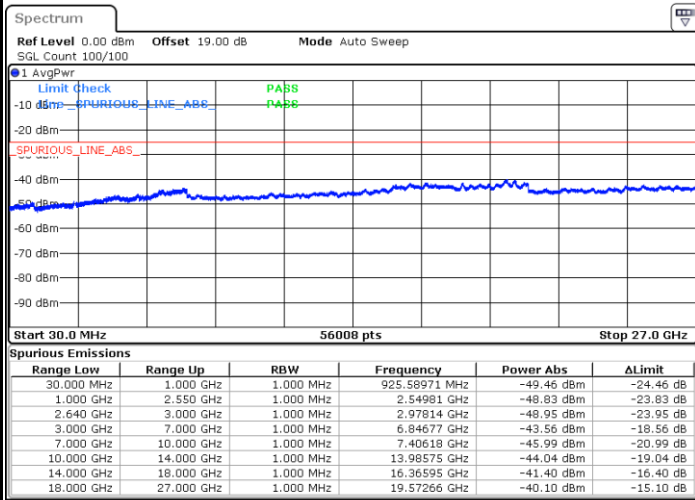

Date: 20 JUL 2019 09:55:18

Date: 20 JUL 2019 09:56:12

Middle Channel / QPSK

Middle Channel / 16QAM

Date: 20 JUL 2019 09:57:05

Date: 20 JUL 2019 09:57:59

LTE Band 38 / 15MHz

Highest Channel / QPSK

Date: 20 JUL 2019 09:58:53

Highest Channel / 16QAM

Date: 20 JUL 2019 09:59:46

LTE Band 38 / 20MHz

Lowest Channel / QPSK

Date: 20 JUL 2019 10:13:01

Lowest Channel / 16QAM

Date: 20 JUL 2019 10:13:54

LTE Band 38 / 20MHz

Middle Channel / QPSK

Middle Channel / 16QAM

Date: 20 JUL 2019 10:14:48

Date: 20 JUL 2019 10:15:41

Highest Channel / QPSK

Highest Channel / 16QAM

Date: 20 JUL 2019 10:16:35