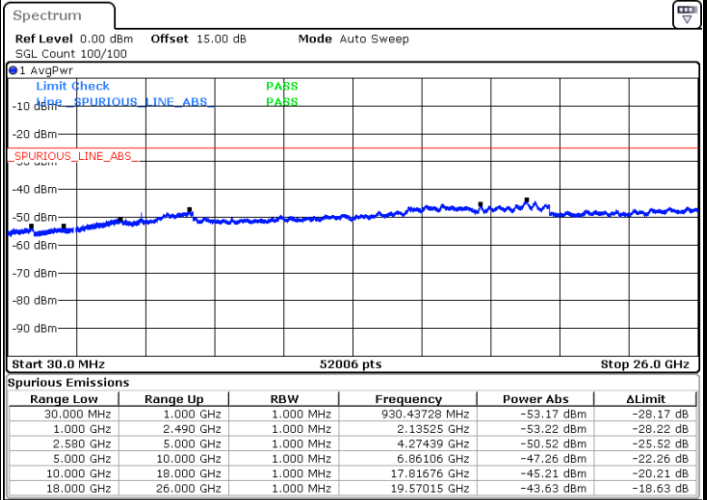

Date: 7.AUG.2019 14:00:38

Highest Channel / 64QAM

Date: 7.AUG.2019 14:01:31

LTE Band 7 / 15MHz

Lowest Channel / 64QAM

Middle Channel / 64QAM

Date: 7.AUG.2019 14:02:23

Date: 7.AUG.2019 14:03:16

Highest Channel / 64QAM

Date: 7.AUG.2019 14:04:08

LTE Band 7 / 20MHz

Lowest Channel / 64QAM

Middle Channel / 64QAM

Date: 7.AUG.2019 14:05:01

Date: 7.AUG.2019 14:05:53

Highest Channel / 64QAM

Date: 7.AUG.2019 14:06:46

LTE Band 38 / 5MHz

Lowest Channel / QPSK

Lowest Channel / 16QAM

Date: 20 JUL 2019 09:49:56

Date: 20 JUL 2019 09:50:50

Middle Channel / QPSK

Middle Channel / 16QAM

Date: 20 JUL 2019 09:51:43

Date: 20 JUL 2019 09:52:37

LTE Band 38 / 5MHz

Highest Channel / QPSK

Date: 20 JUL 2019 09:53:31

Highest Channel / 16QAM

Date: 20 JUL 2019 09:54:24

LTE Band 38 / 10MHz