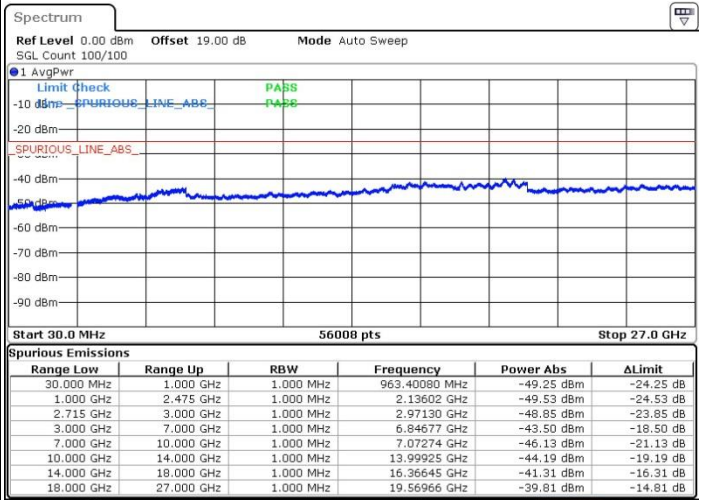

LTE Band 41 / 5MHz

Highest Channel / QPSK

Date: 31 JUL 2019 11:29:54

Highest Channel / 16QAM

Date: 31 JUL 2019 11:30:43

LTE Band 41 / 10MHz

Lowest Channel / QPSK

Date: 31 JUL 2019 11:32:48

Lowest Channel / 16QAM

Date: 31 JUL 2019 11:33:46

LTE Band 41 / 10MHz

Middle Channel / QPSK

Middle Channel / 16QAM

Date: 31.JUL.2019 11:37:29

Date: 31.JUL.2019 11:36:25

Highest Channel / QPSK

Highest Channel / 16QAM

Date: 31.JUL.2019 11:38:32

Date: 31.JUL.2019 11:39:21

LTE Band 41 / 15MHz

Lowest Channel / QPSK

Lowest Channel / 16QAM

Date: 31.JUL.2019 11:41:25

Date: 31.JUL.2019 11:42:15