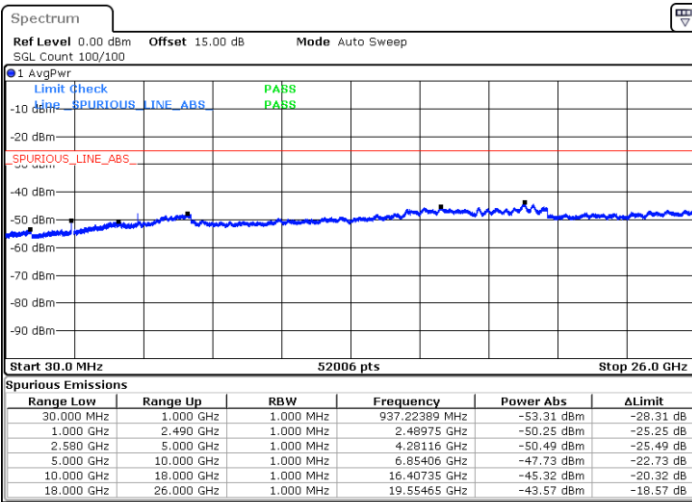

Date: 7.AUG.2019 11:41:23

LTE Band 7 / 15MHz

Lowest Channel / QPSK

Lowest Channel / 16QAM

Date: 7.AUG.2019 11:42:15

Date: 7.AUG.2019 11:44:53

Middle Channel / QPSK

Middle Channel / 16QAM

Date: 7.AUG.2019 11:43:08

Date: 7.AUG.2019 11:45:45

LTE Band 7 / 15MHz

Highest Channel / QPSK

Highest Channel / 16QAM

Date: 7.AUG.2019 11:44:00

Date: 7.AUG.2019 11:46:38

LTE Band 7 / 20MHz

Lowest Channel / QPSK

Lowest Channel / 16QAM

Date: 7.AUG.2019 11:47:30

Date: 7.AUG.2019 11:50:08

LTE Band 7 / 20MHz

Middle Channel / QPSK

Middle Channel / 16QAM

Date: 7.AUG.2019 11:48:23

Date: 7.AUG.2019 11:51:00

Highest Channel / QPSK

Highest Channel / 16QAM

Date: 7.AUG.2019 11:49:15

Date: 7.AUG.2019 11:51:53

LTE Band 7 / 5MHz

Lowest Channel / 64QAM

Middle Channel / 64QAM