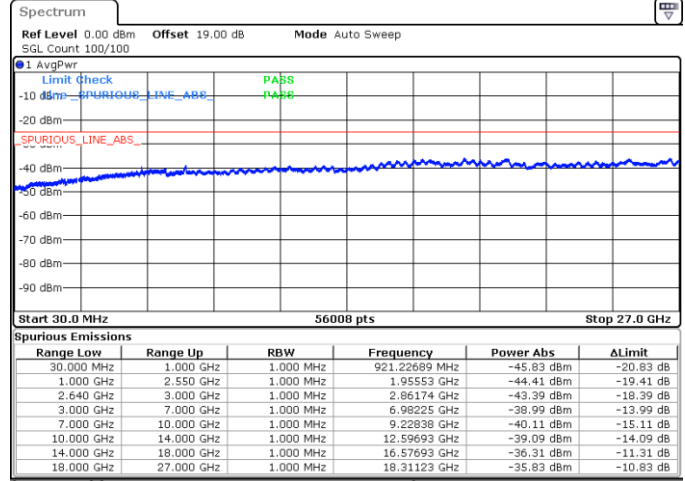

Date: 20 JUL 2019 09:58:53

Highest Channel / 16QAM

Date: 20 JUL 2019 09:59:46

LTE Band 38 / 20MHz

Lowest Channel / QPSK

Date: 20 JUL 2019 10:13:01

Lowest Channel / 16QAM

Date: 20 JUL 2019 10:13:54

LTE Band 38 / 20MHz

Middle Channel / QPSK

Middle Channel / 16QAM

Date: 20 JUL 2019 10:14:48

Date: 20 JUL 2019 10:15:41

Highest Channel / QPSK

Highest Channel / 16QAM

Date: 20 JUL 2019 10:16:35

Date: 20 JUL 2019 10:17:29

LTE Band 38 / 5MHz

Lowest Channel / 64QAM

Middle Channel / 64QAM

Highest Channel / 64QAM

LTE Band 38 / 10MHz

Lowest Channel / 64QAM

Middle Channel / 64QAM