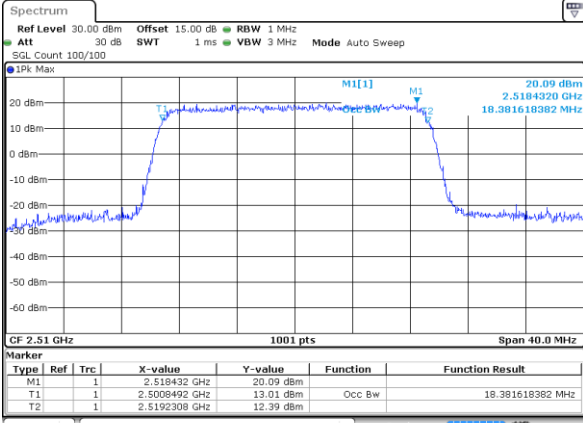

LTE Band 7

Lowest Channel / 20MHz / QPSK

Date: 7 AUG 2019 14:26:56