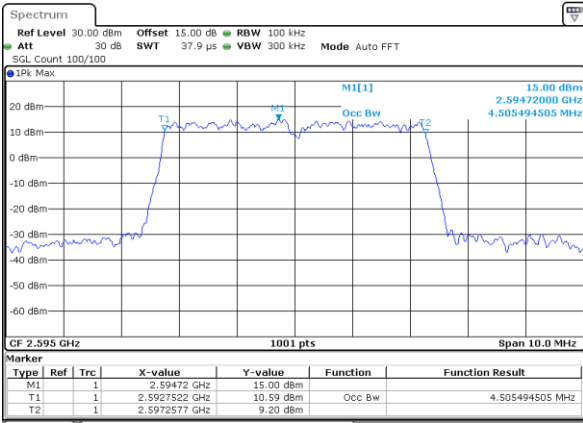

Middle Channel / 5MHz / QPSK

Date: 18 JUL 2019 16:35:16