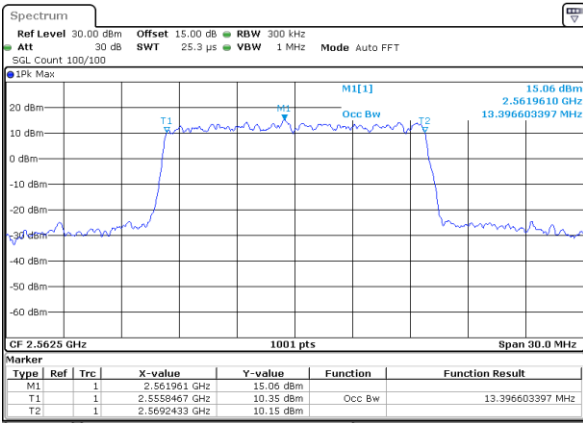

Date: 7 AUG 2019 13:53:16

LTE Band 7

Lowest Channel / 15MHz / 64QAM

Date: 7 AUG 2019 13:53:25

Lowest Channel / 20MHz / 64QAM

Date: 7 AUG 2019 13:53:55

Middle Channel / 15MHz / 64QAM

Date: 7 AUG 2019 13:53:35

Middle Channel / 20MHz / 64QAM

Date: 7 AUG 2019 13:54:05

Highest Channel / 15MHz / 64QAM

Date: 7 AUG 2019 13:53:45

Highest Channel / 20MHz / 64QAM

Date: 7 AUG 2019 13:54:15

LTE Band 38

Lowest Channel / 5MHz / QPSK