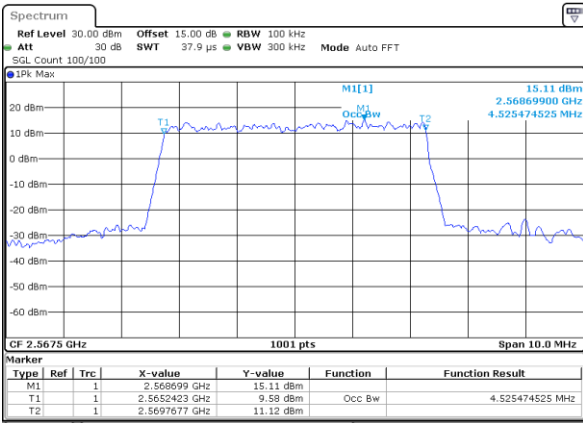

LTE Band 7

Lowest Channel / 5MHz / QPSK

Date: 7 AUG 2019 10:53:55

Lowest Channel / 5MHz / 16QAM

Date: 7 AUG 2019 10:57:32

Middle Channel / 5MHz / QPSK

Date: 7 AUG 2019 10:54:05

Middle Channel / 5MHz / 16QAM

Date: 7 AUG 2019 10:57:42

Highest Channel / 5MHz / QPSK

Date: 7 AUG 2019 10:54:15

Highest Channel / 5MHz / 16QAM

Date: 7 AUG 2019 10:57:51

LTE Band 7

Lowest Channel / 10MHz / QPSK

Date: 7 AUG 2019 14:22:08