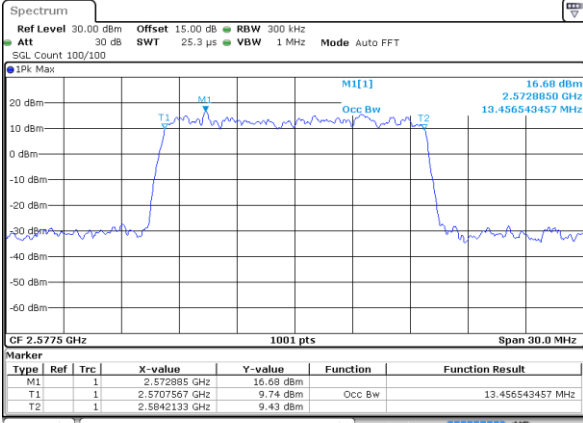

LTE Band 38

Lowest Channel / 15MHz / QPSK

Date: 18 JUL 2019 16:29:45