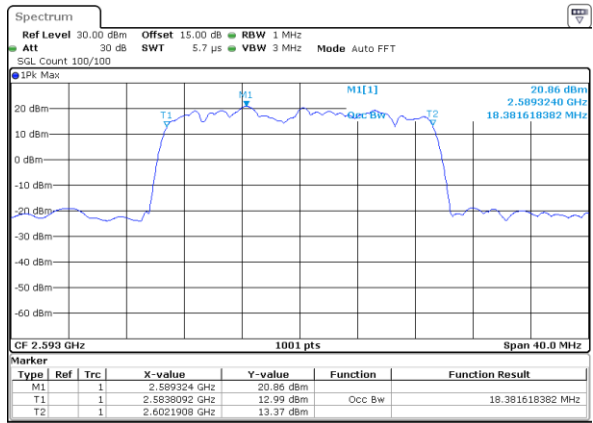

Date: 14\_JUL\_2019 00:33:07

LTE Band 41

Lowest Channel / 20MHz / QPSK

Date: 14\_JUL\_2019 00:39:51

Lowest Channel / 20MHz / 16QAM

Date: 14\_JUL\_2019 00:40:22

Middle Channel / 20MHz / QPSK

Date: 14\_JUL\_2019 00:40:02

Middle Channel / 20MHz / 16QAM

Date: 14\_JUL\_2019 00:40:33

Highest Channel / 20MHz / QPSK

Date: 14\_JUL\_2019 00:40:12

Highest Channel / 20MHz / 16QAM

Date: 14\_JUL\_2019 00:40:43

LTE Band 41

Lowest Channel / 5MHz / 64QAM