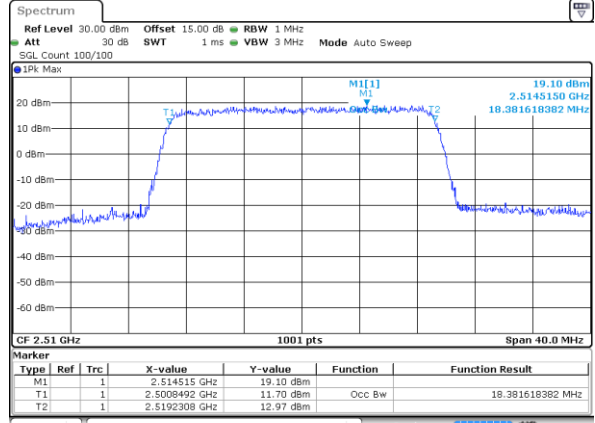

Date: 7 AUG 2019 13:53:16

LTE Band 7

Lowest Channel / 15MHz / 64QAM

Date: 7 AUG 2019 13:53:25

Lowest Channel / 20MHz / 64QAM

Date: 7 AUG 2019 13:53:55

Middle Channel / 15MHz / 64QAM

Date: 7 AUG 2019 13:53:35

Middle Channel / 20MHz / 64QAM

Date: 7 AUG 2019 13:54:05

Highest Channel / 15MHz / 64QAM

Date: 7 AUG 2019 13:53:45

Highest Channel / 20MHz / 64QAM

Date: 7 AUG 2019 13:54:15

LTE Band 38

Lowest Channel / 5MHz / QPSK