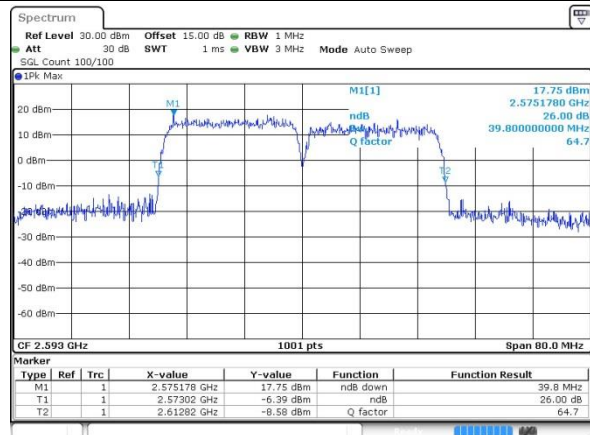

Middle Channel / 20MHz+20MHz

Date: 27 JUL 2019 22:40:05