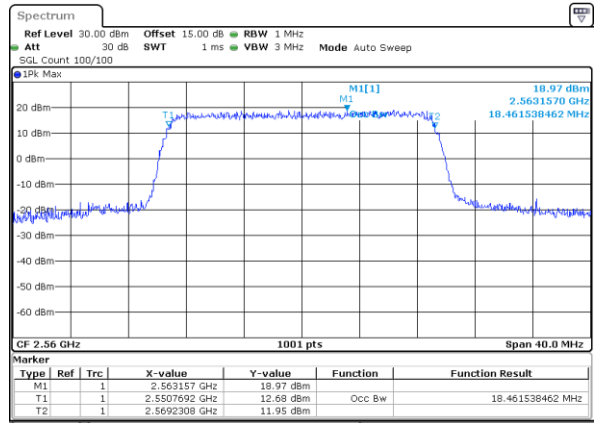

Middle Channel / 20MHz / 64QAM

Date: 7 AUG 2019 13:54:05

Highest Channel / 15MHz / 64QAM

Date: 7 AUG 2019 13:53:45

Highest Channel / 20MHz / 64QAM

Date: 7 AUG 2019 13:54:15

LTE Band 38

Lowest Channel / 5MHz / QPSK