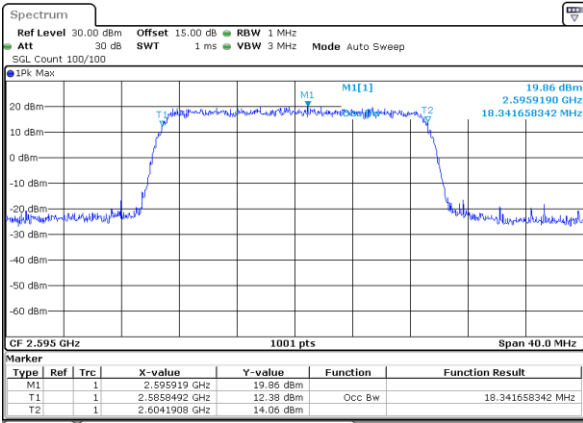

Middle Channel / 20MHz / QPSK

Date: 18 JUL 2019 16:38:37