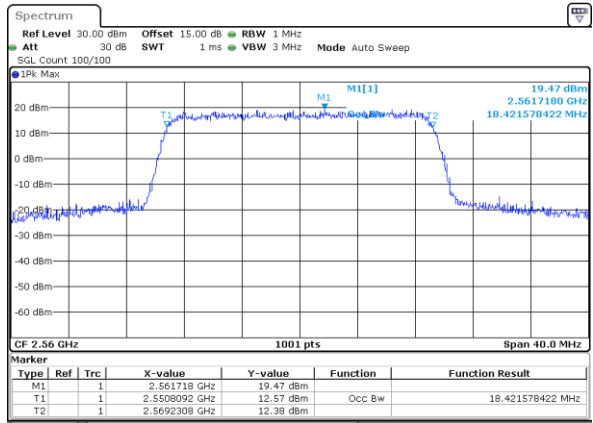

Highest Channel / 20MHz / QPSK

Date: 7 AUG 2019 11:15:52

Highest Channel / 20MHz / 16QAM

Date: 7 AUG 2019 11:16:22

LTE Band 7

Lowest Channel / 5MHz / 64QAM

Date: 7 AUG 2019 13:52:27

Lowest Channel / 10MHz / 64QAM