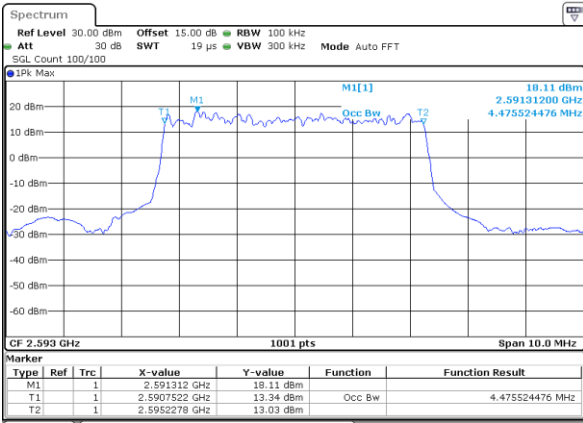

Highest Channel / 10MHz / 64QAM

LTE Band 38

Lowest Channel / 15MHz / 64QAM

Lowest Channel / 20MHz / 64QAM

Middle Channel / 15MHz / 64QAM

Middle Channel / 20MHz / 64QAM

Highest Channel / 15MHz / 64QAM

Highest Channel / 20MHz / 64QAM

LTE Band 41

Lowest Channel / 5MHz / QPSK

Date: 14\_JUL\_2019 00:17:06

Lowest Channel / 5MHz / 16QAM

Date: 14\_JUL\_2019 00:17:38

Middle Channel / 5MHz / QPSK

Date: 14\_JUL\_2019 00:17:17

Middle Channel / 5MHz / 16QAM

Date: 14\_JUL\_2019 00:17:48

Highest Channel / 5MHz / QPSK

Date: 14\_JUL\_2019 00:17:27

Highest Channel / 5MHz / 16QAM

Date: 14\_JUL\_2019 00:17:58

LTE Band 41

Lowest Channel / 10MHz / QPSK

Date: 14\_JUL\_2019 00:24:41