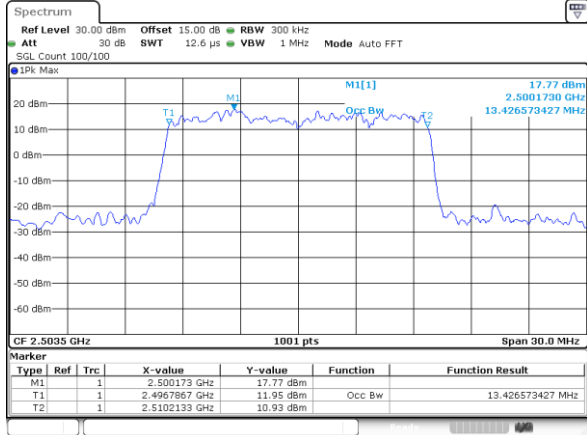

Date: 14.JUL.2019 04:36:15

Highest Channel / 10MHz / 64QAM

Date: 14.JUL.2019 04:37:16

LTE Band 41

Lowest Channel / 15MHz / 64QAM

Date: 14\_JUL\_2019 04:37:57

Lowest Channel / 20MHz / 64QAM

Date: 14\_JUL\_2019 04:38:58