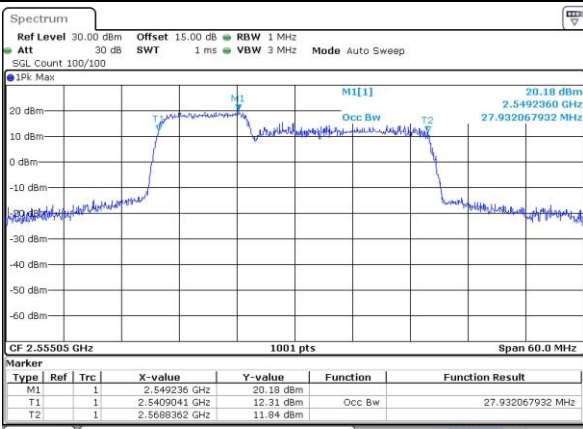

Date: 14\_JUL\_2019 04:39:18

LTE Band 7C\_CA

QPSK

Lowest Channel / 10MHz+20MHz

Date: 26 JUL 2019 10:20:23

Lowest Channel / 15MHz+10MHz

Date: 26 JUL 2019 23:47:11

Middle Channel / 10MHz+20MHz

Date: 26 JUL 2019 11:41:11

Middle Channel / 15MHz+10MHz

Date: 29 JUL 2019 01:18:35

Highest Channel / 10MHz+20MHz

Date: 26 JUL 2019 11:44:08

Highest Channel / 15MHz+10MHz

Date: 29 JUL 2019 01:17:50

LTE Band 7C\_CA