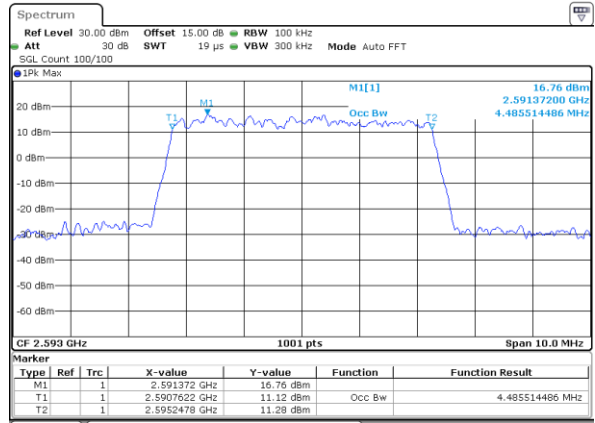

Highest Channel / 10MHz / 64QAM

LTE Band 38

Lowest Channel / 15MHz / 64QAM

Lowest Channel / 20MHz / 64QAM

Middle Channel / 15MHz / 64QAM

Middle Channel / 20MHz / 64QAM

Highest Channel / 15MHz / 64QAM

Highest Channel / 20MHz / 64QAM

LTE Band 41

Lowest Channel / 5MHz / QPSK

Date: 14\_JUL\_2019 00:17:06

Lowest Channel / 5MHz / 16QAM

Date: 14\_JUL\_2019 00:17:38

Middle Channel / 5MHz / QPSK

Date: 14\_JUL\_2019 00:17:17

Middle Channel / 5MHz / 16QAM

Date: 14\_JUL\_2019 00:17:48

Highest Channel / 5MHz / QPSK

Date: 14\_JUL\_2019 00:17:27

Highest Channel / 5MHz / 16QAM

Date: 14\_JUL\_2019 00:17:58

LTE Band 41

Lowest Channel / 10MHz / QPSK

Date: 14\_JUL\_2019 00:24:41