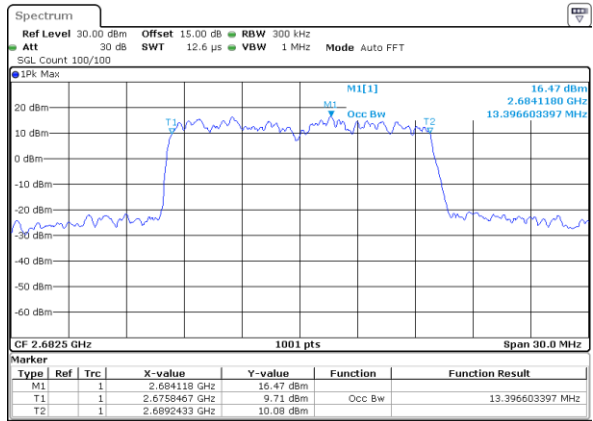

Middle Channel / 15MHz / QPSK

Date: 14\_JUL\_2019 00:32:26

Middle Channel / 15MHz / 16QAM

Date: 14\_JUL\_2019 00:32:57

Highest Channel / 15MHz / QPSK

Date: 14\_JUL\_2019 00:32:37

Highest Channel / 15MHz / 16QAM