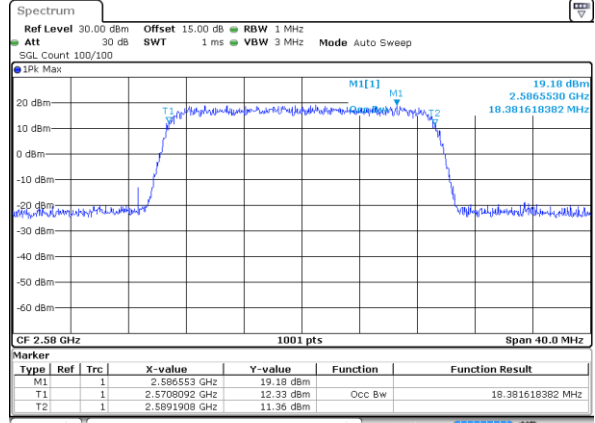

Lowest Channel / 20MHz / 16QAM

Date: 18 JUL 2019 16:38:05