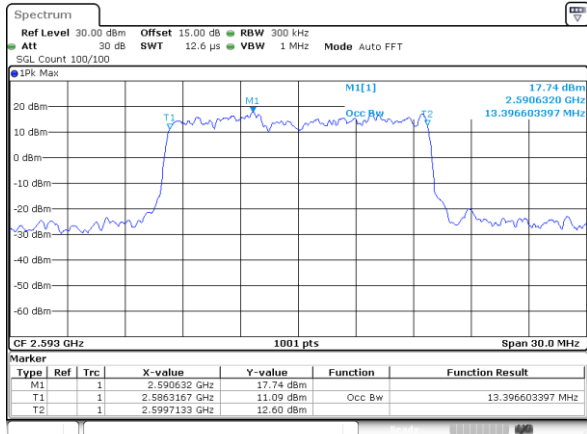

Middle Channel / 15MHz / 64QAM

Date: 14_JUL_2019 04:38:07