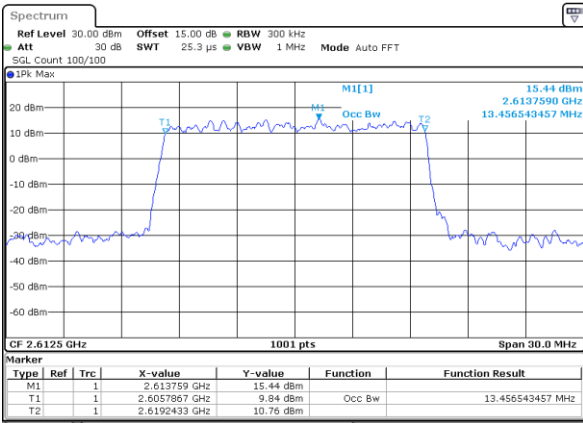

LTE Band 38

Lowest Channel / 15MHz / QPSK

Date: 18 JUL 2019 16:29:45

Lowest Channel / 15MHz / 16QAM

Date: 18 JUL 2019 16:29:55

Middle Channel / 15MHz / QPSK

Date: 18 JUL 2019 16:44:46

Middle Channel / 15MHz / 16QAM

Date: 18 JUL 2019 16:36:41

Highest Channel / 15MHz / QPSK

Date: 18 JUL 2019 16:37:12

Highest Channel / 15MHz / 16QAM

Date: 18 JUL 2019 16:37:23

LTE Band 38

Lowest Channel / 20MHz / QPSK

Date: 18 JUL 2019 16:37:54