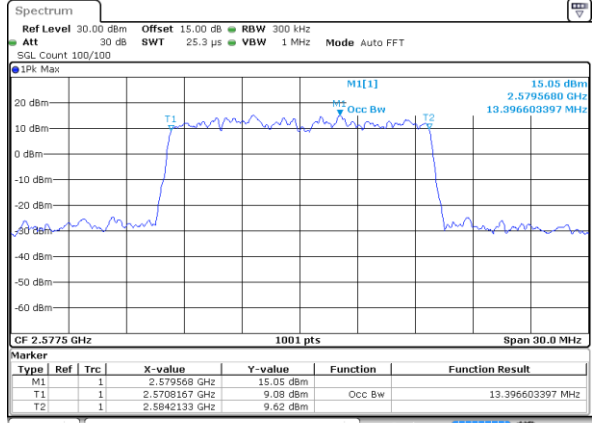

Date: 18 JUL 2019 16:35:59

Highest Channel / 5MHz / 16QAM

Date: 18 JUL 2019 16:36:09

LTE Band 38

Lowest Channel / 10MHz / QPSK

Date: 18 JUL 2019 16:12:56

Lowest Channel / 10MHz / 16QAM

Date: 18 JUL 2019 16:13:07

Middle Channel / 10MHz / QPSK

Date: 18 JUL 2019 16:20:05

Middle Channel / 10MHz / 16QAM

Date: 18 JUL 2019 16:20:16

Highest Channel / 10MHz / QPSK

Date: 18 JUL 2019 16:22:36

Highest Channel / 10MHz / 16QAM

Date: 18 JUL 2019 16:22:46

LTE Band 38

Lowest Channel / 15MHz / QPSK

Date: 18 JUL 2019 16:29:45

Lowest Channel / 15MHz / 16QAM

Date: 18 JUL 2019 16:29:55

Middle Channel / 15MHz / QPSK

Date: 18 JUL 2019 16:44:46

Middle Channel / 15MHz / 16QAM