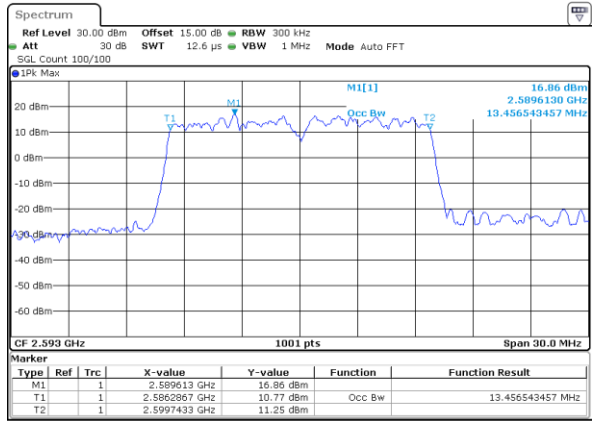

Middle Channel / 15MHz / 16QAM

Date: 14_JUL_2019 00:32:57