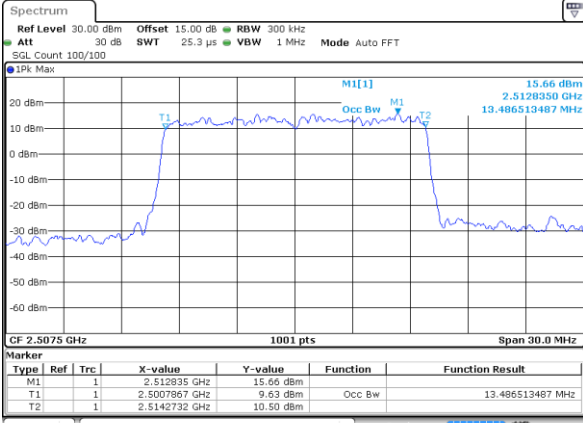

Highest Channel / 10MHz / 16QAM

Date: 7 AUG 2019 11:01:57

LTE Band 7

Lowest Channel / 15MHz / QPSK

Date: 7 AUG 2019 11:08:20

Lowest Channel / 15MHz / 16QAM

Date: 7 AUG 2019 11:08:50

Middle Channel / 15MHz / QPSK

Date: 7 AUG 2019 11:08:30

Middle Channel / 15MHz / 16QAM

Date: 7 AUG 2019 11:09:00

Highest Channel / 15MHz / QPSK

Date: 7 AUG 2019 11:08:40

Highest Channel / 15MHz / 16QAM

Date: 7 AUG 2019 11:09:10

LTE Band 7