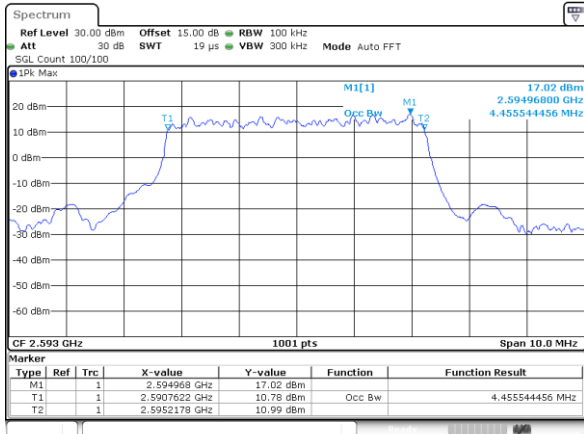

Middle Channel / 20MHz / 16QAM

Date: 14\_JUL\_2019 00:40:33

Highest Channel / 20MHz / QPSK

Date: 14\_JUL\_2019 00:40:12

Highest Channel / 20MHz / 16QAM

Date: 14\_JUL\_2019 00:40:43

LTE Band 41

Lowest Channel / 5MHz / 64QAM

Date: 14.JUL.2019 04:35:55

Lowest Channel / 10MHz / 64QAM

Date: 14.JUL.2019 04:36:56

Middle Channel / 5MHz / 64QAM

Date: 14.JUL.2019 04:36:05

Middle Channel / 10MHz / 64QAM

Date: 14.JUL.2019 04:37:06

Highest Channel / 5MHz / 64QAM