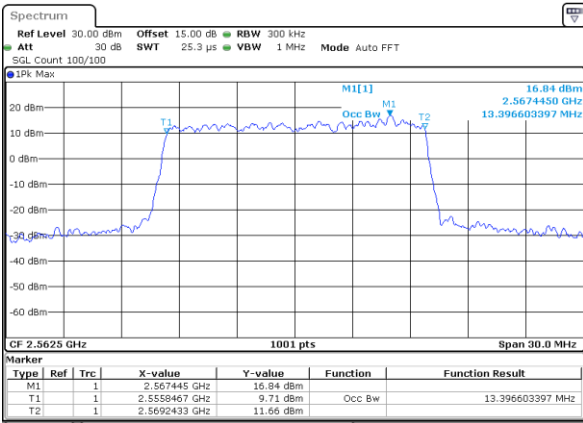

Highest Channel / 10MHz / 16QAM

Date: 7 AUG 2019 11:01:57

LTE Band 7

Lowest Channel / 15MHz / QPSK

Date: 7 AUG 2019 11:08:20

Lowest Channel / 15MHz / 16QAM

Date: 7 AUG 2019 11:08:50

Middle Channel / 15MHz / QPSK

Date: 7 AUG 2019 11:08:30

Middle Channel / 15MHz / 16QAM

Date: 7 AUG 2019 11:09:00

Highest Channel / 15MHz / QPSK

Date: 7 AUG 2019 11:08:40

Highest Channel / 15MHz / 16QAM

Date: 7 AUG 2019 11:09:10

LTE Band 7