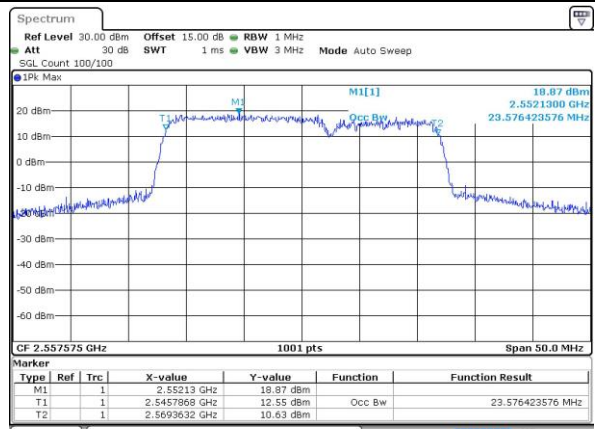

Date: 26 JUL 2019 11:41:11

Middle Channel / 15MHz+10MHz

Date: 29 JUL 2019 01:18:35

Highest Channel / 10MHz+20MHz

Date: 26 JUL 2019 11:44:08

Highest Channel / 15MHz+10MHz

Date: 29 JUL 2019 01:17:50

LTE Band 7C\_CA