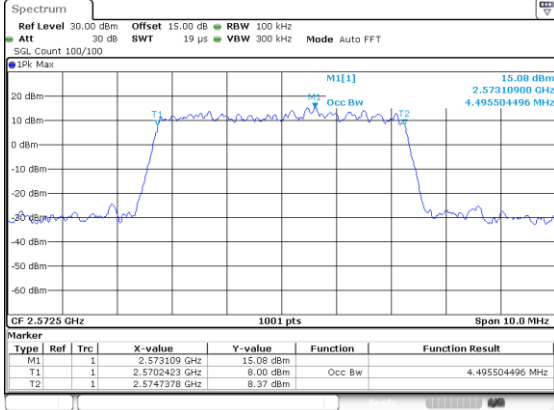

Highest Channel / 20MHz / 16QAM

Date: 18 JUL 2019 16:39:30

LTE Band 38

Lowest Channel / 5MHz / 64QAM

Lowest Channel / 10MHz / 64QAM

Middle Channel / 5MHz / 64QAM

Middle Channel / 10MHz / 64QAM

Highest Channel / 5MHz / 64QAM

Highest Channel / 10MHz / 64QAM

LTE Band 38

Lowest Channel / 15MHz / 64QAM

Lowest Channel / 20MHz / 64QAM

Middle Channel / 15MHz / 64QAM

Middle Channel / 20MHz / 64QAM

Highest Channel / 15MHz / 64QAM

Highest Channel / 20MHz / 64QAM