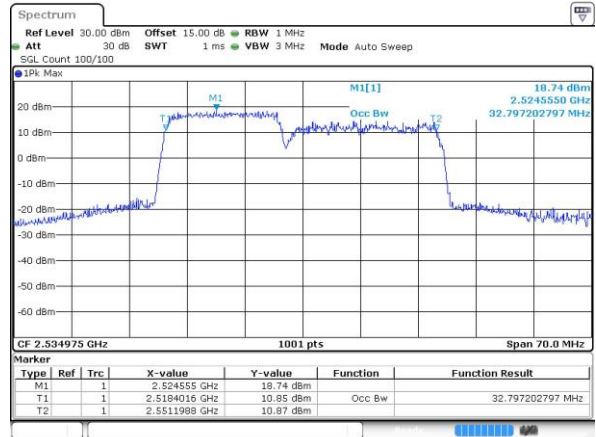

Date: 26 JUL 2019 11:41:11

Middle Channel / 15MHz+10MHz

Date: 29 JUL 2019 01:18:35

Highest Channel / 10MHz+20MHz

Date: 26 JUL 2019 11:44:08

Highest Channel / 15MHz+10MHz

Date: 29 JUL 2019 01:17:50

LTE Band 7C\_CA

QPSK

Lowest Channel / 15MHz+15MHz

Date: 28 JUL 2019 10:56:37

Lowest Channel / 15MHz+20MHz

Date: 28 JUL 2019 13:36:53

Middle Channel / 15MHz+15MHz

Date: 28 JUL 2019 12:59:24

Middle Channel / 15MHz+20MHz

Date: 28 JUL 2019 14:28:01

Highest Channel / 15MHz+15MHz

Date: 28 JUL 2019 13:12:09

Highest Channel / 15MHz+20MHz

Date: 28 JUL 2019 14:42:46

LTE Band 7C\_CA

QPSK

Lowest Channel / 20MHz+10MHz