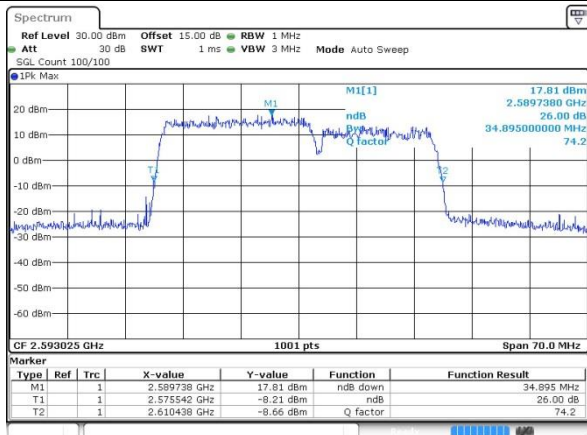

LTE Band 41C\_CA

64QAM

Lowest Channel / 20MHz+15MHz

Date: 27 JUL 2019 19:49:19

Lowest Channel / 20MHz+20MHz

Date: 27 JUL 2019 21:23:46

Middle Channel / 20MHz+15MHz

Date: 27 JUL 2019 20:52:17