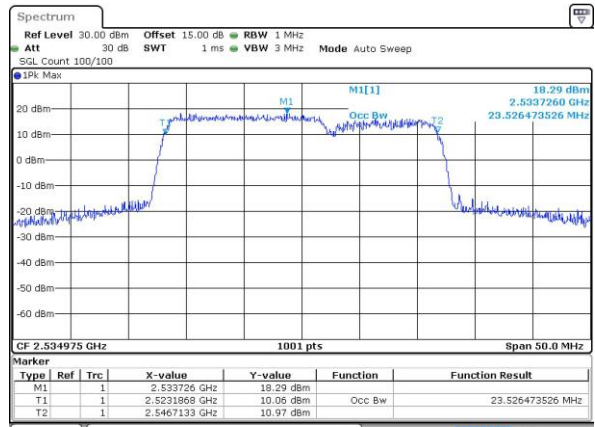

Date: 14\_JUL\_2019 04:39:18

LTE Band 7C\_CA

QPSK

Lowest Channel / 10MHz+20MHz

Date: 26 JUL 2019 10:20:23

Lowest Channel / 15MHz+10MHz

Date: 26 JUL 2019 23:47:11

Middle Channel / 10MHz+20MHz

Date: 26 JUL 2019 11:41:11

Middle Channel / 15MHz+10MHz

Date: 29 JUL 2019 01:18:35

Highest Channel / 10MHz+20MHz

Date: 26 JUL 2019 11:44:08

Highest Channel / 15MHz+10MHz

Date: 29 JUL 2019 01:17:50

LTE Band 7C\_CA