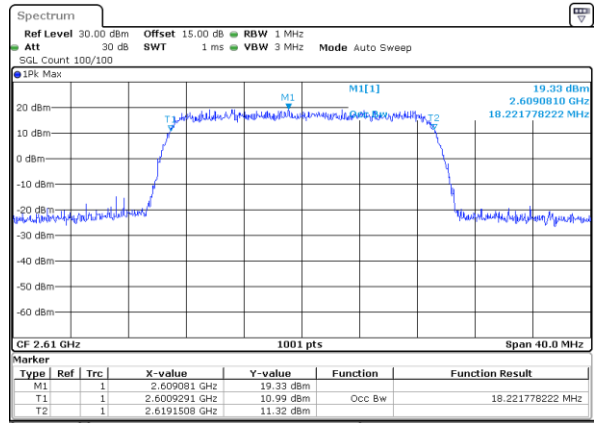

Highest Channel / 20MHz / 16QAM

Date: 18 JUL 2019 16:39:30