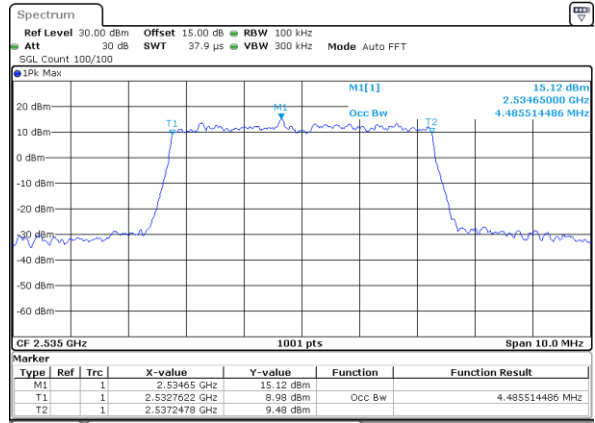

LTE Band 7

Lowest Channel / 5MHz / QPSK

Date: 7 AUG 2019 10:53:55

Lowest Channel / 5MHz / 16QAM

Date: 7 AUG 2019 10:57:32

Middle Channel / 5MHz / QPSK

Date: 7 AUG 2019 10:54:05

Middle Channel / 5MHz / 16QAM

Date: 7 AUG 2019 10:57:42

Highest Channel / 5MHz / QPSK

Date: 7 AUG 2019 10:54:15

Highest Channel / 5MHz / 16QAM

Date: 7 AUG 2019 10:57:51

LTE Band 7

Lowest Channel / 10MHz / QPSK

Date: 7 AUG 2019 14:22:08