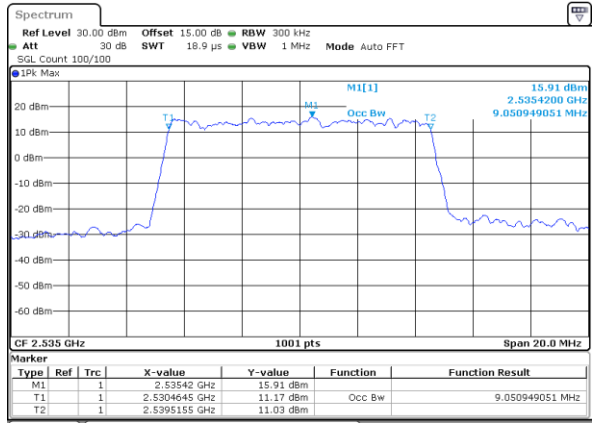

Middle Channel / 10MHz / 64QAM

Date: 7 AUG 2019 13:53:06