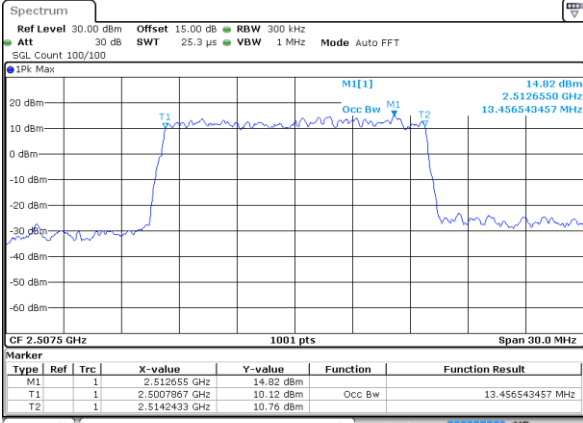

LTE Band 7

Lowest Channel / 15MHz / 64QAM

Date: 7 AUG 2019 13:53:25