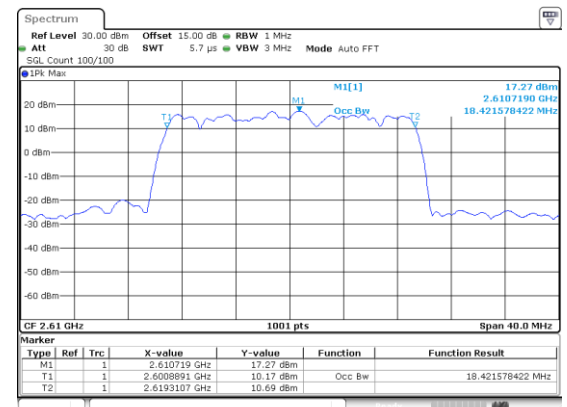

Highest Channel / 10MHz / 64QAM

LTE Band 38

Lowest Channel / 15MHz / 64QAM

Lowest Channel / 20MHz / 64QAM

Middle Channel / 15MHz / 64QAM

Middle Channel / 20MHz / 64QAM

Highest Channel / 15MHz / 64QAM

Highest Channel / 20MHz / 64QAM