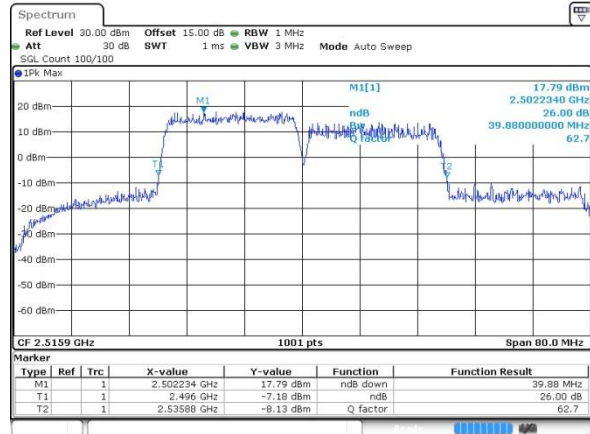

LTE Band 41C\_CA

64QAM

Lowest Channel / 20MHz+15MHz

Date: 27 JUL 2019 19:49:19

Lowest Channel / 20MHz+20MHz

Date: 27 JUL 2019 21:23:46

Middle Channel / 20MHz+15MHz

Date: 27 JUL 2019 20:52:17