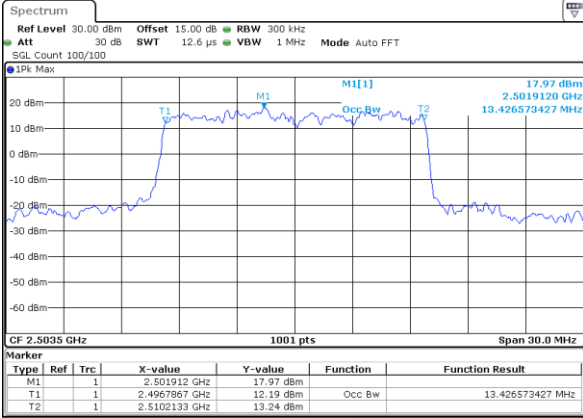

Date: 14\_JUL\_2019 00:25:02

Highest Channel / 10MHz / 16QAM

Date: 14\_JUL\_2019 00:25:122

LTE Band 41

Lowest Channel / 15MHz / QPSK

Date: 14\_JUL\_2019 00:32:16

Lowest Channel / 15MHz / 16QAM

Date: 14\_JUL\_2019 00:32:47