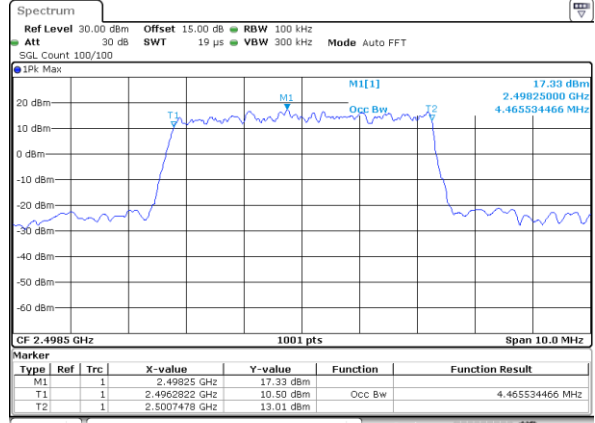

Lowest Channel / 5MHz / 16QAM

Date: 14_JUL_2019 00:17:38