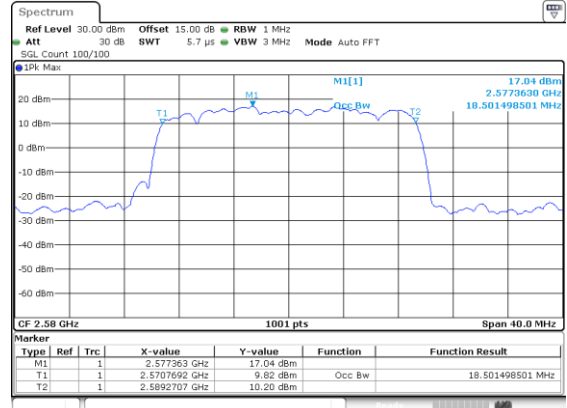

Highest Channel / 10MHz / 64QAM

LTE Band 38

Lowest Channel / 15MHz / 64QAM

Lowest Channel / 20MHz / 64QAM

Middle Channel / 15MHz / 64QAM

Middle Channel / 20MHz / 64QAM

Highest Channel / 15MHz / 64QAM

Highest Channel / 20MHz / 64QAM