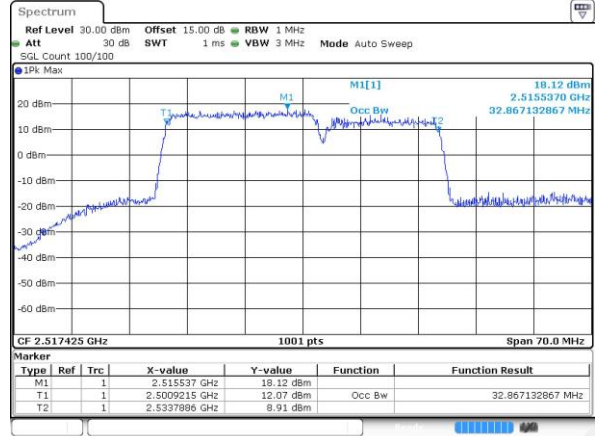

Lowest Channel / 20MHz+15MHz

Date: 26 JUL 2019 16:59:21