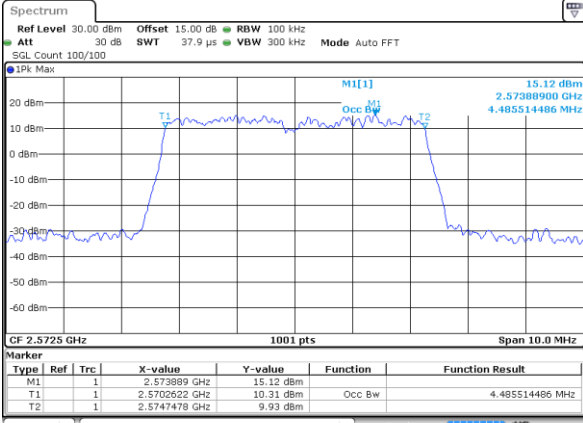

Middle Channel / 20MHz / 64QAM

Date: 7 AUG 2019 13:54:05

Highest Channel / 15MHz / 64QAM

Date: 7 AUG 2019 13:53:45

Highest Channel / 20MHz / 64QAM

Date: 7 AUG 2019 13:54:15

LTE Band 38

Lowest Channel / 5MHz / QPSK