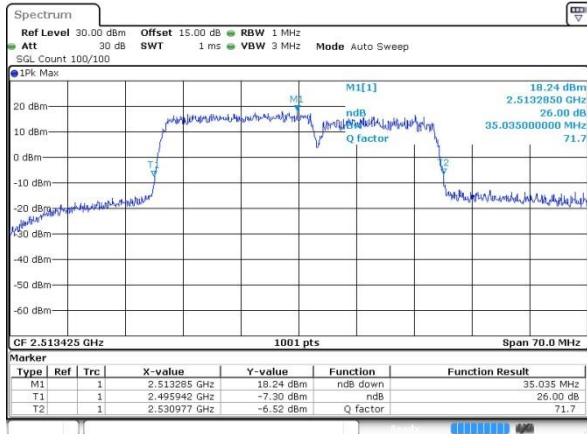

LTE Band 41C\_CA

64QAM

Lowest Channel / 20MHz+15MHz

Date: 27 JUL 2019 19:49:19

Lowest Channel / 20MHz+20MHz

Date: 27 JUL 2019 21:23:46

Middle Channel / 20MHz+15MHz

Date: 27 JUL 2019 20:52:17