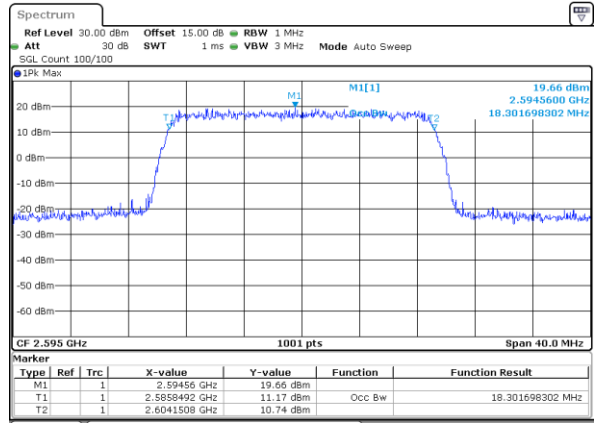

Date: 18 JUL 2019 16:36:41

Highest Channel / 15MHz / QPSK

Date: 18 JUL 2019 16:37:12

Highest Channel / 15MHz / 16QAM

Date: 18 JUL 2019 16:37:23

LTE Band 38

Lowest Channel / 20MHz / QPSK

Date: 18 JUL 2019 16:37:54

Lowest Channel / 20MHz / 16QAM

Date: 18 JUL 2019 16:38:05

Middle Channel / 20MHz / QPSK

Date: 18 JUL 2019 16:38:37

Middle Channel / 20MHz / 16QAM

Date: 18 JUL 2019 16:38:47

Highest Channel / 20MHz / QPSK

Date: 18 JUL 2019 16:39:19