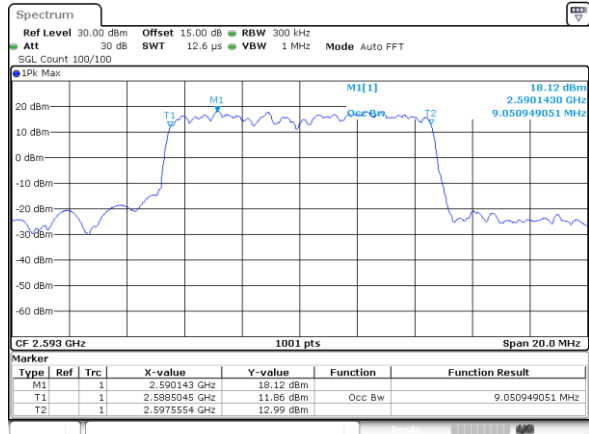

Date: 14.JUL.2019 04:35:55

Lowest Channel / 10MHz / 64QAM

Date: 14.JUL.2019 04:36:56

Middle Channel / 5MHz / 64QAM

Date: 14.JUL.2019 04:36:05

Middle Channel / 10MHz / 64QAM

Date: 14.JUL.2019 04:37:06

Highest Channel / 5MHz / 64QAM

Date: 14.JUL.2019 04:36:15

Highest Channel / 10MHz / 64QAM

Date: 14.JUL.2019 04:37:16

LTE Band 41

Lowest Channel / 15MHz / 64QAM

Date: 14\_JUL\_2019 04:37:57

Lowest Channel / 20MHz / 64QAM

Date: 14\_JUL\_2019 04:38:58