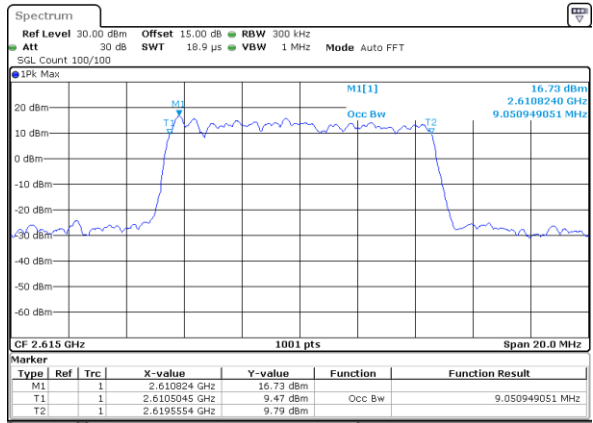

Date: 18 JUL 2019 16:35:59

Highest Channel / 5MHz / 16QAM

Date: 18 JUL 2019 16:36:09

LTE Band 38

Lowest Channel / 10MHz / QPSK

Date: 18 JUL 2019 16:12:56

Lowest Channel / 10MHz / 16QAM

Date: 18 JUL 2019 16:13:07

Middle Channel / 10MHz / QPSK

Date: 18 JUL 2019 16:20:05

Middle Channel / 10MHz / 16QAM

Date: 18 JUL 2019 16:20:16

Highest Channel / 10MHz / QPSK

Date: 18 JUL 2019 16:22:36

Highest Channel / 10MHz / 16QAM

Date: 18 JUL 2019 16:22:46

LTE Band 38

Lowest Channel / 15MHz / QPSK

Date: 18 JUL 2019 16:29:45

Lowest Channel / 15MHz / 16QAM

Date: 18 JUL 2019 16:29:55

Middle Channel / 15MHz / QPSK

Date: 18 JUL 2019 16:44:46

Middle Channel / 15MHz / 16QAM