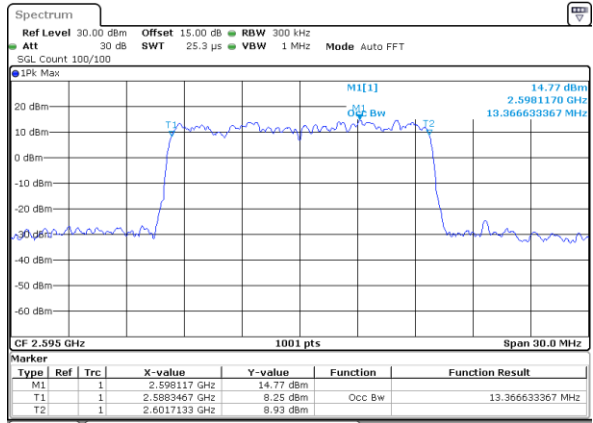

LTE Band 38

Lowest Channel / 15MHz / QPSK

Date: 18 JUL 2019 16:29:45

Lowest Channel / 15MHz / 16QAM

Date: 18 JUL 2019 16:29:55

Middle Channel / 15MHz / QPSK

Date: 18 JUL 2019 16:44:46

Middle Channel / 15MHz / 16QAM

Date: 18 JUL 2019 16:36:41

Highest Channel / 15MHz / QPSK

Date: 18 JUL 2019 16:37:12

Highest Channel / 15MHz / 16QAM

Date: 18 JUL 2019 16:37:23

LTE Band 38

Lowest Channel / 20MHz / QPSK

Date: 18 JUL 2019 16:37:54