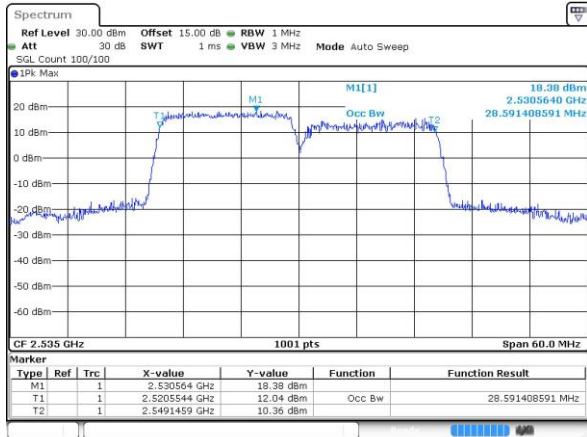

Date: 26 JUL 2019 11:41:11

Middle Channel / 15MHz+10MHz

Date: 29 JUL 2019 01:18:35

Highest Channel / 10MHz+20MHz

Date: 26 JUL 2019 11:44:08

Highest Channel / 15MHz+10MHz

Date: 29 JUL 2019 01:17:50

LTE Band 7C\_CA

QPSK

Lowest Channel / 15MHz+15MHz

Date: 28 JUL 2019 10:56:37

Lowest Channel / 15MHz+20MHz

Date: 28 JUL 2019 13:36:53

Middle Channel / 15MHz+15MHz

Date: 28 JUL 2019 12:59:24

Middle Channel / 15MHz+20MHz

Date: 28 JUL 2019 14:28:01

Highest Channel / 15MHz+15MHz

Date: 28 JUL 2019 13:12:09

Highest Channel / 15MHz+20MHz

Date: 28 JUL 2019 14:42:46

LTE Band 7C\_CA

QPSK

Lowest Channel / 20MHz+10MHz