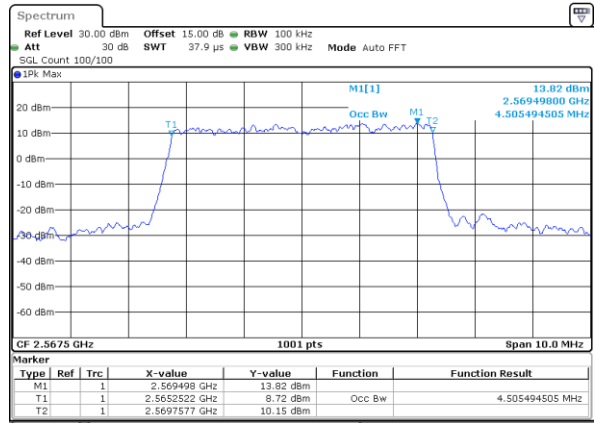

Mode	LTE Band 41C_CA: 99%OBW(MHz)				
64QAM					
BW	5MHz+20MHz	10MHz+15MHz	10MHz+20MHz	15MHz+10MHz	15MHz+15MHz
Lowest CH	23.18	23.33	27.93	23.33	28.47
Middle CH	23.23	23.48	27.93	23.43	28.47
Highest CH	23.23	23.38	27.99	23.48	28.47
BW	15MHz+20MHz	20MHz+5MHz	20MHz+10MHz	20MHz+15MHz	20MHz+20MHz
Lowest CH	32.73	23.18	27.81	32.73	37.72
Middle CH	32.87	23.23	27.87	32.80	37.64
Highest CH	32.87	23.33	28.11	32.73	37.80

LTE Band 7

Lowest Channel / 5MHz / QPSK

Date: 7 AUG 2019 10:53:55

Lowest Channel / 5MHz / 16QAM

Date: 7 AUG 2019 10:57:32

Middle Channel / 5MHz / QPSK

Date: 7 AUG 2019 10:54:05

Middle Channel / 5MHz / 16QAM

Date: 7 AUG 2019 10:57:42

Highest Channel / 5MHz / QPSK

Date: 7 AUG 2019 10:54:15

Highest Channel / 5MHz / 16QAM

Date: 7 AUG 2019 10:57:51

LTE Band 7

Lowest Channel / 10MHz / QPSK

Date: 7 AUG 2019 14:22:08