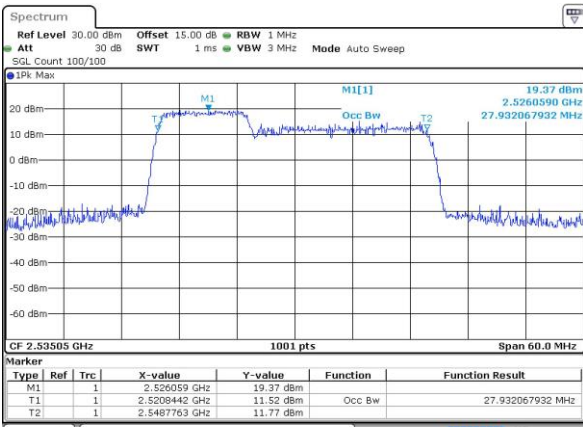

Date: 14\_JUL\_2019 04:39:18

LTE Band 7C\_CA

QPSK

Lowest Channel / 10MHz+20MHz

Date: 26 JUL 2019 10:20:23

Lowest Channel / 15MHz+10MHz

Date: 26 JUL 2019 23:47:11

Middle Channel / 10MHz+20MHz

Date: 26 JUL 2019 11:41:11

Middle Channel / 15MHz+10MHz

Date: 29 JUL 2019 01:18:35

Highest Channel / 10MHz+20MHz

Date: 26 JUL 2019 11:44:08

Highest Channel / 15MHz+10MHz

Date: 29 JUL 2019 01:17:50

LTE Band 7C\_CA