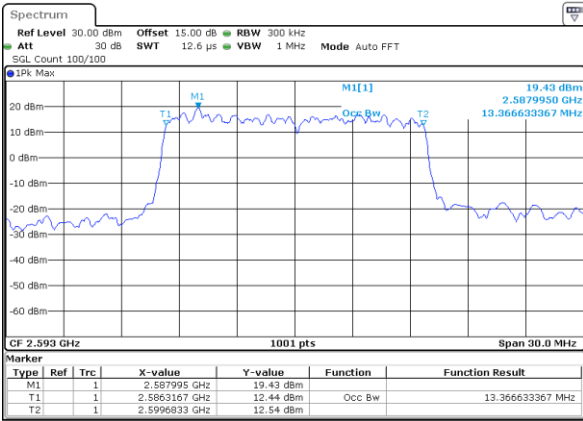

Middle Channel / 15MHz / QPSK

Date: 14_JUL_2019 00:32:26