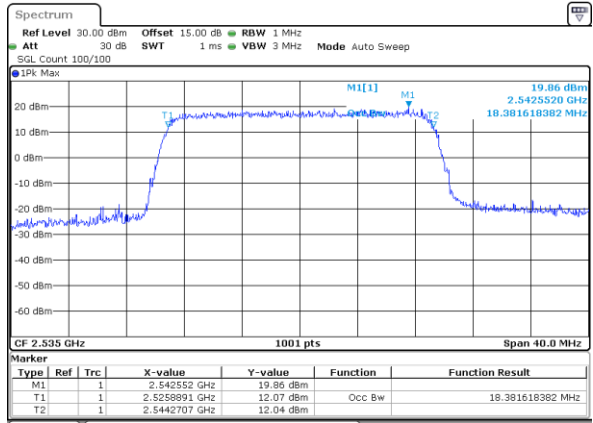

Lowest Channel / 20MHz / QPSK

Date: 7 AUG 2019 14:26:56

Lowest Channel / 20MHz / 16QAM

Date: 7 AUG 2019 11:16:02

Middle Channel / 20MHz / QPSK

Date: 7 AUG 2019 11:15:42

Middle Channel / 20MHz / 16QAM

Date: 7 AUG 2019 11:16:12

Highest Channel / 20MHz / QPSK

Date: 7 AUG 2019 11:15:52

Highest Channel / 20MHz / 16QAM

Date: 7 AUG 2019 11:16:22

LTE Band 7

Lowest Channel / 5MHz / 64QAM

Date: 7 AUG 2019 13:52:27

Lowest Channel / 10MHz / 64QAM