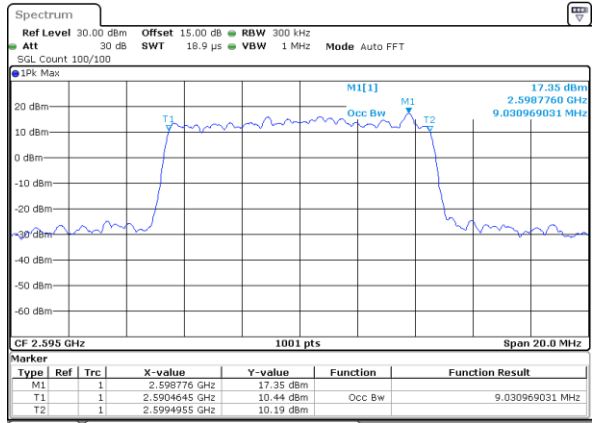

Middle Channel / 10MHz / 16QAM

Date: 18 JUL 2019 16:20:16