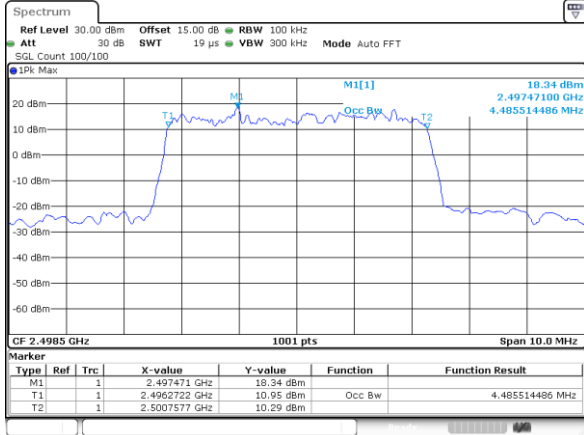

Middle Channel / 20MHz / 16QAM

Date: 14\_JUL\_2019 00:40:33

Highest Channel / 20MHz / QPSK

Date: 14\_JUL\_2019 00:40:12

Highest Channel / 20MHz / 16QAM

Date: 14\_JUL\_2019 00:40:43

LTE Band 41

Lowest Channel / 5MHz / 64QAM

Date: 14.JUL.2019 04:35:55

Lowest Channel / 10MHz / 64QAM

Date: 14.JUL.2019 04:36:56

Middle Channel / 5MHz / 64QAM

Date: 14.JUL.2019 04:36:05

Middle Channel / 10MHz / 64QAM

Date: 14.JUL.2019 04:37:06

Highest Channel / 5MHz / 64QAM