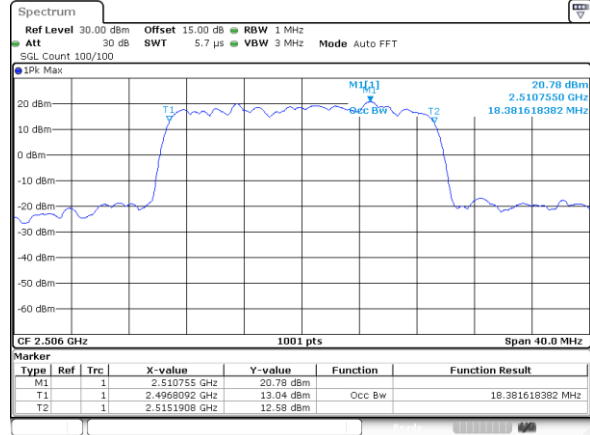

Date: 14.JUL.2019 04:36:15

Highest Channel / 10MHz / 64QAM

Date: 14.JUL.2019 04:37:16

LTE Band 41

Lowest Channel / 15MHz / 64QAM

Date: 14\_JUL\_2019 04:37:57

Lowest Channel / 20MHz / 64QAM

Date: 14\_JUL\_2019 04:38:58