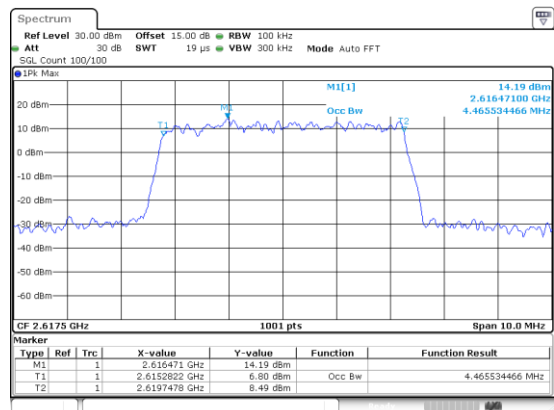

Highest Channel / 20MHz / 16QAM

Date: 18 JUL 2019 16:39:30

LTE Band 38

Lowest Channel / 5MHz / 64QAM

Lowest Channel / 10MHz / 64QAM

Middle Channel / 5MHz / 64QAM

Middle Channel / 10MHz / 64QAM

Highest Channel / 5MHz / 64QAM

Highest Channel / 10MHz / 64QAM

LTE Band 38

Lowest Channel / 15MHz / 64QAM

Lowest Channel / 20MHz / 64QAM

Middle Channel / 15MHz / 64QAM

Middle Channel / 20MHz / 64QAM

Highest Channel / 15MHz / 64QAM

Highest Channel / 20MHz / 64QAM