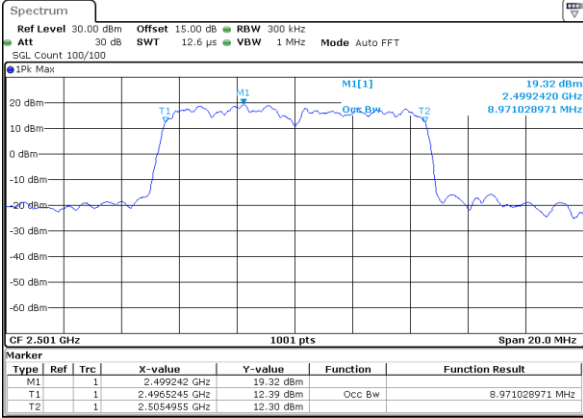

Date: 14\_JUL\_2019 00:17:48

Highest Channel / 5MHz / QPSK

Date: 14\_JUL\_2019 00:17:27

Highest Channel / 5MHz / 16QAM

Date: 14\_JUL\_2019 00:17:58

LTE Band 41

Lowest Channel / 10MHz / QPSK

Date: 14\_JUL\_2019 00:24:41