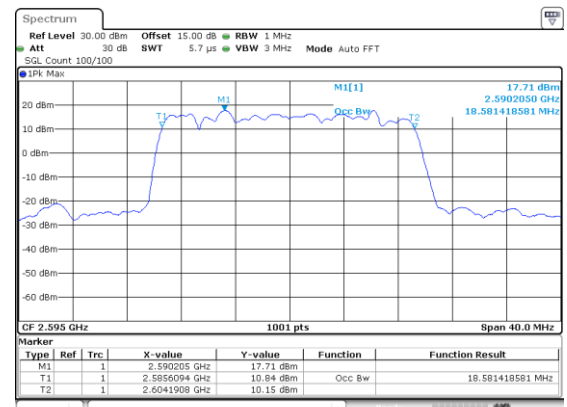

Highest Channel / 10MHz / 64QAM

LTE Band 38

Lowest Channel / 15MHz / 64QAM

Lowest Channel / 20MHz / 64QAM

Middle Channel / 15MHz / 64QAM

Middle Channel / 20MHz / 64QAM

Highest Channel / 15MHz / 64QAM

Highest Channel / 20MHz / 64QAM