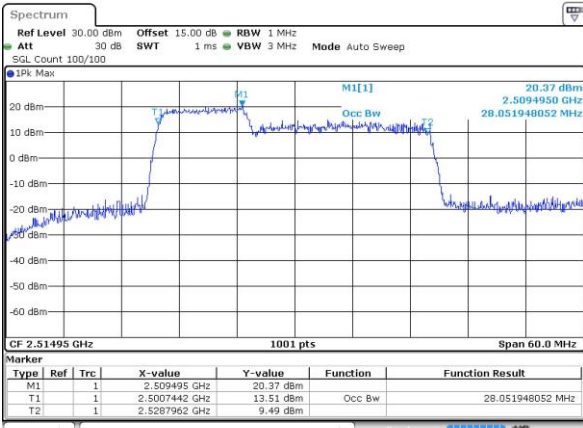

Date: 14\_JUL\_2019 04:39:18

LTE Band 7C\_CA

QPSK

Lowest Channel / 10MHz+20MHz

Date: 26 JUL 2019 10:20:23

Lowest Channel / 15MHz+10MHz

Date: 26 JUL 2019 23:47:11

Middle Channel / 10MHz+20MHz