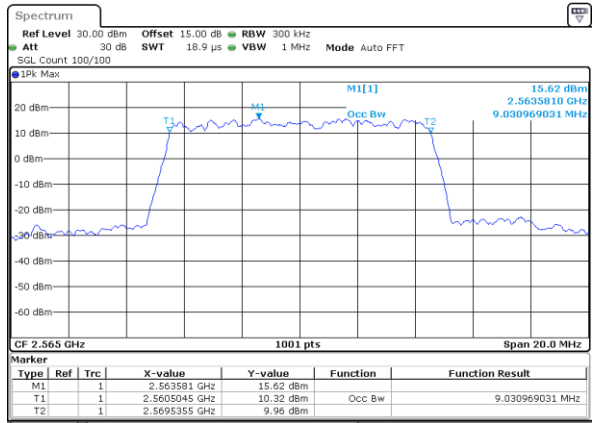

Highest Channel / 20MHz / QPSK

Date: 7 AUG 2019 11:15:52

Highest Channel / 20MHz / 16QAM

Date: 7 AUG 2019 11:16:22

LTE Band 7

Lowest Channel / 5MHz / 64QAM

Date: 7 AUG 2019 13:52:27

Lowest Channel / 10MHz / 64QAM

Date: 7 AUG 2019 13:52:56

Middle Channel / 5MHz / 64QAM

Date: 7 AUG 2019 13:52:37

Middle Channel / 10MHz / 64QAM

Date: 7 AUG 2019 13:53:06

Highest Channel / 5MHz / 64QAM

Date: 7 AUG 2019 13:52:46

Highest Channel / 10MHz / 64QAM

Date: 7 AUG 2019 13:53:16

LTE Band 7

Lowest Channel / 15MHz / 64QAM

Date: 7 AUG 2019 13:53:25

Lowest Channel / 20MHz / 64QAM

Date: 7 AUG 2019 13:53:55

Middle Channel / 15MHz / 64QAM

Date: 7 AUG 2019 13:53:35