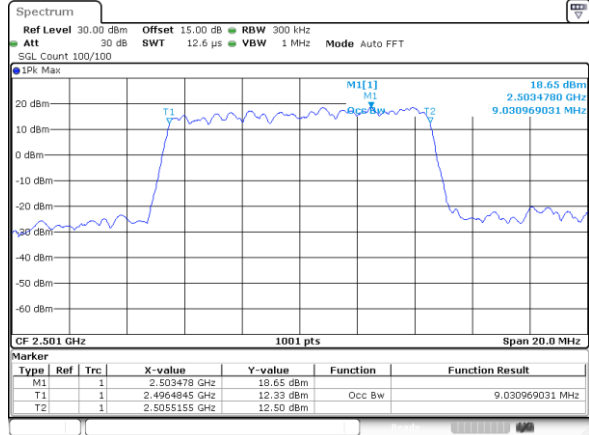

Lowest Channel / 10MHz / 64QAM

Date: 14.JUL.2019 04:36:56