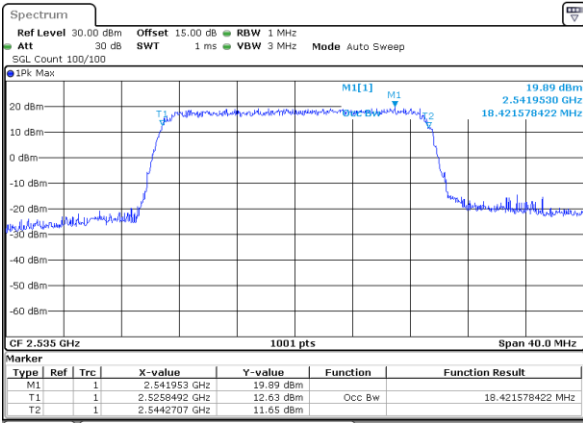

Lowest Channel / 20MHz / QPSK

Date: 7 AUG 2019 14:26:56

Lowest Channel / 20MHz / 16QAM

Date: 7 AUG 2019 11:16:02

Middle Channel / 20MHz / QPSK

Date: 7 AUG 2019 11:15:42

Middle Channel / 20MHz / 16QAM

Date: 7 AUG 2019 11:16:12

Highest Channel / 20MHz / QPSK

Date: 7 AUG 2019 11:15:52

Highest Channel / 20MHz / 16QAM

Date: 7 AUG 2019 11:16:22

LTE Band 7

Lowest Channel / 5MHz / 64QAM

Date: 7 AUG 2019 13:52:27

Lowest Channel / 10MHz / 64QAM