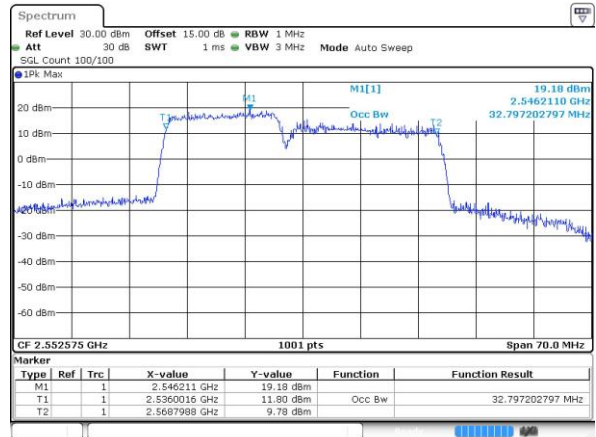

QPSK

Lowest Channel / 15MHz+15MHz

Date: 28 JUL 2019 10:56:37

Lowest Channel / 15MHz+20MHz

Date: 28 JUL 2019 13:36:53

Middle Channel / 15MHz+15MHz

Date: 28 JUL 2019 12:59:24

Middle Channel / 15MHz+20MHz

Date: 28 JUL 2019 14:28:01

Highest Channel / 15MHz+15MHz

Date: 28 JUL 2019 13:12:09

Highest Channel / 15MHz+20MHz

Date: 28 JUL 2019 14:42:46

LTE Band 7C\_CA

QPSK

Lowest Channel / 20MHz+10MHz