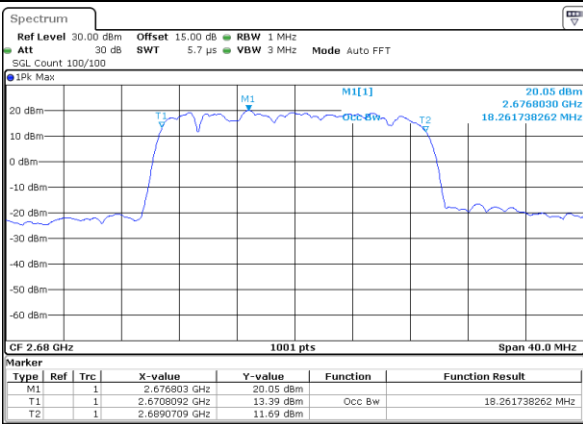

Highest Channel / 20MHz / QPSK

Date: 14_JUL_2019 00:40:12