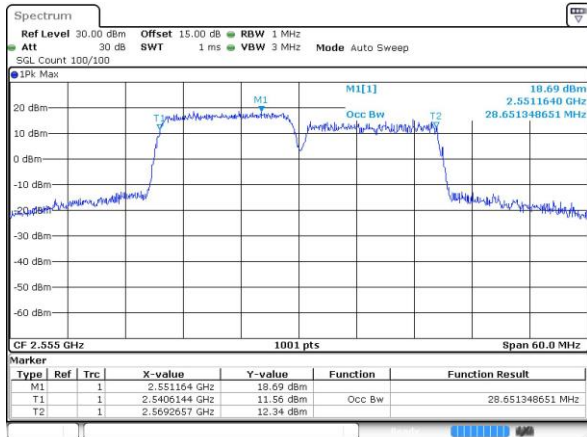

QPSK

Lowest Channel / 15MHz+15MHz

Date: 28 JUL 2019 10:56:37

Lowest Channel / 15MHz+20MHz

Date: 28 JUL 2019 13:36:53

Middle Channel / 15MHz+15MHz

Date: 28 JUL 2019 12:59:24

Middle Channel / 15MHz+20MHz

Date: 28 JUL 2019 14:28:01

Highest Channel / 15MHz+15MHz

Date: 28 JUL 2019 13:12:09

Highest Channel / 15MHz+20MHz

Date: 28 JUL 2019 14:42:46

LTE Band 7C\_CA

QPSK

Lowest Channel / 20MHz+10MHz