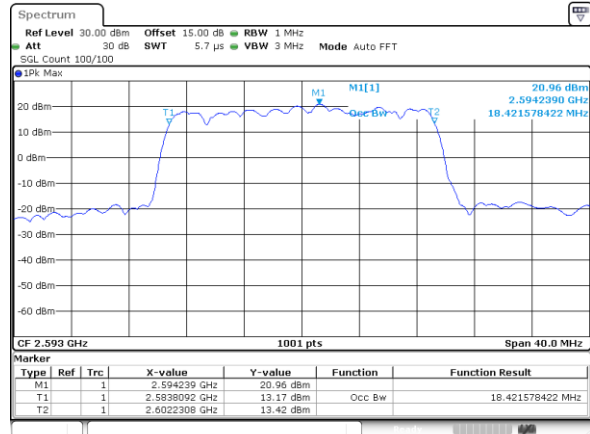

Middle Channel / 20MHz / 64QAM

Date: 14_JUL_2019 04:39:08