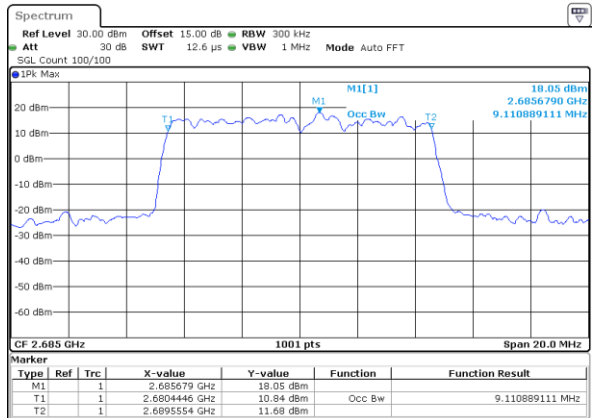

Highest Channel / 10MHz / 16QAM

Date: 14_JUL_2019 00:25:122