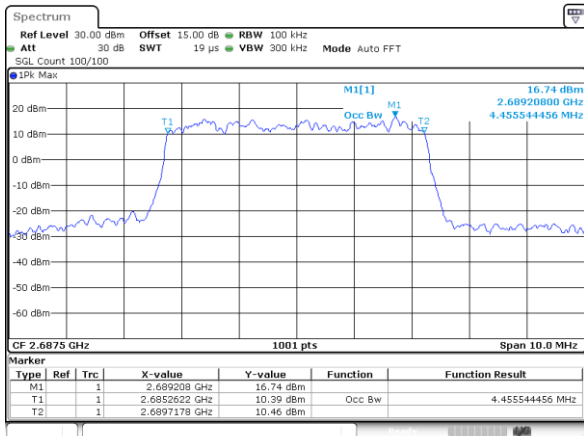

Middle Channel / 20MHz / 16QAM

Date: 14\_JUL\_2019 00:40:33

Highest Channel / 20MHz / QPSK

Date: 14\_JUL\_2019 00:40:12

Highest Channel / 20MHz / 16QAM

Date: 14\_JUL\_2019 00:40:43

LTE Band 41

Lowest Channel / 5MHz / 64QAM

Date: 14.JUL.2019 04:35:55

Lowest Channel / 10MHz / 64QAM

Date: 14.JUL.2019 04:36:56

Middle Channel / 5MHz / 64QAM

Date: 14.JUL.2019 04:36:05

Middle Channel / 10MHz / 64QAM

Date: 14.JUL.2019 04:37:06

Highest Channel / 5MHz / 64QAM

Date: 14.JUL.2019 04:36:15

Highest Channel / 10MHz / 64QAM

Date: 14.JUL.2019 04:37:16

LTE Band 41

Lowest Channel / 15MHz / 64QAM

Date: 14\_JUL\_2019 04:37:57

Lowest Channel / 20MHz / 64QAM

Date: 14\_JUL\_2019 04:38:58