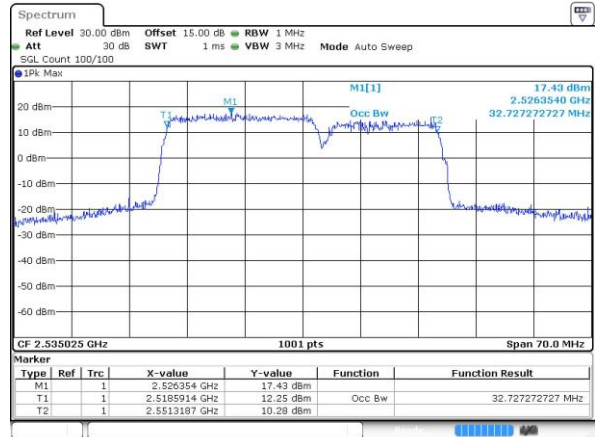

Date: 28 JUL 2019 14:28:01

Highest Channel / 15MHz+15MHz

Date: 28 JUL 2019 13:12:09

Highest Channel / 15MHz+20MHz

Date: 28 JUL 2019 14:42:46

LTE Band 7C\_CA

QPSK

Lowest Channel / 20MHz+10MHz

Date: 26 JUL 2019 17:29:40

Lowest Channel / 20MHz+15MHz

Date: 26 JUL 2019 16:59:21

Middle Channel / 20MHz+10MHz

Date: 28 JUL 2019 09:36:29

Middle Channel / 20MHz+15MHz

Date: 28 JUL 2019 17:46:03

Highest Channel / 20MHz+10MHz