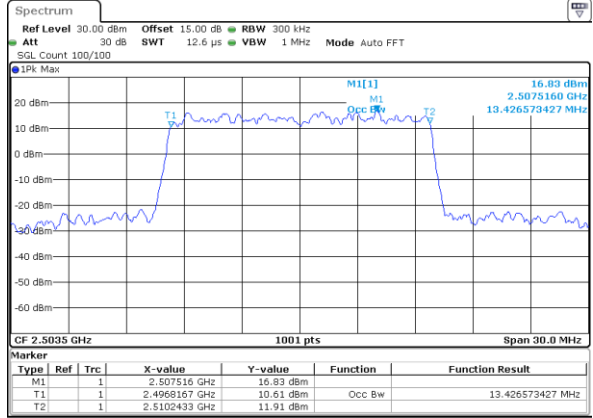

Date: 14\_JUL\_2019 00:25:02

Highest Channel / 10MHz / 16QAM

Date: 14\_JUL\_2019 00:25:122

LTE Band 41

Lowest Channel / 15MHz / QPSK

Date: 14\_JUL\_2019 00:32:16

Lowest Channel / 15MHz / 16QAM

Date: 14\_JUL\_2019 00:32:47