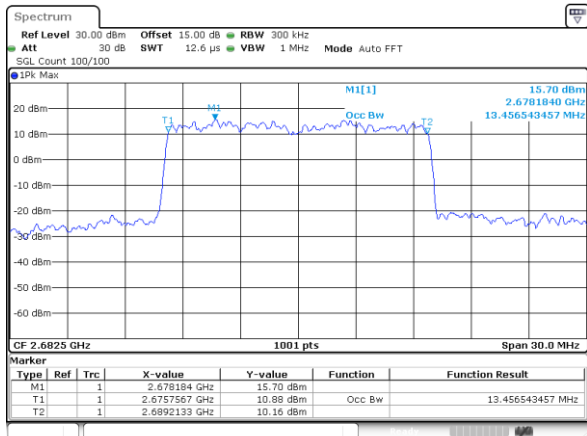

Middle Channel / 15MHz / 64QAM

Date: 14\_JUL\_2019 04:38:07

Middle Channel / 20MHz / 64QAM

Date: 14\_JUL\_2019 04:39:08

Highest Channel / 15MHz / 64QAM

Date: 14\_JUL\_2019 04:38:17

Highest Channel / 20MHz / 64QAM

Date: 14\_JUL\_2019 04:39:18

LTE Band 7C\_CA

QPSK

Lowest Channel / 10MHz+20MHz

Date: 26 JUL 2019 10:20:23

Lowest Channel / 15MHz+10MHz

Date: 26 JUL 2019 23:47:11

Middle Channel / 10MHz+20MHz