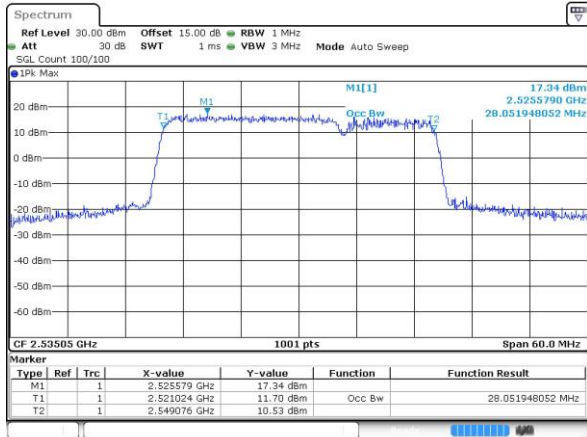

Middle Channel / 20MHz+10MHz

Date: 28 JUL 2019 09:36:29