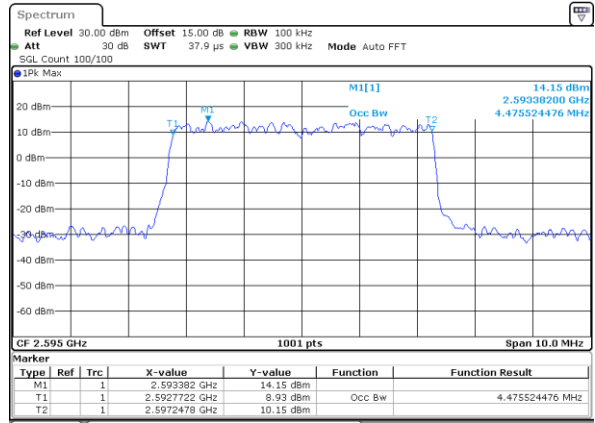

Middle Channel / 20MHz / 64QAM

Date: 7 AUG 2019 13:54:05

Highest Channel / 15MHz / 64QAM

Date: 7 AUG 2019 13:53:45

Highest Channel / 20MHz / 64QAM

Date: 7 AUG 2019 13:54:15

LTE Band 38

Lowest Channel / 5MHz / QPSK

Date: 18 JUL 2019 16:43:47

Lowest Channel / 5MHz / 16QAM

Date: 18 JUL 2019 16:34:44

Middle Channel / 5MHz / QPSK

Date: 18 JUL 2019 16:35:16

Middle Channel / 5MHz / 16QAM

Date: 18 JUL 2019 16:35:27

Highest Channel / 5MHz / QPSK

Date: 18 JUL 2019 16:35:59

Highest Channel / 5MHz / 16QAM

Date: 18 JUL 2019 16:36:09

LTE Band 38

Lowest Channel / 10MHz / QPSK

Date: 18 JUL 2019 16:12:56

Lowest Channel / 10MHz / 16QAM

Date: 18 JUL 2019 16:13:07