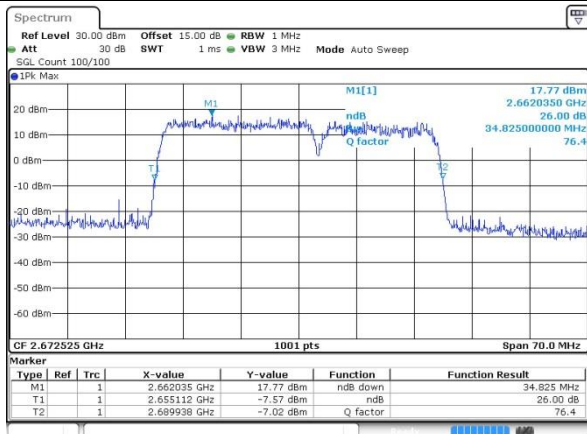

Highest Channel / 20MHz+15MHz

Date: 27 JUL 2019 20:57:38