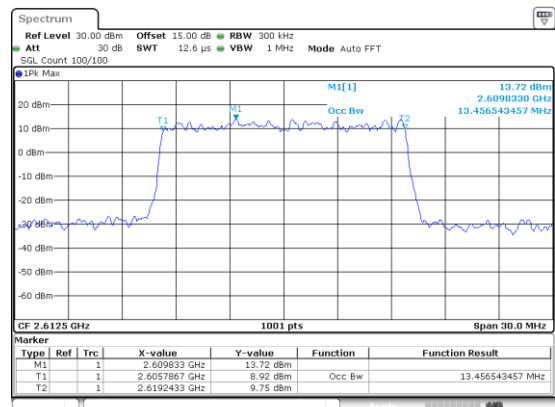

Highest Channel / 10MHz / 64QAM

LTE Band 38

Lowest Channel / 15MHz / 64QAM

Lowest Channel / 20MHz / 64QAM

Middle Channel / 15MHz / 64QAM

Middle Channel / 20MHz / 64QAM

Highest Channel / 15MHz / 64QAM

Highest Channel / 20MHz / 64QAM