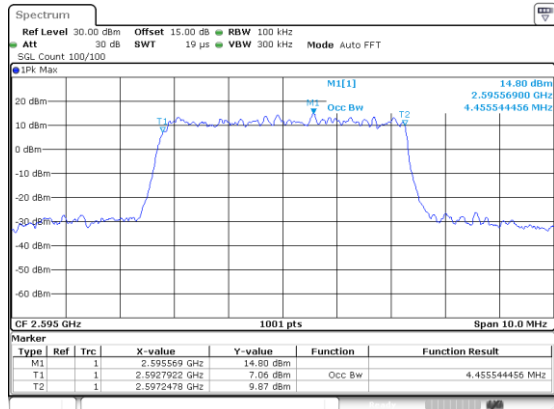

Highest Channel / 20MHz / 16QAM

Date: 18 JUL 2019 16:39:30

LTE Band 38

Lowest Channel / 5MHz / 64QAM

Lowest Channel / 10MHz / 64QAM

Middle Channel / 5MHz / 64QAM

Middle Channel / 10MHz / 64QAM

Highest Channel / 5MHz / 64QAM

Highest Channel / 10MHz / 64QAM

LTE Band 38

Lowest Channel / 15MHz / 64QAM

Lowest Channel / 20MHz / 64QAM

Middle Channel / 15MHz / 64QAM

Middle Channel / 20MHz / 64QAM

Highest Channel / 15MHz / 64QAM

Highest Channel / 20MHz / 64QAM