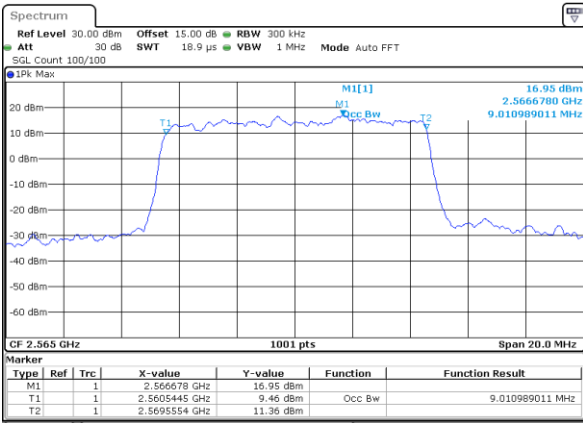

Date: 7 AUG 2019 10:57:42

Highest Channel / 5MHz / QPSK

Date: 7 AUG 2019 10:54:15

Highest Channel / 5MHz / 16QAM

Date: 7 AUG 2019 10:57:51

LTE Band 7

Lowest Channel / 10MHz / QPSK

Date: 7 AUG 2019 14:22:08

Lowest Channel / 10MHz / 16QAM

Date: 7 AUG 2019 11:01:38

Middle Channel / 10MHz / QPSK

Date: 7 AUG 2019 11:01:18

Middle Channel / 10MHz / 16QAM

Date: 7 AUG 2019 11:01:47

Highest Channel / 10MHz / QPSK

Date: 7 AUG 2019 11:01:28

Highest Channel / 10MHz / 16QAM

Date: 7 AUG 2019 11:01:57

LTE Band 7

Lowest Channel / 15MHz / QPSK

Date: 7 AUG 2019 11:08:20

Lowest Channel / 15MHz / 16QAM

Date: 7 AUG 2019 11:08:50

Middle Channel / 15MHz / QPSK