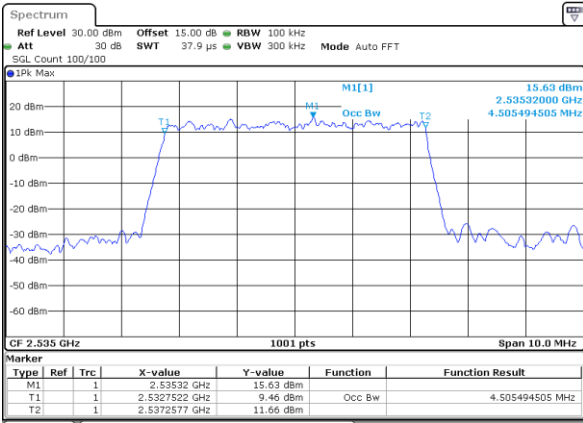

Mode	LTE Band 41C_CA: 99%OBW(MHz)				
64QAM					
BW	5MHz+20MHz	10MHz+15MHz	10MHz+20MHz	15MHz+10MHz	15MHz+15MHz
Lowest CH	23.18	23.33	27.93	23.33	28.47
Middle CH	23.23	23.48	27.93	23.43	28.47
Highest CH	23.23	23.38	27.99	23.48	28.47
BW	15MHz+20MHz	20MHz+5MHz	20MHz+10MHz	20MHz+15MHz	20MHz+20MHz
Lowest CH	32.73	23.18	27.81	32.73	37.72
Middle CH	32.87	23.23	27.87	32.80	37.64
Highest CH	32.87	23.33	28.11	32.73	37.80

LTE Band 7

Lowest Channel / 5MHz / QPSK

Date: 7 AUG 2019 10:53:55

Lowest Channel / 5MHz / 16QAM

Date: 7 AUG 2019 10:57:32

Middle Channel / 5MHz / QPSK

Date: 7 AUG 2019 10:54:05

Middle Channel / 5MHz / 16QAM

Date: 7 AUG 2019 10:57:42

Highest Channel / 5MHz / QPSK

Date: 7 AUG 2019 10:54:15

Highest Channel / 5MHz / 16QAM

Date: 7 AUG 2019 10:57:51

LTE Band 7

Lowest Channel / 10MHz / QPSK

Date: 7 AUG 2019 14:22:08