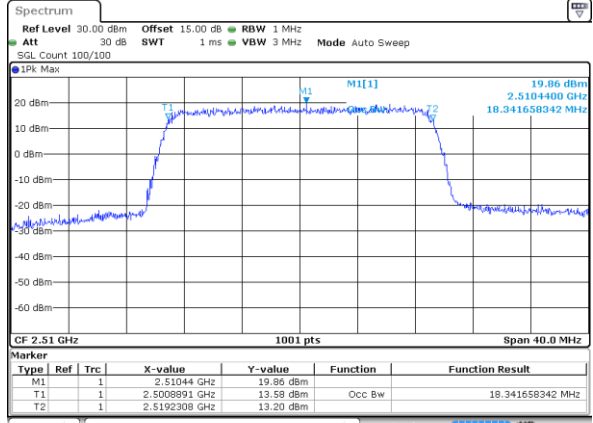

Lowest Channel / 20MHz / 16QAM

Date: 7 AUG 2019 11:16:02