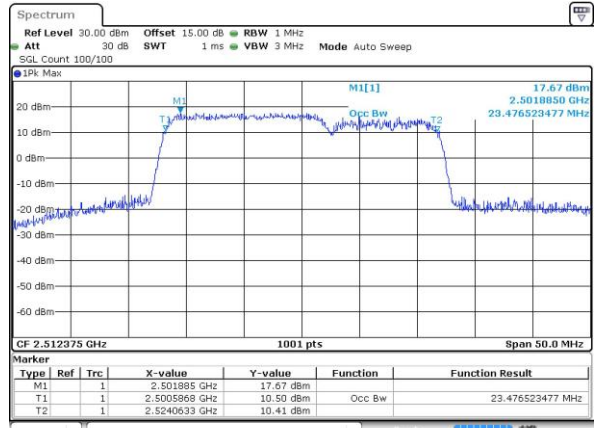

Date: 14\_JUL\_2019 04:39:18

LTE Band 7C\_CA

QPSK

Lowest Channel / 10MHz+20MHz

Date: 26 JUL 2019 10:20:23

Lowest Channel / 15MHz+10MHz

Date: 26 JUL 2019 23:47:11

Middle Channel / 10MHz+20MHz

Date: 26 JUL 2019 11:41:11

Middle Channel / 15MHz+10MHz

Date: 29 JUL 2019 01:18:35

Highest Channel / 10MHz+20MHz

Date: 26 JUL 2019 11:44:08

Highest Channel / 15MHz+10MHz

Date: 29 JUL 2019 01:17:50

LTE Band 7C\_CA