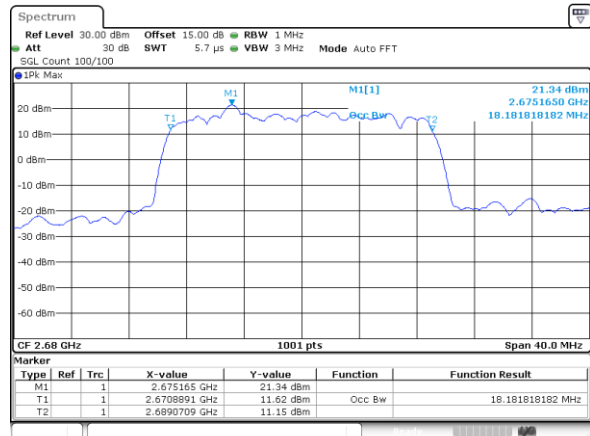

Date: 14.JUL.2019 04:36:15

Highest Channel / 10MHz / 64QAM

Date: 14.JUL.2019 04:37:16

LTE Band 41

Lowest Channel / 15MHz / 64QAM

Date: 14\_JUL\_2019 04:37:57

Lowest Channel / 20MHz / 64QAM

Date: 14\_JUL\_2019 04:38:58

Middle Channel / 15MHz / 64QAM

Date: 14\_JUL\_2019 04:38:07

Middle Channel / 20MHz / 64QAM

Date: 14\_JUL\_2019 04:39:08

Highest Channel / 15MHz / 64QAM

Date: 14\_JUL\_2019 04:38:17

Highest Channel / 20MHz / 64QAM

Date: 14\_JUL\_2019 04:39:18

LTE Band 7C\_CA

QPSK

Lowest Channel / 10MHz+20MHz

Date: 26 JUL 2019 10:20:23

Lowest Channel / 15MHz+10MHz

Date: 26 JUL 2019 23:47:11

Middle Channel / 10MHz+20MHz