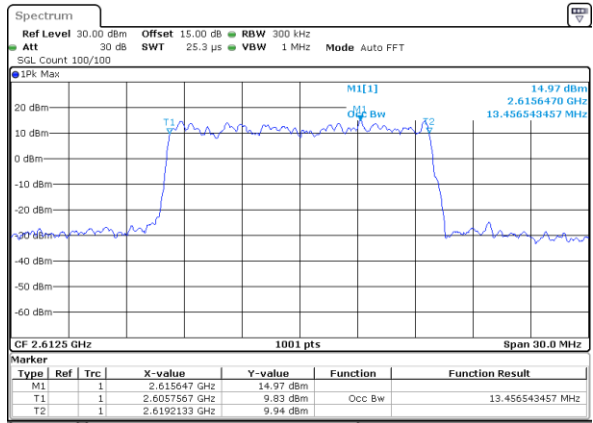

LTE Band 38

Lowest Channel / 15MHz / QPSK

Date: 18 JUL 2019 16:29:45

Lowest Channel / 15MHz / 16QAM

Date: 18 JUL 2019 16:29:55

Middle Channel / 15MHz / QPSK

Date: 18 JUL 2019 16:44:46

Middle Channel / 15MHz / 16QAM

Date: 18 JUL 2019 16:36:41

Highest Channel / 15MHz / QPSK

Date: 18 JUL 2019 16:37:12

Highest Channel / 15MHz / 16QAM

Date: 18 JUL 2019 16:37:23

LTE Band 38

Lowest Channel / 20MHz / QPSK

Date: 18 JUL 2019 16:37:54