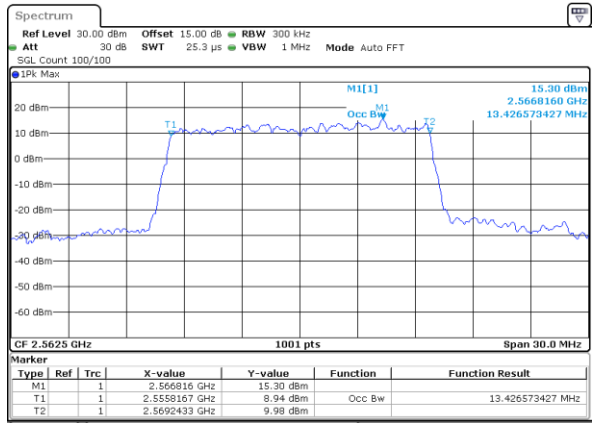

Highest Channel / 10MHz / 16QAM

Date: 7 AUG 2019 11:01:57

LTE Band 7

Lowest Channel / 15MHz / QPSK

Date: 7 AUG 2019 11:08:20

Lowest Channel / 15MHz / 16QAM

Date: 7 AUG 2019 11:08:50

Middle Channel / 15MHz / QPSK

Date: 7 AUG 2019 11:08:30

Middle Channel / 15MHz / 16QAM

Date: 7 AUG 2019 11:09:00

Highest Channel / 15MHz / QPSK

Date: 7 AUG 2019 11:08:40

Highest Channel / 15MHz / 16QAM

Date: 7 AUG 2019 11:09:10

LTE Band 7