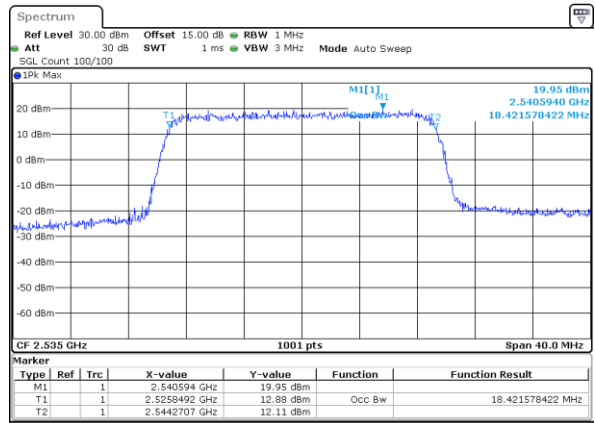

Date: 7 AUG 2019 13:53:16

LTE Band 7

Lowest Channel / 15MHz / 64QAM

Date: 7 AUG 2019 13:53:25

Lowest Channel / 20MHz / 64QAM

Date: 7 AUG 2019 13:53:55

Middle Channel / 15MHz / 64QAM

Date: 7 AUG 2019 13:53:35

Middle Channel / 20MHz / 64QAM

Date: 7 AUG 2019 13:54:05

Highest Channel / 15MHz / 64QAM

Date: 7 AUG 2019 13:53:45

Highest Channel / 20MHz / 64QAM

Date: 7 AUG 2019 13:54:15

LTE Band 38

Lowest Channel / 5MHz / QPSK