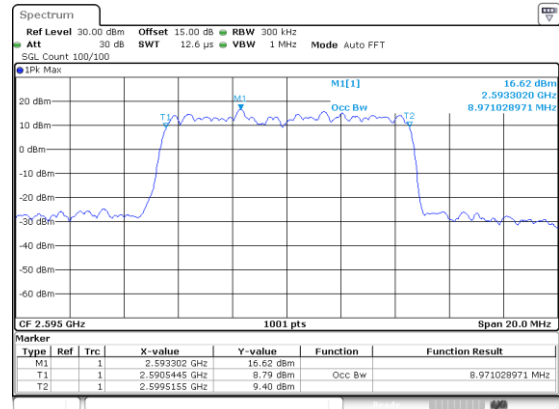

Highest Channel / 20MHz / 16QAM

Date: 18 JUL 2019 16:39:30

LTE Band 38

Lowest Channel / 5MHz / 64QAM

Lowest Channel / 10MHz / 64QAM

Middle Channel / 5MHz / 64QAM

Middle Channel / 10MHz / 64QAM

Highest Channel / 5MHz / 64QAM

Highest Channel / 10MHz / 64QAM

LTE Band 38

Lowest Channel / 15MHz / 64QAM

Lowest Channel / 20MHz / 64QAM

Middle Channel / 15MHz / 64QAM

Middle Channel / 20MHz / 64QAM

Highest Channel / 15MHz / 64QAM

Highest Channel / 20MHz / 64QAM