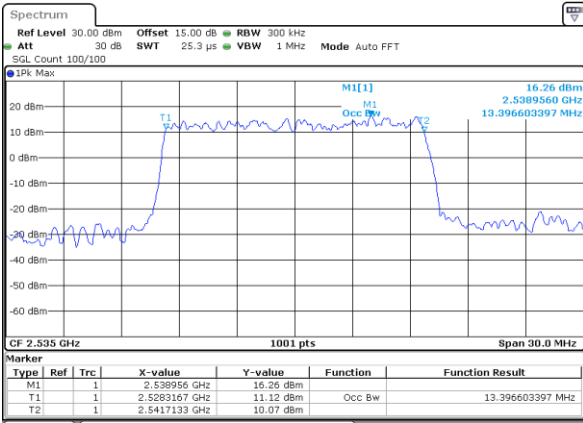

Highest Channel / 10MHz / 16QAM

Date: 7 AUG 2019 11:01:57

LTE Band 7

Lowest Channel / 15MHz / QPSK

Date: 7 AUG 2019 11:08:20

Lowest Channel / 15MHz / 16QAM

Date: 7 AUG 2019 11:08:50

Middle Channel / 15MHz / QPSK

Date: 7 AUG 2019 11:08:30

Middle Channel / 15MHz / 16QAM

Date: 7 AUG 2019 11:09:00

Highest Channel / 15MHz / QPSK

Date: 7 AUG 2019 11:08:40

Highest Channel / 15MHz / 16QAM

Date: 7 AUG 2019 11:09:10

LTE Band 7