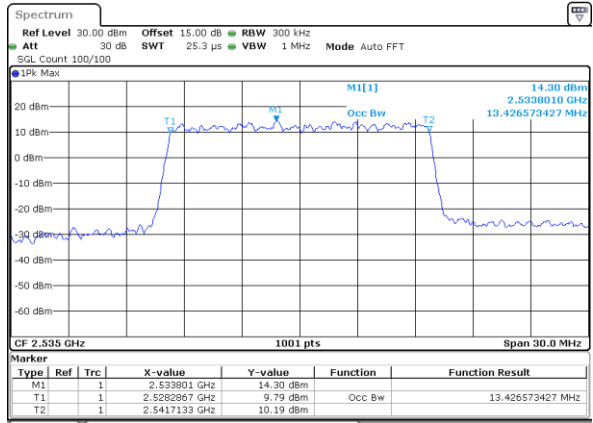

Highest Channel / 10MHz / 16QAM

Date: 7 AUG 2019 11:01:57

LTE Band 7

Lowest Channel / 15MHz / QPSK

Date: 7 AUG 2019 11:08:20

Lowest Channel / 15MHz / 16QAM

Date: 7 AUG 2019 11:08:50

Middle Channel / 15MHz / QPSK

Date: 7 AUG 2019 11:08:30

Middle Channel / 15MHz / 16QAM

Date: 7 AUG 2019 11:09:00

Highest Channel / 15MHz / QPSK

Date: 7 AUG 2019 11:08:40

Highest Channel / 15MHz / 16QAM

Date: 7 AUG 2019 11:09:10

LTE Band 7