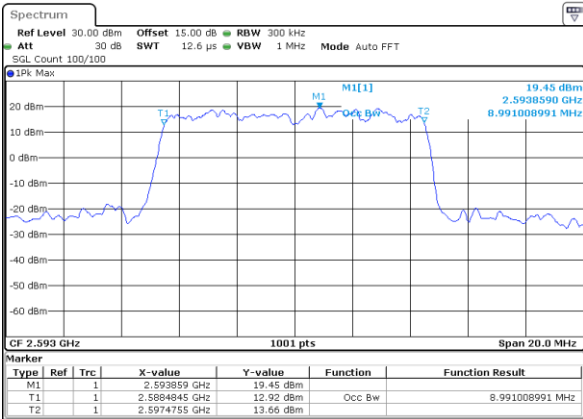

Middle Channel / 10MHz / QPSK

Date: 14_JUL_2019 00:24:51