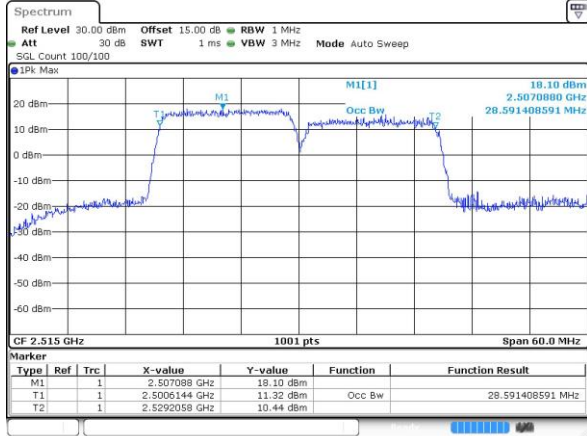

LTE Band 7C_CA

QPSK

Lowest Channel / 15MHz+15MHz

Date: 28 JUL 2019 10:56:37