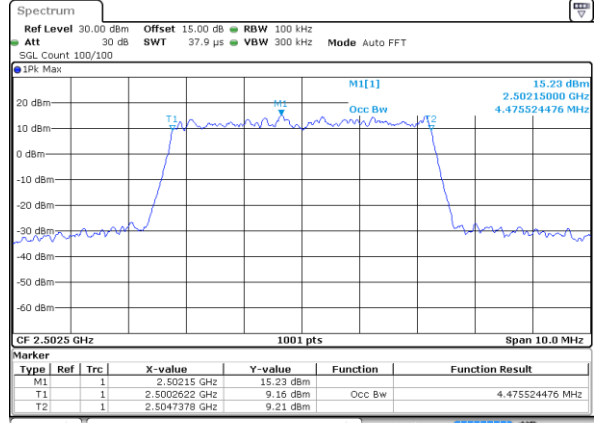

Mode	LTE Band 41C_CA: 99%OBW(MHz)				
64QAM					
BW	5MHz+20MHz	10MHz+15MHz	10MHz+20MHz	15MHz+10MHz	15MHz+15MHz
Lowest CH	23.18	23.33	27.93	23.33	28.47
Middle CH	23.23	23.48	27.93	23.43	28.47
Highest CH	23.23	23.38	27.99	23.48	28.47
BW	15MHz+20MHz	20MHz+5MHz	20MHz+10MHz	20MHz+15MHz	20MHz+20MHz
Lowest CH	32.73	23.18	27.81	32.73	37.72
Middle CH	32.87	23.23	27.87	32.80	37.64
Highest CH	32.87	23.33	28.11	32.73	37.80

LTE Band 7

Lowest Channel / 5MHz / QPSK

Date: 7 AUG 2019 10:53:55

Lowest Channel / 5MHz / 16QAM

Date: 7 AUG 2019 10:57:32

Middle Channel / 5MHz / QPSK

Date: 7 AUG 2019 10:54:05

Middle Channel / 5MHz / 16QAM