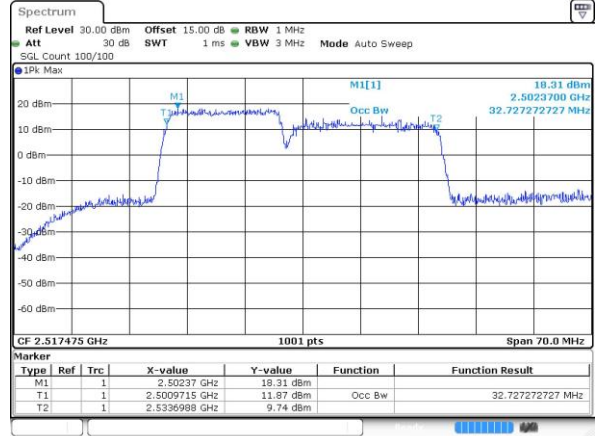

Lowest Channel / 15MHz+20MHz

Date: 28 JUL 2019 13:36:53