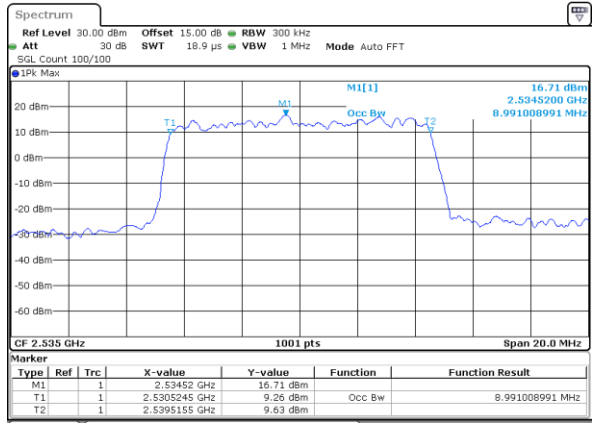

Date: 7 AUG 2019 10:57:42

Highest Channel / 5MHz / QPSK

Date: 7 AUG 2019 10:54:15

Highest Channel / 5MHz / 16QAM

Date: 7 AUG 2019 10:57:51

LTE Band 7

Lowest Channel / 10MHz / QPSK

Date: 7 AUG 2019 14:22:08

Lowest Channel / 10MHz / 16QAM

Date: 7 AUG 2019 11:01:38

Middle Channel / 10MHz / QPSK

Date: 7 AUG 2019 11:01:18

Middle Channel / 10MHz / 16QAM

Date: 7 AUG 2019 11:01:47

Highest Channel / 10MHz / QPSK

Date: 7 AUG 2019 11:01:28

Highest Channel / 10MHz / 16QAM

Date: 7 AUG 2019 11:01:57

LTE Band 7

Lowest Channel / 15MHz / QPSK

Date: 7 AUG 2019 11:08:20

Lowest Channel / 15MHz / 16QAM

Date: 7 AUG 2019 11:08:50

Middle Channel / 15MHz / QPSK