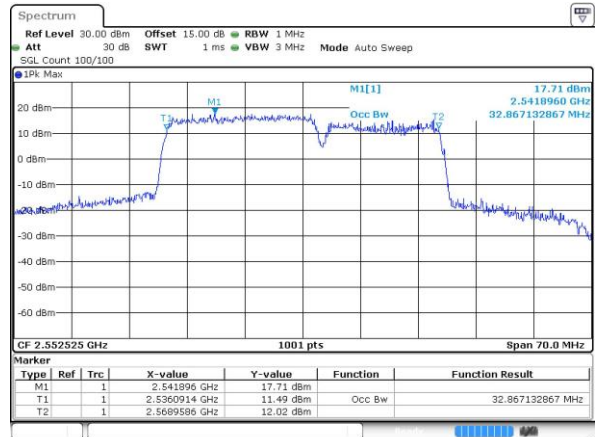

Highest Channel / 20MHz+15MHz

Date: 28 JUL 2019 17:56:22