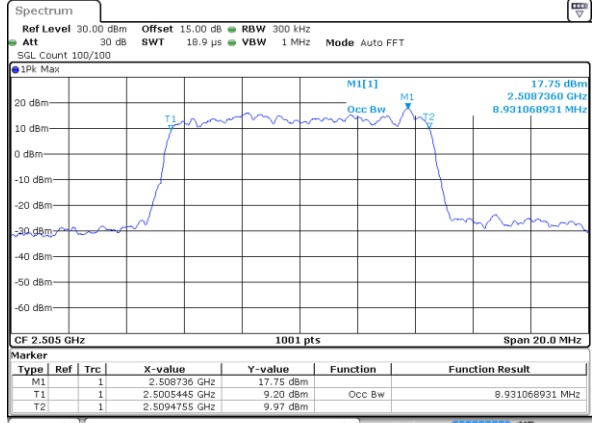

Lowest Channel / 10MHz / 16QAM

Date: 7 AUG 2019 11:01:38