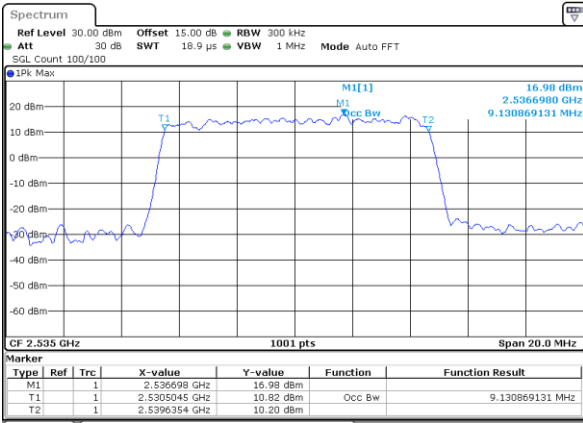

Middle Channel / 10MHz / QPSK

Date: 7 AUG 2019 11:01:18