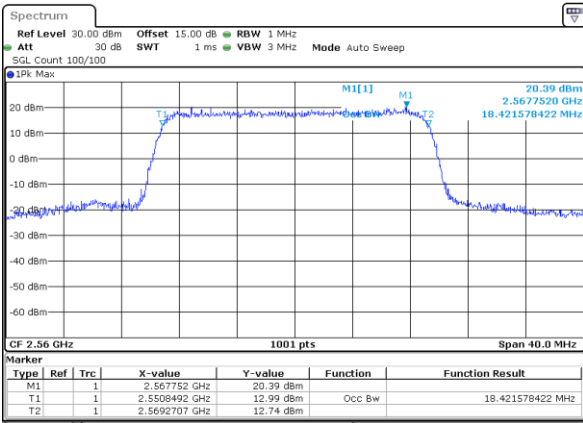

Highest Channel / 20MHz / QPSK

Date: 7 AUG 2019 11:15:52

Highest Channel / 20MHz / 16QAM

Date: 7 AUG 2019 11:16:22

LTE Band 7

Lowest Channel / 5MHz / 64QAM

Date: 7 AUG 2019 13:52:27

Lowest Channel / 10MHz / 64QAM