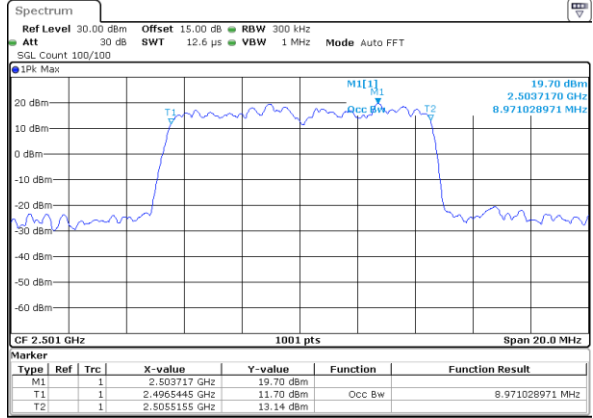

Lowest Channel / 10MHz / 16QAM

Date: 14_JUL_2019 00:25:132