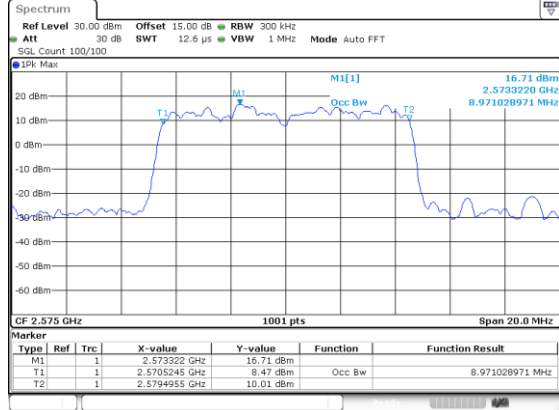

Highest Channel / 20MHz / 16QAM

Date: 18 JUL 2019 16:39:30

LTE Band 38

Lowest Channel / 5MHz / 64QAM

Lowest Channel / 10MHz / 64QAM

Middle Channel / 5MHz / 64QAM

Middle Channel / 10MHz / 64QAM

Highest Channel / 5MHz / 64QAM

Highest Channel / 10MHz / 64QAM

LTE Band 38

Lowest Channel / 15MHz / 64QAM

Lowest Channel / 20MHz / 64QAM

Middle Channel / 15MHz / 64QAM

Middle Channel / 20MHz / 64QAM

Highest Channel / 15MHz / 64QAM

Highest Channel / 20MHz / 64QAM