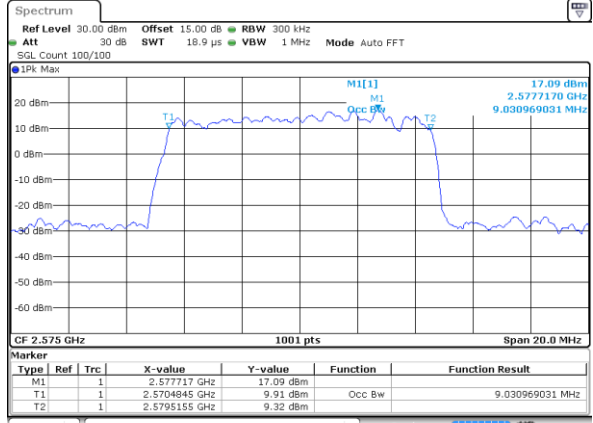

Date: 18 JUL 2019 16:35:59

Highest Channel / 5MHz / 16QAM

Date: 18 JUL 2019 16:36:09

LTE Band 38

Lowest Channel / 10MHz / QPSK

Date: 18 JUL 2019 16:12:56

Lowest Channel / 10MHz / 16QAM

Date: 18 JUL 2019 16:13:07