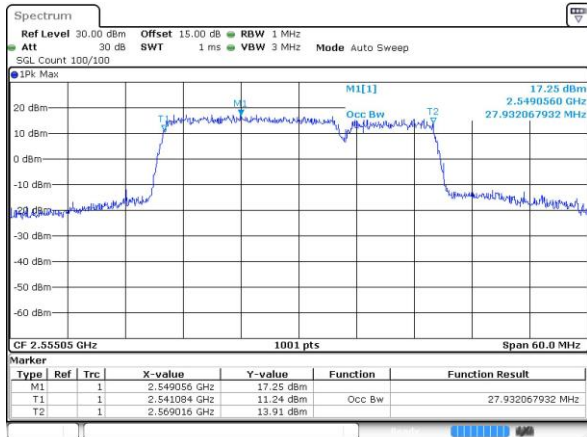

Date: 28 JUL 2019 14:28:01

Highest Channel / 15MHz+15MHz

Date: 28 JUL 2019 13:12:09

Highest Channel / 15MHz+20MHz

Date: 28 JUL 2019 14:42:46

LTE Band 7C\_CA

QPSK

Lowest Channel / 20MHz+10MHz

Date: 26 JUL 2019 17:29:40

Lowest Channel / 20MHz+15MHz

Date: 26 JUL 2019 16:59:21

Middle Channel / 20MHz+10MHz

Date: 28 JUL 2019 09:36:29

Middle Channel / 20MHz+15MHz

Date: 28 JUL 2019 17:46:03

Highest Channel / 20MHz+10MHz