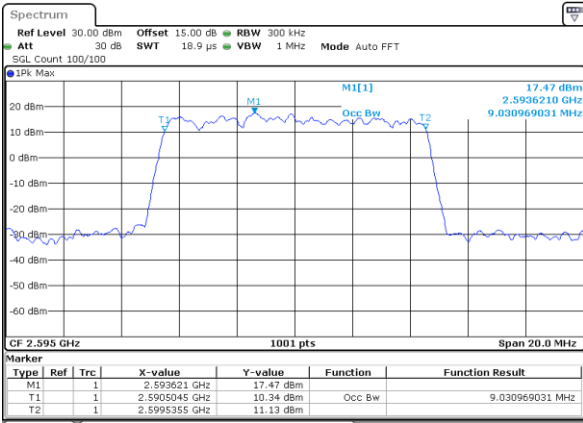

Middle Channel / 10MHz / QPSK

Date: 18 JUL 2019 16:20:05