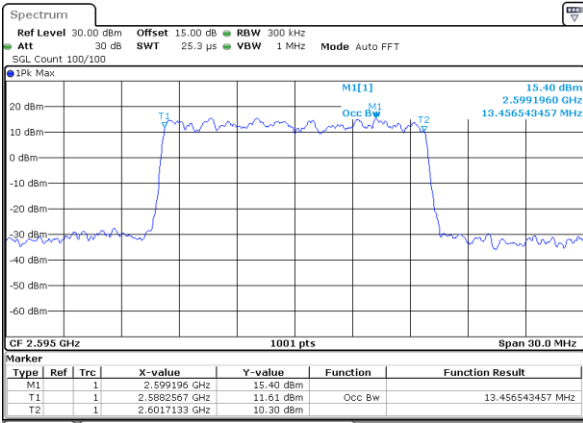

LTE Band 38

Lowest Channel / 15MHz / QPSK

Date: 18 JUL 2019 16:29:45

Lowest Channel / 15MHz / 16QAM

Date: 18 JUL 2019 16:29:55

Middle Channel / 15MHz / QPSK

Date: 18 JUL 2019 16:44:46

Middle Channel / 15MHz / 16QAM

Date: 18 JUL 2019 16:36:41

Highest Channel / 15MHz / QPSK

Date: 18 JUL 2019 16:37:12

Highest Channel / 15MHz / 16QAM

Date: 18 JUL 2019 16:37:23

LTE Band 38

Lowest Channel / 20MHz / QPSK

Date: 18 JUL 2019 16:37:54