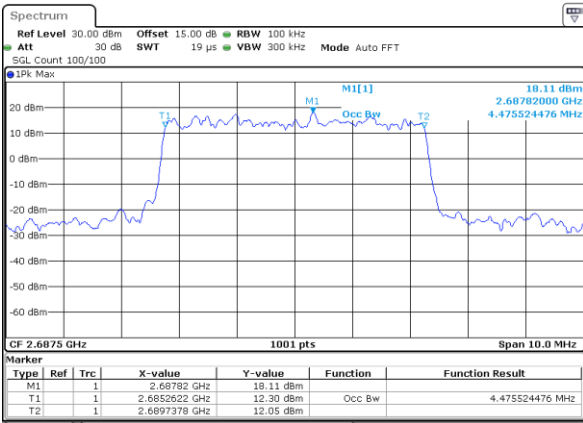

Highest Channel / 10MHz / 64QAM

LTE Band 38

Lowest Channel / 15MHz / 64QAM

Lowest Channel / 20MHz / 64QAM

Middle Channel / 15MHz / 64QAM

Middle Channel / 20MHz / 64QAM

Highest Channel / 15MHz / 64QAM

Highest Channel / 20MHz / 64QAM

LTE Band 41

Lowest Channel / 5MHz / QPSK

Date: 14\_JUL\_2019 00:17:06

Lowest Channel / 5MHz / 16QAM

Date: 14\_JUL\_2019 00:17:38

Middle Channel / 5MHz / QPSK

Date: 14\_JUL\_2019 00:17:17

Middle Channel / 5MHz / 16QAM

Date: 14\_JUL\_2019 00:17:48

Highest Channel / 5MHz / QPSK

Date: 14\_JUL\_2019 00:17:27

Highest Channel / 5MHz / 16QAM

Date: 14\_JUL\_2019 00:17:58

LTE Band 41

Lowest Channel / 10MHz / QPSK

Date: 14\_JUL\_2019 00:24:41