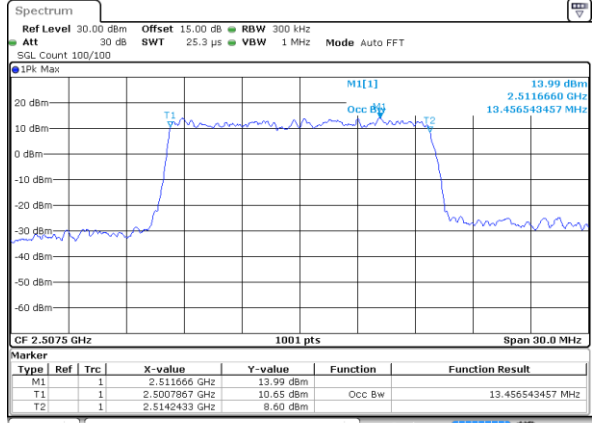

Highest Channel / 10MHz / 16QAM

Date: 7 AUG 2019 11:01:57

LTE Band 7

Lowest Channel / 15MHz / QPSK

Date: 7 AUG 2019 11:08:20

Lowest Channel / 15MHz / 16QAM

Date: 7 AUG 2019 11:08:50

Middle Channel / 15MHz / QPSK

Date: 7 AUG 2019 11:08:30

Middle Channel / 15MHz / 16QAM

Date: 7 AUG 2019 11:09:00

Highest Channel / 15MHz / QPSK

Date: 7 AUG 2019 11:08:40

Highest Channel / 15MHz / 16QAM

Date: 7 AUG 2019 11:09:10

LTE Band 7