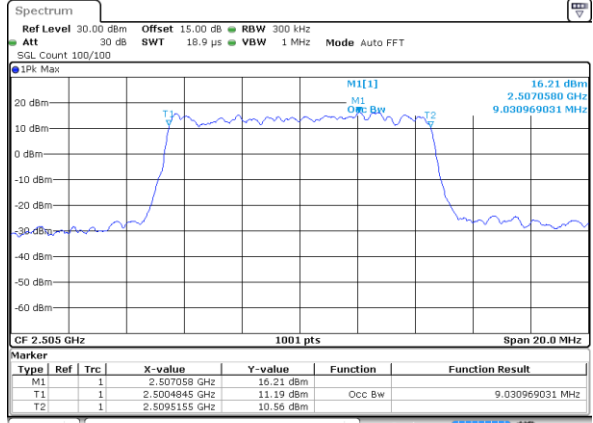

Highest Channel / 20MHz / QPSK

Date: 7 AUG 2019 11:15:52

Highest Channel / 20MHz / 16QAM

Date: 7 AUG 2019 11:16:22

LTE Band 7

Lowest Channel / 5MHz / 64QAM

Date: 7 AUG 2019 13:52:27

Lowest Channel / 10MHz / 64QAM