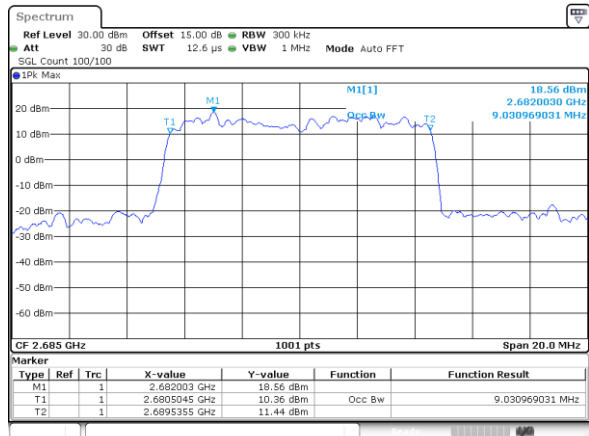

Date: 14.JUL.2019 04:35:55

Lowest Channel / 10MHz / 64QAM

Date: 14.JUL.2019 04:36:56

Middle Channel / 5MHz / 64QAM

Date: 14.JUL.2019 04:36:05

Middle Channel / 10MHz / 64QAM

Date: 14.JUL.2019 04:37:06

Highest Channel / 5MHz / 64QAM

Date: 14.JUL.2019 04:36:15

Highest Channel / 10MHz / 64QAM

Date: 14.JUL.2019 04:37:16

LTE Band 41

Lowest Channel / 15MHz / 64QAM

Date: 14\_JUL\_2019 04:37:57

Lowest Channel / 20MHz / 64QAM

Date: 14\_JUL\_2019 04:38:58