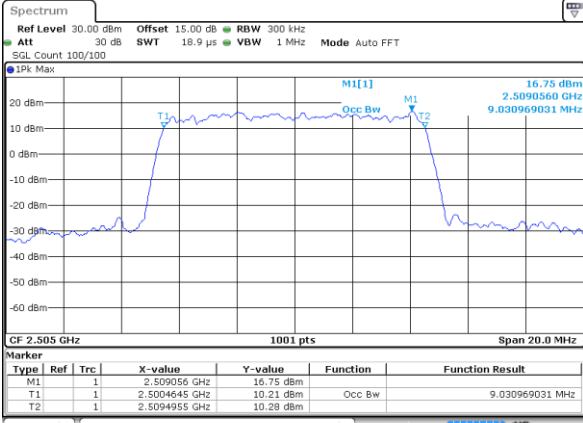

LTE Band 7

Lowest Channel / 5MHz / QPSK

Date: 7 AUG 2019 10:53:55

Lowest Channel / 5MHz / 16QAM

Date: 7 AUG 2019 10:57:32

Middle Channel / 5MHz / QPSK

Date: 7 AUG 2019 10:54:05

Middle Channel / 5MHz / 16QAM

Date: 7 AUG 2019 10:57:42

Highest Channel / 5MHz / QPSK

Date: 7 AUG 2019 10:54:15

Highest Channel / 5MHz / 16QAM

Date: 7 AUG 2019 10:57:51

LTE Band 7

Lowest Channel / 10MHz / QPSK

Date: 7 AUG 2019 14:22:08