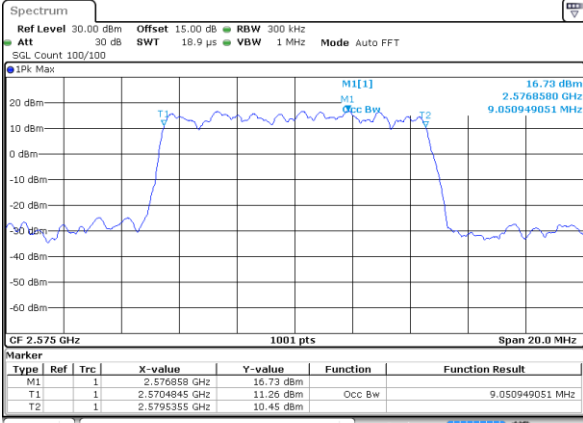

Date: 18 JUL 2019 16:35:59

Highest Channel / 5MHz / 16QAM

Date: 18 JUL 2019 16:36:09

LTE Band 38

Lowest Channel / 10MHz / QPSK

Date: 18 JUL 2019 16:12:56

Lowest Channel / 10MHz / 16QAM

Date: 18 JUL 2019 16:13:07