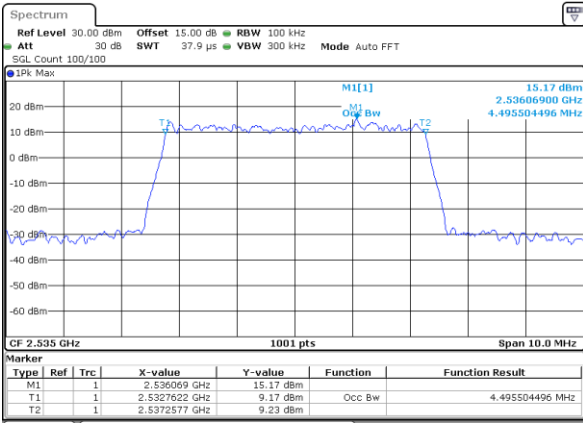

Middle Channel / 5MHz / 64QAM

Date: 7 AUG 2019 13:52:37