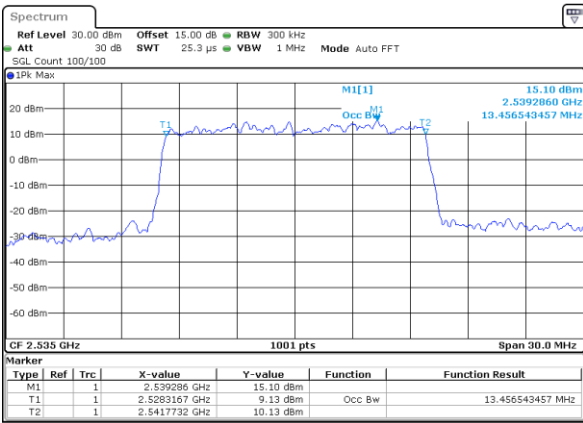

Date: 7 AUG 2019 13:53:16

LTE Band 7

Lowest Channel / 15MHz / 64QAM

Date: 7 AUG 2019 13:53:25

Lowest Channel / 20MHz / 64QAM

Date: 7 AUG 2019 13:53:55

Middle Channel / 15MHz / 64QAM

Date: 7 AUG 2019 13:53:35

Middle Channel / 20MHz / 64QAM

Date: 7 AUG 2019 13:54:05

Highest Channel / 15MHz / 64QAM

Date: 7 AUG 2019 13:53:45

Highest Channel / 20MHz / 64QAM

Date: 7 AUG 2019 13:54:15

LTE Band 38

Lowest Channel / 5MHz / QPSK