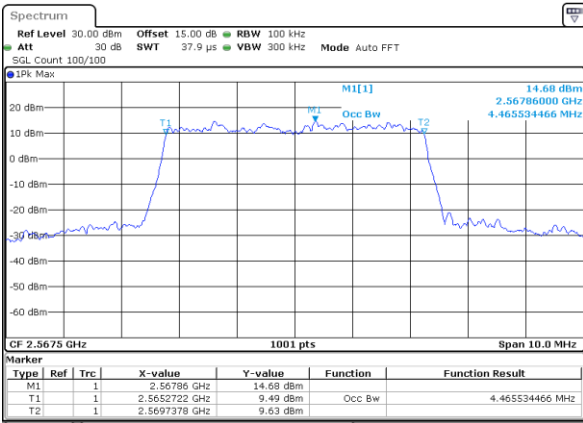

Highest Channel / 20MHz / QPSK

Date: 7 AUG 2019 11:15:52

Highest Channel / 20MHz / 16QAM

Date: 7 AUG 2019 11:16:22

LTE Band 7

Lowest Channel / 5MHz / 64QAM

Date: 7 AUG 2019 13:52:27

Lowest Channel / 10MHz / 64QAM

Date: 7 AUG 2019 13:52:56

Middle Channel / 5MHz / 64QAM

Date: 7 AUG 2019 13:52:37

Middle Channel / 10MHz / 64QAM

Date: 7 AUG 2019 13:53:06

Highest Channel / 5MHz / 64QAM

Date: 7 AUG 2019 13:52:46

Highest Channel / 10MHz / 64QAM