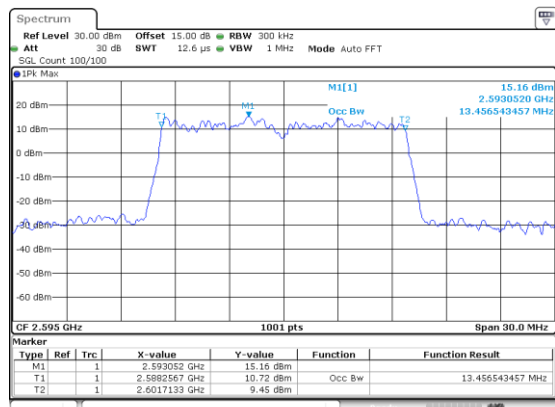

Highest Channel / 10MHz / 64QAM

LTE Band 38

Lowest Channel / 15MHz / 64QAM

Lowest Channel / 20MHz / 64QAM

Middle Channel / 15MHz / 64QAM

Middle Channel / 20MHz / 64QAM

Highest Channel / 15MHz / 64QAM

Highest Channel / 20MHz / 64QAM