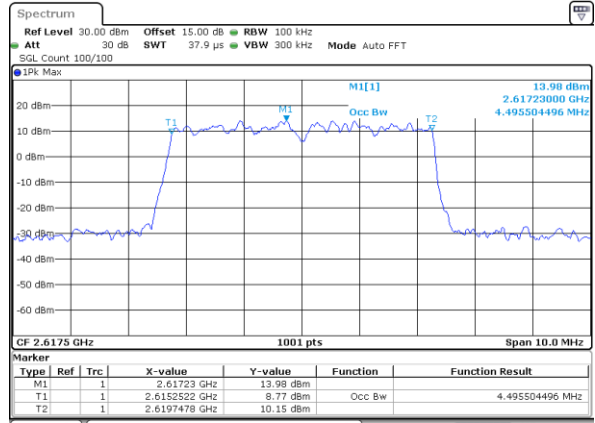

Middle Channel / 20MHz / 64QAM

Date: 7 AUG 2019 13:54:05

Highest Channel / 15MHz / 64QAM

Date: 7 AUG 2019 13:53:45

Highest Channel / 20MHz / 64QAM

Date: 7 AUG 2019 13:54:15

LTE Band 38

Lowest Channel / 5MHz / QPSK

Date: 18 JUL 2019 16:43:47

Lowest Channel / 5MHz / 16QAM

Date: 18 JUL 2019 16:34:44

Middle Channel / 5MHz / QPSK

Date: 18 JUL 2019 16:35:16

Middle Channel / 5MHz / 16QAM

Date: 18 JUL 2019 16:35:27

Highest Channel / 5MHz / QPSK

Date: 18 JUL 2019 16:35:59

Highest Channel / 5MHz / 16QAM

Date: 18 JUL 2019 16:36:09

LTE Band 38

Lowest Channel / 10MHz / QPSK

Date: 18 JUL 2019 16:12:56

Lowest Channel / 10MHz / 16QAM

Date: 18 JUL 2019 16:13:07