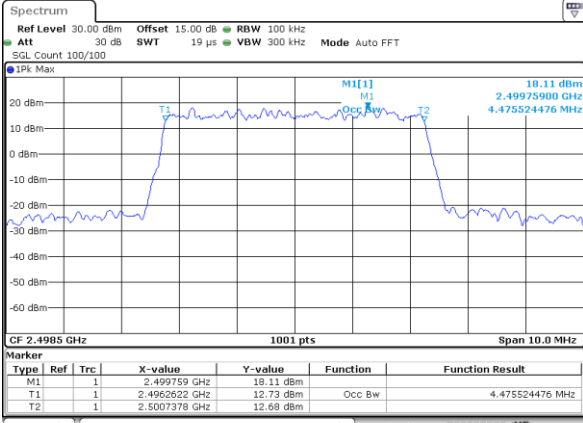

LTE Band 41

Lowest Channel / 5MHz / QPSK

Date: 14_JUL_2019 00:17:06