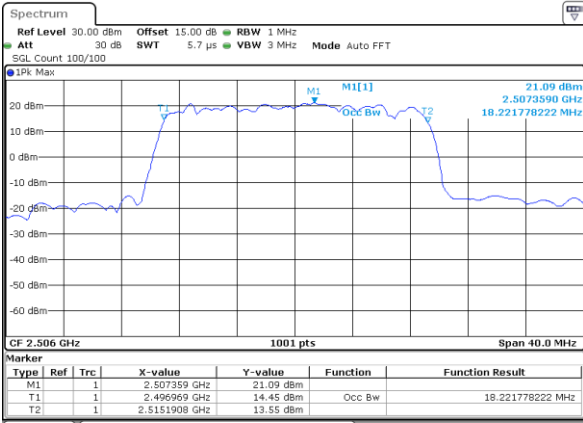

LTE Band 41

Lowest Channel / 20MHz / QPSK

Date: 14_JUL_2019 00:39:51