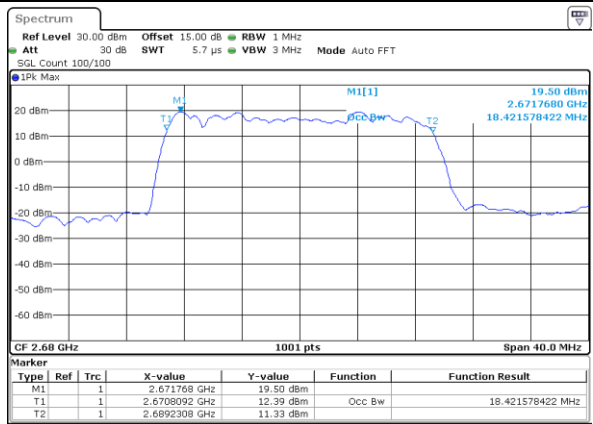

Middle Channel / 20MHz / 16QAM

Date: 14\_JUL\_2019 00:40:33

Highest Channel / 20MHz / QPSK

Date: 14\_JUL\_2019 00:40:12

Highest Channel / 20MHz / 16QAM

Date: 14\_JUL\_2019 00:40:43

LTE Band 41

Lowest Channel / 5MHz / 64QAM