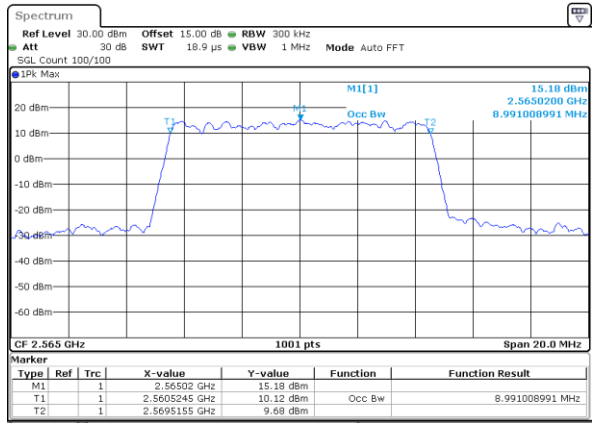

Date: 7 AUG 2019 10:57:42

Highest Channel / 5MHz / QPSK

Date: 7 AUG 2019 10:54:15

Highest Channel / 5MHz / 16QAM

Date: 7 AUG 2019 10:57:51

LTE Band 7

Lowest Channel / 10MHz / QPSK

Date: 7 AUG 2019 14:22:08

Lowest Channel / 10MHz / 16QAM

Date: 7 AUG 2019 11:01:38

Middle Channel / 10MHz / QPSK

Date: 7 AUG 2019 11:01:18

Middle Channel / 10MHz / 16QAM

Date: 7 AUG 2019 11:01:47

Highest Channel / 10MHz / QPSK

Date: 7 AUG 2019 11:01:28

Highest Channel / 10MHz / 16QAM

Date: 7 AUG 2019 11:01:57

LTE Band 7

Lowest Channel / 15MHz / QPSK

Date: 7 AUG 2019 11:08:20

Lowest Channel / 15MHz / 16QAM

Date: 7 AUG 2019 11:08:50

Middle Channel / 15MHz / QPSK