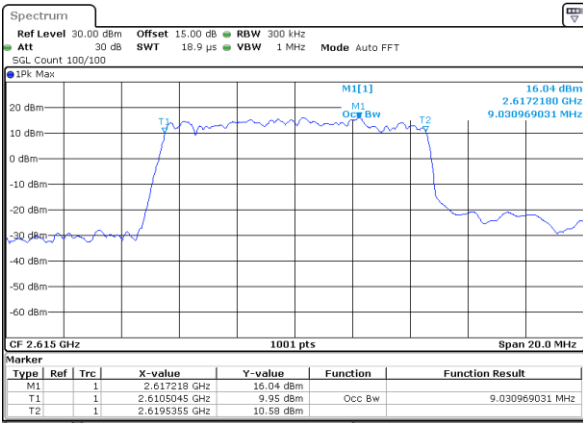

Date: 18 JUL 2019 16:35:59

Highest Channel / 5MHz / 16QAM

Date: 18 JUL 2019 16:36:09

LTE Band 38

Lowest Channel / 10MHz / QPSK

Date: 18 JUL 2019 16:12:56

Lowest Channel / 10MHz / 16QAM

Date: 18 JUL 2019 16:13:07

Middle Channel / 10MHz / QPSK

Date: 18 JUL 2019 16:20:05

Middle Channel / 10MHz / 16QAM

Date: 18 JUL 2019 16:20:16

Highest Channel / 10MHz / QPSK

Date: 18 JUL 2019 16:22:36

Highest Channel / 10MHz / 16QAM

Date: 18 JUL 2019 16:22:46