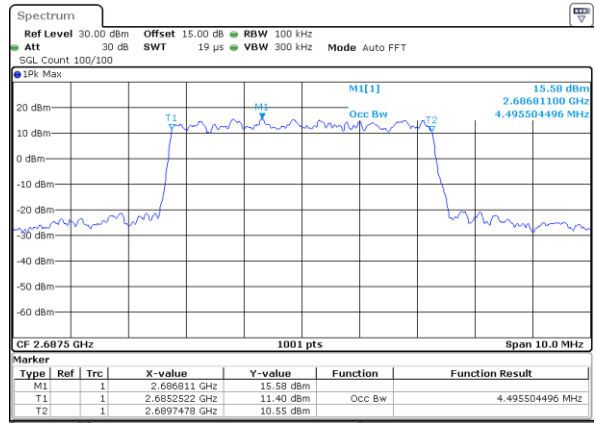

Highest Channel / 10MHz / 64QAM

LTE Band 38

Lowest Channel / 15MHz / 64QAM

Lowest Channel / 20MHz / 64QAM

Middle Channel / 15MHz / 64QAM

Middle Channel / 20MHz / 64QAM

Highest Channel / 15MHz / 64QAM

Highest Channel / 20MHz / 64QAM

LTE Band 41

Lowest Channel / 5MHz / QPSK

Date: 14\_JUL\_2019 00:17:06

Lowest Channel / 5MHz / 16QAM

Date: 14\_JUL\_2019 00:17:38

Middle Channel / 5MHz / QPSK

Date: 14\_JUL\_2019 00:17:17

Middle Channel / 5MHz / 16QAM

Date: 14\_JUL\_2019 00:17:48

Highest Channel / 5MHz / QPSK

Date: 14\_JUL\_2019 00:17:27

Highest Channel / 5MHz / 16QAM

Date: 14\_JUL\_2019 00:17:58

LTE Band 41

Lowest Channel / 10MHz / QPSK

Date: 14\_JUL\_2019 00:24:41