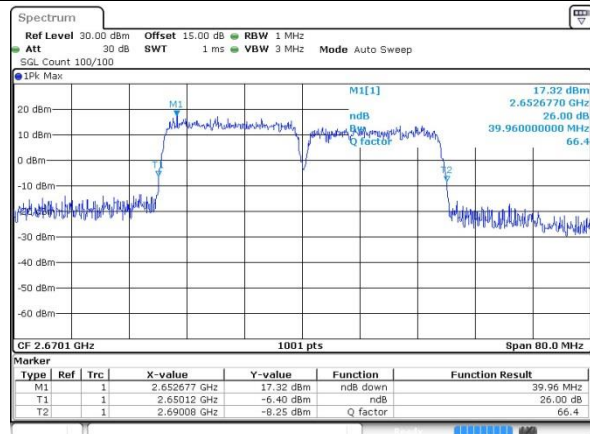

Middle Channel / 20MHz+20MHz

Date: 27 JUL 2019 22:40:05

Highest Channel / 20MHz+15MHz

Date: 27 JUL 2019 20:57:38

Highest Channel / 20MHz+20MHz

Date: 27 JUL 2019 22:47:39

### Occupied Bandwidth

Mode	LTE Band 7 : 99%OBW(MHz)											
BW	5MHz		10MHz		15MHz		20MHz		5MHz	10MHz	15MHz	20MHz
Mod.	QPSK	16QAM	QPSK	16QAM	QPSK	16QAM	QPSK	16QAM	64QAM	64QAM	64QAM	64QAM
Lowest CH	4.52	4.48	9.03	8.93	13.49	13.46	18.38	18.34	4.49	9.03	13.46	18.38
Middle CH	4.51	4.49	9.13	8.99	13.40	13.43	18.42	18.38	4.50	9.05	13.46	18.42
Highest CH	4.53	4.51	9.01	8.99	13.40	13.43	18.42	18.42	4.47	9.03	13.40	18.46