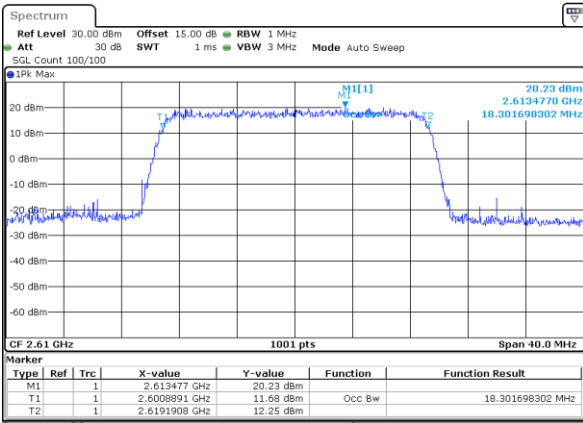

Lowest Channel / 20MHz / 16QAM

Date: 18 JUL 2019 16:38:05

Middle Channel / 20MHz / QPSK

Date: 18 JUL 2019 16:38:37

Middle Channel / 20MHz / 16QAM

Date: 18 JUL 2019 16:38:47

Highest Channel / 20MHz / QPSK

Date: 18 JUL 2019 16:39:19