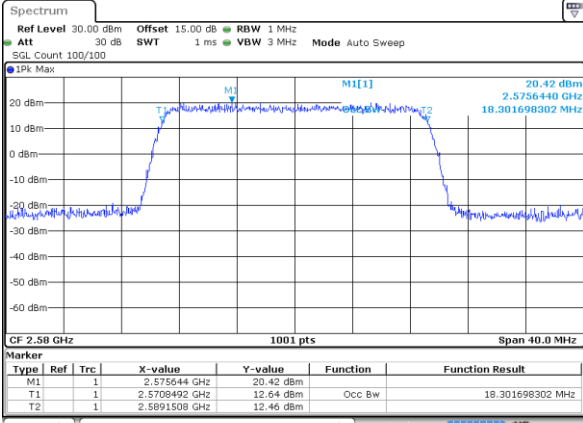

Date: 18 JUL 2019 16:36:41

Highest Channel / 15MHz / QPSK

Date: 18 JUL 2019 16:37:12

Highest Channel / 15MHz / 16QAM

Date: 18 JUL 2019 16:37:23

LTE Band 38

Lowest Channel / 20MHz / QPSK

Date: 18 JUL 2019 16:37:54