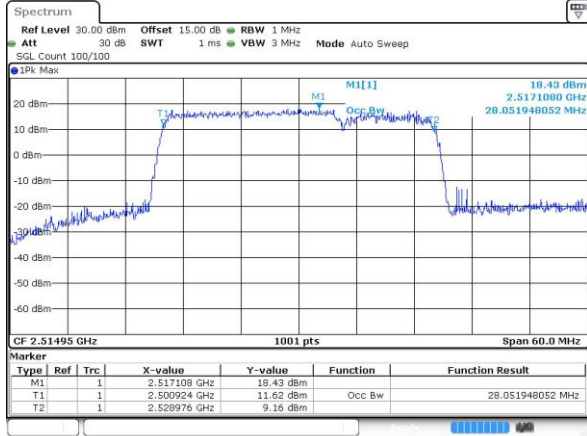

Date: 28 JUL 2019 14:28:01

Highest Channel / 15MHz+15MHz

Date: 28 JUL 2019 13:12:09

Highest Channel / 15MHz+20MHz

Date: 28 JUL 2019 14:42:46

LTE Band 7C\_CA

QPSK

Lowest Channel / 20MHz+10MHz