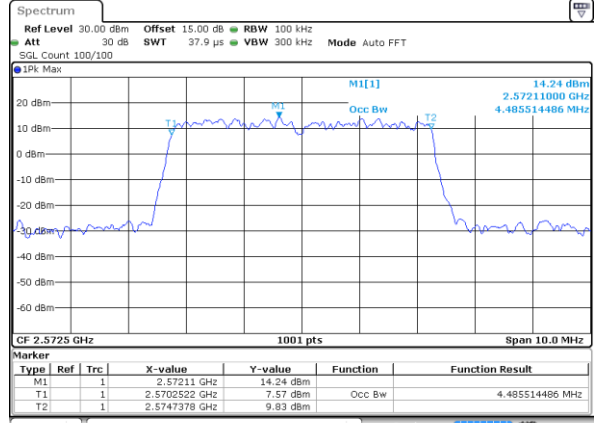

Lowest Channel / 5MHz / 16QAM

Date: 18 JUL 2019 16:34:44