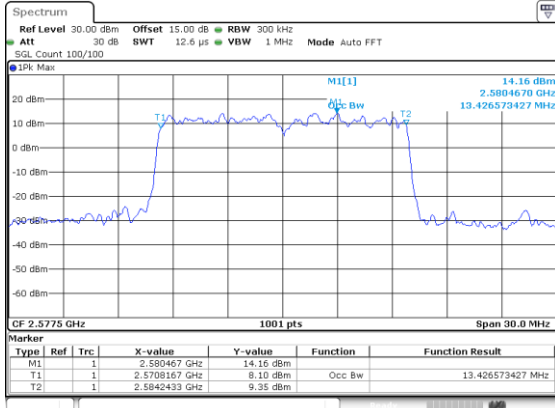

Highest Channel / 20MHz / 16QAM

Date: 18 JUL 2019 16:39:30

LTE Band 38

Lowest Channel / 5MHz / 64QAM

Lowest Channel / 10MHz / 64QAM

Middle Channel / 5MHz / 64QAM

Middle Channel / 10MHz / 64QAM

Highest Channel / 5MHz / 64QAM

Highest Channel / 10MHz / 64QAM

LTE Band 38

Lowest Channel / 15MHz / 64QAM

Lowest Channel / 20MHz / 64QAM

Middle Channel / 15MHz / 64QAM

Middle Channel / 20MHz / 64QAM

Highest Channel / 15MHz / 64QAM

Highest Channel / 20MHz / 64QAM