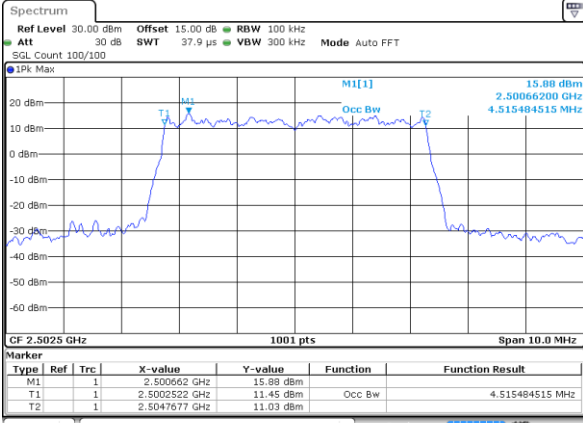

LTE Band 7

Lowest Channel / 5MHz / QPSK

Date: 7 AUG 2019 10:53:55