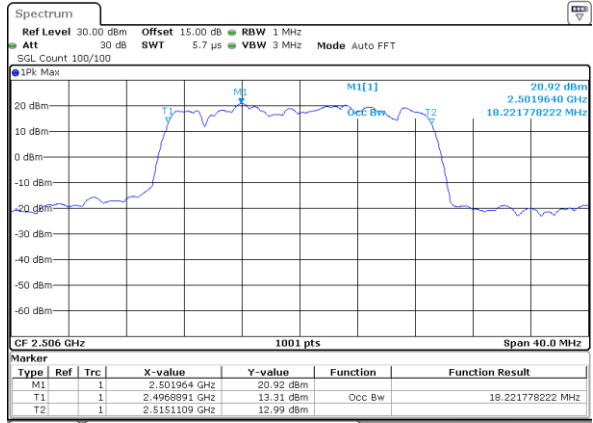

Date: 14\_JUL\_2019 00:33:07

LTE Band 41

Lowest Channel / 20MHz / QPSK

Date: 14\_JUL\_2019 00:39:51

Lowest Channel / 20MHz / 16QAM

Date: 14\_JUL\_2019 00:40:22

Middle Channel / 20MHz / QPSK

Date: 14\_JUL\_2019 00:40:02

Middle Channel / 20MHz / 16QAM

Date: 14\_JUL\_2019 00:40:33

Highest Channel / 20MHz / QPSK

Date: 14\_JUL\_2019 00:40:12

Highest Channel / 20MHz / 16QAM

Date: 14\_JUL\_2019 00:40:43

LTE Band 41

Lowest Channel / 5MHz / 64QAM