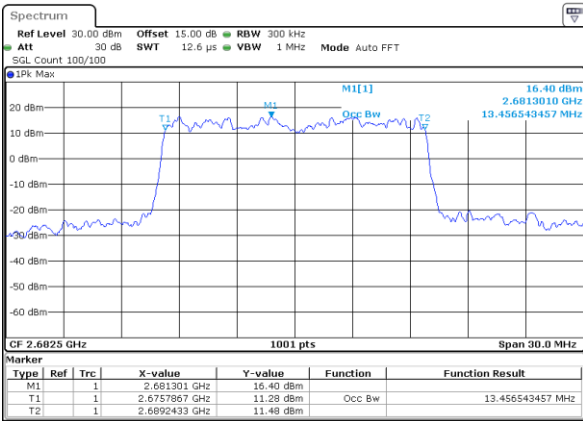

Middle Channel / 15MHz / QPSK

Date: 14\_JUL\_2019 00:32:26

Middle Channel / 15MHz / 16QAM

Date: 14\_JUL\_2019 00:32:57

Highest Channel / 15MHz / QPSK

Date: 14\_JUL\_2019 00:32:37

Highest Channel / 15MHz / 16QAM