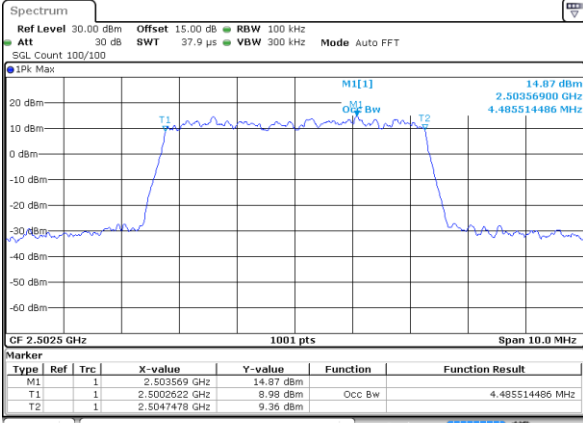

Highest Channel / 20MHz / QPSK

Date: 7 AUG 2019 11:15:52

Highest Channel / 20MHz / 16QAM

Date: 7 AUG 2019 11:16:22

LTE Band 7

Lowest Channel / 5MHz / 64QAM

Date: 7 AUG 2019 13:52:27

Lowest Channel / 10MHz / 64QAM