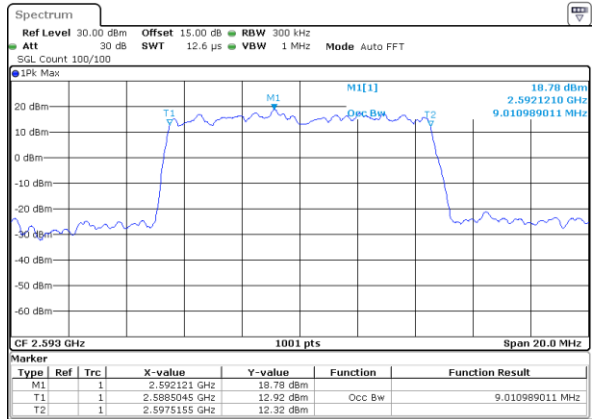

Date: 14\_JUL\_2019 00:17:48

Highest Channel / 5MHz / QPSK

Date: 14\_JUL\_2019 00:17:27

Highest Channel / 5MHz / 16QAM

Date: 14\_JUL\_2019 00:17:58

LTE Band 41

Lowest Channel / 10MHz / QPSK

Date: 14\_JUL\_2019 00:24:41

Lowest Channel / 10MHz / 16QAM

Date: 14\_JUL\_2019 00:25:132

Middle Channel / 10MHz / QPSK

Date: 14\_JUL\_2019 00:24:51

Middle Channel / 10MHz / 16QAM

Date: 14\_JUL\_2019 00:25:112

Highest Channel / 10MHz / QPSK