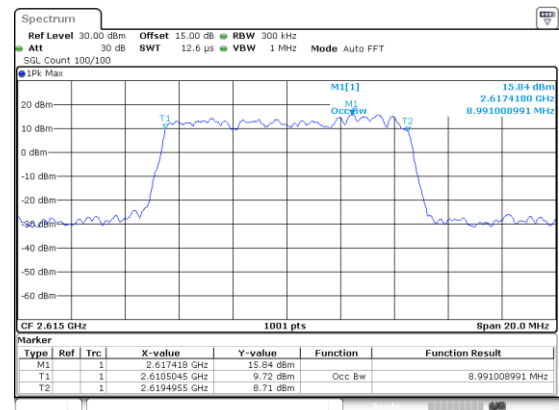

Highest Channel / 20MHz / 16QAM

Date: 18 JUL 2019 16:39:30

LTE Band 38

Lowest Channel / 5MHz / 64QAM

Lowest Channel / 10MHz / 64QAM

Middle Channel / 5MHz / 64QAM

Middle Channel / 10MHz / 64QAM

Highest Channel / 5MHz / 64QAM

Highest Channel / 10MHz / 64QAM

LTE Band 38

Lowest Channel / 15MHz / 64QAM

Lowest Channel / 20MHz / 64QAM

Middle Channel / 15MHz / 64QAM

Middle Channel / 20MHz / 64QAM

Highest Channel / 15MHz / 64QAM

Highest Channel / 20MHz / 64QAM