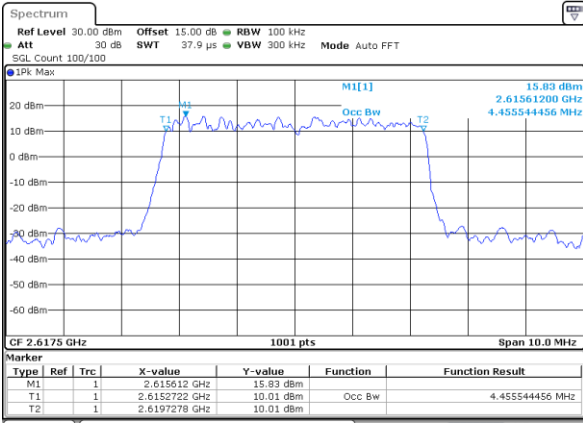

Middle Channel / 20MHz / 64QAM

Date: 7 AUG 2019 13:54:05

Highest Channel / 15MHz / 64QAM

Date: 7 AUG 2019 13:53:45

Highest Channel / 20MHz / 64QAM

Date: 7 AUG 2019 13:54:15

LTE Band 38

Lowest Channel / 5MHz / QPSK

Date: 18 JUL 2019 16:43:47

Lowest Channel / 5MHz / 16QAM

Date: 18 JUL 2019 16:34:44

Middle Channel / 5MHz / QPSK

Date: 18 JUL 2019 16:35:16

Middle Channel / 5MHz / 16QAM

Date: 18 JUL 2019 16:35:27

Highest Channel / 5MHz / QPSK

Date: 18 JUL 2019 16:35:59

Highest Channel / 5MHz / 16QAM

Date: 18 JUL 2019 16:36:09

LTE Band 38

Lowest Channel / 10MHz / QPSK

Date: 18 JUL 2019 16:12:56

Lowest Channel / 10MHz / 16QAM

Date: 18 JUL 2019 16:13:07