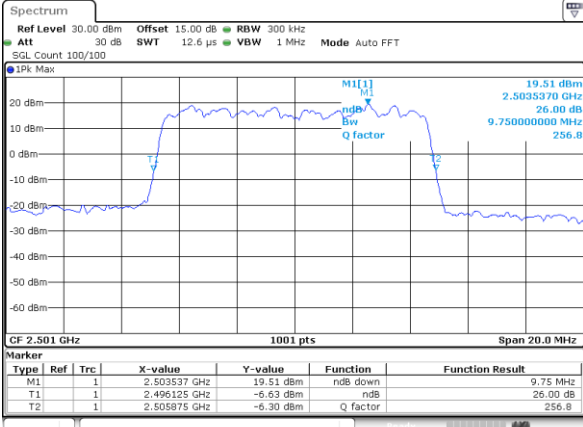

Highest Channel / 5MHz / 16QAM

Date: 14.JUL.2019 00:19:00

LTE Band 41

Lowest Channel / 10MHz / QPSK

Date: 14_JUL_2019 00:25:43

Lowest Channel / 10MHz / 16QAM

Date: 14_JUL_2019 00:26:13

Middle Channel / 10MHz / QPSK