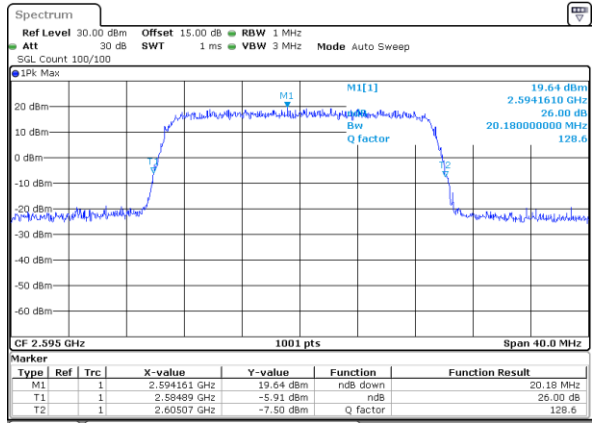

Highest Channel / 15MHz / 16QAM

Date: 18 JUL 2019 16:37:44

LTE Band 38

Lowest Channel / 20MHz / QPSK

Date: 18 JUL 2019 16:38:16

Lowest Channel / 20MHz / 16QAM

Date: 18 JUL 2019 16:38:26

Middle Channel / 20MHz / QPSK

Date: 18 JUL 2019 16:38:58

Middle Channel / 20MHz / 16QAM

Date: 18 JUL 2019 16:39:06

Highest Channel / 20MHz / QPSK

Date: 18 JUL 2019 16:39:41

Highest Channel / 20MHz / 16QAM

Date: 18 JUL 2019 16:39:51

LTE Band 38