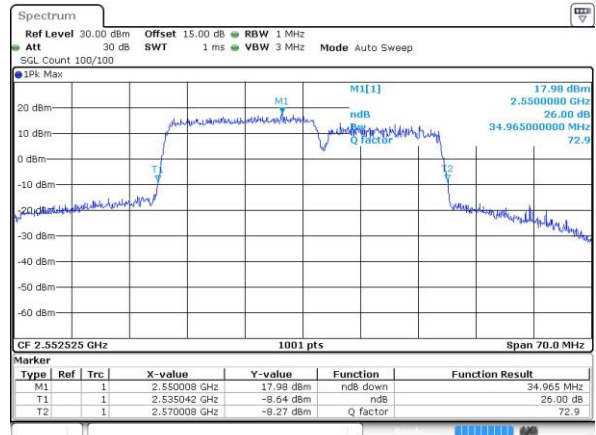

Date: 28 JUL 2019 09:51:18

Middle Channel / 20MHz+15MHz

Date: 28 JUL 2019 17:40:49

Highest Channel / 20MHz+10MHz

Date: 28 JUL 2019 10:47:05

Highest Channel / 20MHz+15MHz

Date: 28 JUL 2019 18:06:15

LTE Band 7C_CA