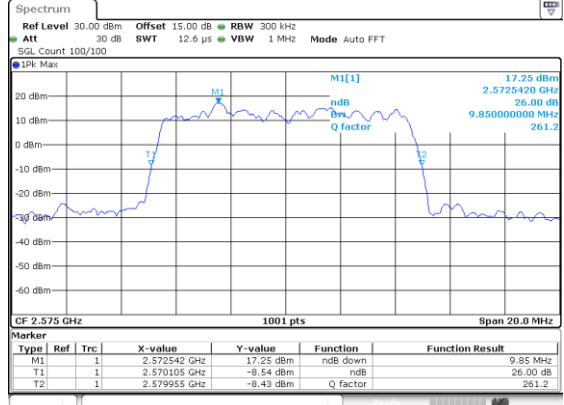

Highest Channel / 15MHz / 16QAM

Date: 18 JUL 2019 16:37:44

LTE Band 38

Lowest Channel / 20MHz / QPSK

Date: 18 JUL 2019 16:38:16

Lowest Channel / 20MHz / 16QAM

Date: 18 JUL 2019 16:38:26

Middle Channel / 20MHz / QPSK

Date: 18 JUL 2019 16:38:58

Middle Channel / 20MHz / 16QAM

Date: 18 JUL 2019 16:39:06

Highest Channel / 20MHz / QPSK

Date: 18 JUL 2019 16:39:41

Highest Channel / 20MHz / 16QAM

Date: 18 JUL 2019 16:39:51

LTE Band 38

Lowest Channel / 5MHz / 64QAM

Lowest Channel / 10MHz / 64QAM

Middle Channel / 5MHz / 64QAM

Middle Channel / 10MHz / 64QAM

Highest Channel / 5MHz / 64QAM

Highest Channel / 10MHz / 64QAM

LTE Band 38

Lowest Channel / 15MHz / 64QAM