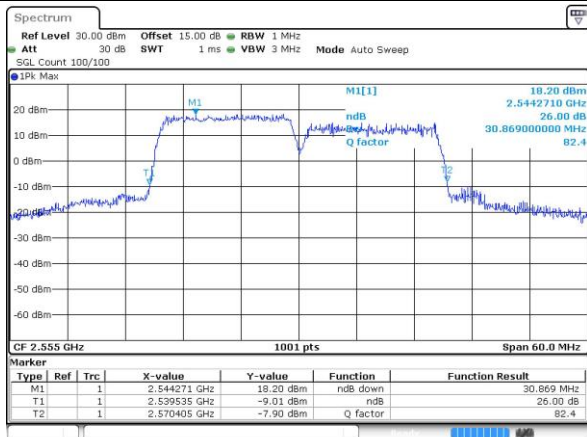

Date: 29 JUL 2019 01:17:58

LTE Band 7C_CA

QPSK

Lowest Channel / 15MHz+15MHz

Date: 28 JUL 2019 10:57:08

Lowest Channel / 15MHz+20MHz

Date: 28 JUL 2019 13:37:40

Middle Channel / 15MHz+15MHz

Date: 28 JUL 2019 12:58:38

Middle Channel / 15MHz+20MHz

Date: 28 JUL 2019 14:28:31

Highest Channel / 15MHz+15MHz

Date: 28 JUL 2019 13:11:18

Highest Channel / 15MHz+20MHz

Date: 28 JUL 2019 14:43:20

LTE Band 7C_CA