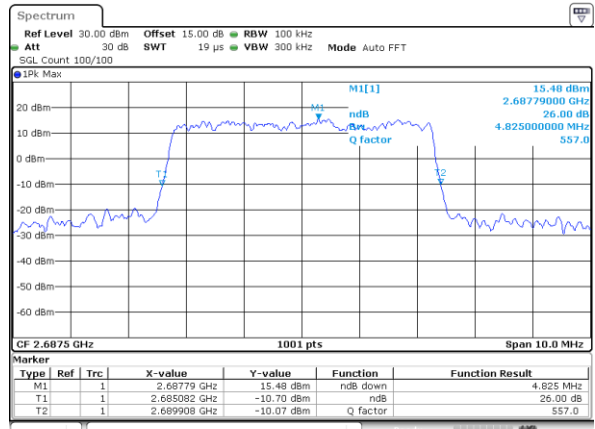

Lowest Channel / 5MHz / 16QAM

Date: 14.JUL.2019 00:18:39

Middle Channel / 5MHz / QPSK

Date: 14.JUL.2019 00:18:19

Middle Channel / 5MHz / 16QAM

Date: 14.JUL.2019 00:18:49

Highest Channel / 5MHz / QPSK

Date: 14.JUL.2019 00:18:29

Highest Channel / 5MHz / 16QAM

Date: 14.JUL.2019 00:19:00

LTE Band 41

Lowest Channel / 10MHz / QPSK

Date: 14_JUL_2019 00:25:43

Lowest Channel / 10MHz / 16QAM

Date: 14_JUL_2019 00:26:13

Middle Channel / 10MHz / QPSK