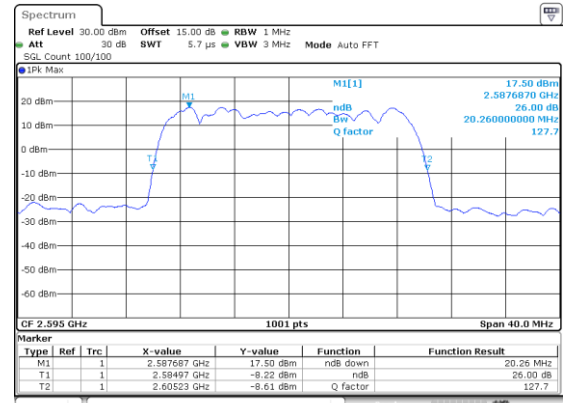

Lowest Channel / 5MHz / 64QAM

Lowest Channel / 10MHz / 64QAM

Middle Channel / 5MHz / 64QAM

Middle Channel / 10MHz / 64QAM

Highest Channel / 5MHz / 64QAM

Highest Channel / 10MHz / 64QAM

LTE Band 38

Lowest Channel / 15MHz / 64QAM

Lowest Channel / 20MHz / 64QAM

Middle Channel / 15MHz / 64QAM

Middle Channel / 20MHz / 64QAM

Highest Channel / 15MHz / 64QAM

Highest Channel / 20MHz / 64QAM

LTE Band 41

Lowest Channel / 5MHz / QPSK

Date: 14.JUL.2019 00:18:09