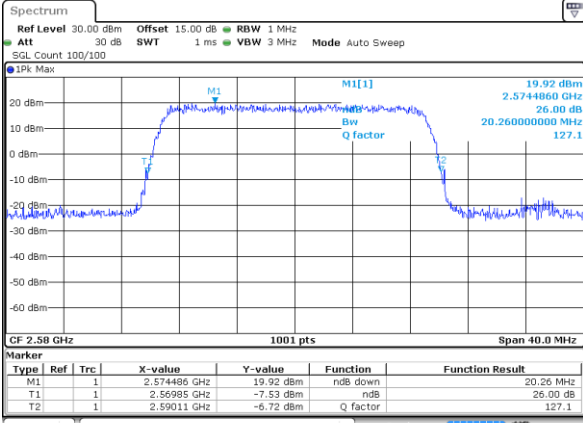

Highest Channel / 15MHz / 16QAM

Date: 18 JUL 2019 16:37:44

LTE Band 38

Lowest Channel / 20MHz / QPSK

Date: 18 JUL 2019 16:38:16

Lowest Channel / 20MHz / 16QAM

Date: 18 JUL 2019 16:38:26

Middle Channel / 20MHz / QPSK

Date: 18 JUL 2019 16:38:58

Middle Channel / 20MHz / 16QAM

Date: 18 JUL 2019 16:39:06

Highest Channel / 20MHz / QPSK

Date: 18 JUL 2019 16:39:41

Highest Channel / 20MHz / 16QAM

Date: 18 JUL 2019 16:39:51

LTE Band 38