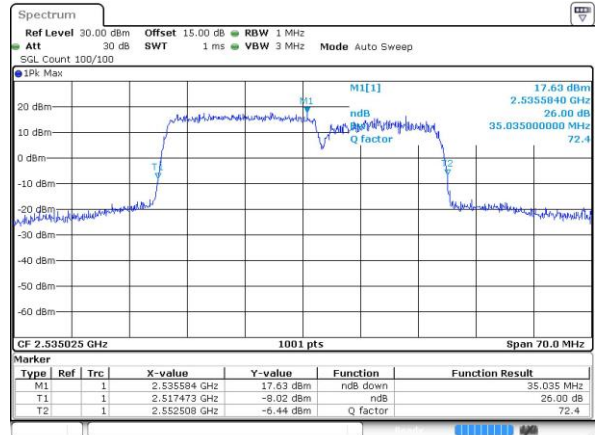

Date: 28 JUL 2019 12:58:38

Middle Channel / 15MHz+20MHz

Date: 28 JUL 2019 14:28:31

Highest Channel / 15MHz+15MHz

Date: 28 JUL 2019 13:11:18

Highest Channel / 15MHz+20MHz

Date: 28 JUL 2019 14:43:20

LTE Band 7C_CA

QPSK

Lowest Channel / 20MHz+10MHz

Date: 26 JUL 2019 17:30:27

Lowest Channel / 20MHz+15MHz

Date: 26 JUL 2019 17:00:00

Middle Channel / 20MHz+10MHz

Date: 28 JUL 2019 09:35:46

Middle Channel / 20MHz+15MHz

Date: 28 JUL 2019 17:45:21

Highest Channel / 20MHz+10MHz

Date: 28 JUL 2019 10:52:24

Highest Channel / 20MHz+15MHz

Date: 28 JUL 2019 17:56:58

LTE Band 7C_CA

16QAM

Lowest Channel / 10MHz+20MHz