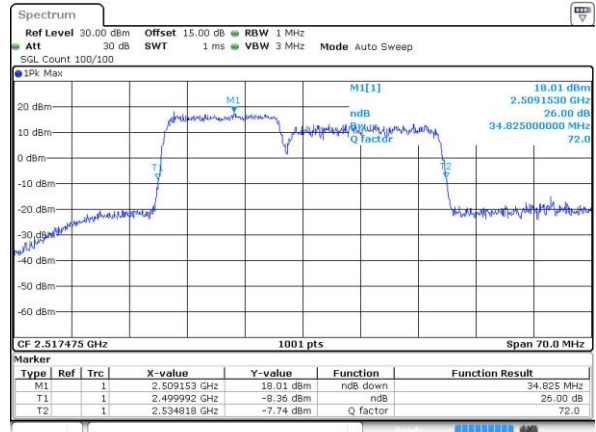

Date: 29 JUL 2019 01:20:36

Highest Channel / 10MHz+20MHz

Date: 26 JUL 2019 11:58:29

Highest Channel / 15MHz+10MHz

Date: 29 JUL 2019 01:17:06

LTE Band 7C_CA

64QAM

Lowest Channel / 15MHz+15MHz

Date: 28 JUL 2019 11:05:07

Lowest Channel / 15MHz+20MHz

Date: 28 JUL 2019 13:53:54

Middle Channel / 15MHz+15MHz

Date: 28 JUL 2019 12:52:03

Middle Channel / 15MHz+20MHz

Date: 28 JUL 2019 14:38:06

Highest Channel / 15MHz+15MHz