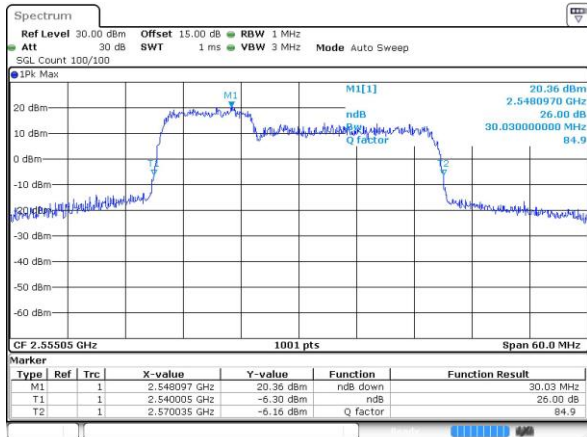

Date: 26 JUL 2019 10:32:35

Lowest Channel / 15MHz+10MHz

Date: 26 JUL 2019 23:48:34

Middle Channel / 10MHz+20MHz

Date: 26 JUL 2019 11:30:46

Middle Channel / 15MHz+10MHz

Date: 29 JUL 2019 01:20:07

Highest Channel / 10MHz+20MHz

Date: 26 JUL 2019 11:56:09

Highest Channel / 15MHz+10MHz

Date: 29 JUL 2019 01:17:33

LTE Band 7C_CA

16QAM

Lowest Channel / 15MHz+15MHz

Date: 28 JUL 2019 11:03:26

Lowest Channel / 15MHz+20MHz