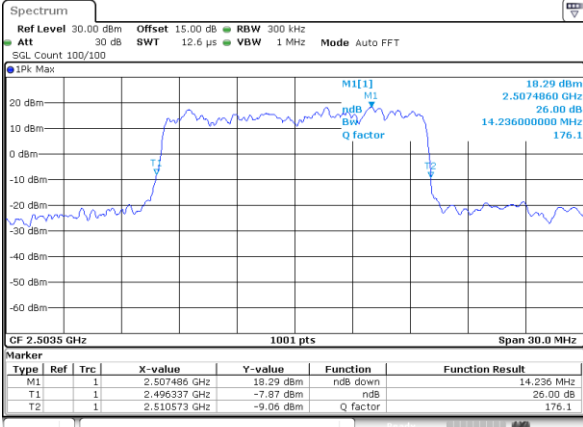

LTE Band 41

Lowest Channel / 15MHz / QPSK

Date: 14_JUL_2019 00:33:18