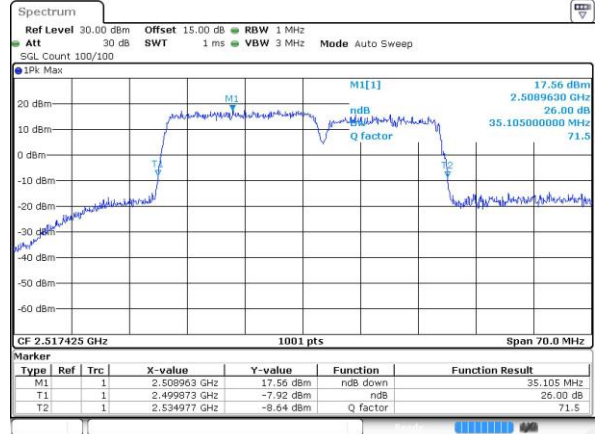

Lowest Channel / 20MHz+15MHz

Date: 26 JUL 2019 17:00:00