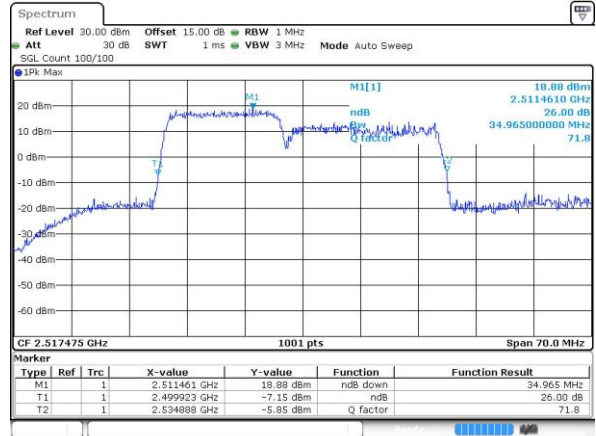

Date: 29 JUL 2019 01:17:58

LTE Band 7C_CA

QPSK

Lowest Channel / 15MHz+15MHz

Date: 28 JUL 2019 10:57:08

Lowest Channel / 15MHz+20MHz

Date: 28 JUL 2019 13:37:40

Middle Channel / 15MHz+15MHz

Date: 28 JUL 2019 12:58:38

Middle Channel / 15MHz+20MHz

Date: 28 JUL 2019 14:28:31

Highest Channel / 15MHz+15MHz

Date: 28 JUL 2019 13:11:18

Highest Channel / 15MHz+20MHz

Date: 28 JUL 2019 14:43:20

LTE Band 7C_CA