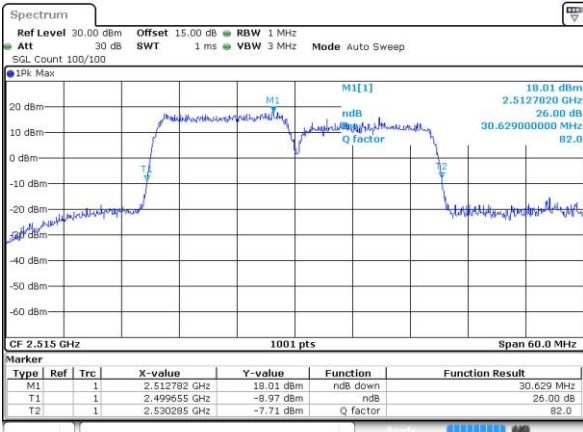

Date: 29 JUL 2019 01:20:36

Highest Channel / 10MHz+20MHz

Date: 26 JUL 2019 11:58:29

Highest Channel / 15MHz+10MHz

Date: 29 JUL 2019 01:17:06

LTE Band 7C_CA

64QAM

Lowest Channel / 15MHz+15MHz

Date: 28 JUL 2019 11:05:07

Lowest Channel / 15MHz+20MHz

Date: 28 JUL 2019 13:53:54

Middle Channel / 15MHz+15MHz

Date: 28 JUL 2019 12:52:03

Middle Channel / 15MHz+20MHz

Date: 28 JUL 2019 14:38:06

Highest Channel / 15MHz+15MHz