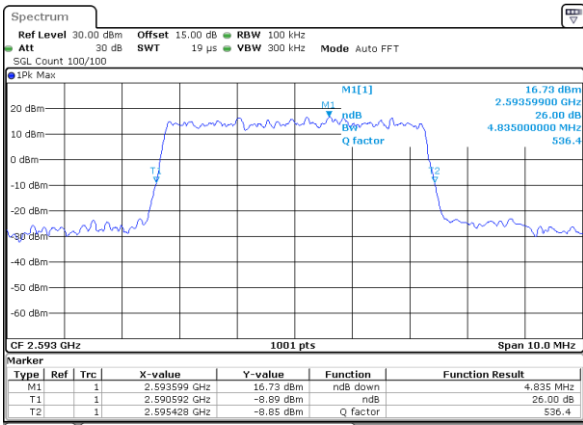

Date: 14_JUL_2019 00:41:44

LTE Band 41

Lowest Channel / 5MHz / 64QAM

Date: 14.JUL.2019 04:36:25

Lowest Channel / 10MHz / 64QAM

Date: 14.JUL.2019 04:37:26

Middle Channel / 5MHz / 64QAM

Date: 14.JUL.2019 04:36:36

Middle Channel / 10MHz / 64QAM

Date: 14.JUL.2019 04:37:37

Highest Channel / 5MHz / 64QAM

Date: 14.JUL.2019 04:36:46

Highest Channel / 10MHz / 64QAM

Date: 14.JUL.2019 04:37:47

LTE Band 41

Lowest Channel / 15MHz / 64QAM