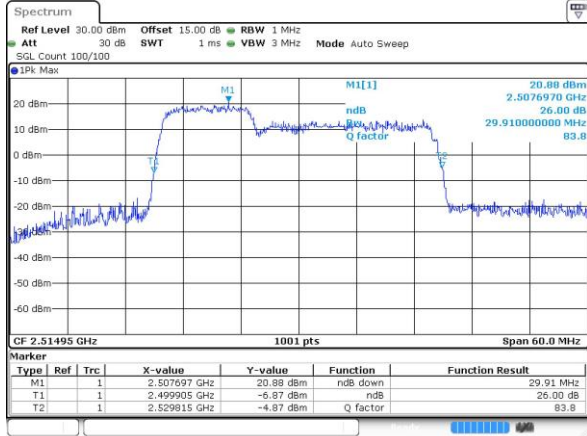

Date: 28 JUL 2019 17:45:21

Highest Channel / 20MHz+10MHz

Date: 28 JUL 2019 10:52:24

Highest Channel / 20MHz+15MHz

Date: 28 JUL 2019 17:56:58

LTE Band 7C_CA

16QAM

Lowest Channel / 10MHz+20MHz