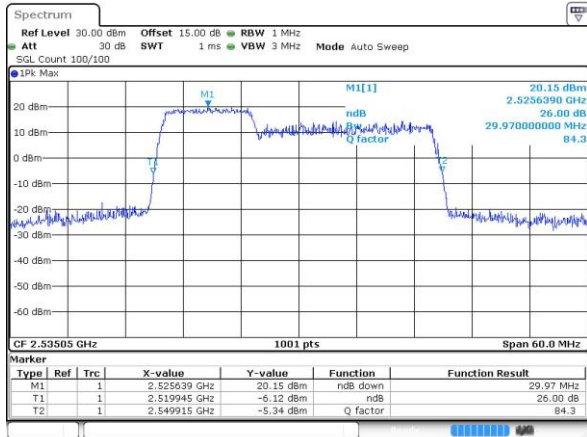

Middle Channel / 10MHz+20MHz

Date: 26 JUL 2019 11:42:07