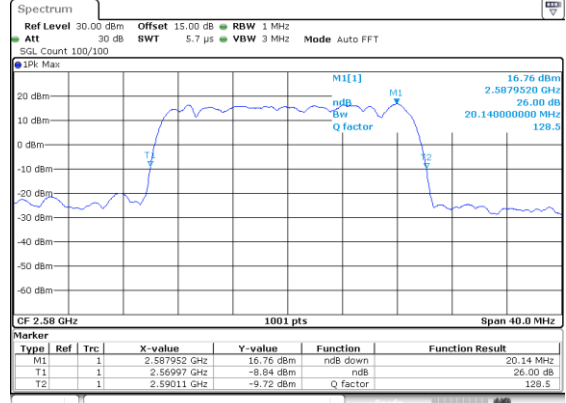

Lowest Channel / 5MHz / 64QAM

Lowest Channel / 10MHz / 64QAM

Middle Channel / 5MHz / 64QAM

Middle Channel / 10MHz / 64QAM

Highest Channel / 5MHz / 64QAM

Highest Channel / 10MHz / 64QAM

LTE Band 38

Lowest Channel / 15MHz / 64QAM

Lowest Channel / 20MHz / 64QAM

Middle Channel / 15MHz / 64QAM

Middle Channel / 20MHz / 64QAM

Highest Channel / 15MHz / 64QAM

Highest Channel / 20MHz / 64QAM

LTE Band 41

Lowest Channel / 5MHz / QPSK

Date: 14.JUL.2019 00:18:09