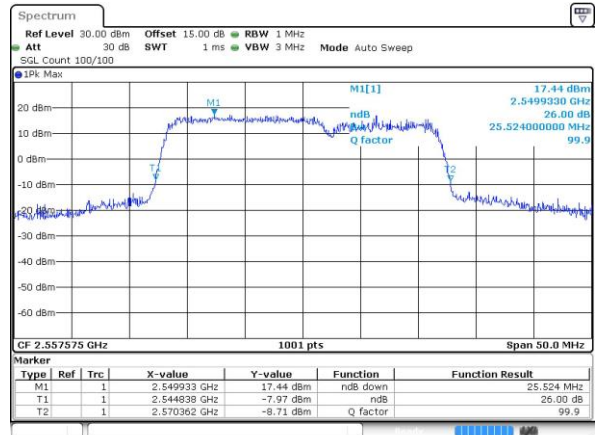

Date: 28 JUL 2019 09:51:18

Middle Channel / 20MHz+15MHz

Date: 28 JUL 2019 17:40:49

Highest Channel / 20MHz+10MHz

Date: 28 JUL 2019 10:47:05

Highest Channel / 20MHz+15MHz

Date: 28 JUL 2019 18:06:15

LTE Band 7C_CA

64QAM

Lowest Channel / 10MHz+20MHz

Date: 26 JUL 2019 10:43:47

Lowest Channel / 15MHz+10MHz

Date: 26 JUL 2019 23:51:00

Middle Channel / 10MHz+20MHz

Date: 26 JUL 2019 11:29:52

Middle Channel / 15MHz+10MHz

Date: 29 JUL 2019 01:20:36

Highest Channel / 10MHz+20MHz

Date: 26 JUL 2019 11:58:29

Highest Channel / 15MHz+10MHz

Date: 29 JUL 2019 01:17:06

LTE Band 7C_CA

64QAM

Lowest Channel / 15MHz+15MHz