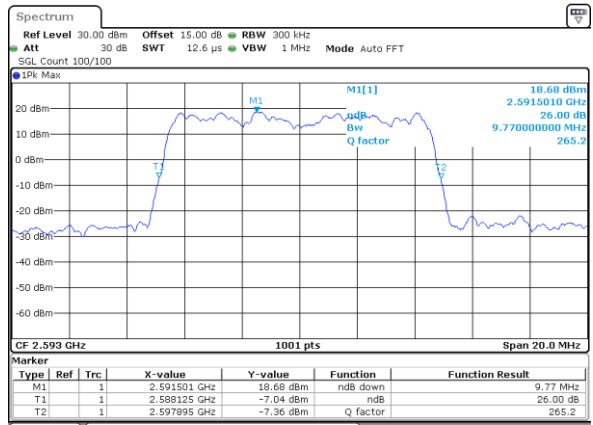

Date: 14_JUL_2019 00:41:44

LTE Band 41

Lowest Channel / 5MHz / 64QAM

Date: 14.JUL.2019 04:36:25

Lowest Channel / 10MHz / 64QAM

Date: 14.JUL.2019 04:37:26

Middle Channel / 5MHz / 64QAM

Date: 14.JUL.2019 04:36:36

Middle Channel / 10MHz / 64QAM

Date: 14.JUL.2019 04:37:37

Highest Channel / 5MHz / 64QAM

Date: 14.JUL.2019 04:36:46

Highest Channel / 10MHz / 64QAM

Date: 14.JUL.2019 04:37:47

LTE Band 41

Lowest Channel / 15MHz / 64QAM