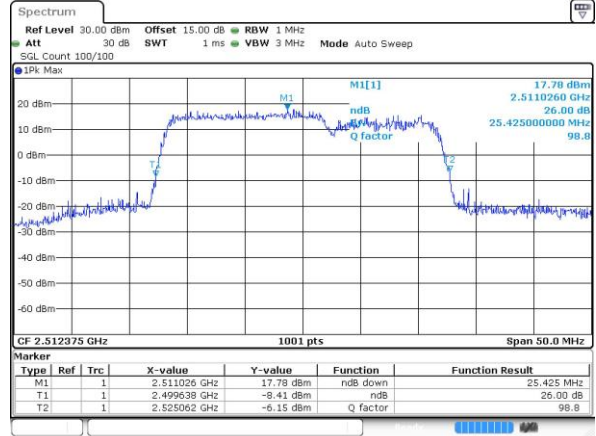

Date: 28 JUL 2019 17:45:21

Highest Channel / 20MHz+10MHz

Date: 28 JUL 2019 10:52:24

Highest Channel / 20MHz+15MHz

Date: 28 JUL 2019 17:56:58

LTE Band 7C_CA

16QAM

Lowest Channel / 10MHz+20MHz

Date: 26 JUL 2019 10:32:35

Lowest Channel / 15MHz+10MHz

Date: 26 JUL 2019 23:48:34

Middle Channel / 10MHz+20MHz

Date: 26 JUL 2019 11:30:46

Middle Channel / 15MHz+10MHz

Date: 29 JUL 2019 01:20:07

Highest Channel / 10MHz+20MHz