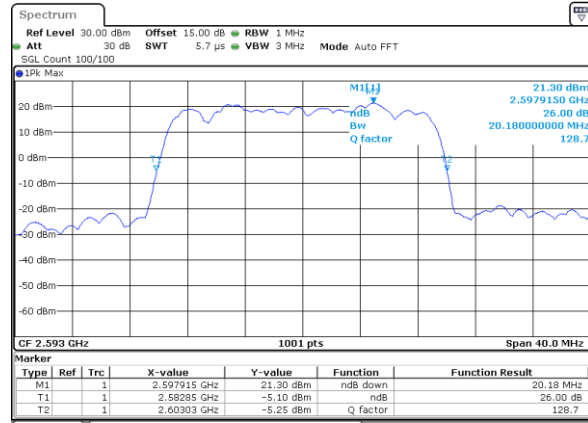

Middle Channel / 10MHz / 64QAM

Date: 14.JUL.2019 04:37:37

Highest Channel / 5MHz / 64QAM

Date: 14.JUL.2019 04:36:46

Highest Channel / 10MHz / 64QAM

Date: 14.JUL.2019 04:37:47

LTE Band 41

Lowest Channel / 15MHz / 64QAM

Date: 14.JUL.2019 04:38:27

Lowest Channel / 20MHz / 64QAM

Date: 14.JUL.2019 04:39:28

Middle Channel / 15MHz / 64QAM

Date: 14.JUL.2019 04:38:37

Middle Channel / 20MHz / 64QAM

Date: 14.JUL.2019 04:39:39

Highest Channel / 15MHz / 64QAM

Date: 14.JUL.2019 04:38:48

Highest Channel / 20MHz / 64QAM

Date: 14.JUL.2019 04:39:49

LTE Band 7C_CA

QPSK

Lowest Channel / 10MHz+20MHz

Date: 26 JUL 2019 10:21:26

Lowest Channel / 15MHz+10MHz