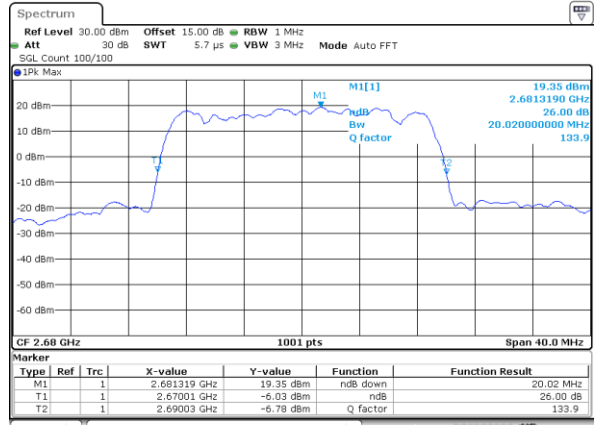

Date: 14_JUL_2019 00:41:24

Middle Channel / 20MHz / QPSK

Date: 14_JUL_2019 00:41:03

Middle Channel / 20MHz / 16QAM

Date: 14_JUL_2019 00:41:34

Highest Channel / 20MHz / QPSK

Date: 14_JUL_2019 00:41:13

Highest Channel / 20MHz / 16QAM