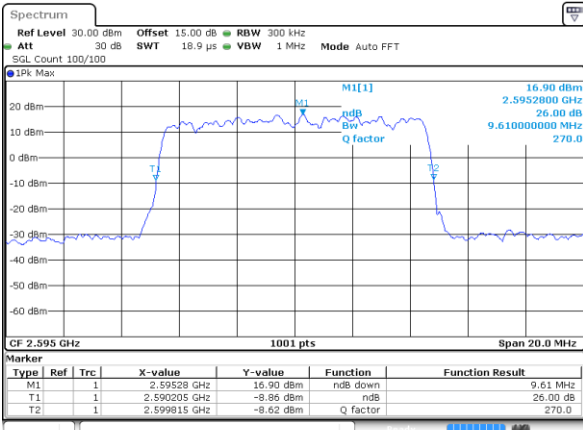

LTE Band 38

Lowest Channel / 10MHz / QPSK

Date: 18 JUL 2019 16:13:17

Lowest Channel / 10MHz / 16QAM

Date: 18 JUL 2019 16:13:28

Middle Channel / 10MHz / QPSK

Date: 18 JUL 2019 16:20:26

Middle Channel / 10MHz / 16QAM

Date: 18 JUL 2019 16:20:37

Highest Channel / 10MHz / QPSK

Date: 18 JUL 2019 16:22:57

Highest Channel / 10MHz / 16QAM

Date: 18 JUL 2019 16:23:07

LTE Band 38

Lowest Channel / 15MHz / QPSK

Date: 18 JUL 2019 16:30:06