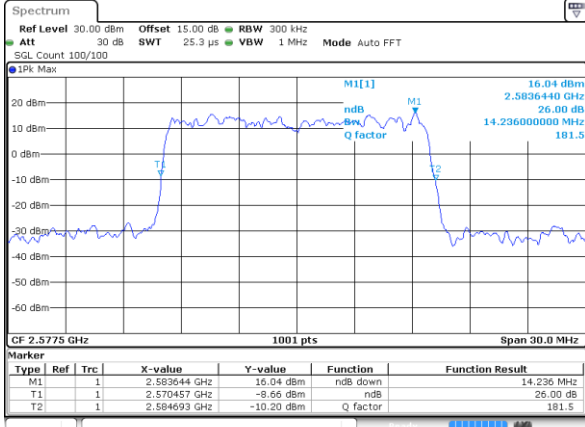

Date: 18 JUL 2019 16:20:37

Highest Channel / 10MHz / QPSK

Date: 18 JUL 2019 16:22:57

Highest Channel / 10MHz / 16QAM

Date: 18 JUL 2019 16:23:07

LTE Band 38

Lowest Channel / 15MHz / QPSK

Date: 18 JUL 2019 16:30:06