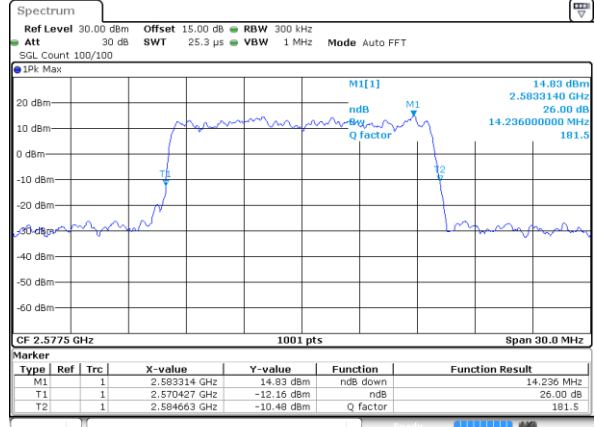

Lowest Channel / 15MHz / 16QAM

Date: 18 JUL 2019 16:30:17