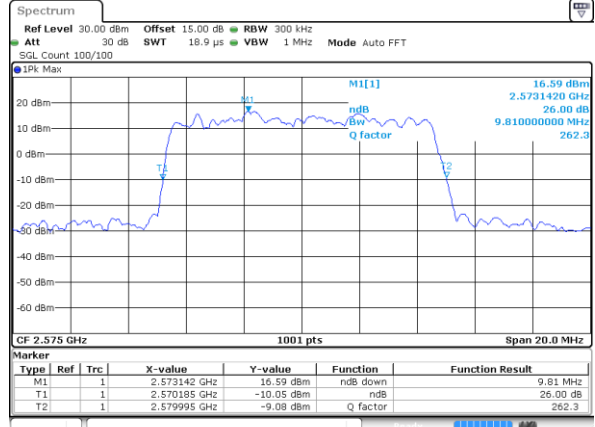

LTE Band 38

Lowest Channel / 10MHz / QPSK

Date: 18 JUL 2019 16:13:17

Lowest Channel / 10MHz / 16QAM

Date: 18 JUL 2019 16:13:28

Middle Channel / 10MHz / QPSK

Date: 18 JUL 2019 16:20:26

Middle Channel / 10MHz / 16QAM

Date: 18 JUL 2019 16:20:37

Highest Channel / 10MHz / QPSK

Date: 18 JUL 2019 16:22:57

Highest Channel / 10MHz / 16QAM

Date: 18 JUL 2019 16:23:07

LTE Band 38

Lowest Channel / 15MHz / QPSK

Date: 18 JUL 2019 16:30:06