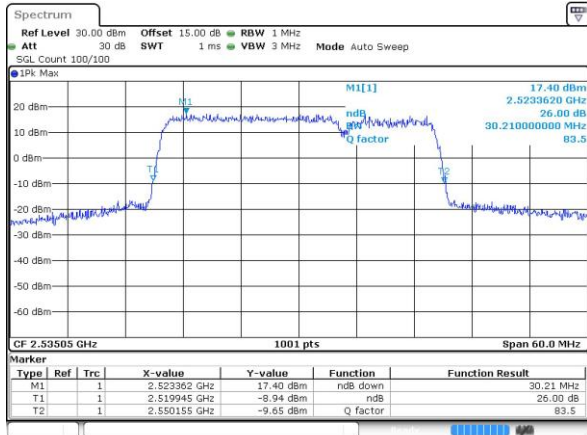

Date: 28 JUL 2019 12:58:38

Middle Channel / 15MHz+20MHz

Date: 28 JUL 2019 14:28:31

Highest Channel / 15MHz+15MHz

Date: 28 JUL 2019 13:11:18

Highest Channel / 15MHz+20MHz

Date: 28 JUL 2019 14:43:20

LTE Band 7C_CA

QPSK

Lowest Channel / 20MHz+10MHz

Date: 26 JUL 2019 17:30:27

Lowest Channel / 20MHz+15MHz

Date: 26 JUL 2019 17:00:00

Middle Channel / 20MHz+10MHz

Date: 28 JUL 2019 09:35:46

Middle Channel / 20MHz+15MHz

Date: 28 JUL 2019 17:45:21

Highest Channel / 20MHz+10MHz

Date: 28 JUL 2019 10:52:24

Highest Channel / 20MHz+15MHz

Date: 28 JUL 2019 17:56:58

LTE Band 7C_CA

16QAM

Lowest Channel / 10MHz+20MHz