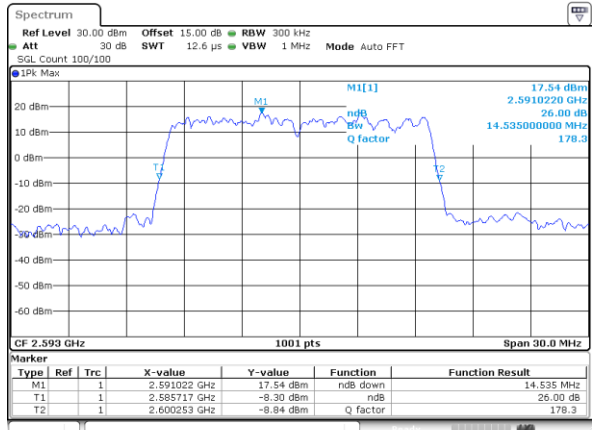

Lowest Channel / 15MHz / QPSK

Date: 14_JUL_2019 00:33:18

Lowest Channel / 15MHz / 16QAM

Date: 14_JUL_2019 00:33:48

Middle Channel / 15MHz / QPSK

Date: 14_JUL_2019 00:33:28

Middle Channel / 15MHz / 16QAM

Date: 14_JUL_2019 00:33:58

Highest Channel / 15MHz / QPSK

Date: 14_JUL_2019 00:33:38

Highest Channel / 15MHz / 16QAM

Date: 14_JUL_2019 00:34:08

LTE Band 41

Lowest Channel / 20MHz / QPSK

Date: 14_JUL_2019 00:40:53

Lowest Channel / 20MHz / 16QAM