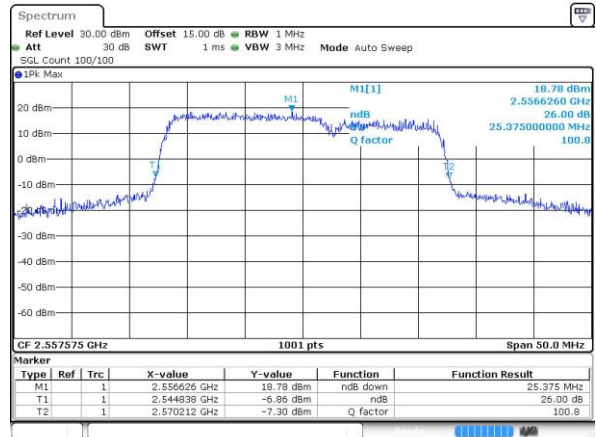

Highest Channel / 15MHz+10MHz

Date: 29 JUL 2019 01:17:33