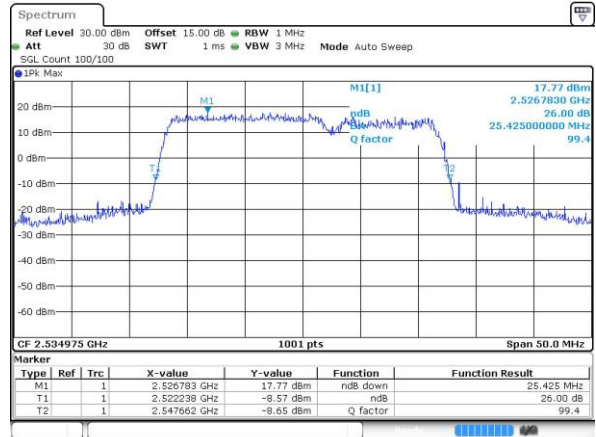

Date: 28 JUL 2019 17:45:21

Highest Channel / 20MHz+10MHz

Date: 28 JUL 2019 10:52:24

Highest Channel / 20MHz+15MHz

Date: 28 JUL 2019 17:56:58

LTE Band 7C_CA

16QAM

Lowest Channel / 10MHz+20MHz

Date: 26 JUL 2019 10:32:35

Lowest Channel / 15MHz+10MHz

Date: 26 JUL 2019 23:48:34

Middle Channel / 10MHz+20MHz

Date: 26 JUL 2019 11:30:46

Middle Channel / 15MHz+10MHz

Date: 29 JUL 2019 01:20:07

Highest Channel / 10MHz+20MHz

Date: 26 JUL 2019 11:56:09

Highest Channel / 15MHz+10MHz

Date: 29 JUL 2019 01:17:33

LTE Band 7C_CA

16QAM

Lowest Channel / 15MHz+15MHz

Date: 28 JUL 2019 11:03:26

Lowest Channel / 15MHz+20MHz