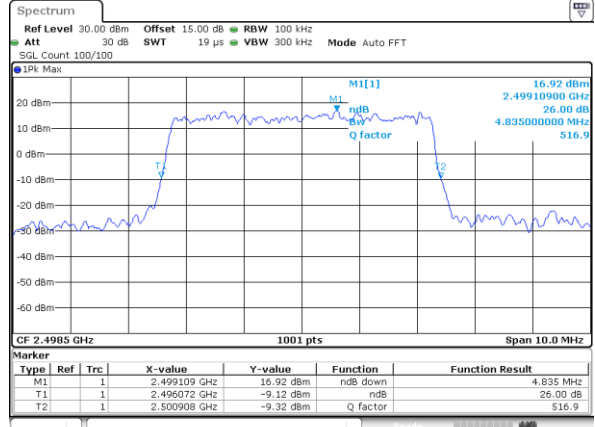

Lowest Channel / 5MHz / 16QAM

Date: 14.JUL.2019 00:18:39