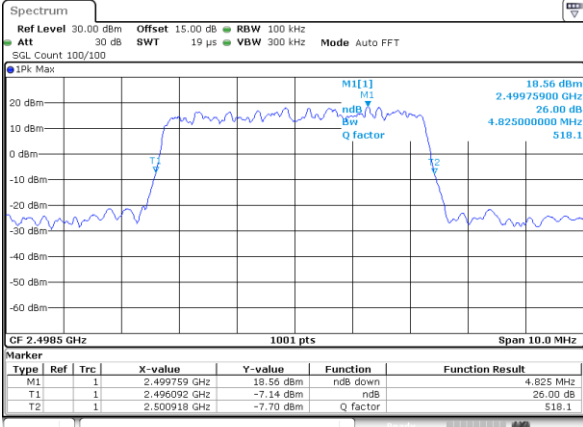

Lowest Channel / 5MHz / 64QAM

Lowest Channel / 10MHz / 64QAM

Middle Channel / 5MHz / 64QAM

Middle Channel / 10MHz / 64QAM

Highest Channel / 5MHz / 64QAM

Highest Channel / 10MHz / 64QAM

LTE Band 38

Lowest Channel / 15MHz / 64QAM

Lowest Channel / 20MHz / 64QAM

Middle Channel / 15MHz / 64QAM

Middle Channel / 20MHz / 64QAM

Highest Channel / 15MHz / 64QAM

Highest Channel / 20MHz / 64QAM

LTE Band 41

Lowest Channel / 5MHz / QPSK

Date: 14.JUL.2019 00:18:09