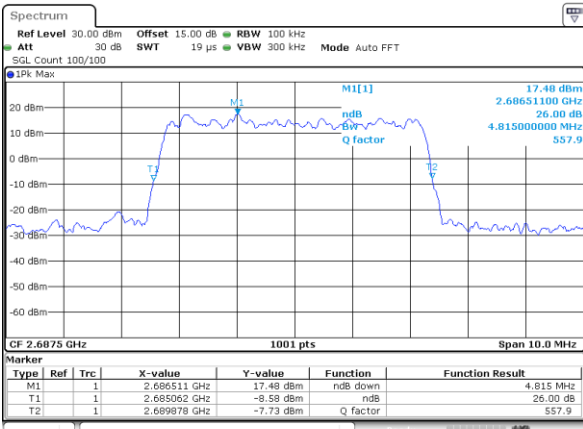

Lowest Channel / 5MHz / 16QAM

Date: 14.JUL.2019 00:18:39

Middle Channel / 5MHz / QPSK

Date: 14.JUL.2019 00:18:19

Middle Channel / 5MHz / 16QAM

Date: 14.JUL.2019 00:18:49

Highest Channel / 5MHz / QPSK

Date: 14.JUL.2019 00:18:29