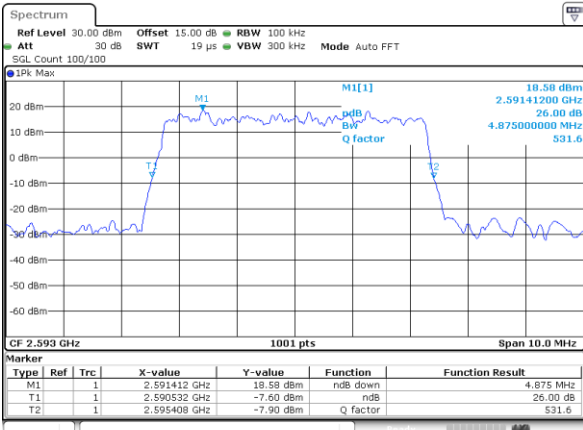

Middle Channel / 5MHz / QPSK

Date: 14.JUL.2019 00:18:19