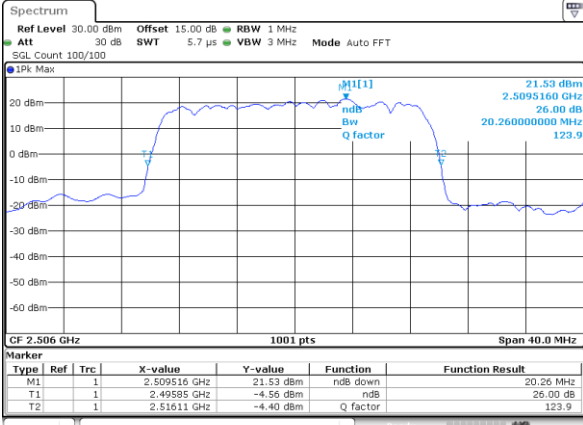

Highest Channel / 15MHz / QPSK

Date: 14_JUL_2019 00:33:38

Highest Channel / 15MHz / 16QAM

Date: 14_JUL_2019 00:34:08

LTE Band 41

Lowest Channel / 20MHz / QPSK

Date: 14_JUL_2019 00:40:53

Lowest Channel / 20MHz / 16QAM