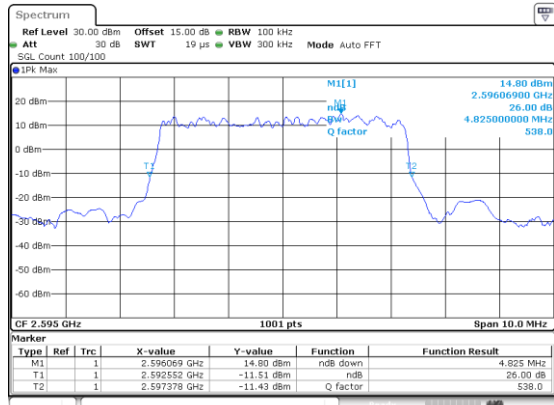

Date: 18 JUL 2019 16:38:58

Middle Channel / 20MHz / 16QAM

Date: 18 JUL 2019 16:39:06

Highest Channel / 20MHz / QPSK

Date: 18 JUL 2019 16:39:41

Highest Channel / 20MHz / 16QAM

Date: 18 JUL 2019 16:39:51

LTE Band 38

Lowest Channel / 5MHz / 64QAM

Lowest Channel / 10MHz / 64QAM

Middle Channel / 5MHz / 64QAM

Middle Channel / 10MHz / 64QAM

Highest Channel / 5MHz / 64QAM

Highest Channel / 10MHz / 64QAM

LTE Band 38

Lowest Channel / 15MHz / 64QAM