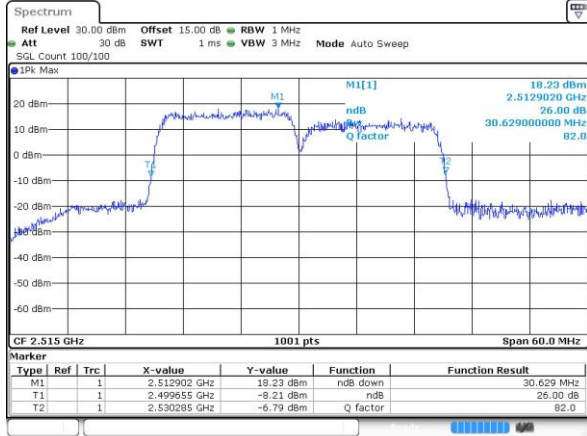

Date: 26 JUL 2019 11:56:09

Highest Channel / 15MHz+10MHz

Date: 29 JUL 2019 01:17:33

LTE Band 7C_CA

16QAM

Lowest Channel / 15MHz+15MHz

Date: 28 JUL 2019 11:03:26

Lowest Channel / 15MHz+20MHz