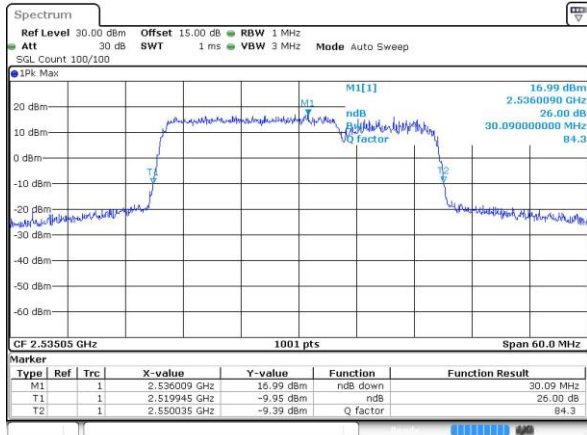

Date: 28 JUL 2019 14:50:16

LTE Band 7C_CA

16QAM

Lowest Channel / 20MHz+10MHz

Date: 26 JUL 2019 17:36:13

Lowest Channel / 20MHz+15MHz

Date: 26 JUL 2019 17:06:07

Middle Channel / 20MHz+10MHz

Date: 28 JUL 2019 09:51:18

Middle Channel / 20MHz+15MHz

Date: 28 JUL 2019 17:40:49

Highest Channel / 20MHz+10MHz

Date: 28 JUL 2019 10:47:05

Highest Channel / 20MHz+15MHz

Date: 28 JUL 2019 18:06:15

LTE Band 7C_CA