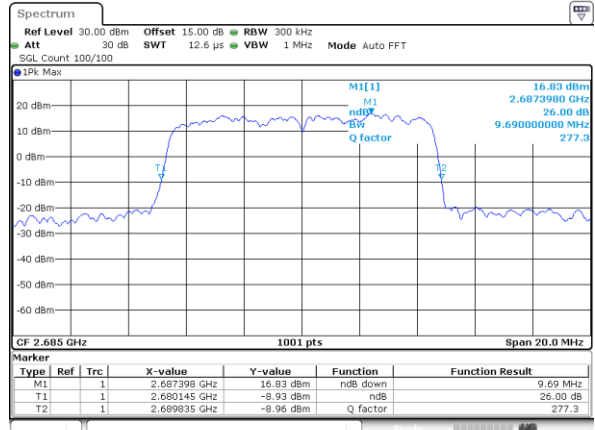

Date: 14_JUL_2019 00:25:53

Middle Channel / 10MHz / 16QAM

Date: 14_JUL_2019 00:26:23

Highest Channel / 10MHz / QPSK

Date: 14_JUL_2019 00:26:03

Highest Channel / 10MHz / 16QAM

Date: 14_JUL_2019 00:26:33

LTE Band 41