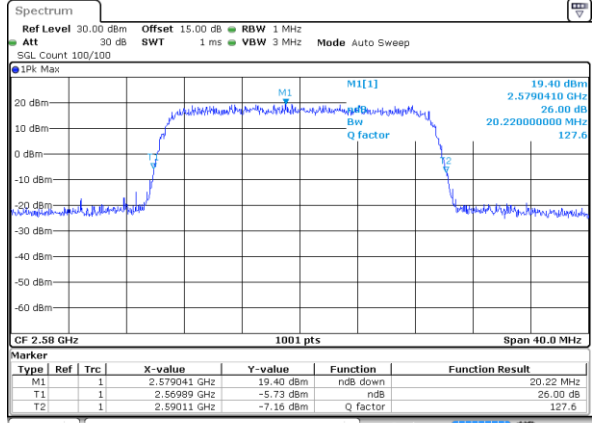

Highest Channel / 15MHz / 16QAM

Date: 18 JUL 2019 16:37:44

LTE Band 38

Lowest Channel / 20MHz / QPSK

Date: 18 JUL 2019 16:38:16

Lowest Channel / 20MHz / 16QAM

Date: 18 JUL 2019 16:38:26

Middle Channel / 20MHz / QPSK

Date: 18 JUL 2019 16:38:58

Middle Channel / 20MHz / 16QAM

Date: 18 JUL 2019 16:39:06

Highest Channel / 20MHz / QPSK

Date: 18 JUL 2019 16:39:41

Highest Channel / 20MHz / 16QAM

Date: 18 JUL 2019 16:39:51

LTE Band 38

Lowest Channel / 5MHz / 64QAM

Lowest Channel / 10MHz / 64QAM

Middle Channel / 5MHz / 64QAM

Middle Channel / 10MHz / 64QAM

Highest Channel / 5MHz / 64QAM

Highest Channel / 10MHz / 64QAM

LTE Band 38

Lowest Channel / 15MHz / 64QAM