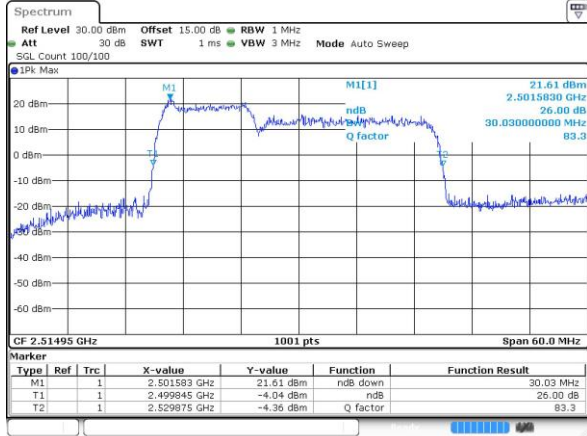

Date: 14.JUL.2019 04:38:48

Highest Channel / 20MHz / 64QAM

Date: 14.JUL.2019 04:39:49

LTE Band 7C_CA

QPSK

Lowest Channel / 10MHz+20MHz

Date: 26 JUL 2019 10:21:26

Lowest Channel / 15MHz+10MHz