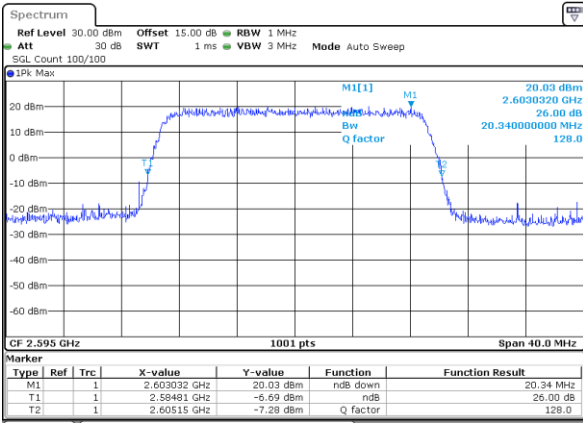

Highest Channel / 15MHz / 16QAM

Date: 18 JUL 2019 16:37:44

LTE Band 38

Lowest Channel / 20MHz / QPSK

Date: 18 JUL 2019 16:38:16

Lowest Channel / 20MHz / 16QAM

Date: 18 JUL 2019 16:38:26

Middle Channel / 20MHz / QPSK