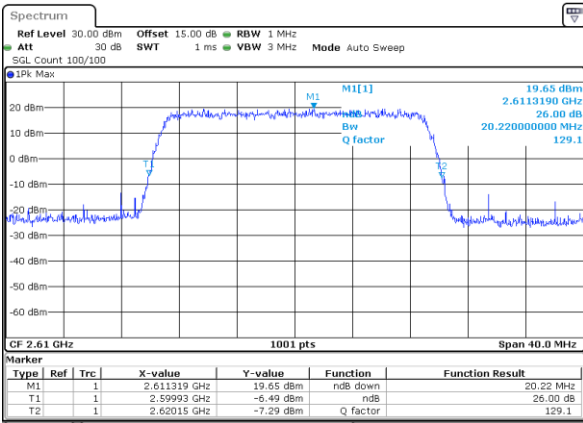

Highest Channel / 15MHz / 16QAM

Date: 18 JUL 2019 16:37:44

LTE Band 38

Lowest Channel / 20MHz / QPSK

Date: 18 JUL 2019 16:38:16

Lowest Channel / 20MHz / 16QAM

Date: 18 JUL 2019 16:38:26

Middle Channel / 20MHz / QPSK

Date: 18 JUL 2019 16:38:58

Middle Channel / 20MHz / 16QAM

Date: 18 JUL 2019 16:39:06

Highest Channel / 20MHz / QPSK

Date: 18 JUL 2019 16:39:41

Highest Channel / 20MHz / 16QAM

Date: 18 JUL 2019 16:39:51

LTE Band 38