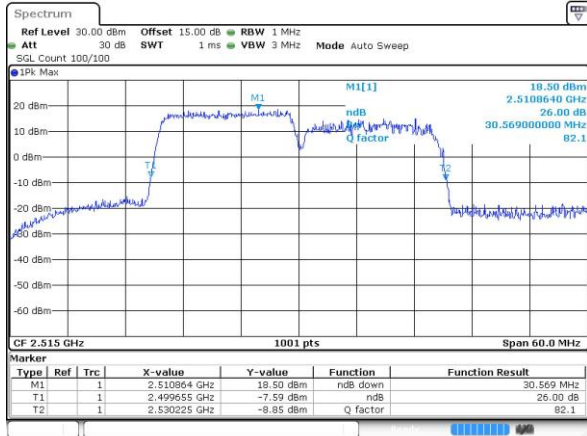

LTE Band 7C_CA

QPSK

Lowest Channel / 15MHz+15MHz

Date: 28 JUL 2019 10:57:08