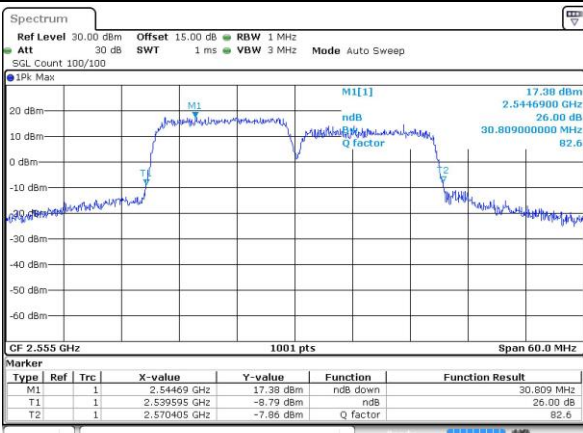

Date: 29 JUL 2019 01:20:36

Highest Channel / 10MHz+20MHz

Date: 26 JUL 2019 11:58:29

Highest Channel / 15MHz+10MHz

Date: 29 JUL 2019 01:17:06

LTE Band 7C_CA

64QAM

Lowest Channel / 15MHz+15MHz

Date: 28 JUL 2019 11:05:07

Lowest Channel / 15MHz+20MHz

Date: 28 JUL 2019 13:53:54

Middle Channel / 15MHz+15MHz

Date: 28 JUL 2019 12:52:03

Middle Channel / 15MHz+20MHz

Date: 28 JUL 2019 14:38:06

Highest Channel / 15MHz+15MHz

Date: 28 JUL 2019 13:18:29

Highest Channel / 15MHz+20MHz

Date: 28 JUL 2019 14:53:01