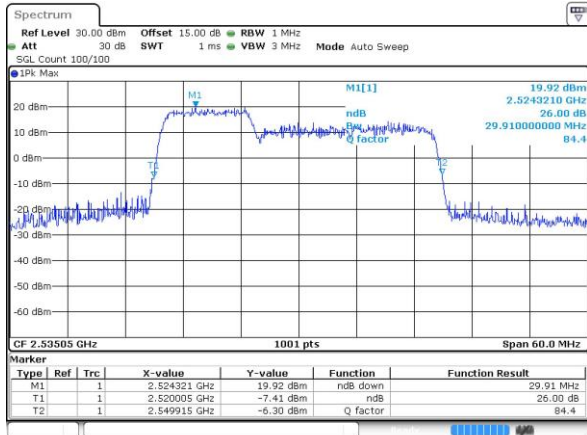

Date: 28 JUL 2019 09:51:18

Middle Channel / 20MHz+15MHz

Date: 28 JUL 2019 17:40:49

Highest Channel / 20MHz+10MHz

Date: 28 JUL 2019 10:47:05

Highest Channel / 20MHz+15MHz

Date: 28 JUL 2019 18:06:15

LTE Band 7C_CA

64QAM

Lowest Channel / 10MHz+20MHz

Date: 26 JUL 2019 10:43:47

Lowest Channel / 15MHz+10MHz

Date: 26 JUL 2019 23:51:00

Middle Channel / 10MHz+20MHz

Date: 26 JUL 2019 11:29:52

Middle Channel / 15MHz+10MHz

Date: 29 JUL 2019 01:20:36

Highest Channel / 10MHz+20MHz

Date: 26 JUL 2019 11:58:29

Highest Channel / 15MHz+10MHz

Date: 29 JUL 2019 01:17:06

LTE Band 7C_CA

64QAM

Lowest Channel / 15MHz+15MHz