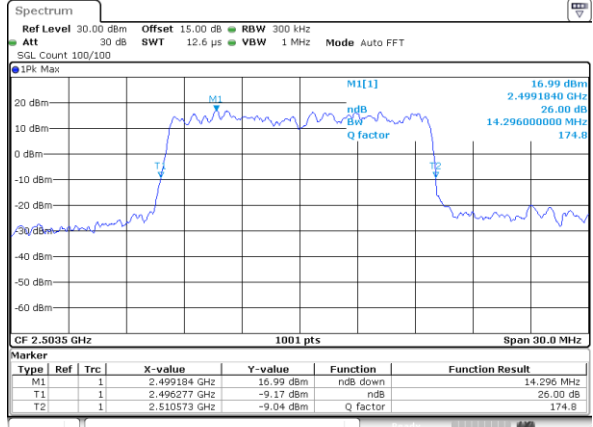

Lowest Channel / 15MHz / 16QAM

Date: 14_JUL_2019 00:33:48