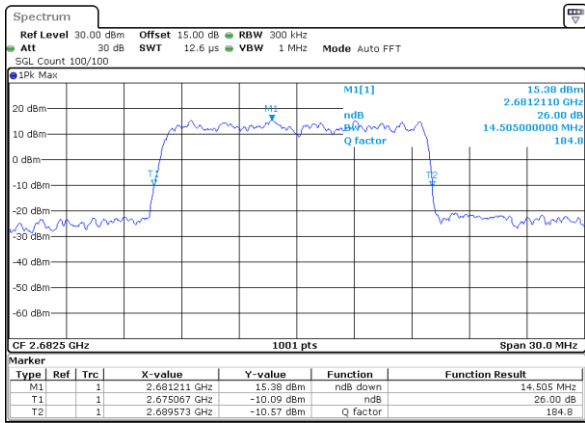

Date: 14.JUL.2019 04:38:27

Lowest Channel / 20MHz / 64QAM

Date: 14.JUL.2019 04:39:28

Middle Channel / 15MHz / 64QAM

Date: 14.JUL.2019 04:38:37

Middle Channel / 20MHz / 64QAM

Date: 14.JUL.2019 04:39:39

Highest Channel / 15MHz / 64QAM

Date: 14.JUL.2019 04:38:48

Highest Channel / 20MHz / 64QAM

Date: 14.JUL.2019 04:39:49

LTE Band 7C_CA

QPSK

Lowest Channel / 10MHz+20MHz

Date: 26 JUL 2019 10:21:26

Lowest Channel / 15MHz+10MHz