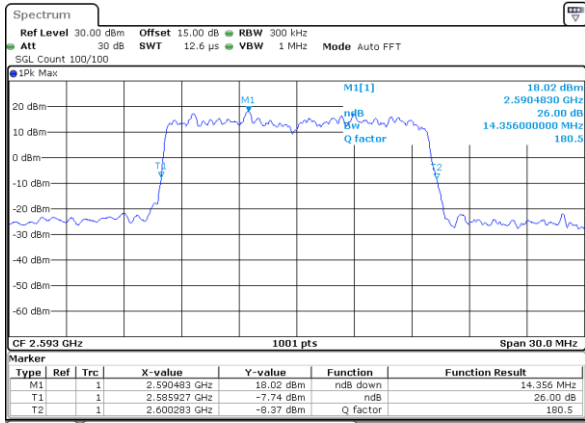

Middle Channel / 10MHz / 64QAM

Date: 14.JUL.2019 04:37:37

Highest Channel / 5MHz / 64QAM

Date: 14.JUL.2019 04:36:46

Highest Channel / 10MHz / 64QAM

Date: 14.JUL.2019 04:37:47

LTE Band 41

Lowest Channel / 15MHz / 64QAM

Date: 14.JUL.2019 04:38:27

Lowest Channel / 20MHz / 64QAM

Date: 14.JUL.2019 04:39:28

Middle Channel / 15MHz / 64QAM

Date: 14.JUL.2019 04:38:37

Middle Channel / 20MHz / 64QAM

Date: 14.JUL.2019 04:39:39

Highest Channel / 15MHz / 64QAM