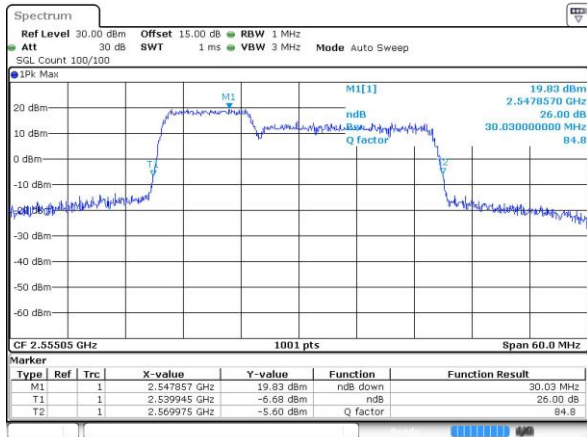

Date: 26 JUL 2019 23:47:38

Middle Channel / 10MHz+20MHz

Date: 26 JUL 2019 11:42:07

Middle Channel / 15MHz+10MHz

Date: 29 JUL 2019 01:19:25

Highest Channel / 10MHz+20MHz

Date: 26 JUL 2019 11:44:46

Highest Channel / 15MHz+10MHz