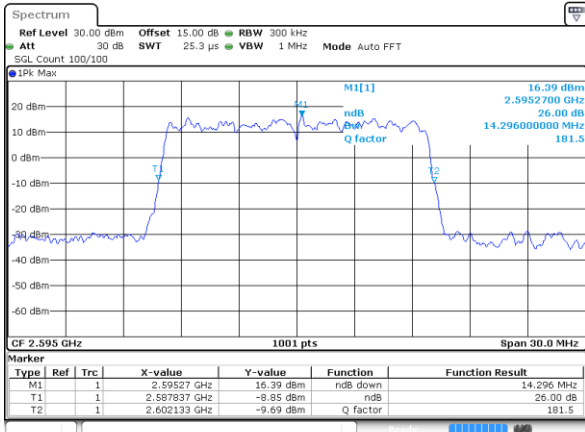

Middle Channel / 15MHz / QPSK

Date: 18 JUL 2019 16:36:51