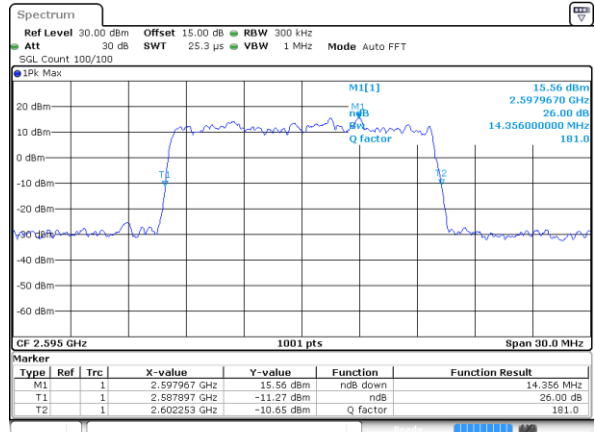

Middle Channel / 15MHz / 16QAM

Date: 18 JUL 2019 16:37:02