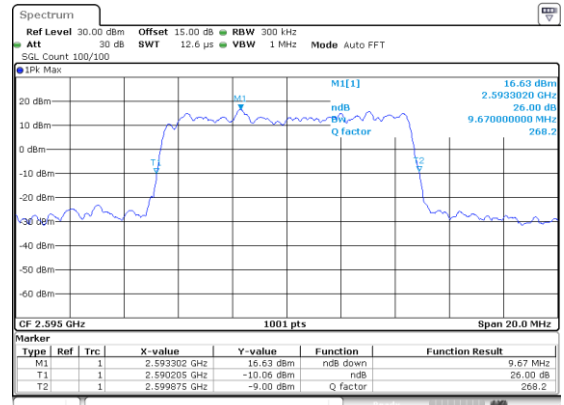

Date: 18 JUL 2019 16:38:58

Middle Channel / 20MHz / 16QAM

Date: 18 JUL 2019 16:39:06

Highest Channel / 20MHz / QPSK

Date: 18 JUL 2019 16:39:41

Highest Channel / 20MHz / 16QAM

Date: 18 JUL 2019 16:39:51

LTE Band 38

Lowest Channel / 5MHz / 64QAM

Lowest Channel / 10MHz / 64QAM

Middle Channel / 5MHz / 64QAM

Middle Channel / 10MHz / 64QAM

Highest Channel / 5MHz / 64QAM

Highest Channel / 10MHz / 64QAM

LTE Band 38

Lowest Channel / 15MHz / 64QAM

Lowest Channel / 20MHz / 64QAM

Middle Channel / 15MHz / 64QAM

Middle Channel / 20MHz / 64QAM

Highest Channel / 15MHz / 64QAM

Highest Channel / 20MHz / 64QAM

LTE Band 41

Lowest Channel / 5MHz / QPSK

Date: 14.JUL.2019 00:18:09