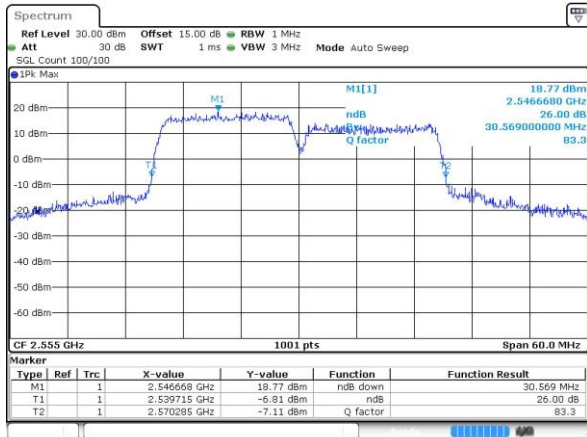

Date: 28 JUL 2019 18:37:15

Middle Channel / 15MHz+15MHz

Date: 28 JUL 2019 12:53:59

Middle Channel / 15MHz+20MHz

Date: 28 JUL 2019 14:30:07

Highest Channel / 15MHz+15MHz

Date: 28 JUL 2019 13:06:26

Highest Channel / 15MHz+20MHz