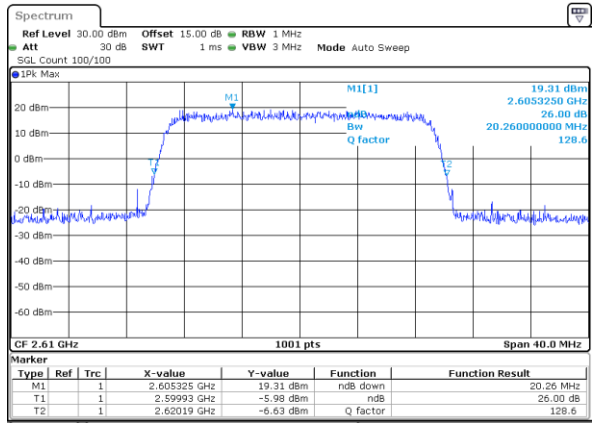

Date: 18 JUL 2019 16:38:58

Middle Channel / 20MHz / 16QAM

Date: 18 JUL 2019 16:39:06

Highest Channel / 20MHz / QPSK

Date: 18 JUL 2019 16:39:41

Highest Channel / 20MHz / 16QAM

Date: 18 JUL 2019 16:39:51

LTE Band 38

Lowest Channel / 5MHz / 64QAM

Lowest Channel / 10MHz / 64QAM

Middle Channel / 5MHz / 64QAM

Middle Channel / 10MHz / 64QAM

Highest Channel / 5MHz / 64QAM

Highest Channel / 10MHz / 64QAM

LTE Band 38

Lowest Channel / 15MHz / 64QAM