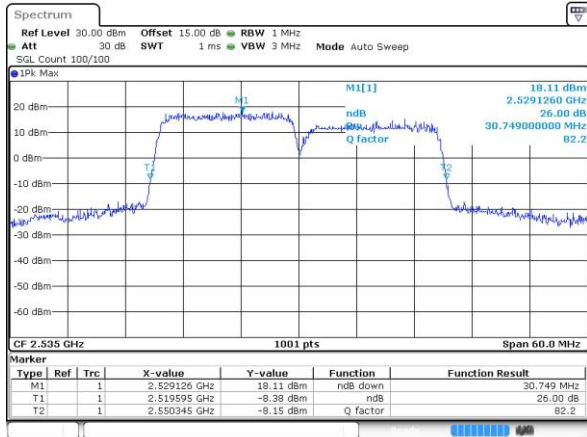

Middle Channel / 15MHz+15MHz

Date: 28 JUL 2019 12:53:59