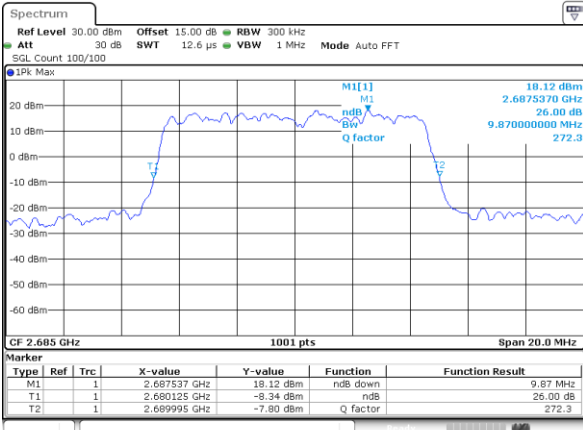

Highest Channel / 10MHz / QPSK

Date: 14_JUL_2019 00:26:03