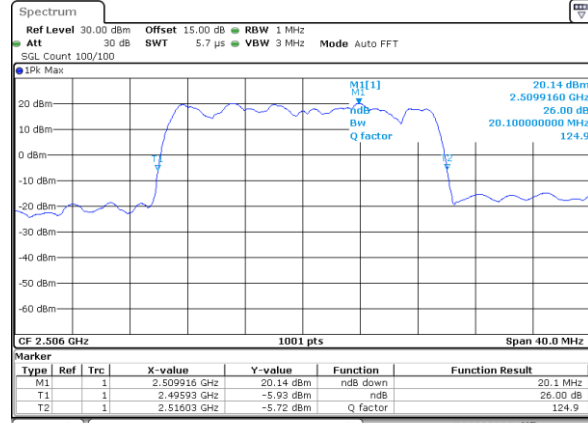

Middle Channel / 10MHz / 64QAM

Date: 14.JUL.2019 04:37:37

Highest Channel / 5MHz / 64QAM

Date: 14.JUL.2019 04:36:46

Highest Channel / 10MHz / 64QAM

Date: 14.JUL.2019 04:37:47

LTE Band 41

Lowest Channel / 15MHz / 64QAM

Date: 14.JUL.2019 04:38:27

Lowest Channel / 20MHz / 64QAM

Date: 14.JUL.2019 04:39:28

Middle Channel / 15MHz / 64QAM

Date: 14.JUL.2019 04:38:37

Middle Channel / 20MHz / 64QAM

Date: 14.JUL.2019 04:39:39

Highest Channel / 15MHz / 64QAM