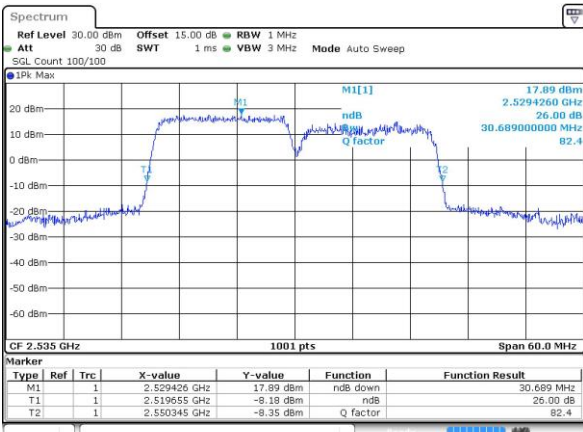

Date: 29 JUL 2019 01:20:36

Highest Channel / 10MHz+20MHz

Date: 26 JUL 2019 11:58:29

Highest Channel / 15MHz+10MHz

Date: 29 JUL 2019 01:17:06

LTE Band 7C_CA

64QAM

Lowest Channel / 15MHz+15MHz

Date: 28 JUL 2019 11:05:07

Lowest Channel / 15MHz+20MHz

Date: 28 JUL 2019 13:53:54

Middle Channel / 15MHz+15MHz

Date: 28 JUL 2019 12:52:03

Middle Channel / 15MHz+20MHz

Date: 28 JUL 2019 14:38:06

Highest Channel / 15MHz+15MHz