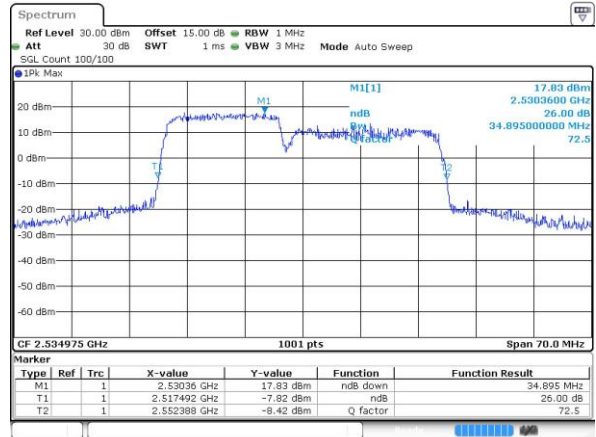

Date: 26 JUL 2019 11:56:09

Highest Channel / 15MHz+10MHz

Date: 29 JUL 2019 01:17:33

LTE Band 7C_CA

16QAM

Lowest Channel / 15MHz+15MHz

Date: 28 JUL 2019 11:03:26

Lowest Channel / 15MHz+20MHz

Date: 28 JUL 2019 18:37:15

Middle Channel / 15MHz+15MHz

Date: 28 JUL 2019 12:53:59

Middle Channel / 15MHz+20MHz

Date: 28 JUL 2019 14:30:07

Highest Channel / 15MHz+15MHz

Date: 28 JUL 2019 13:06:26

Highest Channel / 15MHz+20MHz