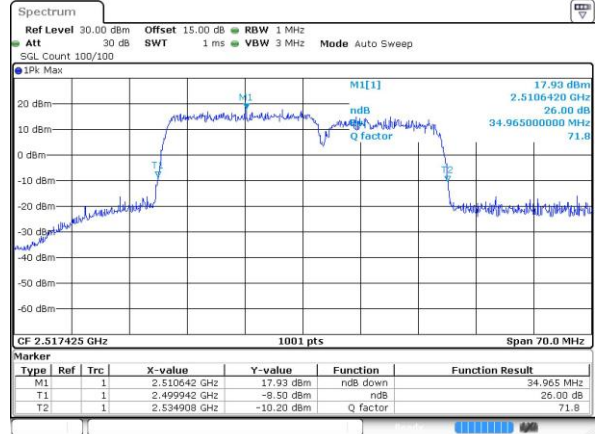

Date: 28 JUL 2019 14:50:16

LTE Band 7C_CA

16QAM

Lowest Channel / 20MHz+10MHz

Date: 26 JUL 2019 17:36:13

Lowest Channel / 20MHz+15MHz

Date: 26 JUL 2019 17:06:07

Middle Channel / 20MHz+10MHz

Date: 28 JUL 2019 09:51:18

Middle Channel / 20MHz+15MHz

Date: 28 JUL 2019 17:40:49

Highest Channel / 20MHz+10MHz

Date: 28 JUL 2019 10:47:05

Highest Channel / 20MHz+15MHz

Date: 28 JUL 2019 18:06:15

LTE Band 7C_CA