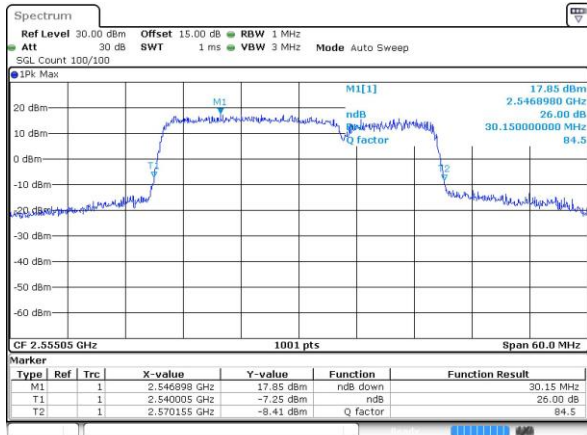

Date: 28 JUL 2019 12:58:38

Middle Channel / 15MHz+20MHz

Date: 28 JUL 2019 14:28:31

Highest Channel / 15MHz+15MHz

Date: 28 JUL 2019 13:11:18

Highest Channel / 15MHz+20MHz

Date: 28 JUL 2019 14:43:20

LTE Band 7C_CA

QPSK

Lowest Channel / 20MHz+10MHz

Date: 26 JUL 2019 17:30:27

Lowest Channel / 20MHz+15MHz

Date: 26 JUL 2019 17:00:00

Middle Channel / 20MHz+10MHz

Date: 28 JUL 2019 09:35:46

Middle Channel / 20MHz+15MHz

Date: 28 JUL 2019 17:45:21

Highest Channel / 20MHz+10MHz

Date: 28 JUL 2019 10:52:24

Highest Channel / 20MHz+15MHz

Date: 28 JUL 2019 17:56:58

LTE Band 7C_CA

16QAM

Lowest Channel / 10MHz+20MHz