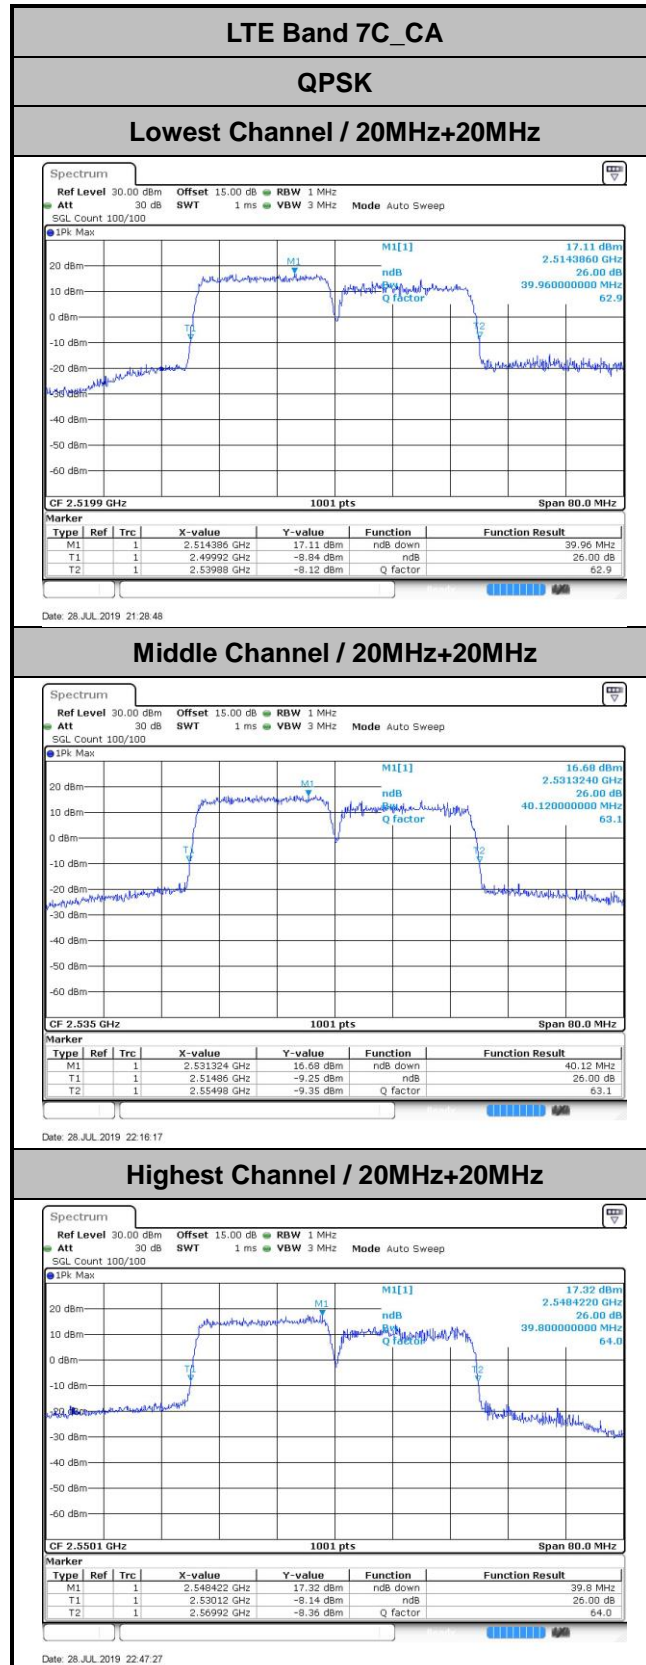

Date: 28 JUL 2019 17:45:21

Highest Channel / 20MHz+10MHz

Date: 28 JUL 2019 10:52:24

Highest Channel / 20MHz+15MHz

Date: 28 JUL 2019 17:56:58

LTE Band 7C_CA

16QAM

Lowest Channel / 10MHz+20MHz