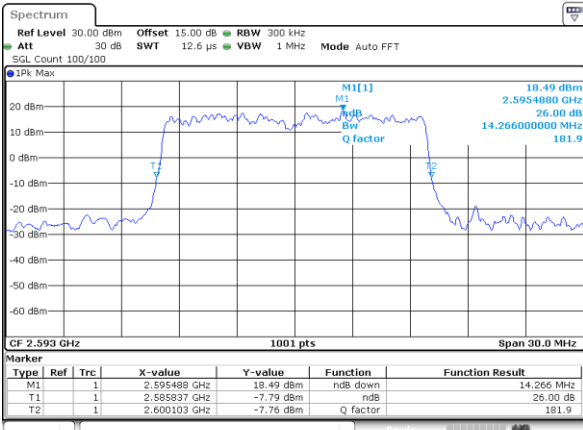

Lowest Channel / 15MHz / QPSK

Date: 14_JUL_2019 00:33:18

Lowest Channel / 15MHz / 16QAM

Date: 14_JUL_2019 00:33:48

Middle Channel / 15MHz / QPSK

Date: 14_JUL_2019 00:33:28

Middle Channel / 15MHz / 16QAM

Date: 14_JUL_2019 00:33:58

Highest Channel / 15MHz / QPSK

Date: 14_JUL_2019 00:33:38

Highest Channel / 15MHz / 16QAM

Date: 14_JUL_2019 00:34:08

LTE Band 41

Lowest Channel / 20MHz / QPSK

Date: 14_JUL_2019 00:40:53

Lowest Channel / 20MHz / 16QAM