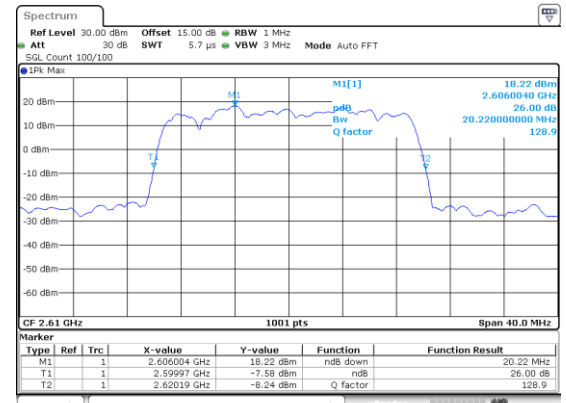

Lowest Channel / 5MHz / 64QAM

Lowest Channel / 10MHz / 64QAM

Middle Channel / 5MHz / 64QAM

Middle Channel / 10MHz / 64QAM

Highest Channel / 5MHz / 64QAM

Highest Channel / 10MHz / 64QAM

LTE Band 38

Lowest Channel / 15MHz / 64QAM

Lowest Channel / 20MHz / 64QAM

Middle Channel / 15MHz / 64QAM

Middle Channel / 20MHz / 64QAM

Highest Channel / 15MHz / 64QAM

Highest Channel / 20MHz / 64QAM

LTE Band 41

Lowest Channel / 5MHz / QPSK

Date: 14.JUL.2019 00:18:09