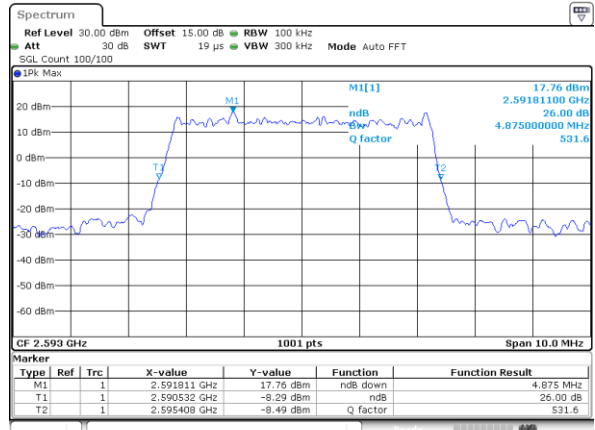

Lowest Channel / 5MHz / 16QAM

Date: 14.JUL.2019 00:18:39

Middle Channel / 5MHz / QPSK

Date: 14.JUL.2019 00:18:19

Middle Channel / 5MHz / 16QAM

Date: 14.JUL.2019 00:18:49

Highest Channel / 5MHz / QPSK

Date: 14.JUL.2019 00:18:29

Highest Channel / 5MHz / 16QAM

Date: 14.JUL.2019 00:19:00

LTE Band 41

Lowest Channel / 10MHz / QPSK

Date: 14_JUL_2019 00:25:43

Lowest Channel / 10MHz / 16QAM

Date: 14_JUL_2019 00:26:13

Middle Channel / 10MHz / QPSK