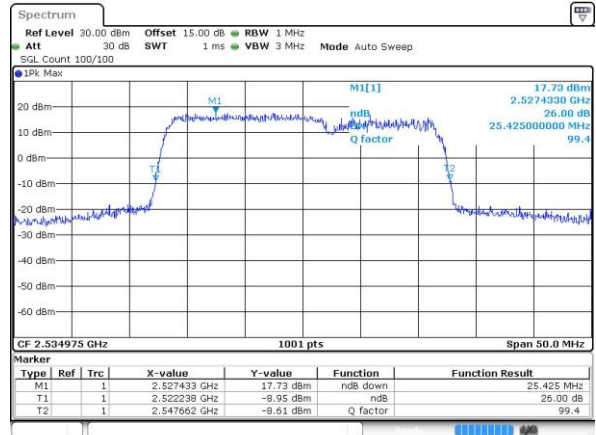

Date: 28 JUL 2019 09:51:18

Middle Channel / 20MHz+15MHz

Date: 28 JUL 2019 17:40:49

Highest Channel / 20MHz+10MHz

Date: 28 JUL 2019 10:47:05

Highest Channel / 20MHz+15MHz

Date: 28 JUL 2019 18:06:15

LTE Band 7C_CA

64QAM

Lowest Channel / 10MHz+20MHz

Date: 26 JUL 2019 10:43:47

Lowest Channel / 15MHz+10MHz

Date: 26 JUL 2019 23:51:00

Middle Channel / 10MHz+20MHz

Date: 26 JUL 2019 11:29:52

Middle Channel / 15MHz+10MHz

Date: 29 JUL 2019 01:20:36

Highest Channel / 10MHz+20MHz

Date: 26 JUL 2019 11:58:29

Highest Channel / 15MHz+10MHz

Date: 29 JUL 2019 01:17:06

LTE Band 7C_CA

64QAM

Lowest Channel / 15MHz+15MHz