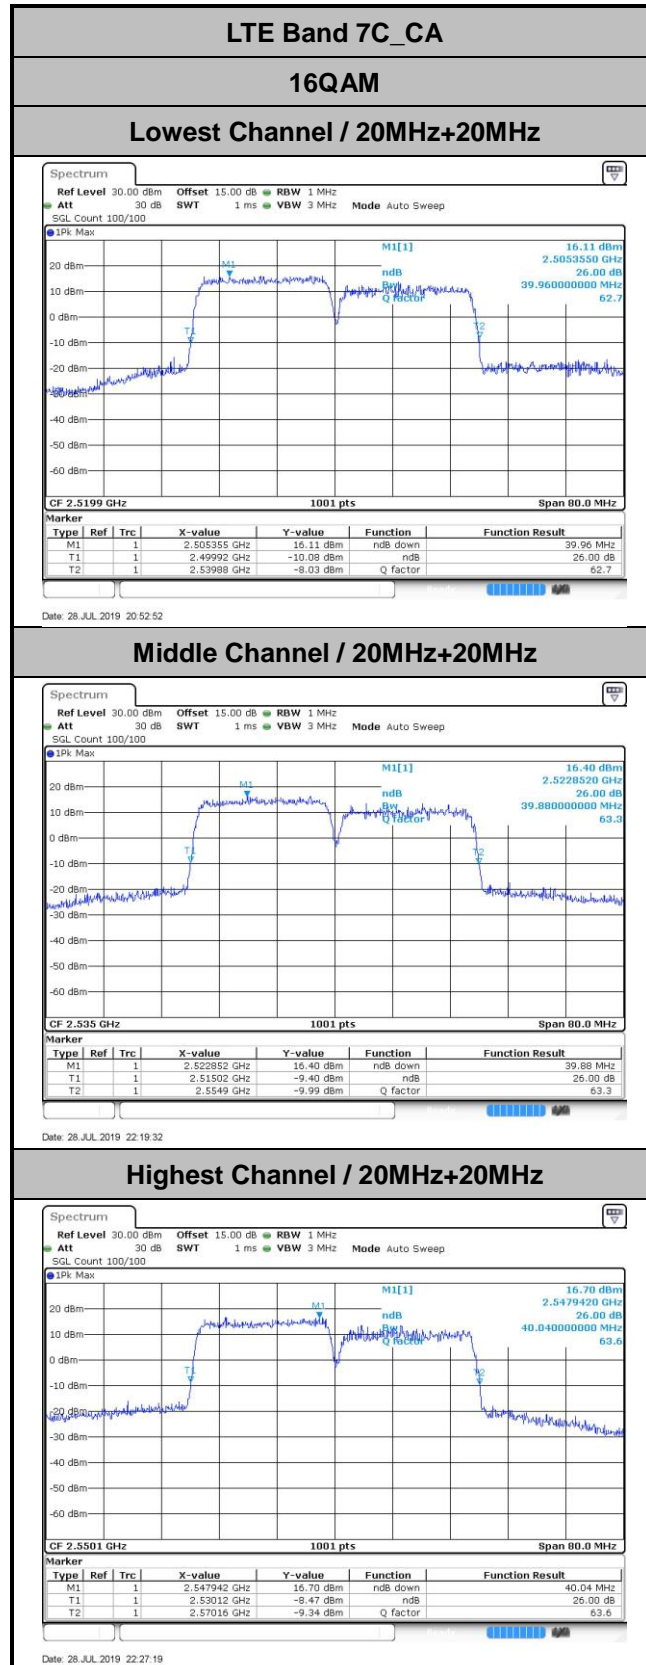

Date: 28 JUL 2019 09:51:18

Middle Channel / 20MHz+15MHz

Date: 28 JUL 2019 17:40:49

Highest Channel / 20MHz+10MHz

Date: 28 JUL 2019 10:47:05

Highest Channel / 20MHz+15MHz

Date: 28 JUL 2019 18:06:15

LTE Band 7C_CA