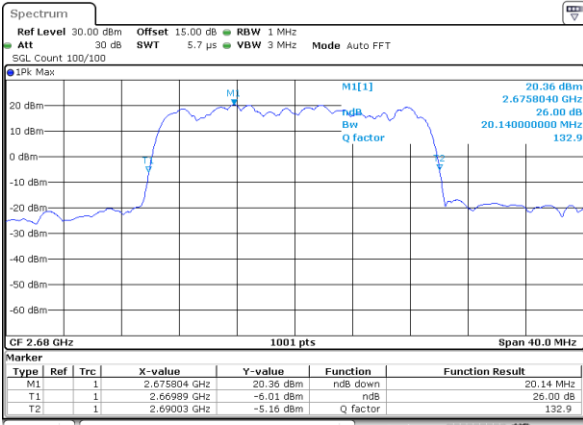

Date: 14_JUL_2019 00:41:24

Middle Channel / 20MHz / QPSK

Date: 14_JUL_2019 00:41:03

Middle Channel / 20MHz / 16QAM

Date: 14_JUL_2019 00:41:34

Highest Channel / 20MHz / QPSK

Date: 14_JUL_2019 00:41:13

Highest Channel / 20MHz / 16QAM