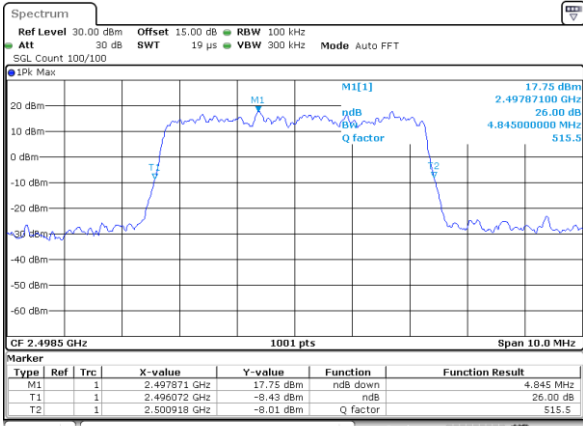

LTE Band 41

Lowest Channel / 5MHz / 64QAM

Date: 14.JUL.2019 04:36:25