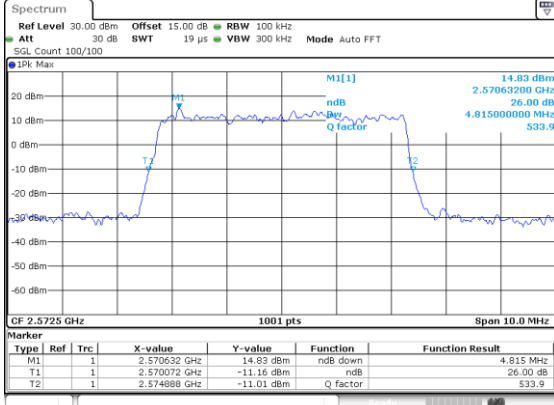

Date: 18 JUL 2019 16:38:58

Middle Channel / 20MHz / 16QAM

Date: 18 JUL 2019 16:39:06

Highest Channel / 20MHz / QPSK

Date: 18 JUL 2019 16:39:41

Highest Channel / 20MHz / 16QAM

Date: 18 JUL 2019 16:39:51

LTE Band 38

Lowest Channel / 5MHz / 64QAM

Lowest Channel / 10MHz / 64QAM

Middle Channel / 5MHz / 64QAM

Middle Channel / 10MHz / 64QAM

Highest Channel / 5MHz / 64QAM

Highest Channel / 10MHz / 64QAM

LTE Band 38

Lowest Channel / 15MHz / 64QAM