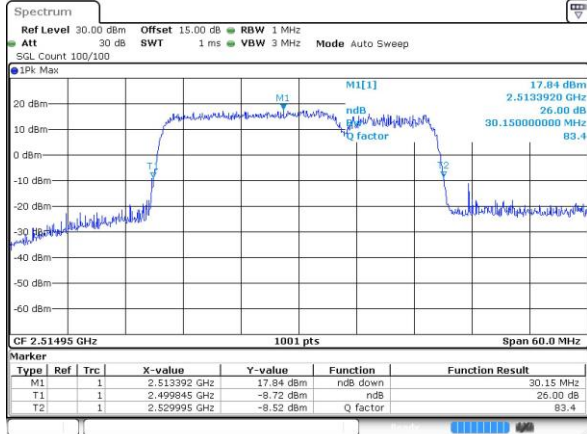

Date: 26 JUL 2019 11:56:09

Highest Channel / 15MHz+10MHz

Date: 29 JUL 2019 01:17:33

LTE Band 7C_CA

16QAM

Lowest Channel / 15MHz+15MHz

Date: 28 JUL 2019 11:03:26

Lowest Channel / 15MHz+20MHz

Date: 28 JUL 2019 18:37:15

Middle Channel / 15MHz+15MHz

Date: 28 JUL 2019 12:53:59

Middle Channel / 15MHz+20MHz

Date: 28 JUL 2019 14:30:07

Highest Channel / 15MHz+15MHz

Date: 28 JUL 2019 13:06:26

Highest Channel / 15MHz+20MHz

Date: 28 JUL 2019 14:50:16

LTE Band 7C_CA

16QAM

Lowest Channel / 20MHz+10MHz

Date: 26 JUL 2019 17:36:13

Lowest Channel / 20MHz+15MHz

Date: 26 JUL 2019 17:06:07

Middle Channel / 20MHz+10MHz