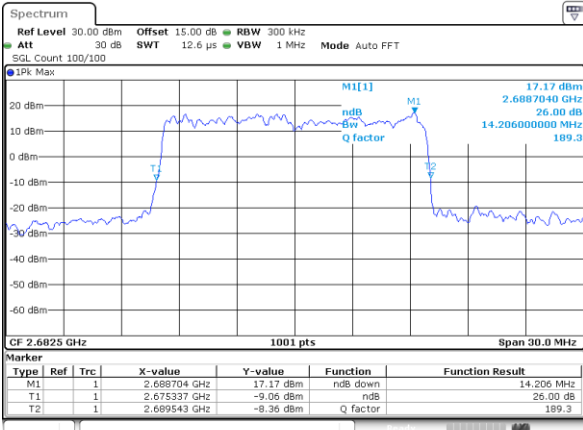

Highest Channel / 15MHz / QPSK

Date: 14_JUL_2019 00:33:38