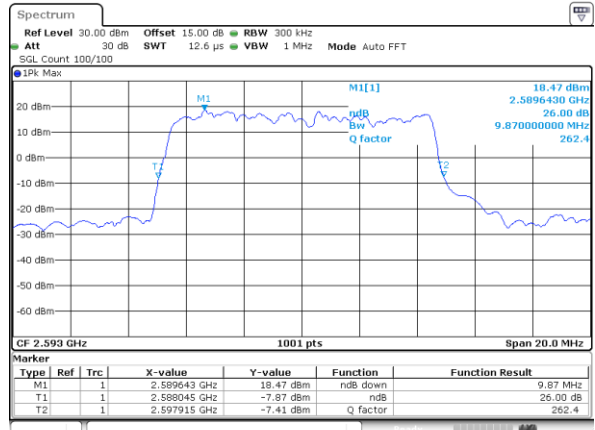

Highest Channel / 5MHz / 16QAM

Date: 14.JUL.2019 00:19:00

LTE Band 41

Lowest Channel / 10MHz / QPSK

Date: 14_JUL_2019 00:25:43

Lowest Channel / 10MHz / 16QAM

Date: 14_JUL_2019 00:26:13

Middle Channel / 10MHz / QPSK

Date: 14_JUL_2019 00:25:53

Middle Channel / 10MHz / 16QAM

Date: 14_JUL_2019 00:26:23

Highest Channel / 10MHz / QPSK

Date: 14_JUL_2019 00:26:03

Highest Channel / 10MHz / 16QAM

Date: 14_JUL_2019 00:26:33

LTE Band 41