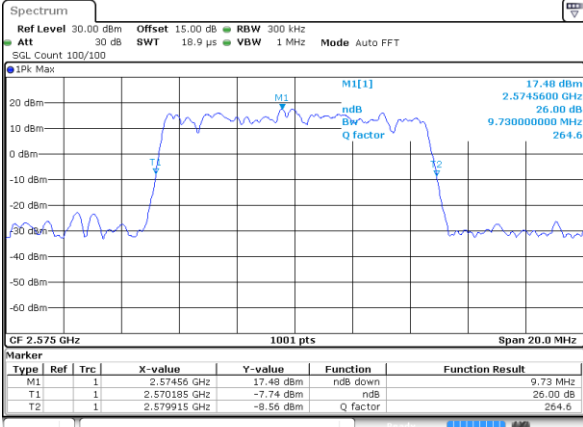

LTE Band 38

Lowest Channel / 10MHz / QPSK

Date: 18 JUL 2019 16:13:17

Lowest Channel / 10MHz / 16QAM

Date: 18 JUL 2019 16:13:28

Middle Channel / 10MHz / QPSK

Date: 18 JUL 2019 16:20:26

Middle Channel / 10MHz / 16QAM

Date: 18 JUL 2019 16:20:37

Highest Channel / 10MHz / QPSK

Date: 18 JUL 2019 16:22:57

Highest Channel / 10MHz / 16QAM

Date: 18 JUL 2019 16:23:07

LTE Band 38

Lowest Channel / 15MHz / QPSK

Date: 18 JUL 2019 16:30:06