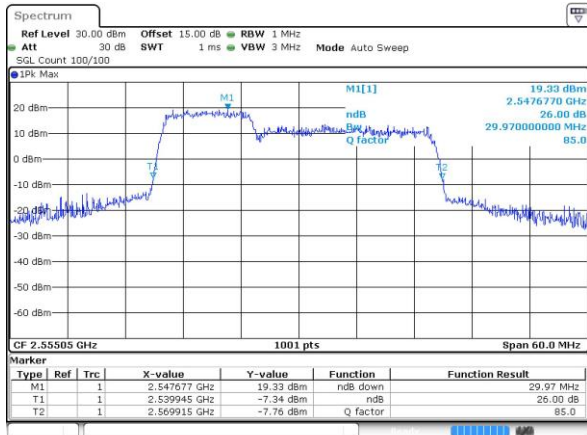

Date: 28 JUL 2019 09:51:18

Middle Channel / 20MHz+15MHz

Date: 28 JUL 2019 17:40:49

Highest Channel / 20MHz+10MHz

Date: 28 JUL 2019 10:47:05

Highest Channel / 20MHz+15MHz

Date: 28 JUL 2019 18:06:15

LTE Band 7C_CA

64QAM

Lowest Channel / 10MHz+20MHz

Date: 26 JUL 2019 10:43:47

Lowest Channel / 15MHz+10MHz

Date: 26 JUL 2019 23:51:00

Middle Channel / 10MHz+20MHz

Date: 26 JUL 2019 11:29:52

Middle Channel / 15MHz+10MHz

Date: 29 JUL 2019 01:20:36

Highest Channel / 10MHz+20MHz

Date: 26 JUL 2019 11:58:29

Highest Channel / 15MHz+10MHz

Date: 29 JUL 2019 01:17:06

LTE Band 7C_CA

64QAM

Lowest Channel / 15MHz+15MHz