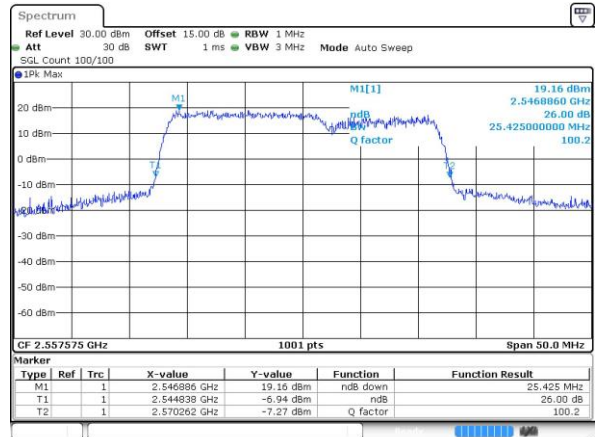

Date: 26 JUL 2019 23:47:38

Middle Channel / 10MHz+20MHz

Date: 26 JUL 2019 11:42:07

Middle Channel / 15MHz+10MHz

Date: 29 JUL 2019 01:19:25

Highest Channel / 10MHz+20MHz

Date: 26 JUL 2019 11:44:46

Highest Channel / 15MHz+10MHz