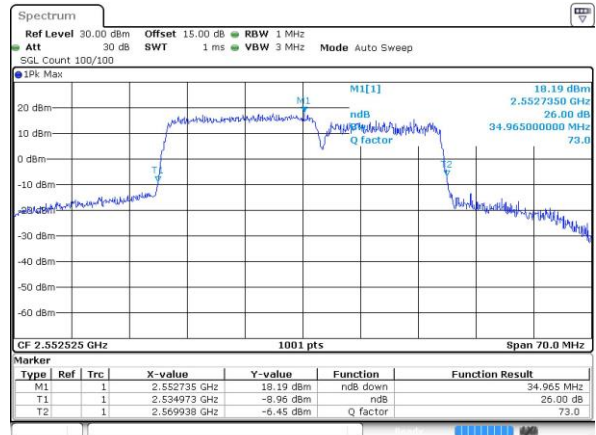

Date: 28 JUL 2019 12:58:38

Middle Channel / 15MHz+20MHz

Date: 28 JUL 2019 14:28:31

Highest Channel / 15MHz+15MHz

Date: 28 JUL 2019 13:11:18

Highest Channel / 15MHz+20MHz

Date: 28 JUL 2019 14:43:20

LTE Band 7C_CA

QPSK

Lowest Channel / 20MHz+10MHz

Date: 26 JUL 2019 17:30:27

Lowest Channel / 20MHz+15MHz

Date: 26 JUL 2019 17:00:00

Middle Channel / 20MHz+10MHz

Date: 28 JUL 2019 09:35:46

Middle Channel / 20MHz+15MHz

Date: 28 JUL 2019 17:45:21

Highest Channel / 20MHz+10MHz

Date: 28 JUL 2019 10:52:24

Highest Channel / 20MHz+15MHz

Date: 28 JUL 2019 17:56:58

LTE Band 7C_CA

16QAM

Lowest Channel / 10MHz+20MHz