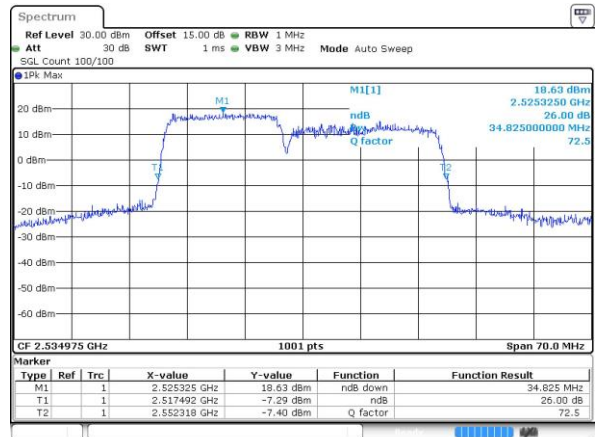

Date: 29 JUL 2019 01:17:58

LTE Band 7C_CA

QPSK

Lowest Channel / 15MHz+15MHz

Date: 28 JUL 2019 10:57:08

Lowest Channel / 15MHz+20MHz

Date: 28 JUL 2019 13:37:40

Middle Channel / 15MHz+15MHz

Date: 28 JUL 2019 12:58:38

Middle Channel / 15MHz+20MHz

Date: 28 JUL 2019 14:28:31

Highest Channel / 15MHz+15MHz

Date: 28 JUL 2019 13:11:18

Highest Channel / 15MHz+20MHz

Date: 28 JUL 2019 14:43:20

LTE Band 7C_CA