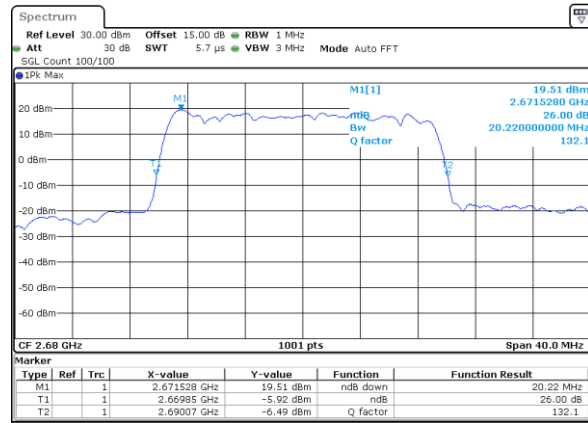

Middle Channel / 10MHz / 64QAM

Date: 14.JUL.2019 04:37:37

Highest Channel / 5MHz / 64QAM

Date: 14.JUL.2019 04:36:46

Highest Channel / 10MHz / 64QAM

Date: 14.JUL.2019 04:37:47

LTE Band 41

Lowest Channel / 15MHz / 64QAM

Date: 14.JUL.2019 04:38:27

Lowest Channel / 20MHz / 64QAM

Date: 14.JUL.2019 04:39:28

Middle Channel / 15MHz / 64QAM

Date: 14.JUL.2019 04:38:37

Middle Channel / 20MHz / 64QAM

Date: 14.JUL.2019 04:39:39

Highest Channel / 15MHz / 64QAM

Date: 14.JUL.2019 04:38:48

Highest Channel / 20MHz / 64QAM

Date: 14.JUL.2019 04:39:49

LTE Band 7C_CA

QPSK

Lowest Channel / 10MHz+20MHz

Date: 26 JUL 2019 10:21:26

Lowest Channel / 15MHz+10MHz