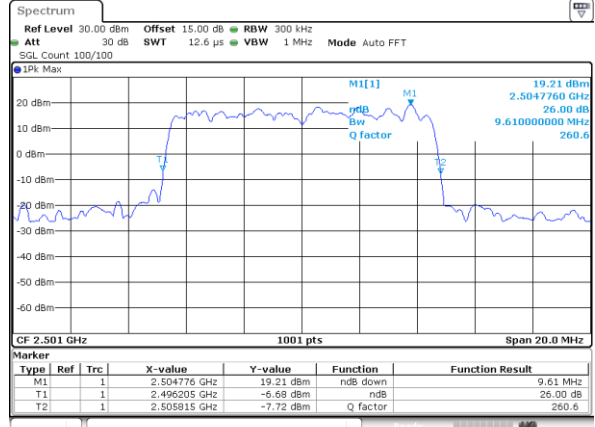

Highest Channel / 5MHz / 16QAM

Date: 14.JUL.2019 00:19:00

LTE Band 41

Lowest Channel / 10MHz / QPSK

Date: 14_JUL_2019 00:25:43

Lowest Channel / 10MHz / 16QAM

Date: 14_JUL_2019 00:26:13

Middle Channel / 10MHz / QPSK

Date: 14_JUL_2019 00:25:53

Middle Channel / 10MHz / 16QAM

Date: 14_JUL_2019 00:26:23

Highest Channel / 10MHz / QPSK

Date: 14_JUL_2019 00:26:03

Highest Channel / 10MHz / 16QAM

Date: 14_JUL_2019 00:26:33

LTE Band 41