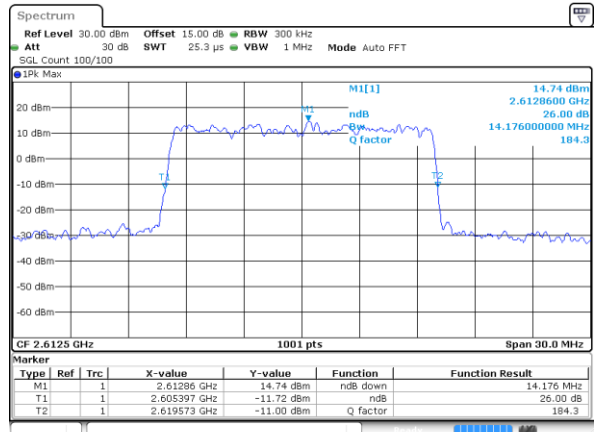

Highest Channel / 15MHz / 16QAM

Date: 18 JUL 2019 16:37:44

LTE Band 38

Lowest Channel / 20MHz / QPSK

Date: 18 JUL 2019 16:38:16

Lowest Channel / 20MHz / 16QAM

Date: 18 JUL 2019 16:38:26

Middle Channel / 20MHz / QPSK