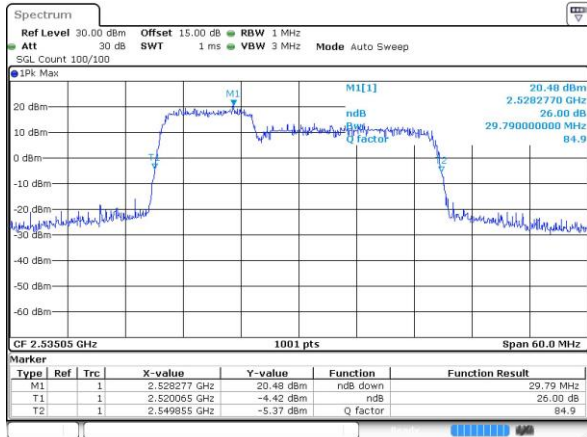

Date: 28 JUL 2019 17:45:21

Highest Channel / 20MHz+10MHz

Date: 28 JUL 2019 10:52:24

Highest Channel / 20MHz+15MHz

Date: 28 JUL 2019 17:56:58

LTE Band 7C_CA

16QAM

Lowest Channel / 10MHz+20MHz

Date: 26 JUL 2019 10:32:35

Lowest Channel / 15MHz+10MHz

Date: 26 JUL 2019 23:48:34

Middle Channel / 10MHz+20MHz

Date: 26 JUL 2019 11:30:46

Middle Channel / 15MHz+10MHz

Date: 29 JUL 2019 01:20:07

Highest Channel / 10MHz+20MHz