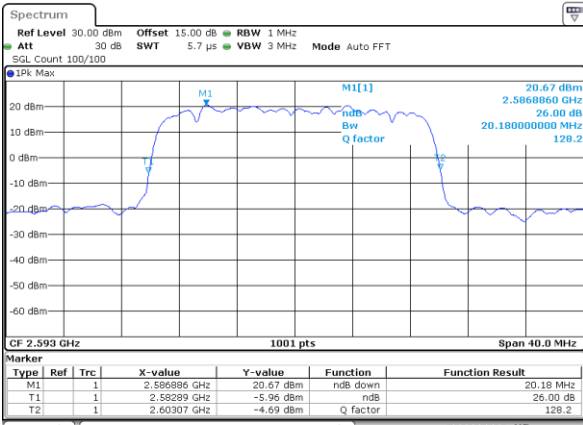

Middle Channel / 20MHz / QPSK

Date: 14_JUL_2019 00:41:03