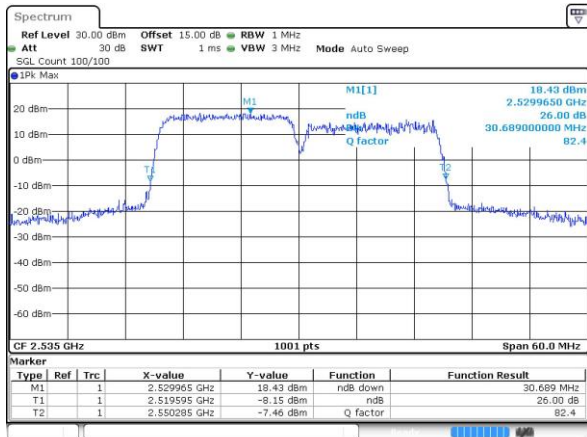

Date: 29 JUL 2019 01:17:58

LTE Band 7C_CA

QPSK

Lowest Channel / 15MHz+15MHz

Date: 28 JUL 2019 10:57:08

Lowest Channel / 15MHz+20MHz

Date: 28 JUL 2019 13:37:40

Middle Channel / 15MHz+15MHz

Date: 28 JUL 2019 12:58:38

Middle Channel / 15MHz+20MHz

Date: 28 JUL 2019 14:28:31

Highest Channel / 15MHz+15MHz

Date: 28 JUL 2019 13:11:18

Highest Channel / 15MHz+20MHz

Date: 28 JUL 2019 14:43:20

LTE Band 7C_CA