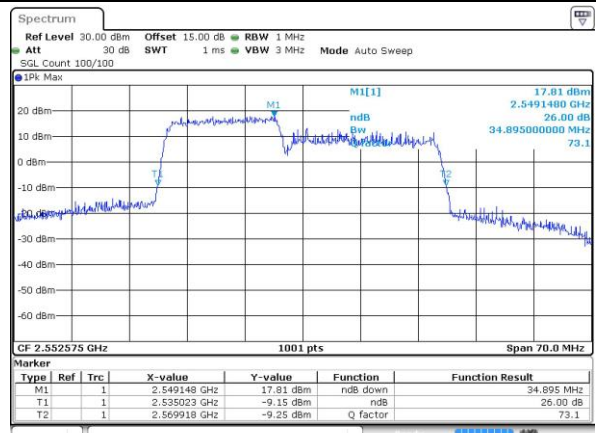

Date: 29 JUL 2019 01:20:36

Highest Channel / 10MHz+20MHz

Date: 26 JUL 2019 11:58:29

Highest Channel / 15MHz+10MHz

Date: 29 JUL 2019 01:17:06

LTE Band 7C_CA

64QAM

Lowest Channel / 15MHz+15MHz

Date: 28 JUL 2019 11:05:07

Lowest Channel / 15MHz+20MHz

Date: 28 JUL 2019 13:53:54

Middle Channel / 15MHz+15MHz

Date: 28 JUL 2019 12:52:03

Middle Channel / 15MHz+20MHz

Date: 28 JUL 2019 14:38:06

Highest Channel / 15MHz+15MHz

Date: 28 JUL 2019 13:18:29

Highest Channel / 15MHz+20MHz

Date: 28 JUL 2019 14:53:01