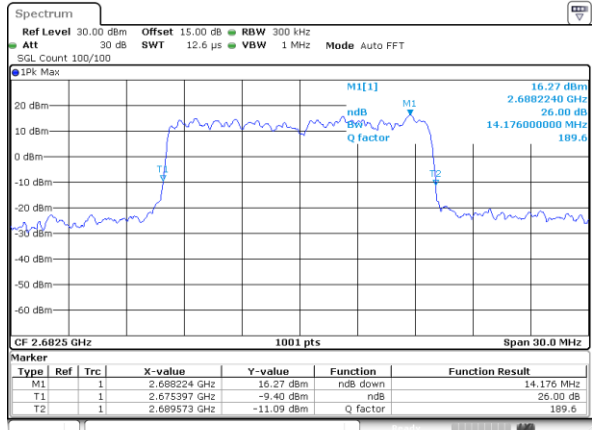

Highest Channel / 15MHz / 16QAM

Date: 14_JUL_2019 00:34:08