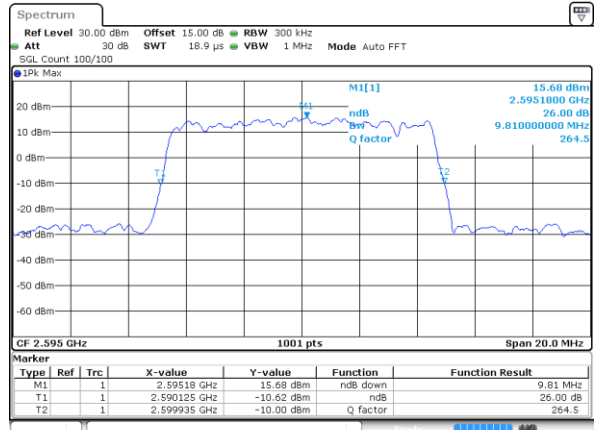

LTE Band 38

Lowest Channel / 10MHz / QPSK

Date: 18 JUL 2019 16:13:17

Lowest Channel / 10MHz / 16QAM

Date: 18 JUL 2019 16:13:28

Middle Channel / 10MHz / QPSK

Date: 18 JUL 2019 16:20:26

Middle Channel / 10MHz / 16QAM

Date: 18 JUL 2019 16:20:37

Highest Channel / 10MHz / QPSK

Date: 18 JUL 2019 16:22:57

Highest Channel / 10MHz / 16QAM

Date: 18 JUL 2019 16:23:07

LTE Band 38

Lowest Channel / 15MHz / QPSK

Date: 18 JUL 2019 16:30:06