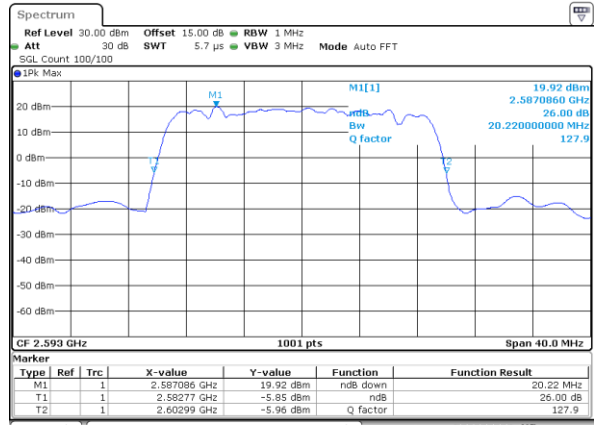

Middle Channel / 20MHz / 16QAM

Date: 14_JUL_2019 00:41:34