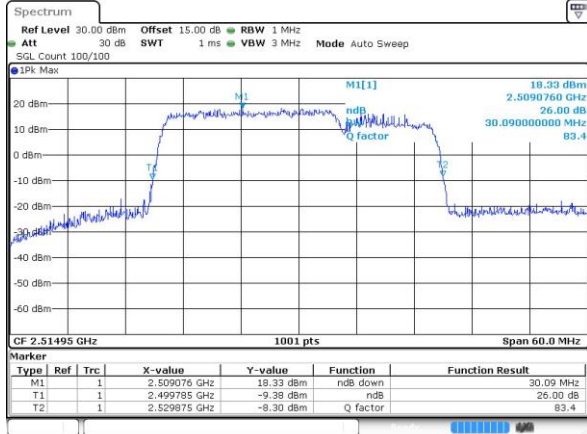

LTE Band 7C_CA

QPSK

Lowest Channel / 20MHz+10MHz

Date: 26 JUL 2019 17:30:27