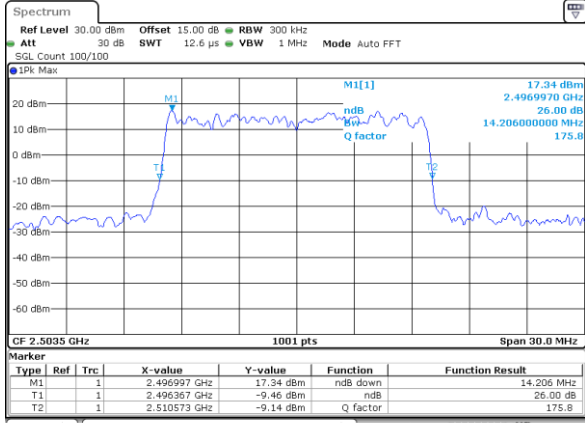

Middle Channel / 10MHz / 64QAM

Date: 14.JUL.2019 04:37:37

Highest Channel / 5MHz / 64QAM

Date: 14.JUL.2019 04:36:46

Highest Channel / 10MHz / 64QAM

Date: 14.JUL.2019 04:37:47

LTE Band 41

Lowest Channel / 15MHz / 64QAM

Date: 14.JUL.2019 04:38:27

Lowest Channel / 20MHz / 64QAM

Date: 14.JUL.2019 04:39:28

Middle Channel / 15MHz / 64QAM

Date: 14.JUL.2019 04:38:37

Middle Channel / 20MHz / 64QAM

Date: 14.JUL.2019 04:39:39

Highest Channel / 15MHz / 64QAM