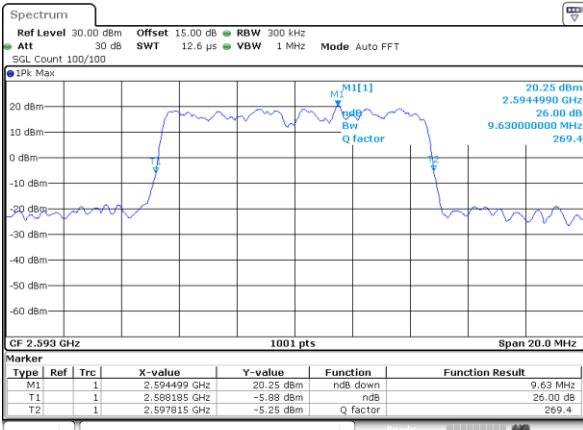

Highest Channel / 5MHz / 16QAM

Date: 14.JUL.2019 00:19:00

LTE Band 41

Lowest Channel / 10MHz / QPSK

Date: 14_JUL_2019 00:25:43

Lowest Channel / 10MHz / 16QAM

Date: 14_JUL_2019 00:26:13

Middle Channel / 10MHz / QPSK