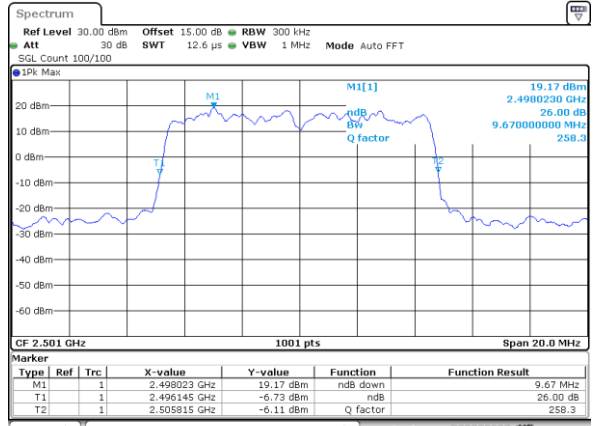

Date: 14_JUL_2019 00:41:44

LTE Band 41

Lowest Channel / 5MHz / 64QAM

Date: 14.JUL.2019 04:36:25

Lowest Channel / 10MHz / 64QAM

Date: 14.JUL.2019 04:37:26

Middle Channel / 5MHz / 64QAM

Date: 14.JUL.2019 04:36:36

Middle Channel / 10MHz / 64QAM

Date: 14.JUL.2019 04:37:37

Highest Channel / 5MHz / 64QAM

Date: 14.JUL.2019 04:36:46

Highest Channel / 10MHz / 64QAM

Date: 14.JUL.2019 04:37:47

LTE Band 41

Lowest Channel / 15MHz / 64QAM