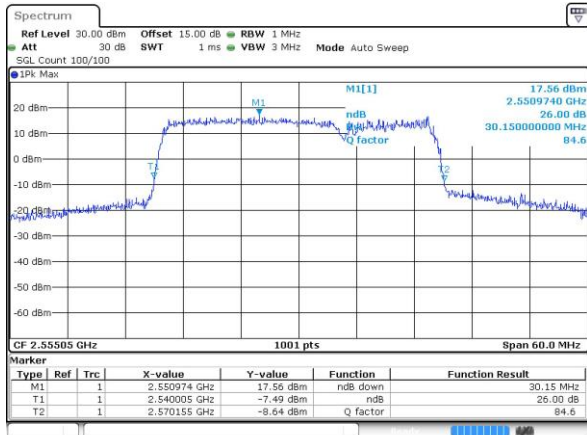

Date: 28 JUL 2019 14:50:16

LTE Band 7C_CA

16QAM

Lowest Channel / 20MHz+10MHz

Date: 26 JUL 2019 17:36:13

Lowest Channel / 20MHz+15MHz

Date: 26 JUL 2019 17:06:07

Middle Channel / 20MHz+10MHz

Date: 28 JUL 2019 09:51:18

Middle Channel / 20MHz+15MHz

Date: 28 JUL 2019 17:40:49

Highest Channel / 20MHz+10MHz

Date: 28 JUL 2019 10:47:05

Highest Channel / 20MHz+15MHz

Date: 28 JUL 2019 18:06:15

LTE Band 7C_CA