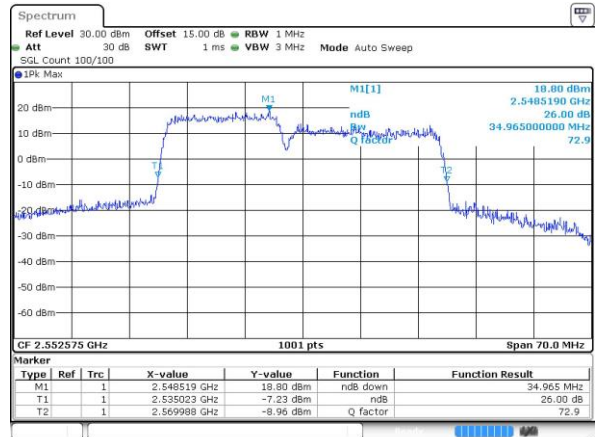

Date: 28 JUL 2019 18:37:15

Middle Channel / 15MHz+15MHz

Date: 28 JUL 2019 12:53:59

Middle Channel / 15MHz+20MHz

Date: 28 JUL 2019 14:30:07

Highest Channel / 15MHz+15MHz

Date: 28 JUL 2019 13:06:26

Highest Channel / 15MHz+20MHz