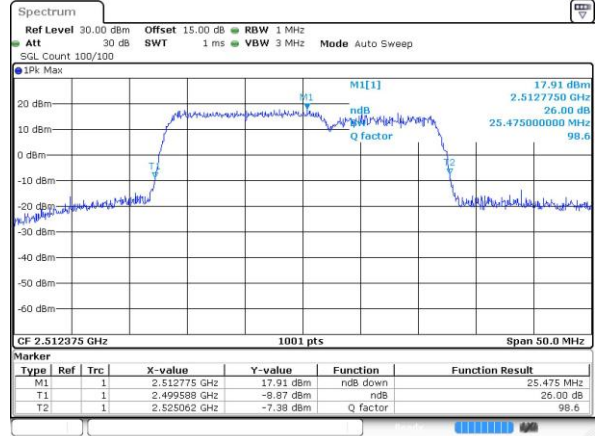

Date: 14.JUL.2019 04:38:48

Highest Channel / 20MHz / 64QAM

Date: 14.JUL.2019 04:39:49

LTE Band 7C_CA

QPSK

Lowest Channel / 10MHz+20MHz

Date: 26 JUL 2019 10:21:26

Lowest Channel / 15MHz+10MHz