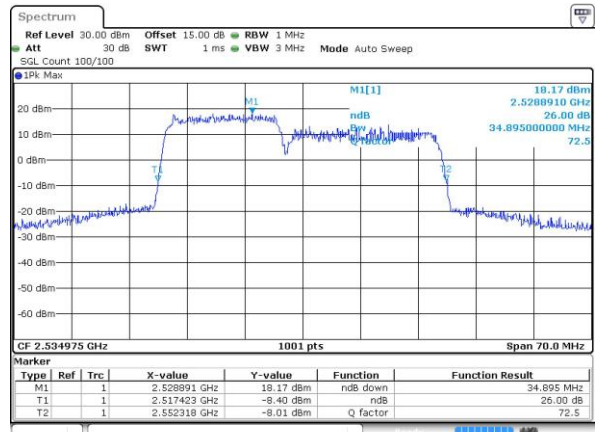

Date: 29 JUL 2019 01:20:36

Highest Channel / 10MHz+20MHz

Date: 26 JUL 2019 11:58:29

Highest Channel / 15MHz+10MHz

Date: 29 JUL 2019 01:17:06

LTE Band 7C_CA

64QAM

Lowest Channel / 15MHz+15MHz

Date: 28 JUL 2019 11:05:07

Lowest Channel / 15MHz+20MHz

Date: 28 JUL 2019 13:53:54

Middle Channel / 15MHz+15MHz

Date: 28 JUL 2019 12:52:03

Middle Channel / 15MHz+20MHz

Date: 28 JUL 2019 14:38:06

Highest Channel / 15MHz+15MHz

Date: 28 JUL 2019 13:18:29

Highest Channel / 15MHz+20MHz

Date: 28 JUL 2019 14:53:01