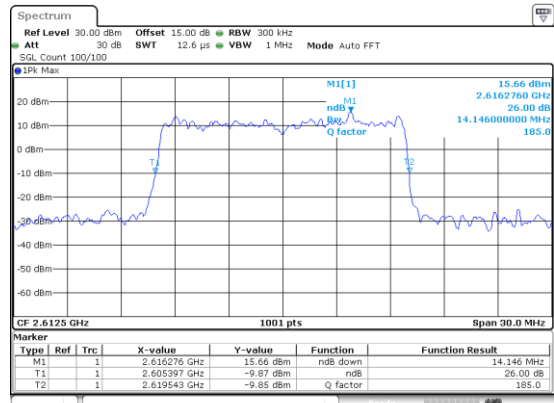

Lowest Channel / 5MHz / 64QAM

Lowest Channel / 10MHz / 64QAM

Middle Channel / 5MHz / 64QAM

Middle Channel / 10MHz / 64QAM

Highest Channel / 5MHz / 64QAM

Highest Channel / 10MHz / 64QAM

LTE Band 38

Lowest Channel / 15MHz / 64QAM

Lowest Channel / 20MHz / 64QAM

Middle Channel / 15MHz / 64QAM

Middle Channel / 20MHz / 64QAM

Highest Channel / 15MHz / 64QAM

Highest Channel / 20MHz / 64QAM

LTE Band 41

Lowest Channel / 5MHz / QPSK

Date: 14.JUL.2019 00:18:09