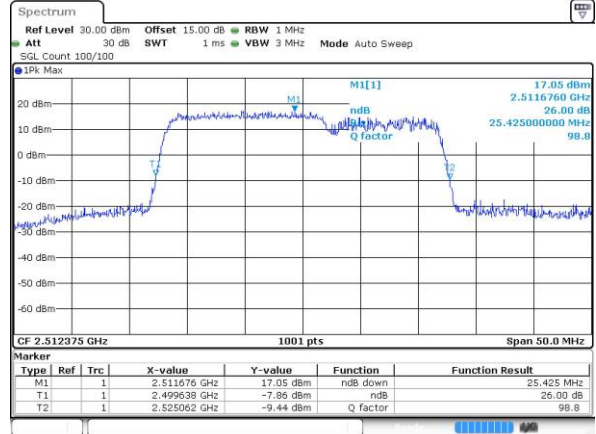

Lowest Channel / 15MHz+10MHz

Date: 26 JUL 2019 23:51:00