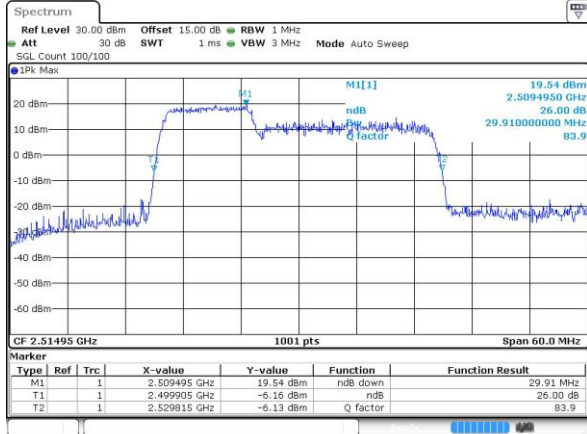

LTE Band 7C_CA

64QAM

Lowest Channel / 10MHz+20MHz

Date: 26 JUL 2019 10:43:47