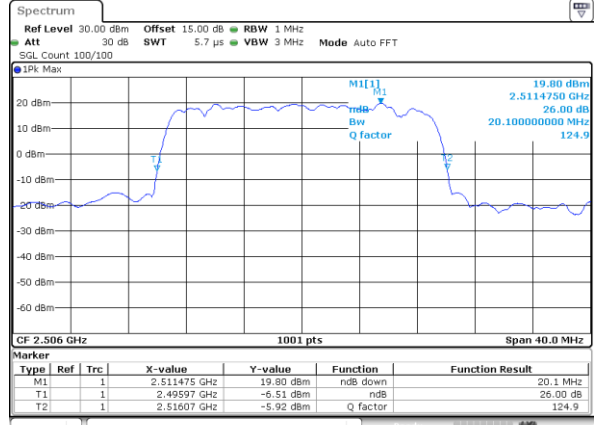

Highest Channel / 15MHz / QPSK

Date: 14_JUL_2019 00:33:38

Highest Channel / 15MHz / 16QAM

Date: 14_JUL_2019 00:34:08

LTE Band 41

Lowest Channel / 20MHz / QPSK

Date: 14_JUL_2019 00:40:53

Lowest Channel / 20MHz / 16QAM