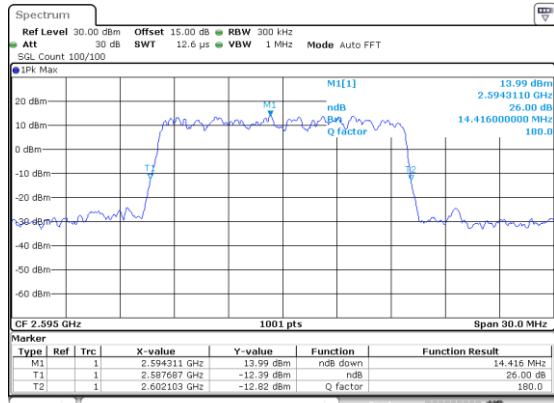

Lowest Channel / 5MHz / 64QAM

Lowest Channel / 10MHz / 64QAM

Middle Channel / 5MHz / 64QAM

Middle Channel / 10MHz / 64QAM

Highest Channel / 5MHz / 64QAM

Highest Channel / 10MHz / 64QAM

LTE Band 38

Lowest Channel / 15MHz / 64QAM

Lowest Channel / 20MHz / 64QAM

Middle Channel / 15MHz / 64QAM

Middle Channel / 20MHz / 64QAM

Highest Channel / 15MHz / 64QAM

Highest Channel / 20MHz / 64QAM

LTE Band 41

Lowest Channel / 5MHz / QPSK

Date: 14.JUL.2019 00:18:09