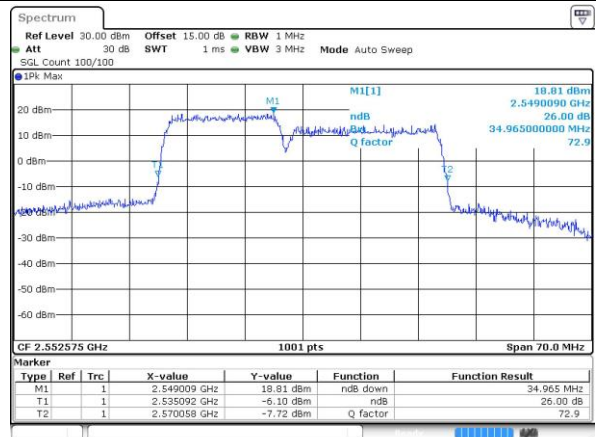

Date: 28 JUL 2019 12:58:38

Middle Channel / 15MHz+20MHz

Date: 28 JUL 2019 14:28:31

Highest Channel / 15MHz+15MHz

Date: 28 JUL 2019 13:11:18

Highest Channel / 15MHz+20MHz

Date: 28 JUL 2019 14:43:20

LTE Band 7C_CA