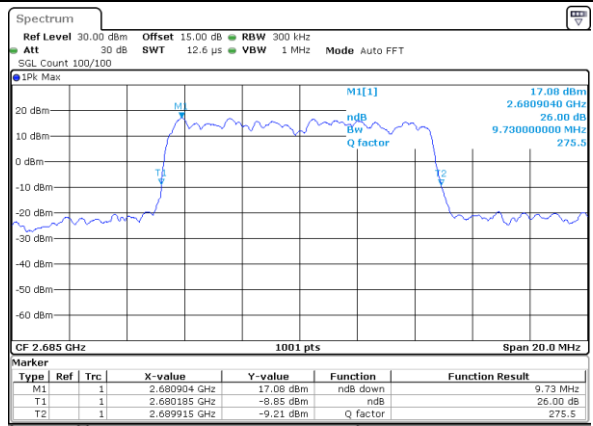

Middle Channel / 10MHz / 64QAM

Date: 14.JUL.2019 04:37:37

Highest Channel / 5MHz / 64QAM

Date: 14.JUL.2019 04:36:46

Highest Channel / 10MHz / 64QAM

Date: 14.JUL.2019 04:37:47

LTE Band 41

Lowest Channel / 15MHz / 64QAM