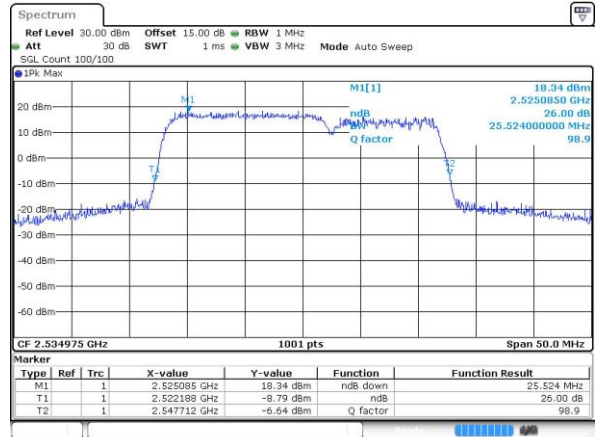

Middle Channel / 15MHz+10MHz

Date: 29 JUL 2019 01:19:25