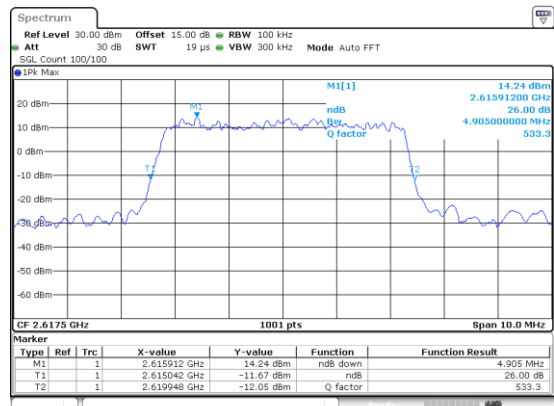

Lowest Channel / 5MHz / 64QAM

Lowest Channel / 10MHz / 64QAM

Middle Channel / 5MHz / 64QAM

Middle Channel / 10MHz / 64QAM

Highest Channel / 5MHz / 64QAM

Highest Channel / 10MHz / 64QAM

LTE Band 38

Lowest Channel / 15MHz / 64QAM

Lowest Channel / 20MHz / 64QAM

Middle Channel / 15MHz / 64QAM

Middle Channel / 20MHz / 64QAM

Highest Channel / 15MHz / 64QAM

Highest Channel / 20MHz / 64QAM

LTE Band 41

Lowest Channel / 5MHz / QPSK

Date: 14.JUL.2019 00:18:09