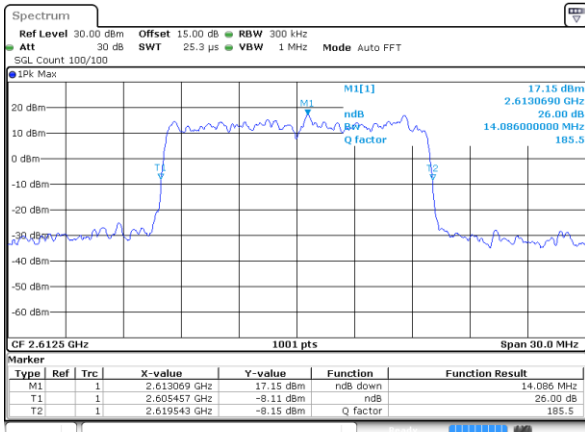

Highest Channel / 15MHz / QPSK

Date: 18 JUL 2019 16:37:33