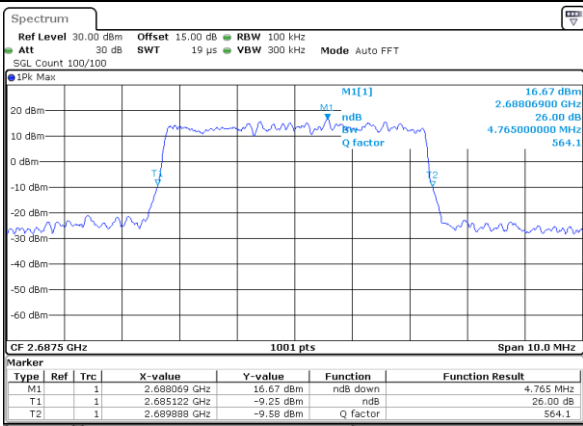

Highest Channel / 5MHz / 64QAM

Date: 14.JUL.2019 04:36:46