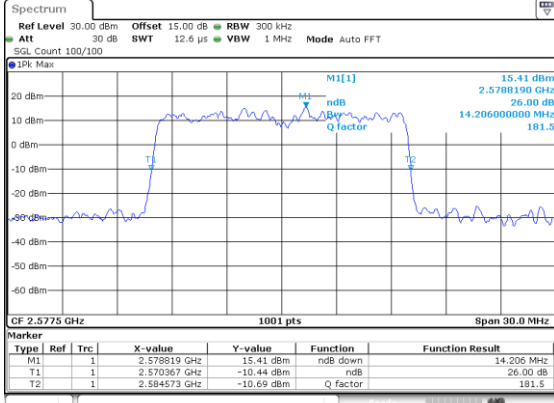

Lowest Channel / 5MHz / 64QAM

Lowest Channel / 10MHz / 64QAM

Middle Channel / 5MHz / 64QAM

Middle Channel / 10MHz / 64QAM

Highest Channel / 5MHz / 64QAM

Highest Channel / 10MHz / 64QAM

LTE Band 38

Lowest Channel / 15MHz / 64QAM

Lowest Channel / 20MHz / 64QAM

Middle Channel / 15MHz / 64QAM

Middle Channel / 20MHz / 64QAM

Highest Channel / 15MHz / 64QAM

Highest Channel / 20MHz / 64QAM

LTE Band 41

Lowest Channel / 5MHz / QPSK

Date: 14.JUL.2019 00:18:09