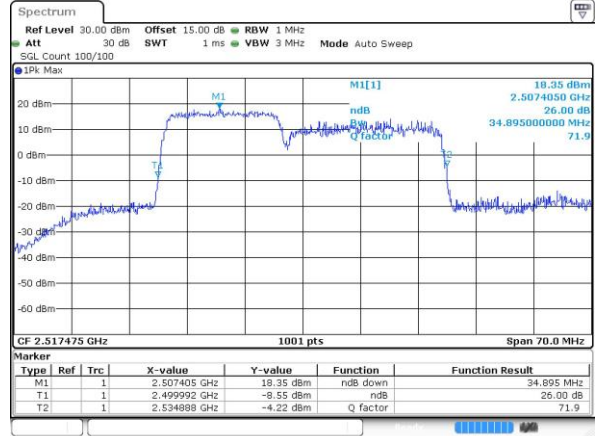

Date: 26 JUL 2019 11:56:09

Highest Channel / 15MHz+10MHz

Date: 29 JUL 2019 01:17:33

LTE Band 7C_CA

16QAM

Lowest Channel / 15MHz+15MHz

Date: 28 JUL 2019 11:03:26

Lowest Channel / 15MHz+20MHz