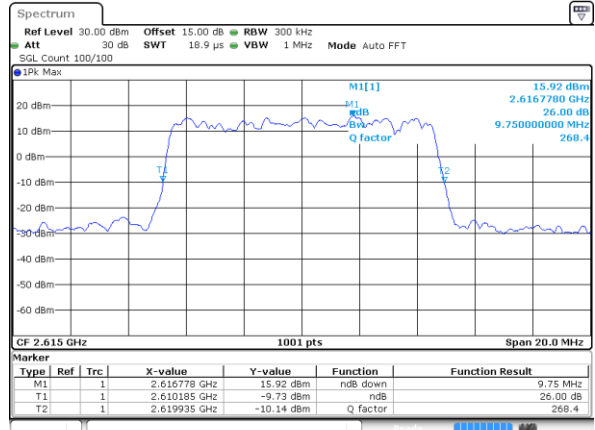

LTE Band 38

Lowest Channel / 10MHz / QPSK

Date: 18 JUL 2019 16:13:17

Lowest Channel / 10MHz / 16QAM

Date: 18 JUL 2019 16:13:28

Middle Channel / 10MHz / QPSK

Date: 18 JUL 2019 16:20:26

Middle Channel / 10MHz / 16QAM

Date: 18 JUL 2019 16:20:37

Highest Channel / 10MHz / QPSK

Date: 18 JUL 2019 16:22:57

Highest Channel / 10MHz / 16QAM

Date: 18 JUL 2019 16:23:07

LTE Band 38

Lowest Channel / 15MHz / QPSK

Date: 18 JUL 2019 16:30:06