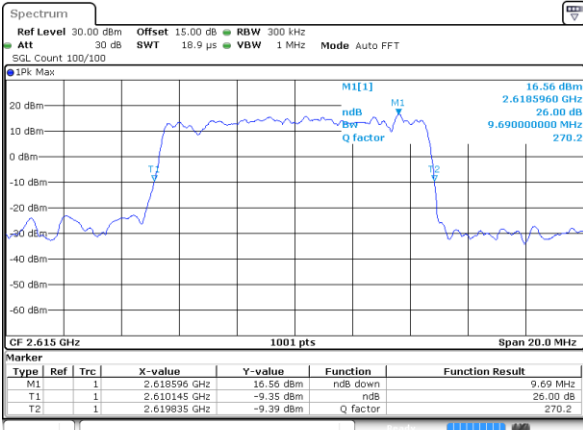

LTE Band 38

Lowest Channel / 10MHz / QPSK

Date: 18 JUL 2019 16:13:17

Lowest Channel / 10MHz / 16QAM

Date: 18 JUL 2019 16:13:28

Middle Channel / 10MHz / QPSK

Date: 18 JUL 2019 16:20:26

Middle Channel / 10MHz / 16QAM

Date: 18 JUL 2019 16:20:37

Highest Channel / 10MHz / QPSK

Date: 18 JUL 2019 16:22:57

Highest Channel / 10MHz / 16QAM

Date: 18 JUL 2019 16:23:07

LTE Band 38

Lowest Channel / 15MHz / QPSK

Date: 18 JUL 2019 16:30:06