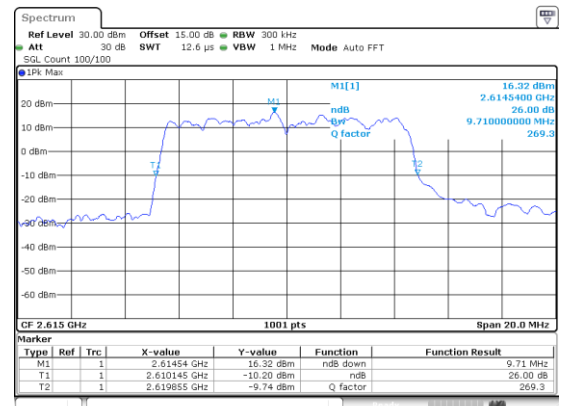

Lowest Channel / 5MHz / 64QAM

Lowest Channel / 10MHz / 64QAM

Middle Channel / 5MHz / 64QAM

Middle Channel / 10MHz / 64QAM

Highest Channel / 5MHz / 64QAM

Highest Channel / 10MHz / 64QAM

LTE Band 38

Lowest Channel / 15MHz / 64QAM

Lowest Channel / 20MHz / 64QAM

Middle Channel / 15MHz / 64QAM

Middle Channel / 20MHz / 64QAM

Highest Channel / 15MHz / 64QAM

Highest Channel / 20MHz / 64QAM

LTE Band 41

Lowest Channel / 5MHz / QPSK

Date: 14.JUL.2019 00:18:09