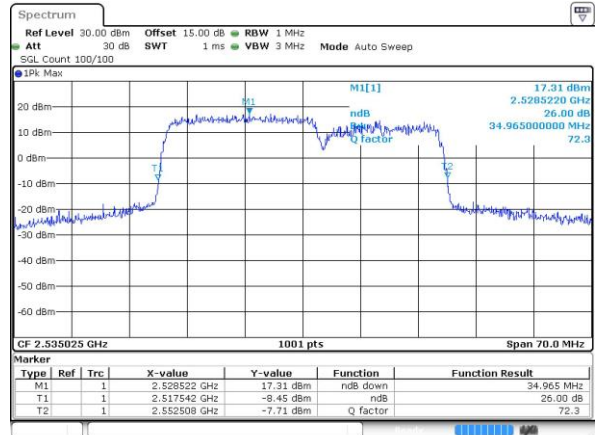

Date: 28 JUL 2019 14:50:16

LTE Band 7C_CA

16QAM

Lowest Channel / 20MHz+10MHz

Date: 26 JUL 2019 17:36:13

Lowest Channel / 20MHz+15MHz

Date: 26 JUL 2019 17:06:07

Middle Channel / 20MHz+10MHz

Date: 28 JUL 2019 09:51:18

Middle Channel / 20MHz+15MHz

Date: 28 JUL 2019 17:40:49

Highest Channel / 20MHz+10MHz

Date: 28 JUL 2019 10:47:05

Highest Channel / 20MHz+15MHz

Date: 28 JUL 2019 18:06:15

LTE Band 7C_CA