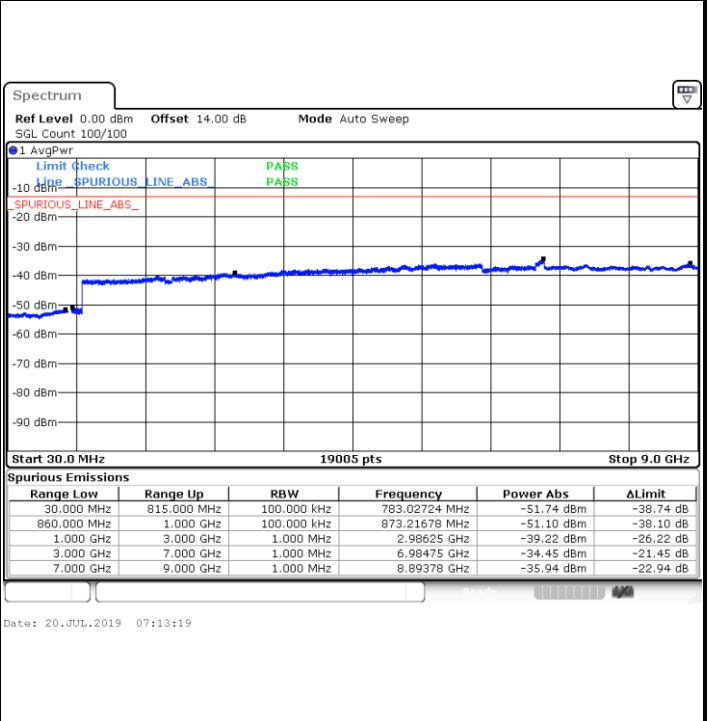

Date: 20.JUL.2019 06:51:37

Highest Channel / 16QAM

Date: 20.JUL.2019 06:52:32

LTE Band 5 / 5MHz

Lowest Channel / QPSK

Lowest Channel / 16QAM

Date: 20.JUL.2019 07:00:45

Date: 20.JUL.2019 07:01:40

Middle Channel / QPSK

Middle Channel / 16QAM

Date: 20.JUL.2019 07:03:16

Date: 20.JUL.2019 07:04:12

LTE Band 5 / 5MHz

Highest Channel / QPSK

Highest Channel / 16QAM

LTE Band 5 / 10MHz

Lowest Channel / QPSK

Lowest Channel / 16QAM

LTE Band 5 / 10MHz

Middle Channel / QPSK

Middle Channel / 16QAM

Date: 20.JUL.2019 07:24:04

Date: 20.JUL.2019 07:24:59

Highest Channel / QPSK

Highest Channel / 16QAM

Date: 20.JUL.2019 07:33:11

Date: 20.JUL.2019 07:34:07

LTE Band 5 / 1.4MHz

Lowest Channel / 64QAM

Middle Channel / 64QAM

Date: 20.JUL.2019 07:45:25

Date: 20.JUL.2019 07:46:21