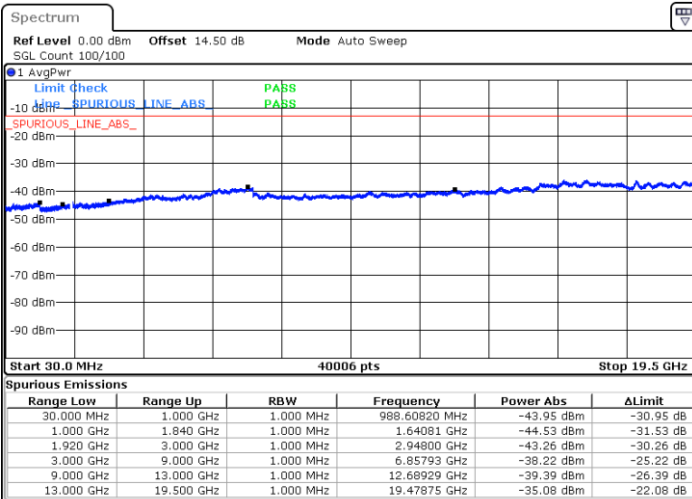

Highest Channel / 16QAM

Date: 21.JUL.2019 08:58:55

LTE Band 25 / 3MHz

Lowest Channel / QPSK

Date: 21.JUL.2019 09:21:05

Lowest Channel / 16QAM

Date: 21.JUL.2019 09:21:58

LTE Band 25 / 3MHz

Middle Channel / QPSK

Middle Channel / 16QAM

Date: 21.JUL.2019 09:34:41

Date: 21.JUL.2019 09:35:26

Highest Channel / QPSK

Highest Channel / 16QAM

Date: 21.JUL.2019 09:28:16

Date: 21.JUL.2019 09:29:09

LTE Band 25 / 5MHz

Lowest Channel / QPSK

Lowest Channel / 16QAM

Date: 21.JUL.2019 09:49:17

Date: 21.JUL.2019 09:50:10

Middle Channel / QPSK

Middle Channel / 16QAM

Date: 21.JUL.2019 10:00:46