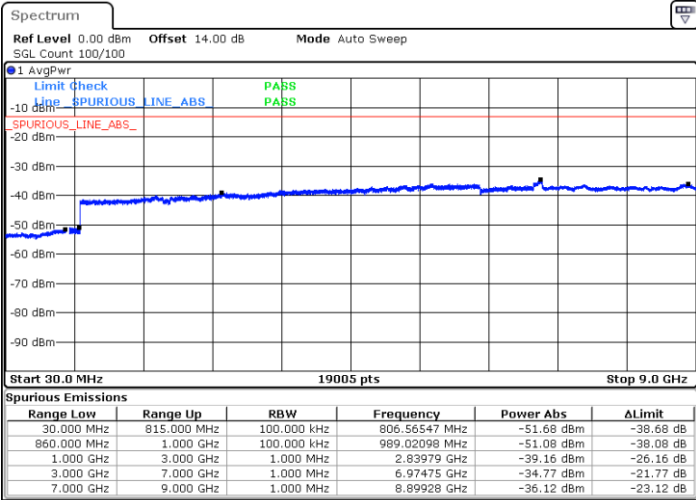

LTE Band 2 / 20MHz

Lowest Channel / 64QAM

Middle Channel / 64QAM

Date: 14.JUL.2019 18:28:38

Date: 14.JUL.2019 18:29:34

Highest Channel / 64QAM

Date: 14.JUL.2019 18:30:30

LTE Band 5 / 1.4MHz

Lowest Channel / QPSK

Lowest Channel / 16QAM

Date: 20.JUL.2019 06:19:08

Date: 20.JUL.2019 06:20:04

Middle Channel / QPSK

Middle Channel / 16QAM

Date: 20.JUL.2019 06:21:41

Date: 20.JUL.2019 06:22:36

LTE Band 5 / 1.4MHz

Highest Channel / QPSK

Highest Channel / 16QAM

Date: 20.JUL.2019 06:30:49

Date: 20.JUL.2019 06:31:44

LTE Band 5 / 3MHz

Lowest Channel / QPSK

Lowest Channel / 16QAM