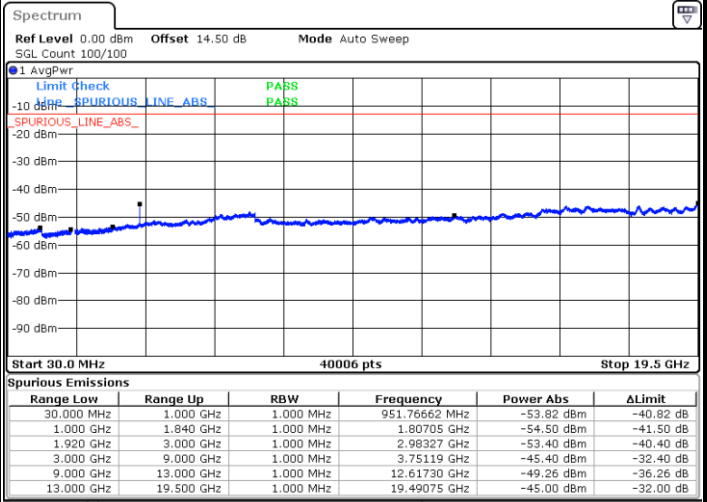

Date: 21.JUL.2019 09:59:58

LTE Band 25 / 5MHz

Highest Channel / QPSK

Date: 21.JUL.2019 09:56:21

Highest Channel / 16QAM

Date: 21.JUL.2019 09:57:14

LTE Band 25 / 10MHz

Lowest Channel / QPSK

Date: 21.JUL.2019 10:19:38

Lowest Channel / 16QAM

Date: 21.JUL.2019 10:20:32

LTE Band 25 / 10MHz

Middle Channel / QPSK

Middle Channel / 16QAM

Date: 21.JUL.2019 10:33:59

Date: 21.JUL.2019 10:33:15

Highest Channel / QPSK

Highest Channel / 16QAM

Date: 21.JUL.2019 10:26:42

Date: 21.JUL.2019 10:27:35

LTE Band 25 / 15MHz

Lowest Channel / QPSK

Lowest Channel / 16QAM

Date: 21.JUL.2019 10:52:11