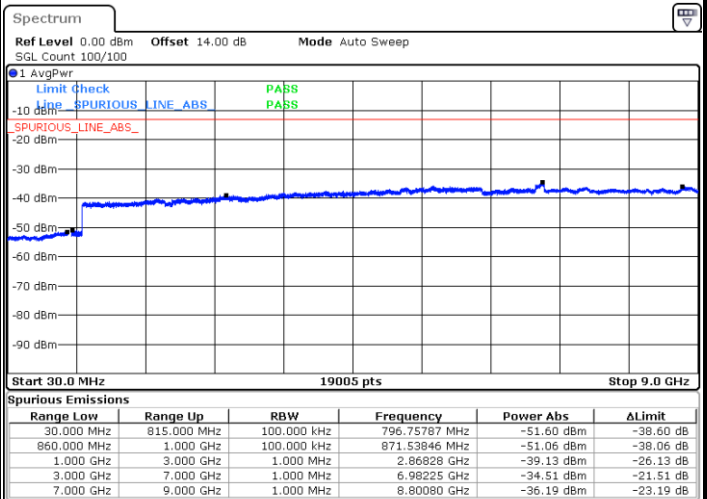

LTE Band 5 / 1.4MHz

Highest Channel / QPSK

Highest Channel / 16QAM

Date: 20.JUL.2019 06:30:49

Date: 20.JUL.2019 06:31:44

LTE Band 5 / 3MHz

Lowest Channel / QPSK

Lowest Channel / 16QAM

Date: 20.JUL.2019 06:39:57

Date: 20.JUL.2019 06:40:52

LTE Band 5 / 3MHz

Middle Channel / QPSK

Date: 20.JUL.2019 06:42:29

Middle Channel / 16QAM

Date: 20.JUL.2019 06:43:24

Highest Channel / QPSK