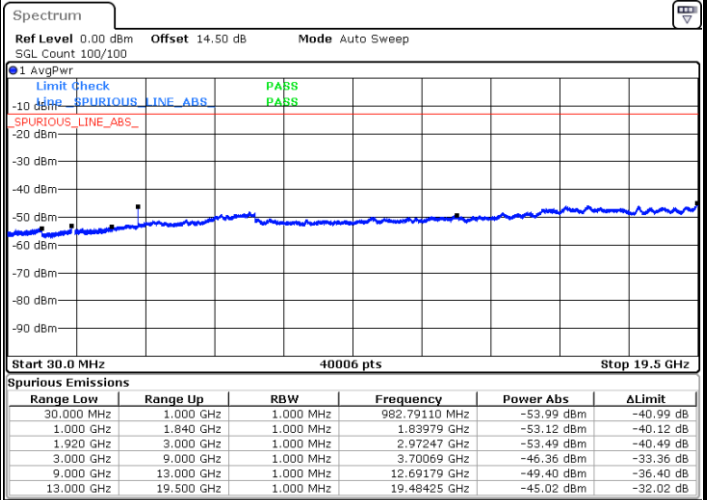

Highest Channel / 16QAM

Date: 21.JUL.2019 08:58:55

LTE Band 25 / 3MHz

Lowest Channel / QPSK

Date: 21.JUL.2019 09:21:05

Lowest Channel / 16QAM

Date: 21.JUL.2019 09:21:58

LTE Band 25 / 3MHz

Middle Channel / QPSK

Middle Channel / 16QAM

Date: 21.JUL.2019 09:34:41

Date: 21.JUL.2019 09:35:26

Highest Channel / QPSK

Highest Channel / 16QAM

Date: 21.JUL.2019 09:28:16

Date: 21.JUL.2019 09:29:09

LTE Band 25 / 5MHz

Lowest Channel / QPSK

Lowest Channel / 16QAM

Date: 21.JUL.2019 09:49:17

Date: 21.JUL.2019 09:50:10

Middle Channel / QPSK

Middle Channel / 16QAM

Date: 21.JUL.2019 10:00:46