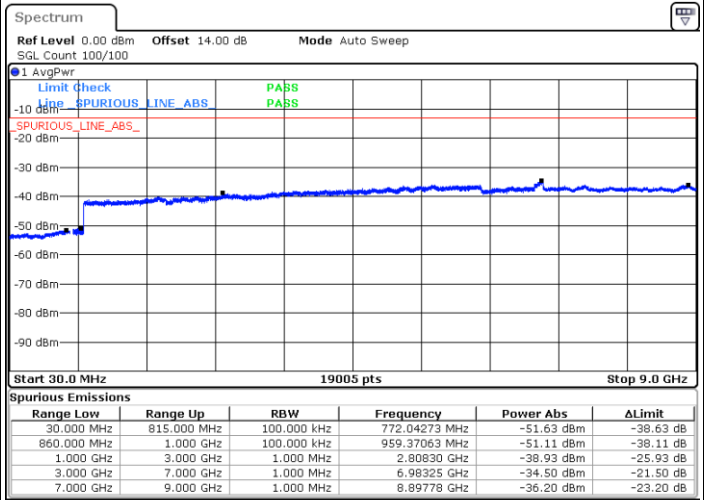

Highest Channel / 16QAM

Date: 20.JUL.2019 07:33:11

Date: 20.JUL.2019 07:34:07

LTE Band 5 / 1.4MHz

Lowest Channel / 64QAM

Middle Channel / 64QAM

Date: 20.JUL.2019 07:45:25

Date: 20.JUL.2019 07:46:21

Highest Channel / 64QAM

Date: 20.JUL.2019 07:47:17

LTE Band 5 / 3MHz

Lowest Channel / 64QAM

Middle Channel / 64QAM

Date: 20.JUL.2019 07:55:48

Date: 20.JUL.2019 07:56:44

Highest Channel / 64QAM

Date: 20.JUL.2019 07:57:39

LTE Band 5 / 5MHz

Lowest Channel / 64QAM

Middle Channel / 64QAM

Highest Channel / 64QAM

LTE Band 5 / 10MHz

Lowest Channel / 64QAM

Middle Channel / 64QAM