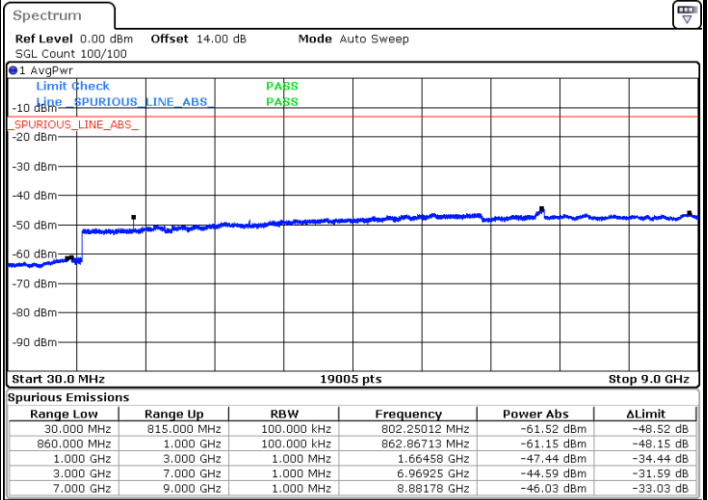

Middle Channel / QPSK

Middle Channel / 16QAM

Date: 20.JUL.2019 07:03:16

Date: 20.JUL.2019 07:04:12

LTE Band 5 / 5MHz

Highest Channel / QPSK

Highest Channel / 16QAM

LTE Band 5 / 10MHz

Lowest Channel / QPSK

Lowest Channel / 16QAM

LTE Band 5 / 10MHz

Middle Channel / QPSK

Middle Channel / 16QAM

Date: 20.JUL.2019 07:24:04

Date: 20.JUL.2019 07:24:59

Highest Channel / QPSK

Highest Channel / 16QAM

Date: 20.JUL.2019 07:33:11

Date: 20.JUL.2019 07:34:07

LTE Band 5 / 1.4MHz

Lowest Channel / 64QAM

Middle Channel / 64QAM

Date: 20.JUL.2019 07:45:25

Date: 20.JUL.2019 07:46:21