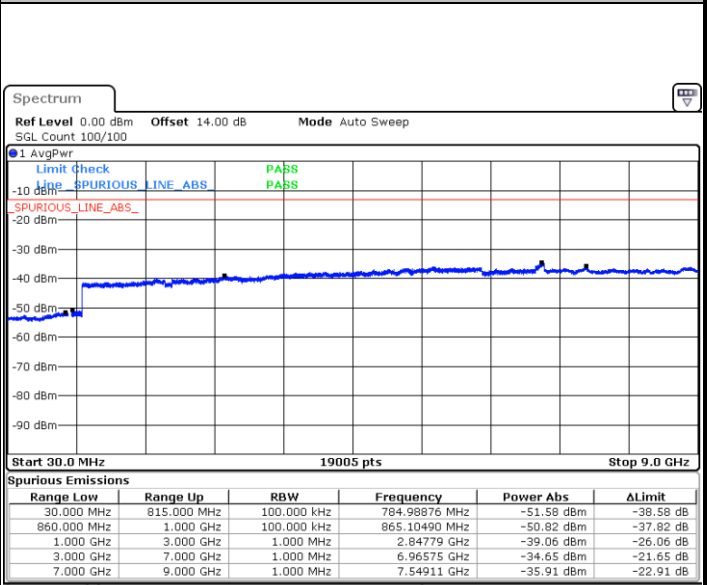

LTE Band 5 / 1.4MHz

Highest Channel / QPSK

Highest Channel / 16QAM

Date: 20.JUL.2019 06:30:49

Date: 20.JUL.2019 06:31:44

LTE Band 5 / 3MHz

Lowest Channel / QPSK

Lowest Channel / 16QAM

Date: 20.JUL.2019 06:39:57

Date: 20.JUL.2019 06:40:52

LTE Band 5 / 3MHz

Middle Channel / QPSK

Date: 20.JUL.2019 06:42:29

Middle Channel / 16QAM

Date: 20.JUL.2019 06:43:24

Highest Channel / QPSK

Date: 20.JUL.2019 06:51:37

Highest Channel / 16QAM

Date: 20.JUL.2019 06:52:32

LTE Band 5 / 5MHz

Lowest Channel / QPSK

Lowest Channel / 16QAM

Date: 20.JUL.2019 07:00:45

Date: 20.JUL.2019 07:01:40