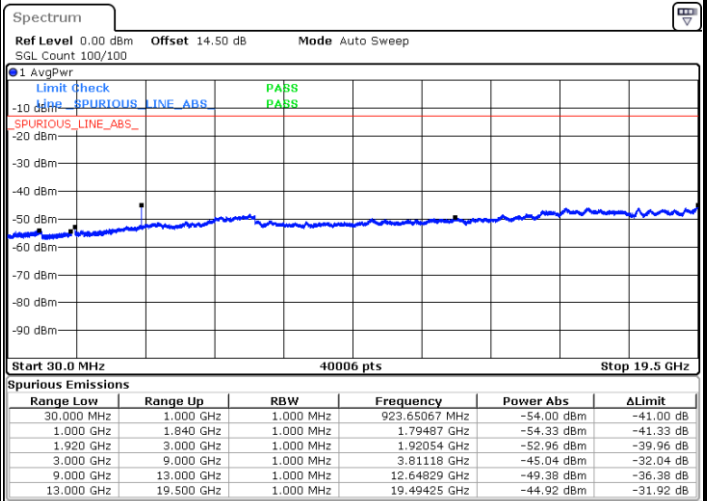

Date: 21.JUL.2019 09:59:58

LTE Band 25 / 5MHz

Highest Channel / QPSK

Date: 21.JUL.2019 09:56:21

Highest Channel / 16QAM

Date: 21.JUL.2019 09:57:14

LTE Band 25 / 10MHz

Lowest Channel / QPSK

Date: 21.JUL.2019 10:19:38

Lowest Channel / 16QAM

Date: 21.JUL.2019 10:20:32

LTE Band 25 / 10MHz

Middle Channel / QPSK

Middle Channel / 16QAM

Date: 21.JUL.2019 10:33:59

Date: 21.JUL.2019 10:33:15

Highest Channel / QPSK

Highest Channel / 16QAM

Date: 21.JUL.2019 10:26:42

Date: 21.JUL.2019 10:27:35

LTE Band 25 / 15MHz

Lowest Channel / QPSK

Lowest Channel / 16QAM

Date: 21.JUL.2019 10:52:11