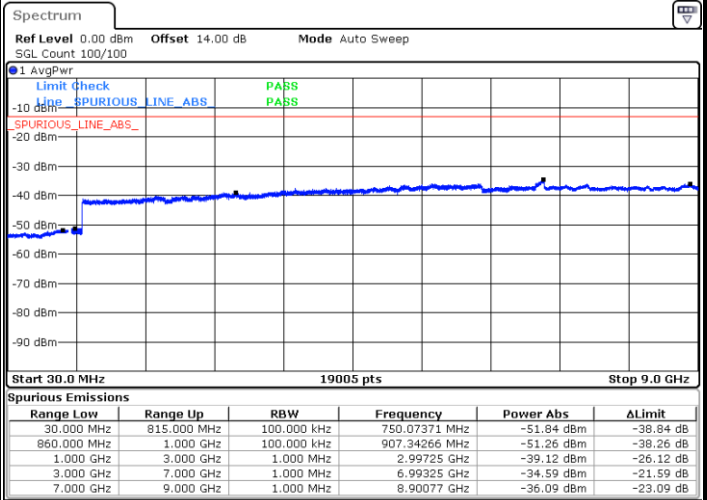

Date: 20.JUL.2019 06:39:57

Date: 20.JUL.2019 06:40:52

LTE Band 5 / 3MHz

Middle Channel / QPSK

Date: 20.JUL.2019 06:42:29

Middle Channel / 16QAM

Date: 20.JUL.2019 06:43:24

Highest Channel / QPSK

Date: 20.JUL.2019 06:51:37

Highest Channel / 16QAM

Date: 20.JUL.2019 06:52:32

LTE Band 5 / 5MHz

Lowest Channel / QPSK

Lowest Channel / 16QAM

Date: 20.JUL.2019 07:00:45

Date: 20.JUL.2019 07:01:40

Middle Channel / QPSK

Middle Channel / 16QAM

Date: 20.JUL.2019 07:03:16

Date: 20.JUL.2019 07:04:12

LTE Band 5 / 5MHz

Highest Channel / QPSK

Highest Channel / 16QAM

LTE Band 5 / 10MHz

Lowest Channel / QPSK

Lowest Channel / 16QAM

LTE Band 5 / 10MHz

Middle Channel / QPSK

Middle Channel / 16QAM

Date: 20.JUL.2019 07:24:04

Date: 20.JUL.2019 07:24:59

Highest Channel / QPSK