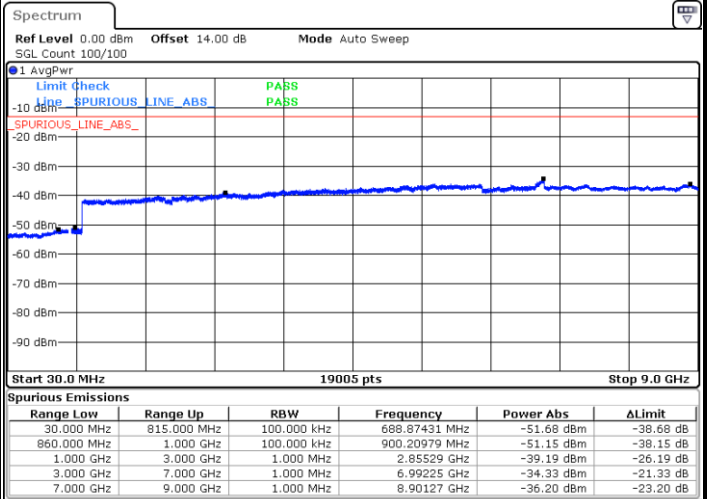

Date: 20.JUL.2019 06:51:37

Highest Channel / 16QAM

Date: 20.JUL.2019 06:52:32

LTE Band 5 / 5MHz

Lowest Channel / QPSK

Lowest Channel / 16QAM

Date: 20.JUL.2019 07:00:45

Date: 20.JUL.2019 07:01:40

Middle Channel / QPSK

Middle Channel / 16QAM

Date: 20.JUL.2019 07:03:16

Date: 20.JUL.2019 07:04:12

LTE Band 5 / 5MHz

Highest Channel / QPSK

Highest Channel / 16QAM

LTE Band 5 / 10MHz