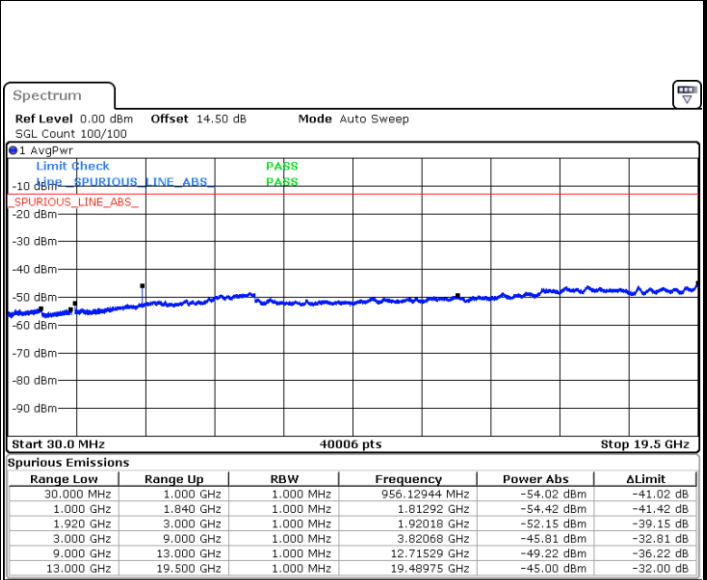

LTE Band 25 / 5MHz

Lowest Channel / QPSK

Lowest Channel / 16QAM

Date: 21.JUL.2019 09:49:17

Date: 21.JUL.2019 09:50:10

Middle Channel / QPSK

Middle Channel / 16QAM

Date: 21.JUL.2019 10:00:46

Date: 21.JUL.2019 09:59:58

LTE Band 25 / 5MHz

Highest Channel / QPSK

Date: 21.JUL.2019 09:56:21

Highest Channel / 16QAM

Date: 21.JUL.2019 09:57:14

LTE Band 25 / 10MHz

Lowest Channel / QPSK

Date: 21.JUL.2019 10:19:38

Lowest Channel / 16QAM

Date: 21.JUL.2019 10:20:32

LTE Band 25 / 10MHz

Middle Channel / QPSK

Middle Channel / 16QAM

Date: 21.JUL.2019 10:33:59

Date: 21.JUL.2019 10:33:15