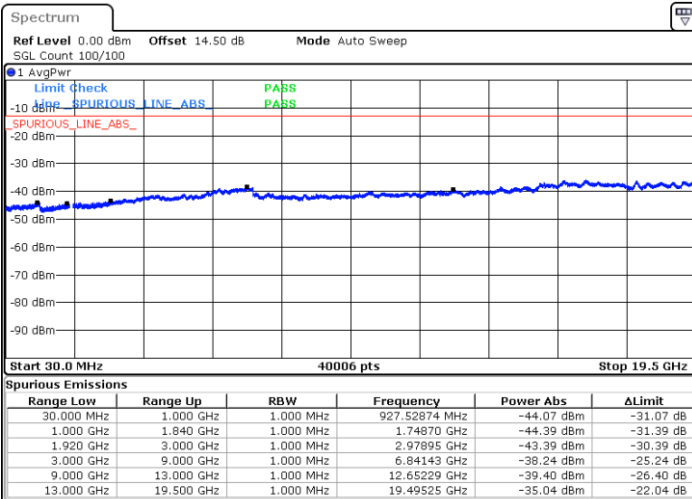

Date: 20.JUL.2019 07:57:39

LTE Band 5 / 5MHz

Lowest Channel / 64QAM

Middle Channel / 64QAM

Highest Channel / 64QAM

LTE Band 5 / 10MHz

Lowest Channel / 64QAM

Middle Channel / 64QAM

Date: 20.JUL.2019 08:16:34

Date: 20.JUL.2019 08:17:30

Highest Channel / 64QAM

Date: 20.JUL.2019 08:18:25

LTE Band 25 / 1.4MHz

Lowest Channel / QPSK

Lowest Channel / 16QAM

Date: 21.JUL.2019 08:50:57

Date: 21.JUL.2019 08:51:50

Middle Channel / QPSK

Middle Channel / 16QAM

Date: 21.JUL.2019 09:06:20

Date: 21.JUL.2019 09:07:07

LTE Band 25 / 1.4MHz

Highest Channel / QPSK

Date: 21.JUL.2019 08:58:01