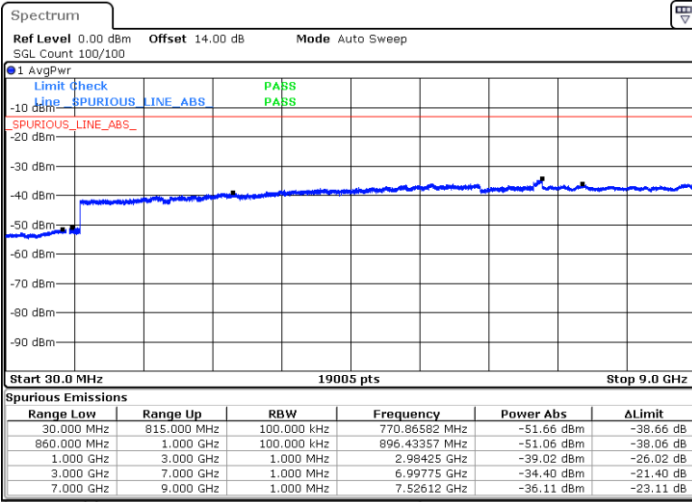

LTE Band 5 / 1.4MHz

Lowest Channel / QPSK

Lowest Channel / 16QAM

Date: 20.JUL.2019 06:19:08

Date: 20.JUL.2019 06:20:04