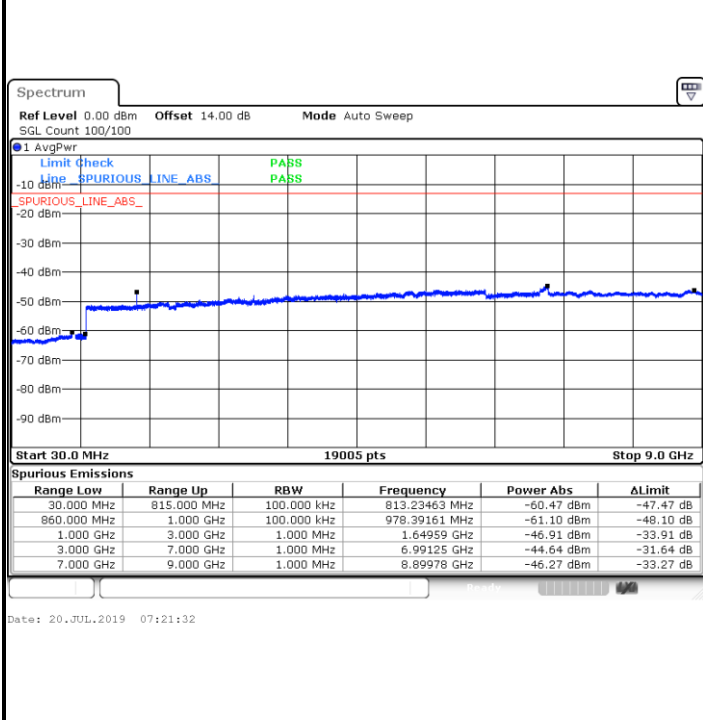

Date: 20.JUL.2019 06:51:37

Highest Channel / 16QAM

Date: 20.JUL.2019 06:52:32

LTE Band 5 / 5MHz

Lowest Channel / QPSK

Lowest Channel / 16QAM

Date: 20.JUL.2019 07:00:45

Date: 20.JUL.2019 07:01:40

Middle Channel / QPSK

Middle Channel / 16QAM

Date: 20.JUL.2019 07:03:16

Date: 20.JUL.2019 07:04:12

LTE Band 5 / 5MHz

Highest Channel / QPSK

Highest Channel / 16QAM

LTE Band 5 / 10MHz

Lowest Channel / QPSK

Lowest Channel / 16QAM

LTE Band 5 / 10MHz

Middle Channel / QPSK

Middle Channel / 16QAM

Date: 20.JUL.2019 07:24:04

Date: 20.JUL.2019 07:24:59

Highest Channel / QPSK

Highest Channel / 16QAM

Date: 20.JUL.2019 07:33:11

Date: 20.JUL.2019 07:34:07

LTE Band 5 / 1.4MHz

Lowest Channel / 64QAM

Middle Channel / 64QAM

Date: 20.JUL.2019 07:45:25

Date: 20.JUL.2019 07:46:21