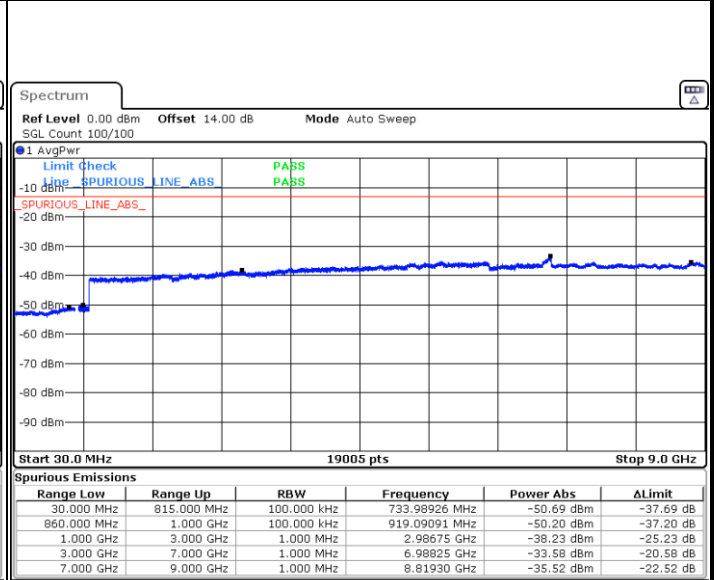

Date: 21.JUL.2019 12:59:17

Highest Channel / 64QAM

Date: 21.JUL.2019 13:02:45

LTE Band 25 / 20MHz

Lowest Channel / 64QAM

Middle Channel / 64QAM

Date: 21.JUL.2019 13:03:58

Date: 21.JUL.2019 13:05:11

Highest Channel / 64QAM

Date: 21.JUL.2019 13:08:40

LTE Band 26 / 1.4MHz

Lowest Channel / QPSK

Date: 15.JUL.2019 08:56:18

Lowest Channel / 16QAM

Date: 15.JUL.2019 08:57:14

Middle Channel / QPSK