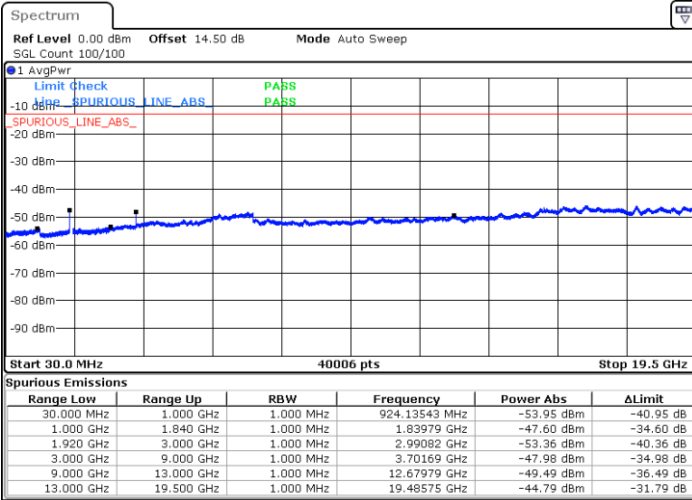

Date: 21.JUL.2019 12:46:17

Middle Channel / 64QAM

Date: 21.JUL.2019 12:47:29

Highest Channel / 64QAM

Date: 21.JUL.2019 12:50:58

LTE Band 25 / 10MHz

Lowest Channel / 64QAM

Middle Channel / 64QAM

Date: 21.JUL.2019 12:52:10

Date: 21.JUL.2019 12:53:23

Highest Channel / 64QAM

Date: 21.JUL.2019 12:56:52

LTE Band 25 / 15MHz

Lowest Channel / 64QAM

Middle Channel / 64QAM

Date: 21.JUL.2019 12:58:04

Date: 21.JUL.2019 12:59:17

Highest Channel / 64QAM

Date: 21.JUL.2019 13:02:45

LTE Band 25 / 20MHz

Lowest Channel / 64QAM

Middle Channel / 64QAM

Date: 21.JUL.2019 13:03:58

Date: 21.JUL.2019 13:05:11