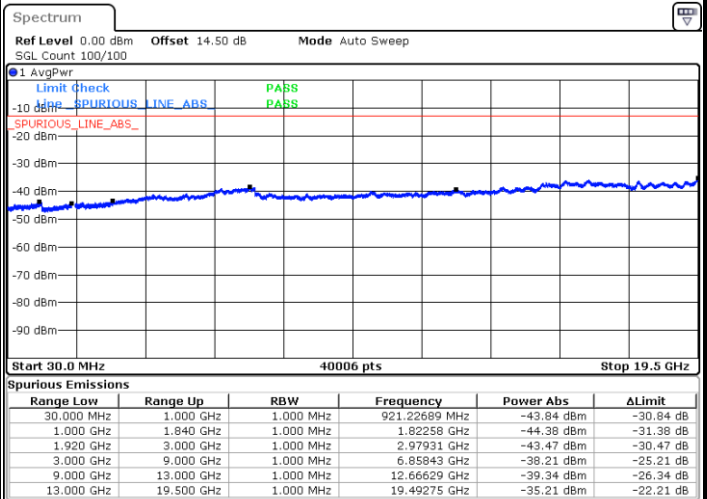

Highest Channel / 16QAM

Date: 21.JUL.2019 08:58:55

LTE Band 25 / 3MHz

Lowest Channel / QPSK

Date: 21.JUL.2019 09:21:05

Lowest Channel / 16QAM

Date: 21.JUL.2019 09:21:58

LTE Band 25 / 3MHz

Middle Channel / QPSK

Middle Channel / 16QAM

Date: 21.JUL.2019 09:34:41

Date: 21.JUL.2019 09:35:26

Highest Channel / QPSK

Highest Channel / 16QAM

Date: 21.JUL.2019 09:28:16

Date: 21.JUL.2019 09:29:09

LTE Band 25 / 5MHz

Lowest Channel / QPSK

Lowest Channel / 16QAM

Date: 21.JUL.2019 09:49:17

Date: 21.JUL.2019 09:50:10

Middle Channel / QPSK

Middle Channel / 16QAM

Date: 21.JUL.2019 10:00:46