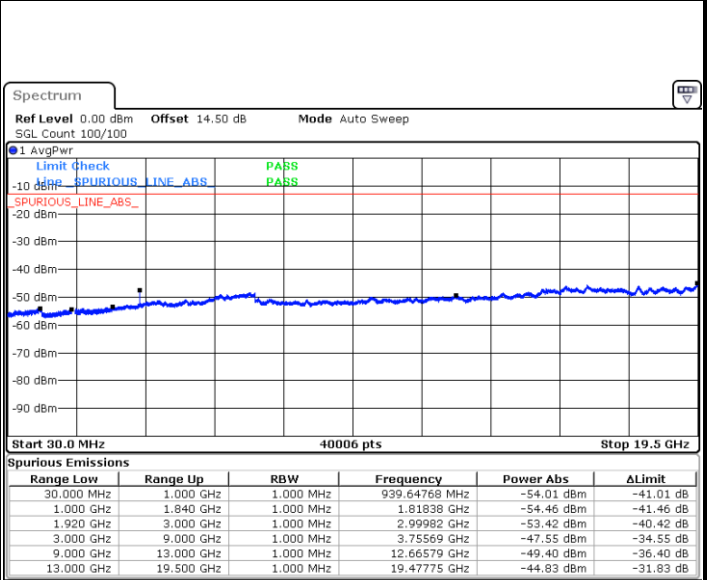

LTE Band 25 / 1.4MHz

Lowest Channel / 64QAM

Date: 21.JUL.2019 12:34:29

Middle Channel / 64QAM

Date: 21.JUL.2019 12:35:42

Highest Channel / 64QAM

Date: 21.JUL.2019 12:39:10

LTE Band 25 / 3MHz

Lowest Channel / 64QAM

Middle Channel / 64QAM

Date: 21.JUL.2019 12:40:23

Date: 21.JUL.2019 12:41:36

Highest Channel / 64QAM

Date: 21.JUL.2019 12:45:04

LTE Band 25 / 5MHz

Lowest Channel / 64QAM

Date: 21.JUL.2019 12:46:17

Middle Channel / 64QAM

Date: 21.JUL.2019 12:47:29

Highest Channel / 64QAM

Date: 21.JUL.2019 12:50:58

LTE Band 25 / 10MHz

Lowest Channel / 64QAM

Middle Channel / 64QAM