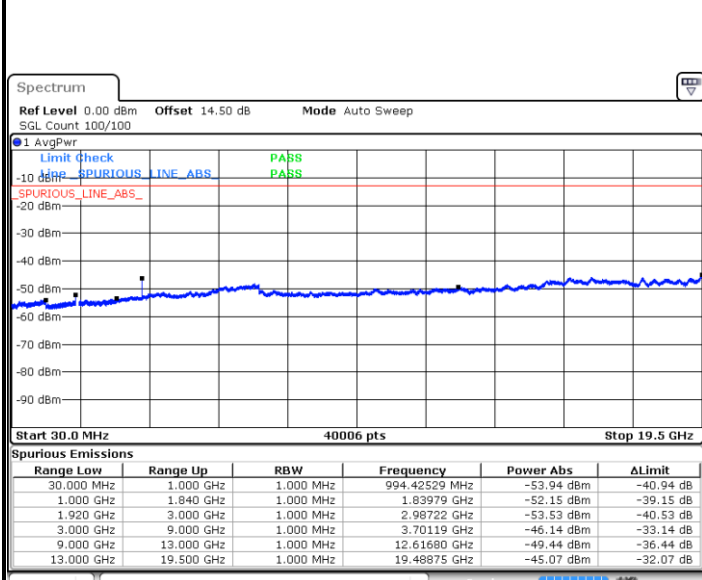

LTE Band 25 / 5MHz

Lowest Channel / QPSK

Lowest Channel / 16QAM

Date: 21.JUL.2019 09:49:17

Date: 21.JUL.2019 09:50:10

Middle Channel / QPSK

Middle Channel / 16QAM

Date: 21.JUL.2019 10:00:46

Date: 21.JUL.2019 09:59:58

LTE Band 25 / 5MHz

Highest Channel / QPSK

Date: 21.JUL.2019 09:56:21

Highest Channel / 16QAM

Date: 21.JUL.2019 09:57:14

LTE Band 25 / 10MHz

Lowest Channel / QPSK

Date: 21.JUL.2019 10:19:38

Lowest Channel / 16QAM

Date: 21.JUL.2019 10:20:32

LTE Band 25 / 10MHz

Middle Channel / QPSK

Middle Channel / 16QAM

Date: 21.JUL.2019 10:33:59

Date: 21.JUL.2019 10:33:15