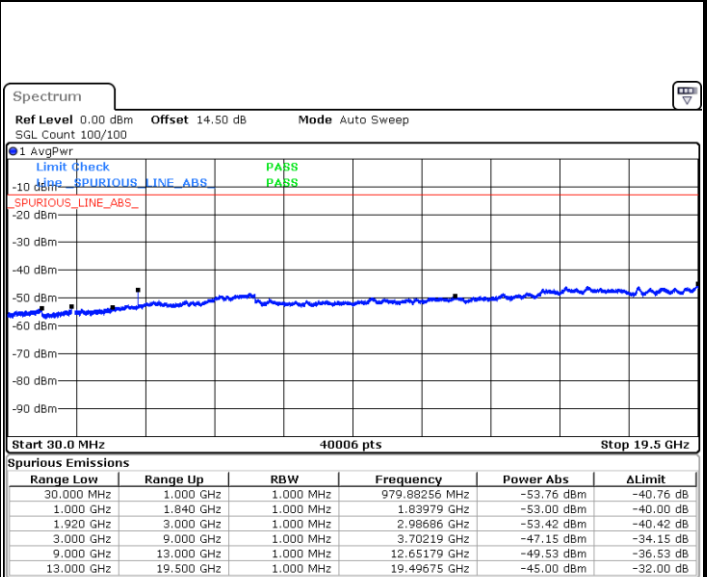

Date: 21.JUL.2019 10:53:04

Middle Channel / QPSK

Middle Channel / 16QAM

Date: 21.JUL.2019 11:05:10

Date: 21.JUL.2019 11:04:25

LTE Band 25 / 15MHz

Highest Channel / QPSK

Date: 21.JUL.2019 10:59:14

Highest Channel / 16QAM

Date: 21.JUL.2019 11:00:08

LTE Band 25 / 20MHz

Lowest Channel / QPSK

Date: 21.JUL.2019 11:13:18

Lowest Channel / 16QAM

Date: 21.JUL.2019 11:14:11

LTE Band 25 / 20MHz

Middle Channel / QPSK

Middle Channel / 16QAM

Date: 21.JUL.2019 11:25:21

Date: 21.JUL.2019 11:24:38

Highest Channel / QPSK

Highest Channel / 16QAM

Date: 21.JUL.2019 11:20:23

Date: 21.JUL.2019 11:21:16

LTE Band 25 / 1.4MHz

Lowest Channel / 64QAM

Date: 21.JUL.2019 12:34:29

Middle Channel / 64QAM

Date: 21.JUL.2019 12:35:42

Highest Channel / 64QAM

Date: 21.JUL.2019 12:39:10

LTE Band 25 / 3MHz