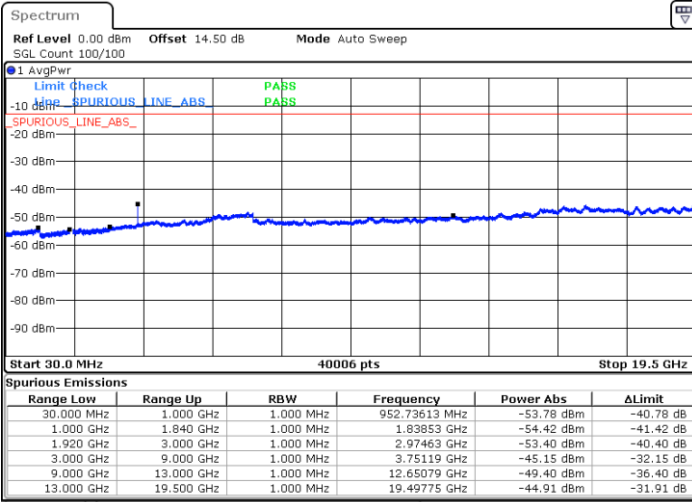

Date: 21.JUL.2019 09:59:58

LTE Band 25 / 5MHz

Highest Channel / QPSK

Date: 21.JUL.2019 09:56:21

Highest Channel / 16QAM

Date: 21.JUL.2019 09:57:14

LTE Band 25 / 10MHz

Lowest Channel / QPSK

Date: 21.JUL.2019 10:19:38

Lowest Channel / 16QAM

Date: 21.JUL.2019 10:20:32

LTE Band 25 / 10MHz

Middle Channel / QPSK

Middle Channel / 16QAM

Date: 21.JUL.2019 10:33:59

Date: 21.JUL.2019 10:33:15

Highest Channel / QPSK

Highest Channel / 16QAM

Date: 21.JUL.2019 10:26:42

Date: 21.JUL.2019 10:27:35

LTE Band 25 / 15MHz

Lowest Channel / QPSK

Lowest Channel / 16QAM

Date: 21.JUL.2019 10:52:11