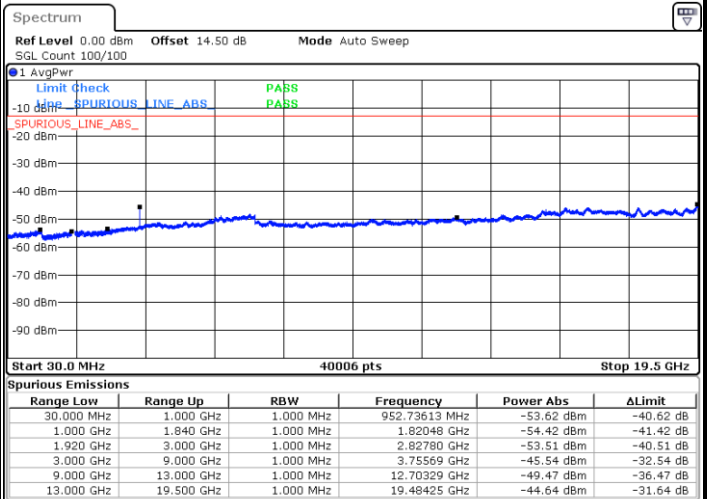

LTE Band 25 / 5MHz

Lowest Channel / QPSK

Lowest Channel / 16QAM

Date: 21.JUL.2019 09:49:17

Date: 21.JUL.2019 09:50:10

Middle Channel / QPSK

Middle Channel / 16QAM

Date: 21.JUL.2019 10:00:46

Date: 21.JUL.2019 09:59:58

LTE Band 25 / 5MHz

Highest Channel / QPSK

Date: 21.JUL.2019 09:56:21

Highest Channel / 16QAM

Date: 21.JUL.2019 09:57:14

LTE Band 25 / 10MHz

Lowest Channel / QPSK