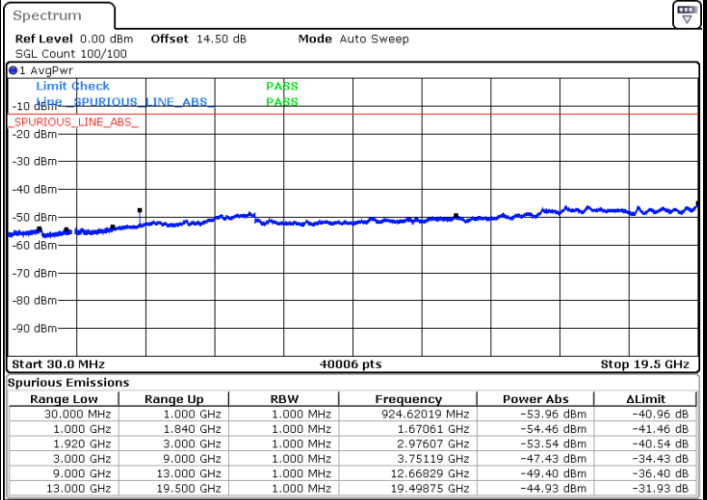

Lowest Channel / 64QAM

Middle Channel / 64QAM

Date: 21.JUL.2019 12:40:23

Date: 21.JUL.2019 12:41:36

Highest Channel / 64QAM

Date: 21.JUL.2019 12:45:04

LTE Band 25 / 5MHz

Lowest Channel / 64QAM

Date: 21.JUL.2019 12:46:17

Middle Channel / 64QAM

Date: 21.JUL.2019 12:47:29

Highest Channel / 64QAM

Date: 21.JUL.2019 12:50:58

LTE Band 25 / 10MHz

Lowest Channel / 64QAM

Middle Channel / 64QAM

Date: 21.JUL.2019 12:52:10

Date: 21.JUL.2019 12:53:23

Highest Channel / 64QAM

Date: 21.JUL.2019 12:56:52

LTE Band 25 / 15MHz

Lowest Channel / 64QAM

Middle Channel / 64QAM

Date: 21.JUL.2019 12:58:04