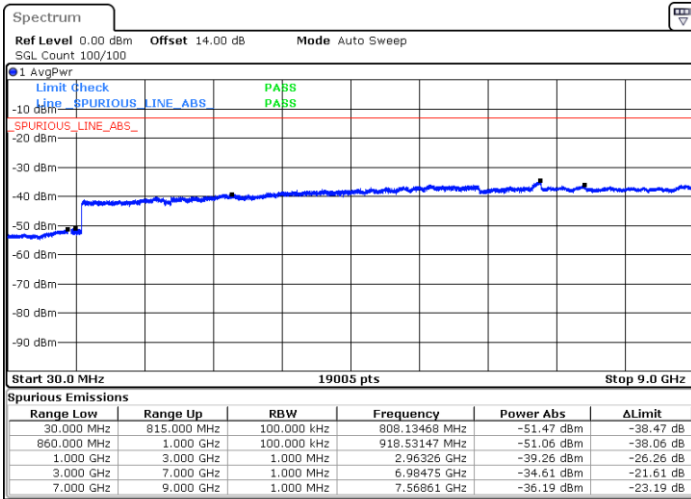

Highest Channel / 16QAM

Date: 20.JUL.2019 07:33:11

Date: 20.JUL.2019 07:34:07

LTE Band 5 / 1.4MHz

Lowest Channel / 64QAM

Middle Channel / 64QAM

Date: 20.JUL.2019 07:45:25

Date: 20.JUL.2019 07:46:21

Highest Channel / 64QAM

Date: 20.JUL.2019 07:47:17

LTE Band 5 / 3MHz

Lowest Channel / 64QAM

Middle Channel / 64QAM

Date: 20.JUL.2019 07:55:48

Date: 20.JUL.2019 07:56:44

Highest Channel / 64QAM

Date: 20.JUL.2019 07:57:39

LTE Band 5 / 5MHz

Lowest Channel / 64QAM

Middle Channel / 64QAM

Highest Channel / 64QAM

LTE Band 5 / 10MHz

Lowest Channel / 64QAM

Middle Channel / 64QAM