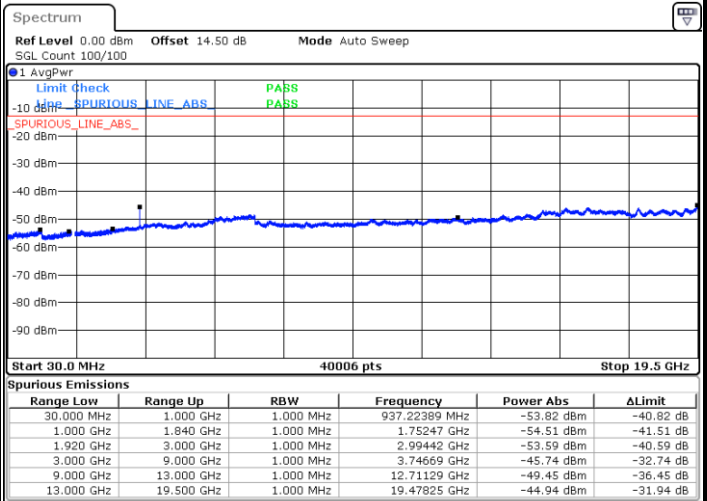

Date: 21.JUL.2019 10:19:38

Lowest Channel / 16QAM

Date: 21.JUL.2019 10:20:32

LTE Band 25 / 10MHz

Middle Channel / QPSK

Middle Channel / 16QAM

Date: 21.JUL.2019 10:33:59

Date: 21.JUL.2019 10:33:15

Highest Channel / QPSK

Highest Channel / 16QAM

Date: 21.JUL.2019 10:26:42

Date: 21.JUL.2019 10:27:35

LTE Band 25 / 15MHz

Lowest Channel / QPSK

Lowest Channel / 16QAM

Date: 21.JUL.2019 10:52:11

Date: 21.JUL.2019 10:53:04

Middle Channel / QPSK

Middle Channel / 16QAM

Date: 21.JUL.2019 11:05:10

Date: 21.JUL.2019 11:04:25

LTE Band 25 / 15MHz

Highest Channel / QPSK

Date: 21.JUL.2019 10:59:14

Highest Channel / 16QAM

Date: 21.JUL.2019 11:00:08

LTE Band 25 / 20MHz

Lowest Channel / QPSK

Date: 21.JUL.2019 11:13:18

Lowest Channel / 16QAM

Date: 21.JUL.2019 11:14:11

LTE Band 25 / 20MHz