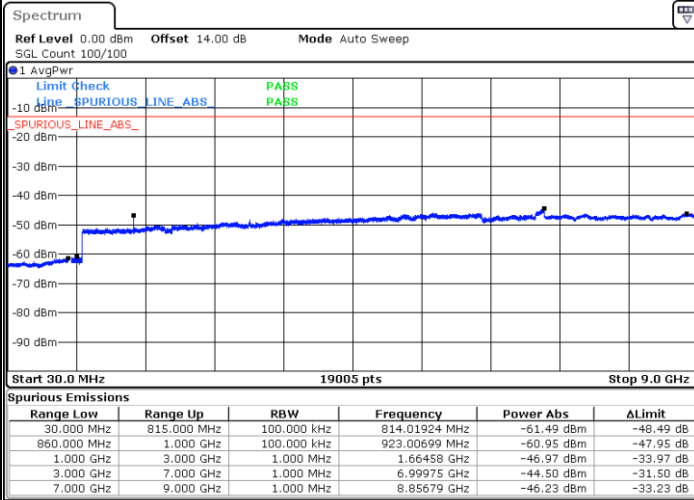

Middle Channel / QPSK

Middle Channel / 16QAM

Date: 20.JUL.2019 07:03:16

Date: 20.JUL.2019 07:04:12

LTE Band 5 / 5MHz

Highest Channel / QPSK

Highest Channel / 16QAM

LTE Band 5 / 10MHz

Lowest Channel / QPSK

Lowest Channel / 16QAM

LTE Band 5 / 10MHz

Middle Channel / QPSK

Middle Channel / 16QAM

Date: 20.JUL.2019 07:24:04

Date: 20.JUL.2019 07:24:59

Highest Channel / QPSK

Highest Channel / 16QAM

Date: 20.JUL.2019 07:33:11

Date: 20.JUL.2019 07:34:07

LTE Band 5 / 1.4MHz

Lowest Channel / 64QAM

Middle Channel / 64QAM

Date: 20.JUL.2019 07:45:25

Date: 20.JUL.2019 07:46:21