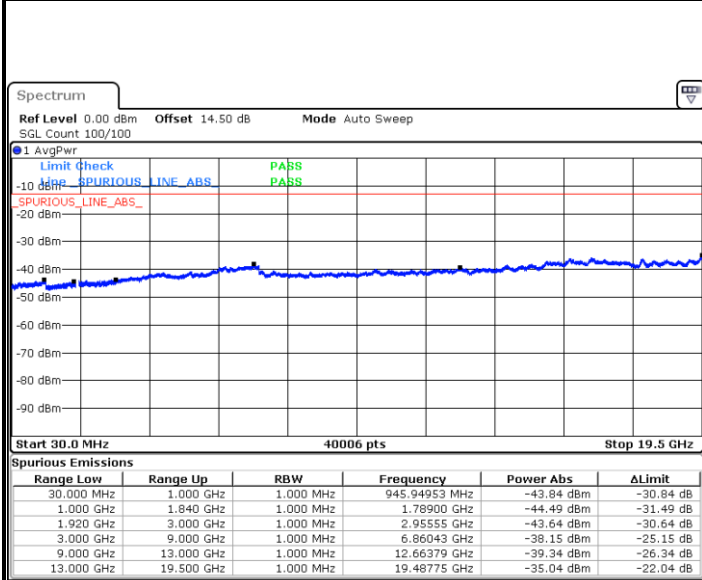

Date: 20.JUL.2019 08:16:34

Date: 20.JUL.2019 08:17:30

Highest Channel / 64QAM

Date: 20.JUL.2019 08:18:25

LTE Band 25 / 1.4MHz

Lowest Channel / QPSK

Lowest Channel / 16QAM

Date: 21.JUL.2019 08:50:57

Date: 21.JUL.2019 08:51:50

Middle Channel / QPSK

Middle Channel / 16QAM

Date: 21.JUL.2019 09:06:20

Date: 21.JUL.2019 09:07:07

LTE Band 25 / 1.4MHz

Highest Channel / QPSK

Date: 21.JUL.2019 08:58:01

Highest Channel / 16QAM

Date: 21.JUL.2019 08:58:55

LTE Band 25 / 3MHz

Lowest Channel / QPSK

Date: 21.JUL.2019 09:21:05

Lowest Channel / 16QAM

Date: 21.JUL.2019 09:21:58

LTE Band 25 / 3MHz