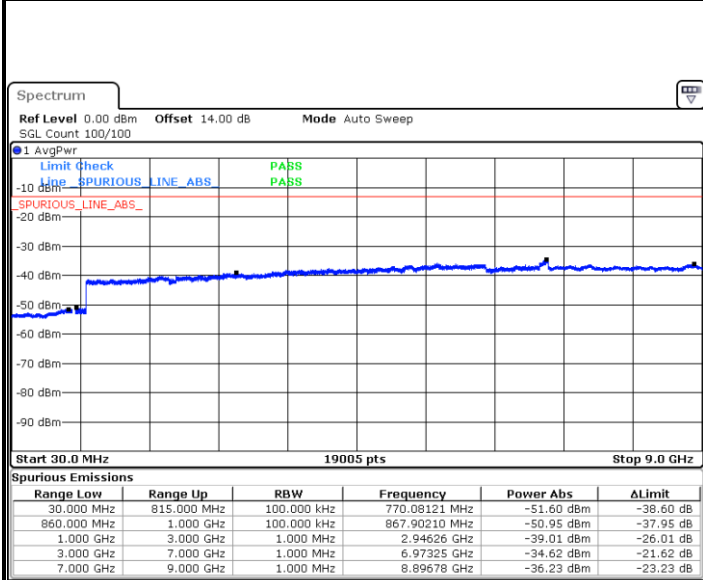

LTE Band 5 / 1.4MHz

Highest Channel / QPSK

Highest Channel / 16QAM

Date: 20.JUL.2019 06:30:49

Date: 20.JUL.2019 06:31:44

LTE Band 5 / 3MHz

Lowest Channel / QPSK

Lowest Channel / 16QAM

Date: 20.JUL.2019 06:39:57

Date: 20.JUL.2019 06:40:52

LTE Band 5 / 3MHz

Middle Channel / QPSK

Date: 20.JUL.2019 06:42:29

Middle Channel / 16QAM

Date: 20.JUL.2019 06:43:24

Highest Channel / QPSK

Date: 20.JUL.2019 06:51:37

Highest Channel / 16QAM

Date: 20.JUL.2019 06:52:32

LTE Band 5 / 5MHz

Lowest Channel / QPSK

Lowest Channel / 16QAM

Date: 20.JUL.2019 07:00:45

Date: 20.JUL.2019 07:01:40