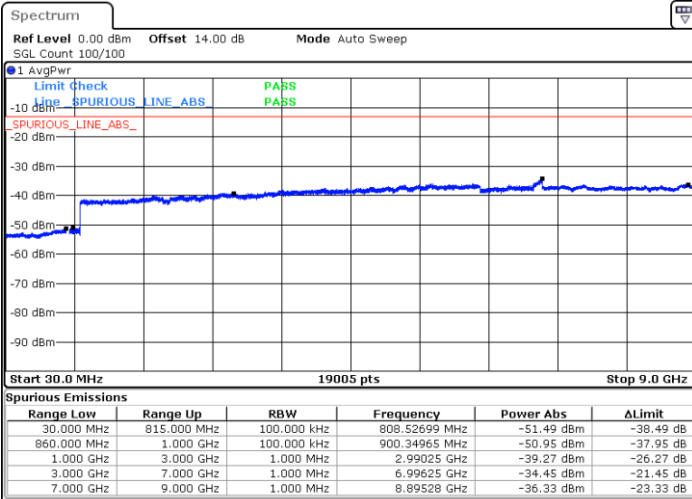

Date: 20.JUL.2019 06:51:37

Highest Channel / 16QAM

Date: 20.JUL.2019 06:52:32

LTE Band 5 / 5MHz

Lowest Channel / QPSK

Lowest Channel / 16QAM

Date: 20.JUL.2019 07:00:45

Date: 20.JUL.2019 07:01:40

Middle Channel / QPSK

Middle Channel / 16QAM

Date: 20.JUL.2019 07:03:16

Date: 20.JUL.2019 07:04:12

LTE Band 5 / 5MHz

Highest Channel / QPSK

Highest Channel / 16QAM

LTE Band 5 / 10MHz