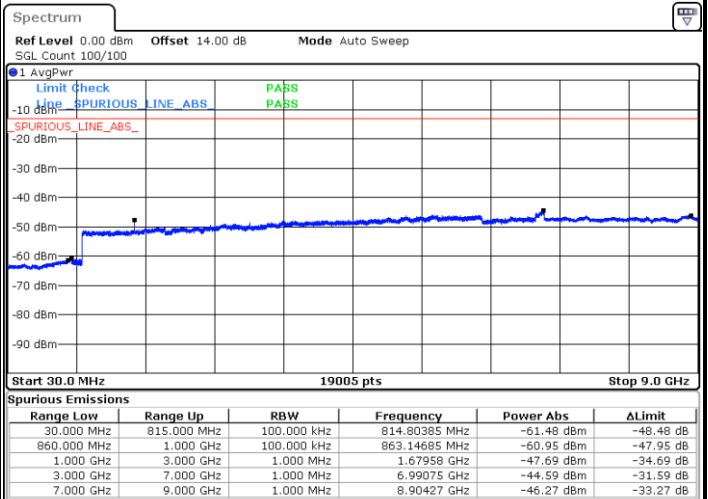

Middle Channel / QPSK

Middle Channel / 16QAM

Date: 20.JUL.2019 07:03:16

Date: 20.JUL.2019 07:04:12

LTE Band 5 / 5MHz

Highest Channel / QPSK

Highest Channel / 16QAM

LTE Band 5 / 10MHz

Lowest Channel / QPSK

Lowest Channel / 16QAM

LTE Band 5 / 10MHz

Middle Channel / QPSK

Middle Channel / 16QAM

Date: 20.JUL.2019 07:24:04

Date: 20.JUL.2019 07:24:59

Highest Channel / QPSK

Highest Channel / 16QAM

Date: 20.JUL.2019 07:33:11

Date: 20.JUL.2019 07:34:07

LTE Band 5 / 1.4MHz

Lowest Channel / 64QAM

Middle Channel / 64QAM

Date: 20.JUL.2019 07:45:25

Date: 20.JUL.2019 07:46:21