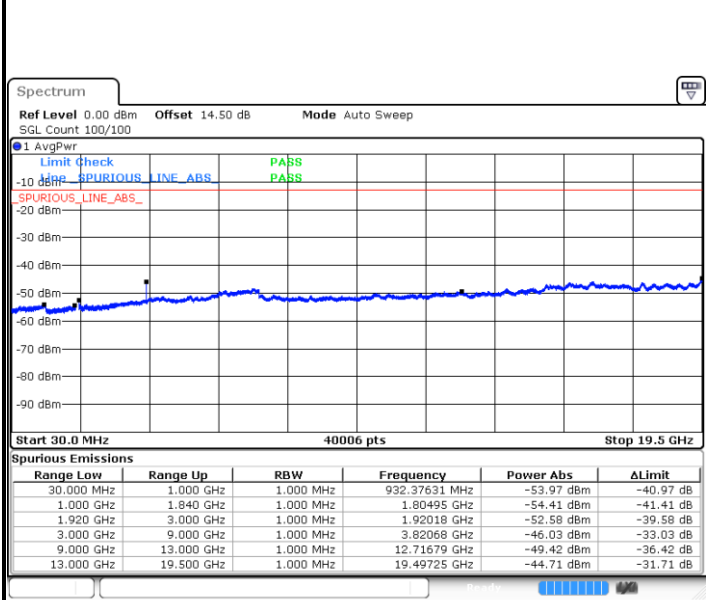

LTE Band 25 / 1.4MHz

Lowest Channel / 64QAM

Date: 21.JUL.2019 12:34:29

Middle Channel / 64QAM

Date: 21.JUL.2019 12:35:42

Highest Channel / 64QAM

Date: 21.JUL.2019 12:39:10

LTE Band 25 / 3MHz

Lowest Channel / 64QAM

Middle Channel / 64QAM

Date: 21.JUL.2019 12:40:23

Date: 21.JUL.2019 12:41:36

Highest Channel / 64QAM

Date: 21.JUL.2019 12:45:04

LTE Band 25 / 5MHz

Lowest Channel / 64QAM

Date: 21.JUL.2019 12:46:17

Middle Channel / 64QAM

Date: 21.JUL.2019 12:47:29

Highest Channel / 64QAM

Date: 21.JUL.2019 12:50:58

LTE Band 25 / 10MHz

Lowest Channel / 64QAM

Middle Channel / 64QAM