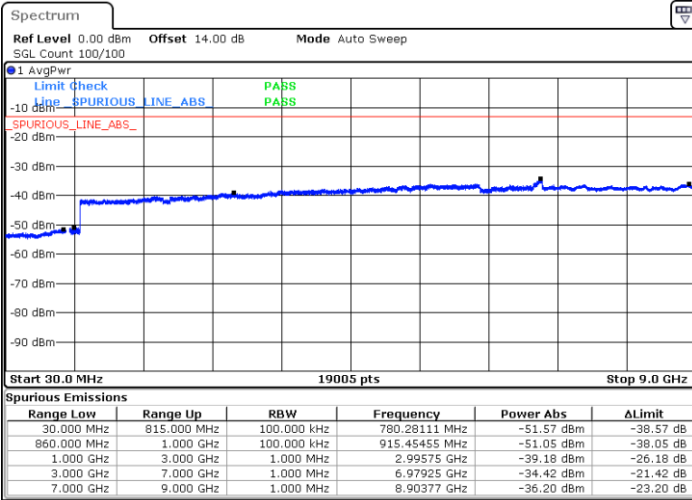

Date: 20.JUL.2019 06:51:37

Highest Channel / 16QAM

Date: 20.JUL.2019 06:52:32

LTE Band 5 / 5MHz

Lowest Channel / QPSK

Lowest Channel / 16QAM

Date: 20.JUL.2019 07:00:45

Date: 20.JUL.2019 07:01:40

Middle Channel / QPSK

Middle Channel / 16QAM

Date: 20.JUL.2019 07:03:16

Date: 20.JUL.2019 07:04:12

LTE Band 5 / 5MHz

Highest Channel / QPSK

Highest Channel / 16QAM

LTE Band 5 / 10MHz