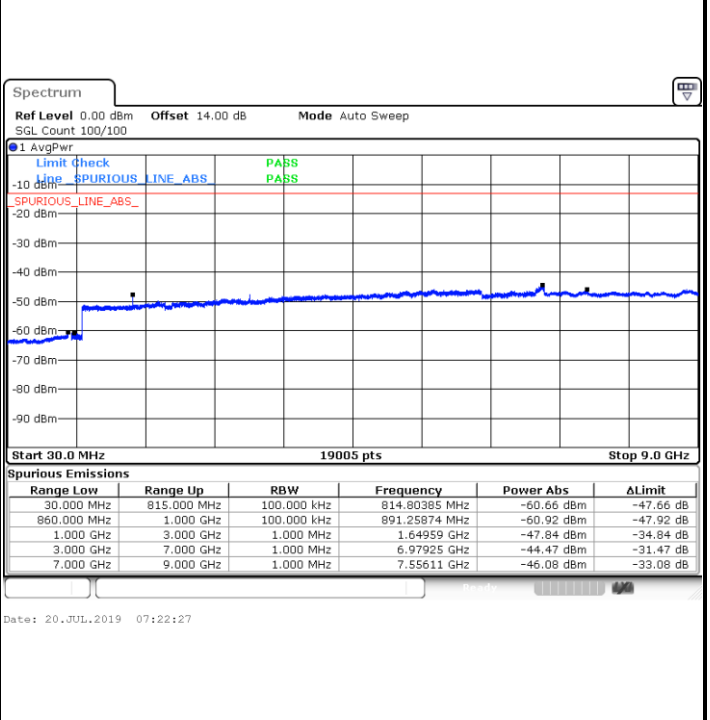

Date: 20.JUL.2019 06:51:37

Highest Channel / 16QAM

Date: 20.JUL.2019 06:52:32

LTE Band 5 / 5MHz

Lowest Channel / QPSK

Lowest Channel / 16QAM

Date: 20.JUL.2019 07:00:45

Date: 20.JUL.2019 07:01:40

Middle Channel / QPSK

Middle Channel / 16QAM

Date: 20.JUL.2019 07:03:16

Date: 20.JUL.2019 07:04:12

LTE Band 5 / 5MHz

Highest Channel / QPSK

Highest Channel / 16QAM

LTE Band 5 / 10MHz

Lowest Channel / QPSK

Lowest Channel / 16QAM

LTE Band 5 / 10MHz

Middle Channel / QPSK

Middle Channel / 16QAM

Date: 20.JUL.2019 07:24:04

Date: 20.JUL.2019 07:24:59

Highest Channel / QPSK

Highest Channel / 16QAM

Date: 20.JUL.2019 07:33:11

Date: 20.JUL.2019 07:34:07

LTE Band 5 / 1.4MHz

Lowest Channel / 64QAM

Middle Channel / 64QAM

Date: 20.JUL.2019 07:45:25

Date: 20.JUL.2019 07:46:21