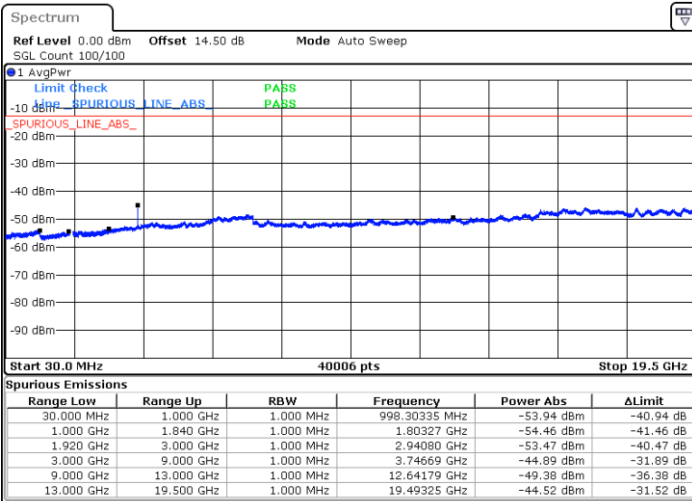

Date: 21.JUL.2019 10:19:38

Lowest Channel / 16QAM

Date: 21.JUL.2019 10:20:32

LTE Band 25 / 10MHz

Middle Channel / QPSK

Middle Channel / 16QAM

Date: 21.JUL.2019 10:33:59

Date: 21.JUL.2019 10:33:15

Highest Channel / QPSK

Highest Channel / 16QAM

Date: 21.JUL.2019 10:26:42

Date: 21.JUL.2019 10:27:35

LTE Band 25 / 15MHz

Lowest Channel / QPSK

Lowest Channel / 16QAM

Date: 21.JUL.2019 10:52:11

Date: 21.JUL.2019 10:53:04

Middle Channel / QPSK

Middle Channel / 16QAM

Date: 21.JUL.2019 11:05:10

Date: 21.JUL.2019 11:04:25

LTE Band 25 / 15MHz

Highest Channel / QPSK

Date: 21.JUL.2019 10:59:14

Highest Channel / 16QAM

Date: 21.JUL.2019 11:00:08

LTE Band 25 / 20MHz

Lowest Channel / QPSK

Date: 21.JUL.2019 11:13:18

Lowest Channel / 16QAM

Date: 21.JUL.2019 11:14:11

LTE Band 25 / 20MHz