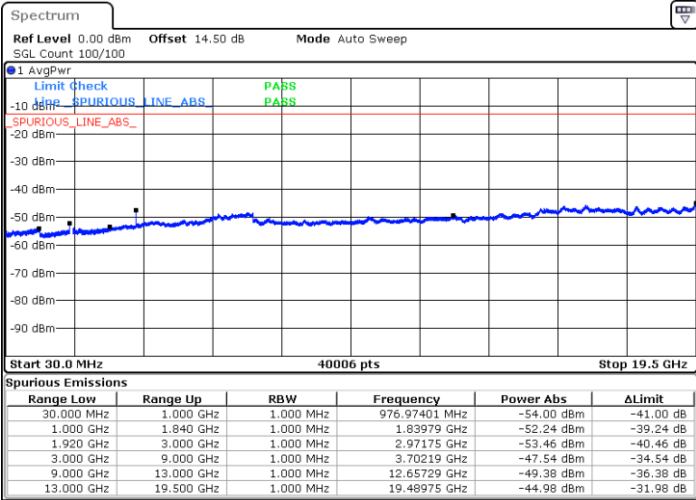

Date: 21.JUL.2019 12:52:10

Date: 21.JUL.2019 12:53:23

Highest Channel / 64QAM

Date: 21.JUL.2019 12:56:52

LTE Band 25 / 15MHz

Lowest Channel / 64QAM

Middle Channel / 64QAM

Date: 21.JUL.2019 12:58:04

Date: 21.JUL.2019 12:59:17

Highest Channel / 64QAM

Date: 21.JUL.2019 13:02:45

LTE Band 25 / 20MHz

Lowest Channel / 64QAM

Middle Channel / 64QAM

Date: 21.JUL.2019 13:03:58

Date: 21.JUL.2019 13:05:11

Highest Channel / 64QAM

Date: 21.JUL.2019 13:08:40

LTE Band 26 / 1.4MHz

Lowest Channel / QPSK

Date: 15.JUL.2019 08:56:18

Lowest Channel / 16QAM

Date: 15.JUL.2019 08:57:14

Middle Channel / QPSK