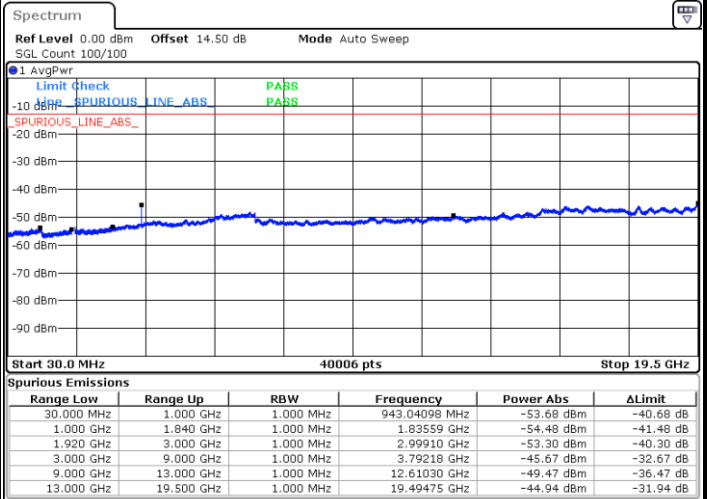

Highest Channel / 16QAM

Date: 21.JUL.2019 11:00:08

LTE Band 25 / 20MHz

Lowest Channel / QPSK

Date: 21.JUL.2019 11:13:18

Lowest Channel / 16QAM

Date: 21.JUL.2019 11:14:11

LTE Band 25 / 20MHz

Middle Channel / QPSK

Middle Channel / 16QAM

Date: 21.JUL.2019 11:25:21

Date: 21.JUL.2019 11:24:38

Highest Channel / QPSK

Highest Channel / 16QAM

Date: 21.JUL.2019 11:20:23

Date: 21.JUL.2019 11:21:16

LTE Band 25 / 1.4MHz

Lowest Channel / 64QAM

Date: 21.JUL.2019 12:34:29

Middle Channel / 64QAM

Date: 21.JUL.2019 12:35:42

Highest Channel / 64QAM

Date: 21.JUL.2019 12:39:10

LTE Band 25 / 3MHz