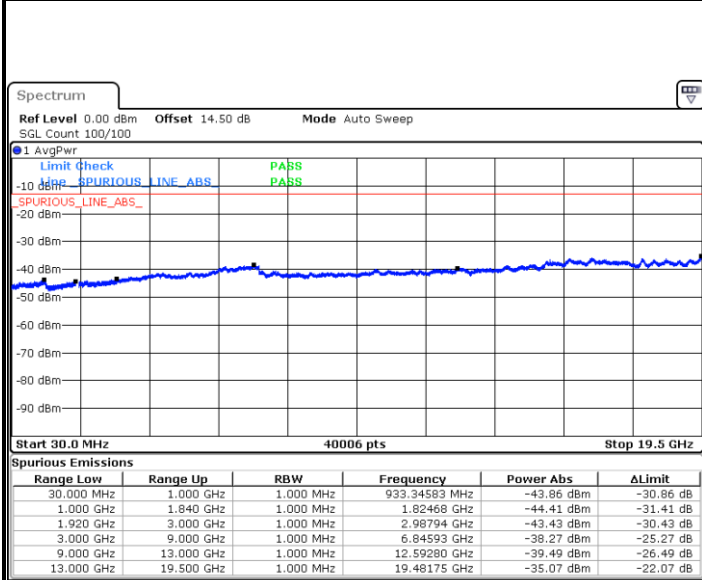

Highest Channel / 16QAM

Date: 21.JUL.2019 11:00:08

LTE Band 25 / 20MHz

Lowest Channel / QPSK

Date: 21.JUL.2019 11:13:18

Lowest Channel / 16QAM

Date: 21.JUL.2019 11:14:11

LTE Band 25 / 20MHz

Middle Channel / QPSK

Middle Channel / 16QAM

Date: 21.JUL.2019 11:25:21

Date: 21.JUL.2019 11:24:38

Highest Channel / QPSK

Highest Channel / 16QAM

Date: 21.JUL.2019 11:20:23

Date: 21.JUL.2019 11:21:16

LTE Band 25 / 1.4MHz

Lowest Channel / 64QAM

Date: 21.JUL.2019 12:34:29

Middle Channel / 64QAM

Date: 21.JUL.2019 12:35:42

Highest Channel / 64QAM

Date: 21.JUL.2019 12:39:10

LTE Band 25 / 3MHz