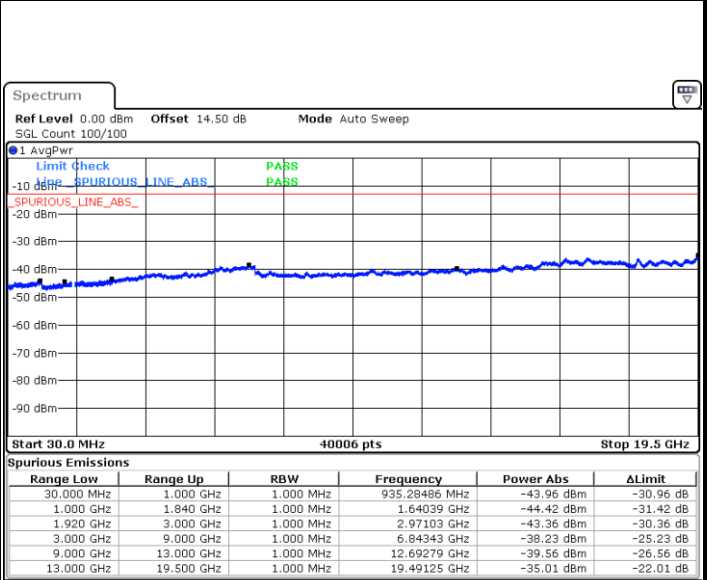

Highest Channel / 16QAM

Date: 21.JUL.2019 11:00:08

LTE Band 25 / 20MHz

Lowest Channel / QPSK

Date: 21.JUL.2019 11:13:18

Lowest Channel / 16QAM

Date: 21.JUL.2019 11:14:11

LTE Band 25 / 20MHz

Middle Channel / QPSK

Middle Channel / 16QAM

Date: 21.JUL.2019 11:25:21

Date: 21.JUL.2019 11:24:38

Highest Channel / QPSK

Highest Channel / 16QAM

Date: 21.JUL.2019 11:20:23

Date: 21.JUL.2019 11:21:16

LTE Band 25 / 1.4MHz

Lowest Channel / 64QAM

Date: 21.JUL.2019 12:34:29

Middle Channel / 64QAM

Date: 21.JUL.2019 12:35:42

Highest Channel / 64QAM

Date: 21.JUL.2019 12:39:10

LTE Band 25 / 3MHz