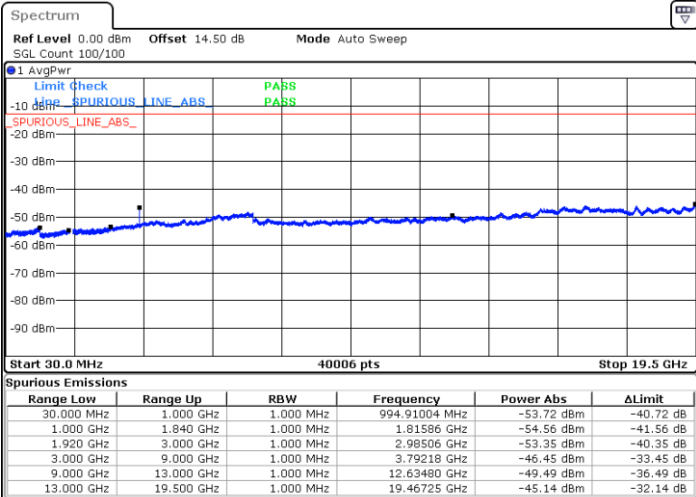

Date: 21.JUL.2019 12:52:10

Date: 21.JUL.2019 12:53:23

Highest Channel / 64QAM

Date: 21.JUL.2019 12:56:52

LTE Band 25 / 15MHz

Lowest Channel / 64QAM

Middle Channel / 64QAM

Date: 21.JUL.2019 12:58:04

Date: 21.JUL.2019 12:59:17

Highest Channel / 64QAM

Date: 21.JUL.2019 13:02:45

LTE Band 25 / 20MHz

Lowest Channel / 64QAM

Middle Channel / 64QAM

Date: 21.JUL.2019 13:03:58

Date: 21.JUL.2019 13:05:11

Highest Channel / 64QAM

Date: 21.JUL.2019 13:08:40

LTE Band 26 / 1.4MHz

Lowest Channel / QPSK

Date: 15.JUL.2019 08:56:18

Lowest Channel / 16QAM

Date: 15.JUL.2019 08:57:14

Middle Channel / QPSK