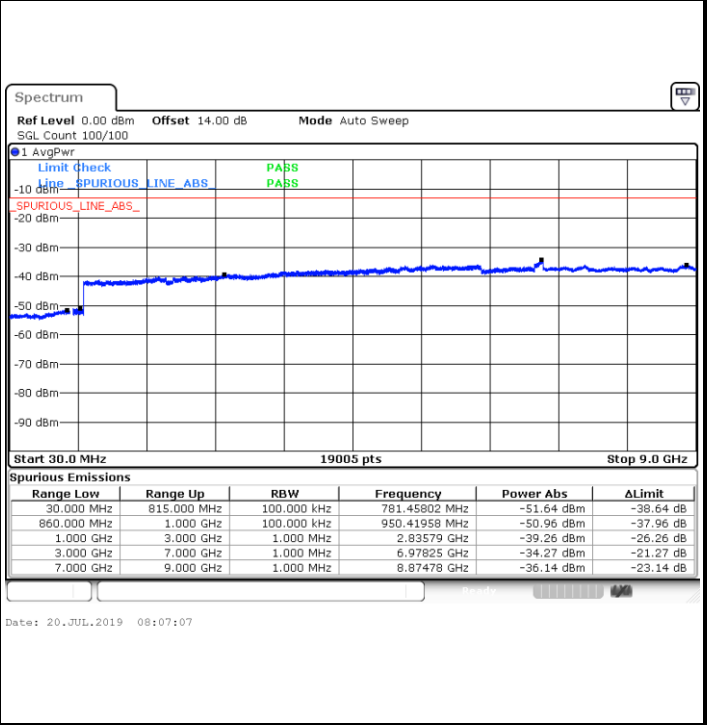

Highest Channel / 64QAM

Date: 20.JUL.2019 07:47:17

LTE Band 5 / 3MHz

Lowest Channel / 64QAM

Middle Channel / 64QAM

Date: 20.JUL.2019 07:55:48

Date: 20.JUL.2019 07:56:44

Highest Channel / 64QAM

Date: 20.JUL.2019 07:57:39

LTE Band 5 / 5MHz

Lowest Channel / 64QAM

Middle Channel / 64QAM

Highest Channel / 64QAM

LTE Band 5 / 10MHz

Lowest Channel / 64QAM

Middle Channel / 64QAM

Date: 20.JUL.2019 08:16:34

Date: 20.JUL.2019 08:17:30

Highest Channel / 64QAM

Date: 20.JUL.2019 08:18:25

LTE Band 25 / 1.4MHz

Lowest Channel / QPSK

Lowest Channel / 16QAM

Date: 21.JUL.2019 08:50:57