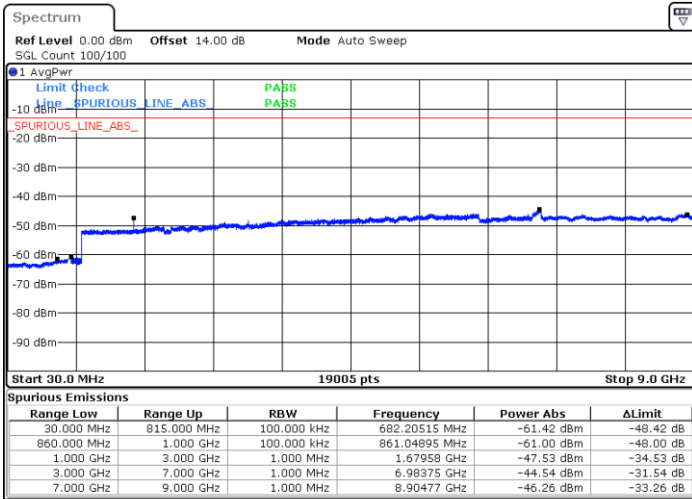

Highest Channel / 64QAM

Date: 20.JUL.2019 07:47:17

LTE Band 5 / 3MHz

Lowest Channel / 64QAM

Middle Channel / 64QAM

Date: 20.JUL.2019 07:55:48

Date: 20.JUL.2019 07:56:44

Highest Channel / 64QAM

Date: 20.JUL.2019 07:57:39

LTE Band 5 / 5MHz

Lowest Channel / 64QAM

Middle Channel / 64QAM

Highest Channel / 64QAM

LTE Band 5 / 10MHz

Lowest Channel / 64QAM

Middle Channel / 64QAM

Date: 20.JUL.2019 08:16:34

Date: 20.JUL.2019 08:17:30

Highest Channel / 64QAM

Date: 20.JUL.2019 08:18:25

LTE Band 25 / 1.4MHz

Lowest Channel / QPSK

Lowest Channel / 16QAM

Date: 21.JUL.2019 08:50:57