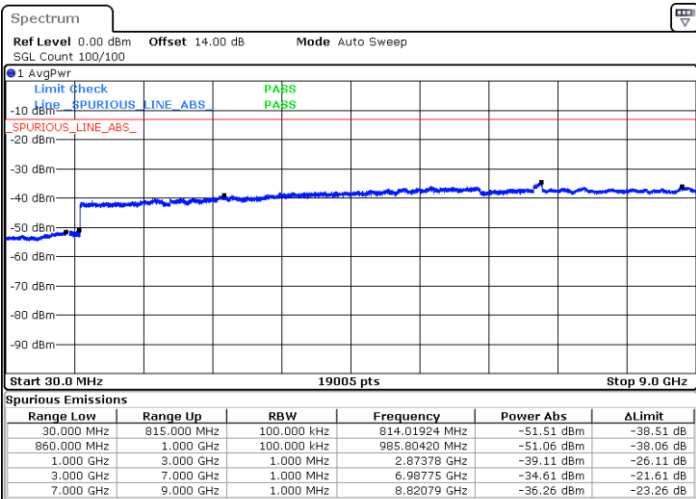

LTE Band 5 / 1.4MHz

Highest Channel / QPSK

Highest Channel / 16QAM

Date: 20.JUL.2019 06:30:49

Date: 20.JUL.2019 06:31:44

LTE Band 5 / 3MHz

Lowest Channel / QPSK

Lowest Channel / 16QAM

Date: 20.JUL.2019 06:39:57

Date: 20.JUL.2019 06:40:52

LTE Band 5 / 3MHz

Middle Channel / QPSK

Date: 20.JUL.2019 06:42:29

Middle Channel / 16QAM

Date: 20.JUL.2019 06:43:24

Highest Channel / QPSK