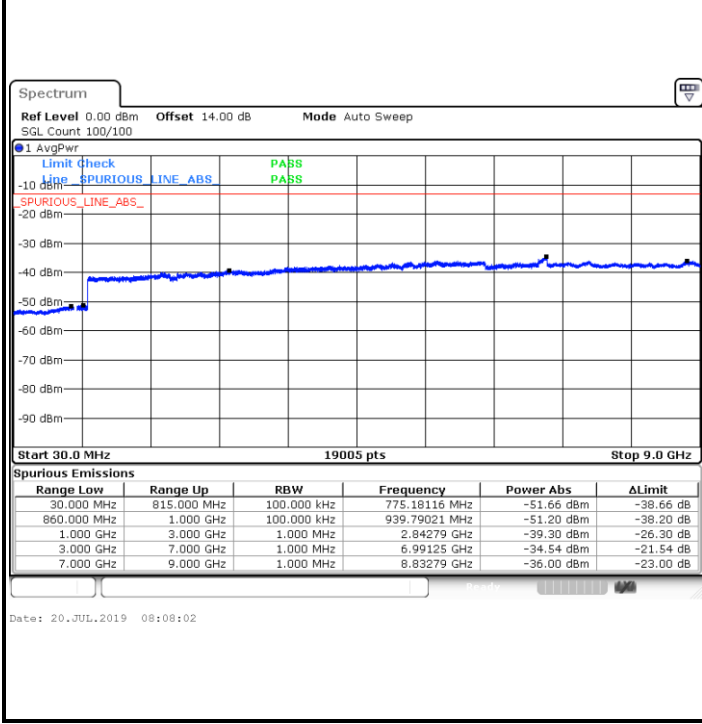

Highest Channel / 64QAM

Date: 20.JUL.2019 07:47:17

LTE Band 5 / 3MHz

Lowest Channel / 64QAM

Middle Channel / 64QAM

Date: 20.JUL.2019 07:55:48

Date: 20.JUL.2019 07:56:44

Highest Channel / 64QAM

Date: 20.JUL.2019 07:57:39

LTE Band 5 / 5MHz

Lowest Channel / 64QAM

Middle Channel / 64QAM

Highest Channel / 64QAM

LTE Band 5 / 10MHz

Lowest Channel / 64QAM

Middle Channel / 64QAM

Date: 20.JUL.2019 08:16:34

Date: 20.JUL.2019 08:17:30

Highest Channel / 64QAM

Date: 20.JUL.2019 08:18:25

LTE Band 25 / 1.4MHz

Lowest Channel / QPSK

Lowest Channel / 16QAM

Date: 21.JUL.2019 08:50:57