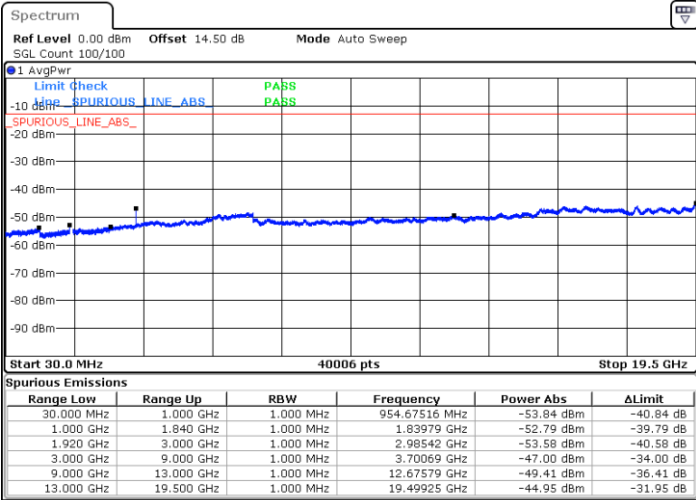

Highest Channel / 16QAM

Date: 21.JUL.2019 08:58:55

LTE Band 25 / 3MHz

Lowest Channel / QPSK

Date: 21.JUL.2019 09:21:05

Lowest Channel / 16QAM

Date: 21.JUL.2019 09:21:58

LTE Band 25 / 3MHz

Middle Channel / QPSK

Middle Channel / 16QAM

Date: 21.JUL.2019 09:34:41

Date: 21.JUL.2019 09:35:26

Highest Channel / QPSK

Highest Channel / 16QAM

Date: 21.JUL.2019 09:28:16

Date: 21.JUL.2019 09:29:09

LTE Band 25 / 5MHz

Lowest Channel / QPSK

Lowest Channel / 16QAM

Date: 21.JUL.2019 09:49:17

Date: 21.JUL.2019 09:50:10

Middle Channel / QPSK

Middle Channel / 16QAM

Date: 21.JUL.2019 10:00:46