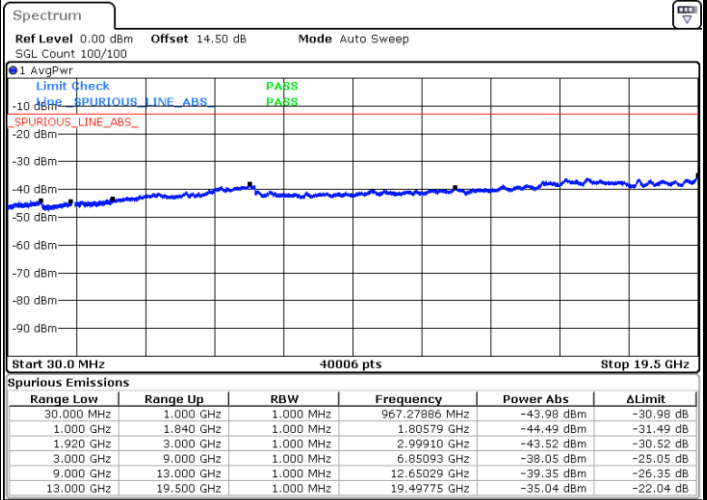

LTE Band 25 / 3MHz

Middle Channel / QPSK

Middle Channel / 16QAM

Date: 21.JUL.2019 09:34:41

Date: 21.JUL.2019 09:35:26