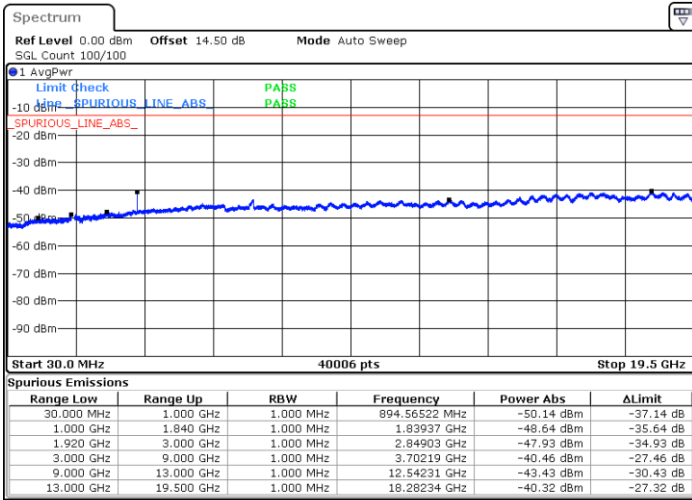

LTE Band 2 / 20MHz

Lowest Channel / 64QAM

Middle Channel / 64QAM

Date: 14.JUL.2019 18:28:38

Date: 14.JUL.2019 18:29:34

Highest Channel / 64QAM

Date: 14.JUL.2019 18:30:30

LTE Band 5 / 1.4MHz