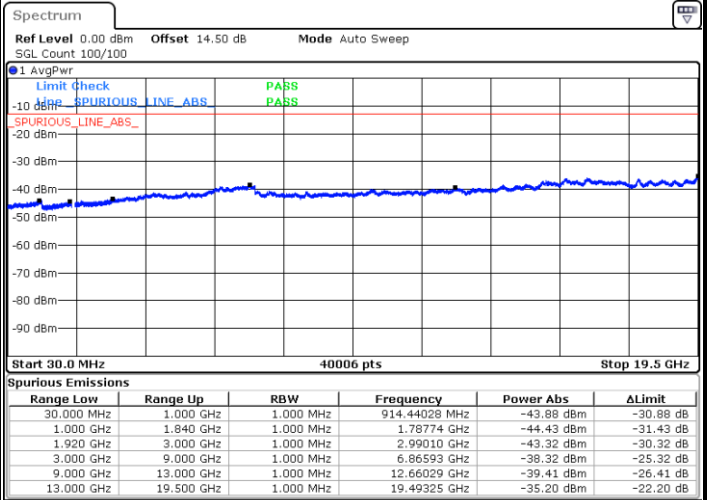

Date: 20.JUL.2019 07:57:39

LTE Band 5 / 5MHz

Lowest Channel / 64QAM

Middle Channel / 64QAM

Highest Channel / 64QAM

LTE Band 5 / 10MHz

Lowest Channel / 64QAM

Middle Channel / 64QAM

Date: 20.JUL.2019 08:16:34

Date: 20.JUL.2019 08:17:30

Highest Channel / 64QAM

Date: 20.JUL.2019 08:18:25

LTE Band 25 / 1.4MHz

Lowest Channel / QPSK

Lowest Channel / 16QAM

Date: 21.JUL.2019 08:50:57

Date: 21.JUL.2019 08:51:50

Middle Channel / QPSK

Middle Channel / 16QAM

Date: 21.JUL.2019 09:06:20

Date: 21.JUL.2019 09:07:07

LTE Band 25 / 1.4MHz

Highest Channel / QPSK

Date: 21.JUL.2019 08:58:01