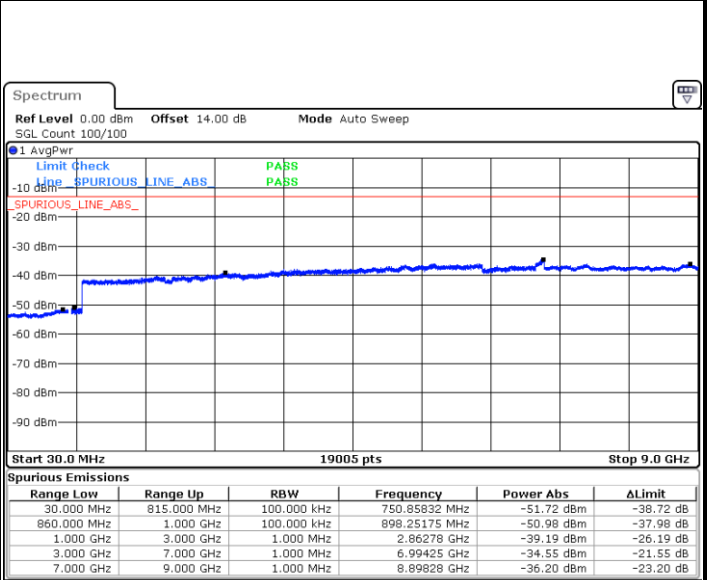

LTE Band 5 / 1.4MHz

Highest Channel / QPSK

Highest Channel / 16QAM

Date: 20.JUL.2019 06:30:49

Date: 20.JUL.2019 06:31:44

LTE Band 5 / 3MHz

Lowest Channel / QPSK

Lowest Channel / 16QAM

Date: 20.JUL.2019 06:39:57

Date: 20.JUL.2019 06:40:52

LTE Band 5 / 3MHz

Middle Channel / QPSK

Date: 20.JUL.2019 06:42:29

Middle Channel / 16QAM

Date: 20.JUL.2019 06:43:24

Highest Channel / QPSK

Date: 20.JUL.2019 06:51:37

Highest Channel / 16QAM

Date: 20.JUL.2019 06:52:32

LTE Band 5 / 5MHz

Lowest Channel / QPSK

Lowest Channel / 16QAM

Date: 20.JUL.2019 07:00:45

Date: 20.JUL.2019 07:01:40