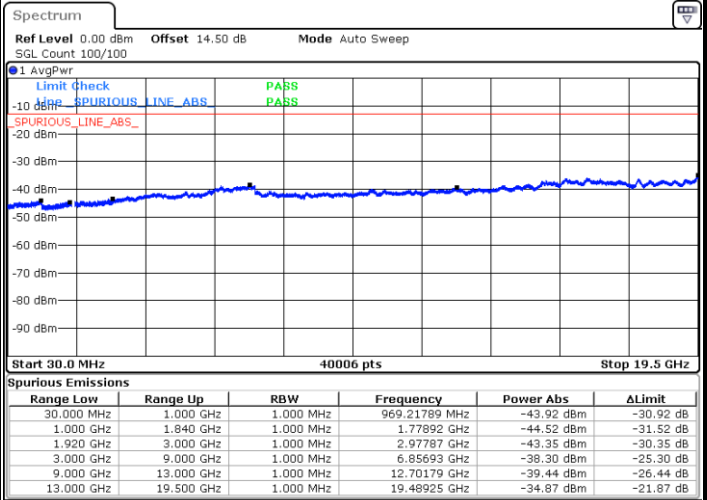

LTE Band 25 / 1.4MHz

Lowest Channel / 64QAM

Date: 21.JUL.2019 12:34:29

Middle Channel / 64QAM

Date: 21.JUL.2019 12:35:42

Highest Channel / 64QAM

Date: 21.JUL.2019 12:39:10

LTE Band 25 / 3MHz

Lowest Channel / 64QAM

Middle Channel / 64QAM

Date: 21.JUL.2019 12:40:23

Date: 21.JUL.2019 12:41:36

Highest Channel / 64QAM

Date: 21.JUL.2019 12:45:04

LTE Band 25 / 5MHz

Lowest Channel / 64QAM

Date: 21.JUL.2019 12:46:17

Middle Channel / 64QAM

Date: 21.JUL.2019 12:47:29

Highest Channel / 64QAM

Date: 21.JUL.2019 12:50:58

LTE Band 25 / 10MHz

Lowest Channel / 64QAM

Middle Channel / 64QAM