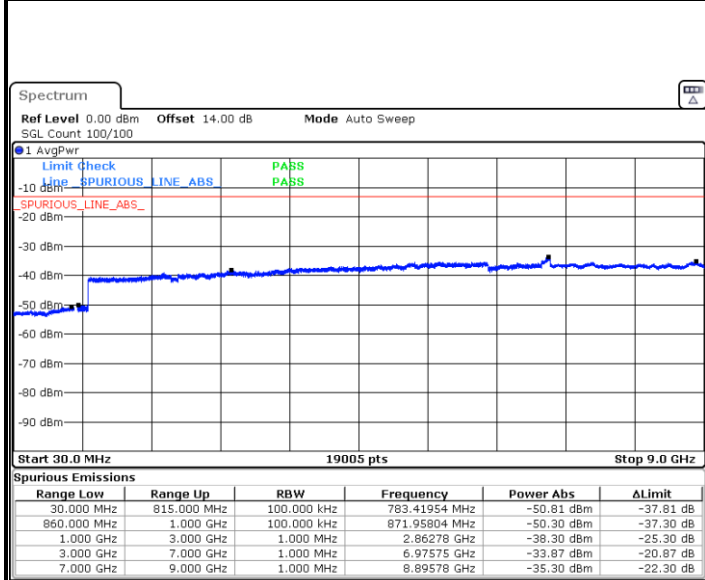

Date: 21.JUL.2019 12:59:17

Highest Channel / 64QAM

Date: 21.JUL.2019 13:02:45

LTE Band 25 / 20MHz

Lowest Channel / 64QAM

Middle Channel / 64QAM

Date: 21.JUL.2019 13:03:58

Date: 21.JUL.2019 13:05:11

Highest Channel / 64QAM

Date: 21.JUL.2019 13:08:40

LTE Band 26 / 1.4MHz

Lowest Channel / QPSK

Date: 15.JUL.2019 08:56:18

Lowest Channel / 16QAM

Date: 15.JUL.2019 08:57:14

Middle Channel / QPSK