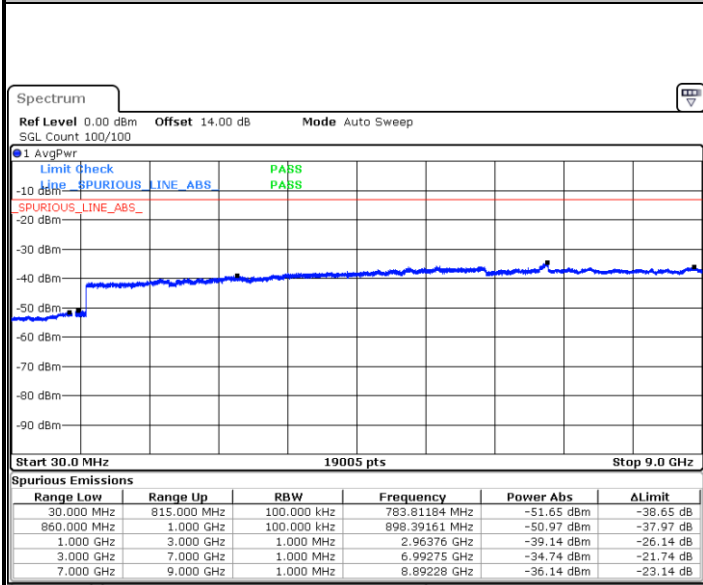

LTE Band 5 / 1.4MHz

Highest Channel / QPSK

Highest Channel / 16QAM

Date: 20.JUL.2019 06:30:49

Date: 20.JUL.2019 06:31:44

LTE Band 5 / 3MHz

Lowest Channel / QPSK

Lowest Channel / 16QAM

Date: 20.JUL.2019 06:39:57

Date: 20.JUL.2019 06:40:52

LTE Band 5 / 3MHz

Middle Channel / QPSK

Date: 20.JUL.2019 06:42:29

Middle Channel / 16QAM

Date: 20.JUL.2019 06:43:24

Highest Channel / QPSK

Date: 20.JUL.2019 06:51:37

Highest Channel / 16QAM

Date: 20.JUL.2019 06:52:32

LTE Band 5 / 5MHz

Lowest Channel / QPSK

Lowest Channel / 16QAM

Date: 20.JUL.2019 07:00:45

Date: 20.JUL.2019 07:01:40

Middle Channel / QPSK

Middle Channel / 16QAM

Date: 20.JUL.2019 07:03:16

Date: 20.JUL.2019 07:04:12

LTE Band 5 / 5MHz

Highest Channel / QPSK

Highest Channel / 16QAM

LTE Band 5 / 10MHz