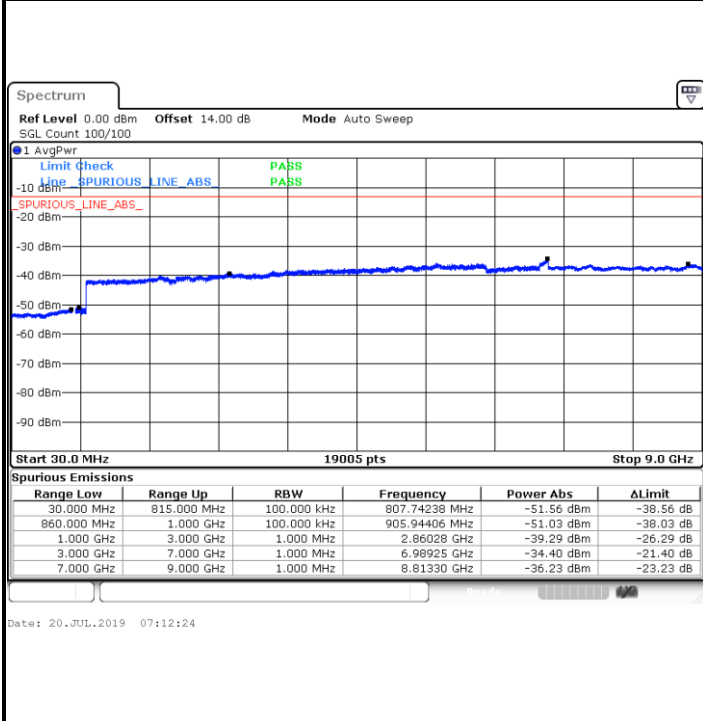

Date: 20.JUL.2019 06:51:37

Highest Channel / 16QAM

Date: 20.JUL.2019 06:52:32

LTE Band 5 / 5MHz

Lowest Channel / QPSK

Lowest Channel / 16QAM

Date: 20.JUL.2019 07:00:45

Date: 20.JUL.2019 07:01:40

Middle Channel / QPSK

Middle Channel / 16QAM

Date: 20.JUL.2019 07:03:16

Date: 20.JUL.2019 07:04:12

LTE Band 5 / 5MHz

Highest Channel / QPSK

Highest Channel / 16QAM

LTE Band 5 / 10MHz

Lowest Channel / QPSK

Lowest Channel / 16QAM

LTE Band 5 / 10MHz

Middle Channel / QPSK

Middle Channel / 16QAM

Date: 20.JUL.2019 07:24:04

Date: 20.JUL.2019 07:24:59

Highest Channel / QPSK

Highest Channel / 16QAM

Date: 20.JUL.2019 07:33:11

Date: 20.JUL.2019 07:34:07

LTE Band 5 / 1.4MHz

Lowest Channel / 64QAM

Middle Channel / 64QAM

Date: 20.JUL.2019 07:45:25

Date: 20.JUL.2019 07:46:21