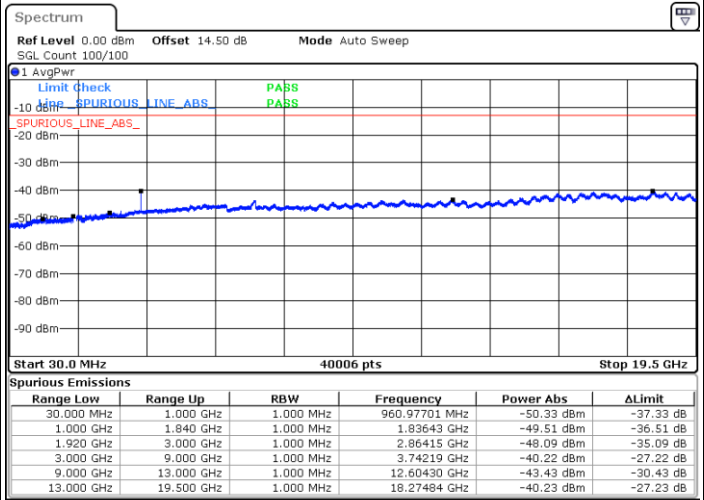

LTE Band 2 / 20MHz

Lowest Channel / 64QAM

Middle Channel / 64QAM

Date: 14.JUL.2019 18:28:38

Date: 14.JUL.2019 18:29:34

Highest Channel / 64QAM

Date: 14.JUL.2019 18:30:30

LTE Band 5 / 1.4MHz