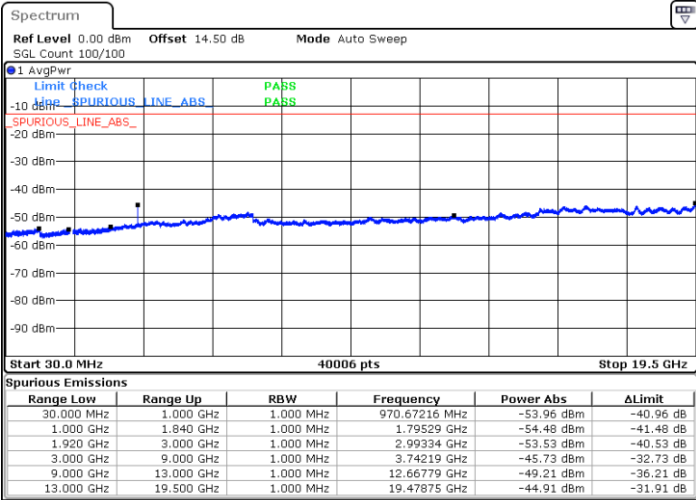

Date: 21.JUL.2019 10:53:04

Middle Channel / QPSK

Middle Channel / 16QAM

Date: 21.JUL.2019 11:05:10

Date: 21.JUL.2019 11:04:25

LTE Band 25 / 15MHz

Highest Channel / QPSK

Date: 21.JUL.2019 10:59:14

Highest Channel / 16QAM

Date: 21.JUL.2019 11:00:08

LTE Band 25 / 20MHz

Lowest Channel / QPSK

Date: 21.JUL.2019 11:13:18

Lowest Channel / 16QAM

Date: 21.JUL.2019 11:14:11

LTE Band 25 / 20MHz

Middle Channel / QPSK

Middle Channel / 16QAM

Date: 21.JUL.2019 11:25:21

Date: 21.JUL.2019 11:24:38

Highest Channel / QPSK

Highest Channel / 16QAM

Date: 21.JUL.2019 11:20:23

Date: 21.JUL.2019 11:21:16