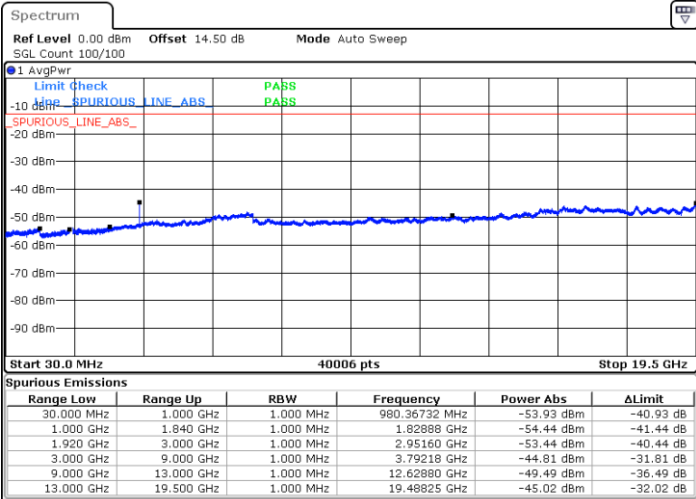

Highest Channel / 16QAM

Date: 21.JUL.2019 11:00:08

LTE Band 25 / 20MHz

Lowest Channel / QPSK

Date: 21.JUL.2019 11:13:18

Lowest Channel / 16QAM

Date: 21.JUL.2019 11:14:11

LTE Band 25 / 20MHz

Middle Channel / QPSK

Middle Channel / 16QAM

Date: 21.JUL.2019 11:25:21

Date: 21.JUL.2019 11:24:38

Highest Channel / QPSK

Highest Channel / 16QAM

Date: 21.JUL.2019 11:20:23

Date: 21.JUL.2019 11:21:16

LTE Band 25 / 1.4MHz

Lowest Channel / 64QAM

Date: 21.JUL.2019 12:34:29

Middle Channel / 64QAM

Date: 21.JUL.2019 12:35:42

Highest Channel / 64QAM

Date: 21.JUL.2019 12:39:10

LTE Band 25 / 3MHz