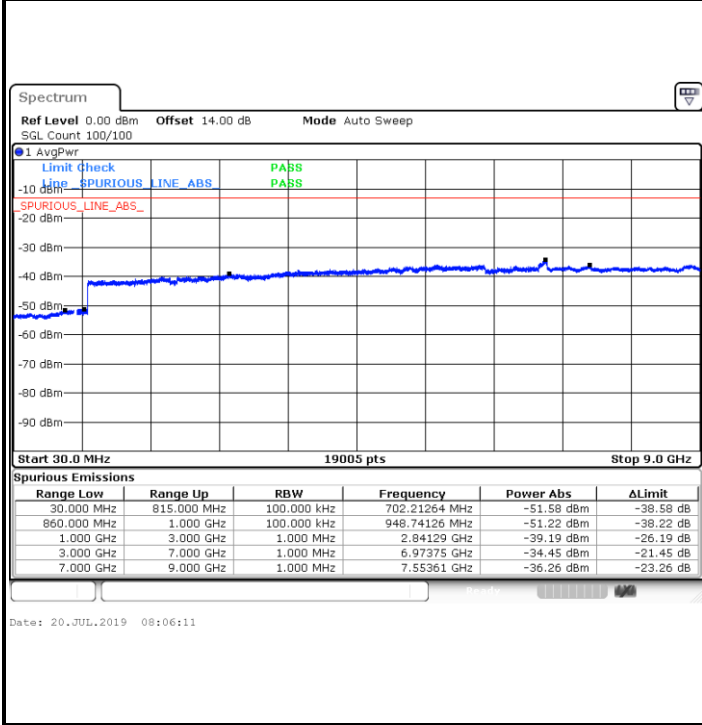

Highest Channel / 16QAM

Date: 20.JUL.2019 07:33:11

Date: 20.JUL.2019 07:34:07

LTE Band 5 / 1.4MHz

Lowest Channel / 64QAM

Middle Channel / 64QAM

Date: 20.JUL.2019 07:45:25

Date: 20.JUL.2019 07:46:21

Highest Channel / 64QAM

Date: 20.JUL.2019 07:47:17

LTE Band 5 / 3MHz

Lowest Channel / 64QAM

Middle Channel / 64QAM

Date: 20.JUL.2019 07:55:48

Date: 20.JUL.2019 07:56:44

Highest Channel / 64QAM

Date: 20.JUL.2019 07:57:39

LTE Band 5 / 5MHz

Lowest Channel / 64QAM

Middle Channel / 64QAM

Highest Channel / 64QAM

LTE Band 5 / 10MHz

Lowest Channel / 64QAM

Middle Channel / 64QAM