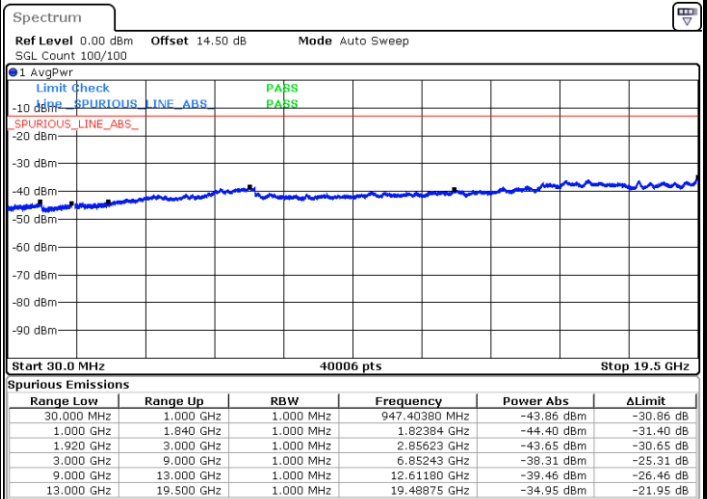

Date: 20.JUL.2019 07:57:39

LTE Band 5 / 5MHz

Lowest Channel / 64QAM

Middle Channel / 64QAM

Highest Channel / 64QAM

LTE Band 5 / 10MHz

Lowest Channel / 64QAM

Middle Channel / 64QAM

Date: 20.JUL.2019 08:16:34

Date: 20.JUL.2019 08:17:30

Highest Channel / 64QAM

Date: 20.JUL.2019 08:18:25

LTE Band 25 / 1.4MHz

Lowest Channel / QPSK

Lowest Channel / 16QAM

Date: 21.JUL.2019 08:50:57

Date: 21.JUL.2019 08:51:50

Middle Channel / QPSK

Middle Channel / 16QAM

Date: 21.JUL.2019 09:06:20

Date: 21.JUL.2019 09:07:07

LTE Band 25 / 1.4MHz

Highest Channel / QPSK

Date: 21.JUL.2019 08:58:01