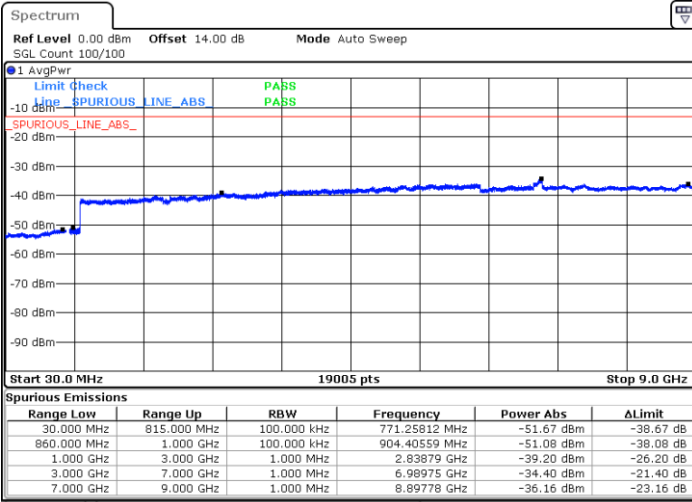

LTE Band 2 / 20MHz

Lowest Channel / 64QAM

Middle Channel / 64QAM

Date: 14.JUL.2019 18:28:38

Date: 14.JUL.2019 18:29:34

Highest Channel / 64QAM

Date: 14.JUL.2019 18:30:30

LTE Band 5 / 1.4MHz

Lowest Channel / QPSK

Lowest Channel / 16QAM

Date: 20.JUL.2019 06:19:08

Date: 20.JUL.2019 06:20:04

Middle Channel / QPSK

Middle Channel / 16QAM

Date: 20.JUL.2019 06:21:41

Date: 20.JUL.2019 06:22:36

LTE Band 5 / 1.4MHz

Highest Channel / QPSK

Highest Channel / 16QAM

Date: 20.JUL.2019 06:30:49

Date: 20.JUL.2019 06:31:44

LTE Band 5 / 3MHz

Lowest Channel / QPSK

Lowest Channel / 16QAM