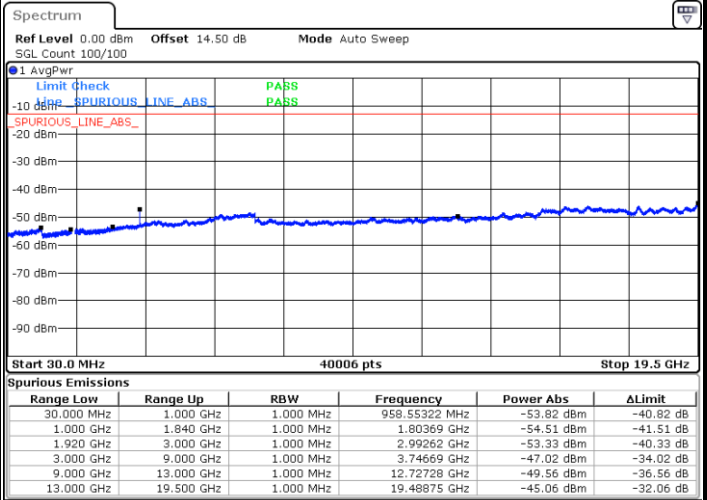

Date: 21.JUL.2019 12:46:17

Middle Channel / 64QAM

Date: 21.JUL.2019 12:47:29

Highest Channel / 64QAM

Date: 21.JUL.2019 12:50:58

LTE Band 25 / 10MHz

Lowest Channel / 64QAM

Middle Channel / 64QAM

Date: 21.JUL.2019 12:52:10

Date: 21.JUL.2019 12:53:23

Highest Channel / 64QAM

Date: 21.JUL.2019 12:56:52

LTE Band 25 / 15MHz

Lowest Channel / 64QAM

Middle Channel / 64QAM

Date: 21.JUL.2019 12:58:04

Date: 21.JUL.2019 12:59:17

Highest Channel / 64QAM

Date: 21.JUL.2019 13:02:45

LTE Band 25 / 20MHz

Lowest Channel / 64QAM

Middle Channel / 64QAM

Date: 21.JUL.2019 13:03:58

Date: 21.JUL.2019 13:05:11

Highest Channel / 64QAM

Date: 21.JUL.2019 13:08:40

LTE Band 26 / 1.4MHz

Lowest Channel / QPSK

Date: 15.JUL.2019 08:56:18

Lowest Channel / 16QAM

Date: 15.JUL.2019 08:57:14

Middle Channel / QPSK