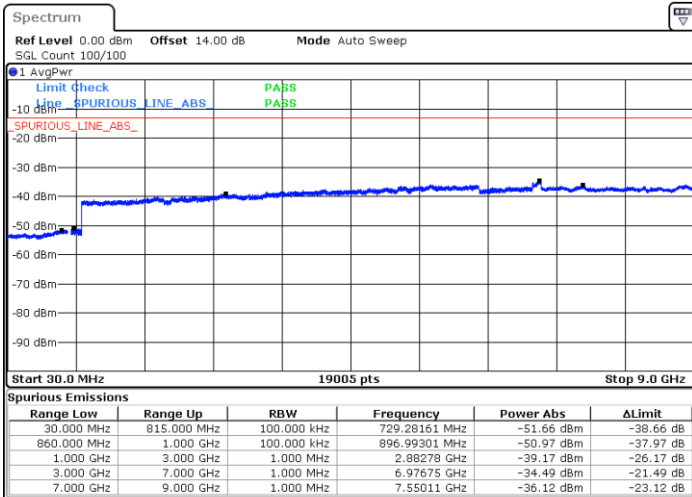

Lowest Channel / QPSK

Lowest Channel / 16QAM

LTE Band 5 / 10MHz

Middle Channel / QPSK

Middle Channel / 16QAM

Date: 20.JUL.2019 07:24:04

Date: 20.JUL.2019 07:24:59

Highest Channel / QPSK

Highest Channel / 16QAM

Date: 20.JUL.2019 07:33:11

Date: 20.JUL.2019 07:34:07

LTE Band 5 / 1.4MHz

Lowest Channel / 64QAM

Middle Channel / 64QAM

Date: 20.JUL.2019 07:45:25

Date: 20.JUL.2019 07:46:21

Highest Channel / 64QAM

Date: 20.JUL.2019 07:47:17

LTE Band 5 / 3MHz

Lowest Channel / 64QAM

Middle Channel / 64QAM

Date: 20.JUL.2019 07:55:48

Date: 20.JUL.2019 07:56:44

Highest Channel / 64QAM