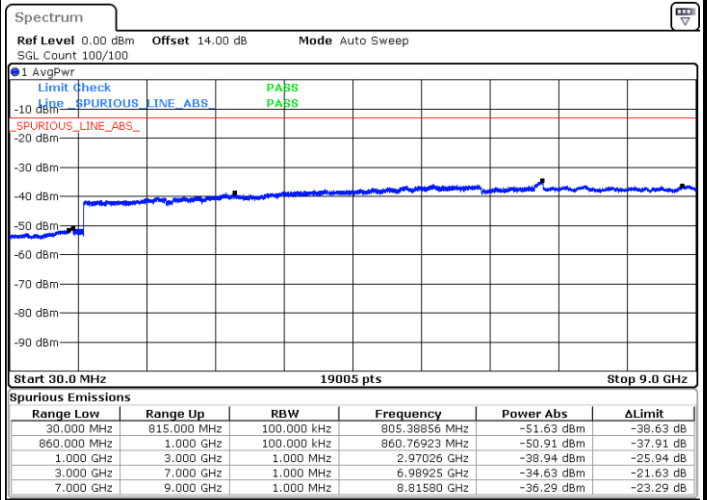

Lowest Channel / QPSK

Lowest Channel / 16QAM

LTE Band 5 / 10MHz

Middle Channel / QPSK

Middle Channel / 16QAM

Date: 20.JUL.2019 07:24:04

Date: 20.JUL.2019 07:24:59

Highest Channel / QPSK

Highest Channel / 16QAM

Date: 20.JUL.2019 07:33:11

Date: 20.JUL.2019 07:34:07

LTE Band 5 / 1.4MHz

Lowest Channel / 64QAM

Middle Channel / 64QAM

Date: 20.JUL.2019 07:45:25

Date: 20.JUL.2019 07:46:21

Highest Channel / 64QAM

Date: 20.JUL.2019 07:47:17

LTE Band 5 / 3MHz

Lowest Channel / 64QAM

Middle Channel / 64QAM

Date: 20.JUL.2019 07:55:48

Date: 20.JUL.2019 07:56:44

Highest Channel / 64QAM