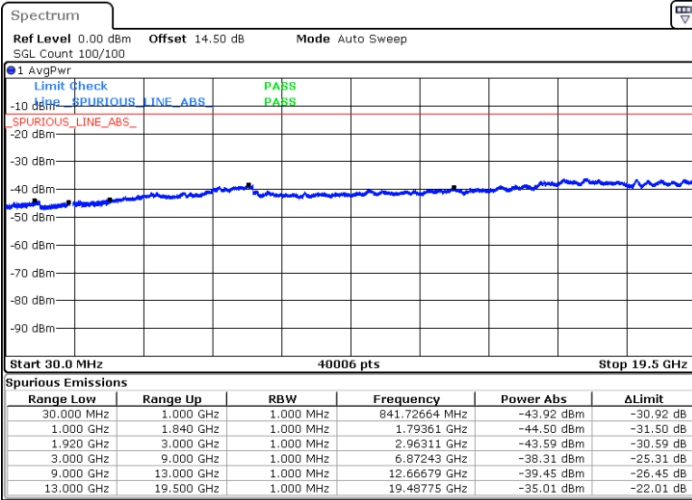

Date: 20.JUL.2019 07:57:39

LTE Band 5 / 5MHz

Lowest Channel / 64QAM

Middle Channel / 64QAM

Highest Channel / 64QAM

LTE Band 5 / 10MHz

Lowest Channel / 64QAM

Middle Channel / 64QAM

Date: 20.JUL.2019 08:16:34

Date: 20.JUL.2019 08:17:30

Highest Channel / 64QAM

Date: 20.JUL.2019 08:18:25

LTE Band 25 / 1.4MHz

Lowest Channel / QPSK

Lowest Channel / 16QAM

Date: 21.JUL.2019 08:50:57

Date: 21.JUL.2019 08:51:50

Middle Channel / QPSK

Middle Channel / 16QAM

Date: 21.JUL.2019 09:06:20

Date: 21.JUL.2019 09:07:07

LTE Band 25 / 1.4MHz

Highest Channel / QPSK

Date: 21.JUL.2019 08:58:01