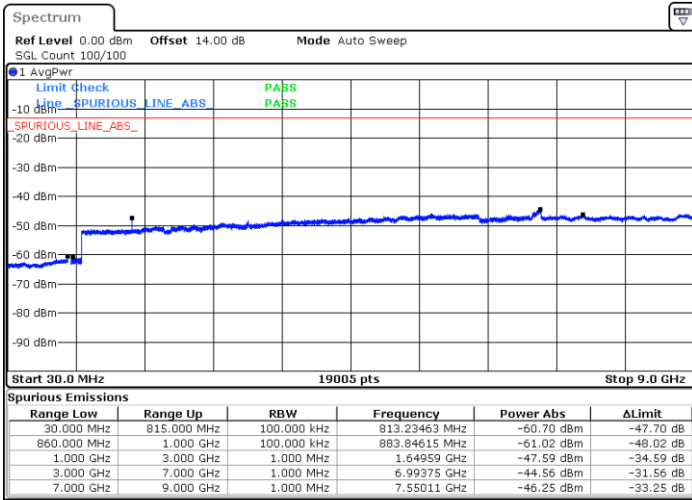

Highest Channel / 64QAM

Date: 20.JUL.2019 07:47:17

LTE Band 5 / 3MHz

Lowest Channel / 64QAM

Middle Channel / 64QAM

Date: 20.JUL.2019 07:55:48

Date: 20.JUL.2019 07:56:44

Highest Channel / 64QAM

Date: 20.JUL.2019 07:57:39

LTE Band 5 / 5MHz

Lowest Channel / 64QAM

Middle Channel / 64QAM

Highest Channel / 64QAM

LTE Band 5 / 10MHz

Lowest Channel / 64QAM

Middle Channel / 64QAM

Date: 20.JUL.2019 08:16:34

Date: 20.JUL.2019 08:17:30

Highest Channel / 64QAM

Date: 20.JUL.2019 08:18:25

LTE Band 25 / 1.4MHz

Lowest Channel / QPSK

Lowest Channel / 16QAM

Date: 21.JUL.2019 08:50:57