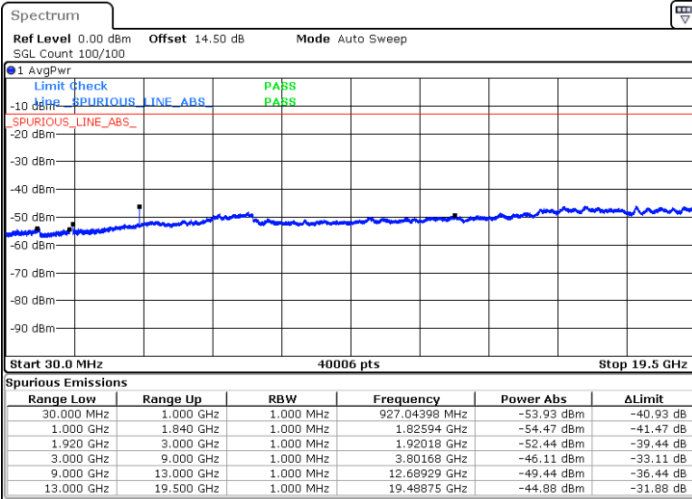

Date: 21.JUL.2019 12:46:17

Middle Channel / 64QAM

Date: 21.JUL.2019 12:47:29

Highest Channel / 64QAM

Date: 21.JUL.2019 12:50:58

LTE Band 25 / 10MHz

Lowest Channel / 64QAM

Middle Channel / 64QAM

Date: 21.JUL.2019 12:52:10

Date: 21.JUL.2019 12:53:23

Highest Channel / 64QAM

Date: 21.JUL.2019 12:56:52

LTE Band 25 / 15MHz

Lowest Channel / 64QAM

Middle Channel / 64QAM

Date: 21.JUL.2019 12:58:04

Date: 21.JUL.2019 12:59:17

Highest Channel / 64QAM

Date: 21.JUL.2019 13:02:45

LTE Band 25 / 20MHz

Lowest Channel / 64QAM

Middle Channel / 64QAM

Date: 21.JUL.2019 13:03:58

Date: 21.JUL.2019 13:05:11