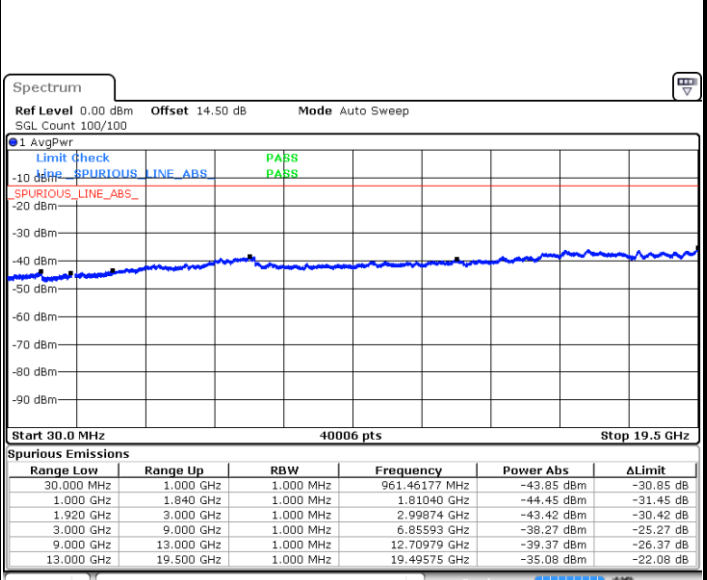

Date: 21.JUL.2019 08:51:50

Middle Channel / QPSK

Middle Channel / 16QAM

Date: 21.JUL.2019 09:06:20

Date: 21.JUL.2019 09:07:07

LTE Band 25 / 1.4MHz

Highest Channel / QPSK

Date: 21.JUL.2019 08:58:01

Highest Channel / 16QAM

Date: 21.JUL.2019 08:58:55

LTE Band 25 / 3MHz

Lowest Channel / QPSK

Date: 21.JUL.2019 09:21:05

Lowest Channel / 16QAM

Date: 21.JUL.2019 09:21:58

LTE Band 25 / 3MHz