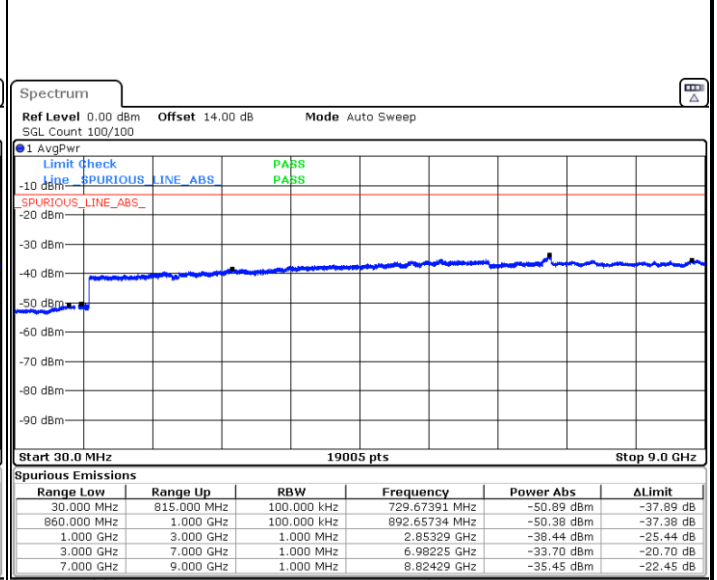

Middle Channel / 16QAM

Date: 15.JUL.2019 08:59:46