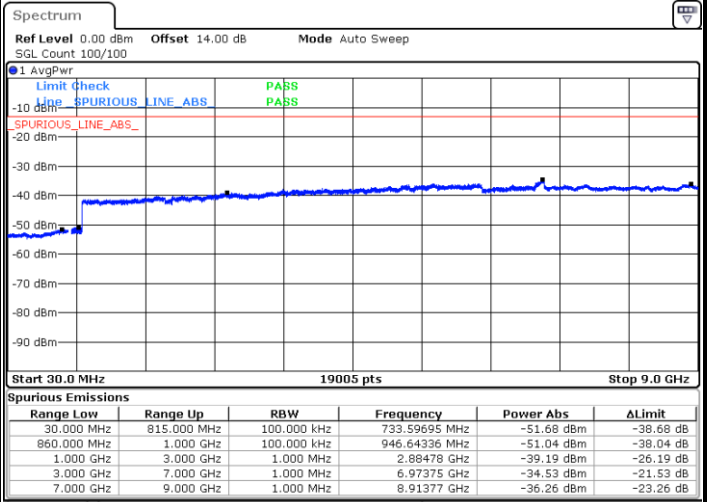

LTE Band 5 / 1.4MHz

Lowest Channel / QPSK

Lowest Channel / 16QAM

Date: 20.JUL.2019 06:19:08

Date: 20.JUL.2019 06:20:04