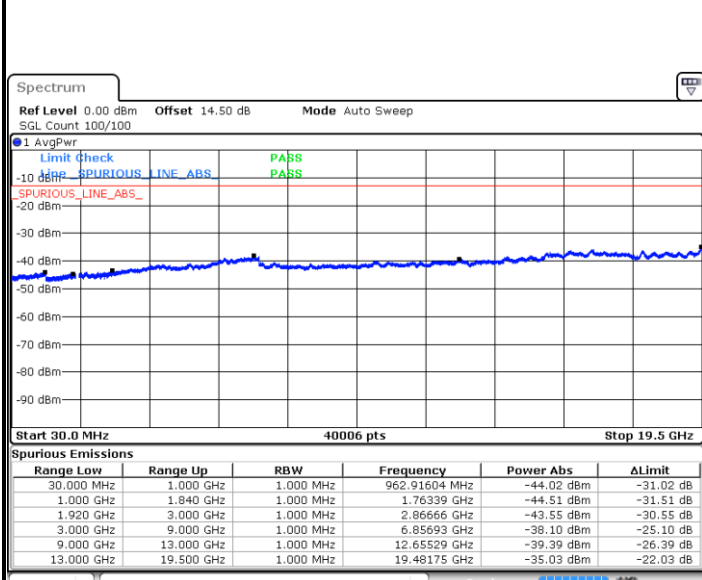

Date: 20.JUL.2019 08:16:34

Date: 20.JUL.2019 08:17:30

Highest Channel / 64QAM

Date: 20.JUL.2019 08:18:25

LTE Band 25 / 1.4MHz

Lowest Channel / QPSK

Lowest Channel / 16QAM

Date: 21.JUL.2019 08:50:57

Date: 21.JUL.2019 08:51:50

Middle Channel / QPSK

Middle Channel / 16QAM

Date: 21.JUL.2019 09:06:20

Date: 21.JUL.2019 09:07:07

LTE Band 25 / 1.4MHz

Highest Channel / QPSK

Date: 21.JUL.2019 08:58:01

Highest Channel / 16QAM

Date: 21.JUL.2019 08:58:55

LTE Band 25 / 3MHz

Lowest Channel / QPSK

Date: 21.JUL.2019 09:21:05

Lowest Channel / 16QAM

Date: 21.JUL.2019 09:21:58

LTE Band 25 / 3MHz