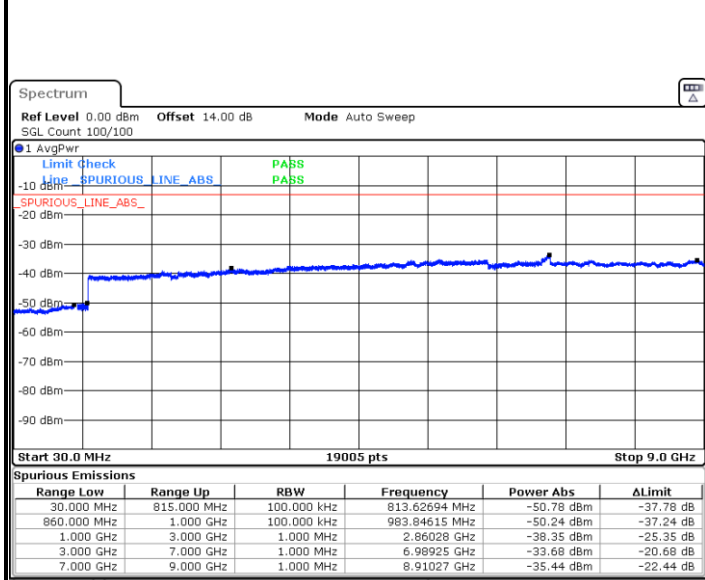

Date: 21.JUL.2019 12:59:17

Highest Channel / 64QAM

Date: 21.JUL.2019 13:02:45

LTE Band 25 / 20MHz

Lowest Channel / 64QAM

Middle Channel / 64QAM

Date: 21.JUL.2019 13:03:58

Date: 21.JUL.2019 13:05:11

Highest Channel / 64QAM

Date: 21.JUL.2019 13:08:40

LTE Band 26 / 1.4MHz

Lowest Channel / QPSK

Date: 15.JUL.2019 08:56:18

Lowest Channel / 16QAM

Date: 15.JUL.2019 08:57:14

Middle Channel / QPSK