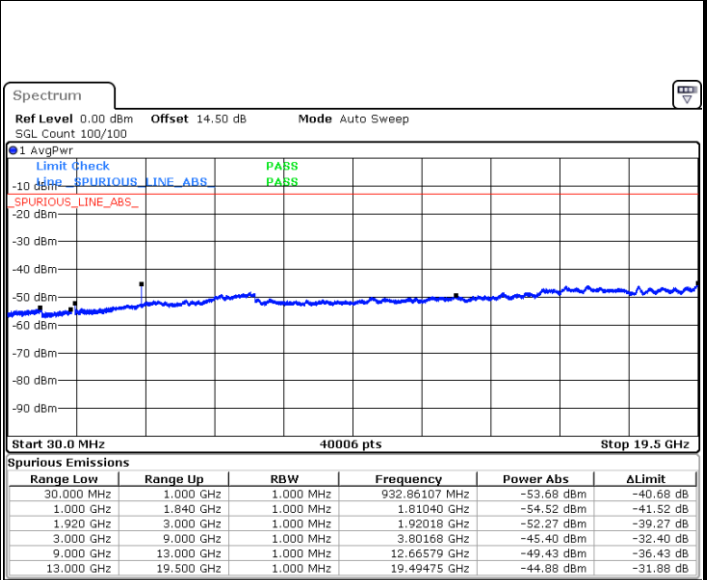

Highest Channel / QPSK

Highest Channel / 16QAM

Date: 21.JUL.2019 10:26:42

Date: 21.JUL.2019 10:27:35

LTE Band 25 / 15MHz

Lowest Channel / QPSK

Lowest Channel / 16QAM

Date: 21.JUL.2019 10:52:11

Date: 21.JUL.2019 10:53:04

Middle Channel / QPSK

Middle Channel / 16QAM

Date: 21.JUL.2019 11:05:10

Date: 21.JUL.2019 11:04:25

LTE Band 25 / 15MHz

Highest Channel / QPSK

Date: 21.JUL.2019 10:59:14

Highest Channel / 16QAM

Date: 21.JUL.2019 11:00:08

LTE Band 25 / 20MHz

Lowest Channel / QPSK

Date: 21.JUL.2019 11:13:18

Lowest Channel / 16QAM

Date: 21.JUL.2019 11:14:11

LTE Band 25 / 20MHz