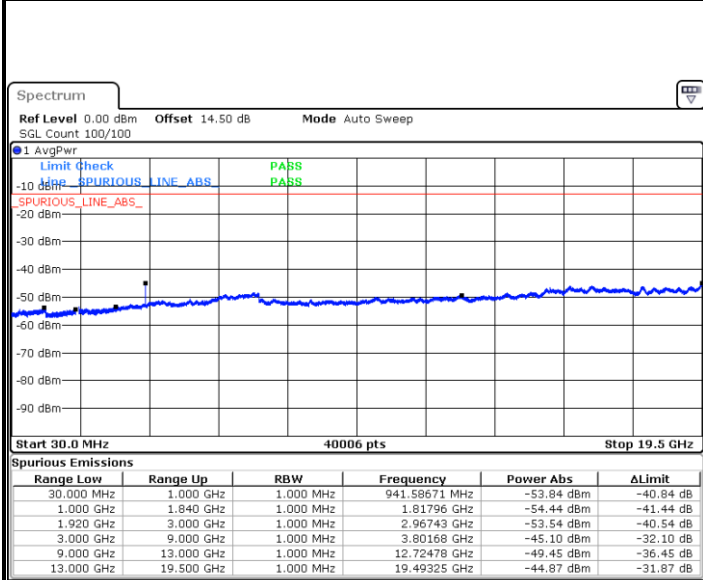

Highest Channel / QPSK

Highest Channel / 16QAM

Date: 21.JUL.2019 10:26:42

Date: 21.JUL.2019 10:27:35

LTE Band 25 / 15MHz

Lowest Channel / QPSK

Lowest Channel / 16QAM

Date: 21.JUL.2019 10:52:11

Date: 21.JUL.2019 10:53:04

Middle Channel / QPSK

Middle Channel / 16QAM

Date: 21.JUL.2019 11:05:10

Date: 21.JUL.2019 11:04:25

LTE Band 25 / 15MHz

Highest Channel / QPSK

Date: 21.JUL.2019 10:59:14

Highest Channel / 16QAM

Date: 21.JUL.2019 11:00:08

LTE Band 25 / 20MHz

Lowest Channel / QPSK

Date: 21.JUL.2019 11:13:18

Lowest Channel / 16QAM

Date: 21.JUL.2019 11:14:11

LTE Band 25 / 20MHz