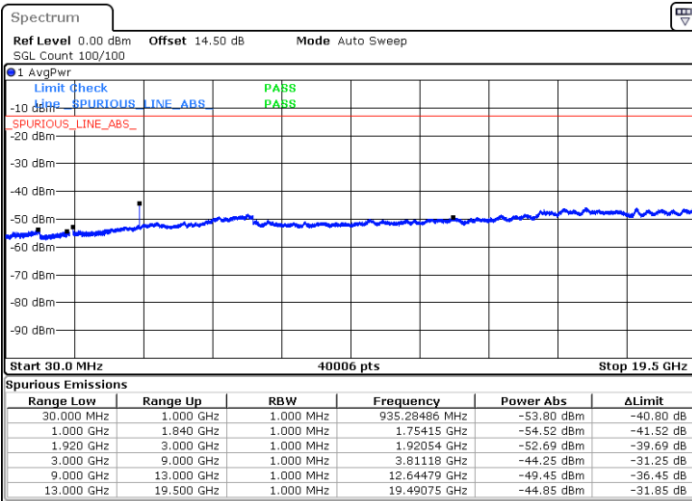

Date: 21.JUL.2019 09:59:58

LTE Band 25 / 5MHz

Highest Channel / QPSK

Date: 21.JUL.2019 09:56:21

Highest Channel / 16QAM

Date: 21.JUL.2019 09:57:14

LTE Band 25 / 10MHz

Lowest Channel / QPSK

Date: 21.JUL.2019 10:19:38

Lowest Channel / 16QAM

Date: 21.JUL.2019 10:20:32

LTE Band 25 / 10MHz

Middle Channel / QPSK

Middle Channel / 16QAM

Date: 21.JUL.2019 10:33:59

Date: 21.JUL.2019 10:33:15

Highest Channel / QPSK

Highest Channel / 16QAM

Date: 21.JUL.2019 10:26:42

Date: 21.JUL.2019 10:27:35

LTE Band 25 / 15MHz

Lowest Channel / QPSK

Lowest Channel / 16QAM

Date: 21.JUL.2019 10:52:11