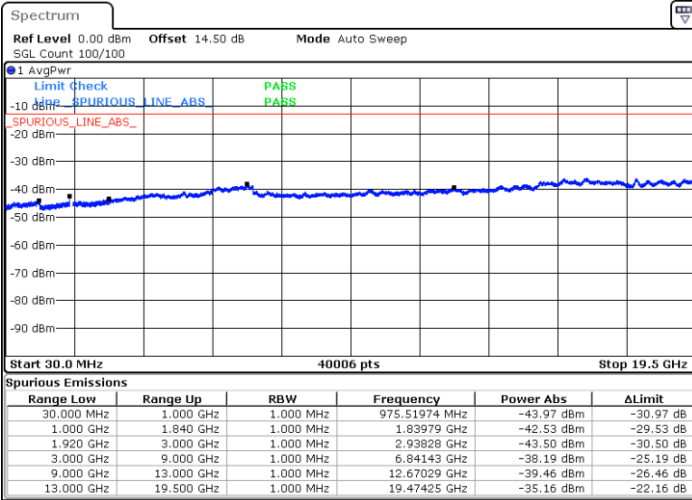

LTE Band 25 / 1.4MHz

Lowest Channel / 64QAM

Date: 21.JUL.2019 12:34:29

Middle Channel / 64QAM

Date: 21.JUL.2019 12:35:42

Highest Channel / 64QAM

Date: 21.JUL.2019 12:39:10

LTE Band 25 / 3MHz

Lowest Channel / 64QAM

Middle Channel / 64QAM

Date: 21.JUL.2019 12:40:23

Date: 21.JUL.2019 12:41:36

Highest Channel / 64QAM

Date: 21.JUL.2019 12:45:04

LTE Band 25 / 5MHz

Lowest Channel / 64QAM