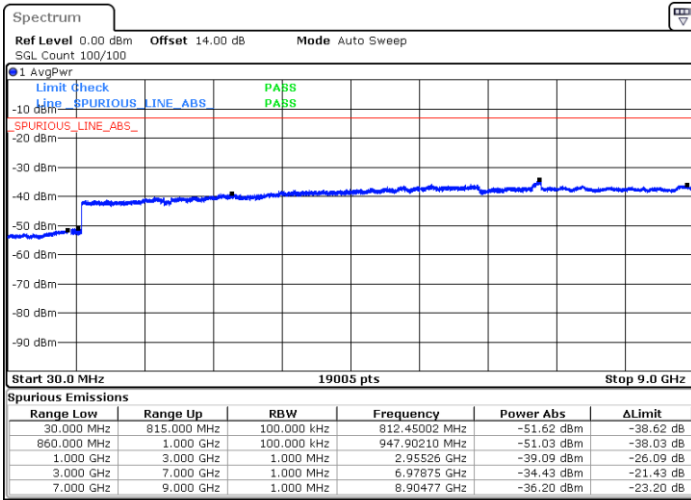

Highest Channel / 16QAM

Date: 20.JUL.2019 07:33:11

Date: 20.JUL.2019 07:34:07

LTE Band 5 / 1.4MHz

Lowest Channel / 64QAM

Middle Channel / 64QAM

Date: 20.JUL.2019 07:45:25

Date: 20.JUL.2019 07:46:21

Highest Channel / 64QAM

Date: 20.JUL.2019 07:47:17

LTE Band 5 / 3MHz

Lowest Channel / 64QAM

Middle Channel / 64QAM

Date: 20.JUL.2019 07:55:48

Date: 20.JUL.2019 07:56:44

Highest Channel / 64QAM

Date: 20.JUL.2019 07:57:39

LTE Band 5 / 5MHz

Lowest Channel / 64QAM

Middle Channel / 64QAM

Highest Channel / 64QAM

LTE Band 5 / 10MHz

Lowest Channel / 64QAM

Middle Channel / 64QAM