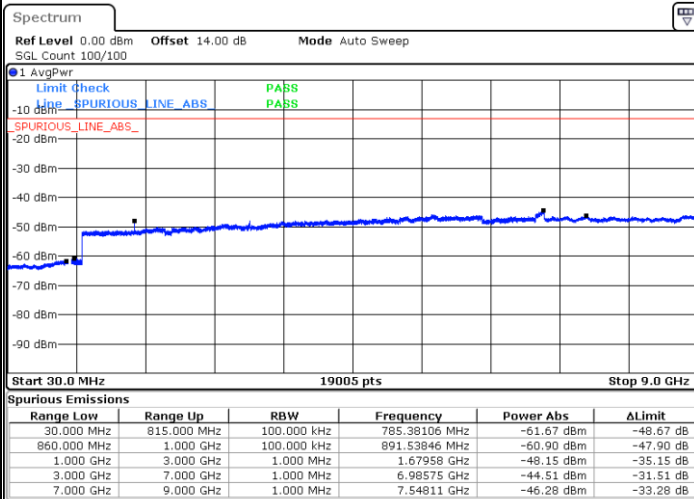

Middle Channel / QPSK

Middle Channel / 16QAM

Date: 20.JUL.2019 07:03:16

Date: 20.JUL.2019 07:04:12

LTE Band 5 / 5MHz

Highest Channel / QPSK

Highest Channel / 16QAM

LTE Band 5 / 10MHz

Lowest Channel / QPSK

Lowest Channel / 16QAM

LTE Band 5 / 10MHz

Middle Channel / QPSK

Middle Channel / 16QAM

Date: 20.JUL.2019 07:24:04

Date: 20.JUL.2019 07:24:59

Highest Channel / QPSK

Highest Channel / 16QAM

Date: 20.JUL.2019 07:33:11

Date: 20.JUL.2019 07:34:07

LTE Band 5 / 1.4MHz

Lowest Channel / 64QAM

Middle Channel / 64QAM

Date: 20.JUL.2019 07:45:25

Date: 20.JUL.2019 07:46:21