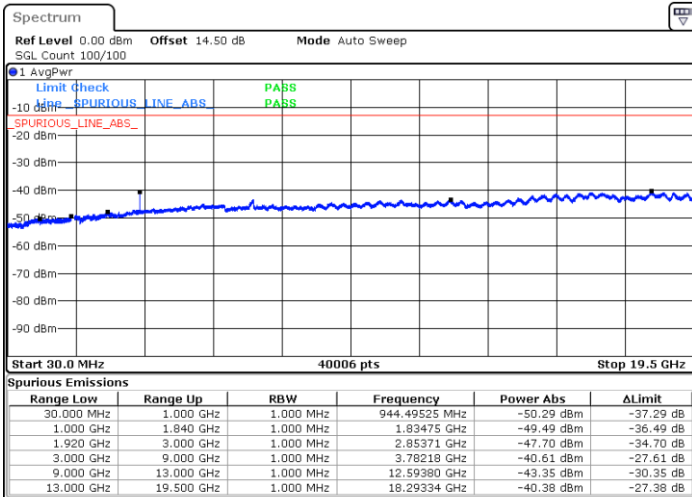

LTE Band 2 / 20MHz

Lowest Channel / 64QAM

Middle Channel / 64QAM

Date: 14.JUL.2019 18:28:38

Date: 14.JUL.2019 18:29:34

Highest Channel / 64QAM

Date: 14.JUL.2019 18:30:30

LTE Band 5 / 1.4MHz