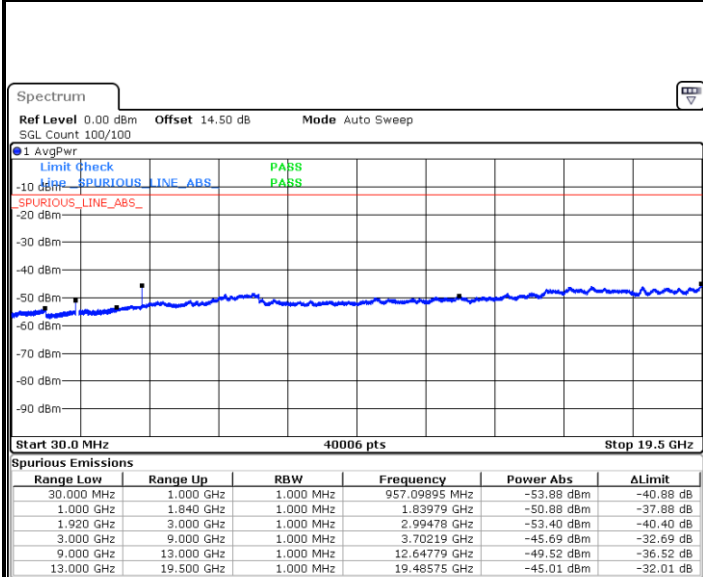

Highest Channel / QPSK

Highest Channel / 16QAM

Date: 21.JUL.2019 10:26:42

Date: 21.JUL.2019 10:27:35

LTE Band 25 / 15MHz

Lowest Channel / QPSK

Lowest Channel / 16QAM

Date: 21.JUL.2019 10:52:11

Date: 21.JUL.2019 10:53:04

Middle Channel / QPSK

Middle Channel / 16QAM

Date: 21.JUL.2019 11:05:10

Date: 21.JUL.2019 11:04:25

LTE Band 25 / 15MHz

Highest Channel / QPSK

Date: 21.JUL.2019 10:59:14

Highest Channel / 16QAM

Date: 21.JUL.2019 11:00:08

LTE Band 25 / 20MHz

Lowest Channel / QPSK

Date: 21.JUL.2019 11:13:18

Lowest Channel / 16QAM

Date: 21.JUL.2019 11:14:11

LTE Band 25 / 20MHz