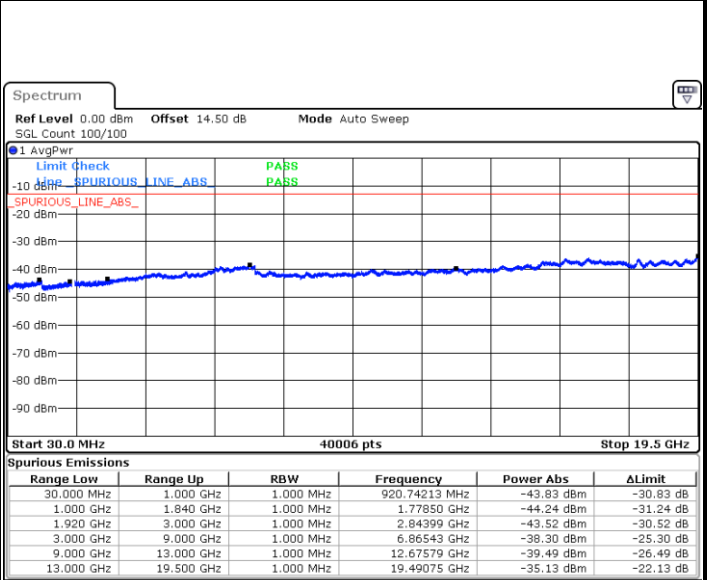

Date: 20.JUL.2019 08:16:34

Date: 20.JUL.2019 08:17:30

Highest Channel / 64QAM

Date: 20.JUL.2019 08:18:25

LTE Band 25 / 1.4MHz

Lowest Channel / QPSK

Lowest Channel / 16QAM

Date: 21.JUL.2019 08:50:57

Date: 21.JUL.2019 08:51:50

Middle Channel / QPSK

Middle Channel / 16QAM

Date: 21.JUL.2019 09:06:20

Date: 21.JUL.2019 09:07:07

LTE Band 25 / 1.4MHz

Highest Channel / QPSK

Date: 21.JUL.2019 08:58:01

Highest Channel / 16QAM

Date: 21.JUL.2019 08:58:55

LTE Band 25 / 3MHz

Lowest Channel / QPSK

Date: 21.JUL.2019 09:21:05

Lowest Channel / 16QAM

Date: 21.JUL.2019 09:21:58

LTE Band 25 / 3MHz