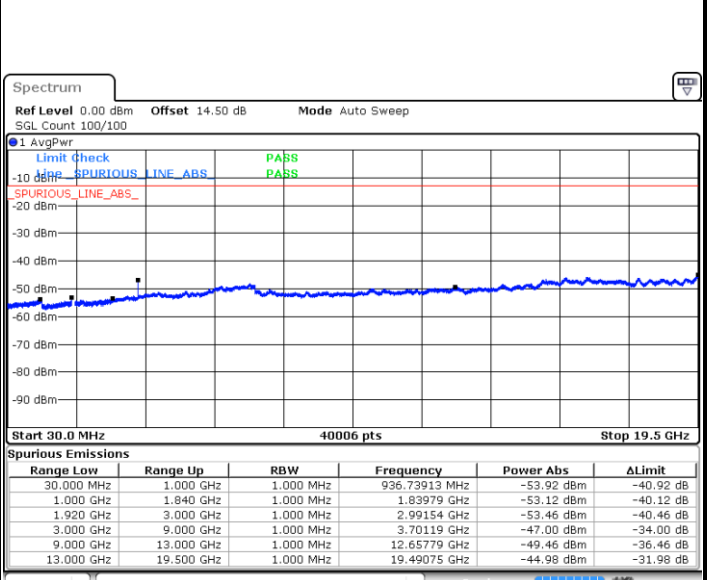

LTE Band 25 / 5MHz

Lowest Channel / QPSK

Lowest Channel / 16QAM

Date: 21.JUL.2019 09:49:17

Date: 21.JUL.2019 09:50:10

Middle Channel / QPSK

Middle Channel / 16QAM

Date: 21.JUL.2019 10:00:46

Date: 21.JUL.2019 09:59:58

LTE Band 25 / 5MHz

Highest Channel / QPSK

Date: 21.JUL.2019 09:56:21

Highest Channel / 16QAM

Date: 21.JUL.2019 09:57:14

LTE Band 25 / 10MHz

Lowest Channel / QPSK

Date: 21.JUL.2019 10:19:38

Lowest Channel / 16QAM

Date: 21.JUL.2019 10:20:32

LTE Band 25 / 10MHz

Middle Channel / QPSK

Middle Channel / 16QAM

Date: 21.JUL.2019 10:33:59

Date: 21.JUL.2019 10:33:15