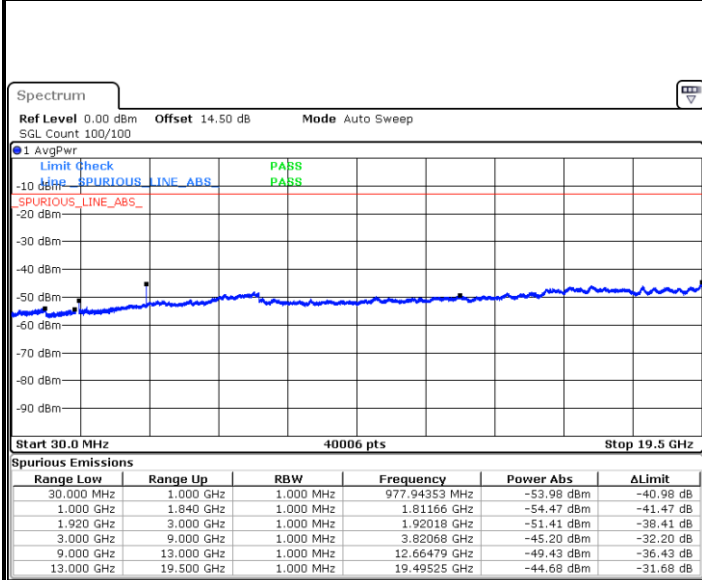

LTE Band 25 / 5MHz

Lowest Channel / QPSK

Lowest Channel / 16QAM

Date: 21.JUL.2019 09:49:17

Date: 21.JUL.2019 09:50:10

Middle Channel / QPSK

Middle Channel / 16QAM

Date: 21.JUL.2019 10:00:46

Date: 21.JUL.2019 09:59:58

LTE Band 25 / 5MHz

Highest Channel / QPSK

Date: 21.JUL.2019 09:56:21

Highest Channel / 16QAM

Date: 21.JUL.2019 09:57:14

LTE Band 25 / 10MHz

Lowest Channel / QPSK