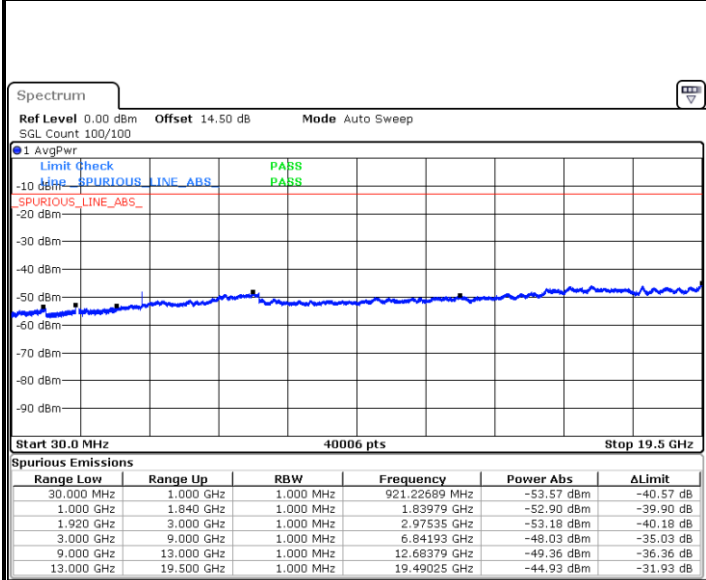

LTE Band 25 / 1.4MHz

Lowest Channel / 64QAM

Date: 21.JUL.2019 12:34:29

Middle Channel / 64QAM

Date: 21.JUL.2019 12:35:42

Highest Channel / 64QAM

Date: 21.JUL.2019 12:39:10

LTE Band 25 / 3MHz

Lowest Channel / 64QAM

Middle Channel / 64QAM

Date: 21.JUL.2019 12:40:23

Date: 21.JUL.2019 12:41:36

Highest Channel / 64QAM

Date: 21.JUL.2019 12:45:04

LTE Band 25 / 5MHz

Lowest Channel / 64QAM

Date: 21.JUL.2019 12:46:17

Middle Channel / 64QAM

Date: 21.JUL.2019 12:47:29

Highest Channel / 64QAM

Date: 21.JUL.2019 12:50:58

LTE Band 25 / 10MHz

Lowest Channel / 64QAM

Middle Channel / 64QAM