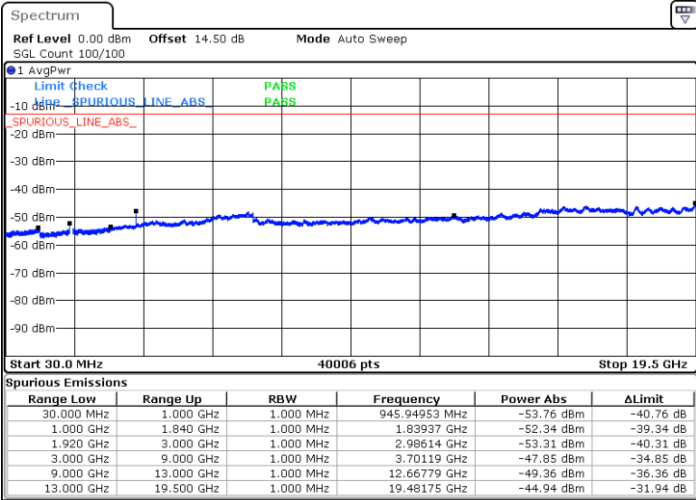

Lowest Channel / 64QAM

Middle Channel / 64QAM

Date: 21.JUL.2019 12:40:23

Date: 21.JUL.2019 12:41:36

Highest Channel / 64QAM

Date: 21.JUL.2019 12:45:04

LTE Band 25 / 5MHz

Lowest Channel / 64QAM

Date: 21.JUL.2019 12:46:17

Middle Channel / 64QAM

Date: 21.JUL.2019 12:47:29

Highest Channel / 64QAM

Date: 21.JUL.2019 12:50:58

LTE Band 25 / 10MHz

Lowest Channel / 64QAM

Middle Channel / 64QAM

Date: 21.JUL.2019 12:52:10

Date: 21.JUL.2019 12:53:23

Highest Channel / 64QAM

Date: 21.JUL.2019 12:56:52

LTE Band 25 / 15MHz

Lowest Channel / 64QAM

Middle Channel / 64QAM

Date: 21.JUL.2019 12:58:04

Date: 21.JUL.2019 12:59:17

Highest Channel / 64QAM

Date: 21.JUL.2019 13:02:45

LTE Band 25 / 20MHz

Lowest Channel / 64QAM

Middle Channel / 64QAM

Date: 21.JUL.2019 13:03:58

Date: 21.JUL.2019 13:05:11