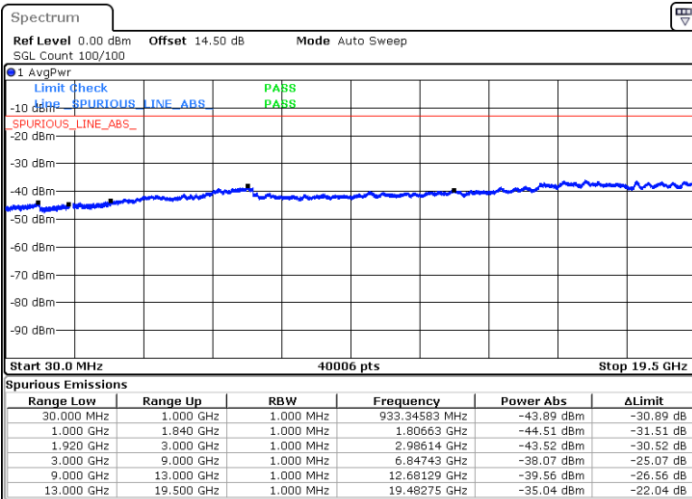

LTE Band 25 / 1.4MHz

Lowest Channel / 64QAM

Date: 21.JUL.2019 12:34:29

Middle Channel / 64QAM

Date: 21.JUL.2019 12:35:42

Highest Channel / 64QAM

Date: 21.JUL.2019 12:39:10

LTE Band 25 / 3MHz

Lowest Channel / 64QAM

Middle Channel / 64QAM

Date: 21.JUL.2019 12:40:23

Date: 21.JUL.2019 12:41:36

Highest Channel / 64QAM

Date: 21.JUL.2019 12:45:04

LTE Band 25 / 5MHz

Lowest Channel / 64QAM

Date: 21.JUL.2019 12:46:17

Middle Channel / 64QAM

Date: 21.JUL.2019 12:47:29

Highest Channel / 64QAM

Date: 21.JUL.2019 12:50:58

LTE Band 25 / 10MHz

Lowest Channel / 64QAM

Middle Channel / 64QAM