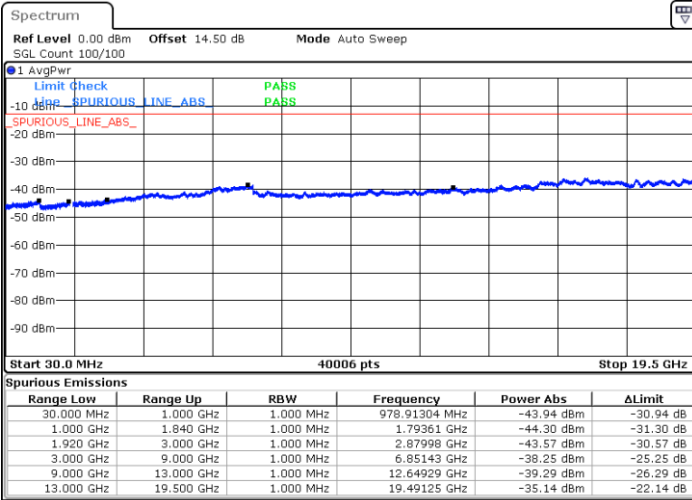

LTE Band 25 / 3MHz

Middle Channel / QPSK

Middle Channel / 16QAM

Date: 21.JUL.2019 09:34:41

Date: 21.JUL.2019 09:35:26