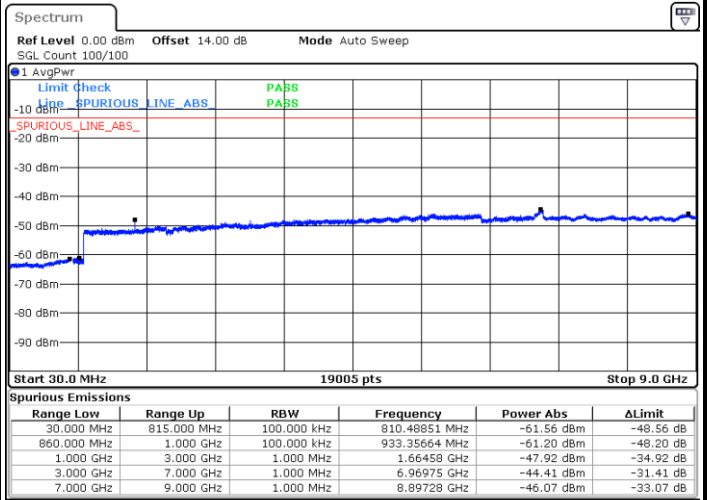

Highest Channel / 64QAM

Date: 20.JUL.2019 07:47:17

LTE Band 5 / 3MHz

Lowest Channel / 64QAM

Middle Channel / 64QAM

Date: 20.JUL.2019 07:55:48

Date: 20.JUL.2019 07:56:44

Highest Channel / 64QAM

Date: 20.JUL.2019 07:57:39

LTE Band 5 / 5MHz

Lowest Channel / 64QAM

Middle Channel / 64QAM

Highest Channel / 64QAM

LTE Band 5 / 10MHz

Lowest Channel / 64QAM

Middle Channel / 64QAM

Date: 20.JUL.2019 08:16:34

Date: 20.JUL.2019 08:17:30

Highest Channel / 64QAM

Date: 20.JUL.2019 08:18:25

LTE Band 25 / 1.4MHz

Lowest Channel / QPSK

Lowest Channel / 16QAM

Date: 21.JUL.2019 08:50:57