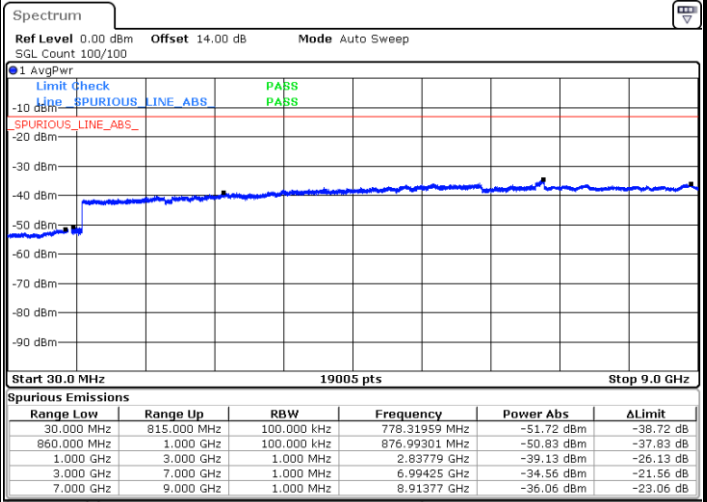

LTE Band 2 / 20MHz

Lowest Channel / 64QAM

Middle Channel / 64QAM

Date: 14.JUL.2019 18:28:38

Date: 14.JUL.2019 18:29:34

Highest Channel / 64QAM

Date: 14.JUL.2019 18:30:30

LTE Band 5 / 1.4MHz

Lowest Channel / QPSK

Lowest Channel / 16QAM

Date: 20.JUL.2019 06:19:08

Date: 20.JUL.2019 06:20:04

Middle Channel / QPSK

Middle Channel / 16QAM

Date: 20.JUL.2019 06:21:41

Date: 20.JUL.2019 06:22:36

LTE Band 5 / 1.4MHz

Highest Channel / QPSK

Highest Channel / 16QAM

Date: 20.JUL.2019 06:30:49

Date: 20.JUL.2019 06:31:44

LTE Band 5 / 3MHz

Lowest Channel / QPSK

Lowest Channel / 16QAM