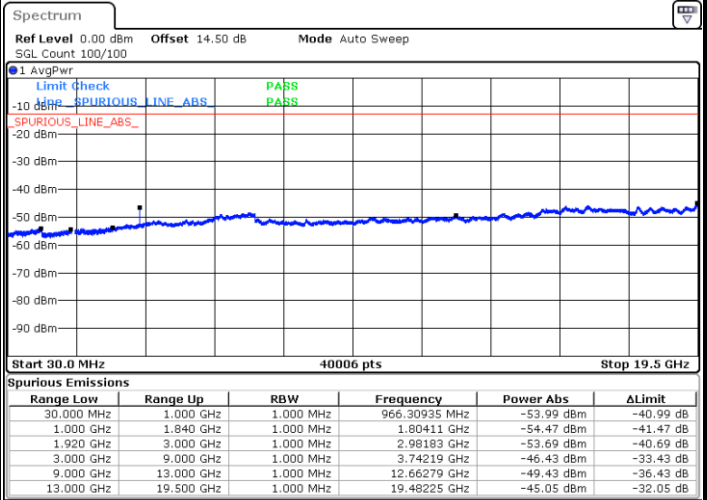

Date: 21.JUL.2019 10:53:04

Middle Channel / QPSK

Middle Channel / 16QAM

Date: 21.JUL.2019 11:05:10

Date: 21.JUL.2019 11:04:25

LTE Band 25 / 15MHz

Highest Channel / QPSK

Date: 21.JUL.2019 10:59:14

Highest Channel / 16QAM

Date: 21.JUL.2019 11:00:08

LTE Band 25 / 20MHz

Lowest Channel / QPSK

Date: 21.JUL.2019 11:13:18

Lowest Channel / 16QAM

Date: 21.JUL.2019 11:14:11

LTE Band 25 / 20MHz

Middle Channel / QPSK

Middle Channel / 16QAM

Date: 21.JUL.2019 11:25:21

Date: 21.JUL.2019 11:24:38

Highest Channel / QPSK

Highest Channel / 16QAM

Date: 21.JUL.2019 11:20:23

Date: 21.JUL.2019 11:21:16