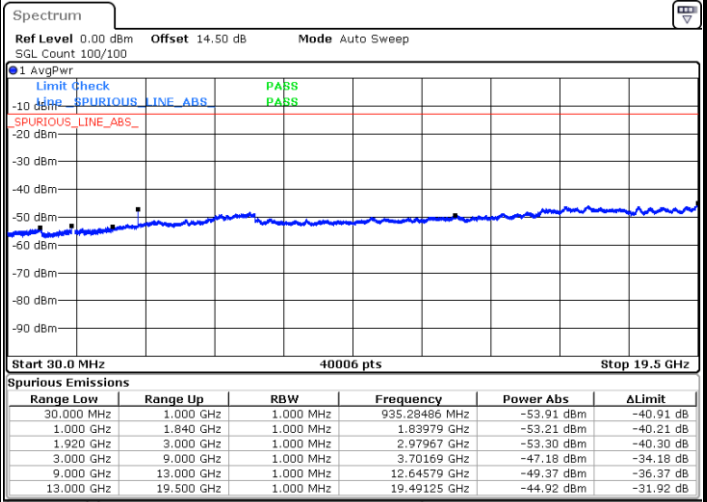

Date: 21.JUL.2019 10:19:38

Lowest Channel / 16QAM

Date: 21.JUL.2019 10:20:32

LTE Band 25 / 10MHz

Middle Channel / QPSK

Middle Channel / 16QAM

Date: 21.JUL.2019 10:33:59

Date: 21.JUL.2019 10:33:15

Highest Channel / QPSK

Highest Channel / 16QAM

Date: 21.JUL.2019 10:26:42

Date: 21.JUL.2019 10:27:35

LTE Band 25 / 15MHz

Lowest Channel / QPSK

Lowest Channel / 16QAM

Date: 21.JUL.2019 10:52:11

Date: 21.JUL.2019 10:53:04

Middle Channel / QPSK

Middle Channel / 16QAM

Date: 21.JUL.2019 11:05:10

Date: 21.JUL.2019 11:04:25

LTE Band 25 / 15MHz

Highest Channel / QPSK

Date: 21.JUL.2019 10:59:14