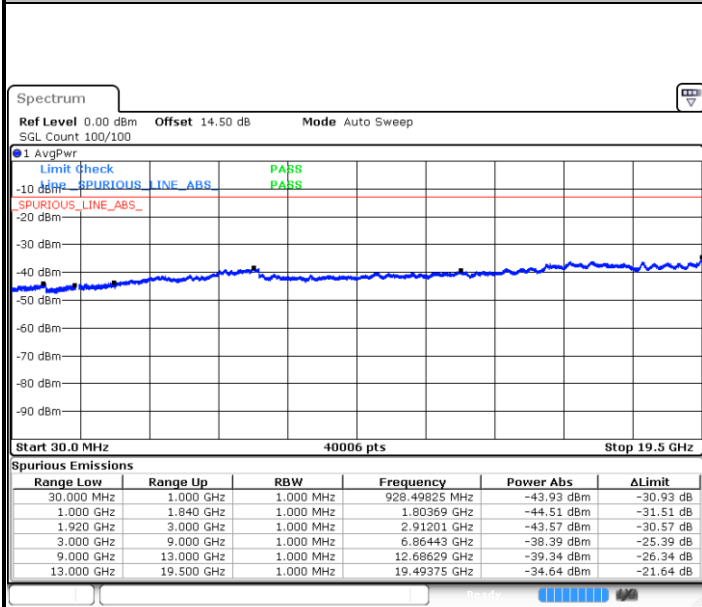

Highest Channel / 16QAM

Date: 21.JUL.2019 11:00:08

LTE Band 25 / 20MHz

Lowest Channel / QPSK

Date: 21.JUL.2019 11:13:18

Lowest Channel / 16QAM

Date: 21.JUL.2019 11:14:11

LTE Band 25 / 20MHz

Middle Channel / QPSK

Middle Channel / 16QAM

Date: 21.JUL.2019 11:25:21

Date: 21.JUL.2019 11:24:38

Highest Channel / QPSK

Highest Channel / 16QAM

Date: 21.JUL.2019 11:20:23

Date: 21.JUL.2019 11:21:16

LTE Band 25 / 1.4MHz

Lowest Channel / 64QAM

Date: 21.JUL.2019 12:34:29

Middle Channel / 64QAM

Date: 21.JUL.2019 12:35:42

Highest Channel / 64QAM

Date: 21.JUL.2019 12:39:10

LTE Band 25 / 3MHz

Lowest Channel / 64QAM

Middle Channel / 64QAM

Date: 21.JUL.2019 12:40:23

Date: 21.JUL.2019 12:41:36

Highest Channel / 64QAM

Date: 21.JUL.2019 12:45:04

LTE Band 25 / 5MHz

Lowest Channel / 64QAM