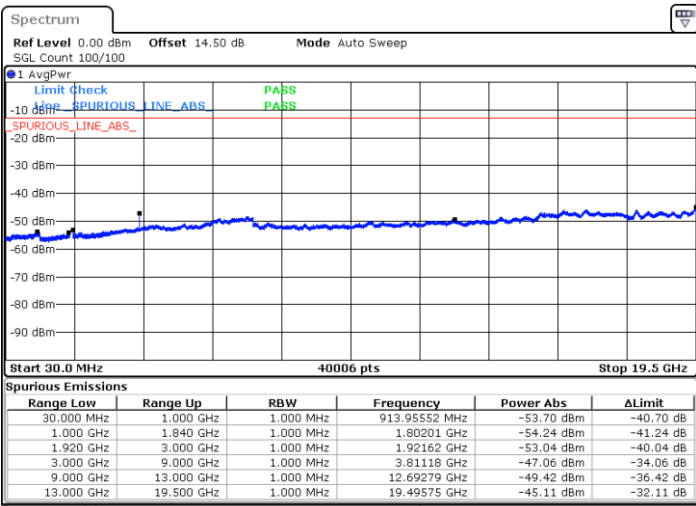

Lowest Channel / 64QAM

Middle Channel / 64QAM

Date: 21.JUL.2019 12:40:23

Date: 21.JUL.2019 12:41:36

Highest Channel / 64QAM

Date: 21.JUL.2019 12:45:04

LTE Band 25 / 5MHz

Lowest Channel / 64QAM

Date: 21.JUL.2019 12:46:17

Middle Channel / 64QAM

Date: 21.JUL.2019 12:47:29

Highest Channel / 64QAM

Date: 21.JUL.2019 12:50:58

LTE Band 25 / 10MHz

Lowest Channel / 64QAM

Middle Channel / 64QAM

Date: 21.JUL.2019 12:52:10

Date: 21.JUL.2019 12:53:23

Highest Channel / 64QAM

Date: 21.JUL.2019 12:56:52

LTE Band 25 / 15MHz

Lowest Channel / 64QAM

Middle Channel / 64QAM

Date: 21.JUL.2019 12:58:04

Date: 21.JUL.2019 12:59:17

Highest Channel / 64QAM

Date: 21.JUL.2019 13:02:45

LTE Band 25 / 20MHz

Lowest Channel / 64QAM

Middle Channel / 64QAM

Date: 21.JUL.2019 13:03:58

Date: 21.JUL.2019 13:05:11