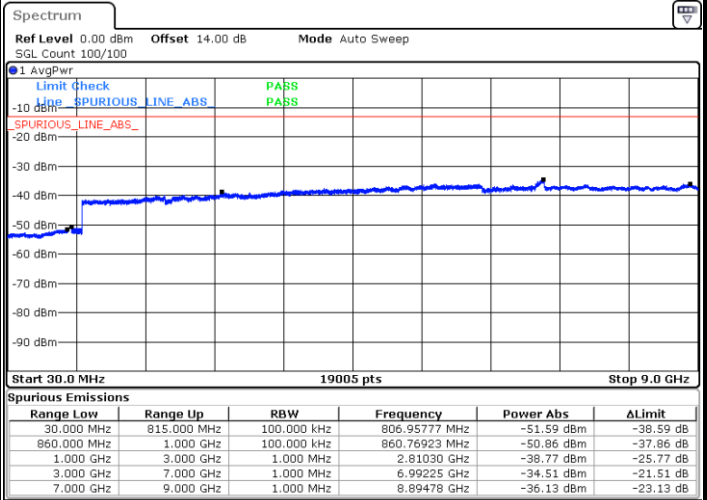

LTE Band 2 / 20MHz

Lowest Channel / 64QAM

Middle Channel / 64QAM

Date: 14.JUL.2019 18:28:38

Date: 14.JUL.2019 18:29:34

Highest Channel / 64QAM

Date: 14.JUL.2019 18:30:30

LTE Band 5 / 1.4MHz

Lowest Channel / QPSK

Lowest Channel / 16QAM

Date: 20.JUL.2019 06:19:08

Date: 20.JUL.2019 06:20:04

Middle Channel / QPSK

Middle Channel / 16QAM

Date: 20.JUL.2019 06:21:41

Date: 20.JUL.2019 06:22:36

LTE Band 5 / 1.4MHz

Highest Channel / QPSK

Highest Channel / 16QAM

Date: 20.JUL.2019 06:30:49

Date: 20.JUL.2019 06:31:44

LTE Band 5 / 3MHz

Lowest Channel / QPSK

Lowest Channel / 16QAM