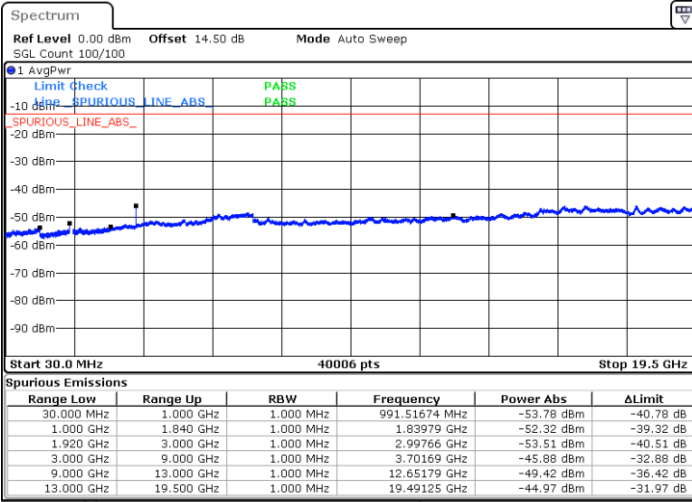

Highest Channel / QPSK

Highest Channel / 16QAM

Date: 21.JUL.2019 10:26:42

Date: 21.JUL.2019 10:27:35

LTE Band 25 / 15MHz

Lowest Channel / QPSK

Lowest Channel / 16QAM

Date: 21.JUL.2019 10:52:11

Date: 21.JUL.2019 10:53:04

Middle Channel / QPSK

Middle Channel / 16QAM

Date: 21.JUL.2019 11:05:10

Date: 21.JUL.2019 11:04:25

LTE Band 25 / 15MHz

Highest Channel / QPSK

Date: 21.JUL.2019 10:59:14