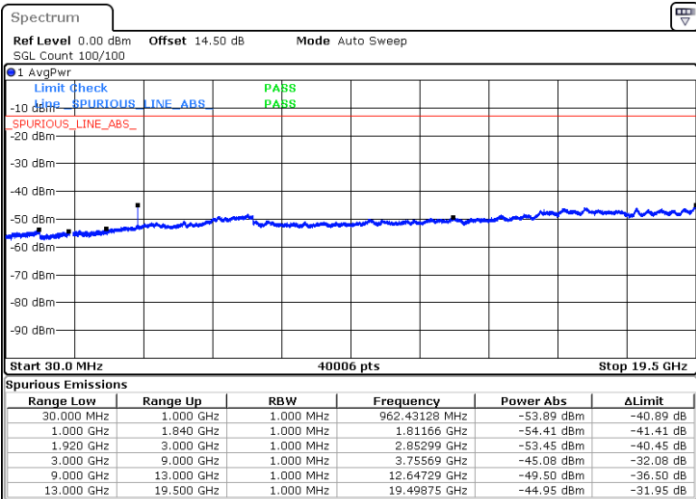

LTE Band 25 / 5MHz

Lowest Channel / QPSK

Lowest Channel / 16QAM

Date: 21.JUL.2019 09:49:17

Date: 21.JUL.2019 09:50:10

Middle Channel / QPSK

Middle Channel / 16QAM

Date: 21.JUL.2019 10:00:46

Date: 21.JUL.2019 09:59:58

LTE Band 25 / 5MHz

Highest Channel / QPSK

Date: 21.JUL.2019 09:56:21

Highest Channel / 16QAM

Date: 21.JUL.2019 09:57:14

LTE Band 25 / 10MHz

Lowest Channel / QPSK