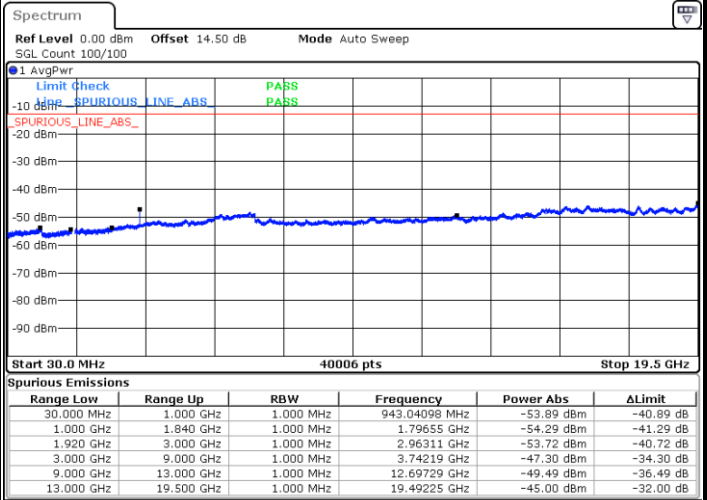

Date: 21.JUL.2019 12:52:10

Date: 21.JUL.2019 12:53:23

Highest Channel / 64QAM

Date: 21.JUL.2019 12:56:52

LTE Band 25 / 15MHz

Lowest Channel / 64QAM

Middle Channel / 64QAM

Date: 21.JUL.2019 12:58:04

Date: 21.JUL.2019 12:59:17

Highest Channel / 64QAM

Date: 21.JUL.2019 13:02:45

LTE Band 25 / 20MHz

Lowest Channel / 64QAM

Middle Channel / 64QAM

Date: 21.JUL.2019 13:03:58

Date: 21.JUL.2019 13:05:11

Highest Channel / 64QAM

Date: 21.JUL.2019 13:08:40

LTE Band 26 / 1.4MHz

Lowest Channel / QPSK

Date: 15.JUL.2019 08:56:18

Lowest Channel / 16QAM

Date: 15.JUL.2019 08:57:14

Middle Channel / QPSK