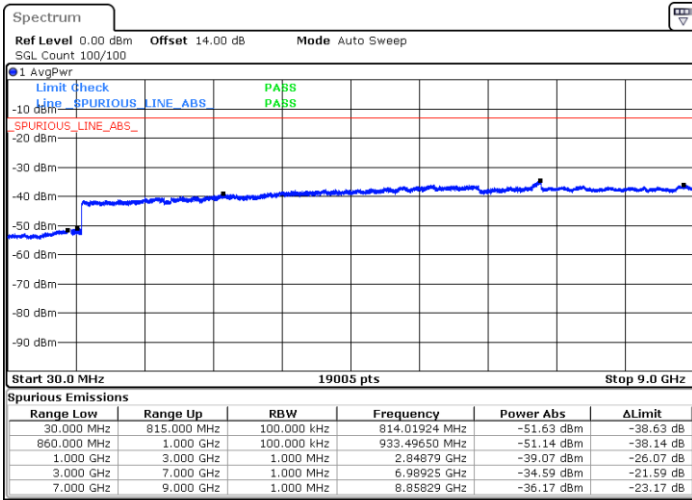

Lowest Channel / QPSK

Lowest Channel / 16QAM

LTE Band 5 / 10MHz

Middle Channel / QPSK

Middle Channel / 16QAM

Date: 20.JUL.2019 07:24:04

Date: 20.JUL.2019 07:24:59

Highest Channel / QPSK

Highest Channel / 16QAM

Date: 20.JUL.2019 07:33:11

Date: 20.JUL.2019 07:34:07

LTE Band 5 / 1.4MHz

Lowest Channel / 64QAM

Middle Channel / 64QAM

Date: 20.JUL.2019 07:45:25

Date: 20.JUL.2019 07:46:21

Highest Channel / 64QAM

Date: 20.JUL.2019 07:47:17

LTE Band 5 / 3MHz

Lowest Channel / 64QAM

Middle Channel / 64QAM

Date: 20.JUL.2019 07:55:48

Date: 20.JUL.2019 07:56:44

Highest Channel / 64QAM