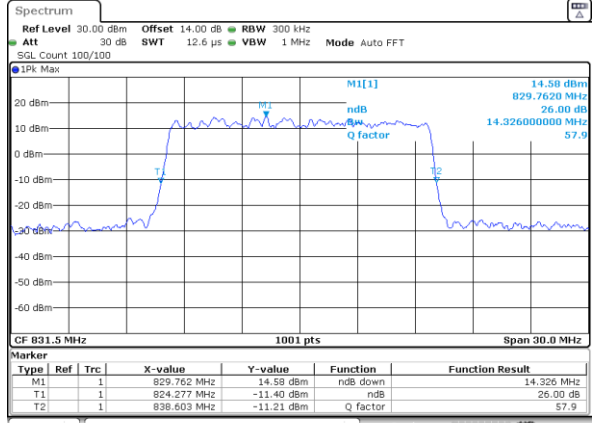

Highest Channel / 10MHz / QPSK

Date: 15_JUL_2019 10:33:26

Highest Channel / 10MHz / 16QAM

Date: 15_JUL_2019 10:33:36

LTE Band 26

Lowest Channel / 15MHz / QPSK

Date: 15_JUL_2019 10:35:58

Lowest Channel / 15MHz / 16QAM