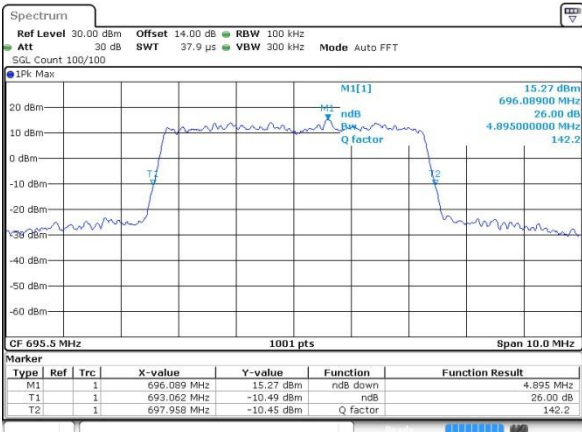

Lowest Channel / 5MHz / 64QAM

Date: 19 JUL 2019 10:32:06

Lowest Channel / 10MHz / 64QAM

Date: 19 JUL 2019 13:39:22

Middle Channel / 5MHz / 64QAM

Date: 19 JUL 2019 11:06:40

Middle Channel / 10MHz / 64QAM

Date: 19 JUL 2019 14:02:50

Highest Channel / 5MHz / 64QAM

Date: 19 JUL 2019 11:19:05

Highest Channel / 10MHz / 64QAM

Date: 19 JUL 2019 14:04:38

LTE Band 71

Lowest Channel / 15MHz / 64QAM

Date: 19 JUL 2019 14:34:08

Lowest Channel / 20MHz / 64QAM