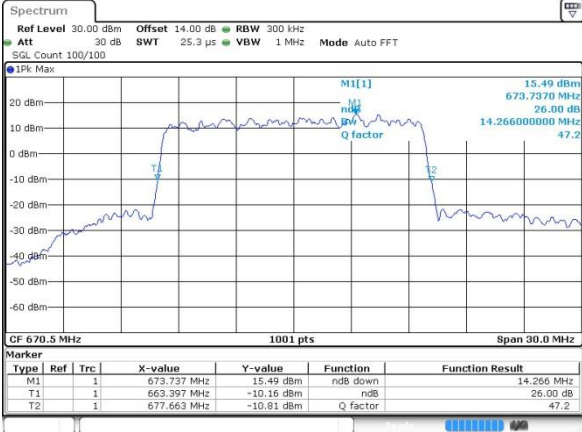

Highest Channel / 5MHz / 64QAM

Date: 19 JUL 2019 11:19:05

Highest Channel / 10MHz / 64QAM

Date: 19 JUL 2019 14:04:38

LTE Band 71

Lowest Channel / 15MHz / 64QAM

Date: 19 JUL 2019 14:34:08

Lowest Channel / 20MHz / 64QAM