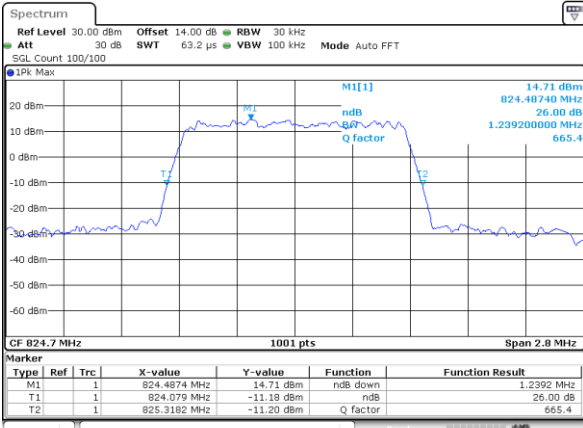

Date: 15_JUL_2019 10:41:12

LTE Band 26

Lowest Channel / 1.4MHz / 64QAM

Date: 23_JUL_2019 23:36:47

Lowest Channel / 3MHz / 64QAM

Date: 23_JUL_2019 23:40:35

Middle Channel / 1.4MHz / 64QAM

Date: 23_JUL_2019 23:38:03