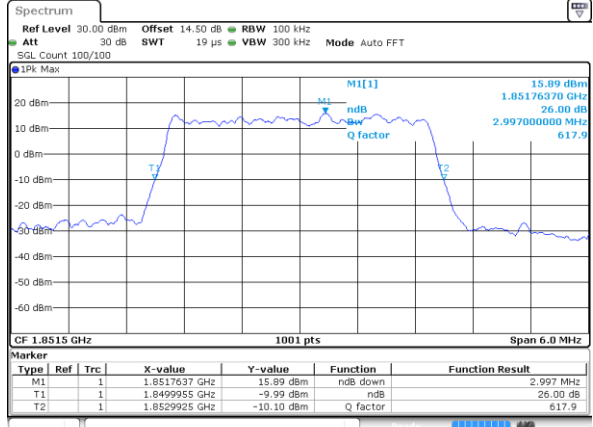

LTE Band 25

Lowest Channel / 1.4MHz / 64QAM

Date: 21 JUL 2019 12:33:36

Lowest Channel / 3MHz / 64QAM

Date: 21 JUL 2019 12:39:30

Middle Channel / 1.4MHz / 64QAM

Date: 21 JUL 2019 12:34:48

Middle Channel / 3MHz / 64QAM

Date: 21 JUL 2019 12:40:42

Highest Channel / 1.4MHz / 64QAM

Date: 21 JUL 2019 12:36:01

Highest Channel / 3MHz / 64QAM

Date: 21 JUL 2019 12:41:55

LTE Band 25

Lowest Channel / 5MHz / 64QAM

Date: 21 JUL 2019 12:45:23