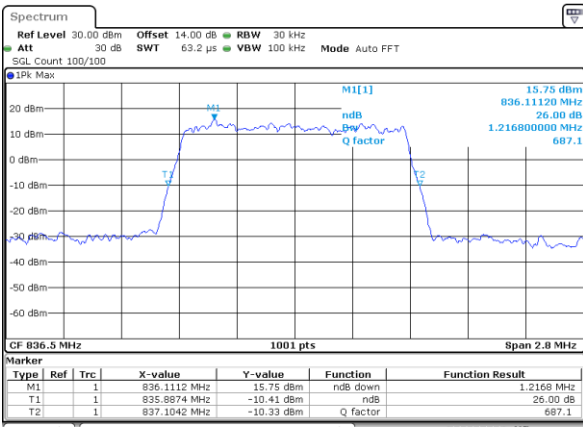

Date: 15_JUL_2019 10:41:12

LTE Band 26

Lowest Channel / 1.4MHz / 64QAM

Date: 23_JUL_2019 23:36:47

Lowest Channel / 3MHz / 64QAM

Date: 23_JUL_2019 23:40:35

Middle Channel / 1.4MHz / 64QAM

Date: 23_JUL_2019 23:38:03