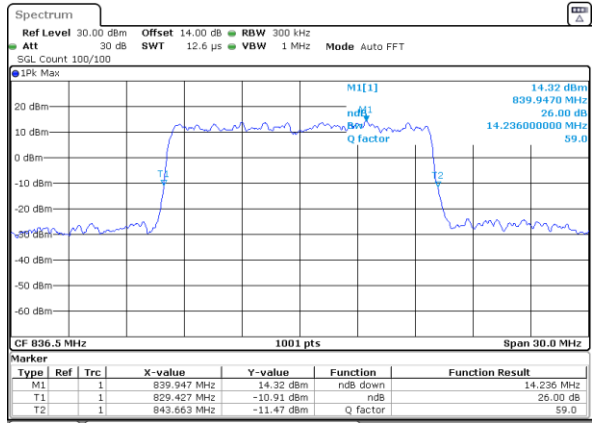

Middle Channel / 15MHz / 16QAM

Date: 15_JUL_2019 10:38:40