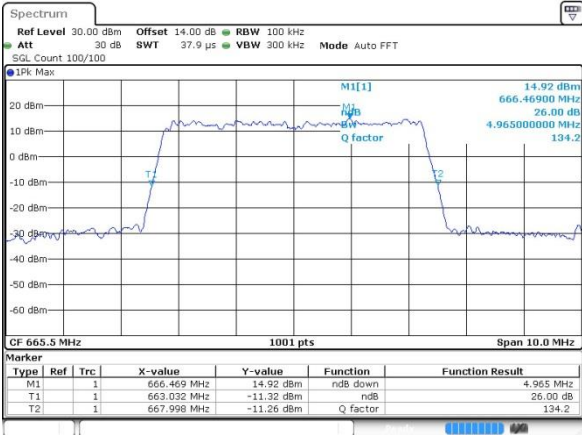

Date: 23_JUL_2019 23:46:56

Highest Channel / 10MHz / 64QAM

Date: 23_JUL_2019 23:50:44

LTE Band 71

Lowest Channel / 5MHz / QPSK

Date: 19 JUL 2019 10:21:55

Lowest Channel / 5MHz / 16QAM

Date: 19 JUL 2019 10:28:48