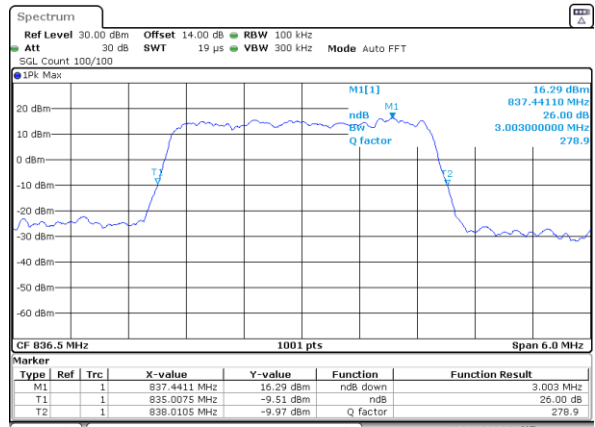

Date: 15_JUL_2019 08:57:54

Highest Channel / 1.4MHz / QPSK

Date: 15_JUL_2019 09:00:16

Highest Channel / 1.4MHz / 16QAM

Date: 15_JUL_2019 09:00:26

LTE Band 26

Lowest Channel / 3MHz / QPSK

Date: 15_JUL_2019 10:13:09

Lowest Channel / 3MHz / 16QAM

Date: 15_JUL_2019 10:13:19

Middle Channel / 3MHz / QPSK

Date: 15_JUL_2019 10:15:41

Middle Channel / 3MHz / 16QAM

Date: 15_JUL_2019 10:15:51

Highest Channel / 3MHz / QPSK

Date: 15_JUL_2019 10:18:13

Highest Channel / 3MHz / 16QAM

Date: 15_JUL_2019 10:18:23

LTE Band 26

Lowest Channel / 5MHz / QPSK

Date: 15_JUL_2019 10:20:45

Lowest Channel / 5MHz / 16QAM

Date: 15_JUL_2019 10:20:55

Middle Channel / 5MHz / QPSK