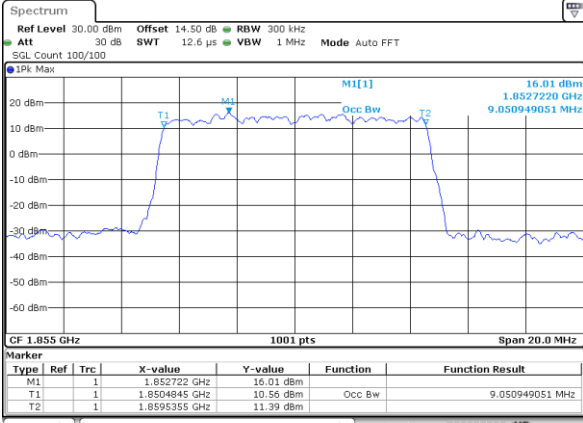

LTE Band 2

Lowest Channel / 10MHz / QPSK

Date: 14_JUL_2019 16:27:03