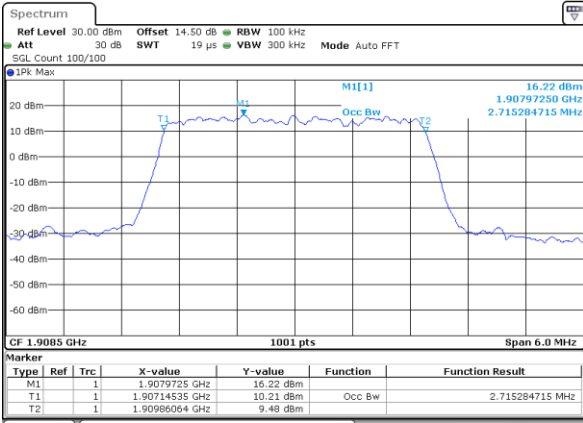

Date: 14.JUL.2019 15:02:18

Highest Channel / 1.4MHz / QPSK

Date: 14.JUL.2019 15:04:40

Highest Channel / 1.4MHz / 16QAM

Date: 14.JUL.2019 15:04:50

LTE Band 2

Lowest Channel / 3MHz / QPSK

Date: 14_JUL_2019 15:14:10

Lowest Channel / 3MHz / 16QAM

Date: 14_JUL_2019 15:14:21

Middle Channel / 3MHz / QPSK

Date: 14_JUL_2019 15:21:20

Middle Channel / 3MHz / 16QAM

Date: 14_JUL_2019 15:21:30

Highest Channel / 3MHz / QPSK

Date: 14_JUL_2019 15:23:53

Highest Channel / 3MHz / 16QAM

Date: 14_JUL_2019 15:24:03

LTE Band 2

Lowest Channel / 5MHz / QPSK

Date: 14_JUL_2019 15:33:21

Lowest Channel / 5MHz / 16QAM

Date: 14_JUL_2019 15:33:32

Middle Channel / 5MHz / QPSK