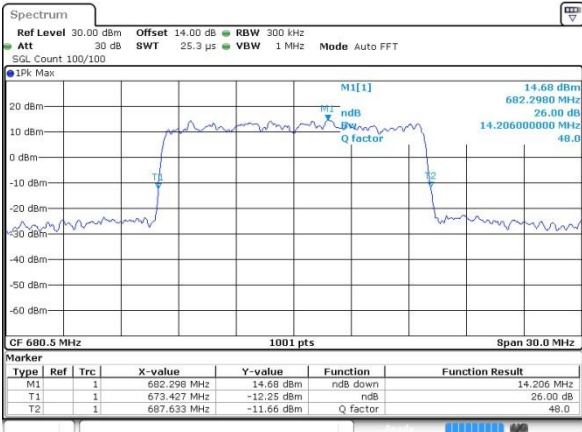

Middle Channel / 15MHz / 64QAM

Date: 19 JUL 2019 14:57:43