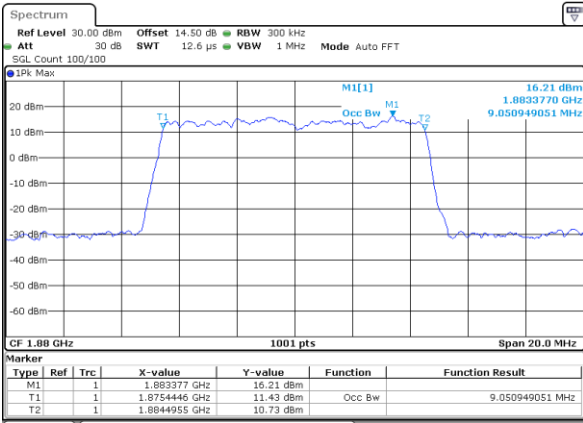

Date: 14_JUL_2019 15:40:31

Middle Channel / 5MHz / 16QAM

Date: 14_JUL_2019 15:40:41

Highest Channel / 5MHz / QPSK

Date: 14_JUL_2019 15:43:04

Highest Channel / 5MHz / 16QAM

Date: 14_JUL_2019 15:43:14

LTE Band 2

Lowest Channel / 10MHz / QPSK

Date: 14_JUL_2019 16:27:03

Lowest Channel / 10MHz / 16QAM

Date: 14_JUL_2019 16:27:14

Middle Channel / 10MHz / QPSK

Date: 14_JUL_2019 16:34:13

Middle Channel / 10MHz / 16QAM

Date: 14_JUL_2019 16:34:23

Highest Channel / 10MHz / QPSK

Date: 14_JUL_2019 16:36:45

Highest Channel / 10MHz / 16QAM

Date: 14_JUL_2019 16:36:55