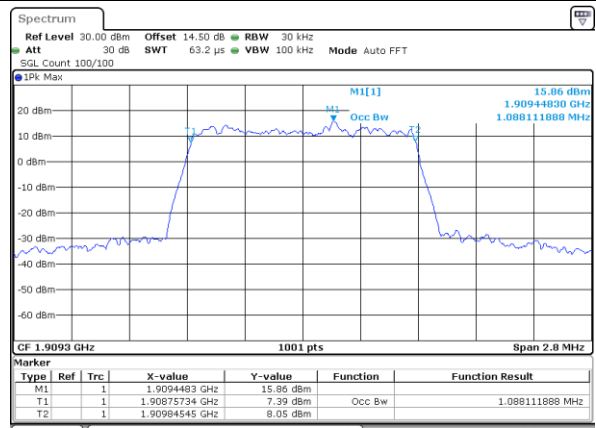

Mode	LTE Band 71 : 99%OBW(MHz)							
BW	5MHz		10MHz		15MHz		20MHz	
Mod.	QPSK	16QAM	QPSK	16QAM	QPSK	16QAM	QPSK	16QAM
Lowest CH	4.50	4.49	9.05	9.01	13.46	13.49	18.38	18.30
Middle CH	4.49	4.49	9.03	9.07	13.43	13.49	18.38	18.34
Highest CH	4.50	4.53	9.07	9.05	13.37	13.40	18.30	18.30
Mode	LTE Band 71 : 99%OBW(MHz)							
BW	5MHz		10MHz		15MHz		20MHz	
Mod.	64QAM		64QAM		64QAM		64QAM	
Lowest CH	4.51		9.03		13.40		18.30	
Middle CH	4.52		8.99		13.43		18.30	
Highest CH	4.50		9.09		13.37		18.34	

LTE Band 2

Lowest Channel / 1.4MHz / QPSK

Date: 14.JUL.2019 14:54:58

Lowest Channel / 1.4MHz / 16QAM

Date: 14.JUL.2019 14:55:08

Middle Channel / 1.4MHz / QPSK

Date: 14.JUL.2019 15:02:08

Middle Channel / 1.4MHz / 16QAM

Date: 14.JUL.2019 15:02:18

Highest Channel / 1.4MHz / QPSK

Date: 14.JUL.2019 15:04:40

Highest Channel / 1.4MHz / 16QAM

Date: 14.JUL.2019 15:04:50

LTE Band 2

Lowest Channel / 3MHz / QPSK

Date: 14_JUL_2019 15:14:10