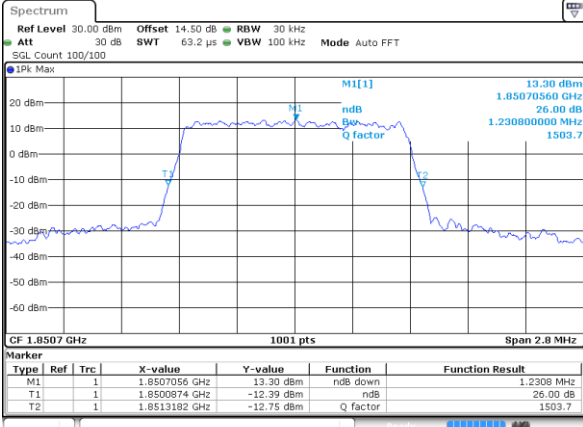

LTE Band 25

Lowest Channel / 1.4MHz / 64QAM

Date: 21 JUL 2019 12:33:36

Lowest Channel / 3MHz / 64QAM

Date: 21 JUL 2019 12:39:30

Middle Channel / 1.4MHz / 64QAM

Date: 21 JUL 2019 12:34:48

Middle Channel / 3MHz / 64QAM