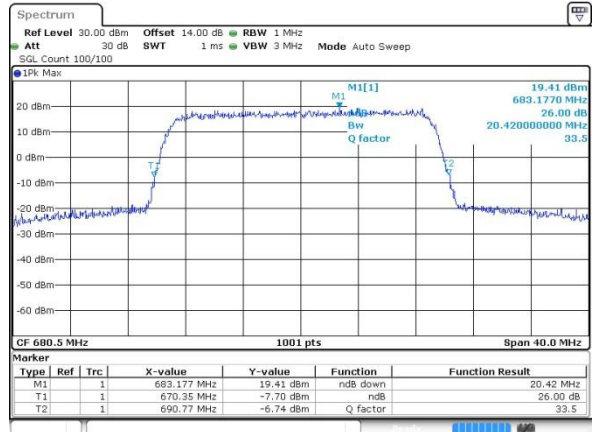

Middle Channel / 20MHz / 64QAM

Date: 19 JUL 2019 16:08:41