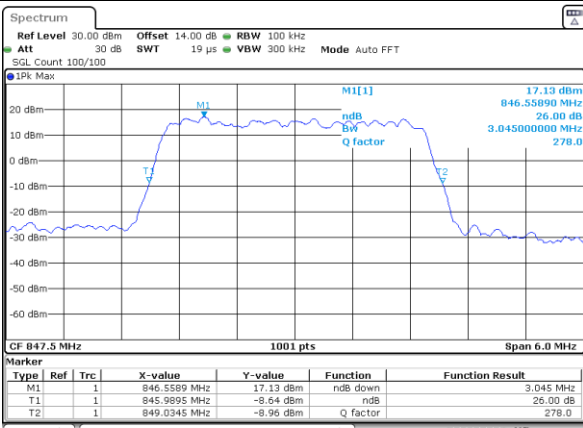

Highest Channel / 3MHz / QPSK

Date: 15_JUL_2019 10:18:13