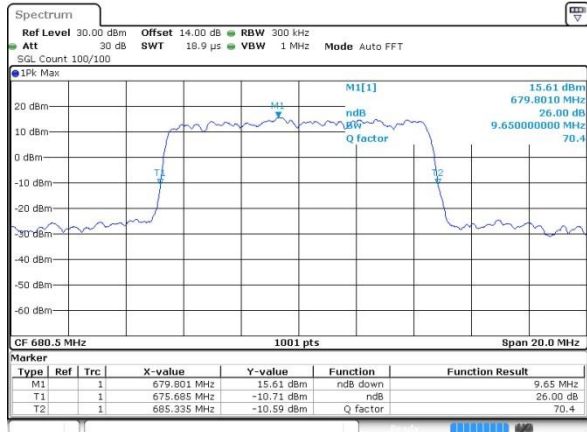

Lowest Channel / 5MHz / 64QAM

Date: 19 JUL 2019 10:32:06

Lowest Channel / 10MHz / 64QAM

Date: 19 JUL 2019 13:39:22

Middle Channel / 5MHz / 64QAM

Date: 19 JUL 2019 11:06:40

Middle Channel / 10MHz / 64QAM

Date: 19 JUL 2019 14:02:50

Highest Channel / 5MHz / 64QAM

Date: 19 JUL 2019 11:19:05

Highest Channel / 10MHz / 64QAM

Date: 19 JUL 2019 14:04:38

LTE Band 71

Lowest Channel / 15MHz / 64QAM

Date: 19 JUL 2019 14:34:08

Lowest Channel / 20MHz / 64QAM