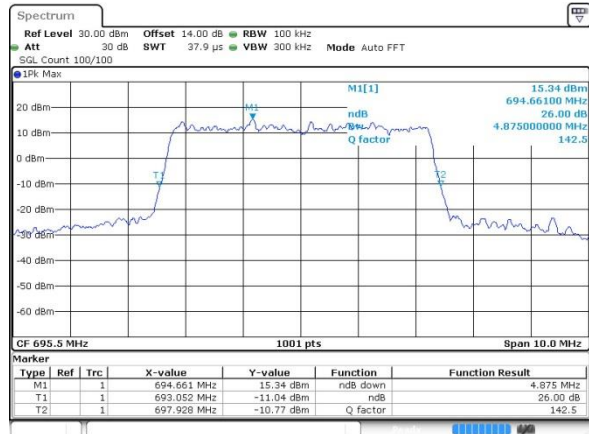

Middle Channel / 5MHz / QPSK

Date: 19 JUL 2019 11:08:51

Middle Channel / 5MHz / 16QAM

Date: 19 JUL 2019 11:07:56

Highest Channel / 5MHz / QPSK

Date: 19 JUL 2019 11:10:08

Highest Channel / 5MHz / 16QAM

Date: 19 JUL 2019 11:17:01