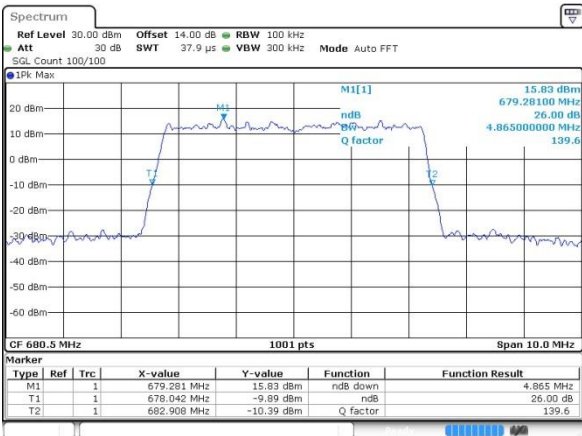

Middle Channel / 5MHz / QPSK

Date: 19 JUL 2019 11:08:51