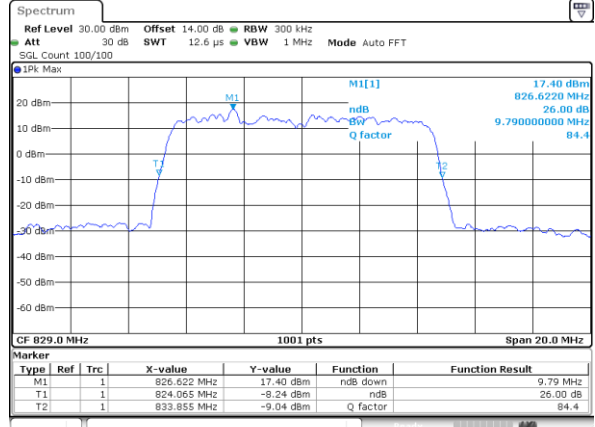

Lowest Channel / 10MHz / 64QAM

Date: 23_JUL_2019 23:48:12