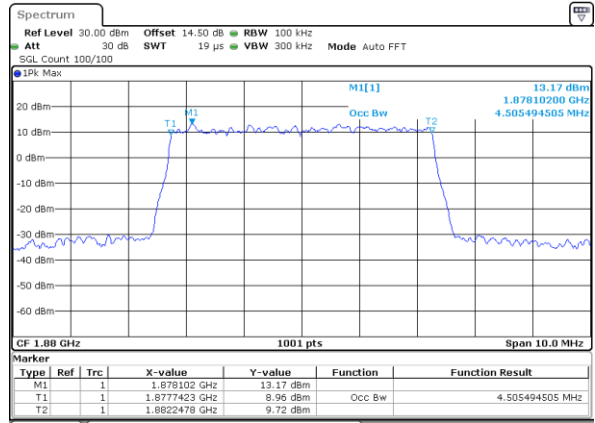

Highest Channel / 3MHz / 16QAM

Date: 14_JUL_2019 15:24:03

LTE Band 2

Lowest Channel / 5MHz / QPSK

Date: 14_JUL_2019 15:33:21

Lowest Channel / 5MHz / 16QAM

Date: 14_JUL_2019 15:33:32

Middle Channel / 5MHz / QPSK

Date: 14_JUL_2019 15:40:31

Middle Channel / 5MHz / 16QAM

Date: 14_JUL_2019 15:40:41

Highest Channel / 5MHz / QPSK

Date: 14_JUL_2019 15:43:04

Highest Channel / 5MHz / 16QAM

Date: 14_JUL_2019 15:43:14

LTE Band 2