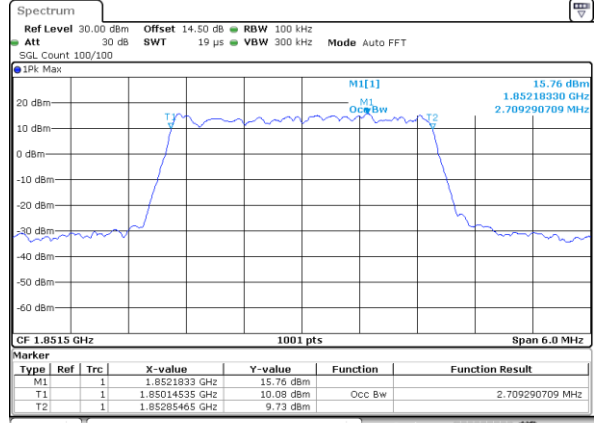

Lowest Channel / 3MHz / 16QAM

Date: 14_JUL_2019 15:14:21