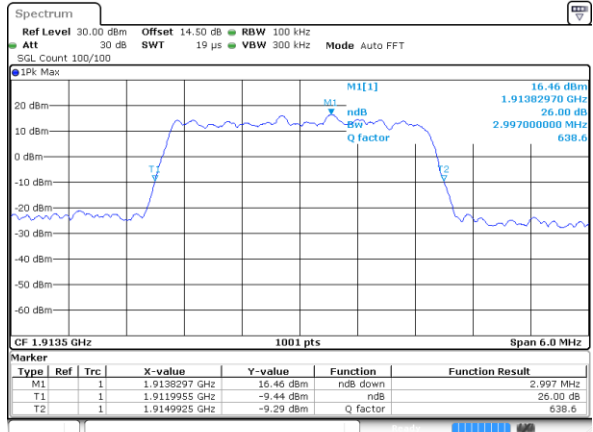

Highest Channel / 3MHz / 64QAM

Date: 21 JUL 2019 12:41:55