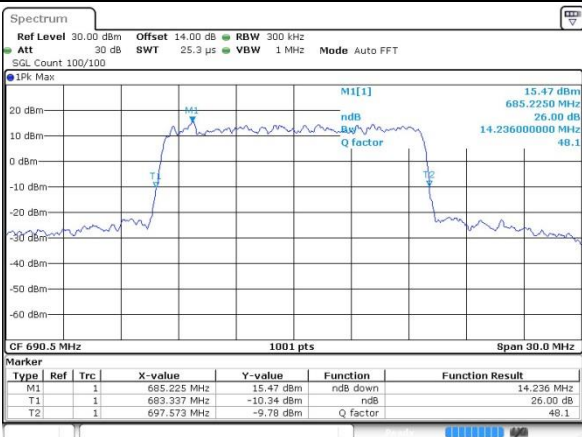

Highest Channel / 15MHz / QPSK

Date: 19 JUL 2019 15:23:30