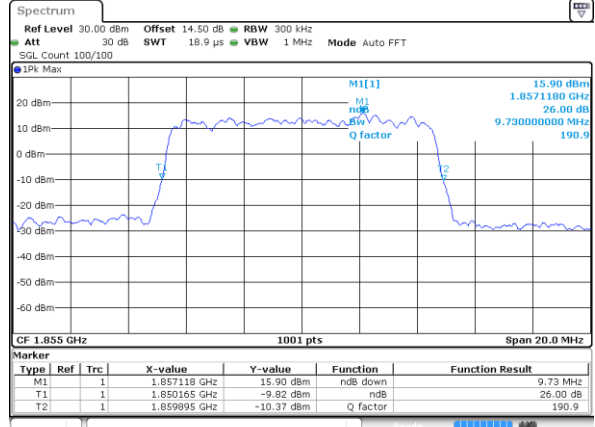

Lowest Channel / 10MHz / 64QAM

Date: 21 JUL 2019 12:51:17