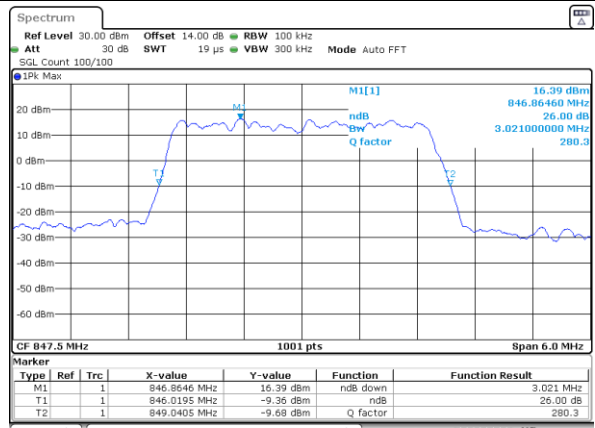

Date: 15_JUL_2019 08:57:54

Highest Channel / 1.4MHz / QPSK

Date: 15_JUL_2019 09:00:16

Highest Channel / 1.4MHz / 16QAM

Date: 15_JUL_2019 09:00:26

LTE Band 26

Lowest Channel / 3MHz / QPSK

Date: 15_JUL_2019 10:13:09

Lowest Channel / 3MHz / 16QAM

Date: 15_JUL_2019 10:13:19

Middle Channel / 3MHz / QPSK

Date: 15_JUL_2019 10:15:41

Middle Channel / 3MHz / 16QAM

Date: 15_JUL_2019 10:15:51

Highest Channel / 3MHz / QPSK

Date: 15_JUL_2019 10:18:13

Highest Channel / 3MHz / 16QAM

Date: 15_JUL_2019 10:18:23

LTE Band 26

Lowest Channel / 5MHz / QPSK

Date: 15_JUL_2019 10:20:45

Lowest Channel / 5MHz / 16QAM

Date: 15_JUL_2019 10:20:55

Middle Channel / 5MHz / QPSK