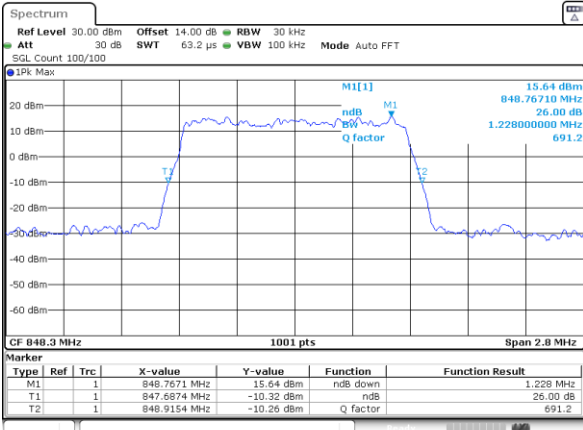

Date: 15_JUL_2019 08:57:54

Highest Channel / 1.4MHz / QPSK

Date: 15_JUL_2019 09:00:16

Highest Channel / 1.4MHz / 16QAM

Date: 15_JUL_2019 09:00:26

LTE Band 26

Lowest Channel / 3MHz / QPSK

Date: 15_JUL_2019 10:13:09