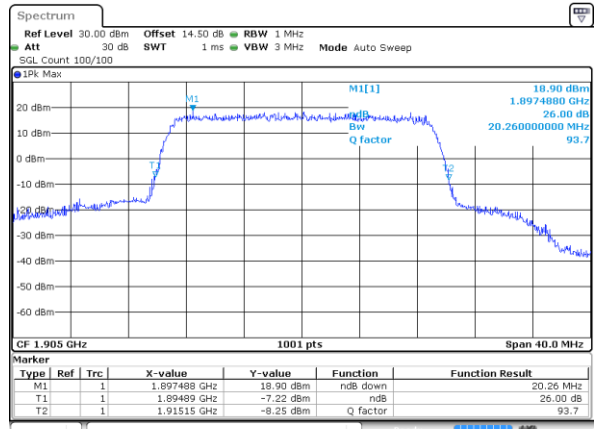

Date: 21 JUL 2019 12:58:24

Middle Channel / 20MHz / 64QAM

Date: 21 JUL 2019 13:04:17

Highest Channel / 15MHz / 64QAM

Date: 21 JUL 2019 12:59:36

Highest Channel / 20MHz / 64QAM

Date: 21 JUL 2019 13:05:30

LTE Band 26