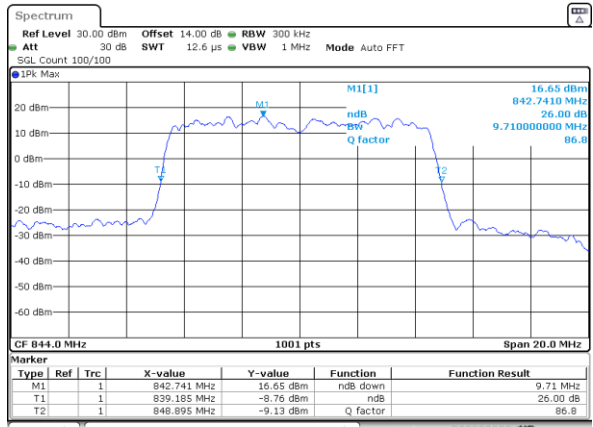

Lowest Channel / 10MHz / QPSK

Date: 15_JUL_2019 10:28:21

Lowest Channel / 10MHz / 16QAM

Date: 15_JUL_2019 10:28:31

Middle Channel / 10MHz / QPSK

Date: 15_JUL_2019 10:30:53

Middle Channel / 10MHz / 16QAM

Date: 15_JUL_2019 10:31:03

Highest Channel / 10MHz / QPSK

Date: 15_JUL_2019 10:33:26

Highest Channel / 10MHz / 16QAM

Date: 15_JUL_2019 10:33:36

LTE Band 26

Lowest Channel / 15MHz / QPSK

Date: 15_JUL_2019 10:35:58

Lowest Channel / 15MHz / 16QAM