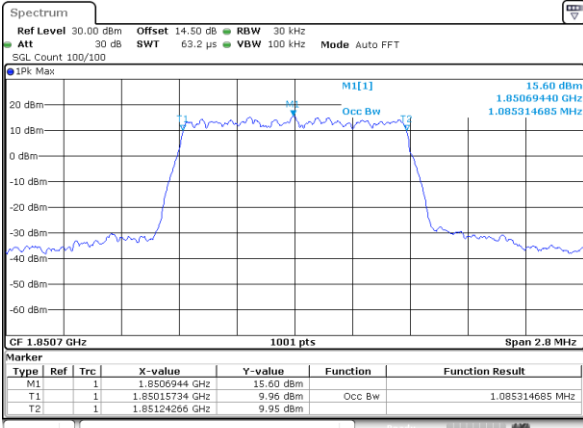

LTE Band 2

Lowest Channel / 1.4MHz / QPSK

Date: 14.JUL.2019 14:54:58