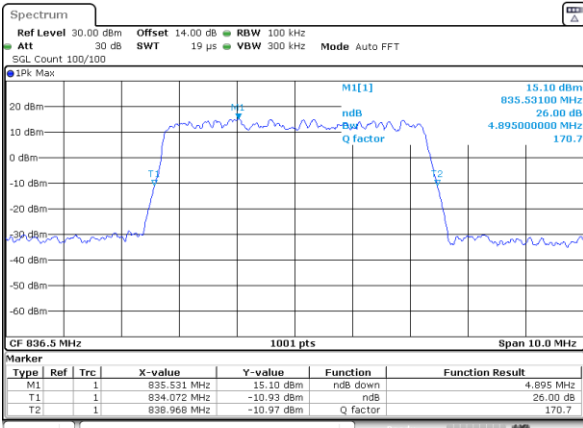

Highest Channel / 3MHz / 16QAM

Date: 15_JUL_2019 10:18:23

LTE Band 26

Lowest Channel / 5MHz / QPSK

Date: 15_JUL_2019 10:20:45

Lowest Channel / 5MHz / 16QAM

Date: 15_JUL_2019 10:20:55

Middle Channel / 5MHz / QPSK