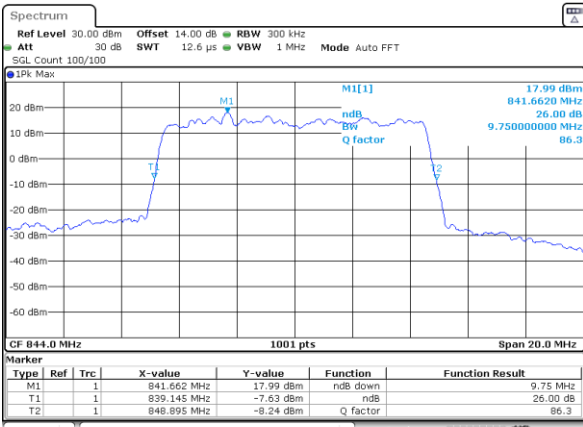

Lowest Channel / 10MHz / QPSK

Date: 15_JUL_2019 10:28:21

Lowest Channel / 10MHz / 16QAM

Date: 15_JUL_2019 10:28:31

Middle Channel / 10MHz / QPSK

Date: 15_JUL_2019 10:30:53

Middle Channel / 10MHz / 16QAM

Date: 15_JUL_2019 10:31:03

Highest Channel / 10MHz / QPSK

Date: 15_JUL_2019 10:33:26

Highest Channel / 10MHz / 16QAM

Date: 15_JUL_2019 10:33:36

LTE Band 26

Lowest Channel / 15MHz / QPSK

Date: 15_JUL_2019 10:35:58

Lowest Channel / 15MHz / 16QAM