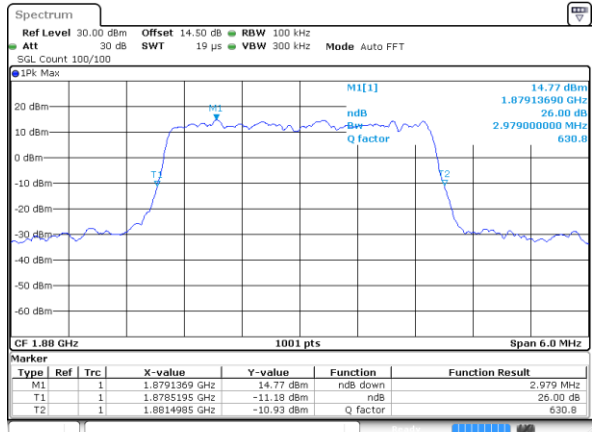

LTE Band 25

Lowest Channel / 1.4MHz / 64QAM

Date: 21 JUL 2019 12:33:36

Lowest Channel / 3MHz / 64QAM

Date: 21 JUL 2019 12:39:30

Middle Channel / 1.4MHz / 64QAM

Date: 21 JUL 2019 12:34:48

Middle Channel / 3MHz / 64QAM