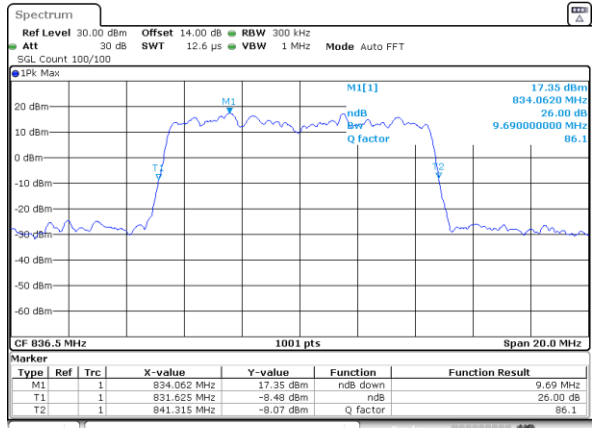

Lowest Channel / 10MHz / QPSK

Date: 15_JUL_2019 10:28:21

Lowest Channel / 10MHz / 16QAM

Date: 15_JUL_2019 10:28:31

Middle Channel / 10MHz / QPSK

Date: 15_JUL_2019 10:30:53

Middle Channel / 10MHz / 16QAM

Date: 15_JUL_2019 10:31:03

Highest Channel / 10MHz / QPSK

Date: 15_JUL_2019 10:33:26

Highest Channel / 10MHz / 16QAM

Date: 15_JUL_2019 10:33:36

LTE Band 26

Lowest Channel / 15MHz / QPSK

Date: 15_JUL_2019 10:35:58

Lowest Channel / 15MHz / 16QAM