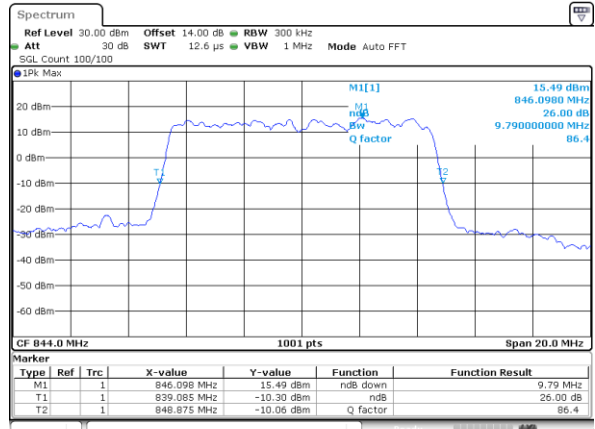

Date: 23_JUL_2019 23:44:24

Lowest Channel / 10MHz / 64QAM

Date: 23_JUL_2019 23:48:12

Middle Channel / 5MHz / 64QAM

Date: 23_JUL_2019 23:45:40

Middle Channel / 10MHz / 64QAM

Date: 23_JUL_2019 23:49:28

Highest Channel / 5MHz / 64QAM

Date: 23_JUL_2019 23:46:56

Highest Channel / 10MHz / 64QAM

Date: 23_JUL_2019 23:50:44

LTE Band 71

Lowest Channel / 5MHz / QPSK

Date: 19 JUL 2019 10:21:55

Lowest Channel / 5MHz / 16QAM

Date: 19 JUL 2019 10:28:48