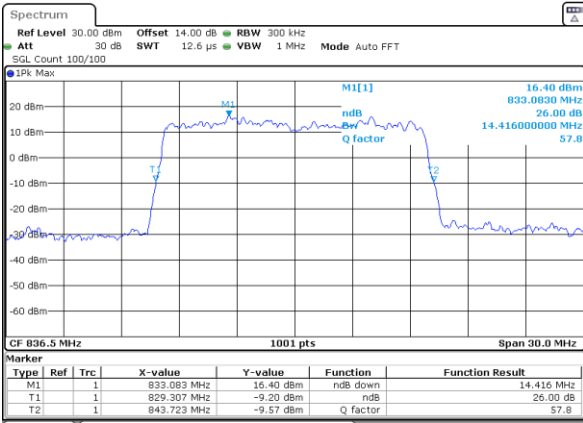

Middle Channel / 15MHz / QPSK

Date: 15_JUL_2019 10:38:30