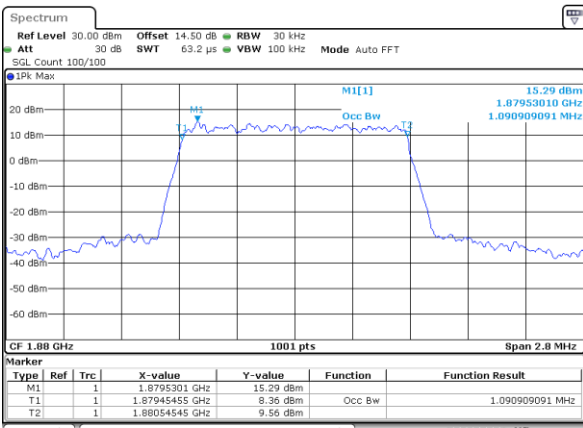

Mode	LTE Band 71 : 99%OBW(MHz)							
BW	5MHz		10MHz		15MHz		20MHz	
Mod.	QPSK	16QAM	QPSK	16QAM	QPSK	16QAM	QPSK	16QAM
Lowest CH	4.50	4.49	9.05	9.01	13.46	13.49	18.38	18.30
Middle CH	4.49	4.49	9.03	9.07	13.43	13.49	18.38	18.34
Highest CH	4.50	4.53	9.07	9.05	13.37	13.40	18.30	18.30
Mode	LTE Band 71 : 99%OBW(MHz)							
BW	5MHz		10MHz		15MHz		20MHz	
Mod.	64QAM		64QAM		64QAM		64QAM	
Lowest CH	4.51		9.03		13.40		18.30	
Middle CH	4.52		8.99		13.43		18.30	
Highest CH	4.50		9.09		13.37		18.34	

LTE Band 2

Lowest Channel / 1.4MHz / QPSK

Date: 14.JUL.2019 14:54:58

Lowest Channel / 1.4MHz / 16QAM

Date: 14.JUL.2019 14:55:08

Middle Channel / 1.4MHz / QPSK

Date: 14.JUL.2019 15:02:08

Middle Channel / 1.4MHz / 16QAM

Date: 14.JUL.2019 15:02:18

Highest Channel / 1.4MHz / QPSK

Date: 14.JUL.2019 15:04:40

Highest Channel / 1.4MHz / 16QAM

Date: 14.JUL.2019 15:04:50

LTE Band 2

Lowest Channel / 3MHz / QPSK

Date: 14_JUL_2019 15:14:10