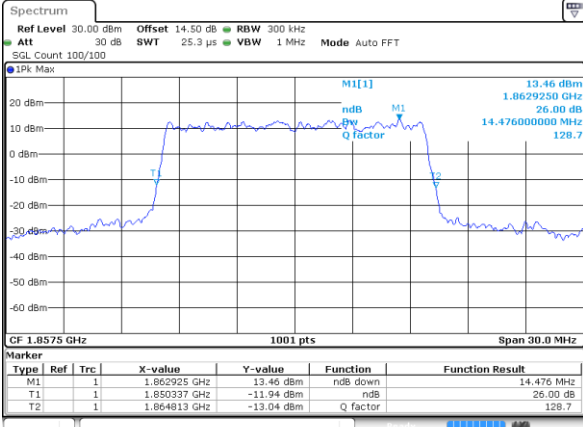

Highest Channel / 10MHz / 64QAM

Date: 21 JUL 2019 12:53:43

LTE Band 25

Lowest Channel / 15MHz / 64QAM

Date: 21 JUL 2019 12:57:11

Lowest Channel / 20MHz / 64QAM

Date: 21 JUL 2019 13:03:05

Middle Channel / 15MHz / 64QAM