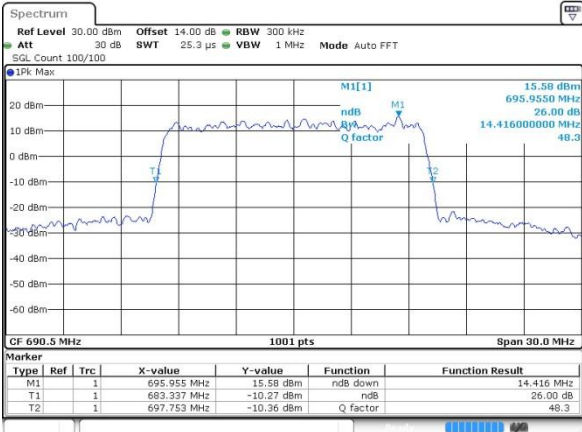

Date: 19 JUL 2019 15:31:50

Middle Channel / 15MHz / 64QAM

Date: 19 JUL 2019 14:57:43

Middle Channel / 20MHz / 64QAM

Date: 19 JUL 2019 16:08:41

Highest Channel / 15MHz / 64QAM

Date: 19 JUL 2019 15:07:16

Highest Channel / 20MHz / 64QAM