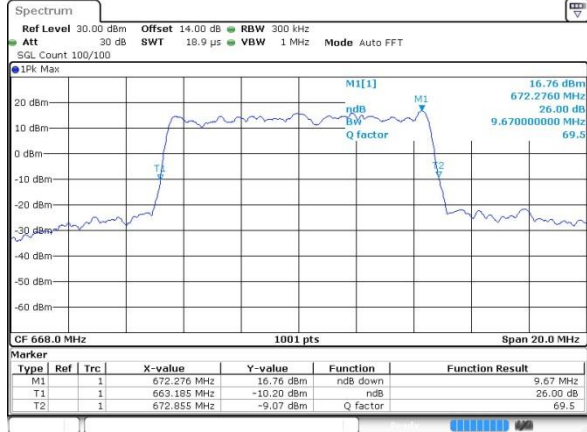

Lowest Channel / 10MHz / 64QAM

Date: 19 JUL 2019 13:39:22