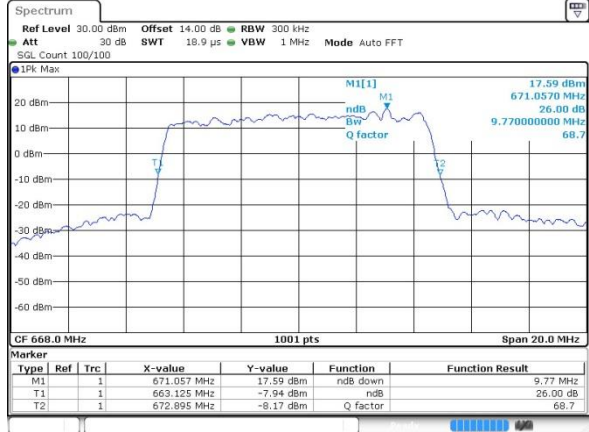

Lowest Channel / 10MHz / 16QAM

Date: 19 JUL 2019 13:35:59