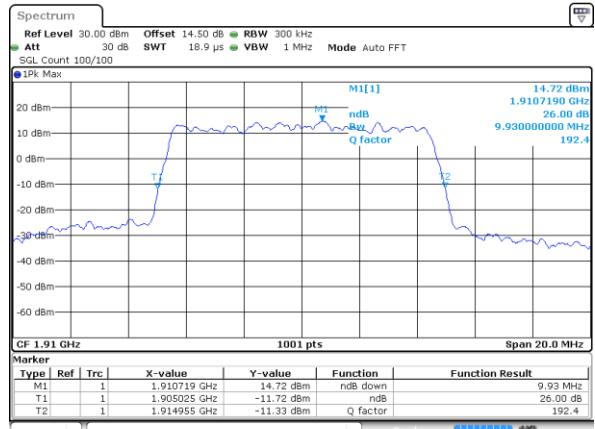

Lowest Channel / 10MHz / 64QAM

Date: 21 JUL 2019 12:51:17

Middle Channel / 5MHz / 64QAM

Date: 21 JUL 2019 12:46:36

Middle Channel / 10MHz / 64QAM

Date: 21 JUL 2019 12:52:30

Highest Channel / 5MHz / 64QAM

Date: 21 JUL 2019 12:47:49

Highest Channel / 10MHz / 64QAM

Date: 21 JUL 2019 12:53:43

LTE Band 25

Lowest Channel / 15MHz / 64QAM

Date: 21 JUL 2019 12:57:11

Lowest Channel / 20MHz / 64QAM

Date: 21 JUL 2019 13:03:05

Middle Channel / 15MHz / 64QAM