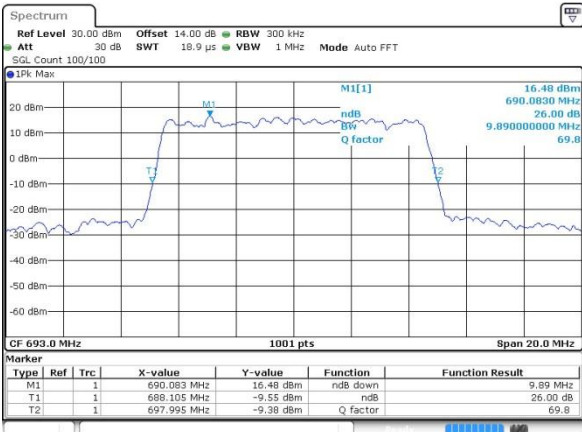

LTE Band 71

Lowest Channel / 10MHz / QPSK

Date: 19 JUL 2019 11:58:28

Lowest Channel / 10MHz / 16QAM

Date: 19 JUL 2019 13:35:59

Middle Channel / 10MHz / QPSK

Date: 19 JUL 2019 13:59:46

Middle Channel / 10MHz / 16QAM

Date: 19 JUL 2019 14:01:17

Highest Channel / 10MHz / QPSK

Date: 19 JUL 2019 14:11:45

Highest Channel / 10MHz / 16QAM

Date: 19 JUL 2019 14:06:49

LTE Band 71

Lowest Channel / 15MHz / QPSK

Date: 19 JUL 2019 14:29:30