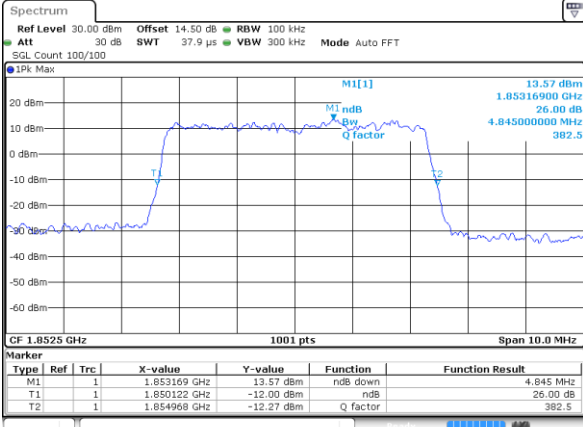

Date: 21 JUL 2019 12:40:42

Highest Channel / 1.4MHz / 64QAM

Date: 21 JUL 2019 12:36:01

Highest Channel / 3MHz / 64QAM

Date: 21 JUL 2019 12:41:55

LTE Band 25

Lowest Channel / 5MHz / 64QAM

Date: 21 JUL 2019 12:45:23