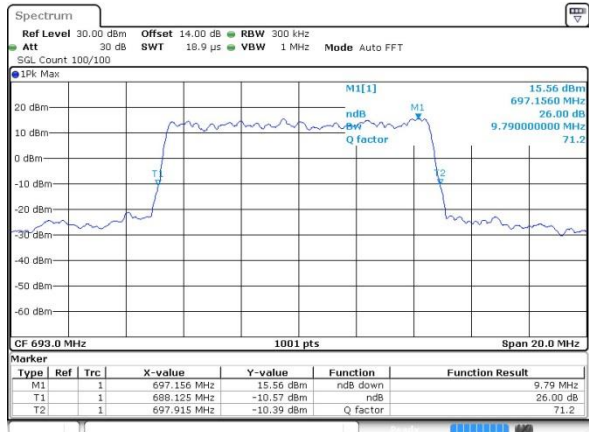

LTE Band 71

Lowest Channel / 10MHz / QPSK

Date: 19 JUL 2019 11:58:28

Lowest Channel / 10MHz / 16QAM

Date: 19 JUL 2019 13:35:59

Middle Channel / 10MHz / QPSK

Date: 19 JUL 2019 13:59:46

Middle Channel / 10MHz / 16QAM

Date: 19 JUL 2019 14:01:17

Highest Channel / 10MHz / QPSK

Date: 19 JUL 2019 14:11:45

Highest Channel / 10MHz / 16QAM

Date: 19 JUL 2019 14:06:49

LTE Band 71

Lowest Channel / 15MHz / QPSK

Date: 19 JUL 2019 14:29:30