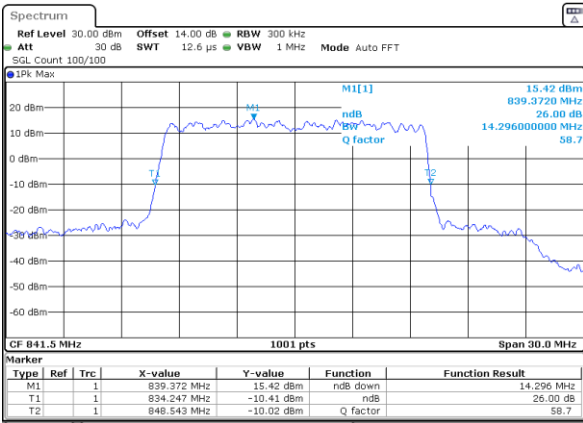

Highest Channel / 10MHz / QPSK

Date: 15_JUL_2019 10:33:26

Highest Channel / 10MHz / 16QAM

Date: 15_JUL_2019 10:33:36

LTE Band 26

Lowest Channel / 15MHz / QPSK

Date: 15_JUL_2019 10:35:58

Lowest Channel / 15MHz / 16QAM

Date: 15_JUL_2019 10:36:08

Middle Channel / 15MHz / QPSK

Date: 15_JUL_2019 10:38:30

Middle Channel / 15MHz / 16QAM

Date: 15_JUL_2019 10:38:40

Highest Channel / 15MHz / QPSK

Date: 15_JUL_2019 10:41:02

Highest Channel / 15MHz / 16QAM

Date: 15_JUL_2019 10:41:12

LTE Band 26

Lowest Channel / 1.4MHz / 64QAM

Date: 23_JUL_2019 23:36:47

Lowest Channel / 3MHz / 64QAM

Date: 23_JUL_2019 23:40:35

Middle Channel / 1.4MHz / 64QAM

Date: 23_JUL_2019 23:38:03