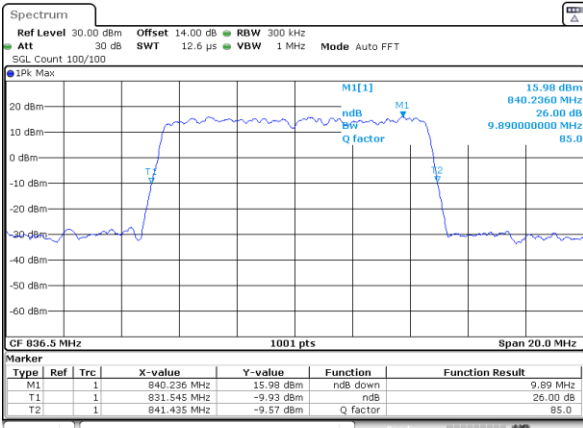

Middle Channel / 10MHz / QPSK

Date: 15_JUL_2019 10:30:53