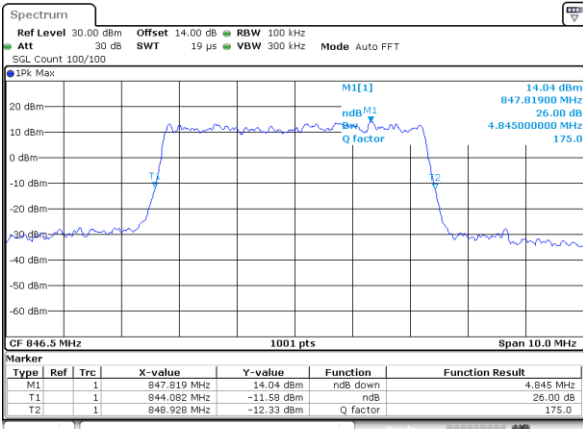

Date: 23_JUL_2019 23:44:24

Lowest Channel / 10MHz / 64QAM

Date: 23_JUL_2019 23:48:12

Middle Channel / 5MHz / 64QAM

Date: 23_JUL_2019 23:45:40

Middle Channel / 10MHz / 64QAM

Date: 23_JUL_2019 23:49:28

Highest Channel / 5MHz / 64QAM

Date: 23_JUL_2019 23:46:56

Highest Channel / 10MHz / 64QAM

Date: 23_JUL_2019 23:50:44

LTE Band 71

Lowest Channel / 5MHz / QPSK

Date: 19 JUL 2019 10:21:55

Lowest Channel / 5MHz / 16QAM

Date: 19 JUL 2019 10:28:48