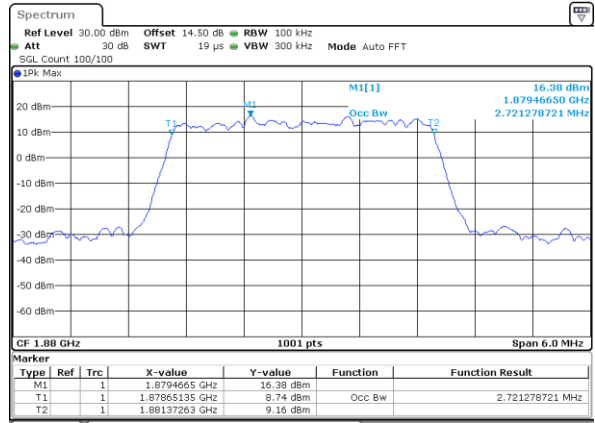

Date: 14.JUL.2019 15:02:18

Highest Channel / 1.4MHz / QPSK

Date: 14.JUL.2019 15:04:40

Highest Channel / 1.4MHz / 16QAM

Date: 14.JUL.2019 15:04:50

LTE Band 2

Lowest Channel / 3MHz / QPSK

Date: 14_JUL_2019 15:14:10

Lowest Channel / 3MHz / 16QAM

Date: 14_JUL_2019 15:14:21

Middle Channel / 3MHz / QPSK

Date: 14_JUL_2019 15:21:20

Middle Channel / 3MHz / 16QAM

Date: 14_JUL_2019 15:21:30

Highest Channel / 3MHz / QPSK

Date: 14_JUL_2019 15:23:53

Highest Channel / 3MHz / 16QAM

Date: 14_JUL_2019 15:24:03

LTE Band 2

Lowest Channel / 5MHz / QPSK

Date: 14_JUL_2019 15:33:21

Lowest Channel / 5MHz / 16QAM

Date: 14_JUL_2019 15:33:32

Middle Channel / 5MHz / QPSK