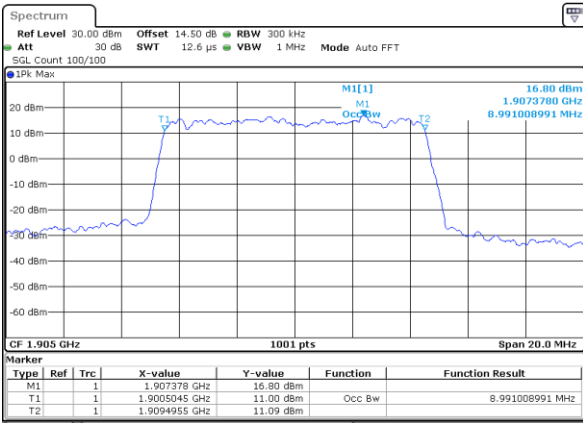

Date: 14_JUL_2019 15:40:31

Middle Channel / 5MHz / 16QAM

Date: 14_JUL_2019 15:40:41

Highest Channel / 5MHz / QPSK

Date: 14_JUL_2019 15:43:04

Highest Channel / 5MHz / 16QAM

Date: 14_JUL_2019 15:43:14

LTE Band 2

Lowest Channel / 10MHz / QPSK

Date: 14_JUL_2019 16:27:03

Lowest Channel / 10MHz / 16QAM

Date: 14_JUL_2019 16:27:14

Middle Channel / 10MHz / QPSK

Date: 14_JUL_2019 16:34:13

Middle Channel / 10MHz / 16QAM

Date: 14_JUL_2019 16:34:23

Highest Channel / 10MHz / QPSK

Date: 14_JUL_2019 16:36:45

Highest Channel / 10MHz / 16QAM

Date: 14_JUL_2019 16:36:55