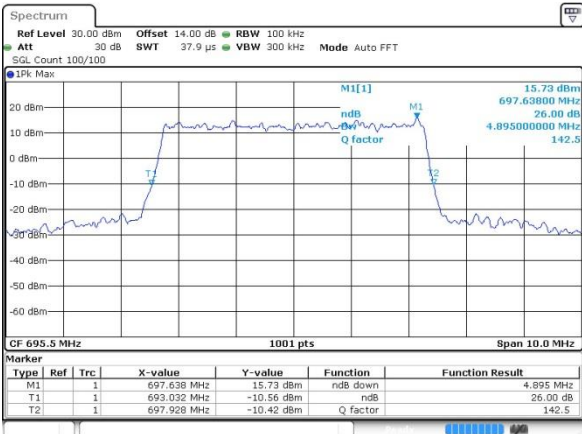

Middle Channel / 5MHz / QPSK

Date: 19 JUL 2019 11:08:51

Middle Channel / 5MHz / 16QAM

Date: 19 JUL 2019 11:07:56

Highest Channel / 5MHz / QPSK

Date: 19 JUL 2019 11:10:08

Highest Channel / 5MHz / 16QAM

Date: 19 JUL 2019 11:17:01