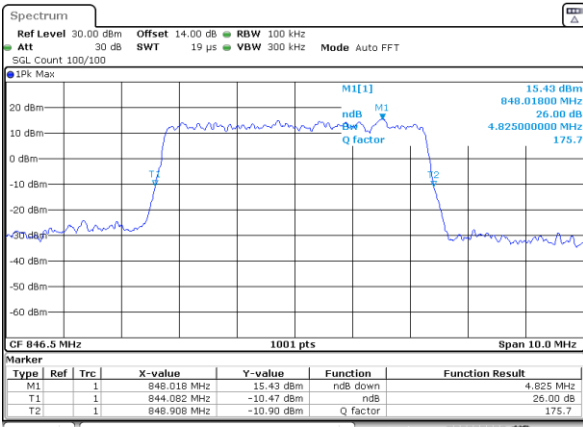

Highest Channel / 5MHz / QPSK

Date: 15_JUL_2019 10:25:49