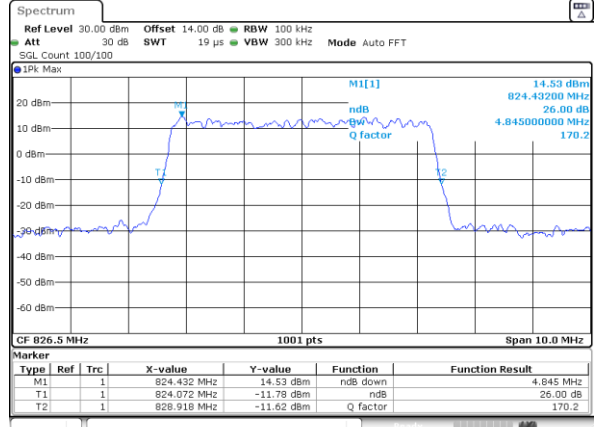

Highest Channel / 3MHz / 16QAM

Date: 15_JUL_2019 10:18:23

LTE Band 26

Lowest Channel / 5MHz / QPSK

Date: 15_JUL_2019 10:20:45

Lowest Channel / 5MHz / 16QAM

Date: 15_JUL_2019 10:20:55

Middle Channel / 5MHz / QPSK