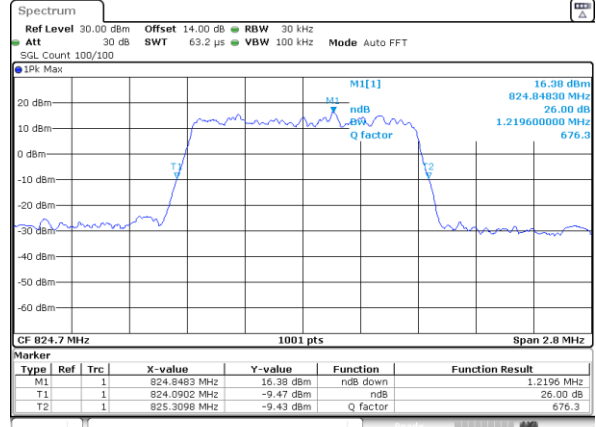

Lowest Channel / 1.4MHz / 16QAM

Date: 15_JUL_2019 08:49:51