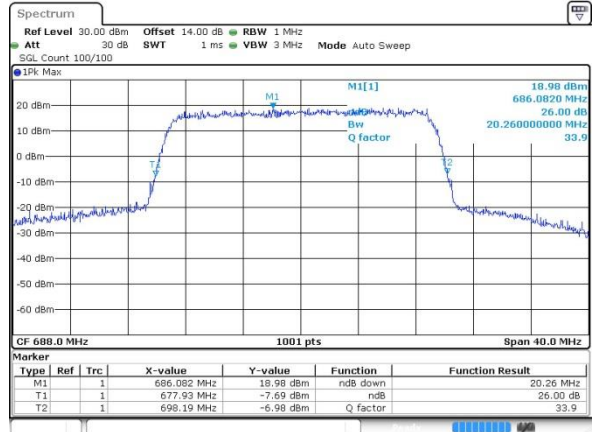

Date: 19 JUL 2019 15:31:50

Middle Channel / 15MHz / 64QAM

Date: 19 JUL 2019 14:57:43

Middle Channel / 20MHz / 64QAM

Date: 19 JUL 2019 16:08:41

Highest Channel / 15MHz / 64QAM

Date: 19 JUL 2019 15:07:16

Highest Channel / 20MHz / 64QAM