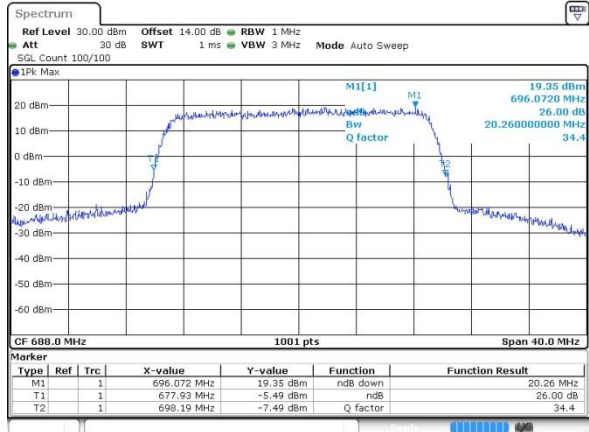

Date: 19 JUL 2019 16:06:27

Middle Channel / 20MHz / 16QAM

Date: 19 JUL 2019 16:07:42

Highest Channel / 20MHz / QPSK

Date: 19 JUL 2019 16:17:10

Highest Channel / 20MHz / 16QAM

Date: 19 JUL 2019 16:14:05

LTE Band 71