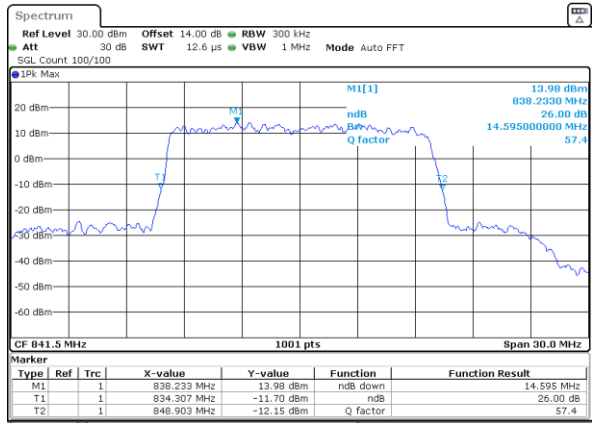

Highest Channel / 10MHz / QPSK

Date: 15_JUL_2019 10:33:26

Highest Channel / 10MHz / 16QAM

Date: 15_JUL_2019 10:33:36

LTE Band 26

Lowest Channel / 15MHz / QPSK

Date: 15_JUL_2019 10:35:58

Lowest Channel / 15MHz / 16QAM

Date: 15_JUL_2019 10:36:08

Middle Channel / 15MHz / QPSK

Date: 15_JUL_2019 10:38:30

Middle Channel / 15MHz / 16QAM

Date: 15_JUL_2019 10:38:40

Highest Channel / 15MHz / QPSK

Date: 15_JUL_2019 10:41:02

Highest Channel / 15MHz / 16QAM

Date: 15_JUL_2019 10:41:12

LTE Band 26

Lowest Channel / 1.4MHz / 64QAM

Date: 23_JUL_2019 23:36:47

Lowest Channel / 3MHz / 64QAM

Date: 23_JUL_2019 23:40:35

Middle Channel / 1.4MHz / 64QAM

Date: 23_JUL_2019 23:38:03