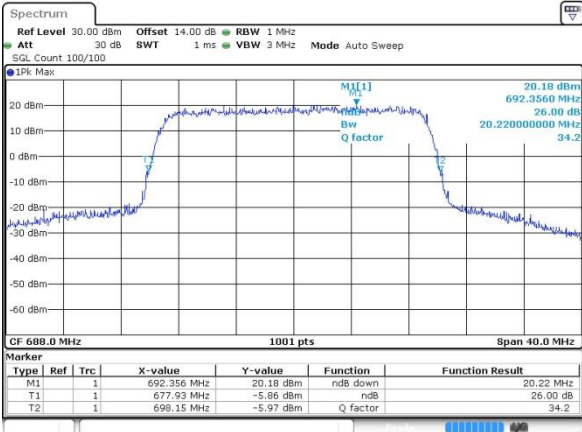

Highest Channel / 20MHz / QPSK

Date: 19 JUL 2019 16:17:10