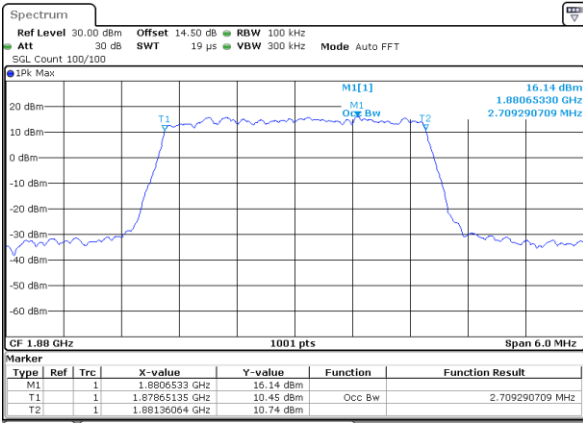

Middle Channel / 3MHz / QPSK

Date: 14_JUL_2019 15:21:20