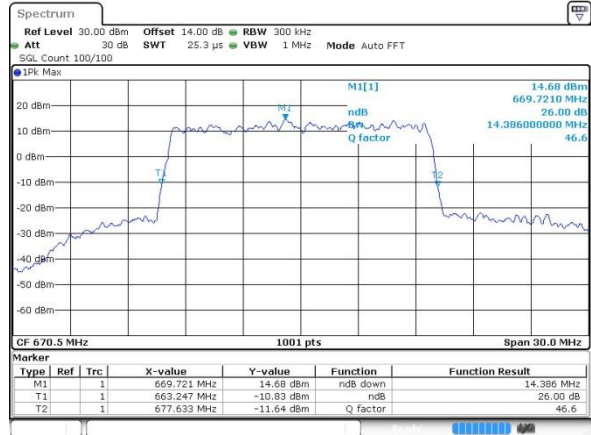

Lowest Channel / 15MHz / 16QAM

Date: 19 JUL 2019 14:31:32