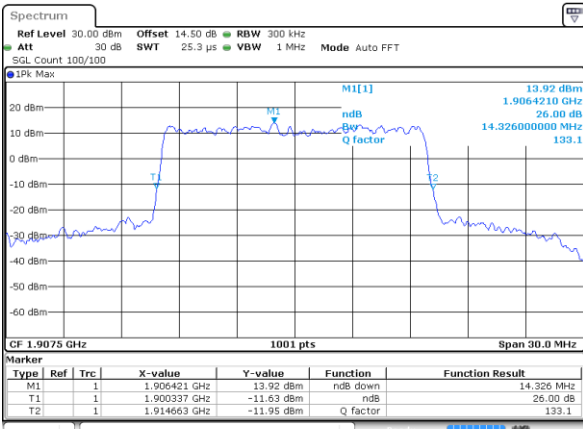

Highest Channel / 15MHz / 64QAM

Date: 21 JUL 2019 12:59:36