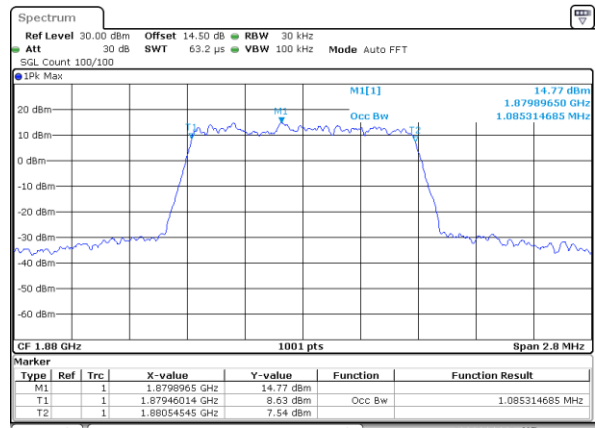

Mode	LTE Band 71 : 99%OBW(MHz)							
BW	5MHz		10MHz		15MHz		20MHz	
Mod.	QPSK	16QAM	QPSK	16QAM	QPSK	16QAM	QPSK	16QAM
Lowest CH	4.50	4.49	9.05	9.01	13.46	13.49	18.38	18.30
Middle CH	4.49	4.49	9.03	9.07	13.43	13.49	18.38	18.34
Highest CH	4.50	4.53	9.07	9.05	13.37	13.40	18.30	18.30
Mode	LTE Band 71 : 99%OBW(MHz)							
BW	5MHz		10MHz		15MHz		20MHz	
Mod.	64QAM		64QAM		64QAM		64QAM	
Lowest CH	4.51		9.03		13.40		18.30	
Middle CH	4.52		8.99		13.43		18.30	
Highest CH	4.50		9.09		13.37		18.34	

LTE Band 2

Lowest Channel / 1.4MHz / QPSK

Date: 14.JUL.2019 14:54:58

Lowest Channel / 1.4MHz / 16QAM

Date: 14.JUL.2019 14:55:08

Middle Channel / 1.4MHz / QPSK

Date: 14.JUL.2019 15:02:08

Middle Channel / 1.4MHz / 16QAM

Date: 14.JUL.2019 15:02:18

Highest Channel / 1.4MHz / QPSK

Date: 14.JUL.2019 15:04:40

Highest Channel / 1.4MHz / 16QAM

Date: 14.JUL.2019 15:04:50

LTE Band 2

Lowest Channel / 3MHz / QPSK

Date: 14_JUL_2019 15:14:10