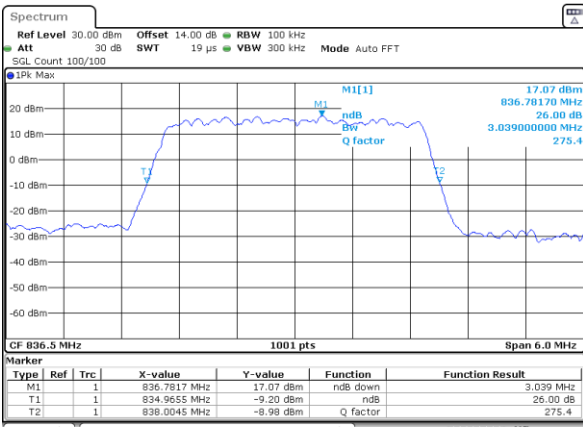

Middle Channel / 3MHz / QPSK

Date: 15_JUL_2019 10:15:41