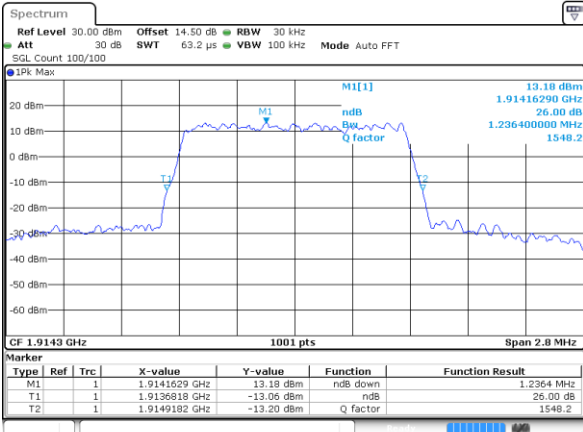

Highest Channel / 1.4MHz / 64QAM

Date: 21 JUL 2019 12:36:01