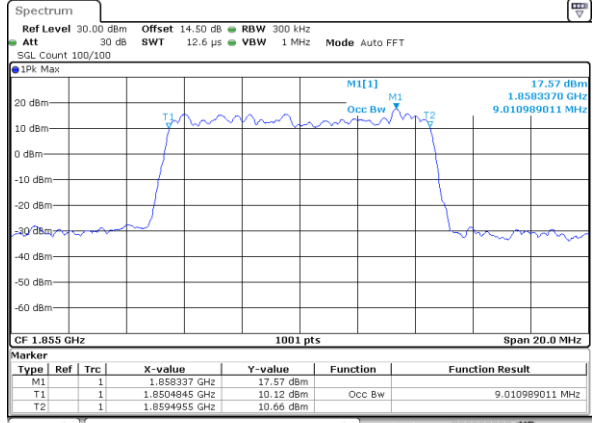

Lowest Channel / 10MHz / 16QAM

Date: 14_JUL_2019 16:27:14