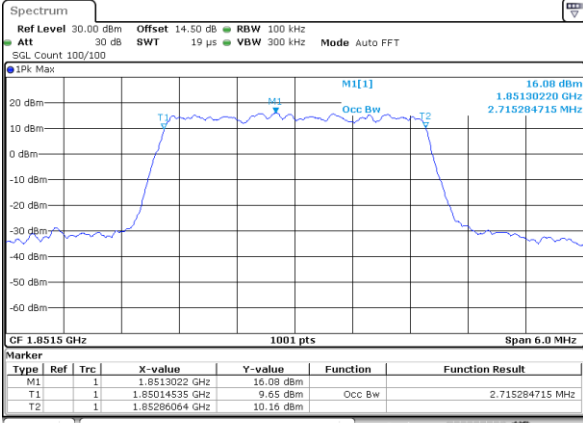

LTE Band 2

Lowest Channel / 1.4MHz / QPSK

Date: 14.JUL.2019 14:54:58

Lowest Channel / 1.4MHz / 16QAM

Date: 14.JUL.2019 14:55:08

Middle Channel / 1.4MHz / QPSK

Date: 14.JUL.2019 15:02:08

Middle Channel / 1.4MHz / 16QAM

Date: 14.JUL.2019 15:02:18

Highest Channel / 1.4MHz / QPSK

Date: 14.JUL.2019 15:04:40

Highest Channel / 1.4MHz / 16QAM

Date: 14.JUL.2019 15:04:50

LTE Band 2

Lowest Channel / 3MHz / QPSK

Date: 14_JUL_2019 15:14:10