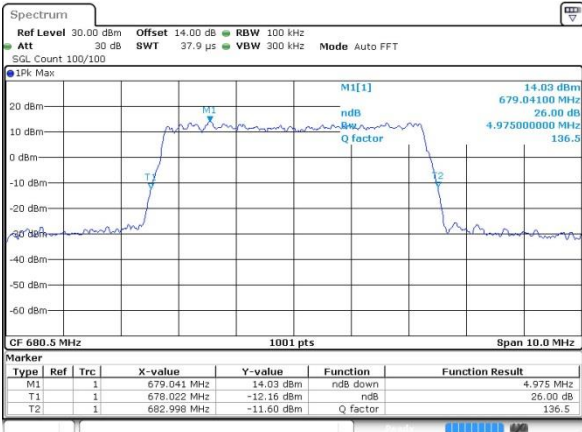

Lowest Channel / 5MHz / 64QAM

Date: 19 JUL 2019 10:32:06

Lowest Channel / 10MHz / 64QAM

Date: 19 JUL 2019 13:39:22

Middle Channel / 5MHz / 64QAM

Date: 19 JUL 2019 11:06:40

Middle Channel / 10MHz / 64QAM

Date: 19 JUL 2019 14:02:50

Highest Channel / 5MHz / 64QAM

Date: 19 JUL 2019 11:19:05

Highest Channel / 10MHz / 64QAM

Date: 19 JUL 2019 14:04:38

LTE Band 71

Lowest Channel / 15MHz / 64QAM

Date: 19 JUL 2019 14:34:08

Lowest Channel / 20MHz / 64QAM