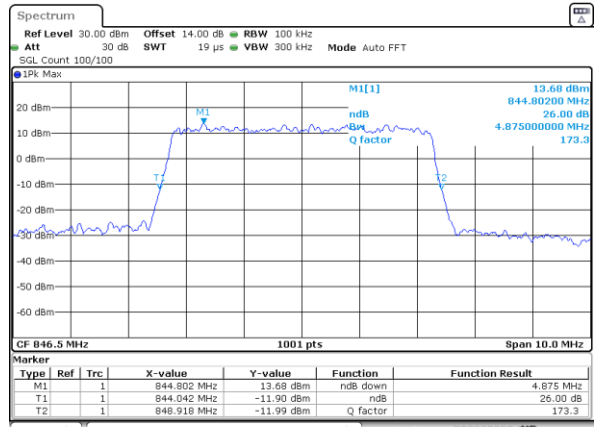

Date: 15_JUL_2019 10:23:17

Middle Channel / 5MHz / 16QAM

Date: 15_JUL_2019 10:23:27

Highest Channel / 5MHz / QPSK

Date: 15_JUL_2019 10:25:49

Highest Channel / 5MHz / 16QAM

Date: 15_JUL_2019 10:25:59

LTE Band 26