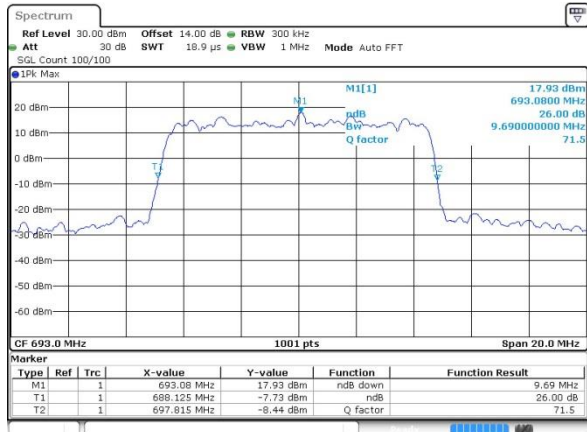

Lowest Channel / 5MHz / 64QAM

Date: 19 JUL 2019 10:32:06

Lowest Channel / 10MHz / 64QAM

Date: 19 JUL 2019 13:39:22

Middle Channel / 5MHz / 64QAM

Date: 19 JUL 2019 11:06:40

Middle Channel / 10MHz / 64QAM

Date: 19 JUL 2019 14:02:50

Highest Channel / 5MHz / 64QAM

Date: 19 JUL 2019 11:19:05

Highest Channel / 10MHz / 64QAM

Date: 19 JUL 2019 14:04:38

LTE Band 71

Lowest Channel / 15MHz / 64QAM

Date: 19 JUL 2019 14:34:08

Lowest Channel / 20MHz / 64QAM