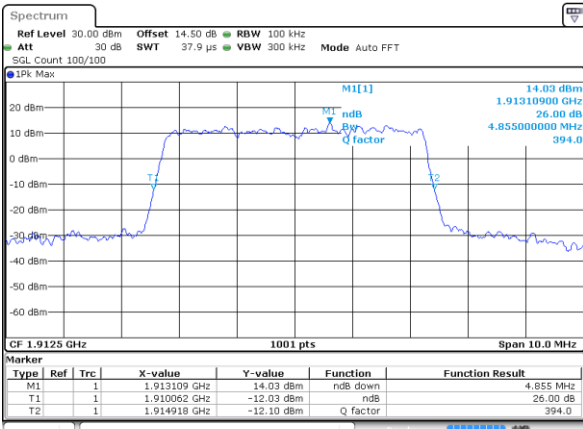

Lowest Channel / 10MHz / 64QAM

Date: 21 JUL 2019 12:51:17

Middle Channel / 5MHz / 64QAM

Date: 21 JUL 2019 12:46:36

Middle Channel / 10MHz / 64QAM

Date: 21 JUL 2019 12:52:30

Highest Channel / 5MHz / 64QAM

Date: 21 JUL 2019 12:47:49