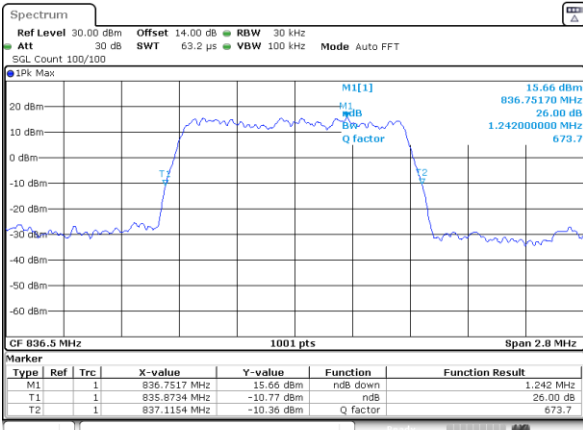

Lowest Channel / 1.4MHz / QPSK

Date: 15_JUL_2019 08:50:01

Lowest Channel / 1.4MHz / 16QAM

Date: 15_JUL_2019 08:49:51

Middle Channel / 1.4MHz / QPSK

Date: 15_JUL_2019 08:57:44

Middle Channel / 1.4MHz / 16QAM

Date: 15_JUL_2019 08:57:54

Highest Channel / 1.4MHz / QPSK

Date: 15_JUL_2019 09:00:16

Highest Channel / 1.4MHz / 16QAM

Date: 15_JUL_2019 09:00:26

LTE Band 26

Lowest Channel / 3MHz / QPSK

Date: 15_JUL_2019 10:13:09