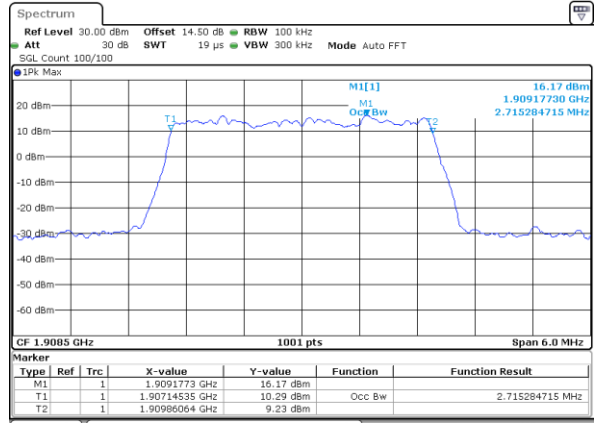

Date: 14.JUL.2019 15:02:18

Highest Channel / 1.4MHz / QPSK

Date: 14.JUL.2019 15:04:40

Highest Channel / 1.4MHz / 16QAM

Date: 14.JUL.2019 15:04:50

LTE Band 2

Lowest Channel / 3MHz / QPSK

Date: 14_JUL_2019 15:14:10

Lowest Channel / 3MHz / 16QAM

Date: 14_JUL_2019 15:14:21

Middle Channel / 3MHz / QPSK

Date: 14_JUL_2019 15:21:20

Middle Channel / 3MHz / 16QAM

Date: 14_JUL_2019 15:21:30

Highest Channel / 3MHz / QPSK

Date: 14_JUL_2019 15:23:53

Highest Channel / 3MHz / 16QAM

Date: 14_JUL_2019 15:24:03

LTE Band 2

Lowest Channel / 5MHz / QPSK

Date: 14_JUL_2019 15:33:21

Lowest Channel / 5MHz / 16QAM

Date: 14_JUL_2019 15:33:32

Middle Channel / 5MHz / QPSK