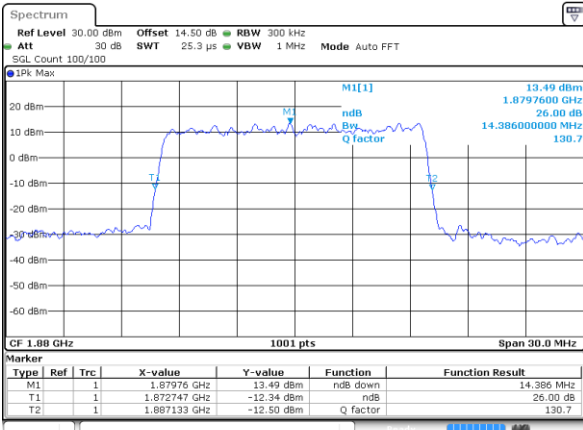

Highest Channel / 10MHz / 64QAM

Date: 21 JUL 2019 12:53:43

LTE Band 25

Lowest Channel / 15MHz / 64QAM

Date: 21 JUL 2019 12:57:11

Lowest Channel / 20MHz / 64QAM

Date: 21 JUL 2019 13:03:05

Middle Channel / 15MHz / 64QAM