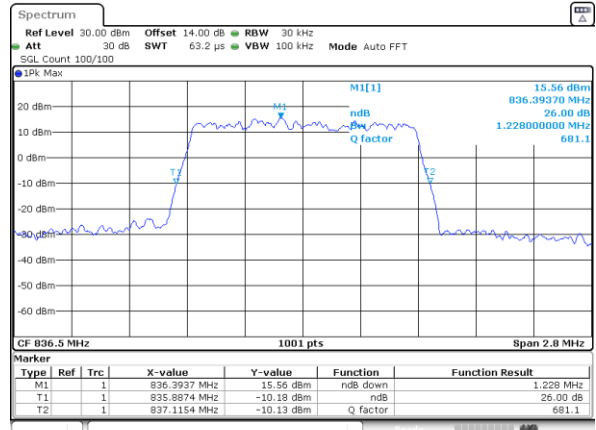

Lowest Channel / 1.4MHz / QPSK

Date: 15_JUL_2019 08:50:01

Lowest Channel / 1.4MHz / 16QAM

Date: 15_JUL_2019 08:49:51

Middle Channel / 1.4MHz / QPSK

Date: 15_JUL_2019 08:57:44

Middle Channel / 1.4MHz / 16QAM

Date: 15_JUL_2019 08:57:54

Highest Channel / 1.4MHz / QPSK

Date: 15_JUL_2019 09:00:16

Highest Channel / 1.4MHz / 16QAM

Date: 15_JUL_2019 09:00:26

LTE Band 26

Lowest Channel / 3MHz / QPSK

Date: 15_JUL_2019 10:13:09