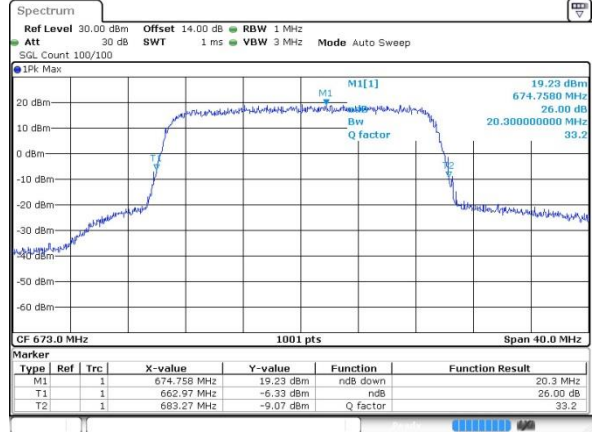

Highest Channel / 5MHz / 64QAM

Date: 19 JUL 2019 11:19:05

Highest Channel / 10MHz / 64QAM

Date: 19 JUL 2019 14:04:38

LTE Band 71

Lowest Channel / 15MHz / 64QAM

Date: 19 JUL 2019 14:34:08

Lowest Channel / 20MHz / 64QAM