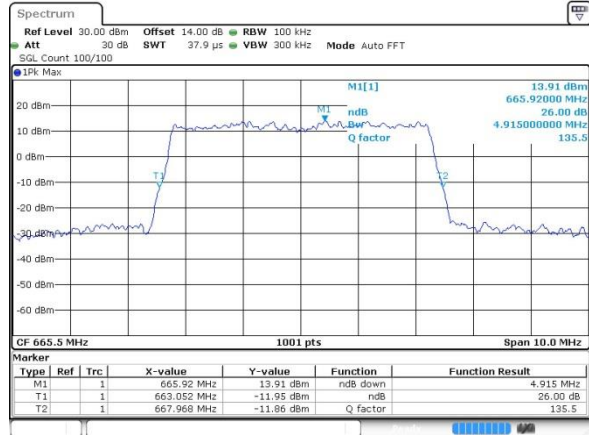

Date: 23_JUL_2019 23:46:56

Highest Channel / 10MHz / 64QAM

Date: 23_JUL_2019 23:50:44

LTE Band 71

Lowest Channel / 5MHz / QPSK

Date: 19 JUL 2019 10:21:55

Lowest Channel / 5MHz / 16QAM

Date: 19 JUL 2019 10:28:48