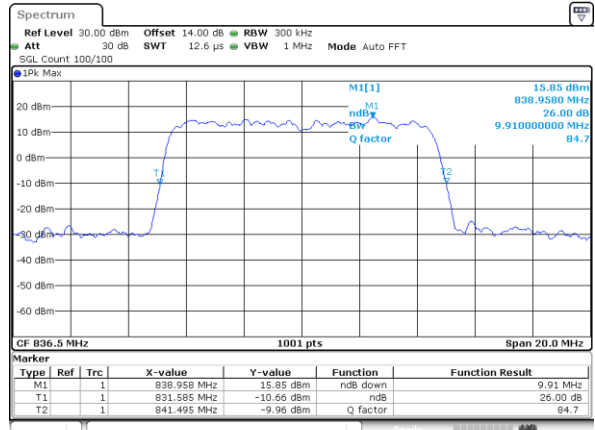

Date: 23_JUL_2019 23:44:24

Lowest Channel / 10MHz / 64QAM

Date: 23_JUL_2019 23:48:12

Middle Channel / 5MHz / 64QAM

Date: 23_JUL_2019 23:45:40

Middle Channel / 10MHz / 64QAM

Date: 23_JUL_2019 23:49:28

Highest Channel / 5MHz / 64QAM

Date: 23_JUL_2019 23:46:56

Highest Channel / 10MHz / 64QAM

Date: 23_JUL_2019 23:50:44

LTE Band 71

Lowest Channel / 5MHz / QPSK

Date: 19 JUL 2019 10:21:55

Lowest Channel / 5MHz / 16QAM

Date: 19 JUL 2019 10:28:48