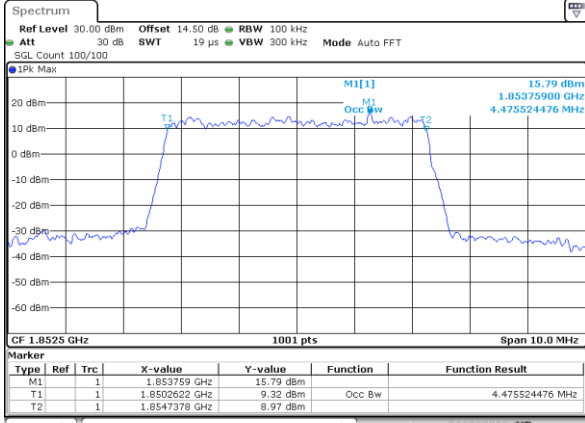

Highest Channel / 3MHz / 16QAM

Date: 14_JUL_2019 15:24:03

LTE Band 2

Lowest Channel / 5MHz / QPSK

Date: 14_JUL_2019 15:33:21

Lowest Channel / 5MHz / 16QAM

Date: 14_JUL_2019 15:33:32

Middle Channel / 5MHz / QPSK

Date: 14_JUL_2019 15:40:31

Middle Channel / 5MHz / 16QAM

Date: 14_JUL_2019 15:40:41

Highest Channel / 5MHz / QPSK

Date: 14_JUL_2019 15:43:04

Highest Channel / 5MHz / 16QAM

Date: 14_JUL_2019 15:43:14

LTE Band 2