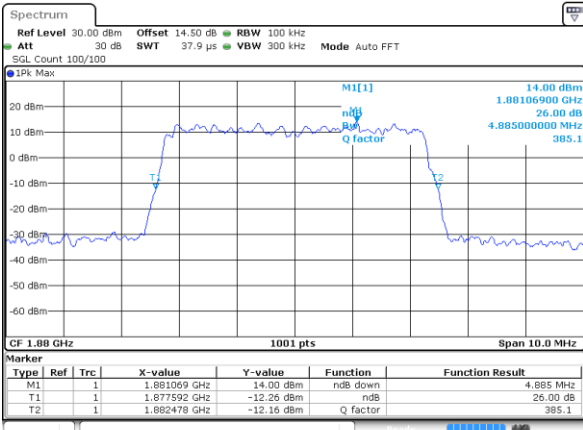

Middle Channel / 5MHz / 64QAM

Date: 21 JUL 2019 12:46:36