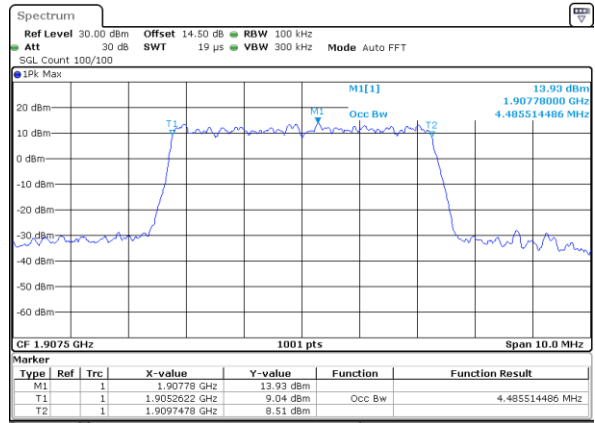

Highest Channel / 3MHz / 16QAM

Date: 14_JUL_2019 15:24:03

LTE Band 2

Lowest Channel / 5MHz / QPSK

Date: 14_JUL_2019 15:33:21

Lowest Channel / 5MHz / 16QAM

Date: 14_JUL_2019 15:33:32

Middle Channel / 5MHz / QPSK

Date: 14_JUL_2019 15:40:31

Middle Channel / 5MHz / 16QAM

Date: 14_JUL_2019 15:40:41

Highest Channel / 5MHz / QPSK

Date: 14_JUL_2019 15:43:04

Highest Channel / 5MHz / 16QAM

Date: 14_JUL_2019 15:43:14

LTE Band 2