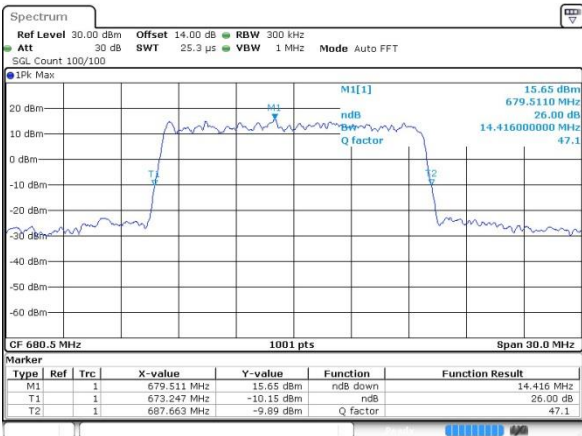

Middle Channel / 15MHz / QPSK

Date: 19 JUL 2019 15:00:34