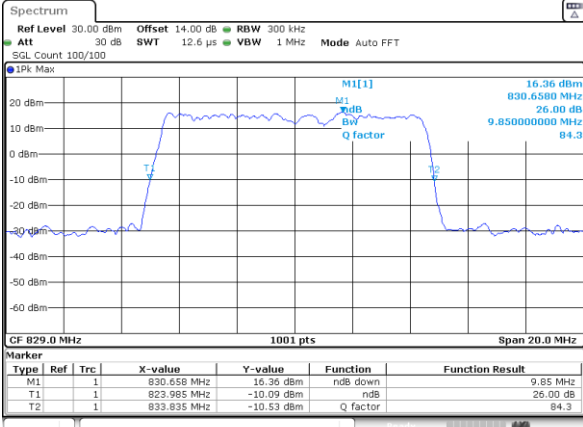

LTE Band 26

Lowest Channel / 10MHz / QPSK

Date: 15_JUL_2019 10:28:21