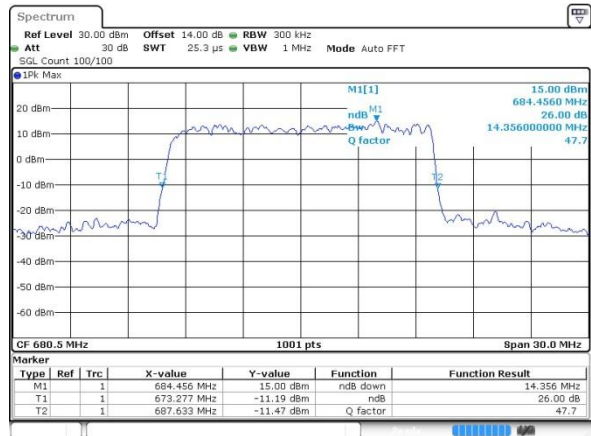

Middle Channel / 15MHz / 16QAM

Date: 19 JUL 2019 14:59:09