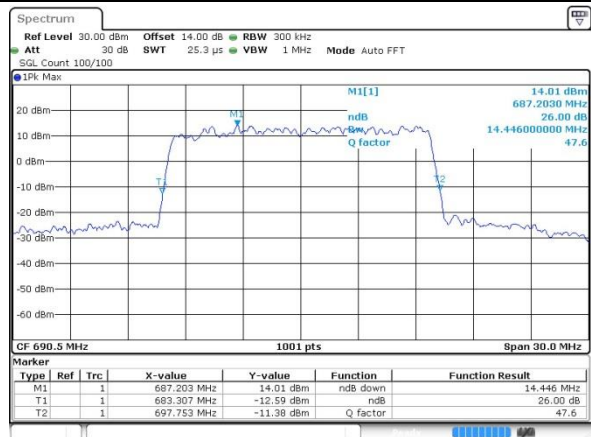

Highest Channel / 15MHz / 16QAM

Date: 19 JUL 2019 15:04:54

LTE Band 71

Lowest Channel / 20MHz / QPSK

Date: 19 JUL 2019 15:27:48

Lowest Channel / 20MHz / 16QAM

Date: 19 JUL 2019 15:30:11

Middle Channel / 20MHz / QPSK