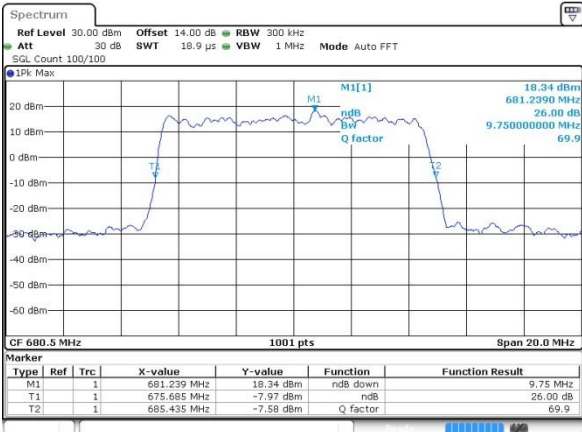

LTE Band 71

Lowest Channel / 10MHz / QPSK

Date: 19 JUL 2019 11:58:28

Lowest Channel / 10MHz / 16QAM

Date: 19 JUL 2019 13:35:59

Middle Channel / 10MHz / QPSK

Date: 19 JUL 2019 13:59:46

Middle Channel / 10MHz / 16QAM

Date: 19 JUL 2019 14:01:17

Highest Channel / 10MHz / QPSK

Date: 19 JUL 2019 14:11:45

Highest Channel / 10MHz / 16QAM

Date: 19 JUL 2019 14:06:49

LTE Band 71

Lowest Channel / 15MHz / QPSK

Date: 19 JUL 2019 14:29:30