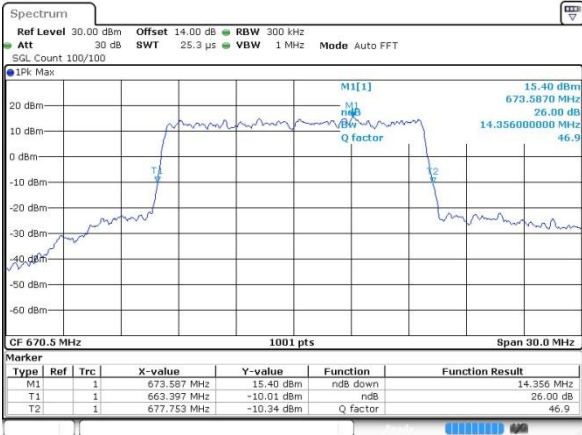

Date: 19 JUL 2019 14:01:17

Highest Channel / 10MHz / QPSK

Date: 19 JUL 2019 14:11:45

Highest Channel / 10MHz / 16QAM

Date: 19 JUL 2019 14:06:49

LTE Band 71

Lowest Channel / 15MHz / QPSK

Date: 19 JUL 2019 14:29:30