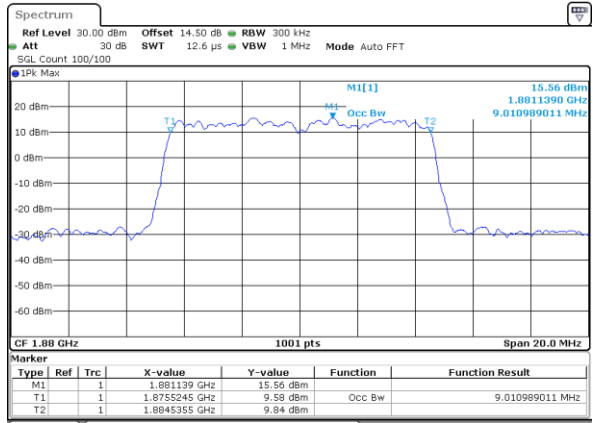

Date: 14_JUL_2019 15:40:31

Middle Channel / 5MHz / 16QAM

Date: 14_JUL_2019 15:40:41

Highest Channel / 5MHz / QPSK

Date: 14_JUL_2019 15:43:04

Highest Channel / 5MHz / 16QAM

Date: 14_JUL_2019 15:43:14

LTE Band 2

Lowest Channel / 10MHz / QPSK

Date: 14_JUL_2019 16:27:03

Lowest Channel / 10MHz / 16QAM

Date: 14_JUL_2019 16:27:14

Middle Channel / 10MHz / QPSK

Date: 14_JUL_2019 16:34:13

Middle Channel / 10MHz / 16QAM

Date: 14_JUL_2019 16:34:23

Highest Channel / 10MHz / QPSK

Date: 14_JUL_2019 16:36:45

Highest Channel / 10MHz / 16QAM

Date: 14_JUL_2019 16:36:55