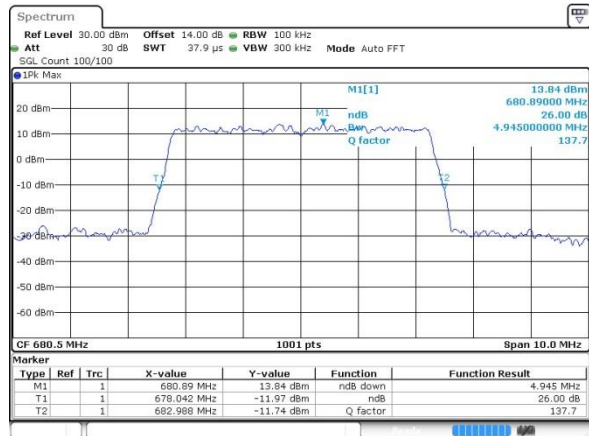

Middle Channel / 5MHz / 16QAM

Date: 19 JUL 2019 11:07:56