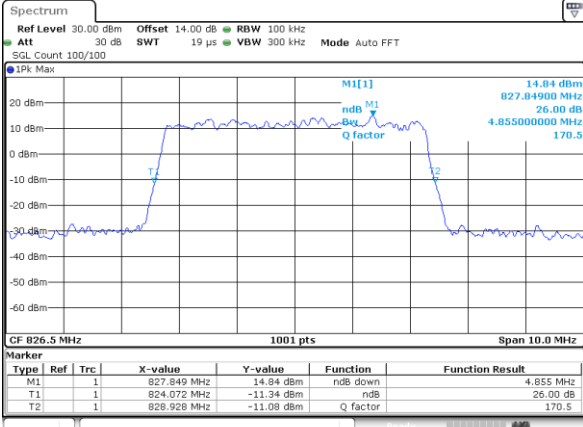

Middle Channel / 3MHz / 64QAM

Date: 23_JUL_2019 23:41:52

Highest Channel / 1.4MHz / 64QAM

Date: 23_JUL_2019 23:39:19

Highest Channel / 3MHz / 64QAM

Date: 23_JUL_2019 23:43:08

LTE Band 26

Lowest Channel / 5MHz / 64QAM