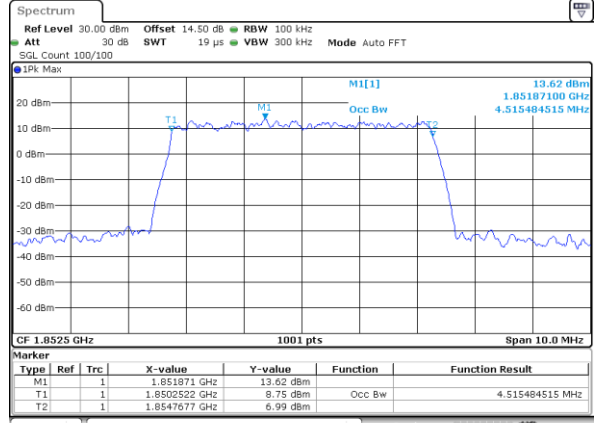

Highest Channel / 3MHz / 16QAM

Date: 14_JUL_2019 15:24:03

LTE Band 2

Lowest Channel / 5MHz / QPSK

Date: 14_JUL_2019 15:33:21

Lowest Channel / 5MHz / 16QAM

Date: 14_JUL_2019 15:33:32

Middle Channel / 5MHz / QPSK

Date: 14_JUL_2019 15:40:31

Middle Channel / 5MHz / 16QAM

Date: 14_JUL_2019 15:40:41

Highest Channel / 5MHz / QPSK

Date: 14_JUL_2019 15:43:04

Highest Channel / 5MHz / 16QAM

Date: 14_JUL_2019 15:43:14

LTE Band 2