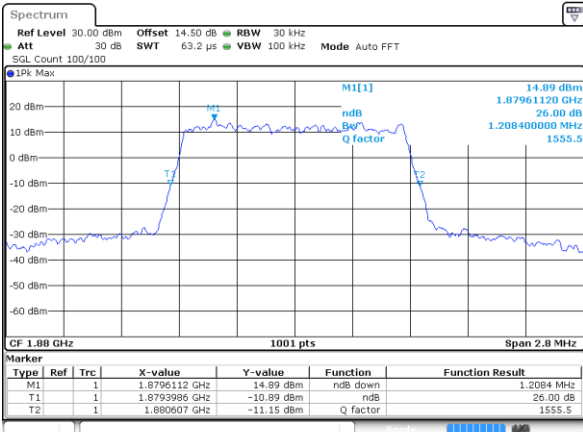

LTE Band 25

Lowest Channel / 1.4MHz / 64QAM

Date: 21 JUL 2019 12:33:36

Lowest Channel / 3MHz / 64QAM

Date: 21 JUL 2019 12:39:30

Middle Channel / 1.4MHz / 64QAM

Date: 21 JUL 2019 12:34:48

Middle Channel / 3MHz / 64QAM