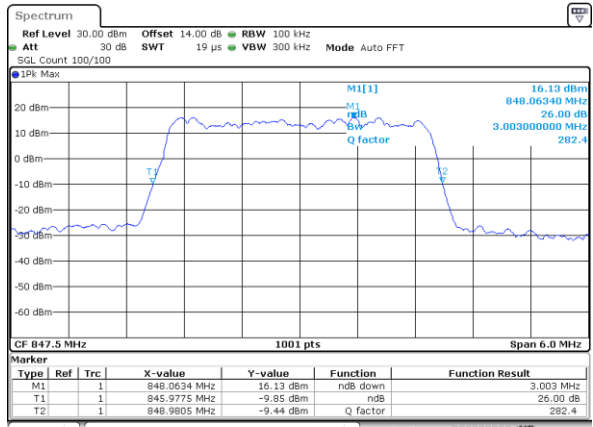

Middle Channel / 3MHz / 64QAM

Date: 23_JUL_2019 23:41:52

Highest Channel / 1.4MHz / 64QAM

Date: 23_JUL_2019 23:39:19

Highest Channel / 3MHz / 64QAM

Date: 23_JUL_2019 23:43:08

LTE Band 26

Lowest Channel / 5MHz / 64QAM