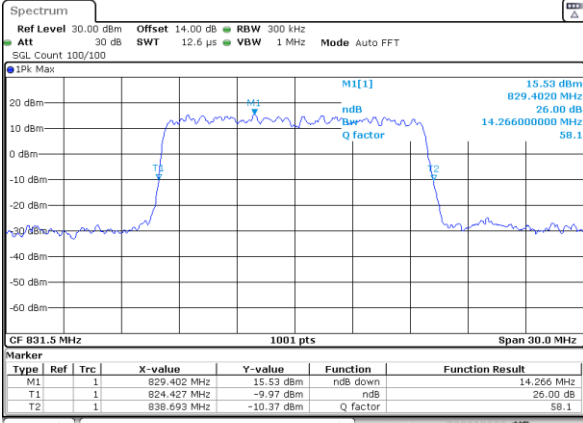

Highest Channel / 10MHz / QPSK

Date: 15_JUL_2019 10:33:26

Highest Channel / 10MHz / 16QAM

Date: 15_JUL_2019 10:33:36

LTE Band 26

Lowest Channel / 15MHz / QPSK

Date: 15_JUL_2019 10:35:58

Lowest Channel / 15MHz / 16QAM