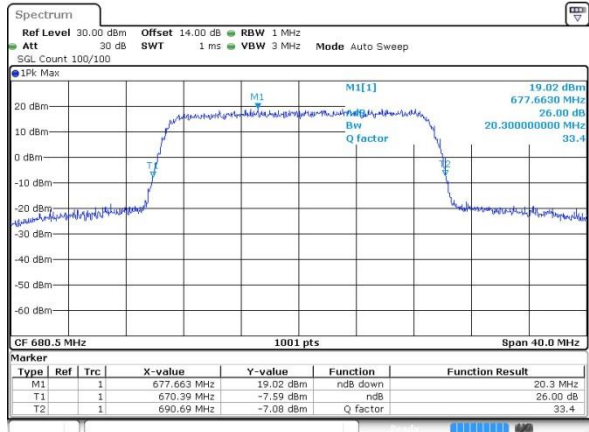

Middle Channel / 20MHz / 16QAM

Date: 19 JUL 2019 16:07:42