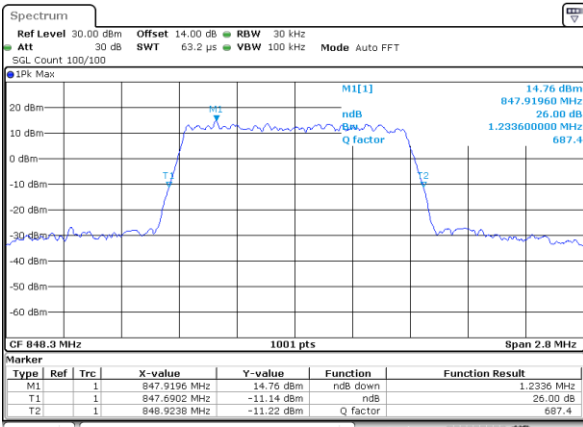

Highest Channel / 1.4MHz / 64QAM

Date: 23_JUL_2019 23:39:19