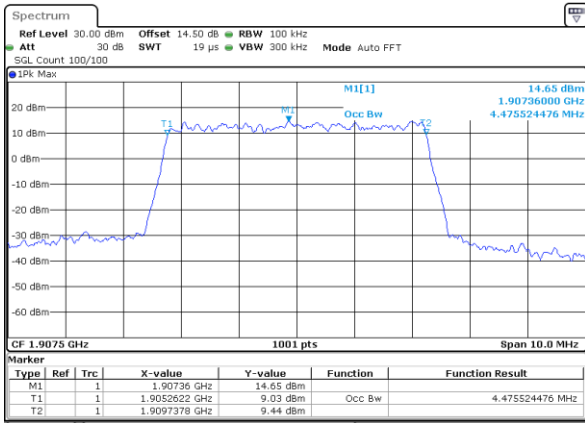

Highest Channel / 3MHz / 16QAM

Date: 14_JUL_2019 15:24:03

LTE Band 2

Lowest Channel / 5MHz / QPSK

Date: 14_JUL_2019 15:33:21

Lowest Channel / 5MHz / 16QAM

Date: 14_JUL_2019 15:33:32

Middle Channel / 5MHz / QPSK

Date: 14_JUL_2019 15:40:31

Middle Channel / 5MHz / 16QAM

Date: 14_JUL_2019 15:40:41

Highest Channel / 5MHz / QPSK

Date: 14_JUL_2019 15:43:04

Highest Channel / 5MHz / 16QAM

Date: 14_JUL_2019 15:43:14

LTE Band 2