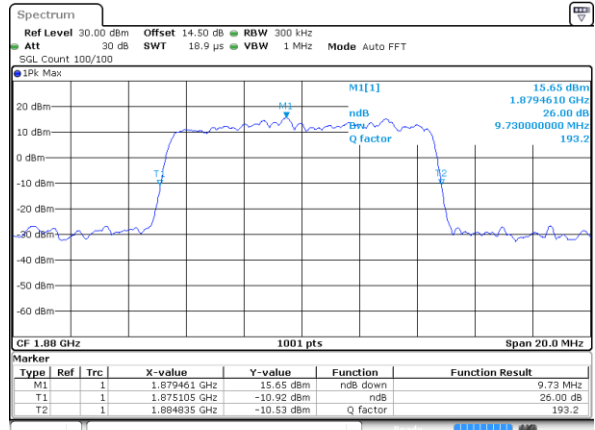

Lowest Channel / 10MHz / 64QAM

Date: 21 JUL 2019 12:51:17

Middle Channel / 5MHz / 64QAM

Date: 21 JUL 2019 12:46:36

Middle Channel / 10MHz / 64QAM

Date: 21 JUL 2019 12:52:30

Highest Channel / 5MHz / 64QAM

Date: 21 JUL 2019 12:47:49

Highest Channel / 10MHz / 64QAM

Date: 21 JUL 2019 12:53:43

LTE Band 25

Lowest Channel / 15MHz / 64QAM

Date: 21 JUL 2019 12:57:11

Lowest Channel / 20MHz / 64QAM

Date: 21 JUL 2019 13:03:05

Middle Channel / 15MHz / 64QAM