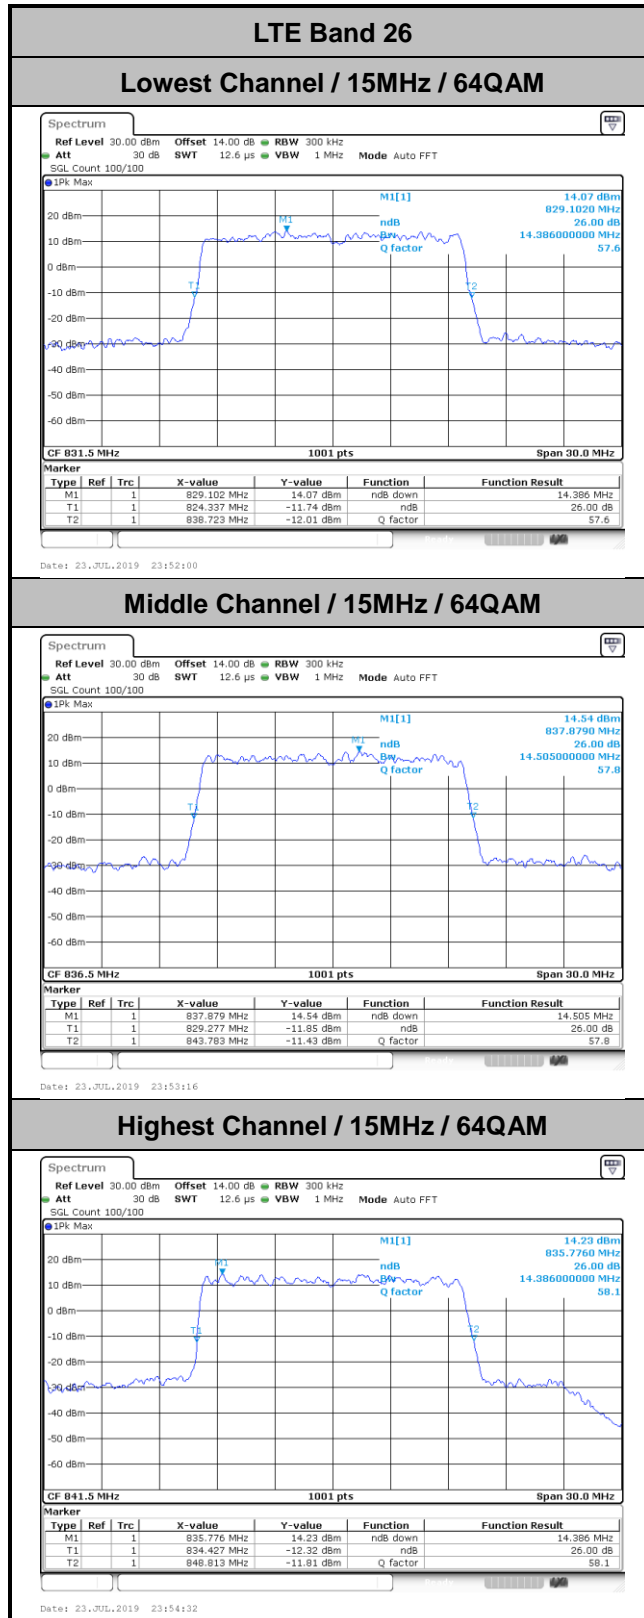

Middle Channel / 3MHz / 64QAM

Date: 23_JUL_2019 23:41:52

Highest Channel / 1.4MHz / 64QAM

Date: 23_JUL_2019 23:39:19

Highest Channel / 3MHz / 64QAM

Date: 23_JUL_2019 23:43:08

LTE Band 26

Lowest Channel / 5MHz / 64QAM

Date: 23_JUL_2019 23:44:24

Lowest Channel / 10MHz / 64QAM

Date: 23_JUL_2019 23:48:12

Middle Channel / 5MHz / 64QAM

Date: 23_JUL_2019 23:45:40

Middle Channel / 10MHz / 64QAM

Date: 23_JUL_2019 23:49:28

Highest Channel / 5MHz / 64QAM

Date: 23_JUL_2019 23:46:56

Highest Channel / 10MHz / 64QAM

Date: 23_JUL_2019 23:50:44

LTE Band 71

Lowest Channel / 5MHz / QPSK

Date: 19 JUL 2019 10:21:55

Lowest Channel / 5MHz / 16QAM

Date: 19 JUL 2019 10:28:48