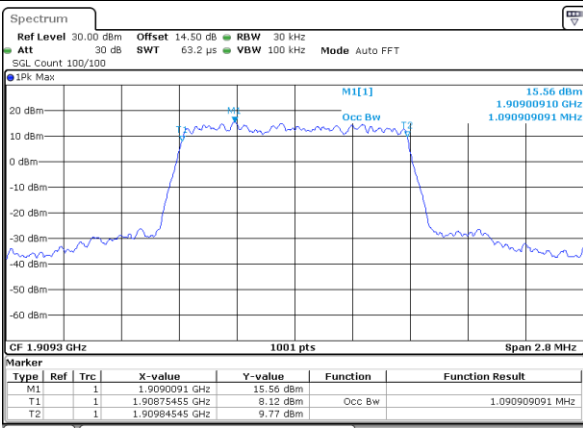

Mode	LTE Band 71 : 99%OBW(MHz)							
BW	5MHz		10MHz		15MHz		20MHz	
Mod.	QPSK	16QAM	QPSK	16QAM	QPSK	16QAM	QPSK	16QAM
Lowest CH	4.50	4.49	9.05	9.01	13.46	13.49	18.38	18.30
Middle CH	4.49	4.49	9.03	9.07	13.43	13.49	18.38	18.34
Highest CH	4.50	4.53	9.07	9.05	13.37	13.40	18.30	18.30
Mode	LTE Band 71 : 99%OBW(MHz)							
BW	5MHz		10MHz		15MHz		20MHz	
Mod.	64QAM		64QAM		64QAM		64QAM	
Lowest CH	4.51		9.03		13.40		18.30	
Middle CH	4.52		8.99		13.43		18.30	
Highest CH	4.50		9.09		13.37		18.34	

LTE Band 2

Lowest Channel / 1.4MHz / QPSK

Date: 14.JUL.2019 14:54:58

Lowest Channel / 1.4MHz / 16QAM

Date: 14.JUL.2019 14:55:08

Middle Channel / 1.4MHz / QPSK

Date: 14.JUL.2019 15:02:08

Middle Channel / 1.4MHz / 16QAM

Date: 14.JUL.2019 15:02:18

Highest Channel / 1.4MHz / QPSK

Date: 14.JUL.2019 15:04:40

Highest Channel / 1.4MHz / 16QAM

Date: 14.JUL.2019 15:04:50

LTE Band 2

Lowest Channel / 3MHz / QPSK

Date: 14_JUL_2019 15:14:10