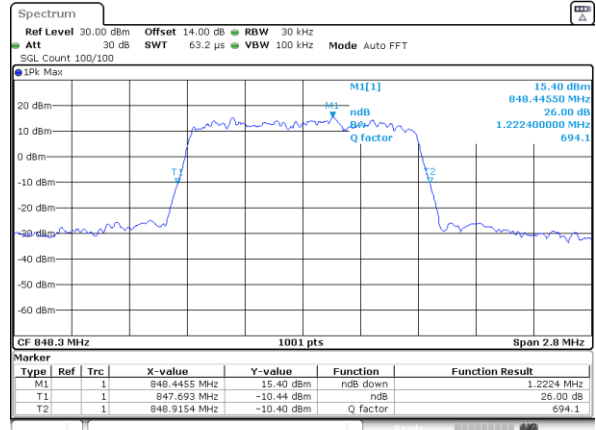

Date: 15_JUL_2019 08:57:54

Highest Channel / 1.4MHz / QPSK

Date: 15_JUL_2019 09:00:16

Highest Channel / 1.4MHz / 16QAM

Date: 15_JUL_2019 09:00:26

LTE Band 26

Lowest Channel / 3MHz / QPSK

Date: 15_JUL_2019 10:13:09