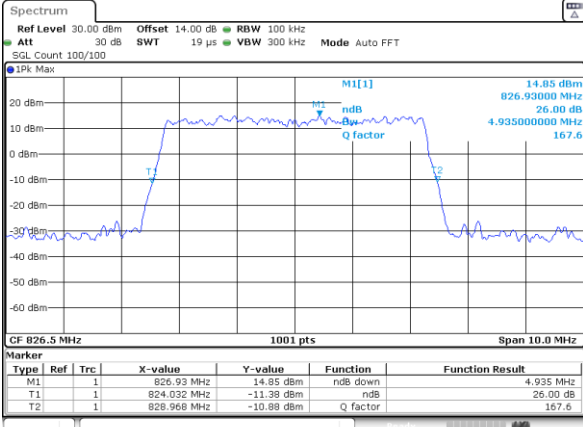

Highest Channel / 3MHz / 16QAM

Date: 15_JUL_2019 10:18:23

LTE Band 26

Lowest Channel / 5MHz / QPSK

Date: 15_JUL_2019 10:20:45

Lowest Channel / 5MHz / 16QAM

Date: 15_JUL_2019 10:20:55

Middle Channel / 5MHz / QPSK