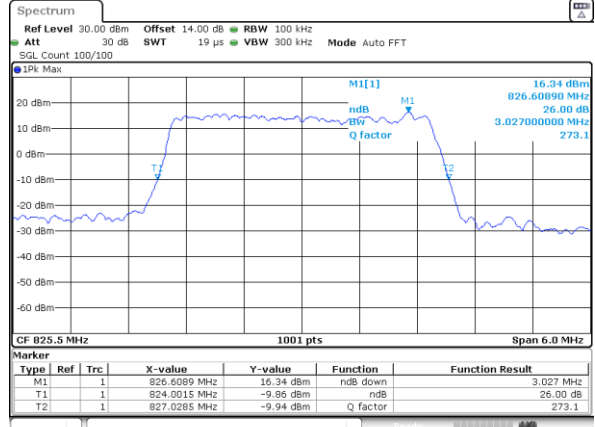

Lowest Channel / 3MHz / 16QAM

Date: 15_JUL_2019 10:13:19