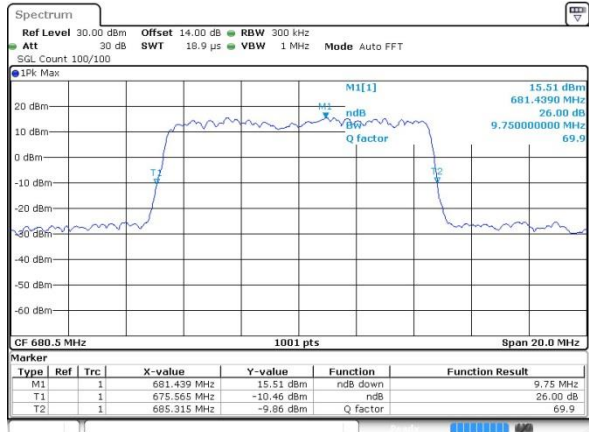

LTE Band 71

Lowest Channel / 10MHz / QPSK

Date: 19 JUL 2019 11:58:28

Lowest Channel / 10MHz / 16QAM

Date: 19 JUL 2019 13:35:59

Middle Channel / 10MHz / QPSK

Date: 19 JUL 2019 13:59:46

Middle Channel / 10MHz / 16QAM

Date: 19 JUL 2019 14:01:17

Highest Channel / 10MHz / QPSK

Date: 19 JUL 2019 14:11:45

Highest Channel / 10MHz / 16QAM

Date: 19 JUL 2019 14:06:49

LTE Band 71

Lowest Channel / 15MHz / QPSK

Date: 19 JUL 2019 14:29:30