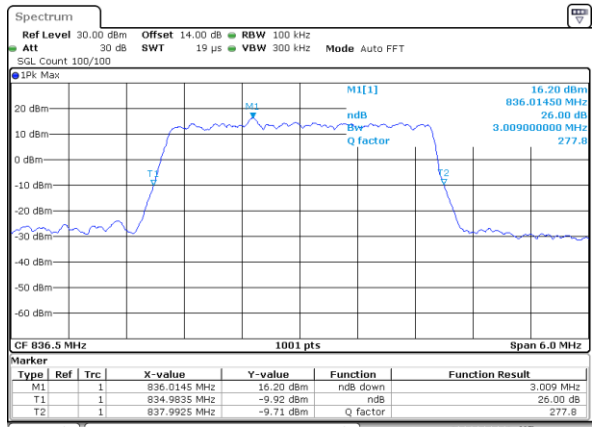

Date: 15_JUL_2019 10:41:12

LTE Band 26

Lowest Channel / 1.4MHz / 64QAM

Date: 23_JUL_2019 23:36:47

Lowest Channel / 3MHz / 64QAM

Date: 23_JUL_2019 23:40:35

Middle Channel / 1.4MHz / 64QAM

Date: 23_JUL_2019 23:38:03

Middle Channel / 3MHz / 64QAM

Date: 23_JUL_2019 23:41:52

Highest Channel / 1.4MHz / 64QAM

Date: 23_JUL_2019 23:39:19

Highest Channel / 3MHz / 64QAM

Date: 23_JUL_2019 23:43:08

LTE Band 26

Lowest Channel / 5MHz / 64QAM