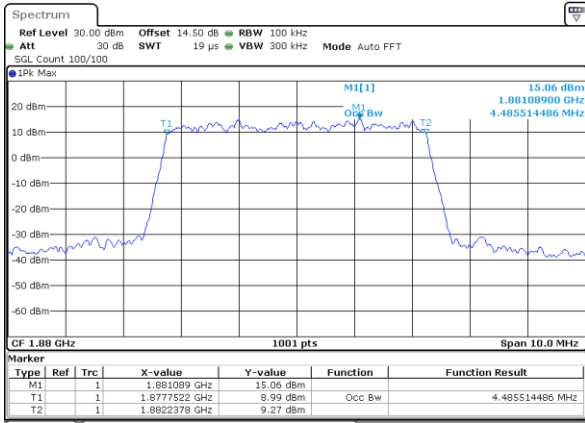

Highest Channel / 3MHz / 16QAM

Date: 14_JUL_2019 15:24:03

LTE Band 2

Lowest Channel / 5MHz / QPSK

Date: 14_JUL_2019 15:33:21

Lowest Channel / 5MHz / 16QAM

Date: 14_JUL_2019 15:33:32

Middle Channel / 5MHz / QPSK

Date: 14_JUL_2019 15:40:31

Middle Channel / 5MHz / 16QAM

Date: 14_JUL_2019 15:40:41

Highest Channel / 5MHz / QPSK

Date: 14_JUL_2019 15:43:04

Highest Channel / 5MHz / 16QAM

Date: 14_JUL_2019 15:43:14

LTE Band 2