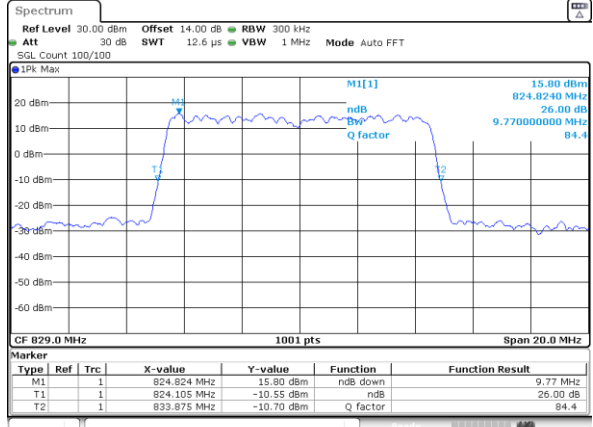

Lowest Channel / 10MHz / 16QAM

Date: 15_JUL_2019 10:28:31