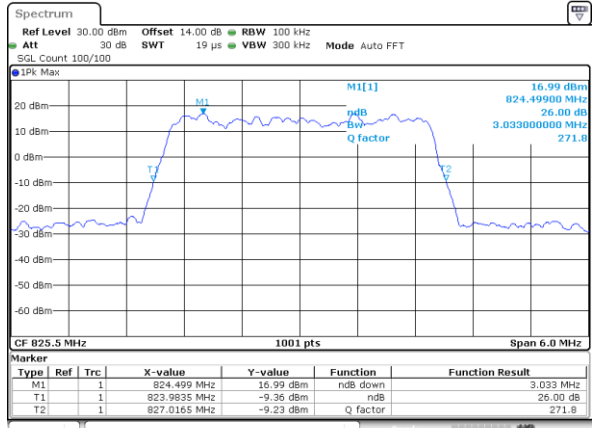

Date: 15_JUL_2019 10:41:12

LTE Band 26

Lowest Channel / 1.4MHz / 64QAM

Date: 23_JUL_2019 23:36:47

Lowest Channel / 3MHz / 64QAM

Date: 23_JUL_2019 23:40:35

Middle Channel / 1.4MHz / 64QAM

Date: 23_JUL_2019 23:38:03

Middle Channel / 3MHz / 64QAM

Date: 23_JUL_2019 23:41:52

Highest Channel / 1.4MHz / 64QAM

Date: 23_JUL_2019 23:39:19

Highest Channel / 3MHz / 64QAM

Date: 23_JUL_2019 23:43:08

LTE Band 26

Lowest Channel / 5MHz / 64QAM