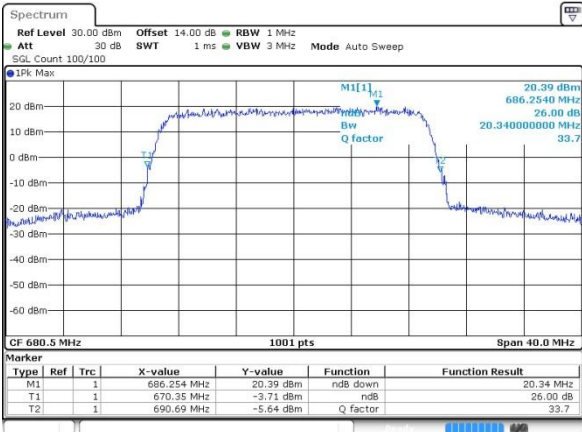

Highest Channel / 15MHz / 16QAM

Date: 19 JUL 2019 15:04:54

LTE Band 71

Lowest Channel / 20MHz / QPSK

Date: 19 JUL 2019 15:27:48

Lowest Channel / 20MHz / 16QAM

Date: 19 JUL 2019 15:30:11

Middle Channel / 20MHz / QPSK