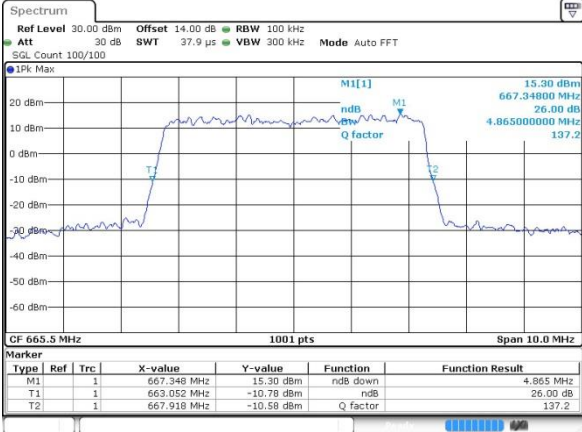

LTE Band 71

Lowest Channel / 5MHz / 64QAM

Date: 19 JUL 2019 10:32:06