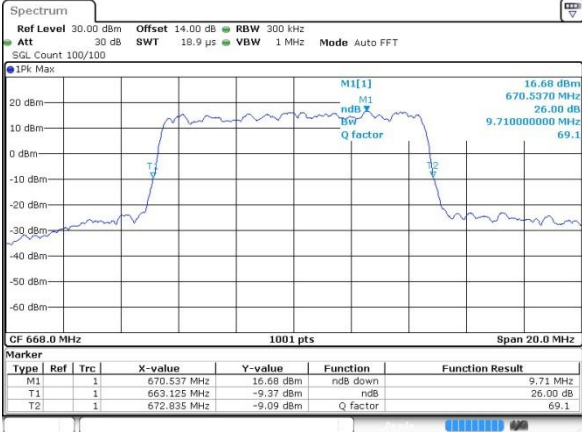

LTE Band 71

Lowest Channel / 10MHz / QPSK

Date: 19 JUL 2019 11:58:28