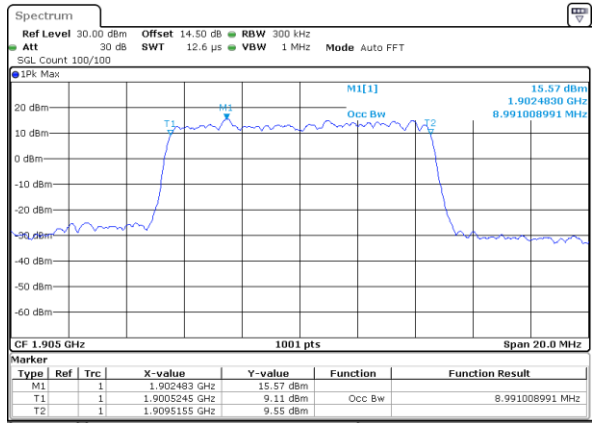

Highest Channel / 10MHz / 16QAM

Date: 14_JUL_2019 16:36:55