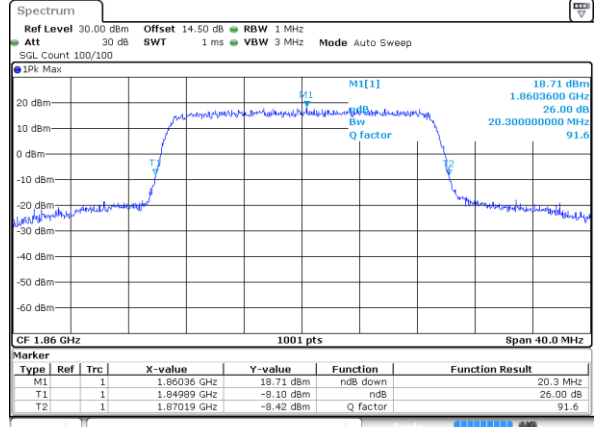

Highest Channel / 10MHz / 64QAM

Date: 21 JUL 2019 12:53:43

LTE Band 25

Lowest Channel / 15MHz / 64QAM

Date: 21 JUL 2019 12:57:11

Lowest Channel / 20MHz / 64QAM

Date: 21 JUL 2019 13:03:05

Middle Channel / 15MHz / 64QAM