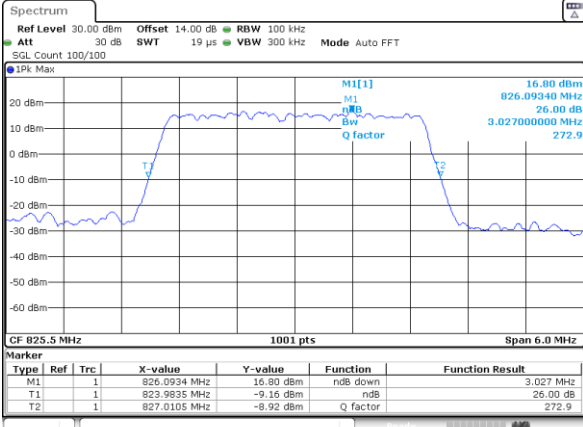

Date: 15_JUL_2019 08:57:54

Highest Channel / 1.4MHz / QPSK

Date: 15_JUL_2019 09:00:16

Highest Channel / 1.4MHz / 16QAM

Date: 15_JUL_2019 09:00:26

LTE Band 26

Lowest Channel / 3MHz / QPSK

Date: 15_JUL_2019 10:13:09