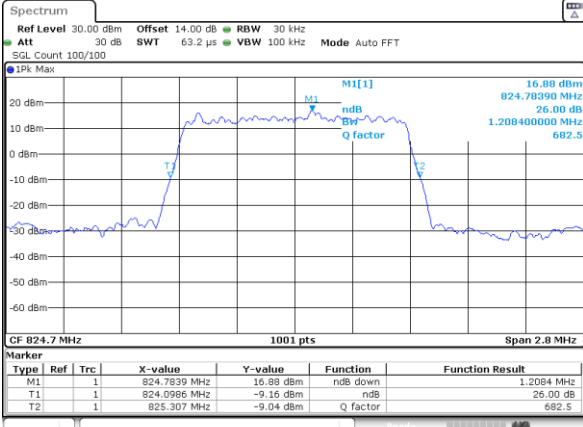

LTE Band 26

Lowest Channel / 1.4MHz / QPSK

Date: 15_JUL_2019 08:50:01