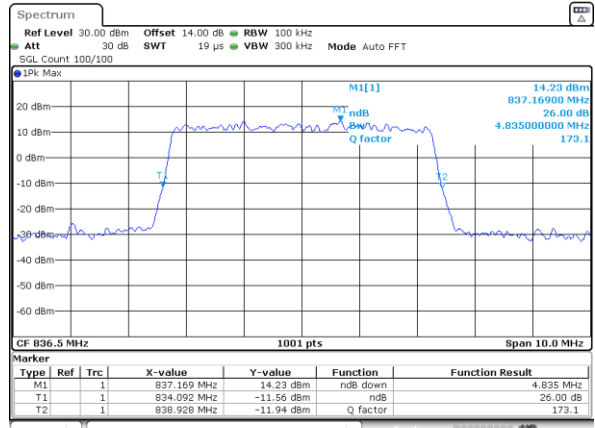

Middle Channel / 5MHz / 16QAM

Date: 15_JUL_2019 10:23:27