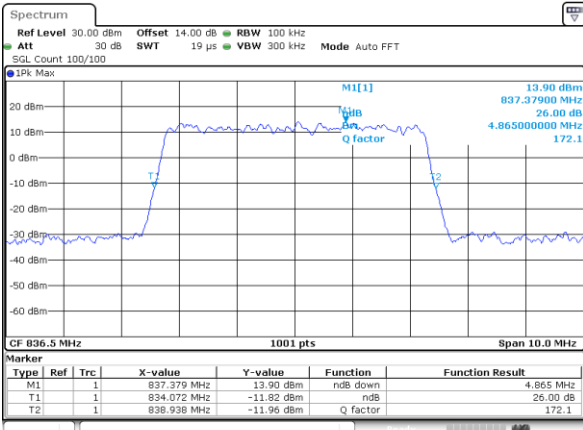

Middle Channel / 5MHz / 64QAM

Date: 23_JUL_2019 23:45:40