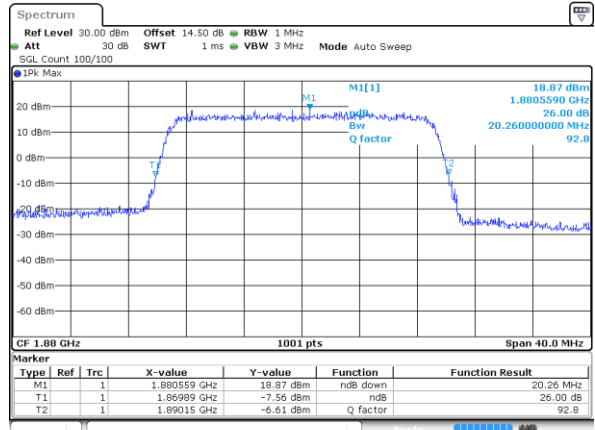

Middle Channel / 20MHz / 64QAM

Date: 21 JUL 2019 13:04:17