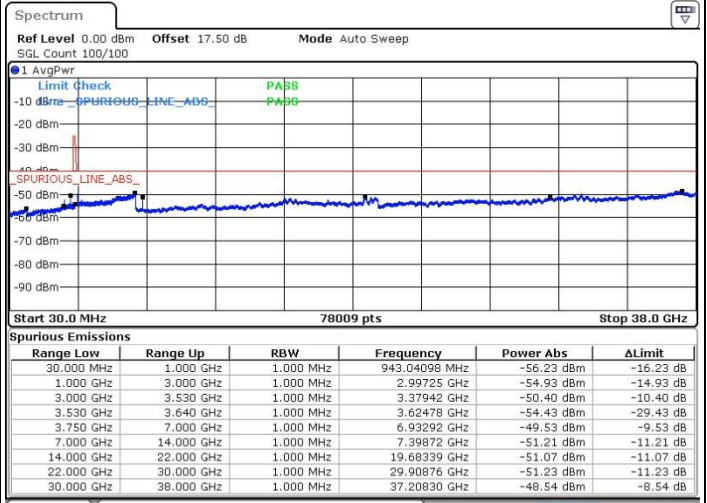

Lowest Channel / FullIRB

N/A

Date: 19.JUL.2019 00:48:10

LTE Band 48 / 15MHz

16QAM

Middle Channel / 1RB0

Middle Channel / 1RBmax

Date: 19.JUL.2019 00:42:06

Date: 19.JUL.2019 01:00:16

Middle Channel / FullRB

N/A

Date: 19.JUL.2019 00:51:11

LTE Band 48 / 15MHz

16QAM

Highest Channel / 1RB0

Highest Channel / 1RBmax

Date: 19.JUL.2019 00:45:07

Date: 19.JUL.2019 01:03:18

Highest Channel / FullIRB

N/A

Date: 19.JUL.2019 00:54:12

LTE Band 48 / 20MHz

16QAM

Lowest Channel / 1RB0

Lowest Channel / 1RBmax

Date: 18 JUL 2019 23:16:24

Date: 18 JUL 2019 23:25:29

Lowest Channel / FullIRB

N/A

Date: 18 JUL 2019 23:07:19

LTE Band 48 / 20MHz

16QAM