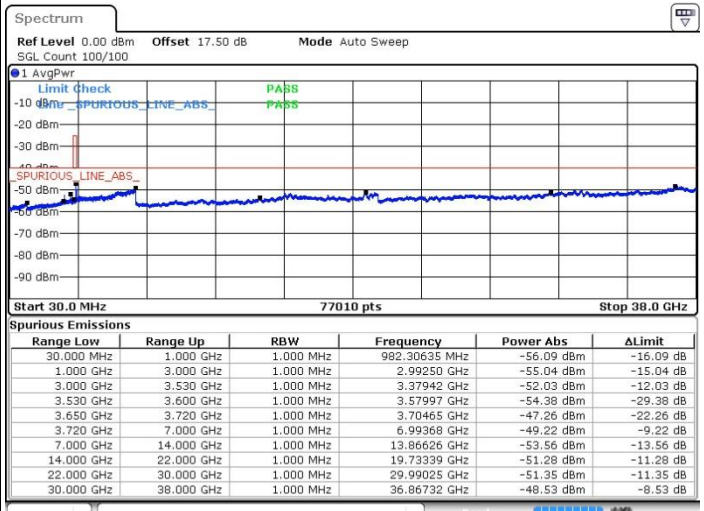

Date: 19.JUL.2019 00:45:07

Date: 19.JUL.2019 01:03:18

Highest Channel / FullIRB

N/A

Date: 19.JUL.2019 00:54:12

LTE Band 48 / 20MHz

16QAM

Lowest Channel / 1RB0

Lowest Channel / 1RBmax

Date: 18 JUL 2019 23:16:24

Date: 18 JUL 2019 23:25:29

Lowest Channel / FullIRB

N/A

Date: 18 JUL 2019 23:07:19

LTE Band 48 / 20MHz

16QAM

Middle Channel / 1RB0

Middle Channel / 1RBmax

Date: 18 JUL 2019 23:19:26

Date: 18 JUL 2019 23:28:31

Middle Channel / FullIRB

N/A

Date: 18 JUL 2019 23:10:20

LTE Band 48 / 20MHz