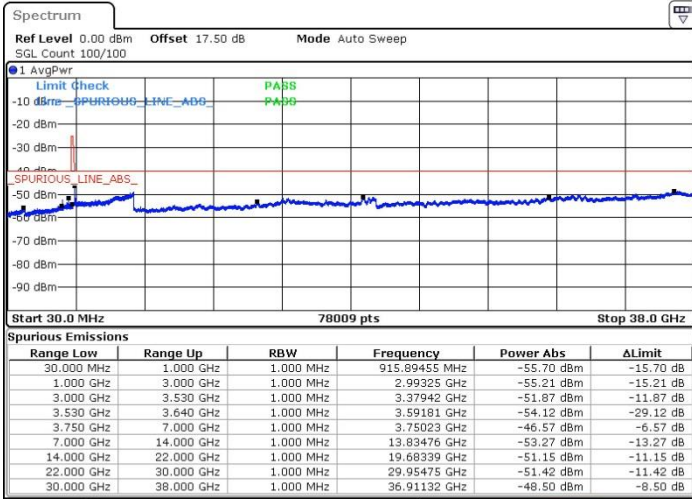

LTE Band 48 / 15MHz

QPSK

Highest Channel / 1RB0

Highest Channel / 1RBmax

Date: 19.JUL.2019 00:44:06

Date: 19.JUL.2019 01:02:17

Highest Channel / FullIRB

N/A

Date: 19.JUL.2019 00:53:12

LTE Band 48 / 20MHz

QPSK

Lowest Channel / 1RB0

Lowest Channel / 1RBmax

Date: 18 JUL 2019 23:17:25

Date: 18 JUL 2019 23:26:30

Lowest Channel / FullIRB