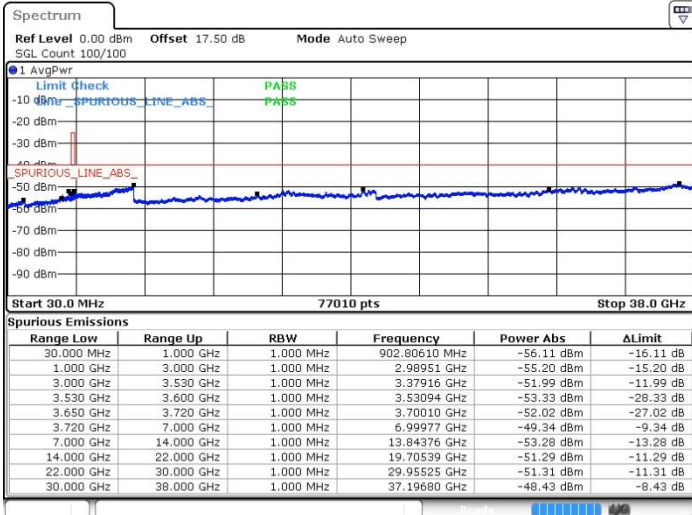

Date: 19.JUL.2019 00:53:12

LTE Band 48 / 20MHz

QPSK

Lowest Channel / 1RB0

Lowest Channel / 1RBmax

Date: 18 JUL 2019 23:17:25

Date: 18 JUL 2019 23:26:30

Lowest Channel / FullIRB

N/A

Date: 18 JUL 2019 23:08:20

LTE Band 48 / 20MHz

QPSK

Middle Channel / 1RB0

Middle Channel / 1RBmax

Date: 18 JUL 2019 23:18:26

Date: 18 JUL 2019 23:27:31

Middle Channel / FullIRB

N/A

Date: 18 JUL 2019 23:09:20

LTE Band 48 / 20MHz

QPSK

Highest Channel / 1RB0

Highest Channel / 1RBmax

Date: 18 JUL 2019 23:23:28

Date: 18 JUL 2019 23:32:33

Highest Channel / FullIRB

N/A

Date: 18 JUL 2019 23:14:23

LTE Band 48 / 5MHz

16QAM

Lowest Channel / 1RB0

Lowest Channel / 1RBmax