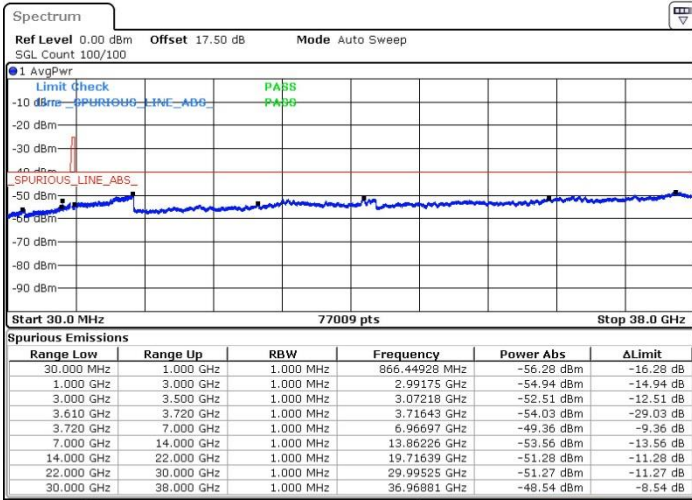

LTE Band 48 / 15MHz

QPSK

Highest Channel / 1RB0

Highest Channel / 1RBmax

Date: 19.JUL.2019 00:44:06

Date: 19.JUL.2019 01:02:17

Highest Channel / FullIRB

N/A

Date: 19.JUL.2019 00:53:12

LTE Band 48 / 20MHz

QPSK

Lowest Channel / 1RB0

Lowest Channel / 1RBmax

Date: 18 JUL 2019 23:17:25

Date: 18 JUL 2019 23:26:30

Lowest Channel / FullIRB

N/A

Date: 18 JUL 2019 23:08:20

LTE Band 48 / 20MHz

QPSK

Middle Channel / 1RB0

Middle Channel / 1RBmax

Date: 18 JUL 2019 23:18:26

Date: 18 JUL 2019 23:27:31

Middle Channel / FullIRB

N/A

Date: 18 JUL 2019 23:09:20

LTE Band 48 / 20MHz

QPSK

Highest Channel / 1RB0

Highest Channel / 1RBmax

Date: 18 JUL 2019 23:23:28