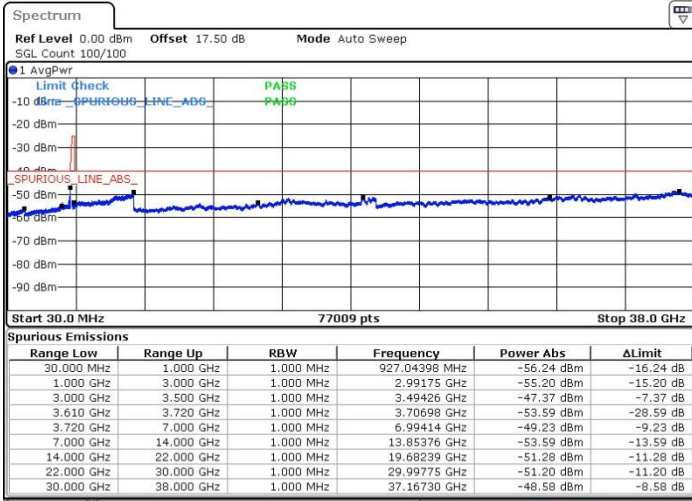

LTE Band 48 / 15MHz

QPSK

Highest Channel / 1RB0

Highest Channel / 1RBmax

Date: 19.JUL.2019 00:44:06

Date: 19.JUL.2019 01:02:17

Highest Channel / FullIRB

N/A

Date: 19.JUL.2019 00:53:12

LTE Band 48 / 20MHz

QPSK

Lowest Channel / 1RB0

Lowest Channel / 1RBmax

Date: 18 JUL 2019 23:17:25

Date: 18 JUL 2019 23:26:30

Lowest Channel / FullIRB

N/A

Date: 18 JUL 2019 23:08:20

LTE Band 48 / 20MHz

QPSK

Middle Channel / 1RB0

Middle Channel / 1RBmax

Date: 18 JUL 2019 23:18:26

Date: 18 JUL 2019 23:27:31

Middle Channel / FullIRB

N/A

Date: 18 JUL 2019 23:09:20

LTE Band 48 / 20MHz

QPSK

Highest Channel / 1RB0

Highest Channel / 1RBmax

Date: 18 JUL 2019 23:23:28