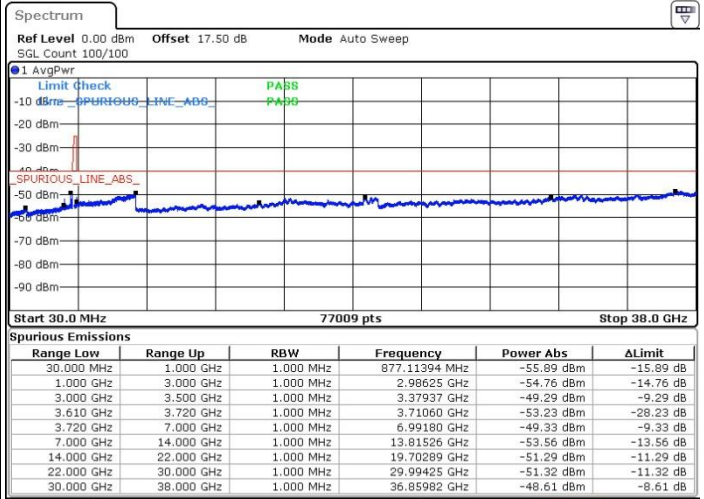

Date: 19.JUL.2019 00:23:22

LTE Band 48 / 10MHz

16QAM

Highest Channel / 1RB0

Highest Channel / 1RBmax

Date: 19.JUL.2019 00:17:18

Date: 23.JUL.2019 23:00:31

Highest Channel / FullIRB

N/A

Date: 19.JUL.2019 00:26:55

LTE Band 48 / 15MHz

16QAM

Lowest Channel / 1RB0

Lowest Channel / 1RBmax

Date: 23.JUL.2019 23:47:43

Date: 19.JUL.2019 00:57:15

Lowest Channel / FullIRB

N/A

Date: 19.JUL.2019 00:48:10

LTE Band 48 / 15MHz

16QAM

Middle Channel / 1RB0

Middle Channel / 1RBmax

Date: 19.JUL.2019 00:42:06

Date: 19.JUL.2019 01:00:16

Middle Channel / FullRB

N/A

Date: 19.JUL.2019 00:51:11

LTE Band 48 / 15MHz

16QAM

Highest Channel / 1RB0

Highest Channel / 1RBmax