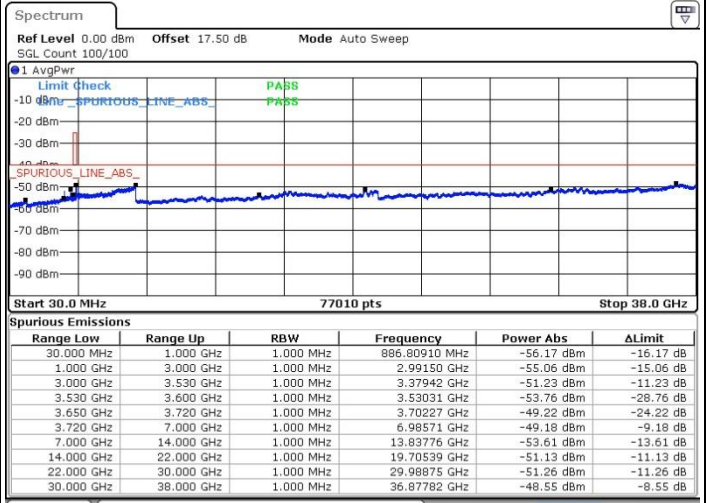

N/A

Date: 19.JUL.2019 00:26:55

LTE Band 48 / 15MHz

16QAM

Lowest Channel / 1RB0

Lowest Channel / 1RBmax

Date: 23.JUL.2019 23:47:43

Date: 19.JUL.2019 00:57:15

Lowest Channel / FullIRB

N/A

Date: 19.JUL.2019 00:48:10

LTE Band 48 / 15MHz

16QAM

Middle Channel / 1RB0

Middle Channel / 1RBmax

Date: 19.JUL.2019 00:42:06

Date: 19.JUL.2019 01:00:16

Middle Channel / FullRB

N/A

Date: 19.JUL.2019 00:51:11

LTE Band 48 / 15MHz

16QAM

Highest Channel / 1RB0

Highest Channel / 1RBmax

Date: 19.JUL.2019 00:45:07

Date: 19.JUL.2019 01:03:18

Highest Channel / FullIRB

N/A

Date: 19.JUL.2019 00:54:12

LTE Band 48 / 20MHz

16QAM

Lowest Channel / 1RB0