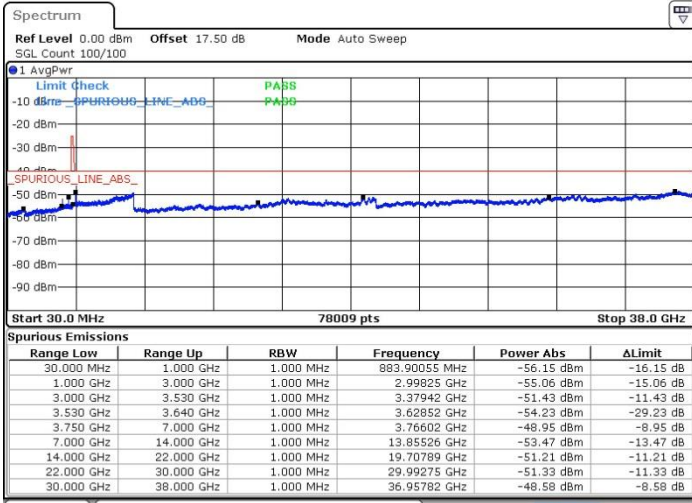

Lowest Channel / FullIRB

N/A

Date: 19.JUL.2019 00:48:10

LTE Band 48 / 15MHz

16QAM

Middle Channel / 1RB0

Middle Channel / 1RBmax

Date: 19.JUL.2019 00:42:06

Date: 19.JUL.2019 01:00:16

Middle Channel / FullRB

N/A

Date: 19.JUL.2019 00:51:11

LTE Band 48 / 15MHz

16QAM

Highest Channel / 1RB0

Highest Channel / 1RBmax

Date: 19.JUL.2019 00:45:07

Date: 19.JUL.2019 01:03:18

Highest Channel / FullIRB

N/A

Date: 19.JUL.2019 00:54:12

LTE Band 48 / 20MHz

16QAM

Lowest Channel / 1RB0

Lowest Channel / 1RBmax

Date: 18 JUL 2019 23:16:24

Date: 18 JUL 2019 23:25:29

Lowest Channel / FullIRB

N/A

Date: 18 JUL 2019 23:07:19

LTE Band 48 / 20MHz

16QAM