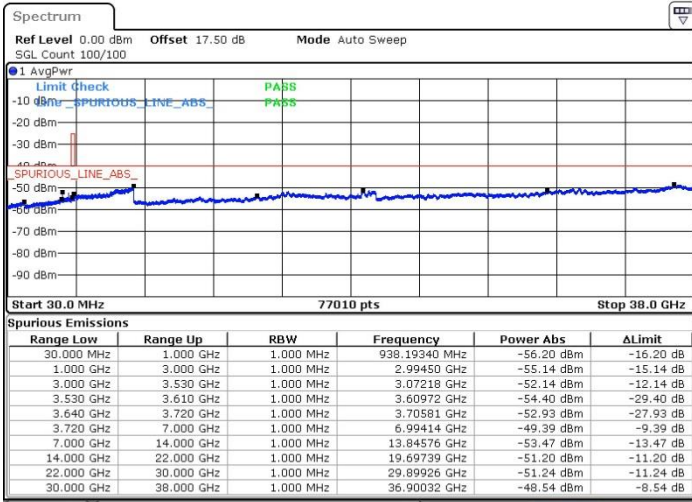

Date: 18 JUL 2019 23:41:03

Date: 19 JUL 2019 00:02:10

Lowest Channel / FullIRB

N/A

Date: 18 JUL 2019 23:53:05

LTE Band 48 / 5MHz

16QAM

Middle Channel / 1RB0

Middle Channel / 1RBmax

Date: 18 JUL 2019 23:47:01

Date: 19 JUL 2019 00:05:11

Middle Channel / FullIRB

N/A

Date: 18 JUL 2019 23:56:06

LTE Band 48 / 5MHz

16QAM

Highest Channel / 1RB0

Highest Channel / 1RBmax

Date: 23 JUL 2019 22:55:55

Date: 19 JUL 2019 00:08:13

Highest Channel / FullIRB

N/A

Date: 18 JUL 2019 23:59:08

LTE Band 48 / 10MHz