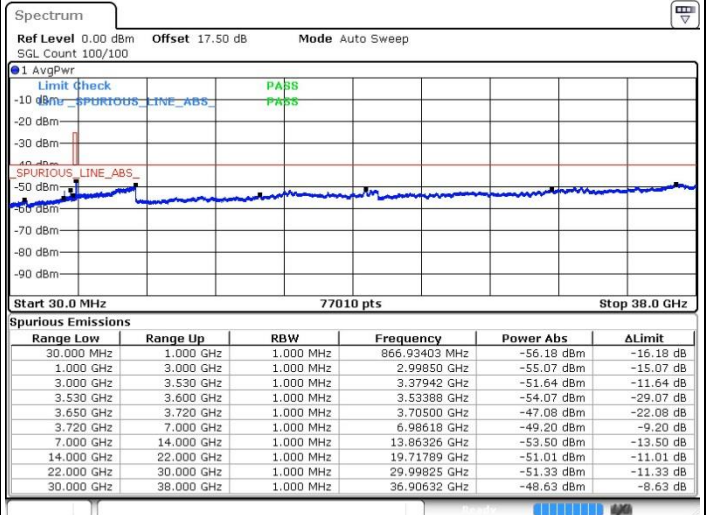

Date: 19.JUL.2019 00:53:12

LTE Band 48 / 20MHz

QPSK

Lowest Channel / 1RB0

Lowest Channel / 1RBmax

Date: 18 JUL 2019 23:17:25

Date: 18 JUL 2019 23:26:30

Lowest Channel / FullIRB

N/A

Date: 18 JUL 2019 23:08:20

LTE Band 48 / 20MHz

QPSK

Middle Channel / 1RB0

Middle Channel / 1RBmax

Date: 18 JUL 2019 23:18:26

Date: 18 JUL 2019 23:27:31

Middle Channel / FullIRB

N/A

Date: 18 JUL 2019 23:09:20

LTE Band 48 / 20MHz

QPSK

Highest Channel / 1RB0

Highest Channel / 1RBmax

Date: 18 JUL 2019 23:23:28

Date: 18 JUL 2019 23:32:33

Highest Channel / FullIRB

N/A

Date: 18 JUL 2019 23:14:23

LTE Band 48 / 5MHz

16QAM

Lowest Channel / 1RB0

Lowest Channel / 1RBmax