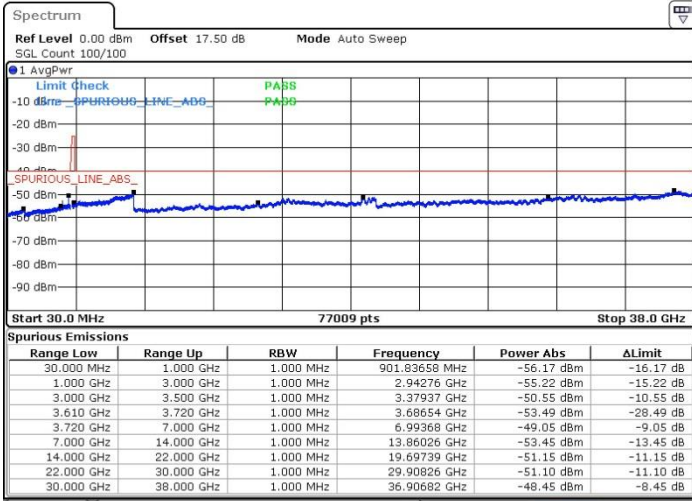

Highest Channel / 1RB0

Highest Channel / 1RBmax

Date: 23 JUL 2019 22:55:55

Date: 19 JUL 2019 00:08:13

Highest Channel / FullIRB

N/A

Date: 18 JUL 2019 23:59:08

LTE Band 48 / 10MHz

16QAM

Lowest Channel / 1RB0

Lowest Channel / 1RBmax

Date: 19.JUL.2019 00:11:16

Date: 19.JUL.2019 00:29:58

Lowest Channel / FullIRB

N/A

Date: 19.JUL.2019 00:20:20