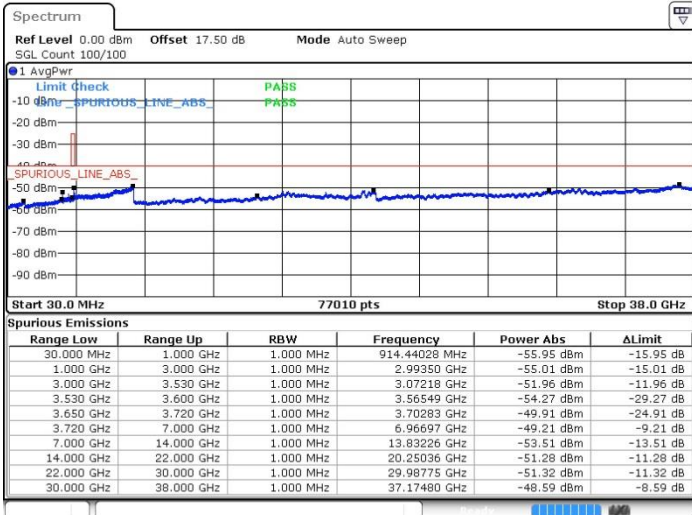

Date: 19.JUL.2019 00:53:12

LTE Band 48 / 20MHz

QPSK

Lowest Channel / 1RB0

Lowest Channel / 1RBmax

Date: 18 JUL 2019 23:17:25

Date: 18 JUL 2019 23:26:30

Lowest Channel / FullIRB

N/A

Date: 18 JUL 2019 23:08:20

LTE Band 48 / 20MHz

QPSK

Middle Channel / 1RB0

Middle Channel / 1RBmax

Date: 18 JUL 2019 23:18:26

Date: 18 JUL 2019 23:27:31

Middle Channel / FullIRB

N/A

Date: 18 JUL 2019 23:09:20

LTE Band 48 / 20MHz

QPSK

Highest Channel / 1RB0

Highest Channel / 1RBmax

Date: 18 JUL 2019 23:23:28

Date: 18 JUL 2019 23:32:33

Highest Channel / FullIRB

N/A

Date: 18 JUL 2019 23:14:23

LTE Band 48 / 5MHz

16QAM

Lowest Channel / 1RB0

Lowest Channel / 1RBmax