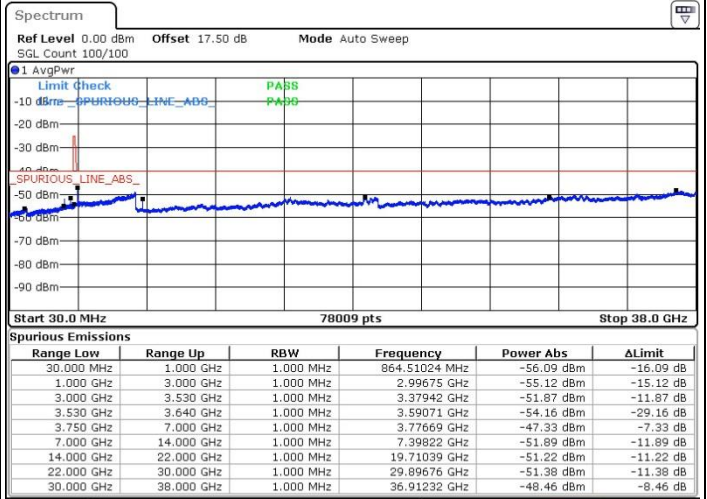

Middle Channel / FullIRB

N/A

Date: 18 JUL 2019 23:09:20

LTE Band 48 / 20MHz

QPSK

Highest Channel / 1RB0

Highest Channel / 1RBmax

Date: 18 JUL 2019 23:23:28

Date: 18 JUL 2019 23:32:33

Highest Channel / FullIRB

N/A

Date: 18 JUL 2019 23:14:23

LTE Band 48 / 5MHz

16QAM

Lowest Channel / 1RB0

Lowest Channel / 1RBmax