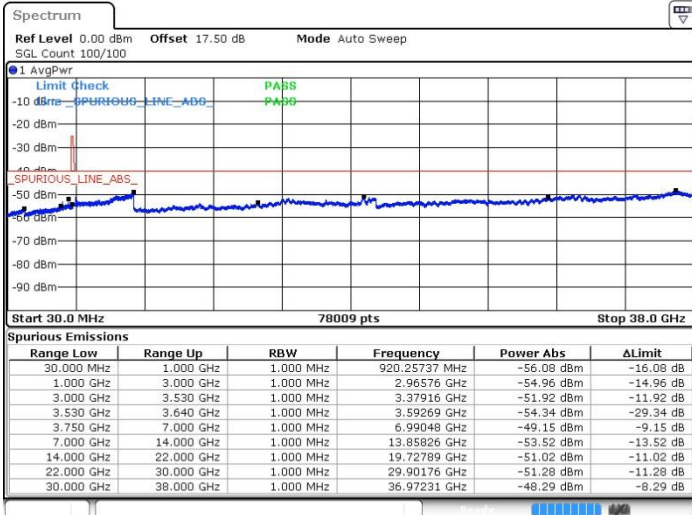

Date: 19.JUL.2019 00:45:07

Date: 19.JUL.2019 01:03:18

Highest Channel / FullIRB

N/A

Date: 19.JUL.2019 00:54:12

LTE Band 48 / 20MHz

16QAM

Lowest Channel / 1RB0

Lowest Channel / 1RBmax

Date: 18 JUL 2019 23:16:24

Date: 18 JUL 2019 23:25:29

Lowest Channel / FullIRB

N/A

Date: 18 JUL 2019 23:07:19

LTE Band 48 / 20MHz

16QAM

Middle Channel / 1RB0

Middle Channel / 1RBmax

Date: 18 JUL 2019 23:19:26

Date: 18 JUL 2019 23:28:31

Middle Channel / FullIRB

N/A

Date: 18 JUL 2019 23:10:20

LTE Band 48 / 20MHz

16QAM

Highest Channel / 1RB0

Highest Channel / 1RBmax

Date: 18 JUL 2019 23:22:27

Date: 18 JUL 2019 23:31:32

Highest Channel / FullIRB

N/A

Date: 18 JUL 2019 23:13:22