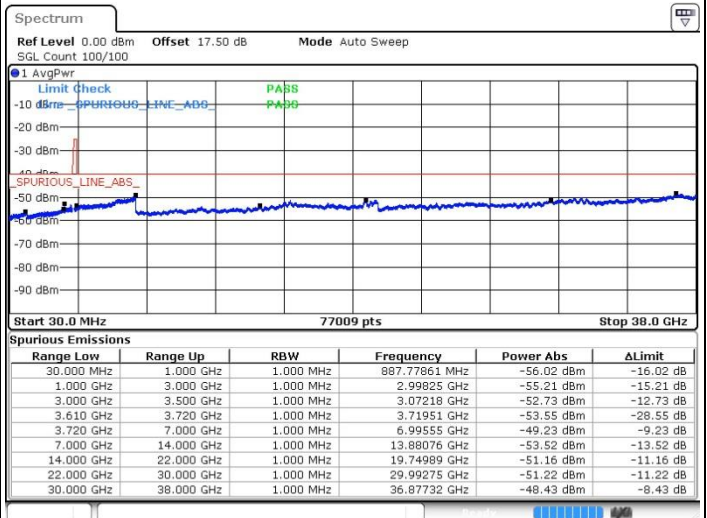

Date: 19.JUL.2019 01:00:16

Middle Channel / FullRB

N/A

Date: 19.JUL.2019 00:51:11

LTE Band 48 / 15MHz

16QAM

Highest Channel / 1RB0

Highest Channel / 1RBmax

Date: 19.JUL.2019 00:45:07

Date: 19.JUL.2019 01:03:18

Highest Channel / FullIRB

N/A

Date: 19.JUL.2019 00:54:12

LTE Band 48 / 20MHz

16QAM

Lowest Channel / 1RB0

Lowest Channel / 1RBmax

Date: 18 JUL 2019 23:16:24

Date: 18 JUL 2019 23:25:29

Lowest Channel / FullIRB

N/A

Date: 18 JUL 2019 23:07:19

LTE Band 48 / 20MHz

16QAM

Middle Channel / 1RB0

Middle Channel / 1RBmax

Date: 18 JUL 2019 23:19:26

Date: 18 JUL 2019 23:28:31

Middle Channel / FullIRB

N/A

Date: 18 JUL 2019 23:10:20

LTE Band 48 / 20MHz