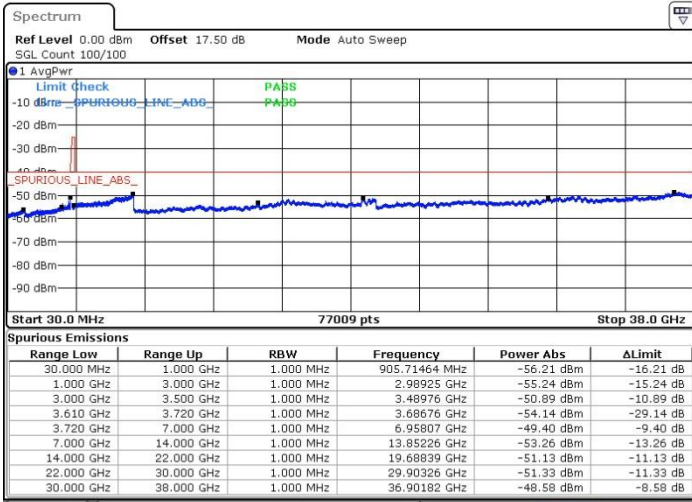

Highest Channel / 1RB0

Highest Channel / 1RBmax

Date: 23 JUL 2019 22:55:55

Date: 19 JUL 2019 00:08:13

Highest Channel / FullIRB

N/A

Date: 18 JUL 2019 23:59:08

LTE Band 48 / 10MHz

16QAM

Lowest Channel / 1RB0

Lowest Channel / 1RBmax

Date: 19.JUL.2019 00:11:16

Date: 19.JUL.2019 00:29:58

Lowest Channel / FullIRB

N/A

Date: 19.JUL.2019 00:20:20

LTE Band 48 / 10MHz

16QAM

MiddleChannel / 1RB0

Middle Channel / 1RBmax

Date: 19.JUL.2019 00:14:17

Date: 19.JUL.2019 00:32:59

Middle Channel / FullIRB

N/A

Date: 19.JUL.2019 00:23:22

LTE Band 48 / 10MHz

16QAM

Highest Channel / 1RB0

Highest Channel / 1RBmax

Date: 19.JUL.2019 00:17:18

Date: 23.JUL.2019 23:00:31

Highest Channel / FullIRB