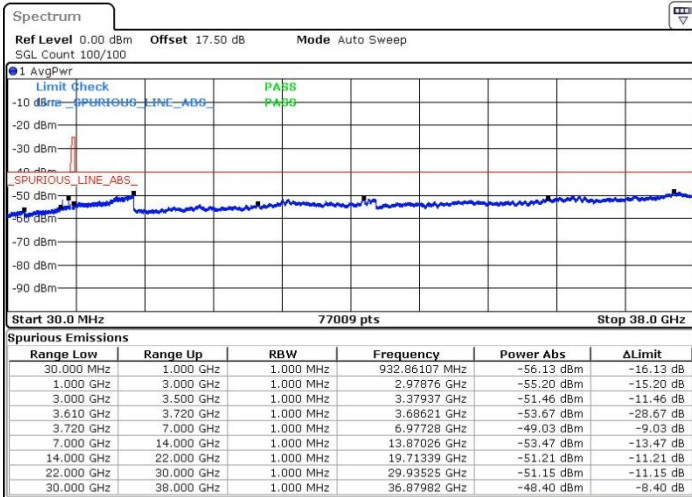

Middle Channel / FullIRB

N/A

Date: 18 JUL 2019 23:09:20

LTE Band 48 / 20MHz

QPSK

Highest Channel / 1RB0

Highest Channel / 1RBmax

Date: 18 JUL 2019 23:23:28

Date: 18 JUL 2019 23:32:33

Highest Channel / FullIRB

N/A

Date: 18 JUL 2019 23:14:23

LTE Band 48 / 5MHz

16QAM

Lowest Channel / 1RB0

Lowest Channel / 1RBmax

Date: 18 JUL 2019 23:41:03

Date: 19 JUL 2019 00:02:10

Lowest Channel / FullIRB

N/A

Date: 18 JUL 2019 23:53:05

LTE Band 48 / 5MHz

16QAM

Middle Channel / 1RB0