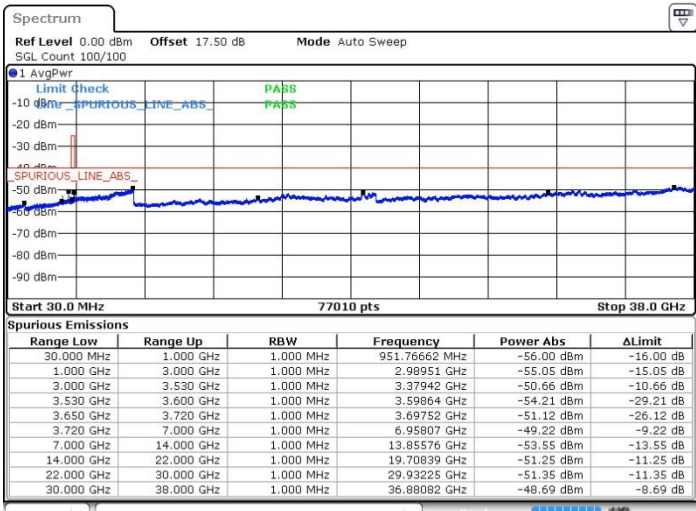

Date: 19.JUL.2019 00:45:07

Date: 19.JUL.2019 01:03:18

Highest Channel / FullIRB

N/A

Date: 19.JUL.2019 00:54:12

LTE Band 48 / 20MHz

16QAM

Lowest Channel / 1RB0

Lowest Channel / 1RBmax

Date: 18 JUL 2019 23:16:24

Date: 18 JUL 2019 23:25:29

Lowest Channel / FullIRB

N/A

Date: 18 JUL 2019 23:07:19

LTE Band 48 / 20MHz

16QAM

Middle Channel / 1RB0

Middle Channel / 1RBmax

Date: 18 JUL 2019 23:19:26

Date: 18 JUL 2019 23:28:31

Middle Channel / FullIRB

N/A

Date: 18 JUL 2019 23:10:20

LTE Band 48 / 20MHz

16QAM

Highest Channel / 1RB0

Highest Channel / 1RBmax

Date: 18 JUL 2019 23:22:27

Date: 18 JUL 2019 23:31:32

Highest Channel / FullIRB

N/A

Date: 18 JUL 2019 23:13:22