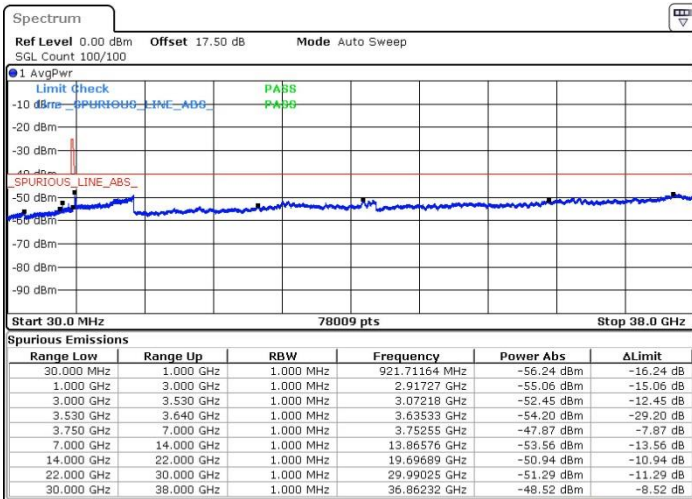

LTE Band 48 / 15MHz

QPSK

Highest Channel / 1RB0

Highest Channel / 1RBmax

Date: 19.JUL.2019 00:44:06

Date: 19.JUL.2019 01:02:17

Highest Channel / FullIRB

N/A

Date: 19.JUL.2019 00:53:12

LTE Band 48 / 20MHz

QPSK

Lowest Channel / 1RB0

Lowest Channel / 1RBmax

Date: 18 JUL 2019 23:17:25

Date: 18 JUL 2019 23:26:30

Lowest Channel / FullIRB