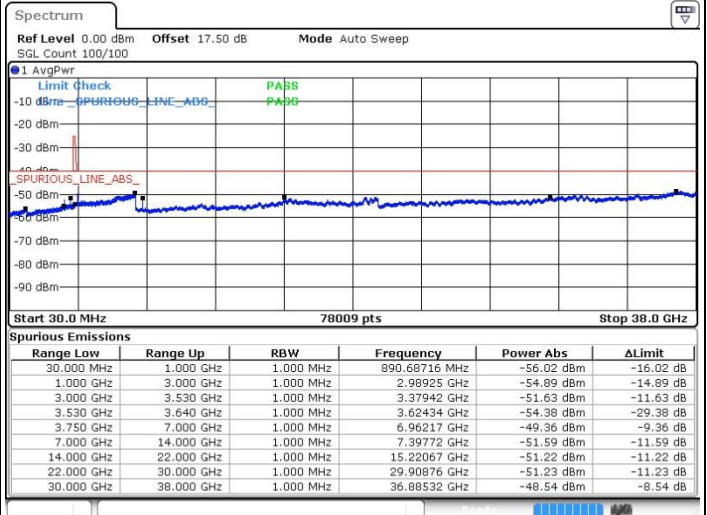

Date: 19.JUL.2019 00:45:07

Date: 19.JUL.2019 01:03:18

Highest Channel / FullIRB

N/A

Date: 19.JUL.2019 00:54:12

LTE Band 48 / 20MHz

16QAM

Lowest Channel / 1RB0

Lowest Channel / 1RBmax

Date: 18 JUL 2019 23:16:24

Date: 18 JUL 2019 23:25:29

Lowest Channel / FullIRB

N/A

Date: 18 JUL 2019 23:07:19

LTE Band 48 / 20MHz

16QAM

Middle Channel / 1RB0

Middle Channel / 1RBmax

Date: 18 JUL 2019 23:19:26

Date: 18 JUL 2019 23:28:31

Middle Channel / FullIRB

N/A

Date: 18 JUL 2019 23:10:20

LTE Band 48 / 20MHz

16QAM

Highest Channel / 1RB0

Highest Channel / 1RBmax

Date: 18 JUL 2019 23:22:27

Date: 18 JUL 2019 23:31:32

Highest Channel / FullIRB

N/A

Date: 18 JUL 2019 23:13:22