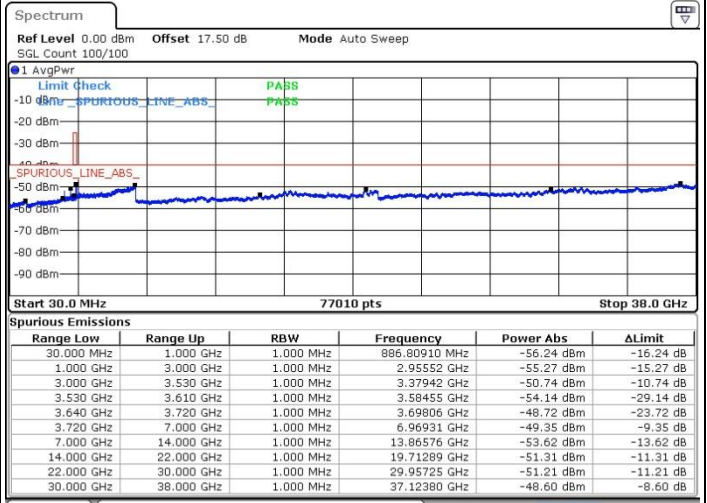

Highest Channel / 1RB0

Highest Channel / 1RBmax

Date: 23 JUL 2019 22:55:55

Date: 19 JUL 2019 00:08:13

Highest Channel / FullIRB

N/A

Date: 18 JUL 2019 23:59:08

LTE Band 48 / 10MHz

16QAM

Lowest Channel / 1RB0

Lowest Channel / 1RBmax

Date: 19.JUL.2019 00:11:16

Date: 19.JUL.2019 00:29:58

Lowest Channel / FullIRB

N/A

Date: 19.JUL.2019 00:20:20

LTE Band 48 / 10MHz

16QAM

MiddleChannel / 1RB0

Middle Channel / 1RBmax

Date: 19.JUL.2019 00:14:17

Date: 19.JUL.2019 00:32:59

Middle Channel / FullIRB

N/A

Date: 19.JUL.2019 00:23:22

LTE Band 48 / 10MHz

16QAM

Highest Channel / 1RB0

Highest Channel / 1RBmax

Date: 19.JUL.2019 00:17:18

Date: 23.JUL.2019 23:00:31

Highest Channel / FullIRB