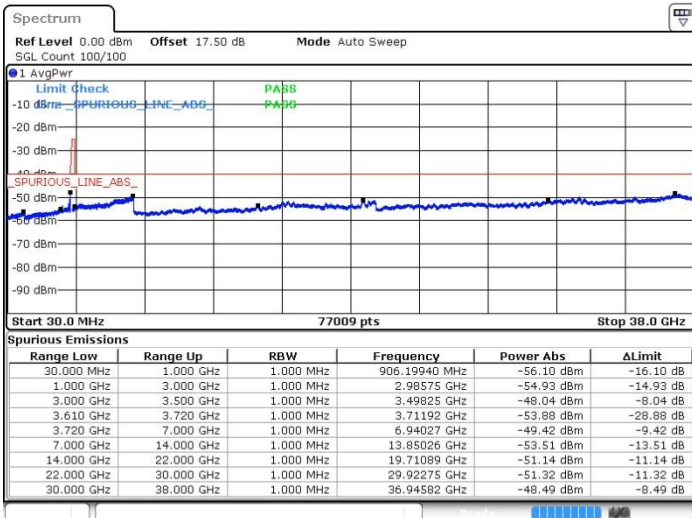

Date: 19.JUL.2019 01:00:16

Middle Channel / FullRB

N/A

Date: 19.JUL.2019 00:51:11

LTE Band 48 / 15MHz

16QAM

Highest Channel / 1RB0

Highest Channel / 1RBmax

Date: 19.JUL.2019 00:45:07

Date: 19.JUL.2019 01:03:18

Highest Channel / FullIRB

N/A

Date: 19.JUL.2019 00:54:12

LTE Band 48 / 20MHz

16QAM

Lowest Channel / 1RB0

Lowest Channel / 1RBmax

Date: 18 JUL 2019 23:16:24

Date: 18 JUL 2019 23:25:29

Lowest Channel / FullIRB

N/A

Date: 18 JUL 2019 23:07:19

LTE Band 48 / 20MHz

16QAM

Middle Channel / 1RB0

Middle Channel / 1RBmax

Date: 18 JUL 2019 23:19:26

Date: 18 JUL 2019 23:28:31

Middle Channel / FullIRB

N/A

Date: 18 JUL 2019 23:10:20

LTE Band 48 / 20MHz