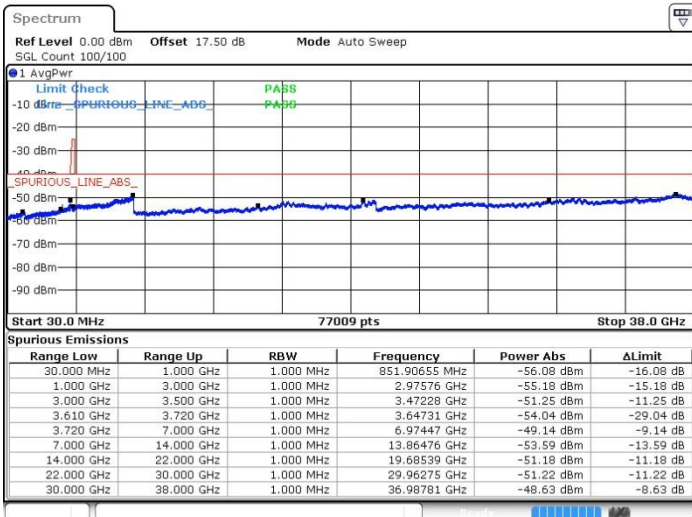

Date: 19.JUL.2019 00:45:07

Date: 19.JUL.2019 01:03:18

Highest Channel / FullIRB

N/A

Date: 19.JUL.2019 00:54:12

LTE Band 48 / 20MHz

16QAM

Lowest Channel / 1RB0

Lowest Channel / 1RBmax

Date: 18 JUL 2019 23:16:24

Date: 18 JUL 2019 23:25:29

Lowest Channel / FullIRB

N/A

Date: 18 JUL 2019 23:07:19

LTE Band 48 / 20MHz

16QAM

Middle Channel / 1RB0

Middle Channel / 1RBmax

Date: 18 JUL 2019 23:19:26

Date: 18 JUL 2019 23:28:31

Middle Channel / FullIRB

N/A

Date: 18 JUL 2019 23:10:20

LTE Band 48 / 20MHz

16QAM

Highest Channel / 1RB0

Highest Channel / 1RBmax

Date: 18 JUL 2019 23:22:27

Date: 18 JUL 2019 23:31:32

Highest Channel / FullIRB

N/A

Date: 18 JUL 2019 23:13:22