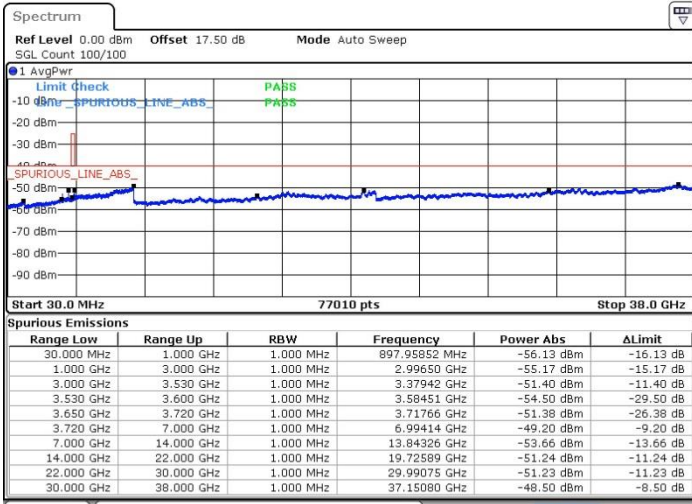

N/A

Date: 19.JUL.2019 00:26:55

LTE Band 48 / 15MHz

16QAM

Lowest Channel / 1RB0

Lowest Channel / 1RBmax

Date: 23.JUL.2019 23:47:43

Date: 19.JUL.2019 00:57:15

Lowest Channel / FullIRB

N/A

Date: 19.JUL.2019 00:48:10

LTE Band 48 / 15MHz

16QAM

Middle Channel / 1RB0

Middle Channel / 1RBmax

Date: 19.JUL.2019 00:42:06

Date: 19.JUL.2019 01:00:16

Middle Channel / FullRB

N/A

Date: 19.JUL.2019 00:51:11

LTE Band 48 / 15MHz

16QAM

Highest Channel / 1RB0

Highest Channel / 1RBmax

Date: 19.JUL.2019 00:45:07

Date: 19.JUL.2019 01:03:18

Highest Channel / FullIRB

N/A

Date: 19.JUL.2019 00:54:12

LTE Band 48 / 20MHz

16QAM

Lowest Channel / 1RB0