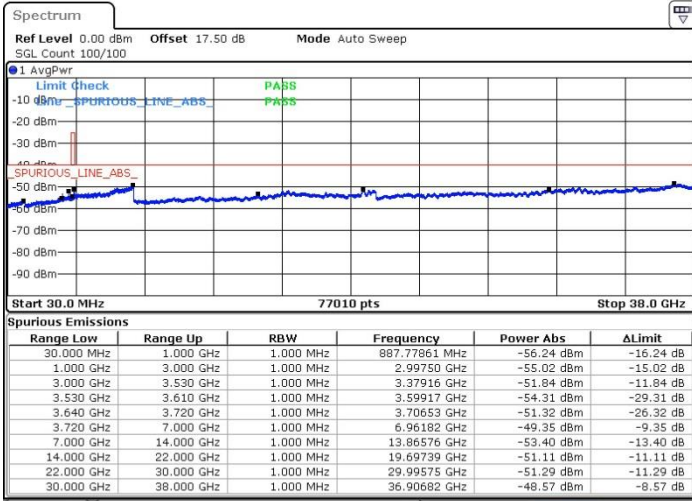

Date: 18 JUL 2019 23:32:33

Highest Channel / FullIRB

N/A

Date: 18 JUL 2019 23:14:23

LTE Band 48 / 5MHz

16QAM

Lowest Channel / 1RB0

Lowest Channel / 1RBmax

Date: 18 JUL 2019 23:41:03

Date: 19 JUL 2019 00:02:10

Lowest Channel / FullIRB

N/A

Date: 18 JUL 2019 23:53:05

LTE Band 48 / 5MHz

16QAM

Middle Channel / 1RB0

Middle Channel / 1RBmax

Date: 18 JUL 2019 23:47:01

Date: 19 JUL 2019 00:05:11

Middle Channel / FullIRB

N/A

Date: 18 JUL 2019 23:56:06

LTE Band 48 / 5MHz

16QAM

Highest Channel / 1RB0

Highest Channel / 1RBmax

Date: 23 JUL 2019 22:55:55

Date: 19 JUL 2019 00:08:13

Highest Channel / FullIRB

N/A

Date: 18 JUL 2019 23:59:08

LTE Band 48 / 10MHz