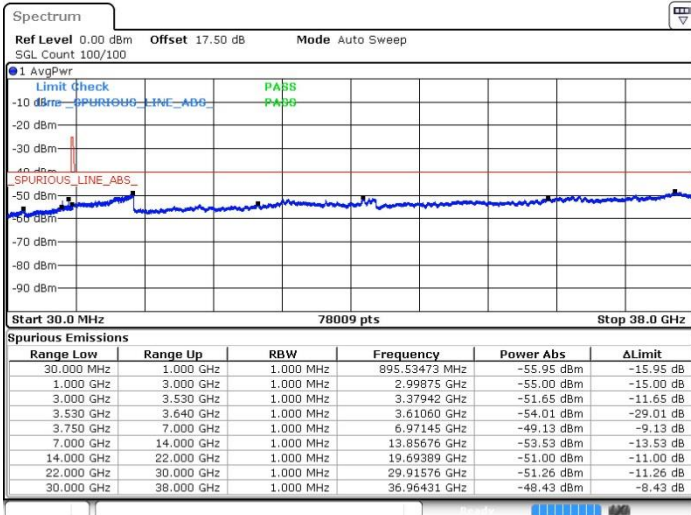

Highest Channel / 1RB0

Highest Channel / 1RBmax

Date: 23 JUL 2019 22:55:55

Date: 19 JUL 2019 00:08:13

Highest Channel / FullIRB

N/A

Date: 18 JUL 2019 23:59:08

LTE Band 48 / 10MHz

16QAM

Lowest Channel / 1RB0

Lowest Channel / 1RBmax

Date: 19.JUL.2019 00:11:16

Date: 19.JUL.2019 00:29:58

Lowest Channel / FullIRB

N/A

Date: 19.JUL.2019 00:20:20