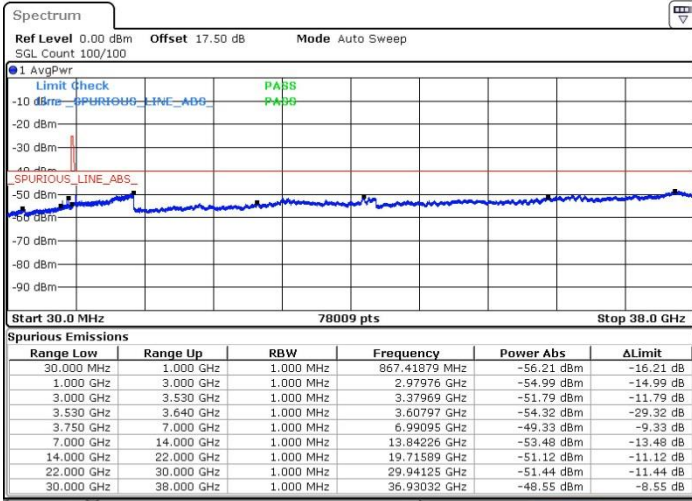

LTE Band 48 / 10MHz

16QAM

MiddleChannel / 1RB0

Middle Channel / 1RBmax

Date: 19.JUL.2019 00:14:17

Date: 19.JUL.2019 00:32:59

Middle Channel / FullIRB

N/A

Date: 19.JUL.2019 00:23:22

LTE Band 48 / 10MHz

16QAM

Highest Channel / 1RB0

Highest Channel / 1RBmax

Date: 19.JUL.2019 00:17:18

Date: 23.JUL.2019 23:00:31

Highest Channel / FullIRB

N/A

Date: 19.JUL.2019 00:26:55

LTE Band 48 / 15MHz

16QAM

Lowest Channel / 1RB0

Lowest Channel / 1RBmax

Date: 23.JUL.2019 23:47:43

Date: 19.JUL.2019 00:57:15

Lowest Channel / FullIRB

N/A

Date: 19.JUL.2019 00:48:10

LTE Band 48 / 15MHz

16QAM

Middle Channel / 1RB0

Middle Channel / 1RBmax

Date: 19.JUL.2019 00:42:06