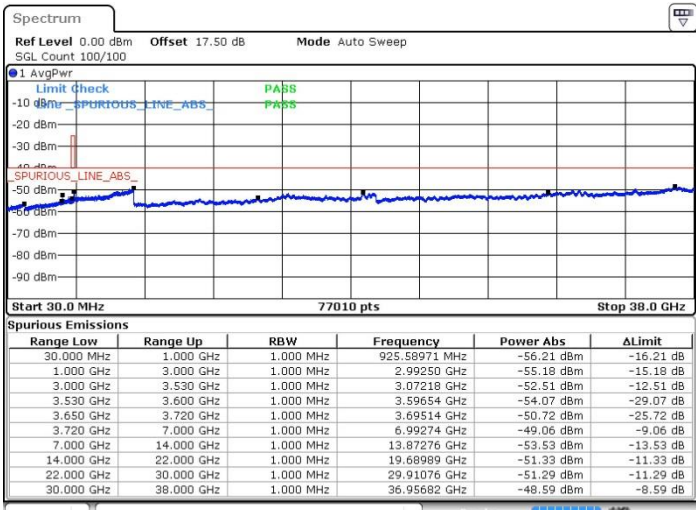

Date: 19.JUL.2019 00:45:07

Date: 19.JUL.2019 01:03:18

Highest Channel / FullIRB

N/A

Date: 19.JUL.2019 00:54:12

LTE Band 48 / 20MHz

16QAM

Lowest Channel / 1RB0

Lowest Channel / 1RBmax

Date: 18 JUL 2019 23:16:24

Date: 18 JUL 2019 23:25:29

Lowest Channel / FullIRB

N/A

Date: 18 JUL 2019 23:07:19

LTE Band 48 / 20MHz

16QAM

Middle Channel / 1RB0

Middle Channel / 1RBmax

Date: 18 JUL 2019 23:19:26

Date: 18 JUL 2019 23:28:31

Middle Channel / FullIRB

N/A

Date: 18 JUL 2019 23:10:20

LTE Band 48 / 20MHz

16QAM

Highest Channel / 1RB0

Highest Channel / 1RBmax

Date: 18 JUL 2019 23:22:27

Date: 18 JUL 2019 23:31:32

Highest Channel / FullIRB

N/A

Date: 18 JUL 2019 23:13:22