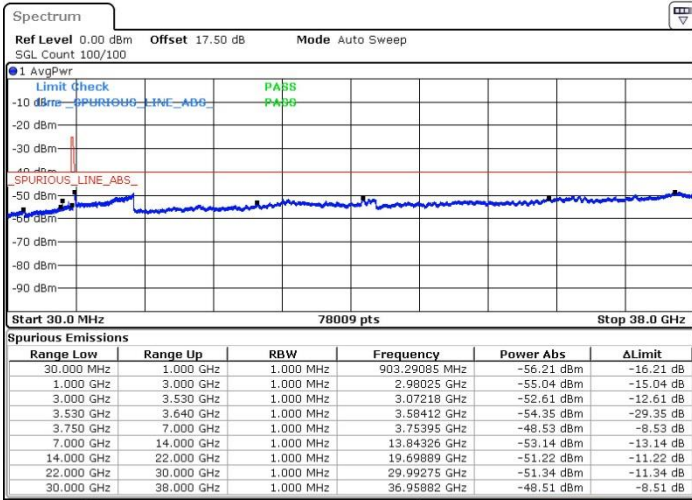

Middle Channel / FullIRB

N/A

Date: 18 JUL 2019 23:09:20

LTE Band 48 / 20MHz

QPSK

Highest Channel / 1RB0

Highest Channel / 1RBmax

Date: 18 JUL 2019 23:23:28

Date: 18 JUL 2019 23:32:33

Highest Channel / FullIRB

N/A

Date: 18 JUL 2019 23:14:23

LTE Band 48 / 5MHz

16QAM

Lowest Channel / 1RB0

Lowest Channel / 1RBmax