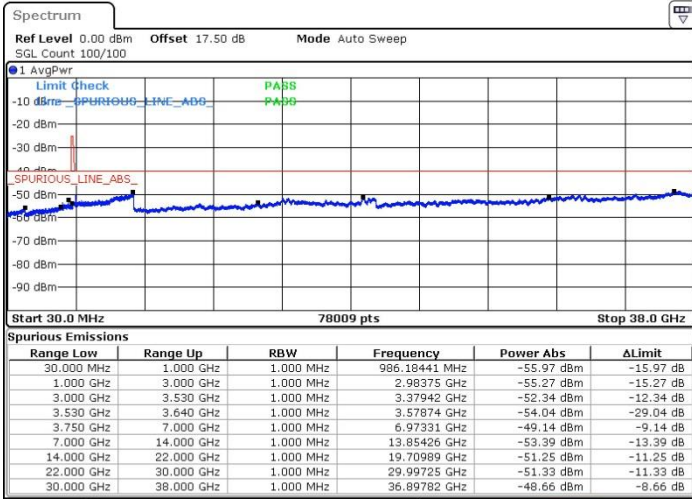

Middle Channel / FullIRB

N/A

Date: 18 JUL 2019 23:09:20

LTE Band 48 / 20MHz

QPSK

Highest Channel / 1RB0

Highest Channel / 1RBmax

Date: 18 JUL 2019 23:23:28

Date: 18 JUL 2019 23:32:33

Highest Channel / FullIRB

N/A

Date: 18 JUL 2019 23:14:23

LTE Band 48 / 5MHz

16QAM

Lowest Channel / 1RB0

Lowest Channel / 1RBmax