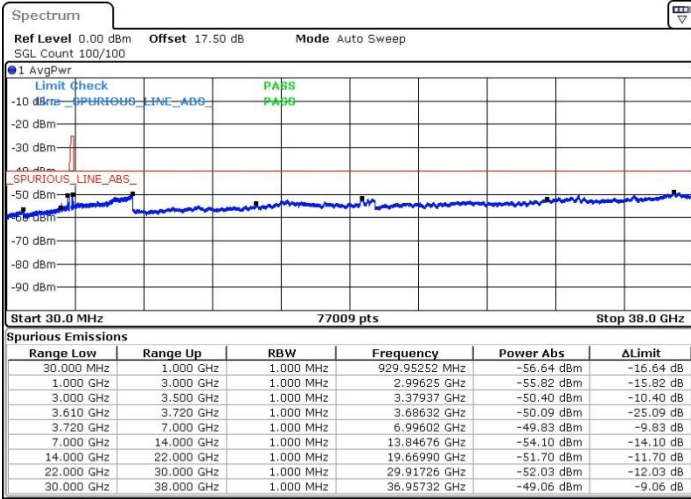

Date: 19.JUL.2019 00:23:22

LTE Band 48 / 10MHz

16QAM

Highest Channel / 1RB0

Highest Channel / 1RBmax

Date: 19.JUL.2019 00:17:18

Date: 23.JUL.2019 23:00:31

Highest Channel / FullIRB

N/A

Date: 19.JUL.2019 00:26:55

LTE Band 48 / 15MHz

16QAM

Lowest Channel / 1RB0

Lowest Channel / 1RBmax

Date: 23.JUL.2019 23:47:43

Date: 19.JUL.2019 00:57:15

Lowest Channel / FullIRB

N/A

Date: 19.JUL.2019 00:48:10

LTE Band 48 / 15MHz

16QAM

Middle Channel / 1RB0

Middle Channel / 1RBmax

Date: 19.JUL.2019 00:42:06