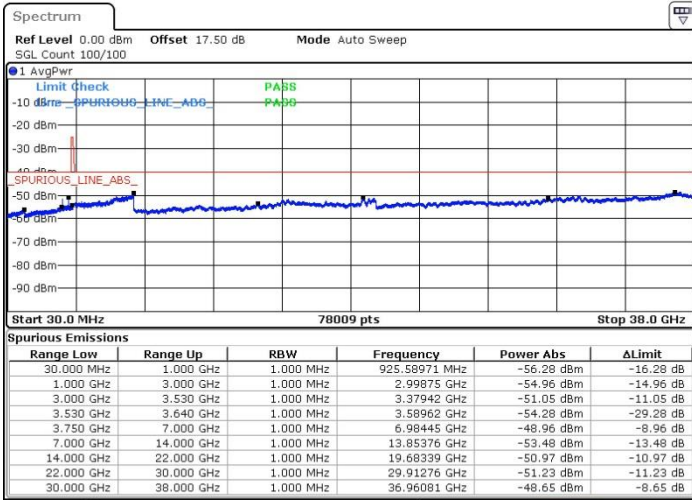

LTE Band 48 / 10MHz

16QAM

MiddleChannel / 1RB0

Middle Channel / 1RBmax

Date: 19.JUL.2019 00:14:17

Date: 19.JUL.2019 00:32:59

Middle Channel / FullIRB

N/A

Date: 19.JUL.2019 00:23:22

LTE Band 48 / 10MHz

16QAM

Highest Channel / 1RB0

Highest Channel / 1RBmax

Date: 19.JUL.2019 00:17:18

Date: 23.JUL.2019 23:00:31

Highest Channel / FullIRB

N/A

Date: 19.JUL.2019 00:26:55

LTE Band 48 / 15MHz

16QAM

Lowest Channel / 1RB0

Lowest Channel / 1RBmax

Date: 23.JUL.2019 23:47:43

Date: 19.JUL.2019 00:57:15