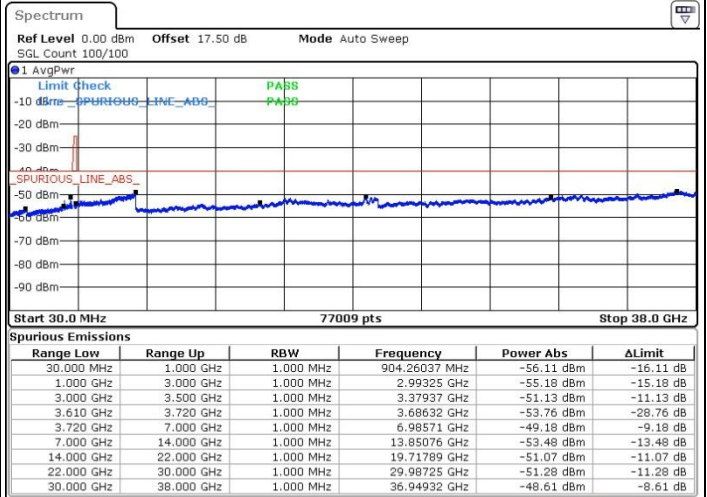

Middle Channel / FullIRB

N/A

Date: 18 JUL 2019 23:09:20

LTE Band 48 / 20MHz

QPSK

Highest Channel / 1RB0

Highest Channel / 1RBmax

Date: 18 JUL 2019 23:23:28

Date: 18 JUL 2019 23:32:33

Highest Channel / FullIRB

N/A

Date: 18 JUL 2019 23:14:23

LTE Band 48 / 5MHz

16QAM

Lowest Channel / 1RB0

Lowest Channel / 1RBmax

Date: 18 JUL 2019 23:41:03

Date: 19 JUL 2019 00:02:10

Lowest Channel / FullIRB

N/A

Date: 18 JUL 2019 23:53:05

LTE Band 48 / 5MHz

16QAM

Middle Channel / 1RB0