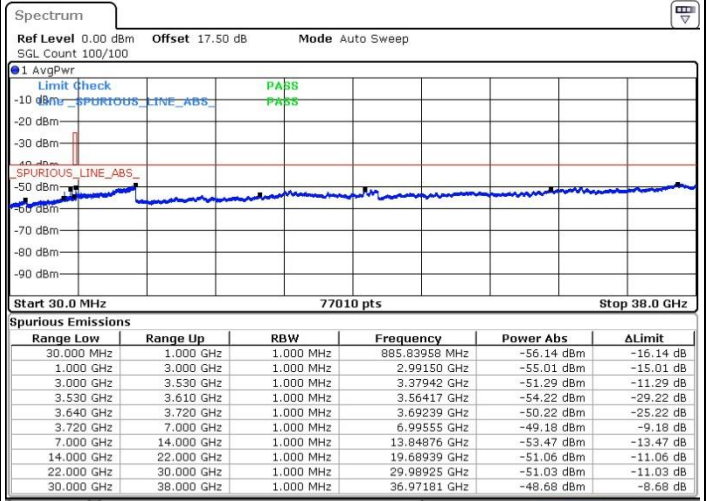

Date: 18 JUL 2019 23:32:33

Highest Channel / FullIRB

N/A

Date: 18 JUL 2019 23:14:23

LTE Band 48 / 5MHz

16QAM

Lowest Channel / 1RB0

Lowest Channel / 1RBmax

Date: 18 JUL 2019 23:41:03

Date: 19 JUL 2019 00:02:10

Lowest Channel / FullIRB

N/A

Date: 18 JUL 2019 23:53:05

LTE Band 48 / 5MHz

16QAM

Middle Channel / 1RB0

Middle Channel / 1RBmax

Date: 18 JUL 2019 23:47:01

Date: 19 JUL 2019 00:05:11

Middle Channel / FullIRB

N/A

Date: 18 JUL 2019 23:56:06

LTE Band 48 / 5MHz

16QAM

Highest Channel / 1RB0

Highest Channel / 1RBmax

Date: 23 JUL 2019 22:55:55

Date: 19 JUL 2019 00:08:13

Highest Channel / FullIRB

N/A

Date: 18 JUL 2019 23:59:08

LTE Band 48 / 10MHz