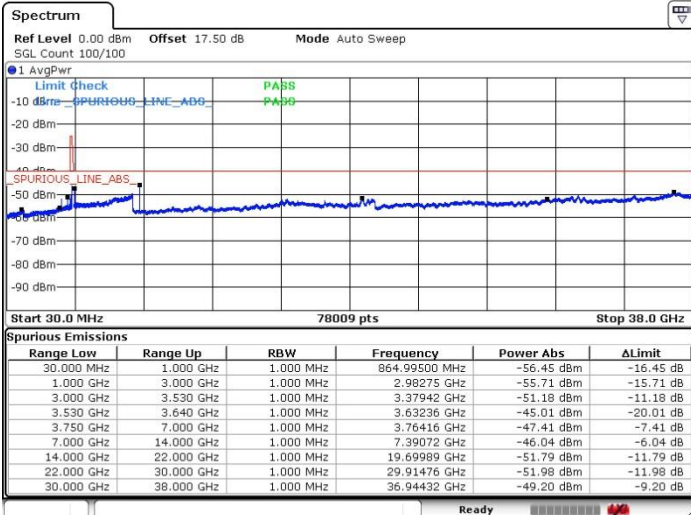

Date: 18 JUL 2019 23:41:03

Date: 19 JUL 2019 00:02:10

Lowest Channel / FullIRB

N/A

Date: 18 JUL 2019 23:53:05

LTE Band 48 / 5MHz

16QAM

Middle Channel / 1RB0

Middle Channel / 1RBmax

Date: 18 JUL 2019 23:47:01

Date: 19 JUL 2019 00:05:11

Middle Channel / FullIRB

N/A

Date: 18 JUL 2019 23:56:06

LTE Band 48 / 5MHz

16QAM

Highest Channel / 1RB0

Highest Channel / 1RBmax

Date: 23 JUL 2019 22:55:55

Date: 19 JUL 2019 00:08:13

Highest Channel / FullIRB

N/A

Date: 18 JUL 2019 23:59:08

LTE Band 48 / 10MHz