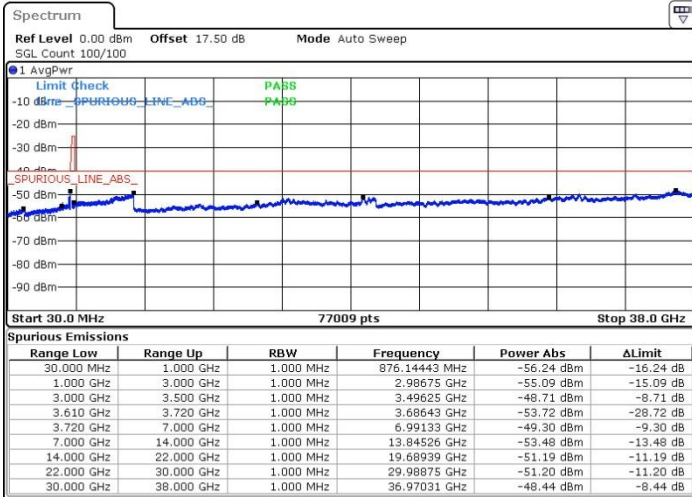

Middle Channel / FullIRB

N/A

Date: 18 JUL 2019 23:09:20

LTE Band 48 / 20MHz

QPSK

Highest Channel / 1RB0

Highest Channel / 1RBmax

Date: 18 JUL 2019 23:23:28

Date: 18 JUL 2019 23:32:33

Highest Channel / FullIRB

N/A

Date: 18 JUL 2019 23:14:23

LTE Band 48 / 5MHz

16QAM

Lowest Channel / 1RB0

Lowest Channel / 1RBmax

Date: 18 JUL 2019 23:41:03

Date: 19 JUL 2019 00:02:10

Lowest Channel / FullIRB

N/A

Date: 18 JUL 2019 23:53:05

LTE Band 48 / 5MHz

16QAM

Middle Channel / 1RB0