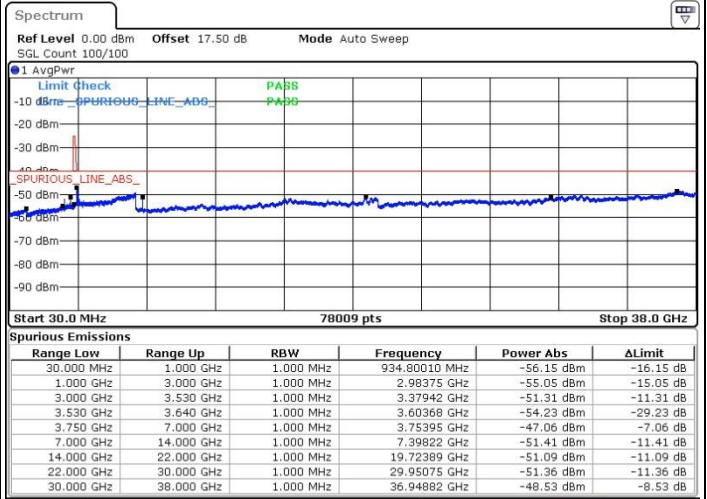

LTE Band 48 / 15MHz

QPSK

Highest Channel / 1RB0

Highest Channel / 1RBmax

Date: 19.JUL.2019 00:44:06

Date: 19.JUL.2019 01:02:17

Highest Channel / FullIRB

N/A

Date: 19.JUL.2019 00:53:12

LTE Band 48 / 20MHz

QPSK

Lowest Channel / 1RB0

Lowest Channel / 1RBmax

Date: 18 JUL 2019 23:17:25

Date: 18 JUL 2019 23:26:30

Lowest Channel / FullIRB