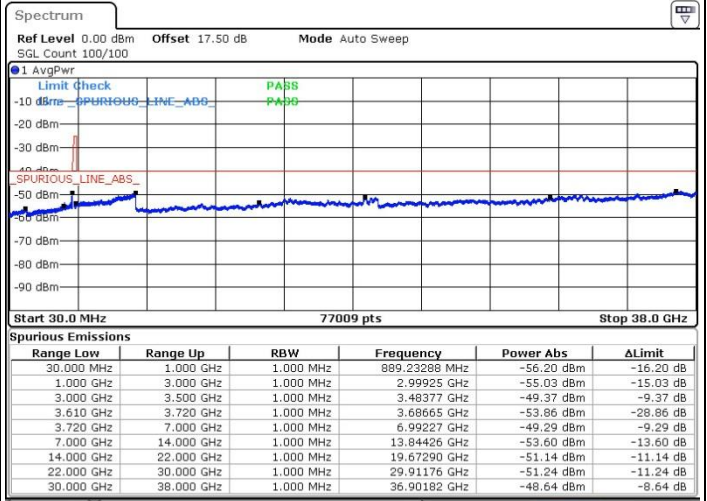

LTE Band 48 / 15MHz

QPSK

Highest Channel / 1RB0

Highest Channel / 1RBmax

Date: 19.JUL.2019 00:44:06

Date: 19.JUL.2019 01:02:17

Highest Channel / FullIRB

N/A

Date: 19.JUL.2019 00:53:12

LTE Band 48 / 20MHz

QPSK

Lowest Channel / 1RB0

Lowest Channel / 1RBmax

Date: 18 JUL 2019 23:17:25

Date: 18 JUL 2019 23:26:30

Lowest Channel / FullIRB

N/A

Date: 18 JUL 2019 23:08:20

LTE Band 48 / 20MHz

QPSK

Middle Channel / 1RB0

Middle Channel / 1RBmax

Date: 18 JUL 2019 23:18:26

Date: 18 JUL 2019 23:27:31

Middle Channel / FullIRB

N/A

Date: 18 JUL 2019 23:09:20

LTE Band 48 / 20MHz

QPSK

Highest Channel / 1RB0

Highest Channel / 1RBmax

Date: 18 JUL 2019 23:23:28