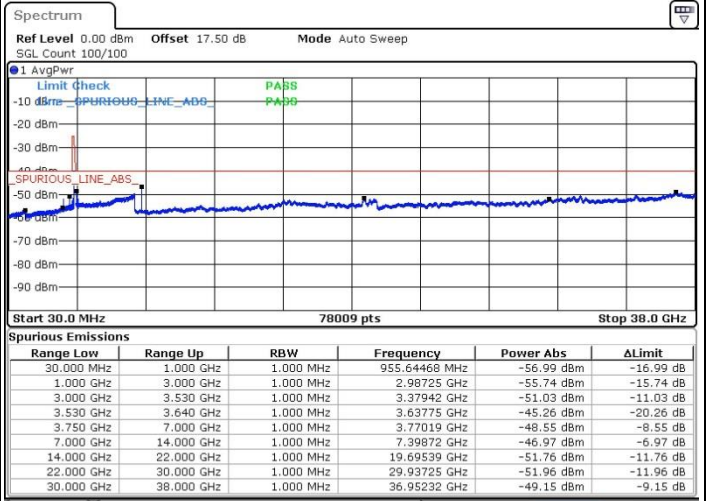

LTE Band 48 / 10MHz

16QAM

MiddleChannel / 1RB0

Middle Channel / 1RBmax

Date: 19.JUL.2019 00:14:17

Date: 19.JUL.2019 00:32:59

Middle Channel / FullIRB

N/A

Date: 19.JUL.2019 00:23:22

LTE Band 48 / 10MHz

16QAM

Highest Channel / 1RB0

Highest Channel / 1RBmax

Date: 19.JUL.2019 00:17:18

Date: 23.JUL.2019 23:00:31

Highest Channel / FullIRB

N/A

Date: 19.JUL.2019 00:26:55

LTE Band 48 / 15MHz

16QAM

Lowest Channel / 1RB0

Lowest Channel / 1RBmax

Date: 23.JUL.2019 23:47:43

Date: 19.JUL.2019 00:57:15

Lowest Channel / FullIRB

N/A

Date: 19.JUL.2019 00:48:10

LTE Band 48 / 15MHz

16QAM

Middle Channel / 1RB0

Middle Channel / 1RBmax

Date: 19.JUL.2019 00:42:06