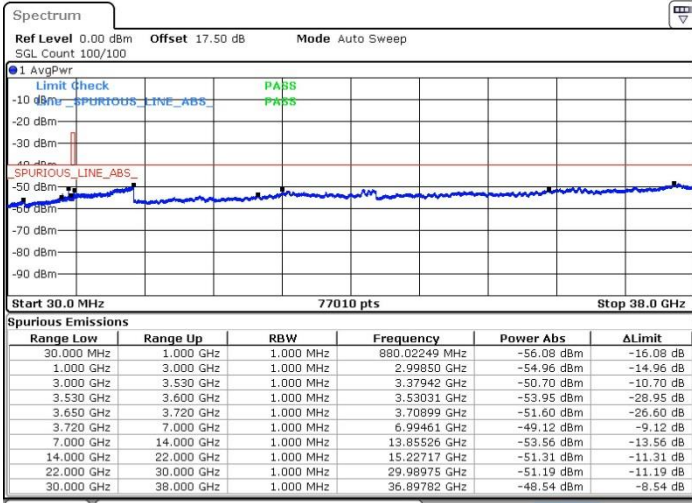

N/A

Date: 19.JUL.2019 00:26:55

LTE Band 48 / 15MHz

16QAM

Lowest Channel / 1RB0

Lowest Channel / 1RBmax

Date: 23.JUL.2019 23:47:43

Date: 19.JUL.2019 00:57:15

Lowest Channel / FullIRB

N/A

Date: 19.JUL.2019 00:48:10

LTE Band 48 / 15MHz

16QAM

Middle Channel / 1RB0

Middle Channel / 1RBmax

Date: 19.JUL.2019 00:42:06

Date: 19.JUL.2019 01:00:16

Middle Channel / FullRB

N/A

Date: 19.JUL.2019 00:51:11

LTE Band 48 / 15MHz

16QAM

Highest Channel / 1RB0

Highest Channel / 1RBmax

Date: 19.JUL.2019 00:45:07

Date: 19.JUL.2019 01:03:18

Highest Channel / FullIRB

N/A

Date: 19.JUL.2019 00:54:12

LTE Band 48 / 20MHz

16QAM

Lowest Channel / 1RB0