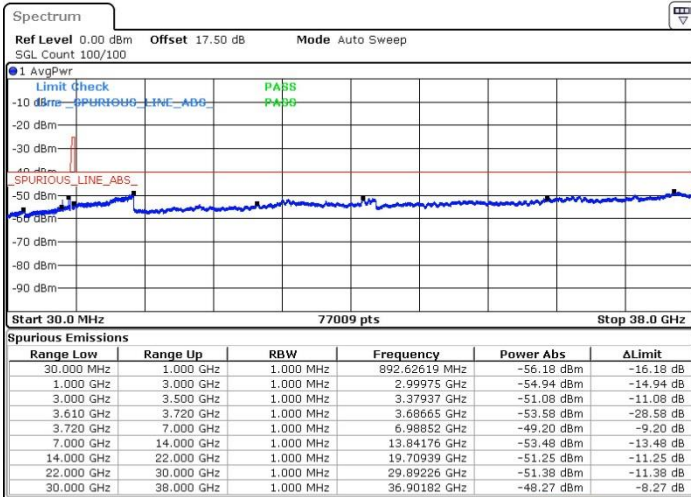

Date: 19.JUL.2019 00:23:22

LTE Band 48 / 10MHz

16QAM

Highest Channel / 1RB0

Highest Channel / 1RBmax

Date: 19.JUL.2019 00:17:18

Date: 23.JUL.2019 23:00:31

Highest Channel / FullIRB

N/A

Date: 19.JUL.2019 00:26:55

LTE Band 48 / 15MHz

16QAM

Lowest Channel / 1RB0

Lowest Channel / 1RBmax

Date: 23.JUL.2019 23:47:43

Date: 19.JUL.2019 00:57:15

Lowest Channel / FullIRB

N/A

Date: 19.JUL.2019 00:48:10

LTE Band 48 / 15MHz

16QAM

Middle Channel / 1RB0

Middle Channel / 1RBmax

Date: 19.JUL.2019 00:42:06