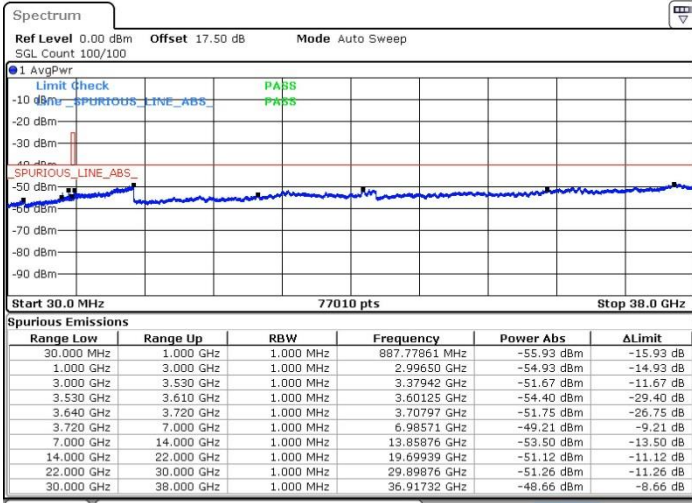

Highest Channel / 1RB0

Highest Channel / 1RBmax

Date: 23 JUL 2019 22:55:55

Date: 19 JUL 2019 00:08:13

Highest Channel / FullIRB

N/A

Date: 18 JUL 2019 23:59:08

LTE Band 48 / 10MHz

16QAM

Lowest Channel / 1RB0

Lowest Channel / 1RBmax

Date: 19.JUL.2019 00:11:16

Date: 19.JUL.2019 00:29:58

Lowest Channel / FullIRB

N/A

Date: 19.JUL.2019 00:20:20

LTE Band 48 / 10MHz

16QAM

MiddleChannel / 1RB0

Middle Channel / 1RBmax

Date: 19.JUL.2019 00:14:17

Date: 19.JUL.2019 00:32:59

Middle Channel / FullIRB

N/A

Date: 19.JUL.2019 00:23:22

LTE Band 48 / 10MHz

16QAM

Highest Channel / 1RB0

Highest Channel / 1RBmax

Date: 19.JUL.2019 00:17:18

Date: 23.JUL.2019 23:00:31

Highest Channel / FullIRB