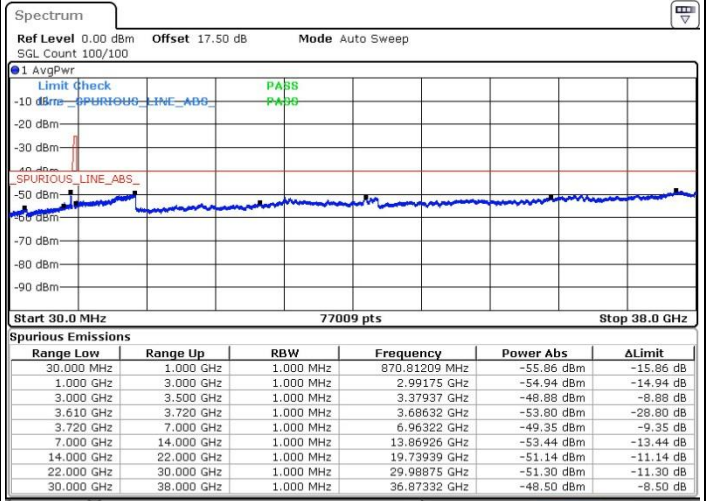

Highest Channel / 1RB0

Highest Channel / 1RBmax

Date: 23 JUL 2019 22:55:55

Date: 19 JUL 2019 00:08:13

Highest Channel / FullIRB

N/A

Date: 18 JUL 2019 23:59:08

LTE Band 48 / 10MHz

16QAM

Lowest Channel / 1RB0

Lowest Channel / 1RBmax

Date: 19.JUL.2019 00:11:16

Date: 19.JUL.2019 00:29:58

Lowest Channel / FullIRB

N/A

Date: 19.JUL.2019 00:20:20