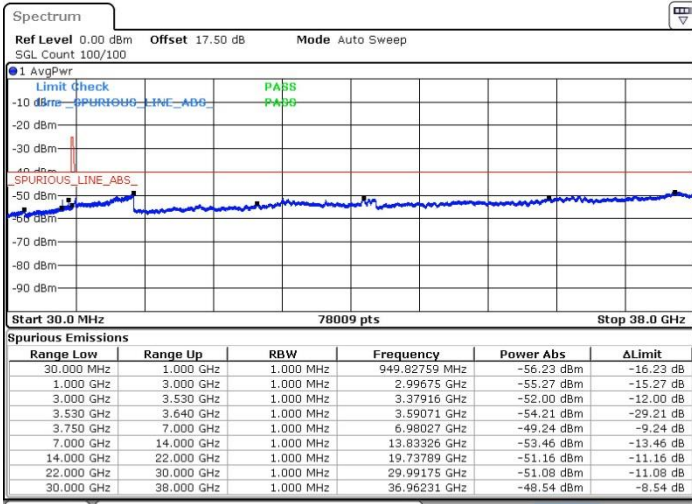

Lowest Channel / FullIRB

N/A

Date: 19.JUL.2019 00:48:10

LTE Band 48 / 15MHz

16QAM

Middle Channel / 1RB0

Middle Channel / 1RBmax

Date: 19.JUL.2019 00:42:06

Date: 19.JUL.2019 01:00:16

Middle Channel / FullRB

N/A

Date: 19.JUL.2019 00:51:11

LTE Band 48 / 15MHz

16QAM

Highest Channel / 1RB0

Highest Channel / 1RBmax

Date: 19.JUL.2019 00:45:07

Date: 19.JUL.2019 01:03:18

Highest Channel / FullIRB

N/A

Date: 19.JUL.2019 00:54:12

LTE Band 48 / 20MHz

16QAM

Lowest Channel / 1RB0

Lowest Channel / 1RBmax

Date: 18 JUL 2019 23:16:24

Date: 18 JUL 2019 23:25:29

Lowest Channel / FullIRB

N/A

Date: 18 JUL 2019 23:07:19

LTE Band 48 / 20MHz

16QAM