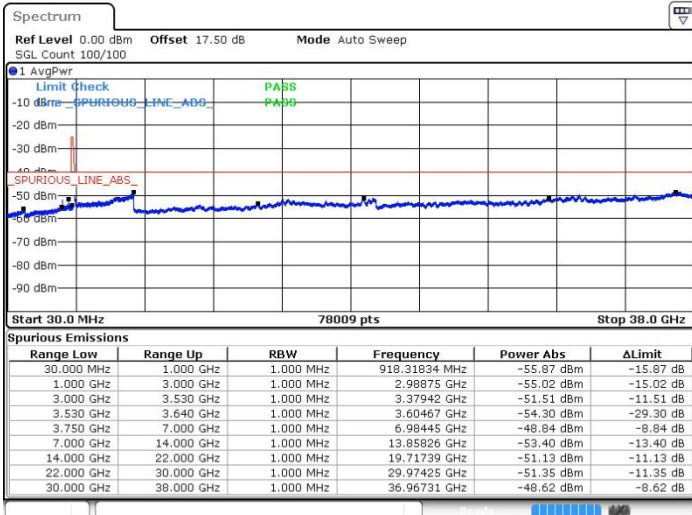

Lowest Channel / 1RBmax

Date: 18 JUL 2019 23:16:24

Date: 18 JUL 2019 23:25:29

Lowest Channel / FullIRB

N/A

Date: 18 JUL 2019 23:07:19

LTE Band 48 / 20MHz

16QAM

Middle Channel / 1RB0

Middle Channel / 1RBmax

Date: 18 JUL 2019 23:19:26

Date: 18 JUL 2019 23:28:31

Middle Channel / FullIRB

N/A

Date: 18 JUL 2019 23:10:20

LTE Band 48 / 20MHz

16QAM

Highest Channel / 1RB0

Highest Channel / 1RBmax

Date: 18 JUL 2019 23:22:27

Date: 18 JUL 2019 23:31:32

Highest Channel / FullIRB

N/A

Date: 18 JUL 2019 23:13:22