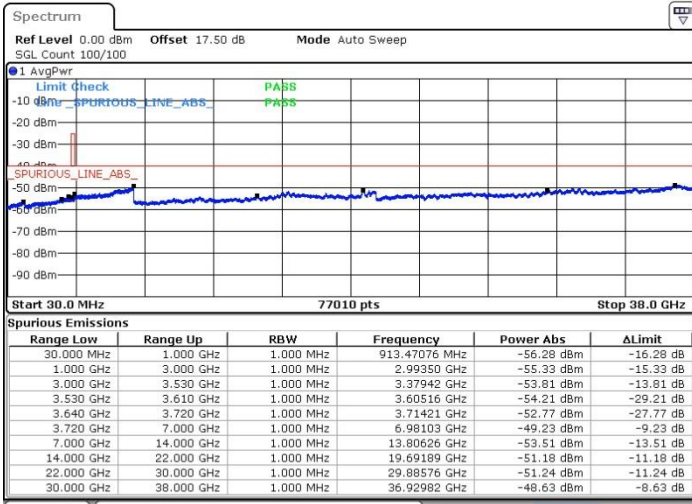

Highest Channel / 1RB0

Highest Channel / 1RBmax

Date: 23 JUL 2019 22:55:55

Date: 19 JUL 2019 00:08:13

Highest Channel / FullIRB

N/A

Date: 18 JUL 2019 23:59:08

LTE Band 48 / 10MHz

16QAM

Lowest Channel / 1RB0

Lowest Channel / 1RBmax

Date: 19.JUL.2019 00:11:16

Date: 19.JUL.2019 00:29:58

Lowest Channel / FullIRB

N/A

Date: 19.JUL.2019 00:20:20

LTE Band 48 / 10MHz

16QAM

MiddleChannel / 1RB0

Middle Channel / 1RBmax

Date: 19.JUL.2019 00:14:17

Date: 19.JUL.2019 00:32:59

Middle Channel / FullIRB

N/A

Date: 19.JUL.2019 00:23:22

LTE Band 48 / 10MHz

16QAM

Highest Channel / 1RB0

Highest Channel / 1RBmax

Date: 19.JUL.2019 00:17:18

Date: 23.JUL.2019 23:00:31

Highest Channel / FullIRB