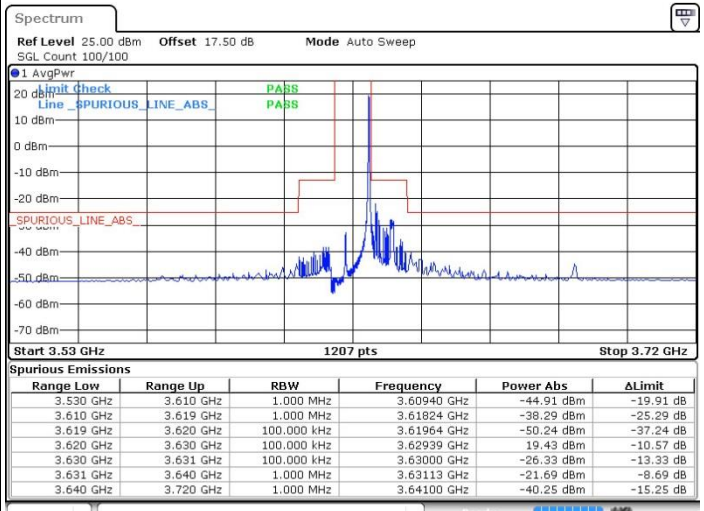

Date: 18 JUL 2019 12:11:20