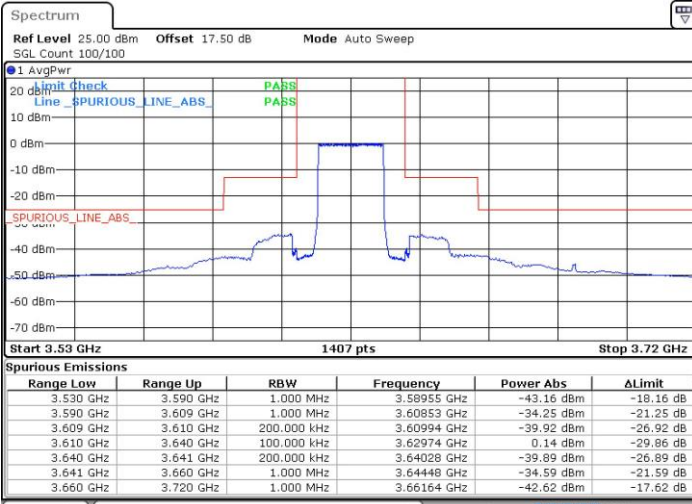

Date: 18 JUL 2019 14:19:28

LTE Band 48 / 20MHz

QPSK

Middle Channel / 1RB0

Middle Channel / 1RBmax

Date: 18 JUL 2019 14:32:45

Date: 18 JUL 2019 14:44:42

Middle Channel / FullRB

N/A

Date: 18 JUL 2019 14:20:47

LTE Band 48 / 20MHz

QPSK

Highest Channel / 1RB0

Highest Channel / 1RBmax

Date: 18 JUL 2019 14:39:22

Date: 18 JUL 2019 14:51:19

Highest Channel / FullIRB

N/A

Date: 18 JUL 2019 14:27:24

LTE Band 48 / 5MHz

16QAM

Lowest Channel / 1RB0

Lowest Channel / 1RBmax

Date: 18 JUL 2019 11:07:35