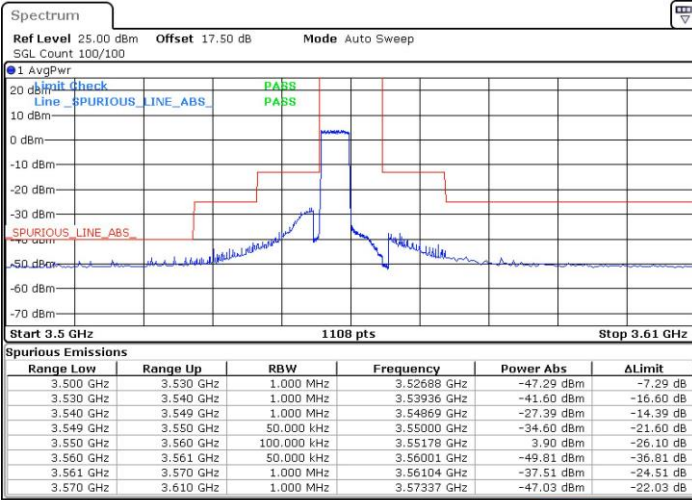

Highest Channel / 1RB0

Highest Channel / 1RBmax

Date: 18 JUL 2019 14:38:02

Date: 18 JUL 2019 14:50:00

Highest Channel / FullIRB

N/A

Date: 18 JUL 2019 14:26:04

LTE Band 48 / 5MHz

64QAM

Lowest Channel / 1RB0

Lowest Channel / 1RBmax

Date: 18 JUL 2019 11:08:55

Date: 18 JUL 2019 11:32:50

Lowest Channel / FullIRB

N/A

Date: 18 JUL 2019 11:20:53

LTE Band 48 / 5MHz

64QAM

Middle Channel / 1RB0

Middle Channel / 1RBmax

Date: 18 JUL 2019 11:10:15

Date: 18 JUL 2019 11:34:10

Middle Channel / FullRB

N/A

Date: 18 JUL 2019 11:22:13

LTE Band 48 / 5MHz

64QAM

Highest Channel / 1RB0

Highest Channel / 1RBmax

Date: 18 JUL 2019 11:16:54

Date: 18 JUL 2019 11:40:47

Highest Channel / FullIRB