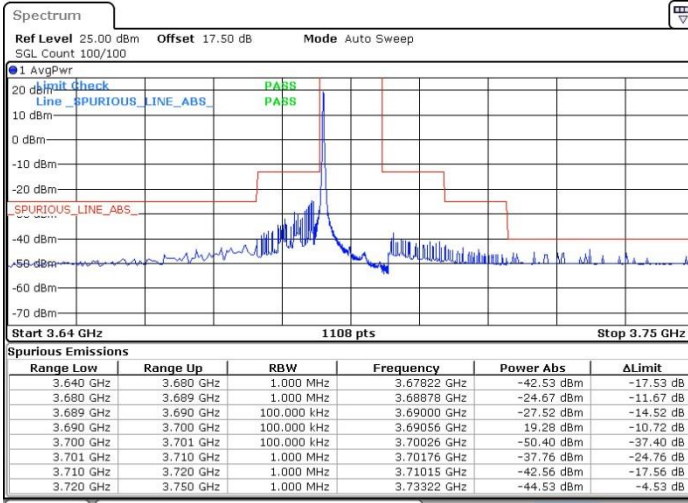

Lowest Channel / 1RB0

Lowest Channel / 1RBmax

Date: 18 JUL 2019 11:43:27

Date: 18 JUL 2019 12:07:21

Lowest Channel / FullRB

N/A

Date: 18 JUL 2019 11:55:24

LTE Band 48 / 10MHz

16QAM

MiddleChannel / 1RB0

Middle Channel / 1RBmax

Date: 18 JUL 2019 11:47:26

Date: 18 JUL 2019 12:11:20

Middle Channel / FullIRB

N/A

Date: 18 JUL 2019 11:59:23

LTE Band 48 / 10MHz

16QAM

Highest Channel / 1RB0

Highest Channel / 1RBmax

Date: 18 JUL 2019 11:51:25

Date: 18 JUL 2019 12:15:18

Highest Channel / FullIRB

N/A

Date: 18 JUL 2019 12:03:22

LTE Band 48 / 15MHz

16QAM

Lowest Channel / 1RB0

Lowest Channel / 1RBmax

Date: 18 JUL 2019 12:19:18

Date: 18 JUL 2019 14:05:28

Lowest Channel / FullRB