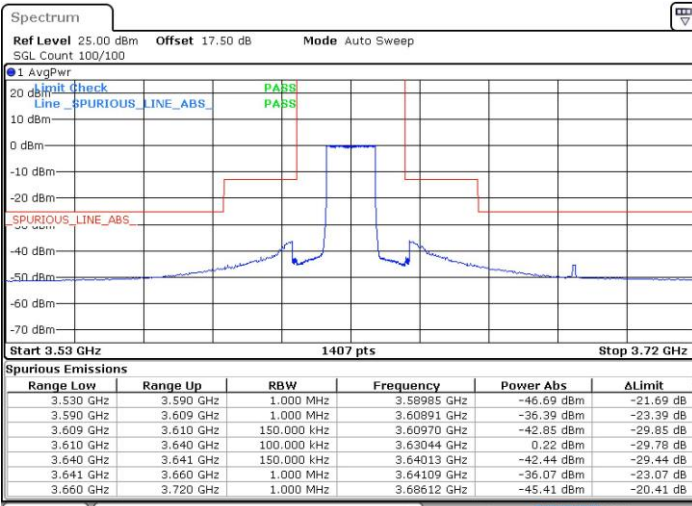

Date: 18 JUL 2019 12:03:22

LTE Band 48 / 15MHz

16QAM

Lowest Channel / 1RB0

Lowest Channel / 1RBmax

Date: 18 JUL 2019 12:19:18

Date: 18 JUL 2019 14:05:28

Lowest Channel / FullRB

N/A

Date: 18 JUL 2019 13:49:22

LTE Band 48 / 15MHz

16QAM

Middle Channel / 1RB0

Middle Channel / 1RBmax

Date: 18 JUL 2019 12:23:16

Date: 18 JUL 2019 14:10:08

Middle Channel / FullIRB

N/A

Date: 18 JUL 2019 13:53:48

LTE Band 48 / 15MHz

16QAM

Highest Channel / 1RB0

Highest Channel / 1RBmax

Date: 18 JUL 2019 13:44:52

Date: 18 JUL 2019 15:25:47

Highest Channel / FullIRB

N/A

Date: 18 JUL 2019 13:57:46

LTE Band 48 / 20MHz

16QAM

Lowest Channel / 1RB0

Lowest Channel / 1RBmax