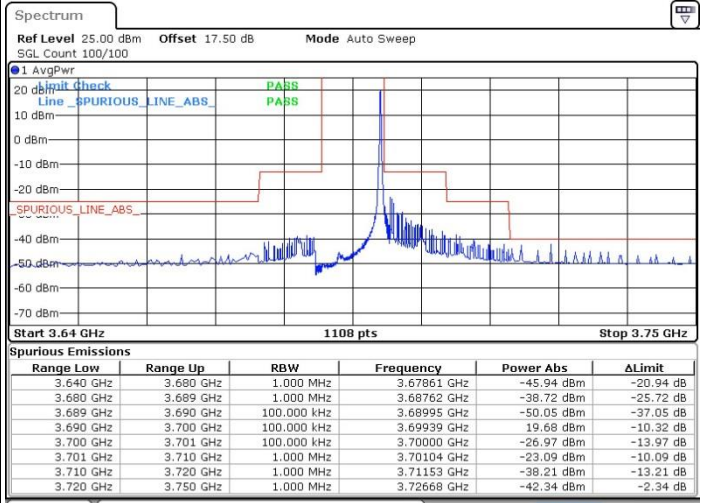

Lowest Channel / 1RB0

Lowest Channel / 1RBmax

Date: 18 JUL 2019 11:43:27

Date: 18 JUL 2019 12:07:21

Lowest Channel / FullRB

N/A

Date: 18 JUL 2019 11:55:24

LTE Band 48 / 10MHz

16QAM

MiddleChannel / 1RB0

Middle Channel / 1RBmax

Date: 18 JUL 2019 11:47:26

Date: 18 JUL 2019 12:11:20

Middle Channel / FullIRB

N/A

Date: 18 JUL 2019 11:59:23

LTE Band 48 / 10MHz

16QAM

Highest Channel / 1RB0

Highest Channel / 1RBmax

Date: 18 JUL 2019 11:51:25

Date: 18 JUL 2019 12:15:18

Highest Channel / FullIRB

N/A

Date: 18 JUL 2019 12:03:22

LTE Band 48 / 15MHz

16QAM

Lowest Channel / 1RB0

Lowest Channel / 1RBmax

Date: 18 JUL 2019 12:19:18

Date: 18 JUL 2019 14:05:28

Lowest Channel / FullRB