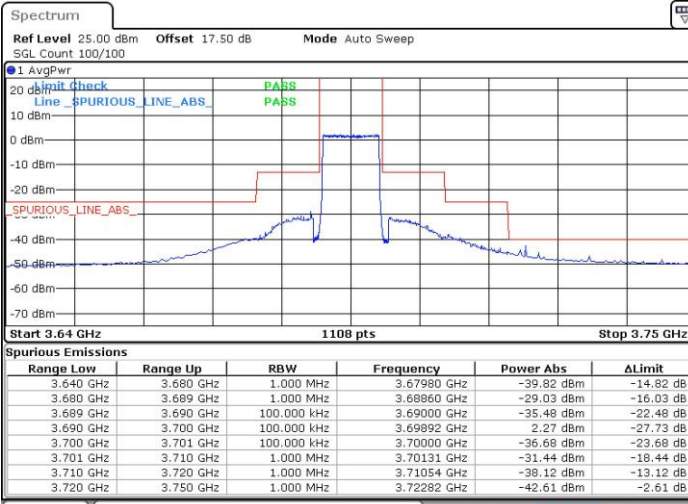

LTE Band 48 / 10MHz

16QAM

Highest Channel / 1RB0

Highest Channel / 1RBmax

Date: 18 JUL 2019 11:51:25

Date: 18 JUL 2019 12:15:18

Highest Channel / FullIRB

N/A

Date: 18 JUL 2019 12:03:22

LTE Band 48 / 15MHz

16QAM

Lowest Channel / 1RB0

Lowest Channel / 1RBmax

Date: 18 JUL 2019 12:19:18

Date: 18 JUL 2019 14:05:28

Lowest Channel / FullRB