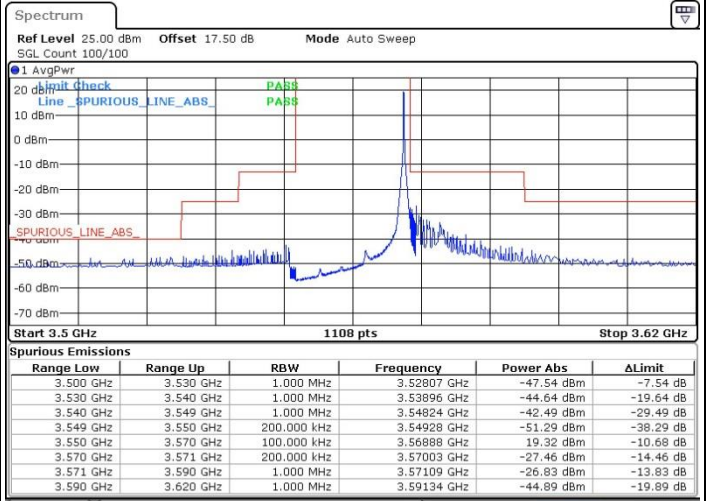

Middle Channel / FullIRB

N/A

Date: 18 JUL 2019 13:53:48

LTE Band 48 / 15MHz

16QAM

Highest Channel / 1RB0

Highest Channel / 1RBmax

Date: 18 JUL 2019 13:44:52

Date: 18 JUL 2019 15:25:47

Highest Channel / FullIRB

N/A

Date: 18 JUL 2019 13:57:46

LTE Band 48 / 20MHz

16QAM

Lowest Channel / 1RB0

Lowest Channel / 1RBmax

Date: 18 JUL 2019 14:30:05

Date: 18 JUL 2019 14:42:02

Lowest Channel / FullRB

N/A

Date: 18 JUL 2019 14:18:08

LTE Band 48 / 20MHz

16QAM

Middle Channel / 1RB0