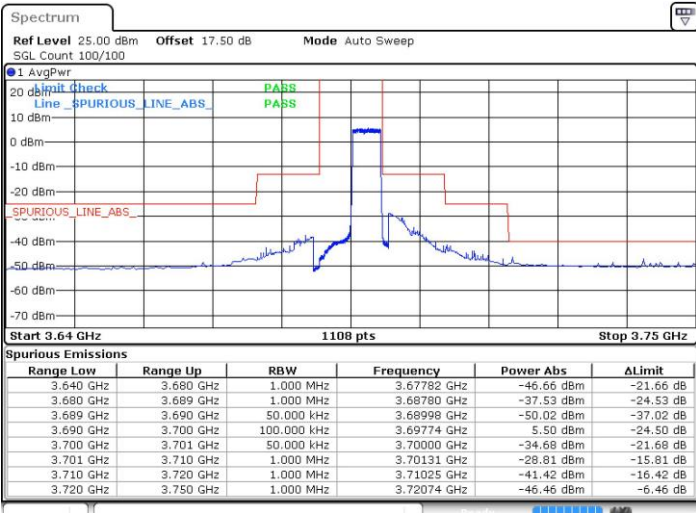

Highest Channel / 1RBmax

Date: 18 JUL 2019 11:15:33

Date: 18 JUL 2019 11:39:28

Highest Channel / FullIRB

N/A

Date: 18 JUL 2019 11:27:31

LTE Band 48 / 10MHz

16QAM

Lowest Channel / 1RB0

Lowest Channel / 1RBmax

Date: 18 JUL 2019 11:43:27

Date: 18 JUL 2019 12:07:21

Lowest Channel / FullRB

N/A

Date: 18 JUL 2019 11:55:24

LTE Band 48 / 10MHz