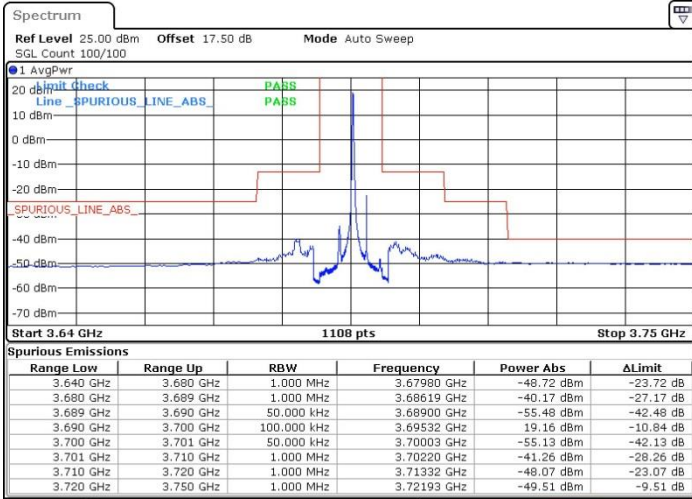

Date: 18 JUL 2019 11:22:13

LTE Band 48 / 5MHz

64QAM

Highest Channel / 1RB0

Highest Channel / 1RBmax

Date: 18 JUL 2019 11:16:54

Date: 18 JUL 2019 11:40:47

Highest Channel / FullIRB