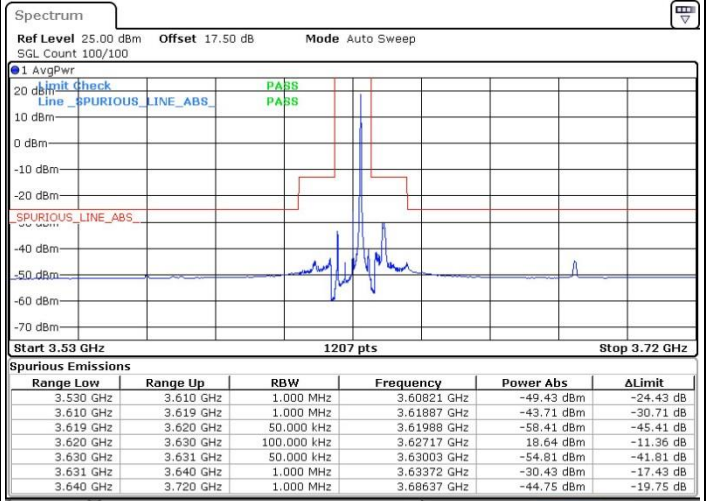

Highest Channel / 1RB0

Highest Channel / 1RBmax

Date: 18 JUL 2019 14:38:02

Date: 18 JUL 2019 14:50:00

Highest Channel / FullIRB

N/A

Date: 18 JUL 2019 14:26:04

LTE Band 48 / 5MHz

64QAM

Lowest Channel / 1RB0

Lowest Channel / 1RBmax

Date: 18 JUL 2019 11:08:55

Date: 18 JUL 2019 11:32:50

Lowest Channel / FullIRB

N/A

Date: 18 JUL 2019 11:20:53

LTE Band 48 / 5MHz

64QAM

Middle Channel / 1RB0

Middle Channel / 1RBmax

Date: 18 JUL 2019 11:10:15

Date: 18 JUL 2019 11:34:10

Middle Channel / FullRB

N/A

Date: 18 JUL 2019 11:22:13

LTE Band 48 / 5MHz

64QAM

Highest Channel / 1RB0

Highest Channel / 1RBmax

Date: 18 JUL 2019 11:16:54

Date: 18 JUL 2019 11:40:47

Highest Channel / FullIRB