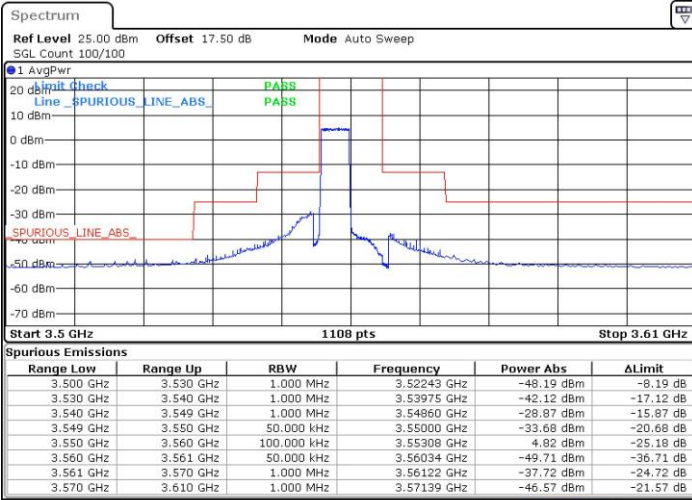

N/A

Date: 18 JUL 2019 14:20:47

LTE Band 48 / 20MHz

QPSK

Highest Channel / 1RB0

Highest Channel / 1RBmax

Date: 18 JUL 2019 14:39:22

Date: 18 JUL 2019 14:51:19

Highest Channel / FullIRB

N/A

Date: 18 JUL 2019 14:27:24

LTE Band 48 / 5MHz

16QAM

Lowest Channel / 1RB0

Lowest Channel / 1RBmax

Date: 18 JUL 2019 11:07:35

Date: 18 JUL 2019 11:31:30

Lowest Channel / FullIRB

N/A

Date: 18 JUL 2019 11:19:33

LTE Band 48 / 5MHz

16QAM

Middle Channel / 1RB0

Middle Channel / 1RBmax