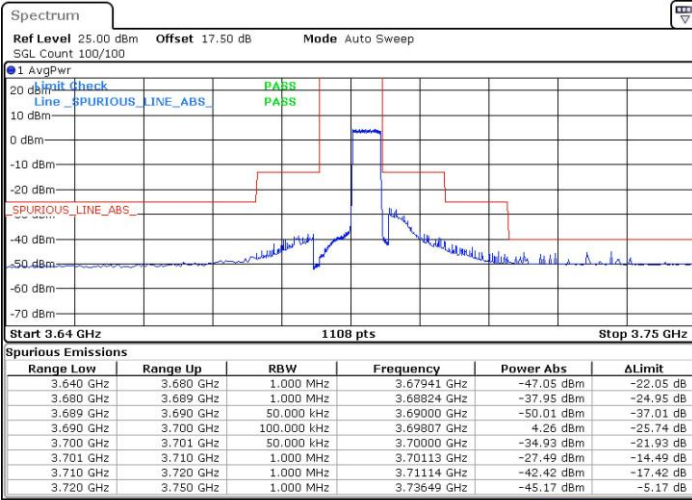

Highest Channel / FullIRB

N/A

Date: 18 JUL 2019 11:28:50