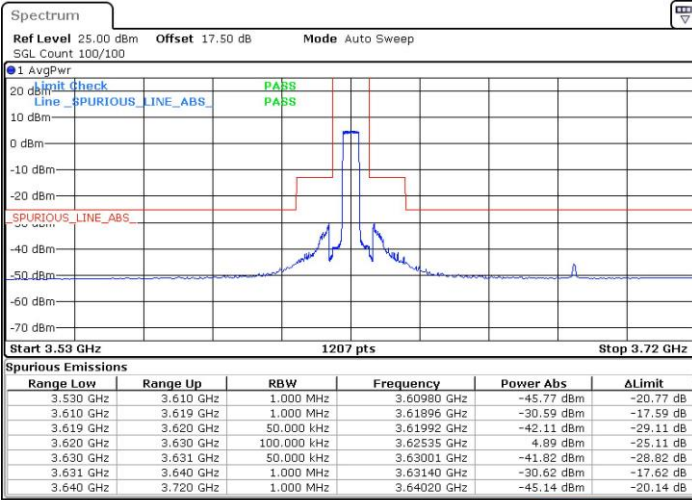

Highest Channel / FullIRB

N/A

Date: 18 JUL 2019 14:27:24

LTE Band 48 / 5MHz

16QAM

Lowest Channel / 1RB0

Lowest Channel / 1RBmax

Date: 18 JUL 2019 11:07:35

Date: 18 JUL 2019 11:31:30

Lowest Channel / FullIRB

N/A

Date: 18 JUL 2019 11:19:33

LTE Band 48 / 5MHz

16QAM

Middle Channel / 1RB0

Middle Channel / 1RBmax

Date: 18 JUL 2019 11:11:35

Date: 18 JUL 2019 11:35:29

Middle Channel / FullRB

N/A

Date: 18 JUL 2019 11:23:32

LTE Band 48 / 5MHz

16QAM

Highest Channel / 1RB0

Highest Channel / 1RBmax

Date: 18 JUL 2019 11:15:33

Date: 18 JUL 2019 11:39:28

Highest Channel / FullIRB

N/A

Date: 18 JUL 2019 11:27:31

LTE Band 48 / 10MHz

16QAM