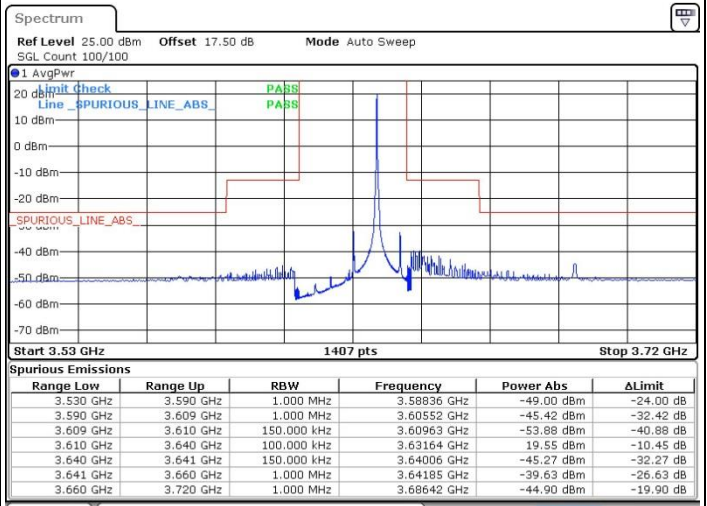

Date: 18 JUL 2019 12:03:22

LTE Band 48 / 15MHz

16QAM

Lowest Channel / 1RB0

Lowest Channel / 1RBmax

Date: 18 JUL 2019 12:19:18

Date: 18 JUL 2019 14:05:28

Lowest Channel / FullRB

N/A

Date: 18 JUL 2019 13:49:22

LTE Band 48 / 15MHz

16QAM

Middle Channel / 1RB0

Middle Channel / 1RBmax

Date: 18 JUL 2019 12:23:16

Date: 18 JUL 2019 14:10:08

Middle Channel / FullIRB

N/A

Date: 18 JUL 2019 13:53:48

LTE Band 48 / 15MHz

16QAM

Highest Channel / 1RB0

Highest Channel / 1RBmax

Date: 18 JUL 2019 13:44:52

Date: 18 JUL 2019 15:25:47

Highest Channel / FullIRB

N/A

Date: 18 JUL 2019 13:57:46

LTE Band 48 / 20MHz

16QAM

Lowest Channel / 1RB0

Lowest Channel / 1RBmax