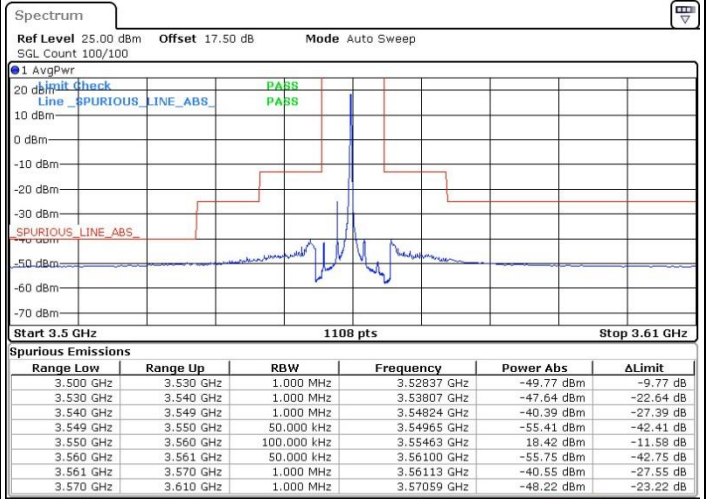

Highest Channel / 1RB0

Highest Channel / 1RBmax

Date: 18 JUL 2019 14:38:02

Date: 18 JUL 2019 14:50:00

Highest Channel / FullIRB

N/A

Date: 18 JUL 2019 14:26:04

LTE Band 48 / 5MHz

64QAM

Lowest Channel / 1RB0

Lowest Channel / 1RBmax

Date: 18 JUL 2019 11:08:55

Date: 18 JUL 2019 11:32:50

Lowest Channel / FullIRB

N/A

Date: 18 JUL 2019 11:20:53