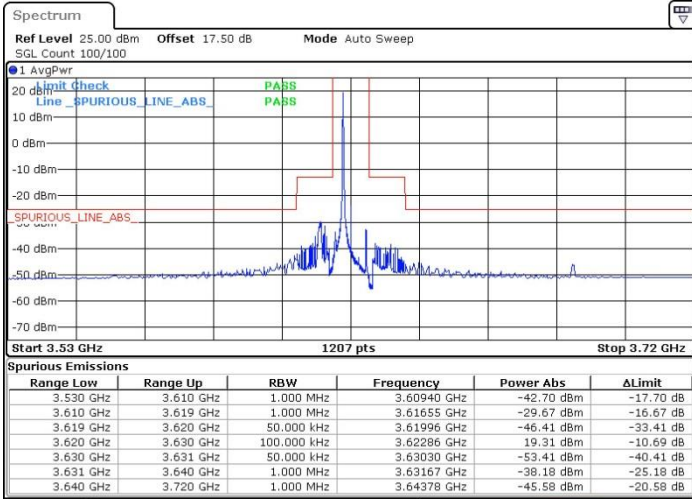

Highest Channel / FullIRB

N/A

Date: 18 JUL 2019 14:27:24

LTE Band 48 / 5MHz

16QAM

Lowest Channel / 1RB0

Lowest Channel / 1RBmax

Date: 18 JUL 2019 11:07:35

Date: 18 JUL 2019 11:31:30

Lowest Channel / FullIRB

N/A

Date: 18 JUL 2019 11:19:33

LTE Band 48 / 5MHz

16QAM

Middle Channel / 1RB0

Middle Channel / 1RBmax

Date: 18 JUL 2019 11:11:35

Date: 18 JUL 2019 11:35:29

Middle Channel / FullRB

N/A

Date: 18 JUL 2019 11:23:32

LTE Band 48 / 5MHz

16QAM

Highest Channel / 1RB0

Highest Channel / 1RBmax

Date: 18 JUL 2019 11:15:33

Date: 18 JUL 2019 11:39:28

Highest Channel / FullIRB

N/A

Date: 18 JUL 2019 11:27:31

LTE Band 48 / 10MHz

16QAM