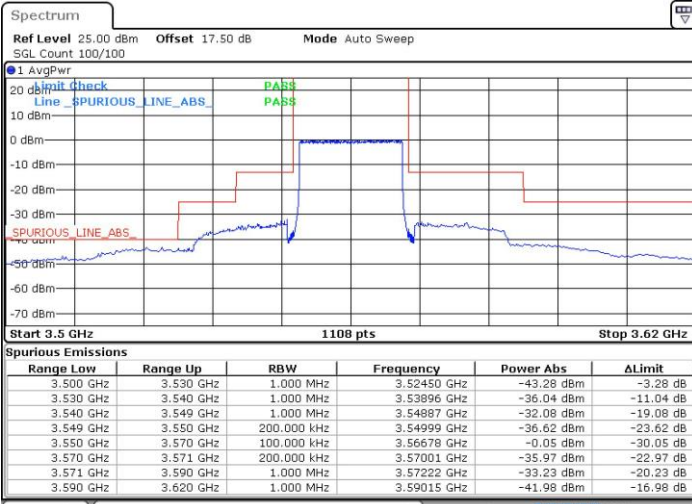

LTE Band 48 / 20MHz

QPSK

Lowest Channel / 1RB0

Lowest Channel / 1RBmax

Date: 18 JUL 2019 14:31:25

Date: 18 JUL 2019 14:43:22

Lowest Channel / FullRB

N/A