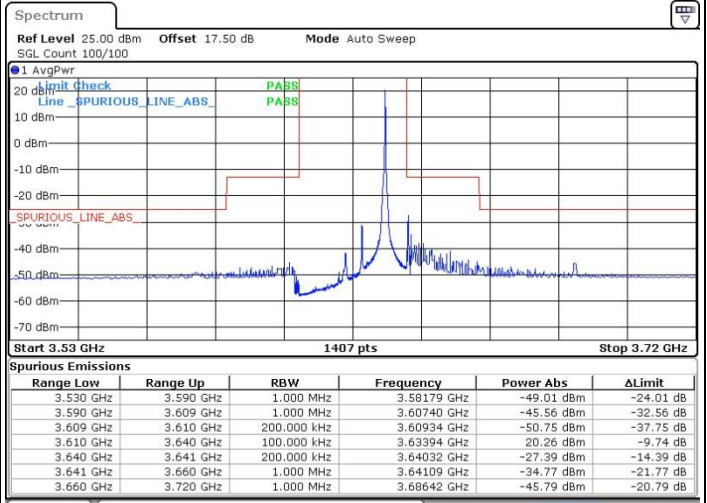

LTE Band 48 / 20MHz

QPSK

Lowest Channel / 1RB0

Lowest Channel / 1RBmax

Date: 18 JUL 2019 14:31:25

Date: 18 JUL 2019 14:43:22

Lowest Channel / FullRB

N/A

Date: 18 JUL 2019 14:19:28

LTE Band 48 / 20MHz

QPSK

Middle Channel / 1RB0

Middle Channel / 1RBmax

Date: 18 JUL 2019 14:32:45

Date: 18 JUL 2019 14:44:42

Middle Channel / FullRB

N/A

Date: 18 JUL 2019 14:20:47

LTE Band 48 / 20MHz

QPSK

Highest Channel / 1RB0

Highest Channel / 1RBmax

Date: 18 JUL 2019 14:39:22

Date: 18 JUL 2019 14:51:19

Highest Channel / FullIRB

N/A

Date: 18 JUL 2019 14:27:24

LTE Band 48 / 5MHz

16QAM

Lowest Channel / 1RB0

Lowest Channel / 1RBmax

Date: 18 JUL 2019 11:07:35