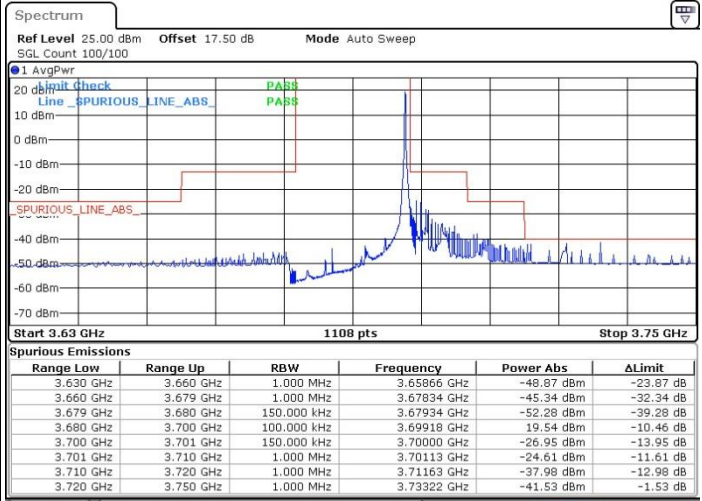

Middle Channel / FullIRB

N/A

Date: 18 JUL 2019 13:53:48

LTE Band 48 / 15MHz

16QAM

Highest Channel / 1RB0

Highest Channel / 1RBmax

Date: 18 JUL 2019 13:44:52

Date: 18 JUL 2019 15:25:47

Highest Channel / FullIRB

N/A

Date: 18 JUL 2019 13:57:46

LTE Band 48 / 20MHz

16QAM

Lowest Channel / 1RB0

Lowest Channel / 1RBmax

Date: 18 JUL 2019 14:30:05

Date: 18 JUL 2019 14:42:02

Lowest Channel / FullRB

N/A

Date: 18 JUL 2019 14:18:08

LTE Band 48 / 20MHz

16QAM

Middle Channel / 1RB0