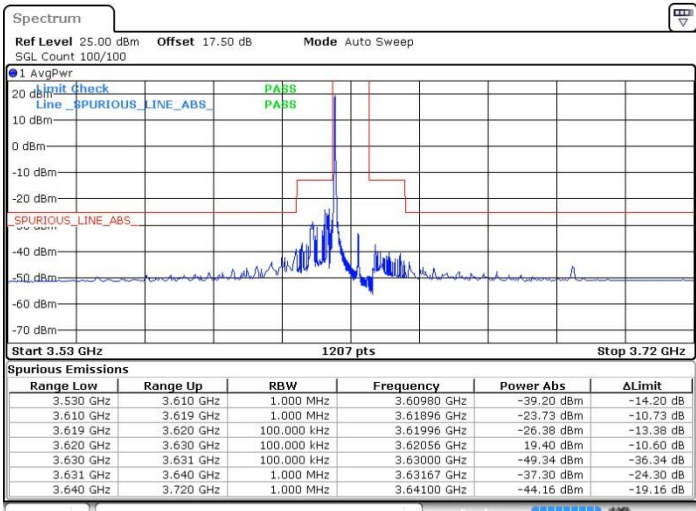

LTE Band 48 / 10MHz

16QAM

MiddleChannel / 1RB0

Middle Channel / 1RBmax

Date: 18 JUL 2019 11:47:26