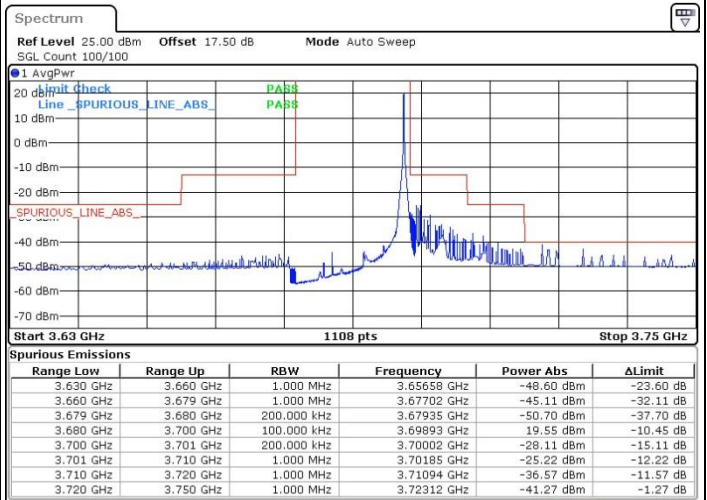

Date: 18 JUL 2019 15:25:47

Highest Channel / FullIRB

N/A

Date: 18 JUL 2019 13:57:46

LTE Band 48 / 20MHz

16QAM

Lowest Channel / 1RB0

Lowest Channel / 1RBmax

Date: 18 JUL 2019 14:30:05

Date: 18 JUL 2019 14:42:02

Lowest Channel / FullRB

N/A

Date: 18 JUL 2019 14:18:08

LTE Band 48 / 20MHz

16QAM

Middle Channel / 1RB0

Middle Channel / 1RBmax

Date: 18 JUL 2019 14:34:04

Date: 18 JUL 2019 14:46:01

Middle Channel / FullIRB

N/A

Date: 18 JUL 2019 14:22:06

LTE Band 48 / 20MHz

16QAM

Highest Channel / 1RB0

Highest Channel / 1RBmax

Date: 18 JUL 2019 14:38:02

Date: 18 JUL 2019 14:50:00

Highest Channel / FullIRB

N/A

Date: 18 JUL 2019 14:26:04

LTE Band 48 / 5MHz