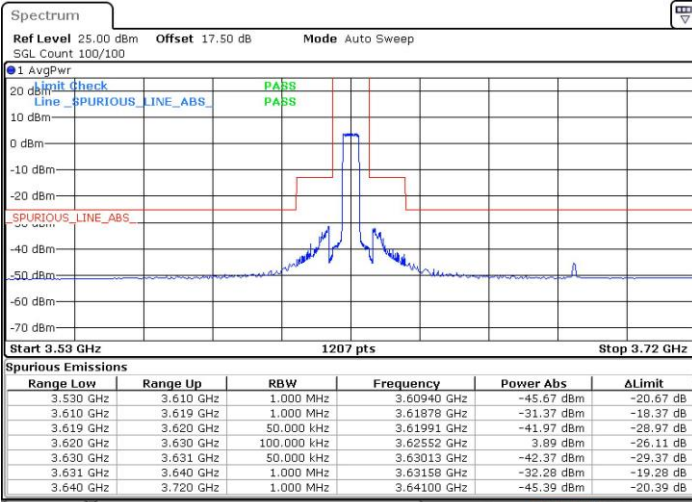

Highest Channel / 1RB0

Highest Channel / 1RBmax

Date: 18 JUL 2019 14:38:02

Date: 18 JUL 2019 14:50:00

Highest Channel / FullIRB

N/A

Date: 18 JUL 2019 14:26:04

LTE Band 48 / 5MHz

64QAM

Lowest Channel / 1RB0

Lowest Channel / 1RBmax

Date: 18 JUL 2019 11:08:55

Date: 18 JUL 2019 11:32:50

Lowest Channel / FullIRB

N/A

Date: 18 JUL 2019 11:20:53

LTE Band 48 / 5MHz

64QAM

Middle Channel / 1RB0

Middle Channel / 1RBmax

Date: 18 JUL 2019 11:10:15

Date: 18 JUL 2019 11:34:10

Middle Channel / FullRB

N/A

Date: 18 JUL 2019 11:22:13

LTE Band 48 / 5MHz

64QAM

Highest Channel / 1RB0

Highest Channel / 1RBmax

Date: 18 JUL 2019 11:16:54

Date: 18 JUL 2019 11:40:47

Highest Channel / FullIRB