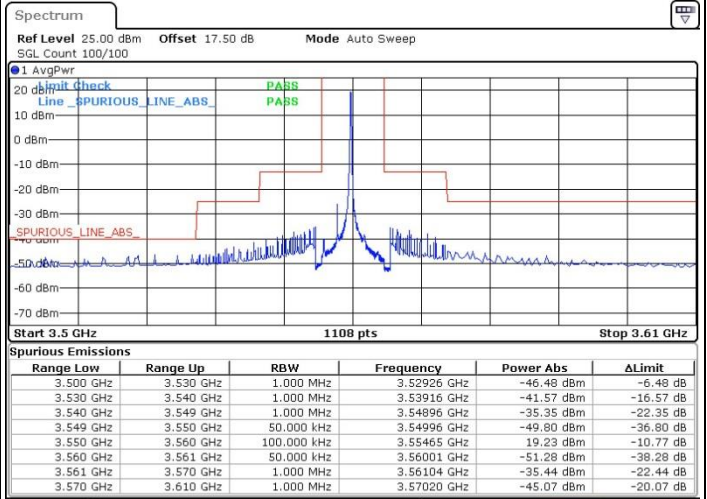

Highest Channel / FullIRB

N/A

Date: 18 JUL 2019 14:27:24

LTE Band 48 / 5MHz

16QAM

Lowest Channel / 1RB0

Lowest Channel / 1RBmax

Date: 18 JUL 2019 11:07:35

Date: 18 JUL 2019 11:31:30

Lowest Channel / FullIRB

N/A

Date: 18 JUL 2019 11:19:33

LTE Band 48 / 5MHz

16QAM

Middle Channel / 1RB0

Middle Channel / 1RBmax