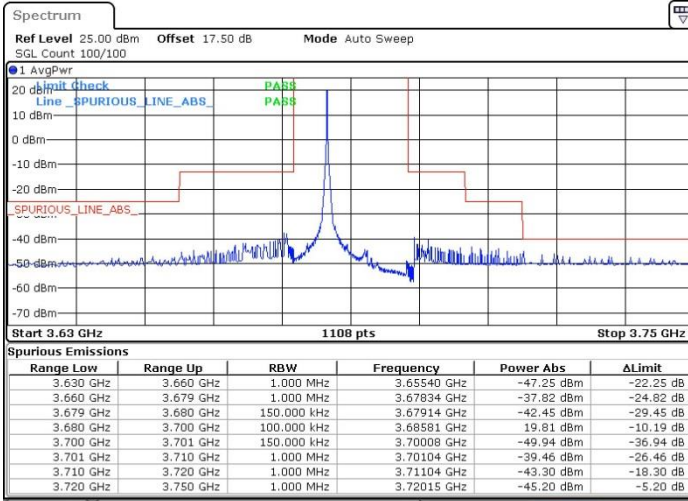

Middle Channel / FullIRB

N/A

Date: 18 JUL 2019 13:53:48

LTE Band 48 / 15MHz

16QAM

Highest Channel / 1RB0

Highest Channel / 1RBmax

Date: 18 JUL 2019 13:44:52

Date: 18 JUL 2019 15:25:47

Highest Channel / FullIRB

N/A

Date: 18 JUL 2019 13:57:46

LTE Band 48 / 20MHz

16QAM

Lowest Channel / 1RB0

Lowest Channel / 1RBmax