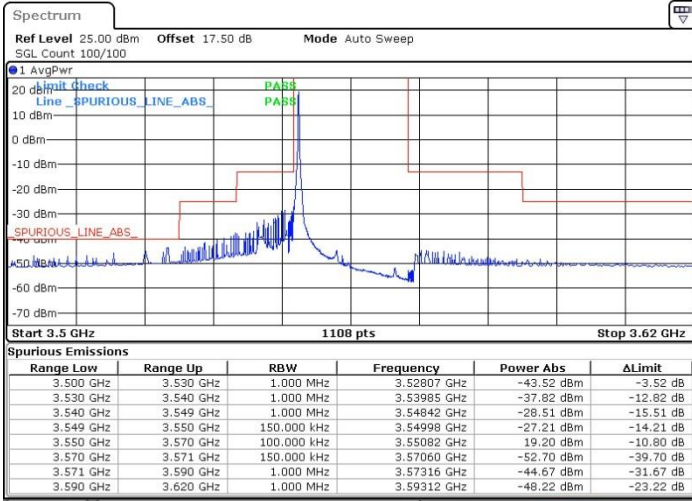

LTE Band 48 / 10MHz

16QAM

Highest Channel / 1RB0

Highest Channel / 1RBmax

Date: 18 JUL 2019 11:51:25

Date: 18 JUL 2019 12:15:18

Highest Channel / FullIRB

N/A

Date: 18 JUL 2019 12:03:22

LTE Band 48 / 15MHz

16QAM

Lowest Channel / 1RB0

Lowest Channel / 1RBmax

Date: 18 JUL 2019 12:19:18

Date: 18 JUL 2019 14:05:28

Lowest Channel / FullRB