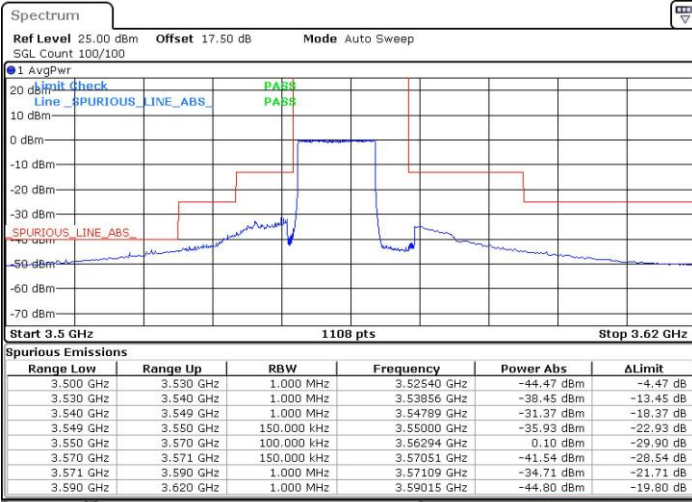

LTE Band 48 / 10MHz

16QAM

Highest Channel / 1RB0

Highest Channel / 1RBmax

Date: 18 JUL 2019 11:51:25

Date: 18 JUL 2019 12:15:18

Highest Channel / FullIRB

N/A

Date: 18 JUL 2019 12:03:22

LTE Band 48 / 15MHz

16QAM

Lowest Channel / 1RB0

Lowest Channel / 1RBmax

Date: 18 JUL 2019 12:19:18

Date: 18 JUL 2019 14:05:28

Lowest Channel / FullRB

N/A

Date: 18 JUL 2019 13:49:22

LTE Band 48 / 15MHz

16QAM

Middle Channel / 1RB0

Middle Channel / 1RBmax

Date: 18 JUL 2019 12:23:16

Date: 18 JUL 2019 14:10:08