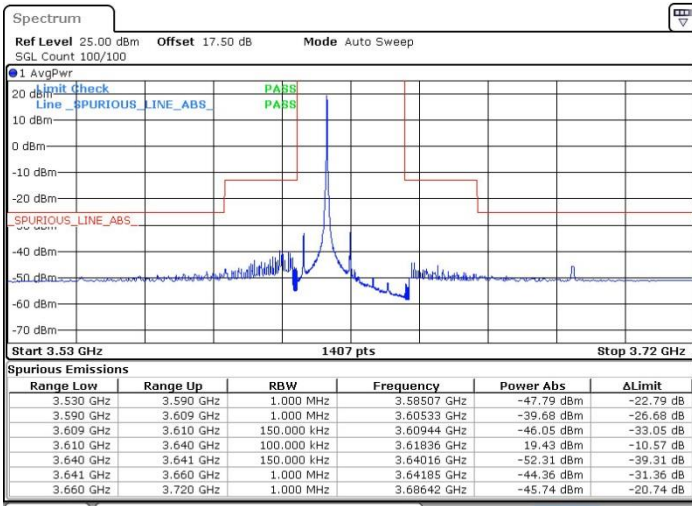

Date: 18 JUL 2019 12:03:22

LTE Band 48 / 15MHz

16QAM

Lowest Channel / 1RB0

Lowest Channel / 1RBmax

Date: 18 JUL 2019 12:19:18

Date: 18 JUL 2019 14:05:28

Lowest Channel / FullRB

N/A

Date: 18 JUL 2019 13:49:22

LTE Band 48 / 15MHz

16QAM

Middle Channel / 1RB0

Middle Channel / 1RBmax

Date: 18 JUL 2019 12:23:16

Date: 18 JUL 2019 14:10:08

Middle Channel / FullIRB

N/A

Date: 18 JUL 2019 13:53:48

LTE Band 48 / 15MHz

16QAM

Highest Channel / 1RB0

Highest Channel / 1RBmax

Date: 18 JUL 2019 13:44:52

Date: 18 JUL 2019 15:25:47

Highest Channel / FullIRB

N/A

Date: 18 JUL 2019 13:57:46

LTE Band 48 / 20MHz

16QAM

Lowest Channel / 1RB0

Lowest Channel / 1RBmax