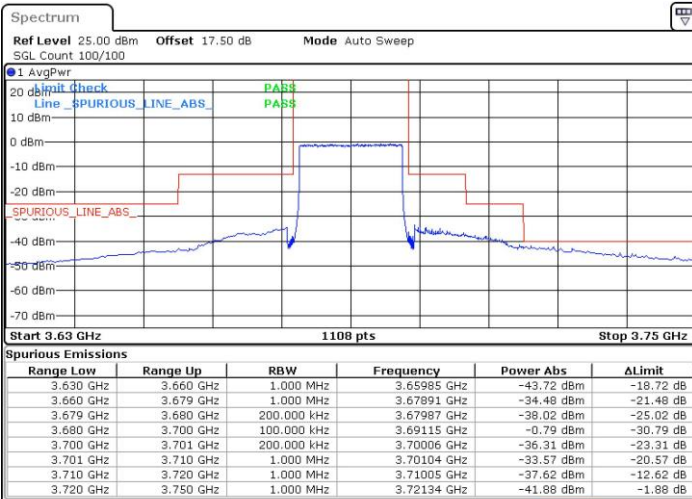

Middle Channel / 1RBmax

Date: 18 JUL 2019 14:34:04

Date: 18 JUL 2019 14:46:01

Middle Channel / FullIRB

N/A

Date: 18 JUL 2019 14:22:06

LTE Band 48 / 20MHz

16QAM

Highest Channel / 1RB0

Highest Channel / 1RBmax

Date: 18 JUL 2019 14:38:02

Date: 18 JUL 2019 14:50:00

Highest Channel / FullIRB

N/A

Date: 18 JUL 2019 14:26:04

LTE Band 48 / 5MHz

64QAM

Lowest Channel / 1RB0

Lowest Channel / 1RBmax

Date: 18 JUL 2019 11:08:55

Date: 18 JUL 2019 11:32:50

Lowest Channel / FullIRB

N/A

Date: 18 JUL 2019 11:20:53