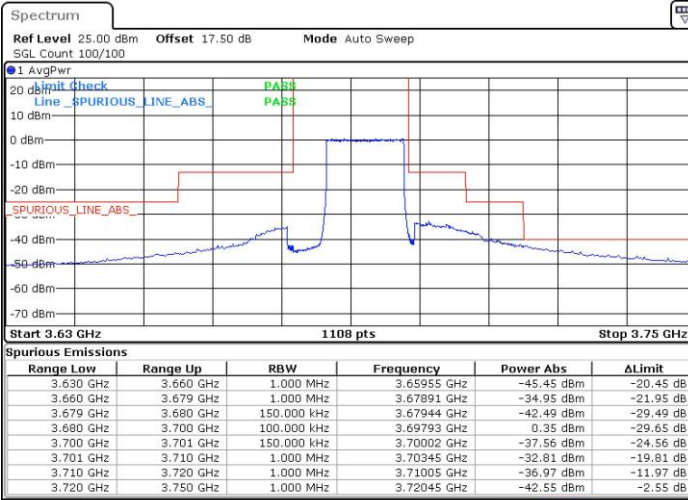

N/A

Date: 18 JUL 2019 13:49:22

LTE Band 48 / 15MHz

16QAM

Middle Channel / 1RB0

Middle Channel / 1RBmax

Date: 18 JUL 2019 12:23:16

Date: 18 JUL 2019 14:10:08

Middle Channel / FullIRB

N/A

Date: 18 JUL 2019 13:53:48

LTE Band 48 / 15MHz

16QAM

Highest Channel / 1RB0

Highest Channel / 1RBmax

Date: 18 JUL 2019 13:44:52

Date: 18 JUL 2019 15:25:47

Highest Channel / FullIRB

N/A

Date: 18 JUL 2019 13:57:46

LTE Band 48 / 20MHz

16QAM

Lowest Channel / 1RB0

Lowest Channel / 1RBmax