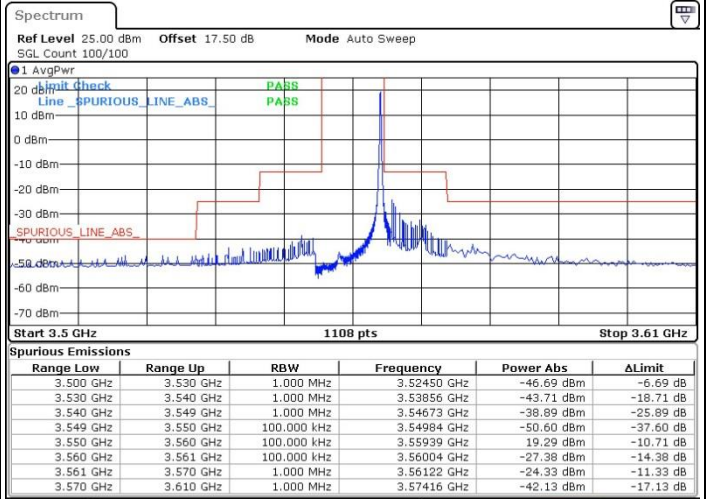

Highest Channel / 1RBmax

Date: 18 JUL 2019 11:15:33

Date: 18 JUL 2019 11:39:28

Highest Channel / FullIRB

N/A

Date: 18 JUL 2019 11:27:31

LTE Band 48 / 10MHz

16QAM

Lowest Channel / 1RB0

Lowest Channel / 1RBmax

Date: 18 JUL 2019 11:43:27

Date: 18 JUL 2019 12:07:21

Lowest Channel / FullRB

N/A

Date: 18 JUL 2019 11:55:24

LTE Band 48 / 10MHz