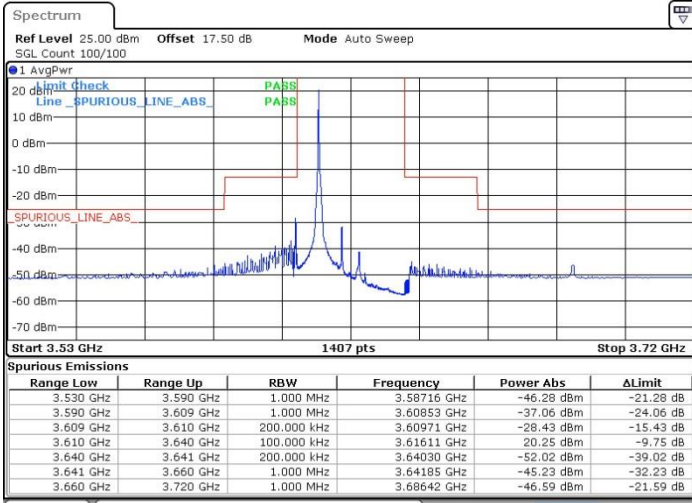

Date: 18 JUL 2019 14:19:28

LTE Band 48 / 20MHz

QPSK

Middle Channel / 1RB0

Middle Channel / 1RBmax

Date: 18 JUL 2019 14:32:45

Date: 18 JUL 2019 14:44:42

Middle Channel / FullRB

N/A

Date: 18 JUL 2019 14:20:47

LTE Band 48 / 20MHz

QPSK

Highest Channel / 1RB0

Highest Channel / 1RBmax

Date: 18 JUL 2019 14:39:22

Date: 18 JUL 2019 14:51:19