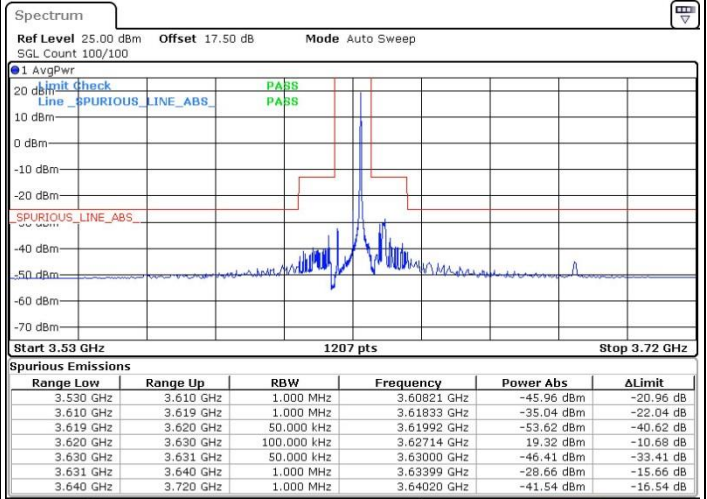

Highest Channel / FullIRB

N/A

Date: 18 JUL 2019 14:27:24

LTE Band 48 / 5MHz

16QAM

Lowest Channel / 1RB0

Lowest Channel / 1RBmax

Date: 18 JUL 2019 11:07:35

Date: 18 JUL 2019 11:31:30

Lowest Channel / FullIRB

N/A

Date: 18 JUL 2019 11:19:33

LTE Band 48 / 5MHz

16QAM

Middle Channel / 1RB0

Middle Channel / 1RBmax

Date: 18 JUL 2019 11:11:35

Date: 18 JUL 2019 11:35:29

Middle Channel / FullRB

N/A

Date: 18 JUL 2019 11:23:32

LTE Band 48 / 5MHz

16QAM

Highest Channel / 1RB0

Highest Channel / 1RBmax

Date: 18 JUL 2019 11:15:33

Date: 18 JUL 2019 11:39:28

Highest Channel / FullIRB

N/A

Date: 18 JUL 2019 11:27:31

LTE Band 48 / 10MHz

16QAM