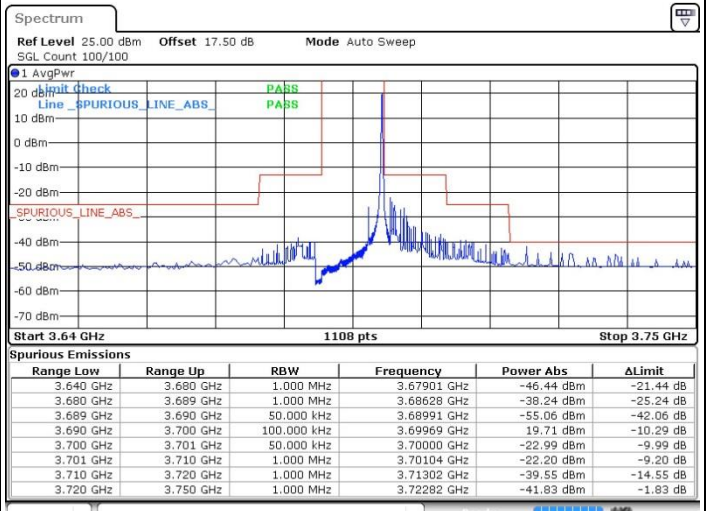

Date: 18 JUL 2019 11:31:30

Lowest Channel / FullIRB

N/A

Date: 18 JUL 2019 11:19:33

LTE Band 48 / 5MHz

16QAM

Middle Channel / 1RB0

Middle Channel / 1RBmax

Date: 18 JUL 2019 11:11:35

Date: 18 JUL 2019 11:35:29

Middle Channel / FullRB

N/A

Date: 18 JUL 2019 11:23:32

LTE Band 48 / 5MHz

16QAM

Highest Channel / 1RB0

Highest Channel / 1RBmax

Date: 18 JUL 2019 11:15:33

Date: 18 JUL 2019 11:39:28

Highest Channel / FullIRB

N/A

Date: 18 JUL 2019 11:27:31

LTE Band 48 / 10MHz

16QAM

Lowest Channel / 1RB0

Lowest Channel / 1RBmax

Date: 18 JUL 2019 11:43:27

Date: 18 JUL 2019 12:07:21

Lowest Channel / FullRB

N/A

Date: 18 JUL 2019 11:55:24

LTE Band 48 / 10MHz