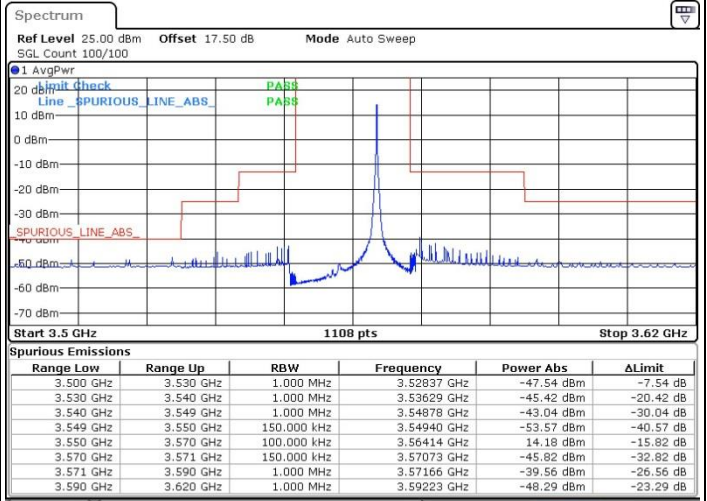

LTE Band 48 / 10MHz

16QAM

Highest Channel / 1RB0

Highest Channel / 1RBmax

Date: 18 JUL 2019 11:51:25

Date: 18 JUL 2019 12:15:18

Highest Channel / FullIRB

N/A

Date: 18 JUL 2019 12:03:22

LTE Band 48 / 15MHz

16QAM

Lowest Channel / 1RB0

Lowest Channel / 1RBmax

Date: 18 JUL 2019 12:19:18

Date: 18 JUL 2019 14:05:28

Lowest Channel / FullRB