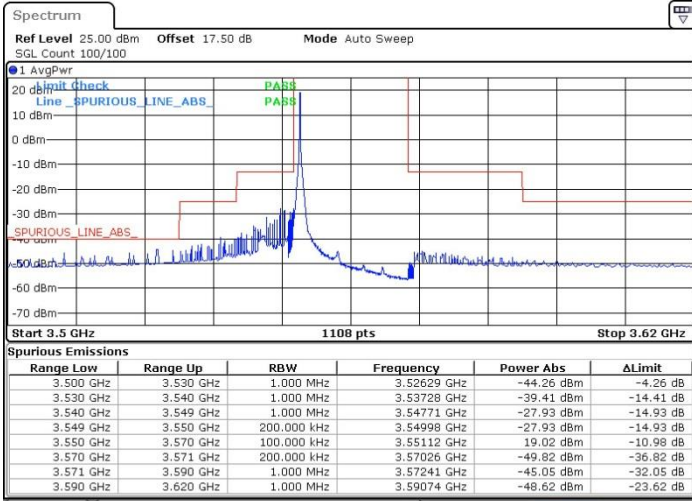

Middle Channel / FullIRB

N/A

Date: 18 JUL 2019 13:53:48

LTE Band 48 / 15MHz

16QAM

Highest Channel / 1RB0

Highest Channel / 1RBmax

Date: 18 JUL 2019 13:44:52

Date: 18 JUL 2019 15:25:47

Highest Channel / FullIRB

N/A

Date: 18 JUL 2019 13:57:46

LTE Band 48 / 20MHz

16QAM

Lowest Channel / 1RB0

Lowest Channel / 1RBmax

Date: 18 JUL 2019 14:30:05

Date: 18 JUL 2019 14:42:02

Lowest Channel / FullRB

N/A

Date: 18 JUL 2019 14:18:08

LTE Band 48 / 20MHz

16QAM

Middle Channel / 1RB0