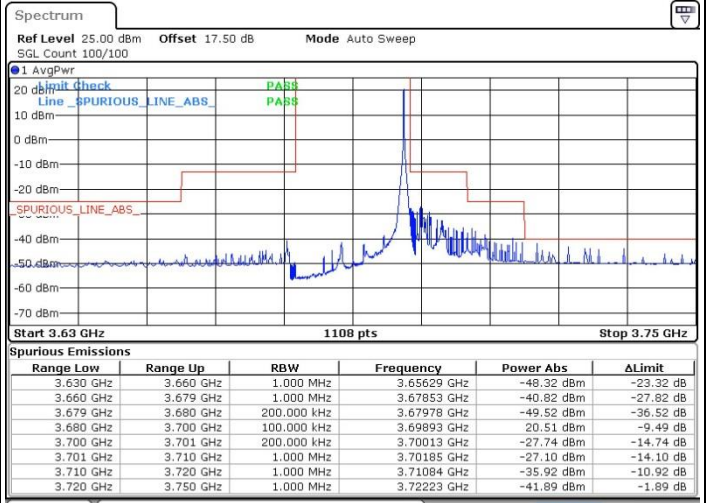

N/A

Date: 18 JUL 2019 14:20:47

LTE Band 48 / 20MHz

QPSK

Highest Channel / 1RB0

Highest Channel / 1RBmax

Date: 18 JUL 2019 14:39:22

Date: 18 JUL 2019 14:51:19

Highest Channel / FullIRB

N/A

Date: 18 JUL 2019 14:27:24

LTE Band 48 / 5MHz

16QAM

Lowest Channel / 1RB0

Lowest Channel / 1RBmax

Date: 18 JUL 2019 11:07:35

Date: 18 JUL 2019 11:31:30

Lowest Channel / FullIRB

N/A

Date: 18 JUL 2019 11:19:33

LTE Band 48 / 5MHz

16QAM

Middle Channel / 1RB0

Middle Channel / 1RBmax