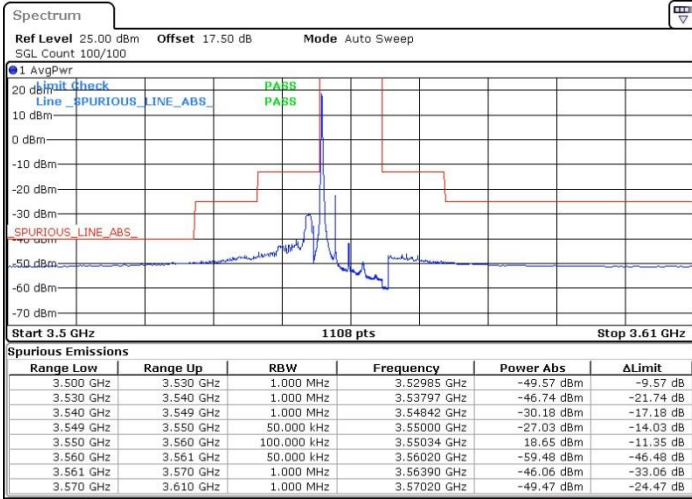

Middle Channel / 1RBmax

Date: 18 JUL 2019 14:34:04

Date: 18 JUL 2019 14:46:01

Middle Channel / FullIRB

N/A

Date: 18 JUL 2019 14:22:06

LTE Band 48 / 20MHz

16QAM

Highest Channel / 1RB0

Highest Channel / 1RBmax

Date: 18 JUL 2019 14:38:02

Date: 18 JUL 2019 14:50:00

Highest Channel / FullIRB

N/A

Date: 18 JUL 2019 14:26:04

LTE Band 48 / 5MHz

64QAM

Lowest Channel / 1RB0

Lowest Channel / 1RBmax

Date: 18 JUL 2019 11:08:55

Date: 18 JUL 2019 11:32:50

Lowest Channel / FullIRB

N/A

Date: 18 JUL 2019 11:20:53