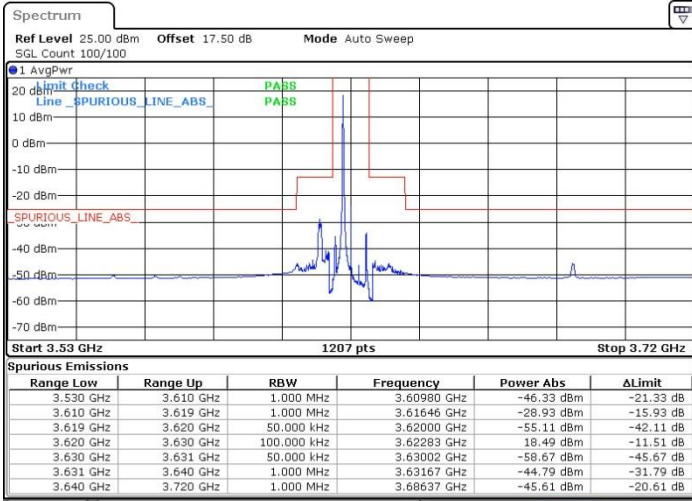

Highest Channel / 1RB0

Highest Channel / 1RBmax

Date: 18 JUL 2019 14:38:02

Date: 18 JUL 2019 14:50:00

Highest Channel / FullIRB

N/A

Date: 18 JUL 2019 14:26:04

LTE Band 48 / 5MHz

64QAM

Lowest Channel / 1RB0

Lowest Channel / 1RBmax

Date: 18 JUL 2019 11:08:55

Date: 18 JUL 2019 11:32:50

Lowest Channel / FullIRB

N/A

Date: 18 JUL 2019 11:20:53

LTE Band 48 / 5MHz

64QAM

Middle Channel / 1RB0

Middle Channel / 1RBmax

Date: 18 JUL 2019 11:10:15

Date: 18 JUL 2019 11:34:10

Middle Channel / FullRB

N/A

Date: 18 JUL 2019 11:22:13

LTE Band 48 / 5MHz

64QAM

Highest Channel / 1RB0

Highest Channel / 1RBmax

Date: 18 JUL 2019 11:16:54

Date: 18 JUL 2019 11:40:47

Highest Channel / FullIRB