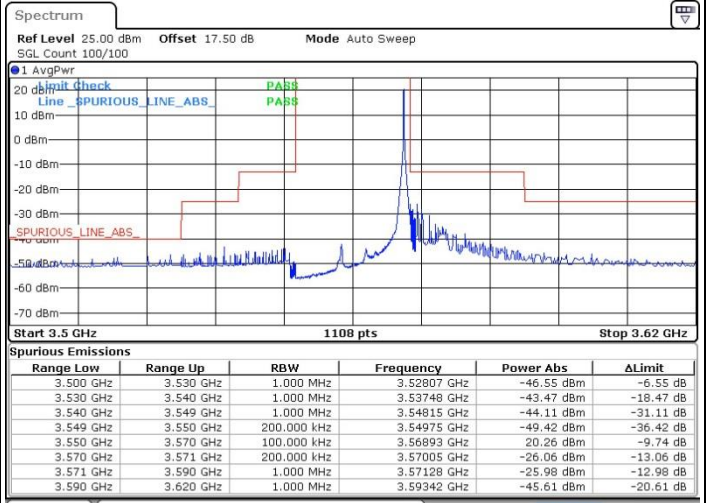

LTE Band 48 / 20MHz

QPSK

Lowest Channel / 1RB0

Lowest Channel / 1RBmax

Date: 18 JUL 2019 14:31:25

Date: 18 JUL 2019 14:43:22

Lowest Channel / FullRB

N/A

Date: 18 JUL 2019 14:19:28

LTE Band 48 / 20MHz

QPSK

Middle Channel / 1RB0

Middle Channel / 1RBmax

Date: 18 JUL 2019 14:32:45

Date: 18 JUL 2019 14:44:42

Middle Channel / FullRB

N/A

Date: 18 JUL 2019 14:20:47

LTE Band 48 / 20MHz

QPSK

Highest Channel / 1RB0

Highest Channel / 1RBmax

Date: 18 JUL 2019 14:39:22

Date: 18 JUL 2019 14:51:19