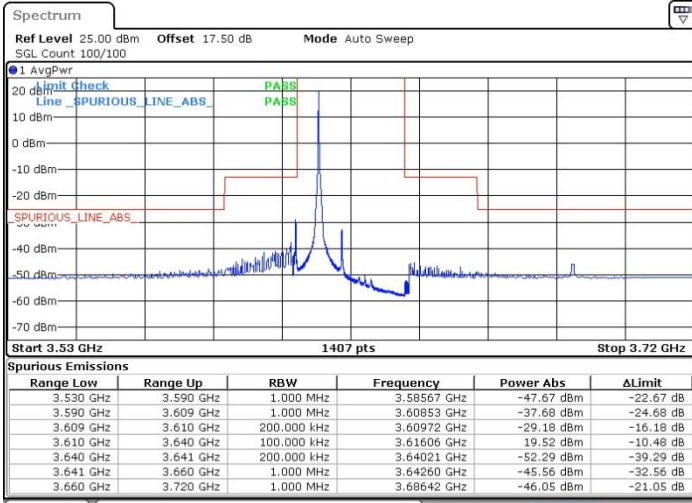

Date: 18 JUL 2019 15:25:47

Highest Channel / FullIRB

N/A

Date: 18 JUL 2019 13:57:46

LTE Band 48 / 20MHz

16QAM

Lowest Channel / 1RB0

Lowest Channel / 1RBmax

Date: 18 JUL 2019 14:30:05

Date: 18 JUL 2019 14:42:02

Lowest Channel / FullRB

N/A

Date: 18 JUL 2019 14:18:08

LTE Band 48 / 20MHz

16QAM

Middle Channel / 1RB0

Middle Channel / 1RBmax

Date: 18 JUL 2019 14:34:04

Date: 18 JUL 2019 14:46:01

Middle Channel / FullIRB

N/A

Date: 18 JUL 2019 14:22:06

LTE Band 48 / 20MHz

16QAM

Highest Channel / 1RB0

Highest Channel / 1RBmax

Date: 18 JUL 2019 14:38:02

Date: 18 JUL 2019 14:50:00

Highest Channel / FullIRB

N/A

Date: 18 JUL 2019 14:26:04

LTE Band 48 / 5MHz