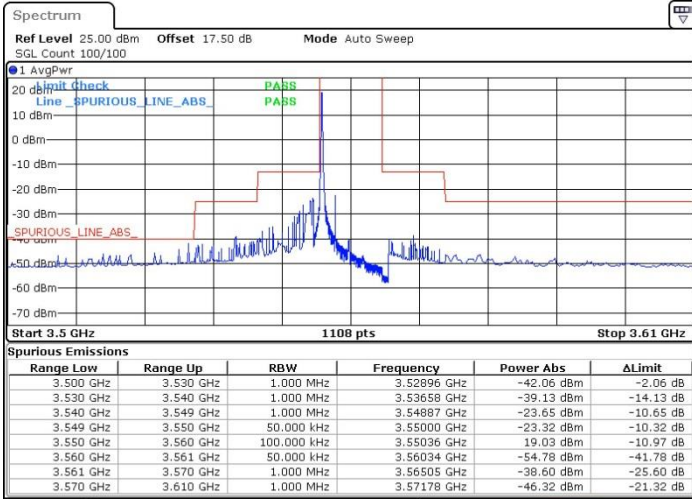

N/A

Date: 18 JUL 2019 14:20:47

LTE Band 48 / 20MHz

QPSK

Highest Channel / 1RB0

Highest Channel / 1RBmax

Date: 18 JUL 2019 14:39:22

Date: 18 JUL 2019 14:51:19

Highest Channel / FullIRB

N/A

Date: 18 JUL 2019 14:27:24

LTE Band 48 / 5MHz

16QAM

Lowest Channel / 1RB0

Lowest Channel / 1RBmax

Date: 18 JUL 2019 11:07:35

Date: 18 JUL 2019 11:31:30

Lowest Channel / FullIRB

N/A

Date: 18 JUL 2019 11:19:33

LTE Band 48 / 5MHz

16QAM

Middle Channel / 1RB0

Middle Channel / 1RBmax