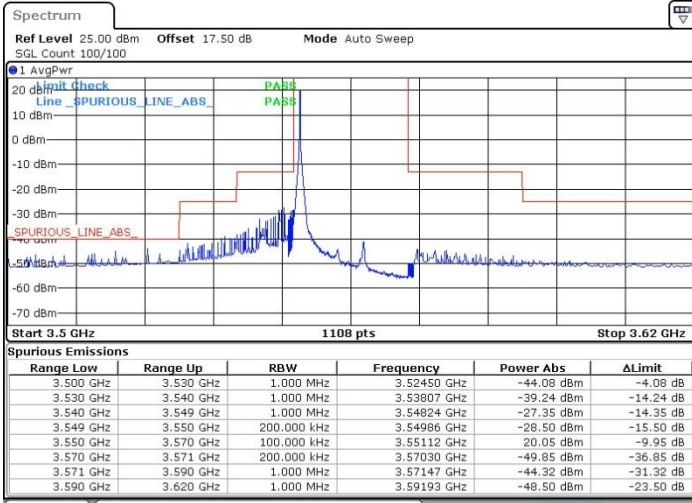

LTE Band 48 / 20MHz

QPSK

Lowest Channel / 1RB0

Lowest Channel / 1RBmax

Date: 18 JUL 2019 14:31:25

Date: 18 JUL 2019 14:43:22

Lowest Channel / FullRB

N/A

N/A

Date: 18 JUL 2019 14:20:47

LTE Band 48 / 20MHz

QPSK

Highest Channel / 1RB0

Highest Channel / 1RBmax

Date: 18 JUL 2019 14:39:22

Date: 18 JUL 2019 14:51:19