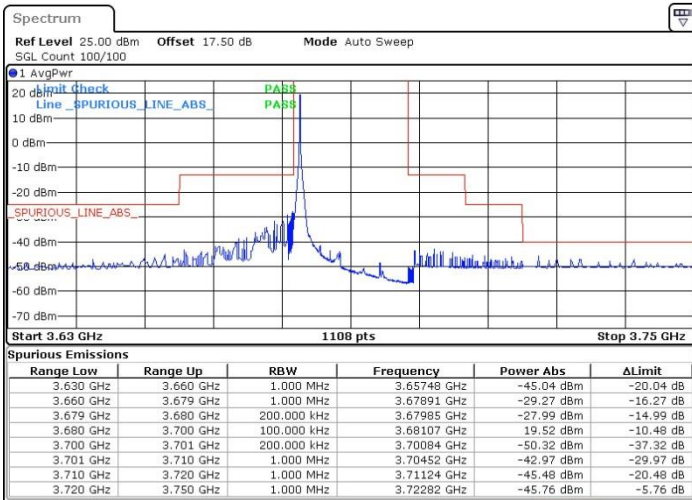

Date: 18 JUL 2019 14:30:05

Date: 18 JUL 2019 14:42:02

Lowest Channel / FullRB

N/A

Date: 18 JUL 2019 14:18:08

LTE Band 48 / 20MHz

16QAM

Middle Channel / 1RB0

Middle Channel / 1RBmax

Date: 18 JUL 2019 14:34:04

Date: 18 JUL 2019 14:46:01

Middle Channel / FullIRB

N/A

Date: 18 JUL 2019 14:22:06

LTE Band 48 / 20MHz

16QAM

Highest Channel / 1RB0

Highest Channel / 1RBmax

Date: 18 JUL 2019 14:38:02

Date: 18 JUL 2019 14:50:00

Highest Channel / FullIRB

N/A

Date: 18 JUL 2019 14:26:04

LTE Band 48 / 5MHz

64QAM

Lowest Channel / 1RB0

Lowest Channel / 1RBmax

Date: 18 JUL 2019 11:08:55

Date: 18 JUL 2019 11:32:50

Lowest Channel / FullIRB

N/A

Date: 18 JUL 2019 11:20:53