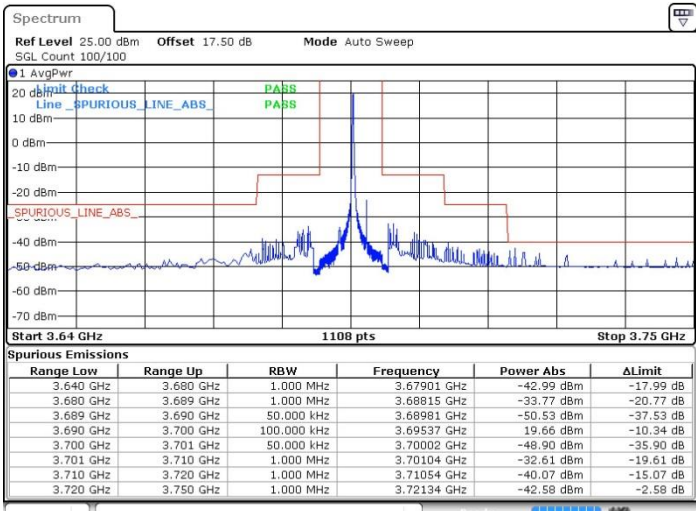

Date: 18 JUL 2019 11:11:35

Date: 18 JUL 2019 11:35:29

Middle Channel / FullRB

N/A

Date: 18 JUL 2019 11:23:32

LTE Band 48 / 5MHz

16QAM

Highest Channel / 1RB0

Highest Channel / 1RBmax

Date: 18 JUL 2019 11:15:33

Date: 18 JUL 2019 11:39:28

Highest Channel / FullIRB

N/A

Date: 18 JUL 2019 11:27:31

LTE Band 48 / 10MHz

16QAM

Lowest Channel / 1RB0

Lowest Channel / 1RBmax

Date: 18 JUL 2019 11:43:27

Date: 18 JUL 2019 12:07:21

Lowest Channel / FullRB

N/A

Date: 18 JUL 2019 11:55:24

LTE Band 48 / 10MHz