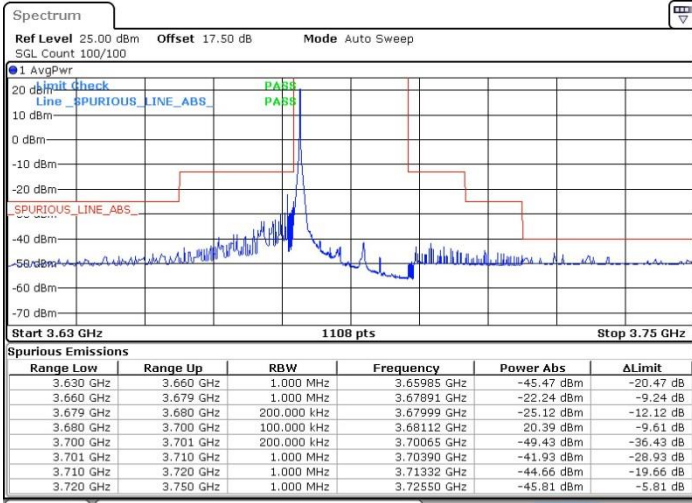

N/A

Date: 18 JUL 2019 14:20:47

LTE Band 48 / 20MHz

QPSK

Highest Channel / 1RB0

Highest Channel / 1RBmax

Date: 18 JUL 2019 14:39:22

Date: 18 JUL 2019 14:51:19

Highest Channel / FullIRB

N/A

Date: 18 JUL 2019 14:27:24

LTE Band 48 / 5MHz

16QAM

Lowest Channel / 1RB0

Lowest Channel / 1RBmax

Date: 18 JUL 2019 11:07:35