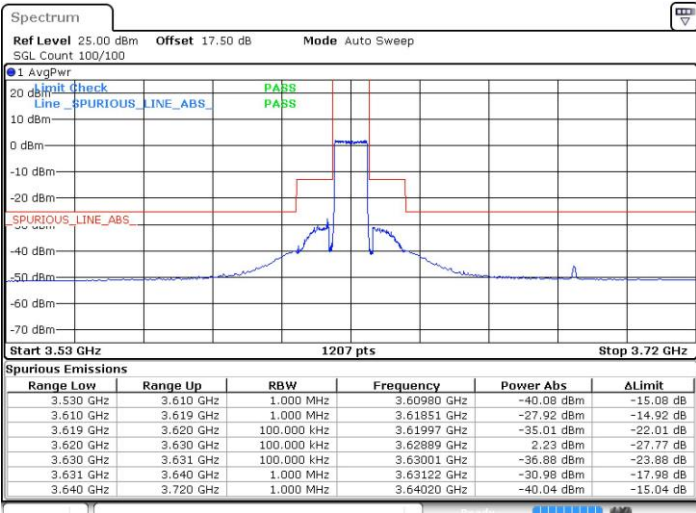

Middle Channel / FullIRB

N/A

Date: 18 JUL 2019 11:59:23