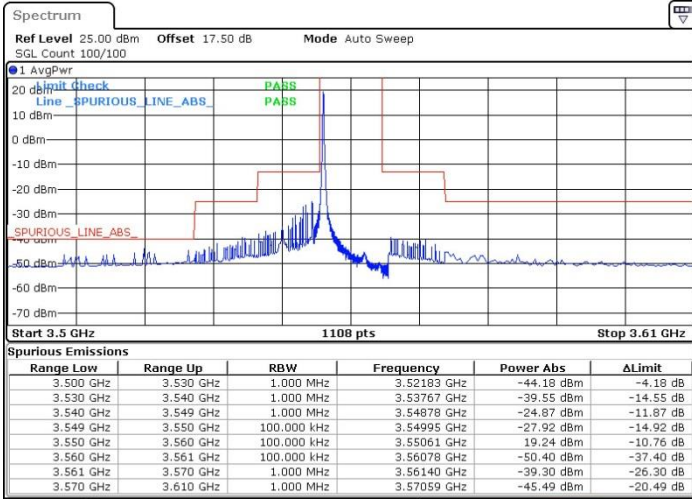

Highest Channel / 1RBmax

Date: 18 JUL 2019 11:15:33

Date: 18 JUL 2019 11:39:28

Highest Channel / FullIRB

N/A

Date: 18 JUL 2019 11:27:31

LTE Band 48 / 10MHz

16QAM

Lowest Channel / 1RB0

Lowest Channel / 1RBmax

Date: 18 JUL 2019 11:43:27

Date: 18 JUL 2019 12:07:21

Lowest Channel / FullRB

N/A

Date: 18 JUL 2019 11:55:24

LTE Band 48 / 10MHz