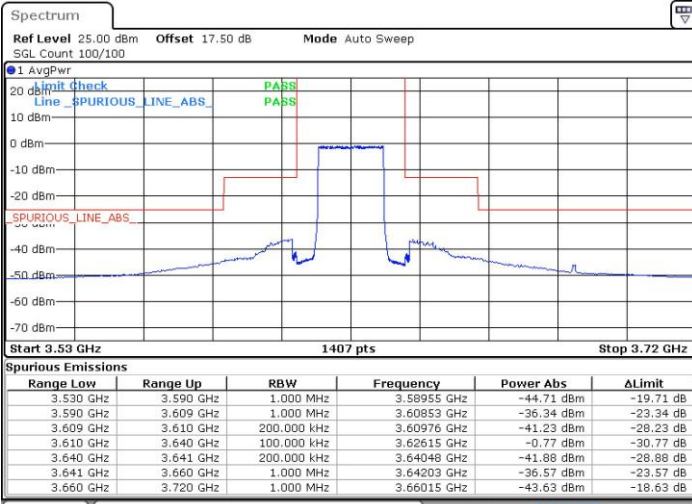

Date: 18 JUL 2019 14:30:05

Date: 18 JUL 2019 14:42:02

Lowest Channel / FullRB

N/A

Date: 18 JUL 2019 14:18:08

LTE Band 48 / 20MHz

16QAM

Middle Channel / 1RB0

Middle Channel / 1RBmax

Date: 18 JUL 2019 14:34:04

Date: 18 JUL 2019 14:46:01

Middle Channel / FullIRB

N/A

Date: 18 JUL 2019 14:22:06

LTE Band 48 / 20MHz

16QAM

Highest Channel / 1RB0

Highest Channel / 1RBmax

Date: 18 JUL 2019 14:38:02

Date: 18 JUL 2019 14:50:00

Highest Channel / FullIRB

N/A

Date: 18 JUL 2019 14:26:04

LTE Band 48 / 5MHz