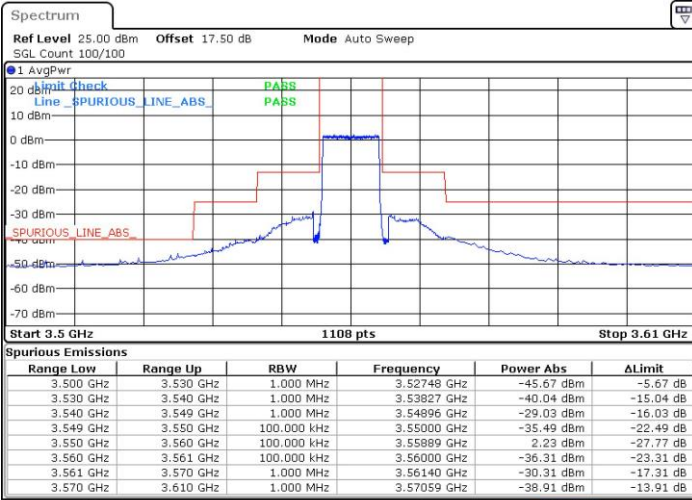

Highest Channel / 1RBmax

Date: 18 JUL 2019 11:15:33

Date: 18 JUL 2019 11:39:28

Highest Channel / FullIRB

N/A

Date: 18 JUL 2019 11:27:31

LTE Band 48 / 10MHz

16QAM

Lowest Channel / 1RB0

Lowest Channel / 1RBmax

Date: 18 JUL 2019 11:43:27

Date: 18 JUL 2019 12:07:21

Lowest Channel / FullRB

N/A

Date: 18 JUL 2019 11:55:24

LTE Band 48 / 10MHz

LTE Band 48 / 10MHz

16QAM

Highest Channel / 1RB0

Highest Channel / 1RBmax

Date: 18 JUL 2019 11:51:25

Date: 18 JUL 2019 12:15:18

Highest Channel / FullIRB

N/A