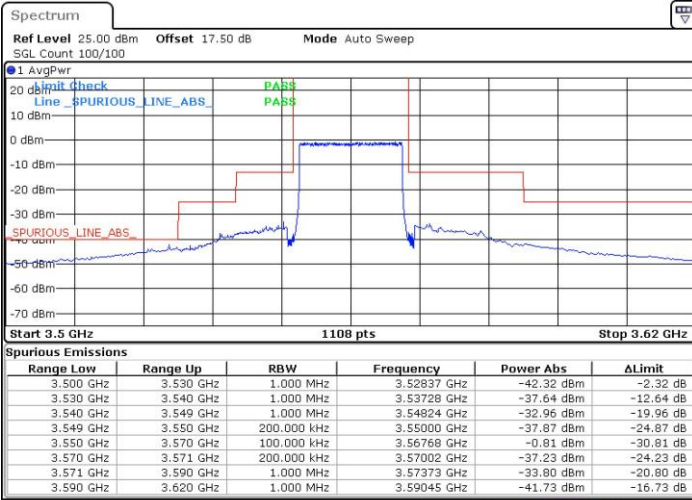

Middle Channel / FullIRB

N/A

Date: 18 JUL 2019 13:53:48

LTE Band 48 / 15MHz

16QAM

Highest Channel / 1RB0

Highest Channel / 1RBmax

Date: 18 JUL 2019 13:44:52

Date: 18 JUL 2019 15:25:47

Highest Channel / FullIRB

N/A

Date: 18 JUL 2019 13:57:46

LTE Band 48 / 20MHz

16QAM

Lowest Channel / 1RB0

Lowest Channel / 1RBmax

Date: 18 JUL 2019 14:30:05

Date: 18 JUL 2019 14:42:02

Lowest Channel / FullRB

N/A

Date: 18 JUL 2019 14:18:08

LTE Band 48 / 20MHz

16QAM

Middle Channel / 1RB0