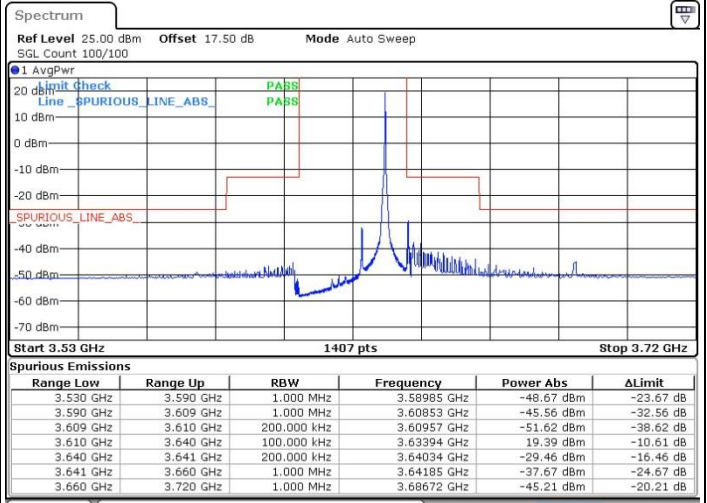

Date: 18 JUL 2019 15:25:47

Highest Channel / FullIRB

N/A

Date: 18 JUL 2019 13:57:46

LTE Band 48 / 20MHz

16QAM

Lowest Channel / 1RB0

Lowest Channel / 1RBmax

Date: 18 JUL 2019 14:30:05

Date: 18 JUL 2019 14:42:02

Lowest Channel / FullRB

N/A

Date: 18 JUL 2019 14:18:08

LTE Band 48 / 20MHz

16QAM

Middle Channel / 1RB0

Middle Channel / 1RBmax

Date: 18 JUL 2019 14:34:04

Date: 18 JUL 2019 14:46:01

Middle Channel / FullIRB

N/A

Date: 18 JUL 2019 14:22:06

LTE Band 48 / 20MHz

16QAM

Highest Channel / 1RB0

Highest Channel / 1RBmax

Date: 18 JUL 2019 14:38:02

Date: 18 JUL 2019 14:50:00

Highest Channel / FullIRB

N/A

Date: 18 JUL 2019 14:26:04

LTE Band 48 / 5MHz