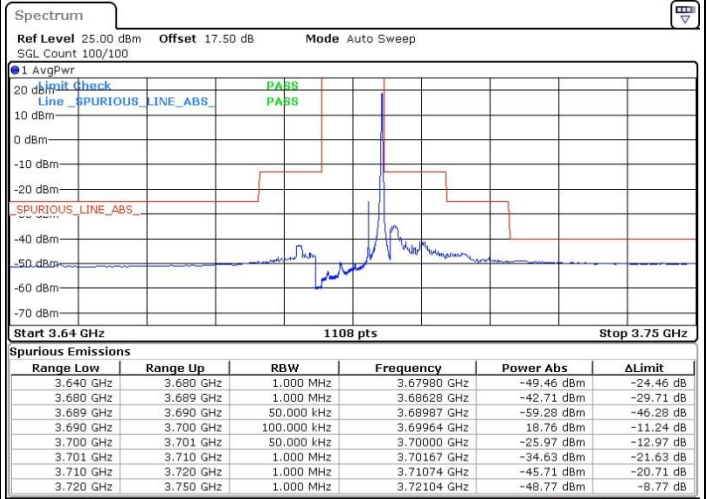

LTE Band 48 / 5MHz

64QAM

Middle Channel / 1RB0

Middle Channel / 1RBmax

Date: 18 JUL 2019 11:10:15

Date: 18 JUL 2019 11:34:10

Middle Channel / FullRB

N/A

Date: 18 JUL 2019 11:22:13

LTE Band 48 / 5MHz

64QAM

Highest Channel / 1RB0

Highest Channel / 1RBmax

Date: 18 JUL 2019 11:16:54

Date: 18 JUL 2019 11:40:47

Highest Channel / FullIRB