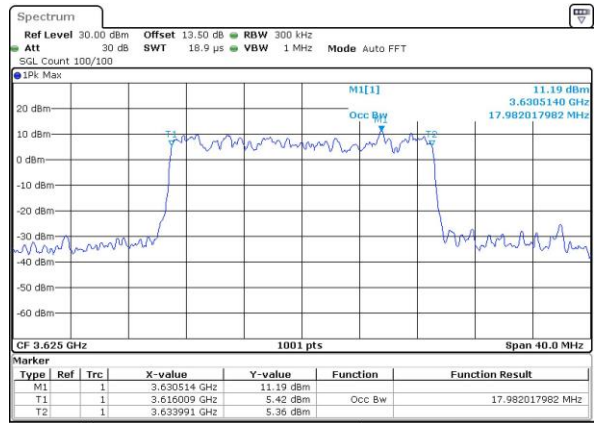

Date: 19_JUL_2019 19:43:04

LTE Band 48

Lowest Channel / 15MHz / 64QAM

Date: 19_JUL_2019 19:43:30

Lowest Channel / 20MHz / 64QAM

Date: 19_JUL_2019 19:44:44

Middle Channel / 15MHz / 64QAM

Date: 19_JUL_2019 19:43:55

Middle Channel / 20MHz / 64QAM

Date: 19_JUL_2019 19:45:09

Highest Channel / 15MHz / 64QAM

Date: 19_JUL_2019 19:44:19

Highest Channel / 20MHz / 64QAM

Date: 19_JUL_2019 19:45:34

Conducted Band Edge

LTE Band 48 / 5MHz