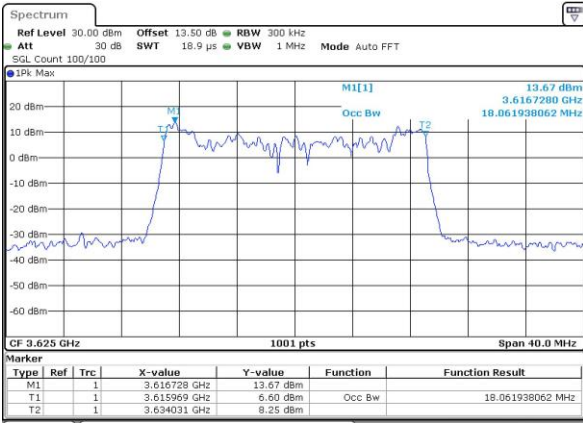

Middle Channel / 20MHz / QPSK

Date: 19_JUL_2019 19:39:23