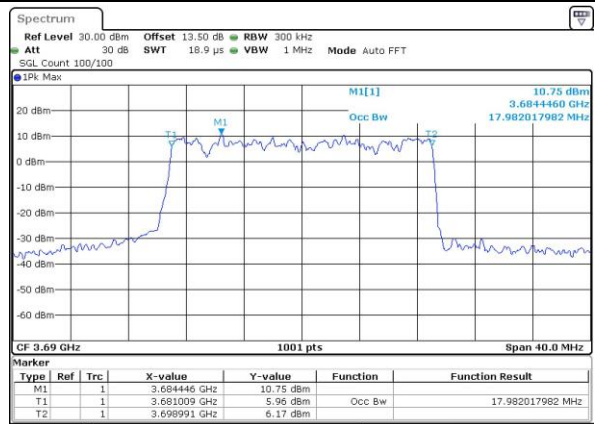

Middle Channel / 20MHz / 64QAM

Date: 19_JUL_2019 19:45:09

Highest Channel / 15MHz / 64QAM

Date: 19_JUL_2019 19:44:19

Highest Channel / 20MHz / 64QAM

Date: 19_JUL_2019 19:45:34

Conducted Band Edge

LTE Band 48 / 5MHz

QPSK

Lowest Channel / 1RB0

Date: 18 JUL 2019 11:06:15

Lowest Channel / 1RBmax

Date: 18 JUL 2019 11:30:10

Lowest Channel / FullIRB

Date: 18 JUL 2019 11:18:14

N/A