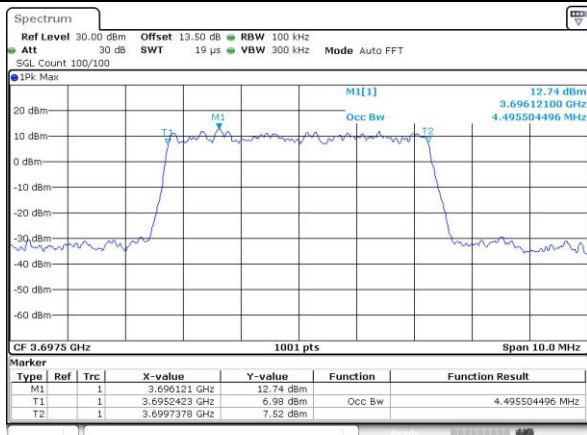

Date: 19_JUL_2019 19:42:16

Middle Channel / 5MHz / 64QAM

Date: 19_JUL_2019 19:41:27

Middle Channel / 10MHz / 64QAM

Date: 19_JUL_2019 19:42:40

Highest Channel / 5MHz / 64QAM

Date: 19_JUL_2019 19:41:51

Highest Channel / 10MHz / 64QAM