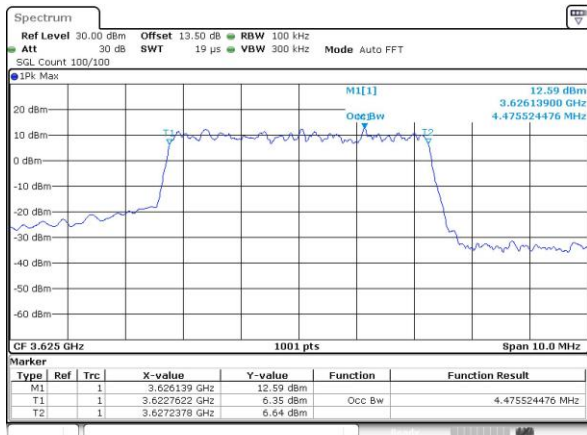

Middle Channel / 5MHz / 64QAM

Date: 19_JUL_2019 19:41:27