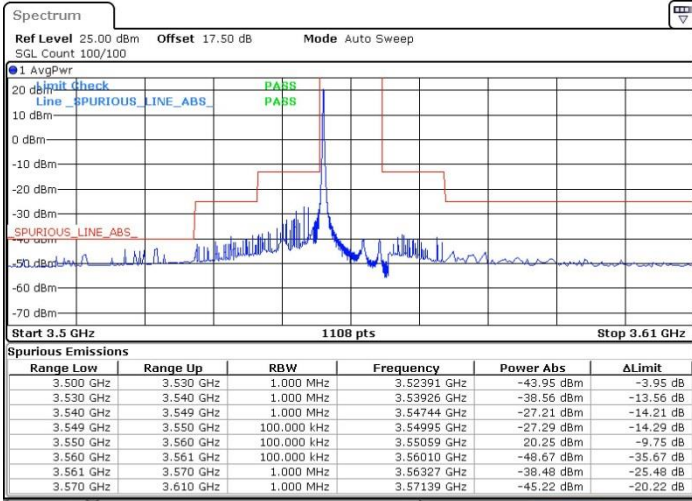

Date: 18 JUL 2019 11:24:51

LTE Band 48 / 5MHz

QPSK

Highest Channel / 1RB0

Highest Channel / 1RBmax

Date: 18 JUL 2019 11:14:13

Date: 18 JUL 2019 11:38:08

Highest Channel / FullIRB

N/A

Date: 18 JUL 2019 11:26:11

LTE Band 48 / 10MHz

QPSK

Lowest Channel / 1RB0

Lowest Channel / 1RBmax

Date: 18 JUL 2019 11:44:47

Date: 18 JUL 2019 12:08:41

Lowest Channel / FullRB

N/A

Date: 18 JUL 2019 11:56:44

LTE Band 48 / 10MHz

QPSK

MiddleChannel / 1RB0

Middle Channel / 1RBmax

Date: 18 JUL 2019 11:46:07