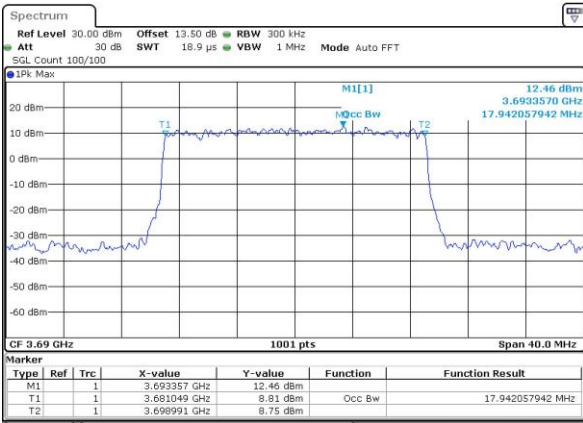

Highest Channel / 20MHz / QPSK

Date: 19_JUL_2019 19:40:11

Highest Channel / 20MHz / 16QAM

Date: 19_JUL_2019 19:40:24

LTE Band 48

Lowest Channel / 5MHz / 64QAM

Date: 19_JUL_2019 19:41:02

Lowest Channel / 10MHz / 64QAM