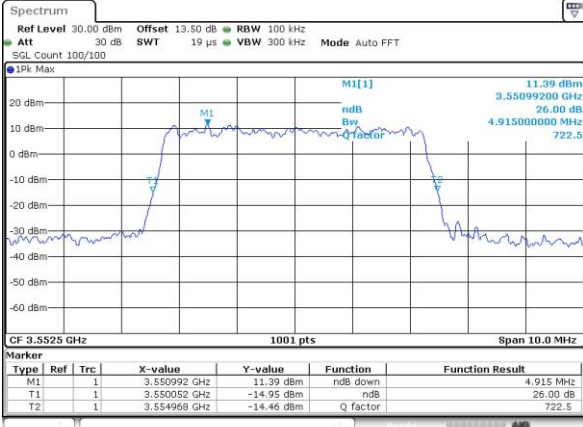

LTE Band 48

Lowest Channel / 5MHz / 64QAM

Date: 19_JUL_2019 19:41:14

Lowest Channel / 10MHz / 64QAM

Date: 19_JUL_2019 19:42:28

Middle Channel / 5MHz / 64QAM

Date: 19_JUL_2019 19:41:08

Middle Channel / 10MHz / 64QAM