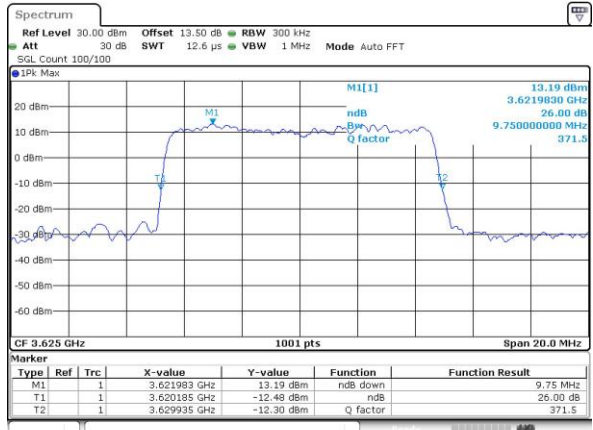

LTE Band 48

Lowest Channel / 5MHz / 64QAM

Date: 19_JUL_2019 19:41:14

Lowest Channel / 10MHz / 64QAM

Date: 19_JUL_2019 19:42:28

Middle Channel / 5MHz / 64QAM

Date: 19_JUL_2019 19:41:08

Middle Channel / 10MHz / 64QAM