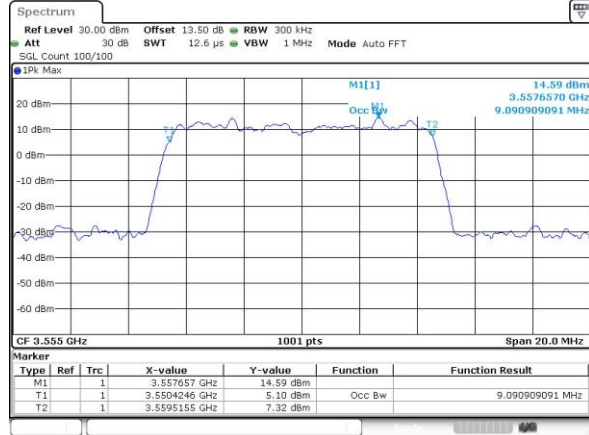

Highest Channel / 20MHz / QPSK

Date: 19_JUL_2019 19:40:11

Highest Channel / 20MHz / 16QAM

Date: 19_JUL_2019 19:40:24

LTE Band 48

Lowest Channel / 5MHz / 64QAM

Date: 19_JUL_2019 19:41:02

Lowest Channel / 10MHz / 64QAM