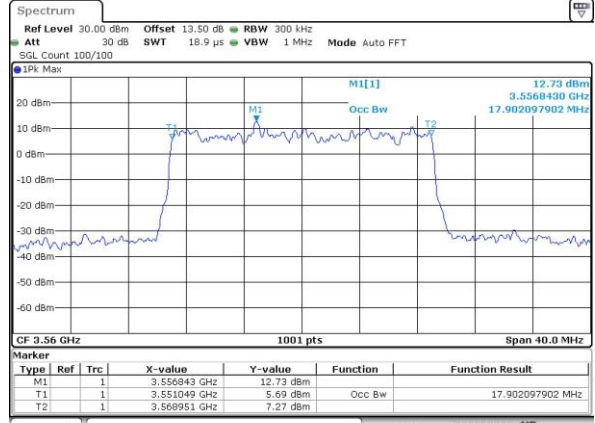

Date: 19_JUL_2019 19:43:04

LTE Band 48

Lowest Channel / 15MHz / 64QAM

Date: 19_JUL_2019 19:43:30

Lowest Channel / 20MHz / 64QAM

Date: 19_JUL_2019 19:44:44

Middle Channel / 15MHz / 64QAM

Date: 19_JUL_2019 19:43:55

Middle Channel / 20MHz / 64QAM

Date: 19_JUL_2019 19:45:09

Highest Channel / 15MHz / 64QAM

Date: 19_JUL_2019 19:44:19

Highest Channel / 20MHz / 64QAM

Date: 19_JUL_2019 19:45:34

Conducted Band Edge

LTE Band 48 / 5MHz