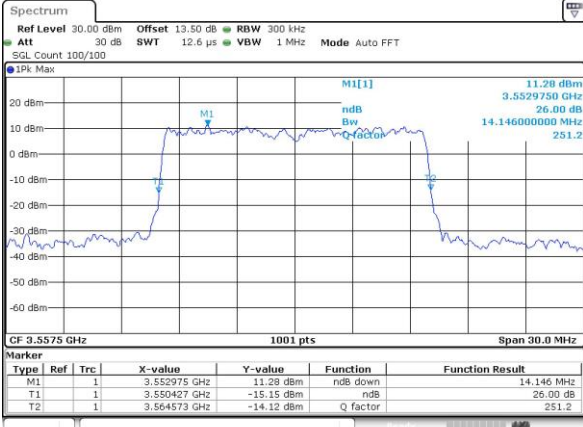

Date: 19_JUL_2019 19:42:52

Highest Channel / 5MHz / 64QAM

Date: 19_JUL_2019 19:42:03

Highest Channel / 10MHz / 64QAM

Date: 19_JUL_2019 19:43:17

LTE Band 48

Lowest Channel / 15MHz / 64QAM

Date: 19_JUL_2019 19:43:42