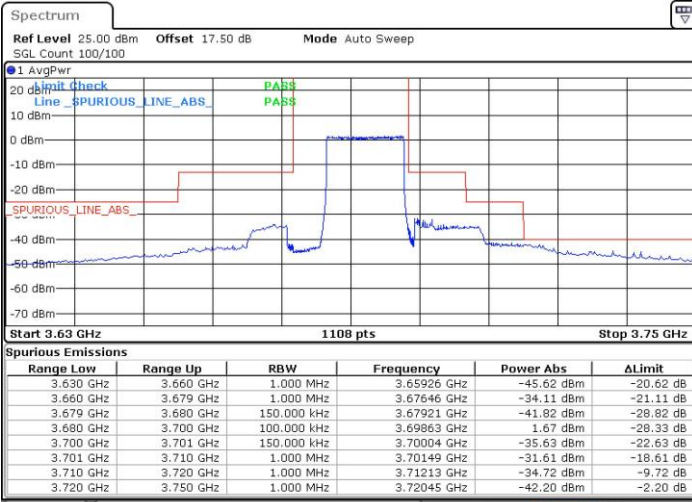

Middle Channel / 1RB0

Middle Channel / 1RBmax

Date: 18 JUL 2019 12:24:36

Date: 18 JUL 2019 14:11:28

Middle Channel / FullRB

N/A

Date: 18 JUL 2019 13:55:07

LTE Band 48 / 15MHz

QPSK

Highest Channel / 1RB0

Highest Channel / 1RBmax

Date: 18 JUL 2019 13:43:32

Date: 18 JUL 2019 14:12:47

Highest Channel / FullIRB

N/A

Date: 18 JUL 2019 13:56:26