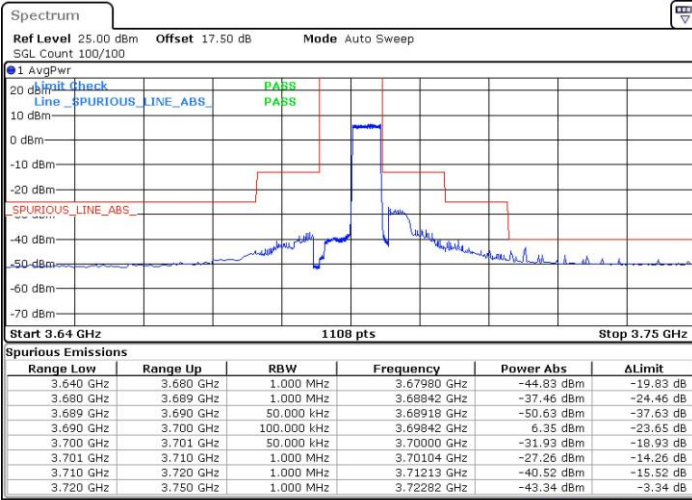

LTE Band 48 / 5MHz

QPSK

Middle Channel / 1RB0

Middle Channel / 1RBmax

Date: 18 JUL 2019 11:12:54

Date: 18 JUL 2019 11:36:48

Middle Channel / FullRB

N/A

Date: 18 JUL 2019 11:24:51

LTE Band 48 / 5MHz

QPSK

Highest Channel / 1RB0

Highest Channel / 1RBmax

Date: 18 JUL 2019 11:14:13

Date: 18 JUL 2019 11:38:08

Highest Channel / FullIRB

N/A

Date: 18 JUL 2019 11:26:11

LTE Band 48 / 10MHz

QPSK

Lowest Channel / 1RB0

Lowest Channel / 1RBmax

Date: 18 JUL 2019 11:44:47

Date: 18 JUL 2019 12:08:41

Lowest Channel / FullRB

N/A

Date: 18 JUL 2019 11:56:44

LTE Band 48 / 10MHz

QPSK

MiddleChannel / 1RB0

Middle Channel / 1RBmax

Date: 18 JUL 2019 11:46:07