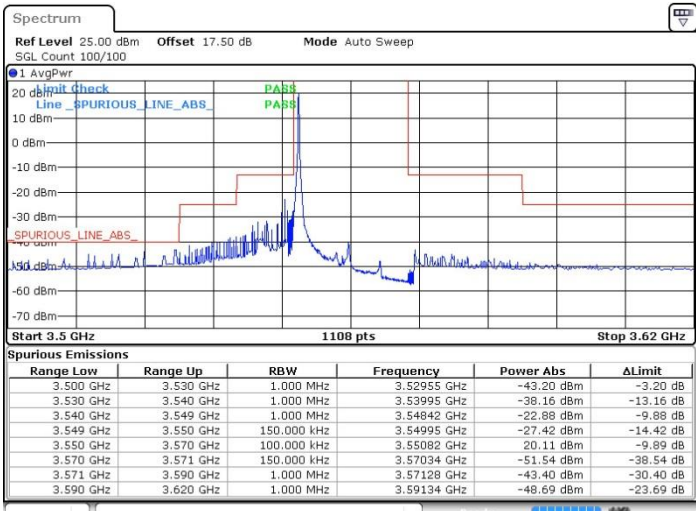

Date: 18 JUL 2019 12:10:00

Middle Channel / FullRB

N/A

Date: 18 JUL 2019 11:58:04

LTE Band 48 / 10MHz

QPSK

Highest Channel / 1RB0

Highest Channel / 1RBmax

Date: 18 JUL 2019 11:52:45

Date: 18 JUL 2019 12:16:38

Highest Channel / FullIRB

N/A

Date: 18 JUL 2019 12:04:41

LTE Band 48 / 15MHz

QPSK

Lowest Channel / 1RB0

Lowest Channel / 1RBmax

Date: 18 JUL 2019 15:22:53

Date: 18 JUL 2019 15:24:30

Lowest Channel / FullRB

N/A

Date: 18 JUL 2019 13:48:02

LTE Band 48 / 15MHz

QPSK