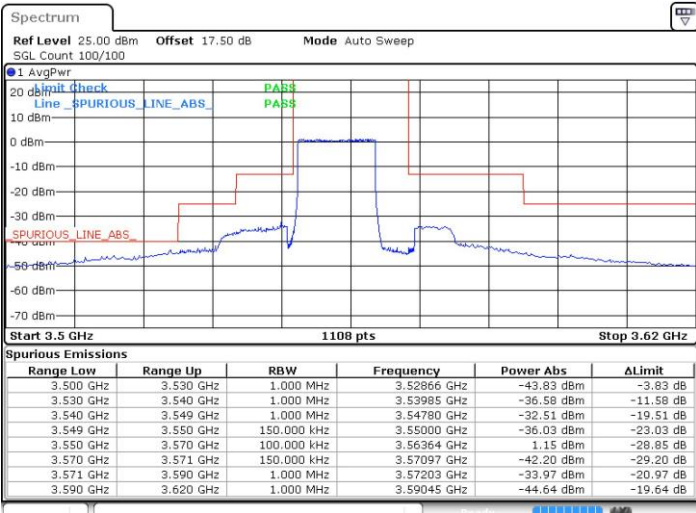

Date: 18 JUL 2019 11:52:45

Date: 18 JUL 2019 12:16:38

Highest Channel / FullIRB

N/A

Date: 18 JUL 2019 12:04:41

LTE Band 48 / 15MHz

QPSK

Lowest Channel / 1RB0

Lowest Channel / 1RBmax

Date: 18 JUL 2019 15:22:53

Date: 18 JUL 2019 15:24:30

Lowest Channel / FullRB

N/A

Date: 18 JUL 2019 13:48:02

LTE Band 48 / 15MHz

QPSK

Middle Channel / 1RB0

Middle Channel / 1RBmax

Date: 18 JUL 2019 12:24:36

Date: 18 JUL 2019 14:11:28

Middle Channel / FullRB

N/A

Date: 18 JUL 2019 13:55:07

LTE Band 48 / 15MHz

QPSK

Highest Channel / 1RB0

Highest Channel / 1RBmax

Date: 18 JUL 2019 13:43:32

Date: 18 JUL 2019 14:12:47

Highest Channel / FullIRB

N/A

Date: 18 JUL 2019 13:56:26