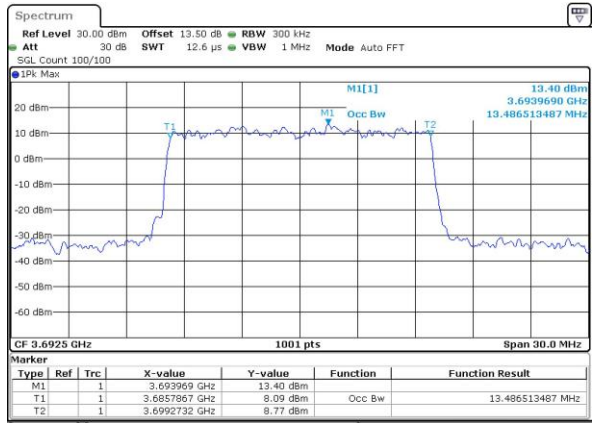

Highest Channel / 10MHz / 16QAM

Date: 19_JUL_2019 19:54:24

LTE Band 48

Lowest Channel / 15MHz / QPSK

Date: 19_JUL_2019 19:36:03

Lowest Channel / 15MHz / 16QAM

Date: 19_JUL_2019 19:36:16

Middle Channel / 15MHz / QPSK

Date: 19_JUL_2019 19:36:54

Middle Channel / 15MHz / 16QAM

Date: 19_JUL_2019 19:37:05

Highest Channel / 15MHz / QPSK

Date: 19_JUL_2019 19:37:42

Highest Channel / 15MHz / 16QAM

Date: 19_JUL_2019 19:37:54

LTE Band 48