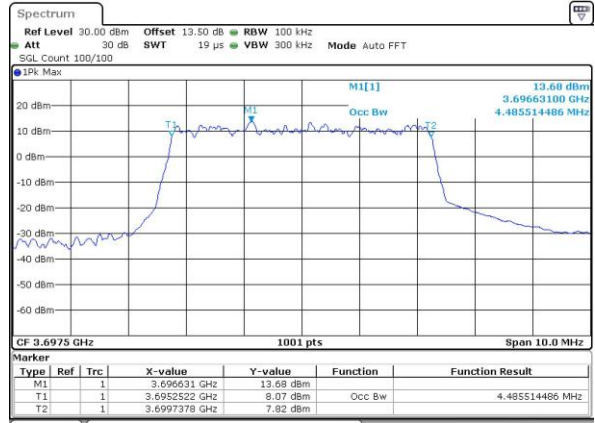

Highest Channel / 20MHz / 64QAM

Date: 19_JUL_2019 19:45:47

Occupied Bandwidth

Mode	LTE Band 48 : 99%OBW(MHz)											
BW	1.4MHz		3MHz		5MHz		10MHz		15MHz		20MHz	
Mod.	QPSK	16QAM	QPSK	16QAM	QPSK	16QAM	QPSK	16QAM	QPSK	16QAM	QPSK	16QAM
Lowest CH	-	-	-	-	4.47	4.51	9.01	9.07	13.49	13.46	17.94	17.90
Middle CH	-	-	-	-	4.50	4.50	9.03	9.05	13.43	13.43	18.06	18.02
Highest CH	-	-	-	-	4.47	4.49	9.03	9.09	13.49	13.49	17.94	17.98
Mode	LTE Band 48 : 99%OBW(MHz)											
BW	1.4MHz		3MHz		5MHz		10MHz		15MHz		20MHz	
Mod.	64QAM		64QAM		64QAM		64QAM		64QAM		64QAM	
Lowest CH	-	-	-	-	4.47	-	9.09	-	13.43	-	17.90	-
Middle CH	-	-	-	-	4.48	-	9.07	-	13.46	-	17.98	-
Highest CH	-	-	-	-	4.50	-	9.09	-	13.46	-	17.98	-

LTE Band 48

Lowest Channel / 5MHz / QPSK

Date: 19_JUL_2019 19:05:48

Lowest Channel / 5MHz / 16QAM

Date: 19_JUL_2019 19:06:01

Middle Channel / 5MHz / QPSK

Date: 19_JUL_2019 19:06:38

Middle Channel / 5MHz / 16QAM

Date: 19_JUL_2019 19:06:51

Highest Channel / 5MHz / QPSK

Date: 19_JUL_2019 19:07:27

Highest Channel / 5MHz / 16QAM

Date: 19_JUL_2019 19:07:40

LTE Band 48

Lowest Channel / 10MHz / QPSK

Date: 19_JUL_2019 19:08:18