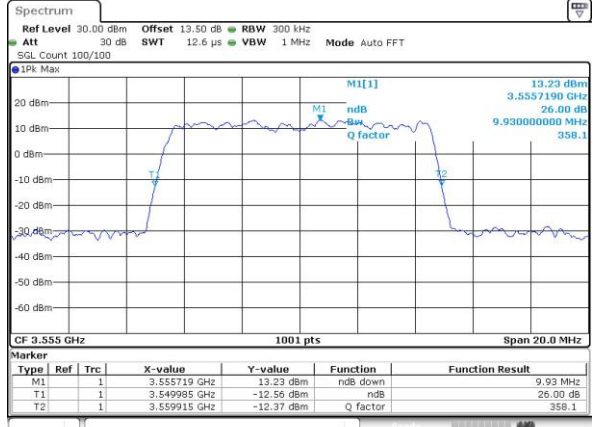

LTE Band 48

Lowest Channel / 5MHz / 64QAM

Date: 19_JUL_2019 19:41:14

Lowest Channel / 10MHz / 64QAM

Date: 19_JUL_2019 19:42:28

Middle Channel / 5MHz / 64QAM

Date: 19_JUL_2019 19:41:08

Middle Channel / 10MHz / 64QAM