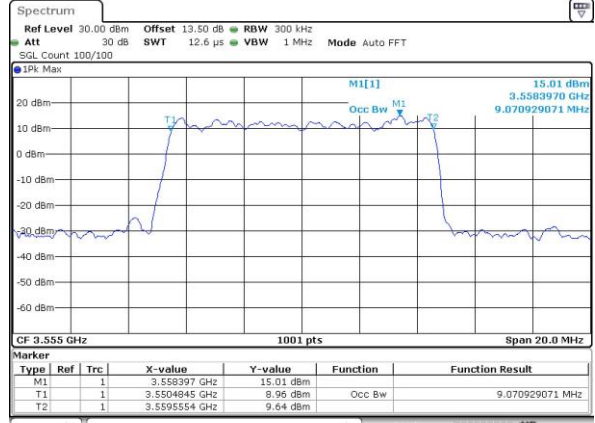

Lowest Channel / 10MHz / 16QAM

Date: 19_JUL_2019 19:08:31