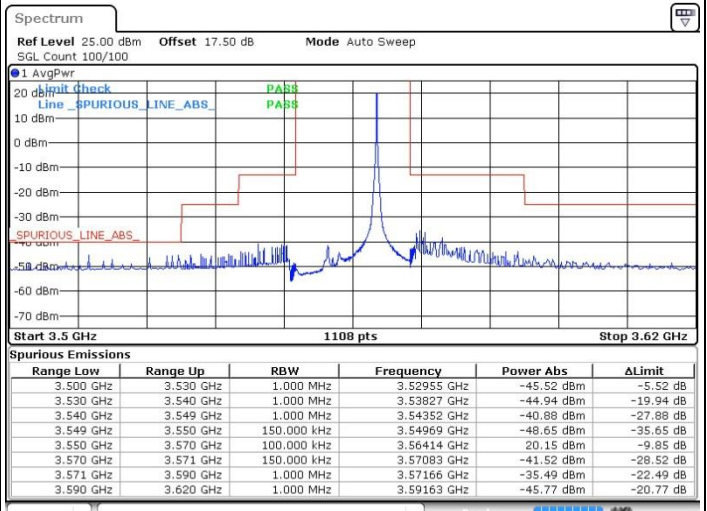

Date: 18 JUL 2019 12:10:00

Middle Channel / FullRB

N/A

Date: 18 JUL 2019 11:58:04

LTE Band 48 / 10MHz

QPSK

Highest Channel / 1RB0

Highest Channel / 1RBmax

Date: 18 JUL 2019 11:52:45

Date: 18 JUL 2019 12:16:38

Highest Channel / FullIRB

N/A

Date: 18 JUL 2019 12:04:41

LTE Band 48 / 15MHz

QPSK

Lowest Channel / 1RB0

Lowest Channel / 1RBmax

Date: 18 JUL 2019 15:22:53

Date: 18 JUL 2019 15:24:30

Lowest Channel / FullRB

N/A

Date: 18 JUL 2019 13:48:02

LTE Band 48 / 15MHz

QPSK