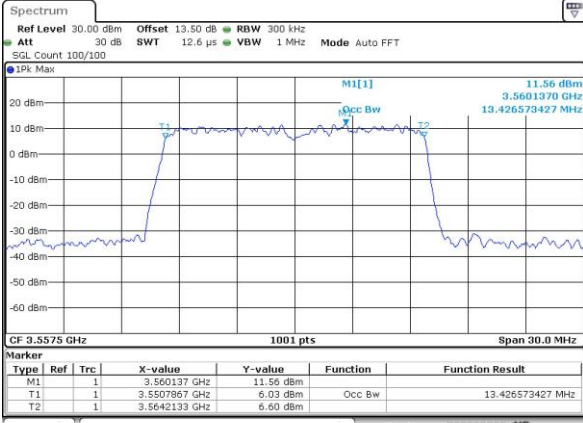

LTE Band 48

Lowest Channel / 15MHz / 64QAM

Date: 19_JUL_2019 19:43:30