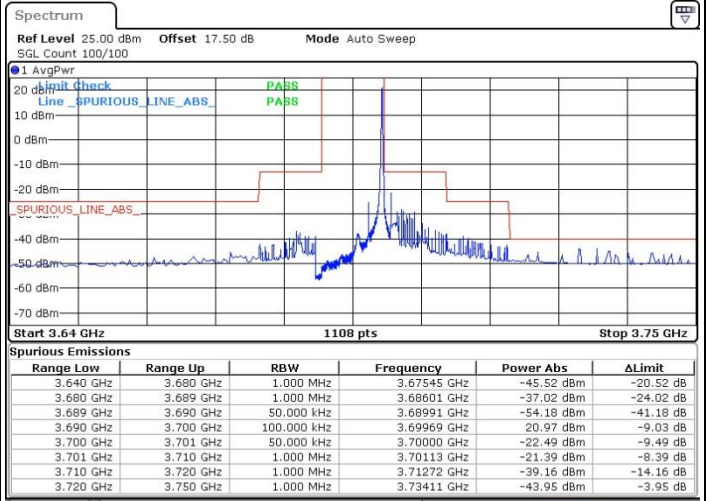

LTE Band 48 / 5MHz

QPSK

Middle Channel / 1RB0

Middle Channel / 1RBmax

Date: 18 JUL 2019 11:12:54

Date: 18 JUL 2019 11:36:48

Middle Channel / FullRB

N/A

Date: 18 JUL 2019 11:24:51

LTE Band 48 / 5MHz

QPSK

Highest Channel / 1RB0

Highest Channel / 1RBmax

Date: 18 JUL 2019 11:14:13

Date: 18 JUL 2019 11:38:08

Highest Channel / FullIRB

N/A

Date: 18 JUL 2019 11:26:11

LTE Band 48 / 10MHz

QPSK

Lowest Channel / 1RB0

Lowest Channel / 1RBmax

Date: 18 JUL 2019 11:44:47

Date: 18 JUL 2019 12:08:41