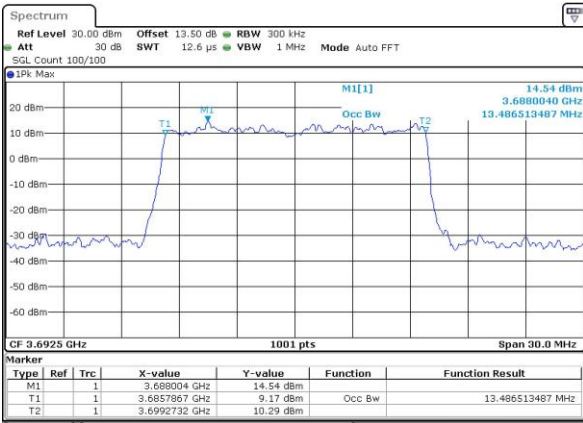

Highest Channel / 15MHz / QPSK

Date: 19_JUL_2019 19:37:42