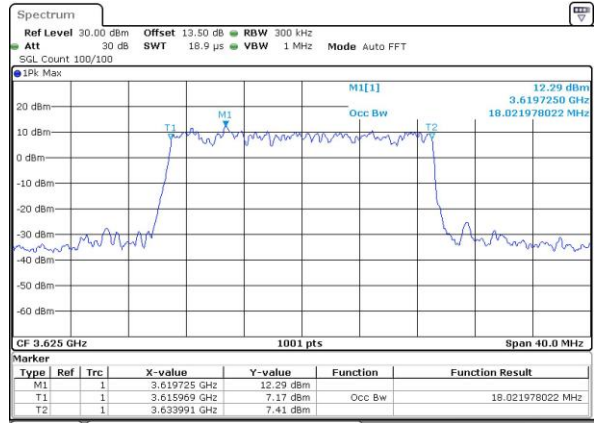

Lowest Channel / 20MHz / QPSK

Date: 19_JUL_2019 19:38:32

Lowest Channel / 20MHz / 16QAM

Date: 19_JUL_2019 19:38:45

Middle Channel / 20MHz / QPSK

Date: 19_JUL_2019 19:39:23

Middle Channel / 20MHz / 16QAM

Date: 19_JUL_2019 19:39:34

Highest Channel / 20MHz / QPSK

Date: 19_JUL_2019 19:40:11

Highest Channel / 20MHz / 16QAM

Date: 19_JUL_2019 19:40:24

LTE Band 48

Lowest Channel / 5MHz / 64QAM

Date: 19_JUL_2019 19:41:02

Lowest Channel / 10MHz / 64QAM