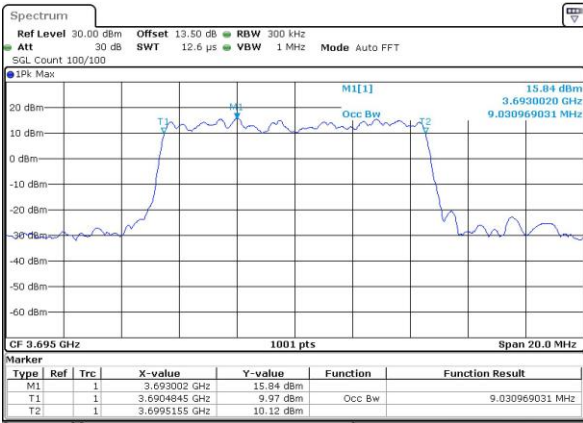

Highest Channel / 10MHz / QPSK

Date: 19_JUL_2019 19:09:57