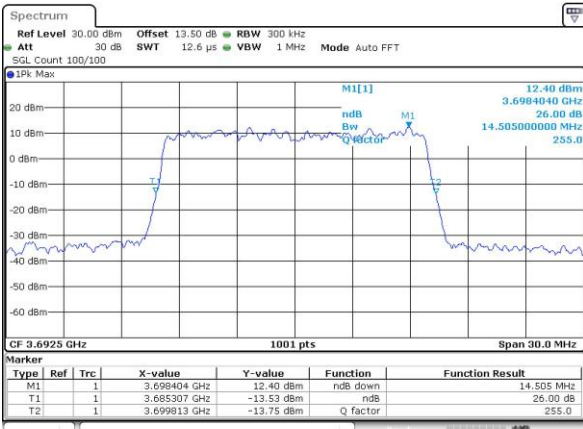

Highest Channel / 15MHz / 64QAM

Date: 19_JUL_2019 19:44:31