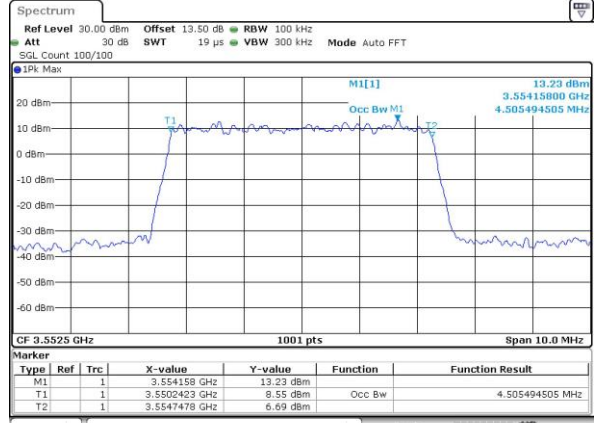

Lowest Channel / 5MHz / 16QAM

Date: 19_JUL_2019 19:06:01