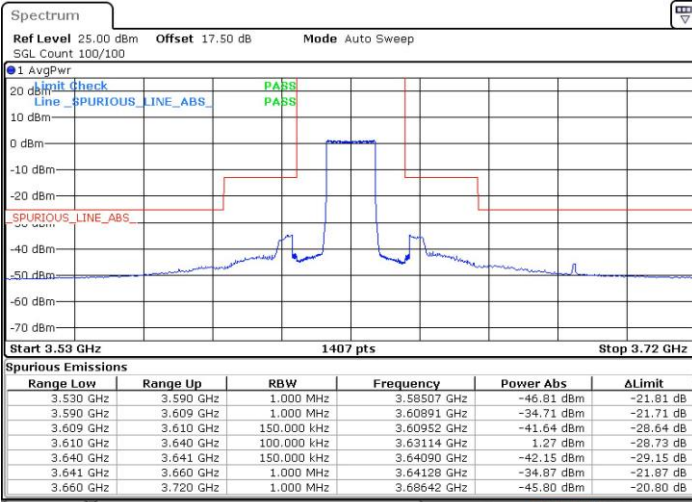

Date: 18 JUL 2019 11:52:45

Date: 18 JUL 2019 12:16:38

Highest Channel / FullIRB

N/A

Date: 18 JUL 2019 12:04:41

LTE Band 48 / 15MHz

QPSK

Lowest Channel / 1RB0

Lowest Channel / 1RBmax

Date: 18 JUL 2019 15:22:53

Date: 18 JUL 2019 15:24:30

Lowest Channel / FullRB

N/A

Date: 18 JUL 2019 13:48:02

LTE Band 48 / 15MHz

QPSK

Middle Channel / 1RB0

Middle Channel / 1RBmax

Date: 18 JUL 2019 12:24:36

Date: 18 JUL 2019 14:11:28

Middle Channel / FullRB

N/A

Date: 18 JUL 2019 13:55:07

LTE Band 48 / 15MHz

QPSK

Highest Channel / 1RB0

Highest Channel / 1RBmax

Date: 18 JUL 2019 13:43:32

Date: 18 JUL 2019 14:12:47

Highest Channel / FullIRB

N/A

Date: 18 JUL 2019 13:56:26