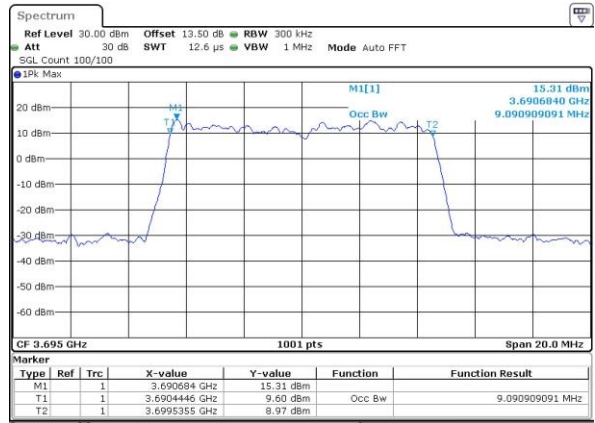

Date: 19_JUL_2019 19:06:51

Highest Channel / 5MHz / QPSK

Date: 19_JUL_2019 19:07:27

Highest Channel / 5MHz / 16QAM

Date: 19_JUL_2019 19:07:40

LTE Band 48

Lowest Channel / 10MHz / QPSK

Date: 19_JUL_2019 19:08:18

Lowest Channel / 10MHz / 16QAM

Date: 19_JUL_2019 19:08:31

Middle Channel / 10MHz / QPSK

Date: 19_JUL_2019 19:09:08

Middle Channel / 10MHz / 16QAM

Date: 19_JUL_2019 19:09:20

Highest Channel / 10MHz / QPSK

Date: 19_JUL_2019 19:09:57

Highest Channel / 10MHz / 16QAM

Date: 19_JUL_2019 19:54:24

LTE Band 48

Lowest Channel / 15MHz / QPSK

Date: 19_JUL_2019 19:36:03

Lowest Channel / 15MHz / 16QAM

Date: 19_JUL_2019 19:36:16

Middle Channel / 15MHz / QPSK