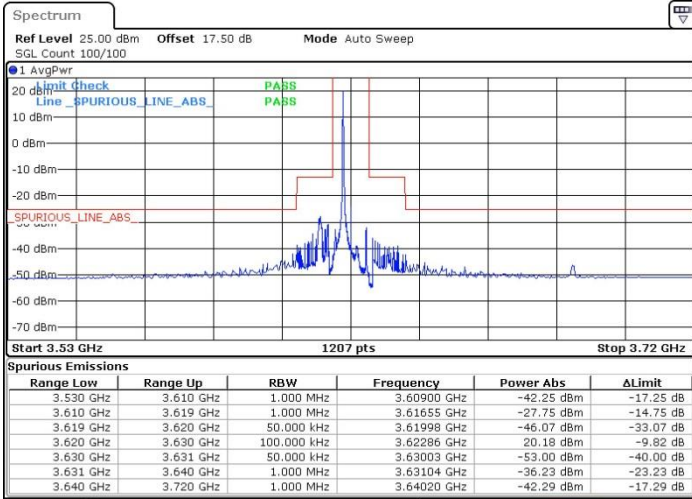

Middle Channel / 20MHz / 64QAM

Date: 19_JUL_2019 19:45:09

Highest Channel / 15MHz / 64QAM

Date: 19_JUL_2019 19:44:19

Highest Channel / 20MHz / 64QAM

Date: 19_JUL_2019 19:45:34

Conducted Band Edge

LTE Band 48 / 5MHz

QPSK

Lowest Channel / 1RB0

Date: 18 JUL 2019 11:06:15

Lowest Channel / 1RBmax

Date: 18 JUL 2019 11:30:10

Lowest Channel / FullIRB

Date: 18 JUL 2019 11:18:14

N/A

LTE Band 48 / 5MHz

QPSK

Middle Channel / 1RB0

Middle Channel / 1RBmax

Date: 18 JUL 2019 11:12:54

Date: 18 JUL 2019 11:36:48

Middle Channel / FullRB

N/A

Date: 18 JUL 2019 11:24:51

LTE Band 48 / 5MHz

QPSK

Highest Channel / 1RB0

Highest Channel / 1RBmax

Date: 18 JUL 2019 11:14:13

Date: 18 JUL 2019 11:38:08

Highest Channel / FullIRB