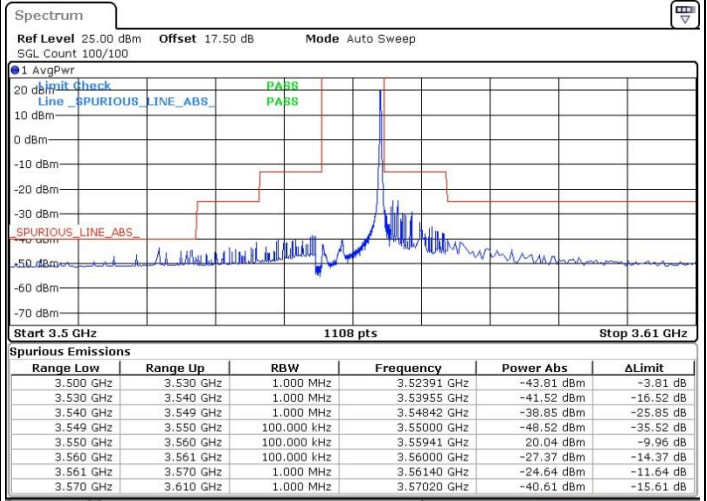

Date: 18 JUL 2019 11:24:51

LTE Band 48 / 5MHz

QPSK

Highest Channel / 1RB0

Highest Channel / 1RBmax

Date: 18 JUL 2019 11:14:13

Date: 18 JUL 2019 11:38:08

Highest Channel / FullIRB

N/A

Date: 18 JUL 2019 11:26:11

LTE Band 48 / 10MHz

QPSK

Lowest Channel / 1RB0

Lowest Channel / 1RBmax

Date: 18 JUL 2019 11:44:47

Date: 18 JUL 2019 12:08:41

Lowest Channel / FullRB

N/A

Date: 18 JUL 2019 11:56:44

LTE Band 48 / 10MHz

QPSK

MiddleChannel / 1RB0

Middle Channel / 1RBmax

Date: 18 JUL 2019 11:46:07