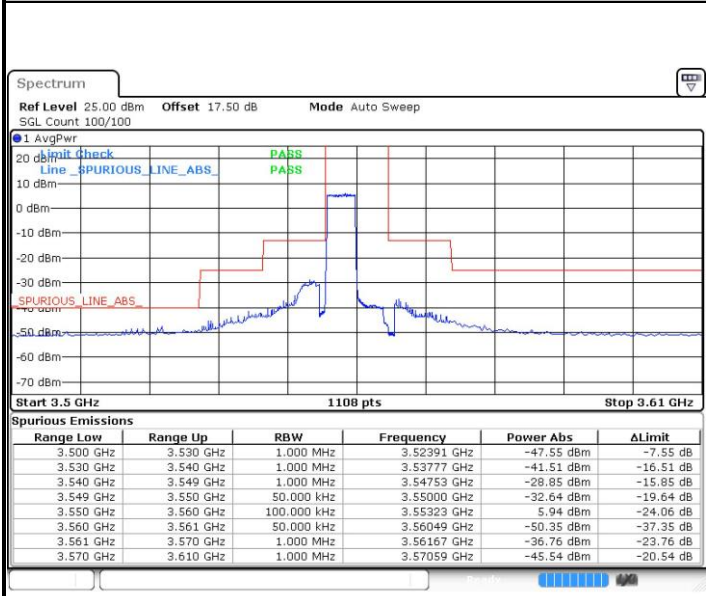

Middle Channel / 20MHz / 64QAM

Date: 19_JUL_2019 19:45:09

Highest Channel / 15MHz / 64QAM

Date: 19_JUL_2019 19:44:19

Highest Channel / 20MHz / 64QAM

Date: 19_JUL_2019 19:45:34

Conducted Band Edge

LTE Band 48 / 5MHz

QPSK

Lowest Channel / 1RB0

Date: 18 JUL 2019 11:06:15

Lowest Channel / 1RBmax

Date: 18 JUL 2019 11:30:10

Lowest Channel / FullIRB

Date: 18 JUL 2019 11:18:14

N/A

LTE Band 48 / 5MHz

QPSK

Middle Channel / 1RB0

Middle Channel / 1RBmax

Date: 18 JUL 2019 11:12:54

Date: 18 JUL 2019 11:36:48

Middle Channel / FullRB

N/A

Date: 18 JUL 2019 11:24:51

LTE Band 48 / 5MHz

QPSK

Highest Channel / 1RB0

Highest Channel / 1RBmax

Date: 18 JUL 2019 11:14:13

Date: 18 JUL 2019 11:38:08

Highest Channel / FullIRB