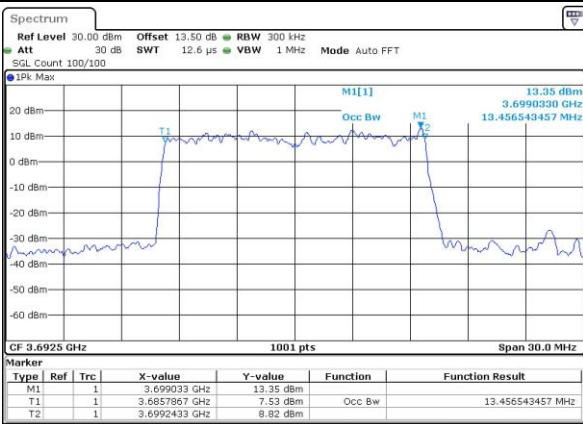

Date: 19_JUL_2019 19:43:04

LTE Band 48

Lowest Channel / 15MHz / 64QAM

Date: 19_JUL_2019 19:43:30

Lowest Channel / 20MHz / 64QAM

Date: 19_JUL_2019 19:44:44

Middle Channel / 15MHz / 64QAM

Date: 19_JUL_2019 19:43:55

Middle Channel / 20MHz / 64QAM

Date: 19_JUL_2019 19:45:09

Highest Channel / 15MHz / 64QAM

Date: 19_JUL_2019 19:44:19

Highest Channel / 20MHz / 64QAM

Date: 19_JUL_2019 19:45:34

Conducted Band Edge

LTE Band 48 / 5MHz