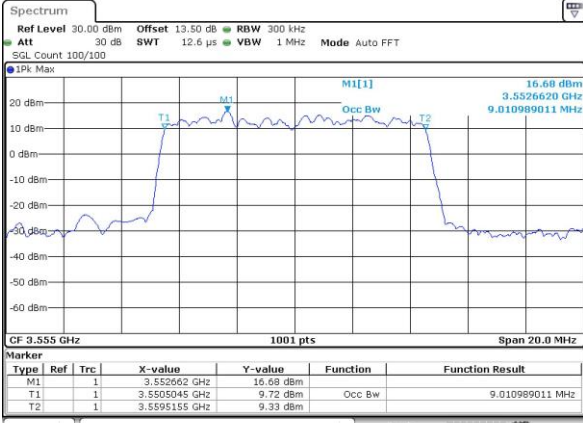

Date: 19_JUL_2019 19:06:51

Highest Channel / 5MHz / QPSK

Date: 19_JUL_2019 19:07:27

Highest Channel / 5MHz / 16QAM

Date: 19_JUL_2019 19:07:40

LTE Band 48

Lowest Channel / 10MHz / QPSK

Date: 19_JUL_2019 19:08:18