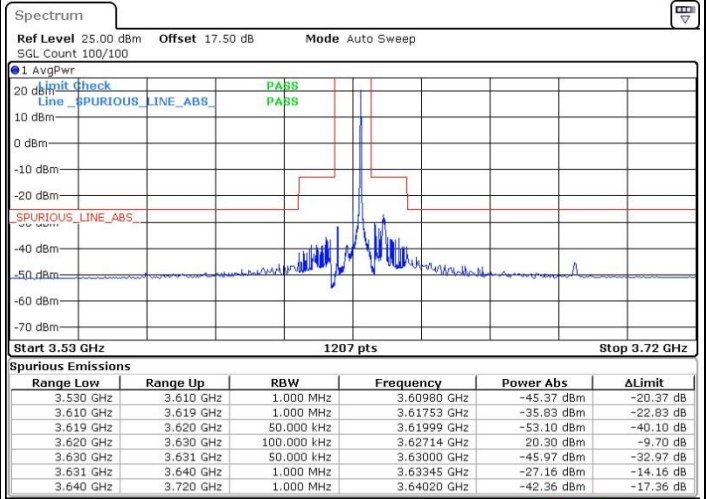

QPSK

Lowest Channel / 1RB0

Date: 18 JUL 2019 11:06:15

Lowest Channel / 1RBmax

Date: 18 JUL 2019 11:30:10

Lowest Channel / FullIRB

Date: 18 JUL 2019 11:18:14

N/A

LTE Band 48 / 5MHz

QPSK

Middle Channel / 1RB0

Middle Channel / 1RBmax

Date: 18 JUL 2019 11:12:54

Date: 18 JUL 2019 11:36:48

Middle Channel / FullRB

N/A

Date: 18 JUL 2019 11:24:51

LTE Band 48 / 5MHz

QPSK

Highest Channel / 1RB0

Highest Channel / 1RBmax

Date: 18 JUL 2019 11:14:13

Date: 18 JUL 2019 11:38:08

Highest Channel / FullIRB