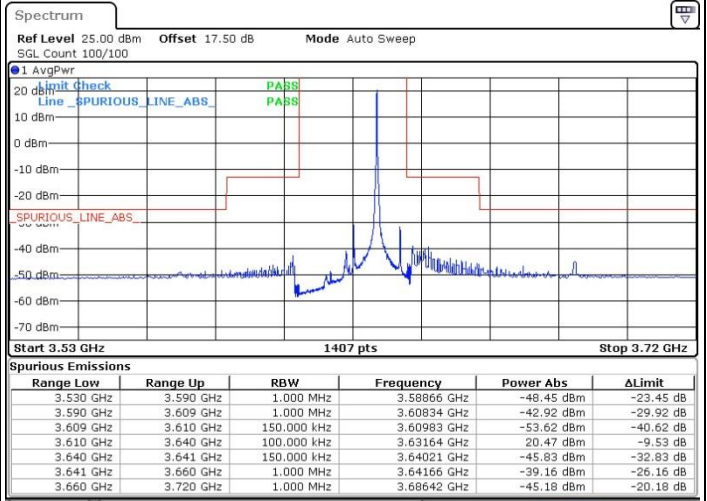

Date: 18 JUL 2019 11:52:45

Date: 18 JUL 2019 12:16:38

Highest Channel / FullIRB

N/A

Date: 18 JUL 2019 12:04:41

LTE Band 48 / 15MHz

QPSK

Lowest Channel / 1RB0

Lowest Channel / 1RBmax

Date: 18 JUL 2019 15:22:53

Date: 18 JUL 2019 15:24:30

Lowest Channel / FullRB

N/A

Date: 18 JUL 2019 13:48:02

LTE Band 48 / 15MHz

QPSK

Middle Channel / 1RB0

Middle Channel / 1RBmax

Date: 18 JUL 2019 12:24:36

Date: 18 JUL 2019 14:11:28

Middle Channel / FullRB

N/A

Date: 18 JUL 2019 13:55:07

LTE Band 48 / 15MHz