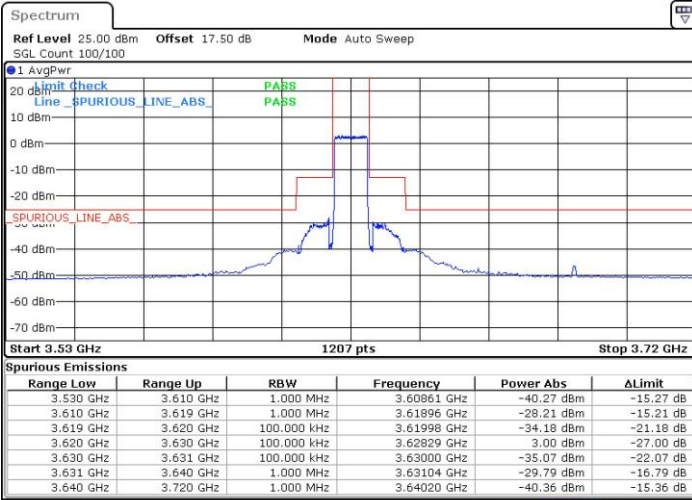

N/A

Date: 18 JUL 2019 11:26:11

LTE Band 48 / 10MHz

QPSK

Lowest Channel / 1RB0

Lowest Channel / 1RBmax

Date: 18 JUL 2019 11:44:47

Date: 18 JUL 2019 12:08:41

Lowest Channel / FullRB

N/A

Date: 18 JUL 2019 11:56:44

LTE Band 48 / 10MHz

QPSK

MiddleChannel / 1RB0

Middle Channel / 1RBmax

Date: 18 JUL 2019 11:46:07

Date: 18 JUL 2019 12:10:00

Middle Channel / FullRB

N/A

Date: 18 JUL 2019 11:58:04

LTE Band 48 / 10MHz

QPSK

Highest Channel / 1RB0

Highest Channel / 1RBmax

Date: 18 JUL 2019 11:52:45

Date: 18 JUL 2019 12:16:38

Highest Channel / FullIRB

N/A

Date: 18 JUL 2019 12:04:41

LTE Band 48 / 15MHz

QPSK

Lowest Channel / 1RB0