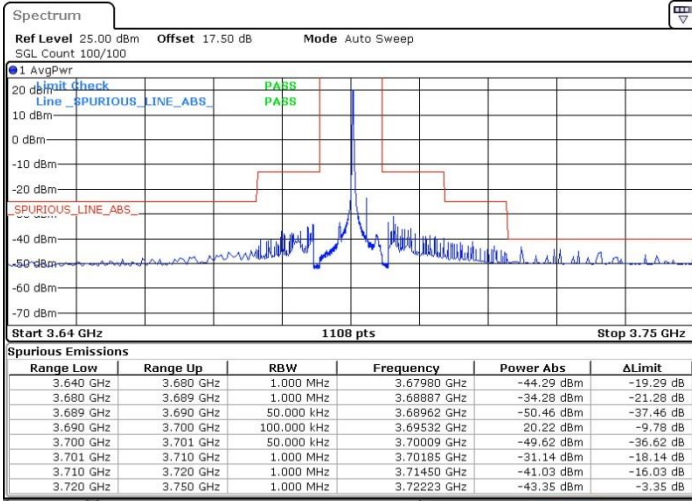

LTE Band 48 / 5MHz

QPSK

Middle Channel / 1RB0

Middle Channel / 1RBmax

Date: 18 JUL 2019 11:12:54

Date: 18 JUL 2019 11:36:48

Middle Channel / FullRB

N/A

Date: 18 JUL 2019 11:24:51

LTE Band 48 / 5MHz

QPSK

Highest Channel / 1RB0

Highest Channel / 1RBmax

Date: 18 JUL 2019 11:14:13

Date: 18 JUL 2019 11:38:08

Highest Channel / FullIRB

N/A

Date: 18 JUL 2019 11:26:11

LTE Band 48 / 10MHz

QPSK

Lowest Channel / 1RB0

Lowest Channel / 1RBmax

Date: 18 JUL 2019 11:44:47

Date: 18 JUL 2019 12:08:41