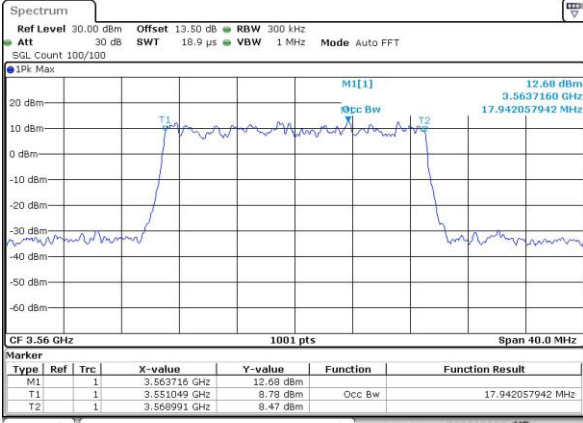

LTE Band 48

Lowest Channel / 20MHz / QPSK

Date: 19_JUL_2019 19:38:32