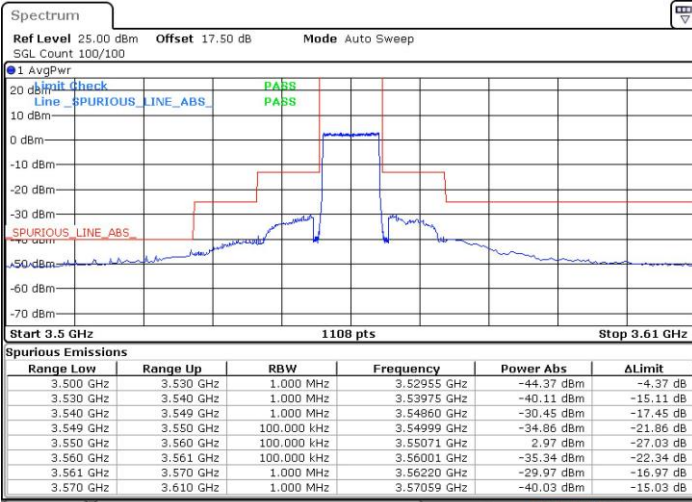

Date: 18 JUL 2019 11:24:51

LTE Band 48 / 5MHz

QPSK

Highest Channel / 1RB0

Highest Channel / 1RBmax

Date: 18 JUL 2019 11:14:13

Date: 18 JUL 2019 11:38:08

Highest Channel / FullIRB

N/A

Date: 18 JUL 2019 11:26:11

LTE Band 48 / 10MHz

QPSK

Lowest Channel / 1RB0

Lowest Channel / 1RBmax

Date: 18 JUL 2019 11:44:47

Date: 18 JUL 2019 12:08:41

Lowest Channel / FullRB

N/A

Date: 18 JUL 2019 11:56:44

LTE Band 48 / 10MHz

QPSK

MiddleChannel / 1RB0

Middle Channel / 1RBmax

Date: 18 JUL 2019 11:46:07