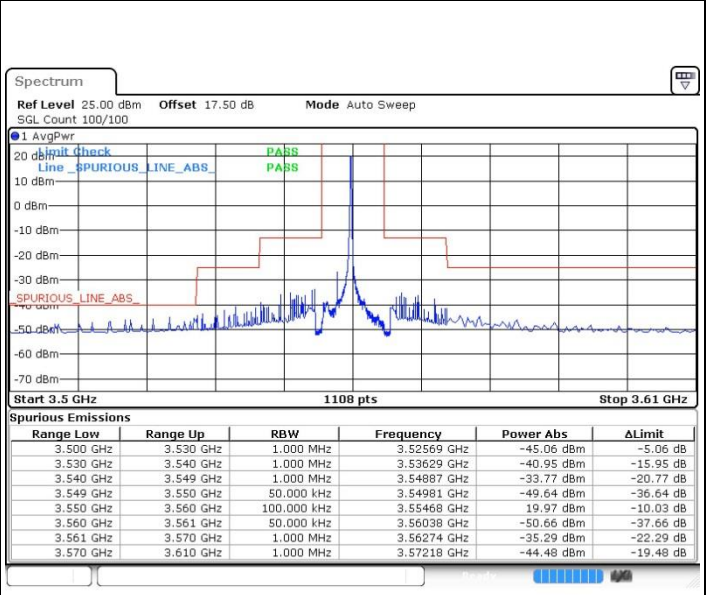

Middle Channel / 20MHz / 64QAM

Date: 19_JUL_2019 19:45:09

Highest Channel / 15MHz / 64QAM

Date: 19_JUL_2019 19:44:19

Highest Channel / 20MHz / 64QAM

Date: 19_JUL_2019 19:45:34

Conducted Band Edge

LTE Band 48 / 5MHz

QPSK

Lowest Channel / 1RB0

Date: 18 JUL 2019 11:06:15

Lowest Channel / 1RBmax

Date: 18 JUL 2019 11:30:10

Lowest Channel / FullIRB

Date: 18 JUL 2019 11:18:14

N/A