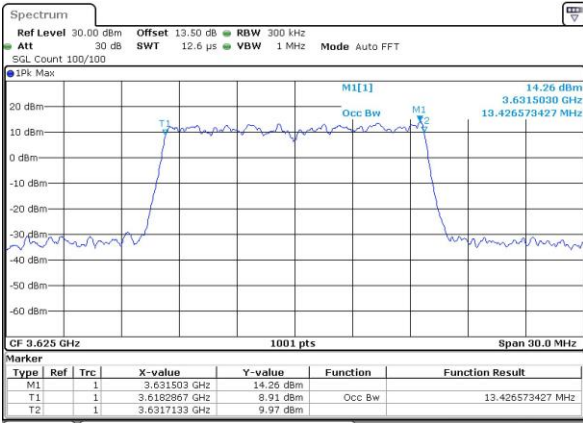

Highest Channel / 10MHz / 16QAM

Date: 19_JUL_2019 19:54:24

LTE Band 48

Lowest Channel / 15MHz / QPSK

Date: 19_JUL_2019 19:36:03

Lowest Channel / 15MHz / 16QAM

Date: 19_JUL_2019 19:36:16

Middle Channel / 15MHz / QPSK