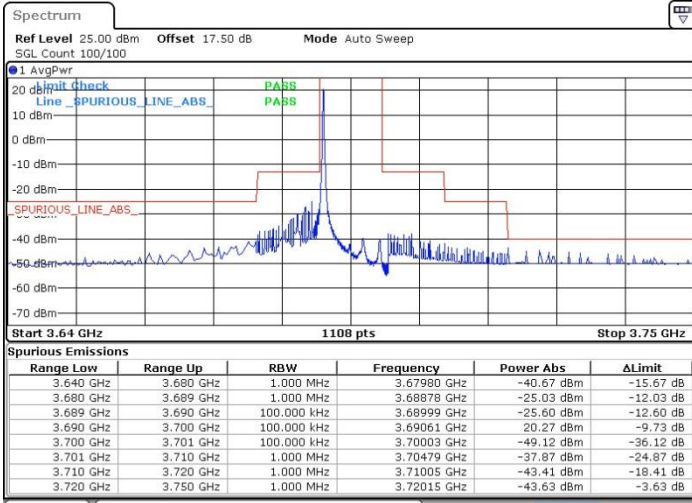

Lowest Channel / FullRB

N/A

Date: 18 JUL 2019 11:56:44

LTE Band 48 / 10MHz

QPSK

MiddleChannel / 1RB0

Middle Channel / 1RBmax

Date: 18 JUL 2019 11:46:07

Date: 18 JUL 2019 12:10:00

Middle Channel / FullRB

N/A

Date: 18 JUL 2019 11:58:04

LTE Band 48 / 10MHz

QPSK

Highest Channel / 1RB0

Highest Channel / 1RBmax

Date: 18 JUL 2019 11:52:45

Date: 18 JUL 2019 12:16:38

Highest Channel / FullIRB

N/A

Date: 18 JUL 2019 12:04:41

LTE Band 48 / 15MHz

QPSK

Lowest Channel / 1RB0

Lowest Channel / 1RBmax

Date: 18 JUL 2019 15:22:53

Date: 18 JUL 2019 15:24:30

Lowest Channel / FullRB

N/A

Date: 18 JUL 2019 13:48:02

LTE Band 48 / 15MHz

QPSK