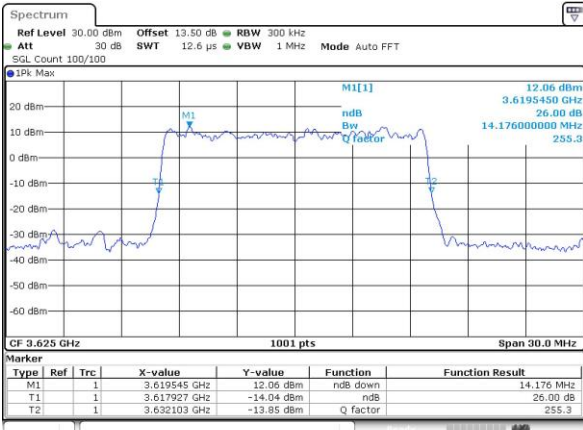

Middle Channel / 15MHz / 64QAM

Date: 19_JUL_2019 19:44:06