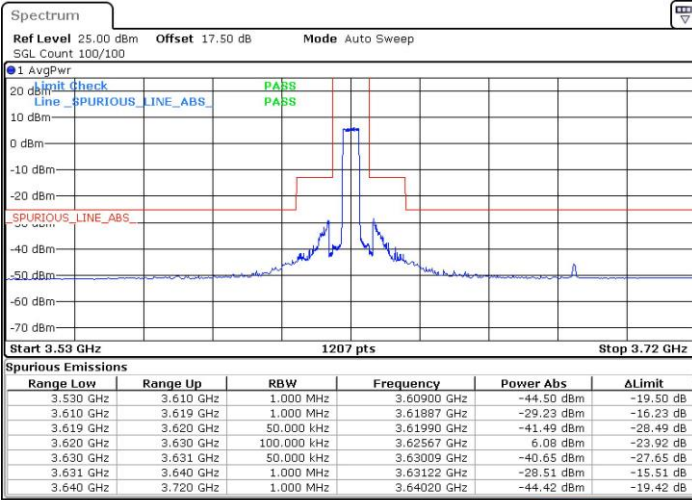

QPSK

Lowest Channel / 1RB0

Date: 18 JUL 2019 11:06:15

Lowest Channel / 1RBmax

Date: 18 JUL 2019 11:30:10

Lowest Channel / FullIRB

Date: 18 JUL 2019 11:18:14

N/A

LTE Band 48 / 5MHz

QPSK

Middle Channel / 1RB0

Middle Channel / 1RBmax

Date: 18 JUL 2019 11:12:54

Date: 18 JUL 2019 11:36:48

Middle Channel / FullRB

N/A

Date: 18 JUL 2019 11:24:51

LTE Band 48 / 5MHz

QPSK

Highest Channel / 1RB0

Highest Channel / 1RBmax

Date: 18 JUL 2019 11:14:13

Date: 18 JUL 2019 11:38:08

Highest Channel / FullIRB

N/A

Date: 18 JUL 2019 11:26:11

LTE Band 48 / 10MHz

QPSK

Lowest Channel / 1RB0

Lowest Channel / 1RBmax

Date: 18 JUL 2019 11:44:47

Date: 18 JUL 2019 12:08:41