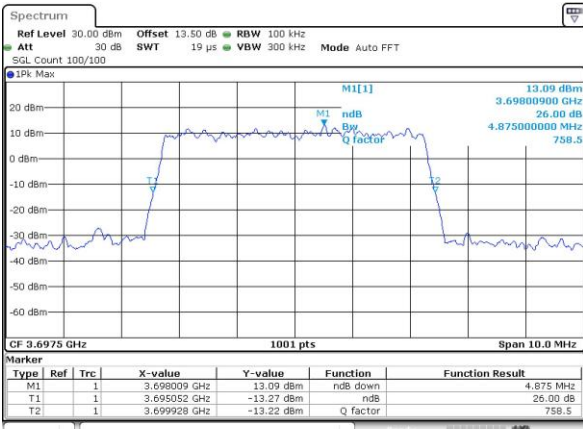

Highest Channel / 5MHz / 64QAM

Date: 19_JUL_2019 19:42:03