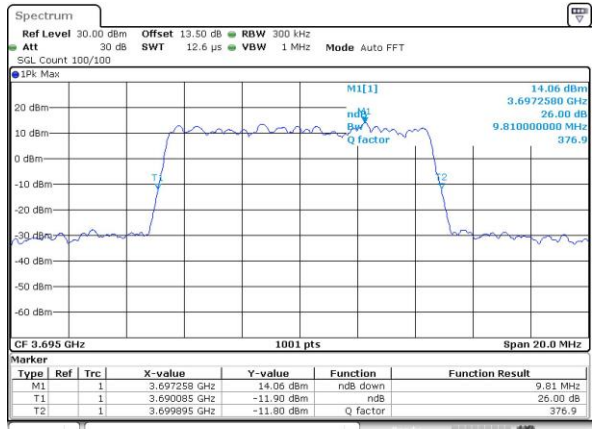

Highest Channel / 10MHz / 64QAM

Date: 19_JUL_2019 19:43:17