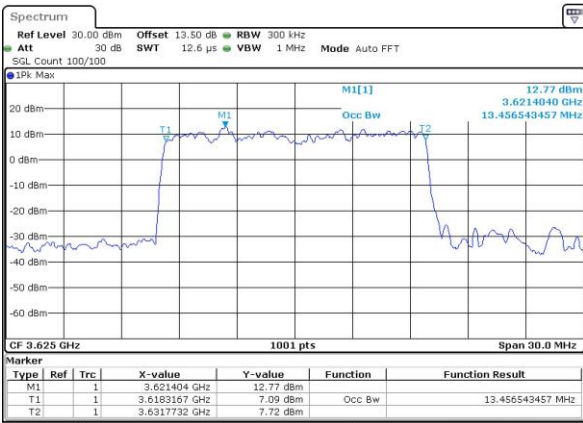

Date: 19_JUL_2019 19:43:04

LTE Band 48

Lowest Channel / 15MHz / 64QAM

Date: 19_JUL_2019 19:43:30

Lowest Channel / 20MHz / 64QAM

Date: 19_JUL_2019 19:44:44

Middle Channel / 15MHz / 64QAM

Date: 19_JUL_2019 19:43:55

Middle Channel / 20MHz / 64QAM

Date: 19_JUL_2019 19:45:09

Highest Channel / 15MHz / 64QAM

Date: 19_JUL_2019 19:44:19

Highest Channel / 20MHz / 64QAM

Date: 19_JUL_2019 19:45:34

Conducted Band Edge

LTE Band 48 / 5MHz