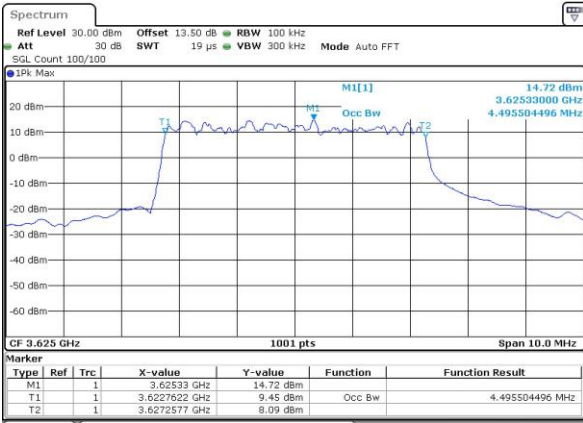

Highest Channel / 20MHz / 64QAM

Date: 19_JUL_2019 19:45:47

Occupied Bandwidth

Mode	LTE Band 48 : 99%OBW(MHz)											
BW	1.4MHz		3MHz		5MHz		10MHz		15MHz		20MHz	
Mod.	QPSK	16QAM	QPSK	16QAM	QPSK	16QAM	QPSK	16QAM	QPSK	16QAM	QPSK	16QAM
Lowest CH	-	-	-	-	4.47	4.51	9.01	9.07	13.49	13.46	17.94	17.90
Middle CH	-	-	-	-	4.50	4.50	9.03	9.05	13.43	13.43	18.06	18.02
Highest CH	-	-	-	-	4.47	4.49	9.03	9.09	13.49	13.49	17.94	17.98
Mode	LTE Band 48 : 99%OBW(MHz)											
BW	1.4MHz		3MHz		5MHz		10MHz		15MHz		20MHz	
Mod.	64QAM		64QAM		64QAM		64QAM		64QAM		64QAM	
Lowest CH	-	-	-	-	4.47	-	9.09	-	13.43	-	17.90	-
Middle CH	-	-	-	-	4.48	-	9.07	-	13.46	-	17.98	-
Highest CH	-	-	-	-	4.50	-	9.09	-	13.46	-	17.98	-

LTE Band 48

Lowest Channel / 5MHz / QPSK

Date: 19_JUL_2019 19:05:48

Lowest Channel / 5MHz / 16QAM

Date: 19_JUL_2019 19:06:01

Middle Channel / 5MHz / QPSK

Date: 19_JUL_2019 19:06:38

Middle Channel / 5MHz / 16QAM

Date: 19_JUL_2019 19:06:51

Highest Channel / 5MHz / QPSK

Date: 19_JUL_2019 19:07:27

Highest Channel / 5MHz / 16QAM

Date: 19_JUL_2019 19:07:40

LTE Band 48

Lowest Channel / 10MHz / QPSK

Date: 19_JUL_2019 19:08:18