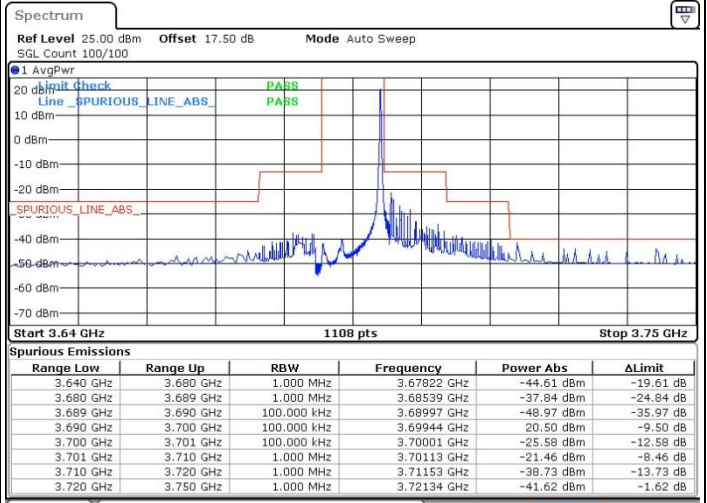

Lowest Channel / FullRB

N/A

Date: 18 JUL 2019 11:56:44

LTE Band 48 / 10MHz

QPSK

MiddleChannel / 1RB0

Middle Channel / 1RBmax

Date: 18 JUL 2019 11:46:07

Date: 18 JUL 2019 12:10:00

Middle Channel / FullRB

N/A

Date: 18 JUL 2019 11:58:04

LTE Band 48 / 10MHz

QPSK

Highest Channel / 1RB0

Highest Channel / 1RBmax

Date: 18 JUL 2019 11:52:45

Date: 18 JUL 2019 12:16:38

Highest Channel / FullIRB

N/A

Date: 18 JUL 2019 12:04:41

LTE Band 48 / 15MHz

QPSK

Lowest Channel / 1RB0

Lowest Channel / 1RBmax

Date: 18 JUL 2019 15:22:53

Date: 18 JUL 2019 15:24:30

Lowest Channel / FullRB

N/A

Date: 18 JUL 2019 13:48:02

LTE Band 48 / 15MHz

QPSK