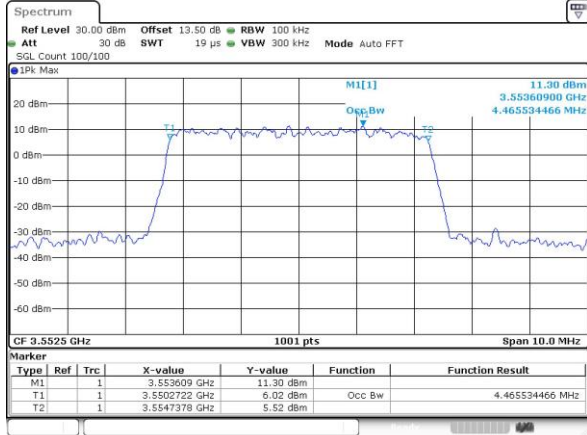

Highest Channel / 20MHz / QPSK

Date: 19_JUL_2019 19:40:11

Highest Channel / 20MHz / 16QAM

Date: 19_JUL_2019 19:40:24

LTE Band 48

Lowest Channel / 5MHz / 64QAM

Date: 19_JUL_2019 19:41:02

Lowest Channel / 10MHz / 64QAM