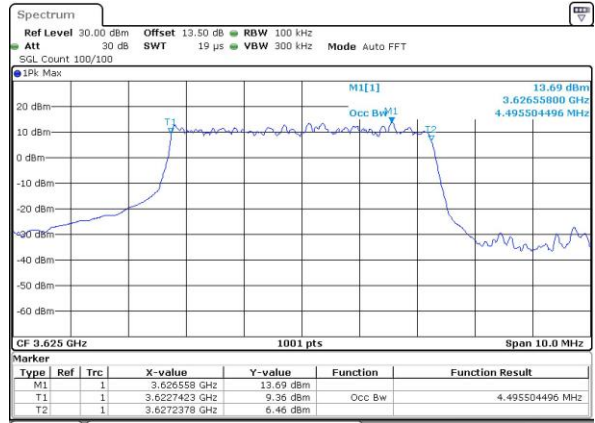

Highest Channel / 20MHz / 64QAM

Date: 19_JUL_2019 19:45:47

Occupied Bandwidth

Mode	LTE Band 48 : 99%OBW(MHz)											
BW	1.4MHz		3MHz		5MHz		10MHz		15MHz		20MHz	
Mod.	QPSK	16QAM	QPSK	16QAM	QPSK	16QAM	QPSK	16QAM	QPSK	16QAM	QPSK	16QAM
Lowest CH	-	-	-	-	4.47	4.51	9.01	9.07	13.49	13.46	17.94	17.90
Middle CH	-	-	-	-	4.50	4.50	9.03	9.05	13.43	13.43	18.06	18.02
Highest CH	-	-	-	-	4.47	4.49	9.03	9.09	13.49	13.49	17.94	17.98
Mode	LTE Band 48 : 99%OBW(MHz)											
BW	1.4MHz		3MHz		5MHz		10MHz		15MHz		20MHz	
Mod.	64QAM		64QAM		64QAM		64QAM		64QAM		64QAM	
Lowest CH	-	-	-	-	4.47	-	9.09	-	13.43	-	17.90	-
Middle CH	-	-	-	-	4.48	-	9.07	-	13.46	-	17.98	-
Highest CH	-	-	-	-	4.50	-	9.09	-	13.46	-	17.98	-

LTE Band 48

Lowest Channel / 5MHz / QPSK

Date: 19_JUL_2019 19:05:48

Lowest Channel / 5MHz / 16QAM

Date: 19_JUL_2019 19:06:01

Middle Channel / 5MHz / QPSK

Date: 19_JUL_2019 19:06:38

Middle Channel / 5MHz / 16QAM

Date: 19_JUL_2019 19:06:51

Highest Channel / 5MHz / QPSK

Date: 19_JUL_2019 19:07:27

Highest Channel / 5MHz / 16QAM

Date: 19_JUL_2019 19:07:40

LTE Band 48

Lowest Channel / 10MHz / QPSK

Date: 19_JUL_2019 19:08:18