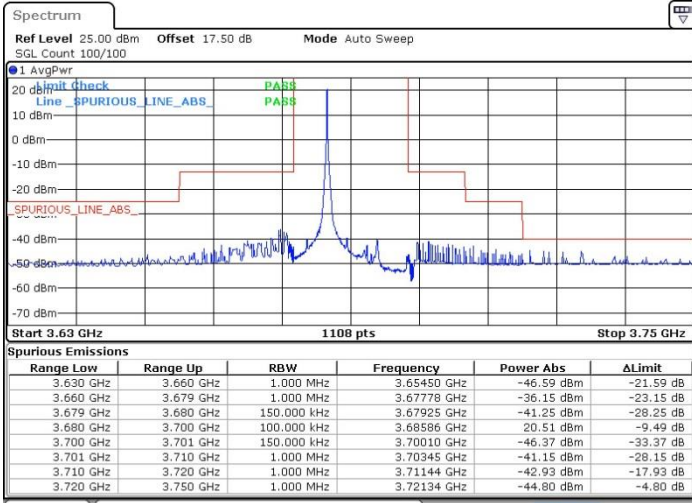

Date: 18 JUL 2019 11:52:45

Date: 18 JUL 2019 12:16:38

Highest Channel / FullIRB

N/A

Date: 18 JUL 2019 12:04:41

LTE Band 48 / 15MHz

QPSK

Lowest Channel / 1RB0

Lowest Channel / 1RBmax

Date: 18 JUL 2019 15:22:53

Date: 18 JUL 2019 15:24:30

Lowest Channel / FullRB

N/A

Date: 18 JUL 2019 13:48:02

LTE Band 48 / 15MHz

QPSK

Middle Channel / 1RB0

Middle Channel / 1RBmax

Date: 18 JUL 2019 12:24:36

Date: 18 JUL 2019 14:11:28

Middle Channel / FullRB

N/A

Date: 18 JUL 2019 13:55:07

LTE Band 48 / 15MHz

QPSK

Highest Channel / 1RB0

Highest Channel / 1RBmax

Date: 18 JUL 2019 13:43:32

Date: 18 JUL 2019 14:12:47

Highest Channel / FullIRB

N/A

Date: 18 JUL 2019 13:56:26