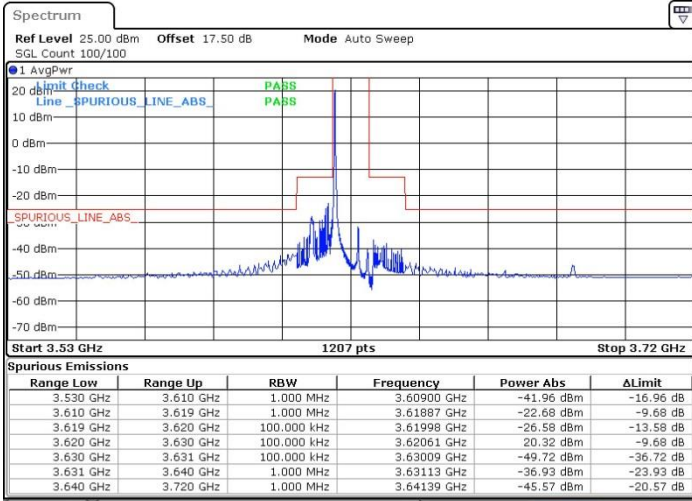

N/A

Date: 18 JUL 2019 11:26:11

LTE Band 48 / 10MHz

QPSK

Lowest Channel / 1RB0

Lowest Channel / 1RBmax

Date: 18 JUL 2019 11:44:47

Date: 18 JUL 2019 12:08:41

Lowest Channel / FullRB

N/A

Date: 18 JUL 2019 11:56:44

LTE Band 48 / 10MHz

QPSK

MiddleChannel / 1RB0

Middle Channel / 1RBmax

Date: 18 JUL 2019 11:46:07

Date: 18 JUL 2019 12:10:00

Middle Channel / FullRB

N/A

Date: 18 JUL 2019 11:58:04

LTE Band 48 / 10MHz

QPSK

Highest Channel / 1RB0

Highest Channel / 1RBmax

Date: 18 JUL 2019 11:52:45

Date: 18 JUL 2019 12:16:38

Highest Channel / FullIRB

N/A

Date: 18 JUL 2019 12:04:41

LTE Band 48 / 15MHz

QPSK

Lowest Channel / 1RB0