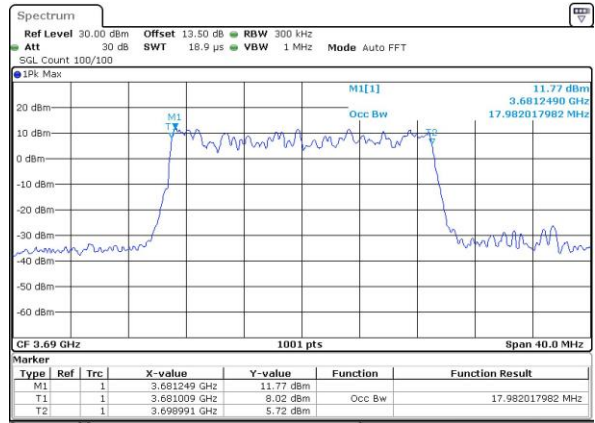

Lowest Channel / 20MHz / QPSK

Date: 19_JUL_2019 19:38:32

Lowest Channel / 20MHz / 16QAM

Date: 19_JUL_2019 19:38:45

Middle Channel / 20MHz / QPSK

Date: 19_JUL_2019 19:39:23

Middle Channel / 20MHz / 16QAM

Date: 19_JUL_2019 19:39:34

Highest Channel / 20MHz / QPSK

Date: 19_JUL_2019 19:40:11

Highest Channel / 20MHz / 16QAM

Date: 19_JUL_2019 19:40:24

LTE Band 48

Lowest Channel / 5MHz / 64QAM

Date: 19_JUL_2019 19:41:02

Lowest Channel / 10MHz / 64QAM