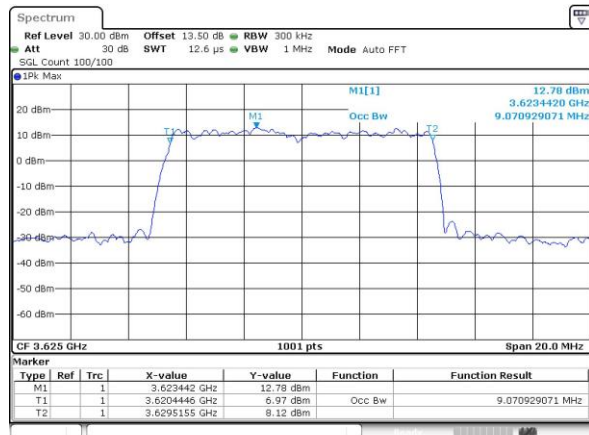

Middle Channel / 10MHz / 64QAM

Date: 19_JUL_2019 19:42:40