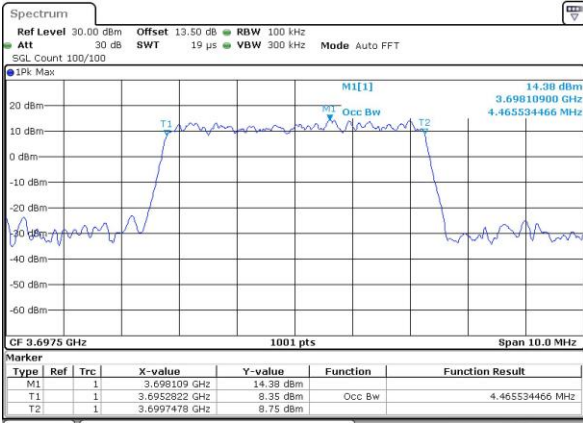

Highest Channel / 20MHz / 64QAM

Date: 19_JUL_2019 19:45:47

Occupied Bandwidth

Mode	LTE Band 48 : 99%OBW(MHz)											
BW	1.4MHz		3MHz		5MHz		10MHz		15MHz		20MHz	
Mod.	QPSK	16QAM	QPSK	16QAM	QPSK	16QAM	QPSK	16QAM	QPSK	16QAM	QPSK	16QAM
Lowest CH	-	-	-	-	4.47	4.51	9.01	9.07	13.49	13.46	17.94	17.90
Middle CH	-	-	-	-	4.50	4.50	9.03	9.05	13.43	13.43	18.06	18.02
Highest CH	-	-	-	-	4.47	4.49	9.03	9.09	13.49	13.49	17.94	17.98
Mode	LTE Band 48 : 99%OBW(MHz)											
BW	1.4MHz		3MHz		5MHz		10MHz		15MHz		20MHz	
Mod.	64QAM		64QAM		64QAM		64QAM		64QAM		64QAM	
Lowest CH	-	-	-	-	4.47	-	9.09	-	13.43	-	17.90	-
Middle CH	-	-	-	-	4.48	-	9.07	-	13.46	-	17.98	-
Highest CH	-	-	-	-	4.50	-	9.09	-	13.46	-	17.98	-

LTE Band 48

Lowest Channel / 5MHz / QPSK

Date: 19_JUL_2019 19:05:48

Lowest Channel / 5MHz / 16QAM

Date: 19_JUL_2019 19:06:01

Middle Channel / 5MHz / QPSK

Date: 19_JUL_2019 19:06:38

Middle Channel / 5MHz / 16QAM

Date: 19_JUL_2019 19:06:51

Highest Channel / 5MHz / QPSK

Date: 19_JUL_2019 19:07:27

Highest Channel / 5MHz / 16QAM

Date: 19_JUL_2019 19:07:40

LTE Band 48

Lowest Channel / 10MHz / QPSK

Date: 19_JUL_2019 19:08:18