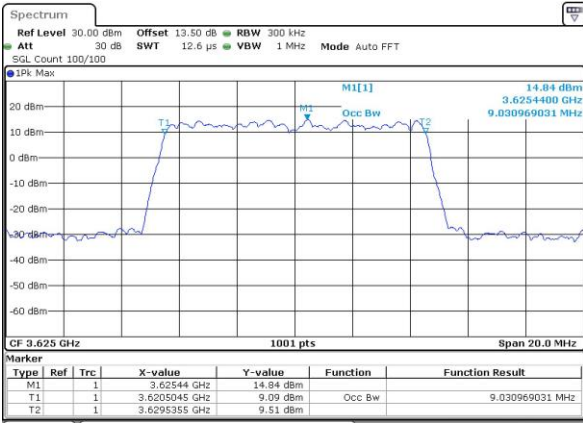

Middle Channel / 10MHz / QPSK

Date: 19_JUL_2019 19:09:08