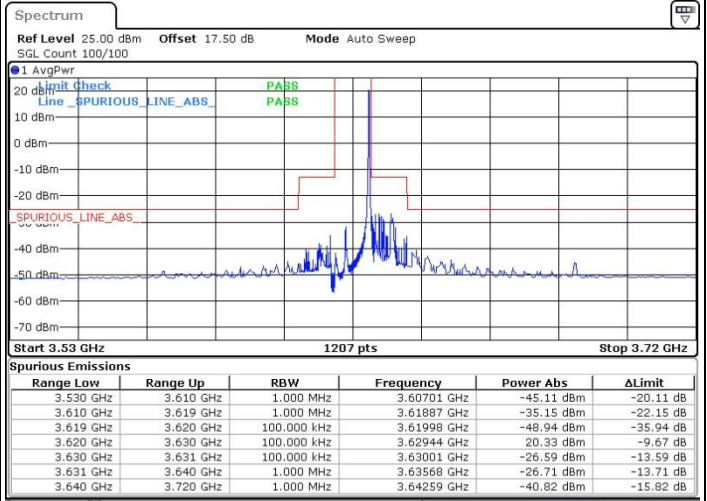

N/A

Date: 18 JUL 2019 11:26:11

LTE Band 48 / 10MHz

QPSK

Lowest Channel / 1RB0

Lowest Channel / 1RBmax

Date: 18 JUL 2019 11:44:47

Date: 18 JUL 2019 12:08:41

Lowest Channel / FullRB

N/A

Date: 18 JUL 2019 11:56:44

LTE Band 48 / 10MHz

QPSK

MiddleChannel / 1RB0

Middle Channel / 1RBmax

Date: 18 JUL 2019 11:46:07

Date: 18 JUL 2019 12:10:00

Middle Channel / FullRB

N/A

Date: 18 JUL 2019 11:58:04

LTE Band 48 / 10MHz

QPSK

Highest Channel / 1RB0

Highest Channel / 1RBmax

Date: 18 JUL 2019 11:52:45

Date: 18 JUL 2019 12:16:38

Highest Channel / FullIRB

N/A

Date: 18 JUL 2019 12:04:41

LTE Band 48 / 15MHz

QPSK

Lowest Channel / 1RB0