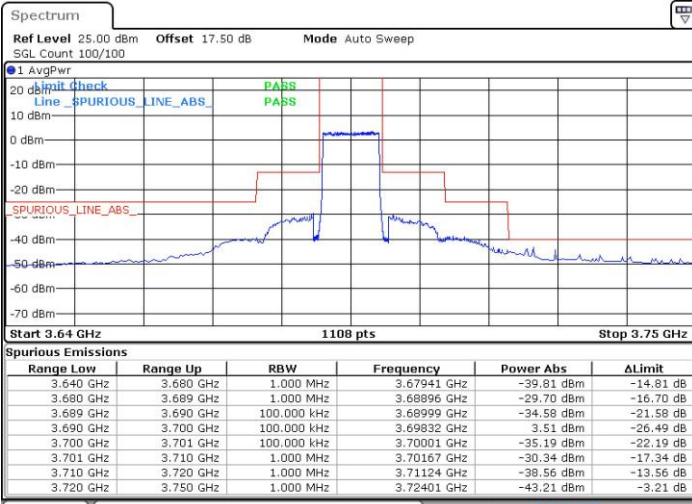

Lowest Channel / FullRB

N/A

Date: 18 JUL 2019 11:56:44

LTE Band 48 / 10MHz

QPSK

MiddleChannel / 1RB0

Middle Channel / 1RBmax

Date: 18 JUL 2019 11:46:07

Date: 18 JUL 2019 12:10:00

Middle Channel / FullRB

N/A

Date: 18 JUL 2019 11:58:04

LTE Band 48 / 10MHz

QPSK

Highest Channel / 1RB0

Highest Channel / 1RBmax

Date: 18 JUL 2019 11:52:45

Date: 18 JUL 2019 12:16:38

Highest Channel / FullIRB

N/A

Date: 18 JUL 2019 12:04:41

LTE Band 48 / 15MHz

QPSK

Lowest Channel / 1RB0

Lowest Channel / 1RBmax

Date: 18 JUL 2019 15:22:53

Date: 18 JUL 2019 15:24:30

Lowest Channel / FullRB

N/A

Date: 18 JUL 2019 13:48:02

LTE Band 48 / 15MHz

QPSK