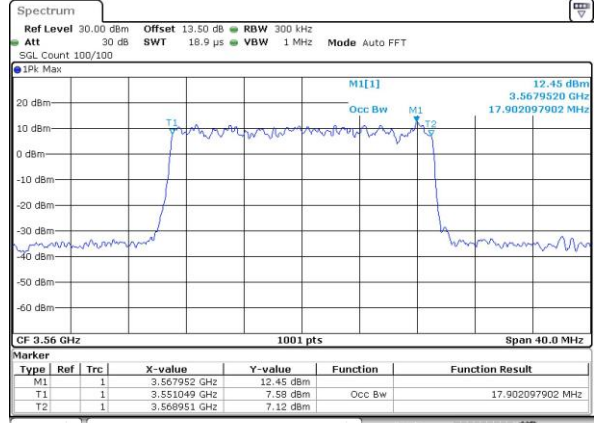

Lowest Channel / 20MHz / 16QAM

Date: 19_JUL_2019 19:38:45