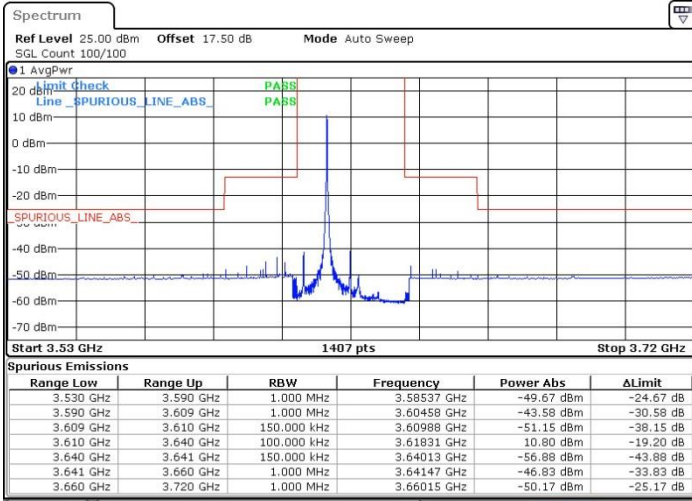

Date: 18 JUL 2019 11:52:45

Date: 18 JUL 2019 12:16:38

Highest Channel / FullIRB

N/A

Date: 18 JUL 2019 12:04:41

LTE Band 48 / 15MHz

QPSK

Lowest Channel / 1RB0

Lowest Channel / 1RBmax

Date: 18 JUL 2019 15:22:53

Date: 18 JUL 2019 15:24:30

Lowest Channel / FullRB

N/A

Date: 18 JUL 2019 13:48:02

LTE Band 48 / 15MHz

QPSK

Middle Channel / 1RB0

Middle Channel / 1RBmax

Date: 18 JUL 2019 12:24:36

Date: 18 JUL 2019 14:11:28

Middle Channel / FullRB

N/A

Date: 18 JUL 2019 13:55:07

LTE Band 48 / 15MHz