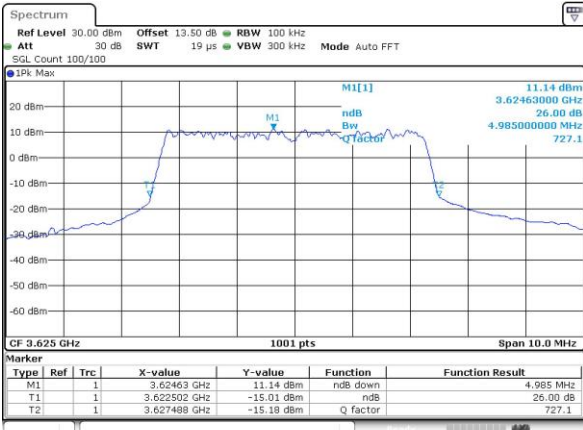

LTE Band 48

Lowest Channel / 5MHz / 64QAM

Date: 19_JUL_2019 19:41:14

Lowest Channel / 10MHz / 64QAM

Date: 19_JUL_2019 19:42:28

Middle Channel / 5MHz / 64QAM

Date: 19_JUL_2019 19:41:08

Middle Channel / 10MHz / 64QAM