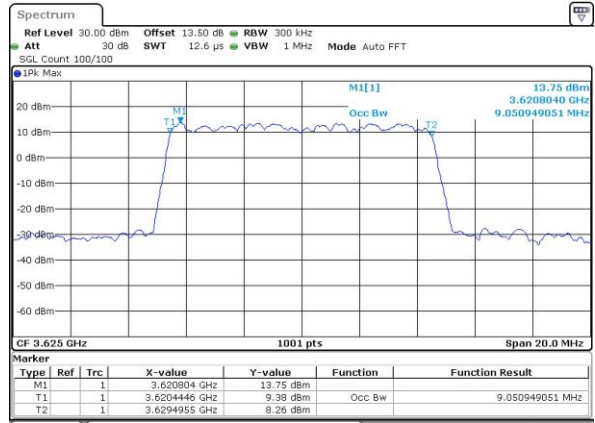

Date: 19_JUL_2019 19:06:51

Highest Channel / 5MHz / QPSK

Date: 19_JUL_2019 19:07:27

Highest Channel / 5MHz / 16QAM

Date: 19_JUL_2019 19:07:40

LTE Band 48

Lowest Channel / 10MHz / QPSK

Date: 19_JUL_2019 19:08:18

Lowest Channel / 10MHz / 16QAM

Date: 19_JUL_2019 19:08:31

Middle Channel / 10MHz / QPSK

Date: 19_JUL_2019 19:09:08

Middle Channel / 10MHz / 16QAM

Date: 19_JUL_2019 19:09:20

Highest Channel / 10MHz / QPSK

Date: 19_JUL_2019 19:09:57

Highest Channel / 10MHz / 16QAM

Date: 19_JUL_2019 19:54:24

LTE Band 48

Lowest Channel / 15MHz / QPSK

Date: 19_JUL_2019 19:36:03

Lowest Channel / 15MHz / 16QAM

Date: 19_JUL_2019 19:36:16

Middle Channel / 15MHz / QPSK