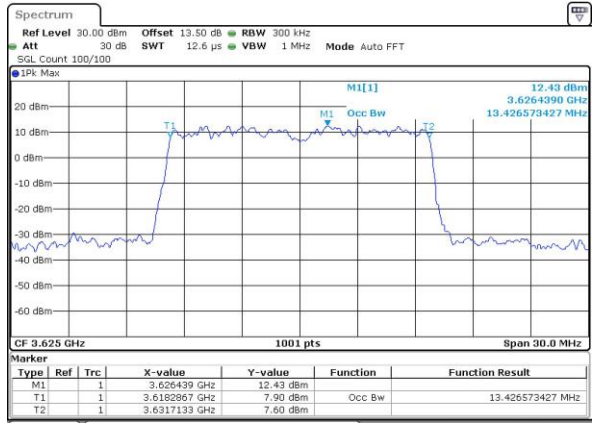

Highest Channel / 10MHz / 16QAM

Date: 19_JUL_2019 19:54:24

LTE Band 48

Lowest Channel / 15MHz / QPSK

Date: 19_JUL_2019 19:36:03

Lowest Channel / 15MHz / 16QAM

Date: 19_JUL_2019 19:36:16

Middle Channel / 15MHz / QPSK

Date: 19_JUL_2019 19:36:54

Middle Channel / 15MHz / 16QAM

Date: 19_JUL_2019 19:37:05

Highest Channel / 15MHz / QPSK

Date: 19_JUL_2019 19:37:42

Highest Channel / 15MHz / 16QAM

Date: 19_JUL_2019 19:37:54

LTE Band 48