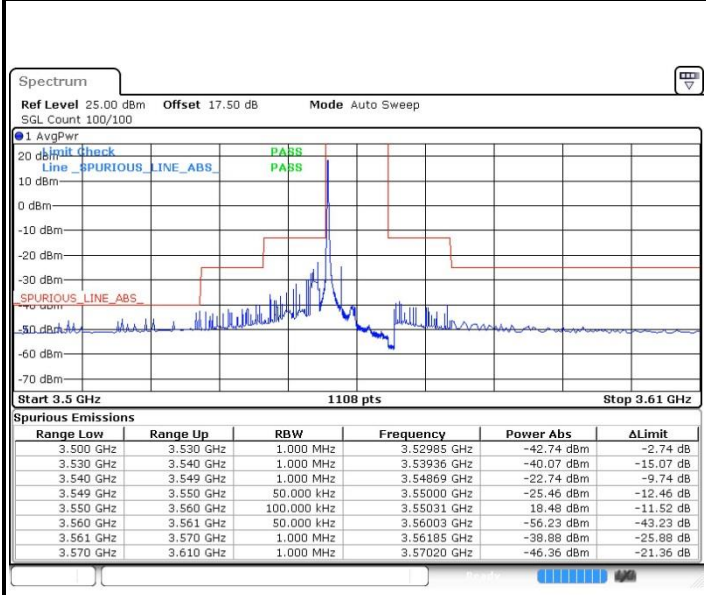

Middle Channel / 20MHz / 64QAM

Date: 19_JUL_2019 19:45:09

Highest Channel / 15MHz / 64QAM

Date: 19_JUL_2019 19:44:19

Highest Channel / 20MHz / 64QAM

Date: 19_JUL_2019 19:45:34

Conducted Band Edge

LTE Band 48 / 5MHz

QPSK

Lowest Channel / 1RB0

Date: 18 JUL 2019 11:06:15

Lowest Channel / 1RBmax

Date: 18 JUL 2019 11:30:10

Lowest Channel / FullIRB

Date: 18 JUL 2019 11:18:14

N/A