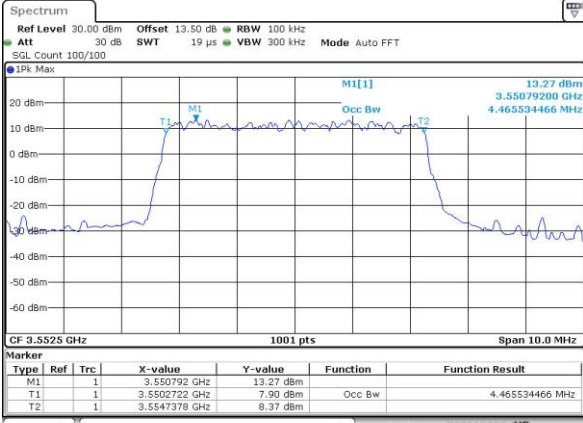

LTE Band 48

Lowest Channel / 5MHz / QPSK

Date: 19_JUL_2019 19:05:48