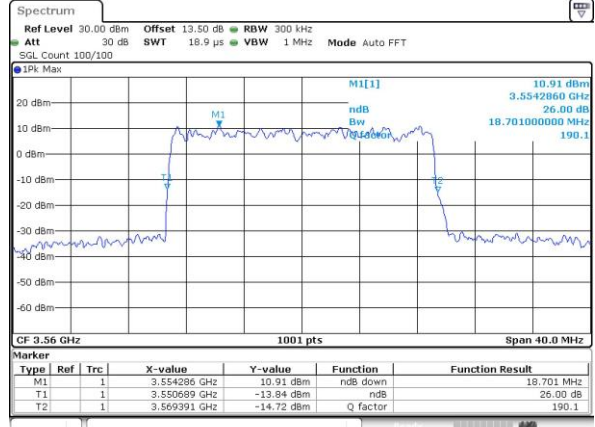

Lowest Channel / 20MHz / 64QAM

Date: 19_JUL_2019 19:44:57