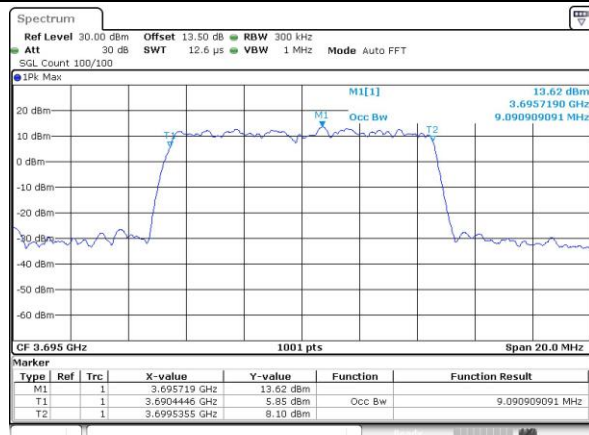

Date: 19_JUL_2019 19:42:16

Middle Channel / 5MHz / 64QAM

Date: 19_JUL_2019 19:41:27

Middle Channel / 10MHz / 64QAM

Date: 19_JUL_2019 19:42:40

Highest Channel / 5MHz / 64QAM

Date: 19_JUL_2019 19:41:51

Highest Channel / 10MHz / 64QAM