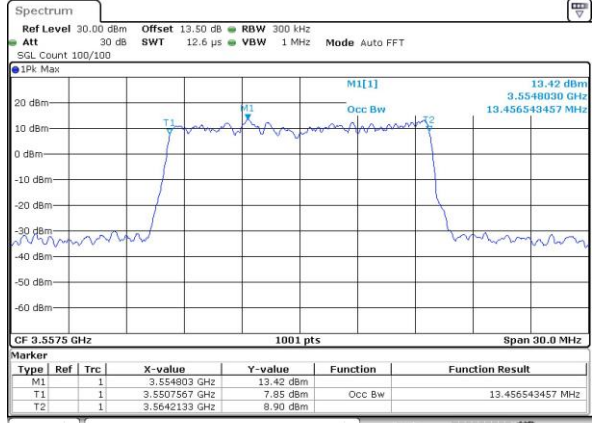

Highest Channel / 10MHz / 16QAM

Date: 19_JUL_2019 19:54:24

LTE Band 48

Lowest Channel / 15MHz / QPSK

Date: 19_JUL_2019 19:36:03

Lowest Channel / 15MHz / 16QAM

Date: 19_JUL_2019 19:36:16

Middle Channel / 15MHz / QPSK