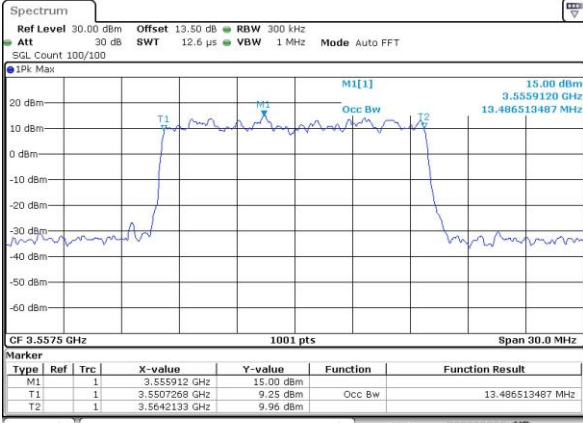

Highest Channel / 10MHz / 16QAM

Date: 19_JUL_2019 19:54:24

LTE Band 48

Lowest Channel / 15MHz / QPSK

Date: 19_JUL_2019 19:36:03

Lowest Channel / 15MHz / 16QAM

Date: 19_JUL_2019 19:36:16

Middle Channel / 15MHz / QPSK