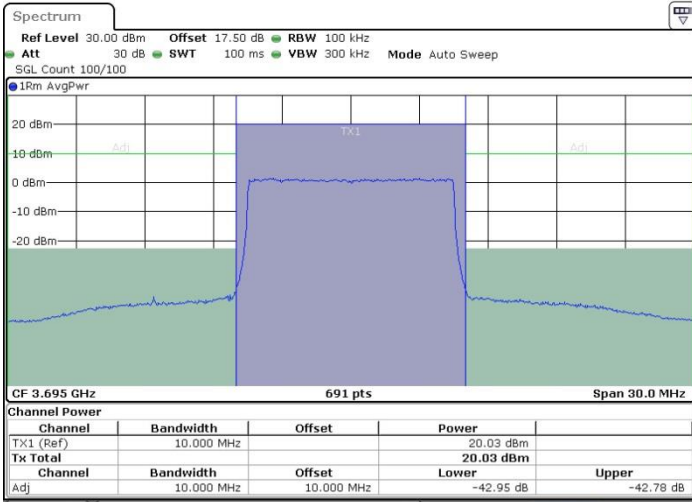

Lowest Channel / FullIRB

N/A

LTE Band 48 / 10MHz

64QAM

MiddleChannel / 1RB0

Middle Channel / 1RBmax

Middle Channel / FullIRB

N/A

LTE Band 48 / 10MHz

64QAM

Highest Channel / 1RB0

Highest Channel / 1RBmax

Date: 18 JUL 2019 22:21:19

Date: 18 JUL 2019 22:30:05

Highest Channel / FullIRB

N/A

Date: 18 JUL 2019 22:25:42

LTE Band 48 / 15MHz

64QAM

Lowest Channel / 1RB0

Lowest Channel / 1RBmax

Date: 19 JUL 2019 01:11:15

Date: 19 JUL 2019 01:16:18

Lowest Channel / FullRB