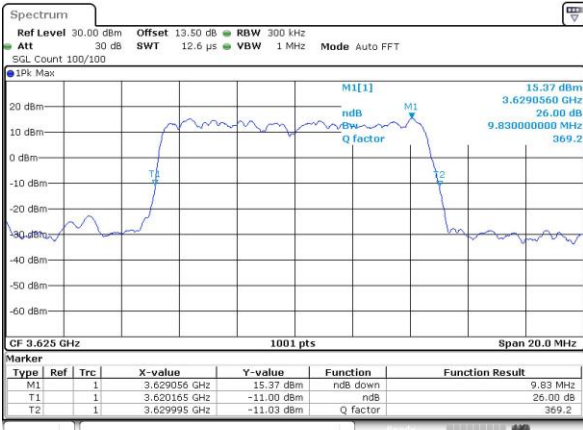

Middle Channel / 10MHz / QPSK

Date: 19_JUL_2019 19:09:32