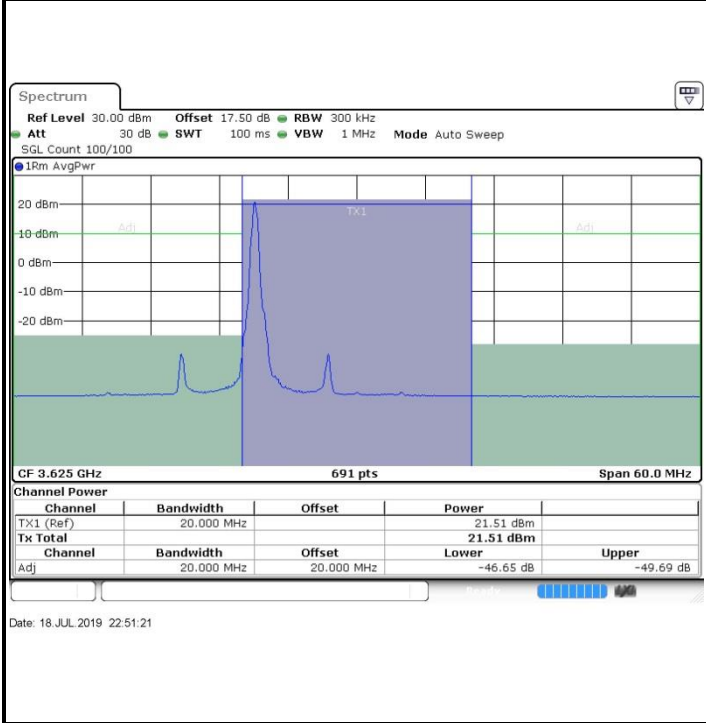

LTE Band 48 / 20MHz

64QAM

Middle Channel / 1RB0