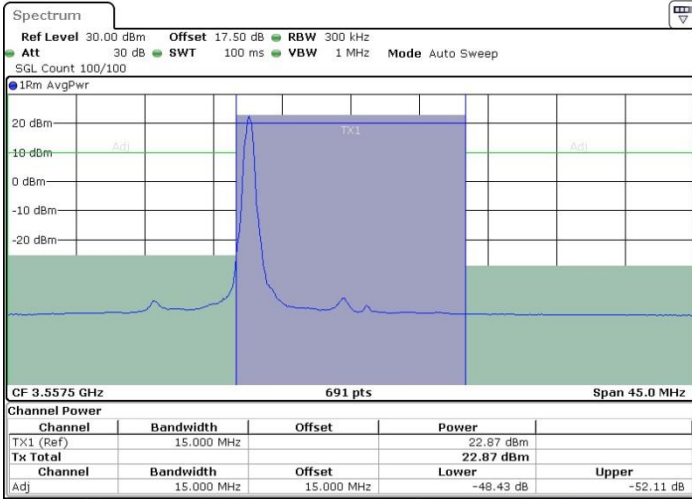

LTE Band 48 / 10MHz

64QAM

Highest Channel / 1RB0

Highest Channel / 1RBmax

Date: 18 JUL 2019 22:21:19

Date: 18 JUL 2019 22:30:05

Highest Channel / FullIRB

N/A

Date: 18 JUL 2019 22:25:42

LTE Band 48 / 15MHz

64QAM

Lowest Channel / 1RB0

Lowest Channel / 1RBmax

Date: 19 JUL 2019 01:11:15

Date: 19 JUL 2019 01:16:18

Lowest Channel / FullRB