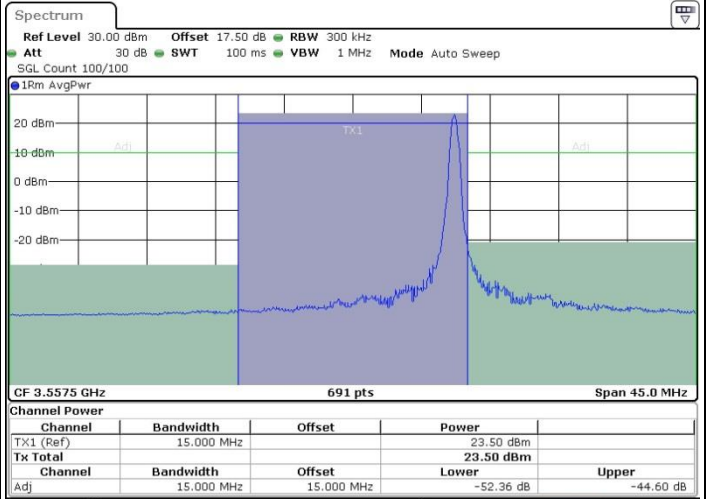

LTE Band 48 / 10MHz

16QAM

MiddleChannel / 1RB0

Middle Channel / 1RBmax

Middle Channel / FullRB

N/A

LTE Band 48 / 10MHz

16QAM

Highest Channel / 1RB0

Highest Channel / 1RBmax

Highest Channel / FullIRB

N/A

LTE Band 48 / 15MHz

16QAM

Lowest Channel / 1RB0

Lowest Channel / 1RBmax

Date: 19 JUL 2019 01:10:01

Date: 19 JUL 2019 01:14:52

Lowest Channel / FullIRB

N/A

Date: 19 JUL 2019 01:19:17

LTE Band 48 / 15MHz

16QAM

Middle Channel / 1RB0