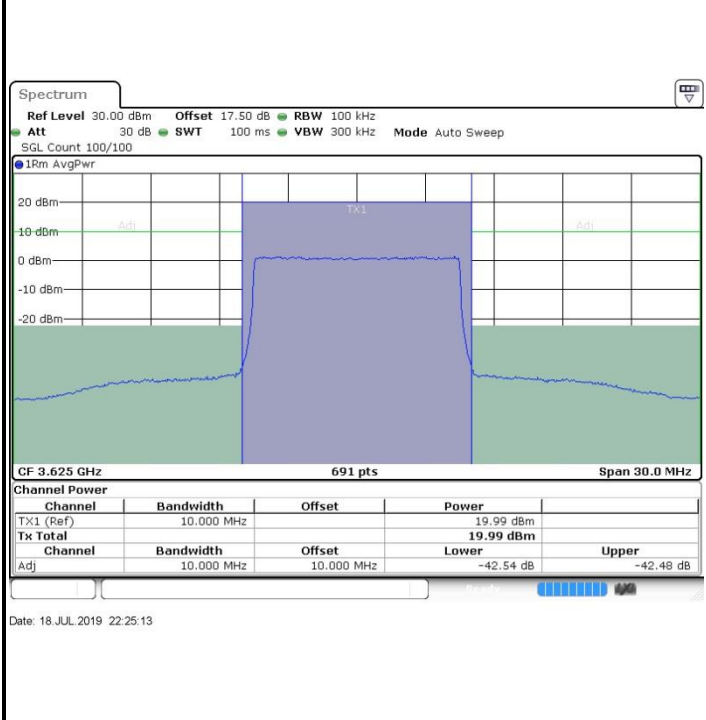

Date: 18 JUL 2019 22:17:55

Highest Channel / FullIRB

N/A

Date: 18 JUL 2019 22:13:31

LTE Band 48 / 10MHz

64QAM

Lowest Channel / 1RB0

Lowest Channel / 1RBmax

Lowest Channel / FullIRB

N/A

LTE Band 48 / 10MHz

64QAM

MiddleChannel / 1RB0

Middle Channel / 1RBmax

Middle Channel / FullIRB

N/A

LTE Band 48 / 10MHz

64QAM

Highest Channel / 1RB0

Highest Channel / 1RBmax

Date: 18 JUL 2019 22:21:19

Date: 18 JUL 2019 22:30:05

Highest Channel / FullIRB

N/A

Date: 18 JUL 2019 22:25:42

LTE Band 48 / 15MHz

64QAM

Lowest Channel / 1RB0

Lowest Channel / 1RBmax

Date: 19 JUL 2019 01:11:15

Date: 19 JUL 2019 01:16:18

Lowest Channel / FullRB