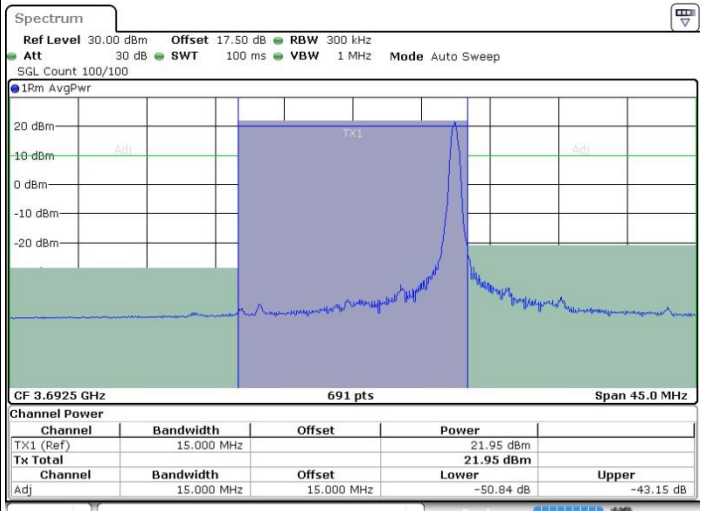

Middle Channel / 1RBmax

Middle Channel / FullRB

N/A

LTE Band 48 / 15MHz

16QAM

Highest Channel / 1RB0

Highest Channel / 1RBmax

Date: 18 JUL 2019 22:34:57

Date: 18 JUL 2019 22:43:38

Highest Channel / FullIRB

N/A

Date: 18 JUL 2019 22:39:17

LTE Band 48 / 20MHz

16QAM

Lowest Channel / 1RB0

Lowest Channel / 1RBmax