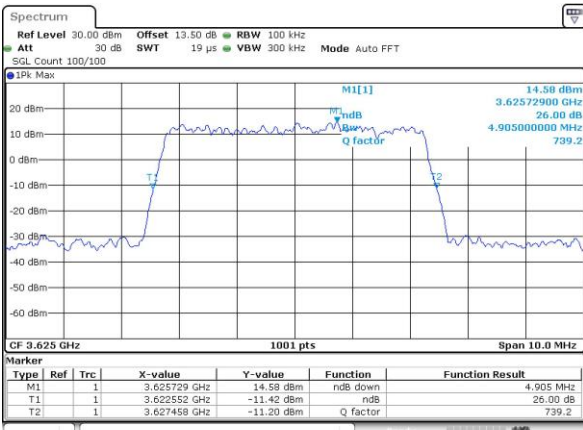

Highest Channel / 1RBmax

Date: 18 JUL 2019 22:51:50

Date: 18 JUL 2019 22:56:11

Highest Channel / FullIRB

N/A

Date: 18 JUL 2019 22:47:30

26dB Bandwidth

Mode	LTE Band 48 : 26dB BW(MHz)											
BW	1.4MHz		3MHz		5MHz		10MHz		15MHz		20MHz	
Mod.	QPSK	16QAM	QPSK	16QAM	QPSK	16QAM	QPSK	16QAM	QPSK	16QAM	QPSK	16QAM
Lowest CH	-	-	-	-	4.92	4.89	9.85	9.75	14.42	14.36	18.98	19.26
Middle CH	-	-	-	-	4.91	4.83	9.83	9.67	14.36	14.48	19.06	18.66
Highest CH	-	-	-	-	4.78	4.93	9.75	9.79	14.57	14.09	19.34	18.82
Mode	LTE Band 48 : 26dB BW(MHz)											
BW	1.4MHz		3MHz		5MHz		10MHz		15MHz		20MHz	
Mod.	64QAM		64QAM		64QAM		64QAM		64QAM		64QAM	
Lowest CH	-	-	-	-	4.92	-	9.93	-	14.15	-	18.70	-
Middle CH	-	-	-	-	4.99	-	9.75	-	14.18	-	18.66	-
Highest CH	-	-	-	-	4.88	-	9.81	-	14.51	-	18.74	-

LTE Band 48

Lowest Channel / 5MHz / QPSK

Date: 19_JUL_2019 19:06:14

Lowest Channel / 5MHz / 16QAM

Date: 19_JUL_2019 19:06:26

Middle Channel / 5MHz / QPSK

Date: 19_JUL_2019 19:07:02

Middle Channel / 5MHz / 16QAM

Date: 19_JUL_2019 19:07:14

Highest Channel / 5MHz / QPSK

Date: 19_JUL_2019 19:07:52

Highest Channel / 5MHz / 16QAM

Date: 19_JUL_2019 19:08:05

LTE Band 48

Lowest Channel / 10MHz / QPSK

Date: 19_JUL_2019 19:08:44