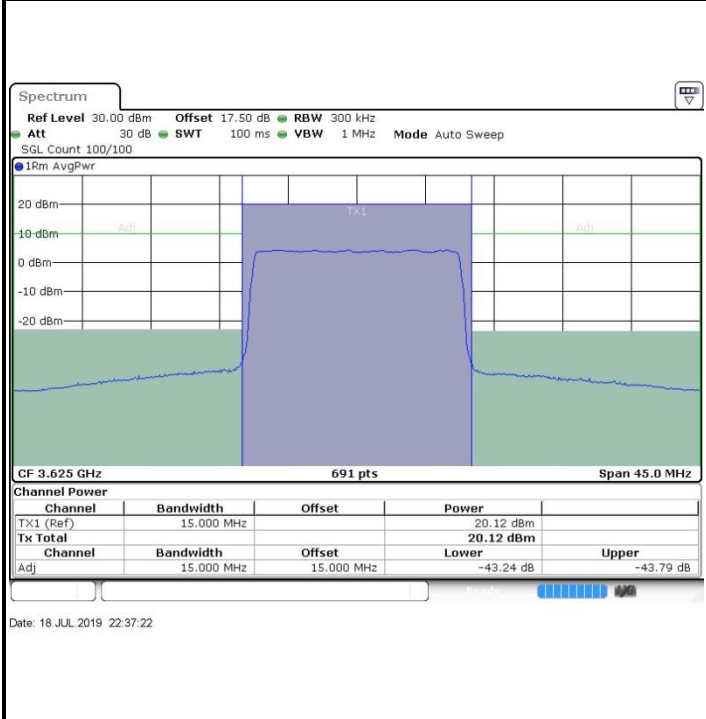

Date: 18 JUL 2019 22:25:42

LTE Band 48 / 15MHz

64QAM

Lowest Channel / 1RB0

Lowest Channel / 1RBmax

Date: 19 JUL 2019 01:11:15

Date: 19 JUL 2019 01:16:18

Lowest Channel / FullRB

N/A

Date: 19 JUL 2019 01:20:27

LTE Band 48 / 15MHz

64QAM

Middle Channel / 1RB0

Middle Channel / 1RBmax

Middle Channel / FullRB

N/A

LTE Band 48 / 15MHz

64QAM

Highest Channel / 1RB0

Highest Channel / 1RBmax

Highest Channel / FullRB

N/A

LTE Band 48 / 20MHz

64QAM

Lowest Channel / 1RB0

Lowest Channel / 1RBmax

Date: 19 JUL 2019 01:24:39

Date: 19 JUL 2019 01:28:15

Lowest Channel / FullRB

N/A

Date: 19 JUL 2019 01:32:49

LTE Band 48 / 20MHz