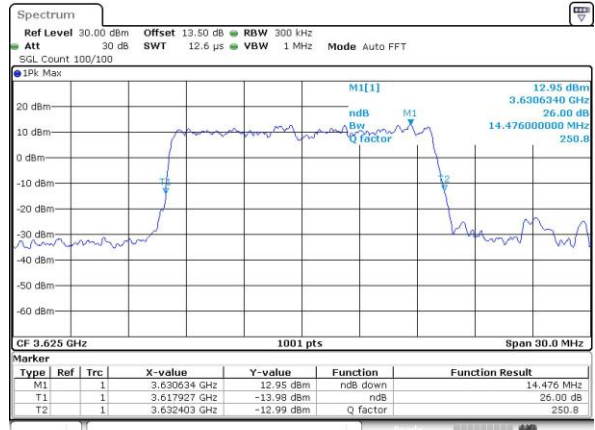

Middle Channel / 15MHz / 16QAM

Date: 19_JUL_2019 19:37:29