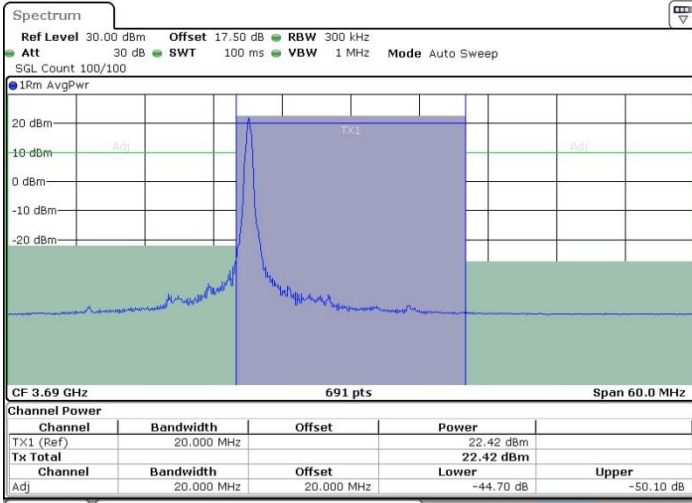

Middle Channel / 1RBmax

Middle Channel / FullRB

N/A

LTE Band 48 / 20MHz

16QAM

Highest Channel / 1RB0

Highest Channel / 1RBmax

Date: 18 JUL 2019 22:52:19

Date: 18 JUL 2019 22:56:40

Highest Channel / FullIRB

N/A

Date: 18 JUL 2019 22:47:59

LTE Band 48 / 5MHz

64QAM

Lowest Channel / 1RB0

Lowest Channel / 1RBmax