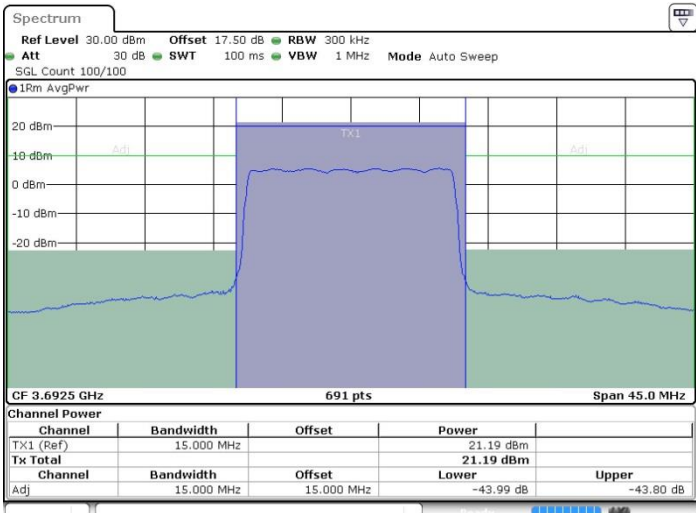

Middle Channel / 1RBmax

Middle Channel / FullRB

N/A

LTE Band 48 / 15MHz

16QAM

Highest Channel / 1RB0

Highest Channel / 1RBmax

Date: 18 JUL 2019 22:34:57

Date: 18 JUL 2019 22:43:38

Highest Channel / FullIRB

N/A

Date: 18 JUL 2019 22:39:17

LTE Band 48 / 20MHz

16QAM

Lowest Channel / 1RB0

Lowest Channel / 1RBmax