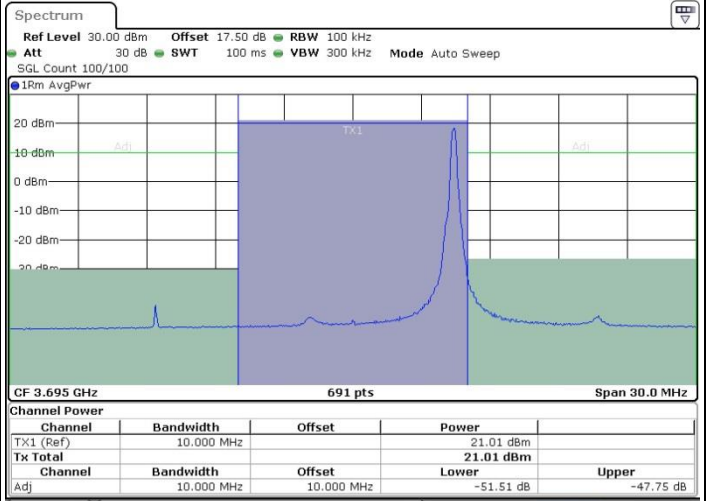

LTE Band 48 / 10MHz

64QAM

Highest Channel / 1RB0

Highest Channel / 1RBmax

Date: 18 JUL 2019 22:21:19

Date: 18 JUL 2019 22:30:05

Highest Channel / FullIRB

N/A