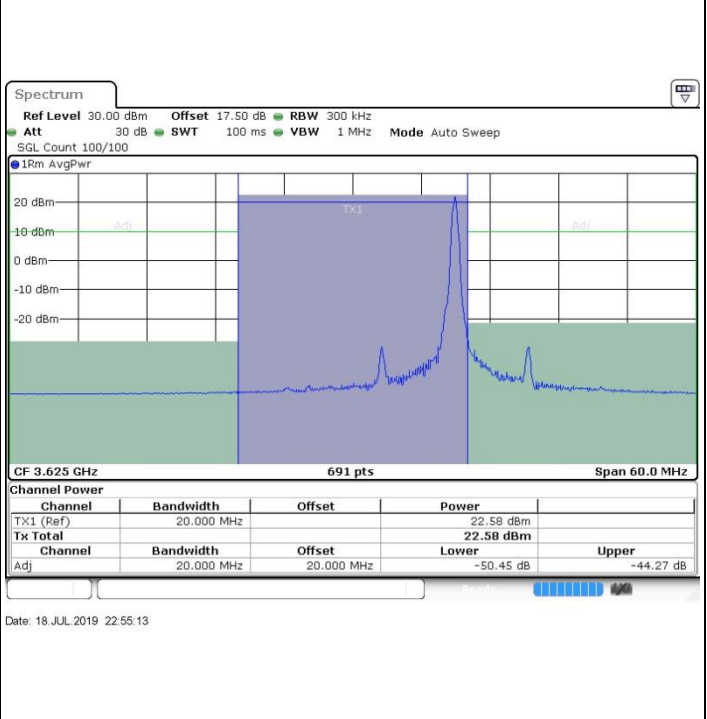

Date: 18 JUL 2019 22:43:38

Highest Channel / FullIRB

N/A

Date: 18 JUL 2019 22:39:17

LTE Band 48 / 20MHz

16QAM

Lowest Channel / 1RB0

Lowest Channel / 1RBmax

Date: 19 JUL 2019 01:23:33

Date: 19 JUL 2019 01:26:57

Lowest Channel / FullRB

N/A

Date: 19 JUL 2019 01:31:46

LTE Band 48 / 20MHz

16QAM

Middle Channel / 1RB0

Middle Channel / 1RBmax

Middle Channel / FullRB

N/A

LTE Band 48 / 20MHz

16QAM

Highest Channel / 1RB0

Highest Channel / 1RBmax

Date: 18 JUL 2019 22:52:19

Date: 18 JUL 2019 22:56:40

Highest Channel / FullIRB

N/A

Date: 18 JUL 2019 22:47:59

LTE Band 48 / 5MHz

64QAM

Lowest Channel / 1RB0

Lowest Channel / 1RBmax