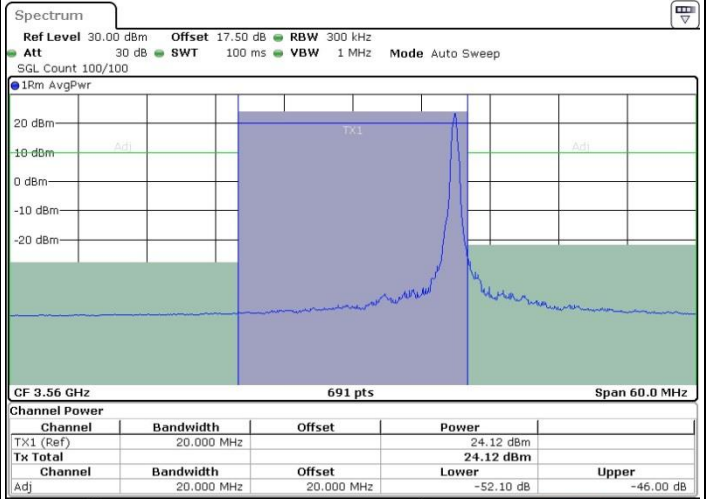

Date: 19 JUL 2019 01:26:57