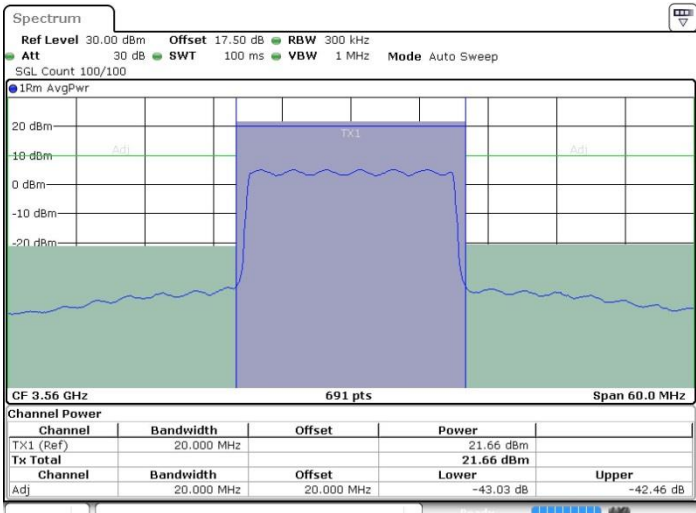

LTE Band 48 / 15MHz

64QAM

Highest Channel / 1RB0

Highest Channel / 1RBmax

Highest Channel / FullRB

N/A

LTE Band 48 / 20MHz

64QAM

Lowest Channel / 1RB0

Lowest Channel / 1RBmax

Date: 19 JUL 2019 01:24:39

Date: 19 JUL 2019 01:28:15

Lowest Channel / FullRB

N/A

Date: 19 JUL 2019 01:32:49

LTE Band 48 / 20MHz

64QAM

Middle Channel / 1RB0

Middle Channel / 1RBmax

Middle Channel / FullRB

N/A

LTE Band 48 / 20MHz

64QAM

Highest Channel / 1RB0

Highest Channel / 1RBmax

Date: 18 JUL 2019 22:51:50

Date: 18 JUL 2019 22:56:11

Highest Channel / FullIRB

N/A

Date: 18 JUL 2019 22:47:30

26dB Bandwidth

Mode	LTE Band 48 : 26dB BW(MHz)											
BW	1.4MHz		3MHz		5MHz		10MHz		15MHz		20MHz	
Mod.	QPSK	16QAM	QPSK	16QAM	QPSK	16QAM	QPSK	16QAM	QPSK	16QAM	QPSK	16QAM
Lowest CH	-	-	-	-	4.92	4.89	9.85	9.75	14.42	14.36	18.98	19.26
Middle CH	-	-	-	-	4.91	4.83	9.83	9.67	14.36	14.48	19.06	18.66
Highest CH	-	-	-	-	4.78	4.93	9.75	9.79	14.57	14.09	19.34	18.82
Mode	LTE Band 48 : 26dB BW(MHz)											
BW	1.4MHz		3MHz		5MHz		10MHz		15MHz		20MHz	
Mod.	64QAM		64QAM		64QAM		64QAM		64QAM		64QAM	
Lowest CH	-	-	-	-	4.92	-	9.93	-	14.15	-	18.70	-
Middle CH	-	-	-	-	4.99	-	9.75	-	14.18	-	18.66	-
Highest CH	-	-	-	-	4.88	-	9.81	-	14.51	-	18.74	-