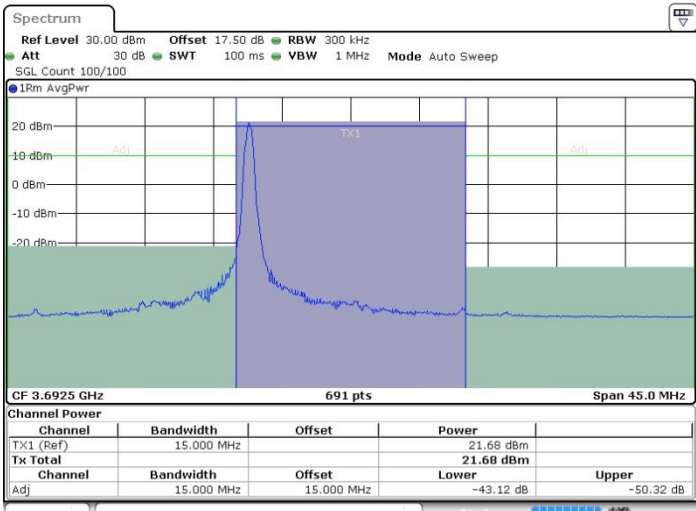

Middle Channel / 1RBmax

Middle Channel / FullRB

N/A

LTE Band 48 / 15MHz

16QAM

Highest Channel / 1RB0

Highest Channel / 1RBmax

Date: 18 JUL 2019 22:34:57

Date: 18 JUL 2019 22:43:38

Highest Channel / FullIRB

N/A

Date: 18 JUL 2019 22:39:17

LTE Band 48 / 20MHz

16QAM

Lowest Channel / 1RB0

Lowest Channel / 1RBmax