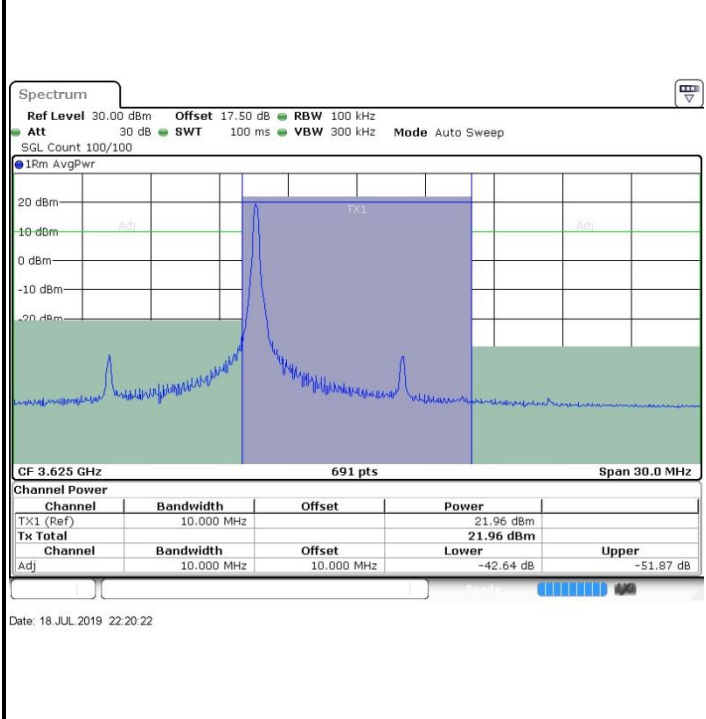

LTE Band 48 / 10MHz

16QAM

MiddleChannel / 1RB0

Middle Channel / 1RBmax

Middle Channel / FullRB

N/A

LTE Band 48 / 10MHz

16QAM

Highest Channel / 1RB0

Highest Channel / 1RBmax

Highest Channel / FullIRB

N/A

LTE Band 48 / 15MHz

16QAM

Lowest Channel / 1RB0

Lowest Channel / 1RBmax