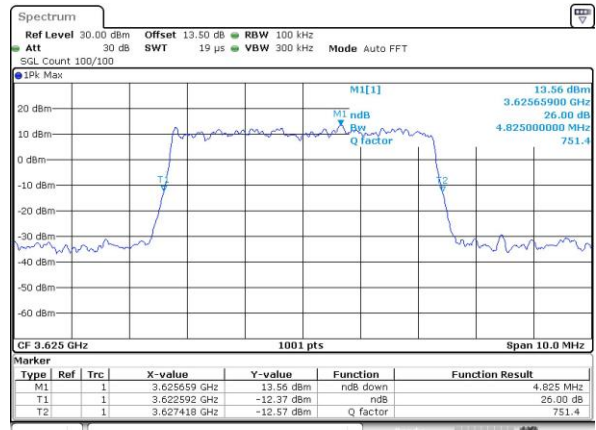

Highest Channel / 1RBmax

Date: 18 JUL 2019 22:51:50

Date: 18 JUL 2019 22:56:11

Highest Channel / FullIRB

N/A

Date: 18 JUL 2019 22:47:30

26dB Bandwidth

Mode	LTE Band 48 : 26dB BW(MHz)											
BW	1.4MHz		3MHz		5MHz		10MHz		15MHz		20MHz	
Mod.	QPSK	16QAM	QPSK	16QAM	QPSK	16QAM	QPSK	16QAM	QPSK	16QAM	QPSK	16QAM
Lowest CH	-	-	-	-	4.92	4.89	9.85	9.75	14.42	14.36	18.98	19.26
Middle CH	-	-	-	-	4.91	4.83	9.83	9.67	14.36	14.48	19.06	18.66
Highest CH	-	-	-	-	4.78	4.93	9.75	9.79	14.57	14.09	19.34	18.82
Mode	LTE Band 48 : 26dB BW(MHz)											
BW	1.4MHz		3MHz		5MHz		10MHz		15MHz		20MHz	
Mod.	64QAM		64QAM		64QAM		64QAM		64QAM		64QAM	
Lowest CH	-	-	-	-	4.92	-	9.93	-	14.15	-	18.70	-
Middle CH	-	-	-	-	4.99	-	9.75	-	14.18	-	18.66	-
Highest CH	-	-	-	-	4.88	-	9.81	-	14.51	-	18.74	-

LTE Band 48

Lowest Channel / 5MHz / QPSK

Date: 19_JUL_2019 19:06:14

Lowest Channel / 5MHz / 16QAM

Date: 19_JUL_2019 19:06:26

Middle Channel / 5MHz / QPSK

Date: 19_JUL_2019 19:07:02

Middle Channel / 5MHz / 16QAM

Date: 19_JUL_2019 19:07:14

Highest Channel / 5MHz / QPSK

Date: 19_JUL_2019 19:07:52

Highest Channel / 5MHz / 16QAM

Date: 19_JUL_2019 19:08:05

LTE Band 48

Lowest Channel / 10MHz / QPSK

Date: 19_JUL_2019 19:08:44