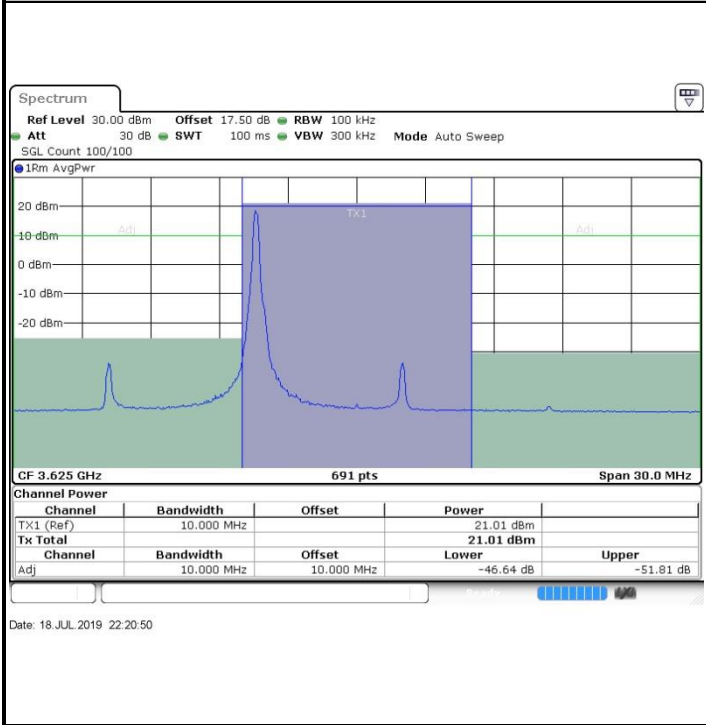

Date: 18 JUL 2019 22:17:55

Highest Channel / FullIRB

N/A

Date: 18 JUL 2019 22:13:31

LTE Band 48 / 10MHz

64QAM

Lowest Channel / 1RB0

Lowest Channel / 1RBmax

Lowest Channel / FullIRB

N/A

LTE Band 48 / 10MHz

64QAM

MiddleChannel / 1RB0

Middle Channel / 1RBmax

Middle Channel / FullIRB

N/A

LTE Band 48 / 10MHz

64QAM

Highest Channel / 1RB0

Highest Channel / 1RBmax

Date: 18 JUL 2019 22:21:19

Date: 18 JUL 2019 22:30:05

Highest Channel / FullIRB

N/A