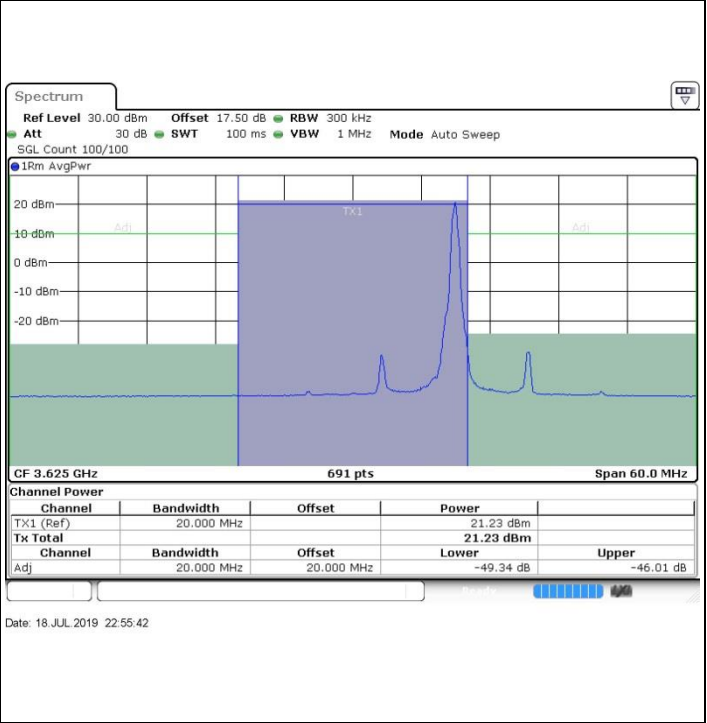

LTE Band 48 / 15MHz

64QAM

Highest Channel / 1RB0

Highest Channel / 1RBmax

Highest Channel / FullRB

N/A

LTE Band 48 / 20MHz

64QAM

Lowest Channel / 1RB0

Lowest Channel / 1RBmax

Date: 19 JUL 2019 01:24:39

Date: 19 JUL 2019 01:28:15

Lowest Channel / FullRB

N/A

Date: 19 JUL 2019 01:32:49

LTE Band 48 / 20MHz

64QAM

Middle Channel / 1RB0

Middle Channel / 1RBmax

Middle Channel / FullRB

N/A

LTE Band 48 / 20MHz

64QAM

Highest Channel / 1RB0