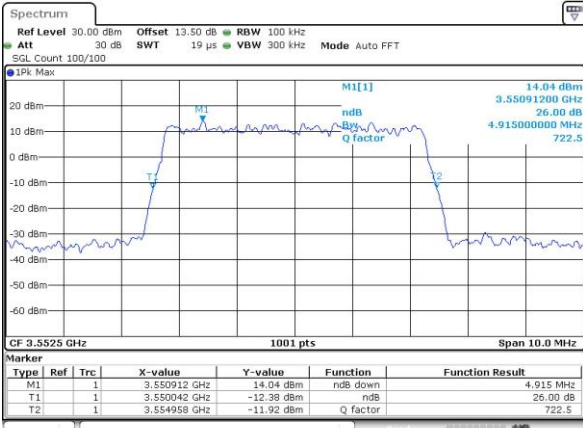

LTE Band 48

Lowest Channel / 5MHz / QPSK

Date: 19_JUL_2019 19:06:14