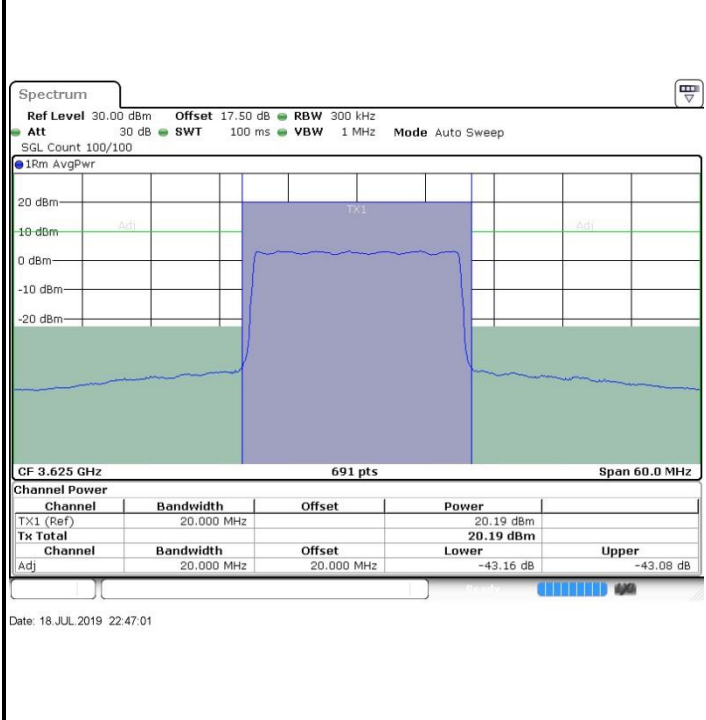

Lowest Channel / 1RB0

Lowest Channel / 1RBmax

Date: 19 JUL 2019 01:24:39

Date: 19 JUL 2019 01:28:15

Lowest Channel / FullRB

N/A

Date: 19 JUL 2019 01:32:49

LTE Band 48 / 20MHz

64QAM

Middle Channel / 1RB0

Middle Channel / 1RBmax

Middle Channel / FullRB

N/A

LTE Band 48 / 20MHz

64QAM

Highest Channel / 1RB0

Highest Channel / 1RBmax

Date: 18 JUL 2019 22:51:50

Date: 18 JUL 2019 22:56:11

Highest Channel / FullIRB

N/A

Date: 18 JUL 2019 22:47:30

26dB Bandwidth

Mode	LTE Band 48 : 26dB BW(MHz)											
BW	1.4MHz		3MHz		5MHz		10MHz		15MHz		20MHz	
Mod.	QPSK	16QAM	QPSK	16QAM	QPSK	16QAM	QPSK	16QAM	QPSK	16QAM	QPSK	16QAM
Lowest CH	-	-	-	-	4.92	4.89	9.85	9.75	14.42	14.36	18.98	19.26
Middle CH	-	-	-	-	4.91	4.83	9.83	9.67	14.36	14.48	19.06	18.66
Highest CH	-	-	-	-	4.78	4.93	9.75	9.79	14.57	14.09	19.34	18.82
Mode	LTE Band 48 : 26dB BW(MHz)											
BW	1.4MHz		3MHz		5MHz		10MHz		15MHz		20MHz	
Mod.	64QAM		64QAM		64QAM		64QAM		64QAM		64QAM	
Lowest CH	-	-	-	-	4.92	-	9.93	-	14.15	-	18.70	-
Middle CH	-	-	-	-	4.99	-	9.75	-	14.18	-	18.66	-
Highest CH	-	-	-	-	4.88	-	9.81	-	14.51	-	18.74	-