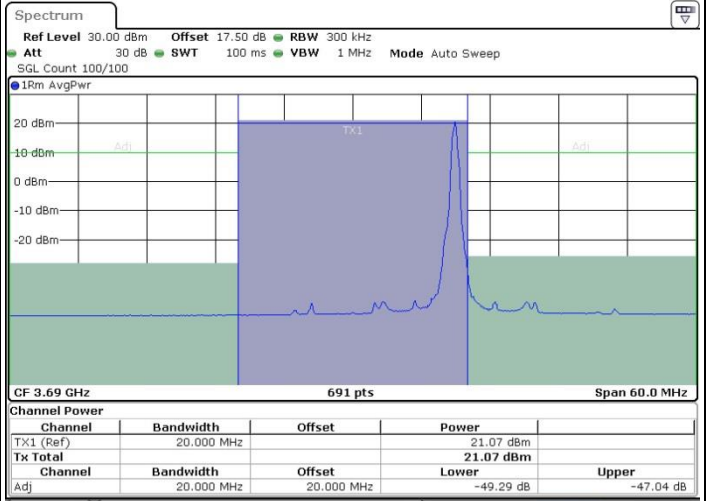

Lowest Channel / 1RB0

Lowest Channel / 1RBmax

Date: 19 JUL 2019 01:24:39

Date: 19 JUL 2019 01:28:15

Lowest Channel / FullRB

N/A

Date: 19 JUL 2019 01:32:49

LTE Band 48 / 20MHz

64QAM

Middle Channel / 1RB0

Middle Channel / 1RBmax

Middle Channel / FullRB

N/A

LTE Band 48 / 20MHz

64QAM

Highest Channel / 1RB0

Highest Channel / 1RBmax

Date: 18 JUL 2019 22:51:50

Date: 18 JUL 2019 22:56:11

Highest Channel / FullIRB

N/A

Date: 18 JUL 2019 22:47:30

26dB Bandwidth

Mode	LTE Band 48 : 26dB BW(MHz)											
BW	1.4MHz		3MHz		5MHz		10MHz		15MHz		20MHz	
Mod.	QPSK	16QAM	QPSK	16QAM	QPSK	16QAM	QPSK	16QAM	QPSK	16QAM	QPSK	16QAM
Lowest CH	-	-	-	-	4.92	4.89	9.85	9.75	14.42	14.36	18.98	19.26
Middle CH	-	-	-	-	4.91	4.83	9.83	9.67	14.36	14.48	19.06	18.66
Highest CH	-	-	-	-	4.78	4.93	9.75	9.79	14.57	14.09	19.34	18.82
Mode	LTE Band 48 : 26dB BW(MHz)											
BW	1.4MHz		3MHz		5MHz		10MHz		15MHz		20MHz	
Mod.	64QAM		64QAM		64QAM		64QAM		64QAM		64QAM	
Lowest CH	-	-	-	-	4.92	-	9.93	-	14.15	-	18.70	-
Middle CH	-	-	-	-	4.99	-	9.75	-	14.18	-	18.66	-
Highest CH	-	-	-	-	4.88	-	9.81	-	14.51	-	18.74	-