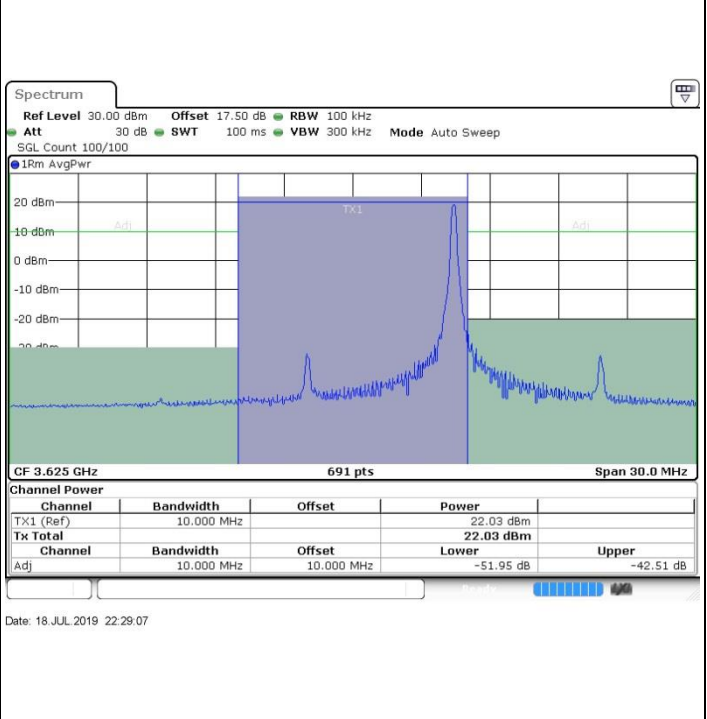

LTE Band 48 / 10MHz

16QAM

MiddleChannel / 1RB0

Middle Channel / 1RBmax

Middle Channel / FullRB

N/A

LTE Band 48 / 10MHz

16QAM

Highest Channel / 1RB0

Highest Channel / 1RBmax

Highest Channel / FullIRB

N/A

LTE Band 48 / 15MHz

16QAM

Lowest Channel / 1RB0

Lowest Channel / 1RBmax