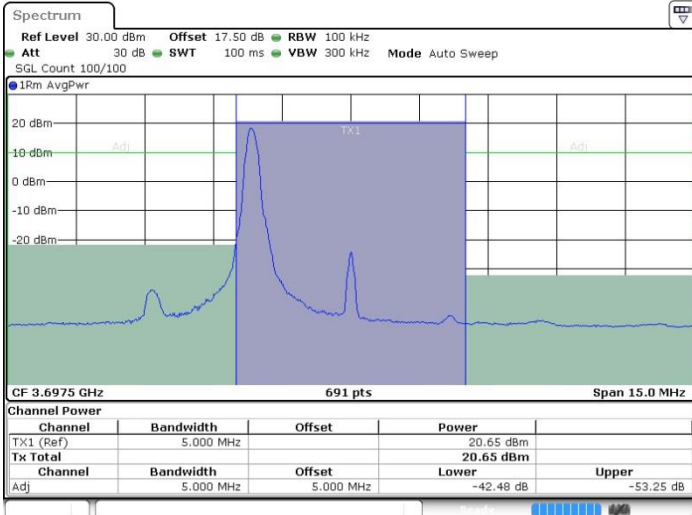

Middle Channel / 1RBmax

Middle Channel / FullIRB

N/A

LTE Band 48 / 5MHz

64QAM

Highest Channel / 1RB0

Highest Channel / 1RBmax

Date: 18 JUL 2019 22:09:08

Date: 18 JUL 2019 22:17:55

Highest Channel / FullIRB

N/A

Date: 18 JUL 2019 22:13:31

LTE Band 48 / 10MHz

64QAM

Lowest Channel / 1RB0

Lowest Channel / 1RBmax