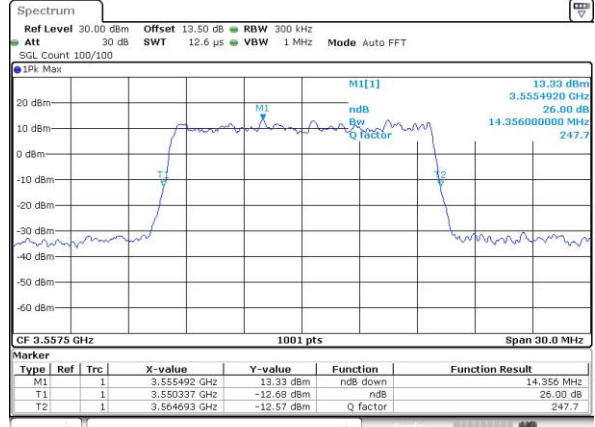

Highest Channel / 10MHz / 16QAM

Date: 19_JUL_2019 19:35:50

LTE Band 48

Lowest Channel / 15MHz / QPSK

Date: 19_JUL_2019 19:36:29

Lowest Channel / 15MHz / 16QAM

Date: 19_JUL_2019 19:36:41

Middle Channel / 15MHz / QPSK

Date: 19_JUL_2019 19:37:17

Middle Channel / 15MHz / 16QAM

Date: 19_JUL_2019 19:37:29

Highest Channel / 15MHz / QPSK

Date: 19_JUL_2019 19:38:07

Highest Channel / 15MHz / 16QAM

Date: 19_JUL_2019 19:38:19

LTE Band 48