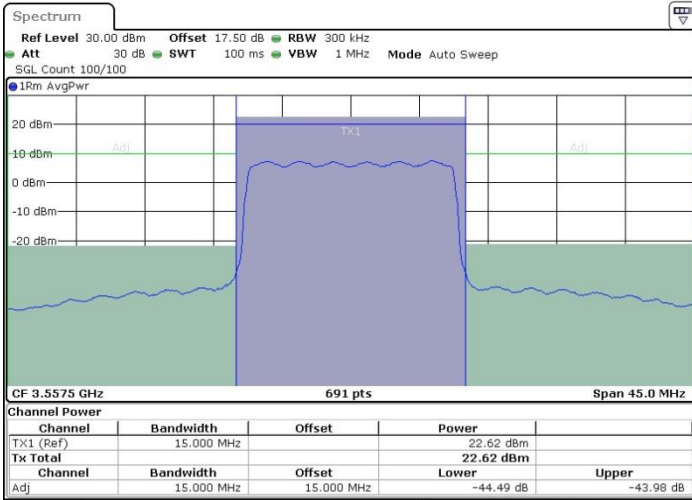

Lowest Channel / FullIRB

N/A

Date: 19 JUL 2019 01:19:17