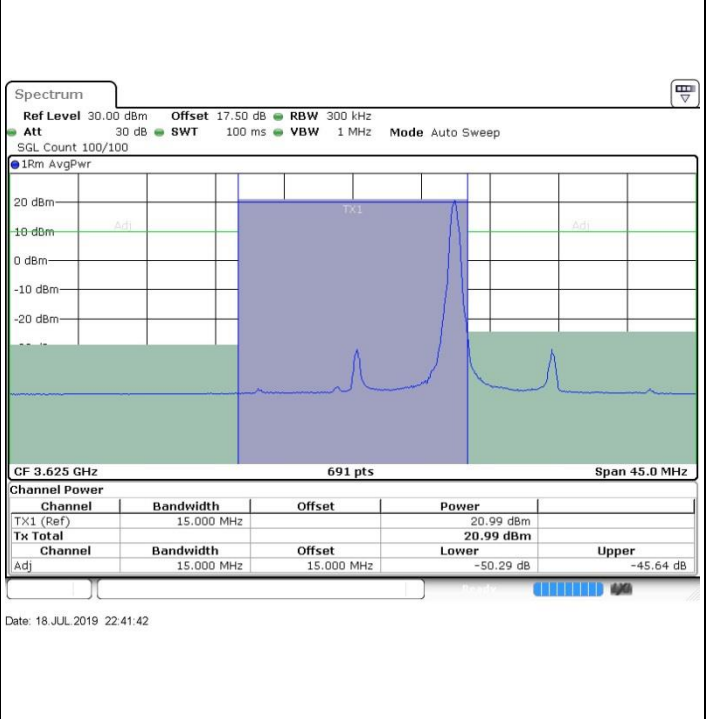

Date: 18 JUL 2019 22:25:42

LTE Band 48 / 15MHz

64QAM

Lowest Channel / 1RB0

Lowest Channel / 1RBmax

Date: 19 JUL 2019 01:11:15

Date: 19 JUL 2019 01:16:18

Lowest Channel / FullRB

N/A

Date: 19 JUL 2019 01:20:27

LTE Band 48 / 15MHz

64QAM

Middle Channel / 1RB0

Middle Channel / 1RBmax

Middle Channel / FullRB

N/A

LTE Band 48 / 15MHz

64QAM

Highest Channel / 1RB0

Highest Channel / 1RBmax

Highest Channel / FullRB

N/A

LTE Band 48 / 20MHz

64QAM

Lowest Channel / 1RB0

Lowest Channel / 1RBmax

Date: 19 JUL 2019 01:24:39

Date: 19 JUL 2019 01:28:15

Lowest Channel / FullRB

N/A

Date: 19 JUL 2019 01:32:49

LTE Band 48 / 20MHz