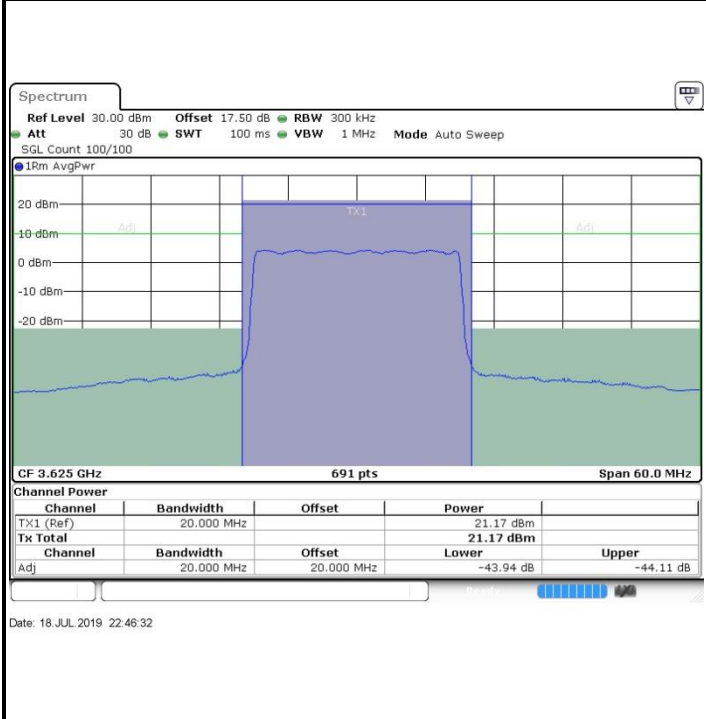

Date: 19 JUL 2019 01:23:33

Date: 19 JUL 2019 01:26:57

Lowest Channel / FullRB

N/A

Date: 19 JUL 2019 01:31:46

LTE Band 48 / 20MHz

16QAM

Middle Channel / 1RB0

Middle Channel / 1RBmax

Middle Channel / FullRB

N/A

LTE Band 48 / 20MHz

16QAM

Highest Channel / 1RB0

Highest Channel / 1RBmax

Date: 18 JUL 2019 22:52:19