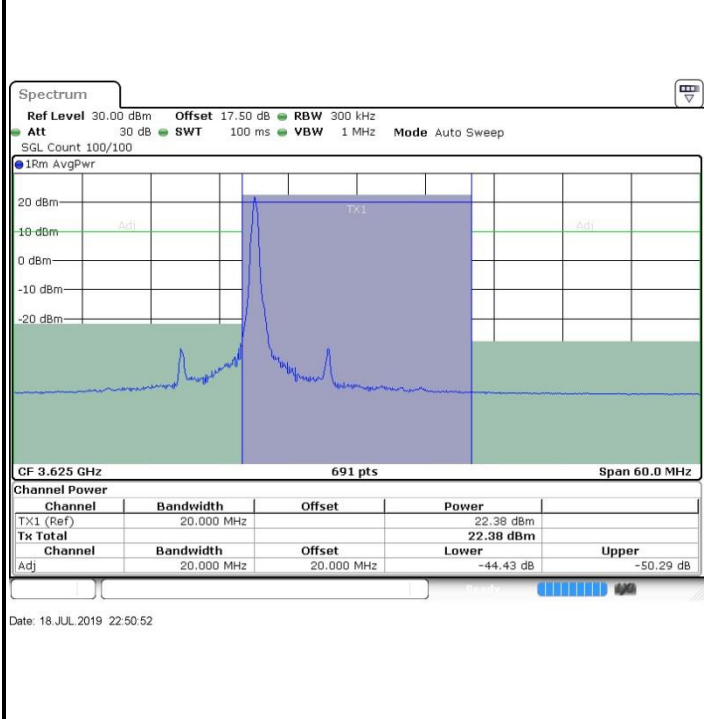

Date: 19 JUL 2019 01:23:33

Date: 19 JUL 2019 01:26:57

Lowest Channel / FullRB

N/A

Date: 19 JUL 2019 01:31:46

LTE Band 48 / 20MHz

16QAM

Middle Channel / 1RB0

Middle Channel / 1RBmax

Middle Channel / FullRB

N/A

LTE Band 48 / 20MHz

16QAM

Highest Channel / 1RB0

Highest Channel / 1RBmax

Date: 18 JUL 2019 22:52:19