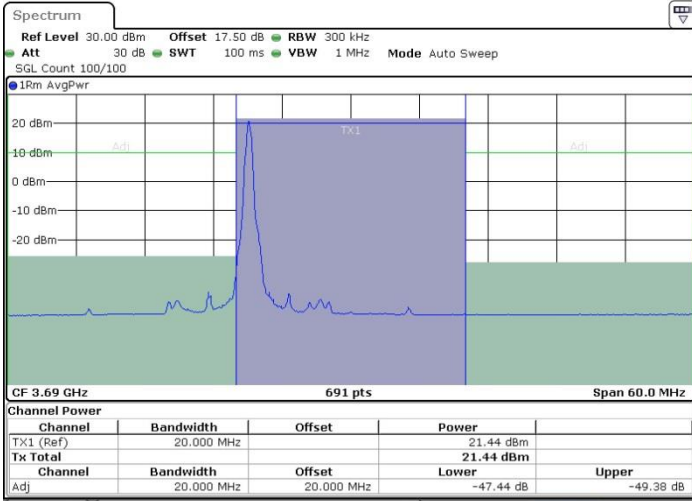

Lowest Channel / 1RB0

Lowest Channel / 1RBmax

Date: 19 JUL 2019 01:24:39

Date: 19 JUL 2019 01:28:15

Lowest Channel / FullRB

N/A

Date: 19 JUL 2019 01:32:49

LTE Band 48 / 20MHz

64QAM

Middle Channel / 1RB0

Middle Channel / 1RBmax

Middle Channel / FullRB

N/A

LTE Band 48 / 20MHz

64QAM

Highest Channel / 1RB0

Highest Channel / 1RBmax

Date: 18 JUL 2019 22:51:50

Date: 18 JUL 2019 22:56:11

Highest Channel / FullIRB

N/A

Date: 18 JUL 2019 22:47:30

26dB Bandwidth

Mode	LTE Band 48 : 26dB BW(MHz)											
BW	1.4MHz		3MHz		5MHz		10MHz		15MHz		20MHz	
Mod.	QPSK	16QAM	QPSK	16QAM	QPSK	16QAM	QPSK	16QAM	QPSK	16QAM	QPSK	16QAM
Lowest CH	-	-	-	-	4.92	4.89	9.85	9.75	14.42	14.36	18.98	19.26
Middle CH	-	-	-	-	4.91	4.83	9.83	9.67	14.36	14.48	19.06	18.66
Highest CH	-	-	-	-	4.78	4.93	9.75	9.79	14.57	14.09	19.34	18.82
Mode	LTE Band 48 : 26dB BW(MHz)											
BW	1.4MHz		3MHz		5MHz		10MHz		15MHz		20MHz	
Mod.	64QAM		64QAM		64QAM		64QAM		64QAM		64QAM	
Lowest CH	-	-	-	-	4.92	-	9.93	-	14.15	-	18.70	-
Middle CH	-	-	-	-	4.99	-	9.75	-	14.18	-	18.66	-
Highest CH	-	-	-	-	4.88	-	9.81	-	14.51	-	18.74	-