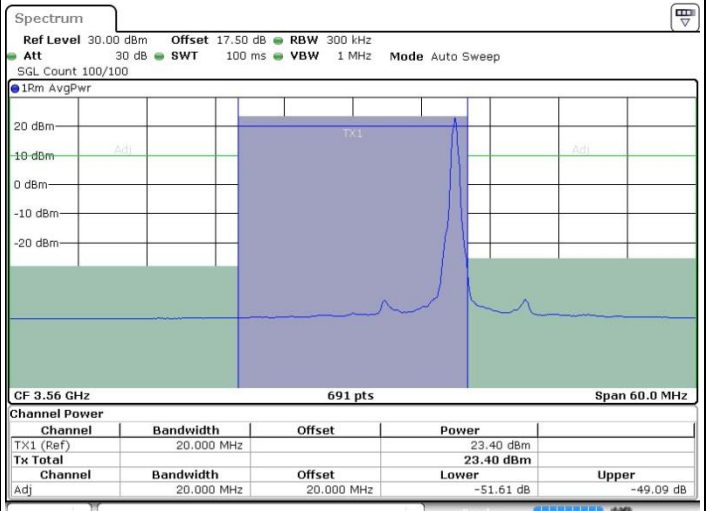

LTE Band 48 / 15MHz

64QAM

Highest Channel / 1RB0

Highest Channel / 1RBmax

Highest Channel / FullRB

N/A

LTE Band 48 / 20MHz

64QAM

Lowest Channel / 1RB0

Lowest Channel / 1RBmax

Date: 19 JUL 2019 01:24:39

Date: 19 JUL 2019 01:28:15

Lowest Channel / FullRB

N/A

Date: 19 JUL 2019 01:32:49

LTE Band 48 / 20MHz