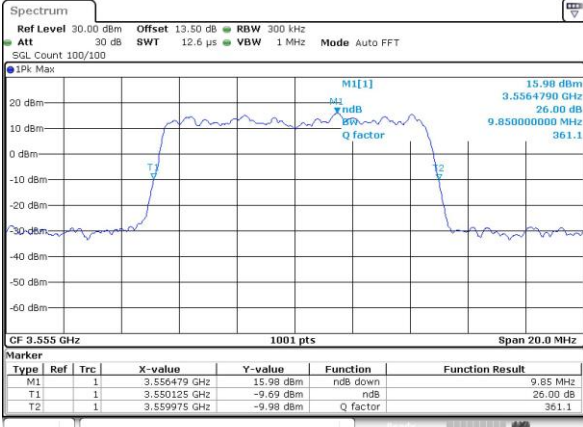

LTE Band 48

Lowest Channel / 5MHz / QPSK

Date: 19_JUL_2019 19:06:14

Lowest Channel / 5MHz / 16QAM

Date: 19_JUL_2019 19:06:26

Middle Channel / 5MHz / QPSK

Date: 19_JUL_2019 19:07:02

Middle Channel / 5MHz / 16QAM

Date: 19_JUL_2019 19:07:14

Highest Channel / 5MHz / QPSK

Date: 19_JUL_2019 19:07:52

Highest Channel / 5MHz / 16QAM

Date: 19_JUL_2019 19:08:05

LTE Band 48

Lowest Channel / 10MHz / QPSK

Date: 19_JUL_2019 19:08:44