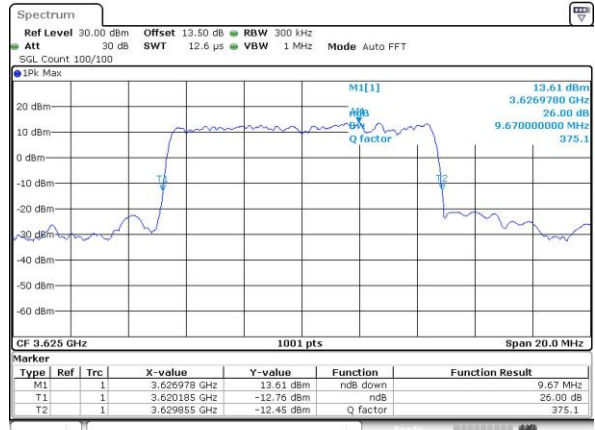

Date: 19_JUL_2019 19:07:14

Highest Channel / 5MHz / QPSK

Date: 19_JUL_2019 19:07:52

Highest Channel / 5MHz / 16QAM

Date: 19_JUL_2019 19:08:05

LTE Band 48

Lowest Channel / 10MHz / QPSK

Date: 19_JUL_2019 19:08:44

Lowest Channel / 10MHz / 16QAM

Date: 19_JUL_2019 19:08:56

Middle Channel / 10MHz / QPSK

Date: 19_JUL_2019 19:09:32

Middle Channel / 10MHz / 16QAM

Date: 19_JUL_2019 19:09:44

Highest Channel / 10MHz / QPSK

Date: 19_JUL_2019 19:35:37

Highest Channel / 10MHz / 16QAM

Date: 19_JUL_2019 19:35:50

LTE Band 48

Lowest Channel / 15MHz / QPSK

Date: 19_JUL_2019 19:36:29

Lowest Channel / 15MHz / 16QAM

Date: 19_JUL_2019 19:36:41

Middle Channel / 15MHz / QPSK