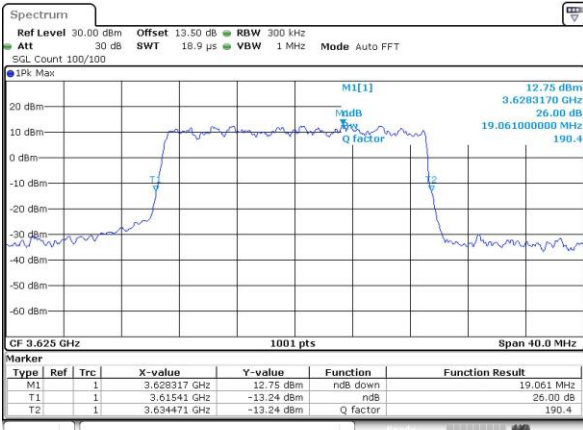

Date: 19_JUL_2019 19:37:17

Middle Channel / 15MHz / 16QAM

Date: 19_JUL_2019 19:37:29

Highest Channel / 15MHz / QPSK

Date: 19_JUL_2019 19:38:07

Highest Channel / 15MHz / 16QAM

Date: 19_JUL_2019 19:38:19

LTE Band 48

Lowest Channel / 20MHz / QPSK

Date: 19_JUL_2019 19:38:58

Lowest Channel / 20MHz / 16QAM

Date: 19_JUL_2019 19:39:10

Middle Channel / 20MHz / QPSK

Date: 19_JUL_2019 19:39:46

Middle Channel / 20MHz / 16QAM

Date: 19_JUL_2019 19:39:58

Highest Channel / 20MHz / QPSK

Date: 19_JUL_2019 19:40:36

Highest Channel / 20MHz / 16QAM

Date: 19_JUL_2019 19:40:49