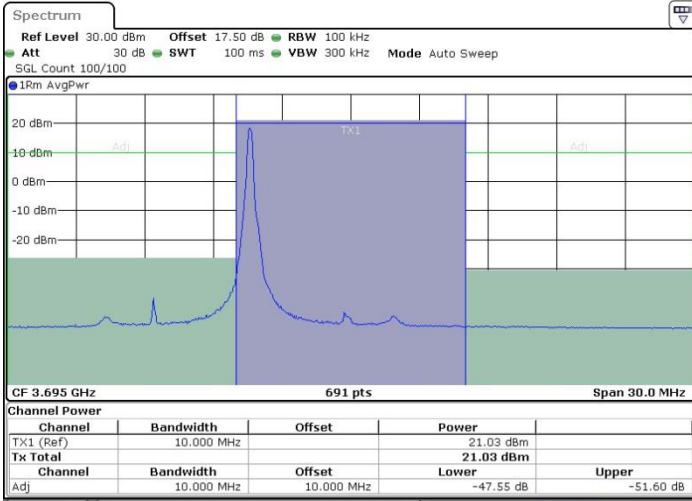

Date: 18 JUL 2019 22:17:55

Highest Channel / FullIRB

N/A

Date: 18 JUL 2019 22:13:31

LTE Band 48 / 10MHz

64QAM

Lowest Channel / 1RB0

Lowest Channel / 1RBmax

Lowest Channel / FullIRB

N/A

LTE Band 48 / 10MHz

64QAM

MiddleChannel / 1RB0

Middle Channel / 1RBmax

Middle Channel / FullIRB

N/A

LTE Band 48 / 10MHz

64QAM

Highest Channel / 1RB0

Highest Channel / 1RBmax

Date: 18 JUL 2019 22:21:19

Date: 18 JUL 2019 22:30:05

Highest Channel / FullIRB

N/A