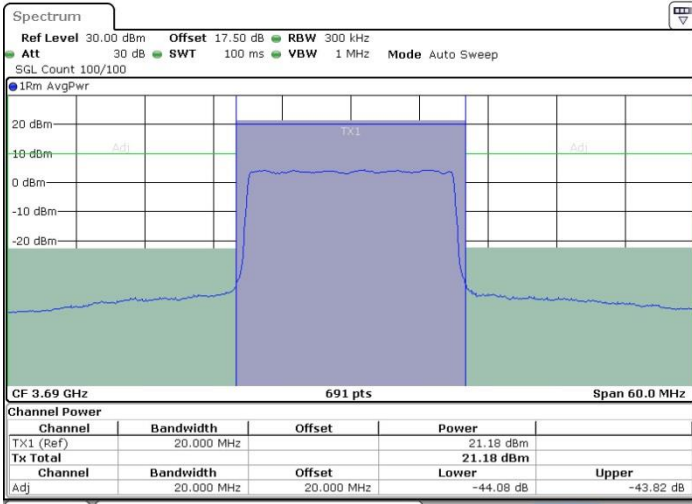

Middle Channel / 1RBmax

Middle Channel / FullRB

N/A

LTE Band 48 / 20MHz

16QAM

Highest Channel / 1RB0

Highest Channel / 1RBmax

Date: 18 JUL 2019 22:52:19

Date: 18 JUL 2019 22:56:40

Highest Channel / FullIRB

N/A

Date: 18 JUL 2019 22:47:59

LTE Band 48 / 5MHz

64QAM

Lowest Channel / 1RB0

Lowest Channel / 1RBmax