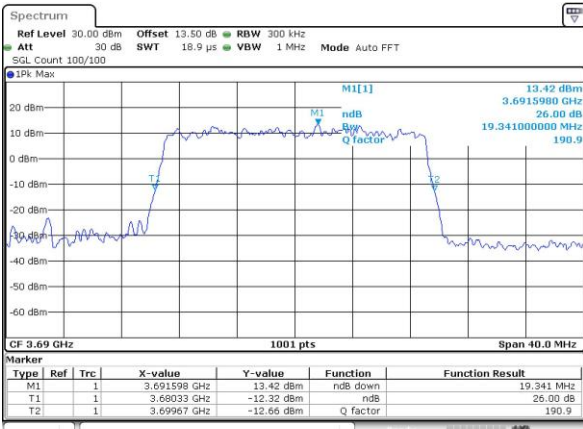

Highest Channel / 20MHz / QPSK

Date: 19_JUL_2019 19:40:36