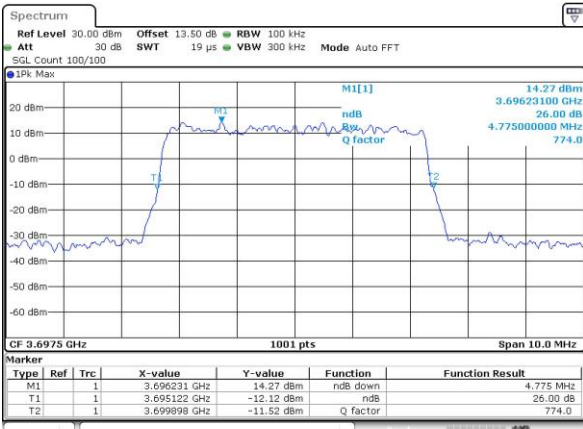

Highest Channel / 1RBmax

Date: 18 JUL 2019 22:51:50

Date: 18 JUL 2019 22:56:11

Highest Channel / FullIRB

N/A

Date: 18 JUL 2019 22:47:30

26dB Bandwidth

Mode	LTE Band 48 : 26dB BW(MHz)											
BW	1.4MHz		3MHz		5MHz		10MHz		15MHz		20MHz	
Mod.	QPSK	16QAM	QPSK	16QAM	QPSK	16QAM	QPSK	16QAM	QPSK	16QAM	QPSK	16QAM
Lowest CH	-	-	-	-	4.92	4.89	9.85	9.75	14.42	14.36	18.98	19.26
Middle CH	-	-	-	-	4.91	4.83	9.83	9.67	14.36	14.48	19.06	18.66
Highest CH	-	-	-	-	4.78	4.93	9.75	9.79	14.57	14.09	19.34	18.82
Mode	LTE Band 48 : 26dB BW(MHz)											
BW	1.4MHz		3MHz		5MHz		10MHz		15MHz		20MHz	
Mod.	64QAM		64QAM		64QAM		64QAM		64QAM		64QAM	
Lowest CH	-	-	-	-	4.92	-	9.93	-	14.15	-	18.70	-
Middle CH	-	-	-	-	4.99	-	9.75	-	14.18	-	18.66	-
Highest CH	-	-	-	-	4.88	-	9.81	-	14.51	-	18.74	-

LTE Band 48

Lowest Channel / 5MHz / QPSK

Date: 19_JUL_2019 19:06:14

Lowest Channel / 5MHz / 16QAM

Date: 19_JUL_2019 19:06:26

Middle Channel / 5MHz / QPSK

Date: 19_JUL_2019 19:07:02

Middle Channel / 5MHz / 16QAM

Date: 19_JUL_2019 19:07:14

Highest Channel / 5MHz / QPSK

Date: 19_JUL_2019 19:07:52

Highest Channel / 5MHz / 16QAM

Date: 19_JUL_2019 19:08:05

LTE Band 48

Lowest Channel / 10MHz / QPSK

Date: 19_JUL_2019 19:08:44