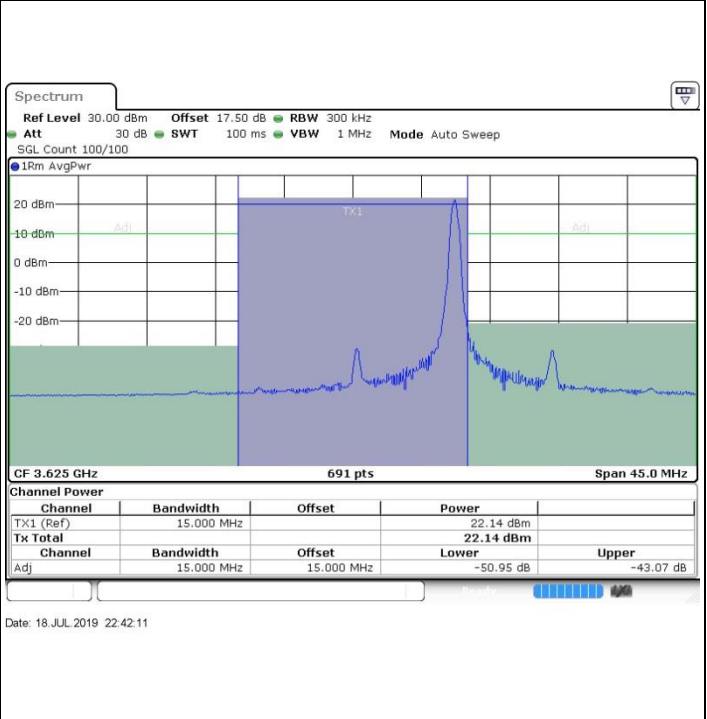

Highest Channel / 1RB0

Highest Channel / 1RBmax

Highest Channel / FullIRB

N/A

LTE Band 48 / 15MHz

16QAM

Lowest Channel / 1RB0

Lowest Channel / 1RBmax

Date: 19 JUL 2019 01:10:01

Date: 19 JUL 2019 01:14:52

Lowest Channel / FullIRB

N/A

Date: 19 JUL 2019 01:19:17

LTE Band 48 / 15MHz

16QAM

Middle Channel / 1RB0

Middle Channel / 1RBmax

Middle Channel / FullRB

N/A

LTE Band 48 / 15MHz

16QAM

Highest Channel / 1RB0

Highest Channel / 1RBmax

Date: 18 JUL 2019 22:34:57

Date: 18 JUL 2019 22:43:38

Highest Channel / FullIRB

N/A

Date: 18 JUL 2019 22:39:17

LTE Band 48 / 20MHz

16QAM

Lowest Channel / 1RB0

Lowest Channel / 1RBmax