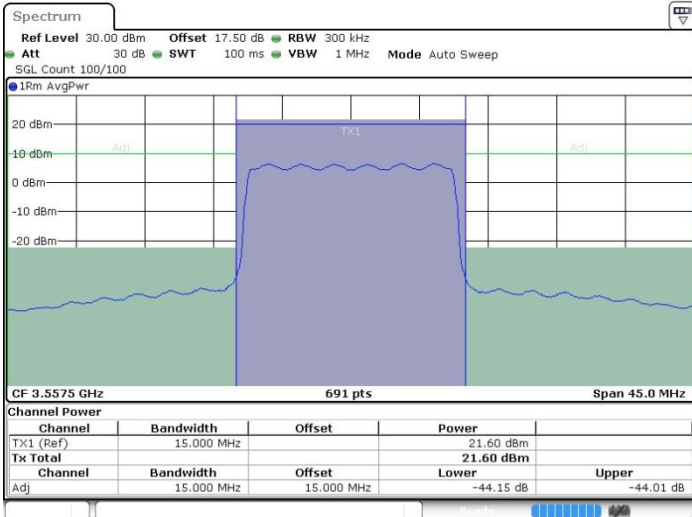

Lowest Channel / FullRB

N/A

Date: 19 JUL 2019 01:20:27