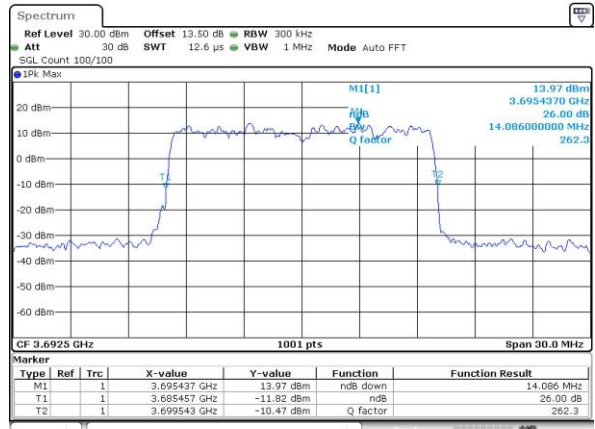

Highest Channel / 10MHz / 16QAM

Date: 19_JUL_2019 19:35:50

LTE Band 48

Lowest Channel / 15MHz / QPSK

Date: 19_JUL_2019 19:36:29

Lowest Channel / 15MHz / 16QAM

Date: 19_JUL_2019 19:36:41

Middle Channel / 15MHz / QPSK

Date: 19_JUL_2019 19:37:17

Middle Channel / 15MHz / 16QAM

Date: 19_JUL_2019 19:37:29

Highest Channel / 15MHz / QPSK

Date: 19_JUL_2019 19:38:07

Highest Channel / 15MHz / 16QAM

Date: 19_JUL_2019 19:38:19

LTE Band 48