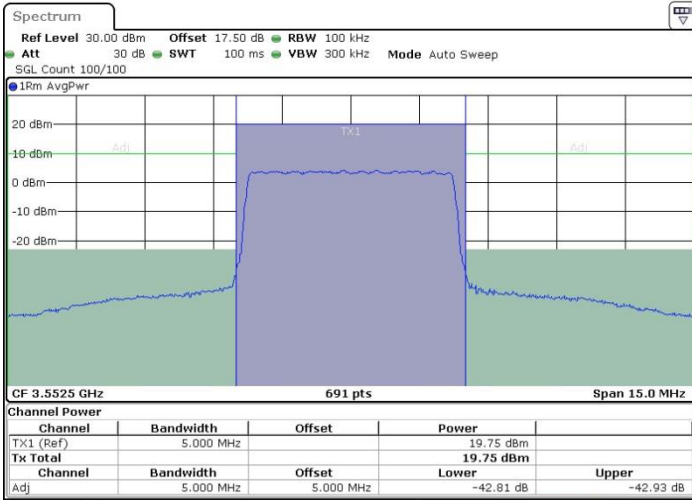

Date: 18 JUL 2019 22:56:40

Highest Channel / FullIRB

N/A

Date: 18 JUL 2019 22:47:59

LTE Band 48 / 5MHz

64QAM

Lowest Channel / 1RB0

Lowest Channel / 1RBmax

Date: 18 JUL 2019 22:06:14

Date: 18 JUL 2019 22:15:00

Lowest Channel / FullIRB

N/A

Date: 18 JUL 2019 22:10:36

LTE Band 48 / 5MHz

64QAM

Middle Channel / 1RB0