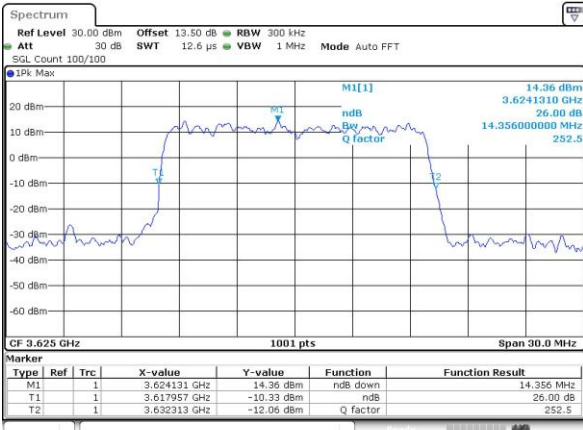

Highest Channel / 10MHz / 16QAM

Date: 19_JUL_2019 19:35:50

LTE Band 48

Lowest Channel / 15MHz / QPSK

Date: 19_JUL_2019 19:36:29

Lowest Channel / 15MHz / 16QAM

Date: 19_JUL_2019 19:36:41

Middle Channel / 15MHz / QPSK

Date: 19_JUL_2019 19:37:17

Middle Channel / 15MHz / 16QAM

Date: 19_JUL_2019 19:37:29

Highest Channel / 15MHz / QPSK

Date: 19_JUL_2019 19:38:07

Highest Channel / 15MHz / 16QAM

Date: 19_JUL_2019 19:38:19

LTE Band 48