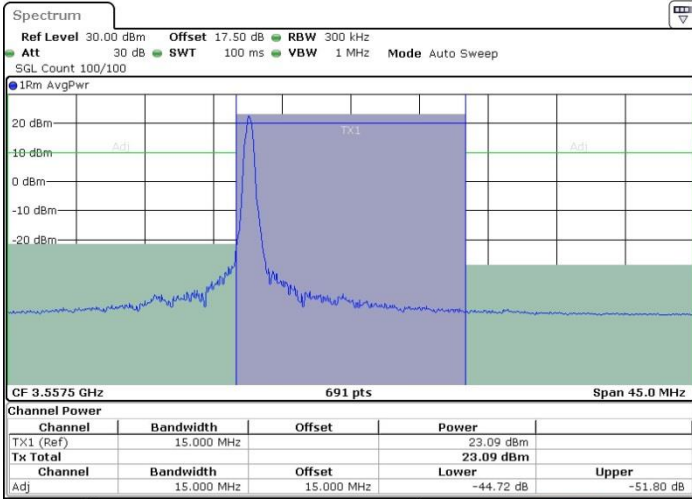

LTE Band 48 / 10MHz

16QAM

MiddleChannel / 1RB0

Middle Channel / 1RBmax

Middle Channel / FullRB

N/A

LTE Band 48 / 10MHz

16QAM

Highest Channel / 1RB0

Highest Channel / 1RBmax

Highest Channel / FullIRB

N/A

LTE Band 48 / 15MHz

16QAM

Lowest Channel / 1RB0

Lowest Channel / 1RBmax

Date: 19 JUL 2019 01:10:01

Date: 19 JUL 2019 01:14:52

Lowest Channel / FullIRB

N/A

Date: 19 JUL 2019 01:19:17

LTE Band 48 / 15MHz

16QAM

Middle Channel / 1RB0