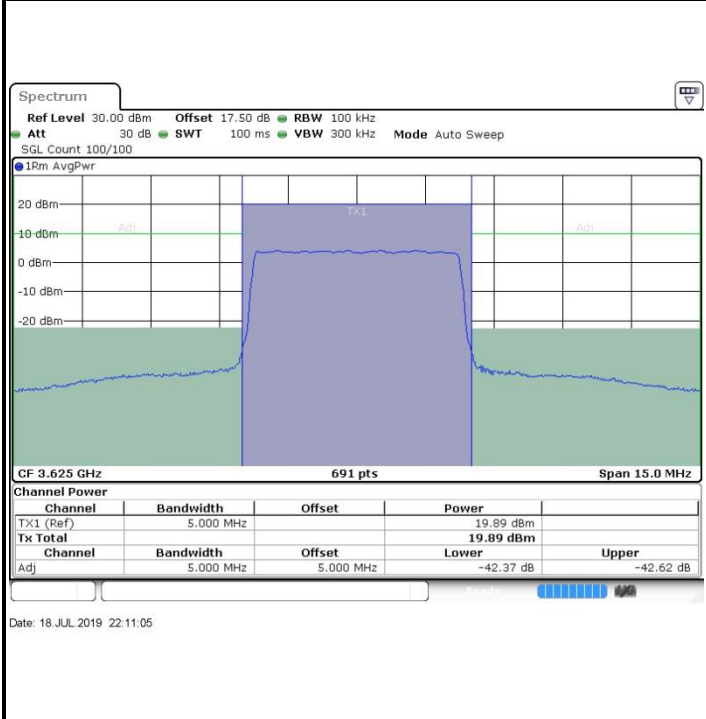

Date: 18 JUL 2019 22:56:40

Highest Channel / FullIRB

N/A

Date: 18 JUL 2019 22:47:59

LTE Band 48 / 5MHz

64QAM

Lowest Channel / 1RB0

Lowest Channel / 1RBmax

Date: 18 JUL 2019 22:06:14

Date: 18 JUL 2019 22:15:00

Lowest Channel / FullIRB

N/A

Date: 18 JUL 2019 22:10:36

LTE Band 48 / 5MHz

64QAM

Middle Channel / 1RB0

Middle Channel / 1RBmax

Middle Channel / FullIRB

N/A

LTE Band 48 / 5MHz

64QAM

Highest Channel / 1RB0

Highest Channel / 1RBmax

Date: 18 JUL 2019 22:09:08