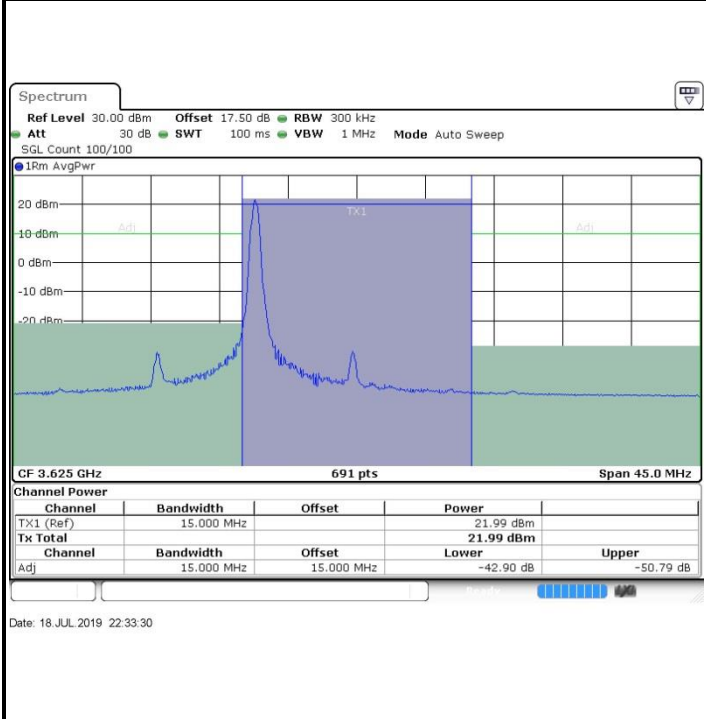

Highest Channel / 1RB0

Highest Channel / 1RBmax

Highest Channel / FullIRB

N/A

LTE Band 48 / 15MHz

16QAM

Lowest Channel / 1RB0

Lowest Channel / 1RBmax

Date: 19 JUL 2019 01:10:01

Date: 19 JUL 2019 01:14:52

Lowest Channel / FullIRB

N/A

Date: 19 JUL 2019 01:19:17

LTE Band 48 / 15MHz

16QAM

Middle Channel / 1RB0

Middle Channel / 1RBmax

Middle Channel / FullRB

N/A

LTE Band 48 / 15MHz

16QAM

Highest Channel / 1RB0

Highest Channel / 1RBmax

Date: 18 JUL 2019 22:34:57