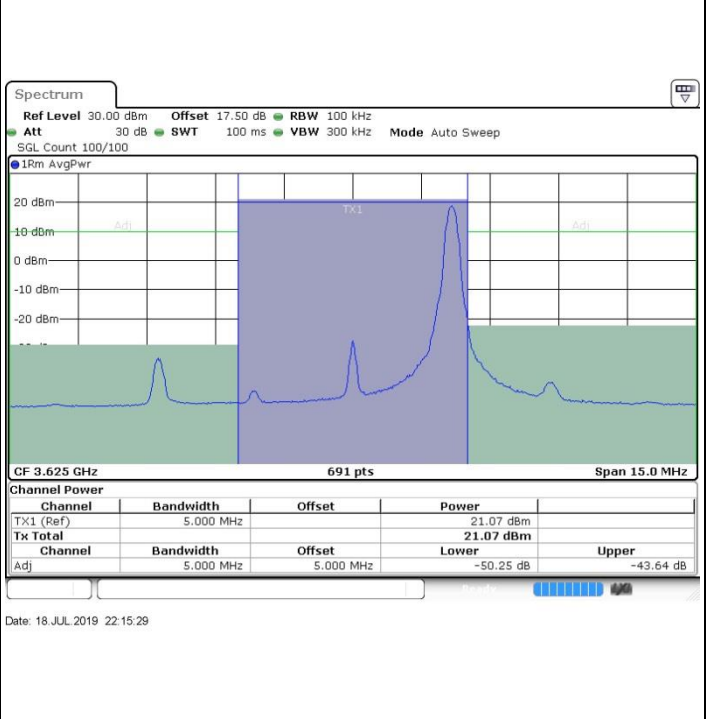

Date: 18 JUL 2019 22:56:40

Highest Channel / FullIRB

N/A

Date: 18 JUL 2019 22:47:59

LTE Band 48 / 5MHz

64QAM

Lowest Channel / 1RB0

Lowest Channel / 1RBmax

Date: 18 JUL 2019 22:06:14

Date: 18 JUL 2019 22:15:00

Lowest Channel / FullIRB

N/A

Date: 18 JUL 2019 22:10:36

LTE Band 48 / 5MHz

64QAM

Middle Channel / 1RB0

Middle Channel / 1RBmax

Middle Channel / FullIRB

N/A

LTE Band 48 / 5MHz

64QAM

Highest Channel / 1RB0

Highest Channel / 1RBmax

Date: 18 JUL 2019 22:09:08

Date: 18 JUL 2019 22:17:55

Highest Channel / FullIRB

N/A

Date: 18 JUL 2019 22:13:31

LTE Band 48 / 10MHz

64QAM

Lowest Channel / 1RB0

Lowest Channel / 1RBmax