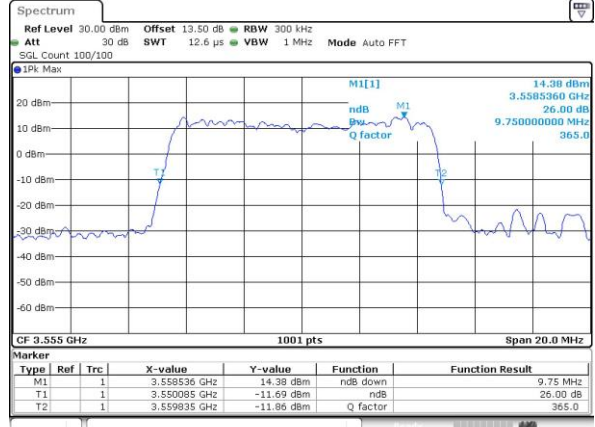

Lowest Channel / 10MHz / 16QAM

Date: 19_JUL_2019 19:08:56