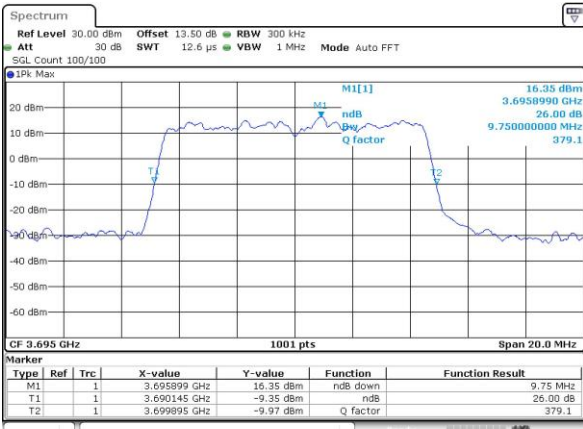

Date: 19_JUL_2019 19:07:14

Highest Channel / 5MHz / QPSK

Date: 19_JUL_2019 19:07:52

Highest Channel / 5MHz / 16QAM

Date: 19_JUL_2019 19:08:05

LTE Band 48

Lowest Channel / 10MHz / QPSK

Date: 19_JUL_2019 19:08:44

Lowest Channel / 10MHz / 16QAM

Date: 19_JUL_2019 19:08:56

Middle Channel / 10MHz / QPSK

Date: 19_JUL_2019 19:09:32

Middle Channel / 10MHz / 16QAM

Date: 19_JUL_2019 19:09:44

Highest Channel / 10MHz / QPSK

Date: 19_JUL_2019 19:35:37

Highest Channel / 10MHz / 16QAM

Date: 19_JUL_2019 19:35:50

LTE Band 48

Lowest Channel / 15MHz / QPSK

Date: 19_JUL_2019 19:36:29

Lowest Channel / 15MHz / 16QAM

Date: 19_JUL_2019 19:36:41

Middle Channel / 15MHz / QPSK