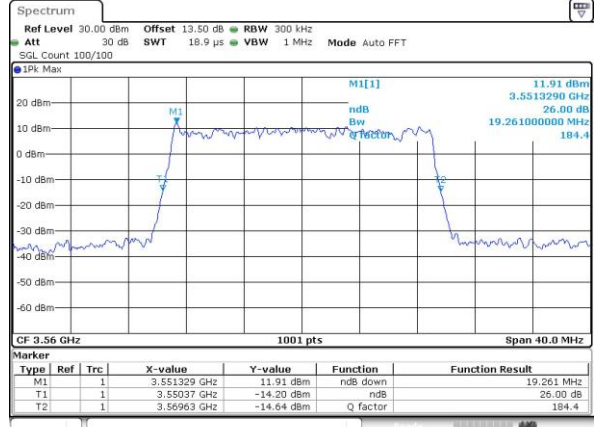

Lowest Channel / 20MHz / 16QAM

Date: 19_JUL_2019 19:39:10