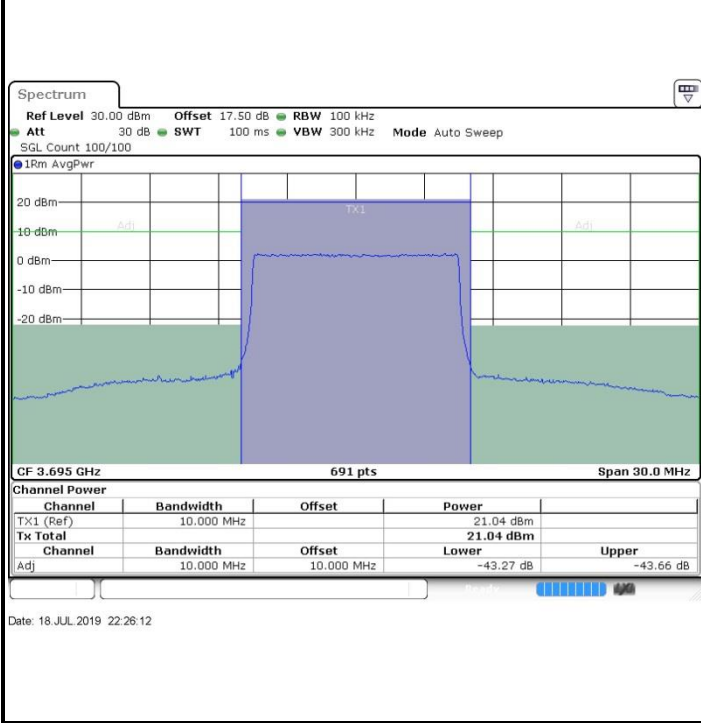

LTE Band 48 / 10MHz

16QAM

MiddleChannel / 1RB0

Middle Channel / 1RBmax

Middle Channel / FullRB

N/A

LTE Band 48 / 10MHz

16QAM

Highest Channel / 1RB0

Highest Channel / 1RBmax

Highest Channel / FullIRB

N/A

LTE Band 48 / 15MHz

16QAM

Lowest Channel / 1RB0

Lowest Channel / 1RBmax