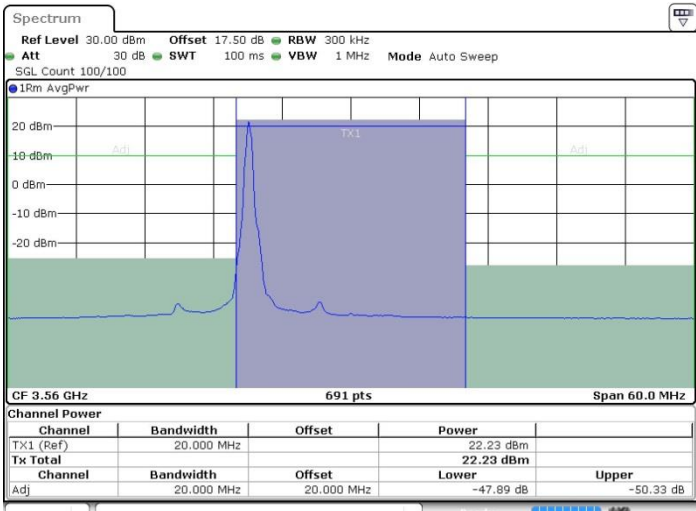

LTE Band 48 / 15MHz

64QAM

Highest Channel / 1RB0

Highest Channel / 1RBmax

Highest Channel / FullRB

N/A

LTE Band 48 / 20MHz

64QAM

Lowest Channel / 1RB0

Lowest Channel / 1RBmax

Date: 19 JUL 2019 01:24:39

Date: 19 JUL 2019 01:28:15

Lowest Channel / FullRB

N/A

Date: 19 JUL 2019 01:32:49

LTE Band 48 / 20MHz