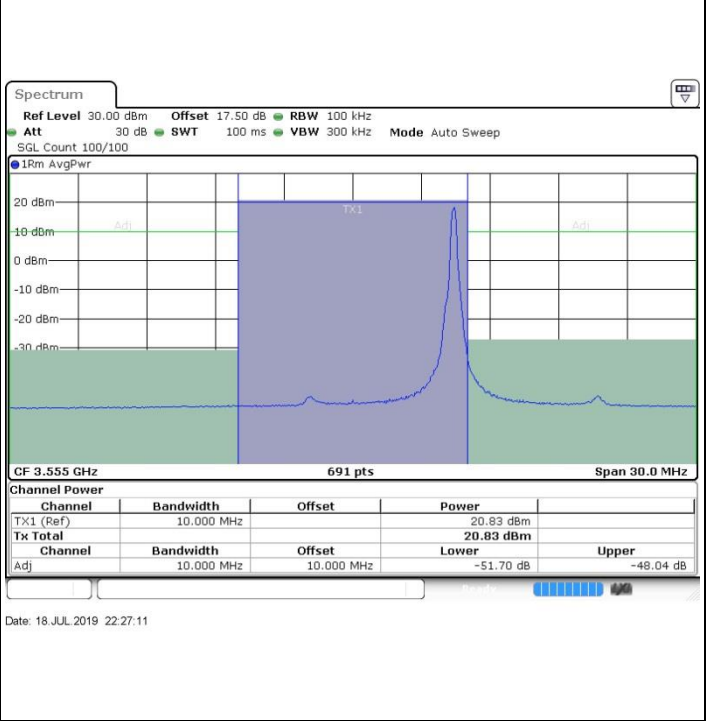

Middle Channel / 1RBmax

Middle Channel / FullIRB

N/A

LTE Band 48 / 5MHz

64QAM

Highest Channel / 1RB0

Highest Channel / 1RBmax

Date: 18 JUL 2019 22:09:08

Date: 18 JUL 2019 22:17:55

Highest Channel / FullIRB

N/A

Date: 18 JUL 2019 22:13:31

LTE Band 48 / 10MHz

64QAM

Lowest Channel / 1RB0

Lowest Channel / 1RBmax

Lowest Channel / FullIRB

N/A

LTE Band 48 / 10MHz

64QAM

MiddleChannel / 1RB0

Middle Channel / 1RBmax

Middle Channel / FullIRB

N/A

LTE Band 48 / 10MHz

64QAM

Highest Channel / 1RB0

Highest Channel / 1RBmax

Date: 18 JUL 2019 22:21:19

Date: 18 JUL 2019 22:30:05

Highest Channel / FullIRB

N/A