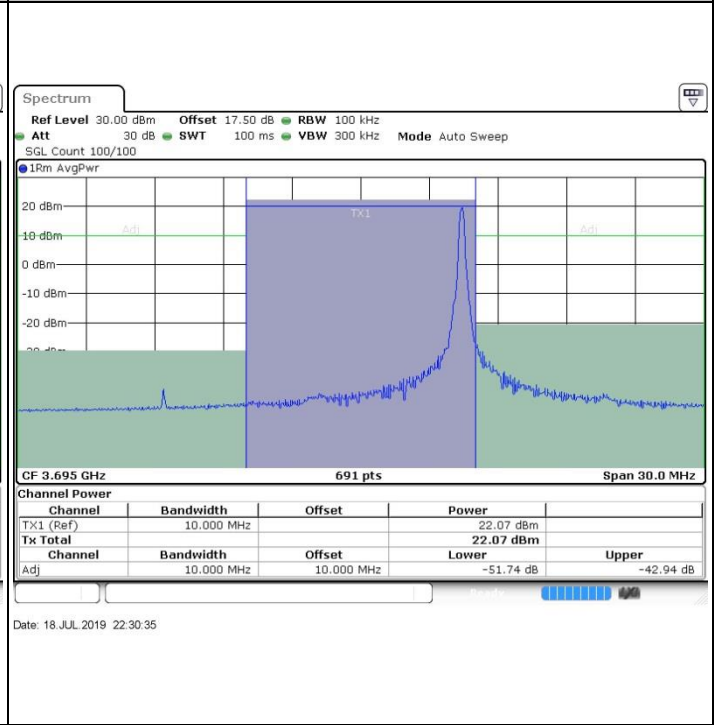

LTE Band 48 / 10MHz

16QAM

MiddleChannel / 1RB0

Middle Channel / 1RBmax

Middle Channel / FullRB

N/A

LTE Band 48 / 10MHz

16QAM

Highest Channel / 1RB0

Highest Channel / 1RBmax

Highest Channel / FullIRB

N/A

LTE Band 48 / 15MHz

16QAM

Lowest Channel / 1RB0

Lowest Channel / 1RBmax