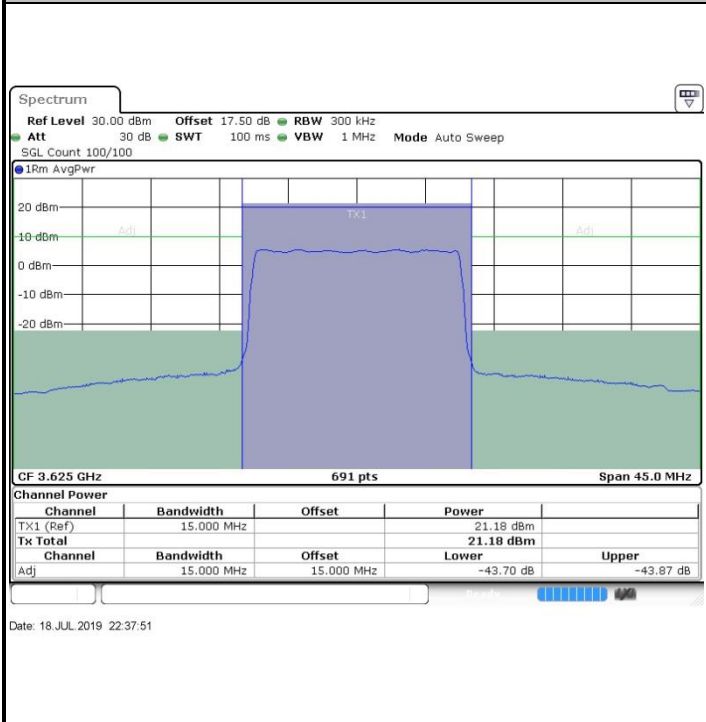

Highest Channel / 1RB0

Highest Channel / 1RBmax

Highest Channel / FullIRB

N/A

LTE Band 48 / 15MHz

16QAM

Lowest Channel / 1RB0

Lowest Channel / 1RBmax

Date: 19 JUL 2019 01:10:01

Date: 19 JUL 2019 01:14:52

Lowest Channel / FullIRB

N/A

Date: 19 JUL 2019 01:19:17

LTE Band 48 / 15MHz

16QAM

Middle Channel / 1RB0

Middle Channel / 1RBmax

Middle Channel / FullRB

N/A

LTE Band 48 / 15MHz

16QAM

Highest Channel / 1RB0

Highest Channel / 1RBmax

Date: 18 JUL 2019 22:34:57