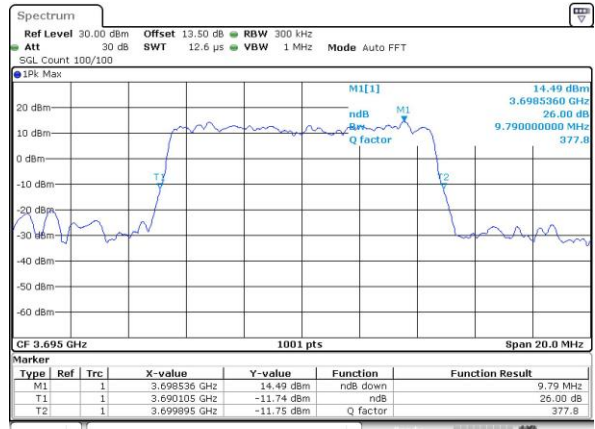

Date: 19_JUL_2019 19:07:14

Highest Channel / 5MHz / QPSK

Date: 19_JUL_2019 19:07:52

Highest Channel / 5MHz / 16QAM

Date: 19_JUL_2019 19:08:05

LTE Band 48

Lowest Channel / 10MHz / QPSK

Date: 19_JUL_2019 19:08:44

Lowest Channel / 10MHz / 16QAM

Date: 19_JUL_2019 19:08:56

Middle Channel / 10MHz / QPSK

Date: 19_JUL_2019 19:09:32

Middle Channel / 10MHz / 16QAM

Date: 19_JUL_2019 19:09:44

Highest Channel / 10MHz / QPSK

Date: 19_JUL_2019 19:35:37

Highest Channel / 10MHz / 16QAM

Date: 19_JUL_2019 19:35:50

LTE Band 48

Lowest Channel / 15MHz / QPSK

Date: 19_JUL_2019 19:36:29

Lowest Channel / 15MHz / 16QAM

Date: 19_JUL_2019 19:36:41

Middle Channel / 15MHz / QPSK