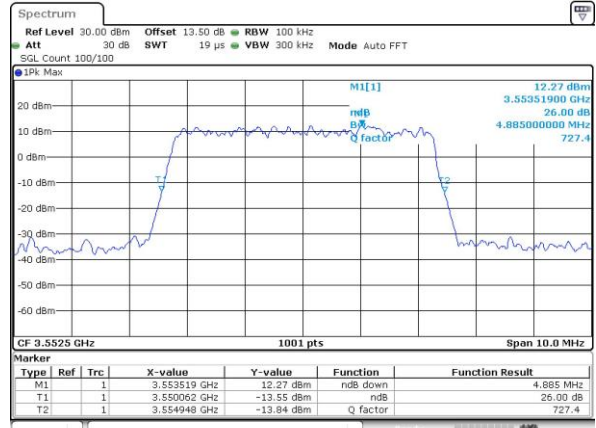

Lowest Channel / 5MHz / 16QAM

Date: 19_JUL_2019 19:06:26