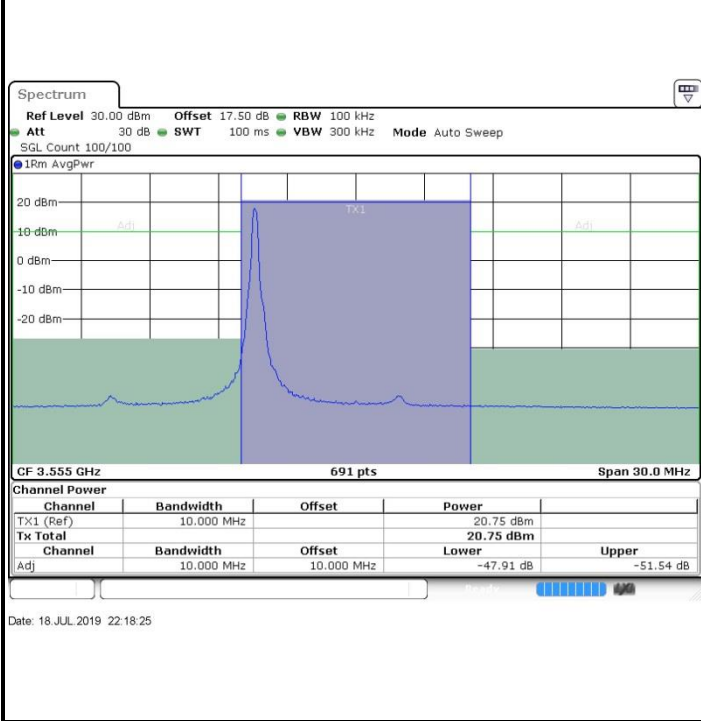

Middle Channel / 1RBmax

Middle Channel / FullIRB

N/A

LTE Band 48 / 5MHz

64QAM

Highest Channel / 1RB0

Highest Channel / 1RBmax

Date: 18 JUL 2019 22:09:08

Date: 18 JUL 2019 22:17:55

Highest Channel / FullIRB

N/A

Date: 18 JUL 2019 22:13:31

LTE Band 48 / 10MHz

64QAM

Lowest Channel / 1RB0

Lowest Channel / 1RBmax

Lowest Channel / FullIRB

N/A

LTE Band 48 / 10MHz

64QAM

MiddleChannel / 1RB0

Middle Channel / 1RBmax

Middle Channel / FullIRB

N/A