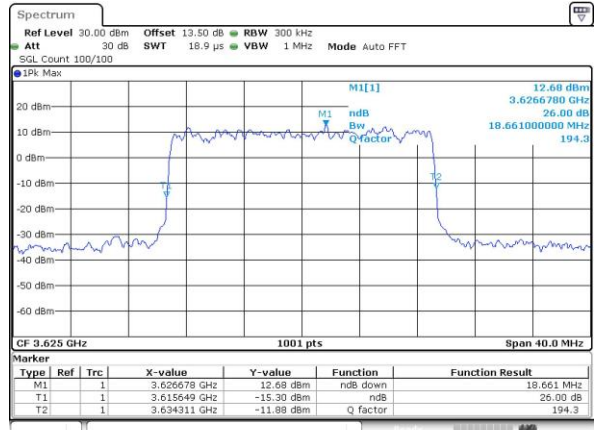

Lowest Channel / 20MHz / QPSK

Date: 19_JUL_2019 19:38:58

Lowest Channel / 20MHz / 16QAM

Date: 19_JUL_2019 19:39:10

Middle Channel / 20MHz / QPSK

Date: 19_JUL_2019 19:39:46

Middle Channel / 20MHz / 16QAM

Date: 19_JUL_2019 19:39:58

Highest Channel / 20MHz / QPSK

Date: 19_JUL_2019 19:40:36

Highest Channel / 20MHz / 16QAM

Date: 19_JUL_2019 19:40:49