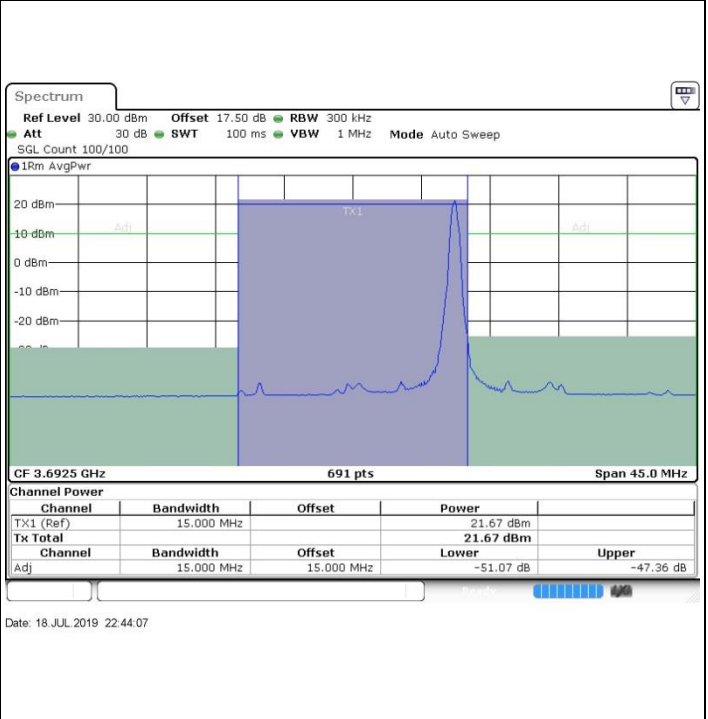

Date: 18 JUL 2019 22:25:42

LTE Band 48 / 15MHz

64QAM

Lowest Channel / 1RB0

Lowest Channel / 1RBmax

Date: 19 JUL 2019 01:11:15

Date: 19 JUL 2019 01:16:18

Lowest Channel / FullRB

N/A

Date: 19 JUL 2019 01:20:27

LTE Band 48 / 15MHz

64QAM

Middle Channel / 1RB0

Middle Channel / 1RBmax

Middle Channel / FullRB

N/A

LTE Band 48 / 15MHz

64QAM

Highest Channel / 1RB0

Highest Channel / 1RBmax

Highest Channel / FullRB

N/A

LTE Band 48 / 20MHz

64QAM

Lowest Channel / 1RB0

Lowest Channel / 1RBmax

Date: 19 JUL 2019 01:24:39

Date: 19 JUL 2019 01:28:15

Lowest Channel / FullRB

N/A

Date: 19 JUL 2019 01:32:49

LTE Band 48 / 20MHz