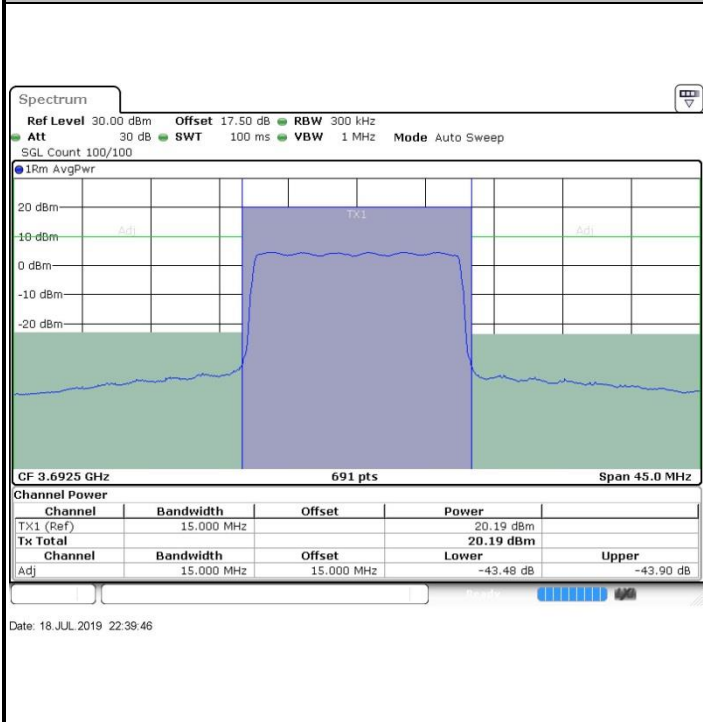

LTE Band 48 / 15MHz

64QAM

Highest Channel / 1RB0

Highest Channel / 1RBmax

Highest Channel / FullRB

N/A

LTE Band 48 / 20MHz

64QAM

Lowest Channel / 1RB0

Lowest Channel / 1RBmax

Date: 19 JUL 2019 01:24:39

Date: 19 JUL 2019 01:28:15

Lowest Channel / FullRB

N/A

Date: 19 JUL 2019 01:32:49

LTE Band 48 / 20MHz