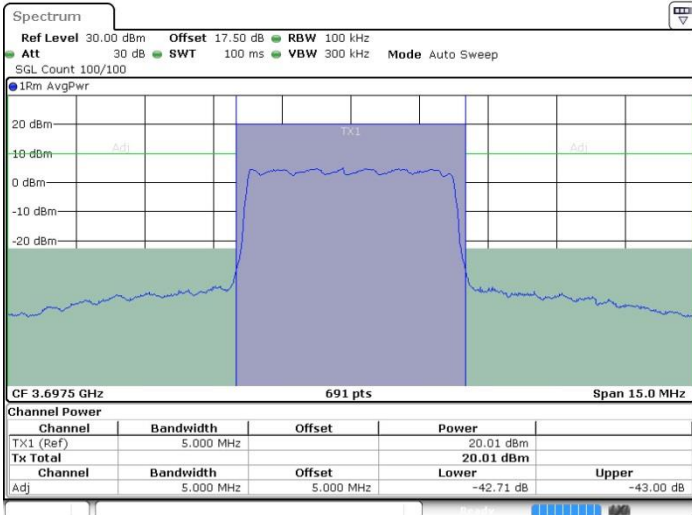

Middle Channel / 1RBmax

Middle Channel / FullIRB

N/A

LTE Band 48 / 5MHz

64QAM

Highest Channel / 1RB0

Highest Channel / 1RBmax

Date: 18 JUL 2019 22:09:08

Date: 18 JUL 2019 22:17:55

Highest Channel / FullIRB

N/A

Date: 18 JUL 2019 22:13:31

LTE Band 48 / 10MHz

64QAM

Lowest Channel / 1RB0

Lowest Channel / 1RBmax