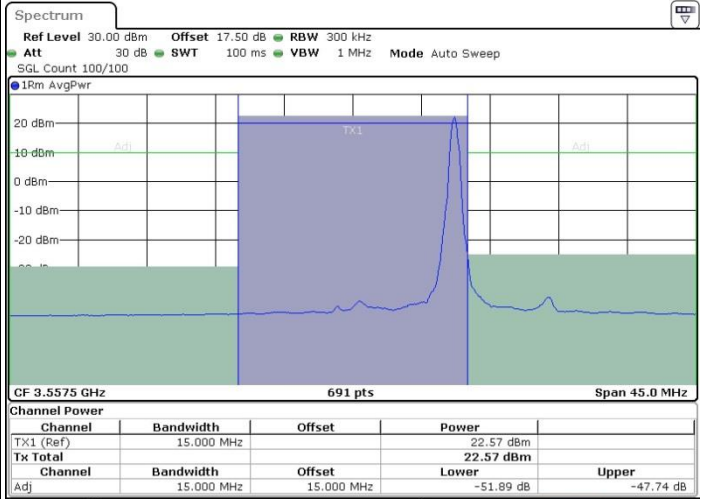

LTE Band 48 / 10MHz

64QAM

Highest Channel / 1RB0

Highest Channel / 1RBmax

Date: 18 JUL 2019 22:21:19

Date: 18 JUL 2019 22:30:05

Highest Channel / FullIRB

N/A

Date: 18 JUL 2019 22:25:42

LTE Band 48 / 15MHz

64QAM

Lowest Channel / 1RB0

Lowest Channel / 1RBmax

Date: 19 JUL 2019 01:11:15

Date: 19 JUL 2019 01:16:18

Lowest Channel / FullRB