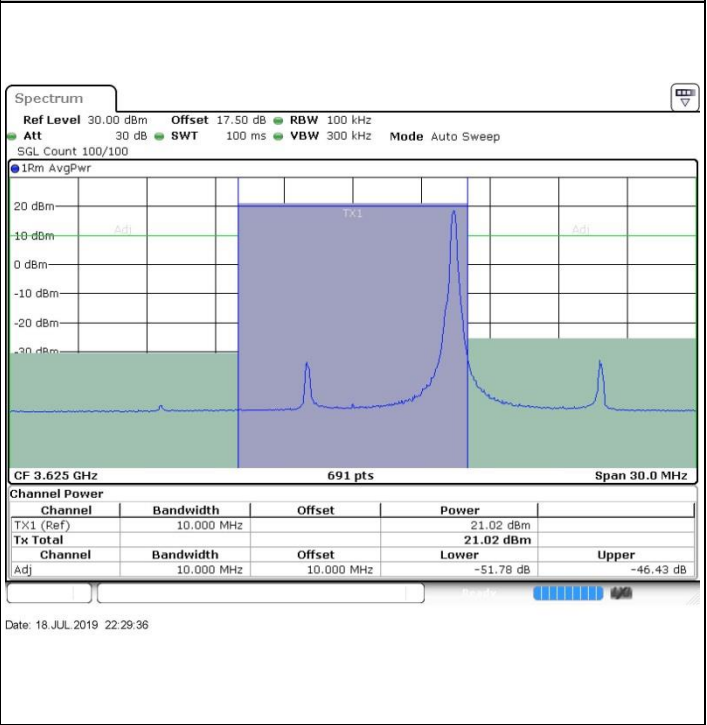

Date: 18 JUL 2019 22:17:55

Highest Channel / FullIRB

N/A

Date: 18 JUL 2019 22:13:31

LTE Band 48 / 10MHz

64QAM

Lowest Channel / 1RB0

Lowest Channel / 1RBmax

Lowest Channel / FullIRB

N/A

LTE Band 48 / 10MHz

64QAM

MiddleChannel / 1RB0

Middle Channel / 1RBmax

Middle Channel / FullIRB

N/A

LTE Band 48 / 10MHz

64QAM

Highest Channel / 1RB0

Highest Channel / 1RBmax

Date: 18 JUL 2019 22:21:19

Date: 18 JUL 2019 22:30:05

Highest Channel / FullIRB

N/A