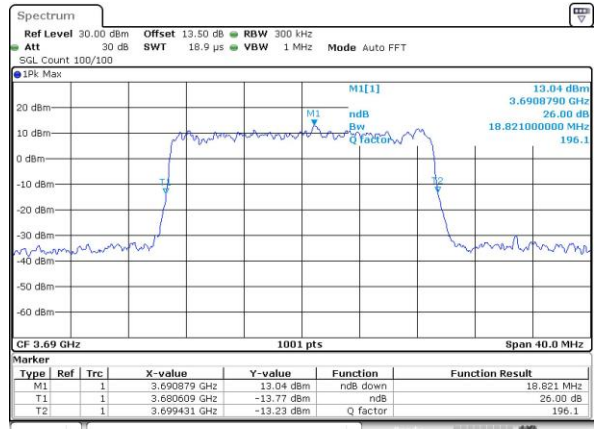

Highest Channel / 20MHz / 16QAM

Date: 19_JUL_2019 19:40:49