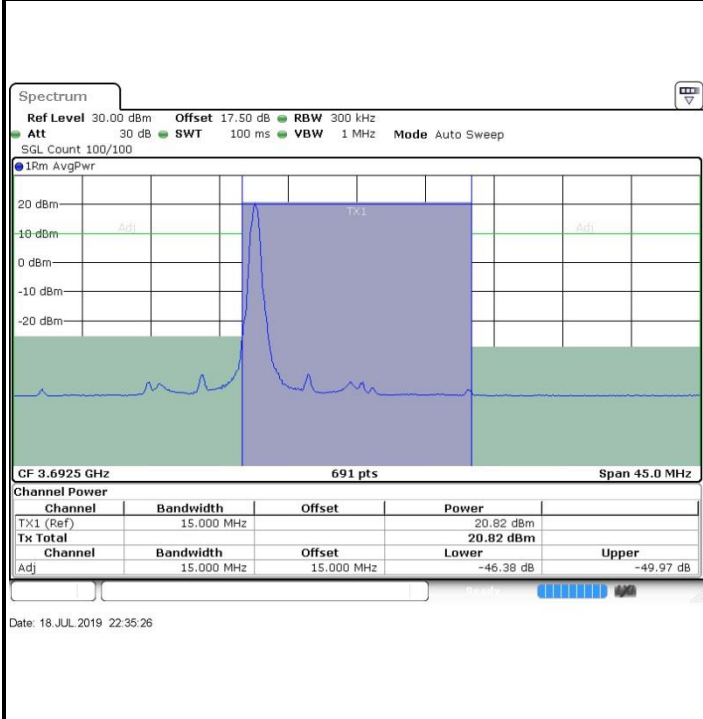

N/A

Date: 19 JUL 2019 01:20:27

LTE Band 48 / 15MHz

64QAM

Middle Channel / 1RB0

Middle Channel / 1RBmax

Middle Channel / FullRB

N/A

LTE Band 48 / 15MHz

64QAM

Highest Channel / 1RB0

Highest Channel / 1RBmax

Highest Channel / FullRB

N/A

LTE Band 48 / 20MHz

64QAM