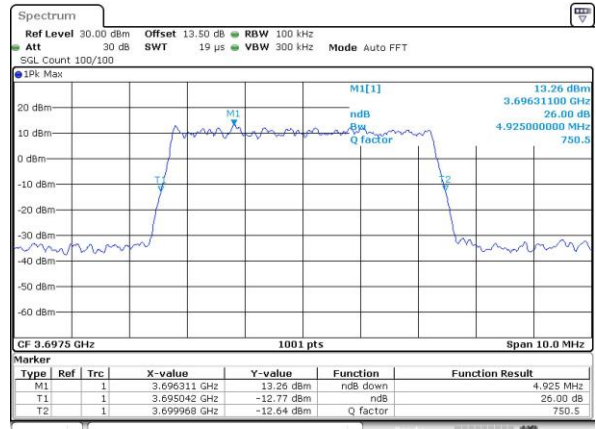

Highest Channel / 1RBmax

Date: 18 JUL 2019 22:51:50

Date: 18 JUL 2019 22:56:11

Highest Channel / FullIRB

N/A

Date: 18 JUL 2019 22:47:30

26dB Bandwidth

Mode	LTE Band 48 : 26dB BW(MHz)											
BW	1.4MHz		3MHz		5MHz		10MHz		15MHz		20MHz	
Mod.	QPSK	16QAM	QPSK	16QAM	QPSK	16QAM	QPSK	16QAM	QPSK	16QAM	QPSK	16QAM
Lowest CH	-	-	-	-	4.92	4.89	9.85	9.75	14.42	14.36	18.98	19.26
Middle CH	-	-	-	-	4.91	4.83	9.83	9.67	14.36	14.48	19.06	18.66
Highest CH	-	-	-	-	4.78	4.93	9.75	9.79	14.57	14.09	19.34	18.82
Mode	LTE Band 48 : 26dB BW(MHz)											
BW	1.4MHz		3MHz		5MHz		10MHz		15MHz		20MHz	
Mod.	64QAM		64QAM		64QAM		64QAM		64QAM		64QAM	
Lowest CH	-	-	-	-	4.92	-	9.93	-	14.15	-	18.70	-
Middle CH	-	-	-	-	4.99	-	9.75	-	14.18	-	18.66	-
Highest CH	-	-	-	-	4.88	-	9.81	-	14.51	-	18.74	-

LTE Band 48

Lowest Channel / 5MHz / QPSK

Date: 19_JUL_2019 19:06:14

Lowest Channel / 5MHz / 16QAM

Date: 19_JUL_2019 19:06:26

Middle Channel / 5MHz / QPSK

Date: 19_JUL_2019 19:07:02

Middle Channel / 5MHz / 16QAM

Date: 19_JUL_2019 19:07:14

Highest Channel / 5MHz / QPSK

Date: 19_JUL_2019 19:07:52

Highest Channel / 5MHz / 16QAM

Date: 19_JUL_2019 19:08:05

LTE Band 48

Lowest Channel / 10MHz / QPSK

Date: 19_JUL_2019 19:08:44