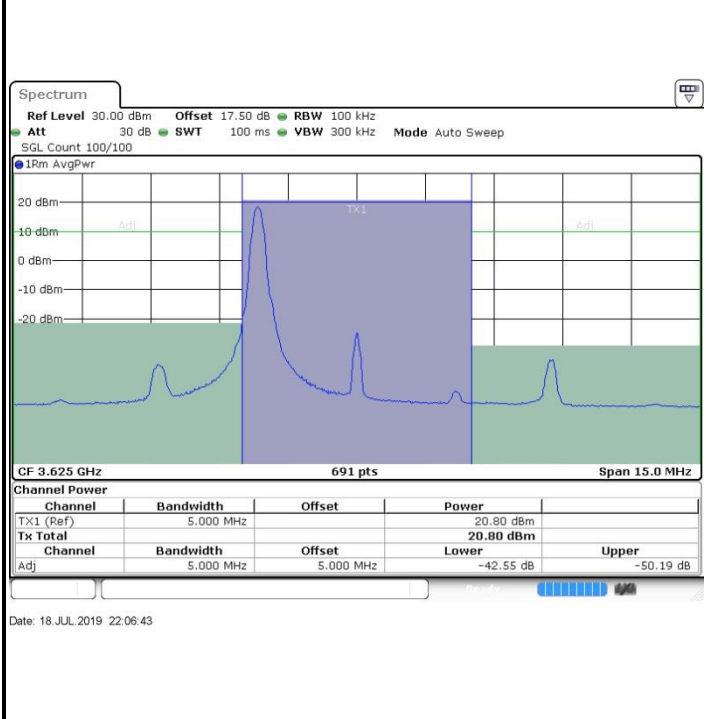

Date: 18 JUL 2019 22:06:14

Date: 18 JUL 2019 22:15:00

Lowest Channel / FullIRB

N/A

Date: 18 JUL 2019 22:10:36

LTE Band 48 / 5MHz

64QAM

Middle Channel / 1RB0

Middle Channel / 1RBmax

Middle Channel / FullIRB

N/A

LTE Band 48 / 5MHz

64QAM

Highest Channel / 1RB0

Highest Channel / 1RBmax

Date: 18 JUL 2019 22:09:08