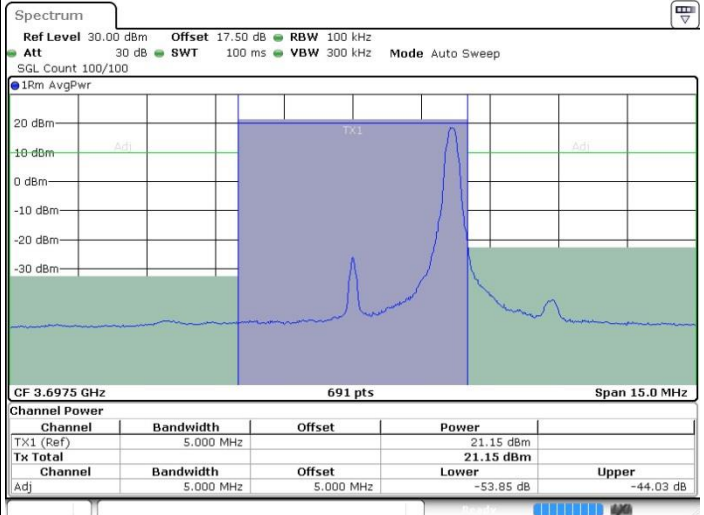

Middle Channel / 1RBmax

Middle Channel / FullIRB

N/A

LTE Band 48 / 5MHz

64QAM

Highest Channel / 1RB0

Highest Channel / 1RBmax

Date: 18 JUL 2019 22:09:08

Date: 18 JUL 2019 22:17:55

Highest Channel / FullIRB

N/A

Date: 18 JUL 2019 22:13:31

LTE Band 48 / 10MHz

64QAM

Lowest Channel / 1RB0

Lowest Channel / 1RBmax