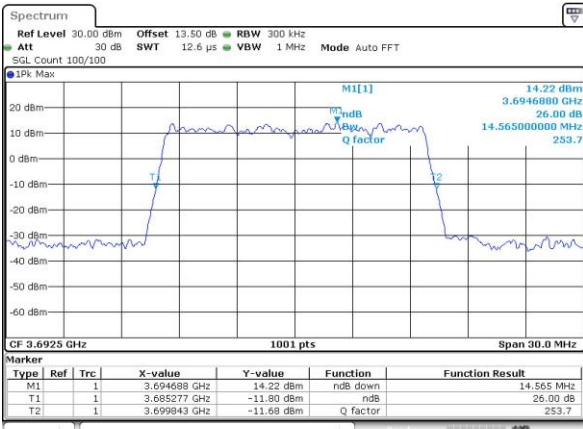

Highest Channel / 10MHz / 16QAM

Date: 19_JUL_2019 19:35:50

LTE Band 48

Lowest Channel / 15MHz / QPSK

Date: 19_JUL_2019 19:36:29

Lowest Channel / 15MHz / 16QAM

Date: 19_JUL_2019 19:36:41

Middle Channel / 15MHz / QPSK

Date: 19_JUL_2019 19:37:17

Middle Channel / 15MHz / 16QAM

Date: 19_JUL_2019 19:37:29

Highest Channel / 15MHz / QPSK

Date: 19_JUL_2019 19:38:07

Highest Channel / 15MHz / 16QAM

Date: 19_JUL_2019 19:38:19

LTE Band 48