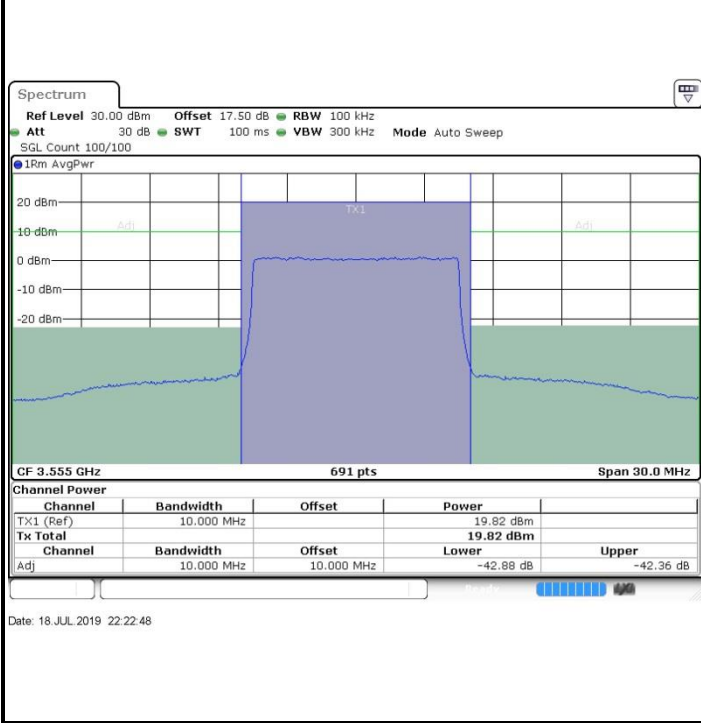

Middle Channel / 1RBmax

Middle Channel / FullIRB

N/A

LTE Band 48 / 5MHz

64QAM

Highest Channel / 1RB0

Highest Channel / 1RBmax

Date: 18 JUL 2019 22:09:08

Date: 18 JUL 2019 22:17:55

Highest Channel / FullIRB

N/A

Date: 18 JUL 2019 22:13:31

LTE Band 48 / 10MHz

64QAM

Lowest Channel / 1RB0

Lowest Channel / 1RBmax

Lowest Channel / FullIRB

N/A

LTE Band 48 / 10MHz

64QAM

MiddleChannel / 1RB0

Middle Channel / 1RBmax

Middle Channel / FullIRB

N/A

LTE Band 48 / 10MHz

64QAM

Highest Channel / 1RB0

Highest Channel / 1RBmax

Date: 18 JUL 2019 22:21:19

Date: 18 JUL 2019 22:30:05

Highest Channel / FullIRB

N/A