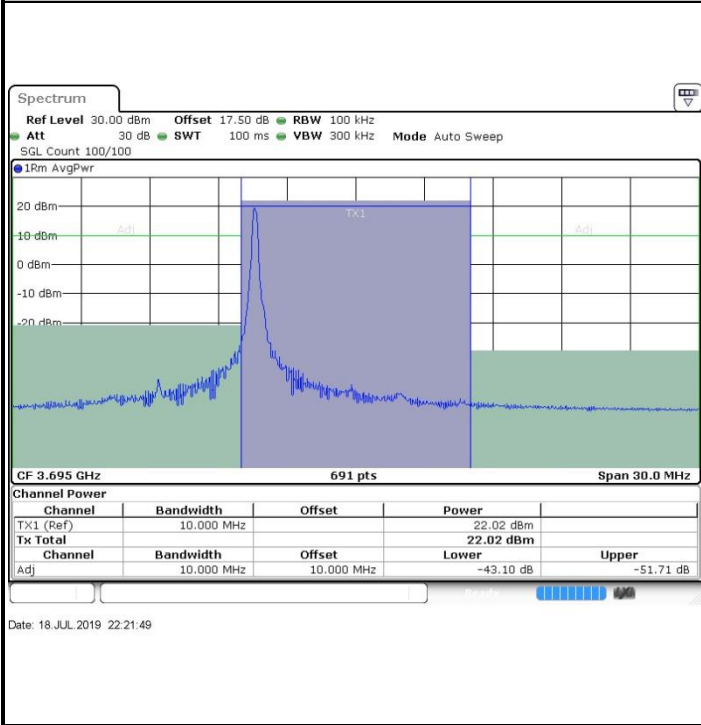

LTE Band 48 / 10MHz

16QAM

MiddleChannel / 1RB0

Middle Channel / 1RBmax

Middle Channel / FullRB

N/A

LTE Band 48 / 10MHz

16QAM

Highest Channel / 1RB0

Highest Channel / 1RBmax

Highest Channel / FullIRB

N/A

LTE Band 48 / 15MHz

16QAM

Lowest Channel / 1RB0

Lowest Channel / 1RBmax