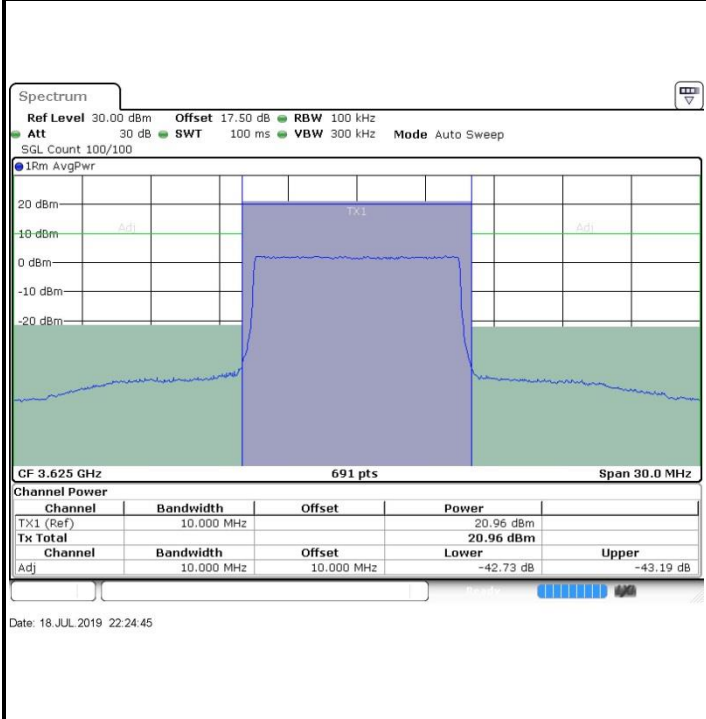

LTE Band 48 / 10MHz

16QAM

MiddleChannel / 1RB0

Middle Channel / 1RBmax

Middle Channel / FullRB

N/A

LTE Band 48 / 10MHz

16QAM

Highest Channel / 1RB0

Highest Channel / 1RBmax

Highest Channel / FullIRB

N/A

LTE Band 48 / 15MHz

16QAM

Lowest Channel / 1RB0

Lowest Channel / 1RBmax