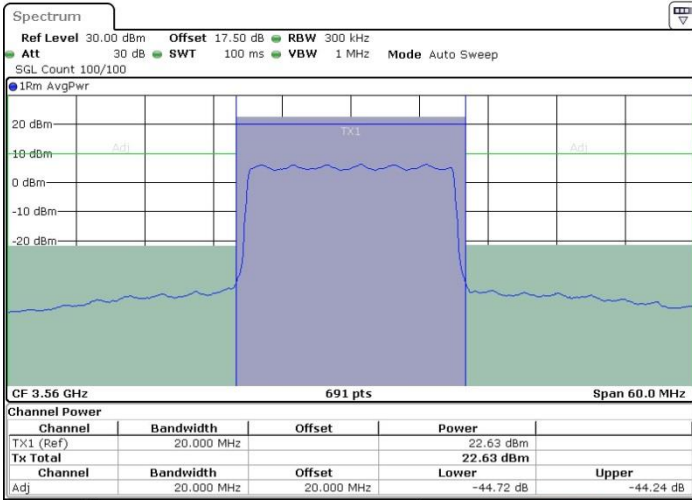

Lowest Channel / FullRB

N/A

Date: 19 JUL 2019 01:31:46