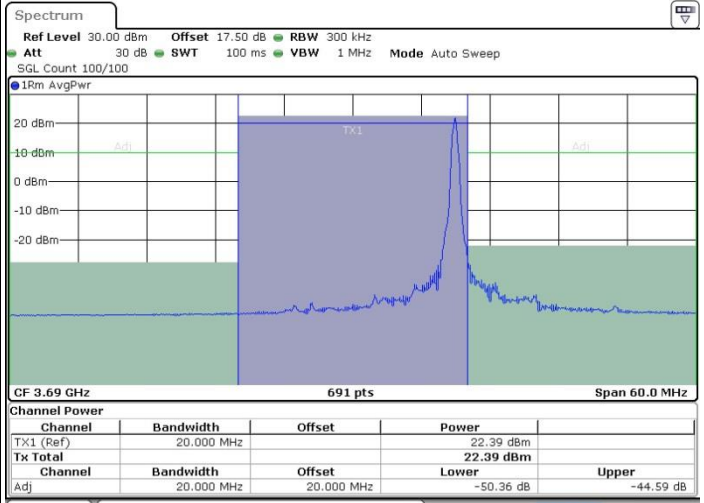

Middle Channel / 1RBmax

Middle Channel / FullRB

N/A

LTE Band 48 / 20MHz

16QAM

Highest Channel / 1RB0

Highest Channel / 1RBmax

Date: 18 JUL 2019 22:52:19

Date: 18 JUL 2019 22:56:40

Highest Channel / FullIRB

N/A

Date: 18 JUL 2019 22:47:59

LTE Band 48 / 5MHz

64QAM

Lowest Channel / 1RB0

Lowest Channel / 1RBmax