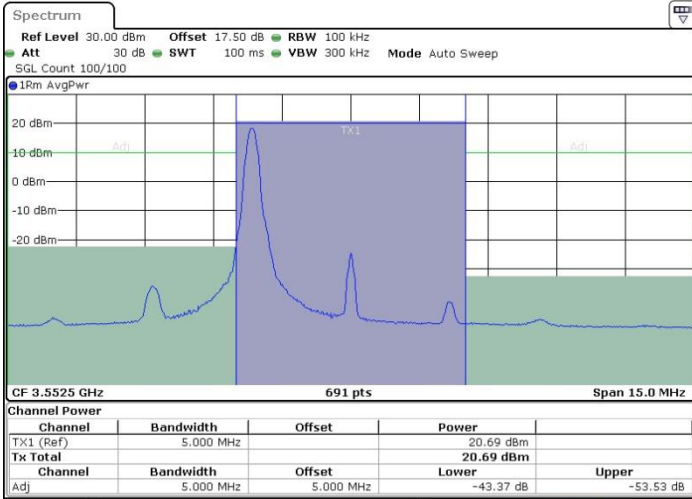

Date: 18 JUL 2019 22:56:40

Highest Channel / FullIRB

N/A

Date: 18 JUL 2019 22:47:59

LTE Band 48 / 5MHz

64QAM

Lowest Channel / 1RB0

Lowest Channel / 1RBmax