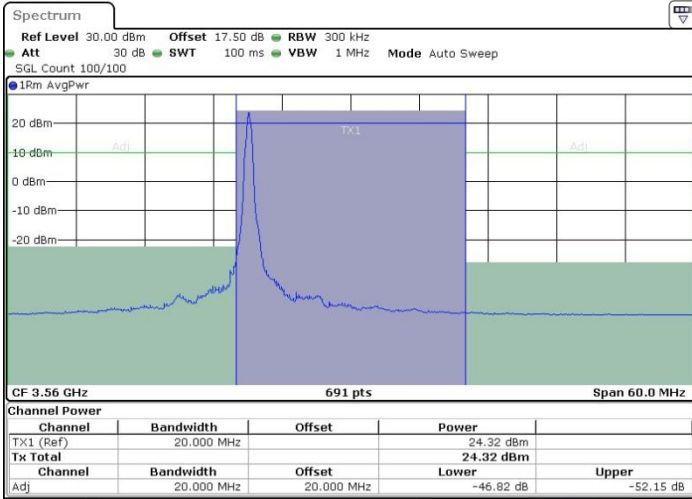

Middle Channel / 1RBmax

Middle Channel / FullRB

N/A

LTE Band 48 / 15MHz

16QAM

Highest Channel / 1RB0

Highest Channel / 1RBmax

Date: 18 JUL 2019 22:34:57

Date: 18 JUL 2019 22:43:38

Highest Channel / FullIRB

N/A

Date: 18 JUL 2019 22:39:17

LTE Band 48 / 20MHz

16QAM

Lowest Channel / 1RB0

Lowest Channel / 1RBmax

Date: 19 JUL 2019 01:23:33

Date: 19 JUL 2019 01:26:57

Lowest Channel / FullRB

N/A

Date: 19 JUL 2019 01:31:46

LTE Band 48 / 20MHz

16QAM

Middle Channel / 1RB0