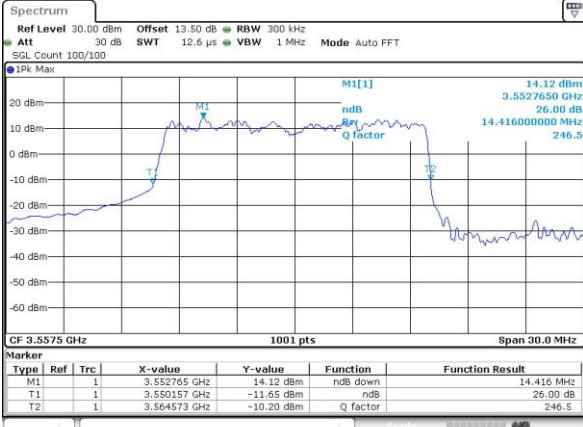

Highest Channel / 10MHz / 16QAM

Date: 19_JUL_2019 19:35:50

LTE Band 48

Lowest Channel / 15MHz / QPSK

Date: 19_JUL_2019 19:36:29

Lowest Channel / 15MHz / 16QAM

Date: 19_JUL_2019 19:36:41

Middle Channel / 15MHz / QPSK

Date: 19_JUL_2019 19:37:17

Middle Channel / 15MHz / 16QAM

Date: 19_JUL_2019 19:37:29

Highest Channel / 15MHz / QPSK

Date: 19_JUL_2019 19:38:07

Highest Channel / 15MHz / 16QAM

Date: 19_JUL_2019 19:38:19

LTE Band 48