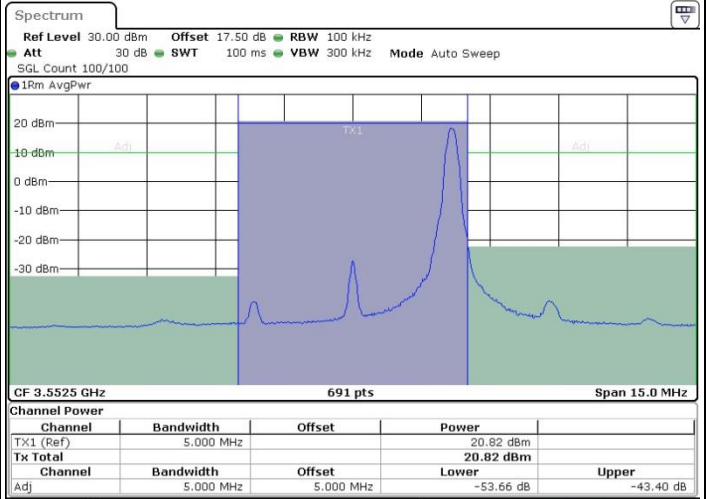

Date: 18 JUL 2019 22:15:00