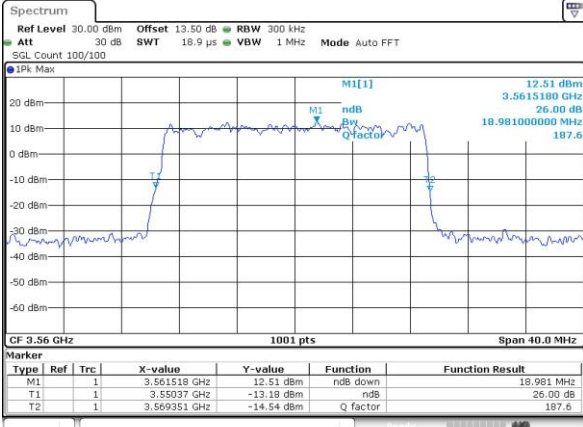

LTE Band 48

Lowest Channel / 20MHz / QPSK

Date: 19_JUL_2019 19:38:58