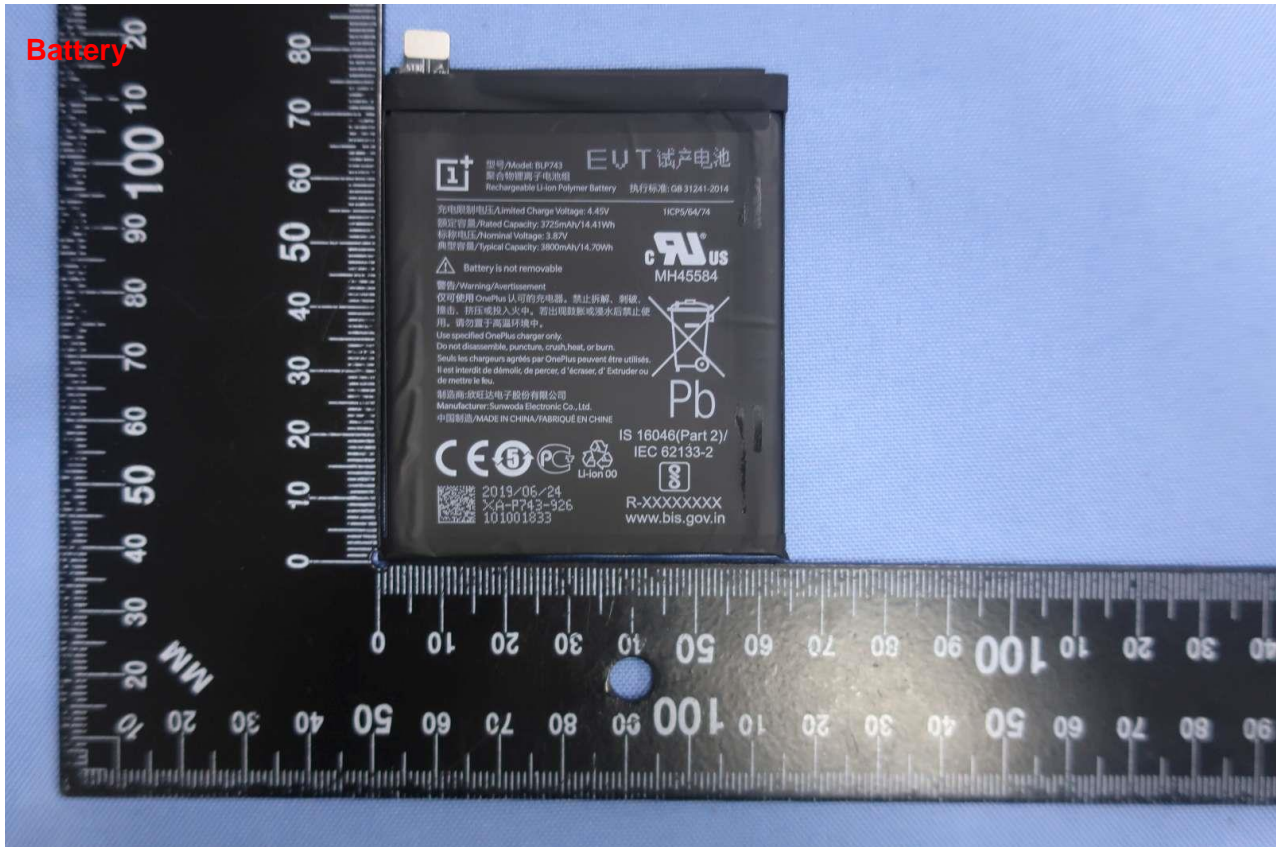

Brand Name: ONEPLUS / Model Name: HD1907

Brand Name: ONEPLUS / Model Name: HD1907

AC Adapter

Brand Name: ONEPLUS / Model Name: HD1907

Brand Name: ONEPLUS / Model Name: HD1907

Brand Name: ONEPLUS / Model Name: HD1907

Brand Name: ONEPLUS / Model Name: HD1907

Brand Name: ONEPLUS / Model Name: HD1907

3. Internal Photograph of EUT

Brand Name: ONEPLUS / Model Name: HD1907

Brand Name: ONEPLUS / Model Name: HD1907

Antenna 0: CDMA BC0/BC10, GSM850, WCDMA B5, LTE B5/12/13/17/26/71 <Rx>