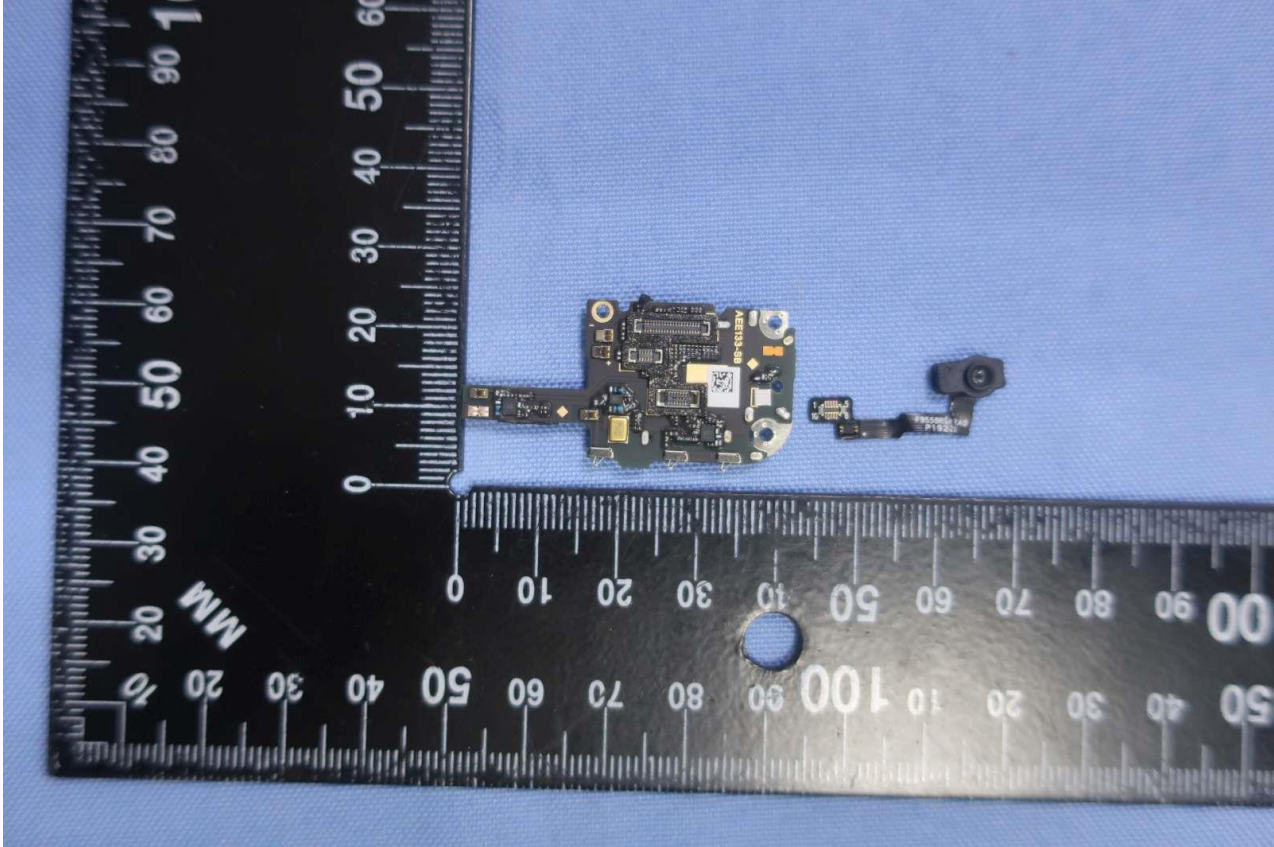

& LTE B29<Rx>

Antenna 4: LTE B2/4/25/41/66 <Rx>

Antenna 5: LTE B2/4/25/41/48/66 <Rx>

Antenna 6: Bluetooth, WLAN 2.4GHz/5GHz Chain 1 <Tx/Rx> & GNSS (1559-1610/1164-1215) <Rx>

& LTE B46<Rx>

Antenna 7: WLAN 2.4GHz Chain 2 <Tx/Rx>& LTE B48 <Rx>

Antenna 8: WLAN 5GHz Chain 2 <Tx/Rx> & LTE B 46/48 <Rx>

Brand Name: ONEPLUS / Model Name: HD1907

Brand Name: ONEPLUS / Model Name: HD1907

Brand Name: ONEPLUS / Model Name: HD1907

Brand Name: ONEPLUS / Model Name: HD1907