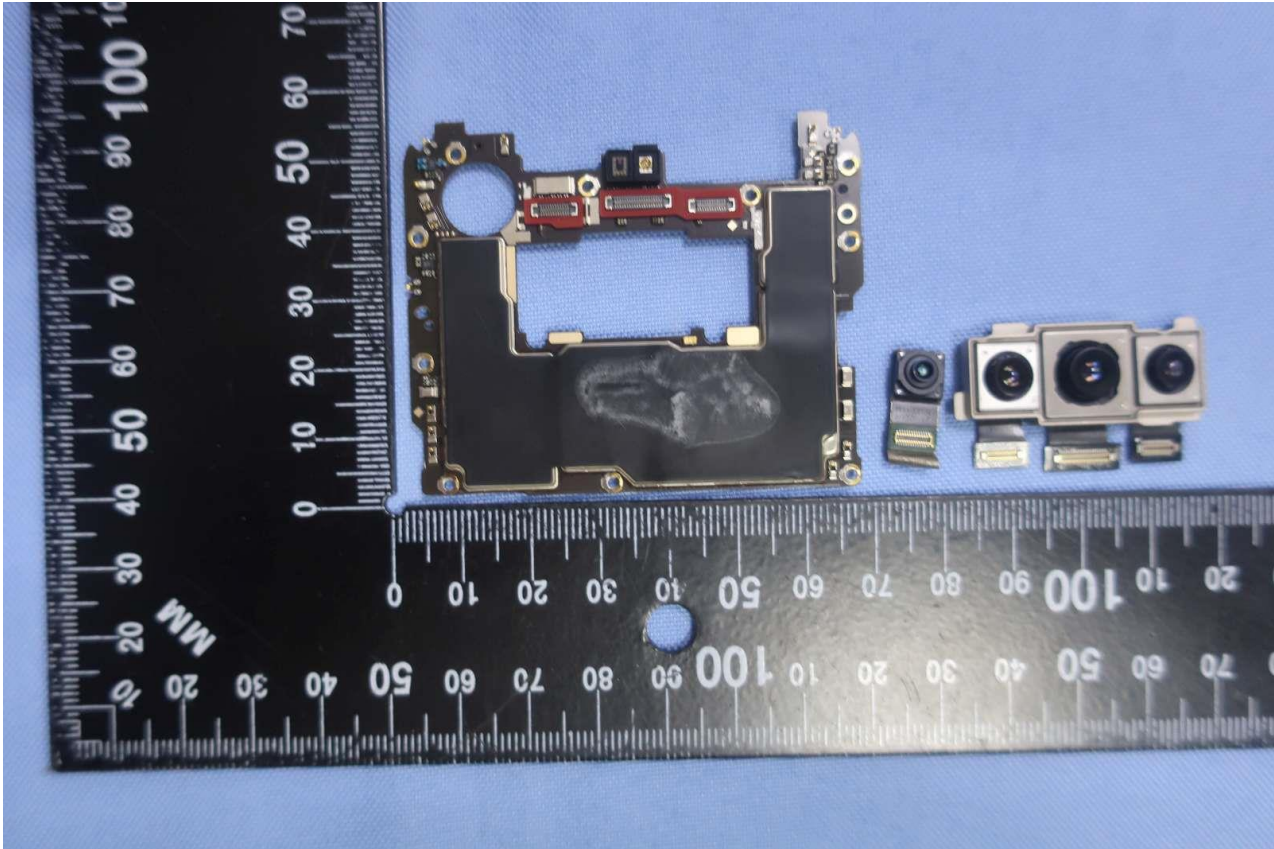

Antenna 8: WLAN 5GHz Chain 2 <Tx/Rx> & LTE B 46/48 <Rx>

Brand Name: ONEPLUS / Model Name: HD1907

Brand Name: ONEPLUS / Model Name: HD1907

Brand Name: ONEPLUS / Model Name: HD1907

Brand Name: ONEPLUS / Model Name: HD1907

Brand Name: ONEPLUS / Model Name: HD1907

Brand Name: ONEPLUS / Model Name: HD1907

Brand Name: ONEPLUS / Model Name: HD1907

Brand Name: ONEPLUS / Model Name: HD1907

Brand Name: ONEPLUS / Model Name: HD1907