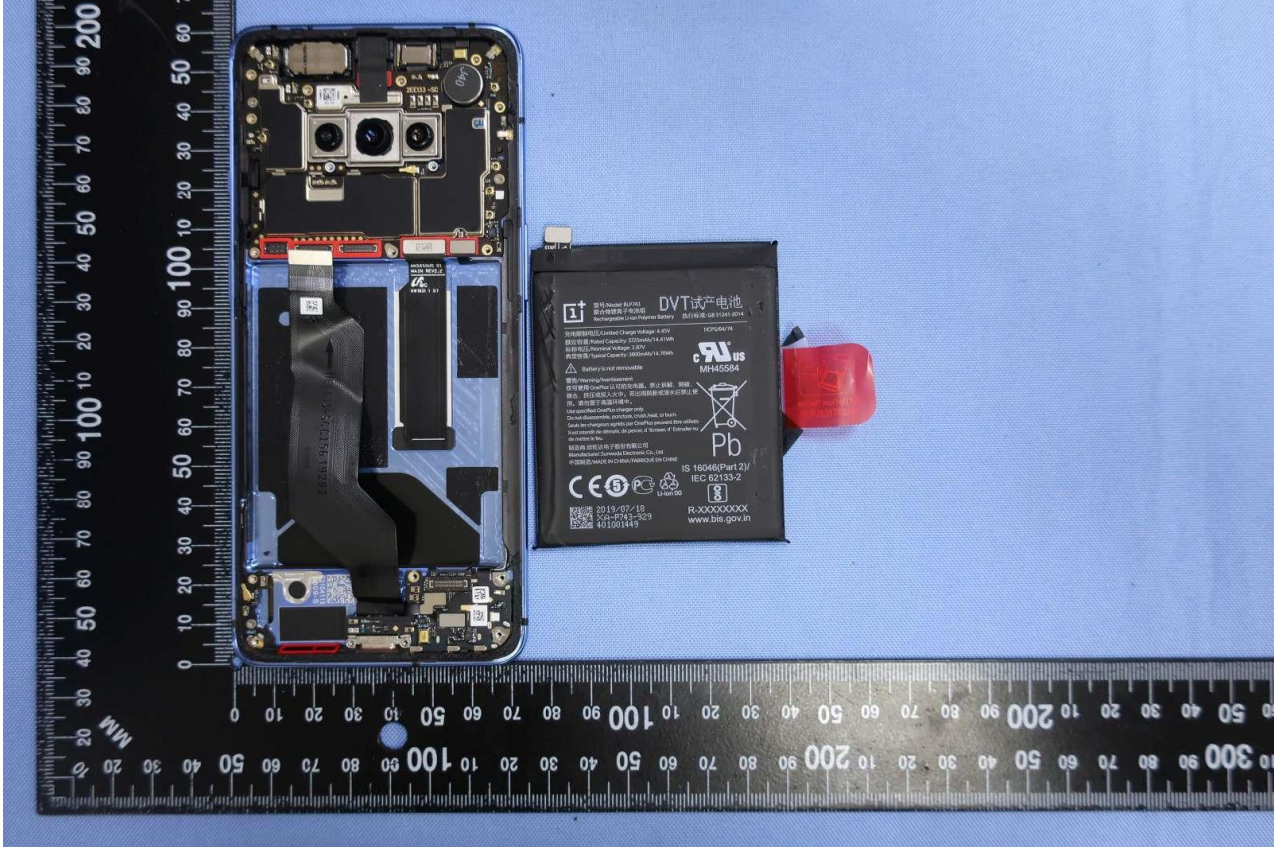

& LTE B29<Rx>

Antenna 4: LTE B2/4/25/41/66 <Rx>

Antenna 5: LTE B2/4/25/41/48/66 <Rx>

Antenna 6: Bluetooth, WLAN 2.4GHz/5GHz Chain 1 <Tx/Rx> & GNSS (1559-1610/1164-1215) <Rx>

& LTE B46<Rx>

Antenna 7: WLAN 2.4GHz Chain 2 <Tx/Rx>& LTE B48 <Rx>

Antenna 8: WLAN 5GHz Chain 2 <Tx/Rx> & LTE B 46/48 <Rx>

Brand Name: ONEPLUS / Model Name: HD1907

Brand Name: ONEPLUS / Model Name: HD1907

Brand Name: ONEPLUS / Model Name: HD1907

Brand Name: ONEPLUS / Model Name: HD1907