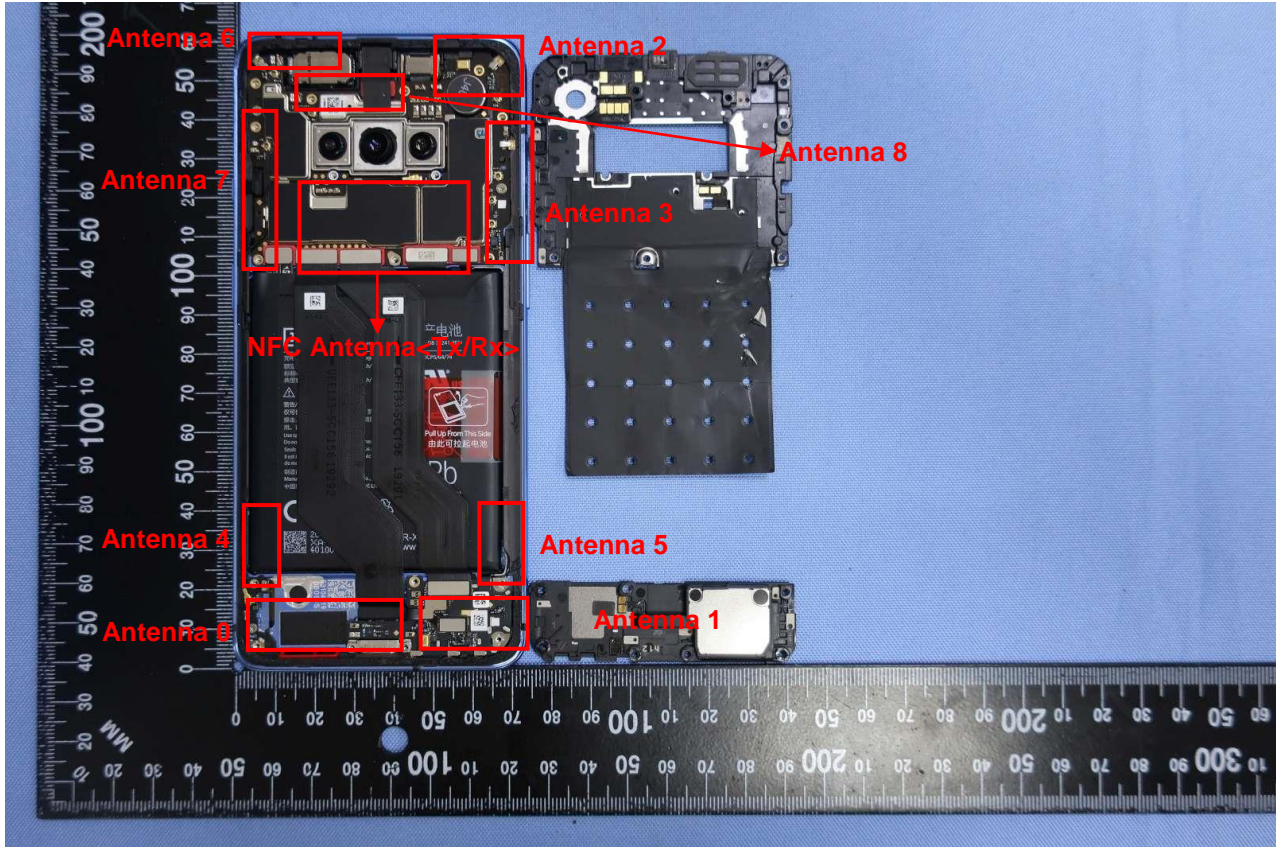

Brand Name: ONEPLUS / Model Name: HD1907

Brand Name: ONEPLUS / Model Name: HD1907

3. Internal Photograph of EUT

Brand Name: ONEPLUS / Model Name: HD1907

Brand Name: ONEPLUS / Model Name: HD1907

Antenna 0: CDMA BC0/BC10, GSM850, WCDMA B5, LTE B5/12/13/17/26/71 <Rx>

Antenna 1: CDMA BC1, GSM1900, WCDMA B2/4, LTE B2/4/7/25/30/38/41/66 <Tx/Rx>

Antenna 2: CDMA BC1, GSM1900, WCDMA B2/4, LTE B2/4/7/25/30/38/41/48/66 <Tx/Rx>

Antenna 3: CDMA BC0/BC10, GSM850, WCDMA B5, LTE B5/12/13/17/26/71 <Tx/Rx>

& LTE B29<Rx>

Antenna 4: LTE B2/4/25/41/66 <Rx>

Antenna 5: LTE B2/4/25/41/48/66 <Rx>

Antenna 6: Bluetooth, WLAN 2.4GHz/5GHz Chain 1 <Tx/Rx> & GNSS (1559-1610/1164-1215) <Rx>

& LTE B46<Rx>

Antenna 7: WLAN 2.4GHz Chain 2 <Tx/Rx>& LTE B48 <Rx>