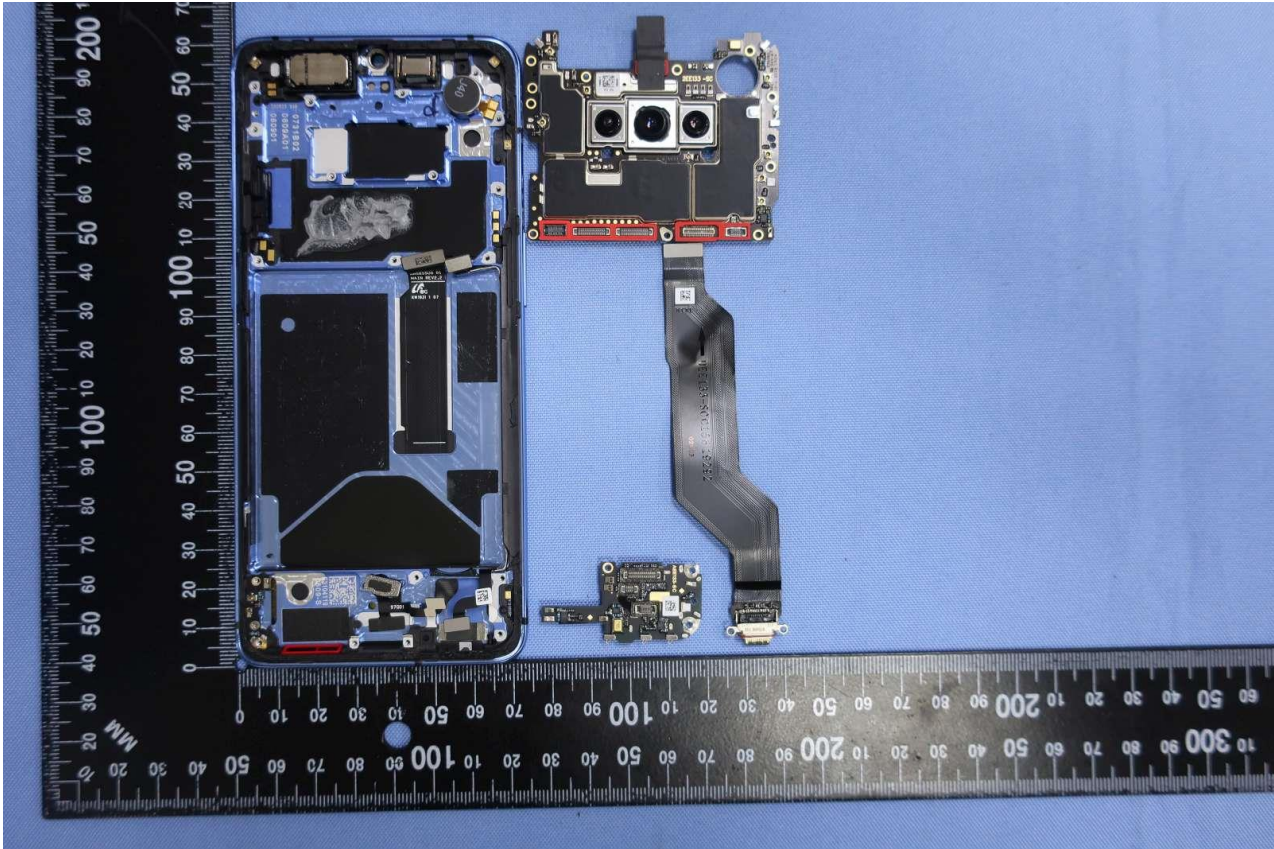

Antenna 1: CDMA BC1, GSM1900, WCDMA B2/4, LTE B2/4/7/25/30/38/41/66 <Tx/Rx>

Antenna 2: CDMA BC1, GSM1900, WCDMA B2/4, LTE B2/4/7/25/30/38/41/48/66 <Tx/Rx>

Antenna 3: CDMA BC0/BC10, GSM850, WCDMA B5, LTE B5/12/13/17/26/71 <Tx/Rx>

& LTE B29<Rx>

Antenna 4: LTE B2/4/25/41/66 <Rx>

Antenna 5: LTE B2/4/25/41/48/66 <Rx>

Antenna 6: Bluetooth, WLAN 2.4GHz/5GHz Chain 1 <Tx/Rx> & GNSS (1559-1610/1164-1215) <Rx>

& LTE B46<Rx>

Antenna 7: WLAN 2.4GHz Chain 2 <Tx/Rx>& LTE B48 <Rx>

Antenna 8: WLAN 5GHz Chain 2 <Tx/Rx> & LTE B 46/48 <Rx>

Brand Name: ONEPLUS / Model Name: HD1907

Brand Name: ONEPLUS / Model Name: HD1907

Brand Name: ONEPLUS / Model Name: HD1907

Brand Name: ONEPLUS / Model Name: HD1907