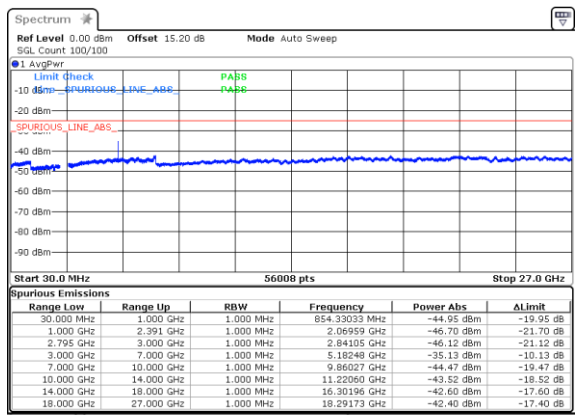

Lowest Channel / BPSK

Date: 20 FEB 2020 20:33:18

Lowest Channel / QPSK

Date: 20 FEB 2020 20:29:14

Middle Channel / BPSK

Date: 20 FEB 2020 20:37:10

Middle Channel / QPSK

Date: 20 FEB 2020 20:39:04

Highest Channel / BPSK

Date: 20 FEB 2020 20:43:47

Highest Channel / QPSK

Date: 20 FEB 2020 20:41:43

EN-DC\_25A\_n41A / LTE 20MHz + NR 20MHz

Lowest Channel / BPSK

Date: 20 FEB 2020 23:45:13

Lowest Channel / QPSK