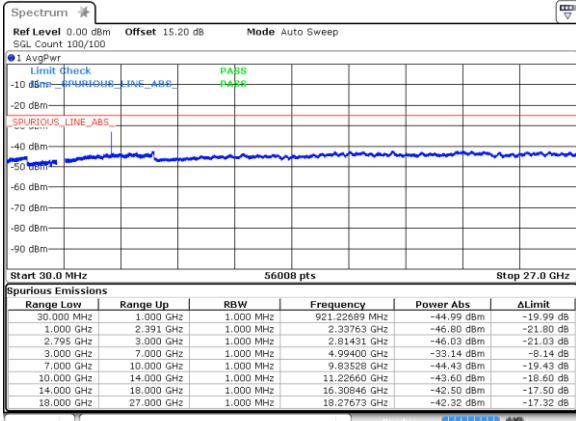

EN-DC\_2A\_n41A / LTE 20MHz + NR 100MHz

Lowest Channel / BPSK

Date: 20 FEB 2020 14:29:48

Lowest Channel / QPSK

Date: 20 FEB 2020 14:10:13

Middle Channel / BPSK

Date: 20 FEB 2020 14:44:45

Middle Channel / QPSK

Date: 20 FEB 2020 14:39:11

Highest Channel / BPSK

Date: 20 FEB 2020 15:32:42

Highest Channel / QPSK

Date: 20 FEB 2020 15:03:14

EN-DC\_3A\_n41A / LTE 20MHz + NR 20MHz

Lowest Channel / BPSK

Date: 20 FEB 2020 22:44:56