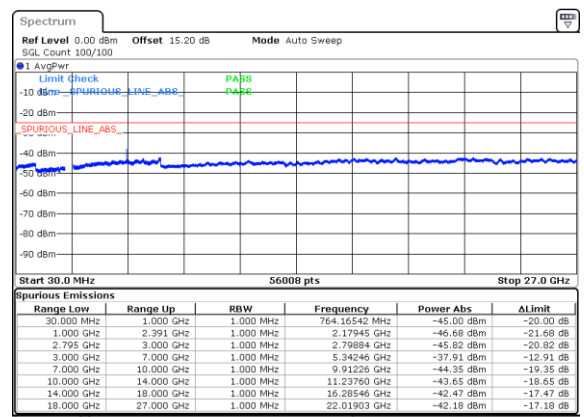

Date: 21 FEB 2020 00:35:43

Highest Channel / QPSK

Date: 21 FEB 2020 01:01:38

EN-DC\_26A\_n41A / LTE 15MHz + NR 20MHz

Lowest Channel / BPSK

Date: 21 FEB 2020 03:51:10

Lowest Channel / QPSK

Date: 21 FEB 2020 03:45:40

Middle Channel / BPSK

Date: 21 FEB 2020 03:55:26

Middle Channel / QPSK

Date: 21 FEB 2020 03:57:24

Highest Channel / BPSK

Date: 21 FEB 2020 04:02:37

Highest Channel / QPSK

Date: 21 FEB 2020 04:00:32

EN-DC\_26A\_n41A / LTE 15MHz + NR 60MHz

Lowest Channel / BPSK

Date: 21 FEB 2020 02:37:56

Lowest Channel / QPSK

Date: 21 FEB 2020 02:44:02

Middle Channel / BPSK

Date: 21 FEB 2020 02:50:56

Middle Channel / QPSK

Date: 21 FEB 2020 02:49:04

Highest Channel / BPSK

Date: 21 FEB 2020 02:54:02

Highest Channel / QPSK

Date: 21 FEB 2020 02:56:55

EN-DC\_26A\_n41A / LTE 15MHz + NR 100MHz

Lowest Channel / BPSK

Date: 21 FEB 2020 01:26:24