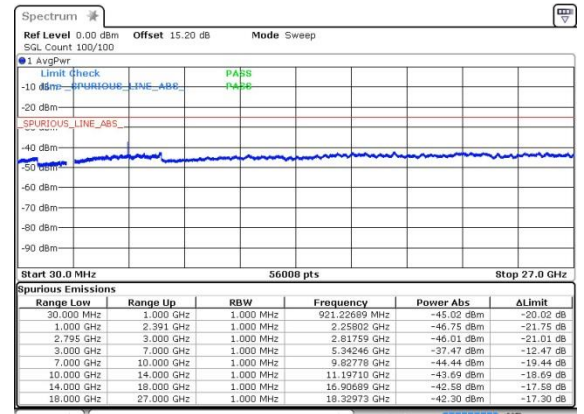

Date: 21 FEB 2020 05:46:46

EN-DC\_41A\_n41A / LTE 20MHz + NR 20MHz

Lowest Channel / BPSK

Date: 21 FEB 2020 22:36:49

Lowest Channel / QPSK

Date: 21 FEB 2020 22:36:02

Highest Channel / BPSK

Date: 21 FEB 2020 22:37:47

Highest Channel / QPSK

Date: 21 FEB 2020 22:28:51

EN-DC\_41A\_n41A / LTE 20MHz + NR 60MHz

Lowest Channel / BPSK

Date: 21 FEB 2020 21:33:02

Lowest Channel / QPSK

Date: 21 FEB 2020 21:30:06

Highest Channel / BPSK