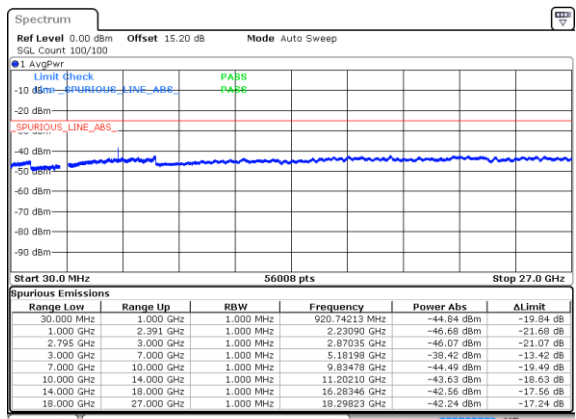

Date: 21 FEB 2020 02:49:04

Highest Channel / BPSK

Date: 21 FEB 2020 02:54:02

Highest Channel / QPSK

Date: 21 FEB 2020 02:56:55

EN-DC\_26A\_n41A / LTE 15MHz + NR 100MHz

Lowest Channel / BPSK

Date: 21 FEB 2020 01:26:24

Lowest Channel / QPSK

Date: 21 FEB 2020 01:30:32

Middle Channel / BPSK

Date: 21 FEB 2020 02:08:08

Middle Channel / QPSK

Date: 21 FEB 2020 01:37:31

Highest Channel / BPSK

Date: 21 FEB 2020 02:12:21

Highest Channel / QPSK

Date: 21 FEB 2020 02:20:33

EN-DC\_39A\_n41A / LTE 20MHz + NR 20MHz

Lowest Channel / BPSK

Date: 21 FEB 2020 13:24:56

Lowest Channel / QPSK

Date: 21 FEB 2020 13:22:55

Middle Channel / BPSK