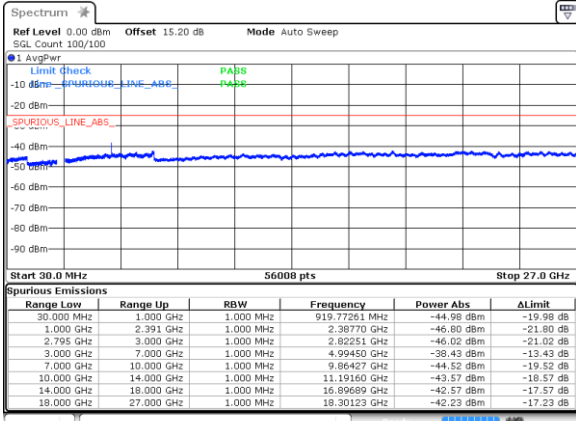

Highest Channel / BPSK

Date: 20 FEB 2020 20:43:47

Highest Channel / QPSK

Date: 20 FEB 2020 20:41:43

EN-DC\_25A\_n41A / LTE 20MHz + NR 20MHz

Lowest Channel / BPSK

Date: 20 FEB 2020 23:45:13

Lowest Channel / QPSK