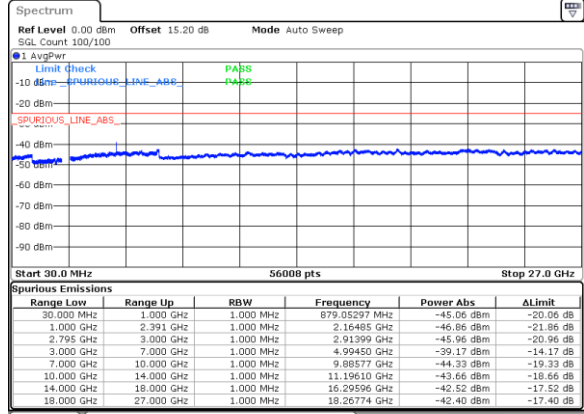

Date: 21 FEB 2020 05:46:46

EN-DC\_41A\_n41A / LTE 20MHz + NR 20MHz

Lowest Channel / BPSK

Date: 21 FEB 2020 22:36:49

Lowest Channel / QPSK

Date: 21 FEB 2020 22:36:02

Highest Channel / BPSK

Date: 21 FEB 2020 22:37:47

Highest Channel / QPSK

Date: 21 FEB 2020 22:28:51

EN-DC\_41A\_n41A / LTE 20MHz + NR 60MHz

Lowest Channel / BPSK

Date: 21 FEB 2020 21:33:02

Lowest Channel / QPSK

Date: 21 FEB 2020 21:30:06

Highest Channel / BPSK

Date: 21 FEB 2020 21:24:20

Highest Channel / QPSK

Date: 21 FEB 2020 21:26:36

EN-DC\_41A\_n41A / LTE 20MHz + NR 100MHz

Lowest Channel / BPSK

Date: 21 FEB 2020 21:35:39

Lowest Channel / QPSK

Date: 21 FEB 2020 21:37:24