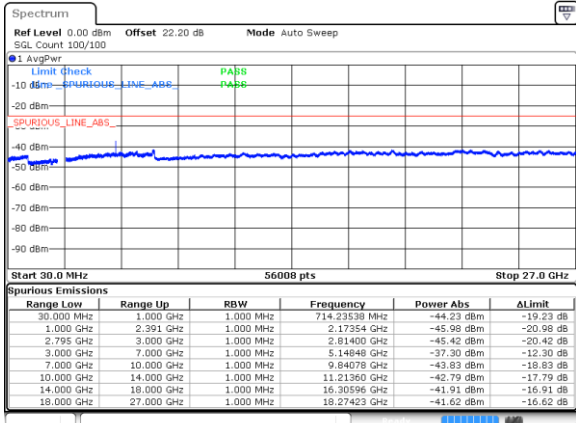

Middle Channel / BPSK

Date: 23 FEB 2020 02:03:08