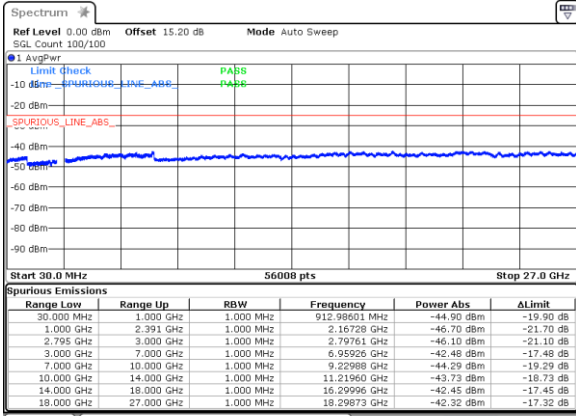

Highest Channel / BPSK

Date: 21 FEB 2020 07:05:08

Highest Channel / QPSK

Date: 21 FEB 2020 07:07:47

EN-DC\_39A\_n41A / LTE 20MHz + NR 100MHz

Lowest Channel / BPSK

Date: 21 FEB 2020 04:42:00

Lowest Channel / QPSK