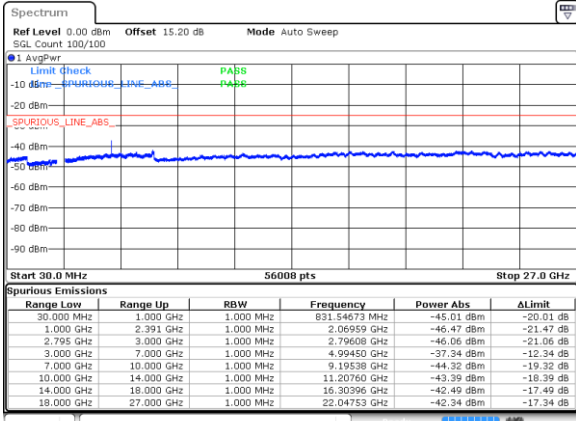

Date: 21 FEB 2020 02:49:04

Highest Channel / BPSK

Date: 21 FEB 2020 02:54:02

Highest Channel / QPSK

Date: 21 FEB 2020 02:56:55

EN-DC\_26A\_n41A / LTE 15MHz + NR 100MHz

Lowest Channel / BPSK

Date: 21 FEB 2020 01:26:24

Lowest Channel / QPSK

Date: 21 FEB 2020 01:30:32

Middle Channel / BPSK

Date: 21 FEB 2020 02:08:08

Middle Channel / QPSK

Date: 21 FEB 2020 01:37:31

Highest Channel / BPSK

Date: 21 FEB 2020 02:12:21