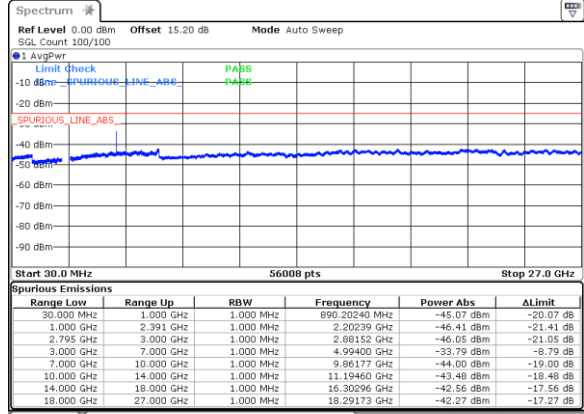

Highest Channel / QPSK

Date: 20 FEB 2020 23:16:43

EN-DC\_3A\_n41A / LTE 20MHz + NR 60MHz

Lowest Channel / BPSK

Date: 20 FEB 2020 21:37:54

Lowest Channel / QPSK

Date: 20 FEB 2020 21:36:07

Middle Channel / BPSK

Date: 20 FEB 2020 21:41:04

Middle Channel / QPSK

Date: 20 FEB 2020 21:43:35

Highest Channel / BPSK

Date: 20 FEB 2020 22:02:46

Highest Channel / QPSK

Date: 20 FEB 2020 22:37:45

EN-DC\_3A\_n41A / LTE 20MHz + NR 100MHz

Lowest Channel / BPSK

Date: 20 FEB 2020 20:33:18

Lowest Channel / QPSK

Date: 20 FEB 2020 20:29:14

Middle Channel / BPSK

Date: 20 FEB 2020 20:37:10

Middle Channel / QPSK

Date: 20 FEB 2020 20:39:04

Highest Channel / BPSK

Date: 20 FEB 2020 20:43:47

Highest Channel / QPSK

Date: 20 FEB 2020 20:41:43

EN-DC\_25A\_n41A / LTE 20MHz + NR 20MHz

Lowest Channel / BPSK

Date: 20 FEB 2020 23:45:13

Lowest Channel / QPSK