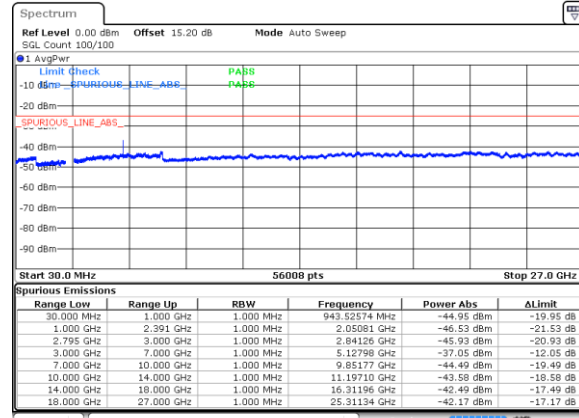

Highest Channel / QPSK

Date: 20 FEB 2020 23:16:43

EN-DC\_3A\_n41A / LTE 20MHz + NR 60MHz

Lowest Channel / BPSK

Date: 20 FEB 2020 21:37:54

Lowest Channel / QPSK

Date: 20 FEB 2020 21:36:07

Middle Channel / BPSK

Date: 20 FEB 2020 21:41:04

Middle Channel / QPSK

Date: 20 FEB 2020 21:43:35

Highest Channel / BPSK

Date: 20 FEB 2020 22:02:46

Highest Channel / QPSK

Date: 20 FEB 2020 22:37:45

EN-DC\_3A\_n41A / LTE 20MHz + NR 100MHz