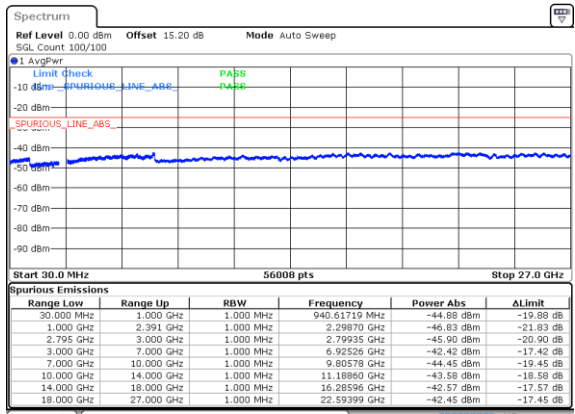

Highest Channel / QPSK

Date: 21 FEB 2020 22:28:51

EN-DC\_41A\_n41A / LTE 20MHz + NR 60MHz

Lowest Channel / BPSK

Date: 21 FEB 2020 21:33:02

Lowest Channel / QPSK

Date: 21 FEB 2020 21:30:06

Highest Channel / BPSK

Date: 21 FEB 2020 21:24:20

Highest Channel / QPSK

Date: 21 FEB 2020 21:26:36

EN-DC\_41A\_n41A / LTE 20MHz + NR 100MHz

Lowest Channel / BPSK

Date: 21 FEB 2020 21:35:39

Lowest Channel / QPSK

Date: 21 FEB 2020 21:37:24

Highest Channel / BPSK

Date: 21 FEB 2020 21:58:54

Highest Channel / QPSK

Date: 21 FEB 2020 21:57:12

EN-DC\_n41AA / LTE 20MHz + NR 20MHz

Lowest Channel / BPSK

Date: 23 FEB 2020 01:32:37

Lowest Channel / QPSK