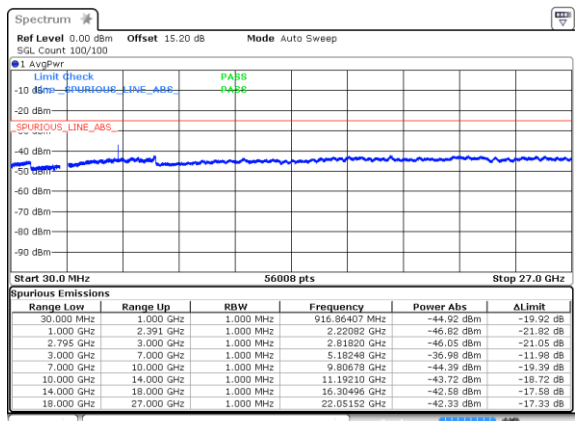

EN-DC\_2A\_n41A / LTE 20MHz + NR 100MHz

Lowest Channel / BPSK

Date: 20 FEB 2020 14:29:48

Lowest Channel / QPSK

Date: 20 FEB 2020 14:10:13

Middle Channel / BPSK

Date: 20 FEB 2020 14:44:45

Middle Channel / QPSK

Date: 20 FEB 2020 14:39:11

Highest Channel / BPSK

Date: 20 FEB 2020 15:32:42

Highest Channel / QPSK

Date: 20 FEB 2020 15:03:14

EN-DC\_3A\_n41A / LTE 20MHz + NR 20MHz

Lowest Channel / BPSK

Date: 20 FEB 2020 22:44:56