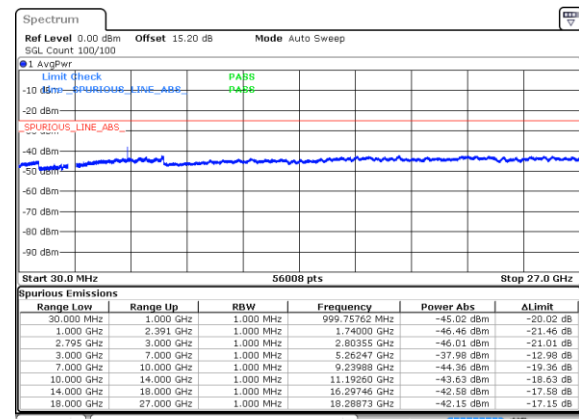

Date: 20 FEB 2020 21:41:04

Middle Channel / QPSK

Date: 20 FEB 2020 21:43:35

Highest Channel / BPSK

Date: 20 FEB 2020 22:02:46

Highest Channel / QPSK

Date: 20 FEB 2020 22:37:45

EN-DC\_3A\_n41A / LTE 20MHz + NR 100MHz