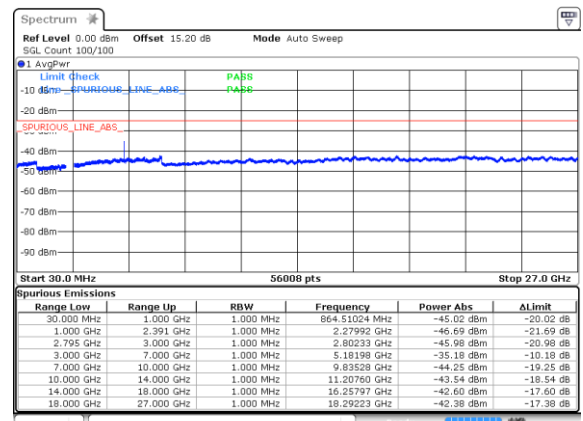

EN-DC\_2A\_n41A / LTE 20MHz + NR 100MHz

Lowest Channel / BPSK

Date: 20 FEB 2020 14:29:48

Lowest Channel / QPSK

Date: 20 FEB 2020 14:10:13

Middle Channel / BPSK

Date: 20 FEB 2020 14:44:45

Middle Channel / QPSK

Date: 20 FEB 2020 14:39:11

Highest Channel / BPSK

Date: 20 FEB 2020 15:32:42

Highest Channel / QPSK

Date: 20 FEB 2020 15:03:14

EN-DC\_3A\_n41A / LTE 20MHz + NR 20MHz

Lowest Channel / BPSK

Date: 20 FEB 2020 22:44:56