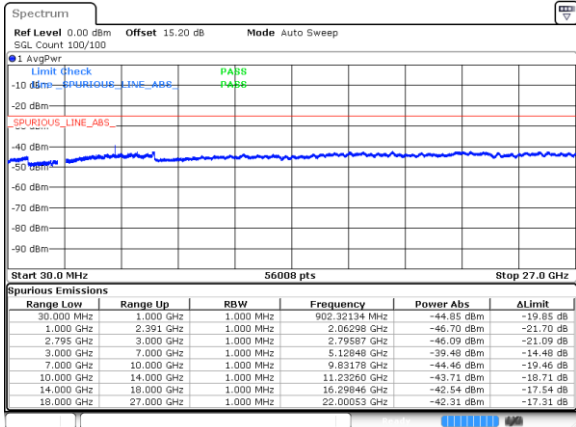

Lowest Channel / BPSK

Date: 21 FEB 2020 06:40:35

Lowest Channel / QPSK

Date: 21 FEB 2020 06:44:34

Middle Channel / BPSK

Date: 21 FEB 2020 06:55:26

Middle Channel / QPSK

Date: 21 FEB 2020 06:58:49

Highest Channel / BPSK

Date: 21 FEB 2020 07:05:08

Highest Channel / QPSK

Date: 21 FEB 2020 07:07:47

EN-DC\_39A\_n41A / LTE 20MHz + NR 100MHz

Lowest Channel / BPSK

Date: 21 FEB 2020 04:42:00

Lowest Channel / QPSK