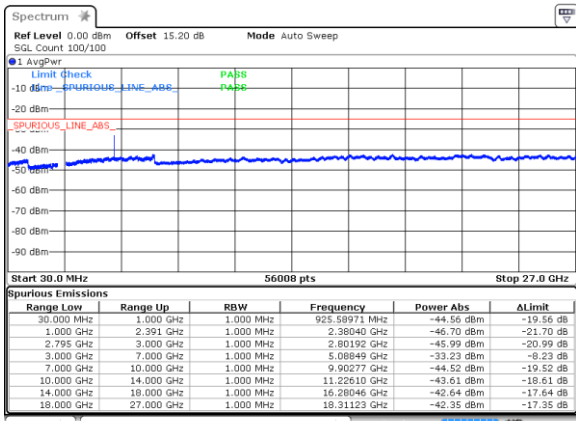

EN-DC\_2A\_n41A / LTE 20MHz + NR 100MHz

Lowest Channel / BPSK

Date: 20 FEB 2020 14:29:48

Lowest Channel / QPSK

Date: 20 FEB 2020 14:10:13

Middle Channel / BPSK

Date: 20 FEB 2020 14:44:45

Middle Channel / QPSK

Date: 20 FEB 2020 14:39:11

Highest Channel / BPSK

Date: 20 FEB 2020 15:32:42

Highest Channel / QPSK

Date: 20 FEB 2020 15:03:14

EN-DC\_3A\_n41A / LTE 20MHz + NR 20MHz

Lowest Channel / BPSK

Date: 20 FEB 2020 22:44:56