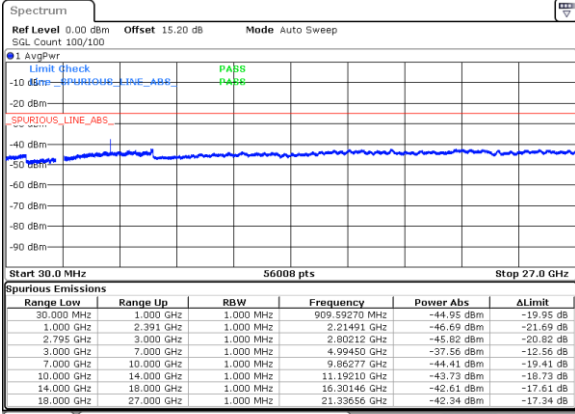

Highest Channel / QPSK

Date: 21 FEB 2020 22:28:51

EN-DC\_41A\_n41A / LTE 20MHz + NR 60MHz

Lowest Channel / BPSK

Date: 21 FEB 2020 21:33:02

Lowest Channel / QPSK

Date: 21 FEB 2020 21:30:06

Highest Channel / BPSK

Date: 21 FEB 2020 21:24:20

Highest Channel / QPSK

Date: 21 FEB 2020 21:26:36

EN-DC\_41A\_n41A / LTE 20MHz + NR 100MHz

Lowest Channel / BPSK

Date: 21 FEB 2020 21:35:39

Lowest Channel / QPSK

Date: 21 FEB 2020 21:37:24

Highest Channel / BPSK

Date: 21 FEB 2020 21:58:54

Highest Channel / QPSK

Date: 21 FEB 2020 21:57:12

EN-DC\_n41AA / LTE 20MHz + NR 20MHz

Lowest Channel / BPSK

Date: 23 FEB 2020 01:32:37

Lowest Channel / QPSK