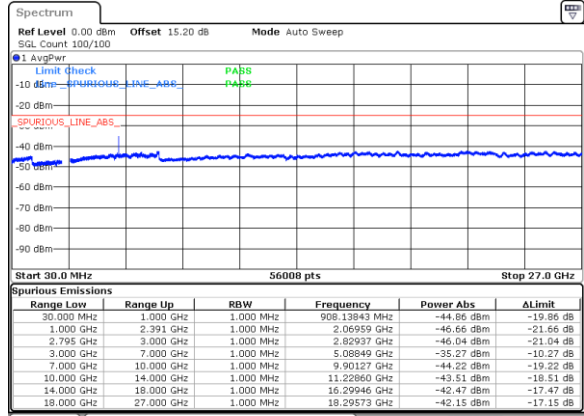

Lowest Channel / BPSK

Date: 21 FEB 2020 06:40:35

Lowest Channel / QPSK

Date: 21 FEB 2020 06:44:34

Middle Channel / BPSK

Date: 21 FEB 2020 06:55:26

Middle Channel / QPSK

Date: 21 FEB 2020 06:58:49

Highest Channel / BPSK

Date: 21 FEB 2020 07:05:08

Highest Channel / QPSK

Date: 21 FEB 2020 07:07:47

EN-DC\_39A\_n41A / LTE 20MHz + NR 100MHz

Lowest Channel / BPSK

Date: 21 FEB 2020 04:42:00

Lowest Channel / QPSK