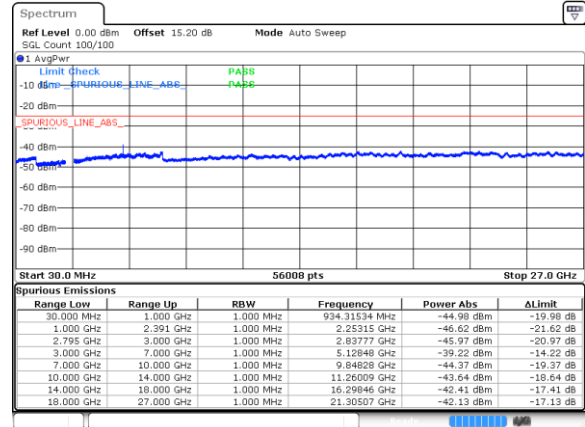

Date: 21 FEB 2020 09:58:54

Middle Channel / QPSK

Date: 21 FEB 2020 09:51:45

Highest Channel / BPSK

Date: 21 FEB 2020 09:14:06

Highest Channel / QPSK

Date: 21 FEB 2020 09:11:20

EN-DC\_39A\_n41A / LTE 20MHz + NR 60MHz

Lowest Channel / BPSK

Date: 21 FEB 2020 06:40:35

Lowest Channel / QPSK

Date: 21 FEB 2020 06:44:34

Middle Channel / BPSK

Date: 21 FEB 2020 06:55:26

Middle Channel / QPSK

Date: 21 FEB 2020 06:58:49

Highest Channel / BPSK

Date: 21 FEB 2020 07:05:08

Highest Channel / QPSK

Date: 21 FEB 2020 07:07:47

EN-DC\_39A\_n41A / LTE 20MHz + NR 100MHz

Lowest Channel / BPSK

Date: 21 FEB 2020 04:42:00

Lowest Channel / QPSK