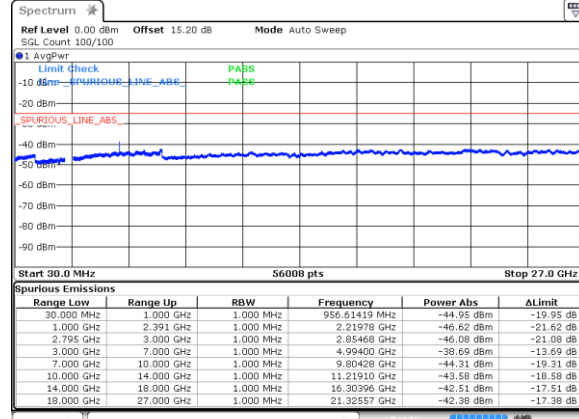

Highest Channel / QPSK

Date: 20 FEB 2020 23:16:43

EN-DC\_3A\_n41A / LTE 20MHz + NR 60MHz

Lowest Channel / BPSK

Date: 20 FEB 2020 21:37:54

Lowest Channel / QPSK

Date: 20 FEB 2020 21:36:07

Middle Channel / BPSK

Date: 20 FEB 2020 21:41:04

Middle Channel / QPSK

Date: 20 FEB 2020 21:43:35

Highest Channel / BPSK

Date: 20 FEB 2020 22:02:46

Highest Channel / QPSK

Date: 20 FEB 2020 22:37:45

EN-DC\_3A\_n41A / LTE 20MHz + NR 100MHz