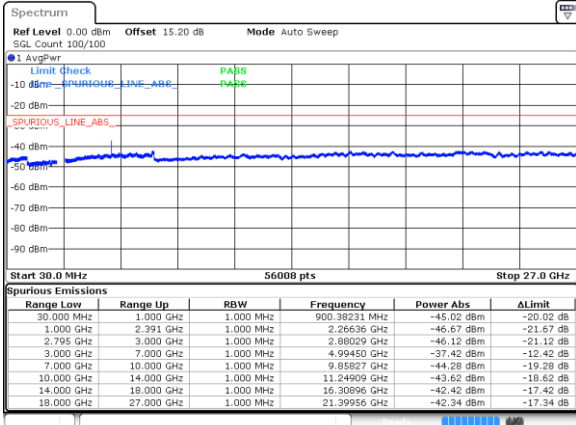

Date: 20 FEB 2020 14:39:11

Highest Channel / BPSK

Date: 20 FEB 2020 15:32:42

Highest Channel / QPSK

Date: 20 FEB 2020 15:03:14

EN-DC\_3A\_n41A / LTE 20MHz + NR 20MHz

Lowest Channel / BPSK

Date: 20 FEB 2020 22:44:56