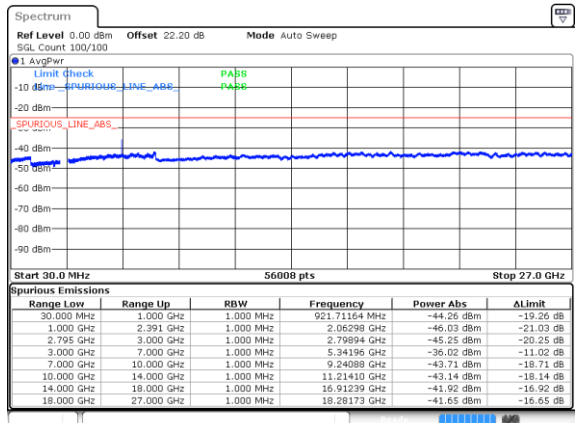

Highest Channel / BPSK

Date: 21 FEB 2020 21:58:54

Highest Channel / QPSK

Date: 21 FEB 2020 21:57:12

EN-DC\_n41AA / LTE 20MHz + NR 20MHz

Lowest Channel / BPSK

Date: 23 FEB 2020 01:32:37

Lowest Channel / QPSK

Date: 23 FEB 2020 01:35:27

Middle Channel / BPSK

Date: 23 FEB 2020 02:03:08

Middle Channel / QPSK

Date: 23 FEB 2020 02:06:29

Highest Channel / BPSK

Date: 23 FEB 2020 02:58:50

Highest Channel / QPSK