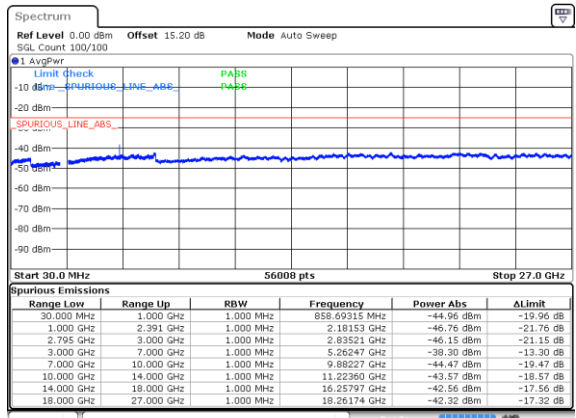

EN-DC\_26A\_n41A / LTE 15MHz + NR 60MHz

Lowest Channel / BPSK

Date: 21 FEB 2020 02:37:56

Lowest Channel / QPSK

Date: 21 FEB 2020 02:44:02

Middle Channel / BPSK

Date: 21 FEB 2020 02:50:56

Middle Channel / QPSK

Date: 21 FEB 2020 02:49:04

Highest Channel / BPSK

Date: 21 FEB 2020 02:54:02

Highest Channel / QPSK

Date: 21 FEB 2020 02:56:55

EN-DC\_26A\_n41A / LTE 15MHz + NR 100MHz

Lowest Channel / BPSK

Date: 21 FEB 2020 01:26:24