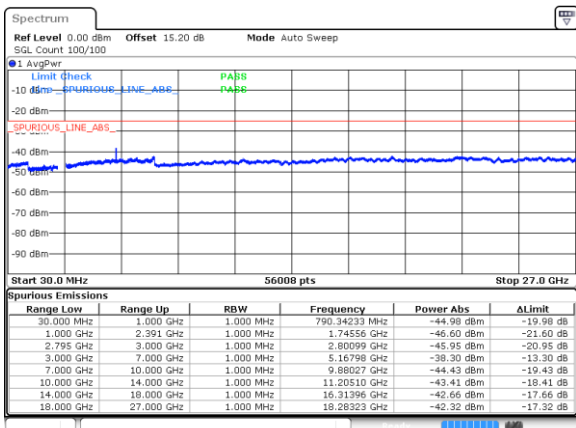

Middle Channel / BPSK

Date: 20 FEB 2020 23:12:01