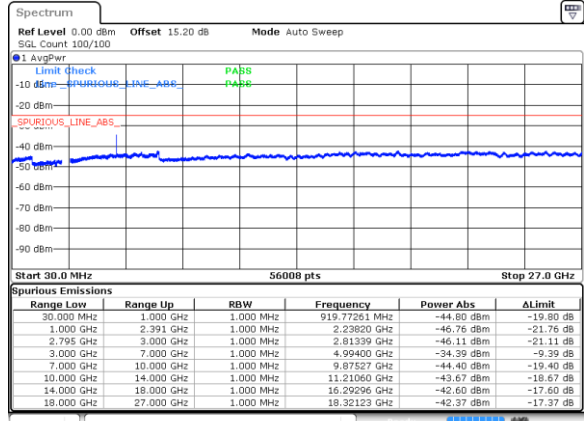

Date: 20 FEB 2020 23:21:20

EN-DC\_25A\_n41A / LTE 20MHz + NR 60MHz

Lowest Channel / BPSK

Date: 21 FEB 2020 00:01:29

Lowest Channel / QPSK

Date: 20 FEB 2020 23:59:42

Middle Channel / BPSK

Date: 20 FEB 2020 23:54:16

Middle Channel / QPSK

Date: 20 FEB 2020 23:51:56

Highest Channel / BPSK

Date: 20 FEB 2020 23:55:59

Highest Channel / QPSK

Date: 20 FEB 2020 23:57:50

EN-DC\_25A\_n41A / LTE 20MHz + NR 100MHz

Lowest Channel / BPSK