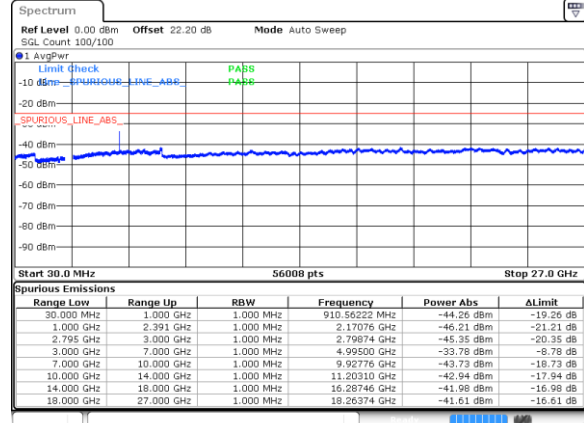

Date: 21 FEB 2020 21:24:20

Highest Channel / QPSK

Date: 21 FEB 2020 21:26:36

EN-DC\_41A\_n41A / LTE 20MHz + NR 100MHz

Lowest Channel / BPSK

Date: 21 FEB 2020 21:35:39

Lowest Channel / QPSK

Date: 21 FEB 2020 21:37:24

Highest Channel / BPSK

Date: 21 FEB 2020 21:58:54

Highest Channel / QPSK

Date: 21 FEB 2020 21:57:12

EN-DC\_n41AA / LTE 20MHz + NR 20MHz

Lowest Channel / BPSK

Date: 23 FEB 2020 01:32:37

Lowest Channel / QPSK

Date: 23 FEB 2020 01:35:27

Middle Channel / BPSK

Date: 23 FEB 2020 02:03:08

Middle Channel / QPSK

Date: 23 FEB 2020 02:06:29

Highest Channel / BPSK

Date: 23 FEB 2020 02:58:50

Highest Channel / QPSK