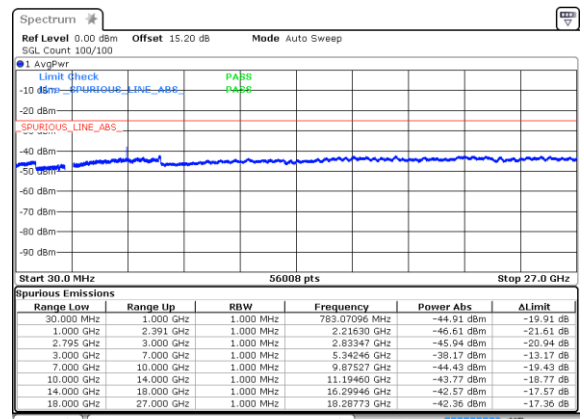

Highest Channel / QPSK

Date: 21 FEB 2020 02:20:33

EN-DC\_39A\_n41A / LTE 20MHz + NR 20MHz

Lowest Channel / BPSK

Date: 21 FEB 2020 13:24:56

Lowest Channel / QPSK

Date: 21 FEB 2020 13:22:55

Middle Channel / BPSK

Date: 21 FEB 2020 09:58:54

Middle Channel / QPSK

Date: 21 FEB 2020 09:51:45

Highest Channel / BPSK

Date: 21 FEB 2020 09:14:06

Highest Channel / QPSK

Date: 21 FEB 2020 09:11:20

EN-DC\_39A\_n41A / LTE 20MHz + NR 60MHz

Lowest Channel / BPSK

Date: 21 FEB 2020 06:40:35

Lowest Channel / QPSK

Date: 21 FEB 2020 06:44:34

Middle Channel / BPSK

Date: 21 FEB 2020 06:55:26

Middle Channel / QPSK

Date: 21 FEB 2020 06:58:49