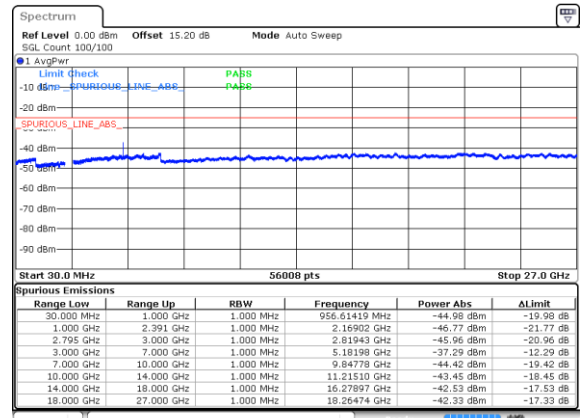

Middle Channel / QPSK

Date: 20 FEB 2020 23:51:56

Highest Channel / BPSK

Date: 20 FEB 2020 23:55:59

Highest Channel / QPSK

Date: 20 FEB 2020 23:57:50

EN-DC\_25A\_n41A / LTE 20MHz + NR 100MHz

Lowest Channel / BPSK

Date: 21 FEB 2020 00:24:14

Lowest Channel / QPSK

Date: 21 FEB 2020 00:27:28

Middle Channel / BPSK

Date: 21 FEB 2020 00:32:17

Middle Channel / QPSK

Date: 21 FEB 2020 00:30:23

Highest Channel / BPSK

Date: 21 FEB 2020 00:35:43

Highest Channel / QPSK

Date: 21 FEB 2020 01:01:38

EN-DC\_26A\_n41A / LTE 15MHz + NR 20MHz

Lowest Channel / BPSK

Date: 21 FEB 2020 03:51:10

Lowest Channel / QPSK

Date: 21 FEB 2020 03:45:40