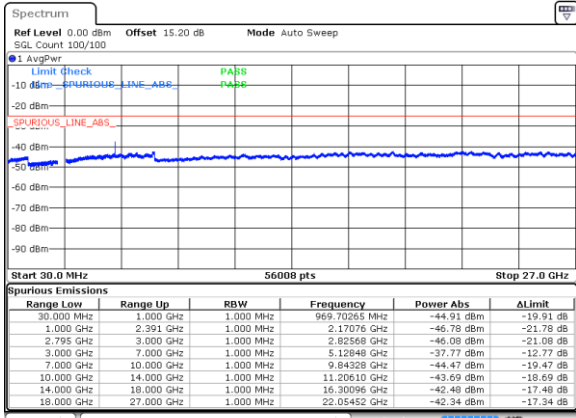

EN-DC\_26A\_n41A / LTE 15MHz + NR 60MHz

Lowest Channel / BPSK

Date: 21 FEB 2020 02:37:56

Lowest Channel / QPSK

Date: 21 FEB 2020 02:44:02

Middle Channel / BPSK

Date: 21 FEB 2020 02:50:56

Middle Channel / QPSK

Date: 21 FEB 2020 02:49:04

Highest Channel / BPSK

Date: 21 FEB 2020 02:54:02

Highest Channel / QPSK

Date: 21 FEB 2020 02:56:55

EN-DC\_26A\_n41A / LTE 15MHz + NR 100MHz

Lowest Channel / BPSK

Date: 21 FEB 2020 01:26:24