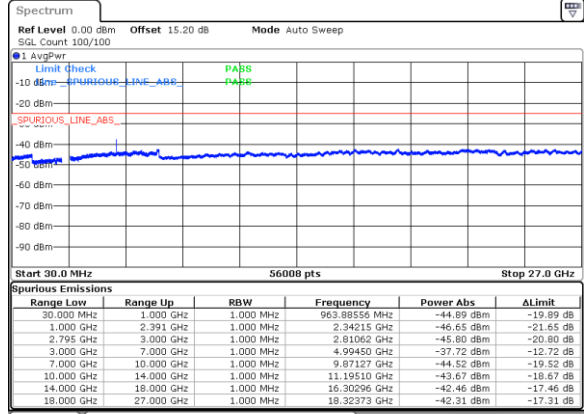

Highest Channel / QPSK

Date: 21 FEB 2020 22:28:51

EN-DC\_41A\_n41A / LTE 20MHz + NR 60MHz

Lowest Channel / BPSK

Date: 21 FEB 2020 21:33:02

Lowest Channel / QPSK

Date: 21 FEB 2020 21:30:06

Highest Channel / BPSK

Date: 21 FEB 2020 21:24:20

Highest Channel / QPSK

Date: 21 FEB 2020 21:26:36

EN-DC\_41A\_n41A / LTE 20MHz + NR 100MHz

Lowest Channel / BPSK

Date: 21 FEB 2020 21:35:39

Lowest Channel / QPSK

Date: 21 FEB 2020 21:37:24

Highest Channel / BPSK

Date: 21 FEB 2020 21:58:54

Highest Channel / QPSK

Date: 21 FEB 2020 21:57:12

EN-DC\_n41AA / LTE 20MHz + NR 20MHz

Lowest Channel / BPSK

Date: 23 FEB 2020 01:32:37

Lowest Channel / QPSK