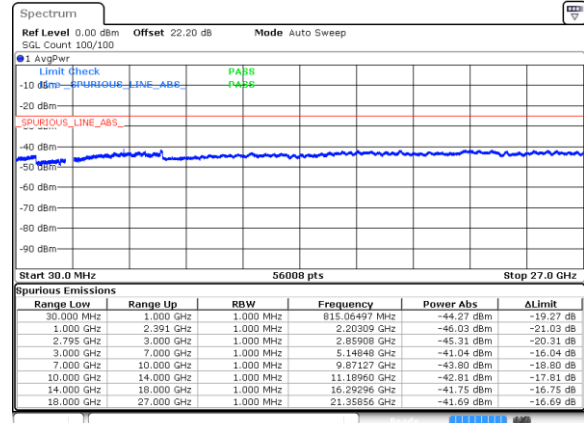

Middle Channel / QPSK

Date: 23 FEB 2020 02:06:29