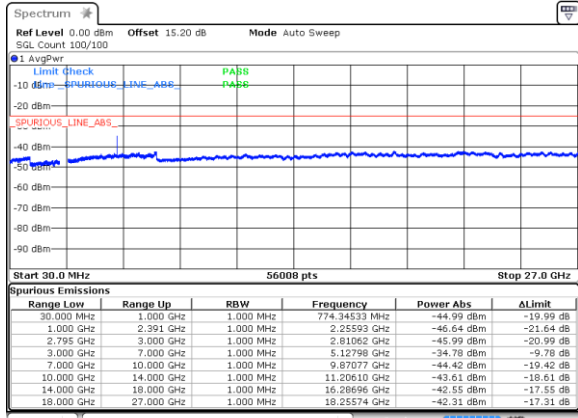

Highest Channel / QPSK

Date: 20 FEB 2020 23:16:43

EN-DC\_3A\_n41A / LTE 20MHz + NR 60MHz

Lowest Channel / BPSK

Date: 20 FEB 2020 21:37:54

Lowest Channel / QPSK

Date: 20 FEB 2020 21:36:07

Middle Channel / BPSK

Date: 20 FEB 2020 21:41:04

Middle Channel / QPSK

Date: 20 FEB 2020 21:43:35

Highest Channel / BPSK

Date: 20 FEB 2020 22:02:46

Highest Channel / QPSK

Date: 20 FEB 2020 22:37:45

EN-DC\_3A\_n41A / LTE 20MHz + NR 100MHz