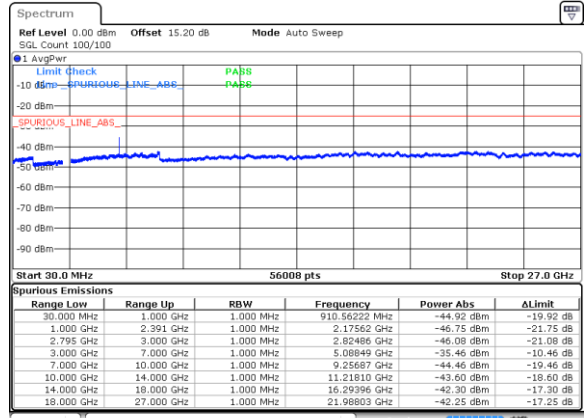

Middle Channel / QPSK

Date: 20 FEB 2020 23:51:56

Highest Channel / BPSK

Date: 20 FEB 2020 23:55:59

Highest Channel / QPSK

Date: 20 FEB 2020 23:57:50

EN-DC\_25A\_n41A / LTE 20MHz + NR 100MHz

Lowest Channel / BPSK

Date: 21 FEB 2020 00:24:14

Lowest Channel / QPSK

Date: 21 FEB 2020 00:27:28

Middle Channel / BPSK

Date: 21 FEB 2020 00:32:17

Middle Channel / QPSK

Date: 21 FEB 2020 00:30:23

Highest Channel / BPSK

Date: 21 FEB 2020 00:35:43

Highest Channel / QPSK

Date: 21 FEB 2020 01:01:38

EN-DC\_26A\_n41A / LTE 15MHz + NR 20MHz

Lowest Channel / BPSK

Date: 21 FEB 2020 03:51:10

Lowest Channel / QPSK

Date: 21 FEB 2020 03:45:40