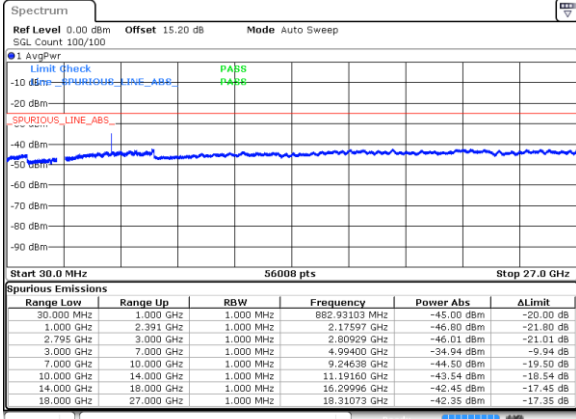

Middle Channel / QPSK

Date: 20 FEB 2020 23:51:56

Highest Channel / BPSK

Date: 20 FEB 2020 23:55:59

Highest Channel / QPSK

Date: 20 FEB 2020 23:57:50

EN-DC\_25A\_n41A / LTE 20MHz + NR 100MHz

Lowest Channel / BPSK