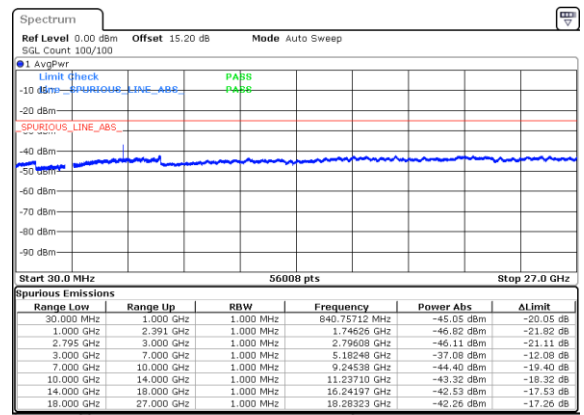

Date: 20 FEB 2020 21:41:04

Middle Channel / QPSK

Date: 20 FEB 2020 21:43:35

Highest Channel / BPSK

Date: 20 FEB 2020 22:02:46

Highest Channel / QPSK

Date: 20 FEB 2020 22:37:45

EN-DC\_3A\_n41A / LTE 20MHz + NR 100MHz

Lowest Channel / BPSK

Date: 20 FEB 2020 20:33:18

Lowest Channel / QPSK

Date: 20 FEB 2020 20:29:14

Middle Channel / BPSK

Date: 20 FEB 2020 20:37:10

Middle Channel / QPSK

Date: 20 FEB 2020 20:39:04

Highest Channel / BPSK

Date: 20 FEB 2020 20:43:47

Highest Channel / QPSK

Date: 20 FEB 2020 20:41:43

EN-DC\_25A\_n41A / LTE 20MHz + NR 20MHz

Lowest Channel / BPSK

Date: 20 FEB 2020 23:45:13

Lowest Channel / QPSK