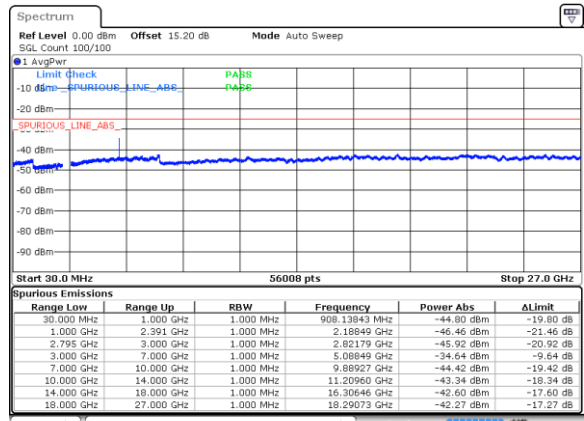

Date: 21 FEB 2020 02:49:04

Highest Channel / BPSK

Date: 21 FEB 2020 02:54:02

Highest Channel / QPSK

Date: 21 FEB 2020 02:56:55

EN-DC\_26A\_n41A / LTE 15MHz + NR 100MHz

Lowest Channel / BPSK

Date: 21 FEB 2020 01:26:24

Lowest Channel / QPSK

Date: 21 FEB 2020 01:30:32

Middle Channel / BPSK

Date: 21 FEB 2020 02:08:08

Middle Channel / QPSK

Date: 21 FEB 2020 01:37:31

Highest Channel / BPSK

Date: 21 FEB 2020 02:12:21

Highest Channel / QPSK

Date: 21 FEB 2020 02:20:33

EN-DC\_39A\_n41A / LTE 20MHz + NR 20MHz

Lowest Channel / BPSK

Date: 21 FEB 2020 13:24:56

Lowest Channel / QPSK

Date: 21 FEB 2020 13:22:55

Middle Channel / BPSK