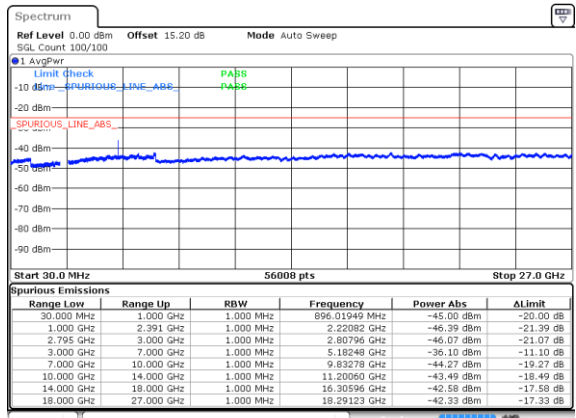

Middle Channel / QPSK

Date: 20 FEB 2020 23:51:56

Highest Channel / BPSK

Date: 20 FEB 2020 23:55:59

Highest Channel / QPSK

Date: 20 FEB 2020 23:57:50

EN-DC\_25A\_n41A / LTE 20MHz + NR 100MHz

Lowest Channel / BPSK

Date: 21 FEB 2020 00:24:14

Lowest Channel / QPSK

Date: 21 FEB 2020 00:27:28

Middle Channel / BPSK

Date: 21 FEB 2020 00:32:17

Middle Channel / QPSK

Date: 21 FEB 2020 00:30:23

Highest Channel / BPSK

Date: 21 FEB 2020 00:35:43

Highest Channel / QPSK

Date: 21 FEB 2020 01:01:38

EN-DC\_26A\_n41A / LTE 15MHz + NR 20MHz

Lowest Channel / BPSK

Date: 21 FEB 2020 03:51:10

Lowest Channel / QPSK

Date: 21 FEB 2020 03:45:40