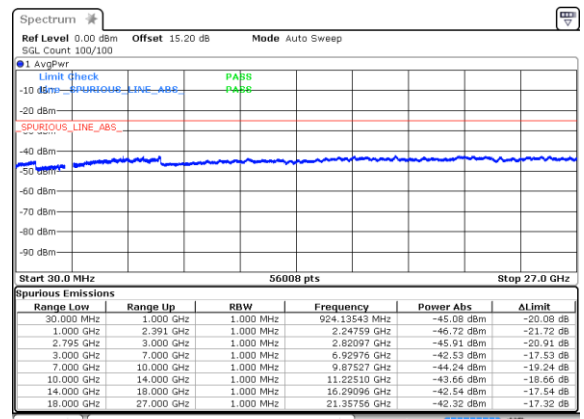

Highest Channel / BPSK

Date: 21 FEB 2020 07:05:08

Highest Channel / QPSK

Date: 21 FEB 2020 07:07:47

EN-DC\_39A\_n41A / LTE 20MHz + NR 100MHz

Lowest Channel / BPSK

Date: 21 FEB 2020 04:42:00

Lowest Channel / QPSK

Date: 21 FEB 2020 05:32:47

Middle Channel / BPSK

Date: 21 FEB 2020 05:32:47

Middle Channel / QPSK

Date: 21 FEB 2020 05:30:19

Highest Channel / BPSK

Date: 21 FEB 2020 05:47:59

Highest Channel / QPSK

Date: 21 FEB 2020 05:46:46

EN-DC\_41A\_n41A / LTE 20MHz + NR 20MHz

Lowest Channel / BPSK

Date: 21 FEB 2020 22:36:49

Lowest Channel / QPSK

Date: 21 FEB 2020 22:36:02

Highest Channel / BPSK

Date: 21 FEB 2020 22:37:47