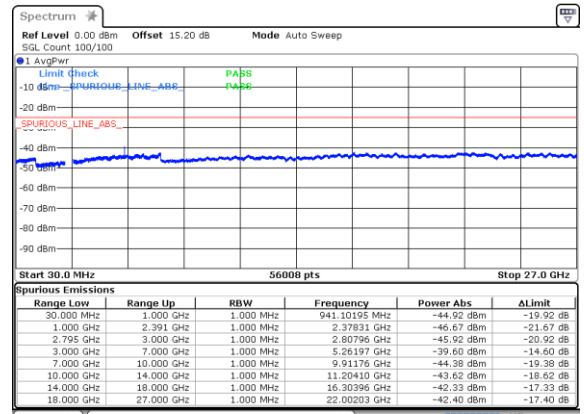

Date: 21 FEB 2020 05:46:46

EN-DC\_41A\_n41A / LTE 20MHz + NR 20MHz

Lowest Channel / BPSK

Date: 21 FEB 2020 22:36:49

Lowest Channel / QPSK

Date: 21 FEB 2020 22:36:02

Highest Channel / BPSK

Date: 21 FEB 2020 22:37:47

Highest Channel / QPSK

Date: 21 FEB 2020 22:28:51

EN-DC\_41A\_n41A / LTE 20MHz + NR 60MHz

Lowest Channel / BPSK

Date: 21 FEB 2020 21:33:02

Lowest Channel / QPSK

Date: 21 FEB 2020 21:30:06

Highest Channel / BPSK

Date: 21 FEB 2020 21:24:20

Highest Channel / QPSK

Date: 21 FEB 2020 21:26:36

EN-DC\_41A\_n41A / LTE 20MHz + NR 100MHz

Lowest Channel / BPSK

Date: 21 FEB 2020 21:35:39

Lowest Channel / QPSK

Date: 21 FEB 2020 21:37:24