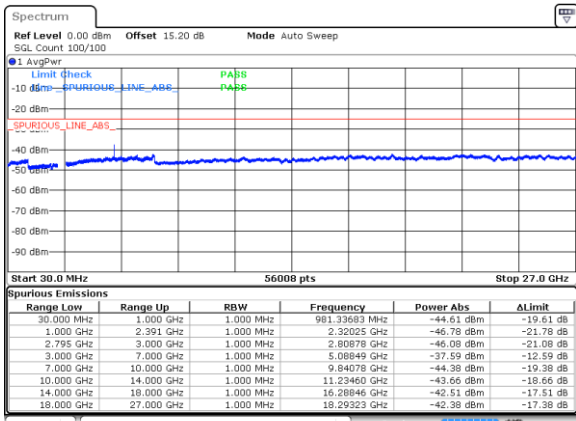

Date: 21 FEB 2020 02:49:04

Highest Channel / BPSK

Date: 21 FEB 2020 02:54:02

Highest Channel / QPSK

Date: 21 FEB 2020 02:56:55

EN-DC\_26A\_n41A / LTE 15MHz + NR 100MHz

Lowest Channel / BPSK

Date: 21 FEB 2020 01:26:24

Lowest Channel / QPSK

Date: 21 FEB 2020 01:30:32

Middle Channel / BPSK

Date: 21 FEB 2020 02:08:08

Middle Channel / QPSK

Date: 21 FEB 2020 01:37:31

Highest Channel / BPSK

Date: 21 FEB 2020 02:12:21