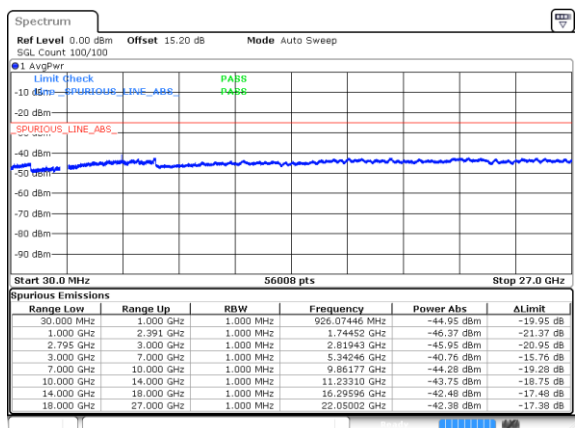

Date: 20 FEB 2020 14:39:11

Highest Channel / BPSK

Date: 20 FEB 2020 15:32:42

Highest Channel / QPSK

Date: 20 FEB 2020 15:03:14

EN-DC\_3A\_n41A / LTE 20MHz + NR 20MHz

Lowest Channel / BPSK

Date: 20 FEB 2020 22:44:56

Lowest Channel / QPSK

Date: 20 FEB 2020 23:07:04

Middle Channel / BPSK

Date: 20 FEB 2020 23:12:01

Middle Channel / QPSK

Date: 20 FEB 2020 23:10:18

Highest Channel / BPSK

Date: 20 FEB 2020 23:14:47

Highest Channel / QPSK

Date: 20 FEB 2020 23:16:43

EN-DC\_3A\_n41A / LTE 20MHz + NR 60MHz

Lowest Channel / BPSK

Date: 20 FEB 2020 21:37:54

Lowest Channel / QPSK

Date: 20 FEB 2020 21:36:07

Middle Channel / BPSK