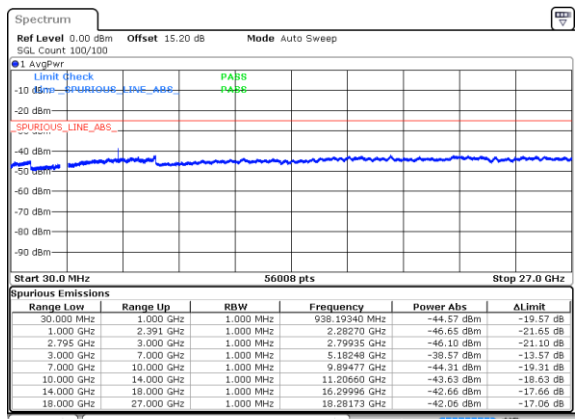

Highest Channel / BPSK

Date: 21 FEB 2020 07:05:08

Highest Channel / QPSK

Date: 21 FEB 2020 07:07:47

EN-DC\_39A\_n41A / LTE 20MHz + NR 100MHz

Lowest Channel / BPSK

Date: 21 FEB 2020 04:42:00

Lowest Channel / QPSK

Date: 21 FEB 2020 05:32:47

Middle Channel / BPSK

Date: 21 FEB 2020 05:32:47

Middle Channel / QPSK

Date: 21 FEB 2020 05:30:19

Highest Channel / BPSK

Date: 21 FEB 2020 05:47:59

Highest Channel / QPSK

Date: 21 FEB 2020 05:46:46

EN-DC\_41A\_n41A / LTE 20MHz + NR 20MHz

Lowest Channel / BPSK

Date: 21 FEB 2020 22:36:49

Lowest Channel / QPSK

Date: 21 FEB 2020 22:36:02

Highest Channel / BPSK

Date: 21 FEB 2020 22:37:47