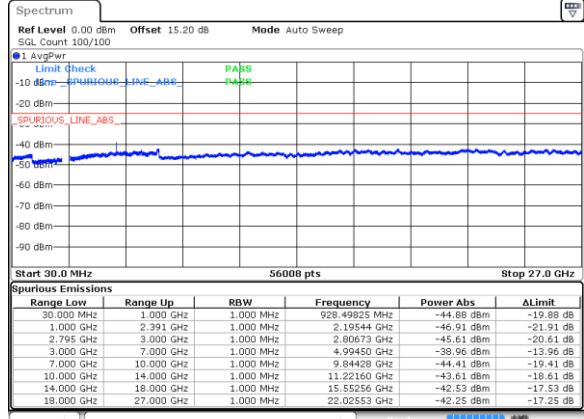

Lowest Channel / QPSK

Date: 21 FEB 2020 02:44:02