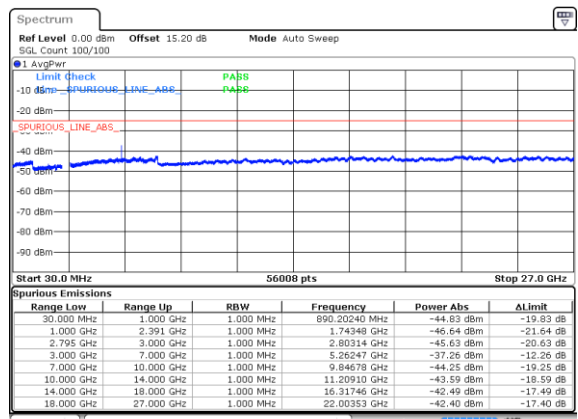

Highest Channel / QPSK

Date: 20 FEB 2020 23:16:43

EN-DC\_3A\_n41A / LTE 20MHz + NR 60MHz

Lowest Channel / BPSK

Date: 20 FEB 2020 21:37:54

Lowest Channel / QPSK

Date: 20 FEB 2020 21:36:07

Middle Channel / BPSK

Date: 20 FEB 2020 21:41:04

Middle Channel / QPSK

Date: 20 FEB 2020 21:43:35

Highest Channel / BPSK

Date: 20 FEB 2020 22:02:46

Highest Channel / QPSK

Date: 20 FEB 2020 22:37:45

EN-DC\_3A\_n41A / LTE 20MHz + NR 100MHz