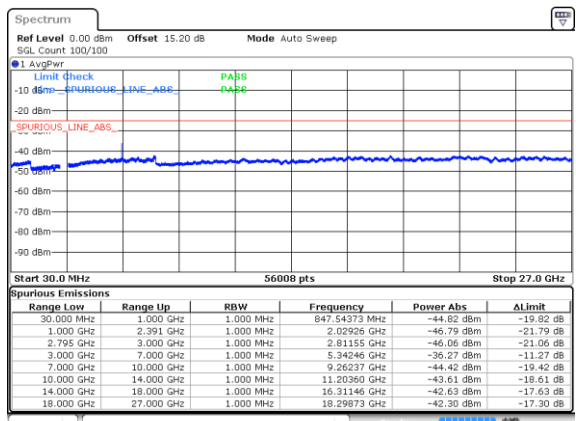

Highest Channel / BPSK

Date: 20 FEB 2020 20:43:47

Highest Channel / QPSK

Date: 20 FEB 2020 20:41:43

EN-DC\_25A\_n41A / LTE 20MHz + NR 20MHz

Lowest Channel / BPSK

Date: 20 FEB 2020 23:45:13

Lowest Channel / QPSK

Date: 20 FEB 2020 23:41:30

Middle Channel / BPSK

Date: 20 FEB 2020 23:47:40

Middle Channel / QPSK

Date: 20 FEB 2020 23:50:02

Highest Channel / BPSK

Date: 20 FEB 2020 23:23:21

Highest Channel / QPSK