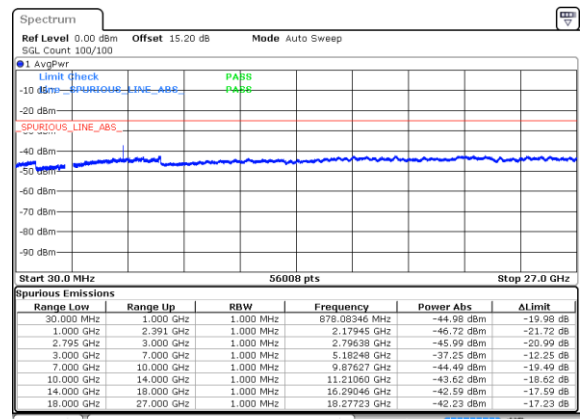

Date: 21 FEB 2020 02:49:04

Highest Channel / BPSK

Date: 21 FEB 2020 02:54:02

Highest Channel / QPSK

Date: 21 FEB 2020 02:56:55

EN-DC\_26A\_n41A / LTE 15MHz + NR 100MHz

Lowest Channel / BPSK

Date: 21 FEB 2020 01:26:24

Lowest Channel / QPSK

Date: 21 FEB 2020 01:30:32

Middle Channel / BPSK

Date: 21 FEB 2020 02:08:08

Middle Channel / QPSK

Date: 21 FEB 2020 01:37:31

Highest Channel / BPSK

Date: 21 FEB 2020 02:12:21

Highest Channel / QPSK

Date: 21 FEB 2020 02:20:33

EN-DC\_39A\_n41A / LTE 20MHz + NR 20MHz

Lowest Channel / BPSK

Date: 21 FEB 2020 13:24:56

Lowest Channel / QPSK

Date: 21 FEB 2020 13:22:55

Middle Channel / BPSK