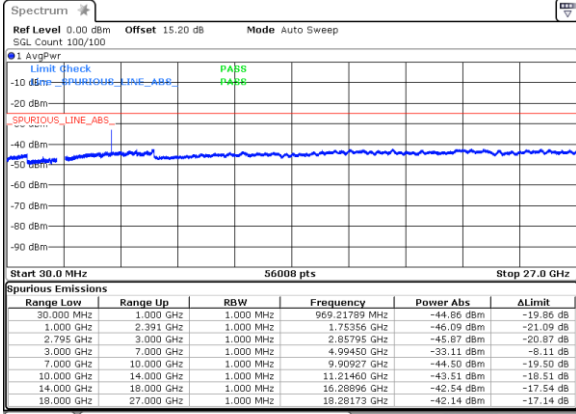

EN-DC_3A_n41A / LTE 20MHz + NR 100MHz

Lowest Channel / BPSK

Date: 20 FEB 2020 20:33:18