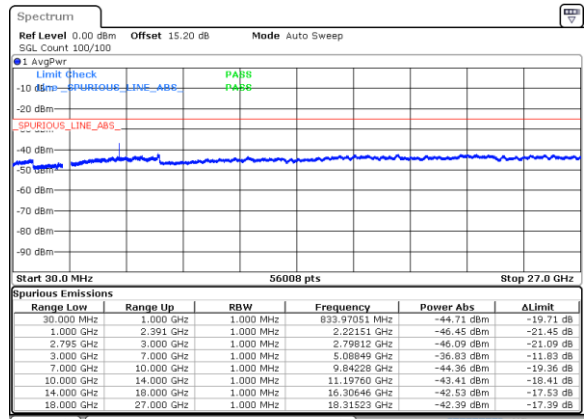

Middle Channel / QPSK

Date: 21 FEB 2020 05:30:19