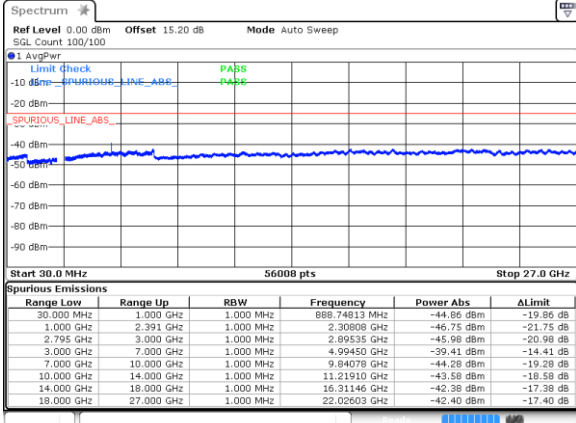

Highest Channel / QPSK

Date: 21 FEB 2020 02:20:33

EN-DC\_39A\_n41A / LTE 20MHz + NR 20MHz

Lowest Channel / BPSK

Date: 21 FEB 2020 13:24:56

Lowest Channel / QPSK

Date: 21 FEB 2020 13:22:55

Middle Channel / BPSK

Date: 21 FEB 2020 09:58:54

Middle Channel / QPSK

Date: 21 FEB 2020 09:51:45

Highest Channel / BPSK

Date: 21 FEB 2020 09:14:06

Highest Channel / QPSK

Date: 21 FEB 2020 09:11:20

EN-DC\_39A\_n41A / LTE 20MHz + NR 60MHz

Lowest Channel / BPSK

Date: 21 FEB 2020 06:40:35

Lowest Channel / QPSK

Date: 21 FEB 2020 06:44:34

Middle Channel / BPSK

Date: 21 FEB 2020 06:55:26

Middle Channel / QPSK

Date: 21 FEB 2020 06:58:49