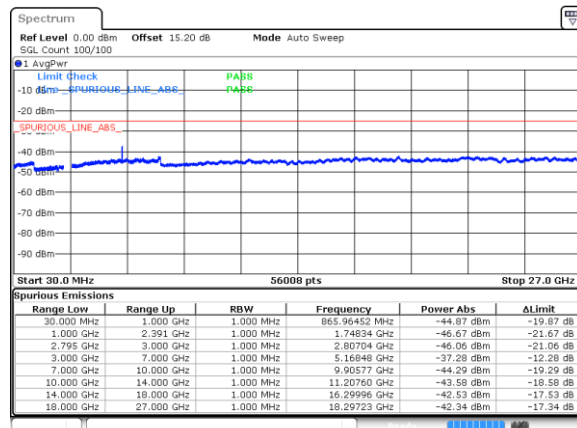

Date: 20 FEB 2020 14:39:11

Highest Channel / BPSK

Date: 20 FEB 2020 15:32:42

Highest Channel / QPSK

Date: 20 FEB 2020 15:03:14

EN-DC\_3A\_n41A / LTE 20MHz + NR 20MHz

Lowest Channel / BPSK

Date: 20 FEB 2020 22:44:56

Lowest Channel / QPSK

Date: 20 FEB 2020 23:07:04

Middle Channel / BPSK

Date: 20 FEB 2020 23:12:01

Middle Channel / QPSK

Date: 20 FEB 2020 23:10:18

Highest Channel / BPSK

Date: 20 FEB 2020 23:14:47

Highest Channel / QPSK

Date: 20 FEB 2020 23:16:43

EN-DC\_3A\_n41A / LTE 20MHz + NR 60MHz

Lowest Channel / BPSK

Date: 20 FEB 2020 21:37:54

Lowest Channel / QPSK

Date: 20 FEB 2020 21:36:07

Middle Channel / BPSK