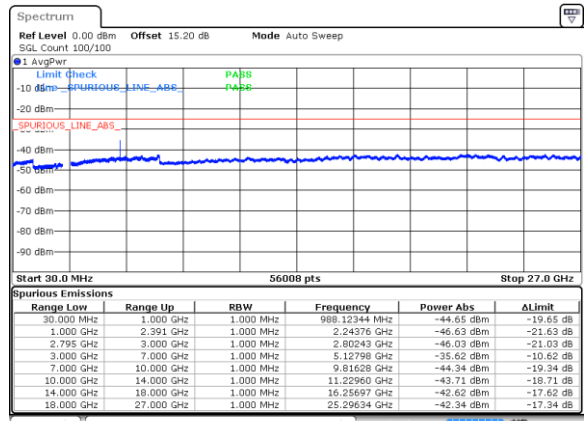

Date: 20 FEB 2020 23:21:20

EN-DC\_25A\_n41A / LTE 20MHz + NR 60MHz

Lowest Channel / BPSK

Date: 21 FEB 2020 00:01:29

Lowest Channel / QPSK

Date: 20 FEB 2020 23:59:42

Middle Channel / BPSK

Date: 20 FEB 2020 23:54:16

Middle Channel / QPSK

Date: 20 FEB 2020 23:51:56

Highest Channel / BPSK

Date: 20 FEB 2020 23:55:59

Highest Channel / QPSK

Date: 20 FEB 2020 23:57:50

EN-DC\_25A\_n41A / LTE 20MHz + NR 100MHz

Lowest Channel / BPSK