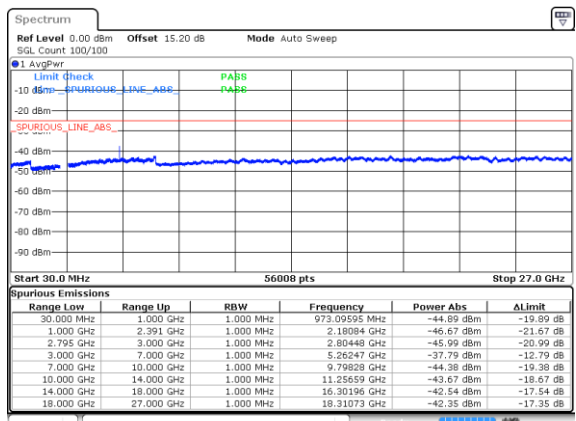

Date: 20 FEB 2020 23:21:20

EN-DC\_25A\_n41A / LTE 20MHz + NR 60MHz

Lowest Channel / BPSK

Date: 21 FEB 2020 00:01:29

Lowest Channel / QPSK

Date: 20 FEB 2020 23:59:42

Middle Channel / BPSK

Date: 20 FEB 2020 23:54:16

Middle Channel / QPSK

Date: 20 FEB 2020 23:51:56

Highest Channel / BPSK

Date: 20 FEB 2020 23:55:59

Highest Channel / QPSK

Date: 20 FEB 2020 23:57:50

EN-DC\_25A\_n41A / LTE 20MHz + NR 100MHz

Lowest Channel / BPSK