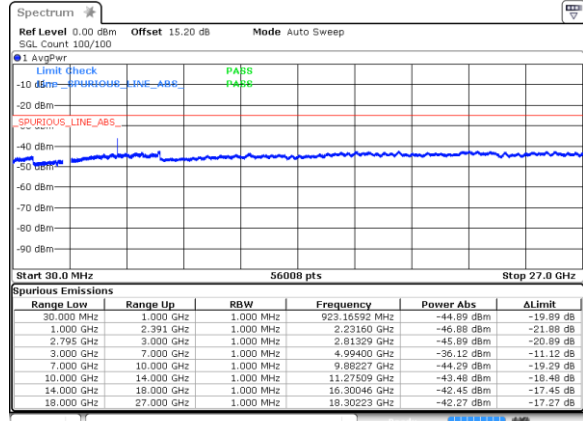

EN-DC\_2A\_n41A / LTE 20MHz + NR 100MHz

Lowest Channel / BPSK

Date: 20 FEB 2020 14:29:48

Lowest Channel / QPSK

Date: 20 FEB 2020 14:10:13

Middle Channel / BPSK

Date: 20 FEB 2020 14:44:45

Middle Channel / QPSK

Date: 20 FEB 2020 14:39:11

Highest Channel / BPSK

Date: 20 FEB 2020 15:32:42

Highest Channel / QPSK

Date: 20 FEB 2020 15:03:14

EN-DC\_3A\_n41A / LTE 20MHz + NR 20MHz

Lowest Channel / BPSK

Date: 20 FEB 2020 22:44:56