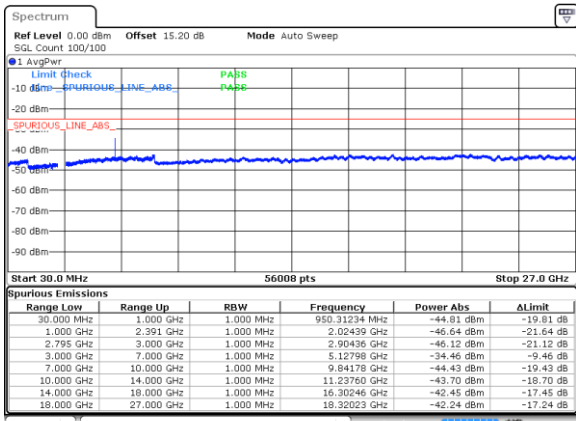

Date: 20 FEB 2020 23:21:20

EN-DC\_25A\_n41A / LTE 20MHz + NR 60MHz

Lowest Channel / BPSK

Date: 21 FEB 2020 00:01:29

Lowest Channel / QPSK

Date: 20 FEB 2020 23:59:42

Middle Channel / BPSK

Date: 20 FEB 2020 23:54:16

Middle Channel / QPSK

Date: 20 FEB 2020 23:51:56

Highest Channel / BPSK

Date: 20 FEB 2020 23:55:59

Highest Channel / QPSK

Date: 20 FEB 2020 23:57:50

EN-DC\_25A\_n41A / LTE 20MHz + NR 100MHz

Lowest Channel / BPSK