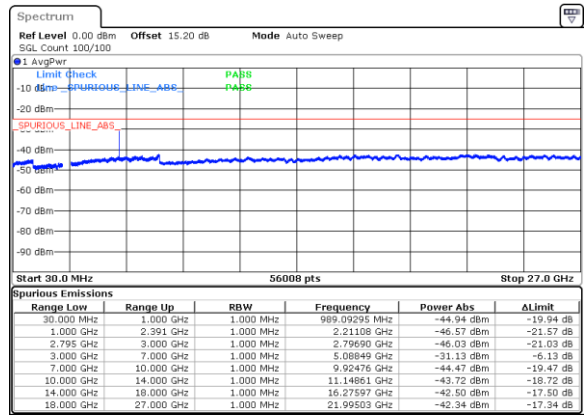

Date: 20 FEB 2020 21:41:04

Middle Channel / QPSK

Date: 20 FEB 2020 21:43:35

Highest Channel / BPSK

Date: 20 FEB 2020 22:02:46

Highest Channel / QPSK

Date: 20 FEB 2020 22:37:45

EN-DC\_3A\_n41A / LTE 20MHz + NR 100MHz

Lowest Channel / BPSK

Date: 20 FEB 2020 20:33:18

Lowest Channel / QPSK

Date: 20 FEB 2020 20:29:14

Middle Channel / BPSK

Date: 20 FEB 2020 20:37:10

Middle Channel / QPSK

Date: 20 FEB 2020 20:39:04

Highest Channel / BPSK

Date: 20 FEB 2020 20:43:47

Highest Channel / QPSK

Date: 20 FEB 2020 20:41:43

EN-DC\_25A\_n41A / LTE 20MHz + NR 20MHz

Lowest Channel / BPSK

Date: 20 FEB 2020 23:45:13

Lowest Channel / QPSK