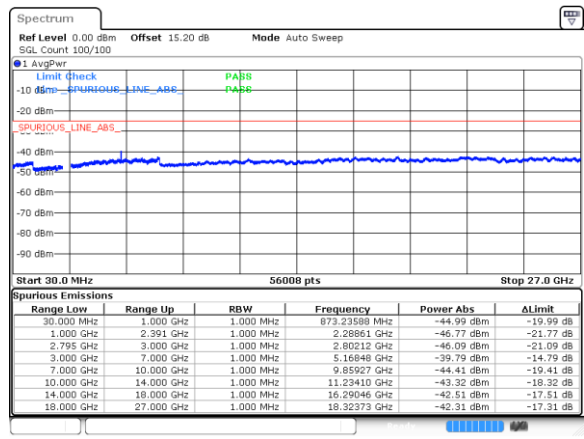

Middle Channel / QPSK

Date: 21 FEB 2020 03:57:24