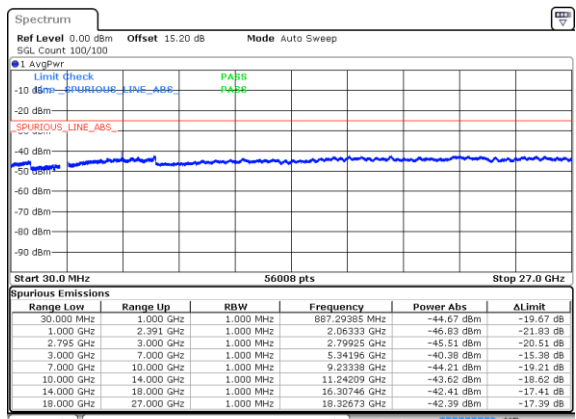

Highest Channel / QPSK

Date: 21 FEB 2020 02:20:33

EN-DC\_39A\_n41A / LTE 20MHz + NR 20MHz

Lowest Channel / BPSK

Date: 21 FEB 2020 13:24:56

Lowest Channel / QPSK

Date: 21 FEB 2020 13:22:55

Middle Channel / BPSK

Date: 21 FEB 2020 09:58:54

Middle Channel / QPSK

Date: 21 FEB 2020 09:51:45

Highest Channel / BPSK

Date: 21 FEB 2020 09:14:06

Highest Channel / QPSK

Date: 21 FEB 2020 09:11:20

EN-DC\_39A\_n41A / LTE 20MHz + NR 60MHz