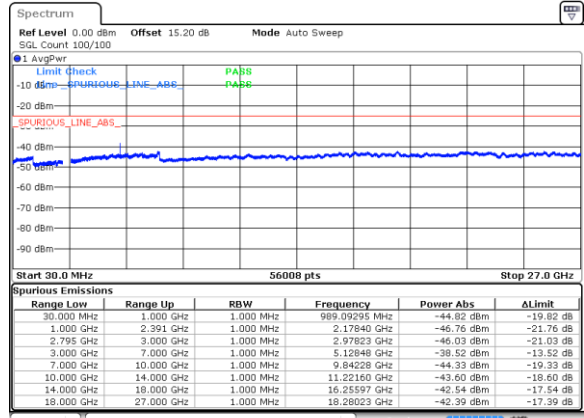

EN-DC\_26A\_n41A / LTE 15MHz + NR 60MHz

Lowest Channel / BPSK

Date: 21 FEB 2020 02:37:56

Lowest Channel / QPSK

Date: 21 FEB 2020 02:44:02

Middle Channel / BPSK

Date: 21 FEB 2020 02:50:56

Middle Channel / QPSK

Date: 21 FEB 2020 02:49:04

Highest Channel / BPSK

Date: 21 FEB 2020 02:54:02

Highest Channel / QPSK

Date: 21 FEB 2020 02:56:55

EN-DC\_26A\_n41A / LTE 15MHz + NR 100MHz

Lowest Channel / BPSK

Date: 21 FEB 2020 01:26:24