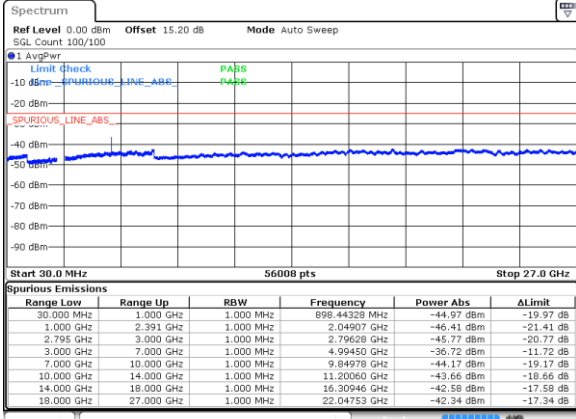

EN-DC_26A_n41A / LTE 15MHz + NR 60MHz

Lowest Channel / BPSK

Date: 21 FEB 2020 02:37:56