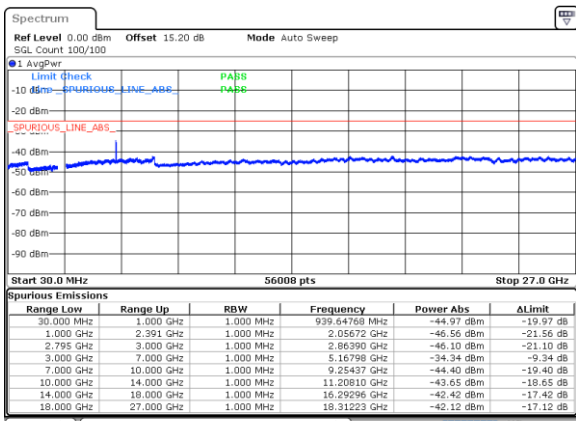

Middle Channel / BPSK

Date: 20 FEB 2020 23:47:40