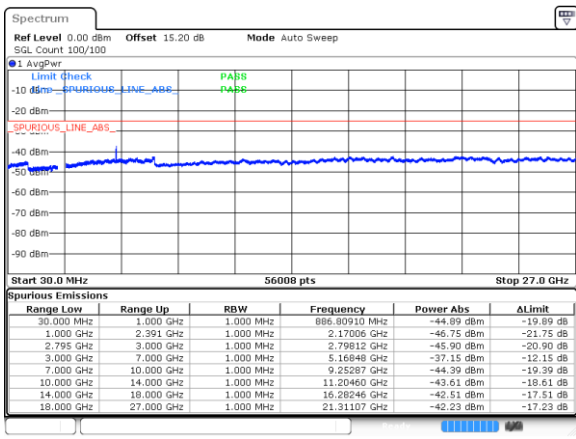

Date: 21 FEB 2020 00:35:43

Highest Channel / QPSK

Date: 21 FEB 2020 01:01:38

EN-DC\_26A\_n41A / LTE 15MHz + NR 20MHz

Lowest Channel / BPSK

Date: 21 FEB 2020 03:51:10

Lowest Channel / QPSK

Date: 21 FEB 2020 03:45:40

Middle Channel / BPSK

Date: 21 FEB 2020 03:55:26

Middle Channel / QPSK

Date: 21 FEB 2020 03:57:24

Highest Channel / BPSK

Date: 21 FEB 2020 04:02:37

Highest Channel / QPSK

Date: 21 FEB 2020 04:00:32