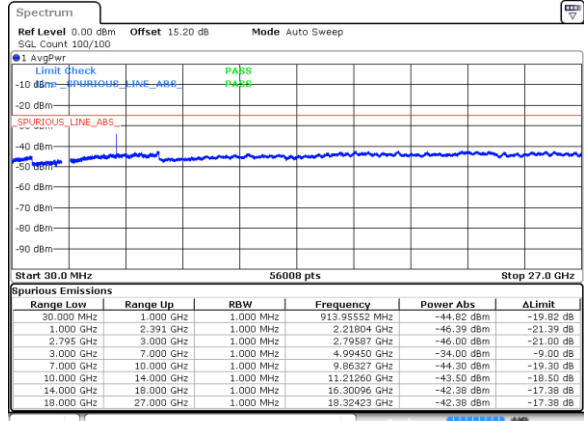

Highest Channel / BPSK

Date: 20 FEB 2020 20:43:47

Highest Channel / QPSK

Date: 20 FEB 2020 20:41:43

EN-DC\_25A\_n41A / LTE 20MHz + NR 20MHz

Lowest Channel / BPSK

Date: 20 FEB 2020 23:45:13

Lowest Channel / QPSK