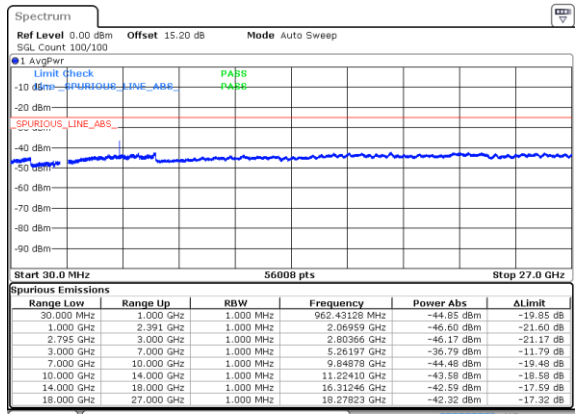

Date: 21 FEB 2020 05:46:46

EN-DC\_41A\_n41A / LTE 20MHz + NR 20MHz

Lowest Channel / BPSK

Date: 21 FEB 2020 22:36:49

Lowest Channel / QPSK

Date: 21 FEB 2020 22:36:02

Highest Channel / BPSK

Date: 21 FEB 2020 22:37:47

Highest Channel / QPSK

Date: 21 FEB 2020 22:28:51

EN-DC\_41A\_n41A / LTE 20MHz + NR 60MHz

Lowest Channel / BPSK

Date: 21 FEB 2020 21:33:02

Lowest Channel / QPSK

Date: 21 FEB 2020 21:30:06

Highest Channel / BPSK

Date: 21 FEB 2020 21:24:20

Highest Channel / QPSK

Date: 21 FEB 2020 21:26:36

EN-DC\_41A\_n41A / LTE 20MHz + NR 100MHz

Lowest Channel / BPSK

Date: 21 FEB 2020 21:35:39

Lowest Channel / QPSK

Date: 21 FEB 2020 21:37:24