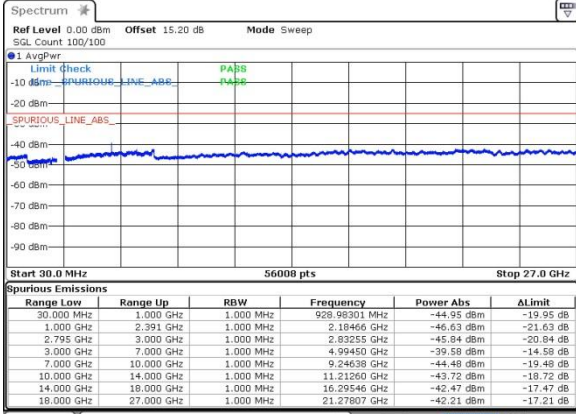

Highest Channel / BPSK

Date: 21 FEB 2020 07:05:08

Highest Channel / QPSK

Date: 21 FEB 2020 07:07:47

EN-DC\_39A\_n41A / LTE 20MHz + NR 100MHz

Lowest Channel / BPSK

Date: 21 FEB 2020 04:42:00

Lowest Channel / QPSK

Date: 21 FEB 2020 05:32:47

Middle Channel / BPSK

Date: 21 FEB 2020 05:32:47

Middle Channel / QPSK

Date: 21 FEB 2020 05:30:19

Highest Channel / BPSK

Date: 21 FEB 2020 05:47:59

Highest Channel / QPSK

Date: 21 FEB 2020 05:46:46

EN-DC\_41A\_n41A / LTE 20MHz + NR 20MHz

Lowest Channel / BPSK

Date: 21 FEB 2020 22:36:49

Lowest Channel / QPSK

Date: 21 FEB 2020 22:36:02

Highest Channel / BPSK

Date: 21 FEB 2020 22:37:47