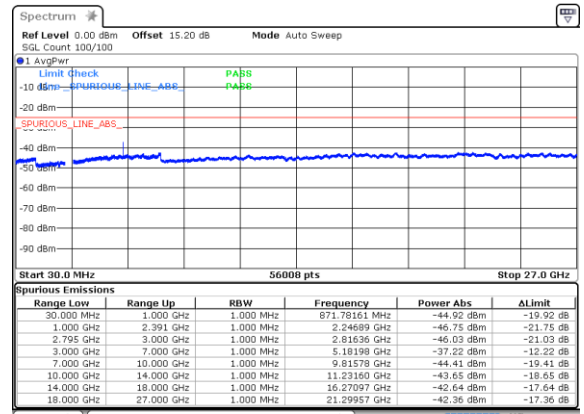

Highest Channel / QPSK

Date: 21 FEB 2020 22:28:51

EN-DC\_41A\_n41A / LTE 20MHz + NR 60MHz

Lowest Channel / BPSK

Date: 21 FEB 2020 21:33:02

Lowest Channel / QPSK

Date: 21 FEB 2020 21:30:06

Highest Channel / BPSK

Date: 21 FEB 2020 21:24:20

Highest Channel / QPSK

Date: 21 FEB 2020 21:26:36

EN-DC\_41A\_n41A / LTE 20MHz + NR 100MHz

Lowest Channel / BPSK

Date: 21 FEB 2020 21:35:39

Lowest Channel / QPSK

Date: 21 FEB 2020 21:37:24

Highest Channel / BPSK

Date: 21 FEB 2020 21:58:54

Highest Channel / QPSK

Date: 21 FEB 2020 21:57:12

EN-DC\_n41AA / LTE 20MHz + NR 20MHz

Lowest Channel / BPSK

Date: 23 FEB 2020 01:32:37

Lowest Channel / QPSK