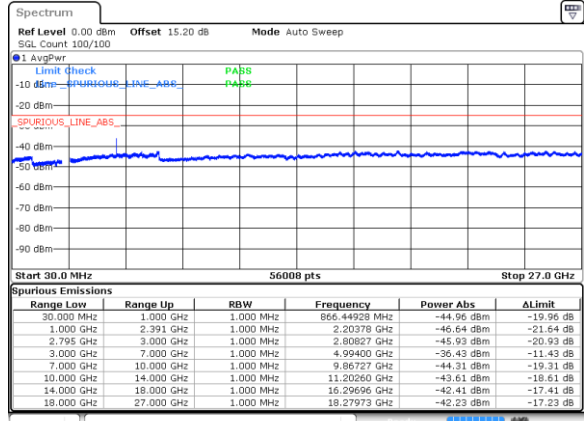

Date: 21 FEB 2020 02:49:04

Highest Channel / BPSK

Date: 21 FEB 2020 02:54:02

Highest Channel / QPSK

Date: 21 FEB 2020 02:56:55

EN-DC\_26A\_n41A / LTE 15MHz + NR 100MHz

Lowest Channel / BPSK

Date: 21 FEB 2020 01:26:24

Lowest Channel / QPSK

Date: 21 FEB 2020 01:30:32

Middle Channel / BPSK

Date: 21 FEB 2020 02:08:08

Middle Channel / QPSK

Date: 21 FEB 2020 01:37:31

Highest Channel / BPSK

Date: 21 FEB 2020 02:12:21