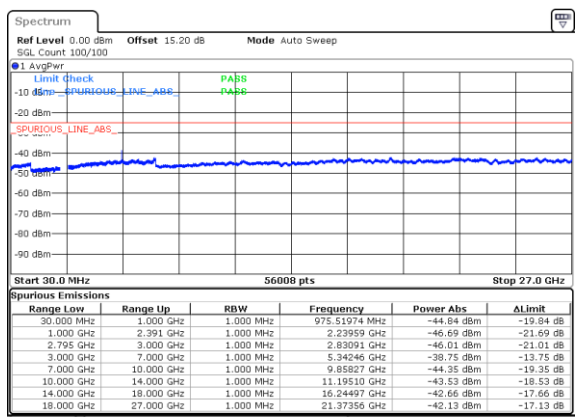

Date: 21 FEB 2020 00:35:43

Highest Channel / QPSK

Date: 21 FEB 2020 01:01:38

EN-DC\_26A\_n41A / LTE 15MHz + NR 20MHz

Lowest Channel / BPSK

Date: 21 FEB 2020 03:51:10

Lowest Channel / QPSK

Date: 21 FEB 2020 03:45:40

Middle Channel / BPSK

Date: 21 FEB 2020 03:55:26

Middle Channel / QPSK

Date: 21 FEB 2020 03:57:24

Highest Channel / BPSK

Date: 21 FEB 2020 04:02:37

Highest Channel / QPSK

Date: 21 FEB 2020 04:00:32

EN-DC\_26A\_n41A / LTE 15MHz + NR 60MHz

Lowest Channel / BPSK

Date: 21 FEB 2020 02:37:56

Lowest Channel / QPSK

Date: 21 FEB 2020 02:44:02

Middle Channel / BPSK

Date: 21 FEB 2020 02:50:56

Middle Channel / QPSK

Date: 21 FEB 2020 02:49:04

Highest Channel / BPSK

Date: 21 FEB 2020 02:54:02

Highest Channel / QPSK

Date: 21 FEB 2020 02:56:55

EN-DC\_26A\_n41A / LTE 15MHz + NR 100MHz

Lowest Channel / BPSK

Date: 21 FEB 2020 01:26:24