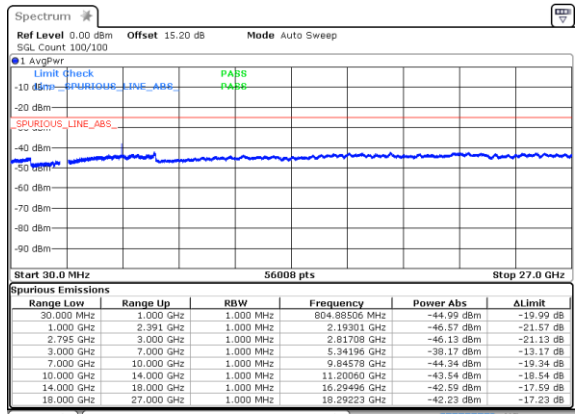

Date: 21 FEB 2020 05:46:46

EN-DC\_41A\_n41A / LTE 20MHz + NR 20MHz

Lowest Channel / BPSK

Date: 21 FEB 2020 22:36:49

Lowest Channel / QPSK

Date: 21 FEB 2020 22:36:02

Highest Channel / BPSK

Date: 21 FEB 2020 22:37:47

Highest Channel / QPSK

Date: 21 FEB 2020 22:28:51

EN-DC\_41A\_n41A / LTE 20MHz + NR 60MHz

Lowest Channel / BPSK

Date: 21 FEB 2020 21:33:02

Lowest Channel / QPSK

Date: 21 FEB 2020 21:30:06

Highest Channel / BPSK