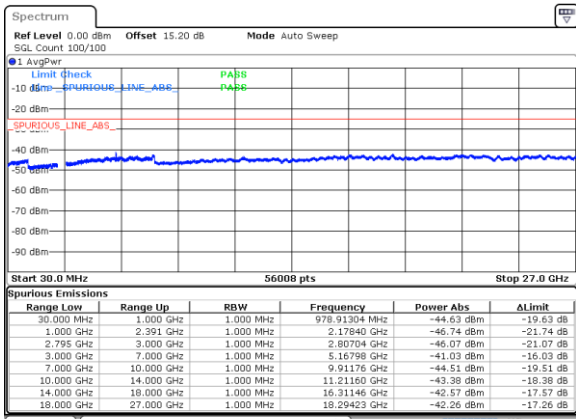

Highest Channel / QPSK

Date: 21 FEB 2020 02:20:33

EN-DC\_39A\_n41A / LTE 20MHz + NR 20MHz

Lowest Channel / BPSK

Date: 21 FEB 2020 13:24:56

Lowest Channel / QPSK

Date: 21 FEB 2020 13:22:55

Middle Channel / BPSK

Date: 21 FEB 2020 09:58:54

Middle Channel / QPSK

Date: 21 FEB 2020 09:51:45

Highest Channel / BPSK

Date: 21 FEB 2020 09:14:06

Highest Channel / QPSK

Date: 21 FEB 2020 09:11:20

EN-DC\_39A\_n41A / LTE 20MHz + NR 60MHz