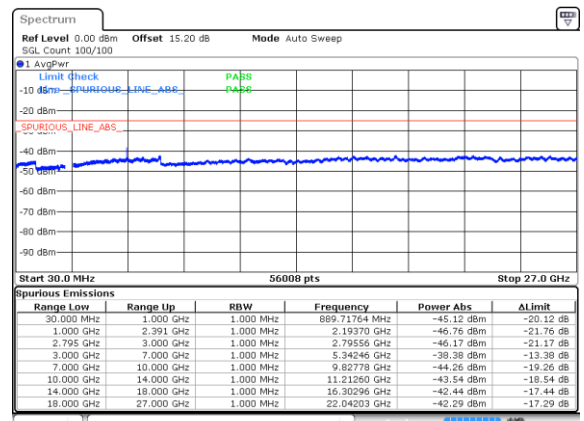

Highest Channel / BPSK

Date: 20 FEB 2020 20:43:47

Highest Channel / QPSK

Date: 20 FEB 2020 20:41:43

EN-DC\_25A\_n41A / LTE 20MHz + NR 20MHz

Lowest Channel / BPSK

Date: 20 FEB 2020 23:45:13

Lowest Channel / QPSK

Date: 20 FEB 2020 23:41:30

Middle Channel / BPSK

Date: 20 FEB 2020 23:47:40

Middle Channel / QPSK

Date: 20 FEB 2020 23:50:02

Highest Channel / BPSK

Date: 20 FEB 2020 23:23:21

Highest Channel / QPSK

Date: 20 FEB 2020 23:21:20

EN-DC\_25A\_n41A / LTE 20MHz + NR 60MHz

Lowest Channel / BPSK

Date: 21 FEB 2020 00:01:29

Lowest Channel / QPSK

Date: 20 FEB 2020 23:59:42

Middle Channel / BPSK

Date: 20 FEB 2020 23:54:16