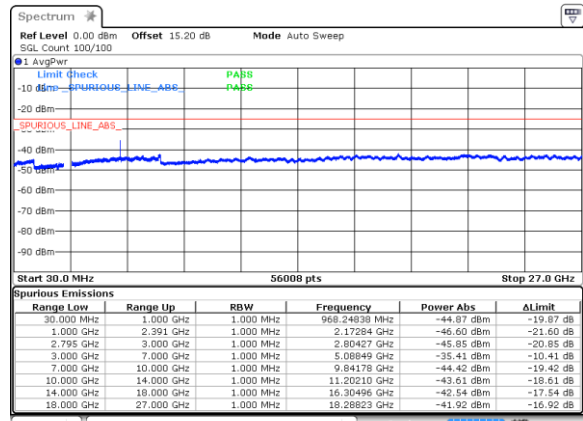

EN-DC\_2A\_n41A / LTE 20MHz + NR 100MHz

Lowest Channel / BPSK

Date: 20 FEB 2020 14:29:48

Lowest Channel / QPSK

Date: 20 FEB 2020 14:10:13

Middle Channel / BPSK

Date: 20 FEB 2020 14:44:45

Middle Channel / QPSK

Date: 20 FEB 2020 14:39:11

Highest Channel / BPSK

Date: 20 FEB 2020 15:32:42

Highest Channel / QPSK

Date: 20 FEB 2020 15:03:14

EN-DC\_3A\_n41A / LTE 20MHz + NR 20MHz

Lowest Channel / BPSK

Date: 20 FEB 2020 22:44:56