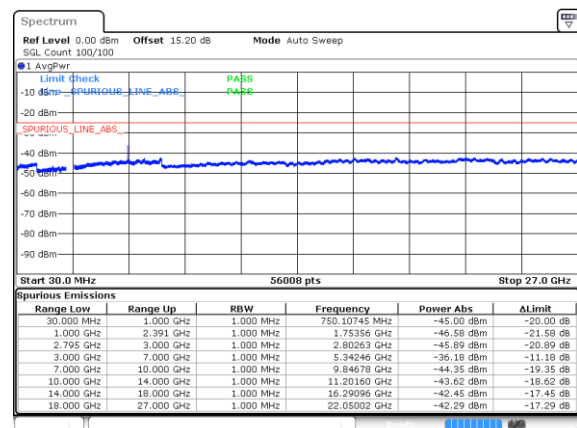

Date: 20 FEB 2020 14:39:11

Highest Channel / BPSK

Date: 20 FEB 2020 15:32:42

Highest Channel / QPSK

Date: 20 FEB 2020 15:03:14

EN-DC\_3A\_n41A / LTE 20MHz + NR 20MHz

Lowest Channel / BPSK

Date: 20 FEB 2020 22:44:56

Lowest Channel / QPSK

Date: 20 FEB 2020 23:07:04

Middle Channel / BPSK

Date: 20 FEB 2020 23:12:01

Middle Channel / QPSK

Date: 20 FEB 2020 23:10:18

Highest Channel / BPSK

Date: 20 FEB 2020 23:14:47

Highest Channel / QPSK

Date: 20 FEB 2020 23:16:43

EN-DC\_3A\_n41A / LTE 20MHz + NR 60MHz

Lowest Channel / BPSK

Date: 20 FEB 2020 21:37:54

Lowest Channel / QPSK

Date: 20 FEB 2020 21:36:07

Middle Channel / BPSK