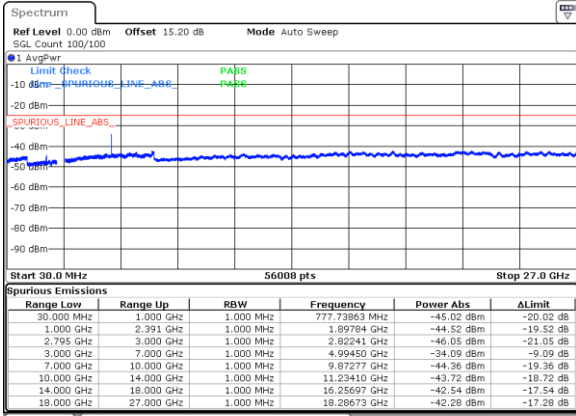

Highest Channel / QPSK

Date: 21 FEB 2020 02:20:33

EN-DC\_39A\_n41A / LTE 20MHz + NR 20MHz

Lowest Channel / BPSK

Date: 21 FEB 2020 13:24:56

Lowest Channel / QPSK

Date: 21 FEB 2020 13:22:55

Middle Channel / BPSK

Date: 21 FEB 2020 09:58:54

Middle Channel / QPSK

Date: 21 FEB 2020 09:51:45

Highest Channel / BPSK

Date: 21 FEB 2020 09:14:06

Highest Channel / QPSK

Date: 21 FEB 2020 09:11:20

EN-DC\_39A\_n41A / LTE 20MHz + NR 60MHz