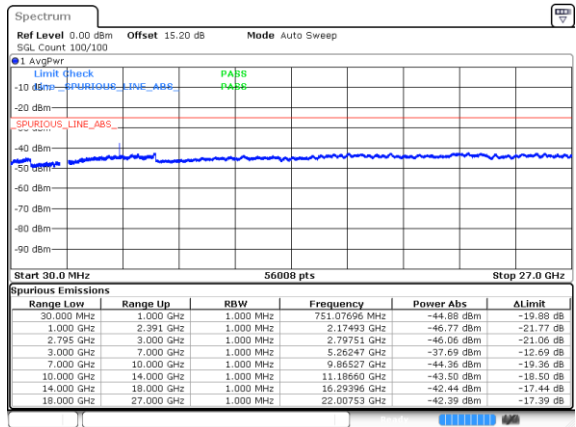

Lowest Channel / BPSK

Date: 21 FEB 2020 06:40:35

Lowest Channel / QPSK

Date: 21 FEB 2020 06:44:34

Middle Channel / BPSK

Date: 21 FEB 2020 06:55:26

Middle Channel / QPSK

Date: 21 FEB 2020 06:58:49

Highest Channel / BPSK

Date: 21 FEB 2020 07:05:08

Highest Channel / QPSK

Date: 21 FEB 2020 07:07:47

EN-DC\_39A\_n41A / LTE 20MHz + NR 100MHz

Lowest Channel / BPSK

Date: 21 FEB 2020 04:42:00

Lowest Channel / QPSK