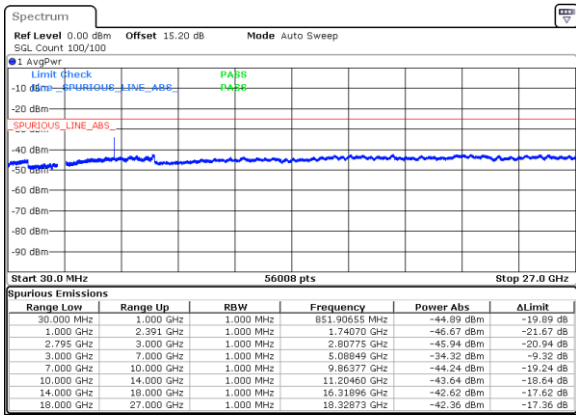

Lowest Channel / BPSK

Date: 20 FEB 2020 20:33:18

Lowest Channel / QPSK

Date: 20 FEB 2020 20:29:14

Middle Channel / BPSK

Date: 20 FEB 2020 20:37:10

Middle Channel / QPSK

Date: 20 FEB 2020 20:39:04

Highest Channel / BPSK

Date: 20 FEB 2020 20:43:47

Highest Channel / QPSK

Date: 20 FEB 2020 20:41:43

EN-DC\_25A\_n41A / LTE 20MHz + NR 20MHz

Lowest Channel / BPSK

Date: 20 FEB 2020 23:45:13

Lowest Channel / QPSK