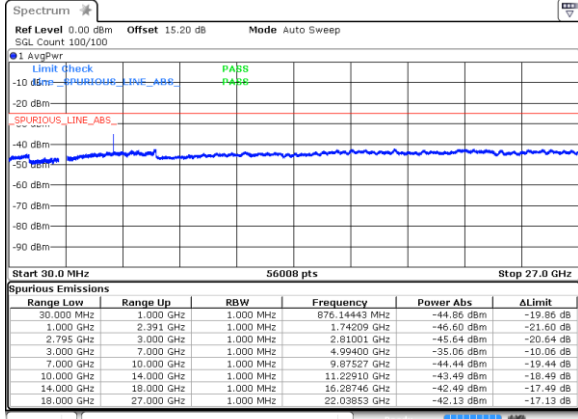

Highest Channel / QPSK

Date: 20 FEB 2020 23:16:43

EN-DC\_3A\_n41A / LTE 20MHz + NR 60MHz

Lowest Channel / BPSK

Date: 20 FEB 2020 21:37:54

Lowest Channel / QPSK

Date: 20 FEB 2020 21:36:07

Middle Channel / BPSK

Date: 20 FEB 2020 21:41:04

Middle Channel / QPSK

Date: 20 FEB 2020 21:43:35

Highest Channel / BPSK

Date: 20 FEB 2020 22:02:46

Highest Channel / QPSK

Date: 20 FEB 2020 22:37:45

EN-DC\_3A\_n41A / LTE 20MHz + NR 100MHz