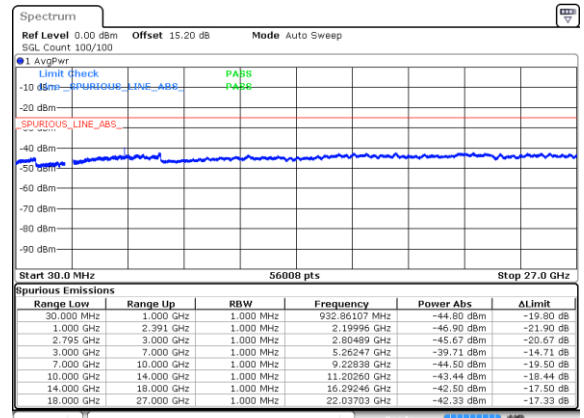

EN-DC\_26A\_n41A / LTE 15MHz + NR 60MHz

Lowest Channel / BPSK

Date: 21 FEB 2020 02:37:56

Lowest Channel / QPSK

Date: 21 FEB 2020 02:44:02

Middle Channel / BPSK

Date: 21 FEB 2020 02:50:56

Middle Channel / QPSK

Date: 21 FEB 2020 02:49:04

Highest Channel / BPSK

Date: 21 FEB 2020 02:54:02

Highest Channel / QPSK

Date: 21 FEB 2020 02:56:55

EN-DC\_26A\_n41A / LTE 15MHz + NR 100MHz

Lowest Channel / BPSK

Date: 21 FEB 2020 01:26:24