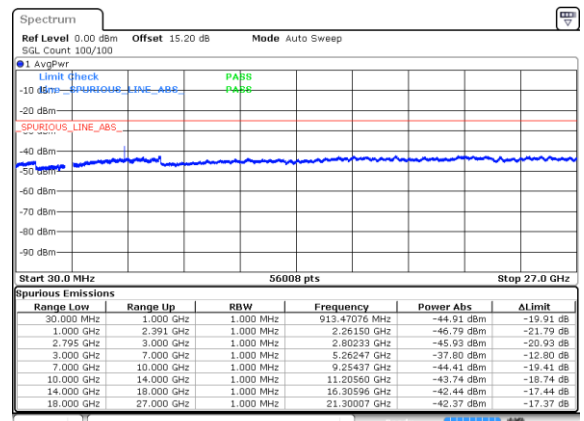

Date: 20 FEB 2020 23:21:20

EN-DC\_25A\_n41A / LTE 20MHz + NR 60MHz

Lowest Channel / BPSK

Date: 21 FEB 2020 00:01:29

Lowest Channel / QPSK

Date: 20 FEB 2020 23:59:42

Middle Channel / BPSK

Date: 20 FEB 2020 23:54:16

Middle Channel / QPSK

Date: 20 FEB 2020 23:51:56

Highest Channel / BPSK

Date: 20 FEB 2020 23:55:59

Highest Channel / QPSK

Date: 20 FEB 2020 23:57:50

EN-DC\_25A\_n41A / LTE 20MHz + NR 100MHz

Lowest Channel / BPSK

Date: 21 FEB 2020 00:24:14

Lowest Channel / QPSK

Date: 21 FEB 2020 00:27:28

Middle Channel / BPSK

Date: 21 FEB 2020 00:32:17

Middle Channel / QPSK

Date: 21 FEB 2020 00:30:23

Highest Channel / BPSK