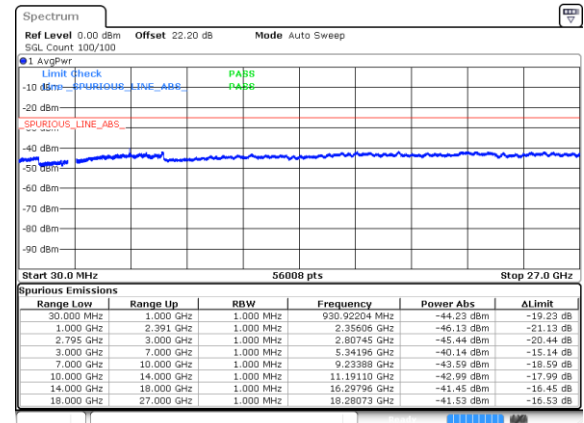

Highest Channel / BPSK

Date: 21 FEB 2020 21:58:54

Highest Channel / QPSK

Date: 21 FEB 2020 21:57:12

EN-DC\_n41AA / LTE 20MHz + NR 20MHz

Lowest Channel / BPSK

Date: 23 FEB 2020 01:32:37

Lowest Channel / QPSK

Date: 23 FEB 2020 01:35:27

Middle Channel / BPSK

Date: 23 FEB 2020 02:03:08

Middle Channel / QPSK

Date: 23 FEB 2020 02:06:29

Highest Channel / BPSK

Date: 23 FEB 2020 02:58:50

Highest Channel / QPSK