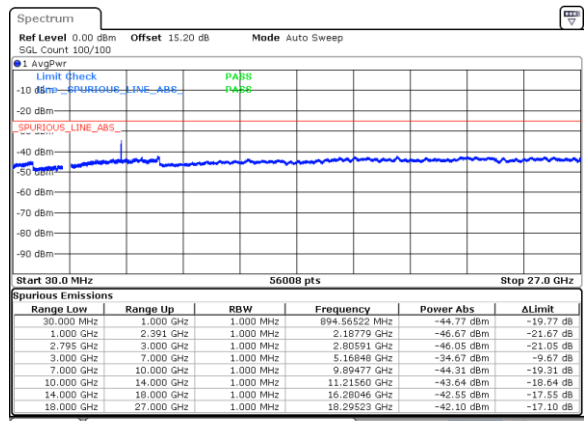

Middle Channel / QPSK

Date: 20 FEB 2020 23:50:02