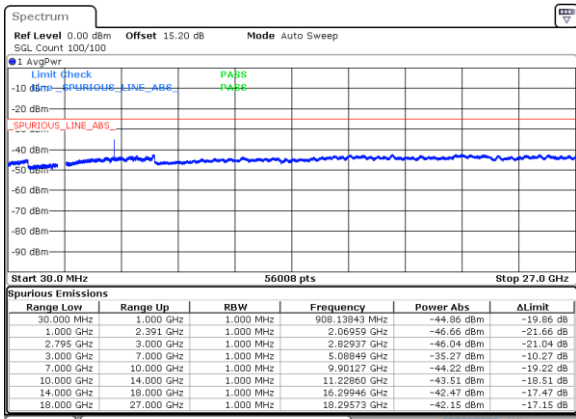

Middle Channel / BPSK

Date: 21 FEB 2020 05:32:47