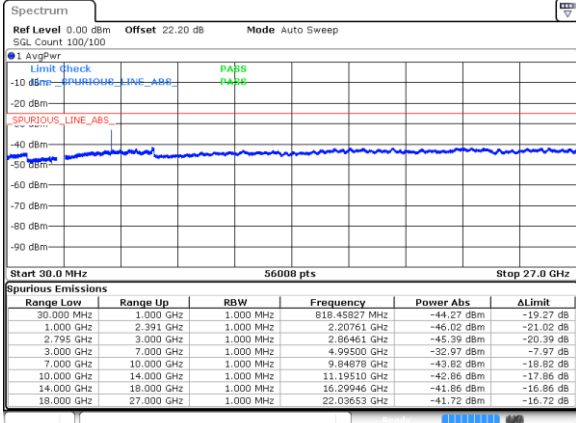

Date: 21 FEB 2020 21:24:20

Highest Channel / QPSK

Date: 21 FEB 2020 21:26:36

EN-DC\_41A\_n41A / LTE 20MHz + NR 100MHz

Lowest Channel / BPSK

Date: 21 FEB 2020 21:35:39

Lowest Channel / QPSK

Date: 21 FEB 2020 21:37:24

Highest Channel / BPSK

Date: 21 FEB 2020 21:58:54

Highest Channel / QPSK

Date: 21 FEB 2020 21:57:12

EN-DC\_n41AA / LTE 20MHz + NR 20MHz

Lowest Channel / BPSK

Date: 23 FEB 2020 01:32:37

Lowest Channel / QPSK