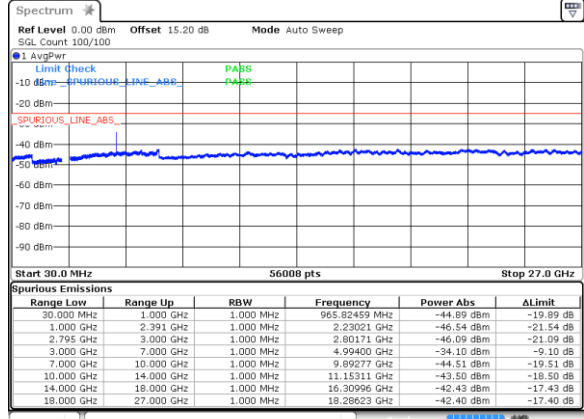

Middle Channel / QPSK

Date: 20 FEB 2020 23:51:56

Highest Channel / BPSK

Date: 20 FEB 2020 23:55:59

Highest Channel / QPSK

Date: 20 FEB 2020 23:57:50

EN-DC\_25A\_n41A / LTE 20MHz + NR 100MHz

Lowest Channel / BPSK

Date: 21 FEB 2020 00:24:14

Lowest Channel / QPSK

Date: 21 FEB 2020 00:27:28

Middle Channel / BPSK

Date: 21 FEB 2020 00:32:17

Middle Channel / QPSK

Date: 21 FEB 2020 00:30:23

Highest Channel / BPSK