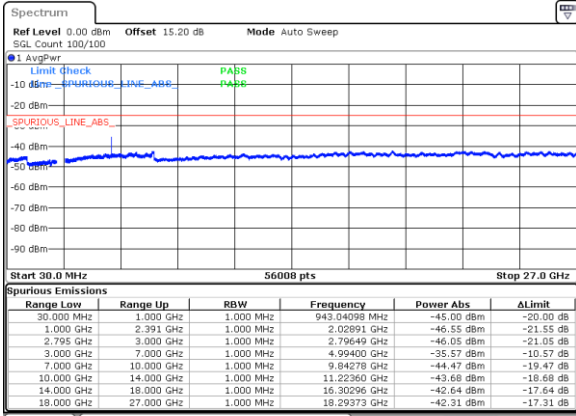

Date: 21 FEB 2020 00:35:43

Highest Channel / QPSK

Date: 21 FEB 2020 01:01:38

EN-DC\_26A\_n41A / LTE 15MHz + NR 20MHz

Lowest Channel / BPSK

Date: 21 FEB 2020 03:51:10

Lowest Channel / QPSK

Date: 21 FEB 2020 03:45:40