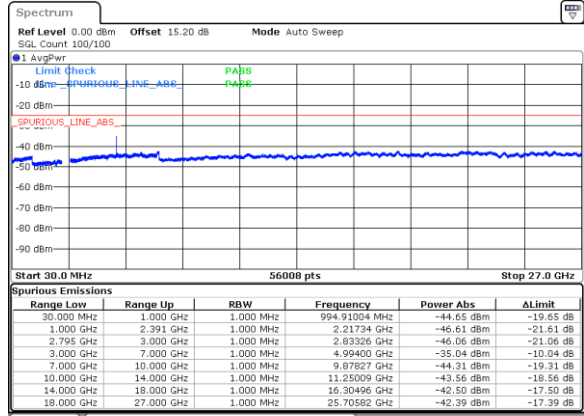

Date: 21 FEB 2020 00:24:14

Lowest Channel / QPSK

Date: 21 FEB 2020 00:27:28

Middle Channel / BPSK

Date: 21 FEB 2020 00:32:17

Middle Channel / QPSK

Date: 21 FEB 2020 00:30:23

Highest Channel / BPSK

Date: 21 FEB 2020 00:35:43

Highest Channel / QPSK

Date: 21 FEB 2020 01:01:38

EN-DC\_26A\_n41A / LTE 15MHz + NR 20MHz

Lowest Channel / BPSK

Date: 21 FEB 2020 03:51:10

Lowest Channel / QPSK

Date: 21 FEB 2020 03:45:40

Middle Channel / BPSK

Date: 21 FEB 2020 03:55:26

Middle Channel / QPSK

Date: 21 FEB 2020 03:57:24

Highest Channel / BPSK

Date: 21 FEB 2020 04:02:37

Highest Channel / QPSK

Date: 21 FEB 2020 04:00:32