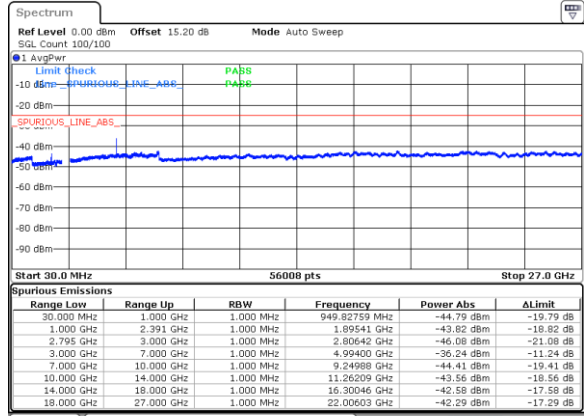

Lowest Channel / QPSK

Date: 21 FEB 2020 01:30:32

Middle Channel / BPSK

Date: 21 FEB 2020 02:08:08

Middle Channel / QPSK

Date: 21 FEB 2020 01:37:31

Highest Channel / BPSK

Date: 21 FEB 2020 02:12:21

Highest Channel / QPSK

Date: 21 FEB 2020 02:20:33

EN-DC\_39A\_n41A / LTE 20MHz + NR 20MHz

Lowest Channel / BPSK

Date: 21 FEB 2020 13:24:56

Lowest Channel / QPSK

Date: 21 FEB 2020 13:22:55

Middle Channel / BPSK

Date: 21 FEB 2020 09:58:54

Middle Channel / QPSK

Date: 21 FEB 2020 09:51:45

Highest Channel / BPSK

Date: 21 FEB 2020 09:14:06

Highest Channel / QPSK

Date: 21 FEB 2020 09:11:20

EN-DC\_39A\_n41A / LTE 20MHz + NR 60MHz