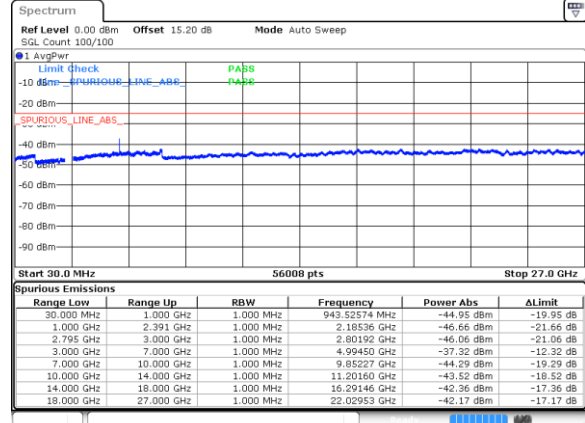

Highest Channel / QPSK

Date: 21 FEB 2020 02:20:33

EN-DC\_39A\_n41A / LTE 20MHz + NR 20MHz

Lowest Channel / BPSK

Date: 21 FEB 2020 13:24:56

Lowest Channel / QPSK

Date: 21 FEB 2020 13:22:55

Middle Channel / BPSK

Date: 21 FEB 2020 09:58:54

Middle Channel / QPSK

Date: 21 FEB 2020 09:51:45

Highest Channel / BPSK

Date: 21 FEB 2020 09:14:06

Highest Channel / QPSK

Date: 21 FEB 2020 09:11:20

EN-DC\_39A\_n41A / LTE 20MHz + NR 60MHz

Lowest Channel / BPSK

Date: 21 FEB 2020 06:40:35

Lowest Channel / QPSK

Date: 21 FEB 2020 06:44:34

Middle Channel / BPSK

Date: 21 FEB 2020 06:55:26

Middle Channel / QPSK

Date: 21 FEB 2020 06:58:49