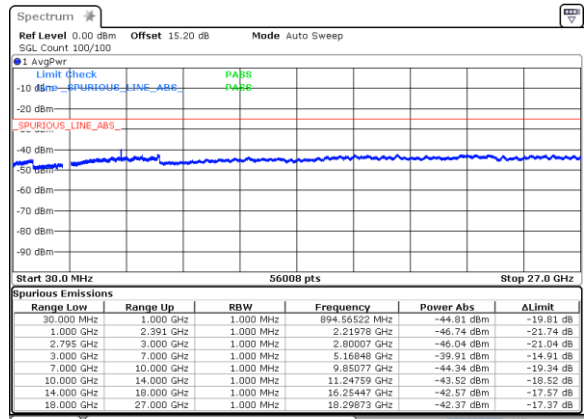

Lowest Channel / QPSK

Date: 21 FEB 2020 01:30:32

Middle Channel / BPSK

Date: 21 FEB 2020 02:08:08

Middle Channel / QPSK

Date: 21 FEB 2020 01:37:31

Highest Channel / BPSK

Date: 21 FEB 2020 02:12:21

Highest Channel / QPSK

Date: 21 FEB 2020 02:20:33

EN-DC\_39A\_n41A / LTE 20MHz + NR 20MHz

Lowest Channel / BPSK

Date: 21 FEB 2020 13:24:56

Lowest Channel / QPSK

Date: 21 FEB 2020 13:22:55

Middle Channel / BPSK

Date: 21 FEB 2020 09:58:54

Middle Channel / QPSK

Date: 21 FEB 2020 09:51:45

Highest Channel / BPSK

Date: 21 FEB 2020 09:14:06

Highest Channel / QPSK

Date: 21 FEB 2020 09:11:20

EN-DC\_39A\_n41A / LTE 20MHz + NR 60MHz