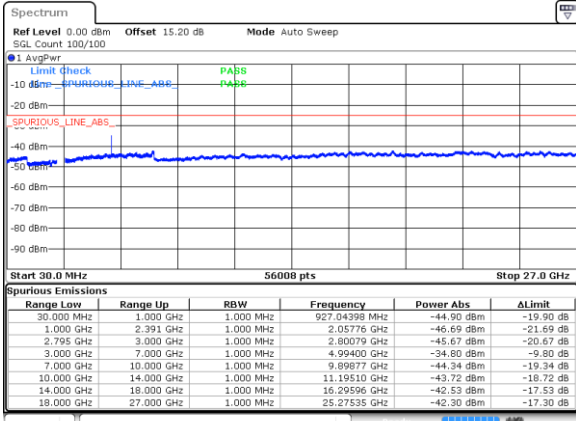

EN-DC_25A_n41A / LTE 20MHz + NR 60MHz

Lowest Channel / BPSK

Date: 21 FEB 2020 00:01:29