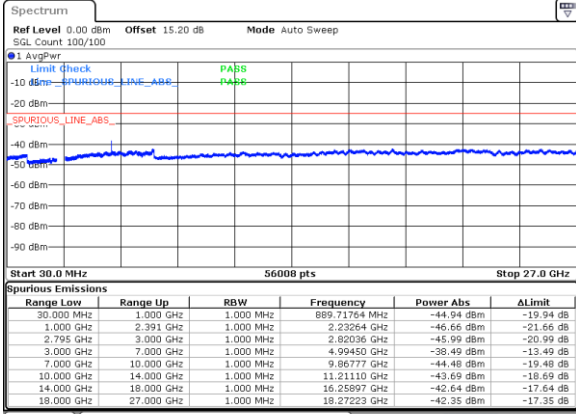

Date: 21 FEB 2020 05:46:46

EN-DC\_41A\_n41A / LTE 20MHz + NR 20MHz

Lowest Channel / BPSK

Date: 21 FEB 2020 22:36:49

Lowest Channel / QPSK

Date: 21 FEB 2020 22:36:02

Highest Channel / BPSK

Date: 21 FEB 2020 22:37:47

Highest Channel / QPSK

Date: 21 FEB 2020 22:28:51

EN-DC\_41A\_n41A / LTE 20MHz + NR 60MHz

Lowest Channel / BPSK

Date: 21 FEB 2020 21:33:02

Lowest Channel / QPSK

Date: 21 FEB 2020 21:30:06

Highest Channel / BPSK

Date: 21 FEB 2020 21:24:20

Highest Channel / QPSK

Date: 21 FEB 2020 21:26:36

EN-DC\_41A\_n41A / LTE 20MHz + NR 100MHz

Lowest Channel / BPSK

Date: 21 FEB 2020 21:35:39

Lowest Channel / QPSK

Date: 21 FEB 2020 21:37:24