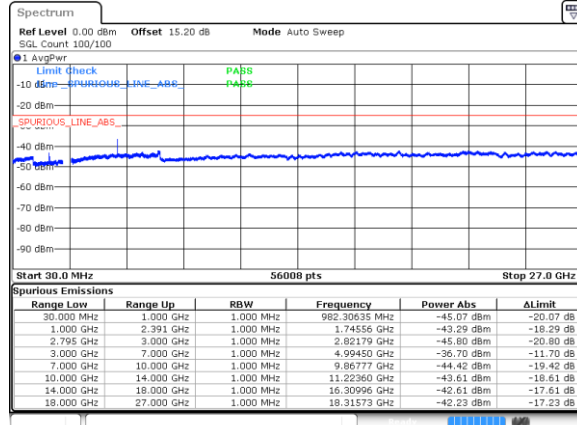

Date: 20 FEB 2020 14:39:11

Highest Channel / BPSK

Date: 20 FEB 2020 15:32:42

Highest Channel / QPSK

Date: 20 FEB 2020 15:03:14

EN-DC\_3A\_n41A / LTE 20MHz + NR 20MHz

Lowest Channel / BPSK

Date: 20 FEB 2020 22:44:56

Lowest Channel / QPSK

Date: 20 FEB 2020 23:07:04

Middle Channel / BPSK

Date: 20 FEB 2020 23:12:01

Middle Channel / QPSK

Date: 20 FEB 2020 23:10:18

Highest Channel / BPSK

Date: 20 FEB 2020 23:14:47