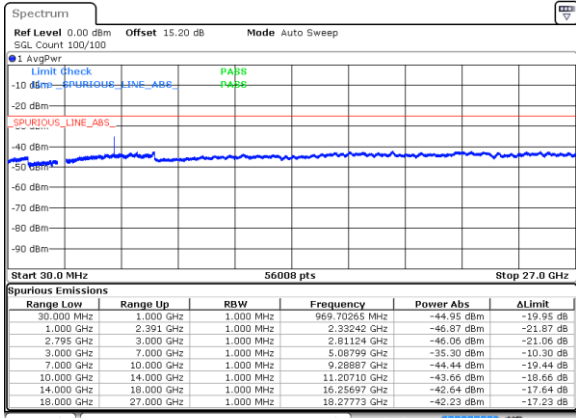

Middle Channel / QPSK

Date: 20 FEB 2020 23:51:56

Highest Channel / BPSK

Date: 20 FEB 2020 23:55:59

Highest Channel / QPSK

Date: 20 FEB 2020 23:57:50

EN-DC\_25A\_n41A / LTE 20MHz + NR 100MHz

Lowest Channel / BPSK

Date: 21 FEB 2020 00:24:14

Lowest Channel / QPSK

Date: 21 FEB 2020 00:27:28

Middle Channel / BPSK

Date: 21 FEB 2020 00:32:17

Middle Channel / QPSK

Date: 21 FEB 2020 00:30:23

Highest Channel / BPSK