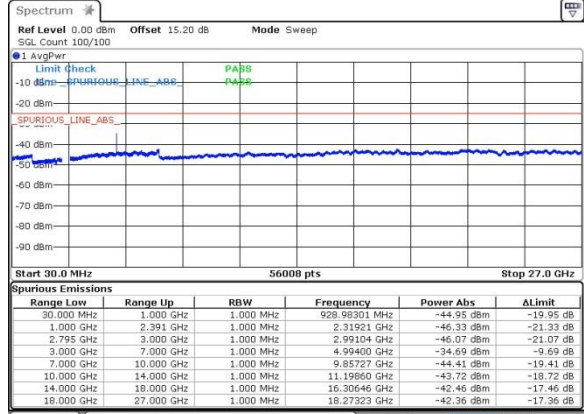

Date: 21 FEB 2020 05:46:46

EN-DC\_41A\_n41A / LTE 20MHz + NR 20MHz

Lowest Channel / BPSK

Date: 21 FEB 2020 22:36:49

Lowest Channel / QPSK

Date: 21 FEB 2020 22:36:02

Highest Channel / BPSK

Date: 21 FEB 2020 22:37:47

Highest Channel / QPSK

Date: 21 FEB 2020 22:28:51

EN-DC\_41A\_n41A / LTE 20MHz + NR 60MHz

Lowest Channel / BPSK

Date: 21 FEB 2020 21:33:02

Lowest Channel / QPSK

Date: 21 FEB 2020 21:30:06

Highest Channel / BPSK