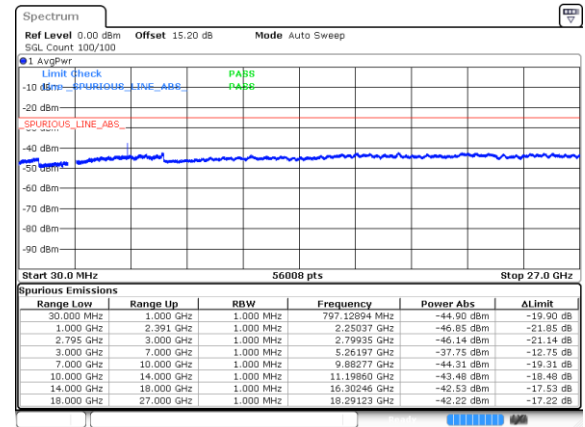

Lowest Channel / BPSK

Date: 21 FEB 2020 06:40:35

Lowest Channel / QPSK

Date: 21 FEB 2020 06:44:34

Middle Channel / BPSK

Date: 21 FEB 2020 06:55:26

Middle Channel / QPSK

Date: 21 FEB 2020 06:58:49

Highest Channel / BPSK

Date: 21 FEB 2020 07:05:08

Highest Channel / QPSK

Date: 21 FEB 2020 07:07:47

EN-DC\_39A\_n41A / LTE 20MHz + NR 100MHz

Lowest Channel / BPSK

Date: 21 FEB 2020 04:42:00

Lowest Channel / QPSK