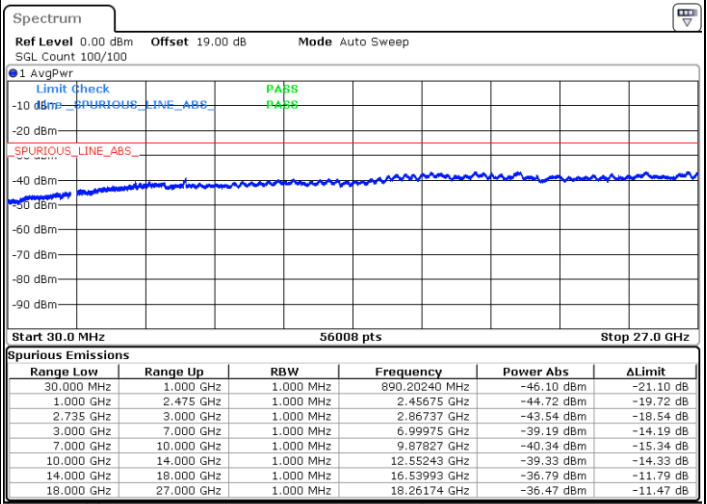

LTE Band 41C / 20MHz+10MHz

16QAM

Highest Channel / 1RB0 and 1RB49

Highest Channel / 1RB99 and 1RB0

Date: 14.JAN.2020 13:56:06

Date: 14.JAN.2020 18:00:20

Highest Channel / FullIRB

N/A

Date: 14.JAN.2020 13:50:42

LTE Band 41C / 20MHz+15MHz

16QAM

Lowest Channel / 1RB0 and 1RB74

Lowest Channel / 1RB99 and 1RB0

Date: 14.JAN.2020 23:31:09

Date: 14.JAN.2020 23:38:59

Lowest Channel / FullRB

N/A

Date: 14.JAN.2020 23:45:25

LTE Band 41C / 20MHz+15MHz

16QAM

Middle Channel / 1RB0 and 1RB74

Middle Channel / 1RB99 and 1RB0

Date: 14.JAN.2020 22:51:54

Date: 14.JAN.2020 22:43:39

Middle Channel / FullIRB

N/A

Date: 14.JAN.2020 22:55:02

LTE Band 41C / 20MHz+15MHz

16QAM

Highest Channel / 1RB0 and 1RB74

Highest Channel / 1RB99 and 1RB0

Date: 14.JAN.2020 22:31:26