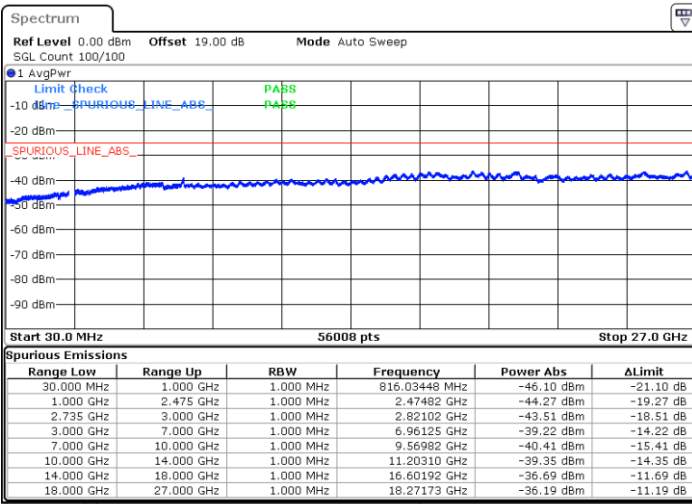

Highest Channel / 1RB0 and 1RB99

Highest Channel / 1RB99 and 1RB0

Date: 3.JAN.2020 15:04:02

Date: 3.JAN.2020 14:58:21

Highest Channel / FullIRB

N/A

Date: 3.JAN.2020 14:24:02

LTE Band 41C / 5MHz+20MHz

64QAM

Lowest Channel / 1RB0 and 1RB99

Lowest Channel / 1RB24 and 1RB0

Date: 3.JAN.2020 17:49:13

Date: 3.JAN.2020 17:52:33

Lowest Channel / FullIRB

N/A

Date: 3.JAN.2020 17:01:27

LTE Band 41C / 5MHz+20MHz

64QAM

Middle Channel / 1RB0 and 1RB99

Middle Channel / 1RB24 and 1RB0

Date: 3.JAN.2020 16:48:45

Date: 3.JAN.2020 16:47:11

Middle Channel / FullIRB

N/A

Date: 3.JAN.2020 16:56:38

LTE Band 41C / 5MHz+20MHz

64QAM

Highest Channel / 1RB0 and 1RB99

Highest Channel / 1RB24 and 1RB0

Date: 3.JAN.2020 16:34:52

Date: 3.JAN.2020 16:36:39

Highest Channel / FullIRB