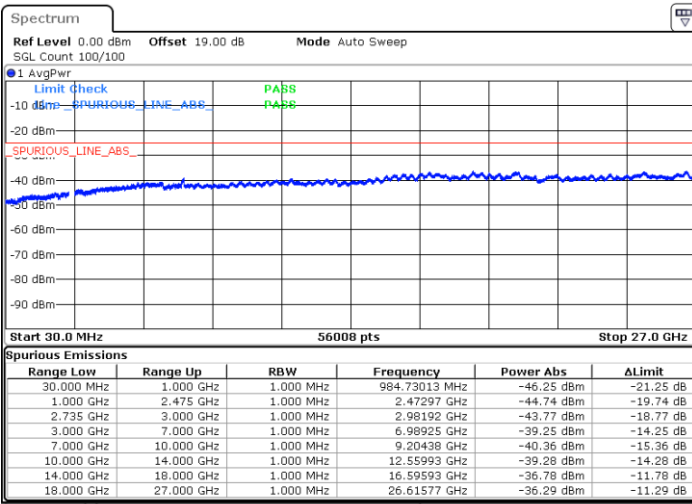

LTE Band 41C / 20MHz+10MHz

16QAM

Highest Channel / 1RB0 and 1RB49

Highest Channel / 1RB99 and 1RB0

Date: 14.JAN.2020 13:56:06

Date: 14.JAN.2020 18:00:20

Highest Channel / FullIRB

N/A

Date: 14.JAN.2020 13:50:42

LTE Band 41C / 20MHz+15MHz

16QAM

Lowest Channel / 1RB0 and 1RB74

Lowest Channel / 1RB99 and 1RB0

Date: 14.JAN.2020 23:31:09

Date: 14.JAN.2020 23:38:59

Lowest Channel / FullRB

N/A

Date: 14.JAN.2020 23:45:25

LTE Band 41C / 20MHz+15MHz

16QAM

Middle Channel / 1RB0 and 1RB74

Middle Channel / 1RB99 and 1RB0

Date: 14.JAN.2020 22:51:54

Date: 14.JAN.2020 22:43:39

Middle Channel / FullIRB

N/A

Date: 14.JAN.2020 22:55:02

LTE Band 41C / 20MHz+15MHz

16QAM

Highest Channel / 1RB0 and 1RB74

Highest Channel / 1RB99 and 1RB0

Date: 14.JAN.2020 22:31:26