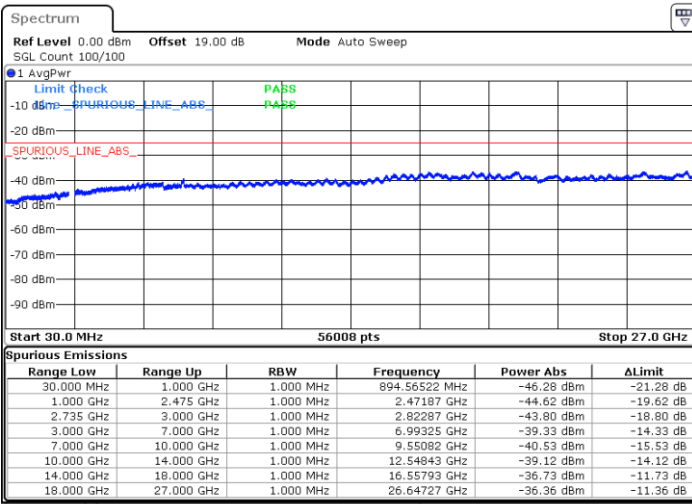

Highest Channel / 1RB0 and 1RB74

Highest Channel / 1RB74 and 1RB0

Date: 14.JAN.2020 19:10:24

Date: 14.JAN.2020 19:35:34

Highest Channel / FullIRB

N/A

Date: 14.JAN.2020 19:08:58

LTE Band 41C / 15MHz+20MHz

64QAM

Lowest Channel / 1RB0 and 1RB99

Lowest Channel / 1RB74 and 1RB0

Date: 14.JAN.2020 22:05:46

Date: 14.JAN.2020 22:11:51

Lowest Channel / FullIRB

N/A

Date: 14.JAN.2020 22:04:05

LTE Band 41C / 15MHz+20MHz

64QAM

Middle Channel / 1RB0 and 1RB99

Middle Channel / 1RB74 and 1RB0

Date: 14.JAN.2020 21:54:11

Date: 14.JAN.2020 21:49:32

Middle Channel / FullIRB

N/A

Date: 14.JAN.2020 21:55:19

LTE Band 41C / 15MHz+20MHz

64QAM

Highest Channel / 1RB0 and 1RB99

Highest Channel / 1RB74 and 1RB0

Date: 14.JAN.2020 21:35:19

Date: 14.JAN.2020 21:47:38

Highest Channel / FullIRB