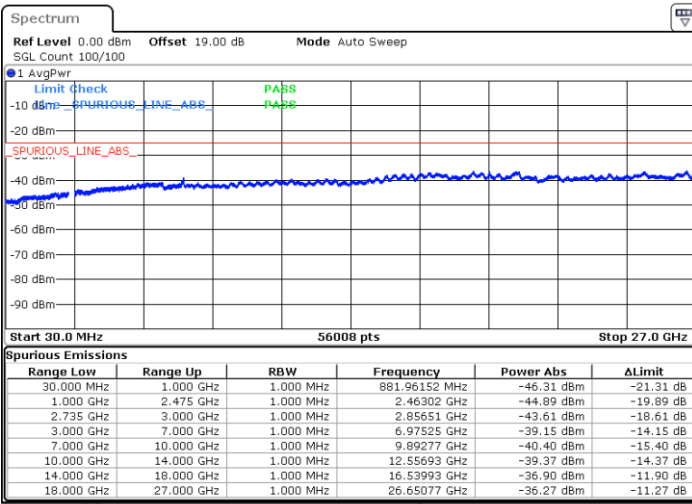

Date: 14.JAN.2020 13:50:42

LTE Band 41C / 20MHz+15MHz

16QAM

Lowest Channel / 1RB0 and 1RB74

Lowest Channel / 1RB99 and 1RB0

Date: 14.JAN.2020 23:31:09

Date: 14.JAN.2020 23:38:59

Lowest Channel / FullRB

N/A

Date: 14.JAN.2020 23:45:25

LTE Band 41C / 20MHz+15MHz

16QAM

Middle Channel / 1RB0 and 1RB74

Middle Channel / 1RB99 and 1RB0

Date: 14.JAN.2020 22:51:54

Date: 14.JAN.2020 22:43:39

Middle Channel / FullIRB

N/A

Date: 14.JAN.2020 22:55:02

LTE Band 41C / 20MHz+15MHz

16QAM

Highest Channel / 1RB0 and 1RB74

Highest Channel / 1RB99 and 1RB0

Date: 14.JAN.2020 22:31:26

Date: 14.JAN.2020 22:35:42

Highest Channel / FullIRB

N/A

Date: 14.JAN.2020 22:27:26

LTE Band 41C / 20MHz+20MHz

16QAM

Lowest Channel / 1RB0 and 1RB99

Lowest Channel / 1RB99 and 1RB0