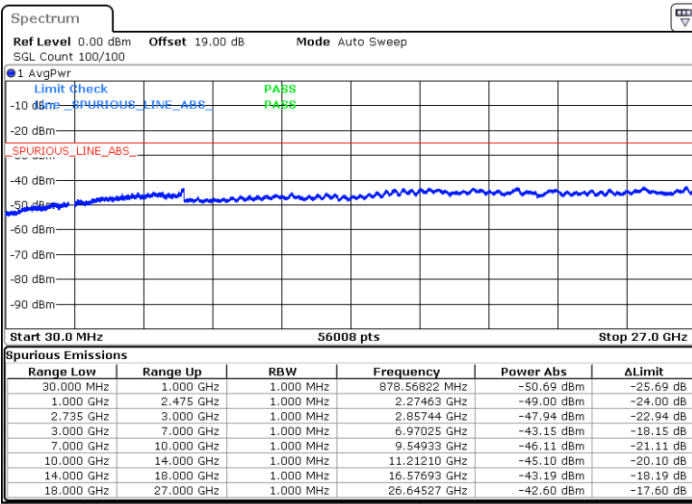

Date: 14.JAN.2020 18:36:38

Date: 14.JAN.2020 18:47:50

Lowest Channel / FullRB

N/A

Date: 14.JAN.2020 18:34:50

LTE Band 41C / 15MHz+15MHz

64QAM

Middle Channel / 1RB0 and 1RB74

Middle Channel / 1RB74 and 1RB0

Date: 14.JAN.2020 18:59:07

Date: 14.JAN.2020 18:50:14

Middle Channel / FullIRB

N/A

Date: 14.JAN.2020 19:00:25

LTE Band 41C / 15MHz+15MHz

64QAM

Highest Channel / 1RB0 and 1RB74

Highest Channel / 1RB74 and 1RB0

Date: 14.JAN.2020 19:10:24

Date: 14.JAN.2020 19:35:34

Highest Channel / FullIRB

N/A

Date: 14.JAN.2020 19:08:58

LTE Band 41C / 15MHz+20MHz

64QAM

Lowest Channel / 1RB0 and 1RB99

Lowest Channel / 1RB74 and 1RB0

Date: 14.JAN.2020 22:05:46

Date: 14.JAN.2020 22:11:51

Lowest Channel / FullIRB

N/A

Date: 14.JAN.2020 22:04:05