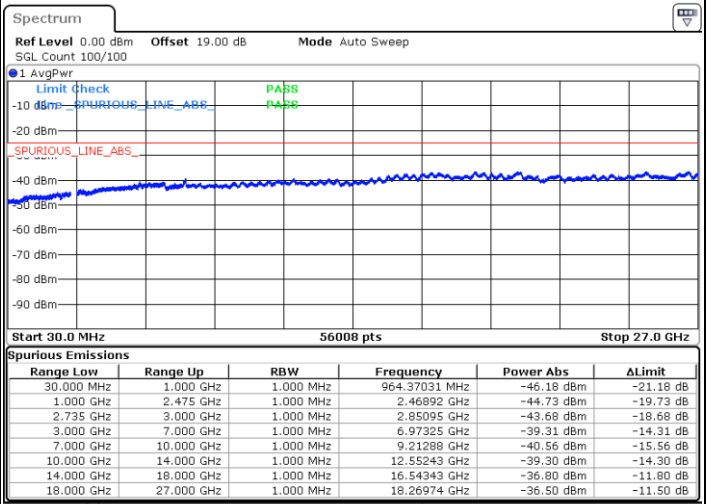

Highest Channel / 1RB0 and 1RB74

Highest Channel / 1RB74 and 1RB0

Date: 14.JAN.2020 19:10:24

Date: 14.JAN.2020 19:35:34

Highest Channel / FullIRB

N/A

Date: 14.JAN.2020 19:08:58

LTE Band 41C / 15MHz+20MHz

64QAM

Lowest Channel / 1RB0 and 1RB99

Lowest Channel / 1RB74 and 1RB0

Date: 14.JAN.2020 22:05:46

Date: 14.JAN.2020 22:11:51

Lowest Channel / FullIRB

N/A

Date: 14.JAN.2020 22:04:05

LTE Band 41C / 15MHz+20MHz

64QAM

Middle Channel / 1RB0 and 1RB99

Middle Channel / 1RB74 and 1RB0

Date: 14.JAN.2020 21:54:11

Date: 14.JAN.2020 21:49:32

Middle Channel / FullIRB

N/A

Date: 14.JAN.2020 21:55:19

LTE Band 41C / 15MHz+20MHz

64QAM

Highest Channel / 1RB0 and 1RB99

Highest Channel / 1RB74 and 1RB0

Date: 14.JAN.2020 21:35:19

Date: 14.JAN.2020 21:47:38

Highest Channel / FullIRB