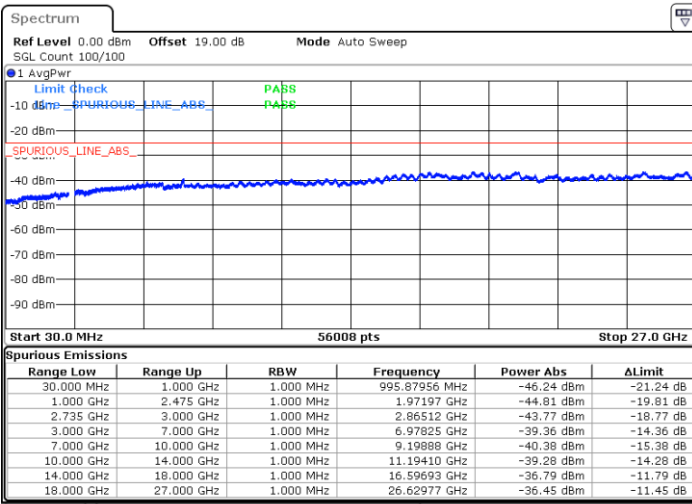

Middle Channel / FullIRB

N/A

Date: 14.JAN.2020 22:55:02

LTE Band 41C / 20MHz+15MHz

16QAM

Highest Channel / 1RB0 and 1RB74

Highest Channel / 1RB99 and 1RB0

Date: 14.JAN.2020 22:31:26

Date: 14.JAN.2020 22:35:42

Highest Channel / FullIRB

N/A

Date: 14.JAN.2020 22:27:26

LTE Band 41C / 20MHz+20MHz

16QAM

Lowest Channel / 1RB0 and 1RB99

Lowest Channel / 1RB99 and 1RB0

Date: 3.JAN.2020 15:50:41

Date: 3.JAN.2020 15:44:34

Lowest Channel / FullIRB

N/A

Date: 3.JAN.2020 15:55:13

LTE Band 41C / 20MHz+20MHz

16QAM

MiddleChannel / 1RB0 and 1RB99