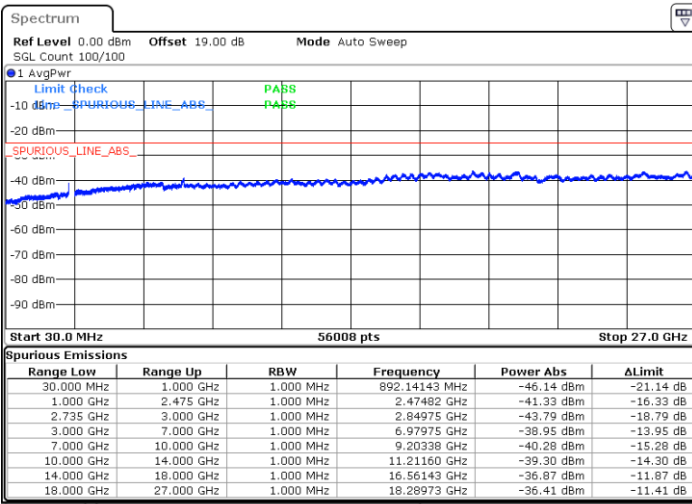

LTE Band 41C / 20MHz+10MHz

16QAM

Highest Channel / 1RB0 and 1RB49

Highest Channel / 1RB99 and 1RB0

Date: 14.JAN.2020 13:56:06

Date: 14.JAN.2020 18:00:20

Highest Channel / FullIRB

N/A

Date: 14.JAN.2020 13:50:42

LTE Band 41C / 20MHz+15MHz

16QAM

Lowest Channel / 1RB0 and 1RB74

Lowest Channel / 1RB99 and 1RB0

Date: 14.JAN.2020 23:31:09

Date: 14.JAN.2020 23:38:59

Lowest Channel / FullRB

N/A

Date: 14.JAN.2020 23:45:25

LTE Band 41C / 20MHz+15MHz

16QAM

Middle Channel / 1RB0 and 1RB74

Middle Channel / 1RB99 and 1RB0

Date: 14.JAN.2020 22:51:54

Date: 14.JAN.2020 22:43:39

Middle Channel / FullIRB

N/A

Date: 14.JAN.2020 22:55:02

LTE Band 41C / 20MHz+15MHz

16QAM

Highest Channel / 1RB0 and 1RB74

Highest Channel / 1RB99 and 1RB0

Date: 14.JAN.2020 22:31:26