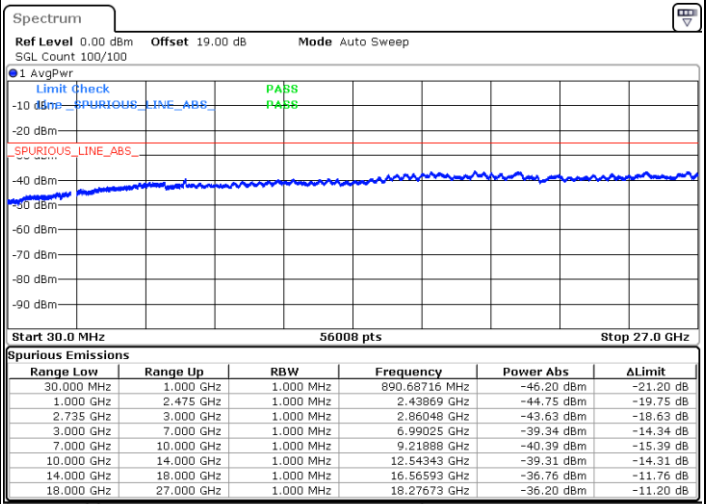

Lowest Channel / FullRB

N/A

Date: 14.JAN.2020 01:20:12

LTE Band 41C / 10MHz+15MHz

64QAM

MiddleChannel / 1RB0 and 1RB74

Middle Channel / 1RB49 and 1RB0

Date: 14.JAN.2020 01:05:17

Date: 14.JAN.2020 01:04:01

Middle Channel / FullIRB

N/A

Date: 14.JAN.2020 01:10:46

LTE Band 41C / 10MHz+15MHz

64QAM

Highest Channel / 1RB0 and 1RB74

Highest Channel / 1RB49 and 1RB0

Date: 14.JAN.2020 00:51:42

Date: 14.JAN.2020 00:53:35

Highest Channel / FullIRB

N/A

Date: 14.JAN.2020 00:42:06

LTE Band 41C / 10MHz+20MHz

64QAM

Lowest Channel / 1RB0 and 1RB99

Lowest Channel / 1RB49 and 1RB0

Date: 14.JAN.2020 10:22:52

Date: 14.JAN.2020 10:30:38

Lowest Channel / FullIRB

N/A

Date: 14.JAN.2020 10:20:56

LTE Band 41C / 10MHz+20MHz

64QAM