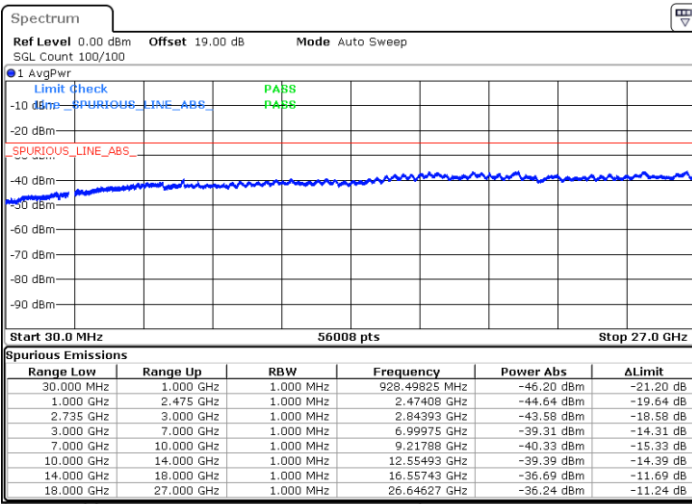

Date: 14.JAN.2020 13:50:42

LTE Band 41C / 20MHz+15MHz

16QAM

Lowest Channel / 1RB0 and 1RB74

Lowest Channel / 1RB99 and 1RB0

Date: 14.JAN.2020 23:31:09

Date: 14.JAN.2020 23:38:59

Lowest Channel / FullRB

N/A

Date: 14.JAN.2020 23:45:25

LTE Band 41C / 20MHz+15MHz

16QAM

Middle Channel / 1RB0 and 1RB74

Middle Channel / 1RB99 and 1RB0

Date: 14.JAN.2020 22:51:54

Date: 14.JAN.2020 22:43:39

Middle Channel / FullIRB

N/A

Date: 14.JAN.2020 22:55:02

LTE Band 41C / 20MHz+15MHz

16QAM

Highest Channel / 1RB0 and 1RB74

Highest Channel / 1RB99 and 1RB0

Date: 14.JAN.2020 22:31:26

Date: 14.JAN.2020 22:35:42

Highest Channel / FullIRB

N/A

Date: 14.JAN.2020 22:27:26

LTE Band 41C / 20MHz+20MHz

16QAM

Lowest Channel / 1RB0 and 1RB99

Lowest Channel / 1RB99 and 1RB0