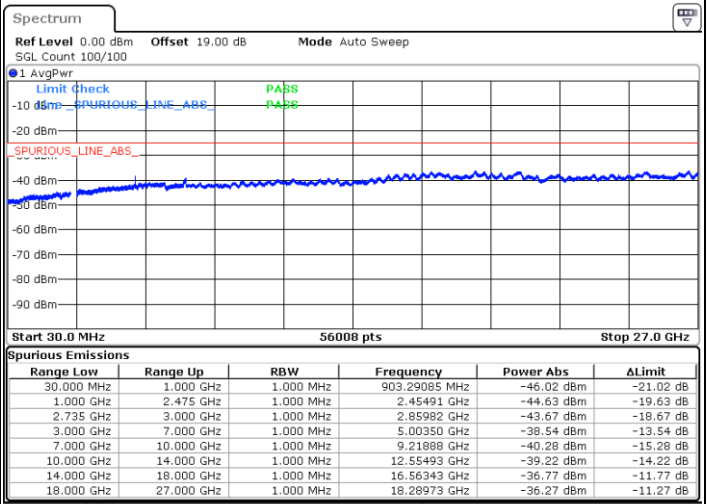

Middle Channel / 1RB99 and 1RB0

Date: 3.JAN.2020 14:34:38

Date: 3.JAN.2020 15:11:12

Middle Channel / FullIRB

N/A

Date: 3.JAN.2020 14:29:19

LTE Band 41C / 20MHz+20MHz

16QAM

Highest Channel / 1RB0 and 1RB99

Highest Channel / 1RB99 and 1RB0

Date: 3.JAN.2020 15:04:02

Date: 3.JAN.2020 14:58:21

Highest Channel / FullIRB

N/A

Date: 3.JAN.2020 14:24:02

LTE Band 41C / 5MHz+20MHz

64QAM

Lowest Channel / 1RB0 and 1RB99

Lowest Channel / 1RB24 and 1RB0

Date: 3.JAN.2020 17:49:13

Date: 3.JAN.2020 17:52:33

Lowest Channel / FullIRB

N/A

Date: 3.JAN.2020 17:01:27