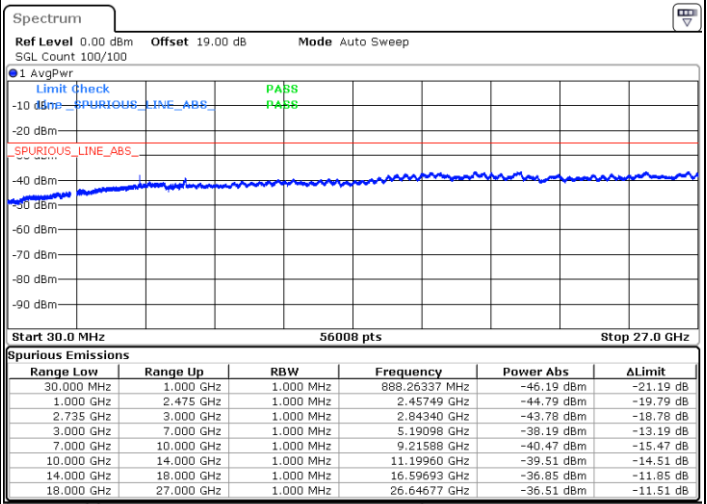

Date: 14.JAN.2020 13:50:42

LTE Band 41C / 20MHz+15MHz

16QAM

Lowest Channel / 1RB0 and 1RB74

Lowest Channel / 1RB99 and 1RB0

Date: 14.JAN.2020 23:31:09

Date: 14.JAN.2020 23:38:59

Lowest Channel / FullRB

N/A

Date: 14.JAN.2020 23:45:25

LTE Band 41C / 20MHz+15MHz

16QAM

Middle Channel / 1RB0 and 1RB74

Middle Channel / 1RB99 and 1RB0

Date: 14.JAN.2020 22:51:54

Date: 14.JAN.2020 22:43:39

Middle Channel / FullIRB

N/A

Date: 14.JAN.2020 22:55:02

LTE Band 41C / 20MHz+15MHz

16QAM

Highest Channel / 1RB0 and 1RB74

Highest Channel / 1RB99 and 1RB0

Date: 14.JAN.2020 22:31:26

Date: 14.JAN.2020 22:35:42

Highest Channel / FullIRB

N/A

Date: 14.JAN.2020 22:27:26

LTE Band 41C / 20MHz+20MHz

16QAM

Lowest Channel / 1RB0 and 1RB99

Lowest Channel / 1RB99 and 1RB0