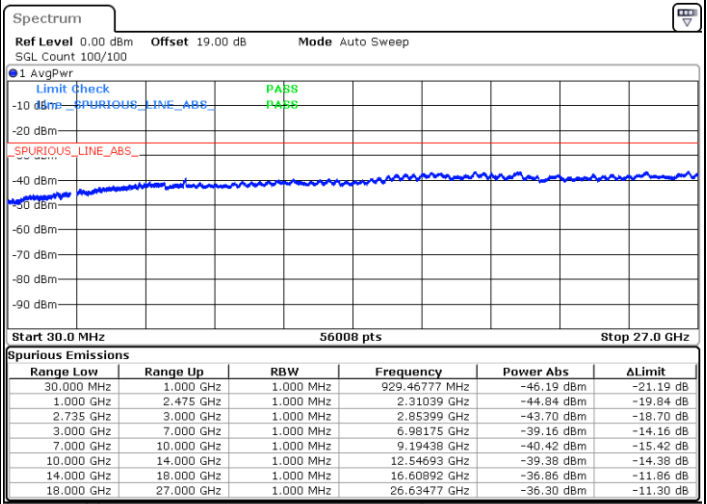

Date: 14.JAN.2020 10:48:55

LTE Band 41C / 15MHz+10MHz

64QAM

Lowest Channel / 1RB0 and 1RB49

Lowest Channel / 1RB74 and 1RB0

Date: 14.JAN.2020 02:45:50

Date: 14.JAN.2020 02:47:24

Lowest Channel / FullRB

N/A

Date: 14.JAN.2020 02:37:12

LTE Band 41C / 15MHz+10MHz

64QAM

Middle Channel / 1RB0 and 1RB49

Middle Channel / 1RB74 and 1RB0

Date: 14.JAN.2020 02:28:35

Date: 14.JAN.2020 02:27:16

Middle Channel / FullIRB

N/A

Date: 14.JAN.2020 02:34:31

LTE Band 41C / 15MHz+10MHz

64QAM

Highest Channel / 1RB0 and 1RB49

Highest Channel / 1RB74 and 1RB0

Date: 14.JAN.2020 01:56:02

Date: 14.JAN.2020 01:57:23

Highest Channel / FullIRB

N/A

Date: 14.JAN.2020 01:47:28

LTE Band 41C / 15MHz+15MHz

64QAM

Lowest Channel / 1RB0 and 1RB74

Lowest Channel / 1RB74 and 1RB0