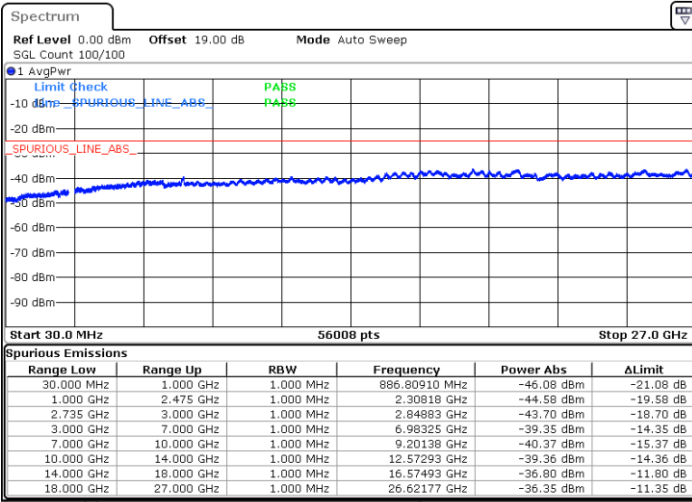

N/A

Date: 14.JAN.2020 02:37:12

LTE Band 41C / 15MHz+10MHz

64QAM

Middle Channel / 1RB0 and 1RB49

Middle Channel / 1RB74 and 1RB0

Date: 14.JAN.2020 02:28:35

Date: 14.JAN.2020 02:27:16

Middle Channel / FullIRB

N/A

Date: 14.JAN.2020 02:34:31

LTE Band 41C / 15MHz+10MHz

64QAM

Highest Channel / 1RB0 and 1RB49

Highest Channel / 1RB74 and 1RB0

Date: 14.JAN.2020 01:56:02

Date: 14.JAN.2020 01:57:23

Highest Channel / FullIRB

N/A

Date: 14.JAN.2020 01:47:28

LTE Band 41C / 15MHz+15MHz

64QAM

Lowest Channel / 1RB0 and 1RB74

Lowest Channel / 1RB74 and 1RB0