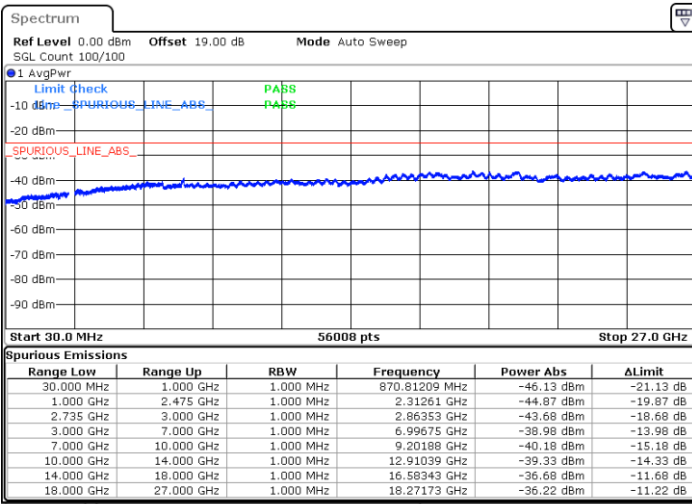

Date: 3.JAN.2020 15:50:41

Date: 3.JAN.2020 15:44:34

Lowest Channel / FullIRB

N/A

Date: 3.JAN.2020 15:55:13

LTE Band 41C / 20MHz+20MHz

16QAM

MiddleChannel / 1RB0 and 1RB99

Middle Channel / 1RB99 and 1RB0

Date: 3.JAN.2020 14:34:38

Date: 3.JAN.2020 15:11:12

Middle Channel / FullIRB

N/A

Date: 3.JAN.2020 14:29:19

LTE Band 41C / 20MHz+20MHz

16QAM

Highest Channel / 1RB0 and 1RB99

Highest Channel / 1RB99 and 1RB0

Date: 3.JAN.2020 15:04:02

Date: 3.JAN.2020 14:58:21

Highest Channel / FullIRB

N/A

Date: 3.JAN.2020 14:24:02

LTE Band 41C / 5MHz+20MHz