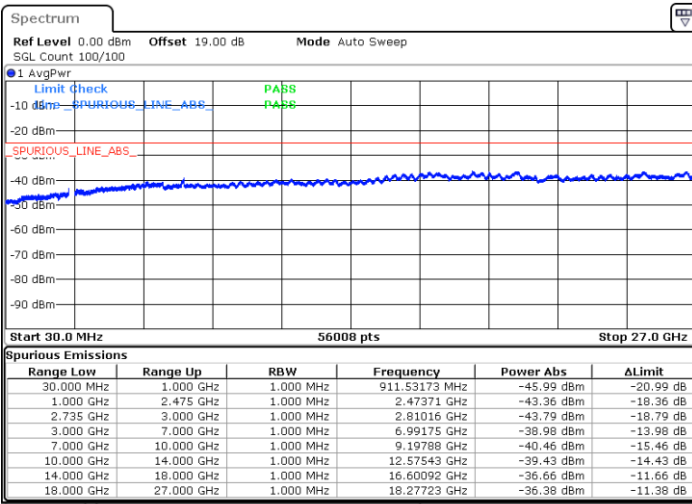

Date: 3.JAN.2020 16:56:38

LTE Band 41C / 5MHz+20MHz

64QAM

Highest Channel / 1RB0 and 1RB99

Highest Channel / 1RB24 and 1RB0

Date: 3.JAN.2020 16:34:52

Date: 3.JAN.2020 16:36:39

Highest Channel / FullIRB

N/A

Date: 3.JAN.2020 16:25:56

LTE Band 41C / 10MHz+15MHz

64QAM

Lowest Channel / 1RB0 and 1RB74

Lowest Channel / 1RB49 and 1RB0

Date: 14.JAN.2020 01:28:29

Date: 14.JAN.2020 01:30:05

Lowest Channel / FullRB

N/A

Date: 14.JAN.2020 01:20:12

LTE Band 41C / 10MHz+15MHz

64QAM

MiddleChannel / 1RB0 and 1RB74

Middle Channel / 1RB49 and 1RB0

Date: 14.JAN.2020 01:05:17

Date: 14.JAN.2020 01:04:01

Middle Channel / FullIRB

N/A

Date: 14.JAN.2020 01:10:46

LTE Band 41C / 10MHz+15MHz

64QAM

Highest Channel / 1RB0 and 1RB74

Highest Channel / 1RB49 and 1RB0