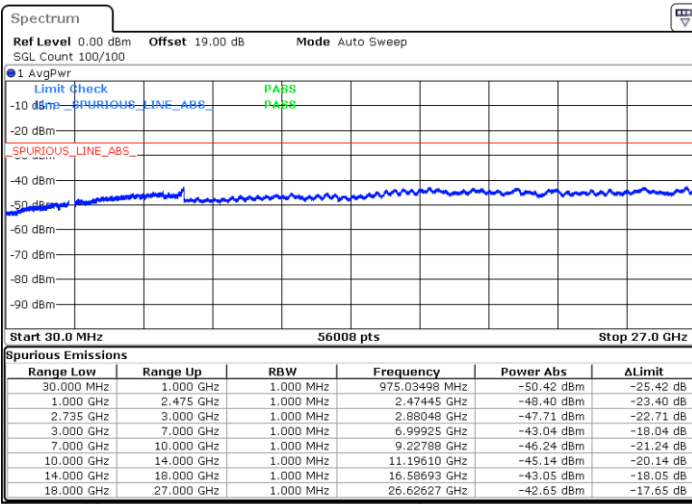

Middle Channel / FullIRB

N/A

Date: 14.JAN.2020 02:34:31

LTE Band 41C / 15MHz+10MHz

64QAM

Highest Channel / 1RB0 and 1RB49

Highest Channel / 1RB74 and 1RB0

Date: 14.JAN.2020 01:56:02

Date: 14.JAN.2020 01:57:23

Highest Channel / FullIRB

N/A

Date: 14.JAN.2020 01:47:28

LTE Band 41C / 15MHz+15MHz

64QAM

Lowest Channel / 1RB0 and 1RB74

Lowest Channel / 1RB74 and 1RB0

Date: 14.JAN.2020 18:36:38

Date: 14.JAN.2020 18:47:50

Lowest Channel / FullRB

N/A

Date: 14.JAN.2020 18:34:50

LTE Band 41C / 15MHz+15MHz

64QAM

Middle Channel / 1RB0 and 1RB74