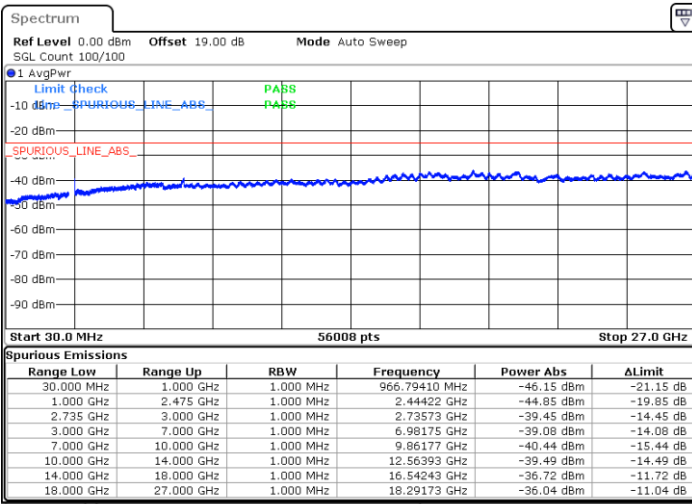

Lowest Channel / FullRB

N/A

Date: 14.JAN.2020 01:20:12

LTE Band 41C / 10MHz+15MHz

64QAM

MiddleChannel / 1RB0 and 1RB74

Middle Channel / 1RB49 and 1RB0

Date: 14.JAN.2020 01:05:17

Date: 14.JAN.2020 01:04:01

Middle Channel / FullIRB

N/A

Date: 14.JAN.2020 01:10:46

LTE Band 41C / 10MHz+15MHz

64QAM

Highest Channel / 1RB0 and 1RB74

Highest Channel / 1RB49 and 1RB0

Date: 14.JAN.2020 00:51:42

Date: 14.JAN.2020 00:53:35

Highest Channel / FullIRB

N/A

Date: 14.JAN.2020 00:42:06

LTE Band 41C / 10MHz+20MHz

64QAM

Lowest Channel / 1RB0 and 1RB99

Lowest Channel / 1RB49 and 1RB0

Date: 14.JAN.2020 10:22:52

Date: 14.JAN.2020 10:30:38

Lowest Channel / FullIRB

N/A

Date: 14.JAN.2020 10:20:56

LTE Band 41C / 10MHz+20MHz

64QAM