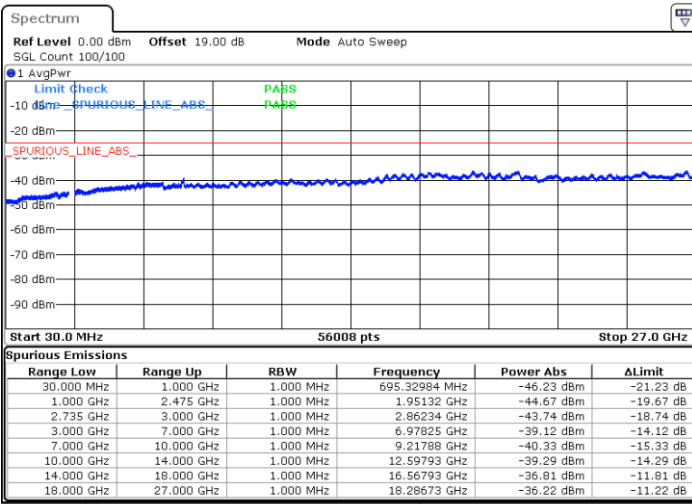

Highest Channel / 1RB0 and 1RB99

Highest Channel / 1RB99 and 1RB0

Date: 3.JAN.2020 15:04:02

Date: 3.JAN.2020 14:58:21

Highest Channel / FullIRB

N/A

Date: 3.JAN.2020 14:24:02

LTE Band 41C / 5MHz+20MHz

64QAM

Lowest Channel / 1RB0 and 1RB99

Lowest Channel / 1RB24 and 1RB0

Date: 3.JAN.2020 17:49:13

Date: 3.JAN.2020 17:52:33

Lowest Channel / FullIRB

N/A

Date: 3.JAN.2020 17:01:27

LTE Band 41C / 5MHz+20MHz

64QAM

Middle Channel / 1RB0 and 1RB99

Middle Channel / 1RB24 and 1RB0

Date: 3.JAN.2020 16:48:45

Date: 3.JAN.2020 16:47:11

Middle Channel / FullIRB

N/A

Date: 3.JAN.2020 16:56:38

LTE Band 41C / 5MHz+20MHz

64QAM

Highest Channel / 1RB0 and 1RB99

Highest Channel / 1RB24 and 1RB0

Date: 3.JAN.2020 16:34:52

Date: 3.JAN.2020 16:36:39

Highest Channel / FullIRB