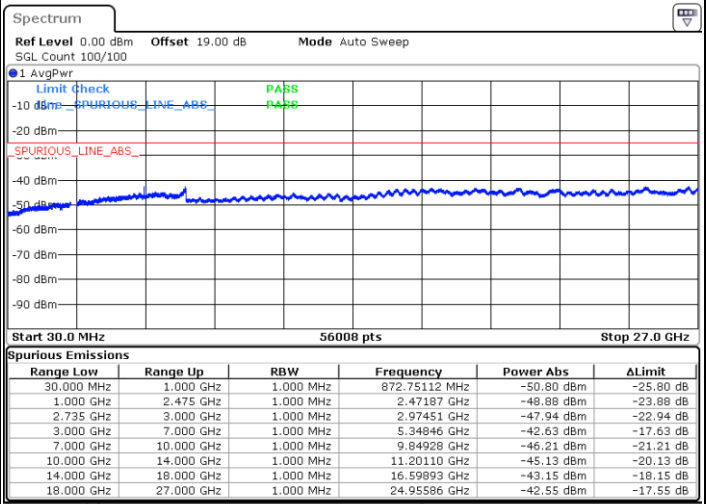

Date: 14.JAN.2020 18:36:38

Date: 14.JAN.2020 18:47:50

Lowest Channel / FullRB

N/A

Date: 14.JAN.2020 18:34:50

LTE Band 41C / 15MHz+15MHz

64QAM

Middle Channel / 1RB0 and 1RB74

Middle Channel / 1RB74 and 1RB0

Date: 14.JAN.2020 18:59:07

Date: 14.JAN.2020 18:50:14

Middle Channel / FullIRB

N/A

Date: 14.JAN.2020 19:00:25

LTE Band 41C / 15MHz+15MHz

64QAM

Highest Channel / 1RB0 and 1RB74

Highest Channel / 1RB74 and 1RB0

Date: 14.JAN.2020 19:10:24

Date: 14.JAN.2020 19:35:34

Highest Channel / FullIRB

N/A

Date: 14.JAN.2020 19:08:58

LTE Band 41C / 15MHz+20MHz

64QAM

Lowest Channel / 1RB0 and 1RB99

Lowest Channel / 1RB74 and 1RB0

Date: 14.JAN.2020 22:05:46

Date: 14.JAN.2020 22:11:51

Lowest Channel / FullIRB

N/A

Date: 14.JAN.2020 22:04:05