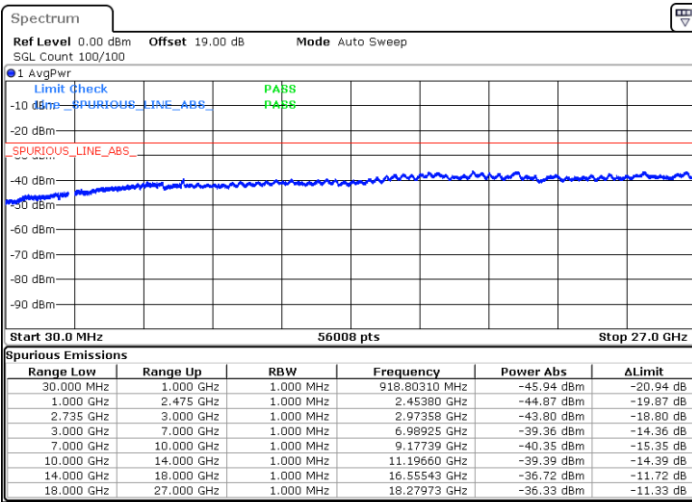

N/A

Date: 3.JAN.2020 16:25:56

LTE Band 41C / 10MHz+15MHz

64QAM

Lowest Channel / 1RB0 and 1RB74

Lowest Channel / 1RB49 and 1RB0

Date: 14.JAN.2020 01:28:29

Date: 14.JAN.2020 01:30:05

Lowest Channel / FullRB

N/A

Date: 14.JAN.2020 01:20:12

LTE Band 41C / 10MHz+15MHz

64QAM

MiddleChannel / 1RB0 and 1RB74

Middle Channel / 1RB49 and 1RB0

Date: 14.JAN.2020 01:05:17

Date: 14.JAN.2020 01:04:01

Middle Channel / FullIRB

N/A

Date: 14.JAN.2020 01:10:46

LTE Band 41C / 10MHz+15MHz

64QAM

Highest Channel / 1RB0 and 1RB74

Highest Channel / 1RB49 and 1RB0

Date: 14.JAN.2020 00:51:42

Date: 14.JAN.2020 00:53:35

Highest Channel / FullIRB

N/A

Date: 14.JAN.2020 00:42:06

LTE Band 41C / 10MHz+20MHz

64QAM

Lowest Channel / 1RB0 and 1RB99