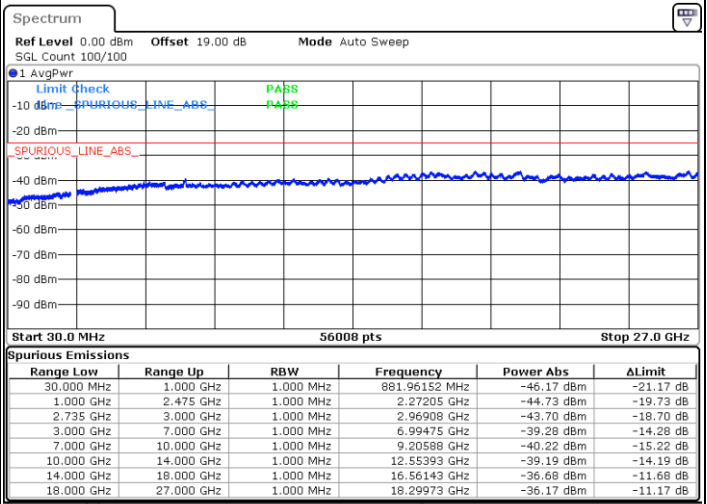

Date: 3.JAN.2020 15:50:41

Date: 3.JAN.2020 15:44:34

Lowest Channel / FullIRB

N/A

Date: 3.JAN.2020 15:55:13

LTE Band 41C / 20MHz+20MHz

16QAM

MiddleChannel / 1RB0 and 1RB99

Middle Channel / 1RB99 and 1RB0

Date: 3.JAN.2020 14:34:38

Date: 3.JAN.2020 15:11:12

Middle Channel / FullIRB

N/A

Date: 3.JAN.2020 14:29:19

LTE Band 41C / 20MHz+20MHz

16QAM

Highest Channel / 1RB0 and 1RB99

Highest Channel / 1RB99 and 1RB0

Date: 3.JAN.2020 15:04:02

Date: 3.JAN.2020 14:58:21

Highest Channel / FullIRB

N/A

Date: 3.JAN.2020 14:24:02

LTE Band 41C / 5MHz+20MHz