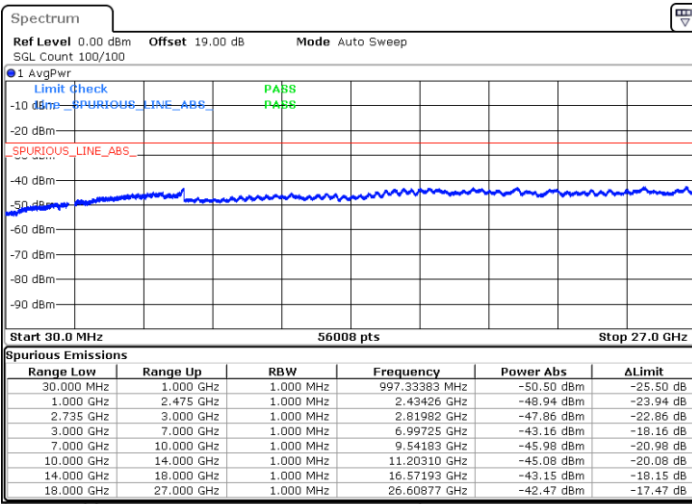

Date: 14.JAN.2020 01:04:01

Middle Channel / FullIRB

N/A

Date: 14.JAN.2020 01:10:46

LTE Band 41C / 10MHz+15MHz

64QAM

Highest Channel / 1RB0 and 1RB74

Highest Channel / 1RB49 and 1RB0

Date: 14.JAN.2020 00:51:42

Date: 14.JAN.2020 00:53:35

Highest Channel / FullIRB

N/A

Date: 14.JAN.2020 00:42:06

LTE Band 41C / 10MHz+20MHz

64QAM

Lowest Channel / 1RB0 and 1RB99

Lowest Channel / 1RB49 and 1RB0

Date: 14.JAN.2020 10:22:52

Date: 14.JAN.2020 10:30:38

Lowest Channel / FullIRB

N/A

Date: 14.JAN.2020 10:20:56

LTE Band 41C / 10MHz+20MHz

64QAM