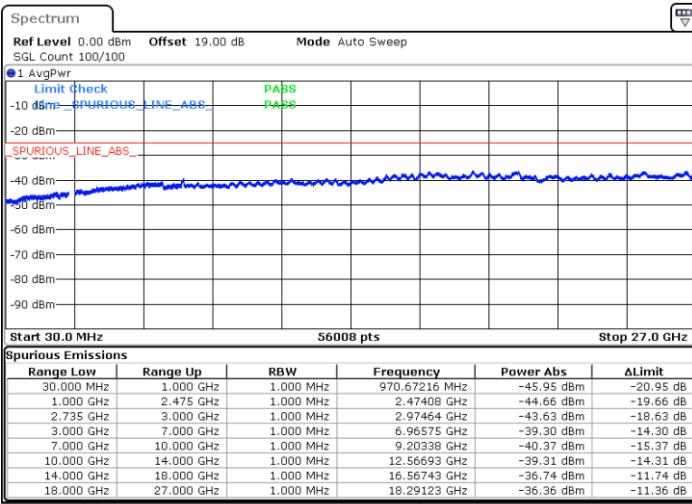

Middle Channel / FullIRB

N/A

Date: 14.JAN.2020 22:55:02

LTE Band 41C / 20MHz+15MHz

16QAM

Highest Channel / 1RB0 and 1RB74

Highest Channel / 1RB99 and 1RB0

Date: 14.JAN.2020 22:31:26

Date: 14.JAN.2020 22:35:42

Highest Channel / FullIRB

N/A

Date: 14.JAN.2020 22:27:26

LTE Band 41C / 20MHz+20MHz

16QAM

Lowest Channel / 1RB0 and 1RB99

Lowest Channel / 1RB99 and 1RB0

Date: 3.JAN.2020 15:50:41

Date: 3.JAN.2020 15:44:34

Lowest Channel / FullIRB

N/A

Date: 3.JAN.2020 15:55:13

LTE Band 41C / 20MHz+20MHz

16QAM

MiddleChannel / 1RB0 and 1RB99