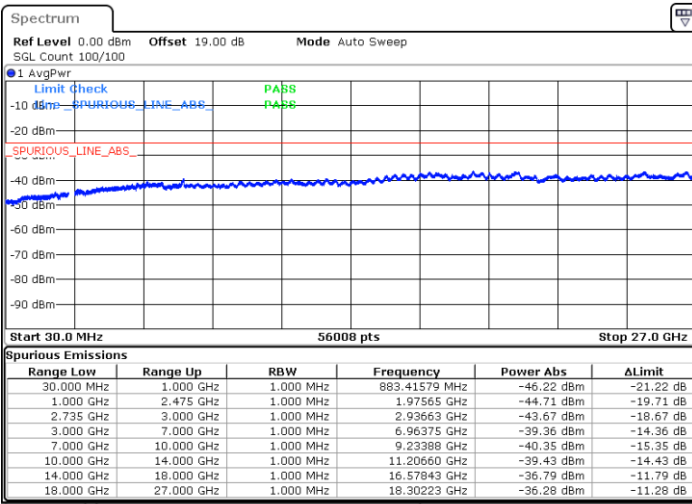

Date: 14.JAN.2020 10:48:55

LTE Band 41C / 15MHz+10MHz

64QAM

Lowest Channel / 1RB0 and 1RB49

Lowest Channel / 1RB74 and 1RB0

Date: 14.JAN.2020 02:45:50

Date: 14.JAN.2020 02:47:24

Lowest Channel / FullRB

N/A

Date: 14.JAN.2020 02:37:12

LTE Band 41C / 15MHz+10MHz

64QAM

Middle Channel / 1RB0 and 1RB49

Middle Channel / 1RB74 and 1RB0

Date: 14.JAN.2020 02:28:35

Date: 14.JAN.2020 02:27:16

Middle Channel / FullIRB

N/A

Date: 14.JAN.2020 02:34:31

LTE Band 41C / 15MHz+10MHz

64QAM

Highest Channel / 1RB0 and 1RB49

Highest Channel / 1RB74 and 1RB0

Date: 14.JAN.2020 01:56:02

Date: 14.JAN.2020 01:57:23

Highest Channel / FullIRB

N/A

Date: 14.JAN.2020 01:47:28

LTE Band 41C / 15MHz+15MHz

64QAM

Lowest Channel / 1RB0 and 1RB74

Lowest Channel / 1RB74 and 1RB0