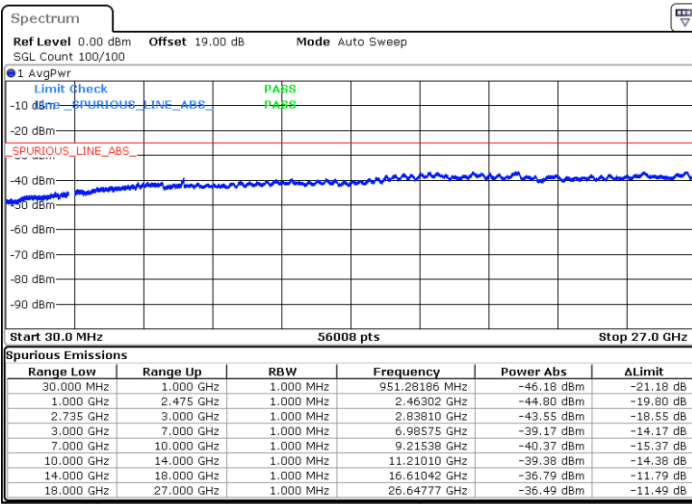

LTE Band 41C / 15MHz+20MHz

64QAM

Middle Channel / 1RB0 and 1RB99

Middle Channel / 1RB74 and 1RB0

Date: 14.JAN.2020 21:54:11

Date: 14.JAN.2020 21:49:32

Middle Channel / FullIRB

N/A

Date: 14.JAN.2020 21:55:19

LTE Band 41C / 15MHz+20MHz

64QAM

Highest Channel / 1RB0 and 1RB99

Highest Channel / 1RB74 and 1RB0

Date: 14.JAN.2020 21:35:19

Date: 14.JAN.2020 21:47:38

Highest Channel / FullIRB