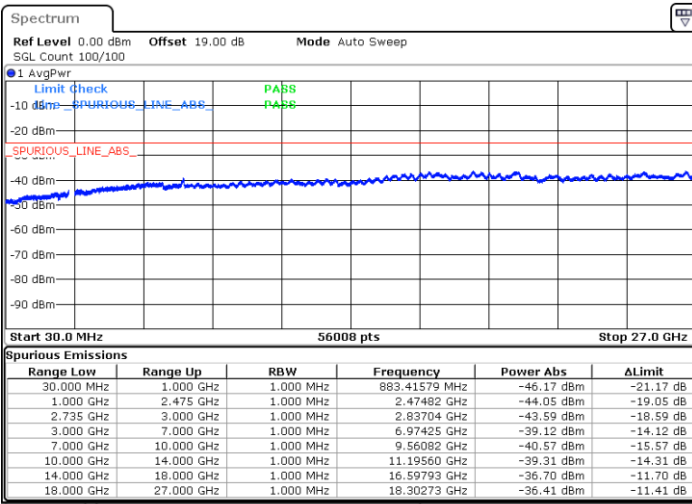

Date: 3.JAN.2020 16:56:38

LTE Band 41C / 5MHz+20MHz

64QAM

Highest Channel / 1RB0 and 1RB99

Highest Channel / 1RB24 and 1RB0

Date: 3.JAN.2020 16:34:52

Date: 3.JAN.2020 16:36:39

Highest Channel / FullIRB

N/A

Date: 3.JAN.2020 16:25:56

LTE Band 41C / 10MHz+15MHz

64QAM

Lowest Channel / 1RB0 and 1RB74

Lowest Channel / 1RB49 and 1RB0

Date: 14.JAN.2020 01:28:29

Date: 14.JAN.2020 01:30:05

Lowest Channel / FullRB

N/A

Date: 14.JAN.2020 01:20:12

LTE Band 41C / 10MHz+15MHz

64QAM

MiddleChannel / 1RB0 and 1RB74

Middle Channel / 1RB49 and 1RB0

Date: 14.JAN.2020 01:05:17

Date: 14.JAN.2020 01:04:01

Middle Channel / FullIRB

N/A

Date: 14.JAN.2020 01:10:46

LTE Band 41C / 10MHz+15MHz

64QAM

Highest Channel / 1RB0 and 1RB74

Highest Channel / 1RB49 and 1RB0