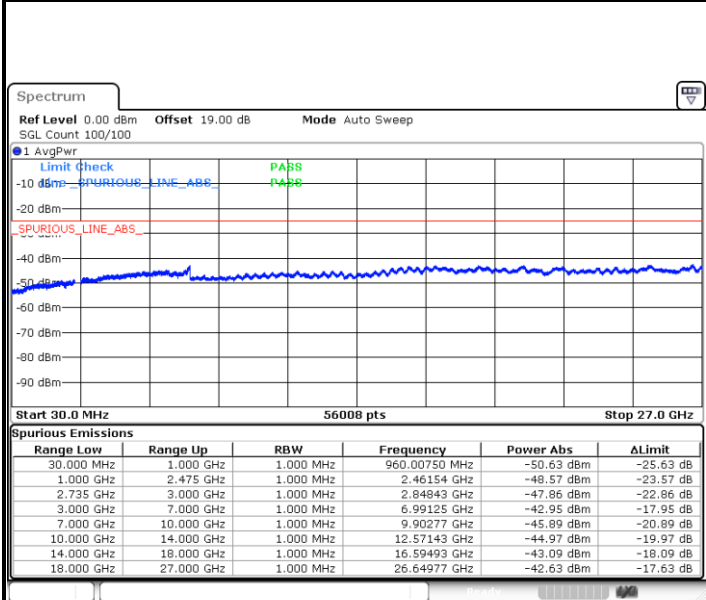

Lowest Channel / 1RB49 and 1RB0

Date: 14.JAN.2020 10:22:52

Date: 14.JAN.2020 10:30:38

Lowest Channel / FullIRB

N/A

Date: 14.JAN.2020 10:20:56

LTE Band 41C / 10MHz+20MHz

64QAM

Middle Channel / 1RB0 and 1RB99

Date: 14.JAN.2020 10:39:34

Middle Channel / 1RB49 and 1RB0

Date: 14.JAN.2020 10:33:48

Middle Channel / FullIRB

Date: 14.JAN.2020 10:40:44

N/A

/

LTE Band 41C / 10MHz+20MHz

64QAM

Highest Channel / 1RB0 and 1RB99

Highest Channel / 1RB49 and 1RB0

Date: 14.JAN.2020 10:51:06

Date: 14.JAN.2020 11:00:04

Highest Channel / FullIRB

N/A

Date: 14.JAN.2020 10:48:55

LTE Band 41C / 15MHz+10MHz

64QAM

Lowest Channel / 1RB0 and 1RB49

Lowest Channel / 1RB74 and 1RB0

Date: 14.JAN.2020 02:45:50

Date: 14.JAN.2020 02:47:24

Lowest Channel / FullRB