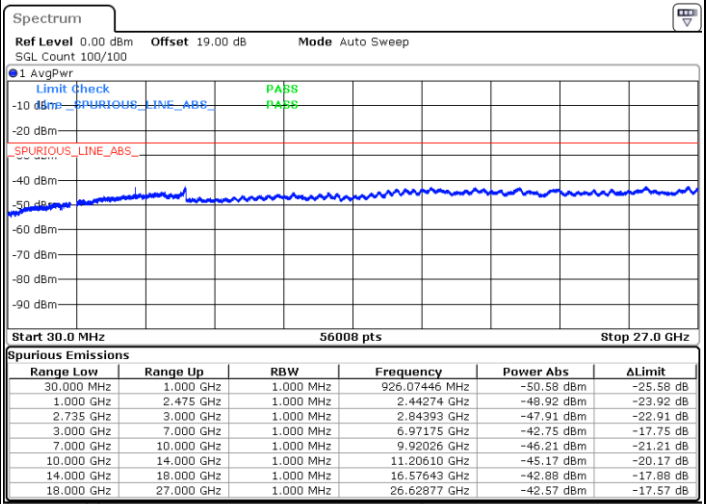

Middle Channel / FullIRB

N/A

Date: 14.JAN.2020 02:34:31

LTE Band 41C / 15MHz+10MHz

64QAM

Highest Channel / 1RB0 and 1RB49

Highest Channel / 1RB74 and 1RB0

Date: 14.JAN.2020 01:56:02

Date: 14.JAN.2020 01:57:23

Highest Channel / FullIRB

N/A

Date: 14.JAN.2020 01:47:28

LTE Band 41C / 15MHz+15MHz

64QAM

Lowest Channel / 1RB0 and 1RB74

Lowest Channel / 1RB74 and 1RB0

Date: 14.JAN.2020 18:36:38

Date: 14.JAN.2020 18:47:50

Lowest Channel / FullRB

N/A

Date: 14.JAN.2020 18:34:50

LTE Band 41C / 15MHz+15MHz

64QAM

Middle Channel / 1RB0 and 1RB74