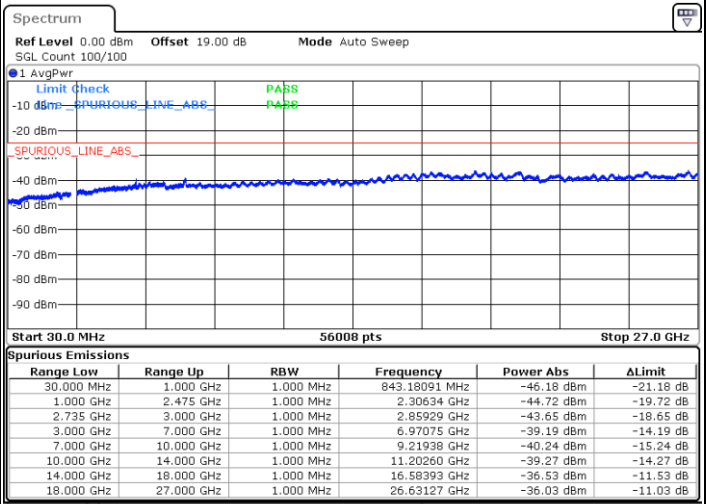

Middle Channel / FullIRB

N/A

Date: 14.JAN.2020 22:55:02

LTE Band 41C / 20MHz+15MHz

16QAM

Highest Channel / 1RB0 and 1RB74

Highest Channel / 1RB99 and 1RB0

Date: 14.JAN.2020 22:31:26

Date: 14.JAN.2020 22:35:42

Highest Channel / FullIRB

N/A

Date: 14.JAN.2020 22:27:26

LTE Band 41C / 20MHz+20MHz

16QAM

Lowest Channel / 1RB0 and 1RB99

Lowest Channel / 1RB99 and 1RB0

Date: 3.JAN.2020 15:50:41

Date: 3.JAN.2020 15:44:34

Lowest Channel / FullIRB

N/A

Date: 3.JAN.2020 15:55:13

LTE Band 41C / 20MHz+20MHz

16QAM

MiddleChannel / 1RB0 and 1RB99

Highest Channel / 1RB0 and 1RB99

Highest Channel / 1RB99 and 1RB0

Date: 3.JAN.2020 15:04:02

Date: 3.JAN.2020 14:58:21

Highest Channel / FullIRB

N/A

Date: 3.JAN.2020 14:24:02

LTE Band 41C / 5MHz+20MHz