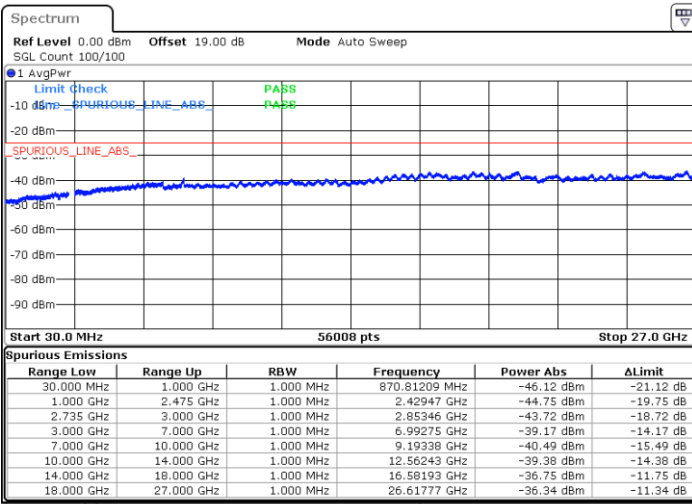

Highest Channel / 1RB0 and 1RB74

Highest Channel / 1RB74 and 1RB0

Date: 14.JAN.2020 19:10:24

Date: 14.JAN.2020 19:35:34

Highest Channel / FullIRB

N/A

Date: 14.JAN.2020 19:08:58

LTE Band 41C / 15MHz+20MHz

64QAM

Lowest Channel / 1RB0 and 1RB99

Lowest Channel / 1RB74 and 1RB0

Date: 14.JAN.2020 22:05:46

Date: 14.JAN.2020 22:11:51

Lowest Channel / FullIRB

N/A

Date: 14.JAN.2020 22:04:05

LTE Band 41C / 15MHz+20MHz

64QAM

Middle Channel / 1RB0 and 1RB99

Middle Channel / 1RB74 and 1RB0

Date: 14.JAN.2020 21:54:11

Date: 14.JAN.2020 21:49:32

Middle Channel / FullIRB

N/A

Date: 14.JAN.2020 21:55:19

LTE Band 41C / 15MHz+20MHz

64QAM

Highest Channel / 1RB0 and 1RB99

Highest Channel / 1RB74 and 1RB0

Date: 14.JAN.2020 21:35:19

Date: 14.JAN.2020 21:47:38

Highest Channel / FullIRB