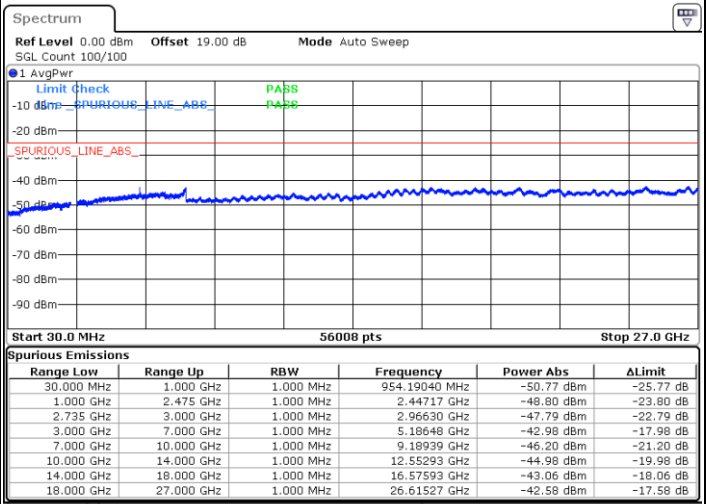

Date: 14.JAN.2020 01:57:23

Highest Channel / FullIRB

N/A

Date: 14.JAN.2020 01:47:28

LTE Band 41C / 15MHz+15MHz

64QAM

Lowest Channel / 1RB0 and 1RB74

Lowest Channel / 1RB74 and 1RB0

Date: 14.JAN.2020 18:36:38

Date: 14.JAN.2020 18:47:50

Lowest Channel / FullRB

N/A

Date: 14.JAN.2020 18:34:50

LTE Band 41C / 15MHz+15MHz

64QAM

Middle Channel / 1RB0 and 1RB74

Middle Channel / 1RB74 and 1RB0

Date: 14.JAN.2020 18:59:07

Date: 14.JAN.2020 18:50:14

Middle Channel / FullIRB

N/A

Date: 14.JAN.2020 19:00:25

LTE Band 41C / 15MHz+15MHz

64QAM

Highest Channel / 1RB0 and 1RB74

Highest Channel / 1RB74 and 1RB0

Date: 14.JAN.2020 19:10:24

Date: 14.JAN.2020 19:35:34

Highest Channel / FullIRB

N/A

Date: 14.JAN.2020 19:08:58

LTE Band 41C / 15MHz+20MHz