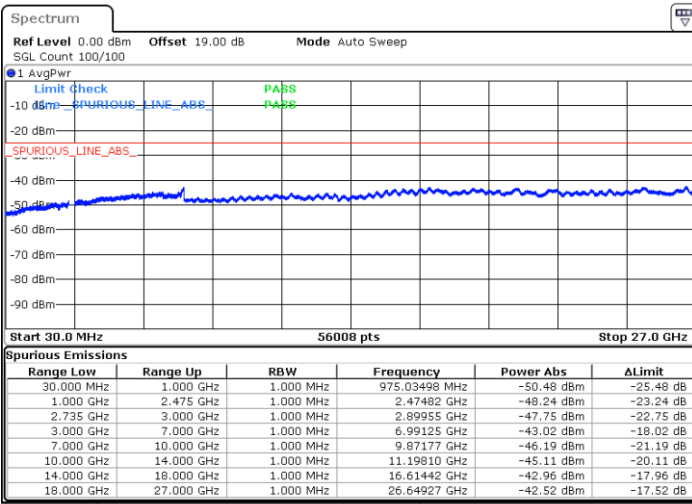

Middle Channel / FullIRB

N/A

Date: 14.JAN.2020 02:34:31

LTE Band 41C / 15MHz+10MHz

64QAM

Highest Channel / 1RB0 and 1RB49

Highest Channel / 1RB74 and 1RB0

Date: 14.JAN.2020 01:56:02

Date: 14.JAN.2020 01:57:23

Highest Channel / FullIRB

N/A

Date: 14.JAN.2020 01:47:28

LTE Band 41C / 15MHz+15MHz

64QAM

Lowest Channel / 1RB0 and 1RB74

Lowest Channel / 1RB74 and 1RB0

Date: 14.JAN.2020 18:36:38

Date: 14.JAN.2020 18:47:50

Lowest Channel / FullRB

N/A

Date: 14.JAN.2020 18:34:50

LTE Band 41C / 15MHz+15MHz

64QAM

Middle Channel / 1RB0 and 1RB74