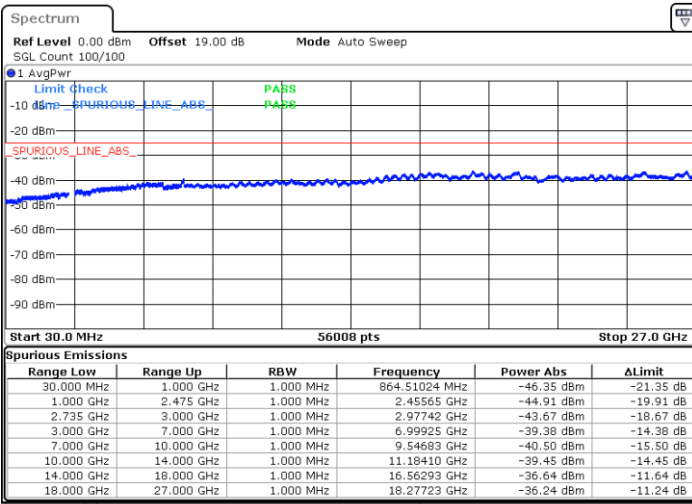

Lowest Channel / FullRB

N/A

Date: 14.JAN.2020 01:20:12

LTE Band 41C / 10MHz+15MHz

64QAM

MiddleChannel / 1RB0 and 1RB74

Middle Channel / 1RB49 and 1RB0

Date: 14.JAN.2020 01:05:17

Date: 14.JAN.2020 01:04:01

Middle Channel / FullIRB

N/A

Date: 14.JAN.2020 01:10:46

LTE Band 41C / 10MHz+15MHz

64QAM

Highest Channel / 1RB0 and 1RB74

Highest Channel / 1RB49 and 1RB0

Date: 14.JAN.2020 00:51:42

Date: 14.JAN.2020 00:53:35

Highest Channel / FullIRB

N/A

Date: 14.JAN.2020 00:42:06

LTE Band 41C / 10MHz+20MHz

64QAM

Lowest Channel / 1RB0 and 1RB99

Lowest Channel / 1RB49 and 1RB0

Date: 14.JAN.2020 10:22:52

Date: 14.JAN.2020 10:30:38

Lowest Channel / FullIRB

N/A

Date: 14.JAN.2020 10:20:56

LTE Band 41C / 10MHz+20MHz

64QAM