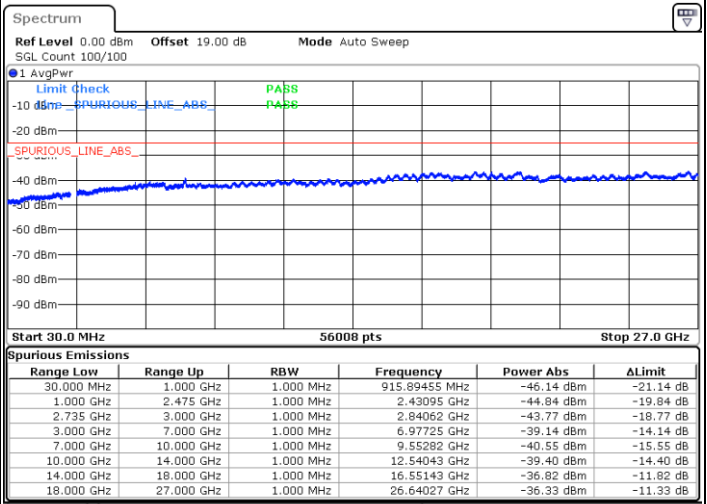

LTE Band 41C / 10MHz+20MHz

64QAM

Highest Channel / 1RB0 and 1RB99

Highest Channel / 1RB49 and 1RB0

Date: 14.JAN.2020 10:51:06

Date: 14.JAN.2020 11:00:04

Highest Channel / FullIRB

N/A

Date: 14.JAN.2020 10:48:55

LTE Band 41C / 15MHz+10MHz

64QAM

Lowest Channel / 1RB0 and 1RB49

Lowest Channel / 1RB74 and 1RB0

Date: 14.JAN.2020 02:45:50

Date: 14.JAN.2020 02:47:24

Lowest Channel / FullRB

N/A

Date: 14.JAN.2020 02:37:12

LTE Band 41C / 15MHz+10MHz

64QAM

Middle Channel / 1RB0 and 1RB49

Middle Channel / 1RB74 and 1RB0

Date: 14.JAN.2020 02:28:35

Date: 14.JAN.2020 02:27:16

Middle Channel / FullIRB

N/A

Date: 14.JAN.2020 02:34:31

LTE Band 41C / 15MHz+10MHz

64QAM

Highest Channel / 1RB0 and 1RB49

Highest Channel / 1RB74 and 1RB0

Date: 14.JAN.2020 01:56:02