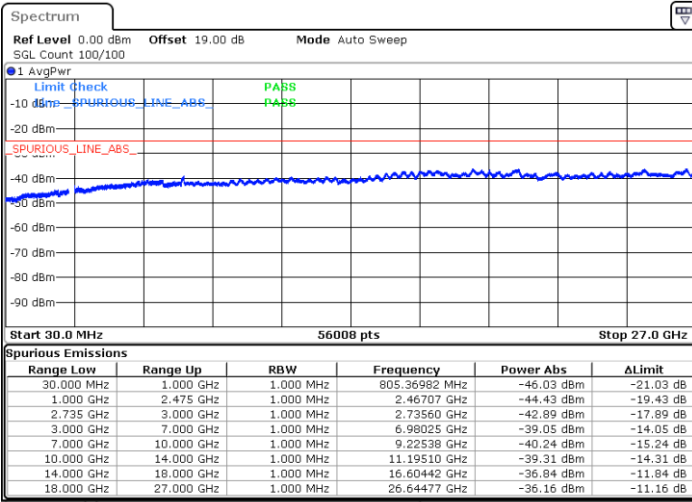

Middle Channel / 1RB99 and 1RB0

Date: 3.JAN.2020 14:34:38

Date: 3.JAN.2020 15:11:12

Middle Channel / FullIRB

N/A

Date: 3.JAN.2020 14:29:19

LTE Band 41C / 20MHz+20MHz

16QAM

Highest Channel / 1RB0 and 1RB99

Highest Channel / 1RB99 and 1RB0

Date: 3.JAN.2020 15:04:02

Date: 3.JAN.2020 14:58:21

Highest Channel / FullIRB

N/A

Date: 3.JAN.2020 14:24:02

LTE Band 41C / 5MHz+20MHz

64QAM

Lowest Channel / 1RB0 and 1RB99

Lowest Channel / 1RB24 and 1RB0

Date: 3.JAN.2020 17:49:13

Date: 3.JAN.2020 17:52:33

Lowest Channel / FullIRB

N/A

Date: 3.JAN.2020 17:01:27