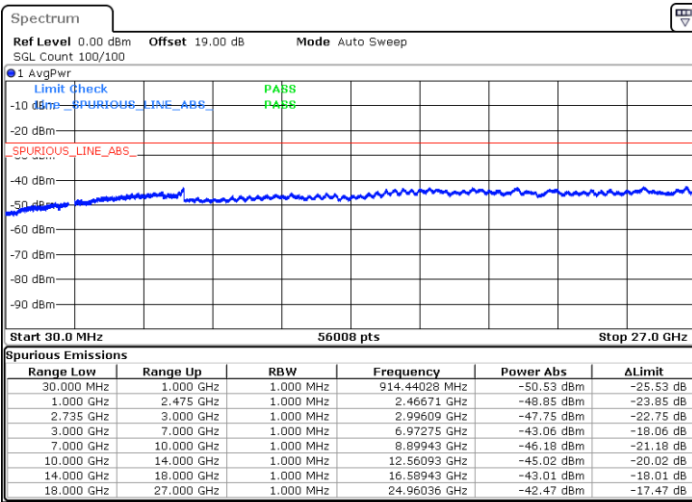

Lowest Channel / 1RB49 and 1RB0

Date: 14.JAN.2020 10:22:52

Date: 14.JAN.2020 10:30:38

Lowest Channel / FullIRB

N/A

Date: 14.JAN.2020 10:20:56

LTE Band 41C / 10MHz+20MHz

64QAM

LTE Band 41C / 10MHz+20MHz

64QAM

Highest Channel / 1RB0 and 1RB99

Highest Channel / 1RB49 and 1RB0

Date: 14.JAN.2020 10:51:06

Date: 14.JAN.2020 11:00:04

Highest Channel / FullIRB

N/A

Date: 14.JAN.2020 10:48:55

LTE Band 41C / 15MHz+10MHz

64QAM

Lowest Channel / 1RB0 and 1RB49

Lowest Channel / 1RB74 and 1RB0

Date: 14.JAN.2020 02:45:50

Date: 14.JAN.2020 02:47:24

Lowest Channel / FullRB