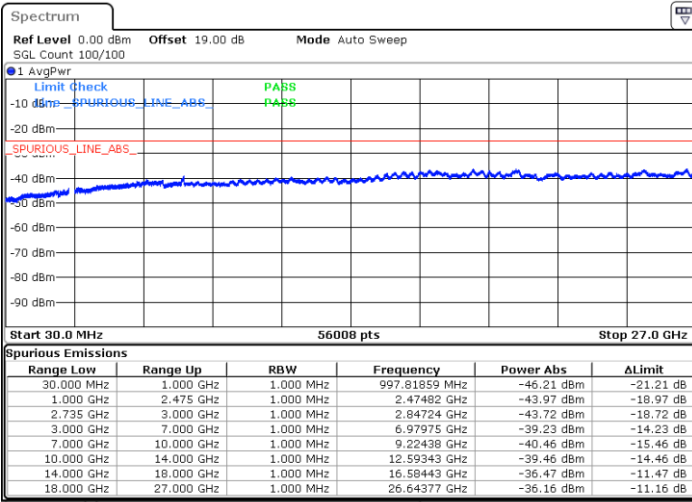

Highest Channel / 1RB0 and 1RB74

Highest Channel / 1RB74 and 1RB0

Date: 14.JAN.2020 19:10:24

Date: 14.JAN.2020 19:35:34

Highest Channel / FullIRB

N/A

Date: 14.JAN.2020 19:08:58

LTE Band 41C / 15MHz+20MHz

64QAM

Lowest Channel / 1RB0 and 1RB99

Lowest Channel / 1RB74 and 1RB0

Date: 14.JAN.2020 22:05:46

Date: 14.JAN.2020 22:11:51

Lowest Channel / FullIRB

N/A

Date: 14.JAN.2020 22:04:05

LTE Band 41C / 15MHz+20MHz

64QAM

Middle Channel / 1RB0 and 1RB99

Middle Channel / 1RB74 and 1RB0

Date: 14.JAN.2020 21:54:11

Date: 14.JAN.2020 21:49:32

Middle Channel / FullIRB

N/A

Date: 14.JAN.2020 21:55:19

LTE Band 41C / 15MHz+20MHz

64QAM

Highest Channel / 1RB0 and 1RB99

Highest Channel / 1RB74 and 1RB0

Date: 14.JAN.2020 21:35:19

Date: 14.JAN.2020 21:47:38

Highest Channel / FullIRB