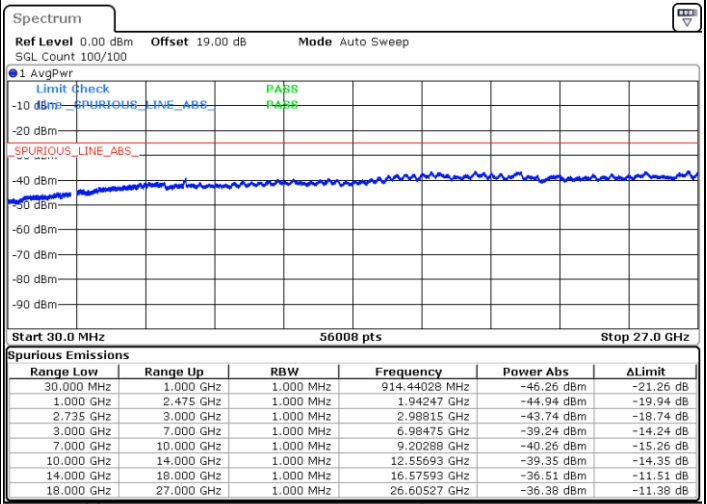

Middle Channel / FullIRB

N/A

Date: 14.JAN.2020 02:34:31

LTE Band 41C / 15MHz+10MHz

64QAM

Highest Channel / 1RB0 and 1RB49

Highest Channel / 1RB74 and 1RB0

Date: 14.JAN.2020 01:56:02

Date: 14.JAN.2020 01:57:23

Highest Channel / FullIRB

N/A

Date: 14.JAN.2020 01:47:28

LTE Band 41C / 15MHz+15MHz

64QAM

Lowest Channel / 1RB0 and 1RB74

Lowest Channel / 1RB74 and 1RB0