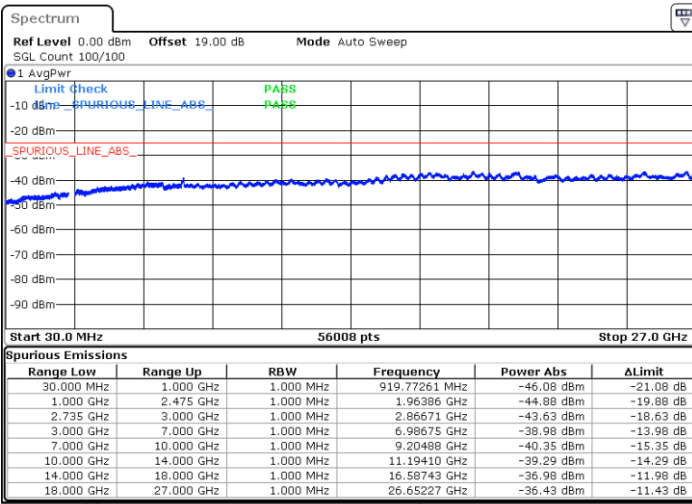

Middle Channel / 1RB74 and 1RB0

Date: 14.JAN.2020 18:59:07

Date: 14.JAN.2020 18:50:14

Middle Channel / FullIRB

N/A

Date: 14.JAN.2020 19:00:25

LTE Band 41C / 15MHz+15MHz

64QAM

Highest Channel / 1RB0 and 1RB74

Highest Channel / 1RB74 and 1RB0

Date: 14.JAN.2020 19:10:24

Date: 14.JAN.2020 19:35:34

Highest Channel / FullIRB

N/A

Date: 14.JAN.2020 19:08:58

LTE Band 41C / 15MHz+20MHz

64QAM

Lowest Channel / 1RB0 and 1RB99

Lowest Channel / 1RB74 and 1RB0

Date: 14.JAN.2020 22:05:46

Date: 14.JAN.2020 22:11:51

Lowest Channel / FullIRB

N/A

Date: 14.JAN.2020 22:04:05