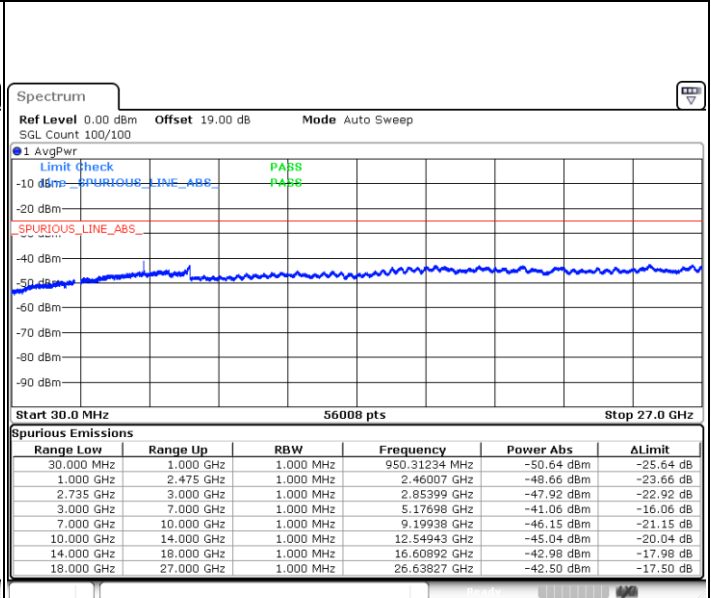

Date: 14.JAN.2020 00:51:42

Date: 14.JAN.2020 00:53:35

Highest Channel / FullIRB

N/A

Date: 14.JAN.2020 00:42:06

LTE Band 41C / 10MHz+20MHz

64QAM

Lowest Channel / 1RB0 and 1RB99

Lowest Channel / 1RB49 and 1RB0

Date: 14.JAN.2020 10:22:52

Date: 14.JAN.2020 10:30:38

Lowest Channel / FullIRB

N/A

Date: 14.JAN.2020 10:20:56

LTE Band 41C / 10MHz+20MHz

64QAM

Middle Channel / 1RB0 and 1RB99

Date: 14.JAN.2020 10:39:34

Middle Channel / 1RB49 and 1RB0

Date: 14.JAN.2020 10:33:48

Middle Channel / FullIRB

Date: 14.JAN.2020 10:40:44

N/A

/

LTE Band 41C / 10MHz+20MHz

64QAM

Highest Channel / 1RB0 and 1RB99

Highest Channel / 1RB49 and 1RB0

Date: 14.JAN.2020 10:51:06

Date: 14.JAN.2020 11:00:04

Highest Channel / FullIRB

N/A