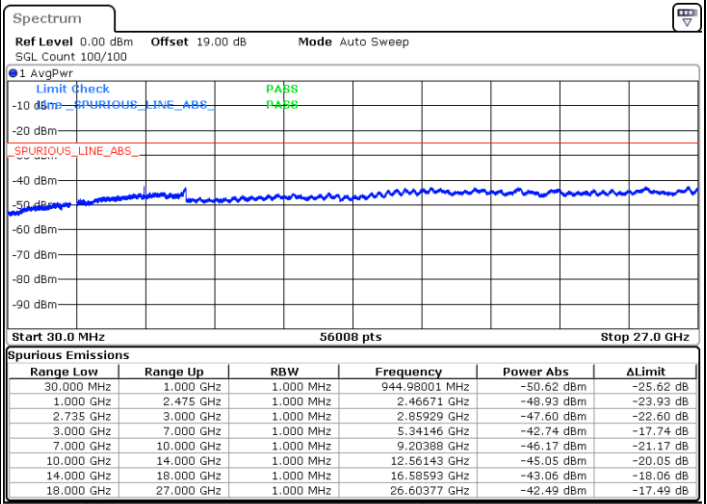

LTE Band 41C / 10MHz+20MHz

64QAM

Highest Channel / 1RB0 and 1RB99

Highest Channel / 1RB49 and 1RB0

Date: 14.JAN.2020 10:51:06

Date: 14.JAN.2020 11:00:04

Highest Channel / FullIRB

N/A

Date: 14.JAN.2020 10:48:55

LTE Band 41C / 15MHz+10MHz

64QAM

Lowest Channel / 1RB0 and 1RB49

Lowest Channel / 1RB74 and 1RB0

Date: 14.JAN.2020 02:45:50

Date: 14.JAN.2020 02:47:24

Lowest Channel / FullRB