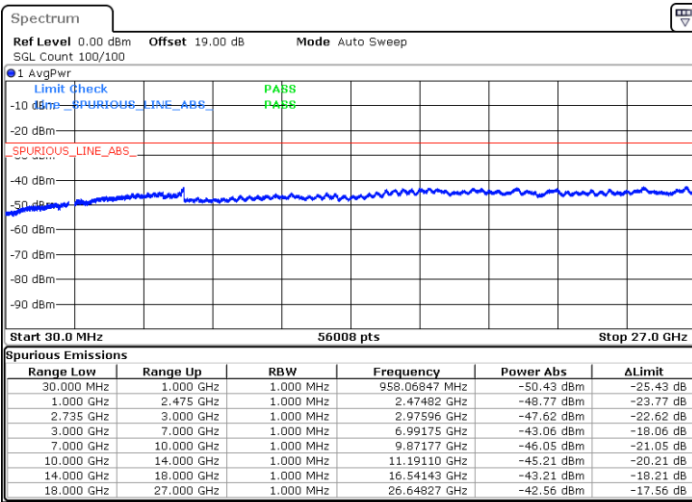

Date: 14.JAN.2020 00:51:42

Date: 14.JAN.2020 00:53:35

Highest Channel / FullIRB

N/A

Date: 14.JAN.2020 00:42:06

LTE Band 41C / 10MHz+20MHz

64QAM

Lowest Channel / 1RB0 and 1RB99

Lowest Channel / 1RB49 and 1RB0

Date: 14.JAN.2020 10:22:52

Date: 14.JAN.2020 10:30:38

Lowest Channel / FullIRB

N/A

Date: 14.JAN.2020 10:20:56

LTE Band 41C / 10MHz+20MHz

64QAM

Middle Channel / 1RB0 and 1RB99

Date: 14.JAN.2020 10:39:34

Middle Channel / 1RB49 and 1RB0

Date: 14.JAN.2020 10:33:48

Middle Channel / FullIRB

Date: 14.JAN.2020 10:40:44

N/A

/

LTE Band 41C / 10MHz+20MHz

64QAM

Highest Channel / 1RB0 and 1RB99

Highest Channel / 1RB49 and 1RB0

Date: 14.JAN.2020 10:51:06

Date: 14.JAN.2020 11:00:04

Highest Channel / FullIRB

N/A