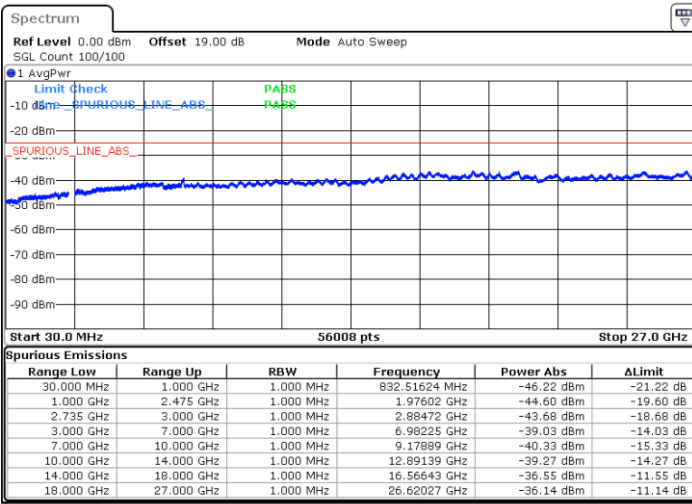

LTE Band 41C / 5MHz+20MHz

64QAM

Middle Channel / 1RB0 and 1RB99

Middle Channel / 1RB24 and 1RB0

Date: 3.JAN.2020 16:48:45

Date: 3.JAN.2020 16:47:11

Middle Channel / FullIRB

N/A

Date: 3.JAN.2020 16:56:38

LTE Band 41C / 5MHz+20MHz

64QAM

Highest Channel / 1RB0 and 1RB99

Highest Channel / 1RB24 and 1RB0

Date: 3.JAN.2020 16:34:52

Date: 3.JAN.2020 16:36:39

Highest Channel / FullIRB