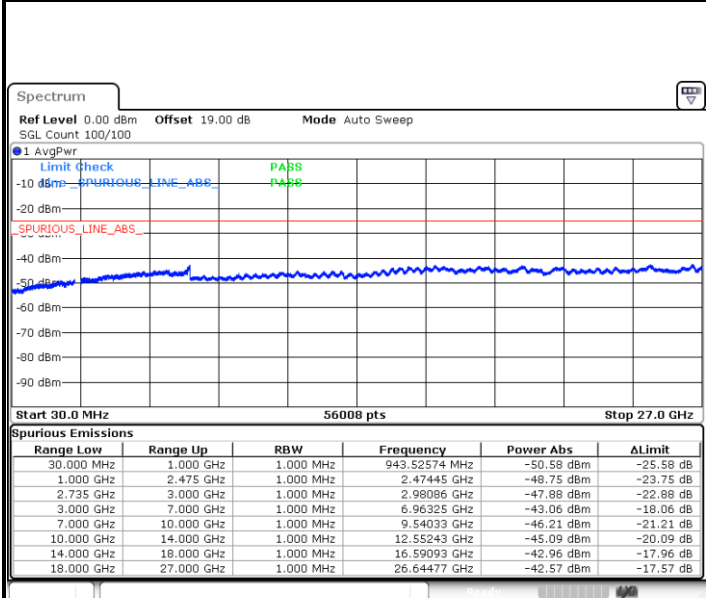

Date: 14.JAN.2020 00:51:42

Date: 14.JAN.2020 00:53:35

Highest Channel / FullIRB

N/A

Date: 14.JAN.2020 00:42:06

LTE Band 41C / 10MHz+20MHz

64QAM

Lowest Channel / 1RB0 and 1RB99

Lowest Channel / 1RB49 and 1RB0

Date: 14.JAN.2020 10:22:52

Date: 14.JAN.2020 10:30:38

Lowest Channel / FullIRB

N/A

Date: 14.JAN.2020 10:20:56

LTE Band 41C / 10MHz+20MHz

64QAM

Middle Channel / 1RB0 and 1RB99

Date: 14.JAN.2020 10:39:34

Middle Channel / 1RB49 and 1RB0

Date: 14.JAN.2020 10:33:48

Middle Channel / FullIRB

Date: 14.JAN.2020 10:40:44

N/A

/

LTE Band 41C / 10MHz+20MHz

64QAM

Highest Channel / 1RB0 and 1RB99

Highest Channel / 1RB49 and 1RB0

Date: 14.JAN.2020 10:51:06

Date: 14.JAN.2020 11:00:04

Highest Channel / FullIRB

N/A