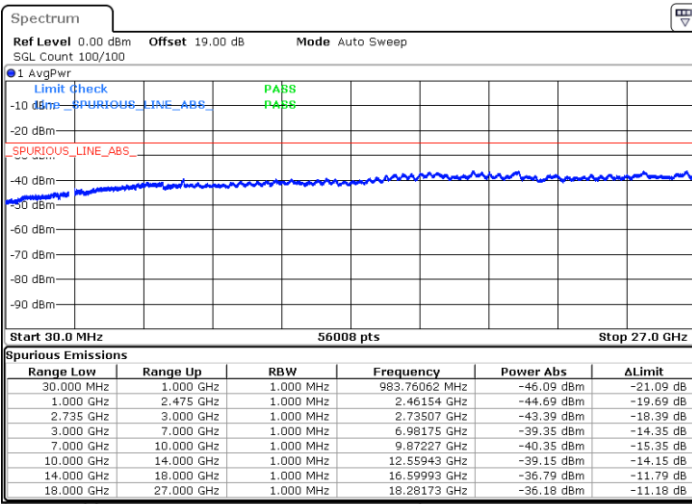

Date: 3.JAN.2020 16:56:38

LTE Band 41C / 5MHz+20MHz

64QAM

Highest Channel / 1RB0 and 1RB99

Highest Channel / 1RB24 and 1RB0

Date: 3.JAN.2020 16:34:52

Date: 3.JAN.2020 16:36:39

Highest Channel / FullIRB

N/A

Date: 3.JAN.2020 16:25:56

LTE Band 41C / 10MHz+15MHz

64QAM

Lowest Channel / 1RB0 and 1RB74

Lowest Channel / 1RB49 and 1RB0

Date: 14.JAN.2020 01:28:29

Date: 14.JAN.2020 01:30:05