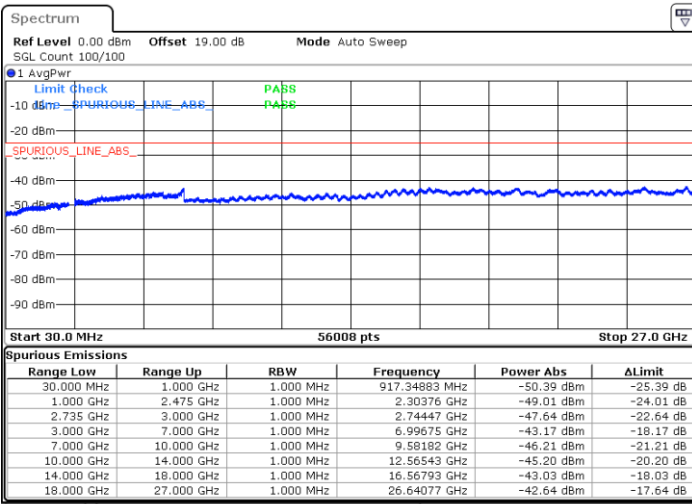

LTE Band 41C / 20MHz+10MHz

16QAM

Highest Channel / 1RB0 and 1RB49

Highest Channel / 1RB99 and 1RB0

Date: 14.JAN.2020 13:56:06

Date: 14.JAN.2020 18:00:20

Highest Channel / FullIRB

N/A

Date: 14.JAN.2020 13:50:42

LTE Band 41C / 20MHz+15MHz

16QAM

Lowest Channel / 1RB0 and 1RB74

Lowest Channel / 1RB99 and 1RB0

Date: 14.JAN.2020 23:31:09

Date: 14.JAN.2020 23:38:59

Lowest Channel / FullRB