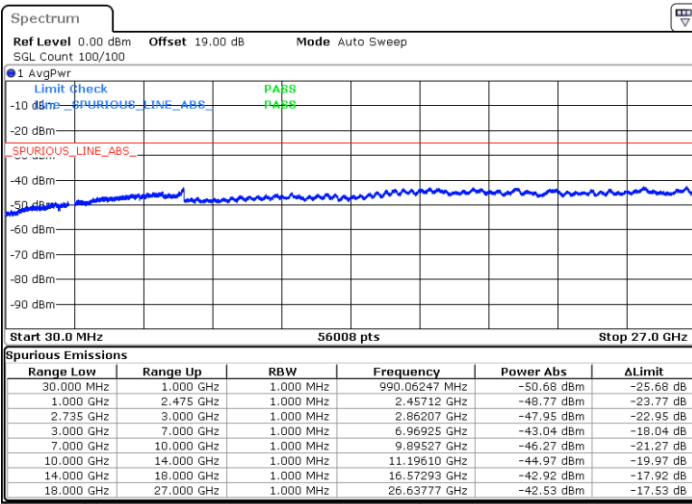

Date: 14.JAN.2020 01:57:23

Highest Channel / FullIRB

N/A

Date: 14.JAN.2020 01:47:28

LTE Band 41C / 15MHz+15MHz

64QAM

Lowest Channel / 1RB0 and 1RB74

Lowest Channel / 1RB74 and 1RB0

Date: 14.JAN.2020 18:36:38

Date: 14.JAN.2020 18:47:50

Lowest Channel / FullRB

N/A

Date: 14.JAN.2020 18:34:50

LTE Band 41C / 15MHz+15MHz

64QAM

Middle Channel / 1RB0 and 1RB74

Middle Channel / 1RB74 and 1RB0

Date: 14.JAN.2020 18:59:07

Date: 14.JAN.2020 18:50:14

Middle Channel / FullIRB

N/A

Date: 14.JAN.2020 19:00:25

LTE Band 41C / 15MHz+15MHz

64QAM

Highest Channel / 1RB0 and 1RB74

Highest Channel / 1RB74 and 1RB0

Date: 14.JAN.2020 19:10:24

Date: 14.JAN.2020 19:35:34

Highest Channel / FullIRB

N/A

Date: 14.JAN.2020 19:08:58

LTE Band 41C / 15MHz+20MHz