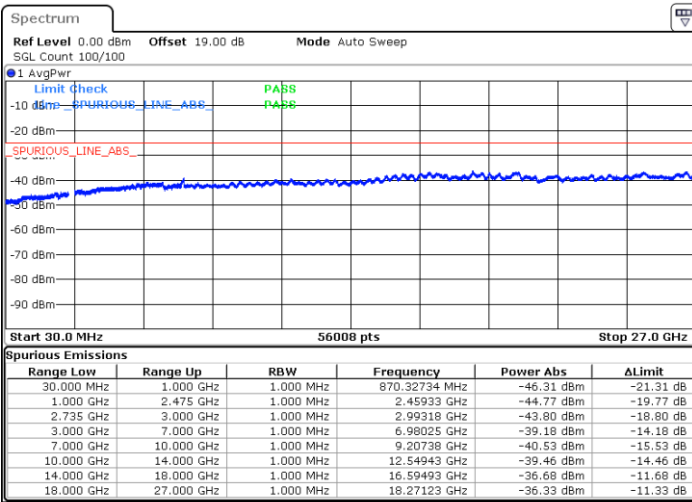

Highest Channel / FullIRB

N/A

Date: 14.JAN.2020 21:33:57