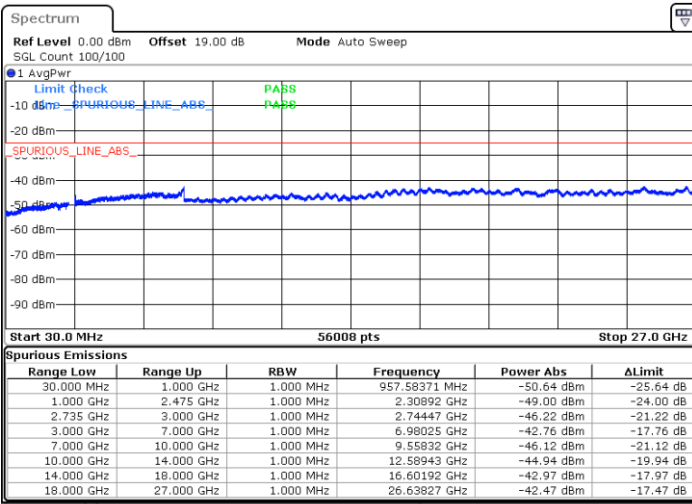

Date: 14.JAN.2020 00:51:42

Date: 14.JAN.2020 00:53:35

Highest Channel / FullIRB

N/A

Date: 14.JAN.2020 00:42:06

LTE Band 41C / 10MHz+20MHz

64QAM

Lowest Channel / 1RB0 and 1RB99

Lowest Channel / 1RB49 and 1RB0

Date: 14.JAN.2020 10:22:52

Date: 14.JAN.2020 10:30:38

Lowest Channel / FullIRB

N/A

Date: 14.JAN.2020 10:20:56

LTE Band 41C / 10MHz+20MHz

64QAM

Middle Channel / 1RB0 and 1RB99

Date: 14.JAN.2020 10:39:34

Middle Channel / 1RB49 and 1RB0

Date: 14.JAN.2020 10:33:48

Middle Channel / FullIRB

Date: 14.JAN.2020 10:40:44

N/A

/

LTE Band 41C / 10MHz+20MHz

64QAM

Highest Channel / 1RB0 and 1RB99

Highest Channel / 1RB49 and 1RB0

Date: 14.JAN.2020 10:51:06

Date: 14.JAN.2020 11:00:04

Highest Channel / FullIRB

N/A