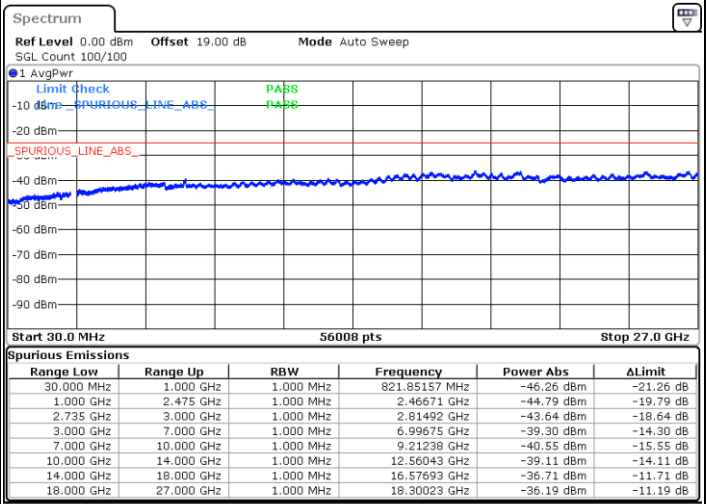

Date: 3.JAN.2020 16:56:38

LTE Band 41C / 5MHz+20MHz

64QAM

Highest Channel / 1RB0 and 1RB99

Highest Channel / 1RB24 and 1RB0

Date: 3.JAN.2020 16:34:52

Date: 3.JAN.2020 16:36:39

Highest Channel / FullIRB

N/A

Date: 3.JAN.2020 16:25:56

LTE Band 41C / 10MHz+15MHz

64QAM

Lowest Channel / 1RB0 and 1RB74

Lowest Channel / 1RB49 and 1RB0

Date: 14.JAN.2020 01:28:29

Date: 14.JAN.2020 01:30:05

Lowest Channel / FullRB

N/A

Date: 14.JAN.2020 01:20:12

LTE Band 41C / 10MHz+15MHz

64QAM

MiddleChannel / 1RB0 and 1RB74

Middle Channel / 1RB49 and 1RB0

Date: 14.JAN.2020 01:05:17

Date: 14.JAN.2020 01:04:01

Middle Channel / FullIRB

N/A

Date: 14.JAN.2020 01:10:46

LTE Band 41C / 10MHz+15MHz

64QAM

Highest Channel / 1RB0 and 1RB74

Highest Channel / 1RB49 and 1RB0