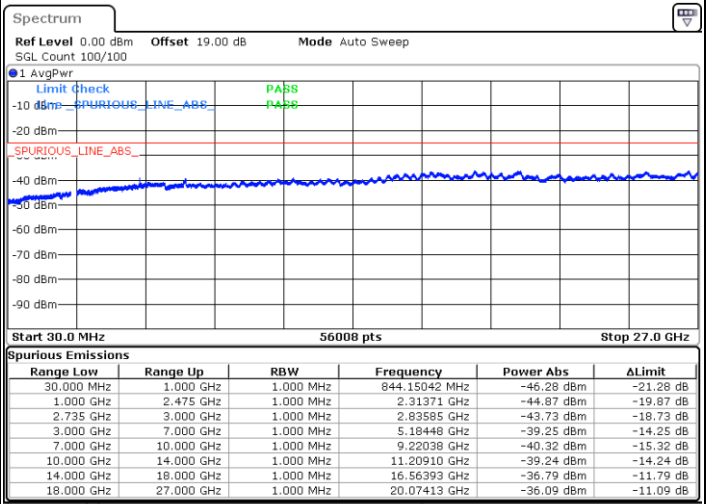

Date: 14.JAN.2020 22:35:42

Highest Channel / FullIRB

N/A

Date: 14.JAN.2020 22:27:26

LTE Band 41C / 20MHz+20MHz

16QAM

Lowest Channel / 1RB0 and 1RB99

Lowest Channel / 1RB99 and 1RB0

Date: 3.JAN.2020 15:50:41

Date: 3.JAN.2020 15:44:34

Lowest Channel / FullIRB

N/A

Date: 3.JAN.2020 15:55:13

LTE Band 41C / 20MHz+20MHz

16QAM

MiddleChannel / 1RB0 and 1RB99

Middle Channel / 1RB99 and 1RB0

Date: 3.JAN.2020 14:34:38

Date: 3.JAN.2020 15:11:12

Middle Channel / FullIRB

N/A

Date: 3.JAN.2020 14:29:19

LTE Band 41C / 20MHz+20MHz

16QAM

Highest Channel / 1RB0 and 1RB99

Highest Channel / 1RB99 and 1RB0

Date: 3.JAN.2020 15:04:02

Date: 3.JAN.2020 14:58:21

Highest Channel / FullIRB

N/A

Date: 3.JAN.2020 14:24:02

LTE Band 41C / 5MHz+20MHz