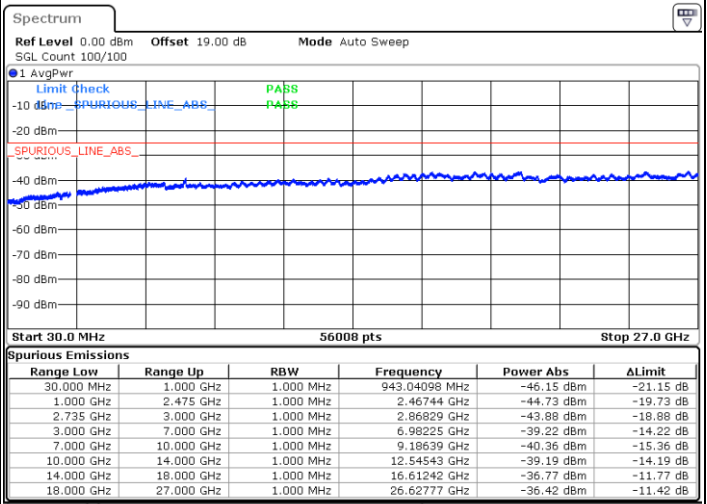

LTE Band 41C / 15MHz+20MHz

64QAM

Middle Channel / 1RB0 and 1RB99

Middle Channel / 1RB74 and 1RB0

Date: 14.JAN.2020 21:54:11

Date: 14.JAN.2020 21:49:32

Middle Channel / FullIRB

N/A

Date: 14.JAN.2020 21:55:19

LTE Band 41C / 15MHz+20MHz

64QAM

Highest Channel / 1RB0 and 1RB99

Highest Channel / 1RB74 and 1RB0

Date: 14.JAN.2020 21:35:19

Date: 14.JAN.2020 21:47:38

Highest Channel / FullIRB