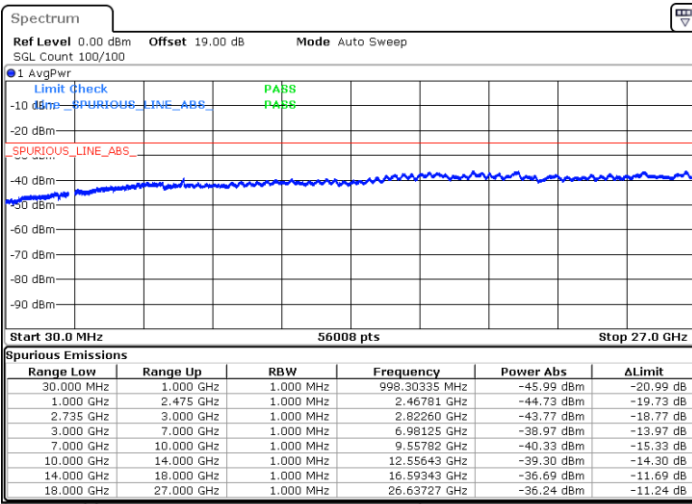

Date: 14.JAN.2020 22:35:42

Highest Channel / FullIRB

N/A

Date: 14.JAN.2020 22:27:26

LTE Band 41C / 20MHz+20MHz

16QAM

Lowest Channel / 1RB0 and 1RB99

Lowest Channel / 1RB99 and 1RB0

Date: 3.JAN.2020 15:50:41

Date: 3.JAN.2020 15:44:34

Lowest Channel / FullIRB

N/A

Date: 3.JAN.2020 15:55:13

LTE Band 41C / 20MHz+20MHz

16QAM

MiddleChannel / 1RB0 and 1RB99

Middle Channel / 1RB99 and 1RB0

Date: 3.JAN.2020 14:34:38

Date: 3.JAN.2020 15:11:12

Middle Channel / FullIRB

N/A

Date: 3.JAN.2020 14:29:19

LTE Band 41C / 20MHz+20MHz

16QAM

Highest Channel / 1RB0 and 1RB99

Highest Channel / 1RB99 and 1RB0

Date: 3.JAN.2020 15:04:02

Date: 3.JAN.2020 14:58:21

Highest Channel / FullIRB

N/A

Date: 3.JAN.2020 14:24:02

LTE Band 41C / 5MHz+20MHz