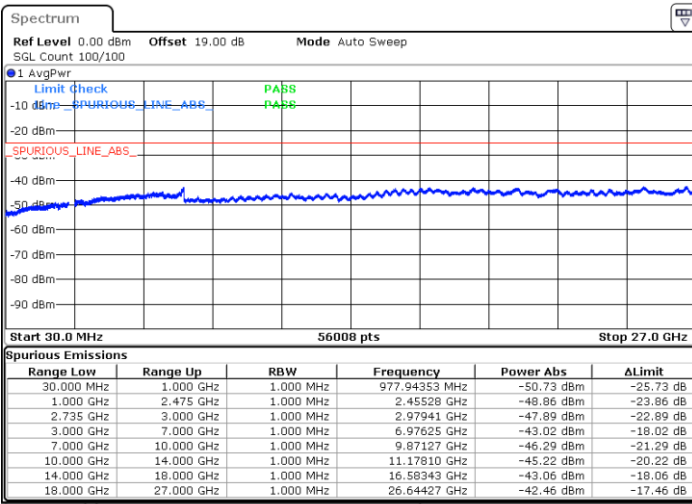

Date: 14.JAN.2020 18:36:38

Date: 14.JAN.2020 18:47:50

Lowest Channel / FullRB

N/A

Date: 14.JAN.2020 18:34:50

LTE Band 41C / 15MHz+15MHz

64QAM

Middle Channel / 1RB0 and 1RB74

Middle Channel / 1RB74 and 1RB0

Date: 14.JAN.2020 18:59:07

Date: 14.JAN.2020 18:50:14

Middle Channel / FullIRB

N/A

Date: 14.JAN.2020 19:00:25

LTE Band 41C / 15MHz+15MHz

64QAM

Highest Channel / 1RB0 and 1RB74

Highest Channel / 1RB74 and 1RB0

Date: 14.JAN.2020 19:10:24

Date: 14.JAN.2020 19:35:34

Highest Channel / FullIRB

N/A

Date: 14.JAN.2020 19:08:58

LTE Band 41C / 15MHz+20MHz

64QAM

Lowest Channel / 1RB0 and 1RB99

Lowest Channel / 1RB74 and 1RB0

Date: 14.JAN.2020 22:05:46

Date: 14.JAN.2020 22:11:51

Lowest Channel / FullIRB

N/A

Date: 14.JAN.2020 22:04:05