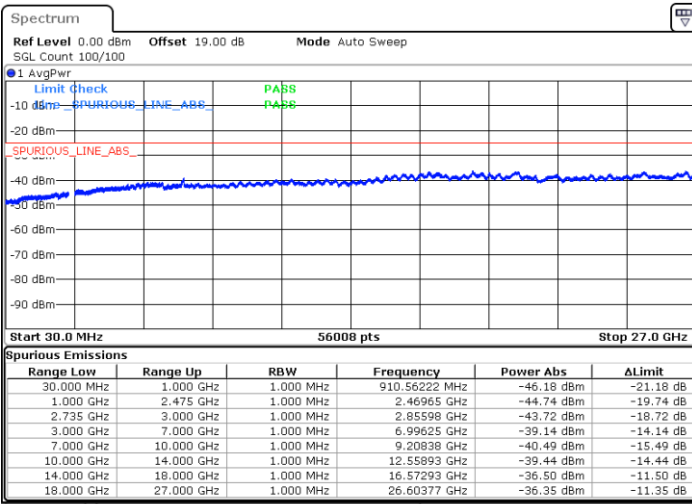

Date: 14.JAN.2020 10:48:55

LTE Band 41C / 15MHz+10MHz

64QAM

Lowest Channel / 1RB0 and 1RB49

Lowest Channel / 1RB74 and 1RB0

Date: 14.JAN.2020 02:45:50

Date: 14.JAN.2020 02:47:24

Lowest Channel / FullRB

N/A

Date: 14.JAN.2020 02:37:12

LTE Band 41C / 15MHz+10MHz

64QAM

Middle Channel / 1RB0 and 1RB49

Middle Channel / 1RB74 and 1RB0

Date: 14.JAN.2020 02:28:35

Date: 14.JAN.2020 02:27:16

Middle Channel / FullIRB

N/A

Date: 14.JAN.2020 02:34:31

LTE Band 41C / 15MHz+10MHz

64QAM

Highest Channel / 1RB0 and 1RB49

Highest Channel / 1RB74 and 1RB0

Date: 14.JAN.2020 01:56:02

Date: 14.JAN.2020 01:57:23

Highest Channel / FullIRB

N/A

Date: 14.JAN.2020 01:47:28

LTE Band 41C / 15MHz+15MHz

64QAM

Lowest Channel / 1RB0 and 1RB74

Lowest Channel / 1RB74 and 1RB0