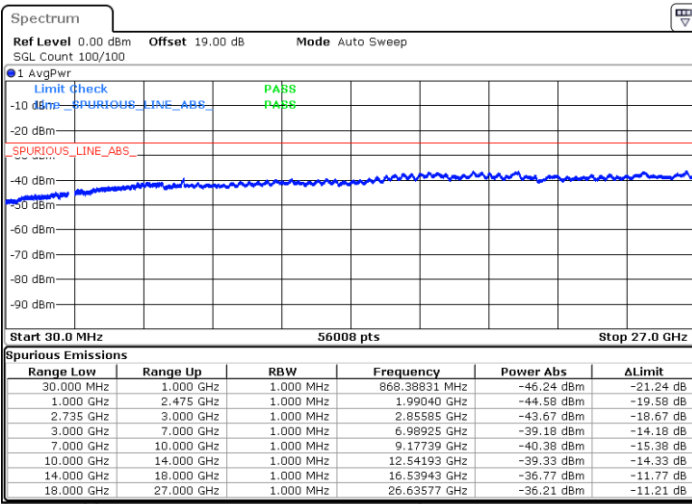

Date: 3.JAN.2020 16:56:38

LTE Band 41C / 5MHz+20MHz

64QAM

Highest Channel / 1RB0 and 1RB99

Highest Channel / 1RB24 and 1RB0

Date: 3.JAN.2020 16:34:52

Date: 3.JAN.2020 16:36:39

Highest Channel / FullIRB

N/A

Date: 3.JAN.2020 16:25:56

LTE Band 41C / 10MHz+15MHz

64QAM

Lowest Channel / 1RB0 and 1RB74

Lowest Channel / 1RB49 and 1RB0

Date: 14.JAN.2020 01:28:29

Date: 14.JAN.2020 01:30:05