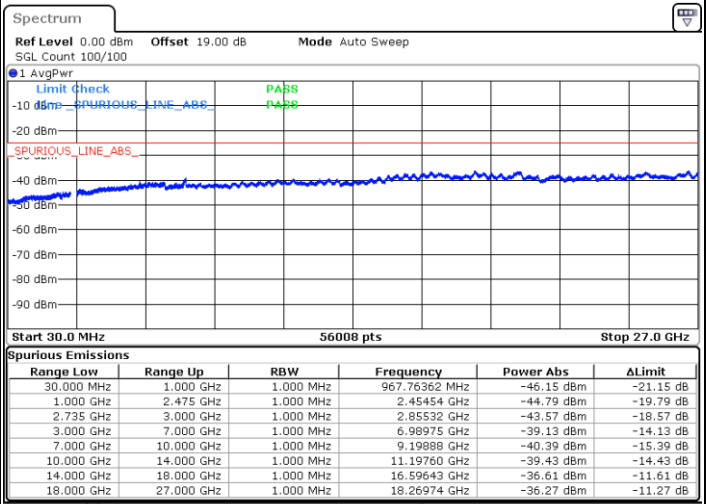

N/A

Date: 3.JAN.2020 16:25:56

LTE Band 41C / 10MHz+15MHz

64QAM

Lowest Channel / 1RB0 and 1RB74

Lowest Channel / 1RB49 and 1RB0

Date: 14.JAN.2020 01:28:29

Date: 14.JAN.2020 01:30:05

Lowest Channel / FullRB

N/A

Date: 14.JAN.2020 01:20:12

LTE Band 41C / 10MHz+15MHz

64QAM

MiddleChannel / 1RB0 and 1RB74

Middle Channel / 1RB49 and 1RB0

Date: 14.JAN.2020 01:05:17

Date: 14.JAN.2020 01:04:01

Middle Channel / FullIRB

N/A

Date: 14.JAN.2020 01:10:46

LTE Band 41C / 10MHz+15MHz

64QAM

Highest Channel / 1RB0 and 1RB74

Highest Channel / 1RB49 and 1RB0

Date: 14.JAN.2020 00:51:42

Date: 14.JAN.2020 00:53:35

Highest Channel / FullIRB

N/A

Date: 14.JAN.2020 00:42:06

LTE Band 41C / 10MHz+20MHz

64QAM

Lowest Channel / 1RB0 and 1RB99