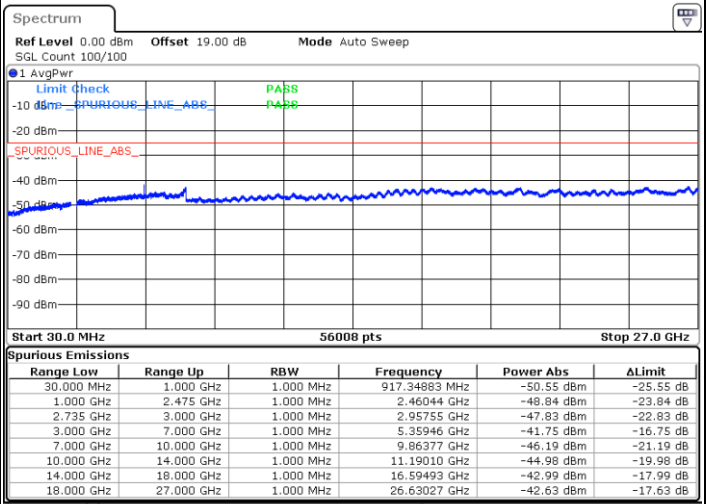

LTE Band 41C / 20MHz+10MHz

16QAM

Highest Channel / 1RB0 and 1RB49

Highest Channel / 1RB99 and 1RB0

Date: 14.JAN.2020 13:56:06

Date: 14.JAN.2020 18:00:20

Highest Channel / FullIRB

N/A

Date: 14.JAN.2020 13:50:42

LTE Band 41C / 20MHz+15MHz

16QAM

Lowest Channel / 1RB0 and 1RB74

Lowest Channel / 1RB99 and 1RB0

Date: 14.JAN.2020 23:31:09

Date: 14.JAN.2020 23:38:59

Lowest Channel / FullRB