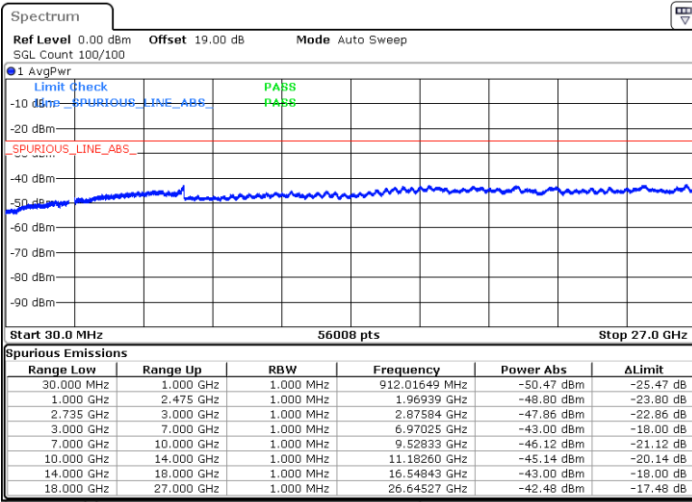

LTE Band 41C / 20MHz+10MHz

16QAM

Highest Channel / 1RB0 and 1RB49

Highest Channel / 1RB99 and 1RB0

Date: 14.JAN.2020 13:56:06

Date: 14.JAN.2020 18:00:20

Highest Channel / FullIRB

N/A

Date: 14.JAN.2020 13:50:42

LTE Band 41C / 20MHz+15MHz

16QAM

Lowest Channel / 1RB0 and 1RB74

Lowest Channel / 1RB99 and 1RB0

Date: 14.JAN.2020 23:31:09

Date: 14.JAN.2020 23:38:59

Lowest Channel / FullRB