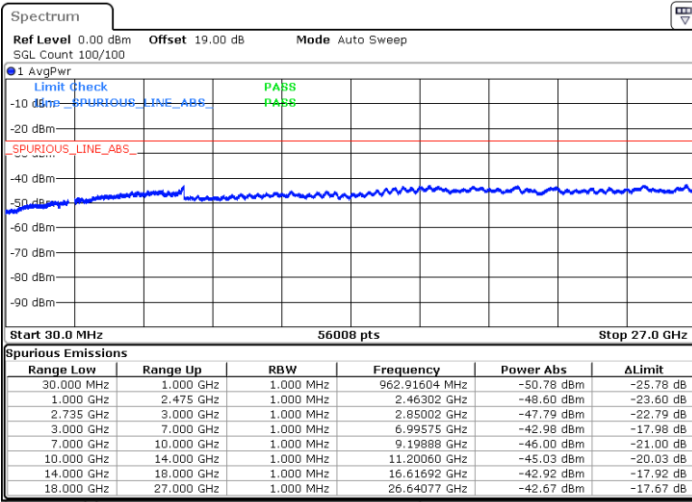

Middle Channel / 1RB74 and 1RB0

Date: 14.JAN.2020 18:59:07

Date: 14.JAN.2020 18:50:14

Middle Channel / FullIRB

N/A

Date: 14.JAN.2020 19:00:25

LTE Band 41C / 15MHz+15MHz

64QAM

Highest Channel / 1RB0 and 1RB74

Highest Channel / 1RB74 and 1RB0

Date: 14.JAN.2020 19:10:24

Date: 14.JAN.2020 19:35:34

Highest Channel / FullIRB

N/A

Date: 14.JAN.2020 19:08:58

LTE Band 41C / 15MHz+20MHz

64QAM

Lowest Channel / 1RB0 and 1RB99

Lowest Channel / 1RB74 and 1RB0

Date: 14.JAN.2020 22:05:46

Date: 14.JAN.2020 22:11:51

Lowest Channel / FullIRB

N/A

Date: 14.JAN.2020 22:04:05