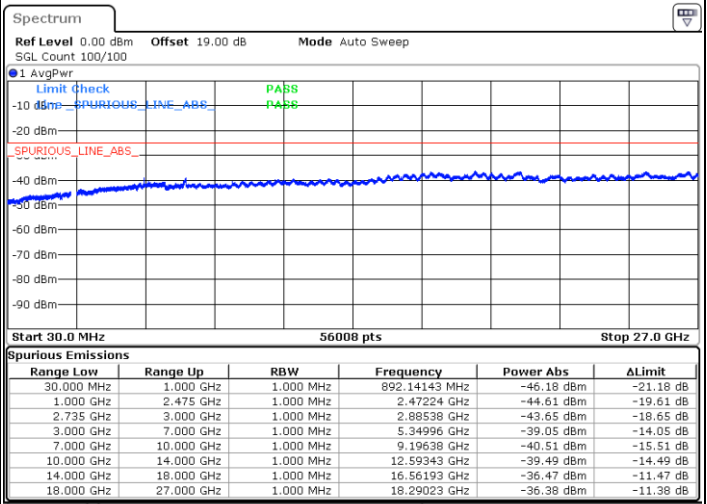

Middle Channel / FullIRB

N/A

Date: 14.JAN.2020 22:55:02

LTE Band 41C / 20MHz+15MHz

16QAM

Highest Channel / 1RB0 and 1RB74

Highest Channel / 1RB99 and 1RB0

Date: 14.JAN.2020 22:31:26

Date: 14.JAN.2020 22:35:42

Highest Channel / FullIRB

N/A

Date: 14.JAN.2020 22:27:26

LTE Band 41C / 20MHz+20MHz

16QAM

Lowest Channel / 1RB0 and 1RB99

Lowest Channel / 1RB99 and 1RB0

Date: 3.JAN.2020 15:50:41

Date: 3.JAN.2020 15:44:34

Lowest Channel / FullIRB

N/A

Date: 3.JAN.2020 15:55:13

LTE Band 41C / 20MHz+20MHz

16QAM

MiddleChannel / 1RB0 and 1RB99