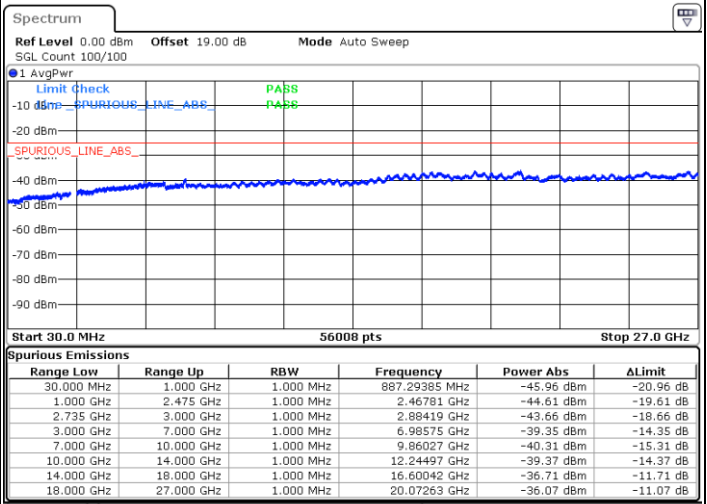

Date: 3.JAN.2020 16:56:38

LTE Band 41C / 5MHz+20MHz

64QAM

Highest Channel / 1RB0 and 1RB99

Highest Channel / 1RB24 and 1RB0

Date: 3.JAN.2020 16:34:52

Date: 3.JAN.2020 16:36:39

Highest Channel / FullIRB

N/A

Date: 3.JAN.2020 16:25:56

LTE Band 41C / 10MHz+15MHz

64QAM

Lowest Channel / 1RB0 and 1RB74

Lowest Channel / 1RB49 and 1RB0

Date: 14.JAN.2020 01:28:29

Date: 14.JAN.2020 01:30:05