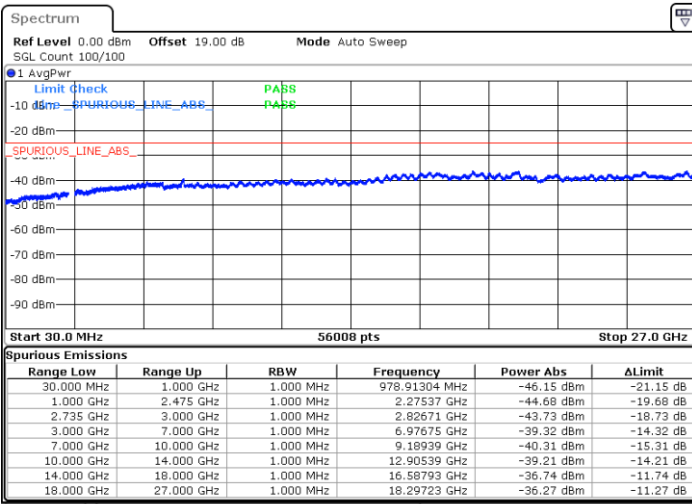

Middle Channel / FullIRB

N/A

Date: 14.JAN.2020 22:55:02

LTE Band 41C / 20MHz+15MHz

16QAM

Highest Channel / 1RB0 and 1RB74

Highest Channel / 1RB99 and 1RB0

Date: 14.JAN.2020 22:31:26

Date: 14.JAN.2020 22:35:42

Highest Channel / FullIRB

N/A

Date: 14.JAN.2020 22:27:26

LTE Band 41C / 20MHz+20MHz

16QAM

Lowest Channel / 1RB0 and 1RB99

Lowest Channel / 1RB99 and 1RB0

Date: 3.JAN.2020 15:50:41

Date: 3.JAN.2020 15:44:34

Lowest Channel / FullIRB

N/A

Date: 3.JAN.2020 15:55:13

LTE Band 41C / 20MHz+20MHz

16QAM

MiddleChannel / 1RB0 and 1RB99