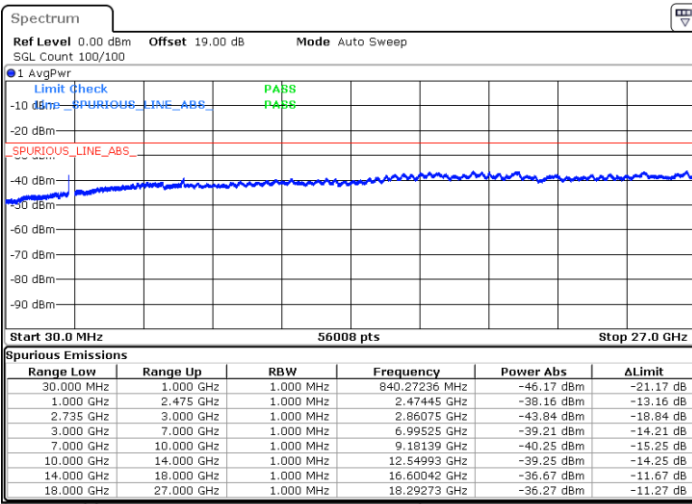

Highest Channel / 1RB0 and 1RB99

Highest Channel / 1RB99 and 1RB0

Date: 3.JAN.2020 15:04:02

Date: 3.JAN.2020 14:58:21

Highest Channel / FullIRB

N/A

Date: 3.JAN.2020 14:24:02

LTE Band 41C / 5MHz+20MHz

64QAM

Lowest Channel / 1RB0 and 1RB99

Lowest Channel / 1RB24 and 1RB0

Date: 3.JAN.2020 17:49:13

Date: 3.JAN.2020 17:52:33

Lowest Channel / FullIRB

N/A

Date: 3.JAN.2020 17:01:27