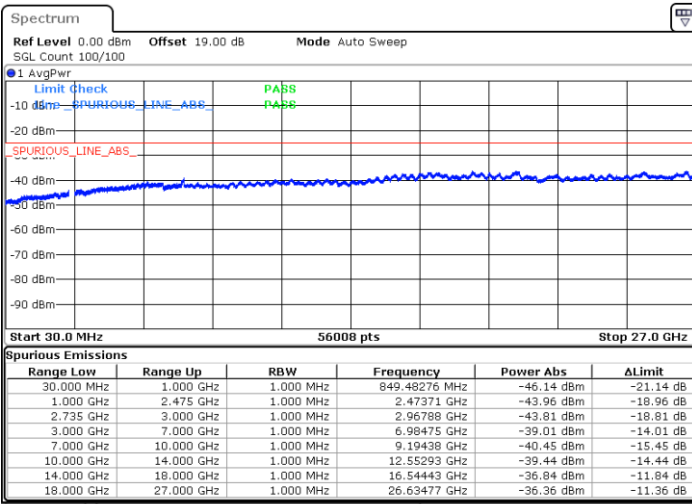

LTE Band 41C / 10MHz+20MHz

64QAM

Highest Channel / 1RB0 and 1RB99

Highest Channel / 1RB49 and 1RB0

Date: 14.JAN.2020 10:51:06

Date: 14.JAN.2020 11:00:04

Highest Channel / FullIRB

N/A

Date: 14.JAN.2020 10:48:55

LTE Band 41C / 15MHz+10MHz

64QAM

Lowest Channel / 1RB0 and 1RB49

Lowest Channel / 1RB74 and 1RB0

Date: 14.JAN.2020 02:45:50

Date: 14.JAN.2020 02:47:24

Lowest Channel / FullRB

N/A

Date: 14.JAN.2020 02:37:12

LTE Band 41C / 15MHz+10MHz

64QAM

Middle Channel / 1RB0 and 1RB49

Middle Channel / 1RB74 and 1RB0

Date: 14.JAN.2020 02:28:35

Date: 14.JAN.2020 02:27:16

Middle Channel / FullIRB

N/A

Date: 14.JAN.2020 02:34:31

LTE Band 41C / 15MHz+10MHz

64QAM

Highest Channel / 1RB0 and 1RB49

Highest Channel / 1RB74 and 1RB0

Date: 14.JAN.2020 01:56:02