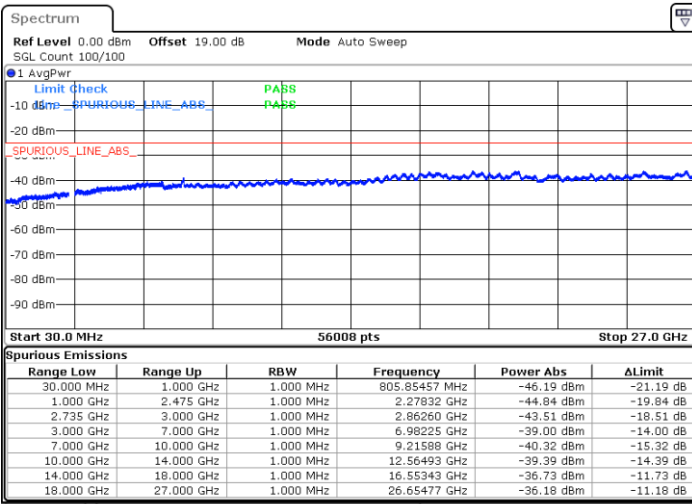

Date: 3.JAN.2020 15:50:41

Date: 3.JAN.2020 15:44:34

Lowest Channel / FullIRB

N/A

Date: 3.JAN.2020 15:55:13

LTE Band 41C / 20MHz+20MHz

16QAM

MiddleChannel / 1RB0 and 1RB99

Middle Channel / 1RB99 and 1RB0

Date: 3.JAN.2020 14:34:38

Date: 3.JAN.2020 15:11:12

Middle Channel / FullIRB

N/A

Date: 3.JAN.2020 14:29:19

LTE Band 41C / 20MHz+20MHz

16QAM

Highest Channel / 1RB0 and 1RB99

Highest Channel / 1RB99 and 1RB0

Date: 3.JAN.2020 15:04:02

Date: 3.JAN.2020 14:58:21

Highest Channel / FullIRB

N/A

Date: 3.JAN.2020 14:24:02

LTE Band 41C / 5MHz+20MHz