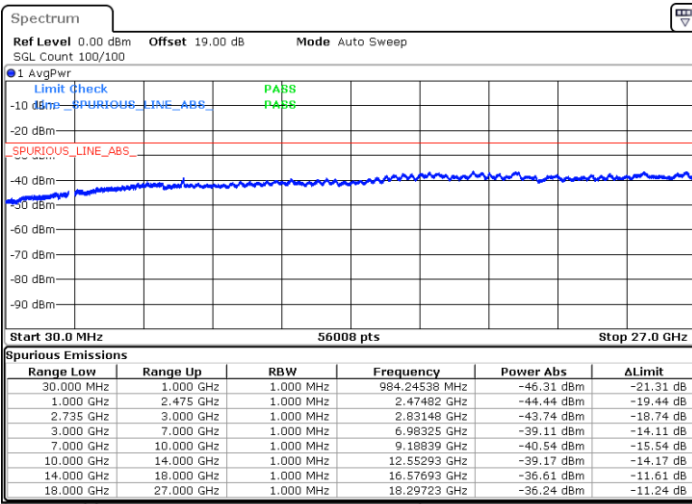

LTE Band 41C / 10MHz+20MHz

64QAM

Highest Channel / 1RB0 and 1RB99

Highest Channel / 1RB49 and 1RB0

Date: 14.JAN.2020 10:51:06

Date: 14.JAN.2020 11:00:04

Highest Channel / FullIRB

N/A

Date: 14.JAN.2020 10:48:55

LTE Band 41C / 15MHz+10MHz

64QAM

Lowest Channel / 1RB0 and 1RB49

Lowest Channel / 1RB74 and 1RB0

Date: 14.JAN.2020 02:45:50

Date: 14.JAN.2020 02:47:24

Lowest Channel / FullRB

N/A

Date: 14.JAN.2020 02:37:12

LTE Band 41C / 15MHz+10MHz

64QAM

Middle Channel / 1RB0 and 1RB49

Middle Channel / 1RB74 and 1RB0

Date: 14.JAN.2020 02:28:35

Date: 14.JAN.2020 02:27:16

Middle Channel / FullIRB

N/A

Date: 14.JAN.2020 02:34:31

LTE Band 41C / 15MHz+10MHz

64QAM

Highest Channel / 1RB0 and 1RB49

Highest Channel / 1RB74 and 1RB0

Date: 14.JAN.2020 01:56:02