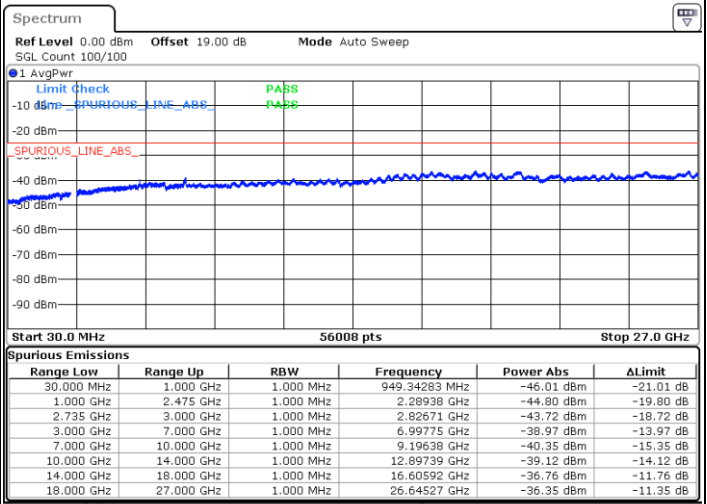

Highest Channel / 1RB0 and 1RB99

Highest Channel / 1RB99 and 1RB0

Date: 3.JAN.2020 15:04:02

Date: 3.JAN.2020 14:58:21

Highest Channel / FullIRB

N/A

Date: 3.JAN.2020 14:24:02

LTE Band 41C / 5MHz+20MHz

64QAM

Lowest Channel / 1RB0 and 1RB99

Lowest Channel / 1RB24 and 1RB0

Date: 3.JAN.2020 17:49:13

Date: 3.JAN.2020 17:52:33

Lowest Channel / FullIRB

N/A

Date: 3.JAN.2020 17:01:27

LTE Band 41C / 5MHz+20MHz

64QAM

Middle Channel / 1RB0 and 1RB99

Middle Channel / 1RB24 and 1RB0

Date: 3.JAN.2020 16:48:45

Date: 3.JAN.2020 16:47:11

Middle Channel / FullIRB

N/A

Date: 3.JAN.2020 16:56:38

LTE Band 41C / 5MHz+20MHz

64QAM

Highest Channel / 1RB0 and 1RB99

Highest Channel / 1RB24 and 1RB0

Date: 3.JAN.2020 16:34:52

Date: 3.JAN.2020 16:36:39

Highest Channel / FullIRB