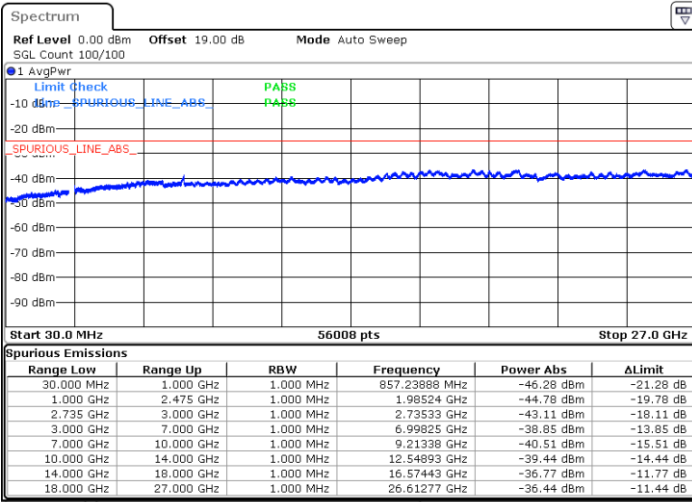

Middle Channel / FullIRB

N/A

Date: 14.JAN.2020 22:55:02

LTE Band 41C / 20MHz+15MHz

16QAM

Highest Channel / 1RB0 and 1RB74

Highest Channel / 1RB99 and 1RB0

Date: 14.JAN.2020 22:31:26

Date: 14.JAN.2020 22:35:42

Highest Channel / FullIRB

N/A

Date: 14.JAN.2020 22:27:26

LTE Band 41C / 20MHz+20MHz

16QAM

Lowest Channel / 1RB0 and 1RB99

Lowest Channel / 1RB99 and 1RB0

Date: 3.JAN.2020 15:50:41

Date: 3.JAN.2020 15:44:34

Lowest Channel / FullIRB

N/A

Date: 3.JAN.2020 15:55:13

LTE Band 41C / 20MHz+20MHz

16QAM

MiddleChannel / 1RB0 and 1RB99