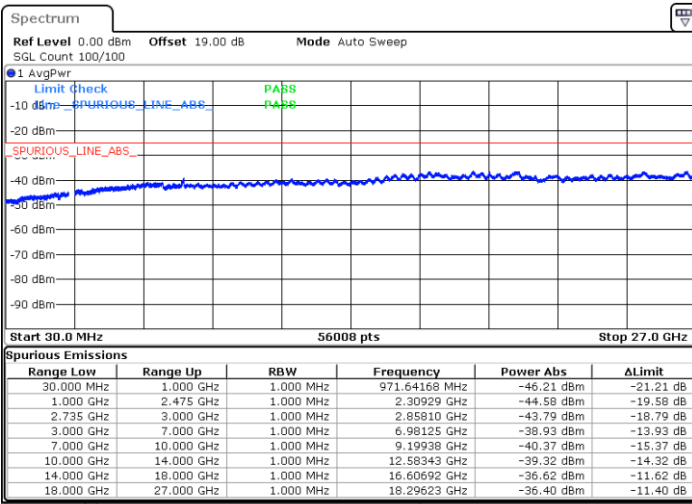

N/A

Date: 3.JAN.2020 16:25:56

LTE Band 41C / 10MHz+15MHz

64QAM

Lowest Channel / 1RB0 and 1RB74

Lowest Channel / 1RB49 and 1RB0

Date: 14.JAN.2020 01:28:29

Date: 14.JAN.2020 01:30:05

Lowest Channel / FullRB

N/A

Date: 14.JAN.2020 01:20:12

LTE Band 41C / 10MHz+15MHz

64QAM

MiddleChannel / 1RB0 and 1RB74

Middle Channel / 1RB49 and 1RB0

Date: 14.JAN.2020 01:05:17

Date: 14.JAN.2020 01:04:01

Middle Channel / FullIRB

N/A

Date: 14.JAN.2020 01:10:46

LTE Band 41C / 10MHz+15MHz

64QAM

Highest Channel / 1RB0 and 1RB74

Highest Channel / 1RB49 and 1RB0

Date: 14.JAN.2020 00:51:42

Date: 14.JAN.2020 00:53:35

Highest Channel / FullIRB

N/A

Date: 14.JAN.2020 00:42:06

LTE Band 41C / 10MHz+20MHz

64QAM

Lowest Channel / 1RB0 and 1RB99