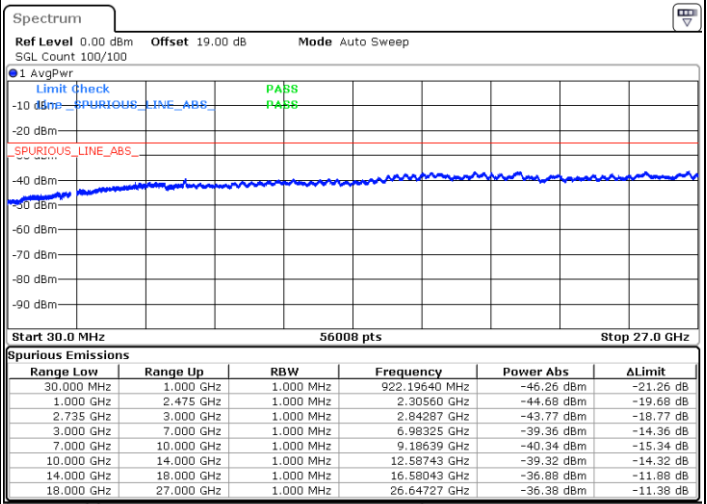

Middle Channel / 1RB74 and 1RB0

Date: 14.JAN.2020 18:59:07

Date: 14.JAN.2020 18:50:14

Middle Channel / FullIRB

N/A

Date: 14.JAN.2020 19:00:25

LTE Band 41C / 15MHz+15MHz

64QAM

Highest Channel / 1RB0 and 1RB74

Highest Channel / 1RB74 and 1RB0

Date: 14.JAN.2020 19:10:24

Date: 14.JAN.2020 19:35:34

Highest Channel / FullIRB

N/A

Date: 14.JAN.2020 19:08:58

LTE Band 41C / 15MHz+20MHz

64QAM

Lowest Channel / 1RB0 and 1RB99

Lowest Channel / 1RB74 and 1RB0

Date: 14.JAN.2020 22:05:46

Date: 14.JAN.2020 22:11:51

Lowest Channel / FullIRB

N/A

Date: 14.JAN.2020 22:04:05