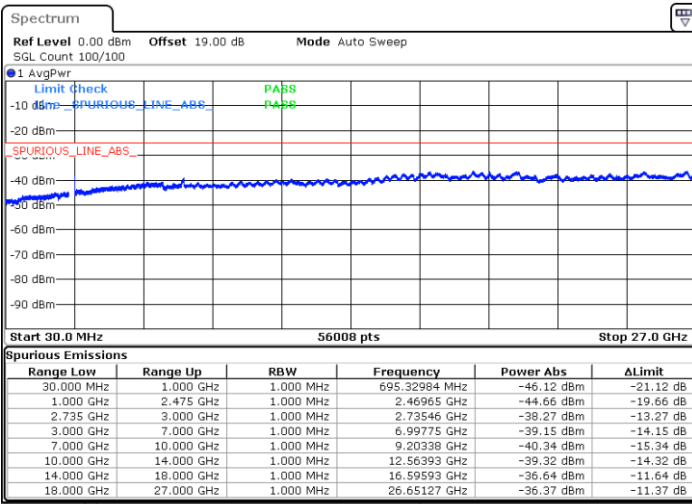

N/A

Date: 14.JAN.2020 02:37:12

LTE Band 41C / 15MHz+10MHz

64QAM

Middle Channel / 1RB0 and 1RB49

Middle Channel / 1RB74 and 1RB0

Date: 14.JAN.2020 02:28:35

Date: 14.JAN.2020 02:27:16

Middle Channel / FullIRB

N/A

Date: 14.JAN.2020 02:34:31

LTE Band 41C / 15MHz+10MHz

64QAM

Highest Channel / 1RB0 and 1RB49

Highest Channel / 1RB74 and 1RB0

Date: 14.JAN.2020 01:56:02

Date: 14.JAN.2020 01:57:23

Highest Channel / FullIRB

N/A

Date: 14.JAN.2020 01:47:28

LTE Band 41C / 15MHz+15MHz

64QAM

Lowest Channel / 1RB0 and 1RB74

Lowest Channel / 1RB74 and 1RB0