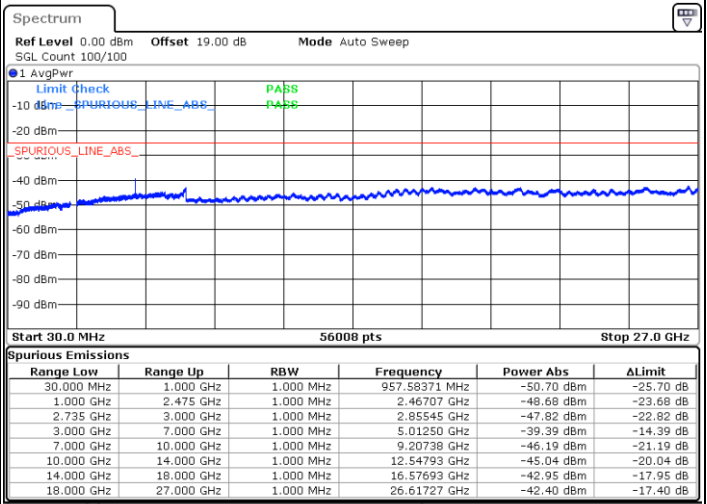

Date: 14.JAN.2020 01:04:01

Middle Channel / FullIRB

N/A

Date: 14.JAN.2020 01:10:46

LTE Band 41C / 10MHz+15MHz

64QAM

Highest Channel / 1RB0 and 1RB74

Highest Channel / 1RB49 and 1RB0

Date: 14.JAN.2020 00:51:42

Date: 14.JAN.2020 00:53:35

Highest Channel / FullIRB

N/A

Date: 14.JAN.2020 00:42:06

LTE Band 41C / 10MHz+20MHz

64QAM

Lowest Channel / 1RB0 and 1RB99

Lowest Channel / 1RB49 and 1RB0

Date: 14.JAN.2020 10:22:52

Date: 14.JAN.2020 10:30:38

Lowest Channel / FullIRB

N/A

Date: 14.JAN.2020 10:20:56

LTE Band 41C / 10MHz+20MHz

64QAM