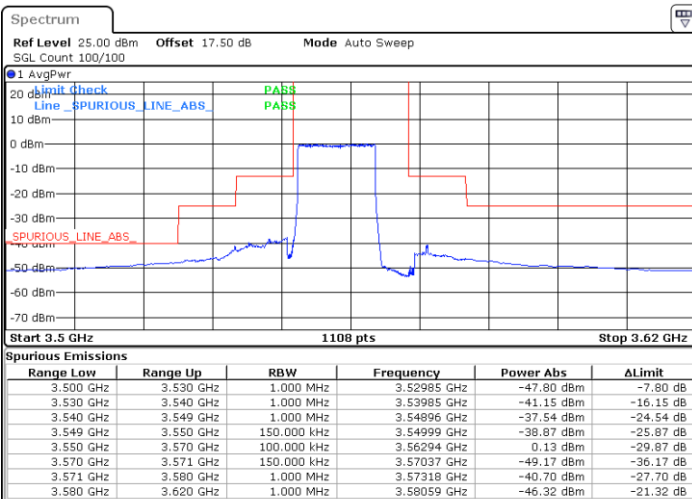

Date: 2 FEB 2020 15:12:26

LTE Band 48 / 10MHz

16QAM

Highest Channel / 1RB0

Highest Channel / 1RBmax

Date: 2 FEB 2020 15:04:28

Date: 2 FEB 2020 15:28:22

Highest Channel / FullIRB

N/A

Date: 2 FEB 2020 15:16:25

LTE Band 48 / 15MHz

16QAM

Lowest Channel / 1RB0

Lowest Channel / 1RBmax

Date: 2 FEB 2020 15:32:22

Date: 2 FEB 2020 15:56:17

Lowest Channel / FullIRB

N/A

Date: 2 FEB 2020 15:44:19

LTE Band 48 / 15MHz

16QAM

Middle Channel / 1RB0

Middle Channel / 1RBmax

Date: 2 FEB 2020 15:36:21

Date: 2 FEB 2020 16:00:16

Middle Channel / FullIRB

N/A

Date: 2 FEB 2020 15:48:19

LTE Band 48 / 15MHz

16QAM

Highest Channel / 1RB0

Highest Channel / 1RBmax