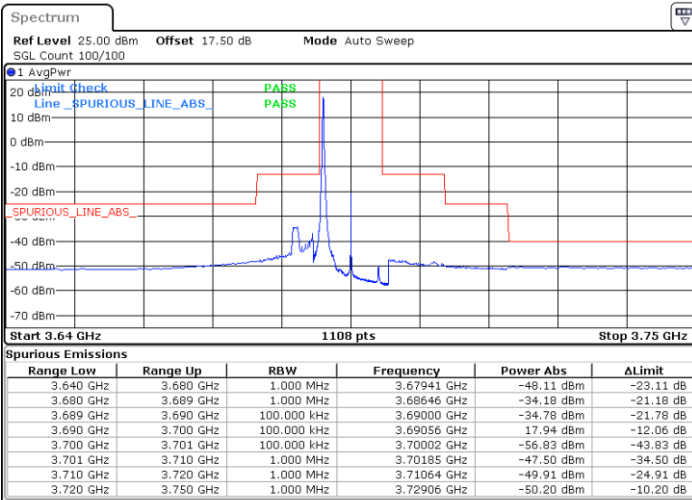

Date: 2 FEB 2020 15:19:04

Lowest Channel / FullIRB

N/A

Date: 2 FEB 2020 15:07:07

LTE Band 48 / 10MHz

64QAM

MiddleChannel / 1RB0

Middle Channel / 1RBmax

Date: 2 FEB 2020 15:01:48

Date: 2 FEB 2020 15:25:43

Middle Channel / FullIRB

N/A

Date: 2 FEB 2020 15:13:46

LTE Band 48 / 10MHz

64QAM

Highest Channel / 1RB0

Highest Channel / 1RBmax

Date: 2 FEB 2020 15:03:08

Date: 2 FEB 2020 15:27:03

Highest Channel / FullIRB

N/A

Date: 2 FEB 2020 15:15:05

LTE Band 48 / 15MHz

64QAM

Lowest Channel / 1RB0

Lowest Channel / 1RBmax

Date: 2 FEB 2020 15:33:41

Date: 2 FEB 2020 15:57:36

Lowest Channel / FullRB

N/A

Date: 2 FEB 2020 15:45:39

LTE Band 48 / 15MHz