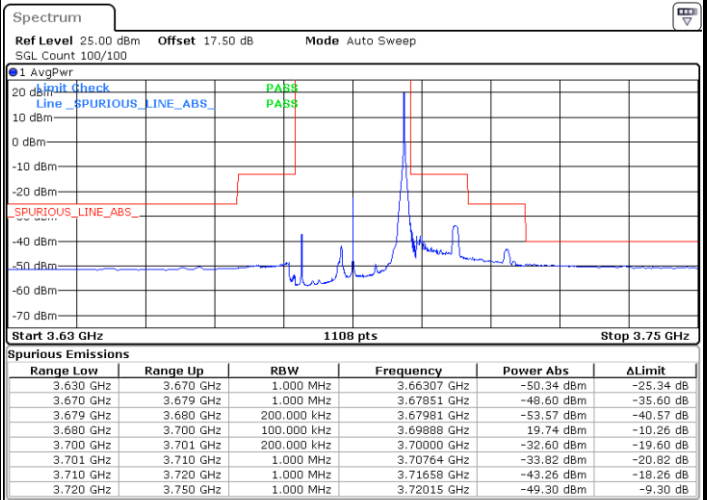

Middle Channel / FullIRB

N/A

Date: 2 FEB 2020 16:10:54

LTE Band 48 / 20MHz

QPSK

Highest Channel / 1RB0

Highest Channel / 1RBmax

Date: 2 FEB 2020 16:29:29

Date: 2 FEB 2020 16:41:26

Highest Channel / FullIRB

N/A

Date: 2 FEB 2020 16:17:32

LTE Band 48 / 5MHz

16QAM

Lowest Channel / 1RB0

Lowest Channel / 1RBmax