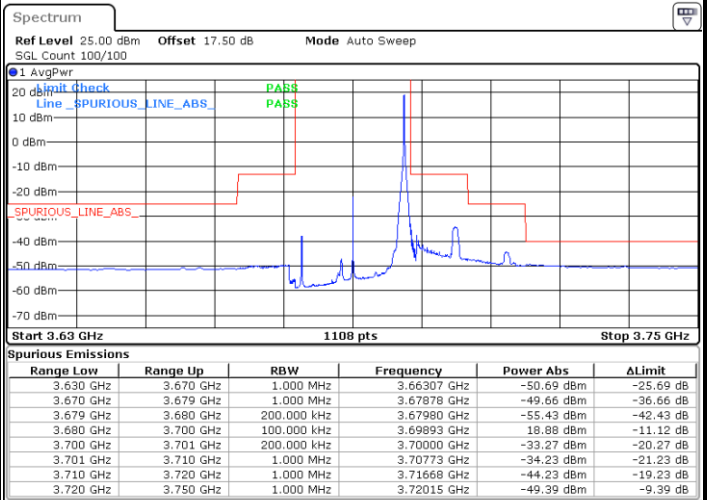

Lowest Channel / 1RBmax

Date: 2 FEB 2020 16:20:12

Date: 2 FEB 2020 16:32:09

Lowest Channel / FullIRB

N/A

Date: 2 FEB 2020 16:08:14

LTE Band 48 / 20MHz

16QAM

Middle Channel / 1RB0

Middle Channel / 1RBmax

Date: 2 FEB 2020 16:24:11

Date: 2 FEB 2020 16:36:08

Middle Channel / FullIRB

N/A

Date: 2 FEB 2020 16:12:13

LTE Band 48 / 20MHz

16QAM

Highest Channel / 1RB0

Highest Channel / 1RBmax

Date: 2 FEB 2020 16:28:10

Date: 2 FEB 2020 16:40:07

Highest Channel / FullIRB

N/A

Date: 2 FEB 2020 16:16:12