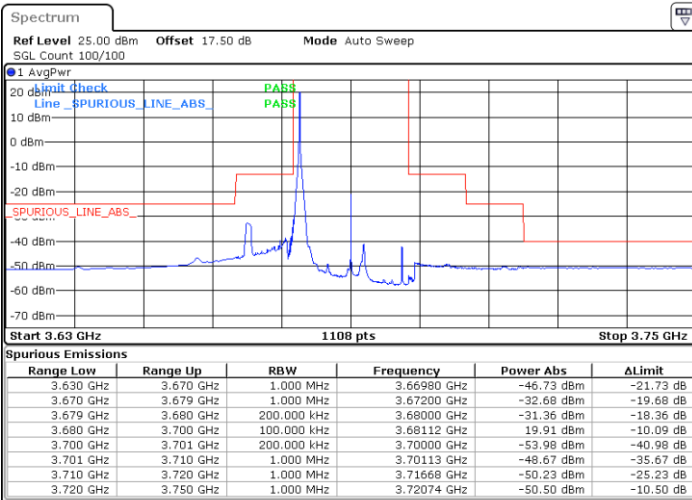

Middle Channel / FullIRB

N/A

Date: 2 FEB 2020 16:10:54

LTE Band 48 / 20MHz

QPSK

Highest Channel / 1RB0

Highest Channel / 1RBmax

Date: 2 FEB 2020 16:29:29

Date: 2 FEB 2020 16:41:26

Highest Channel / FullIRB

N/A

Date: 2 FEB 2020 16:17:32

LTE Band 48 / 5MHz

16QAM

Lowest Channel / 1RB0

Lowest Channel / 1RBmax