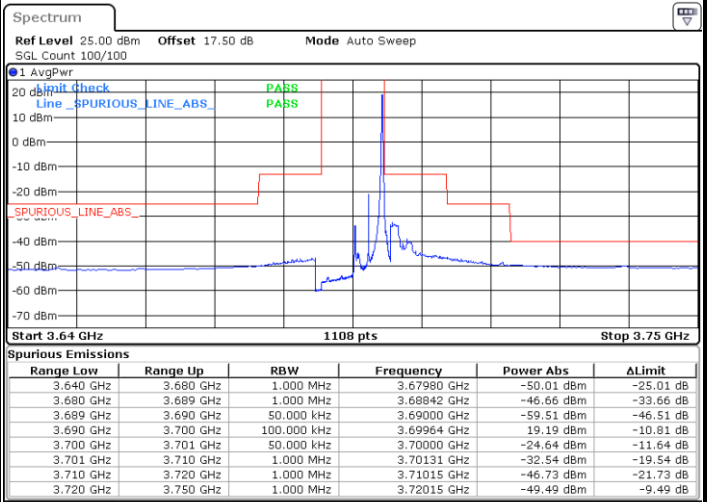

Middle Channel / 1RBmax

Date: 2 FEB 2020 14:24:36

Date: 2 FEB 2020 14:48:31

Middle Channel / FullIRB

N/A

Date: 2 FEB 2020 14:36:34

LTE Band 48 / 5MHz

16QAM

Highest Channel / 1RB0

Highest Channel / 1RBmax

Date: 2 FEB 2020 14:28:35

Date: 2 FEB 2020 14:52:30

Highest Channel / FullIRB

N/A

Date: 2 FEB 2020 14:40:33

LTE Band 48 / 10MHz