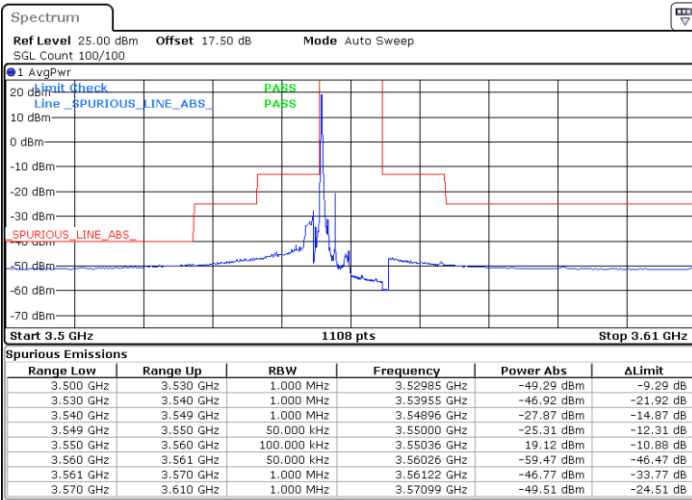

Middle Channel / FullIRB

N/A

Date: 2 FEB 2020 16:10:54

LTE Band 48 / 20MHz

QPSK

Highest Channel / 1RB0

Highest Channel / 1RBmax

Date: 2 FEB 2020 16:29:29

Date: 2 FEB 2020 16:41:26

Highest Channel / FullIRB

N/A

Date: 2 FEB 2020 16:17:32

LTE Band 48 / 5MHz

16QAM

Lowest Channel / 1RB0

Lowest Channel / 1RBmax

Date: 2 FEB 2020 14:20:37

Date: 2 FEB 2020 14:44:32

Lowest Channel / FullIRB

N/A

Date: 2 FEB 2020 14:32:35

LTE Band 48 / 5MHz

16QAM

Middle Channel / 1RB0