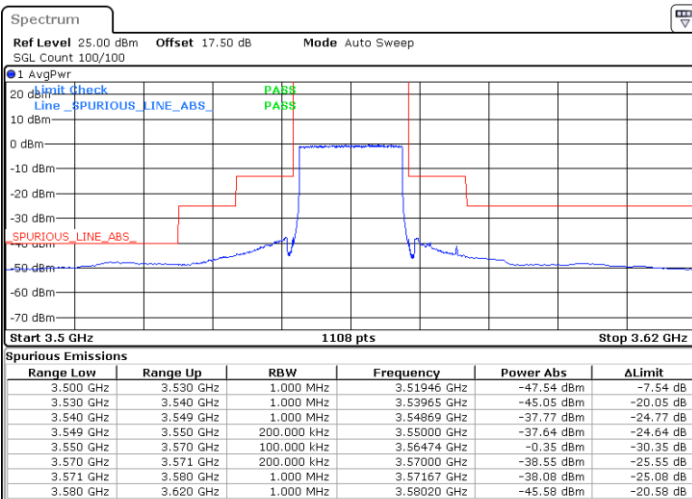

LTE Band 48 / 15MHz

QPSK

Highest Channel / 1RB0

Highest Channel / 1RBmax

Date: 2 FEB 2020 15:39:00

Date: 2 FEB 2020 16:02:55

Highest Channel / FullIRB

N/A

Date: 2 FEB 2020 15:50:58

LTE Band 48 / 20MHz

QPSK

Lowest Channel / 1RB0

Lowest Channel / 1RBmax

Date: 2 FEB 2020 16:21:31

Date: 2 FEB 2020 16:33:28

Lowest Channel / FullIRB

N/A

Date: 2 FEB 2020 16:09:34

LTE Band 48 / 20MHz

QPSK

Middle Channel / 1RB0

Middle Channel / 1RBmax

Date: 2 FEB 2020 16:22:51

Date: 2 FEB 2020 16:34:48

Middle Channel / FullIRB

N/A

Date: 2 FEB 2020 16:10:54

LTE Band 48 / 20MHz

QPSK

Highest Channel / 1RB0

Highest Channel / 1RBmax

Date: 2 FEB 2020 16:29:29