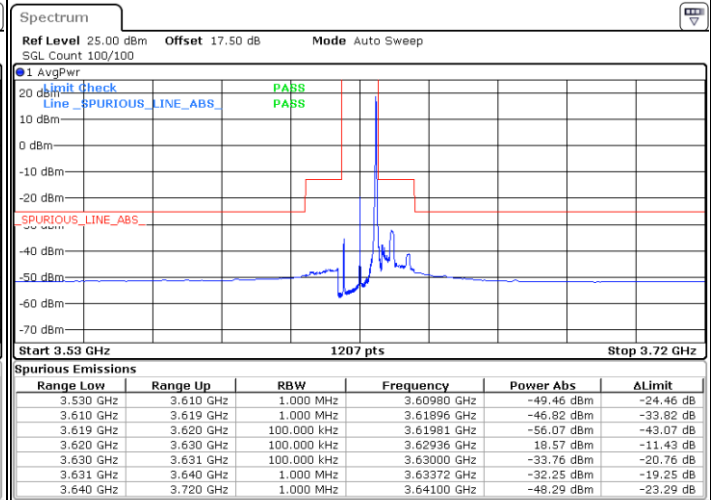

Highest Channel / FullIRB

N/A

Date: 2 FEB 2020 14:41:52

LTE Band 48 / 10MHz

64QAM

Lowest Channel / 1RB0

Lowest Channel / 1RBmax

Date: 2 FEB 2020 14:55:10

Date: 2 FEB 2020 15:19:04

Lowest Channel / FullIRB

N/A

Date: 2 FEB 2020 15:07:07

LTE Band 48 / 10MHz

64QAM

MiddleChannel / 1RB0

Middle Channel / 1RBmax

Date: 2 FEB 2020 15:01:48

Date: 2 FEB 2020 15:25:43

Middle Channel / FullIRB

N/A

Date: 2 FEB 2020 15:13:46

LTE Band 48 / 10MHz

64QAM

Highest Channel / 1RB0

Highest Channel / 1RBmax

Date: 2 FEB 2020 15:03:08

Date: 2 FEB 2020 15:27:03

Highest Channel / FullIRB

N/A

Date: 2 FEB 2020 15:15:05

LTE Band 48 / 15MHz

64QAM