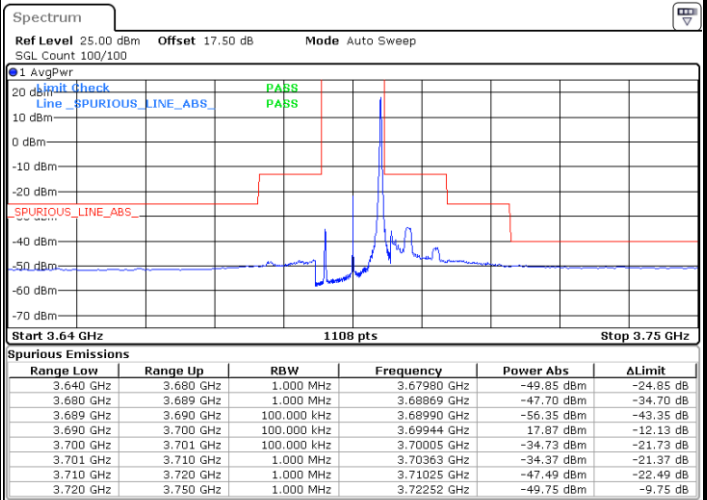

Date: 2 FEB 2020 15:19:04

Lowest Channel / FullIRB

N/A

Date: 2 FEB 2020 15:07:07

LTE Band 48 / 10MHz

64QAM

MiddleChannel / 1RB0

Middle Channel / 1RBmax

Date: 2 FEB 2020 15:01:48

Date: 2 FEB 2020 15:25:43

Middle Channel / FullIRB

N/A

Date: 2 FEB 2020 15:13:46

LTE Band 48 / 10MHz

64QAM

Highest Channel / 1RB0

Highest Channel / 1RBmax

Date: 2 FEB 2020 15:03:08

Date: 2 FEB 2020 15:27:03

Highest Channel / FullIRB

N/A

Date: 2 FEB 2020 15:15:05

LTE Band 48 / 15MHz

64QAM

Lowest Channel / 1RB0

Lowest Channel / 1RBmax

Date: 2 FEB 2020 15:33:41

Date: 2 FEB 2020 15:57:36

Lowest Channel / FullRB

N/A

Date: 2 FEB 2020 15:45:39

LTE Band 48 / 15MHz