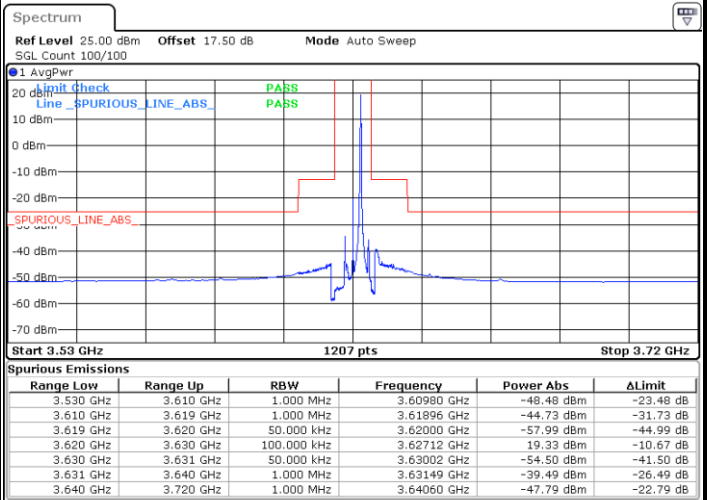

Date: 2 FEB 2020 14:48:31