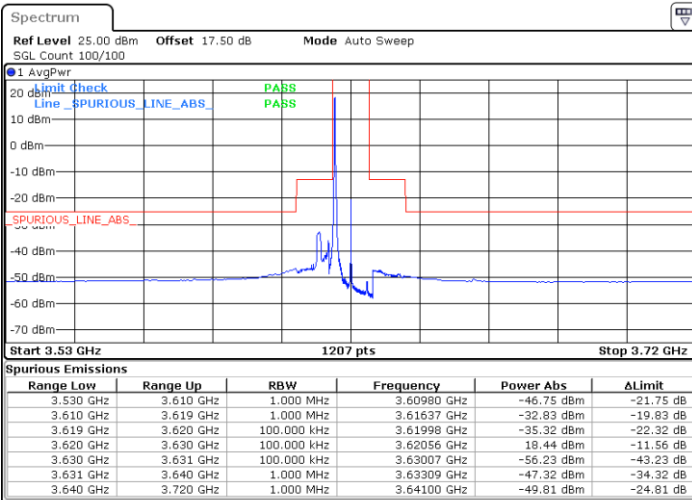

Highest Channel / FullIRB

N/A

Date: 2 FEB 2020 14:41:52

LTE Band 48 / 10MHz

64QAM

Lowest Channel / 1RB0

Lowest Channel / 1RBmax

Date: 2 FEB 2020 14:55:10

Date: 2 FEB 2020 15:19:04

Lowest Channel / FullIRB

N/A

Date: 2 FEB 2020 15:07:07

LTE Band 48 / 10MHz

64QAM

MiddleChannel / 1RB0

Middle Channel / 1RBmax

Date: 2 FEB 2020 15:01:48

Date: 2 FEB 2020 15:25:43

Middle Channel / FullIRB

N/A

Date: 2 FEB 2020 15:13:46

LTE Band 48 / 10MHz

64QAM

Highest Channel / 1RB0

Highest Channel / 1RBmax

Date: 2 FEB 2020 15:03:08

Date: 2 FEB 2020 15:27:03

Highest Channel / FullIRB

N/A

Date: 2 FEB 2020 15:15:05

LTE Band 48 / 15MHz

64QAM