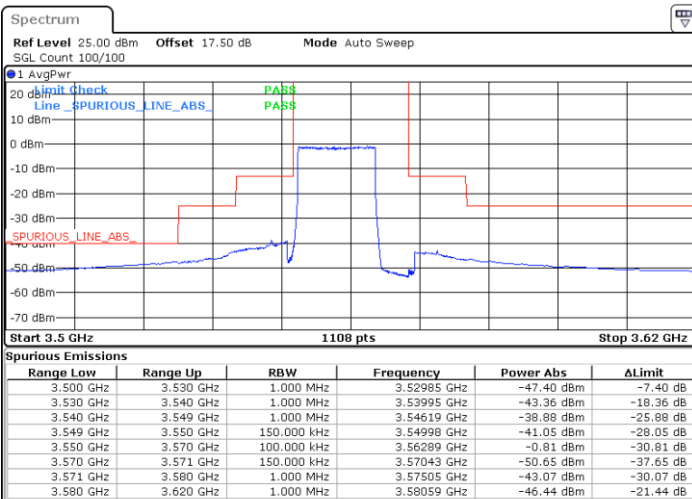

Highest Channel / 1RBmax

Date: 2 FEB 2020 15:03:08

Date: 2 FEB 2020 15:27:03

Highest Channel / FullIRB

N/A

Date: 2 FEB 2020 15:15:05

LTE Band 48 / 15MHz

64QAM

Lowest Channel / 1RB0

Lowest Channel / 1RBmax

Date: 2 FEB 2020 15:33:41

Date: 2 FEB 2020 15:57:36

Lowest Channel / FullRB

N/A

Date: 2 FEB 2020 15:45:39

LTE Band 48 / 15MHz

64QAM

Middle Channel / 1RB0

Middle Channel / 1RBmax

Date: 2 FEB 2020 15:35:01

Date: 2 FEB 2020 15:58:56

Middle Channel / FullIRB

N/A

Date: 2 FEB 2020 15:46:59

LTE Band 48 / 15MHz

64QAM

Highest Channel / 1RB0

Highest Channel / 1RBmax

Date: 2 FEB 2020 15:41:40

Date: 2 FEB 2020 16:05:34

Highest Channel / FullIRB

N/A