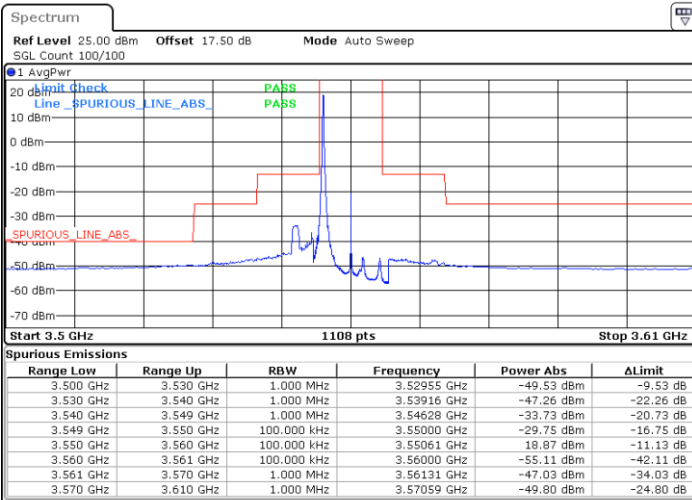

Highest Channel / 1RB0

Highest Channel / 1RBmax

Date: 2 FEB 2020 14:28:35

Date: 2 FEB 2020 14:52:30

Highest Channel / FullIRB

N/A

Date: 2 FEB 2020 14:40:33

LTE Band 48 / 10MHz

16QAM

Lowest Channel / 1RB0

Lowest Channel / 1RBmax

Date: 2 FEB 2020 14:56:29

Date: 2 FEB 2020 15:20:24

Lowest Channel / FullIRB

N/A

Date: 2 FEB 2020 15:08:27