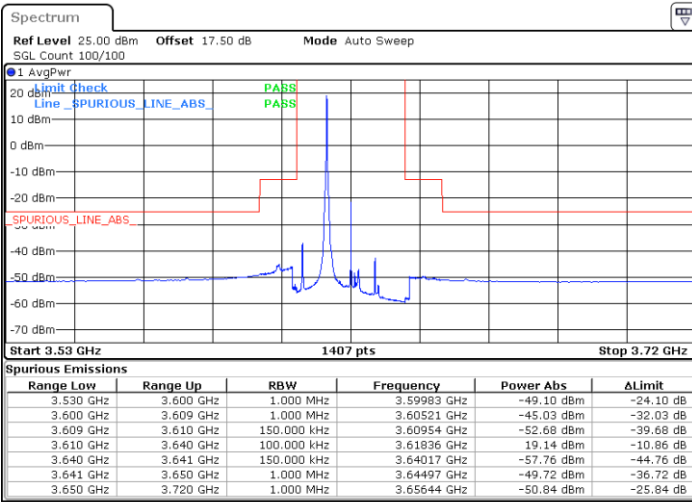

Lowest Channel / FullIRB

N/A

Date: 2 FEB 2020 15:44:19

LTE Band 48 / 15MHz

16QAM

Middle Channel / 1RB0

Middle Channel / 1RBmax

Date: 2 FEB 2020 15:36:21

Date: 2 FEB 2020 16:00:16

Middle Channel / FullIRB

N/A

Date: 2 FEB 2020 15:48:19

LTE Band 48 / 15MHz

16QAM

Highest Channel / 1RB0

Highest Channel / 1RBmax