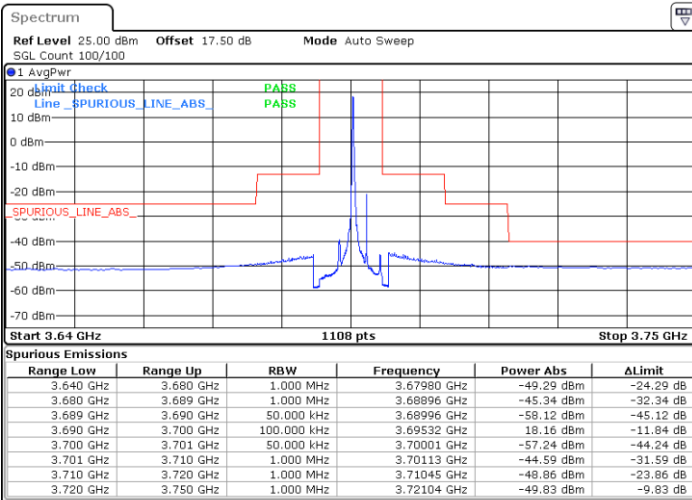

Date: 2 FEB 2020 14:33:54

LTE Band 48 / 5MHz

64QAM

Middle Channel / 1RB0

Middle Channel / 1RBmax

Date: 2 FEB 2020 14:23:17

Date: 2 FEB 2020 14:47:11

Middle Channel / FullIRB

N/A

Date: 2 FEB 2020 14:35:14

LTE Band 48 / 5MHz

64QAM

Highest Channel / 1RB0

Highest Channel / 1RBmax

Date: 2 FEB 2020 14:29:55

Date: 2 FEB 2020 14:53:49

Highest Channel / FullIRB

N/A

Date: 2 FEB 2020 14:41:52

LTE Band 48 / 10MHz

64QAM

Lowest Channel / 1RB0

Lowest Channel / 1RBmax

Date: 2 FEB 2020 14:55:10