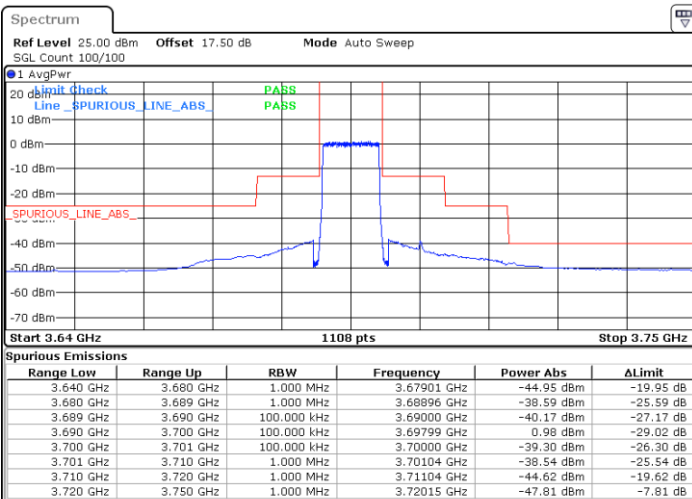

Date: 2 FEB 2020 15:01:48

Date: 2 FEB 2020 15:25:43

Middle Channel / FullIRB

N/A

Date: 2 FEB 2020 15:13:46

LTE Band 48 / 10MHz

64QAM

Highest Channel / 1RB0

Highest Channel / 1RBmax

Date: 2 FEB 2020 15:03:08

Date: 2 FEB 2020 15:27:03

Highest Channel / FullIRB

N/A

Date: 2 FEB 2020 15:15:05

LTE Band 48 / 15MHz

64QAM

Lowest Channel / 1RB0

Lowest Channel / 1RBmax

Date: 2 FEB 2020 15:33:41

Date: 2 FEB 2020 15:57:36

Lowest Channel / FullRB

N/A

Date: 2 FEB 2020 15:45:39

LTE Band 48 / 15MHz