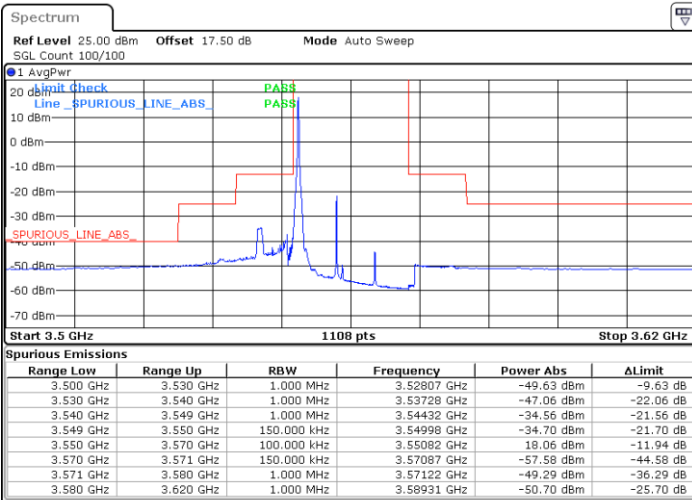

Date: 2 FEB 2020 15:01:48

Date: 2 FEB 2020 15:25:43

Middle Channel / FullIRB

N/A

Date: 2 FEB 2020 15:13:46

LTE Band 48 / 10MHz

64QAM

Highest Channel / 1RB0

Highest Channel / 1RBmax

Date: 2 FEB 2020 15:03:08

Date: 2 FEB 2020 15:27:03

Highest Channel / FullIRB

N/A

Date: 2 FEB 2020 15:15:05

LTE Band 48 / 15MHz

64QAM

Lowest Channel / 1RB0

Lowest Channel / 1RBmax

Date: 2 FEB 2020 15:33:41

Date: 2 FEB 2020 15:57:36

Lowest Channel / FullRB

N/A

Date: 2 FEB 2020 15:45:39

LTE Band 48 / 15MHz