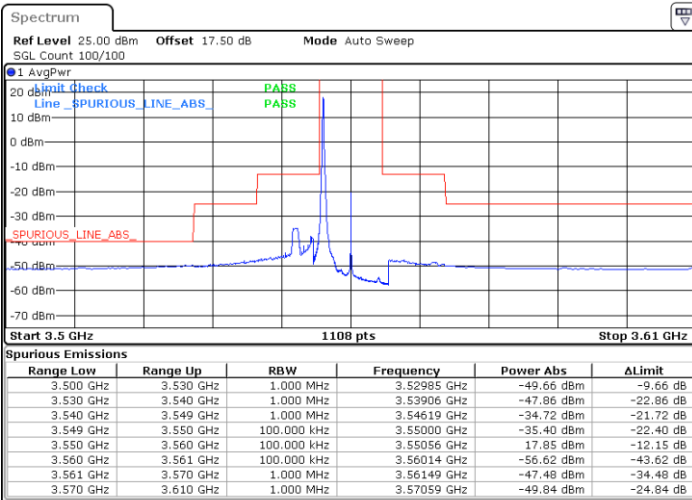

N/A

Date: 2 FEB 2020 14:35:14

LTE Band 48 / 5MHz

64QAM

Highest Channel / 1RB0

Highest Channel / 1RBmax

Date: 2 FEB 2020 14:29:55

Date: 2 FEB 2020 14:53:49

Highest Channel / FullIRB

N/A

Date: 2 FEB 2020 14:41:52

LTE Band 48 / 10MHz

64QAM

Lowest Channel / 1RB0

Lowest Channel / 1RBmax

Date: 2 FEB 2020 14:55:10

Date: 2 FEB 2020 15:19:04

Lowest Channel / FullIRB

N/A

Date: 2 FEB 2020 15:07:07

LTE Band 48 / 10MHz

64QAM

MiddleChannel / 1RB0

Middle Channel / 1RBmax