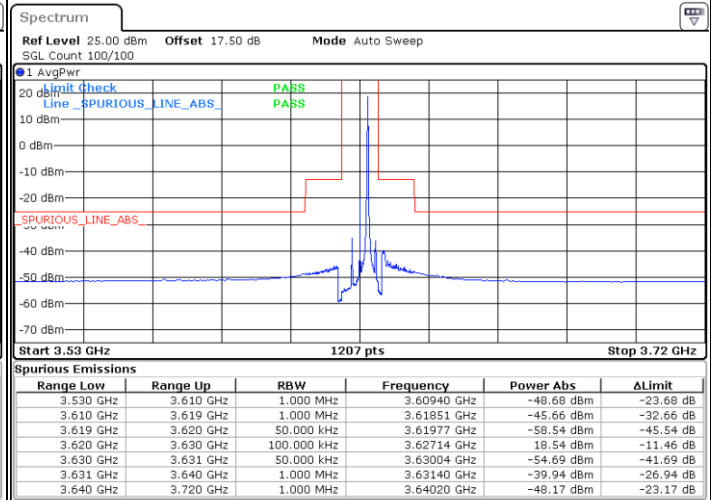

LTE Band 48 / 5MHz

64QAM

Lowest Channel / 1RB0

Lowest Channel / 1RBmax

Date: 2 FEB 2020 14:21:57

Date: 2 FEB 2020 14:45:51

Lowest Channel / FullIRB

N/A

Date: 2 FEB 2020 14:33:54

LTE Band 48 / 5MHz

64QAM

Middle Channel / 1RB0

Middle Channel / 1RBmax

Date: 2 FEB 2020 14:23:17

Date: 2 FEB 2020 14:47:11

Middle Channel / FullIRB

N/A

Date: 2 FEB 2020 14:35:14

LTE Band 48 / 5MHz

64QAM

Highest Channel / 1RB0

Highest Channel / 1RBmax

Date: 2 FEB 2020 14:29:55

Date: 2 FEB 2020 14:53:49

Highest Channel / FullIRB

N/A

Date: 2 FEB 2020 14:41:52

LTE Band 48 / 10MHz

64QAM

Lowest Channel / 1RB0

Lowest Channel / 1RBmax

Date: 2 FEB 2020 14:55:10