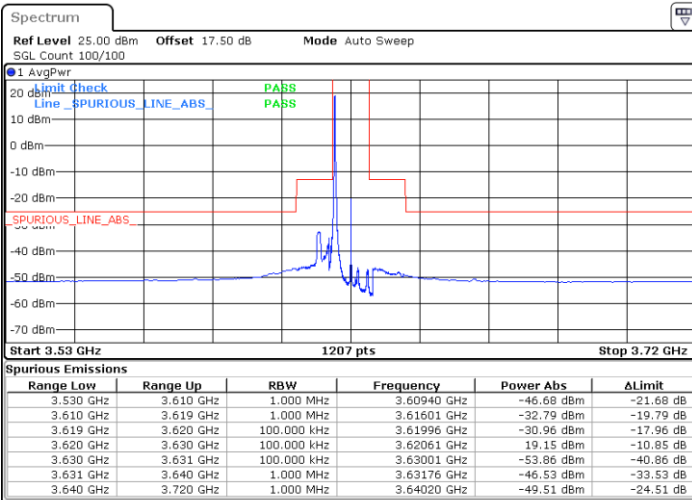

Highest Channel / 1RB0

Highest Channel / 1RBmax

Date: 2 FEB 2020 14:28:35

Date: 2 FEB 2020 14:52:30

Highest Channel / FullIRB

N/A

Date: 2 FEB 2020 14:40:33

LTE Band 48 / 10MHz

16QAM

Lowest Channel / 1RB0

Lowest Channel / 1RBmax

Date: 2 FEB 2020 14:56:29

Date: 2 FEB 2020 15:20:24

Lowest Channel / FullIRB

N/A

Date: 2 FEB 2020 15:08:27

LTE Band 48 / 10MHz

16QAM

MiddleChannel / 1RB0

Middle Channel / 1RBmax

Date: 2 FEB 2020 15:00:29

Date: 2 FEB 2020 15:24:23

Middle Channel / FullIRB

N/A

Date: 2 FEB 2020 15:12:26

LTE Band 48 / 10MHz

16QAM

Highest Channel / 1RB0

Highest Channel / 1RBmax

Date: 2 FEB 2020 15:04:28

Date: 2 FEB 2020 15:28:22

Highest Channel / FullIRB