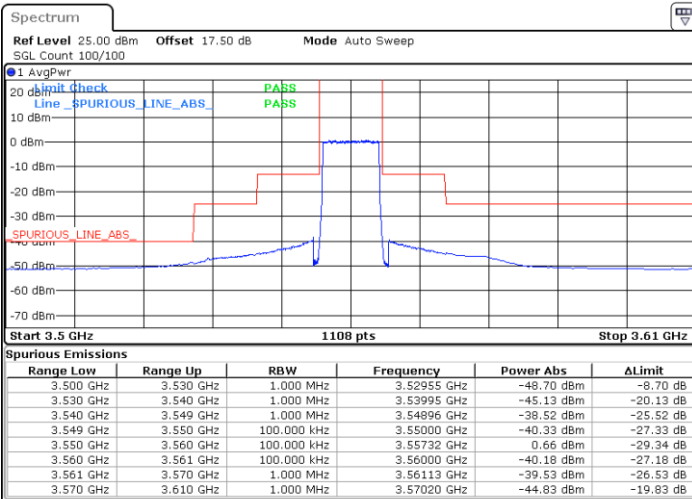

N/A

Date: 2 FEB 2020 14:35:14

LTE Band 48 / 5MHz

64QAM

Highest Channel / 1RB0

Highest Channel / 1RBmax

Date: 2 FEB 2020 14:29:55

Date: 2 FEB 2020 14:53:49

Highest Channel / FullIRB

N/A

Date: 2 FEB 2020 14:41:52

LTE Band 48 / 10MHz

64QAM

Lowest Channel / 1RB0

Lowest Channel / 1RBmax

Date: 2 FEB 2020 14:55:10

Date: 2 FEB 2020 15:19:04

Lowest Channel / FullIRB

N/A

Date: 2 FEB 2020 15:07:07

LTE Band 48 / 10MHz

64QAM

MiddleChannel / 1RB0

Middle Channel / 1RBmax