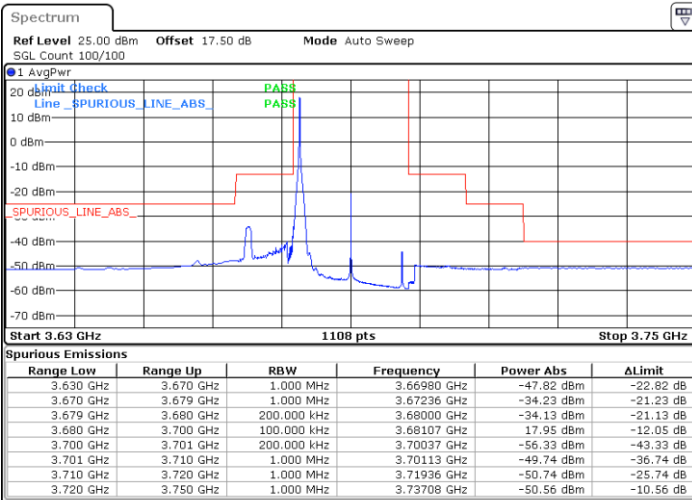

N/A

Date: 2 FEB 2020 16:06:55

LTE Band 48 / 20MHz

64QAM

Middle Channel / 1RB0

Middle Channel / 1RBmax

Date: 2 FEB 2020 16:25:30

Date: 2 FEB 2020 16:37:27

Middle Channel / FullIRB

N/A

Date: 2 FEB 2020 16:13:33

LTE Band 48 / 20MHz

64QAM

Highest Channel / 1RB0

Highest Channel / 1RBmax

Date: 2 FEB 2020 16:26:50