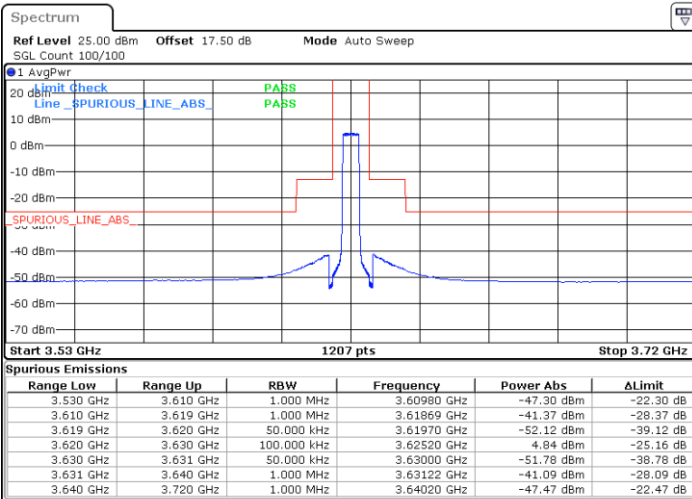

Middle Channel / 1RBmax

Date: 2 FEB 2020 14:24:36

Date: 2 FEB 2020 14:48:31

Middle Channel / FullIRB

N/A

Date: 2 FEB 2020 14:36:34

LTE Band 48 / 5MHz

16QAM

Highest Channel / 1RB0

Highest Channel / 1RBmax

Date: 2 FEB 2020 14:28:35

Date: 2 FEB 2020 14:52:30

Highest Channel / FullIRB

N/A

Date: 2 FEB 2020 14:40:33

LTE Band 48 / 10MHz