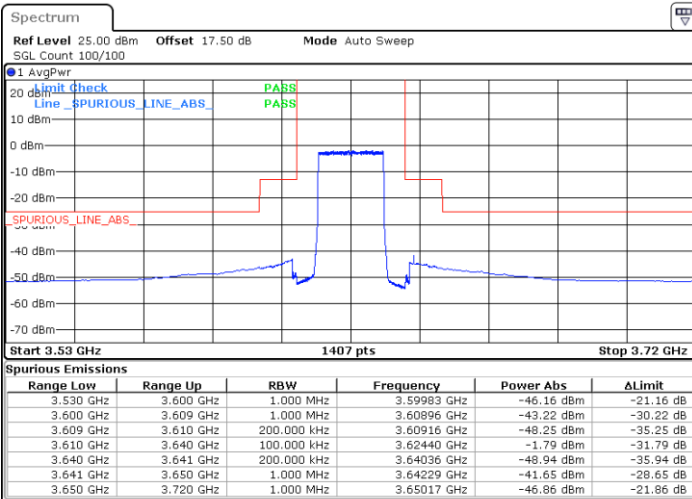

Date: 2 FEB 2020 15:53:37

LTE Band 48 / 20MHz

64QAM

Lowest Channel / 1RB0

Lowest Channel / 1RBmax

Date: 2 FEB 2020 16:18:52

Date: 2 FEB 2020 16:30:49

Lowest Channel / FullIRB

N/A

Date: 2 FEB 2020 16:06:55

LTE Band 48 / 20MHz

64QAM

Middle Channel / 1RB0

Middle Channel / 1RBmax

Date: 2 FEB 2020 16:25:30

Date: 2 FEB 2020 16:37:27

Middle Channel / FullIRB

N/A

Date: 2 FEB 2020 16:13:33

LTE Band 48 / 20MHz

64QAM

Highest Channel / 1RB0

Highest Channel / 1RBmax

Date: 2 FEB 2020 16:26:50