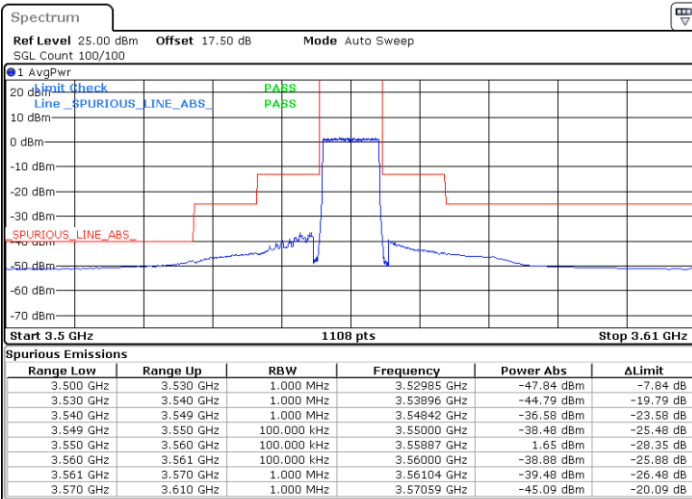

Highest Channel / 1RB0

Highest Channel / 1RBmax

Date: 2 FEB 2020 14:28:35

Date: 2 FEB 2020 14:52:30

Highest Channel / FullIRB

N/A

Date: 2 FEB 2020 14:40:33

LTE Band 48 / 10MHz

16QAM

Lowest Channel / 1RB0

Lowest Channel / 1RBmax

Date: 2 FEB 2020 14:56:29

Date: 2 FEB 2020 15:20:24

Lowest Channel / FullIRB

N/A

Date: 2 FEB 2020 15:08:27

LTE Band 48 / 10MHz

16QAM

MiddleChannel / 1RB0

Middle Channel / 1RBmax

Date: 2 FEB 2020 15:00:29

Date: 2 FEB 2020 15:24:23

Middle Channel / FullIRB

N/A

Date: 2 FEB 2020 15:12:26

LTE Band 48 / 10MHz

16QAM

Highest Channel / 1RB0

Highest Channel / 1RBmax

Date: 2 FEB 2020 15:04:28

Date: 2 FEB 2020 15:28:22

Highest Channel / FullIRB