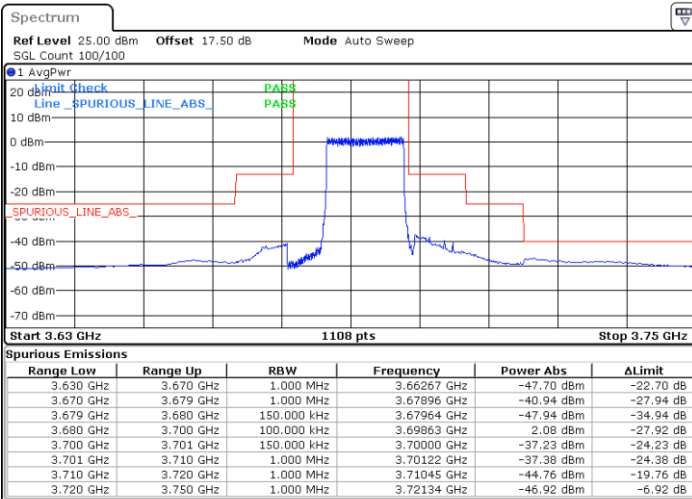

LTE Band 48 / 15MHz

QPSK

Highest Channel / 1RB0

Highest Channel / 1RBmax

Date: 2 FEB 2020 15:39:00

Date: 2 FEB 2020 16:02:55

Highest Channel / FullIRB

N/A

Date: 2 FEB 2020 15:50:58

LTE Band 48 / 20MHz

QPSK

Lowest Channel / 1RB0

Lowest Channel / 1RBmax

Date: 2 FEB 2020 16:21:31

Date: 2 FEB 2020 16:33:28

Lowest Channel / FullIRB