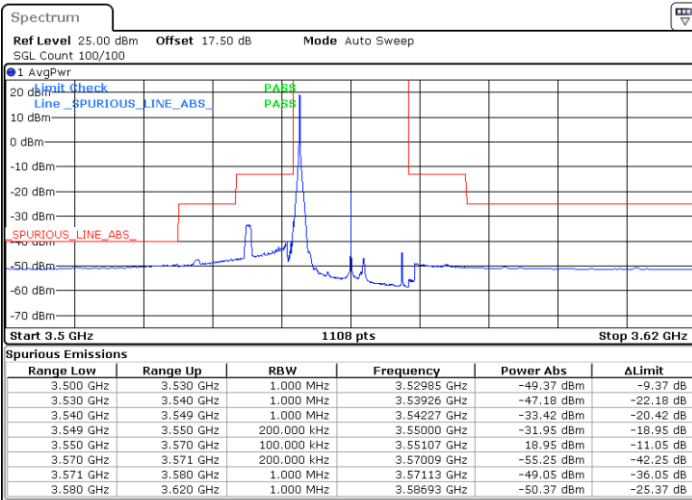

Date: 2 FEB 2020 16:00:16

Middle Channel / FullIRB

N/A

Date: 2 FEB 2020 15:48:19

LTE Band 48 / 15MHz

16QAM

Highest Channel / 1RB0

Highest Channel / 1RBmax

Date: 2 FEB 2020 15:40:20

Date: 2 FEB 2020 16:04:15

Highest Channel / FullIRB

N/A

Date: 2 FEB 2020 15:52:18

LTE Band 48 / 20MHz

16QAM

Lowest Channel / 1RB0

Lowest Channel / 1RBmax

Date: 2 FEB 2020 16:20:12

Date: 2 FEB 2020 16:32:09

Lowest Channel / FullIRB

N/A

Date: 2 FEB 2020 16:08:14

LTE Band 48 / 20MHz

16QAM