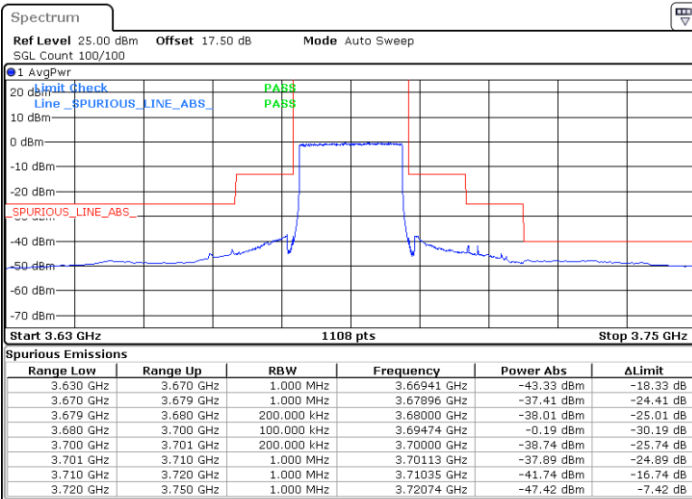

Middle Channel / FullIRB

N/A

Date: 2 FEB 2020 16:10:54

LTE Band 48 / 20MHz

QPSK

Highest Channel / 1RB0

Highest Channel / 1RBmax

Date: 2 FEB 2020 16:29:29

Date: 2 FEB 2020 16:41:26

Highest Channel / FullIRB

N/A

Date: 2 FEB 2020 16:17:32

LTE Band 48 / 5MHz

16QAM

Lowest Channel / 1RB0

Lowest Channel / 1RBmax