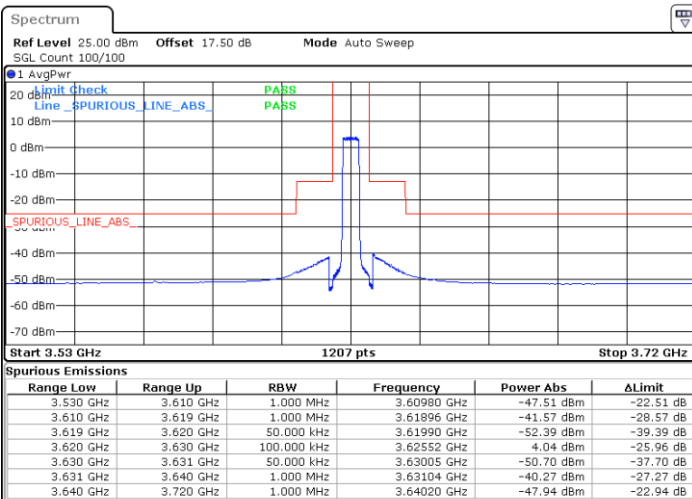

LTE Band 48 / 5MHz

64QAM

Lowest Channel / 1RB0

Lowest Channel / 1RBmax

Date: 2 FEB 2020 14:21:57

Date: 2 FEB 2020 14:45:51

Lowest Channel / FullIRB

N/A

Date: 2 FEB 2020 14:33:54

LTE Band 48 / 5MHz

64QAM

Middle Channel / 1RB0

Middle Channel / 1RBmax

Date: 2 FEB 2020 14:23:17

Date: 2 FEB 2020 14:47:11

Middle Channel / FullIRB

N/A

Date: 2 FEB 2020 14:35:14

LTE Band 48 / 5MHz

64QAM

Highest Channel / 1RB0

Highest Channel / 1RBmax

Date: 2 FEB 2020 14:29:55

Date: 2 FEB 2020 14:53:49

Highest Channel / FullIRB

N/A

Date: 2 FEB 2020 14:41:52

LTE Band 48 / 10MHz

64QAM

Lowest Channel / 1RB0

Lowest Channel / 1RBmax

Date: 2 FEB 2020 14:55:10