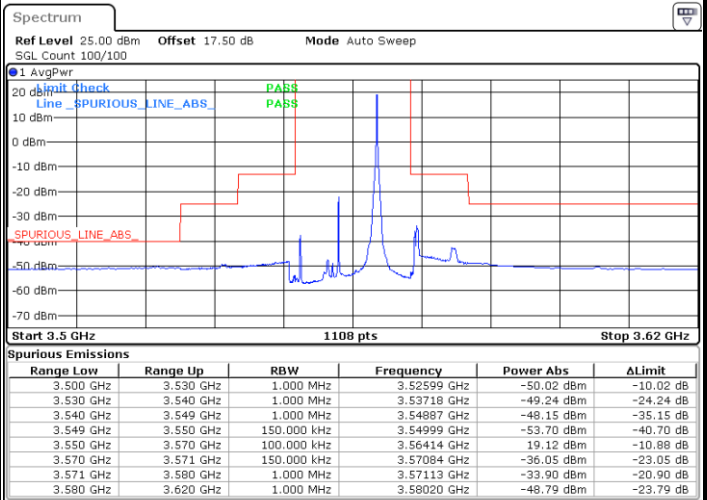

Date: 2 FEB 2020 15:12:26

LTE Band 48 / 10MHz

16QAM

Highest Channel / 1RB0

Highest Channel / 1RBmax

Date: 2 FEB 2020 15:04:28

Date: 2 FEB 2020 15:28:22

Highest Channel / FullIRB

N/A

Date: 2 FEB 2020 15:16:25

LTE Band 48 / 15MHz

16QAM

Lowest Channel / 1RB0

Lowest Channel / 1RBmax

Date: 2 FEB 2020 15:32:22

Date: 2 FEB 2020 15:56:17

Lowest Channel / FullIRB

N/A

Date: 2 FEB 2020 15:44:19

LTE Band 48 / 15MHz

16QAM

Middle Channel / 1RB0

Middle Channel / 1RBmax

Date: 2 FEB 2020 15:36:21