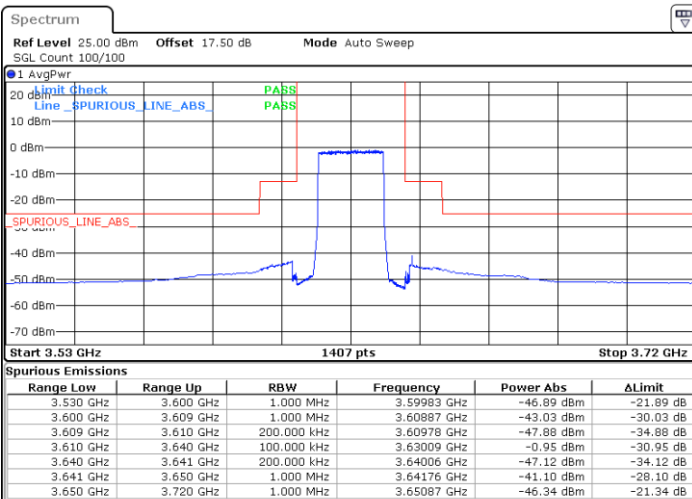

Lowest Channel / 1RBmax

Date: 2 FEB 2020 16:20:12

Date: 2 FEB 2020 16:32:09

Lowest Channel / FullIRB

N/A

Date: 2 FEB 2020 16:08:14

LTE Band 48 / 20MHz

16QAM

Middle Channel / 1RB0

Middle Channel / 1RBmax

Date: 2 FEB 2020 16:24:11

Date: 2 FEB 2020 16:36:08

Middle Channel / FullIRB

N/A

Date: 2 FEB 2020 16:12:13

LTE Band 48 / 20MHz

16QAM

Highest Channel / 1RB0

Highest Channel / 1RBmax

Date: 2 FEB 2020 16:28:10

Date: 2 FEB 2020 16:40:07

Highest Channel / FullIRB

N/A

Date: 2 FEB 2020 16:16:12