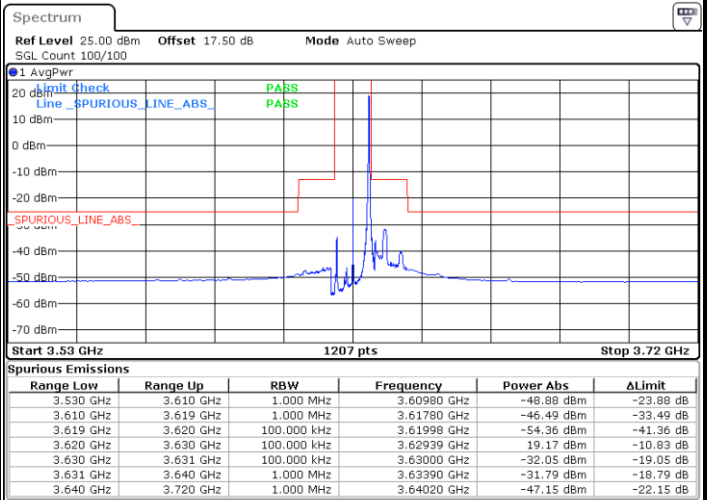

LTE Band 48 / 10MHz

16QAM

MiddleChannel / 1RB0

Middle Channel / 1RBmax

Date: 2 FEB 2020 15:00:29

Date: 2 FEB 2020 15:24:23

Middle Channel / FullIRB

N/A

Date: 2 FEB 2020 15:12:26

LTE Band 48 / 10MHz

16QAM

Highest Channel / 1RB0

Highest Channel / 1RBmax

Date: 2 FEB 2020 15:04:28

Date: 2 FEB 2020 15:28:22

Highest Channel / FullIRB