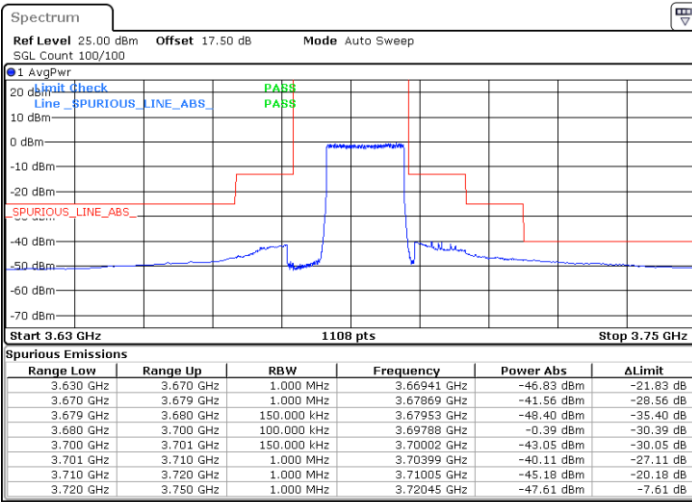

Lowest Channel / 1RB0

Lowest Channel / 1RBmax

Date: 2 FEB 2020 15:33:41

Date: 2 FEB 2020 15:57:36

Lowest Channel / FullRB

N/A

Date: 2 FEB 2020 15:45:39

LTE Band 48 / 15MHz

LTE Band 48 / 15MHz

64QAM

Highest Channel / 1RB0

Highest Channel / 1RBmax

Date: 2 FEB 2020 15:41:40

Date: 2 FEB 2020 16:05:34

Highest Channel / FullIRB

N/A

Date: 2 FEB 2020 15:53:37

LTE Band 48 / 20MHz

64QAM

Lowest Channel / 1RB0

Lowest Channel / 1RBmax

Date: 2 FEB 2020 16:18:52

Date: 2 FEB 2020 16:30:49

Lowest Channel / FullIRB