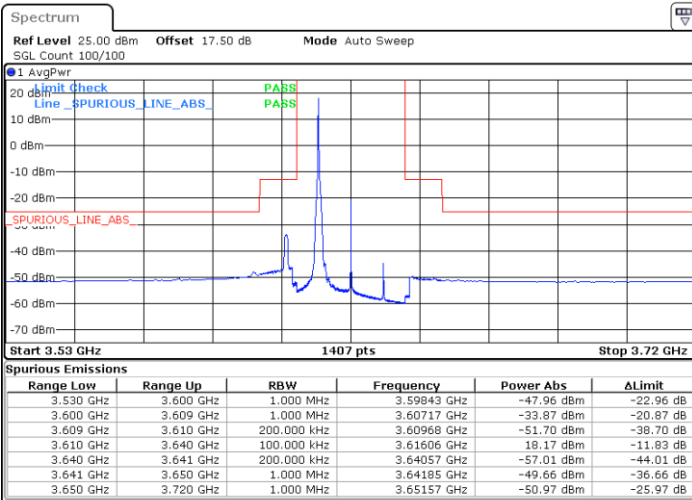

LTE Band 48 / 15MHz

64QAM

Highest Channel / 1RB0

Highest Channel / 1RBmax

Date: 2 FEB 2020 15:41:40

Date: 2 FEB 2020 16:05:34

Highest Channel / FullIRB

N/A

Date: 2 FEB 2020 15:53:37

LTE Band 48 / 20MHz

64QAM

Lowest Channel / 1RB0

Lowest Channel / 1RBmax

Date: 2 FEB 2020 16:18:52

Date: 2 FEB 2020 16:30:49

Lowest Channel / FullIRB

N/A

Date: 2 FEB 2020 16:06:55

LTE Band 48 / 20MHz

64QAM

Middle Channel / 1RB0

Middle Channel / 1RBmax

Date: 2 FEB 2020 16:25:30

Date: 2 FEB 2020 16:37:27

Middle Channel / FullIRB

N/A

Date: 2 FEB 2020 16:13:33

LTE Band 48 / 20MHz

64QAM

Highest Channel / 1RB0

Highest Channel / 1RBmax

Date: 2 FEB 2020 16:26:50