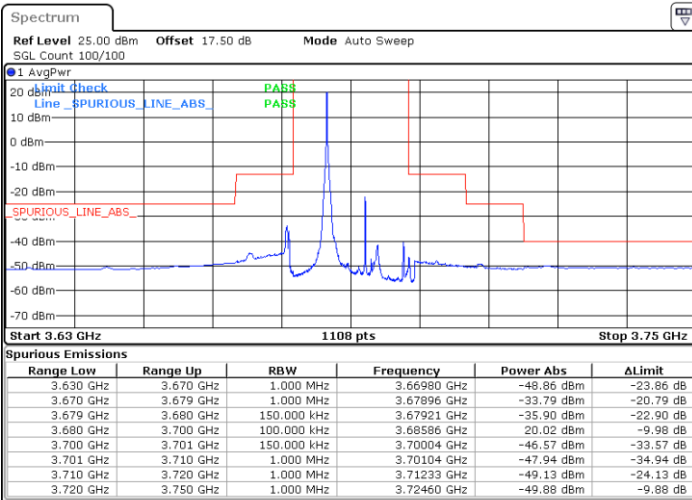

LTE Band 48 / 15MHz

QPSK

Highest Channel / 1RB0

Highest Channel / 1RBmax

Date: 2 FEB 2020 15:39:00

Date: 2 FEB 2020 16:02:55

Highest Channel / FullIRB

N/A

Date: 2 FEB 2020 15:50:58

LTE Band 48 / 20MHz

QPSK

Lowest Channel / 1RB0

Lowest Channel / 1RBmax

Date: 2 FEB 2020 16:21:31

Date: 2 FEB 2020 16:33:28

Lowest Channel / FullIRB