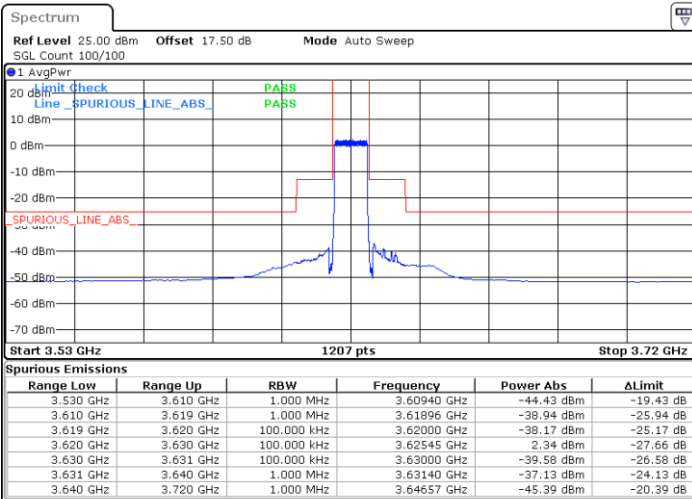

LTE Band 48 / 10MHz

16QAM

MiddleChannel / 1RB0

Middle Channel / 1RBmax

Date: 2 FEB 2020 15:00:29

Date: 2 FEB 2020 15:24:23

Middle Channel / FullIRB

N/A

Date: 2 FEB 2020 15:12:26

LTE Band 48 / 10MHz

16QAM

Highest Channel / 1RB0

Highest Channel / 1RBmax

Date: 2 FEB 2020 15:04:28

Date: 2 FEB 2020 15:28:22

Highest Channel / FullIRB