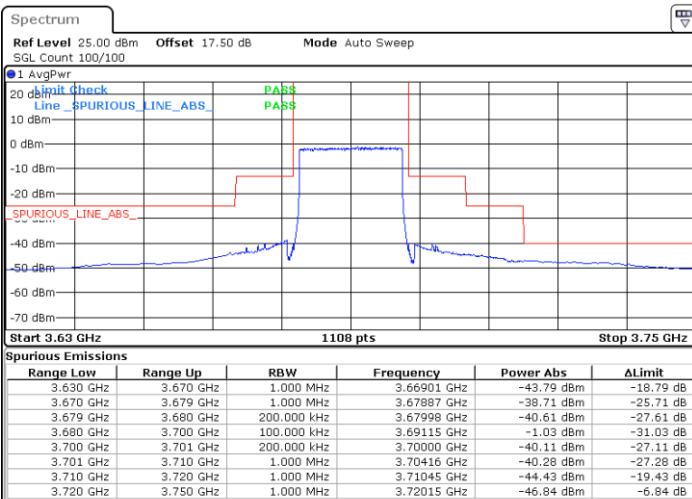

Middle Channel / 1RB0

Middle Channel / 1RBmax

Date: 2 FEB 2020 16:24:11

Date: 2 FEB 2020 16:36:08

Middle Channel / FullIRB

N/A

Date: 2 FEB 2020 16:12:13

LTE Band 48 / 20MHz

16QAM

Highest Channel / 1RB0

Highest Channel / 1RBmax

Date: 2 FEB 2020 16:28:10

Date: 2 FEB 2020 16:40:07

Highest Channel / FullIRB

N/A

Date: 2 FEB 2020 16:16:12

LTE Band 48 / 5MHz

64QAM

Lowest Channel / 1RB0

Lowest Channel / 1RBmax

Date: 2 FEB 2020 14:21:57

Date: 2 FEB 2020 14:45:51

Lowest Channel / FullIRB

N/A