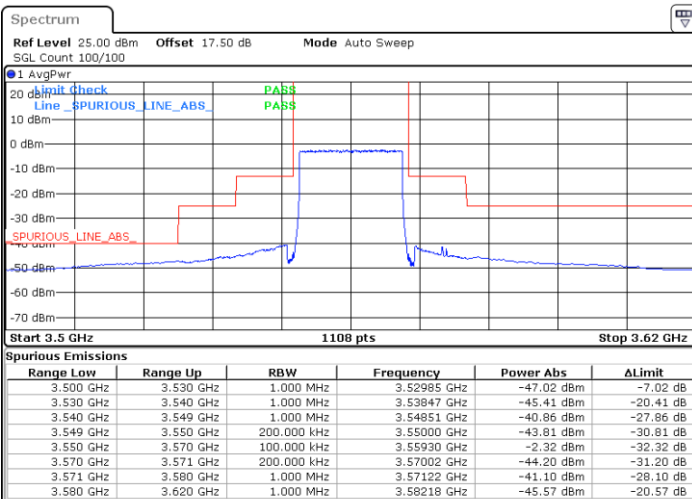

LTE Band 48 / 15MHz

64QAM

Highest Channel / 1RB0

Highest Channel / 1RBmax

Date: 2 FEB 2020 15:41:40

Date: 2 FEB 2020 16:05:34

Highest Channel / FullIRB

N/A

Date: 2 FEB 2020 15:53:37

LTE Band 48 / 20MHz

64QAM

Lowest Channel / 1RB0

Lowest Channel / 1RBmax

Date: 2 FEB 2020 16:18:52

Date: 2 FEB 2020 16:30:49

Lowest Channel / FullIRB

N/A

Date: 2 FEB 2020 16:06:55

LTE Band 48 / 20MHz

64QAM

Middle Channel / 1RB0

Middle Channel / 1RBmax

Date: 2 FEB 2020 16:25:30

Date: 2 FEB 2020 16:37:27

Middle Channel / FullIRB

N/A

Date: 2 FEB 2020 16:13:33

LTE Band 48 / 20MHz

64QAM

Highest Channel / 1RB0

Highest Channel / 1RBmax

Date: 2 FEB 2020 16:26:50