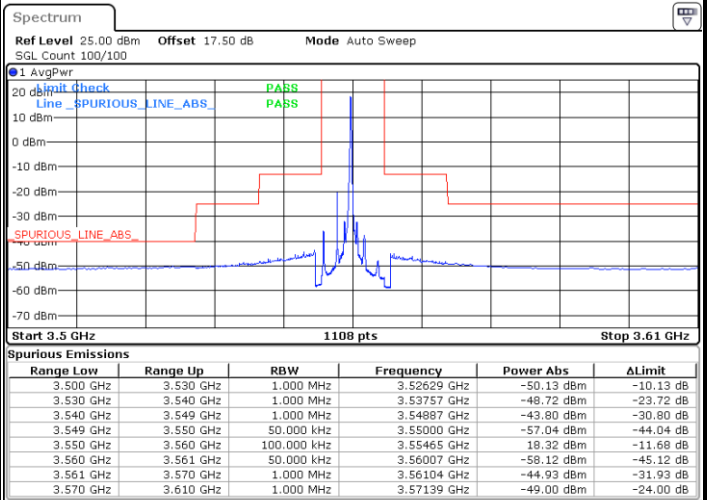

LTE Band 48 / 5MHz

64QAM

Lowest Channel / 1RB0

Lowest Channel / 1RBmax

Date: 2 FEB 2020 14:21:57

Date: 2 FEB 2020 14:45:51

Lowest Channel / FullIRB

N/A

Date: 2 FEB 2020 14:33:54

LTE Band 48 / 5MHz

64QAM

Middle Channel / 1RB0

Middle Channel / 1RBmax

Date: 2 FEB 2020 14:23:17

Date: 2 FEB 2020 14:47:11

Middle Channel / FullIRB