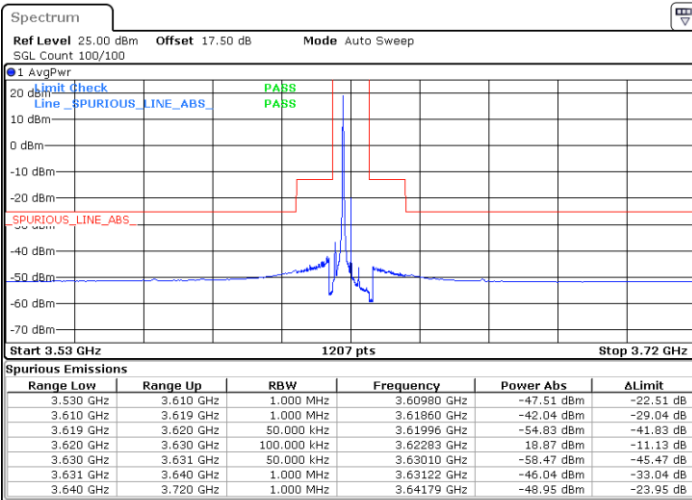

LTE Band 48 / 5MHz

64QAM

Lowest Channel / 1RB0

Lowest Channel / 1RBmax

Date: 2 FEB 2020 14:21:57

Date: 2 FEB 2020 14:45:51

Lowest Channel / FullIRB

N/A

Date: 2 FEB 2020 14:33:54

LTE Band 48 / 5MHz

64QAM

Middle Channel / 1RB0

Middle Channel / 1RBmax

Date: 2 FEB 2020 14:23:17

Date: 2 FEB 2020 14:47:11

Middle Channel / FullIRB

N/A

Date: 2 FEB 2020 14:35:14

LTE Band 48 / 5MHz

64QAM

Highest Channel / 1RB0

Highest Channel / 1RBmax

Date: 2 FEB 2020 14:29:55

Date: 2 FEB 2020 14:53:49

Highest Channel / FullIRB

N/A

Date: 2 FEB 2020 14:41:52

LTE Band 48 / 10MHz

64QAM

Lowest Channel / 1RB0

Lowest Channel / 1RBmax

Date: 2 FEB 2020 14:55:10