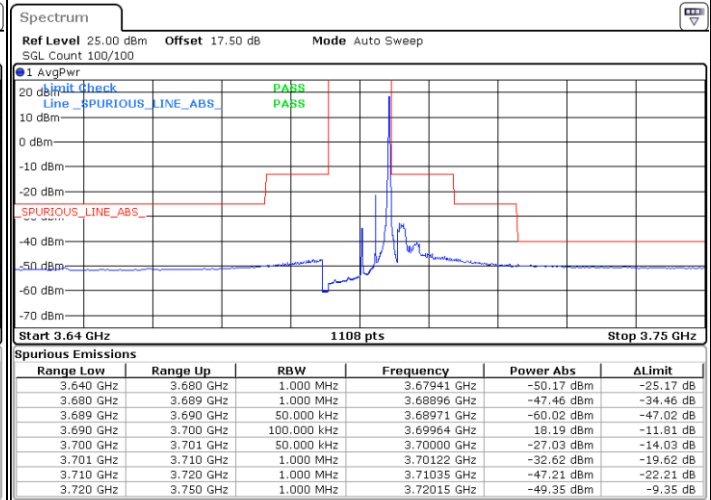

Date: 2 FEB 2020 14:33:54

LTE Band 48 / 5MHz

64QAM

Middle Channel / 1RB0

Middle Channel / 1RBmax

Date: 2 FEB 2020 14:23:17

Date: 2 FEB 2020 14:47:11

Middle Channel / FullIRB

N/A

Date: 2 FEB 2020 14:35:14

LTE Band 48 / 5MHz

64QAM

Highest Channel / 1RB0

Highest Channel / 1RBmax

Date: 2 FEB 2020 14:29:55

Date: 2 FEB 2020 14:53:49

Highest Channel / FullIRB

N/A

Date: 2 FEB 2020 14:41:52

LTE Band 48 / 10MHz

64QAM

Lowest Channel / 1RB0

Lowest Channel / 1RBmax

Date: 2 FEB 2020 14:55:10

Date: 2 FEB 2020 15:19:04

Lowest Channel / FullIRB

N/A

Date: 2 FEB 2020 15:07:07

LTE Band 48 / 10MHz

64QAM

MiddleChannel / 1RB0

Middle Channel / 1RBmax