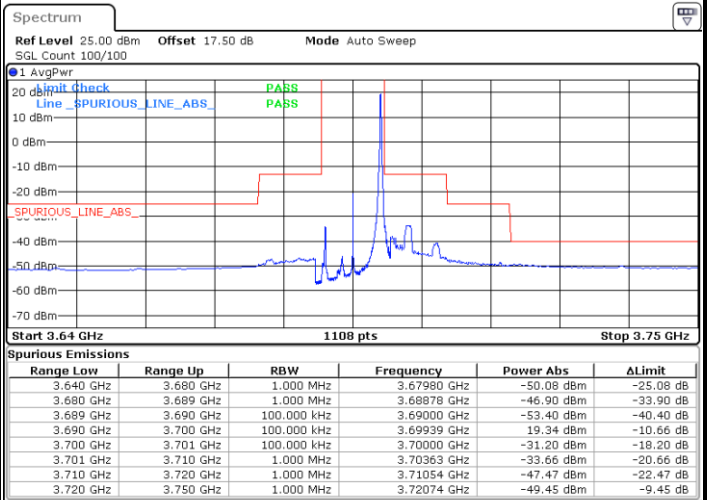

LTE Band 48 / 10MHz

16QAM

MiddleChannel / 1RB0

Middle Channel / 1RBmax

Date: 2 FEB 2020 15:00:29

Date: 2 FEB 2020 15:24:23

Middle Channel / FullIRB

N/A

Date: 2 FEB 2020 15:12:26

LTE Band 48 / 10MHz

16QAM

Highest Channel / 1RB0

Highest Channel / 1RBmax

Date: 2 FEB 2020 15:04:28

Date: 2 FEB 2020 15:28:22

Highest Channel / FullIRB

N/A

Date: 2 FEB 2020 15:16:25

LTE Band 48 / 15MHz

16QAM

Lowest Channel / 1RB0

Lowest Channel / 1RBmax

Date: 2 FEB 2020 15:32:22

Date: 2 FEB 2020 15:56:17