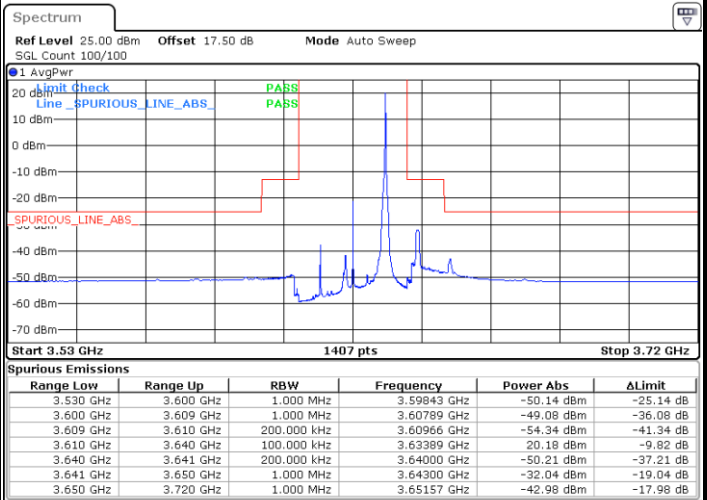

Date: 2 FEB 2020 15:50:58

LTE Band 48 / 20MHz

QPSK

Lowest Channel / 1RB0

Lowest Channel / 1RBmax

Date: 2 FEB 2020 16:21:31

Date: 2 FEB 2020 16:33:28

Lowest Channel / FullIRB

N/A

Date: 2 FEB 2020 16:09:34

LTE Band 48 / 20MHz

QPSK

Middle Channel / 1RB0

Middle Channel / 1RBmax

Date: 2 FEB 2020 16:22:51

Date: 2 FEB 2020 16:34:48

Middle Channel / FullIRB

N/A

Date: 2 FEB 2020 16:10:54

LTE Band 48 / 20MHz

QPSK

Highest Channel / 1RB0

Highest Channel / 1RBmax

Date: 2 FEB 2020 16:29:29

Date: 2 FEB 2020 16:41:26

Highest Channel / FullIRB

N/A

Date: 2 FEB 2020 16:17:32

LTE Band 48 / 5MHz

16QAM

Lowest Channel / 1RB0

Lowest Channel / 1RBmax