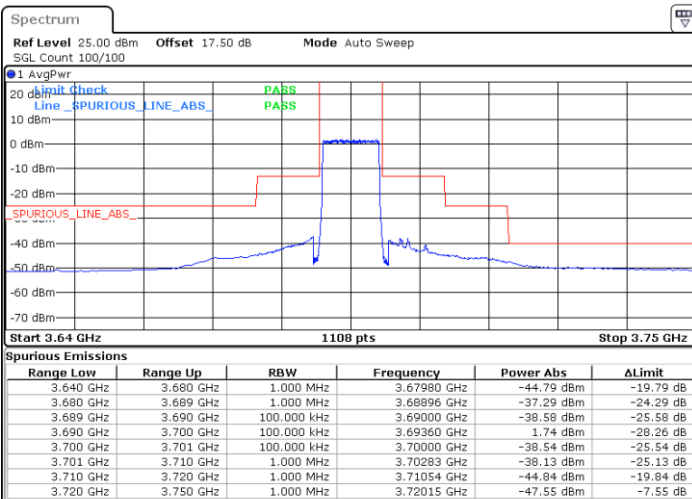

LTE Band 48 / 10MHz

16QAM

MiddleChannel / 1RB0

Middle Channel / 1RBmax

Date: 2 FEB 2020 15:00:29

Date: 2 FEB 2020 15:24:23

Middle Channel / FullIRB

N/A

Date: 2 FEB 2020 15:12:26

LTE Band 48 / 10MHz

16QAM

Highest Channel / 1RB0

Highest Channel / 1RBmax

Date: 2 FEB 2020 15:04:28

Date: 2 FEB 2020 15:28:22

Highest Channel / FullIRB

N/A

Date: 2 FEB 2020 15:16:25

LTE Band 48 / 15MHz

16QAM

Lowest Channel / 1RB0

Lowest Channel / 1RBmax

Date: 2 FEB 2020 15:32:22

Date: 2 FEB 2020 15:56:17