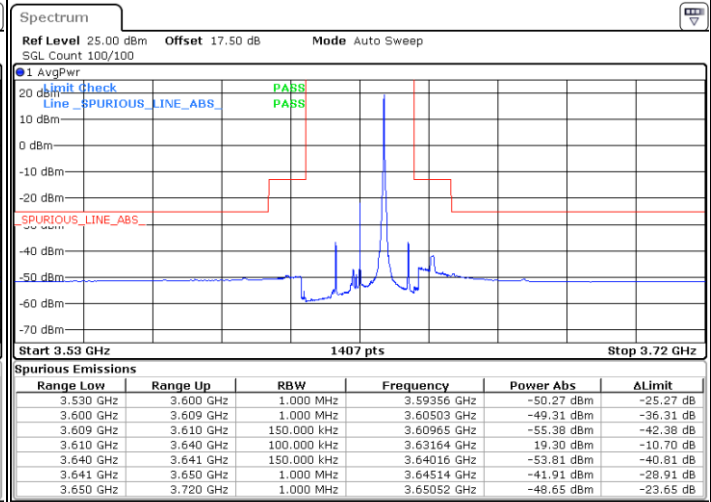

Lowest Channel / FullIRB

N/A

Date: 2 FEB 2020 15:44:19

LTE Band 48 / 15MHz

16QAM

Middle Channel / 1RB0

Middle Channel / 1RBmax

Date: 2 FEB 2020 15:36:21

Date: 2 FEB 2020 16:00:16

Middle Channel / FullIRB

N/A

Date: 2 FEB 2020 15:48:19

LTE Band 48 / 15MHz

16QAM

Highest Channel / 1RB0

Highest Channel / 1RBmax

Date: 2 FEB 2020 15:40:20

Date: 2 FEB 2020 16:04:15

Highest Channel / FullIRB

N/A

Date: 2 FEB 2020 15:52:18

LTE Band 48 / 20MHz

16QAM

Lowest Channel / 1RB0