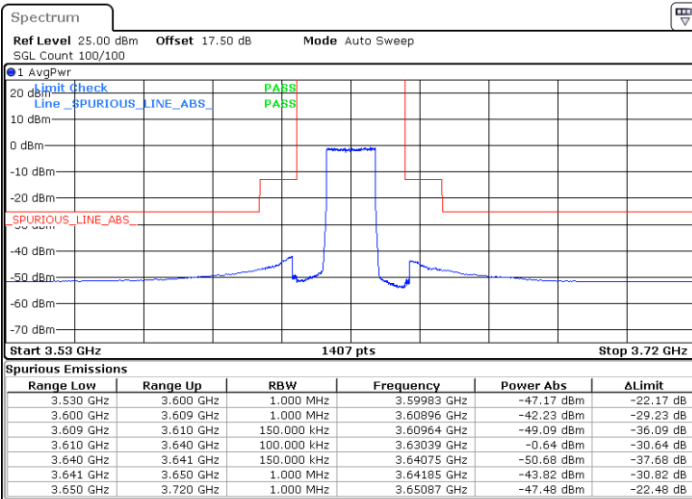

Lowest Channel / 1RB0

Lowest Channel / 1RBmax

Date: 2 FEB 2020 15:33:41

Date: 2 FEB 2020 15:57:36

Lowest Channel / FullRB

N/A

Date: 2 FEB 2020 15:45:39

LTE Band 48 / 15MHz

64QAM

Middle Channel / 1RB0

Middle Channel / 1RBmax

Date: 2 FEB 2020 15:35:01

Date: 2 FEB 2020 15:58:56

Middle Channel / FullIRB

N/A

Date: 2 FEB 2020 15:46:59

LTE Band 48 / 15MHz

64QAM

Highest Channel / 1RB0

Highest Channel / 1RBmax

Date: 2 FEB 2020 15:41:40

Date: 2 FEB 2020 16:05:34

Highest Channel / FullIRB

N/A

Date: 2 FEB 2020 15:53:37

LTE Band 48 / 20MHz

64QAM

Lowest Channel / 1RB0

Lowest Channel / 1RBmax

Date: 2 FEB 2020 16:18:52

Date: 2 FEB 2020 16:30:49

Lowest Channel / FullIRB