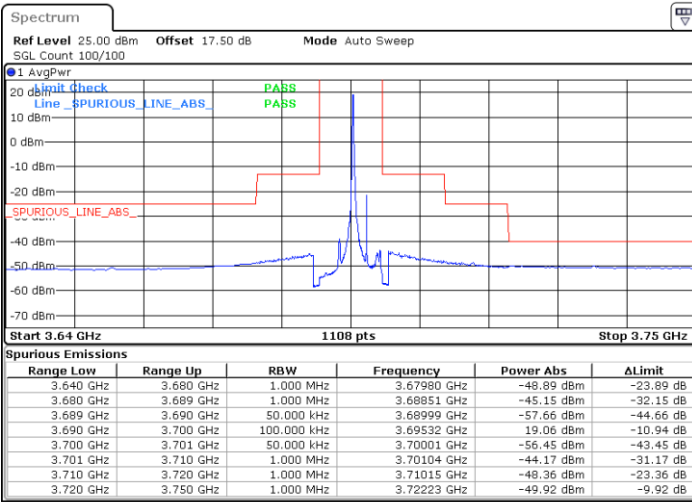

Middle Channel / 1RBmax

Date: 2 FEB 2020 14:24:36

Date: 2 FEB 2020 14:48:31

Middle Channel / FullIRB

N/A

Date: 2 FEB 2020 14:36:34

LTE Band 48 / 5MHz

16QAM

Highest Channel / 1RB0

Highest Channel / 1RBmax

Date: 2 FEB 2020 14:28:35

Date: 2 FEB 2020 14:52:30

Highest Channel / FullIRB

N/A

Date: 2 FEB 2020 14:40:33

LTE Band 48 / 10MHz