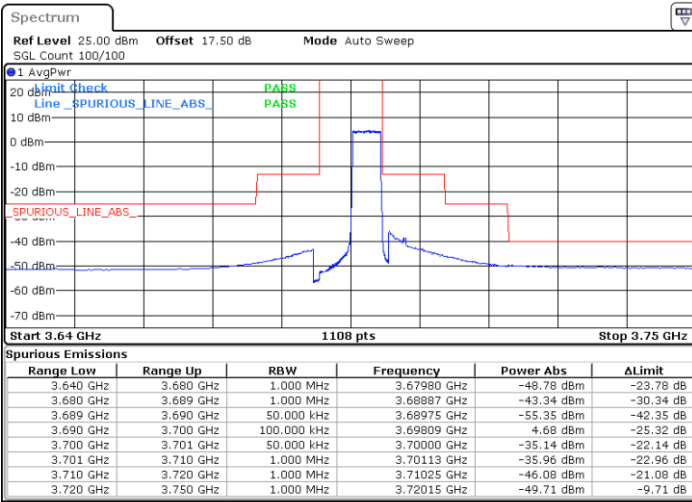

Highest Channel / 1RB0

Highest Channel / 1RBmax

Date: 2 FEB 2020 14:28:35

Date: 2 FEB 2020 14:52:30

Highest Channel / FullIRB

N/A

Date: 2 FEB 2020 14:40:33

LTE Band 48 / 10MHz