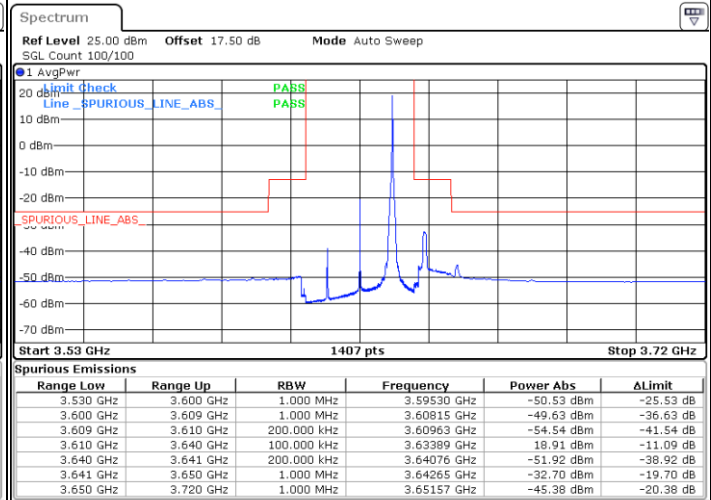

LTE Band 48 / 15MHz

64QAM

Highest Channel / 1RB0

Highest Channel / 1RBmax

Date: 2 FEB 2020 15:41:40

Date: 2 FEB 2020 16:05:34

Highest Channel / FullIRB

N/A

Date: 2 FEB 2020 15:53:37

LTE Band 48 / 20MHz

64QAM

Lowest Channel / 1RB0

Lowest Channel / 1RBmax

Date: 2 FEB 2020 16:18:52

Date: 2 FEB 2020 16:30:49

Lowest Channel / FullIRB

N/A

Date: 2 FEB 2020 16:06:55

LTE Band 48 / 20MHz

64QAM

Middle Channel / 1RB0

Middle Channel / 1RBmax

Date: 2 FEB 2020 16:25:30

Date: 2 FEB 2020 16:37:27

Middle Channel / FullIRB

N/A

Date: 2 FEB 2020 16:13:33

LTE Band 48 / 20MHz

64QAM

Highest Channel / 1RB0

Highest Channel / 1RBmax

Date: 2 FEB 2020 16:26:50