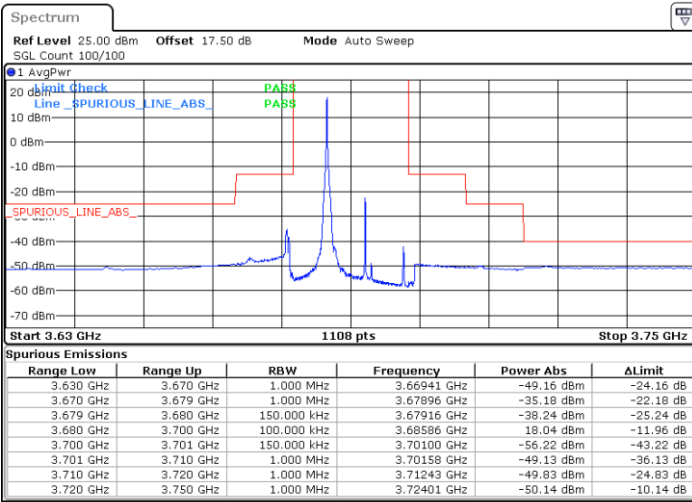

Lowest Channel / 1RB0

Lowest Channel / 1RBmax

Date: 2 FEB 2020 15:33:41

Date: 2 FEB 2020 15:57:36

Lowest Channel / FullRB

N/A

Date: 2 FEB 2020 15:45:39

LTE Band 48 / 15MHz

64QAM

Middle Channel / 1RB0

Middle Channel / 1RBmax

Date: 2 FEB 2020 15:35:01

Date: 2 FEB 2020 15:58:56

Middle Channel / FullIRB

N/A

Date: 2 FEB 2020 15:46:59

LTE Band 48 / 15MHz

64QAM

Highest Channel / 1RB0

Highest Channel / 1RBmax

Date: 2 FEB 2020 15:41:40

Date: 2 FEB 2020 16:05:34

Highest Channel / FullIRB

N/A

Date: 2 FEB 2020 15:53:37

LTE Band 48 / 20MHz

64QAM

Lowest Channel / 1RB0

Lowest Channel / 1RBmax

Date: 2 FEB 2020 16:18:52

Date: 2 FEB 2020 16:30:49

Lowest Channel / FullIRB