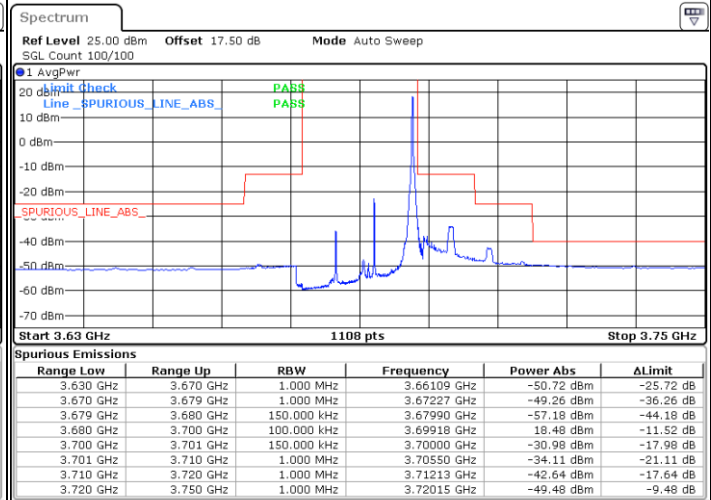

Lowest Channel / FullIRB

N/A

Date: 2 FEB 2020 15:44:19

LTE Band 48 / 15MHz

16QAM

Middle Channel / 1RB0

Middle Channel / 1RBmax

Date: 2 FEB 2020 15:36:21

Date: 2 FEB 2020 16:00:16

Middle Channel / FullIRB

N/A

Date: 2 FEB 2020 15:48:19

LTE Band 48 / 15MHz

16QAM

Highest Channel / 1RB0

Highest Channel / 1RBmax

Date: 2 FEB 2020 15:40:20

Date: 2 FEB 2020 16:04:15

Highest Channel / FullIRB

N/A

Date: 2 FEB 2020 15:52:18

LTE Band 48 / 20MHz

16QAM

Lowest Channel / 1RB0

Lowest Channel / 1RBmax

Date: 2 FEB 2020 16:20:12

Date: 2 FEB 2020 16:32:09

Lowest Channel / FullIRB

N/A

Date: 2 FEB 2020 16:08:14

LTE Band 48 / 20MHz

16QAM