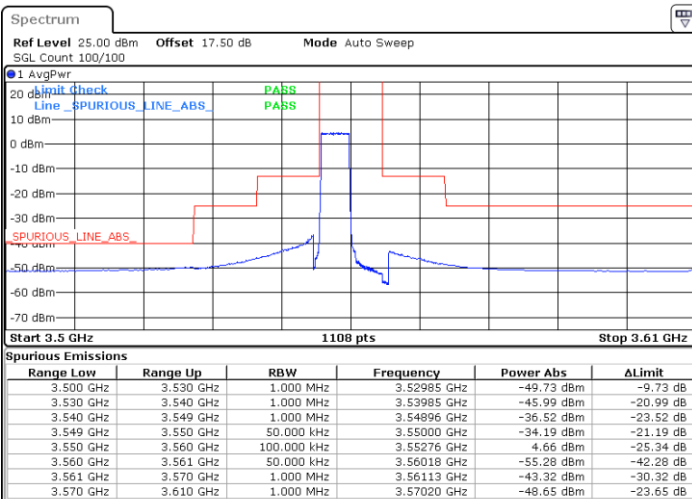

Middle Channel / FullIRB

N/A

Date: 2 FEB 2020 16:10:54

LTE Band 48 / 20MHz

QPSK

Highest Channel / 1RB0

Highest Channel / 1RBmax

Date: 2 FEB 2020 16:29:29

Date: 2 FEB 2020 16:41:26

Highest Channel / FullIRB

N/A

Date: 2 FEB 2020 16:17:32

LTE Band 48 / 5MHz

16QAM

Lowest Channel / 1RB0

Lowest Channel / 1RBmax

Date: 2 FEB 2020 14:20:37

Date: 2 FEB 2020 14:44:32

Lowest Channel / FullIRB

N/A

Date: 2 FEB 2020 14:32:35

LTE Band 48 / 5MHz

16QAM

Middle Channel / 1RB0