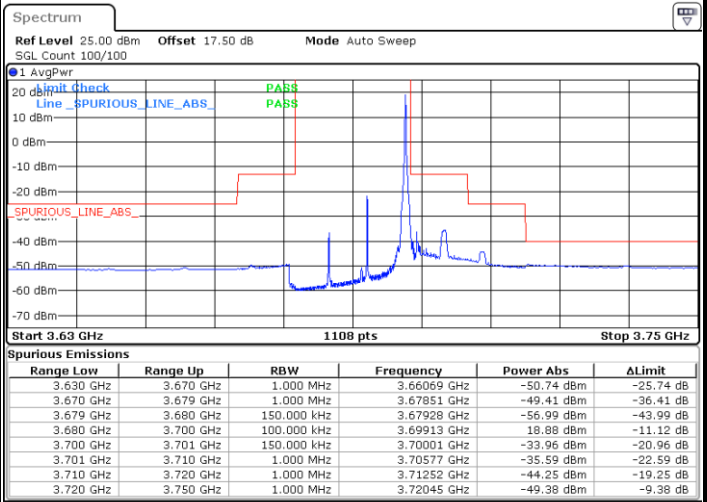

Lowest Channel / 1RB0

Lowest Channel / 1RBmax

Date: 2 FEB 2020 15:33:41

Date: 2 FEB 2020 15:57:36

Lowest Channel / FullRB

N/A

Date: 2 FEB 2020 15:45:39

LTE Band 48 / 15MHz

LTE Band 48 / 15MHz

64QAM

Highest Channel / 1RB0

Highest Channel / 1RBmax

Date: 2 FEB 2020 15:41:40

Date: 2 FEB 2020 16:05:34

Highest Channel / FullIRB

N/A

Date: 2 FEB 2020 15:53:37

LTE Band 48 / 20MHz

64QAM

Lowest Channel / 1RB0

Lowest Channel / 1RBmax

Date: 2 FEB 2020 16:18:52

Date: 2 FEB 2020 16:30:49

Lowest Channel / FullIRB