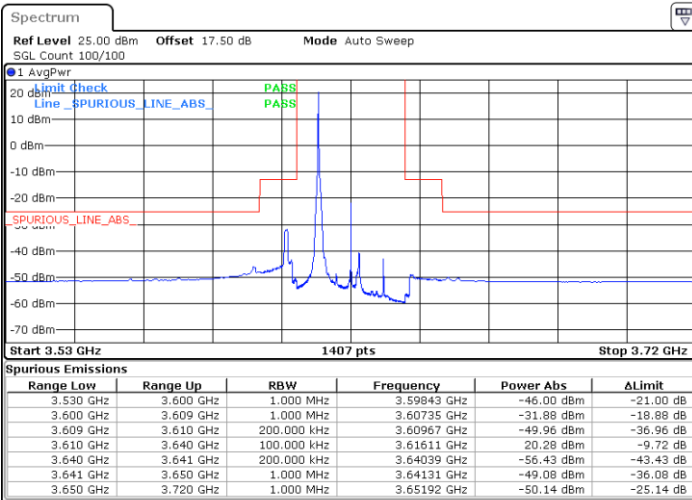

Date: 2 FEB 2020 15:50:58

LTE Band 48 / 20MHz

QPSK

Lowest Channel / 1RB0

Lowest Channel / 1RBmax

Date: 2 FEB 2020 16:21:31

Date: 2 FEB 2020 16:33:28

Lowest Channel / FullIRB

N/A

Date: 2 FEB 2020 16:09:34

LTE Band 48 / 20MHz

QPSK

Middle Channel / 1RB0

Middle Channel / 1RBmax

Date: 2 FEB 2020 16:22:51

Date: 2 FEB 2020 16:34:48

Middle Channel / FullIRB

N/A

Date: 2 FEB 2020 16:10:54

LTE Band 48 / 20MHz

QPSK

Highest Channel / 1RB0

Highest Channel / 1RBmax

Date: 2 FEB 2020 16:29:29

Date: 2 FEB 2020 16:41:26

Highest Channel / FullIRB

N/A

Date: 2 FEB 2020 16:17:32

LTE Band 48 / 5MHz

16QAM

Lowest Channel / 1RB0

Lowest Channel / 1RBmax