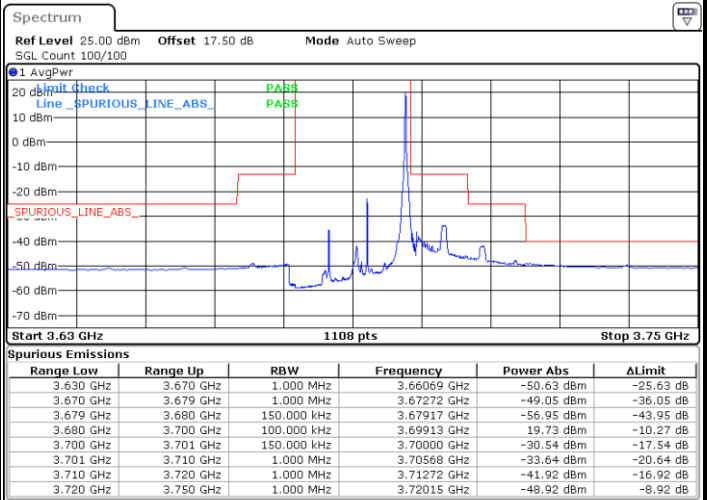

LTE Band 48 / 15MHz

QPSK

Highest Channel / 1RB0

Highest Channel / 1RBmax

Date: 2 FEB 2020 15:39:00

Date: 2 FEB 2020 16:02:55

Highest Channel / FullIRB

N/A

Date: 2 FEB 2020 15:50:58

LTE Band 48 / 20MHz

QPSK

Lowest Channel / 1RB0

Lowest Channel / 1RBmax

Date: 2 FEB 2020 16:21:31

Date: 2 FEB 2020 16:33:28

Lowest Channel / FullIRB