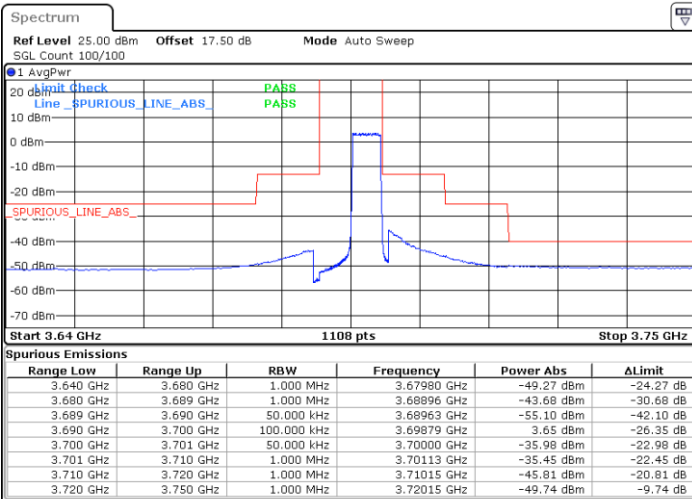

Date: 2 FEB 2020 14:33:54

LTE Band 48 / 5MHz

64QAM

Middle Channel / 1RB0

Middle Channel / 1RBmax

Date: 2 FEB 2020 14:23:17

Date: 2 FEB 2020 14:47:11

Middle Channel / FullIRB

N/A

Date: 2 FEB 2020 14:35:14

LTE Band 48 / 5MHz

64QAM

Highest Channel / 1RB0

Highest Channel / 1RBmax

Date: 2 FEB 2020 14:29:55

Date: 2 FEB 2020 14:53:49

Highest Channel / FullIRB

N/A

Date: 2 FEB 2020 14:41:52

LTE Band 48 / 10MHz

64QAM

Lowest Channel / 1RB0

Lowest Channel / 1RBmax

Date: 2 FEB 2020 14:55:10