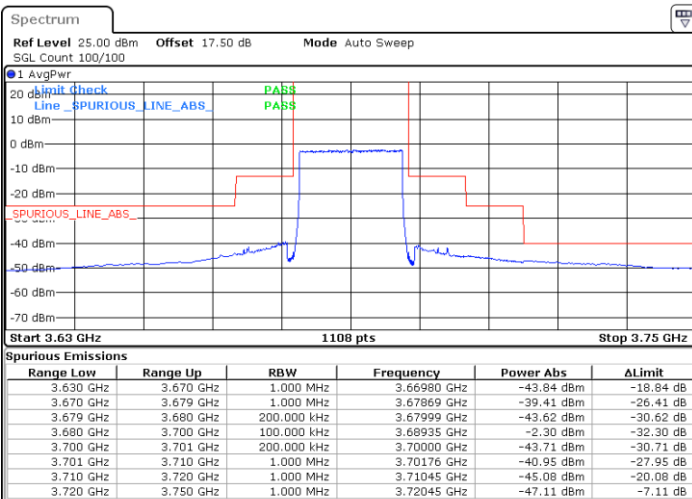

Highest Channel / FullIRB

N/A

Date: 2 FEB 2020 16:14:53