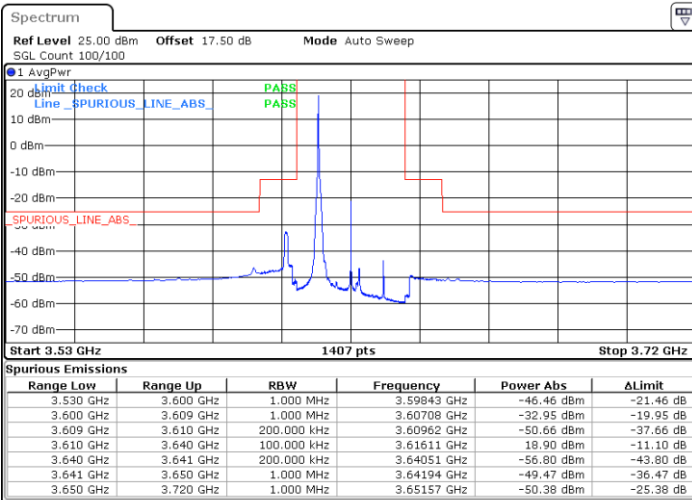

Date: 2 FEB 2020 15:40:20

Date: 2 FEB 2020 16:04:15

Highest Channel / FullIRB

N/A

Date: 2 FEB 2020 15:52:18

LTE Band 48 / 20MHz

16QAM

Lowest Channel / 1RB0

Lowest Channel / 1RBmax

Date: 2 FEB 2020 16:20:12

Date: 2 FEB 2020 16:32:09

Lowest Channel / FullIRB

N/A

Date: 2 FEB 2020 16:08:14

LTE Band 48 / 20MHz

16QAM

Middle Channel / 1RB0

Middle Channel / 1RBmax

Date: 2 FEB 2020 16:24:11

Date: 2 FEB 2020 16:36:08

Middle Channel / FullIRB

N/A

Date: 2 FEB 2020 16:12:13

LTE Band 48 / 20MHz