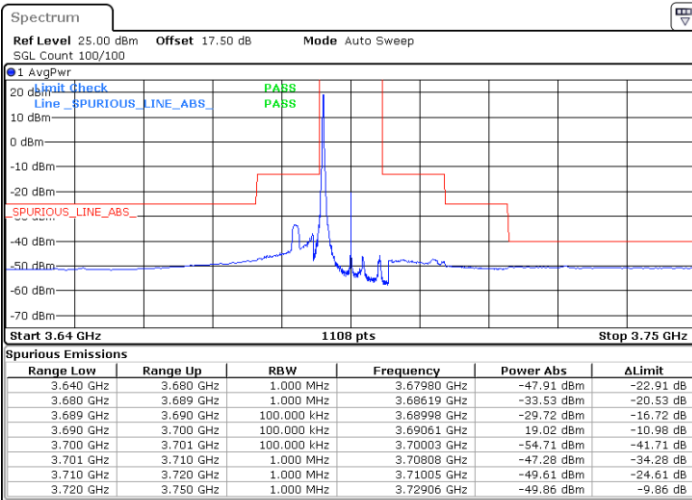

LTE Band 48 / 10MHz

16QAM

MiddleChannel / 1RB0

Middle Channel / 1RBmax

Date: 2 FEB 2020 15:00:29

Date: 2 FEB 2020 15:24:23

Middle Channel / FullIRB

N/A

Date: 2 FEB 2020 15:12:26

LTE Band 48 / 10MHz

16QAM

Highest Channel / 1RB0

Highest Channel / 1RBmax

Date: 2 FEB 2020 15:04:28

Date: 2 FEB 2020 15:28:22

Highest Channel / FullIRB

N/A

Date: 2 FEB 2020 15:16:25

LTE Band 48 / 15MHz

16QAM

Lowest Channel / 1RB0

Lowest Channel / 1RBmax

Date: 2 FEB 2020 15:32:22

Date: 2 FEB 2020 15:56:17