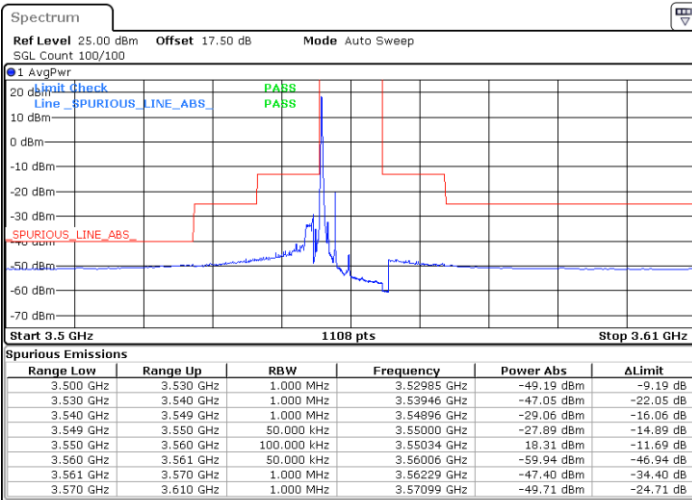

Middle Channel / 1RB0

Middle Channel / 1RBmax

Date: 2 FEB 2020 16:24:11

Date: 2 FEB 2020 16:36:08

Middle Channel / FullIRB

N/A

Date: 2 FEB 2020 16:12:13

LTE Band 48 / 20MHz

16QAM

Highest Channel / 1RB0

Highest Channel / 1RBmax

Date: 2 FEB 2020 16:28:10

Date: 2 FEB 2020 16:40:07

Highest Channel / FullIRB

N/A

Date: 2 FEB 2020 16:16:12

LTE Band 48 / 5MHz

64QAM

Lowest Channel / 1RB0

Lowest Channel / 1RBmax

Date: 2 FEB 2020 14:21:57

Date: 2 FEB 2020 14:45:51

Lowest Channel / FullIRB

N/A