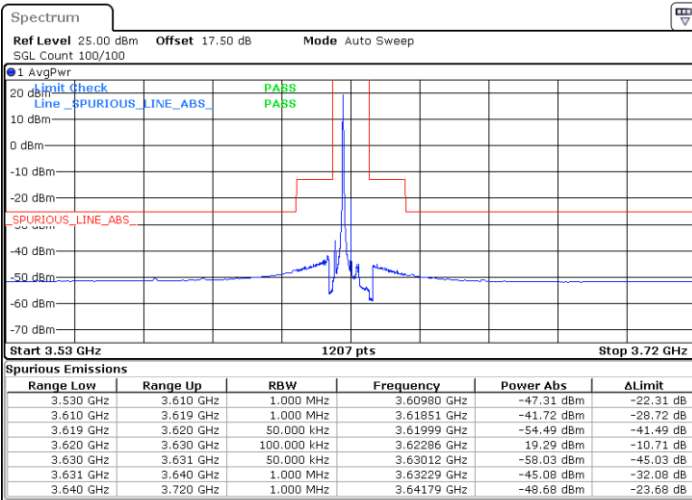

LTE Band 48 / 5MHz

16QAM

Middle Channel / 1RB0

Middle Channel / 1RBmax

Date: 2 FEB 2020 14:24:36