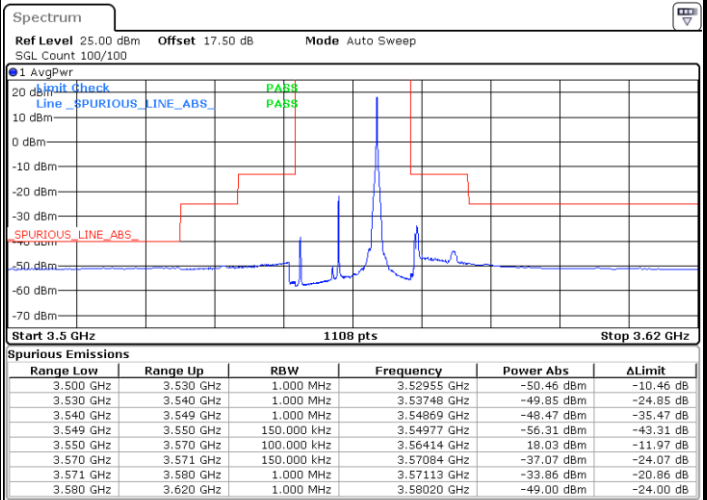

Date: 2 FEB 2020 15:01:48

Date: 2 FEB 2020 15:25:43

Middle Channel / FullIRB

N/A

Date: 2 FEB 2020 15:13:46

LTE Band 48 / 10MHz

64QAM

Highest Channel / 1RB0

Highest Channel / 1RBmax

Date: 2 FEB 2020 15:03:08

Date: 2 FEB 2020 15:27:03

Highest Channel / FullIRB

N/A

Date: 2 FEB 2020 15:15:05

LTE Band 48 / 15MHz

64QAM

Lowest Channel / 1RB0

Lowest Channel / 1RBmax

Date: 2 FEB 2020 15:33:41

Date: 2 FEB 2020 15:57:36

Lowest Channel / FullRB

N/A

Date: 2 FEB 2020 15:45:39

LTE Band 48 / 15MHz