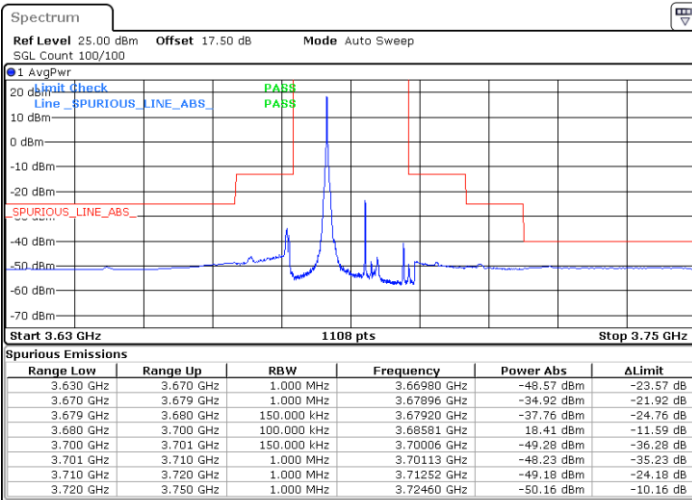

Lowest Channel / FullIRB

N/A

Date: 2 FEB 2020 15:44:19

LTE Band 48 / 15MHz

16QAM

Middle Channel / 1RB0

Middle Channel / 1RBmax

Date: 2 FEB 2020 15:36:21

Date: 2 FEB 2020 16:00:16

Middle Channel / FullIRB

N/A

Date: 2 FEB 2020 15:48:19

LTE Band 48 / 15MHz

16QAM

Highest Channel / 1RB0

Highest Channel / 1RBmax

Date: 2 FEB 2020 15:40:20

Date: 2 FEB 2020 16:04:15

Highest Channel / FullIRB

N/A

Date: 2 FEB 2020 15:52:18

LTE Band 48 / 20MHz

16QAM

Lowest Channel / 1RB0