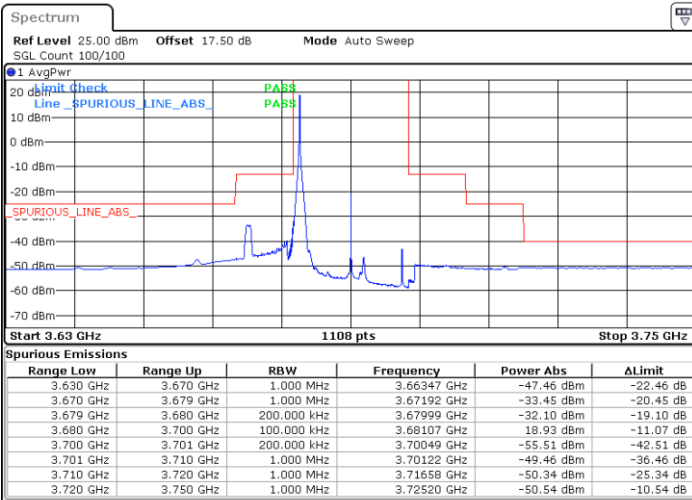

Lowest Channel / 1RBmax

Date: 2 FEB 2020 16:20:12

Date: 2 FEB 2020 16:32:09

Lowest Channel / FullIRB

N/A

Date: 2 FEB 2020 16:08:14

LTE Band 48 / 20MHz

16QAM

Middle Channel / 1RB0

Middle Channel / 1RBmax

Date: 2 FEB 2020 16:24:11

Date: 2 FEB 2020 16:36:08

Middle Channel / FullIRB

N/A

Date: 2 FEB 2020 16:12:13

LTE Band 48 / 20MHz

16QAM

Highest Channel / 1RB0

Highest Channel / 1RBmax

Date: 2 FEB 2020 16:28:10

Date: 2 FEB 2020 16:40:07

Highest Channel / FullIRB

N/A

Date: 2 FEB 2020 16:16:12