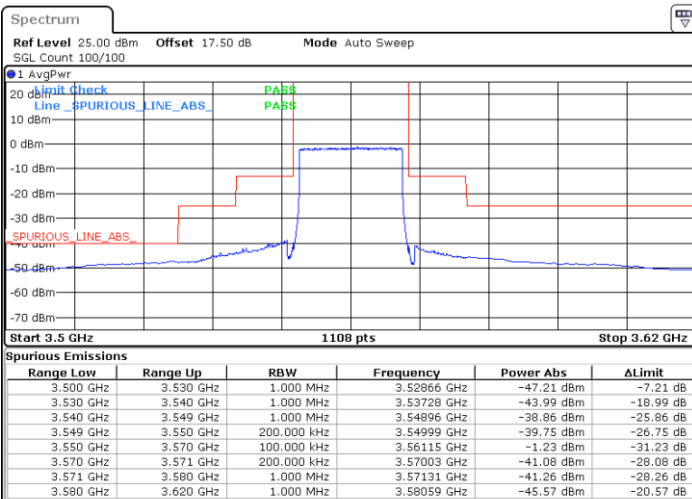

Date: 2 FEB 2020 15:40:20

Date: 2 FEB 2020 16:04:15

Highest Channel / FullIRB

N/A

Date: 2 FEB 2020 15:52:18

LTE Band 48 / 20MHz

16QAM

Lowest Channel / 1RB0

Lowest Channel / 1RBmax

Date: 2 FEB 2020 16:20:12

Date: 2 FEB 2020 16:32:09

Lowest Channel / FullIRB

N/A

Date: 2 FEB 2020 16:08:14

LTE Band 48 / 20MHz

16QAM

Middle Channel / 1RB0

Middle Channel / 1RBmax

Date: 2 FEB 2020 16:24:11

Date: 2 FEB 2020 16:36:08

Middle Channel / FullIRB

N/A

Date: 2 FEB 2020 16:12:13

LTE Band 48 / 20MHz