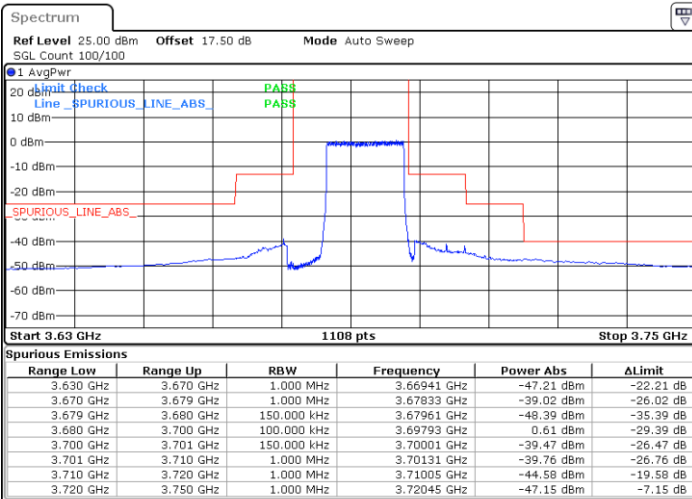

Lowest Channel / FullIRB

N/A

Date: 2 FEB 2020 15:44:19

LTE Band 48 / 15MHz

16QAM

Middle Channel / 1RB0

Middle Channel / 1RBmax

Date: 2 FEB 2020 15:36:21

Date: 2 FEB 2020 16:00:16

Middle Channel / FullIRB

N/A

Date: 2 FEB 2020 15:48:19

LTE Band 48 / 15MHz

16QAM

Highest Channel / 1RB0

Highest Channel / 1RBmax

Date: 2 FEB 2020 15:40:20

Date: 2 FEB 2020 16:04:15

Highest Channel / FullIRB

N/A

Date: 2 FEB 2020 15:52:18

LTE Band 48 / 20MHz

16QAM

Lowest Channel / 1RB0

Lowest Channel / 1RBmax

Date: 2 FEB 2020 16:20:12

Date: 2 FEB 2020 16:32:09

Lowest Channel / FullIRB

N/A

Date: 2 FEB 2020 16:08:14

LTE Band 48 / 20MHz

16QAM