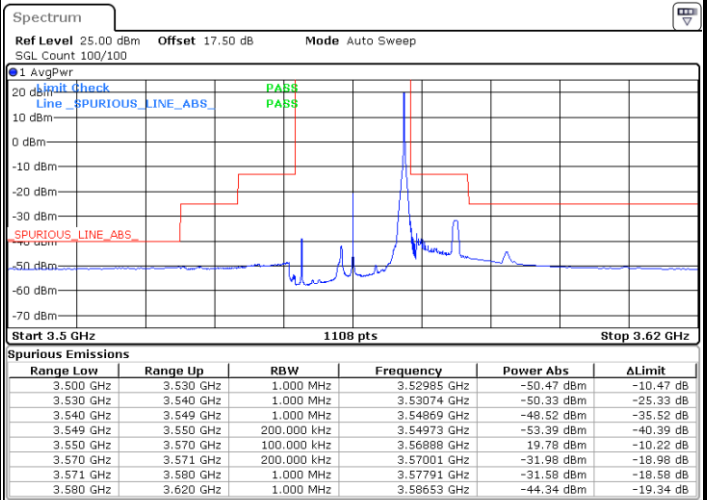

LTE Band 48 / 15MHz

QPSK

Highest Channel / 1RB0

Highest Channel / 1RBmax

Date: 2 FEB 2020 15:39:00

Date: 2 FEB 2020 16:02:55

Highest Channel / FullIRB

N/A

Date: 2 FEB 2020 15:50:58

LTE Band 48 / 20MHz

QPSK

Lowest Channel / 1RB0

Lowest Channel / 1RBmax

Date: 2 FEB 2020 16:21:31

Date: 2 FEB 2020 16:33:28

Lowest Channel / FullIRB