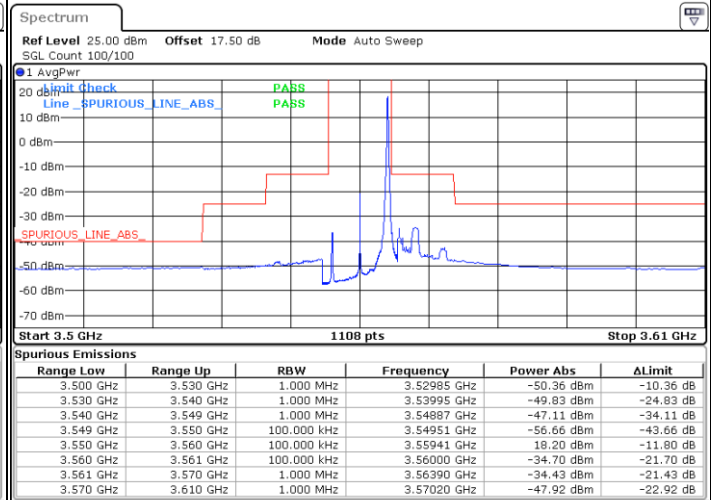

N/A

Date: 2 FEB 2020 14:35:14

LTE Band 48 / 5MHz

64QAM

Highest Channel / 1RB0

Highest Channel / 1RBmax

Date: 2 FEB 2020 14:29:55

Date: 2 FEB 2020 14:53:49

Highest Channel / FullIRB

N/A

Date: 2 FEB 2020 14:41:52

LTE Band 48 / 10MHz

64QAM

Lowest Channel / 1RB0

Lowest Channel / 1RBmax

Date: 2 FEB 2020 14:55:10

Date: 2 FEB 2020 15:19:04

Lowest Channel / FullIRB

N/A

Date: 2 FEB 2020 15:07:07

LTE Band 48 / 10MHz

64QAM

MiddleChannel / 1RB0

Middle Channel / 1RBmax

Date: 2 FEB 2020 15:01:48

Date: 2 FEB 2020 15:25:43

Middle Channel / FullIRB

N/A

Date: 2 FEB 2020 15:13:46

LTE Band 48 / 10MHz

64QAM

Highest Channel / 1RB0