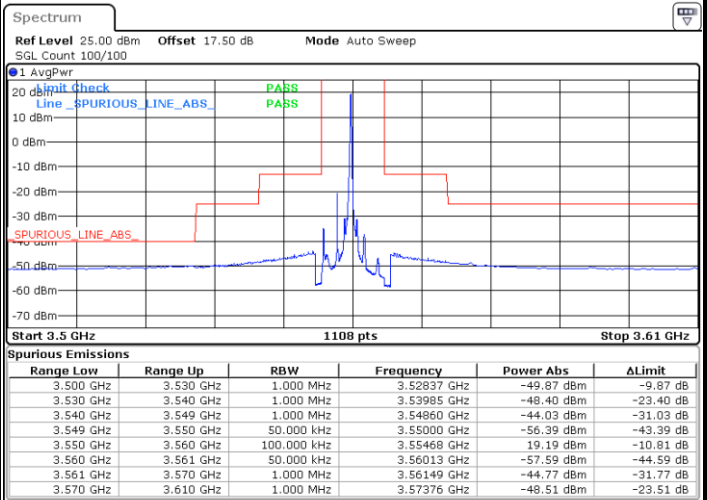

Middle Channel / FullIRB

N/A

Date: 2 FEB 2020 16:10:54

LTE Band 48 / 20MHz

QPSK

Highest Channel / 1RB0

Highest Channel / 1RBmax

Date: 2 FEB 2020 16:29:29

Date: 2 FEB 2020 16:41:26

Highest Channel / FullIRB

N/A

Date: 2 FEB 2020 16:17:32

LTE Band 48 / 5MHz

16QAM

Lowest Channel / 1RB0

Lowest Channel / 1RBmax

Date: 2 FEB 2020 14:20:37

Date: 2 FEB 2020 14:44:32

Lowest Channel / FullIRB

N/A

Date: 2 FEB 2020 14:32:35

LTE Band 48 / 5MHz

16QAM

Middle Channel / 1RB0