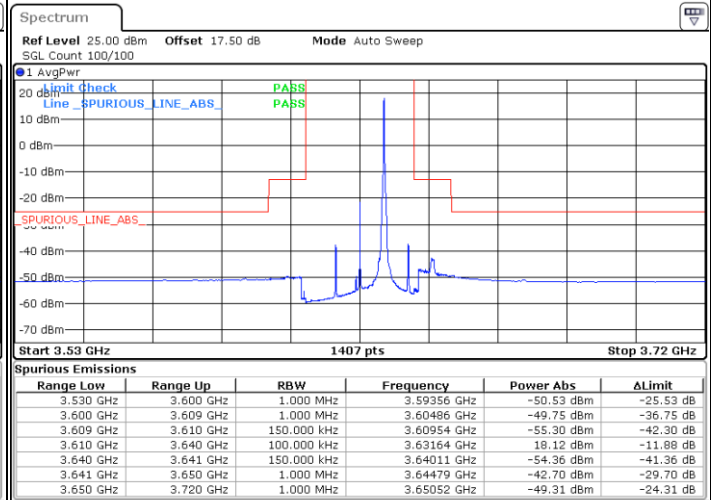

Highest Channel / 1RBmax

Date: 2 FEB 2020 15:03:08

Date: 2 FEB 2020 15:27:03

Highest Channel / FullIRB

N/A

Date: 2 FEB 2020 15:15:05

LTE Band 48 / 15MHz

64QAM

Lowest Channel / 1RB0

Lowest Channel / 1RBmax

Date: 2 FEB 2020 15:33:41

Date: 2 FEB 2020 15:57:36

Lowest Channel / FullRB

N/A

Date: 2 FEB 2020 15:45:39

LTE Band 48 / 15MHz

64QAM

Middle Channel / 1RB0

Middle Channel / 1RBmax

Date: 2 FEB 2020 15:35:01

Date: 2 FEB 2020 15:58:56

Middle Channel / FullIRB

N/A

Date: 2 FEB 2020 15:46:59

LTE Band 48 / 15MHz

64QAM

Highest Channel / 1RB0

Highest Channel / 1RBmax

Date: 2 FEB 2020 15:41:40

Date: 2 FEB 2020 16:05:34

Highest Channel / FullIRB

N/A