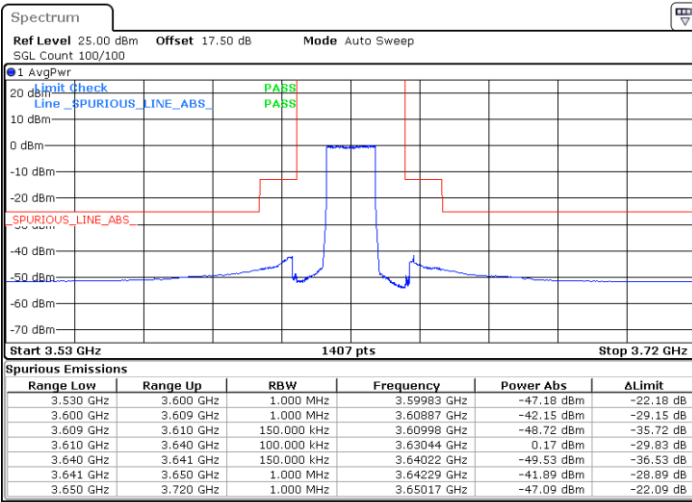

Lowest Channel / FullIRB

N/A

Date: 2 FEB 2020 15:44:19

LTE Band 48 / 15MHz

16QAM

Middle Channel / 1RB0

Middle Channel / 1RBmax

Date: 2 FEB 2020 15:36:21

Date: 2 FEB 2020 16:00:16

Middle Channel / FullIRB

N/A

Date: 2 FEB 2020 15:48:19

LTE Band 48 / 15MHz

16QAM

Highest Channel / 1RB0

Highest Channel / 1RBmax