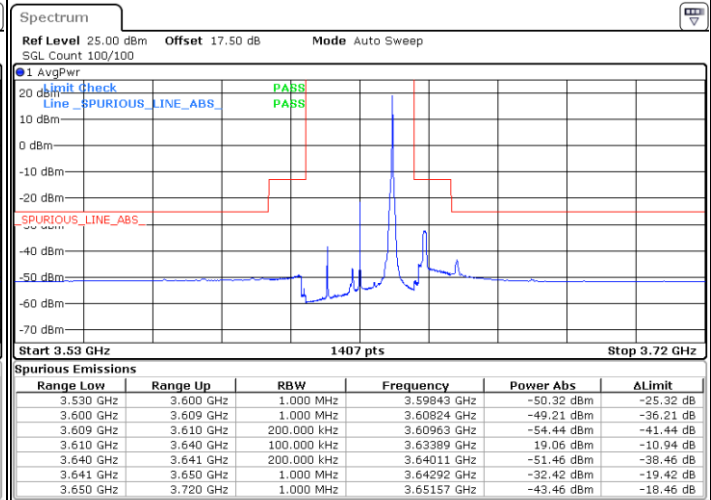

Date: 2 FEB 2020 15:40:20

Date: 2 FEB 2020 16:04:15

Highest Channel / FullIRB

N/A

Date: 2 FEB 2020 15:52:18

LTE Band 48 / 20MHz

16QAM

Lowest Channel / 1RB0

Lowest Channel / 1RBmax

Date: 2 FEB 2020 16:20:12

Date: 2 FEB 2020 16:32:09

Lowest Channel / FullIRB

N/A

Date: 2 FEB 2020 16:08:14

LTE Band 48 / 20MHz

16QAM

Middle Channel / 1RB0

Middle Channel / 1RBmax

Date: 2 FEB 2020 16:24:11

Date: 2 FEB 2020 16:36:08

Middle Channel / FullIRB

N/A

Date: 2 FEB 2020 16:12:13

LTE Band 48 / 20MHz