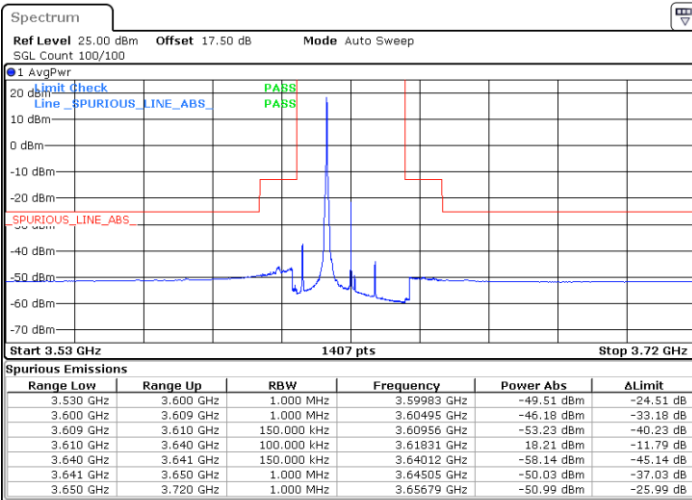

LTE Band 48 / 15MHz

64QAM

Middle Channel / 1RB0

Middle Channel / 1RBmax

Date: 2 FEB 2020 15:35:01