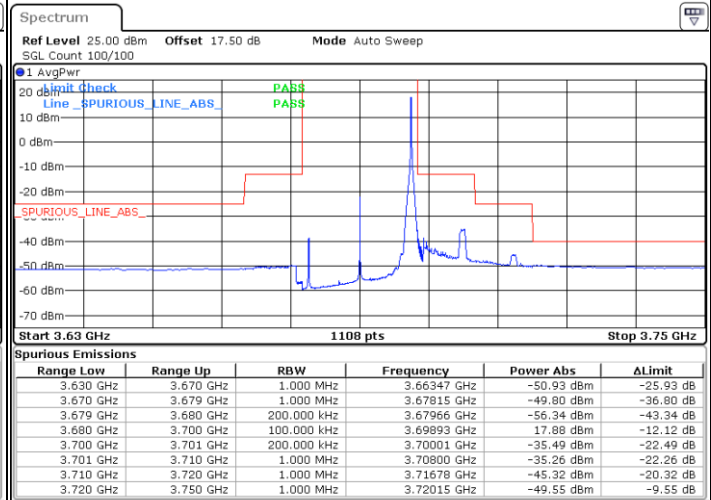

Date: 2 FEB 2020 15:53:37

LTE Band 48 / 20MHz

64QAM

Lowest Channel / 1RB0

Lowest Channel / 1RBmax

Date: 2 FEB 2020 16:18:52

Date: 2 FEB 2020 16:30:49

Lowest Channel / FullIRB

N/A

Date: 2 FEB 2020 16:06:55

LTE Band 48 / 20MHz

64QAM

Middle Channel / 1RB0

Middle Channel / 1RBmax

Date: 2 FEB 2020 16:25:30

Date: 2 FEB 2020 16:37:27

Middle Channel / FullIRB

N/A

Date: 2 FEB 2020 16:13:33

LTE Band 48 / 20MHz

64QAM

Highest Channel / 1RB0

Highest Channel / 1RBmax

Date: 2 FEB 2020 16:26:50