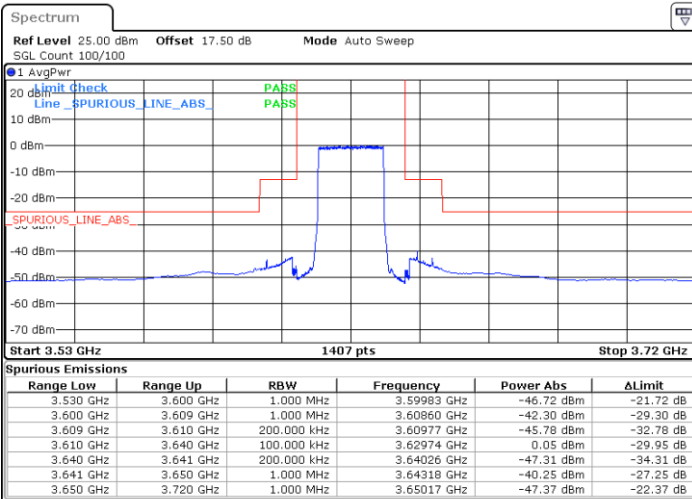

N/A

Date: 2 FEB 2020 16:09:34

LTE Band 48 / 20MHz

QPSK

Middle Channel / 1RB0

Middle Channel / 1RBmax

Date: 2 FEB 2020 16:22:51

Date: 2 FEB 2020 16:34:48

Middle Channel / FullIRB

N/A

Date: 2 FEB 2020 16:10:54

LTE Band 48 / 20MHz

QPSK

Highest Channel / 1RB0

Highest Channel / 1RBmax

Date: 2 FEB 2020 16:29:29