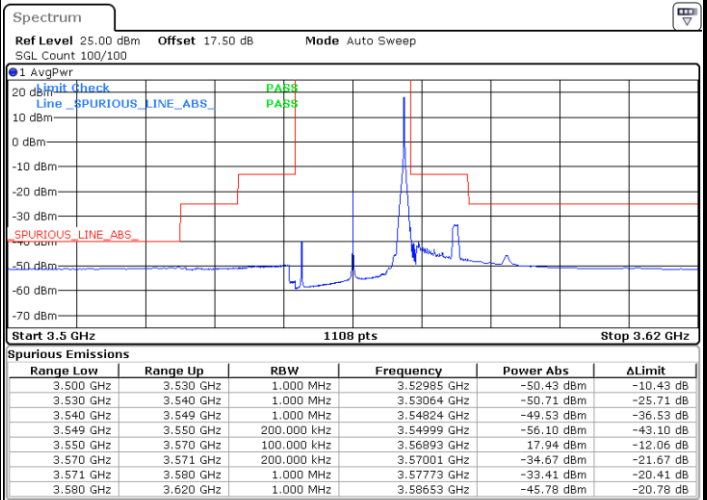

LTE Band 48 / 15MHz

64QAM

Highest Channel / 1RB0

Highest Channel / 1RBmax

Date: 2 FEB 2020 15:41:40

Date: 2 FEB 2020 16:05:34

Highest Channel / FullIRB

N/A

Date: 2 FEB 2020 15:53:37

LTE Band 48 / 20MHz

64QAM

Lowest Channel / 1RB0

Lowest Channel / 1RBmax

Date: 2 FEB 2020 16:18:52

Date: 2 FEB 2020 16:30:49

Lowest Channel / FullIRB

N/A

Date: 2 FEB 2020 16:06:55

LTE Band 48 / 20MHz

64QAM

Middle Channel / 1RB0

Middle Channel / 1RBmax

Date: 2 FEB 2020 16:25:30

Date: 2 FEB 2020 16:37:27