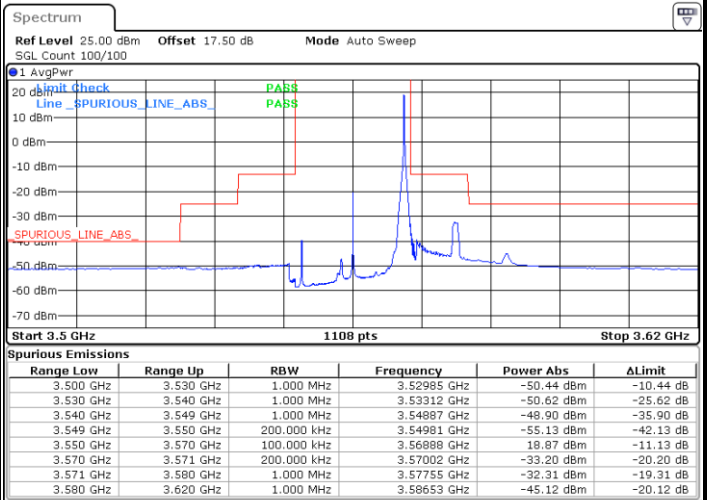

Date: 2 FEB 2020 16:00:16

Middle Channel / FullIRB

N/A

Date: 2 FEB 2020 15:48:19

LTE Band 48 / 15MHz

16QAM

Highest Channel / 1RB0

Highest Channel / 1RBmax

Date: 2 FEB 2020 15:40:20

Date: 2 FEB 2020 16:04:15

Highest Channel / FullIRB

N/A

Date: 2 FEB 2020 15:52:18

LTE Band 48 / 20MHz

16QAM

Lowest Channel / 1RB0

Lowest Channel / 1RBmax

Date: 2 FEB 2020 16:20:12

Date: 2 FEB 2020 16:32:09

Lowest Channel / FullIRB

N/A

Date: 2 FEB 2020 16:08:14

LTE Band 48 / 20MHz

16QAM