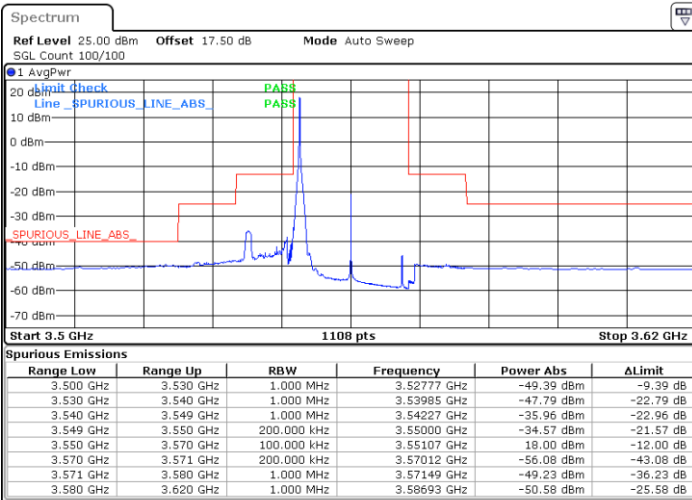

LTE Band 48 / 15MHz

64QAM

Highest Channel / 1RB0

Highest Channel / 1RBmax

Date: 2 FEB 2020 15:41:40

Date: 2 FEB 2020 16:05:34

Highest Channel / FullIRB

N/A

Date: 2 FEB 2020 15:53:37

LTE Band 48 / 20MHz

64QAM

Lowest Channel / 1RB0

Lowest Channel / 1RBmax

Date: 2 FEB 2020 16:18:52

Date: 2 FEB 2020 16:30:49

Lowest Channel / FullIRB

N/A

Date: 2 FEB 2020 16:06:55

LTE Band 48 / 20MHz

64QAM

Middle Channel / 1RB0

Middle Channel / 1RBmax

Date: 2 FEB 2020 16:25:30

Date: 2 FEB 2020 16:37:27