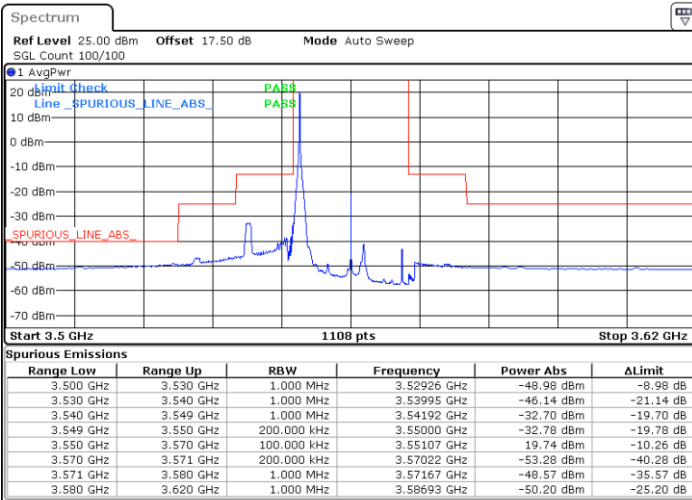

LTE Band 48 / 15MHz

QPSK

Highest Channel / 1RB0

Highest Channel / 1RBmax

Date: 2 FEB 2020 15:39:00

Date: 2 FEB 2020 16:02:55

Highest Channel / FullIRB

N/A

Date: 2 FEB 2020 15:50:58

LTE Band 48 / 20MHz

QPSK

Lowest Channel / 1RB0

Lowest Channel / 1RBmax

Date: 2 FEB 2020 16:21:31

Date: 2 FEB 2020 16:33:28

Lowest Channel / FullIRB

N/A

Date: 2 FEB 2020 16:09:34

LTE Band 48 / 20MHz

QPSK

Middle Channel / 1RB0

Middle Channel / 1RBmax

Date: 2 FEB 2020 16:22:51

Date: 2 FEB 2020 16:34:48