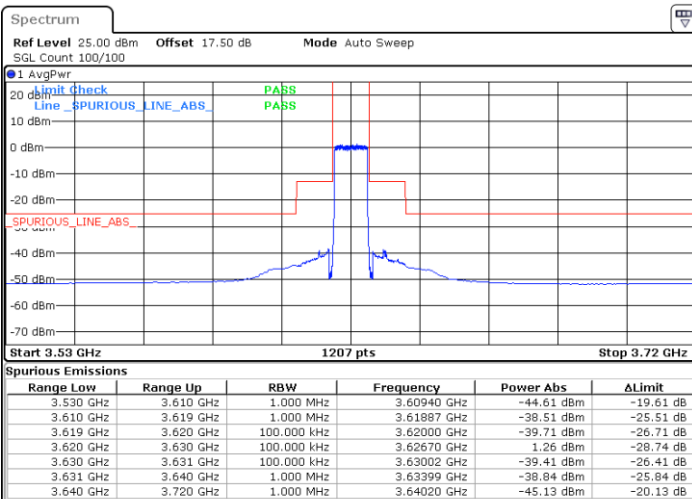

Highest Channel / FullIRB

N/A

Date: 2 FEB 2020 14:41:52

LTE Band 48 / 10MHz

64QAM

Lowest Channel / 1RB0

Lowest Channel / 1RBmax

Date: 2 FEB 2020 14:55:10

Date: 2 FEB 2020 15:19:04

Lowest Channel / FullIRB

N/A

Date: 2 FEB 2020 15:07:07

LTE Band 48 / 10MHz

64QAM

MiddleChannel / 1RB0

Middle Channel / 1RBmax

Date: 2 FEB 2020 15:01:48

Date: 2 FEB 2020 15:25:43

Middle Channel / FullIRB

N/A

Date: 2 FEB 2020 15:13:46

LTE Band 48 / 10MHz

64QAM

Highest Channel / 1RB0

Highest Channel / 1RBmax

Date: 2 FEB 2020 15:03:08

Date: 2 FEB 2020 15:27:03

Highest Channel / FullIRB

N/A

Date: 2 FEB 2020 15:15:05

LTE Band 48 / 15MHz

64QAM