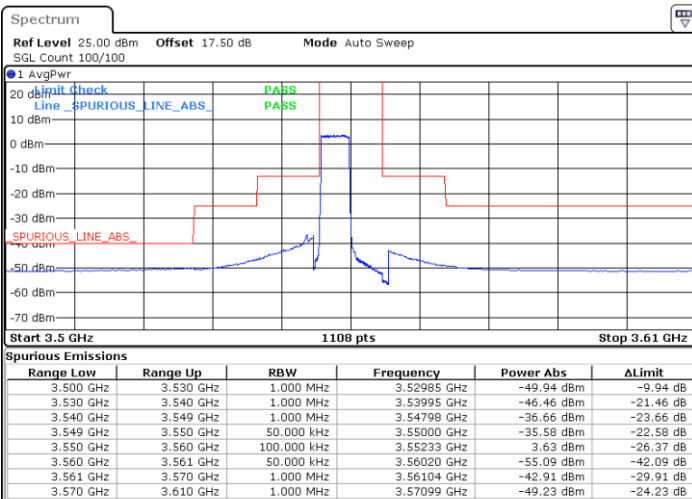

16QAM

Highest Channel / 1RB0

Highest Channel / 1RBmax

Date: 2 FEB 2020 16:28:10

Date: 2 FEB 2020 16:40:07

Highest Channel / FullIRB

N/A

Date: 2 FEB 2020 16:16:12

LTE Band 48 / 5MHz

64QAM

Lowest Channel / 1RB0

Lowest Channel / 1RBmax

Date: 2 FEB 2020 14:21:57

Date: 2 FEB 2020 14:45:51

Lowest Channel / FullIRB

N/A

Date: 2 FEB 2020 14:33:54

LTE Band 48 / 5MHz

64QAM

Middle Channel / 1RB0

Middle Channel / 1RBmax

Date: 2 FEB 2020 14:23:17

Date: 2 FEB 2020 14:47:11

Middle Channel / FullIRB

N/A

Date: 2 FEB 2020 14:35:14

LTE Band 48 / 5MHz

64QAM

Highest Channel / 1RB0

Highest Channel / 1RBmax

Date: 2 FEB 2020 14:29:55

Date: 2 FEB 2020 14:53:49