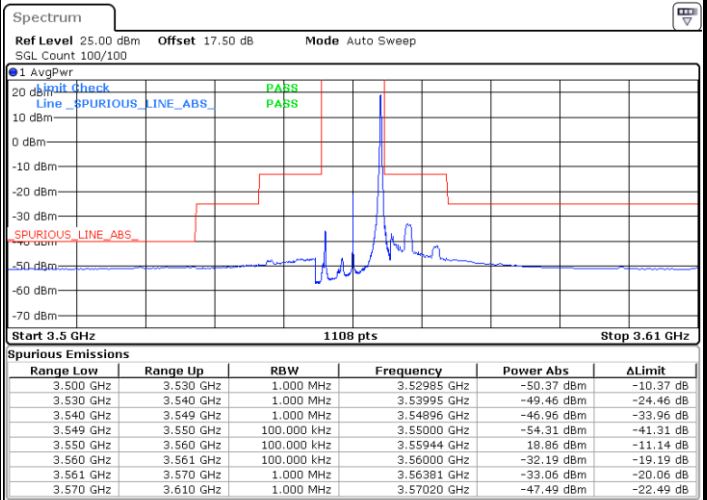

Date: 2 FEB 2020 15:20:24