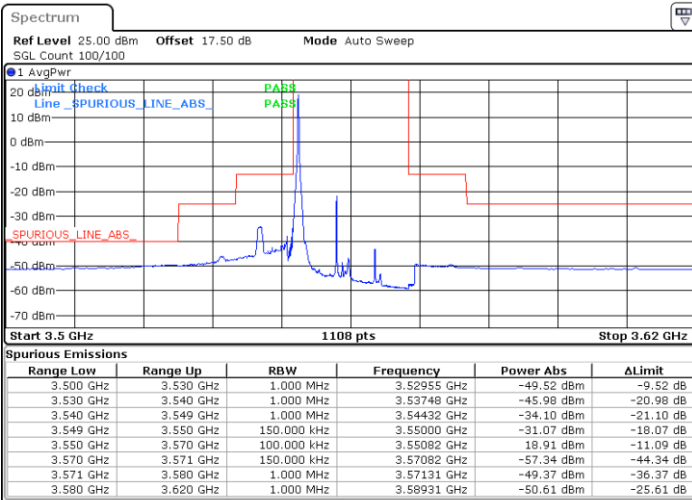

Date: 2 FEB 2020 15:12:26

LTE Band 48 / 10MHz

16QAM

Highest Channel / 1RB0

Highest Channel / 1RBmax

Date: 2 FEB 2020 15:04:28

Date: 2 FEB 2020 15:28:22

Highest Channel / FullIRB

N/A

Date: 2 FEB 2020 15:16:25

LTE Band 48 / 15MHz

16QAM

Lowest Channel / 1RB0

Lowest Channel / 1RBmax

Date: 2 FEB 2020 15:32:22

Date: 2 FEB 2020 15:56:17

Lowest Channel / FullIRB

N/A

Date: 2 FEB 2020 15:44:19

LTE Band 48 / 15MHz

16QAM

Middle Channel / 1RB0

Middle Channel / 1RBmax

Date: 2 FEB 2020 15:36:21

Date: 2 FEB 2020 16:00:16

Middle Channel / FullIRB

N/A

Date: 2 FEB 2020 15:48:19

LTE Band 48 / 15MHz

16QAM

Highest Channel / 1RB0

Highest Channel / 1RBmax