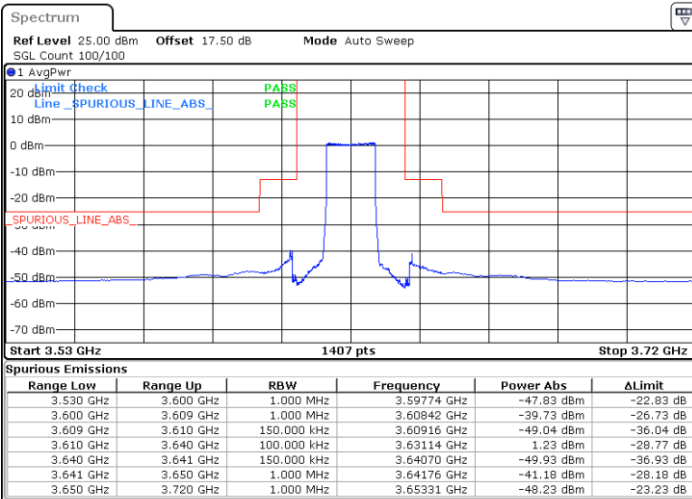

Date: 2 FEB 2020 15:29:42

Highest Channel / FullIRB

N/A

Date: 2 FEB 2020 15:17:45

LTE Band 48 / 15MHz

QPSK

Lowest Channel / 1RB0

Lowest Channel / 1RBmax

Date: 2 FEB 2020 15:31:02

Date: 2 FEB 2020 15:54:57

Lowest Channel / FullRB

N/A

Date: 2 FEB 2020 15:42:59

LTE Band 48 / 15MHz

QPSK

Middle Channel / 1RB0

Middle Channel / 1RBmax

Date: 2 FEB 2020 15:37:41

Date: 2 FEB 2020 16:01:36

Middle Channel / FullIRB

N/A

Date: 2 FEB 2020 15:49:38