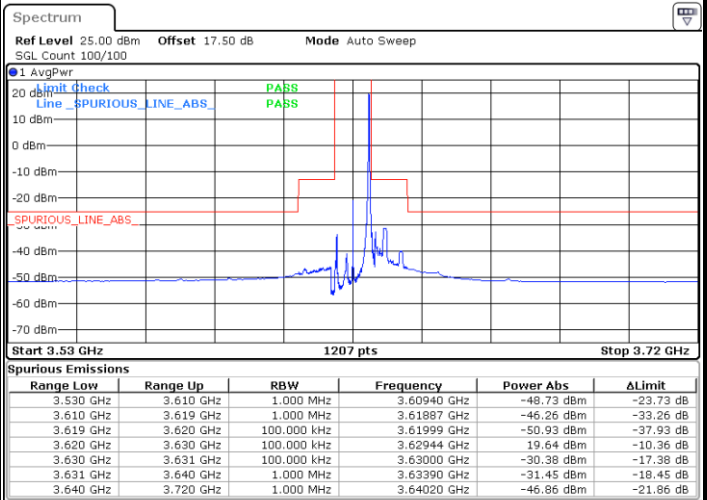

Date: 2 FEB 2020 14:39:13

LTE Band 48 / 10MHz

QPSK

Lowest Channel / 1RB0

Lowest Channel / 1RBmax

Date: 2 FEB 2020 14:57:49

Date: 2 FEB 2020 15:21:44

Lowest Channel / FullIRB

N/A

Date: 2 FEB 2020 15:09:46

LTE Band 48 / 10MHz

QPSK

MiddleChannel / 1RB0

Middle Channel / 1RBmax

Date: 2 FEB 2020 14:59:09

Date: 2 FEB 2020 15:23:04

Middle Channel / FullIRB

N/A

Date: 2 FEB 2020 15:11:06

LTE Band 48 / 10MHz

QPSK

Highest Channel / 1RB0

Highest Channel / 1RBmax

Date: 2 FEB 2020 15:05:47

Date: 2 FEB 2020 15:29:42

Highest Channel / FullIRB

N/A

Date: 2 FEB 2020 15:17:45

LTE Band 48 / 15MHz

QPSK

Lowest Channel / 1RB0

Lowest Channel / 1RBmax