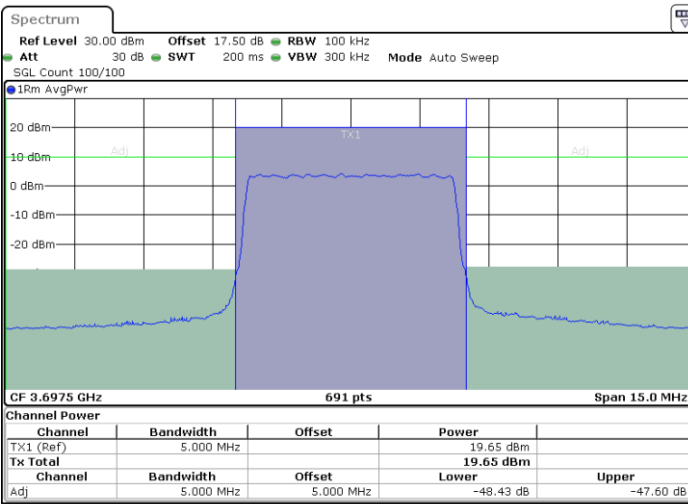

Lowest Channel / 1RBmax

Date: 2 FEB 2020 18:39:07

Date: 2 FEB 2020 18:48:18

Lowest Channel / FullIRB

N/A

Date: 2 FEB 2020 18:43:43

LTE Band 48 / 5MHz

64QAM

Highest Channel / 1RB0

Highest Channel / 1RBmax

Date: 2.FEB.2020 18:42:10

Date: 2.FEB.2020 18:51:22

Highest Channel / FullIRB

N/A

Date: 2.FEB.2020 18:46:46

LTE Band 48 / 10MHz