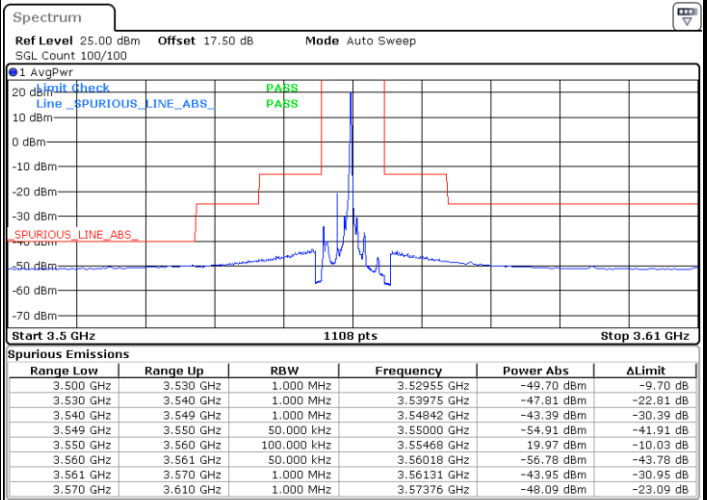

Date: 2 FEB 2020 19:19:16

Highest Channel / FullIRB

N/A

Date: 2 FEB 2020 19:14:37

LTE Band 48 / 20MHz

64QAM

Middle Channel / 1RB0

Middle Channel / 1RBmax

Date: 2.FEB.2020 19:26:44

Date: 2.FEB.2020 19:31:13

Middle Channel / FullIRB

N/A

Date: 2.FEB.2020 19:22:15

Conducted Band Edge

LTE Band 48 / 5MHz

QPSK

Lowest Channel / 1RB0

Lowest Channel / 1RBmax

Date: 2 FEB 2020 14:19:17

Date: 2 FEB 2020 14:43:12

Lowest Channel / FullIRB

N/A

Date: 2 FEB 2020 14:31:15

LTE Band 48 / 5MHz