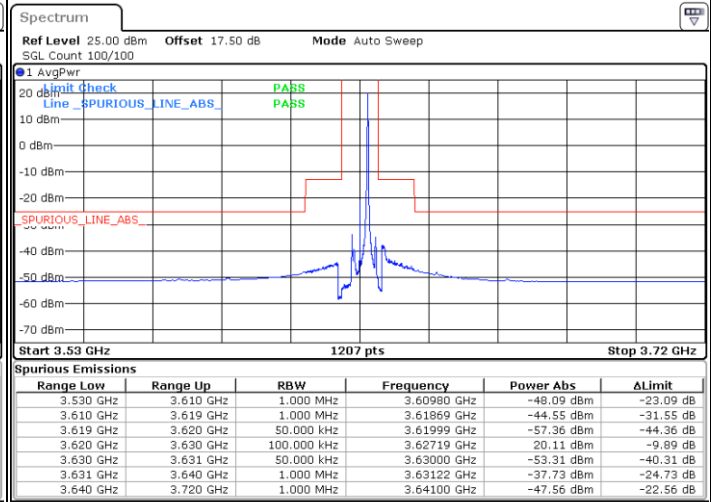

Date: 2.FEB.2020 19:26:44

Date: 2.FEB.2020 19:31:13

Middle Channel / FullIRB

N/A

Date: 2.FEB.2020 19:22:15

Conducted Band Edge

LTE Band 48 / 5MHz

QPSK

Lowest Channel / 1RB0

Lowest Channel / 1RBmax

Date: 2 FEB 2020 14:19:17

Date: 2 FEB 2020 14:43:12

Lowest Channel / FullIRB

N/A

Date: 2 FEB 2020 14:31:15

LTE Band 48 / 5MHz

QPSK

Middle Channel / 1RB0

Middle Channel / 1RBmax

Date: 2 FEB 2020 14:25:56

Date: 2 FEB 2020 14:49:51

Middle Channel / FullIRB

N/A

Date: 2 FEB 2020 14:37:54

LTE Band 48 / 5MHz

QPSK

Highest Channel / 1RB0

Highest Channel / 1RBmax

Date: 2 FEB 2020 14:27:16

Date: 2 FEB 2020 14:51:10

Highest Channel / FullIRB

N/A