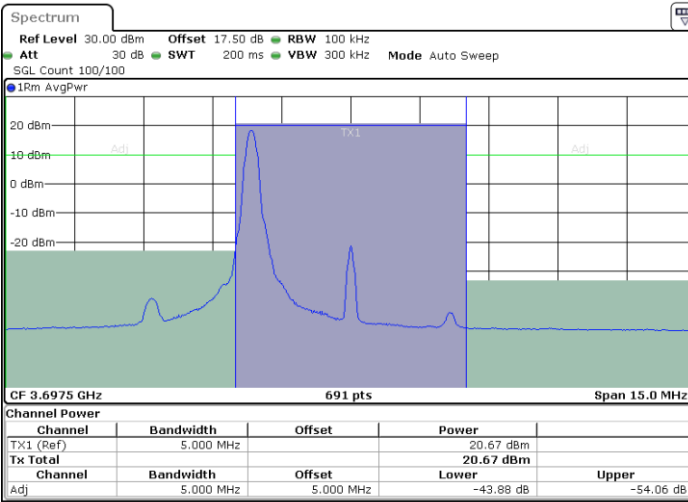

Lowest Channel / 1RBmax

Date: 2 FEB 2020 18:39:07

Date: 2 FEB 2020 18:48:18

Lowest Channel / FullIRB

N/A

Date: 2 FEB 2020 18:43:43

LTE Band 48 / 5MHz

64QAM

Highest Channel / 1RB0

Highest Channel / 1RBmax

Date: 2.FEB.2020 18:42:10

Date: 2.FEB.2020 18:51:22

Highest Channel / FullIRB

N/A

Date: 2.FEB.2020 18:46:46

LTE Band 48 / 10MHz