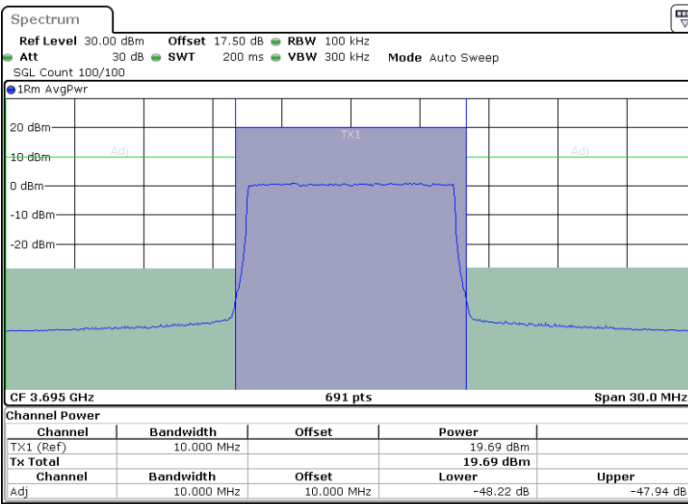

LTE Band 48 / 10MHz

64QAM

MiddleChannel / 1RB0

Middle Channel / 1RBmax

Date: 2 FEB 2020 18:54:26

Date: 2 FEB 2020 19:03:43

Middle Channel / FullIRB

N/A

Date: 2 FEB 2020 18:59:05

LTE Band 48 / 10MHz

64QAM

Highest Channel / 1RB0

Highest Channel / 1RBmax

Date: 2.FEB.2020 18:54:58

Date: 2.FEB.2020 19:04:15

Highest Channel / FullIRB

N/A

Date: 2.FEB.2020 18:59:36

LTE Band 48 / 15MHz

64QAM

Lowest Channel / 1RB0

Lowest Channel / 1RBmax

Date: 2.FEB.2020 19:06:52

Date: 2.FEB.2020 19:16:10

Lowest Channel / FullIRB

N/A

Date: 2.FEB.2020 19:11:31

LTE Band 48 / 15MHz

64QAM

Highest Channel / 1RB0

Highest Channel / 1RBmax

Date: 2 FEB 2020 19:09:58