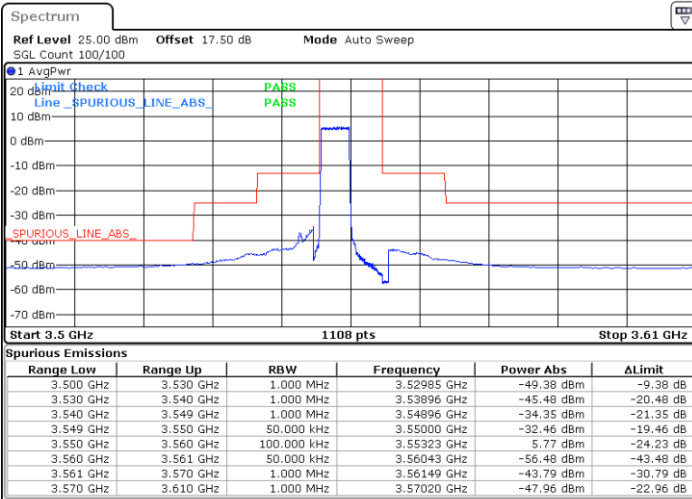

Date: 2.FEB.2020 19:26:44

Date: 2.FEB.2020 19:31:13

Middle Channel / FullIRB

N/A

Date: 2.FEB.2020 19:22:15

Conducted Band Edge

LTE Band 48 / 5MHz

QPSK

Lowest Channel / 1RB0

Lowest Channel / 1RBmax

Date: 2 FEB 2020 14:19:17

Date: 2 FEB 2020 14:43:12

Lowest Channel / FullIRB

N/A

Date: 2 FEB 2020 14:31:15

LTE Band 48 / 5MHz

QPSK

Middle Channel / 1RB0

Middle Channel / 1RBmax

Date: 2 FEB 2020 14:25:56

Date: 2 FEB 2020 14:49:51

Middle Channel / FullIRB

N/A

Date: 2 FEB 2020 14:37:54

LTE Band 48 / 5MHz

QPSK

Highest Channel / 1RB0

Highest Channel / 1RBmax

Date: 2 FEB 2020 14:27:16

Date: 2 FEB 2020 14:51:10

Highest Channel / FullIRB

N/A