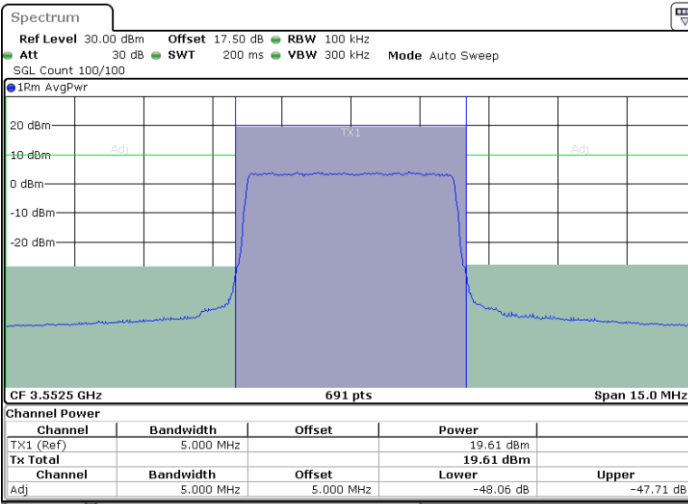

Lowest Channel / 1RBmax

Date: 2 FEB 2020 18:39:07

Date: 2 FEB 2020 18:48:18

Lowest Channel / FullIRB

N/A

Date: 2 FEB 2020 18:43:43

LTE Band 48 / 5MHz

64QAM

Highest Channel / 1RB0

Highest Channel / 1RBmax

Date: 2.FEB.2020 18:42:10

Date: 2.FEB.2020 18:51:22

Highest Channel / FullIRB

N/A

Date: 2.FEB.2020 18:46:46

LTE Band 48 / 10MHz