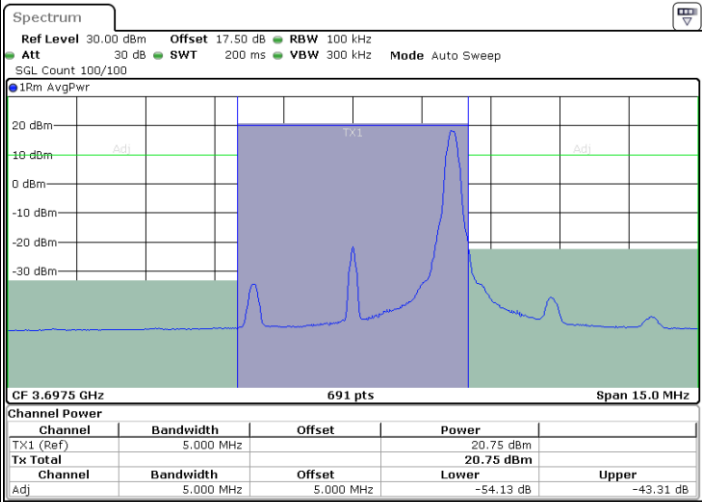

Lowest Channel / 1RBmax

Date: 2 FEB 2020 18:39:07

Date: 2 FEB 2020 18:48:18

Lowest Channel / FullIRB

N/A

Date: 2 FEB 2020 18:43:43

LTE Band 48 / 5MHz

64QAM

Highest Channel / 1RB0

Highest Channel / 1RBmax

Date: 2.FEB.2020 18:42:10

Date: 2.FEB.2020 18:51:22

Highest Channel / FullIRB

N/A

Date: 2.FEB.2020 18:46:46

LTE Band 48 / 10MHz