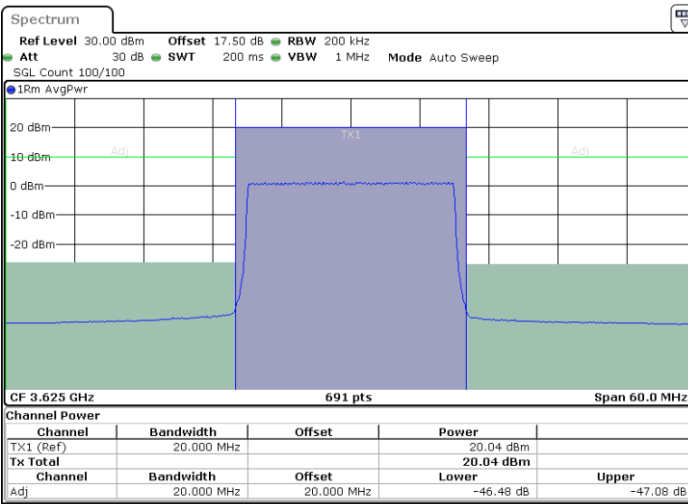

Lowest Channel / FullIRB

N/A

Date: 2.FEB.2020 19:11:31

LTE Band 48 / 15MHz

64QAM

Highest Channel / 1RB0

Highest Channel / 1RBmax

Date: 2 FEB 2020 19:09:58

Date: 2 FEB 2020 19:19:16

Highest Channel / FullIRB

N/A

Date: 2 FEB 2020 19:14:37

LTE Band 48 / 20MHz

64QAM

Middle Channel / 1RB0

Middle Channel / 1RBmax

Date: 2.FEB.2020 19:26:44

Date: 2.FEB.2020 19:31:13

Middle Channel / FullIRB

N/A

Date: 2.FEB.2020 19:22:15

Conducted Band Edge

LTE Band 48 / 5MHz

QPSK

Lowest Channel / 1RB0

Lowest Channel / 1RBmax

Date: 2 FEB 2020 14:19:17

Date: 2 FEB 2020 14:43:12

Lowest Channel / FullIRB

N/A

Date: 2 FEB 2020 14:31:15

LTE Band 48 / 5MHz