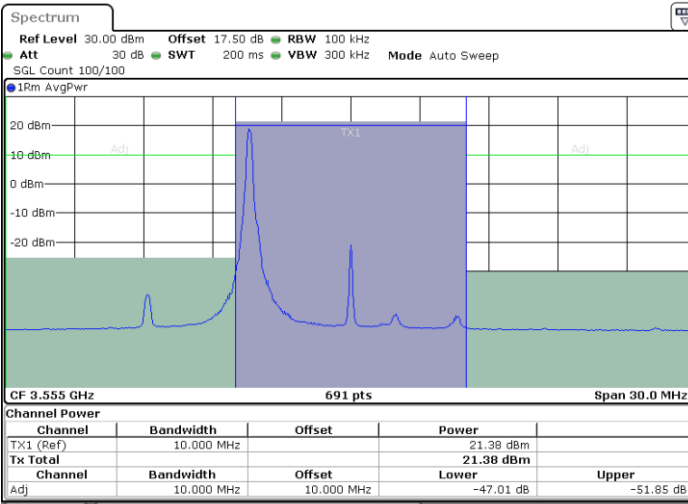

Highest Channel / FullIRB

N/A

Date: 2 FEB 2020 18:46:14

LTE Band 48 / 10MHz

16QAM

Lowest Channel / 1RB0

Lowest Channel / 1RBmax

Date: 2.FEB.2020 18:52:24

Date: 2.FEB.2020 19:01:41

Lowest Channel / FullIRB

N/A

Date: 2.FEB.2020 18:57:02

LTE Band 48 / 10MHz

16QAM

Highest Channel / 1RB0

Highest Channel / 1RBmax