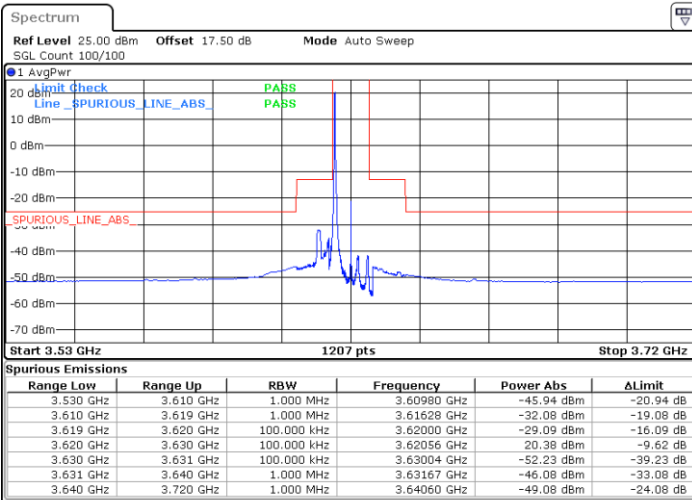

Date: 2 FEB 2020 14:39:13

LTE Band 48 / 10MHz

QPSK

Lowest Channel / 1RB0

Lowest Channel / 1RBmax

Date: 2 FEB 2020 14:57:49

Date: 2 FEB 2020 15:21:44

Lowest Channel / FullIRB

N/A

Date: 2 FEB 2020 15:09:46

LTE Band 48 / 10MHz

QPSK

MiddleChannel / 1RB0

Middle Channel / 1RBmax

Date: 2 FEB 2020 14:59:09

Date: 2 FEB 2020 15:23:04

Middle Channel / FullIRB

N/A

Date: 2 FEB 2020 15:11:06

LTE Band 48 / 10MHz

QPSK

Highest Channel / 1RB0

Highest Channel / 1RBmax

Date: 2 FEB 2020 15:05:47

Date: 2 FEB 2020 15:29:42

Highest Channel / FullIRB

N/A

Date: 2 FEB 2020 15:17:45

LTE Band 48 / 15MHz

QPSK

Lowest Channel / 1RB0

Lowest Channel / 1RBmax