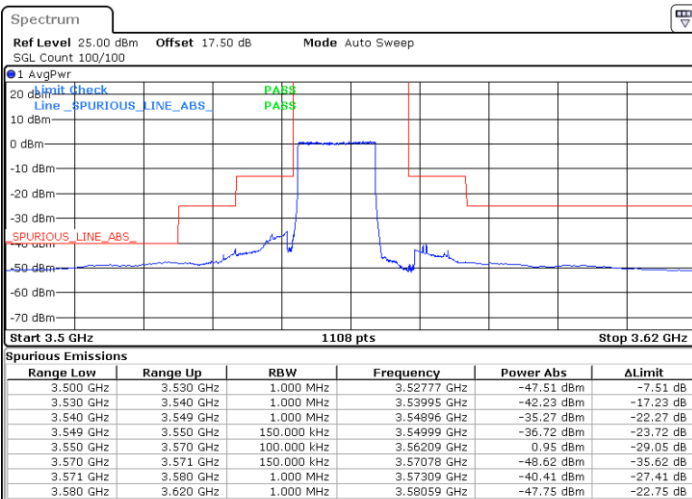

Middle Channel / FullIRB

N/A

Date: 2 FEB 2020 15:11:06

LTE Band 48 / 10MHz

QPSK

Highest Channel / 1RB0

Highest Channel / 1RBmax

Date: 2 FEB 2020 15:05:47

Date: 2 FEB 2020 15:29:42

Highest Channel / FullIRB

N/A

Date: 2 FEB 2020 15:17:45

LTE Band 48 / 15MHz

QPSK

Lowest Channel / 1RB0

Lowest Channel / 1RBmax

Date: 2 FEB 2020 15:31:02

Date: 2 FEB 2020 15:54:57

Lowest Channel / FullRB

N/A

Date: 2 FEB 2020 15:42:59

LTE Band 48 / 15MHz

QPSK

Middle Channel / 1RB0