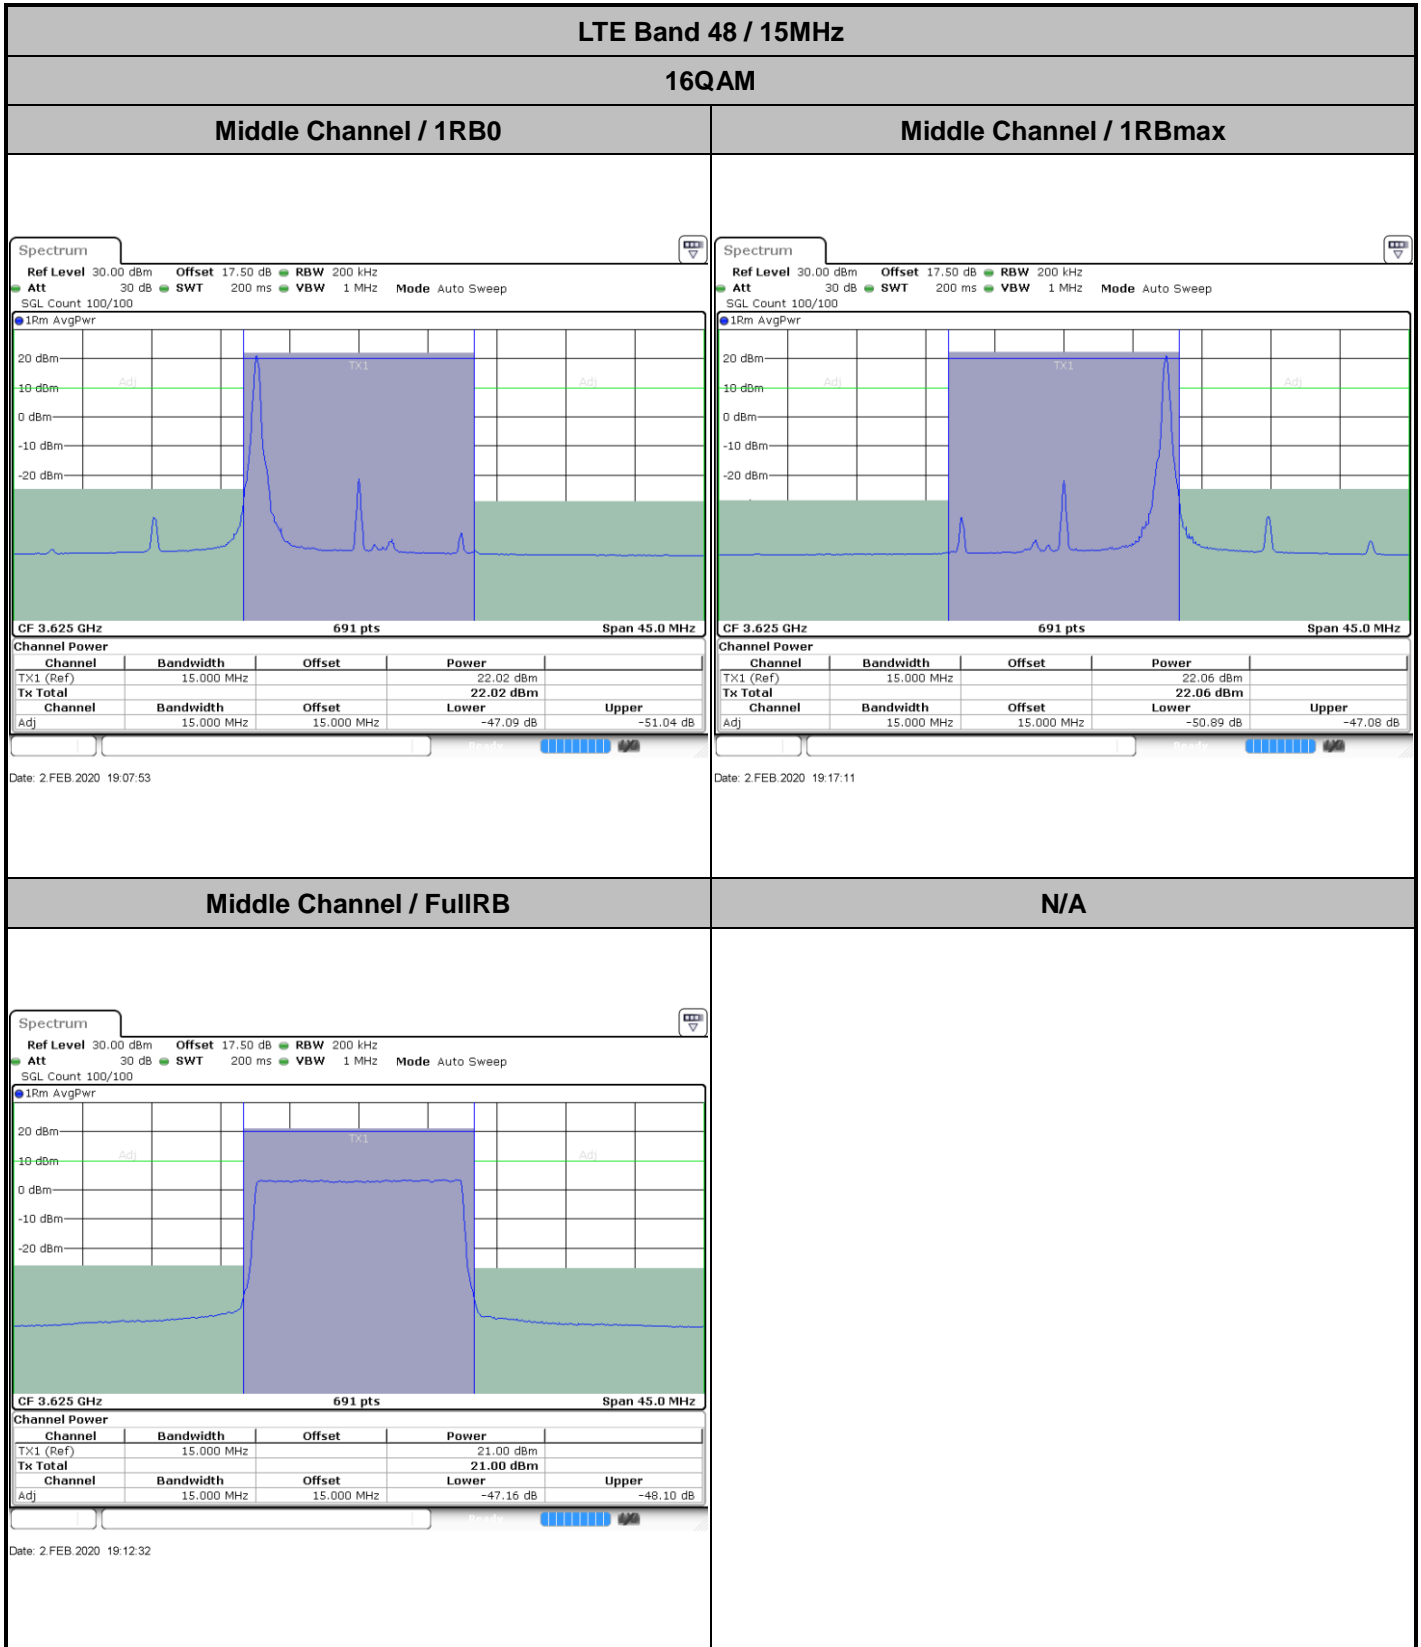

Date: 2.FEB.2020 19:01:41

Lowest Channel / FullIRB

N/A

Date: 2.FEB.2020 18:57:02

LTE Band 48 / 10MHz

16QAM

Highest Channel / 1RB0

Highest Channel / 1RBmax

Highest Channel / FullIRB

N/A

LTE Band 48 / 15MHz

16QAM

Lowest Channel / 1RB0

Lowest Channel / 1RBmax

Date: 2.FEB.2020 19:06:21

Date: 2.FEB.2020 19:15:39

Lowest Channel / FullIRB

N/A

Date: 2.FEB.2020 19:11:00

LTE Band 48 / 15MHz

16QAM

Highest Channel / 1RB0

Highest Channel / 1RBmax

Date: 2 FEB 2020 19:09:26