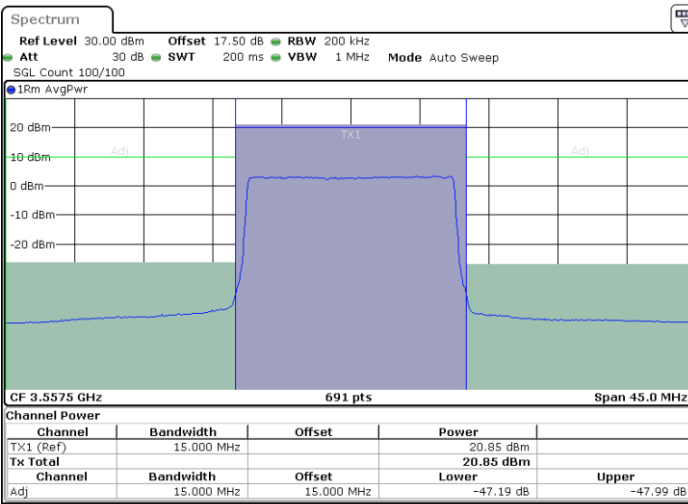

Highest Channel / FullIRB

N/A

LTE Band 48 / 15MHz

16QAM

Lowest Channel / 1RB0

Lowest Channel / 1RBmax

Date: 2.FEB.2020 19:06:21

Date: 2.FEB.2020 19:15:39

Lowest Channel / FullIRB

N/A

Date: 2.FEB.2020 19:11:00

LTE Band 48 / 15MHz

16QAM

Highest Channel / 1RB0

Highest Channel / 1RBmax

Date: 2 FEB 2020 19:09:26