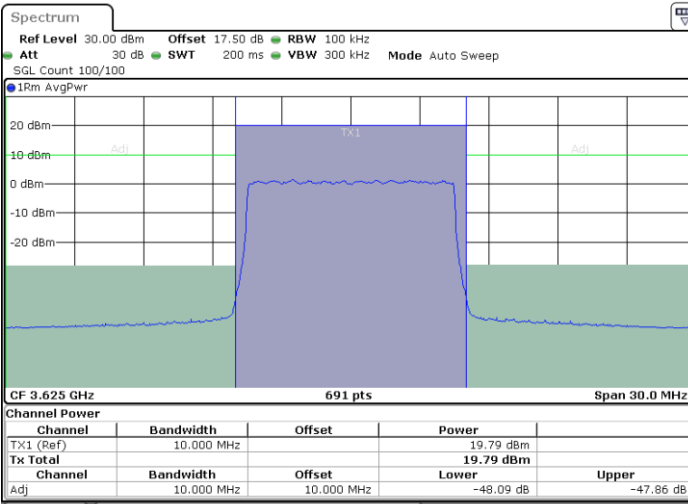

LTE Band 48 / 10MHz

64QAM

MiddleChannel / 1RB0

Middle Channel / 1RBmax

Date: 2 FEB 2020 18:54:26

Date: 2 FEB 2020 19:03:43

Middle Channel / FullIRB

N/A

Date: 2 FEB 2020 18:59:05

LTE Band 48 / 10MHz

64QAM

Highest Channel / 1RB0

Highest Channel / 1RBmax

Date: 2.FEB.2020 18:54:58

Date: 2.FEB.2020 19:04:15

Highest Channel / FullIRB