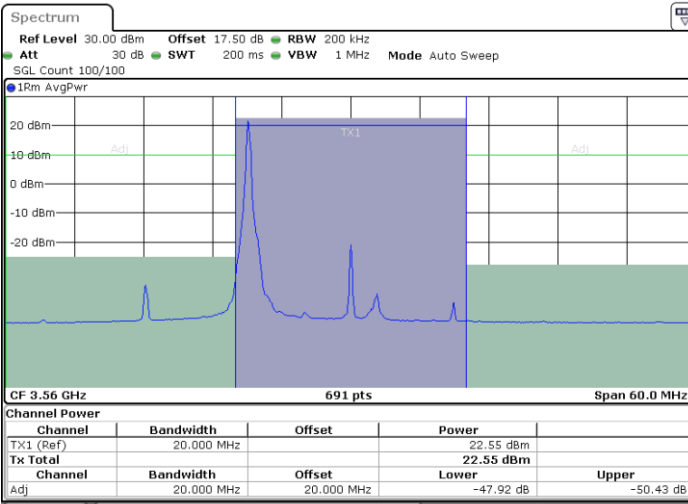

LTE Band 48 / 20MHz

QPSK

Lowest Channel / 1RB0

Lowest Channel / 1RBmax

Date: 2 FEB 2020 19:25:15

Date: 2 FEB 2020 19:29:45

Lowest Channel / FullIRB

N/A