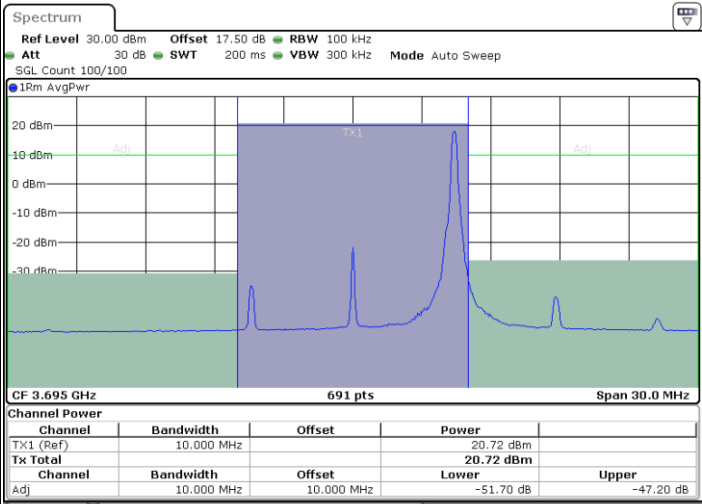

Date: 2 FEB 2020 18:59:05

LTE Band 48 / 10MHz

64QAM

Highest Channel / 1RB0

Highest Channel / 1RBmax

Date: 2.FEB.2020 18:54:58

Date: 2.FEB.2020 19:04:15

Highest Channel / FullIRB