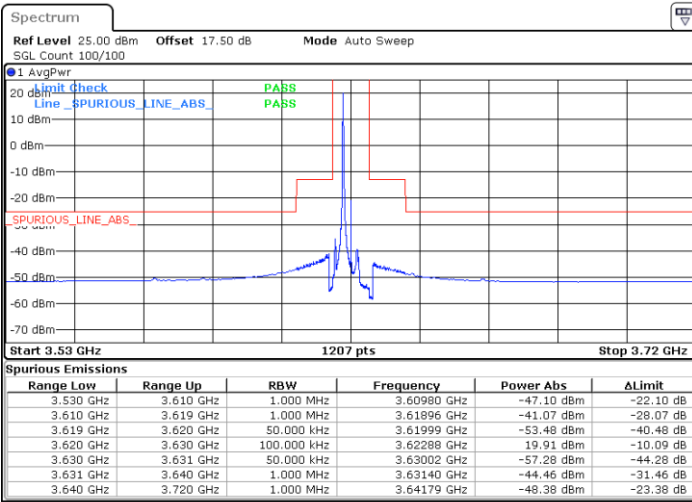

LTE Band 48 / 5MHz

QPSK

Middle Channel / 1RB0

Middle Channel / 1RBmax

Date: 2 FEB 2020 14:25:56