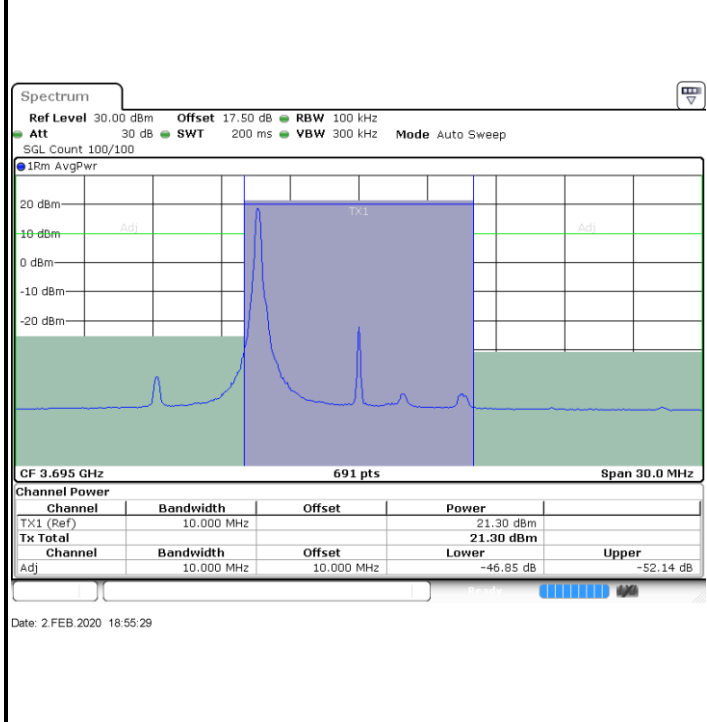

Date: 2.FEB.2020 19:01:41

Lowest Channel / FullIRB

N/A

Date: 2.FEB.2020 18:57:02

LTE Band 48 / 10MHz

16QAM

Highest Channel / 1RB0

Highest Channel / 1RBmax

Highest Channel / FullIRB

N/A

LTE Band 48 / 15MHz

16QAM

Lowest Channel / 1RB0

Lowest Channel / 1RBmax

Date: 2.FEB.2020 19:06:21

Date: 2.FEB.2020 19:15:39