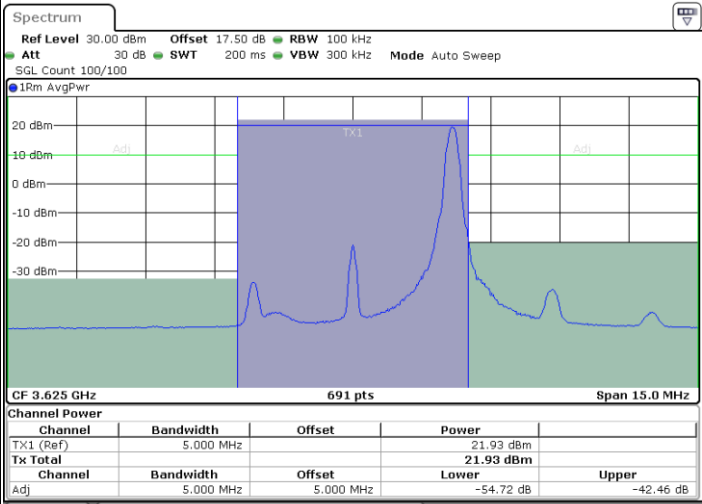

Date: 2 FEB 2020 19:20:46

LTE Band 48 / 5MHz

16QAM

Middle Channel / 1RB0

Middle Channel / 1RBmax

Date: 2 FEB 2020 18:40:07

Date: 2 FEB 2020 18:49:18

Middle Channel / FullIRB

N/A

Date: 2 FEB 2020 18:44:42

LTE Band 48 / 5MHz

16QAM

Highest Channel / 1RB0

Highest Channel / 1RBmax

Date: 2 FEB 2020 18:41:39

Date: 2 FEB 2020 18:50:50