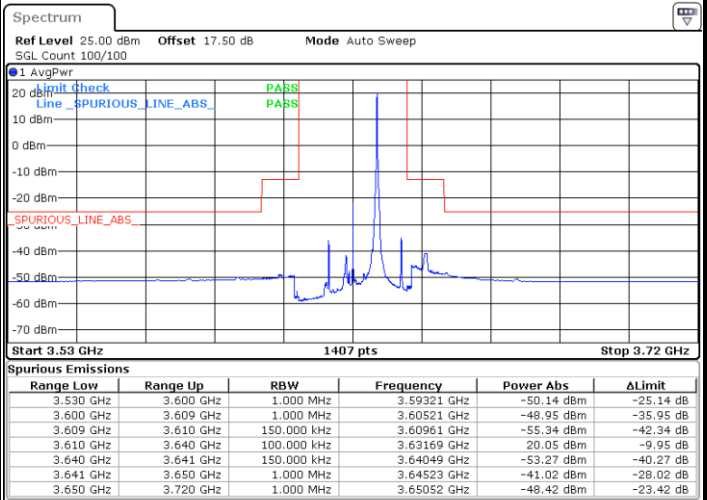

Date: 2 FEB 2020 16:01:36