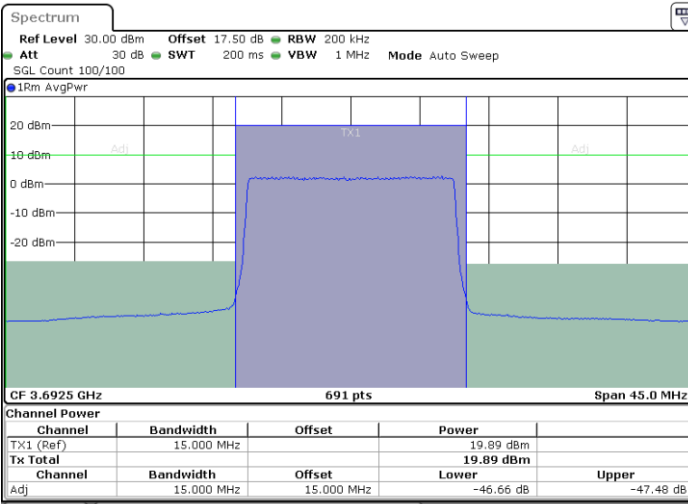

Lowest Channel / FullIRB

N/A

Date: 2.FEB.2020 19:11:31

LTE Band 48 / 15MHz

64QAM

Highest Channel / 1RB0

Highest Channel / 1RBmax

Date: 2 FEB 2020 19:09:58

Date: 2 FEB 2020 19:19:16

Highest Channel / FullIRB

N/A

Date: 2 FEB 2020 19:14:37

LTE Band 48 / 20MHz

64QAM

Middle Channel / 1RB0

Middle Channel / 1RBmax