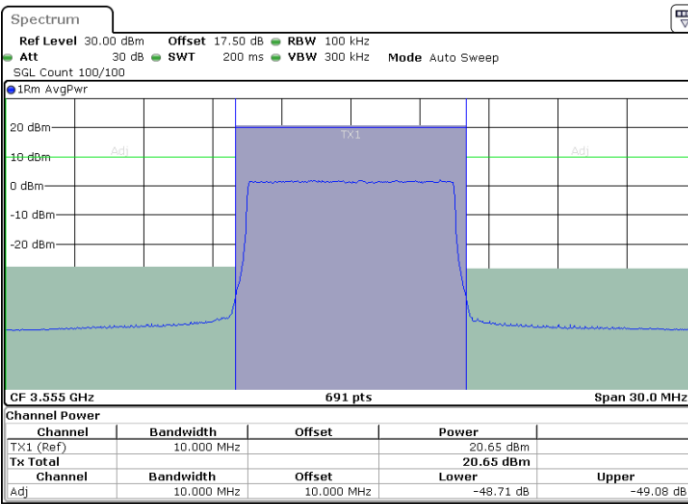

Highest Channel / FullIRB

N/A

Date: 2 FEB 2020 18:46:14

LTE Band 48 / 10MHz

16QAM

Lowest Channel / 1RB0

Lowest Channel / 1RBmax

Date: 2.FEB.2020 18:52:24

Date: 2.FEB.2020 19:01:41

Lowest Channel / FullIRB

N/A

Date: 2.FEB.2020 18:57:02

LTE Band 48 / 10MHz

16QAM

Highest Channel / 1RB0

Highest Channel / 1RBmax