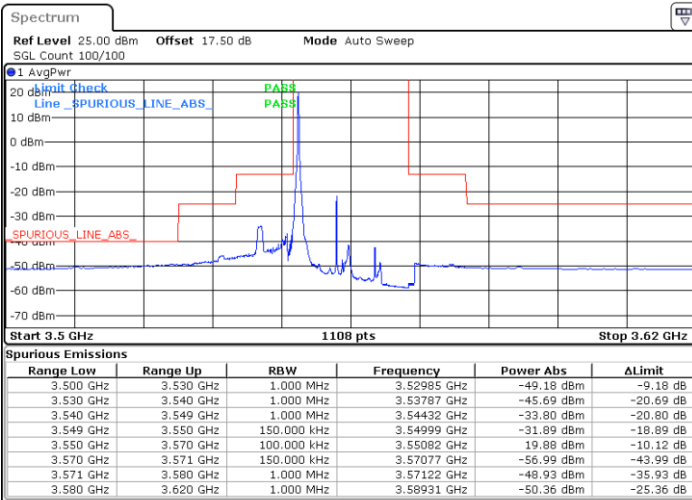

Middle Channel / FullIRB

N/A

Date: 2 FEB 2020 15:11:06

LTE Band 48 / 10MHz

QPSK

Highest Channel / 1RB0

Highest Channel / 1RBmax

Date: 2 FEB 2020 15:05:47

Date: 2 FEB 2020 15:29:42

Highest Channel / FullIRB

N/A

Date: 2 FEB 2020 15:17:45

LTE Band 48 / 15MHz

QPSK

Lowest Channel / 1RB0

Lowest Channel / 1RBmax

Date: 2 FEB 2020 15:31:02

Date: 2 FEB 2020 15:54:57

Lowest Channel / FullRB

N/A

Date: 2 FEB 2020 15:42:59

LTE Band 48 / 15MHz

QPSK

Middle Channel / 1RB0