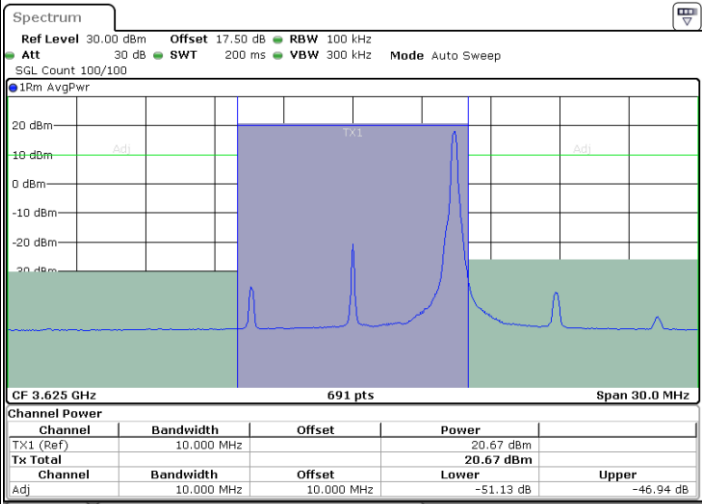

LTE Band 48 / 10MHz

64QAM

MiddleChannel / 1RB0

Middle Channel / 1RBmax

Date: 2 FEB 2020 18:54:26

Date: 2 FEB 2020 19:03:43

Middle Channel / FullIRB

N/A

Date: 2 FEB 2020 18:59:05

LTE Band 48 / 10MHz

64QAM

Highest Channel / 1RB0

Highest Channel / 1RBmax

Date: 2.FEB.2020 18:54:58

Date: 2.FEB.2020 19:04:15

Highest Channel / FullIRB