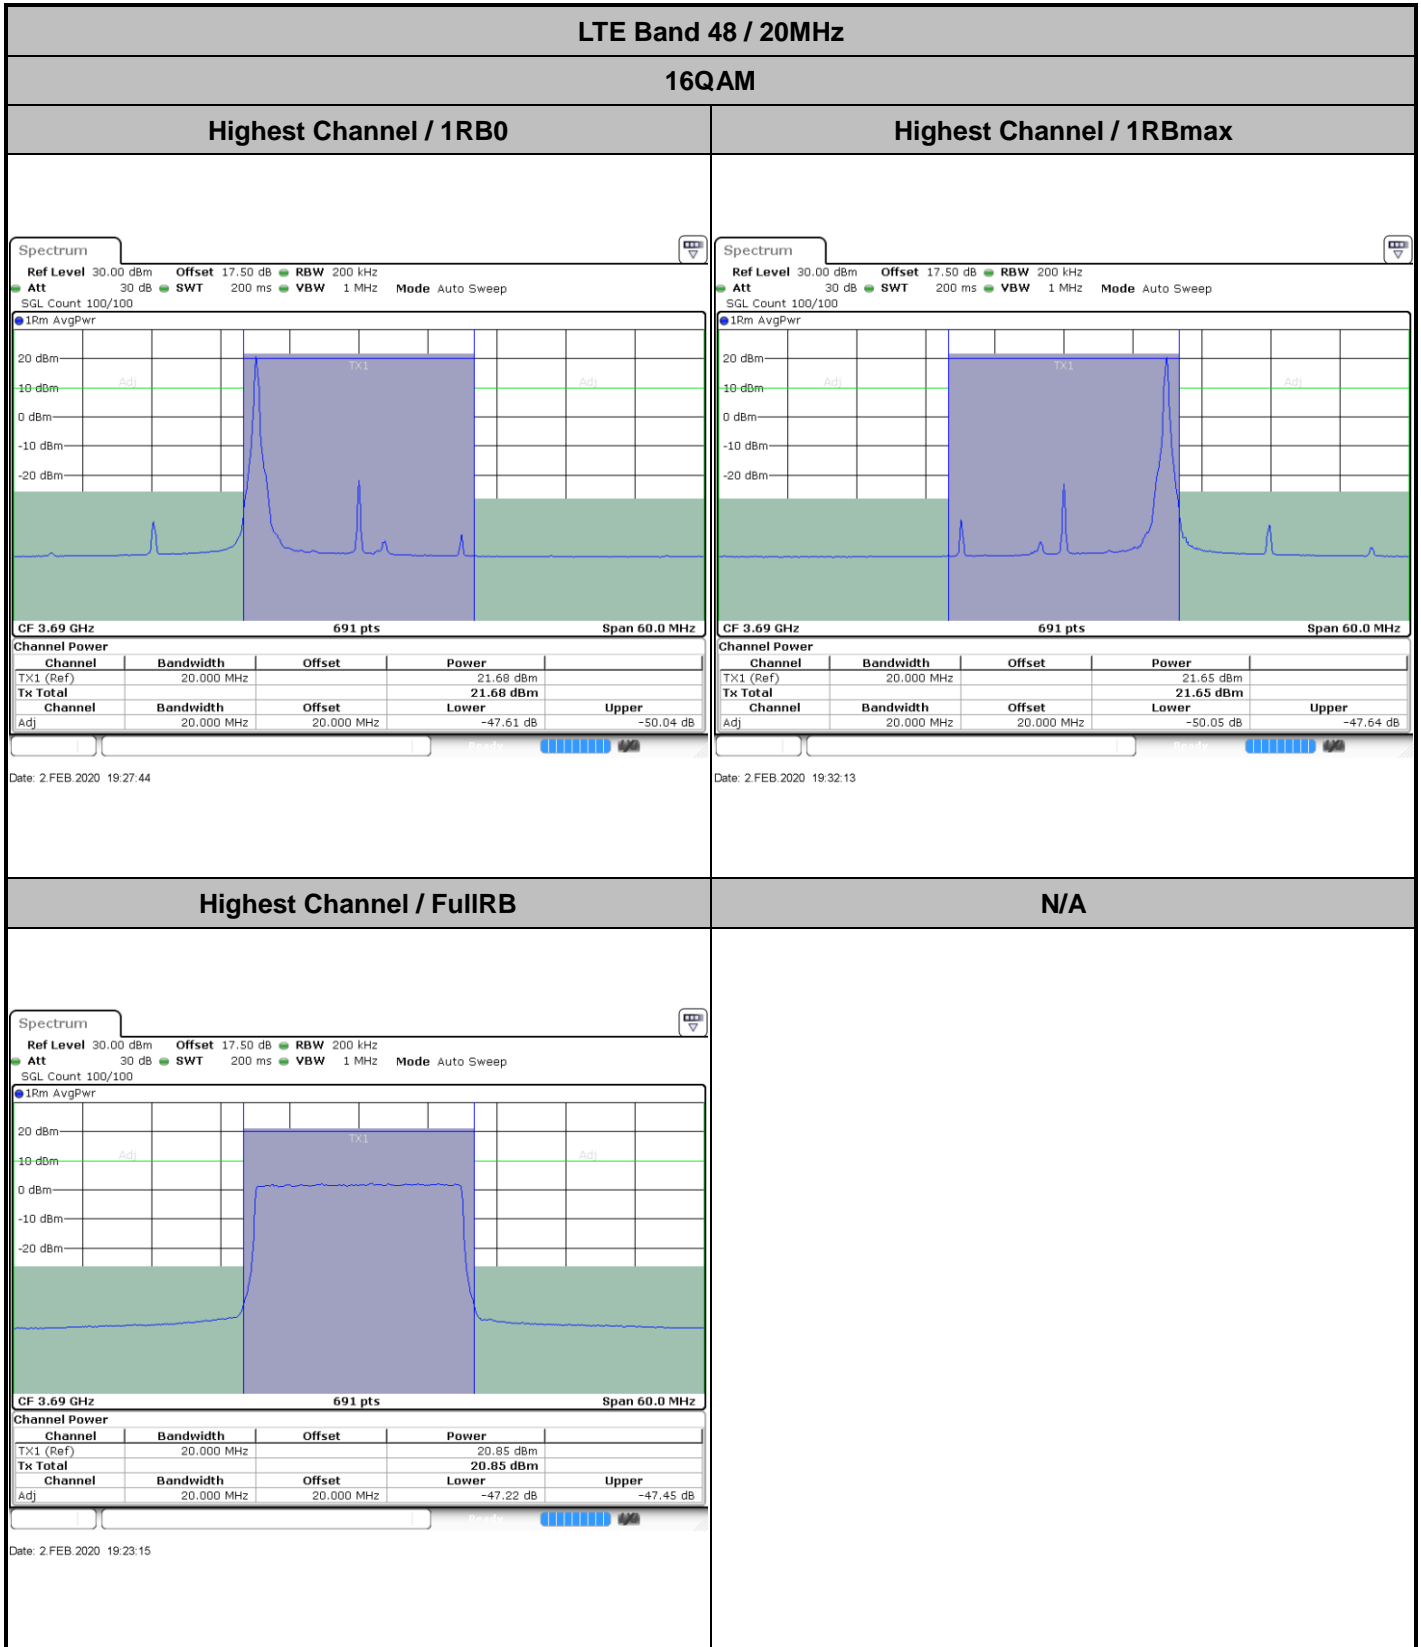

Date: 2.FEB.2020 19:26:15

Date: 2.FEB.2020 19:30:44

Middle Channel / FullIRB

N/A

Date: 2.FEB.2020 19:21:46

LTE Band 48 / 5MHz

64QAM

Lowest Channel / 1RB0

Lowest Channel / 1RBmax

Date: 2 FEB 2020 18:39:07

Date: 2 FEB 2020 18:48:18

Lowest Channel / FullIRB

N/A

Date: 2 FEB 2020 18:43:43

LTE Band 48 / 5MHz

64QAM

Highest Channel / 1RB0

Highest Channel / 1RBmax

Date: 2.FEB.2020 18:42:10

Date: 2.FEB.2020 18:51:22

Highest Channel / FullIRB

N/A

Date: 2.FEB.2020 18:46:46

LTE Band 48 / 10MHz