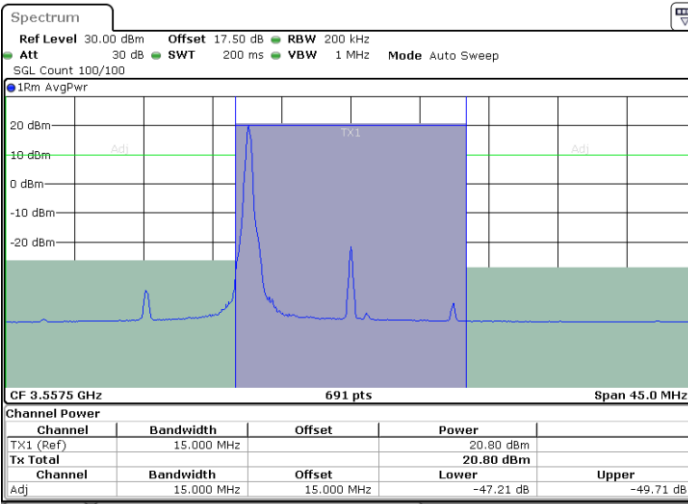

Date: 2 FEB 2020 18:59:05

LTE Band 48 / 10MHz

64QAM

Highest Channel / 1RB0

Highest Channel / 1RBmax

Date: 2.FEB.2020 18:54:58

Date: 2.FEB.2020 19:04:15

Highest Channel / FullIRB

N/A

Date: 2.FEB.2020 18:59:36

LTE Band 48 / 15MHz

64QAM

Lowest Channel / 1RB0

Lowest Channel / 1RBmax

Date: 2.FEB.2020 19:06:52

Date: 2.FEB.2020 19:16:10

Lowest Channel / FullIRB

N/A

Date: 2.FEB.2020 19:11:31

LTE Band 48 / 15MHz

64QAM

Highest Channel / 1RB0

Highest Channel / 1RBmax

Date: 2 FEB 2020 19:09:58