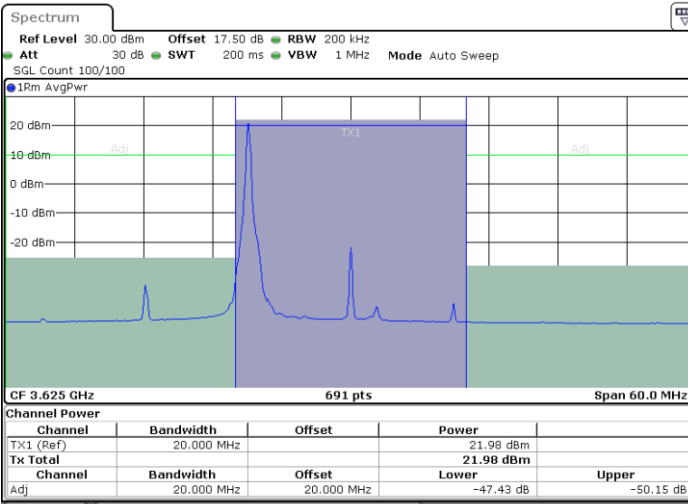

Date: 2 FEB 2020 19:18:44

Highest Channel / FullIRB

N/A

Date: 2 FEB 2020 19:14:05

LTE Band 48 / 20MHz

16QAM

Middle Channel / 1RB0

Middle Channel / 1RBmax