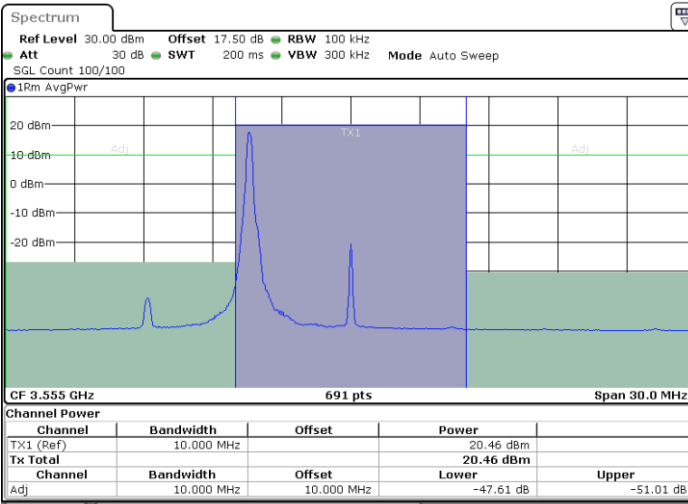

LTE Band 48 / 10MHz

64QAM

Lowest Channel / 1RB0

Lowest Channel / 1RBmax

Date: 2 FEB 2020 18:51:53