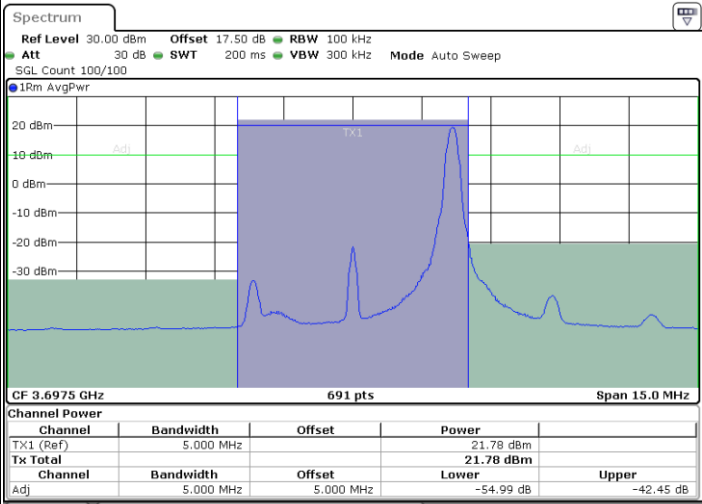

N/A

Date: 2 FEB 2020 18:44:42

LTE Band 48 / 5MHz

16QAM

Highest Channel / 1RB0

Highest Channel / 1RBmax

Date: 2 FEB 2020 18:41:39

Date: 2 FEB 2020 18:50:50

Highest Channel / FullIRB

N/A

Date: 2 FEB 2020 18:46:14

LTE Band 48 / 10MHz

16QAM

Lowest Channel / 1RB0

Lowest Channel / 1RBmax

Date: 2.FEB.2020 18:52:24