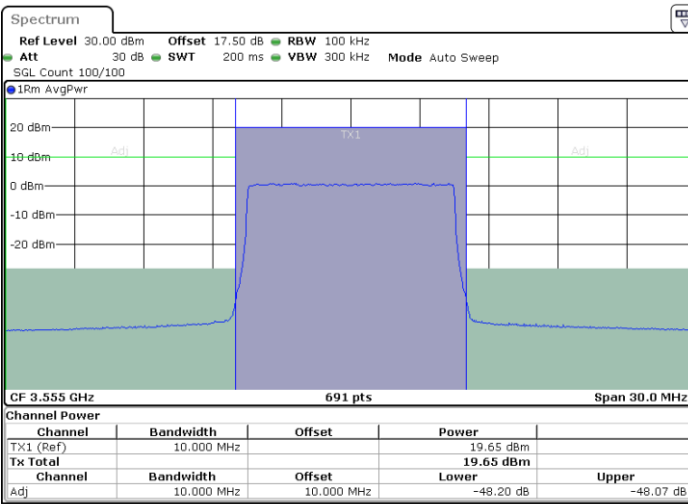

Highest Channel / 1RB0

Highest Channel / 1RBmax

Date: 2.FEB.2020 18:42:10

Date: 2.FEB.2020 18:51:22

Highest Channel / FullIRB

N/A

Date: 2.FEB.2020 18:46:46

LTE Band 48 / 10MHz

64QAM

Lowest Channel / 1RB0

Lowest Channel / 1RBmax

Date: 2 FEB 2020 18:51:53

Date: 2 FEB 2020 19:01:10

Lowest Channel / FullIRB

N/A

Date: 2 FEB 2020 18:56:32

LTE Band 48 / 10MHz

64QAM

MiddleChannel / 1RB0

Middle Channel / 1RBmax

Date: 2 FEB 2020 18:54:26

Date: 2 FEB 2020 19:03:43

Middle Channel / FullIRB

N/A