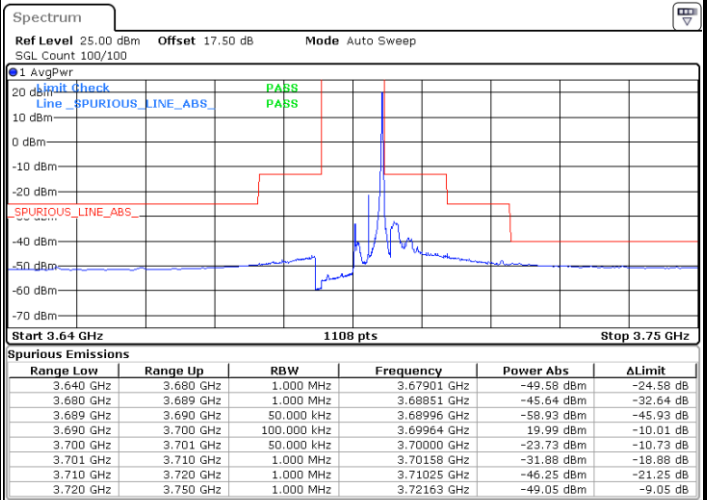

Lowest Channel / 1RB0

Lowest Channel / 1RBmax

Date: 2 FEB 2020 14:19:17

Date: 2 FEB 2020 14:43:12

Lowest Channel / FullIRB

N/A

Date: 2 FEB 2020 14:31:15

LTE Band 48 / 5MHz

LTE Band 48 / 5MHz

QPSK

Highest Channel / 1RB0

Highest Channel / 1RBmax

Date: 2 FEB 2020 14:27:16

Date: 2 FEB 2020 14:51:10

Highest Channel / FullIRB

N/A

Date: 2 FEB 2020 14:39:13

LTE Band 48 / 10MHz

QPSK

Lowest Channel / 1RB0

Lowest Channel / 1RBmax

Date: 2 FEB 2020 14:57:49

Date: 2 FEB 2020 15:21:44

Lowest Channel / FullIRB