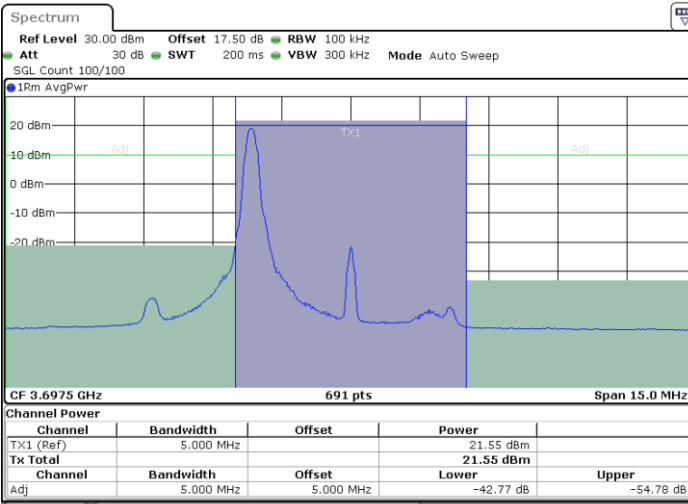

N/A

Date: 2 FEB 2020 18:44:42

LTE Band 48 / 5MHz

16QAM

Highest Channel / 1RB0

Highest Channel / 1RBmax

Date: 2 FEB 2020 18:41:39

Date: 2 FEB 2020 18:50:50

Highest Channel / FullIRB

N/A

Date: 2 FEB 2020 18:46:14

LTE Band 48 / 10MHz

16QAM

Lowest Channel / 1RB0

Lowest Channel / 1RBmax

Date: 2.FEB.2020 18:52:24