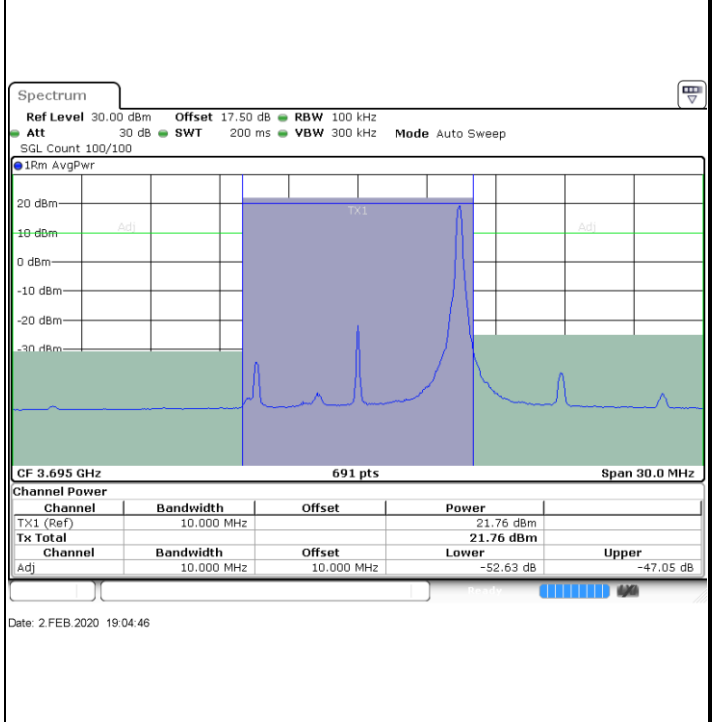

Date: 2.FEB.2020 19:01:41

Lowest Channel / FullIRB

N/A

Date: 2.FEB.2020 18:57:02

LTE Band 48 / 10MHz

16QAM

Highest Channel / 1RB0

Highest Channel / 1RBmax

Highest Channel / FullIRB

N/A

LTE Band 48 / 15MHz

16QAM

Lowest Channel / 1RB0

Lowest Channel / 1RBmax

Date: 2.FEB.2020 19:06:21

Date: 2.FEB.2020 19:15:39