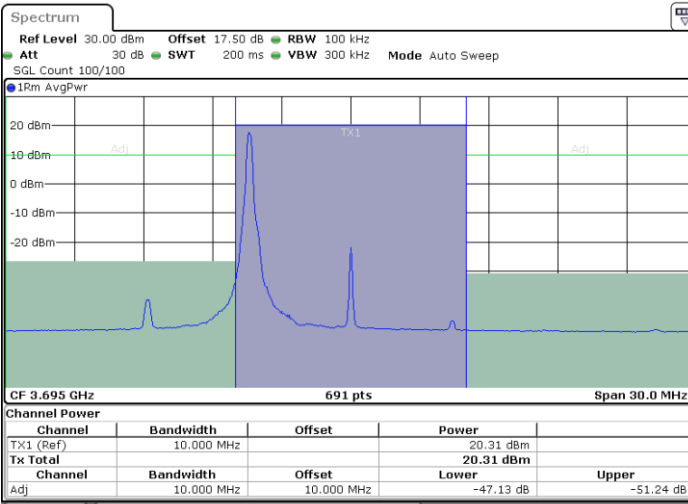

Date: 2 FEB 2020 18:59:05

LTE Band 48 / 10MHz

64QAM

Highest Channel / 1RB0

Highest Channel / 1RBmax

Date: 2.FEB.2020 18:54:58

Date: 2.FEB.2020 19:04:15

Highest Channel / FullIRB