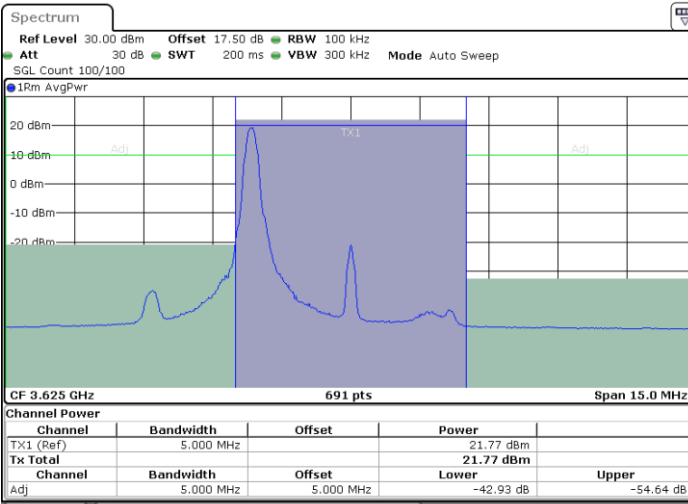

Date: 2 FEB 2020 19:20:46

LTE Band 48 / 5MHz

16QAM

Middle Channel / 1RB0

Middle Channel / 1RBmax

Date: 2 FEB 2020 18:40:07

Date: 2 FEB 2020 18:49:18

Middle Channel / FullIRB

N/A

Date: 2 FEB 2020 18:44:42

LTE Band 48 / 5MHz

16QAM

Highest Channel / 1RB0

Highest Channel / 1RBmax

Date: 2 FEB 2020 18:41:39

Date: 2 FEB 2020 18:50:50