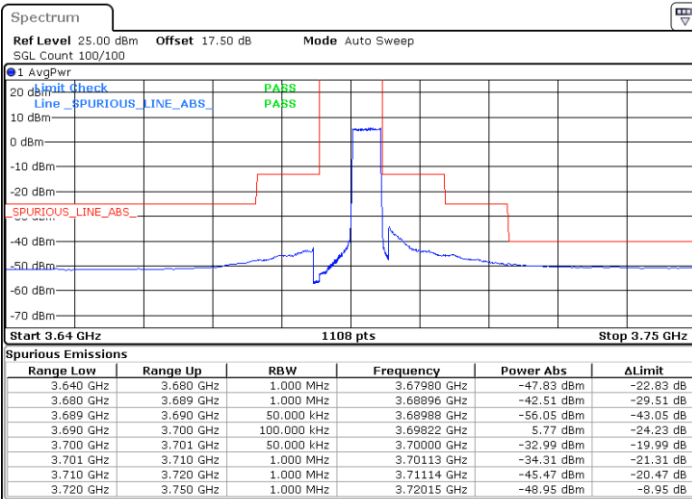

Lowest Channel / 1RB0

Lowest Channel / 1RBmax

Date: 2 FEB 2020 14:19:17

Date: 2 FEB 2020 14:43:12

Lowest Channel / FullIRB

N/A

Date: 2 FEB 2020 14:31:15

LTE Band 48 / 5MHz

LTE Band 48 / 5MHz

QPSK

Highest Channel / 1RB0

Highest Channel / 1RBmax

Date: 2 FEB 2020 14:27:16

Date: 2 FEB 2020 14:51:10

Highest Channel / FullIRB

N/A

Date: 2 FEB 2020 14:39:13

LTE Band 48 / 10MHz

QPSK

Lowest Channel / 1RB0

Lowest Channel / 1RBmax

Date: 2 FEB 2020 14:57:49

Date: 2 FEB 2020 15:21:44

Lowest Channel / FullIRB