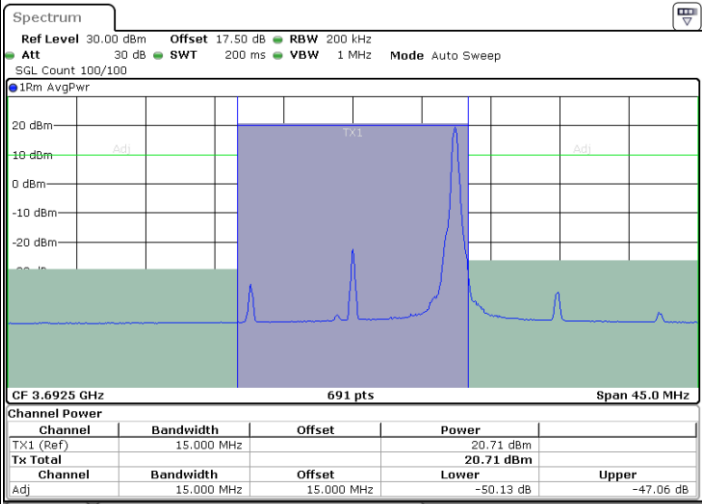

Lowest Channel / FullIRB

N/A

Date: 2.FEB.2020 19:11:31

LTE Band 48 / 15MHz

64QAM

Highest Channel / 1RB0

Highest Channel / 1RBmax

Date: 2 FEB 2020 19:09:58

Date: 2 FEB 2020 19:19:16

Highest Channel / FullIRB

N/A

Date: 2 FEB 2020 19:14:37

LTE Band 48 / 20MHz

64QAM

Middle Channel / 1RB0

Middle Channel / 1RBmax