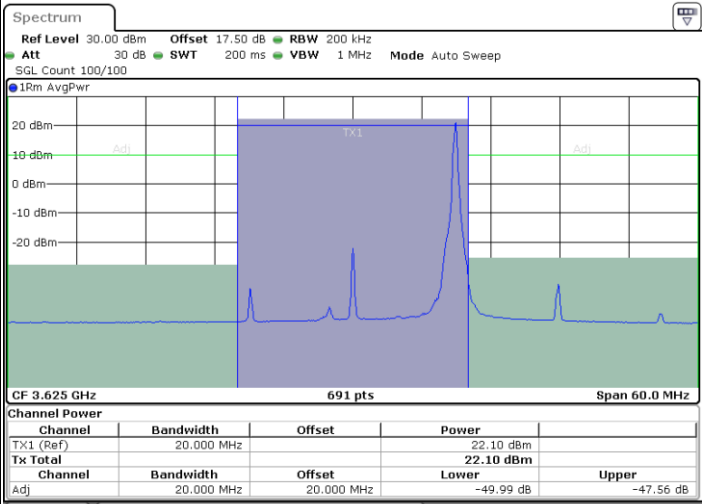

Date: 2 FEB 2020 19:18:44

Highest Channel / FullIRB

N/A

Date: 2 FEB 2020 19:14:05

LTE Band 48 / 20MHz

16QAM

Middle Channel / 1RB0

Middle Channel / 1RBmax