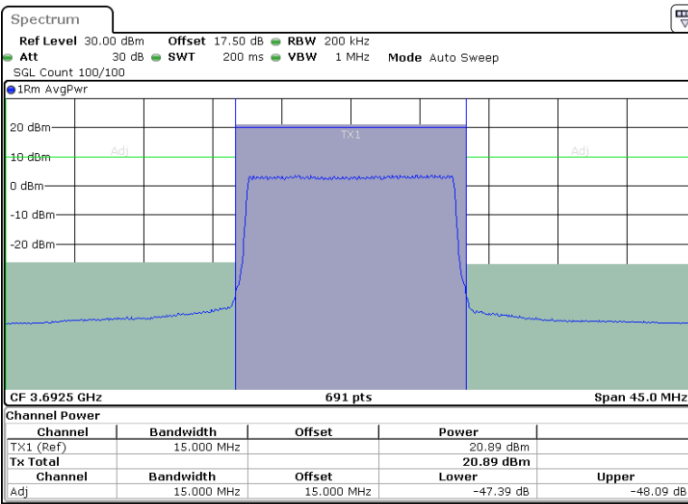

Lowest Channel / FullIRB

N/A

Date: 2.FEB.2020 19:11:00

LTE Band 48 / 15MHz

16QAM

Highest Channel / 1RB0

Highest Channel / 1RBmax

Date: 2 FEB 2020 19:09:26

Date: 2 FEB 2020 19:18:44

Highest Channel / FullIRB

N/A

Date: 2 FEB 2020 19:14:05

LTE Band 48 / 20MHz

16QAM

Middle Channel / 1RB0

Middle Channel / 1RBmax