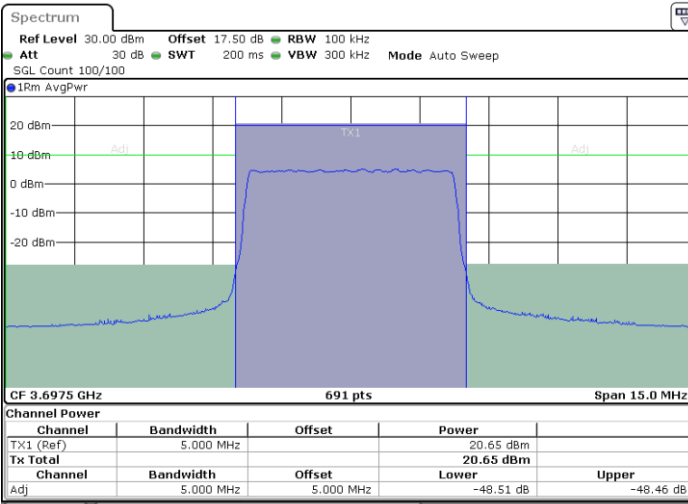

N/A

Date: 2 FEB 2020 18:44:42

LTE Band 48 / 5MHz

16QAM

Highest Channel / 1RB0

Highest Channel / 1RBmax

Date: 2 FEB 2020 18:41:39

Date: 2 FEB 2020 18:50:50

Highest Channel / FullIRB

N/A

Date: 2 FEB 2020 18:46:14

LTE Band 48 / 10MHz

16QAM

Lowest Channel / 1RB0

Lowest Channel / 1RBmax

Date: 2.FEB.2020 18:52:24