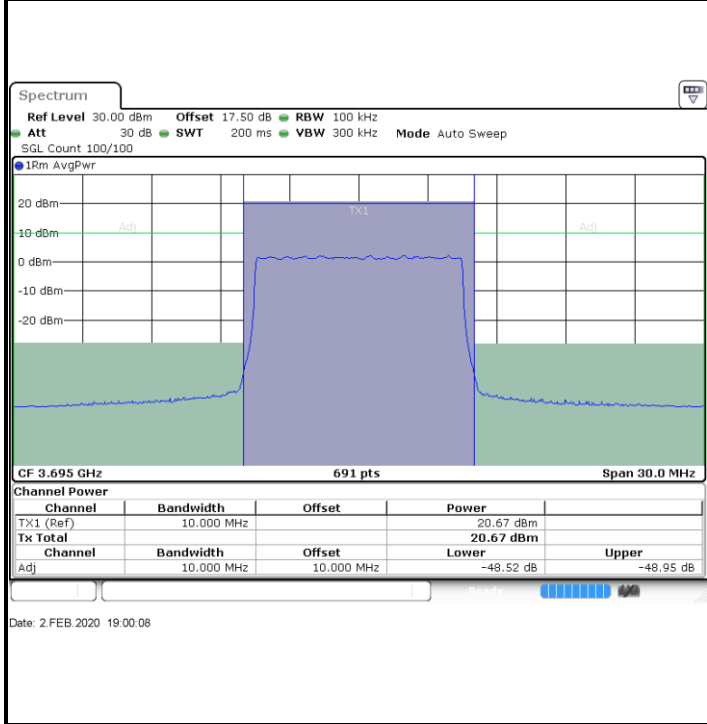

Date: 2.FEB.2020 19:01:41

Lowest Channel / FullIRB

N/A

Date: 2.FEB.2020 18:57:02

LTE Band 48 / 10MHz

16QAM

Highest Channel / 1RB0

Highest Channel / 1RBmax

Highest Channel / FullIRB

N/A

LTE Band 48 / 15MHz

16QAM

Lowest Channel / 1RB0

Lowest Channel / 1RBmax

Date: 2.FEB.2020 19:06:21

Date: 2.FEB.2020 19:15:39