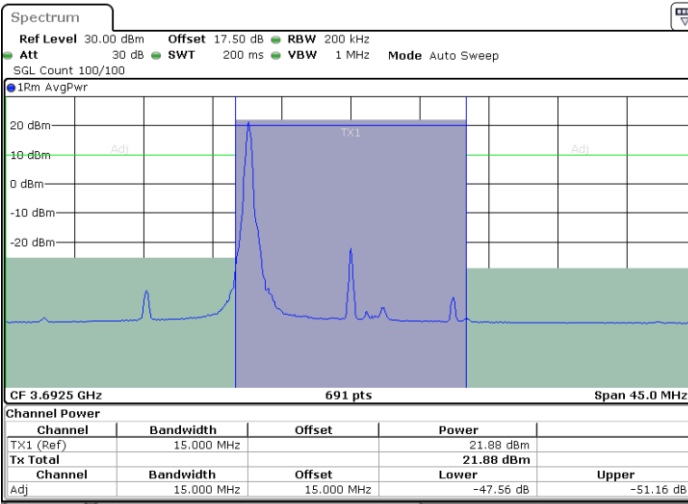

Lowest Channel / FullIRB

N/A

Date: 2.FEB.2020 19:11:00

LTE Band 48 / 15MHz

16QAM

Highest Channel / 1RB0

Highest Channel / 1RBmax

Date: 2 FEB 2020 19:09:26

Date: 2 FEB 2020 19:18:44

Highest Channel / FullIRB

N/A

Date: 2 FEB 2020 19:14:05

LTE Band 48 / 20MHz

16QAM

Middle Channel / 1RB0

Middle Channel / 1RBmax