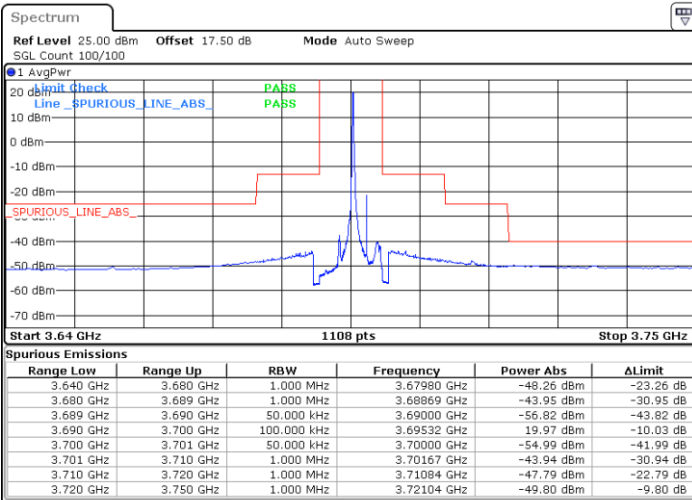

Lowest Channel / 1RB0

Lowest Channel / 1RBmax

Date: 2 FEB 2020 14:19:17

Date: 2 FEB 2020 14:43:12

Lowest Channel / FullIRB

N/A

Date: 2 FEB 2020 14:31:15

LTE Band 48 / 5MHz

QPSK

Middle Channel / 1RB0

Middle Channel / 1RBmax

Date: 2 FEB 2020 14:25:56

Date: 2 FEB 2020 14:49:51

Middle Channel / FullIRB

N/A

Date: 2 FEB 2020 14:37:54

LTE Band 48 / 5MHz

QPSK

Highest Channel / 1RB0

Highest Channel / 1RBmax

Date: 2 FEB 2020 14:27:16

Date: 2 FEB 2020 14:51:10

Highest Channel / FullIRB

N/A

Date: 2 FEB 2020 14:39:13

LTE Band 48 / 10MHz

QPSK

Lowest Channel / 1RB0

Lowest Channel / 1RBmax

Date: 2 FEB 2020 14:57:49

Date: 2 FEB 2020 15:21:44

Lowest Channel / FullIRB