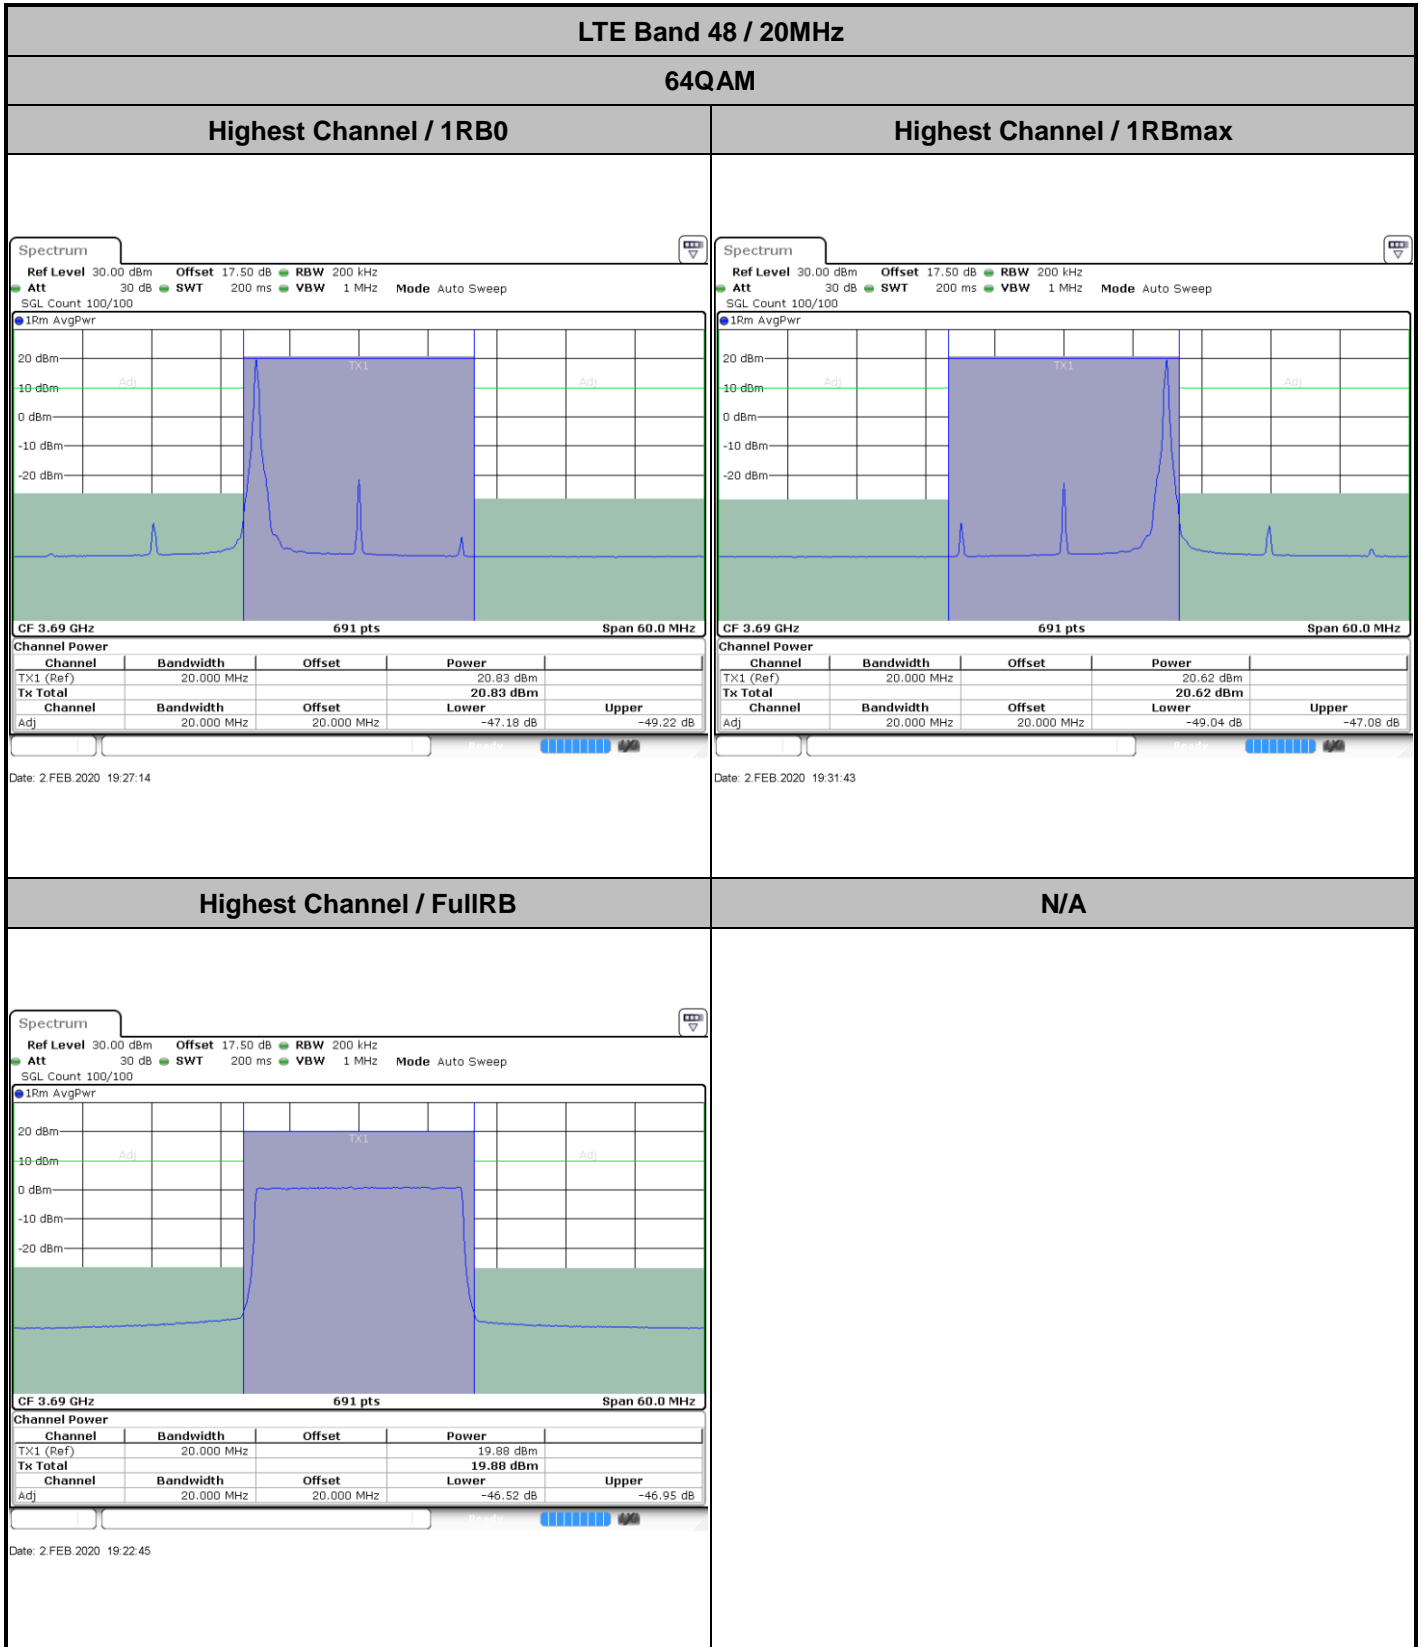

Date: 2 FEB 2020 19:19:16

Highest Channel / FullIRB

N/A

Date: 2 FEB 2020 19:14:37

LTE Band 48 / 20MHz

64QAM

Middle Channel / 1RB0

Middle Channel / 1RBmax

Date: 2.FEB.2020 19:26:44

Date: 2.FEB.2020 19:31:13

Middle Channel / FullIRB

N/A

Date: 2.FEB.2020 19:22:15

Conducted Band Edge

LTE Band 48 / 5MHz

QPSK

Lowest Channel / 1RB0

Lowest Channel / 1RBmax

Date: 2 FEB 2020 14:19:17

Date: 2 FEB 2020 14:43:12

Lowest Channel / FullIRB

N/A

Date: 2 FEB 2020 14:31:15

LTE Band 48 / 5MHz