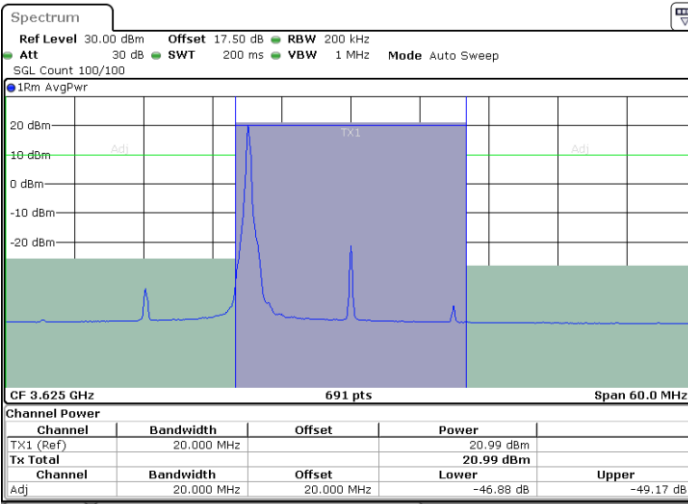

Lowest Channel / FullIRB

N/A

Date: 2.FEB.2020 19:11:31

LTE Band 48 / 15MHz

64QAM

Highest Channel / 1RB0

Highest Channel / 1RBmax

Date: 2 FEB 2020 19:09:58

Date: 2 FEB 2020 19:19:16

Highest Channel / FullIRB

N/A

Date: 2 FEB 2020 19:14:37

LTE Band 48 / 20MHz

64QAM

Middle Channel / 1RB0

Middle Channel / 1RBmax

Lowest Channel / 1RB0

Lowest Channel / 1RBmax

Date: 2 FEB 2020 14:19:17

Date: 2 FEB 2020 14:43:12

Lowest Channel / FullIRB

N/A

Date: 2 FEB 2020 14:31:15

LTE Band 48 / 5MHz