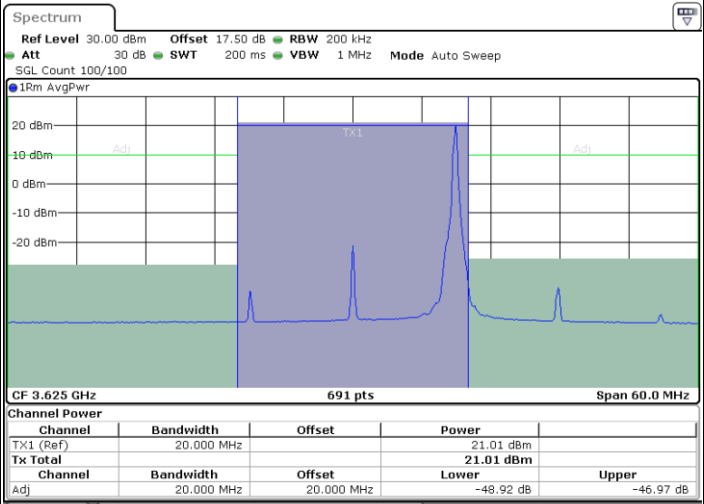

Lowest Channel / FullIRB

N/A

Date: 2.FEB.2020 19:11:31

LTE Band 48 / 15MHz

64QAM

Highest Channel / 1RB0

Highest Channel / 1RBmax

Date: 2 FEB 2020 19:09:58

Date: 2 FEB 2020 19:19:16

Highest Channel / FullIRB

N/A

Date: 2 FEB 2020 19:14:37

LTE Band 48 / 20MHz

64QAM

Middle Channel / 1RB0

Middle Channel / 1RBmax