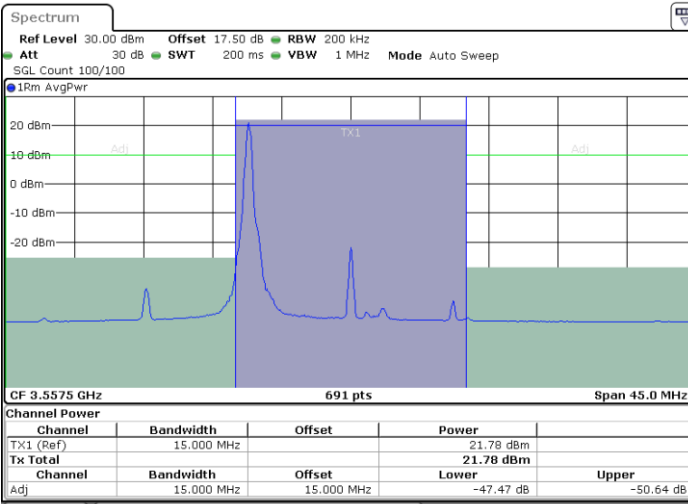

Highest Channel / FullIRB

N/A

LTE Band 48 / 15MHz

16QAM

Lowest Channel / 1RB0

Lowest Channel / 1RBmax

Date: 2.FEB.2020 19:06:21

Date: 2.FEB.2020 19:15:39

Lowest Channel / FullIRB

N/A

Date: 2.FEB.2020 19:11:00

LTE Band 48 / 15MHz

16QAM

Highest Channel / 1RB0

Highest Channel / 1RBmax

Date: 2 FEB 2020 19:09:26