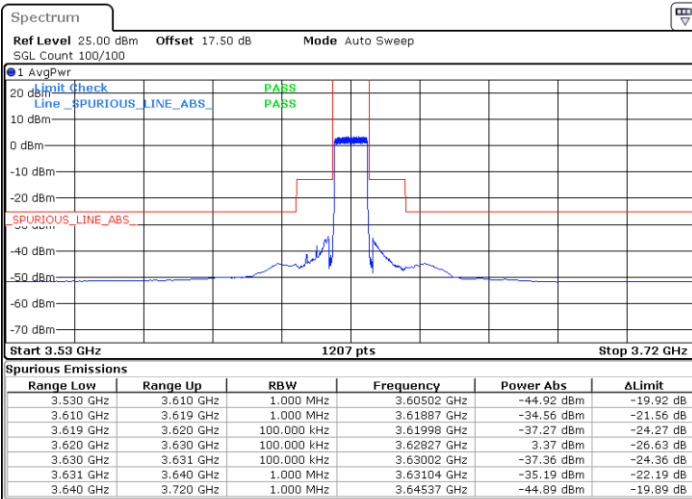

Date: 2 FEB 2020 14:39:13

LTE Band 48 / 10MHz

QPSK

Lowest Channel / 1RB0

Lowest Channel / 1RBmax

Date: 2 FEB 2020 14:57:49

Date: 2 FEB 2020 15:21:44

Lowest Channel / FullIRB

N/A

Date: 2 FEB 2020 15:09:46

LTE Band 48 / 10MHz

QPSK

MiddleChannel / 1RB0

Middle Channel / 1RBmax

Date: 2 FEB 2020 14:59:09

Date: 2 FEB 2020 15:23:04

Middle Channel / FullIRB

N/A

Date: 2 FEB 2020 15:11:06

LTE Band 48 / 10MHz

QPSK

Highest Channel / 1RB0

Highest Channel / 1RBmax

Date: 2 FEB 2020 15:05:47

Date: 2 FEB 2020 15:29:42

Highest Channel / FullIRB

N/A

Date: 2 FEB 2020 15:17:45

LTE Band 48 / 15MHz

QPSK

Lowest Channel / 1RB0

Lowest Channel / 1RBmax