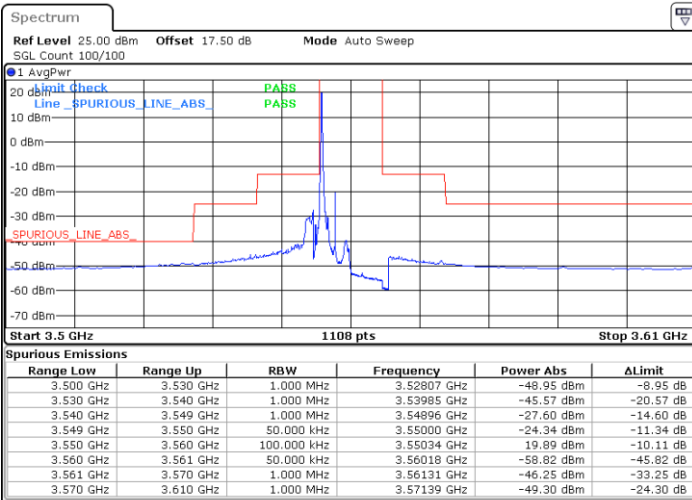

Lowest Channel / FullIRB

N/A

Date: 2.FEB.2020 19:11:31

LTE Band 48 / 15MHz

64QAM

Highest Channel / 1RB0

Highest Channel / 1RBmax

Date: 2 FEB 2020 19:09:58

Date: 2 FEB 2020 19:19:16

Highest Channel / FullIRB

N/A

Date: 2 FEB 2020 19:14:37

LTE Band 48 / 20MHz

64QAM

Middle Channel / 1RB0

Middle Channel / 1RBmax

Date: 2.FEB.2020 19:26:44

Date: 2.FEB.2020 19:31:13

Middle Channel / FullIRB

N/A

Date: 2.FEB.2020 19:22:15

Conducted Band Edge

LTE Band 48 / 5MHz

QPSK

Lowest Channel / 1RB0

Lowest Channel / 1RBmax

Date: 2 FEB 2020 14:19:17

Date: 2 FEB 2020 14:43:12

Lowest Channel / FullIRB

N/A

Date: 2 FEB 2020 14:31:15

LTE Band 48 / 5MHz