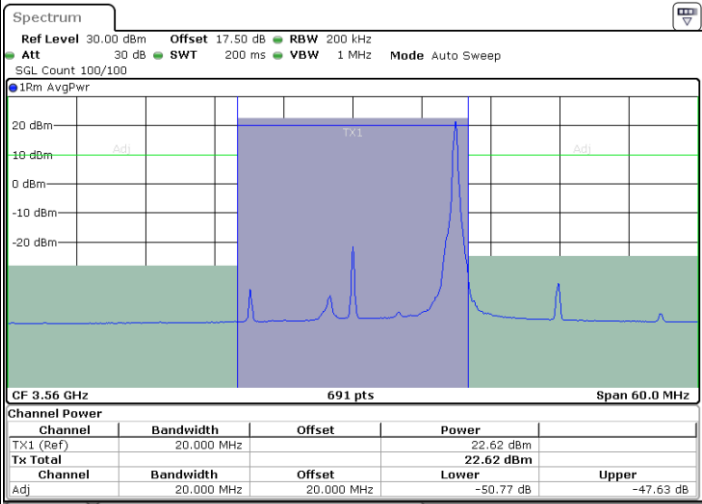

LTE Band 48 / 20MHz

QPSK

Lowest Channel / 1RB0

Lowest Channel / 1RBmax

Date: 2 FEB 2020 19:25:15

Date: 2 FEB 2020 19:29:45

Lowest Channel / FullIRB

N/A