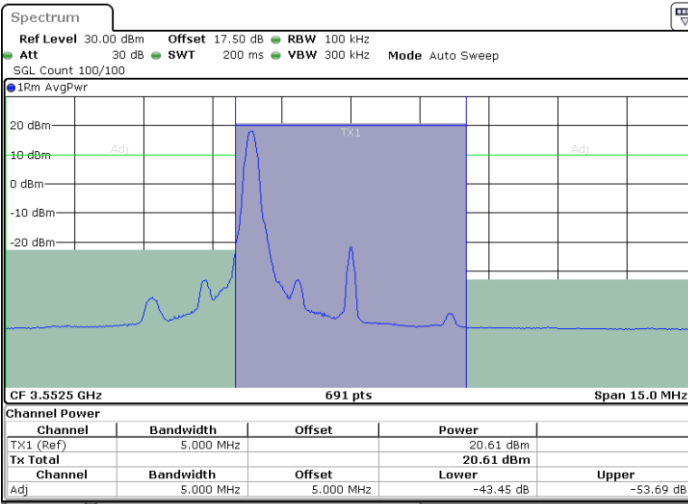

Date: 2 FEB 2020 19:18:44

Highest Channel / FullIRB

N/A

Date: 2 FEB 2020 19:14:05

LTE Band 48 / 20MHz

16QAM

Middle Channel / 1RB0

Middle Channel / 1RBmax

Date: 2.FEB.2020 19:26:15

Date: 2.FEB.2020 19:30:44

Middle Channel / FullIRB

N/A

Date: 2.FEB.2020 19:21:46

LTE Band 48 / 5MHz

64QAM

Lowest Channel / 1RB0

Lowest Channel / 1RBmax

Date: 2 FEB 2020 18:39:07

Date: 2 FEB 2020 18:48:18

Lowest Channel / FullIRB

N/A

Date: 2 FEB 2020 18:43:43

LTE Band 48 / 5MHz

64QAM

Highest Channel / 1RB0

Highest Channel / 1RBmax

Date: 2.FEB.2020 18:42:10

Date: 2.FEB.2020 18:51:22

Highest Channel / FullIRB

N/A

Date: 2.FEB.2020 18:46:46

LTE Band 48 / 10MHz