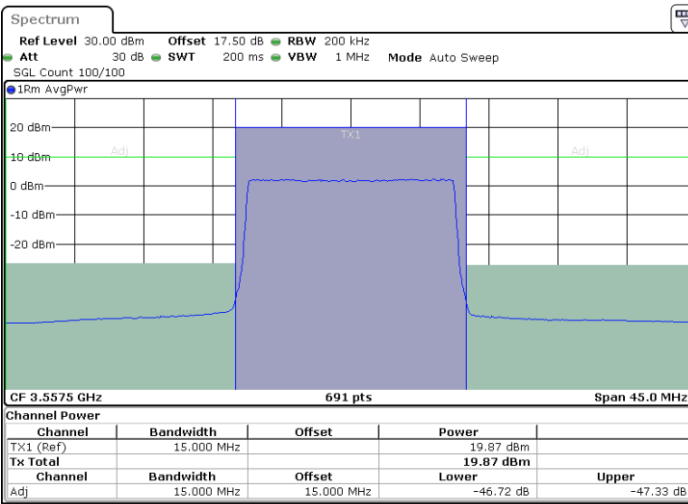

Date: 2 FEB 2020 18:59:05

LTE Band 48 / 10MHz

64QAM

Highest Channel / 1RB0

Highest Channel / 1RBmax

Date: 2.FEB.2020 18:54:58

Date: 2.FEB.2020 19:04:15

Highest Channel / FullIRB

N/A

Date: 2.FEB.2020 18:59:36

LTE Band 48 / 15MHz

64QAM

Lowest Channel / 1RB0

Lowest Channel / 1RBmax

Date: 2.FEB.2020 19:06:52

Date: 2.FEB.2020 19:16:10

Lowest Channel / FullIRB

N/A

Date: 2.FEB.2020 19:11:31

LTE Band 48 / 15MHz

64QAM

Highest Channel / 1RB0

Highest Channel / 1RBmax

Date: 2 FEB 2020 19:09:58