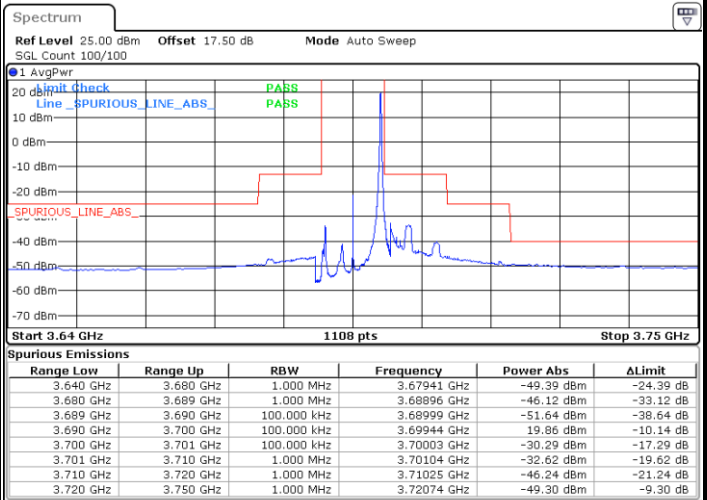

Date: 2 FEB 2020 14:39:13

LTE Band 48 / 10MHz

QPSK

Lowest Channel / 1RB0

Lowest Channel / 1RBmax

Date: 2 FEB 2020 14:57:49

Date: 2 FEB 2020 15:21:44

Lowest Channel / FullIRB

N/A

Date: 2 FEB 2020 15:09:46

LTE Band 48 / 10MHz

QPSK

MiddleChannel / 1RB0

Middle Channel / 1RBmax

Date: 2 FEB 2020 14:59:09

Date: 2 FEB 2020 15:23:04

Middle Channel / FullIRB

N/A

Date: 2 FEB 2020 15:11:06

LTE Band 48 / 10MHz

QPSK

Highest Channel / 1RB0

Highest Channel / 1RBmax

Date: 2 FEB 2020 15:05:47

Date: 2 FEB 2020 15:29:42

Highest Channel / FullIRB

N/A

Date: 2 FEB 2020 15:17:45

LTE Band 48 / 15MHz

QPSK

Lowest Channel / 1RB0

Lowest Channel / 1RBmax