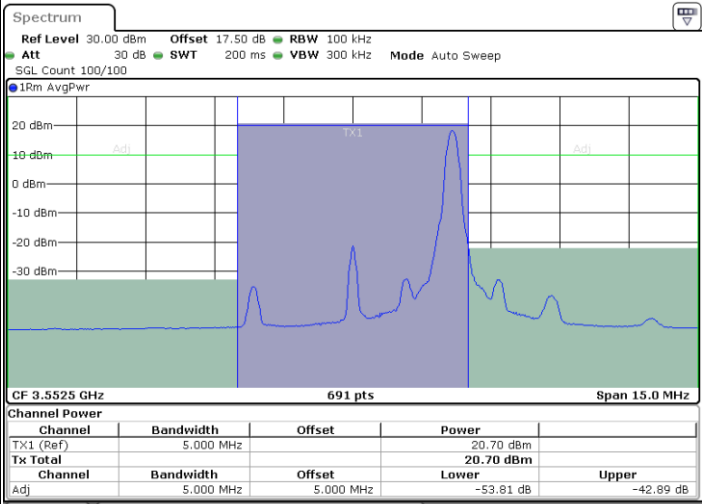

Date: 2 FEB 2020 19:18:44

Highest Channel / FullIRB

N/A

Date: 2 FEB 2020 19:14:05

LTE Band 48 / 20MHz

16QAM

Middle Channel / 1RB0

Middle Channel / 1RBmax

Date: 2.FEB.2020 19:26:15

Date: 2.FEB.2020 19:30:44

Middle Channel / FullIRB

N/A

Date: 2.FEB.2020 19:21:46

LTE Band 48 / 5MHz

64QAM

Lowest Channel / 1RB0

Lowest Channel / 1RBmax

Date: 2 FEB 2020 18:39:07

Date: 2 FEB 2020 18:48:18

Lowest Channel / FullIRB

N/A

Date: 2 FEB 2020 18:43:43

LTE Band 48 / 5MHz

64QAM

Highest Channel / 1RB0

Highest Channel / 1RBmax

Date: 2.FEB.2020 18:42:10

Date: 2.FEB.2020 18:51:22

Highest Channel / FullIRB

N/A

Date: 2.FEB.2020 18:46:46

LTE Band 48 / 10MHz