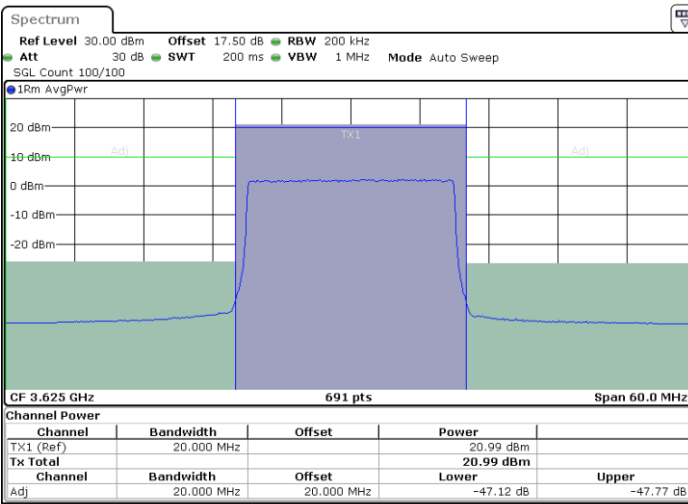

Date: 2 FEB 2020 19:18:44

Highest Channel / FullIRB

N/A

Date: 2 FEB 2020 19:14:05

LTE Band 48 / 20MHz

16QAM

Middle Channel / 1RB0

Middle Channel / 1RBmax

Date: 2.FEB.2020 19:26:15

Date: 2.FEB.2020 19:30:44

Middle Channel / FullIRB

N/A

Date: 2.FEB.2020 19:21:46

LTE Band 48 / 5MHz

64QAM

Lowest Channel / 1RB0