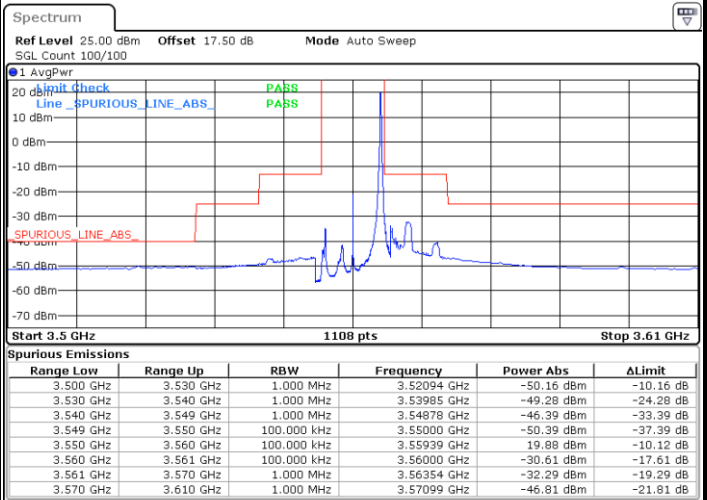

LTE Band 48 / 5MHz

QPSK

Highest Channel / 1RB0

Highest Channel / 1RBmax

Date: 2 FEB 2020 14:27:16

Date: 2 FEB 2020 14:51:10

Highest Channel / FullIRB

N/A

Date: 2 FEB 2020 14:39:13

LTE Band 48 / 10MHz

QPSK

Lowest Channel / 1RB0

Lowest Channel / 1RBmax

Date: 2 FEB 2020 14:57:49

Date: 2 FEB 2020 15:21:44

Lowest Channel / FullIRB

N/A

Date: 2 FEB 2020 15:09:46

LTE Band 48 / 10MHz

QPSK

MiddleChannel / 1RB0

Middle Channel / 1RBmax

Date: 2 FEB 2020 14:59:09

Date: 2 FEB 2020 15:23:04

Middle Channel / FullIRB

N/A

Date: 2 FEB 2020 15:11:06

LTE Band 48 / 10MHz

QPSK

Highest Channel / 1RB0

Highest Channel / 1RBmax

Date: 2 FEB 2020 15:05:47