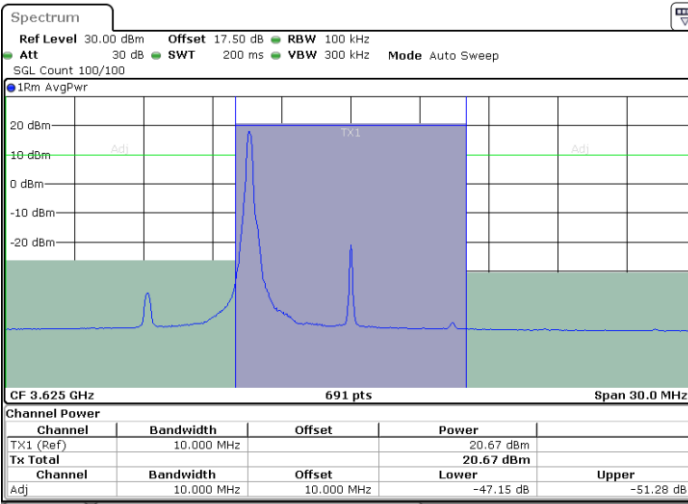

Highest Channel / 1RB0

Highest Channel / 1RBmax

Date: 2.FEB.2020 18:42:10

Date: 2.FEB.2020 18:51:22

Highest Channel / FullIRB

N/A

Date: 2.FEB.2020 18:46:46

LTE Band 48 / 10MHz

64QAM

Lowest Channel / 1RB0

Lowest Channel / 1RBmax

Date: 2 FEB 2020 18:51:53

Date: 2 FEB 2020 19:01:10

Lowest Channel / FullIRB

N/A

Date: 2 FEB 2020 18:56:32

LTE Band 48 / 10MHz

64QAM

MiddleChannel / 1RB0

Middle Channel / 1RBmax

Date: 2 FEB 2020 18:54:26

Date: 2 FEB 2020 19:03:43

Middle Channel / FullIRB

N/A

Date: 2 FEB 2020 18:59:05

LTE Band 48 / 10MHz

64QAM

Highest Channel / 1RB0

Highest Channel / 1RBmax

Date: 2.FEB.2020 18:54:58

Date: 2.FEB.2020 19:04:15

Highest Channel / FullIRB