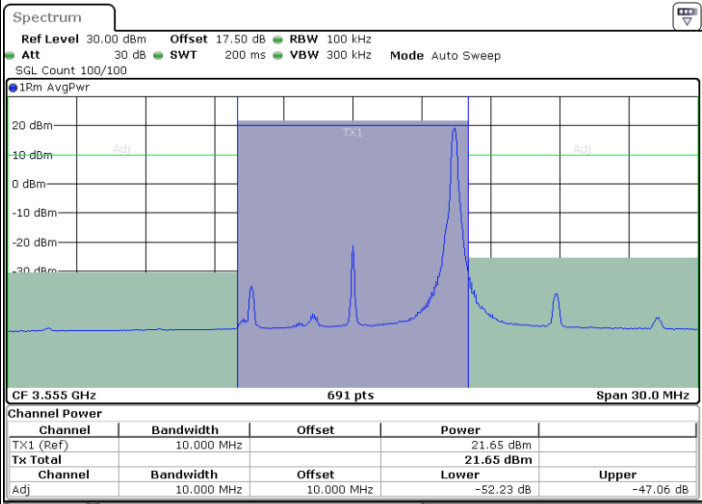

Highest Channel / FullIRB

N/A

Date: 2 FEB 2020 18:46:14

LTE Band 48 / 10MHz

16QAM

Lowest Channel / 1RB0

Lowest Channel / 1RBmax

Date: 2.FEB.2020 18:52:24

Date: 2.FEB.2020 19:01:41

Lowest Channel / FullIRB

N/A

Date: 2.FEB.2020 18:57:02

LTE Band 48 / 10MHz

16QAM

Highest Channel / 1RB0

Highest Channel / 1RBmax