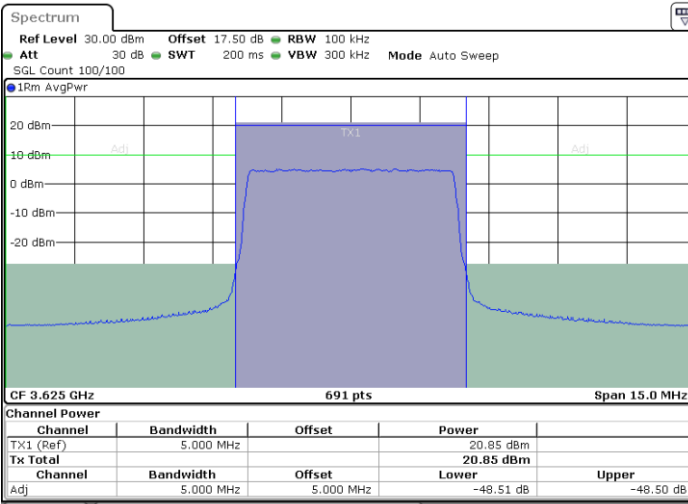

Date: 2 FEB 2020 19:20:46

LTE Band 48 / 5MHz

16QAM

Middle Channel / 1RB0

Middle Channel / 1RBmax

Date: 2 FEB 2020 18:40:07

Date: 2 FEB 2020 18:49:18

Middle Channel / FullIRB

N/A

Date: 2 FEB 2020 18:44:42

LTE Band 48 / 5MHz

16QAM

Highest Channel / 1RB0

Highest Channel / 1RBmax

Date: 2 FEB 2020 18:41:39

Date: 2 FEB 2020 18:50:50