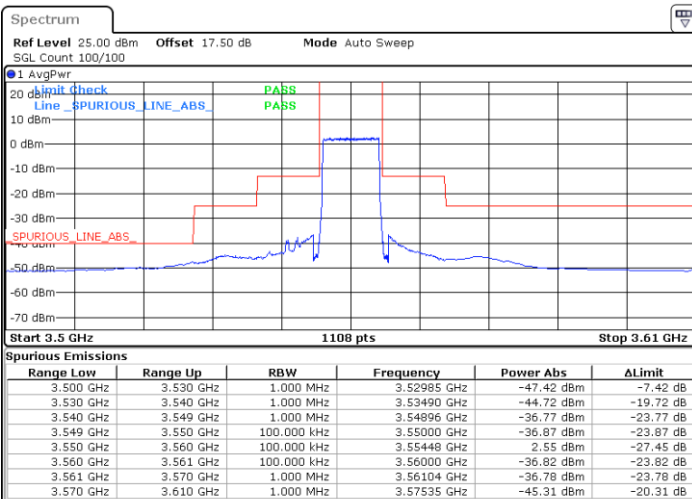

LTE Band 48 / 5MHz

QPSK

Highest Channel / 1RB0

Highest Channel / 1RBmax

Date: 2 FEB 2020 14:27:16

Date: 2 FEB 2020 14:51:10

Highest Channel / FullIRB

N/A

Date: 2 FEB 2020 14:39:13

LTE Band 48 / 10MHz

QPSK

Lowest Channel / 1RB0

Lowest Channel / 1RBmax

Date: 2 FEB 2020 14:57:49

Date: 2 FEB 2020 15:21:44

Lowest Channel / FullIRB

N/A

Date: 2 FEB 2020 15:09:46

LTE Band 48 / 10MHz

QPSK

MiddleChannel / 1RB0

Middle Channel / 1RBmax

Date: 2 FEB 2020 14:59:09

Date: 2 FEB 2020 15:23:04

Middle Channel / FullIRB

N/A

Date: 2 FEB 2020 15:11:06

LTE Band 48 / 10MHz

QPSK

Highest Channel / 1RB0

Highest Channel / 1RBmax

Date: 2 FEB 2020 15:05:47