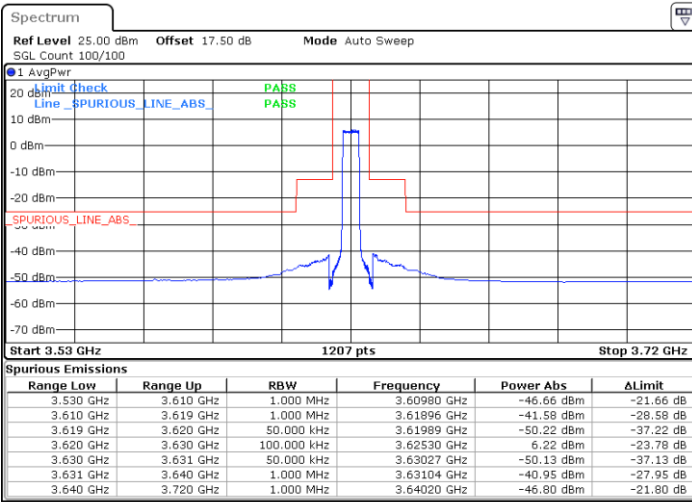

Lowest Channel / 1RB0

Lowest Channel / 1RBmax

Date: 2 FEB 2020 14:19:17

Date: 2 FEB 2020 14:43:12

Lowest Channel / FullIRB

N/A

Date: 2 FEB 2020 14:31:15

LTE Band 48 / 5MHz

QPSK

Middle Channel / 1RB0

Middle Channel / 1RBmax

Date: 2 FEB 2020 14:25:56

Date: 2 FEB 2020 14:49:51

Middle Channel / FullIRB

N/A

Date: 2 FEB 2020 14:37:54

LTE Band 48 / 5MHz

QPSK

Highest Channel / 1RB0

Highest Channel / 1RBmax

Date: 2 FEB 2020 14:27:16

Date: 2 FEB 2020 14:51:10

Highest Channel / FullIRB

N/A

Date: 2 FEB 2020 14:39:13

LTE Band 48 / 10MHz

QPSK

Lowest Channel / 1RB0

Lowest Channel / 1RBmax

Date: 2 FEB 2020 14:57:49

Date: 2 FEB 2020 15:21:44

Lowest Channel / FullIRB