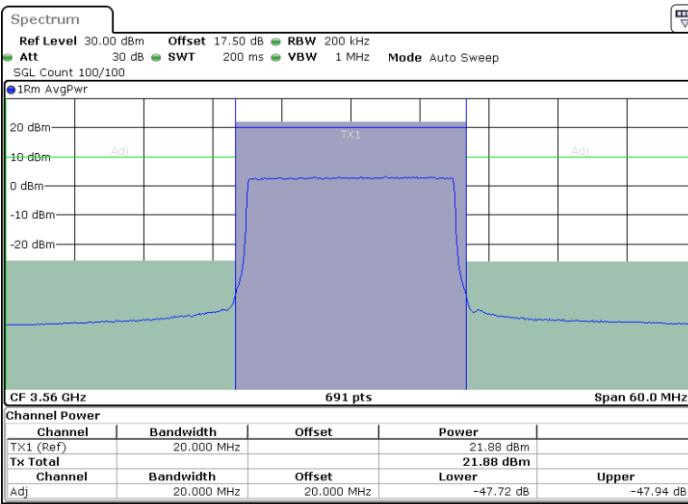

LTE Band 48 / 20MHz

QPSK

Lowest Channel / 1RB0

Lowest Channel / 1RBmax

Date: 2 FEB 2020 19:25:15

Date: 2 FEB 2020 19:29:45

Lowest Channel / FullIRB

N/A