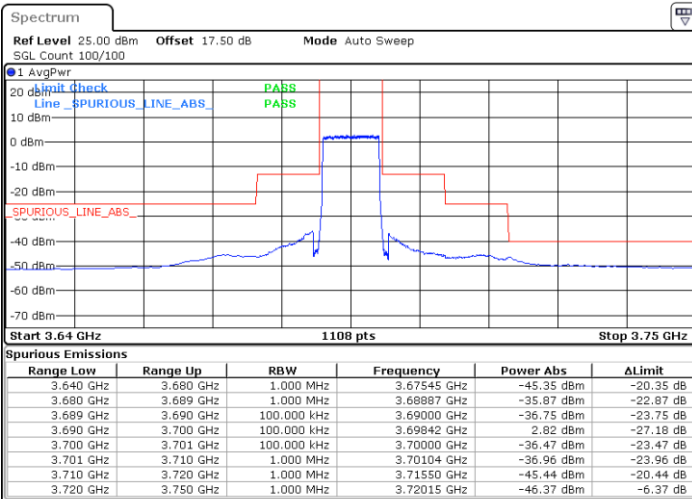

Date: 2 FEB 2020 14:39:13

LTE Band 48 / 10MHz

QPSK

Lowest Channel / 1RB0

Lowest Channel / 1RBmax

Date: 2 FEB 2020 14:57:49

Date: 2 FEB 2020 15:21:44

Lowest Channel / FullIRB

N/A

Date: 2 FEB 2020 15:09:46

LTE Band 48 / 10MHz

QPSK

MiddleChannel / 1RB0

Middle Channel / 1RBmax

Date: 2 FEB 2020 14:59:09

Date: 2 FEB 2020 15:23:04

Middle Channel / FullIRB

N/A

Date: 2 FEB 2020 15:11:06

LTE Band 48 / 10MHz

QPSK

Highest Channel / 1RB0

Highest Channel / 1RBmax

Date: 2 FEB 2020 15:05:47

Date: 2 FEB 2020 15:29:42

Highest Channel / FullIRB

N/A

Date: 2 FEB 2020 15:17:45

LTE Band 48 / 15MHz

QPSK

Lowest Channel / 1RB0

Lowest Channel / 1RBmax