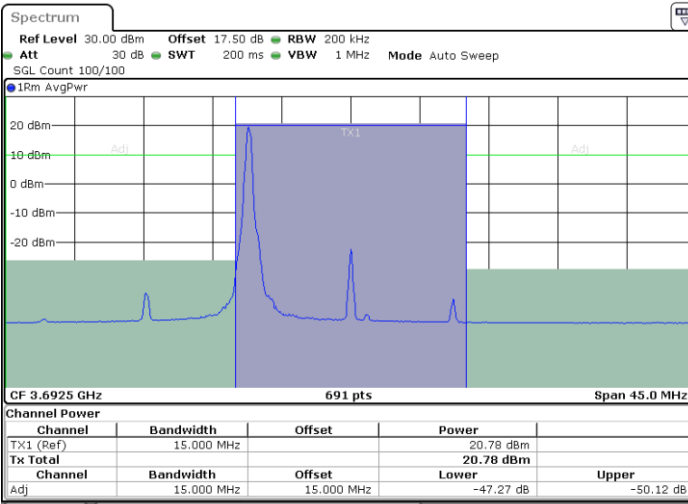

Lowest Channel / FullIRB

N/A

Date: 2.FEB.2020 19:11:31

LTE Band 48 / 15MHz

64QAM

Highest Channel / 1RB0

Highest Channel / 1RBmax

Date: 2 FEB 2020 19:09:58

Date: 2 FEB 2020 19:19:16

Highest Channel / FullIRB

N/A

Date: 2 FEB 2020 19:14:37

LTE Band 48 / 20MHz

64QAM

Middle Channel / 1RB0

Middle Channel / 1RBmax