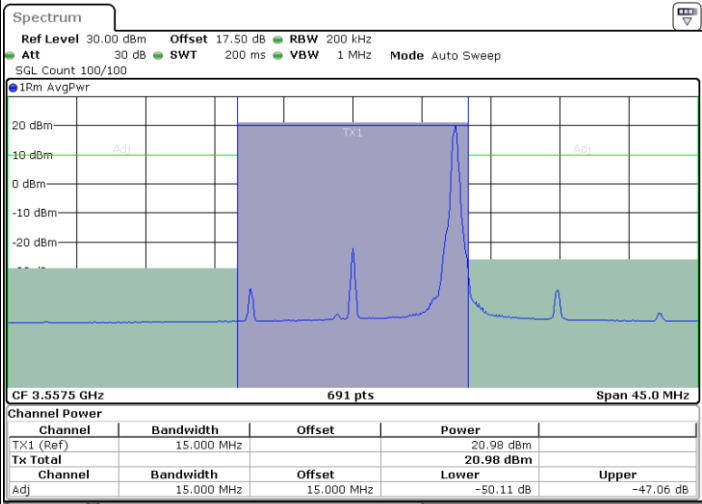

Date: 2 FEB 2020 18:59:05

LTE Band 48 / 10MHz

64QAM

Highest Channel / 1RB0

Highest Channel / 1RBmax

Date: 2.FEB.2020 18:54:58

Date: 2.FEB.2020 19:04:15

Highest Channel / FullIRB

N/A

Date: 2.FEB.2020 18:59:36

LTE Band 48 / 15MHz

64QAM

Lowest Channel / 1RB0

Lowest Channel / 1RBmax

Date: 2.FEB.2020 19:06:52

Date: 2.FEB.2020 19:16:10

Lowest Channel / FullIRB

N/A

Date: 2.FEB.2020 19:11:31

LTE Band 48 / 15MHz

64QAM

Highest Channel / 1RB0

Highest Channel / 1RBmax

Date: 2 FEB 2020 19:09:58