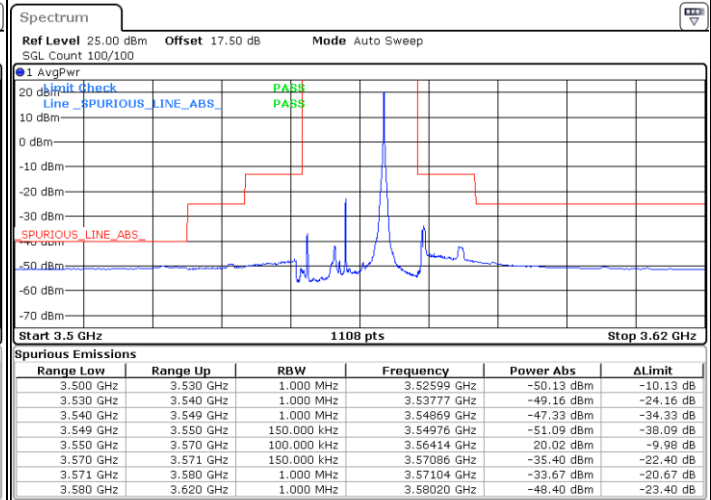

Middle Channel / FullIRB

N/A

Date: 2 FEB 2020 15:11:06

LTE Band 48 / 10MHz

QPSK

Highest Channel / 1RB0

Highest Channel / 1RBmax

Date: 2 FEB 2020 15:05:47

Date: 2 FEB 2020 15:29:42

Highest Channel / FullIRB

N/A

Date: 2 FEB 2020 15:17:45

LTE Band 48 / 15MHz

QPSK

Lowest Channel / 1RB0

Lowest Channel / 1RBmax

Date: 2 FEB 2020 15:31:02

Date: 2 FEB 2020 15:54:57

Lowest Channel / FullRB

N/A

Date: 2 FEB 2020 15:42:59

LTE Band 48 / 15MHz

QPSK

Middle Channel / 1RB0