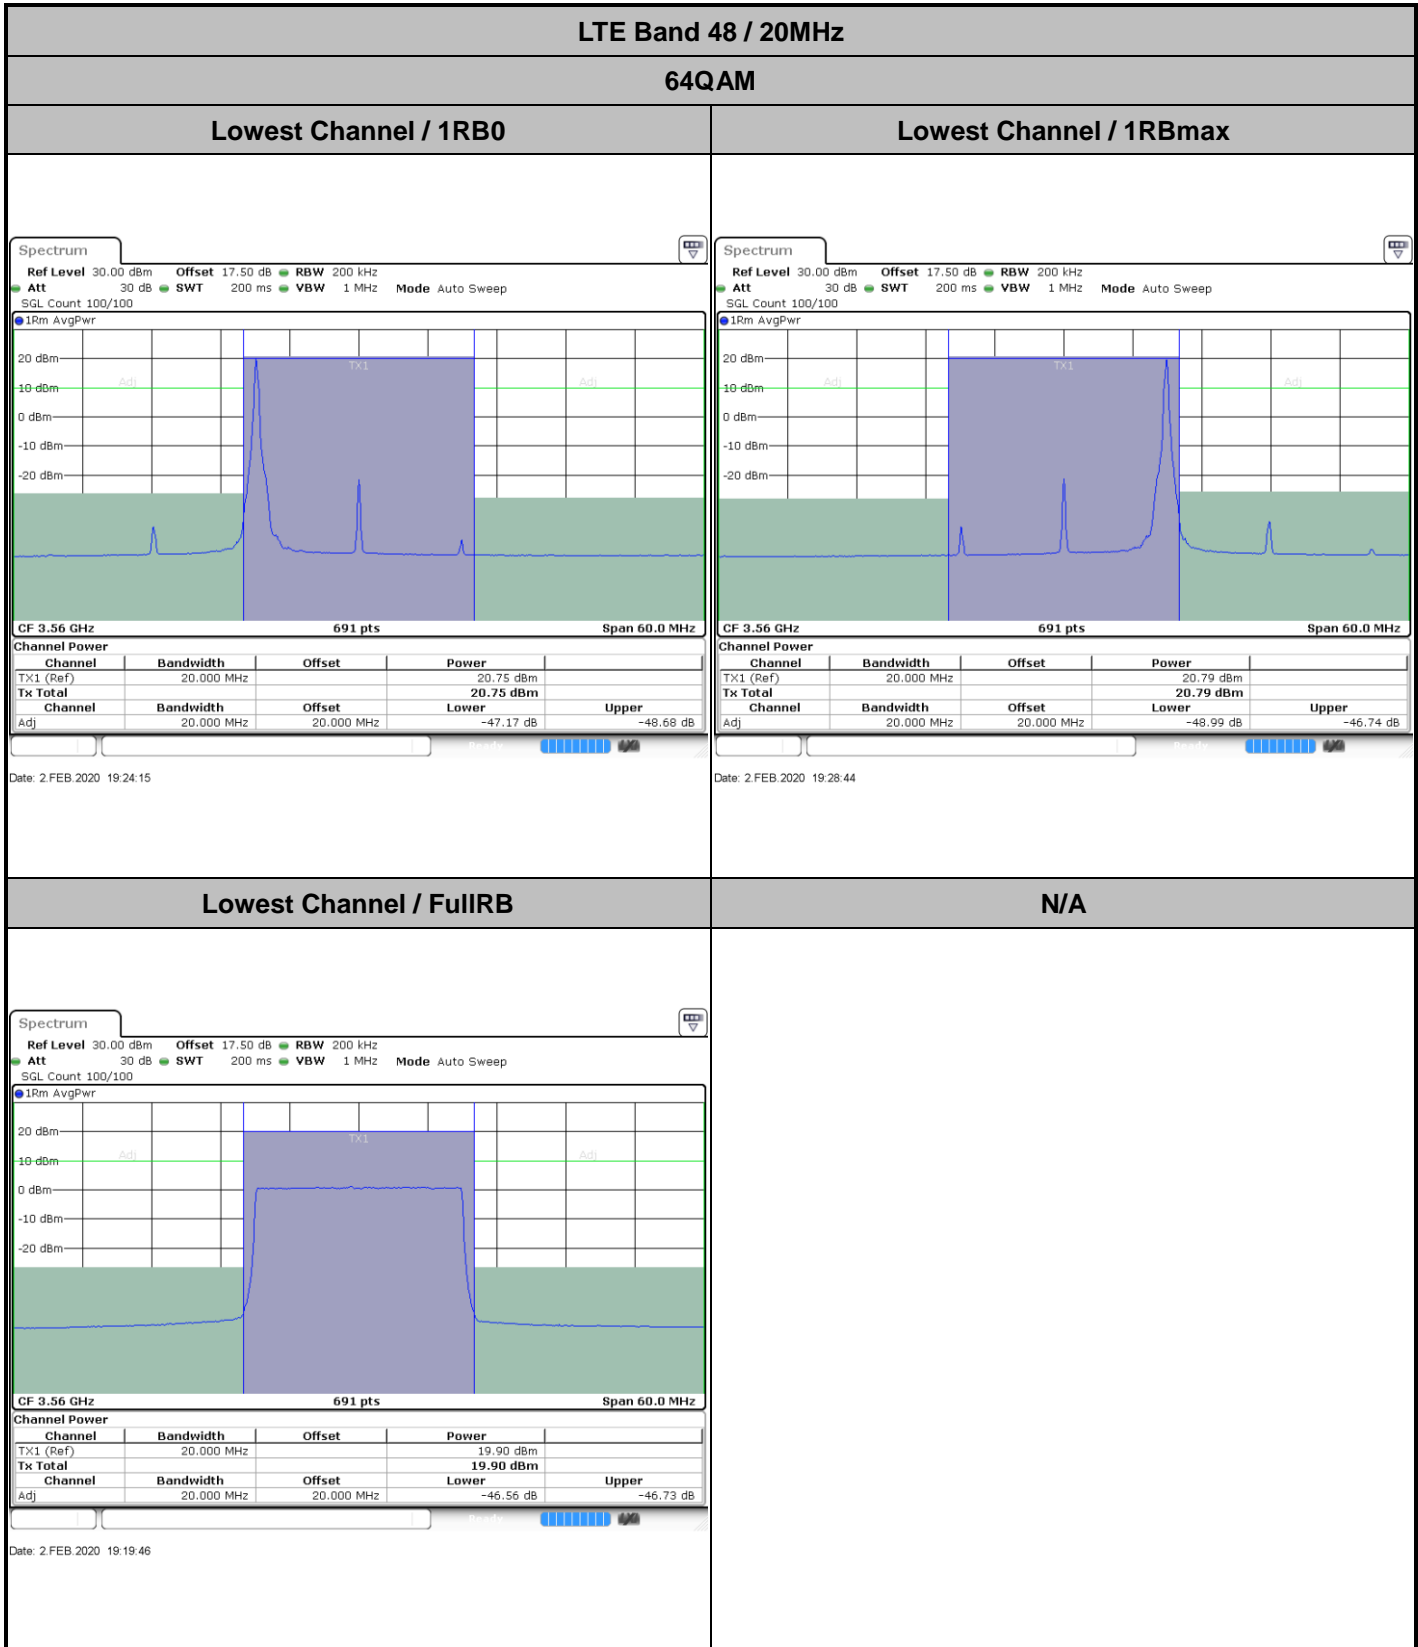

Lowest Channel / FullIRB

N/A

Date: 2.FEB.2020 19:11:31

LTE Band 48 / 15MHz

64QAM

Highest Channel / 1RB0

Highest Channel / 1RBmax

Date: 2 FEB 2020 19:09:58

Date: 2 FEB 2020 19:19:16

Highest Channel / FullIRB

N/A

Date: 2 FEB 2020 19:14:37

LTE Band 48 / 20MHz

64QAM

Middle Channel / 1RB0

Middle Channel / 1RBmax