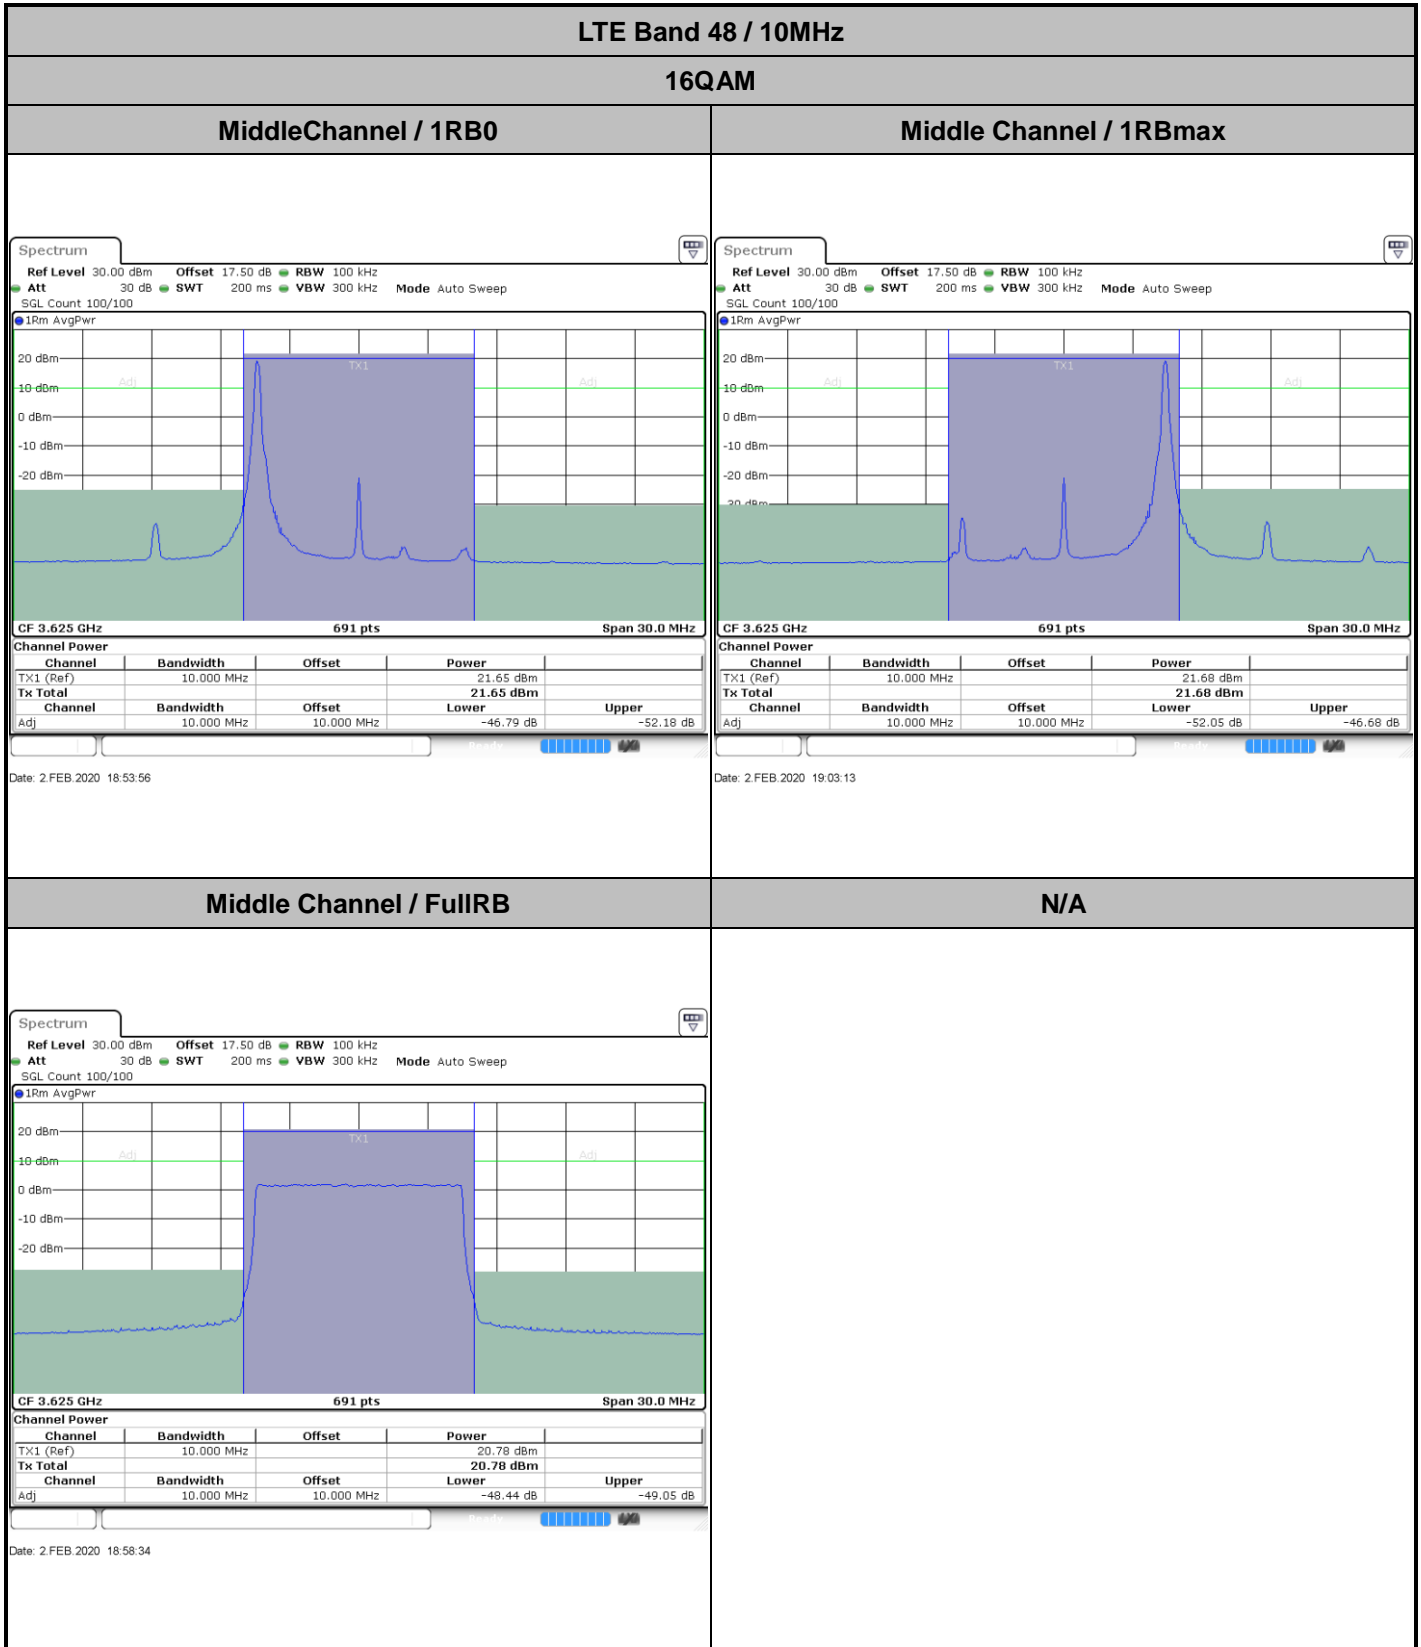

Highest Channel / FullIRB

N/A

Date: 2 FEB 2020 18:46:14

LTE Band 48 / 10MHz

16QAM

Lowest Channel / 1RB0

Lowest Channel / 1RBmax

Date: 2.FEB.2020 18:52:24

Date: 2.FEB.2020 19:01:41

Lowest Channel / FullIRB

N/A

Date: 2.FEB.2020 18:57:02

LTE Band 48 / 10MHz

16QAM

Highest Channel / 1RB0

Highest Channel / 1RBmax