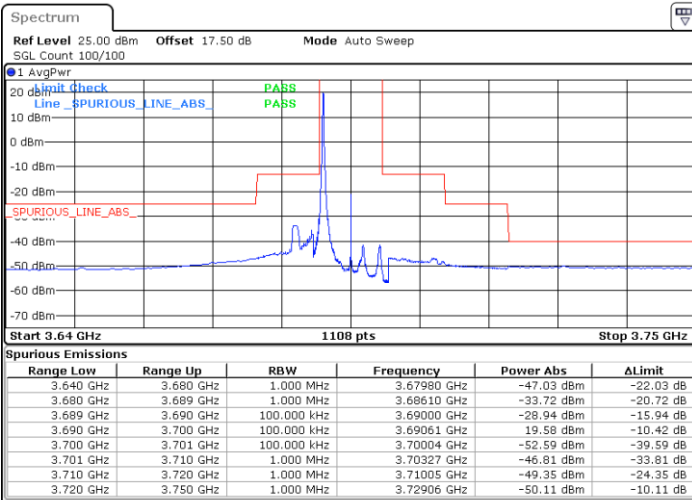

Date: 2 FEB 2020 14:39:13

LTE Band 48 / 10MHz

QPSK

Lowest Channel / 1RB0

Lowest Channel / 1RBmax

Date: 2 FEB 2020 14:57:49

Date: 2 FEB 2020 15:21:44

Lowest Channel / FullIRB

N/A

Date: 2 FEB 2020 15:09:46

LTE Band 48 / 10MHz

QPSK

MiddleChannel / 1RB0

Middle Channel / 1RBmax

Date: 2 FEB 2020 14:59:09

Date: 2 FEB 2020 15:23:04

Middle Channel / FullIRB

N/A

Date: 2 FEB 2020 15:11:06

LTE Band 48 / 10MHz

QPSK

Highest Channel / 1RB0

Highest Channel / 1RBmax

Date: 2 FEB 2020 15:05:47

Date: 2 FEB 2020 15:29:42

Highest Channel / FullIRB

N/A

Date: 2 FEB 2020 15:17:45

LTE Band 48 / 15MHz

QPSK

Lowest Channel / 1RB0

Lowest Channel / 1RBmax