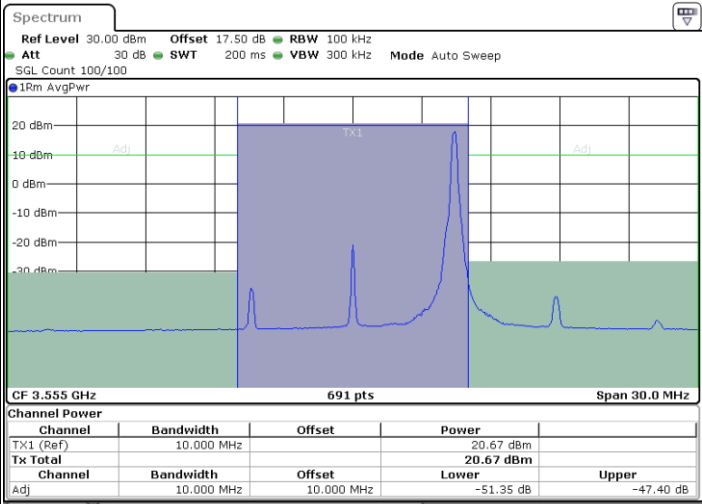

Date: 2 FEB 2020 19:01:10