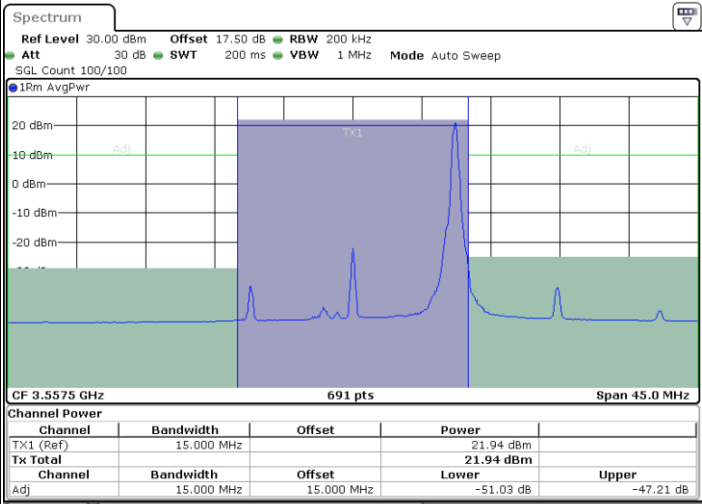

Highest Channel / FullIRB

N/A

LTE Band 48 / 15MHz

16QAM

Lowest Channel / 1RB0

Lowest Channel / 1RBmax

Date: 2.FEB.2020 19:06:21

Date: 2.FEB.2020 19:15:39

Lowest Channel / FullIRB

N/A

Date: 2.FEB.2020 19:11:00

LTE Band 48 / 15MHz

16QAM

Highest Channel / 1RB0

Highest Channel / 1RBmax

Date: 2 FEB 2020 19:09:26