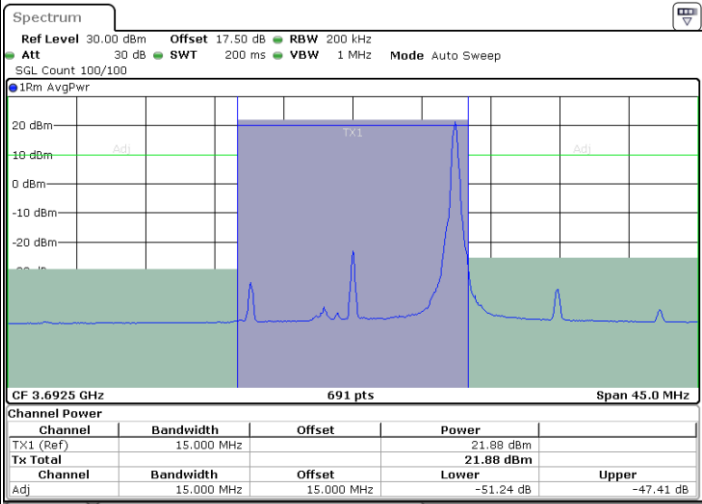

Lowest Channel / FullIRB

N/A

Date: 2.FEB.2020 19:11:00

LTE Band 48 / 15MHz

16QAM

Highest Channel / 1RB0

Highest Channel / 1RBmax

Date: 2 FEB 2020 19:09:26

Date: 2 FEB 2020 19:18:44

Highest Channel / FullIRB

N/A

Date: 2 FEB 2020 19:14:05

LTE Band 48 / 20MHz

16QAM

Middle Channel / 1RB0

Middle Channel / 1RBmax