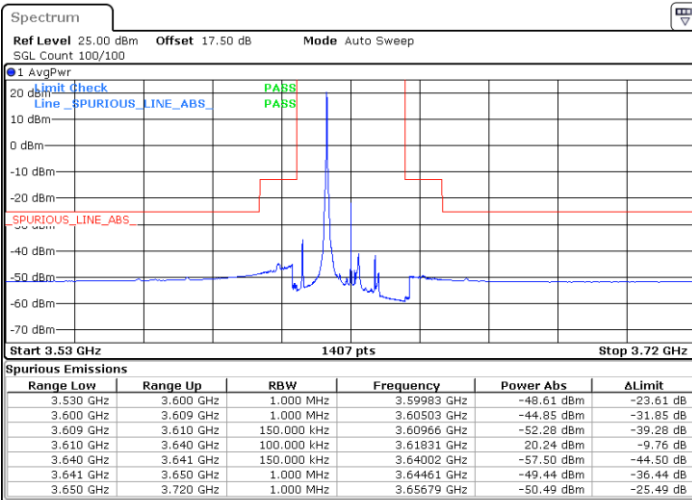

LTE Band 48 / 15MHz

QPSK

Middle Channel / 1RB0

Middle Channel / 1RBmax

Date: 2 FEB 2020 15:37:41