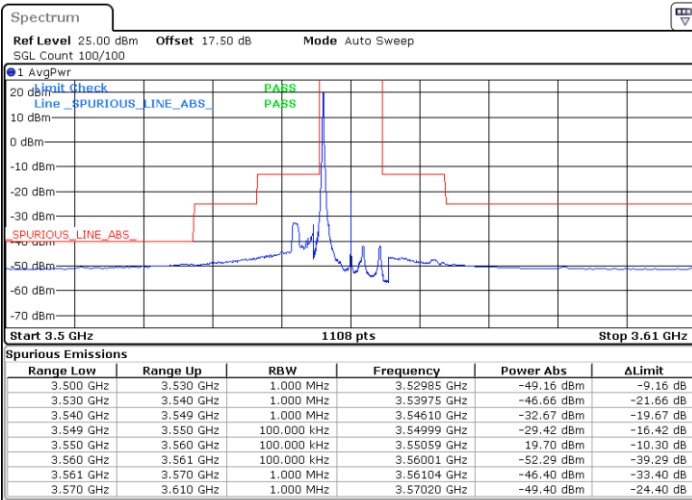

LTE Band 48 / 5MHz

QPSK

Highest Channel / 1RB0

Highest Channel / 1RBmax

Date: 2 FEB 2020 14:27:16

Date: 2 FEB 2020 14:51:10

Highest Channel / FullIRB

N/A

Date: 2 FEB 2020 14:39:13

LTE Band 48 / 10MHz

QPSK

Lowest Channel / 1RB0

Lowest Channel / 1RBmax

Date: 2 FEB 2020 14:57:49

Date: 2 FEB 2020 15:21:44

Lowest Channel / FullIRB

N/A

Date: 2 FEB 2020 15:09:46

LTE Band 48 / 10MHz

QPSK

MiddleChannel / 1RB0

Middle Channel / 1RBmax

Date: 2 FEB 2020 14:59:09

Date: 2 FEB 2020 15:23:04

Middle Channel / FullIRB

N/A

Date: 2 FEB 2020 15:11:06

LTE Band 48 / 10MHz

QPSK

Highest Channel / 1RB0

Highest Channel / 1RBmax

Date: 2 FEB 2020 15:05:47