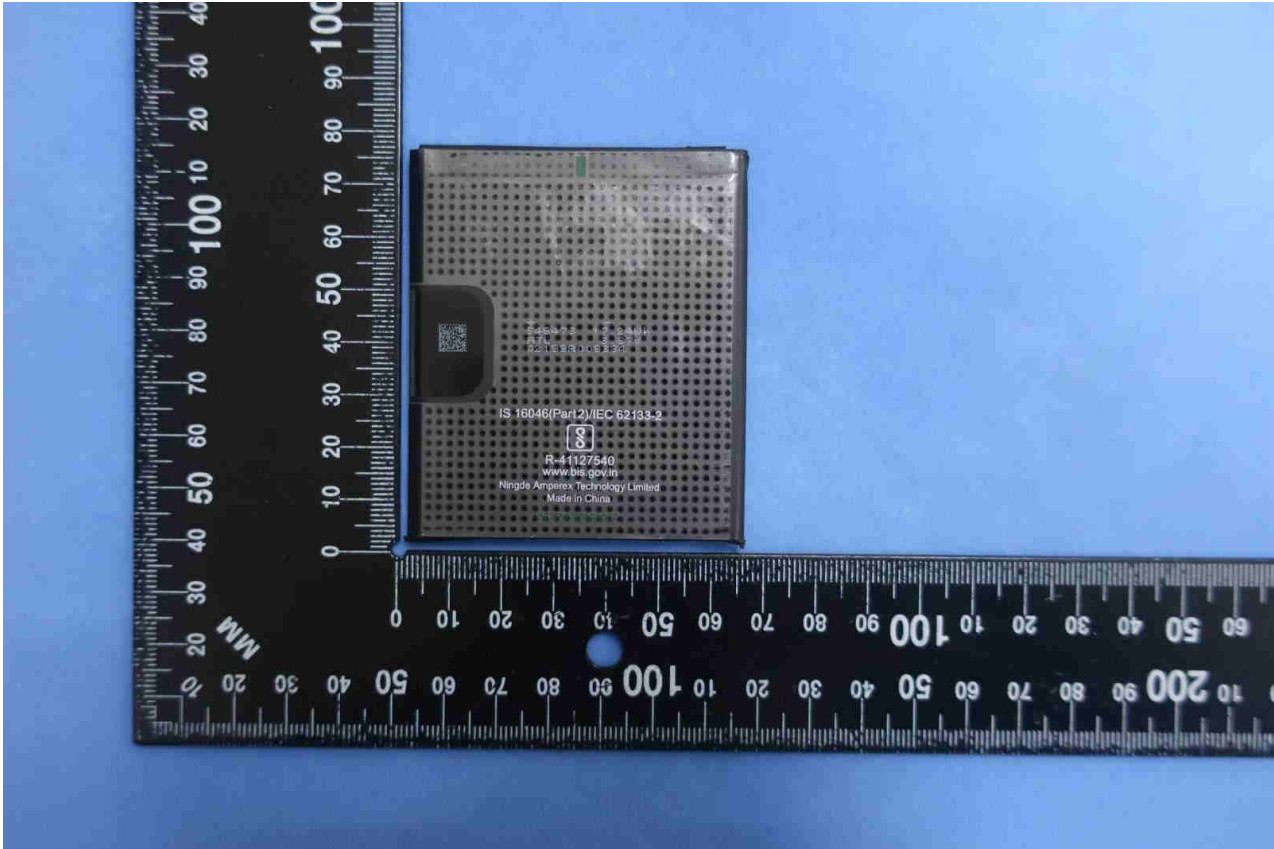

Brand Name: ONEPLUS / Model Name: IN2025

AC Adapter 3(US)

Brand Name: ONEPLUS / Model Name: IN2025

Brand Name: ONEPLUS / Model Name: IN2025

**Brand Name: ONEPLUS / Model Name: IN2025**

Brand Name: ONEPLUS / Model Name: IN2025