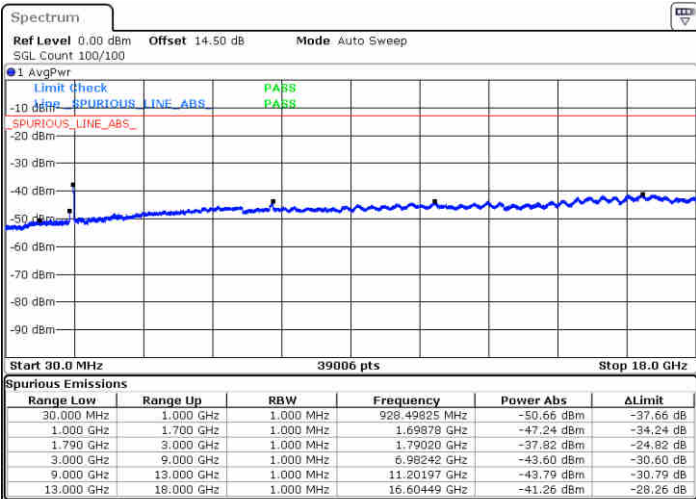

Lowest Channel / 1RB0 and 1RB74

Lowest Channel / 1RB74 and 1RB0

Date: 14.FEB.2020 08:42:45

Date: 14.FEB.2020 08:51:49

Lowest Channel / FullIRB

N/A

Date: 14.FEB.2020 08:40:18

LTE Band 66C / 15MHz+15MHz

64QAM

Middle Channel / 1RB0 and 1RB74

Middle Channel / 1RB74 and 1RB0

Date: 17.FEB.2020 01:41:34

Date: 17.FEB.2020 01:47:13

Middle Channel / FullIRB

N/A

Date: 17.FEB.2020 01:39:41