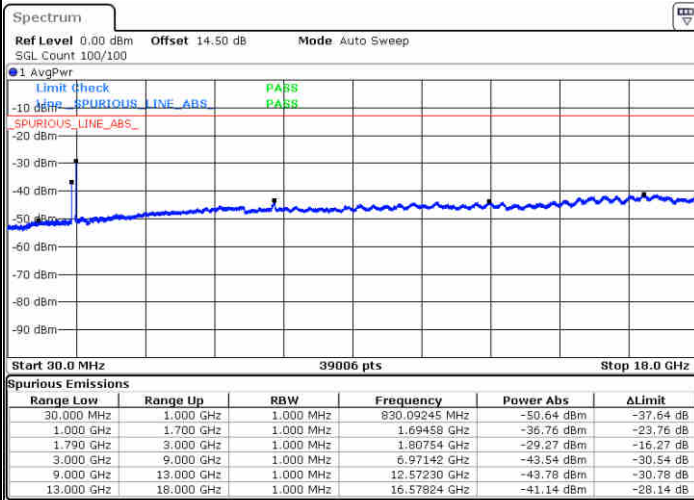

Date: 14.FEB.2020 08:38:01

LTE Band 66C / 15MHz+15MHz

16QAM

Middle Channel / 1RB0 and 1RB74

Middle Channel / 1RB74 and 1RB0

Date: 17.FEB.2020 01:42:52

Date: 17.FEB.2020 01:46:18

Middle Channel / FullIRB

N/A

Date: 17.FEB.2020 01:38:32

LTE Band 66C / 15MHz+15MHz

16QAM

Highest Channel / 1RB0 and 1RB74

Highest Channel / 1RB74 and 1RB0

Date: 17.FEB.2020 01:56:23

Date: 17.FEB.2020 01:50:56

Highest Channel / FullIRB

N/A

Date: 17.FEB.2020 02:02:11

LTE Band 66C / 15MHz+20MHz

16QAM

Lowest Channel / 1RB0 and 1RB99

Lowest Channel / 1RB74 and 1RB80

Date: 14.FEB.2020 11:20:14