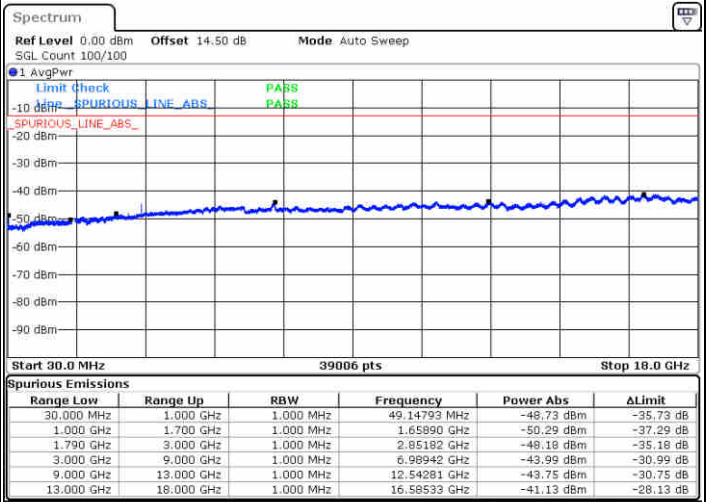

LTE Band 66C / 20MHz+20MHz

16QAM

MiddleChannel / 1RB0 and 1RB99

Middle Channel / 1RB99 and 1RB0

Date: 16.FEB.2020 21:31:38

Date: 16.FEB.2020 21:24:42

Middle Channel / FullIRB

N/A

Date: 16.FEB.2020 21:38:25

LTE Band 66C / 20MHz+20MHz

16QAM

Highest Channel / 1RB0 and 1RB99

Highest Channel / 1RB99 and 1RB0

Date: 16.FEB.2020 21:54:16

Date: 16.FEB.2020 22:00:28

Highest Channel / FullIRB

N/A

Date: 16.FEB.2020 21:45:31

LTE Band 66C / 5MHz+20MHz

64QAM

Lowest Channel / 1RB0 and 1RB99

Lowest Channel / 1RB24 and 1RB0

Date: 16.FEB.2020 19:35:53

Date: 16.FEB.2020 19:43:52