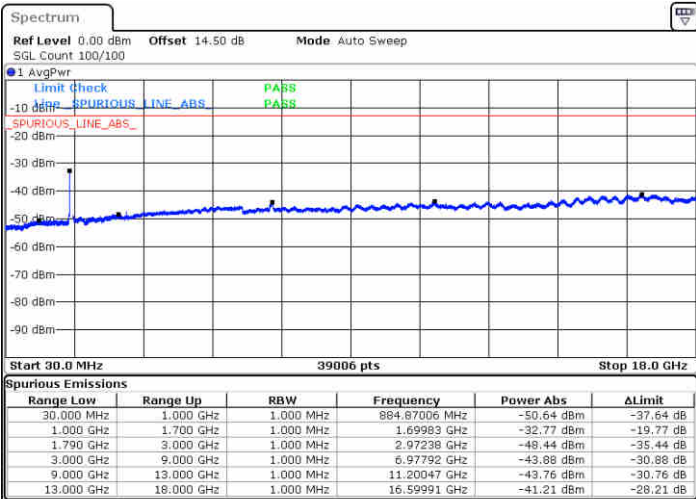

Highest Channel / 1RB74 and 1RB0

Date: 14.FEB.2020 05:09:35

Date: 14.FEB.2020 05:17:29

Highest Channel / FullIRB

N/A

Date: 14.FEB.2020 05:01:33

LTE Band 66C / 15MHz+15MHz

64QAM

Lowest Channel / 1RB0 and 1RB74

Lowest Channel / 1RB74 and 1RB0

Date: 14.FEB.2020 08:42:45

Date: 14.FEB.2020 08:51:49

Lowest Channel / FullIRB

N/A

Date: 14.FEB.2020 08:40:18

LTE Band 66C / 15MHz+15MHz