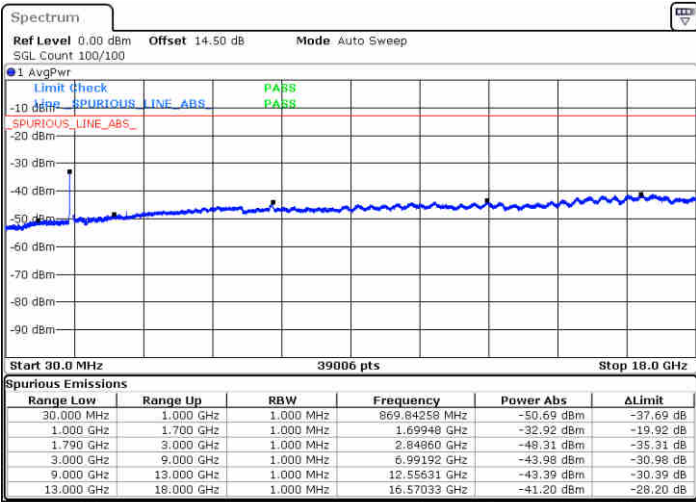

LTE Band 66C / 20MHz+5MHz

16QAM

Highest Channel / 1RB0 and 1RB24

Highest Channel / 1RB99 and 1RB0

Date: 14.FEB.2020 16:24:42

Date: 14.FEB.2020 16:30:42

Highest Channel / FullIRB

N/A

Date: 14.FEB.2020 16:19:01

LTE Band 66C / 20MHz+10MHz

16QAM

Lowest Channel / 1RB0 and 1RB49

Lowest Channel / 1RB99 and 1RB0

Date: 14.FEB.2020 07:02:06

Date: 14.FEB.2020 07:15:13

Lowest Channel / FullIRB

N/A

Date: 14.FEB.2020 06:53:09

LTE Band 66C / 20MHz+10MHz

16QAM

Middle Channel / 1RB0 and 1RB49

Middle Channel / 1RB99 and 1RB0

Date: 14.FEB.2020 07:31:35

Date: 14.FEB.2020 07:26:05

Middle Channel / FullIRB

N/A

Date: 14.FEB.2020 07:38:10

LTE Band 66C / 20MHz+10MHz

16QAM

Highest Channel / 1RB0 and 1RB49

Highest Channel / 1RB99 and 1RB0

Date: 14.FEB.2020 08:18:57