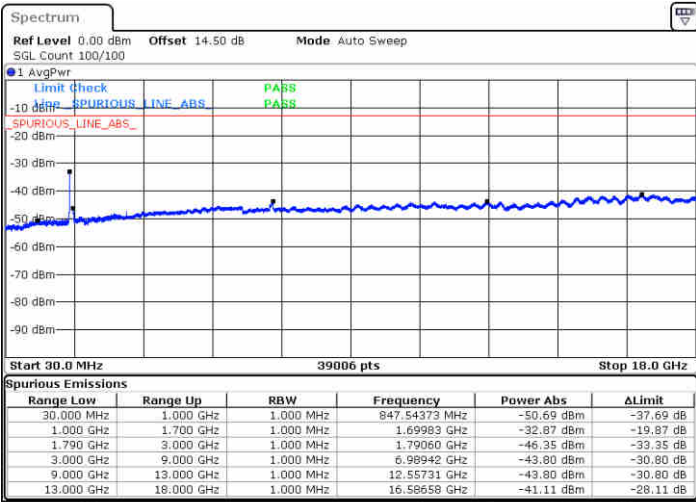

N/A

Date: 17.FEB.2020 01:38:32

LTE Band 66C / 15MHz+15MHz

16QAM

Highest Channel / 1RB0 and 1RB74

Highest Channel / 1RB74 and 1RB0

Date: 17.FEB.2020 01:56:23

Date: 17.FEB.2020 01:50:56

Highest Channel / FullIRB

N/A

Date: 17.FEB.2020 02:02:11

LTE Band 66C / 15MHz+20MHz

16QAM

Lowest Channel / 1RB0 and 1RB99

Lowest Channel / 1RB74 and 1RB80

Date: 14.FEB.2020 11:20:14

Date: 14.FEB.2020 11:24:12

Lowest Channel / FullIRB

N/A

Date: 14.FEB.2020 11:12:15

LTE Band 66C / 15MHz+20MHz

16QAM

Middle Channel / 1RB0 and 1RB9

Middle Channel / 1RB74 and 1RB0

Date: 14.FEB.2020 10:51:01

Date: 14.FEB.2020 10:53:55

Middle Channel / FullIRB

N/A

Date: 14.FEB.2020 10:47:31

LTE Band 66C / 15MHz+20MHz

16QAM

Highest Channel / 1RB0 and 1RB99