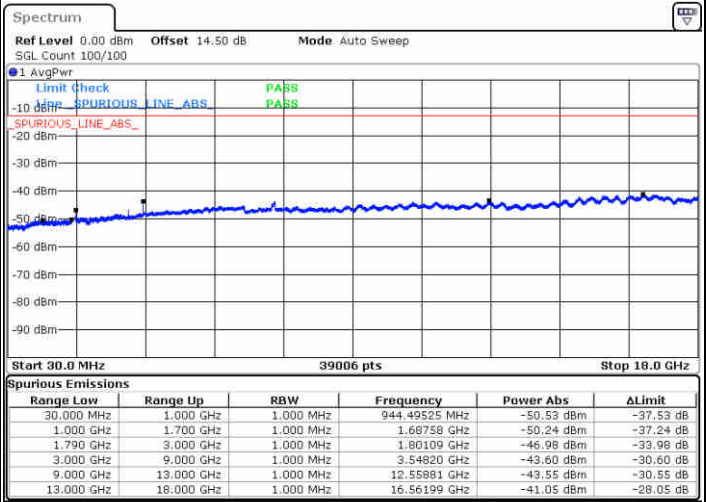

Lowest Channel / 1RB0 and 1RB24

Lowest Channel / 1RB99 and 1RB0

Date: 14.FEB.2020 15:26:12

Date: 14.FEB.2020 16:08:16

Lowest Channel / FullIRB

N/A

Date: 14.FEB.2020 15:17:54

LTE Band 66C / 20MHz+5MHz

LTE Band 66C / 20MHz+5MHz

16QAM

Highest Channel / 1RB0 and 1RB24

Highest Channel / 1RB99 and 1RB0

Date: 14.FEB.2020 16:24:42

Date: 14.FEB.2020 16:30:42

Highest Channel / FullIRB

N/A