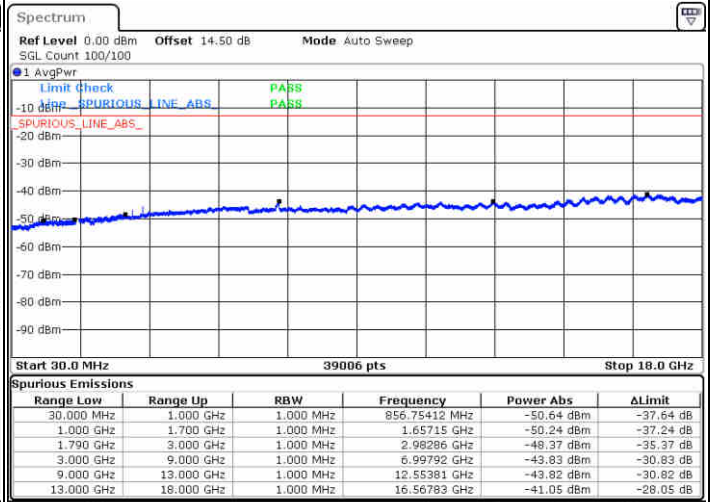

N/A

Date: 17.FEB.2020 01:38:32

LTE Band 66C / 15MHz+15MHz

16QAM

Highest Channel / 1RB0 and 1RB74

Highest Channel / 1RB74 and 1RB0

Date: 17.FEB.2020 01:56:23

Date: 17.FEB.2020 01:50:56

Highest Channel / FullIRB

N/A

Date: 17.FEB.2020 02:02:11

LTE Band 66C / 15MHz+20MHz

16QAM

Lowest Channel / 1RB0 and 1RB99

Lowest Channel / 1RB74 and 1RB80

Date: 14.FEB.2020 11:20:14

Date: 14.FEB.2020 11:24:12

Lowest Channel / FullIRB

N/A

Date: 14.FEB.2020 11:12:15

LTE Band 66C / 15MHz+20MHz

16QAM

Middle Channel / 1RB0 and 1RB9

Middle Channel / 1RB74 and 1RB0

Date: 14.FEB.2020 10:51:01

Date: 14.FEB.2020 10:53:55

Middle Channel / FullIRB

N/A

Date: 14.FEB.2020 10:47:31

LTE Band 66C / 15MHz+20MHz

16QAM

Highest Channel / 1RB0 and 1RB99