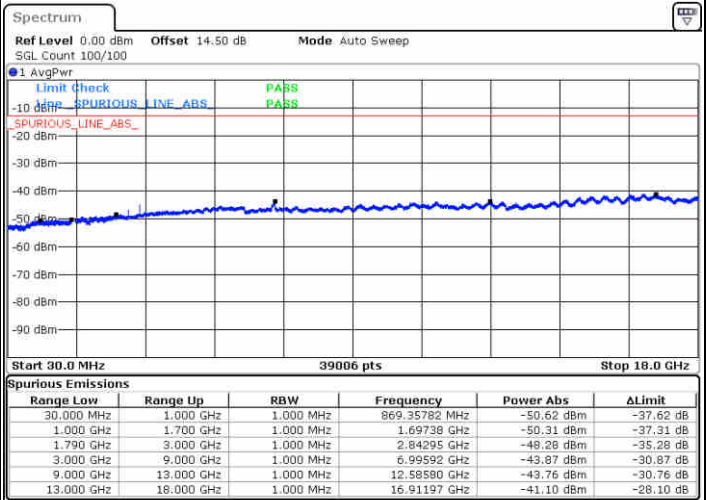

Date: 14.FEB.2020 10:51:01

Date: 14.FEB.2020 10:53:55

Middle Channel / FullIRB

N/A

Date: 14.FEB.2020 10:47:31

LTE Band 66C / 15MHz+20MHz

16QAM

Highest Channel / 1RB0 and 1RB99

Highest Channel / 1RB74 and 1RB0

Date: 14.FEB.2020 11:54:44

Date: 14.FEB.2020 11:51:13

Highest Channel / FullIRB

N/A

Date: 14.FEB.2020 11:58:51

LTE Band 66C / 20MHz+5MHz

16QAM

Lowest Channel / 1RB0 and 1RB24

Lowest Channel / 1RB99 and 1RB0

Date: 14.FEB.2020 15:26:12

Date: 14.FEB.2020 16:08:16

Lowest Channel / FullIRB

N/A

Date: 14.FEB.2020 15:17:54

LTE Band 66C / 20MHz+5MHz