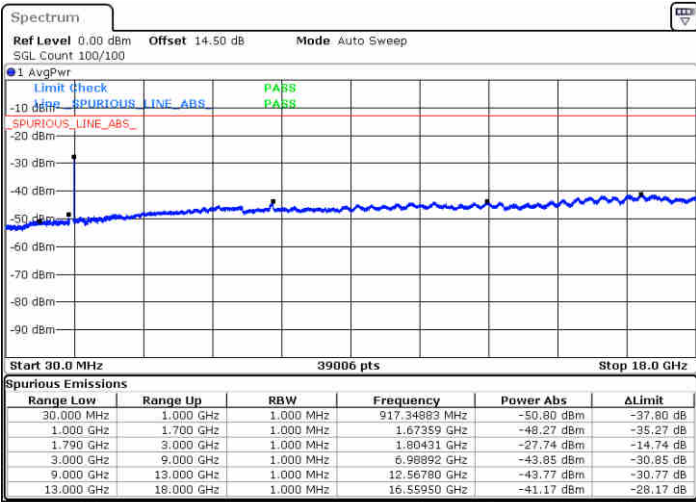

Date: 14.FEB.2020 08:29:39

Highest Channel / FullIRB

N/A

Date: 14.FEB.2020 08:13:43

LTE Band 66C / 20MHz+15MHz

16QAM

Lowest Channel / 1RB0 and 1RB74

Lowest Channel / 1RB99 and 1RB0

Date: 14.FEB.2020 12:13:41

Date: 14.FEB.2020 12:23:44

Lowest Channel / FullIRB

N/A

Date: 14.FEB.2020 12:09:00

LTE Band 66C / 20MHz+15MHz

16QAM

Middle Channel / 1RB0 and 1RB74

Middle Channel / 1RB99 and 1RB0

Date: 14.FEB.2020 12:31:02

Date: 14.FEB.2020 12:27:49

Middle Channel / FullIRB

N/A

Date: 14.FEB.2020 12:34:43

LTE Band 66C / 20MHz+15MHz

16QAM

Highest Channel / 1RB0 and 1RB74

Highest Channel / 1RB99 and 1RB0

Date: 14.FEB.2020 13:09:48

Date: 14.FEB.2020 13:14:57

Highest Channel / FullIRB

N/A

Date: 14.FEB.2020 13:04:08

LTE Band 66C / 20MHz+20MHz