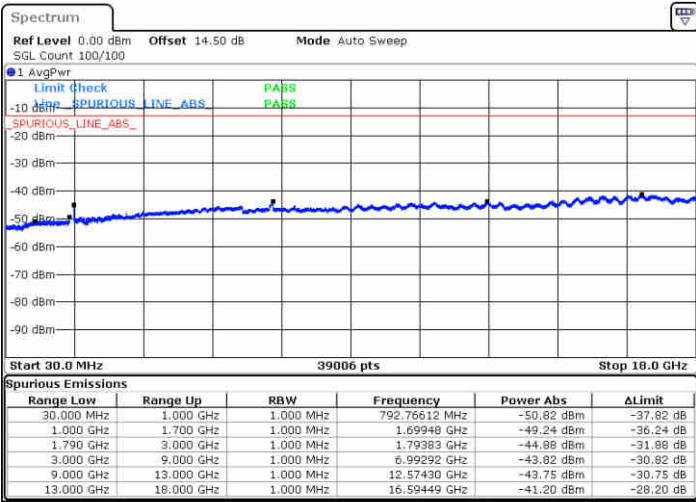

N/A

Date: 16.FEB.2020 21:45:31

LTE Band 66C / 5MHz+20MHz

64QAM

Lowest Channel / 1RB0 and 1RB99

Lowest Channel / 1RB24 and 1RB0

Date: 16.FEB.2020 19:35:53

Date: 16.FEB.2020 19:43:52

Lowest Channel / FullIRB

N/A

Date: 16.FEB.2020 19:34:35

LTE Band 66C / 5MHz+20MHz

64QAM

Middle Channel / 1RB0 and 1RB9

Middle Channel / 1RB24 and 1RB0

Date: 16.FEB.2020 19:50:10

Date: 16.FEB.2020 19:45:20

Middle Channel / FullIRB

N/A

Date: 16.FEB.2020 19:51:32

LTE Band 66C / 5MHz+20MHz

64QAM

Highest Channel / 1RB0 and 1RB99

Highest Channel / 1RB24 and 1RB0

Date: 16.FEB.2020 20:16:10

Date: 16.FEB.2020 20:25:53

Highest Channel / FullIRB

N/A

Date: 16.FEB.2020 20:14:51

LTE Band 66C / 10MHz+15MHz

64QAM

Lowest Channel / 1RB0 and 1RB74