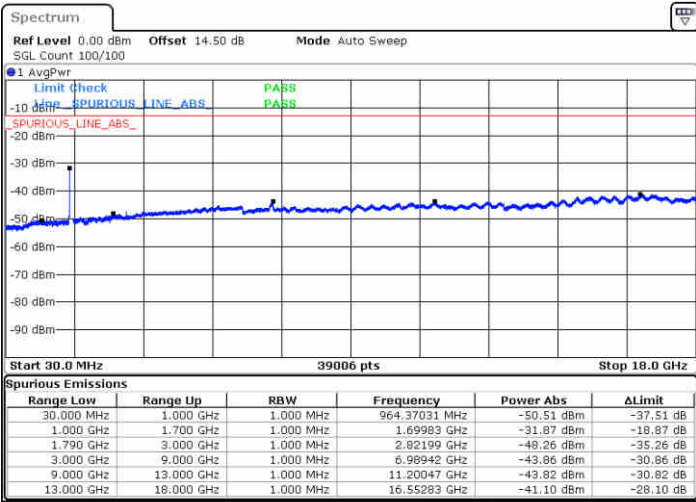

Date: 16.FEB.2020 21:38:25

LTE Band 66C / 20MHz+20MHz

16QAM

Highest Channel / 1RB0 and 1RB99

Highest Channel / 1RB99 and 1RB0

Date: 16.FEB.2020 21:54:16

Date: 16.FEB.2020 22:00:28

Highest Channel / FullIRB

N/A

Date: 16.FEB.2020 21:45:31

LTE Band 66C / 5MHz+20MHz

64QAM

Lowest Channel / 1RB0 and 1RB99

Lowest Channel / 1RB24 and 1RB0

Date: 16.FEB.2020 19:35:53

Date: 16.FEB.2020 19:43:52

Lowest Channel / FullIRB

N/A

Date: 16.FEB.2020 19:34:35

LTE Band 66C / 5MHz+20MHz

64QAM

Middle Channel / 1RB0 and 1RB9

Middle Channel / 1RB24 and 1RB0

Date: 16.FEB.2020 19:50:10

Date: 16.FEB.2020 19:45:20

Middle Channel / FullIRB

N/A

Date: 16.FEB.2020 19:51:32

LTE Band 66C / 5MHz+20MHz

64QAM

Highest Channel / 1RB0 and 1RB99

Highest Channel / 1RB24 and 1RB0