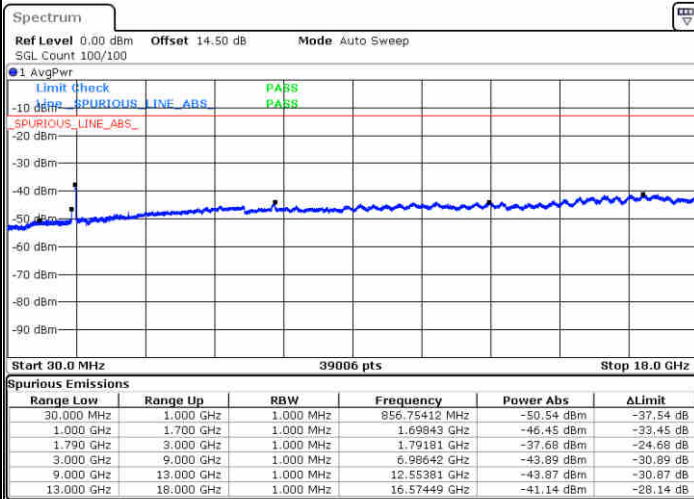

Highest Channel / FullIRB

N/A

Date: 17.FEB.2020 02:02:11

LTE Band 66C / 15MHz+20MHz

16QAM

Lowest Channel / 1RB0 and 1RB99

Lowest Channel / 1RB74 and 1RB80

Date: 14.FEB.2020 11:20:14

Date: 14.FEB.2020 11:24:12

Lowest Channel / FullIRB

N/A

Date: 14.FEB.2020 11:12:15

LTE Band 66C / 15MHz+20MHz

16QAM

Middle Channel / 1RB0 and 1RB9

Middle Channel / 1RB74 and 1RB0

Date: 14.FEB.2020 10:51:01

Date: 14.FEB.2020 10:53:55

Middle Channel / FullIRB

N/A

Date: 14.FEB.2020 10:47:31

LTE Band 66C / 15MHz+20MHz

16QAM

Highest Channel / 1RB0 and 1RB99

Highest Channel / 1RB74 and 1RB0

Date: 14.FEB.2020 11:54:44

Date: 14.FEB.2020 11:51:13

Highest Channel / FullIRB

N/A

Date: 14.FEB.2020 11:58:51

LTE Band 66C / 20MHz+5MHz

16QAM