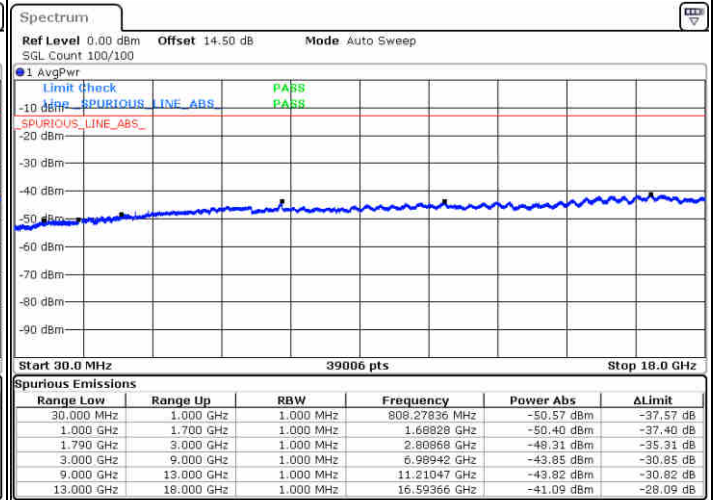

N/A

Date: 14.FEB.2020 00:49:36

LTE Band 66C / 10MHz+20MHz

16QAM

Lowest Channel / 1RB0 and 1RB99

Lowest Channel / 1RB49 and 1RB0

Date: 14.FEB.2020 05:24:55

Date: 14.FEB.2020 05:43:13

Lowest Channel / FullIRB

N/A

Date: 14.FEB.2020 05:21:30

LTE Band 66C / 10MHz+20MHz

16QAM

Middle Channel / 1RB0 and 1RB99

Middle Channel / 1RB49 and 1RB0

Date: 14.FEB.2020 06:01:30

Date: 14.FEB.2020 05:58:07

Middle Channel / FullIRB

N/A

Date: 14.FEB.2020 06:08:34

LTE Band 66C / 10MHz+20MHz

16QAM

Highest Channel / 1RB0 and 1RB99

Highest Channel / 1RB49 and 1RB0

Date: 14.FEB.2020 06:30:37

Date: 14.FEB.2020 06:38:14

Highest Channel / FullIRB

N/A

Date: 14.FEB.2020 06:25:11

LTE Band 66C / 15MHz+10MHz

16QAM

Lowest Channel / 1RB0 and 1RB49