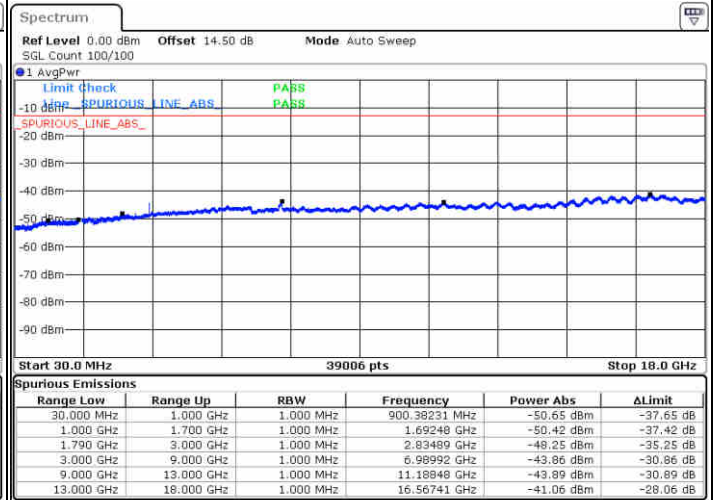

Date: 14.FEB.2020 08:38:01

LTE Band 66C / 15MHz+15MHz

16QAM

Middle Channel / 1RB0 and 1RB74

Middle Channel / 1RB74 and 1RB0

Date: 17.FEB.2020 01:42:52

Date: 17.FEB.2020 01:46:18

Middle Channel / FullIRB

N/A

Date: 17.FEB.2020 01:38:32

LTE Band 66C / 15MHz+15MHz

16QAM

Highest Channel / 1RB0 and 1RB74

Highest Channel / 1RB74 and 1RB0

Date: 17.FEB.2020 01:56:23

Date: 17.FEB.2020 01:50:56

Highest Channel / FullIRB

N/A

Date: 17.FEB.2020 02:02:11

LTE Band 66C / 15MHz+20MHz

16QAM

Lowest Channel / 1RB0 and 1RB99

Lowest Channel / 1RB74 and 1RB80

Date: 14.FEB.2020 11:20:14

Date: 14.FEB.2020 11:24:12

Lowest Channel / FullIRB

N/A

Date: 14.FEB.2020 11:12:15

LTE Band 66C / 15MHz+20MHz

16QAM

Middle Channel / 1RB0 and 1RB9

Middle Channel / 1RB74 and 1RB0