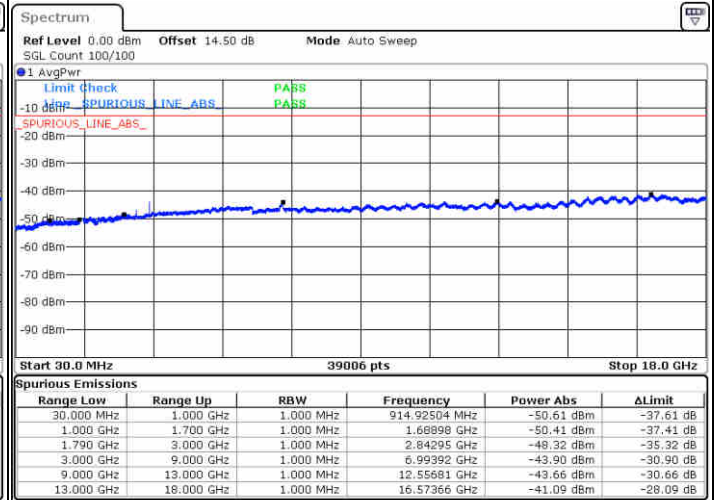

Date: 14.FEB.2020 05:58:07

Middle Channel / FullIRB

N/A

Date: 14.FEB.2020 06:08:34

LTE Band 66C / 10MHz+20MHz

16QAM

Highest Channel / 1RB0 and 1RB99

Highest Channel / 1RB49 and 1RB0

Date: 14.FEB.2020 06:30:37

Date: 14.FEB.2020 06:38:14

Highest Channel / FullIRB

N/A

Date: 14.FEB.2020 06:25:11

LTE Band 66C / 15MHz+10MHz

16QAM

Lowest Channel / 1RB0 and 1RB49

Lowest Channel / 1RB74 and 1RB0

Date: 14.FEB.2020 01:55:28

Date: 14.FEB.2020 02:33:41

Lowest Channel / FullIRB

N/A

Date: 14.FEB.2020 01:42:40

LTE Band 66C / 15MHz+10MHz

16QAM

Middle Channel / 1RB0 and 1RB49

Middle Channel / 1RB74 and 1RB0

Date: 14.FEB.2020 02:43:56

Date: 14.FEB.2020 02:40:14

Middle Channel / FullIRB

N/A

Date: 14.FEB.2020 02:47:34

LTE Band 66C / 15MHz+10MHz