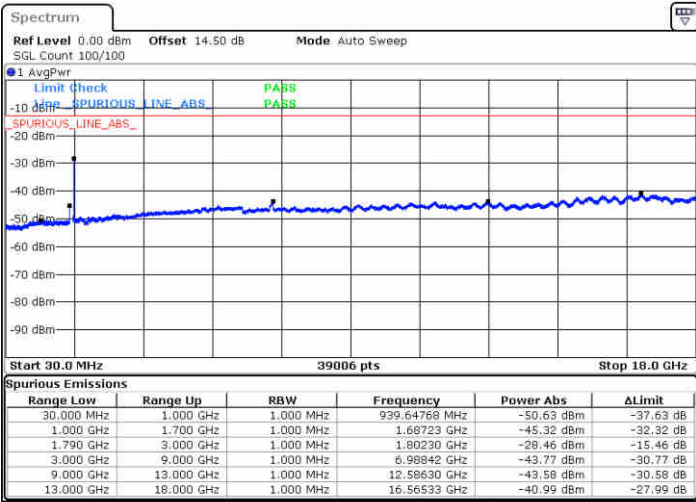

Highest Channel / FullIRB

N/A

Date: 14.FEB.2020 06:26:20

LTE Band 66C / 15MHz+10MHz

64QAM

Lowest Channel / 1RB0 and 1RB49

Lowest Channel / 1RB74 and 1RB0

Date: 14.FEB.2020 01:52:25

Date: 14.FEB.2020 02:37:22

Lowest Channel / FullRB

N/A

Date: 14.FEB.2020 01:48:48

LTE Band 66C / 15MHz+10MHz

64QAM

Middle Channel / 1RB0 and 1RB49

Middle Channel / 1RB74 and 1RB0

Date: 14.FEB.2020 02:44:44

Date: 14.FEB.2020 02:38:56

Middle Channel / FullIRB

N/A

Date: 14.FEB.2020 02:46:20

LTE Band 66C / 15MHz+10MHz

64QAM

Highest Channel / 1RB0 and 1RB49

Highest Channel / 1RB74 and 1RB0

Date: 14.FEB.2020 05:09:35

Date: 14.FEB.2020 05:17:29

Highest Channel / FullIRB

N/A

Date: 14.FEB.2020 05:01:33

LTE Band 66C / 15MHz+15MHz

64QAM