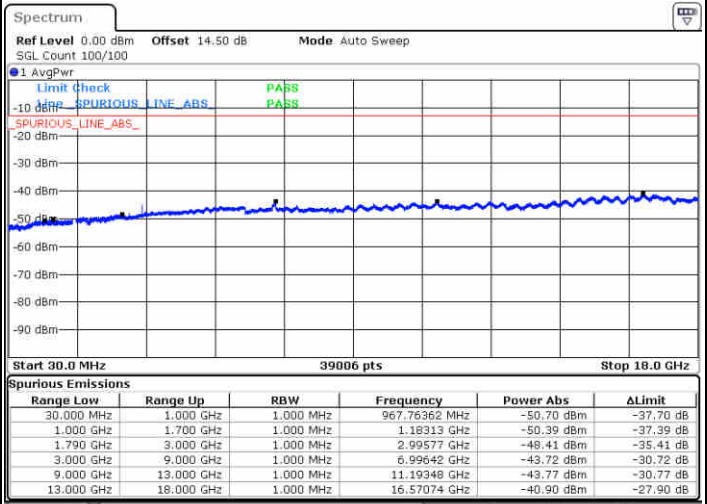

LTE Band 66C / 15MHz+15MHz

16QAM

Lowest Channel / 1RB0 and 1RB74

Lowest Channel / 1RB74 and 1RB0

Date: 14.FEB.2020 08:44:13

Date: 14.FEB.2020 08:48:29

Lowest Channel / FullIRB

N/A

Date: 14.FEB.2020 08:38:01

LTE Band 66C / 15MHz+15MHz

16QAM

Middle Channel / 1RB0 and 1RB74

Middle Channel / 1RB74 and 1RB0

Date: 17.FEB.2020 01:42:52

Date: 17.FEB.2020 01:46:18

Middle Channel / FullIRB

N/A

Date: 17.FEB.2020 01:38:32

LTE Band 66C / 15MHz+15MHz

16QAM

Highest Channel / 1RB0 and 1RB74

Highest Channel / 1RB74 and 1RB0

Date: 17.FEB.2020 01:56:23

Date: 17.FEB.2020 01:50:56

Highest Channel / FullIRB

N/A

Date: 17.FEB.2020 02:02:11

LTE Band 66C / 15MHz+20MHz

16QAM

Lowest Channel / 1RB0 and 1RB99

Lowest Channel / 1RB74 and 1RB80

Date: 14.FEB.2020 11:20:14