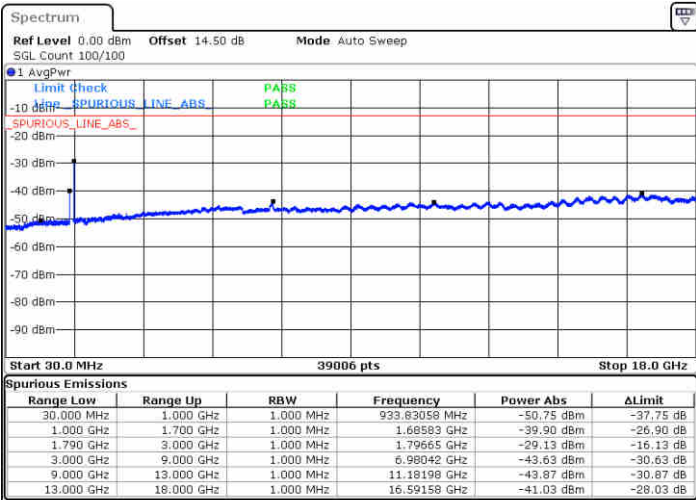

LTE Band 66C / 10MHz+20MHz

64QAM

Lowest Channel / 1RB0 and 1RB99

Lowest Channel / 1RB49 and 1RB0

Date: 14.FEB.2020 05:24:06

Date: 14.FEB.2020 05:44:14

Lowest Channel / FullIRB

N/A

Date: 14.FEB.2020 05:22:55

LTE Band 66C / 10MHz+20MHz

64QAM

Middle Channel / 1RB0 and 1RB9

Middle Channel / 1RB49 and 1RB0

Date: 14.FEB.2020 06:00:16

Date: 14.FEB.2020 05:59:15

Middle Channel / FullIRB

N/A

Date: 14.FEB.2020 06:19:37

LTE Band 66C / 10MHz+20MHz

64QAM

Highest Channel / 1RB0 and 1RB99

Highest Channel / 1RB49 and 1RB0

Date: 14.FEB.2020 06:28:44

Date: 14.FEB.2020 06:41:12

Highest Channel / FullIRB

N/A

Date: 14.FEB.2020 06:26:20

LTE Band 66C / 15MHz+10MHz

64QAM

Lowest Channel / 1RB0 and 1RB49

Lowest Channel / 1RB74 and 1RB0

Date: 14.FEB.2020 01:52:25