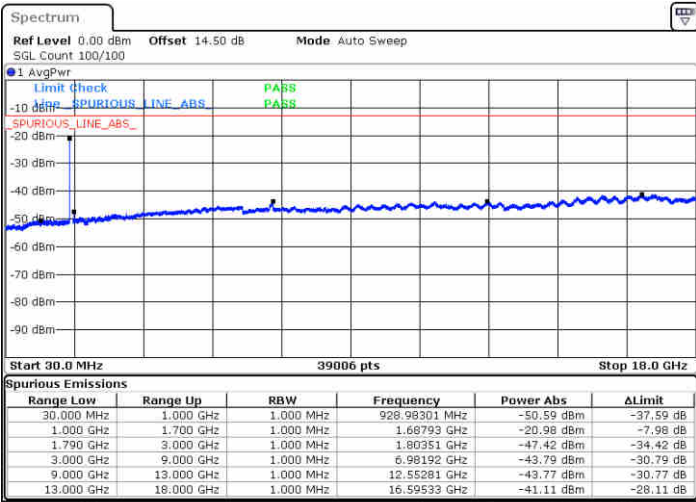

N/A

Date: 14.FEB.2020 06:19:37

LTE Band 66C / 10MHz+20MHz

64QAM

Highest Channel / 1RB0 and 1RB99

Highest Channel / 1RB49 and 1RB0

Date: 14.FEB.2020 06:28:44

Date: 14.FEB.2020 06:41:12

Highest Channel / FullIRB

N/A

Date: 14.FEB.2020 06:26:20

LTE Band 66C / 15MHz+10MHz

64QAM

Lowest Channel / 1RB0 and 1RB49

Lowest Channel / 1RB74 and 1RB0

Date: 14.FEB.2020 01:52:25

Date: 14.FEB.2020 02:37:22

Lowest Channel / FullRB

N/A

Date: 14.FEB.2020 01:48:48

LTE Band 66C / 15MHz+10MHz

64QAM

Middle Channel / 1RB0 and 1RB49

Middle Channel / 1RB74 and 1RB0

Date: 14.FEB.2020 02:44:44

Date: 14.FEB.2020 02:38:56

Middle Channel / FullIRB

N/A

Date: 14.FEB.2020 02:46:20

LTE Band 66C / 15MHz+10MHz

64QAM

Highest Channel / 1RB0 and 1RB49