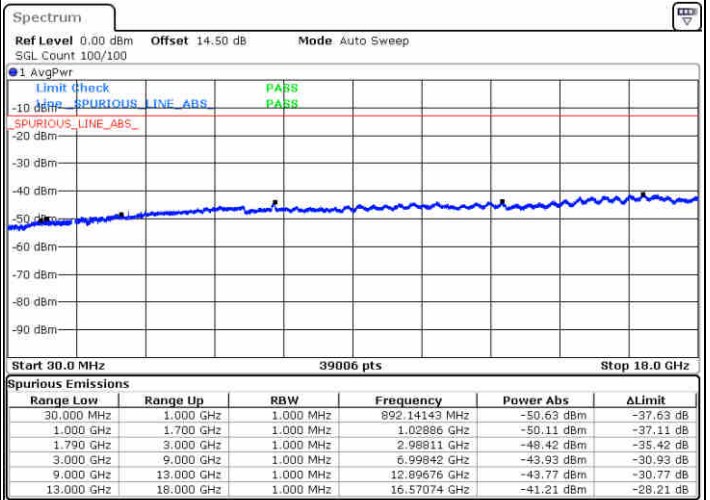

LTE Band 66C / 10MHz+20MHz

64QAM

Lowest Channel / 1RB0 and 1RB99

Lowest Channel / 1RB49 and 1RB0

Date: 14.FEB.2020 05:24:06

Date: 14.FEB.2020 05:44:14

Lowest Channel / FullIRB

N/A

Date: 14.FEB.2020 05:22:55

LTE Band 66C / 10MHz+20MHz

64QAM

Middle Channel / 1RB0 and 1RB9

Middle Channel / 1RB49 and 1RB0

Date: 14.FEB.2020 06:00:16

Date: 14.FEB.2020 05:59:15

Middle Channel / FullIRB

N/A

Date: 14.FEB.2020 06:19:37

LTE Band 66C / 10MHz+20MHz

64QAM

Highest Channel / 1RB0 and 1RB99

Highest Channel / 1RB49 and 1RB0

Date: 14.FEB.2020 06:28:44

Date: 14.FEB.2020 06:41:12

Highest Channel / FullIRB

N/A

Date: 14.FEB.2020 06:26:20

LTE Band 66C / 15MHz+10MHz

64QAM

Lowest Channel / 1RB0 and 1RB49

Lowest Channel / 1RB74 and 1RB0

Date: 14.FEB.2020 01:52:25