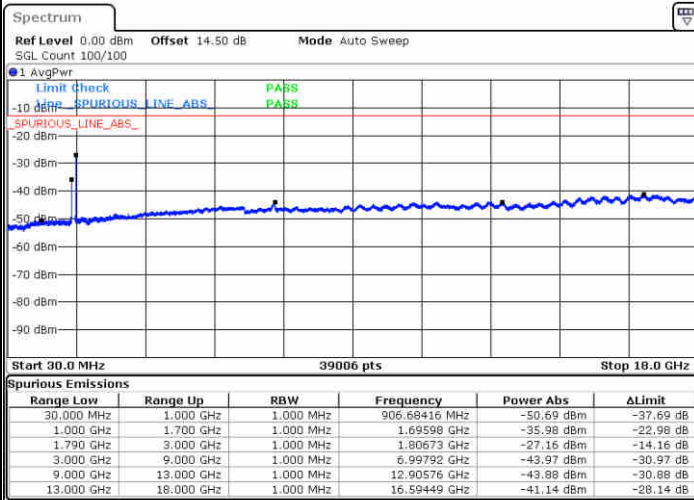

Lowest Channel / FullIRB

N/A

Date: 14.FEB.2020 05:21:30

LTE Band 66C / 10MHz+20MHz

16QAM

Middle Channel / 1RB0 and 1RB99

Middle Channel / 1RB49 and 1RB0

Date: 14.FEB.2020 06:01:30

Date: 14.FEB.2020 05:58:07

Middle Channel / FullIRB

N/A

Date: 14.FEB.2020 06:08:34

LTE Band 66C / 10MHz+20MHz

16QAM

Highest Channel / 1RB0 and 1RB99

Highest Channel / 1RB49 and 1RB0

Date: 14.FEB.2020 06:30:37

Date: 14.FEB.2020 06:38:14

Highest Channel / FullIRB

N/A

Date: 14.FEB.2020 06:25:11

LTE Band 66C / 15MHz+10MHz

16QAM

Lowest Channel / 1RB0 and 1RB49

Lowest Channel / 1RB74 and 1RB0

Date: 14.FEB.2020 01:55:28

Date: 14.FEB.2020 02:33:41

Lowest Channel / FullIRB

N/A

Date: 14.FEB.2020 01:42:40

LTE Band 66C / 15MHz+10MHz

16QAM