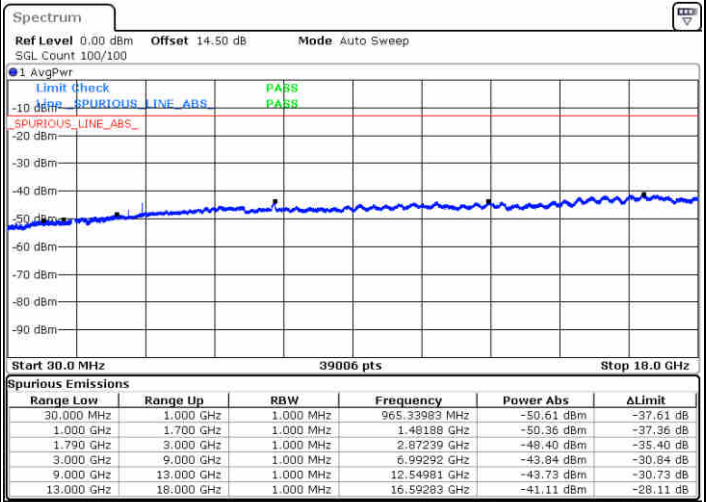

LTE Band 66C / 20MHz+5MHz

16QAM

Middle Channel / 1RB0 and 1RB24

Middle Channel / 1RB99 and 1RB0

Date: 14.FEB.2020 15:54:34

Date: 14.FEB.2020 15:58:12