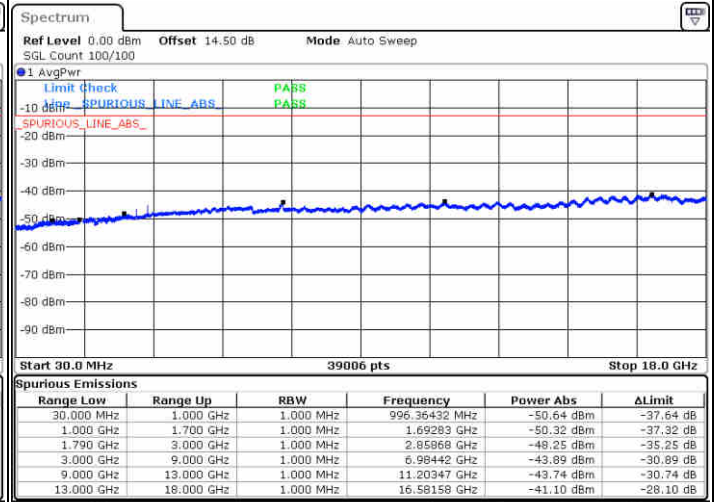

LTE Band 66C / 20MHz+5MHz

16QAM

Highest Channel / 1RB0 and 1RB24

Highest Channel / 1RB99 and 1RB0

Date: 14.FEB.2020 16:24:42

Date: 14.FEB.2020 16:30:42

Highest Channel / FullIRB

N/A

Date: 14.FEB.2020 16:19:01

LTE Band 66C / 20MHz+10MHz

16QAM

Lowest Channel / 1RB0 and 1RB49

Lowest Channel / 1RB99 and 1RB0

Date: 14.FEB.2020 07:02:06

Date: 14.FEB.2020 07:15:13

Lowest Channel / FullIRB

N/A

Date: 14.FEB.2020 06:53:09

LTE Band 66C / 20MHz+10MHz

16QAM

Middle Channel / 1RB0 and 1RB49

Middle Channel / 1RB99 and 1RB0

Date: 14.FEB.2020 07:31:35

Date: 14.FEB.2020 07:26:05

Middle Channel / FullIRB

N/A

Date: 14.FEB.2020 07:38:10

LTE Band 66C / 20MHz+10MHz

16QAM

Highest Channel / 1RB0 and 1RB49

Highest Channel / 1RB99 and 1RB0

Date: 14.FEB.2020 08:18:57