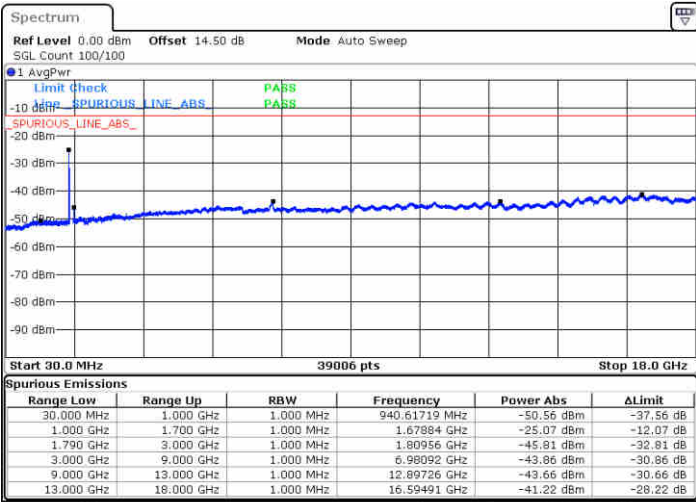

N/A

Date: 17.FEB.2020 01:38:32

LTE Band 66C / 15MHz+15MHz

16QAM

Highest Channel / 1RB0 and 1RB74

Highest Channel / 1RB74 and 1RB0

Date: 17.FEB.2020 01:56:23

Date: 17.FEB.2020 01:50:56

Highest Channel / FullIRB

N/A

Date: 17.FEB.2020 02:02:11

LTE Band 66C / 15MHz+20MHz

16QAM

Lowest Channel / 1RB0 and 1RB99

Lowest Channel / 1RB74 and 1RB80

Date: 14.FEB.2020 11:20:14

Date: 14.FEB.2020 11:24:12

Lowest Channel / FullIRB

N/A

Date: 14.FEB.2020 11:12:15

LTE Band 66C / 15MHz+20MHz

16QAM

Middle Channel / 1RB0 and 1RB9

Middle Channel / 1RB74 and 1RB0

Date: 14.FEB.2020 10:51:01

Date: 14.FEB.2020 10:53:55

Middle Channel / FullIRB

N/A

Date: 14.FEB.2020 10:47:31

LTE Band 66C / 15MHz+20MHz

16QAM

Highest Channel / 1RB0 and 1RB99