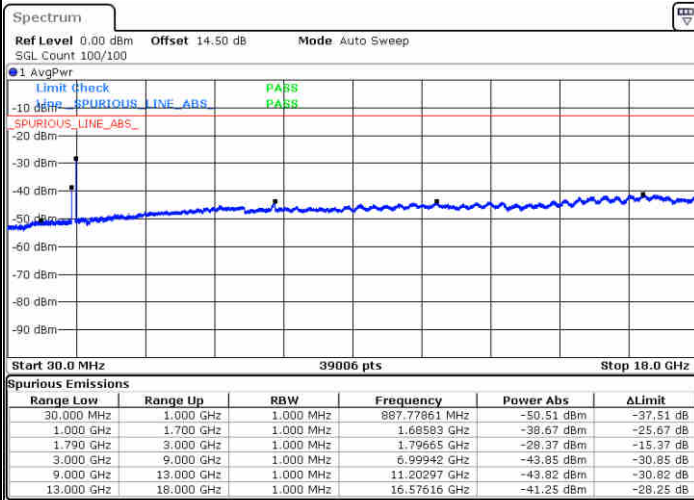

N/A

Date: 14.FEB.2020 00:49:36

LTE Band 66C / 10MHz+20MHz

16QAM

Lowest Channel / 1RB0 and 1RB99

Lowest Channel / 1RB49 and 1RB0

Date: 14.FEB.2020 05:24:55

Date: 14.FEB.2020 05:43:13

Lowest Channel / FullIRB

N/A

Date: 14.FEB.2020 05:21:30

LTE Band 66C / 10MHz+20MHz

16QAM

Middle Channel / 1RB0 and 1RB99

Middle Channel / 1RB49 and 1RB0

Date: 14.FEB.2020 06:01:30

Date: 14.FEB.2020 05:58:07

Middle Channel / FullIRB

N/A

Date: 14.FEB.2020 06:08:34

LTE Band 66C / 10MHz+20MHz

16QAM

Highest Channel / 1RB0 and 1RB99

Highest Channel / 1RB49 and 1RB0

Date: 14.FEB.2020 06:30:37

Date: 14.FEB.2020 06:38:14

Highest Channel / FullIRB

N/A

Date: 14.FEB.2020 06:25:11

LTE Band 66C / 15MHz+10MHz

16QAM

Lowest Channel / 1RB0 and 1RB49