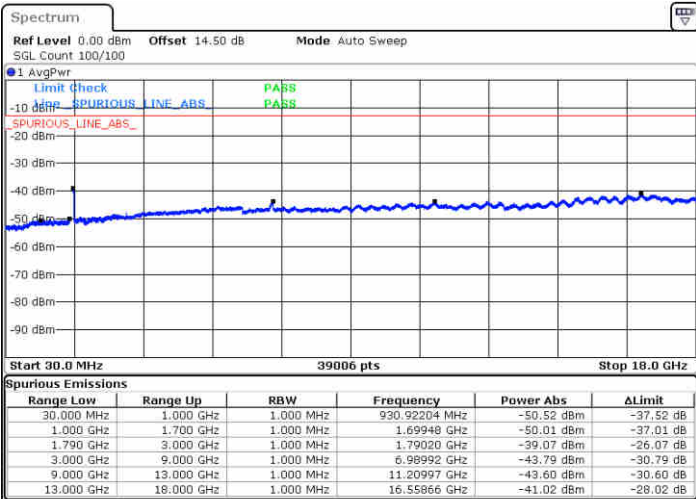

Lowest Channel / FullIRB

N/A

Date: 16.FEB.2020 19:34:35

LTE Band 66C / 5MHz+20MHz

64QAM

Middle Channel / 1RB0 and 1RB9

Middle Channel / 1RB24 and 1RB0

Date: 16.FEB.2020 19:50:10

Date: 16.FEB.2020 19:45:20

Middle Channel / FullIRB

N/A

Date: 16.FEB.2020 19:51:32

LTE Band 66C / 5MHz+20MHz

64QAM

Highest Channel / 1RB0 and 1RB99

Highest Channel / 1RB24 and 1RB0

Date: 16.FEB.2020 20:16:10

Date: 16.FEB.2020 20:25:53

Highest Channel / FullIRB

N/A

Date: 16.FEB.2020 20:14:51

LTE Band 66C / 10MHz+15MHz

64QAM

Lowest Channel / 1RB0 and 1RB74