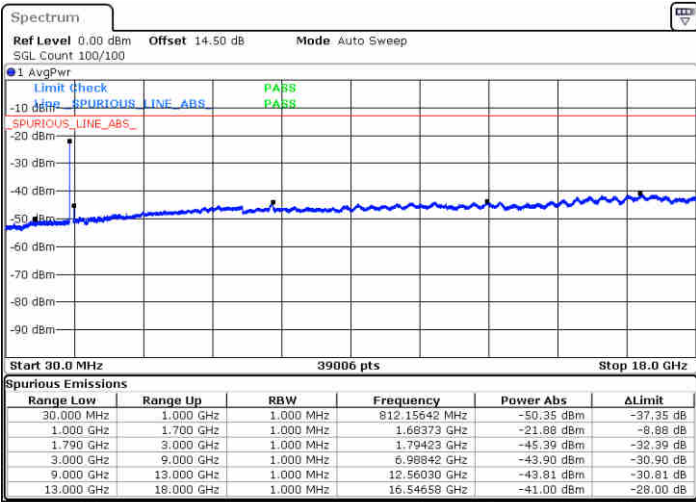

MiddleChannel / 1RB0 and 1RB74

Middle Channel / 1RB49 and 1RB0

Date: 14.FEB.2020 00:29:40

Date: 14.FEB.2020 00:27:30

Middle Channel / FullIRB

N/A

Date: 14.FEB.2020 00:42:02

LTE Band 66C / 10MHz+15MHz

64QAM

Highest Channel / 1RB0 and 1RB74

Highest Channel / 1RB49 and 1RB0

Date: 14.FEB.2020 01:00:52

Date: 14.FEB.2020 01:04:46

Highest Channel / FullIRB

N/A

Date: 14.FEB.2020 00:48:03

LTE Band 66C / 10MHz+20MHz

64QAM

Lowest Channel / 1RB0 and 1RB99

Lowest Channel / 1RB49 and 1RB0

Date: 14.FEB.2020 05:24:06

Date: 14.FEB.2020 05:44:14

Lowest Channel / FullIRB

N/A