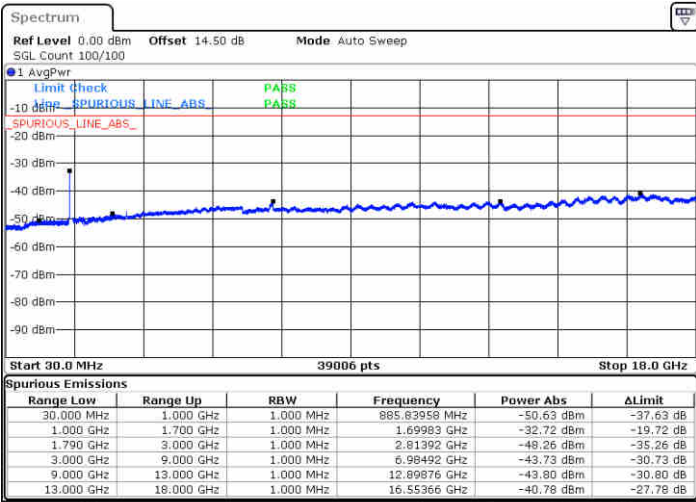

N/A

Date: 14.FEB.2020 06:19:37

LTE Band 66C / 10MHz+20MHz

64QAM

Highest Channel / 1RB0 and 1RB99

Highest Channel / 1RB49 and 1RB0

Date: 14.FEB.2020 06:28:44

Date: 14.FEB.2020 06:41:12

Highest Channel / FullIRB

N/A

Date: 14.FEB.2020 06:26:20

LTE Band 66C / 15MHz+10MHz

64QAM

Lowest Channel / 1RB0 and 1RB49

Lowest Channel / 1RB74 and 1RB0

Date: 14.FEB.2020 01:52:25

Date: 14.FEB.2020 02:37:22

Lowest Channel / FullRB

N/A

Date: 14.FEB.2020 01:48:48

LTE Band 66C / 15MHz+10MHz

64QAM

Middle Channel / 1RB0 and 1RB49

Middle Channel / 1RB74 and 1RB0