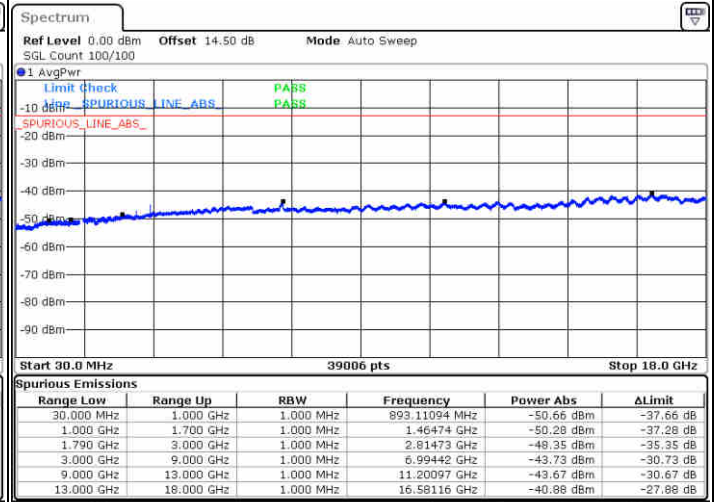

Date: 14.FEB.2020 02:37:22

Lowest Channel / FullRB

N/A

Date: 14.FEB.2020 01:48:48

LTE Band 66C / 15MHz+10MHz

64QAM

Middle Channel / 1RB0 and 1RB49

Middle Channel / 1RB74 and 1RB0

Date: 14.FEB.2020 02:44:44

Date: 14.FEB.2020 02:38:56

Middle Channel / FullIRB

N/A

Date: 14.FEB.2020 02:46:20

LTE Band 66C / 15MHz+10MHz

64QAM

Highest Channel / 1RB0 and 1RB49

Highest Channel / 1RB74 and 1RB0

Date: 14.FEB.2020 05:09:35

Date: 14.FEB.2020 05:17:29

Highest Channel / FullIRB

N/A

Date: 14.FEB.2020 05:01:33

LTE Band 66C / 15MHz+15MHz

64QAM

Lowest Channel / 1RB0 and 1RB74

Lowest Channel / 1RB74 and 1RB0

Date: 14.FEB.2020 08:42:45

Date: 14.FEB.2020 08:51:49

Lowest Channel / FullIRB

N/A

Date: 14.FEB.2020 08:40:18

LTE Band 66C / 15MHz+15MHz