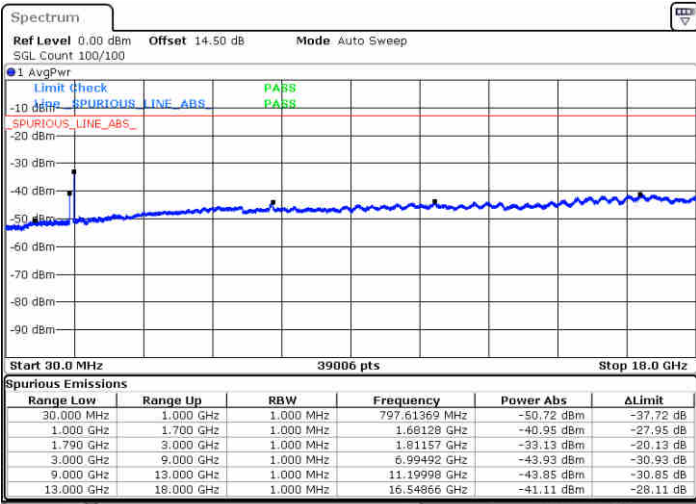

Date: 14.FEB.2020 12:13:41

Date: 14.FEB.2020 12:23:44

Lowest Channel / FullIRB

N/A

Date: 14.FEB.2020 12:09:00

LTE Band 66C / 20MHz+15MHz

16QAM

Middle Channel / 1RB0 and 1RB74

Middle Channel / 1RB99 and 1RB0

Date: 14.FEB.2020 12:31:02

Date: 14.FEB.2020 12:27:49

Middle Channel / FullIRB

N/A

Date: 14.FEB.2020 12:34:43

LTE Band 66C / 20MHz+15MHz

16QAM

Highest Channel / 1RB0 and 1RB74

Highest Channel / 1RB99 and 1RB0

Date: 14.FEB.2020 13:09:48

Date: 14.FEB.2020 13:14:57

Highest Channel / FullIRB

N/A

Date: 14.FEB.2020 13:04:08

LTE Band 66C / 20MHz+20MHz