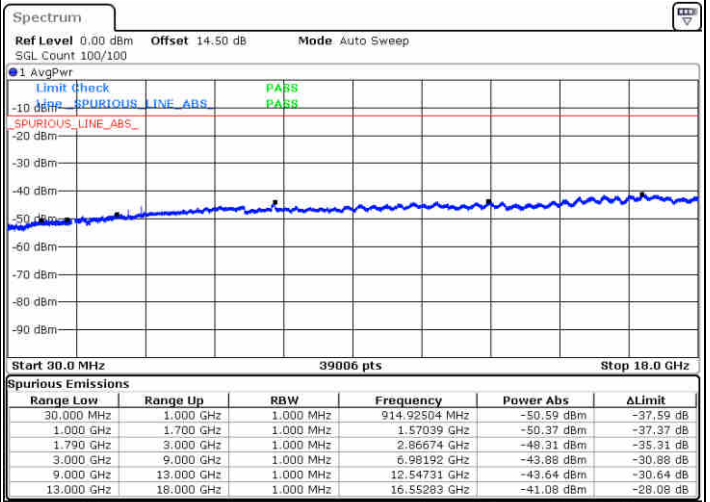

Date: 14.FEB.2020 16:19:01

LTE Band 66C / 20MHz+10MHz

16QAM

Lowest Channel / 1RB0 and 1RB49

Lowest Channel / 1RB99 and 1RB0

Date: 14.FEB.2020 07:02:06

Date: 14.FEB.2020 07:15:13

Lowest Channel / FullIRB

N/A

Date: 14.FEB.2020 06:53:09

LTE Band 66C / 20MHz+10MHz

16QAM

Middle Channel / 1RB0 and 1RB49

Middle Channel / 1RB99 and 1RB0

Date: 14.FEB.2020 07:31:35

Date: 14.FEB.2020 07:26:05

Middle Channel / FullIRB

N/A

Date: 14.FEB.2020 07:38:10

LTE Band 66C / 20MHz+10MHz

16QAM

Highest Channel / 1RB0 and 1RB49

Highest Channel / 1RB99 and 1RB0

Date: 14.FEB.2020 08:18:57

Date: 14.FEB.2020 08:29:39

Highest Channel / FullIRB

N/A

Date: 14.FEB.2020 08:13:43

LTE Band 66C / 20MHz+15MHz

16QAM

Lowest Channel / 1RB0 and 1RB74

Lowest Channel / 1RB99 and 1RB0