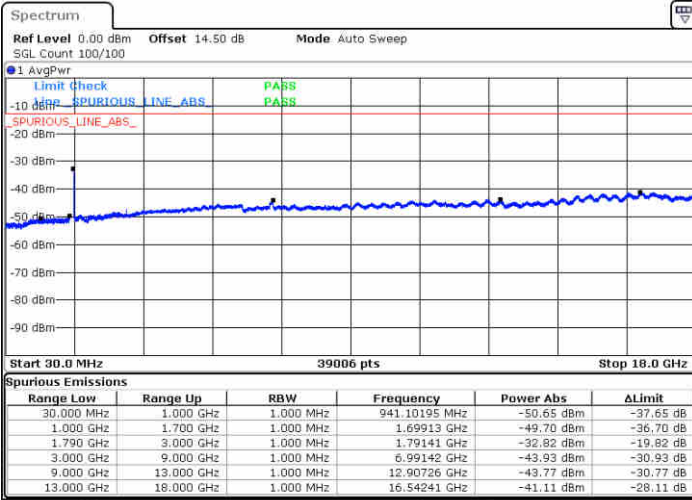

Lowest Channel / 1RB0 and 1RB24

Lowest Channel / 1RB99 and 1RB0

Date: 14.FEB.2020 15:26:12

Date: 14.FEB.2020 16:08:16

Lowest Channel / FullIRB

N/A

Date: 14.FEB.2020 15:17:54

LTE Band 66C / 20MHz+5MHz

LTE Band 66C / 20MHz+5MHz

16QAM

Highest Channel / 1RB0 and 1RB24

Highest Channel / 1RB99 and 1RB0

Date: 14.FEB.2020 16:24:42

Date: 14.FEB.2020 16:30:42

Highest Channel / FullIRB

N/A

Date: 14.FEB.2020 16:19:01

LTE Band 66C / 20MHz+10MHz

16QAM

Lowest Channel / 1RB0 and 1RB49

Lowest Channel / 1RB99 and 1RB0

Date: 14.FEB.2020 07:02:06

Date: 14.FEB.2020 07:15:13

Lowest Channel / FullIRB