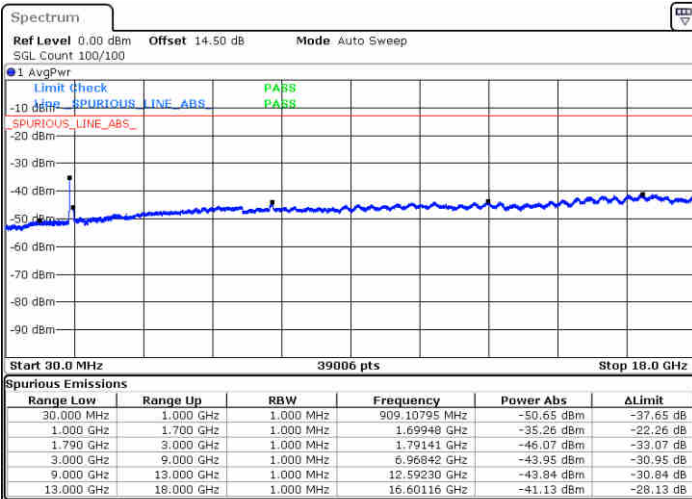

Highest Channel / 1RB0 and 1RB74

Highest Channel / 1RB99 and 1RB0

Date: 14.FEB.2020 13:09:48

Date: 14.FEB.2020 13:14:57

Highest Channel / FullIRB

N/A

Date: 14.FEB.2020 13:04:08

LTE Band 66C / 20MHz+20MHz

16QAM

Lowest Channel / 1RB0 and 1RB99

Lowest Channel / 1RB99 and 1RB0

Date: 16.FEB.2020 20:52:04

Date: 16.FEB.2020 21:19:38

Lowest Channel / FullRB

N/A

Date: 16.FEB.2020 20:43:06

LTE Band 66C / 20MHz+20MHz

16QAM

MiddleChannel / 1RB0 and 1RB99

Middle Channel / 1RB99 and 1RB0

Date: 16.FEB.2020 21:31:38

Date: 16.FEB.2020 21:24:42

Middle Channel / FullIRB

N/A

Date: 16.FEB.2020 21:38:25

LTE Band 66C / 20MHz+20MHz

16QAM

Highest Channel / 1RB0 and 1RB99

Highest Channel / 1RB99 and 1RB0

Date: 16.FEB.2020 21:54:16

Date: 16.FEB.2020 22:00:28

Highest Channel / FullIRB