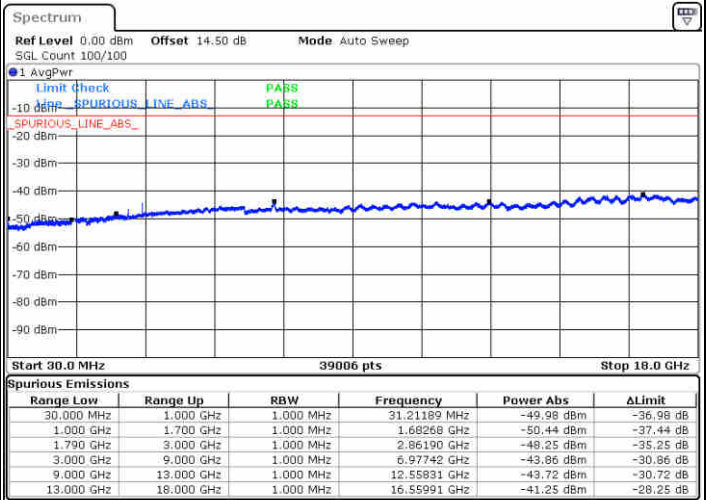

LTE Band 66C / 10MHz+15MHz

16QAM

MiddleChannel / 1RB0 and 1RB74

Middle Channel / 1RB49 and 1RB0

Date: 14.FEB.2020 00:30:36

Date: 14.FEB.2020 00:25:38

Middle Channel / FullIRB

N/A

Date: 14.FEB.2020 00:39:55

LTE Band 66C / 10MHz+15MHz

16QAM

Highest Channel / 1RB0 and 1RB74

Highest Channel / 1RB49 and 1RB0

Date: 14.FEB.2020 00:59:20

Date: 14.FEB.2020 01:07:03

Highest Channel / FullIRB

N/A

Date: 14.FEB.2020 00:49:36

LTE Band 66C / 10MHz+20MHz

16QAM

Lowest Channel / 1RB0 and 1RB99

Lowest Channel / 1RB49 and 1RB0

Date: 14.FEB.2020 05:24:55

Date: 14.FEB.2020 05:43:13

Lowest Channel / FullIRB

N/A

Date: 14.FEB.2020 05:21:30

LTE Band 66C / 10MHz+20MHz

16QAM

Middle Channel / 1RB0 and 1RB99

Middle Channel / 1RB49 and 1RB0

Date: 14.FEB.2020 06:01:30