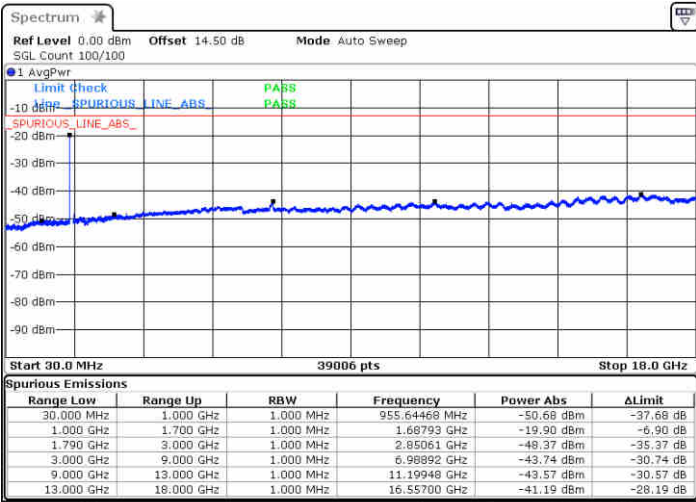

Date: 14.FEB.2020 05:58:07

Middle Channel / FullIRB

N/A

Date: 14.FEB.2020 06:08:34

LTE Band 66C / 10MHz+20MHz

16QAM

Highest Channel / 1RB0 and 1RB99

Highest Channel / 1RB49 and 1RB0

Date: 14.FEB.2020 06:30:37

Date: 14.FEB.2020 06:38:14

Highest Channel / FullIRB

N/A

Date: 14.FEB.2020 06:25:11

LTE Band 66C / 15MHz+10MHz

16QAM

Lowest Channel / 1RB0 and 1RB49

Lowest Channel / 1RB74 and 1RB0

Date: 14.FEB.2020 01:55:28

Date: 14.FEB.2020 02:33:41

Lowest Channel / FullIRB

N/A

Date: 14.FEB.2020 01:42:40

LTE Band 66C / 15MHz+10MHz

16QAM