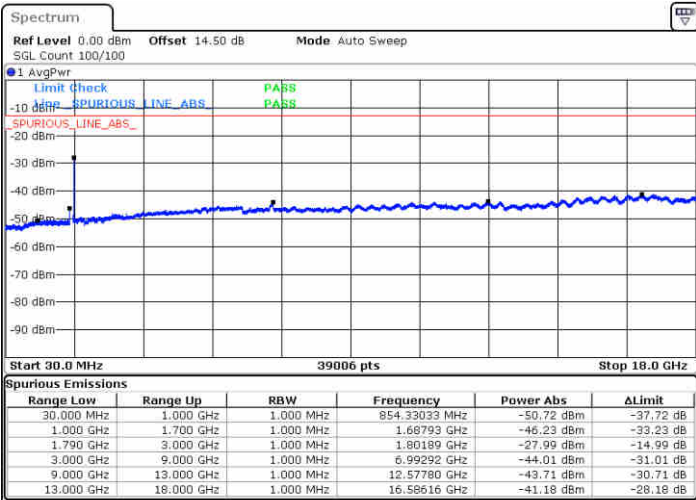

Lowest Channel / FullIRB

N/A

Date: 16.FEB.2020 19:34:35

LTE Band 66C / 5MHz+20MHz

64QAM

Middle Channel / 1RB0 and 1RB9

Middle Channel / 1RB24 and 1RB0

Date: 16.FEB.2020 19:50:10

Date: 16.FEB.2020 19:45:20

Middle Channel / FullIRB

N/A

Date: 16.FEB.2020 19:51:32

LTE Band 66C / 5MHz+20MHz

64QAM

Highest Channel / 1RB0 and 1RB99

Highest Channel / 1RB24 and 1RB0

Date: 16.FEB.2020 20:16:10

Date: 16.FEB.2020 20:25:53

Highest Channel / FullIRB

N/A

Date: 16.FEB.2020 20:14:51

LTE Band 66C / 10MHz+15MHz

64QAM

Lowest Channel / 1RB0 and 1RB74

Lowest Channel / 1RB49 and 1RB0

Date: 14.FEB.2020 00:18:33

Date: 14.FEB.2020 00:20:09

Lowest Channel / FullRB

N/A

Date: 13.FEB.2020 13:45:28

LTE Band 66C / 10MHz+15MHz

64QAM