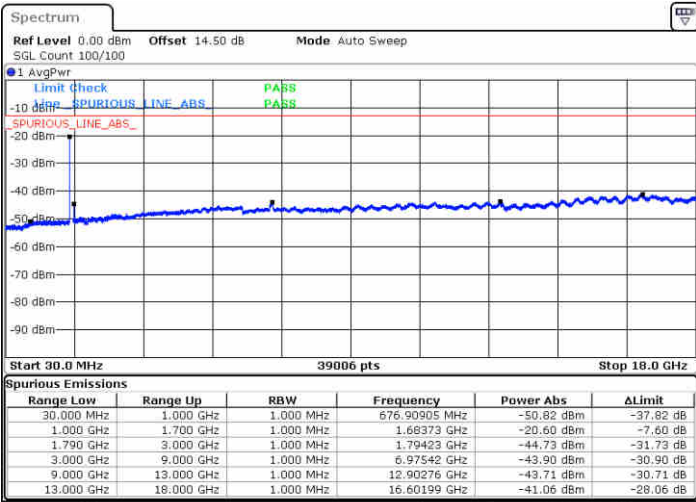

LTE Band 66C / 20MHz+5MHz

16QAM

Highest Channel / 1RB0 and 1RB24

Highest Channel / 1RB99 and 1RB0

Date: 14.FEB.2020 16:24:42

Date: 14.FEB.2020 16:30:42

Highest Channel / FullIRB

N/A

Date: 14.FEB.2020 16:19:01

LTE Band 66C / 20MHz+10MHz

16QAM

Lowest Channel / 1RB0 and 1RB49

Lowest Channel / 1RB99 and 1RB0

Date: 14.FEB.2020 07:02:06

Date: 14.FEB.2020 07:15:13

Lowest Channel / FullIRB

N/A

Date: 14.FEB.2020 06:53:09

LTE Band 66C / 20MHz+10MHz

16QAM

Middle Channel / 1RB0 and 1RB49

Middle Channel / 1RB99 and 1RB0

Date: 14.FEB.2020 07:31:35

Date: 14.FEB.2020 07:26:05

Middle Channel / FullIRB

N/A

Date: 14.FEB.2020 07:38:10

LTE Band 66C / 20MHz+10MHz

16QAM

Highest Channel / 1RB0 and 1RB49

Highest Channel / 1RB99 and 1RB0

Date: 14.FEB.2020 08:18:57