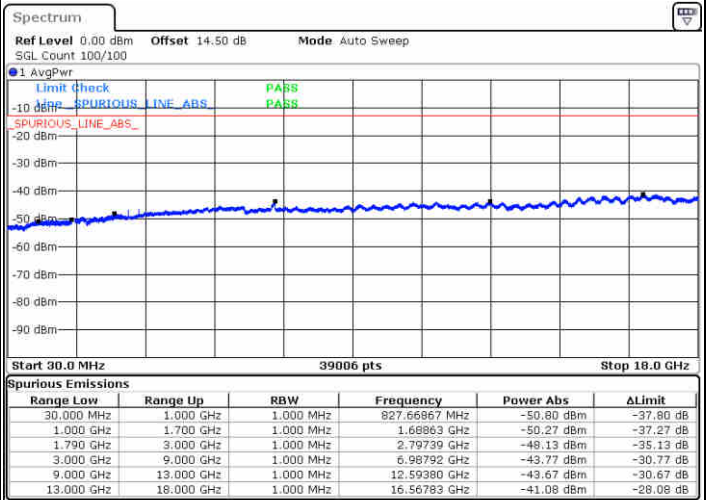

Date: 14.FEB.2020 02:44:44

Date: 14.FEB.2020 02:38:56

Middle Channel / FullIRB

N/A

Date: 14.FEB.2020 02:46:20

LTE Band 66C / 15MHz+10MHz

64QAM

Highest Channel / 1RB0 and 1RB49

Highest Channel / 1RB74 and 1RB0

Date: 14.FEB.2020 05:09:35

Date: 14.FEB.2020 05:17:29

Highest Channel / FullIRB

N/A

Date: 14.FEB.2020 05:01:33

LTE Band 66C / 15MHz+15MHz

64QAM

Lowest Channel / 1RB0 and 1RB74

Lowest Channel / 1RB74 and 1RB0

Date: 14.FEB.2020 08:42:45

Date: 14.FEB.2020 08:51:49

Lowest Channel / FullIRB

N/A

Date: 14.FEB.2020 08:40:18

LTE Band 66C / 15MHz+15MHz