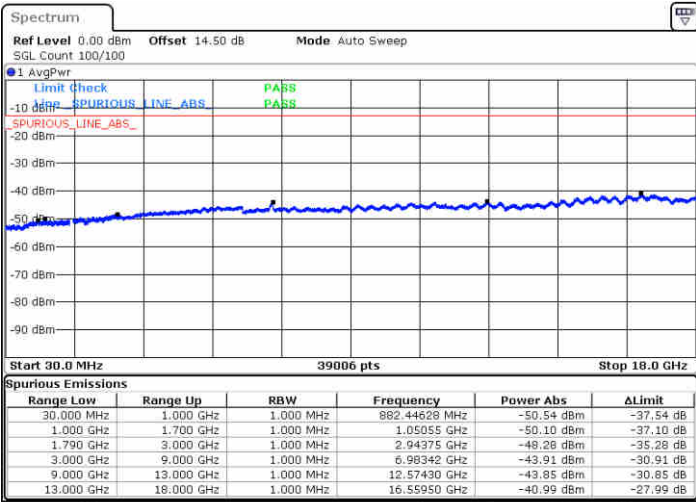

Highest Channel / 1RB0 and 1RB74

Highest Channel / 1RB99 and 1RB0

Date: 14.FEB.2020 13:09:48

Date: 14.FEB.2020 13:14:57

Highest Channel / FullIRB

N/A

Date: 14.FEB.2020 13:04:08

LTE Band 66C / 20MHz+20MHz

LTE Band 66C / 20MHz+20MHz

16QAM

MiddleChannel / 1RB0 and 1RB99

Middle Channel / 1RB99 and 1RB0

Date: 16.FEB.2020 21:31:38

Date: 16.FEB.2020 21:24:42

Middle Channel / FullIRB

N/A

Date: 16.FEB.2020 21:38:25

LTE Band 66C / 20MHz+20MHz

16QAM

Highest Channel / 1RB0 and 1RB99

Highest Channel / 1RB99 and 1RB0

Date: 16.FEB.2020 21:54:16

Date: 16.FEB.2020 22:00:28

Highest Channel / FullIRB