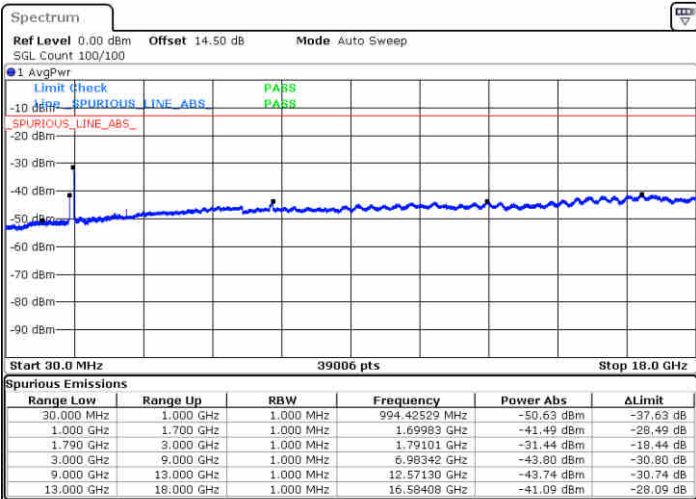

Date: 14.FEB.2020 12:13:41

Date: 14.FEB.2020 12:23:44

Lowest Channel / FullIRB

N/A

Date: 14.FEB.2020 12:09:00

LTE Band 66C / 20MHz+15MHz

16QAM

Middle Channel / 1RB0 and 1RB74

Middle Channel / 1RB99 and 1RB0

Date: 14.FEB.2020 12:31:02

Date: 14.FEB.2020 12:27:49

Middle Channel / FullIRB

N/A

Date: 14.FEB.2020 12:34:43

LTE Band 66C / 20MHz+15MHz

16QAM

Highest Channel / 1RB0 and 1RB74

Highest Channel / 1RB99 and 1RB0

Date: 14.FEB.2020 13:09:48

Date: 14.FEB.2020 13:14:57

Highest Channel / FullIRB

N/A

Date: 14.FEB.2020 13:04:08

LTE Band 66C / 20MHz+20MHz