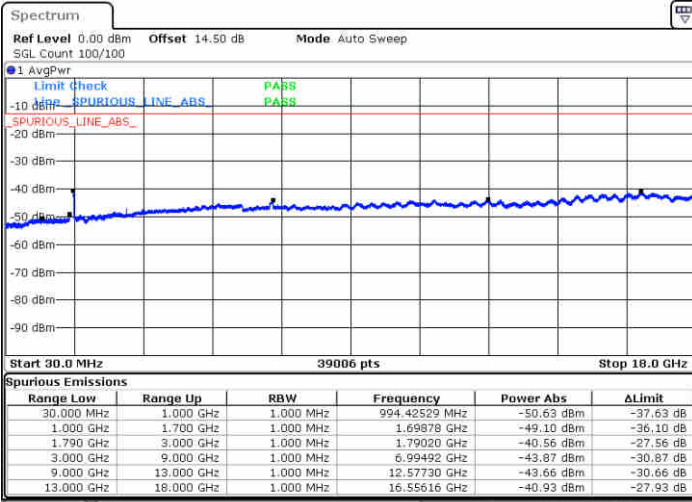

Lowest Channel / 1RB0 and 1RB24

Lowest Channel / 1RB99 and 1RB0

Date: 14.FEB.2020 15:26:12

Date: 14.FEB.2020 16:08:16

Lowest Channel / FullIRB

N/A

Date: 14.FEB.2020 15:17:54

LTE Band 66C / 20MHz+5MHz

16QAM

Middle Channel / 1RB0 and 1RB24

Middle Channel / 1RB99 and 1RB0

Date: 14.FEB.2020 15:54:34

Date: 14.FEB.2020 15:58:12

Middle Channel / FullIRB

N/A

Date: 14.FEB.2020 16:02:45

LTE Band 66C / 20MHz+5MHz

16QAM

Highest Channel / 1RB0 and 1RB24

Highest Channel / 1RB99 and 1RB0

Date: 14.FEB.2020 16:24:42

Date: 14.FEB.2020 16:30:42

Highest Channel / FullIRB

N/A

Date: 14.FEB.2020 16:19:01

LTE Band 66C / 20MHz+10MHz

16QAM

Lowest Channel / 1RB0 and 1RB49

Lowest Channel / 1RB99 and 1RB0

Date: 14.FEB.2020 07:02:06

Date: 14.FEB.2020 07:15:13

Lowest Channel / FullIRB