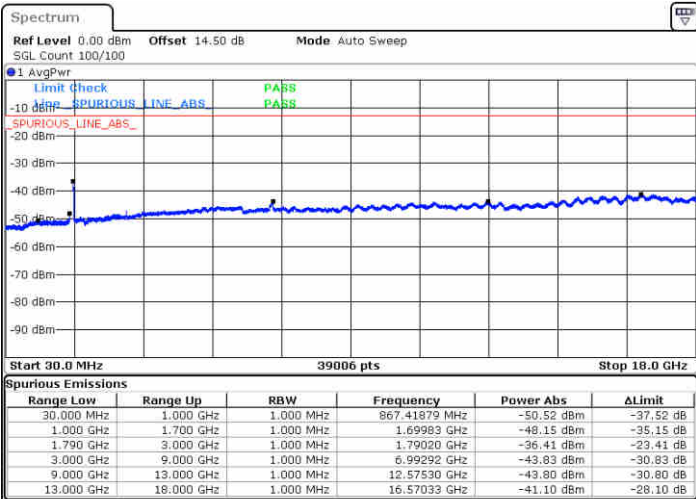

Date: 14.FEB.2020 16:19:01

LTE Band 66C / 20MHz+10MHz

16QAM

Lowest Channel / 1RB0 and 1RB49

Lowest Channel / 1RB99 and 1RB0

Date: 14.FEB.2020 07:02:06

Date: 14.FEB.2020 07:15:13

Lowest Channel / FullIRB

N/A

Date: 14.FEB.2020 06:53:09

LTE Band 66C / 20MHz+10MHz

16QAM

Middle Channel / 1RB0 and 1RB49

Middle Channel / 1RB99 and 1RB0

Date: 14.FEB.2020 07:31:35

Date: 14.FEB.2020 07:26:05

Middle Channel / FullIRB

N/A

Date: 14.FEB.2020 07:38:10

LTE Band 66C / 20MHz+10MHz

16QAM

Highest Channel / 1RB0 and 1RB49

Highest Channel / 1RB99 and 1RB0

Date: 14.FEB.2020 08:18:57

Date: 14.FEB.2020 08:29:39

Highest Channel / FullIRB

N/A

Date: 14.FEB.2020 08:13:43

LTE Band 66C / 20MHz+15MHz

16QAM

Lowest Channel / 1RB0 and 1RB74

Lowest Channel / 1RB99 and 1RB0