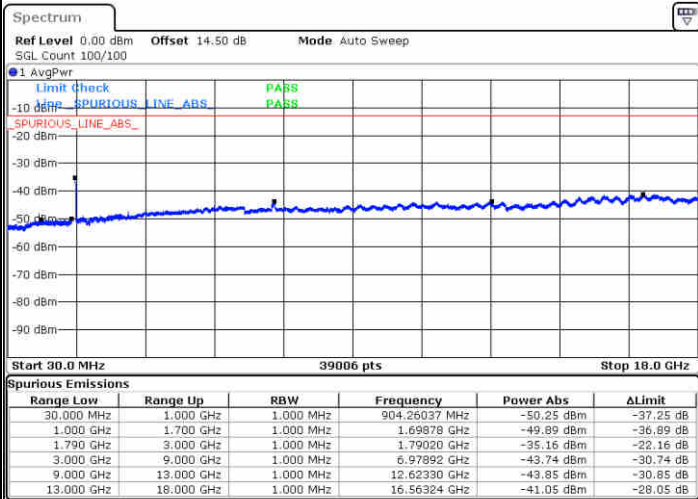

Middle Channel / 1RB0 and 1RB49

Middle Channel / 1RB74 and 1RB0

Date: 14.FEB.2020 02:43:56

Date: 14.FEB.2020 02:40:14

Middle Channel / FullIRB

N/A

Date: 14.FEB.2020 02:47:34

LTE Band 66C / 15MHz+10MHz

16QAM

Highest Channel / 1RB0 and 1RB49

Highest Channel / 1RB74 and 1RB0

Date: 14.FEB.2020 05:10:45

Date: 14.FEB.2020 05:15:57

Highest Channel / FullIRB

N/A

Date: 14.FEB.2020 04:59:39

LTE Band 66C / 15MHz+15MHz

16QAM

Lowest Channel / 1RB0 and 1RB74

Lowest Channel / 1RB74 and 1RB0

Date: 14.FEB.2020 08:44:13

Date: 14.FEB.2020 08:48:29

Lowest Channel / FullIRB

N/A