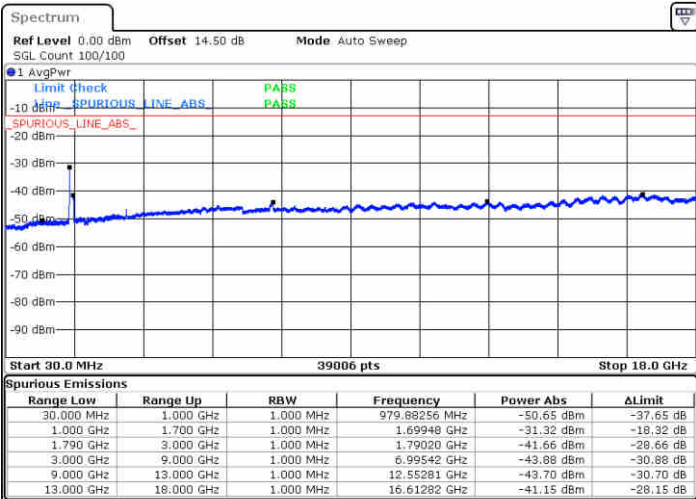

Middle Channel / FullIRB

N/A

Date: 14.FEB.2020 07:38:10

LTE Band 66C / 20MHz+10MHz

16QAM

Highest Channel / 1RB0 and 1RB49

Highest Channel / 1RB99 and 1RB0

Date: 14.FEB.2020 08:18:57

Date: 14.FEB.2020 08:29:39

Highest Channel / FullIRB

N/A

Date: 14.FEB.2020 08:13:43

LTE Band 66C / 20MHz+15MHz

16QAM

Lowest Channel / 1RB0 and 1RB74

Lowest Channel / 1RB99 and 1RB0

Date: 14.FEB.2020 12:13:41

Date: 14.FEB.2020 12:23:44

Lowest Channel / FullIRB

N/A

Date: 14.FEB.2020 12:09:00

LTE Band 66C / 20MHz+15MHz

16QAM

Middle Channel / 1RB0 and 1RB74