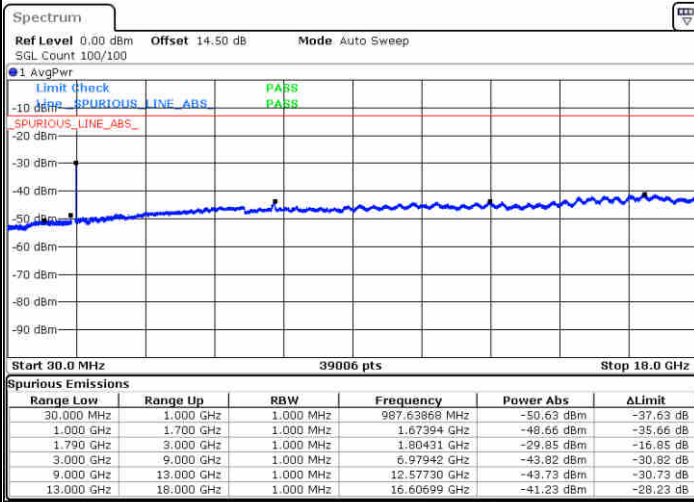

Highest Channel / FullIRB

N/A

Date: 17.FEB.2020 02:02:11

LTE Band 66C / 15MHz+20MHz

16QAM

Lowest Channel / 1RB0 and 1RB99

Lowest Channel / 1RB74 and 1RB80

Date: 14.FEB.2020 11:20:14

Date: 14.FEB.2020 11:24:12

Lowest Channel / FullIRB

N/A

Date: 14.FEB.2020 11:12:15

LTE Band 66C / 15MHz+20MHz

16QAM

Middle Channel / 1RB0 and 1RB9

Middle Channel / 1RB74 and 1RB0

Date: 14.FEB.2020 10:51:01

Date: 14.FEB.2020 10:53:55

Middle Channel / FullIRB

N/A

Date: 14.FEB.2020 10:47:31

LTE Band 66C / 15MHz+20MHz

16QAM

Highest Channel / 1RB0 and 1RB99

Highest Channel / 1RB74 and 1RB0

Date: 14.FEB.2020 11:54:44

Date: 14.FEB.2020 11:51:13

Highest Channel / FullIRB

N/A

Date: 14.FEB.2020 11:58:51

LTE Band 66C / 20MHz+5MHz

16QAM