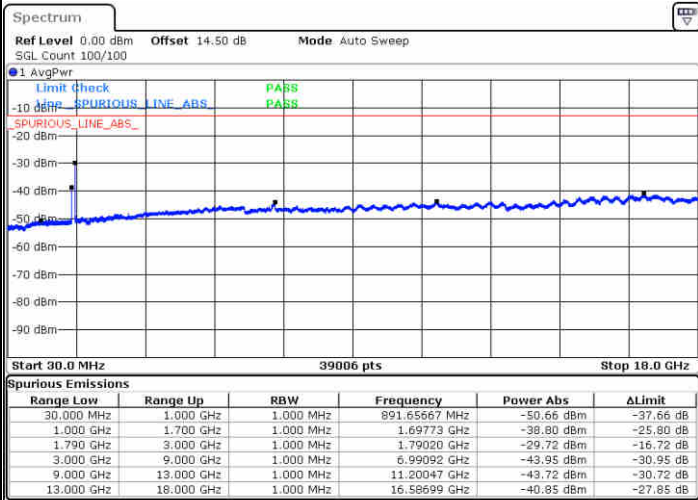

Date: 14.FEB.2020 06:30:37

Date: 14.FEB.2020 06:38:14

Highest Channel / FullIRB

N/A

Date: 14.FEB.2020 06:25:11

LTE Band 66C / 15MHz+10MHz

16QAM

Lowest Channel / 1RB0 and 1RB49

Lowest Channel / 1RB74 and 1RB0

Date: 14.FEB.2020 01:55:28

Date: 14.FEB.2020 02:33:41

Lowest Channel / FullIRB

N/A

Date: 14.FEB.2020 01:42:40

LTE Band 66C / 15MHz+10MHz

16QAM

Middle Channel / 1RB0 and 1RB49

Middle Channel / 1RB74 and 1RB0

Date: 14.FEB.2020 02:43:56

Date: 14.FEB.2020 02:40:14

Middle Channel / FullIRB

N/A

Date: 14.FEB.2020 02:47:34

LTE Band 66C / 15MHz+10MHz