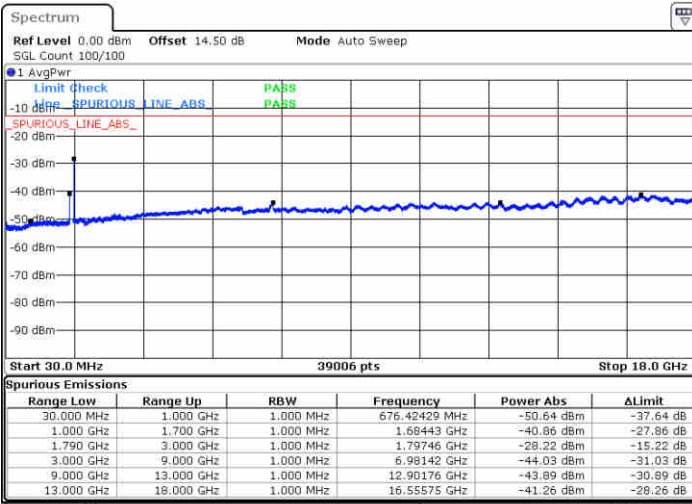

LTE Band 66C / 15MHz+15MHz

16QAM

Lowest Channel / 1RB0 and 1RB74

Lowest Channel / 1RB74 and 1RB0

Date: 14.FEB.2020 08:44:13

Date: 14.FEB.2020 08:48:29

Lowest Channel / FullIRB

N/A

Date: 14.FEB.2020 08:38:01

LTE Band 66C / 15MHz+15MHz

16QAM

Middle Channel / 1RB0 and 1RB74

Middle Channel / 1RB74 and 1RB0

Date: 17.FEB.2020 01:42:52

Date: 17.FEB.2020 01:46:18

Middle Channel / FullIRB

N/A

Date: 17.FEB.2020 01:38:32

LTE Band 66C / 15MHz+15MHz

16QAM

Highest Channel / 1RB0 and 1RB74

Highest Channel / 1RB74 and 1RB0

Date: 17.FEB.2020 01:56:23

Date: 17.FEB.2020 01:50:56

Highest Channel / FullIRB

N/A

Date: 17.FEB.2020 02:02:11

LTE Band 66C / 15MHz+20MHz

16QAM

Lowest Channel / 1RB0 and 1RB99

Lowest Channel / 1RB74 and 1RB80

Date: 14.FEB.2020 11:20:14