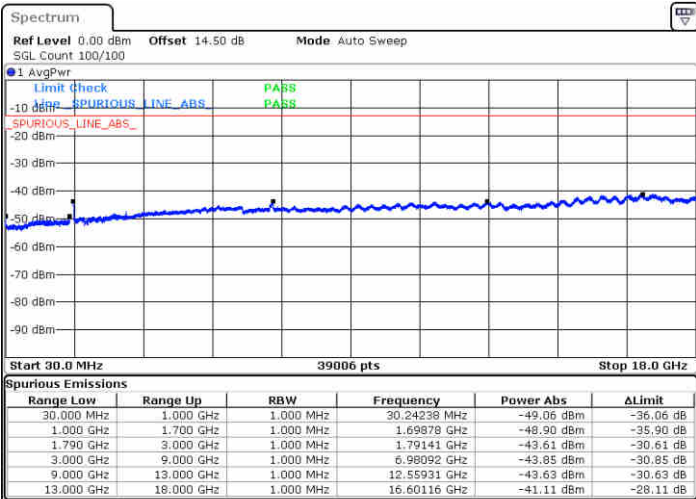

LTE Band 66C / 10MHz+15MHz

16QAM

MiddleChannel / 1RB0 and 1RB74

Middle Channel / 1RB49 and 1RB0

Date: 14.FEB.2020 00:30:36

Date: 14.FEB.2020 00:25:38

Middle Channel / FullIRB

N/A

Date: 14.FEB.2020 00:39:55

LTE Band 66C / 10MHz+15MHz

16QAM

Highest Channel / 1RB0 and 1RB74

Highest Channel / 1RB49 and 1RB0

Date: 14.FEB.2020 00:59:20

Date: 14.FEB.2020 01:07:03

Highest Channel / FullIRB

N/A

Date: 14.FEB.2020 00:49:36

LTE Band 66C / 10MHz+20MHz

16QAM

Lowest Channel / 1RB0 and 1RB99

Lowest Channel / 1RB49 and 1RB0

Date: 14.FEB.2020 05:24:55

Date: 14.FEB.2020 05:43:13