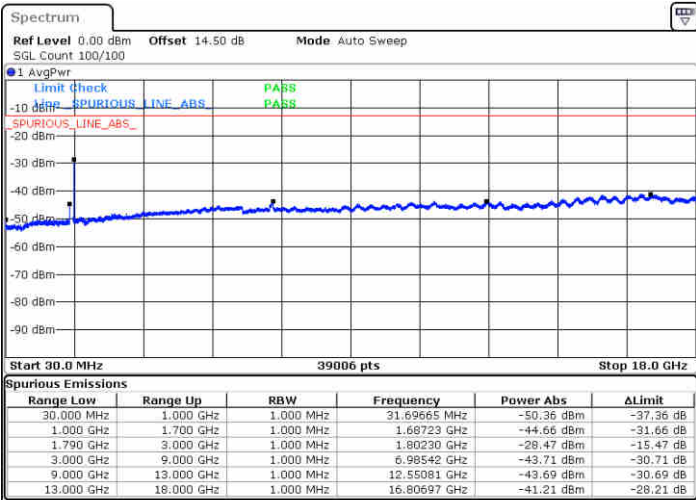

Date: 16.FEB.2020 20:16:10

Date: 16.FEB.2020 20:25:53

Highest Channel / FullIRB

N/A

Date: 16.FEB.2020 20:14:51

LTE Band 66C / 10MHz+15MHz

64QAM

Lowest Channel / 1RB0 and 1RB74

Lowest Channel / 1RB49 and 1RB0

Date: 14.FEB.2020 00:18:33

Date: 14.FEB.2020 00:20:09

Lowest Channel / FullRB

N/A

Date: 13.FEB.2020 13:45:28

LTE Band 66C / 10MHz+15MHz

64QAM

MiddleChannel / 1RB0 and 1RB74

Middle Channel / 1RB49 and 1RB0

Date: 14.FEB.2020 00:29:40

Date: 14.FEB.2020 00:27:30

Middle Channel / FullIRB

N/A

Date: 14.FEB.2020 00:42:02

LTE Band 66C / 10MHz+15MHz

64QAM

Highest Channel / 1RB0 and 1RB74

Highest Channel / 1RB49 and 1RB0

Date: 14.FEB.2020 01:00:52

Date: 14.FEB.2020 01:04:46

Highest Channel / FullIRB

N/A

Date: 14.FEB.2020 00:48:03