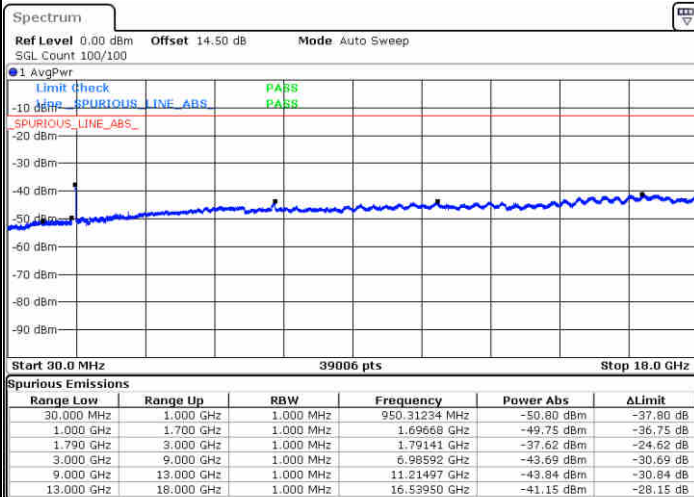

Lowest Channel / FullIRB

N/A

Date: 14.FEB.2020 05:21:30

LTE Band 66C / 10MHz+20MHz

16QAM

Middle Channel / 1RB0 and 1RB99

Middle Channel / 1RB49 and 1RB0

Date: 14.FEB.2020 06:01:30

Date: 14.FEB.2020 05:58:07

Middle Channel / FullIRB

N/A

Date: 14.FEB.2020 06:08:34

LTE Band 66C / 10MHz+20MHz

16QAM

Highest Channel / 1RB0 and 1RB99

Highest Channel / 1RB49 and 1RB0

Date: 14.FEB.2020 06:30:37

Date: 14.FEB.2020 06:38:14

Highest Channel / FullIRB

N/A

Date: 14.FEB.2020 06:25:11

LTE Band 66C / 15MHz+10MHz

16QAM

Lowest Channel / 1RB0 and 1RB49

Lowest Channel / 1RB74 and 1RB0

Date: 14.FEB.2020 01:55:28

Date: 14.FEB.2020 02:33:41

Lowest Channel / FullIRB

N/A

Date: 14.FEB.2020 01:42:40

LTE Band 66C / 15MHz+10MHz

16QAM