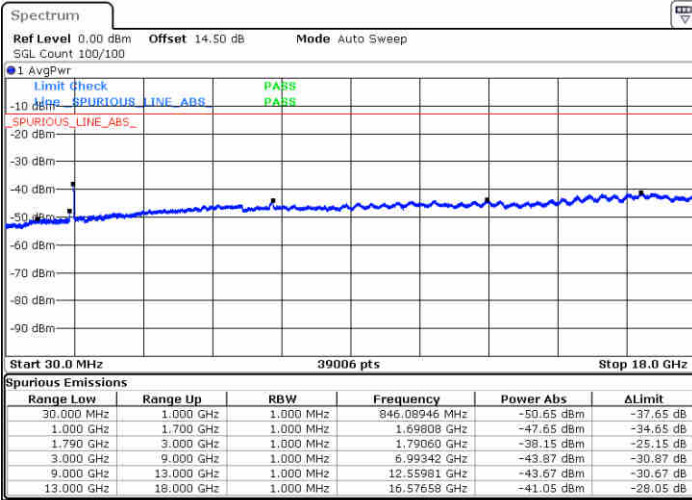

LTE Band 66C / 15MHz+15MHz

16QAM

Lowest Channel / 1RB0 and 1RB74

Lowest Channel / 1RB74 and 1RB0

Date: 14.FEB.2020 08:44:13

Date: 14.FEB.2020 08:48:29

Lowest Channel / FullIRB

N/A

Date: 14.FEB.2020 08:38:01

LTE Band 66C / 15MHz+15MHz

16QAM

Middle Channel / 1RB0 and 1RB74

Middle Channel / 1RB74 and 1RB0

Date: 17.FEB.2020 01:42:52

Date: 17.FEB.2020 01:46:18

Middle Channel / FullIRB

N/A

Date: 17.FEB.2020 01:38:32

LTE Band 66C / 15MHz+15MHz

16QAM

Highest Channel / 1RB0 and 1RB74

Highest Channel / 1RB74 and 1RB0

Date: 17.FEB.2020 01:56:23

Date: 17.FEB.2020 01:50:56

Highest Channel / FullIRB

N/A

Date: 17.FEB.2020 02:02:11

LTE Band 66C / 15MHz+20MHz

16QAM

Lowest Channel / 1RB0 and 1RB99

Lowest Channel / 1RB74 and 1RB80

Date: 14.FEB.2020 11:20:14