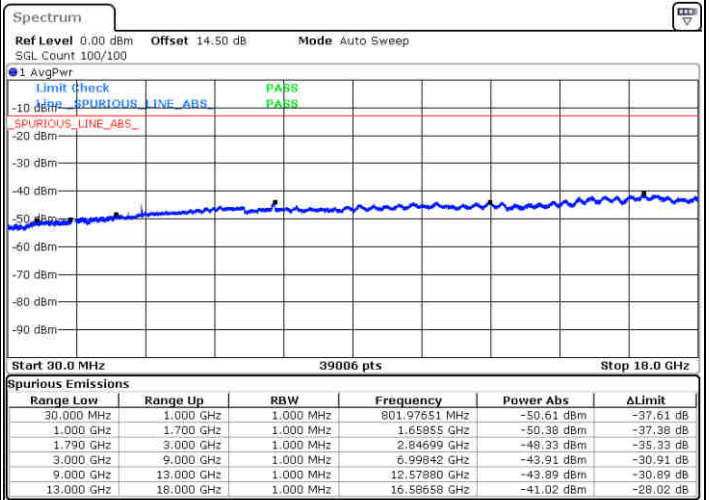

Lowest Channel / FullIRB

N/A

Date: 16.FEB.2020 19:34:35

LTE Band 66C / 5MHz+20MHz

64QAM

Middle Channel / 1RB0 and 1RB9

Middle Channel / 1RB24 and 1RB0

Date: 16.FEB.2020 19:50:10

Date: 16.FEB.2020 19:45:20

Middle Channel / FullIRB

N/A

Date: 16.FEB.2020 19:51:32

LTE Band 66C / 5MHz+20MHz

64QAM

Highest Channel / 1RB0 and 1RB99

Highest Channel / 1RB24 and 1RB0

Date: 16.FEB.2020 20:16:10

Date: 16.FEB.2020 20:25:53

Highest Channel / FullIRB

N/A

Date: 16.FEB.2020 20:14:51

LTE Band 66C / 10MHz+15MHz

64QAM

Lowest Channel / 1RB0 and 1RB74

Lowest Channel / 1RB49 and 1RB0

Date: 14.FEB.2020 00:18:33

Date: 14.FEB.2020 00:20:09

Lowest Channel / FullRB

N/A

Date: 13.FEB.2020 13:45:28

LTE Band 66C / 10MHz+15MHz

64QAM