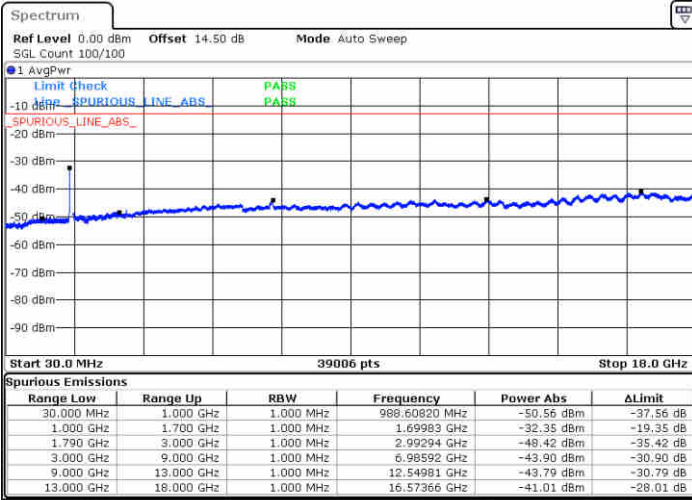

LTE Band 66C / 15MHz+15MHz

16QAM

Lowest Channel / 1RB0 and 1RB74

Lowest Channel / 1RB74 and 1RB0

Date: 14.FEB.2020 08:44:13

Date: 14.FEB.2020 08:48:29

Lowest Channel / FullIRB

N/A

Date: 14.FEB.2020 08:38:01

LTE Band 66C / 15MHz+15MHz

16QAM

Middle Channel / 1RB0 and 1RB74

Middle Channel / 1RB74 and 1RB0

Date: 17.FEB.2020 01:42:52

Date: 17.FEB.2020 01:46:18

Middle Channel / FullIRB

N/A

Date: 17.FEB.2020 01:38:32

LTE Band 66C / 15MHz+15MHz

16QAM

Highest Channel / 1RB0 and 1RB74

Highest Channel / 1RB74 and 1RB0

Date: 17.FEB.2020 01:56:23

Date: 17.FEB.2020 01:50:56