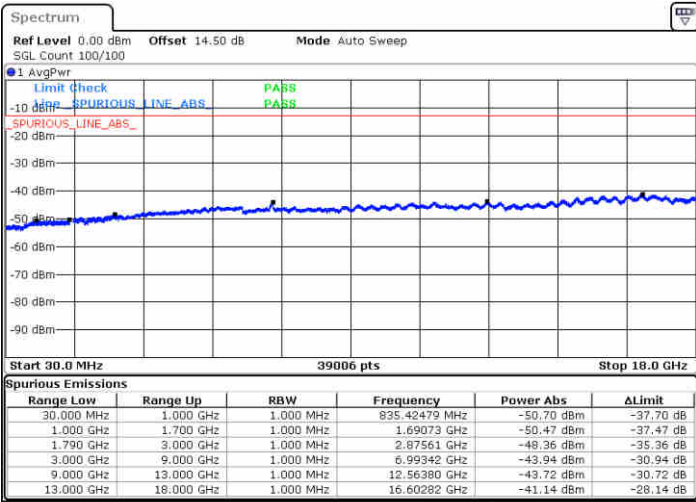

Highest Channel / 1RB0 and 1RB74

Highest Channel / 1RB99 and 1RB0

Date: 14.FEB.2020 13:09:48

Date: 14.FEB.2020 13:14:57

Highest Channel / FullIRB

N/A

Date: 14.FEB.2020 13:04:08

LTE Band 66C / 20MHz+20MHz

16QAM

Lowest Channel / 1RB0 and 1RB99

Lowest Channel / 1RB99 and 1RB0

Date: 16.FEB.2020 20:52:04

Date: 16.FEB.2020 21:19:38

Lowest Channel / FullRB

N/A

Date: 16.FEB.2020 20:43:06

LTE Band 66C / 20MHz+20MHz

16QAM

MiddleChannel / 1RB0 and 1RB99

Middle Channel / 1RB99 and 1RB0

Date: 16.FEB.2020 21:31:38

Date: 16.FEB.2020 21:24:42

Middle Channel / FullIRB

N/A

Date: 16.FEB.2020 21:38:25

LTE Band 66C / 20MHz+20MHz

16QAM

Highest Channel / 1RB0 and 1RB99

Highest Channel / 1RB99 and 1RB0

Date: 16.FEB.2020 21:54:16

Date: 16.FEB.2020 22:00:28

Highest Channel / FullIRB