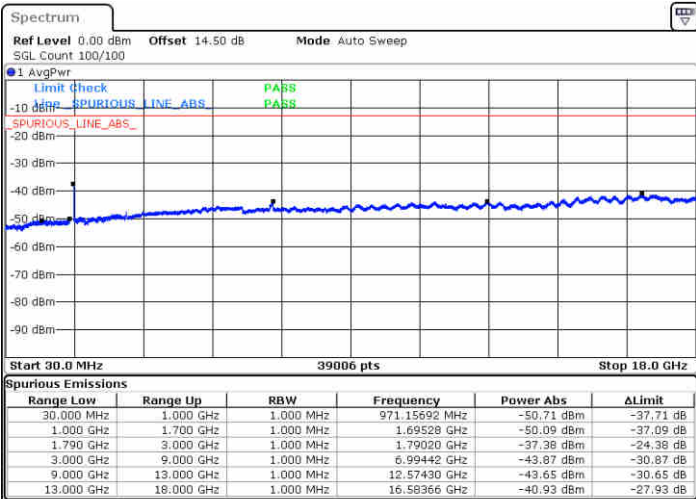

LTE Band 66C / 10MHz+15MHz

16QAM

MiddleChannel / 1RB0 and 1RB74

Middle Channel / 1RB49 and 1RB0

Date: 14.FEB.2020 00:30:36

Date: 14.FEB.2020 00:25:38

Middle Channel / FullIRB

N/A

Date: 14.FEB.2020 00:39:55

LTE Band 66C / 10MHz+15MHz

16QAM

Highest Channel / 1RB0 and 1RB74

Highest Channel / 1RB49 and 1RB0

Date: 14.FEB.2020 00:59:20

Date: 14.FEB.2020 01:07:03

Highest Channel / FullIRB

N/A

Date: 14.FEB.2020 00:49:36

LTE Band 66C / 10MHz+20MHz

16QAM

Lowest Channel / 1RB0 and 1RB99

Lowest Channel / 1RB49 and 1RB0

Date: 14.FEB.2020 05:24:55

Date: 14.FEB.2020 05:43:13

Lowest Channel / FullIRB

N/A

Date: 14.FEB.2020 05:21:30

LTE Band 66C / 10MHz+20MHz

16QAM

Middle Channel / 1RB0 and 1RB99

Middle Channel / 1RB49 and 1RB0

Date: 14.FEB.2020 06:01:30