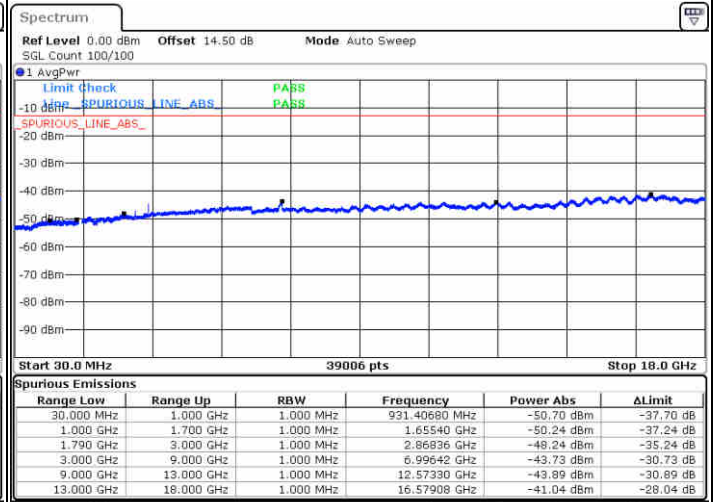

Highest Channel / FullIRB

N/A

Date: 17.FEB.2020 02:02:11

LTE Band 66C / 15MHz+20MHz

16QAM

Lowest Channel / 1RB0 and 1RB99

Lowest Channel / 1RB74 and 1RB80

Date: 14.FEB.2020 11:20:14

Date: 14.FEB.2020 11:24:12

Lowest Channel / FullIRB

N/A

Date: 14.FEB.2020 11:12:15

LTE Band 66C / 15MHz+20MHz

16QAM

Middle Channel / 1RB0 and 1RB9

Middle Channel / 1RB74 and 1RB0

Date: 14.FEB.2020 10:51:01

Date: 14.FEB.2020 10:53:55

Middle Channel / FullIRB

N/A

Date: 14.FEB.2020 10:47:31

LTE Band 66C / 15MHz+20MHz

16QAM

Highest Channel / 1RB0 and 1RB99

Highest Channel / 1RB74 and 1RB0

Date: 14.FEB.2020 11:54:44

Date: 14.FEB.2020 11:51:13

Highest Channel / FullIRB

N/A

Date: 14.FEB.2020 11:58:51

LTE Band 66C / 20MHz+5MHz

16QAM