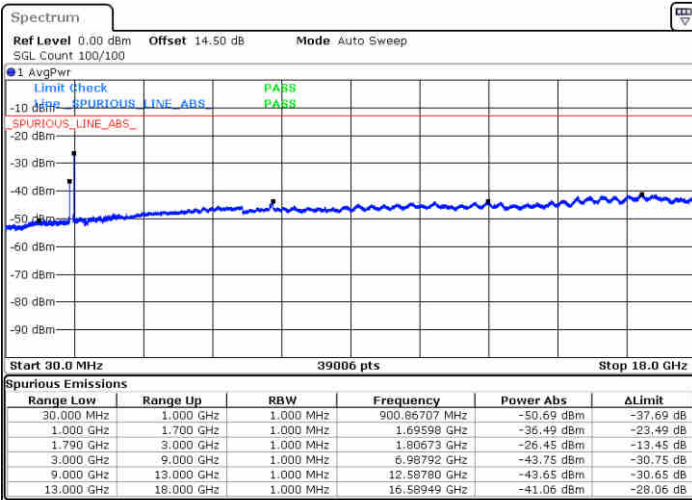

N/A

Date: 14.FEB.2020 06:53:09

LTE Band 66C / 20MHz+10MHz

16QAM

Middle Channel / 1RB0 and 1RB49

Middle Channel / 1RB99 and 1RB0

Date: 14.FEB.2020 07:31:35

Date: 14.FEB.2020 07:26:05

Middle Channel / FullIRB

N/A

Date: 14.FEB.2020 07:38:10

LTE Band 66C / 20MHz+10MHz

16QAM

Highest Channel / 1RB0 and 1RB49

Highest Channel / 1RB99 and 1RB0

Date: 14.FEB.2020 08:18:57

Date: 14.FEB.2020 08:29:39

Highest Channel / FullIRB

N/A

Date: 14.FEB.2020 08:13:43

LTE Band 66C / 20MHz+15MHz

16QAM

Lowest Channel / 1RB0 and 1RB74

Lowest Channel / 1RB99 and 1RB0