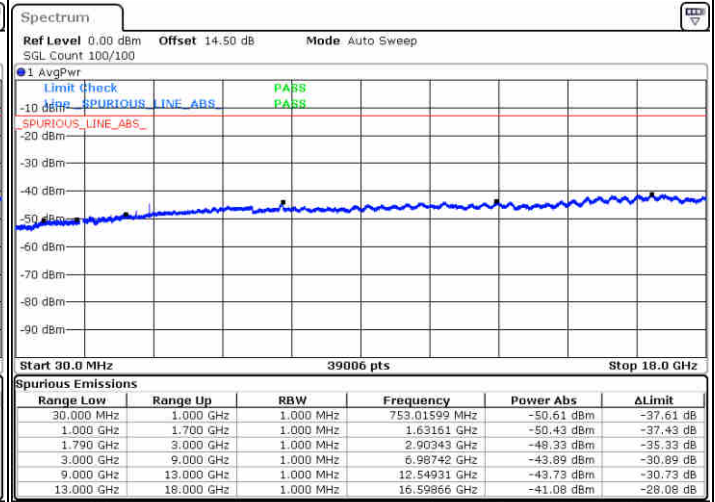

Date: 16.FEB.2020 20:16:10

Date: 16.FEB.2020 20:25:53

Highest Channel / FullIRB

N/A

Date: 16.FEB.2020 20:14:51

LTE Band 66C / 10MHz+15MHz

64QAM

Lowest Channel / 1RB0 and 1RB74

Lowest Channel / 1RB49 and 1RB0

Date: 14.FEB.2020 00:18:33

Date: 14.FEB.2020 00:20:09

Lowest Channel / FullRB

N/A

Date: 13.FEB.2020 13:45:28

LTE Band 66C / 10MHz+15MHz

64QAM

MiddleChannel / 1RB0 and 1RB74

Middle Channel / 1RB49 and 1RB0

Date: 14.FEB.2020 00:29:40

Date: 14.FEB.2020 00:27:30

Middle Channel / FullIRB

N/A

Date: 14.FEB.2020 00:42:02

LTE Band 66C / 10MHz+15MHz