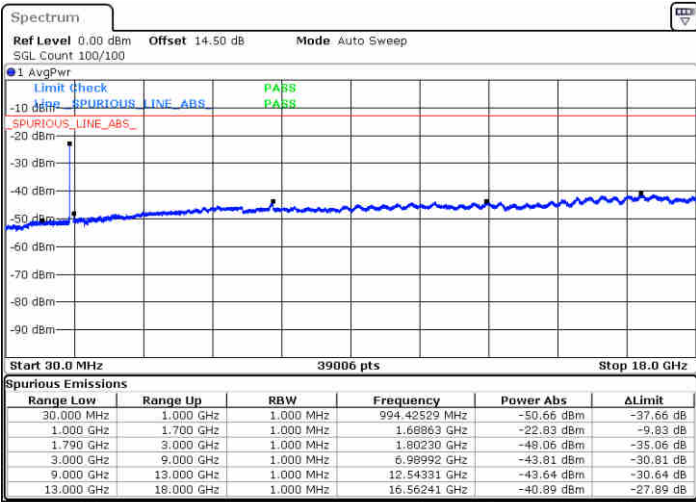

Date: 16.FEB.2020 21:38:25

LTE Band 66C / 20MHz+20MHz

16QAM

Highest Channel / 1RB0 and 1RB99

Highest Channel / 1RB99 and 1RB0

Date: 16.FEB.2020 21:54:16

Date: 16.FEB.2020 22:00:28

Highest Channel / FullIRB

N/A

Date: 16.FEB.2020 21:45:31

LTE Band 66C / 5MHz+20MHz

64QAM

Lowest Channel / 1RB0 and 1RB99

Lowest Channel / 1RB24 and 1RB0

Date: 16.FEB.2020 19:35:53

Date: 16.FEB.2020 19:43:52

Lowest Channel / FullIRB

N/A

Date: 16.FEB.2020 19:34:35

LTE Band 66C / 5MHz+20MHz

64QAM

Middle Channel / 1RB0 and 1RB9

Middle Channel / 1RB24 and 1RB0

Date: 16.FEB.2020 19:50:10

Date: 16.FEB.2020 19:45:20

Middle Channel / FullIRB

N/A

Date: 16.FEB.2020 19:51:32

LTE Band 66C / 5MHz+20MHz

64QAM

Highest Channel / 1RB0 and 1RB99

Highest Channel / 1RB24 and 1RB0