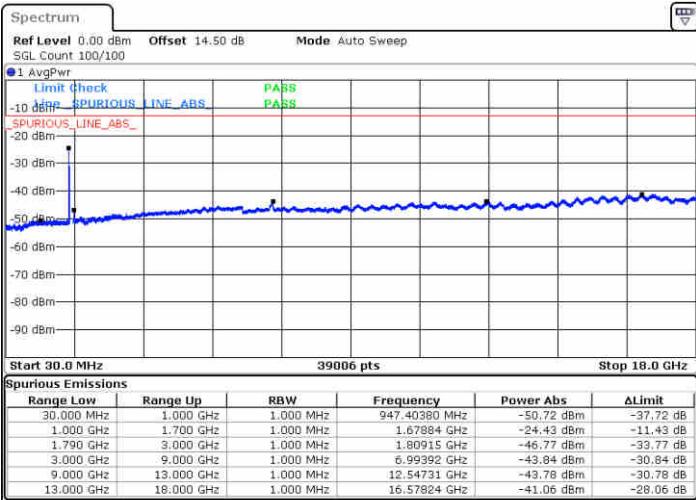

Middle Channel / FullIRB

N/A

Date: 14.FEB.2020 07:38:10

LTE Band 66C / 20MHz+10MHz

16QAM

Highest Channel / 1RB0 and 1RB49

Highest Channel / 1RB99 and 1RB0

Date: 14.FEB.2020 08:18:57

Date: 14.FEB.2020 08:29:39

Highest Channel / FullIRB

N/A

Date: 14.FEB.2020 08:13:43

LTE Band 66C / 20MHz+15MHz

16QAM

Lowest Channel / 1RB0 and 1RB74

Lowest Channel / 1RB99 and 1RB0

Date: 14.FEB.2020 12:13:41

Date: 14.FEB.2020 12:23:44

Lowest Channel / FullIRB

N/A

Date: 14.FEB.2020 12:09:00

LTE Band 66C / 20MHz+15MHz

16QAM

Middle Channel / 1RB0 and 1RB74