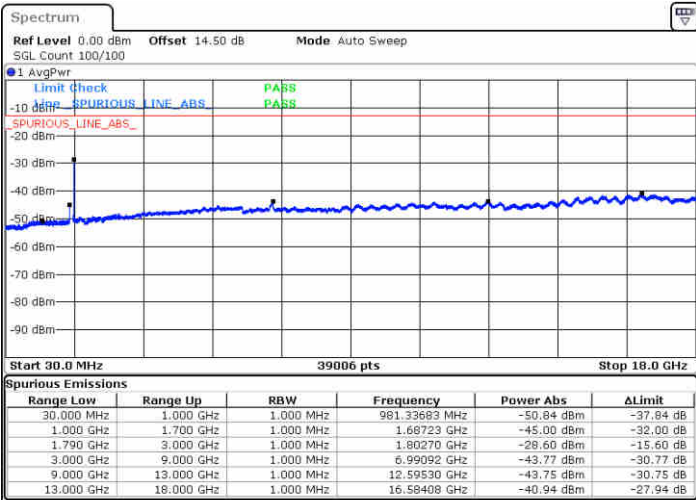

LTE Band 66C / 10MHz+15MHz

16QAM

MiddleChannel / 1RB0 and 1RB74

Middle Channel / 1RB49 and 1RB0

Date: 14.FEB.2020 00:30:36

Date: 14.FEB.2020 00:25:38

Middle Channel / FullIRB

N/A

Date: 14.FEB.2020 00:39:55

LTE Band 66C / 10MHz+15MHz

16QAM

Highest Channel / 1RB0 and 1RB74

Highest Channel / 1RB49 and 1RB0

Date: 14.FEB.2020 00:59:20

Date: 14.FEB.2020 01:07:03

Highest Channel / FullIRB

N/A

Date: 14.FEB.2020 00:49:36

LTE Band 66C / 10MHz+20MHz

16QAM

Lowest Channel / 1RB0 and 1RB99

Lowest Channel / 1RB49 and 1RB0

Date: 14.FEB.2020 05:24:55

Date: 14.FEB.2020 05:43:13

Lowest Channel / FullIRB

N/A

Date: 14.FEB.2020 05:21:30

LTE Band 66C / 10MHz+20MHz

16QAM

Middle Channel / 1RB0 and 1RB99

Middle Channel / 1RB49 and 1RB0

Date: 14.FEB.2020 06:01:30