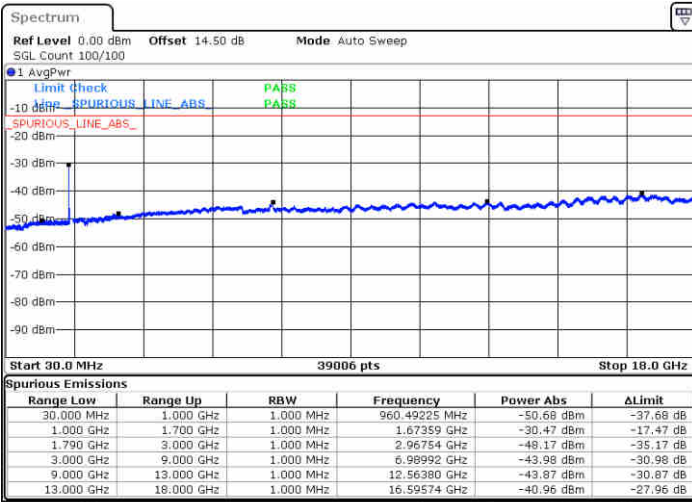

LTE Band 66C / 20MHz+20MHz

16QAM

Lowest Channel / 1RB0 and 1RB99

Lowest Channel / 1RB99 and 1RB0

Date: 16.FEB.2020 20:52:04