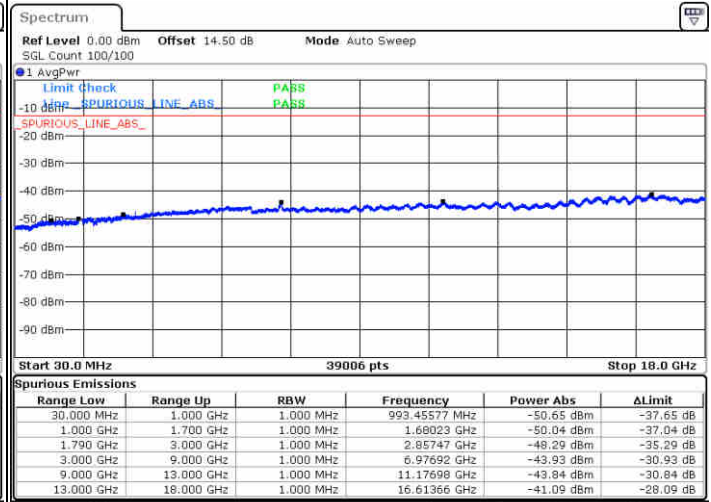

Date: 14.FEB.2020 00:39:55

LTE Band 66C / 10MHz+15MHz

16QAM

Highest Channel / 1RB0 and 1RB74

Highest Channel / 1RB49 and 1RB0

Date: 14.FEB.2020 00:59:20

Date: 14.FEB.2020 01:07:03

Highest Channel / FullIRB

N/A

Date: 14.FEB.2020 00:49:36

LTE Band 66C / 10MHz+20MHz

16QAM

Lowest Channel / 1RB0 and 1RB99

Lowest Channel / 1RB49 and 1RB0

Date: 14.FEB.2020 05:24:55

Date: 14.FEB.2020 05:43:13

Lowest Channel / FullIRB

N/A

Date: 14.FEB.2020 05:21:30

LTE Band 66C / 10MHz+20MHz

16QAM

Middle Channel / 1RB0 and 1RB99

Middle Channel / 1RB49 and 1RB0

Date: 14.FEB.2020 06:01:30

Date: 14.FEB.2020 05:58:07

Middle Channel / FullIRB

N/A

Date: 14.FEB.2020 06:08:34

LTE Band 66C / 10MHz+20MHz

16QAM

Highest Channel / 1RB0 and 1RB99

Highest Channel / 1RB49 and 1RB0