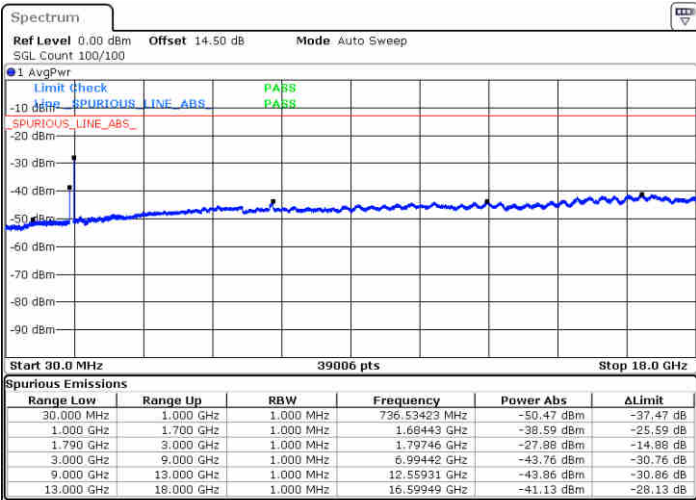

LTE Band 66C / 15MHz+15MHz

64QAM

Middle Channel / 1RB0 and 1RB74

Middle Channel / 1RB74 and 1RB0

Date: 17.FEB.2020 01:41:34