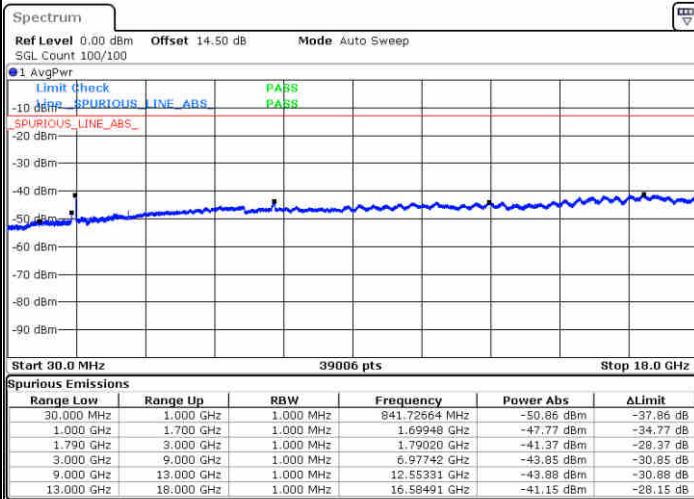

N/A

Date: 14.FEB.2020 00:49:36

LTE Band 66C / 10MHz+20MHz

16QAM

Lowest Channel / 1RB0 and 1RB99

Lowest Channel / 1RB49 and 1RB0

Date: 14.FEB.2020 05:24:55

Date: 14.FEB.2020 05:43:13

Lowest Channel / FullIRB

N/A

Date: 14.FEB.2020 05:21:30

LTE Band 66C / 10MHz+20MHz

16QAM

Middle Channel / 1RB0 and 1RB99

Middle Channel / 1RB49 and 1RB0

Date: 14.FEB.2020 06:01:30

Date: 14.FEB.2020 05:58:07

Middle Channel / FullIRB

N/A

Date: 14.FEB.2020 06:08:34

LTE Band 66C / 10MHz+20MHz

16QAM

Highest Channel / 1RB0 and 1RB99

Highest Channel / 1RB49 and 1RB0

Date: 14.FEB.2020 06:30:37

Date: 14.FEB.2020 06:38:14

Highest Channel / FullIRB

N/A

Date: 14.FEB.2020 06:25:11

LTE Band 66C / 15MHz+10MHz

16QAM

Lowest Channel / 1RB0 and 1RB49