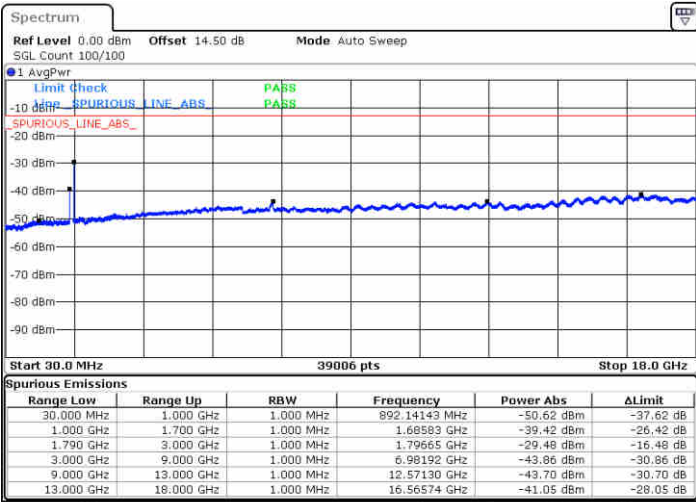

Date: 14.FEB.2020 16:19:01

LTE Band 66C / 20MHz+10MHz

16QAM

Lowest Channel / 1RB0 and 1RB49

Lowest Channel / 1RB99 and 1RB0

Date: 14.FEB.2020 07:02:06

Date: 14.FEB.2020 07:15:13

Lowest Channel / FullIRB

N/A

Date: 14.FEB.2020 06:53:09

LTE Band 66C / 20MHz+10MHz

16QAM

Middle Channel / 1RB0 and 1RB49

Middle Channel / 1RB99 and 1RB0

Date: 14.FEB.2020 07:31:35

Date: 14.FEB.2020 07:26:05

Middle Channel / FullIRB

N/A

Date: 14.FEB.2020 07:38:10

LTE Band 66C / 20MHz+10MHz

16QAM

Highest Channel / 1RB0 and 1RB49

Highest Channel / 1RB99 and 1RB0

Date: 14.FEB.2020 08:18:57

Date: 14.FEB.2020 08:29:39

Highest Channel / FullIRB

N/A

Date: 14.FEB.2020 08:13:43

LTE Band 66C / 20MHz+15MHz

16QAM

Lowest Channel / 1RB0 and 1RB74

Lowest Channel / 1RB99 and 1RB0