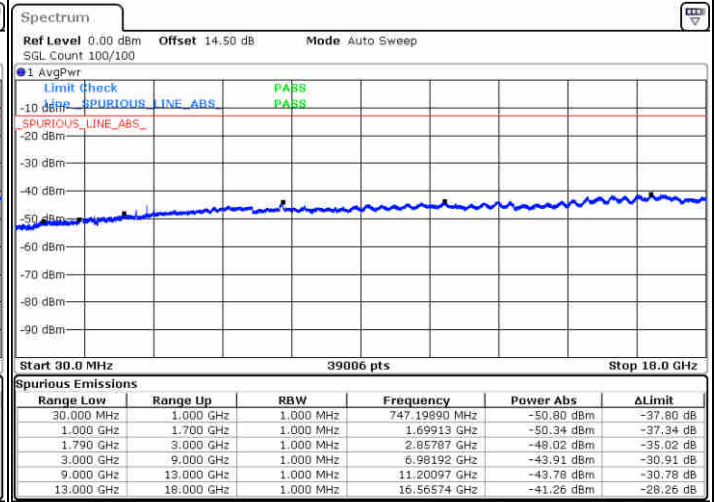

Date: 14.FEB.2020 05:58:07

Middle Channel / FullIRB

N/A

Date: 14.FEB.2020 06:08:34

LTE Band 66C / 10MHz+20MHz

16QAM

Highest Channel / 1RB0 and 1RB99

Highest Channel / 1RB49 and 1RB0

Date: 14.FEB.2020 06:30:37

Date: 14.FEB.2020 06:38:14

Highest Channel / FullIRB

N/A

Date: 14.FEB.2020 06:25:11

LTE Band 66C / 15MHz+10MHz

16QAM

Lowest Channel / 1RB0 and 1RB49

Lowest Channel / 1RB74 and 1RB0

Date: 14.FEB.2020 01:55:28

Date: 14.FEB.2020 02:33:41

Lowest Channel / FullIRB

N/A

Date: 14.FEB.2020 01:42:40

LTE Band 66C / 15MHz+10MHz

16QAM