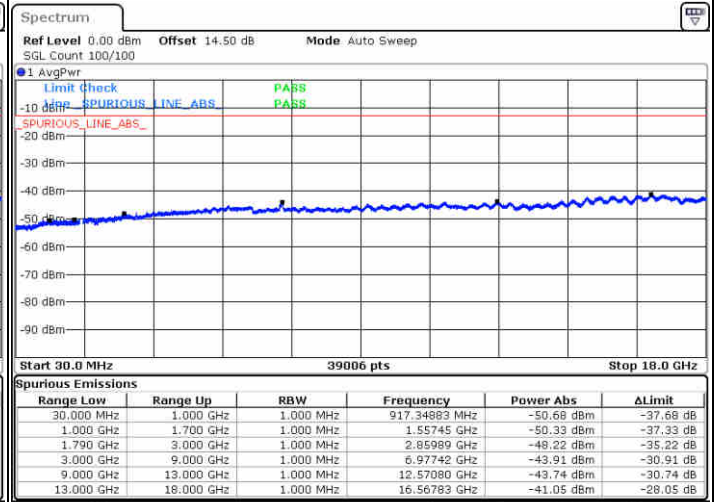

64QAM

Highest Channel / 1RB0 and 1RB74

Highest Channel / 1RB49 and 1RB0

Date: 14.FEB.2020 01:00:52

Date: 14.FEB.2020 01:04:46

Highest Channel / FullIRB

N/A

Date: 14.FEB.2020 00:48:03

LTE Band 66C / 10MHz+20MHz

64QAM

Lowest Channel / 1RB0 and 1RB99

Lowest Channel / 1RB49 and 1RB0

Date: 14.FEB.2020 05:24:06

Date: 14.FEB.2020 05:44:14

Lowest Channel / FullIRB

N/A

Date: 14.FEB.2020 05:22:55

LTE Band 66C / 10MHz+20MHz

64QAM

Middle Channel / 1RB0 and 1RB9

Middle Channel / 1RB49 and 1RB0

Date: 14.FEB.2020 06:00:16

Date: 14.FEB.2020 05:59:15

Middle Channel / FullIRB