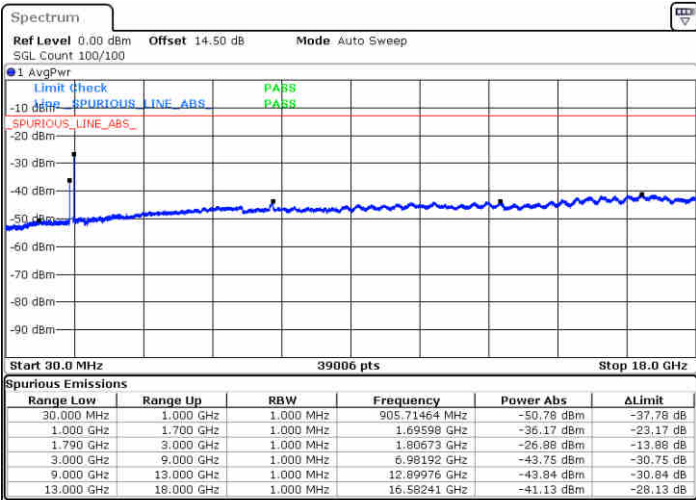

LTE Band 66C / 10MHz+20MHz

64QAM

Lowest Channel / 1RB0 and 1RB99

Lowest Channel / 1RB49 and 1RB0

Date: 14.FEB.2020 05:24:06

Date: 14.FEB.2020 05:44:14

Lowest Channel / FullIRB

N/A

Date: 14.FEB.2020 05:22:55

LTE Band 66C / 10MHz+20MHz

64QAM

Middle Channel / 1RB0 and 1RB9

Middle Channel / 1RB49 and 1RB0

Date: 14.FEB.2020 06:00:16

Date: 14.FEB.2020 05:59:15

Middle Channel / FullIRB

N/A

Date: 14.FEB.2020 06:19:37

LTE Band 66C / 10MHz+20MHz

64QAM

Highest Channel / 1RB0 and 1RB99

Highest Channel / 1RB49 and 1RB0

Date: 14.FEB.2020 06:28:44

Date: 14.FEB.2020 06:41:12

Highest Channel / FullIRB

N/A

Date: 14.FEB.2020 06:26:20

LTE Band 66C / 15MHz+10MHz

64QAM

Lowest Channel / 1RB0 and 1RB49

Lowest Channel / 1RB74 and 1RB0

Date: 14.FEB.2020 01:52:25