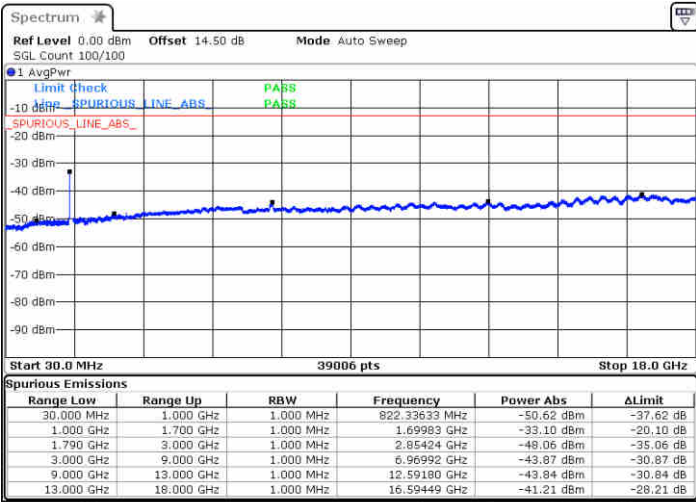

Date: 16.FEB.2020 20:16:10

Date: 16.FEB.2020 20:25:53

Highest Channel / FullIRB

N/A

Date: 16.FEB.2020 20:14:51

LTE Band 66C / 10MHz+15MHz

64QAM

Lowest Channel / 1RB0 and 1RB74

Lowest Channel / 1RB49 and 1RB0

Date: 14.FEB.2020 00:18:33

Date: 14.FEB.2020 00:20:09

Lowest Channel / FullRB

N/A

Date: 13.FEB.2020 13:45:28

LTE Band 66C / 10MHz+15MHz

64QAM

MiddleChannel / 1RB0 and 1RB74

Middle Channel / 1RB49 and 1RB0

Date: 14.FEB.2020 00:29:40

Date: 14.FEB.2020 00:27:30

Middle Channel / FullIRB

N/A

Date: 14.FEB.2020 00:42:02

LTE Band 66C / 10MHz+15MHz