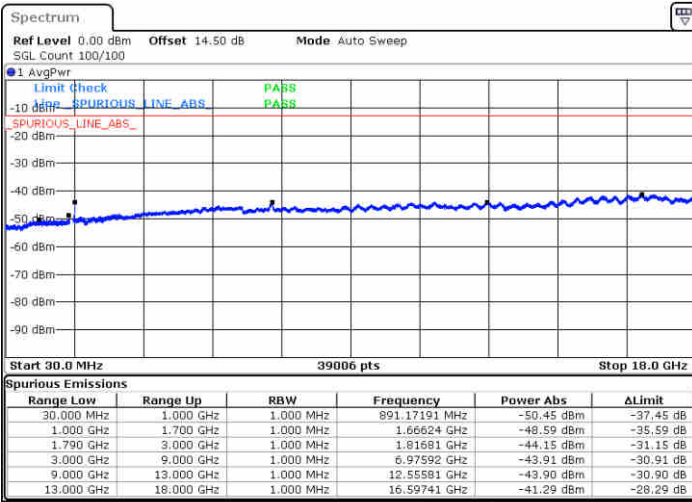

LTE Band 66C / 20MHz+20MHz

16QAM

MiddleChannel / 1RB0 and 1RB99

Middle Channel / 1RB99 and 1RB0

Date: 16.FEB.2020 21:31:38

Date: 16.FEB.2020 21:24:42

Middle Channel / FullIRB

N/A

Date: 16.FEB.2020 21:38:25

LTE Band 66C / 20MHz+20MHz

16QAM

Highest Channel / 1RB0 and 1RB99

Highest Channel / 1RB99 and 1RB0

Date: 16.FEB.2020 21:54:16

Date: 16.FEB.2020 22:00:28

Highest Channel / FullIRB

N/A

Date: 16.FEB.2020 21:45:31

LTE Band 66C / 5MHz+20MHz

64QAM

Lowest Channel / 1RB0 and 1RB99

Lowest Channel / 1RB24 and 1RB0

Date: 16.FEB.2020 19:35:53

Date: 16.FEB.2020 19:43:52