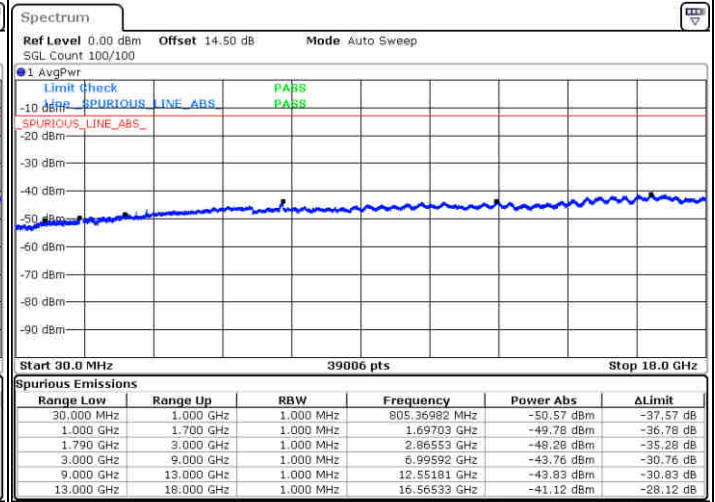

Date: 16.FEB.2020 21:38:25

LTE Band 66C / 20MHz+20MHz

16QAM

Highest Channel / 1RB0 and 1RB99

Highest Channel / 1RB99 and 1RB0

Date: 16.FEB.2020 21:54:16

Date: 16.FEB.2020 22:00:28

Highest Channel / FullIRB

N/A

Date: 16.FEB.2020 21:45:31

LTE Band 66C / 5MHz+20MHz

64QAM

Lowest Channel / 1RB0 and 1RB99

Lowest Channel / 1RB24 and 1RB0

Date: 16.FEB.2020 19:35:53

Date: 16.FEB.2020 19:43:52

Lowest Channel / FullIRB

N/A

Date: 16.FEB.2020 19:34:35

LTE Band 66C / 5MHz+20MHz

64QAM

Middle Channel / 1RB0 and 1RB9

Middle Channel / 1RB24 and 1RB0

Date: 16.FEB.2020 19:50:10

Date: 16.FEB.2020 19:45:20

Middle Channel / FullIRB

N/A

Date: 16.FEB.2020 19:51:32

LTE Band 66C / 5MHz+20MHz

64QAM

Highest Channel / 1RB0 and 1RB99

Highest Channel / 1RB24 and 1RB0