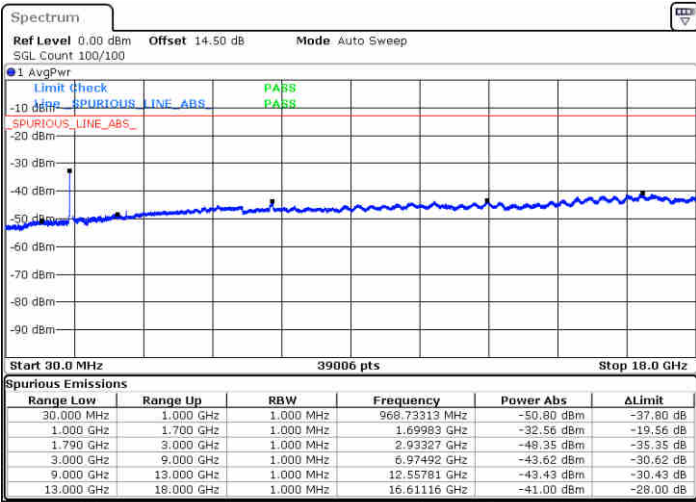

64QAM

Highest Channel / 1RB0 and 1RB74

Highest Channel / 1RB49 and 1RB0

Date: 14.FEB.2020 01:00:52

Date: 14.FEB.2020 01:04:46

Highest Channel / FullIRB

N/A

Date: 14.FEB.2020 00:48:03

LTE Band 66C / 10MHz+20MHz

64QAM

Lowest Channel / 1RB0 and 1RB99

Lowest Channel / 1RB49 and 1RB0

Date: 14.FEB.2020 05:24:06

Date: 14.FEB.2020 05:44:14

Lowest Channel / FullIRB

N/A

Date: 14.FEB.2020 05:22:55

LTE Band 66C / 10MHz+20MHz

64QAM

Middle Channel / 1RB0 and 1RB9

Middle Channel / 1RB49 and 1RB0

Date: 14.FEB.2020 06:00:16

Date: 14.FEB.2020 05:59:15

Middle Channel / FullIRB