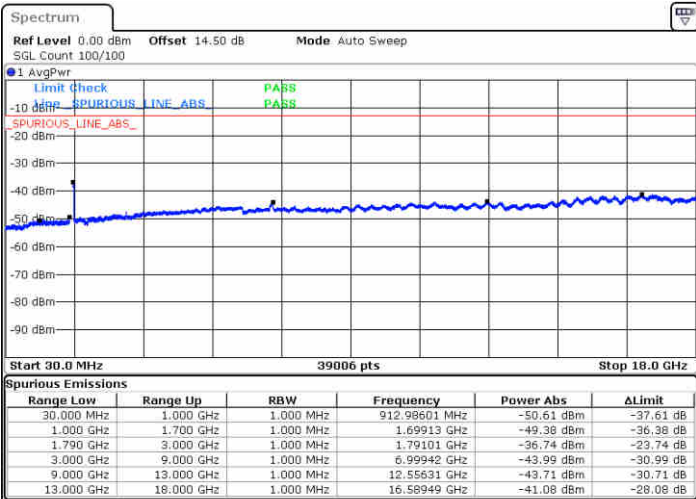

Date: 14.FEB.2020 05:22:55

LTE Band 66C / 10MHz+20MHz

64QAM

Middle Channel / 1RB0 and 1RB9

Middle Channel / 1RB49 and 1RB0

Date: 14.FEB.2020 06:00:16

Date: 14.FEB.2020 05:59:15

Middle Channel / FullIRB

N/A

Date: 14.FEB.2020 06:19:37

LTE Band 66C / 10MHz+20MHz

64QAM

Highest Channel / 1RB0 and 1RB99

Highest Channel / 1RB49 and 1RB0

Date: 14.FEB.2020 06:28:44

Date: 14.FEB.2020 06:41:12

Highest Channel / FullIRB

N/A

Date: 14.FEB.2020 06:26:20

LTE Band 66C / 15MHz+10MHz

64QAM

Lowest Channel / 1RB0 and 1RB49

Lowest Channel / 1RB74 and 1RB0

Date: 14.FEB.2020 01:52:25