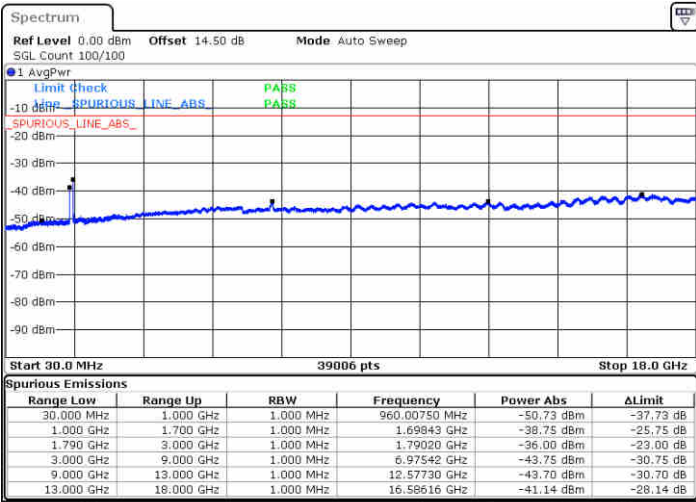

N/A

Date: 16.FEB.2020 21:45:31

LTE Band 66C / 5MHz+20MHz

64QAM

Lowest Channel / 1RB0 and 1RB99

Lowest Channel / 1RB24 and 1RB0

Date: 16.FEB.2020 19:35:53

Date: 16.FEB.2020 19:43:52

Lowest Channel / FullIRB

N/A

Date: 16.FEB.2020 19:34:35

LTE Band 66C / 5MHz+20MHz

64QAM

Middle Channel / 1RB0 and 1RB9

Middle Channel / 1RB24 and 1RB0

Date: 16.FEB.2020 19:50:10

Date: 16.FEB.2020 19:45:20

Middle Channel / FullIRB

N/A

Date: 16.FEB.2020 19:51:32

LTE Band 66C / 5MHz+20MHz

64QAM

Highest Channel / 1RB0 and 1RB99

Highest Channel / 1RB24 and 1RB0

Date: 16.FEB.2020 20:16:10

Date: 16.FEB.2020 20:25:53

Highest Channel / FullIRB

N/A

Date: 16.FEB.2020 20:14:51

LTE Band 66C / 10MHz+15MHz

64QAM

Lowest Channel / 1RB0 and 1RB74