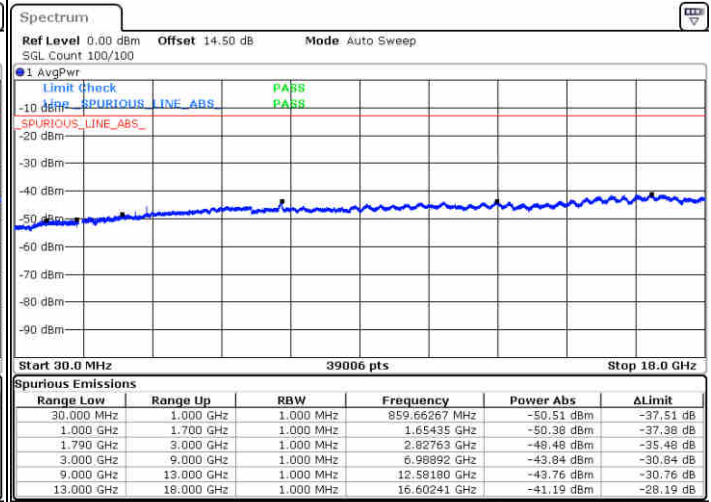

Middle Channel / 1RB99 and 1RB0

Date: 14.FEB.2020 12:31:02

Date: 14.FEB.2020 12:27:49

Middle Channel / FullIRB

N/A

Date: 14.FEB.2020 12:34:43

LTE Band 66C / 20MHz+15MHz

16QAM

Highest Channel / 1RB0 and 1RB74

Highest Channel / 1RB99 and 1RB0

Date: 14.FEB.2020 13:09:48

Date: 14.FEB.2020 13:14:57

Highest Channel / FullIRB

N/A

Date: 14.FEB.2020 13:04:08

LTE Band 66C / 20MHz+20MHz

16QAM

Lowest Channel / 1RB0 and 1RB99

Lowest Channel / 1RB99 and 1RB0

Date: 16.FEB.2020 20:52:04

Date: 16.FEB.2020 21:19:38

Lowest Channel / FullRB

N/A

Date: 16.FEB.2020 20:43:06