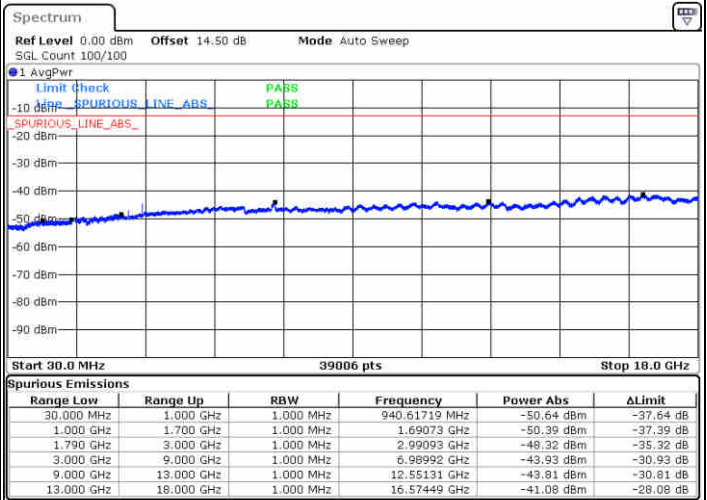

Lowest Channel / 1RB74 and 1RB0

Date: 14.FEB.2020 01:55:28

Date: 14.FEB.2020 02:33:41

Lowest Channel / FullIRB

N/A

Date: 14.FEB.2020 01:42:40

LTE Band 66C / 15MHz+10MHz

16QAM

Middle Channel / 1RB0 and 1RB49

Middle Channel / 1RB74 and 1RB0

Date: 14.FEB.2020 02:43:56

Date: 14.FEB.2020 02:40:14

Middle Channel / FullIRB

N/A

Date: 14.FEB.2020 02:47:34

LTE Band 66C / 15MHz+10MHz

16QAM

Highest Channel / 1RB0 and 1RB49

Highest Channel / 1RB74 and 1RB0

Date: 14.FEB.2020 05:10:45

Date: 14.FEB.2020 05:15:57

Highest Channel / FullIRB

N/A

Date: 14.FEB.2020 04:59:39

LTE Band 66C / 15MHz+15MHz

16QAM

Lowest Channel / 1RB0 and 1RB74

Lowest Channel / 1RB74 and 1RB0

Date: 14.FEB.2020 08:44:13

Date: 14.FEB.2020 08:48:29

Lowest Channel / FullIRB

N/A