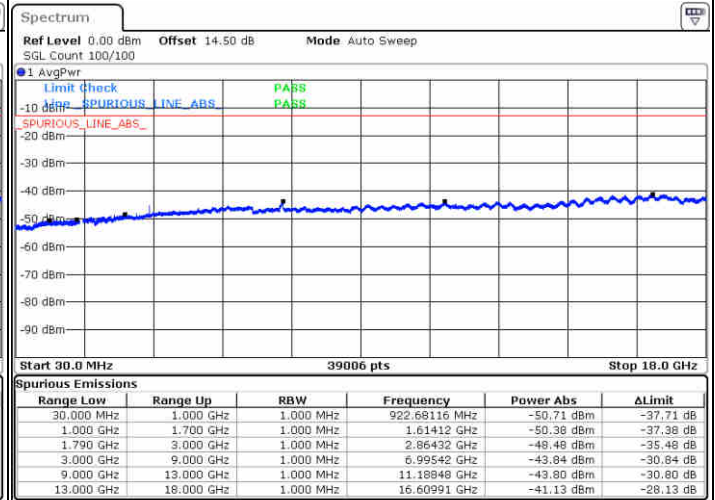

Date: 17.FEB.2020 01:47:13