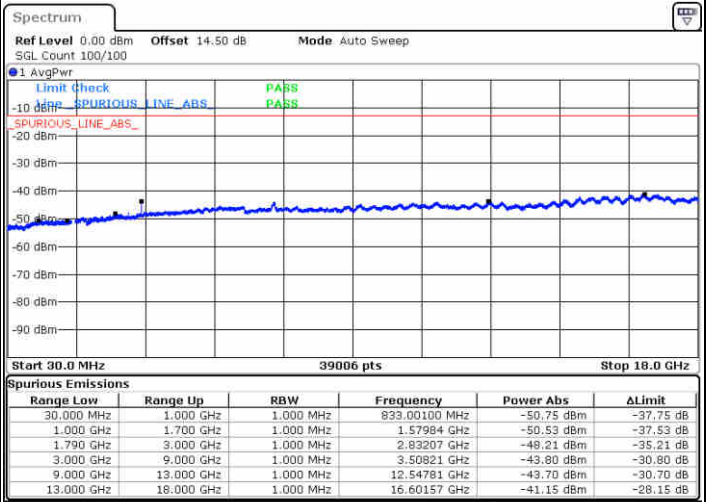

Highest Channel / 1RB0 and 1RB74

Highest Channel / 1RB99 and 1RB0

Date: 14.FEB.2020 13:09:48

Date: 14.FEB.2020 13:14:57

Highest Channel / FullIRB

N/A

Date: 14.FEB.2020 13:04:08

LTE Band 66C / 20MHz+20MHz

16QAM

Lowest Channel / 1RB0 and 1RB99

Lowest Channel / 1RB99 and 1RB0

Date: 16.FEB.2020 20:52:04

Date: 16.FEB.2020 21:19:38

Lowest Channel / FullRB

N/A

Date: 16.FEB.2020 20:43:06

LTE Band 66C / 20MHz+20MHz

16QAM

MiddleChannel / 1RB0 and 1RB99

Middle Channel / 1RB99 and 1RB0

Date: 16.FEB.2020 21:31:38

Date: 16.FEB.2020 21:24:42

Middle Channel / FullIRB

N/A

Date: 16.FEB.2020 21:38:25

LTE Band 66C / 20MHz+20MHz

16QAM

Highest Channel / 1RB0 and 1RB99

Highest Channel / 1RB99 and 1RB0

Date: 16.FEB.2020 21:54:16

Date: 16.FEB.2020 22:00:28

Highest Channel / FullIRB