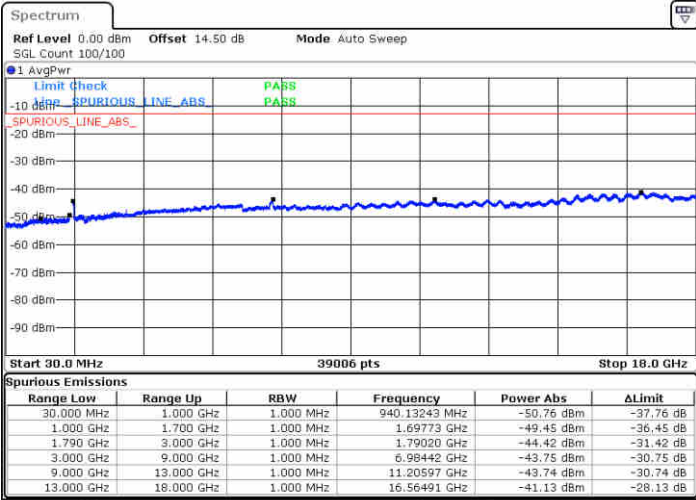

Date: 16.FEB.2020 20:16:10

Date: 16.FEB.2020 20:25:53

Highest Channel / FullIRB

N/A

Date: 16.FEB.2020 20:14:51

LTE Band 66C / 10MHz+15MHz

64QAM

Lowest Channel / 1RB0 and 1RB74

Lowest Channel / 1RB49 and 1RB0

Date: 14.FEB.2020 00:18:33

Date: 14.FEB.2020 00:20:09

Lowest Channel / FullRB

N/A

Date: 13.FEB.2020 13:45:28

LTE Band 66C / 10MHz+15MHz

64QAM

MiddleChannel / 1RB0 and 1RB74

Middle Channel / 1RB49 and 1RB0

Date: 14.FEB.2020 00:29:40

Date: 14.FEB.2020 00:27:30

Middle Channel / FullIRB

N/A

Date: 14.FEB.2020 00:42:02

LTE Band 66C / 10MHz+15MHz

64QAM

Highest Channel / 1RB0 and 1RB74

Highest Channel / 1RB49 and 1RB0

Date: 14.FEB.2020 01:00:52

Date: 14.FEB.2020 01:04:46

Highest Channel / FullIRB

N/A

Date: 14.FEB.2020 00:48:03