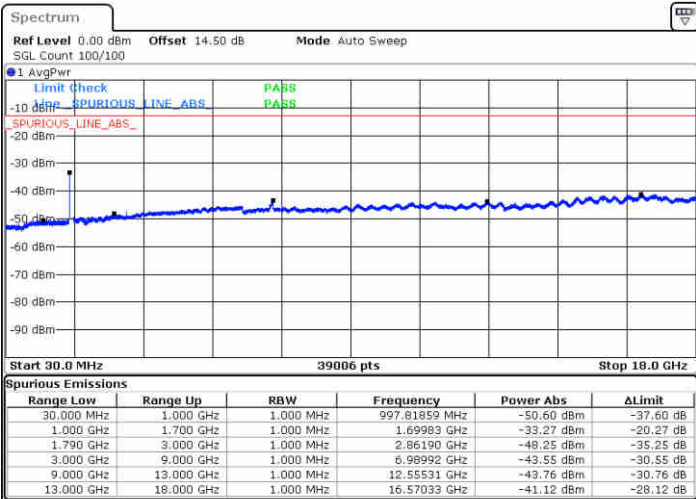

Highest Channel / 1RB74 and 1RB0

Date: 14.FEB.2020 11:54:44

Date: 14.FEB.2020 11:51:13

Highest Channel / FullIRB

N/A

Date: 14.FEB.2020 11:58:51

LTE Band 66C / 20MHz+5MHz

16QAM

Lowest Channel / 1RB0 and 1RB24

Lowest Channel / 1RB99 and 1RB0

Date: 14.FEB.2020 15:26:12

Date: 14.FEB.2020 16:08:16

Lowest Channel / FullIRB

N/A

Date: 14.FEB.2020 15:17:54

LTE Band 66C / 20MHz+5MHz

LTE Band 66C / 20MHz+5MHz

16QAM

Highest Channel / 1RB0 and 1RB24

Highest Channel / 1RB99 and 1RB0

Date: 14.FEB.2020 16:24:42

Date: 14.FEB.2020 16:30:42

Highest Channel / FullIRB

N/A