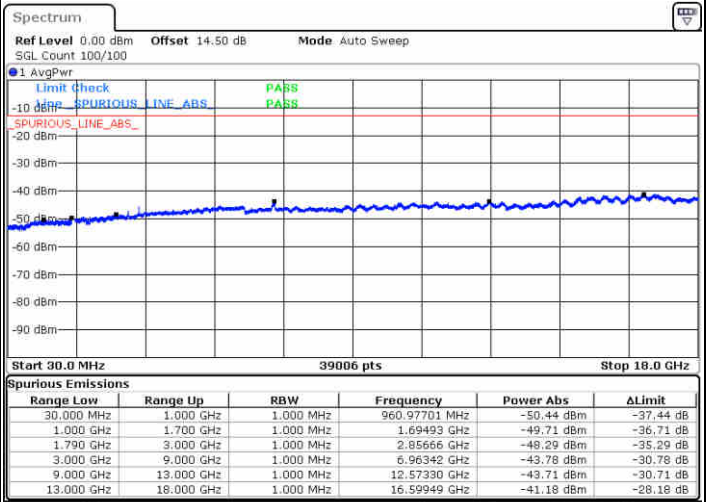

Date: 16.FEB.2020 19:45:20

Middle Channel / FullIRB

N/A

Date: 16.FEB.2020 19:51:32

LTE Band 66C / 5MHz+20MHz

64QAM

Highest Channel / 1RB0 and 1RB99

Highest Channel / 1RB24 and 1RB0

Date: 16.FEB.2020 20:16:10

Date: 16.FEB.2020 20:25:53

Highest Channel / FullIRB

N/A

Date: 16.FEB.2020 20:14:51

LTE Band 66C / 10MHz+15MHz

64QAM

Lowest Channel / 1RB0 and 1RB74

Lowest Channel / 1RB49 and 1RB0

Date: 14.FEB.2020 00:18:33

Date: 14.FEB.2020 00:20:09

Lowest Channel / FullRB

N/A

Date: 13.FEB.2020 13:45:28

LTE Band 66C / 10MHz+15MHz

64QAM