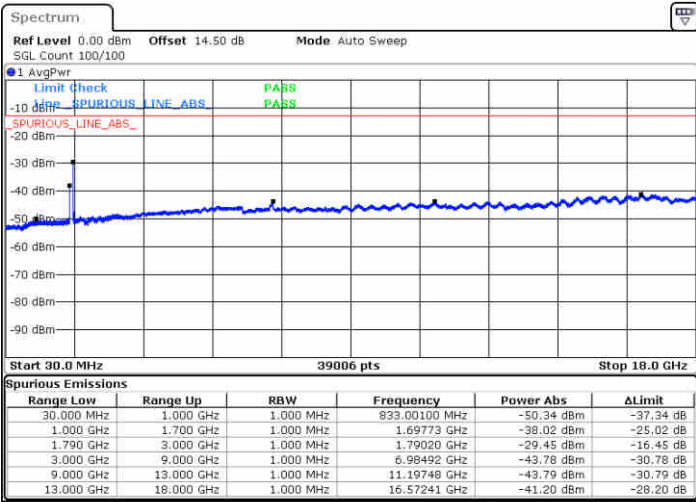

Date: 16.FEB.2020 20:16:10

Date: 16.FEB.2020 20:25:53

Highest Channel / FullIRB

N/A

Date: 16.FEB.2020 20:14:51

LTE Band 66C / 10MHz+15MHz

64QAM

Lowest Channel / 1RB0 and 1RB74

Lowest Channel / 1RB49 and 1RB0

Date: 14.FEB.2020 00:18:33

Date: 14.FEB.2020 00:20:09

Lowest Channel / FullRB

N/A

Date: 13.FEB.2020 13:45:28

LTE Band 66C / 10MHz+15MHz

64QAM

MiddleChannel / 1RB0 and 1RB74

Middle Channel / 1RB49 and 1RB0

Date: 14.FEB.2020 00:29:40

Date: 14.FEB.2020 00:27:30

Middle Channel / FullIRB

N/A

Date: 14.FEB.2020 00:42:02

LTE Band 66C / 10MHz+15MHz