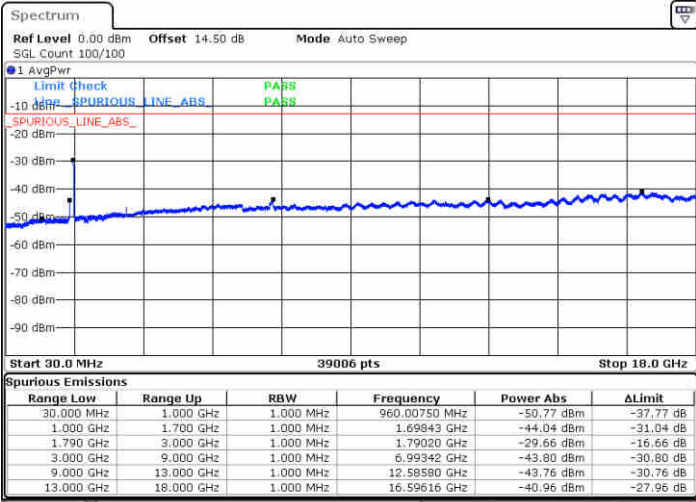

Middle Channel / 1RB99 and 1RB0

Date: 14.FEB.2020 12:31:02

Date: 14.FEB.2020 12:27:49

Middle Channel / FullIRB

N/A

Date: 14.FEB.2020 12:34:43

LTE Band 66C / 20MHz+15MHz

16QAM

Highest Channel / 1RB0 and 1RB74

Highest Channel / 1RB99 and 1RB0

Date: 14.FEB.2020 13:09:48

Date: 14.FEB.2020 13:14:57

Highest Channel / FullIRB

N/A

Date: 14.FEB.2020 13:04:08

LTE Band 66C / 20MHz+20MHz

16QAM

Lowest Channel / 1RB0 and 1RB99

Lowest Channel / 1RB99 and 1RB0

Date: 16.FEB.2020 20:52:04

Date: 16.FEB.2020 21:19:38

Lowest Channel / FullRB

N/A

Date: 16.FEB.2020 20:43:06