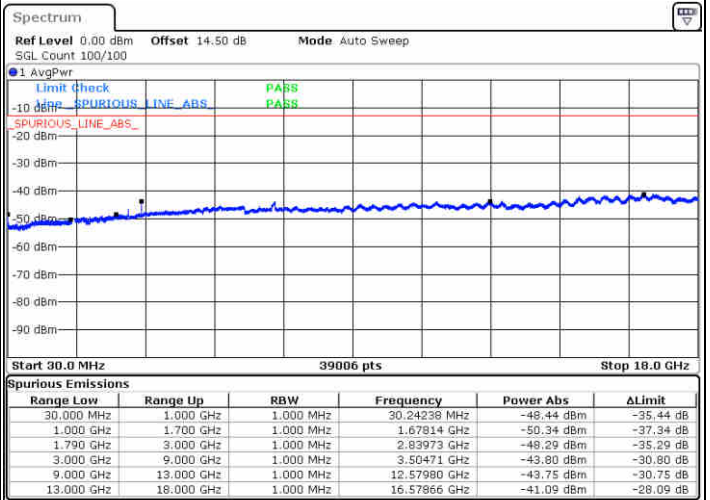

LTE Band 66C / 10MHz+15MHz

16QAM

MiddleChannel / 1RB0 and 1RB74

Middle Channel / 1RB49 and 1RB0

Date: 14.FEB.2020 00:30:36

Date: 14.FEB.2020 00:25:38

Middle Channel / FullIRB

N/A

Date: 14.FEB.2020 00:39:55

LTE Band 66C / 10MHz+15MHz

16QAM

Highest Channel / 1RB0 and 1RB74

Highest Channel / 1RB49 and 1RB0

Date: 14.FEB.2020 00:59:20

Date: 14.FEB.2020 01:07:03

Highest Channel / FullIRB

N/A

Date: 14.FEB.2020 00:49:36

LTE Band 66C / 10MHz+20MHz

16QAM

Lowest Channel / 1RB0 and 1RB99

Lowest Channel / 1RB49 and 1RB0

Date: 14.FEB.2020 05:24:55

Date: 14.FEB.2020 05:43:13