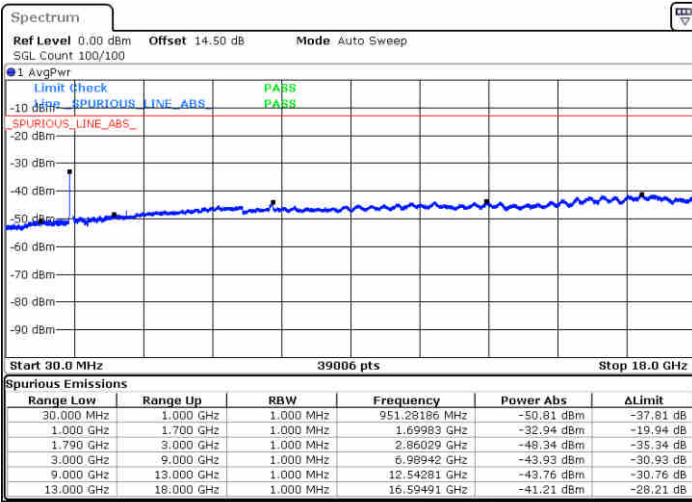

Date: 14.FEB.2020 00:39:55

LTE Band 66C / 10MHz+15MHz

16QAM

Highest Channel / 1RB0 and 1RB74

Highest Channel / 1RB49 and 1RB0

Date: 14.FEB.2020 00:59:20

Date: 14.FEB.2020 01:07:03

Highest Channel / FullIRB

N/A

Date: 14.FEB.2020 00:49:36

LTE Band 66C / 10MHz+20MHz

16QAM

Lowest Channel / 1RB0 and 1RB99

Lowest Channel / 1RB49 and 1RB0

Date: 14.FEB.2020 05:24:55

Date: 14.FEB.2020 05:43:13

Lowest Channel / FullIRB

N/A

Date: 14.FEB.2020 05:21:30

LTE Band 66C / 10MHz+20MHz

16QAM

Middle Channel / 1RB0 and 1RB99

Middle Channel / 1RB49 and 1RB0

Date: 14.FEB.2020 06:01:30

Date: 14.FEB.2020 05:58:07

Middle Channel / FullIRB

N/A

Date: 14.FEB.2020 06:08:34

LTE Band 66C / 10MHz+20MHz

16QAM

Highest Channel / 1RB0 and 1RB99

Highest Channel / 1RB49 and 1RB0