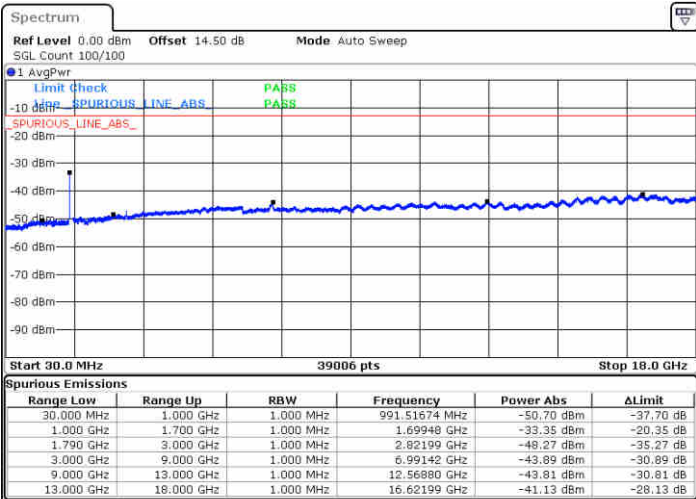

Date: 14.FEB.2020 06:30:37

Date: 14.FEB.2020 06:38:14

Highest Channel / FullIRB

N/A

Date: 14.FEB.2020 06:25:11

LTE Band 66C / 15MHz+10MHz

16QAM

Lowest Channel / 1RB0 and 1RB49

Lowest Channel / 1RB74 and 1RB0

Date: 14.FEB.2020 01:55:28

Date: 14.FEB.2020 02:33:41

Lowest Channel / FullIRB

N/A

Date: 14.FEB.2020 01:42:40

LTE Band 66C / 15MHz+10MHz

16QAM

Middle Channel / 1RB0 and 1RB49

Middle Channel / 1RB74 and 1RB0

Date: 14.FEB.2020 02:43:56

Date: 14.FEB.2020 02:40:14

Middle Channel / FullIRB

N/A

Date: 14.FEB.2020 02:47:34

LTE Band 66C / 15MHz+10MHz