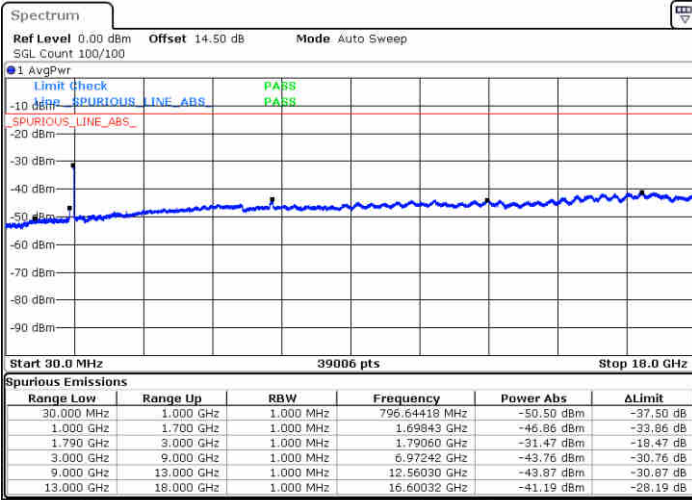

LTE Band 66C / 20MHz+20MHz

16QAM

MiddleChannel / 1RB0 and 1RB99

Middle Channel / 1RB99 and 1RB0

Date: 16.FEB.2020 21:31:38

Date: 16.FEB.2020 21:24:42

Middle Channel / FullIRB

N/A

Date: 16.FEB.2020 21:38:25

LTE Band 66C / 20MHz+20MHz

16QAM

Highest Channel / 1RB0 and 1RB99

Highest Channel / 1RB99 and 1RB0

Date: 16.FEB.2020 21:54:16

Date: 16.FEB.2020 22:00:28

Highest Channel / FullIRB

N/A

Date: 16.FEB.2020 21:45:31

LTE Band 66C / 5MHz+20MHz

64QAM

Lowest Channel / 1RB0 and 1RB99

Lowest Channel / 1RB24 and 1RB0

Date: 16.FEB.2020 19:35:53

Date: 16.FEB.2020 19:43:52