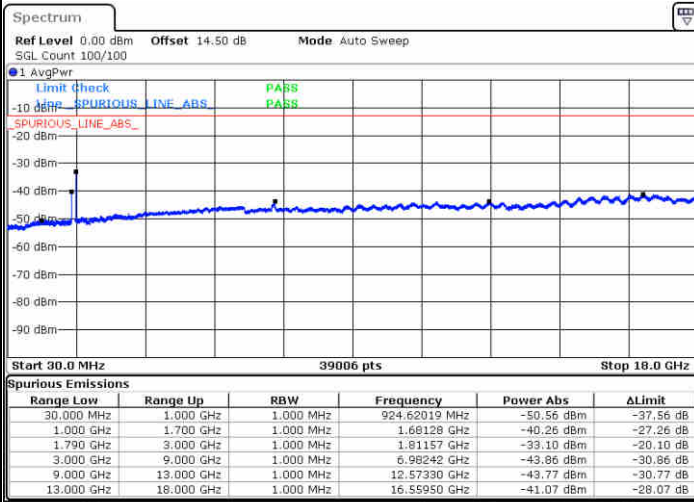

Date: 14.FEB.2020 11:24:12

Lowest Channel / FullIRB

N/A

Date: 14.FEB.2020 11:12:15

LTE Band 66C / 15MHz+20MHz

16QAM

Middle Channel / 1RB0 and 1RB9

Middle Channel / 1RB74 and 1RB0

Date: 14.FEB.2020 10:51:01

Date: 14.FEB.2020 10:53:55

Middle Channel / FullIRB

N/A

Date: 14.FEB.2020 10:47:31

LTE Band 66C / 15MHz+20MHz

16QAM

Highest Channel / 1RB0 and 1RB99

Highest Channel / 1RB74 and 1RB0

Date: 14.FEB.2020 11:54:44

Date: 14.FEB.2020 11:51:13

Highest Channel / FullIRB

N/A

Date: 14.FEB.2020 11:58:51

LTE Band 66C / 20MHz+5MHz

16QAM

Lowest Channel / 1RB0 and 1RB24

Lowest Channel / 1RB99 and 1RB0

Date: 14.FEB.2020 15:26:12

Date: 14.FEB.2020 16:08:16

Lowest Channel / FullIRB

N/A

Date: 14.FEB.2020 15:17:54

LTE Band 66C / 20MHz+5MHz