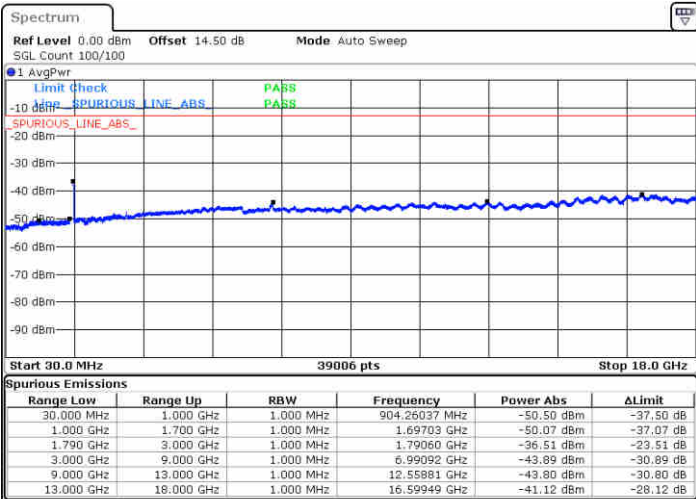

MiddleChannel / 1RB0 and 1RB74

Middle Channel / 1RB49 and 1RB0

Date: 14.FEB.2020 00:29:40

Date: 14.FEB.2020 00:27:30

Middle Channel / FullIRB

N/A

Date: 14.FEB.2020 00:42:02

LTE Band 66C / 10MHz+15MHz

64QAM

Highest Channel / 1RB0 and 1RB74

Highest Channel / 1RB49 and 1RB0

Date: 14.FEB.2020 01:00:52

Date: 14.FEB.2020 01:04:46

Highest Channel / FullIRB

N/A

Date: 14.FEB.2020 00:48:03

LTE Band 66C / 10MHz+20MHz

64QAM

Lowest Channel / 1RB0 and 1RB99

Lowest Channel / 1RB49 and 1RB0

Date: 14.FEB.2020 05:24:06

Date: 14.FEB.2020 05:44:14

Lowest Channel / FullIRB

N/A