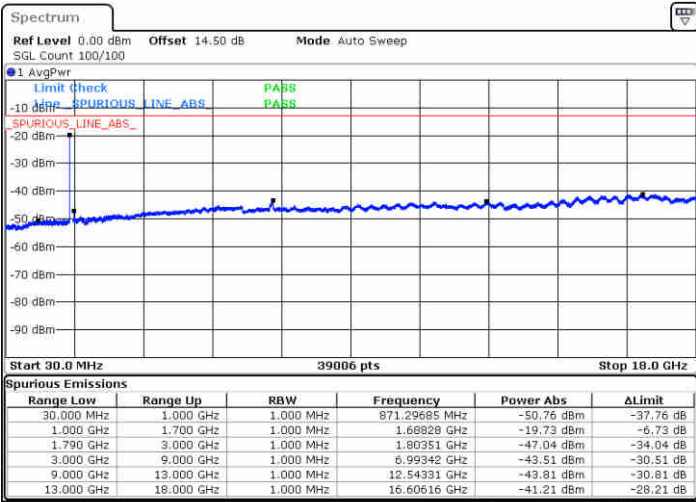

Date: 16.FEB.2020 19:45:20

Middle Channel / FullIRB

N/A

Date: 16.FEB.2020 19:51:32

LTE Band 66C / 5MHz+20MHz

64QAM

Highest Channel / 1RB0 and 1RB99

Highest Channel / 1RB24 and 1RB0

Date: 16.FEB.2020 20:16:10

Date: 16.FEB.2020 20:25:53

Highest Channel / FullIRB

N/A

Date: 16.FEB.2020 20:14:51

LTE Band 66C / 10MHz+15MHz

64QAM

Lowest Channel / 1RB0 and 1RB74

Lowest Channel / 1RB49 and 1RB0

Date: 14.FEB.2020 00:18:33

Date: 14.FEB.2020 00:20:09

Lowest Channel / FullRB

N/A

Date: 13.FEB.2020 13:45:28

LTE Band 66C / 10MHz+15MHz

64QAM