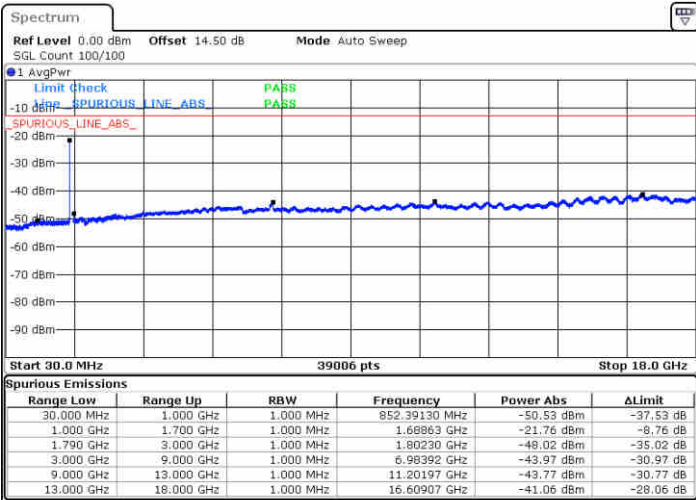

Date: 14.FEB.2020 10:51:01

Date: 14.FEB.2020 10:53:55

Middle Channel / FullIRB

N/A

Date: 14.FEB.2020 10:47:31

LTE Band 66C / 15MHz+20MHz

16QAM

Highest Channel / 1RB0 and 1RB99

Highest Channel / 1RB74 and 1RB0

Date: 14.FEB.2020 11:54:44

Date: 14.FEB.2020 11:51:13

Highest Channel / FullIRB

N/A

Date: 14.FEB.2020 11:58:51

LTE Band 66C / 20MHz+5MHz

16QAM

Lowest Channel / 1RB0 and 1RB24

Lowest Channel / 1RB99 and 1RB0

Date: 14.FEB.2020 15:26:12

Date: 14.FEB.2020 16:08:16

Lowest Channel / FullIRB

N/A

Date: 14.FEB.2020 15:17:54

LTE Band 66C / 20MHz+5MHz