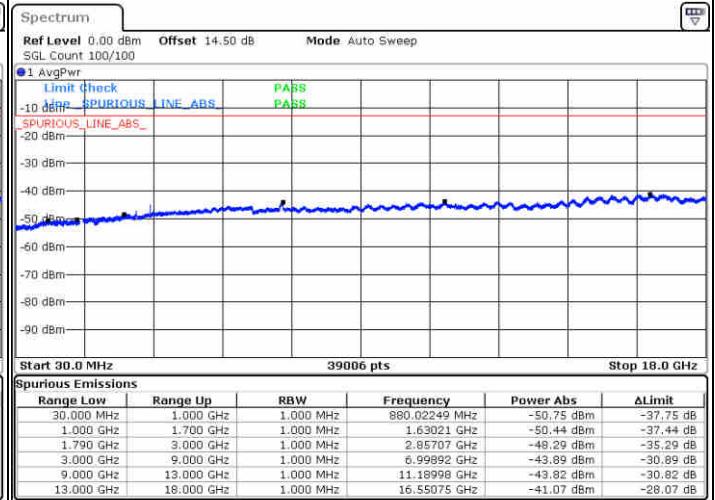

Lowest Channel / 1RB49 and 1RB0

Date: 14.FEB.2020 00:18:33

Date: 14.FEB.2020 00:20:09

Lowest Channel / FullRB

N/A

Date: 13.FEB.2020 13:45:28

LTE Band 66C / 10MHz+15MHz

64QAM

MiddleChannel / 1RB0 and 1RB74

Middle Channel / 1RB49 and 1RB0

Date: 14.FEB.2020 00:29:40

Date: 14.FEB.2020 00:27:30

Middle Channel / FullIRB

N/A

Date: 14.FEB.2020 00:42:02

LTE Band 66C / 10MHz+15MHz

64QAM

Highest Channel / 1RB0 and 1RB74

Highest Channel / 1RB49 and 1RB0

Date: 14.FEB.2020 01:00:52

Date: 14.FEB.2020 01:04:46

Highest Channel / FullIRB

N/A

Date: 14.FEB.2020 00:48:03

LTE Band 66C / 10MHz+20MHz

64QAM

Lowest Channel / 1RB0 and 1RB99

Lowest Channel / 1RB49 and 1RB0

Date: 14.FEB.2020 05:24:06

Date: 14.FEB.2020 05:44:14

Lowest Channel / FullIRB

N/A