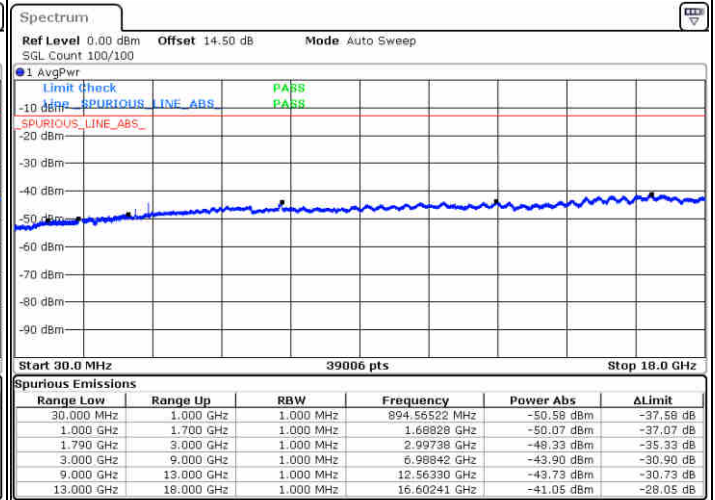

Lowest Channel / FullIRB

N/A

Date: 14.FEB.2020 05:21:30

LTE Band 66C / 10MHz+20MHz

16QAM

Middle Channel / 1RB0 and 1RB99

Middle Channel / 1RB49 and 1RB0

Date: 14.FEB.2020 06:01:30

Date: 14.FEB.2020 05:58:07

Middle Channel / FullIRB

N/A

Date: 14.FEB.2020 06:08:34

LTE Band 66C / 10MHz+20MHz

16QAM

Highest Channel / 1RB0 and 1RB99

Highest Channel / 1RB49 and 1RB0

Date: 14.FEB.2020 06:30:37

Date: 14.FEB.2020 06:38:14

Highest Channel / FullIRB

N/A

Date: 14.FEB.2020 06:25:11

LTE Band 66C / 15MHz+10MHz

16QAM

Lowest Channel / 1RB0 and 1RB49

Lowest Channel / 1RB74 and 1RB0

Date: 14.FEB.2020 01:55:28

Date: 14.FEB.2020 02:33:41

Lowest Channel / FullIRB

N/A

Date: 14.FEB.2020 01:42:40

LTE Band 66C / 15MHz+10MHz

16QAM