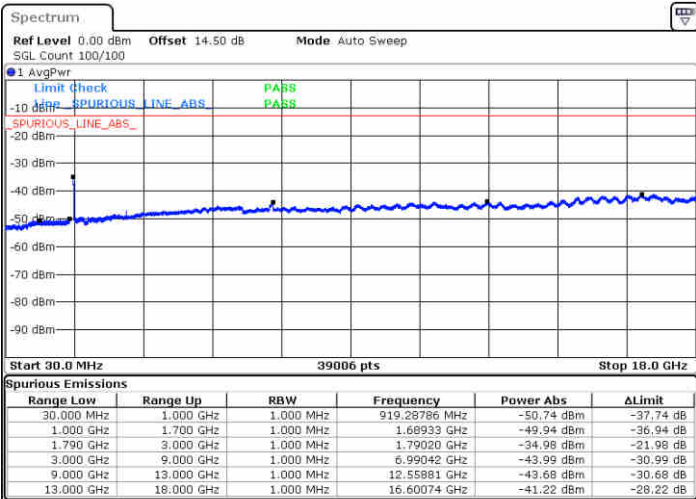

Date: 14.FEB.2020 02:44:44

Date: 14.FEB.2020 02:38:56

Middle Channel / FullIRB

N/A

Date: 14.FEB.2020 02:46:20

LTE Band 66C / 15MHz+10MHz

64QAM

Highest Channel / 1RB0 and 1RB49

Highest Channel / 1RB74 and 1RB0

Date: 14.FEB.2020 05:09:35

Date: 14.FEB.2020 05:17:29

Highest Channel / FullIRB

N/A

Date: 14.FEB.2020 05:01:33

LTE Band 66C / 15MHz+15MHz

64QAM

Lowest Channel / 1RB0 and 1RB74

Lowest Channel / 1RB74 and 1RB0

Date: 14.FEB.2020 08:42:45

Date: 14.FEB.2020 08:51:49

Lowest Channel / FullIRB

N/A

Date: 14.FEB.2020 08:40:18

LTE Band 66C / 15MHz+15MHz