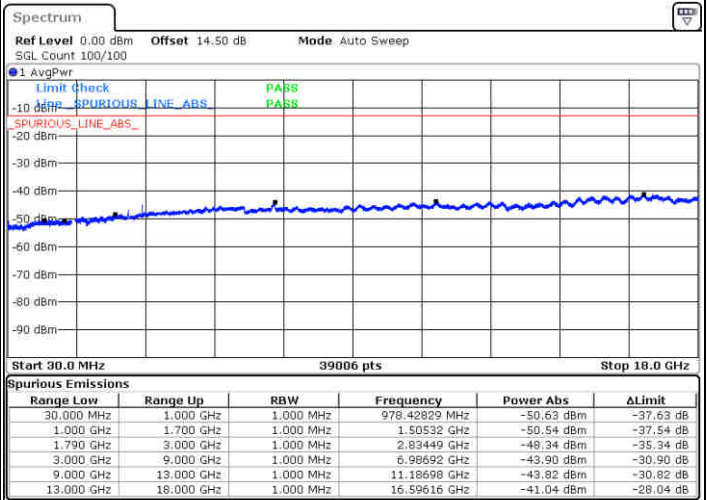

N/A

Date: 14.FEB.2020 06:53:09

LTE Band 66C / 20MHz+10MHz

16QAM

Middle Channel / 1RB0 and 1RB49

Middle Channel / 1RB99 and 1RB0

Date: 14.FEB.2020 07:31:35

Date: 14.FEB.2020 07:26:05

Middle Channel / FullIRB

N/A

Date: 14.FEB.2020 07:38:10

LTE Band 66C / 20MHz+10MHz

16QAM

Highest Channel / 1RB0 and 1RB49

Highest Channel / 1RB99 and 1RB0

Date: 14.FEB.2020 08:18:57

Date: 14.FEB.2020 08:29:39

Highest Channel / FullIRB

N/A

Date: 14.FEB.2020 08:13:43

LTE Band 66C / 20MHz+15MHz

16QAM

Lowest Channel / 1RB0 and 1RB74

Lowest Channel / 1RB99 and 1RB0

Date: 14.FEB.2020 12:13:41

Date: 14.FEB.2020 12:23:44

Lowest Channel / FullIRB

N/A

Date: 14.FEB.2020 12:09:00

LTE Band 66C / 20MHz+15MHz

16QAM

Middle Channel / 1RB0 and 1RB74