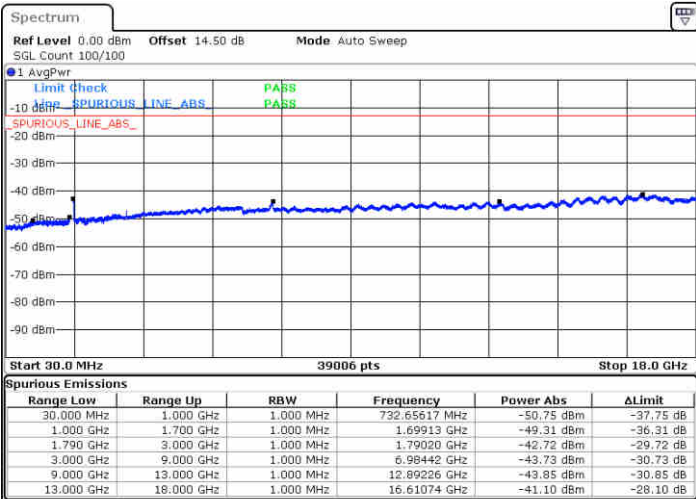

Highest Channel / FullIRB

N/A

Date: 14.FEB.2020 06:26:20

LTE Band 66C / 15MHz+10MHz

64QAM

Lowest Channel / 1RB0 and 1RB49

Lowest Channel / 1RB74 and 1RB0

Date: 14.FEB.2020 01:52:25

Date: 14.FEB.2020 02:37:22

Lowest Channel / FullRB

N/A

Date: 14.FEB.2020 01:48:48

LTE Band 66C / 15MHz+10MHz

64QAM

Middle Channel / 1RB0 and 1RB49

Middle Channel / 1RB74 and 1RB0

Date: 14.FEB.2020 02:44:44

Date: 14.FEB.2020 02:38:56

Middle Channel / FullIRB

N/A

Date: 14.FEB.2020 02:46:20

LTE Band 66C / 15MHz+10MHz

64QAM

Highest Channel / 1RB0 and 1RB49

Highest Channel / 1RB74 and 1RB0

Date: 14.FEB.2020 05:09:35

Date: 14.FEB.2020 05:17:29

Highest Channel / FullIRB

N/A

Date: 14.FEB.2020 05:01:33

LTE Band 66C / 15MHz+15MHz

64QAM