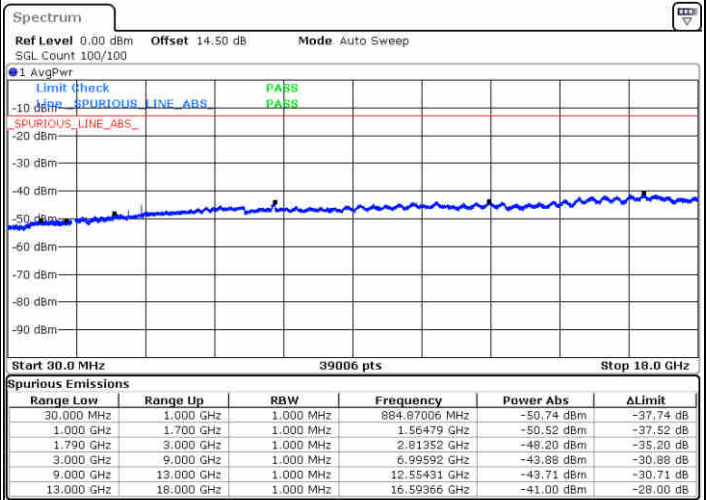

LTE Band 66C / 10MHz+20MHz

64QAM

Lowest Channel / 1RB0 and 1RB99

Lowest Channel / 1RB49 and 1RB0

Date: 14.FEB.2020 05:24:06

Date: 14.FEB.2020 05:44:14

Lowest Channel / FullIRB

N/A

Date: 14.FEB.2020 05:22:55

LTE Band 66C / 10MHz+20MHz

64QAM

Middle Channel / 1RB0 and 1RB9

Middle Channel / 1RB49 and 1RB0

Date: 14.FEB.2020 06:00:16

Date: 14.FEB.2020 05:59:15

Middle Channel / FullIRB

N/A

Date: 14.FEB.2020 06:19:37

LTE Band 66C / 10MHz+20MHz

64QAM

Highest Channel / 1RB0 and 1RB99

Highest Channel / 1RB49 and 1RB0

Date: 14.FEB.2020 06:28:44

Date: 14.FEB.2020 06:41:12

Highest Channel / FullIRB

N/A

Date: 14.FEB.2020 06:26:20

LTE Band 66C / 15MHz+10MHz

64QAM

Lowest Channel / 1RB0 and 1RB49

Lowest Channel / 1RB74 and 1RB0

Date: 14.FEB.2020 01:52:25