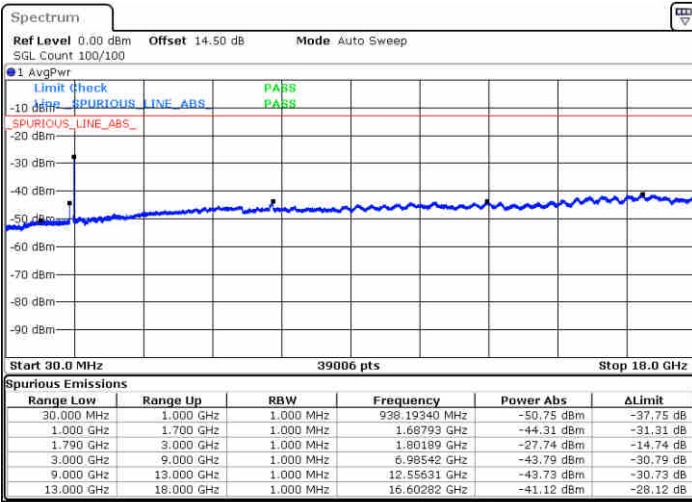

Highest Channel / 1RB74 and 1RB0

Date: 14.FEB.2020 11:54:44

Date: 14.FEB.2020 11:51:13

Highest Channel / FullIRB

N/A

Date: 14.FEB.2020 11:58:51

LTE Band 66C / 20MHz+5MHz

16QAM

Lowest Channel / 1RB0 and 1RB24

Lowest Channel / 1RB99 and 1RB0

Date: 14.FEB.2020 15:26:12

Date: 14.FEB.2020 16:08:16

Lowest Channel / FullIRB

N/A

Date: 14.FEB.2020 15:17:54

LTE Band 66C / 20MHz+5MHz

LTE Band 66C / 20MHz+5MHz

16QAM

Highest Channel / 1RB0 and 1RB24

Highest Channel / 1RB99 and 1RB0

Date: 14.FEB.2020 16:24:42

Date: 14.FEB.2020 16:30:42

Highest Channel / FullIRB

N/A

Date: 14.FEB.2020 16:19:01

LTE Band 66C / 20MHz+10MHz

16QAM

Lowest Channel / 1RB0 and 1RB49

Lowest Channel / 1RB99 and 1RB0

Date: 14.FEB.2020 07:02:06

Date: 14.FEB.2020 07:15:13

Lowest Channel / FullIRB