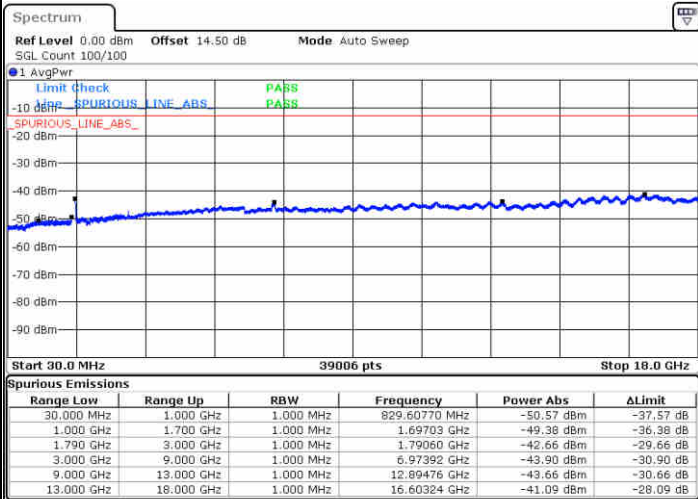

Lowest Channel / 1RB74 and 1RB0

Date: 14.FEB.2020 01:55:28

Date: 14.FEB.2020 02:33:41

Lowest Channel / FullIRB

N/A

Date: 14.FEB.2020 01:42:40

LTE Band 66C / 15MHz+10MHz

16QAM

Middle Channel / 1RB0 and 1RB49

Middle Channel / 1RB74 and 1RB0

Date: 14.FEB.2020 02:43:56

Date: 14.FEB.2020 02:40:14

Middle Channel / FullIRB

N/A

Date: 14.FEB.2020 02:47:34

LTE Band 66C / 15MHz+10MHz

LTE Band 66C / 15MHz+15MHz

16QAM

Lowest Channel / 1RB0 and 1RB74

Lowest Channel / 1RB74 and 1RB0

Date: 14.FEB.2020 08:44:13

Date: 14.FEB.2020 08:48:29

Lowest Channel / FullIRB

N/A