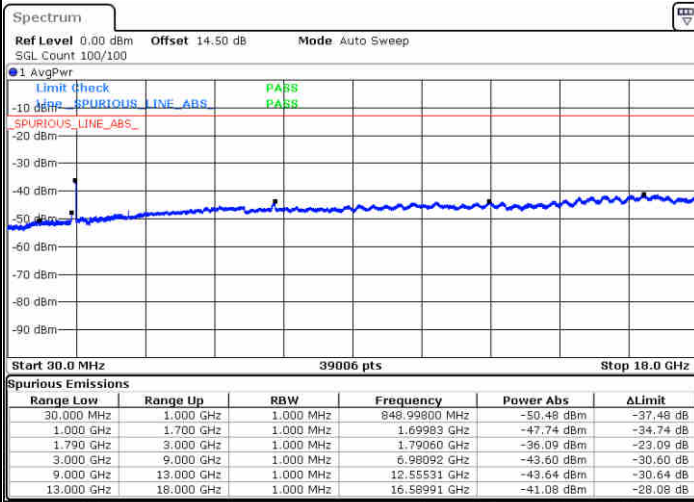

Date: 14.FEB.2020 10:51:01

Date: 14.FEB.2020 10:53:55

Middle Channel / FullIRB

N/A

Date: 14.FEB.2020 10:47:31

LTE Band 66C / 15MHz+20MHz

16QAM

Highest Channel / 1RB0 and 1RB99

Highest Channel / 1RB74 and 1RB0

Date: 14.FEB.2020 11:54:44

Date: 14.FEB.2020 11:51:13

Highest Channel / FullIRB

N/A

Date: 14.FEB.2020 11:58:51

LTE Band 66C / 20MHz+5MHz

16QAM

Lowest Channel / 1RB0 and 1RB24

Lowest Channel / 1RB99 and 1RB0

Date: 14.FEB.2020 15:26:12

Date: 14.FEB.2020 16:08:16

Lowest Channel / FullIRB

N/A

Date: 14.FEB.2020 15:17:54

LTE Band 66C / 20MHz+5MHz