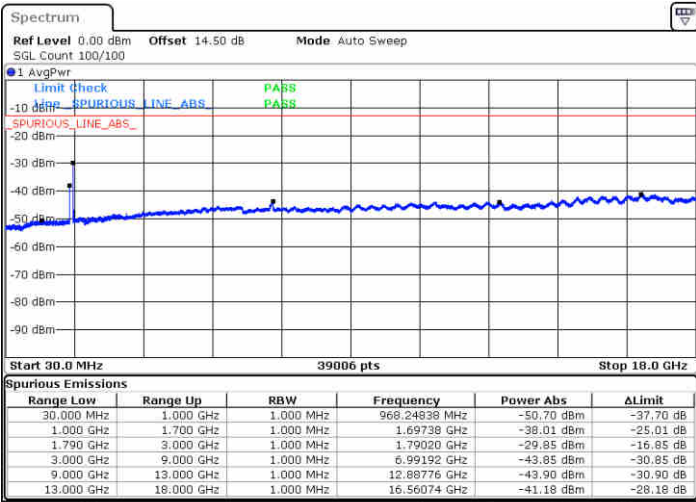

Highest Channel / FullIRB

N/A

Date: 14.FEB.2020 06:26:20

LTE Band 66C / 15MHz+10MHz

64QAM

Lowest Channel / 1RB0 and 1RB49

Lowest Channel / 1RB74 and 1RB0

Date: 14.FEB.2020 01:52:25

Date: 14.FEB.2020 02:37:22

Lowest Channel / FullRB

N/A

Date: 14.FEB.2020 01:48:48

LTE Band 66C / 15MHz+10MHz

64QAM

Middle Channel / 1RB0 and 1RB49

Middle Channel / 1RB74 and 1RB0

Date: 14.FEB.2020 02:44:44

Date: 14.FEB.2020 02:38:56

Middle Channel / FullIRB

N/A

Date: 14.FEB.2020 02:46:20

LTE Band 66C / 15MHz+10MHz

64QAM

Highest Channel / 1RB0 and 1RB49

Highest Channel / 1RB74 and 1RB0

Date: 14.FEB.2020 05:09:35

Date: 14.FEB.2020 05:17:29

Highest Channel / FullIRB

N/A

Date: 14.FEB.2020 05:01:33

LTE Band 66C / 15MHz+15MHz

64QAM