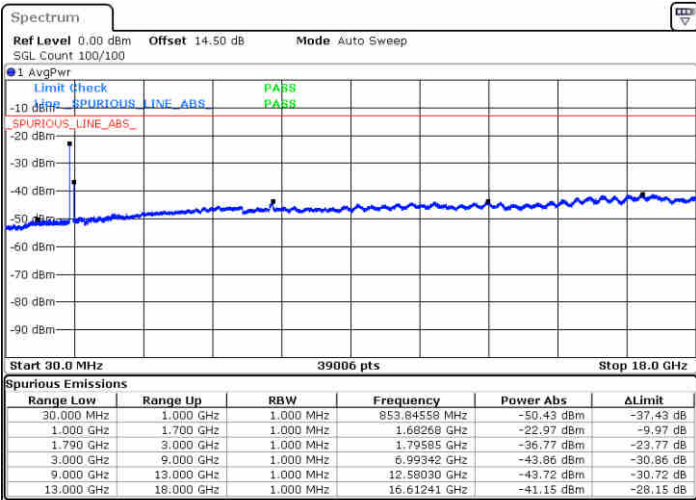

Date: 14.FEB.2020 02:44:44

Date: 14.FEB.2020 02:38:56

Middle Channel / FullIRB

N/A

Date: 14.FEB.2020 02:46:20

LTE Band 66C / 15MHz+10MHz

64QAM

Highest Channel / 1RB0 and 1RB49

Highest Channel / 1RB74 and 1RB0

Date: 14.FEB.2020 05:09:35

Date: 14.FEB.2020 05:17:29

Highest Channel / FullIRB

N/A

Date: 14.FEB.2020 05:01:33

LTE Band 66C / 15MHz+15MHz

64QAM

Lowest Channel / 1RB0 and 1RB74

Lowest Channel / 1RB74 and 1RB0

Date: 14.FEB.2020 08:42:45

Date: 14.FEB.2020 08:51:49

Lowest Channel / FullIRB

N/A

Date: 14.FEB.2020 08:40:18

LTE Band 66C / 15MHz+15MHz