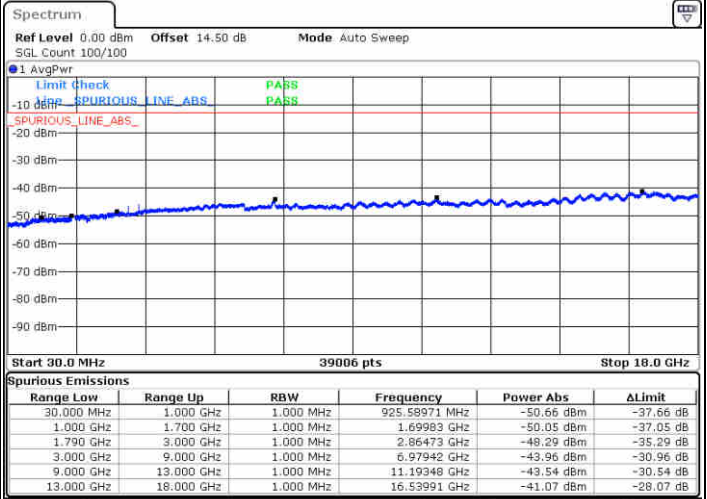

LTE Band 66C / 15MHz+15MHz

16QAM

Lowest Channel / 1RB0 and 1RB74

Lowest Channel / 1RB74 and 1RB0

Date: 14.FEB.2020 08:44:13

Date: 14.FEB.2020 08:48:29

Lowest Channel / FullIRB

N/A

Date: 14.FEB.2020 08:38:01

LTE Band 66C / 15MHz+15MHz

16QAM

Middle Channel / 1RB0 and 1RB74

Middle Channel / 1RB74 and 1RB0

Date: 17.FEB.2020 01:42:52

Date: 17.FEB.2020 01:46:18

Middle Channel / FullIRB

N/A

Date: 17.FEB.2020 01:38:32

LTE Band 66C / 15MHz+15MHz

16QAM

Highest Channel / 1RB0 and 1RB74

Highest Channel / 1RB74 and 1RB0

Date: 17.FEB.2020 01:56:23

Date: 17.FEB.2020 01:50:56