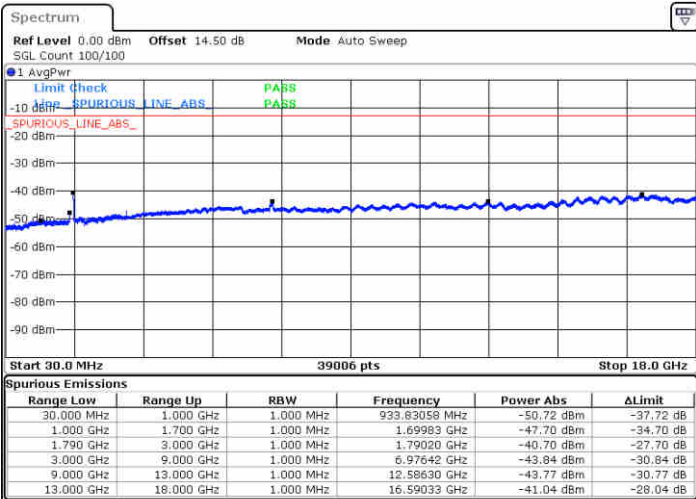

LTE Band 66C / 10MHz+20MHz

64QAM

Lowest Channel / 1RB0 and 1RB99

Lowest Channel / 1RB49 and 1RB0

Date: 14.FEB.2020 05:24:06

Date: 14.FEB.2020 05:44:14

Lowest Channel / FullIRB

N/A

Date: 14.FEB.2020 05:22:55

LTE Band 66C / 10MHz+20MHz

64QAM

Middle Channel / 1RB0 and 1RB9

Middle Channel / 1RB49 and 1RB0

Date: 14.FEB.2020 06:00:16

Date: 14.FEB.2020 05:59:15

Middle Channel / FullIRB

N/A

Date: 14.FEB.2020 06:19:37

LTE Band 66C / 10MHz+20MHz

64QAM

Highest Channel / 1RB0 and 1RB99

Highest Channel / 1RB49 and 1RB0

Date: 14.FEB.2020 06:28:44

Date: 14.FEB.2020 06:41:12

Highest Channel / FullIRB

N/A

Date: 14.FEB.2020 06:26:20

LTE Band 66C / 15MHz+10MHz

64QAM

Lowest Channel / 1RB0 and 1RB49

Lowest Channel / 1RB74 and 1RB0

Date: 14.FEB.2020 01:52:25