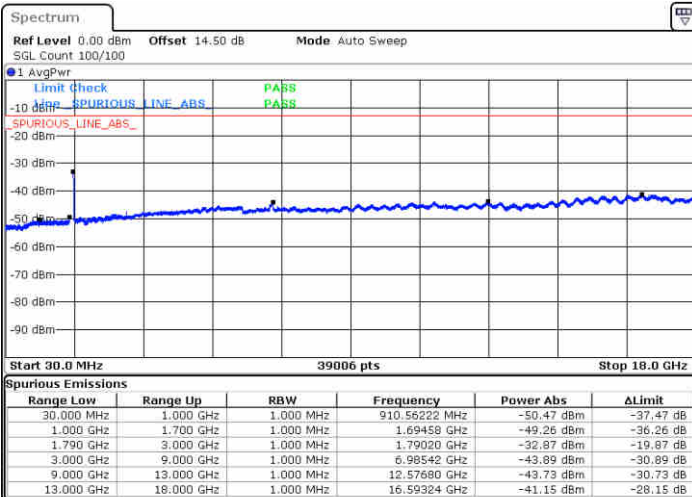

Middle Channel / FullIRB

N/A

Date: 14.FEB.2020 07:38:10

LTE Band 66C / 20MHz+10MHz

16QAM

Highest Channel / 1RB0 and 1RB49

Highest Channel / 1RB99 and 1RB0

Date: 14.FEB.2020 08:18:57

Date: 14.FEB.2020 08:29:39

Highest Channel / FullIRB

N/A

Date: 14.FEB.2020 08:13:43

LTE Band 66C / 20MHz+15MHz

16QAM

Lowest Channel / 1RB0 and 1RB74

Lowest Channel / 1RB99 and 1RB0