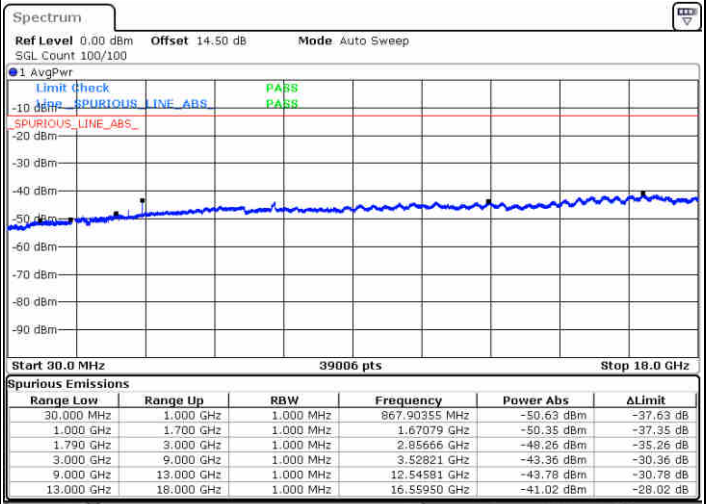

Date: 14.FEB.2020 08:29:39

Highest Channel / FullIRB

N/A

Date: 14.FEB.2020 08:13:43

LTE Band 66C / 20MHz+15MHz

16QAM

Lowest Channel / 1RB0 and 1RB74

Lowest Channel / 1RB99 and 1RB0

Date: 14.FEB.2020 12:13:41

Date: 14.FEB.2020 12:23:44

Lowest Channel / FullIRB

N/A

Date: 14.FEB.2020 12:09:00

LTE Band 66C / 20MHz+15MHz

16QAM

Middle Channel / 1RB0 and 1RB74

Middle Channel / 1RB99 and 1RB0

Date: 14.FEB.2020 12:31:02

Date: 14.FEB.2020 12:27:49

Middle Channel / FullIRB

N/A

Date: 14.FEB.2020 12:34:43

LTE Band 66C / 20MHz+15MHz

16QAM

Highest Channel / 1RB0 and 1RB74

Highest Channel / 1RB99 and 1RB0

Date: 14.FEB.2020 13:09:48

Date: 14.FEB.2020 13:14:57

Highest Channel / FullIRB

N/A

Date: 14.FEB.2020 13:04:08

LTE Band 66C / 20MHz+20MHz