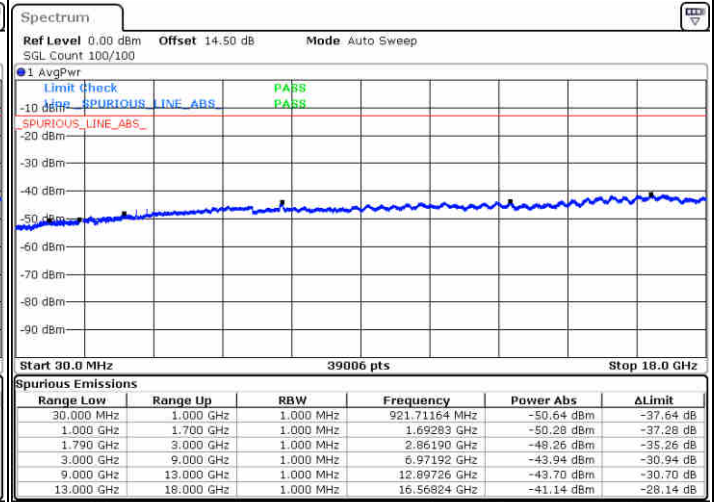

N/A

Date: 14.FEB.2020 06:19:37

LTE Band 66C / 10MHz+20MHz

64QAM

Highest Channel / 1RB0 and 1RB99

Highest Channel / 1RB49 and 1RB0

Date: 14.FEB.2020 06:28:44

Date: 14.FEB.2020 06:41:12

Highest Channel / FullIRB

N/A

Date: 14.FEB.2020 06:26:20

LTE Band 66C / 15MHz+10MHz

64QAM

Lowest Channel / 1RB0 and 1RB49

Lowest Channel / 1RB74 and 1RB0

Date: 14.FEB.2020 01:52:25

Date: 14.FEB.2020 02:37:22

Lowest Channel / FullRB

N/A

Date: 14.FEB.2020 01:48:48

LTE Band 66C / 15MHz+10MHz

64QAM

Middle Channel / 1RB0 and 1RB49

Middle Channel / 1RB74 and 1RB0

Date: 14.FEB.2020 02:44:44

Date: 14.FEB.2020 02:38:56

Middle Channel / FullIRB

N/A

Date: 14.FEB.2020 02:46:20

LTE Band 66C / 15MHz+10MHz

64QAM

Highest Channel / 1RB0 and 1RB49