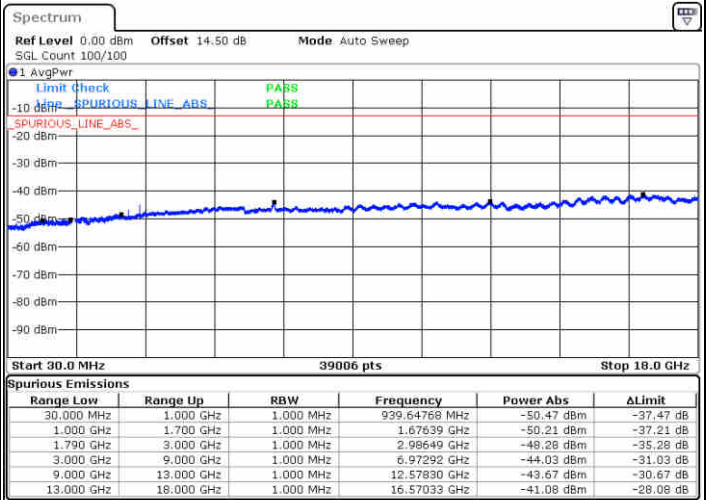

Middle Channel / FullIRB

N/A

Date: 14.FEB.2020 07:38:10

LTE Band 66C / 20MHz+10MHz

16QAM

Highest Channel / 1RB0 and 1RB49

Highest Channel / 1RB99 and 1RB0

Date: 14.FEB.2020 08:18:57

Date: 14.FEB.2020 08:29:39

Highest Channel / FullIRB

N/A

Date: 14.FEB.2020 08:13:43

LTE Band 66C / 20MHz+15MHz

16QAM

Lowest Channel / 1RB0 and 1RB74

Lowest Channel / 1RB99 and 1RB0

Date: 14.FEB.2020 12:13:41

Date: 14.FEB.2020 12:23:44

Lowest Channel / FullIRB

N/A

Date: 14.FEB.2020 12:09:00

LTE Band 66C / 20MHz+15MHz

16QAM

Middle Channel / 1RB0 and 1RB74