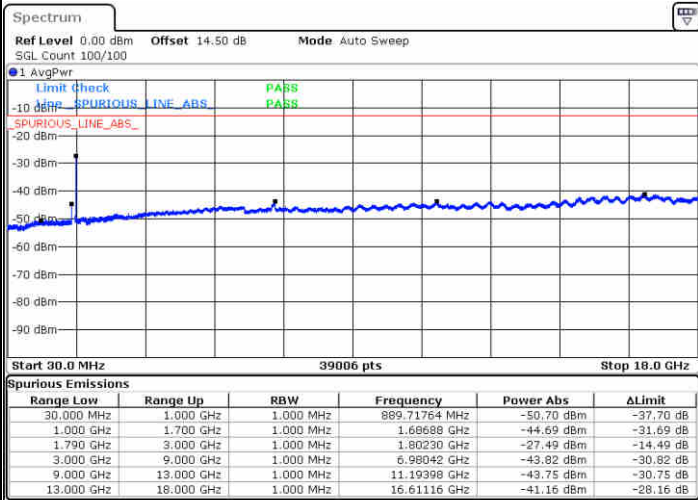

LTE Band 66C / 15MHz+10MHz

16QAM

Highest Channel / 1RB0 and 1RB49

Highest Channel / 1RB74 and 1RB0

Date: 14.FEB.2020 05:10:45