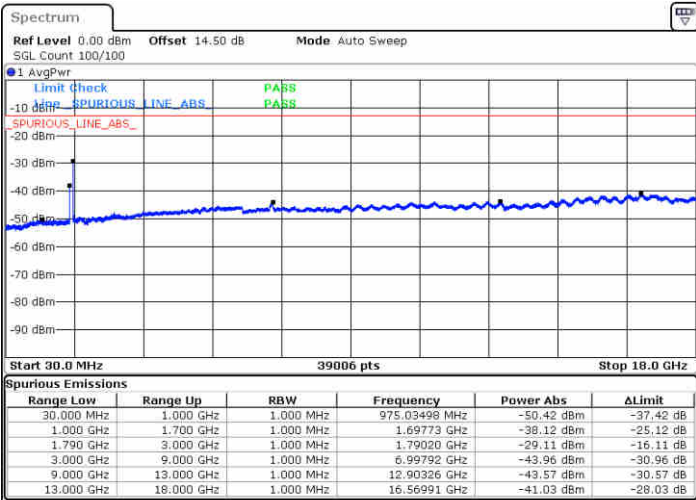

LTE Band 66C / 10MHz+15MHz

16QAM

MiddleChannel / 1RB0 and 1RB74

Middle Channel / 1RB49 and 1RB0

Date: 14.FEB.2020 00:30:36

Date: 14.FEB.2020 00:25:38

Middle Channel / FullIRB

N/A

Date: 14.FEB.2020 00:39:55

LTE Band 66C / 10MHz+15MHz

16QAM

Highest Channel / 1RB0 and 1RB74

Highest Channel / 1RB49 and 1RB0

Date: 14.FEB.2020 00:59:20

Date: 14.FEB.2020 01:07:03

Highest Channel / FullIRB

N/A

Date: 14.FEB.2020 00:49:36

LTE Band 66C / 10MHz+20MHz

16QAM

Lowest Channel / 1RB0 and 1RB99

Lowest Channel / 1RB49 and 1RB0

Date: 14.FEB.2020 05:24:55

Date: 14.FEB.2020 05:43:13