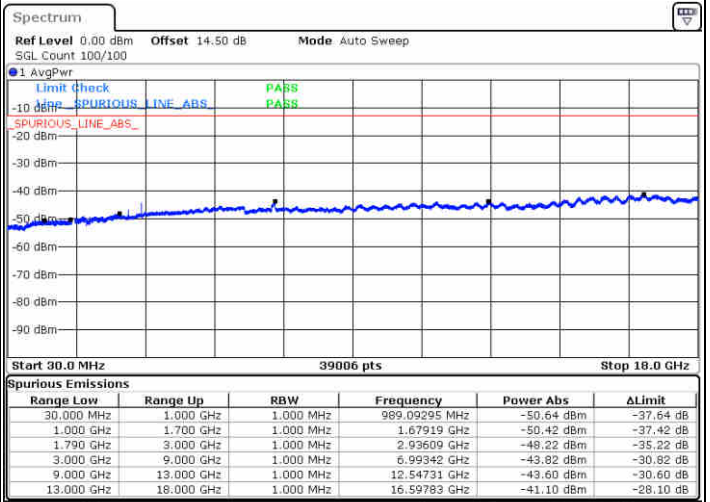

Date: 14.FEB.2020 08:29:39

Highest Channel / FullIRB

N/A

Date: 14.FEB.2020 08:13:43

LTE Band 66C / 20MHz+15MHz

16QAM

Lowest Channel / 1RB0 and 1RB74

Lowest Channel / 1RB99 and 1RB0

Date: 14.FEB.2020 12:13:41

Date: 14.FEB.2020 12:23:44

Lowest Channel / FullIRB

N/A

Date: 14.FEB.2020 12:09:00

LTE Band 66C / 20MHz+15MHz

16QAM

Middle Channel / 1RB0 and 1RB74

Middle Channel / 1RB99 and 1RB0

Date: 14.FEB.2020 12:31:02

Date: 14.FEB.2020 12:27:49

Middle Channel / FullIRB

N/A

Date: 14.FEB.2020 12:34:43

LTE Band 66C / 20MHz+15MHz

16QAM

Highest Channel / 1RB0 and 1RB74

Highest Channel / 1RB99 and 1RB0

Date: 14.FEB.2020 13:09:48

Date: 14.FEB.2020 13:14:57

Highest Channel / FullIRB

N/A

Date: 14.FEB.2020 13:04:08

LTE Band 66C / 20MHz+20MHz