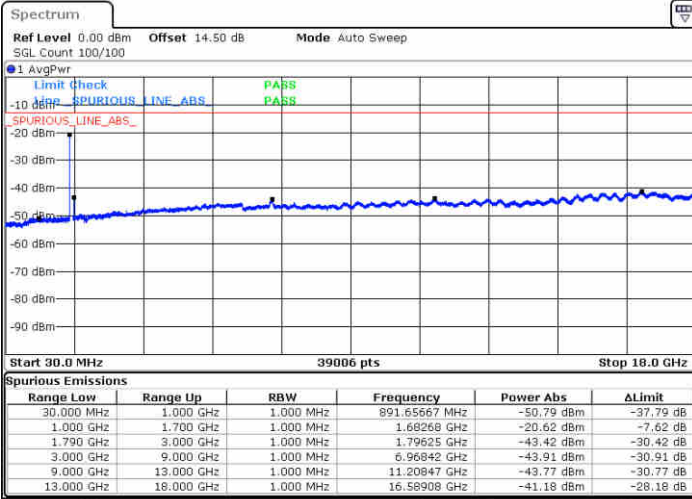

Middle Channel / 1RB0 and 1RB49

Middle Channel / 1RB74 and 1RB0

Date: 14.FEB.2020 02:43:56

Date: 14.FEB.2020 02:40:14

Middle Channel / FullIRB

N/A

Date: 14.FEB.2020 02:47:34

LTE Band 66C / 15MHz+10MHz

16QAM

Highest Channel / 1RB0 and 1RB49

Highest Channel / 1RB74 and 1RB0

Date: 14.FEB.2020 05:10:45

Date: 14.FEB.2020 05:15:57

Highest Channel / FullIRB

N/A

Date: 14.FEB.2020 04:59:39

LTE Band 66C / 15MHz+15MHz

16QAM

Lowest Channel / 1RB0 and 1RB74

Lowest Channel / 1RB74 and 1RB0

Date: 14.FEB.2020 08:44:13

Date: 14.FEB.2020 08:48:29

Lowest Channel / FullIRB

N/A