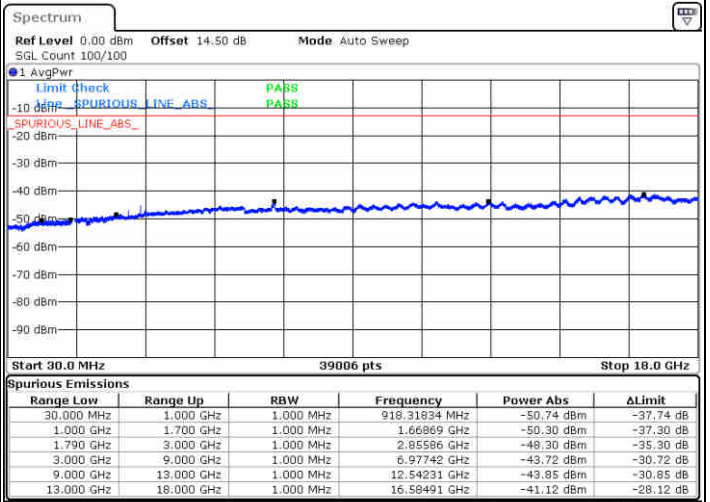

N/A

Date: 16.FEB.2020 21:45:31

LTE Band 66C / 5MHz+20MHz

64QAM

Lowest Channel / 1RB0 and 1RB99

Lowest Channel / 1RB24 and 1RB0

Date: 16.FEB.2020 19:35:53

Date: 16.FEB.2020 19:43:52

Lowest Channel / FullIRB

N/A

Date: 16.FEB.2020 19:34:35

LTE Band 66C / 5MHz+20MHz

64QAM

Middle Channel / 1RB0 and 1RB9

Middle Channel / 1RB24 and 1RB0

Date: 16.FEB.2020 19:50:10

Date: 16.FEB.2020 19:45:20

Middle Channel / FullIRB

N/A

Date: 16.FEB.2020 19:51:32

LTE Band 66C / 5MHz+20MHz

64QAM

Highest Channel / 1RB0 and 1RB99

Highest Channel / 1RB24 and 1RB0

Date: 16.FEB.2020 20:16:10

Date: 16.FEB.2020 20:25:53

Highest Channel / FullIRB

N/A

Date: 16.FEB.2020 20:14:51

LTE Band 66C / 10MHz+15MHz

64QAM

Lowest Channel / 1RB0 and 1RB74