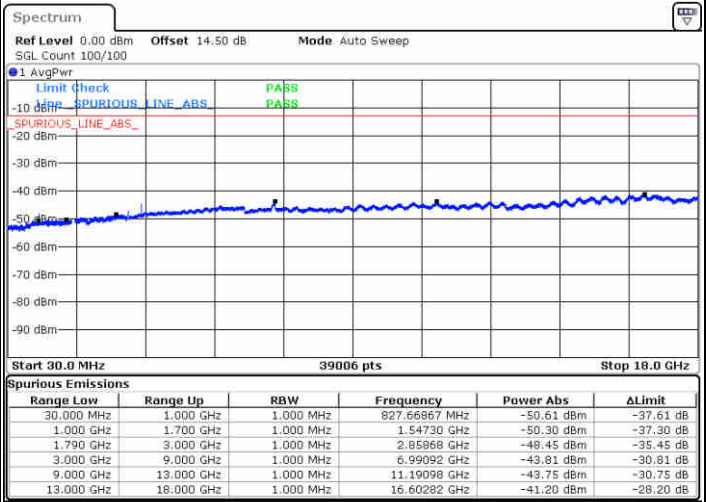

Highest Channel / FullIRB

N/A

Date: 14.FEB.2020 06:26:20

LTE Band 66C / 15MHz+10MHz

64QAM

Lowest Channel / 1RB0 and 1RB49

Lowest Channel / 1RB74 and 1RB0

Date: 14.FEB.2020 01:52:25

Date: 14.FEB.2020 02:37:22

Lowest Channel / FullRB

N/A

Date: 14.FEB.2020 01:48:48

LTE Band 66C / 15MHz+10MHz

64QAM

Middle Channel / 1RB0 and 1RB49

Middle Channel / 1RB74 and 1RB0

Date: 14.FEB.2020 02:44:44

Date: 14.FEB.2020 02:38:56

Middle Channel / FullIRB

N/A

Date: 14.FEB.2020 02:46:20

LTE Band 66C / 15MHz+10MHz

64QAM

Highest Channel / 1RB0 and 1RB49

Highest Channel / 1RB74 and 1RB0

Date: 14.FEB.2020 05:09:35

Date: 14.FEB.2020 05:17:29

Highest Channel / FullIRB

N/A

Date: 14.FEB.2020 05:01:33

LTE Band 66C / 15MHz+15MHz

64QAM