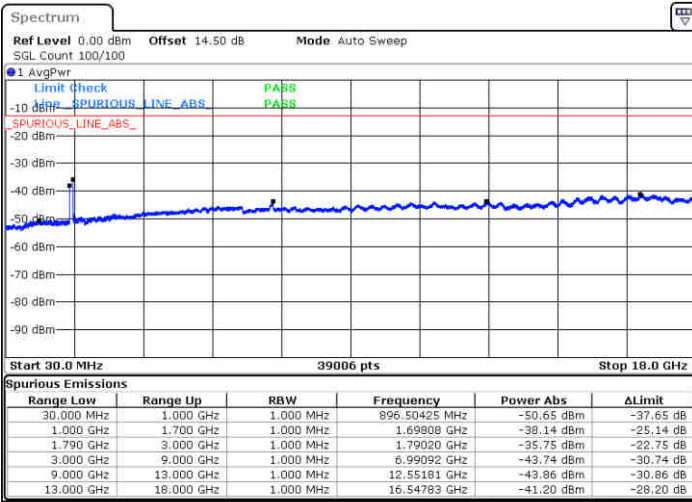

LTE Band 66C / 20MHz+5MHz

16QAM

Middle Channel / 1RB0 and 1RB24

Middle Channel / 1RB99 and 1RB0

Date: 14.FEB.2020 15:54:34

Date: 14.FEB.2020 15:58:12