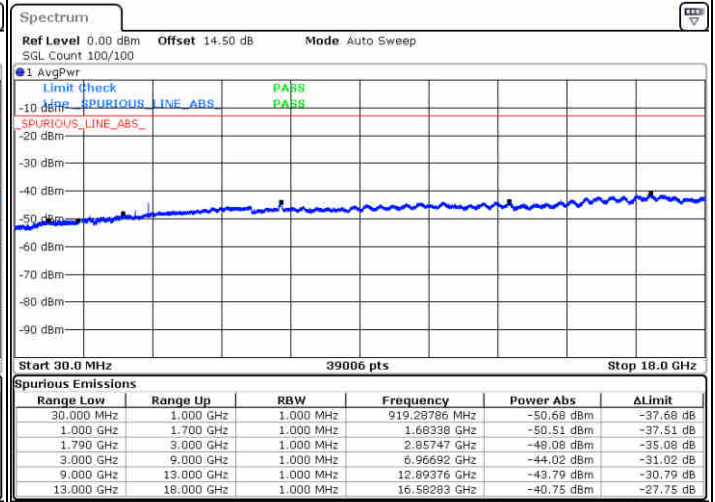

Date: 14.FEB.2020 11:24:12

Lowest Channel / FullIRB

N/A

Date: 14.FEB.2020 11:12:15

LTE Band 66C / 15MHz+20MHz

16QAM

Middle Channel / 1RB0 and 1RB9

Middle Channel / 1RB74 and 1RB0

Date: 14.FEB.2020 10:51:01

Date: 14.FEB.2020 10:53:55

Middle Channel / FullIRB

N/A

Date: 14.FEB.2020 10:47:31

LTE Band 66C / 15MHz+20MHz

16QAM

Highest Channel / 1RB0 and 1RB99

Highest Channel / 1RB74 and 1RB0

Date: 14.FEB.2020 11:54:44

Date: 14.FEB.2020 11:51:13

Highest Channel / FullIRB

N/A

Date: 14.FEB.2020 11:58:51

LTE Band 66C / 20MHz+5MHz

16QAM

Lowest Channel / 1RB0 and 1RB24

Lowest Channel / 1RB99 and 1RB0

Date: 14.FEB.2020 15:26:12

Date: 14.FEB.2020 16:08:16

Lowest Channel / FullIRB

N/A

Date: 14.FEB.2020 15:17:54

LTE Band 66C / 20MHz+5MHz