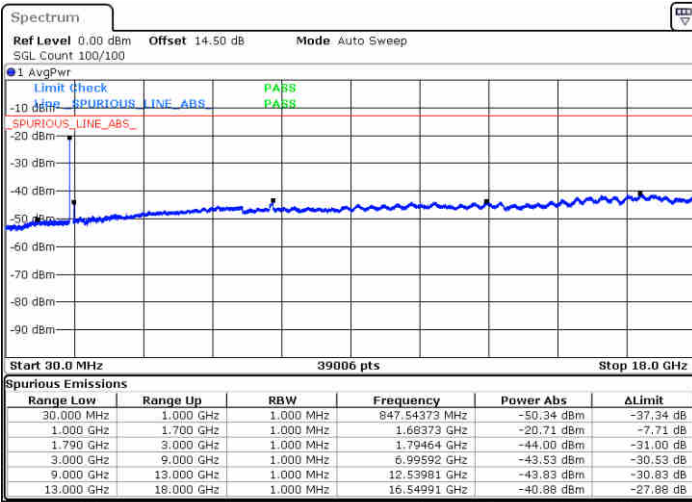

Date: 14.FEB.2020 00:39:55

LTE Band 66C / 10MHz+15MHz

16QAM

Highest Channel / 1RB0 and 1RB74

Highest Channel / 1RB49 and 1RB0

Date: 14.FEB.2020 00:59:20

Date: 14.FEB.2020 01:07:03

Highest Channel / FullIRB

N/A

Date: 14.FEB.2020 00:49:36

LTE Band 66C / 10MHz+20MHz

16QAM

Lowest Channel / 1RB0 and 1RB99

Lowest Channel / 1RB49 and 1RB0

Date: 14.FEB.2020 05:24:55

Date: 14.FEB.2020 05:43:13

Lowest Channel / FullIRB

N/A

Date: 14.FEB.2020 05:21:30

LTE Band 66C / 10MHz+20MHz

16QAM

Middle Channel / 1RB0 and 1RB99

Middle Channel / 1RB49 and 1RB0

Date: 14.FEB.2020 06:01:30

Date: 14.FEB.2020 05:58:07

Middle Channel / FullIRB

N/A

Date: 14.FEB.2020 06:08:34

LTE Band 66C / 10MHz+20MHz

16QAM

Highest Channel / 1RB0 and 1RB99

Highest Channel / 1RB49 and 1RB0