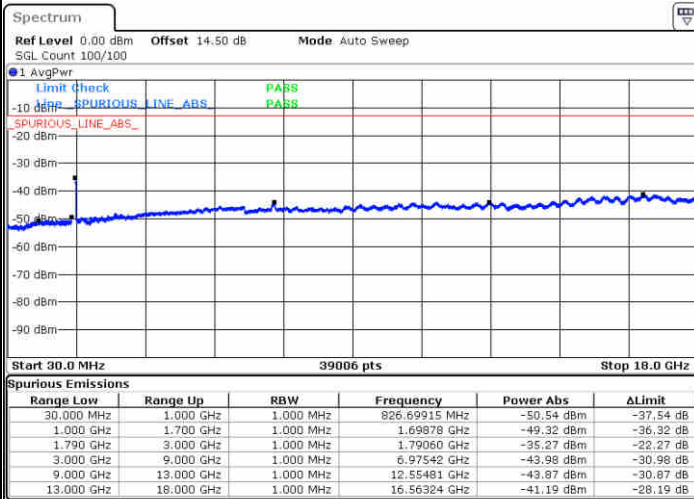

Date: 14.FEB.2020 08:38:01

LTE Band 66C / 15MHz+15MHz

16QAM

Middle Channel / 1RB0 and 1RB74

Middle Channel / 1RB74 and 1RB0

Date: 17.FEB.2020 01:42:52

Date: 17.FEB.2020 01:46:18

Middle Channel / FullIRB

N/A

Date: 17.FEB.2020 01:38:32

LTE Band 66C / 15MHz+15MHz

16QAM

Highest Channel / 1RB0 and 1RB74

Highest Channel / 1RB74 and 1RB0

Date: 17.FEB.2020 01:56:23

Date: 17.FEB.2020 01:50:56

Highest Channel / FullIRB

N/A

Date: 17.FEB.2020 02:02:11

LTE Band 66C / 15MHz+20MHz

16QAM

Lowest Channel / 1RB0 and 1RB99

Lowest Channel / 1RB74 and 1RB80

Date: 14.FEB.2020 11:20:14

Date: 14.FEB.2020 11:24:12

Lowest Channel / FullIRB

N/A

Date: 14.FEB.2020 11:12:15

LTE Band 66C / 15MHz+20MHz

16QAM

Middle Channel / 1RB0 and 1RB9

Middle Channel / 1RB74 and 1RB0