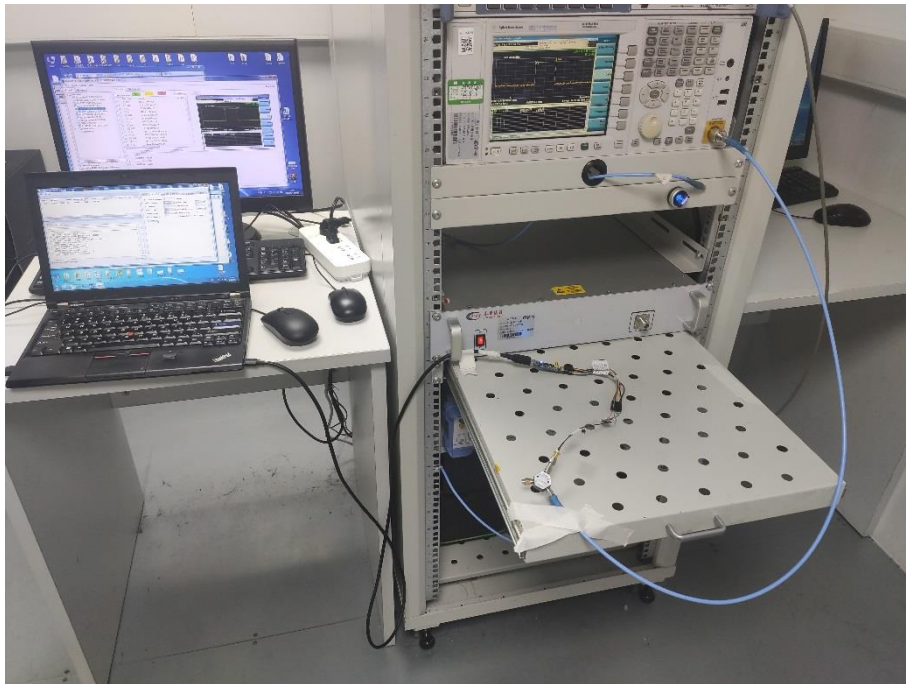

TEST SETUP PHOTOS

1 Radiated Test Photo

Below 30MHz

30MHz-1GHz

Close-up

Above 1GHz

Close-up

2 Conducted Test Photo

Conducted Test-BT3.0

Conducted Test-BLE

3 Conducted Emissions

Test Photo 1

Test Photo 2