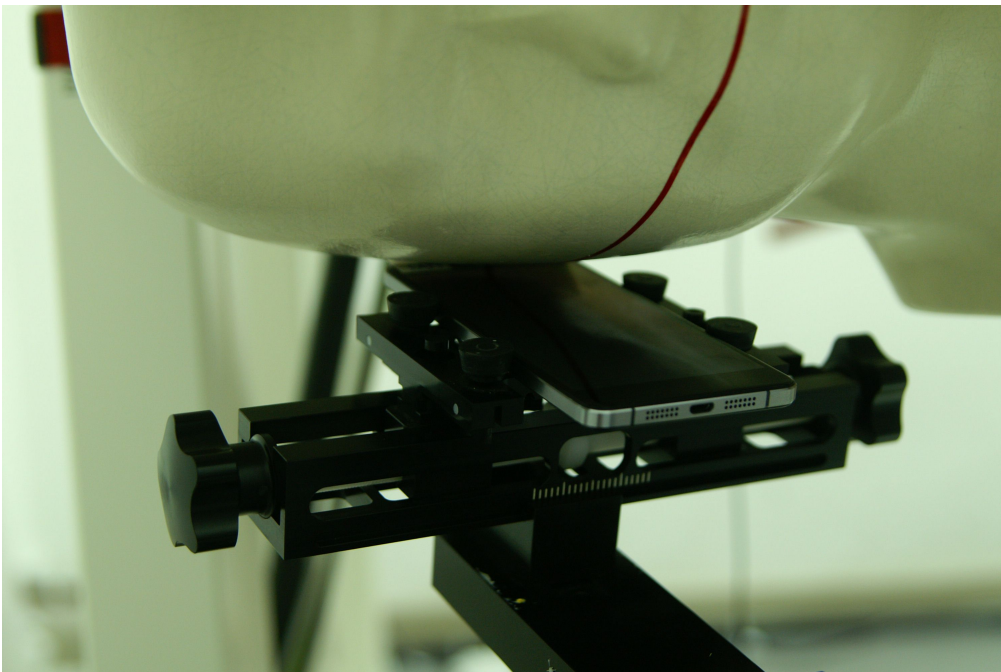

## SAR TEST SETUP PHOTOS

Right Head Cheek

Right Head Tilt

Left Head Cheek

Left Head Tilt

Back Side (10mm)

Front Side (10mm)

Left Side (10mm)

Right Side (10mm)

Bottom Edge (10mm)

Top Edge (10mm)

Body-worn Back Side (15mm)

Body-worn Front Side (15mm)