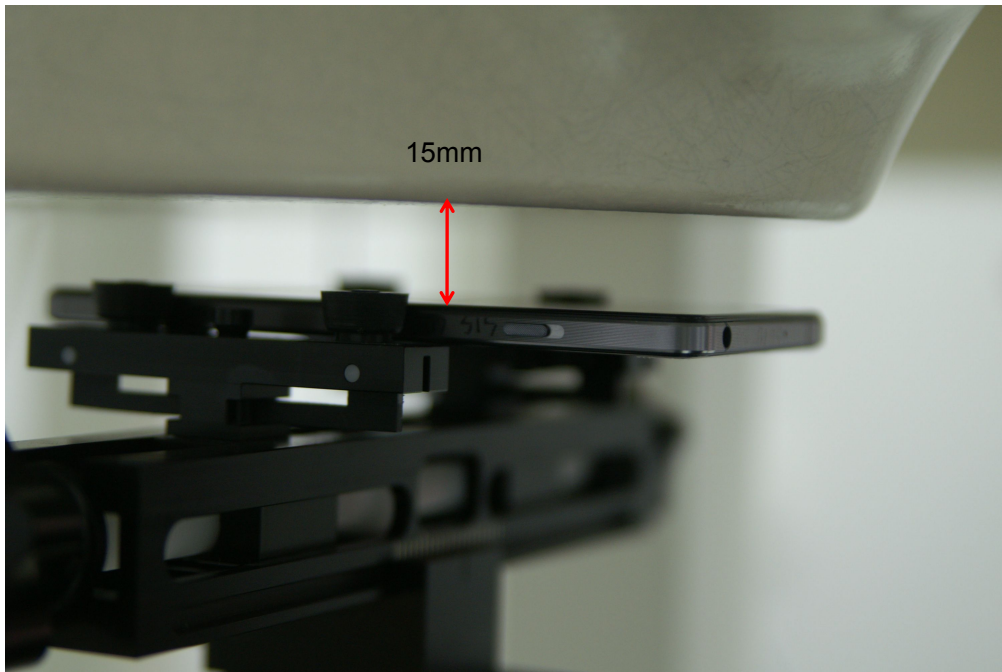

## SAR TEST SETUP PHOTOS

Right Head Cheek

Right Head Tilt

Left Head Cheek

Left Head Tilt

Back Side (10mm)

Front Side (10mm)

Left Side (10mm)

Right Side (10mm)

Bottom Edge (10mm)

Top Edge (10mm)

Body-worn Back Side (15mm)

Body-worn Front Side (15mm)