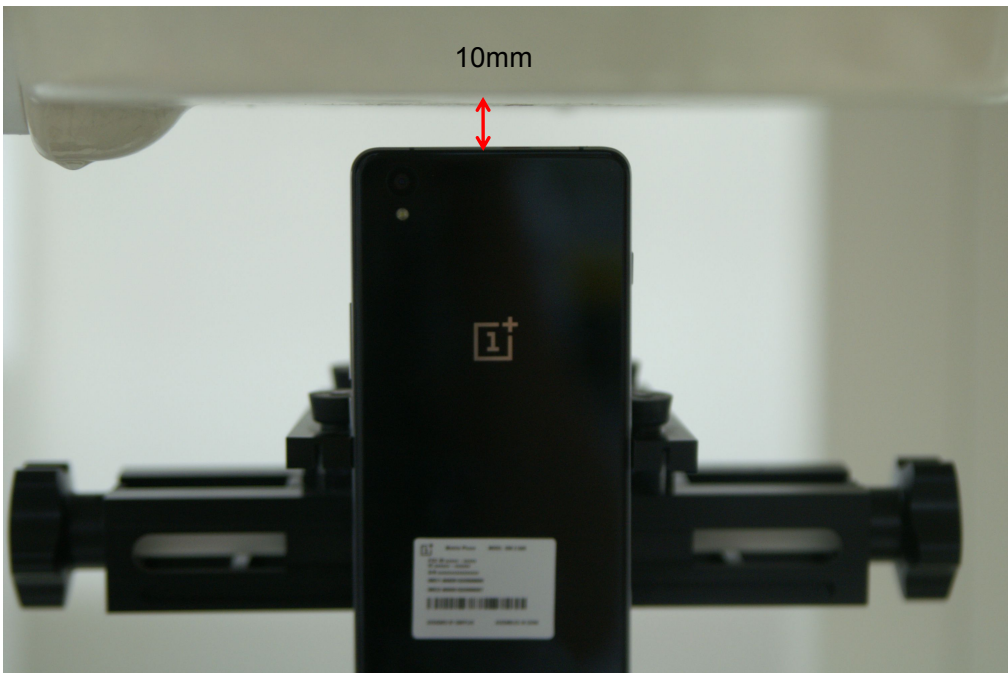

## SAR TEST SETUP PHOTOS

Right Head Cheek

Right Head Tilt

Left Head Cheek

Left Head Tilt

Back Side (10mm)

Front Side (10mm)

Left Side (10mm)

Right Side (10mm)

Bottom Edge (10mm)

Top Edge (10mm)

Body-worn Back Side (15mm)

Body-worn Front Side (15mm)