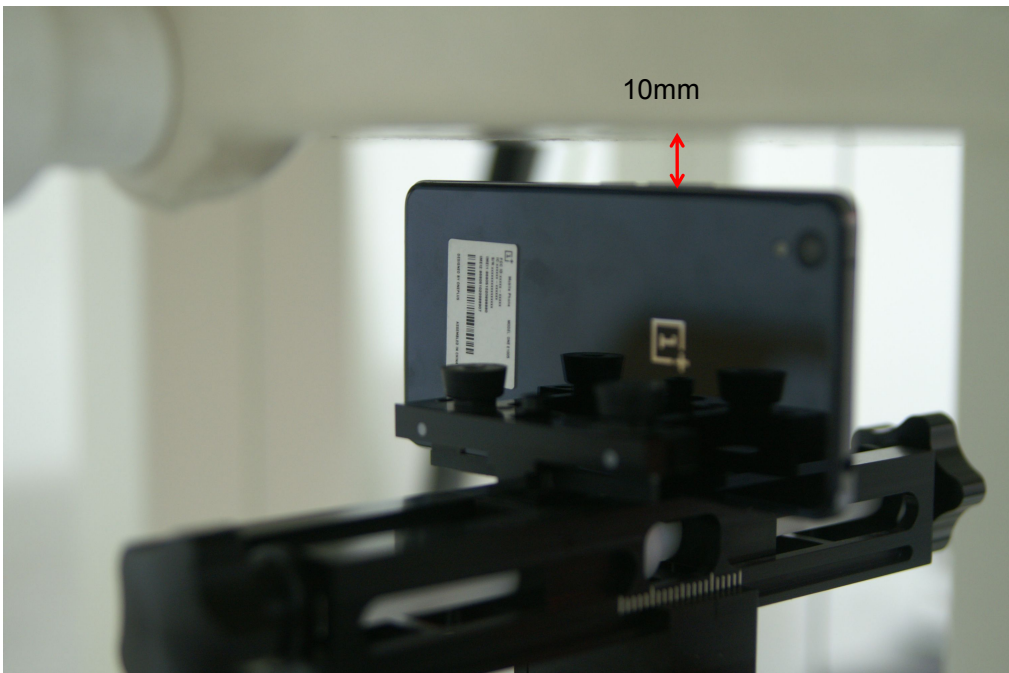

## SAR TEST SETUP PHOTOS

Right Head Cheek

Right Head Tilt

Left Head Cheek

Left Head Tilt

Back Side (10mm)

Front Side (10mm)

Left Side (10mm)

Right Side (10mm)

Bottom Edge (10mm)

Top Edge (10mm)

Body-worn Back Side (15mm)

Body-worn Front Side (15mm)