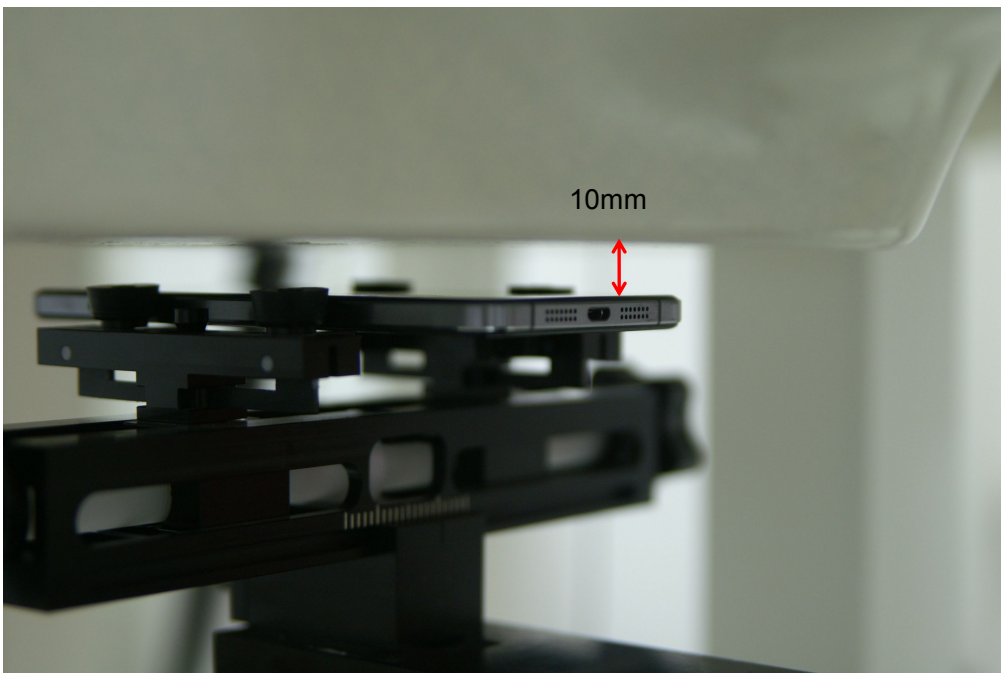

## SAR TEST SETUP PHOTOS

Right Head Cheek

Right Head Tilt

Left Head Cheek

Left Head Tilt

Back Side (10mm)

Front Side (10mm)

Left Side (10mm)

Right Side (10mm)

Bottom Edge (10mm)

Top Edge (10mm)

Body-worn Back Side (15mm)

Body-worn Front Side (15mm)