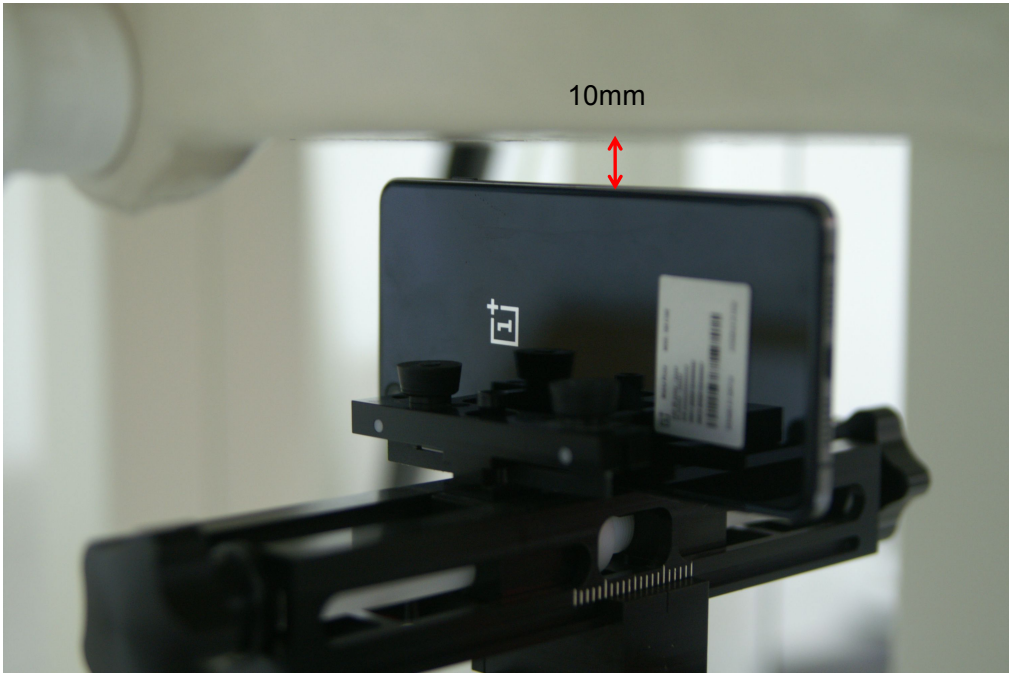

## SAR TEST SETUP PHOTOS

Right Head Cheek

Right Head Tilt

Left Head Cheek

Left Head Tilt

Back Side (10mm)

Front Side (10mm)

Left Side (10mm)

Right Side (10mm)

Bottom Edge (10mm)

Top Edge (10mm)

Body-worn Back Side (15mm)

Body-worn Front Side (15mm)