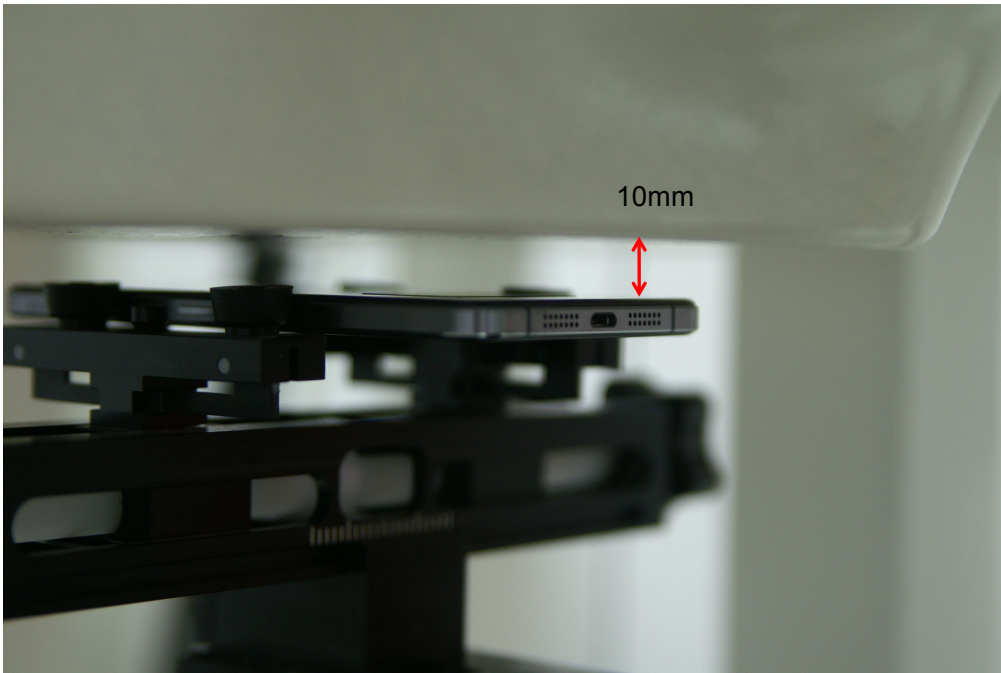

## SAR TEST SETUP PHOTOS

Right Head Cheek

Right Head Tilt

Left Head Cheek

Left Head Tilt

Back Side (10mm)

Front Side (10mm)

Left Side (10mm)

Right Side (10mm)

Bottom Edge (10mm)

Top Edge (10mm)

Body-worn Back Side (15mm)

Body-worn Front Side (15mm)