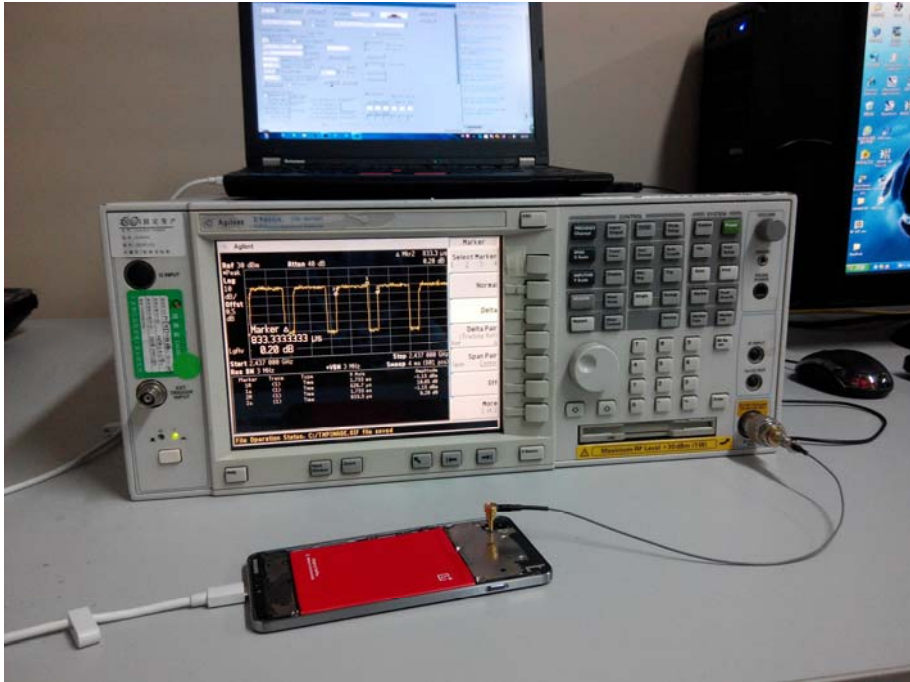

## DSS TEST SETUP PHOTOS

### 1 Radiated Field Emission

Below 30MHz

30 MHz-1 GHz

Above 1GHz

## 2 Conducted Test Photo