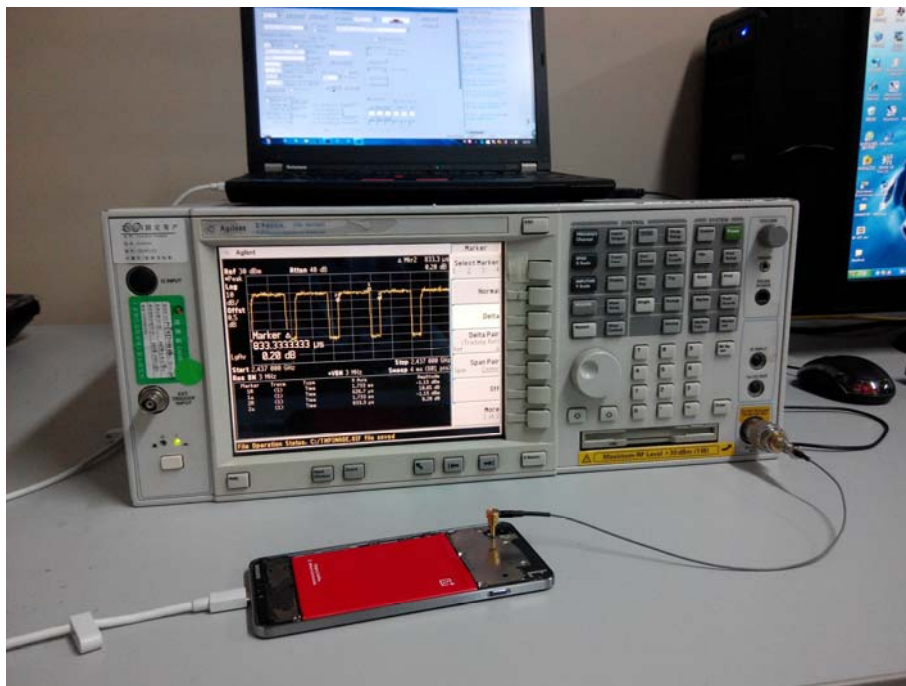

DTS TEST SETUP PHOTOS

1 Radiated Field Emission

Below 30MHz

30 MHz-1 GHz

Above 1GHz

2 Conducted Test Photo

3 Conducted Emission