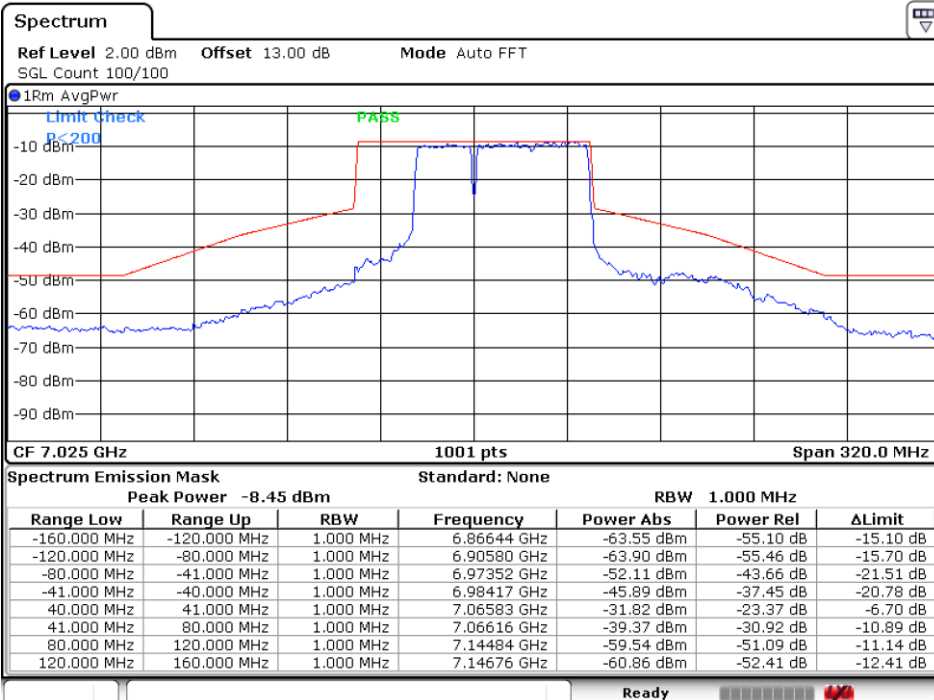

11BE80MIMO_Ant9_7025_Puncturing 20M_1

Date: 15.SEP.2023 01:37:24

11BE80MIMO_Ant15_7025_Large RU 484+242_1

Date: 15.SEP.2023 01:02:44