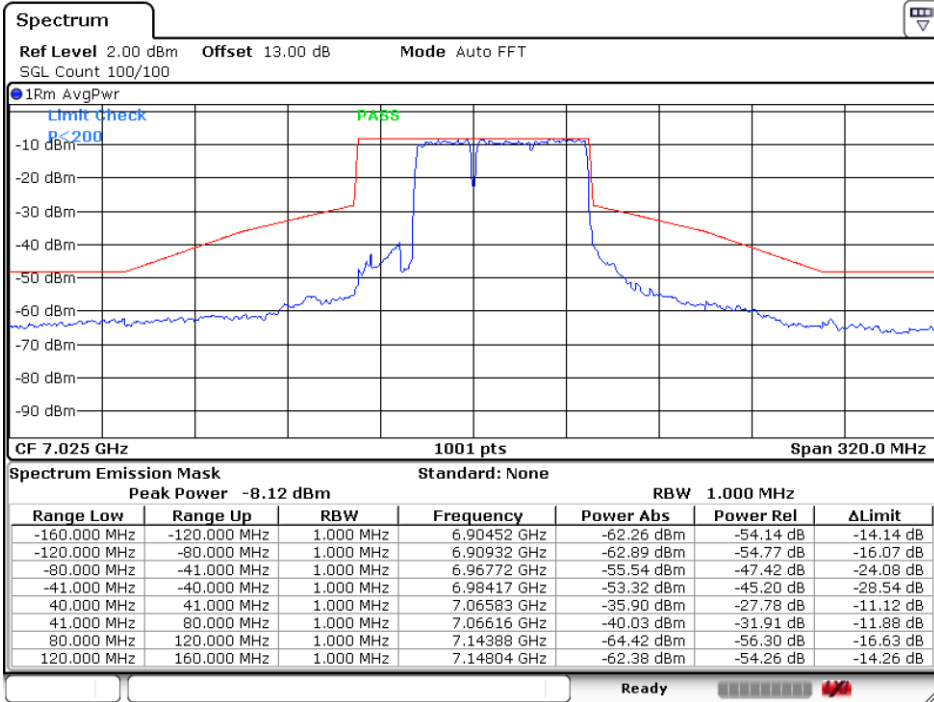

11BE80MIMO_Ant9_7025_Puncturing 20M_1

Date: 15.SEP.2023 01:37:24

11BE80MIMO_Ant15_7025_Large RU 484+242_1

Date: 15.SEP.2023 01:02:44