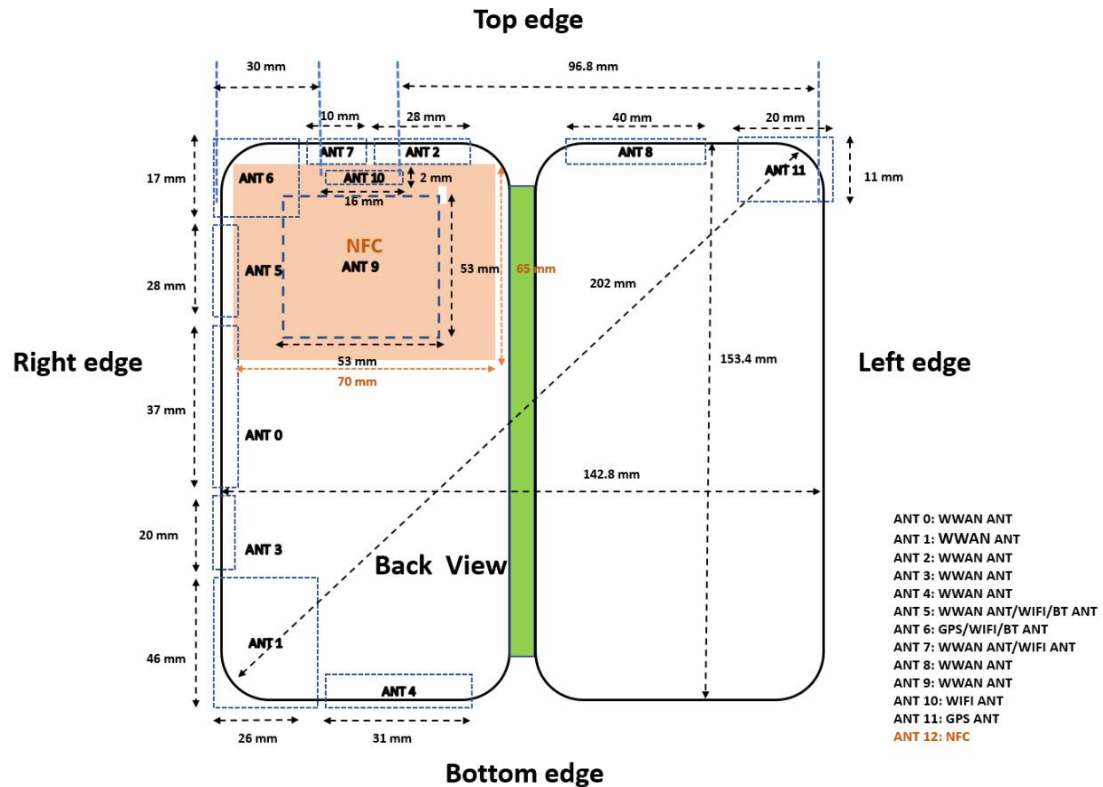

Antenna Gain Test Report

FCC ID: 2ABZ2-AA541

Equipment: Smart Phone

Brand name: OnePlus

Model name: CPH2551

Manufacturer: OnePlus Technology (Shenzhen) Co., Ltd.

Address: 18C02, 18C03, 18C04, and 18C05, Shum Yip Terra Building, Binhe

Avenue North, Futian District, Shenzhen, Guangdong, P.R. China

Issue Date: 2023-7-14

Antenna Location

Antenna	支持的频段
Ant 0	TX/RX WCDMA5/6/8/19, TX/RX LTE5/8/12/13/17/18/19/20/26/28/71/48, TX/RX NR5/8/12/20/28/71/77/78
Ant 1	TX/RX GSM850/900, WCDMA5/6/8/19, LTE5/8/12/13/17/18/19/20/26/28/71, NR5/8/12/20/28/71
Ant 2	TX/RX GSM1800/1900, WCDMA1/2/4, LTE1/2/3/4/7/25/66/38/39/40/41/48, NR1/2/3/7/25/38/40/41/66/77/78, RX LTE32
Ant 3	TX/RX GSM1800/1900, WCDMA1/2/4, LTE1/2/3/4/7/25/66/38/39/40/41/48, NR1/2/3/7/25/38/40/41/66/77/78, RX LTE32
Ant 4	TX/RX LTE1/2/3/4/7/25/30/66/38/39/40/41, NR1/2/3/7/25/30/38/40/41/66, RX LTE32
Ant 5	TX/RX LTE1/2/3/4/7/25/30/66/38/39/41, NR1/2/3/7/25/30/38/41/66, RX LTE32, WIFI2.4G/BT(not support BLE)
Ant 6	GPS L1, WIFI 2.4G/BT(support BLE)
Ant 7	TX/RX LTE48, NR77/78, RX LTE46, WIFI 5/6G
Ant 8	RX LTE28/71
Ant 9	RX LTE28/71
Ant 10	RX LTE46, WIFI 5/6G
Ant 11	GPS L5
Ant 12	NFC