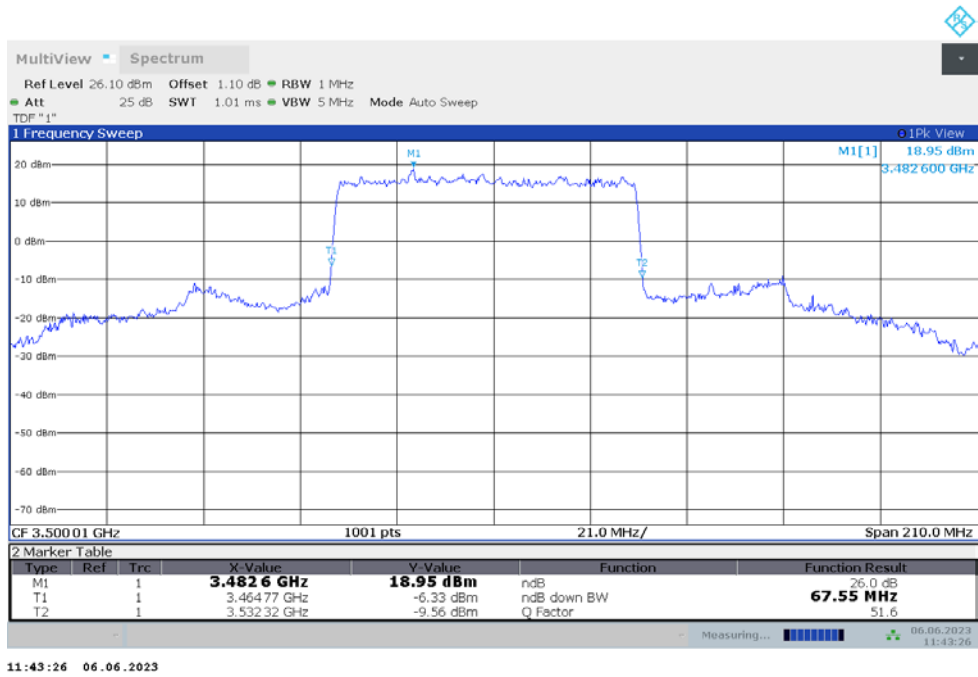

n77L

n77L,70MHz(-26dBc)

Frequency (MHz)	Emission Bandwidth (-26dBc) (MHz)	
	DFT-s-pi/2 BPSK	DFT-s-QPSK
3500.01	67.550	67.550

n77L,70MHz Bandwidth,DFT-s-pi/2 BPSK (-26dBc BW)