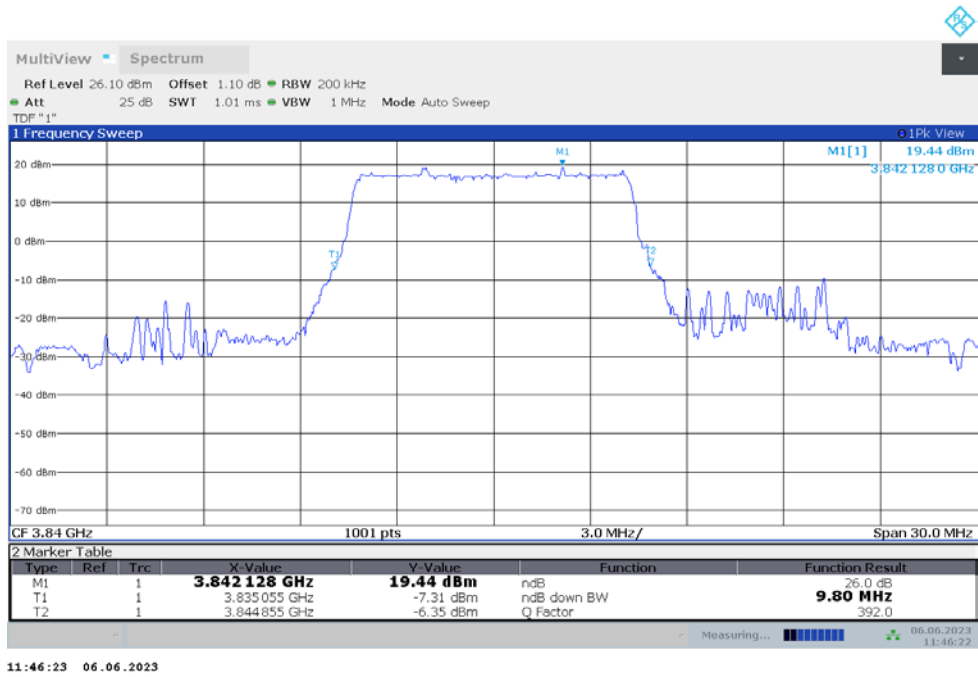

n77H

n77H,10MHz(-26dBc)

Frequency (MHz)	Emission Bandwidth (-26dBc) (MHz)	
	DFT-s-pi/2 BPSK	DFT-s-QPSK
3840	9.800	9.860

n77H,10MHz Bandwidth,DFT-s-pi/2 BPSK (-26dBc BW)