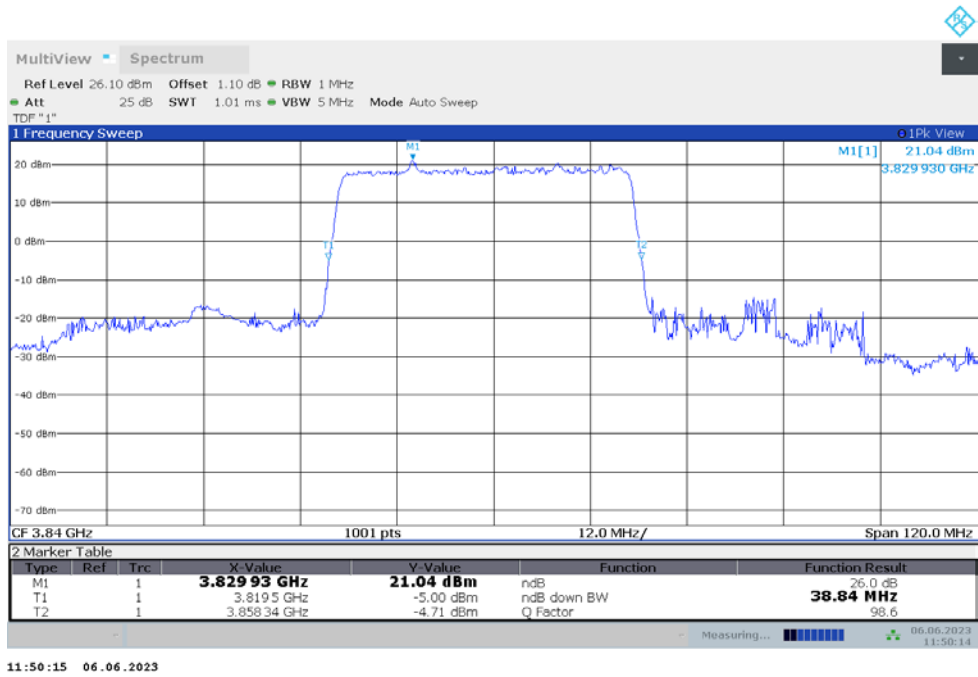

n77H

n77H,40MHz(-26dBc)

Frequency (MHz)	Emission Bandwidth (-26dBc) (MHz)	
	DFT-s-pi/2 BPSK	DFT-s-QPSK
3840	38.840	38.840

n77H,40MHz Bandwidth,DFT-s-pi/2 BPSK (-26dBc BW)