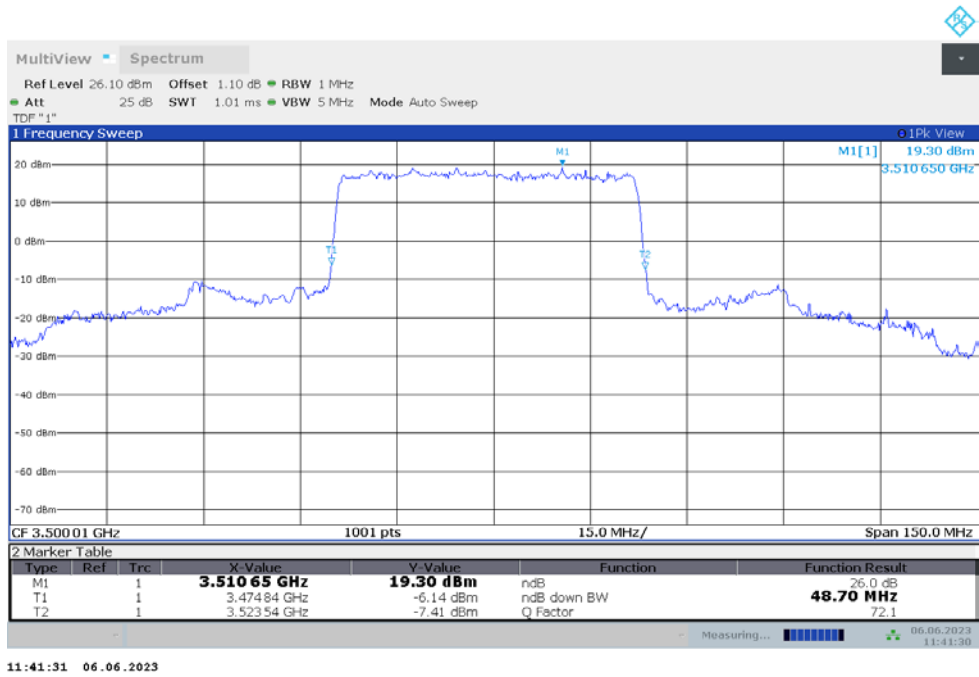

n77L

n77L,50MHz(-26dBc)

Frequency (MHz)	Emission Bandwidth (-26dBc) (MHz)	
	DFT-s-pi/2 BPSK	DFT-s-QPSK
3500.01	48.700	48.850

n77L,50MHz Bandwidth,DFT-s-pi/2 BPSK (-26dBc BW)