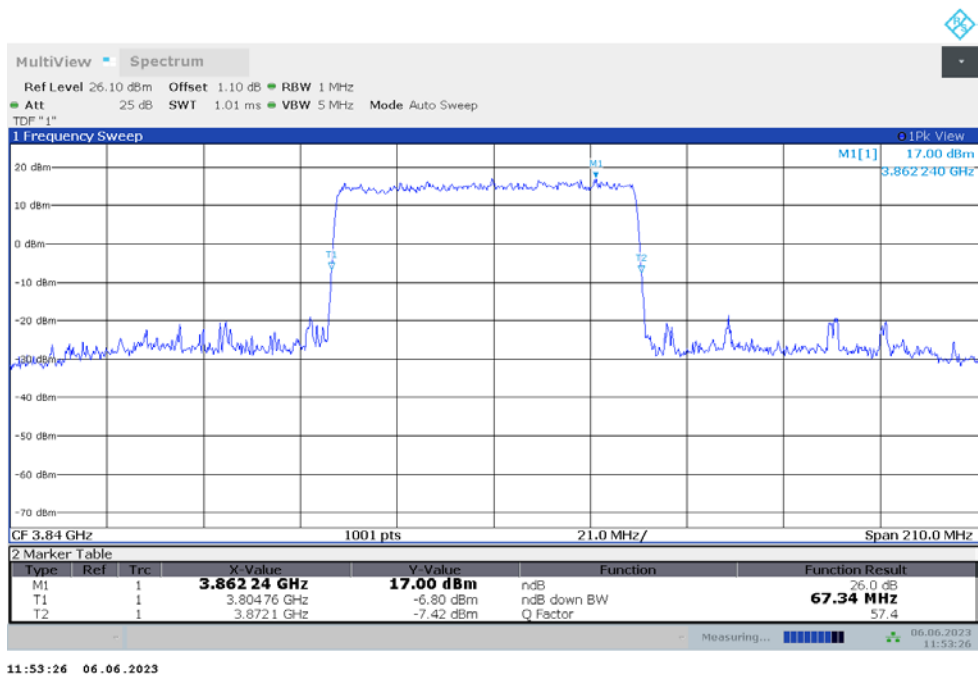

n77H

n77H,70MHz(-26dBc)

Frequency (MHz)	Emission Bandwidth (-26dBc) (MHz)	
	DFT-s-pi/2 BPSK	DFT-s-QPSK
3840	67.550	67.340

n77H,70MHz Bandwidth,DFT-s-pi/2 BPSK (-26dBc BW)

n77H,70MHz Bandwidth,DFT-s-QPSK (-26dBc BW)