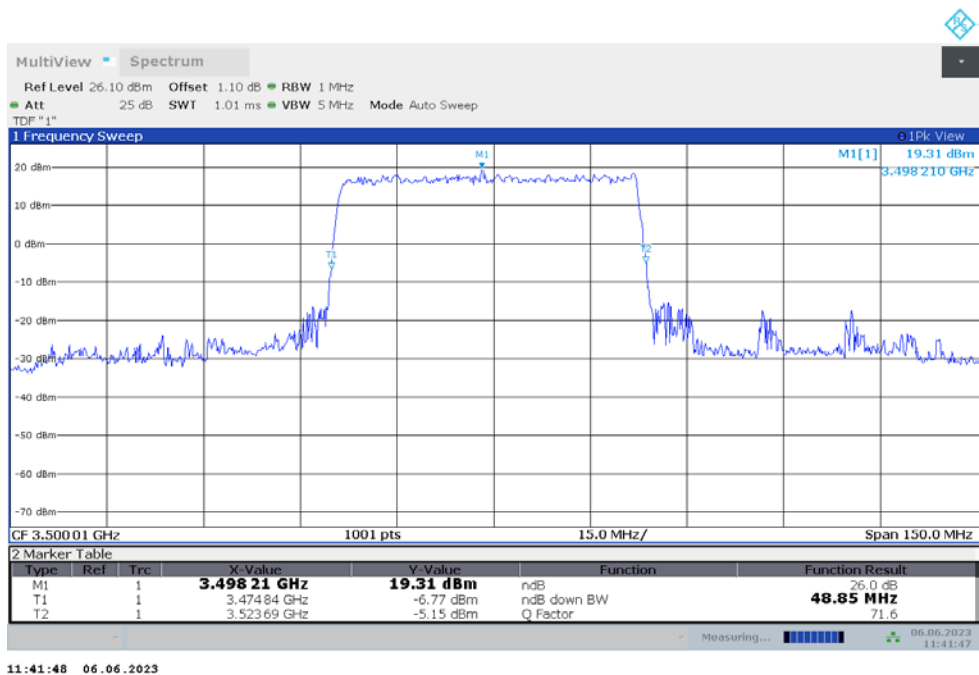

n77L

n77L,50MHz(-26dBc)

Frequency (MHz)	Emission Bandwidth (-26dBc) (MHz)	
	DFT-s-pi/2 BPSK	DFT-s-QPSK
3500.01	48.700	48.850

n77L,50MHz Bandwidth,DFT-s-pi/2 BPSK (-26dBc BW)

n77L,50MHz Bandwidth,DFT-s-QPSK (-26dBc BW)