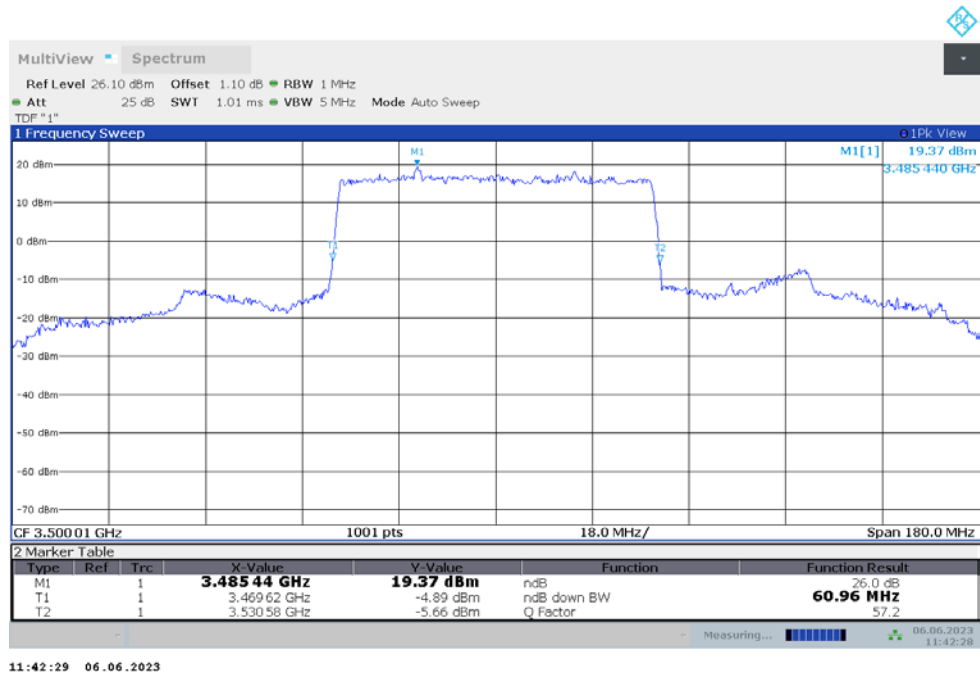

n77L

n77L,60MHz(-26dBc)

Frequency (MHz)	Emission Bandwidth (-26dBc) (MHz)	
	DFT-s-pi/2 BPSK	DFT-s-QPSK
3500.01	60.960	61.140

n77L,60MHz Bandwidth,DFT-s-pi/2 BPSK (-26dBc BW)