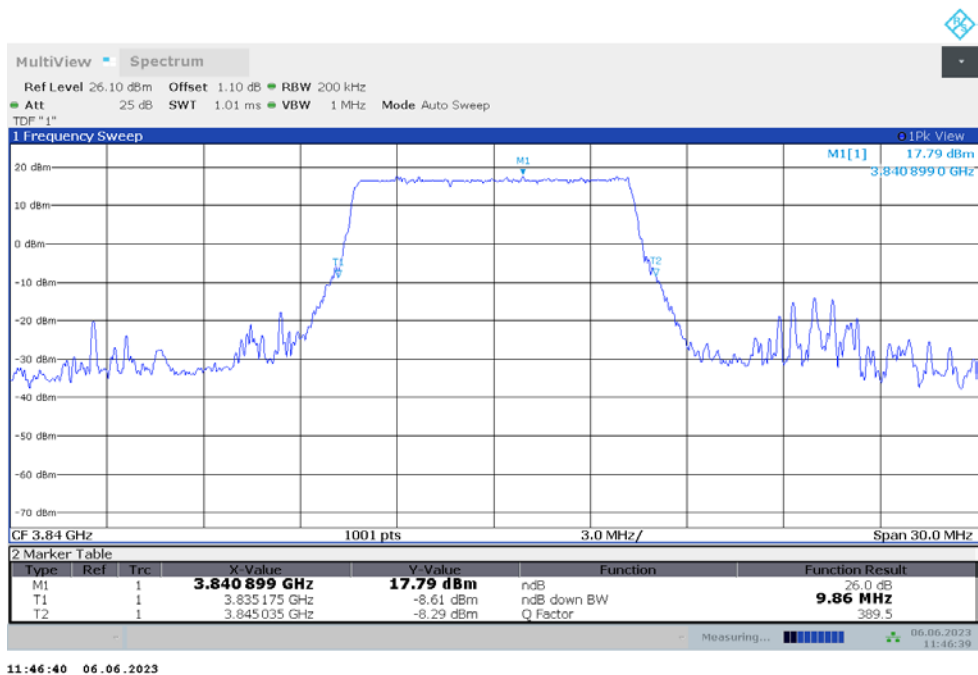

n77H

n77H,10MHz(-26dBc)

Frequency (MHz)	Emission Bandwidth (-26dBc) (MHz)	
	DFT-s-pi/2 BPSK	DFT-s-QPSK
3840	9.800	9.860

n77H,10MHz Bandwidth,DFT-s-pi/2 BPSK (-26dBc BW)

n77H,10MHz Bandwidth,DFT-s-QPSK (-26dBc BW)