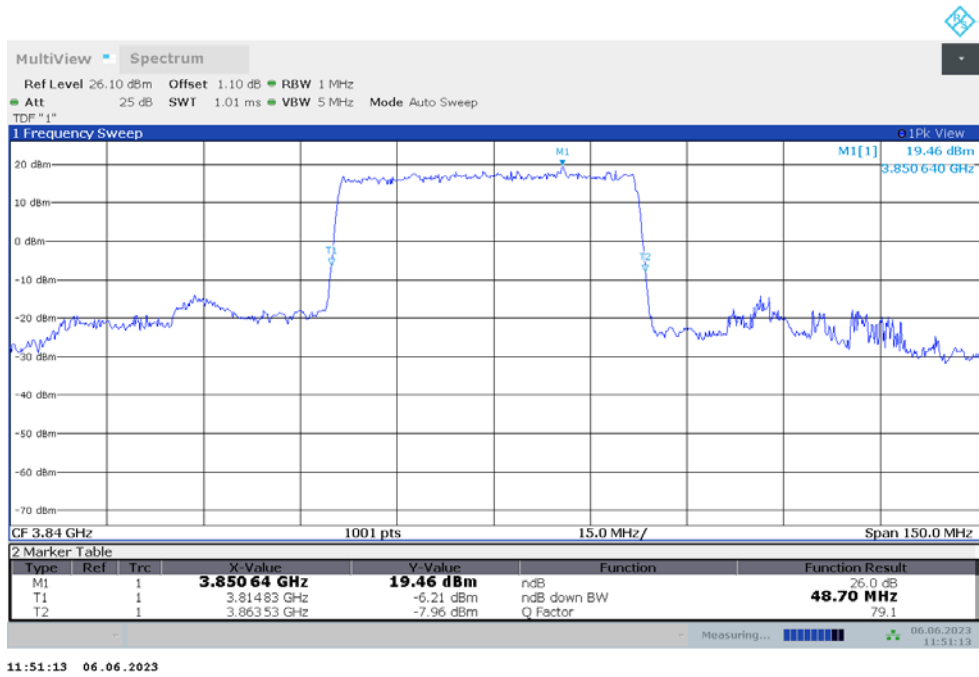

n77H

n77H,50MHz(-26dBc)

Frequency (MHz)	Emission Bandwidth (-26dBc) (MHz)	
	DFT-s-pi/2 BPSK	DFT-s-QPSK
3840	48.700	49.000

n77H,50MHz Bandwidth,DFT-s-pi/2 BPSK (-26dBc BW)