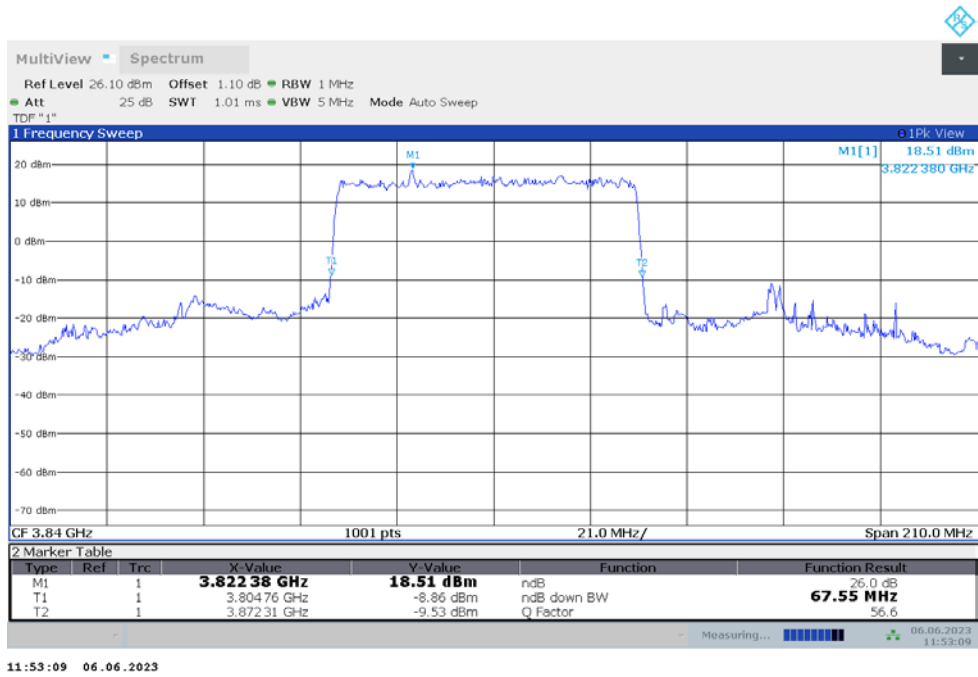

n77H

n77H,70MHz(-26dBc)

Frequency (MHz)	Emission Bandwidth (-26dBc) (MHz)	
	DFT-s-pi/2 BPSK	DFT-s-QPSK
3840	67.550	67.340

n77H,70MHz Bandwidth,DFT-s-pi/2 BPSK (-26dBc BW)