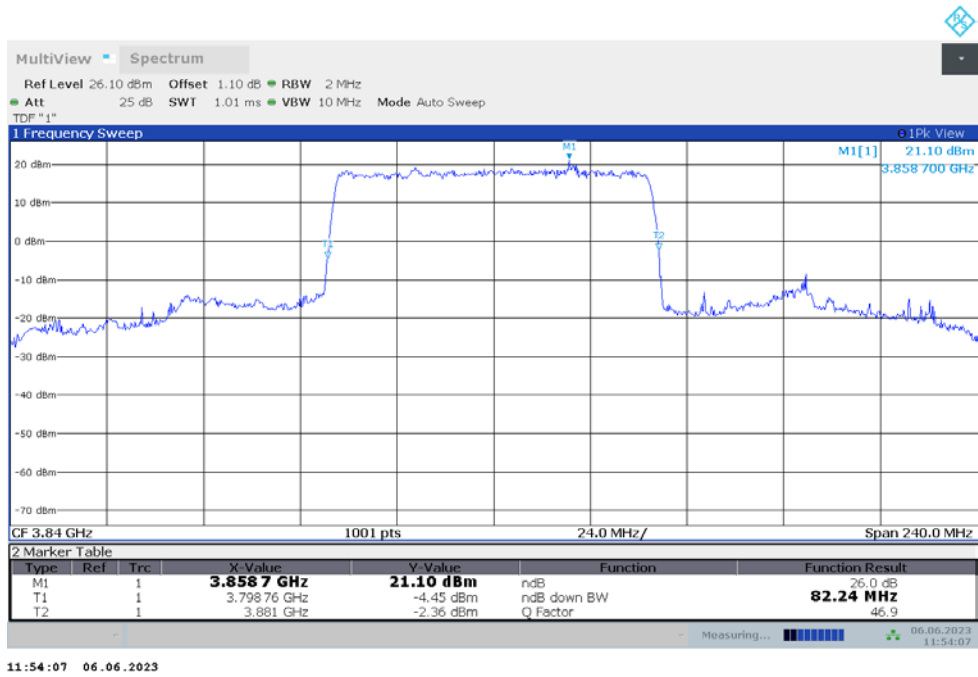

n77H

n77H,80MHz(-26dBc)

Frequency (MHz)	Emission Bandwidth (-26dBc) (MHz)	
	DFT-s-pi/2 BPSK	DFT-s-QPSK
3840	82.240	82.240

n77H,80MHz Bandwidth,DFT-s-pi/2 BPSK (-26dBc BW)