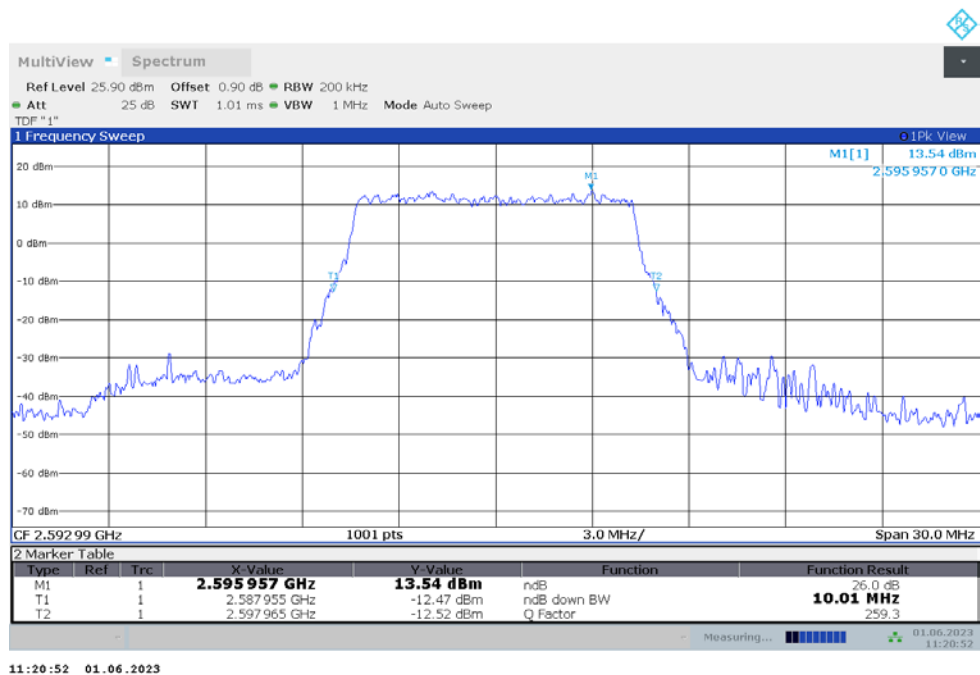

n41,10MHz Bandwidth,CP 16QAM (-26dBc BW)