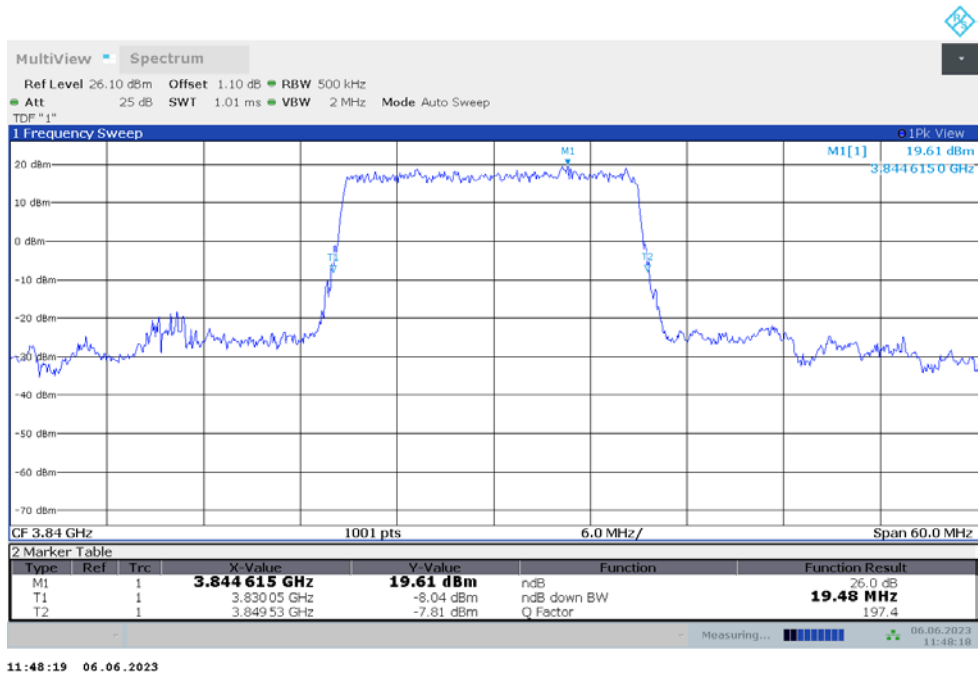

n77H

n77H,20MHz(-26dBc)

Frequency (MHz)	Emission Bandwidth (-26dBc) (MHz)	
	DFT-s-pi/2 BPSK	DFT-s-QPSK
3840	19.481	19.540

n77H,20MHz Bandwidth,DFT-s-pi/2 BPSK (-26dBc BW)