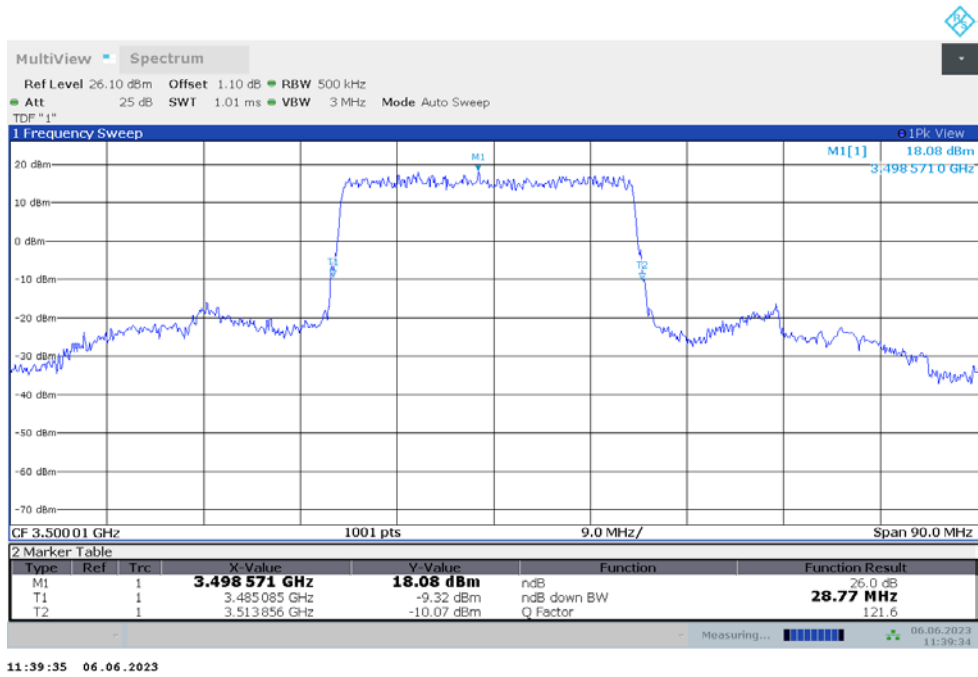

n77L

n77L,30MHz(-26dBc)

Frequency (MHz)	Emission Bandwidth (-26dBc) (MHz)	
	DFT-s-pi/2 BPSK	DFT-s-QPSK
3500.01	28.771	28.681

n77L,30MHz Bandwidth,DFT-s-pi/2 BPSK (-26dBc BW)