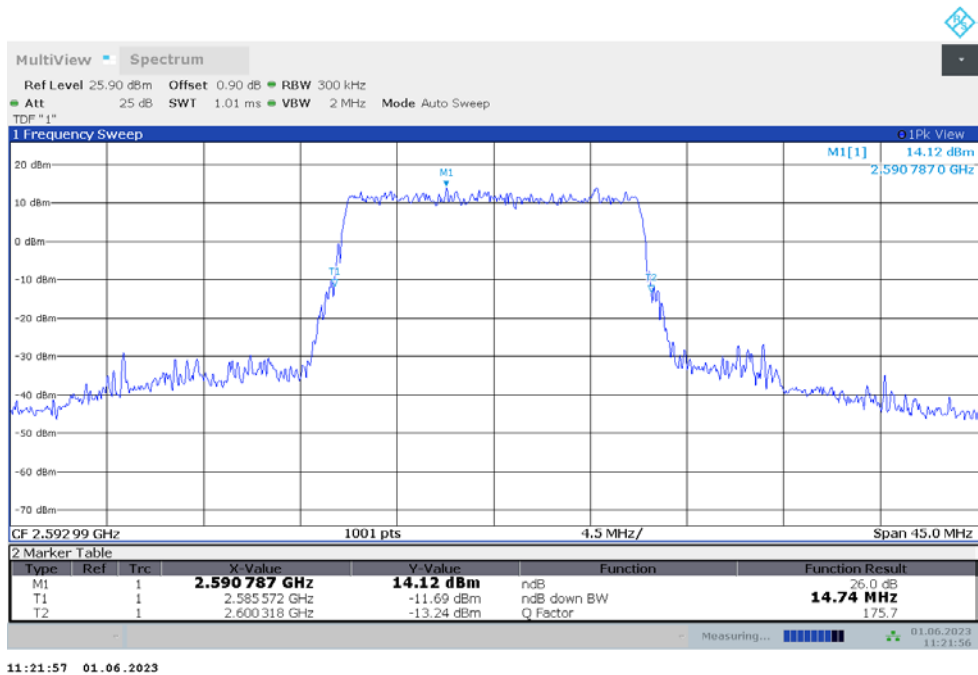

n41,15MHz Bandwidth,CP 16QAM (-26dBc BW)