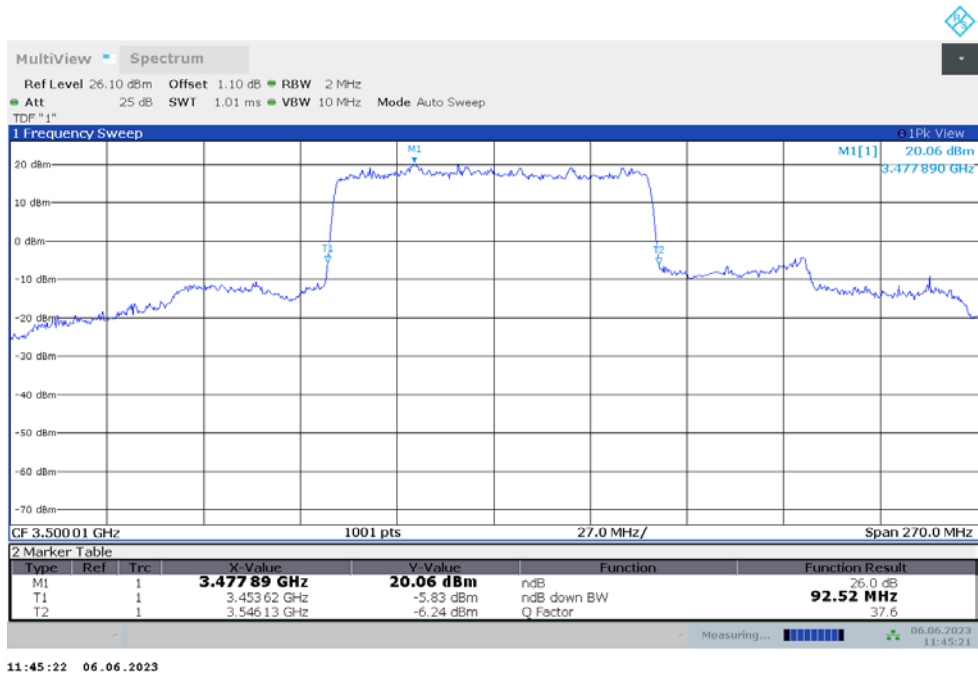

n77L

n77L,90MHz(-26dBc)

Frequency (MHz)	Emission Bandwidth (-26dBc) (MHz)	
	DFT-s-pi/2 BPSK	DFT-s-QPSK
3500.01	92.520	92.250

n77L,90MHz Bandwidth,DFT-s-pi/2 BPSK (-26dBc BW)