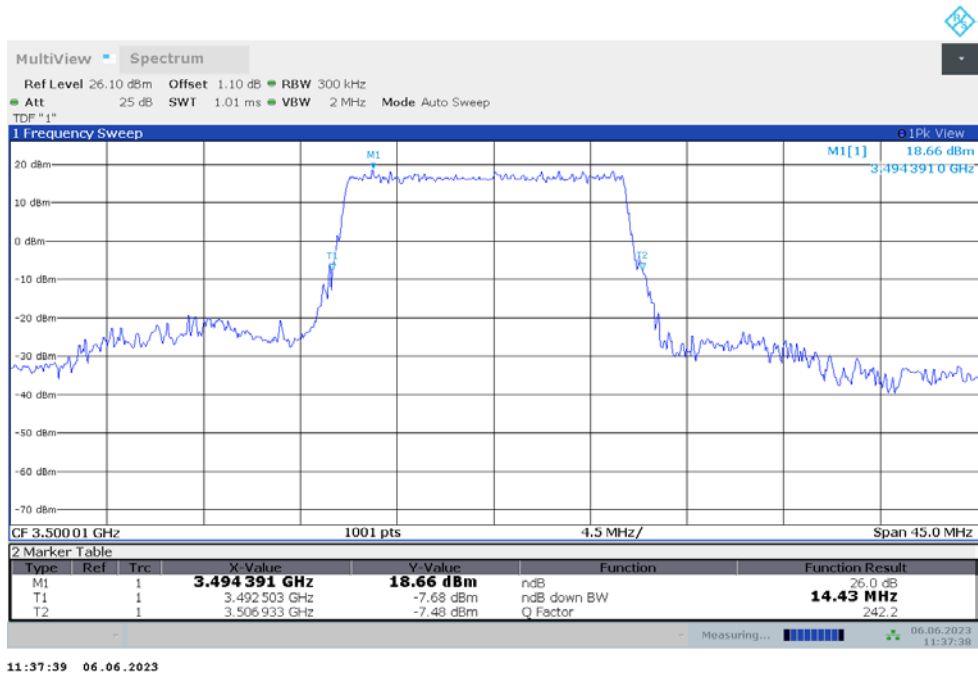

n77L

n77L,15MHz(-26dBc)

Frequency (MHz)	Emission Bandwidth (-26dBc) (MHz)	
	DFT-s-pi/2 BPSK	DFT-s-QPSK
3500.01	14.431	14.386

n77L,15MHz Bandwidth,DFT-s-pi/2 BPSK (-26dBc BW)