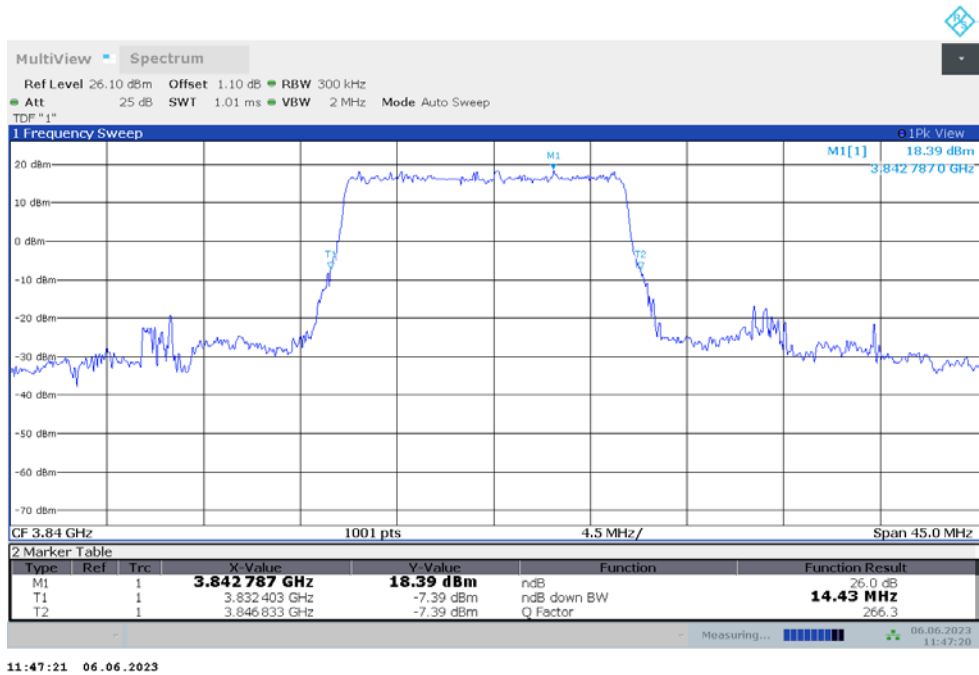

n77H

n77H,15MHz(-26dBc)

Frequency (MHz)	Emission Bandwidth (-26dBc) (MHz)	
	DFT-s-pi/2 BPSK	DFT-s-QPSK
3840	14.431	14.476

n77H,15MHz Bandwidth,DFT-s-pi/2 BPSK (-26dBc BW)