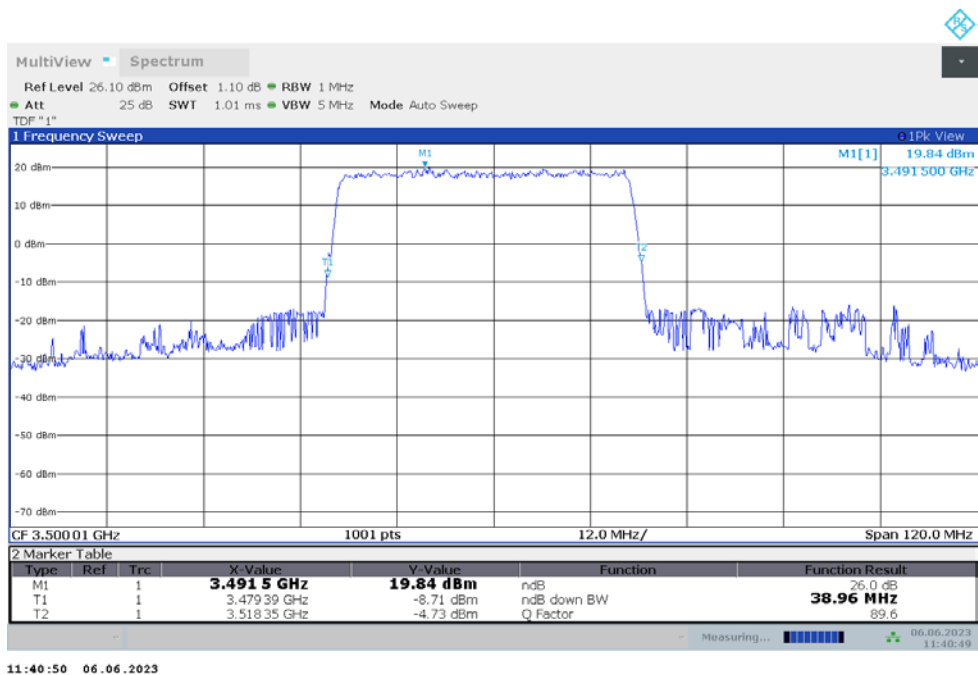

n77L

n77L,40MHz(-26dBc)

Frequency (MHz)	Emission Bandwidth (-26dBc) (MHz)	
	DFT-s-pi/2 BPSK	DFT-s-QPSK
3500.01	38.600	38.960

n77L,40MHz Bandwidth,DFT-s-pi/2 BPSK (-26dBc BW)

n77L,40MHz Bandwidth,DFT-s-QPSK (-26dBc BW)