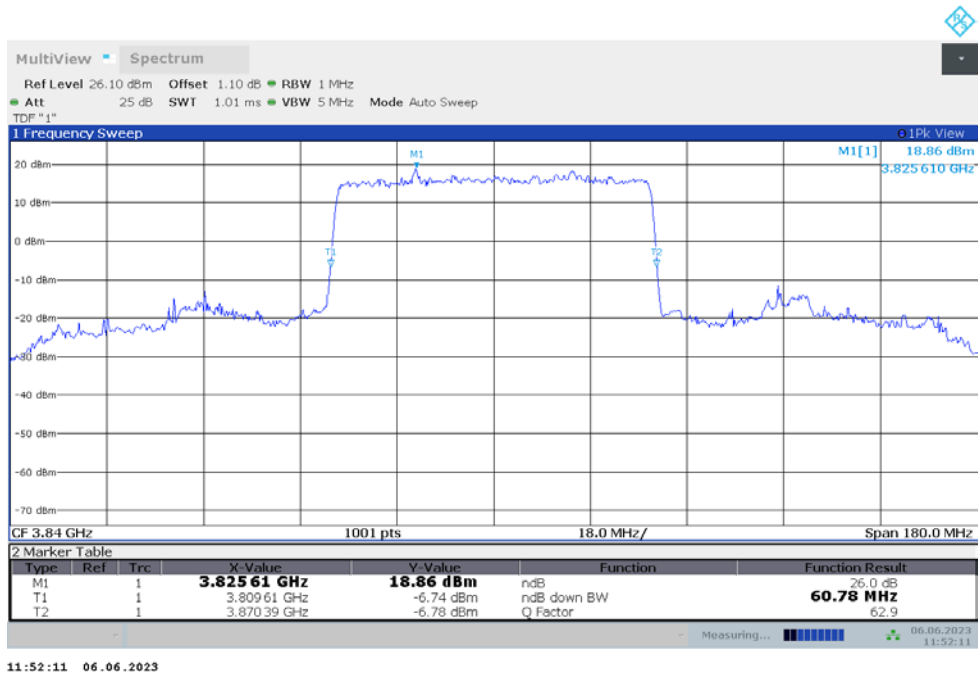

n77H

n77H,60MHz(-26dBc)

Frequency (MHz)	Emission Bandwidth (-26dBc) (MHz)	
	DFT-s-pi/2 BPSK	DFT-s-QPSK
3840	60.780	60.960

n77H,60MHz Bandwidth,DFT-s-pi/2 BPSK (-26dBc BW)