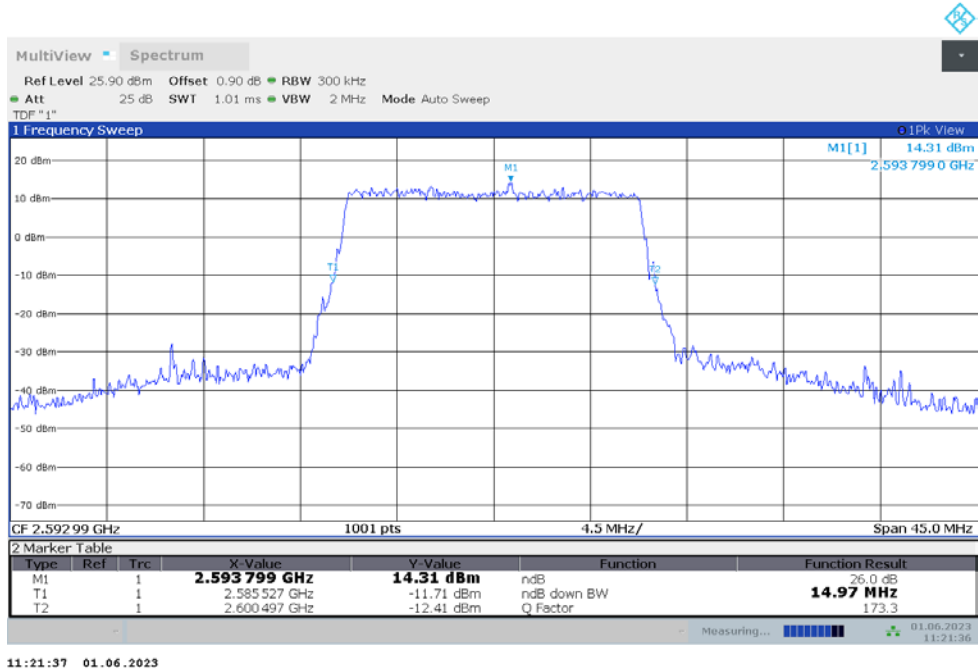

n41-MIMO,15MHz(-26dBc)

Frequency (MHz)	Emission Bandwidth (-26dBc) (MHz)	
	CP QPSK	CP 16QAM
2592.99	14.925	15.015

n41,15MHz Bandwidth,CP QPSK (-26dBc BW)