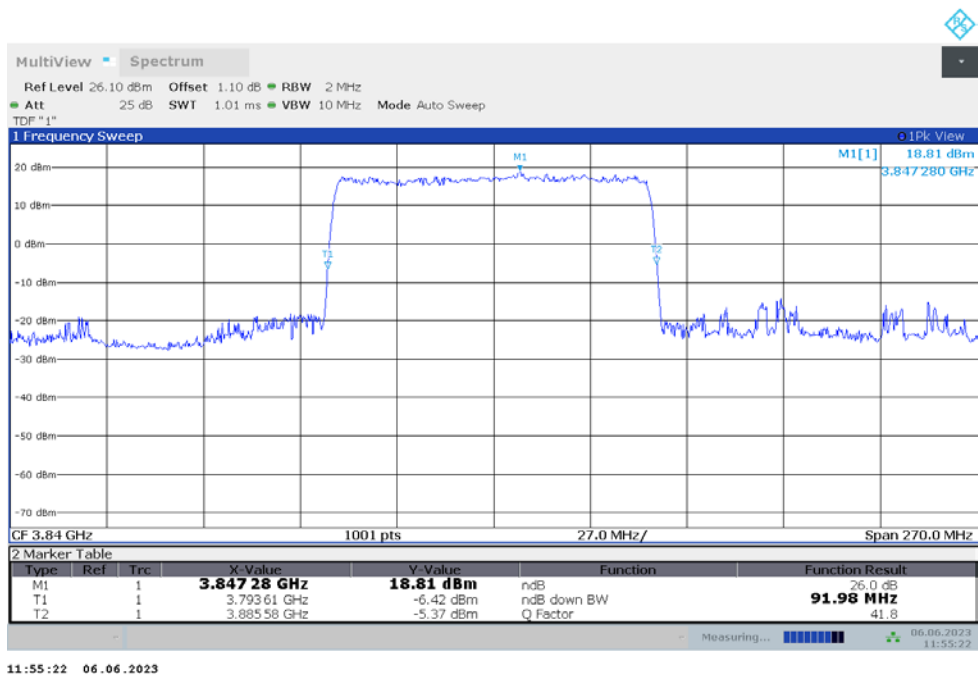

n77H

n77H,90MHz(-26dBc)

Frequency (MHz)	Emission Bandwidth (-26dBc) (MHz)	
	DFT-s-pi/2 BPSK	DFT-s-QPSK
3840	91.980	91.980

n77H,90MHz Bandwidth,DFT-s-pi/2 BPSK (-26dBc BW)

n77H,90MHz Bandwidth,DFT-s-QPSK (-26dBc BW)