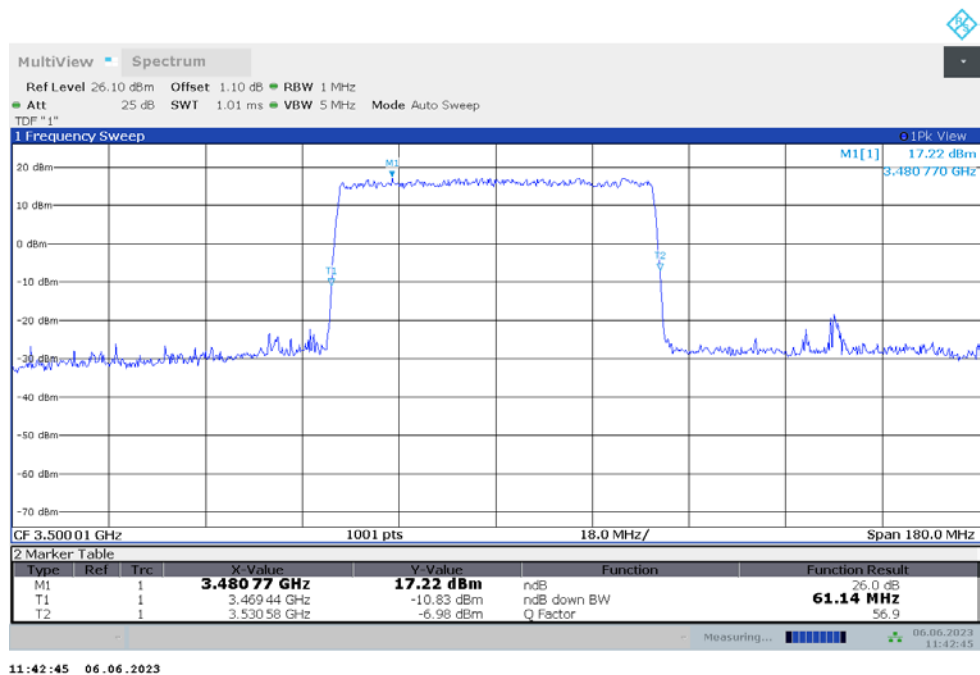

n77L

n77L,60MHz(-26dBc)

Frequency (MHz)	Emission Bandwidth (-26dBc) (MHz)	
	DFT-s-pi/2 BPSK	DFT-s-QPSK
3500.01	60.960	61.140

n77L,60MHz Bandwidth,DFT-s-pi/2 BPSK (-26dBc BW)

n77L,60MHz Bandwidth,DFT-s-QPSK (-26dBc BW)