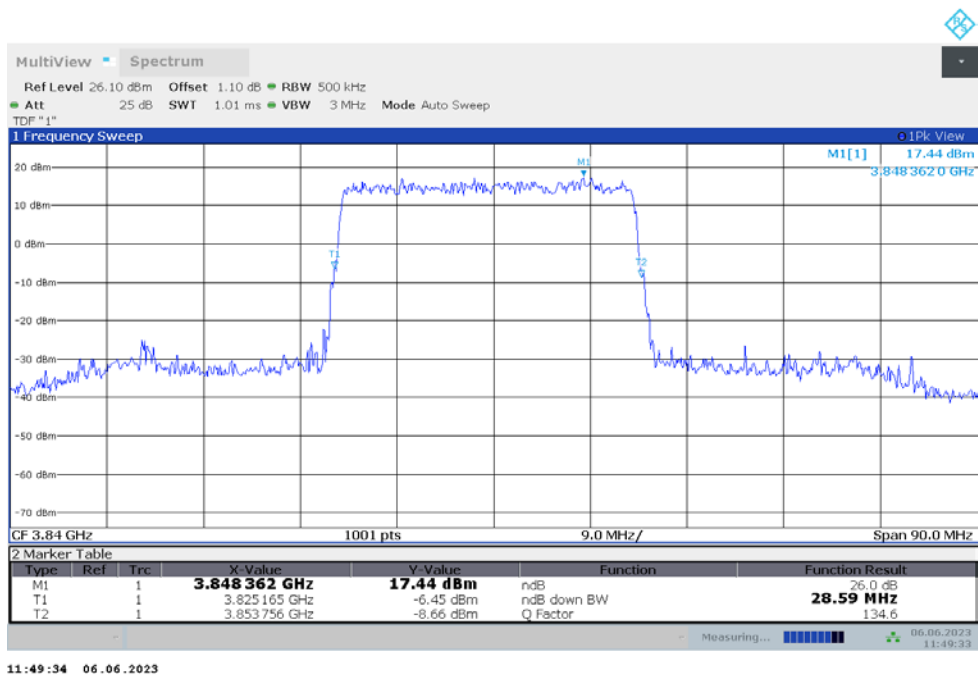

n77H

n77H,30MHz(-26dBc)

Frequency (MHz)	Emission Bandwidth (-26dBc) (MHz)	
	DFT-s-pi/2 BPSK	DFT-s-QPSK
3840	28.232	28.591

n77H,30MHz Bandwidth,DFT-s-pi/2 BPSK (-26dBc BW)

n77H,30MHz Bandwidth,DFT-s-QPSK (-26dBc BW)