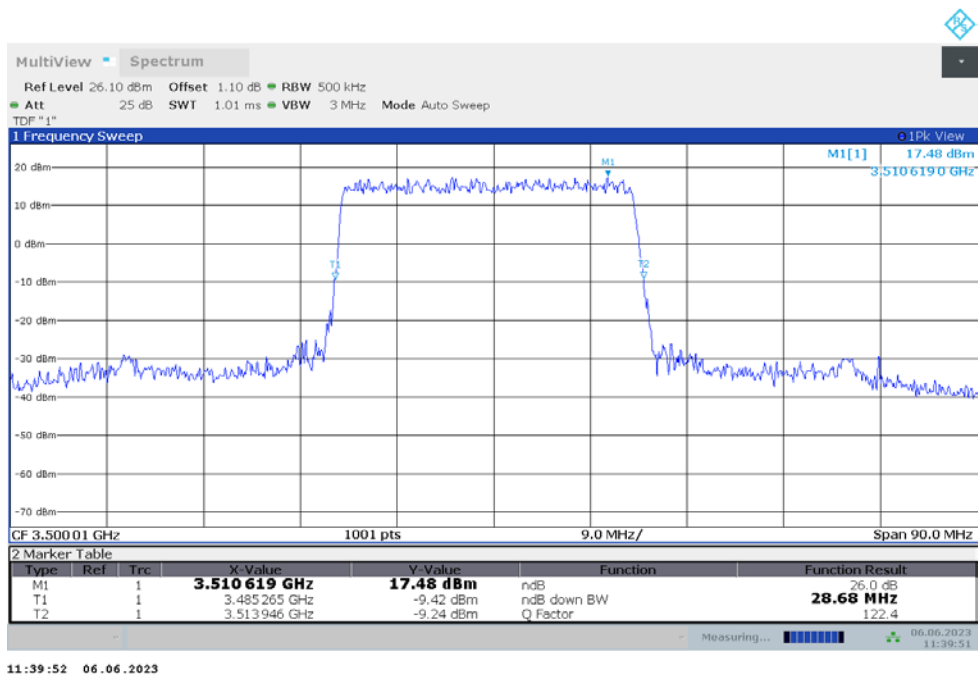

n77L

n77L,30MHz(-26dBc)

Frequency (MHz)	Emission Bandwidth (-26dBc) (MHz)	
	DFT-s-pi/2 BPSK	DFT-s-QPSK
3500.01	28.771	28.681

n77L,30MHz Bandwidth,DFT-s-pi/2 BPSK (-26dBc BW)

n77L,30MHz Bandwidth,DFT-s-QPSK (-26dBc BW)