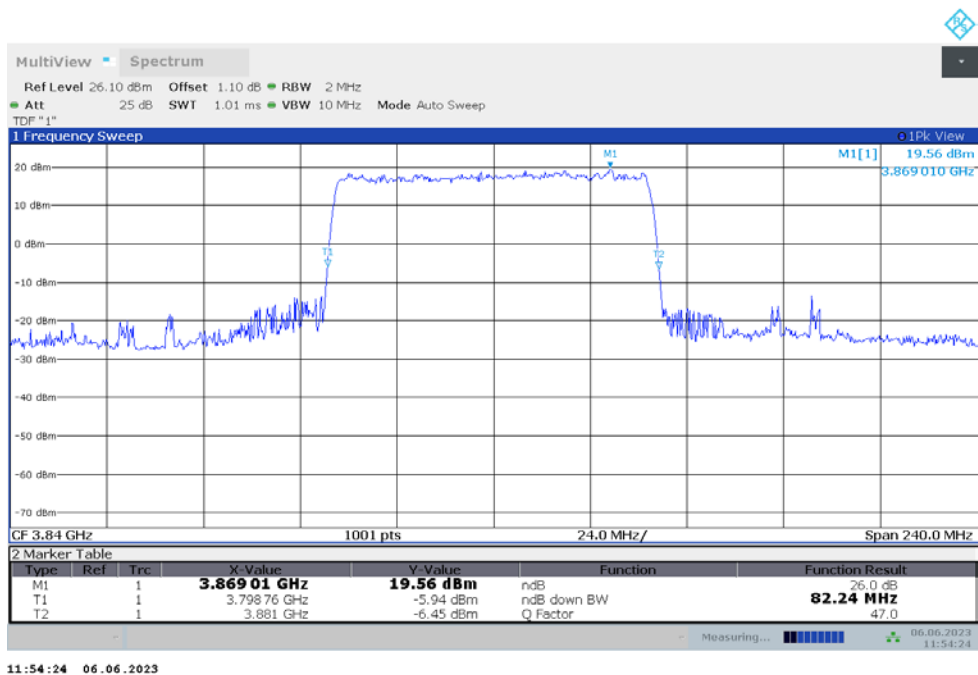

n77H

n77H,80MHz(-26dBc)

Frequency (MHz)	Emission Bandwidth (-26dBc) (MHz)	
	DFT-s-pi/2 BPSK	DFT-s-QPSK
3840	82.240	82.240

n77H,80MHz Bandwidth,DFT-s-pi/2 BPSK (-26dBc BW)

n77H,80MHz Bandwidth,DFT-s-QPSK (-26dBc BW)