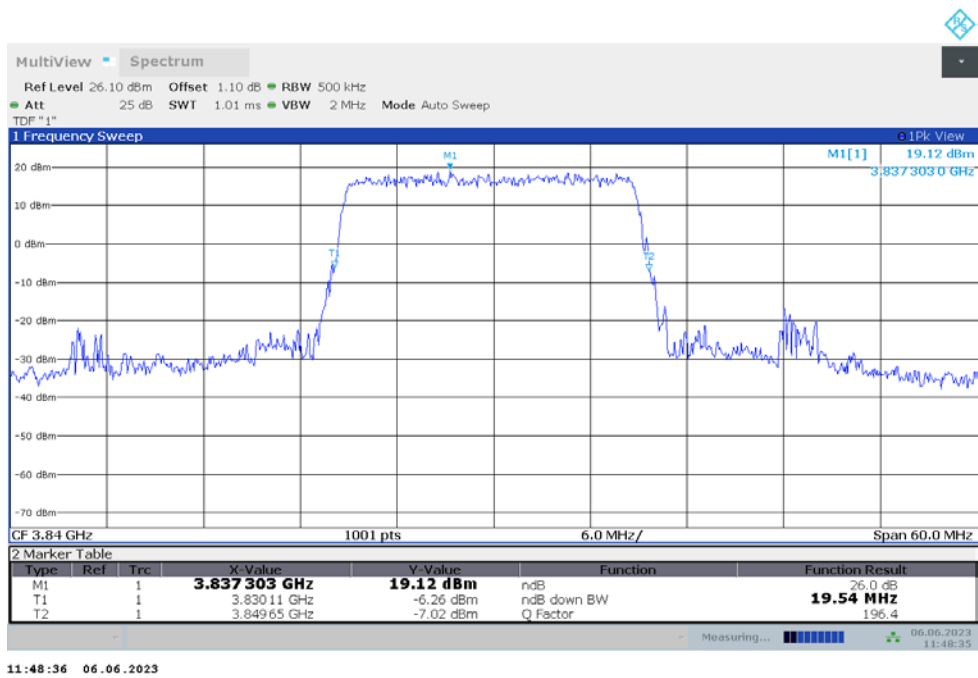

n77H

n77H,20MHz(-26dBc)

Frequency (MHz)	Emission Bandwidth (-26dBc) (MHz)	
	DFT-s-pi/2 BPSK	DFT-s-QPSK
3840	19.481	19.540

n77H,20MHz Bandwidth,DFT-s-pi/2 BPSK (-26dBc BW)

n77H,20MHz Bandwidth,DFT-s-QPSK (-26dBc BW)