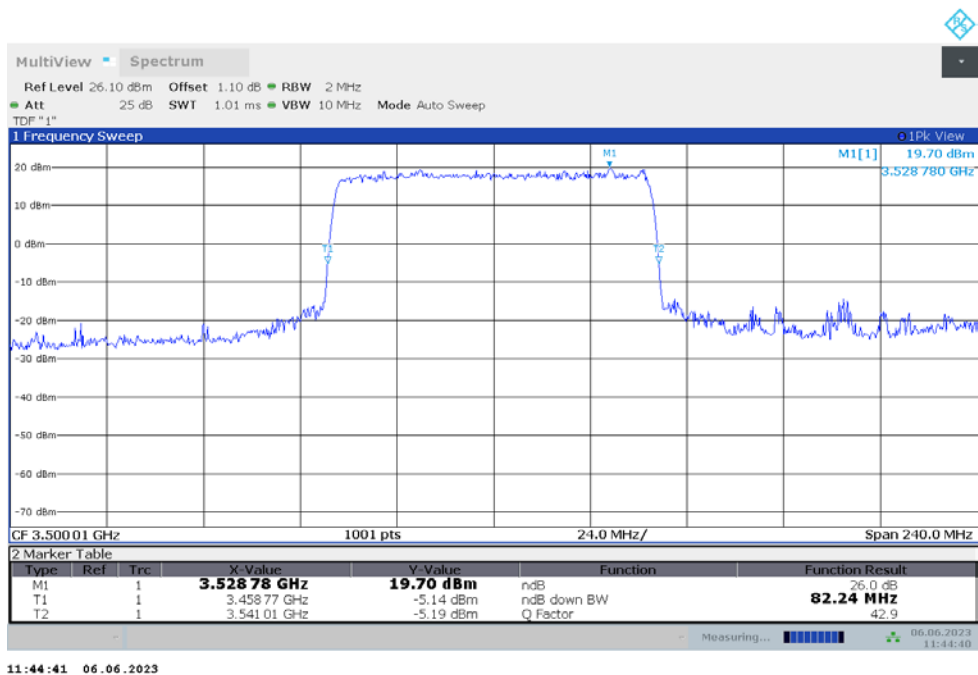

n77L

n77L,80MHz(-26dBc)

Frequency (MHz)	Emission Bandwidth (-26dBc) (MHz)	
	DFT-s-pi/2 BPSK	DFT-s-QPSK
3500.01	82.720	82.240

n77L,80MHz Bandwidth,DFT-s-pi/2 BPSK (-26dBc BW)

n77L,80MHz Bandwidth,DFT-s-QPSK (-26dBc BW)