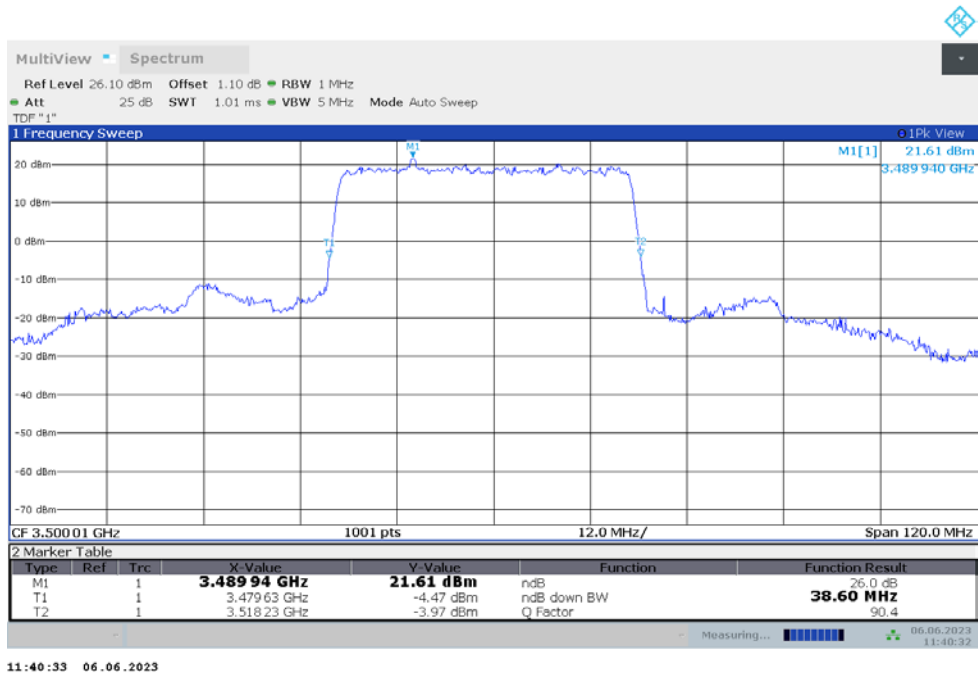

n77L

n77L,40MHz(-26dBc)

Frequency (MHz)	Emission Bandwidth (-26dBc) (MHz)	
	DFT-s-pi/2 BPSK	DFT-s-QPSK
3500.01	38.600	38.960

n77L,40MHz Bandwidth,DFT-s-pi/2 BPSK (-26dBc BW)