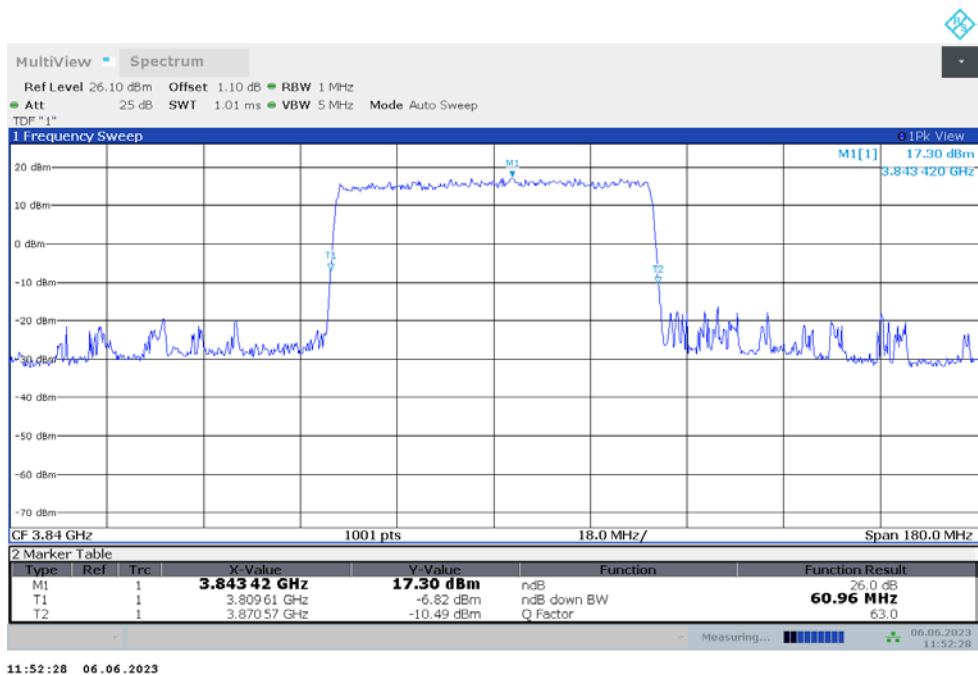

n77H

n77H,60MHz(-26dBc)

Frequency (MHz)	Emission Bandwidth (-26dBc) (MHz)	
	DFT-s-pi/2 BPSK	DFT-s-QPSK
3840	60.780	60.960

n77H,60MHz Bandwidth,DFT-s-pi/2 BPSK (-26dBc BW)

n77H,60MHz Bandwidth,DFT-s-QPSK (-26dBc BW)