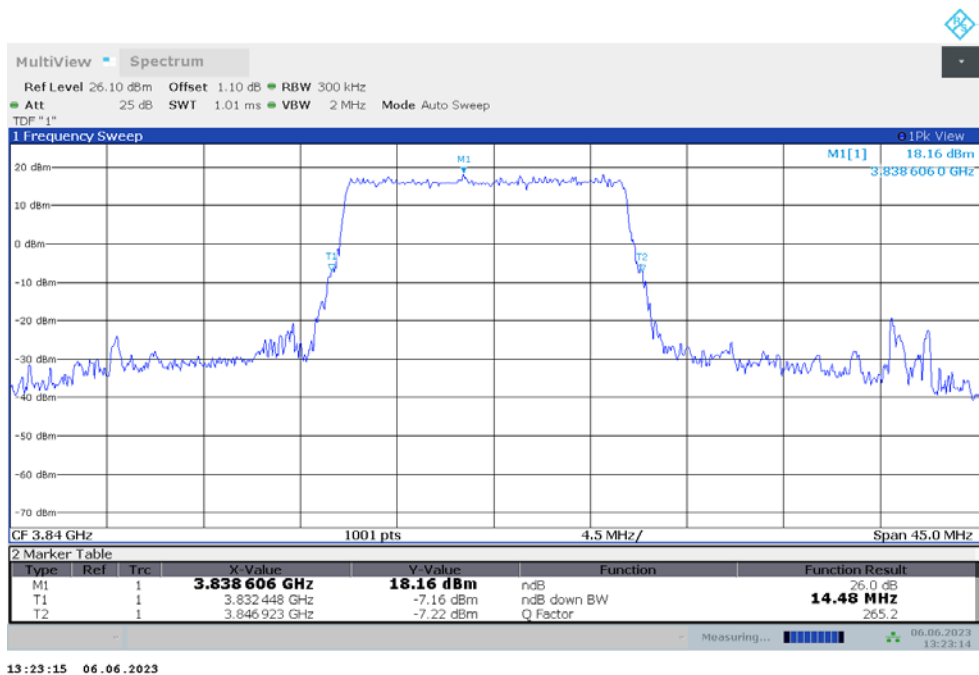

n77H

n77H,15MHz(-26dBc)

Frequency (MHz)	Emission Bandwidth (-26dBc) (MHz)	
	DFT-s-pi/2 BPSK	DFT-s-QPSK
3840	14.431	14.476

n77H,15MHz Bandwidth,DFT-s-pi/2 BPSK (-26dBc BW)

n77H,15MHz Bandwidth,DFT-s-QPSK (-26dBc BW)