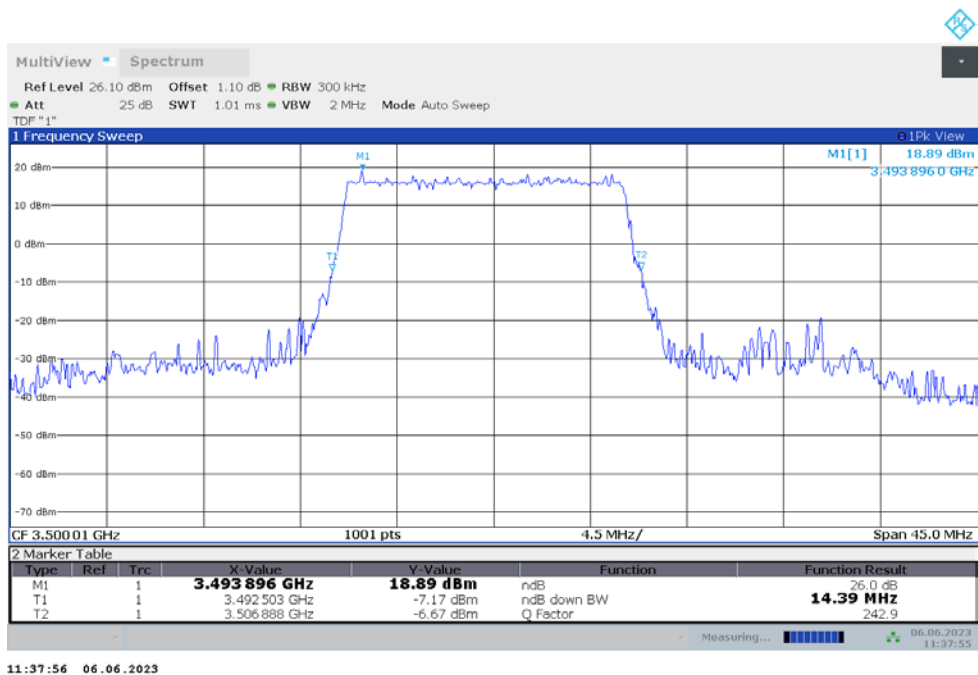

n77L

n77L,15MHz(-26dBc)

Frequency (MHz)	Emission Bandwidth (-26dBc) (MHz)	
	DFT-s-pi/2 BPSK	DFT-s-QPSK
3500.01	14.431	14.386

n77L,15MHz Bandwidth,DFT-s-pi/2 BPSK (-26dBc BW)

n77L,15MHz Bandwidth,DFT-s-QPSK (-26dBc BW)