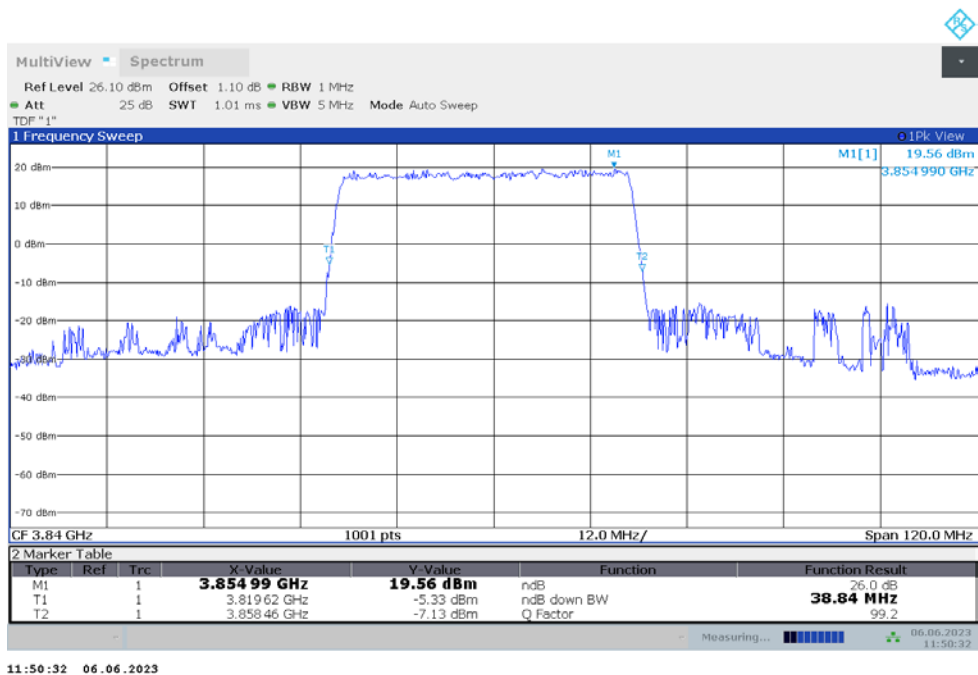

n77H

n77H,40MHz(-26dBc)

Frequency (MHz)	Emission Bandwidth (-26dBc) (MHz)	
	DFT-s-pi/2 BPSK	DFT-s-QPSK
3840	38.840	38.840

n77H,40MHz Bandwidth,DFT-s-pi/2 BPSK (-26dBc BW)

n77H,40MHz Bandwidth,DFT-s-QPSK (-26dBc BW)