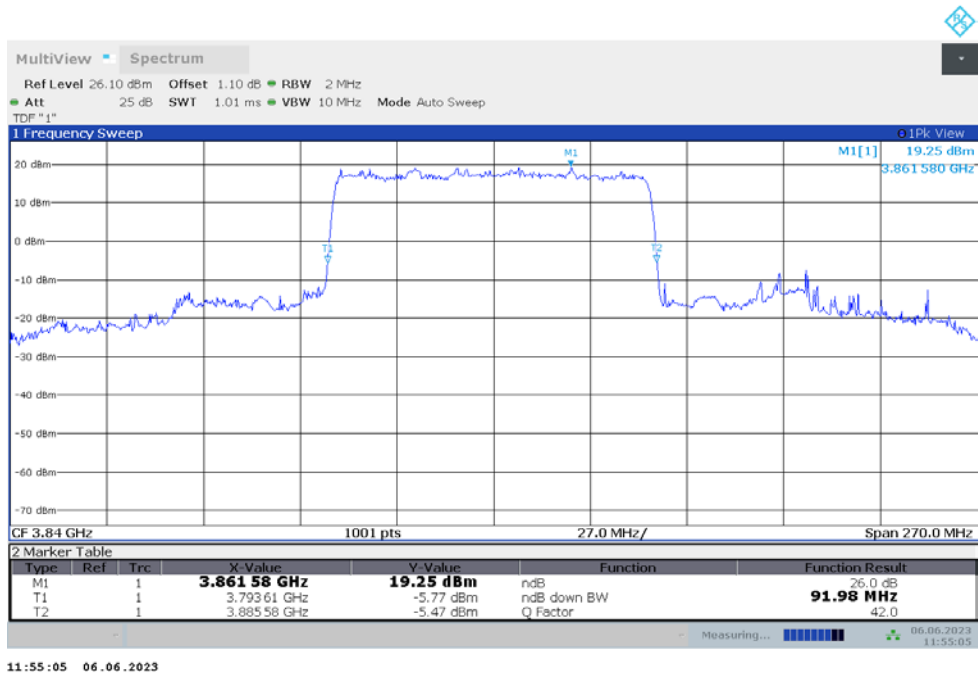

n77H

n77H,90MHz(-26dBc)

Frequency (MHz)	Emission Bandwidth (-26dBc) (MHz)	
	DFT-s-pi/2 BPSK	DFT-s-QPSK
3840	91.980	91.980

n77H,90MHz Bandwidth,DFT-s-pi/2 BPSK (-26dBc BW)