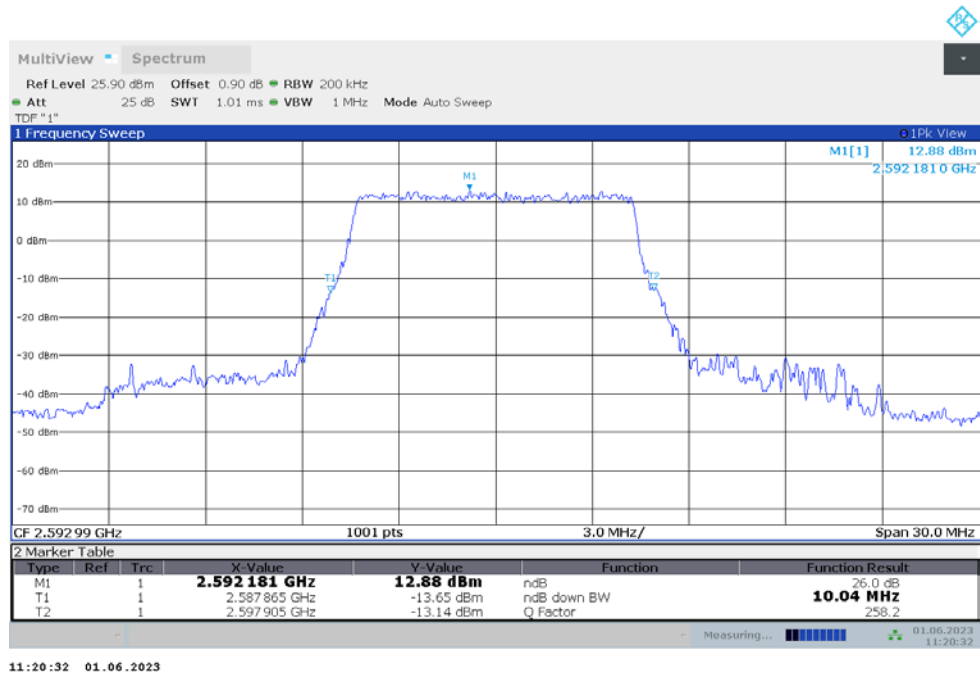

n41

n41-MIMO,10MHz(-26dBc)

Frequency (MHz)	Emission Bandwidth (-26dBc) (MHz)	
	CP QPSK	CP 16QAM
2592.99	9.950	9.950

n41,10MHz Bandwidth,CP QPSK (-26dBc BW)