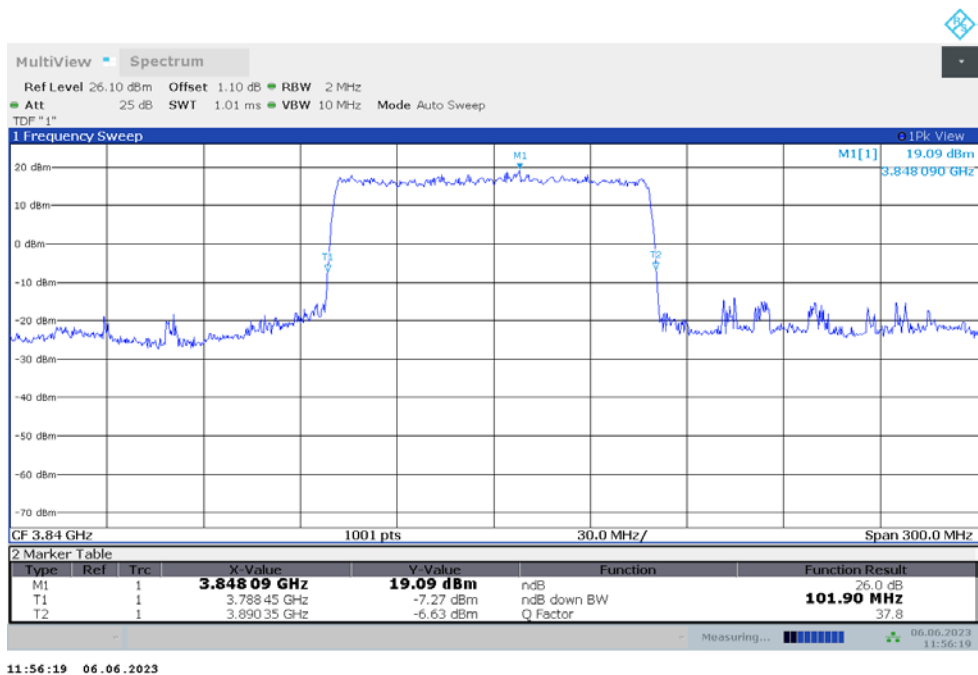

n77H

n77H,100MHz(-26dBc)

Frequency (MHz)	Emission Bandwidth (-26dBc) (MHz)	
	DFT-s-pi/2 BPSK	DFT-s-QPSK
3840	102.200	101.900

n77H,100MHz Bandwidth,DFT-s-pi/2 BPSK (-26dBc BW)

n77H,100MHz Bandwidth,DFT-s-QPSK (-26dBc BW)