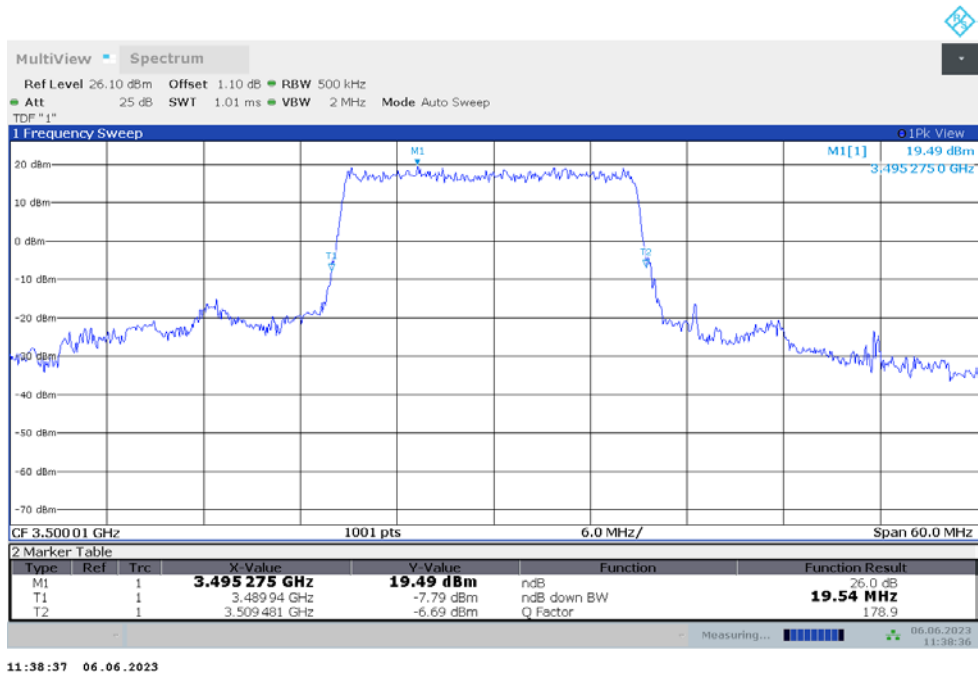

n77L

n77L,20MHz(-26dBc)

Frequency (MHz)	Emission Bandwidth (-26dBc) (MHz)	
	DFT-s-pi/2 BPSK	DFT-s-QPSK
3500.01	19.540	19.421

n77L,20MHz Bandwidth,DFT-s-pi/2 BPSK (-26dBc BW)