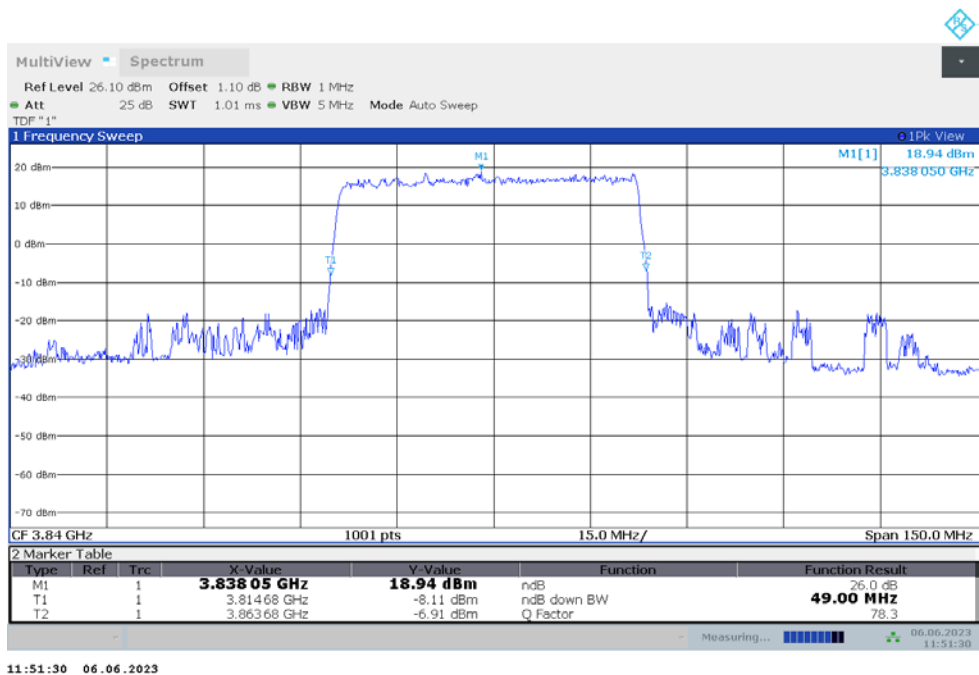

n77H

n77H,50MHz(-26dBc)

Frequency (MHz)	Emission Bandwidth (-26dBc) (MHz)	
	DFT-s-pi/2 BPSK	DFT-s-QPSK
3840	48.700	49.000

n77H,50MHz Bandwidth,DFT-s-pi/2 BPSK (-26dBc BW)

n77H,50MHz Bandwidth,DFT-s-QPSK (-26dBc BW)