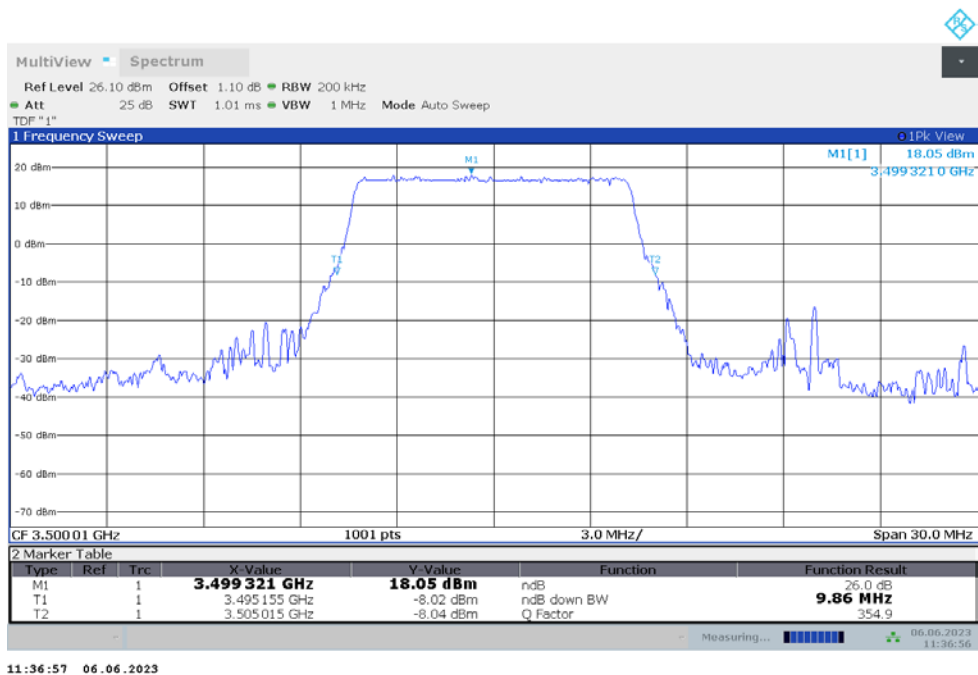

n77L

n77L,10MHz(-26dBc)

Frequency (MHz)	Emission Bandwidth (-26dBc) (MHz)	
	DFT-s-pi/2 BPSK	DFT-s-QPSK
3500.01	9.890	9.860

n77L,10MHz Bandwidth,DFT-s-pi/2 BPSK (-26dBc BW)

n77L,10MHz Bandwidth,DFT-s-QPSK (-26dBc BW)