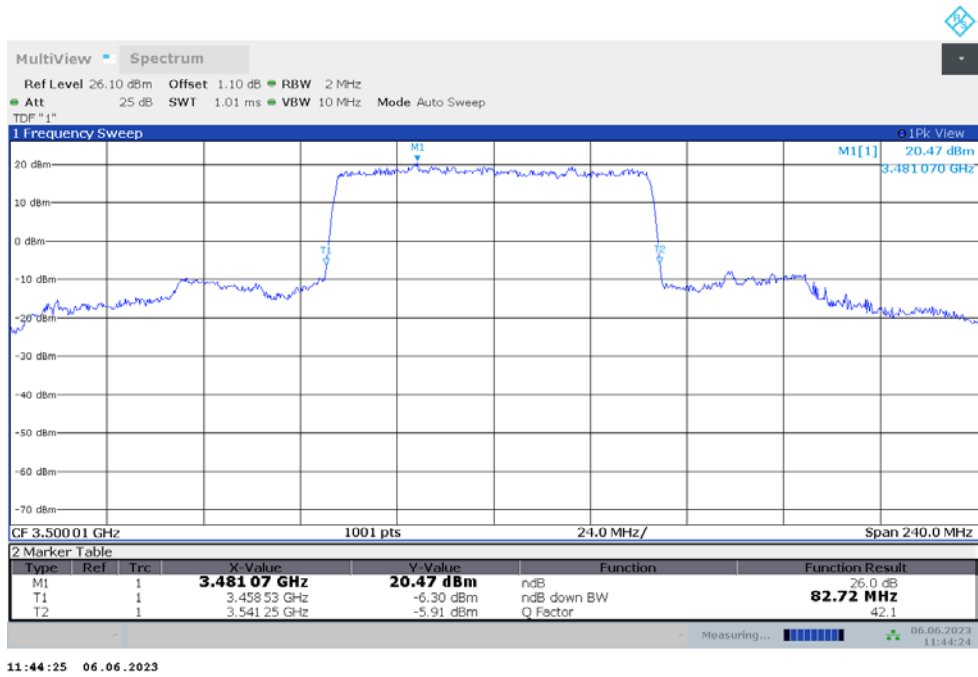

n77L

n77L,80MHz(-26dBc)

Frequency (MHz)	Emission Bandwidth (-26dBc) (MHz)	
	DFT-s-pi/2 BPSK	DFT-s-QPSK
3500.01	82.720	82.240

n77L,80MHz Bandwidth,DFT-s-pi/2 BPSK (-26dBc BW)