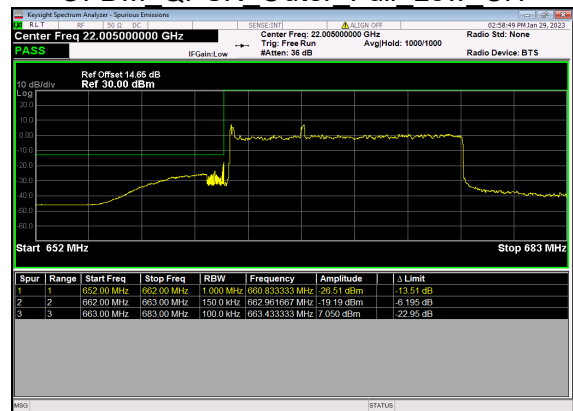

N71(15M)_DFT-s-OFDM QPSK Outer Full Low CH