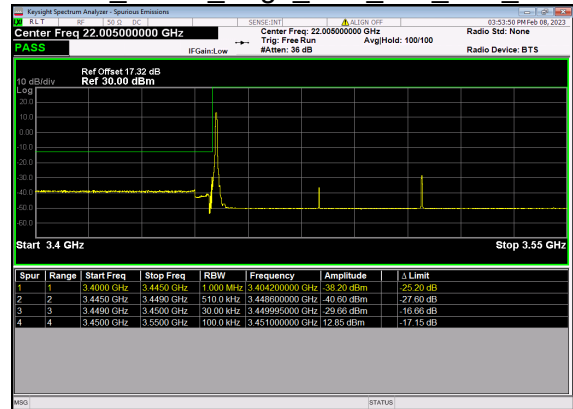

N77(60M)_DFT-s-OFDM QPSK Edge 1RB Left Low CH