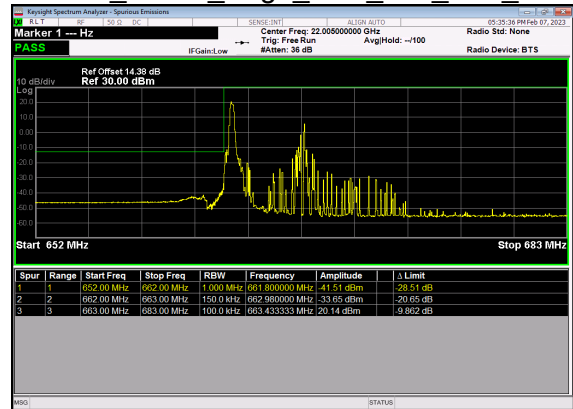

N71(10M)_DFT-s-OFDM BPSK Outer Full High CH

N71(10M)_DFT-s-OFDM QPSK Outer Full High CH

N71(15M)_DFT-s-OFDM BPSK Edge 1RB Left Low CH

N71(15M)_DFT-s-OFDM QPSK Edge 1RB Left Low CH

N71(15M)_DFT-s-OFDM BPSK Outer Full Low CH