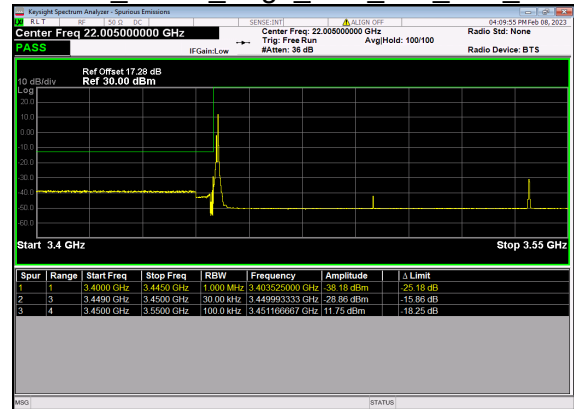

N77(90M)_DFT-s-OFDM QPSK Edge 1RB Left Low CH