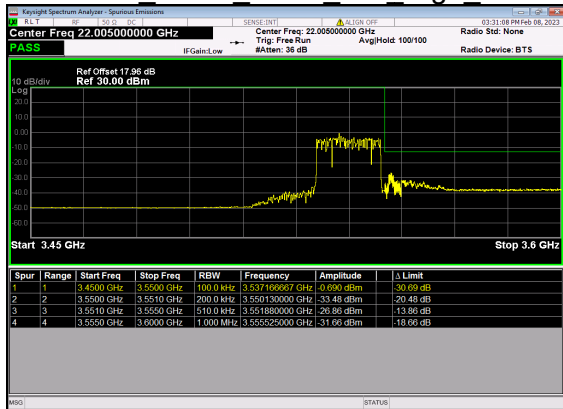

N77(20M)_DFT-s-OFDM BPSK Outer Full Low CH

N77(20M)_DFT-s-OFDM QPSK Outer Full Low CH

N77(20M)_DFT-s-OFDM BPSK Edge 1RB Right High CH

N77(20M)_DFT-s-OFDM QPSK Edge 1RB Right High CH

N77(20M)_DFT-s-OFDM BPSK Outer Full High CH