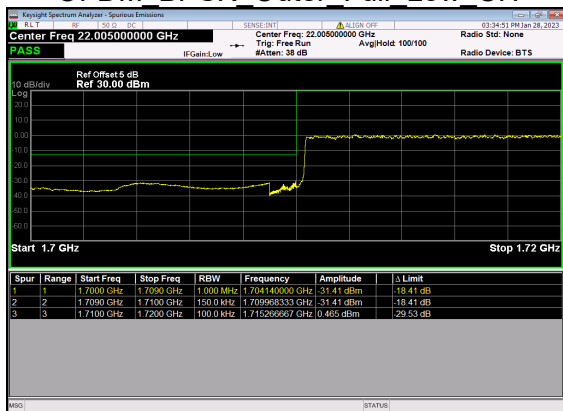

N66(15M)_DFT-s-OFDM BPSK Outer Full Low CH