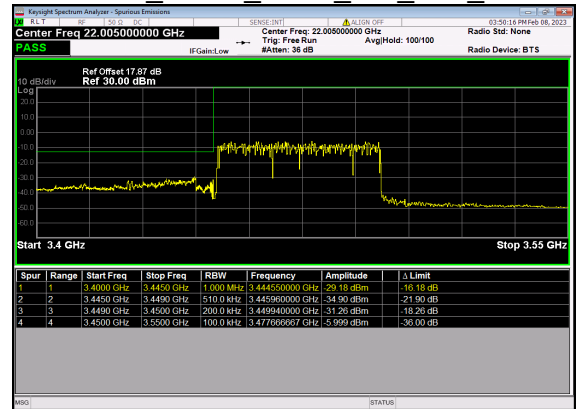

N77(50M)_DFT-s-OFDM QPSK Outer Full Low CH