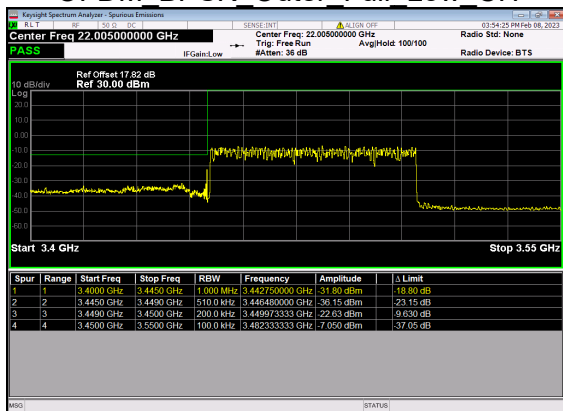

N77(60M)_DFT-s-OFDM BPSK Outer Full Low CH