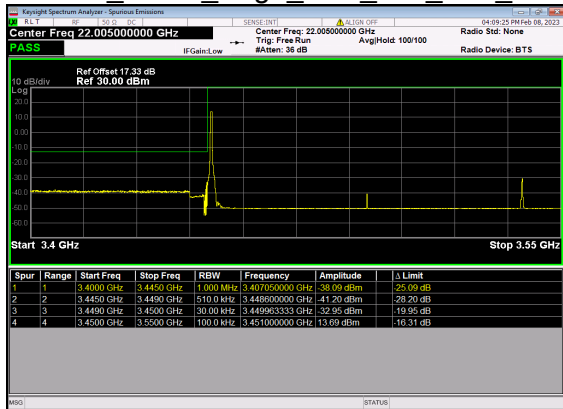

N77(80M)_DFT-s-OFDM BPSK Edge 1RB Right High CH

N77(80M)_DFT-s-OFDM QPSK Edge 1RB Right High CH

N77(80M)_DFT-s-OFDM BPSK Outer Full High CH

N77(80M)_DFT-s-OFDM QPSK Outer Full High CH

N77(90M)_DFT-s-OFDM BPSK Edge 1RB Left Low CH