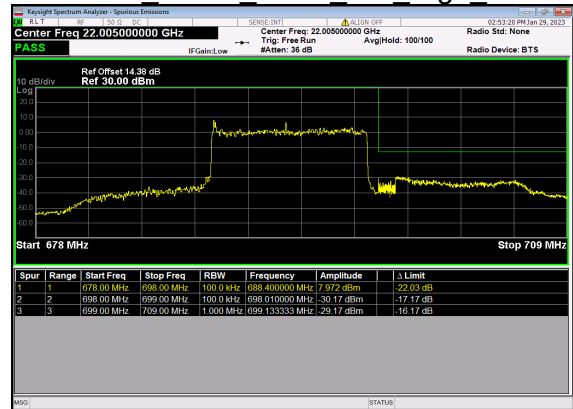

N71(10M)_DFT-s-OFDM QPSK Outer Full High CH