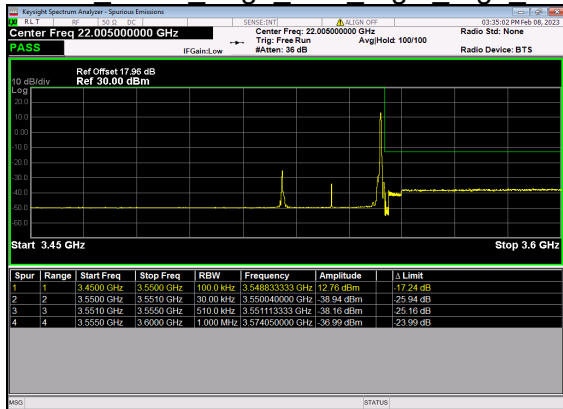

N77(30M)_DFT-s-OFDM BPSK Edge 1RB Right High CH