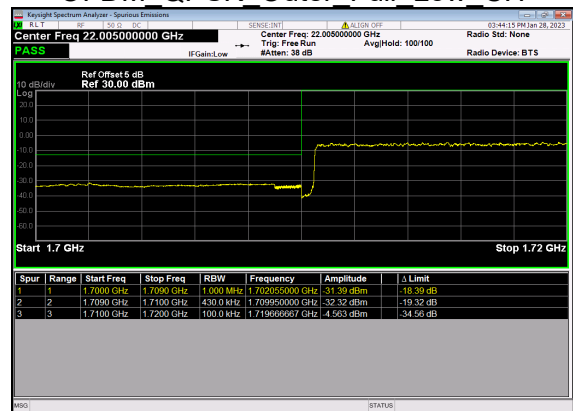

N66(40M)_DFT-s-OFDM QPSK Outer Full Low CH