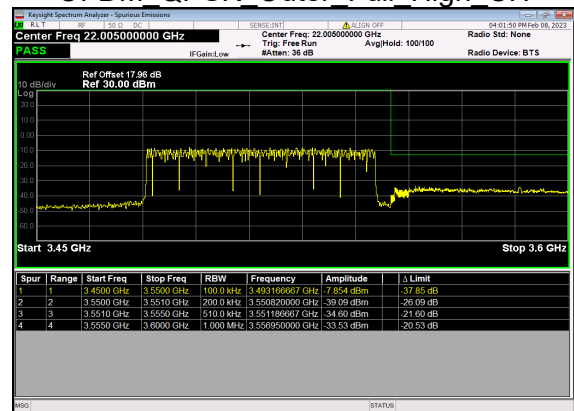

N77(70M)_DFT-s-OFDM QPSK Outer Full High CH