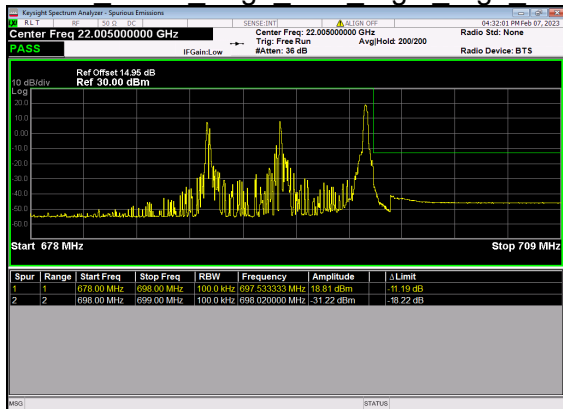

N71(10M)_DFT-s-OFDM QPSK Edge 1RB Left Low CH

N71(10M)_DFT-s-OFDM BPSK Outer Full Low CH

N71(10M)_DFT-s-OFDM QPSK Outer Full Low CH

N71(10M)_DFT-s-OFDM BPSK Edge 1RB Right High CH

N71(10M)_DFT-s-OFDM QPSK Edge 1RB Right High CH