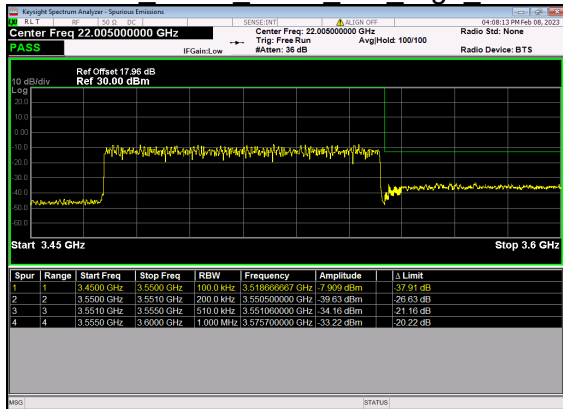

N77(80M)_DFT-s-OFDM BPSK Edge 1RB Right High CH

N77(80M)_DFT-s-OFDM QPSK Edge 1RB Right High CH

N77(80M)_DFT-s-OFDM BPSK Outer Full High CH

N77(80M)_DFT-s-OFDM QPSK Outer Full High CH

N77(90M)_DFT-s-OFDM BPSK Edge 1RB Left Low CH