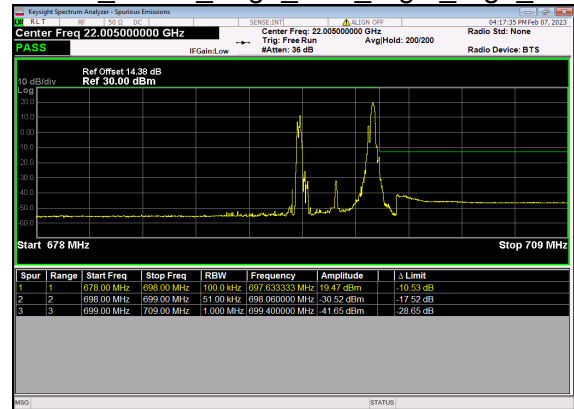

N71(5M)_DFT-s-OFDM QPSK Edge 1RB Right High CH