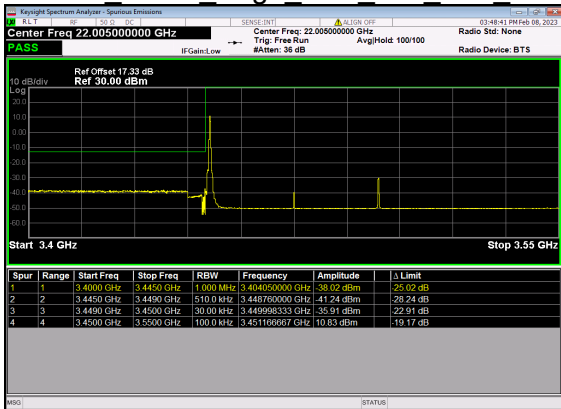

N77(40M)_DFT-s-OFDM BPSK Outer Full High CH

N77(40M)_DFT-s-OFDM QPSK Outer Full High CH

N77(50M)_DFT-s-OFDM BPSK Edge 1RB Left Low CH

N77(50M)_DFT-s-OFDM QPSK Edge 1RB Left Low CH

N77(50M)_DFT-s-OFDM BPSK Outer Full Low CH