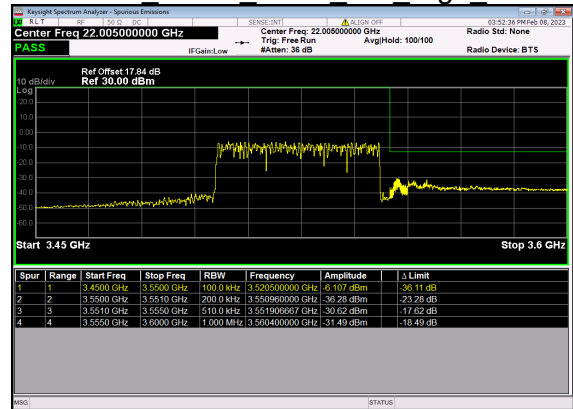

N77(50M)_DFT-s-OFDM QPSK Outer Full Low CH

N77(50M)_DFT-s-OFDM BPSK Edge 1RB Right High CH

N77(50M)_DFT-s-OFDM QPSK Edge 1RB Right High CH

N77(50M)_DFT-s-OFDM BPSK Outer Full High CH

N77(50M)_DFT-s-OFDM QPSK Outer Full High CH