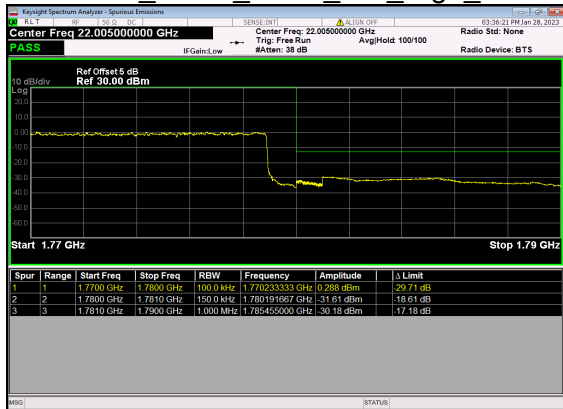

N66(15M)_DFT-s-OFDM BPSK Outer Full High CH