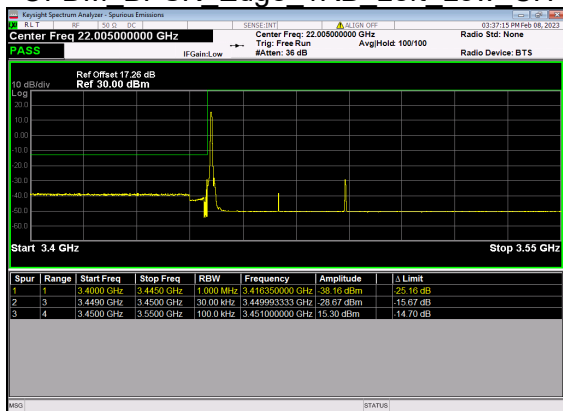

N77(30M)_DFT-s-OFDM BPSK Edge 1RB Right High CH

N77(30M)_DFT-s-OFDM QPSK Edge 1RB Right High CH

N77(30M)_DFT-s-OFDM BPSK Outer Full High CH

N77(30M)_DFT-s-OFDM QPSK Outer Full High CH

N77(40M)_DFT-s-OFDM BPSK Edge 1RB Left Low CH