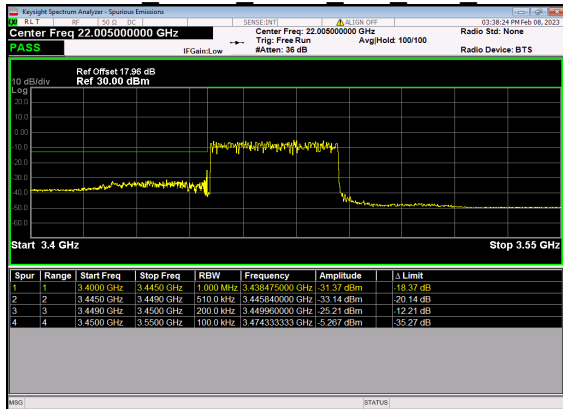

N77(40M)_DFT-s-OFDM BPSK Outer Full Low CH