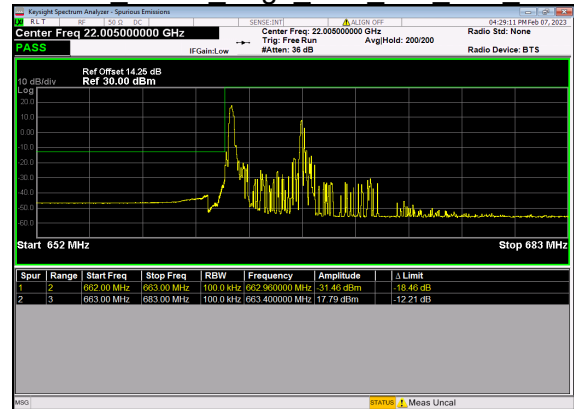

N71(10M)_DFT-s-OFDM QPSK Edge 1RB Left Low CH