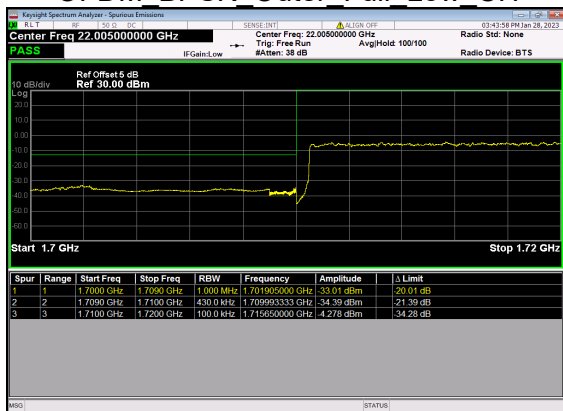

N66(40M)_DFT-s-OFDM BPSK Outer Full Low CH