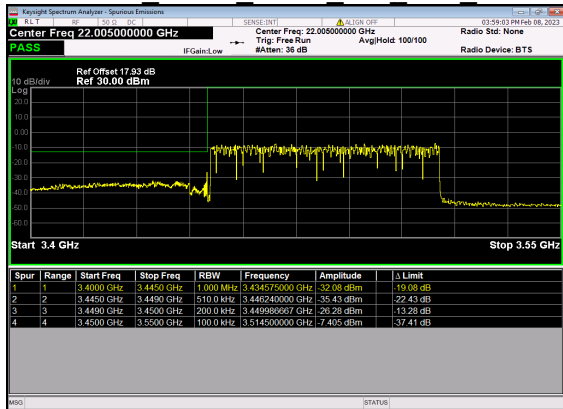

N77(70M)_DFT-s-OFDM BPSK Outer Full Low CH