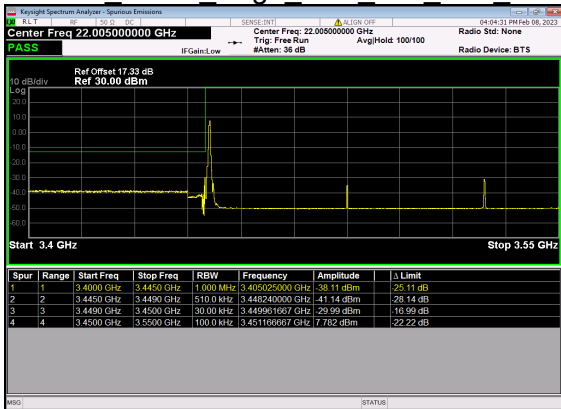

N77(80M)_DFT-s-OFDM BPSK Edge 1RB Left Low CH