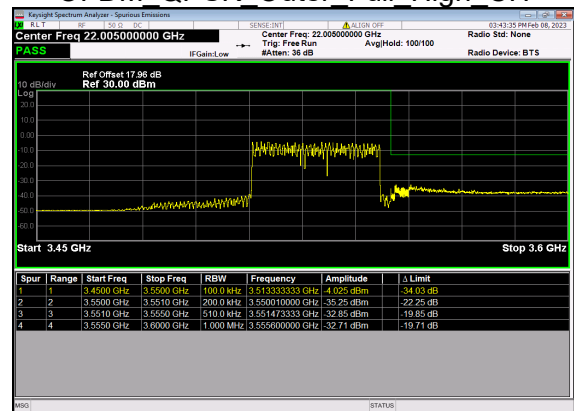

N77(40M)_DFT-s-OFDM QPSK Outer Full High CH