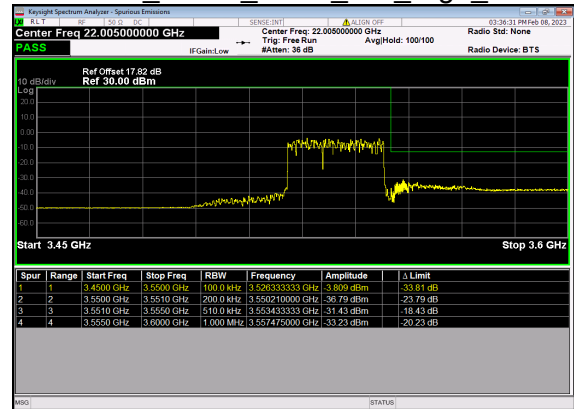

N77(30M)_DFT-s-OFDM BPSK Edge 1RB Right High CH

N77(30M)_DFT-s-OFDM QPSK Edge 1RB Right High CH

N77(30M)_DFT-s-OFDM BPSK Outer Full High CH

N77(30M)_DFT-s-OFDM QPSK Outer Full High CH

N77(40M)_DFT-s-OFDM BPSK Edge 1RB Left Low CH