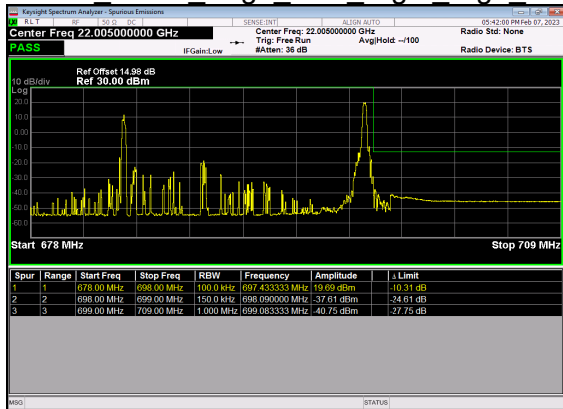

N71(15M)_DFT-s-OFDM BPSK Edge 1RB Right High CH