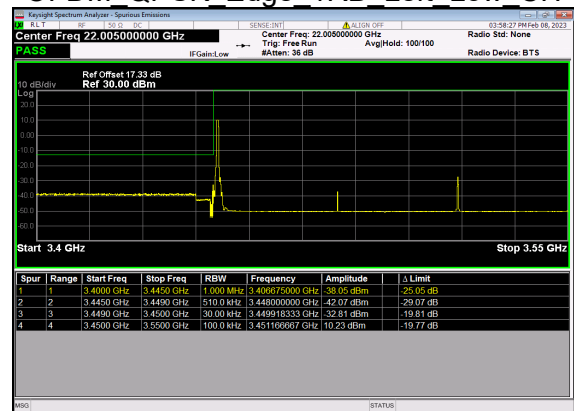

N77(60M)_DFT-s-OFDM QPSK Edge 1RB Right High CH

N77(60M)_DFT-s-OFDM BPSK Outer Full High CH

N77(60M)_DFT-s-OFDM QPSK Outer Full High CH

N77(70M)_DFT-s-OFDM BPSK Edge 1RB Left Low CH

N77(70M)_DFT-s-OFDM QPSK Edge 1RB Left Low CH