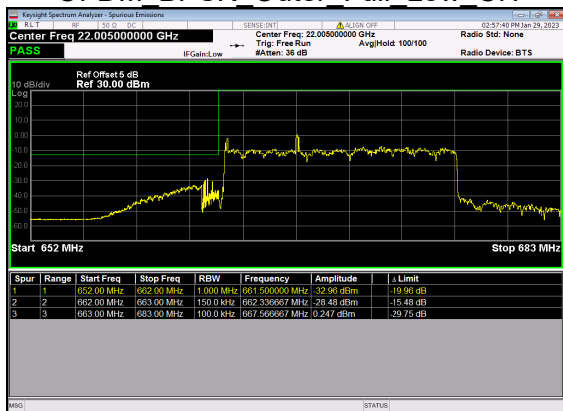

N71(10M)_DFT-s-OFDM BPSK Outer Full High CH

N71(10M)_DFT-s-OFDM QPSK Outer Full High CH

N71(15M)_DFT-s-OFDM BPSK Edge 1RB Left Low CH

N71(15M)_DFT-s-OFDM QPSK Edge 1RB Left Low CH

N71(15M)_DFT-s-OFDM BPSK Outer Full Low CH