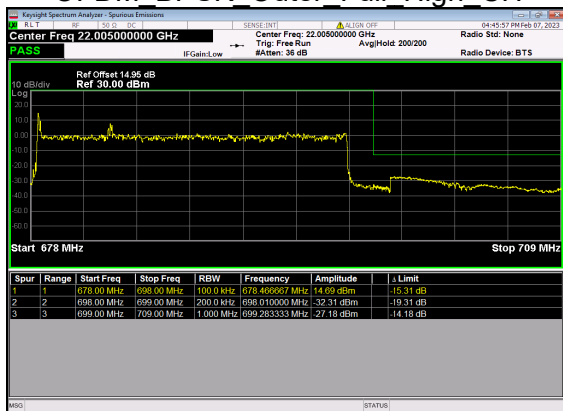

N71(20M)_DFT-s-OFDM BPSK Outer Full High CH