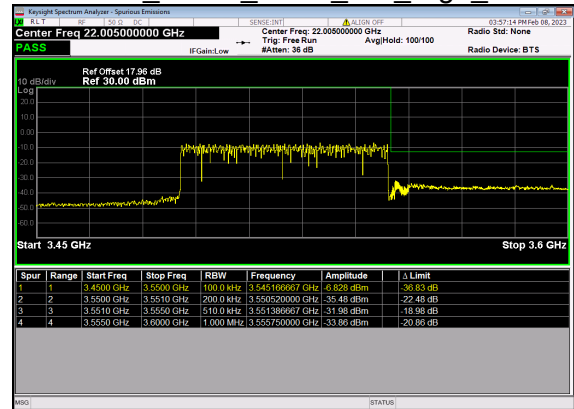

N77(60M)_DFT-s-OFDM QPSK Outer Full High CH