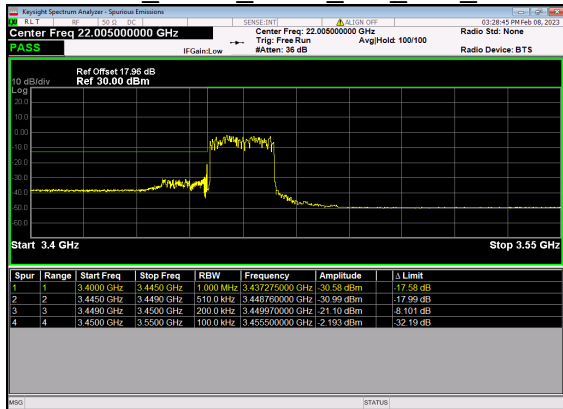

N77(20M)_DFT-s-OFDM BPSK Outer Full Low CH