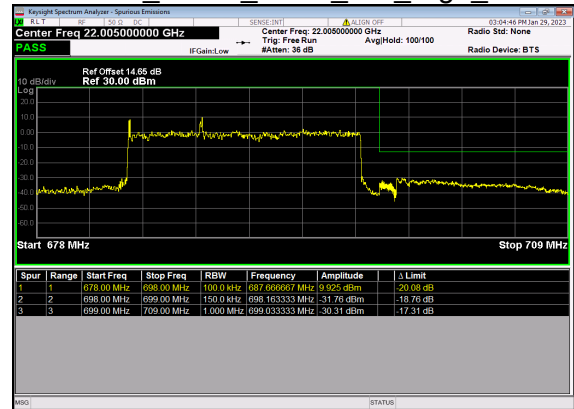

N71(15M)_DFT-s-OFDM QPSK Outer Full Low CH

N71(15M)_DFT-s-OFDM BPSK Edge 1RB Right High CH

N71(15M)_DFT-s-OFDM QPSK Edge 1RB Right High CH

N71(15M)_DFT-s-OFDM BPSK Outer Full High CH

N71(15M)_DFT-s-OFDM QPSK Outer Full High CH