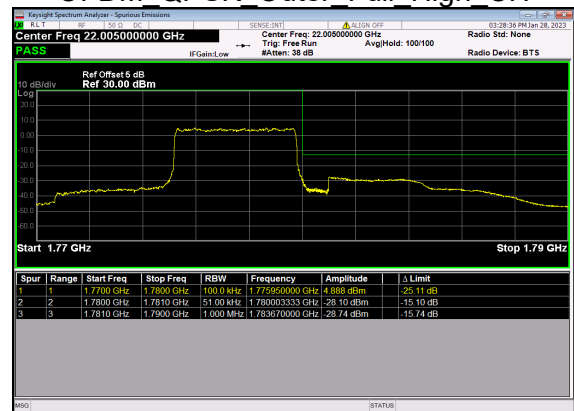

N66(5M)_DFT-s-OFDM QPSK Outer Full High CH