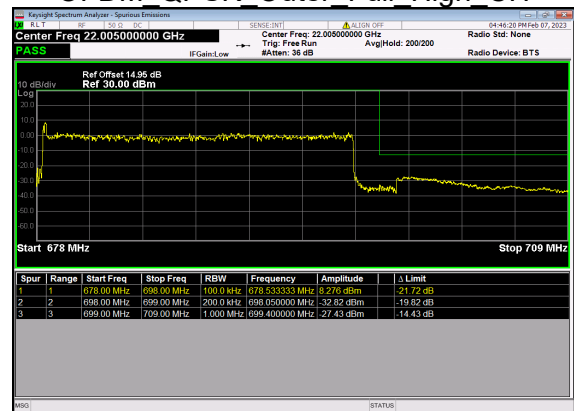

N71(20M)_DFT-s-OFDM QPSK Outer Full High CH