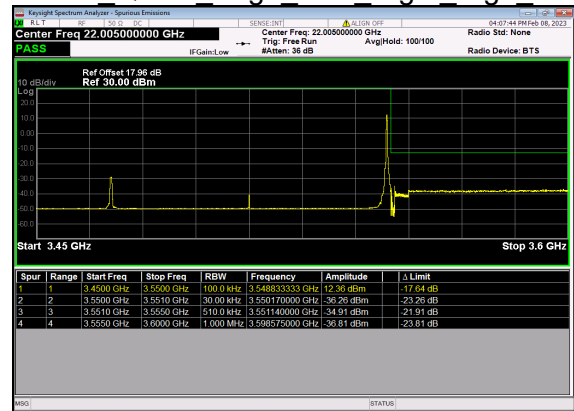

N77(80M)_DFT-s-OFDM QPSK Edge 1RB Right High CH