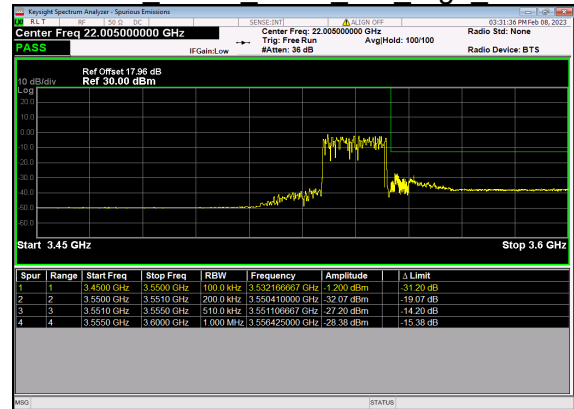

N77(20M)_DFT-s-OFDM QPSK Outer Full High CH