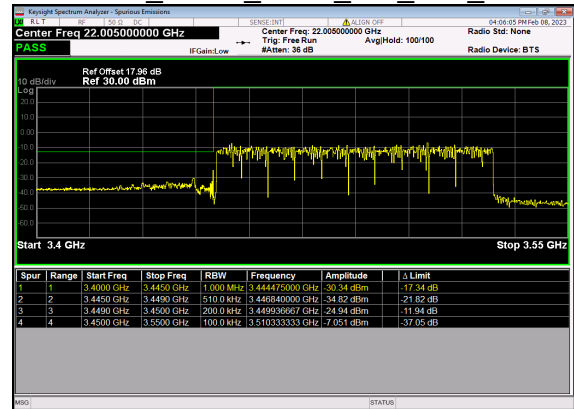

N77(70M)_DFT-s-OFDM QPSK Outer Full High CH

N77(80M)_DFT-s-OFDM BPSK Edge 1RB Left Low CH

N77(80M)_DFT-s-OFDM QPSK Edge 1RB Left Low CH

N77(80M)_DFT-s-OFDM BPSK Outer Full Low CH

N77(80M)_DFT-s-OFDM QPSK Outer Full Low CH