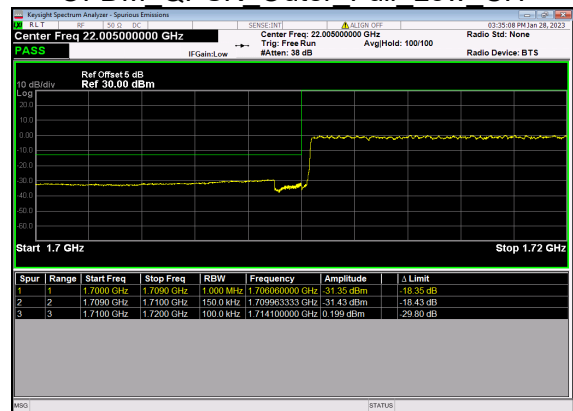

N66(15M)_DFT-s-OFDM QPSK Outer Full Low CH