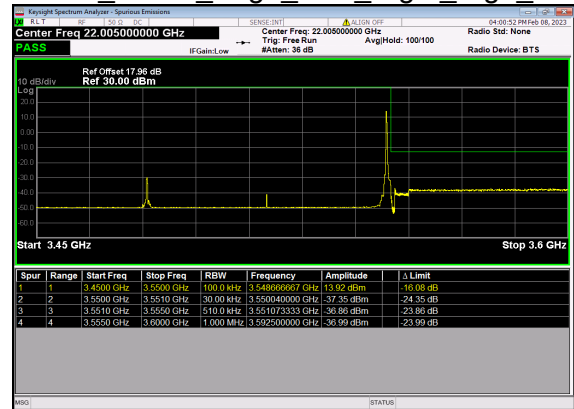

N77(70M)_DFT-s-OFDM BPSK Outer Full Low CH

N77(70M)_DFT-s-OFDM QPSK Outer Full Low CH

N77(70M)_DFT-s-OFDM BPSK Edge 1RB Right High CH

N77(70M)_DFT-s-OFDM QPSK Edge 1RB Right High CH

N77(70M)_DFT-s-OFDM BPSK Outer Full High CH