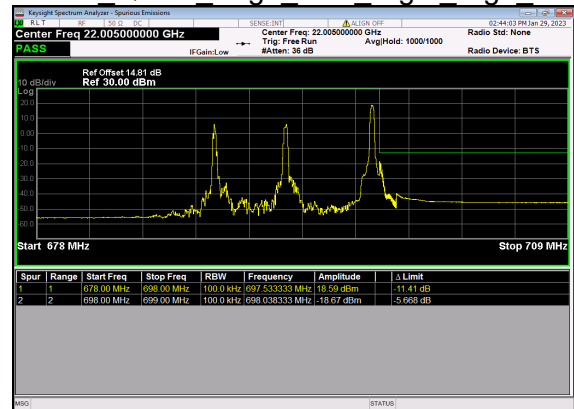

N71(10M)_DFT-s-OFDM QPSK Edge 1RB Left Low CH

N71(10M)_DFT-s-OFDM BPSK Outer Full Low CH

N71(10M)_DFT-s-OFDM QPSK Outer Full Low CH

N71(10M)_DFT-s-OFDM BPSK Edge 1RB Right High CH

N71(10M)_DFT-s-OFDM QPSK Edge 1RB Right High CH