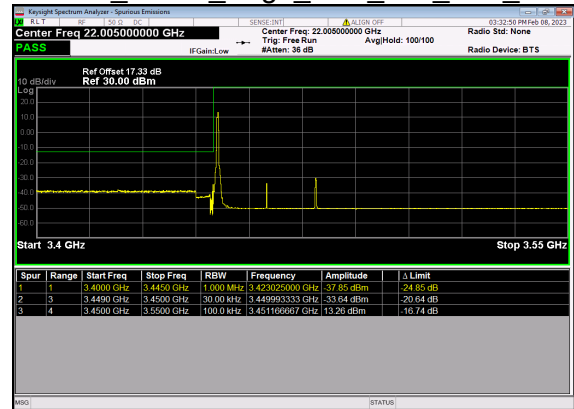

N77(30M)_DFT-s-OFDM QPSK Edge 1RB Left Low CH