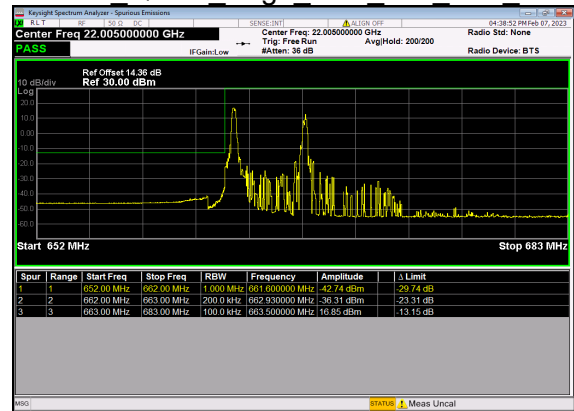

N71(20M)_DFT-s-OFDM QPSK Edge 1RB Left Low CH