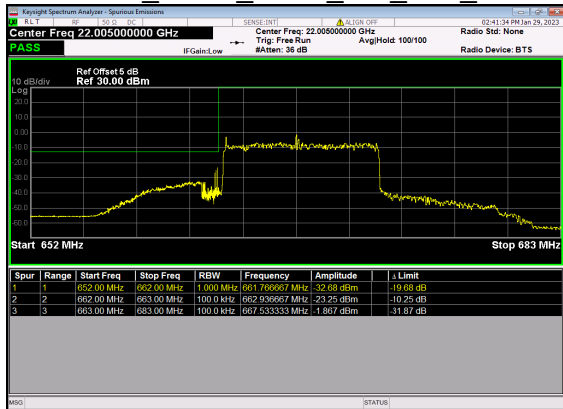

N71(10M)_DFT-s-OFDM BPSK Outer Full Low CH