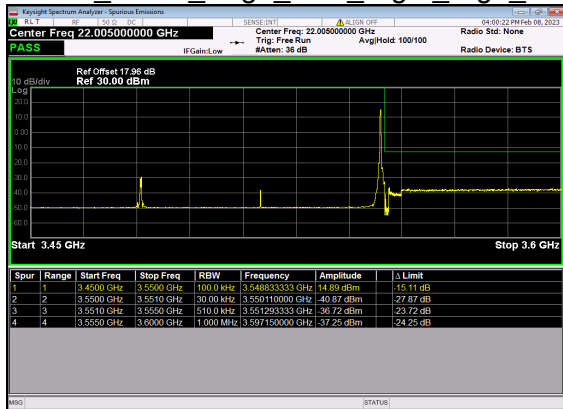

N77(70M)_DFT-s-OFDM BPSK Edge 1RB Right High CH