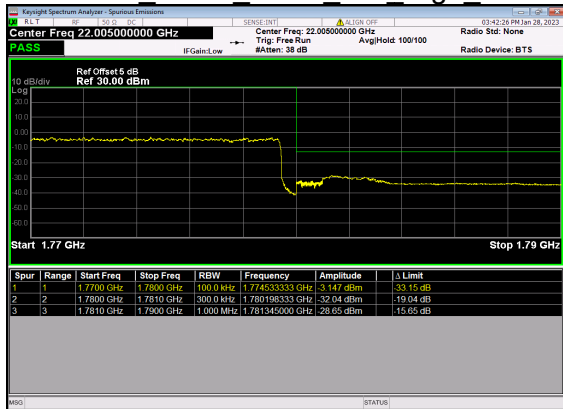

N66(30M)_DFT-s-OFDM BPSK Outer Full High CH