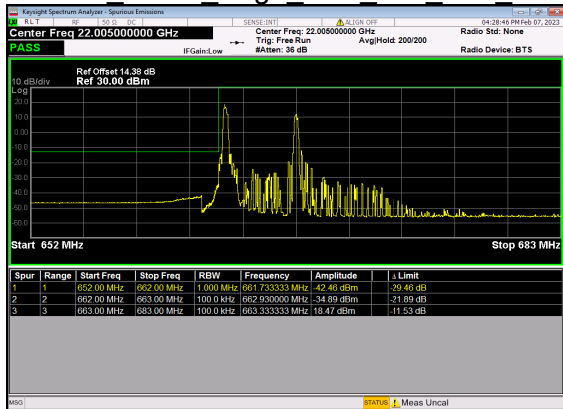

N71(5M)_DFT-s-OFDM BPSK Edge 1RB Right High CH

N71(5M)_DFT-s-OFDM QPSK Edge 1RB Right High CH

N71(5M)_DFT-s-OFDM BPSK Outer Full High CH

N71(5M)_DFT-s-OFDM QPSK Outer Full High CH

N71(10M)_DFT-s-OFDM BPSK Edge 1RB Left Low CH