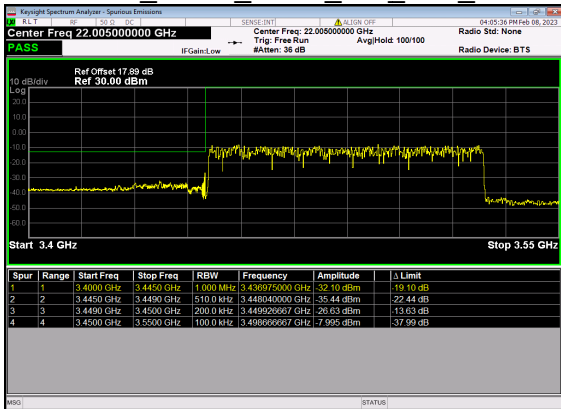

N77(70M)_DFT-s-OFDM QPSK Outer Full High CH

N77(80M)_DFT-s-OFDM BPSK Edge 1RB Left Low CH

N77(80M)_DFT-s-OFDM QPSK Edge 1RB Left Low CH

N77(80M)_DFT-s-OFDM BPSK Outer Full Low CH

N77(80M)_DFT-s-OFDM QPSK Outer Full Low CH