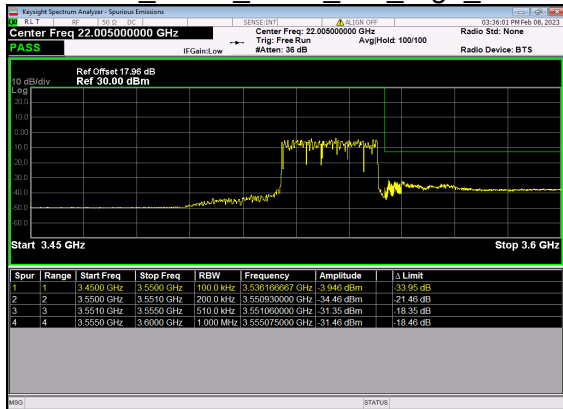

N77(30M)_DFT-s-OFDM BPSK Outer Full High CH