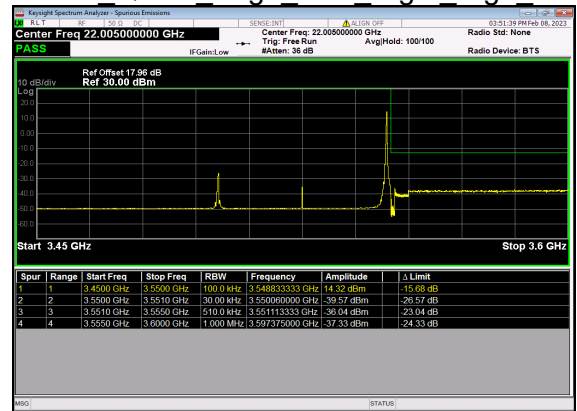

N77(50M)_DFT-s-OFDM QPSK Edge 1RB Right High CH