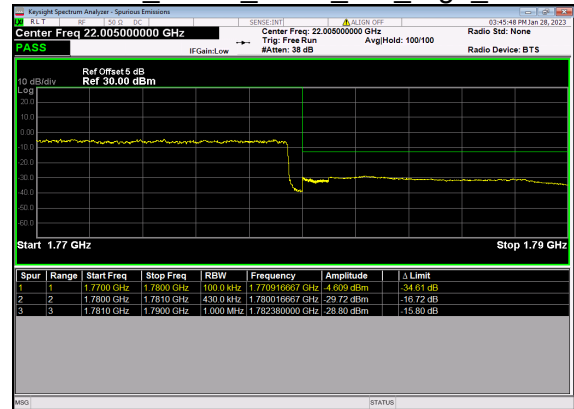

N66(40M)_DFT-s-OFDM QPSK Outer Full High CH