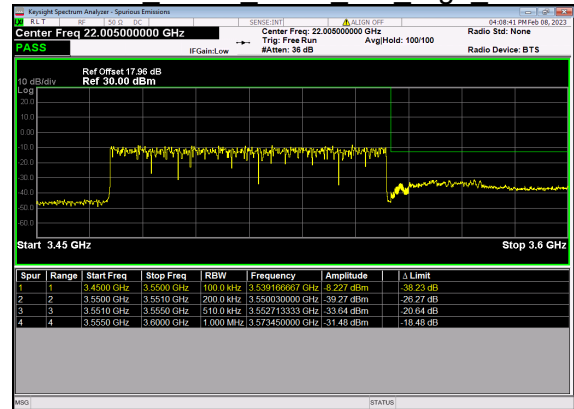

N77(80M)_DFT-s-OFDM BPSK Edge 1RB Right High CH

N77(80M)_DFT-s-OFDM QPSK Edge 1RB Right High CH

N77(80M)_DFT-s-OFDM BPSK Outer Full High CH

N77(80M)_DFT-s-OFDM QPSK Outer Full High CH

N77(90M)_DFT-s-OFDM BPSK Edge 1RB Left Low CH