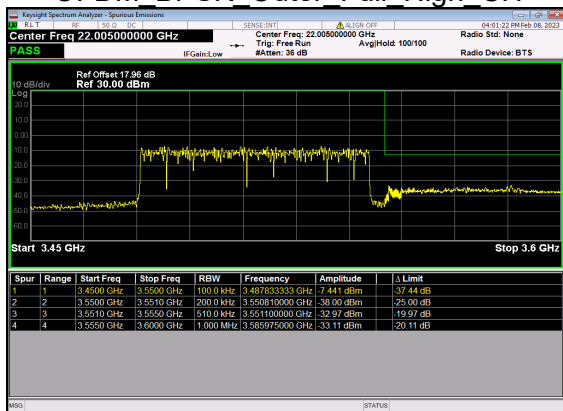

N77(70M)_DFT-s-OFDM BPSK Outer Full Low CH

N77(70M)_DFT-s-OFDM QPSK Outer Full Low CH

N77(70M)_DFT-s-OFDM BPSK Edge 1RB Right High CH

N77(70M)_DFT-s-OFDM QPSK Edge 1RB Right High CH

N77(70M)_DFT-s-OFDM BPSK Outer Full High CH