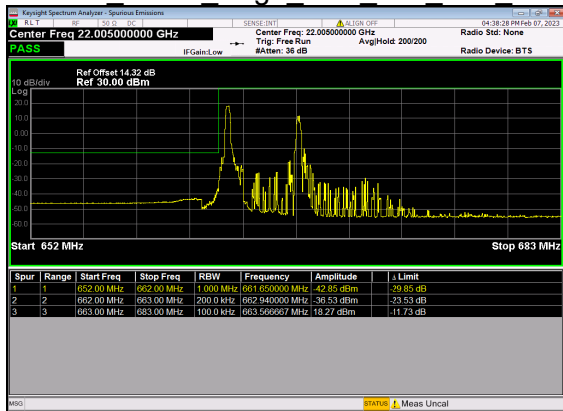

N71(20M)_DFT-s-OFDM BPSK Edge 1RB Left Low CH