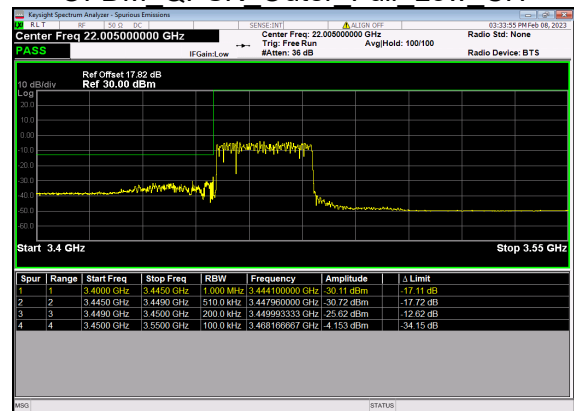

N77(20M)_DFT-s-OFDM QPSK Outer Full High CH

N77(30M)_DFT-s-OFDM BPSK Edge 1RB Left Low CH

N77(30M)_DFT-s-OFDM QPSK Edge 1RB Left Low CH

N77(30M)_DFT-s-OFDM BPSK Outer Full Low CH

N77(30M)_DFT-s-OFDM QPSK Outer Full Low CH