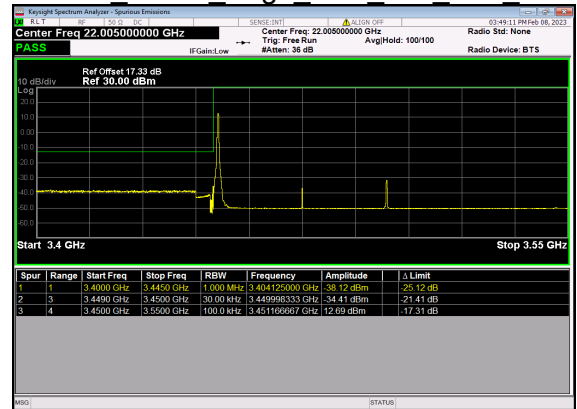

N77(40M)_DFT-s-OFDM BPSK Outer Full High CH

N77(40M)_DFT-s-OFDM QPSK Outer Full High CH

N77(50M)_DFT-s-OFDM BPSK Edge 1RB Left Low CH

N77(50M)_DFT-s-OFDM QPSK Edge 1RB Left Low CH

N77(50M)_DFT-s-OFDM BPSK Outer Full Low CH