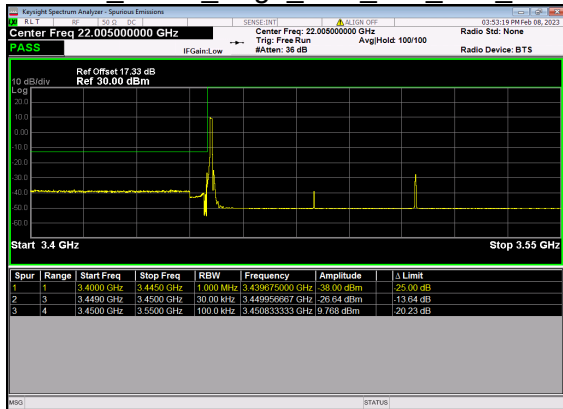

N77(60M)_DFT-s-OFDM BPSK Edge 1RB Left Low CH