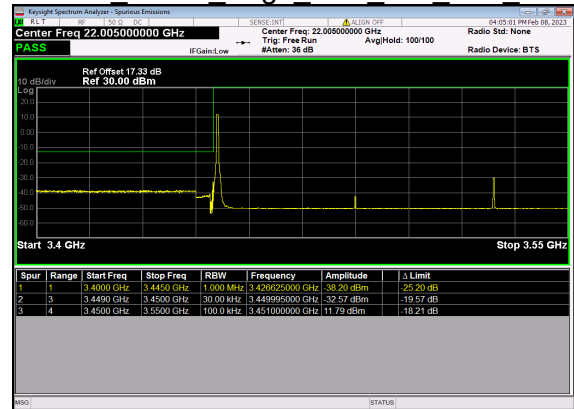

N77(70M)_DFT-s-OFDM QPSK Outer Full High CH

N77(80M)_DFT-s-OFDM BPSK Edge 1RB Left Low CH

N77(80M)_DFT-s-OFDM QPSK Edge 1RB Left Low CH

N77(80M)_DFT-s-OFDM BPSK Outer Full Low CH

N77(80M)_DFT-s-OFDM QPSK Outer Full Low CH