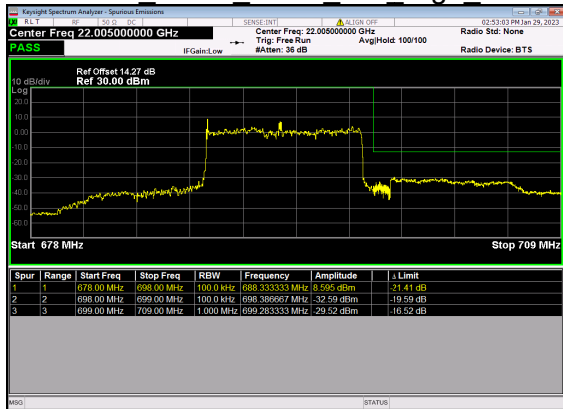

N71(10M)_DFT-s-OFDM BPSK Outer Full High CH