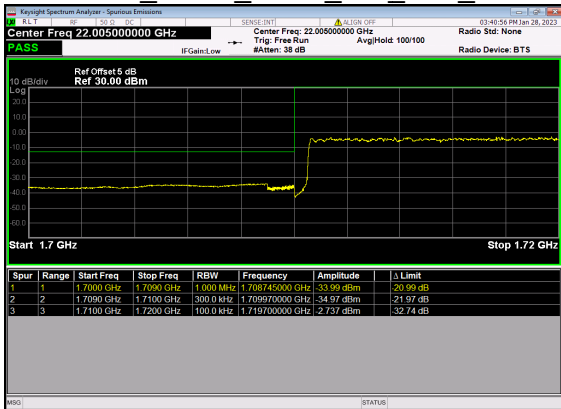

N66(30M)_DFT-s-OFDM BPSK Outer Full Low CH