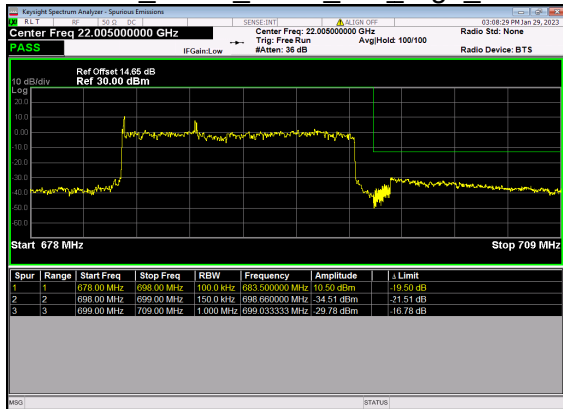

N71(15M)_DFT-s-OFDM QPSK Outer Full Low CH

N71(15M)_DFT-s-OFDM BPSK Edge 1RB Right High CH

N71(15M)_DFT-s-OFDM QPSK Edge 1RB Right High CH

N71(15M)_DFT-s-OFDM BPSK Outer Full High CH

N71(15M)_DFT-s-OFDM QPSK Outer Full High CH