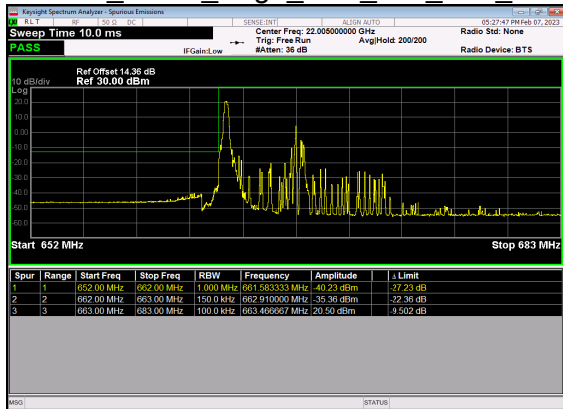

N71(15M)_DFT-s-OFDM BPSK Edge 1RB Left Low CH