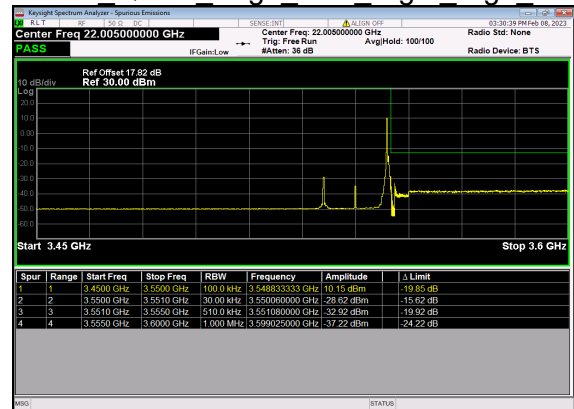

N77(20M)_DFT-s-OFDM BPSK Outer Full Low CH

N77(20M)_DFT-s-OFDM QPSK Outer Full Low CH

N77(20M)_DFT-s-OFDM BPSK Edge 1RB Right High CH

N77(20M)_DFT-s-OFDM QPSK Edge 1RB Right High CH

N77(20M)_DFT-s-OFDM BPSK Outer Full High CH