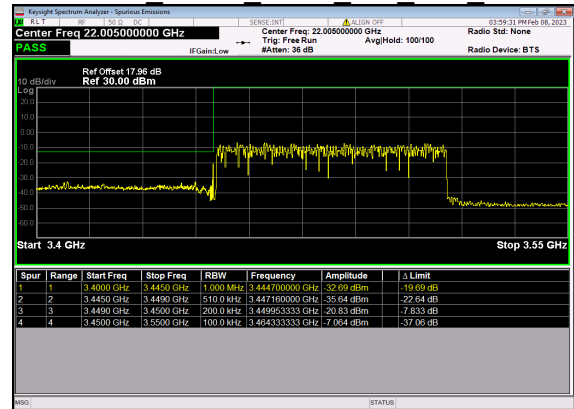

N77(70M)_DFT-s-OFDM QPSK Outer Full Low CH