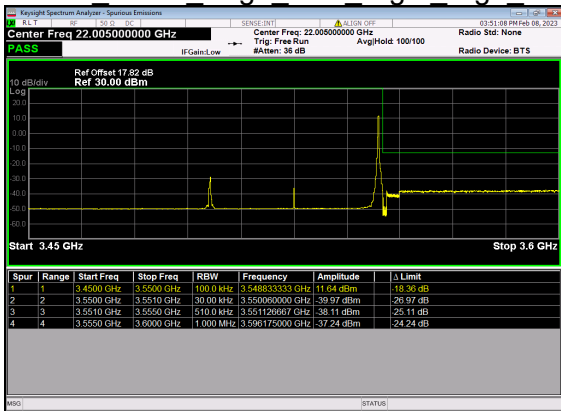

N77(50M)_DFT-s-OFDM BPSK Edge 1RB Right High CH