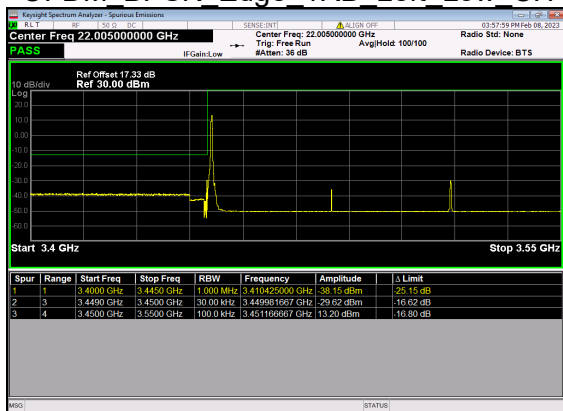

N77(60M)_DFT-s-OFDM QPSK Edge 1RB Right High CH

N77(60M)_DFT-s-OFDM BPSK Outer Full High CH

N77(60M)_DFT-s-OFDM QPSK Outer Full High CH

N77(70M)_DFT-s-OFDM BPSK Edge 1RB Left Low CH

N77(70M)_DFT-s-OFDM QPSK Edge 1RB Left Low CH