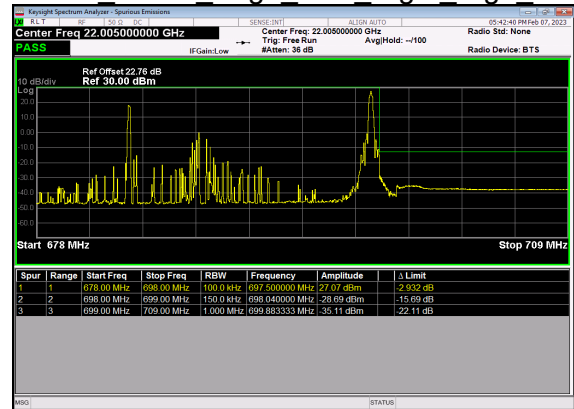

N71(15M)_DFT-s-OFDM QPSK Outer Full Low CH

N71(15M)_DFT-s-OFDM BPSK Edge 1RB Right High CH

N71(15M)_DFT-s-OFDM QPSK Edge 1RB Right High CH

N71(15M)_DFT-s-OFDM BPSK Outer Full High CH

N71(15M)_DFT-s-OFDM QPSK Outer Full High CH