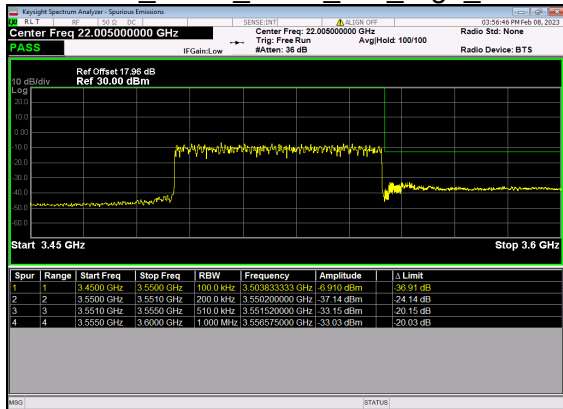

N77(60M)_DFT-s-OFDM BPSK Outer Full High CH