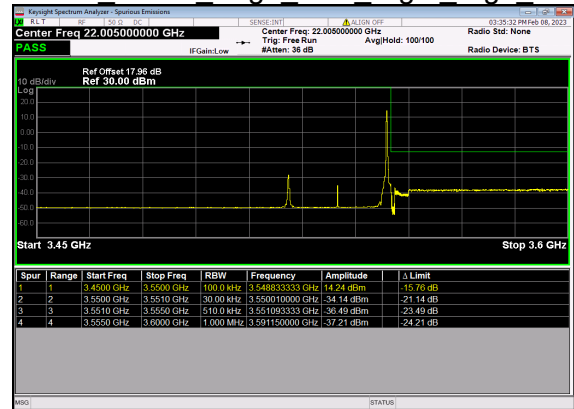

N77(30M)_DFT-s-OFDM QPSK Edge 1RB Right High CH