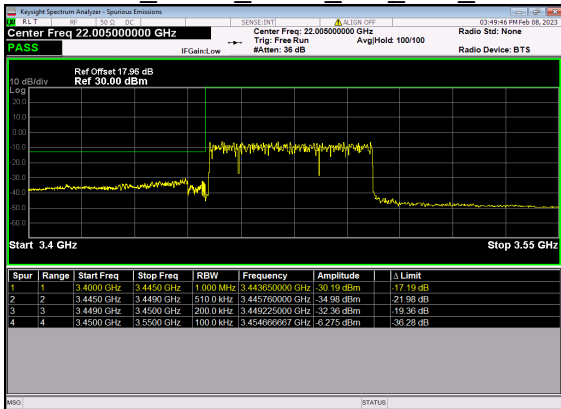

N77(40M)_DFT-s-OFDM BPSK Outer Full High CH

N77(40M)_DFT-s-OFDM QPSK Outer Full High CH

N77(50M)_DFT-s-OFDM BPSK Edge 1RB Left Low CH

N77(50M)_DFT-s-OFDM QPSK Edge 1RB Left Low CH

N77(50M)_DFT-s-OFDM BPSK Outer Full Low CH