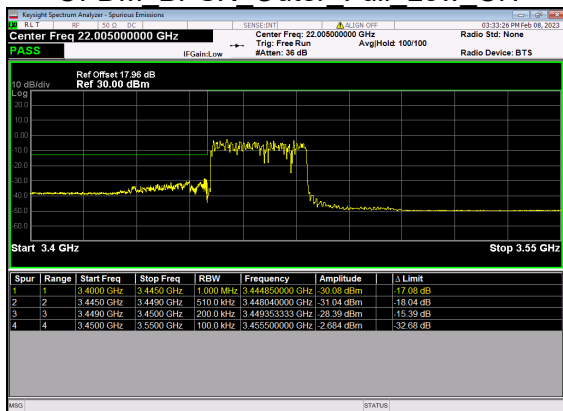

N77(20M)_DFT-s-OFDM QPSK Outer Full High CH

N77(30M)_DFT-s-OFDM BPSK Edge 1RB Left Low CH

N77(30M)_DFT-s-OFDM QPSK Edge 1RB Left Low CH

N77(30M)_DFT-s-OFDM BPSK Outer Full Low CH

N77(30M)_DFT-s-OFDM QPSK Outer Full Low CH