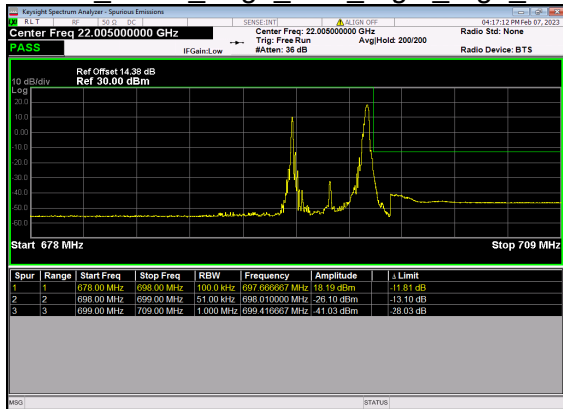

N71(5M)_DFT-s-OFDM BPSK Edge 1RB Right High CH