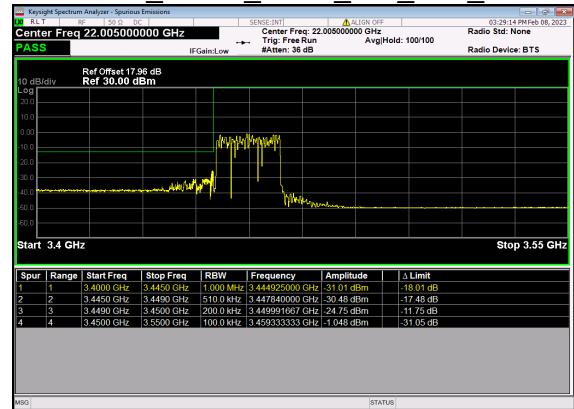

N77(20M)_DFT-s-OFDM QPSK Outer Full Low CH