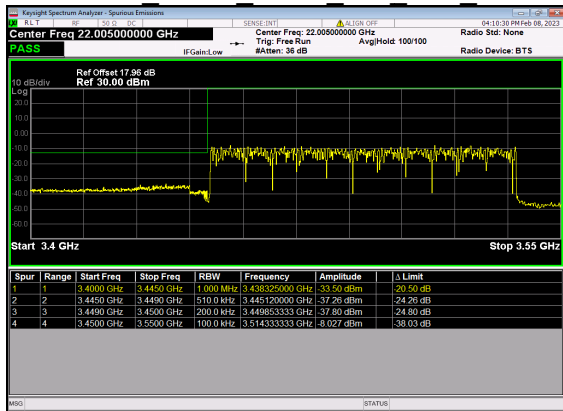

N77(90M)_DFT-s-OFDM BPSK Outer Full Low CH