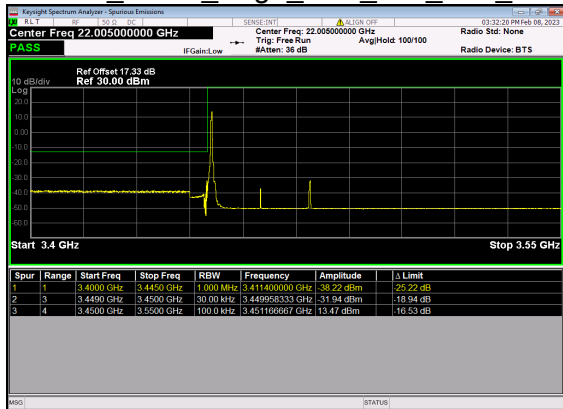

N77(30M)_DFT-s-OFDM BPSK Edge 1RB Left Low CH