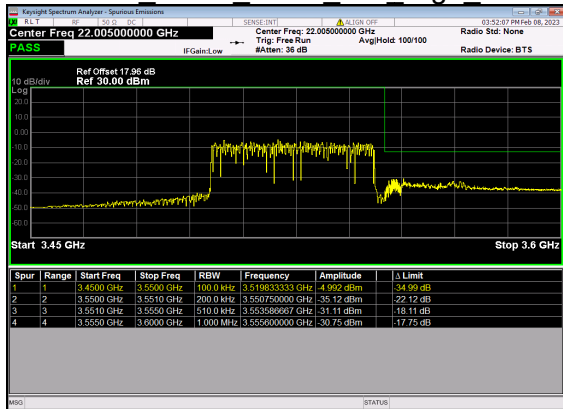

N77(50M)_DFT-s-OFDM QPSK Outer Full Low CH

N77(50M)_DFT-s-OFDM BPSK Edge 1RB Right High CH

N77(50M)_DFT-s-OFDM QPSK Edge 1RB Right High CH

N77(50M)_DFT-s-OFDM BPSK Outer Full High CH

N77(50M)_DFT-s-OFDM QPSK Outer Full High CH