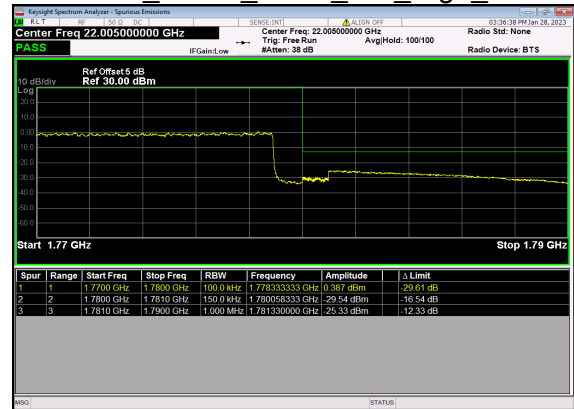

N66(15M)_DFT-s-OFDM QPSK Outer Full High CH