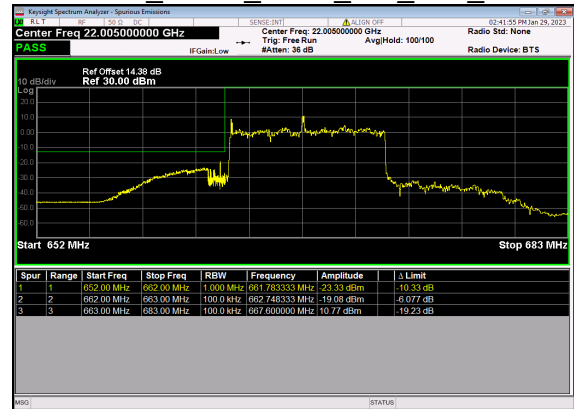

N71(10M)_DFT-s-OFDM QPSK Outer Full Low CH