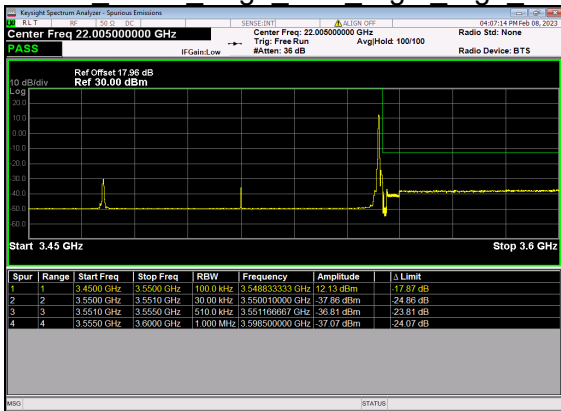

N77(80M)_DFT-s-OFDM BPSK Edge 1RB Right High CH