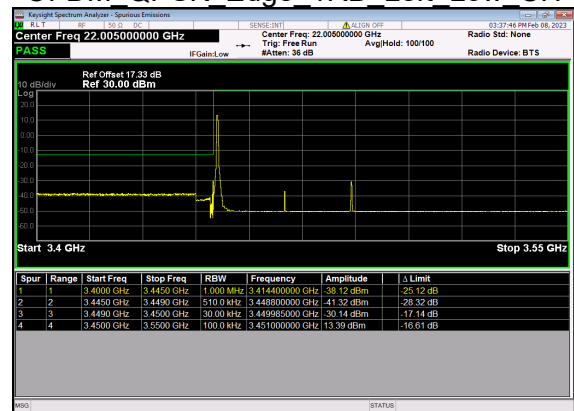

N77(40M)_DFT-s-OFDM QPSK Edge 1RB Left Low CH