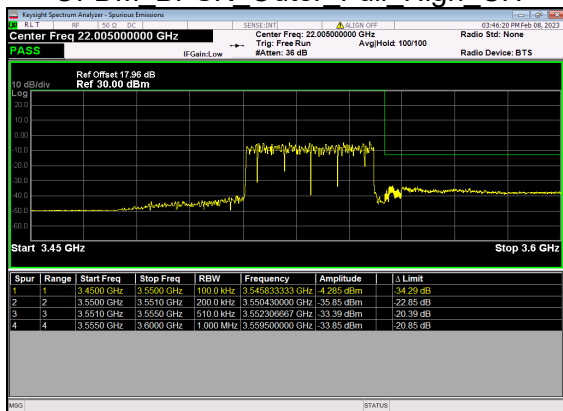

N77(40M)_DFT-s-OFDM BPSK Outer Full High CH