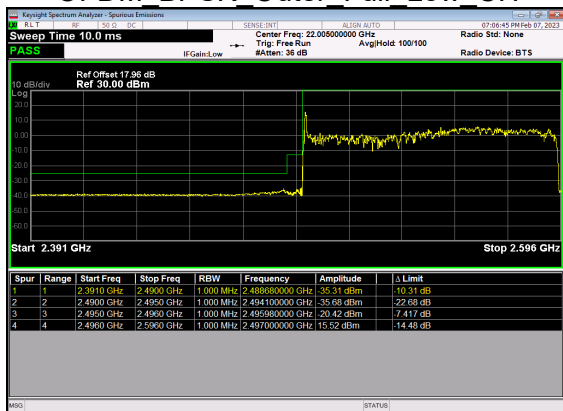

N41(100M)_DFT-s-OFDM BPSK Outer Full Low CH