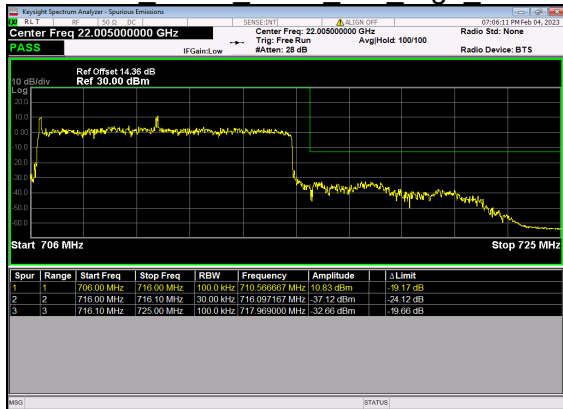

N12(10M)_DFT-s-OFDM BPSK Outer Full High CH