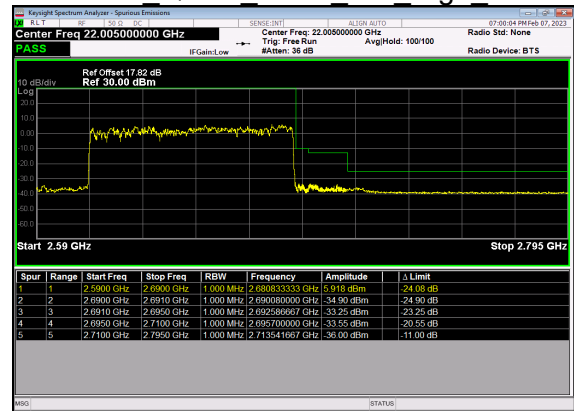

N41(80M)_DFT-s-OFDM QPSK Outer Full Low CH

N41(80M)_DFT-s-OFDM BPSK Edge 1RB Right High CH

N41(80M)_DFT-s-OFDM QPSK Edge 1RB Right High CH

N41(80M)_DFT-s-OFDM BPSK Outer Full High CH

N41(80M)_DFT-s-OFDM QPSK Outer Full High CH