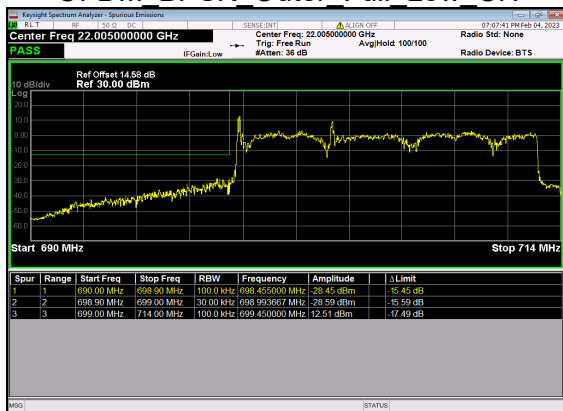

N12(15M)_DFT-s-OFDM BPSK Outer Full Low CH