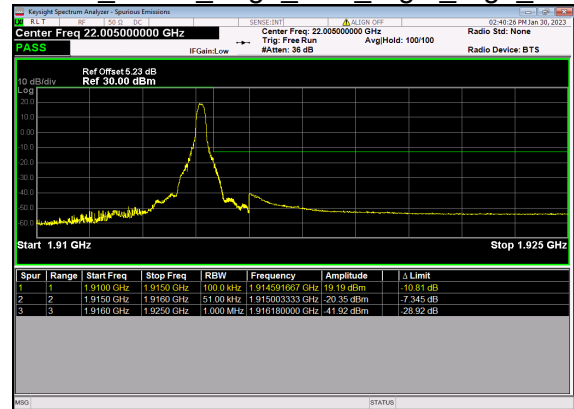

N25(5M)_DFT-s-OFDM QPSK Edge 1RB Right High CH