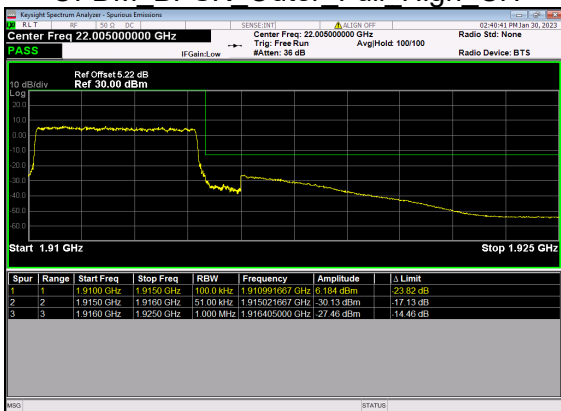

N25(5M)_DFT-s-OFDM BPSK Outer Full High CH