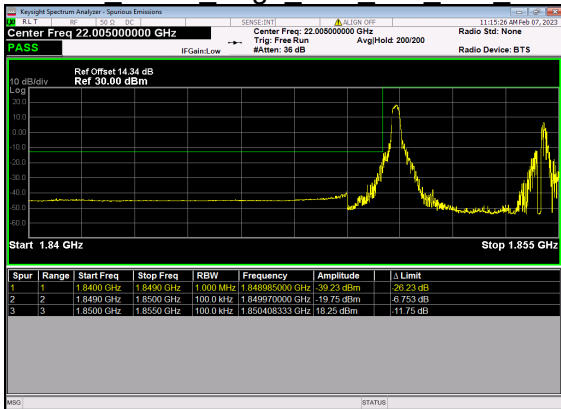

N25(5M)_DFT-s-OFDM BPSK Edge 1RB Right High CH

N25(5M)_DFT-s-OFDM QPSK Edge 1RB Right High CH

N25(5M)_DFT-s-OFDM BPSK Outer Full High CH

N25(5M)_DFT-s-OFDM QPSK Outer Full High CH

N25(10M)_DFT-s-OFDM BPSK Edge 1RB Left Low CH