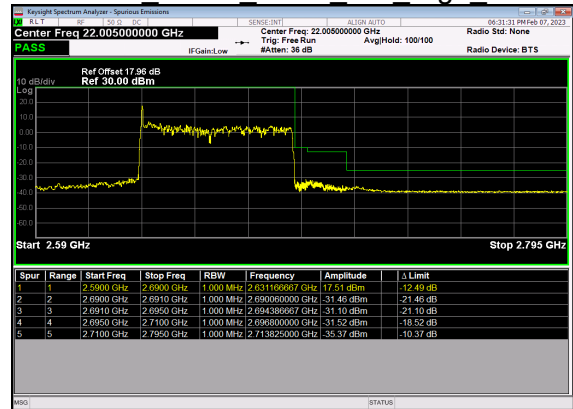

N41(60M)_DFT-s-OFDM BPSK Edge 1RB Right High CH

N41(60M)_DFT-s-OFDM QPSK Edge 1RB Right High CH

N41(60M)_DFT-s-OFDM BPSK Outer Full High CH

N41(60M)_DFT-s-OFDM QPSK Outer Full High CH

N41(70M)_DFT-s-OFDM BPSK Edge 1RB Left Low CH