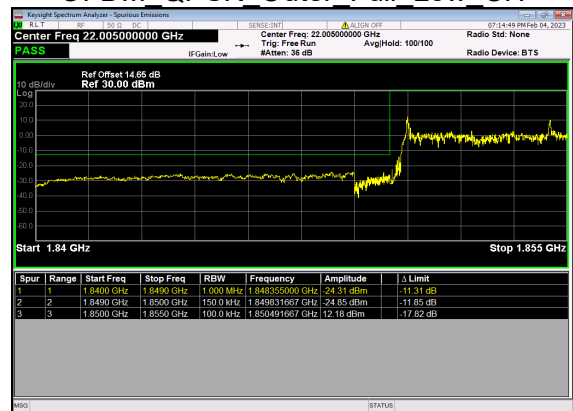

N25(15M)_DFT-s-OFDM QPSK Outer Full Low CH