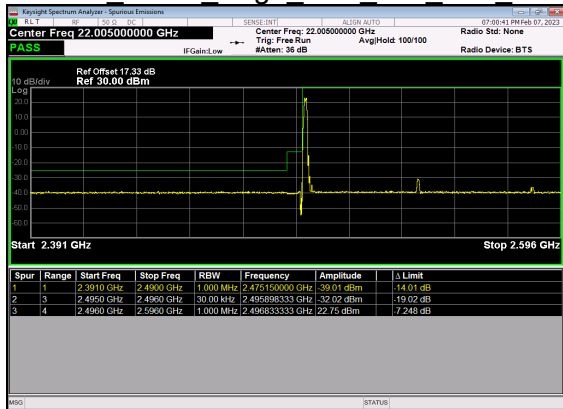

N41(90M)_DFT-s-OFDM BPSK Edge 1RB Left Low CH