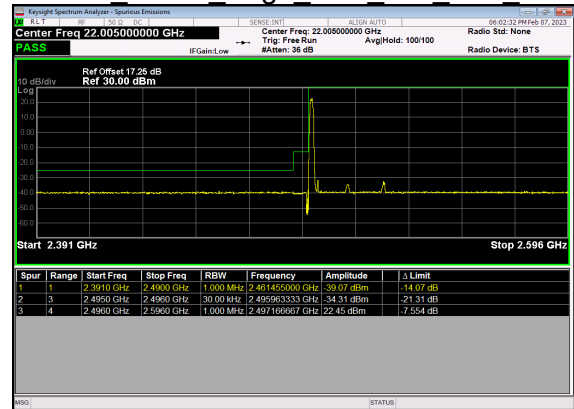

N41(20M)_DFT-s-OFDM BPSK Outer Full High CH

N41(20M)_DFT-s-OFDM QPSK Outer Full High CH

N41(30M)_DFT-s-OFDM BPSK Edge 1RB Left Low CH

N41(30M)_DFT-s-OFDM QPSK Edge 1RB Left Low CH

N41(30M)_DFT-s-OFDM BPSK Outer Full Low CH