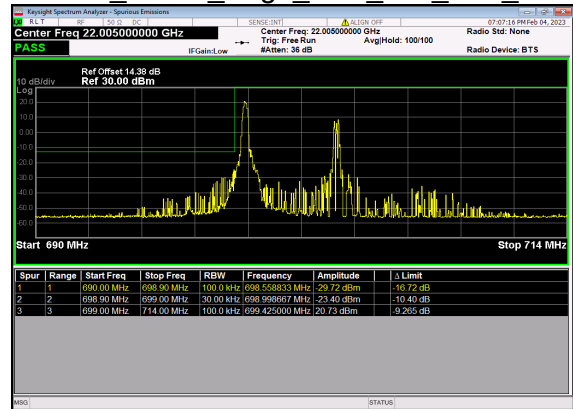

N12(10M)_DFT-s-OFDM QPSK Edge 1RB Right High CH

N12(10M)_DFT-s-OFDM BPSK Outer Full High CH

N12(10M)_DFT-s-OFDM QPSK Outer Full High CH

N12(15M)_DFT-s-OFDM BPSK Edge 1RB Left Low CH

N12(15M)_DFT-s-OFDM QPSK Edge 1RB Left Low CH