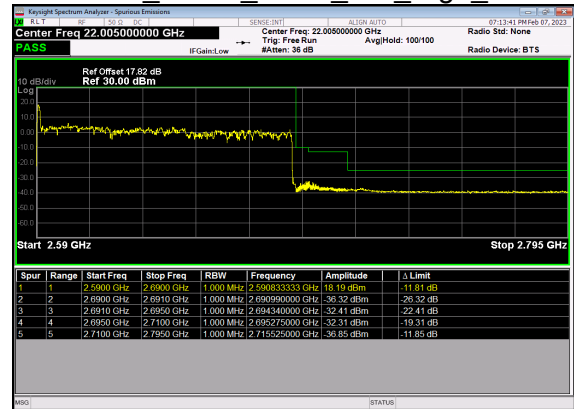

N41(100M)_DFT-s-OFDM QPSK Outer Full High CH