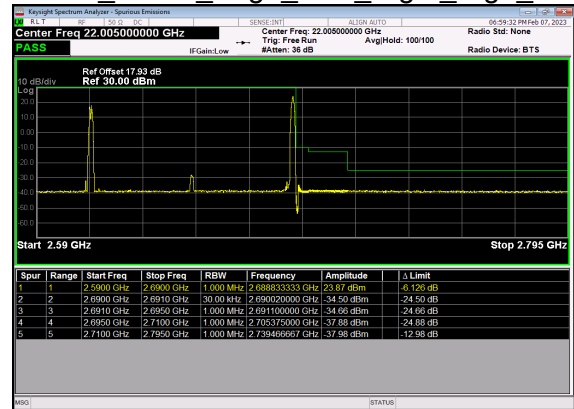

N41(80M)_DFT-s-OFDM QPSK Edge 1RB Right High CH