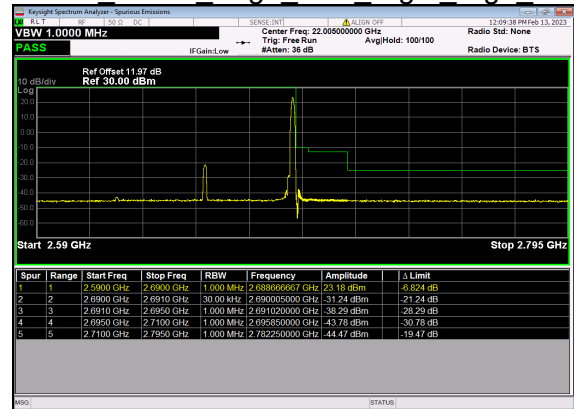

N41(70M)_DFT-s-OFDM QPSK Edge 1RB Left Low CH

N41(70M)_DFT-s-OFDM BPSK Outer Full Low CH

N41(70M)_DFT-s-OFDM QPSK Outer Full Low CH

N41(70M)_DFT-s-OFDM BPSK Edge 1RB Right High CH

N41(70M)_DFT-s-OFDM QPSK Edge 1RB Right High CH