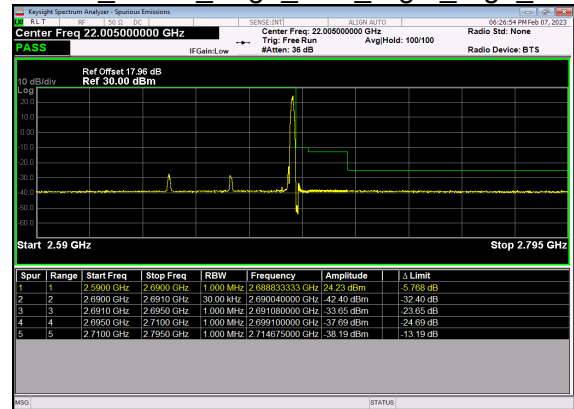

N41(50M)_DFT-s-OFDM BPSK Outer Full Low CH

N41(50M)_DFT-s-OFDM QPSK Outer Full Low CH

N41(50M)_DFT-s-OFDM BPSK Edge 1RB Right High CH

N41(50M)_DFT-s-OFDM QPSK Edge 1RB Right High CH

N41(50M)_DFT-s-OFDM BPSK Outer Full High CH