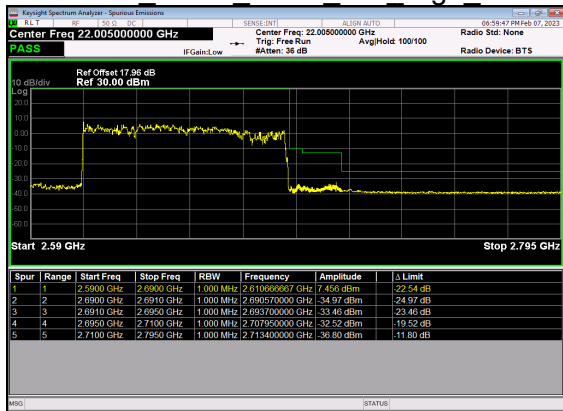

N41(80M)_DFT-s-OFDM QPSK Outer Full Low CH

N41(80M)_DFT-s-OFDM BPSK Edge 1RB Right High CH

N41(80M)_DFT-s-OFDM QPSK Edge 1RB Right High CH

N41(80M)_DFT-s-OFDM BPSK Outer Full High CH

N41(80M)_DFT-s-OFDM QPSK Outer Full High CH