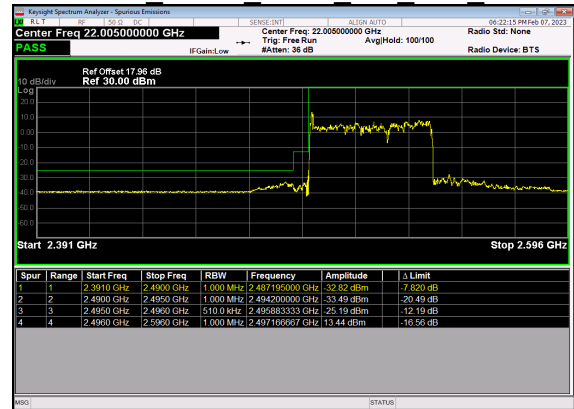

N41(50M)_DFT-s-OFDM QPSK Outer Full Low CH