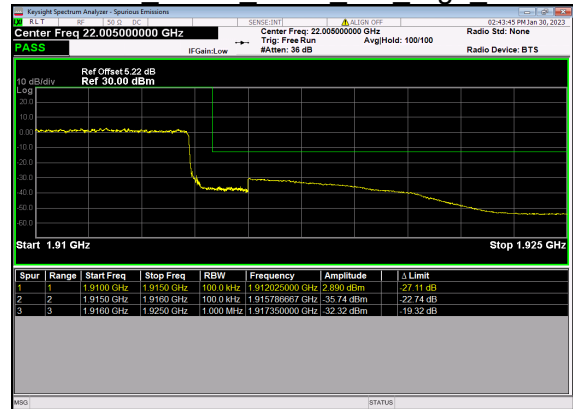

N25(10M)_DFT-s-OFDM QPSK Outer Full High CH