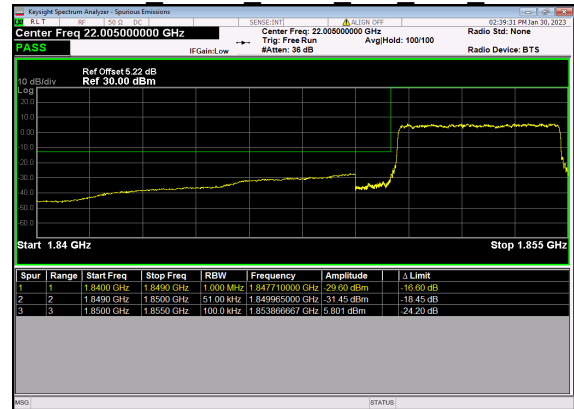

N12(15M)_DFT-s-OFDM QPSK Outer Full High CH

N25(5M)_DFT-s-OFDM BPSK Edge 1RB Left Low CH

N25(5M)_DFT-s-OFDM QPSK Edge 1RB Left Low CH

N25(5M)_DFT-s-OFDM BPSK Outer Full Low CH

N25(5M)_DFT-s-OFDM QPSK Outer Full Low CH