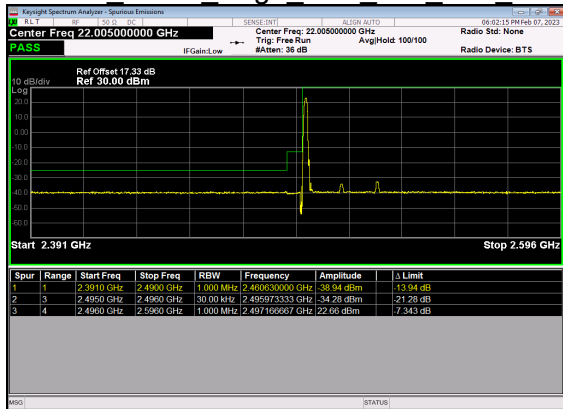

N41(20M)_DFT-s-OFDM BPSK Outer Full High CH

N41(20M)_DFT-s-OFDM QPSK Outer Full High CH

N41(30M)_DFT-s-OFDM BPSK Edge 1RB Left Low CH

N41(30M)_DFT-s-OFDM QPSK Edge 1RB Left Low CH

N41(30M)_DFT-s-OFDM BPSK Outer Full Low CH