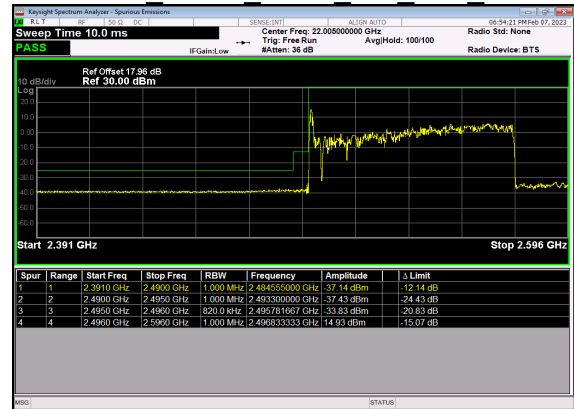

N41(80M)_DFT-s-OFDM QPSK Outer Full Low CH