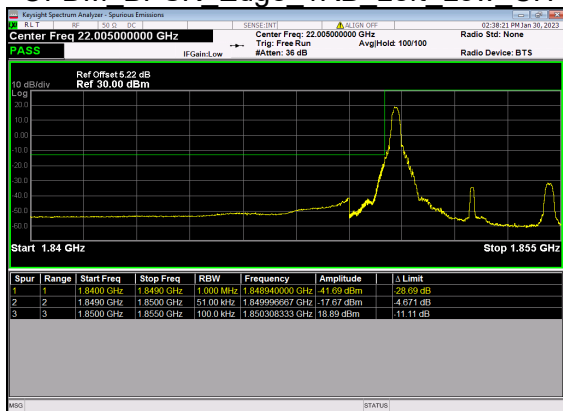

N25(5M)_DFT-s-OFDM BPSK Edge 1RB Left Low CH