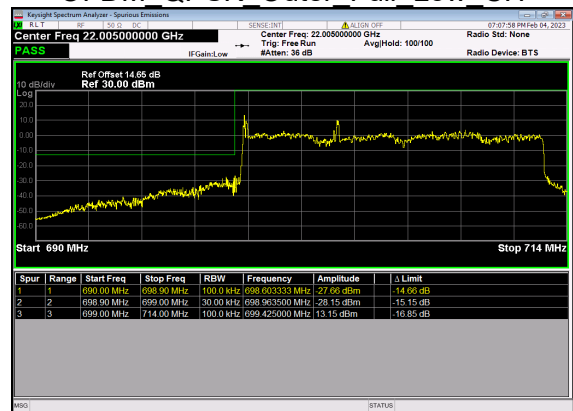

N12(15M)_DFT-s-OFDM QPSK Outer Full Low CH