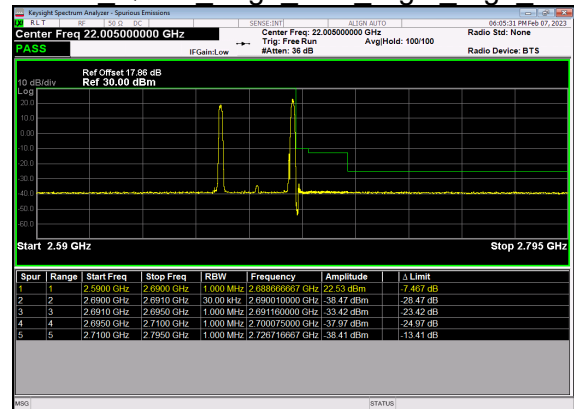

N41(30M)_DFT-s-OFDM QPSK Edge 1RB Right High CH