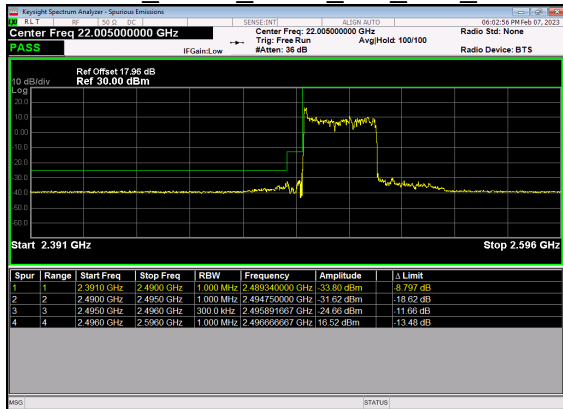

N41(20M)_DFT-s-OFDM BPSK Outer Full High CH

N41(20M)_DFT-s-OFDM QPSK Outer Full High CH

N41(30M)_DFT-s-OFDM BPSK Edge 1RB Left Low CH

N41(30M)_DFT-s-OFDM QPSK Edge 1RB Left Low CH

N41(30M)_DFT-s-OFDM BPSK Outer Full Low CH