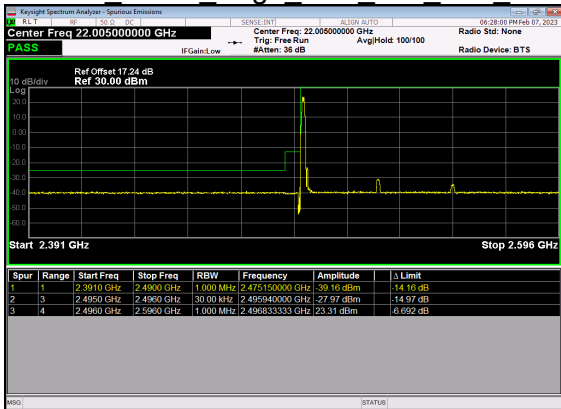

N41(60M)_DFT-s-OFDM BPSK Edge 1RB Left Low CH