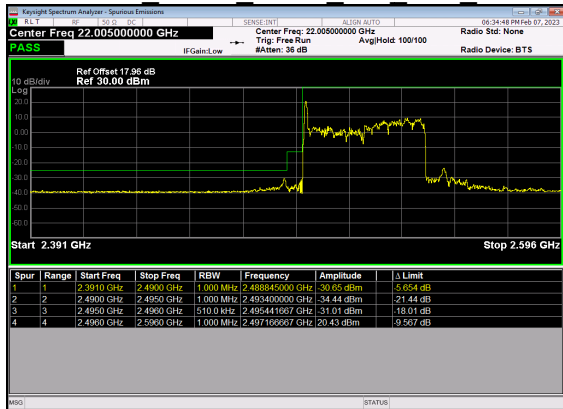

N41(50M)_DFT-s-OFDM BPSK Outer Full Low CH