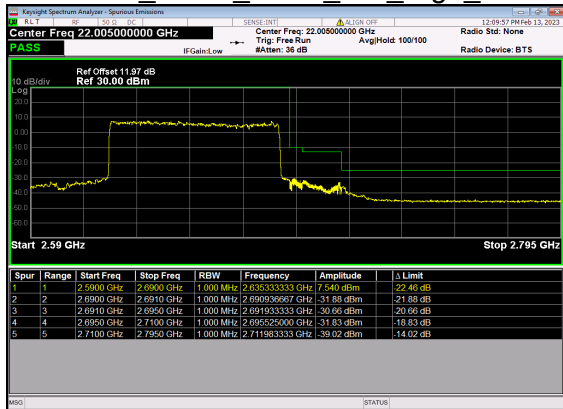

N41(70M)_DFT-s-OFDM BPSK Outer Full High CH