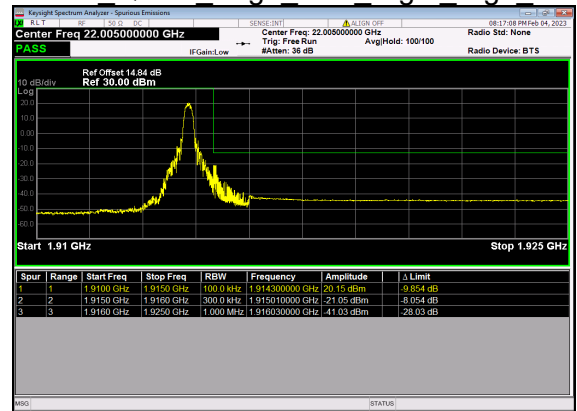

N25(30M)_DFT-s-OFDM BPSK Outer Full Low CH

N25(30M)_DFT-s-OFDM QPSK Outer Full Low CH

N25(30M)_DFT-s-OFDM BPSK Edge 1RB Right High CH

N25(30M)_DFT-s-OFDM QPSK Edge 1RB Right High CH

N25(30M)_DFT-s-OFDM BPSK Outer Full High CH