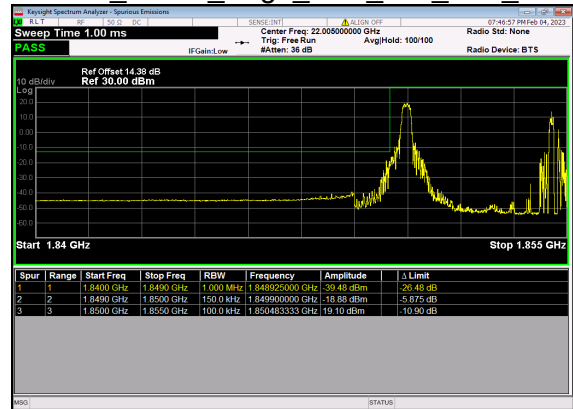

N25(10M)_DFT-s-OFDM BPSK Outer Full High CH

N25(10M)_DFT-s-OFDM QPSK Outer Full High CH

N25(15M)_DFT-s-OFDM BPSK Edge 1RB Left Low CH

N25(15M)_DFT-s-OFDM QPSK Edge 1RB Left Low CH

N25(15M)_DFT-s-OFDM BPSK Outer Full Low CH