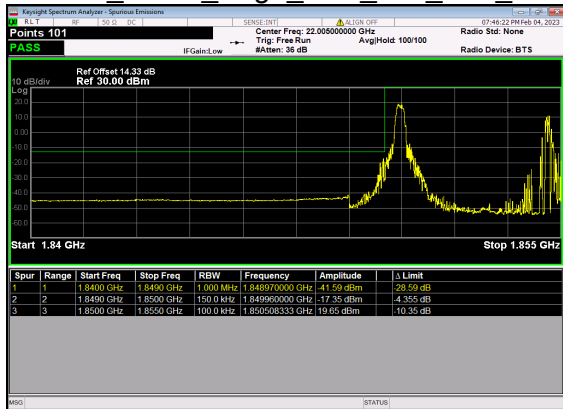

N25(15M)_DFT-s-OFDM BPSK Edge 1RB Left Low CH