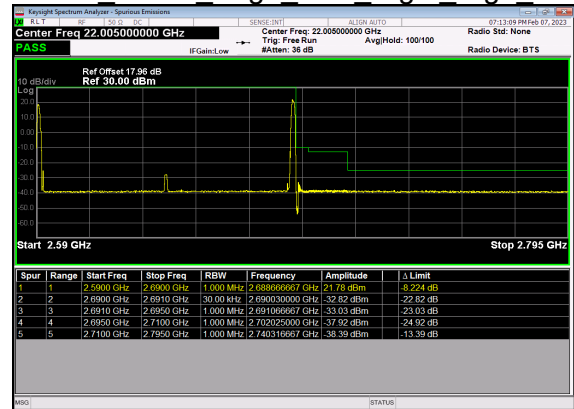

N41(100M)_DFT-s-OFDM BPSK Outer Full Low CH

N41(100M)_DFT-s-OFDM QPSK Outer Full Low CH

N41(100M)_DFT-s-OFDM BPSK Edge 1RB Right High CH

N41(100M)_DFT-s-OFDM QPSK Edge 1RB Right High CH

N41(100M)_DFT-s-OFDM BPSK Outer Full High CH