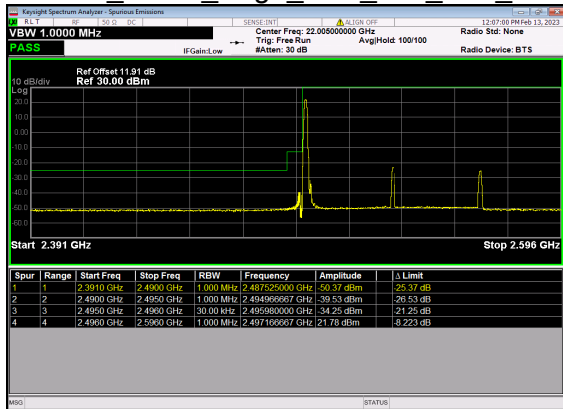

N41(60M)_DFT-s-OFDM BPSK Edge 1RB Right High CH

N41(60M)_DFT-s-OFDM QPSK Edge 1RB Right High CH

N41(60M)_DFT-s-OFDM BPSK Outer Full High CH

N41(60M)_DFT-s-OFDM QPSK Outer Full High CH

N41(70M)_DFT-s-OFDM BPSK Edge 1RB Left Low CH