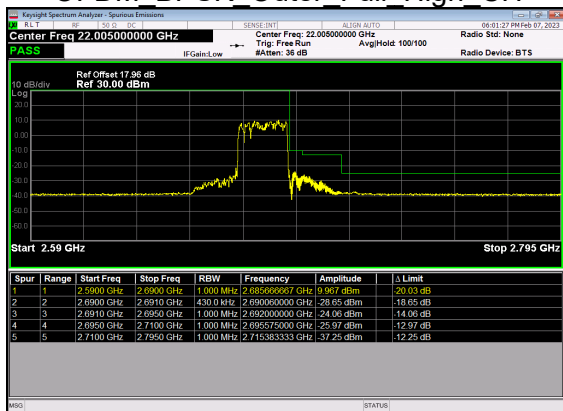

N41(20M)_DFT-s-OFDM BPSK Outer Full High CH