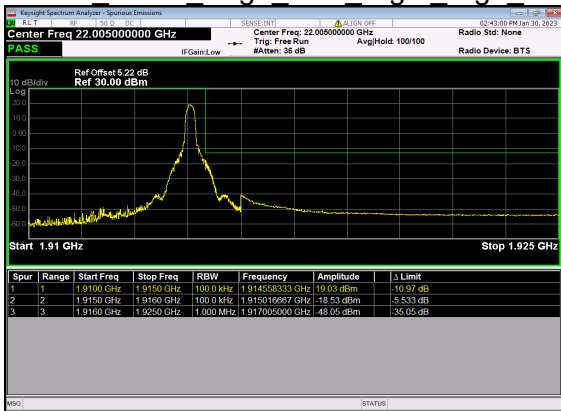

N25(10M)_DFT-s-OFDM QPSK Edge 1RB Left Low CH

N25(10M)_DFT-s-OFDM BPSK Outer Full Low CH

N25(10M)_DFT-s-OFDM QPSK Outer Full Low CH

N25(10M)_DFT-s-OFDM BPSK Edge 1RB Right High CH

N25(10M)_DFT-s-OFDM QPSK Edge 1RB Right High CH