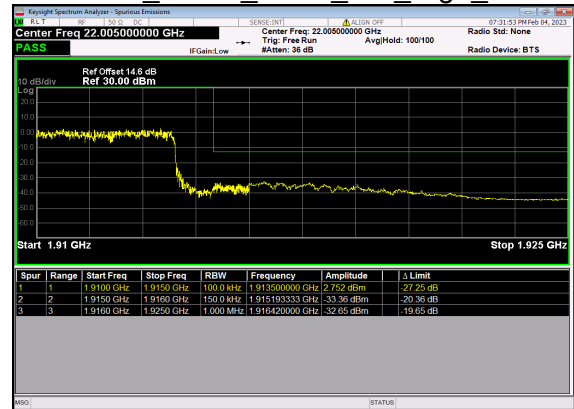

N25(15M)_DFT-s-OFDM QPSK Outer Full Low CH

N25(15M)_DFT-s-OFDM BPSK Edge 1RB Right High CH

N25(15M)_DFT-s-OFDM QPSK Edge 1RB Right High CH

N25(15M)_DFT-s-OFDM BPSK Outer Full High CH

N25(15M)_DFT-s-OFDM QPSK Outer Full High CH