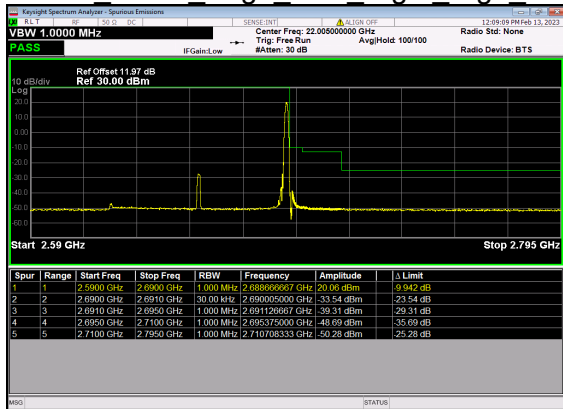

N41(70M)_DFT-s-OFDM QPSK Edge 1RB Left Low CH

N41(70M)_DFT-s-OFDM BPSK Outer Full Low CH

N41(70M)_DFT-s-OFDM QPSK Outer Full Low CH

N41(70M)_DFT-s-OFDM BPSK Edge 1RB Right High CH

N41(70M)_DFT-s-OFDM QPSK Edge 1RB Right High CH