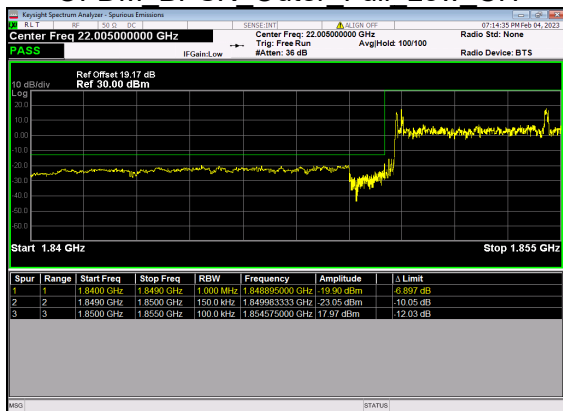

N25(10M)_DFT-s-OFDM BPSK Outer Full High CH

N25(10M)_DFT-s-OFDM QPSK Outer Full High CH

N25(15M)_DFT-s-OFDM BPSK Edge 1RB Left Low CH

N25(15M)_DFT-s-OFDM QPSK Edge 1RB Left Low CH

N25(15M)_DFT-s-OFDM BPSK Outer Full Low CH