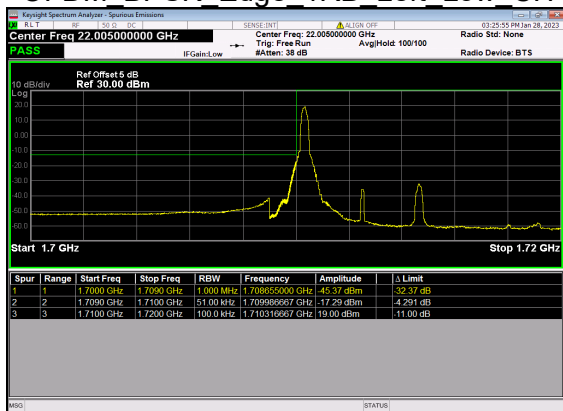

N66(5M)_DFT-s-OFDM BPSK Edge 1RB Left Low CH