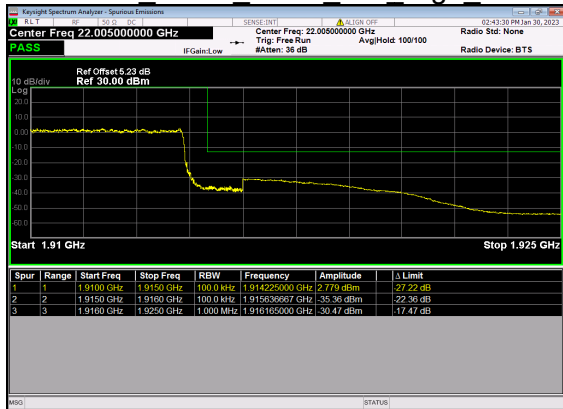

N25(10M)_DFT-s-OFDM BPSK Outer Full High CH