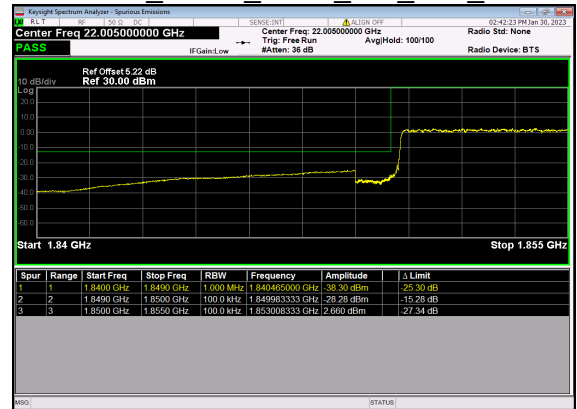

N25(10M)_DFT-s-OFDM QPSK Outer Full Low CH