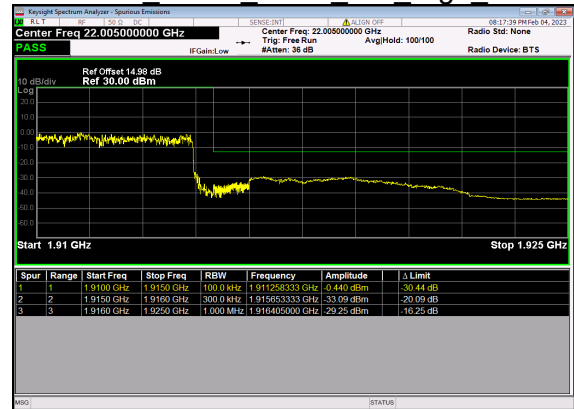

N25(30M)_DFT-s-OFDM QPSK Outer Full High CH