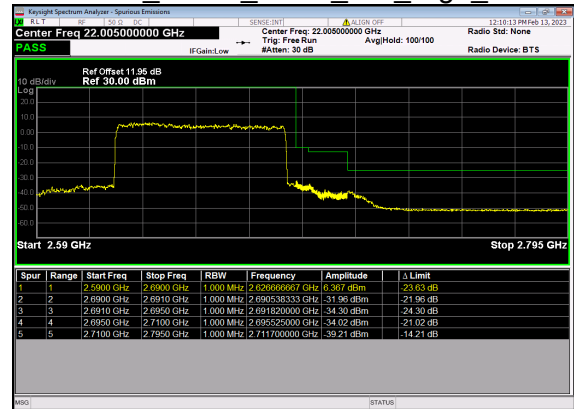

N41(70M)_DFT-s-OFDM QPSK Outer Full High CH