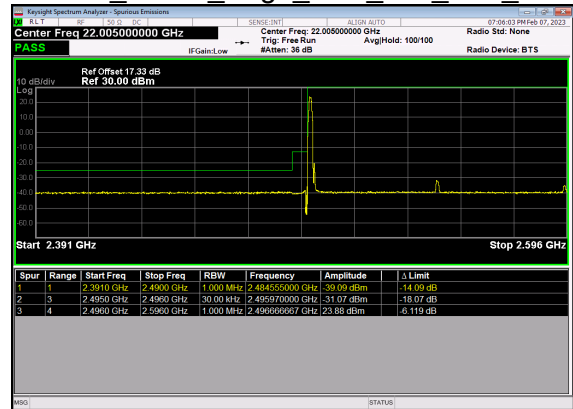

N41(90M)_DFT-s-OFDM QPSK Edge 1RB Right High CH

N41(90M)_DFT-s-OFDM BPSK Outer Full High CH

N41(90M)_DFT-s-OFDM QPSK Outer Full High CH

N41(100M)_DFT-s-OFDM BPSK Edge 1RB Left Low CH

N41(100M)_DFT-s-OFDM QPSK Edge 1RB Left Low CH