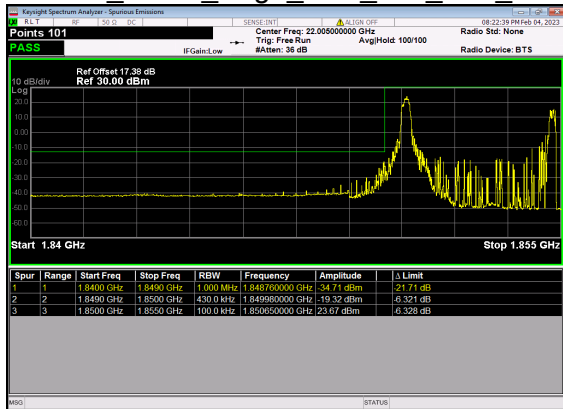

N25(40M)_DFT-s-OFDM BPSK Edge 1RB Left Low CH