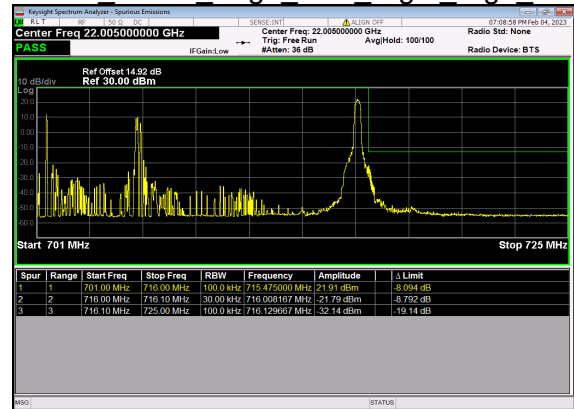

N12(15M)_DFT-s-OFDM BPSK Outer Full Low CH

N12(15M)_DFT-s-OFDM QPSK Outer Full Low CH

N12(15M)_DFT-s-OFDM BPSK Edge 1RB Right High CH

N12(15M)_DFT-s-OFDM QPSK Edge 1RB Right High CH

N12(15M)_DFT-s-OFDM BPSK Outer Full High CH