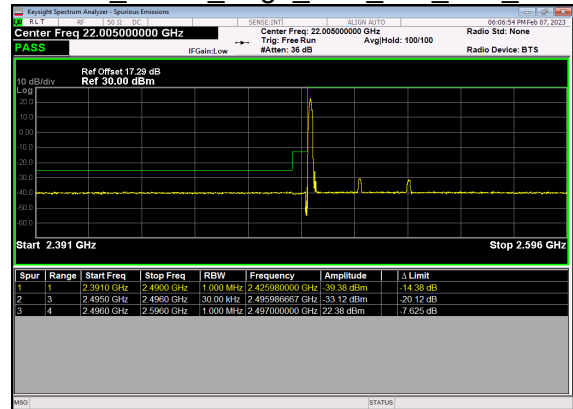

N41(40M)_DFT-s-OFDM QPSK Edge 1RB Left Low CH