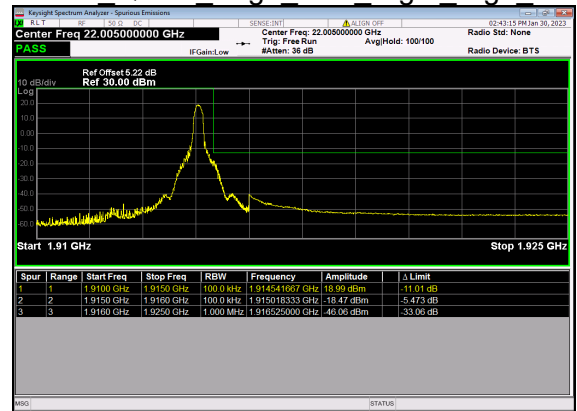

N25(10M)_DFT-s-OFDM QPSK Edge 1RB Left Low CH

N25(10M)_DFT-s-OFDM BPSK Outer Full Low CH

N25(10M)_DFT-s-OFDM QPSK Outer Full Low CH

N25(10M)_DFT-s-OFDM BPSK Edge 1RB Right High CH

N25(10M)_DFT-s-OFDM QPSK Edge 1RB Right High CH