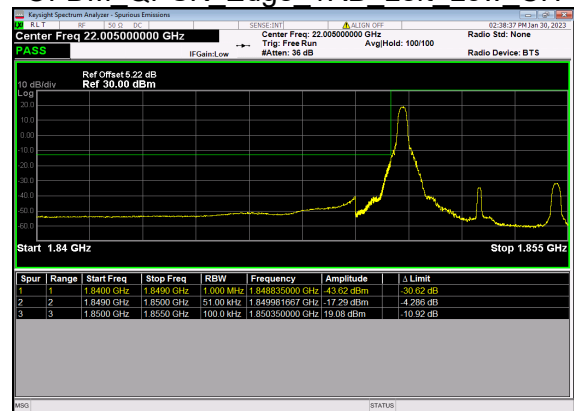

N25(5M)_DFT-s-OFDM QPSK Edge 1RB Left Low CH