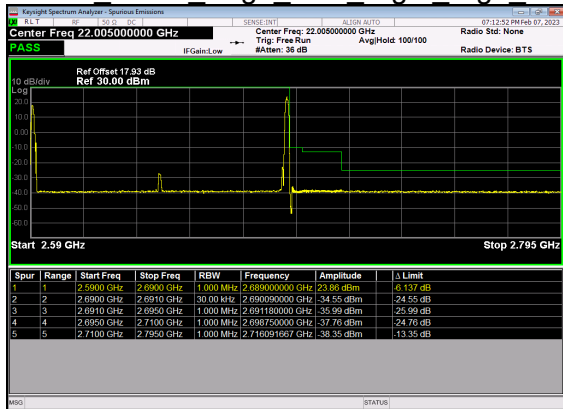

N41(100M)_DFT-s-OFDM BPSK Outer Full Low CH

N41(100M)_DFT-s-OFDM QPSK Outer Full Low CH

N41(100M)_DFT-s-OFDM BPSK Edge 1RB Right High CH

N41(100M)_DFT-s-OFDM QPSK Edge 1RB Right High CH

N41(100M)_DFT-s-OFDM BPSK Outer Full High CH