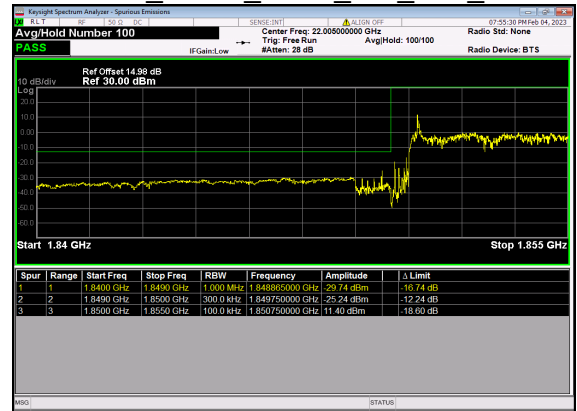

N25(30M)_DFT-s-OFDM QPSK Outer Full Low CH