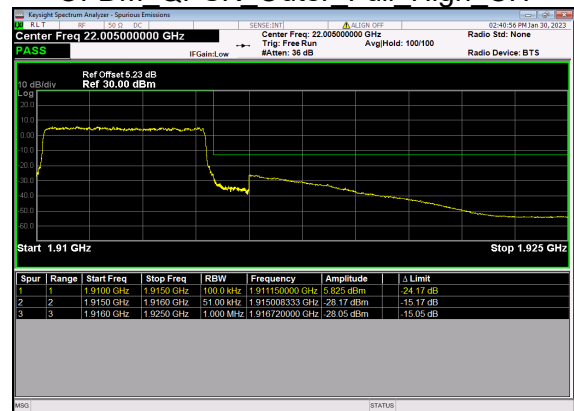

N25(5M)_DFT-s-OFDM BPSK Edge 1RB Right High CH

N25(5M)_DFT-s-OFDM QPSK Edge 1RB Right High CH

N25(5M)_DFT-s-OFDM BPSK Outer Full High CH

N25(5M)_DFT-s-OFDM QPSK Outer Full High CH

N25(10M)_DFT-s-OFDM BPSK Edge 1RB Left Low CH