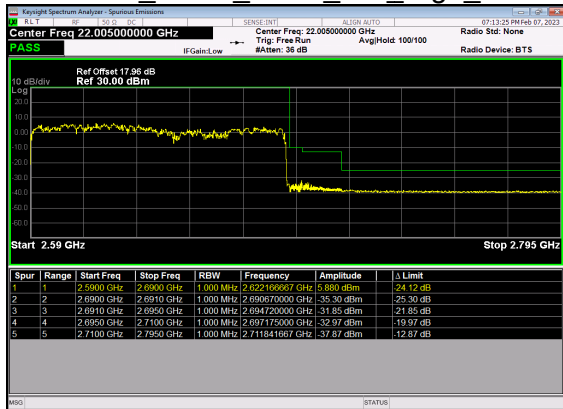

N41(100M)_DFT-s-OFDM BPSK Outer Full Low CH

N41(100M)_DFT-s-OFDM QPSK Outer Full Low CH

N41(100M)_DFT-s-OFDM BPSK Edge 1RB Right High CH

N41(100M)_DFT-s-OFDM QPSK Edge 1RB Right High CH

N41(100M)_DFT-s-OFDM BPSK Outer Full High CH