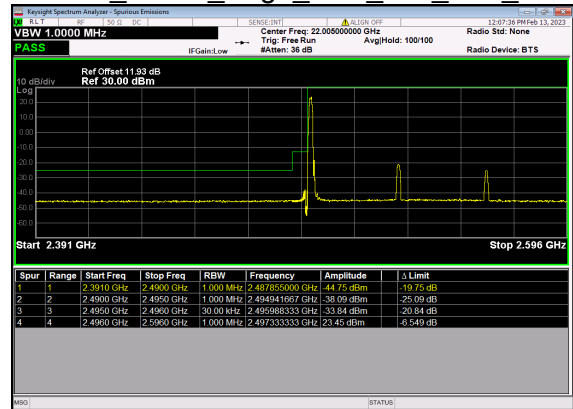

N41(70M)_DFT-s-OFDM QPSK Edge 1RB Left Low CH