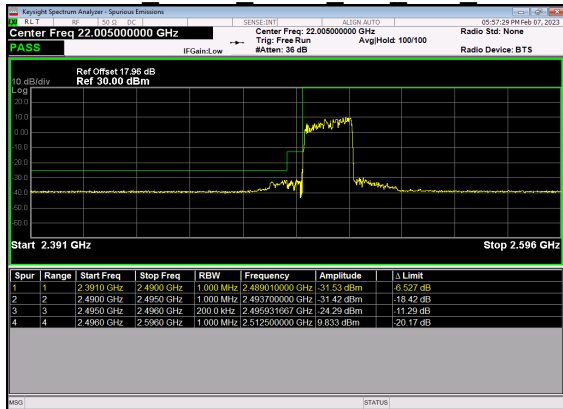

N41(20M)_DFT-s-OFDM BPSK Outer Full Low CH