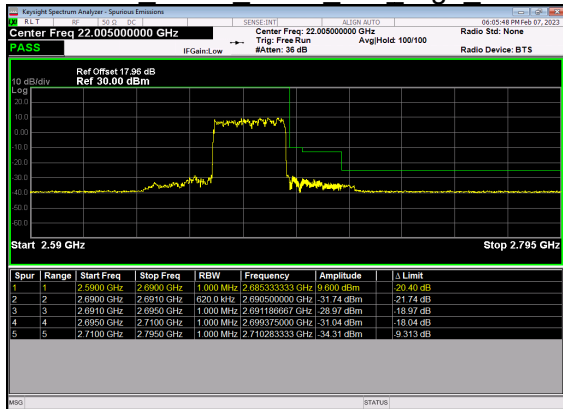

N41(30M)_DFT-s-OFDM QPSK Outer Full Low CH

N41(30M)_DFT-s-OFDM BPSK Edge 1RB Right High CH

N41(30M)_DFT-s-OFDM QPSK Edge 1RB Right High CH

N41(30M)_DFT-s-OFDM BPSK Outer Full High CH

N41(30M)_DFT-s-OFDM QPSK Outer Full High CH