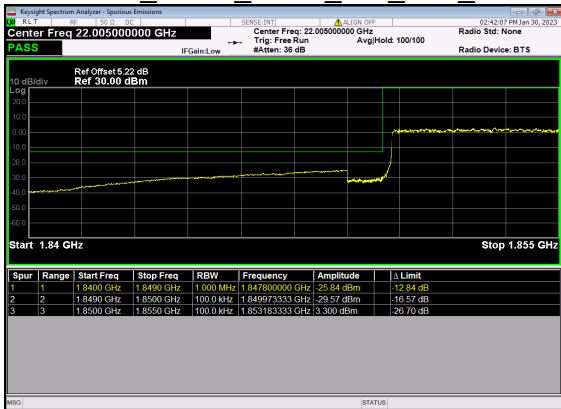

N25(10M)_DFT-s-OFDM BPSK Outer Full Low CH