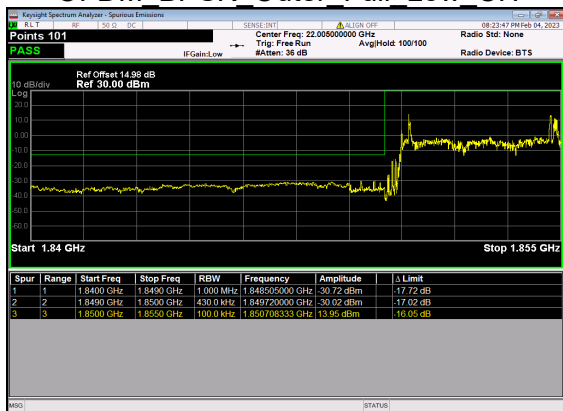

N25(30M)_DFT-s-OFDM QPSK Outer Full High CH

N25(40M)_DFT-s-OFDM BPSK Edge 1RB Left Low CH

N25(40M)_DFT-s-OFDM QPSK Edge 1RB Left Low CH

N25(40M)_DFT-s-OFDM BPSK Outer Full Low CH

N25(40M)_DFT-s-OFDM QPSK Outer Full Low CH