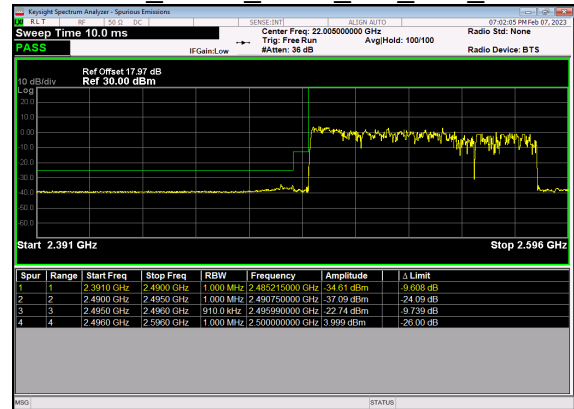

N41(90M)_DFT-s-OFDM BPSK Edge 1RB Left Low CH

N41(90M)_DFT-s-OFDM QPSK Edge 1RB Left Low CH

N41(90M)_DFT-s-OFDM BPSK Outer Full Low CH

N41(90M)_DFT-s-OFDM QPSK Outer Full Low CH

N41(90M)_DFT-s-OFDM BPSK Edge 1RB Right High CH