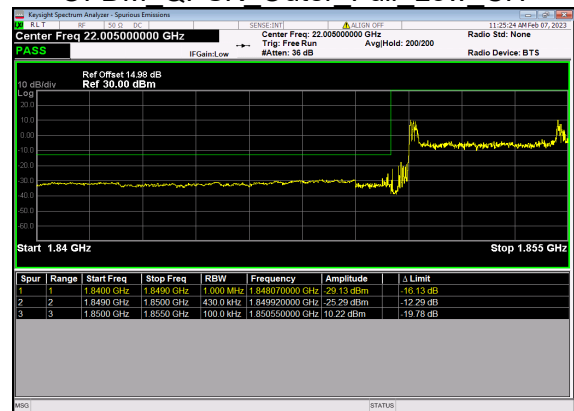

N25(30M)_DFT-s-OFDM QPSK Outer Full High CH

N25(40M)_DFT-s-OFDM BPSK Edge 1RB Left Low CH

N25(40M)_DFT-s-OFDM QPSK Edge 1RB Left Low CH

N25(40M)_DFT-s-OFDM BPSK Outer Full Low CH

N25(40M)_DFT-s-OFDM QPSK Outer Full Low CH