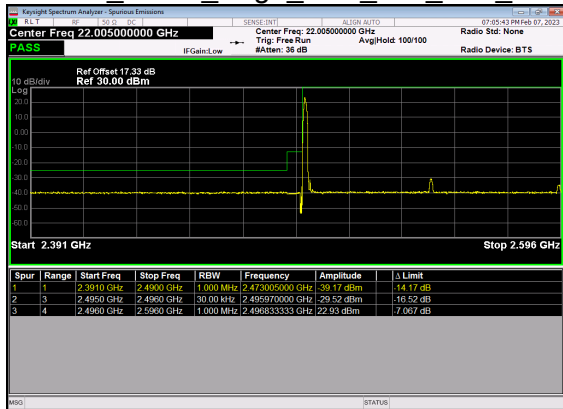

N41(90M)_DFT-s-OFDM QPSK Edge 1RB Right High CH

N41(90M)_DFT-s-OFDM BPSK Outer Full High CH

N41(90M)_DFT-s-OFDM QPSK Outer Full High CH

N41(100M)_DFT-s-OFDM BPSK Edge 1RB Left Low CH

N41(100M)_DFT-s-OFDM QPSK Edge 1RB Left Low CH