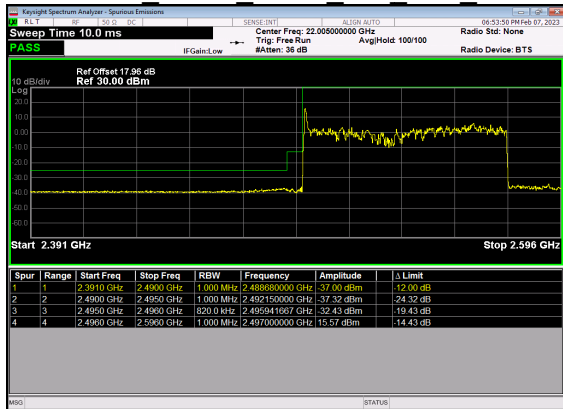

N41(70M)_DFT-s-OFDM BPSK Outer Full High CH

N41(70M)_DFT-s-OFDM QPSK Outer Full High CH

N41(80M)_DFT-s-OFDM BPSK Edge 1RB Left Low CH

N41(80M)_DFT-s-OFDM QPSK Edge 1RB Left Low CH

N41(80M)_DFT-s-OFDM BPSK Outer Full Low CH