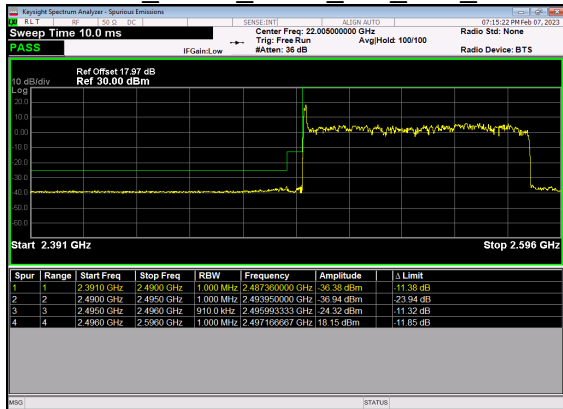

N41(90M)_DFT-s-OFDM BPSK Outer Full Low CH