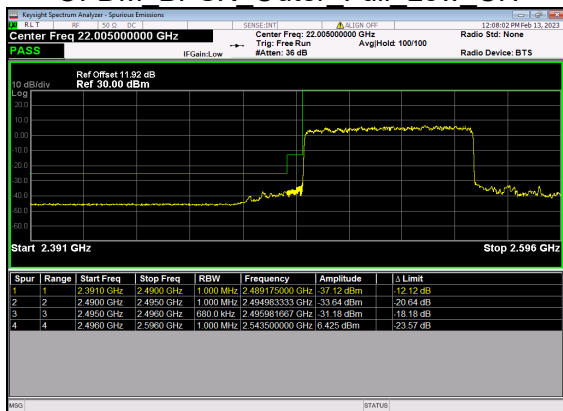

N41(70M)_DFT-s-OFDM BPSK Outer Full Low CH