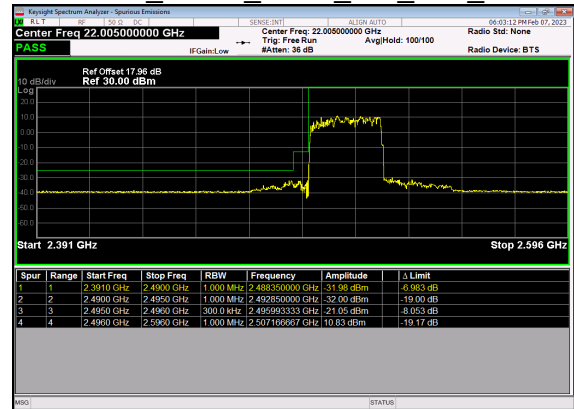

N41(30M)_DFT-s-OFDM QPSK Outer Full Low CH