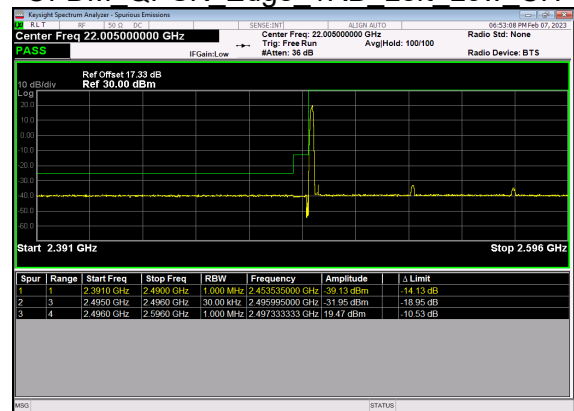

N41(70M)_DFT-s-OFDM BPSK Outer Full High CH

N41(70M)_DFT-s-OFDM QPSK Outer Full High CH

N41(80M)_DFT-s-OFDM BPSK Edge 1RB Left Low CH

N41(80M)_DFT-s-OFDM QPSK Edge 1RB Left Low CH

N41(80M)_DFT-s-OFDM BPSK Outer Full Low CH