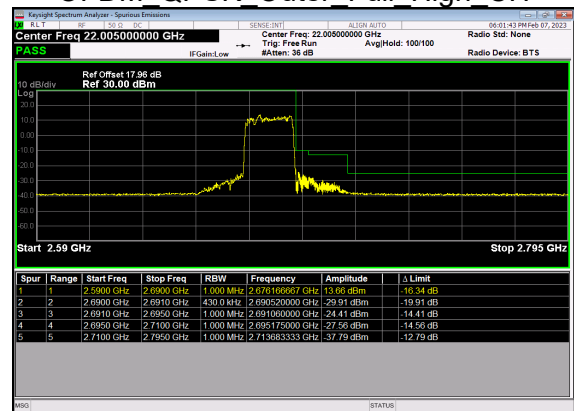

N41(20M)_DFT-s-OFDM QPSK Outer Full High CH