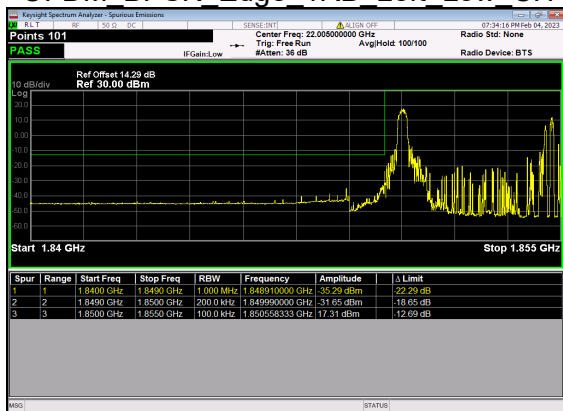

N25(20M)_DFT-s-OFDM BPSK Edge 1RB Left Low CH