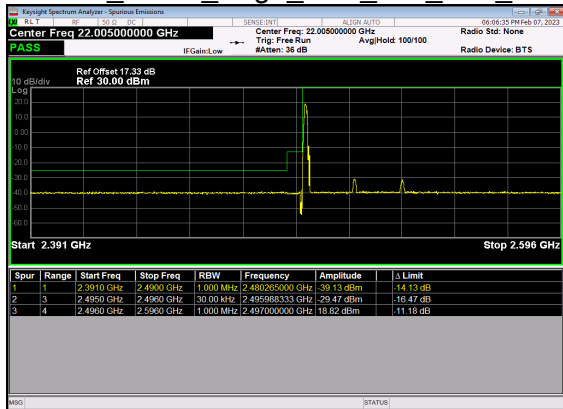

N41(40M)_DFT-s-OFDM BPSK Edge 1RB Left Low CH