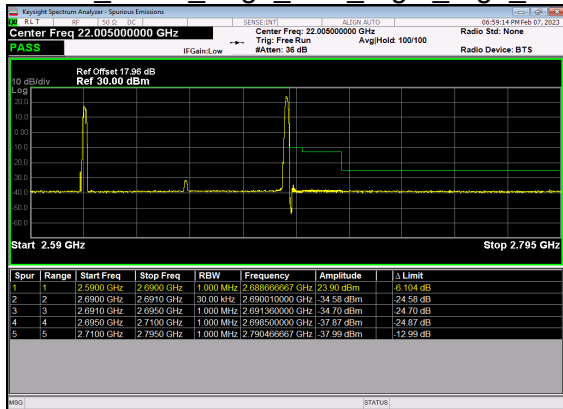

N41(80M)_DFT-s-OFDM BPSK Edge 1RB Right High CH