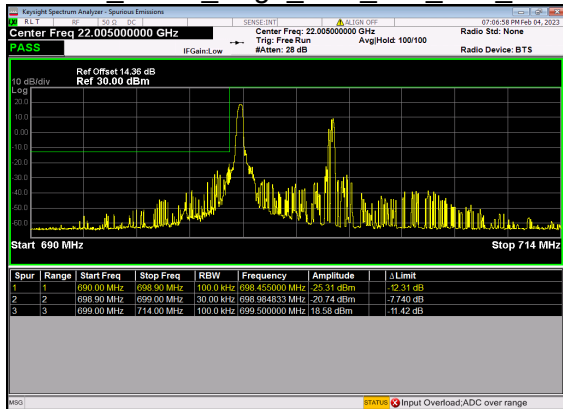

N12(10M)_DFT-s-OFDM QPSK Edge 1RB Right High CH

N12(10M)_DFT-s-OFDM BPSK Outer Full High CH

N12(10M)_DFT-s-OFDM QPSK Outer Full High CH

N12(15M)_DFT-s-OFDM BPSK Edge 1RB Left Low CH

N12(15M)_DFT-s-OFDM QPSK Edge 1RB Left Low CH