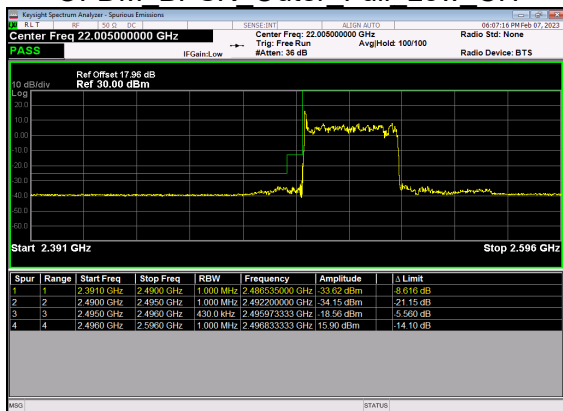

N41(40M)_DFT-s-OFDM BPSK Outer Full Low CH