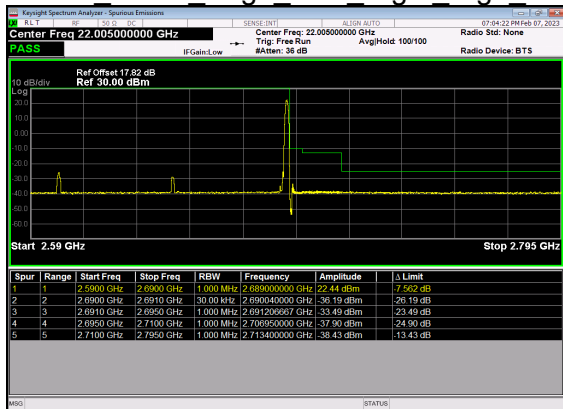

N41(90M)_DFT-s-OFDM BPSK Edge 1RB Left Low CH

N41(90M)_DFT-s-OFDM QPSK Edge 1RB Left Low CH

N41(90M)_DFT-s-OFDM BPSK Outer Full Low CH

N41(90M)_DFT-s-OFDM QPSK Outer Full Low CH

N41(90M)_DFT-s-OFDM BPSK Edge 1RB Right High CH