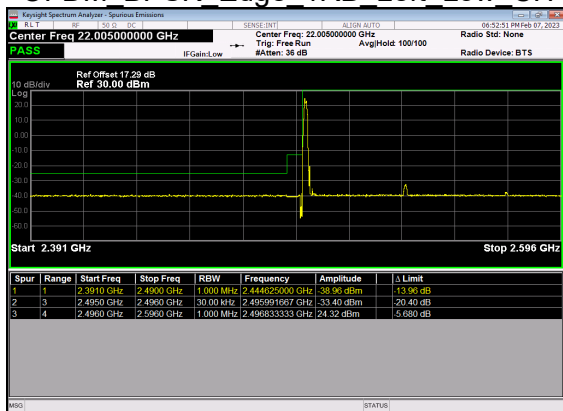

N41(80M)_DFT-s-OFDM BPSK Edge 1RB Left Low CH