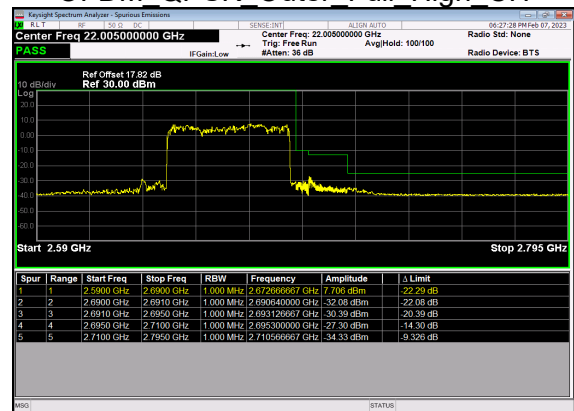

N41(50M)_DFT-s-OFDM QPSK Outer Full High CH