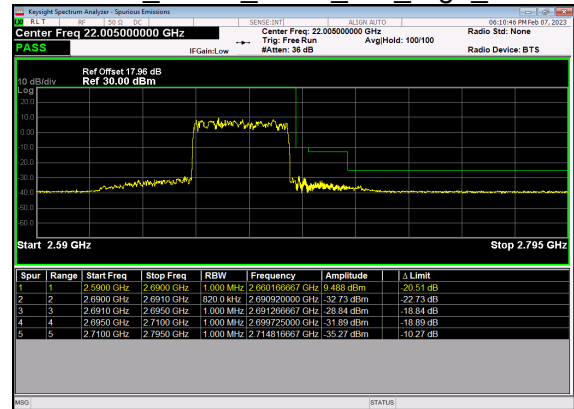

N41(40M)_DFT-s-OFDM QPSK Outer Full High CH