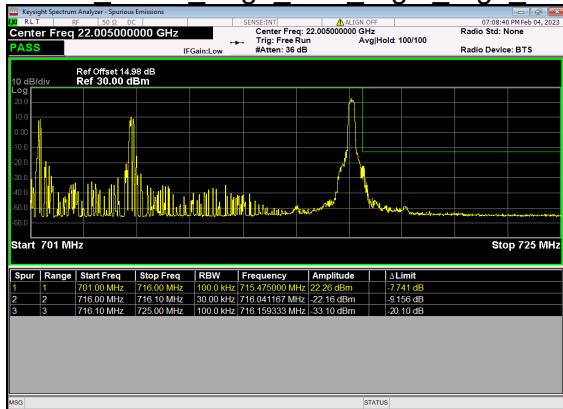

N12(15M)_DFT-s-OFDM BPSK Outer Full Low CH

N12(15M)_DFT-s-OFDM QPSK Outer Full Low CH

N12(15M)_DFT-s-OFDM BPSK Edge 1RB Right High CH

N12(15M)_DFT-s-OFDM QPSK Edge 1RB Right High CH

N12(15M)_DFT-s-OFDM BPSK Outer Full High CH