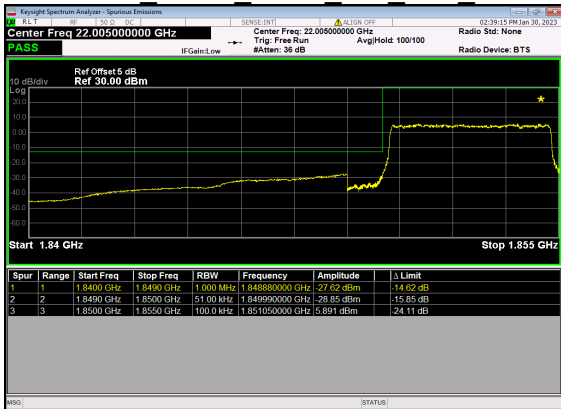

N12(15M)_DFT-s-OFDM QPSK Outer Full High CH

N25(5M)_DFT-s-OFDM BPSK Edge 1RB Left Low CH

N25(5M)_DFT-s-OFDM QPSK Edge 1RB Left Low CH

N25(5M)_DFT-s-OFDM BPSK Outer Full Low CH

N25(5M)_DFT-s-OFDM QPSK Outer Full Low CH