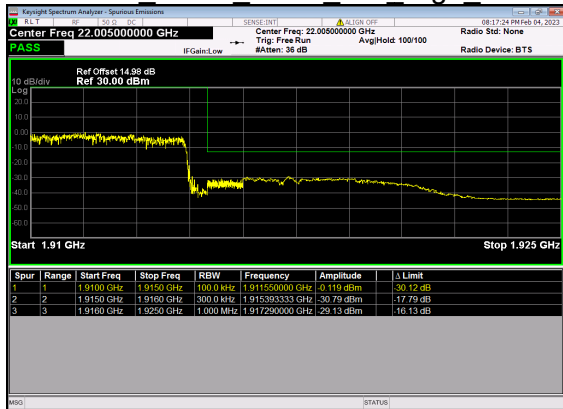

N25(30M)_DFT-s-OFDM BPSK Outer Full Low CH

N25(30M)_DFT-s-OFDM QPSK Outer Full Low CH

N25(30M)_DFT-s-OFDM BPSK Edge 1RB Right High CH

N25(30M)_DFT-s-OFDM QPSK Edge 1RB Right High CH

N25(30M)_DFT-s-OFDM BPSK Outer Full High CH