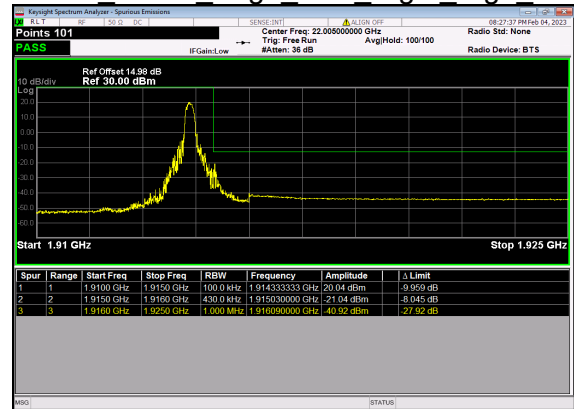

N25(40M)_DFT-s-OFDM QPSK Edge 1RB Right High CH