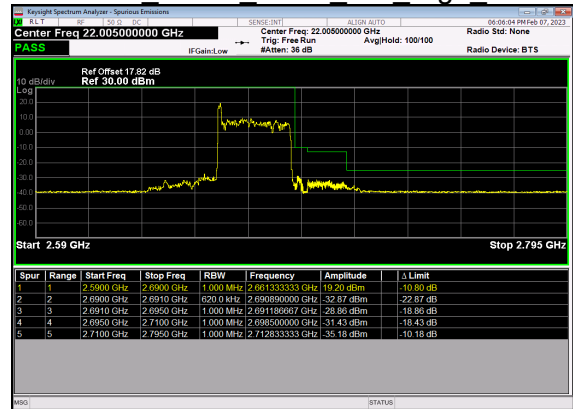

N41(30M)_DFT-s-OFDM QPSK Outer Full Low CH

N41(30M)_DFT-s-OFDM BPSK Edge 1RB Right High CH

N41(30M)_DFT-s-OFDM QPSK Edge 1RB Right High CH

N41(30M)_DFT-s-OFDM BPSK Outer Full High CH

N41(30M)_DFT-s-OFDM QPSK Outer Full High CH