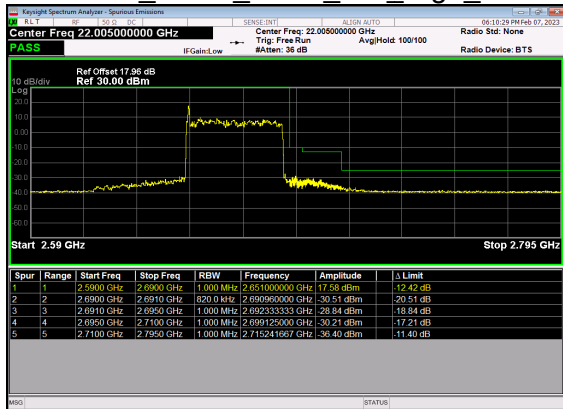

N41(40M)_DFT-s-OFDM BPSK Outer Full High CH