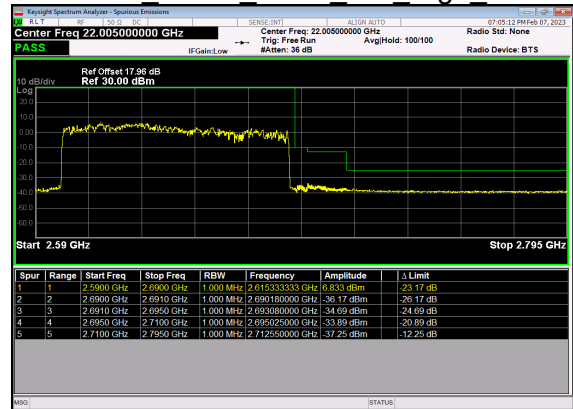

N41(90M)_DFT-s-OFDM QPSK Edge 1RB Right High CH

N41(90M)_DFT-s-OFDM BPSK Outer Full High CH

N41(90M)_DFT-s-OFDM QPSK Outer Full High CH

N41(100M)_DFT-s-OFDM BPSK Edge 1RB Left Low CH

N41(100M)_DFT-s-OFDM QPSK Edge 1RB Left Low CH