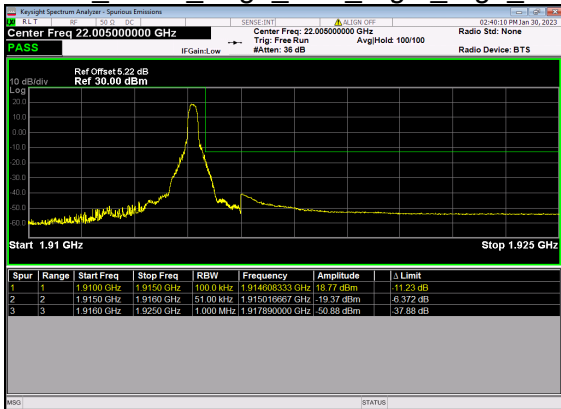

N25(5M)_DFT-s-OFDM BPSK Edge 1RB Right High CH