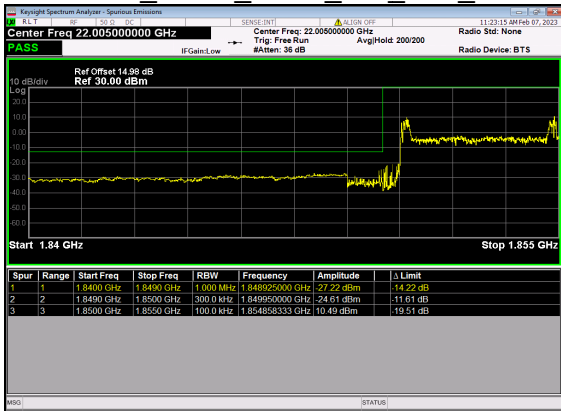

N25(30M)_DFT-s-OFDM BPSK Outer Full Low CH