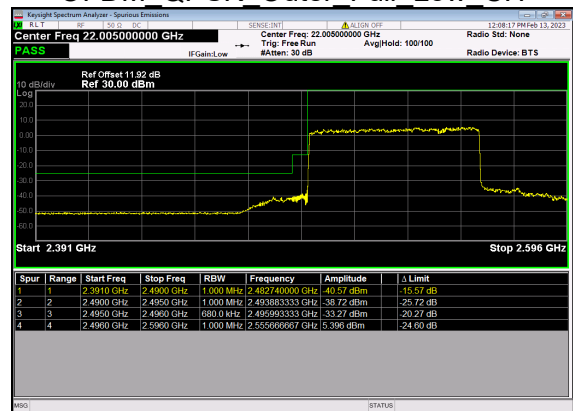

N41(70M)_DFT-s-OFDM QPSK Outer Full Low CH