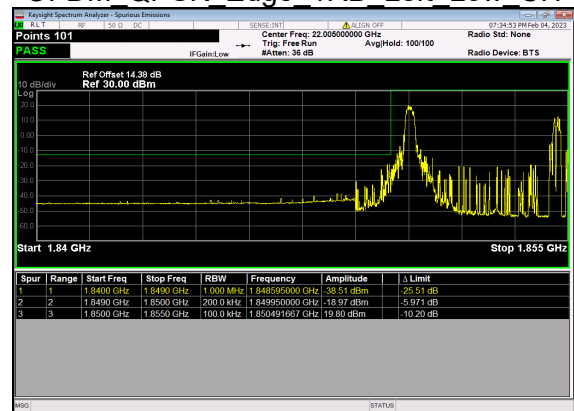

N25(20M)_DFT-s-OFDM QPSK Edge 1RB Left Low CH