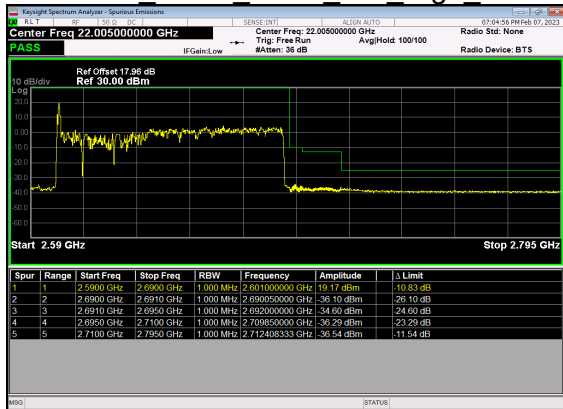

N41(90M)_DFT-s-OFDM BPSK Outer Full High CH