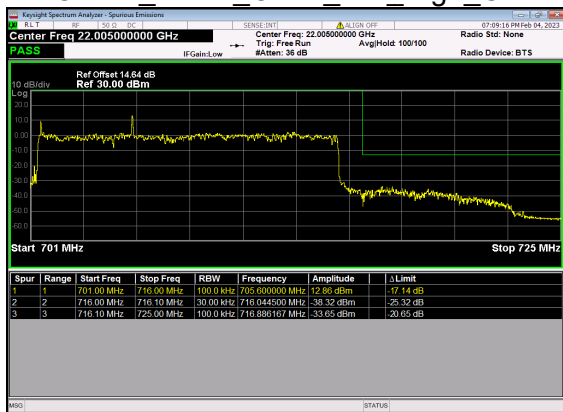

N12(15M)_DFT-s-OFDM BPSK Outer Full Low CH

N12(15M)_DFT-s-OFDM QPSK Outer Full Low CH

N12(15M)_DFT-s-OFDM BPSK Edge 1RB Right High CH

N12(15M)_DFT-s-OFDM QPSK Edge 1RB Right High CH

N12(15M)_DFT-s-OFDM BPSK Outer Full High CH