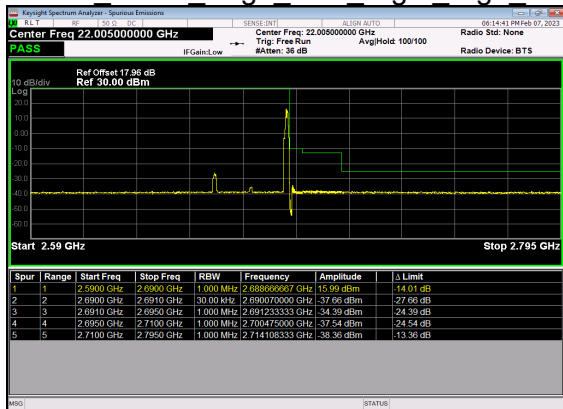

N41(30M)_DFT-s-OFDM BPSK Edge 1RB Right High CH