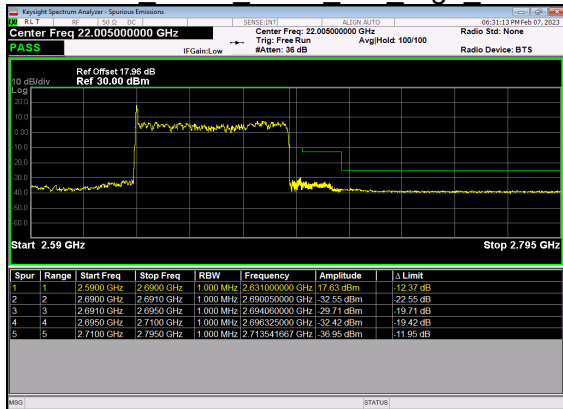

N41(60M)_DFT-s-OFDM BPSK Edge 1RB Right High CH

N41(60M)_DFT-s-OFDM QPSK Edge 1RB Right High CH

N41(60M)_DFT-s-OFDM BPSK Outer Full High CH

N41(60M)_DFT-s-OFDM QPSK Outer Full High CH

N41(70M)_DFT-s-OFDM BPSK Edge 1RB Left Low CH