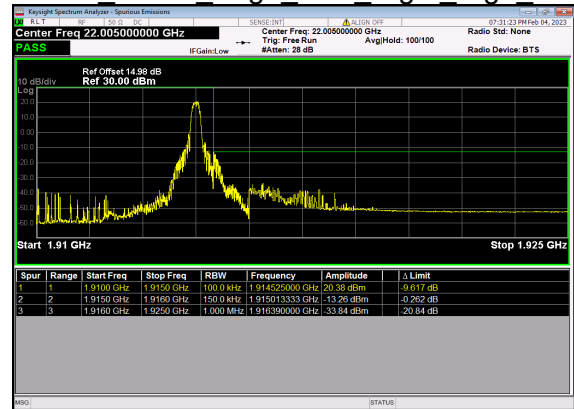

N25(15M)_DFT-s-OFDM QPSK Outer Full Low CH

N25(15M)_DFT-s-OFDM BPSK Edge 1RB Right High CH

N25(15M)_DFT-s-OFDM QPSK Edge 1RB Right High CH

N25(15M)_DFT-s-OFDM BPSK Outer Full High CH

N25(15M)_DFT-s-OFDM QPSK Outer Full High CH