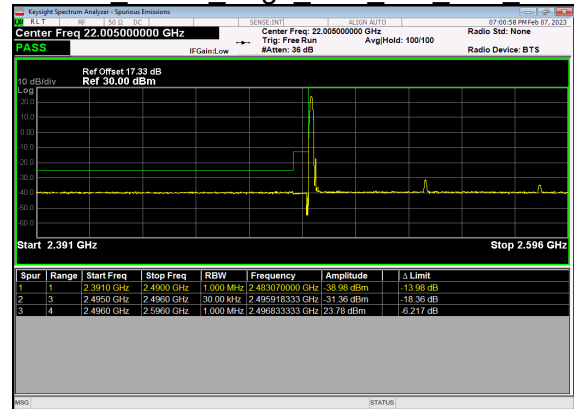

N41(90M)_DFT-s-OFDM QPSK Edge 1RB Left Low CH