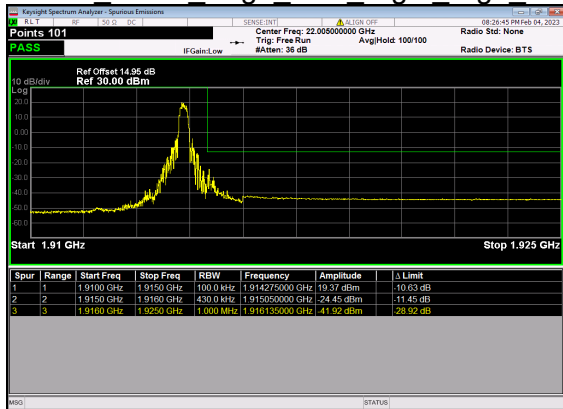

N25(40M)_DFT-s-OFDM BPSK Edge 1RB Right High CH