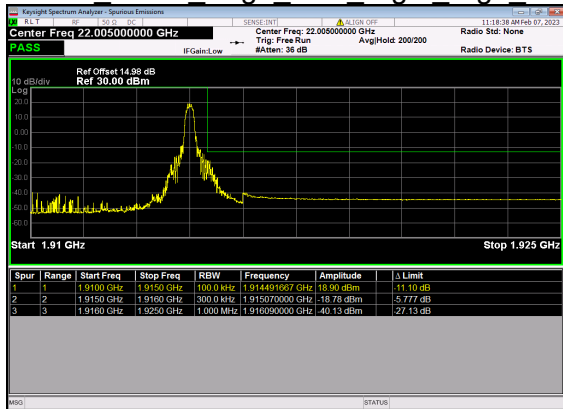

N25(15M)_DFT-s-OFDM BPSK Edge 1RB Right High CH