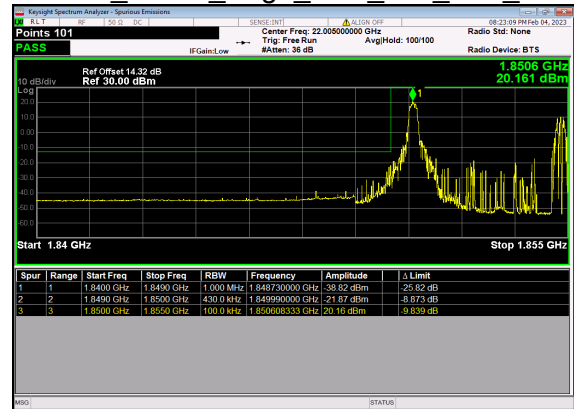

N25(40M)_DFT-s-OFDM QPSK Edge 1RB Left Low CH