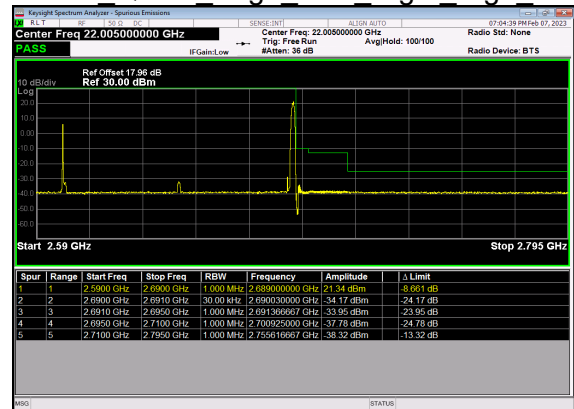

N41(90M)_DFT-s-OFDM QPSK Edge 1RB Right High CH