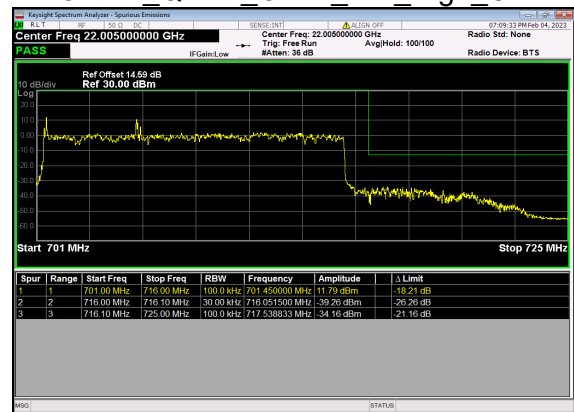

N12(15M)_DFT-s-OFDM QPSK Outer Full High CH