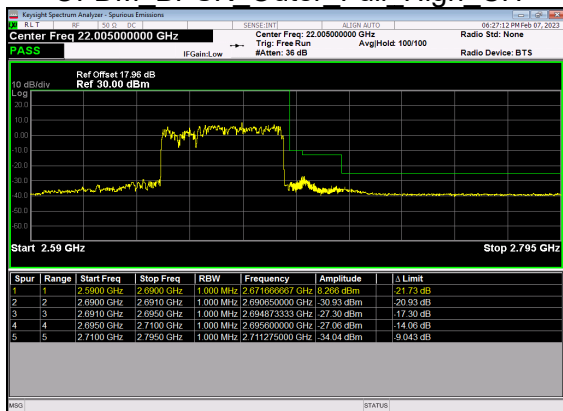

N41(50M)_DFT-s-OFDM BPSK Outer Full Low CH

N41(50M)_DFT-s-OFDM QPSK Outer Full Low CH

N41(50M)_DFT-s-OFDM BPSK Edge 1RB Right High CH

N41(50M)_DFT-s-OFDM QPSK Edge 1RB Right High CH

N41(50M)_DFT-s-OFDM BPSK Outer Full High CH