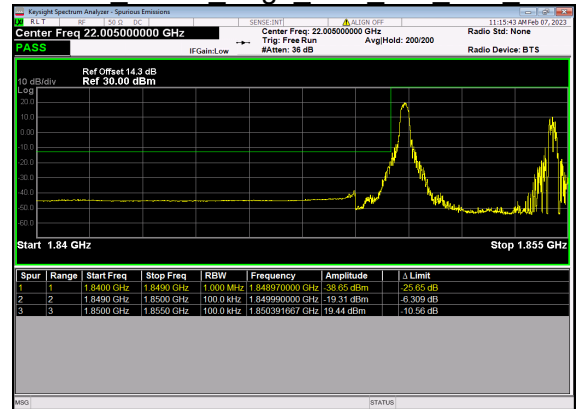

N25(10M)_DFT-s-OFDM QPSK Edge 1RB Left Low CH