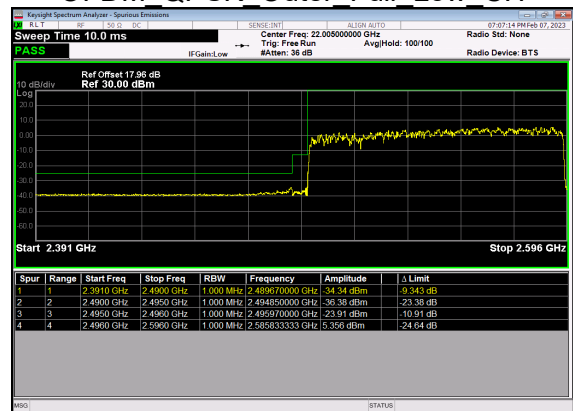

N41(100M)_DFT-s-OFDM QPSK Outer Full Low CH