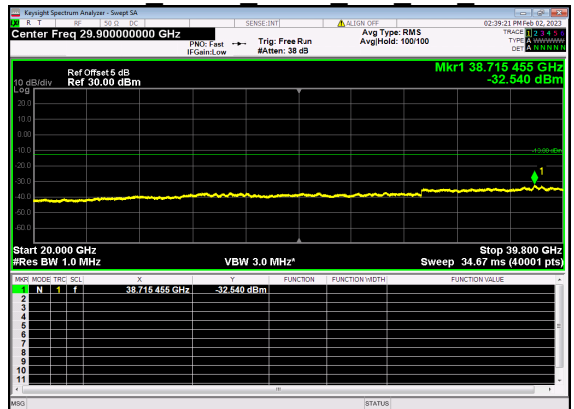

N77(70M)_DFT-s-OFDM QPSK Edge 1RB Right Mid CH

N77(70M)_DFT-s-OFDM QPSK Edge 1RB Right Mid CH

N77(70M)_DFT-s-OFDM BPSK Outer Full Mid CH

N77(70M)_DFT-s-OFDM BPSK Outer Full Mid CH

N77(70M)_DFT-s-OFDM QPSK Outer Full Mid CH