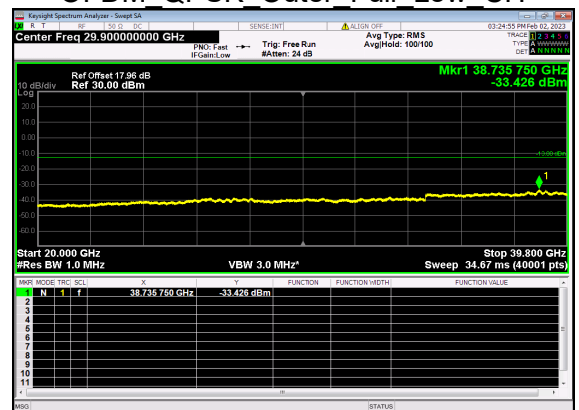

N77(80M)_DFT-s-OFDM QPSK Edge 1RB Right Low CH

N77(80M)_DFT-s-OFDM BPSK Outer Full Low CH

N77(80M)_DFT-s-OFDM BPSK Outer Full Low CH

N77(80M)_DFT-s-OFDM QPSK Outer Full Low CH

N77(80M)_DFT-s-OFDM QPSK Outer Full Low CH