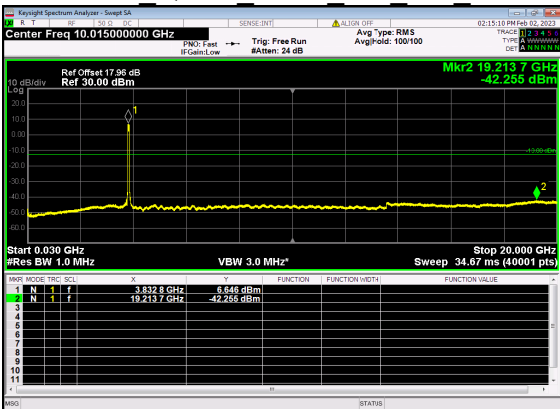

N77(60M)_DFT-s-OFDM QPSK Edge 1RB Right Mid CH

N77(60M)_DFT-s-OFDM BPSK Outer Full Mid CH

N77(60M)_DFT-s-OFDM BPSK Outer Full Mid CH

N77(60M)_DFT-s-OFDM QPSK Outer Full Mid CH

N77(60M)_DFT-s-OFDM QPSK Outer Full Mid CH