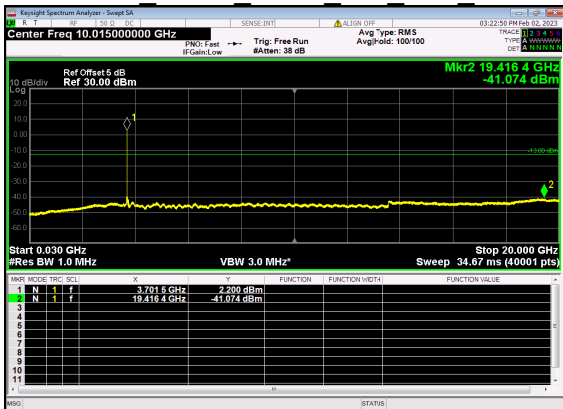

N77(80M)_DFT-s-OFDM BPSK Outer Full Low CH