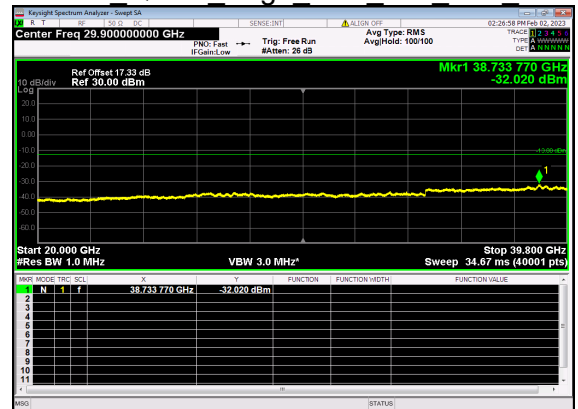

N77(70M)_DFT-s-OFDM QPSK Edge 1RB Left Low CH