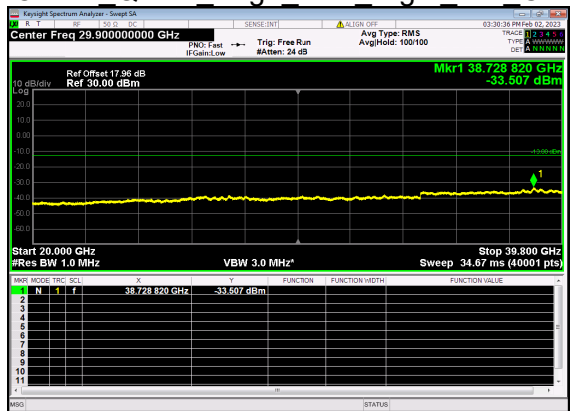

N77(80M)_DFT-s-OFDM BPSK Edge 1RB Right Mid CH

N77(80M)_DFT-s-OFDM QPSK Edge 1RB Right Mid CH

N77(80M)_DFT-s-OFDM QPSK Edge 1RB Right Mid CH

N77(80M)_DFT-s-OFDM BPSK Outer Full Mid CH

N77(80M)_DFT-s-OFDM BPSK Outer Full Mid CH