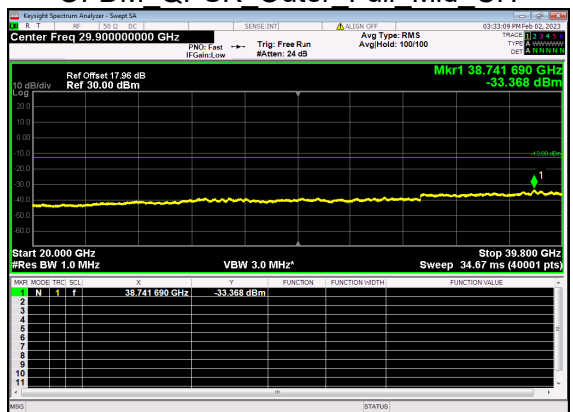

N77(80M)_DFT-s-OFDM QPSK Outer Full Mid CH