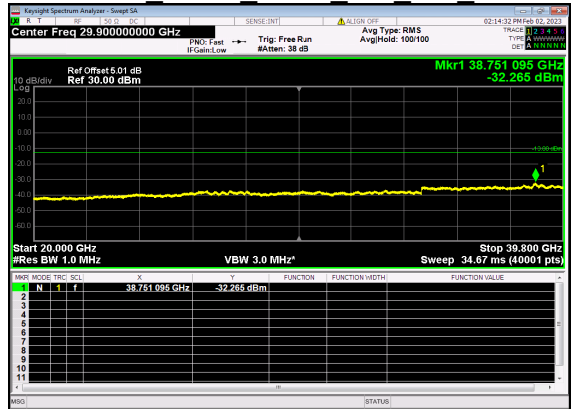

N77(60M)_DFT-s-OFDM BPSK Outer Full Mid CH