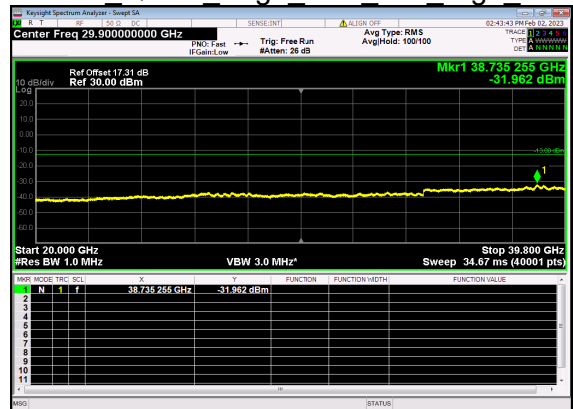

N77(70M)_DFT-s-OFDM QPSK Outer Full Mid CH

N77(70M)_DFT-s-OFDM BPSK Edge 1RB Left High CH

N77(70M)_DFT-s-OFDM BPSK Edge 1RB Left High CH

N77(70M)_DFT-s-OFDM QPSK Edge 1RB Left High CH

N77(70M)_DFT-s-OFDM QPSK Edge 1RB Left High CH