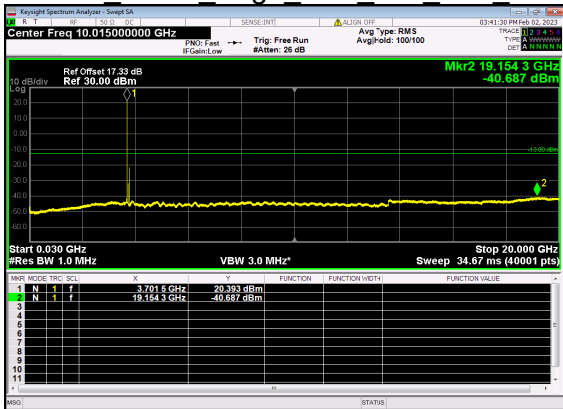

N77(80M)_DFT-s-OFDM BPSK Outer Full High CH

N77(80M)_DFT-s-OFDM BPSK Outer Full High CH

N77(80M)_DFT-s-OFDM QPSK Outer Full High CH

N77(80M)_DFT-s-OFDM QPSK Outer Full High CH

N77(90M)_DFT-s-OFDM BPSK Edge 1RB Left Low CH