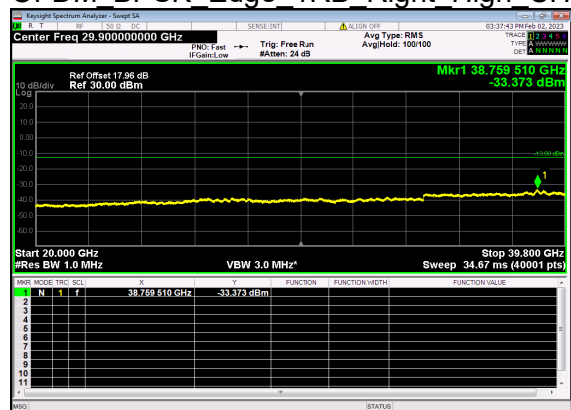

N77(80M)_DFT-s-OFDM BPSK Edge 1RB Right High CH