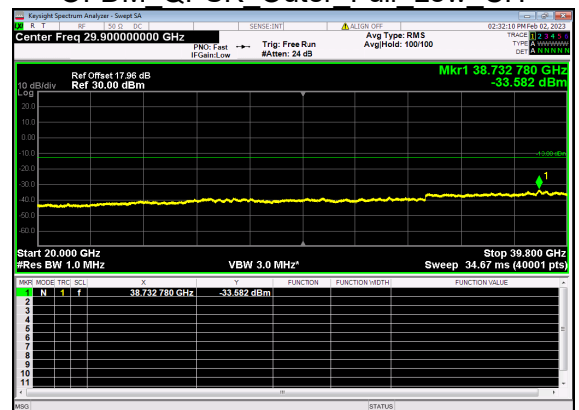

N77(70M)_DFT-s-OFDM BPSK Outer Full Low CH

N77(70M)_DFT-s-OFDM BPSK Outer Full Low CH

N77(70M)_DFT-s-OFDM QPSK Outer Full Low CH

N77(70M)_DFT-s-OFDM QPSK Outer Full Low CH

N77(70M)_DFT-s-OFDM BPSK Edge 1RB Left Mid CH