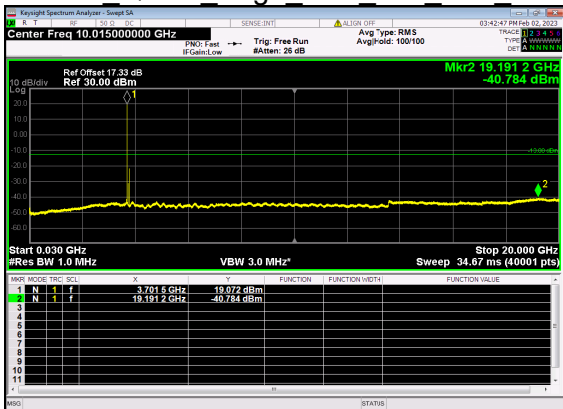

N77(90M)_DFT-s-OFDM QPSK Edge 1RB Left Low CH