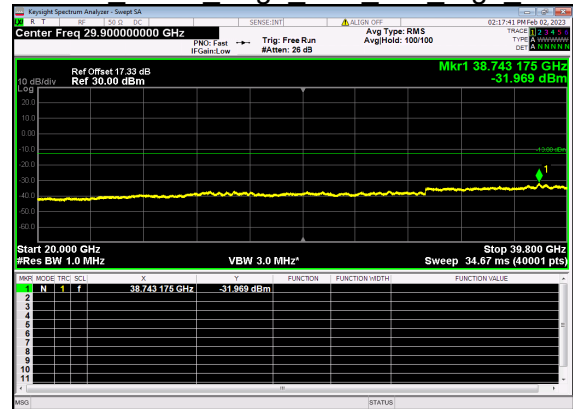

N77(60M)_DFT-s-OFDM BPSK Edge 1RB Left High CH