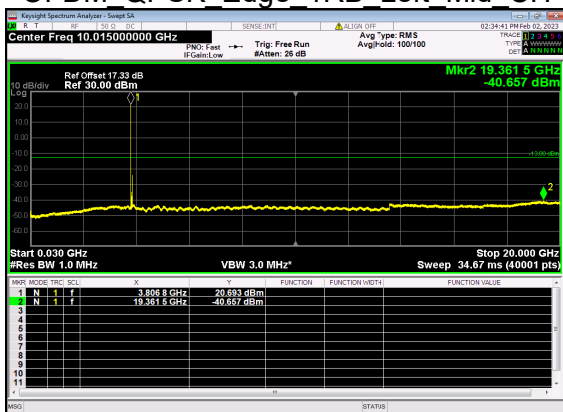

N77(70M)_DFT-s-OFDM QPSK Edge 1RB Left Mid CH