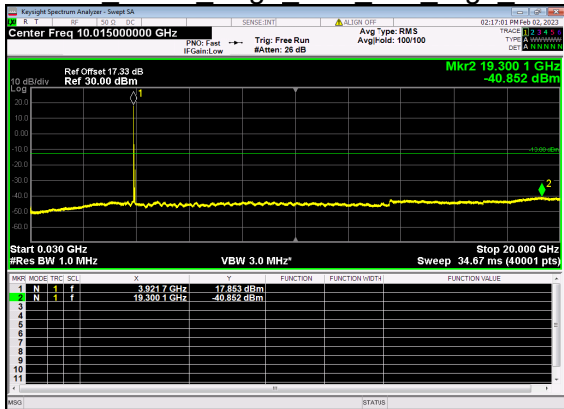

N77(60M)_DFT-s-OFDM BPSK Edge 1RB Left High CH