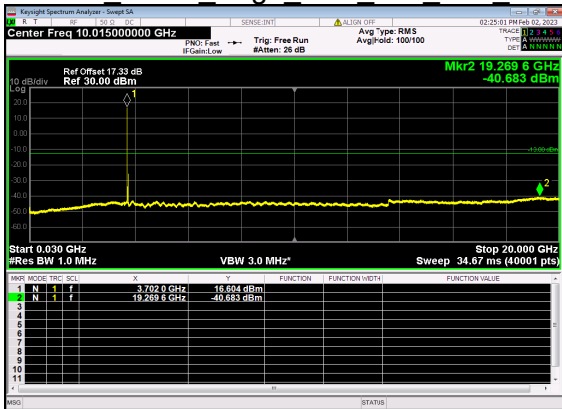

N77(60M)_DFT-s-OFDM QPSK Outer Full High CH

N77(60M)_DFT-s-OFDM QPSK Outer Full High CH

N77(70M)_DFT-s-OFDM BPSK Edge 1RB Left Low CH

N77(70M)_DFT-s-OFDM BPSK Edge 1RB Left Low CH

N77(70M)_DFT-s-OFDM QPSK Edge 1RB Left Low CH