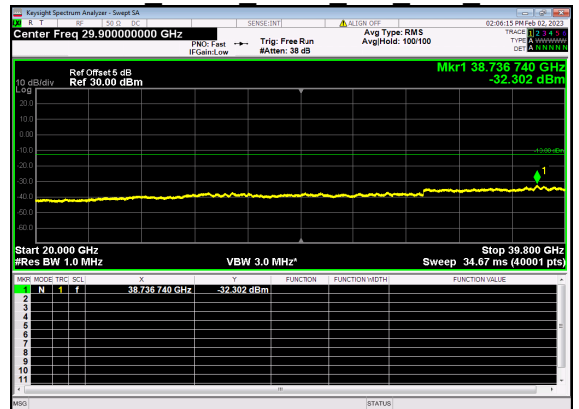

N77(60M)_DFT-s-OFDM BPSK Outer Full Low CH