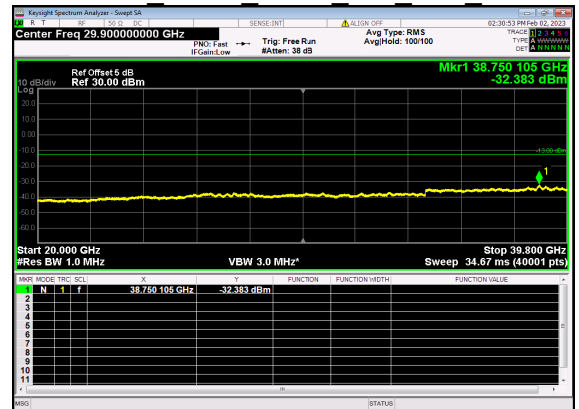

N77(70M)_DFT-s-OFDM BPSK Outer Full Low CH