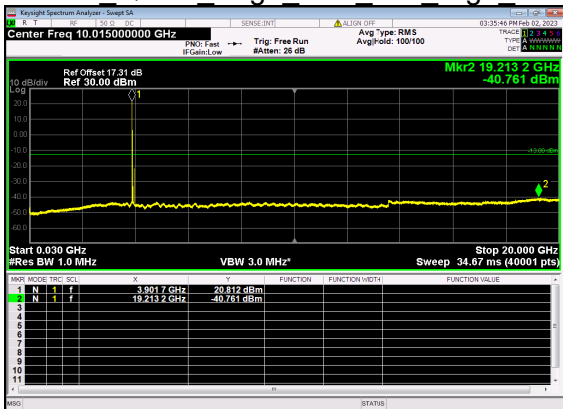

N77(80M)_DFT-s-OFDM QPSK Outer Full Mid CH

N77(80M)_DFT-s-OFDM QPSK Outer Full Mid CH

N77(80M)_DFT-s-OFDM BPSK Edge 1RB Left High CH

N77(80M)_DFT-s-OFDM BPSK Edge 1RB Left High CH

N77(80M)_DFT-s-OFDM QPSK Edge 1RB Left High CH