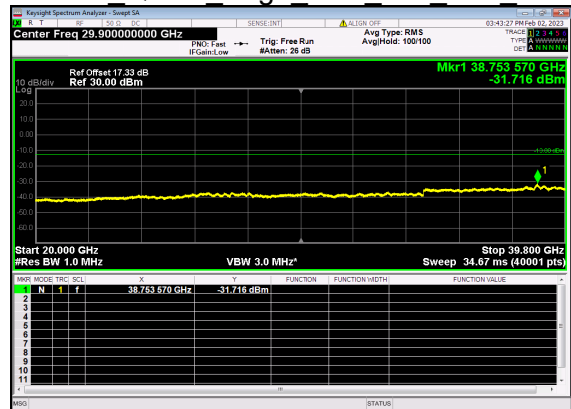

N77(90M)_DFT-s-OFDM QPSK Edge 1RB Left Low CH