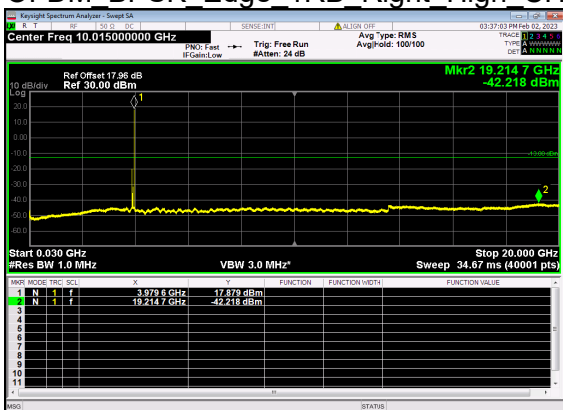

N77(80M)_DFT-s-OFDM BPSK Edge 1RB Right High CH