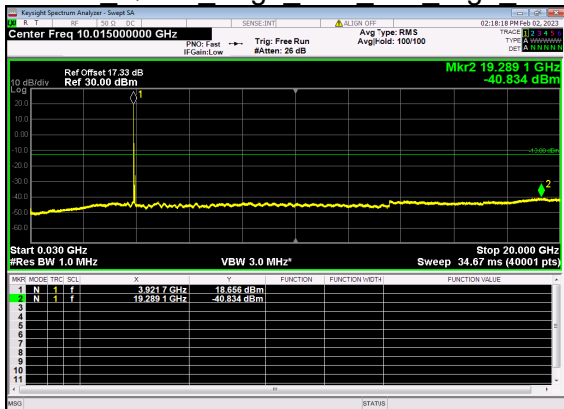

N77(60M)_DFT-s-OFDM QPSK Edge 1RB Left High CH