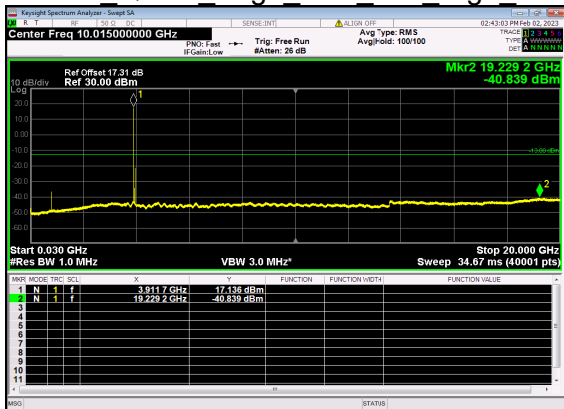

N77(70M)_DFT-s-OFDM QPSK Outer Full Mid CH

N77(70M)_DFT-s-OFDM BPSK Edge 1RB Left High CH

N77(70M)_DFT-s-OFDM BPSK Edge 1RB Left High CH

N77(70M)_DFT-s-OFDM QPSK Edge 1RB Left High CH

N77(70M)_DFT-s-OFDM QPSK Edge 1RB Left High CH