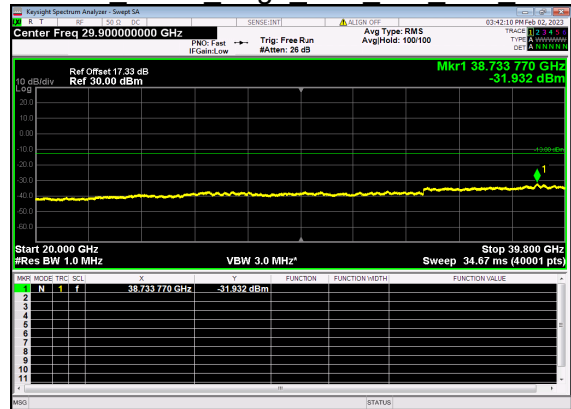

N77(90M)_DFT-s-OFDM BPSK Edge 1RB Left Low CH