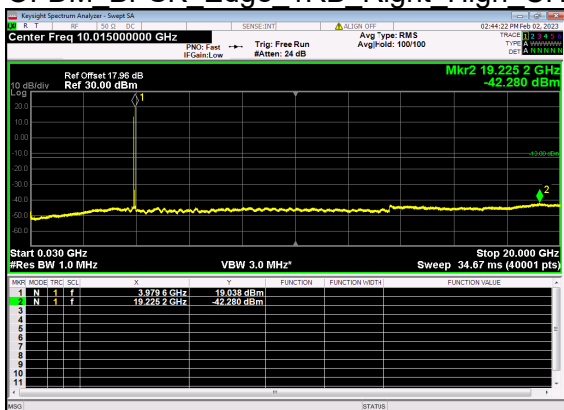

N77(70M)_DFT-s-OFDM BPSK Edge 1RB Right High CH