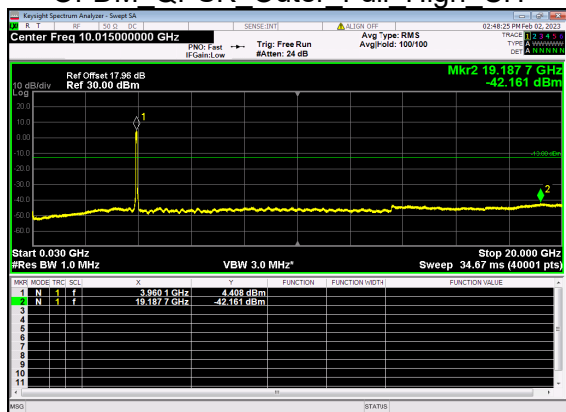

N77(70M)_DFT-s-OFDM QPSK Outer Full High CH