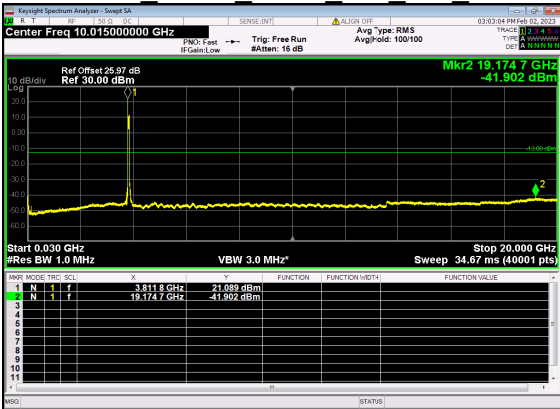

N77(60M)_DFT-s-OFDM BPSK Outer Full Mid CH