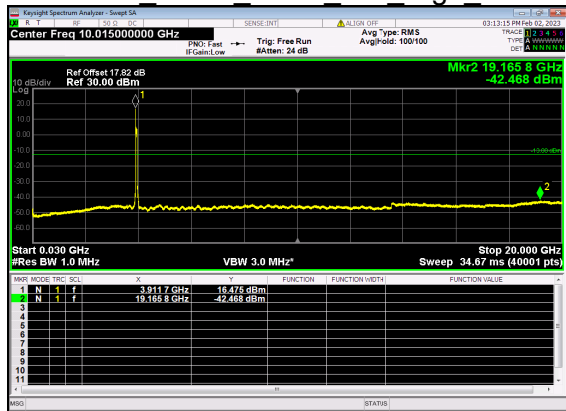

N77(70M)_DFT-s-OFDM BPSK Edge 1RB Right High CH

N77(70M)_DFT-s-OFDM BPSK Edge 1RB Right High CH

N77(70M)_DFT-s-OFDM QPSK Edge 1RB Right High CH

N77(70M)_DFT-s-OFDM QPSK Edge 1RB Right High CH

N77(70M)_DFT-s-OFDM BPSK Outer Full High CH