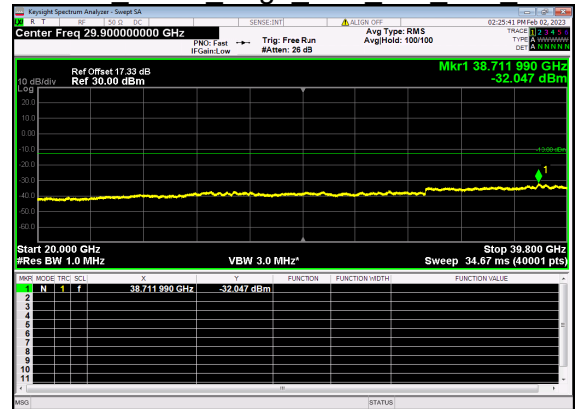

N77(60M)_DFT-s-OFDM QPSK Outer Full High CH

N77(60M)_DFT-s-OFDM QPSK Outer Full High CH

N77(70M)_DFT-s-OFDM BPSK Edge 1RB Left Low CH

N77(70M)_DFT-s-OFDM BPSK Edge 1RB Left Low CH

N77(70M)_DFT-s-OFDM QPSK Edge 1RB Left Low CH