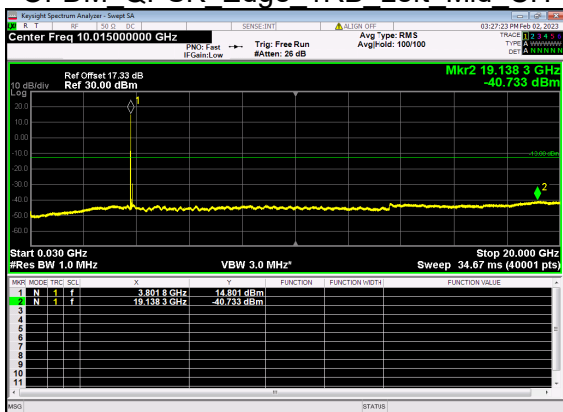

N77(80M)_DFT-s-OFDM QPSK Edge 1RB Left Mid CH