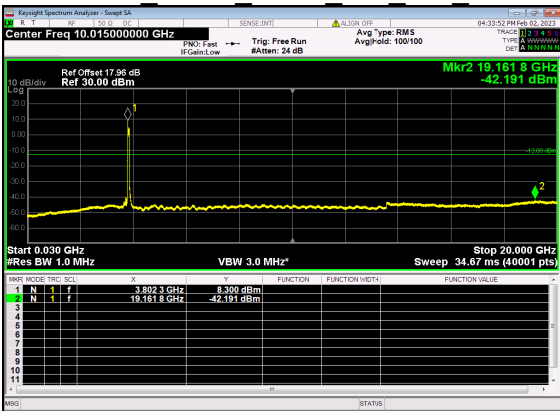

N77(80M)_DFT-s-OFDM BPSK Edge 1RB Right Mid CH

N77(80M)_DFT-s-OFDM QPSK Edge 1RB Right Mid CH

N77(80M)_DFT-s-OFDM QPSK Edge 1RB Right Mid CH

N77(80M)_DFT-s-OFDM BPSK Outer Full Mid CH

N77(80M)_DFT-s-OFDM BPSK Outer Full Mid CH