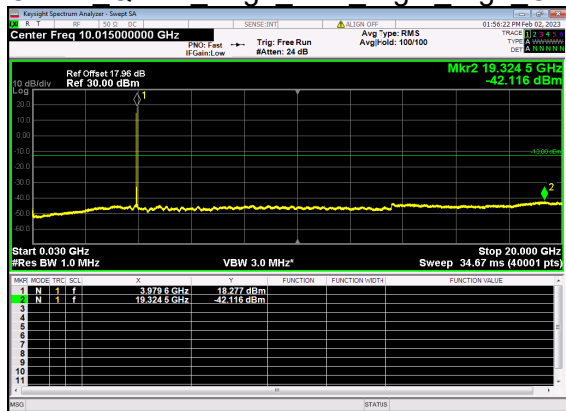

N77(50M)_DFT-s-OFDM QPSK Edge 1RB Right High CH

N77(50M)_DFT-s-OFDM QPSK Edge 1RB Right High CH

N77(50M)_DFT-s-OFDM BPSK Outer Full High CH

N77(50M)_DFT-s-OFDM BPSK Outer Full High CH

N77(50M)_DFT-s-OFDM QPSK Outer Full High CH