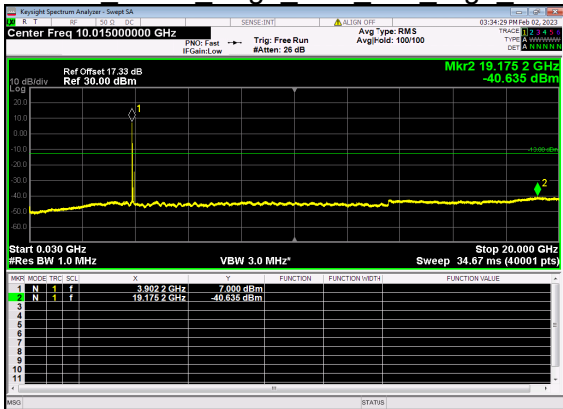

N77(80M)_DFT-s-OFDM QPSK Outer Full Mid CH

N77(80M)_DFT-s-OFDM QPSK Outer Full Mid CH

N77(80M)_DFT-s-OFDM BPSK Edge 1RB Left High CH

N77(80M)_DFT-s-OFDM BPSK Edge 1RB Left High CH

N77(80M)_DFT-s-OFDM QPSK Edge 1RB Left High CH