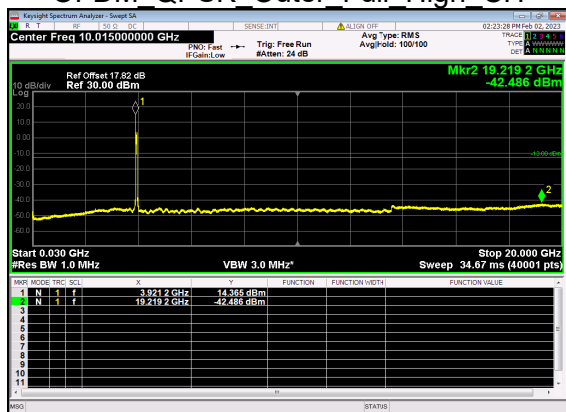

N77(60M)_DFT-s-OFDM QPSK Outer Full High CH