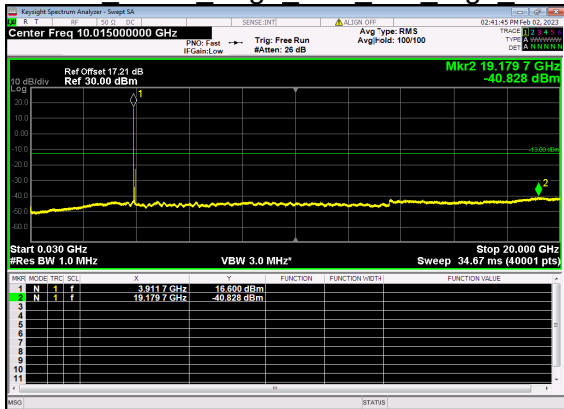

N77(70M)_DFT-s-OFDM BPSK Edge 1RB Left High CH