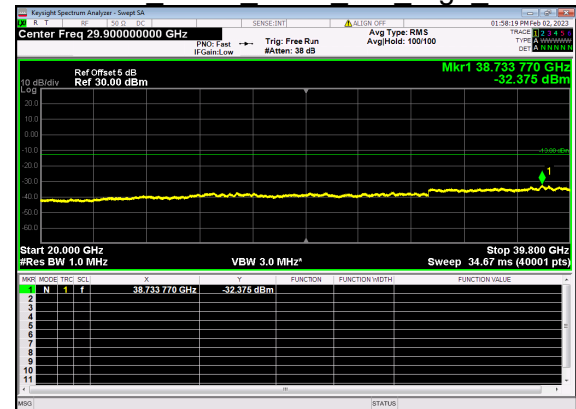

N77(50M)_DFT-s-OFDM QPSK Edge 1RB Right High CH

N77(50M)_DFT-s-OFDM QPSK Edge 1RB Right High CH

N77(50M)_DFT-s-OFDM BPSK Outer Full High CH

N77(50M)_DFT-s-OFDM BPSK Outer Full High CH

N77(50M)_DFT-s-OFDM QPSK Outer Full High CH