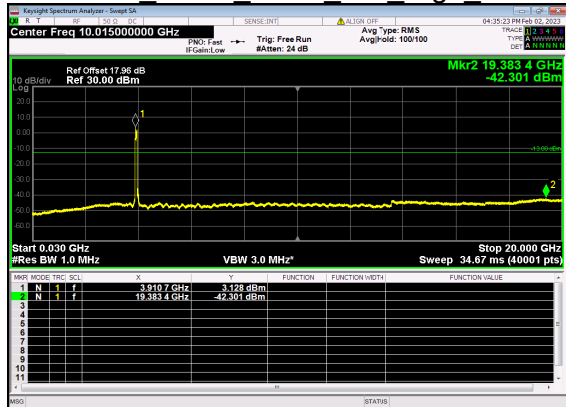

N77(80M)_DFT-s-OFDM BPSK Outer Full High CH