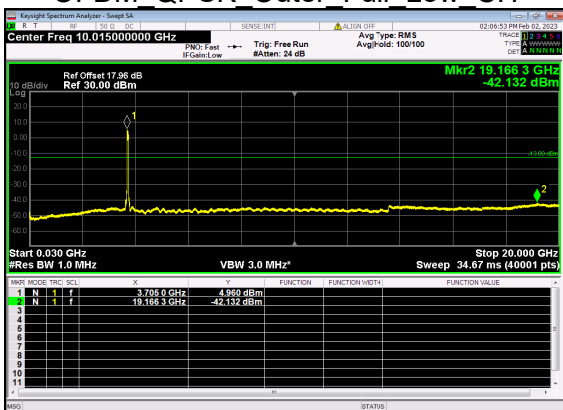

N77(60M)_DFT-s-OFDM QPSK Outer Full Low CH