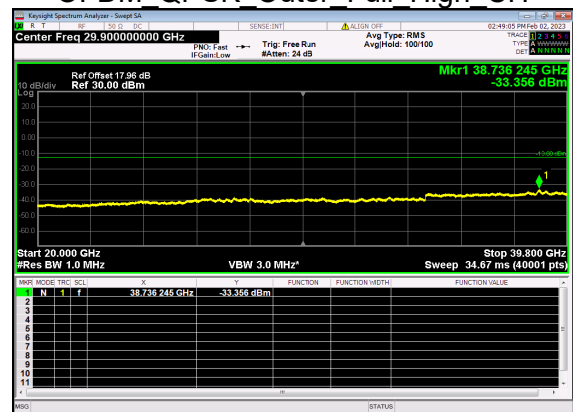

N77(70M)_DFT-s-OFDM QPSK Outer Full High CH