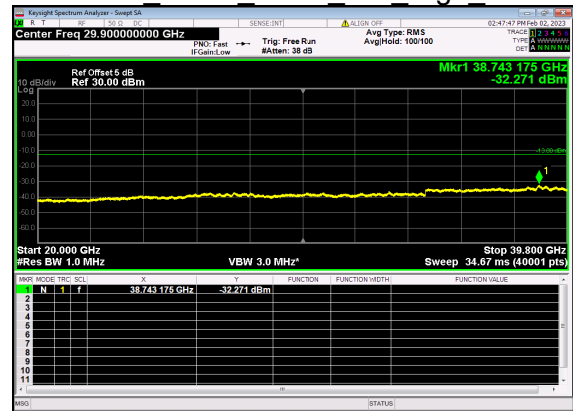

N77(70M)_DFT-s-OFDM BPSK Outer Full High CH