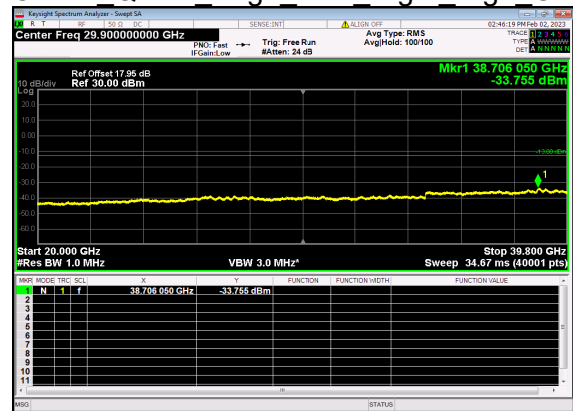

N77(70M)_DFT-s-OFDM BPSK Edge 1RB Right High CH

N77(70M)_DFT-s-OFDM BPSK Edge 1RB Right High CH

N77(70M)_DFT-s-OFDM QPSK Edge 1RB Right High CH

N77(70M)_DFT-s-OFDM QPSK Edge 1RB Right High CH

N77(70M)_DFT-s-OFDM BPSK Outer Full High CH