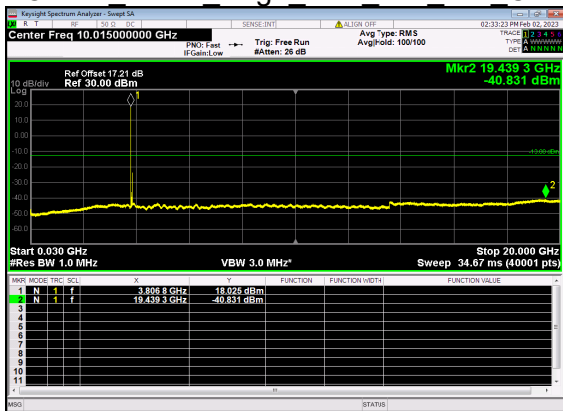

N77(70M)_DFT-s-OFDM BPSK Outer Full Low CH

N77(70M)_DFT-s-OFDM BPSK Outer Full Low CH

N77(70M)_DFT-s-OFDM QPSK Outer Full Low CH

N77(70M)_DFT-s-OFDM QPSK Outer Full Low CH

N77(70M)_DFT-s-OFDM BPSK Edge 1RB Left Mid CH