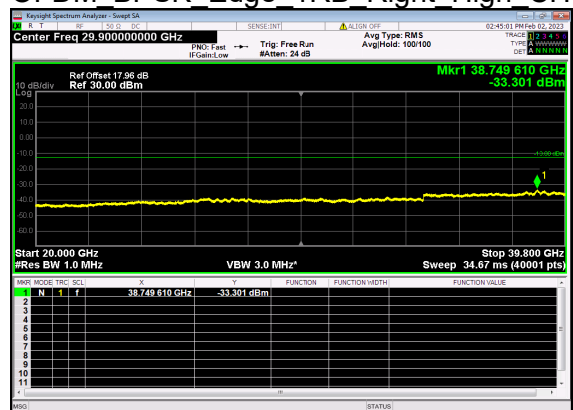

N77(70M)_DFT-s-OFDM BPSK Edge 1RB Right High CH