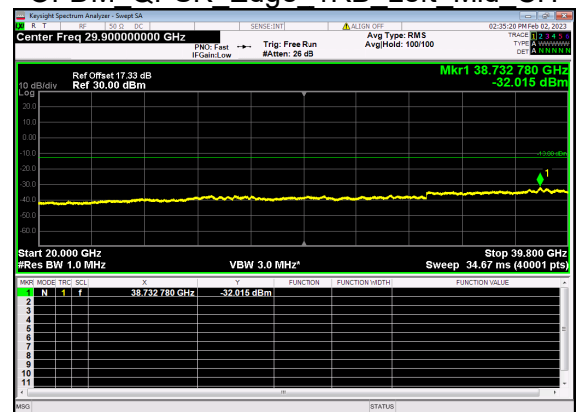

N77(70M)_DFT-s-OFDM QPSK Edge 1RB Left Mid CH