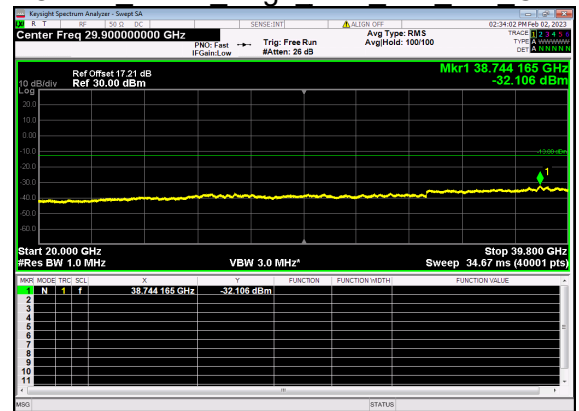

N77(70M)_DFT-s-OFDM BPSK Edge 1RB Left Mid CH