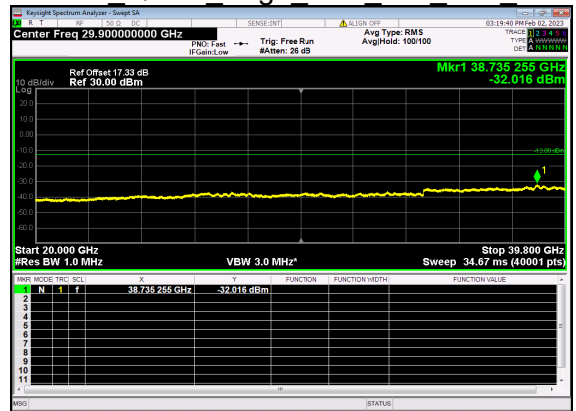

N77(80M)_DFT-s-OFDM QPSK Edge 1RB Left Low CH