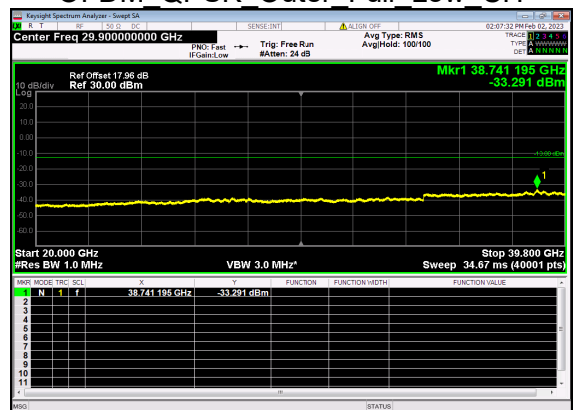

N77(60M)_DFT-s-OFDM QPSK Outer Full Low CH