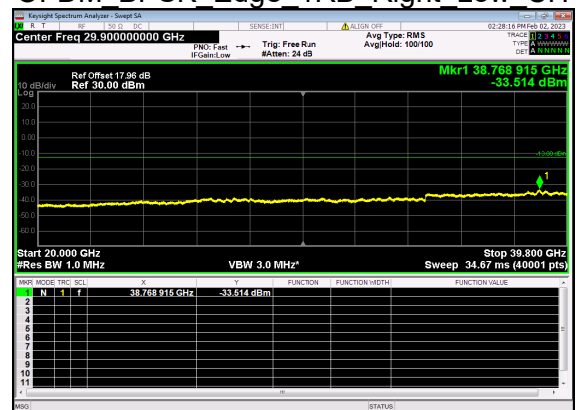

N77(70M)_DFT-s-OFDM BPSK Edge 1RB Right Low CH