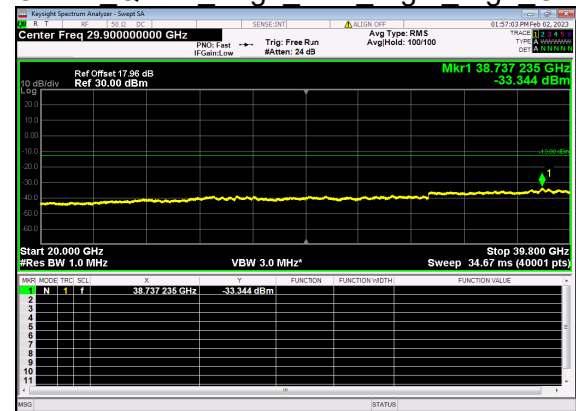

N77(50M)_DFT-s-OFDM QPSK Edge 1RB Right High CH

N77(50M)_DFT-s-OFDM QPSK Edge 1RB Right High CH

N77(50M)_DFT-s-OFDM BPSK Outer Full High CH

N77(50M)_DFT-s-OFDM BPSK Outer Full High CH

N77(50M)_DFT-s-OFDM QPSK Outer Full High CH