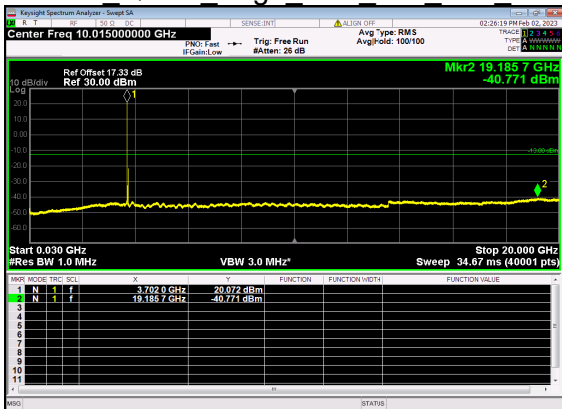

N77(60M)_DFT-s-OFDM QPSK Outer Full High CH

N77(60M)_DFT-s-OFDM QPSK Outer Full High CH

N77(70M)_DFT-s-OFDM BPSK Edge 1RB Left Low CH

N77(70M)_DFT-s-OFDM BPSK Edge 1RB Left Low CH

N77(70M)_DFT-s-OFDM QPSK Edge 1RB Left Low CH