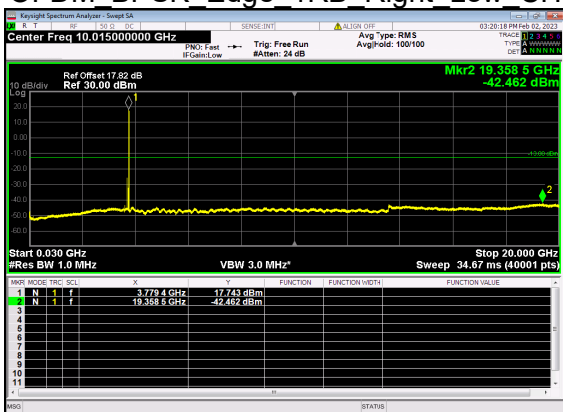

N77(80M)_DFT-s-OFDM BPSK Edge 1RB Right Low CH