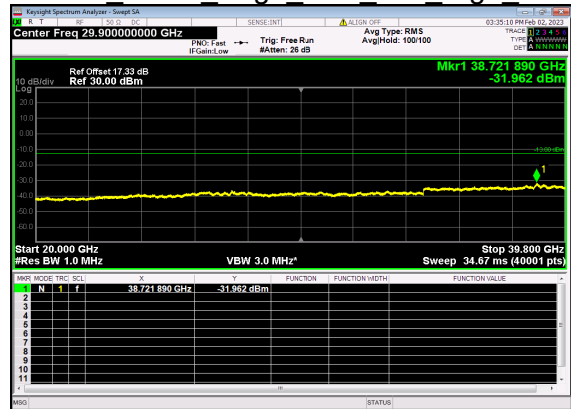

N77(80M)_DFT-s-OFDM QPSK Outer Full Mid CH

N77(80M)_DFT-s-OFDM QPSK Outer Full Mid CH

N77(80M)_DFT-s-OFDM BPSK Edge 1RB Left High CH

N77(80M)_DFT-s-OFDM BPSK Edge 1RB Left High CH

N77(80M)_DFT-s-OFDM QPSK Edge 1RB Left High CH