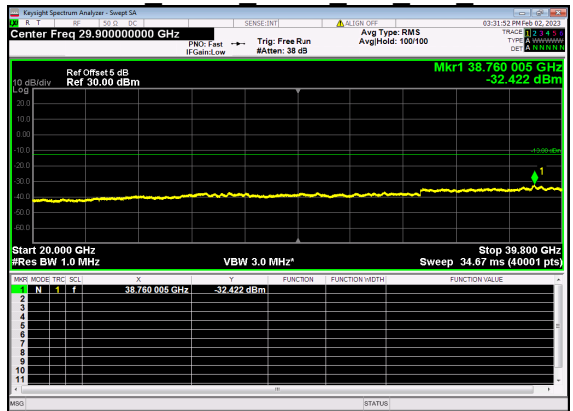

N77(80M)_DFT-s-OFDM BPSK Edge 1RB Right Mid CH

N77(80M)_DFT-s-OFDM QPSK Edge 1RB Right Mid CH

N77(80M)_DFT-s-OFDM QPSK Edge 1RB Right Mid CH

N77(80M)_DFT-s-OFDM BPSK Outer Full Mid CH

N77(80M)_DFT-s-OFDM BPSK Outer Full Mid CH