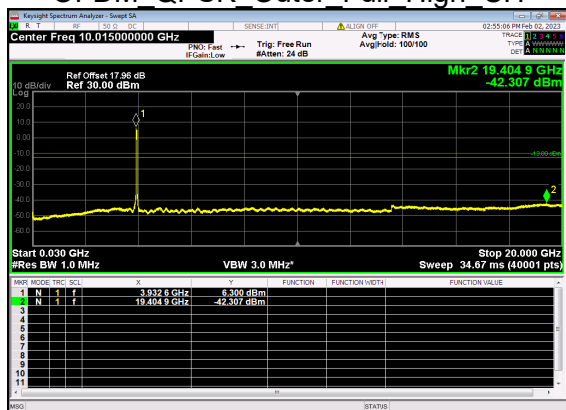

N77(50M)_DFT-s-OFDM QPSK Edge 1RB Right High CH

N77(50M)_DFT-s-OFDM QPSK Edge 1RB Right High CH

N77(50M)_DFT-s-OFDM BPSK Outer Full High CH

N77(50M)_DFT-s-OFDM BPSK Outer Full High CH

N77(50M)_DFT-s-OFDM QPSK Outer Full High CH