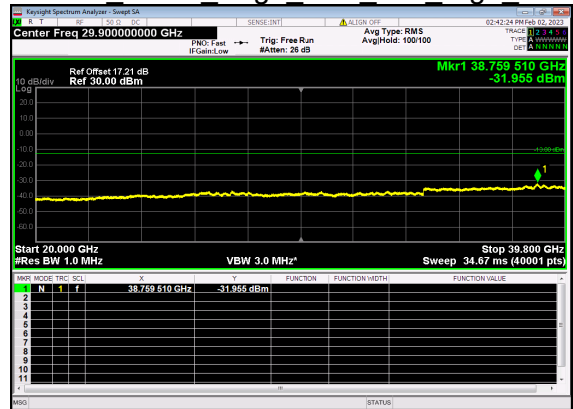

N77(70M)_DFT-s-OFDM QPSK Outer Full Mid CH

N77(70M)_DFT-s-OFDM BPSK Edge 1RB Left High CH

N77(70M)_DFT-s-OFDM BPSK Edge 1RB Left High CH

N77(70M)_DFT-s-OFDM QPSK Edge 1RB Left High CH

N77(70M)_DFT-s-OFDM QPSK Edge 1RB Left High CH