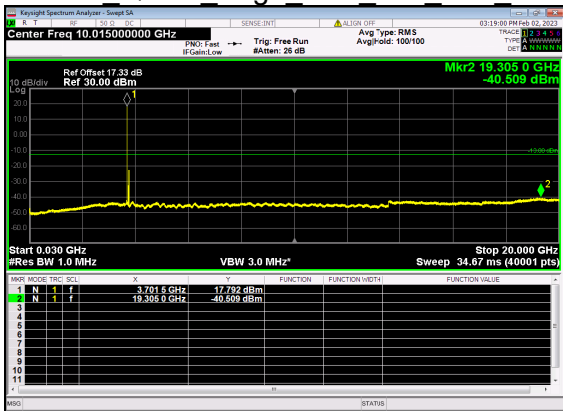

N77(80M)_DFT-s-OFDM QPSK Edge 1RB Left Low CH