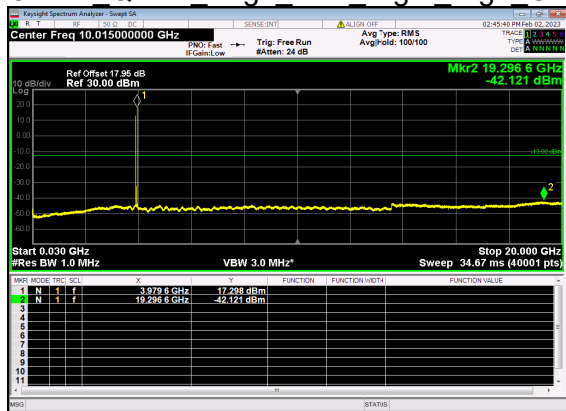

N77(70M)_DFT-s-OFDM BPSK Edge 1RB Right High CH

N77(70M)_DFT-s-OFDM BPSK Edge 1RB Right High CH

N77(70M)_DFT-s-OFDM QPSK Edge 1RB Right High CH

N77(70M)_DFT-s-OFDM QPSK Edge 1RB Right High CH

N77(70M)_DFT-s-OFDM BPSK Outer Full High CH