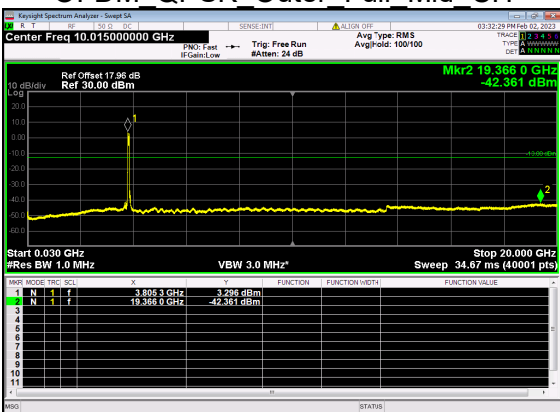

N77(80M)_DFT-s-OFDM QPSK Outer Full Mid CH