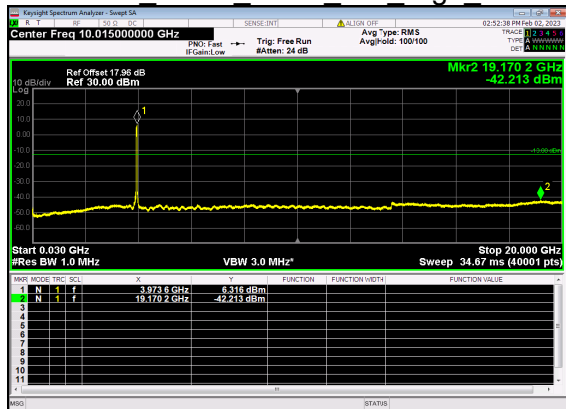

N77(50M)_DFT-s-OFDM QPSK Edge 1RB Right High CH

N77(50M)_DFT-s-OFDM QPSK Edge 1RB Right High CH

N77(50M)_DFT-s-OFDM BPSK Outer Full High CH

N77(50M)_DFT-s-OFDM BPSK Outer Full High CH

N77(50M)_DFT-s-OFDM QPSK Outer Full High CH