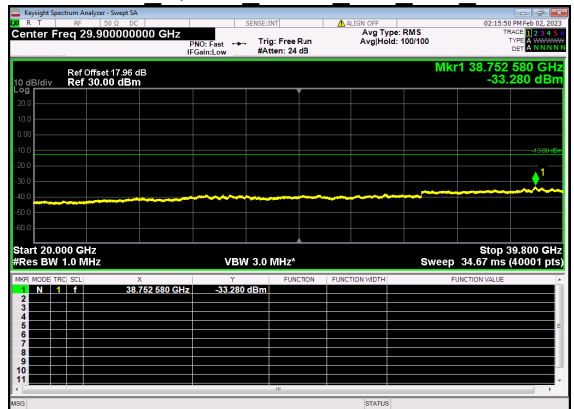

N77(60M)_DFT-s-OFDM QPSK Edge 1RB Right Mid CH

N77(60M)_DFT-s-OFDM BPSK Outer Full Mid CH

N77(60M)_DFT-s-OFDM BPSK Outer Full Mid CH

N77(60M)_DFT-s-OFDM QPSK Outer Full Mid CH

N77(60M)_DFT-s-OFDM QPSK Outer Full Mid CH