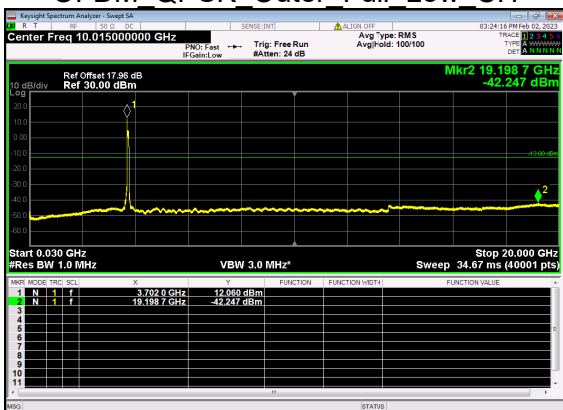

N77(80M)_DFT-s-OFDM QPSK Edge 1RB Right Low CH

N77(80M)_DFT-s-OFDM BPSK Outer Full Low CH

N77(80M)_DFT-s-OFDM BPSK Outer Full Low CH

N77(80M)_DFT-s-OFDM QPSK Outer Full Low CH

N77(80M)_DFT-s-OFDM QPSK Outer Full Low CH