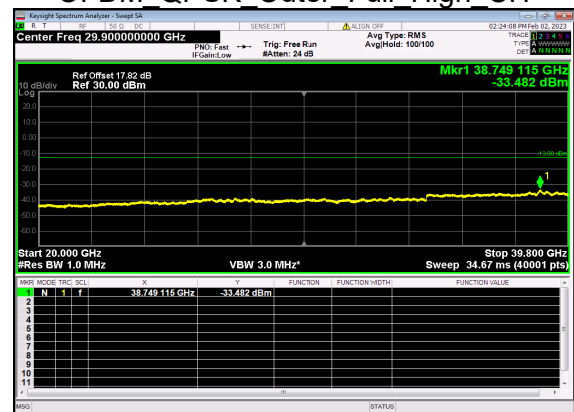

N77(60M)_DFT-s-OFDM QPSK Outer Full High CH