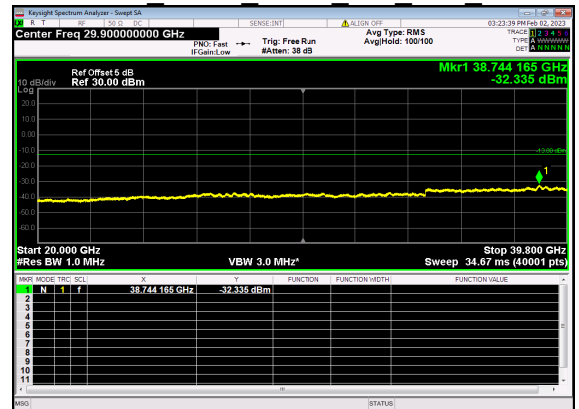

N77(80M)_DFT-s-OFDM BPSK Outer Full Low CH