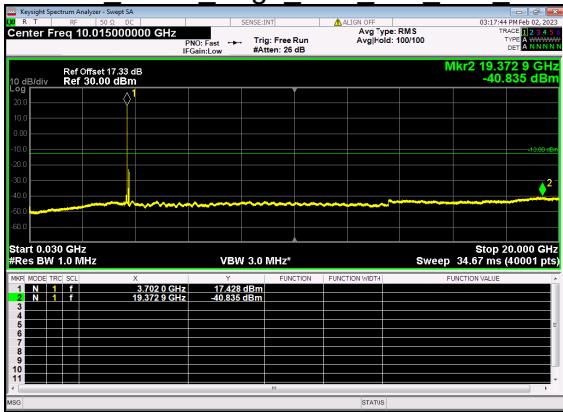

N77(70M)_DFT-s-OFDM BPSK Outer Full High CH

N77(70M)_DFT-s-OFDM QPSK Outer Full High CH

N77(70M)_DFT-s-OFDM QPSK Outer Full High CH

N77(80M)_DFT-s-OFDM BPSK Edge 1RB Left Low CH

N77(80M)_DFT-s-OFDM BPSK Edge 1RB Left Low CH