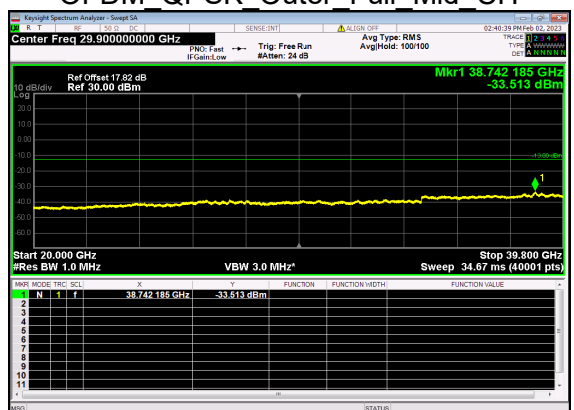

N77(70M)_DFT-s-OFDM QPSK Outer Full Mid CH