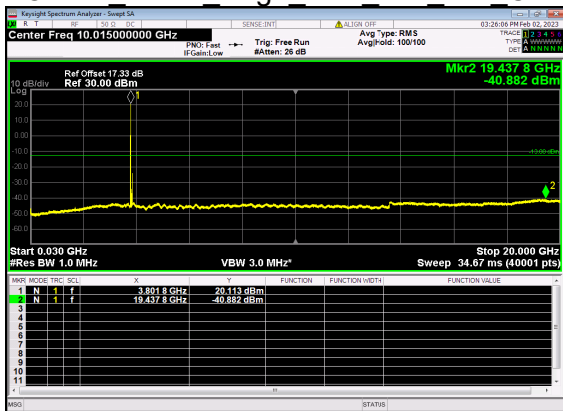

N77(80M)_DFT-s-OFDM BPSK Edge 1RB Left Mid CH