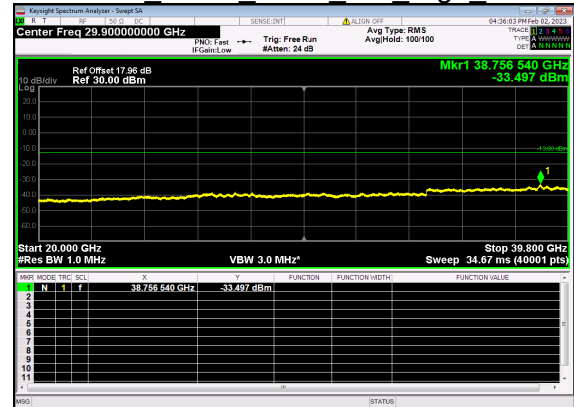

N77(80M)_DFT-s-OFDM BPSK Outer Full High CH