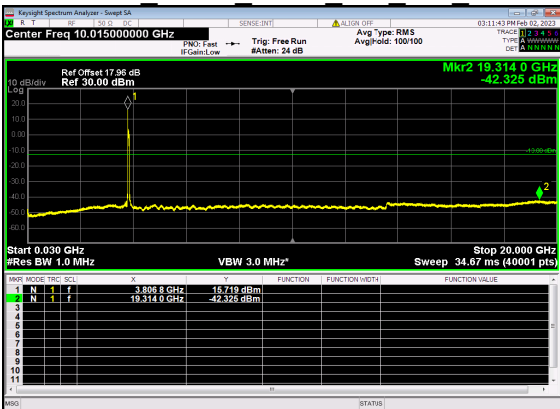

N77(70M)_DFT-s-OFDM BPSK Outer Full Mid CH