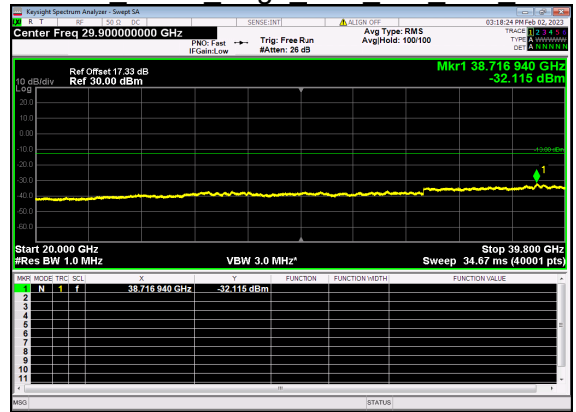

N77(70M)_DFT-s-OFDM BPSK Outer Full High CH

N77(70M)_DFT-s-OFDM QPSK Outer Full High CH

N77(70M)_DFT-s-OFDM QPSK Outer Full High CH

N77(80M)_DFT-s-OFDM BPSK Edge 1RB Left Low CH

N77(80M)_DFT-s-OFDM BPSK Edge 1RB Left Low CH