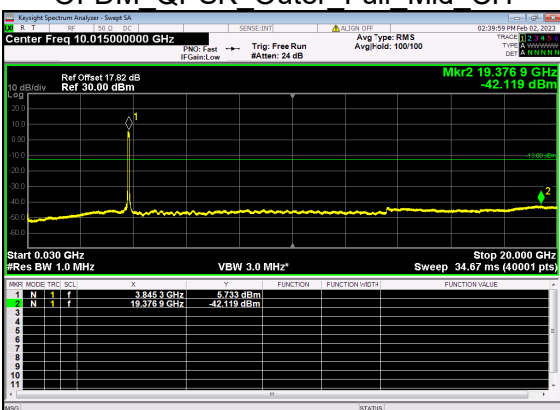

N77(70M)_DFT-s-OFDM QPSK Edge 1RB Right Mid CH

N77(70M)_DFT-s-OFDM QPSK Edge 1RB Right Mid CH

N77(70M)_DFT-s-OFDM BPSK Outer Full Mid CH

N77(70M)_DFT-s-OFDM BPSK Outer Full Mid CH

N77(70M)_DFT-s-OFDM QPSK Outer Full Mid CH