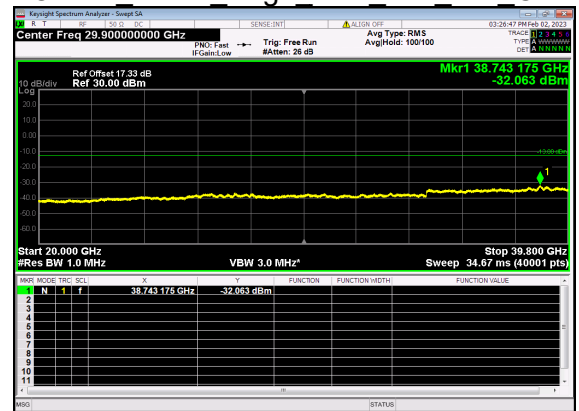

N77(80M)_DFT-s-OFDM BPSK Edge 1RB Left Mid CH