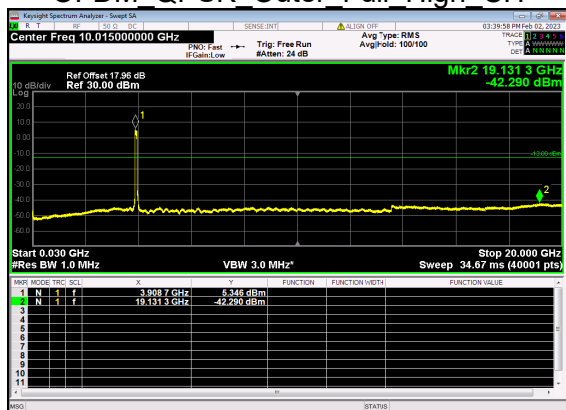

N77(80M)_DFT-s-OFDM QPSK Outer Full High CH