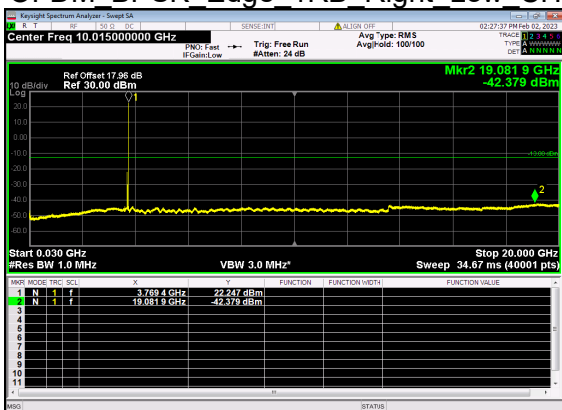

N77(70M)_DFT-s-OFDM BPSK Edge 1RB Right Low CH