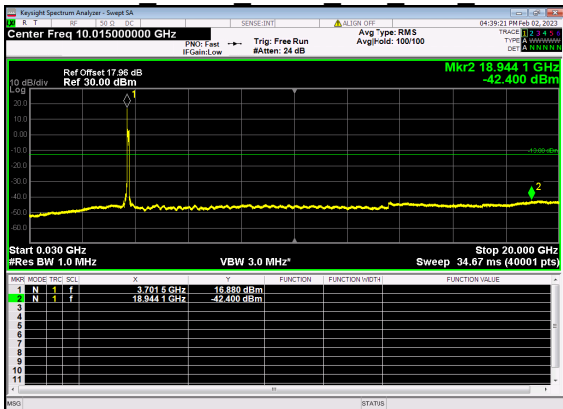

N77(90M)_DFT-s-OFDM BPSK Outer Full Low CH