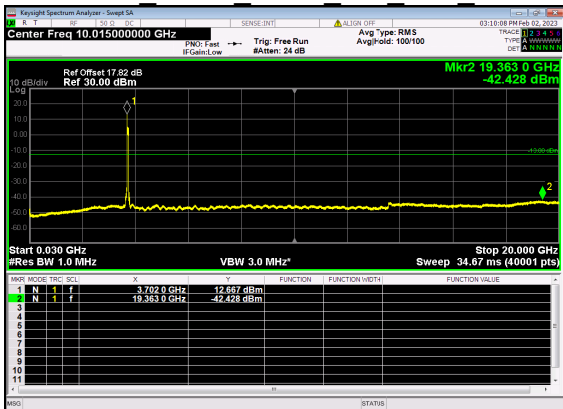

N77(70M)_DFT-s-OFDM BPSK Outer Full Low CH