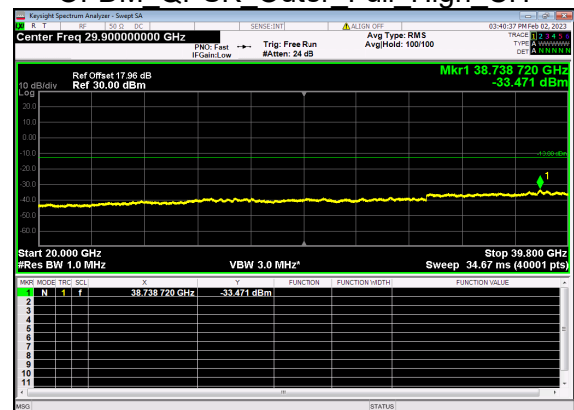

N77(80M)_DFT-s-OFDM BPSK Outer Full High CH

N77(80M)_DFT-s-OFDM BPSK Outer Full High CH

N77(80M)_DFT-s-OFDM QPSK Outer Full High CH

N77(80M)_DFT-s-OFDM QPSK Outer Full High CH

N77(90M)_DFT-s-OFDM BPSK Edge 1RB Left Low CH