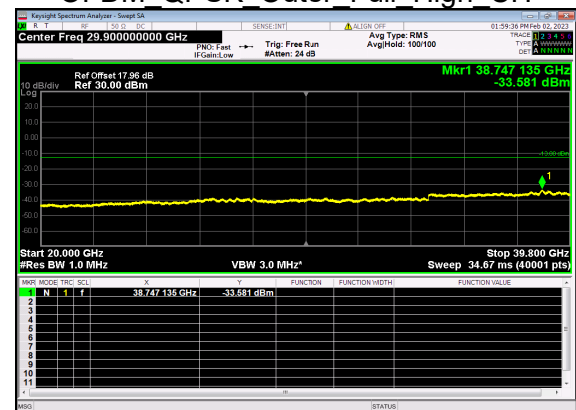

N77(50M)_DFT-s-OFDM QPSK Outer Full High CH