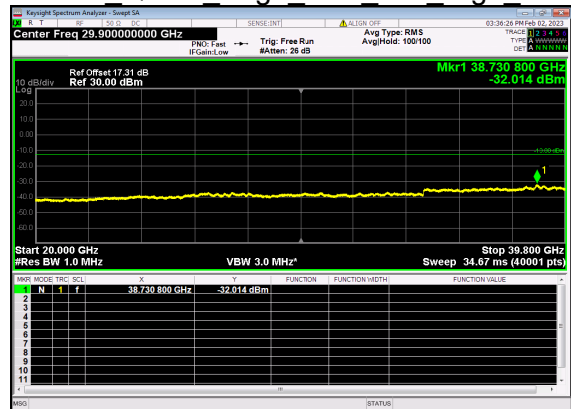

N77(80M)_DFT-s-OFDM QPSK Edge 1RB Left High CH