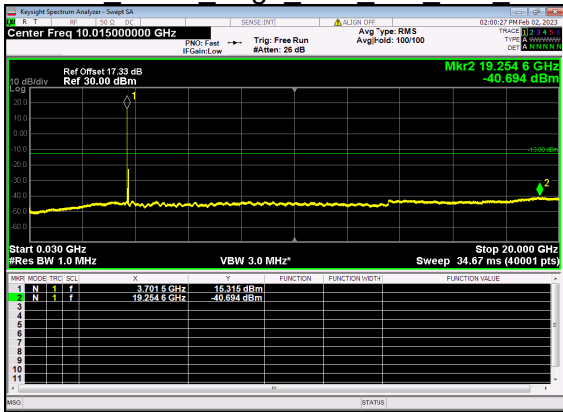

N77(60M)_DFT-s-OFDM BPSK Edge 1RB Left Low CH