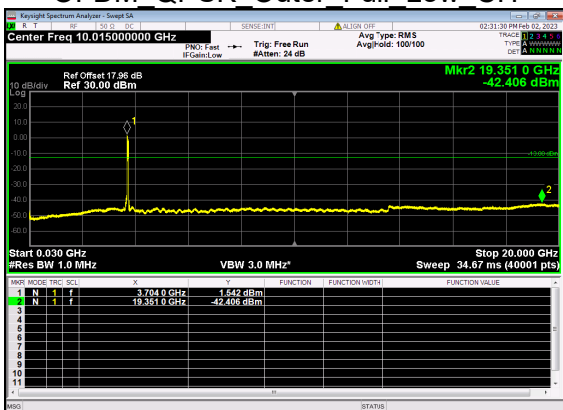

N77(70M)_DFT-s-OFDM QPSK Outer Full Low CH