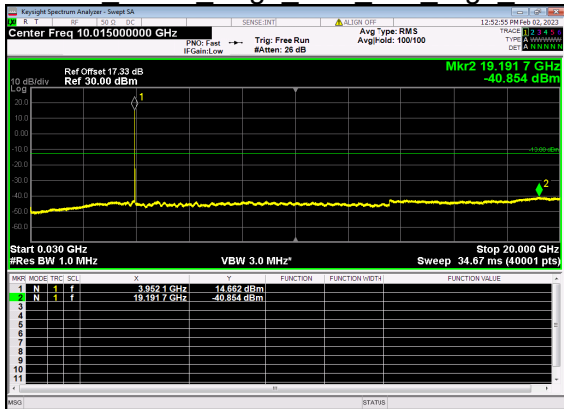

N77(30M)\_DFT-s-OFDM BPSK Outer Full Mid CH

N77(30M)\_DFT-s-OFDM QPSK Outer Full Mid CH

N77(30M)\_DFT-s-OFDM QPSK Outer Full Mid CH

N77(30M)\_DFT-s-OFDM BPSK Edge 1RB Left High CH

N77(30M)\_DFT-s-OFDM BPSK Edge 1RB Left High CH