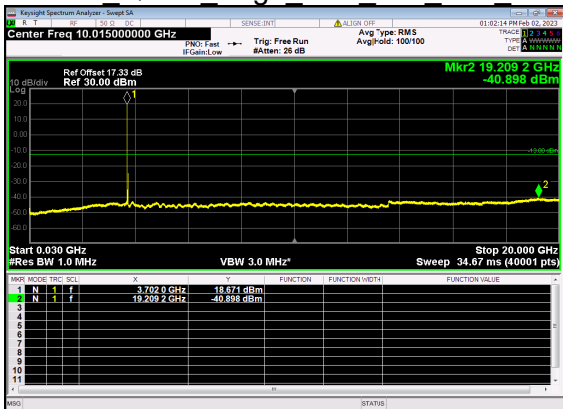

N77(40M)_DFT-s-OFDM QPSK Edge 1RB Left Low CH