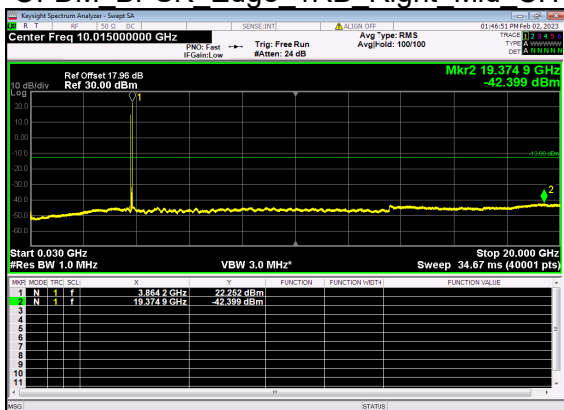

N77(50M)_DFT-s-OFDM BPSK Edge 1RB Right Mid CH