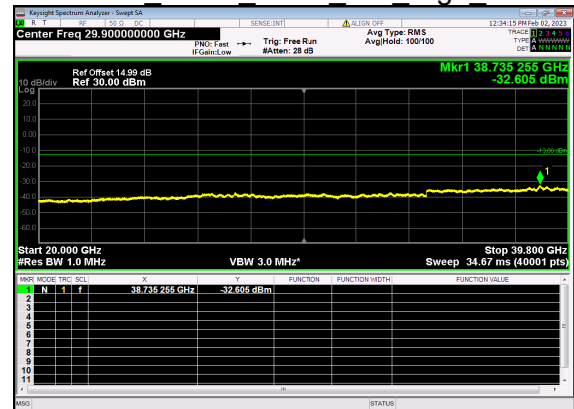

N77(20M)_DFT-s-OFDM BPSK Outer Full High CH