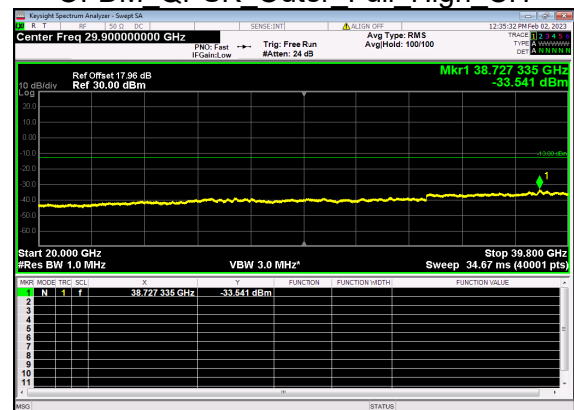

N77(20M)\_DFT-s-OFDM BPSK Outer Full High CH

N77(20M)\_DFT-s-OFDM BPSK Outer Full High CH

N77(20M)\_DFT-s-OFDM QPSK Outer Full High CH

N77(20M)\_DFT-s-OFDM QPSK Outer Full High CH

N77(30M)\_DFT-s-OFDM BPSK Edge 1RB Left Low CH