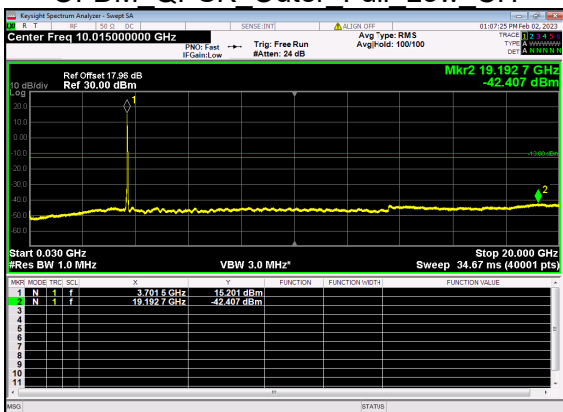

N77(40M)_DFT-s-OFDM QPSK Outer Full Low CH