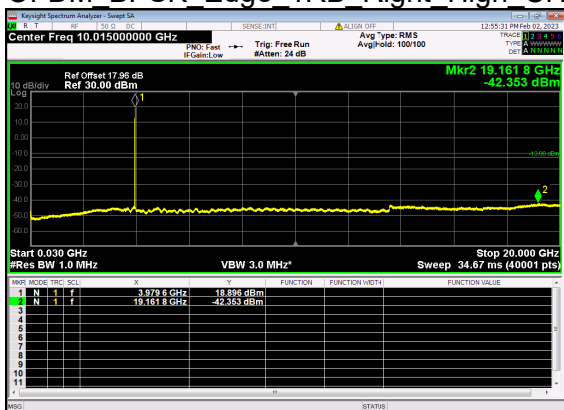

N77(30M)_DFT-s-OFDM BPSK Edge 1RB Right High CH