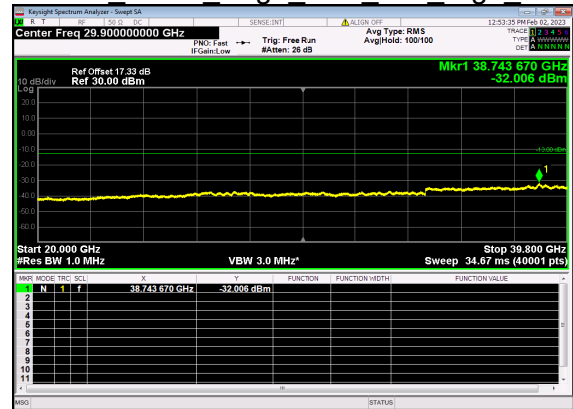

N77(30M)\_DFT-s-OFDM BPSK Outer Full Mid CH

N77(30M)\_DFT-s-OFDM QPSK Outer Full Mid CH

N77(30M)\_DFT-s-OFDM QPSK Outer Full Mid CH

N77(30M)\_DFT-s-OFDM BPSK Edge 1RB Left High CH

N77(30M)\_DFT-s-OFDM BPSK Edge 1RB Left High CH