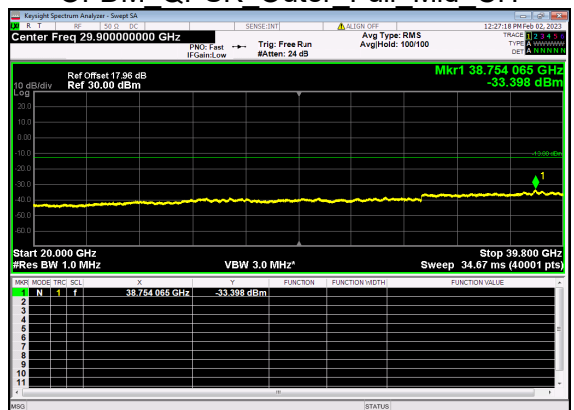

N77(20M)_DFT-s-OFDM QPSK Outer Full Mid CH