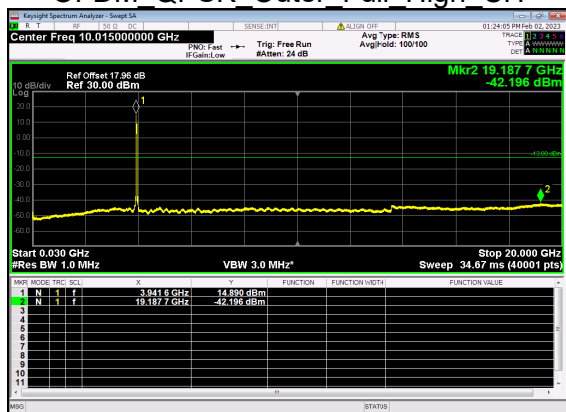

N77(40M)_DFT-s-OFDM QPSK Outer Full High CH