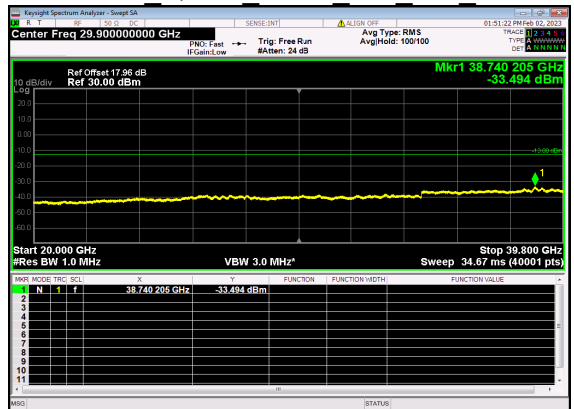

N77(50M)\_DFT-s-OFDM QPSK Edge 1RB Right Mid CH

N77(50M)\_DFT-s-OFDM BPSK Outer Full Mid CH

N77(50M)\_DFT-s-OFDM BPSK Outer Full Mid CH

N77(50M)\_DFT-s-OFDM QPSK Outer Full Mid CH

N77(50M)\_DFT-s-OFDM QPSK Outer Full Mid CH