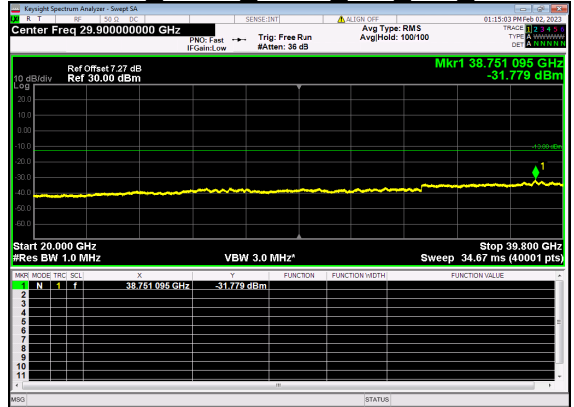

N77(40M)_DFT-s-OFDM BPSK Outer Full Mid CH