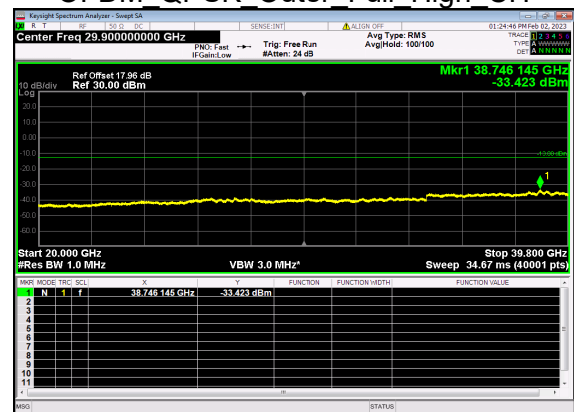

N77(40M)_DFT-s-OFDM QPSK Outer Full High CH