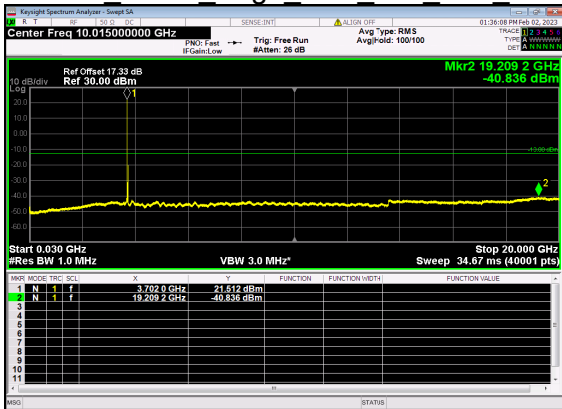

N77(50M)_DFT-s-OFDM BPSK Edge 1RB Left Low CH