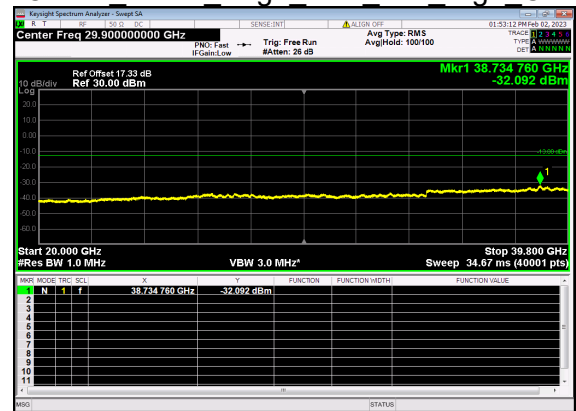

N77(50M)_DFT-s-OFDM BPSK Edge 1RB Left High CH