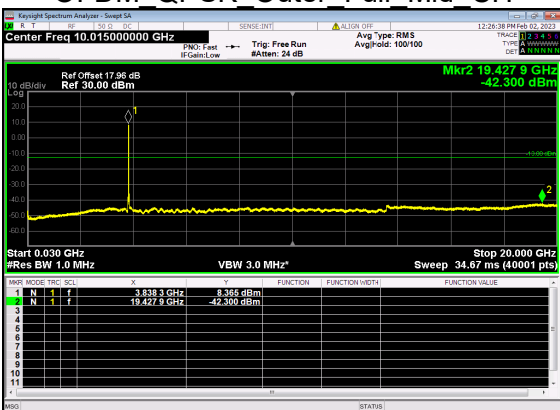

N77(20M)_DFT-s-OFDM QPSK Outer Full Mid CH