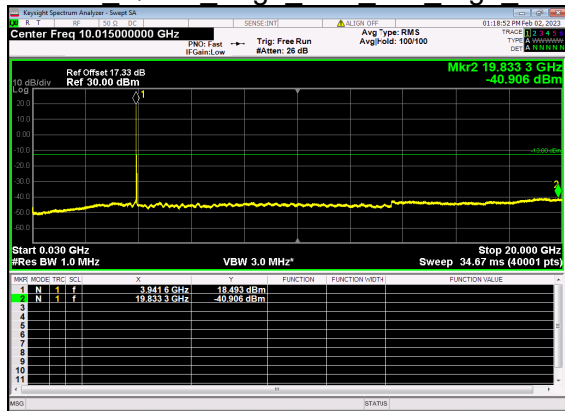

N77(40M)_DFT-s-OFDM QPSK Edge 1RB Left High CH