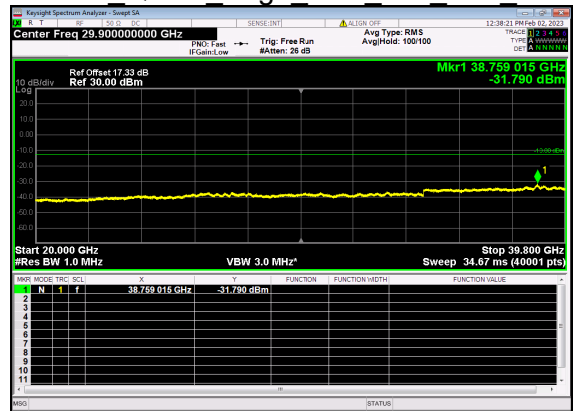

N77(30M)_DFT-s-OFDM QPSK Edge 1RB Left Low CH