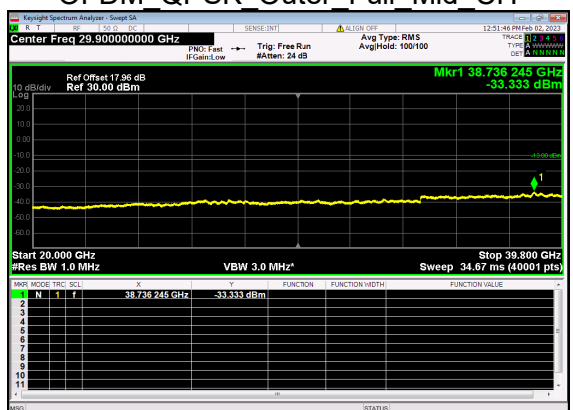

N77(30M)_DFT-s-OFDM QPSK Outer Full Mid CH