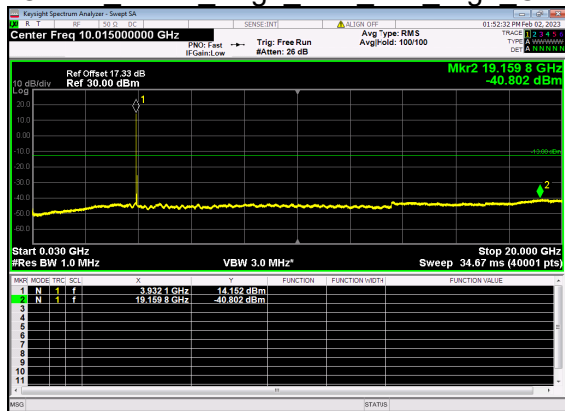

N77(50M)_DFT-s-OFDM BPSK Edge 1RB Left High CH