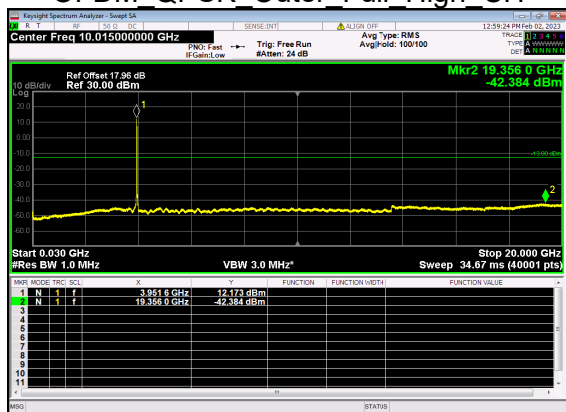

N77(30M)\_DFT-s-OFDM QPSK Edge 1RB Right High CH

N77(30M)\_DFT-s-OFDM BPSK Outer Full High CH

N77(30M)\_DFT-s-OFDM BPSK Outer Full High CH

N77(30M)\_DFT-s-OFDM QPSK Outer Full High CH

N77(30M)\_DFT-s-OFDM QPSK Outer Full High CH