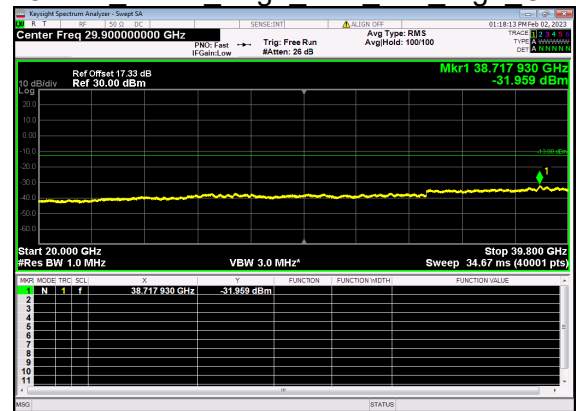

N77(40M)_DFT-s-OFDM BPSK Edge 1RB Left High CH