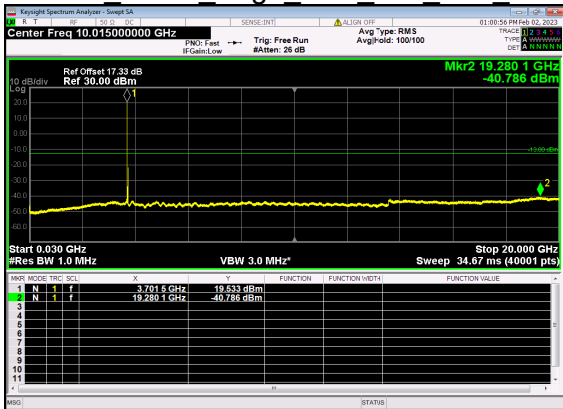

N77(40M)_DFT-s-OFDM BPSK Edge 1RB Left Low CH