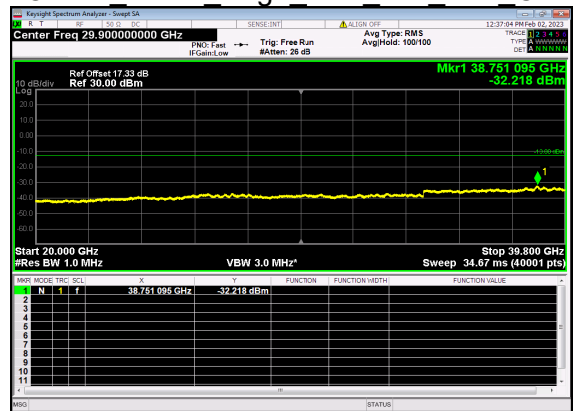

N77(30M)_DFT-s-OFDM BPSK Edge 1RB Left Low CH