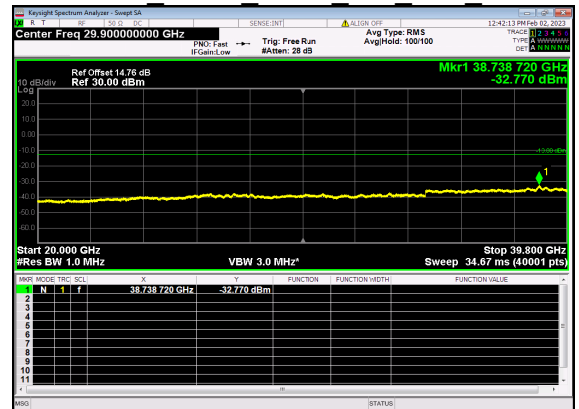

N77(30M)\_DFT-s-OFDM QPSK Edge 1RB Right Low CH

N77(30M)\_DFT-s-OFDM QPSK Edge 1RB Right Low CH

N77(30M)\_DFT-s-OFDM BPSK Outer Full Low CH

N77(30M)\_DFT-s-OFDM BPSK Outer Full Low CH

N77(30M)\_DFT-s-OFDM QPSK Outer Full Low CH