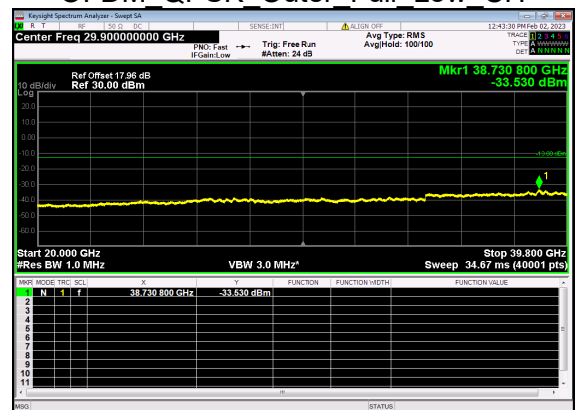

N77(30M)_DFT-s-OFDM QPSK Outer Full Low CH