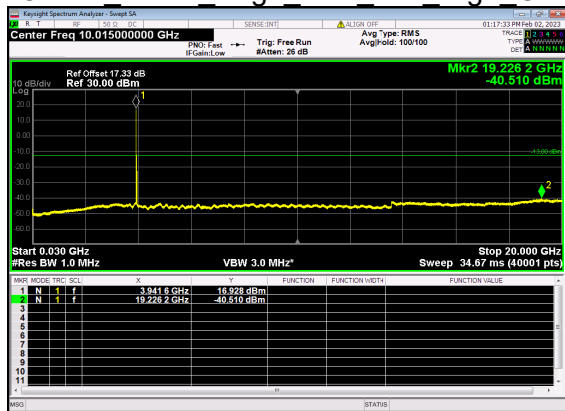

N77(40M)\_DFT-s-OFDM BPSK Outer Full Mid CH

N77(40M)\_DFT-s-OFDM BPSK Outer Full Mid CH

N77(40M)\_DFT-s-OFDM QPSK Outer Full Mid CH

N77(40M)\_DFT-s-OFDM QPSK Outer Full Mid CH

N77(40M)\_DFT-s-OFDM BPSK Edge 1RB Left High CH