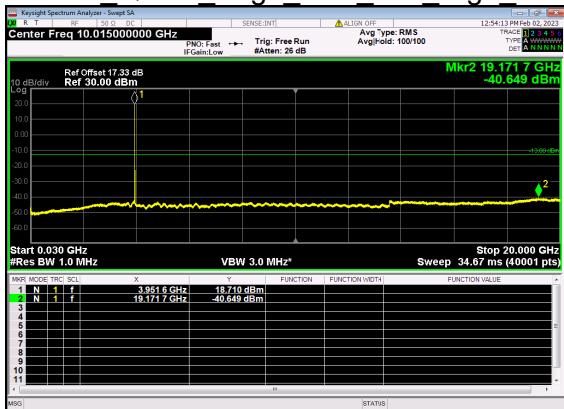

N77(30M)_DFT-s-OFDM QPSK Edge 1RB Left High CH