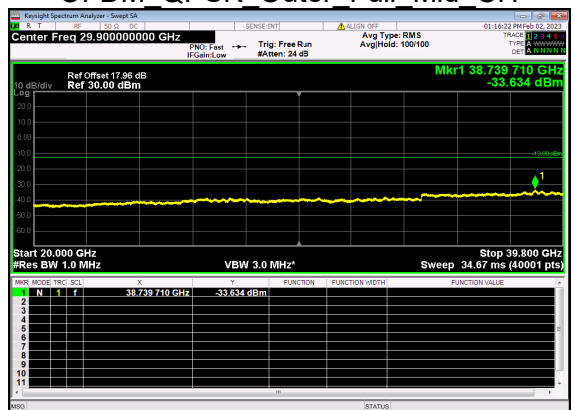

N77(40M)\_DFT-s-OFDM BPSK Outer Full Mid CH

N77(40M)\_DFT-s-OFDM BPSK Outer Full Mid CH

N77(40M)\_DFT-s-OFDM QPSK Outer Full Mid CH

N77(40M)\_DFT-s-OFDM QPSK Outer Full Mid CH

N77(40M)\_DFT-s-OFDM BPSK Edge 1RB Left High CH