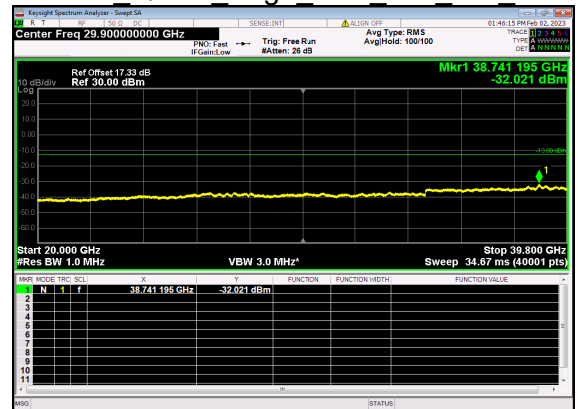

N77(50M)_DFT-s-OFDM QPSK Edge 1RB Left Mid CH