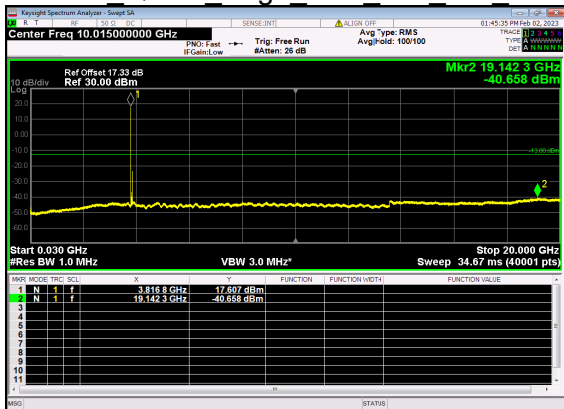

N77(50M)_DFT-s-OFDM QPSK Edge 1RB Left Mid CH