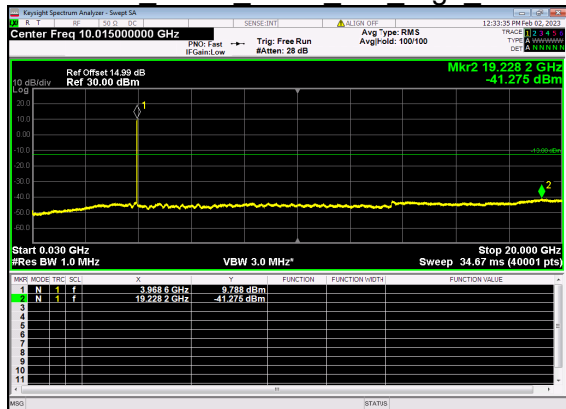

N77(20M)_DFT-s-OFDM BPSK Outer Full High CH