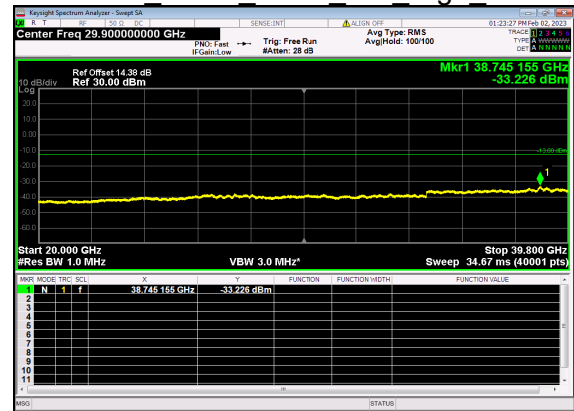

N77(40M)_DFT-s-OFDM BPSK Outer Full High CH