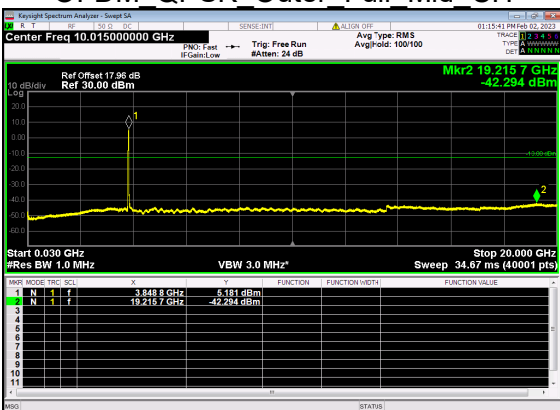

N77(40M)_DFT-s-OFDM QPSK Outer Full Mid CH