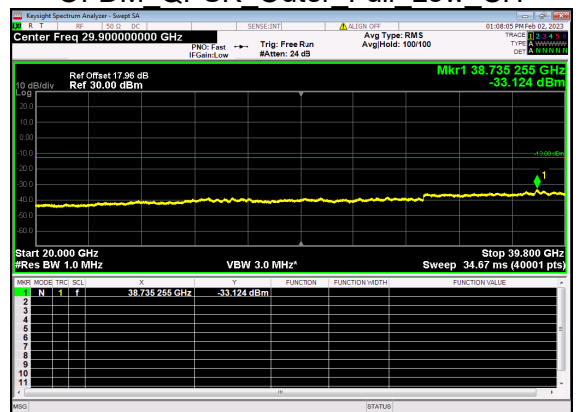

N77(40M)_DFT-s-OFDM QPSK Outer Full Low CH