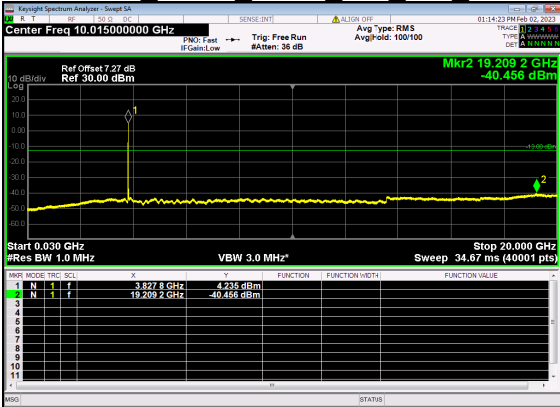

N77(40M)_DFT-s-OFDM BPSK Outer Full Mid CH