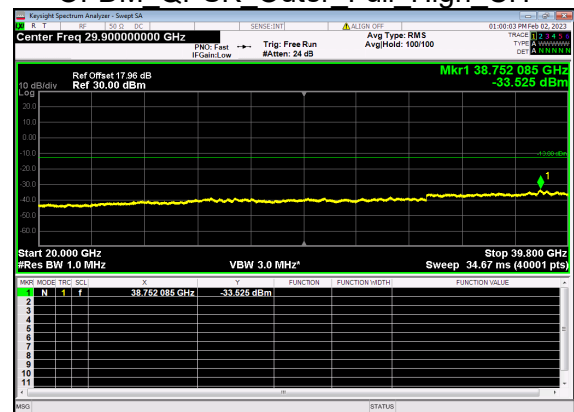

N77(30M)\_DFT-s-OFDM QPSK Edge 1RB Right High CH

N77(30M)\_DFT-s-OFDM BPSK Outer Full High CH

N77(30M)\_DFT-s-OFDM BPSK Outer Full High CH

N77(30M)\_DFT-s-OFDM QPSK Outer Full High CH

N77(30M)\_DFT-s-OFDM QPSK Outer Full High CH