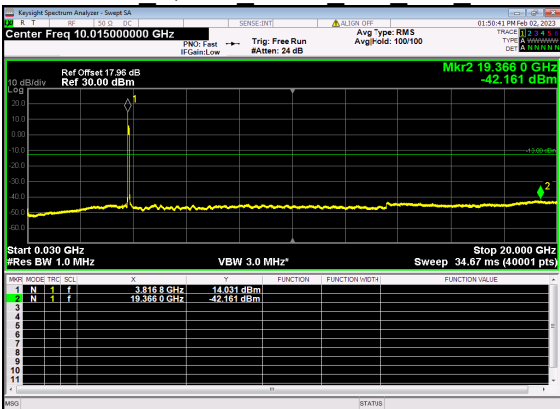

N77(50M)\_DFT-s-OFDM QPSK Edge 1RB Right Mid CH

N77(50M)\_DFT-s-OFDM BPSK Outer Full Mid CH

N77(50M)\_DFT-s-OFDM BPSK Outer Full Mid CH

N77(50M)\_DFT-s-OFDM QPSK Outer Full Mid CH

N77(50M)\_DFT-s-OFDM QPSK Outer Full Mid CH