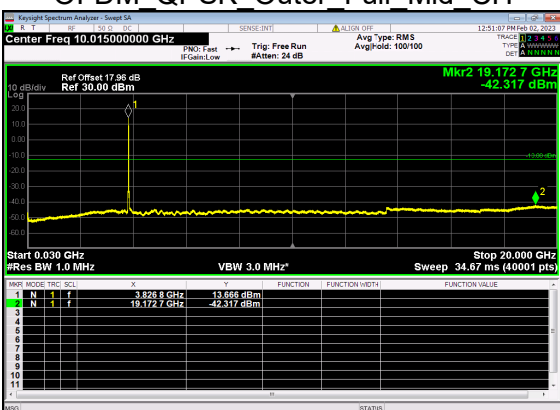

N77(30M)_DFT-s-OFDM QPSK Outer Full Mid CH