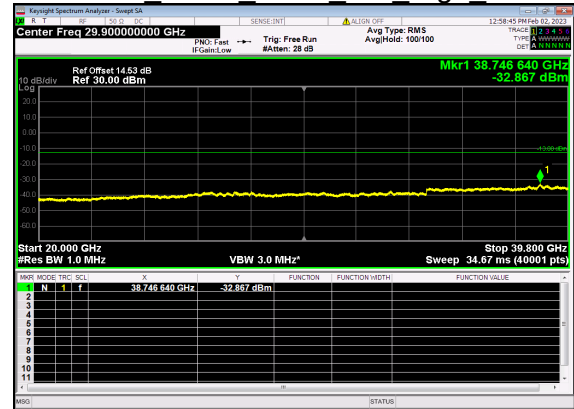

N77(30M)_DFT-s-OFDM BPSK Outer Full High CH