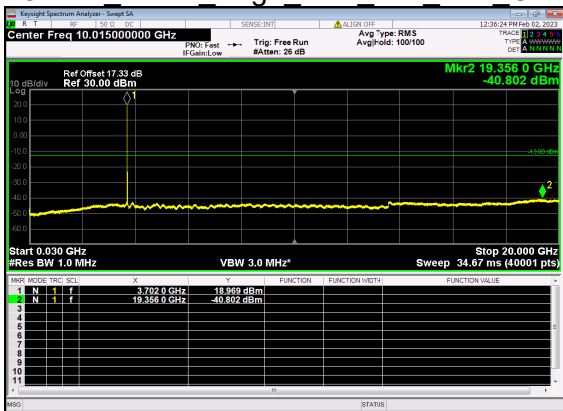

N77(20M)\_DFT-s-OFDM BPSK Outer Full High CH

N77(20M)\_DFT-s-OFDM BPSK Outer Full High CH

N77(20M)\_DFT-s-OFDM QPSK Outer Full High CH

N77(20M)\_DFT-s-OFDM QPSK Outer Full High CH

N77(30M)\_DFT-s-OFDM BPSK Edge 1RB Left Low CH