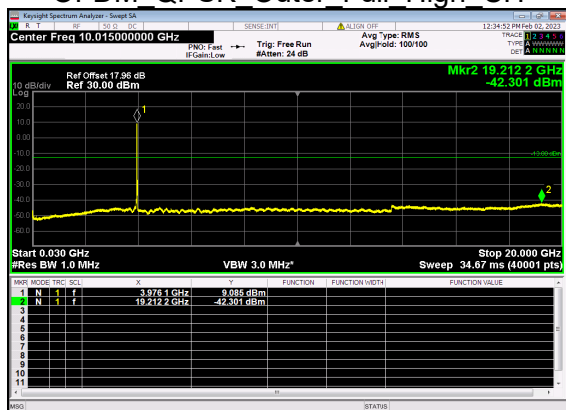

N77(20M)_DFT-s-OFDM QPSK Outer Full High CH