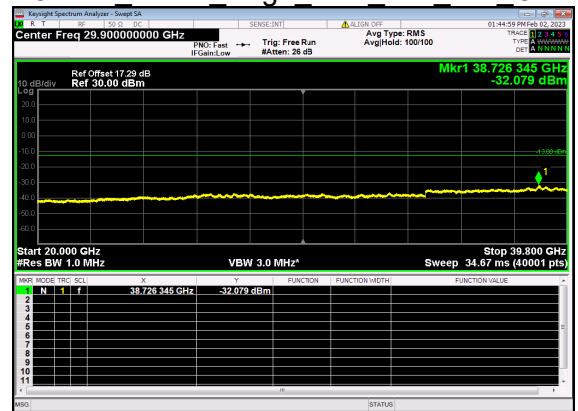

N77(50M)\_DFT-s-OFDM BPSK Outer Full Low CH

N77(50M)\_DFT-s-OFDM QPSK Outer Full Low CH

N77(50M)\_DFT-s-OFDM QPSK Outer Full Low CH

N77(50M)\_DFT-s-OFDM BPSK Edge 1RB Left Mid CH

N77(50M)\_DFT-s-OFDM BPSK Edge 1RB Left Mid CH