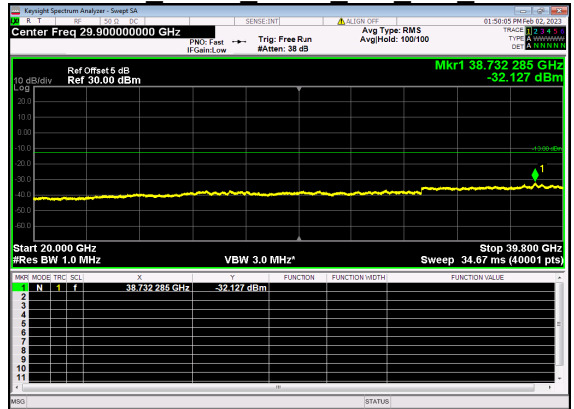

N77(50M)_DFT-s-OFDM BPSK Outer Full Mid CH