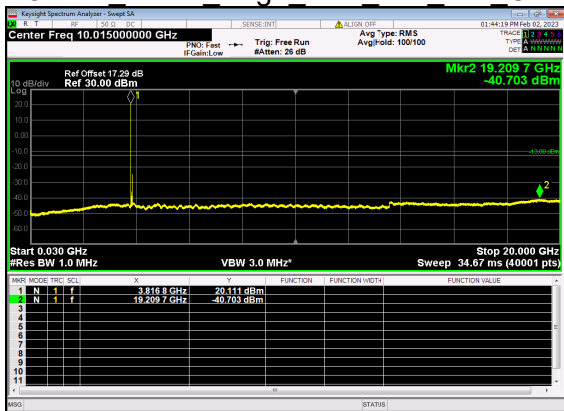

N77(50M)\_DFT-s-OFDM BPSK Outer Full Low CH

N77(50M)\_DFT-s-OFDM QPSK Outer Full Low CH

N77(50M)\_DFT-s-OFDM QPSK Outer Full Low CH

N77(50M)\_DFT-s-OFDM BPSK Edge 1RB Left Mid CH

N77(50M)\_DFT-s-OFDM BPSK Edge 1RB Left Mid CH