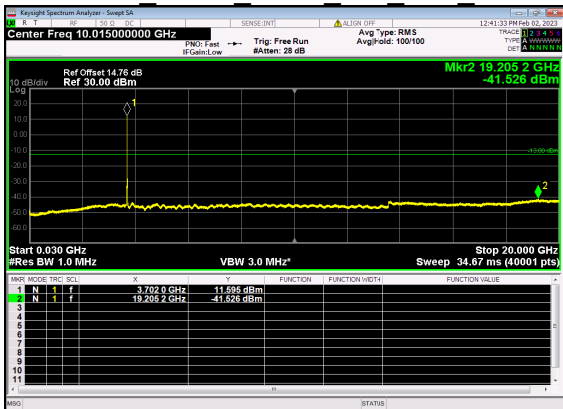

N77(30M)_DFT-s-OFDM BPSK Outer Full Low CH