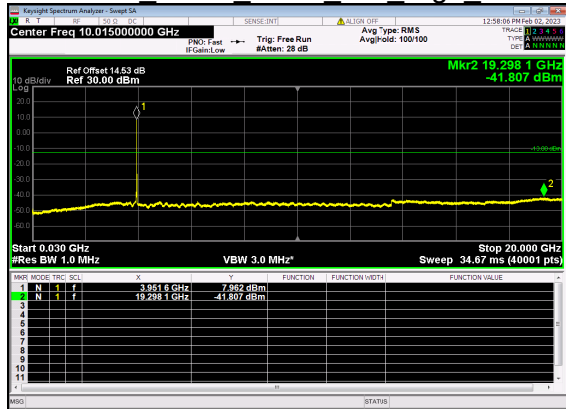

N77(30M)_DFT-s-OFDM BPSK Outer Full High CH