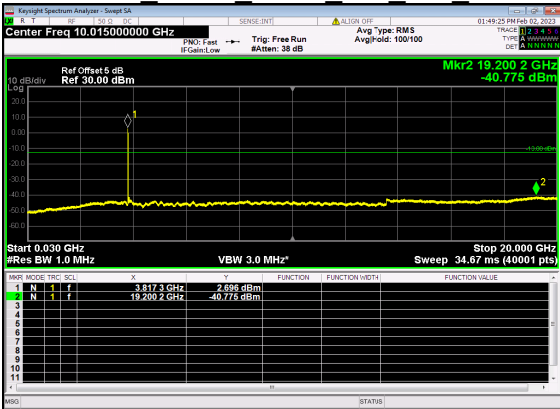

N77(50M)_DFT-s-OFDM BPSK Outer Full Mid CH