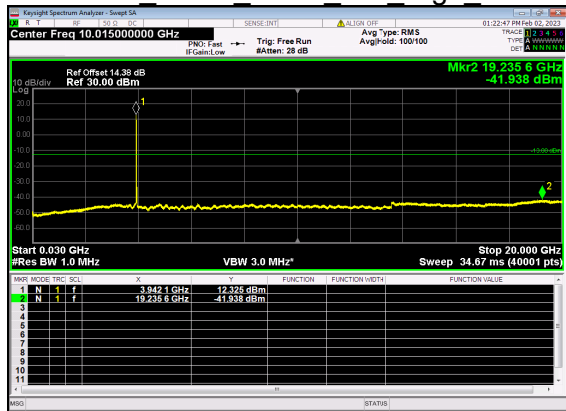

N77(40M)_DFT-s-OFDM BPSK Outer Full High CH