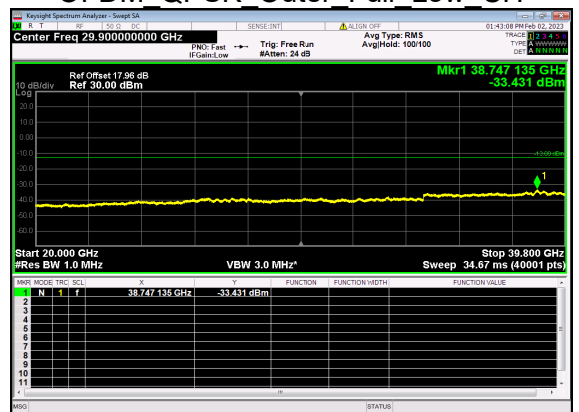

N77(50M)_DFT-s-OFDM QPSK Outer Full Low CH