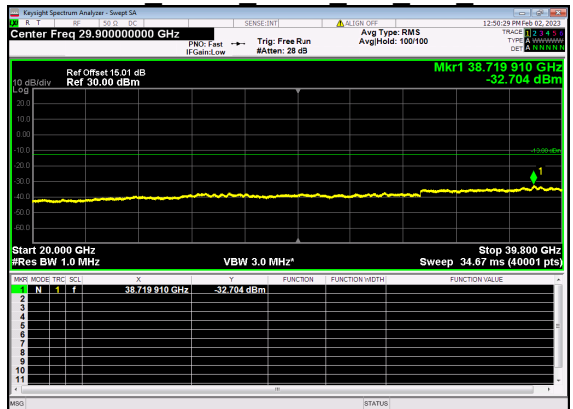

N77(30M)_DFT-s-OFDM BPSK Outer Full Mid CH