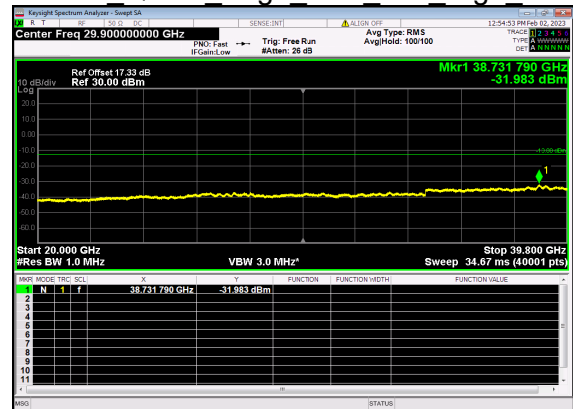

N77(30M)_DFT-s-OFDM QPSK Edge 1RB Left High CH