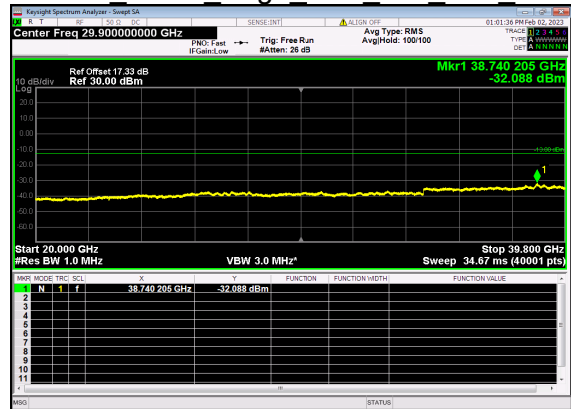

N77(40M)_DFT-s-OFDM BPSK Edge 1RB Left Low CH