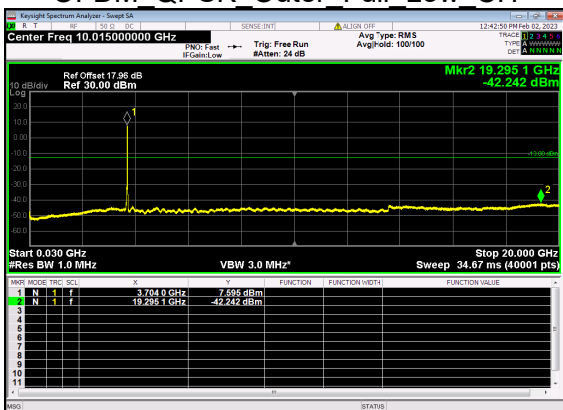

N77(30M)\_DFT-s-OFDM QPSK Edge 1RB Right Low CH

N77(30M)\_DFT-s-OFDM QPSK Edge 1RB Right Low CH

N77(30M)\_DFT-s-OFDM BPSK Outer Full Low CH

N77(30M)\_DFT-s-OFDM BPSK Outer Full Low CH

N77(30M)\_DFT-s-OFDM QPSK Outer Full Low CH