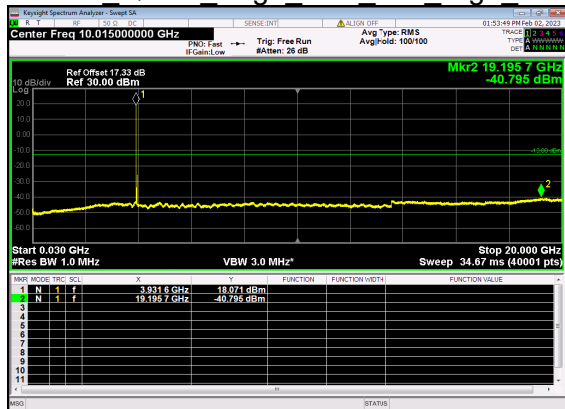

N77(50M)_DFT-s-OFDM QPSK Edge 1RB Left High CH