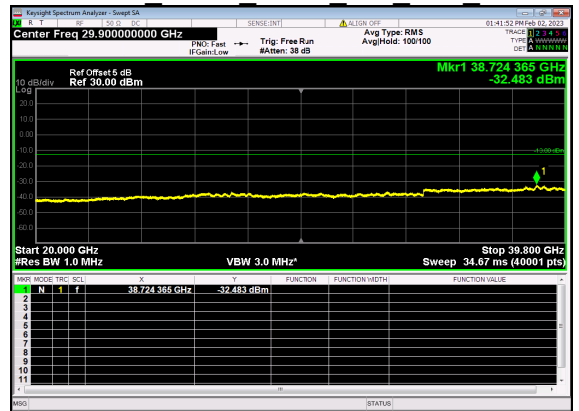

N77(50M)_DFT-s-OFDM BPSK Outer Full Low CH