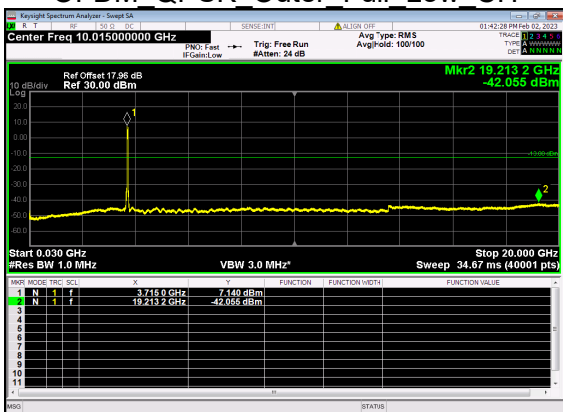

N77(50M)_DFT-s-OFDM QPSK Outer Full Low CH