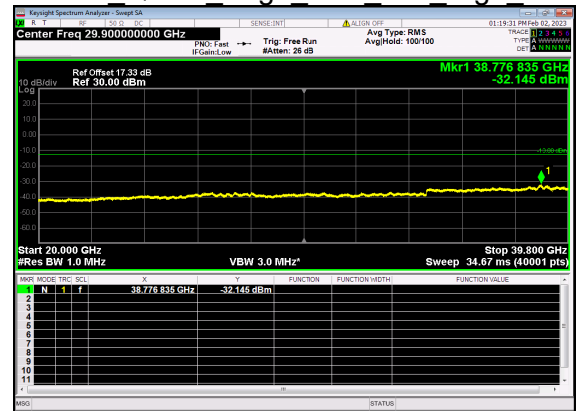

N77(40M)_DFT-s-OFDM QPSK Edge 1RB Left High CH