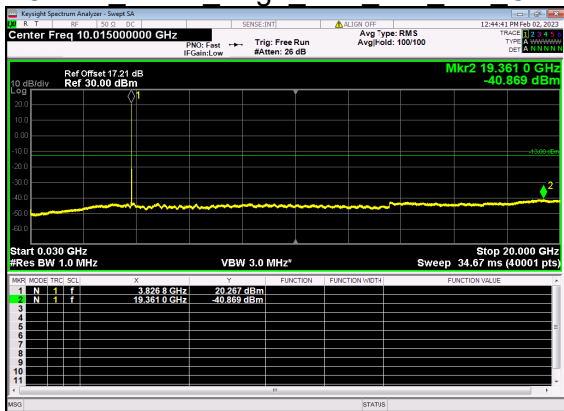

N77(30M)_DFT-s-OFDM BPSK Edge 1RB Left Mid CH