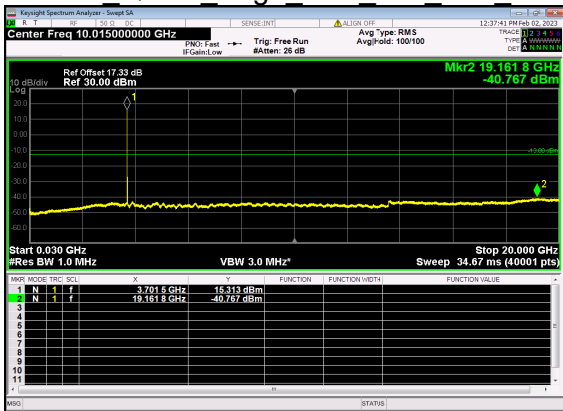

N77(30M)_DFT-s-OFDM QPSK Edge 1RB Left Low CH