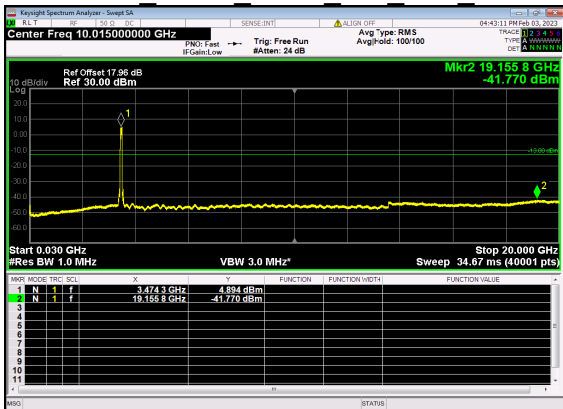

N77(70M)_DFT-s-OFDM QPSK Edge 1RB Right Low CH

N77(70M)_DFT-s-OFDM QPSK Edge 1RB Right Low CH

N77(70M)_DFT-s-OFDM BPSK Outer Full Low CH

N77(70M)_DFT-s-OFDM BPSK Outer Full Low CH

N77(70M)_DFT-s-OFDM QPSK Outer Full Low CH