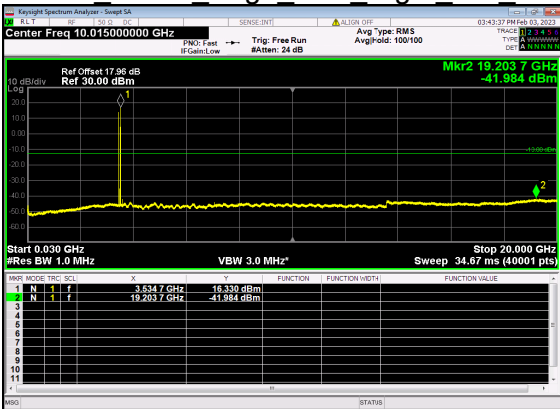

N77(70M)_DFT-s-OFDM BPSK Edge 1RB Right Mid CH

N77(70M)_DFT-s-OFDM BPSK Edge 1RB Right Mid CH

N77(70M)_DFT-s-OFDM QPSK Edge 1RB Right Mid CH

N77(70M)_DFT-s-OFDM QPSK Edge 1RB Right Mid CH

N77(70M)_DFT-s-OFDM BPSK Outer Full Mid CH