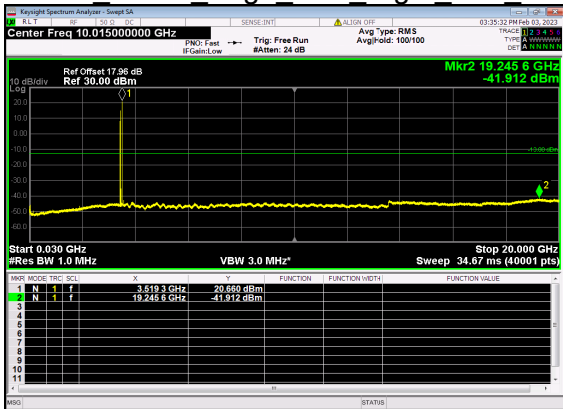

N77(70M)_DFT-s-OFDM QPSK Edge 1RB Right Low CH

N77(70M)_DFT-s-OFDM QPSK Edge 1RB Right Low CH

N77(70M)_DFT-s-OFDM BPSK Outer Full Low CH

N77(70M)_DFT-s-OFDM BPSK Outer Full Low CH

N77(70M)_DFT-s-OFDM QPSK Outer Full Low CH