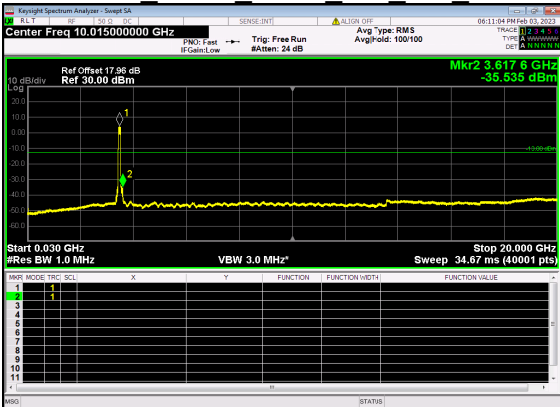

N77(100M)_DFT-s-OFDM BPSK Outer Full Mid CH