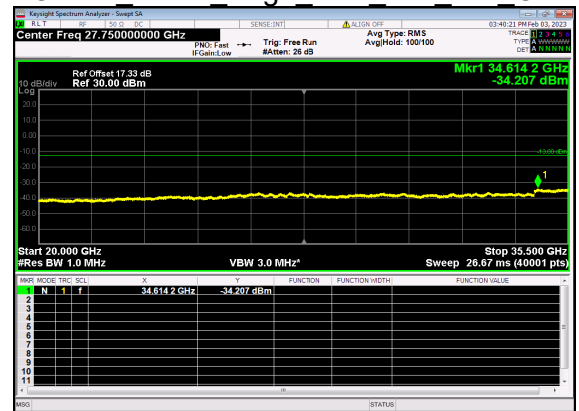

N77(70M)_DFT-s-OFDM QPSK Outer Full Low CH

N77(70M)_DFT-s-OFDM BPSK Edge 1RB Left Mid CH

N77(70M)_DFT-s-OFDM BPSK Edge 1RB Left Mid CH

N77(70M)_DFT-s-OFDM QPSK Edge 1RB Left Mid CH

N77(70M)_DFT-s-OFDM QPSK Edge 1RB Left Mid CH