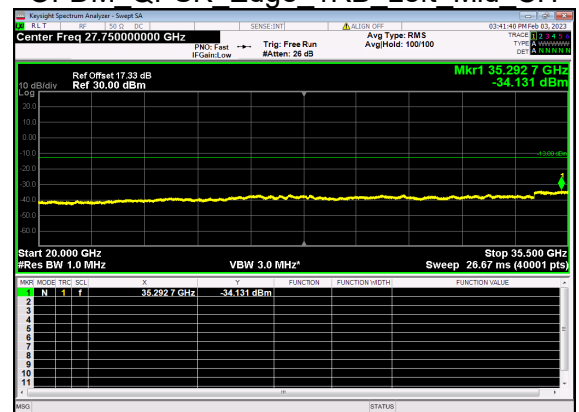

N77(70M)_DFT-s-OFDM QPSK Outer Full Low CH

N77(70M)_DFT-s-OFDM BPSK Edge 1RB Left Mid CH

N77(70M)_DFT-s-OFDM BPSK Edge 1RB Left Mid CH

N77(70M)_DFT-s-OFDM QPSK Edge 1RB Left Mid CH

N77(70M)_DFT-s-OFDM QPSK Edge 1RB Left Mid CH