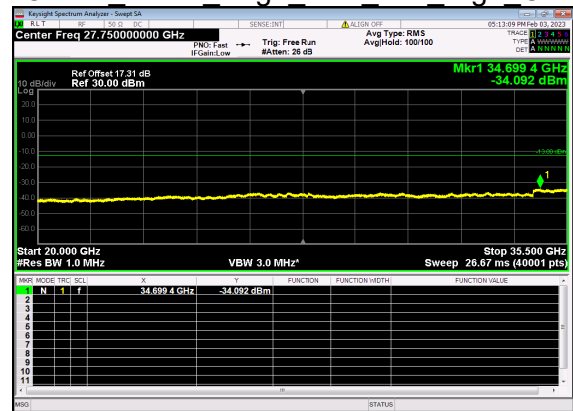

N77(80M)_DFT-s-OFDM BPSK Edge 1RB Left High CH