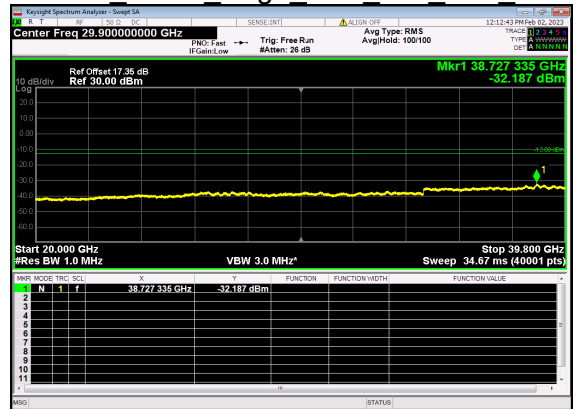

N77(20M)_DFT-s-OFDM BPSK Edge 1RB Left Low CH