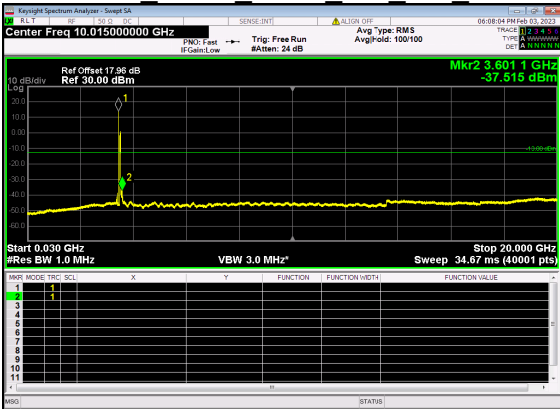

N77(90M)_DFT-s-OFDM BPSK Outer Full Mid CH