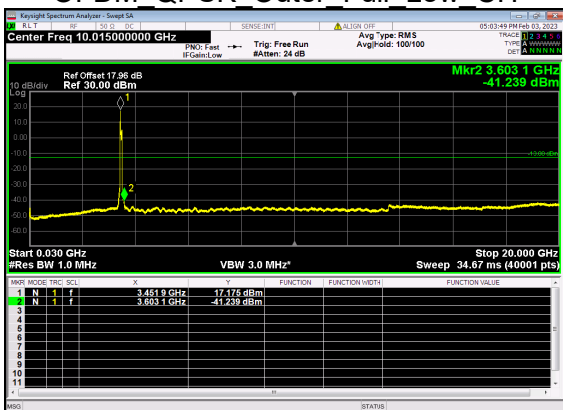

N77(80M)_DFT-s-OFDM QPSK Outer Full Low CH