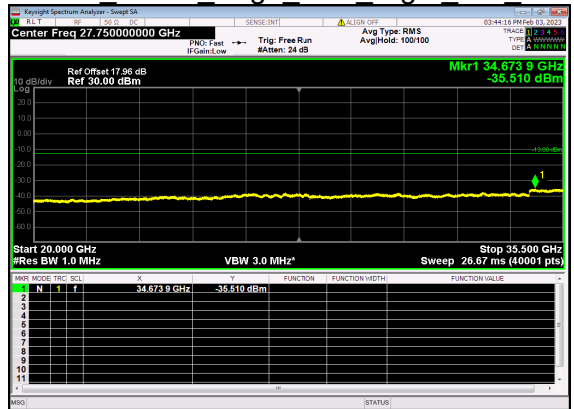

N77(70M)_DFT-s-OFDM BPSK Edge 1RB Right Mid CH

N77(70M)_DFT-s-OFDM BPSK Edge 1RB Right Mid CH

N77(70M)_DFT-s-OFDM QPSK Edge 1RB Right Mid CH

N77(70M)_DFT-s-OFDM QPSK Edge 1RB Right Mid CH

N77(70M)_DFT-s-OFDM BPSK Outer Full Mid CH