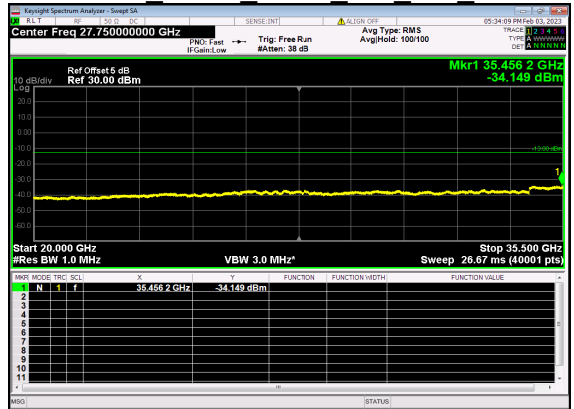

N77(90M)_DFT-s-OFDM BPSK Outer Full Mid CH