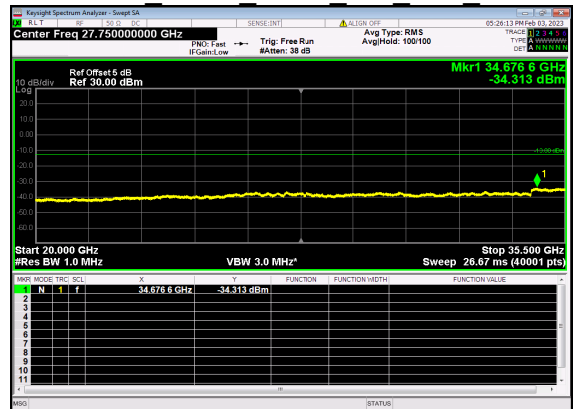

N77(90M)_DFT-s-OFDM BPSK Outer Full Low CH