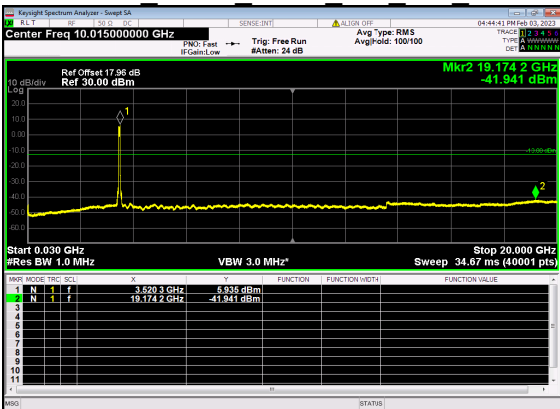

N77(70M)_DFT-s-OFDM BPSK Edge 1RB Right Mid CH

N77(70M)_DFT-s-OFDM BPSK Edge 1RB Right Mid CH

N77(70M)_DFT-s-OFDM QPSK Edge 1RB Right Mid CH

N77(70M)_DFT-s-OFDM QPSK Edge 1RB Right Mid CH

N77(70M)_DFT-s-OFDM BPSK Outer Full Mid CH