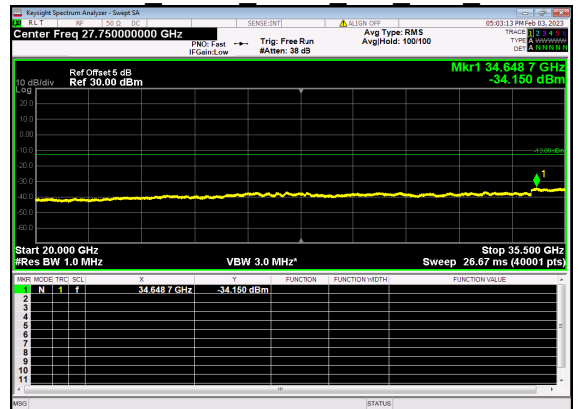

N77(80M)_DFT-s-OFDM BPSK Edge 1RB Right Low CH

N77(80M)_DFT-s-OFDM QPSK Edge 1RB Right Low CH

N77(80M)_DFT-s-OFDM QPSK Edge 1RB Right Low CH

N77(80M)_DFT-s-OFDM BPSK Outer Full Low CH

N77(80M)_DFT-s-OFDM BPSK Outer Full Low CH