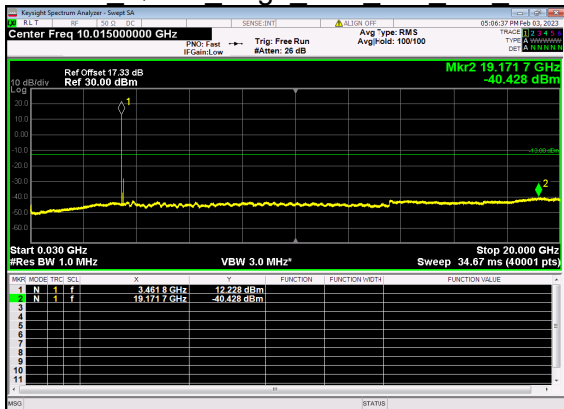

N77(80M)_DFT-s-OFDM QPSK Outer Full Low CH

N77(80M)_DFT-s-OFDM QPSK Outer Full Low CH

N77(80M)_DFT-s-OFDM BPSK Edge 1RB Left Mid CH

N77(80M)_DFT-s-OFDM BPSK Edge 1RB Left Mid CH

N77(80M)_DFT-s-OFDM QPSK Edge 1RB Left Mid CH