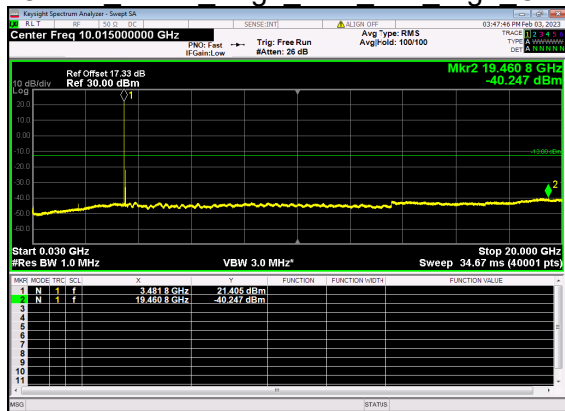

N77(70M)_DFT-s-OFDM BPSK Outer Full Mid CH

N77(70M)_DFT-s-OFDM QPSK Outer Full Mid CH

N77(70M)_DFT-s-OFDM QPSK Outer Full Mid CH

N77(70M)_DFT-s-OFDM BPSK Edge 1RB Left High CH

N77(70M)_DFT-s-OFDM BPSK Edge 1RB Left High CH