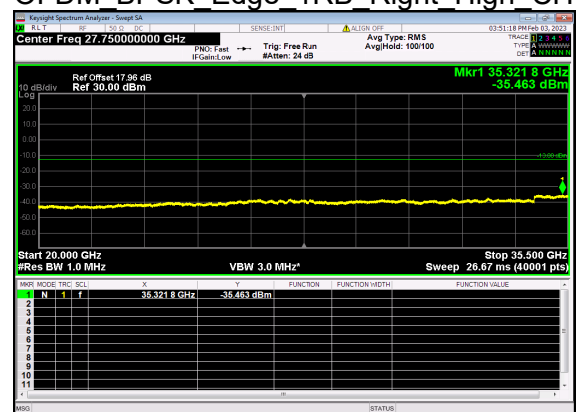

N77(70M)_DFT-s-OFDM QPSK Edge 1RB Left High CH

N77(70M)_DFT-s-OFDM QPSK Edge 1RB Left High CH

N77(70M)_DFT-s-OFDM BPSK Edge 1RB Right High CH

N77(70M)_DFT-s-OFDM BPSK Edge 1RB Right High CH

N77(70M)_DFT-s-OFDM QPSK Edge 1RB Right High CH