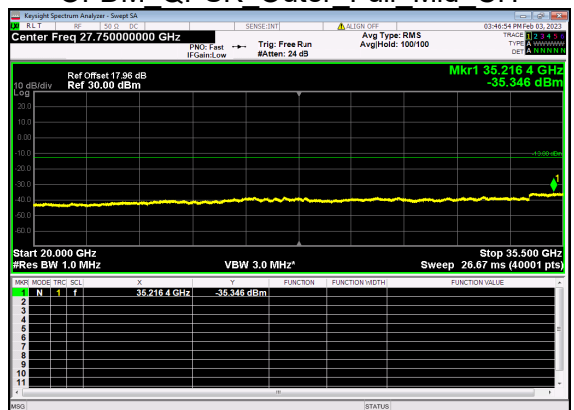

N77(70M)_DFT-s-OFDM QPSK Outer Full Mid CH