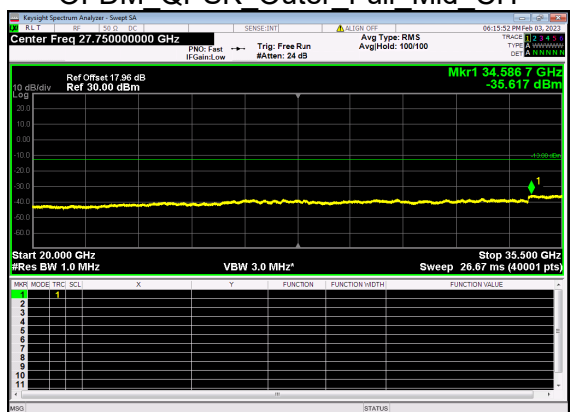

N77(80M)_DFT-s-OFDM BPSK Outer Full Mid CH

N77(80M)_DFT-s-OFDM BPSK Outer Full Mid CH

N77(80M)_DFT-s-OFDM QPSK Outer Full Mid CH

N77(80M)_DFT-s-OFDM QPSK Outer Full Mid CH

N77(80M)_DFT-s-OFDM BPSK Edge 1RB Left High CH