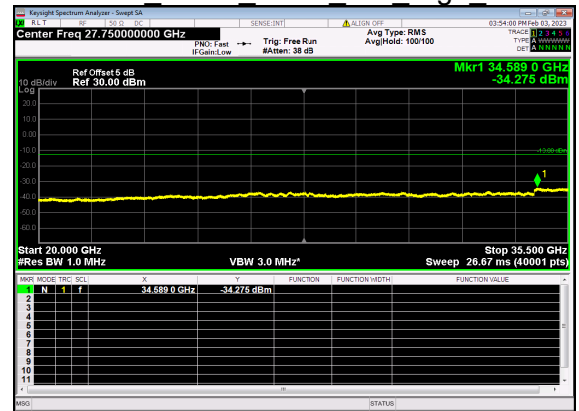

N77(70M)_DFT-s-OFDM BPSK Outer Full High CH