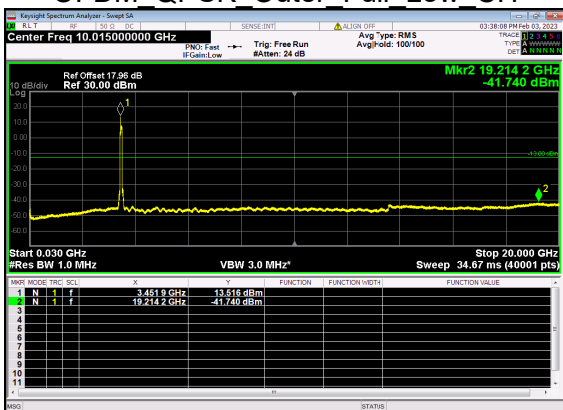

N77(70M)_DFT-s-OFDM QPSK Edge 1RB Right Low CH

N77(70M)_DFT-s-OFDM QPSK Edge 1RB Right Low CH

N77(70M)_DFT-s-OFDM BPSK Outer Full Low CH

N77(70M)_DFT-s-OFDM BPSK Outer Full Low CH

N77(70M)_DFT-s-OFDM QPSK Outer Full Low CH