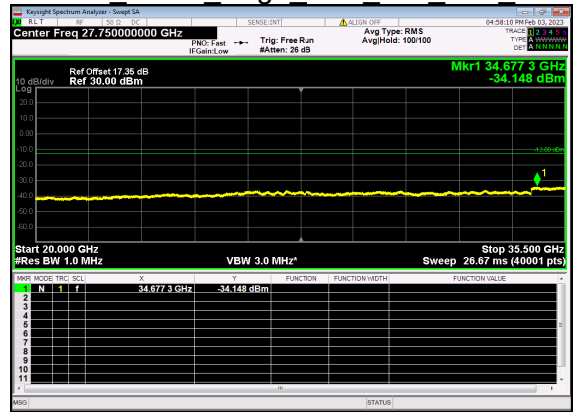

N77(80M)_DFT-s-OFDM BPSK Edge 1RB Left Low CH