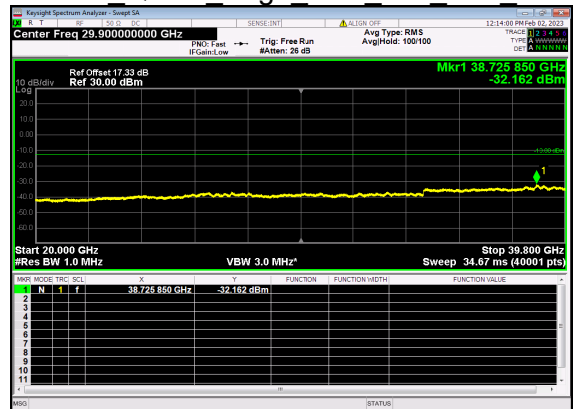

N77(20M)_DFT-s-OFDM QPSK Edge 1RB Left Low CH