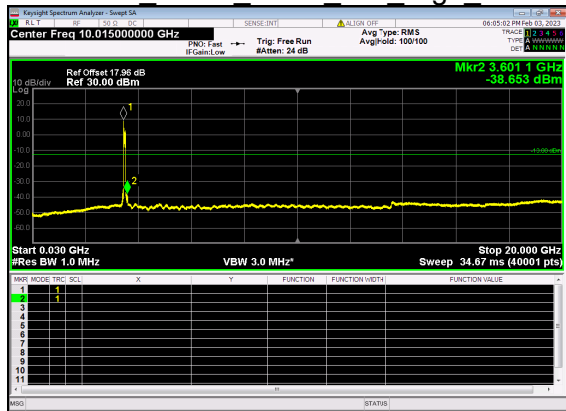

N77(80M)_DFT-s-OFDM BPSK Outer Full High CH