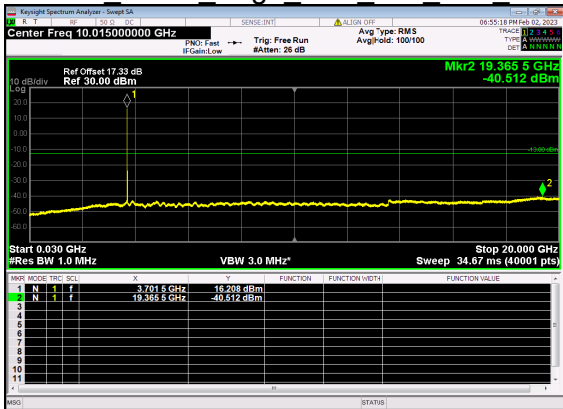

N77(100M)_DFT-s-OFDM BPSK Outer Full Mid CH

N77(100M)_DFT-s-OFDM BPSK Outer Full Mid CH

N77(100M)_DFT-s-OFDM QPSK Outer Full Mid CH

N77(100M)_DFT-s-OFDM QPSK Outer Full Mid CH

N77(20M)_DFT-s-OFDM BPSK Edge 1RB Left Low CH