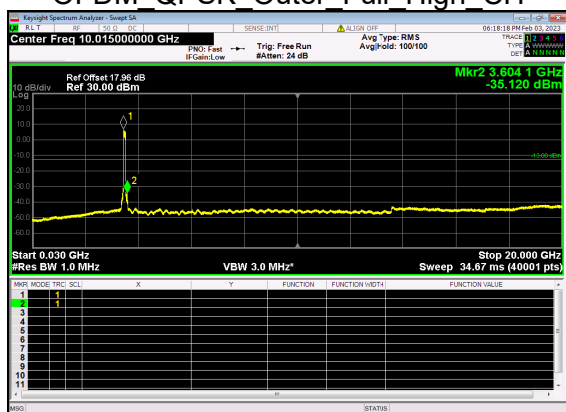

N77(90M)_DFT-s-OFDM QPSK Outer Full High CH