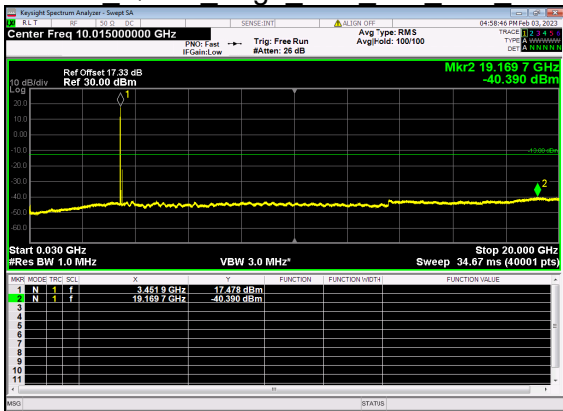

N77(80M)_DFT-s-OFDM QPSK Edge 1RB Left Low CH