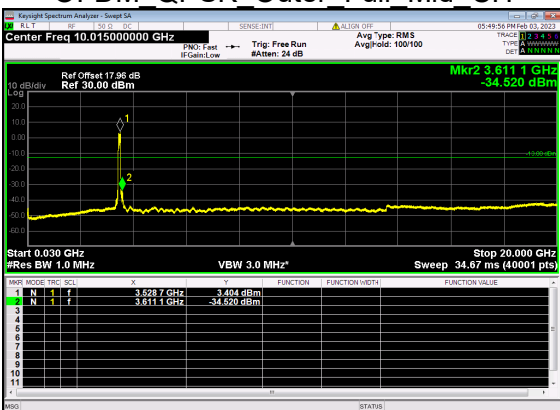

N77(100M)_DFT-s-OFDM QPSK Outer Full Mid CH