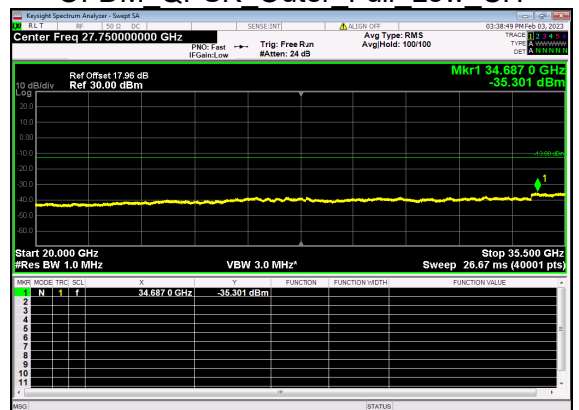

N77(70M)_DFT-s-OFDM QPSK Outer Full Low CH