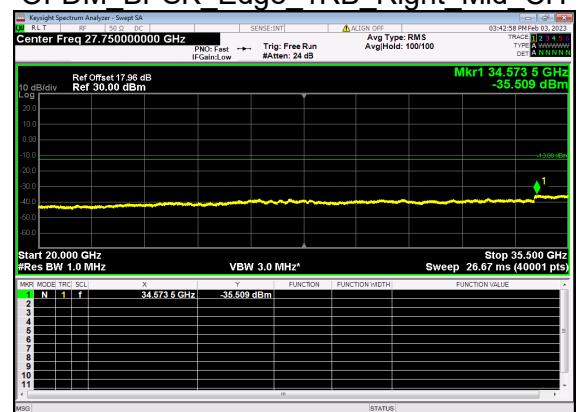

N77(70M)_DFT-s-OFDM BPSK Edge 1RB Right Mid CH