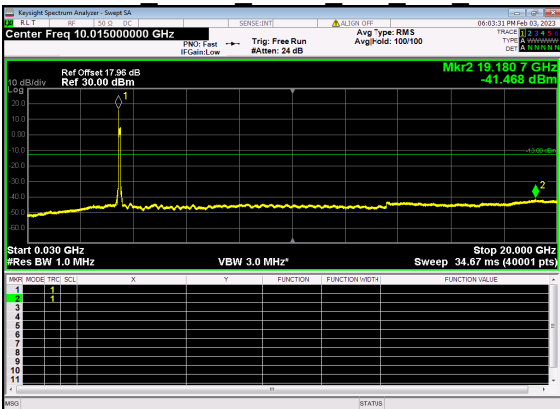

N77(80M)_DFT-s-OFDM BPSK Outer Full Mid CH