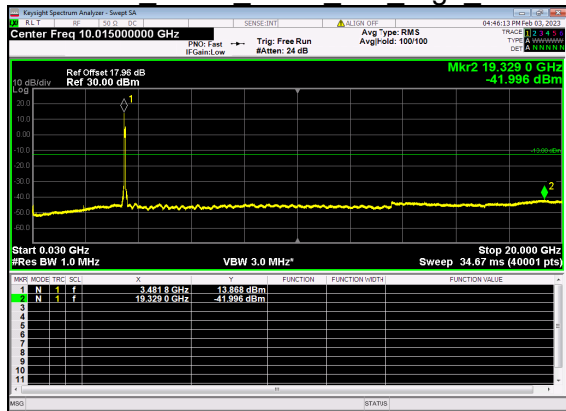

N77(70M)_DFT-s-OFDM BPSK Outer Full High CH