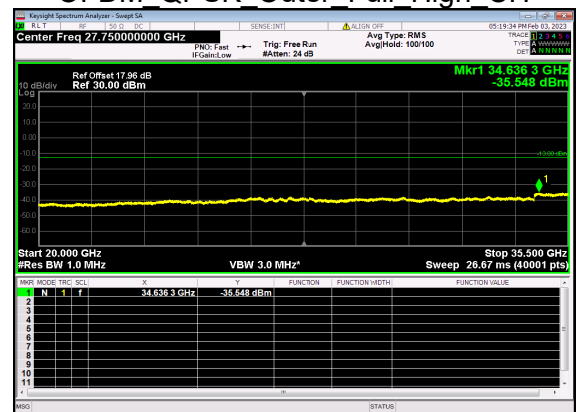

N77(80M)_DFT-s-OFDM QPSK Outer Full High CH