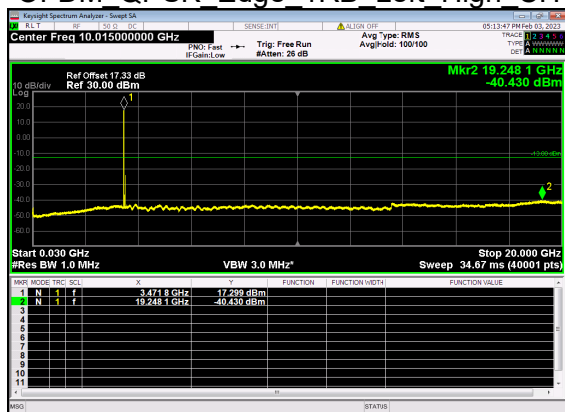

N77(80M)_DFT-s-OFDM QPSK Edge 1RB Left High CH