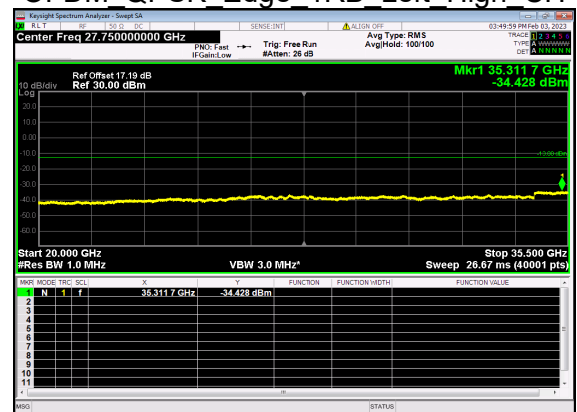

N77(70M)_DFT-s-OFDM QPSK Edge 1RB Left High CH