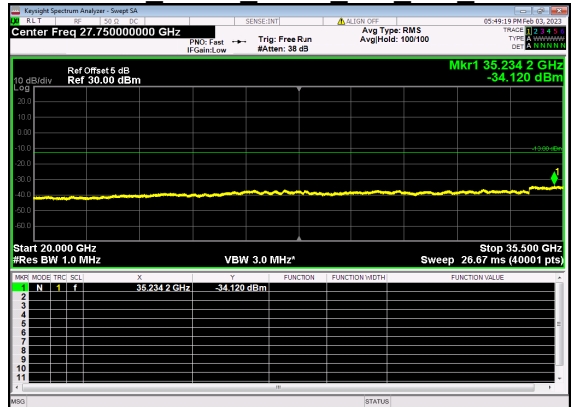

N77(100M)_DFT-s-OFDM BPSK Outer Full Mid CH