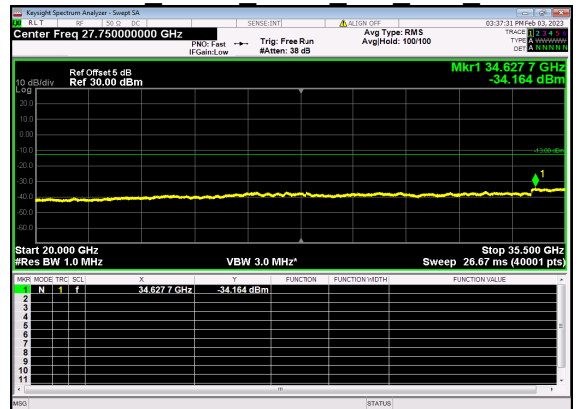

N77(70M)_DFT-s-OFDM QPSK Edge 1RB Right Low CH

N77(70M)_DFT-s-OFDM QPSK Edge 1RB Right Low CH

N77(70M)_DFT-s-OFDM BPSK Outer Full Low CH

N77(70M)_DFT-s-OFDM BPSK Outer Full Low CH

N77(70M)_DFT-s-OFDM QPSK Outer Full Low CH