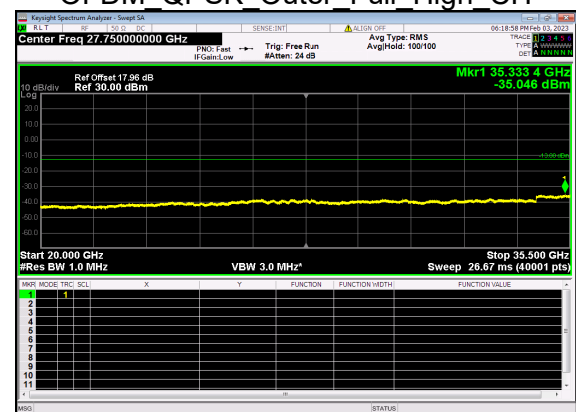

N77(90M)_DFT-s-OFDM QPSK Outer Full High CH