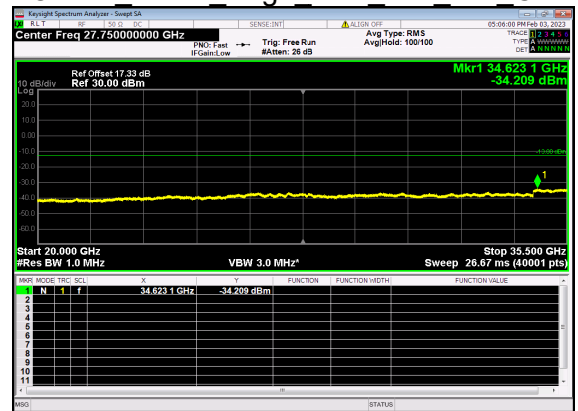

N77(80M)_DFT-s-OFDM QPSK Outer Full Low CH

N77(80M)_DFT-s-OFDM QPSK Outer Full Low CH

N77(80M)_DFT-s-OFDM BPSK Edge 1RB Left Mid CH

N77(80M)_DFT-s-OFDM BPSK Edge 1RB Left Mid CH

N77(80M)_DFT-s-OFDM QPSK Edge 1RB Left Mid CH