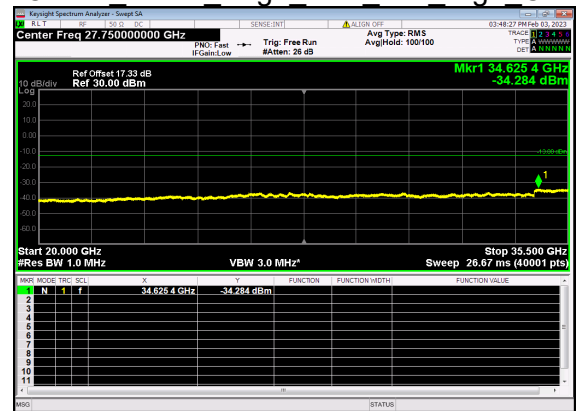

N77(70M)_DFT-s-OFDM BPSK Outer Full Mid CH

N77(70M)_DFT-s-OFDM QPSK Outer Full Mid CH

N77(70M)_DFT-s-OFDM QPSK Outer Full Mid CH

N77(70M)_DFT-s-OFDM BPSK Edge 1RB Left High CH

N77(70M)_DFT-s-OFDM BPSK Edge 1RB Left High CH