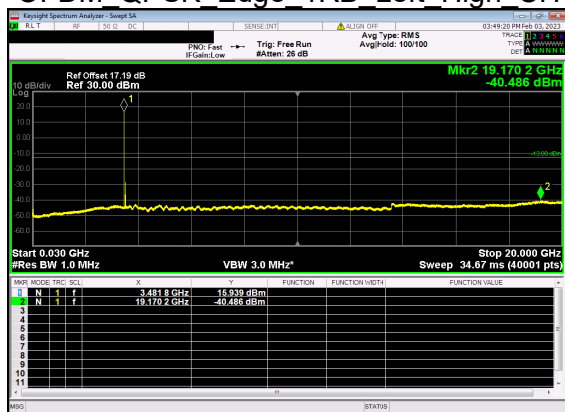

N77(70M)_DFT-s-OFDM QPSK Edge 1RB Left High CH