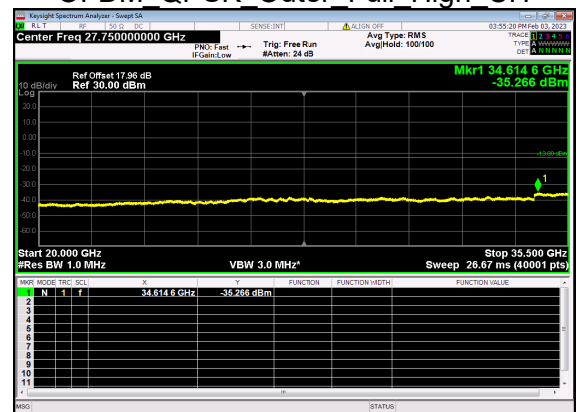

N77(70M)_DFT-s-OFDM QPSK Edge 1RB Right High CH

N77(70M)_DFT-s-OFDM BPSK Outer Full High CH

N77(70M)_DFT-s-OFDM BPSK Outer Full High CH

N77(70M)_DFT-s-OFDM QPSK Outer Full High CH

N77(70M)_DFT-s-OFDM QPSK Outer Full High CH