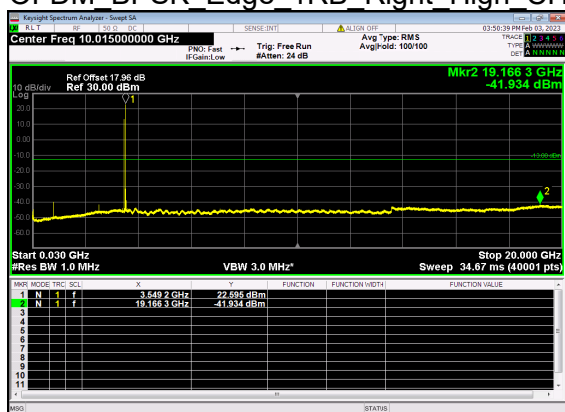

N77(70M)_DFT-s-OFDM BPSK Edge 1RB Right High CH