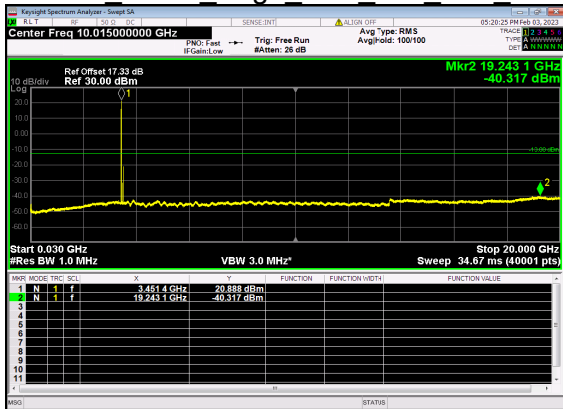

N77(90M)_DFT-s-OFDM BPSK Edge 1RB Left Low CH