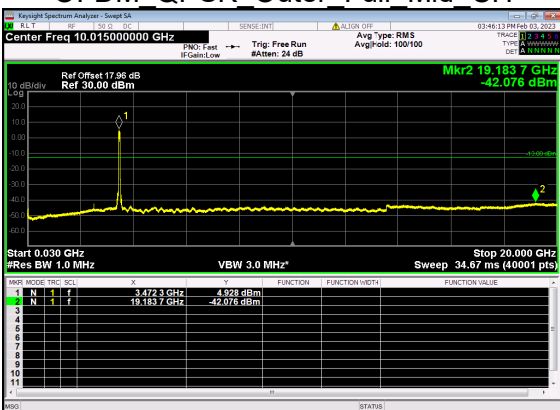

N77(70M)_DFT-s-OFDM QPSK Outer Full Mid CH