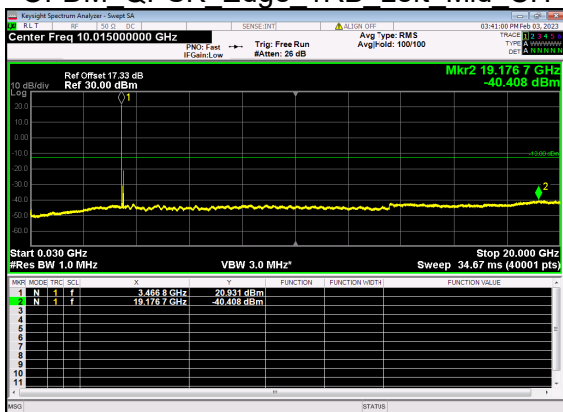

N77(70M)_DFT-s-OFDM QPSK Outer Full Low CH

N77(70M)_DFT-s-OFDM BPSK Edge 1RB Left Mid CH

N77(70M)_DFT-s-OFDM BPSK Edge 1RB Left Mid CH

N77(70M)_DFT-s-OFDM QPSK Edge 1RB Left Mid CH

N77(70M)_DFT-s-OFDM QPSK Edge 1RB Left Mid CH