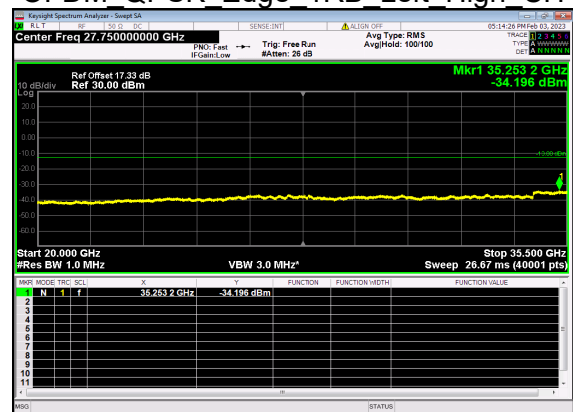

N77(80M)_DFT-s-OFDM QPSK Edge 1RB Left High CH