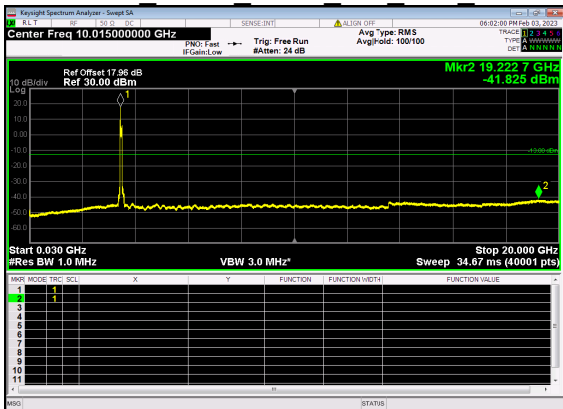

N77(80M)_DFT-s-OFDM BPSK Edge 1RB Right Low CH

N77(80M)_DFT-s-OFDM QPSK Edge 1RB Right Low CH

N77(80M)_DFT-s-OFDM QPSK Edge 1RB Right Low CH

N77(80M)_DFT-s-OFDM BPSK Outer Full Low CH

N77(80M)_DFT-s-OFDM BPSK Outer Full Low CH