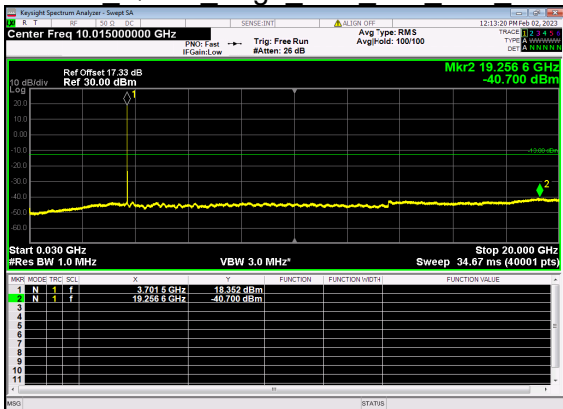

N77(20M)_DFT-s-OFDM QPSK Edge 1RB Left Low CH