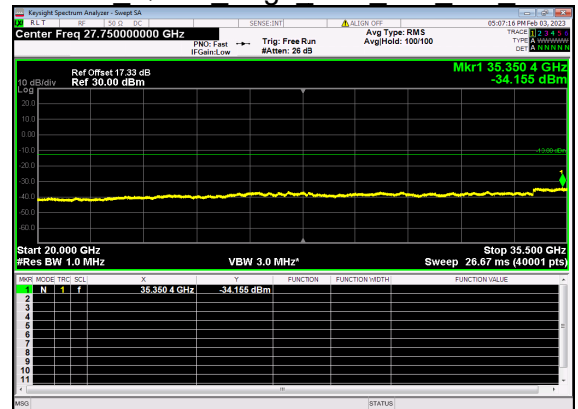

N77(80M)_DFT-s-OFDM QPSK Edge 1RB Left Mid CH