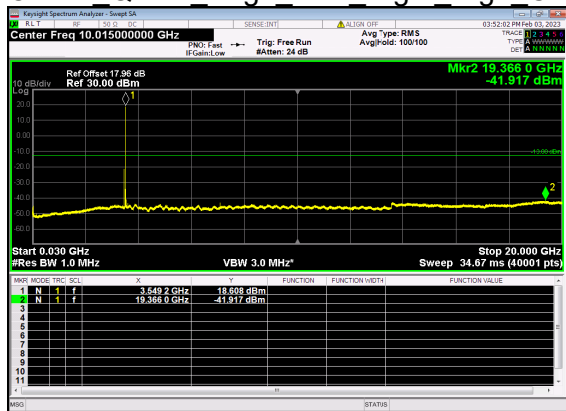

N77(70M)_DFT-s-OFDM QPSK Edge 1RB Left High CH

N77(70M)_DFT-s-OFDM QPSK Edge 1RB Left High CH

N77(70M)_DFT-s-OFDM BPSK Edge 1RB Right High CH

N77(70M)_DFT-s-OFDM BPSK Edge 1RB Right High CH

N77(70M)_DFT-s-OFDM QPSK Edge 1RB Right High CH