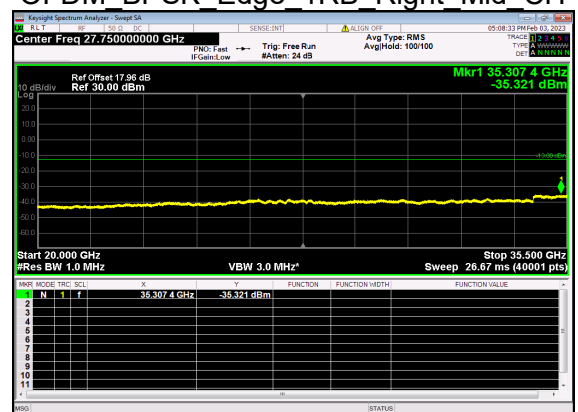

N77(80M)_DFT-s-OFDM BPSK Edge 1RB Right Mid CH