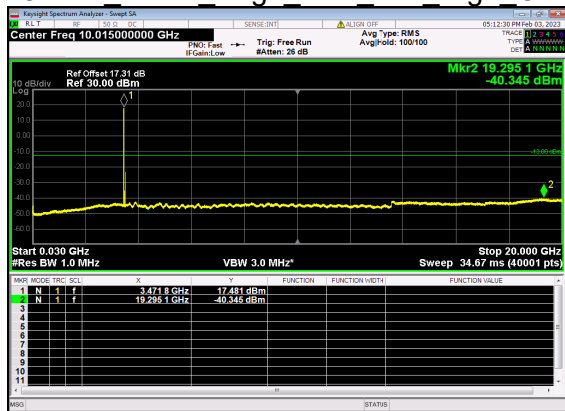

N77(80M)_DFT-s-OFDM BPSK Outer Full Mid CH

N77(80M)_DFT-s-OFDM BPSK Outer Full Mid CH

N77(80M)_DFT-s-OFDM QPSK Outer Full Mid CH

N77(80M)_DFT-s-OFDM QPSK Outer Full Mid CH

N77(80M)_DFT-s-OFDM BPSK Edge 1RB Left High CH