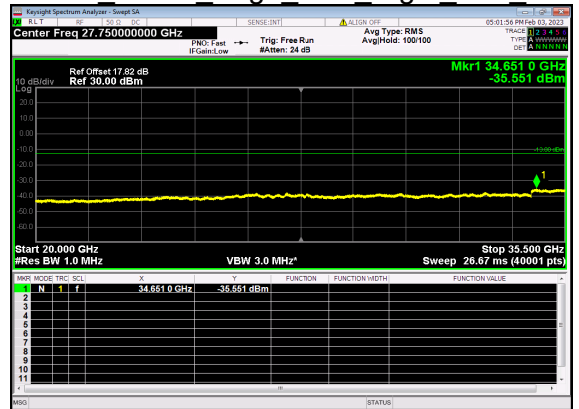

N77(80M)_DFT-s-OFDM BPSK Edge 1RB Right Low CH

N77(80M)_DFT-s-OFDM QPSK Edge 1RB Right Low CH

N77(80M)_DFT-s-OFDM QPSK Edge 1RB Right Low CH

N77(80M)_DFT-s-OFDM BPSK Outer Full Low CH

N77(80M)_DFT-s-OFDM BPSK Outer Full Low CH