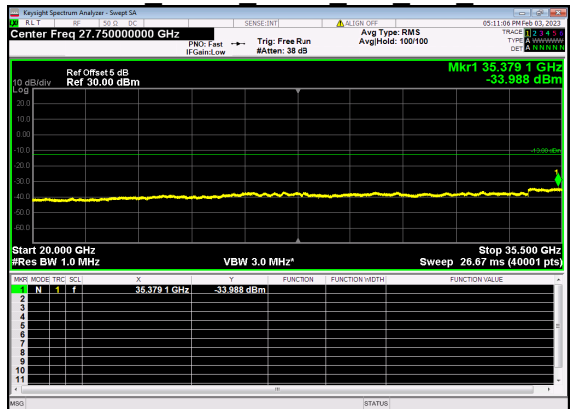

N77(80M)_DFT-s-OFDM BPSK Outer Full Mid CH