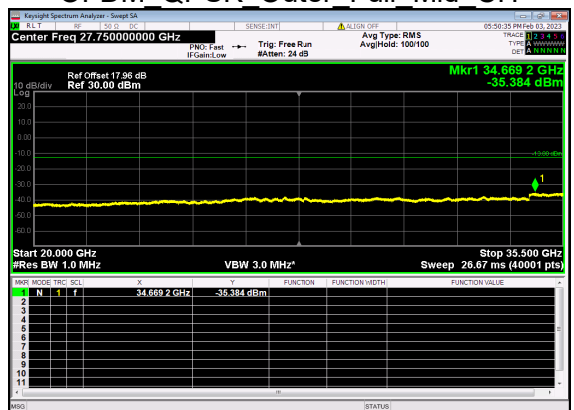

N77(100M)_DFT-s-OFDM BPSK Outer Full Mid CH

N77(100M)_DFT-s-OFDM BPSK Outer Full Mid CH

N77(100M)_DFT-s-OFDM QPSK Outer Full Mid CH

N77(100M)_DFT-s-OFDM QPSK Outer Full Mid CH

N77(20M)_DFT-s-OFDM BPSK Edge 1RB Left Low CH