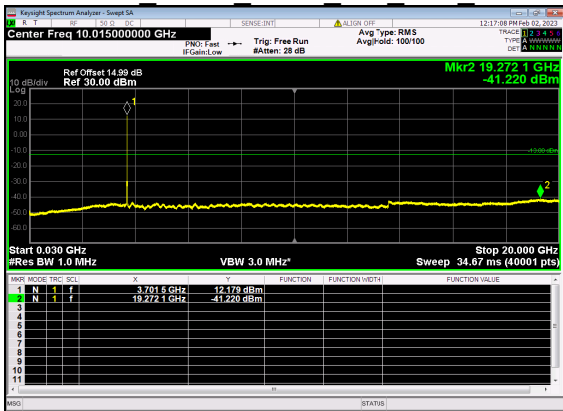

N77(20M)_DFT-s-OFDM BPSK Outer Full Low CH