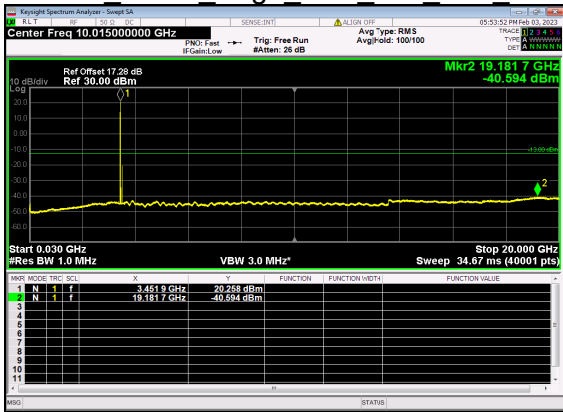

N77(80M)_DFT-s-OFDM BPSK Edge 1RB Left Low CH