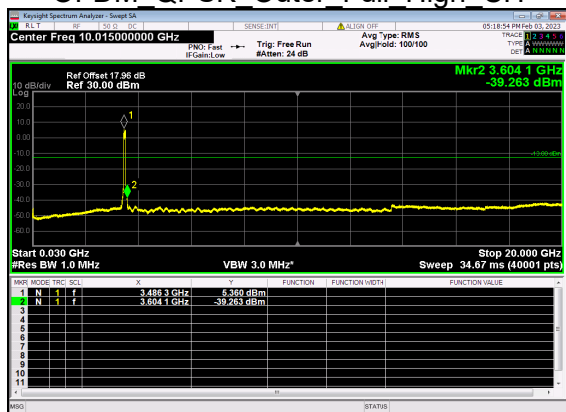

N77(80M)_DFT-s-OFDM QPSK Edge 1RB Right High CH

N77(80M)_DFT-s-OFDM QPSK Edge 1RB Right High CH

N77(80M)_DFT-s-OFDM BPSK Outer Full High CH

N77(80M)_DFT-s-OFDM BPSK Outer Full High CH

N77(80M)_DFT-s-OFDM QPSK Outer Full High CH