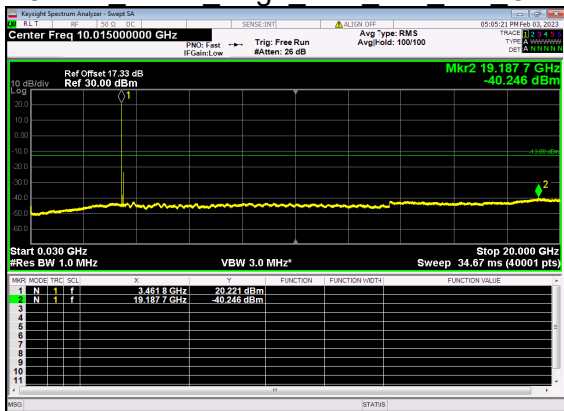

N77(80M)_DFT-s-OFDM QPSK Outer Full Low CH

N77(80M)_DFT-s-OFDM QPSK Outer Full Low CH

N77(80M)_DFT-s-OFDM BPSK Edge 1RB Left Mid CH

N77(80M)_DFT-s-OFDM BPSK Edge 1RB Left Mid CH

N77(80M)_DFT-s-OFDM QPSK Edge 1RB Left Mid CH