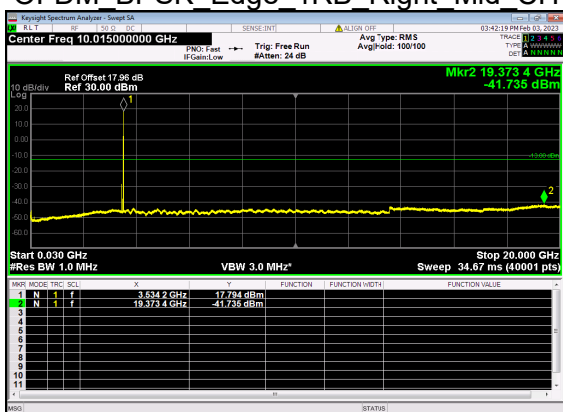

N77(70M)_DFT-s-OFDM BPSK Edge 1RB Right Mid CH