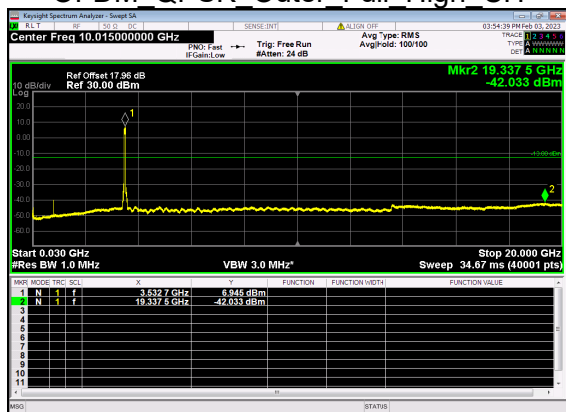

N77(70M)_DFT-s-OFDM QPSK Edge 1RB Right High CH

N77(70M)_DFT-s-OFDM BPSK Outer Full High CH

N77(70M)_DFT-s-OFDM BPSK Outer Full High CH

N77(70M)_DFT-s-OFDM QPSK Outer Full High CH

N77(70M)_DFT-s-OFDM QPSK Outer Full High CH