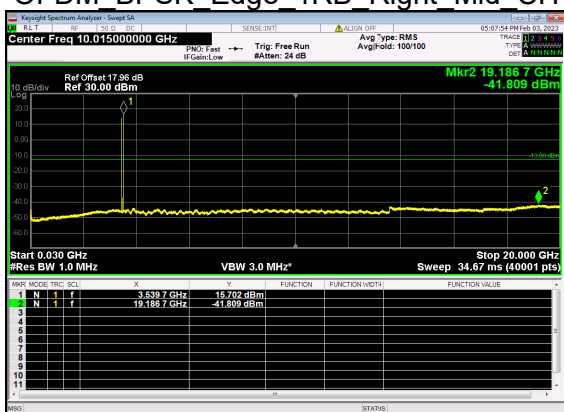

N77(80M)_DFT-s-OFDM BPSK Edge 1RB Right Mid CH