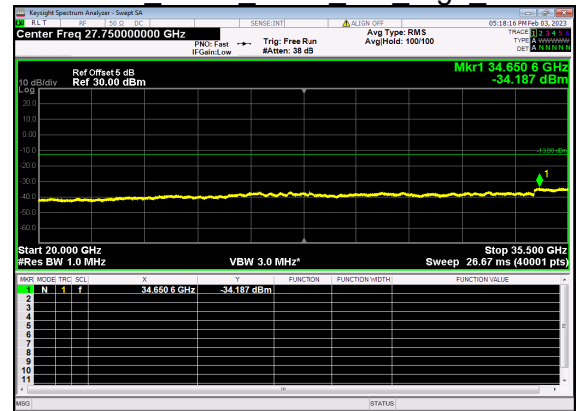

N77(80M)_DFT-s-OFDM QPSK Edge 1RB Right High CH

N77(80M)_DFT-s-OFDM QPSK Edge 1RB Right High CH

N77(80M)_DFT-s-OFDM BPSK Outer Full High CH

N77(80M)_DFT-s-OFDM BPSK Outer Full High CH

N77(80M)_DFT-s-OFDM QPSK Outer Full High CH