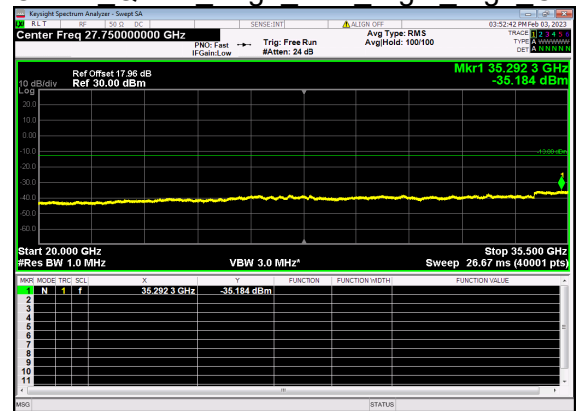

N77(70M)_DFT-s-OFDM QPSK Edge 1RB Right High CH