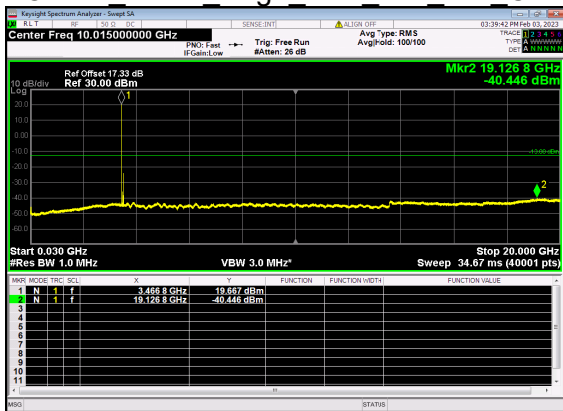

N77(70M)_DFT-s-OFDM BPSK Edge 1RB Left Mid CH