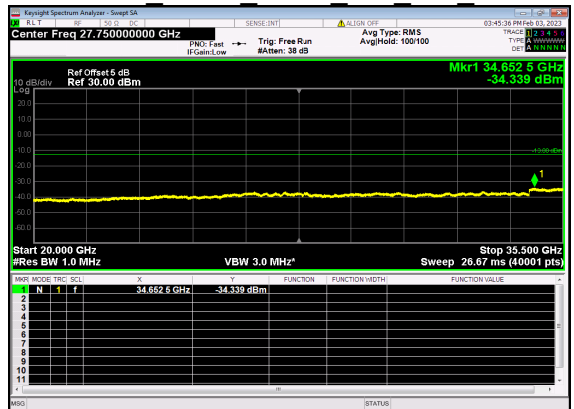

N77(70M)_DFT-s-OFDM BPSK Outer Full Mid CH