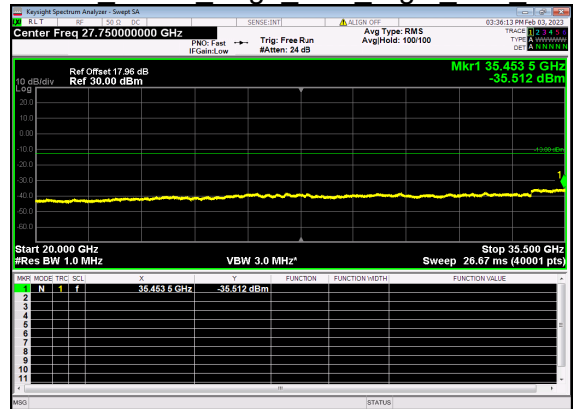

N77(70M)_DFT-s-OFDM QPSK Edge 1RB Right Low CH

N77(70M)_DFT-s-OFDM QPSK Edge 1RB Right Low CH

N77(70M)_DFT-s-OFDM BPSK Outer Full Low CH

N77(70M)_DFT-s-OFDM BPSK Outer Full Low CH

N77(70M)_DFT-s-OFDM QPSK Outer Full Low CH