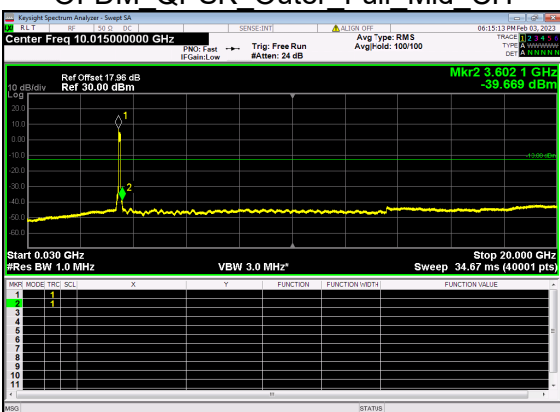

N77(80M)_DFT-s-OFDM QPSK Outer Full Mid CH