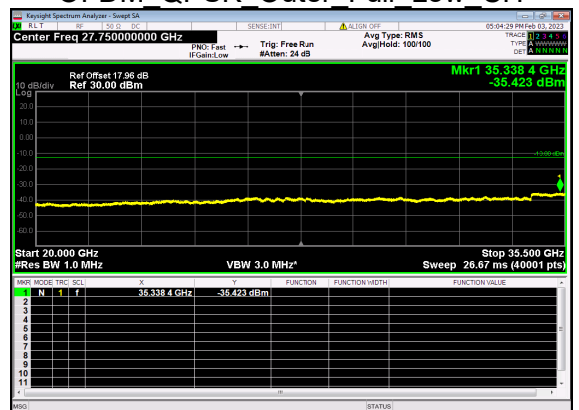

N77(80M)_DFT-s-OFDM QPSK Outer Full Low CH