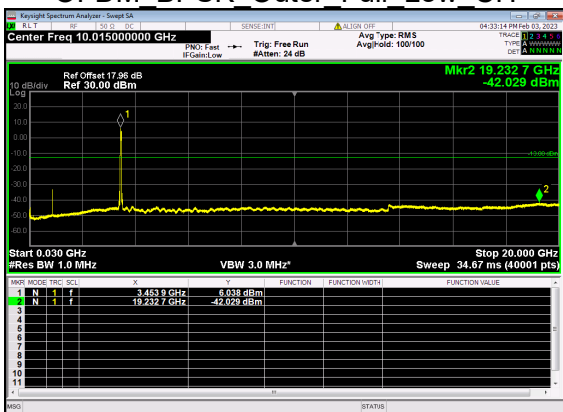

N77(50M)_DFT-s-OFDM BPSK Outer Full Low CH