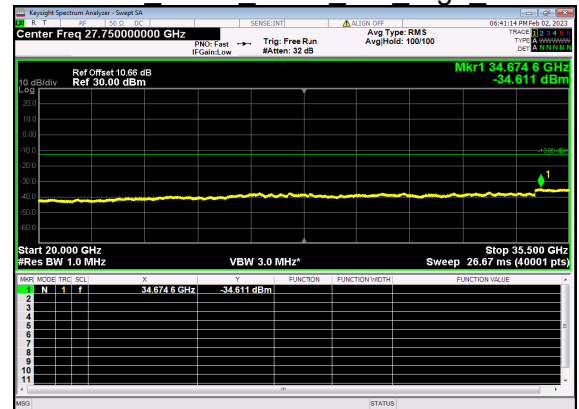

N77(40M)_DFT-s-OFDM BPSK Outer Full High CH