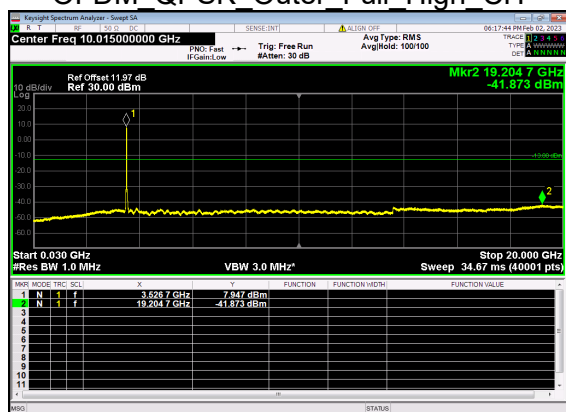

N77(30M)_DFT-s-OFDM QPSK Outer Full High CH