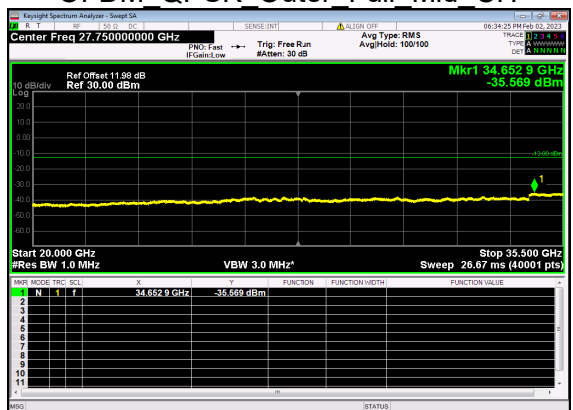

N77(40M)_DFT-s-OFDM QPSK Outer Full Mid CH