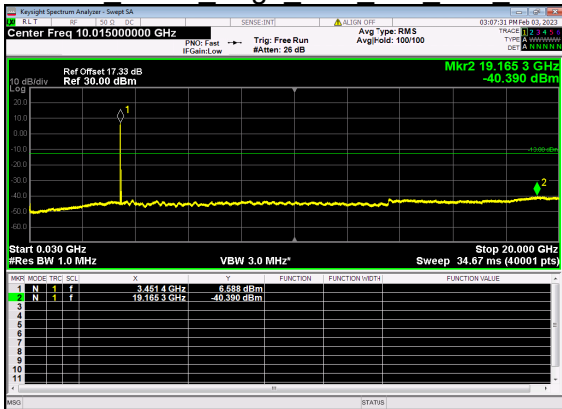

N77(50M)_DFT-s-OFDM BPSK Outer Full High CH

N77(50M)_DFT-s-OFDM BPSK Outer Full High CH

N77(50M)_DFT-s-OFDM QPSK Outer Full High CH

N77(50M)_DFT-s-OFDM QPSK Outer Full High CH

N77(60M)_DFT-s-OFDM BPSK Edge 1RB Left Low CH