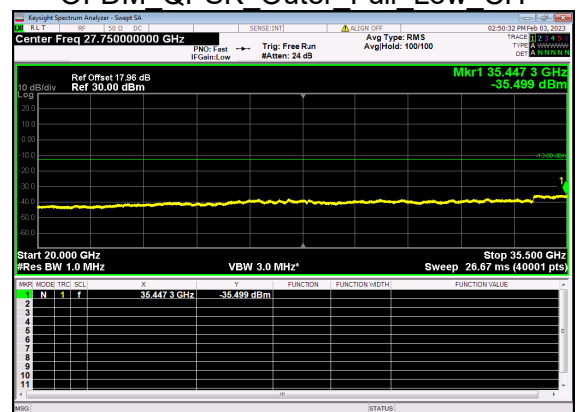

N77(50M)_DFT-s-OFDM QPSK Edge 1RB Right Low CH

N77(50M)_DFT-s-OFDM BPSK Outer Full Low CH

N77(50M)_DFT-s-OFDM BPSK Outer Full Low CH

N77(50M)_DFT-s-OFDM QPSK Outer Full Low CH

N77(50M)_DFT-s-OFDM QPSK Outer Full Low CH