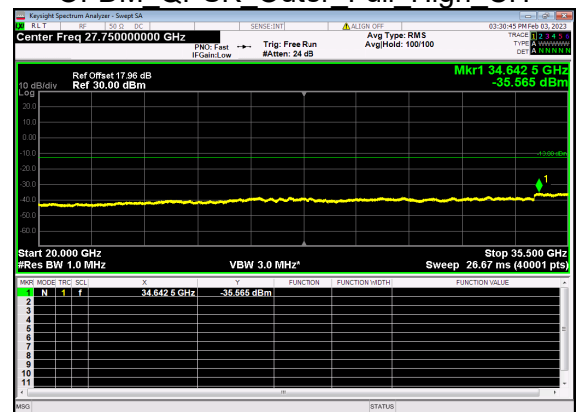

N77(60M)_DFT-s-OFDM QPSK Edge 1RB Right High CH

N77(60M)_DFT-s-OFDM BPSK Outer Full High CH

N77(60M)_DFT-s-OFDM BPSK Outer Full High CH

N77(60M)_DFT-s-OFDM QPSK Outer Full High CH

N77(60M)_DFT-s-OFDM QPSK Outer Full High CH