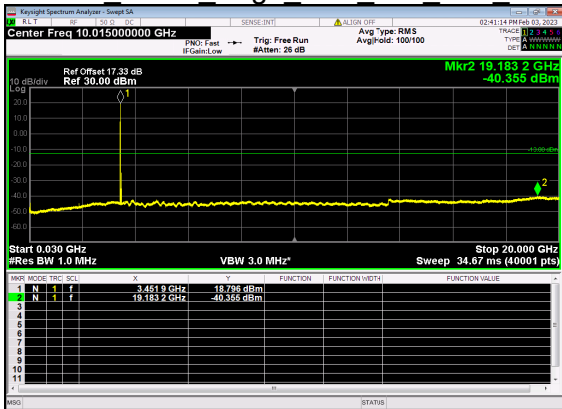

N77(40M)_DFT-s-OFDM BPSK Outer Full High CH

N77(40M)_DFT-s-OFDM QPSK Outer Full High CH

N77(40M)_DFT-s-OFDM QPSK Outer Full High CH

N77(50M)_DFT-s-OFDM BPSK Edge 1RB Left Low CH

N77(50M)_DFT-s-OFDM BPSK Edge 1RB Left Low CH