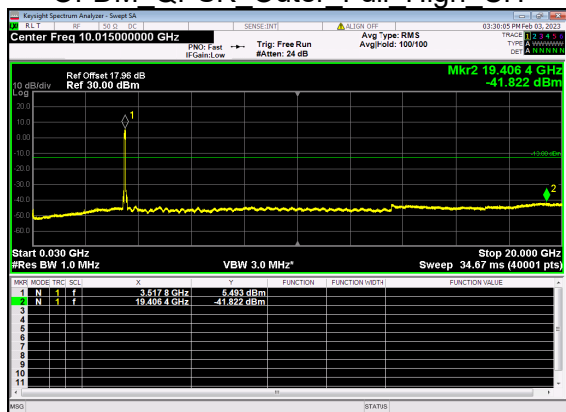

N77(60M)_DFT-s-OFDM QPSK Edge 1RB Right High CH

N77(60M)_DFT-s-OFDM BPSK Outer Full High CH

N77(60M)_DFT-s-OFDM BPSK Outer Full High CH

N77(60M)_DFT-s-OFDM QPSK Outer Full High CH

N77(60M)_DFT-s-OFDM QPSK Outer Full High CH