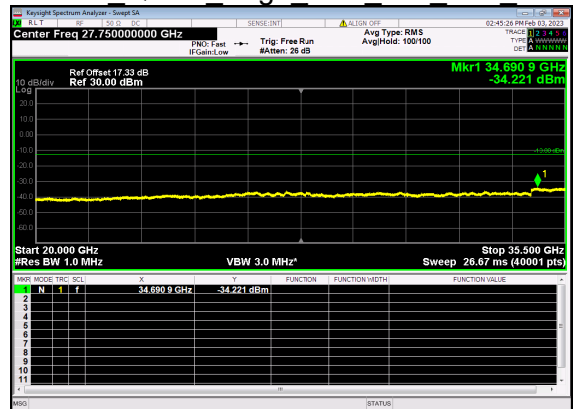

N77(50M)_DFT-s-OFDM QPSK Edge 1RB Left Low CH