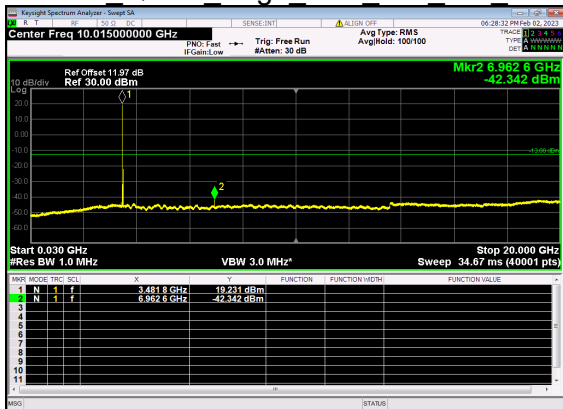

N77(40M)_DFT-s-OFDM QPSK Edge 1RB Left Mid CH