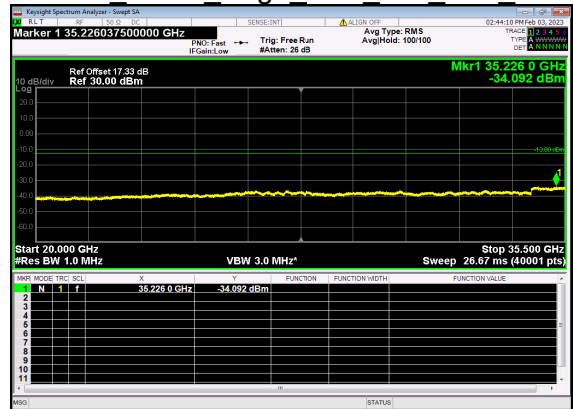

N77(40M)_DFT-s-OFDM BPSK Outer Full High CH

N77(40M)_DFT-s-OFDM QPSK Outer Full High CH

N77(40M)_DFT-s-OFDM QPSK Outer Full High CH

N77(50M)_DFT-s-OFDM BPSK Edge 1RB Left Low CH

N77(50M)_DFT-s-OFDM BPSK Edge 1RB Left Low CH