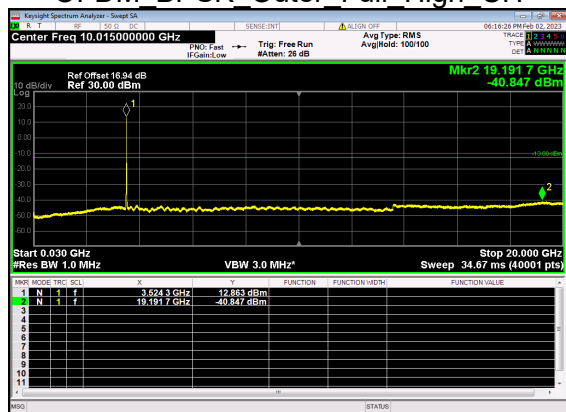

N77(30M)_DFT-s-OFDM BPSK Edge 1RB Right High CH

N77(30M)_DFT-s-OFDM QPSK Edge 1RB Right High CH

N77(30M)_DFT-s-OFDM QPSK Edge 1RB Right High CH

N77(30M)_DFT-s-OFDM BPSK Outer Full High CH

N77(30M)_DFT-s-OFDM BPSK Outer Full High CH