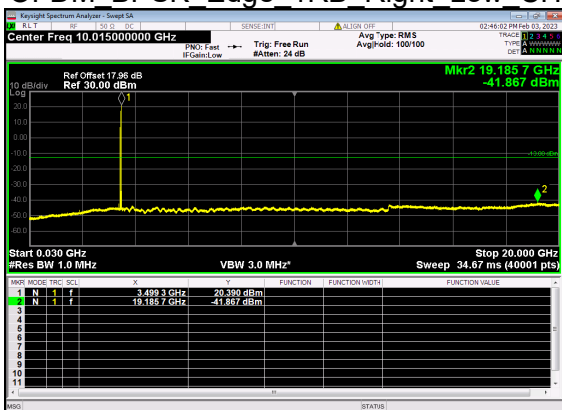

N77(50M)_DFT-s-OFDM BPSK Edge 1RB Right Low CH