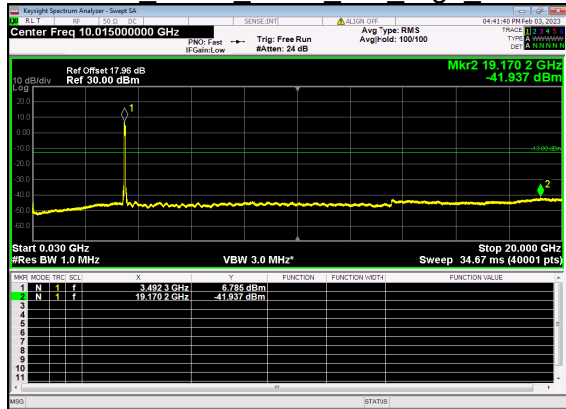

N77(60M)_DFT-s-OFDM BPSK Outer Full High CH