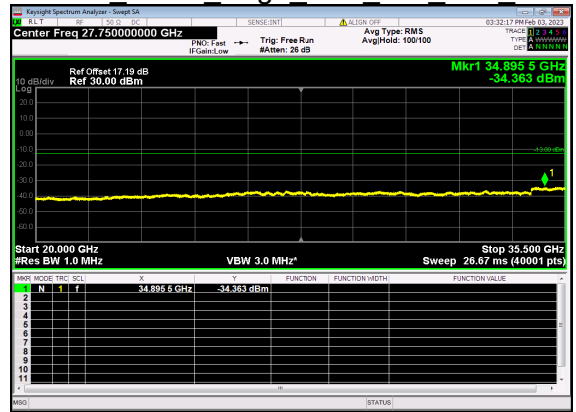

N77(70M)_DFT-s-OFDM BPSK Edge 1RB Left Low CH