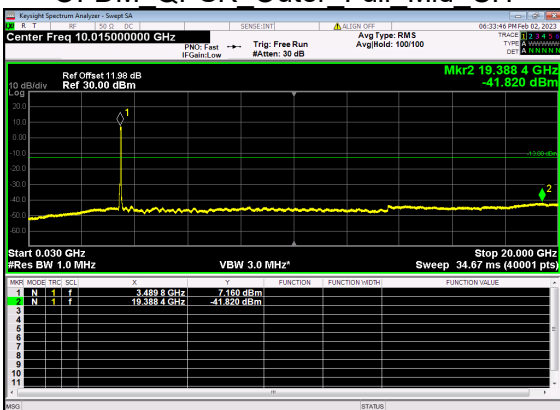

N77(40M)_DFT-s-OFDM QPSK Edge 1RB Right Mid CH

N77(40M)_DFT-s-OFDM QPSK Edge 1RB Right Mid CH

N77(40M)_DFT-s-OFDM BPSK Outer Full Mid CH

N77(40M)_DFT-s-OFDM BPSK Outer Full Mid CH

N77(40M)_DFT-s-OFDM QPSK Outer Full Mid CH