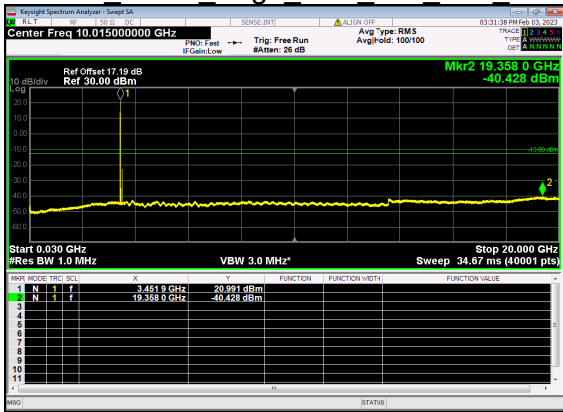

N77(70M)_DFT-s-OFDM BPSK Edge 1RB Left Low CH