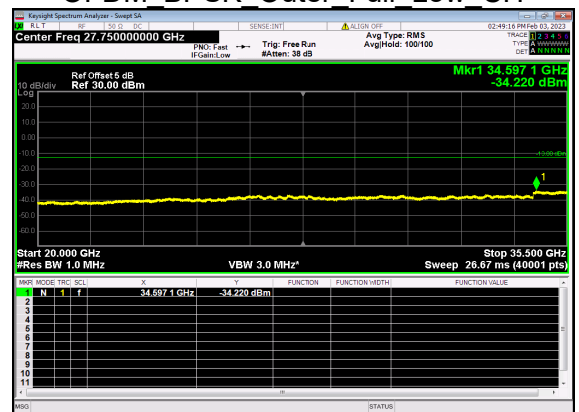

N77(50M)_DFT-s-OFDM BPSK Outer Full Low CH