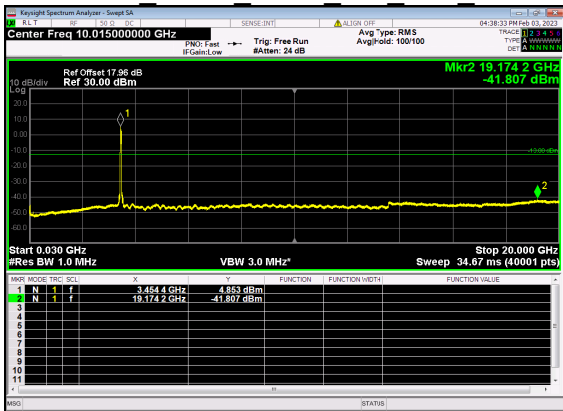

N77(60M)_DFT-s-OFDM BPSK Outer Full Low CH