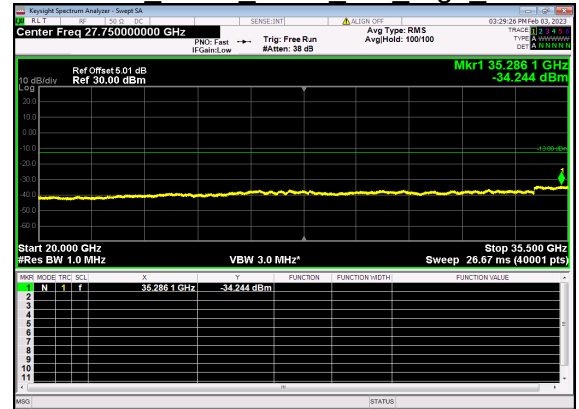

N77(60M)_DFT-s-OFDM BPSK Outer Full High CH