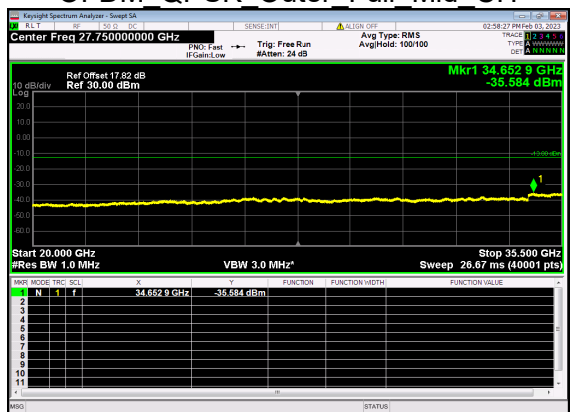

N77(50M)_DFT-s-OFDM QPSK Outer Full Mid CH