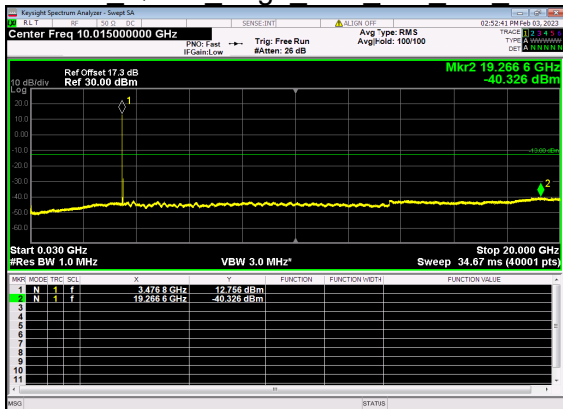

N77(50M)_DFT-s-OFDM QPSK Edge 1RB Left Mid CH