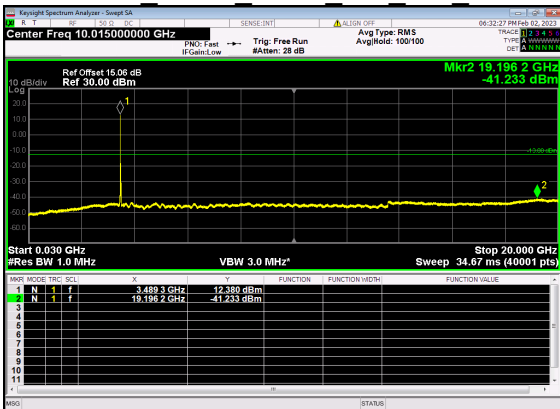

N77(40M)_DFT-s-OFDM BPSK Outer Full Mid CH