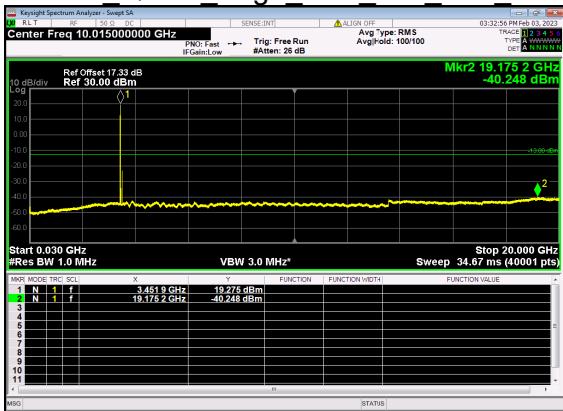

N77(70M)_DFT-s-OFDM QPSK Edge 1RB Left Low CH