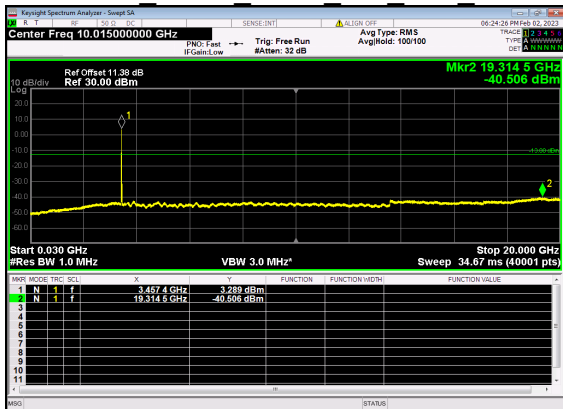

N77(40M)_DFT-s-OFDM BPSK Outer Full Low CH