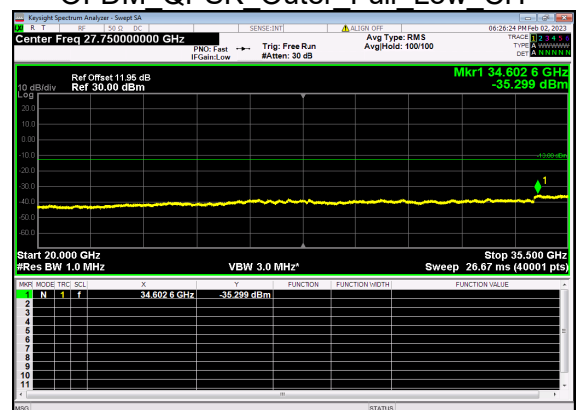

N77(40M)_DFT-s-OFDM BPSK Outer Full Low CH

N77(40M)_DFT-s-OFDM BPSK Outer Full Low CH

N77(40M)_DFT-s-OFDM QPSK Outer Full Low CH

N77(40M)_DFT-s-OFDM QPSK Outer Full Low CH

N77(40M)_DFT-s-OFDM BPSK Edge 1RB Left Mid CH