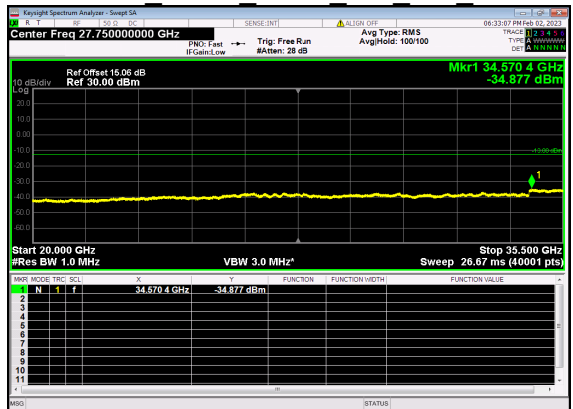

N77(40M)_DFT-s-OFDM QPSK Edge 1RB Right Mid CH

N77(40M)_DFT-s-OFDM QPSK Edge 1RB Right Mid CH

N77(40M)_DFT-s-OFDM BPSK Outer Full Mid CH

N77(40M)_DFT-s-OFDM BPSK Outer Full Mid CH

N77(40M)_DFT-s-OFDM QPSK Outer Full Mid CH