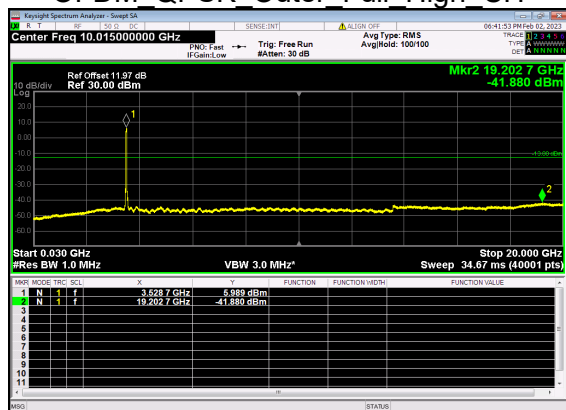

N77(40M)_DFT-s-OFDM QPSK Outer Full High CH