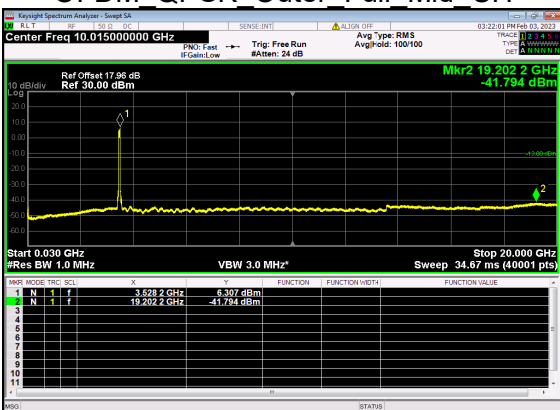

N77(60M)_DFT-s-OFDM QPSK Outer Full Mid CH