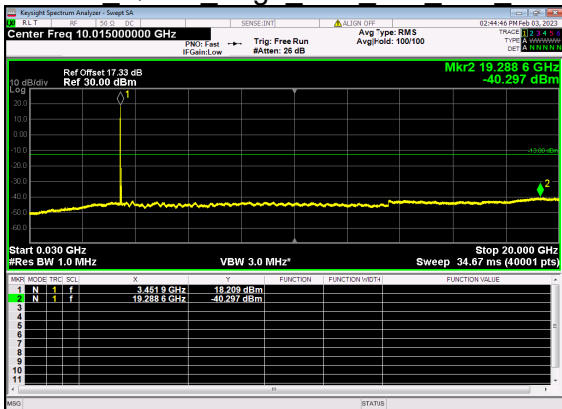

N77(50M)_DFT-s-OFDM QPSK Edge 1RB Left Low CH