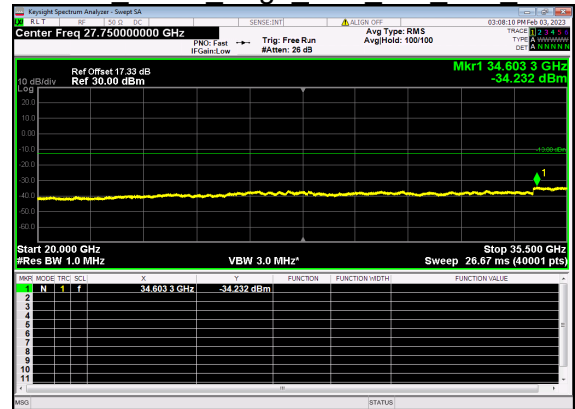

N77(60M)_DFT-s-OFDM BPSK Edge 1RB Left Low CH