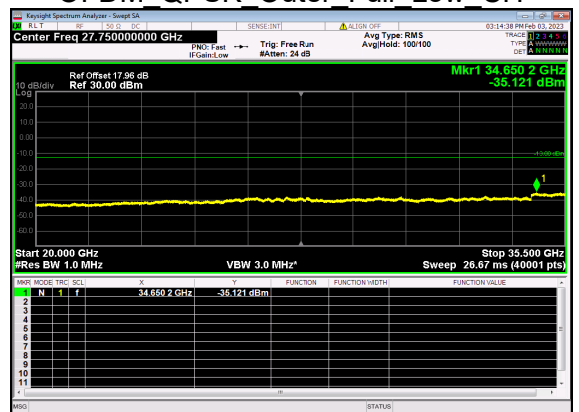

N77(60M)_DFT-s-OFDM QPSK Outer Full Low CH