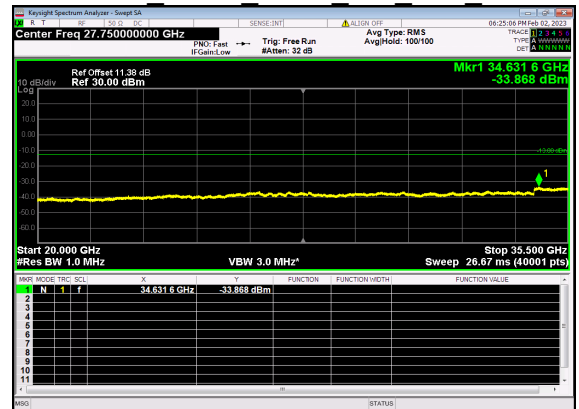

N77(40M)_DFT-s-OFDM BPSK Outer Full Low CH