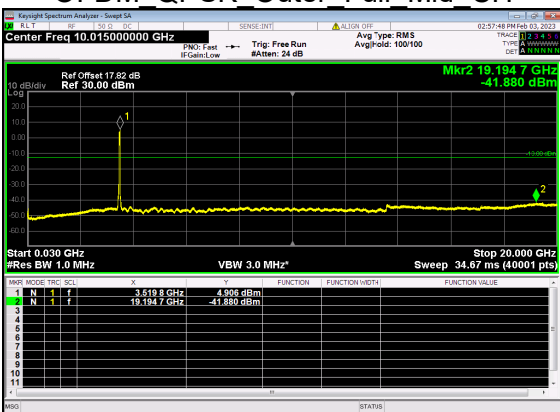

N77(50M)_DFT-s-OFDM QPSK Outer Full Mid CH