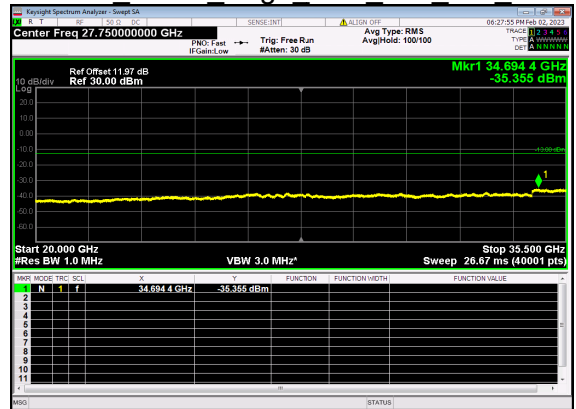

N77(40M)_DFT-s-OFDM BPSK Edge 1RB Left Mid CH