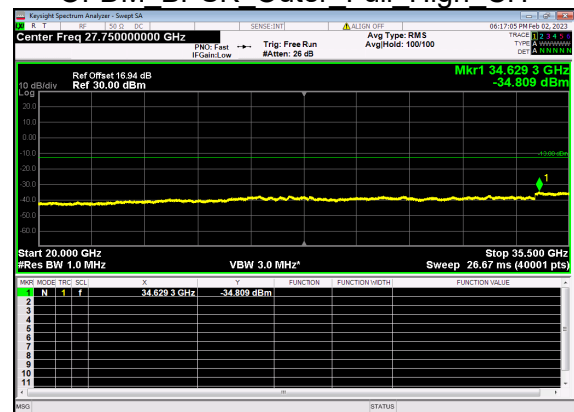

N77(30M)_DFT-s-OFDM BPSK Edge 1RB Right High CH

N77(30M)_DFT-s-OFDM QPSK Edge 1RB Right High CH

N77(30M)_DFT-s-OFDM QPSK Edge 1RB Right High CH

N77(30M)_DFT-s-OFDM BPSK Outer Full High CH

N77(30M)_DFT-s-OFDM BPSK Outer Full High CH