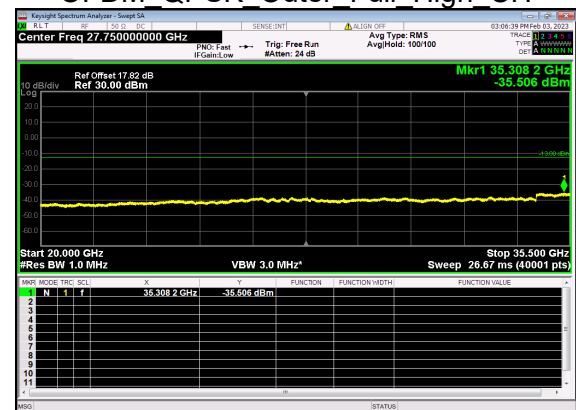

N77(50M)_DFT-s-OFDM BPSK Outer Full High CH

N77(50M)_DFT-s-OFDM BPSK Outer Full High CH

N77(50M)_DFT-s-OFDM QPSK Outer Full High CH

N77(50M)_DFT-s-OFDM QPSK Outer Full High CH

N77(60M)_DFT-s-OFDM BPSK Edge 1RB Left Low CH