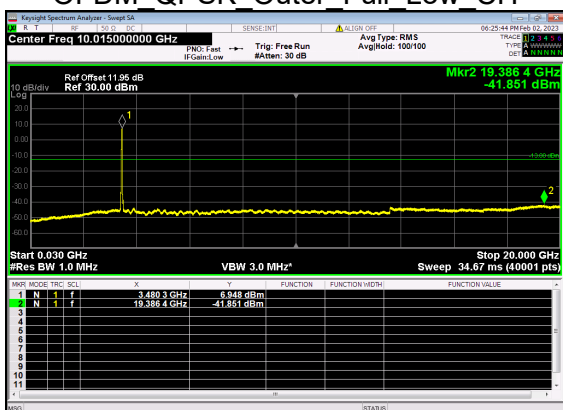

N77(40M)_DFT-s-OFDM QPSK Outer Full Low CH