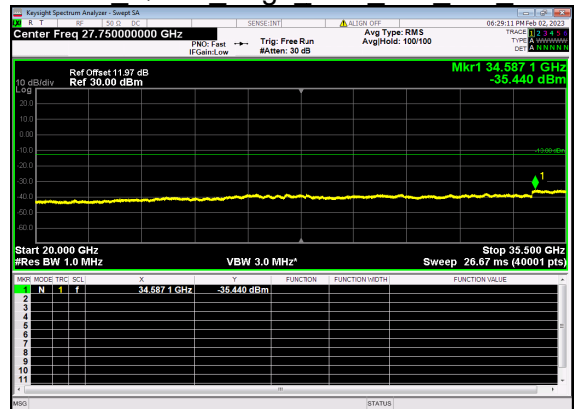

N77(40M)_DFT-s-OFDM QPSK Edge 1RB Left Mid CH