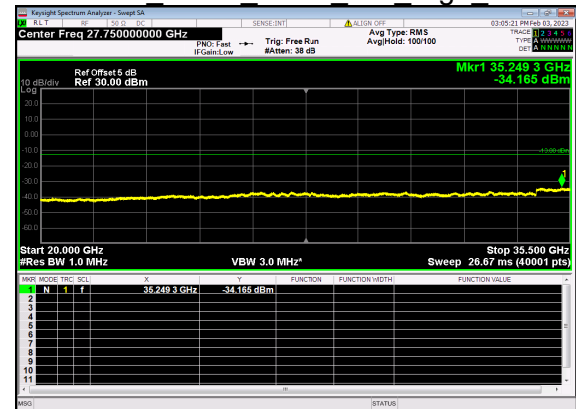

N77(50M)_DFT-s-OFDM BPSK Outer Full High CH