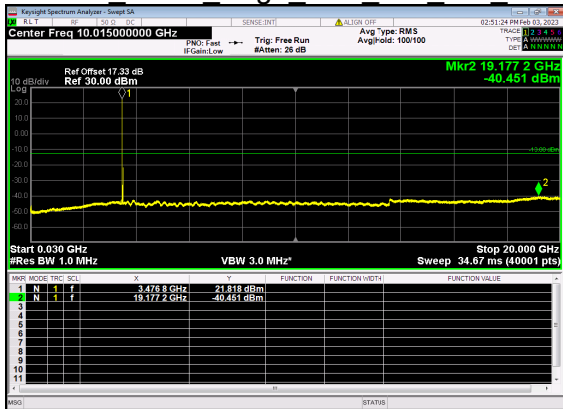

N77(50M)_DFT-s-OFDM BPSK Edge 1RB Left Mid CH