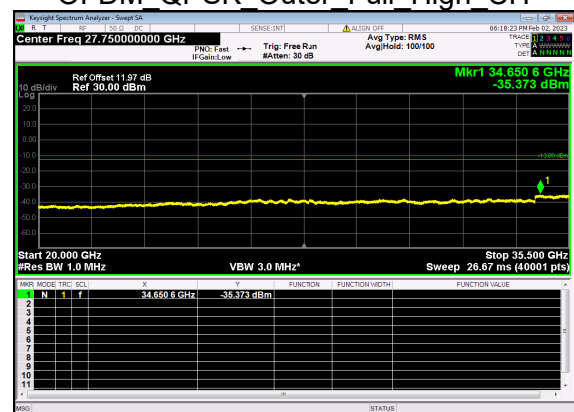

N77(30M)_DFT-s-OFDM QPSK Outer Full High CH