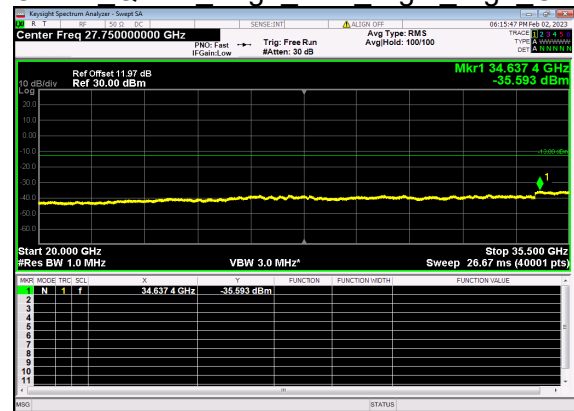

N77(30M)_DFT-s-OFDM BPSK Edge 1RB Right High CH

N77(30M)_DFT-s-OFDM QPSK Edge 1RB Right High CH

N77(30M)_DFT-s-OFDM QPSK Edge 1RB Right High CH

N77(30M)_DFT-s-OFDM BPSK Outer Full High CH

N77(30M)_DFT-s-OFDM BPSK Outer Full High CH