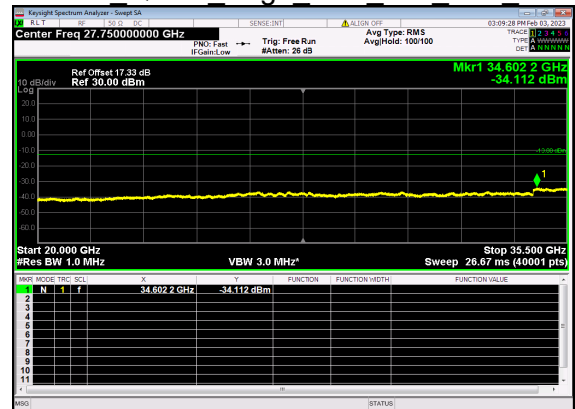

N77(60M)_DFT-s-OFDM QPSK Edge 1RB Left Low CH