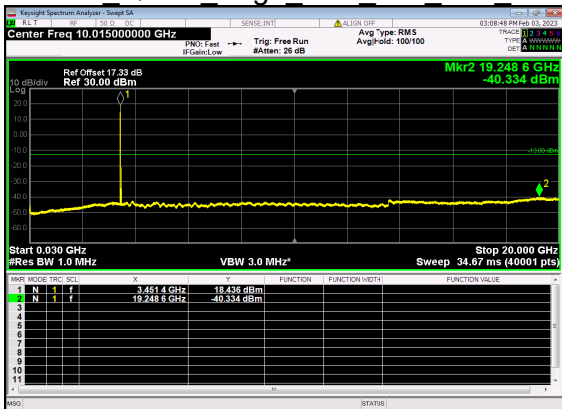

N77(60M)_DFT-s-OFDM QPSK Edge 1RB Left Low CH