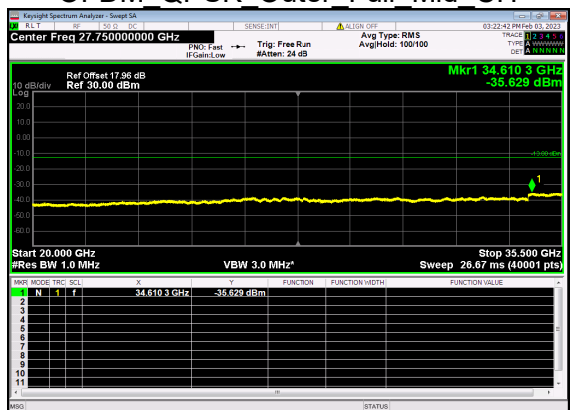

N77(60M)_DFT-s-OFDM QPSK Outer Full Mid CH