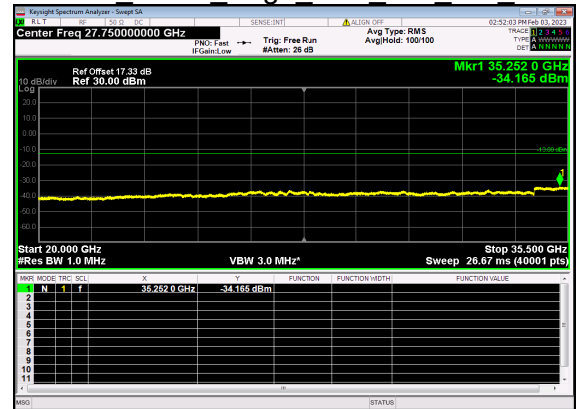

N77(50M)_DFT-s-OFDM BPSK Edge 1RB Left Mid CH