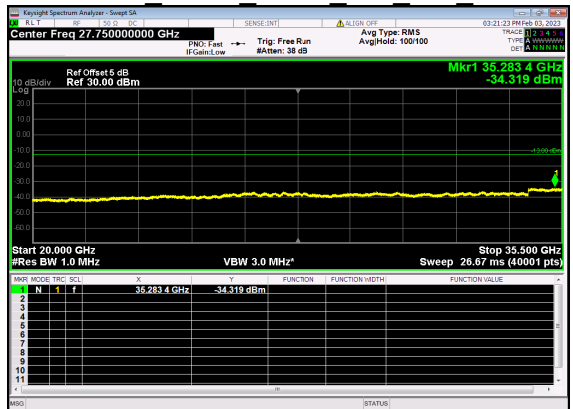

N77(60M)_DFT-s-OFDM BPSK Outer Full Mid CH