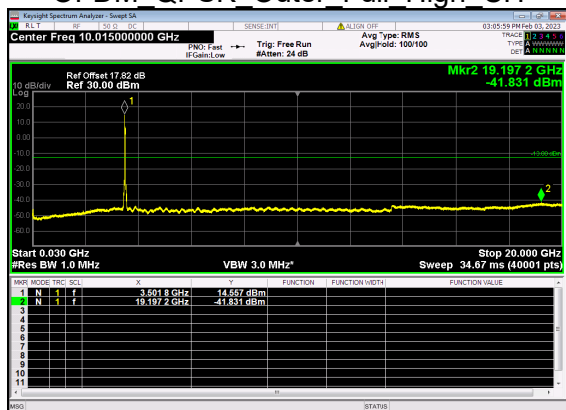

N77(50M)_DFT-s-OFDM QPSK Outer Full High CH