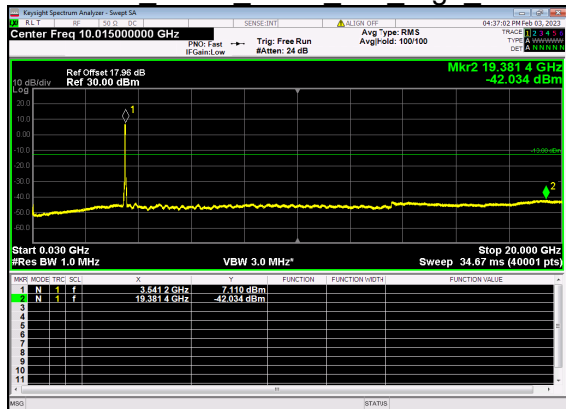

N77(50M)_DFT-s-OFDM BPSK Outer Full High CH