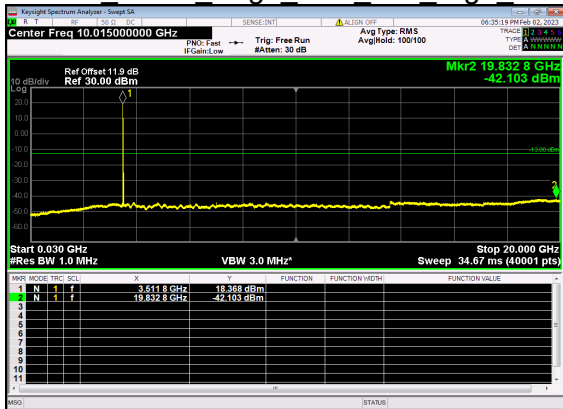

N77(40M)_DFT-s-OFDM BPSK Edge 1RB Left High CH