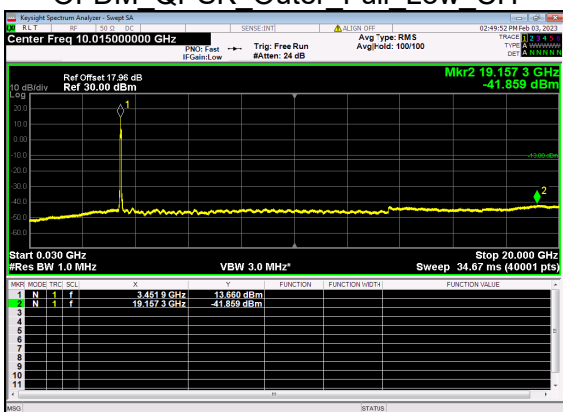

N77(50M)_DFT-s-OFDM QPSK Edge 1RB Right Low CH

N77(50M)_DFT-s-OFDM BPSK Outer Full Low CH

N77(50M)_DFT-s-OFDM BPSK Outer Full Low CH

N77(50M)_DFT-s-OFDM QPSK Outer Full Low CH

N77(50M)_DFT-s-OFDM QPSK Outer Full Low CH