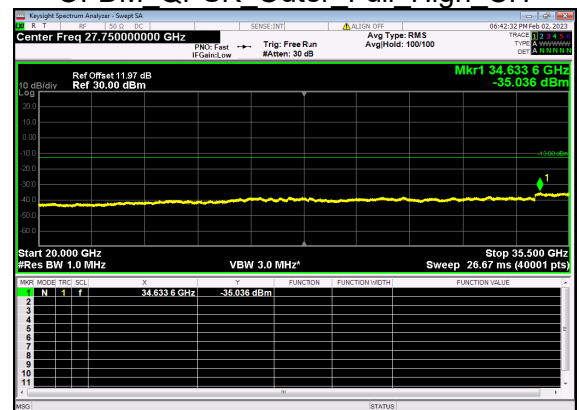

N77(40M)_DFT-s-OFDM QPSK Outer Full High CH