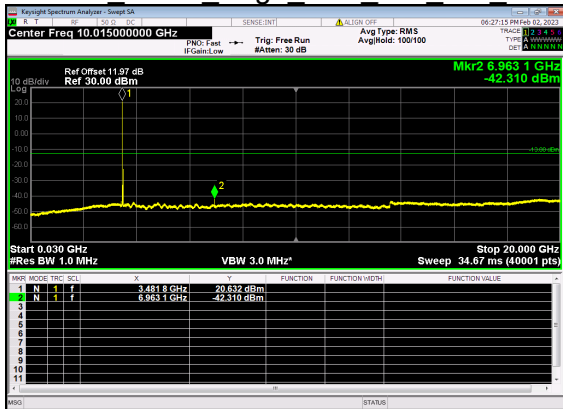

N77(40M)_DFT-s-OFDM BPSK Outer Full Low CH

N77(40M)_DFT-s-OFDM BPSK Outer Full Low CH

N77(40M)_DFT-s-OFDM QPSK Outer Full Low CH

N77(40M)_DFT-s-OFDM QPSK Outer Full Low CH

N77(40M)_DFT-s-OFDM BPSK Edge 1RB Left Mid CH