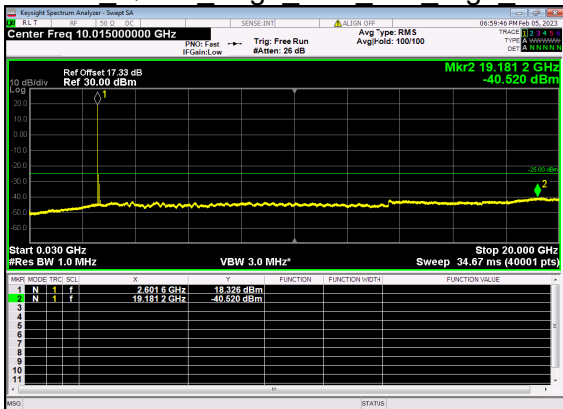

N41(90M)_DFT-s-OFDM QPSK Edge 1RB Left High CH