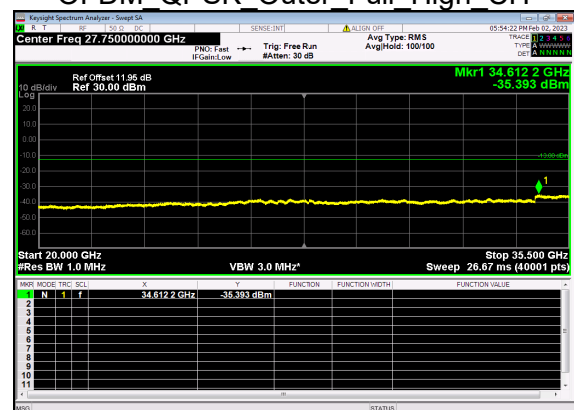

N77(20M)_DFT-s-OFDM QPSK Outer Full High CH