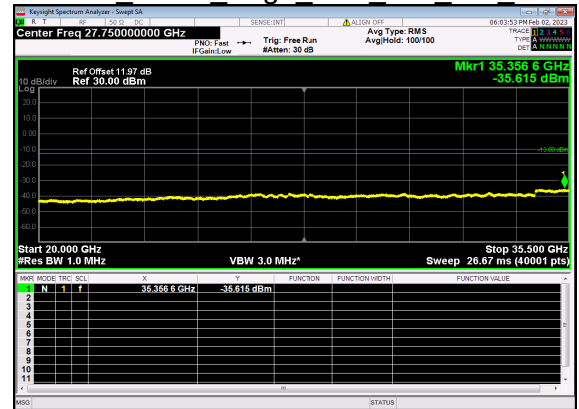

N77(30M)_DFT-s-OFDM BPSK Edge 1RB Left Mid CH