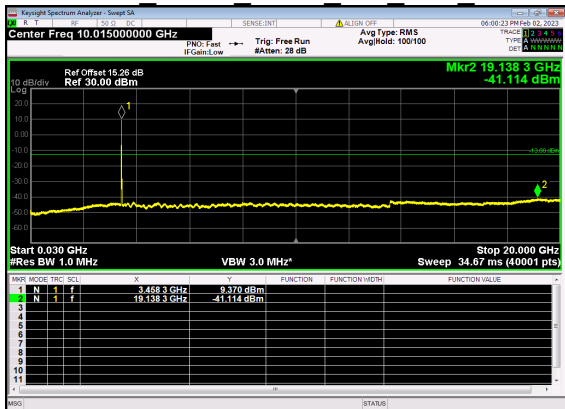

N77(30M)_DFT-s-OFDM BPSK Outer Full Low CH