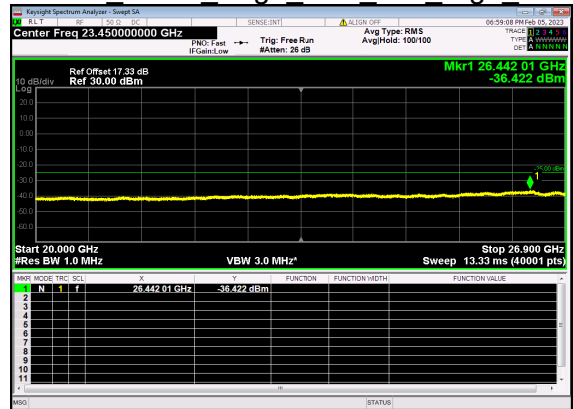

N41(90M)_DFT-s-OFDM BPSK Outer Full Mid CH

N41(90M)_DFT-s-OFDM QPSK Outer Full Mid CH

N41(90M)_DFT-s-OFDM QPSK Outer Full Mid CH

N41(90M)_DFT-s-OFDM BPSK Edge 1RB Left High CH

N41(90M)_DFT-s-OFDM BPSK Edge 1RB Left High CH