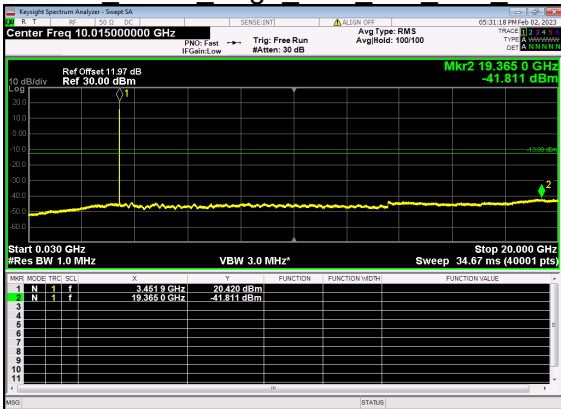

N77(20M)_DFT-s-OFDM BPSK Edge 1RB Left Low CH