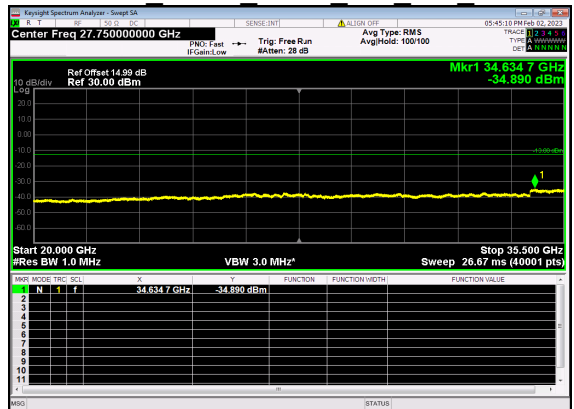

N77(20M)_DFT-s-OFDM BPSK Outer Full Mid CH