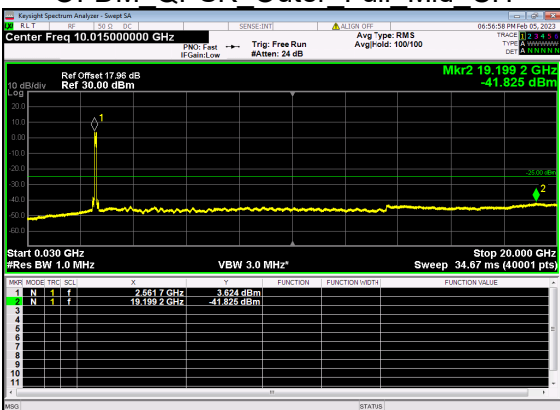

N41(90M)_DFT-s-OFDM QPSK Outer Full Mid CH