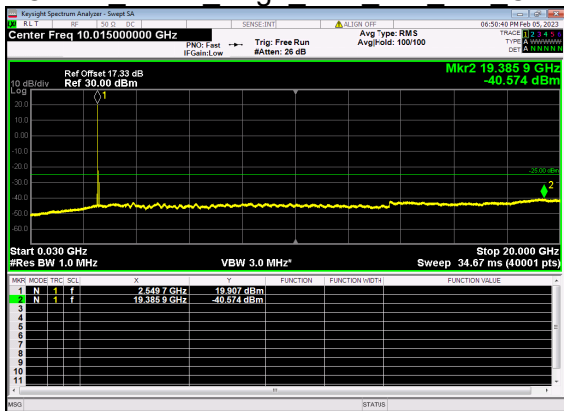

N41(90M)_DFT-s-OFDM BPSK Edge 1RB Left Mid CH