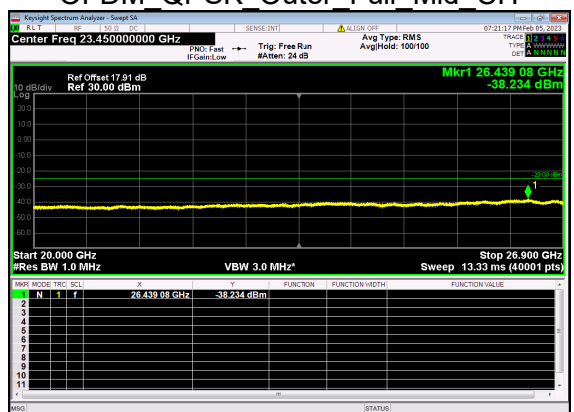

N41(100M)_DFT-s-OFDM BPSK Outer Full Mid CH

N41(100M)_DFT-s-OFDM BPSK Outer Full Mid CH

N41(100M)_DFT-s-OFDM QPSK Outer Full Mid CH

N41(100M)_DFT-s-OFDM QPSK Outer Full Mid CH

N41(100M)_DFT-s-OFDM BPSK Edge 1RB Left High CH