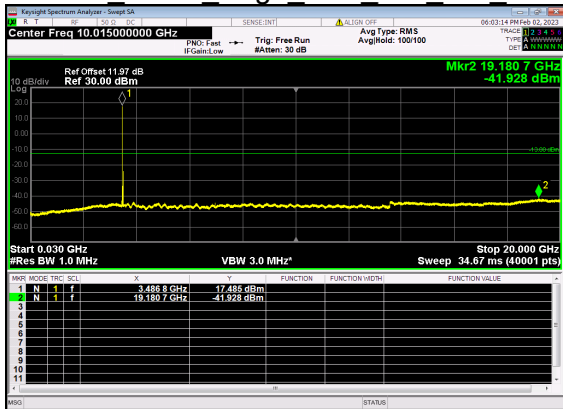

N77(30M)_DFT-s-OFDM BPSK Outer Full Low CH

N77(30M)_DFT-s-OFDM BPSK Outer Full Low CH

N77(30M)_DFT-s-OFDM QPSK Outer Full Low CH

N77(30M)_DFT-s-OFDM QPSK Outer Full Low CH

N77(30M)_DFT-s-OFDM BPSK Edge 1RB Left Mid CH