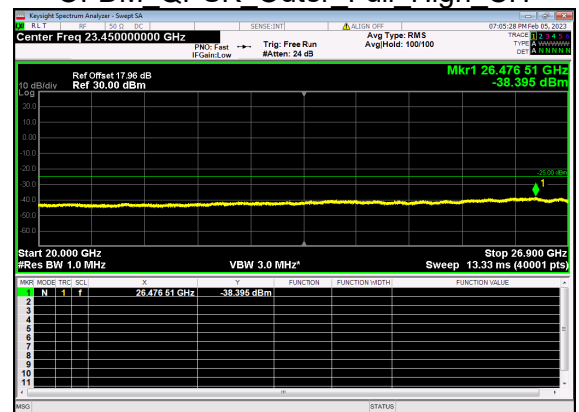

N41(90M)_DFT-s-OFDM QPSK Edge 1RB Right High CH

N41(90M)_DFT-s-OFDM BPSK Outer Full High CH

N41(90M)_DFT-s-OFDM BPSK Outer Full High CH

N41(90M)_DFT-s-OFDM QPSK Outer Full High CH

N41(90M)_DFT-s-OFDM QPSK Outer Full High CH