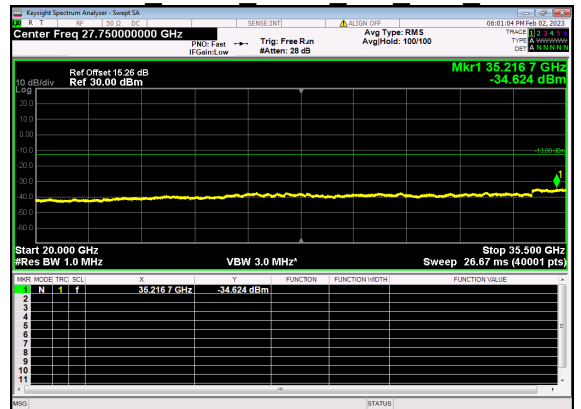

N77(30M)_DFT-s-OFDM BPSK Outer Full Low CH