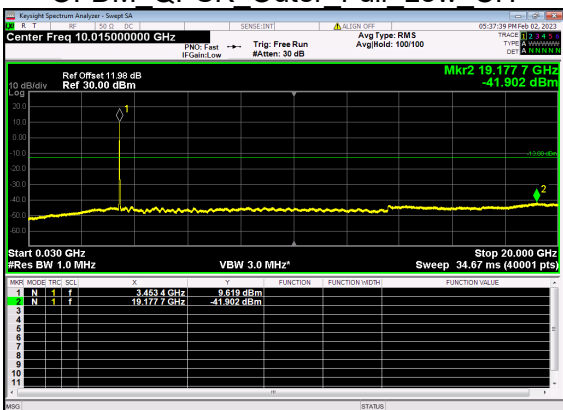

N77(20M)_DFT-s-OFDM QPSK Outer Full Low CH