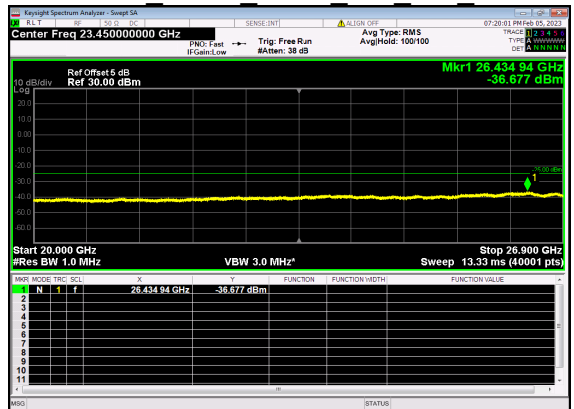

N41(100M)_DFT-s-OFDM BPSK Outer Full Mid CH