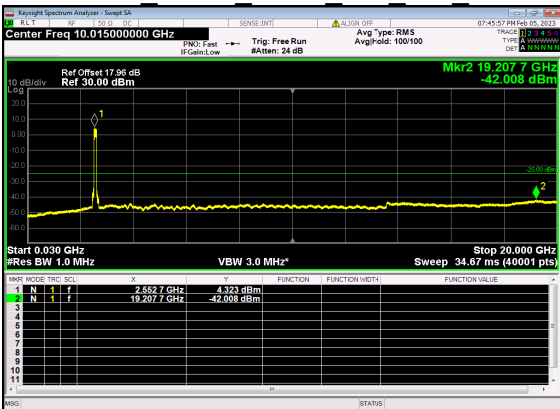

N41(100M)_DFT-s-OFDM BPSK Outer Full Mid CH