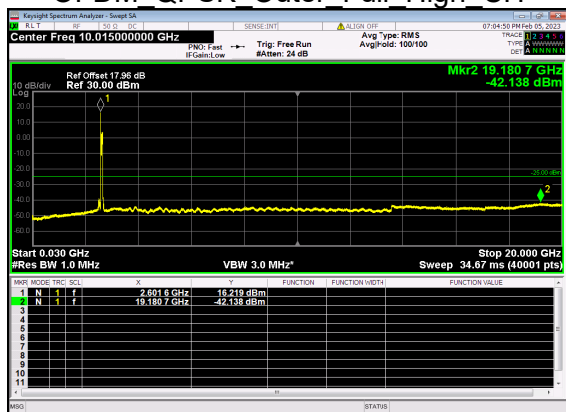

N41(90M)_DFT-s-OFDM QPSK Edge 1RB Right High CH

N41(90M)_DFT-s-OFDM BPSK Outer Full High CH

N41(90M)_DFT-s-OFDM BPSK Outer Full High CH

N41(90M)_DFT-s-OFDM QPSK Outer Full High CH

N41(90M)_DFT-s-OFDM QPSK Outer Full High CH