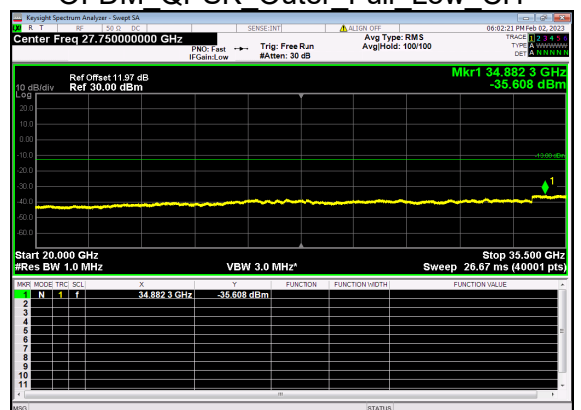

N77(30M)_DFT-s-OFDM BPSK Outer Full Low CH

N77(30M)_DFT-s-OFDM BPSK Outer Full Low CH

N77(30M)_DFT-s-OFDM QPSK Outer Full Low CH

N77(30M)_DFT-s-OFDM QPSK Outer Full Low CH

N77(30M)_DFT-s-OFDM BPSK Edge 1RB Left Mid CH