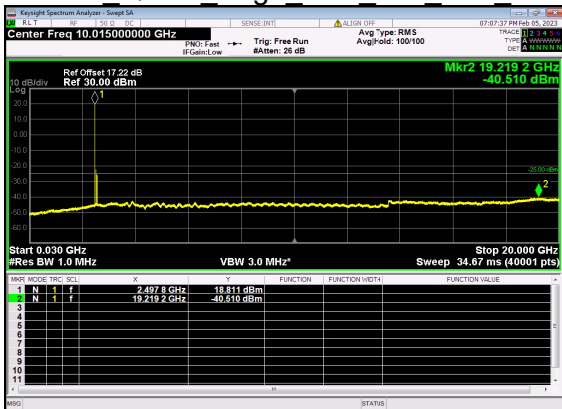

N41(100M)_DFT-s-OFDM QPSK Edge 1RB Left Low CH