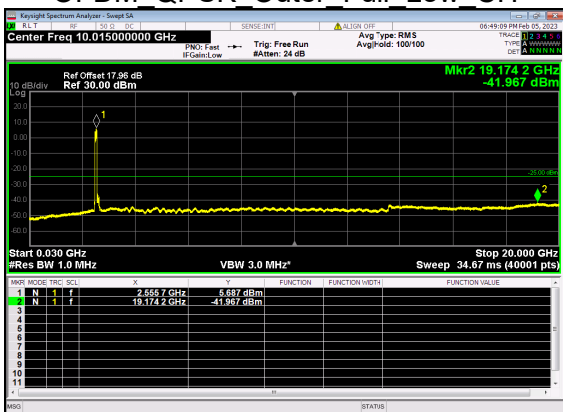

N41(90M)_DFT-s-OFDM QPSK Edge 1RB Right Low CH

N41(90M)_DFT-s-OFDM QPSK Edge 1RB Right Low CH

N41(90M)_DFT-s-OFDM BPSK Outer Full Low CH

N41(90M)_DFT-s-OFDM BPSK Outer Full Low CH

N41(90M)_DFT-s-OFDM QPSK Outer Full Low CH