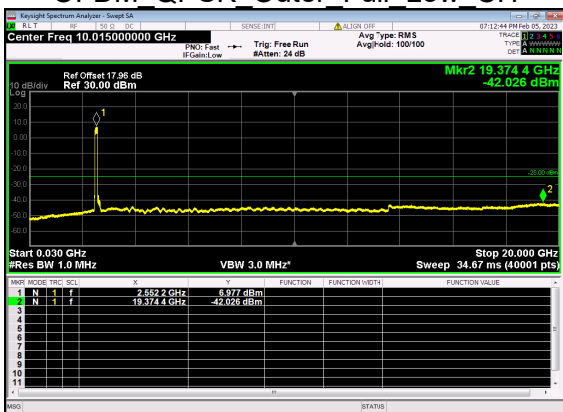

N41(100M)_DFT-s-OFDM QPSK Outer Full Low CH