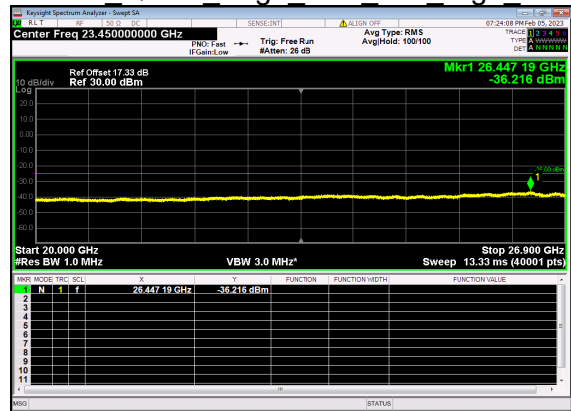

N41(100M)_DFT-s-OFDM QPSK Edge 1RB Left High CH