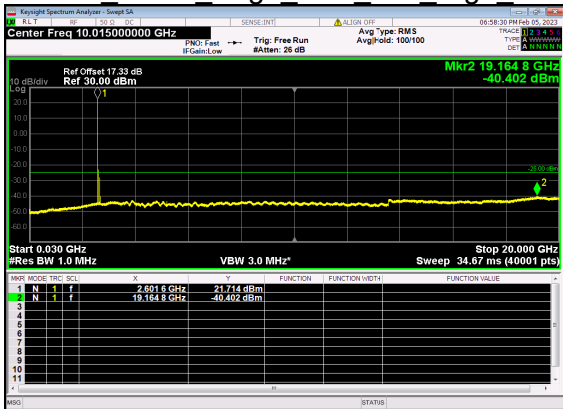

N41(90M)_DFT-s-OFDM BPSK Outer Full Mid CH

N41(90M)_DFT-s-OFDM QPSK Outer Full Mid CH

N41(90M)_DFT-s-OFDM QPSK Outer Full Mid CH

N41(90M)_DFT-s-OFDM BPSK Edge 1RB Left High CH

N41(90M)_DFT-s-OFDM BPSK Edge 1RB Left High CH