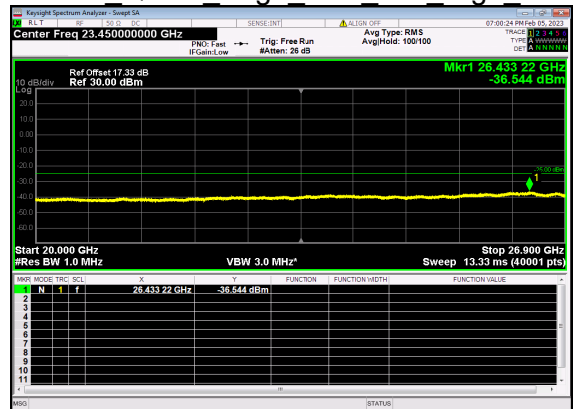

N41(90M)_DFT-s-OFDM QPSK Edge 1RB Left High CH