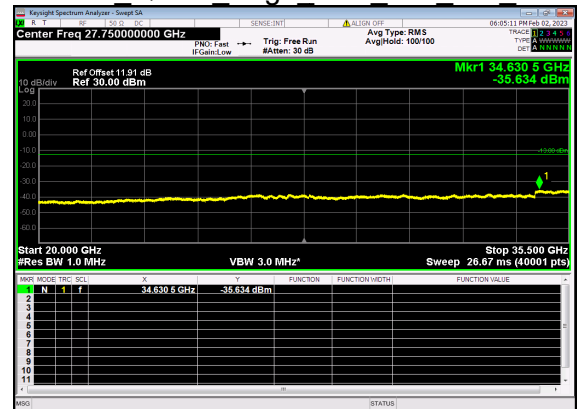

N77(30M)_DFT-s-OFDM QPSK Edge 1RB Left Mid CH