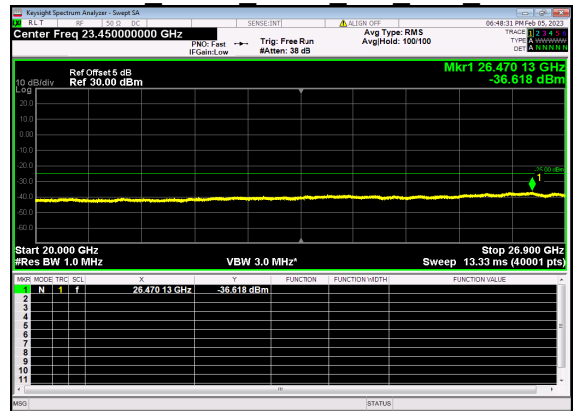

N41(90M)_DFT-s-OFDM QPSK Edge 1RB Right Low CH

N41(90M)_DFT-s-OFDM QPSK Edge 1RB Right Low CH

N41(90M)_DFT-s-OFDM BPSK Outer Full Low CH

N41(90M)_DFT-s-OFDM BPSK Outer Full Low CH

N41(90M)_DFT-s-OFDM QPSK Outer Full Low CH