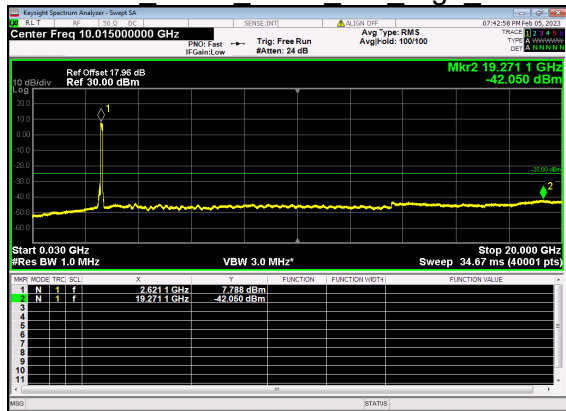

N41(90M)_DFT-s-OFDM BPSK Outer Full High CH