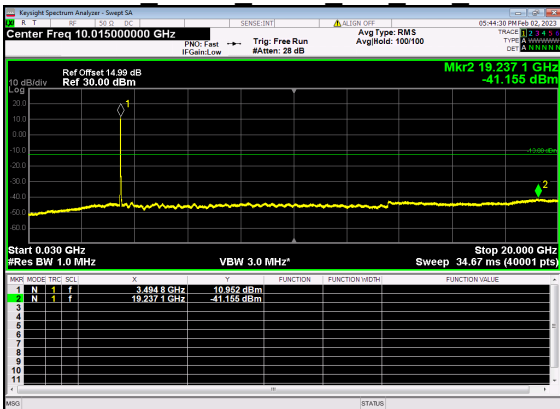

N77(20M)_DFT-s-OFDM BPSK Outer Full Mid CH