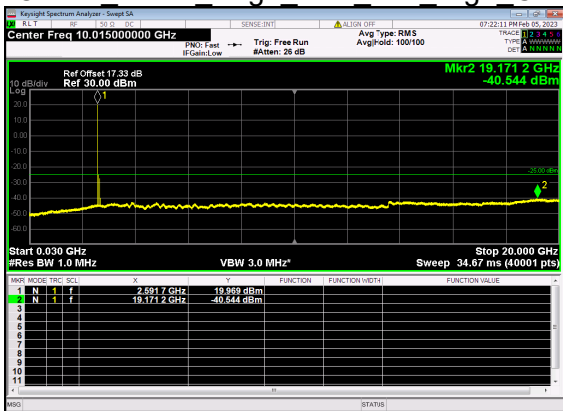

N41(100M)_DFT-s-OFDM BPSK Outer Full Mid CH

N41(100M)_DFT-s-OFDM BPSK Outer Full Mid CH

N41(100M)_DFT-s-OFDM QPSK Outer Full Mid CH

N41(100M)_DFT-s-OFDM QPSK Outer Full Mid CH

N41(100M)_DFT-s-OFDM BPSK Edge 1RB Left High CH