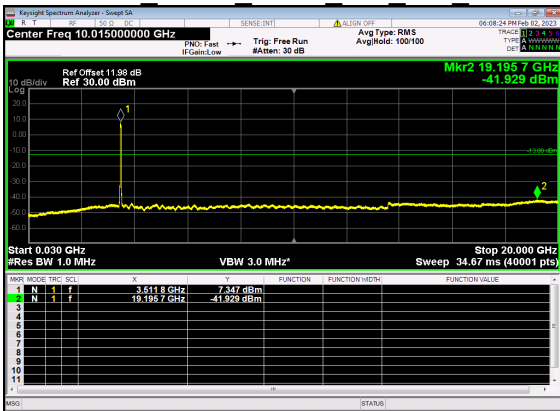

N77(30M)_DFT-s-OFDM BPSK Outer Full Mid CH