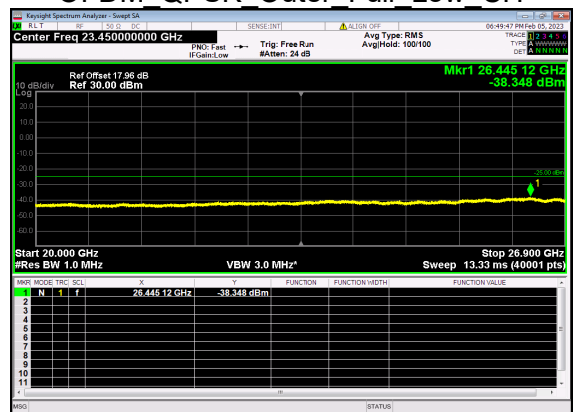

N41(90M)_DFT-s-OFDM QPSK Outer Full Low CH