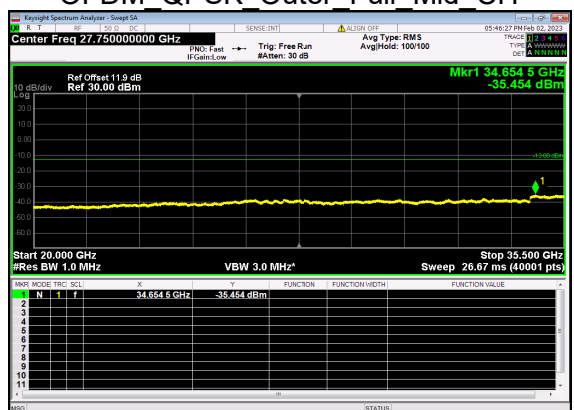

N77(20M)_DFT-s-OFDM QPSK Edge 1RB Right Mid CH

N77(20M)_DFT-s-OFDM BPSK Outer Full Mid CH

N77(20M)_DFT-s-OFDM BPSK Outer Full Mid CH

N77(20M)_DFT-s-OFDM QPSK Outer Full Mid CH

N77(20M)_DFT-s-OFDM QPSK Outer Full Mid CH