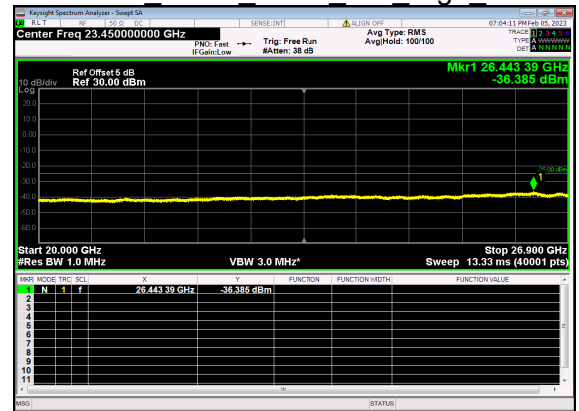

N41(90M)_DFT-s-OFDM BPSK Outer Full High CH