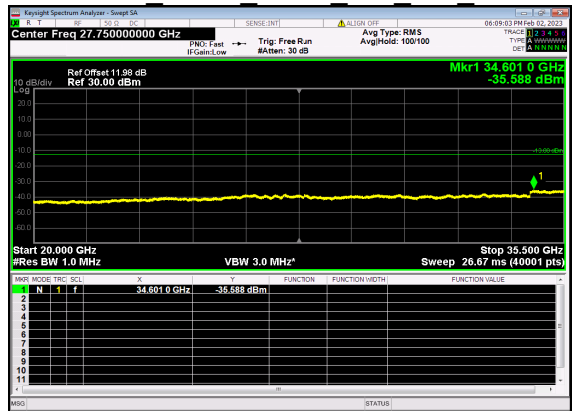

N77(30M)_DFT-s-OFDM QPSK Edge 1RB Right Mid CH

N77(30M)_DFT-s-OFDM QPSK Edge 1RB Right Mid CH

N77(30M)_DFT-s-OFDM BPSK Outer Full Mid CH

N77(30M)_DFT-s-OFDM BPSK Outer Full Mid CH

N77(30M)_DFT-s-OFDM QPSK Outer Full Mid CH