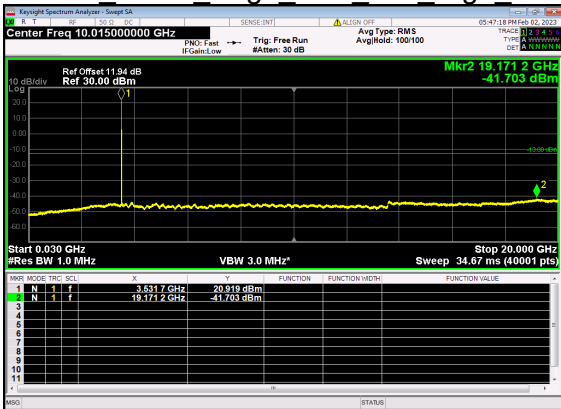

N77(20M)_DFT-s-OFDM BPSK Edge 1RB Left High CH