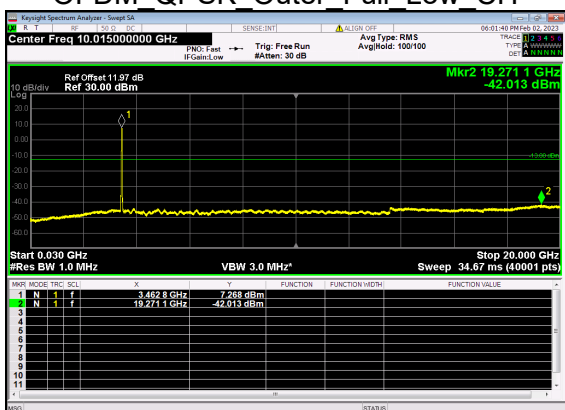

N77(30M)_DFT-s-OFDM QPSK Outer Full Low CH