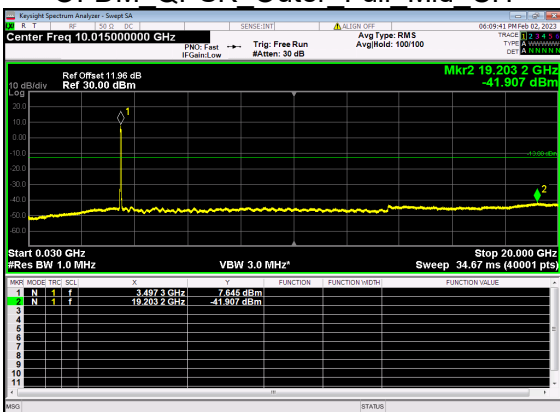

N77(30M)_DFT-s-OFDM QPSK Edge 1RB Right Mid CH

N77(30M)_DFT-s-OFDM QPSK Edge 1RB Right Mid CH

N77(30M)_DFT-s-OFDM BPSK Outer Full Mid CH

N77(30M)_DFT-s-OFDM BPSK Outer Full Mid CH

N77(30M)_DFT-s-OFDM QPSK Outer Full Mid CH