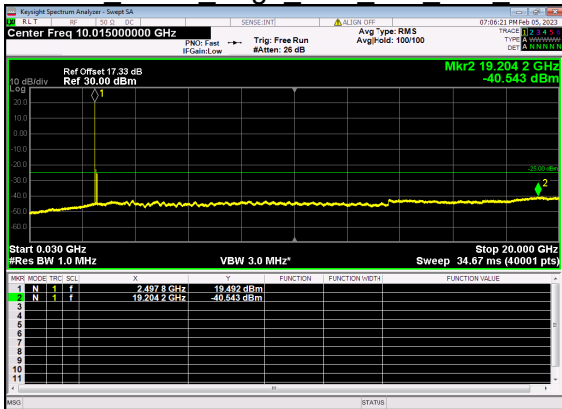

N41(100M)_DFT-s-OFDM BPSK Edge 1RB Left Low CH