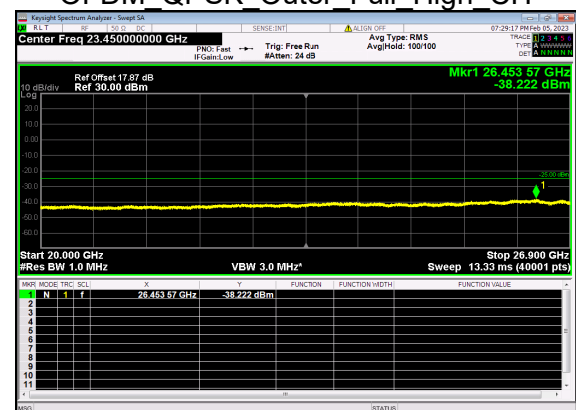

N41(100M)_DFT-s-OFDM QPSK Outer Full High CH