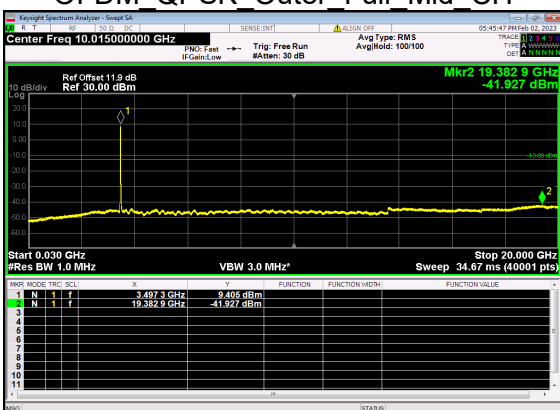

N77(20M)_DFT-s-OFDM QPSK Edge 1RB Right Mid CH

N77(20M)_DFT-s-OFDM BPSK Outer Full Mid CH

N77(20M)_DFT-s-OFDM BPSK Outer Full Mid CH

N77(20M)_DFT-s-OFDM QPSK Outer Full Mid CH

N77(20M)_DFT-s-OFDM QPSK Outer Full Mid CH