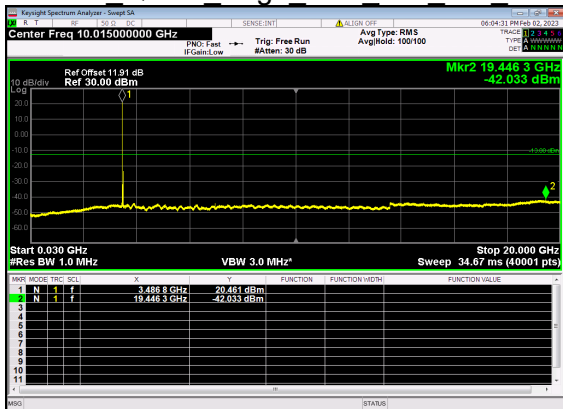

N77(30M)_DFT-s-OFDM QPSK Edge 1RB Left Mid CH