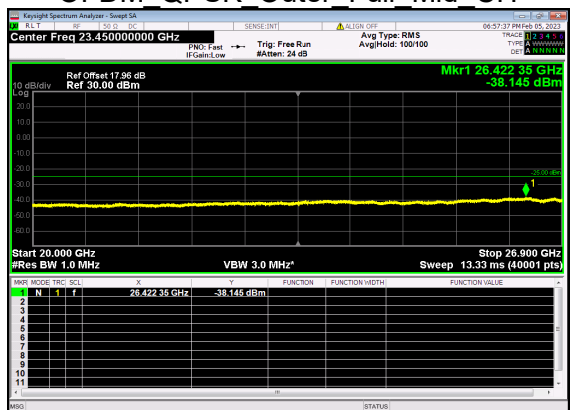

N41(90M)_DFT-s-OFDM QPSK Outer Full Mid CH