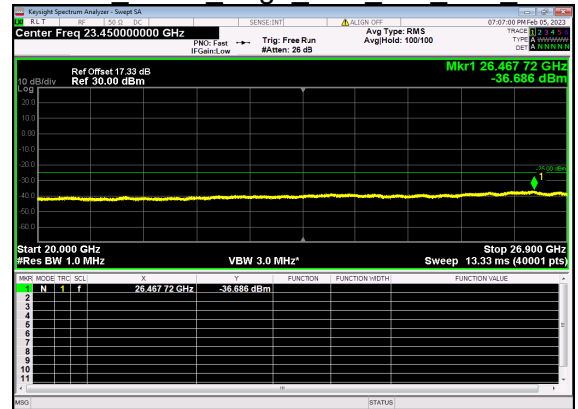

N41(100M)_DFT-s-OFDM BPSK Edge 1RB Left Low CH