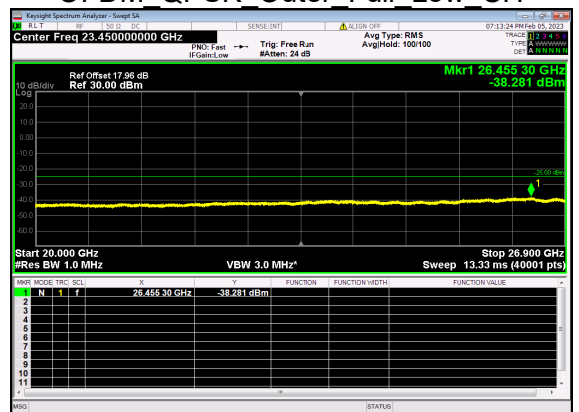

N41(100M)_DFT-s-OFDM QPSK Outer Full Low CH