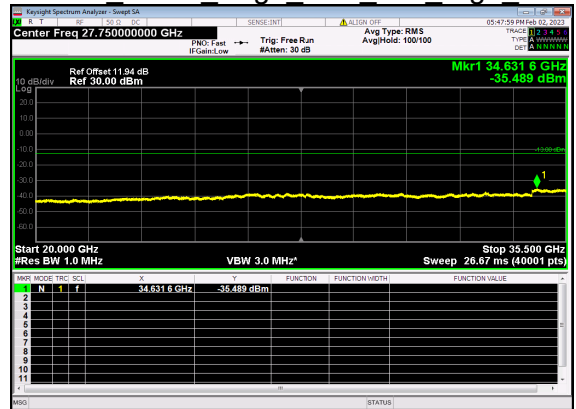

N77(20M)_DFT-s-OFDM BPSK Edge 1RB Left High CH