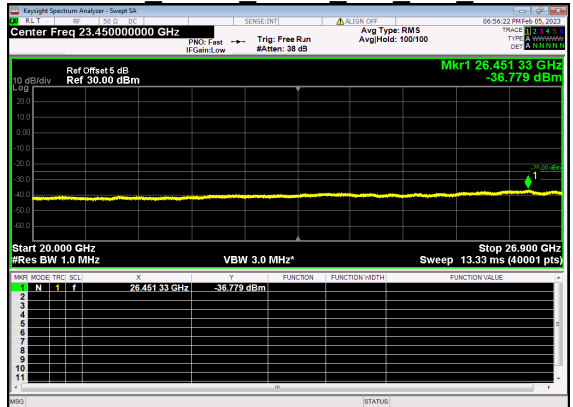

N41(90M)_DFT-s-OFDM BPSK Outer Full Mid CH