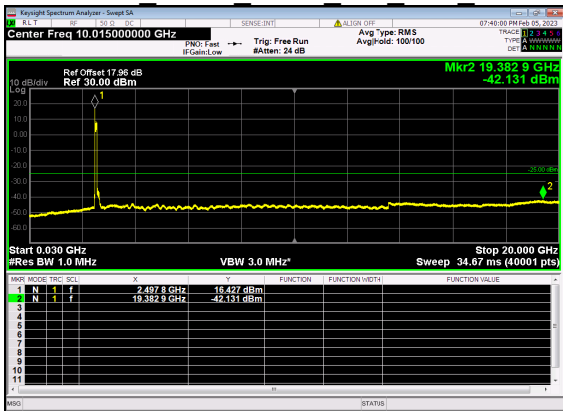

N41(90M)_DFT-s-OFDM QPSK Edge 1RB Right Low CH

N41(90M)_DFT-s-OFDM QPSK Edge 1RB Right Low CH

N41(90M)_DFT-s-OFDM BPSK Outer Full Low CH

N41(90M)_DFT-s-OFDM BPSK Outer Full Low CH

N41(90M)_DFT-s-OFDM QPSK Outer Full Low CH