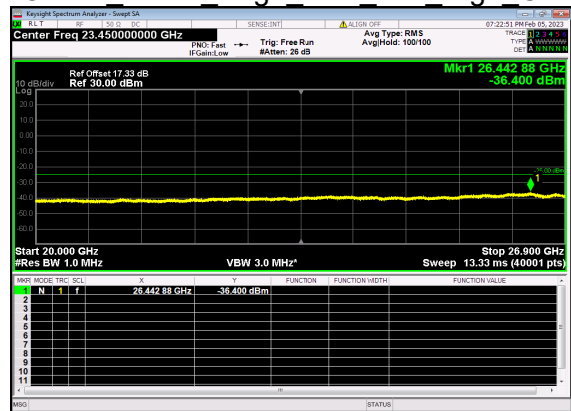

N41(100M)_DFT-s-OFDM BPSK Edge 1RB Left High CH