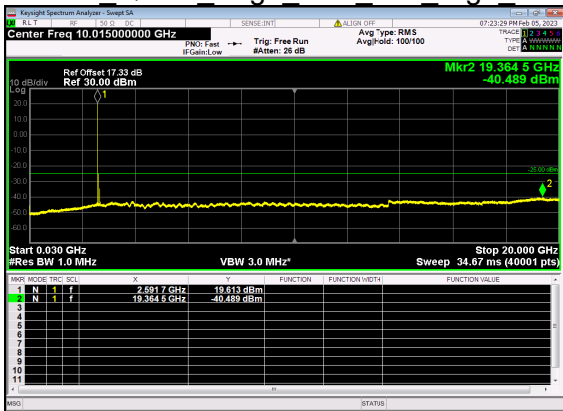

N41(100M)_DFT-s-OFDM QPSK Edge 1RB Left High CH