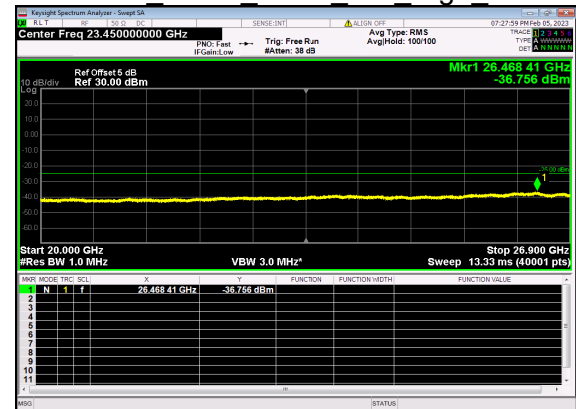

N41(100M)_DFT-s-OFDM QPSK Edge 1RB Right High CH

N41(100M)_DFT-s-OFDM QPSK Edge 1RB Right High CH

N41(100M)_DFT-s-OFDM BPSK Outer Full High CH

N41(100M)_DFT-s-OFDM BPSK Outer Full High CH

N41(100M)_DFT-s-OFDM QPSK Outer Full High CH