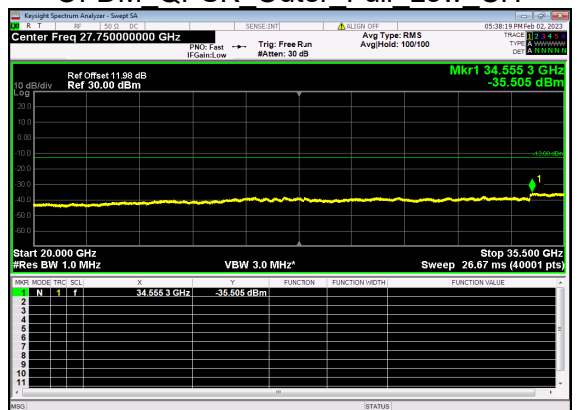

N77(20M)_DFT-s-OFDM QPSK Outer Full Low CH