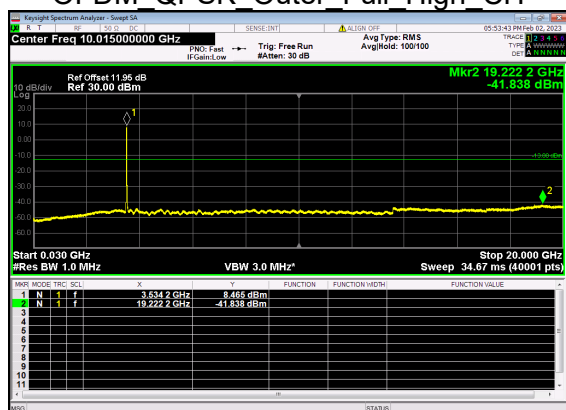

N77(20M)_DFT-s-OFDM QPSK Outer Full High CH