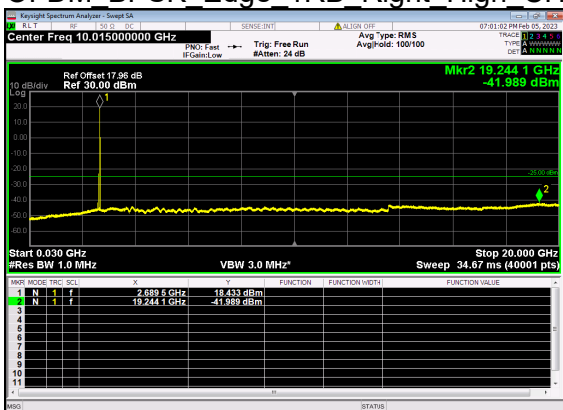

N41(90M)_DFT-s-OFDM BPSK Edge 1RB Right High CH