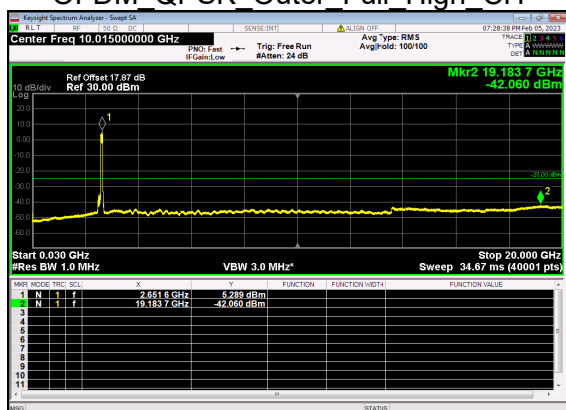

N41(100M)_DFT-s-OFDM QPSK Edge 1RB Right High CH

N41(100M)_DFT-s-OFDM QPSK Edge 1RB Right High CH

N41(100M)_DFT-s-OFDM BPSK Outer Full High CH

N41(100M)_DFT-s-OFDM BPSK Outer Full High CH

N41(100M)_DFT-s-OFDM QPSK Outer Full High CH