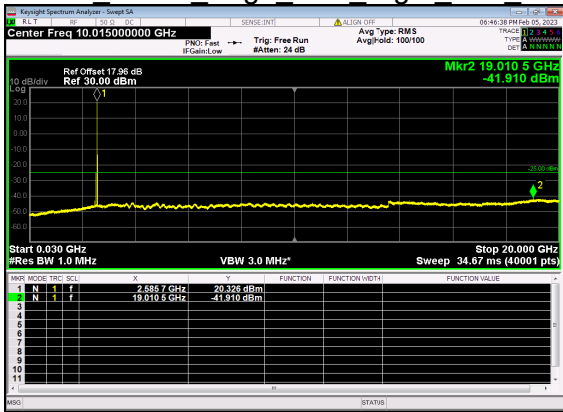

N41(90M)_DFT-s-OFDM QPSK Edge 1RB Right Low CH

N41(90M)_DFT-s-OFDM QPSK Edge 1RB Right Low CH

N41(90M)_DFT-s-OFDM BPSK Outer Full Low CH

N41(90M)_DFT-s-OFDM BPSK Outer Full Low CH

N41(90M)_DFT-s-OFDM QPSK Outer Full Low CH