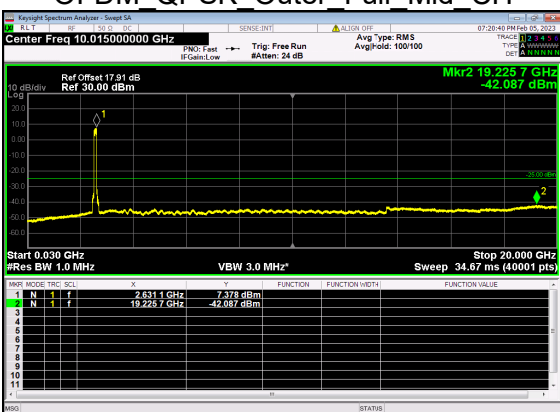

N41(100M)_DFT-s-OFDM QPSK Outer Full Mid CH