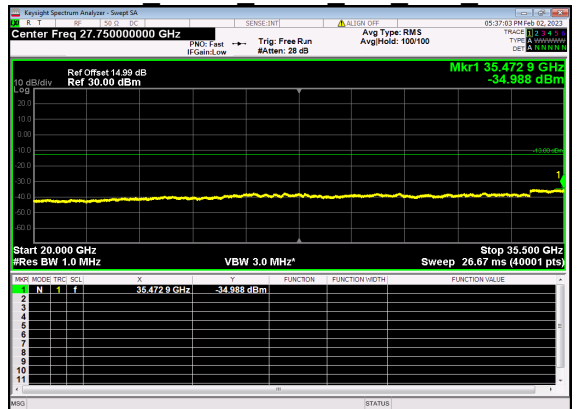

N77(20M)_DFT-s-OFDM BPSK Outer Full Low CH