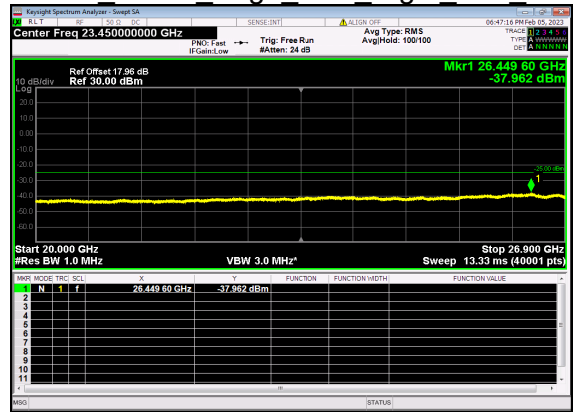

N41(90M)_DFT-s-OFDM QPSK Edge 1RB Right Low CH

N41(90M)_DFT-s-OFDM QPSK Edge 1RB Right Low CH

N41(90M)_DFT-s-OFDM BPSK Outer Full Low CH

N41(90M)_DFT-s-OFDM BPSK Outer Full Low CH

N41(90M)_DFT-s-OFDM QPSK Outer Full Low CH