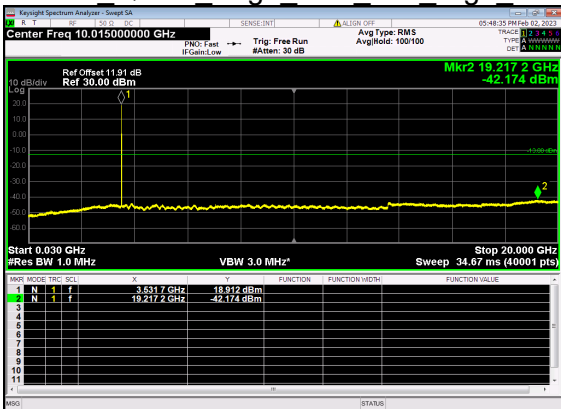

N77(20M)_DFT-s-OFDM QPSK Edge 1RB Left High CH