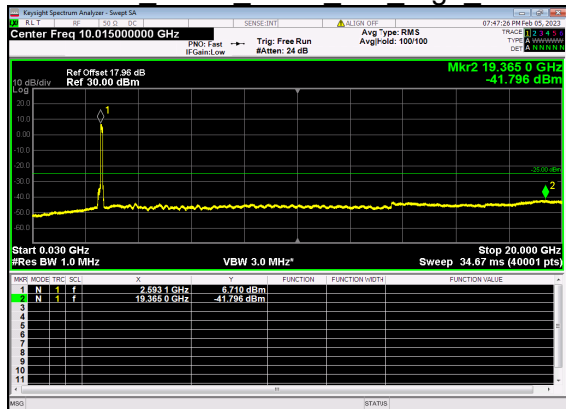

N41(100M)_DFT-s-OFDM BPSK Outer Full High CH